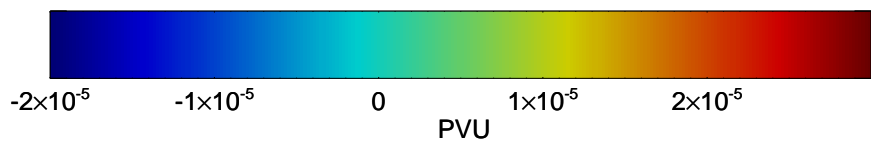

16100412, 36 hour forecast for 380K EPV -- NCEP GFS

380K Montgomery Streamfunction, white

Range ring of 2304 km