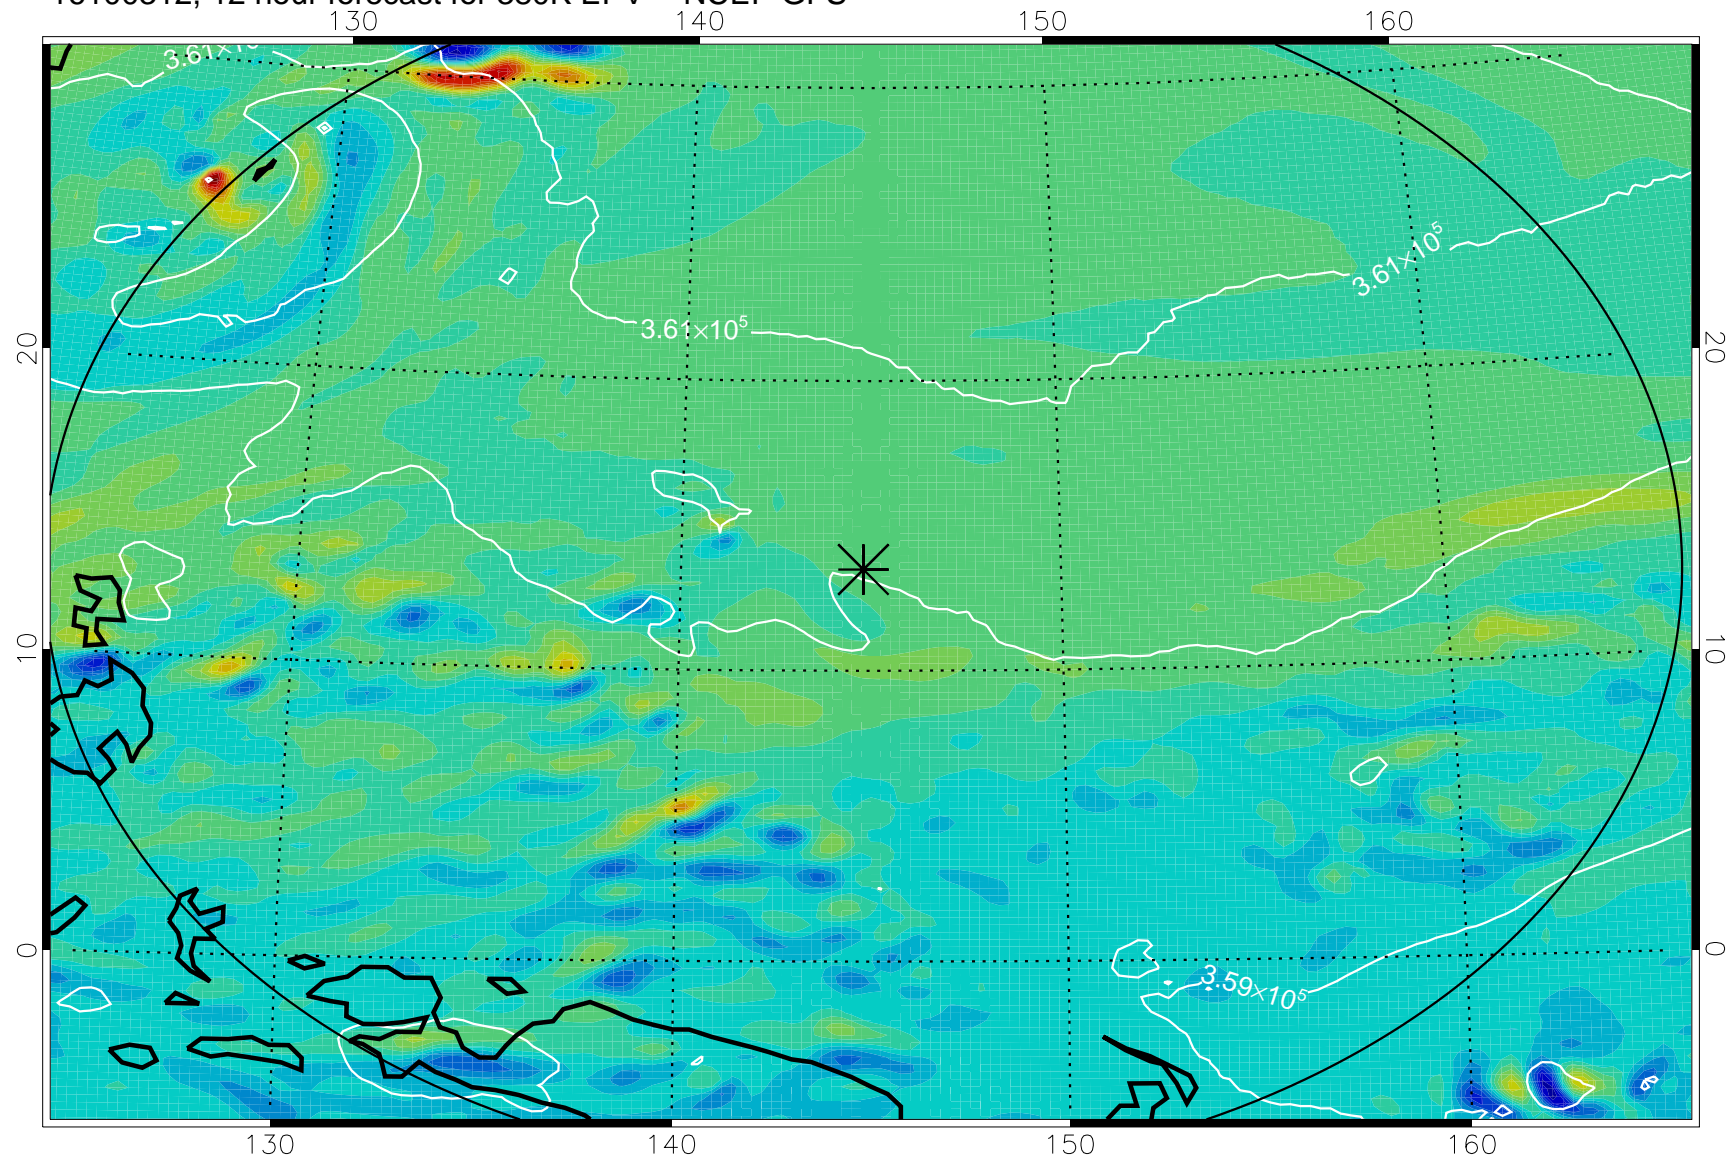

16100306, 6 hour forecast for 380K EPV -- NCEP GFS

380K Montgomery Streamfunction, white

Range ring of 2304 km

16100312, 12 hour forecast for 380K EPV -- NCEP GFS

380K Montgomery Streamfunction, white

Range ring of 2304 km

16100318, 18 hour forecast for 380K EPV -- NCEP GFS

380K Montgomery Streamfunction, white

Range ring of 2304 km

16100400, 24 hour forecast for 380K EPV -- NCEP GFS

380K Montgomery Streamfunction, white

Range ring of 2304 km

16100406, 30 hour forecast for 380K EPV -- NCEP GFS

380K Montgomery Streamfunction, white

Range ring of 2304 km

16100412, 36 hour forecast for 380K EPV -- NCEP GFS

380K Montgomery Streamfunction, white

Range ring of 2304 km

16100418, 42 hour forecast for 380K EPV -- NCEP GFS

380K Montgomery Streamfunction, white

Range ring of 2304 km

16100500, 48 hour forecast for 380K EPV -- NCEP GFS

380K Montgomery Streamfunction, white

Range ring of 2304 km