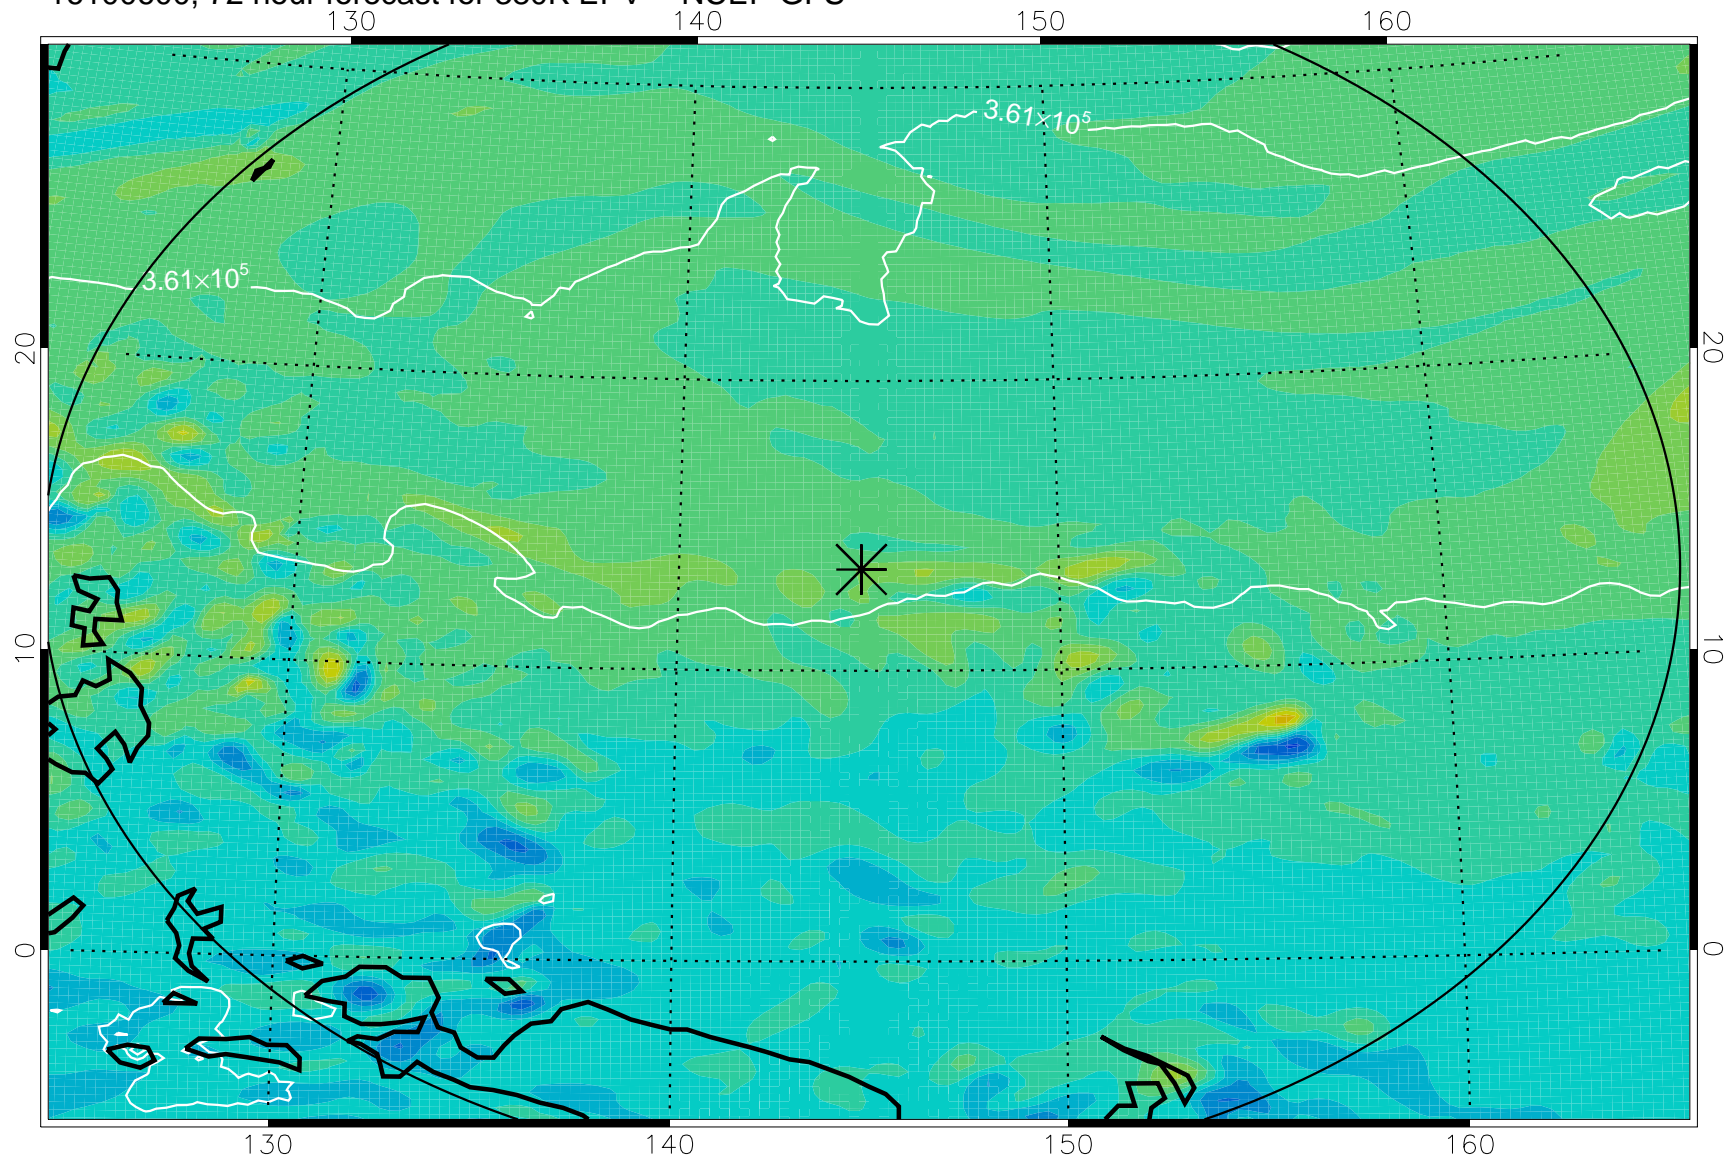

16100506, 54 hour forecast for 380K EPV -- NCEP GFS

380K Montgomery Streamfunction, white

Range ring of 2304 km

16100512, 60 hour forecast for 380K EPV -- NCEP GFS

380K Montgomery Streamfunction, white

Range ring of 2304 km

16100518, 66 hour forecast for 380K EPV -- NCEP GFS

380K Montgomery Streamfunction, white

Range ring of 2304 km

16100600, 72 hour forecast for 380K EPV -- NCEP GFS

380K Montgomery Streamfunction, white

Range ring of 2304 km

16100606, 78 hour forecast for 380K EPV -- NCEP GFS

380K Montgomery Streamfunction, white

Range ring of 2304 km

16100612, 84 hour forecast for 380K EPV -- NCEP GFS

380K Montgomery Streamfunction, white

Range ring of 2304 km

16100618, 90 hour forecast for 380K EPV -- NCEP GFS

380K Montgomery Streamfunction, white

Range ring of 2304 km

16100700, 96 hour forecast for 380K EPV -- NCEP GFS

380K Montgomery Streamfunction, white

Range ring of 2304 km