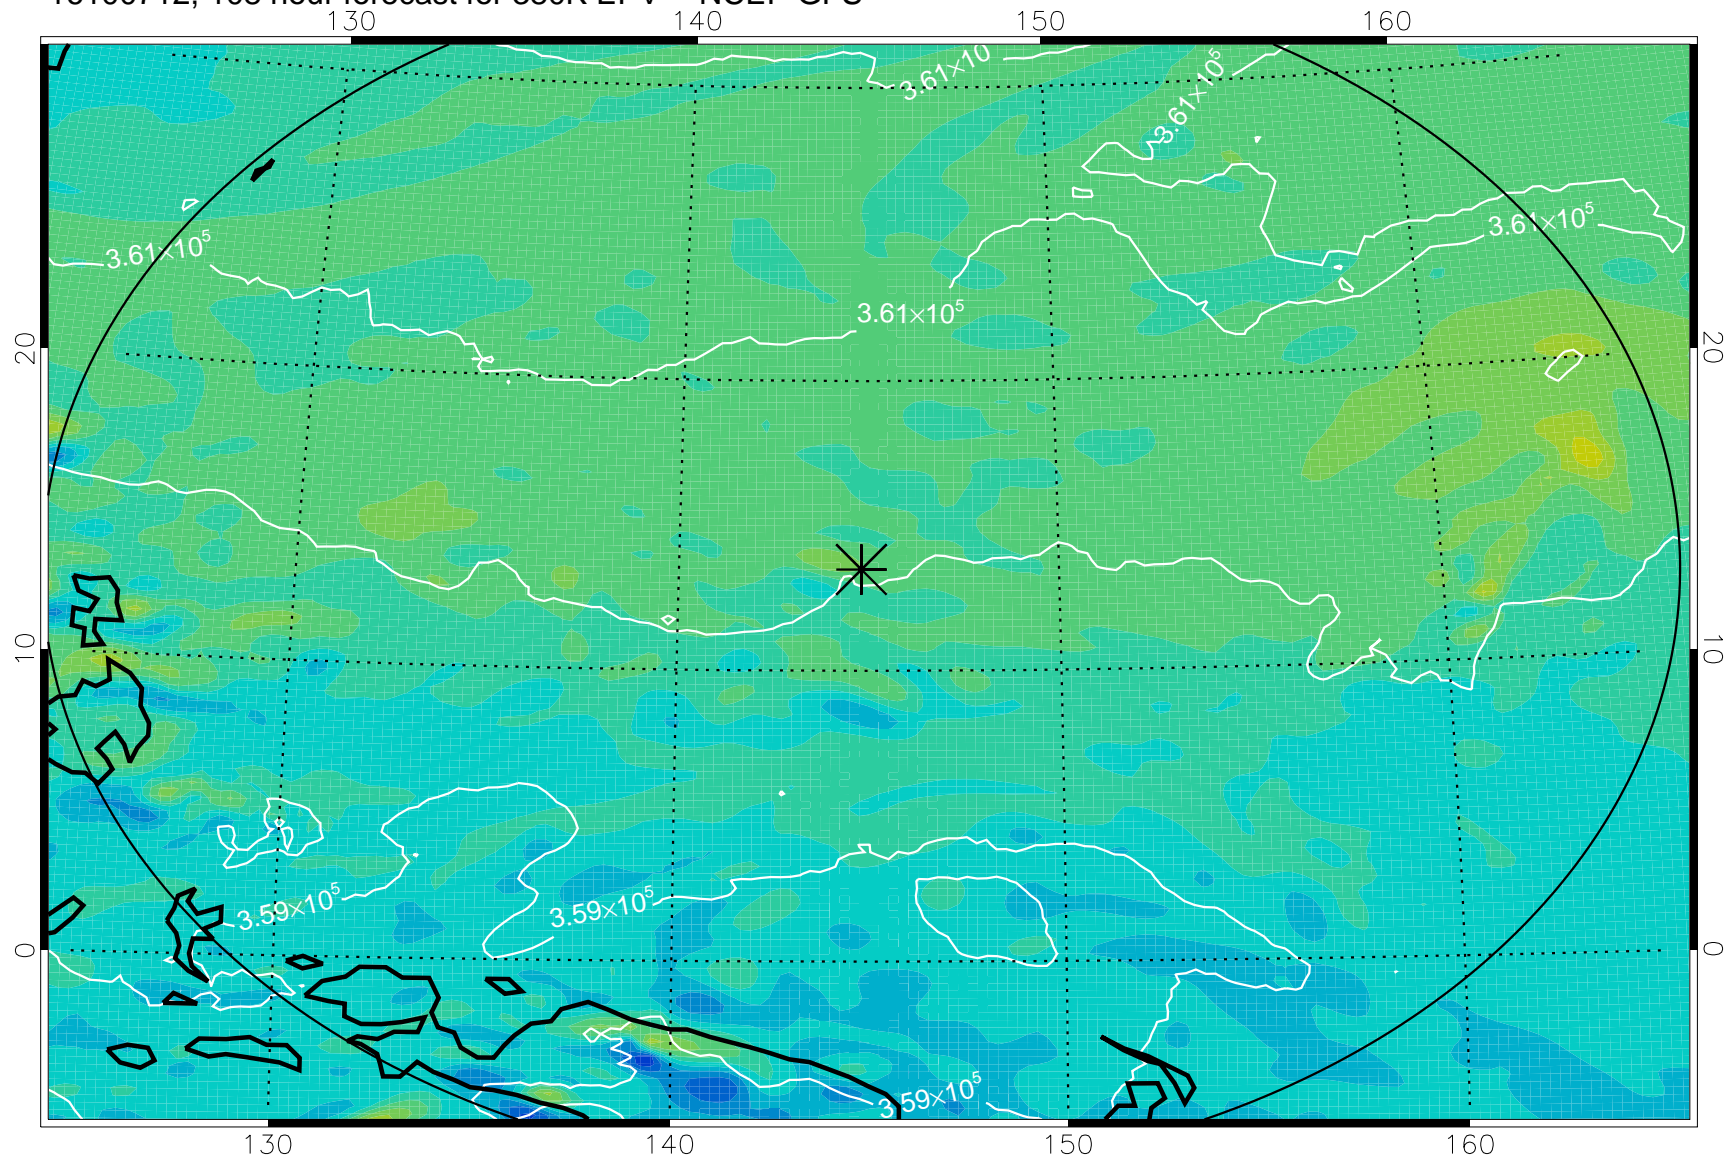

16100518, 66 hour forecast for 380K EPV -- NCEP GFS

380K Montgomery Streamfunction, white

Range ring of 2304 km

16100600, 72 hour forecast for 380K EPV -- NCEP GFS

380K Montgomery Streamfunction, white

Range ring of 2304 km

16100606, 78 hour forecast for 380K EPV -- NCEP GFS

380K Montgomery Streamfunction, white

Range ring of 2304 km

16100612, 84 hour forecast for 380K EPV -- NCEP GFS

380K Montgomery Streamfunction, white

Range ring of 2304 km

16100618, 90 hour forecast for 380K EPV -- NCEP GFS

380K Montgomery Streamfunction, white

Range ring of 2304 km

16100700, 96 hour forecast for 380K EPV -- NCEP GFS

380K Montgomery Streamfunction, white

Range ring of 2304 km

16100706, 102 hour forecast for 380K EPV -- NCEP GFS

380K Montgomery Streamfunction, white

Range ring of 2304 km

16100712, 108 hour forecast for 380K EPV -- NCEP GFS

16100718, 114 hour forecast for 380K EPV -- NCEP GFS