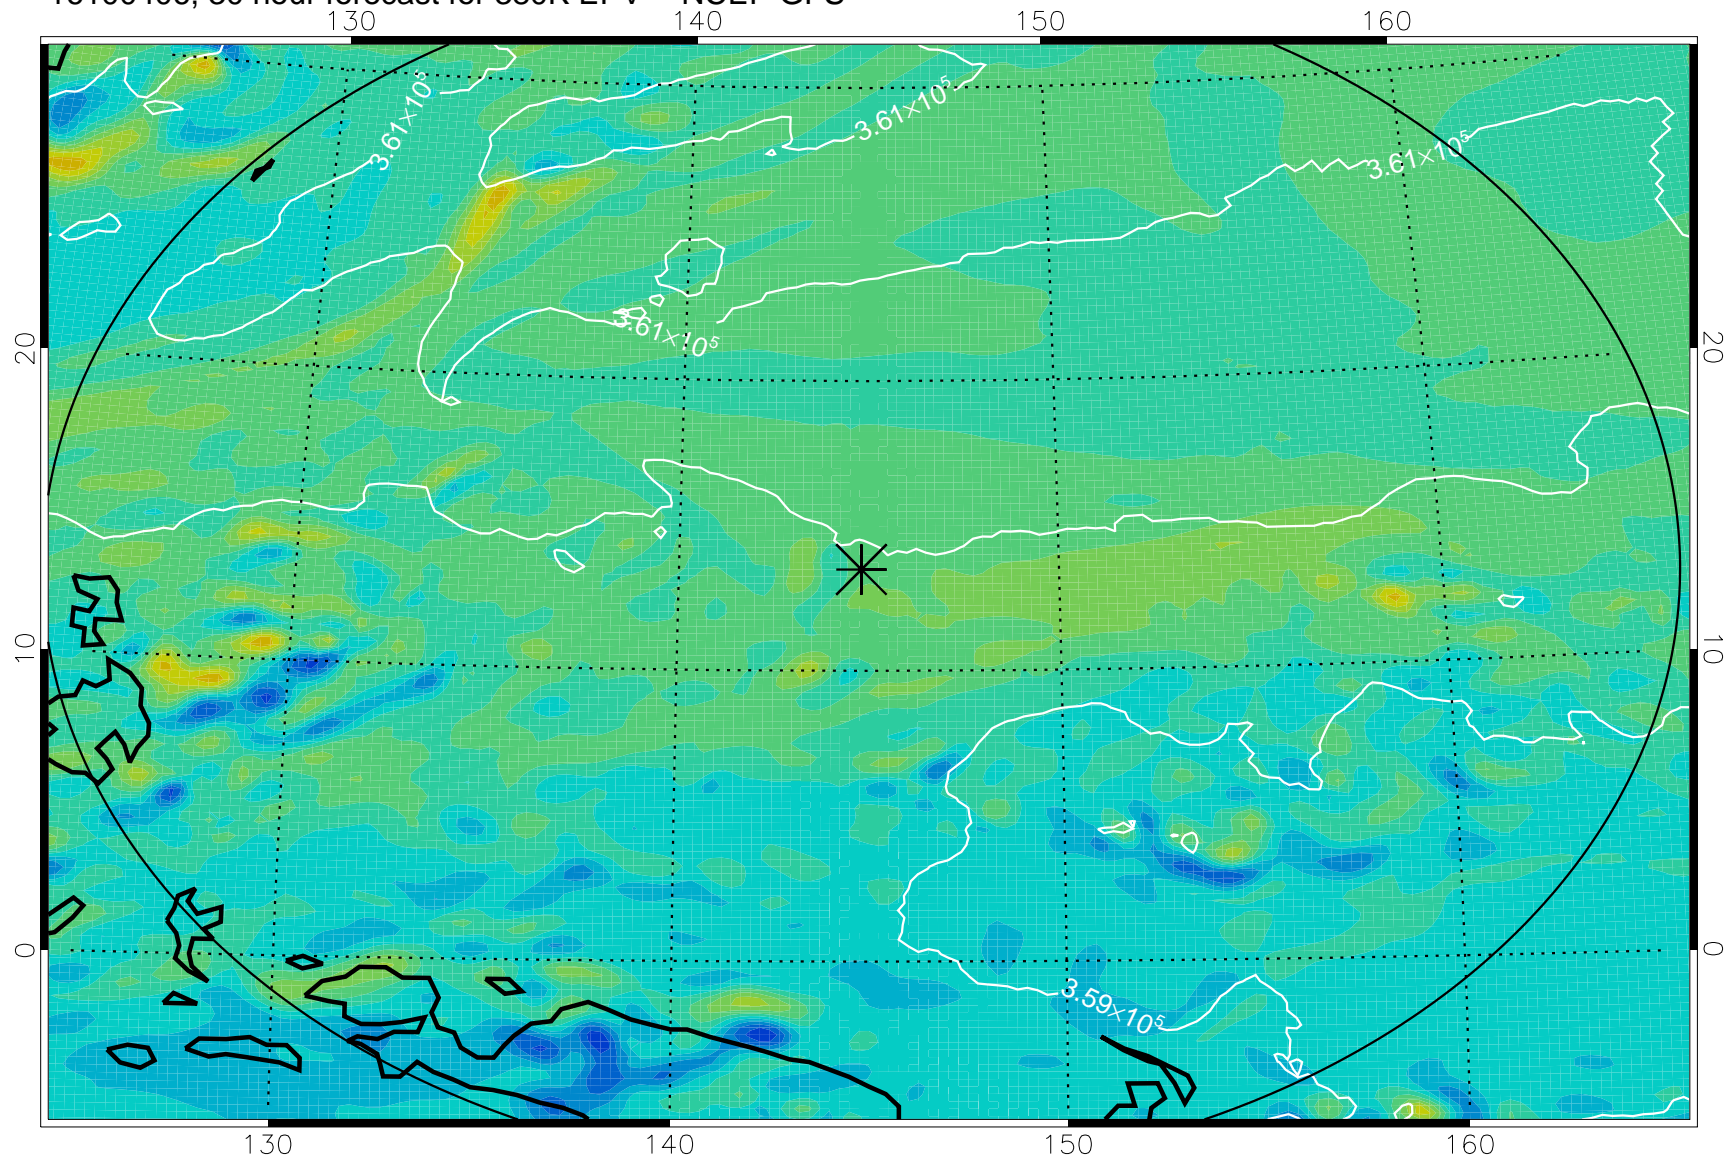

16100318, 18 hour forecast for 380K EPV -- NCEP GFS

380K Montgomery Streamfunction, white

Range ring of 2304 km

16100400, 24 hour forecast for 380K EPV -- NCEP GFS

380K Montgomery Streamfunction, white

Range ring of 2304 km

16100406, 30 hour forecast for 380K EPV -- NCEP GFS

380K Montgomery Streamfunction, white

Range ring of 2304 km

16100412, 36 hour forecast for 380K EPV -- NCEP GFS

380K Montgomery Streamfunction, white

Range ring of 2304 km

16100418, 42 hour forecast for 380K EPV -- NCEP GFS

380K Montgomery Streamfunction, white

Range ring of 2304 km

16100500, 48 hour forecast for 380K EPV -- NCEP GFS

380K Montgomery Streamfunction, white

Range ring of 2304 km

16100618, 90 hour forecast for 380K EPV -- NCEP GFS

380K Montgomery Streamfunction, white

Range ring of 2304 km

16100700, 96 hour forecast for 380K EPV -- NCEP GFS

380K Montgomery Streamfunction, white

Range ring of 2304 km