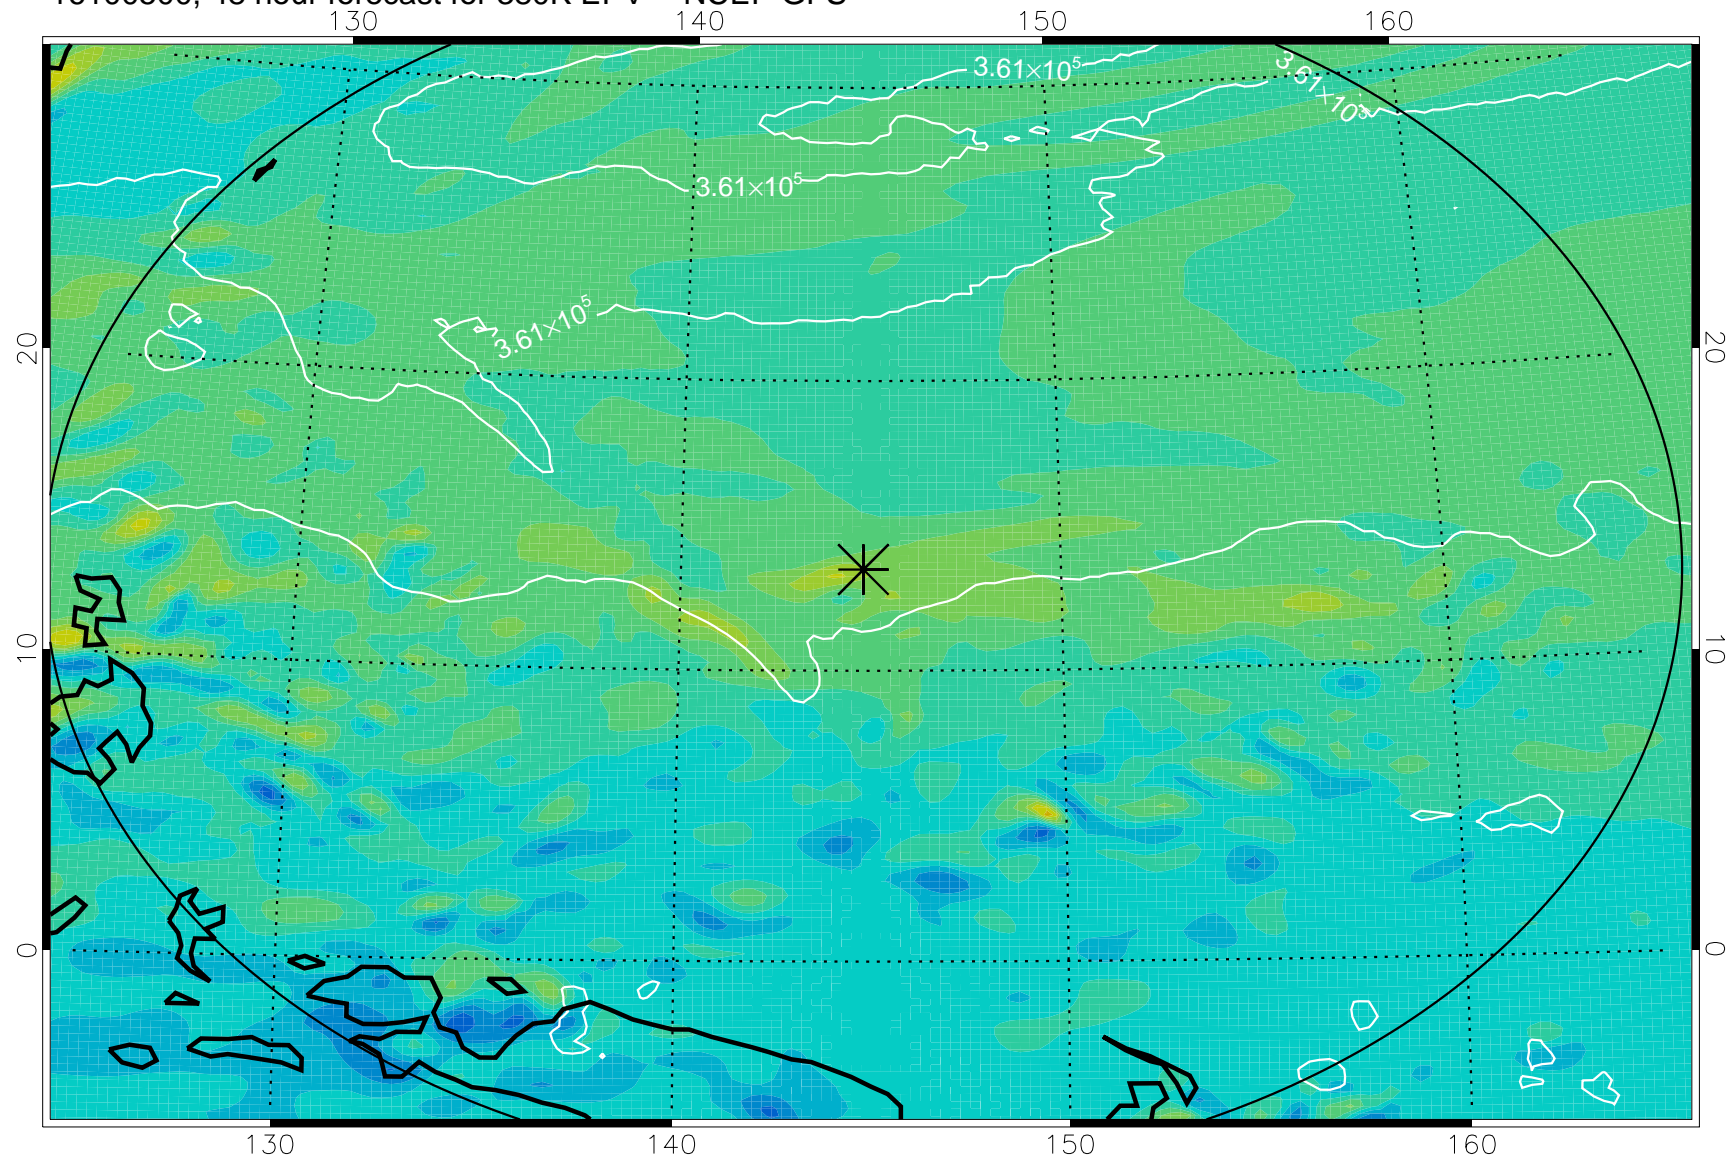

16100318, 18 hour forecast for 380K EPV -- NCEP GFS

380K Montgomery Streamfunction, white

Range ring of 2304 km

16100400, 24 hour forecast for 380K EPV -- NCEP GFS

380K Montgomery Streamfunction, white

Range ring of 2304 km

16100406, 30 hour forecast for 380K EPV -- NCEP GFS

380K Montgomery Streamfunction, white

Range ring of 2304 km

16100412, 36 hour forecast for 380K EPV -- NCEP GFS

380K Montgomery Streamfunction, white

Range ring of 2304 km

16100418, 42 hour forecast for 380K EPV -- NCEP GFS

380K Montgomery Streamfunction, white

Range ring of 2304 km

16100500, 48 hour forecast for 380K EPV -- NCEP GFS

380K Montgomery Streamfunction, white

Range ring of 2304 km

16100506, 54 hour forecast for 380K EPV -- NCEP GFS

380K Montgomery Streamfunction, white

Range ring of 2304 km

16100512, 60 hour forecast for 380K EPV -- NCEP GFS

380K Montgomery Streamfunction, white

Range ring of 2304 km