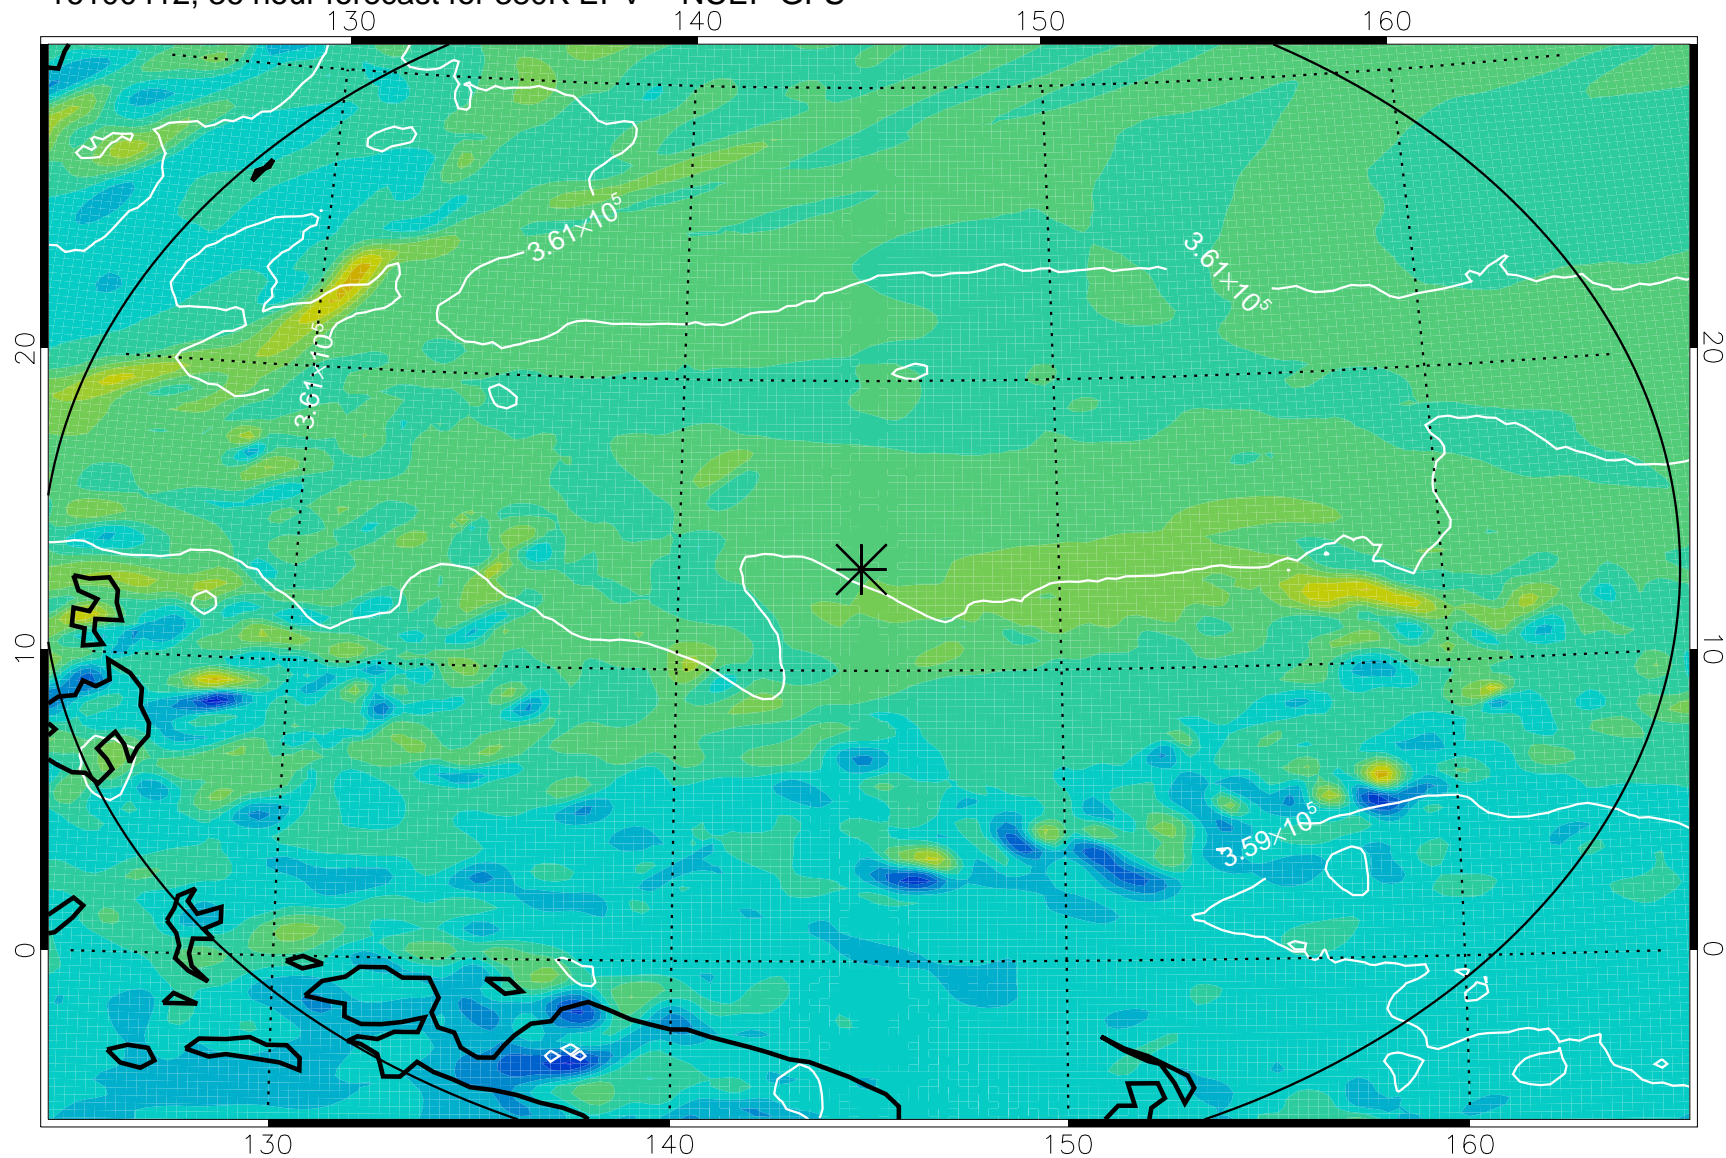

16100306, 6 hour forecast for 380K EPV -- NCEP GFS

380K Montgomery Streamfunction, white

Range ring of 2304 km

16100312, 12 hour forecast for 380K EPV -- NCEP GFS

380K Montgomery Streamfunction, white

Range ring of 2304 km

16100318, 18 hour forecast for 380K EPV -- NCEP GFS

380K Montgomery Streamfunction, white

Range ring of 2304 km

16100400, 24 hour forecast for 380K EPV -- NCEP GFS

380K Montgomery Streamfunction, white

Range ring of 2304 km

16100406, 30 hour forecast for 380K EPV -- NCEP GFS

380K Montgomery Streamfunction, white

Range ring of 2304 km

16100412, 36 hour forecast for 380K EPV -- NCEP GFS

380K Montgomery Streamfunction, white

Range ring of 2304 km

16100418, 42 hour forecast for 380K EPV -- NCEP GFS

380K Montgomery Streamfunction, white

Range ring of 2304 km

16100500, 48 hour forecast for 380K EPV -- NCEP GFS

380K Montgomery Streamfunction, white

Range ring of 2304 km