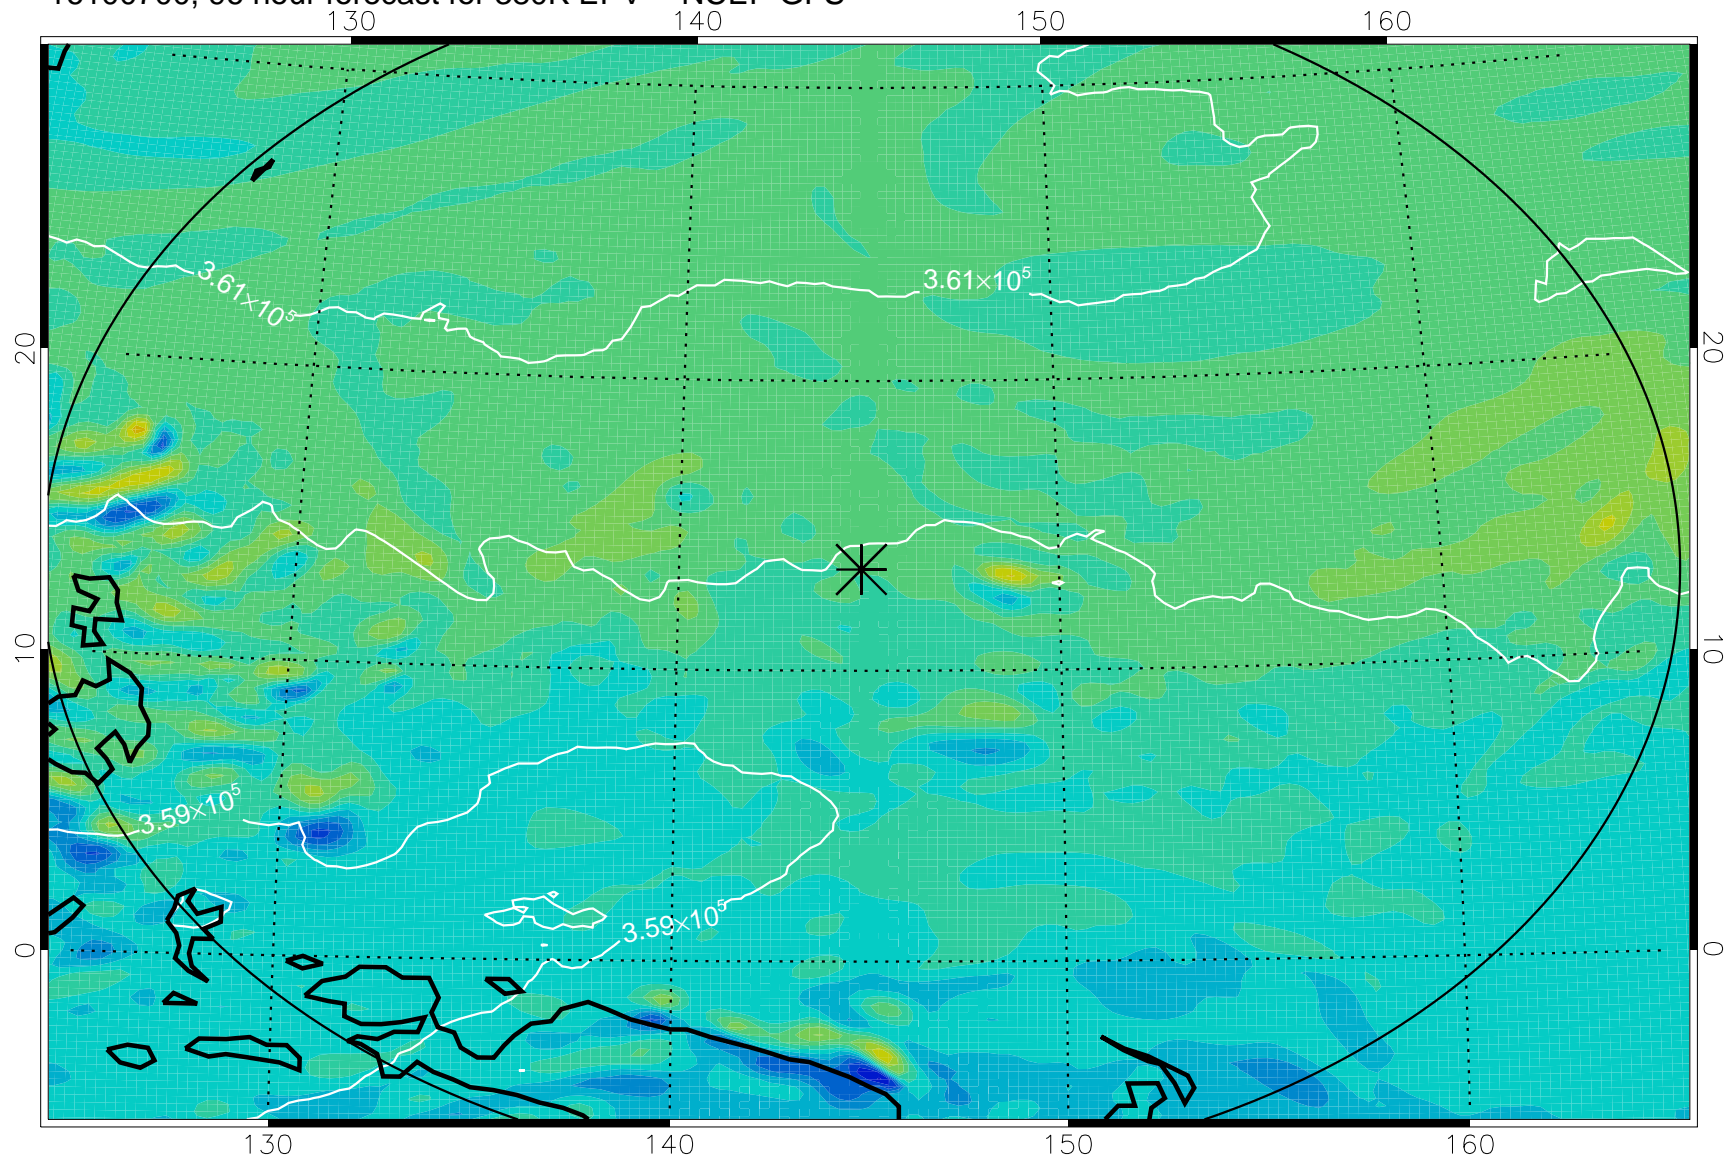

16100518, 66 hour forecast for 380K EPV -- NCEP GFS

380K Montgomery Streamfunction, white

Range ring of 2304 km

16100600, 72 hour forecast for 380K EPV -- NCEP GFS

380K Montgomery Streamfunction, white

Range ring of 2304 km

16100606, 78 hour forecast for 380K EPV -- NCEP GFS

380K Montgomery Streamfunction, white

Range ring of 2304 km

16100612, 84 hour forecast for 380K EPV -- NCEP GFS

380K Montgomery Streamfunction, white

Range ring of 2304 km

16100618, 90 hour forecast for 380K EPV -- NCEP GFS

380K Montgomery Streamfunction, white

Range ring of 2304 km

16100700, 96 hour forecast for 380K EPV -- NCEP GFS

380K Montgomery Streamfunction, white

Range ring of 2304 km

16100706, 102 hour forecast for 380K EPV -- NCEP GFS

380K Montgomery Streamfunction, white

Range ring of 2304 km

16100712, 108 hour forecast for 380K EPV -- NCEP GFS

16100718, 114 hour forecast for 380K EPV -- NCEP GFS