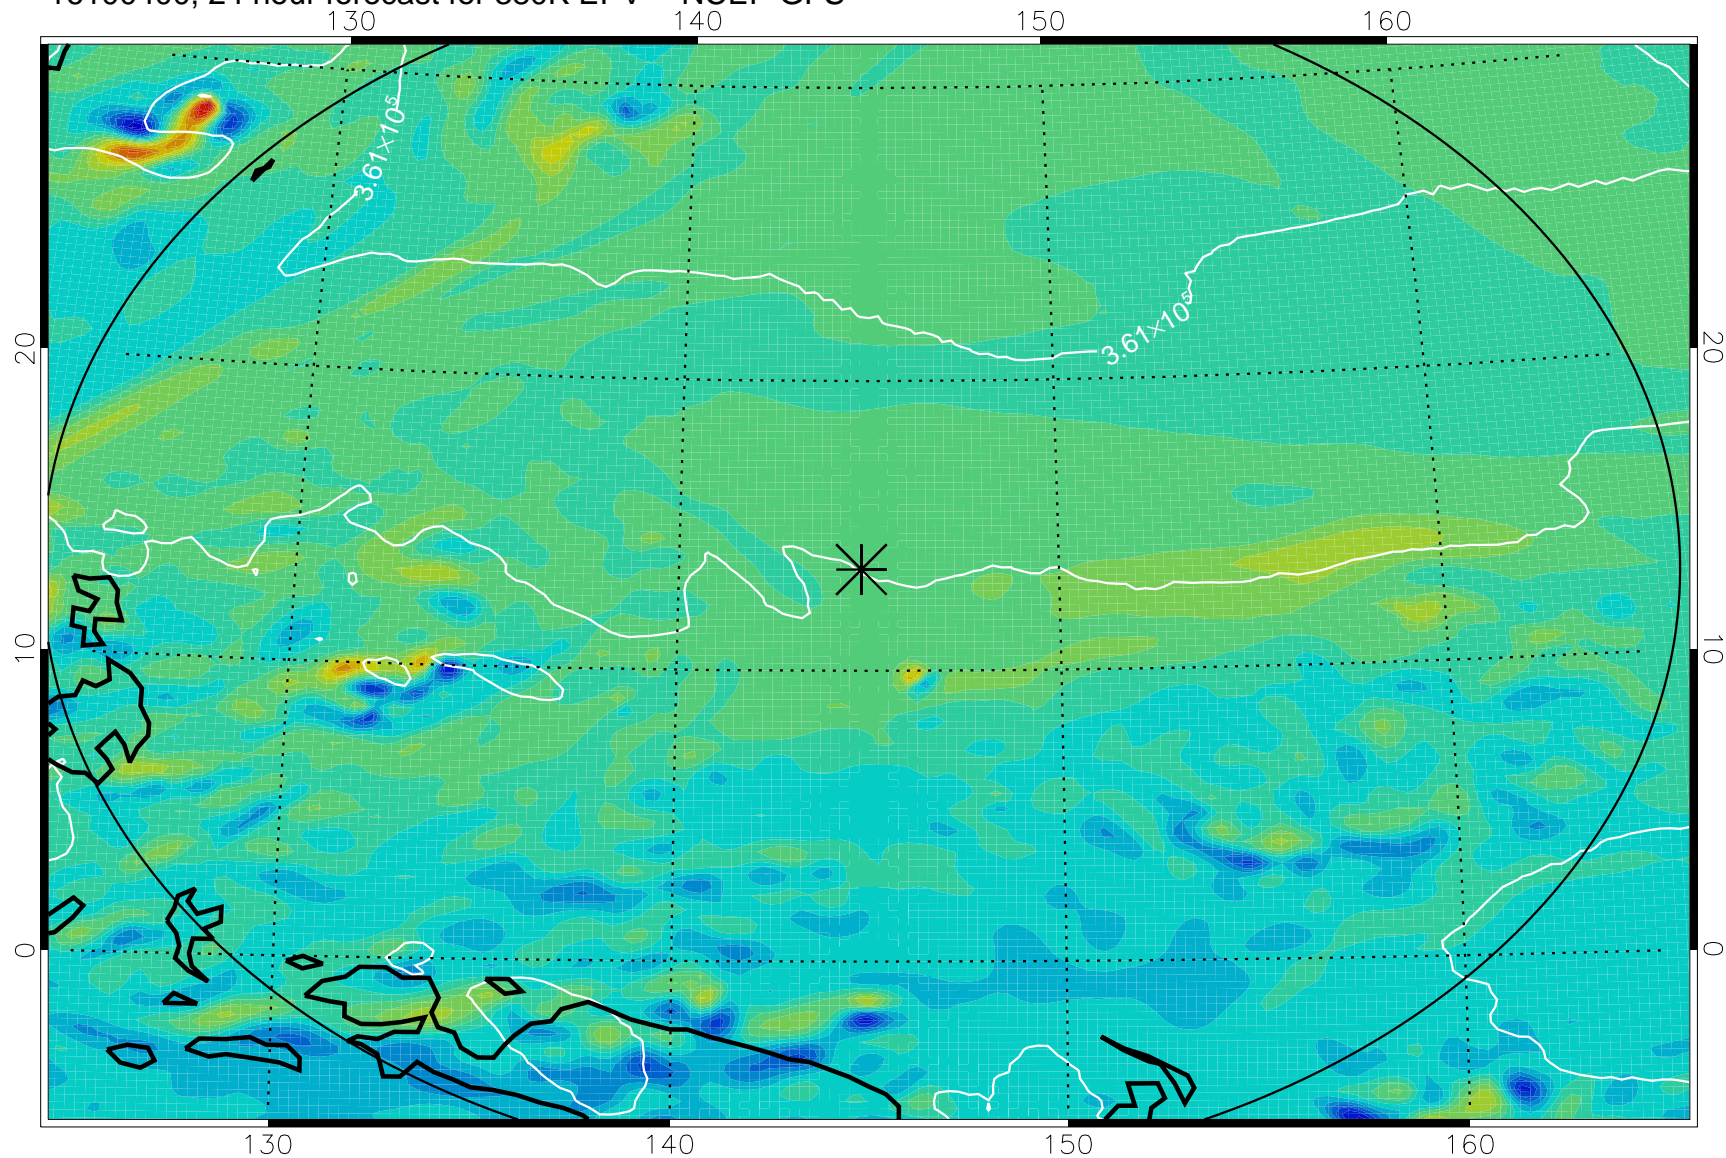

16100306, 6 hour forecast for 380K EPV -- NCEP GFS

380K Montgomery Streamfunction, white

Range ring of 2304 km

16100312, 12 hour forecast for 380K EPV -- NCEP GFS

380K Montgomery Streamfunction, white

Range ring of 2304 km

16100318, 18 hour forecast for 380K EPV -- NCEP GFS

380K Montgomery Streamfunction, white

Range ring of 2304 km

16100400, 24 hour forecast for 380K EPV -- NCEP GFS

380K Montgomery Streamfunction, white

Range ring of 2304 km

16100406, 30 hour forecast for 380K EPV -- NCEP GFS

380K Montgomery Streamfunction, white

Range ring of 2304 km

16100412, 36 hour forecast for 380K EPV -- NCEP GFS

380K Montgomery Streamfunction, white

Range ring of 2304 km

16100418, 42 hour forecast for 380K EPV -- NCEP GFS

380K Montgomery Streamfunction, white

Range ring of 2304 km

16100500, 48 hour forecast for 380K EPV -- NCEP GFS

380K Montgomery Streamfunction, white

Range ring of 2304 km