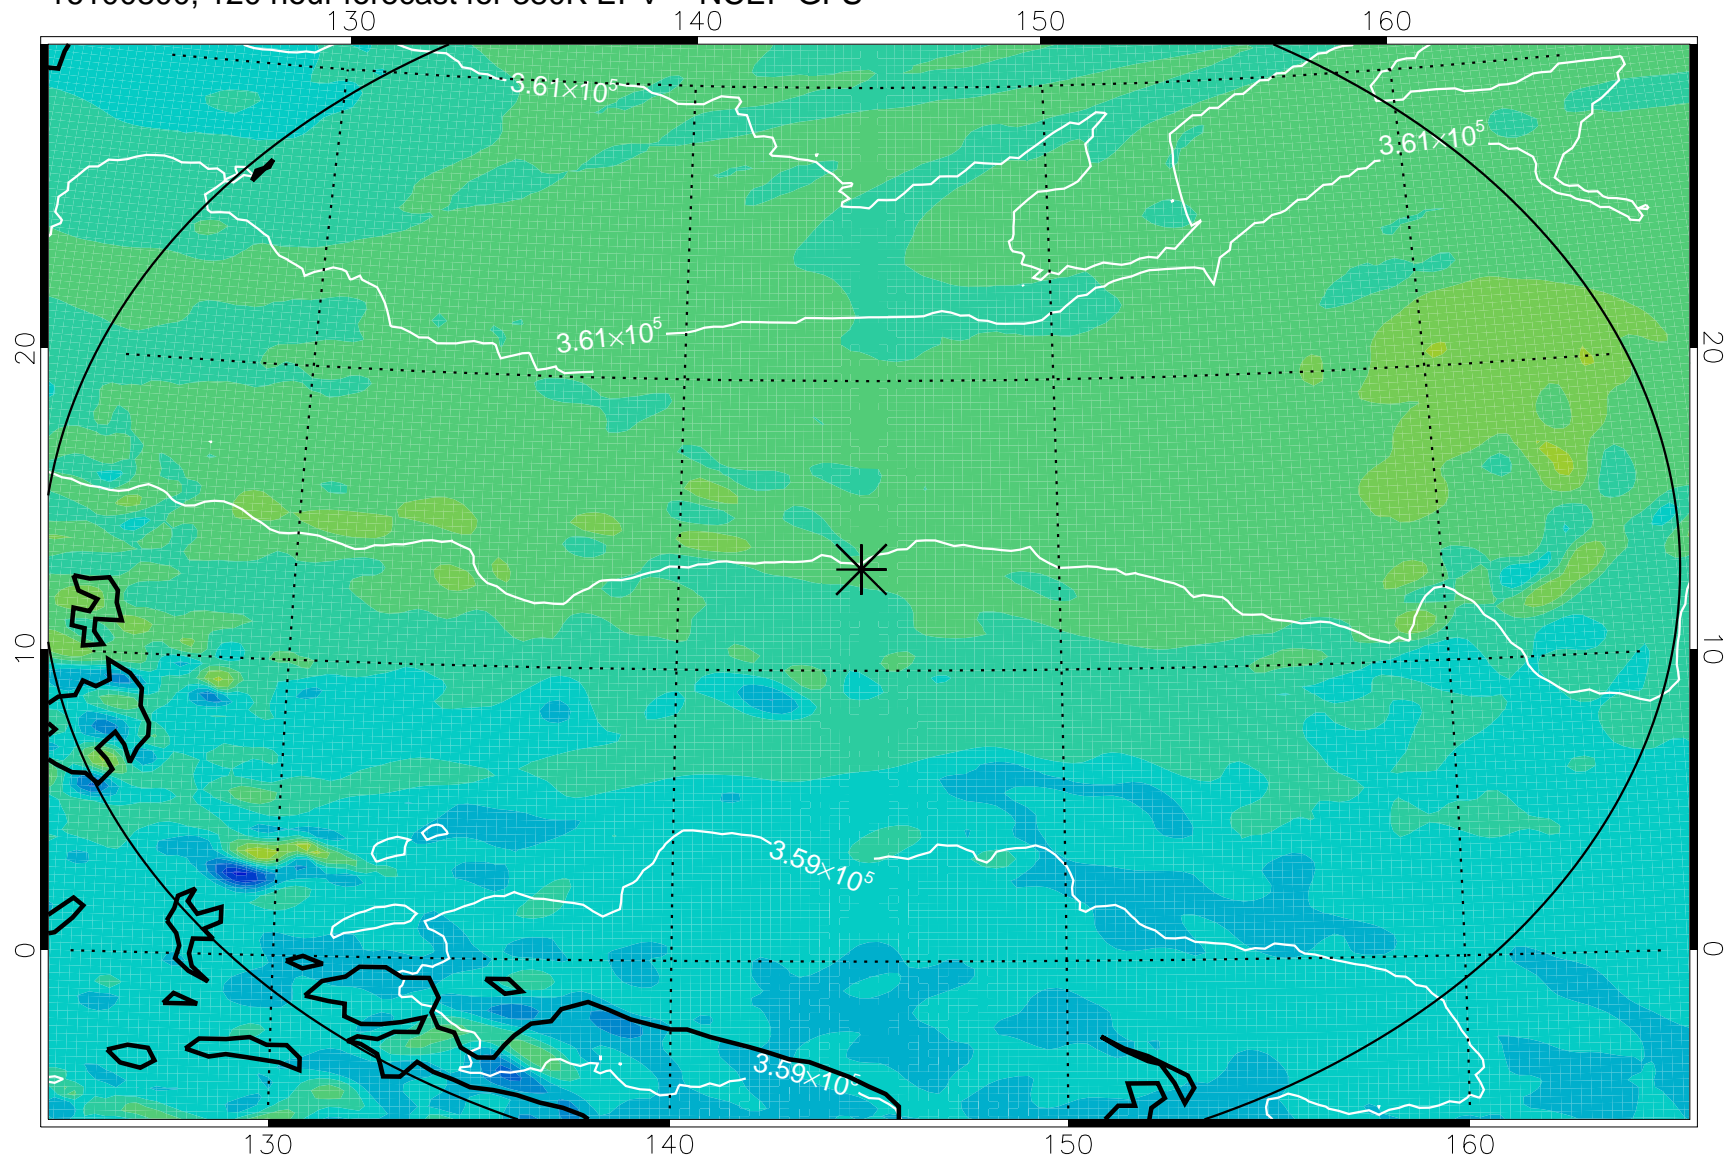

16100606, 78 hour forecast for 380K EPV -- NCEP GFS

380K Montgomery Streamfunction, white

Range ring of 2304 km

16100612, 84 hour forecast for 380K EPV -- NCEP GFS

380K Montgomery Streamfunction, white

Range ring of 2304 km

16100618, 90 hour forecast for 380K EPV -- NCEP GFS

380K Montgomery Streamfunction, white

Range ring of 2304 km

16100700, 96 hour forecast for 380K EPV -- NCEP GFS

380K Montgomery Streamfunction, white

Range ring of 2304 km

16100706, 102 hour forecast for 380K EPV -- NCEP GFS

380K Montgomery Streamfunction, white

Range ring of 2304 km

16100712, 108 hour forecast for 380K EPV -- NCEP GFS

16100718, 114 hour forecast for 380K EPV -- NCEP GFS

380K Montgomery Streamfunction, white

Range ring of 2304 km

16100800, 120 hour forecast for 380K EPV -- NCEP GFS

380K Montgomery Streamfunction, white

Range ring of 2304 km