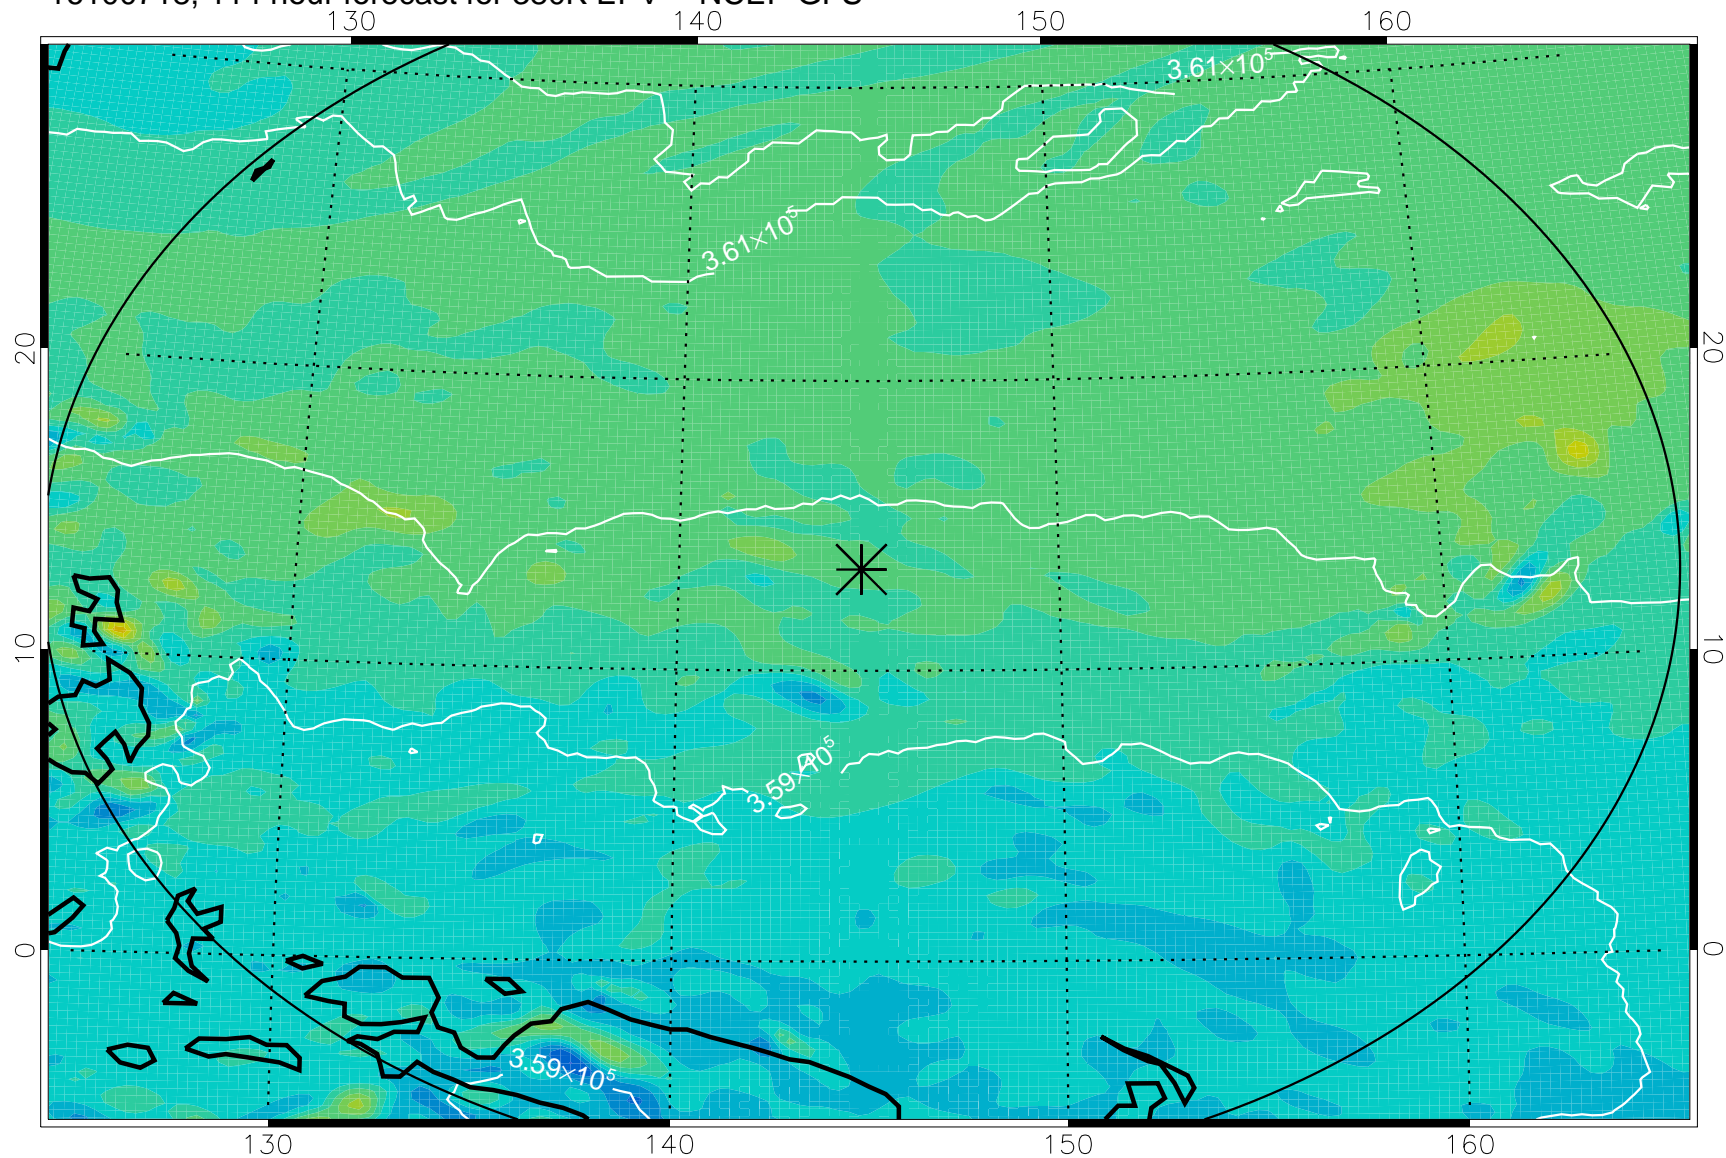

16100606, 78 hour forecast for 380K EPV -- NCEP GFS

380K Montgomery Streamfunction, white

Range ring of 2304 km

16100612, 84 hour forecast for 380K EPV -- NCEP GFS

380K Montgomery Streamfunction, white

Range ring of 2304 km

16100618, 90 hour forecast for 380K EPV -- NCEP GFS

380K Montgomery Streamfunction, white

Range ring of 2304 km

16100700, 96 hour forecast for 380K EPV -- NCEP GFS

380K Montgomery Streamfunction, white

Range ring of 2304 km

16100706, 102 hour forecast for 380K EPV -- NCEP GFS

380K Montgomery Streamfunction, white

Range ring of 2304 km

16100712, 108 hour forecast for 380K EPV -- NCEP GFS

16100718, 114 hour forecast for 380K EPV -- NCEP GFS

380K Montgomery Streamfunction, white

Range ring of 2304 km

16100800, 120 hour forecast for 380K EPV -- NCEP GFS

380K Montgomery Streamfunction, white

Range ring of 2304 km