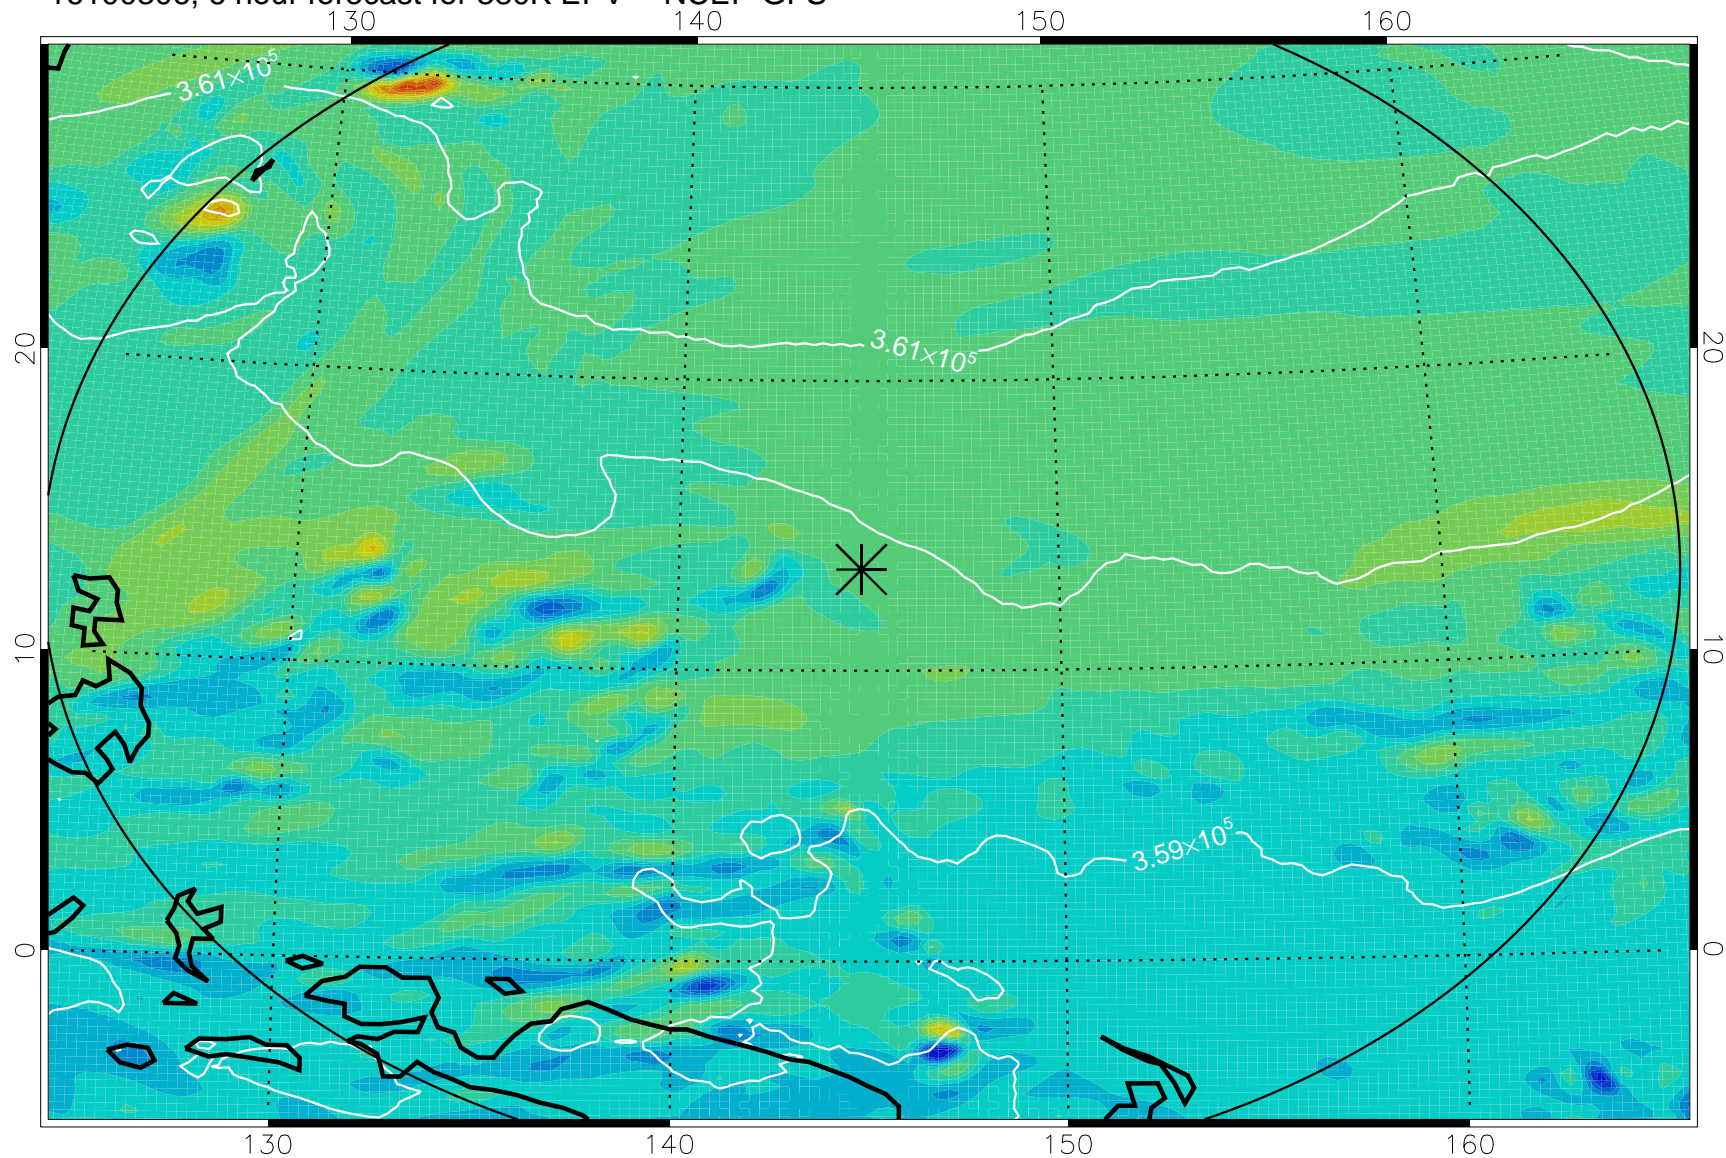

16100306, 6 hour forecast for 380K EPV -- NCEP GFS

380K Montgomery Streamfunction, white

Range ring of 2304 km

16100312, 12 hour forecast for 380K EPV -- NCEP GFS

380K Montgomery Streamfunction, white

Range ring of 2304 km

16100318, 18 hour forecast for 380K EPV -- NCEP GFS

380K Montgomery Streamfunction, white

Range ring of 2304 km

16100400, 24 hour forecast for 380K EPV -- NCEP GFS

380K Montgomery Streamfunction, white

Range ring of 2304 km

16100406, 30 hour forecast for 380K EPV -- NCEP GFS

380K Montgomery Streamfunction, white

Range ring of 2304 km

16100412, 36 hour forecast for 380K EPV -- NCEP GFS

380K Montgomery Streamfunction, white

Range ring of 2304 km

16100418, 42 hour forecast for 380K EPV -- NCEP GFS

380K Montgomery Streamfunction, white

Range ring of 2304 km

16100500, 48 hour forecast for 380K EPV -- NCEP GFS

380K Montgomery Streamfunction, white

Range ring of 2304 km