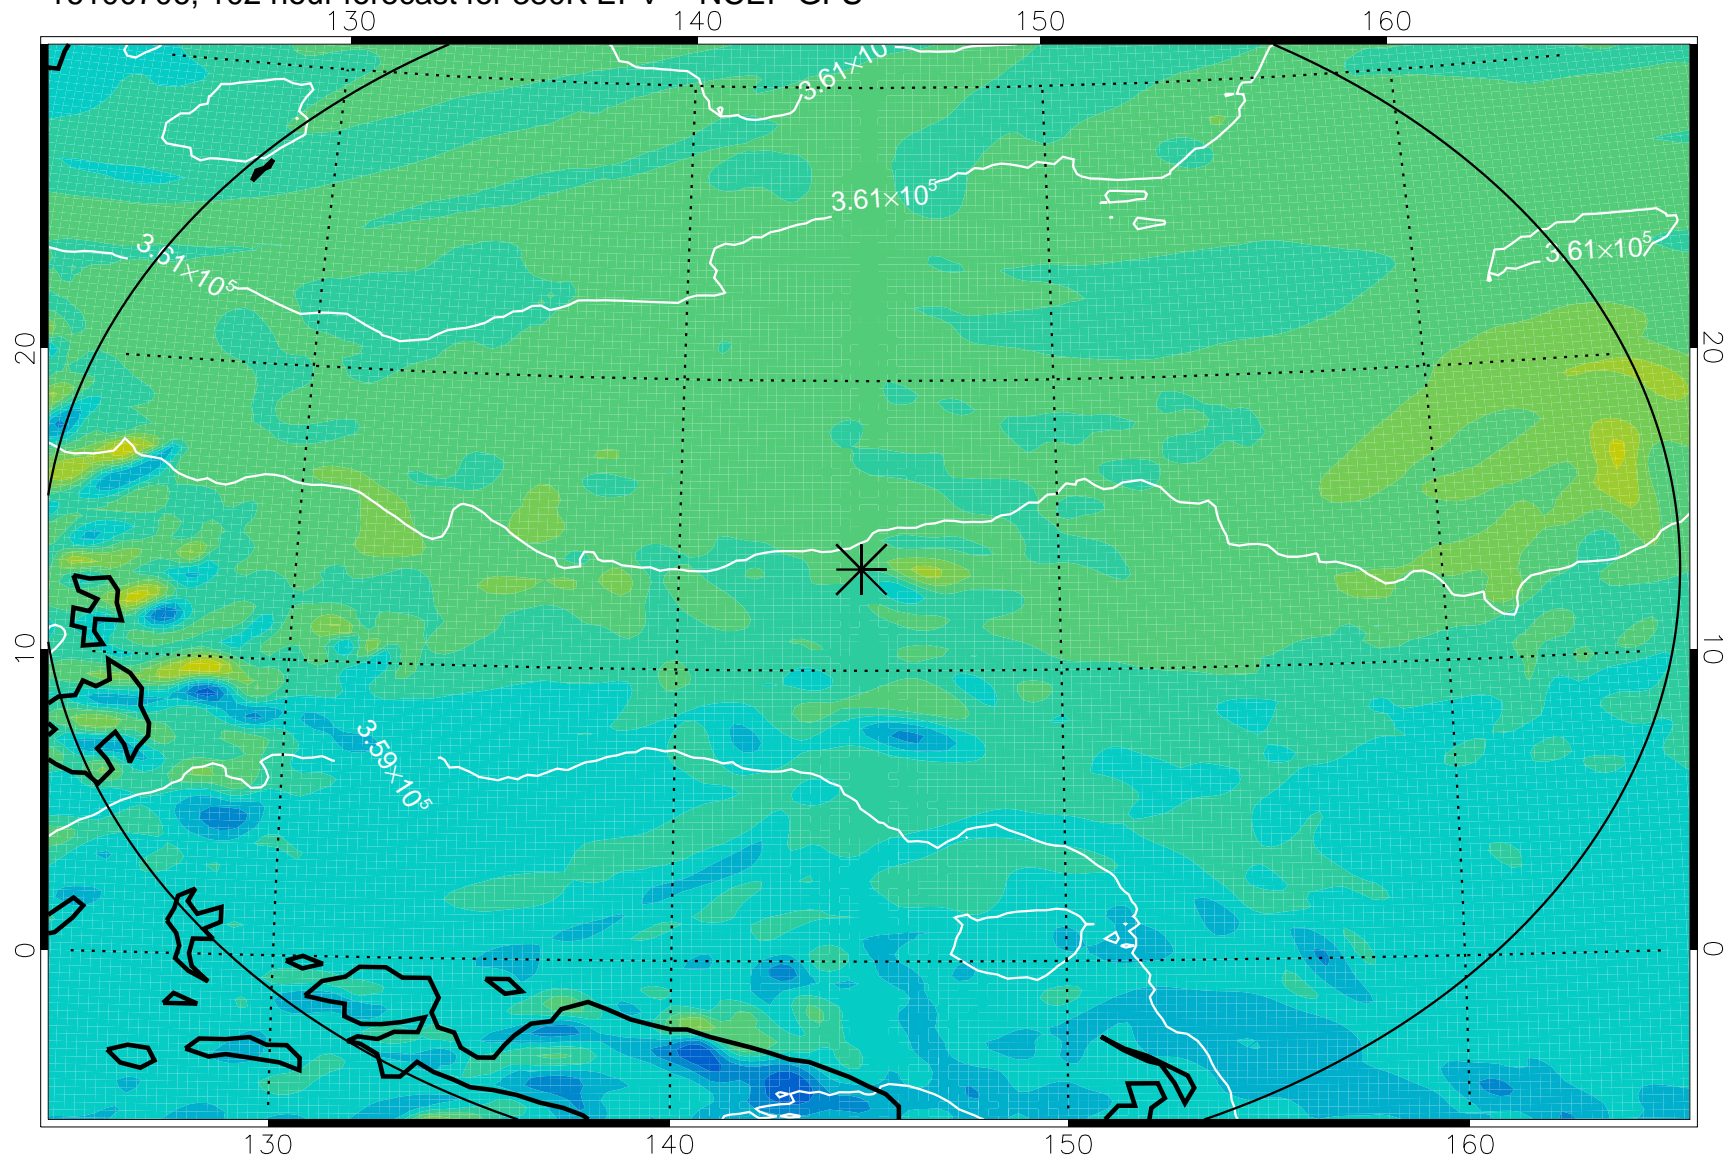

16100518, 66 hour forecast for 380K EPV -- NCEP GFS

380K Montgomery Streamfunction, white

Range ring of 2304 km

16100600, 72 hour forecast for 380K EPV -- NCEP GFS

380K Montgomery Streamfunction, white

Range ring of 2304 km

16100606, 78 hour forecast for 380K EPV -- NCEP GFS

380K Montgomery Streamfunction, white

Range ring of 2304 km

16100612, 84 hour forecast for 380K EPV -- NCEP GFS

380K Montgomery Streamfunction, white

Range ring of 2304 km

16100618, 90 hour forecast for 380K EPV -- NCEP GFS

380K Montgomery Streamfunction, white

Range ring of 2304 km

16100700, 96 hour forecast for 380K EPV -- NCEP GFS

380K Montgomery Streamfunction, white

Range ring of 2304 km

16100706, 102 hour forecast for 380K EPV -- NCEP GFS

380K Montgomery Streamfunction, white

Range ring of 2304 km

16100712, 108 hour forecast for 380K EPV -- NCEP GFS

16100718, 114 hour forecast for 380K EPV -- NCEP GFS