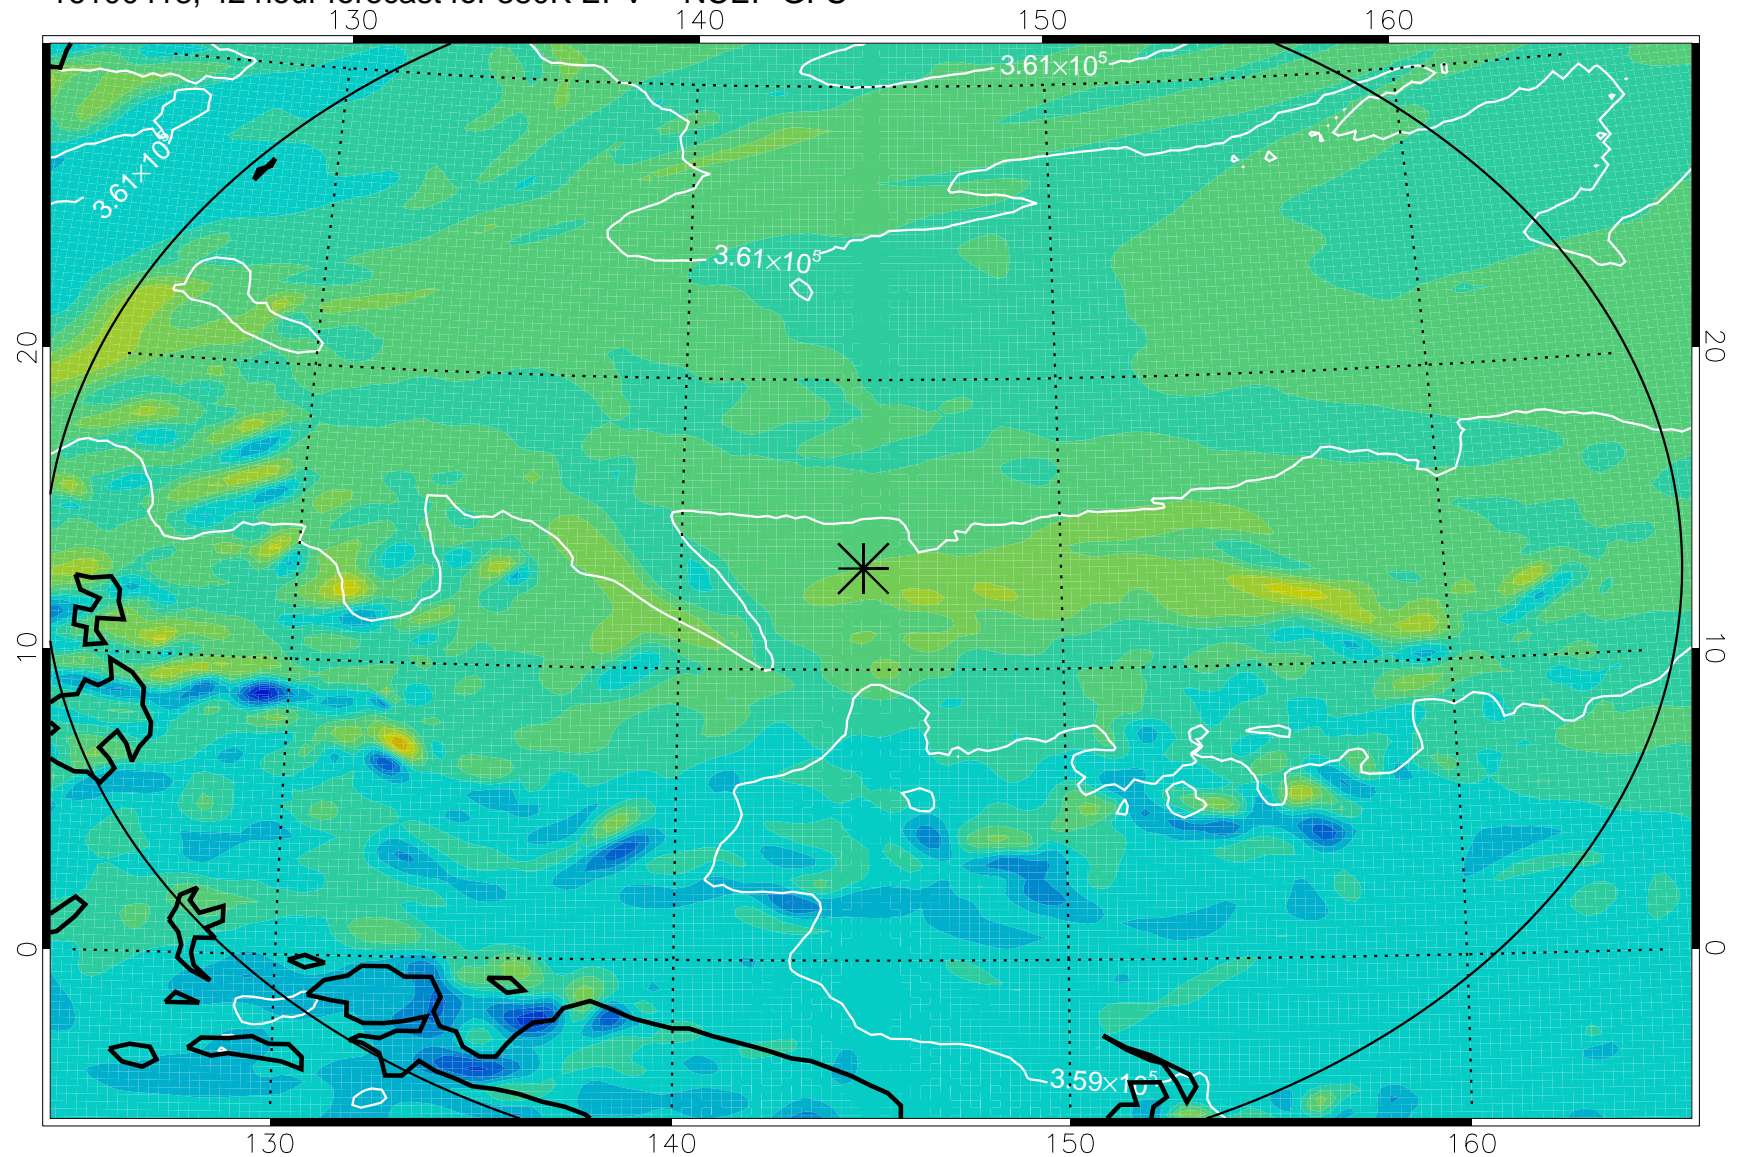

16100406, 30 hour forecast for 380K EPV -- NCEP GFS

380K Montgomery Streamfunction, white

Range ring of 2304 km

16100412, 36 hour forecast for 380K EPV -- NCEP GFS

380K Montgomery Streamfunction, white

Range ring of 2304 km

16100418, 42 hour forecast for 380K EPV -- NCEP GFS

380K Montgomery Streamfunction, white

Range ring of 2304 km

16100500, 48 hour forecast for 380K EPV -- NCEP GFS

380K Montgomery Streamfunction, white

Range ring of 2304 km

16100506, 54 hour forecast for 380K EPV -- NCEP GFS

380K Montgomery Streamfunction, white

Range ring of 2304 km

16100512, 60 hour forecast for 380K EPV -- NCEP GFS

380K Montgomery Streamfunction, white

Range ring of 2304 km

16100518, 66 hour forecast for 380K EPV -- NCEP GFS

380K Montgomery Streamfunction, white

Range ring of 2304 km

16100600, 72 hour forecast for 380K EPV -- NCEP GFS

380K Montgomery Streamfunction, white

Range ring of 2304 km