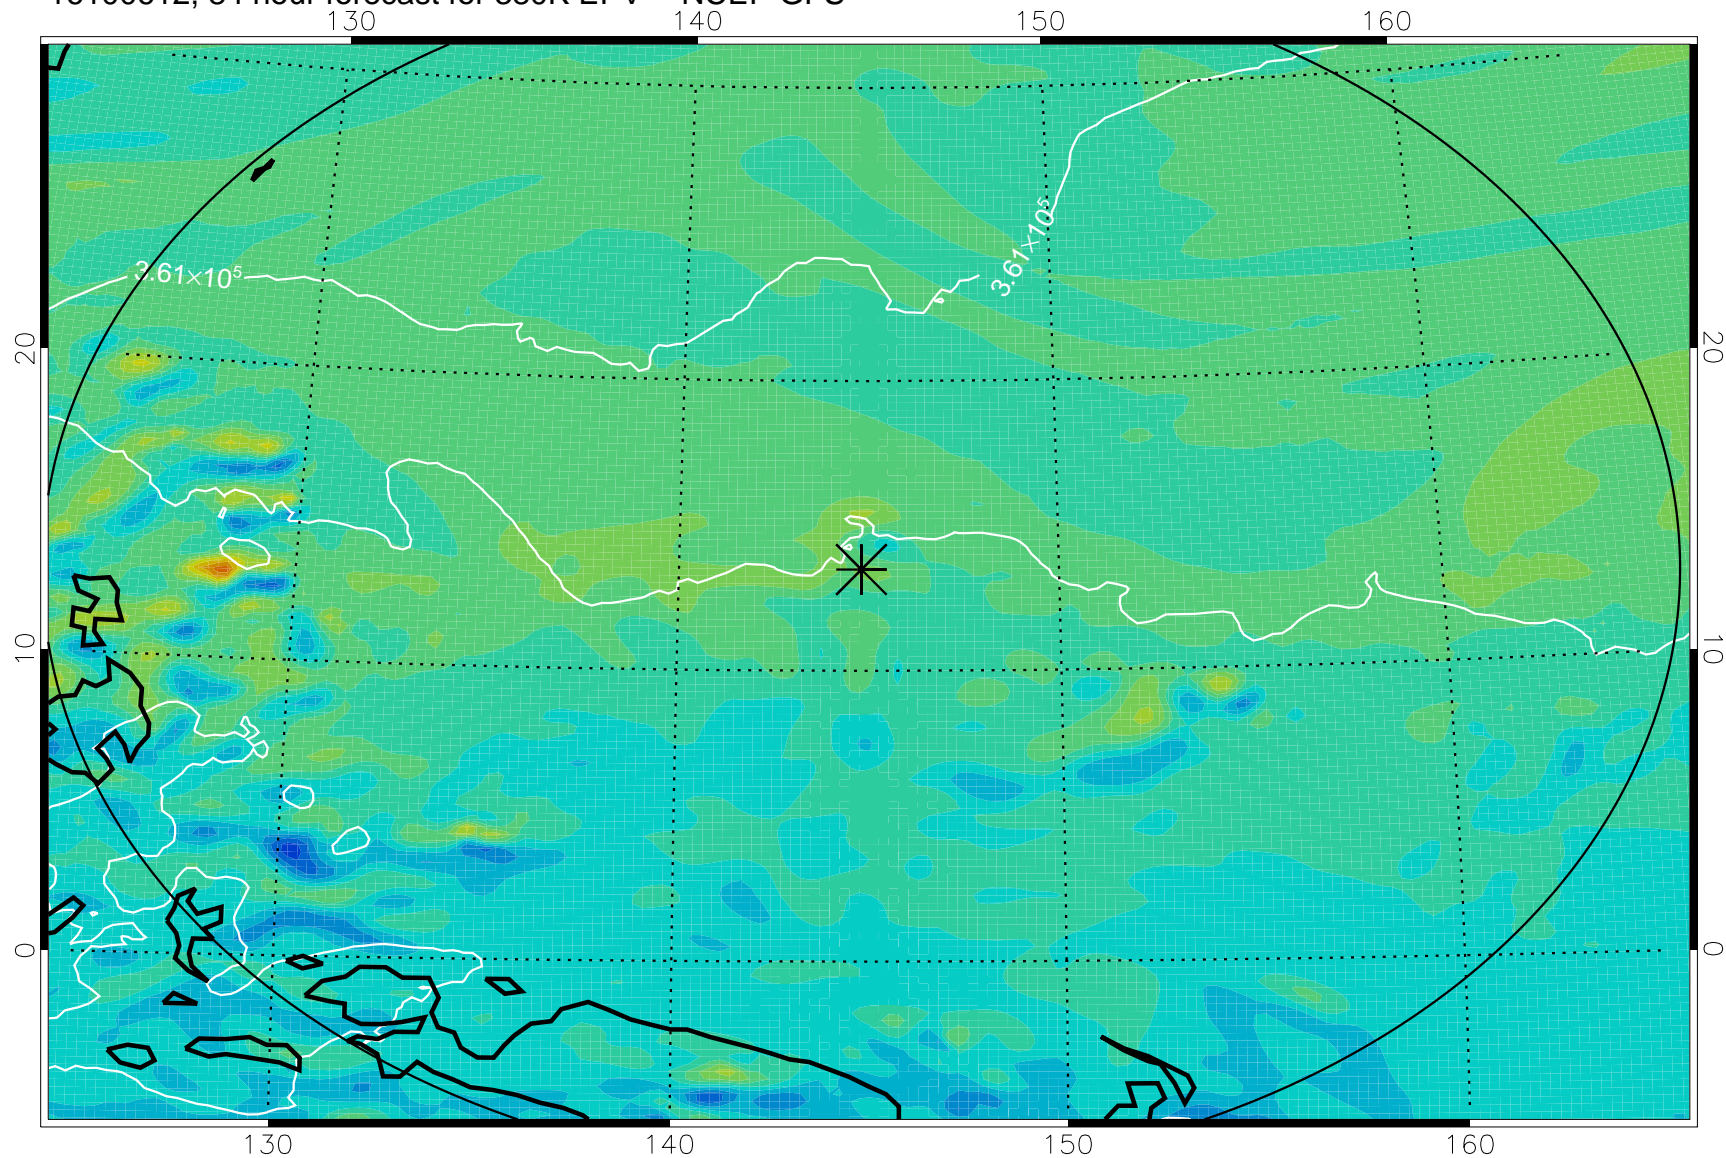

16100518, 66 hour forecast for 380K EPV -- NCEP GFS

380K Montgomery Streamfunction, white

Range ring of 2304 km

16100600, 72 hour forecast for 380K EPV -- NCEP GFS

380K Montgomery Streamfunction, white

Range ring of 2304 km

16100606, 78 hour forecast for 380K EPV -- NCEP GFS

380K Montgomery Streamfunction, white

Range ring of 2304 km

16100612, 84 hour forecast for 380K EPV -- NCEP GFS

380K Montgomery Streamfunction, white

Range ring of 2304 km

16100618, 90 hour forecast for 380K EPV -- NCEP GFS

380K Montgomery Streamfunction, white

Range ring of 2304 km

16100700, 96 hour forecast for 380K EPV -- NCEP GFS

380K Montgomery Streamfunction, white

Range ring of 2304 km

16100706, 102 hour forecast for 380K EPV -- NCEP GFS

380K Montgomery Streamfunction, white

Range ring of 2304 km

16100712, 108 hour forecast for 380K EPV -- NCEP GFS

16100718, 114 hour forecast for 380K EPV -- NCEP GFS