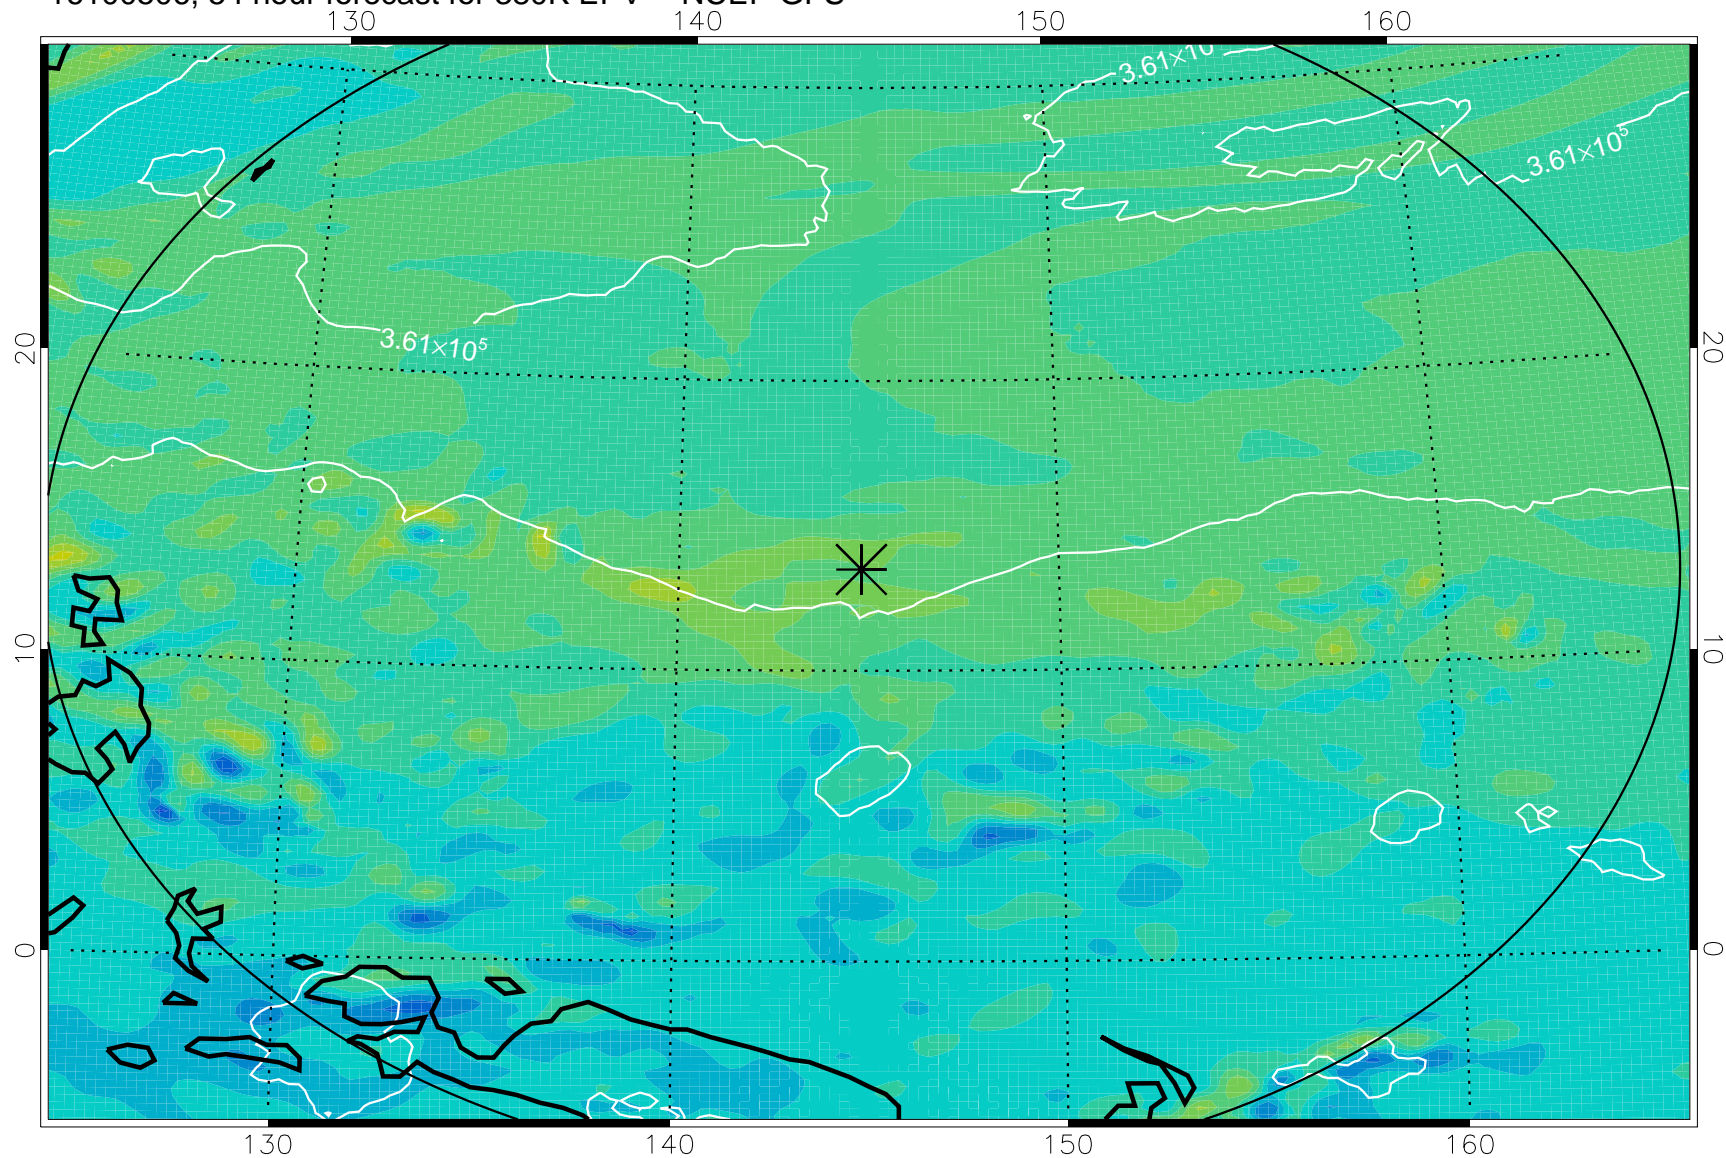

16100406, 30 hour forecast for 380K EPV -- NCEP GFS

380K Montgomery Streamfunction, white

Range ring of 2304 km

16100412, 36 hour forecast for 380K EPV -- NCEP GFS

380K Montgomery Streamfunction, white

Range ring of 2304 km

16100418, 42 hour forecast for 380K EPV -- NCEP GFS

380K Montgomery Streamfunction, white

Range ring of 2304 km

16100500, 48 hour forecast for 380K EPV -- NCEP GFS

380K Montgomery Streamfunction, white

Range ring of 2304 km

16100506, 54 hour forecast for 380K EPV -- NCEP GFS

380K Montgomery Streamfunction, white

Range ring of 2304 km

16100512, 60 hour forecast for 380K EPV -- NCEP GFS

380K Montgomery Streamfunction, white

Range ring of 2304 km

16100518, 66 hour forecast for 380K EPV -- NCEP GFS

380K Montgomery Streamfunction, white

Range ring of 2304 km

16100600, 72 hour forecast for 380K EPV -- NCEP GFS

380K Montgomery Streamfunction, white

Range ring of 2304 km