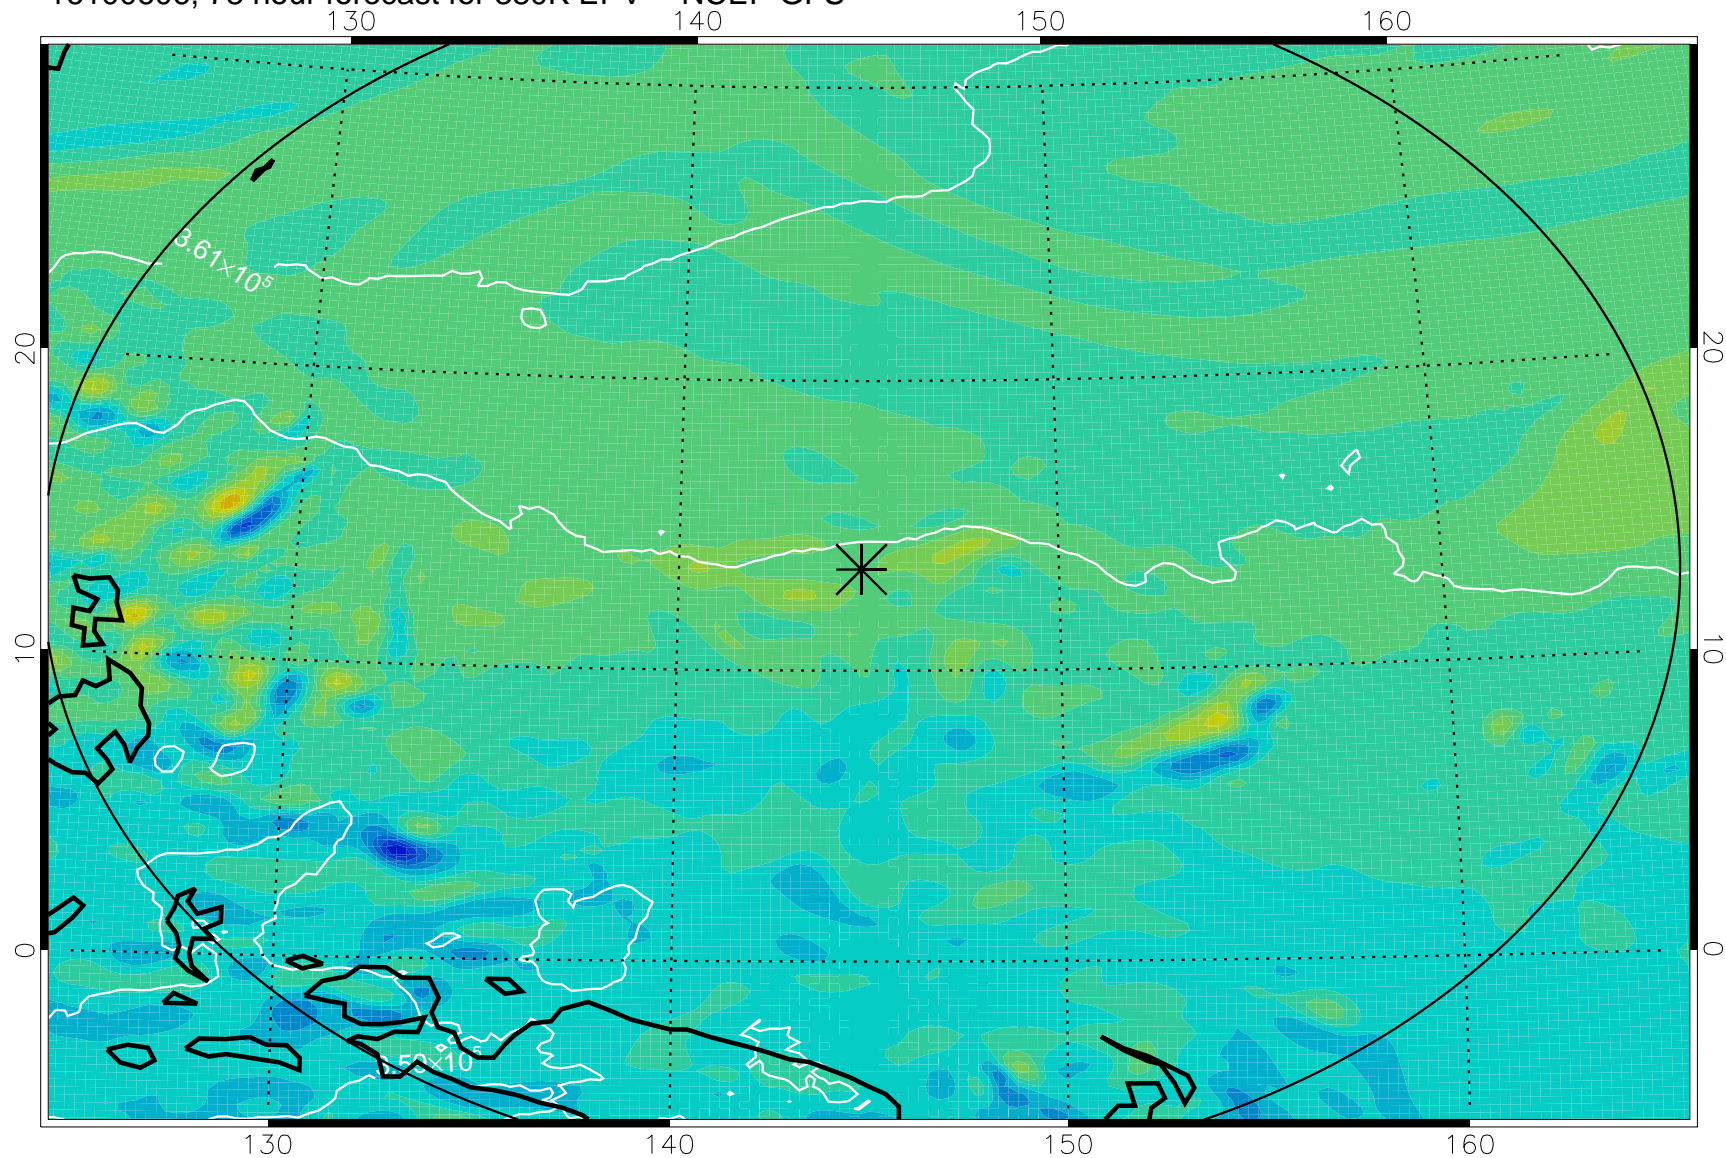

16100506, 54 hour forecast for 380K EPV -- NCEP GFS

380K Montgomery Streamfunction, white

Range ring of 2304 km

16100512, 60 hour forecast for 380K EPV -- NCEP GFS

380K Montgomery Streamfunction, white

Range ring of 2304 km

16100518, 66 hour forecast for 380K EPV -- NCEP GFS

380K Montgomery Streamfunction, white

Range ring of 2304 km

16100600, 72 hour forecast for 380K EPV -- NCEP GFS

380K Montgomery Streamfunction, white

Range ring of 2304 km

16100606, 78 hour forecast for 380K EPV -- NCEP GFS

380K Montgomery Streamfunction, white

Range ring of 2304 km

16100612, 84 hour forecast for 380K EPV -- NCEP GFS

380K Montgomery Streamfunction, white

Range ring of 2304 km

16100618, 90 hour forecast for 380K EPV -- NCEP GFS

380K Montgomery Streamfunction, white

Range ring of 2304 km

16100700, 96 hour forecast for 380K EPV -- NCEP GFS

380K Montgomery Streamfunction, white

Range ring of 2304 km