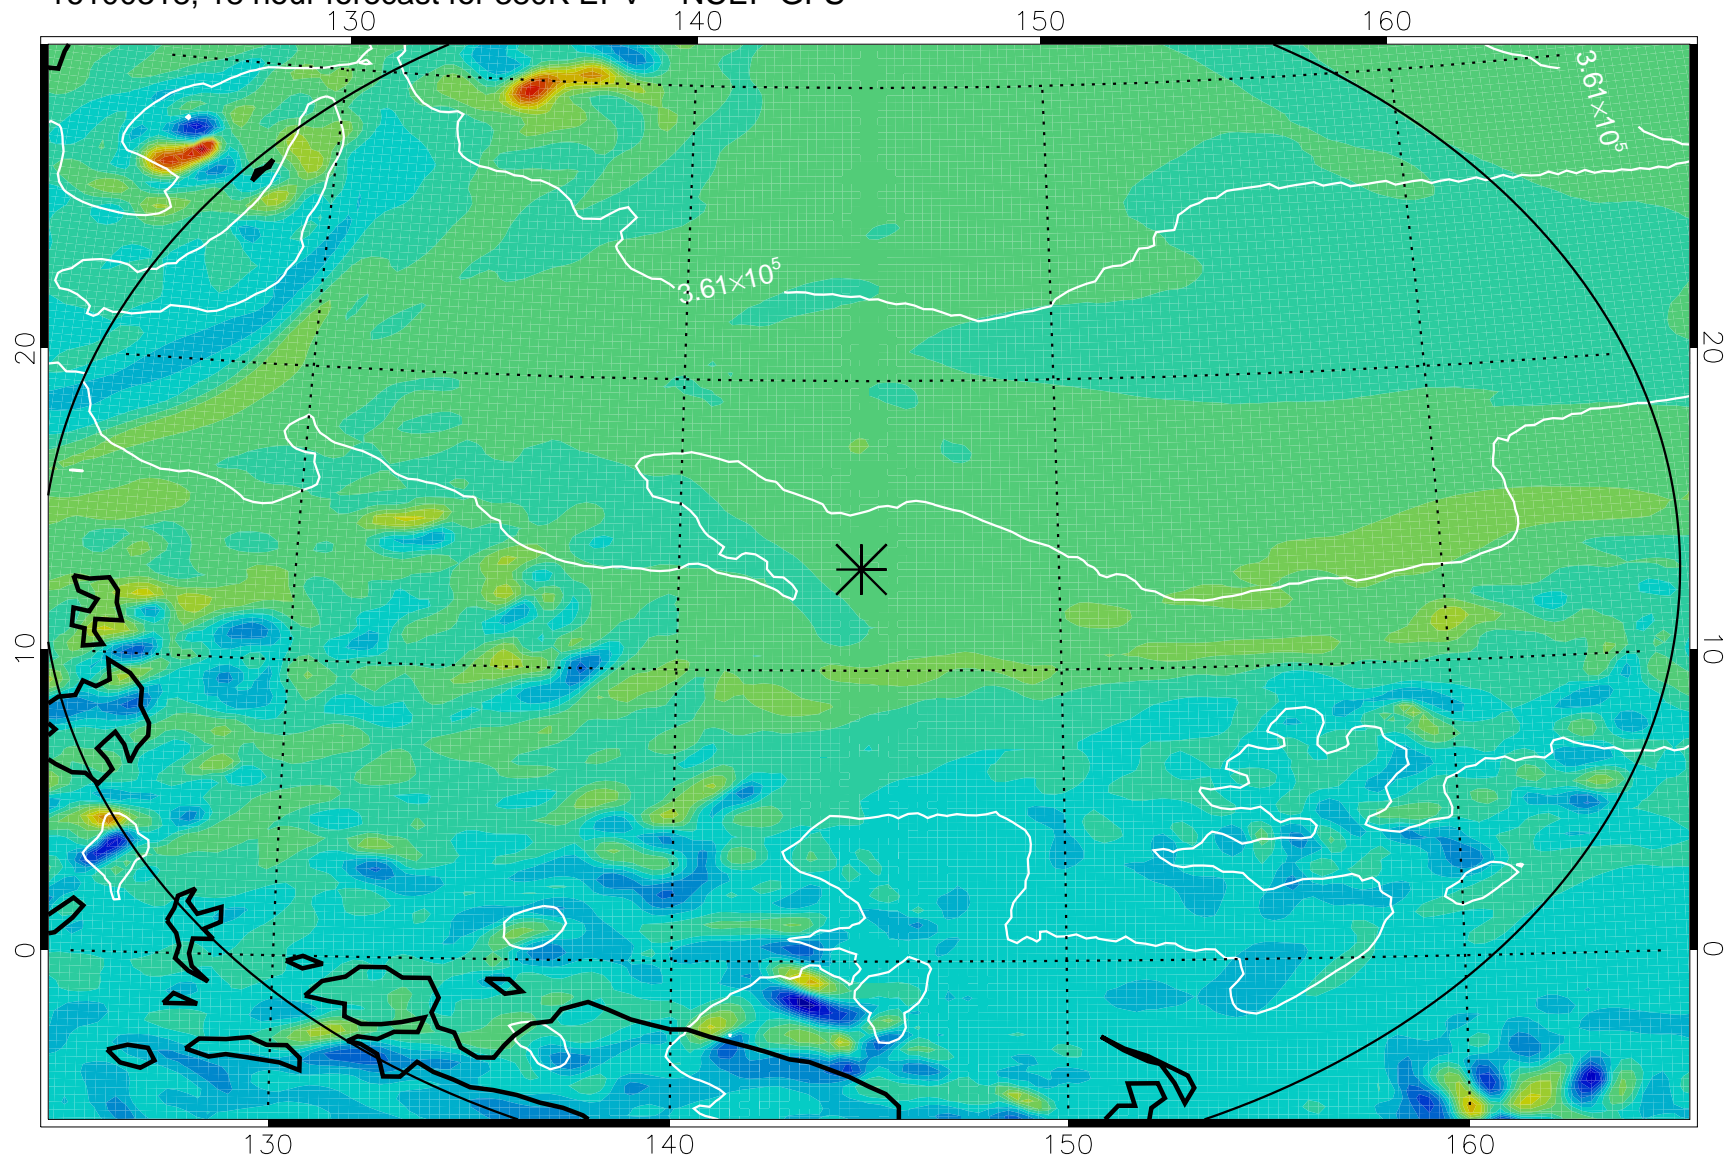

16100306, 6 hour forecast for 380K EPV -- NCEP GFS

380K Montgomery Streamfunction, white

Range ring of 2304 km

16100312, 12 hour forecast for 380K EPV -- NCEP GFS

380K Montgomery Streamfunction, white

Range ring of 2304 km

16100318, 18 hour forecast for 380K EPV -- NCEP GFS

380K Montgomery Streamfunction, white

Range ring of 2304 km

16100400, 24 hour forecast for 380K EPV -- NCEP GFS

380K Montgomery Streamfunction, white

Range ring of 2304 km

16100406, 30 hour forecast for 380K EPV -- NCEP GFS

380K Montgomery Streamfunction, white

Range ring of 2304 km

16100412, 36 hour forecast for 380K EPV -- NCEP GFS

380K Montgomery Streamfunction, white

Range ring of 2304 km

16100418, 42 hour forecast for 380K EPV -- NCEP GFS

380K Montgomery Streamfunction, white

Range ring of 2304 km

16100500, 48 hour forecast for 380K EPV -- NCEP GFS

380K Montgomery Streamfunction, white

Range ring of 2304 km