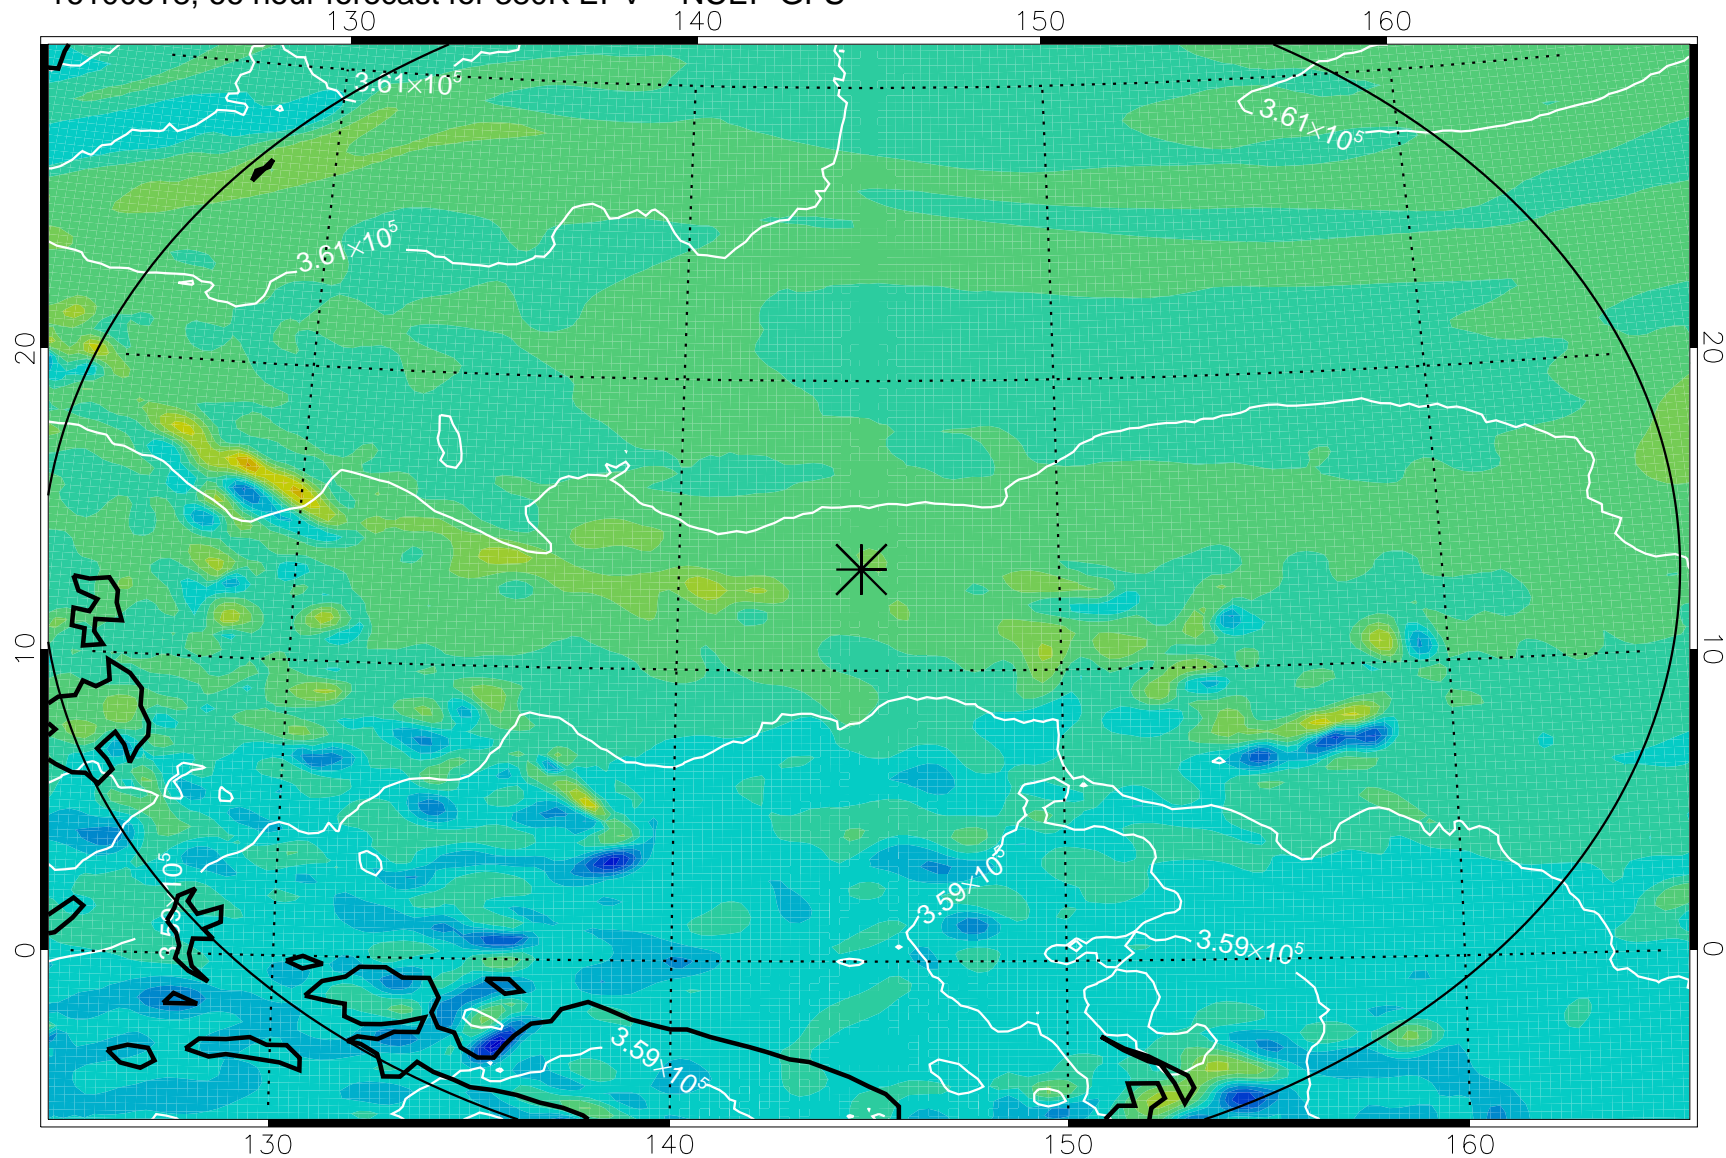

16100418, 42 hour forecast for 380K EPV -- NCEP GFS

380K Montgomery Streamfunction, white

Range ring of 2304 km

16100500, 48 hour forecast for 380K EPV -- NCEP GFS

380K Montgomery Streamfunction, white

Range ring of 2304 km

16100506, 54 hour forecast for 380K EPV -- NCEP GFS

380K Montgomery Streamfunction, white

Range ring of 2304 km

16100512, 60 hour forecast for 380K EPV -- NCEP GFS

380K Montgomery Streamfunction, white

Range ring of 2304 km

16100518, 66 hour forecast for 380K EPV -- NCEP GFS

380K Montgomery Streamfunction, white

Range ring of 2304 km

16100600, 72 hour forecast for 380K EPV -- NCEP GFS

380K Montgomery Streamfunction, white

Range ring of 2304 km

16100606, 78 hour forecast for 380K EPV -- NCEP GFS

380K Montgomery Streamfunction, white

Range ring of 2304 km

16100612, 84 hour forecast for 380K EPV -- NCEP GFS

380K Montgomery Streamfunction, white

Range ring of 2304 km