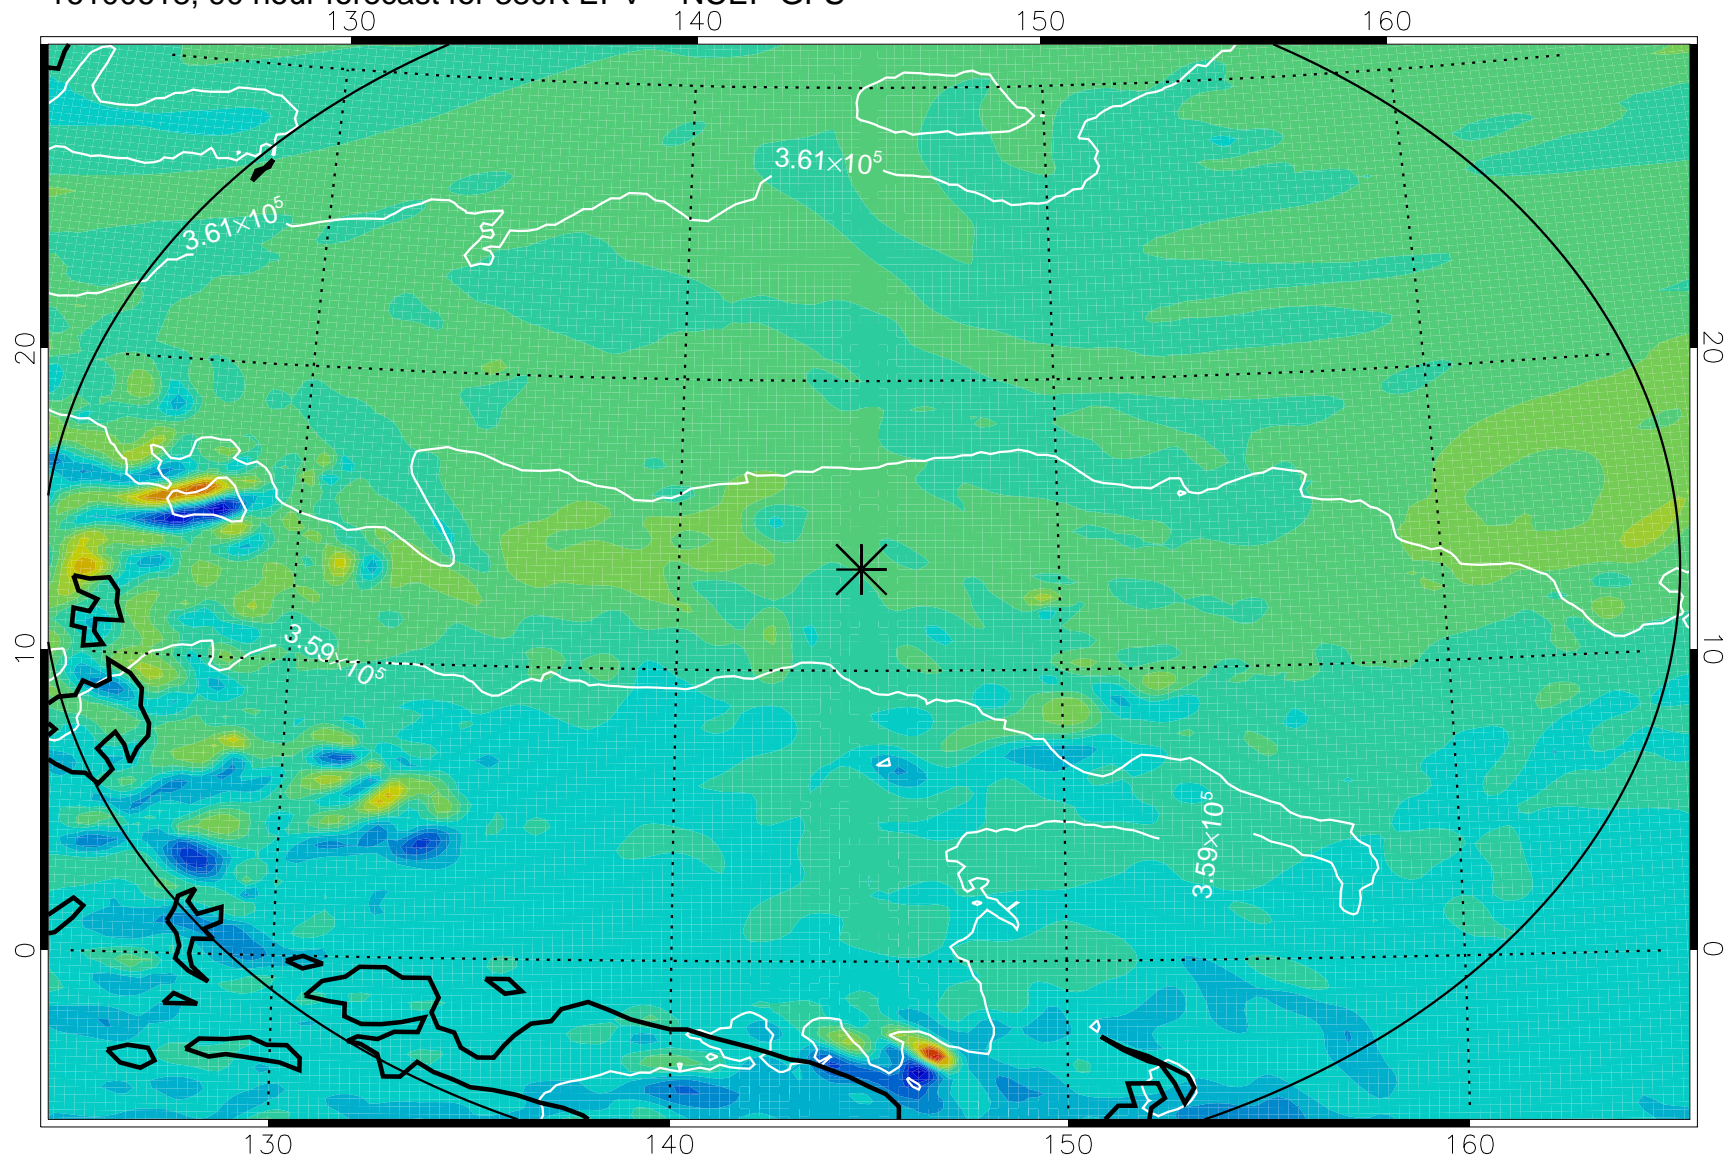

16100518, 66 hour forecast for 380K EPV -- NCEP GFS

380K Montgomery Streamfunction, white

Range ring of 2304 km

16100600, 72 hour forecast for 380K EPV -- NCEP GFS

380K Montgomery Streamfunction, white

Range ring of 2304 km

16100606, 78 hour forecast for 380K EPV -- NCEP GFS

380K Montgomery Streamfunction, white

Range ring of 2304 km

16100612, 84 hour forecast for 380K EPV -- NCEP GFS

380K Montgomery Streamfunction, white

Range ring of 2304 km

16100618, 90 hour forecast for 380K EPV -- NCEP GFS

380K Montgomery Streamfunction, white

Range ring of 2304 km

16100700, 96 hour forecast for 380K EPV -- NCEP GFS

380K Montgomery Streamfunction, white

Range ring of 2304 km

16100706, 102 hour forecast for 380K EPV -- NCEP GFS

380K Montgomery Streamfunction, white

Range ring of 2304 km

16100712, 108 hour forecast for 380K EPV -- NCEP GFS

16100718, 114 hour forecast for 380K EPV -- NCEP GFS