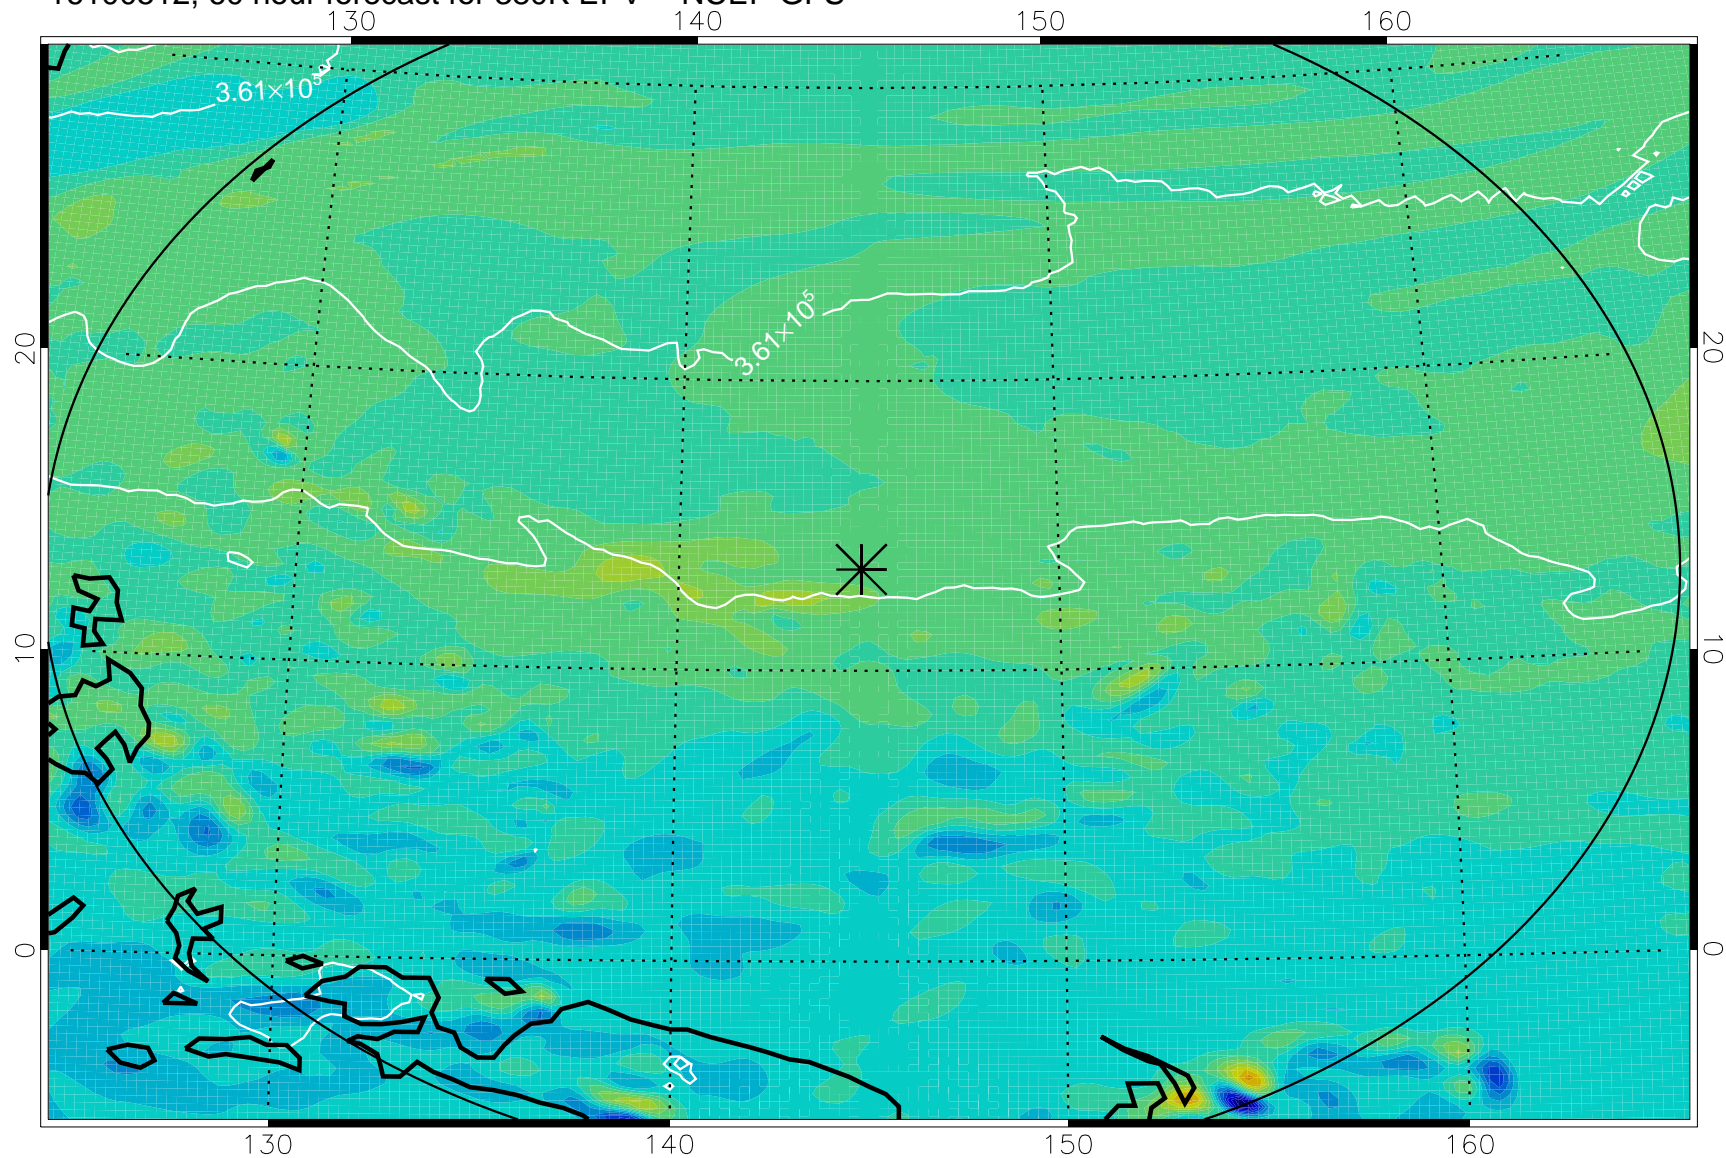

16100418, 42 hour forecast for 380K EPV -- NCEP GFS

380K Montgomery Streamfunction, white

Range ring of 2304 km

16100500, 48 hour forecast for 380K EPV -- NCEP GFS

380K Montgomery Streamfunction, white

Range ring of 2304 km

16100506, 54 hour forecast for 380K EPV -- NCEP GFS

380K Montgomery Streamfunction, white

Range ring of 2304 km

16100512, 60 hour forecast for 380K EPV -- NCEP GFS

380K Montgomery Streamfunction, white

Range ring of 2304 km

16100518, 66 hour forecast for 380K EPV -- NCEP GFS

380K Montgomery Streamfunction, white

Range ring of 2304 km

16100600, 72 hour forecast for 380K EPV -- NCEP GFS

380K Montgomery Streamfunction, white

Range ring of 2304 km

16100606, 78 hour forecast for 380K EPV -- NCEP GFS

380K Montgomery Streamfunction, white

Range ring of 2304 km

16100612, 84 hour forecast for 380K EPV -- NCEP GFS

380K Montgomery Streamfunction, white

Range ring of 2304 km