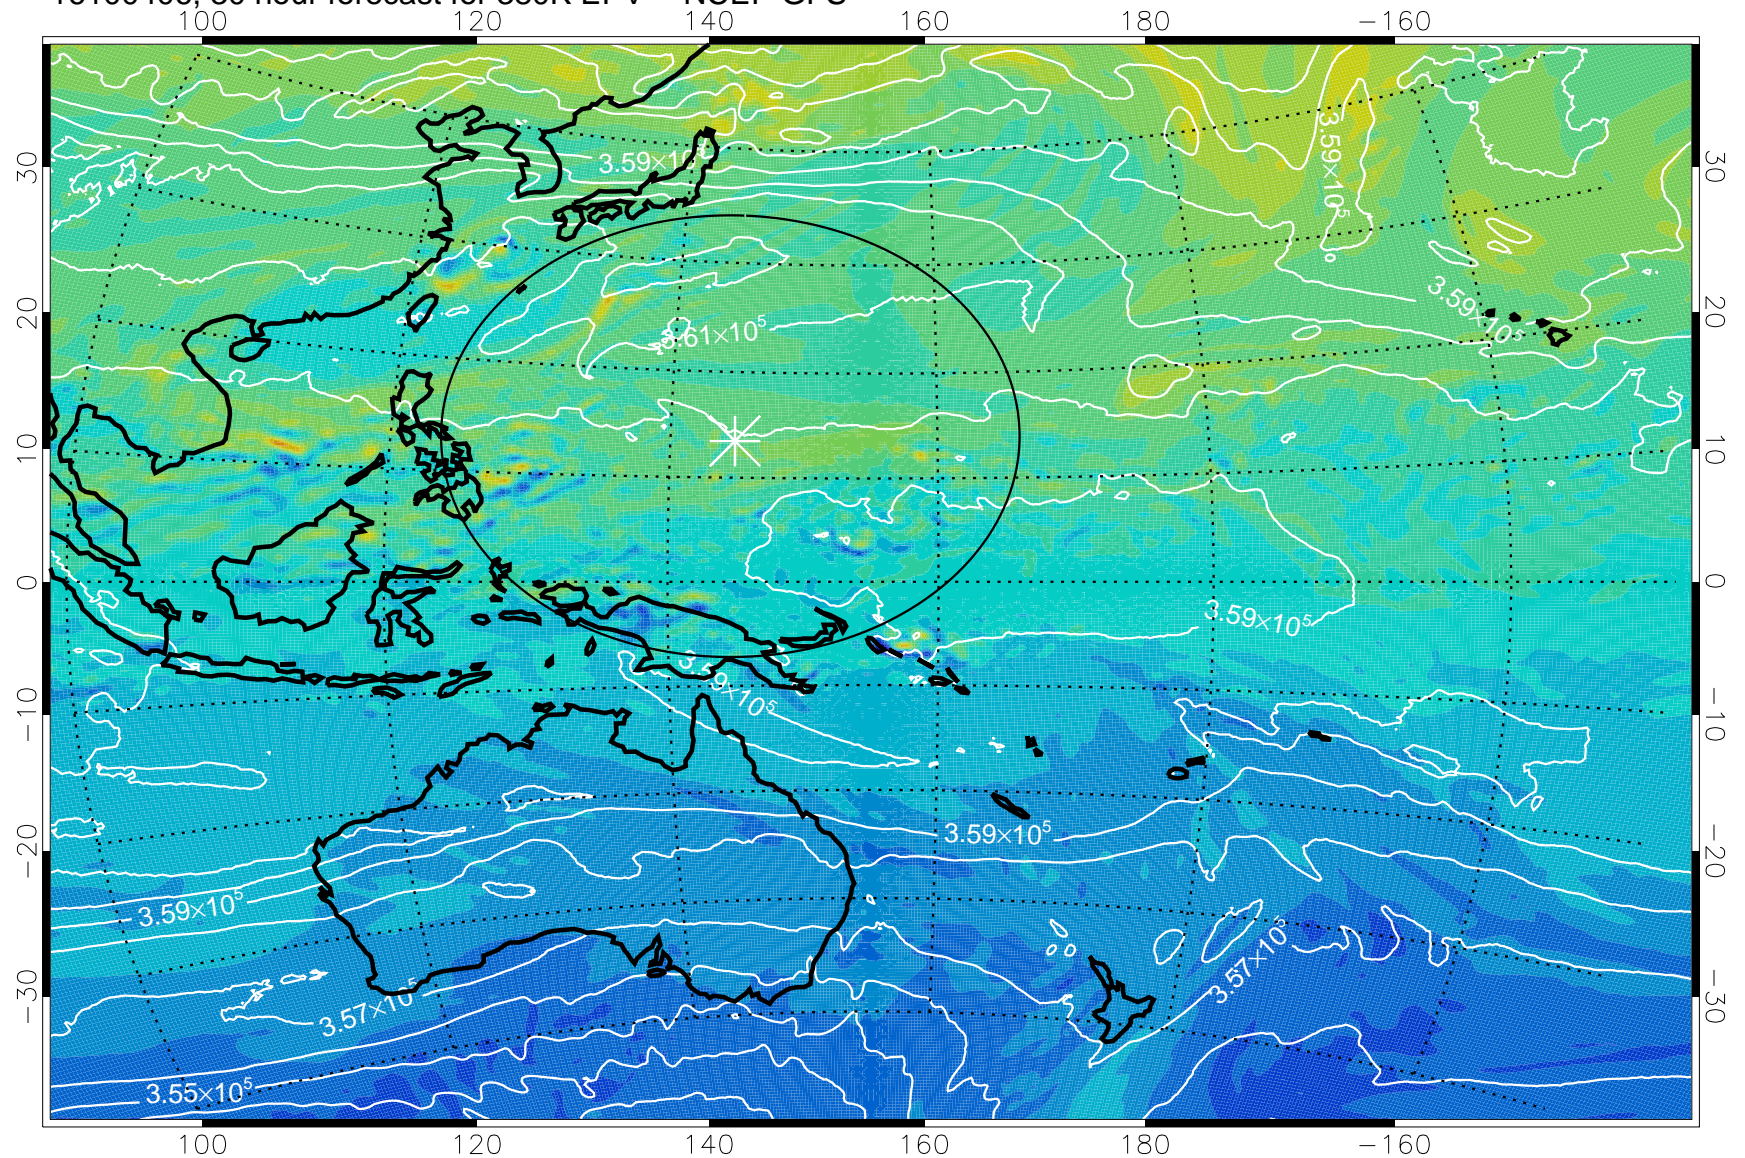

16100318, 18 hour forecast for 380K EPV -- NCEP GFS

380K Montgomery Streamfunction, white

Range ring of 2304 km

16100400, 24 hour forecast for 380K EPV -- NCEP GFS

380K Montgomery Streamfunction, white

Range ring of 2304 km

16100406, 30 hour forecast for 380K EPV -- NCEP GFS

380K Montgomery Streamfunction, white

Range ring of 2304 km

16100412, 36 hour forecast for 380K EPV -- NCEP GFS

-2×10^{-5} -1×10^{-5} 0 1×10^{-5} 2×10^{-5}
PVU

380K Montgomery Streamfunction, white

Range ring of 2304 km

16100418, 42 hour forecast for 380K EPV -- NCEP GFS

380K Montgomery Streamfunction, white

Range ring of 2304 km

16100500, 48 hour forecast for 380K EPV -- NCEP GFS

380K Montgomery Streamfunction, white

Range ring of 2304 km

16100506, 54 hour forecast for 380K EPV -- NCEP GFS

16100512, 60 hour forecast for 380K EPV -- NCEP GFS

380K Montgomery Streamfunction, white

Range ring of 2304 km