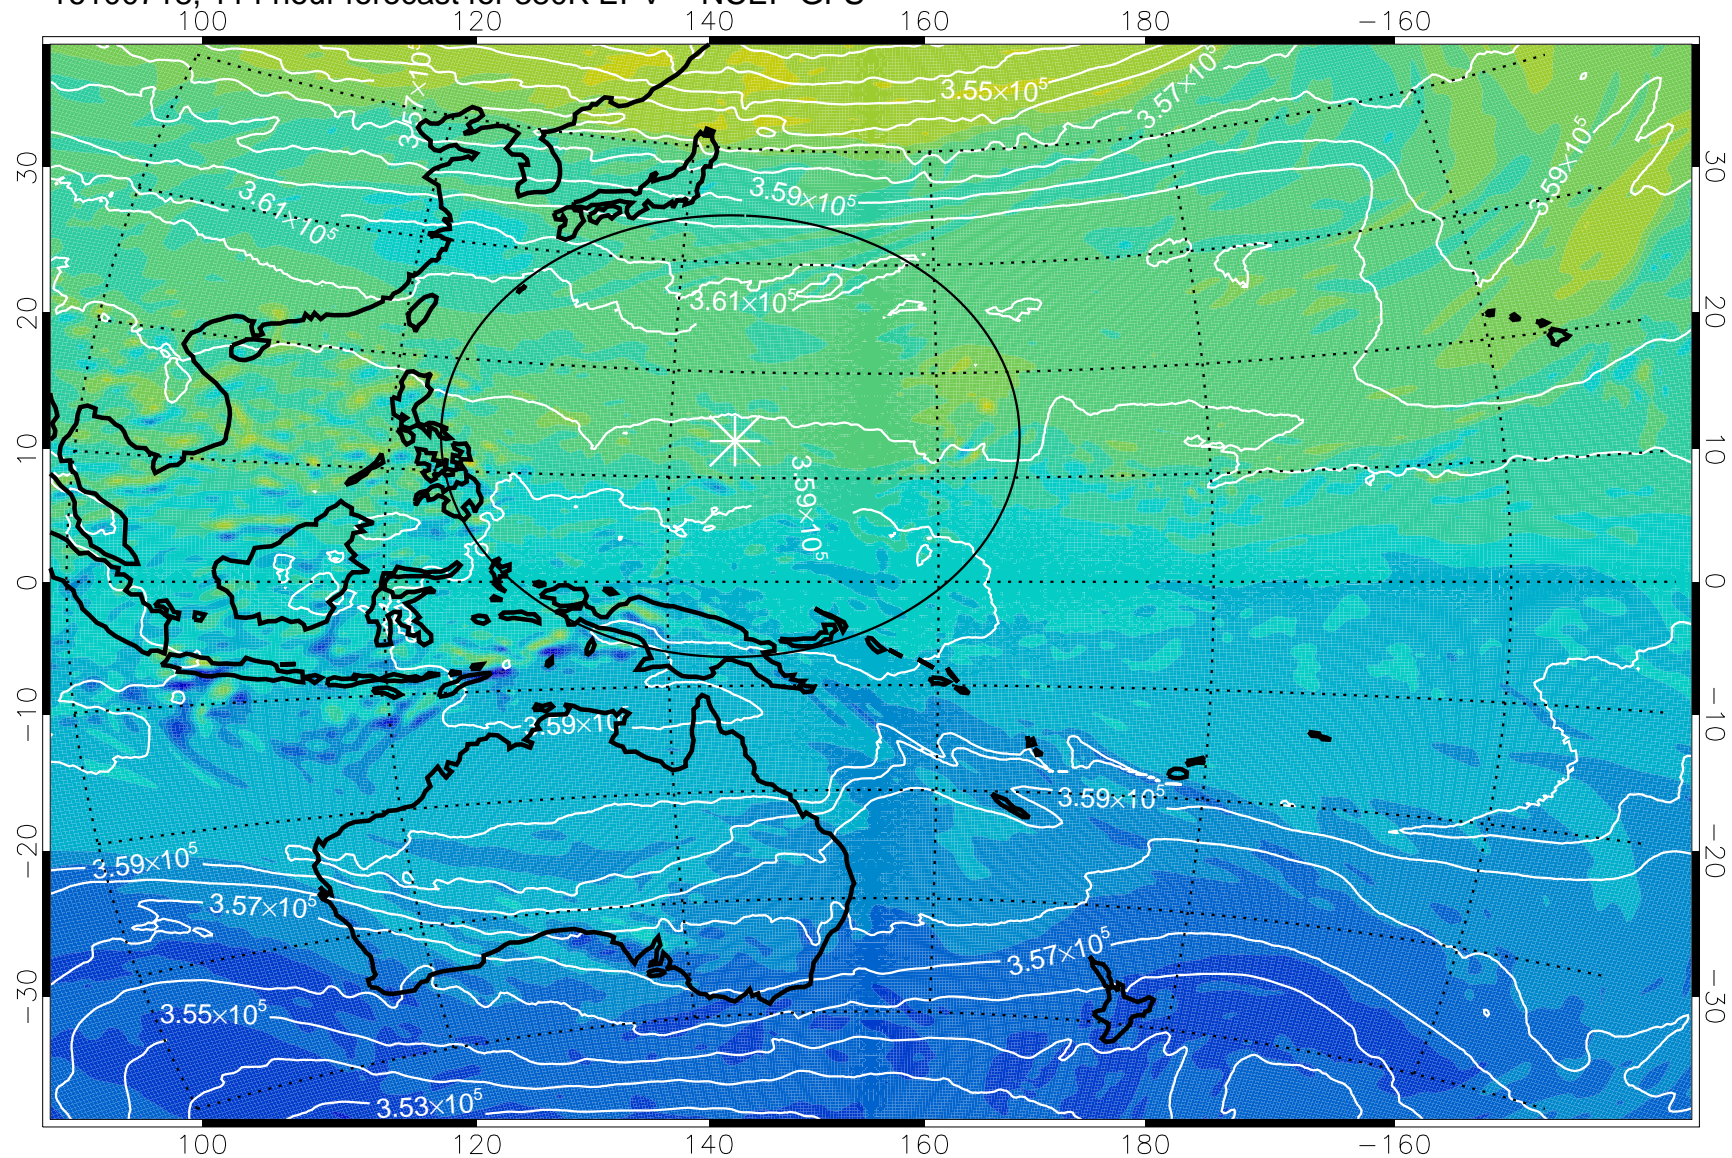

16100618, 90 hour forecast for 380K EPV -- NCEP GFS

380K Montgomery Streamfunction, white

Range ring of 2304 km

16100700, 96 hour forecast for 380K EPV -- NCEP GFS

380K Montgomery Streamfunction, white

Range ring of 2304 km

16100706, 102 hour forecast for 380K EPV -- NCEP GFS

380K Montgomery Streamfunction, white

Range ring of 2304 km

16100712, 108 hour forecast for 380K EPV -- NCEP GFS

380K Montgomery Streamfunction, white

Range ring of 2304 km

16100718, 114 hour forecast for 380K EPV -- NCEP GFS

380K Montgomery Streamfunction, white

Range ring of 2304 km

16100800, 120 hour forecast for 380K EPV -- NCEP GFS

380K Montgomery Streamfunction, white

Range ring of 2304 km