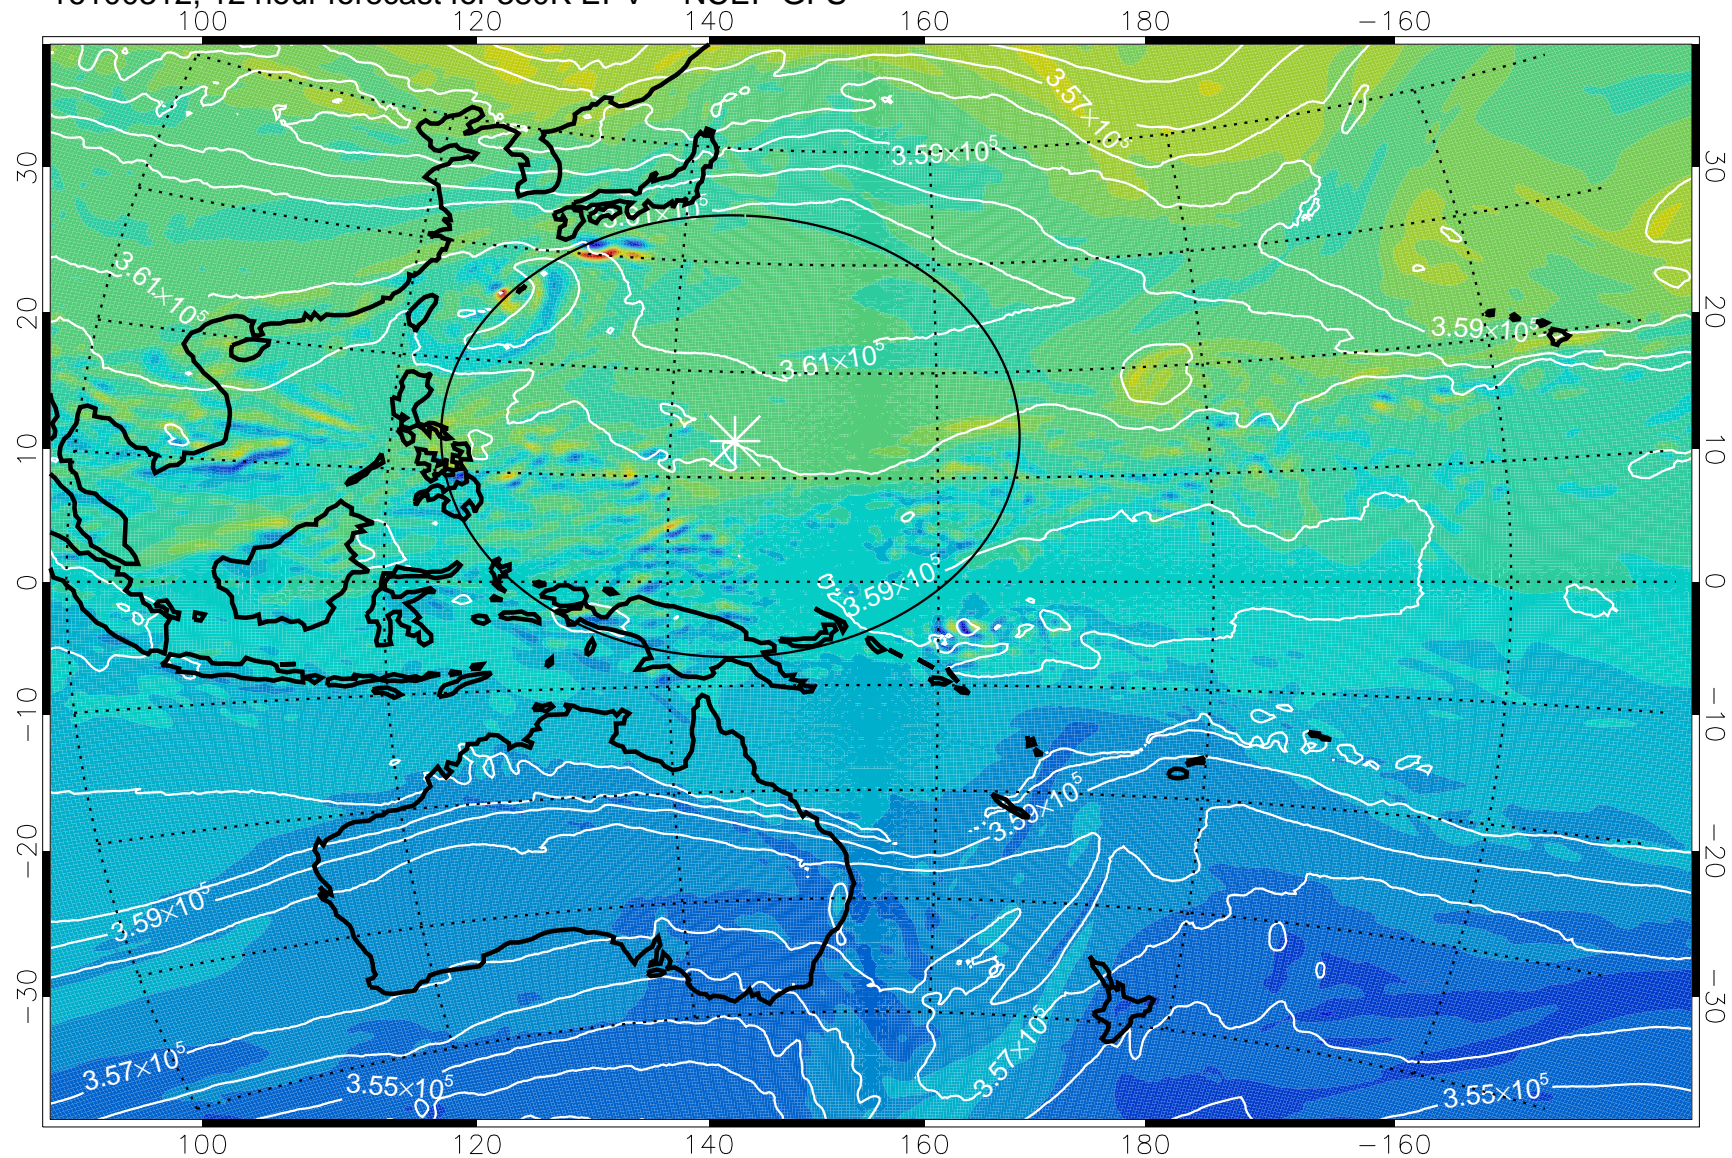

16100306, 6 hour forecast for 380K EPV -- NCEP GFS

380K Montgomery Streamfunction, white

Range ring of 2304 km

16100312, 12 hour forecast for 380K EPV -- NCEP GFS

380K Montgomery Streamfunction, white

Range ring of 2304 km

16100318, 18 hour forecast for 380K EPV -- NCEP GFS

380K Montgomery Streamfunction, white

Range ring of 2304 km

16100400, 24 hour forecast for 380K EPV -- NCEP GFS

380K Montgomery Streamfunction, white

Range ring of 2304 km

16100406, 30 hour forecast for 380K EPV -- NCEP GFS

380K Montgomery Streamfunction, white

Range ring of 2304 km

16100412, 36 hour forecast for 380K EPV -- NCEP GFS

-2×10^{-5} -1×10^{-5} 0 1×10^{-5} 2×10^{-5}
PVU

380K Montgomery Streamfunction, white

Range ring of 2304 km

16100418, 42 hour forecast for 380K EPV -- NCEP GFS

380K Montgomery Streamfunction, white

Range ring of 2304 km

16100500, 48 hour forecast for 380K EPV -- NCEP GFS