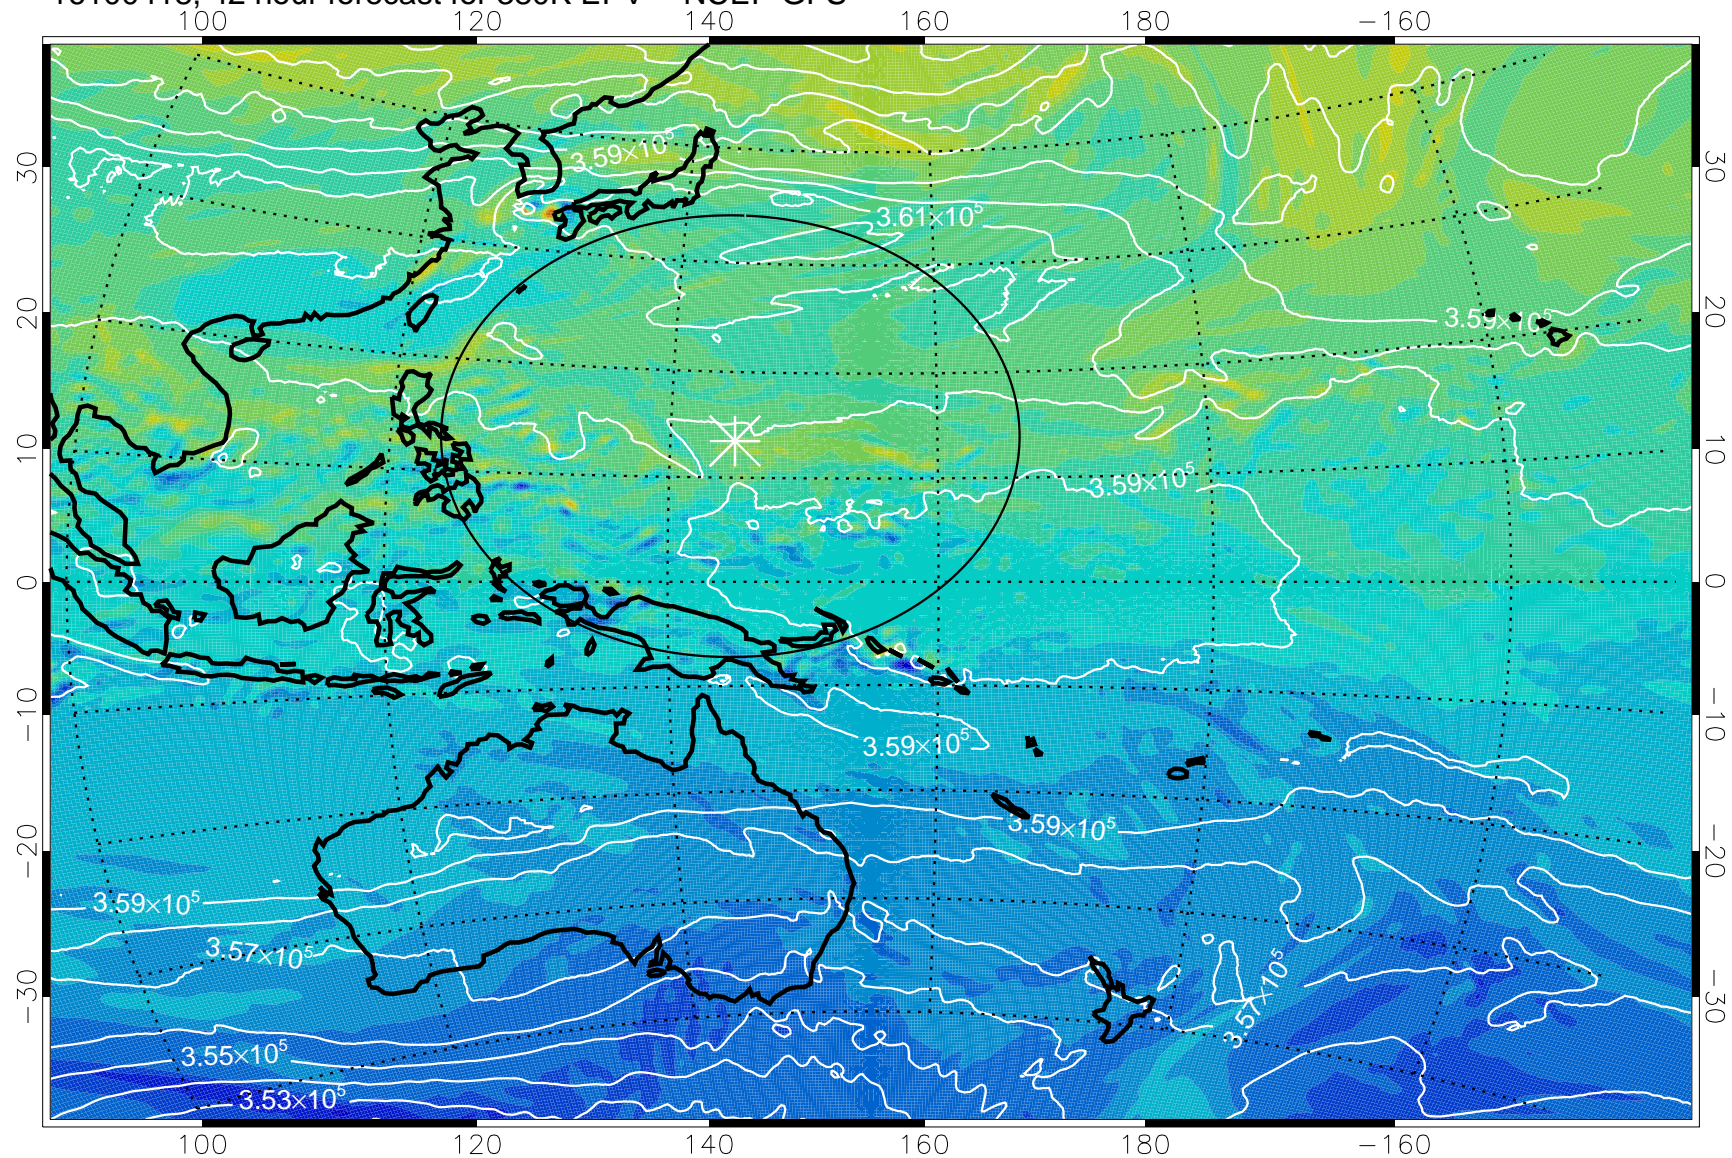

16100406, 30 hour forecast for 380K EPV -- NCEP GFS

380K Montgomery Streamfunction, white

Range ring of 2304 km

16100412, 36 hour forecast for 380K EPV -- NCEP GFS

-2×10^{-5} -1×10^{-5} 0 1×10^{-5} 2×10^{-5}
PVU

380K Montgomery Streamfunction, white

Range ring of 2304 km

16100418, 42 hour forecast for 380K EPV -- NCEP GFS

380K Montgomery Streamfunction, white

Range ring of 2304 km

16100500, 48 hour forecast for 380K EPV -- NCEP GFS

380K Montgomery Streamfunction, white

Range ring of 2304 km

16100506, 54 hour forecast for 380K EPV -- NCEP GFS

16100512, 60 hour forecast for 380K EPV -- NCEP GFS

380K Montgomery Streamfunction, white

Range ring of 2304 km

16100518, 66 hour forecast for 380K EPV -- NCEP GFS

380K Montgomery Streamfunction, white

Range ring of 2304 km

16100600, 72 hour forecast for 380K EPV -- NCEP GFS

380K Montgomery Streamfunction, white

Range ring of 2304 km