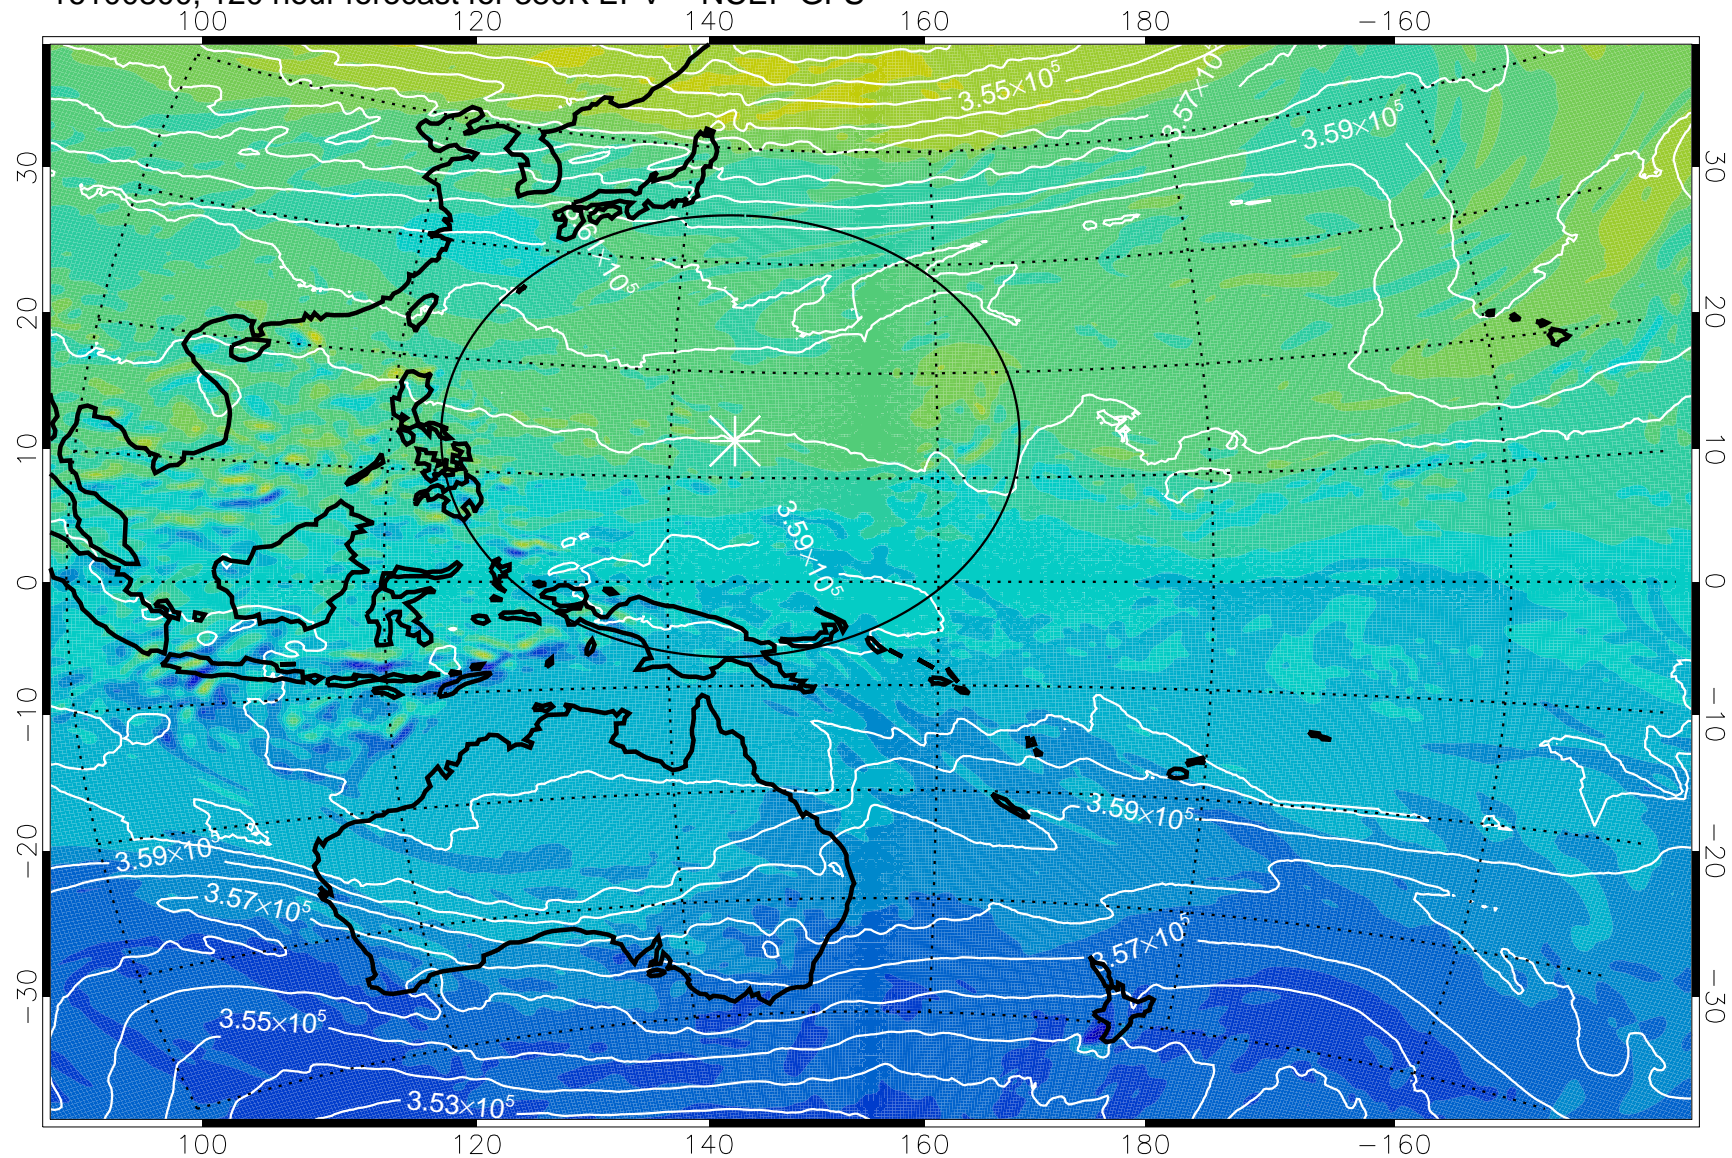

16100706, 102 hour forecast for 380K EPV -- NCEP GFS

380K Montgomery Streamfunction, white

Range ring of 2304 km

16100712, 108 hour forecast for 380K EPV -- NCEP GFS

380K Montgomery Streamfunction, white

Range ring of 2304 km

16100718, 114 hour forecast for 380K EPV -- NCEP GFS

380K Montgomery Streamfunction, white

Range ring of 2304 km

16100800, 120 hour forecast for 380K EPV -- NCEP GFS

380K Montgomery Streamfunction, white

Range ring of 2304 km