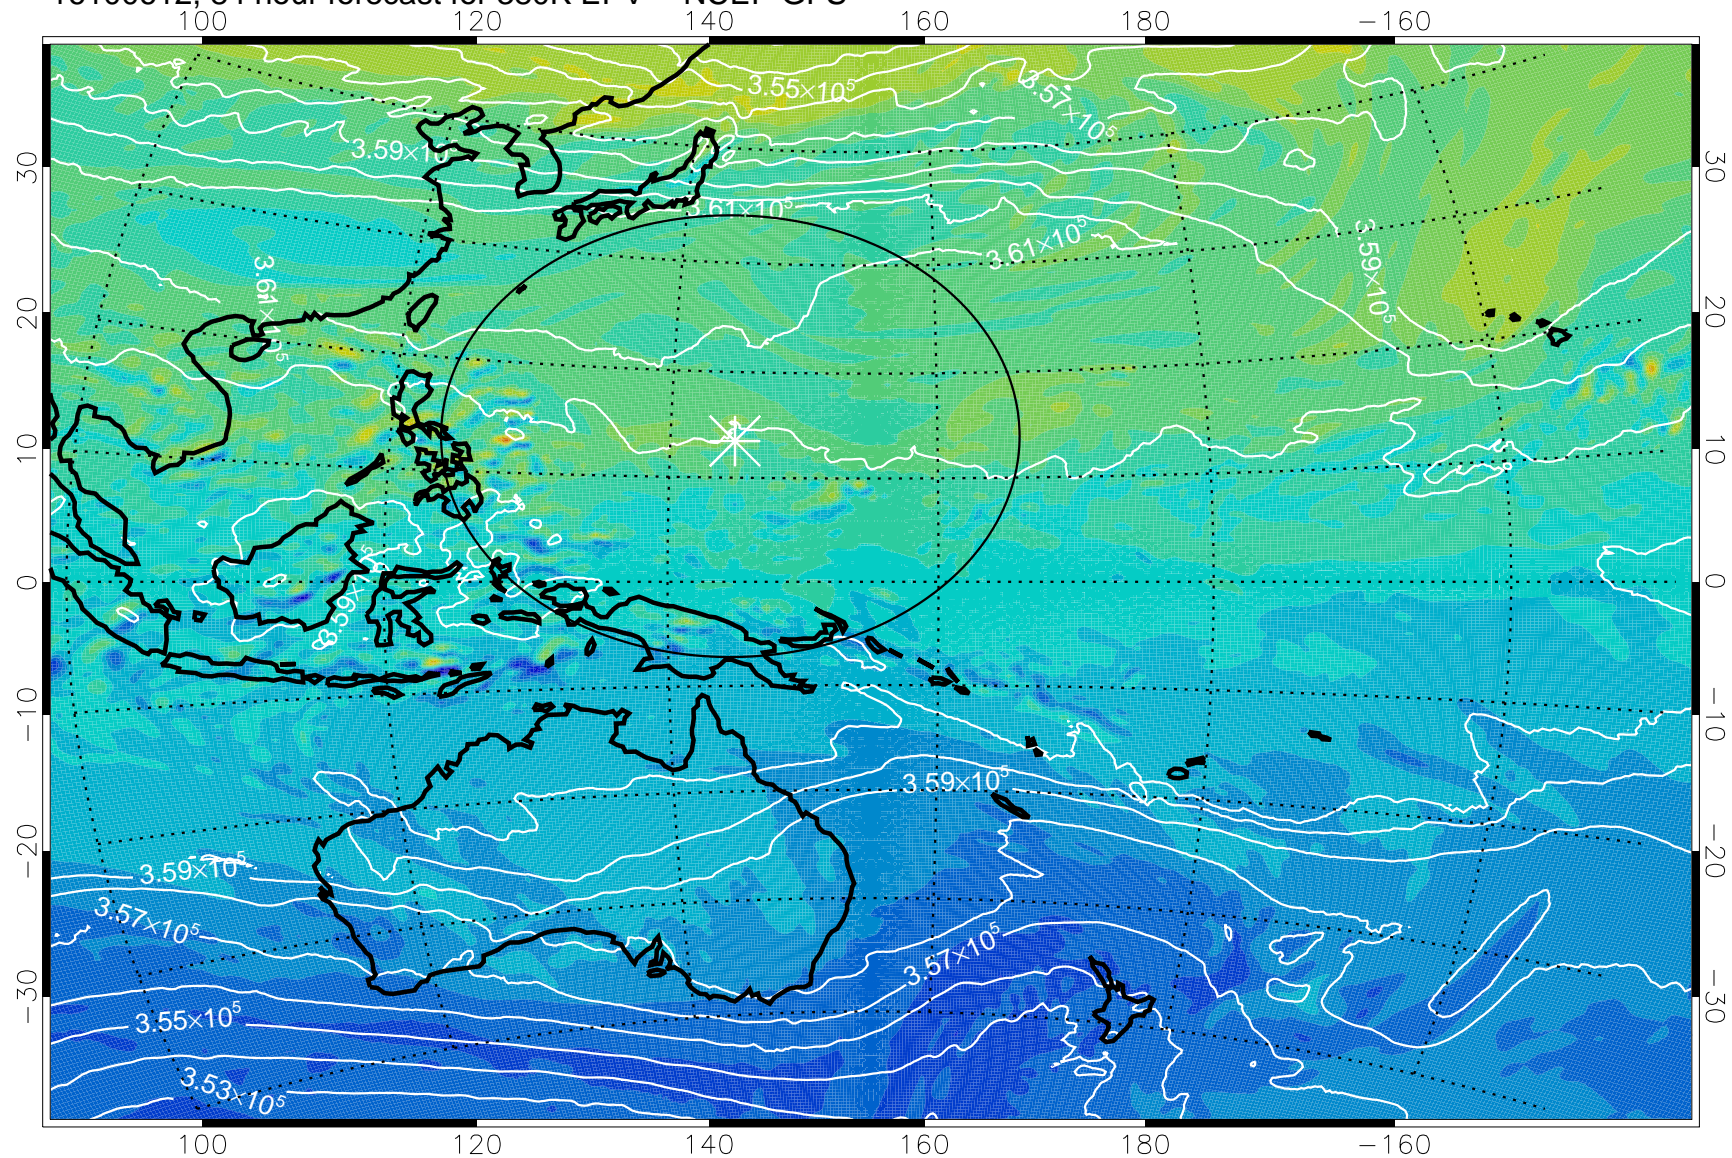

16100518, 66 hour forecast for 380K EPV -- NCEP GFS

380K Montgomery Streamfunction, white

Range ring of 2304 km

16100600, 72 hour forecast for 380K EPV -- NCEP GFS

380K Montgomery Streamfunction, white

Range ring of 2304 km

16100606, 78 hour forecast for 380K EPV -- NCEP GFS

380K Montgomery Streamfunction, white

Range ring of 2304 km

16100612, 84 hour forecast for 380K EPV -- NCEP GFS

380K Montgomery Streamfunction, white

Range ring of 2304 km

16100618, 90 hour forecast for 380K EPV -- NCEP GFS

380K Montgomery Streamfunction, white

Range ring of 2304 km

16100700, 96 hour forecast for 380K EPV -- NCEP GFS

380K Montgomery Streamfunction, white

Range ring of 2304 km

16100706, 102 hour forecast for 380K EPV -- NCEP GFS

380K Montgomery Streamfunction, white

Range ring of 2304 km

16100712, 108 hour forecast for 380K EPV -- NCEP GFS

380K Montgomery Streamfunction, white

Range ring of 2304 km