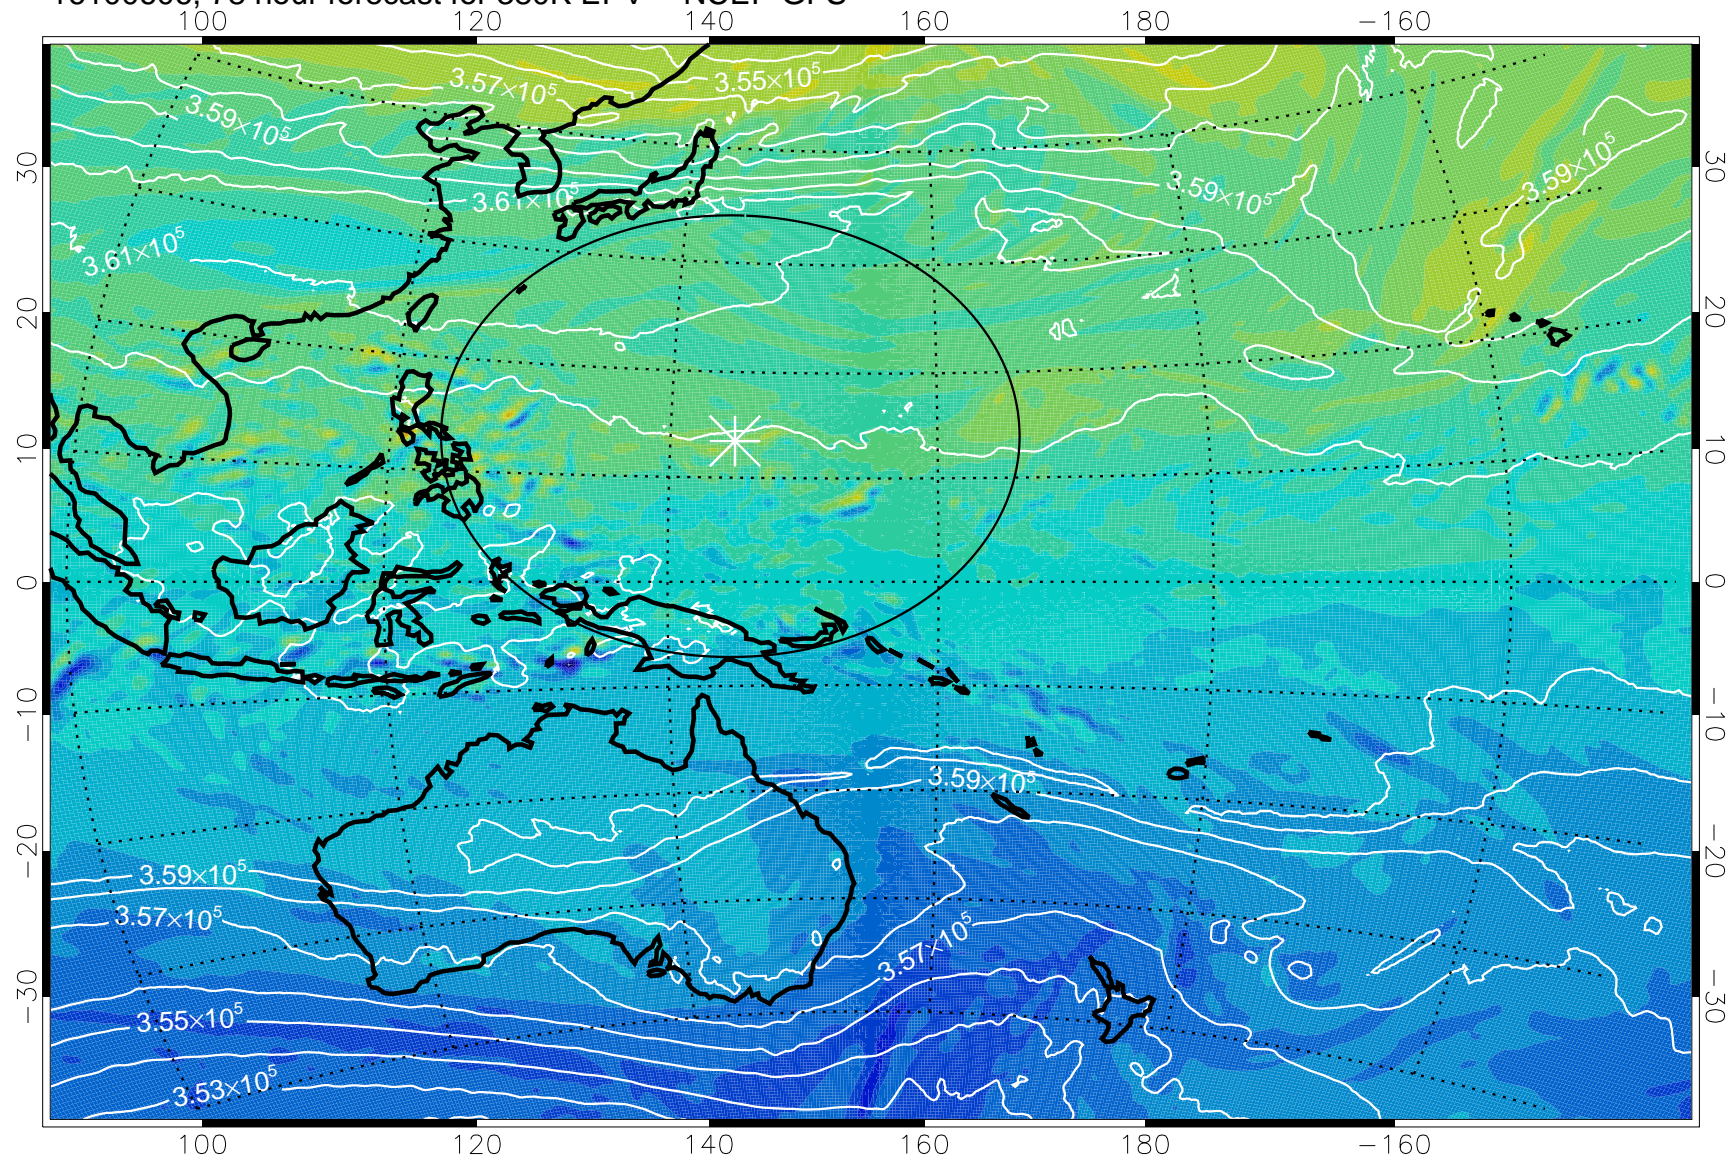

380K Montgomery Streamfunction, white

Range ring of 2304 km

16100506, 54 hour forecast for 380K EPV -- NCEP GFS

16100512, 60 hour forecast for 380K EPV -- NCEP GFS

380K Montgomery Streamfunction, white

Range ring of 2304 km

16100518, 66 hour forecast for 380K EPV -- NCEP GFS

380K Montgomery Streamfunction, white

Range ring of 2304 km

16100600, 72 hour forecast for 380K EPV -- NCEP GFS

380K Montgomery Streamfunction, white

Range ring of 2304 km

16100606, 78 hour forecast for 380K EPV -- NCEP GFS

380K Montgomery Streamfunction, white

Range ring of 2304 km

16100612, 84 hour forecast for 380K EPV -- NCEP GFS

380K Montgomery Streamfunction, white

Range ring of 2304 km

16100618, 90 hour forecast for 380K EPV -- NCEP GFS

380K Montgomery Streamfunction, white

Range ring of 2304 km

16100700, 96 hour forecast for 380K EPV -- NCEP GFS

380K Montgomery Streamfunction, white

Range ring of 2304 km