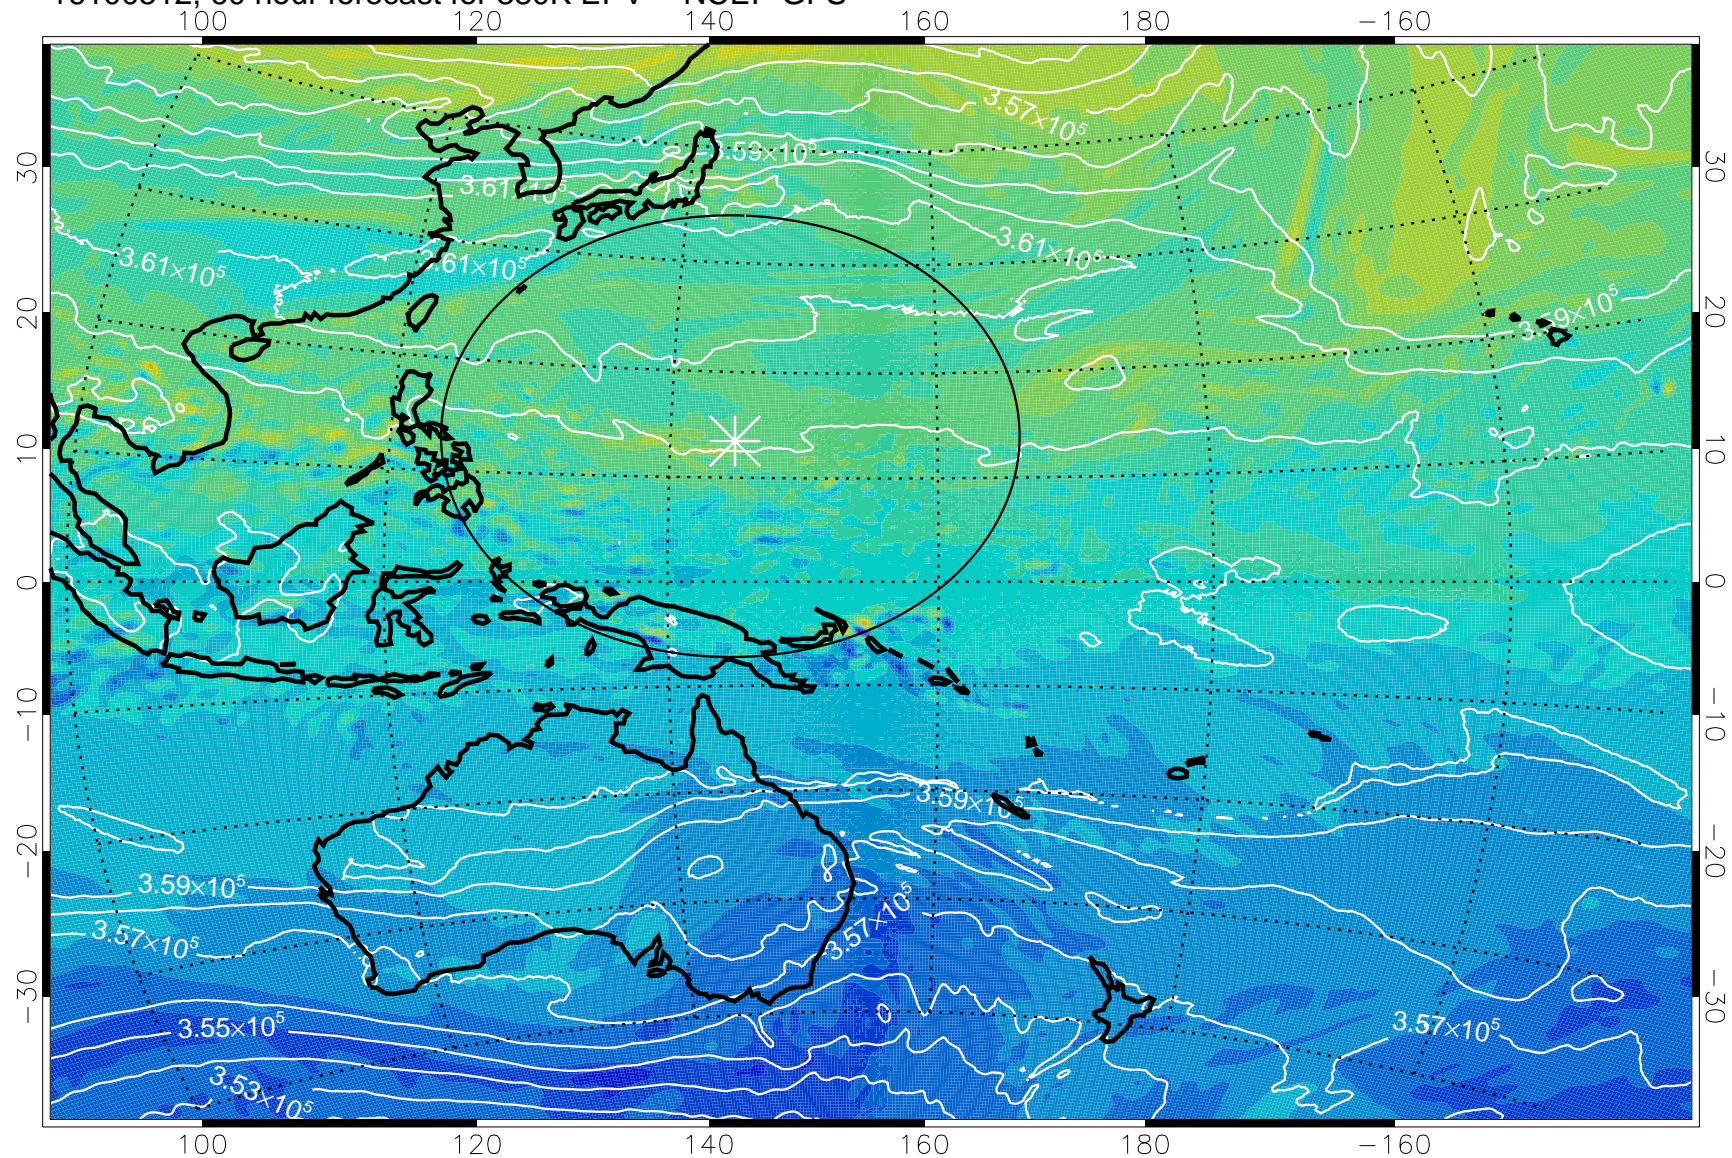

380K Montgomery Streamfunction, white

Range ring of 2304 km

16100418, 42 hour forecast for 380K EPV -- NCEP GFS

380K Montgomery Streamfunction, white

Range ring of 2304 km

16100500, 48 hour forecast for 380K EPV -- NCEP GFS

380K Montgomery Streamfunction, white

Range ring of 2304 km

16100506, 54 hour forecast for 380K EPV -- NCEP GFS

16100512, 60 hour forecast for 380K EPV -- NCEP GFS

380K Montgomery Streamfunction, white

Range ring of 2304 km

16100518, 66 hour forecast for 380K EPV -- NCEP GFS

380K Montgomery Streamfunction, white

Range ring of 2304 km

16100600, 72 hour forecast for 380K EPV -- NCEP GFS

380K Montgomery Streamfunction, white

Range ring of 2304 km

16100606, 78 hour forecast for 380K EPV -- NCEP GFS

380K Montgomery Streamfunction, white

Range ring of 2304 km

16100612, 84 hour forecast for 380K EPV -- NCEP GFS

380K Montgomery Streamfunction, white

Range ring of 2304 km