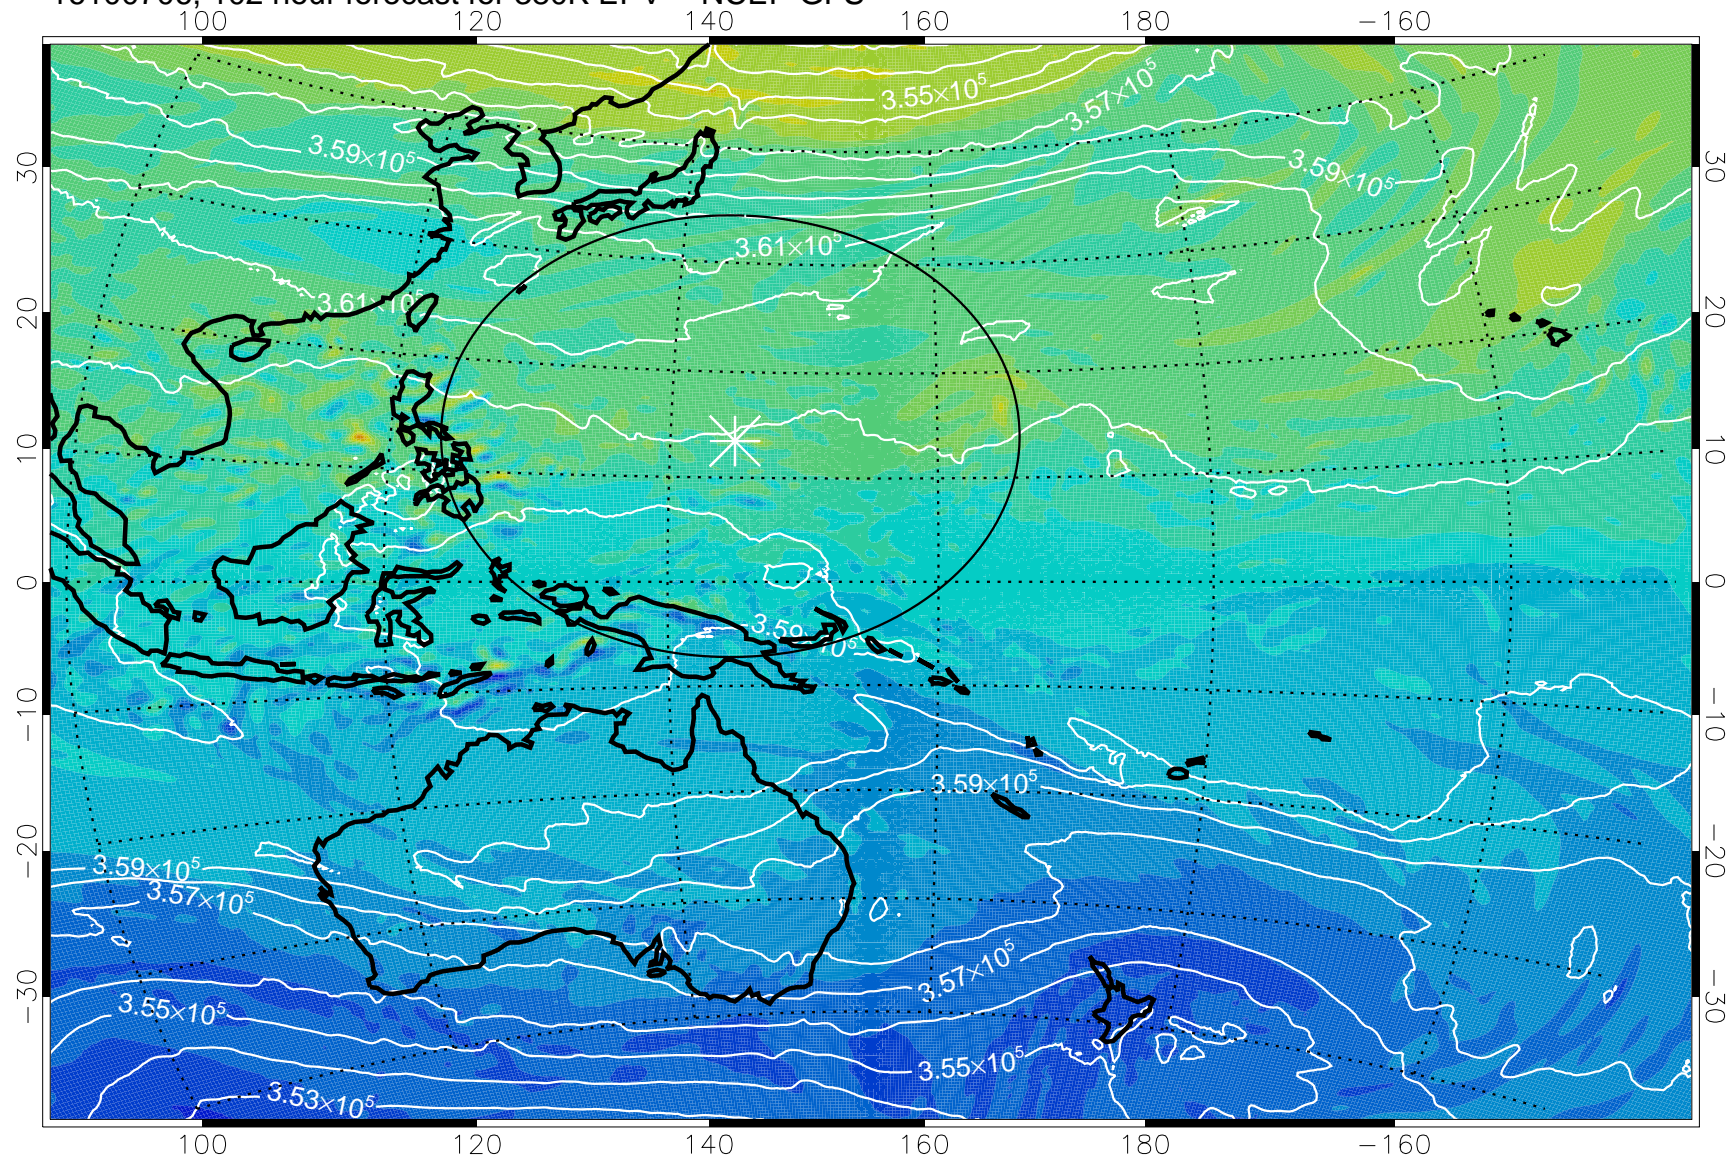

16100606, 78 hour forecast for 380K EPV -- NCEP GFS

380K Montgomery Streamfunction, white

Range ring of 2304 km

16100612, 84 hour forecast for 380K EPV -- NCEP GFS

380K Montgomery Streamfunction, white

Range ring of 2304 km

16100618, 90 hour forecast for 380K EPV -- NCEP GFS

380K Montgomery Streamfunction, white

Range ring of 2304 km

16100700, 96 hour forecast for 380K EPV -- NCEP GFS

380K Montgomery Streamfunction, white

Range ring of 2304 km

16100706, 102 hour forecast for 380K EPV -- NCEP GFS

380K Montgomery Streamfunction, white

Range ring of 2304 km

16100712, 108 hour forecast for 380K EPV -- NCEP GFS

380K Montgomery Streamfunction, white

Range ring of 2304 km

16100718, 114 hour forecast for 380K EPV -- NCEP GFS

380K Montgomery Streamfunction, white

Range ring of 2304 km

16100800, 120 hour forecast for 380K EPV -- NCEP GFS

380K Montgomery Streamfunction, white

Range ring of 2304 km