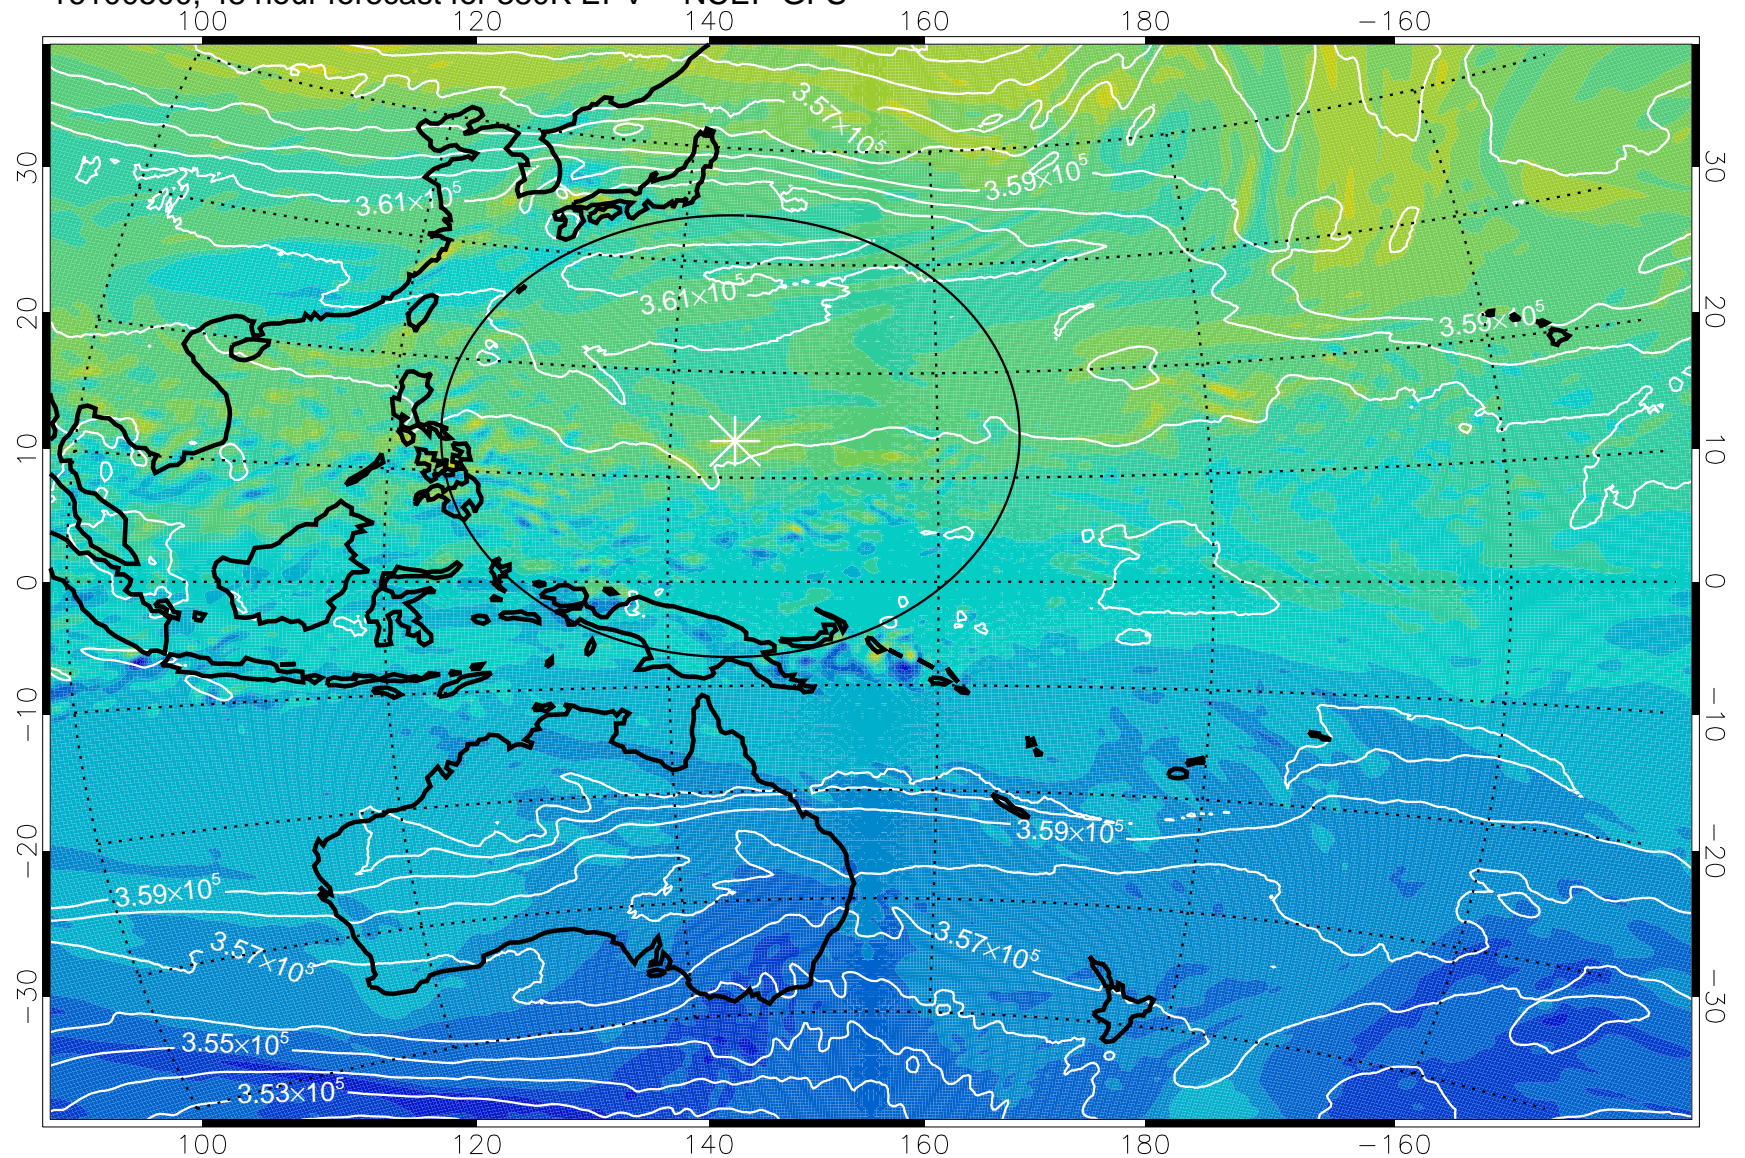

380K Montgomery Streamfunction, white

Range ring of 2304 km

16100418, 42 hour forecast for 380K EPV -- NCEP GFS

380K Montgomery Streamfunction, white

Range ring of 2304 km

16100500, 48 hour forecast for 380K EPV -- NCEP GFS

380K Montgomery Streamfunction, white

Range ring of 2304 km

16100506, 54 hour forecast for 380K EPV -- NCEP GFS

16100512, 60 hour forecast for 380K EPV -- NCEP GFS

380K Montgomery Streamfunction, white

Range ring of 2304 km

16100518, 66 hour forecast for 380K EPV -- NCEP GFS

380K Montgomery Streamfunction, white

Range ring of 2304 km

16100600, 72 hour forecast for 380K EPV -- NCEP GFS

380K Montgomery Streamfunction, white

Range ring of 2304 km

16100606, 78 hour forecast for 380K EPV -- NCEP GFS

380K Montgomery Streamfunction, white

Range ring of 2304 km

16100612, 84 hour forecast for 380K EPV -- NCEP GFS

380K Montgomery Streamfunction, white

Range ring of 2304 km