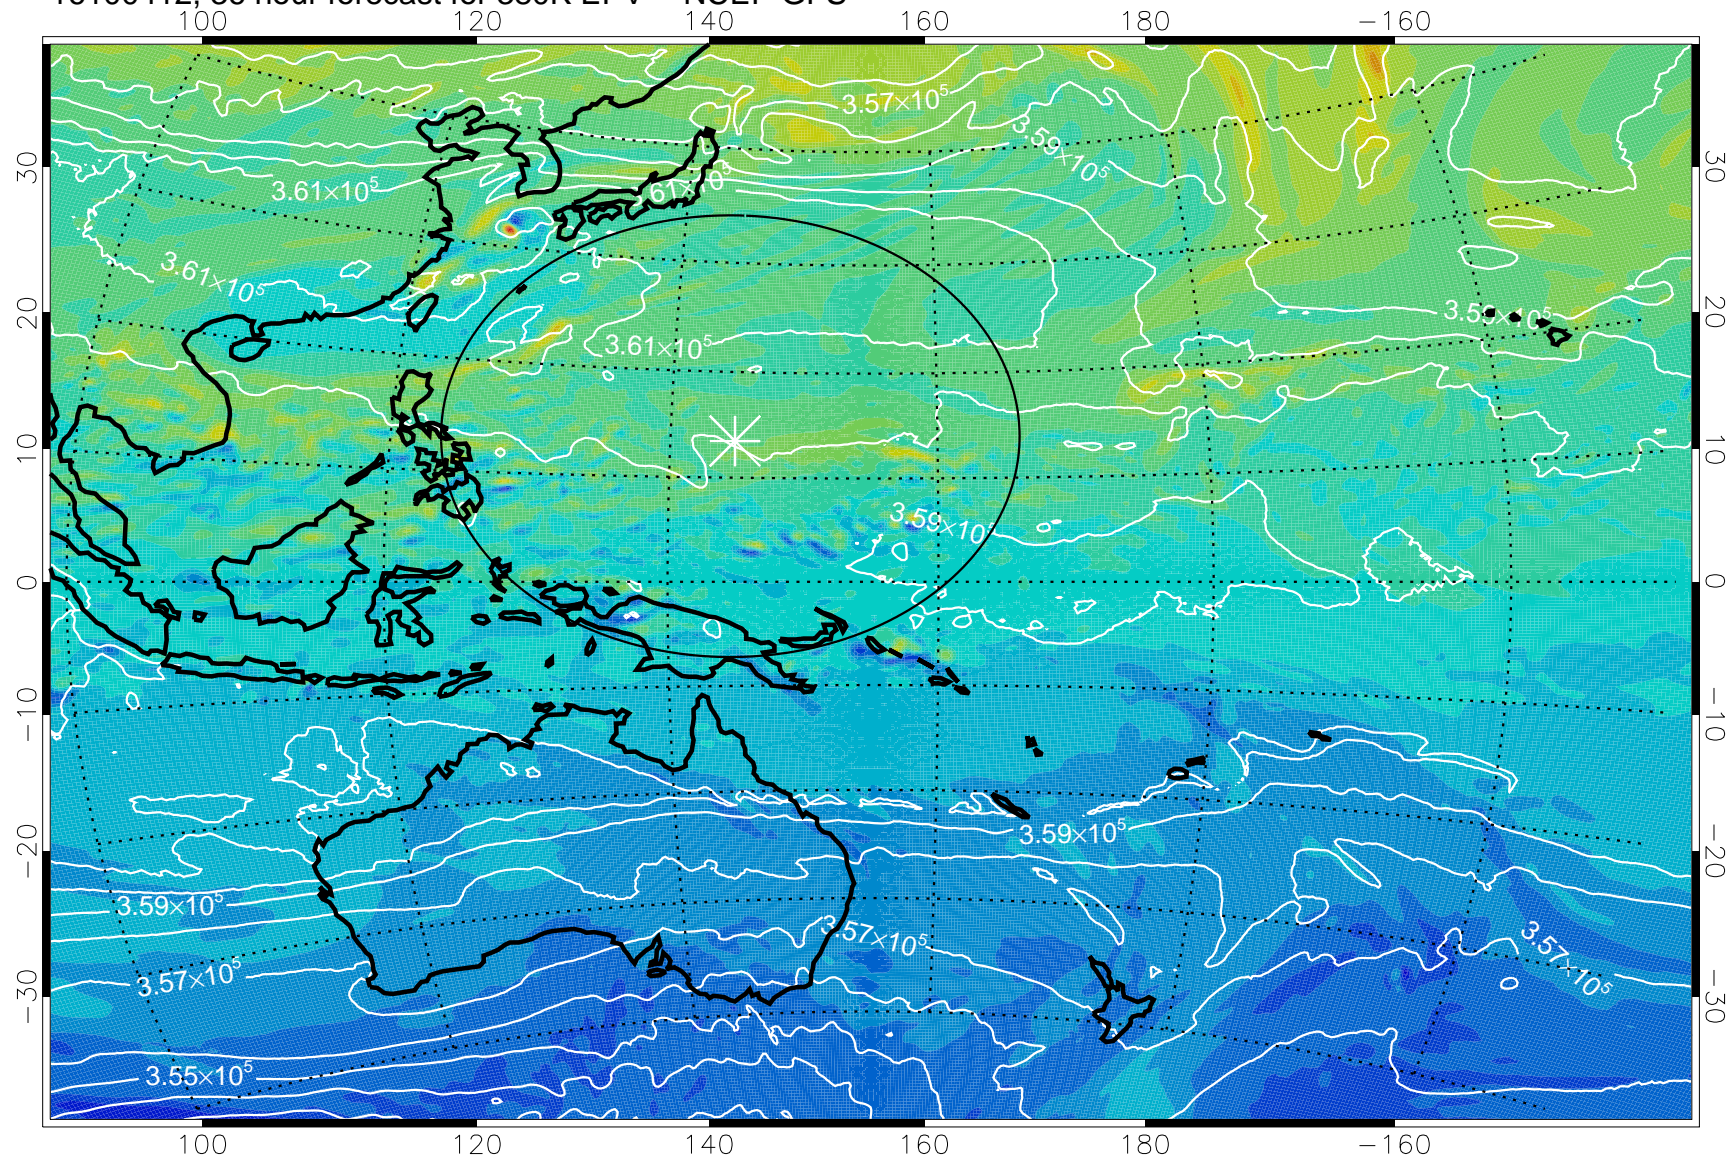

16100406, 30 hour forecast for 380K EPV -- NCEP GFS

380K Montgomery Streamfunction, white

Range ring of 2304 km

16100412, 36 hour forecast for 380K EPV -- NCEP GFS

-2×10^{-5} -1×10^{-5} 0 1×10^{-5} 2×10^{-5}
PVU

380K Montgomery Streamfunction, white

Range ring of 2304 km

16100418, 42 hour forecast for 380K EPV -- NCEP GFS

380K Montgomery Streamfunction, white

Range ring of 2304 km

16100500, 48 hour forecast for 380K EPV -- NCEP GFS

380K Montgomery Streamfunction, white

Range ring of 2304 km

16100506, 54 hour forecast for 380K EPV -- NCEP GFS

16100512, 60 hour forecast for 380K EPV -- NCEP GFS

380K Montgomery Streamfunction, white

Range ring of 2304 km

16100518, 66 hour forecast for 380K EPV -- NCEP GFS

380K Montgomery Streamfunction, white

Range ring of 2304 km

16100600, 72 hour forecast for 380K EPV -- NCEP GFS

380K Montgomery Streamfunction, white

Range ring of 2304 km