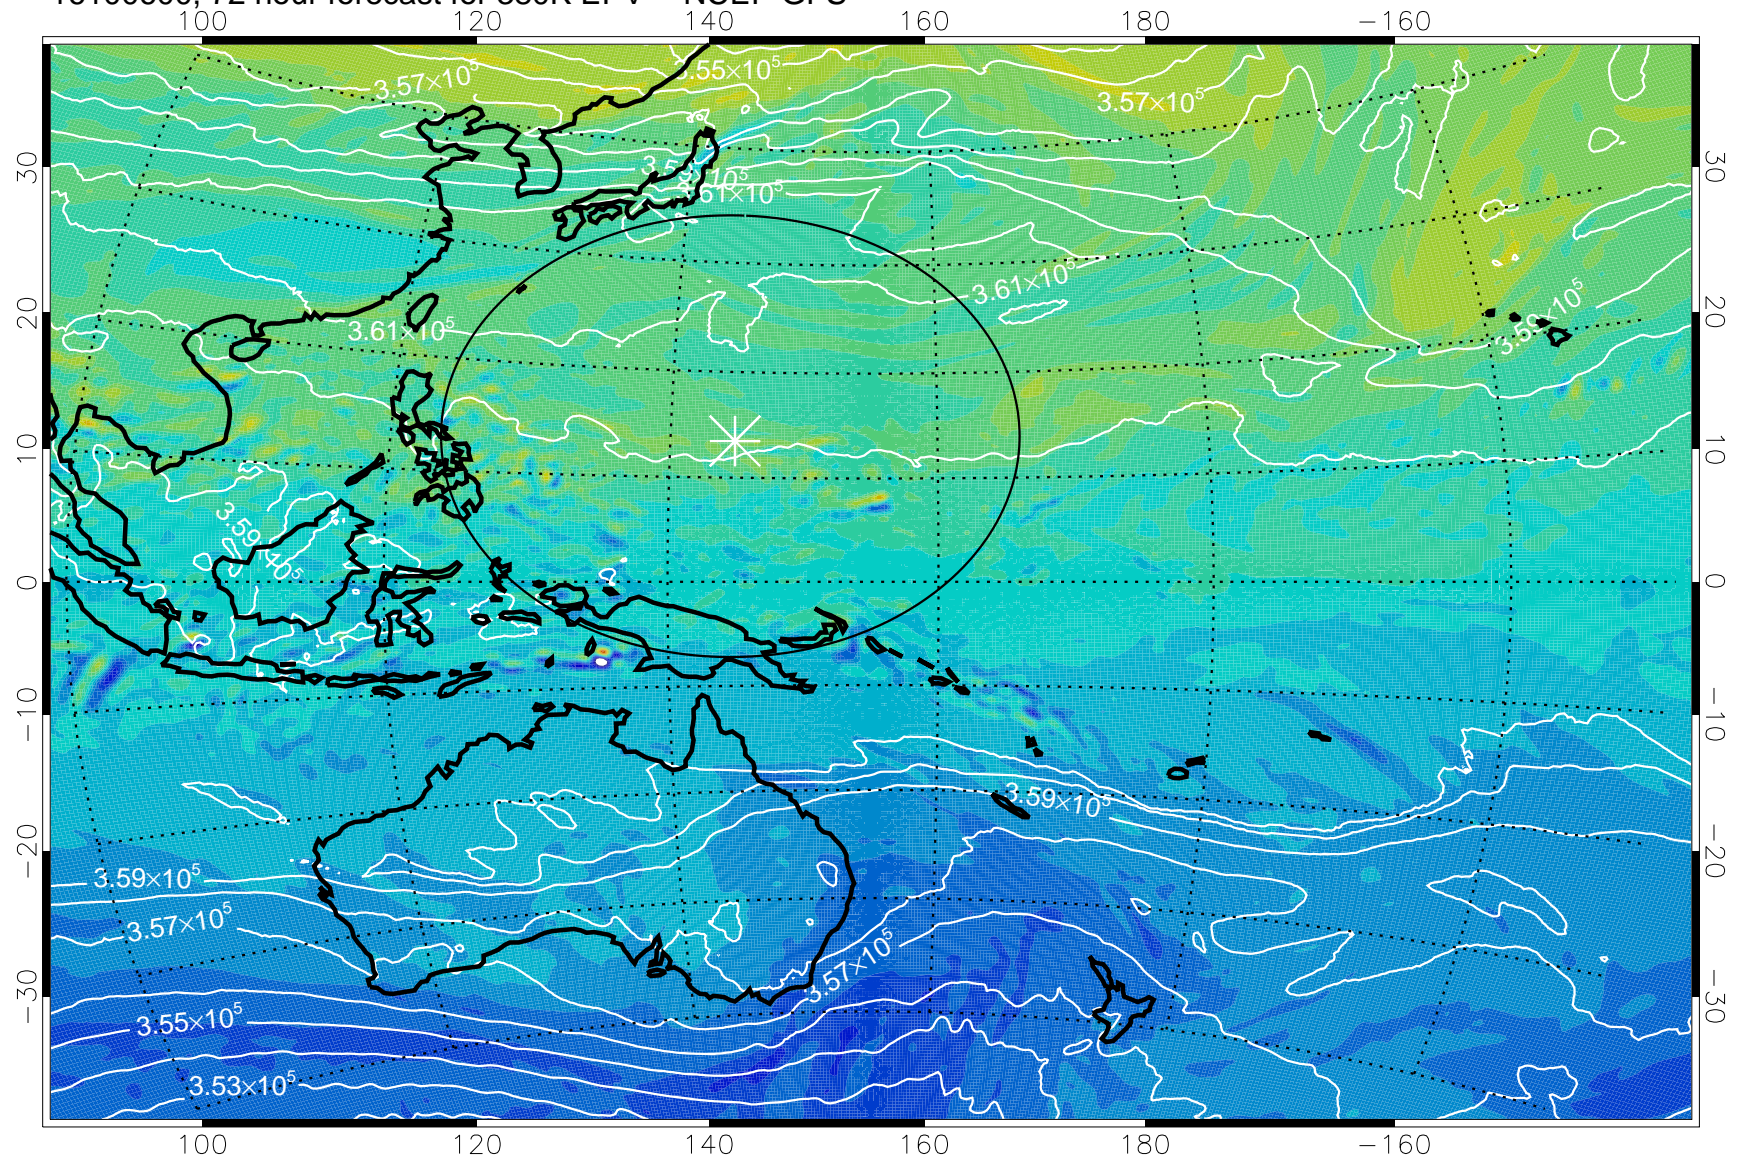

380K Montgomery Streamfunction, white

Range ring of 2304 km

16100506, 54 hour forecast for 380K EPV -- NCEP GFS

16100512, 60 hour forecast for 380K EPV -- NCEP GFS

380K Montgomery Streamfunction, white

Range ring of 2304 km

16100518, 66 hour forecast for 380K EPV -- NCEP GFS

380K Montgomery Streamfunction, white

Range ring of 2304 km

16100600, 72 hour forecast for 380K EPV -- NCEP GFS

380K Montgomery Streamfunction, white

Range ring of 2304 km

16100606, 78 hour forecast for 380K EPV -- NCEP GFS

380K Montgomery Streamfunction, white

Range ring of 2304 km

16100612, 84 hour forecast for 380K EPV -- NCEP GFS

380K Montgomery Streamfunction, white

Range ring of 2304 km

16100618, 90 hour forecast for 380K EPV -- NCEP GFS

380K Montgomery Streamfunction, white

Range ring of 2304 km

16100700, 96 hour forecast for 380K EPV -- NCEP GFS

380K Montgomery Streamfunction, white

Range ring of 2304 km