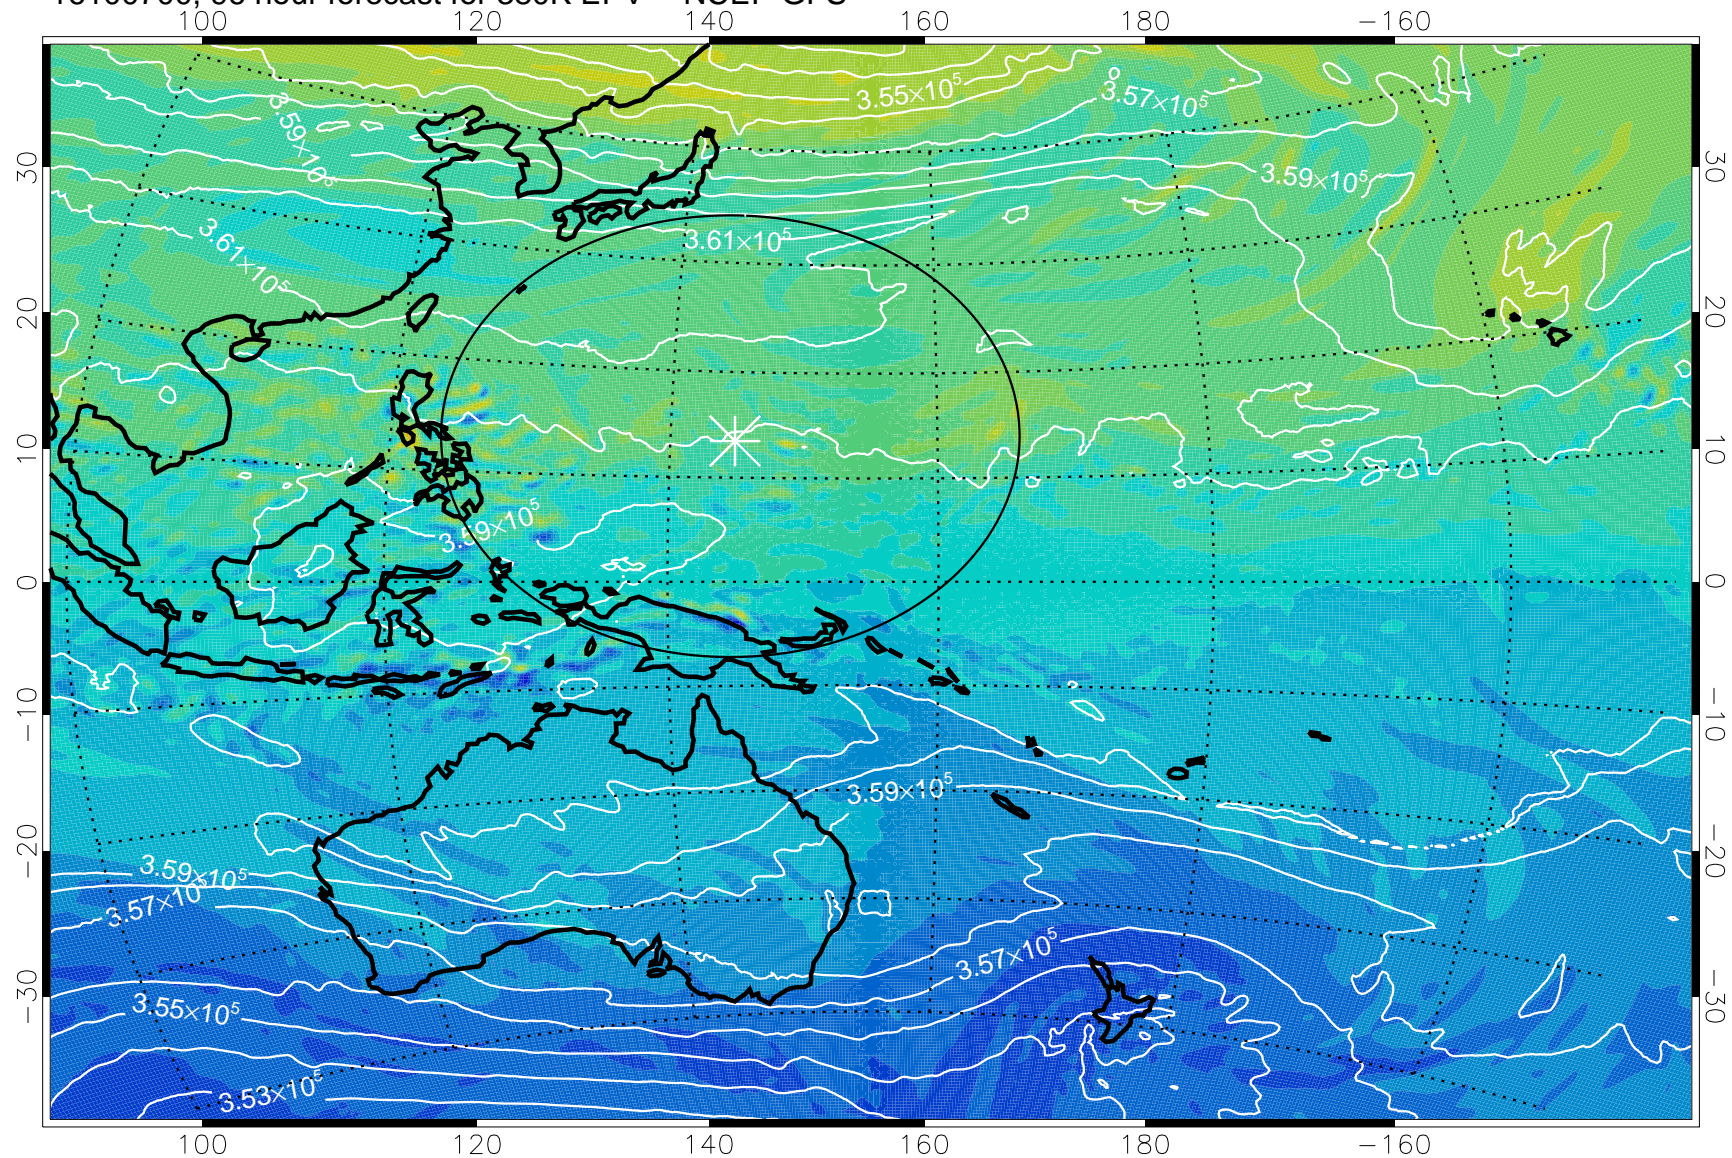

16100518, 66 hour forecast for 380K EPV -- NCEP GFS

380K Montgomery Streamfunction, white

Range ring of 2304 km

16100600, 72 hour forecast for 380K EPV -- NCEP GFS

380K Montgomery Streamfunction, white

Range ring of 2304 km

16100606, 78 hour forecast for 380K EPV -- NCEP GFS

380K Montgomery Streamfunction, white

Range ring of 2304 km

16100612, 84 hour forecast for 380K EPV -- NCEP GFS

380K Montgomery Streamfunction, white

Range ring of 2304 km

16100618, 90 hour forecast for 380K EPV -- NCEP GFS

380K Montgomery Streamfunction, white

Range ring of 2304 km

16100700, 96 hour forecast for 380K EPV -- NCEP GFS

380K Montgomery Streamfunction, white

Range ring of 2304 km

16100706, 102 hour forecast for 380K EPV -- NCEP GFS

380K Montgomery Streamfunction, white

Range ring of 2304 km

16100712, 108 hour forecast for 380K EPV -- NCEP GFS

380K Montgomery Streamfunction, white

Range ring of 2304 km