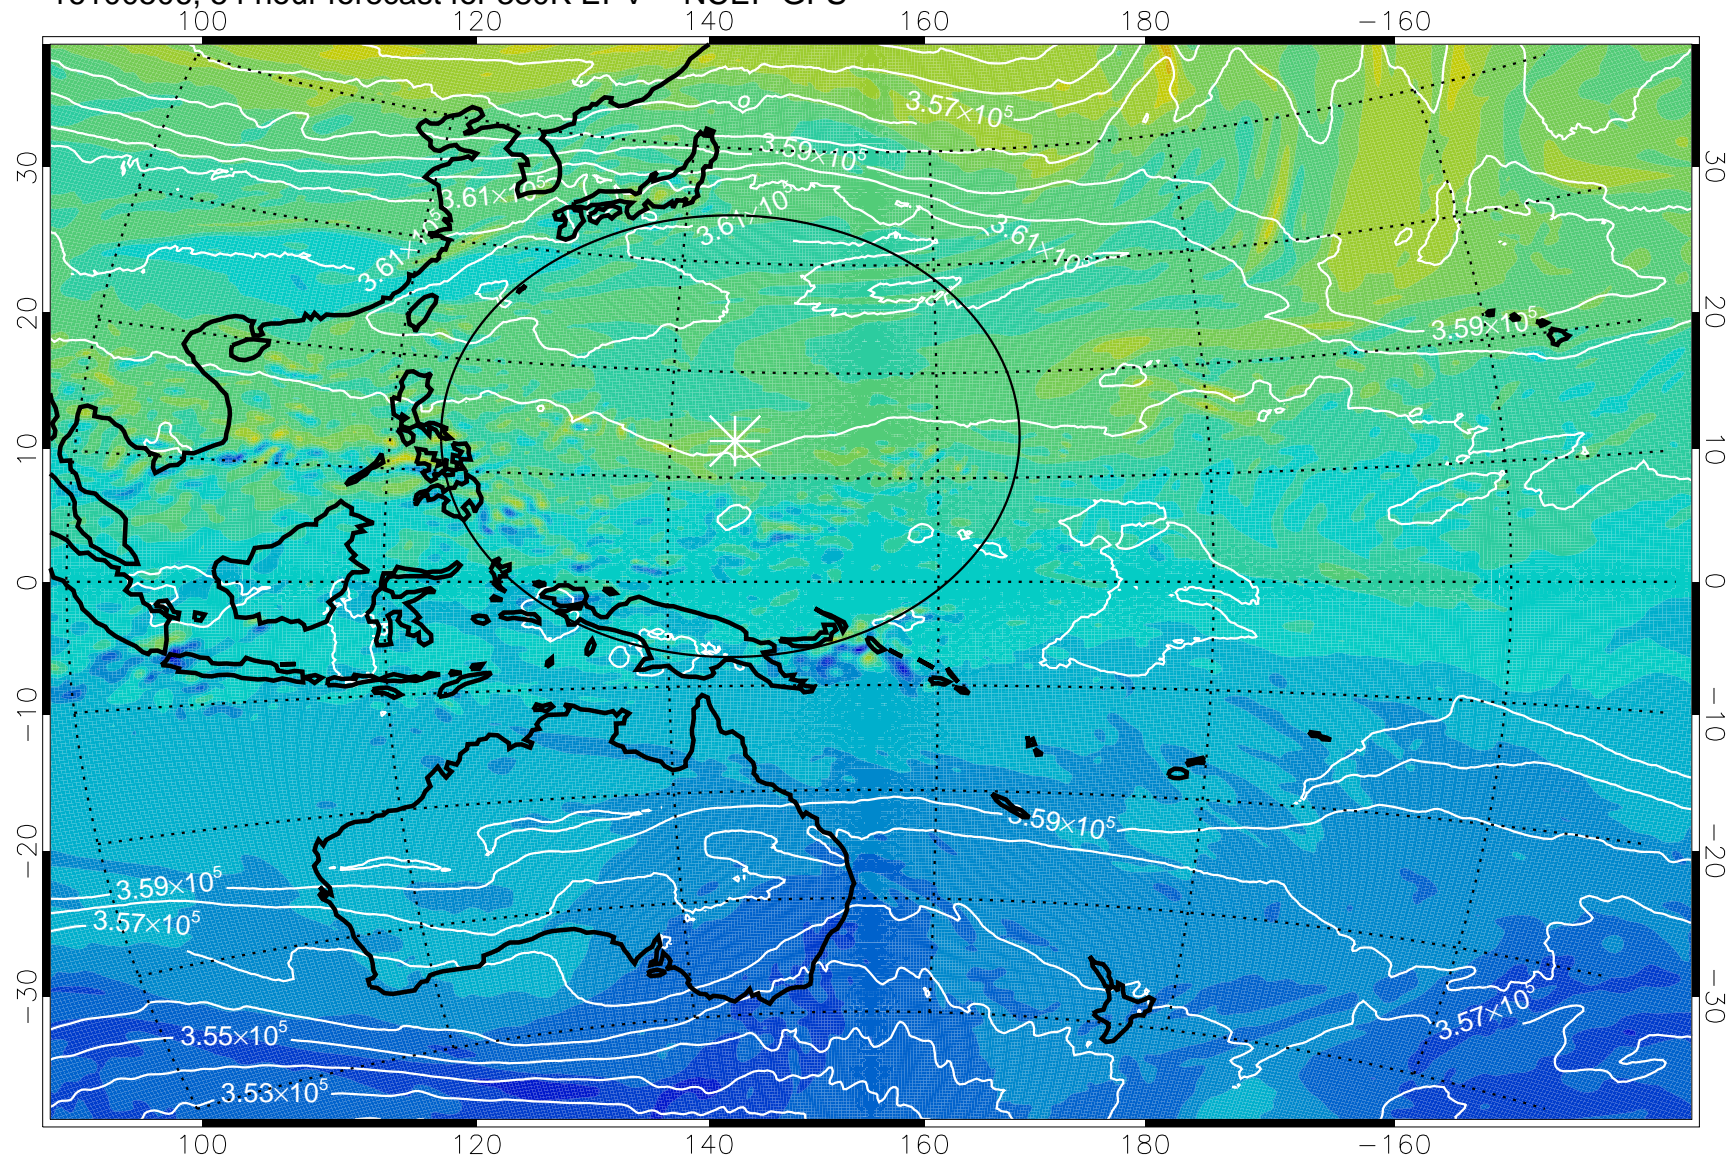

380K Montgomery Streamfunction, white

Range ring of 2304 km

16100418, 42 hour forecast for 380K EPV -- NCEP GFS

380K Montgomery Streamfunction, white

Range ring of 2304 km

16100500, 48 hour forecast for 380K EPV -- NCEP GFS

380K Montgomery Streamfunction, white

Range ring of 2304 km

16100506, 54 hour forecast for 380K EPV -- NCEP GFS

16100512, 60 hour forecast for 380K EPV -- NCEP GFS

380K Montgomery Streamfunction, white

Range ring of 2304 km

16100518, 66 hour forecast for 380K EPV -- NCEP GFS

380K Montgomery Streamfunction, white

Range ring of 2304 km

16100600, 72 hour forecast for 380K EPV -- NCEP GFS

380K Montgomery Streamfunction, white

Range ring of 2304 km

16100606, 78 hour forecast for 380K EPV -- NCEP GFS

380K Montgomery Streamfunction, white

Range ring of 2304 km

16100612, 84 hour forecast for 380K EPV -- NCEP GFS

380K Montgomery Streamfunction, white

Range ring of 2304 km