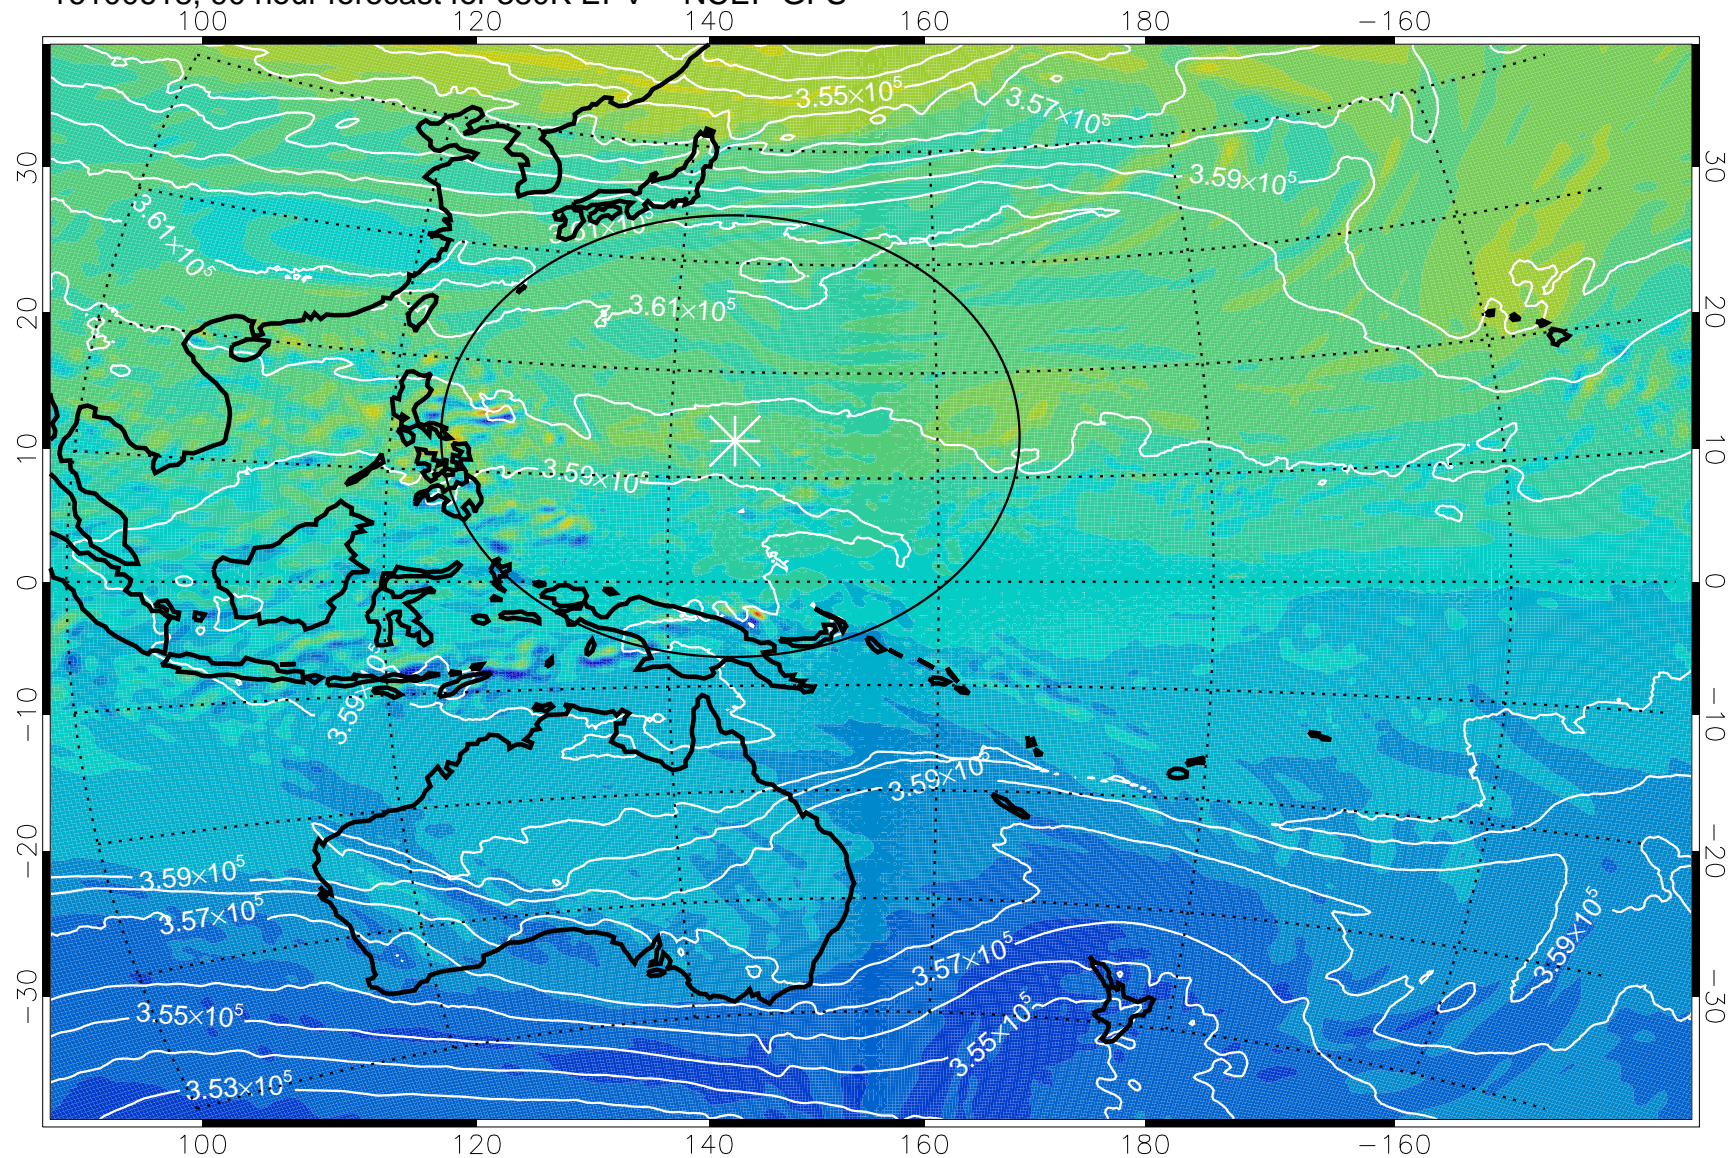

16100518, 66 hour forecast for 380K EPV -- NCEP GFS

380K Montgomery Streamfunction, white

Range ring of 2304 km

16100600, 72 hour forecast for 380K EPV -- NCEP GFS

380K Montgomery Streamfunction, white

Range ring of 2304 km

16100606, 78 hour forecast for 380K EPV -- NCEP GFS

380K Montgomery Streamfunction, white

Range ring of 2304 km

16100612, 84 hour forecast for 380K EPV -- NCEP GFS

380K Montgomery Streamfunction, white

Range ring of 2304 km

16100618, 90 hour forecast for 380K EPV -- NCEP GFS

380K Montgomery Streamfunction, white

Range ring of 2304 km

16100700, 96 hour forecast for 380K EPV -- NCEP GFS

380K Montgomery Streamfunction, white

Range ring of 2304 km

16100706, 102 hour forecast for 380K EPV -- NCEP GFS

380K Montgomery Streamfunction, white

Range ring of 2304 km

16100712, 108 hour forecast for 380K EPV -- NCEP GFS

380K Montgomery Streamfunction, white

Range ring of 2304 km