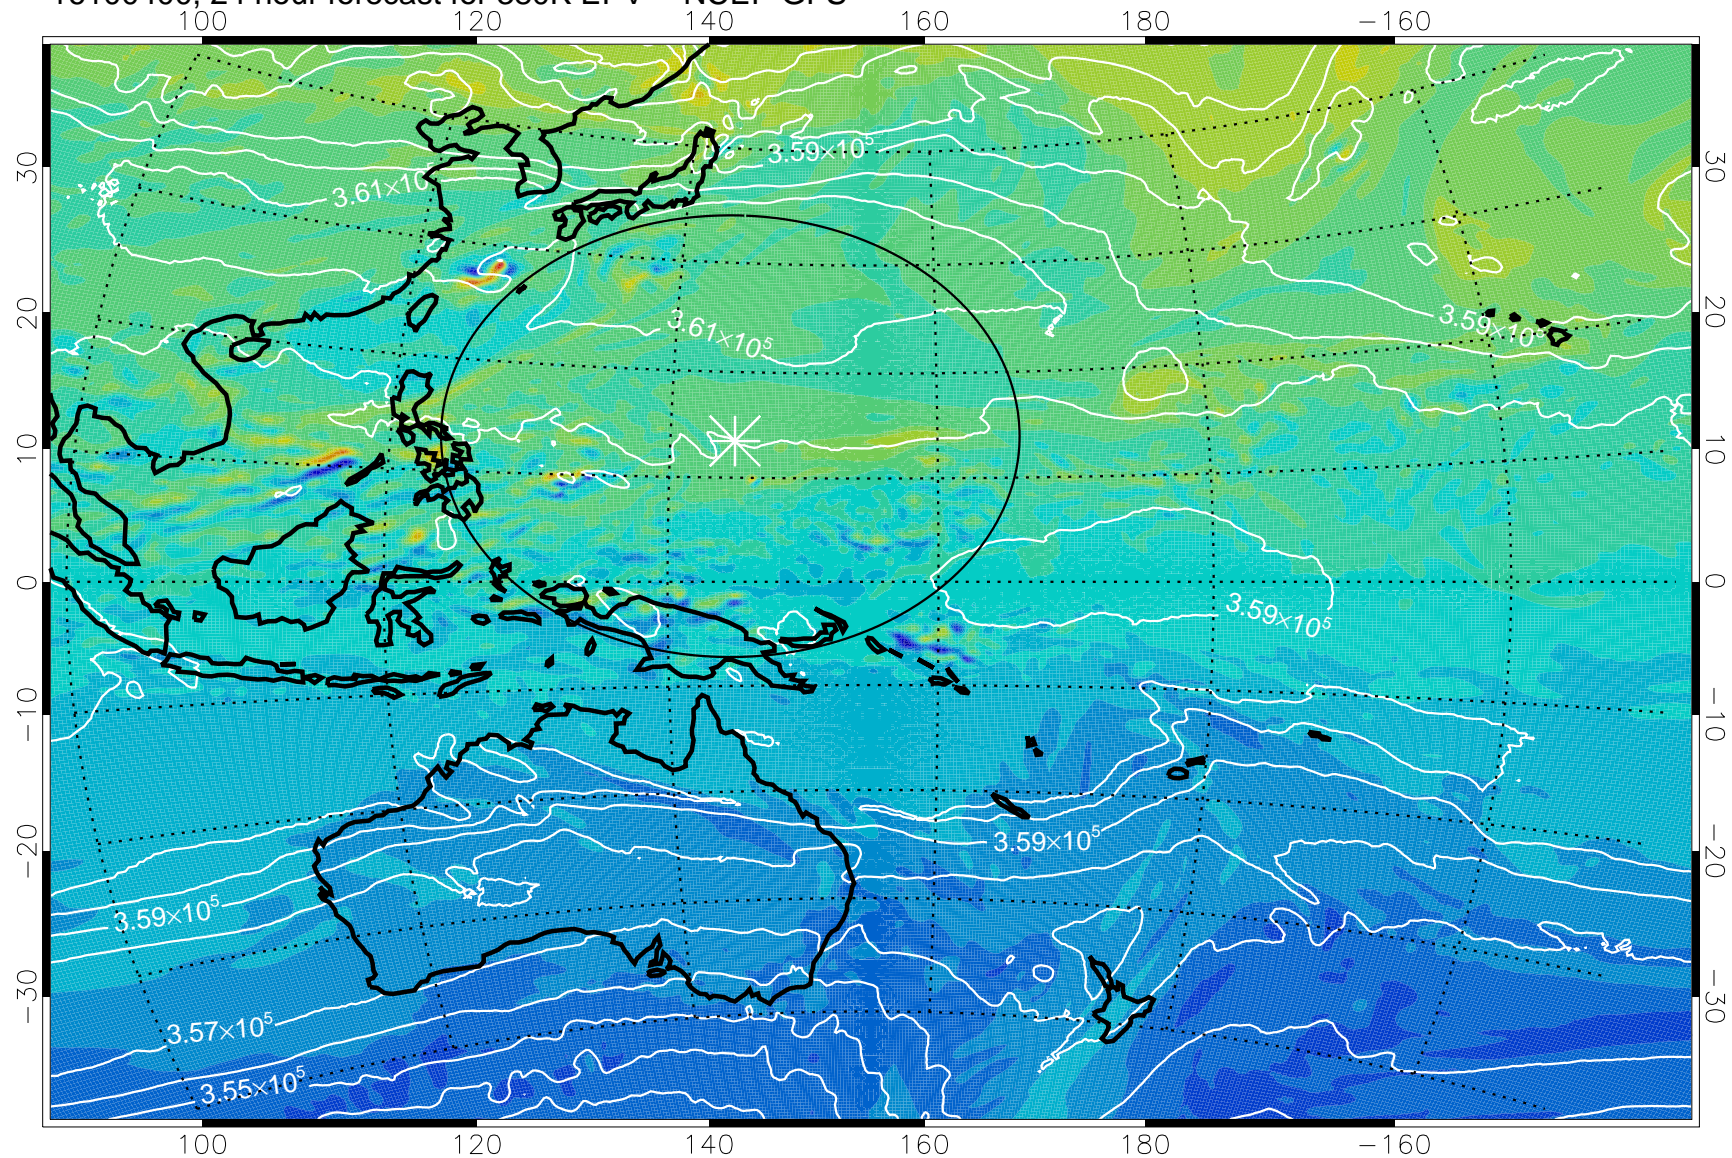

16100318, 18 hour forecast for 380K EPV -- NCEP GFS

380K Montgomery Streamfunction, white

Range ring of 2304 km

16100400, 24 hour forecast for 380K EPV -- NCEP GFS

380K Montgomery Streamfunction, white

Range ring of 2304 km

16100406, 30 hour forecast for 380K EPV -- NCEP GFS

380K Montgomery Streamfunction, white

Range ring of 2304 km

16100412, 36 hour forecast for 380K EPV -- NCEP GFS

-2×10^{-5} -1×10^{-5} 0 1×10^{-5} 2×10^{-5}
PVU

380K Montgomery Streamfunction, white

Range ring of 2304 km

16100418, 42 hour forecast for 380K EPV -- NCEP GFS

380K Montgomery Streamfunction, white

Range ring of 2304 km

16100500, 48 hour forecast for 380K EPV -- NCEP GFS

380K Montgomery Streamfunction, white

Range ring of 2304 km

16100506, 54 hour forecast for 380K EPV -- NCEP GFS

16100512, 60 hour forecast for 380K EPV -- NCEP GFS

380K Montgomery Streamfunction, white

Range ring of 2304 km