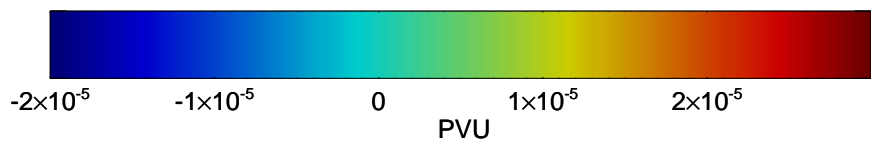

16100518, 66 hour forecast for 380K EPV -- NCEP GFS

380K Montgomery Streamfunction, white

Range ring of 2304 km

16100600, 72 hour forecast for 380K EPV -- NCEP GFS

380K Montgomery Streamfunction, white

Range ring of 2304 km