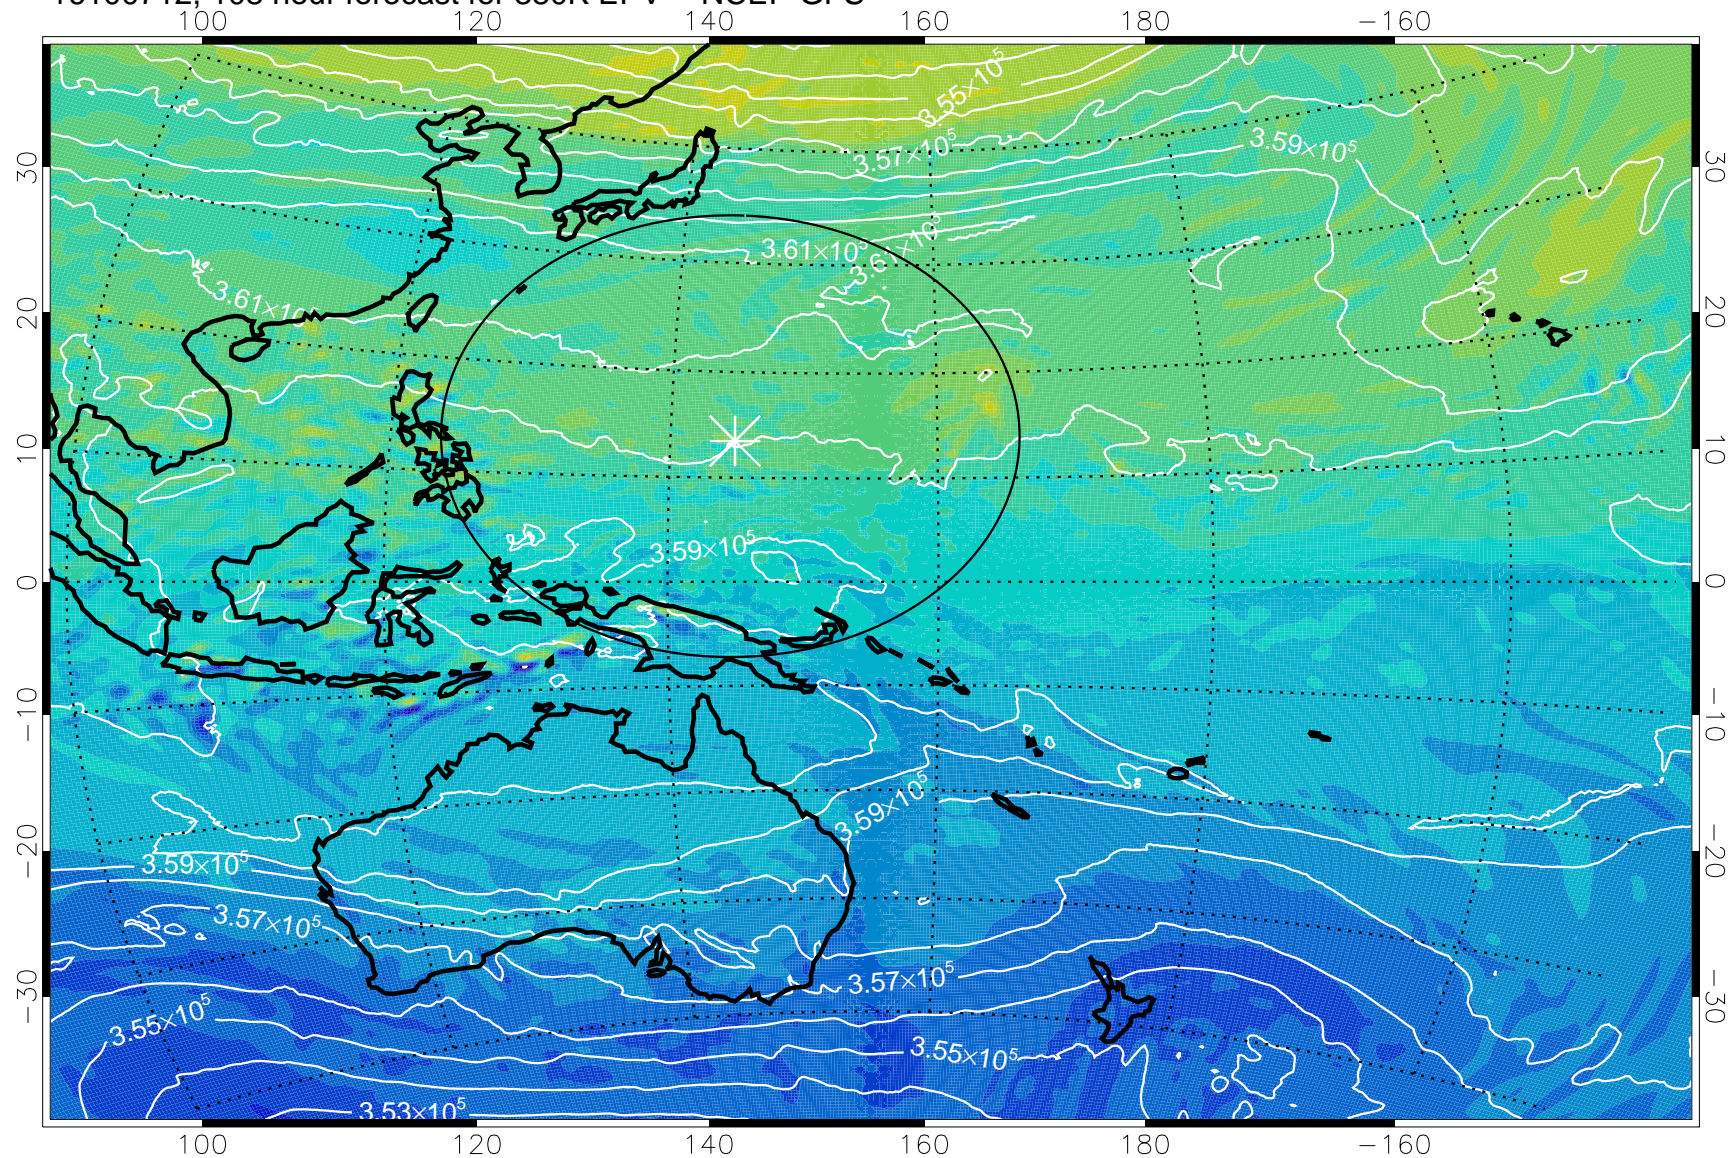

16100606, 78 hour forecast for 380K EPV -- NCEP GFS

380K Montgomery Streamfunction, white

Range ring of 2304 km

16100612, 84 hour forecast for 380K EPV -- NCEP GFS

380K Montgomery Streamfunction, white

Range ring of 2304 km

16100618, 90 hour forecast for 380K EPV -- NCEP GFS

380K Montgomery Streamfunction, white

Range ring of 2304 km

16100700, 96 hour forecast for 380K EPV -- NCEP GFS

380K Montgomery Streamfunction, white

Range ring of 2304 km

16100706, 102 hour forecast for 380K EPV -- NCEP GFS

380K Montgomery Streamfunction, white

Range ring of 2304 km

16100712, 108 hour forecast for 380K EPV -- NCEP GFS

380K Montgomery Streamfunction, white

Range ring of 2304 km

16100718, 114 hour forecast for 380K EPV -- NCEP GFS

380K Montgomery Streamfunction, white

Range ring of 2304 km

16100800, 120 hour forecast for 380K EPV -- NCEP GFS

380K Montgomery Streamfunction, white

Range ring of 2304 km