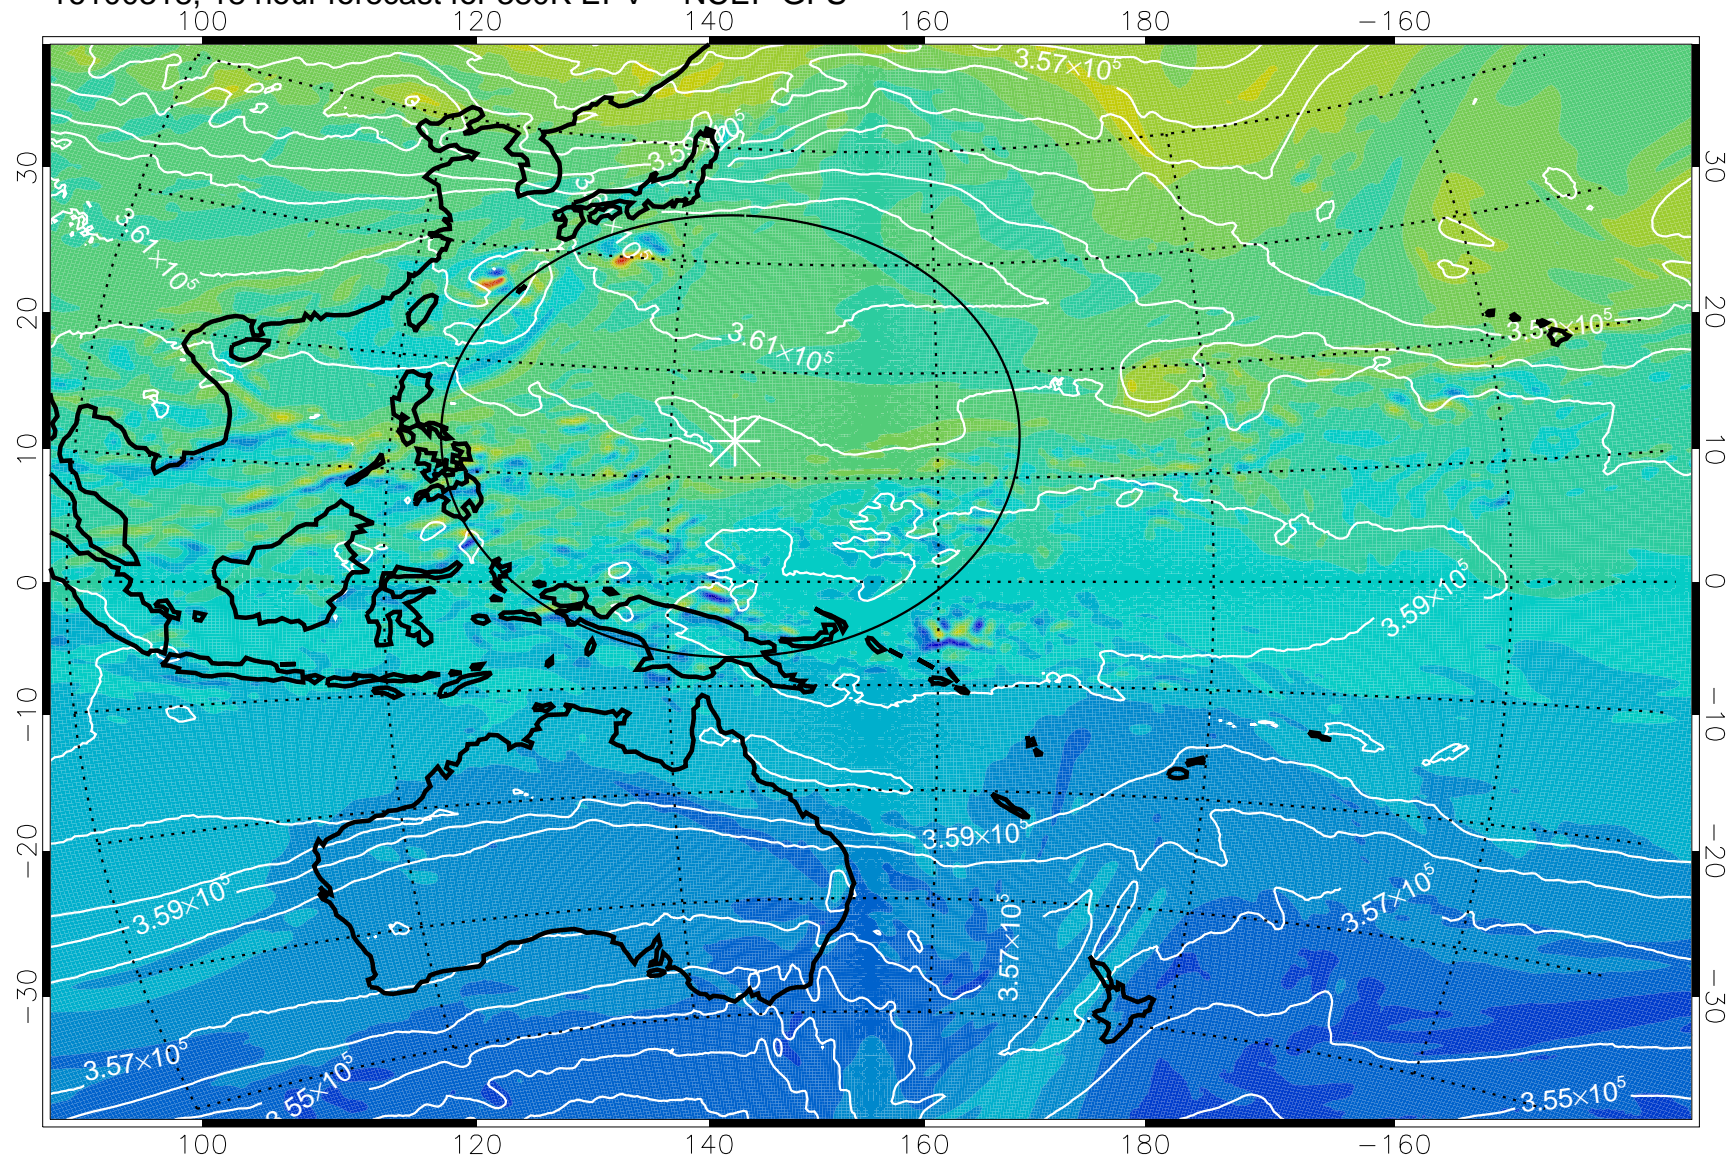

16100306, 6 hour forecast for 380K EPV -- NCEP GFS

380K Montgomery Streamfunction, white

Range ring of 2304 km

16100312, 12 hour forecast for 380K EPV -- NCEP GFS

380K Montgomery Streamfunction, white

Range ring of 2304 km

16100318, 18 hour forecast for 380K EPV -- NCEP GFS

380K Montgomery Streamfunction, white

Range ring of 2304 km

16100400, 24 hour forecast for 380K EPV -- NCEP GFS

380K Montgomery Streamfunction, white

Range ring of 2304 km

16100406, 30 hour forecast for 380K EPV -- NCEP GFS

380K Montgomery Streamfunction, white

Range ring of 2304 km

16100412, 36 hour forecast for 380K EPV -- NCEP GFS

-2×10^{-5} -1×10^{-5} 0 1×10^{-5} 2×10^{-5}
PVU

380K Montgomery Streamfunction, white

Range ring of 2304 km

16100418, 42 hour forecast for 380K EPV -- NCEP GFS

380K Montgomery Streamfunction, white

Range ring of 2304 km

16100500, 48 hour forecast for 380K EPV -- NCEP GFS