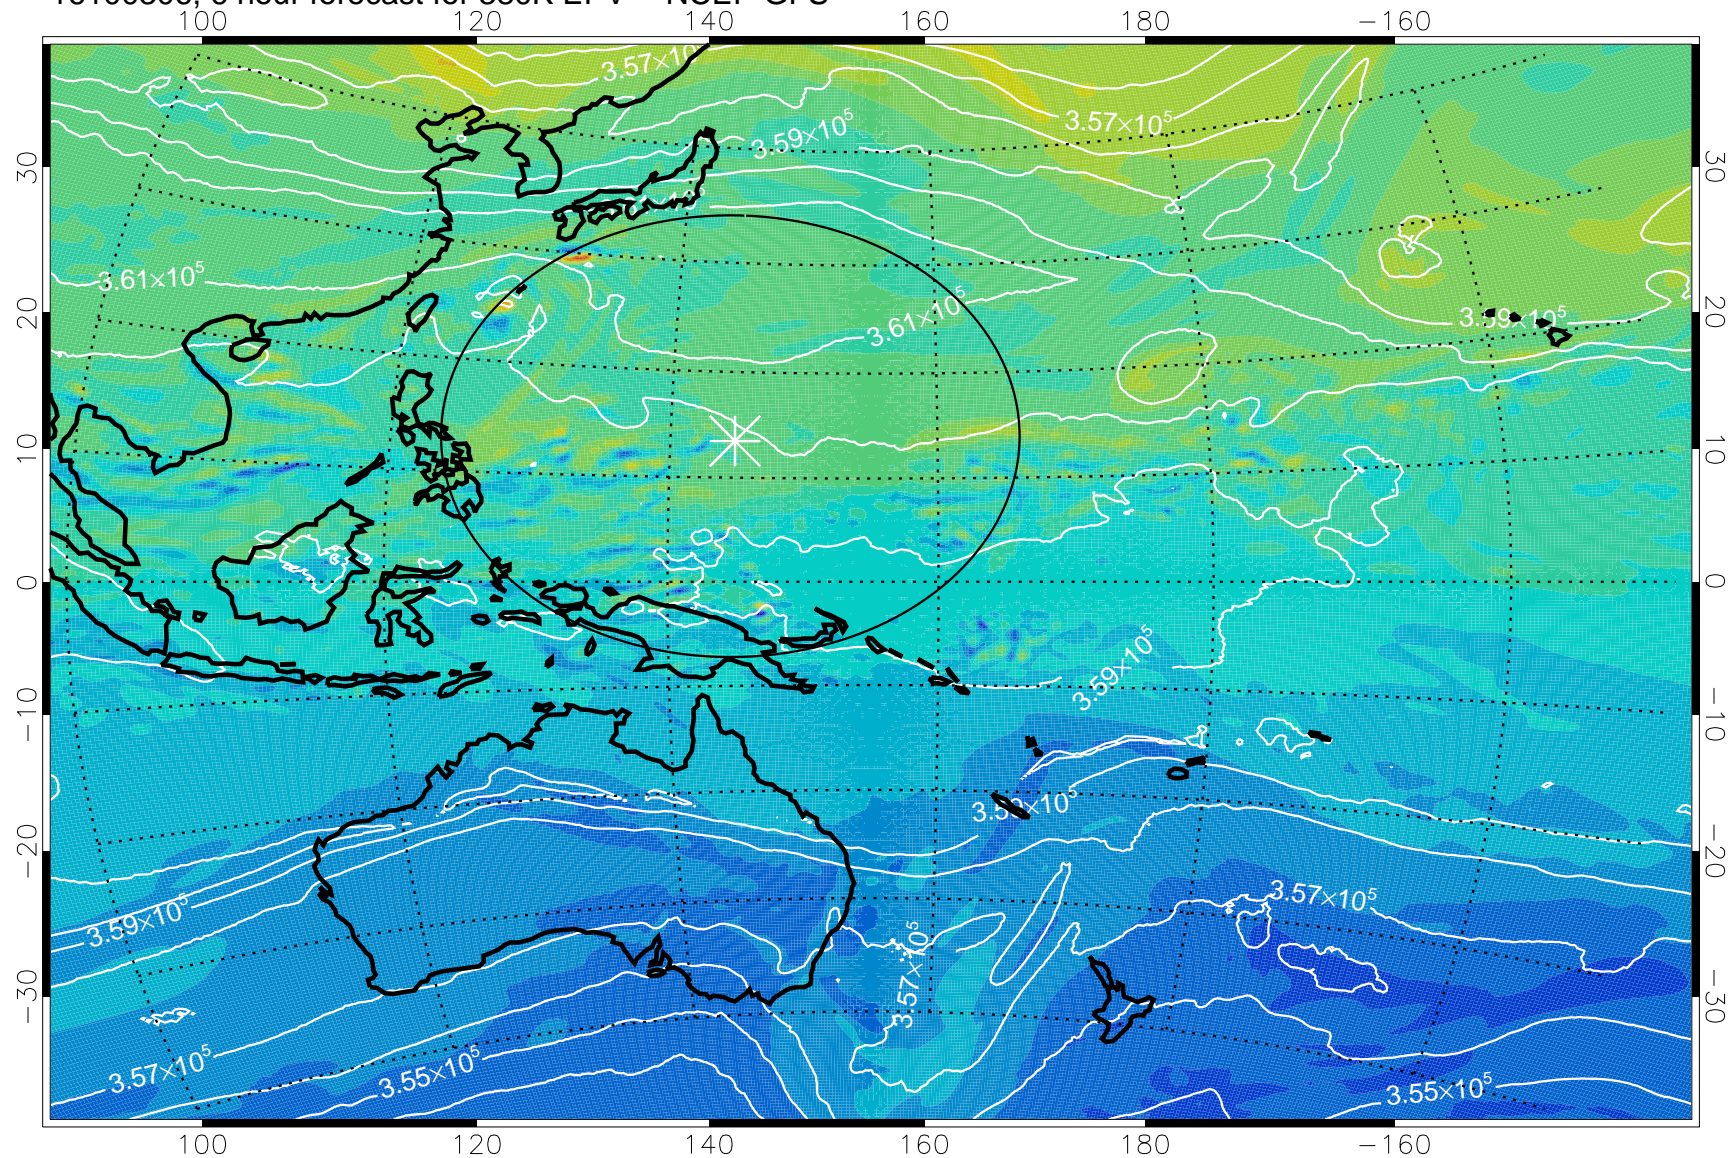

16100306, 6 hour forecast for 380K EPV -- NCEP GFS

380K Montgomery Streamfunction, white

Range ring of 2304 km

16100312, 12 hour forecast for 380K EPV -- NCEP GFS

380K Montgomery Streamfunction, white

Range ring of 2304 km

16100318, 18 hour forecast for 380K EPV -- NCEP GFS

380K Montgomery Streamfunction, white

Range ring of 2304 km

16100400, 24 hour forecast for 380K EPV -- NCEP GFS

380K Montgomery Streamfunction, white

Range ring of 2304 km

16100406, 30 hour forecast for 380K EPV -- NCEP GFS

380K Montgomery Streamfunction, white

Range ring of 2304 km

16100412, 36 hour forecast for 380K EPV -- NCEP GFS

-2×10^{-5} -1×10^{-5} 0 1×10^{-5} 2×10^{-5}
PVU

380K Montgomery Streamfunction, white

Range ring of 2304 km

16100418, 42 hour forecast for 380K EPV -- NCEP GFS

380K Montgomery Streamfunction, white

Range ring of 2304 km

16100500, 48 hour forecast for 380K EPV -- NCEP GFS