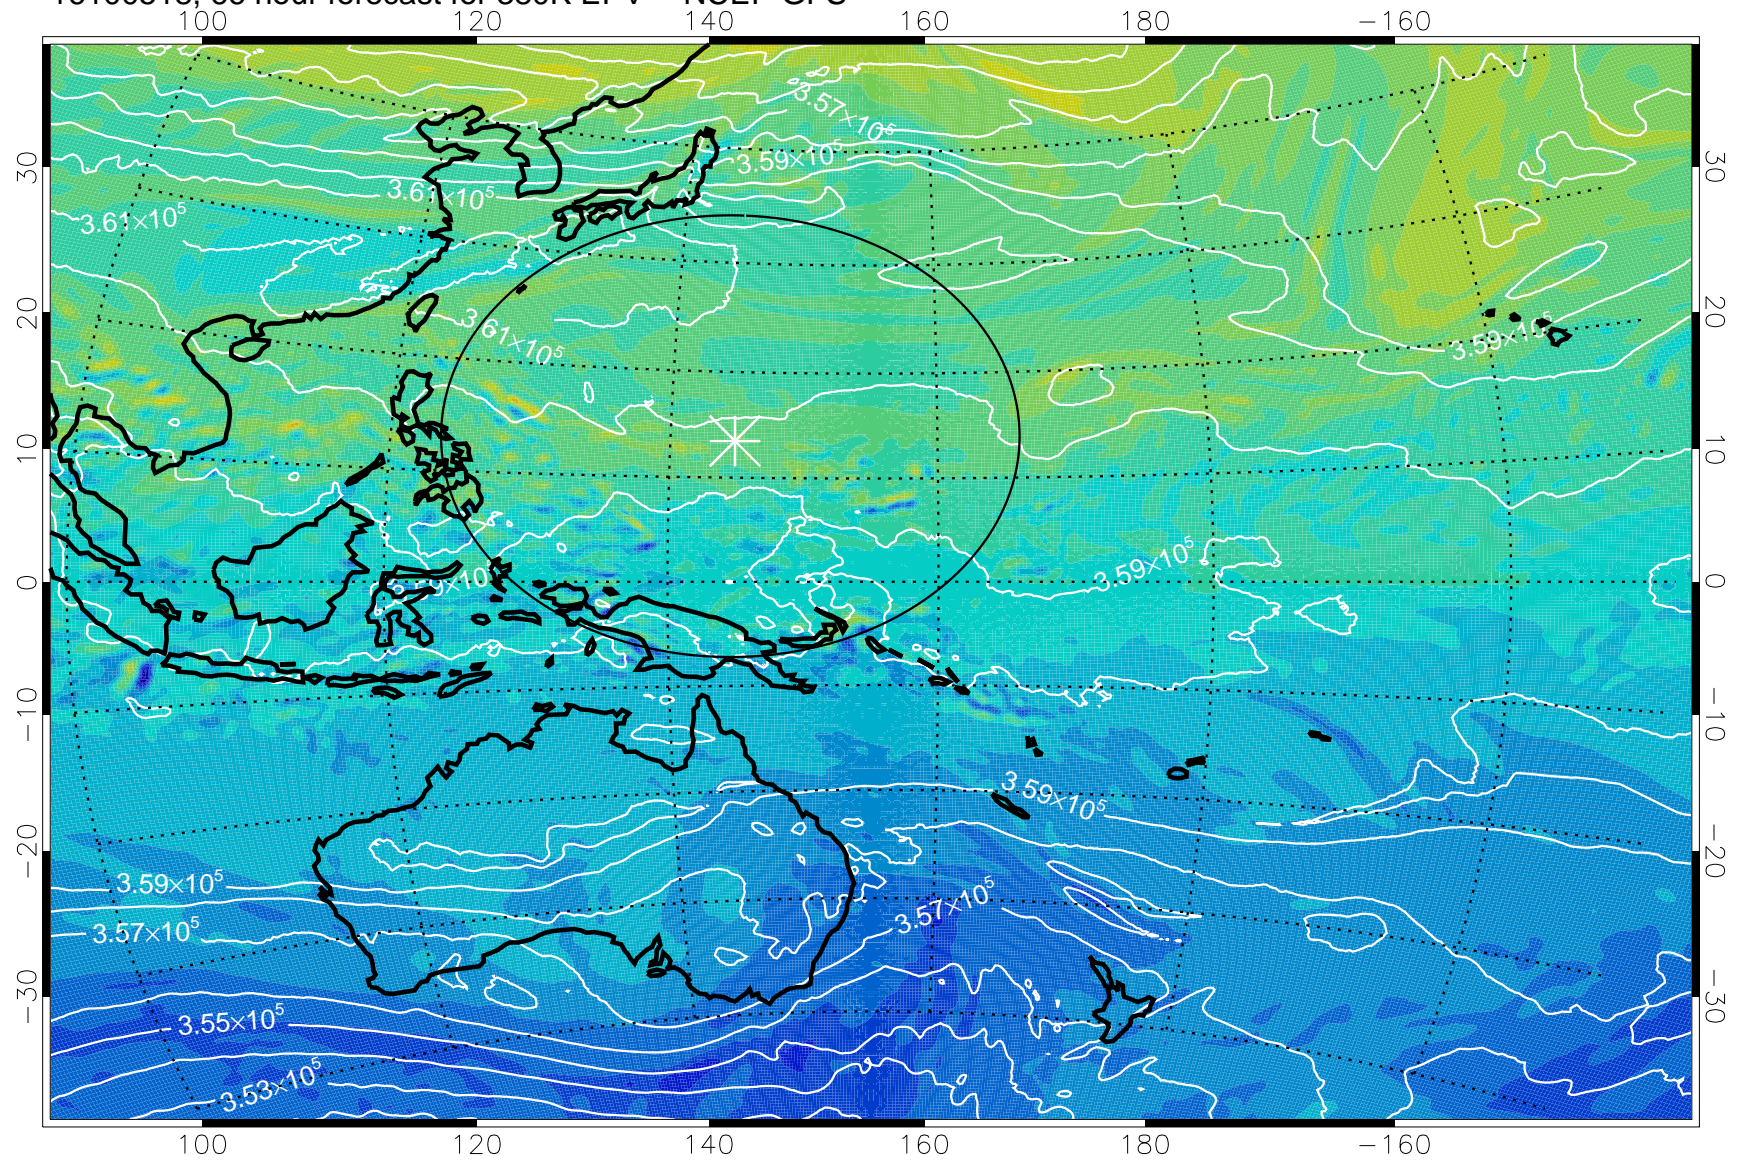

380K Montgomery Streamfunction, white

Range ring of 2304 km

16100418, 42 hour forecast for 380K EPV -- NCEP GFS

380K Montgomery Streamfunction, white

Range ring of 2304 km

16100500, 48 hour forecast for 380K EPV -- NCEP GFS

380K Montgomery Streamfunction, white

Range ring of 2304 km

16100506, 54 hour forecast for 380K EPV -- NCEP GFS

16100512, 60 hour forecast for 380K EPV -- NCEP GFS

380K Montgomery Streamfunction, white

Range ring of 2304 km

16100518, 66 hour forecast for 380K EPV -- NCEP GFS

380K Montgomery Streamfunction, white

Range ring of 2304 km

16100600, 72 hour forecast for 380K EPV -- NCEP GFS

380K Montgomery Streamfunction, white

Range ring of 2304 km

16100606, 78 hour forecast for 380K EPV -- NCEP GFS

380K Montgomery Streamfunction, white

Range ring of 2304 km

16100612, 84 hour forecast for 380K EPV -- NCEP GFS

380K Montgomery Streamfunction, white

Range ring of 2304 km