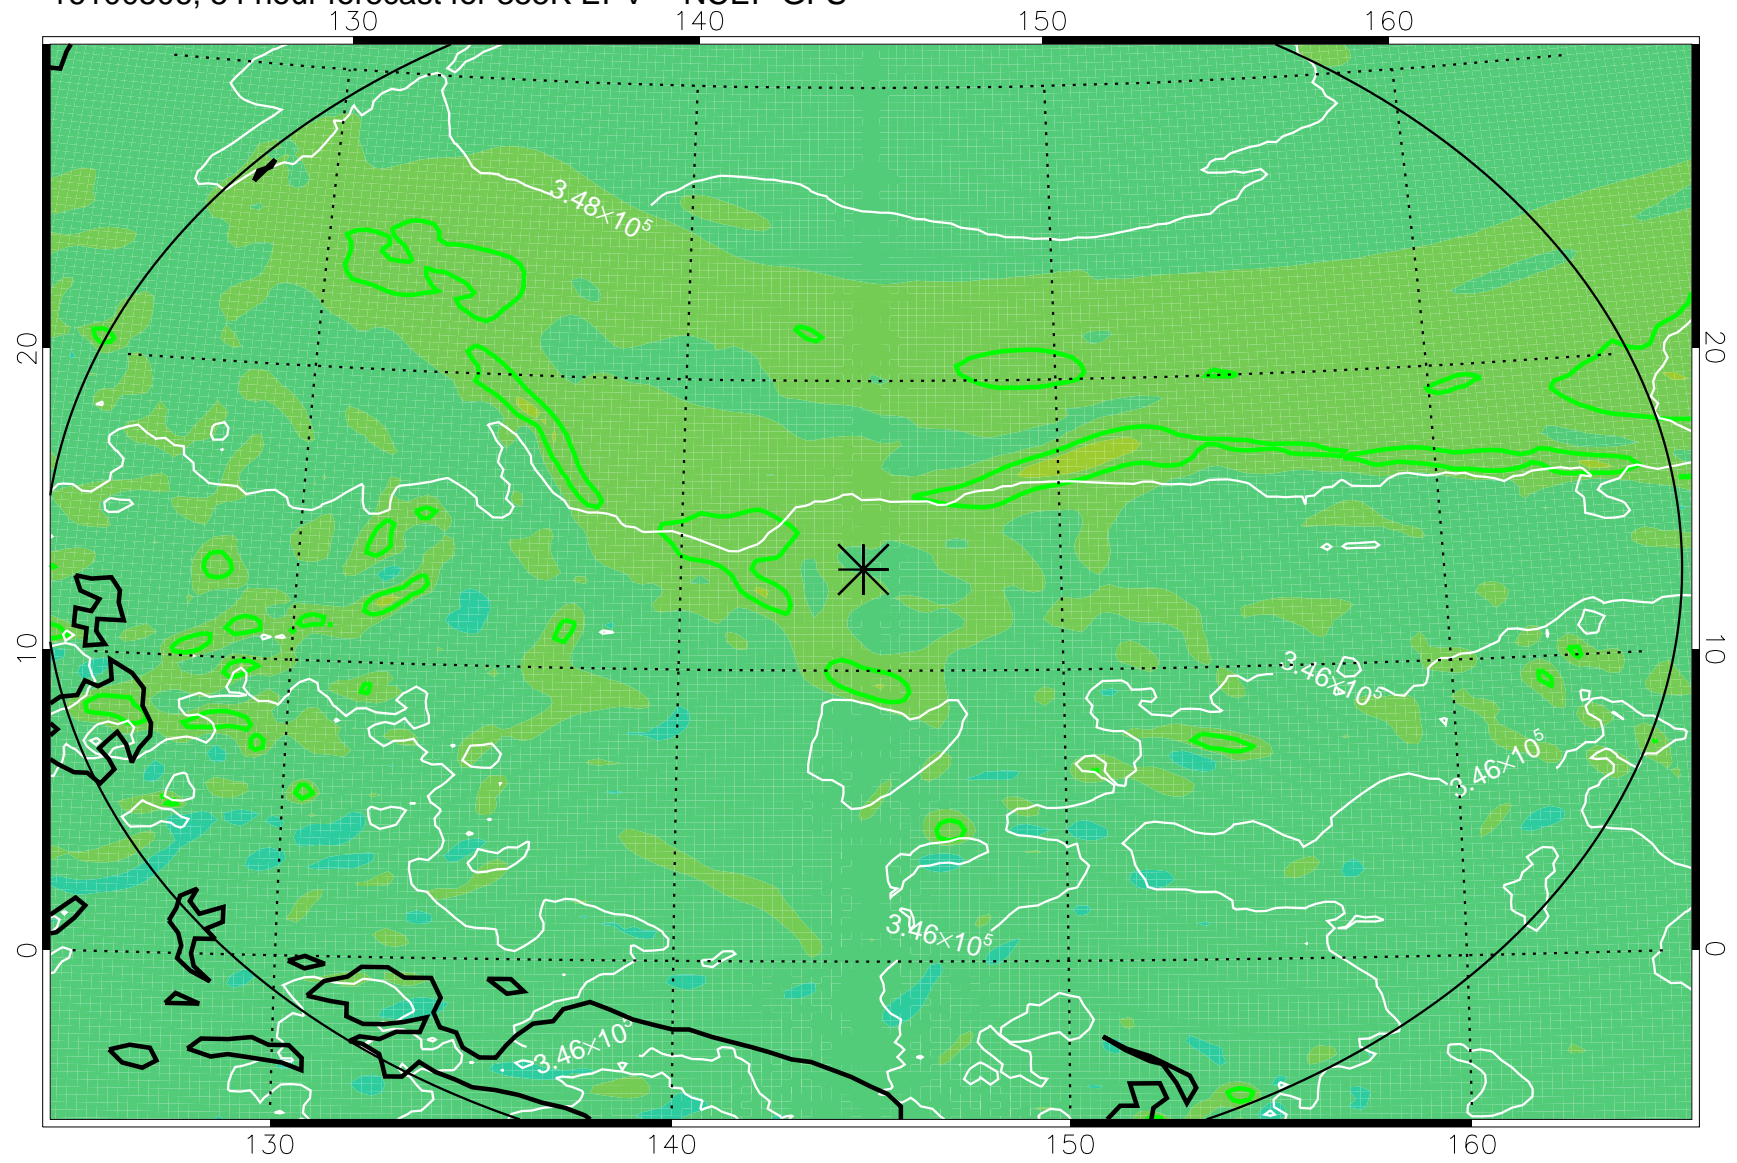

16100406, 30 hour forecast for 355K EPV -- NCEP GFS

355K Montgomery Streamfunction, white
EPV Tropopause (2 PVU) Position
Range ring of 2304 km

16100412, 36 hour forecast for 355K EPV -- NCEP GFS

355K Montgomery Streamfunction, white
EPV Tropopause (2 PVU) Position
Range ring of 2304 km

16100418, 42 hour forecast for 355K EPV -- NCEP GFS

355K Montgomery Streamfunction, white
EPV Tropopause (2 PVU) Position
Range ring of 2304 km

16100500, 48 hour forecast for 355K EPV -- NCEP GFS

355K Montgomery Streamfunction, white
EPV Tropopause (2 PVU) Position
Range ring of 2304 km

16100506, 54 hour forecast for 355K EPV -- NCEP GFS

355K Montgomery Streamfunction, white
EPV Tropopause (2 PVU) Position
Range ring of 2304 km

16100512, 60 hour forecast for 355K EPV -- NCEP GFS

355K Montgomery Streamfunction, white
EPV Tropopause (2 PVU) Position
Range ring of 2304 km

16100518, 66 hour forecast for 355K EPV -- NCEP GFS

355K Montgomery Streamfunction, white
EPV Tropopause (2 PVU) Position
Range ring of 2304 km

16100600, 72 hour forecast for 355K EPV -- NCEP GFS

355K Montgomery Streamfunction, white
EPV Tropopause (2 PVU) Position
Range ring of 2304 km