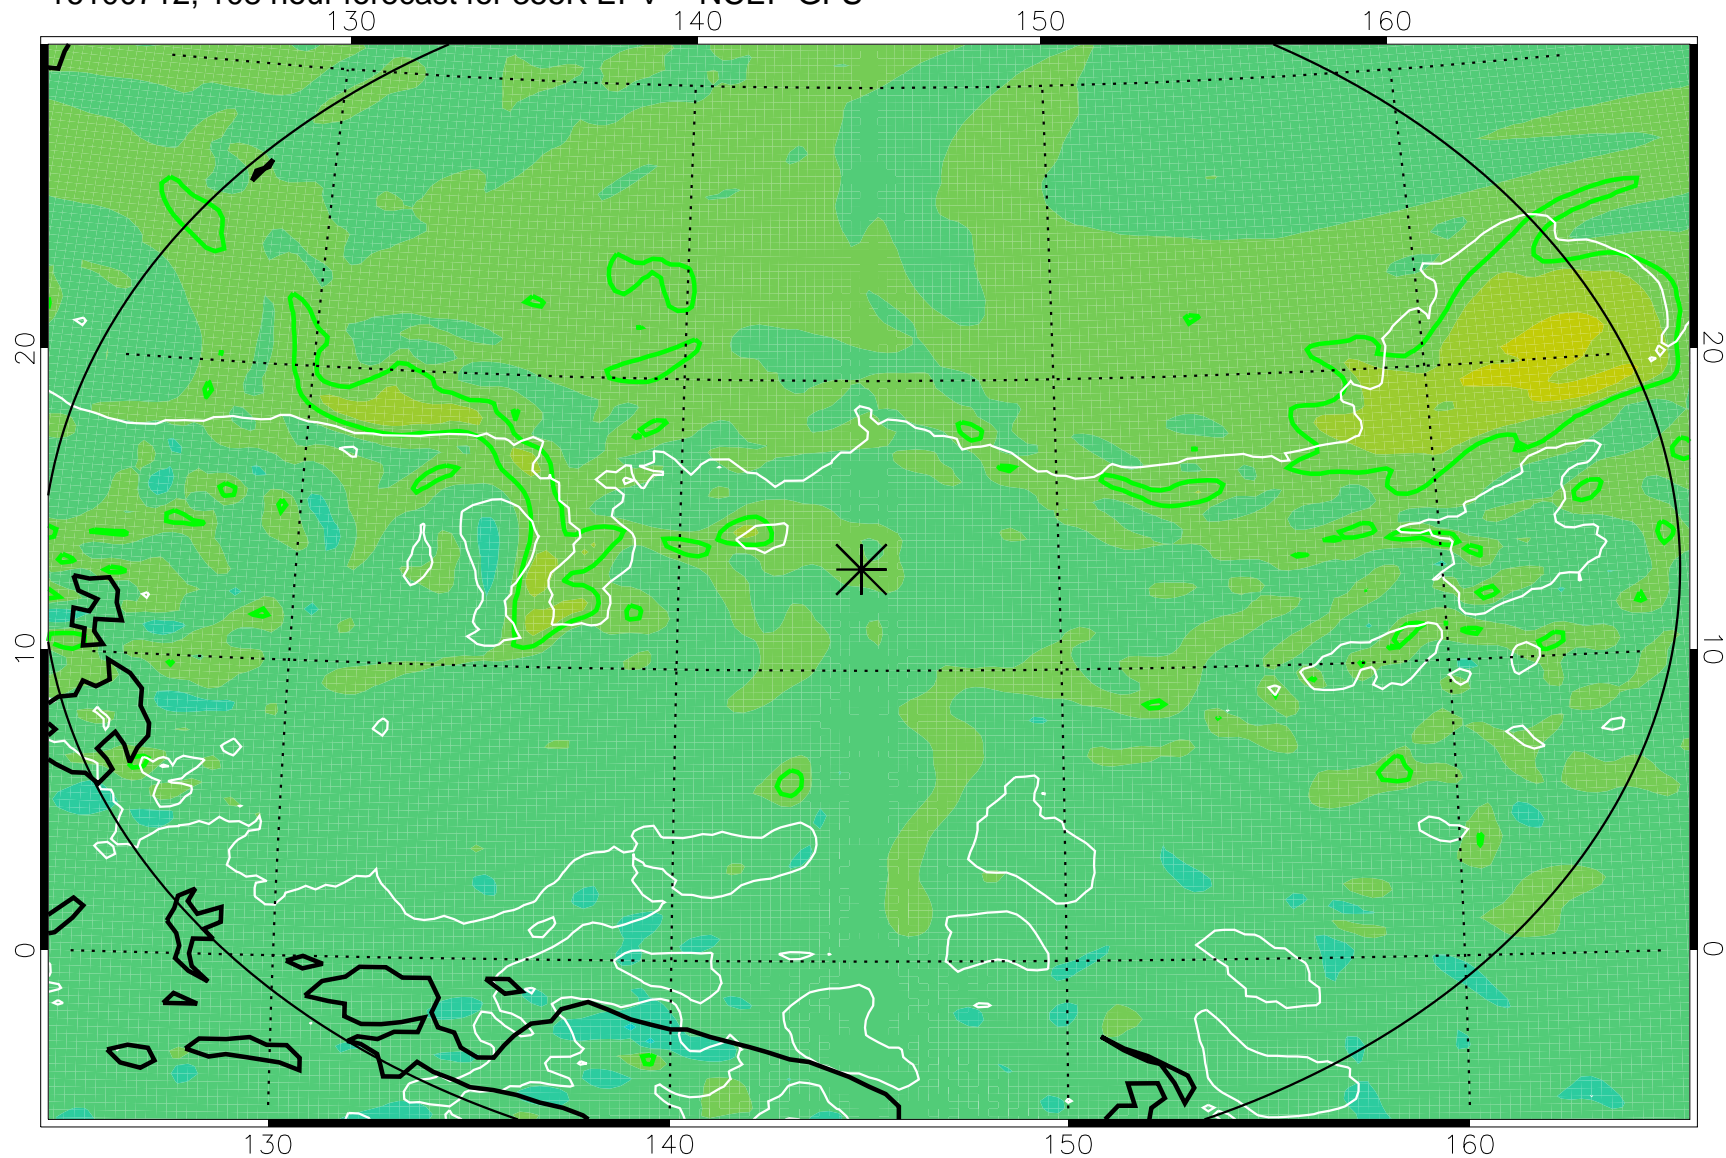

16100606, 78 hour forecast for 355K EPV -- NCEP GFS

355K Montgomery Streamfunction, white
EPV Tropopause (2 PVU) Position
Range ring of 2304 km

16100612, 84 hour forecast for 355K EPV -- NCEP GFS

355K Montgomery Streamfunction, white
EPV Tropopause (2 PVU) Position
Range ring of 2304 km

16100618, 90 hour forecast for 355K EPV -- NCEP GFS

355K Montgomery Streamfunction, white
EPV Tropopause (2 PVU) Position
Range ring of 2304 km

16100700, 96 hour forecast for 355K EPV -- NCEP GFS

355K Montgomery Streamfunction, white
EPV Tropopause (2 PVU) Position
Range ring of 2304 km

16100706, 102 hour forecast for 355K EPV -- NCEP GFS

355K Montgomery Streamfunction, white
EPV Tropopause (2 PVU) Position
Range ring of 2304 km

16100712, 108 hour forecast for 355K EPV -- NCEP GFS

355K Montgomery Streamfunction, white
EPV Tropopause (2 PVU) Position
Range ring of 2304 km

16100718, 114 hour forecast for 355K EPV -- NCEP GFS

355K Montgomery Streamfunction, white
EPV Tropopause (2 PVU) Position
Range ring of 2304 km

16100800, 120 hour forecast for 355K EPV -- NCEP GFS

355K Montgomery Streamfunction, white
EPV Tropopause (2 PVU) Position
Range ring of 2304 km