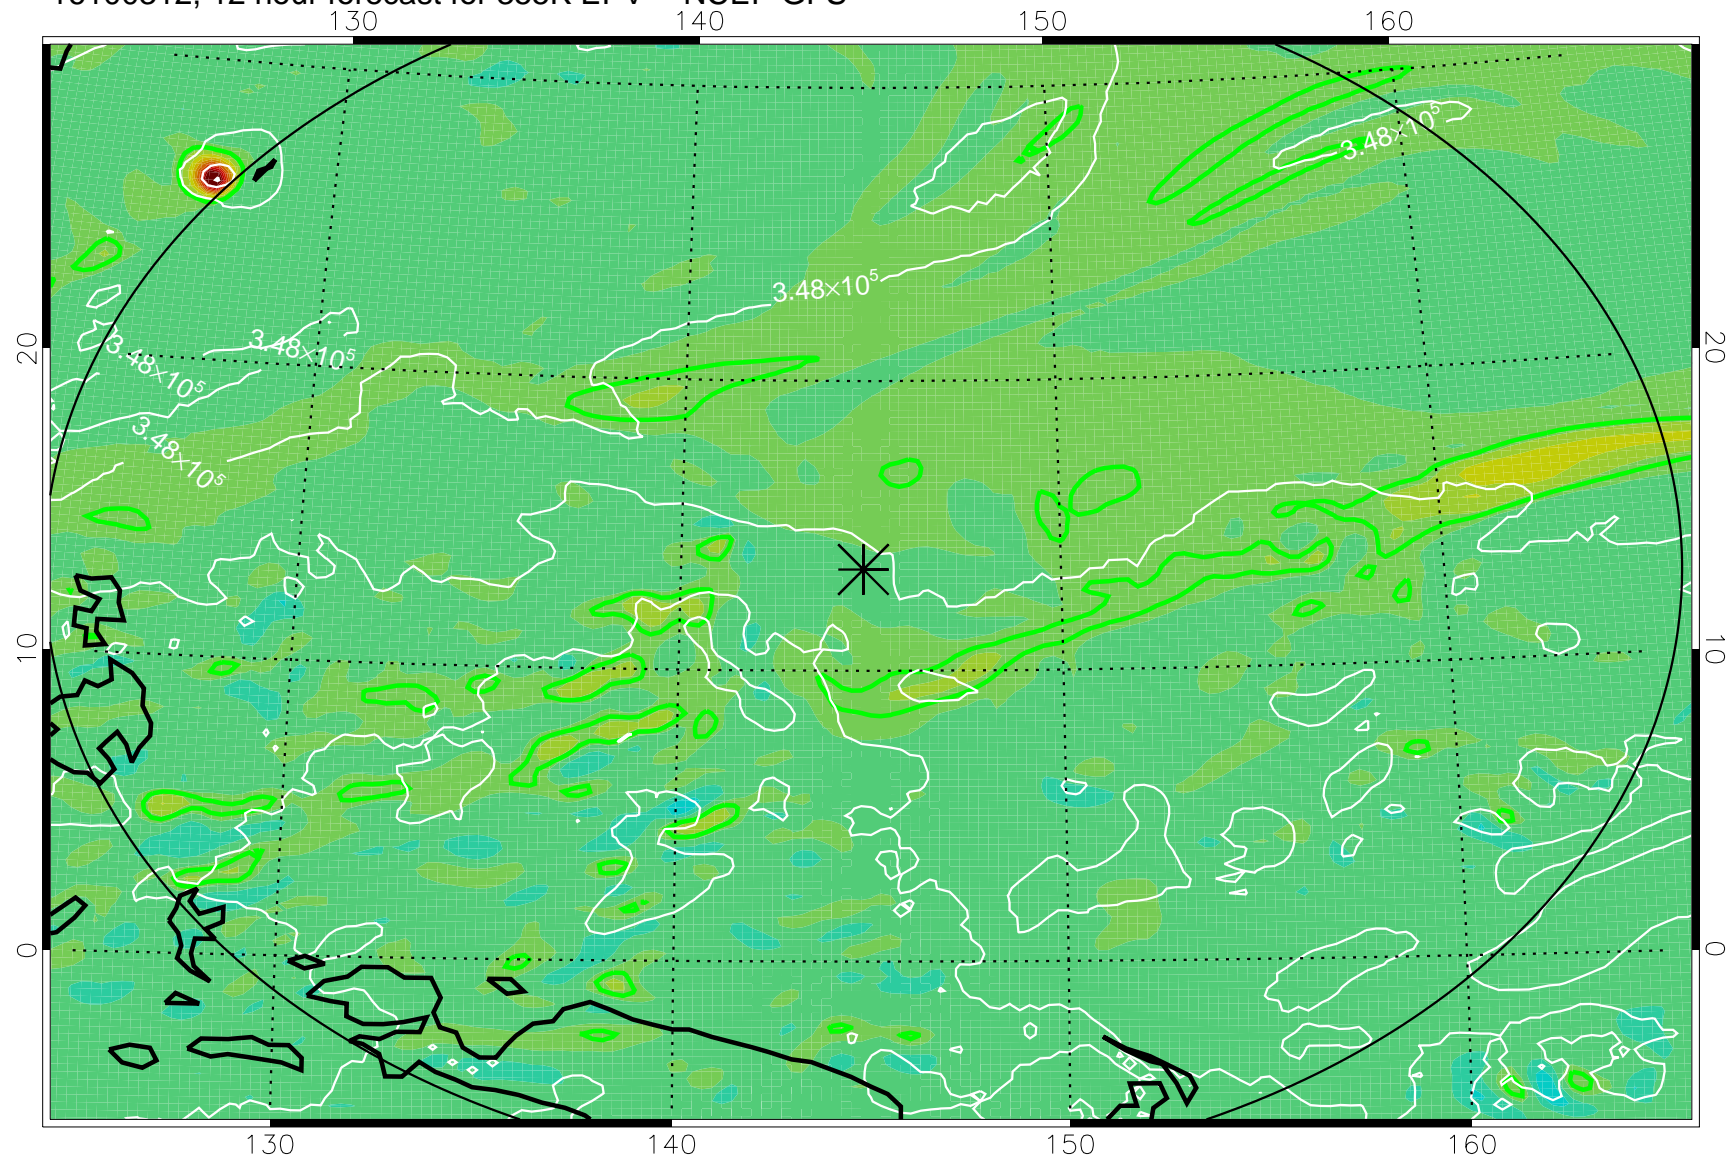

16100306, 6 hour forecast for 355K EPV -- NCEP GFS

355K Montgomery Streamfunction, white
EPV Tropopause (2 PVU) Position
Range ring of 2304 km

16100312, 12 hour forecast for 355K EPV -- NCEP GFS

355K Montgomery Streamfunction, white
EPV Tropopause (2 PVU) Position
Range ring of 2304 km

16100318, 18 hour forecast for 355K EPV -- NCEP GFS

355K Montgomery Streamfunction, white
EPV Tropopause (2 PVU) Position
Range ring of 2304 km

16100400, 24 hour forecast for 355K EPV -- NCEP GFS

355K Montgomery Streamfunction, white
EPV Tropopause (2 PVU) Position
Range ring of 2304 km

16100406, 30 hour forecast for 355K EPV -- NCEP GFS

355K Montgomery Streamfunction, white
EPV Tropopause (2 PVU) Position
Range ring of 2304 km

16100412, 36 hour forecast for 355K EPV -- NCEP GFS

355K Montgomery Streamfunction, white
EPV Tropopause (2 PVU) Position
Range ring of 2304 km

16100418, 42 hour forecast for 355K EPV -- NCEP GFS

355K Montgomery Streamfunction, white
EPV Tropopause (2 PVU) Position
Range ring of 2304 km

16100500, 48 hour forecast for 355K EPV -- NCEP GFS

355K Montgomery Streamfunction, white
EPV Tropopause (2 PVU) Position
Range ring of 2304 km