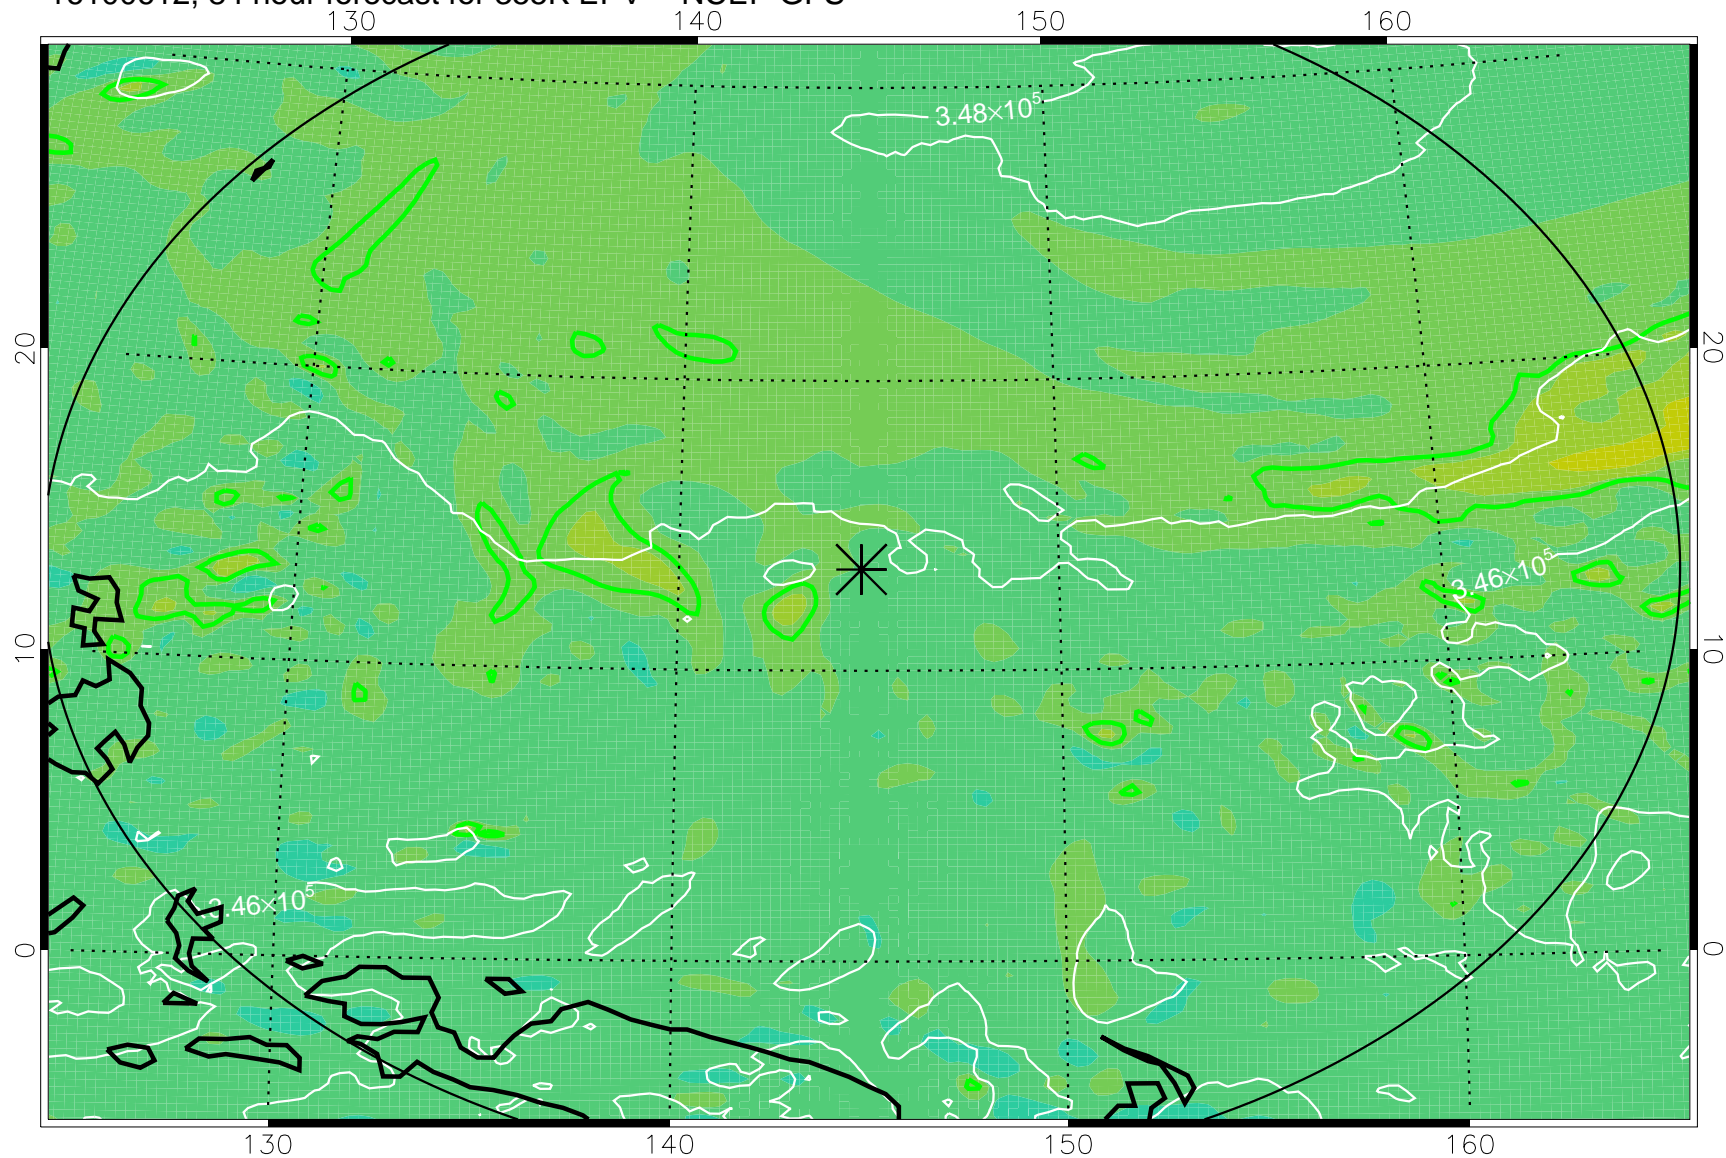

16100518, 66 hour forecast for 355K EPV -- NCEP GFS

355K Montgomery Streamfunction, white
EPV Tropopause (2 PVU) Position
Range ring of 2304 km

16100600, 72 hour forecast for 355K EPV -- NCEP GFS

355K Montgomery Streamfunction, white
EPV Tropopause (2 PVU) Position
Range ring of 2304 km

16100606, 78 hour forecast for 355K EPV -- NCEP GFS

355K Montgomery Streamfunction, white
EPV Tropopause (2 PVU) Position
Range ring of 2304 km

16100612, 84 hour forecast for 355K EPV -- NCEP GFS

355K Montgomery Streamfunction, white
EPV Tropopause (2 PVU) Position
Range ring of 2304 km

16100618, 90 hour forecast for 355K EPV -- NCEP GFS

355K Montgomery Streamfunction, white
EPV Tropopause (2 PVU) Position
Range ring of 2304 km

16100700, 96 hour forecast for 355K EPV -- NCEP GFS

355K Montgomery Streamfunction, white
EPV Tropopause (2 PVU) Position
Range ring of 2304 km

16100718, 114 hour forecast for 355K EPV -- NCEP GFS

355K Montgomery Streamfunction, white
EPV Tropopause (2 PVU) Position
Range ring of 2304 km

16100800, 120 hour forecast for 355K EPV -- NCEP GFS

355K Montgomery Streamfunction, white
EPV Tropopause (2 PVU) Position
Range ring of 2304 km