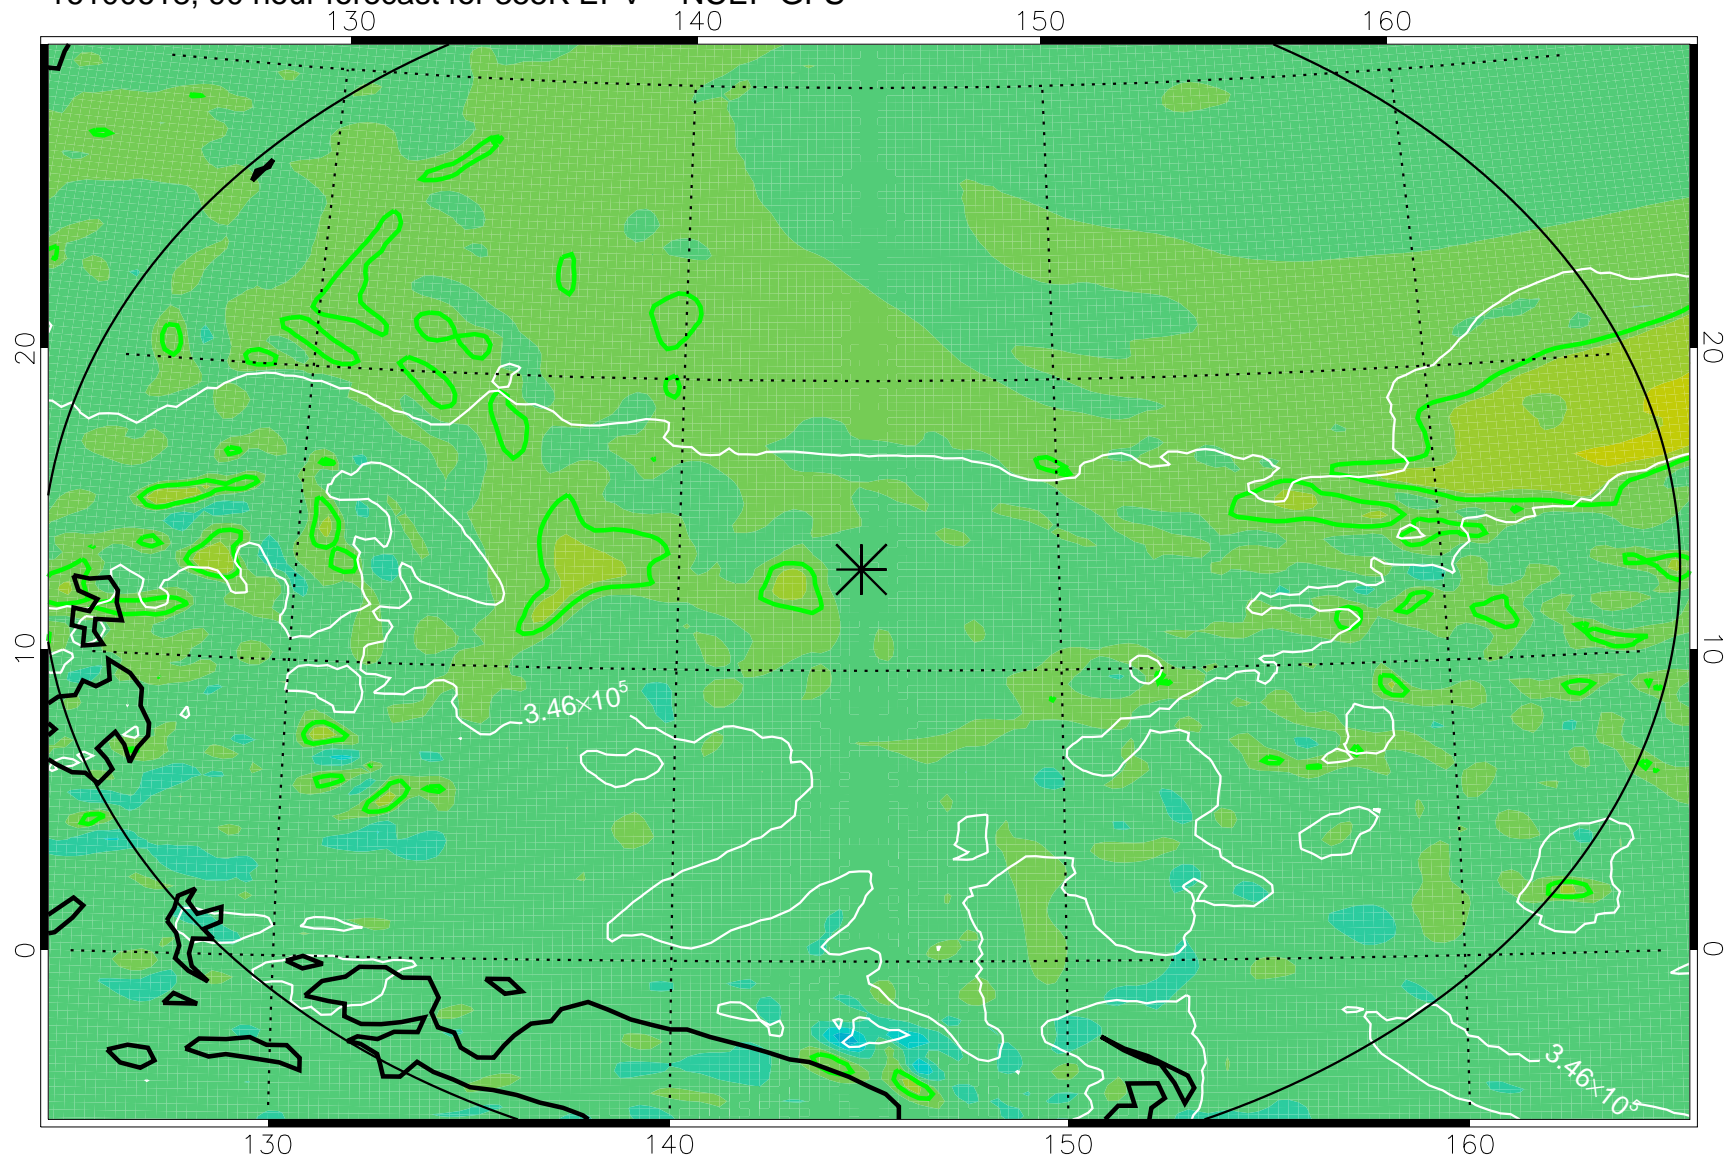

16100518, 66 hour forecast for 355K EPV -- NCEP GFS

355K Montgomery Streamfunction, white
EPV Tropopause (2 PVU) Position
Range ring of 2304 km

16100600, 72 hour forecast for 355K EPV -- NCEP GFS

355K Montgomery Streamfunction, white
EPV Tropopause (2 PVU) Position
Range ring of 2304 km

16100606, 78 hour forecast for 355K EPV -- NCEP GFS

355K Montgomery Streamfunction, white
EPV Tropopause (2 PVU) Position
Range ring of 2304 km

16100612, 84 hour forecast for 355K EPV -- NCEP GFS

355K Montgomery Streamfunction, white
EPV Tropopause (2 PVU) Position
Range ring of 2304 km

16100618, 90 hour forecast for 355K EPV -- NCEP GFS

355K Montgomery Streamfunction, white
EPV Tropopause (2 PVU) Position
Range ring of 2304 km

16100700, 96 hour forecast for 355K EPV -- NCEP GFS

355K Montgomery Streamfunction, white
EPV Tropopause (2 PVU) Position
Range ring of 2304 km

16100706, 102 hour forecast for 355K EPV -- NCEP GFS

355K Montgomery Streamfunction, white
EPV Tropopause (2 PVU) Position
Range ring of 2304 km

16100712, 108 hour forecast for 355K EPV -- NCEP GFS

355K Montgomery Streamfunction, white
EPV Tropopause (2 PVU) Position
Range ring of 2304 km