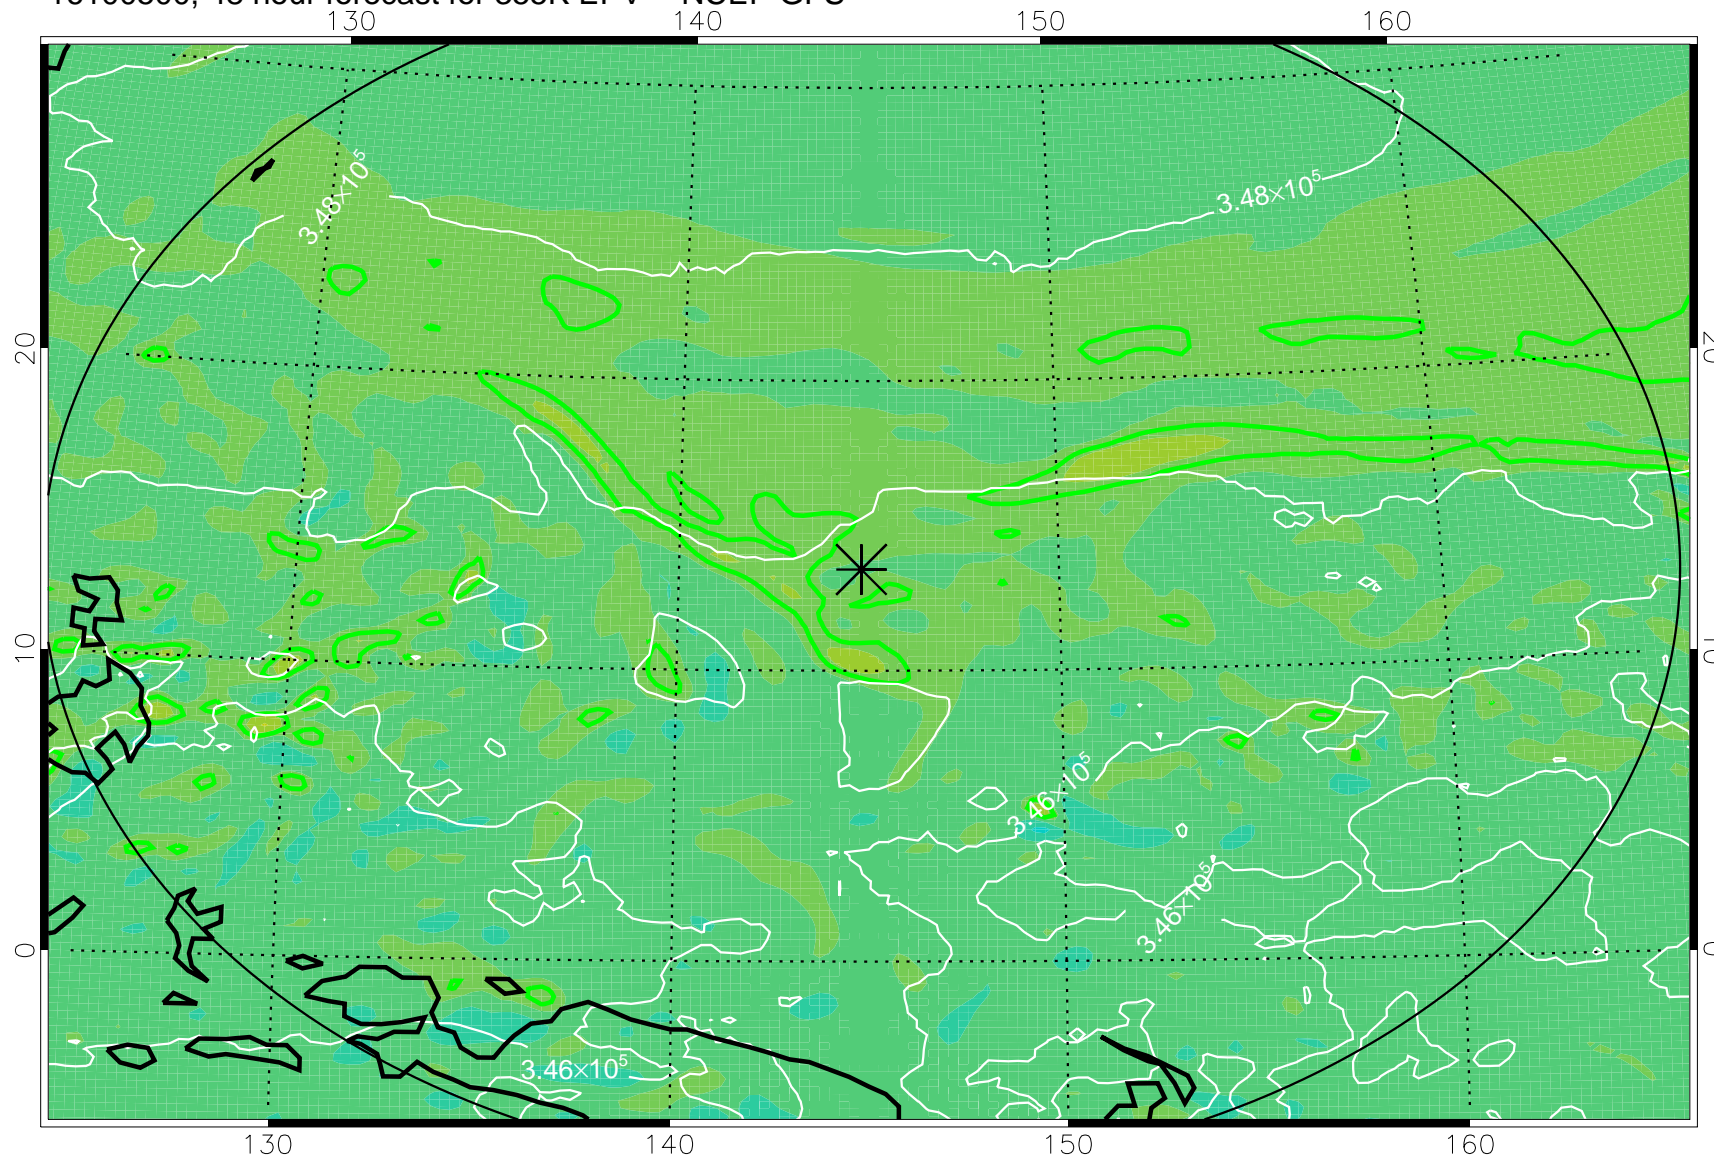

16100406, 30 hour forecast for 355K EPV -- NCEP GFS

355K Montgomery Streamfunction, white
EPV Tropopause (2 PVU) Position
Range ring of 2304 km

16100412, 36 hour forecast for 355K EPV -- NCEP GFS

355K Montgomery Streamfunction, white
EPV Tropopause (2 PVU) Position
Range ring of 2304 km

16100418, 42 hour forecast for 355K EPV -- NCEP GFS

355K Montgomery Streamfunction, white
EPV Tropopause (2 PVU) Position
Range ring of 2304 km

16100500, 48 hour forecast for 355K EPV -- NCEP GFS

355K Montgomery Streamfunction, white
EPV Tropopause (2 PVU) Position
Range ring of 2304 km

16100506, 54 hour forecast for 355K EPV -- NCEP GFS

355K Montgomery Streamfunction, white
EPV Tropopause (2 PVU) Position
Range ring of 2304 km

16100512, 60 hour forecast for 355K EPV -- NCEP GFS

355K Montgomery Streamfunction, white
EPV Tropopause (2 PVU) Position
Range ring of 2304 km

16100518, 66 hour forecast for 355K EPV -- NCEP GFS

355K Montgomery Streamfunction, white
EPV Tropopause (2 PVU) Position
Range ring of 2304 km

16100600, 72 hour forecast for 355K EPV -- NCEP GFS

355K Montgomery Streamfunction, white
EPV Tropopause (2 PVU) Position
Range ring of 2304 km