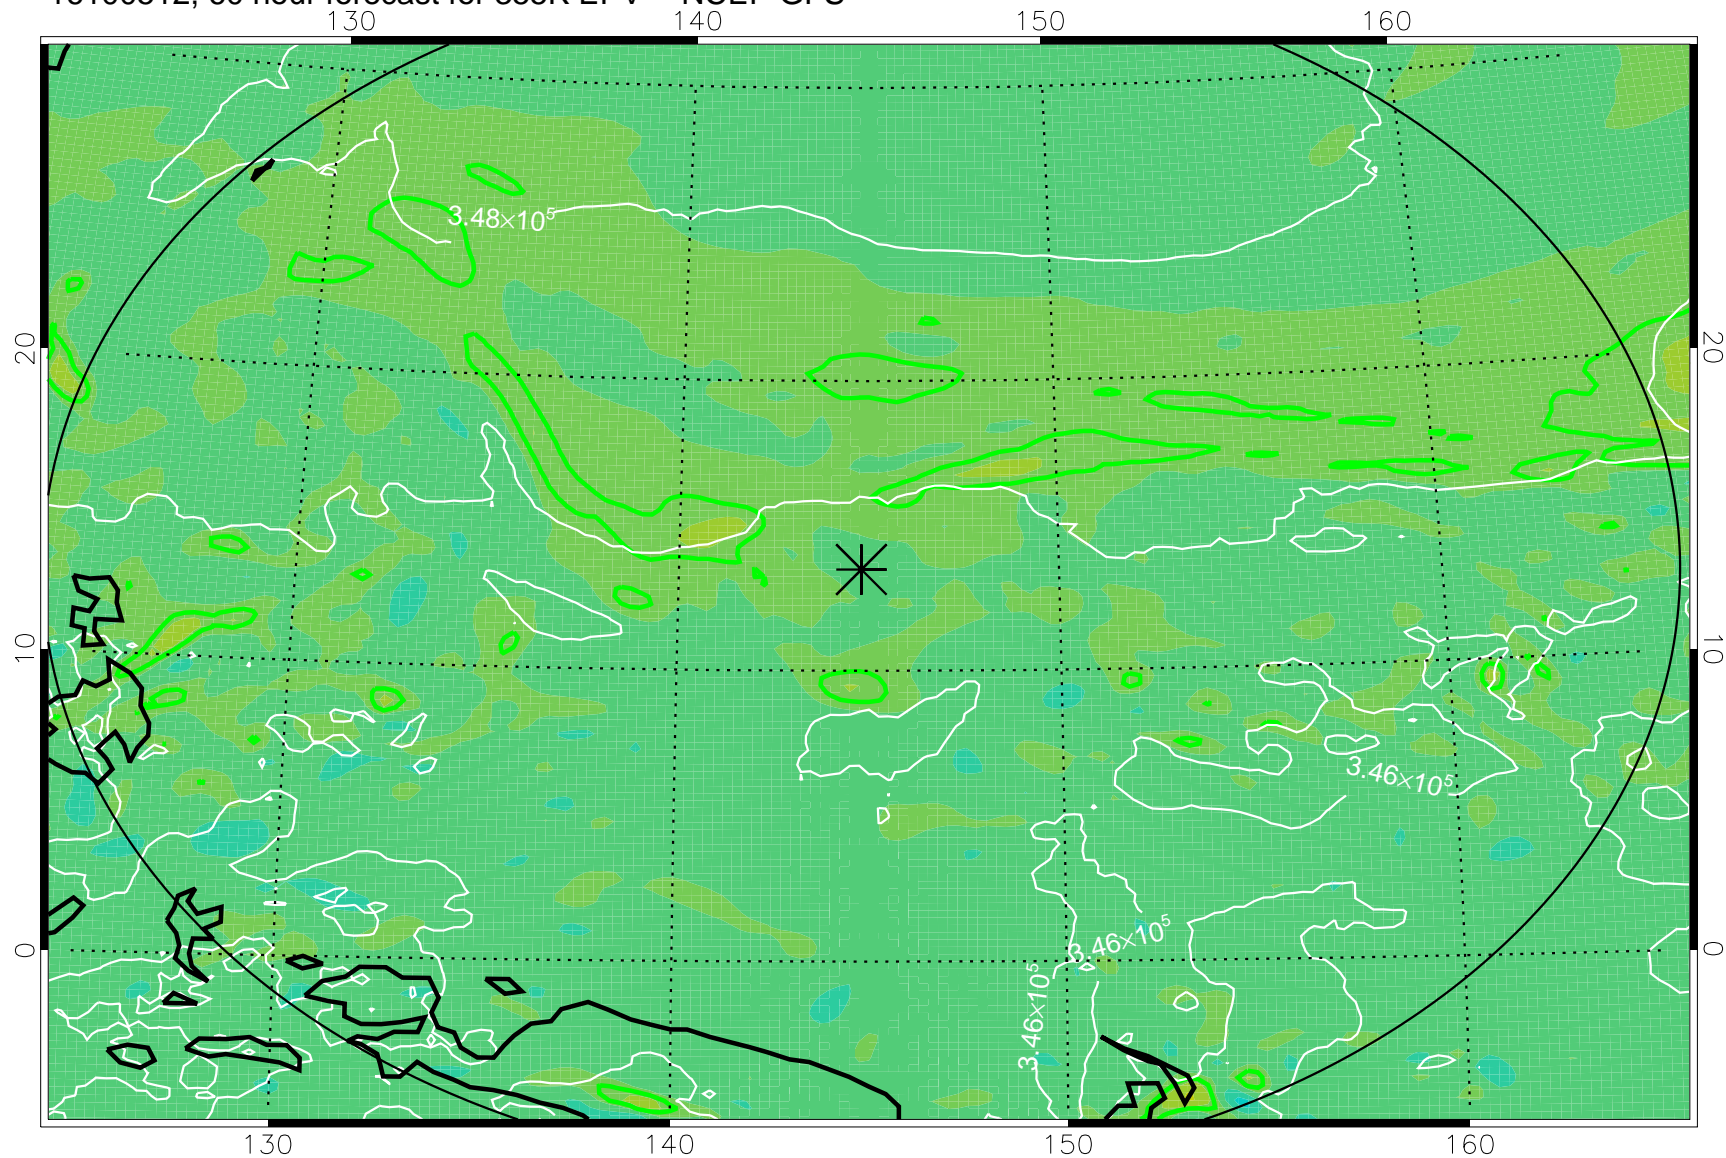

16100406, 30 hour forecast for 355K EPV -- NCEP GFS

355K Montgomery Streamfunction, white
EPV Tropopause (2 PVU) Position
Range ring of 2304 km

16100412, 36 hour forecast for 355K EPV -- NCEP GFS

355K Montgomery Streamfunction, white
EPV Tropopause (2 PVU) Position
Range ring of 2304 km

16100418, 42 hour forecast for 355K EPV -- NCEP GFS

355K Montgomery Streamfunction, white
EPV Tropopause (2 PVU) Position
Range ring of 2304 km

16100500, 48 hour forecast for 355K EPV -- NCEP GFS

355K Montgomery Streamfunction, white
EPV Tropopause (2 PVU) Position
Range ring of 2304 km

16100506, 54 hour forecast for 355K EPV -- NCEP GFS

355K Montgomery Streamfunction, white
EPV Tropopause (2 PVU) Position
Range ring of 2304 km

16100512, 60 hour forecast for 355K EPV -- NCEP GFS

355K Montgomery Streamfunction, white
EPV Tropopause (2 PVU) Position
Range ring of 2304 km

16100518, 66 hour forecast for 355K EPV -- NCEP GFS

355K Montgomery Streamfunction, white
EPV Tropopause (2 PVU) Position
Range ring of 2304 km

16100600, 72 hour forecast for 355K EPV -- NCEP GFS

355K Montgomery Streamfunction, white
EPV Tropopause (2 PVU) Position
Range ring of 2304 km