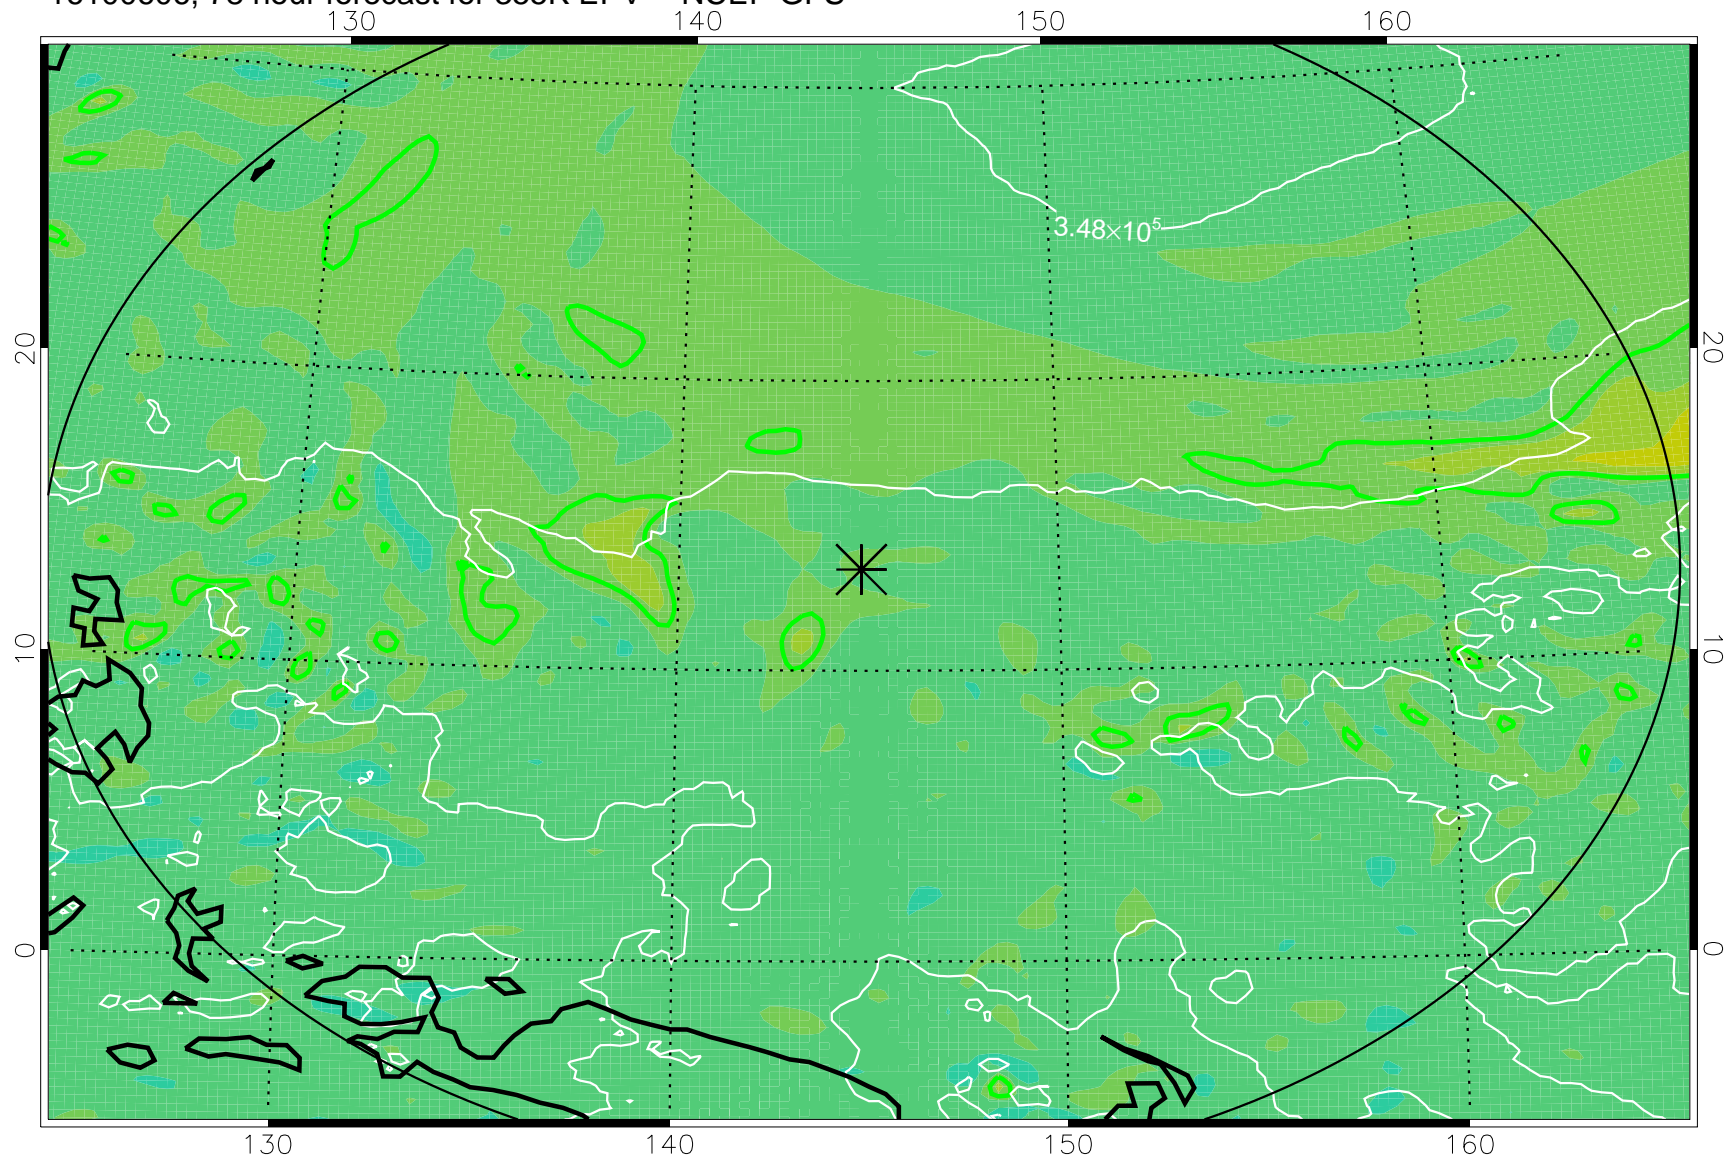

16100518, 66 hour forecast for 355K EPV -- NCEP GFS

355K Montgomery Streamfunction, white
EPV Tropopause (2 PVU) Position
Range ring of 2304 km

16100600, 72 hour forecast for 355K EPV -- NCEP GFS

355K Montgomery Streamfunction, white
EPV Tropopause (2 PVU) Position
Range ring of 2304 km

16100606, 78 hour forecast for 355K EPV -- NCEP GFS

355K Montgomery Streamfunction, white
EPV Tropopause (2 PVU) Position
Range ring of 2304 km

16100612, 84 hour forecast for 355K EPV -- NCEP GFS

355K Montgomery Streamfunction, white
EPV Tropopause (2 PVU) Position
Range ring of 2304 km

16100618, 90 hour forecast for 355K EPV -- NCEP GFS

355K Montgomery Streamfunction, white
EPV Tropopause (2 PVU) Position
Range ring of 2304 km

16100700, 96 hour forecast for 355K EPV -- NCEP GFS

355K Montgomery Streamfunction, white
EPV Tropopause (2 PVU) Position
Range ring of 2304 km

16100718, 114 hour forecast for 355K EPV -- NCEP GFS

355K Montgomery Streamfunction, white
EPV Tropopause (2 PVU) Position
Range ring of 2304 km

16100800, 120 hour forecast for 355K EPV -- NCEP GFS

355K Montgomery Streamfunction, white
EPV Tropopause (2 PVU) Position
Range ring of 2304 km