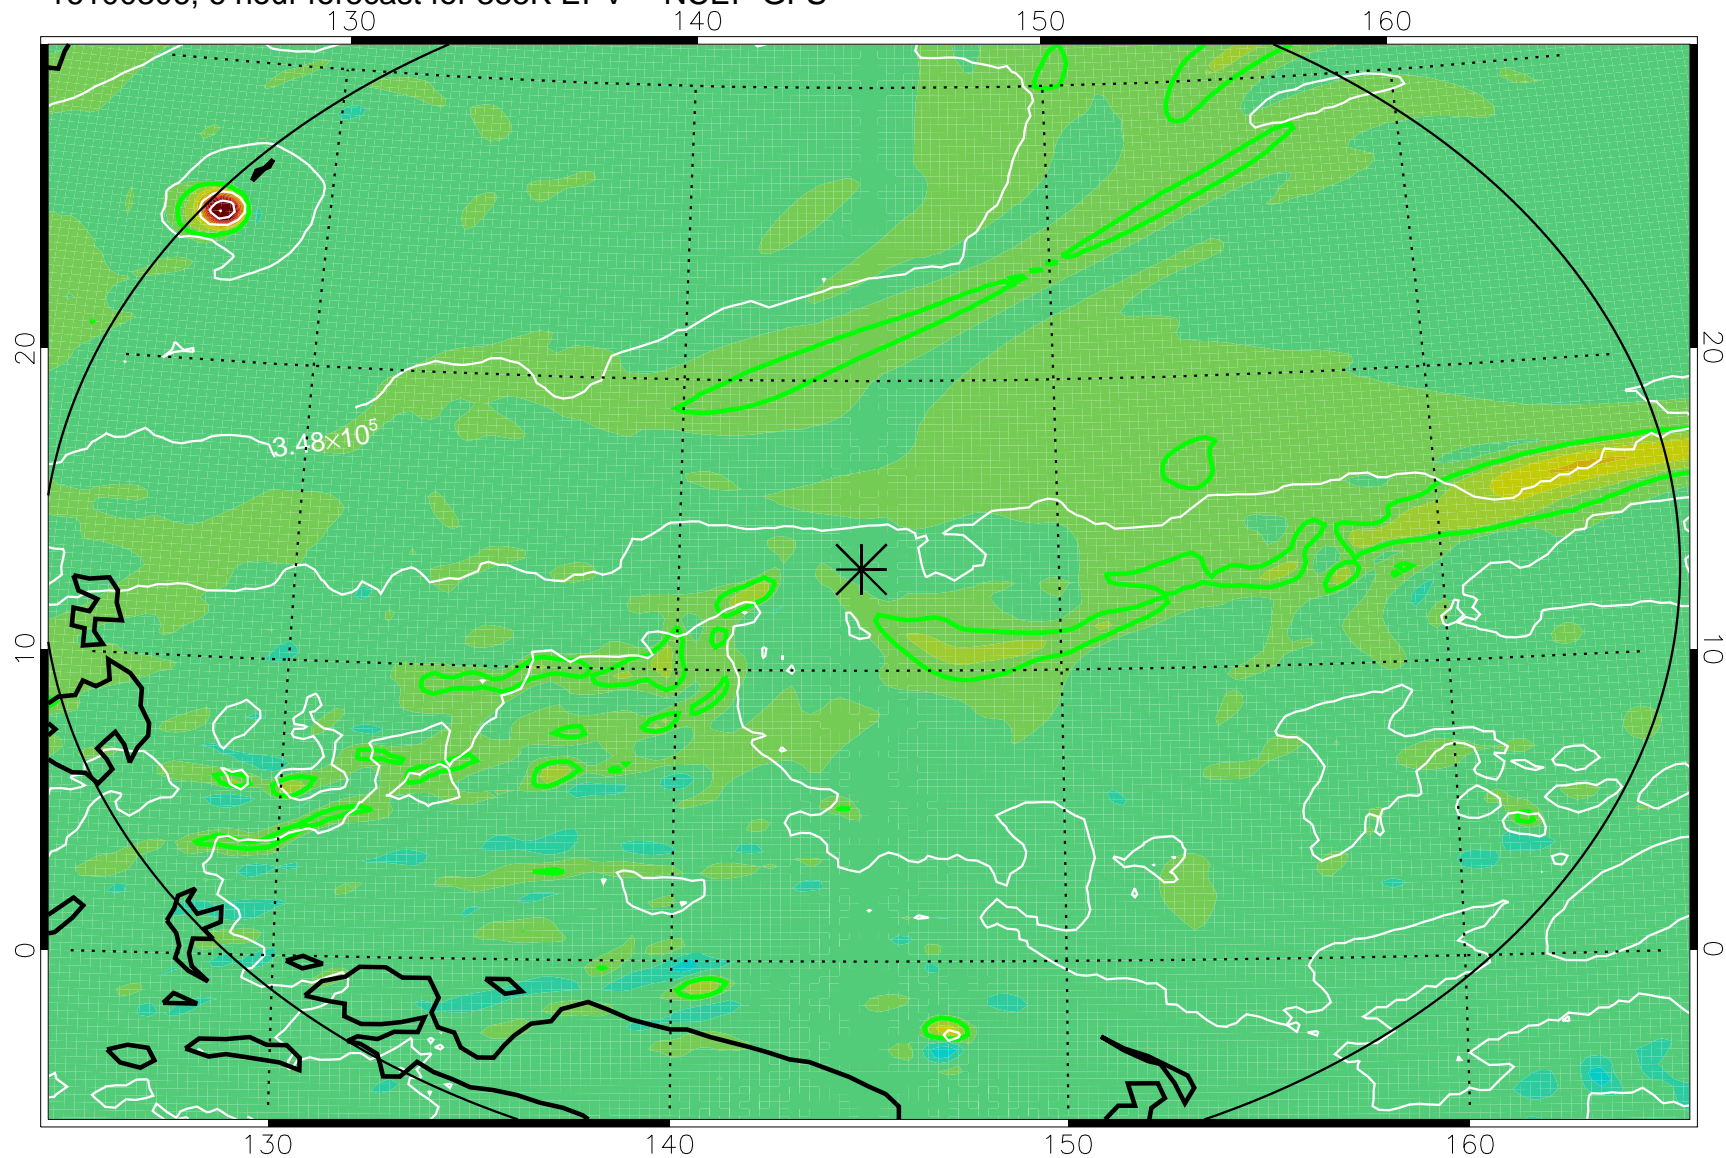

16100306, 6 hour forecast for 355K EPV -- NCEP GFS

355K Montgomery Streamfunction, white
EPV Tropopause (2 PVU) Position
Range ring of 2304 km

16100312, 12 hour forecast for 355K EPV -- NCEP GFS

355K Montgomery Streamfunction, white
EPV Tropopause (2 PVU) Position
Range ring of 2304 km

16100318, 18 hour forecast for 355K EPV -- NCEP GFS

355K Montgomery Streamfunction, white
EPV Tropopause (2 PVU) Position
Range ring of 2304 km

16100400, 24 hour forecast for 355K EPV -- NCEP GFS

355K Montgomery Streamfunction, white
EPV Tropopause (2 PVU) Position
Range ring of 2304 km

16100406, 30 hour forecast for 355K EPV -- NCEP GFS

355K Montgomery Streamfunction, white
EPV Tropopause (2 PVU) Position
Range ring of 2304 km

16100412, 36 hour forecast for 355K EPV -- NCEP GFS

355K Montgomery Streamfunction, white
EPV Tropopause (2 PVU) Position
Range ring of 2304 km

16100418, 42 hour forecast for 355K EPV -- NCEP GFS

355K Montgomery Streamfunction, white
EPV Tropopause (2 PVU) Position
Range ring of 2304 km

16100500, 48 hour forecast for 355K EPV -- NCEP GFS

355K Montgomery Streamfunction, white
EPV Tropopause (2 PVU) Position
Range ring of 2304 km