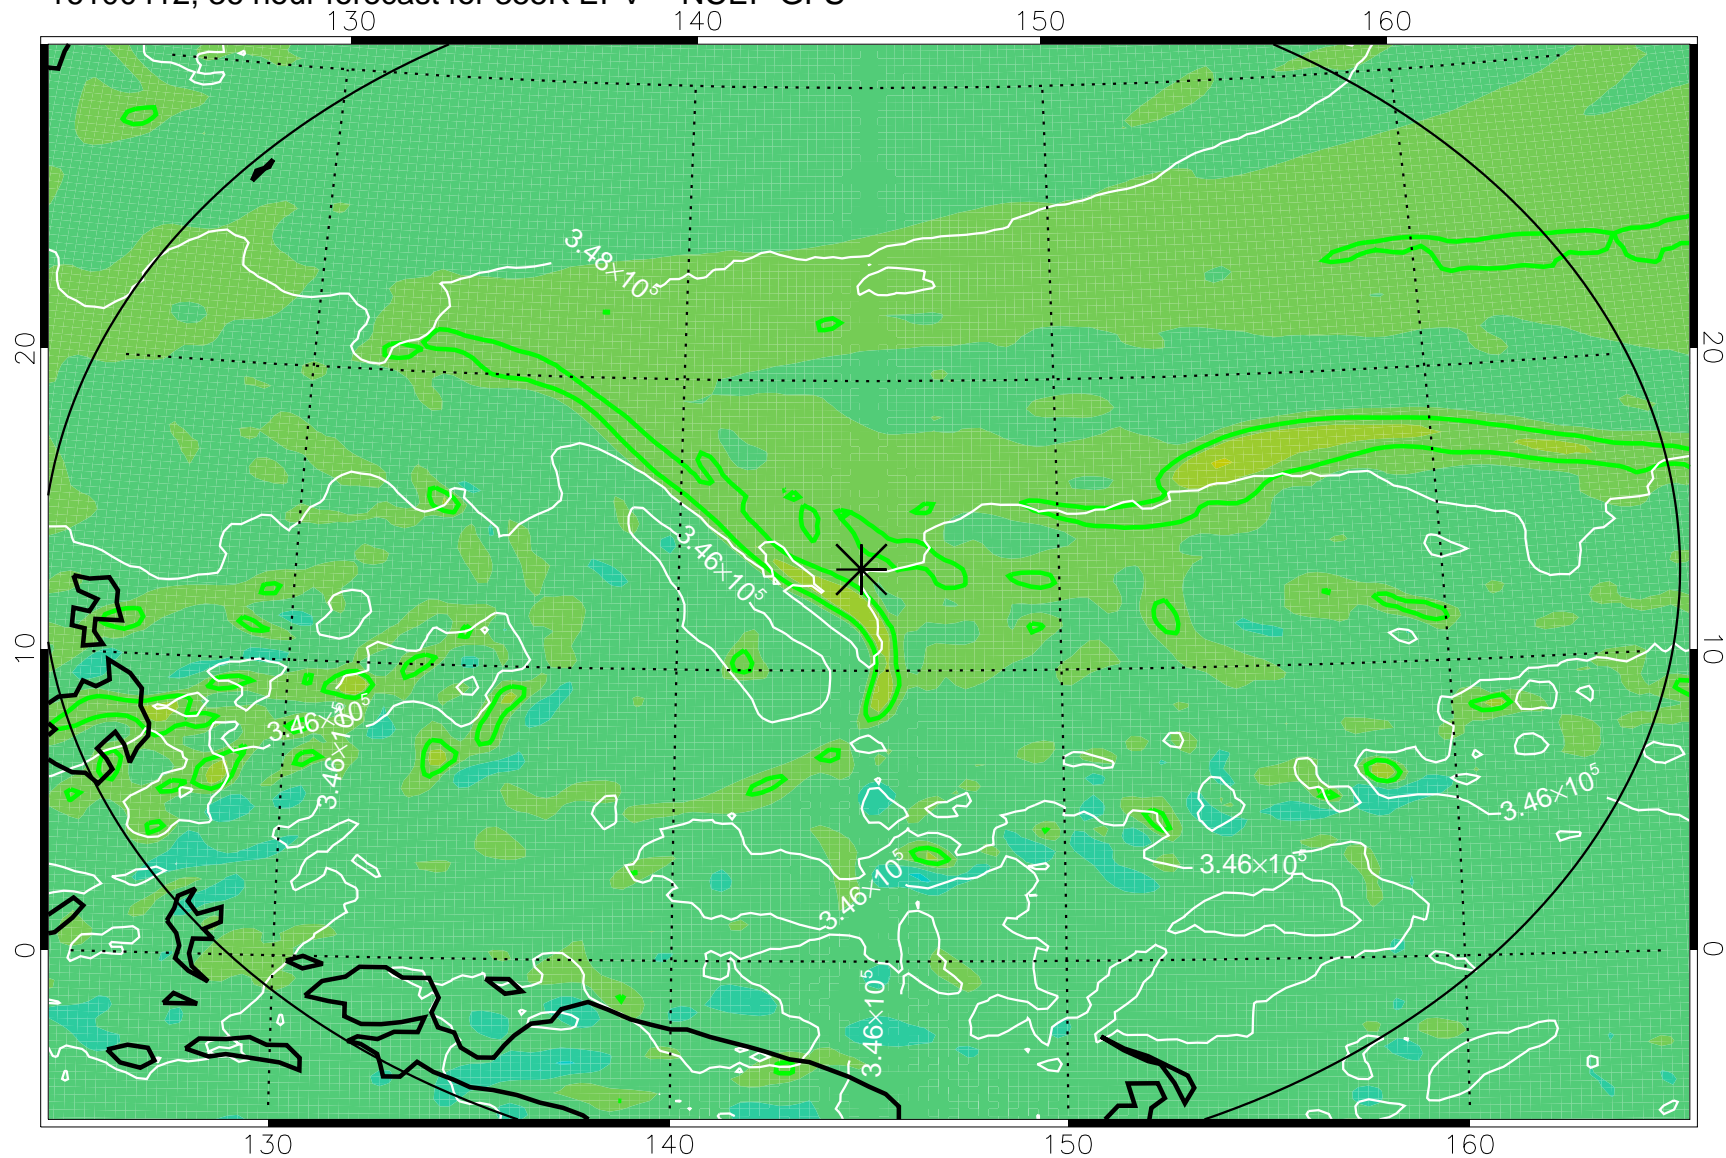

16100318, 18 hour forecast for 355K EPV -- NCEP GFS

355K Montgomery Streamfunction, white
EPV Tropopause (2 PVU) Position
Range ring of 2304 km

16100400, 24 hour forecast for 355K EPV -- NCEP GFS

355K Montgomery Streamfunction, white
EPV Tropopause (2 PVU) Position
Range ring of 2304 km

16100406, 30 hour forecast for 355K EPV -- NCEP GFS

355K Montgomery Streamfunction, white
EPV Tropopause (2 PVU) Position
Range ring of 2304 km

16100412, 36 hour forecast for 355K EPV -- NCEP GFS

355K Montgomery Streamfunction, white
EPV Tropopause (2 PVU) Position
Range ring of 2304 km

16100418, 42 hour forecast for 355K EPV -- NCEP GFS

355K Montgomery Streamfunction, white
EPV Tropopause (2 PVU) Position
Range ring of 2304 km

16100500, 48 hour forecast for 355K EPV -- NCEP GFS

355K Montgomery Streamfunction, white
EPV Tropopause (2 PVU) Position
Range ring of 2304 km

16100518, 66 hour forecast for 355K EPV -- NCEP GFS

355K Montgomery Streamfunction, white
EPV Tropopause (2 PVU) Position
Range ring of 2304 km

16100600, 72 hour forecast for 355K EPV -- NCEP GFS

355K Montgomery Streamfunction, white
EPV Tropopause (2 PVU) Position
Range ring of 2304 km