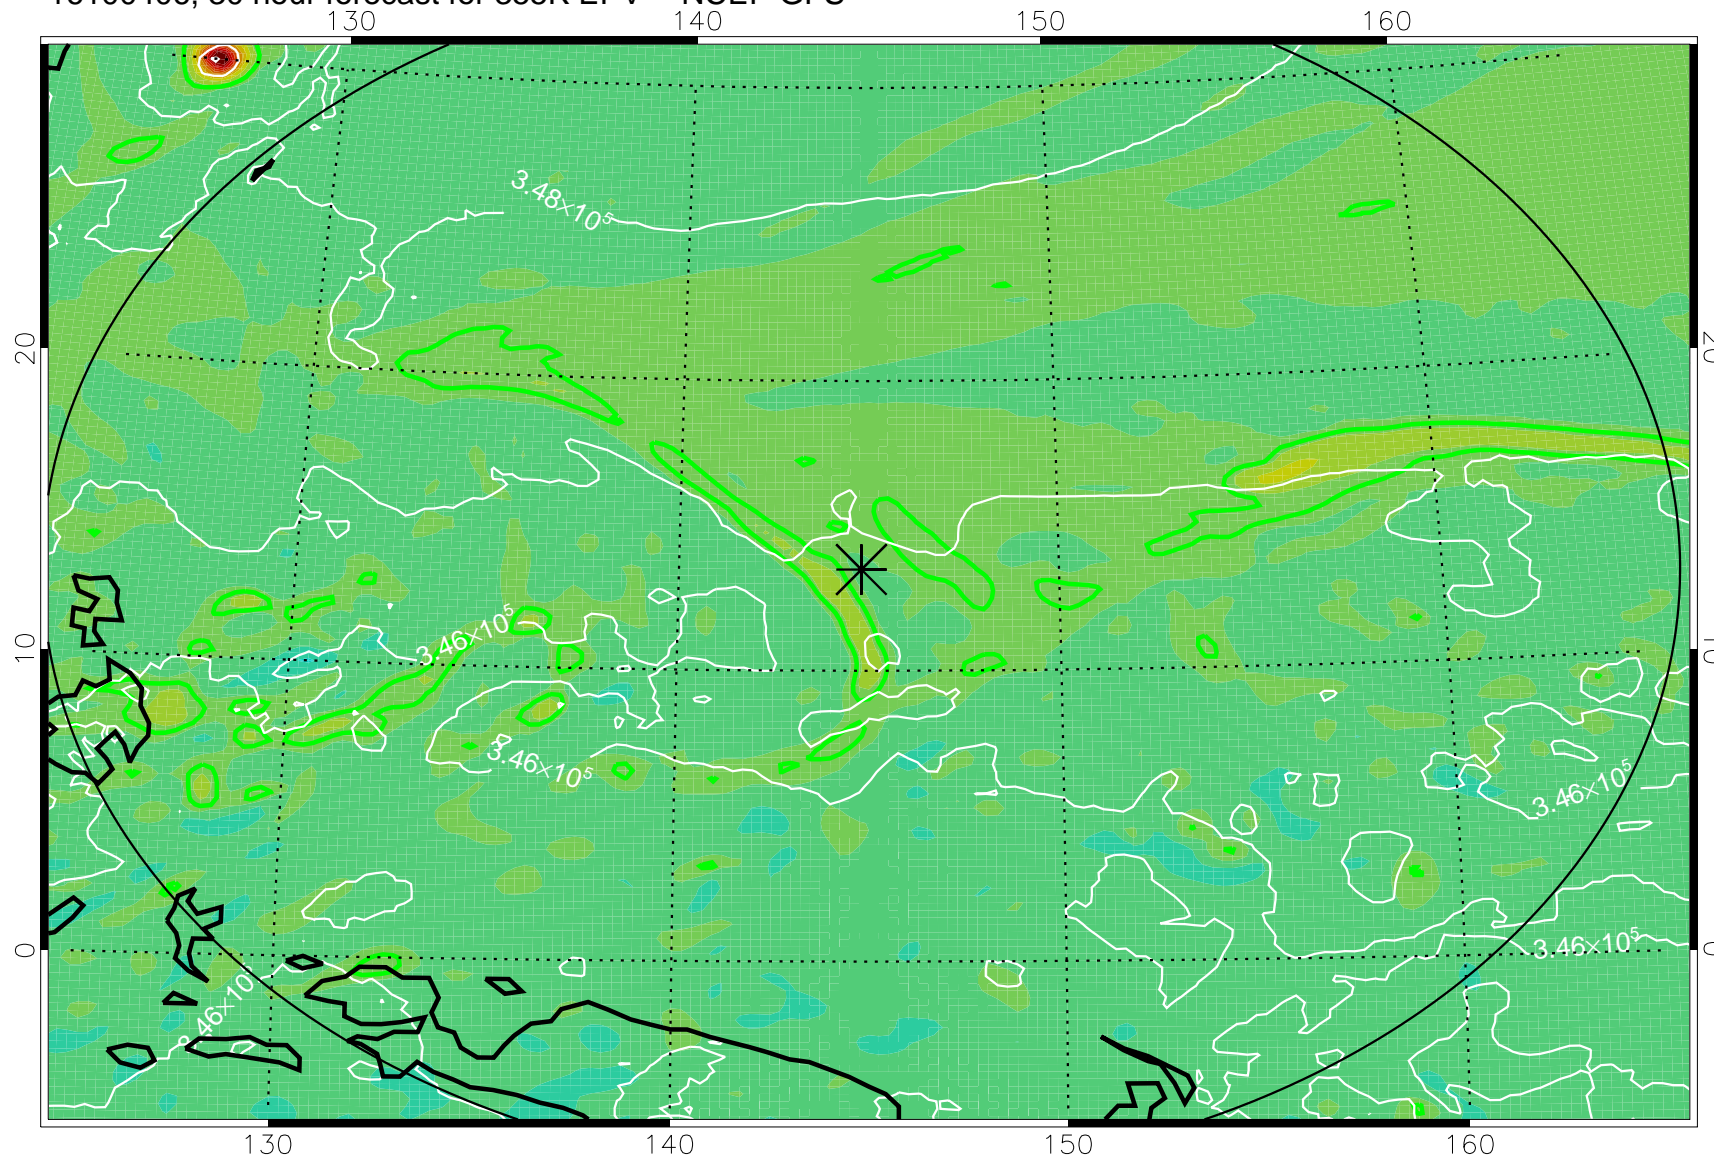

16100318, 18 hour forecast for 355K EPV -- NCEP GFS

355K Montgomery Streamfunction, white
EPV Tropopause (2 PVU) Position
Range ring of 2304 km

16100400, 24 hour forecast for 355K EPV -- NCEP GFS

355K Montgomery Streamfunction, white
EPV Tropopause (2 PVU) Position
Range ring of 2304 km

16100406, 30 hour forecast for 355K EPV -- NCEP GFS

355K Montgomery Streamfunction, white
EPV Tropopause (2 PVU) Position
Range ring of 2304 km

16100412, 36 hour forecast for 355K EPV -- NCEP GFS

355K Montgomery Streamfunction, white
EPV Tropopause (2 PVU) Position
Range ring of 2304 km

16100418, 42 hour forecast for 355K EPV -- NCEP GFS

355K Montgomery Streamfunction, white
EPV Tropopause (2 PVU) Position
Range ring of 2304 km

16100500, 48 hour forecast for 355K EPV -- NCEP GFS

355K Montgomery Streamfunction, white
EPV Tropopause (2 PVU) Position
Range ring of 2304 km

16100518, 66 hour forecast for 355K EPV -- NCEP GFS

355K Montgomery Streamfunction, white
EPV Tropopause (2 PVU) Position
Range ring of 2304 km

16100600, 72 hour forecast for 355K EPV -- NCEP GFS

355K Montgomery Streamfunction, white
EPV Tropopause (2 PVU) Position
Range ring of 2304 km