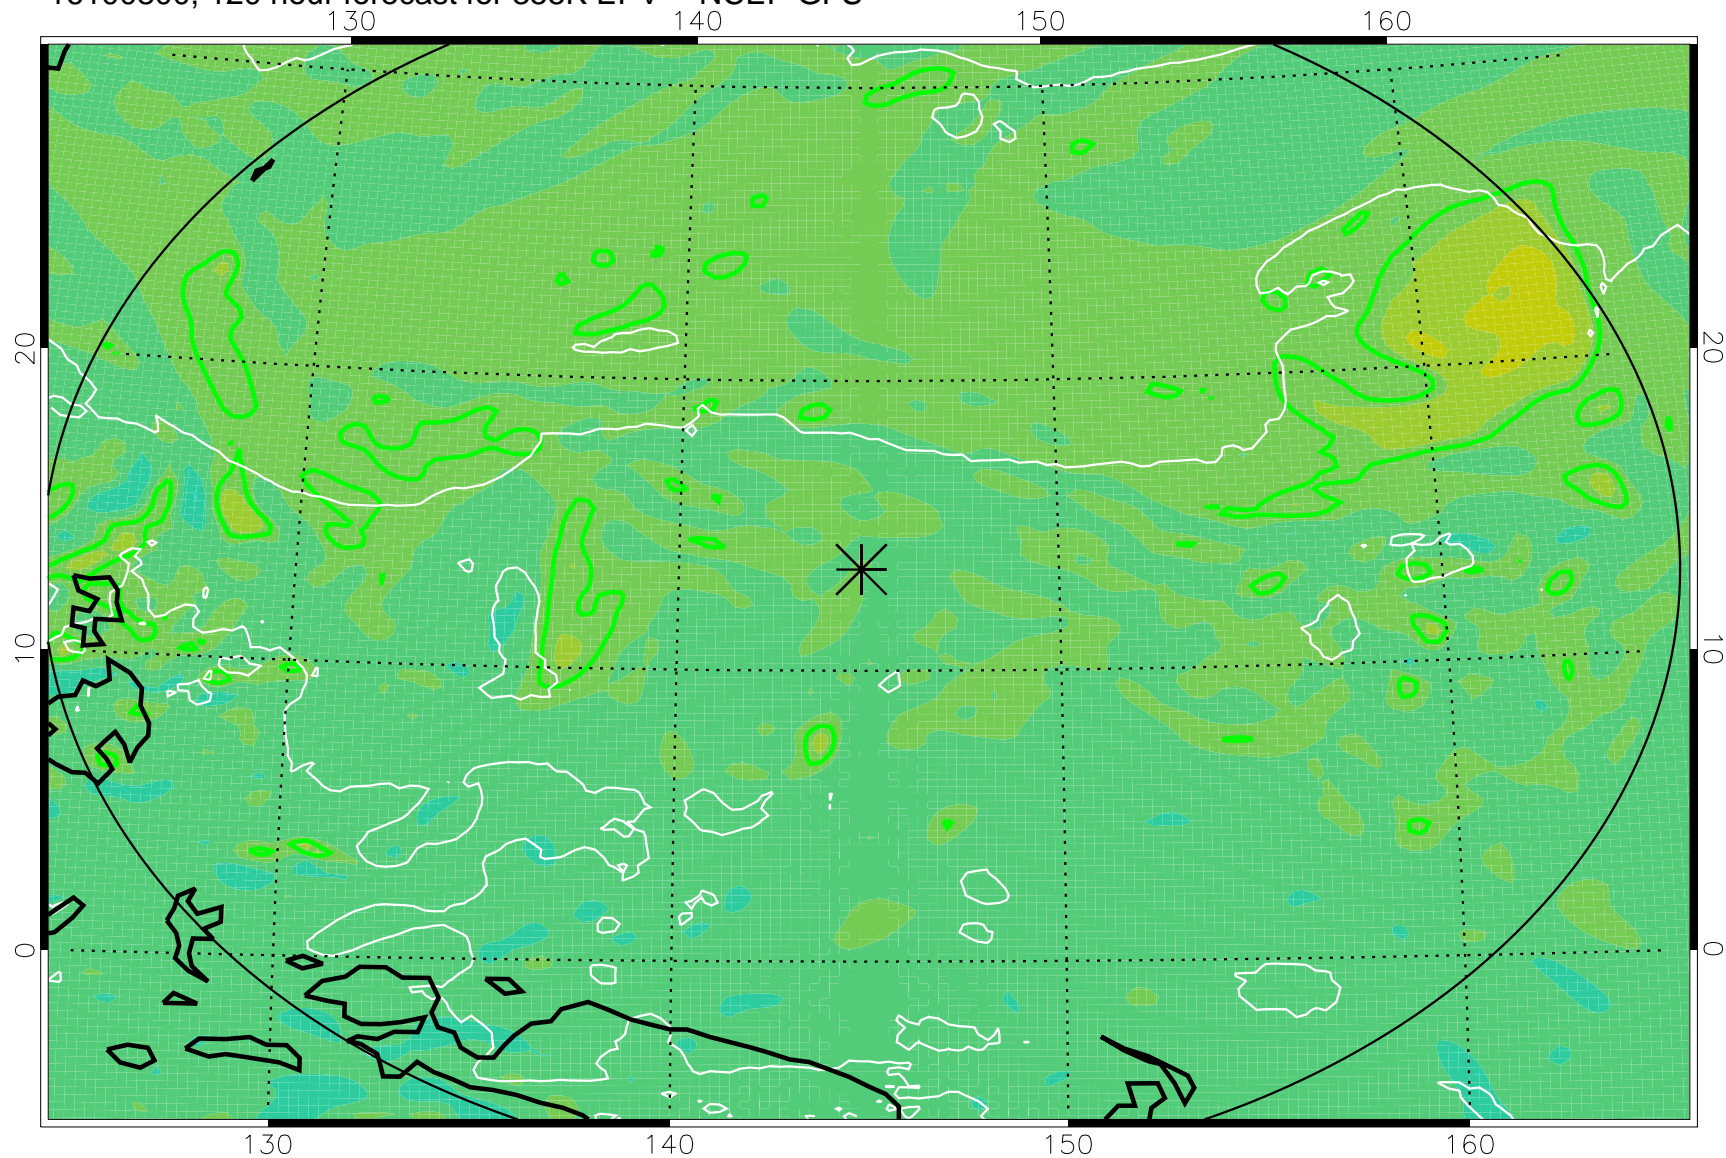

16100606, 78 hour forecast for 355K EPV -- NCEP GFS

355K Montgomery Streamfunction, white
EPV Tropopause (2 PVU) Position
Range ring of 2304 km

16100612, 84 hour forecast for 355K EPV -- NCEP GFS

355K Montgomery Streamfunction, white
EPV Tropopause (2 PVU) Position
Range ring of 2304 km

16100618, 90 hour forecast for 355K EPV -- NCEP GFS

355K Montgomery Streamfunction, white
EPV Tropopause (2 PVU) Position
Range ring of 2304 km

16100700, 96 hour forecast for 355K EPV -- NCEP GFS

355K Montgomery Streamfunction, white
EPV Tropopause (2 PVU) Position
Range ring of 2304 km

16100706, 102 hour forecast for 355K EPV -- NCEP GFS

355K Montgomery Streamfunction, white
EPV Tropopause (2 PVU) Position
Range ring of 2304 km

16100712, 108 hour forecast for 355K EPV -- NCEP GFS

355K Montgomery Streamfunction, white
EPV Tropopause (2 PVU) Position
Range ring of 2304 km

16100718, 114 hour forecast for 355K EPV -- NCEP GFS

355K Montgomery Streamfunction, white
EPV Tropopause (2 PVU) Position
Range ring of 2304 km

16100800, 120 hour forecast for 355K EPV -- NCEP GFS

355K Montgomery Streamfunction, white
EPV Tropopause (2 PVU) Position
Range ring of 2304 km