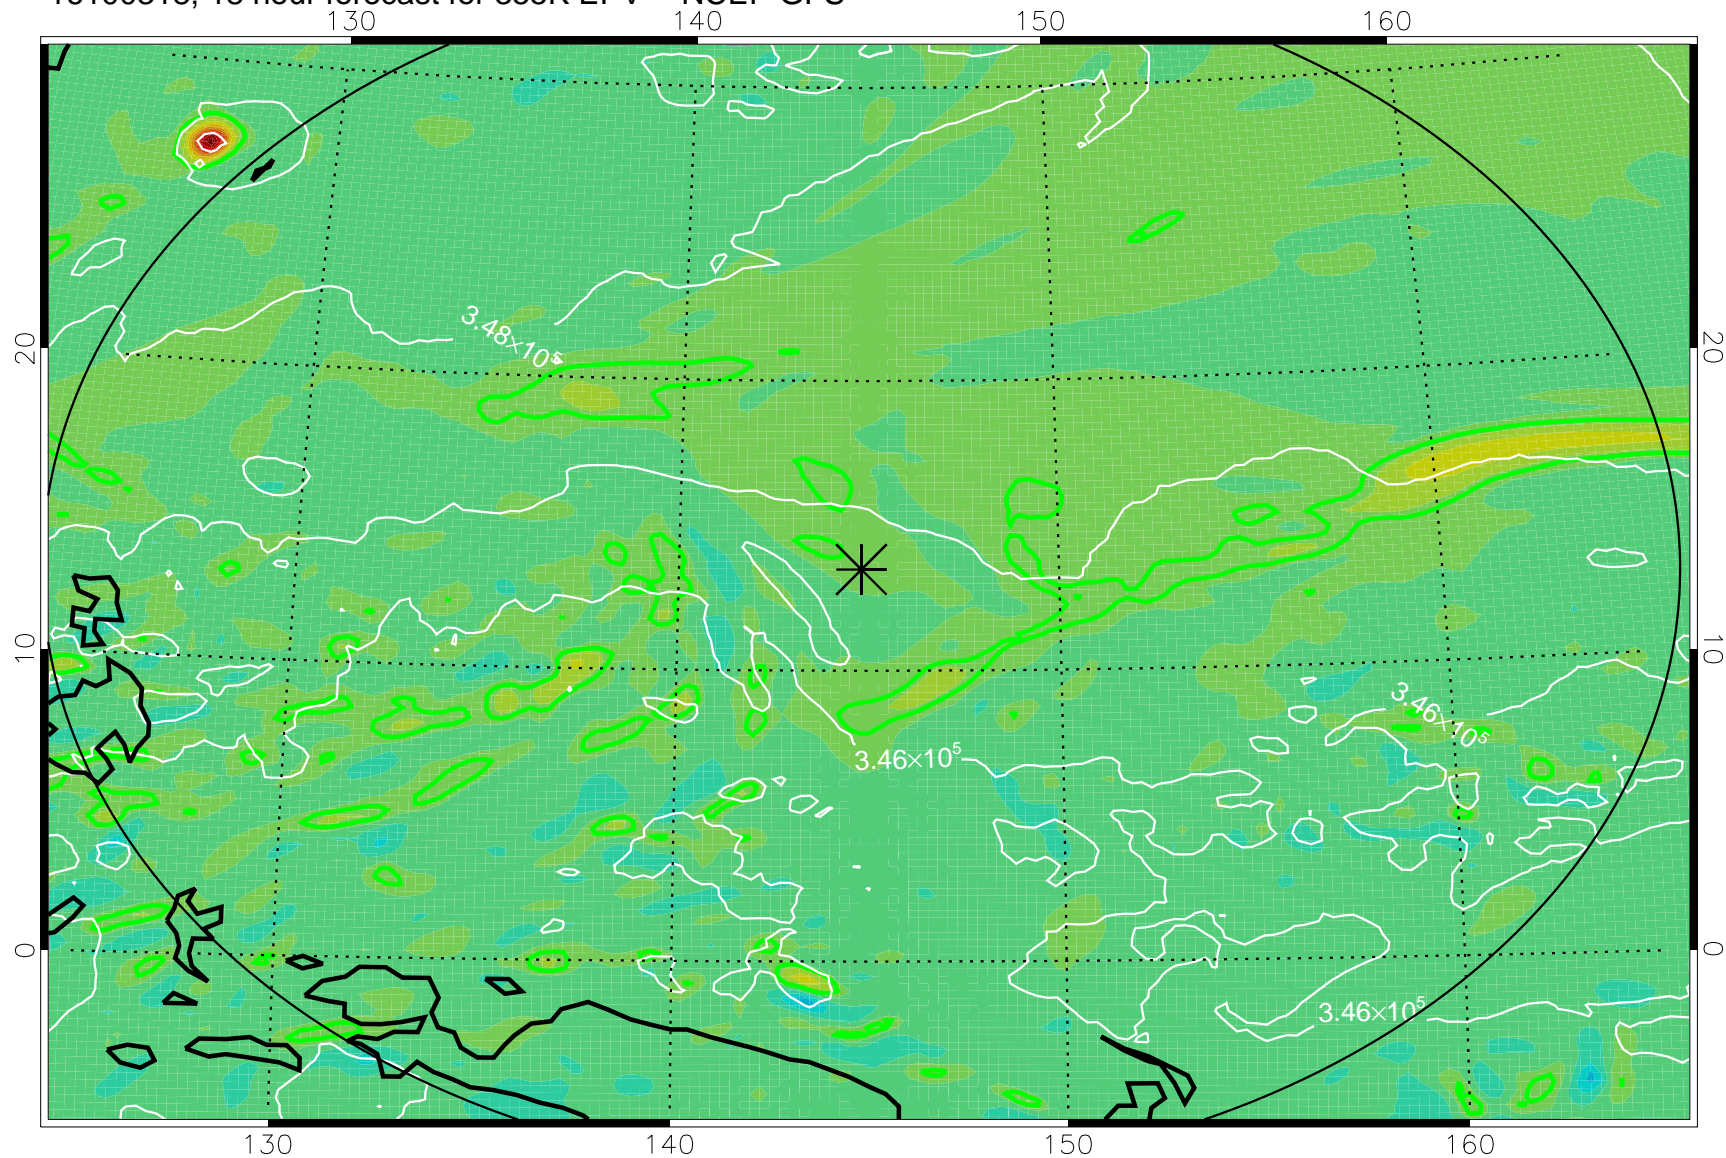

16100306, 6 hour forecast for 355K EPV -- NCEP GFS

355K Montgomery Streamfunction, white
EPV Tropopause (2 PVU) Position
Range ring of 2304 km

16100312, 12 hour forecast for 355K EPV -- NCEP GFS

355K Montgomery Streamfunction, white
EPV Tropopause (2 PVU) Position
Range ring of 2304 km

16100318, 18 hour forecast for 355K EPV -- NCEP GFS

355K Montgomery Streamfunction, white
EPV Tropopause (2 PVU) Position
Range ring of 2304 km

16100400, 24 hour forecast for 355K EPV -- NCEP GFS

355K Montgomery Streamfunction, white
EPV Tropopause (2 PVU) Position
Range ring of 2304 km

16100406, 30 hour forecast for 355K EPV -- NCEP GFS

355K Montgomery Streamfunction, white
EPV Tropopause (2 PVU) Position
Range ring of 2304 km

16100412, 36 hour forecast for 355K EPV -- NCEP GFS

355K Montgomery Streamfunction, white
EPV Tropopause (2 PVU) Position
Range ring of 2304 km

16100418, 42 hour forecast for 355K EPV -- NCEP GFS

355K Montgomery Streamfunction, white
EPV Tropopause (2 PVU) Position
Range ring of 2304 km

16100500, 48 hour forecast for 355K EPV -- NCEP GFS

355K Montgomery Streamfunction, white
EPV Tropopause (2 PVU) Position
Range ring of 2304 km