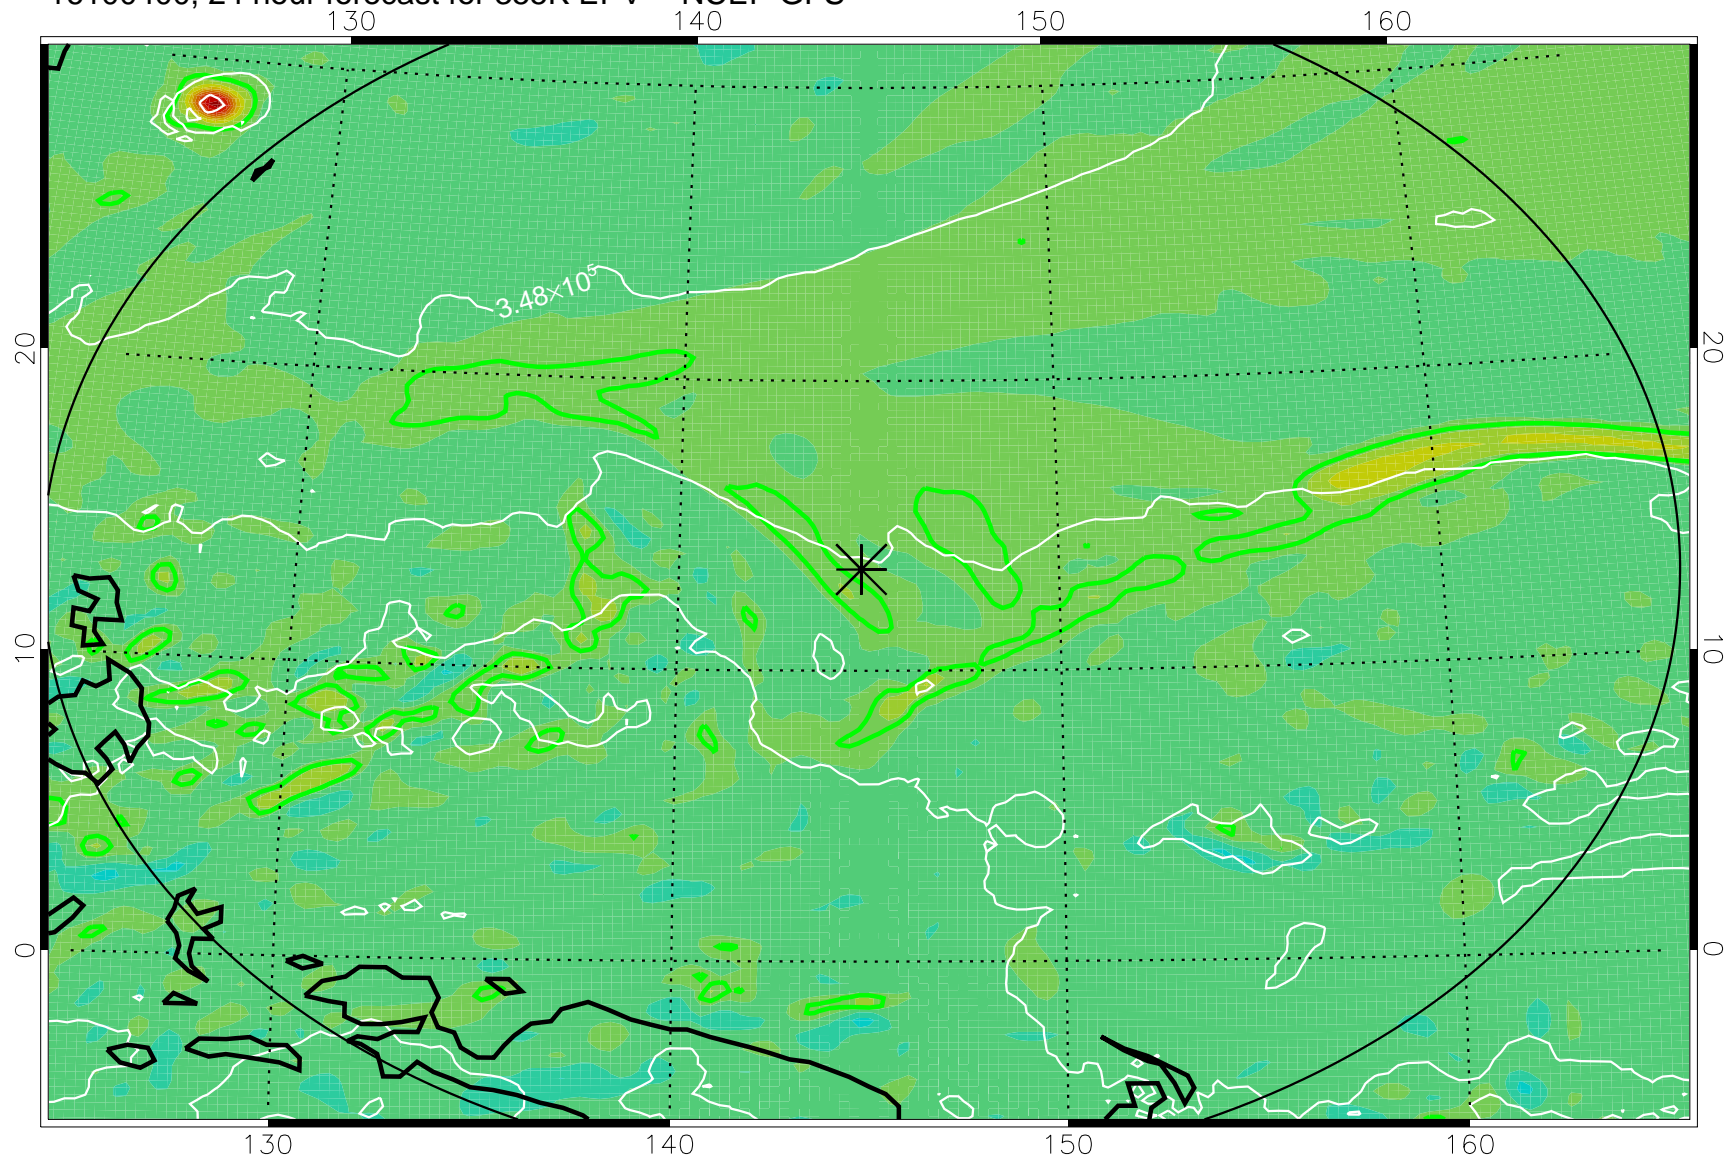

16100306, 6 hour forecast for 355K EPV -- NCEP GFS

355K Montgomery Streamfunction, white
EPV Tropopause (2 PVU) Position
Range ring of 2304 km

16100312, 12 hour forecast for 355K EPV -- NCEP GFS

355K Montgomery Streamfunction, white
EPV Tropopause (2 PVU) Position
Range ring of 2304 km

16100318, 18 hour forecast for 355K EPV -- NCEP GFS

355K Montgomery Streamfunction, white
EPV Tropopause (2 PVU) Position
Range ring of 2304 km

16100400, 24 hour forecast for 355K EPV -- NCEP GFS

355K Montgomery Streamfunction, white
EPV Tropopause (2 PVU) Position
Range ring of 2304 km

16100406, 30 hour forecast for 355K EPV -- NCEP GFS

355K Montgomery Streamfunction, white
EPV Tropopause (2 PVU) Position
Range ring of 2304 km

16100412, 36 hour forecast for 355K EPV -- NCEP GFS

355K Montgomery Streamfunction, white
EPV Tropopause (2 PVU) Position
Range ring of 2304 km

16100418, 42 hour forecast for 355K EPV -- NCEP GFS

355K Montgomery Streamfunction, white
EPV Tropopause (2 PVU) Position
Range ring of 2304 km

16100500, 48 hour forecast for 355K EPV -- NCEP GFS

355K Montgomery Streamfunction, white
EPV Tropopause (2 PVU) Position
Range ring of 2304 km