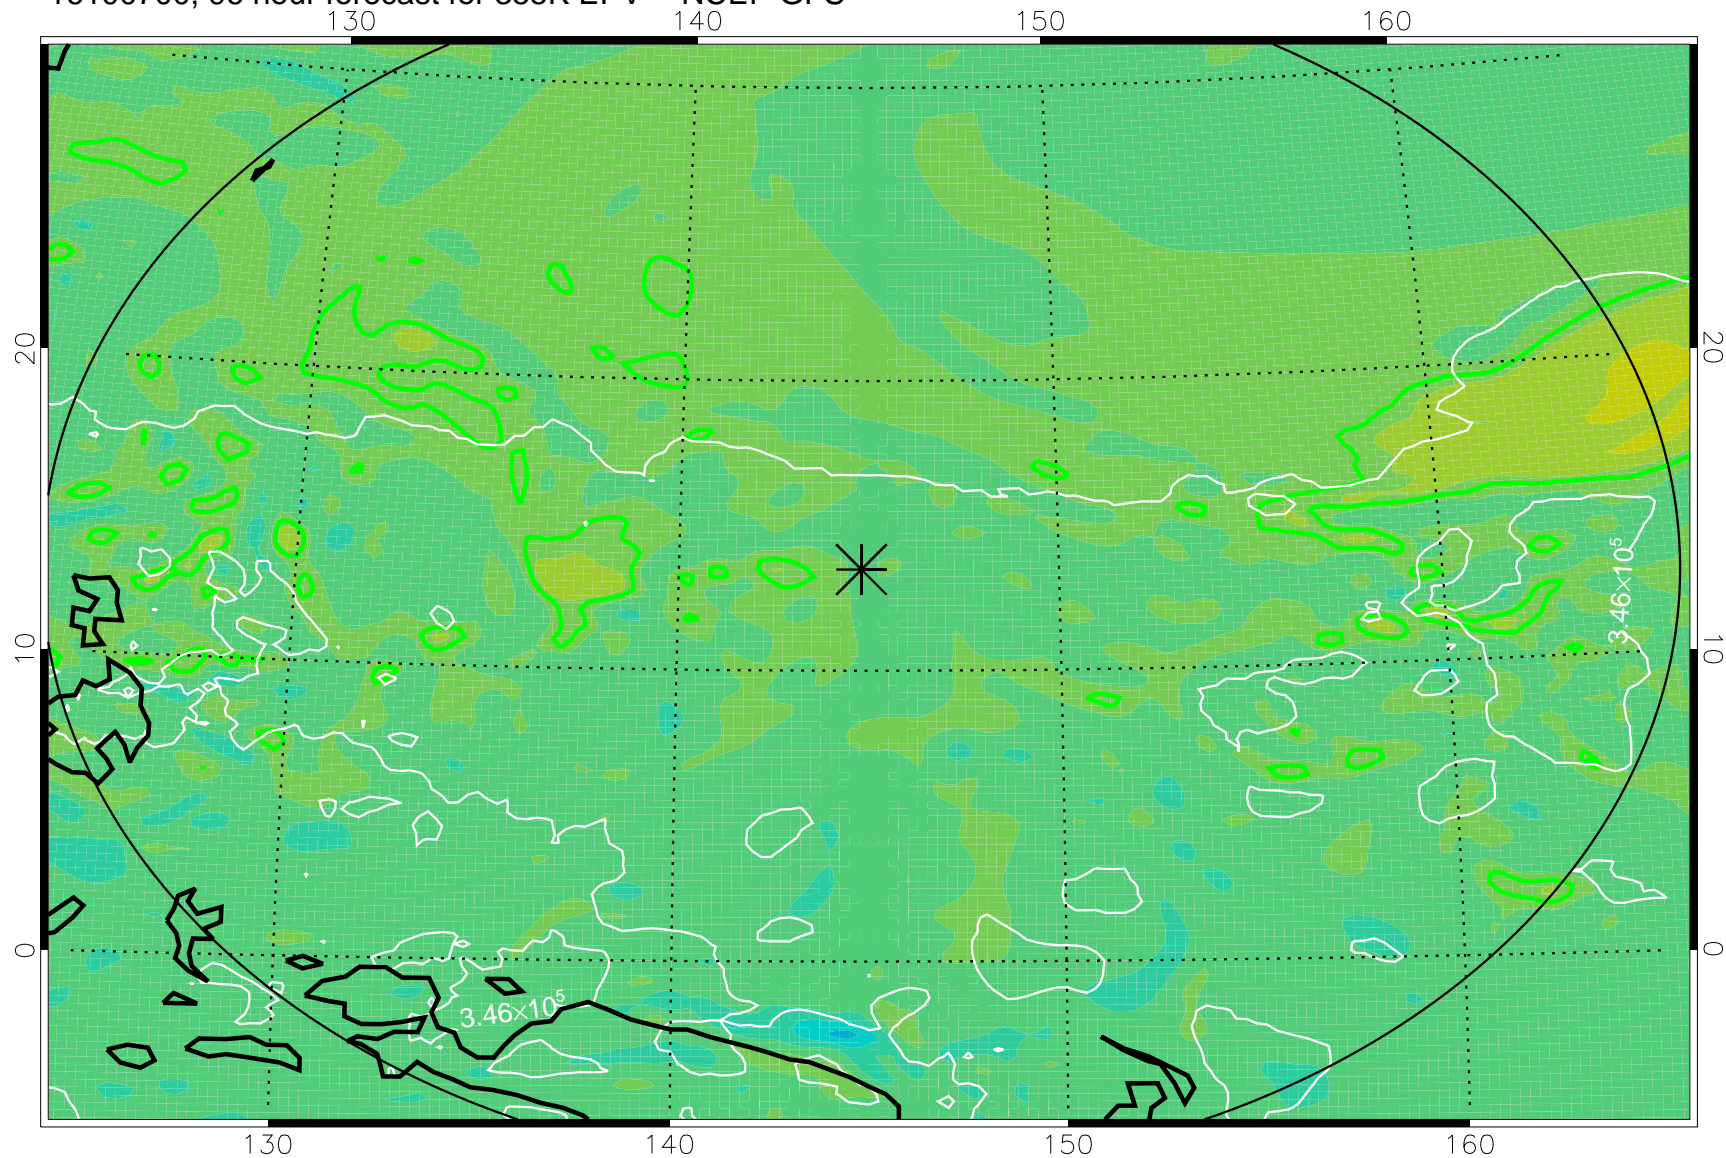

16100518, 66 hour forecast for 355K EPV -- NCEP GFS

355K Montgomery Streamfunction, white
EPV Tropopause (2 PVU) Position
Range ring of 2304 km

16100600, 72 hour forecast for 355K EPV -- NCEP GFS

355K Montgomery Streamfunction, white
EPV Tropopause (2 PVU) Position
Range ring of 2304 km

16100606, 78 hour forecast for 355K EPV -- NCEP GFS

355K Montgomery Streamfunction, white
EPV Tropopause (2 PVU) Position
Range ring of 2304 km

16100612, 84 hour forecast for 355K EPV -- NCEP GFS

355K Montgomery Streamfunction, white
EPV Tropopause (2 PVU) Position
Range ring of 2304 km

16100618, 90 hour forecast for 355K EPV -- NCEP GFS

355K Montgomery Streamfunction, white
EPV Tropopause (2 PVU) Position
Range ring of 2304 km

16100700, 96 hour forecast for 355K EPV -- NCEP GFS

355K Montgomery Streamfunction, white
EPV Tropopause (2 PVU) Position
Range ring of 2304 km

16100706, 102 hour forecast for 355K EPV -- NCEP GFS

355K Montgomery Streamfunction, white
EPV Tropopause (2 PVU) Position
Range ring of 2304 km

16100712, 108 hour forecast for 355K EPV -- NCEP GFS

355K Montgomery Streamfunction, white
EPV Tropopause (2 PVU) Position
Range ring of 2304 km