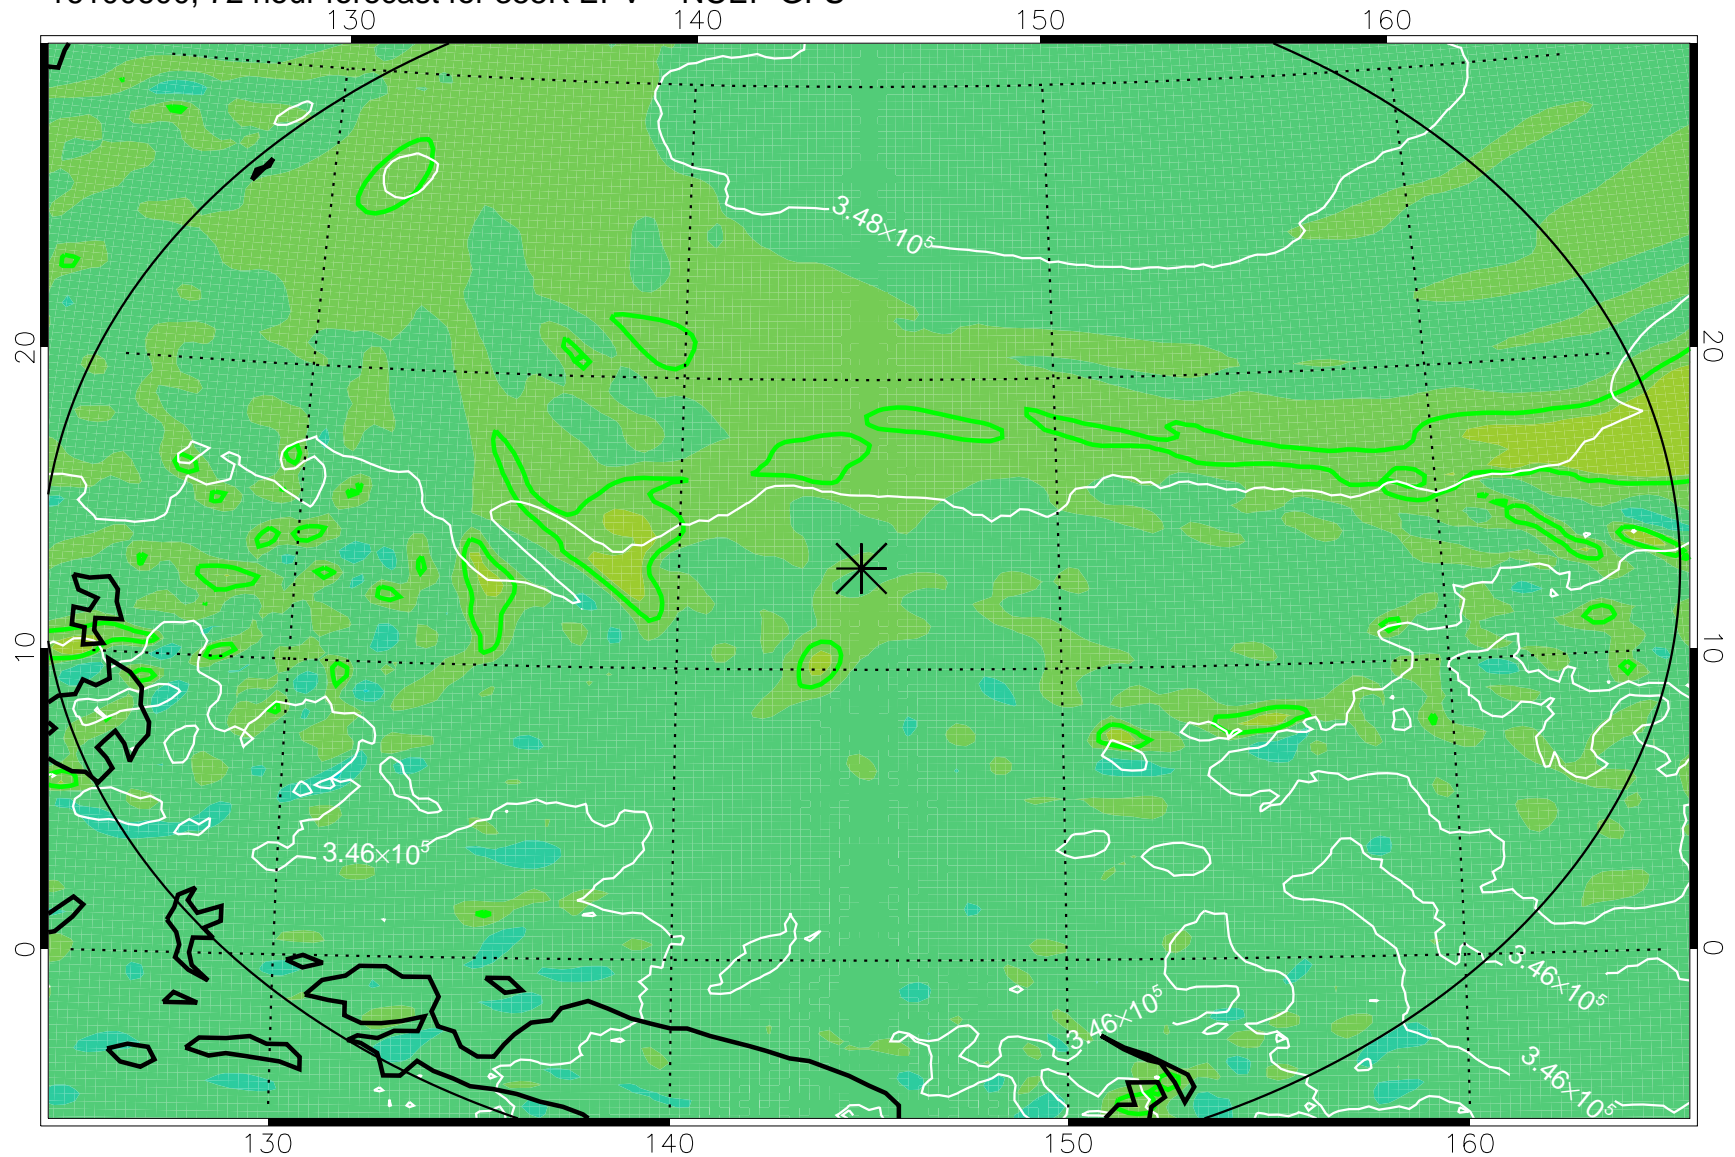

16100506, 54 hour forecast for 355K EPV -- NCEP GFS

355K Montgomery Streamfunction, white
EPV Tropopause (2 PVU) Position
Range ring of 2304 km

16100512, 60 hour forecast for 355K EPV -- NCEP GFS

355K Montgomery Streamfunction, white
EPV Tropopause (2 PVU) Position
Range ring of 2304 km

16100518, 66 hour forecast for 355K EPV -- NCEP GFS

355K Montgomery Streamfunction, white
EPV Tropopause (2 PVU) Position
Range ring of 2304 km

16100600, 72 hour forecast for 355K EPV -- NCEP GFS

355K Montgomery Streamfunction, white
EPV Tropopause (2 PVU) Position
Range ring of 2304 km

16100606, 78 hour forecast for 355K EPV -- NCEP GFS

355K Montgomery Streamfunction, white
EPV Tropopause (2 PVU) Position
Range ring of 2304 km

16100612, 84 hour forecast for 355K EPV -- NCEP GFS

355K Montgomery Streamfunction, white
EPV Tropopause (2 PVU) Position
Range ring of 2304 km

16100618, 90 hour forecast for 355K EPV -- NCEP GFS

355K Montgomery Streamfunction, white
EPV Tropopause (2 PVU) Position
Range ring of 2304 km

16100700, 96 hour forecast for 355K EPV -- NCEP GFS

355K Montgomery Streamfunction, white
EPV Tropopause (2 PVU) Position
Range ring of 2304 km