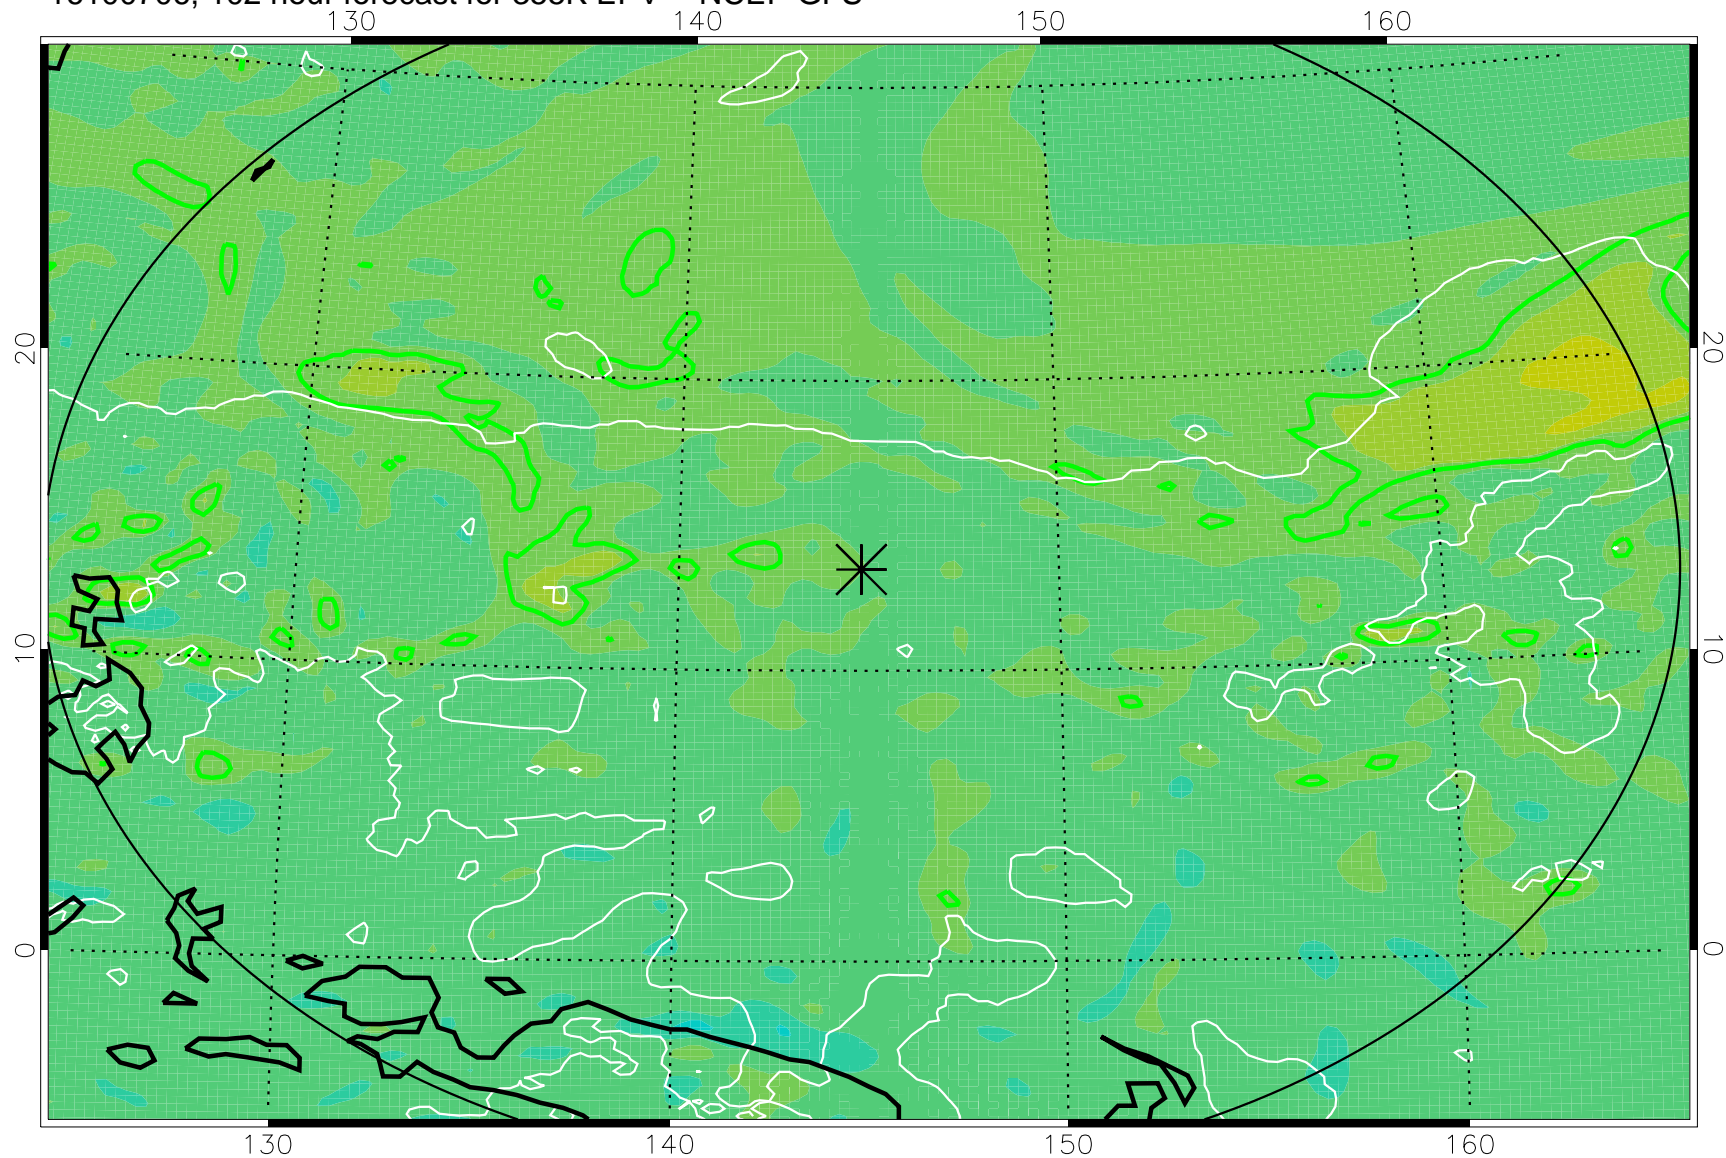

16100606, 78 hour forecast for 355K EPV -- NCEP GFS

355K Montgomery Streamfunction, white
EPV Tropopause (2 PVU) Position
Range ring of 2304 km

16100612, 84 hour forecast for 355K EPV -- NCEP GFS

355K Montgomery Streamfunction, white
EPV Tropopause (2 PVU) Position
Range ring of 2304 km

16100618, 90 hour forecast for 355K EPV -- NCEP GFS

355K Montgomery Streamfunction, white
EPV Tropopause (2 PVU) Position
Range ring of 2304 km

16100700, 96 hour forecast for 355K EPV -- NCEP GFS

355K Montgomery Streamfunction, white
EPV Tropopause (2 PVU) Position
Range ring of 2304 km

16100706, 102 hour forecast for 355K EPV -- NCEP GFS

355K Montgomery Streamfunction, white
EPV Tropopause (2 PVU) Position
Range ring of 2304 km

16100712, 108 hour forecast for 355K EPV -- NCEP GFS

355K Montgomery Streamfunction, white
EPV Tropopause (2 PVU) Position
Range ring of 2304 km

16100718, 114 hour forecast for 355K EPV -- NCEP GFS

355K Montgomery Streamfunction, white
EPV Tropopause (2 PVU) Position
Range ring of 2304 km

16100800, 120 hour forecast for 355K EPV -- NCEP GFS

355K Montgomery Streamfunction, white
EPV Tropopause (2 PVU) Position
Range ring of 2304 km