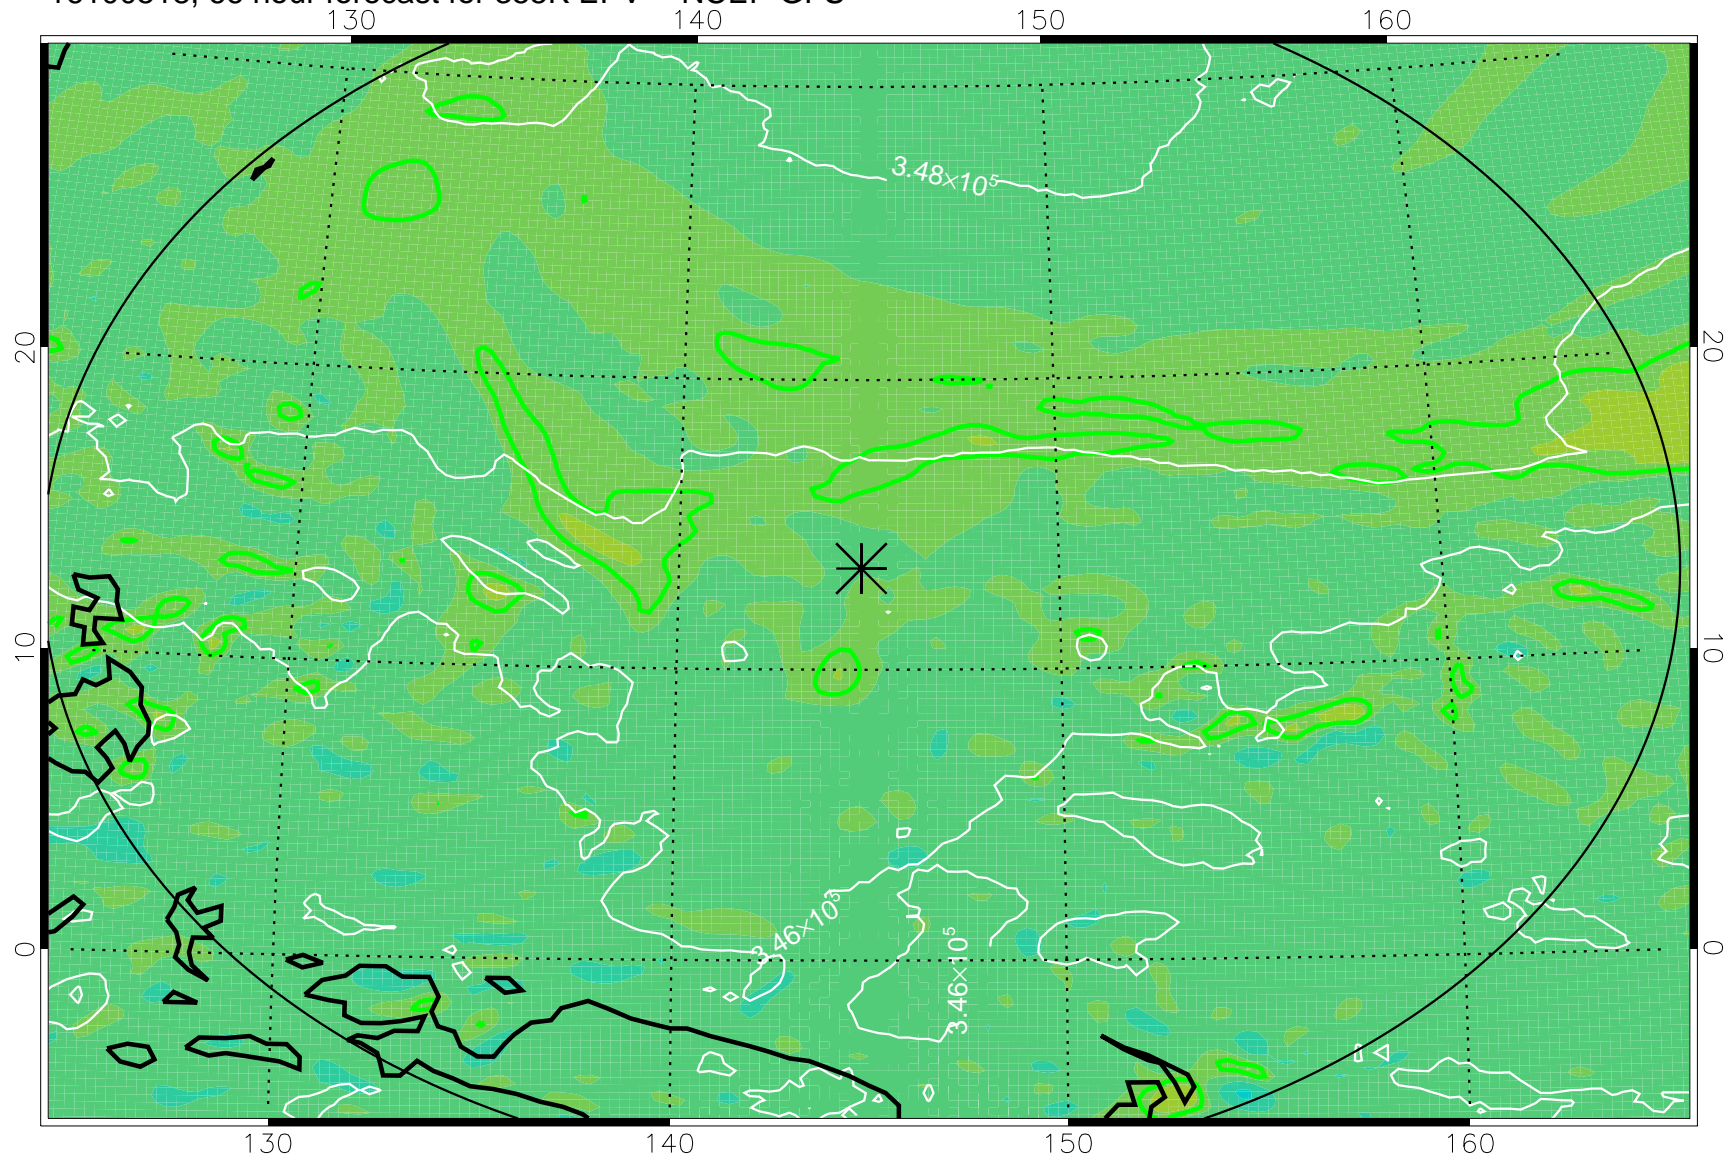

16100506, 54 hour forecast for 355K EPV -- NCEP GFS

355K Montgomery Streamfunction, white
EPV Tropopause (2 PVU) Position
Range ring of 2304 km

16100512, 60 hour forecast for 355K EPV -- NCEP GFS

355K Montgomery Streamfunction, white
EPV Tropopause (2 PVU) Position
Range ring of 2304 km

16100518, 66 hour forecast for 355K EPV -- NCEP GFS

355K Montgomery Streamfunction, white
EPV Tropopause (2 PVU) Position
Range ring of 2304 km

16100600, 72 hour forecast for 355K EPV -- NCEP GFS

355K Montgomery Streamfunction, white
EPV Tropopause (2 PVU) Position
Range ring of 2304 km

16100606, 78 hour forecast for 355K EPV -- NCEP GFS

355K Montgomery Streamfunction, white
EPV Tropopause (2 PVU) Position
Range ring of 2304 km

16100612, 84 hour forecast for 355K EPV -- NCEP GFS

355K Montgomery Streamfunction, white
EPV Tropopause (2 PVU) Position
Range ring of 2304 km

16100618, 90 hour forecast for 355K EPV -- NCEP GFS

355K Montgomery Streamfunction, white
EPV Tropopause (2 PVU) Position
Range ring of 2304 km

16100700, 96 hour forecast for 355K EPV -- NCEP GFS

355K Montgomery Streamfunction, white
EPV Tropopause (2 PVU) Position
Range ring of 2304 km