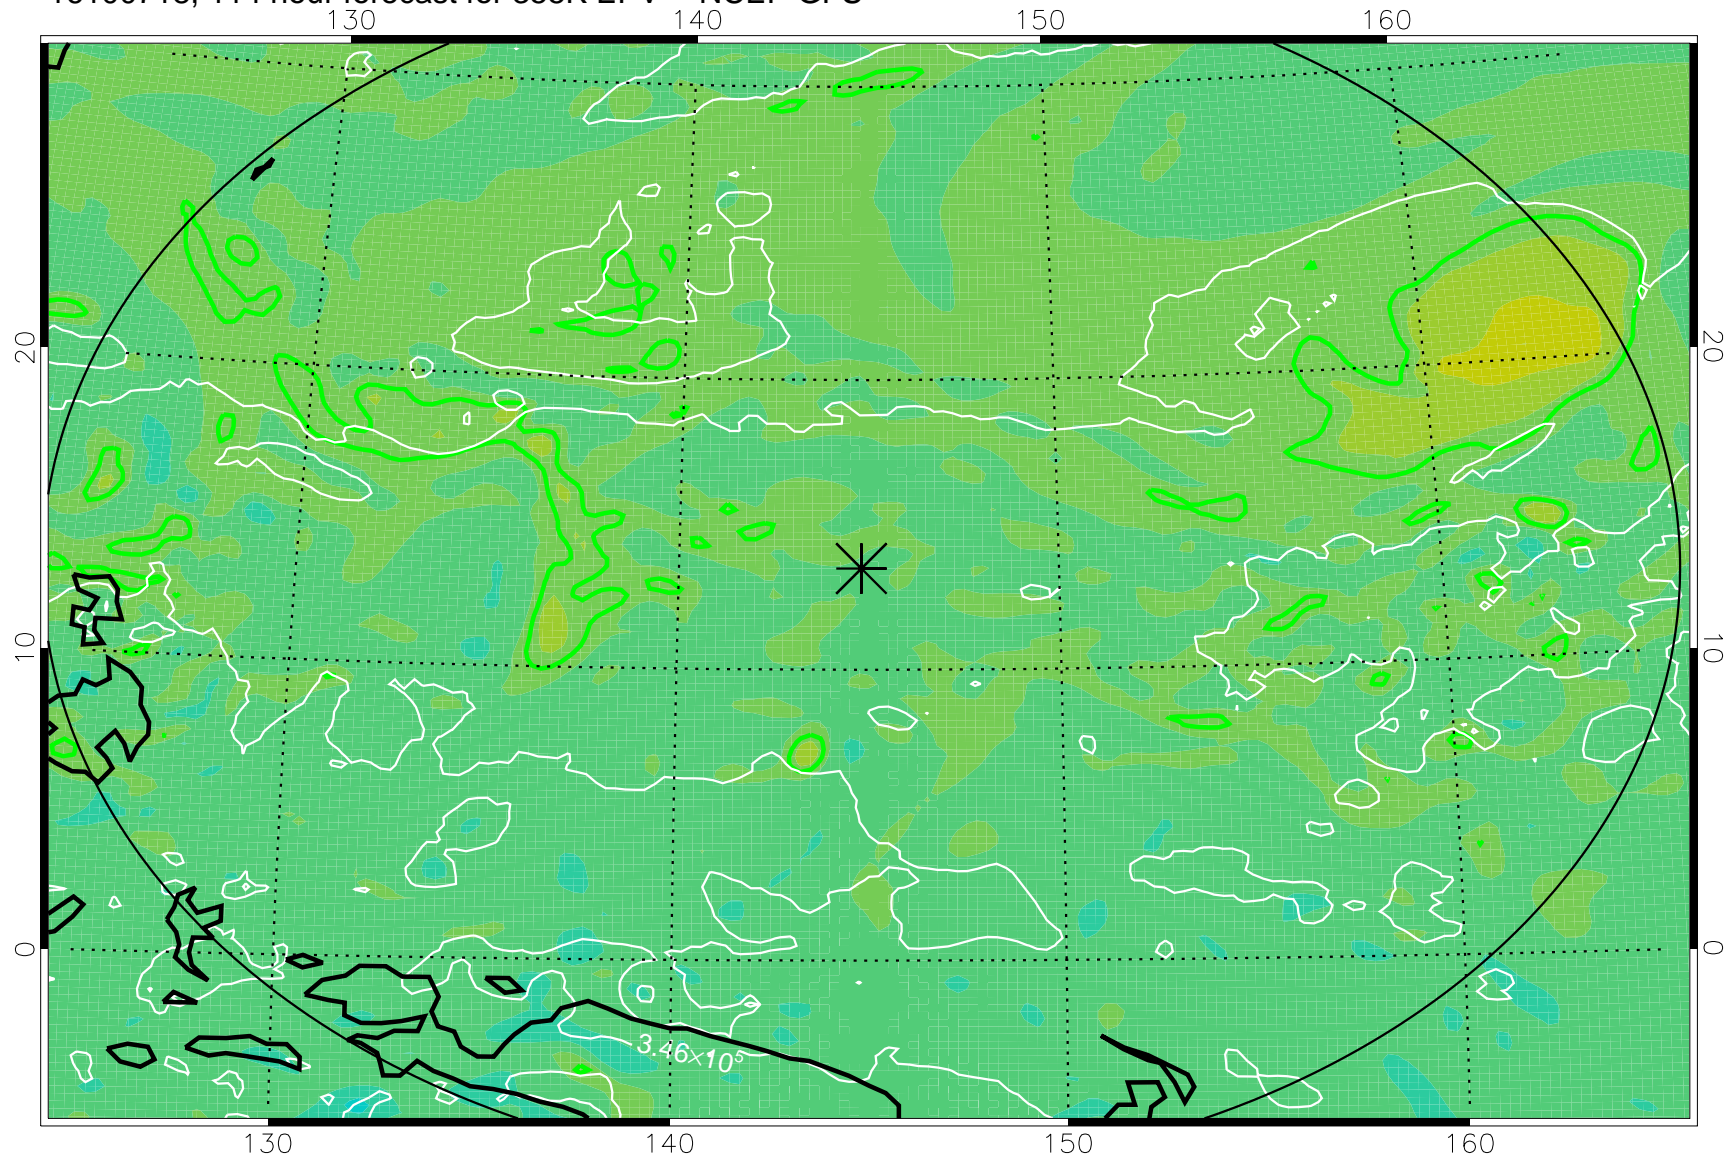

16100606, 78 hour forecast for 355K EPV -- NCEP GFS

355K Montgomery Streamfunction, white
EPV Tropopause (2 PVU) Position
Range ring of 2304 km

16100612, 84 hour forecast for 355K EPV -- NCEP GFS

355K Montgomery Streamfunction, white
EPV Tropopause (2 PVU) Position
Range ring of 2304 km

16100618, 90 hour forecast for 355K EPV -- NCEP GFS

355K Montgomery Streamfunction, white
EPV Tropopause (2 PVU) Position
Range ring of 2304 km

16100700, 96 hour forecast for 355K EPV -- NCEP GFS

355K Montgomery Streamfunction, white
EPV Tropopause (2 PVU) Position
Range ring of 2304 km

16100706, 102 hour forecast for 355K EPV -- NCEP GFS

355K Montgomery Streamfunction, white
EPV Tropopause (2 PVU) Position
Range ring of 2304 km

16100712, 108 hour forecast for 355K EPV -- NCEP GFS

355K Montgomery Streamfunction, white
EPV Tropopause (2 PVU) Position
Range ring of 2304 km

16100718, 114 hour forecast for 355K EPV -- NCEP GFS

355K Montgomery Streamfunction, white
EPV Tropopause (2 PVU) Position
Range ring of 2304 km

16100800, 120 hour forecast for 355K EPV -- NCEP GFS

355K Montgomery Streamfunction, white
EPV Tropopause (2 PVU) Position
Range ring of 2304 km