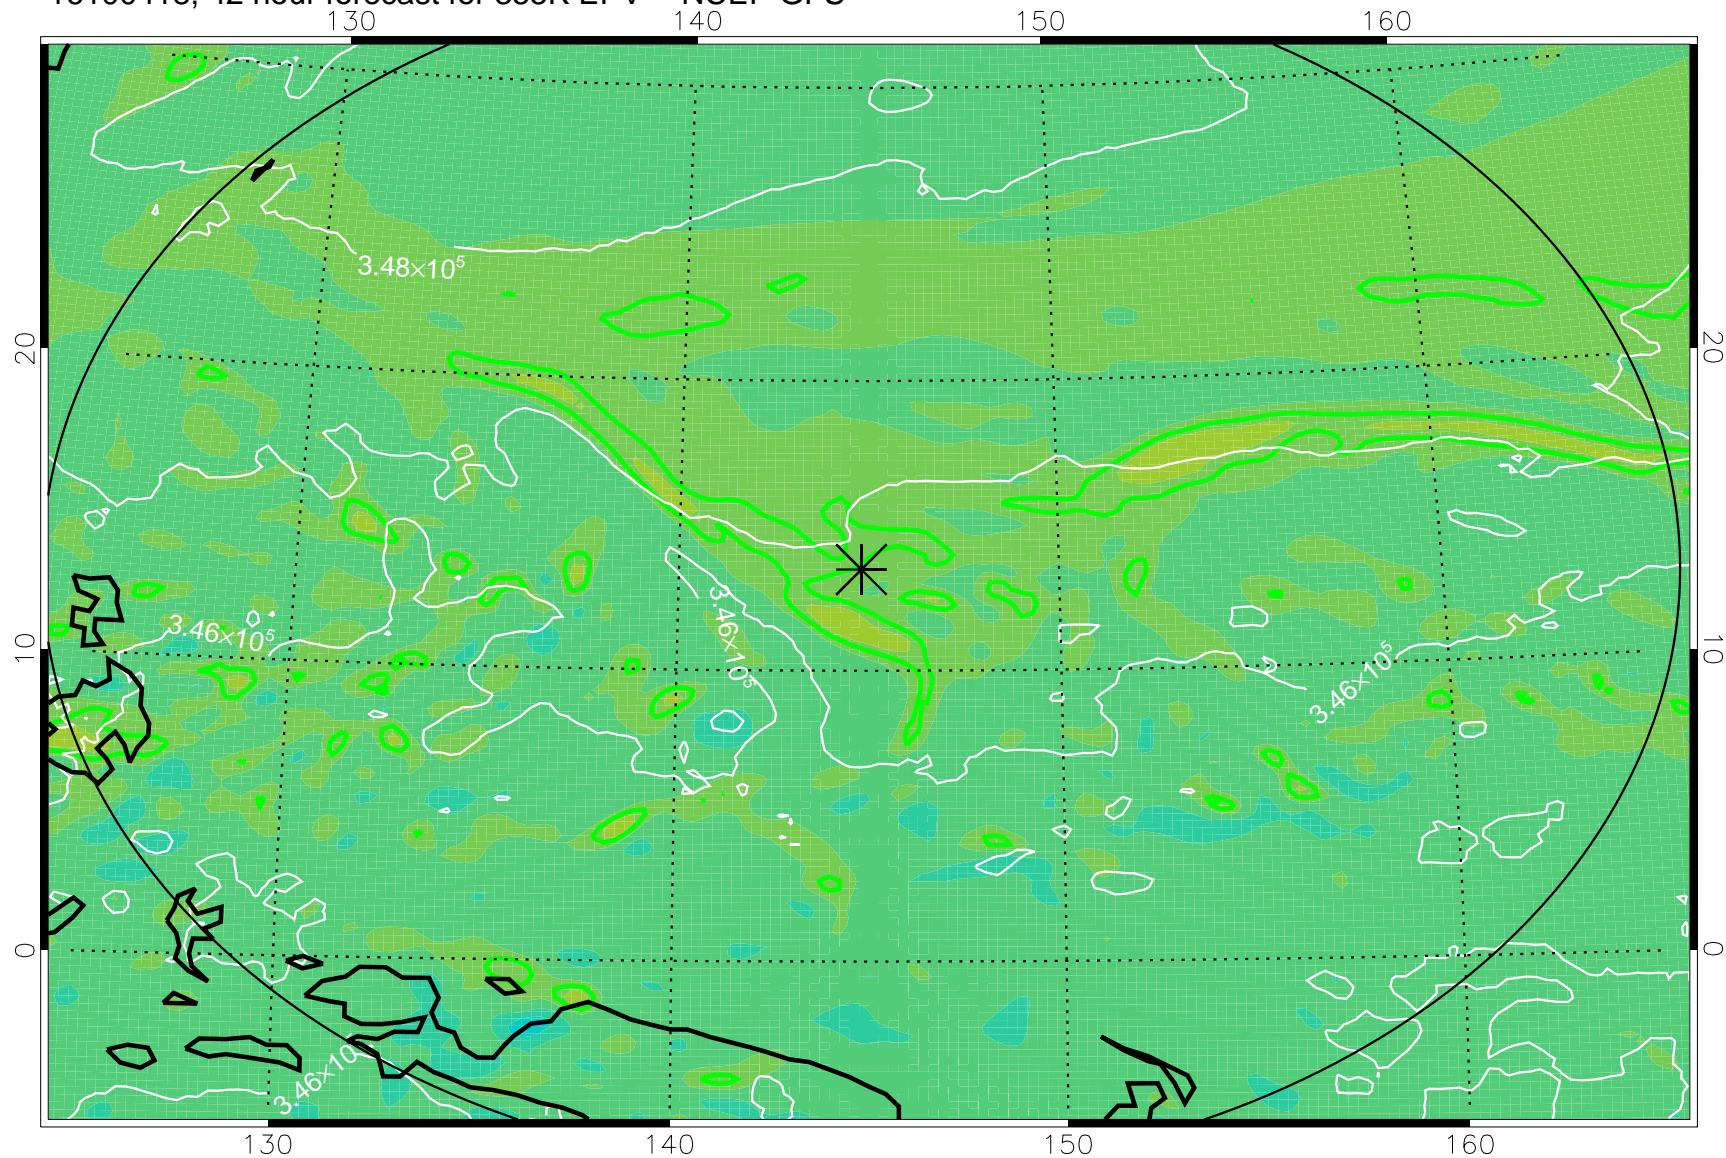

16100406, 30 hour forecast for 355K EPV -- NCEP GFS

355K Montgomery Streamfunction, white
EPV Tropopause (2 PVU) Position
Range ring of 2304 km

16100412, 36 hour forecast for 355K EPV -- NCEP GFS

355K Montgomery Streamfunction, white
EPV Tropopause (2 PVU) Position
Range ring of 2304 km

16100418, 42 hour forecast for 355K EPV -- NCEP GFS

355K Montgomery Streamfunction, white
EPV Tropopause (2 PVU) Position
Range ring of 2304 km

16100500, 48 hour forecast for 355K EPV -- NCEP GFS

355K Montgomery Streamfunction, white
EPV Tropopause (2 PVU) Position
Range ring of 2304 km

16100506, 54 hour forecast for 355K EPV -- NCEP GFS

355K Montgomery Streamfunction, white
EPV Tropopause (2 PVU) Position
Range ring of 2304 km

16100512, 60 hour forecast for 355K EPV -- NCEP GFS

355K Montgomery Streamfunction, white
EPV Tropopause (2 PVU) Position
Range ring of 2304 km

16100518, 66 hour forecast for 355K EPV -- NCEP GFS

355K Montgomery Streamfunction, white
EPV Tropopause (2 PVU) Position
Range ring of 2304 km

16100600, 72 hour forecast for 355K EPV -- NCEP GFS

355K Montgomery Streamfunction, white
EPV Tropopause (2 PVU) Position
Range ring of 2304 km