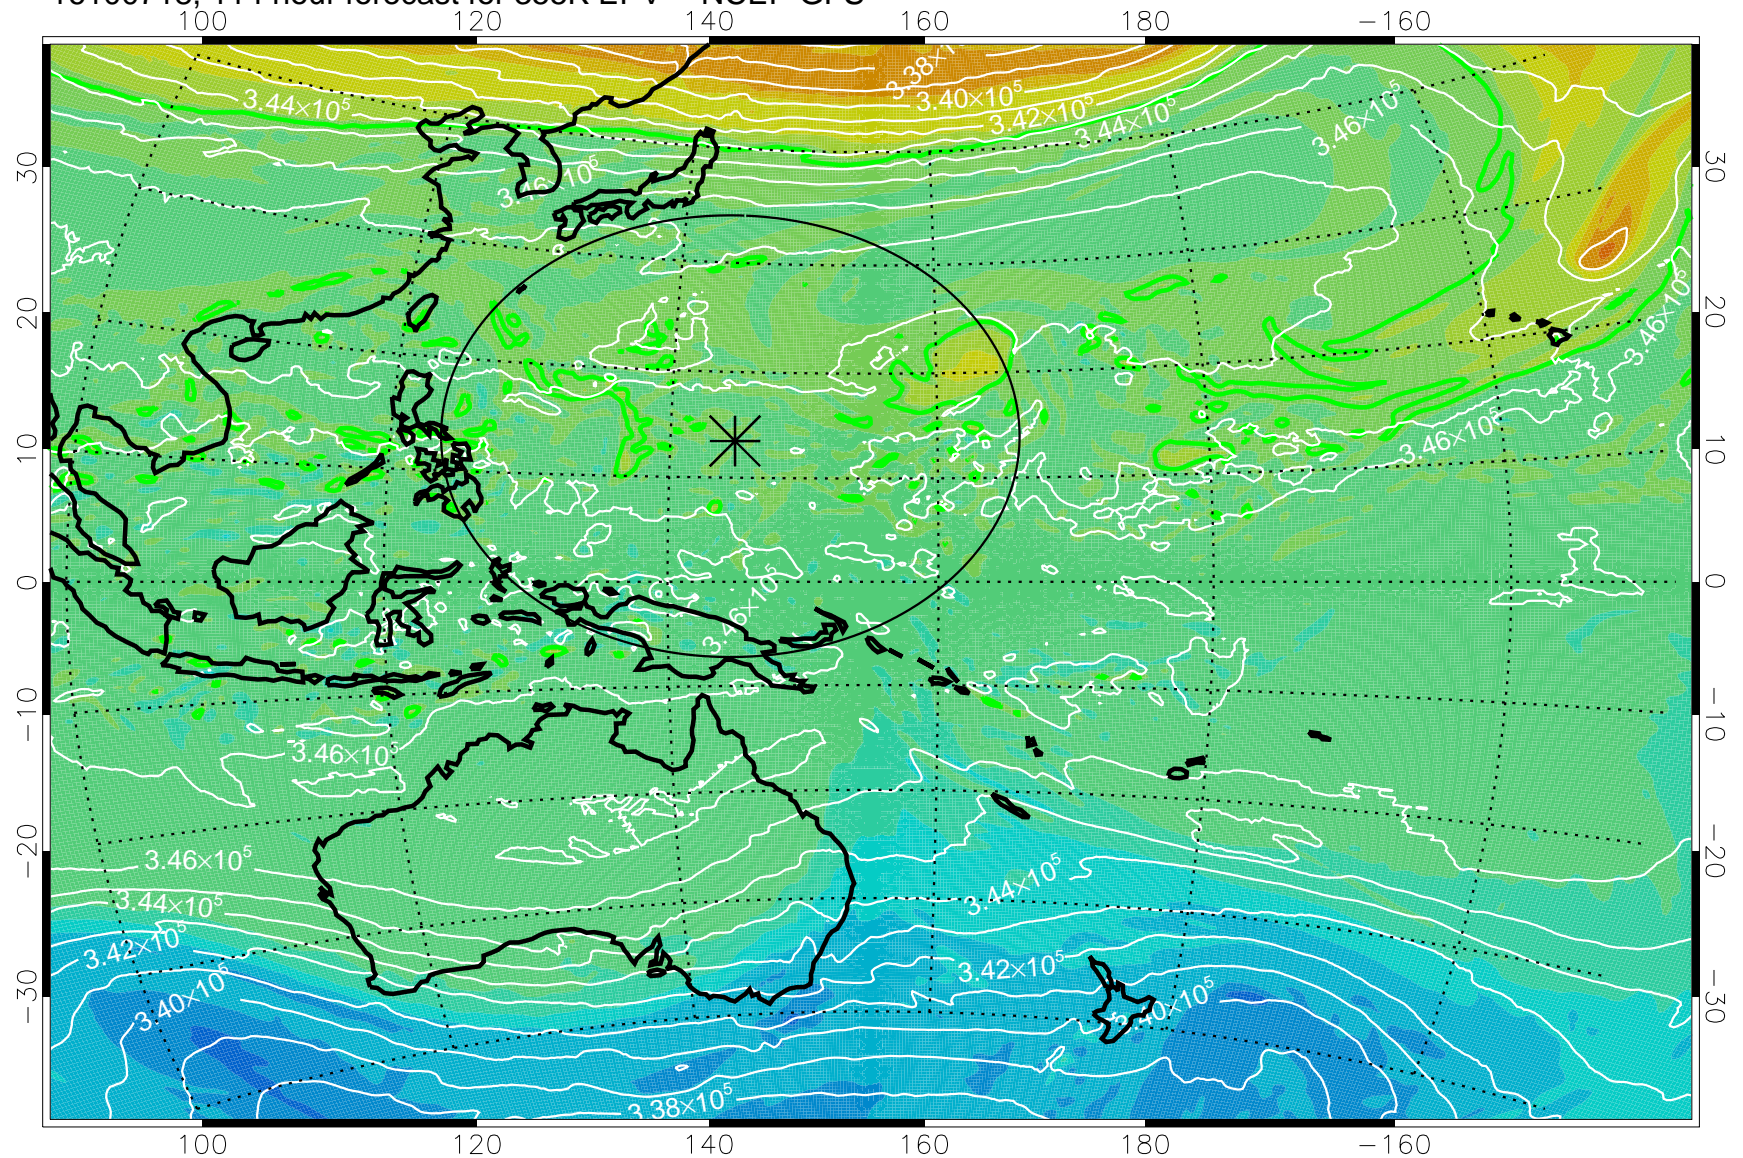

16100606, 78 hour forecast for 355K EPV -- NCEP GFS

355K Montgomery Streamfunction, white
EPV Tropopause (2 PVU) Position
Range ring of 2304 km

16100612, 84 hour forecast for 355K EPV -- NCEP GFS

355K Montgomery Streamfunction, white
EPV Tropopause (2 PVU) Position
Range ring of 2304 km

16100618, 90 hour forecast for 355K EPV -- NCEP GFS

355K Montgomery Streamfunction, white
EPV Tropopause (2 PVU) Position
Range ring of 2304 km

16100700, 96 hour forecast for 355K EPV -- NCEP GFS

355K Montgomery Streamfunction, white
EPV Tropopause (2 PVU) Position
Range ring of 2304 km

16100706, 102 hour forecast for 355K EPV -- NCEP GFS

355K Montgomery Streamfunction, white
EPV Tropopause (2 PVU) Position
Range ring of 2304 km

16100712, 108 hour forecast for 355K EPV -- NCEP GFS

355K Montgomery Streamfunction, white
EPV Tropopause (2 PVU) Position
Range ring of 2304 km

16100718, 114 hour forecast for 355K EPV -- NCEP GFS

355K Montgomery Streamfunction, white
EPV Tropopause (2 PVU) Position
Range ring of 2304 km

16100800, 120 hour forecast for 355K EPV -- NCEP GFS

355K Montgomery Streamfunction, white
EPV Tropopause (2 PVU) Position
Range ring of 2304 km