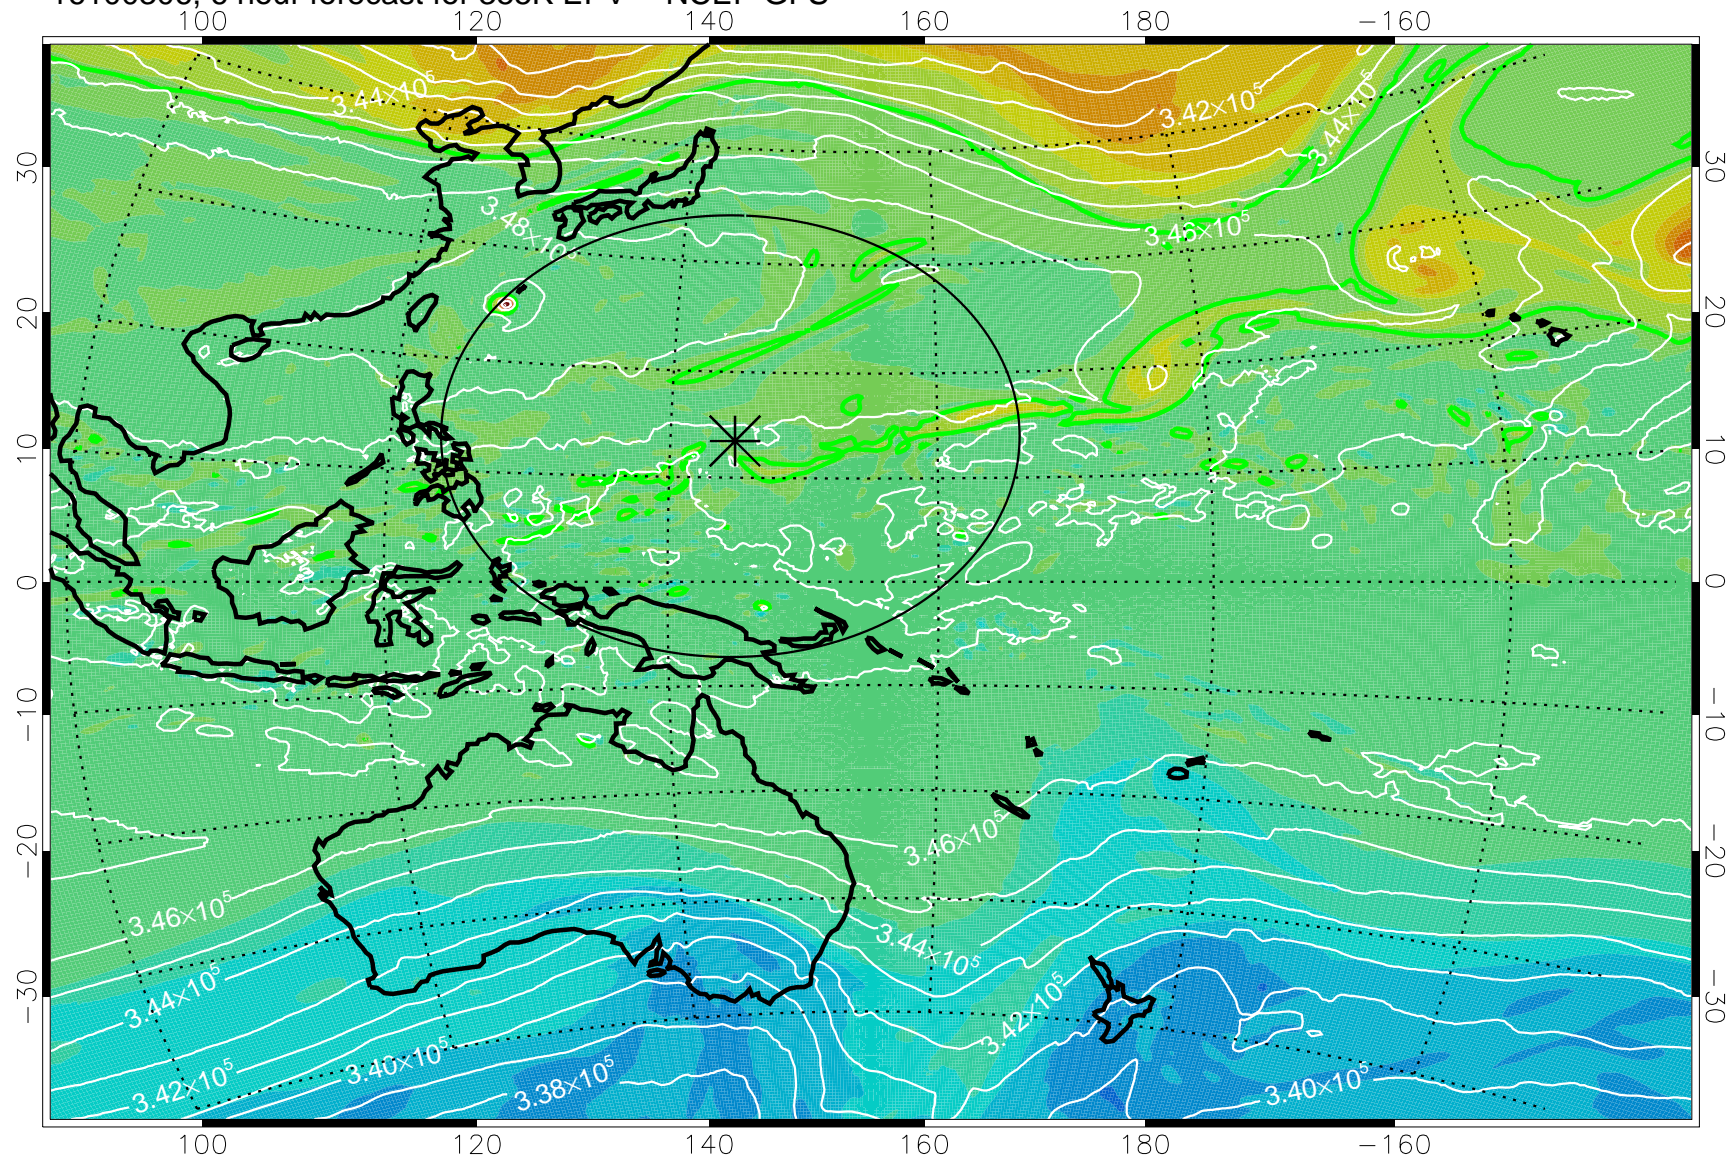

16100306, 6 hour forecast for 355K EPV -- NCEP GFS

355K Montgomery Streamfunction, white
EPV Tropopause (2 PVU) Position
Range ring of 2304 km

16100312, 12 hour forecast for 355K EPV -- NCEP GFS

355K Montgomery Streamfunction, white
EPV Tropopause (2 PVU) Position
Range ring of 2304 km

16100318, 18 hour forecast for 355K EPV -- NCEP GFS

355K Montgomery Streamfunction, white
EPV Tropopause (2 PVU) Position
Range ring of 2304 km

16100400, 24 hour forecast for 355K EPV -- NCEP GFS

355K Montgomery Streamfunction, white
EPV Tropopause (2 PVU) Position
Range ring of 2304 km

16100406, 30 hour forecast for 355K EPV -- NCEP GFS

355K Montgomery Streamfunction, white
EPV Tropopause (2 PVU) Position
Range ring of 2304 km

16100412, 36 hour forecast for 355K EPV -- NCEP GFS

355K Montgomery Streamfunction, white
EPV Tropopause (2 PVU) Position
Range ring of 2304 km

16100418, 42 hour forecast for 355K EPV -- NCEP GFS

355K Montgomery Streamfunction, white
EPV Tropopause (2 PVU) Position
Range ring of 2304 km

16100500, 48 hour forecast for 355K EPV -- NCEP GFS

355K Montgomery Streamfunction, white
EPV Tropopause (2 PVU) Position
Range ring of 2304 km