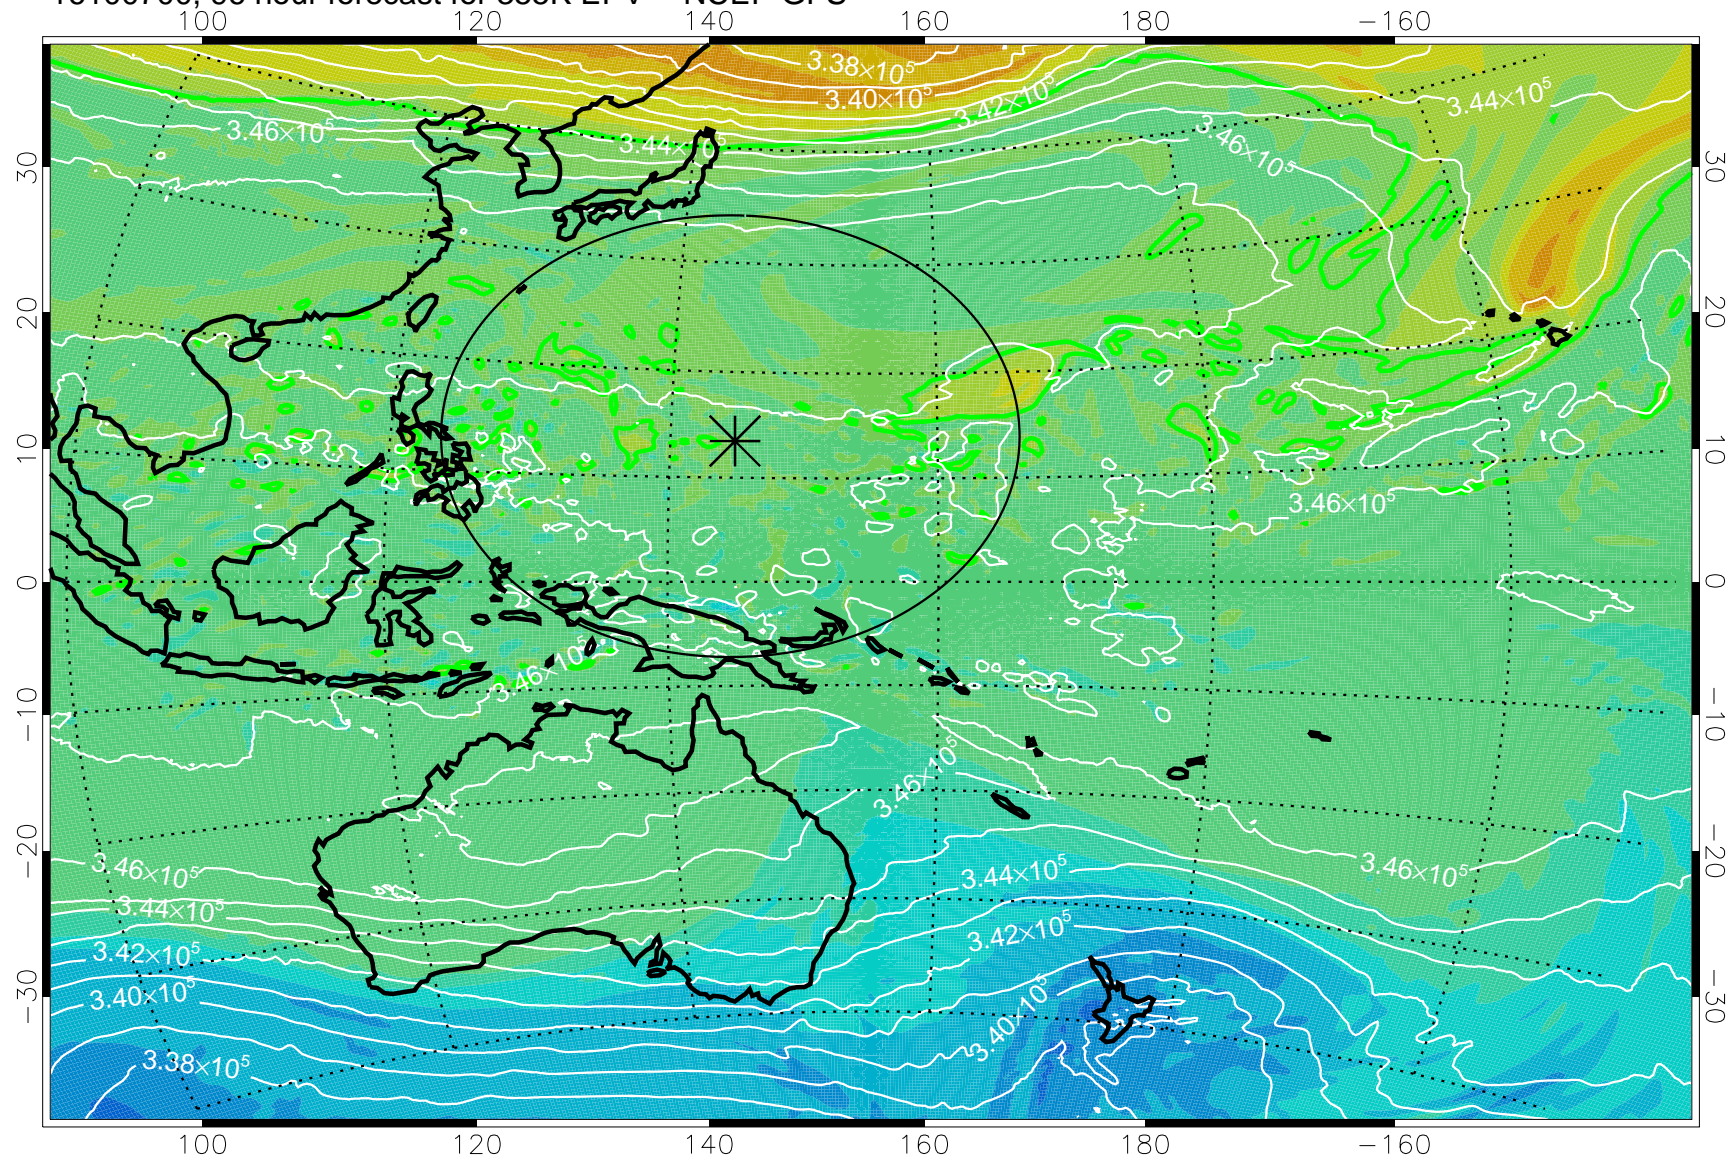

16100518, 66 hour forecast for 355K EPV -- NCEP GFS

355K Montgomery Streamfunction, white
EPV Tropopause (2 PVU) Position
Range ring of 2304 km

16100600, 72 hour forecast for 355K EPV -- NCEP GFS

355K Montgomery Streamfunction, white
EPV Tropopause (2 PVU) Position
Range ring of 2304 km

16100606, 78 hour forecast for 355K EPV -- NCEP GFS

355K Montgomery Streamfunction, white
EPV Tropopause (2 PVU) Position
Range ring of 2304 km

16100612, 84 hour forecast for 355K EPV -- NCEP GFS

355K Montgomery Streamfunction, white
EPV Tropopause (2 PVU) Position
Range ring of 2304 km

16100618, 90 hour forecast for 355K EPV -- NCEP GFS

355K Montgomery Streamfunction, white
EPV Tropopause (2 PVU) Position
Range ring of 2304 km

16100700, 96 hour forecast for 355K EPV -- NCEP GFS

355K Montgomery Streamfunction, white
EPV Tropopause (2 PVU) Position
Range ring of 2304 km

16100706, 102 hour forecast for 355K EPV -- NCEP GFS

355K Montgomery Streamfunction, white
EPV Tropopause (2 PVU) Position
Range ring of 2304 km

16100712, 108 hour forecast for 355K EPV -- NCEP GFS

355K Montgomery Streamfunction, white
EPV Tropopause (2 PVU) Position
Range ring of 2304 km