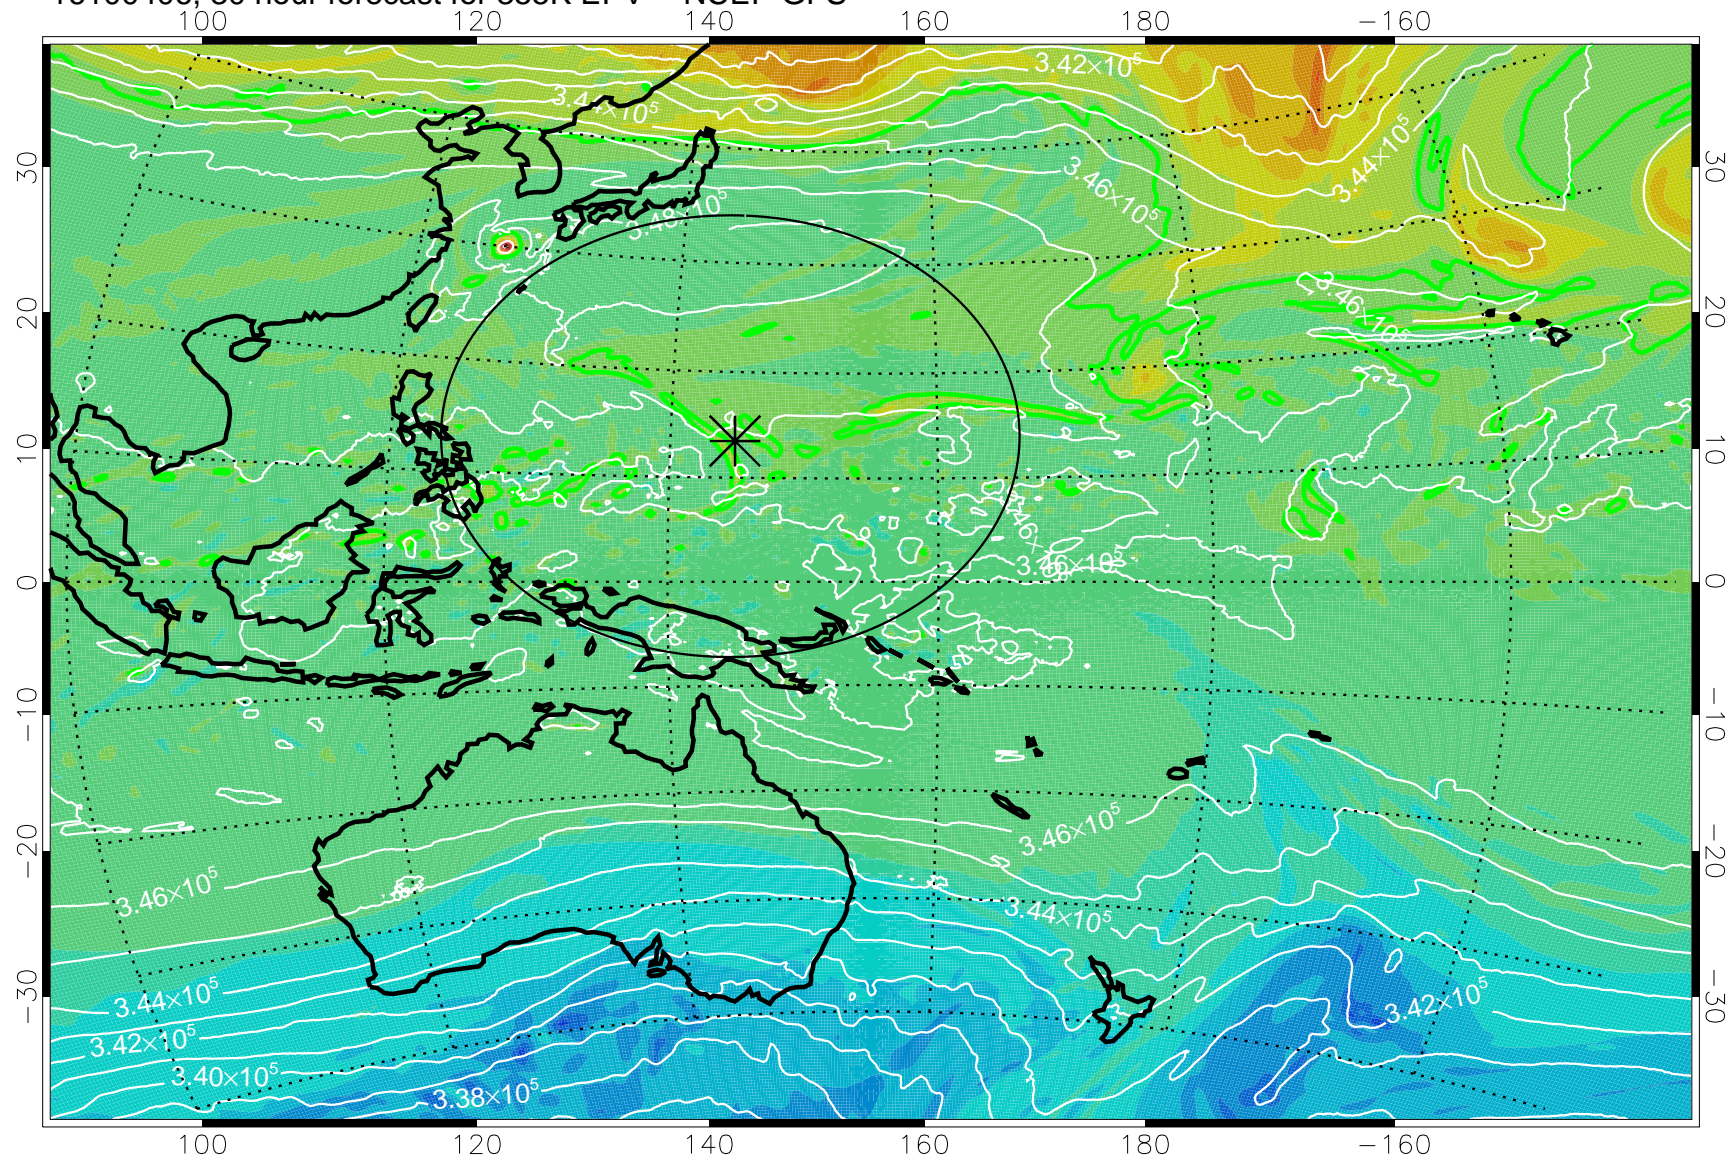

16100318, 18 hour forecast for 355K EPV -- NCEP GFS

355K Montgomery Streamfunction, white
EPV Tropopause (2 PVU) Position
Range ring of 2304 km

16100400, 24 hour forecast for 355K EPV -- NCEP GFS

355K Montgomery Streamfunction, white
EPV Tropopause (2 PVU) Position
Range ring of 2304 km

16100406, 30 hour forecast for 355K EPV -- NCEP GFS

355K Montgomery Streamfunction, white
EPV Tropopause (2 PVU) Position
Range ring of 2304 km

16100412, 36 hour forecast for 355K EPV -- NCEP GFS

355K Montgomery Streamfunction, white
EPV Tropopause (2 PVU) Position
Range ring of 2304 km

16100418, 42 hour forecast for 355K EPV -- NCEP GFS

355K Montgomery Streamfunction, white
EPV Tropopause (2 PVU) Position
Range ring of 2304 km

16100500, 48 hour forecast for 355K EPV -- NCEP GFS

355K Montgomery Streamfunction, white
EPV Tropopause (2 PVU) Position
Range ring of 2304 km

16100506, 54 hour forecast for 355K EPV -- NCEP GFS

355K Montgomery Streamfunction, white
EPV Tropopause (2 PVU) Position
Range ring of 2304 km

16100512, 60 hour forecast for 355K EPV -- NCEP GFS

355K Montgomery Streamfunction, white
EPV Tropopause (2 PVU) Position
Range ring of 2304 km