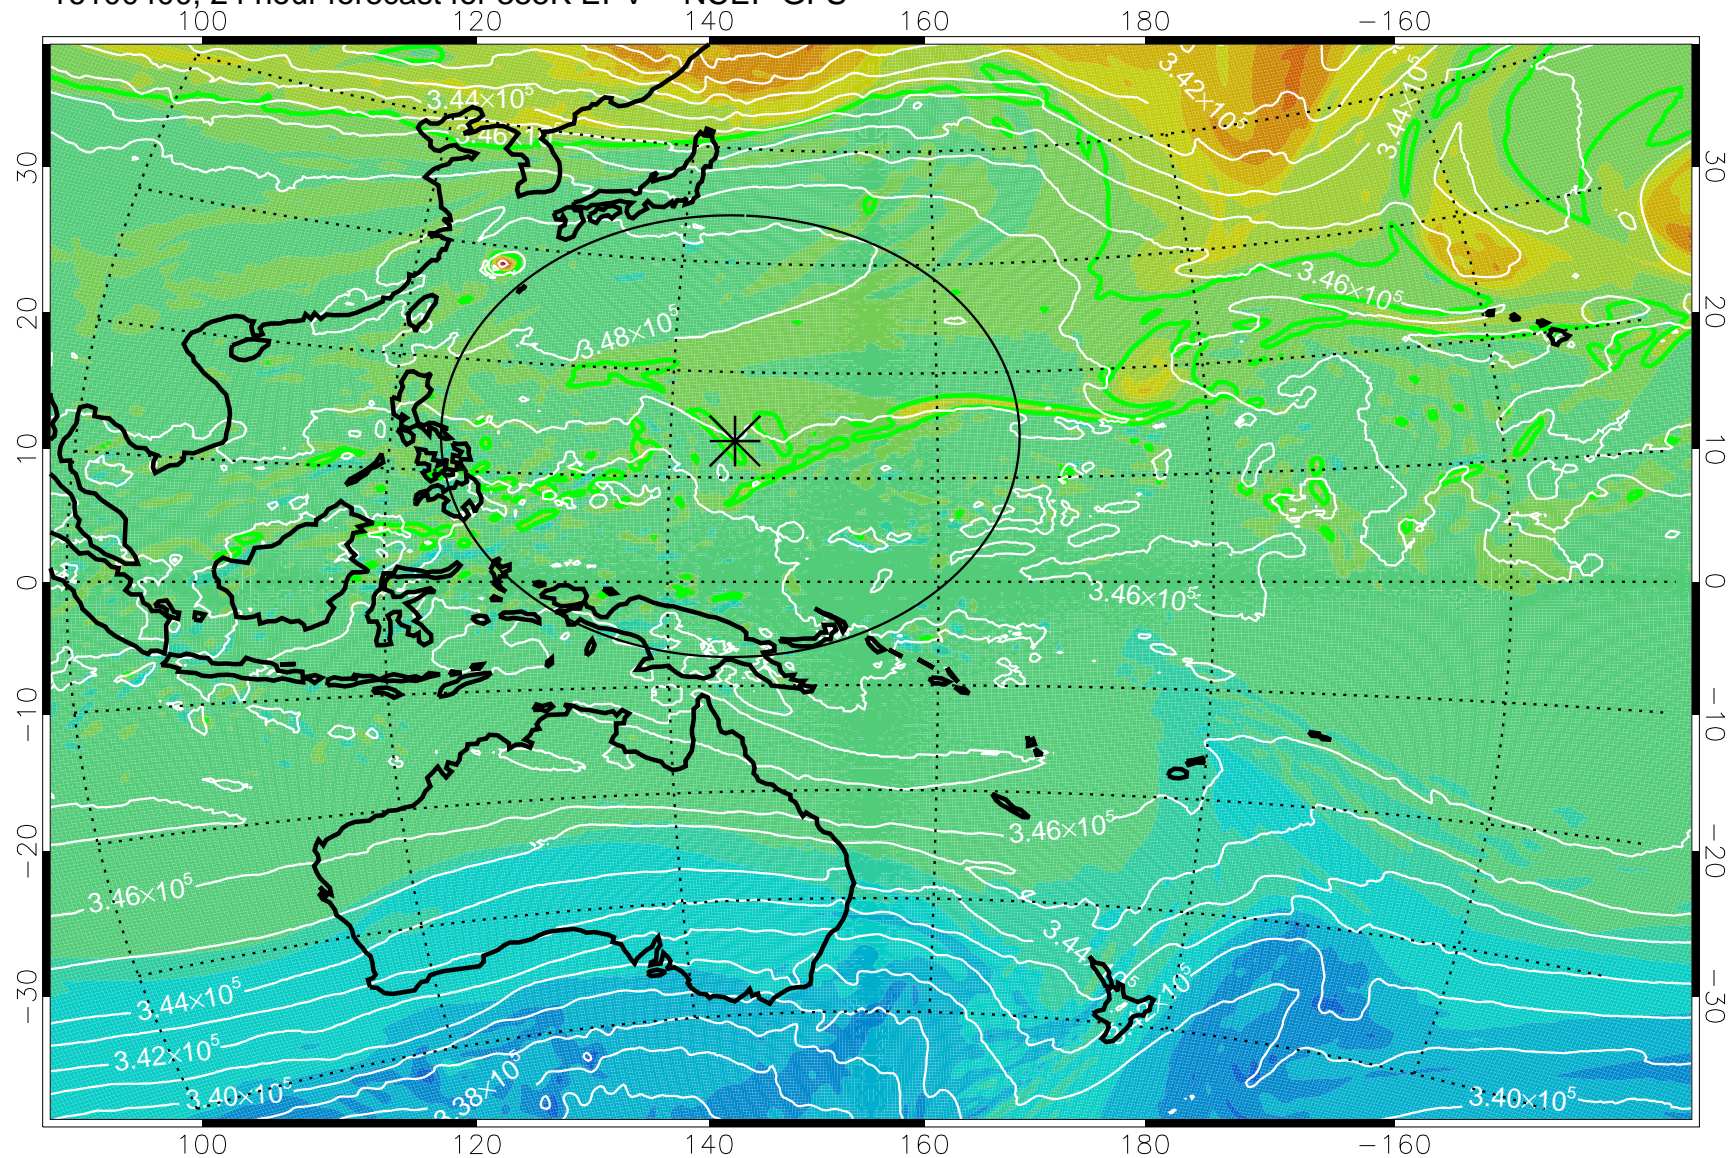

16100306, 6 hour forecast for 355K EPV -- NCEP GFS

355K Montgomery Streamfunction, white
EPV Tropopause (2 PVU) Position
Range ring of 2304 km

16100312, 12 hour forecast for 355K EPV -- NCEP GFS

355K Montgomery Streamfunction, white
EPV Tropopause (2 PVU) Position
Range ring of 2304 km

16100318, 18 hour forecast for 355K EPV -- NCEP GFS

355K Montgomery Streamfunction, white
EPV Tropopause (2 PVU) Position
Range ring of 2304 km

16100400, 24 hour forecast for 355K EPV -- NCEP GFS

355K Montgomery Streamfunction, white
EPV Tropopause (2 PVU) Position
Range ring of 2304 km

16100406, 30 hour forecast for 355K EPV -- NCEP GFS

355K Montgomery Streamfunction, white
EPV Tropopause (2 PVU) Position
Range ring of 2304 km

16100412, 36 hour forecast for 355K EPV -- NCEP GFS

355K Montgomery Streamfunction, white
EPV Tropopause (2 PVU) Position
Range ring of 2304 km

16100418, 42 hour forecast for 355K EPV -- NCEP GFS

355K Montgomery Streamfunction, white
EPV Tropopause (2 PVU) Position
Range ring of 2304 km

16100500, 48 hour forecast for 355K EPV -- NCEP GFS

355K Montgomery Streamfunction, white
EPV Tropopause (2 PVU) Position
Range ring of 2304 km