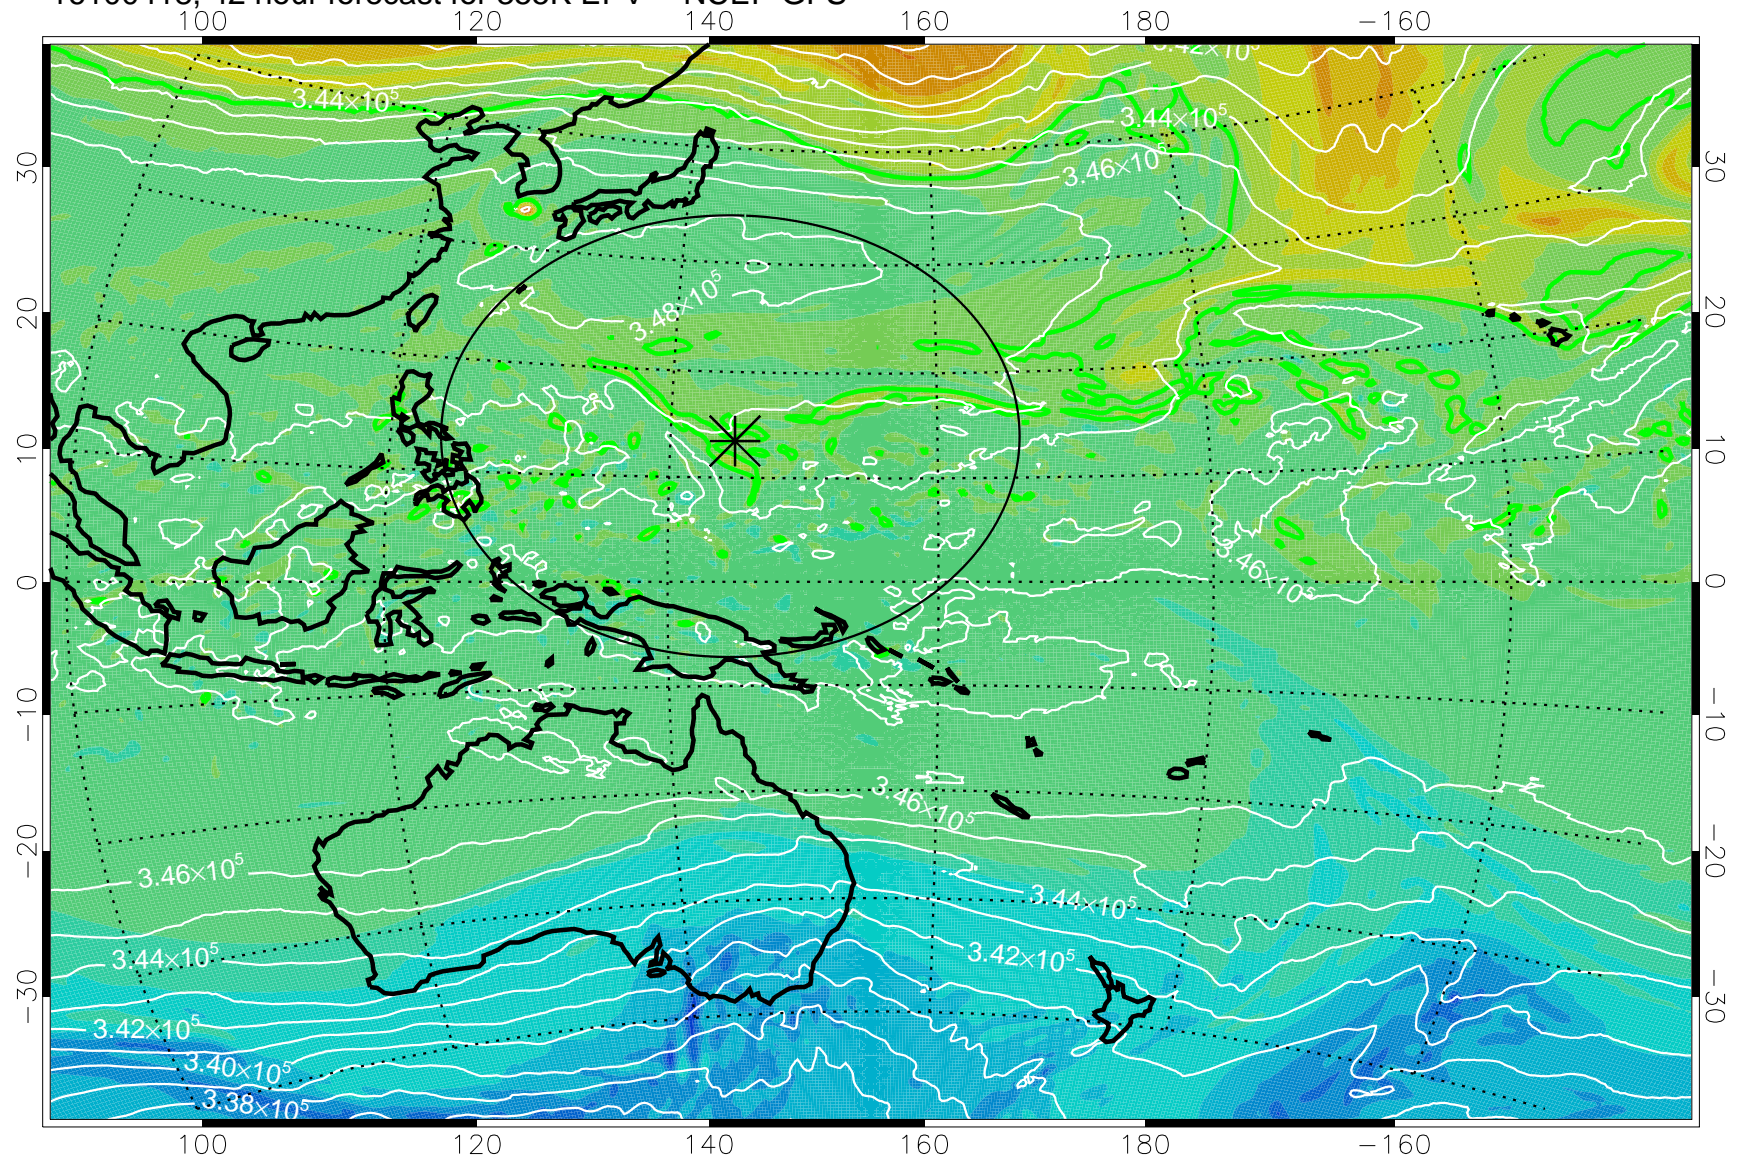

16100406, 30 hour forecast for 355K EPV -- NCEP GFS

355K Montgomery Streamfunction, white
EPV Tropopause (2 PVU) Position
Range ring of 2304 km

16100412, 36 hour forecast for 355K EPV -- NCEP GFS

355K Montgomery Streamfunction, white
EPV Tropopause (2 PVU) Position
Range ring of 2304 km

16100418, 42 hour forecast for 355K EPV -- NCEP GFS

355K Montgomery Streamfunction, white
EPV Tropopause (2 PVU) Position
Range ring of 2304 km

16100500, 48 hour forecast for 355K EPV -- NCEP GFS

355K Montgomery Streamfunction, white
EPV Tropopause (2 PVU) Position
Range ring of 2304 km

16100506, 54 hour forecast for 355K EPV -- NCEP GFS

355K Montgomery Streamfunction, white
EPV Tropopause (2 PVU) Position
Range ring of 2304 km

16100512, 60 hour forecast for 355K EPV -- NCEP GFS

355K Montgomery Streamfunction, white
EPV Tropopause (2 PVU) Position
Range ring of 2304 km

16100518, 66 hour forecast for 355K EPV -- NCEP GFS

355K Montgomery Streamfunction, white
EPV Tropopause (2 PVU) Position
Range ring of 2304 km

16100600, 72 hour forecast for 355K EPV -- NCEP GFS

355K Montgomery Streamfunction, white
EPV Tropopause (2 PVU) Position
Range ring of 2304 km