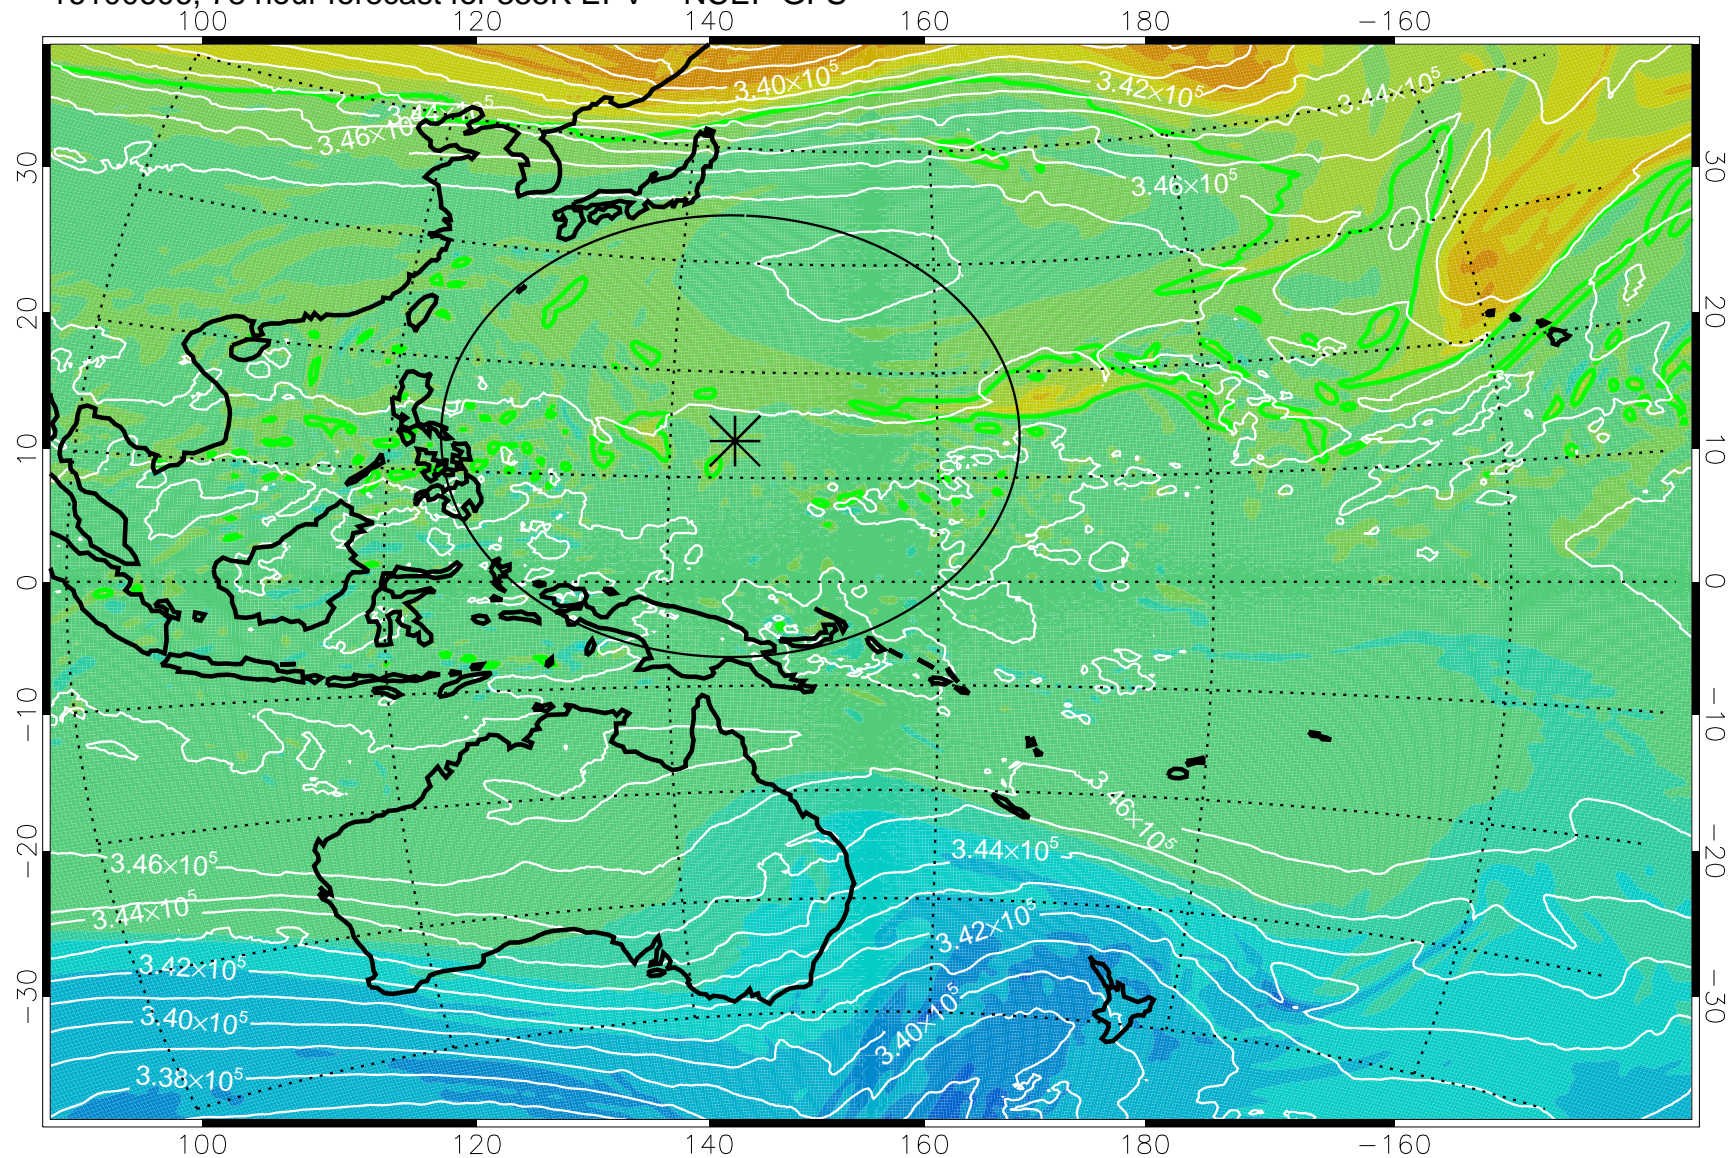

16100506, 54 hour forecast for 355K EPV -- NCEP GFS

355K Montgomery Streamfunction, white
EPV Tropopause (2 PVU) Position
Range ring of 2304 km

16100512, 60 hour forecast for 355K EPV -- NCEP GFS

355K Montgomery Streamfunction, white
EPV Tropopause (2 PVU) Position
Range ring of 2304 km

16100518, 66 hour forecast for 355K EPV -- NCEP GFS

355K Montgomery Streamfunction, white
EPV Tropopause (2 PVU) Position
Range ring of 2304 km

16100600, 72 hour forecast for 355K EPV -- NCEP GFS

355K Montgomery Streamfunction, white
EPV Tropopause (2 PVU) Position
Range ring of 2304 km

16100606, 78 hour forecast for 355K EPV -- NCEP GFS

355K Montgomery Streamfunction, white
EPV Tropopause (2 PVU) Position
Range ring of 2304 km

16100612, 84 hour forecast for 355K EPV -- NCEP GFS

355K Montgomery Streamfunction, white
EPV Tropopause (2 PVU) Position
Range ring of 2304 km

16100618, 90 hour forecast for 355K EPV -- NCEP GFS

355K Montgomery Streamfunction, white
EPV Tropopause (2 PVU) Position
Range ring of 2304 km

16100700, 96 hour forecast for 355K EPV -- NCEP GFS

355K Montgomery Streamfunction, white
EPV Tropopause (2 PVU) Position
Range ring of 2304 km