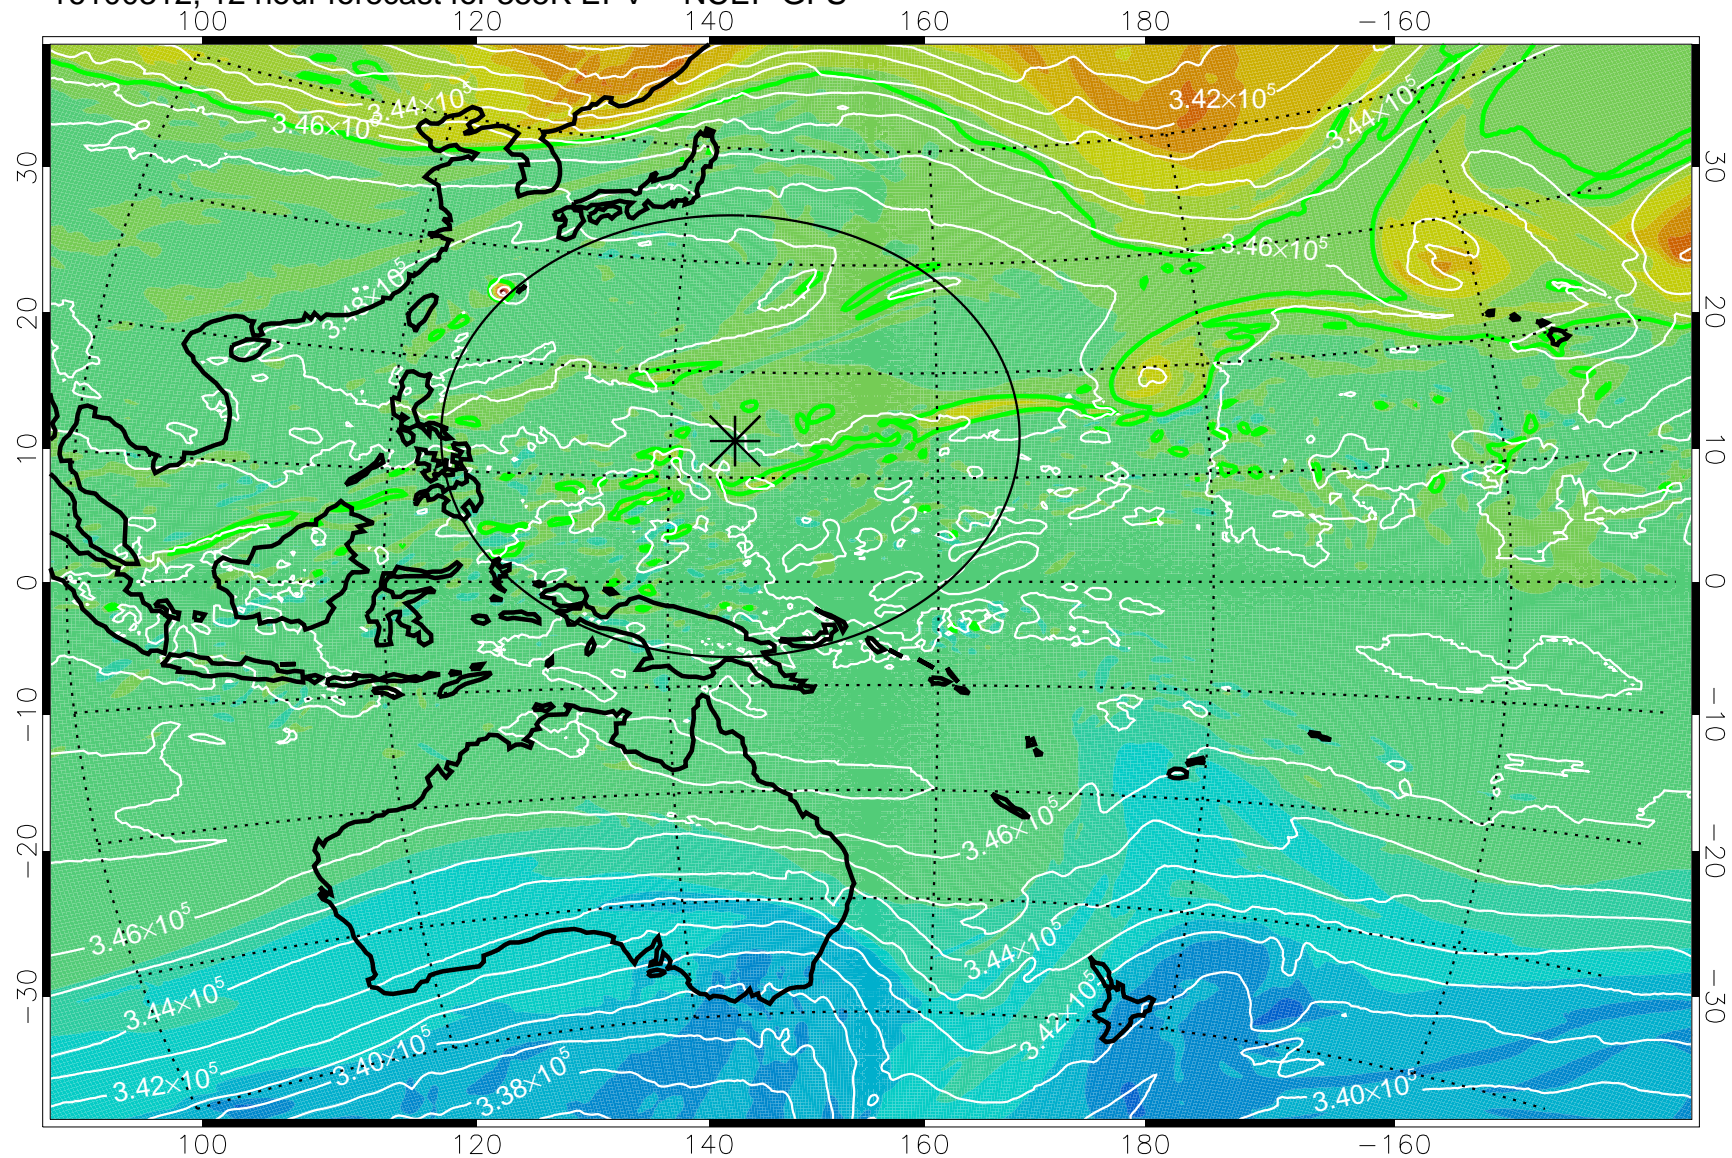

16100306, 6 hour forecast for 355K EPV -- NCEP GFS

355K Montgomery Streamfunction, white
EPV Tropopause (2 PVU) Position
Range ring of 2304 km

16100312, 12 hour forecast for 355K EPV -- NCEP GFS

355K Montgomery Streamfunction, white
EPV Tropopause (2 PVU) Position
Range ring of 2304 km

16100318, 18 hour forecast for 355K EPV -- NCEP GFS

355K Montgomery Streamfunction, white
EPV Tropopause (2 PVU) Position
Range ring of 2304 km

16100400, 24 hour forecast for 355K EPV -- NCEP GFS

355K Montgomery Streamfunction, white
EPV Tropopause (2 PVU) Position
Range ring of 2304 km

16100406, 30 hour forecast for 355K EPV -- NCEP GFS

355K Montgomery Streamfunction, white
EPV Tropopause (2 PVU) Position
Range ring of 2304 km

16100412, 36 hour forecast for 355K EPV -- NCEP GFS

355K Montgomery Streamfunction, white
EPV Tropopause (2 PVU) Position
Range ring of 2304 km

16100418, 42 hour forecast for 355K EPV -- NCEP GFS

355K Montgomery Streamfunction, white
EPV Tropopause (2 PVU) Position
Range ring of 2304 km

16100500, 48 hour forecast for 355K EPV -- NCEP GFS

355K Montgomery Streamfunction, white
EPV Tropopause (2 PVU) Position
Range ring of 2304 km