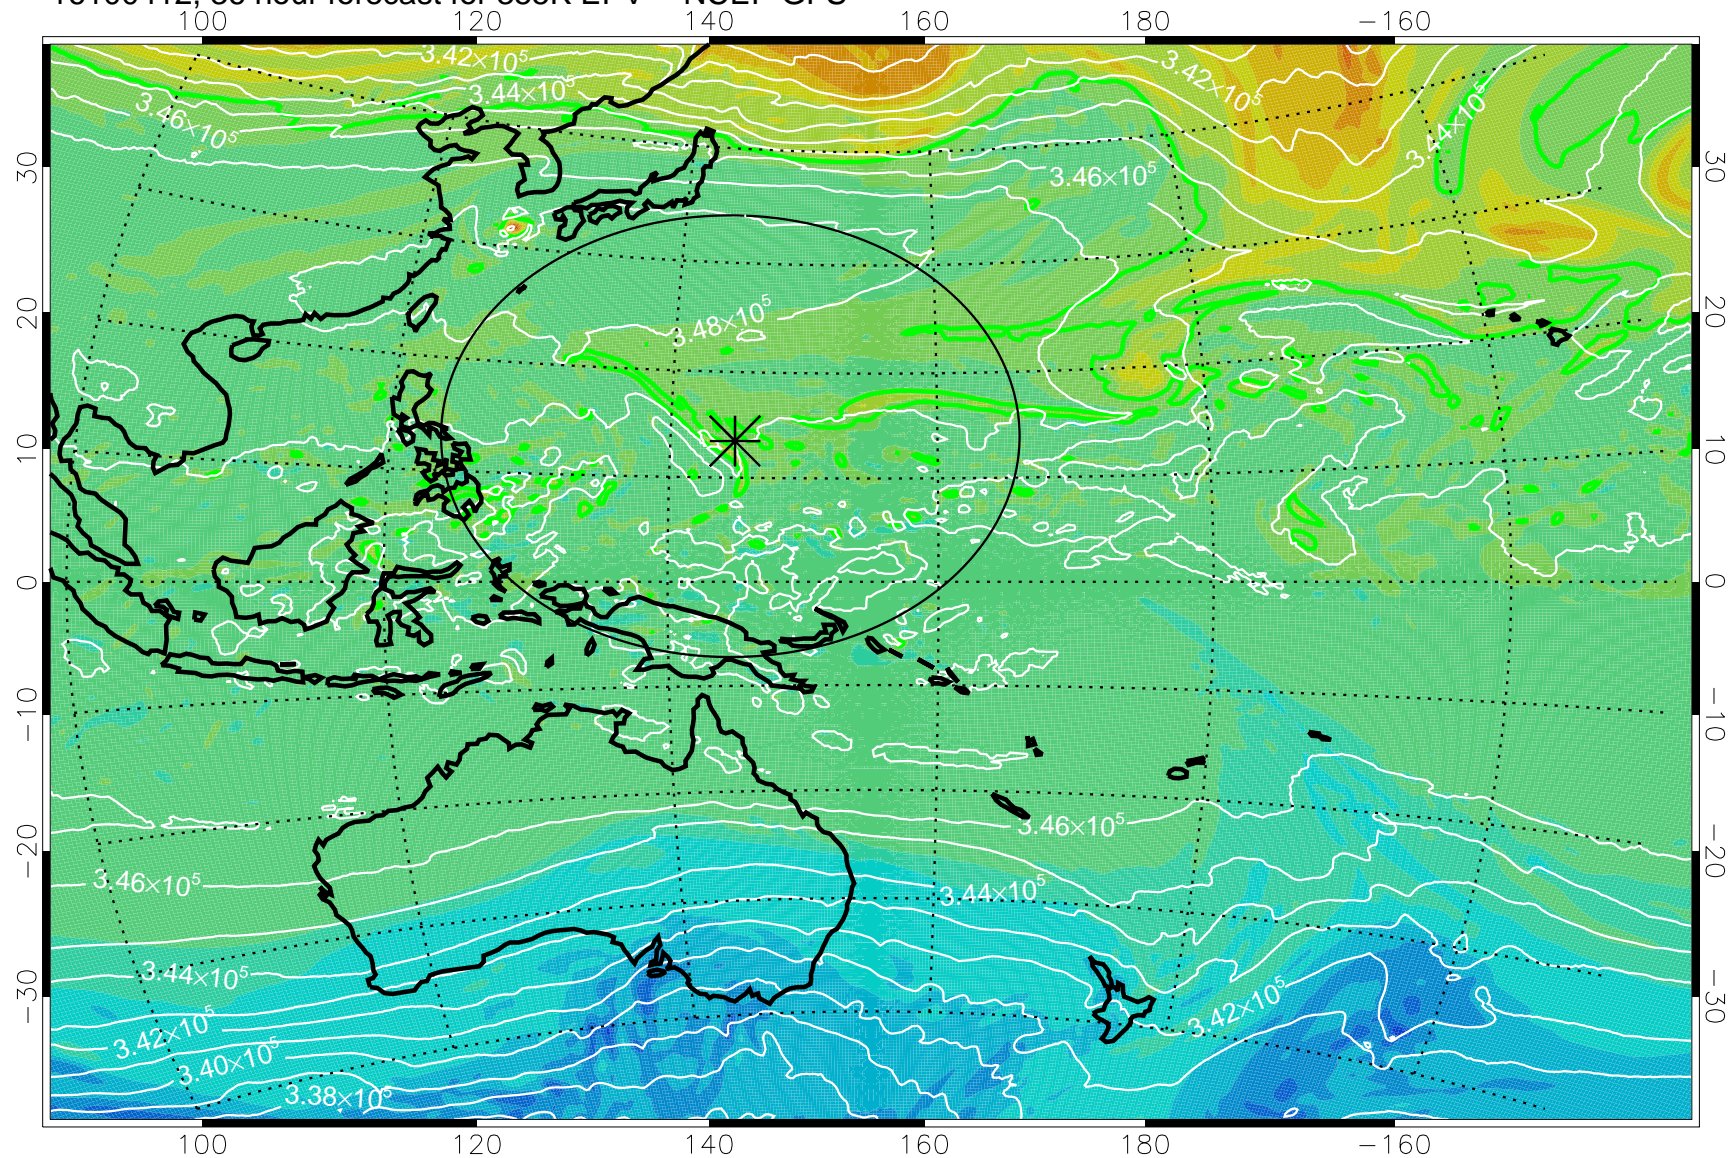

16100318, 18 hour forecast for 355K EPV -- NCEP GFS

355K Montgomery Streamfunction, white
EPV Tropopause (2 PVU) Position
Range ring of 2304 km

16100400, 24 hour forecast for 355K EPV -- NCEP GFS

355K Montgomery Streamfunction, white
EPV Tropopause (2 PVU) Position
Range ring of 2304 km

16100406, 30 hour forecast for 355K EPV -- NCEP GFS

355K Montgomery Streamfunction, white
EPV Tropopause (2 PVU) Position
Range ring of 2304 km

16100412, 36 hour forecast for 355K EPV -- NCEP GFS

355K Montgomery Streamfunction, white
EPV Tropopause (2 PVU) Position
Range ring of 2304 km

16100418, 42 hour forecast for 355K EPV -- NCEP GFS

355K Montgomery Streamfunction, white
EPV Tropopause (2 PVU) Position
Range ring of 2304 km

16100500, 48 hour forecast for 355K EPV -- NCEP GFS

355K Montgomery Streamfunction, white
EPV Tropopause (2 PVU) Position
Range ring of 2304 km

16100518, 66 hour forecast for 355K EPV -- NCEP GFS

355K Montgomery Streamfunction, white
EPV Tropopause (2 PVU) Position
Range ring of 2304 km

16100600, 72 hour forecast for 355K EPV -- NCEP GFS

355K Montgomery Streamfunction, white
EPV Tropopause (2 PVU) Position
Range ring of 2304 km