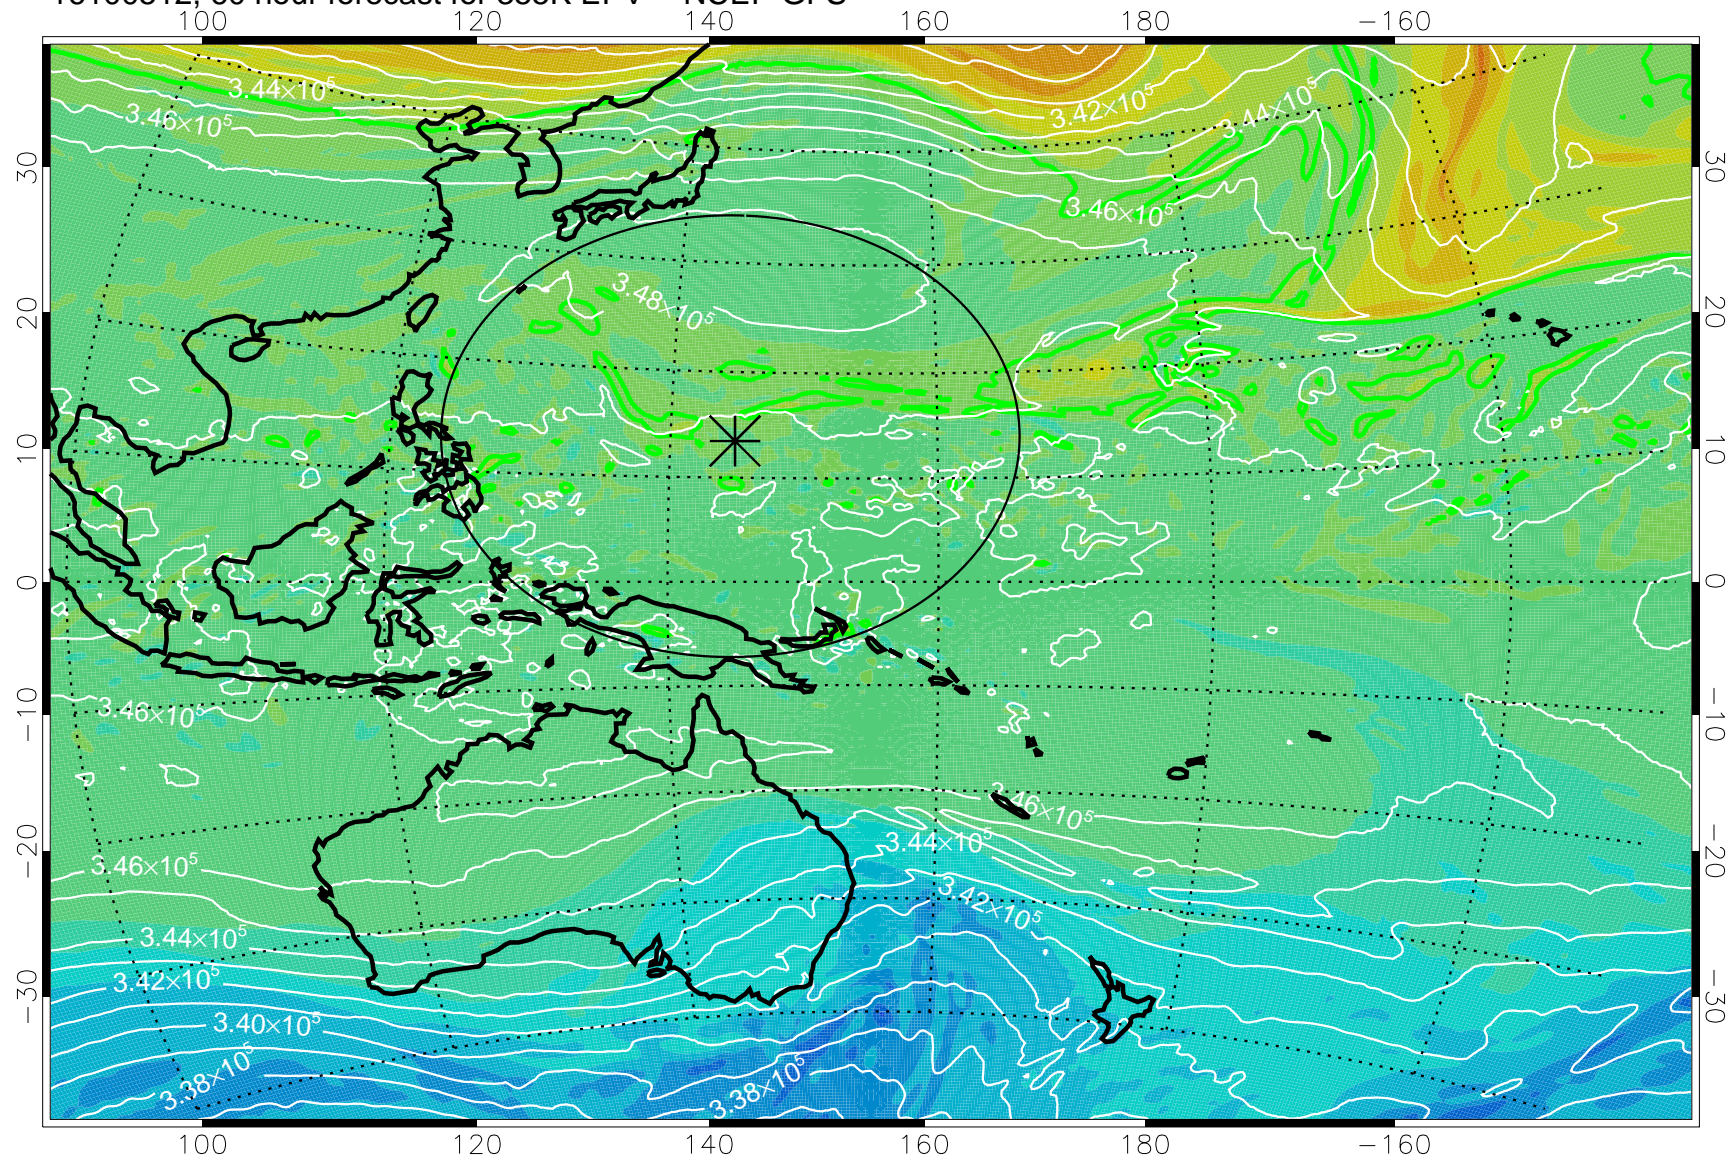

16100406, 30 hour forecast for 355K EPV -- NCEP GFS

355K Montgomery Streamfunction, white
EPV Tropopause (2 PVU) Position
Range ring of 2304 km

16100412, 36 hour forecast for 355K EPV -- NCEP GFS

355K Montgomery Streamfunction, white
EPV Tropopause (2 PVU) Position
Range ring of 2304 km

16100418, 42 hour forecast for 355K EPV -- NCEP GFS

355K Montgomery Streamfunction, white
EPV Tropopause (2 PVU) Position
Range ring of 2304 km

16100500, 48 hour forecast for 355K EPV -- NCEP GFS

355K Montgomery Streamfunction, white
EPV Tropopause (2 PVU) Position
Range ring of 2304 km

16100506, 54 hour forecast for 355K EPV -- NCEP GFS

355K Montgomery Streamfunction, white
EPV Tropopause (2 PVU) Position
Range ring of 2304 km

16100512, 60 hour forecast for 355K EPV -- NCEP GFS

355K Montgomery Streamfunction, white
EPV Tropopause (2 PVU) Position
Range ring of 2304 km

16100518, 66 hour forecast for 355K EPV -- NCEP GFS

355K Montgomery Streamfunction, white
EPV Tropopause (2 PVU) Position
Range ring of 2304 km

16100600, 72 hour forecast for 355K EPV -- NCEP GFS

355K Montgomery Streamfunction, white
EPV Tropopause (2 PVU) Position
Range ring of 2304 km