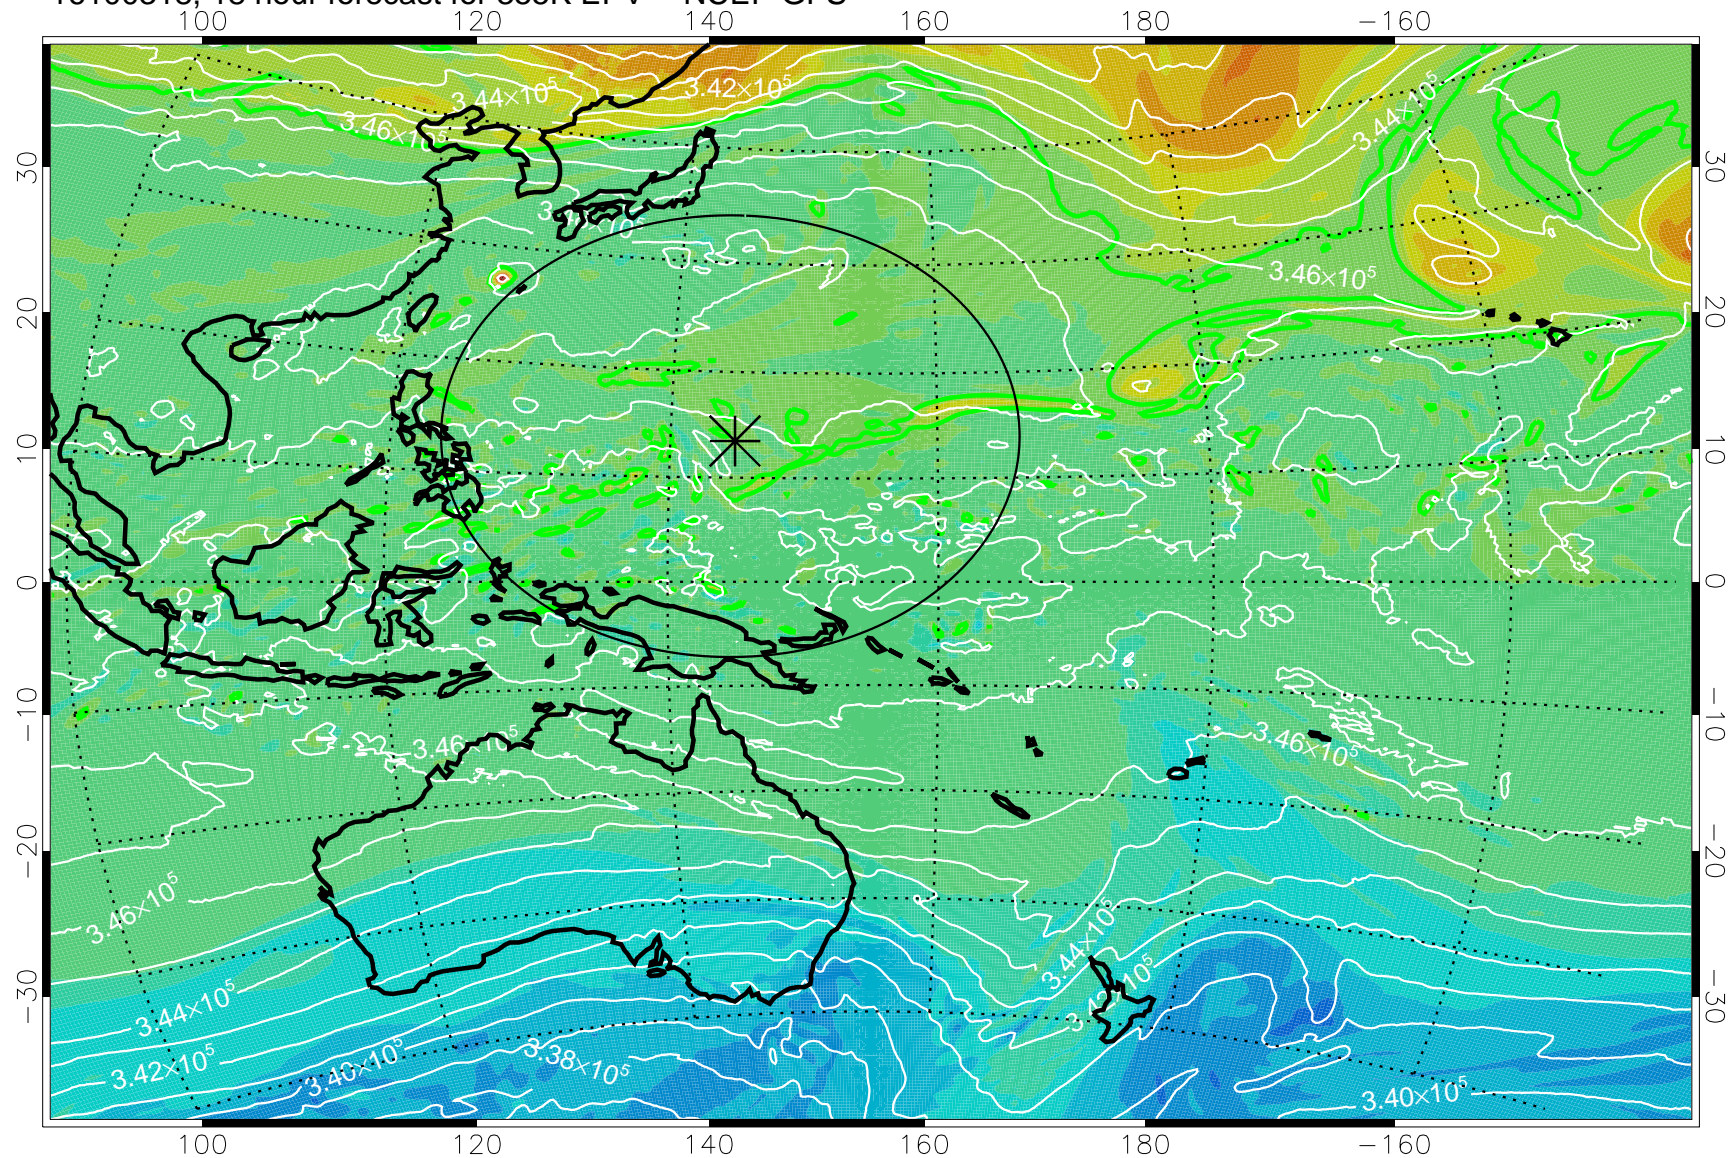

16100306, 6 hour forecast for 355K EPV -- NCEP GFS

355K Montgomery Streamfunction, white
EPV Tropopause (2 PVU) Position
Range ring of 2304 km

16100312, 12 hour forecast for 355K EPV -- NCEP GFS

355K Montgomery Streamfunction, white
EPV Tropopause (2 PVU) Position
Range ring of 2304 km

16100318, 18 hour forecast for 355K EPV -- NCEP GFS

355K Montgomery Streamfunction, white
EPV Tropopause (2 PVU) Position
Range ring of 2304 km

16100400, 24 hour forecast for 355K EPV -- NCEP GFS

355K Montgomery Streamfunction, white
EPV Tropopause (2 PVU) Position
Range ring of 2304 km

16100406, 30 hour forecast for 355K EPV -- NCEP GFS

355K Montgomery Streamfunction, white
EPV Tropopause (2 PVU) Position
Range ring of 2304 km

16100412, 36 hour forecast for 355K EPV -- NCEP GFS

355K Montgomery Streamfunction, white
EPV Tropopause (2 PVU) Position
Range ring of 2304 km

16100418, 42 hour forecast for 355K EPV -- NCEP GFS

355K Montgomery Streamfunction, white
EPV Tropopause (2 PVU) Position
Range ring of 2304 km

16100500, 48 hour forecast for 355K EPV -- NCEP GFS

355K Montgomery Streamfunction, white
EPV Tropopause (2 PVU) Position
Range ring of 2304 km