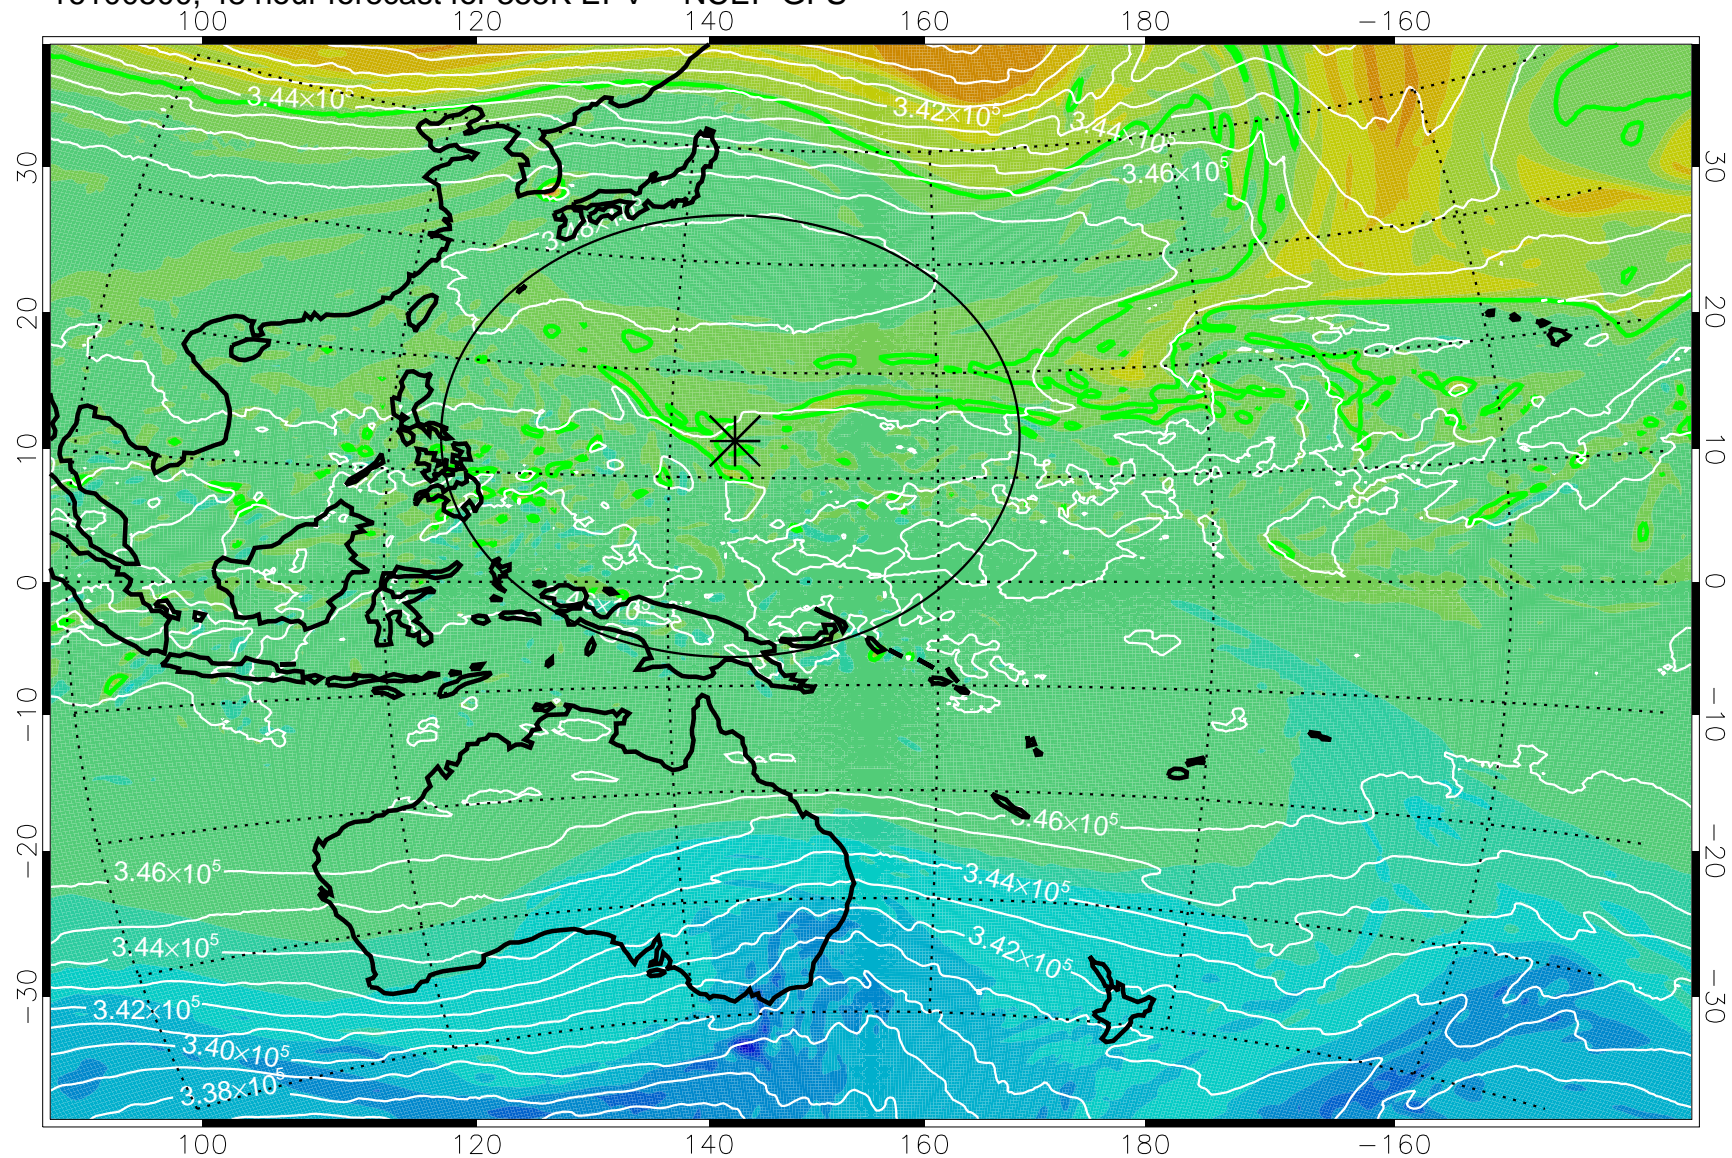

16100406, 30 hour forecast for 355K EPV -- NCEP GFS

355K Montgomery Streamfunction, white
EPV Tropopause (2 PVU) Position
Range ring of 2304 km

16100412, 36 hour forecast for 355K EPV -- NCEP GFS

355K Montgomery Streamfunction, white
EPV Tropopause (2 PVU) Position
Range ring of 2304 km

16100418, 42 hour forecast for 355K EPV -- NCEP GFS

355K Montgomery Streamfunction, white
EPV Tropopause (2 PVU) Position
Range ring of 2304 km

16100500, 48 hour forecast for 355K EPV -- NCEP GFS

355K Montgomery Streamfunction, white
EPV Tropopause (2 PVU) Position
Range ring of 2304 km

16100506, 54 hour forecast for 355K EPV -- NCEP GFS

355K Montgomery Streamfunction, white
EPV Tropopause (2 PVU) Position
Range ring of 2304 km

16100512, 60 hour forecast for 355K EPV -- NCEP GFS

355K Montgomery Streamfunction, white
EPV Tropopause (2 PVU) Position
Range ring of 2304 km

16100518, 66 hour forecast for 355K EPV -- NCEP GFS

355K Montgomery Streamfunction, white
EPV Tropopause (2 PVU) Position
Range ring of 2304 km

16100600, 72 hour forecast for 355K EPV -- NCEP GFS

355K Montgomery Streamfunction, white
EPV Tropopause (2 PVU) Position
Range ring of 2304 km