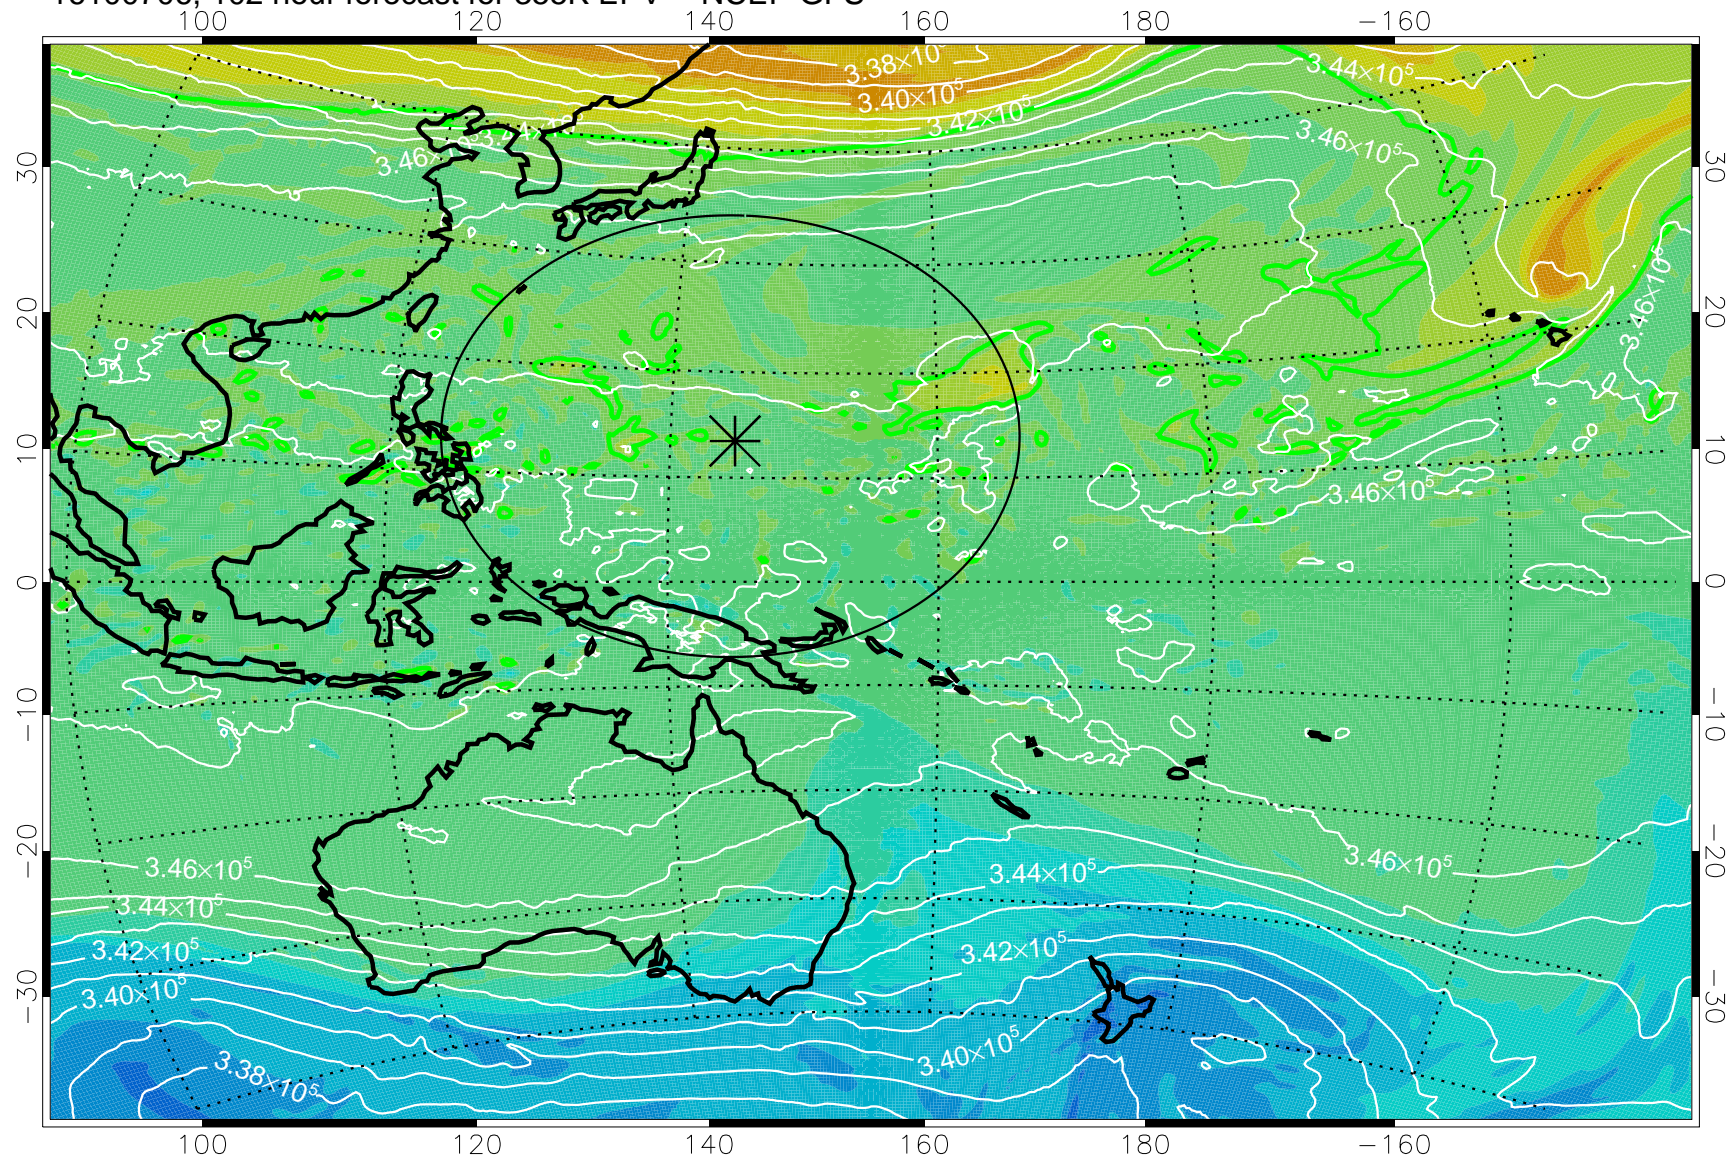

16100606, 78 hour forecast for 355K EPV -- NCEP GFS

355K Montgomery Streamfunction, white
EPV Tropopause (2 PVU) Position
Range ring of 2304 km

16100612, 84 hour forecast for 355K EPV -- NCEP GFS

355K Montgomery Streamfunction, white
EPV Tropopause (2 PVU) Position
Range ring of 2304 km

16100618, 90 hour forecast for 355K EPV -- NCEP GFS

355K Montgomery Streamfunction, white
EPV Tropopause (2 PVU) Position
Range ring of 2304 km

16100700, 96 hour forecast for 355K EPV -- NCEP GFS

355K Montgomery Streamfunction, white
EPV Tropopause (2 PVU) Position
Range ring of 2304 km

16100706, 102 hour forecast for 355K EPV -- NCEP GFS

355K Montgomery Streamfunction, white
EPV Tropopause (2 PVU) Position
Range ring of 2304 km

16100712, 108 hour forecast for 355K EPV -- NCEP GFS

355K Montgomery Streamfunction, white
EPV Tropopause (2 PVU) Position
Range ring of 2304 km

16100718, 114 hour forecast for 355K EPV -- NCEP GFS

355K Montgomery Streamfunction, white
EPV Tropopause (2 PVU) Position
Range ring of 2304 km

16100800, 120 hour forecast for 355K EPV -- NCEP GFS

355K Montgomery Streamfunction, white
EPV Tropopause (2 PVU) Position
Range ring of 2304 km