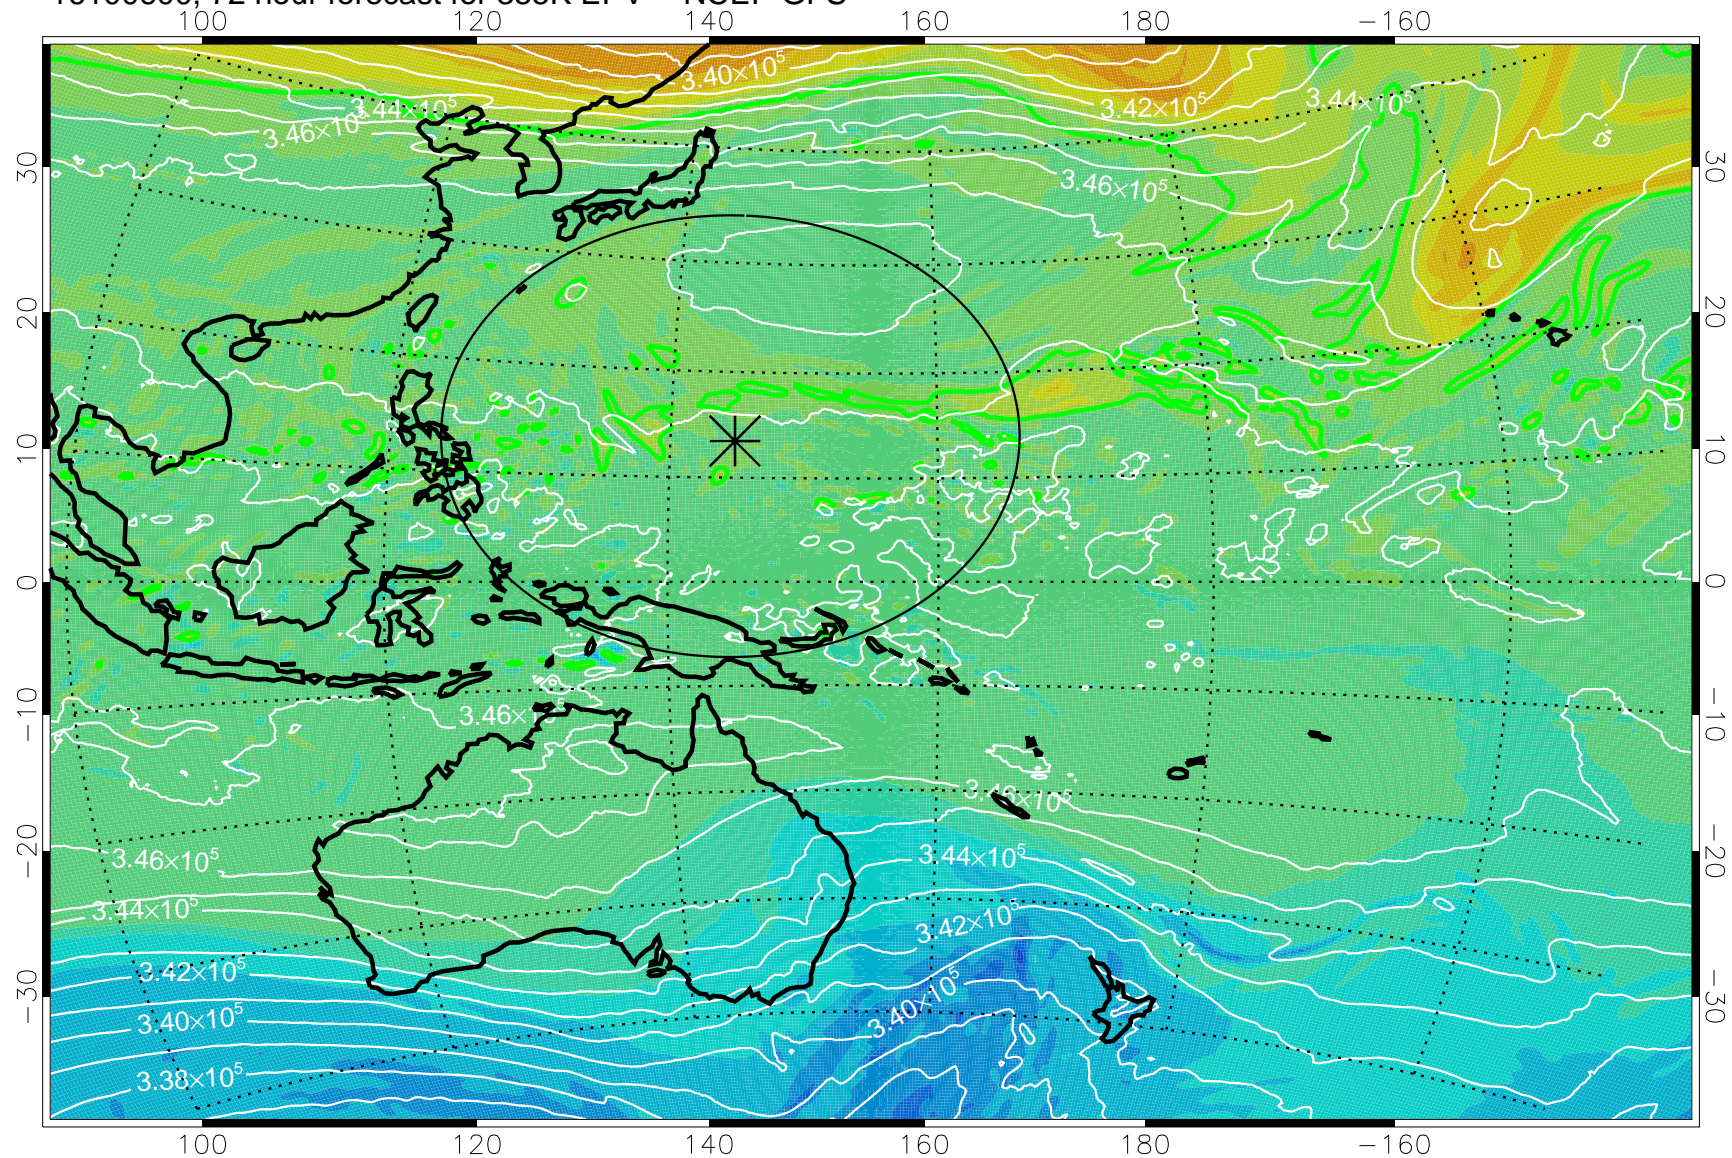

16100418, 42 hour forecast for 355K EPV -- NCEP GFS

355K Montgomery Streamfunction, white
EPV Tropopause (2 PVU) Position
Range ring of 2304 km

16100500, 48 hour forecast for 355K EPV -- NCEP GFS

355K Montgomery Streamfunction, white
EPV Tropopause (2 PVU) Position
Range ring of 2304 km

16100506, 54 hour forecast for 355K EPV -- NCEP GFS

355K Montgomery Streamfunction, white
EPV Tropopause (2 PVU) Position
Range ring of 2304 km

16100512, 60 hour forecast for 355K EPV -- NCEP GFS

355K Montgomery Streamfunction, white
EPV Tropopause (2 PVU) Position
Range ring of 2304 km

16100518, 66 hour forecast for 355K EPV -- NCEP GFS

355K Montgomery Streamfunction, white
EPV Tropopause (2 PVU) Position
Range ring of 2304 km

16100600, 72 hour forecast for 355K EPV -- NCEP GFS

355K Montgomery Streamfunction, white
EPV Tropopause (2 PVU) Position
Range ring of 2304 km

16100606, 78 hour forecast for 355K EPV -- NCEP GFS

355K Montgomery Streamfunction, white
EPV Tropopause (2 PVU) Position
Range ring of 2304 km

16100612, 84 hour forecast for 355K EPV -- NCEP GFS

355K Montgomery Streamfunction, white
EPV Tropopause (2 PVU) Position
Range ring of 2304 km