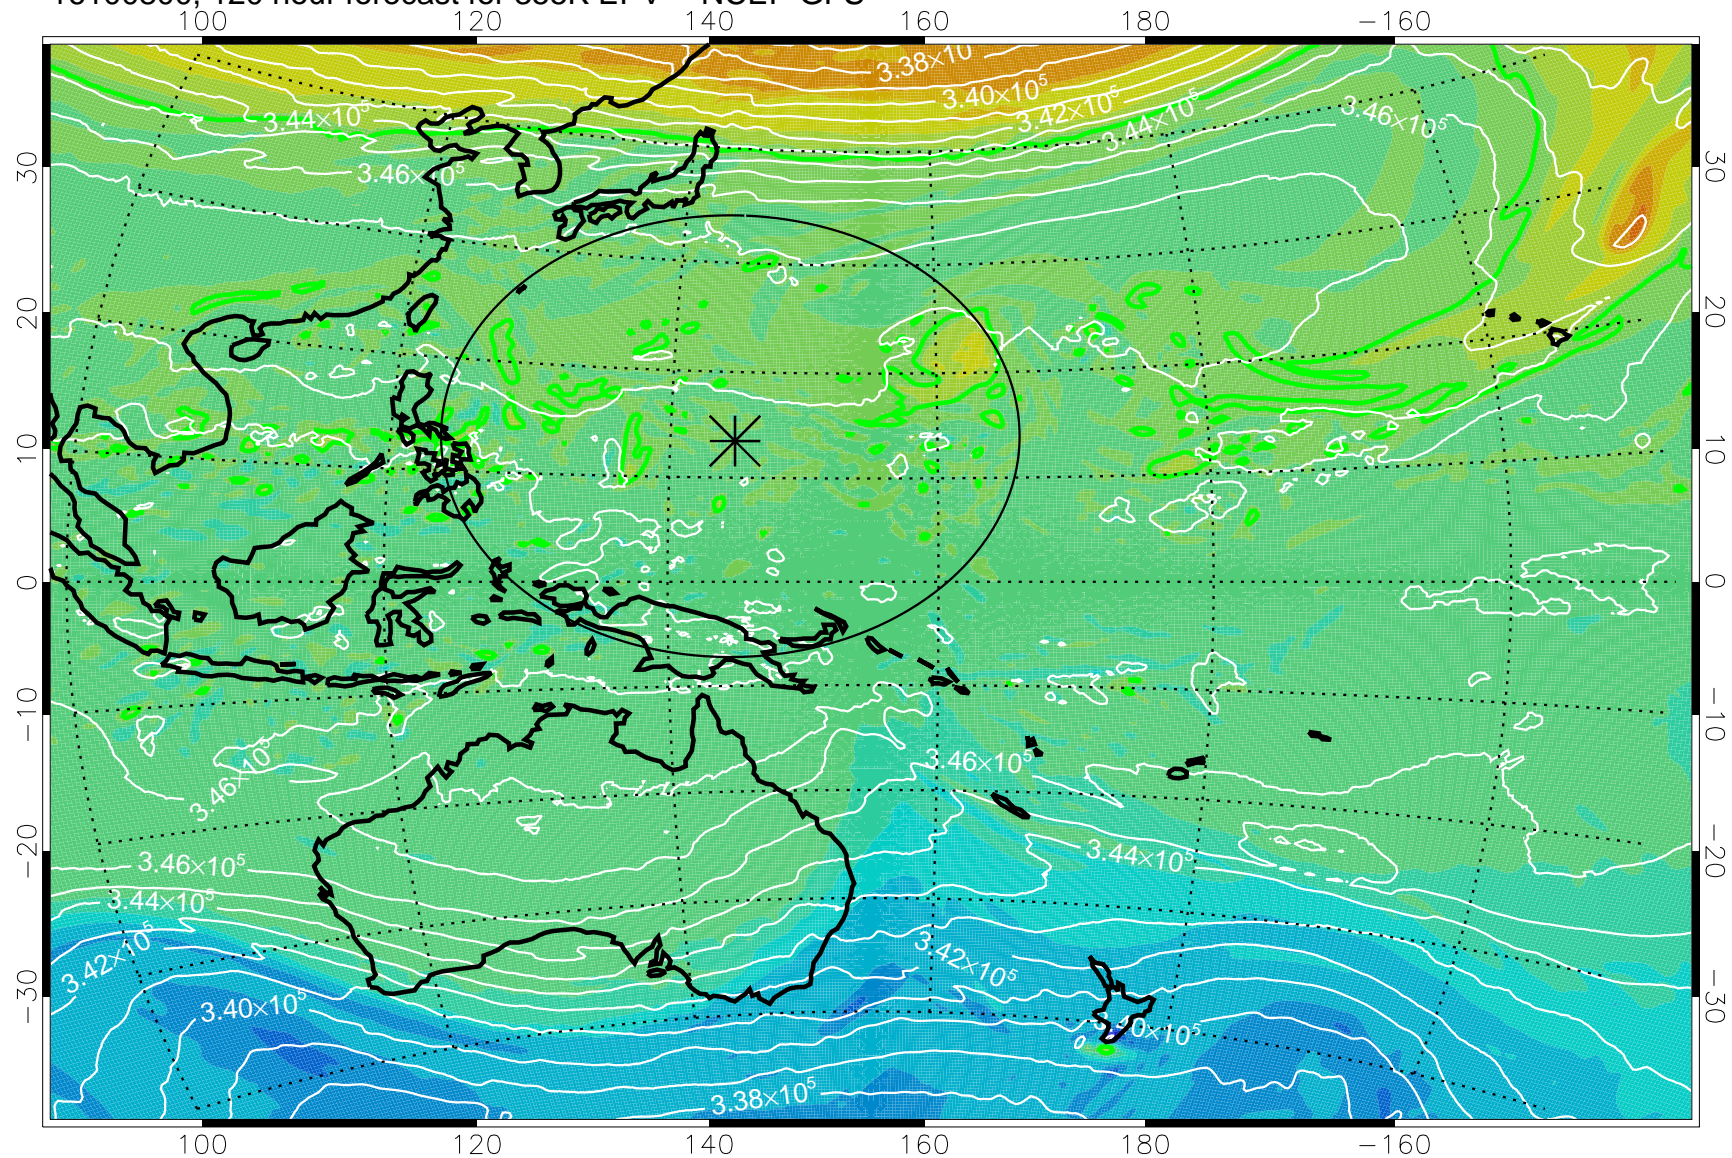

16100606, 78 hour forecast for 355K EPV -- NCEP GFS

355K Montgomery Streamfunction, white
EPV Tropopause (2 PVU) Position
Range ring of 2304 km

16100612, 84 hour forecast for 355K EPV -- NCEP GFS

355K Montgomery Streamfunction, white
EPV Tropopause (2 PVU) Position
Range ring of 2304 km

16100618, 90 hour forecast for 355K EPV -- NCEP GFS

355K Montgomery Streamfunction, white
EPV Tropopause (2 PVU) Position
Range ring of 2304 km

16100700, 96 hour forecast for 355K EPV -- NCEP GFS

355K Montgomery Streamfunction, white
EPV Tropopause (2 PVU) Position
Range ring of 2304 km

16100706, 102 hour forecast for 355K EPV -- NCEP GFS

355K Montgomery Streamfunction, white
EPV Tropopause (2 PVU) Position
Range ring of 2304 km

16100712, 108 hour forecast for 355K EPV -- NCEP GFS

355K Montgomery Streamfunction, white
EPV Tropopause (2 PVU) Position
Range ring of 2304 km

16100718, 114 hour forecast for 355K EPV -- NCEP GFS

355K Montgomery Streamfunction, white
EPV Tropopause (2 PVU) Position
Range ring of 2304 km

16100800, 120 hour forecast for 355K EPV -- NCEP GFS

355K Montgomery Streamfunction, white
EPV Tropopause (2 PVU) Position
Range ring of 2304 km