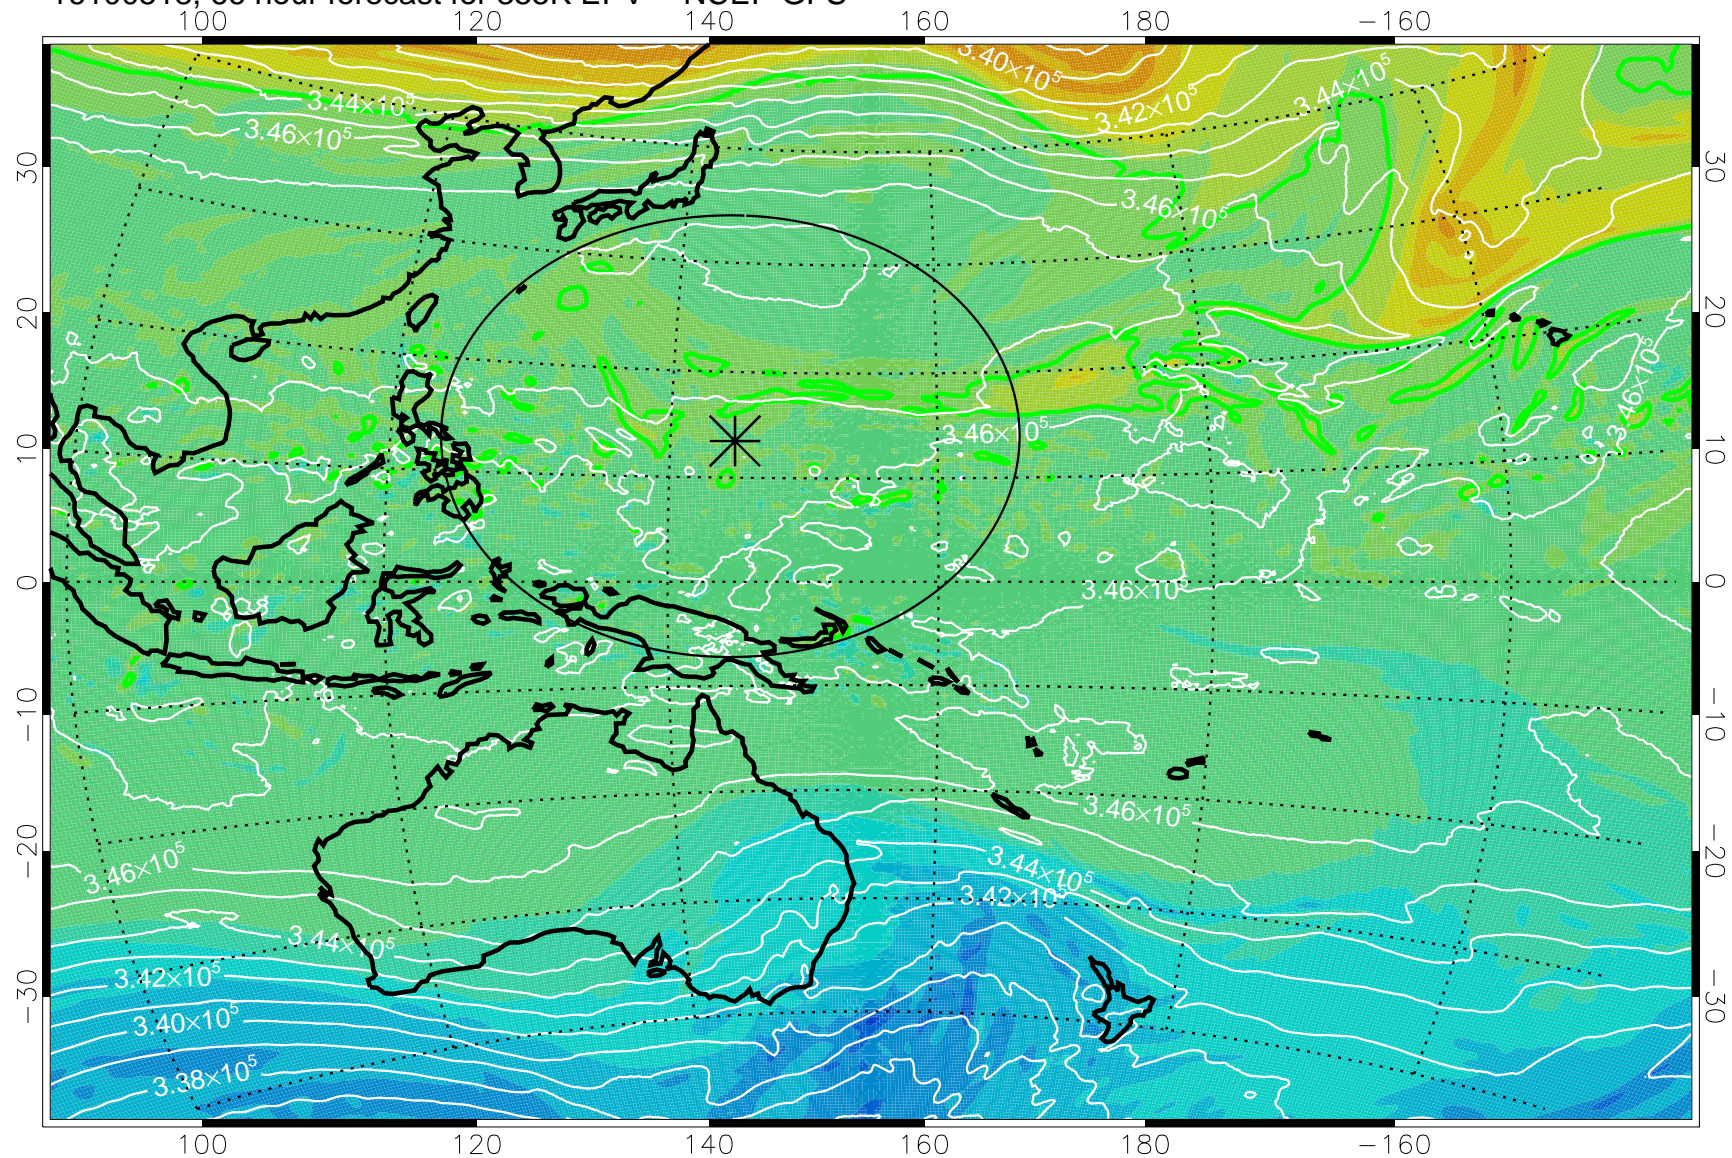

16100418, 42 hour forecast for 355K EPV -- NCEP GFS

355K Montgomery Streamfunction, white
EPV Tropopause (2 PVU) Position
Range ring of 2304 km

16100500, 48 hour forecast for 355K EPV -- NCEP GFS

355K Montgomery Streamfunction, white
EPV Tropopause (2 PVU) Position
Range ring of 2304 km

16100506, 54 hour forecast for 355K EPV -- NCEP GFS

355K Montgomery Streamfunction, white
EPV Tropopause (2 PVU) Position
Range ring of 2304 km

16100512, 60 hour forecast for 355K EPV -- NCEP GFS

355K Montgomery Streamfunction, white
EPV Tropopause (2 PVU) Position
Range ring of 2304 km

16100518, 66 hour forecast for 355K EPV -- NCEP GFS

355K Montgomery Streamfunction, white
EPV Tropopause (2 PVU) Position
Range ring of 2304 km

16100600, 72 hour forecast for 355K EPV -- NCEP GFS

355K Montgomery Streamfunction, white
EPV Tropopause (2 PVU) Position
Range ring of 2304 km

16100606, 78 hour forecast for 355K EPV -- NCEP GFS

355K Montgomery Streamfunction, white
EPV Tropopause (2 PVU) Position
Range ring of 2304 km

16100612, 84 hour forecast for 355K EPV -- NCEP GFS

355K Montgomery Streamfunction, white
EPV Tropopause (2 PVU) Position
Range ring of 2304 km