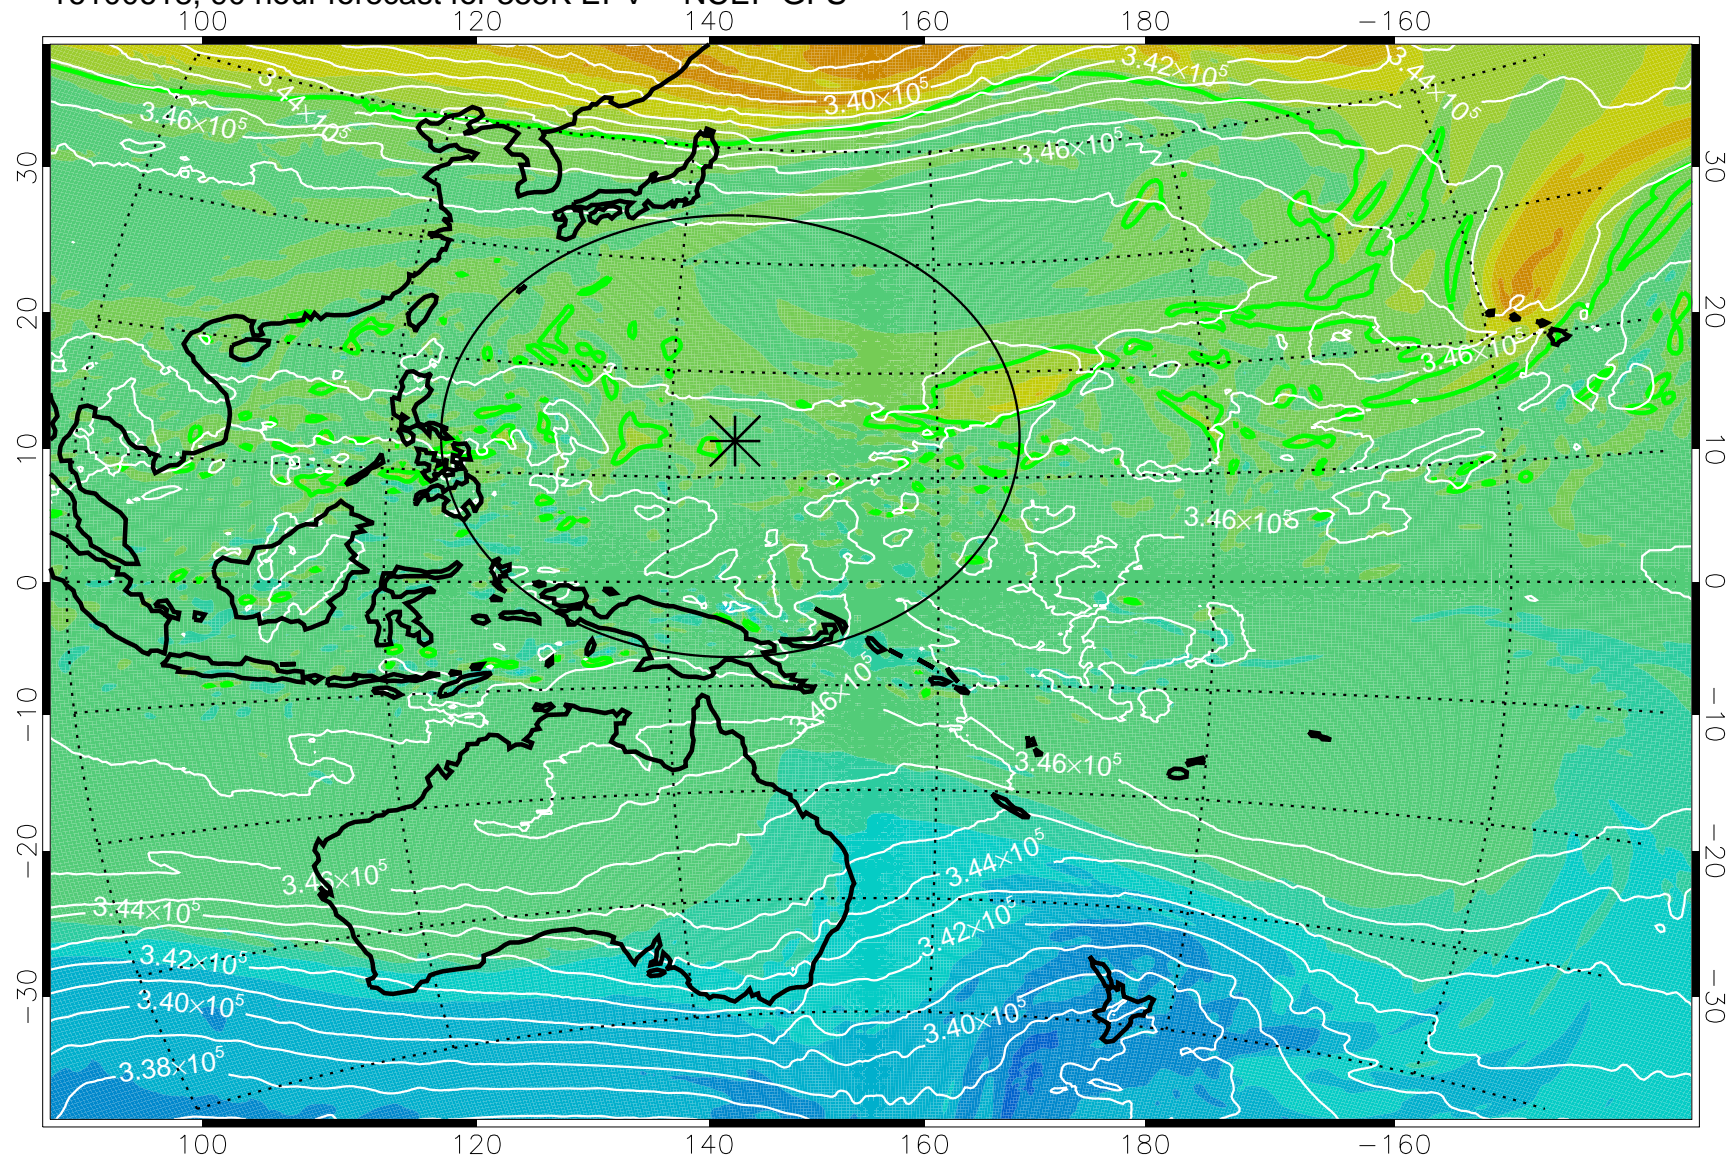

16100518, 66 hour forecast for 355K EPV -- NCEP GFS

355K Montgomery Streamfunction, white
EPV Tropopause (2 PVU) Position
Range ring of 2304 km

16100600, 72 hour forecast for 355K EPV -- NCEP GFS

355K Montgomery Streamfunction, white
EPV Tropopause (2 PVU) Position
Range ring of 2304 km

16100606, 78 hour forecast for 355K EPV -- NCEP GFS

355K Montgomery Streamfunction, white
EPV Tropopause (2 PVU) Position
Range ring of 2304 km

16100612, 84 hour forecast for 355K EPV -- NCEP GFS

355K Montgomery Streamfunction, white
EPV Tropopause (2 PVU) Position
Range ring of 2304 km

16100618, 90 hour forecast for 355K EPV -- NCEP GFS

355K Montgomery Streamfunction, white
EPV Tropopause (2 PVU) Position
Range ring of 2304 km

16100700, 96 hour forecast for 355K EPV -- NCEP GFS

355K Montgomery Streamfunction, white
EPV Tropopause (2 PVU) Position
Range ring of 2304 km

16100706, 102 hour forecast for 355K EPV -- NCEP GFS

355K Montgomery Streamfunction, white
EPV Tropopause (2 PVU) Position
Range ring of 2304 km

16100712, 108 hour forecast for 355K EPV -- NCEP GFS

355K Montgomery Streamfunction, white
EPV Tropopause (2 PVU) Position
Range ring of 2304 km