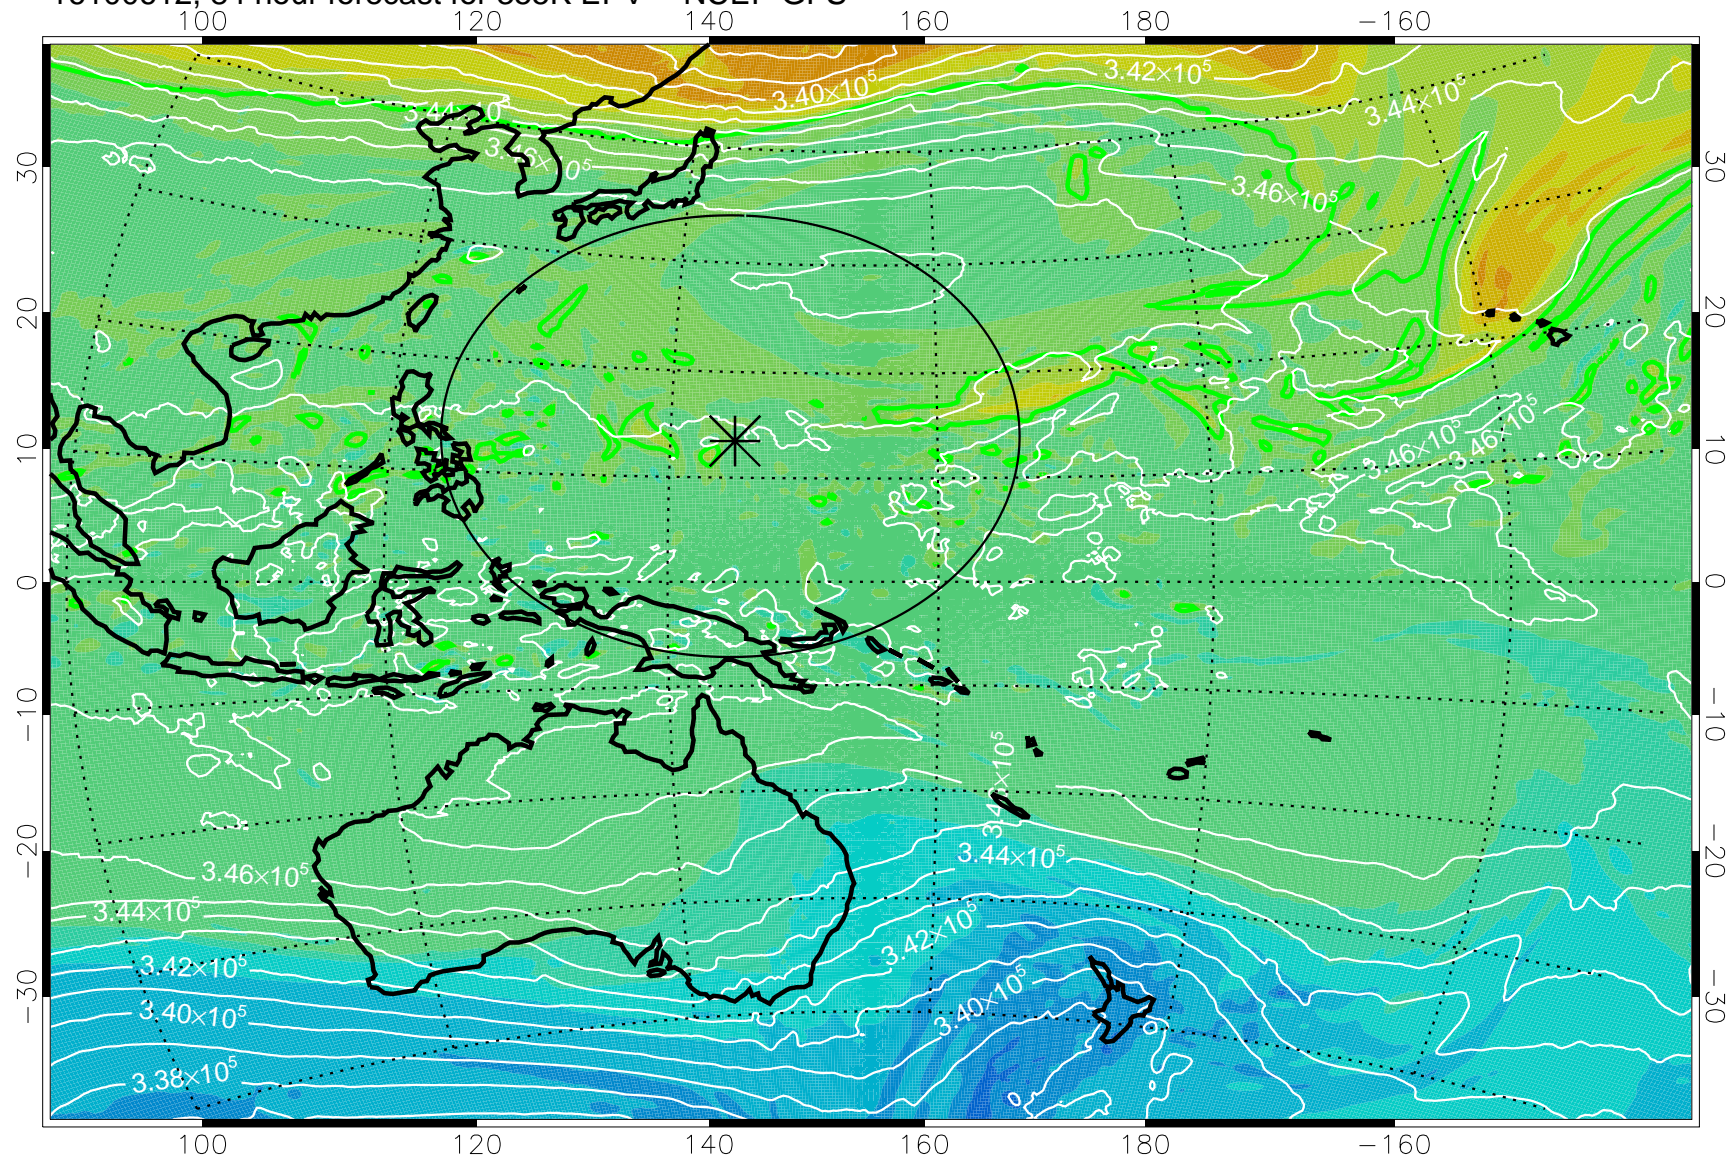

16100506, 54 hour forecast for 355K EPV -- NCEP GFS

355K Montgomery Streamfunction, white
EPV Tropopause (2 PVU) Position
Range ring of 2304 km

16100512, 60 hour forecast for 355K EPV -- NCEP GFS

355K Montgomery Streamfunction, white
EPV Tropopause (2 PVU) Position
Range ring of 2304 km

16100518, 66 hour forecast for 355K EPV -- NCEP GFS

355K Montgomery Streamfunction, white
EPV Tropopause (2 PVU) Position
Range ring of 2304 km

16100600, 72 hour forecast for 355K EPV -- NCEP GFS

355K Montgomery Streamfunction, white
EPV Tropopause (2 PVU) Position
Range ring of 2304 km

16100606, 78 hour forecast for 355K EPV -- NCEP GFS

355K Montgomery Streamfunction, white
EPV Tropopause (2 PVU) Position
Range ring of 2304 km

16100612, 84 hour forecast for 355K EPV -- NCEP GFS

355K Montgomery Streamfunction, white
EPV Tropopause (2 PVU) Position
Range ring of 2304 km

16100618, 90 hour forecast for 355K EPV -- NCEP GFS

355K Montgomery Streamfunction, white
EPV Tropopause (2 PVU) Position
Range ring of 2304 km

16100700, 96 hour forecast for 355K EPV -- NCEP GFS

355K Montgomery Streamfunction, white
EPV Tropopause (2 PVU) Position
Range ring of 2304 km