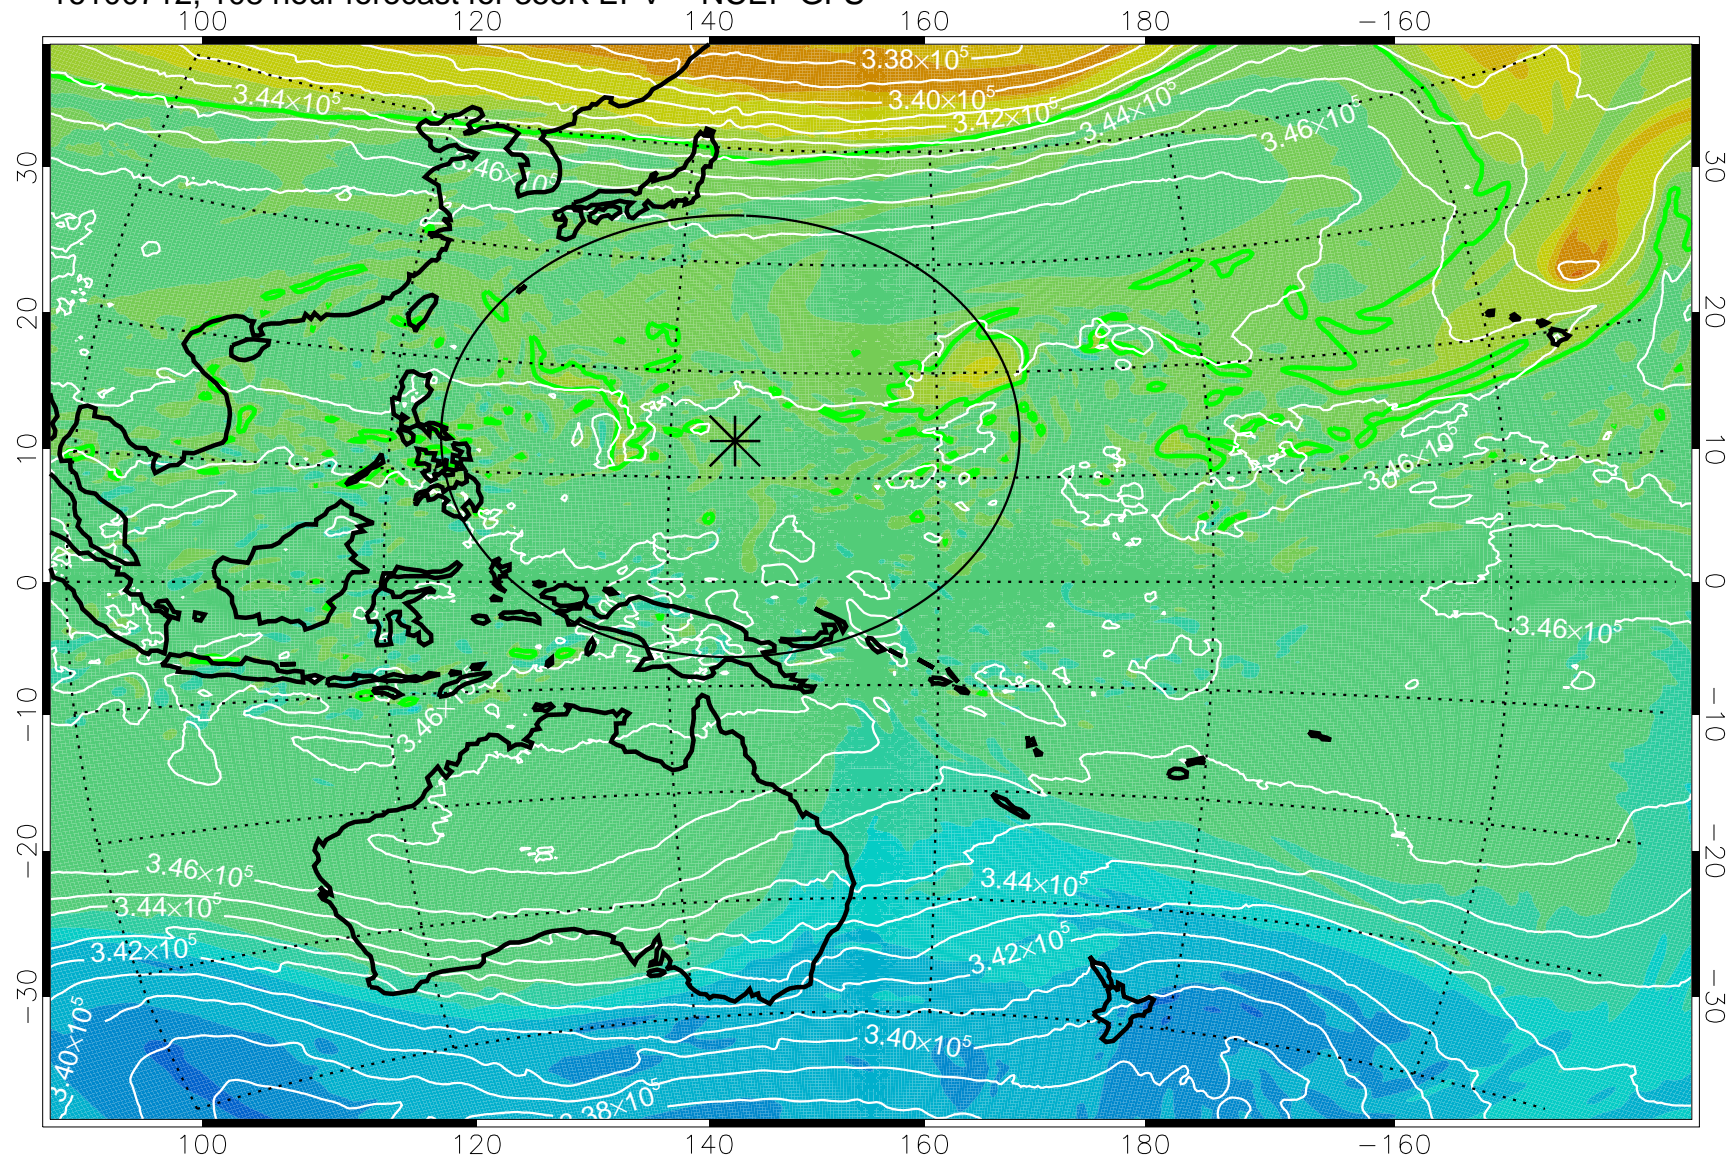

16100606, 78 hour forecast for 355K EPV -- NCEP GFS

355K Montgomery Streamfunction, white
EPV Tropopause (2 PVU) Position
Range ring of 2304 km

16100612, 84 hour forecast for 355K EPV -- NCEP GFS

355K Montgomery Streamfunction, white
EPV Tropopause (2 PVU) Position
Range ring of 2304 km

16100618, 90 hour forecast for 355K EPV -- NCEP GFS

355K Montgomery Streamfunction, white
EPV Tropopause (2 PVU) Position
Range ring of 2304 km

16100700, 96 hour forecast for 355K EPV -- NCEP GFS

355K Montgomery Streamfunction, white
EPV Tropopause (2 PVU) Position
Range ring of 2304 km

16100706, 102 hour forecast for 355K EPV -- NCEP GFS

355K Montgomery Streamfunction, white
EPV Tropopause (2 PVU) Position
Range ring of 2304 km

16100712, 108 hour forecast for 355K EPV -- NCEP GFS

355K Montgomery Streamfunction, white
EPV Tropopause (2 PVU) Position
Range ring of 2304 km

16100718, 114 hour forecast for 355K EPV -- NCEP GFS

355K Montgomery Streamfunction, white
EPV Tropopause (2 PVU) Position
Range ring of 2304 km

16100800, 120 hour forecast for 355K EPV -- NCEP GFS

355K Montgomery Streamfunction, white
EPV Tropopause (2 PVU) Position
Range ring of 2304 km