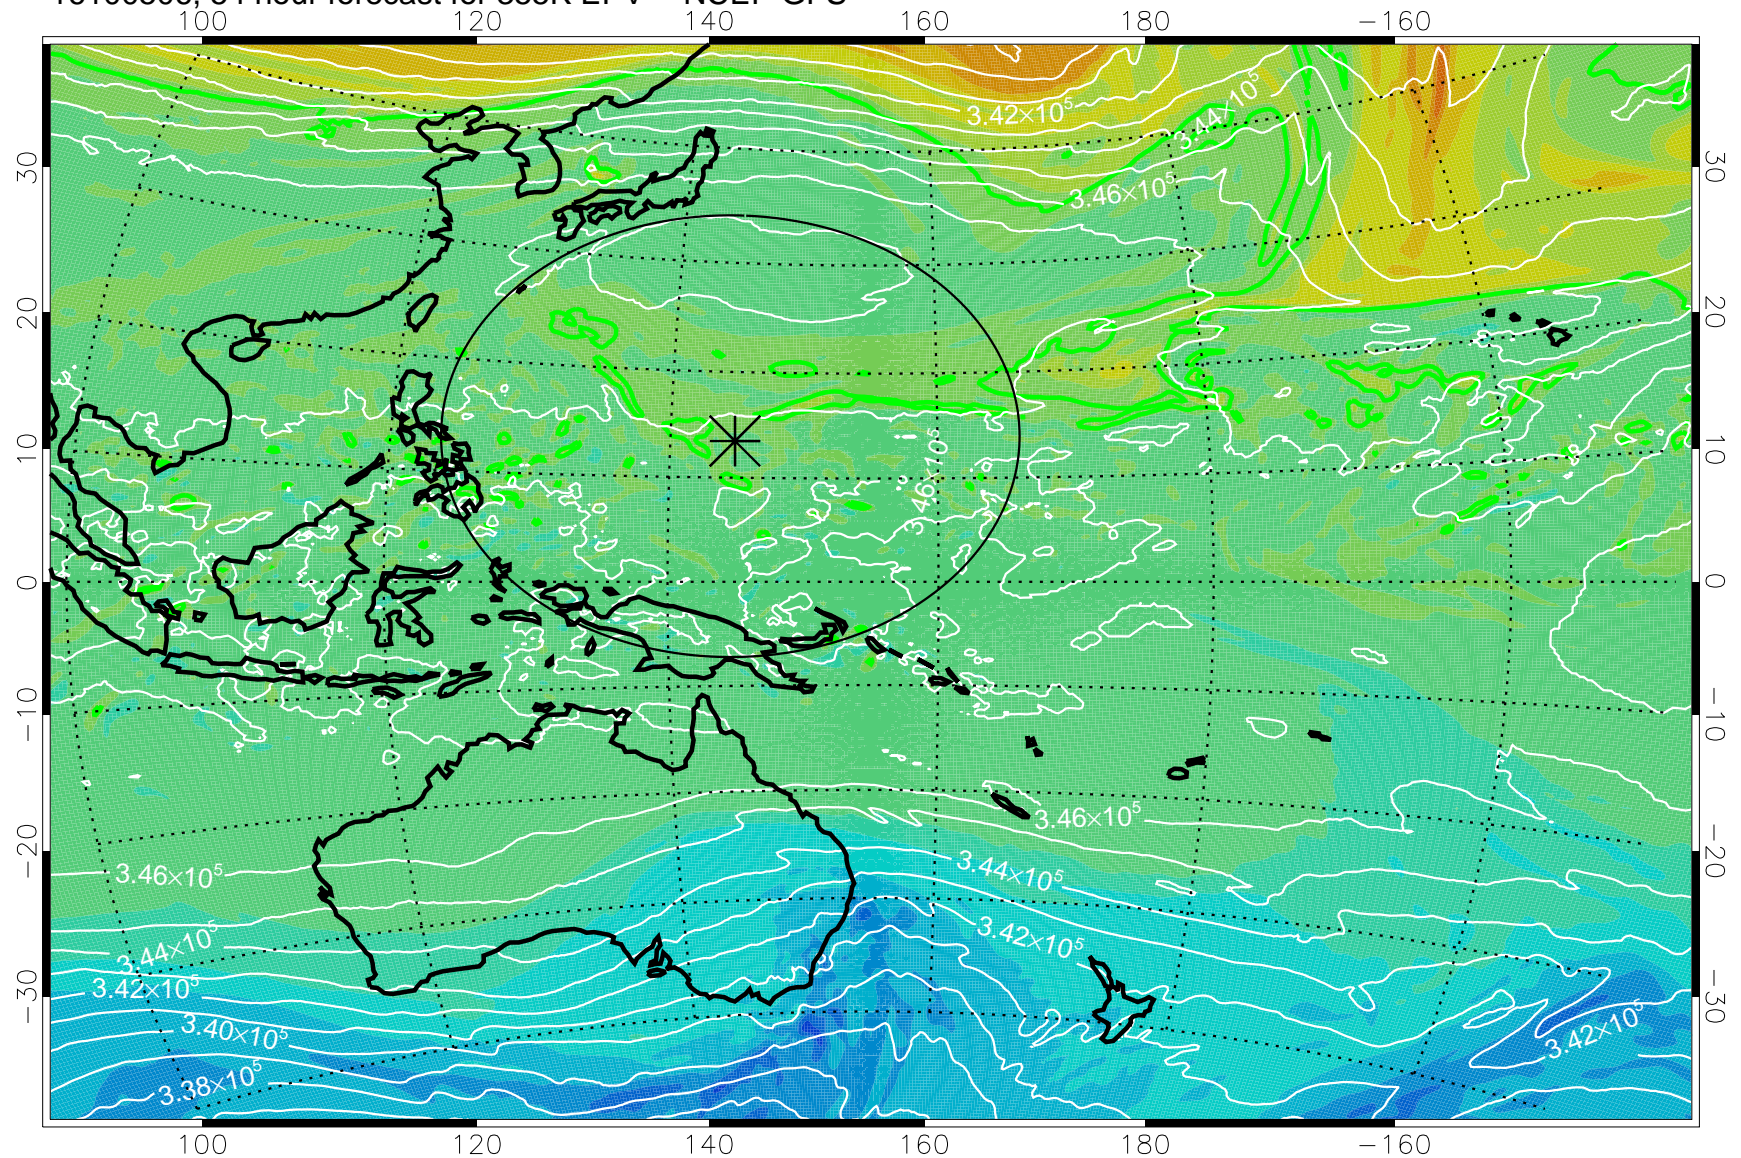

16100406, 30 hour forecast for 355K EPV -- NCEP GFS

355K Montgomery Streamfunction, white
EPV Tropopause (2 PVU) Position
Range ring of 2304 km

16100412, 36 hour forecast for 355K EPV -- NCEP GFS

355K Montgomery Streamfunction, white
EPV Tropopause (2 PVU) Position
Range ring of 2304 km

16100418, 42 hour forecast for 355K EPV -- NCEP GFS

355K Montgomery Streamfunction, white
EPV Tropopause (2 PVU) Position
Range ring of 2304 km

16100500, 48 hour forecast for 355K EPV -- NCEP GFS

355K Montgomery Streamfunction, white
EPV Tropopause (2 PVU) Position
Range ring of 2304 km

16100506, 54 hour forecast for 355K EPV -- NCEP GFS

355K Montgomery Streamfunction, white
EPV Tropopause (2 PVU) Position
Range ring of 2304 km

16100512, 60 hour forecast for 355K EPV -- NCEP GFS

355K Montgomery Streamfunction, white
EPV Tropopause (2 PVU) Position
Range ring of 2304 km

16100518, 66 hour forecast for 355K EPV -- NCEP GFS

355K Montgomery Streamfunction, white
EPV Tropopause (2 PVU) Position
Range ring of 2304 km

16100600, 72 hour forecast for 355K EPV -- NCEP GFS

355K Montgomery Streamfunction, white
EPV Tropopause (2 PVU) Position
Range ring of 2304 km