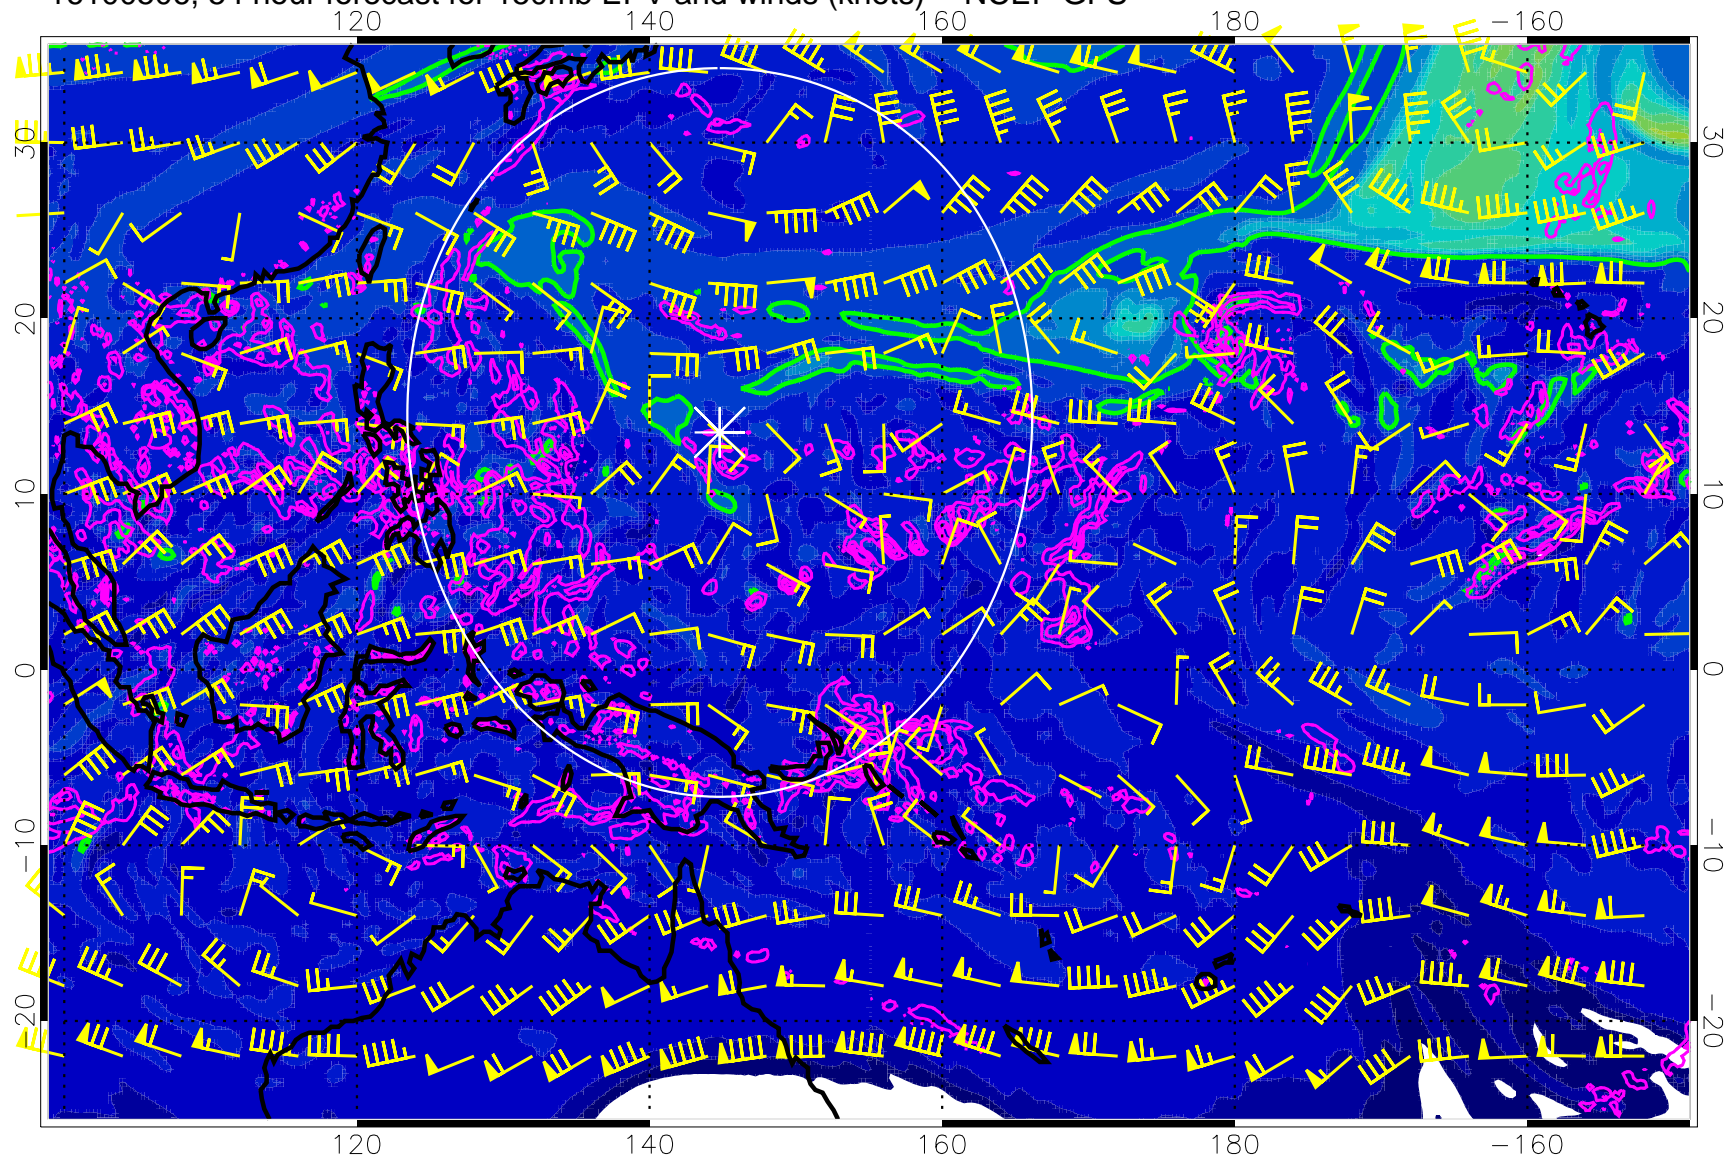

16100506, 54 hour forecast for 150mb EPV and winds (knots) -- NCEP GFS

Precip (tot dot, conv sol) mm/day 40 mm/day contours, min 20

EPV Tropopause (2 PVU) Position

Range ring of 2304 km