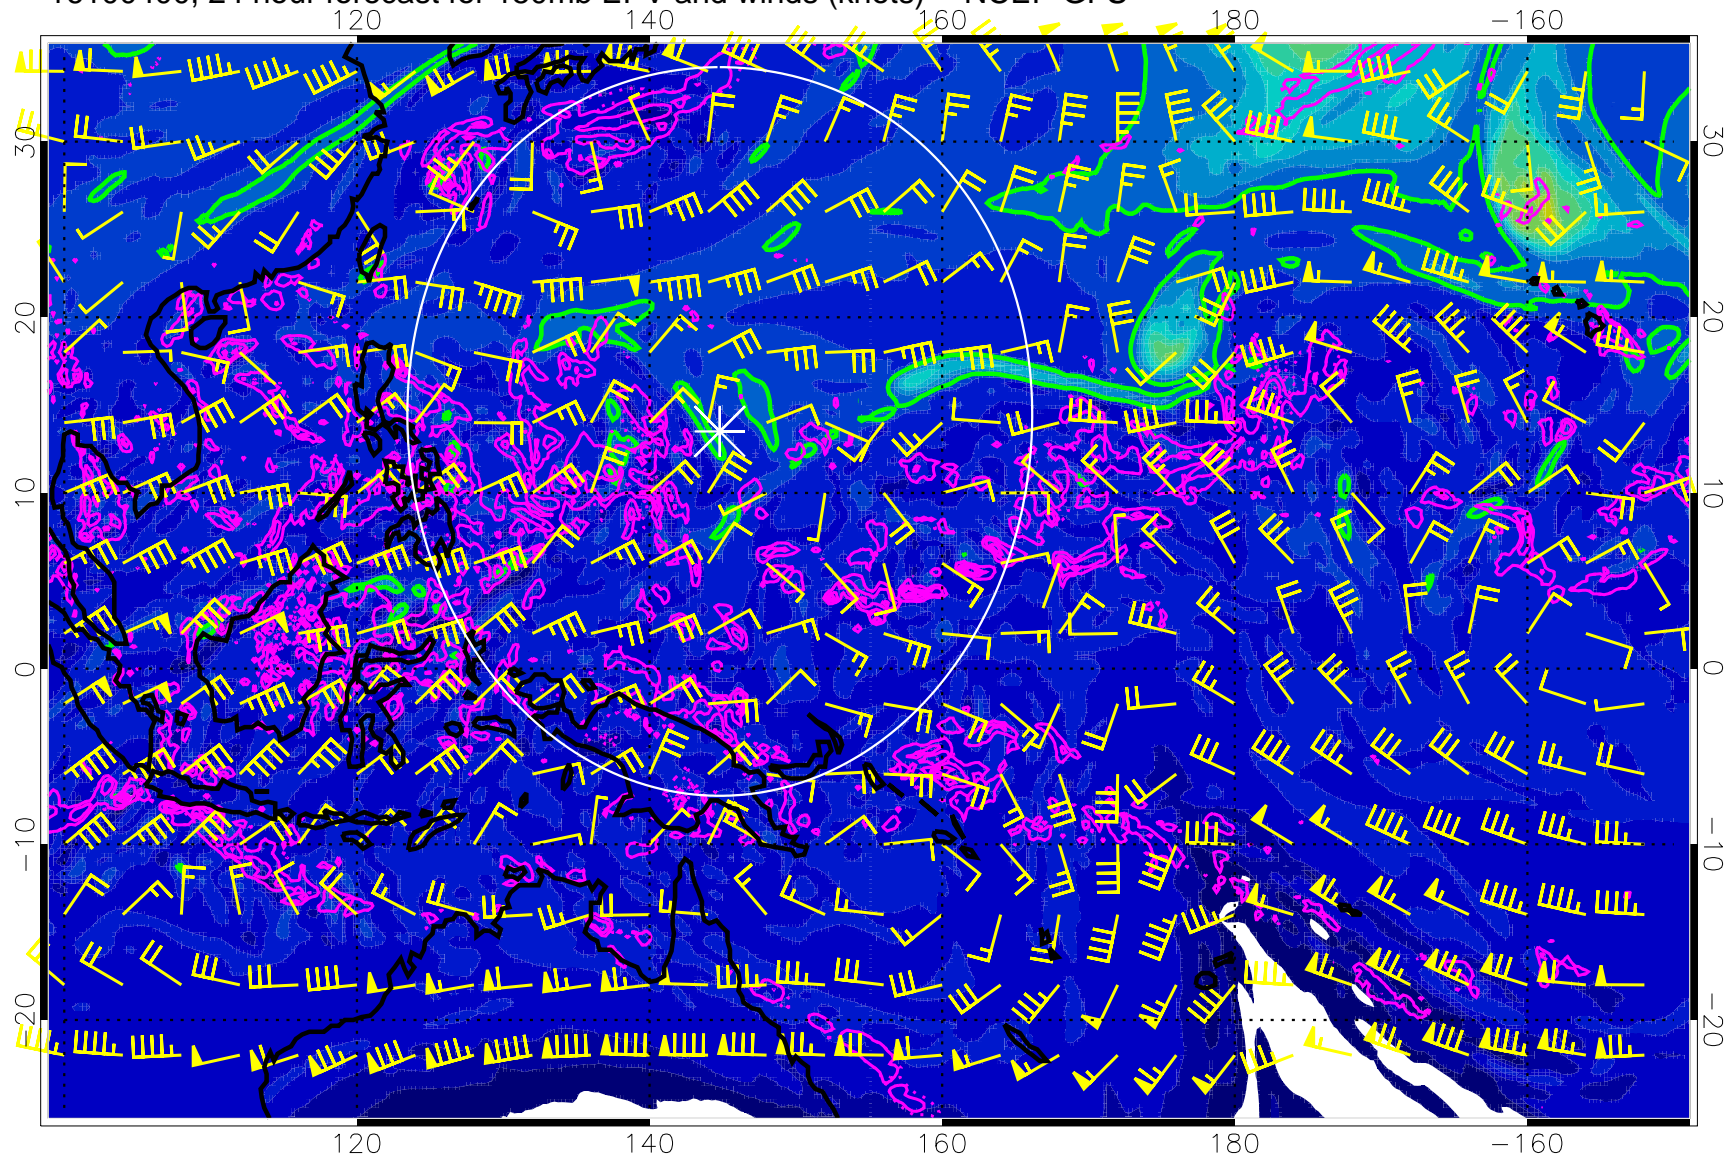

16100306, 6 hour forecast for 150mb EPV and winds (knots) -- NCEP GFS

Precip (tot dot, conv sol) mm/day 40 mm/day contours, min 20

EPV Tropopause (2 PVU) Position

Range ring of 2304 km

16100312, 12 hour forecast for 150mb EPV and winds (knots) -- NCEP GFS

0 5.0×10^{-6} 1.0×10^{-5} 1.5×10^{-5}
PVU

Precip (tot dot, conv sol) mm/day 40 mm/day contours, min 20

EPV Tropopause (2 PVU) Position

Range ring of 2304 km

16100318, 18 hour forecast for 150mb EPV and winds (knots) -- NCEP GFS

0 5.0×10^{-6} 1.0×10^{-5} 1.5×10^{-5}
PVU

Precip (tot dot, conv sol) mm/day 40 mm/day contours, min 20

EPV Tropopause (2 PVU) Position

Range ring of 2304 km

16100400, 24 hour forecast for 150mb EPV and winds (knots) -- NCEP GFS

0 5.0×10^{-6} 1.0×10^{-5} 1.5×10^{-5}
PVU

Precip (tot dot, conv sol) mm/day 40 mm/day contours, min 20

EPV Tropopause (2 PVU) Position

Range ring of 2304 km

16100406, 30 hour forecast for 150mb EPV and winds (knots) -- NCEP GFS