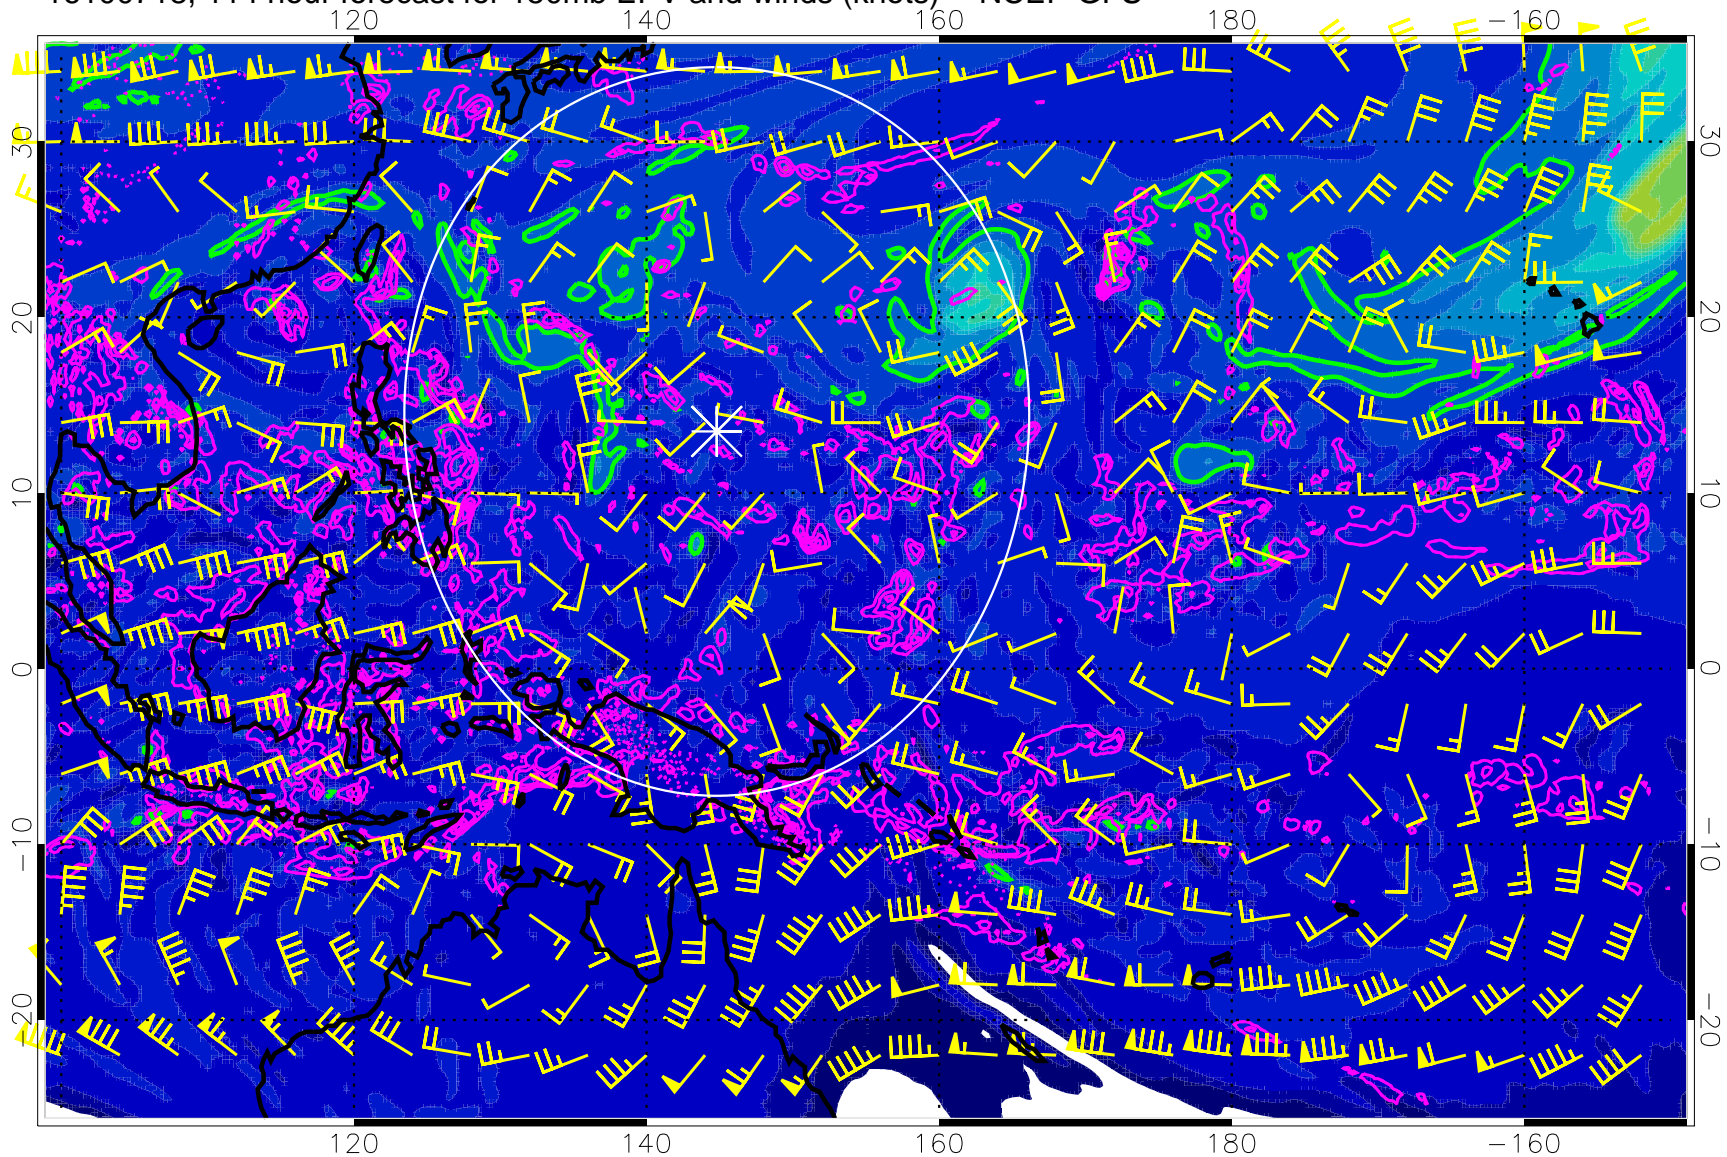

Precip (tot dot, conv sol) mm/day 40 mm/day contours, min 20

EPV Tropopause (2 PVU) Position

Range ring of 2304 km

16100712, 108 hour forecast for 150mb EPV and winds (knots) -- NCEP GFS

0 5.0×10^{-6} 1.0×10^{-5} 1.5×10^{-5}
PVU

Precip (tot dot, conv sol) mm/day 40 mm/day contours, min 20

EPV Tropopause (2 PVU) Position

Range ring of 2304 km

16100718, 114 hour forecast for 150mb EPV and winds (knots) -- NCEP GFS

0 5.0×10^{-6} 1.0×10^{-5} 1.5×10^{-5}
PVU

Precip (tot dot, conv sol) mm/day 40 mm/day contours, min 20

EPV Tropopause (2 PVU) Position

Range ring of 2304 km