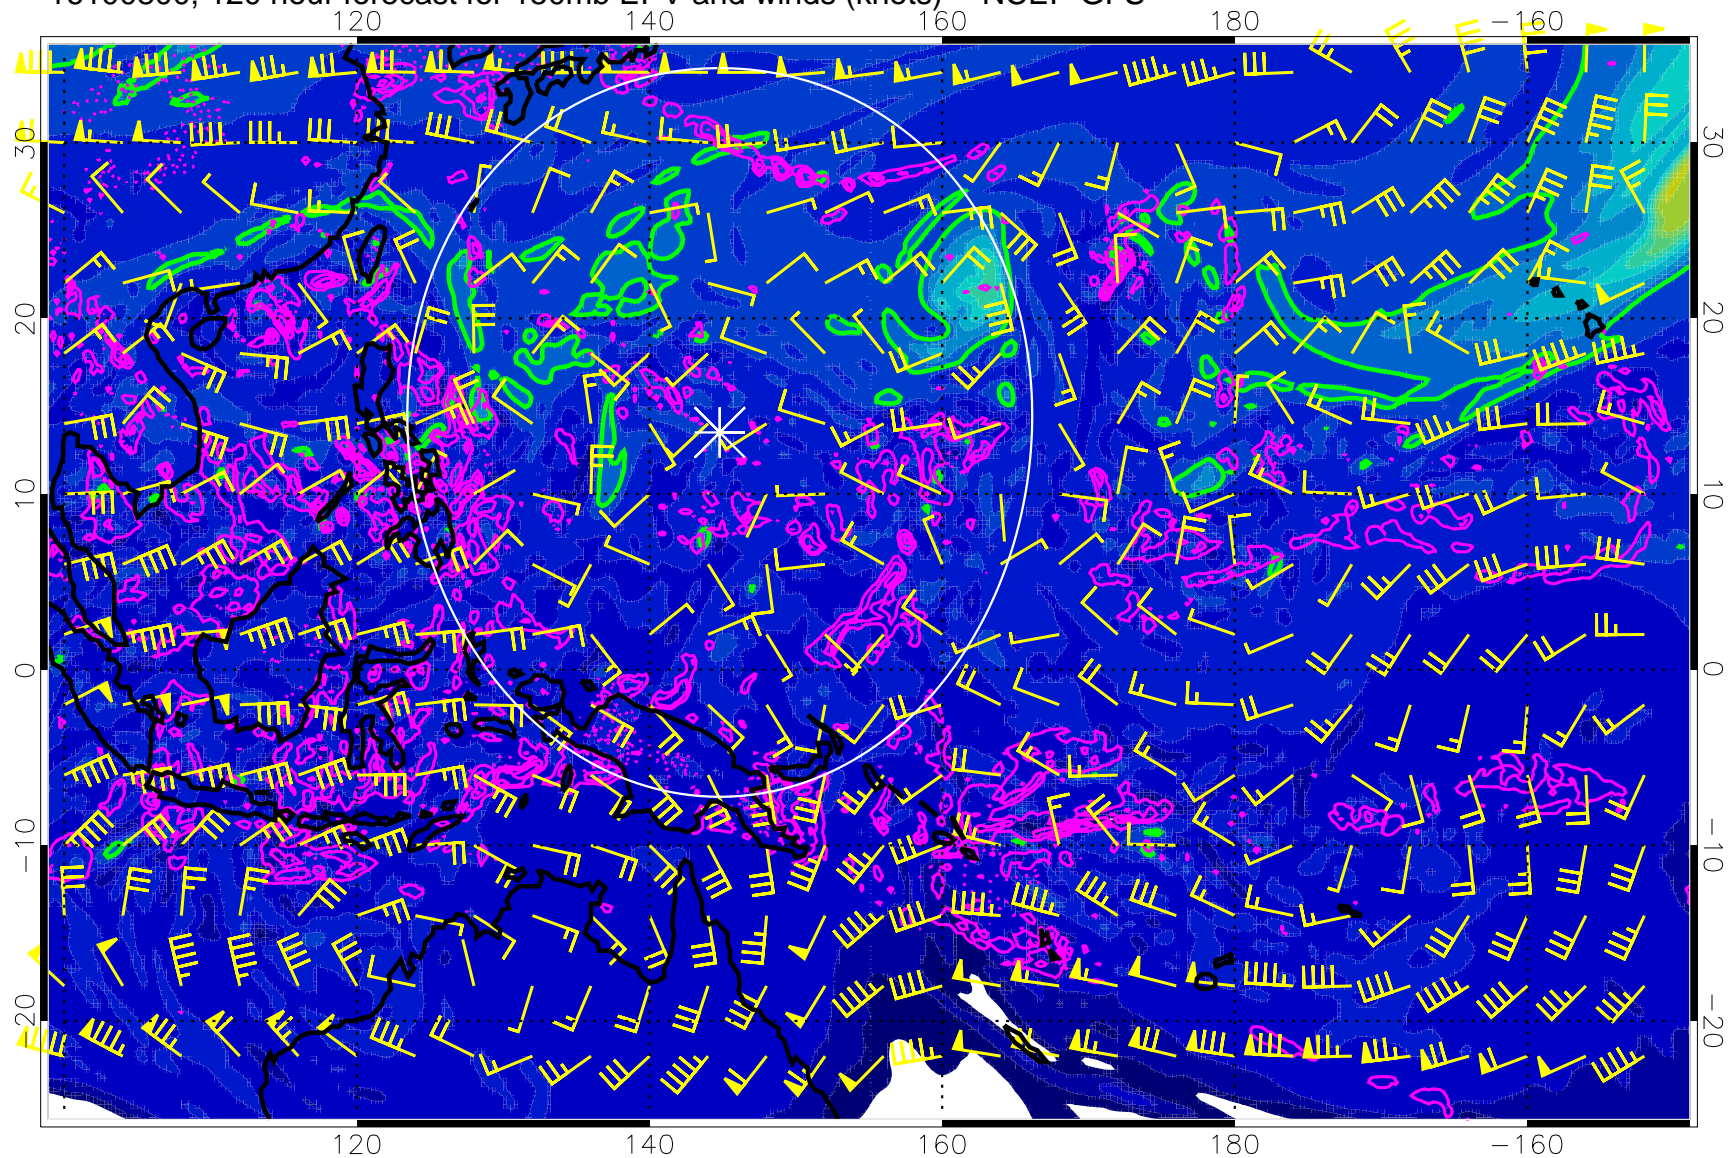

Precip (tot dot, conv sol) mm/day 40 mm/day contours, min 20

EPV Tropopause (2 PVU) Position

Range ring of 2304 km

16100718, 114 hour forecast for 150mb EPV and winds (knots) -- NCEP GFS

0 5.0×10^{-6} 1.0×10^{-5} 1.5×10^{-5}
PVU

Precip (tot dot, conv sol) mm/day 40 mm/day contours, min 20

EPV Tropopause (2 PVU) Position

Range ring of 2304 km

16100800, 120 hour forecast for 150mb EPV and winds (knots) -- NCEP GFS

0 5.0×10^{-6} 1.0×10^{-5} 1.5×10^{-5}
PVU

Precip (tot dot, conv sol) mm/day 40 mm/day contours, min 20

EPV Tropopause (2 PVU) Position

Range ring of 2304 km