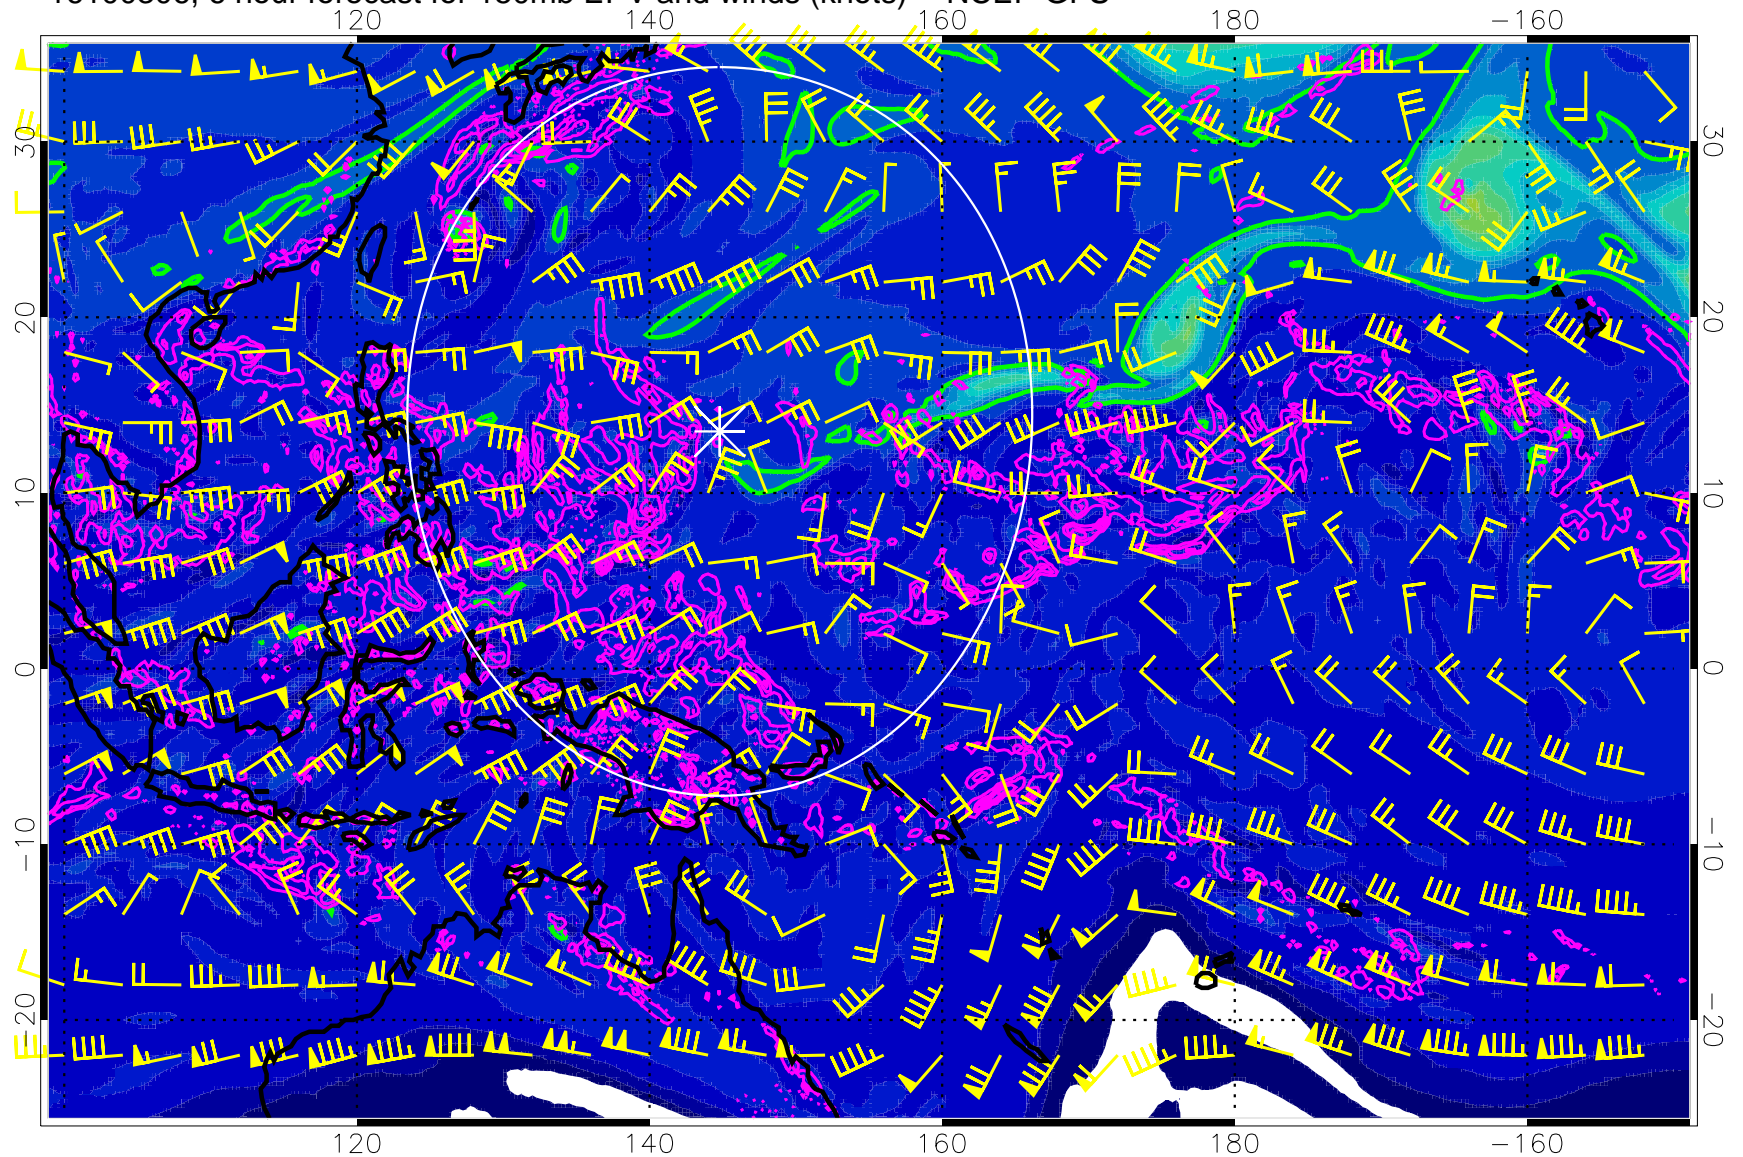

16100306, 6 hour forecast for 150mb EPV and winds (knots) -- NCEP GFS

Precip (tot dot, conv sol) mm/day 40 mm/day contours, min 20

EPV Tropopause (2 PVU) Position

Range ring of 2304 km

16100312, 12 hour forecast for 150mb EPV and winds (knots) -- NCEP GFS

0 5.0×10^{-6} 1.0×10^{-5} 1.5×10^{-5}
PVU

Precip (tot dot, conv sol) mm/day 40 mm/day contours, min 20

EPV Tropopause (2 PVU) Position

Range ring of 2304 km

16100318, 18 hour forecast for 150mb EPV and winds (knots) -- NCEP GFS