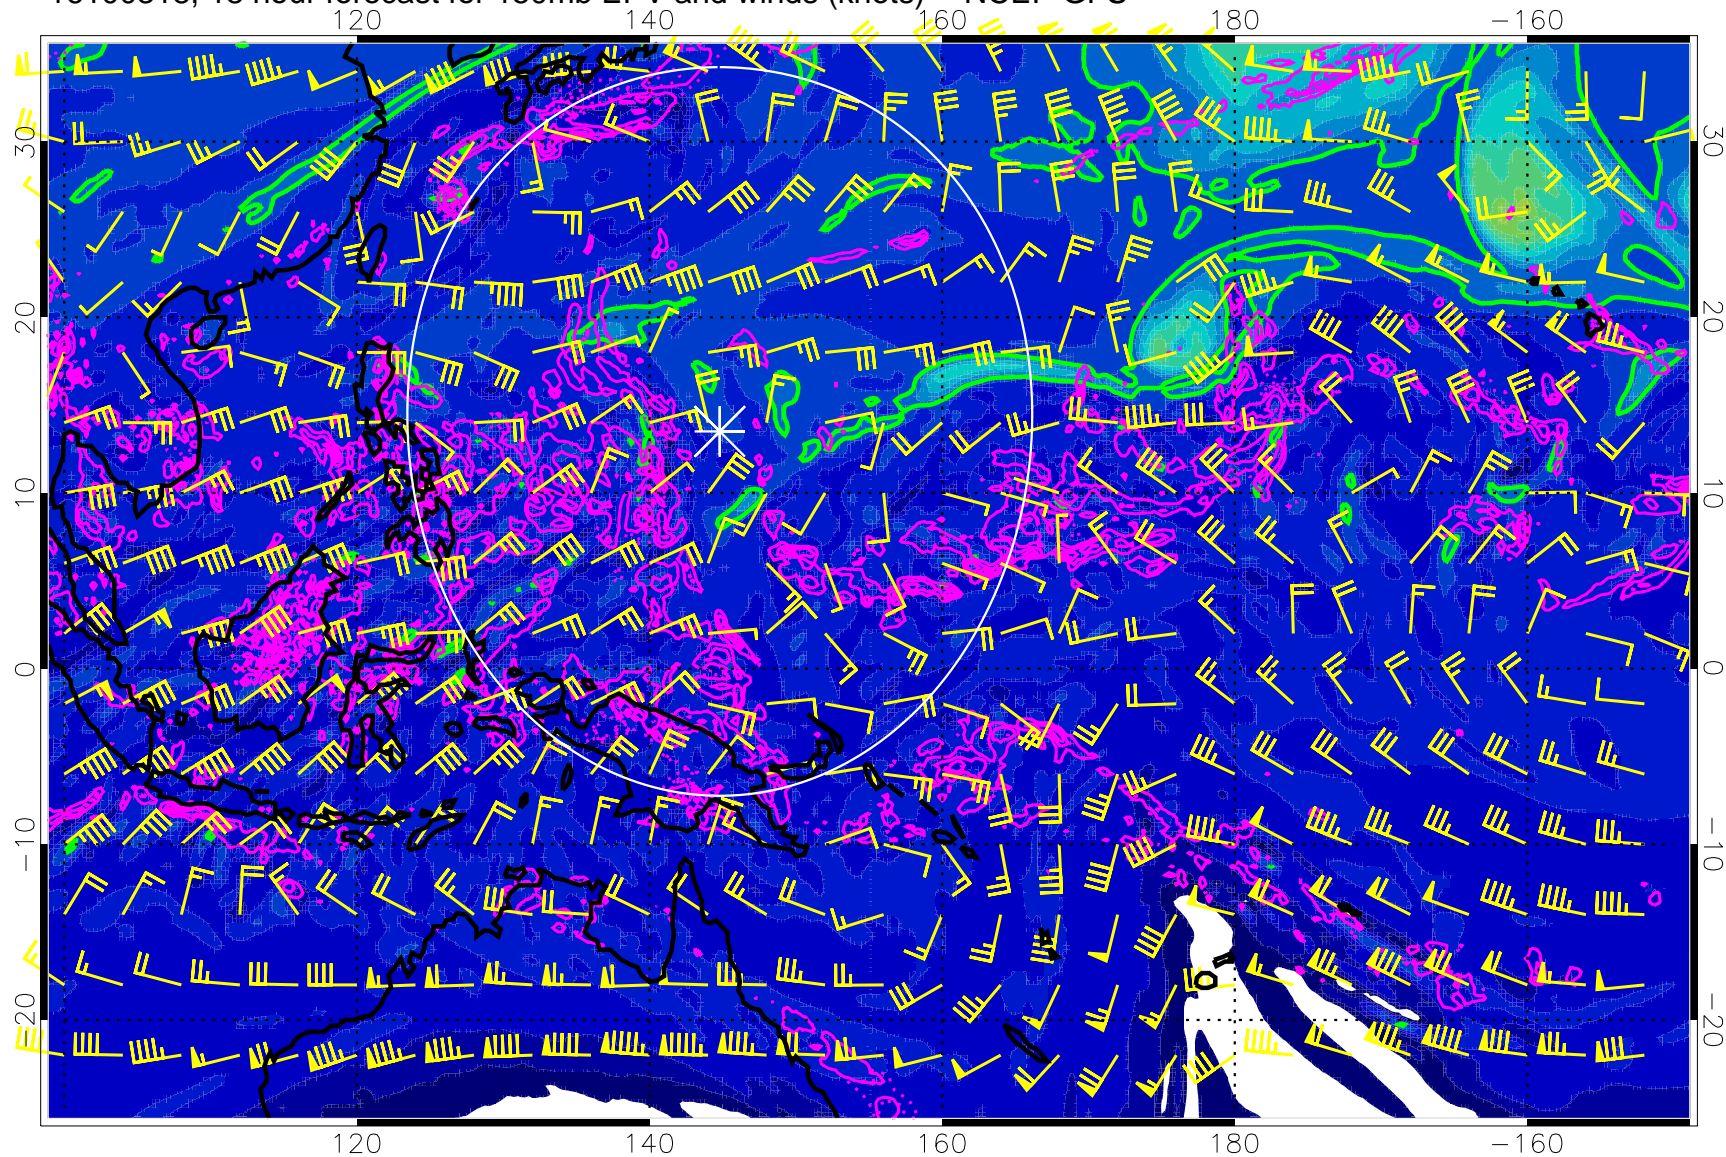

16100306, 6 hour forecast for 150mb EPV and winds (knots) -- NCEP GFS

Precip (tot dot, conv sol) mm/day 40 mm/day contours, min 20

EPV Tropopause (2 PVU) Position

Range ring of 2304 km

16100312, 12 hour forecast for 150mb EPV and winds (knots) -- NCEP GFS

0 5.0×10^{-6} 1.0×10^{-5} 1.5×10^{-5}
PVU

Precip (tot dot, conv sol) mm/day 40 mm/day contours, min 20

EPV Tropopause (2 PVU) Position

Range ring of 2304 km

16100318, 18 hour forecast for 150mb EPV and winds (knots) -- NCEP GFS