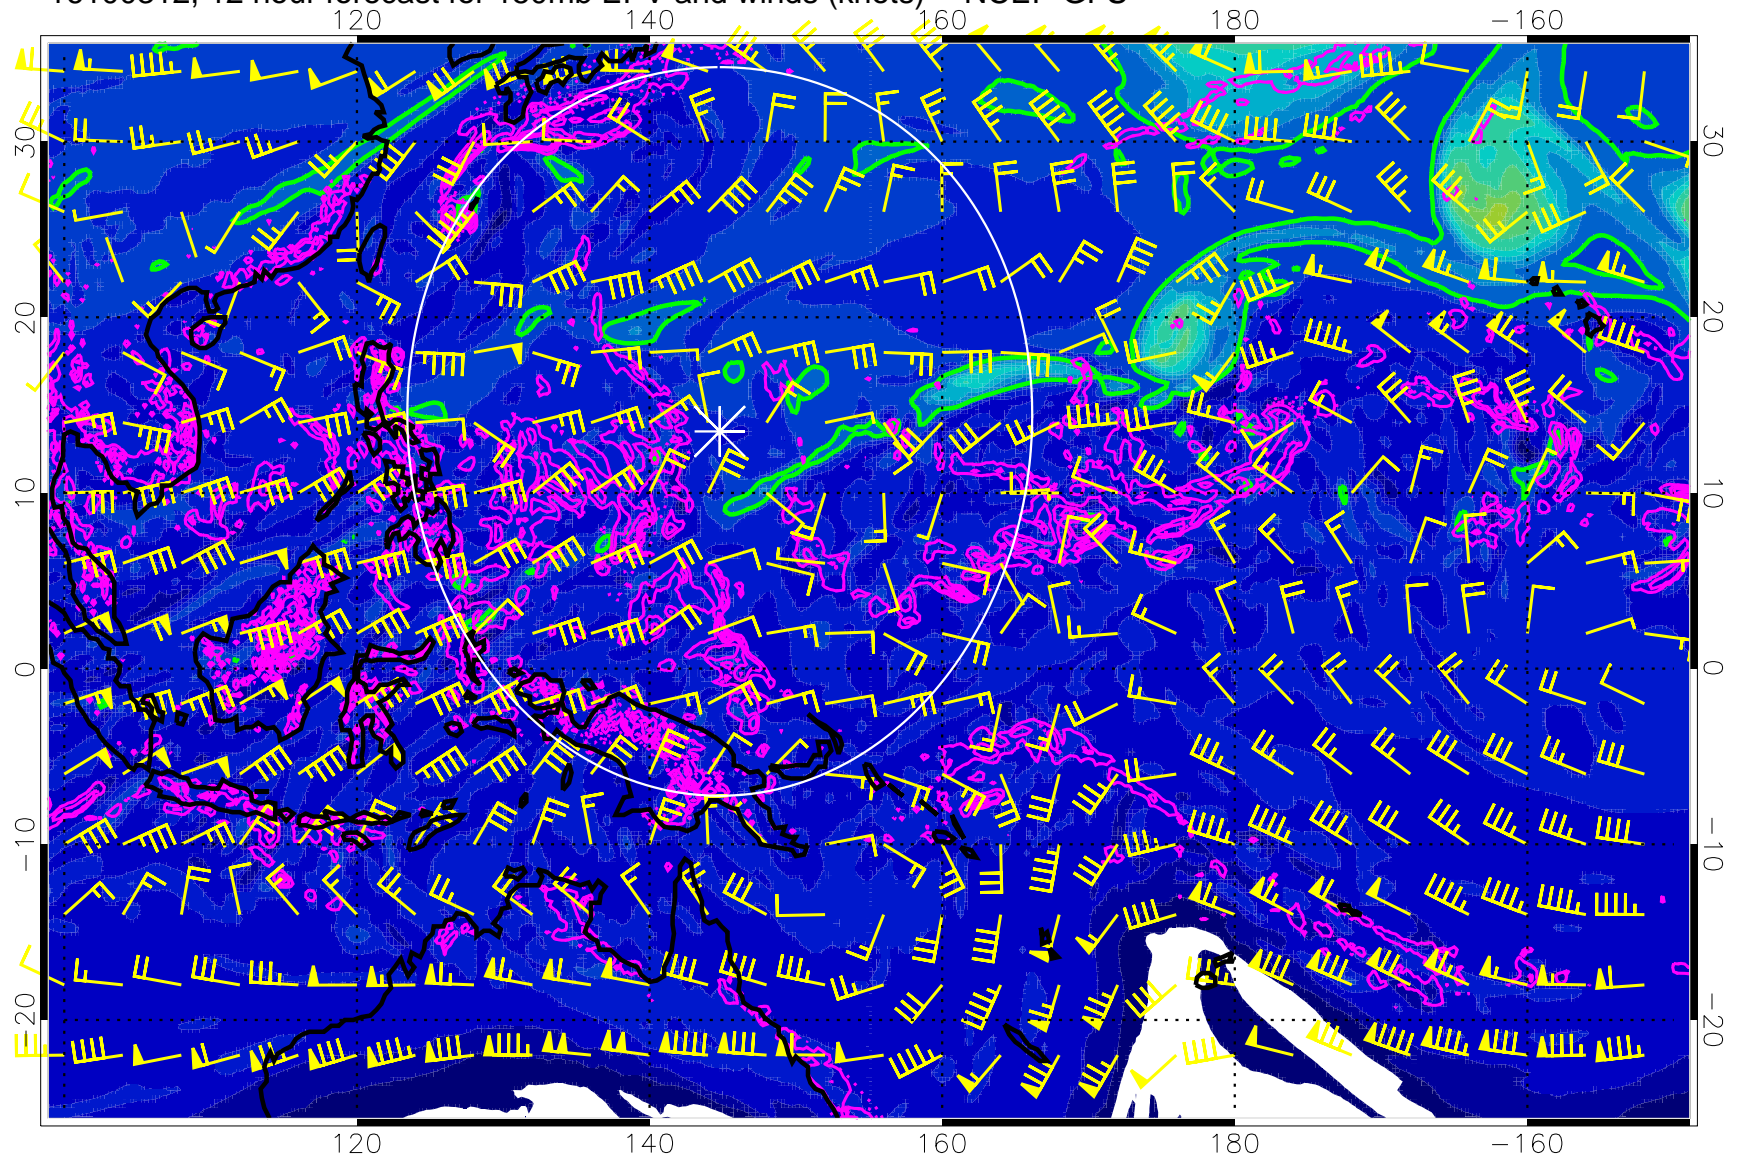

16100306, 6 hour forecast for 150mb EPV and winds (knots) -- NCEP GFS

Precip (tot dot, conv sol) mm/day 40 mm/day contours, min 20

EPV Tropopause (2 PVU) Position

Range ring of 2304 km

16100312, 12 hour forecast for 150mb EPV and winds (knots) -- NCEP GFS

0 5.0×10^{-6} 1.0×10^{-5} 1.5×10^{-5}
PVU

Precip (tot dot, conv sol) mm/day 40 mm/day contours, min 20

EPV Tropopause (2 PVU) Position

Range ring of 2304 km

16100318, 18 hour forecast for 150mb EPV and winds (knots) -- NCEP GFS