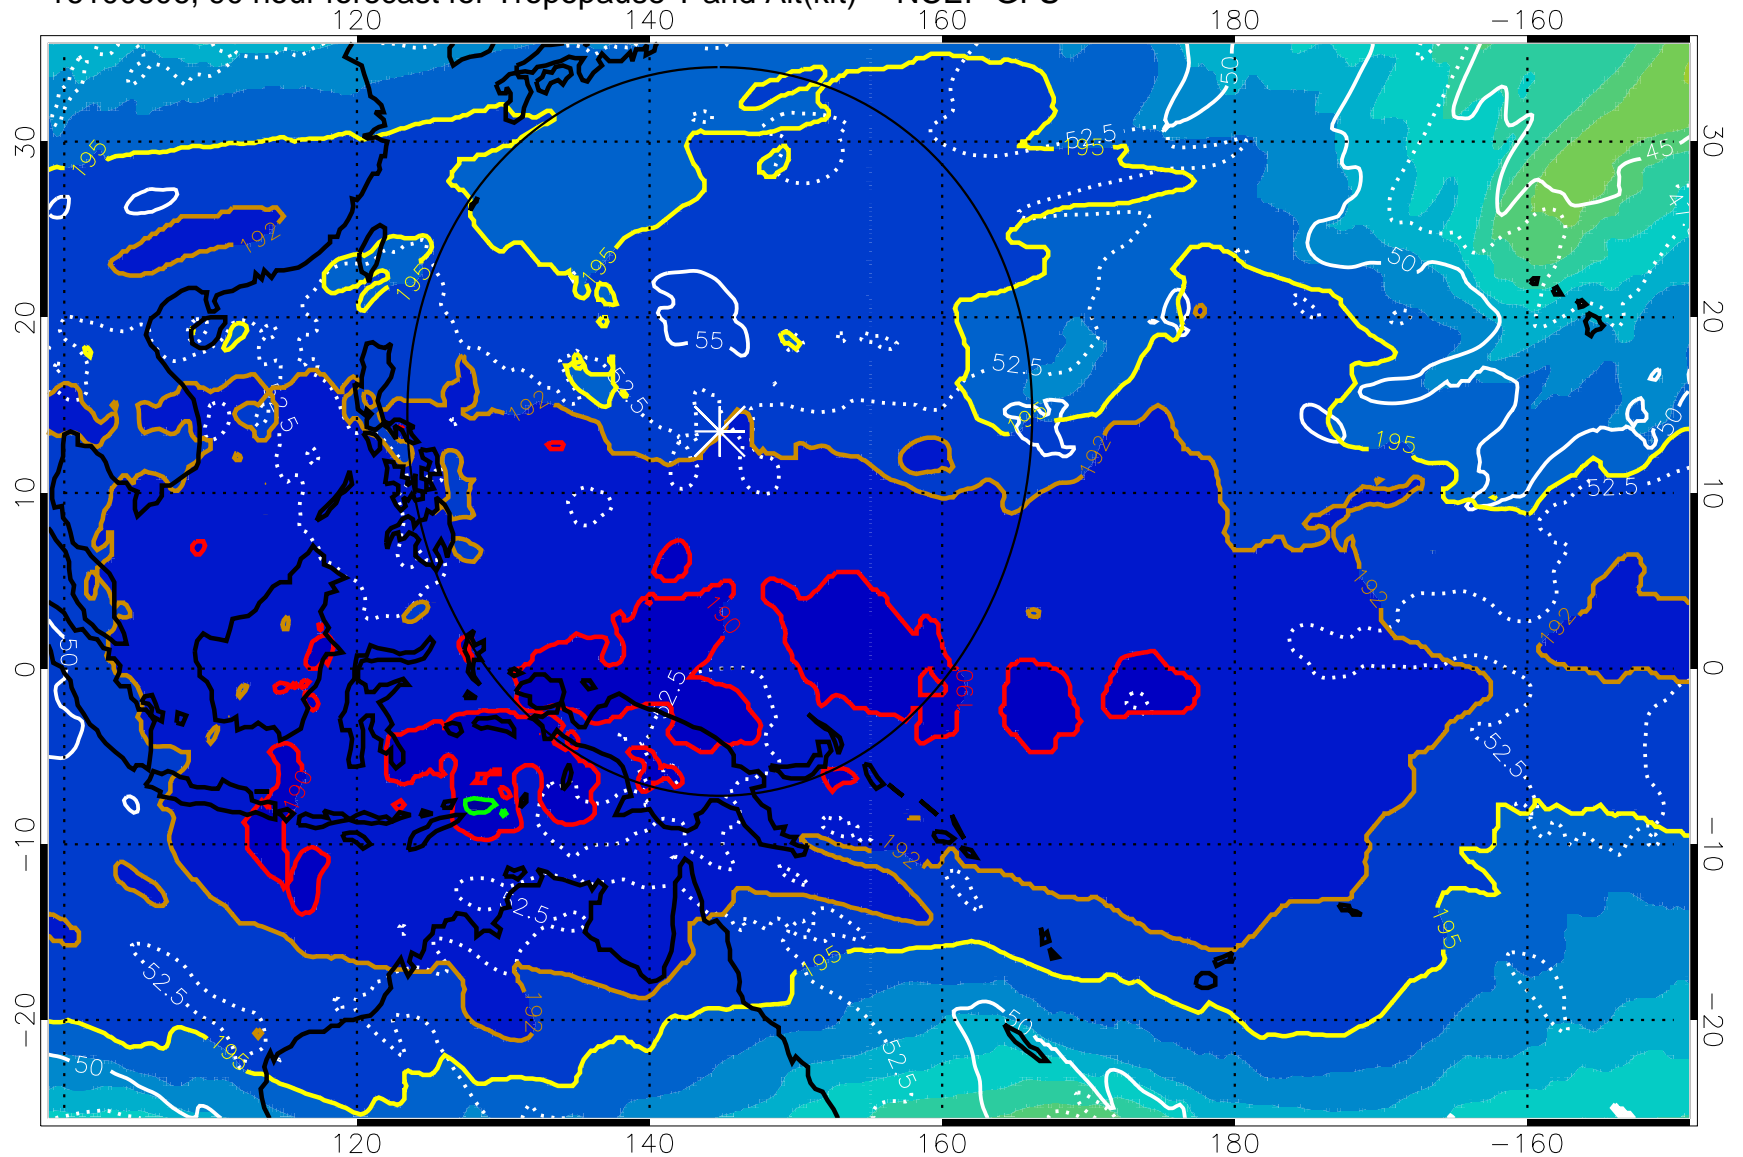

190 200 210 220 230

Tropopause T, K

Tropopause Altitude in kft (white)

192.5K Isotherm 195K Isotherm

187.5K Isotherm 190K Isotherm

Range ring of 2304 km

16100606, 90 hour forecast for Tropopause T and Alt(kft) -- NCEP GFS

190 200 210 220 230
Tropopause T, K

Tropopause Altitude in kft (white)

192.5K Isotherm 195K Isotherm
187.5K Isotherm 190K Isotherm

Range ring of 2304 km

16100612, 96 hour forecast for Tropopause T and Alt(kft) -- NCEP GFS