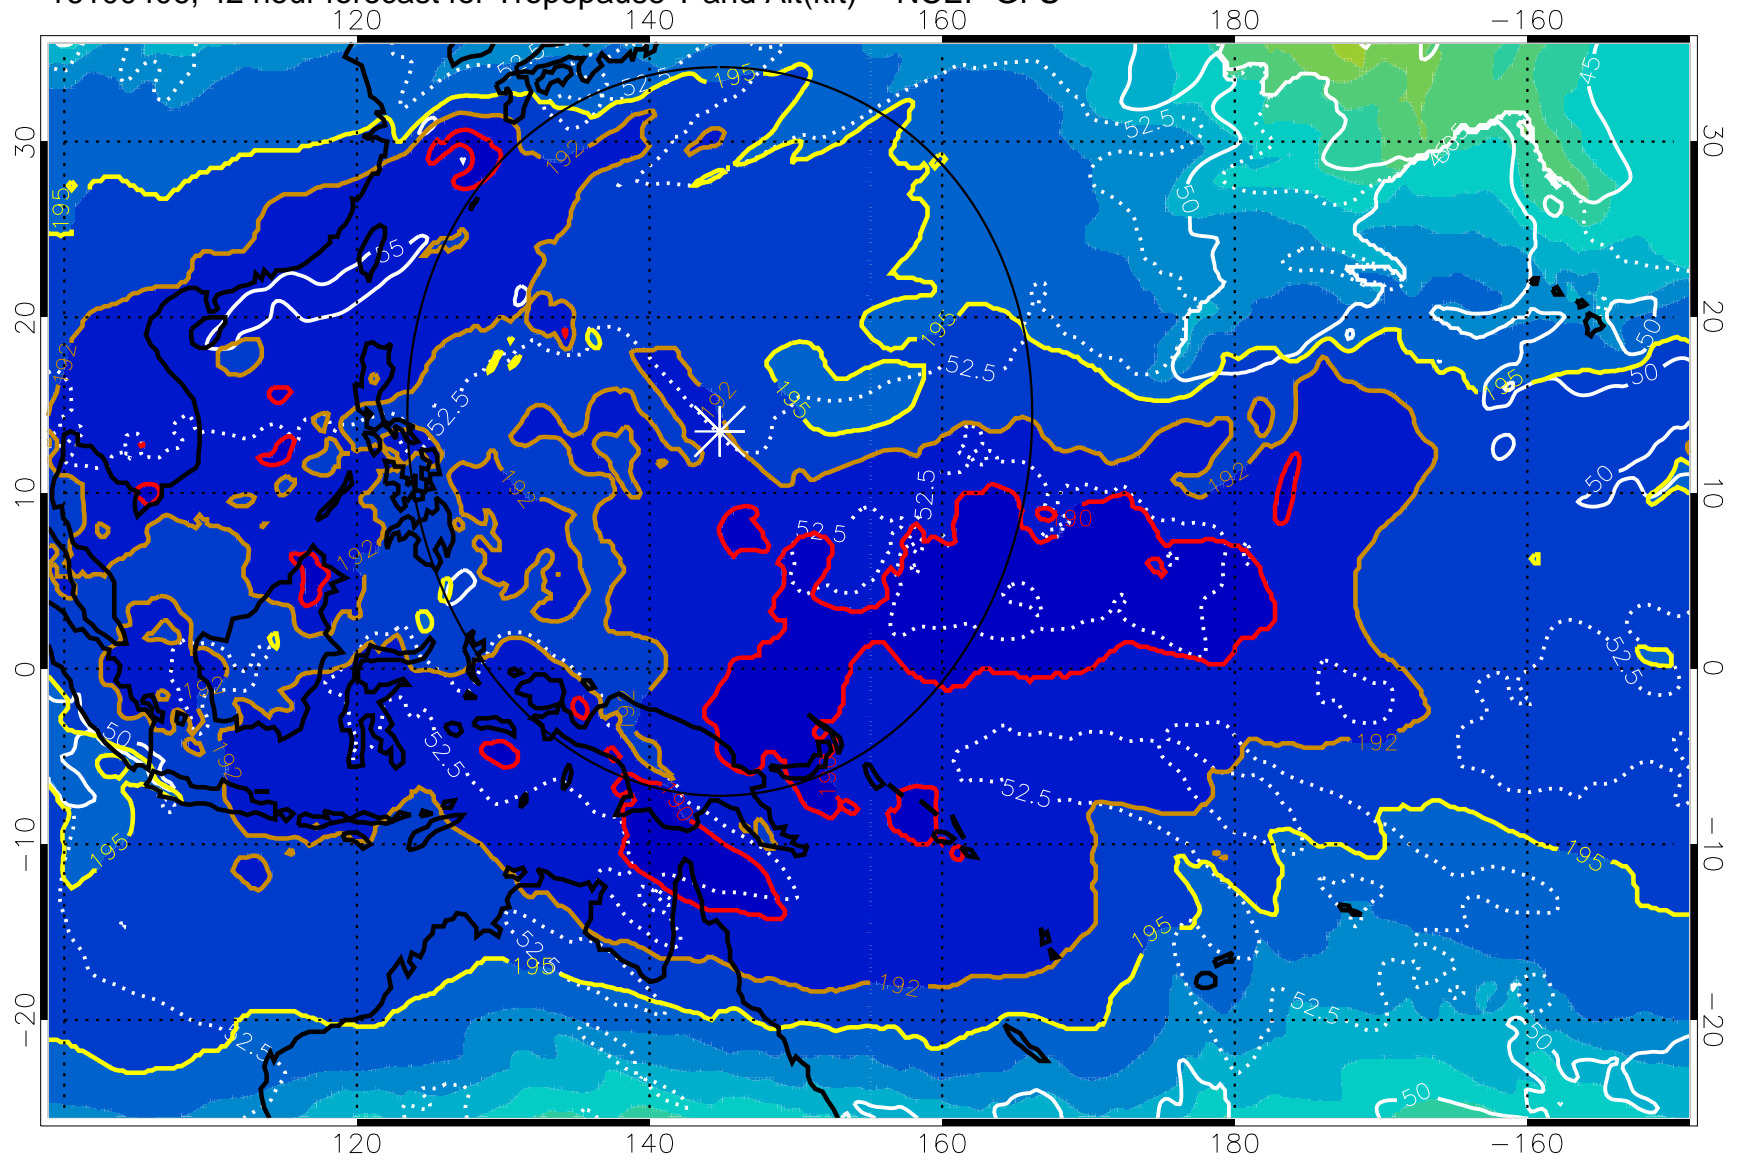

16100400, 36 hour forecast for Tropopause T and Alt(kft) -- NCEP GFS

190 200 210 220 230

Tropopause T, K

Tropopause Altitude in kft (white)

192.5K Isotherm 195K Isotherm
187.5K Isotherm 190K Isotherm

Range ring of 2304 km

16100406, 42 hour forecast for Tropopause T and Alt(kft) -- NCEP GFS

190 200 210 220 230
Tropopause T, K

Tropopause Altitude in kft (white)

192.5K Isotherm 195K Isotherm
187.5K Isotherm 190K Isotherm

Range ring of 2304 km