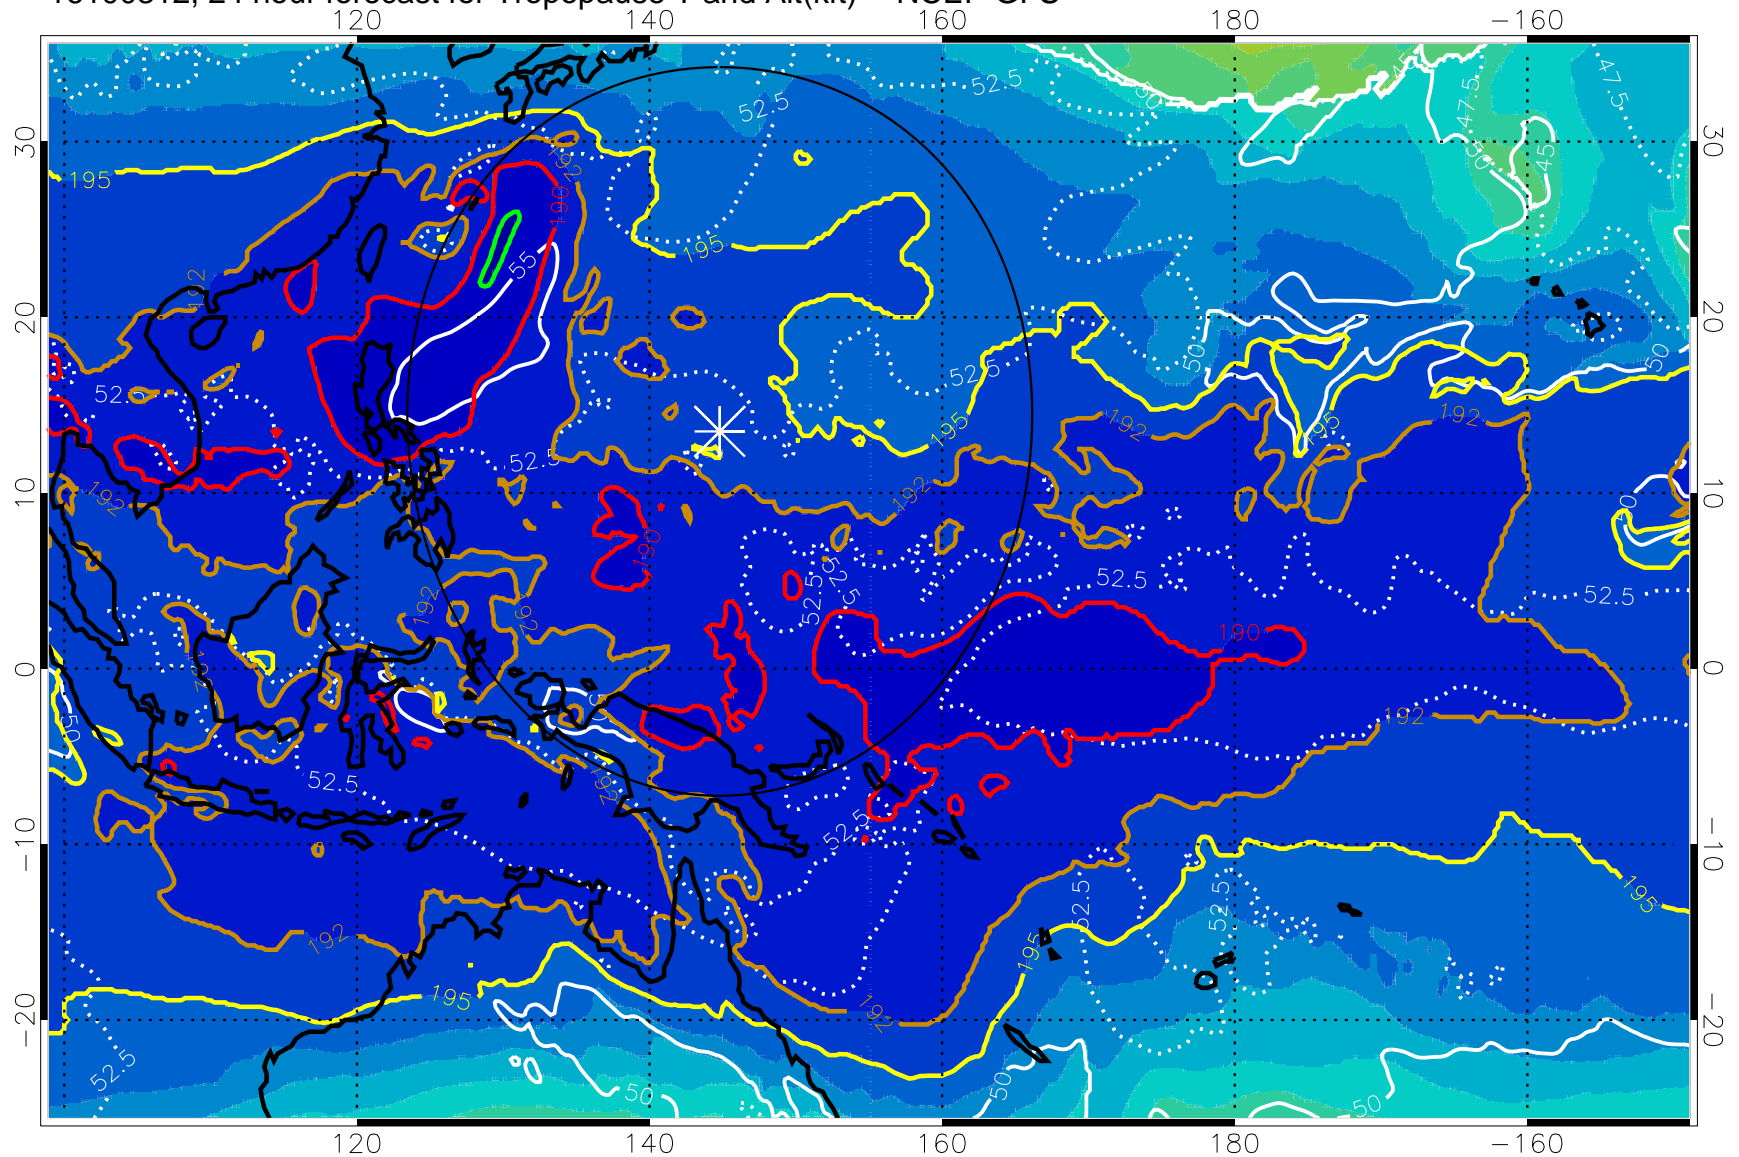

16100312, 24 hour forecast for Tropopause T and Alt(kft) -- NCEP GFS

190 200 210 220 230

Tropopause T, K

Tropopause Altitude in kft (white)

192.5K Isotherm 195K Isotherm

187.5K Isotherm 190K Isotherm

Range ring of 2304 km