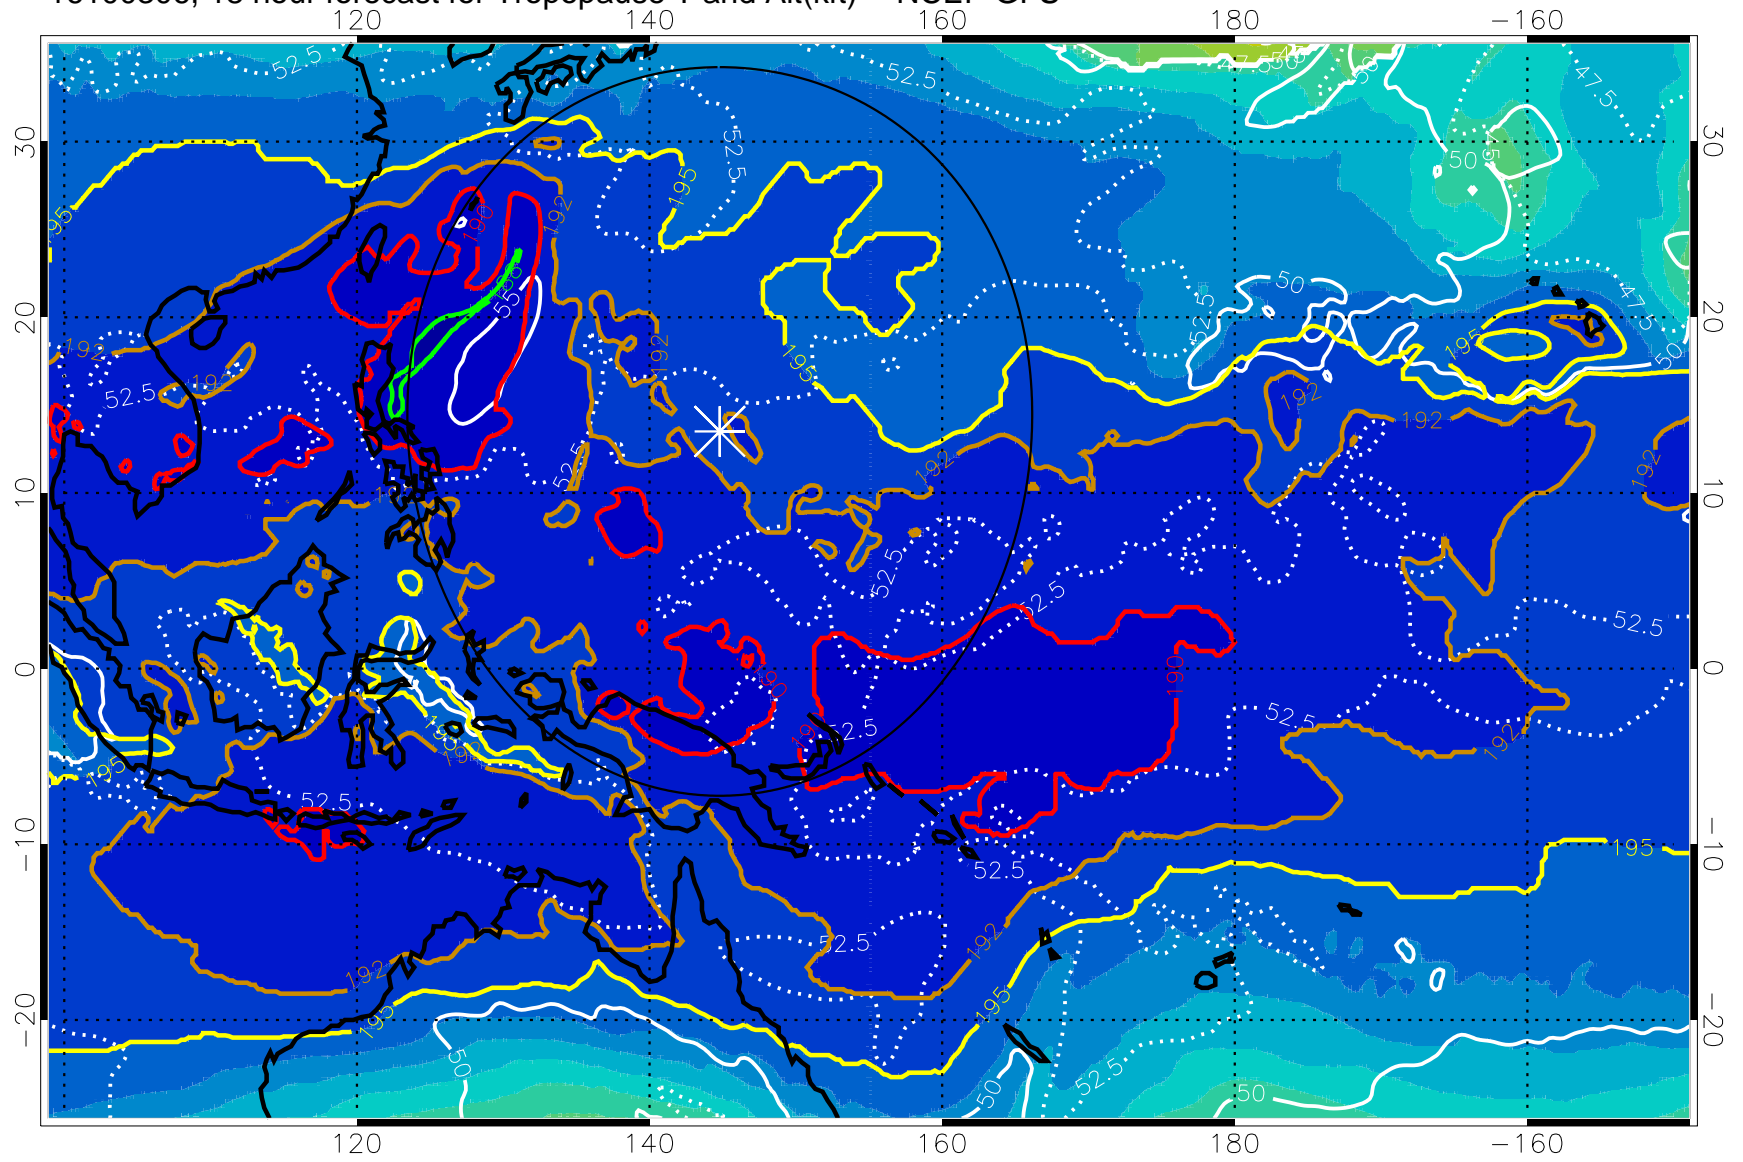

16100306, 18 hour forecast for Tropopause T and Alt(kft) -- NCEP GFS

190 200 210 220 230
Tropopause T, K

Tropopause Altitude in kft (white)

192.5K Isotherm 195K Isotherm
187.5K Isotherm 190K Isotherm

Range ring of 2304 km