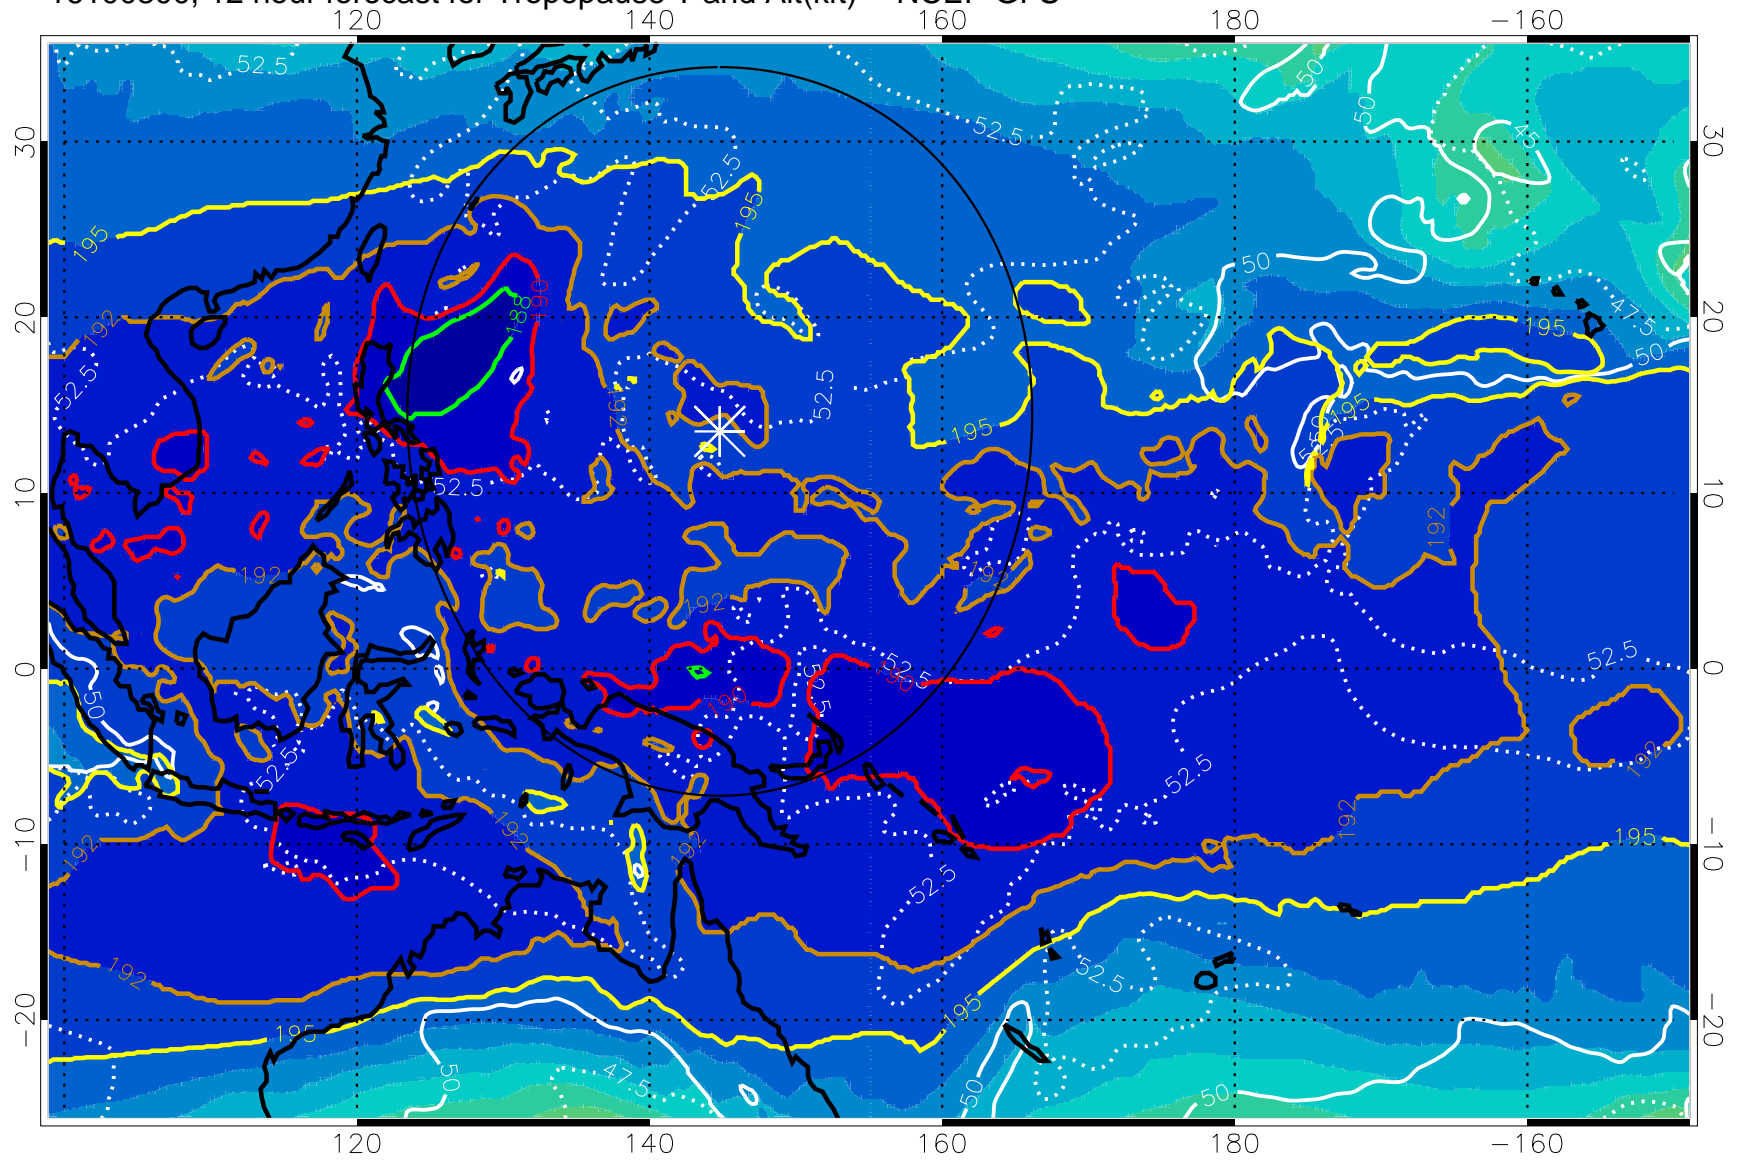

16100300, 12 hour forecast for Tropopause T and Alt(kft) -- NCEP GFS

190 200 210 220 230
Tropopause T, K

Tropopause Altitude in kft (white)

192.5K Isotherm 195K Isotherm
187.5K Isotherm 190K Isotherm

Range ring of 2304 km