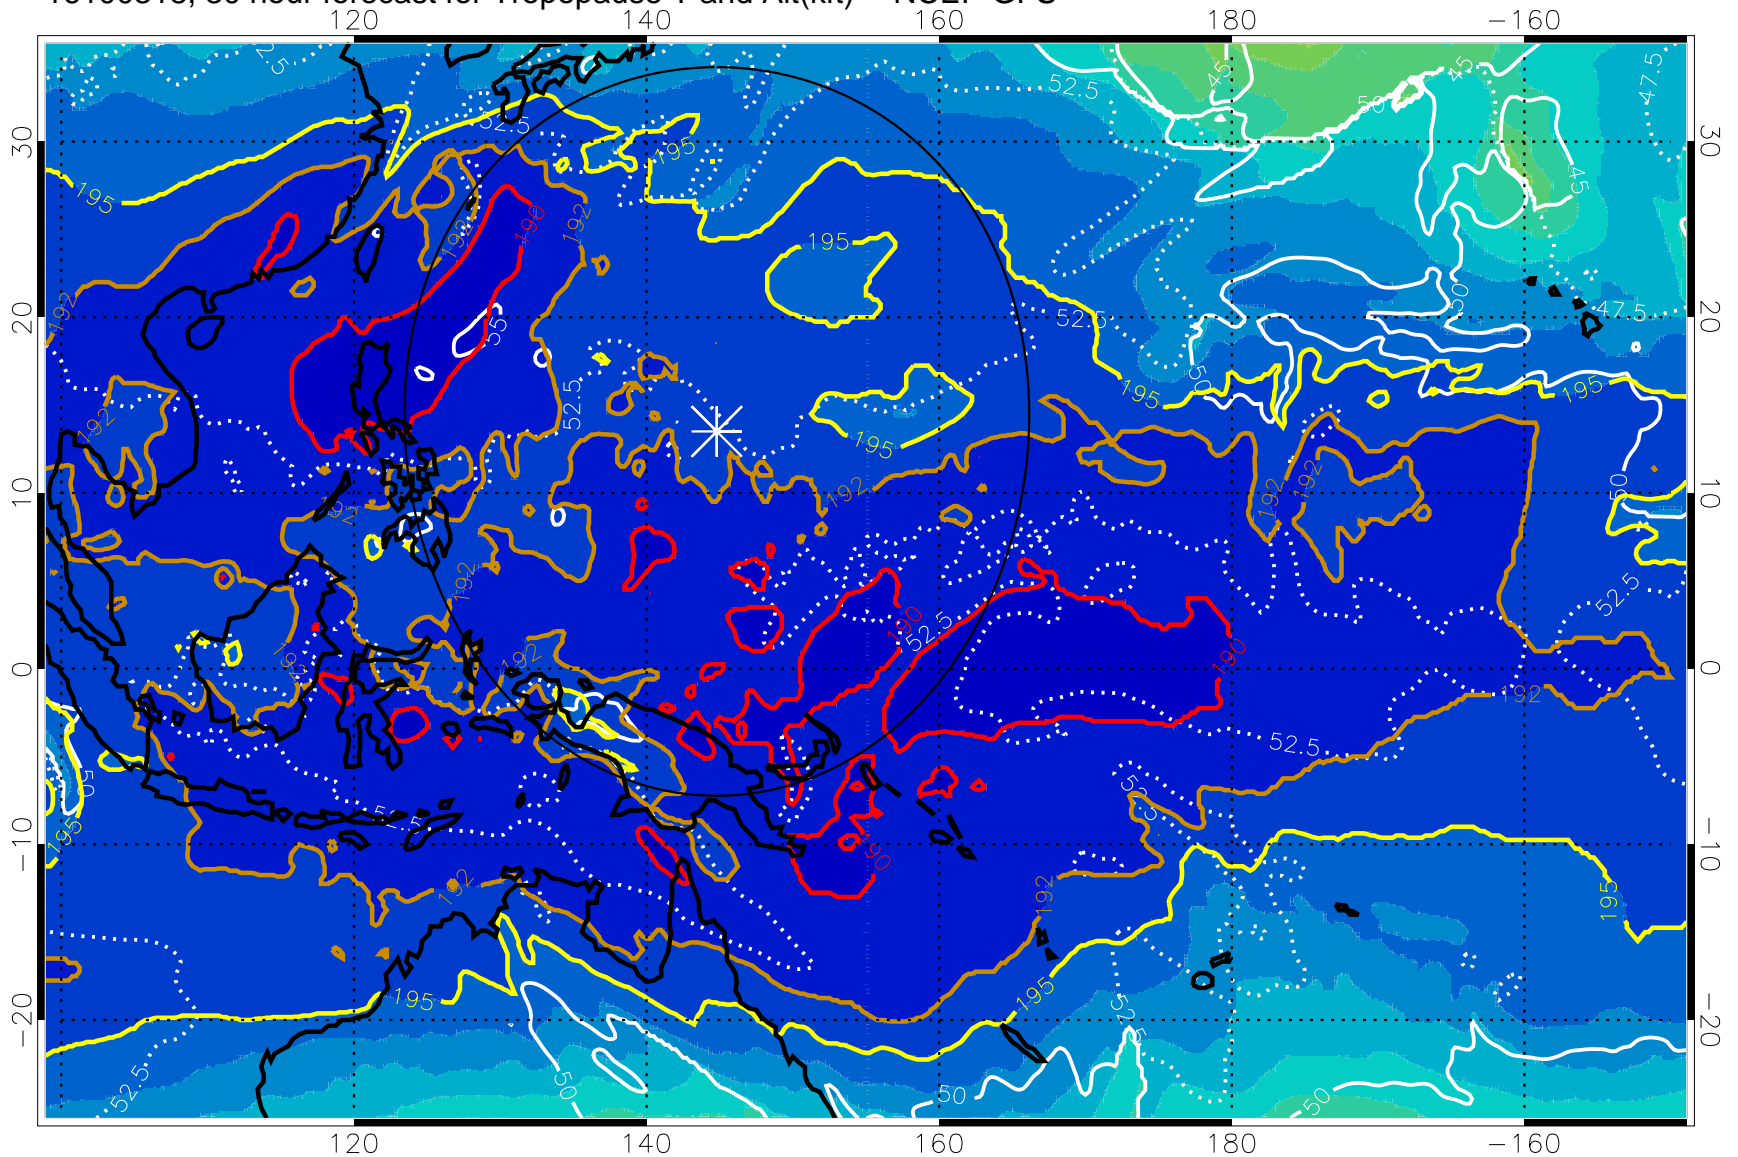

16100318, 30 hour forecast for Tropopause T and Alt(kft) -- NCEP GFS

190 200 210 220 230
Tropopause T, K

Tropopause Altitude in kft (white)

192.5K Isotherm 195K Isotherm
187.5K Isotherm 190K Isotherm

Range ring of 2304 km