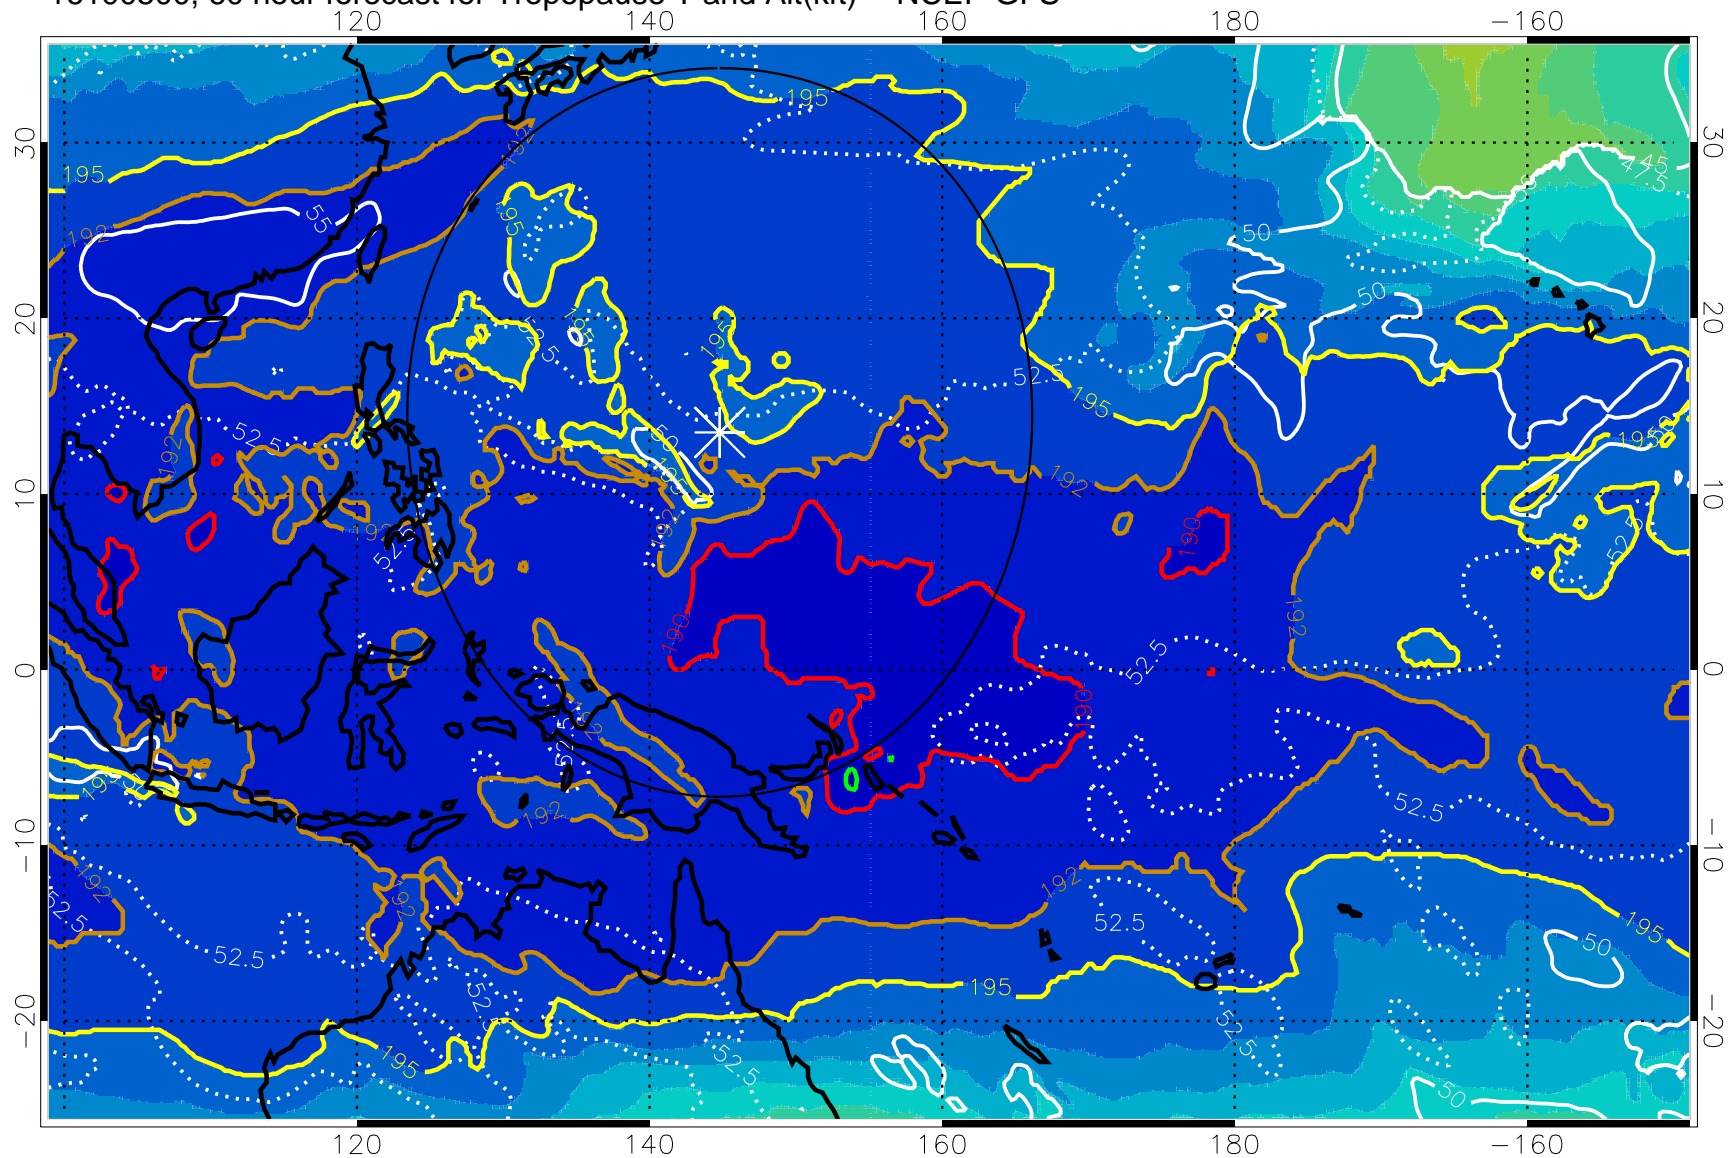

16100418, 54 hour forecast for Tropopause T and Alt(kft) -- NCEP GFS

Tropopause Altitude in kft (white)

192.5K Isotherm 195K Isotherm
187.5K Isotherm 190K Isotherm

Range ring of 2304 km

16100500, 60 hour forecast for Tropopause T and Alt(kft) -- NCEP GFS