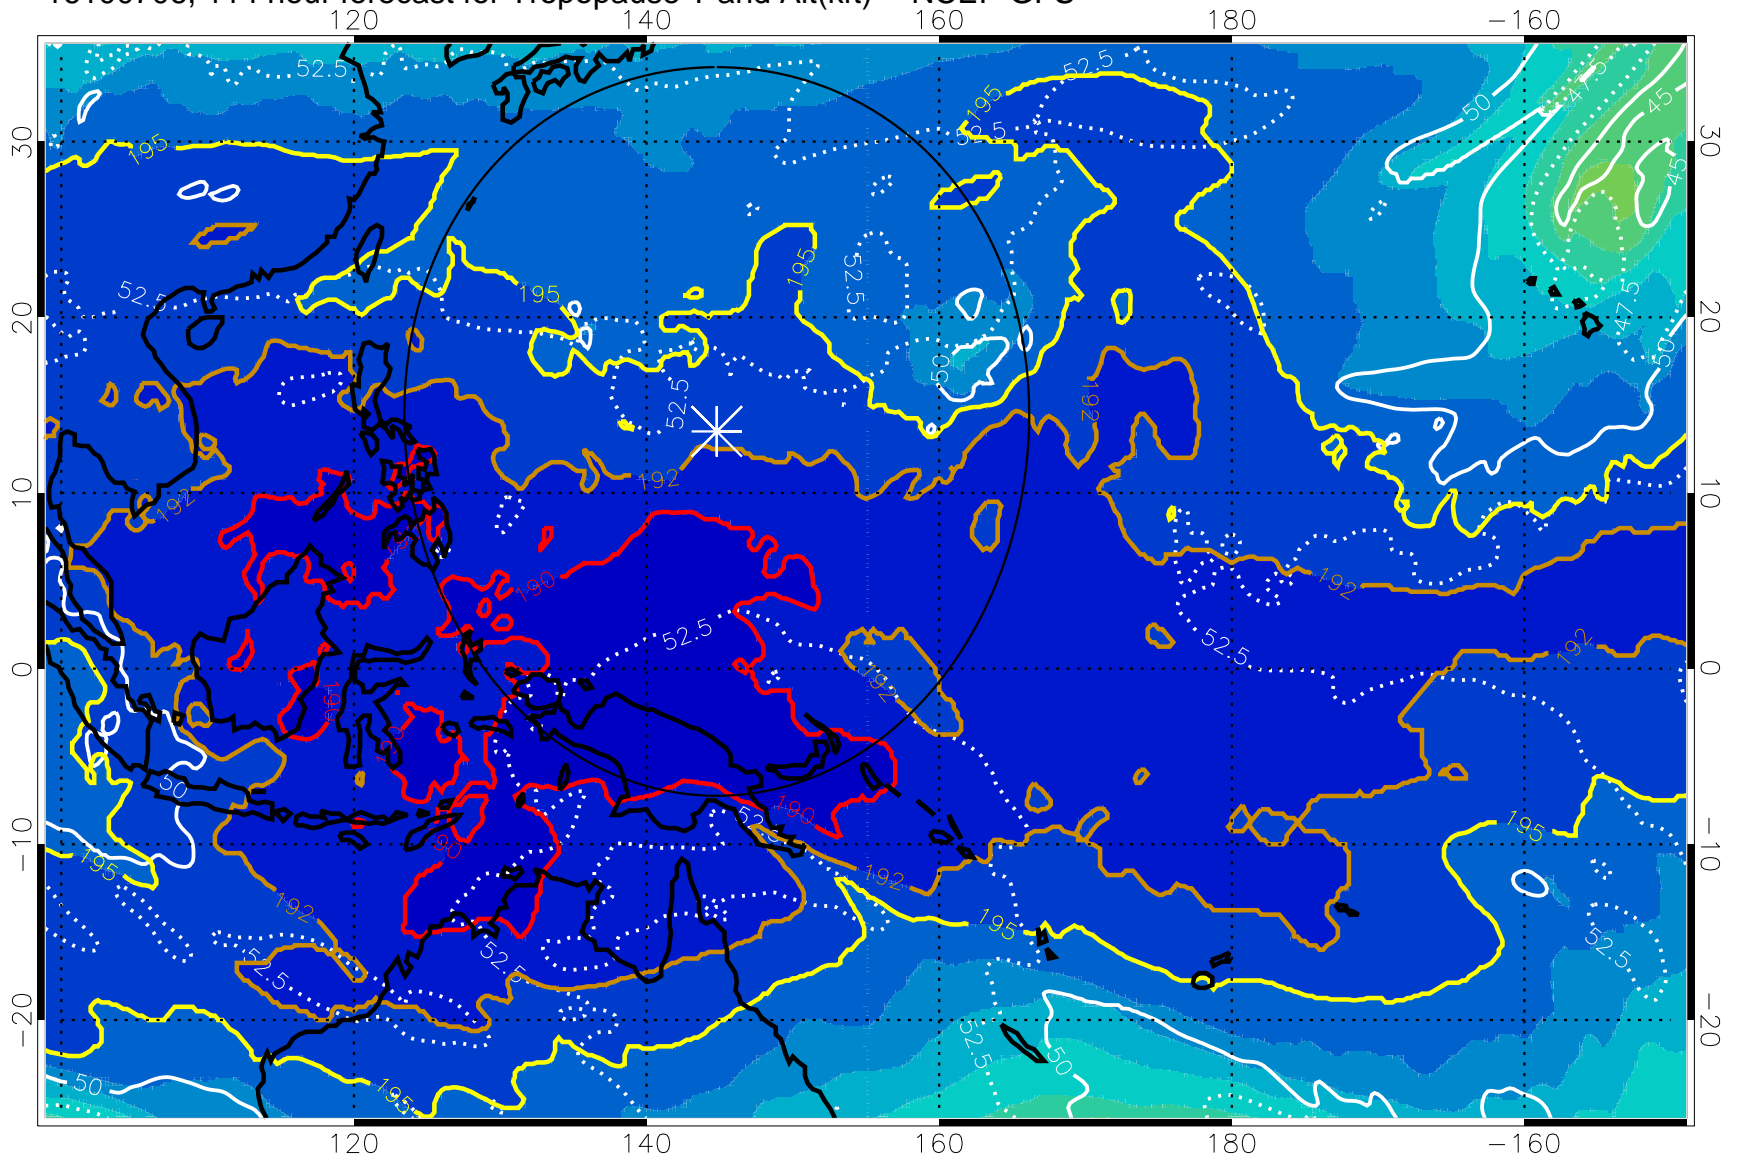

190 200 210 220 230
Tropopause T, K

Tropopause Altitude in kft (white)

192.5K Isotherm 195K Isotherm
187.5K Isotherm 190K Isotherm

Range ring of 2304 km

16100700, 108 hour forecast for Tropopause T and Alt(kft) -- NCEP GFS

190 200 210 220 230

Tropopause T, K

Tropopause Altitude in kft (white)

192.5K Isotherm 195K Isotherm
187.5K Isotherm 190K Isotherm

Range ring of 2304 km

16100706, 114 hour forecast for Tropopause T and Alt(kft) -- NCEP GFS

190 200 210 220 230

Tropopause T, K

Tropopause Altitude in kft (white)

192.5K Isotherm 195K Isotherm
187.5K Isotherm 190K Isotherm

Range ring of 2304 km

16100712, 120 hour forecast for Tropopause T and Alt(kft) -- NCEP GFS