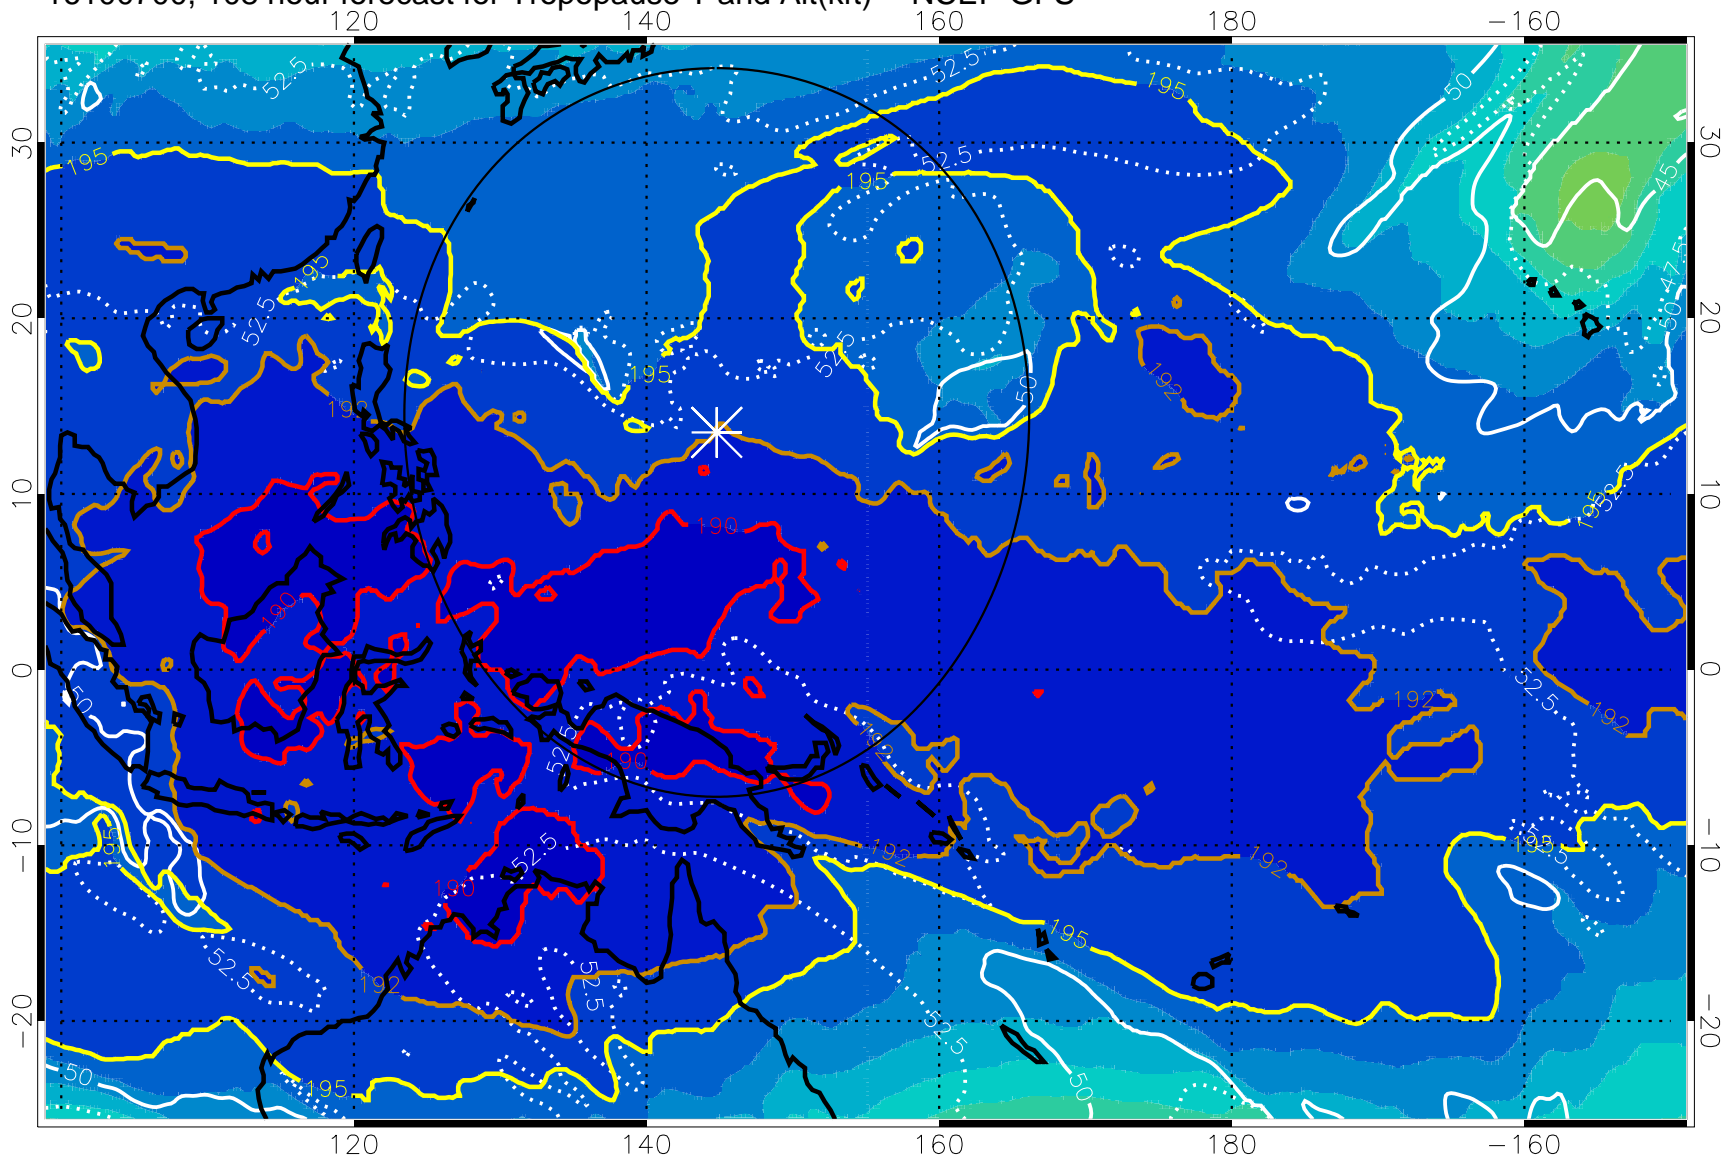

190 200 210 220 230

Tropopause T, K

Tropopause Altitude in kft (white)

192.5K Isotherm 195K Isotherm

187.5K Isotherm 190K Isotherm

Range ring of 2304 km

16100618, 102 hour forecast for Tropopause T and Alt(kft) -- NCEP GFS

190 200 210 220 230
Tropopause T, K

Tropopause Altitude in kft (white)

192.5K Isotherm 195K Isotherm
187.5K Isotherm 190K Isotherm

Range ring of 2304 km

16100700, 108 hour forecast for Tropopause T and Alt(kft) -- NCEP GFS