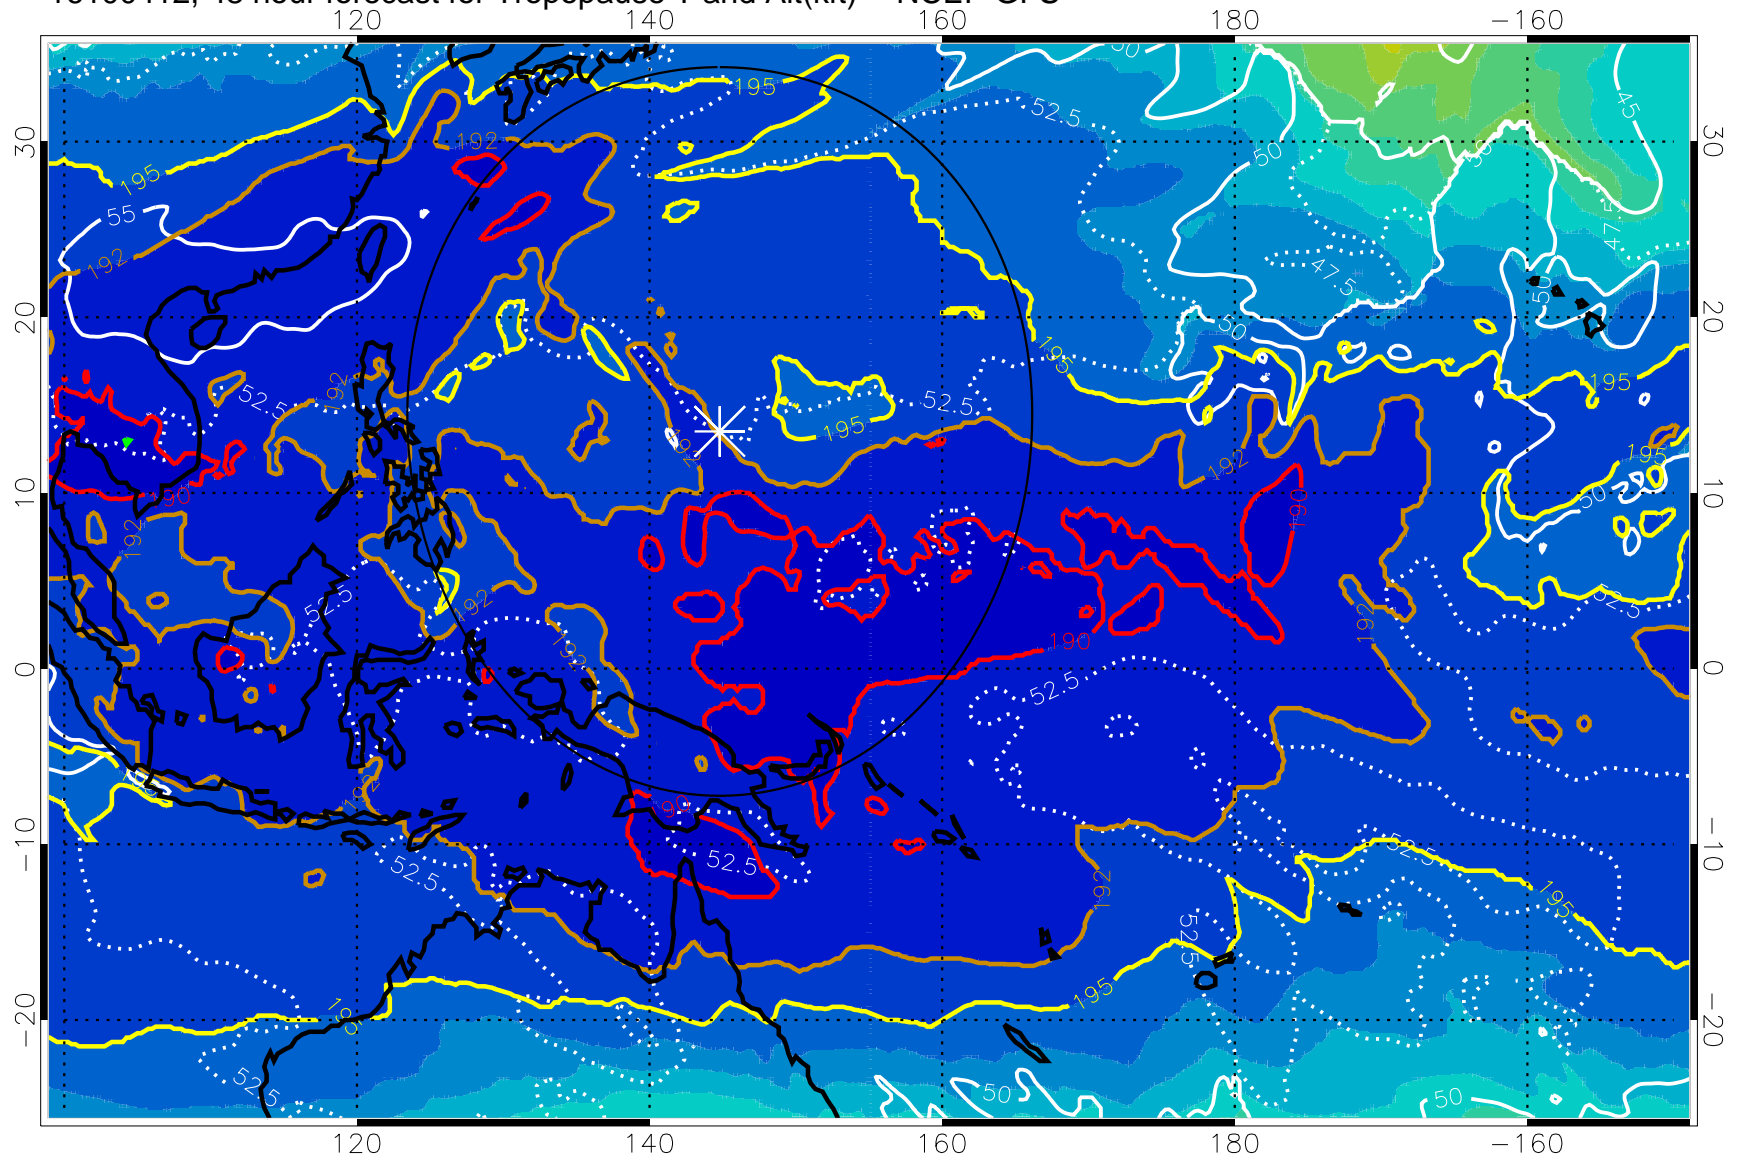

16100412, 48 hour forecast for Tropopause T and Alt(kft) -- NCEP GFS

190   200   210   220   230
Tropopause T, K

Tropopause Altitude in kft (white)

192.5K Isotherm   195K Isotherm
187.5K Isotherm   190K Isotherm

Range ring of 2304 km