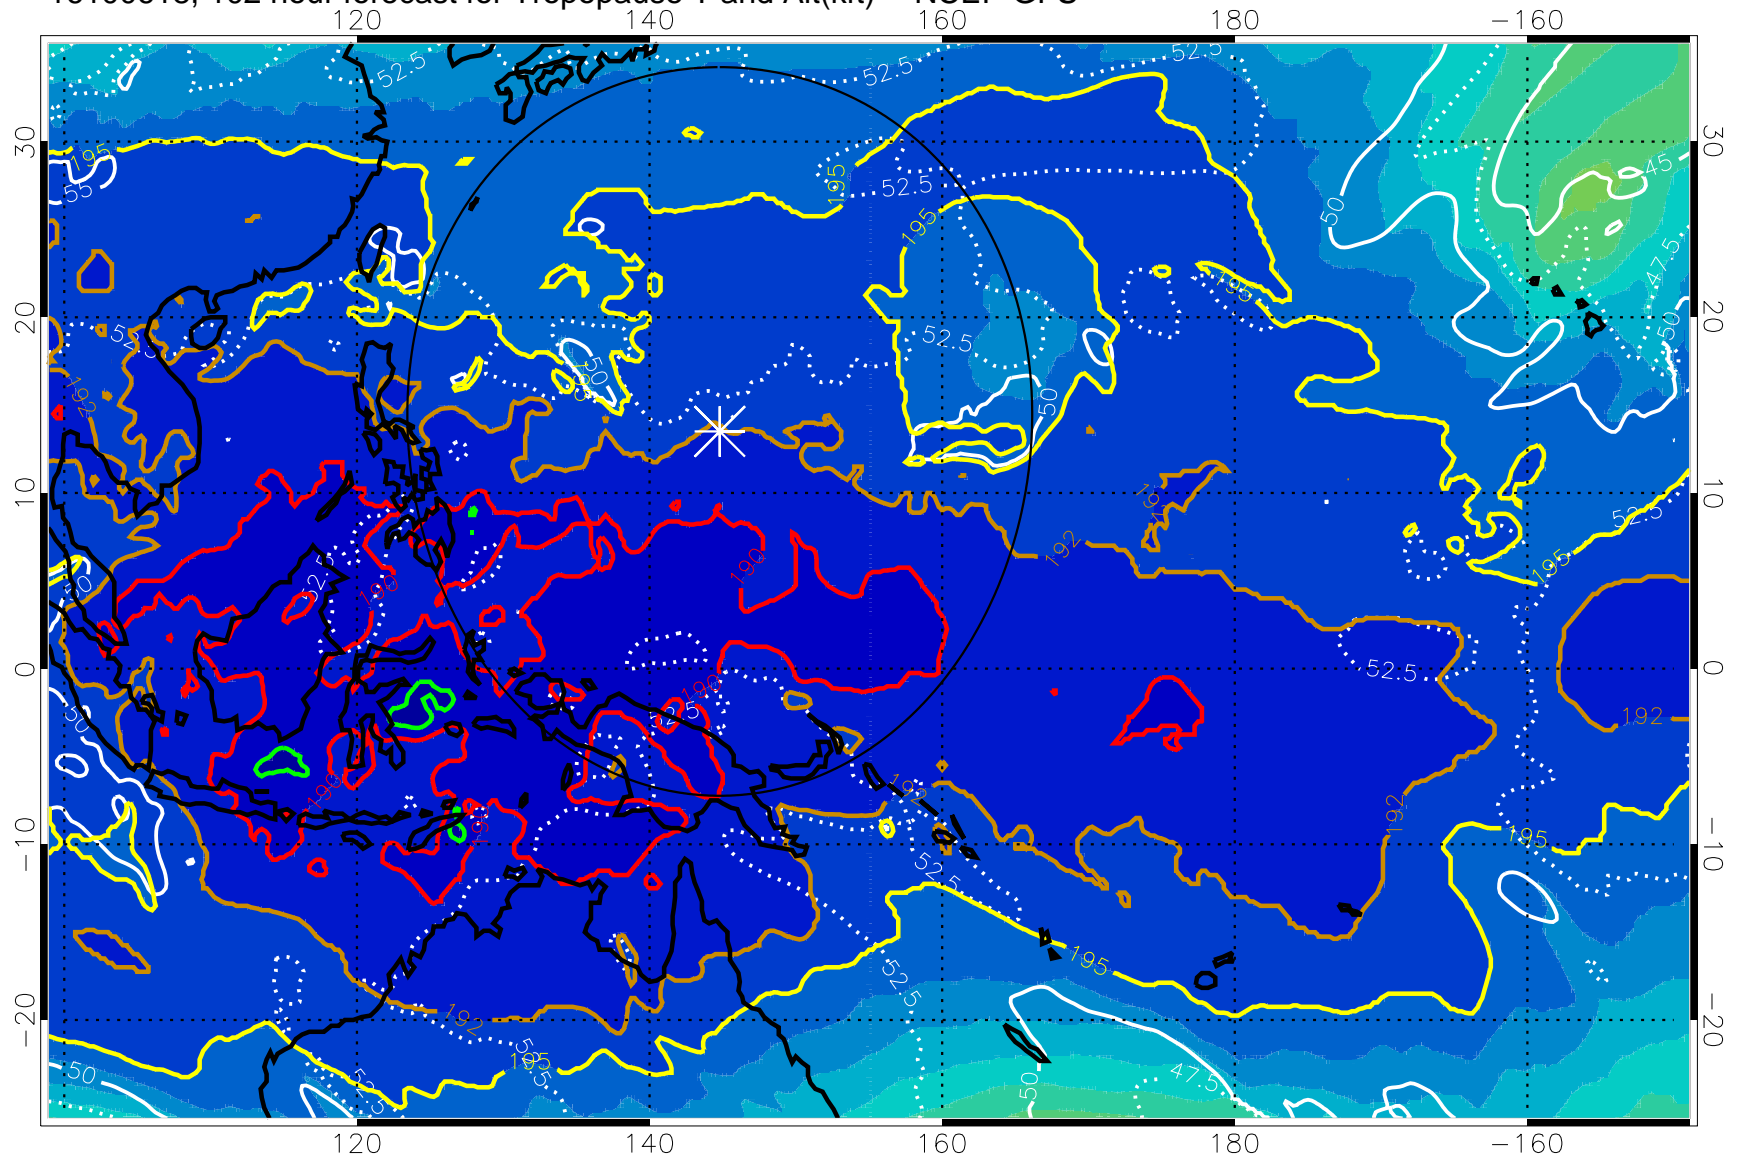

190 200 210 220 230
Tropopause T, K

Tropopause Altitude in kft (white)

192.5K Isotherm 195K Isotherm
187.5K Isotherm 190K Isotherm

Range ring of 2304 km

16100612, 96 hour forecast for Tropopause T and Alt(kft) -- NCEP GFS

190 200 210 220 230

Tropopause T, K

Tropopause Altitude in kft (white)

192.5K Isotherm 195K Isotherm

187.5K Isotherm 190K Isotherm

Range ring of 2304 km

16100618, 102 hour forecast for Tropopause T and Alt(kft) -- NCEP GFS

190 200 210 220 230
Tropopause T, K

Tropopause Altitude in kft (white)

192.5K Isotherm 195K Isotherm
187.5K Isotherm 190K Isotherm

Range ring of 2304 km

16100700, 108 hour forecast for Tropopause T and Alt(kft) -- NCEP GFS