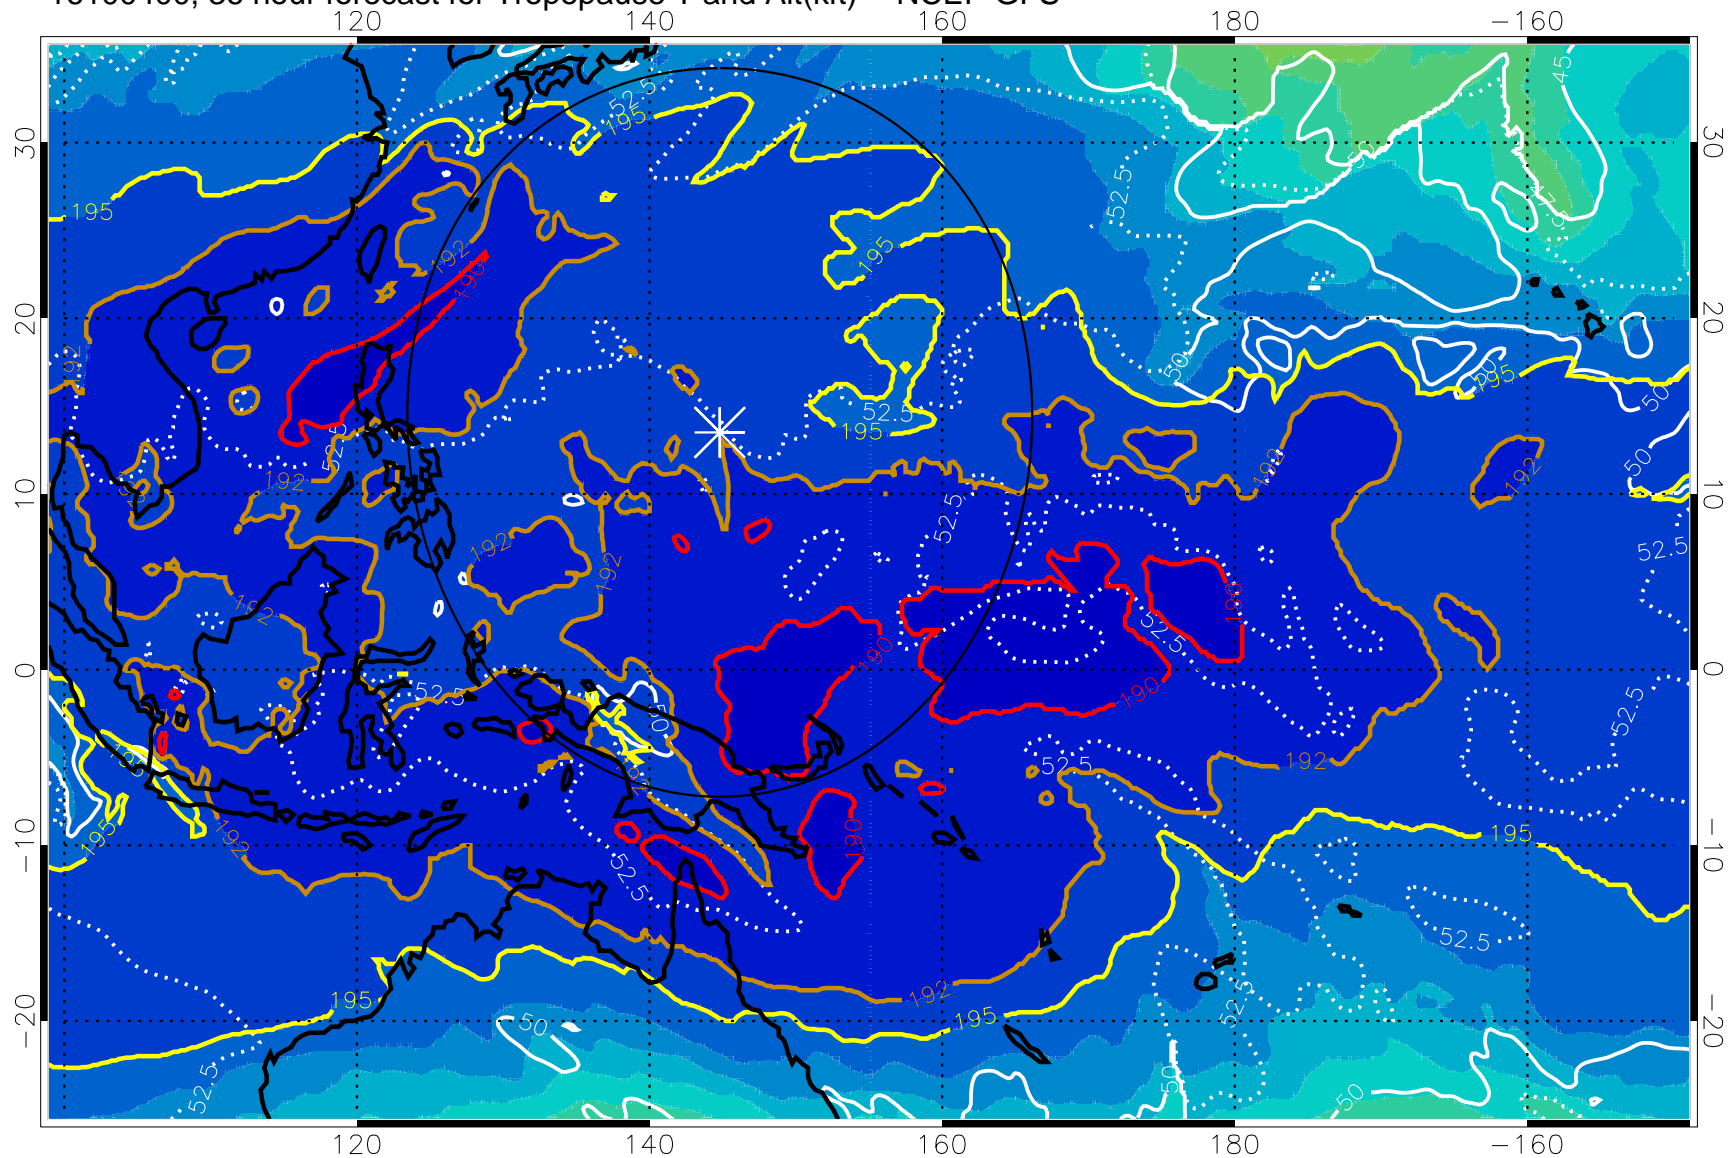

16100400, 36 hour forecast for Tropopause T and Alt(kft) -- NCEP GFS

190 200 210 220 230

Tropopause T, K

Tropopause Altitude in kft (white)

192.5K Isotherm 195K Isotherm
187.5K Isotherm 190K Isotherm

Range ring of 2304 km