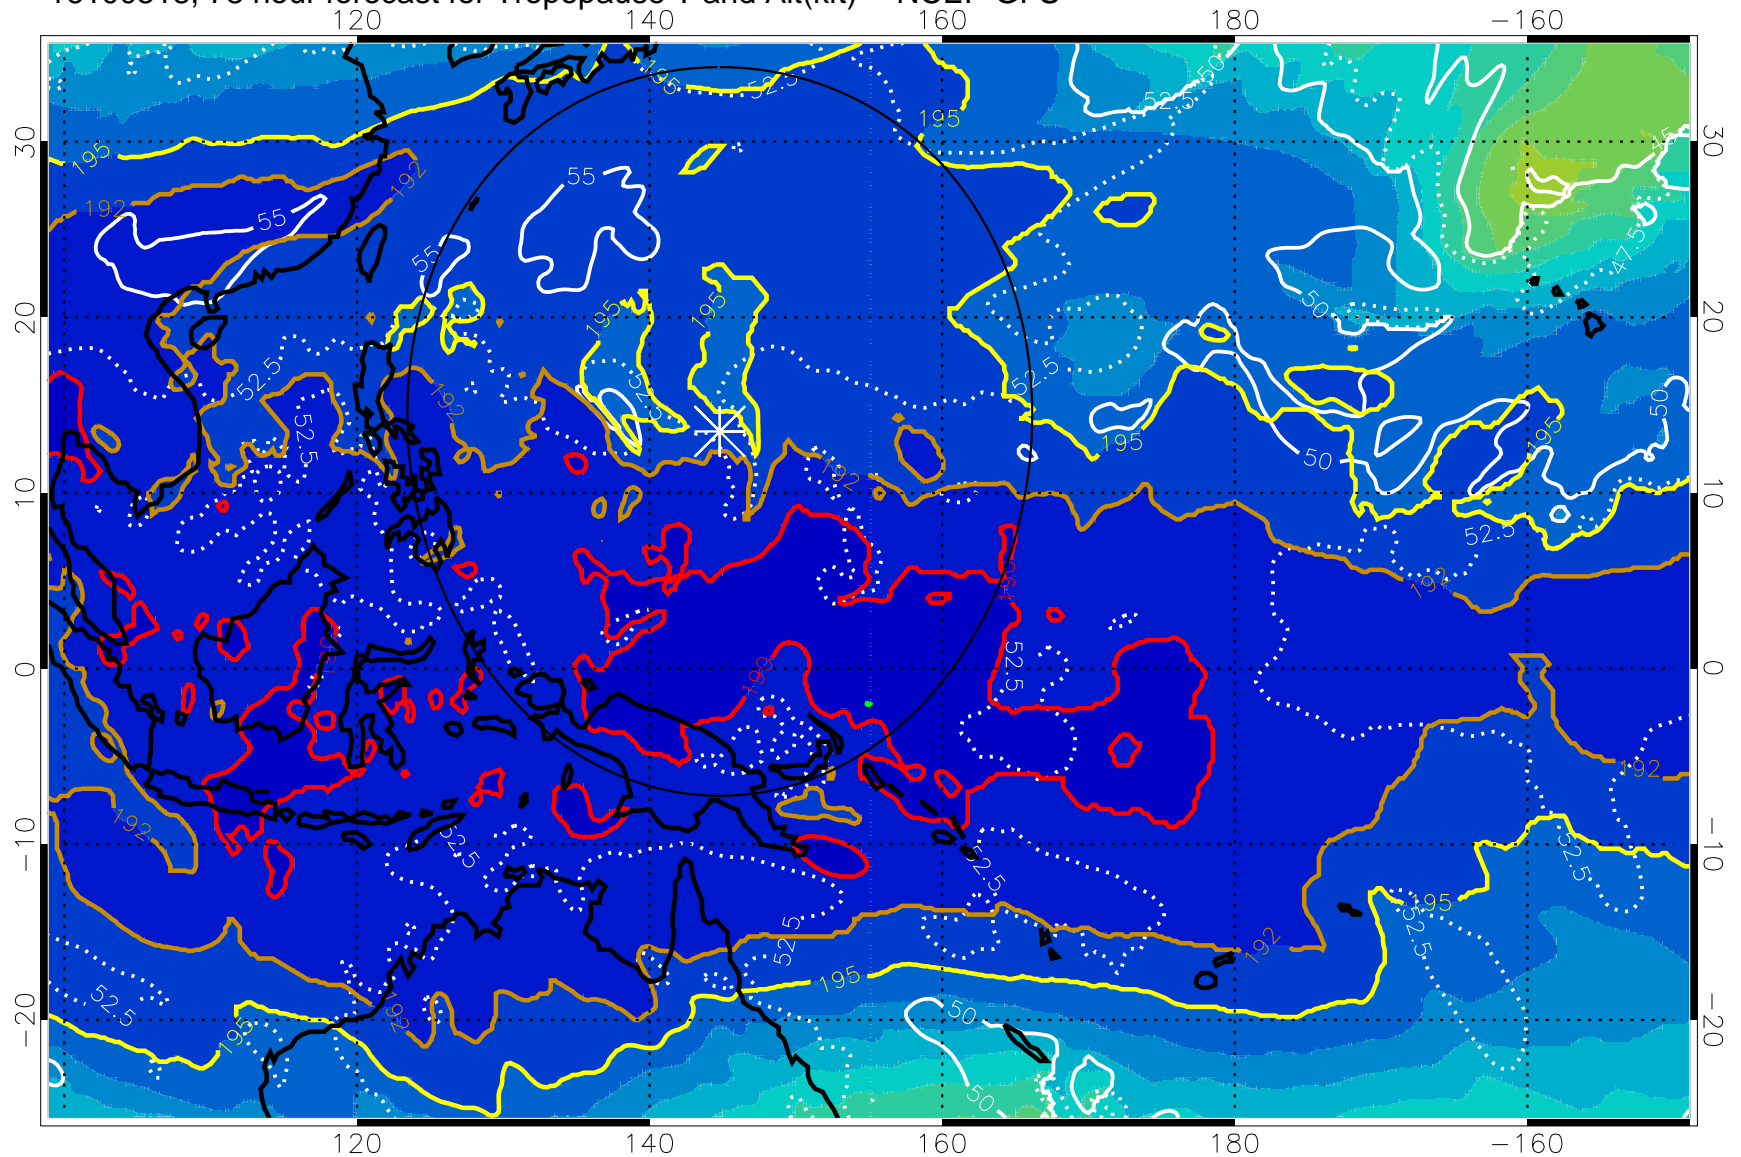

16100518, 78 hour forecast for Tropopause T and Alt(kft) -- NCEP GFS

190   200   210   220   230
Tropopause T, K

Tropopause Altitude in kft (white)

192.5K Isotherm   195K Isotherm
187.5K Isotherm   190K Isotherm

Range ring of 2304 km