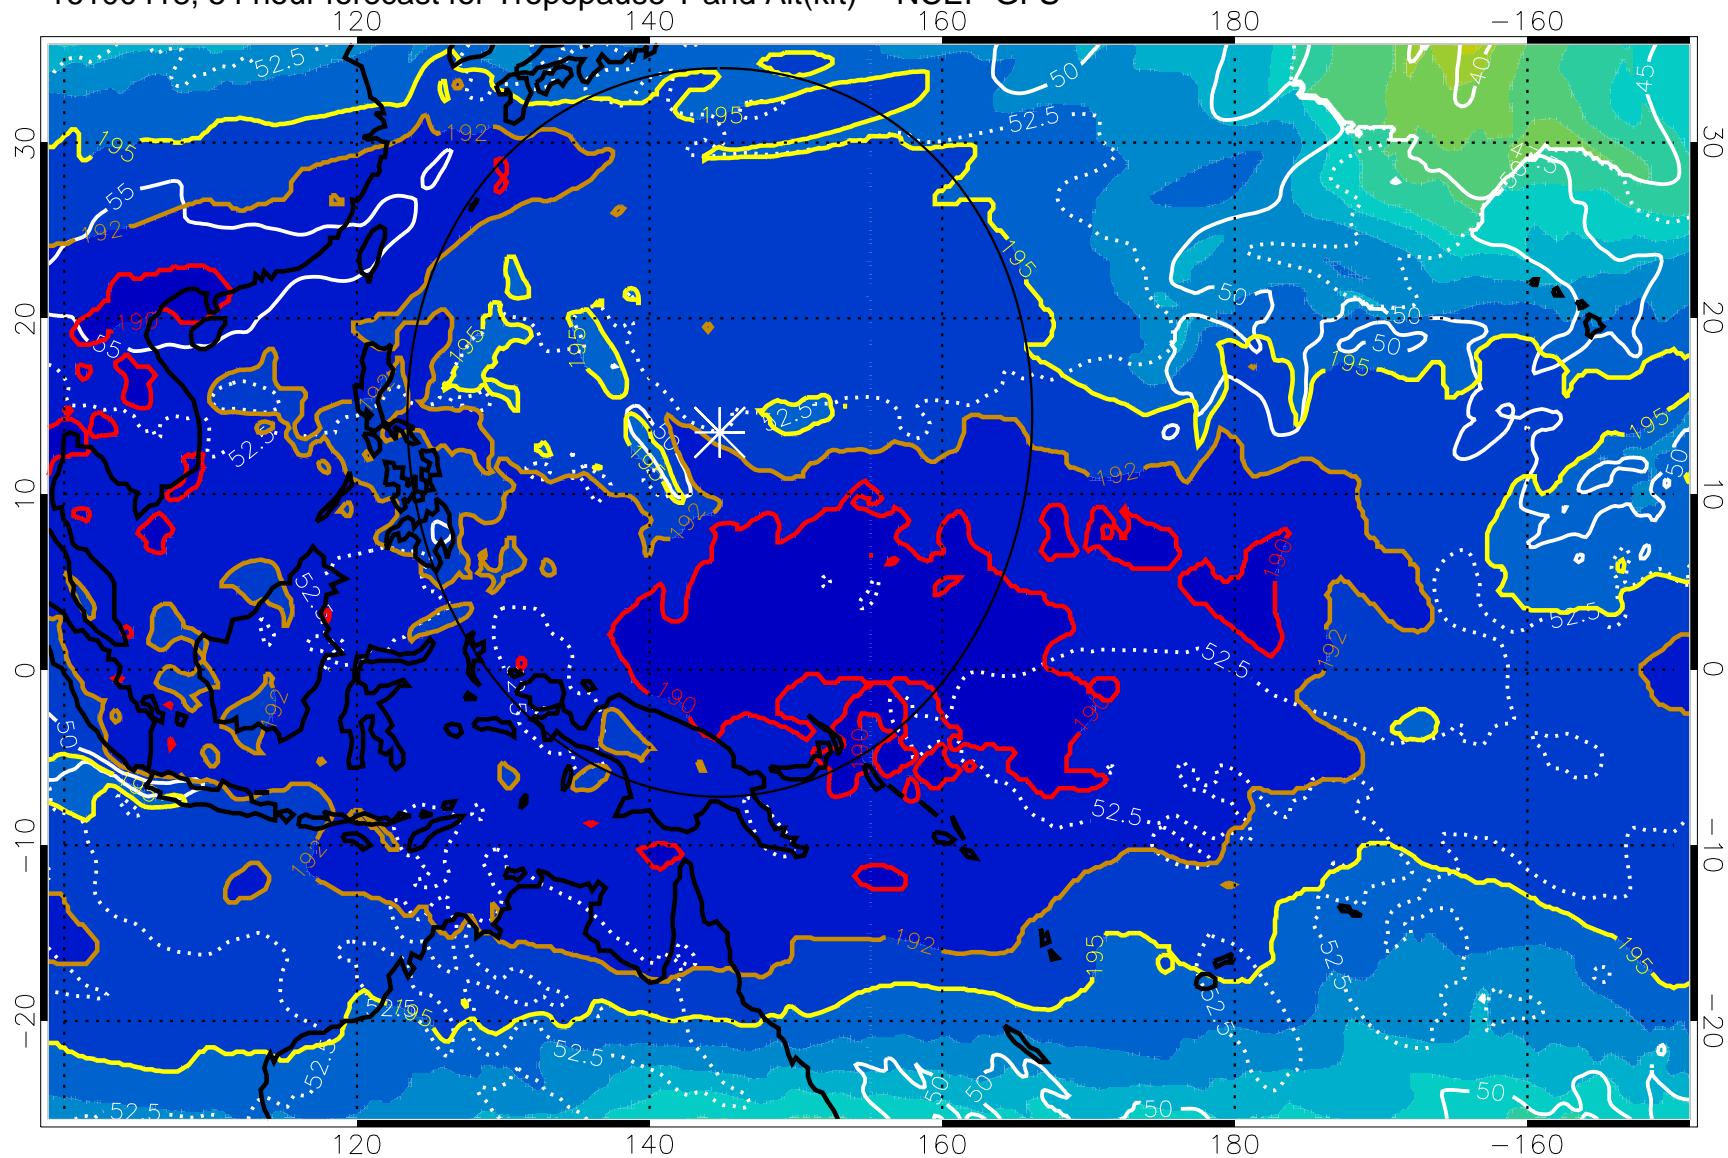

16100418, 54 hour forecast for Tropopause T and Alt(kft) -- NCEP GFS

Tropopause Altitude in kft (white)

192.5K Isotherm 195K Isotherm
187.5K Isotherm 190K Isotherm

Range ring of 2304 km