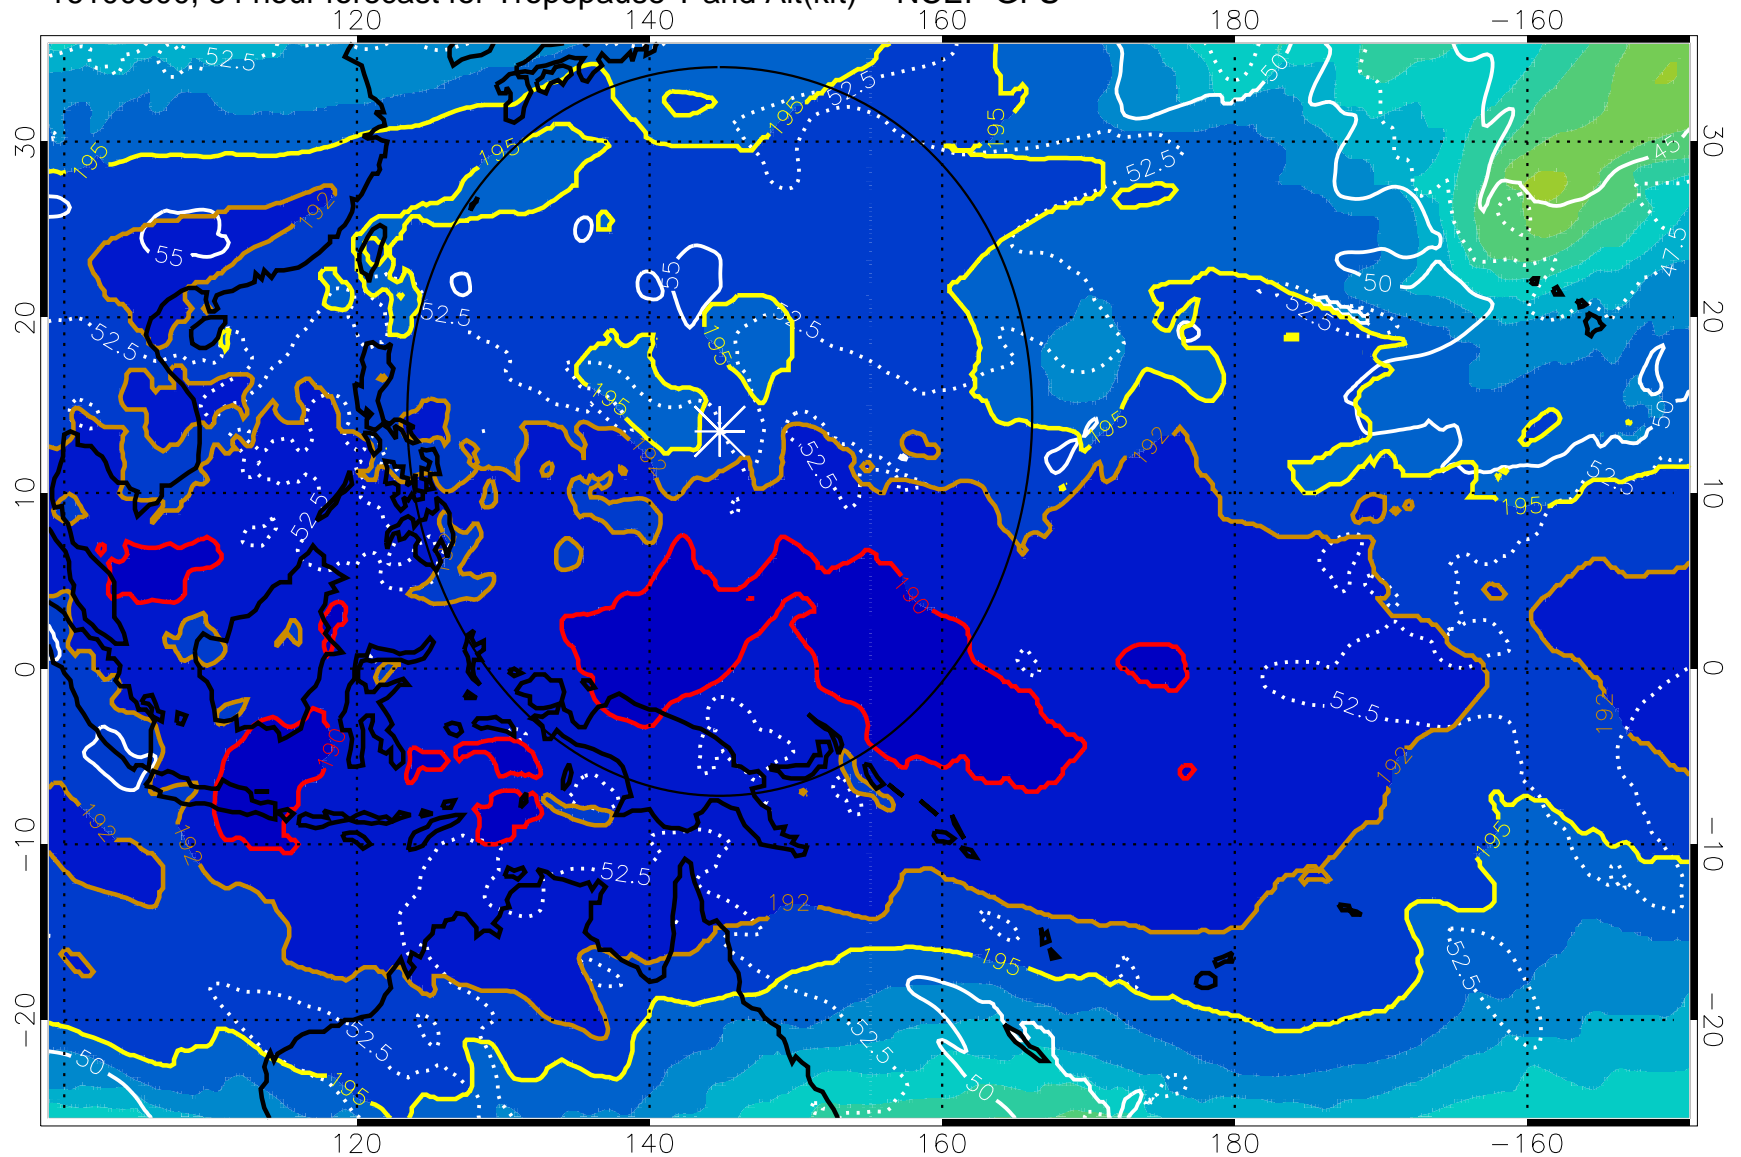

16100600, 84 hour forecast for Tropopause T and Alt(kft) -- NCEP GFS

190 200 210 220 230

Tropopause T, K

Tropopause Altitude in kft (white)

192.5K Isotherm 195K Isotherm

187.5K Isotherm 190K Isotherm

Range ring of 2304 km