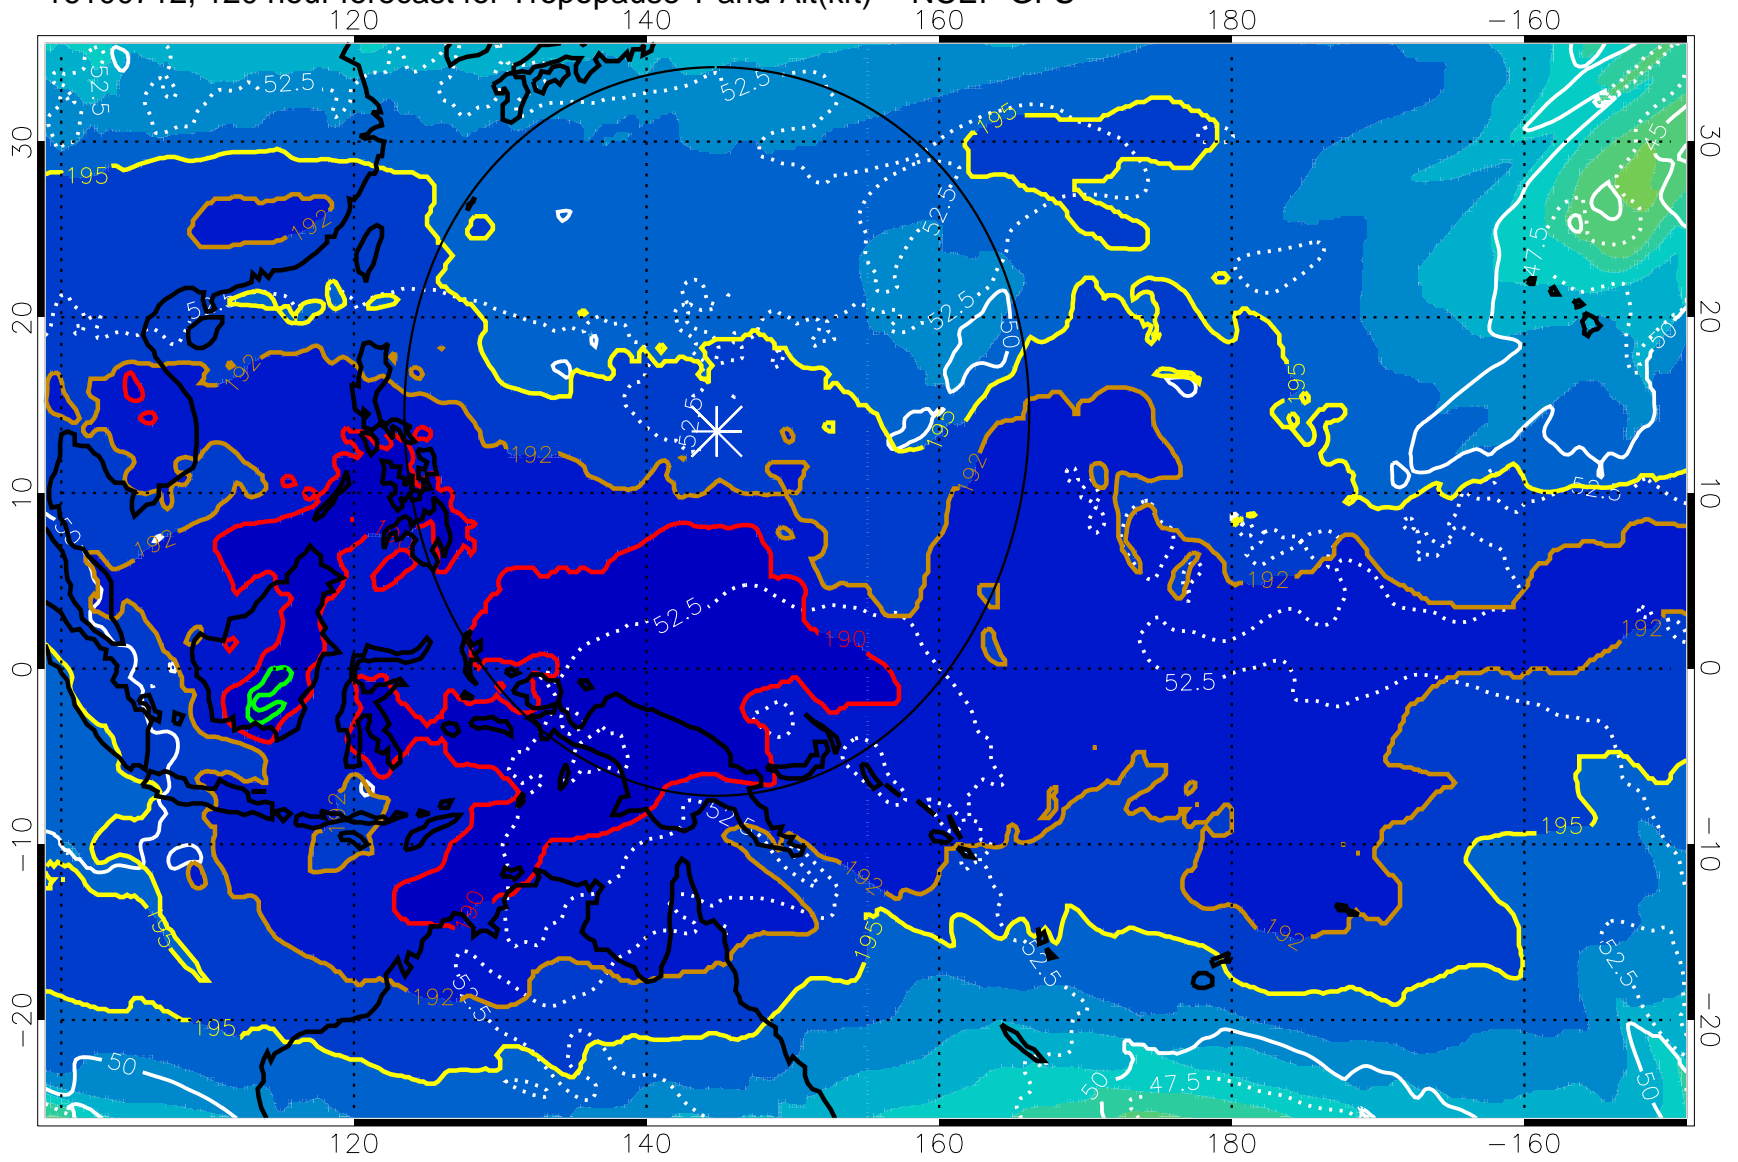

190 200 210 220 230

Tropopause T, K

Tropopause Altitude in kft (white)

192.5K Isotherm 195K Isotherm
187.5K Isotherm 190K Isotherm

Range ring of 2304 km

16100706, 114 hour forecast for Tropopause T and Alt(kft) -- NCEP GFS

190 200 210 220 230

Tropopause T, K

Tropopause Altitude in kft (white)

192.5K Isotherm 195K Isotherm
187.5K Isotherm 190K Isotherm

Range ring of 2304 km

16100712, 120 hour forecast for Tropopause T and Alt(kft) -- NCEP GFS

190 200 210 220 230

Tropopause T, K

Tropopause Altitude in kft (white)

192.5K Isotherm 195K Isotherm

187.5K Isotherm 190K Isotherm

Range ring of 2304 km