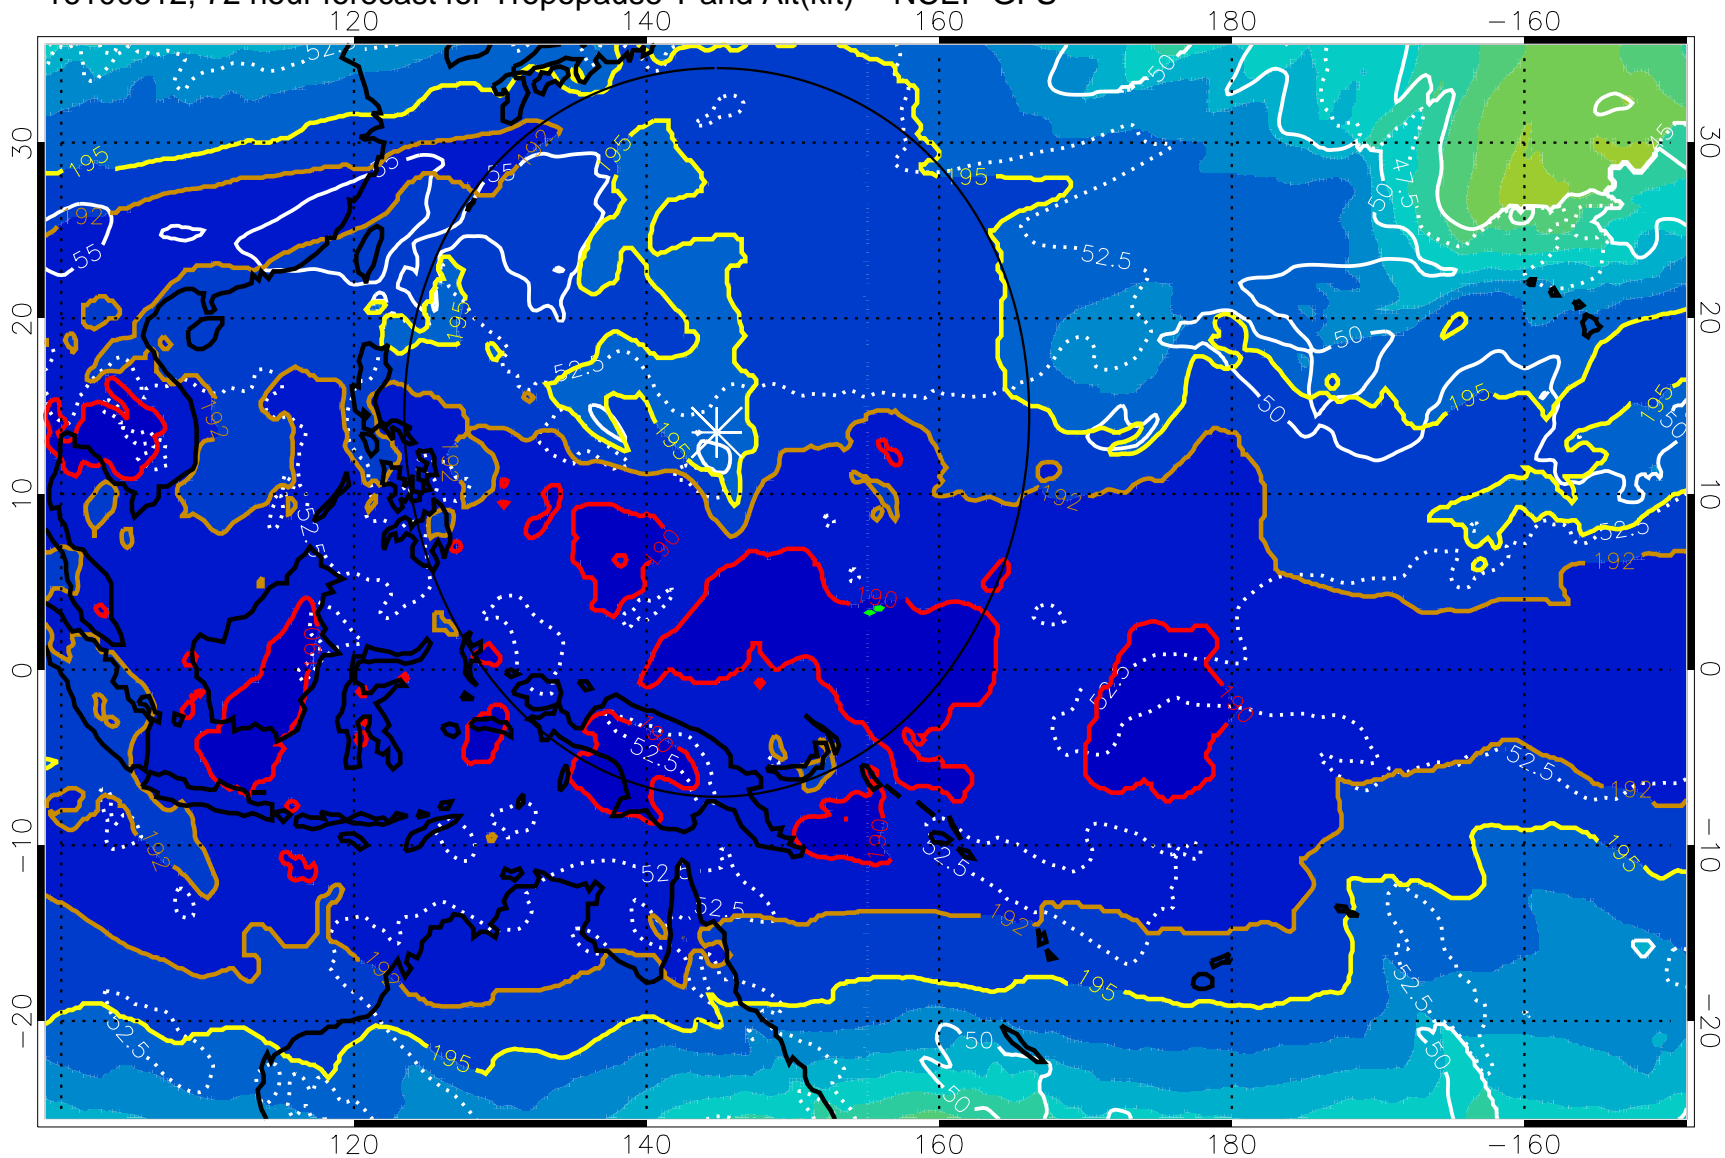

190 200 210 220 230

Tropopause T, K

Tropopause Altitude in kft (white)

192.5K Isotherm 195K Isotherm

187.5K Isotherm 190K Isotherm

Range ring of 2304 km

16100512, 72 hour forecast for Tropopause T and Alt(kft) -- NCEP GFS

190 200 210 220 230
Tropopause T, K

Tropopause Altitude in kft (white)

192.5K Isotherm 195K Isotherm
187.5K Isotherm 190K Isotherm

Range ring of 2304 km

16100518, 78 hour forecast for Tropopause T and Alt(kft) -- NCEP GFS