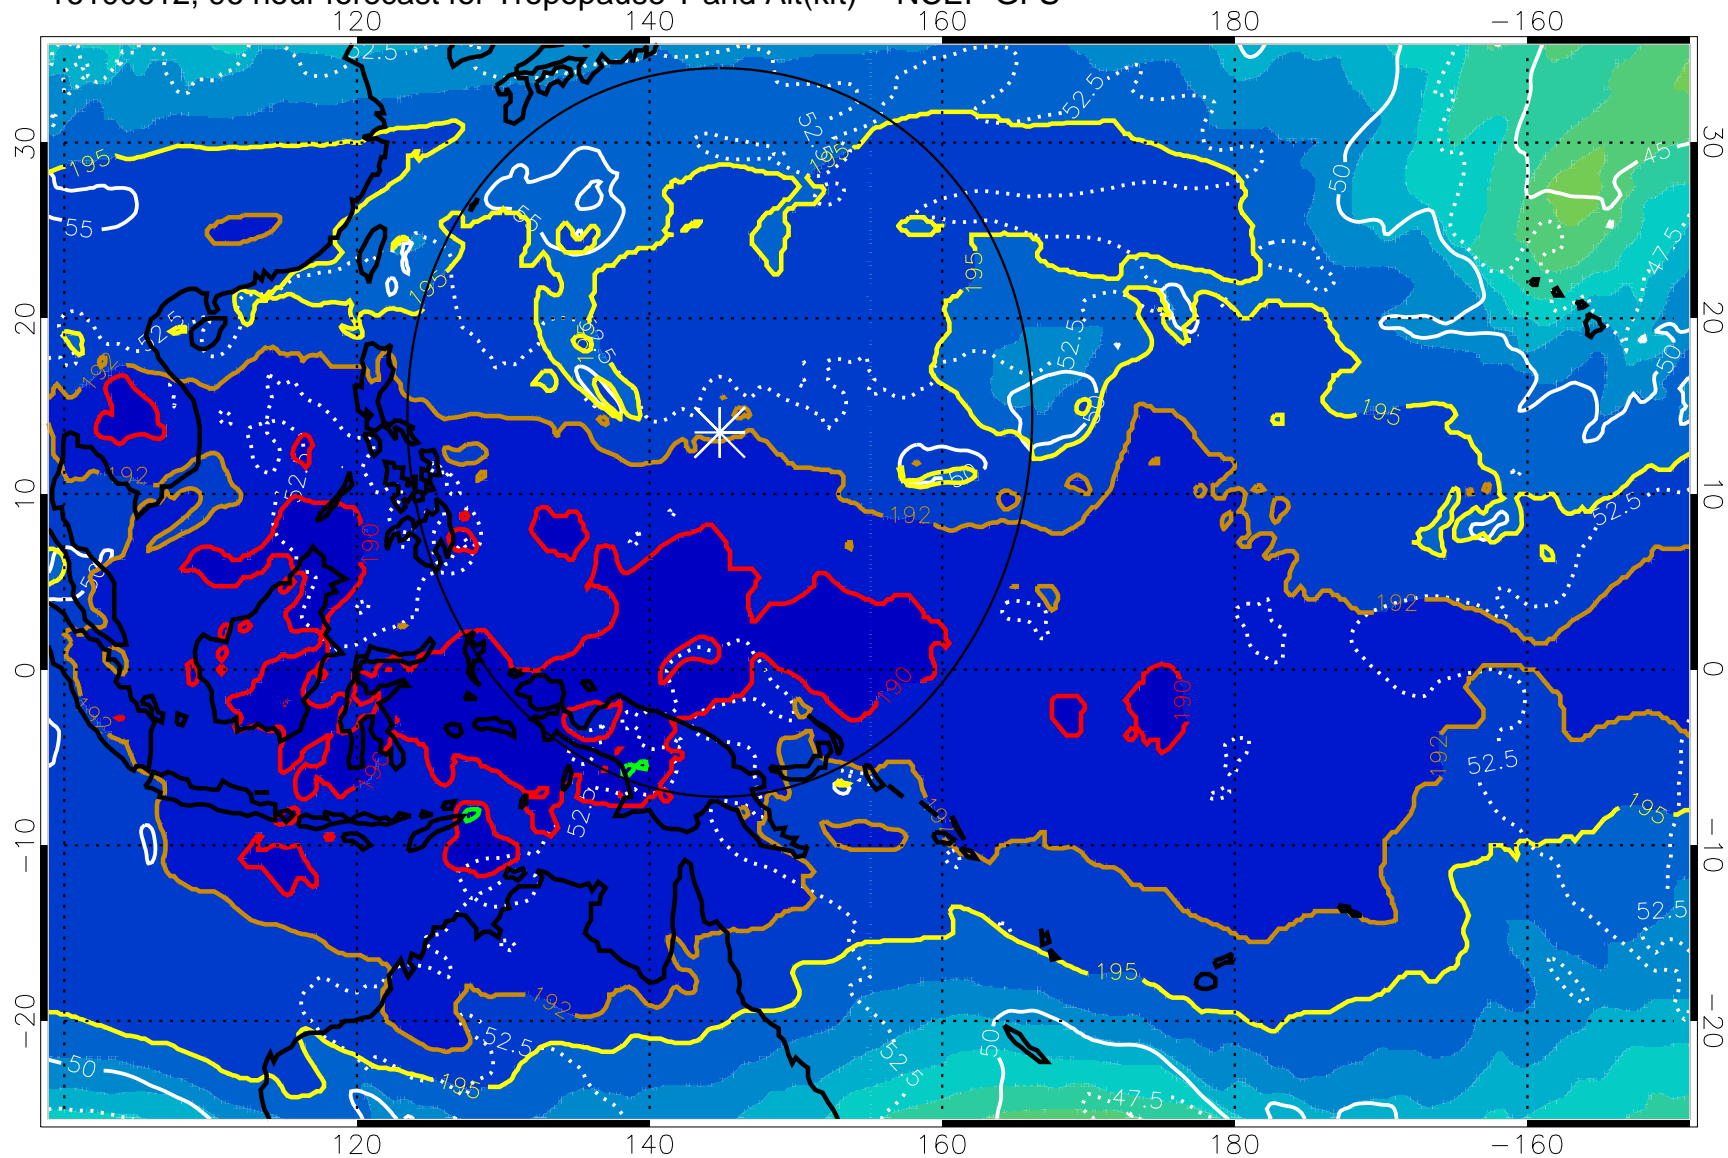

190 200 210 220 230

Tropopause T, K

Tropopause Altitude in kft (white)

192.5K Isotherm 195K Isotherm

187.5K Isotherm 190K Isotherm

Range ring of 2304 km

16100606, 90 hour forecast for Tropopause T and Alt(kft) -- NCEP GFS

190 200 210 220 230
Tropopause T, K

Tropopause Altitude in kft (white)

192.5K Isotherm 195K Isotherm
187.5K Isotherm 190K Isotherm

Range ring of 2304 km

16100612, 96 hour forecast for Tropopause T and Alt(kft) -- NCEP GFS