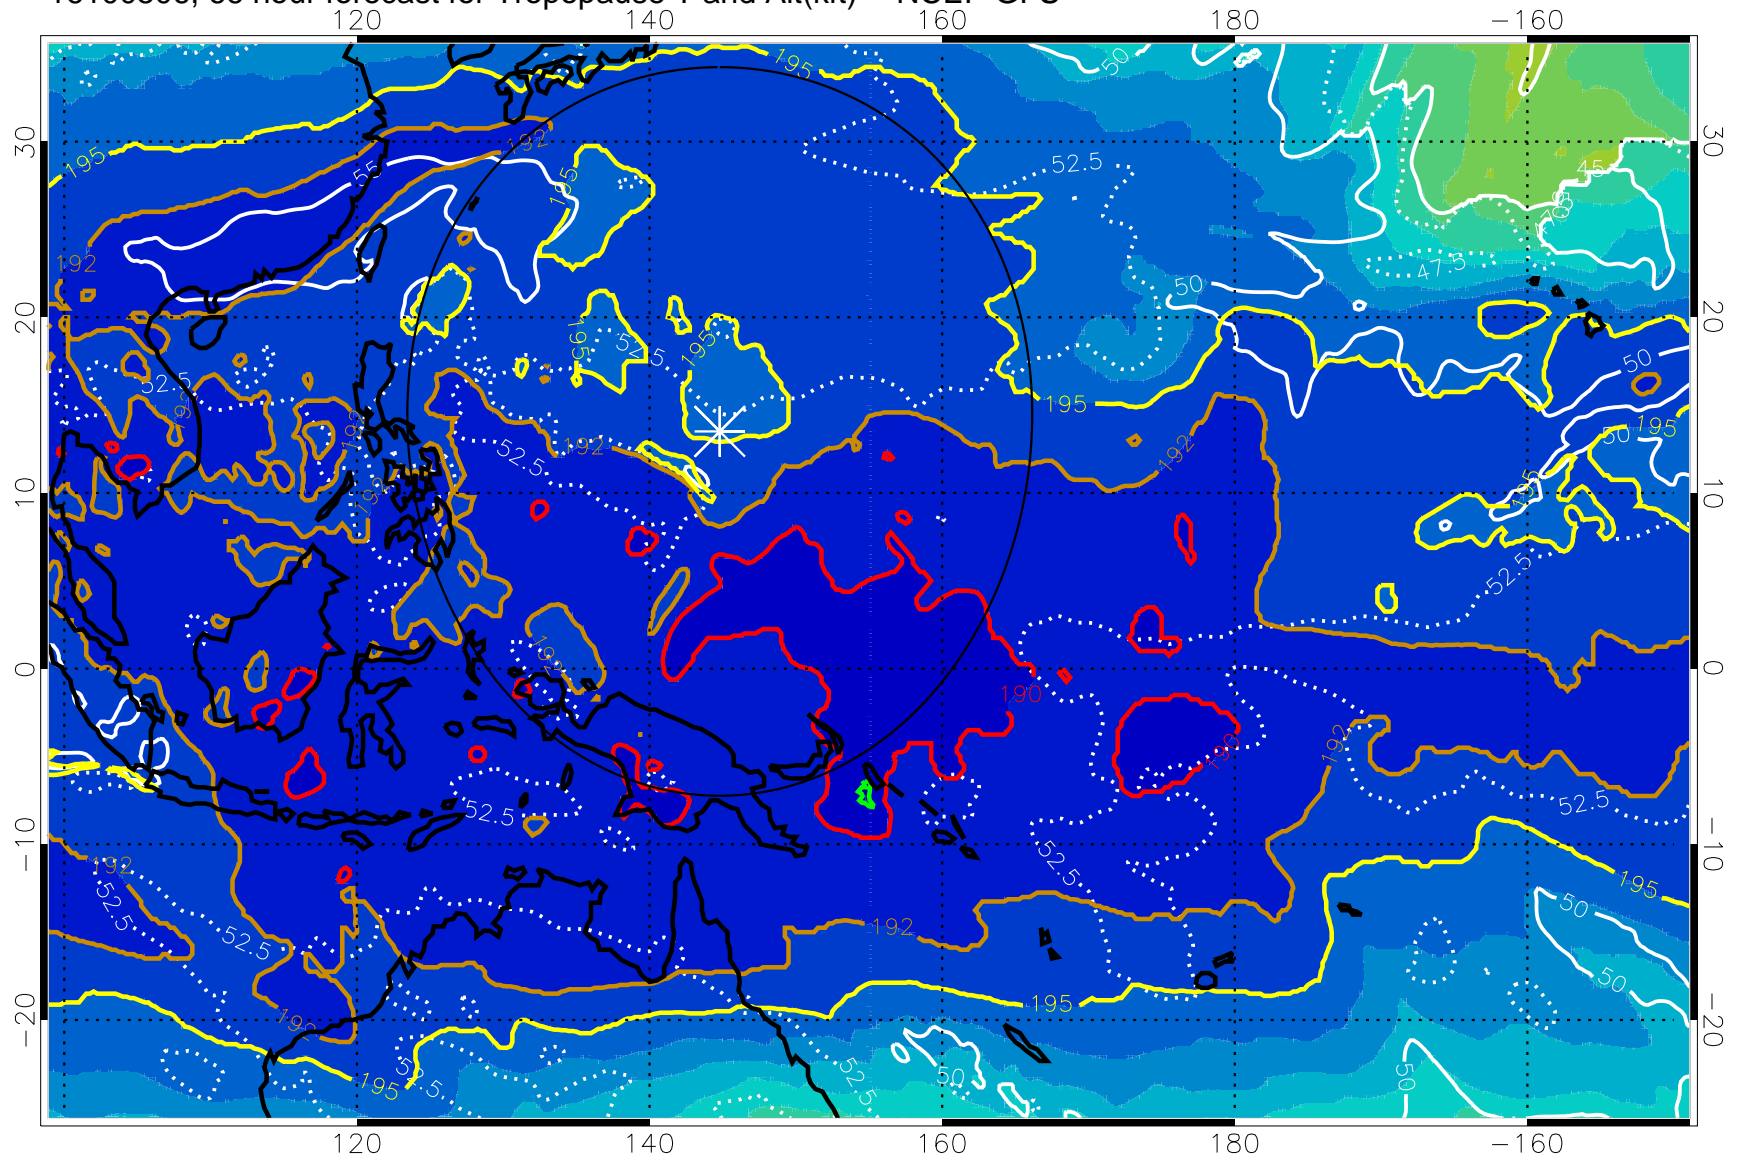

190 200 210 220 230

Tropopause T, K

Tropopause Altitude in kft (white)

192.5K Isotherm 195K Isotherm

187.5K Isotherm 190K Isotherm

Range ring of 2304 km

16100506, 66 hour forecast for Tropopause T and Alt(kft) -- NCEP GFS