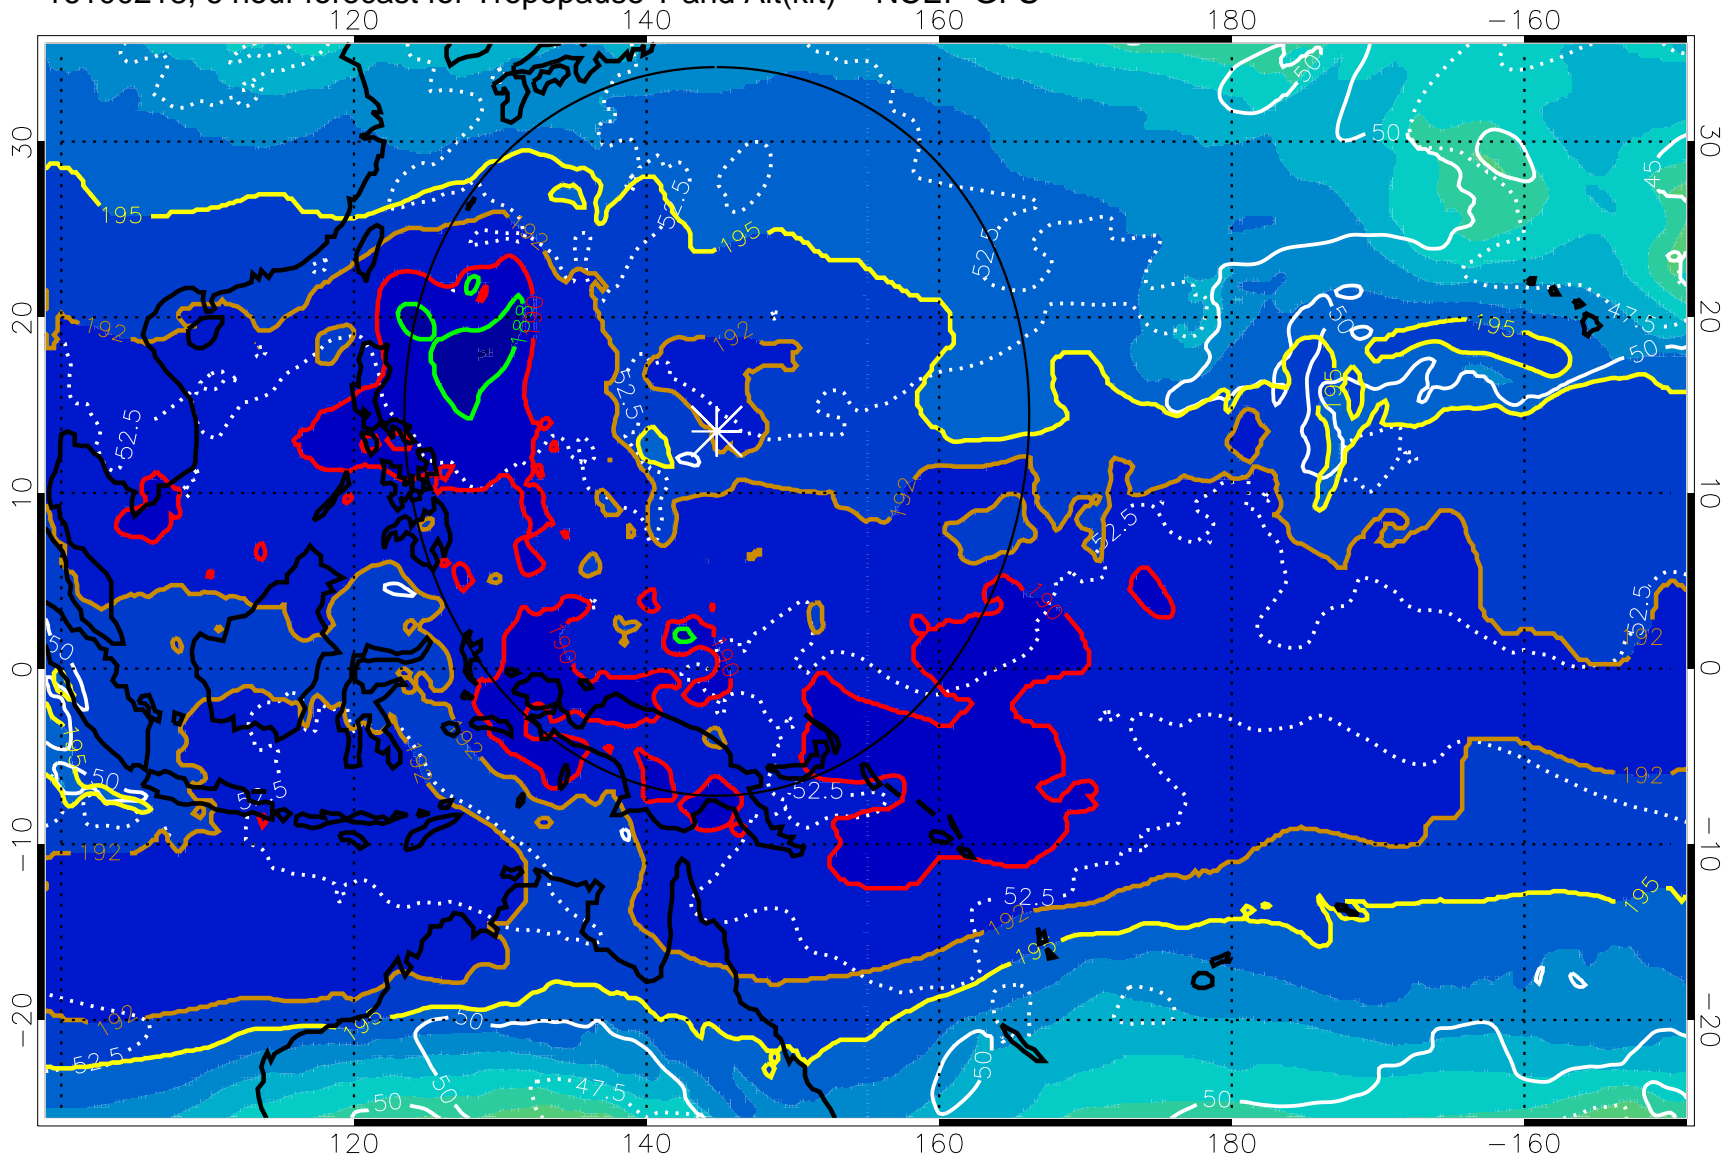

16100218, 6 hour forecast for Tropopause T and Alt(kft) -- NCEP GFS

190 200 210 220 230
Tropopause T, K

Tropopause Altitude in kft (white)

192.5K Isotherm 195K Isotherm
187.5K Isotherm 190K Isotherm

Range ring of 2304 km