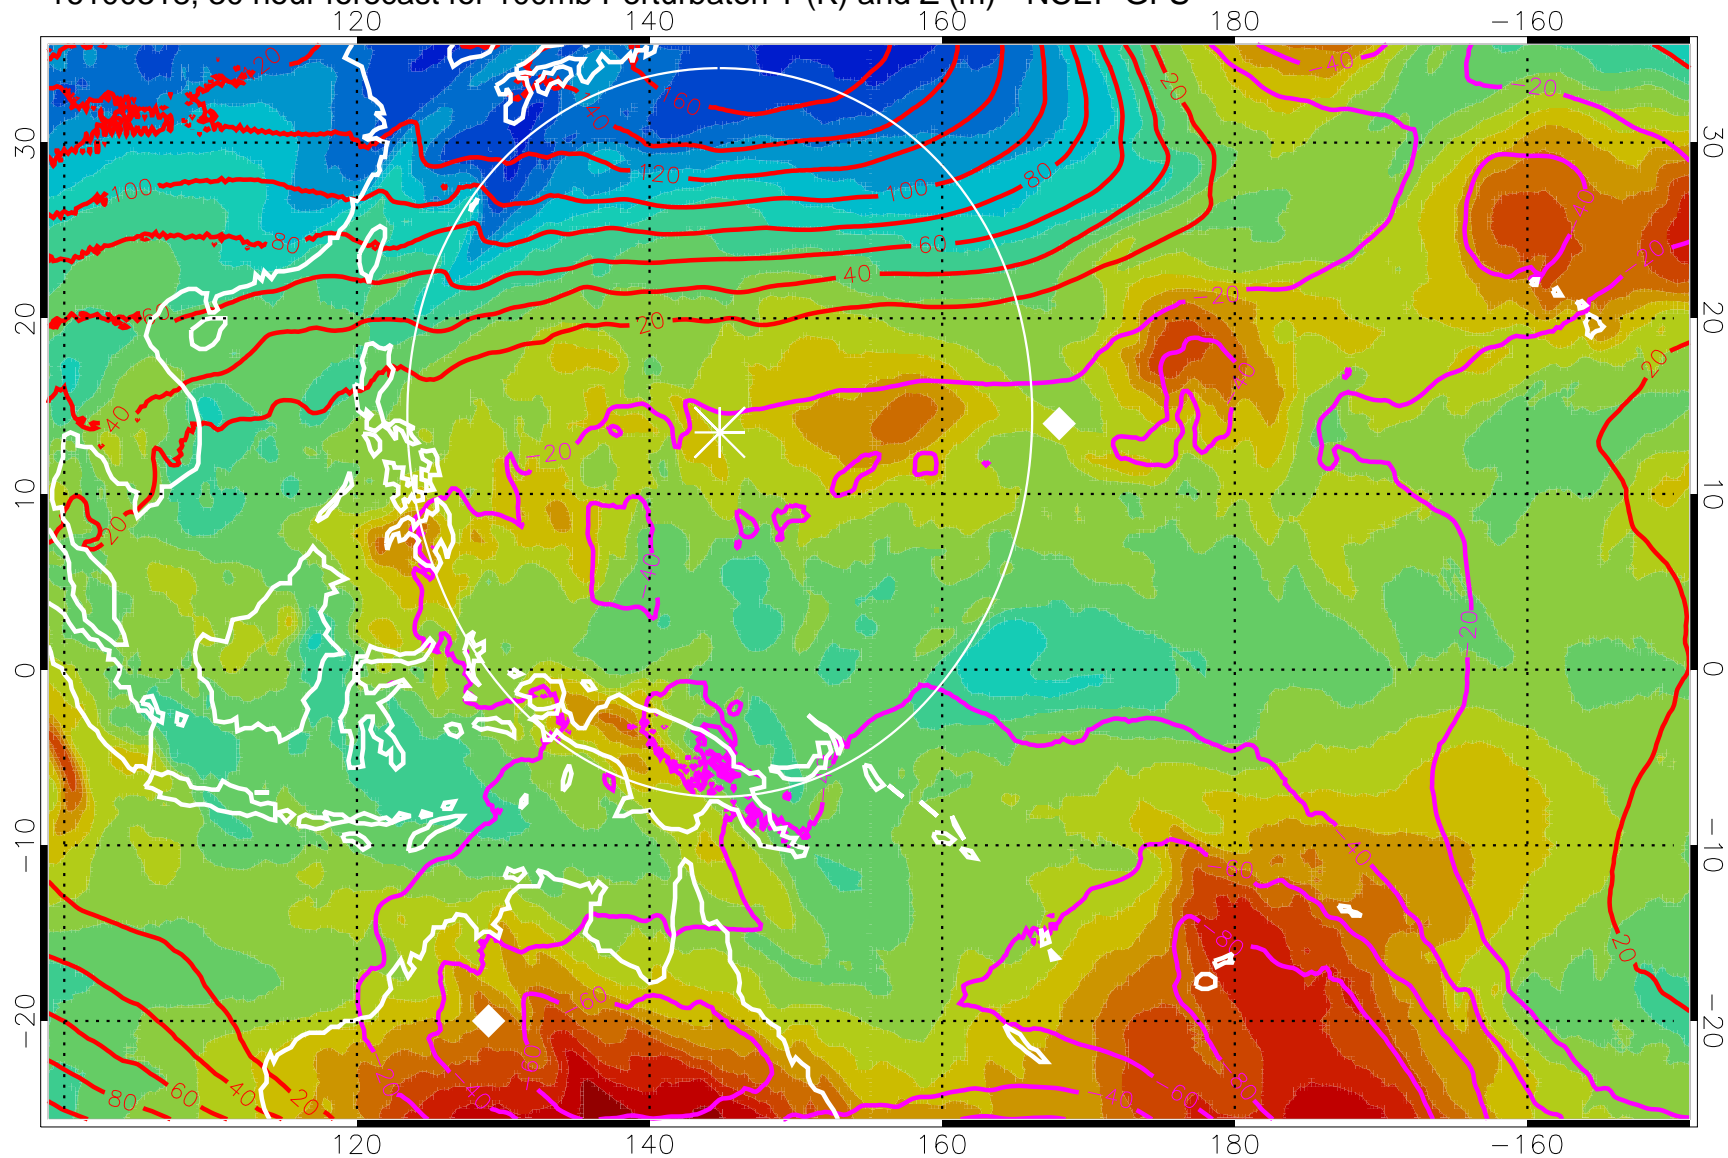

16100318, 30 hour forecast for 100mb Perturbaton T (K) and Z (m)-- NCEP GFS

Contours are 100 mbar Z perturbation (m)
Positive Z Contours
Negative Z Contours
Diamonds-mean pos. of anticyclones

Range ring of 2304 km