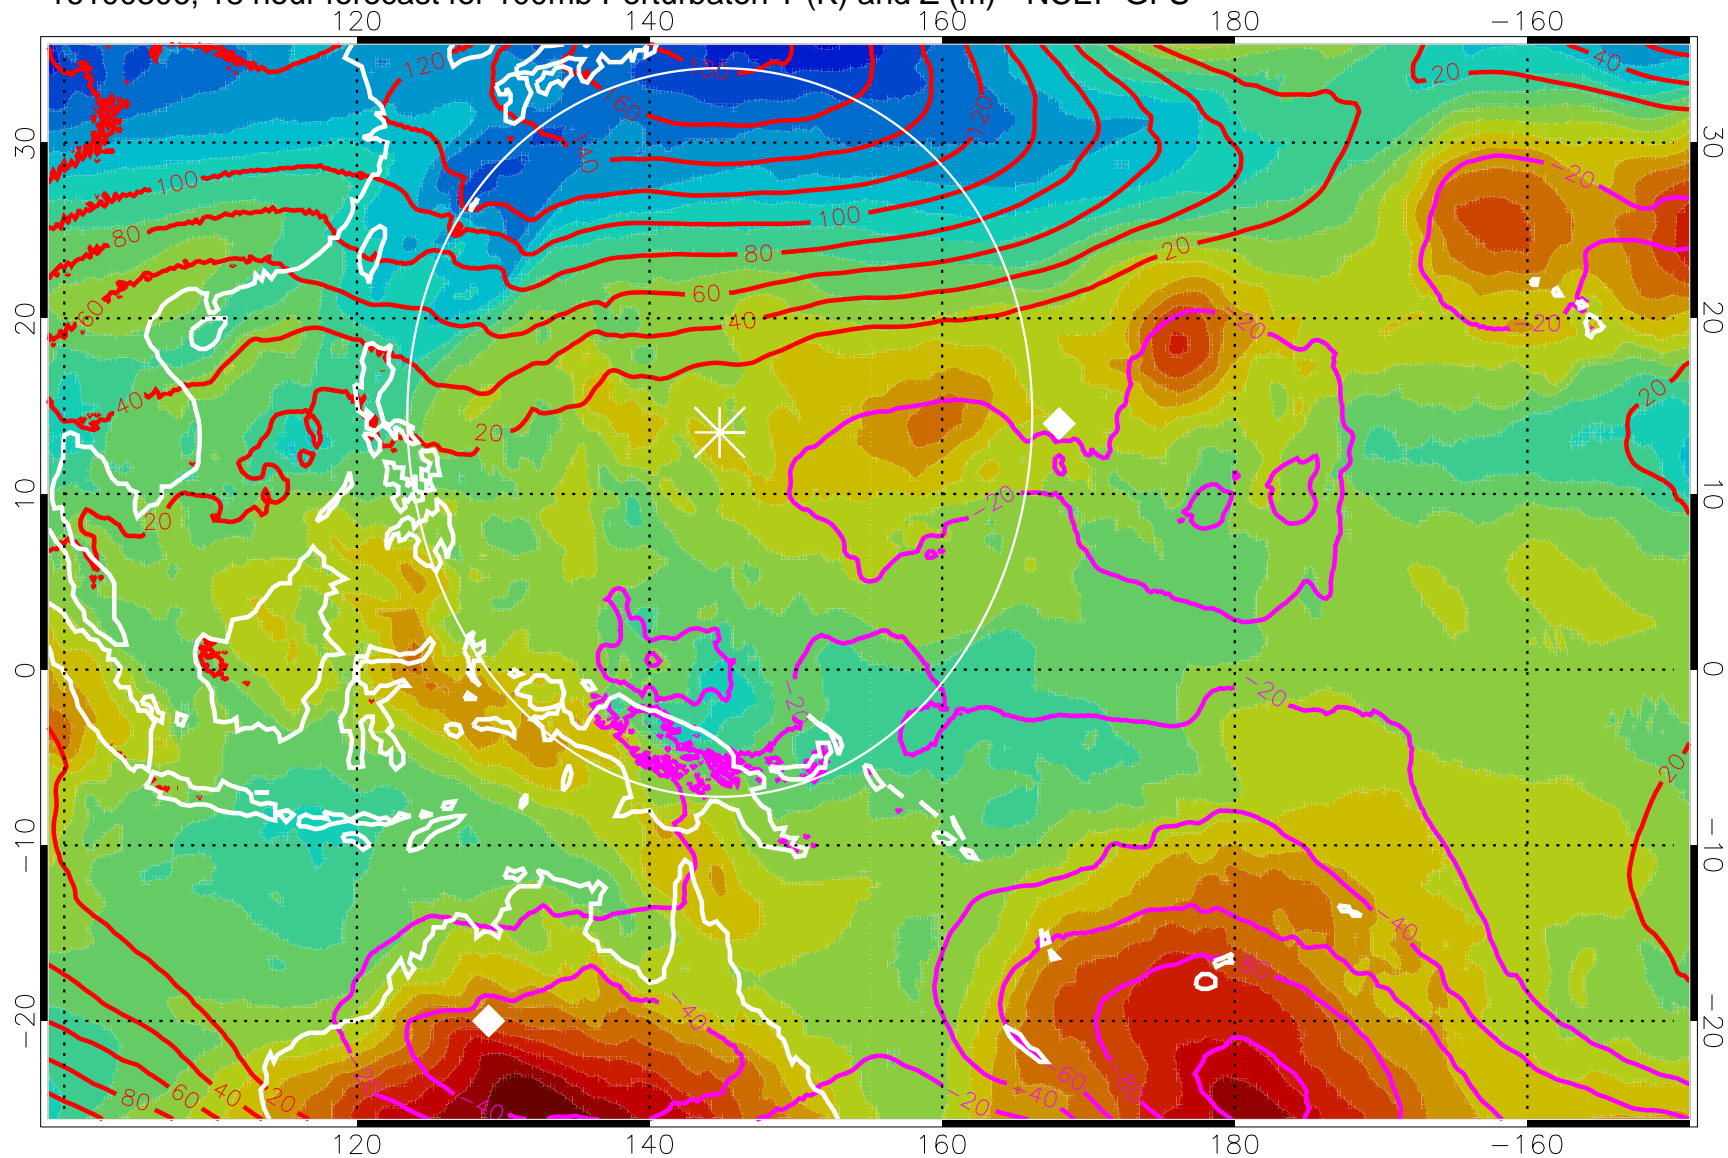

16100306, 18 hour forecast for 100mb Perturbaton T (K) and Z (m)-- NCEP GFS

Contours are 100 mbar Z perturbation (m)
Positive Z Contours
Negative Z Contours
Diamonds-mean pos. of anticyclones

Range ring of 2304 km