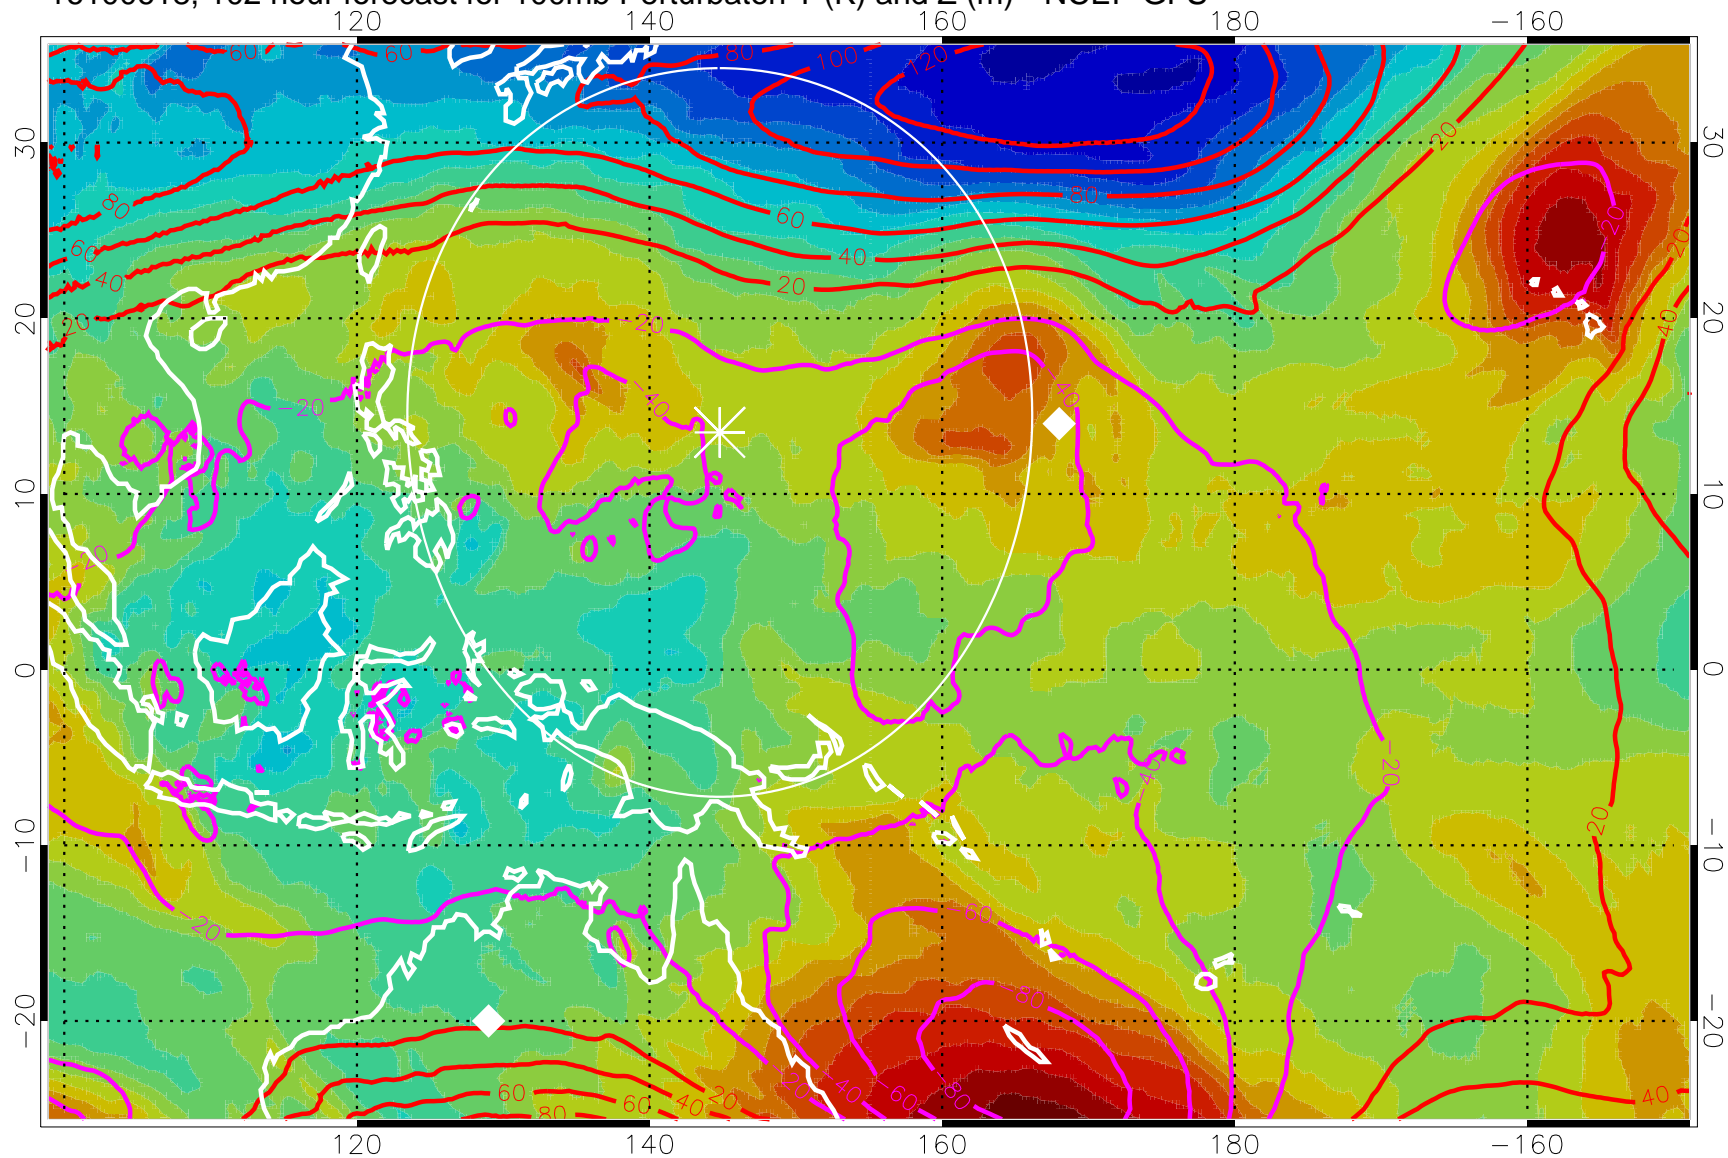

16100618, 102 hour forecast for 100mb Perturbaton T (K) and Z (m)-- NCEP GFS

Contours are 100 mbar Z perturbation (m)
Positive Z Contours
Negative Z Contours
Diamonds-mean pos. of anticyclones

Range ring of 2304 km