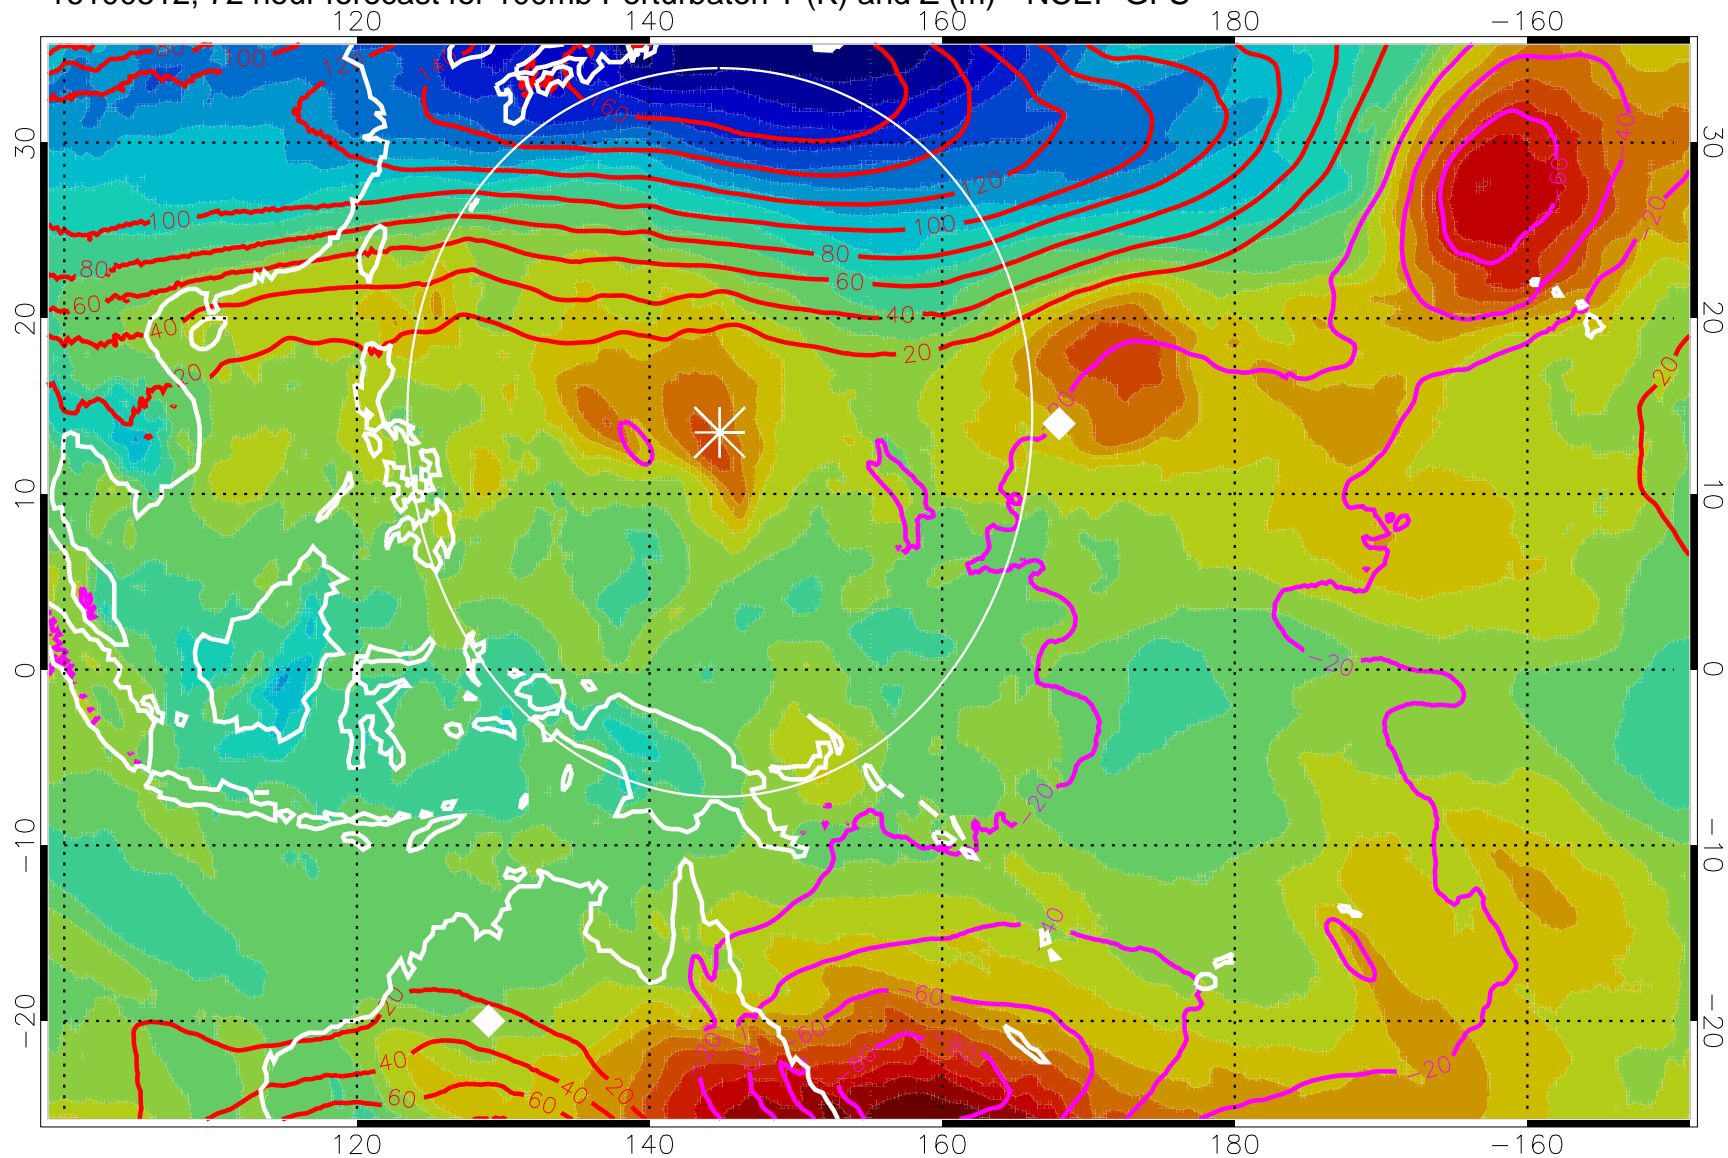

16100512, 72 hour forecast for 100mb Perturbaton T (K) and Z (m)-- NCEP GFS

Contours are 100 mbar Z perturbation (m)
Positive Z Contours
Negative Z Contours
Diamonds-mean pos. of anticyclones

Range ring of 2304 km