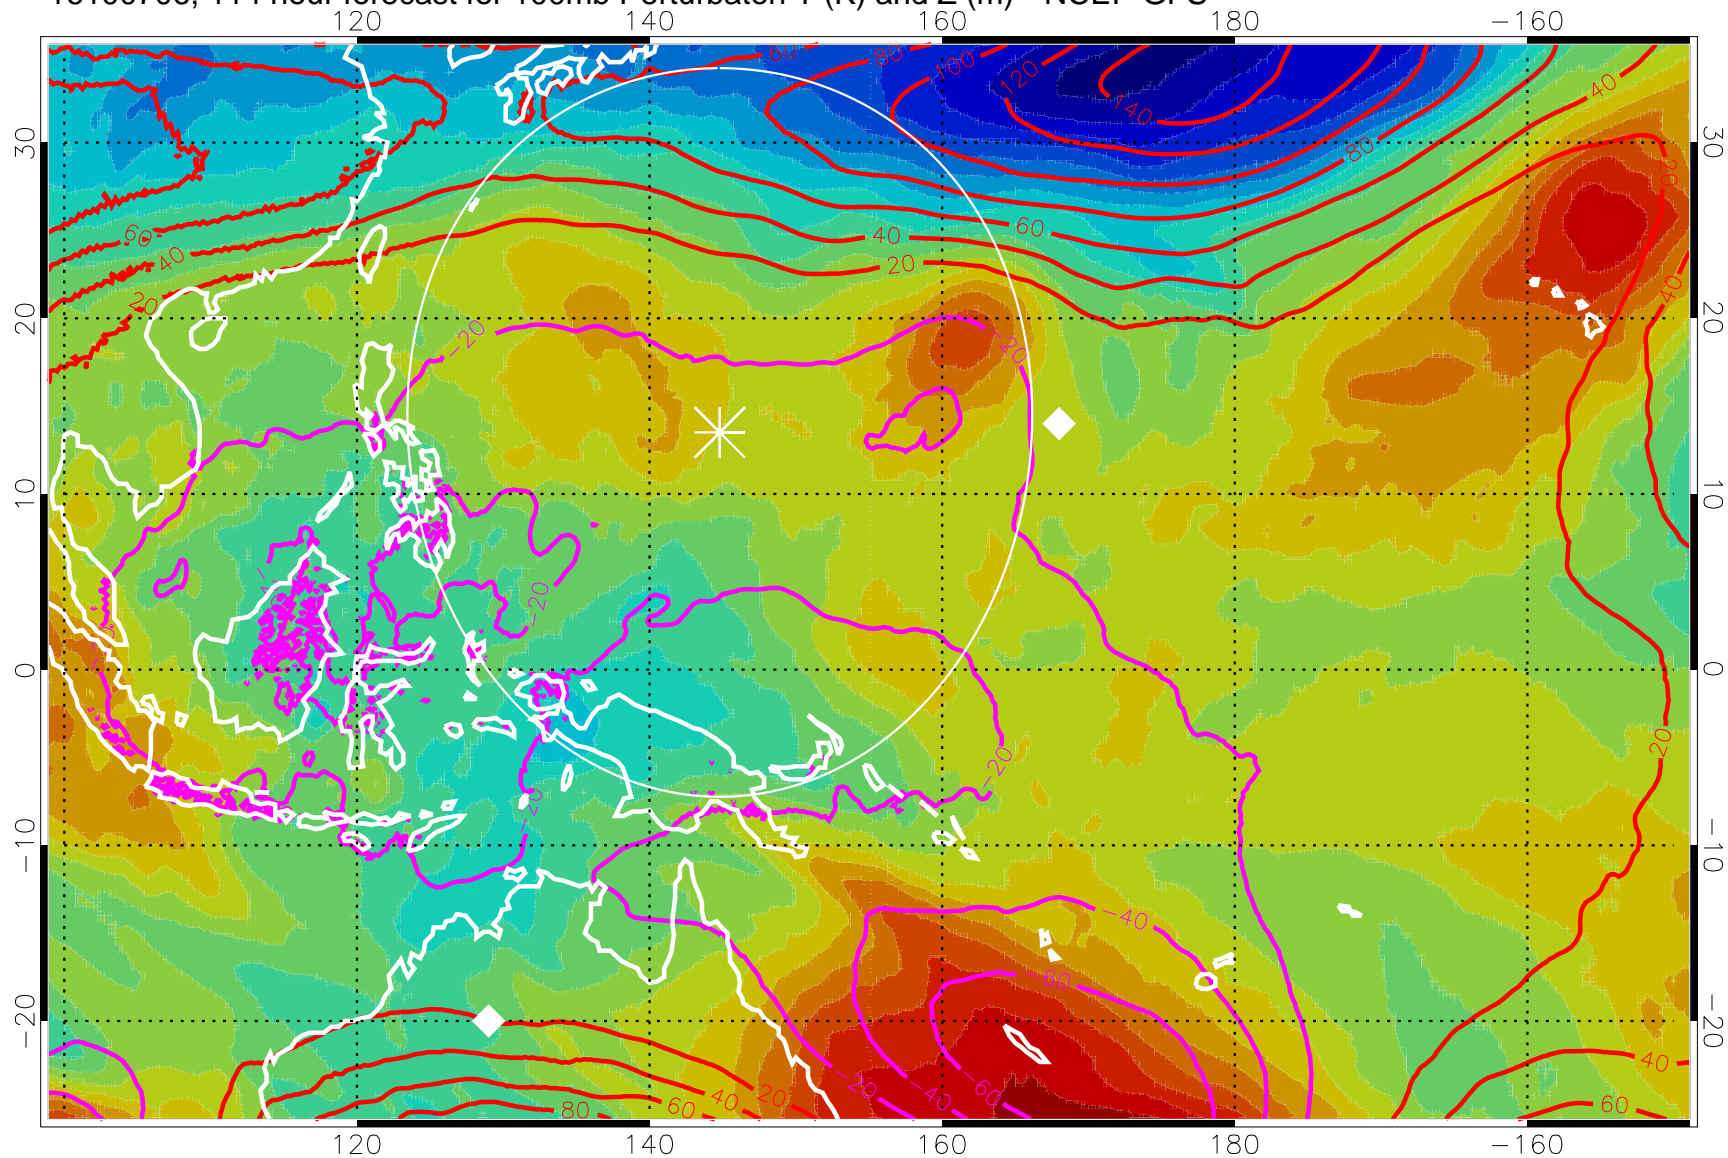

16100706, 114 hour forecast for 100mb Perturbaton T (K) and Z (m)-- NCEP GFS

Contours are 100 mbar Z perturbation (m)
Positive Z Contours
Negative Z Contours
Diamonds-mean pos. of anticyclones

Range ring of 2304 km