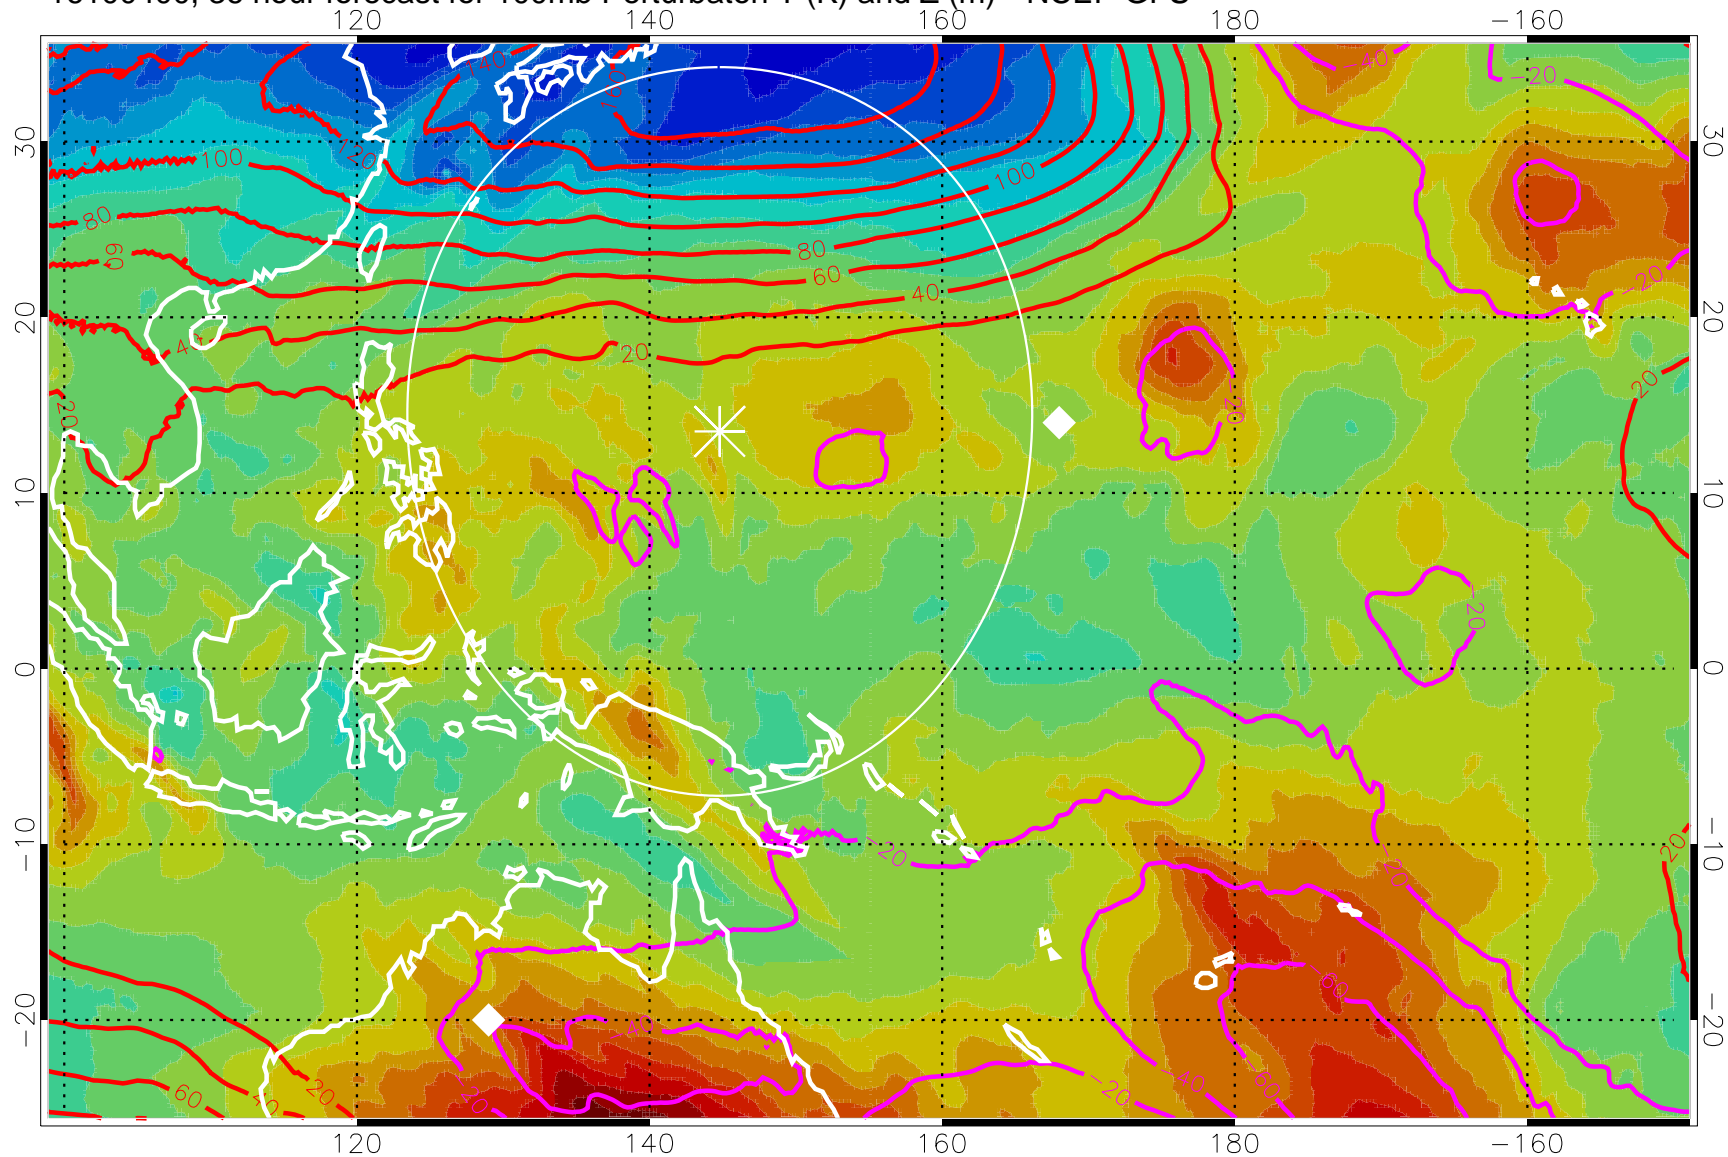

16100400, 36 hour forecast for 100mb Perturbaton T (K) and Z (m)-- NCEP GFS

Contours are 100 mbar Z perturbation (m)
Positive Z Contours
Negative Z Contours
Diamonds-mean pos. of anticyclones

Range ring of 2304 km