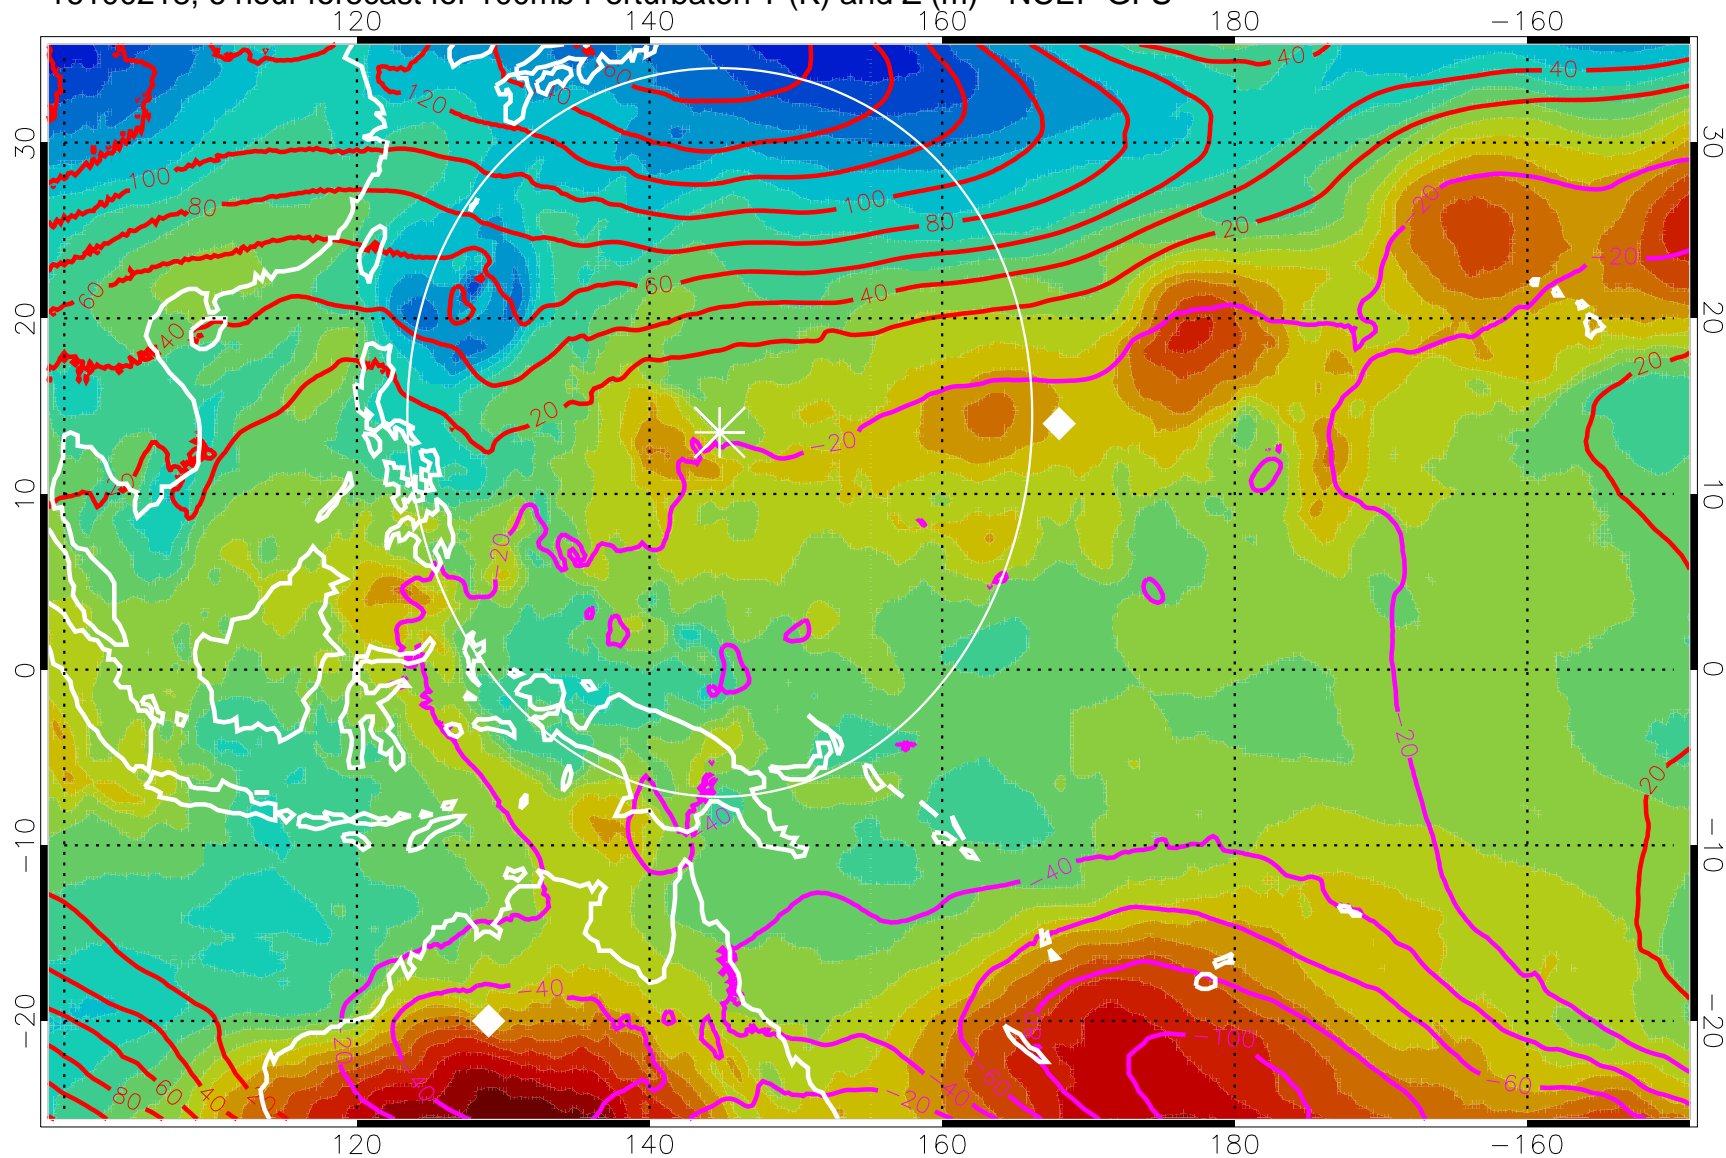

16100218, 6 hour forecast for 100mb Perturbaton T (K) and Z (m)-- NCEP GFS

Contours are 100 mbar Z perturbation (m)  
Positive Z Contours  
Negative Z Contours  
Diamonds-mean pos. of anticyclones

Range ring of 2304 km

16100300, 12 hour forecast for 100mb Perturbaton T (K) and Z (m)-- NCEP GFS

Contours are 100 mbar Z perturbation (m)  
Positive Z Contours  
Negative Z Contours  
Diamonds-mean pos. of anticyclones

Range ring of 2304 km