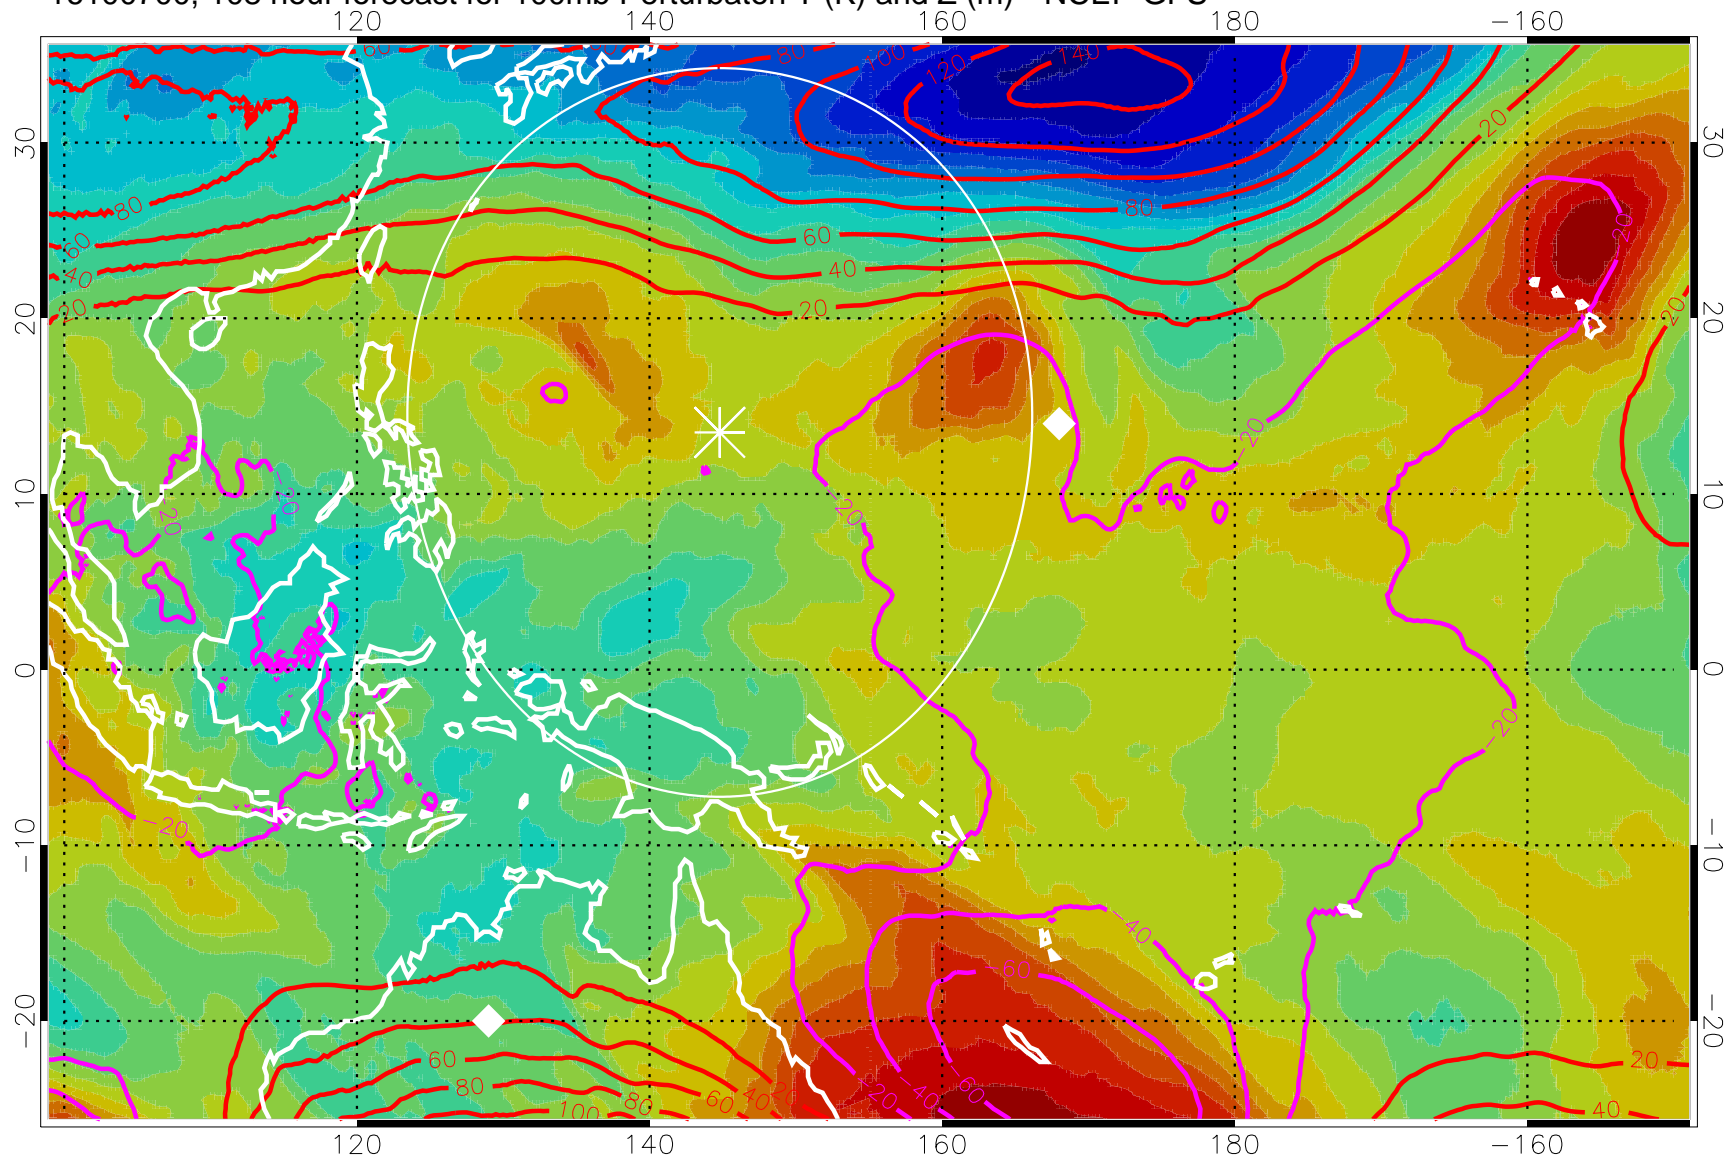

16100700, 108 hour forecast for 100mb Perturbaton T (K) and Z (m)-- NCEP GFS

T deviation from jan-feb mean, K

Contours are 100 mbar Z perturbation (m)
Positive Z Contours
Negative Z Contours
Diamonds-mean pos. of anticyclones

Range ring of 2304 km