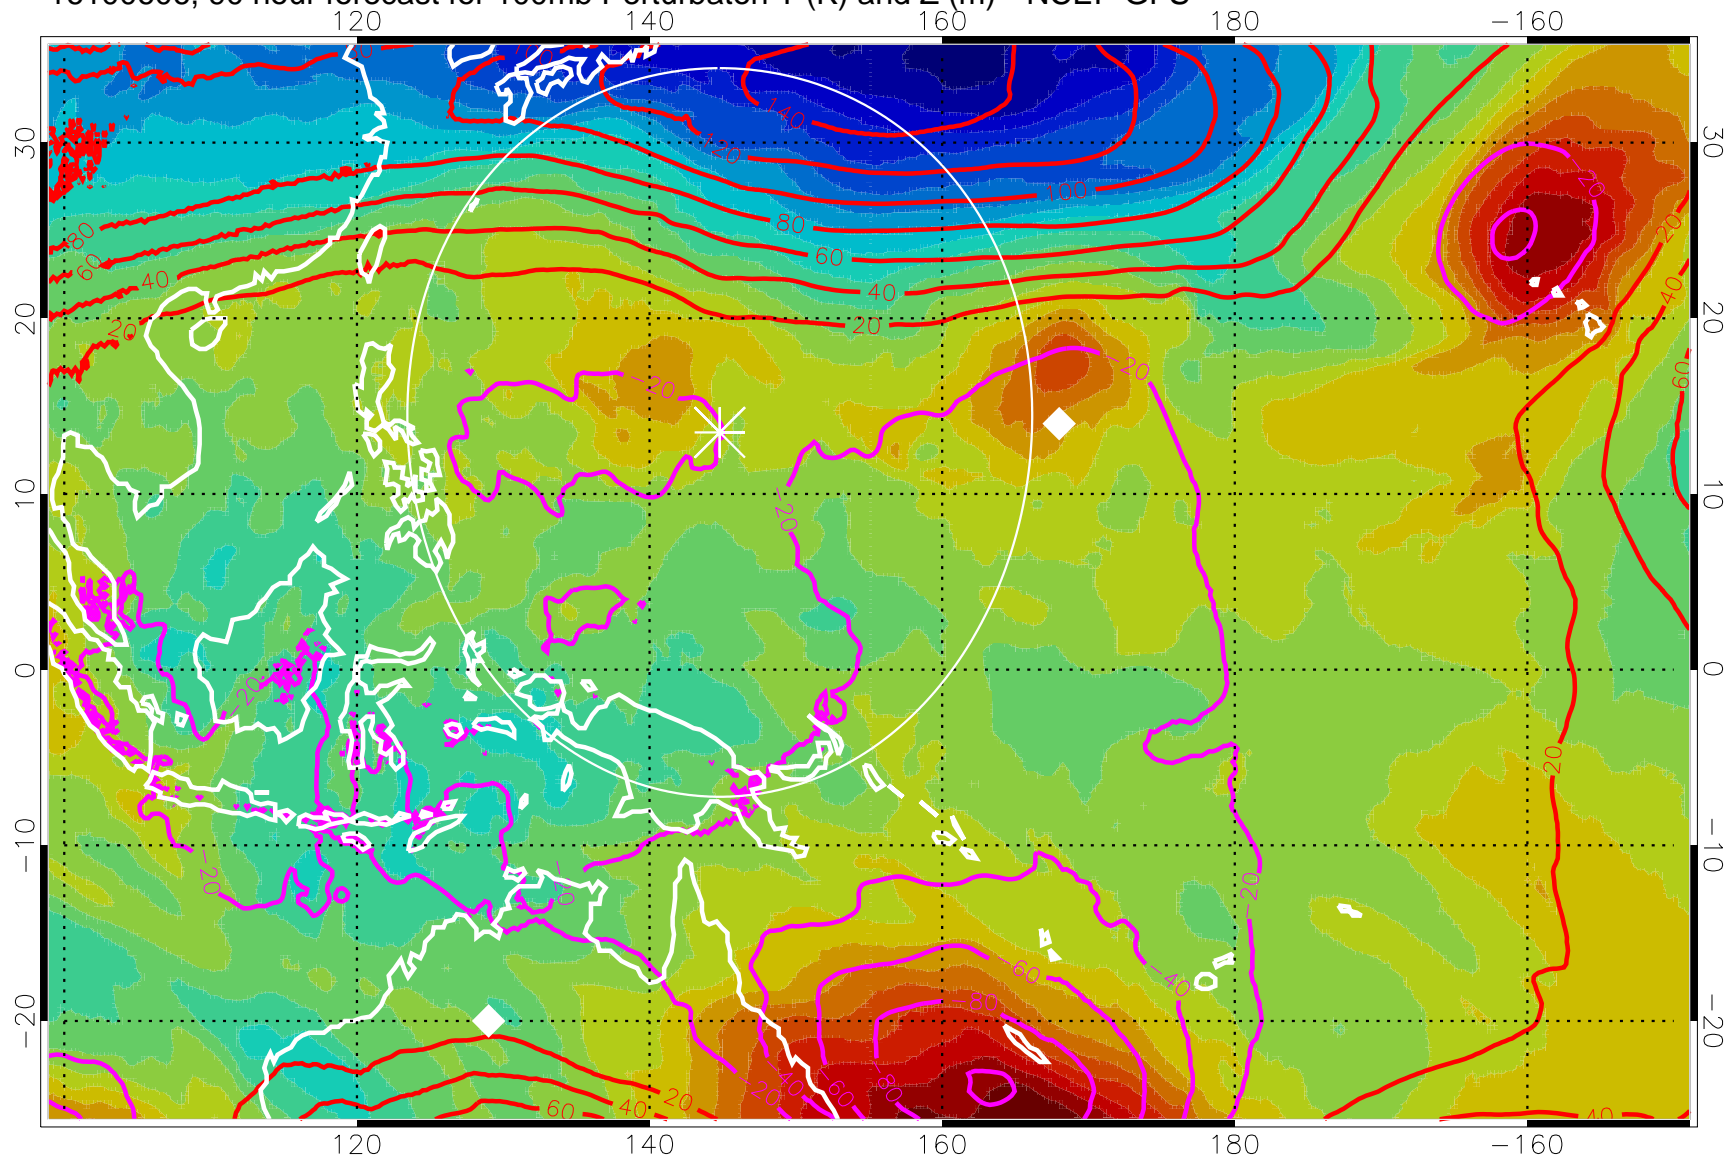

16100606, 90 hour forecast for 100mb Perturbaton T (K) and Z (m)-- NCEP GFS

Contours are 100 mbar Z perturbation (m)
Positive Z Contours
Negative Z Contours
Diamonds-mean pos. of anticyclones

Range ring of 2304 km