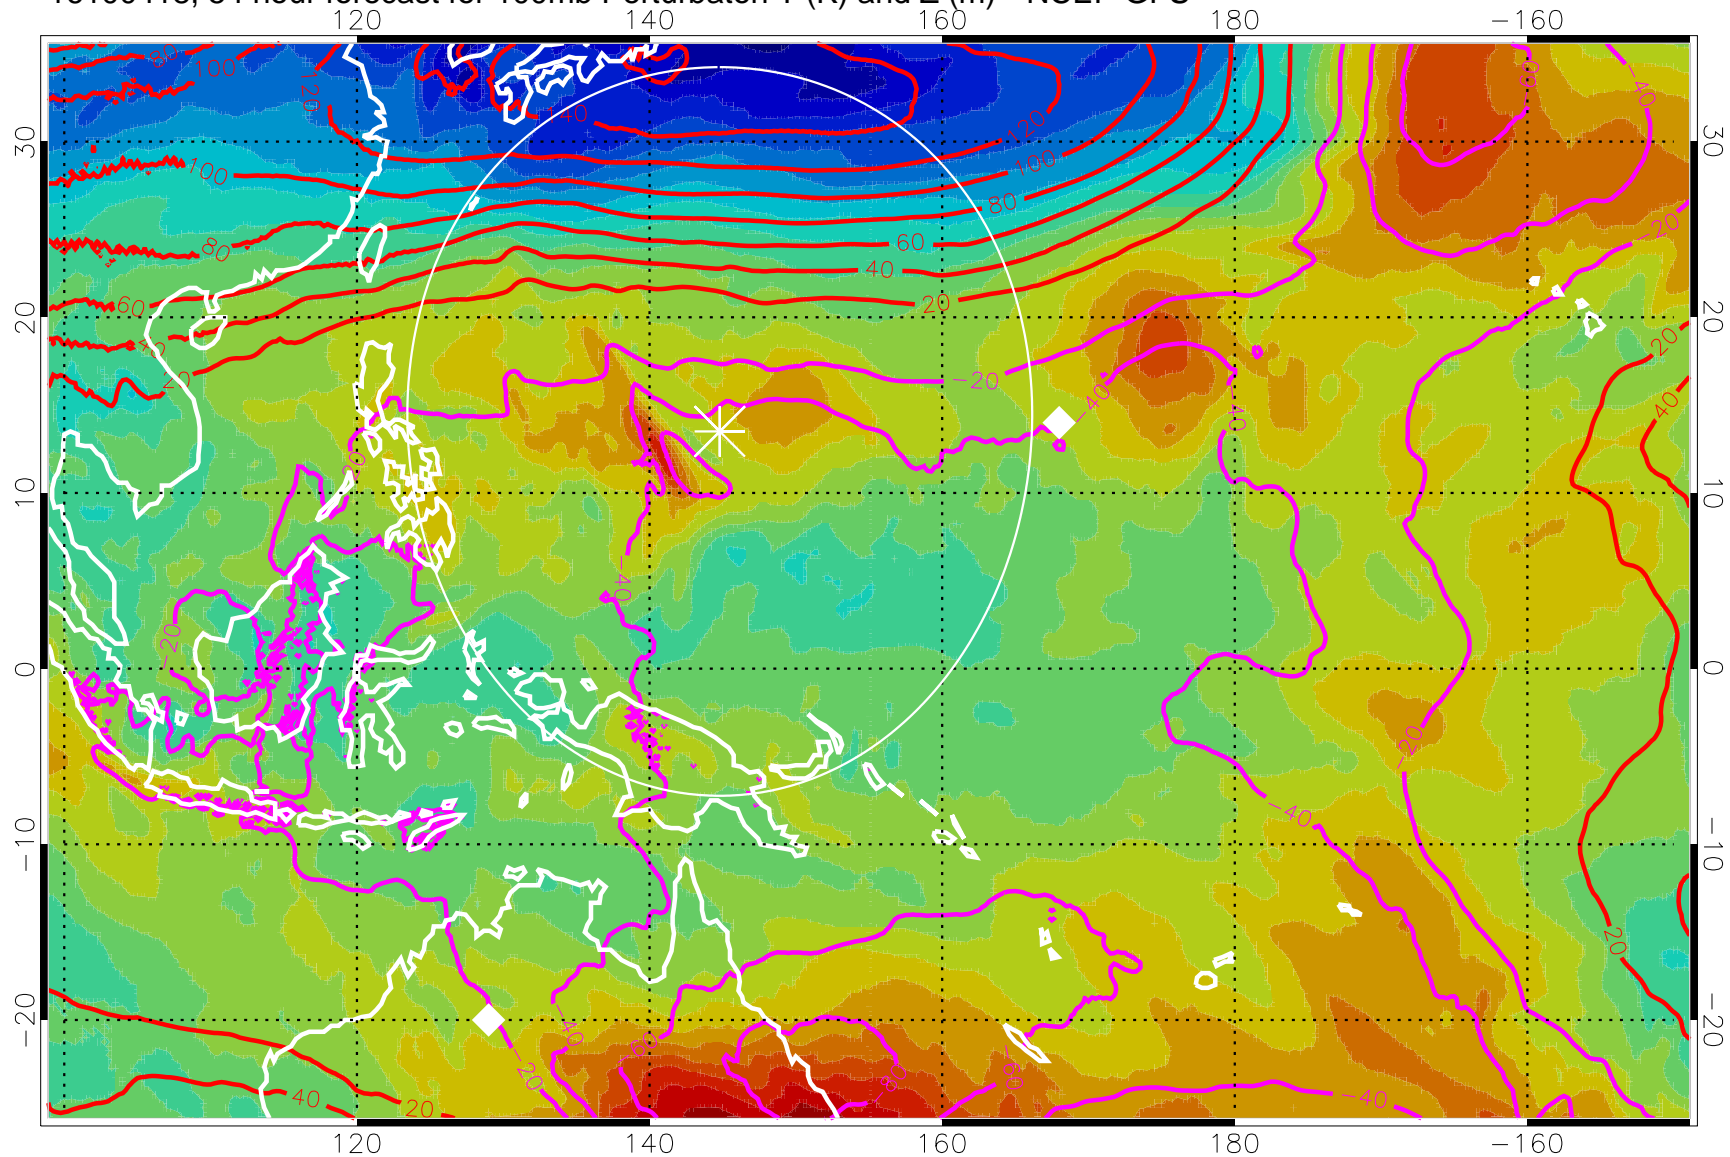

16100418, 54 hour forecast for 100mb Perturbaton T (K) and Z (m)-- NCEP GFS

Contours are 100 mbar Z perturbation (m)
Positive Z Contours
Negative Z Contours
Diamonds-mean pos. of anticyclones

Range ring of 2304 km