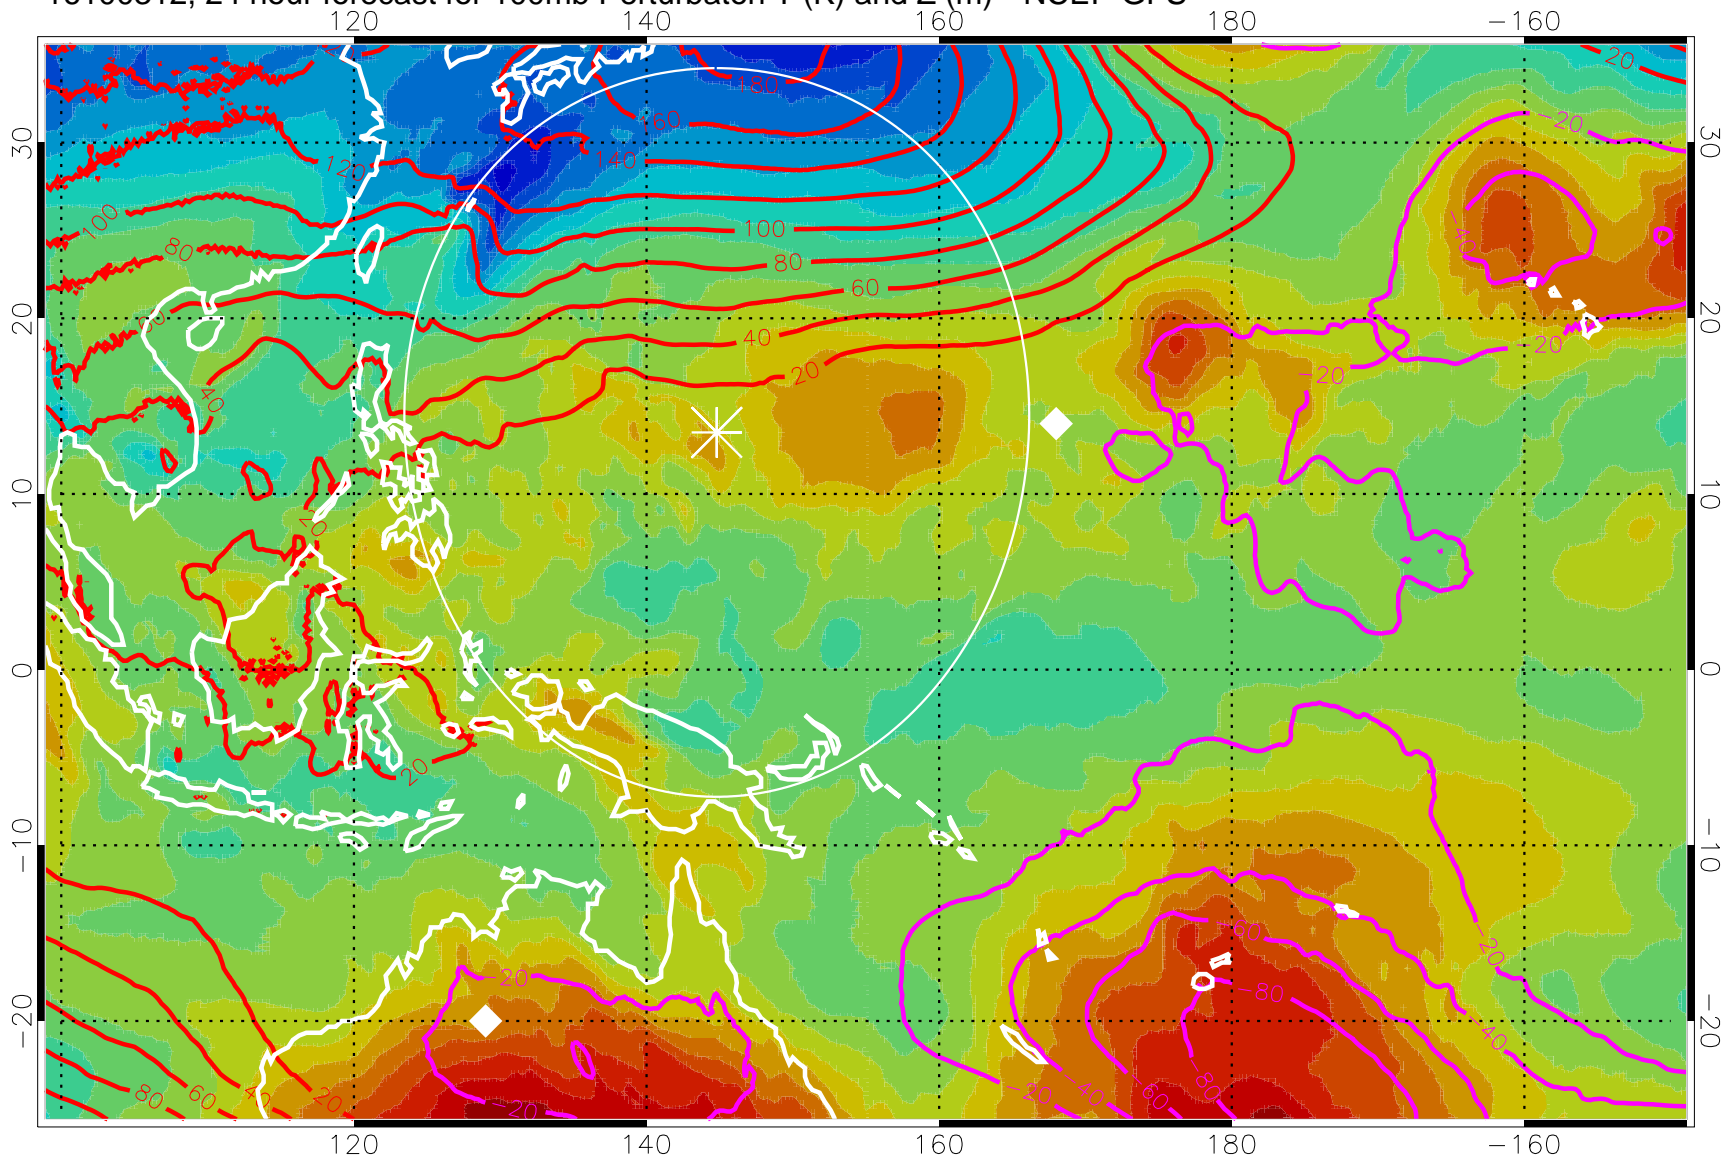

16100312, 24 hour forecast for 100mb Perturbaton T (K) and Z (m)-- NCEP GFS

T deviation from jan-feb mean, K

Contours are 100 mbar Z perturbation (m)
Positive Z Contours
Negative Z Contours
Diamonds-mean pos. of anticyclones

Range ring of 2304 km