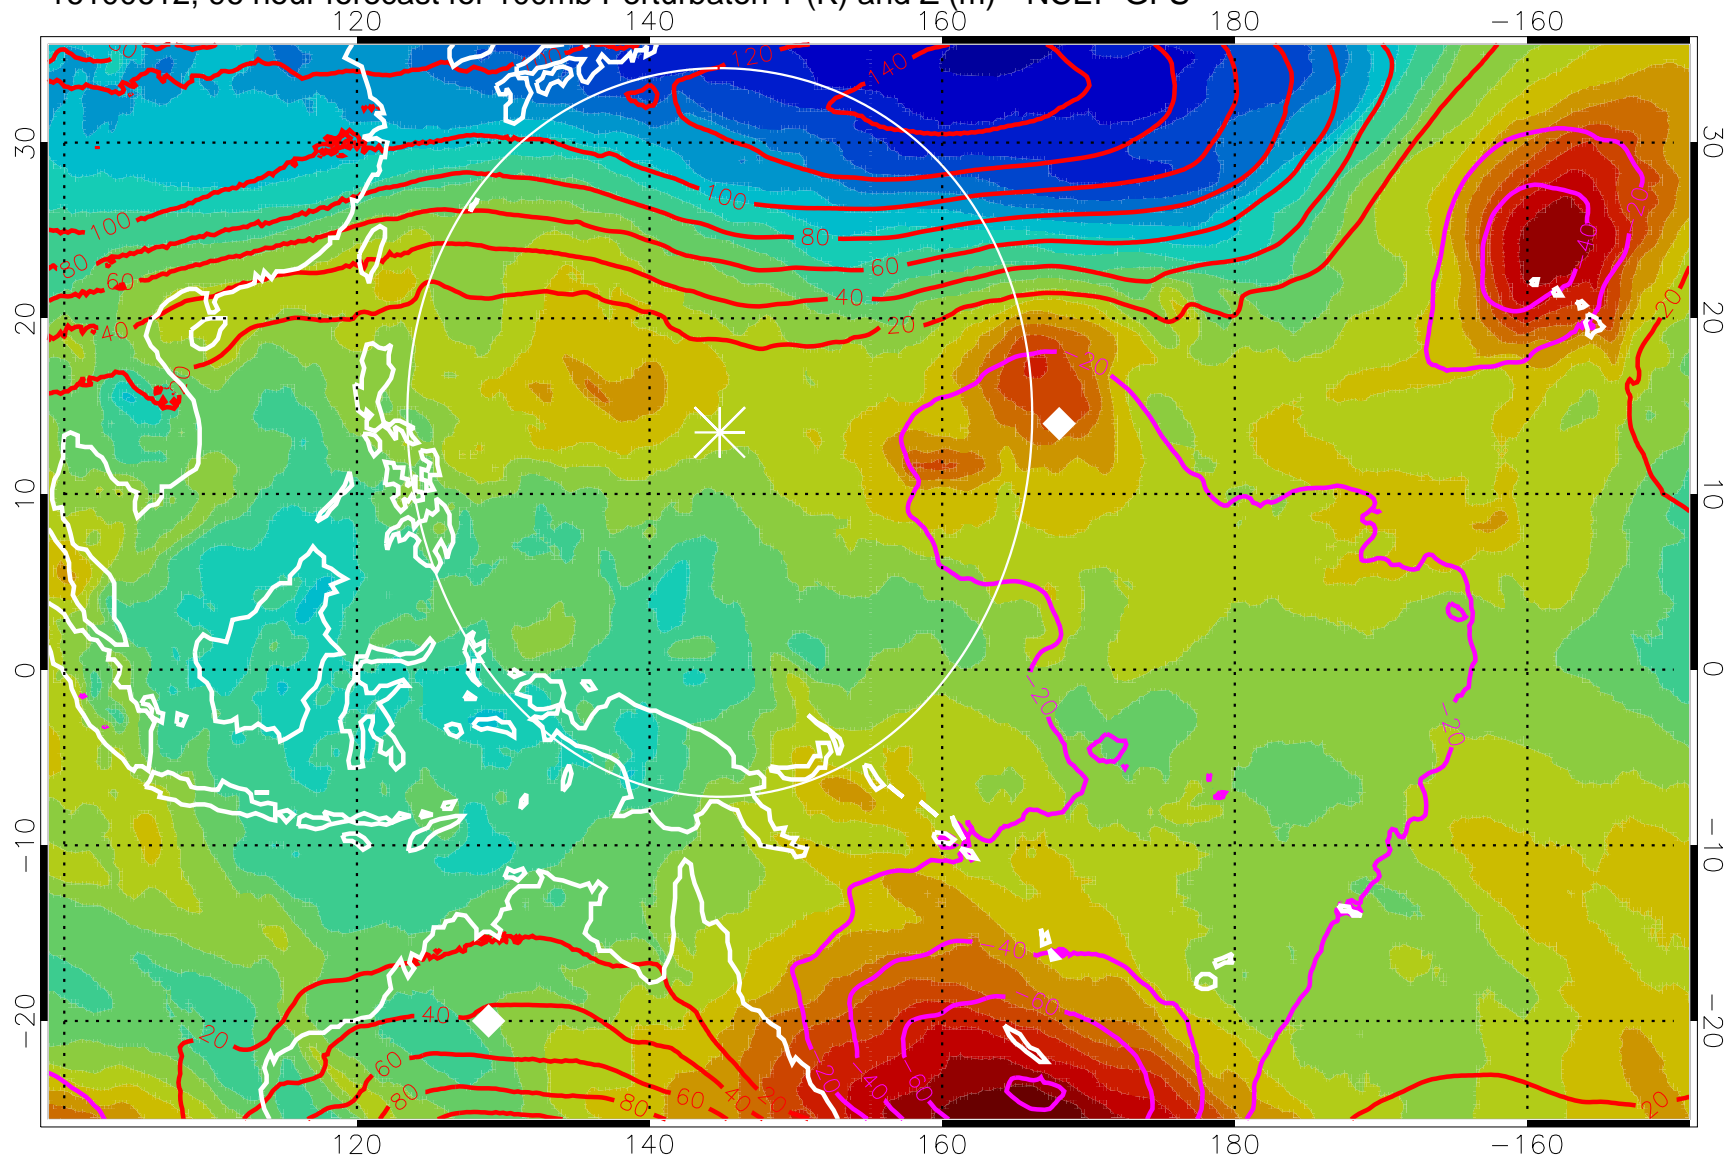

16100612, 96 hour forecast for 100mb Perturbaton T (K) and Z (m)-- NCEP GFS

Contours are 100 mbar Z perturbation (m)
Positive Z Contours
Negative Z Contours
Diamonds-mean pos. of anticyclones

Range ring of 2304 km