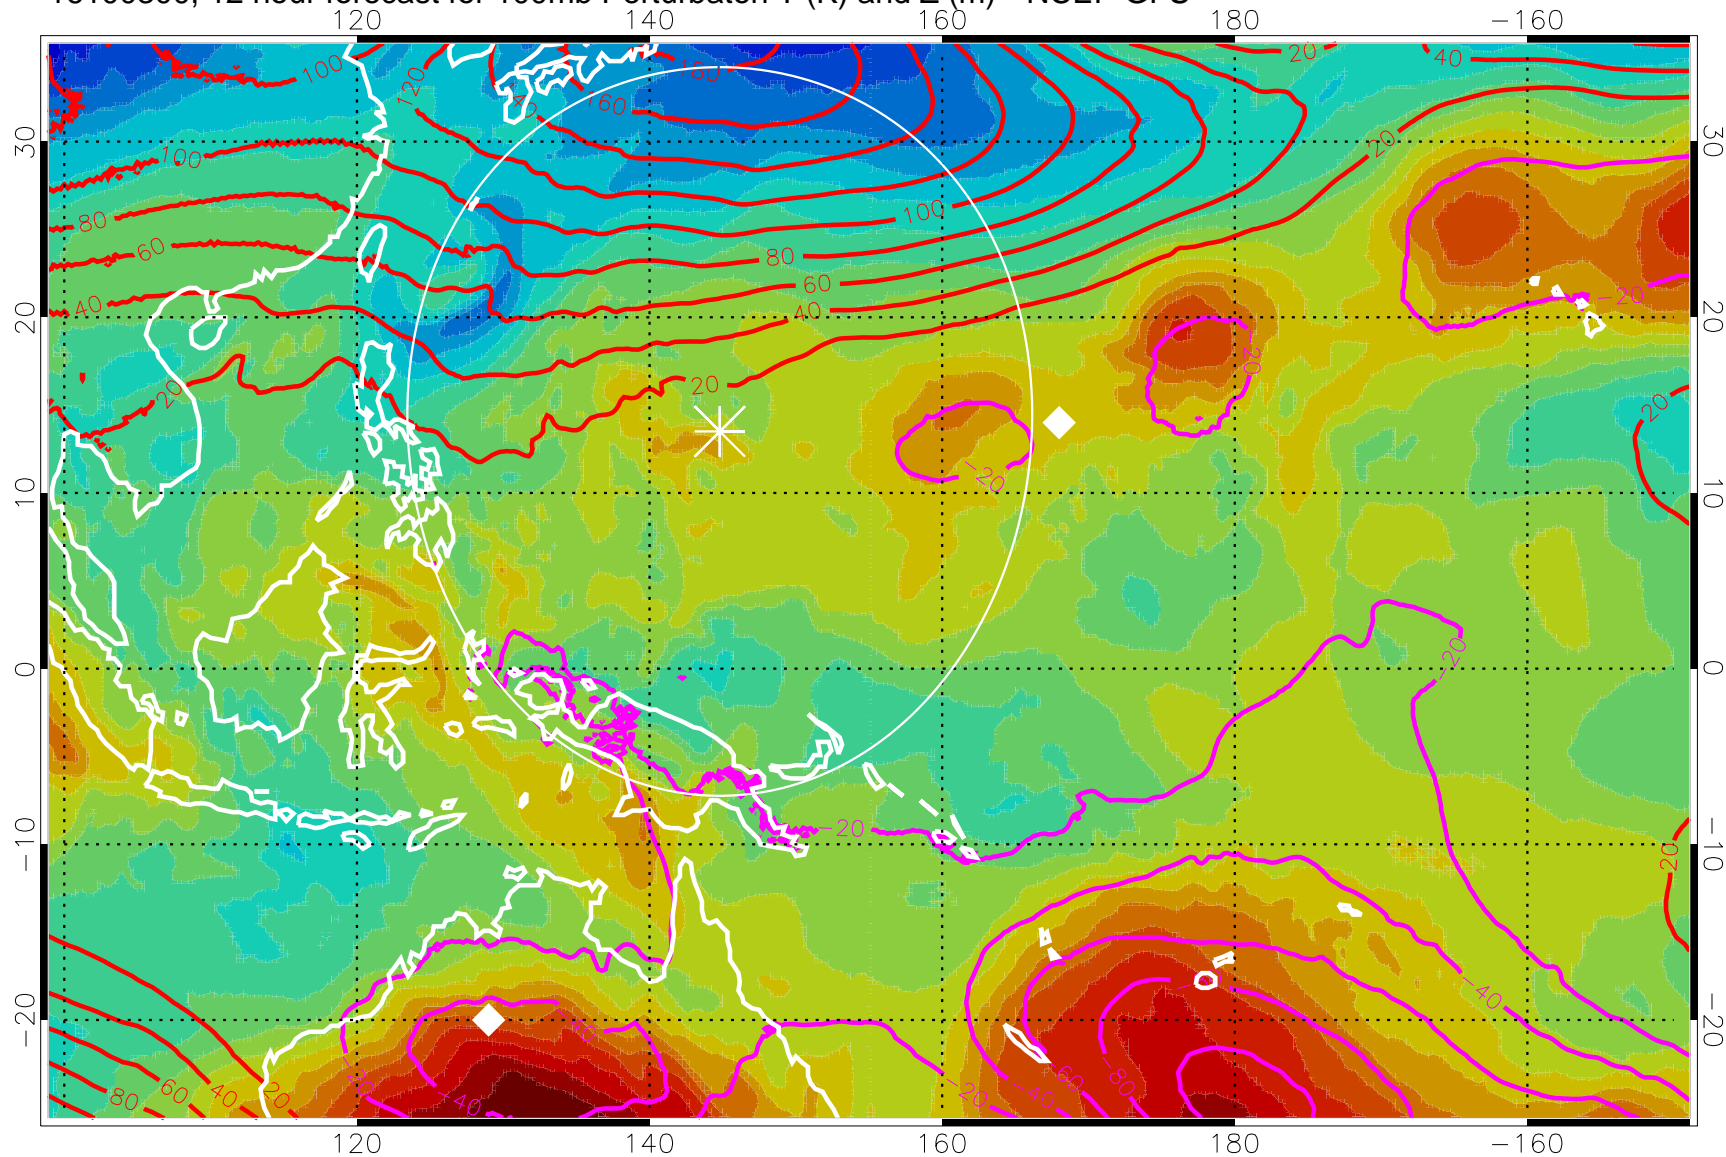

16100300, 12 hour forecast for 100mb Perturbaton T (K) and Z (m)-- NCEP GFS

Contours are 100 mbar Z perturbation (m)
Positive Z Contours
Negative Z Contours
Diamonds-mean pos. of anticyclones

Range ring of 2304 km