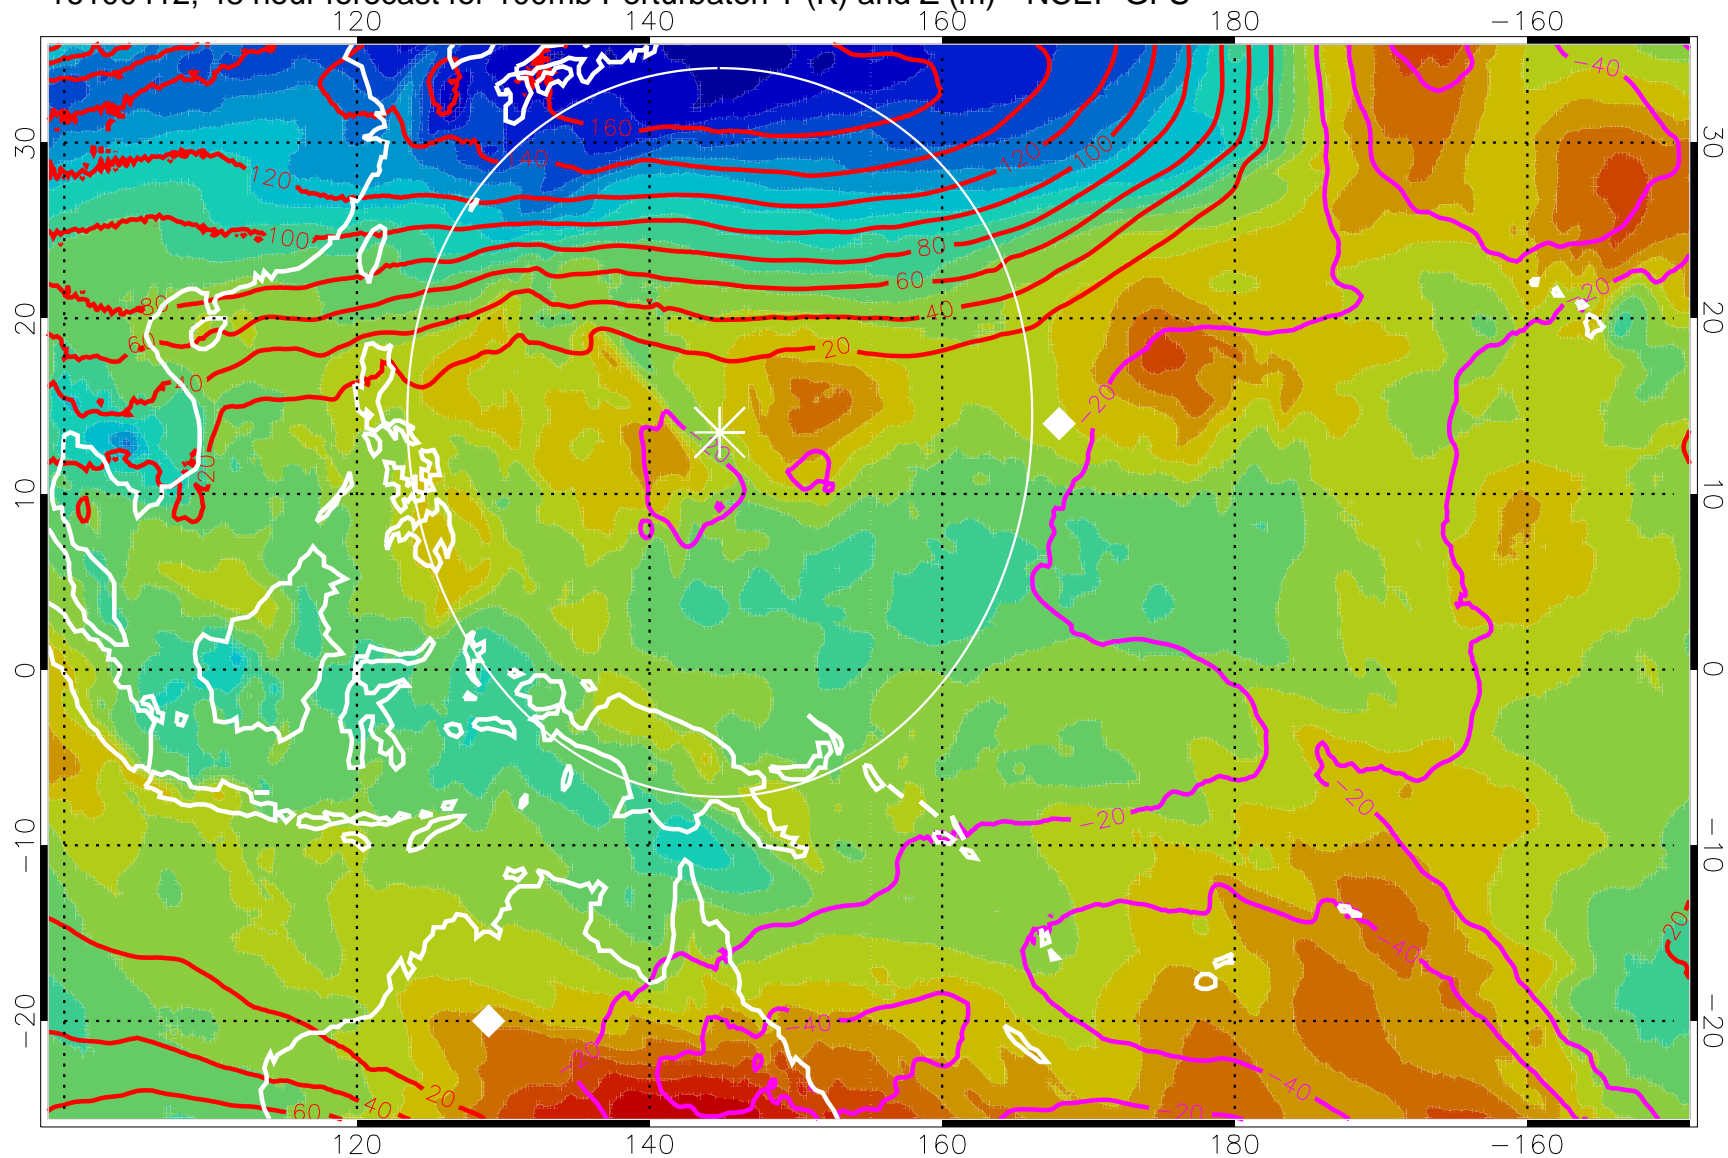

16100412, 48 hour forecast for 100mb Perturbaton T (K) and Z (m)-- NCEP GFS

Contours are 100 mbar Z perturbation (m)
Positive Z Contours
Negative Z Contours
Diamonds-mean pos. of anticyclones

Range ring of 2304 km