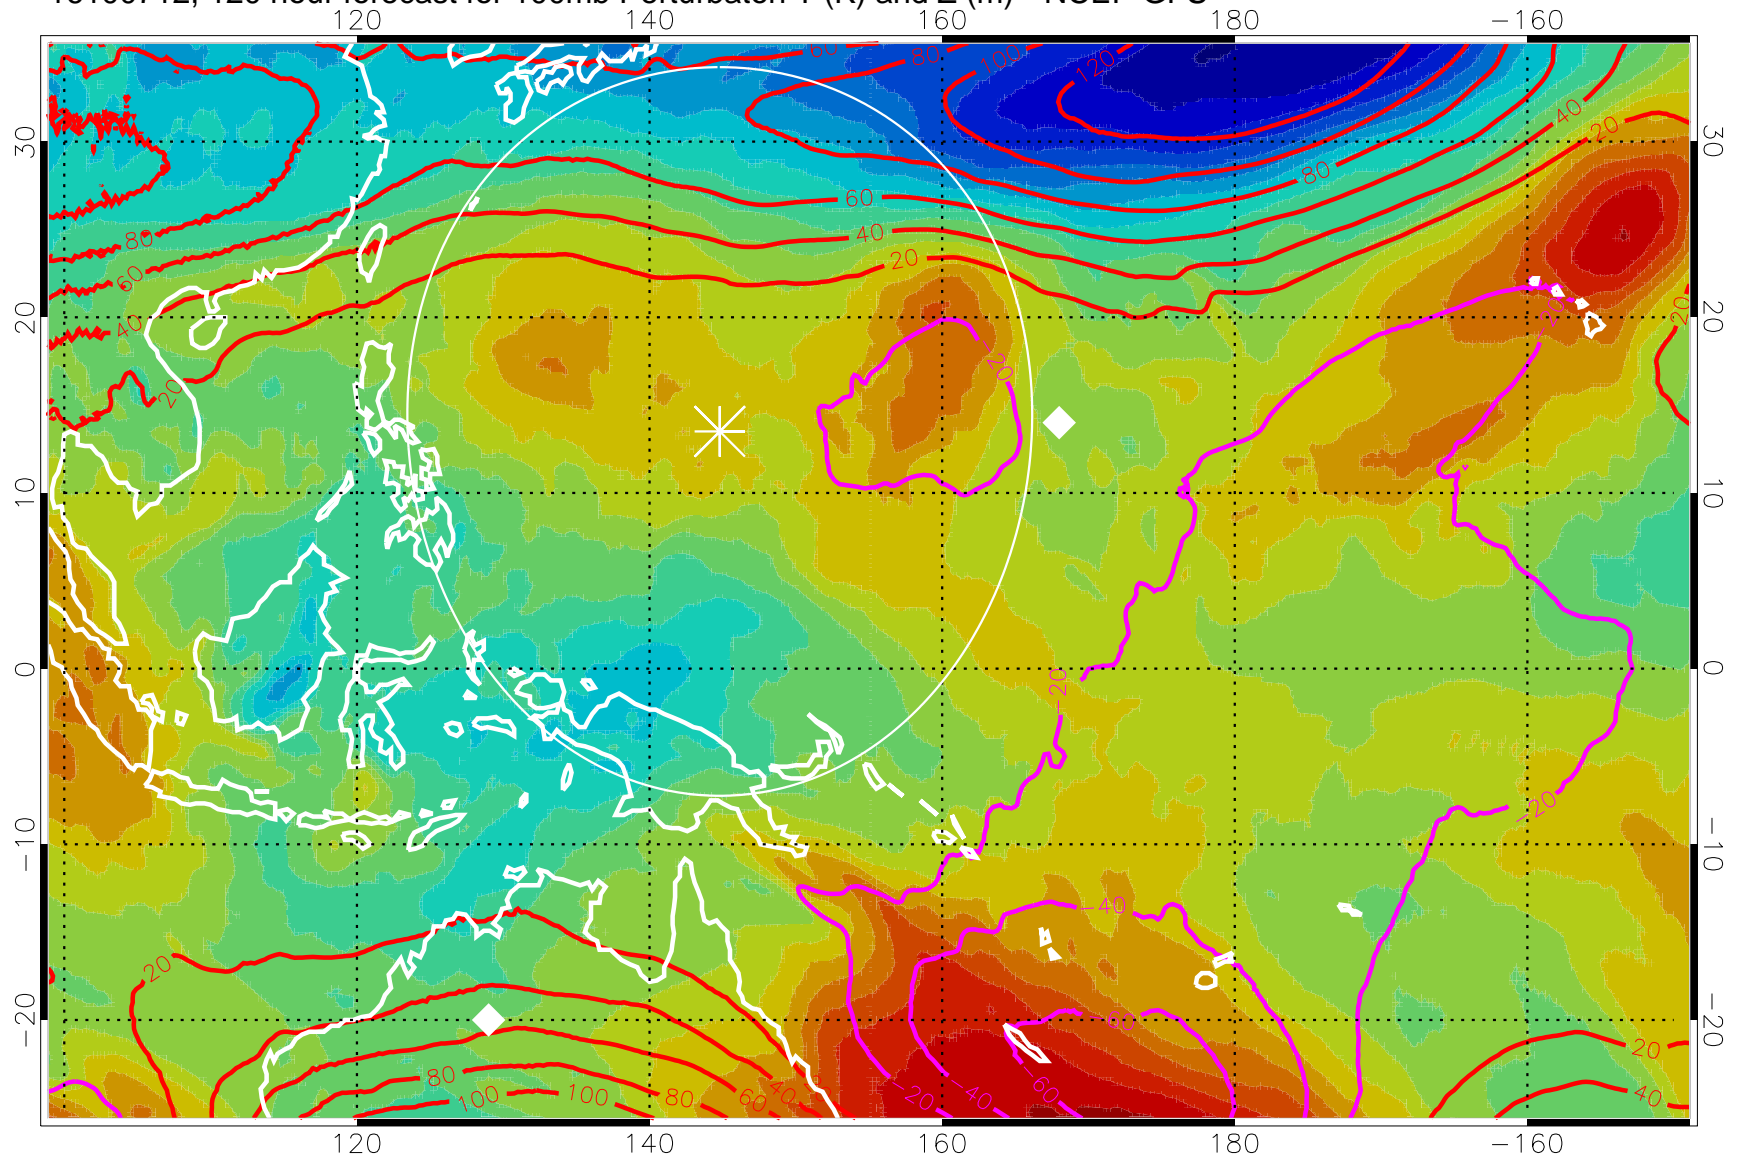

16100712, 120 hour forecast for 100mb Perturbaton T (K) and Z (m)-- NCEP GFS

Contours are 100 mbar Z perturbation (m)
Positive Z Contours
Negative Z Contours
Diamonds-mean pos. of anticyclones

Range ring of 2304 km