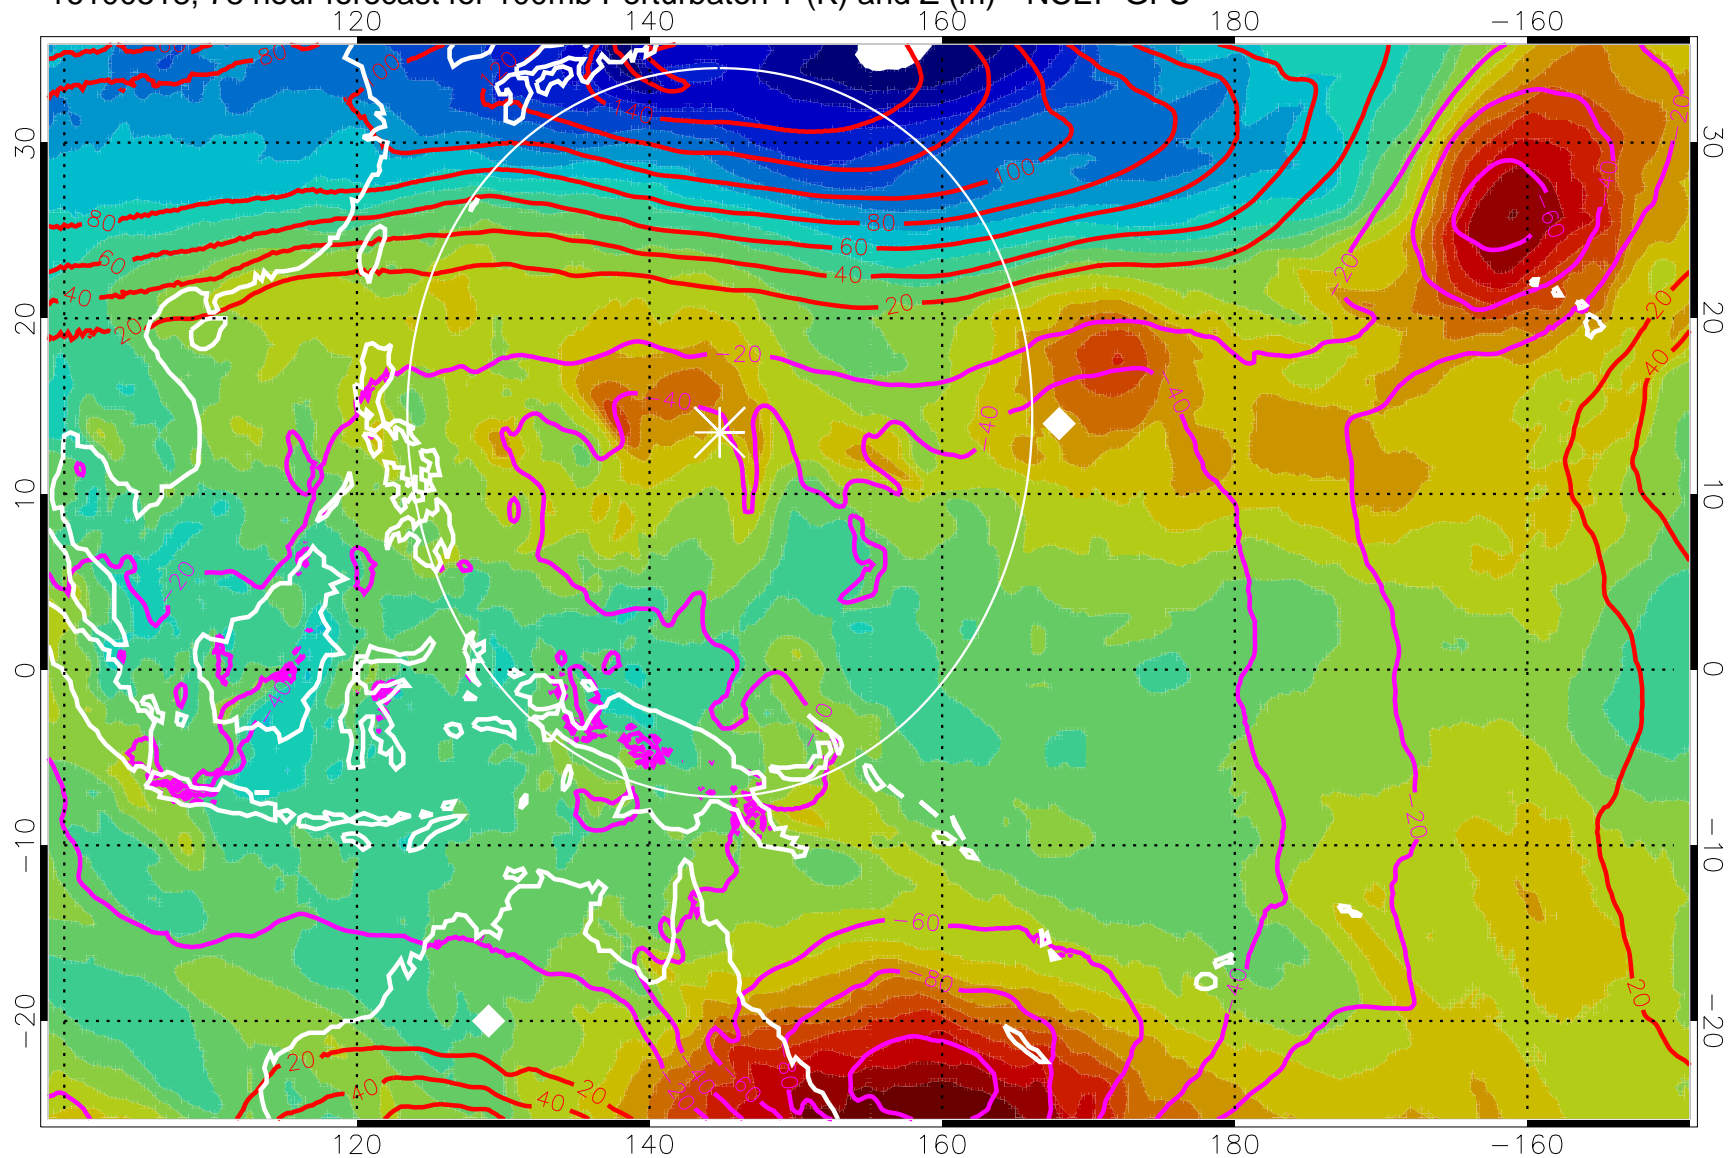

16100518, 78 hour forecast for 100mb Perturbaton T (K) and Z (m)-- NCEP GFS

Contours are 100 mbar Z perturbation (m)
Positive Z Contours
Negative Z Contours
Diamonds-mean pos. of anticyclones

Range ring of 2304 km