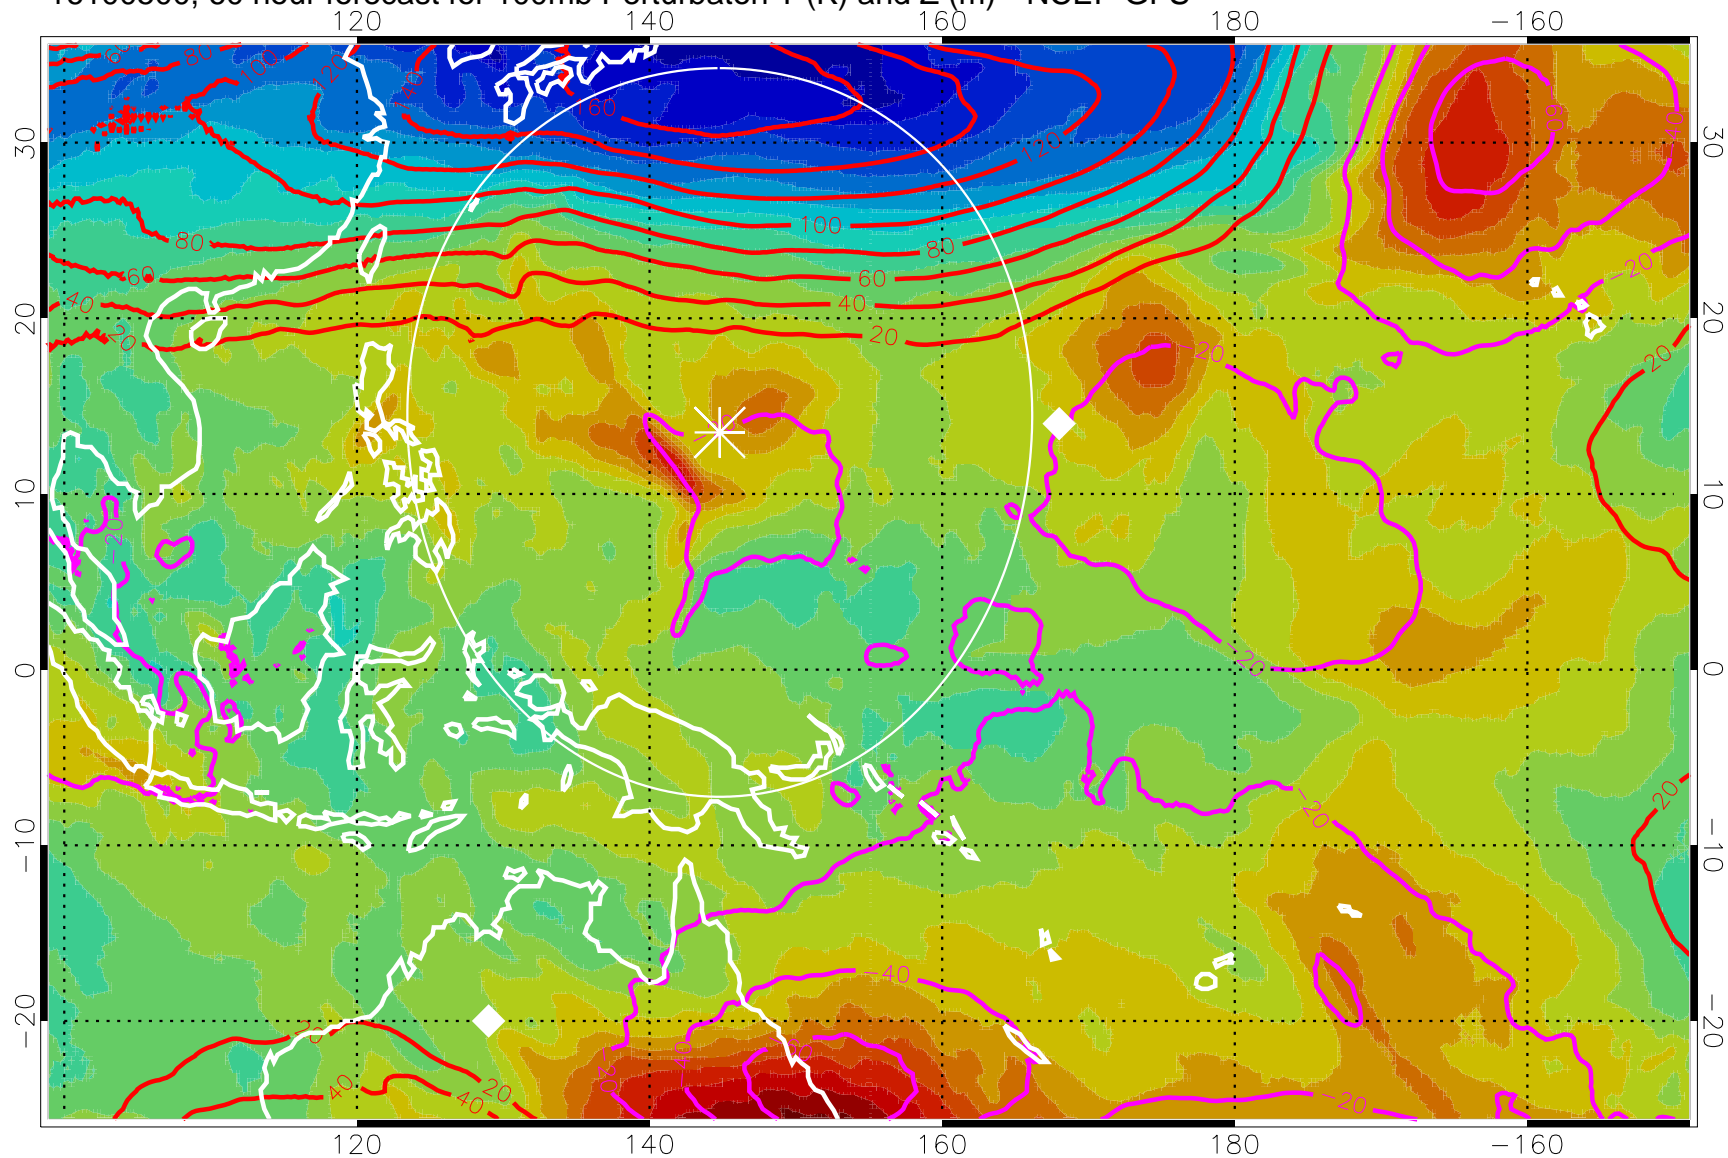

16100500, 60 hour forecast for 100mb Perturbaton T (K) and Z (m)-- NCEP GFS

Contours are 100 mbar Z perturbation (m)
Positive Z Contours
Negative Z Contours
Diamonds-mean pos. of anticyclones

Range ring of 2304 km