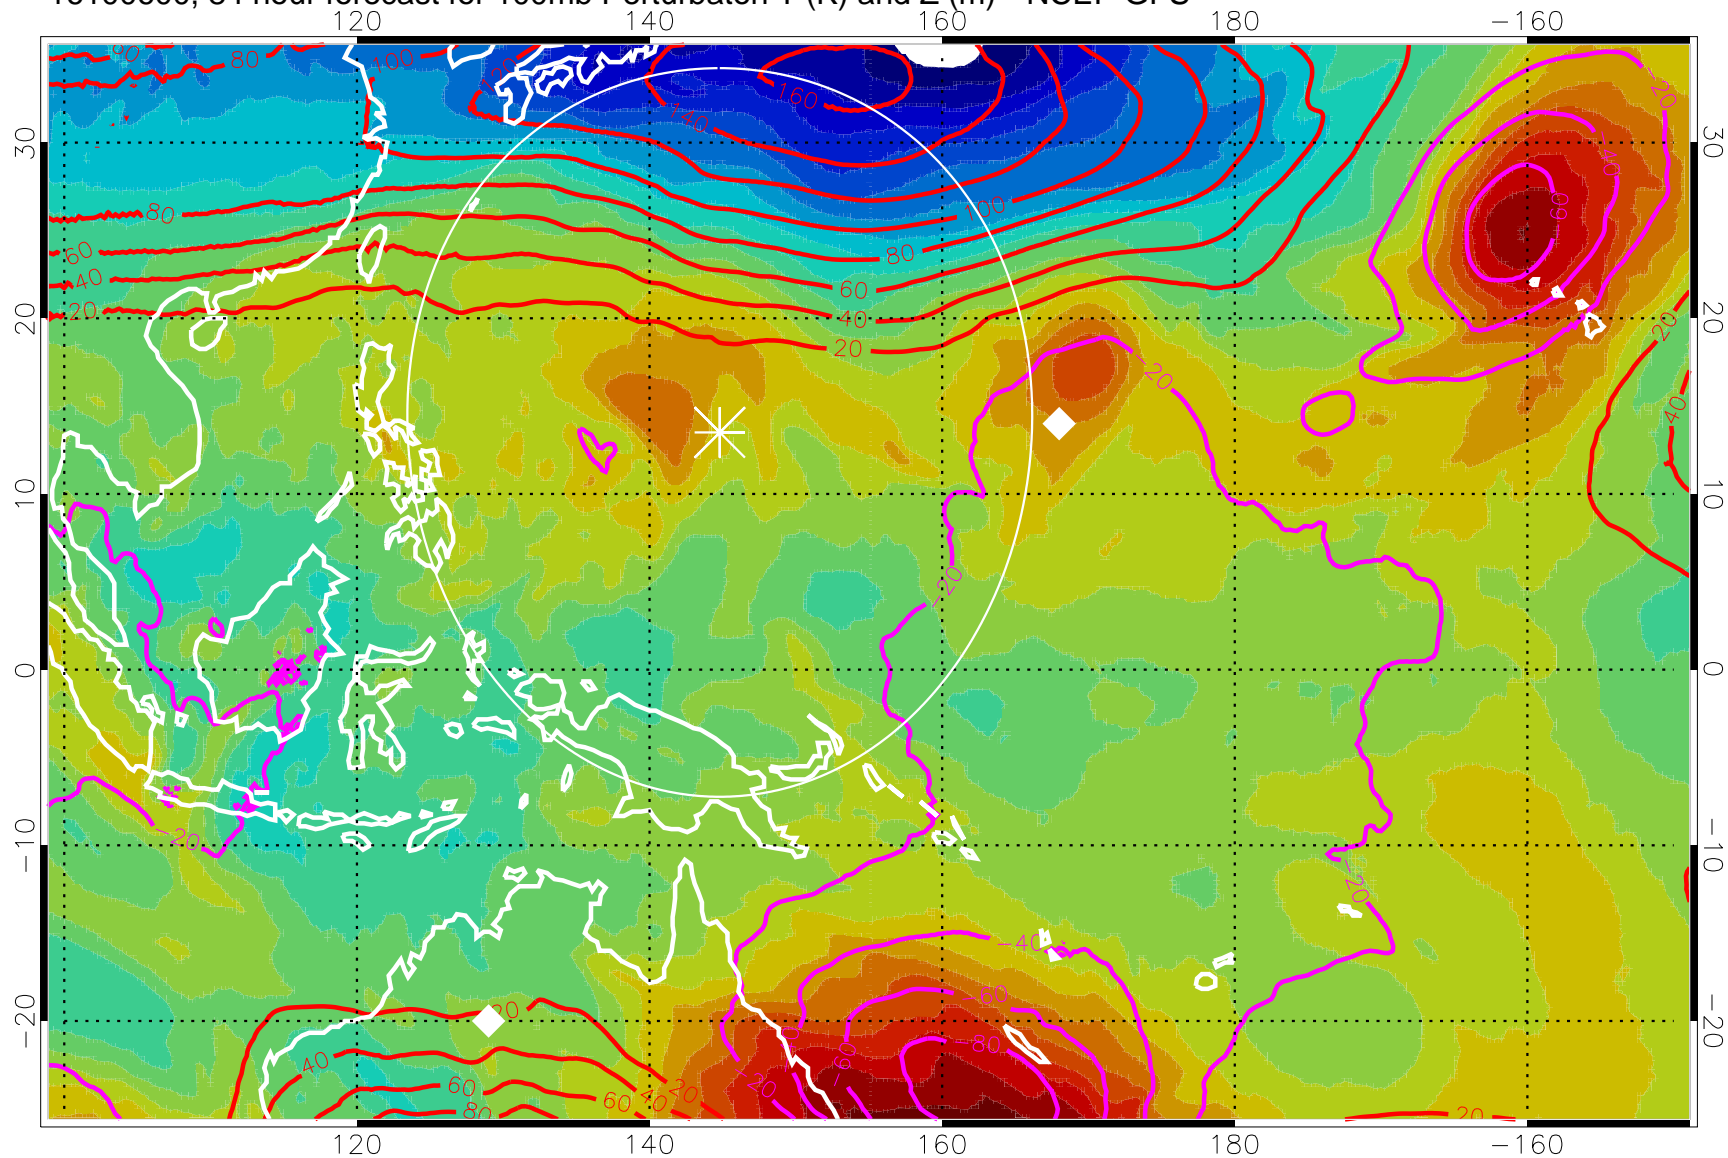

16100600, 84 hour forecast for 100mb Perturbaton T (K) and Z (m)-- NCEP GFS

Contours are 100 mbar Z perturbation (m)
Positive Z Contours
Negative Z Contours
Diamonds-mean pos. of anticyclones

Range ring of 2304 km