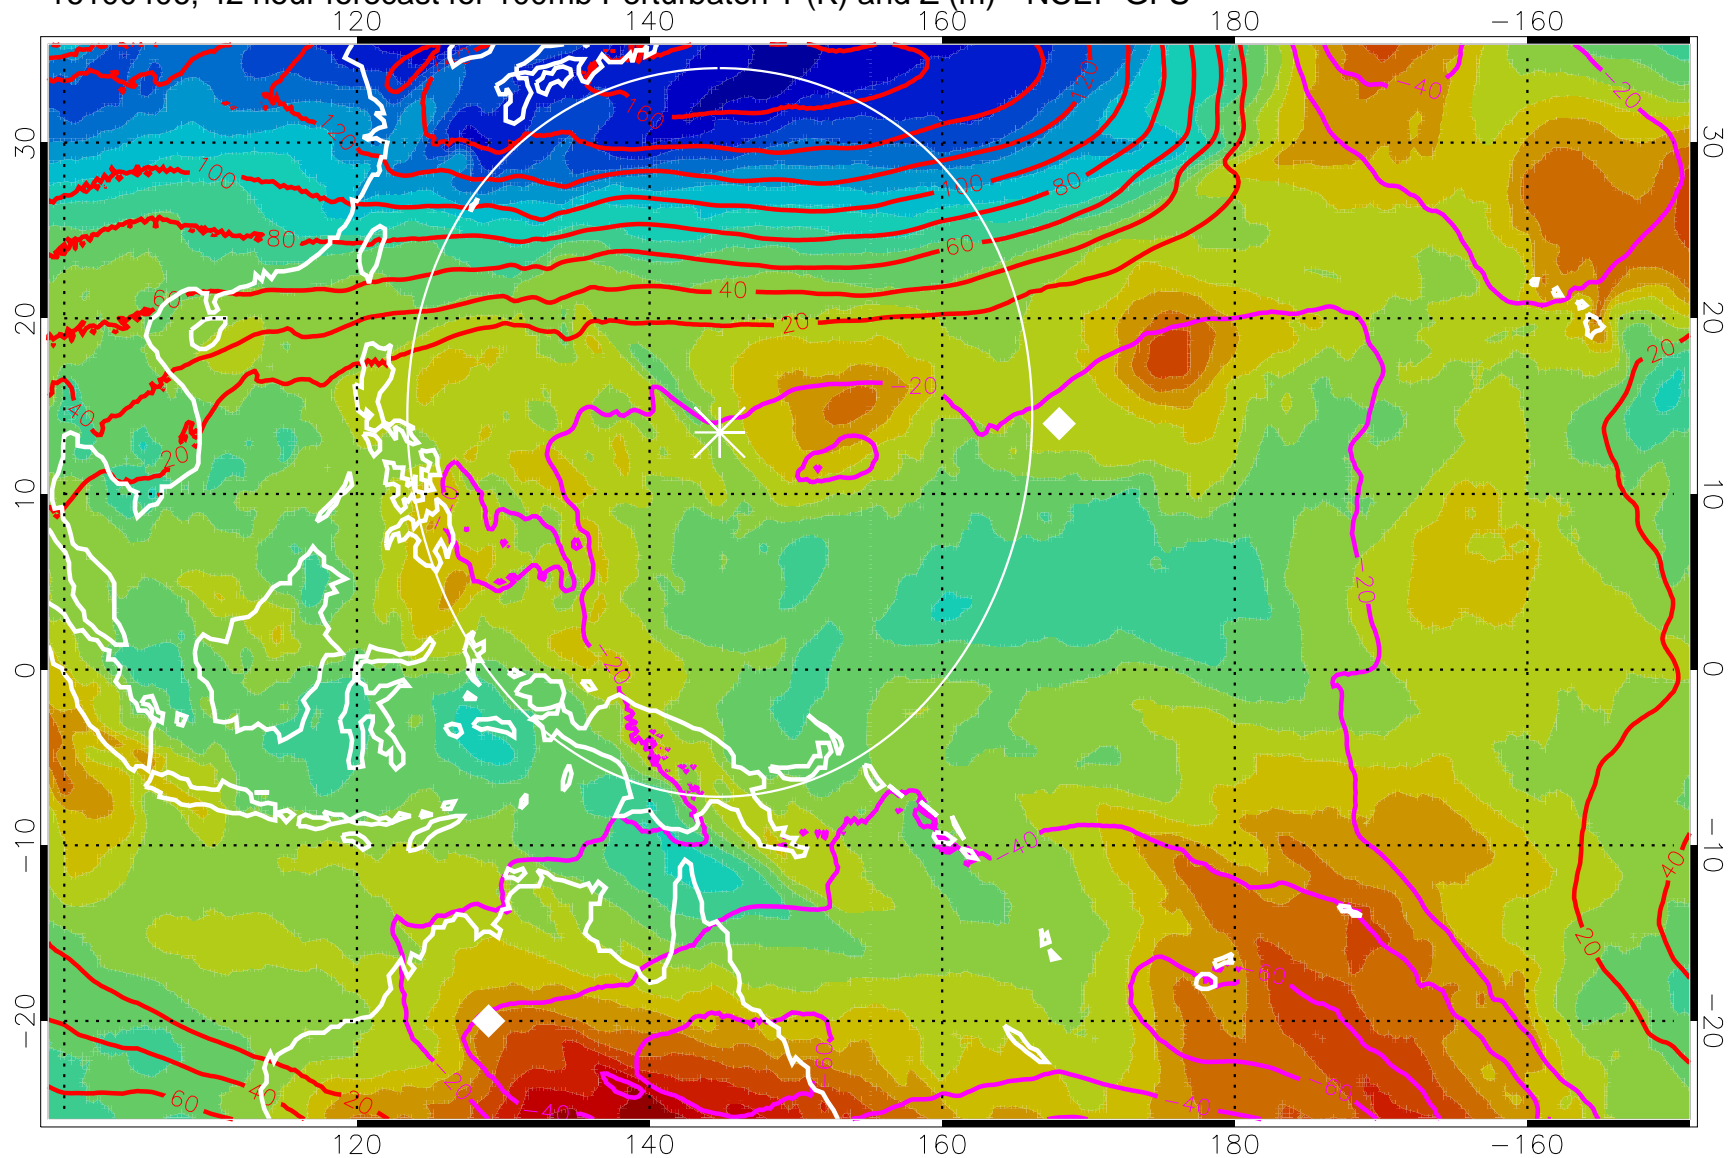

16100406, 42 hour forecast for 100mb Perturbaton T (K) and Z (m)-- NCEP GFS

Contours are 100 mbar Z perturbation (m)
Positive Z Contours
Negative Z Contours
Diamonds-mean pos. of anticyclones

Range ring of 2304 km