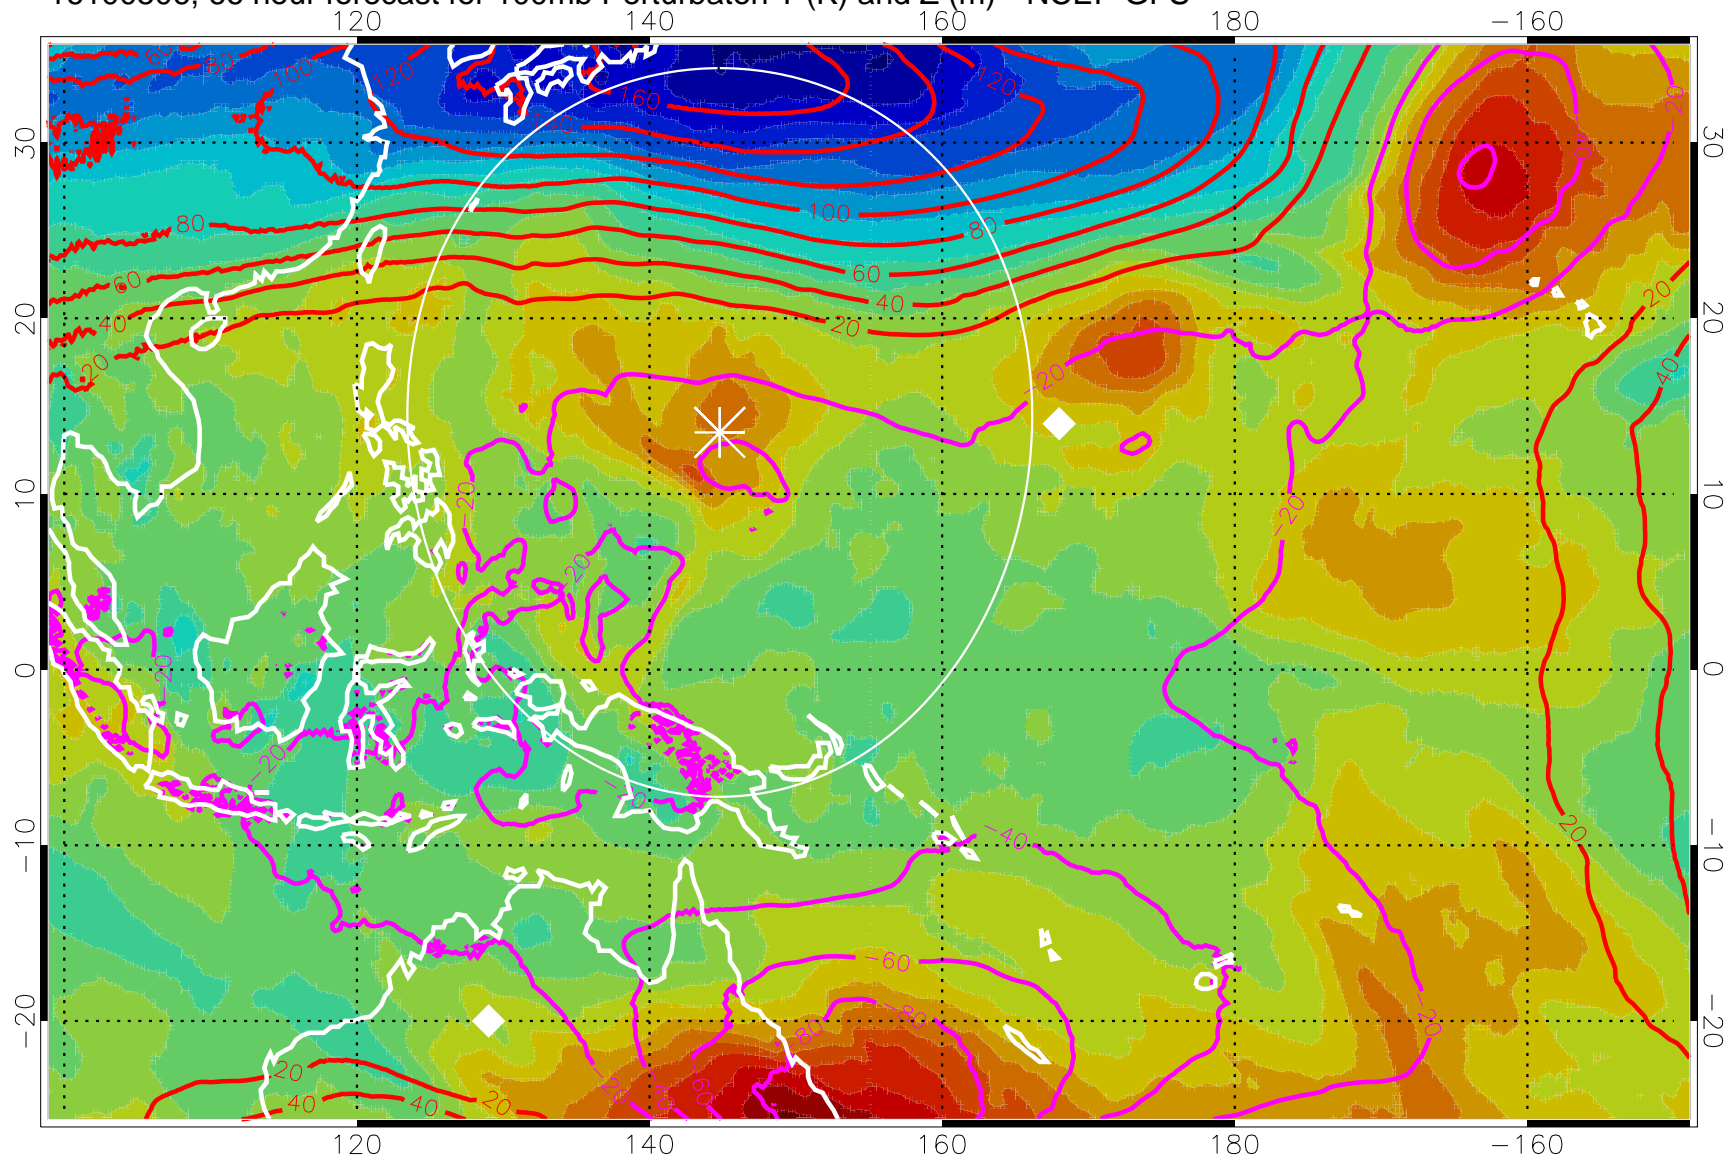

16100506, 66 hour forecast for 100mb Perturbaton T (K) and Z (m)-- NCEP GFS

Contours are 100 mbar Z perturbation (m)
Positive Z Contours
Negative Z Contours
Diamonds-mean pos. of anticyclones

Range ring of 2304 km