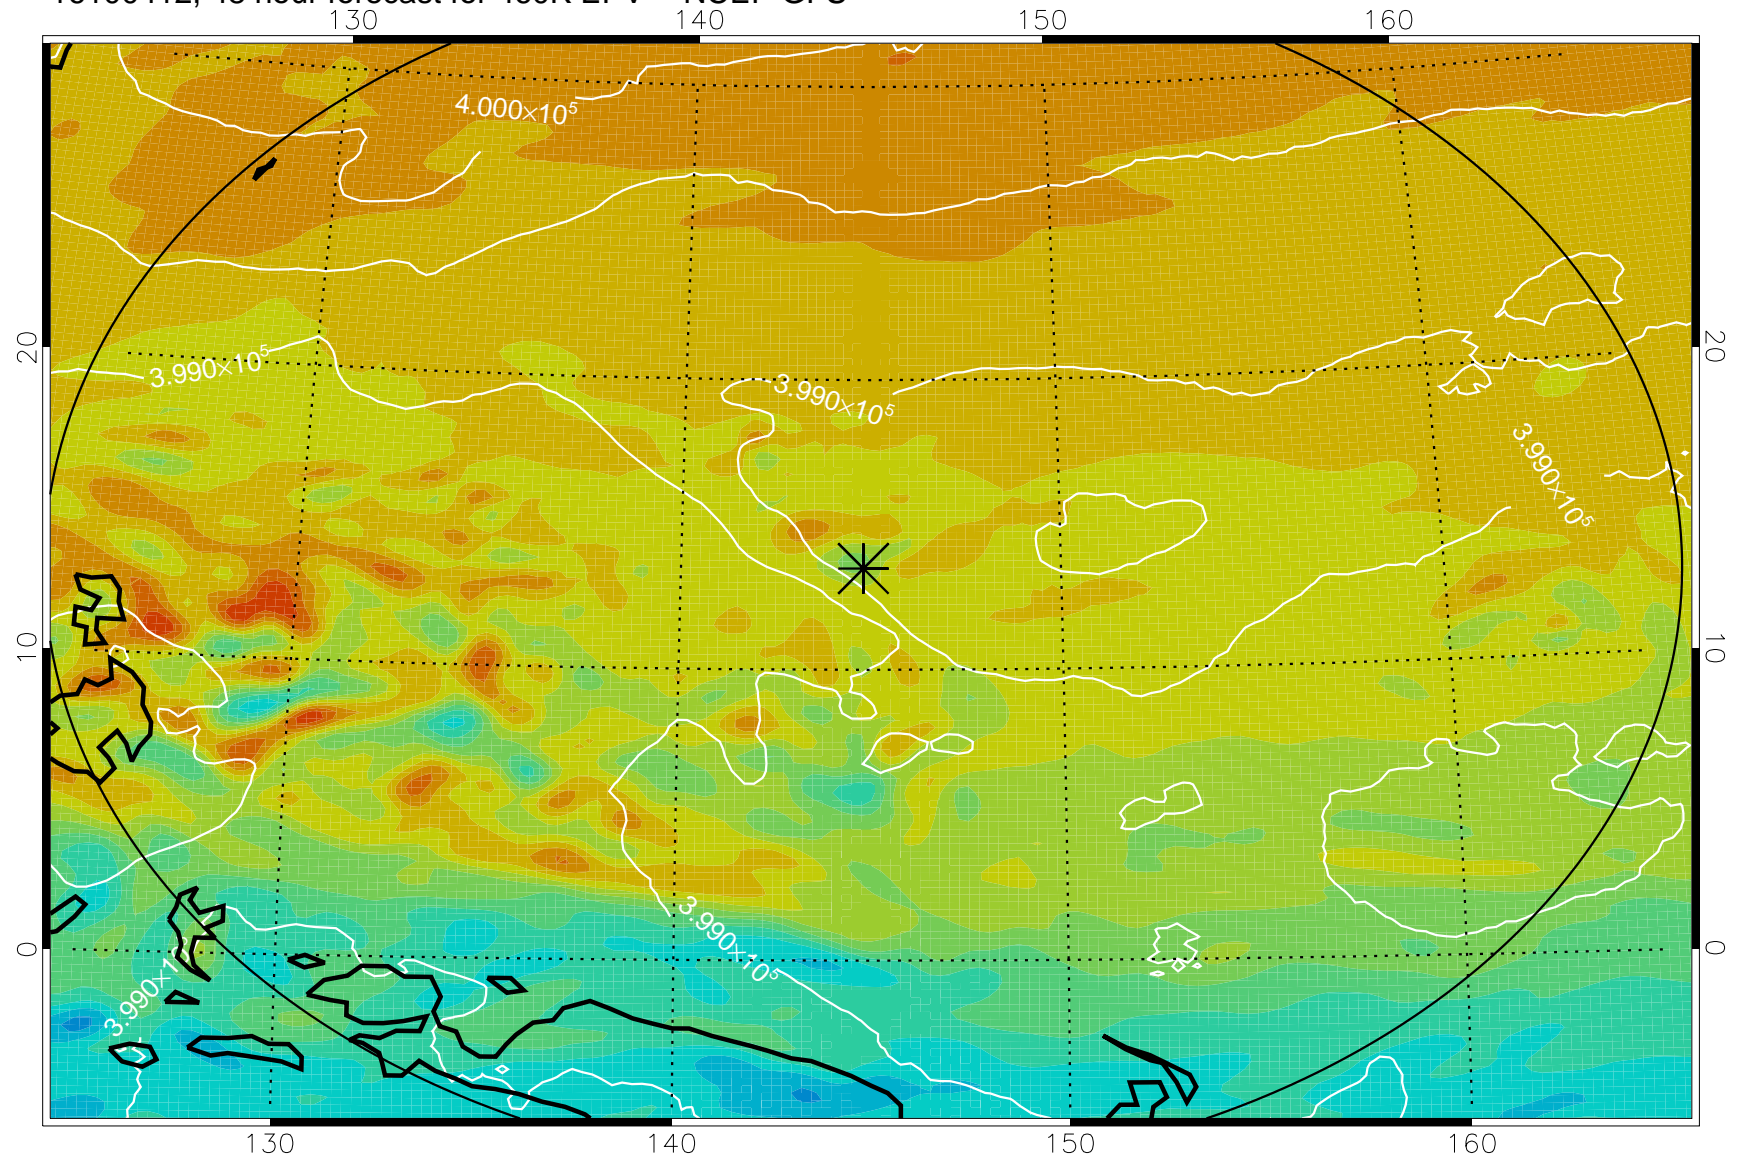

16100318, 30 hour forecast for 460K EPV -- NCEP GFS

460K Montgomery Streamfunction, white

Range ring of 2304 km

16100400, 36 hour forecast for 460K EPV -- NCEP GFS

460K Montgomery Streamfunction, white

Range ring of 2304 km

16100406, 42 hour forecast for 460K EPV -- NCEP GFS

460K Montgomery Streamfunction, white

Range ring of 2304 km

16100412, 48 hour forecast for 460K EPV -- NCEP GFS

460K Montgomery Streamfunction, white

Range ring of 2304 km

16100418, 54 hour forecast for 460K EPV -- NCEP GFS

460K Montgomery Streamfunction, white

Range ring of 2304 km

16100500, 60 hour forecast for 460K EPV -- NCEP GFS

460K Montgomery Streamfunction, white

Range ring of 2304 km

16100518, 78 hour forecast for 460K EPV -- NCEP GFS

460K Montgomery Streamfunction, white

Range ring of 2304 km

16100600, 84 hour forecast for 460K EPV -- NCEP GFS

460K Montgomery Streamfunction, white

Range ring of 2304 km