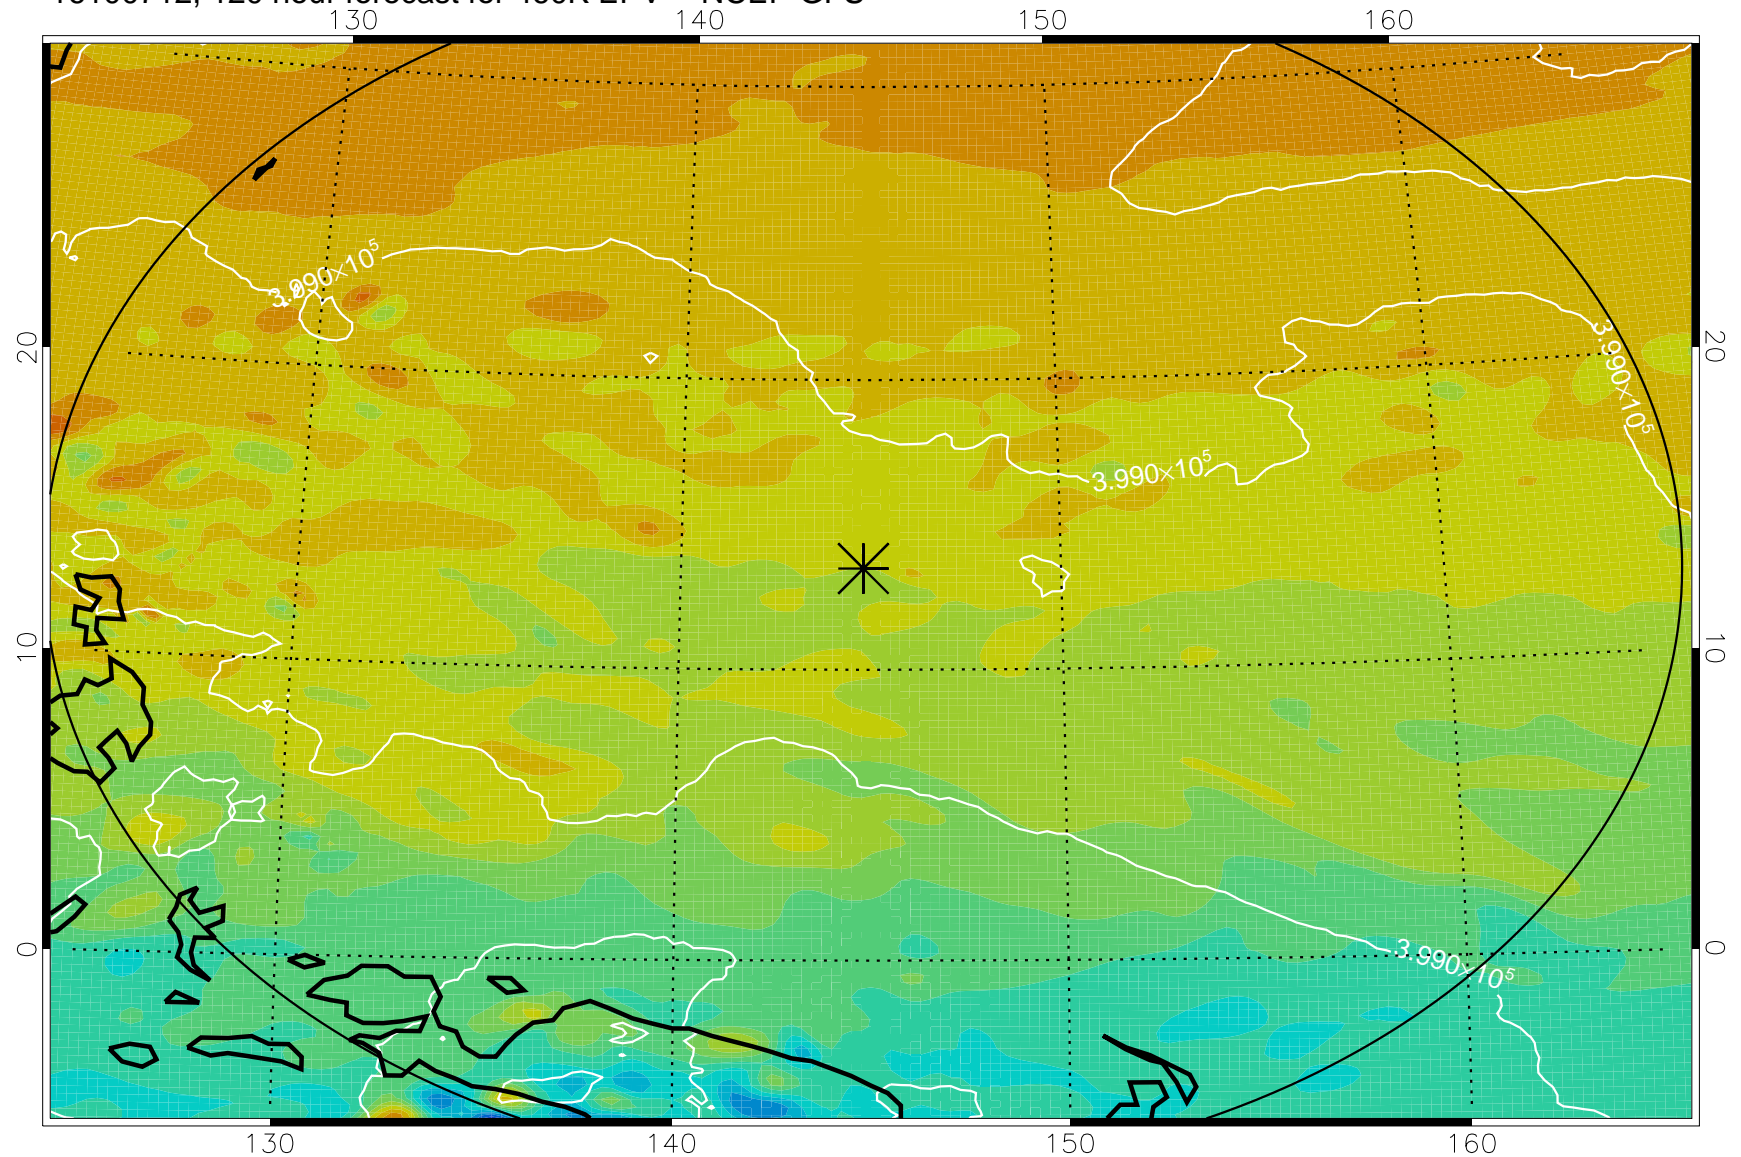

16100518, 78 hour forecast for 460K EPV -- NCEP GFS

460K Montgomery Streamfunction, white

Range ring of 2304 km

16100600, 84 hour forecast for 460K EPV -- NCEP GFS

460K Montgomery Streamfunction, white

Range ring of 2304 km

16100606, 90 hour forecast for 460K EPV -- NCEP GFS

460K Montgomery Streamfunction, white

Range ring of 2304 km

16100612, 96 hour forecast for 460K EPV -- NCEP GFS

460K Montgomery Streamfunction, white

Range ring of 2304 km

16100618, 102 hour forecast for 460K EPV -- NCEP GFS

460K Montgomery Streamfunction, white

Range ring of 2304 km

16100700, 108 hour forecast for 460K EPV -- NCEP GFS

460K Montgomery Streamfunction, white

Range ring of 2304 km

16100706, 114 hour forecast for 460K EPV -- NCEP GFS

460K Montgomery Streamfunction, white

Range ring of 2304 km

16100712, 120 hour forecast for 460K EPV -- NCEP GFS

460K Montgomery Streamfunction, white

Range ring of 2304 km