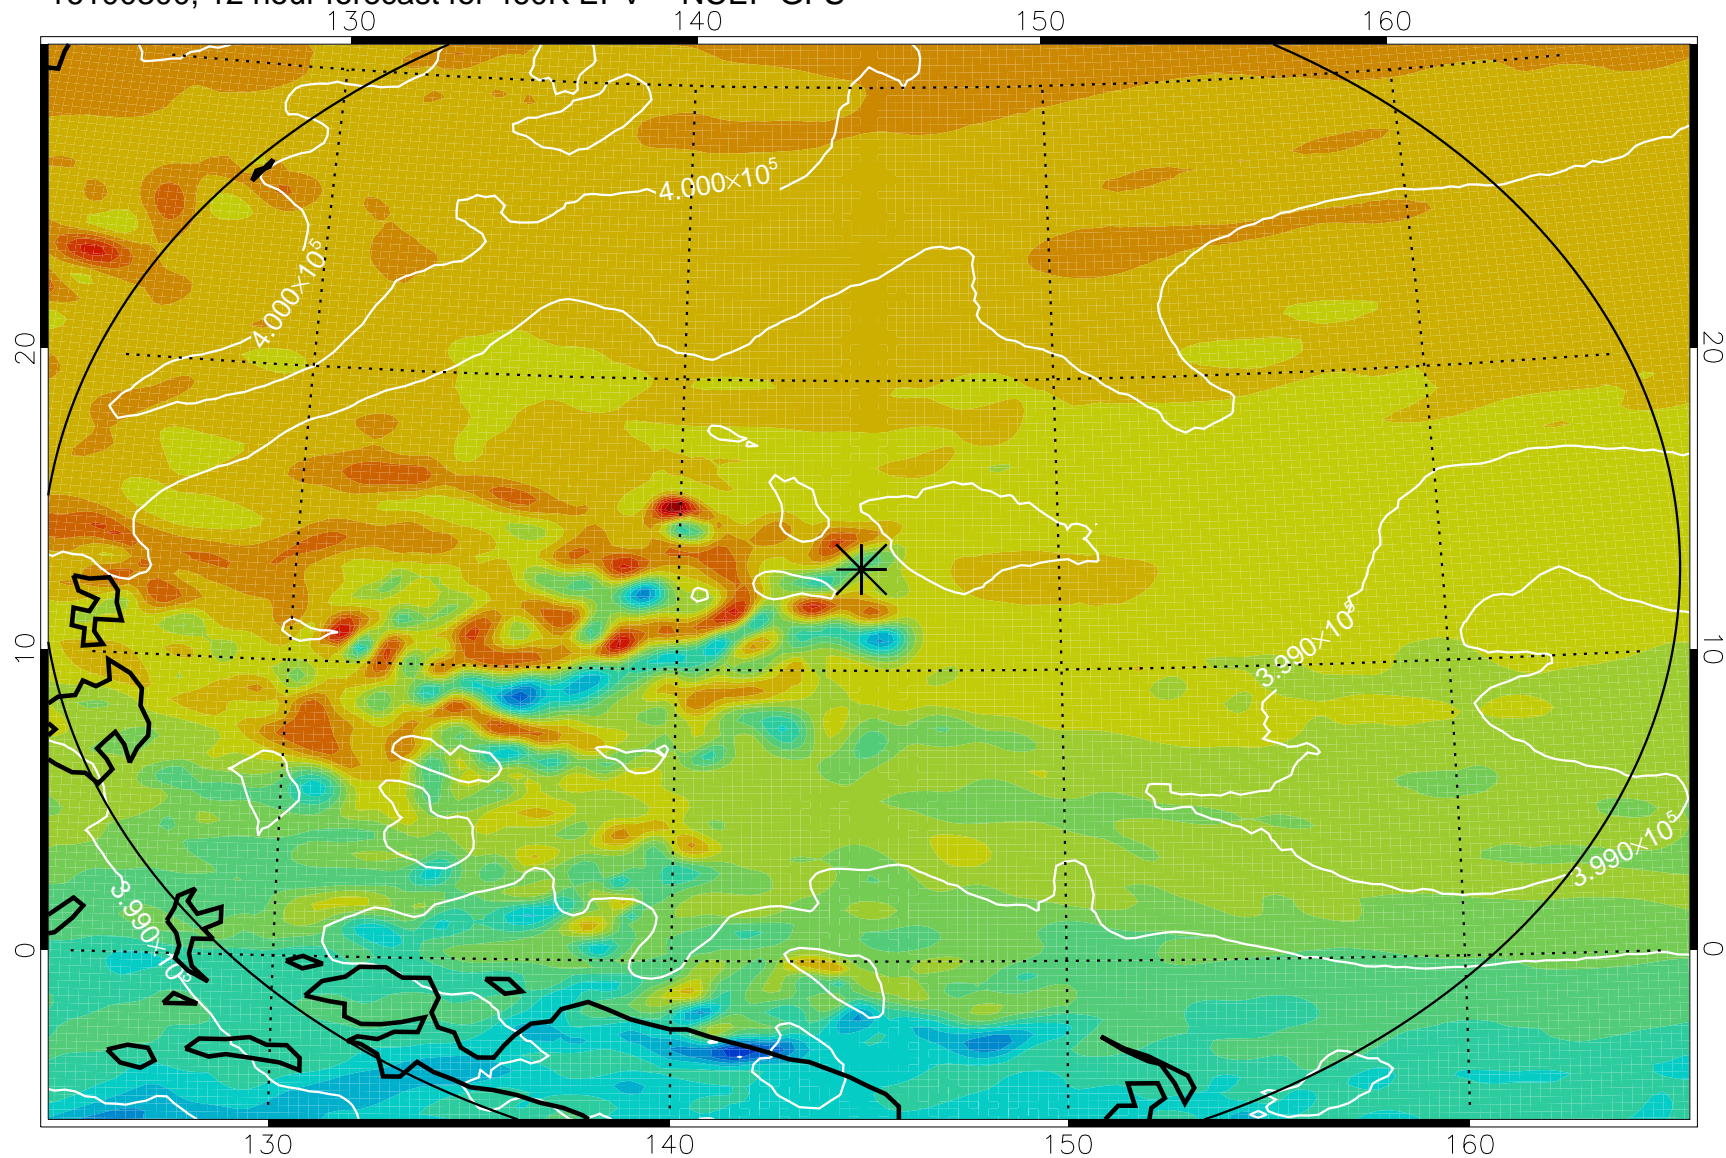

16100218, 6 hour forecast for 460K EPV -- NCEP GFS

460K Montgomery Streamfunction, white

Range ring of 2304 km

16100300, 12 hour forecast for 460K EPV -- NCEP GFS

460K Montgomery Streamfunction, white

Range ring of 2304 km

16100306, 18 hour forecast for 460K EPV -- NCEP GFS

460K Montgomery Streamfunction, white

Range ring of 2304 km

16100312, 24 hour forecast for 460K EPV -- NCEP GFS

460K Montgomery Streamfunction, white

Range ring of 2304 km

16100318, 30 hour forecast for 460K EPV -- NCEP GFS

460K Montgomery Streamfunction, white

Range ring of 2304 km

16100400, 36 hour forecast for 460K EPV -- NCEP GFS

460K Montgomery Streamfunction, white

Range ring of 2304 km

16100418, 54 hour forecast for 460K EPV -- NCEP GFS

460K Montgomery Streamfunction, white

Range ring of 2304 km

16100500, 60 hour forecast for 460K EPV -- NCEP GFS

460K Montgomery Streamfunction, white

Range ring of 2304 km