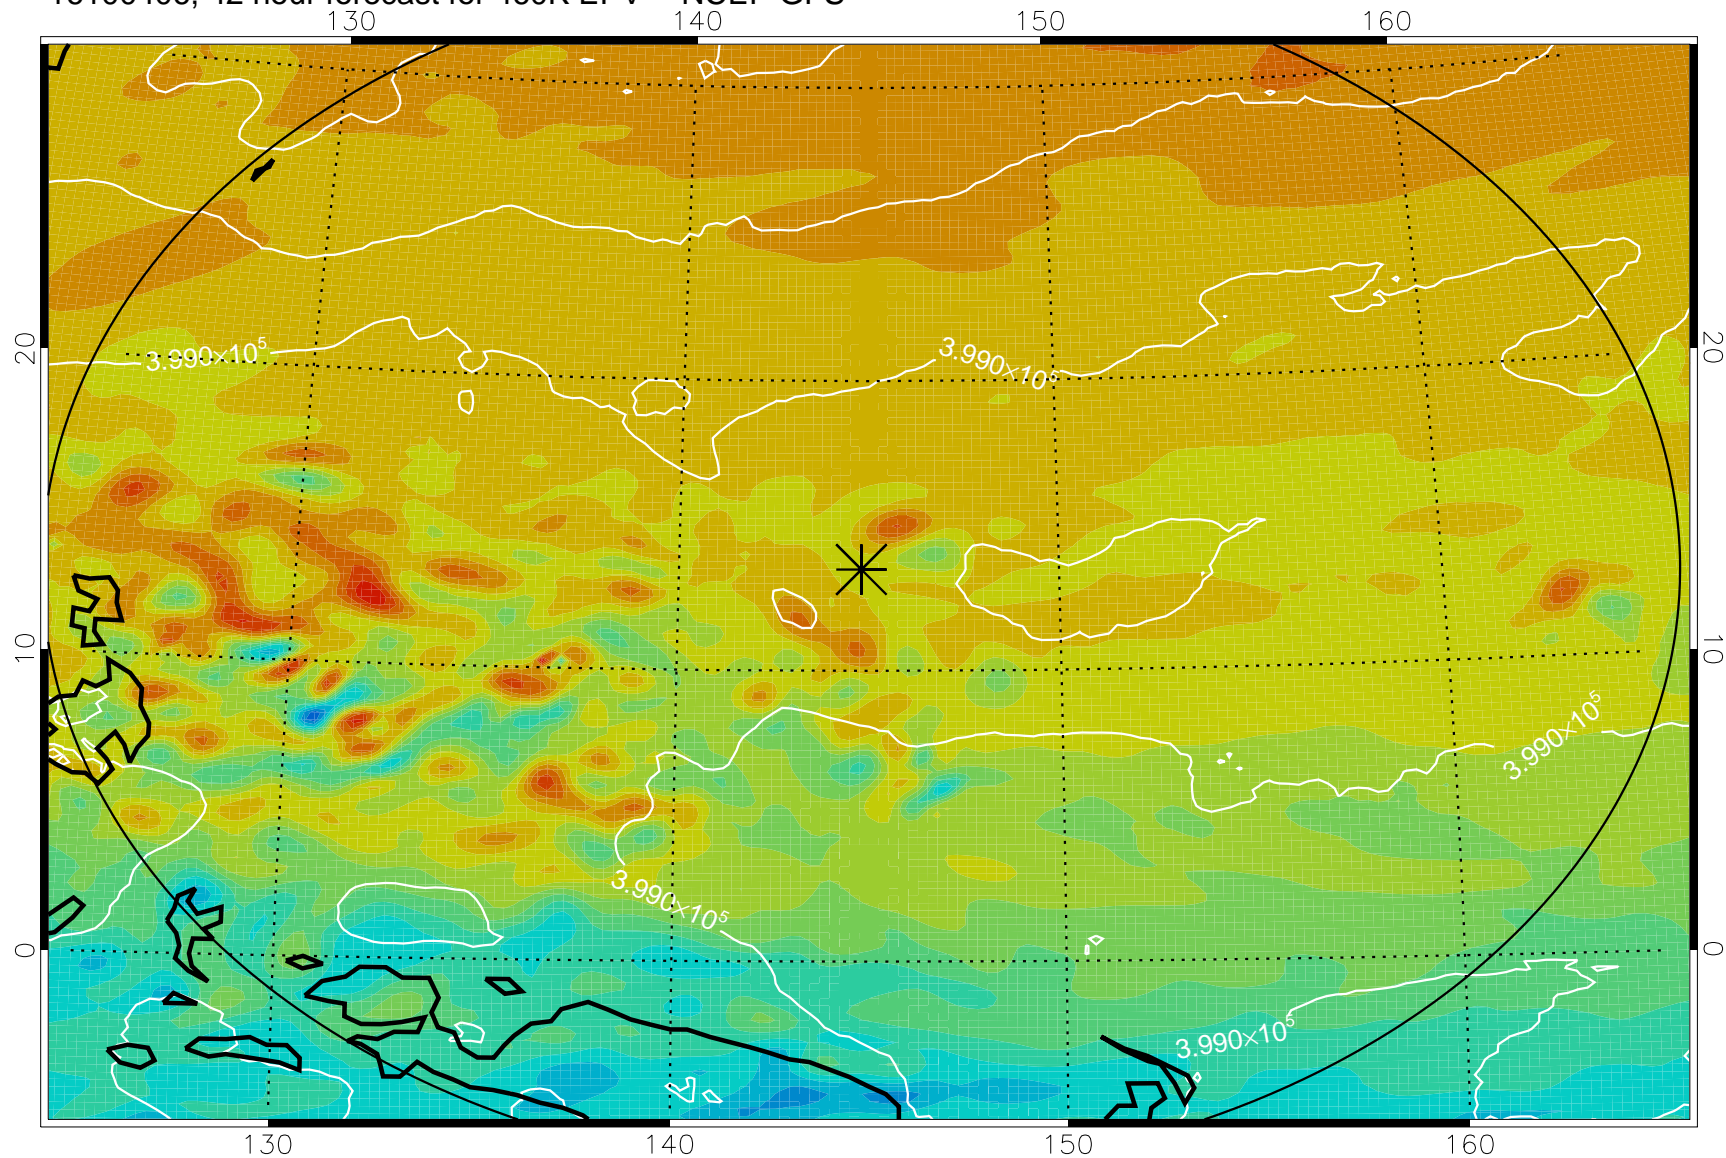

16100306, 18 hour forecast for 460K EPV -- NCEP GFS

460K Montgomery Streamfunction, white

Range ring of 2304 km

16100312, 24 hour forecast for 460K EPV -- NCEP GFS

460K Montgomery Streamfunction, white

Range ring of 2304 km

16100318, 30 hour forecast for 460K EPV -- NCEP GFS

460K Montgomery Streamfunction, white

Range ring of 2304 km

16100400, 36 hour forecast for 460K EPV -- NCEP GFS

460K Montgomery Streamfunction, white

Range ring of 2304 km

16100406, 42 hour forecast for 460K EPV -- NCEP GFS

460K Montgomery Streamfunction, white

Range ring of 2304 km

16100412, 48 hour forecast for 460K EPV -- NCEP GFS

460K Montgomery Streamfunction, white

Range ring of 2304 km

16100418, 54 hour forecast for 460K EPV -- NCEP GFS

460K Montgomery Streamfunction, white

Range ring of 2304 km

16100500, 60 hour forecast for 460K EPV -- NCEP GFS

460K Montgomery Streamfunction, white

Range ring of 2304 km