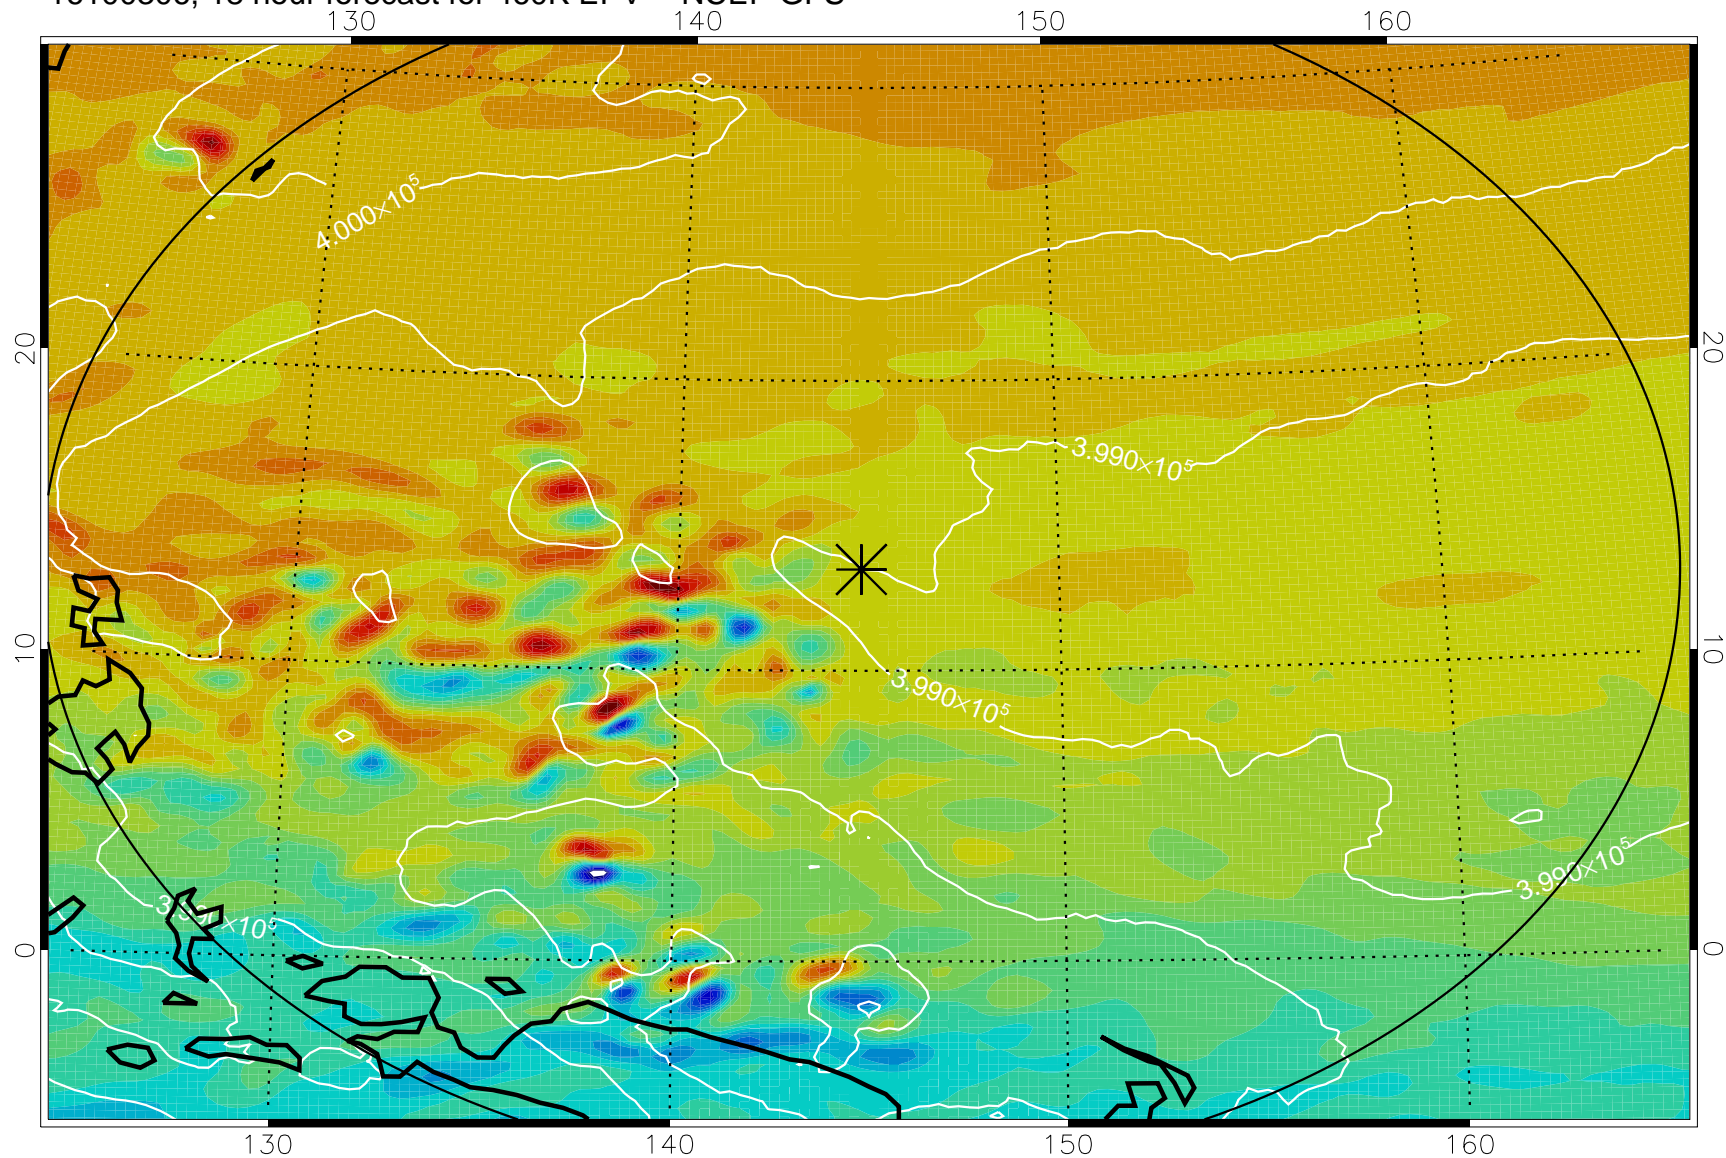

16100218, 6 hour forecast for 460K EPV -- NCEP GFS

460K Montgomery Streamfunction, white

Range ring of 2304 km

16100300, 12 hour forecast for 460K EPV -- NCEP GFS

460K Montgomery Streamfunction, white

Range ring of 2304 km

16100306, 18 hour forecast for 460K EPV -- NCEP GFS

460K Montgomery Streamfunction, white

Range ring of 2304 km

16100312, 24 hour forecast for 460K EPV -- NCEP GFS

460K Montgomery Streamfunction, white

Range ring of 2304 km

16100318, 30 hour forecast for 460K EPV -- NCEP GFS

460K Montgomery Streamfunction, white

Range ring of 2304 km

16100400, 36 hour forecast for 460K EPV -- NCEP GFS

460K Montgomery Streamfunction, white

Range ring of 2304 km

16100518, 78 hour forecast for 460K EPV -- NCEP GFS

460K Montgomery Streamfunction, white

Range ring of 2304 km

16100600, 84 hour forecast for 460K EPV -- NCEP GFS

460K Montgomery Streamfunction, white

Range ring of 2304 km