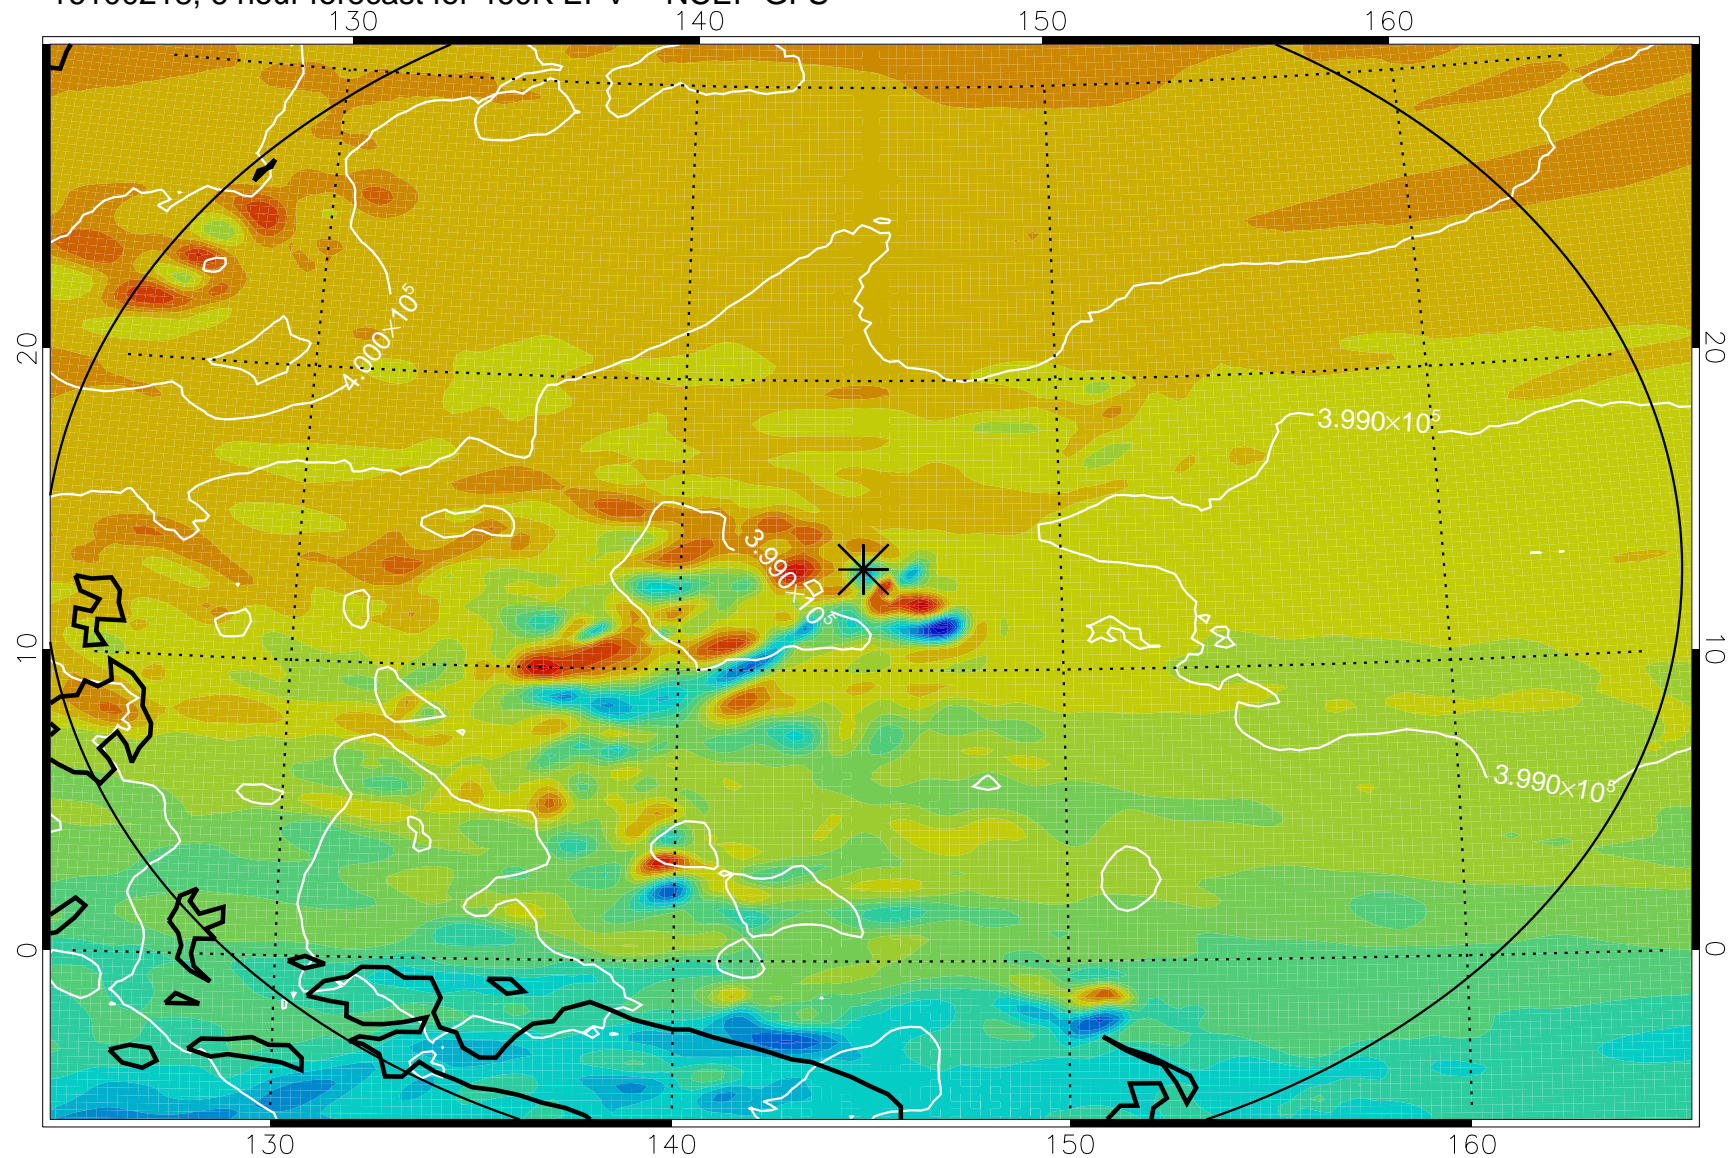

16100218, 6 hour forecast for 460K EPV -- NCEP GFS

460K Montgomery Streamfunction, white

Range ring of 2304 km

16100300, 12 hour forecast for 460K EPV -- NCEP GFS

460K Montgomery Streamfunction, white

Range ring of 2304 km

16100306, 18 hour forecast for 460K EPV -- NCEP GFS

460K Montgomery Streamfunction, white

Range ring of 2304 km

16100312, 24 hour forecast for 460K EPV -- NCEP GFS

460K Montgomery Streamfunction, white

Range ring of 2304 km

16100318, 30 hour forecast for 460K EPV -- NCEP GFS

460K Montgomery Streamfunction, white

Range ring of 2304 km

16100400, 36 hour forecast for 460K EPV -- NCEP GFS

460K Montgomery Streamfunction, white

Range ring of 2304 km

16100406, 42 hour forecast for 460K EPV -- NCEP GFS

460K Montgomery Streamfunction, white

Range ring of 2304 km

16100412, 48 hour forecast for 460K EPV -- NCEP GFS

460K Montgomery Streamfunction, white

Range ring of 2304 km