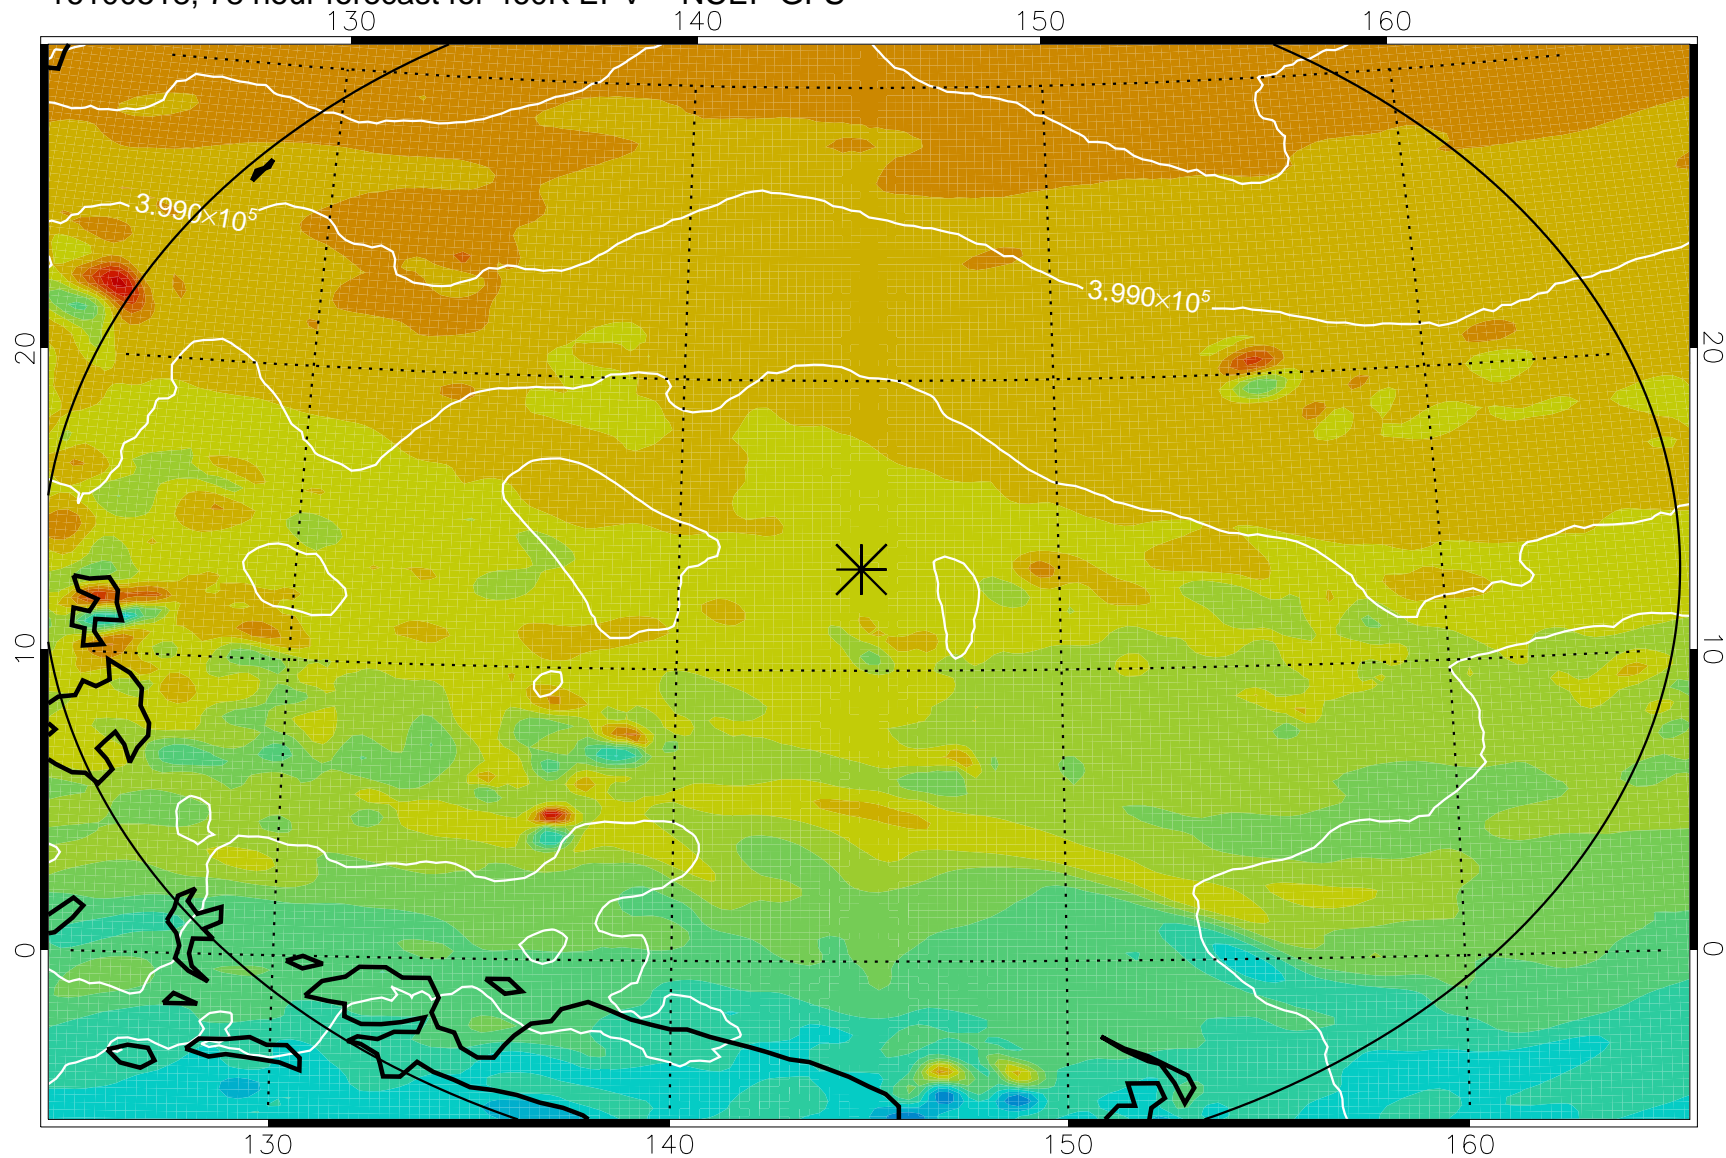

16100418, 54 hour forecast for 460K EPV -- NCEP GFS

460K Montgomery Streamfunction, white

Range ring of 2304 km

16100500, 60 hour forecast for 460K EPV -- NCEP GFS

460K Montgomery Streamfunction, white

Range ring of 2304 km

16100506, 66 hour forecast for 460K EPV -- NCEP GFS

460K Montgomery Streamfunction, white

Range ring of 2304 km

16100512, 72 hour forecast for 460K EPV -- NCEP GFS

460K Montgomery Streamfunction, white

Range ring of 2304 km

16100518, 78 hour forecast for 460K EPV -- NCEP GFS

460K Montgomery Streamfunction, white

Range ring of 2304 km

16100600, 84 hour forecast for 460K EPV -- NCEP GFS

460K Montgomery Streamfunction, white

Range ring of 2304 km

16100606, 90 hour forecast for 460K EPV -- NCEP GFS

460K Montgomery Streamfunction, white

Range ring of 2304 km

16100612, 96 hour forecast for 460K EPV -- NCEP GFS

460K Montgomery Streamfunction, white

Range ring of 2304 km