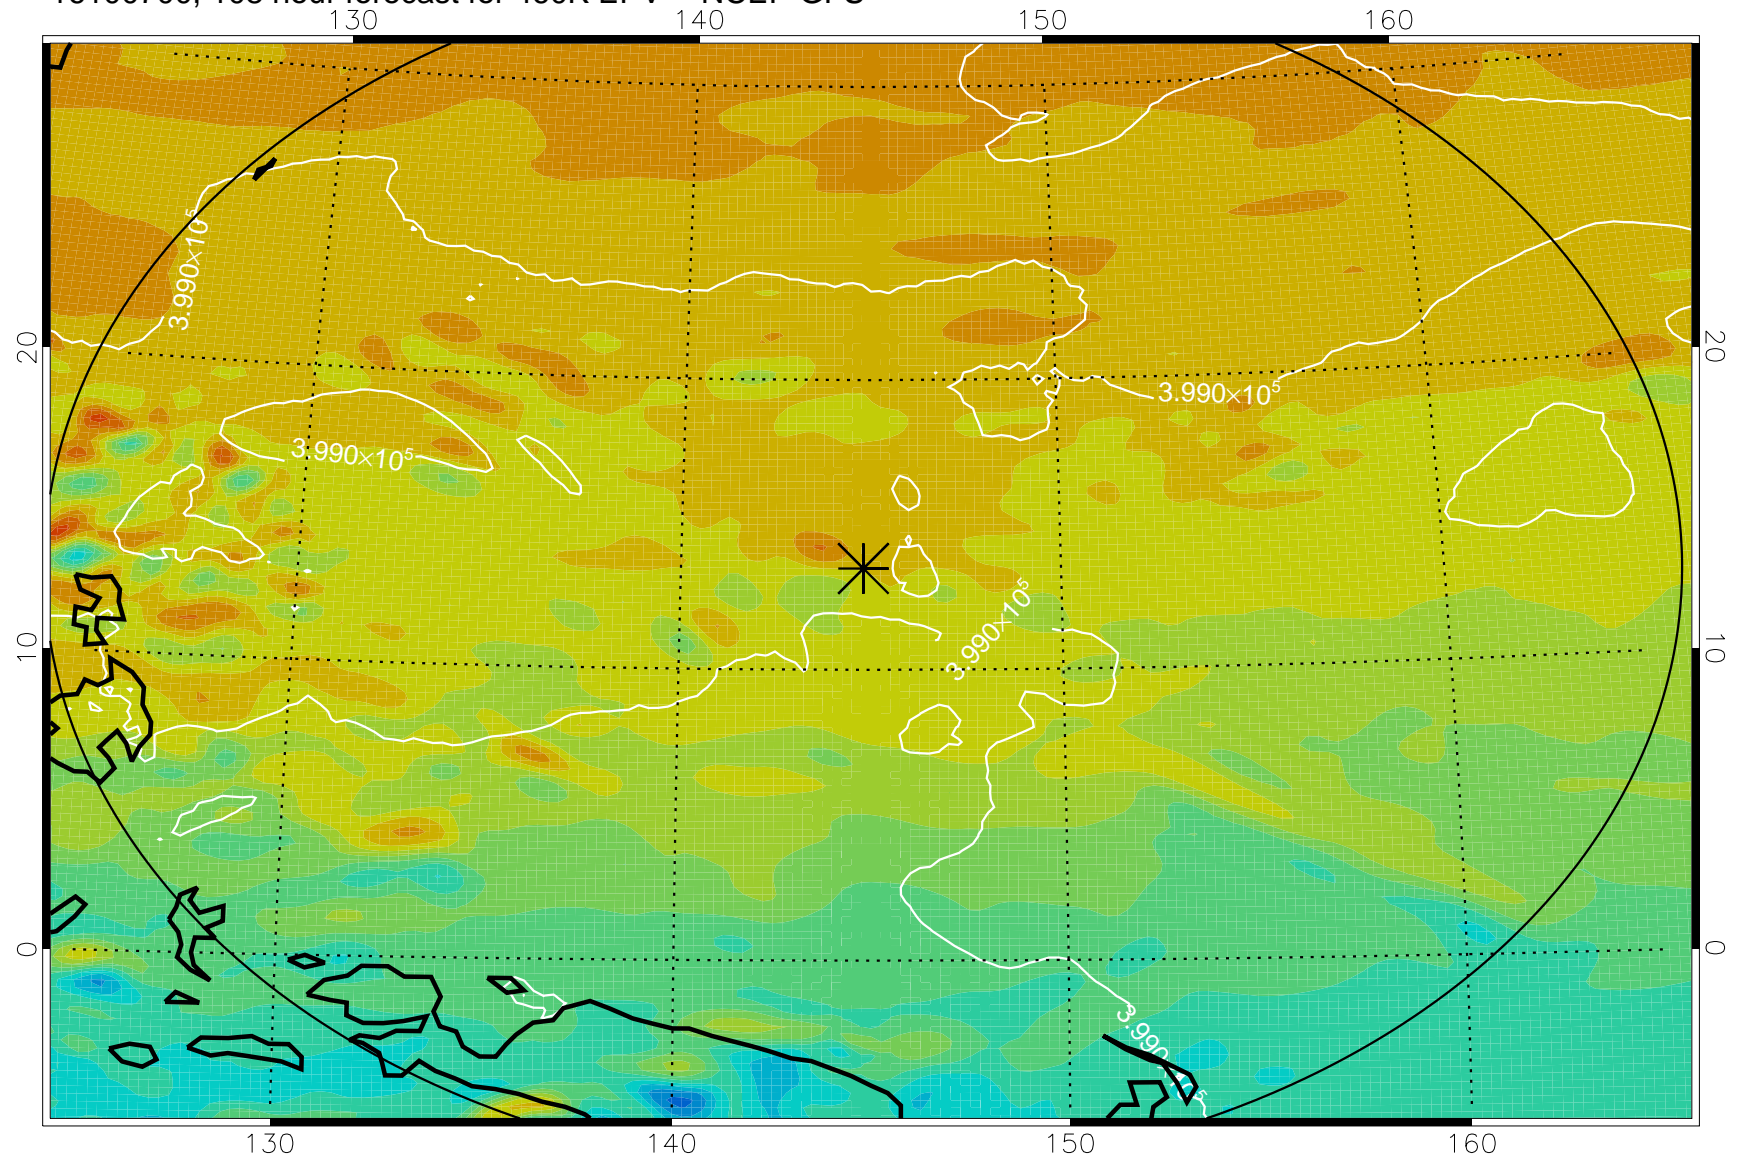

16100518, 78 hour forecast for 460K EPV -- NCEP GFS

460K Montgomery Streamfunction, white

Range ring of 2304 km

16100600, 84 hour forecast for 460K EPV -- NCEP GFS

460K Montgomery Streamfunction, white

Range ring of 2304 km

16100606, 90 hour forecast for 460K EPV -- NCEP GFS

460K Montgomery Streamfunction, white

Range ring of 2304 km

16100612, 96 hour forecast for 460K EPV -- NCEP GFS

460K Montgomery Streamfunction, white

Range ring of 2304 km

16100618, 102 hour forecast for 460K EPV -- NCEP GFS

460K Montgomery Streamfunction, white

Range ring of 2304 km

16100700, 108 hour forecast for 460K EPV -- NCEP GFS

460K Montgomery Streamfunction, white

Range ring of 2304 km

16100706, 114 hour forecast for 460K EPV -- NCEP GFS

460K Montgomery Streamfunction, white

Range ring of 2304 km

16100712, 120 hour forecast for 460K EPV -- NCEP GFS

460K Montgomery Streamfunction, white

Range ring of 2304 km