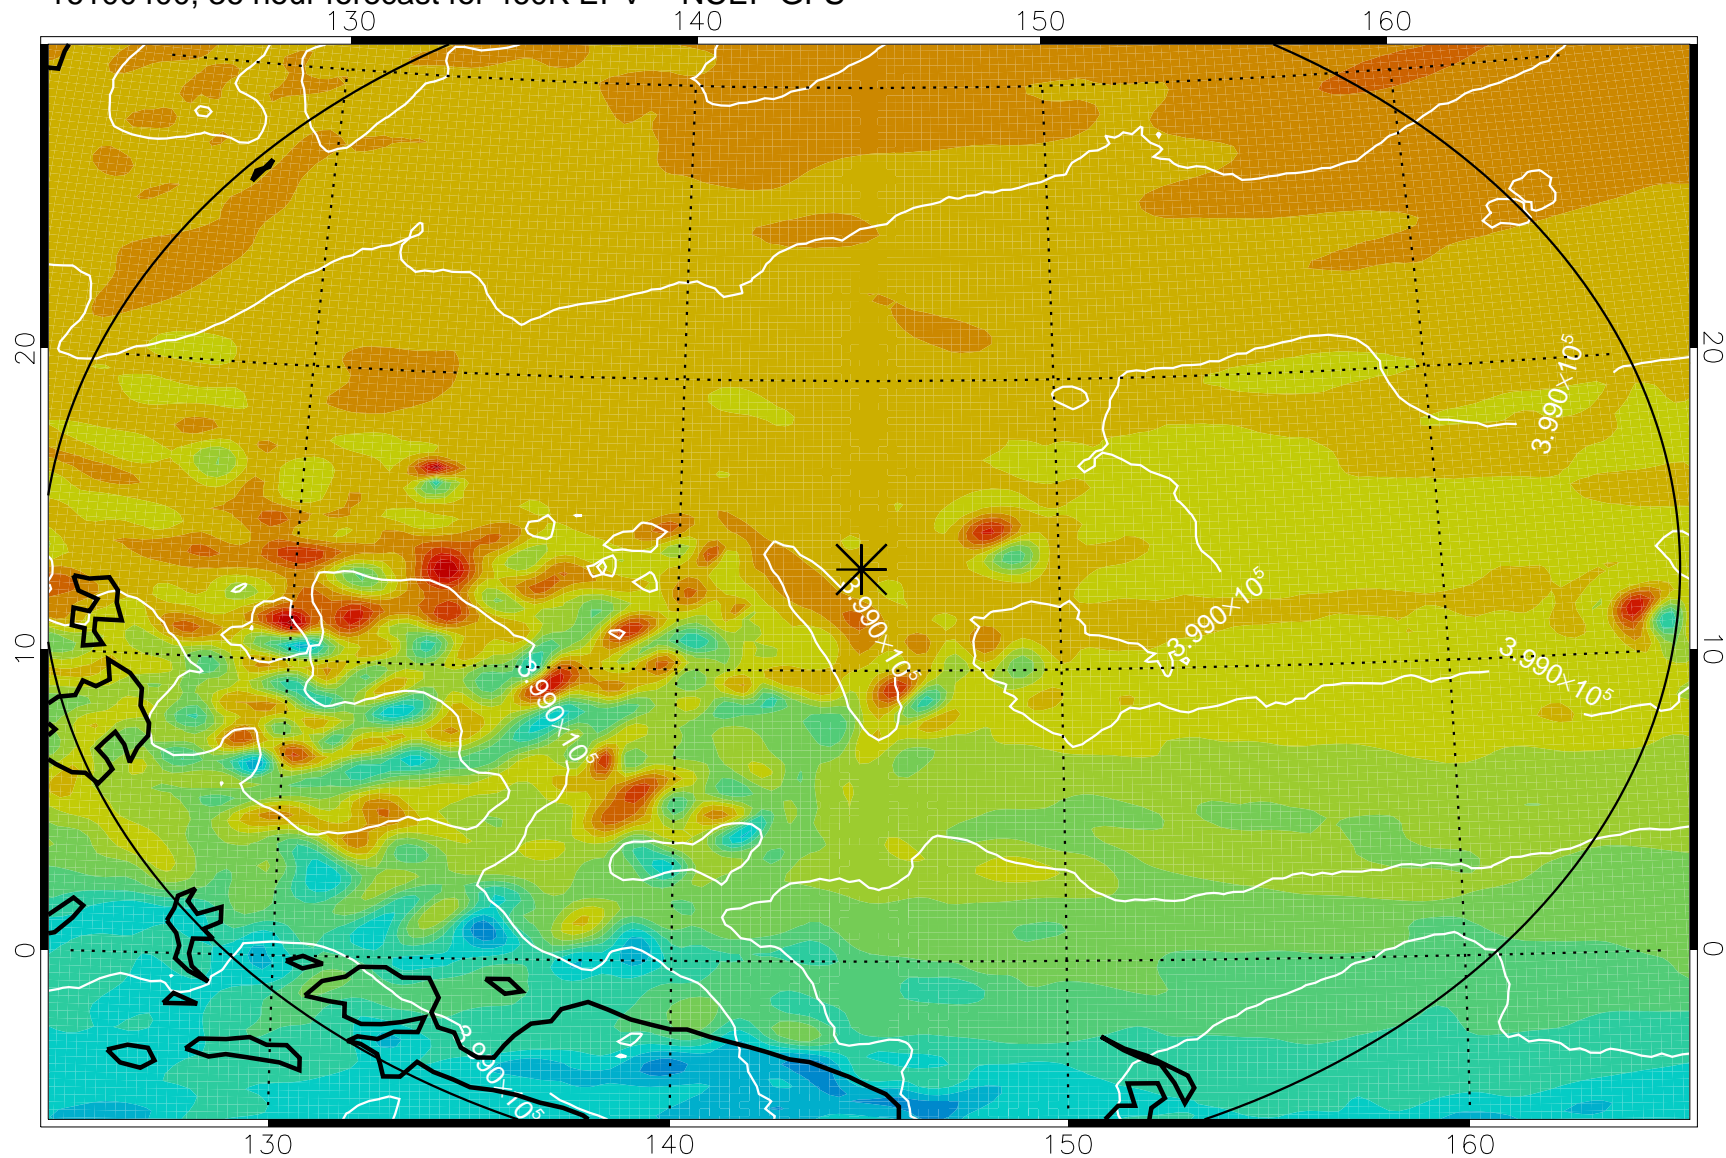

16100306, 18 hour forecast for 460K EPV -- NCEP GFS

460K Montgomery Streamfunction, white

Range ring of 2304 km

16100312, 24 hour forecast for 460K EPV -- NCEP GFS

460K Montgomery Streamfunction, white

Range ring of 2304 km

16100318, 30 hour forecast for 460K EPV -- NCEP GFS

460K Montgomery Streamfunction, white

Range ring of 2304 km

16100400, 36 hour forecast for 460K EPV -- NCEP GFS

460K Montgomery Streamfunction, white

Range ring of 2304 km

16100406, 42 hour forecast for 460K EPV -- NCEP GFS

460K Montgomery Streamfunction, white

Range ring of 2304 km

16100412, 48 hour forecast for 460K EPV -- NCEP GFS

460K Montgomery Streamfunction, white

Range ring of 2304 km

16100418, 54 hour forecast for 460K EPV -- NCEP GFS

460K Montgomery Streamfunction, white

Range ring of 2304 km

16100500, 60 hour forecast for 460K EPV -- NCEP GFS

460K Montgomery Streamfunction, white

Range ring of 2304 km