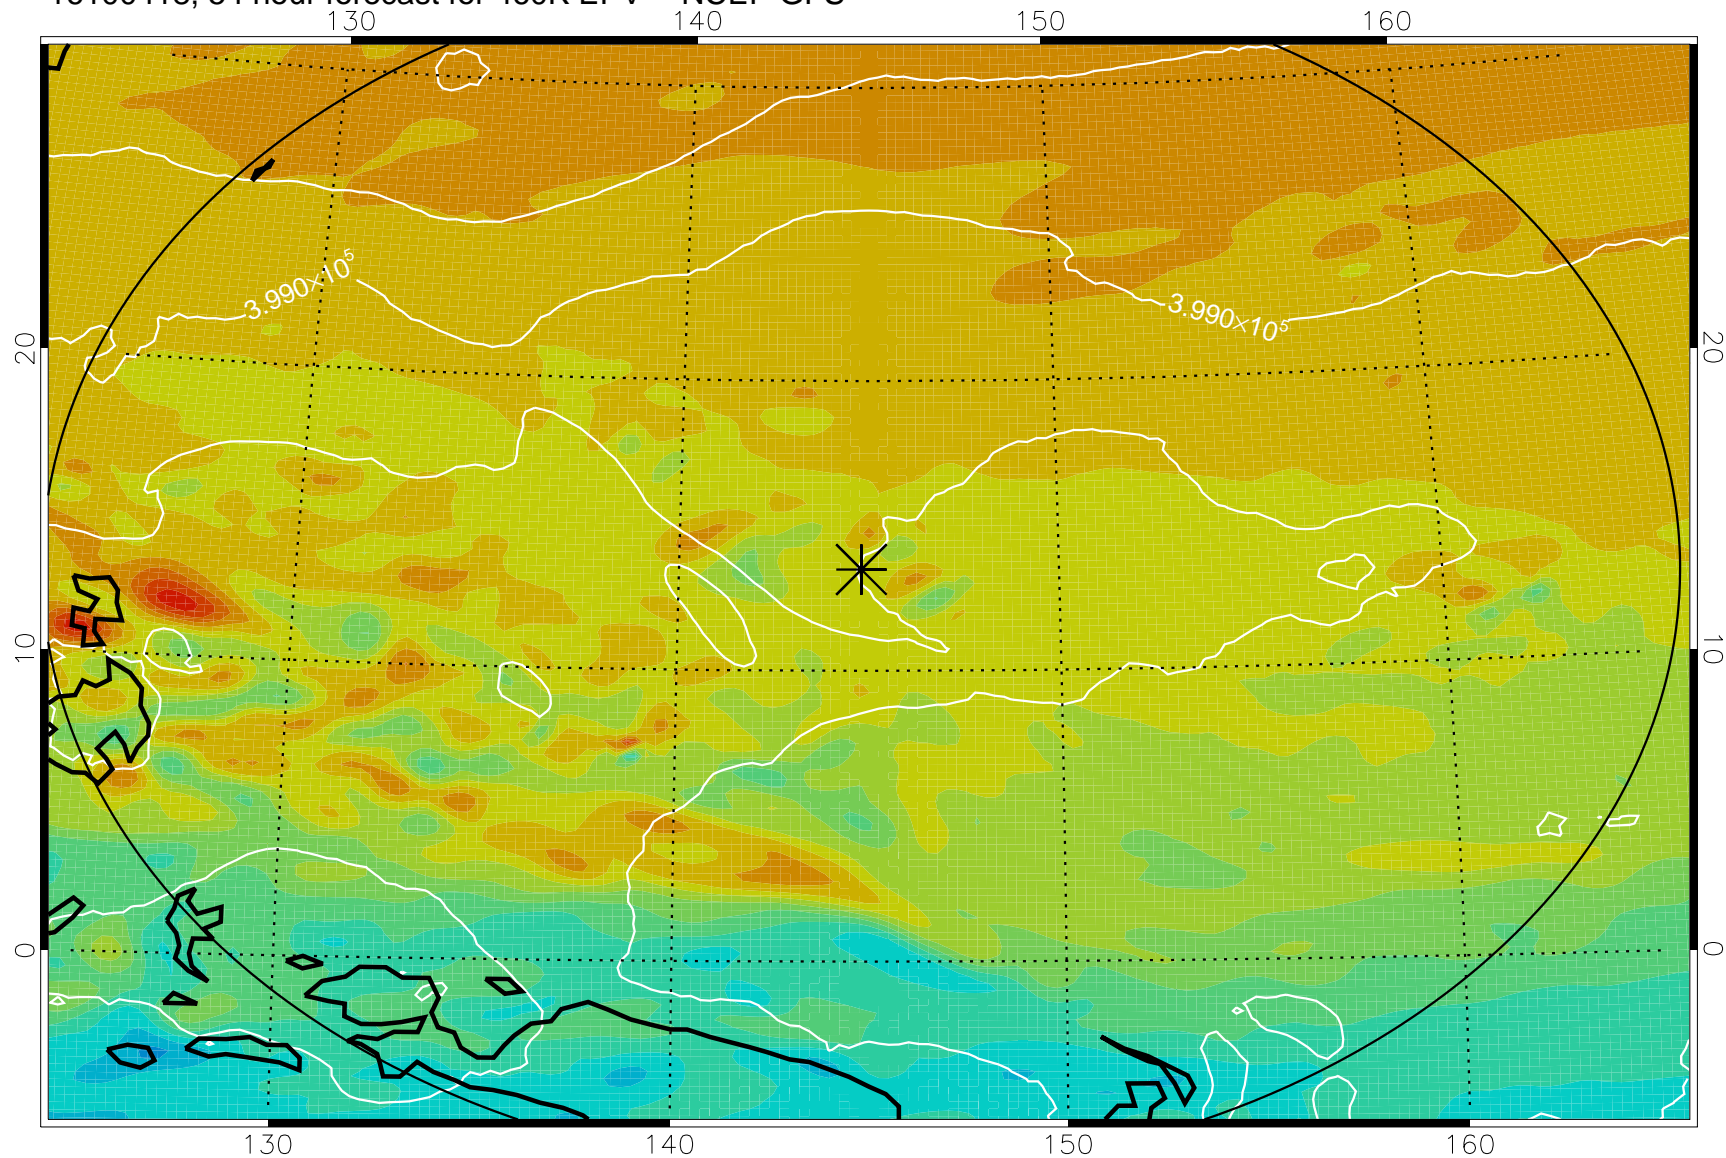

16100406, 42 hour forecast for 460K EPV -- NCEP GFS

460K Montgomery Streamfunction, white

Range ring of 2304 km

16100412, 48 hour forecast for 460K EPV -- NCEP GFS

460K Montgomery Streamfunction, white

Range ring of 2304 km

16100418, 54 hour forecast for 460K EPV -- NCEP GFS

460K Montgomery Streamfunction, white

Range ring of 2304 km

16100500, 60 hour forecast for 460K EPV -- NCEP GFS

460K Montgomery Streamfunction, white

Range ring of 2304 km

16100506, 66 hour forecast for 460K EPV -- NCEP GFS

460K Montgomery Streamfunction, white

Range ring of 2304 km

16100512, 72 hour forecast for 460K EPV -- NCEP GFS

460K Montgomery Streamfunction, white

Range ring of 2304 km

16100518, 78 hour forecast for 460K EPV -- NCEP GFS

460K Montgomery Streamfunction, white

Range ring of 2304 km

16100600, 84 hour forecast for 460K EPV -- NCEP GFS

460K Montgomery Streamfunction, white

Range ring of 2304 km