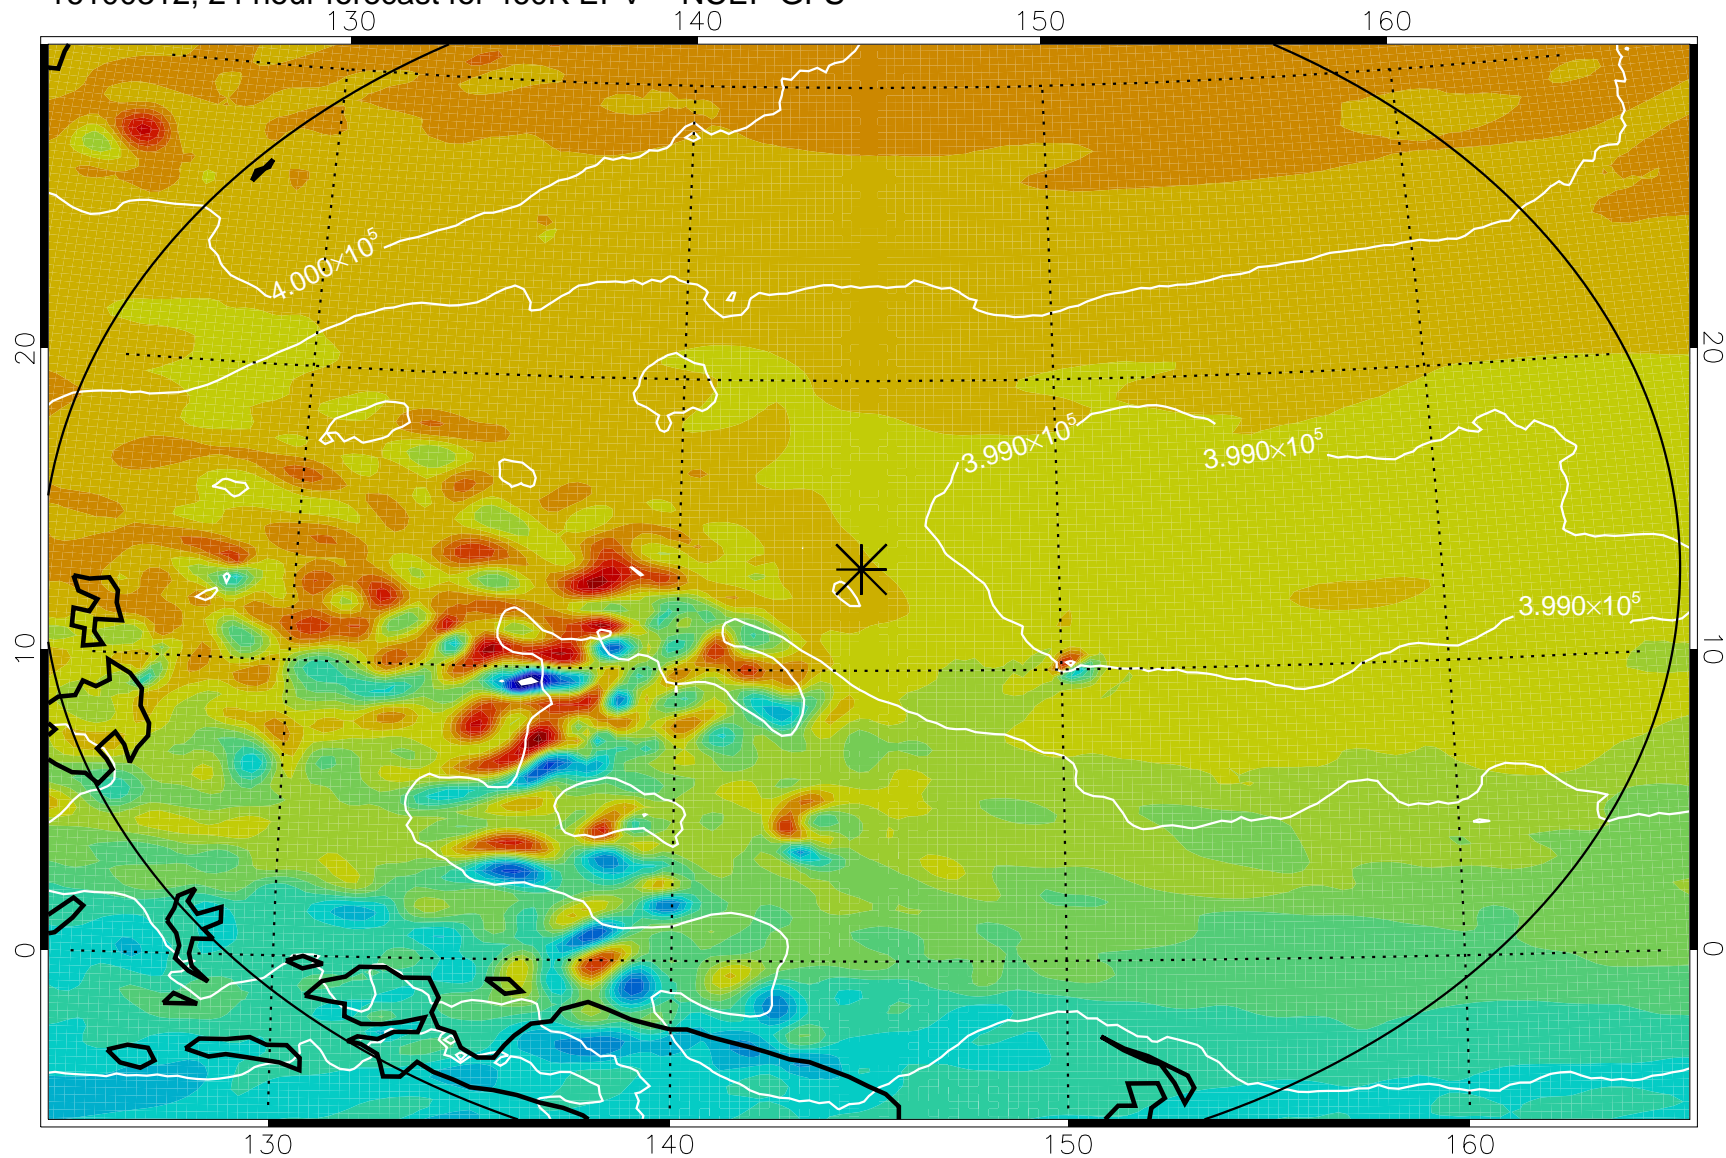

16100218, 6 hour forecast for 460K EPV -- NCEP GFS

460K Montgomery Streamfunction, white

Range ring of 2304 km

16100300, 12 hour forecast for 460K EPV -- NCEP GFS

460K Montgomery Streamfunction, white

Range ring of 2304 km

16100306, 18 hour forecast for 460K EPV -- NCEP GFS

460K Montgomery Streamfunction, white

Range ring of 2304 km

16100312, 24 hour forecast for 460K EPV -- NCEP GFS

460K Montgomery Streamfunction, white

Range ring of 2304 km

16100318, 30 hour forecast for 460K EPV -- NCEP GFS

460K Montgomery Streamfunction, white

Range ring of 2304 km

16100400, 36 hour forecast for 460K EPV -- NCEP GFS

460K Montgomery Streamfunction, white

Range ring of 2304 km

16100406, 42 hour forecast for 460K EPV -- NCEP GFS

460K Montgomery Streamfunction, white

Range ring of 2304 km

16100412, 48 hour forecast for 460K EPV -- NCEP GFS

460K Montgomery Streamfunction, white

Range ring of 2304 km