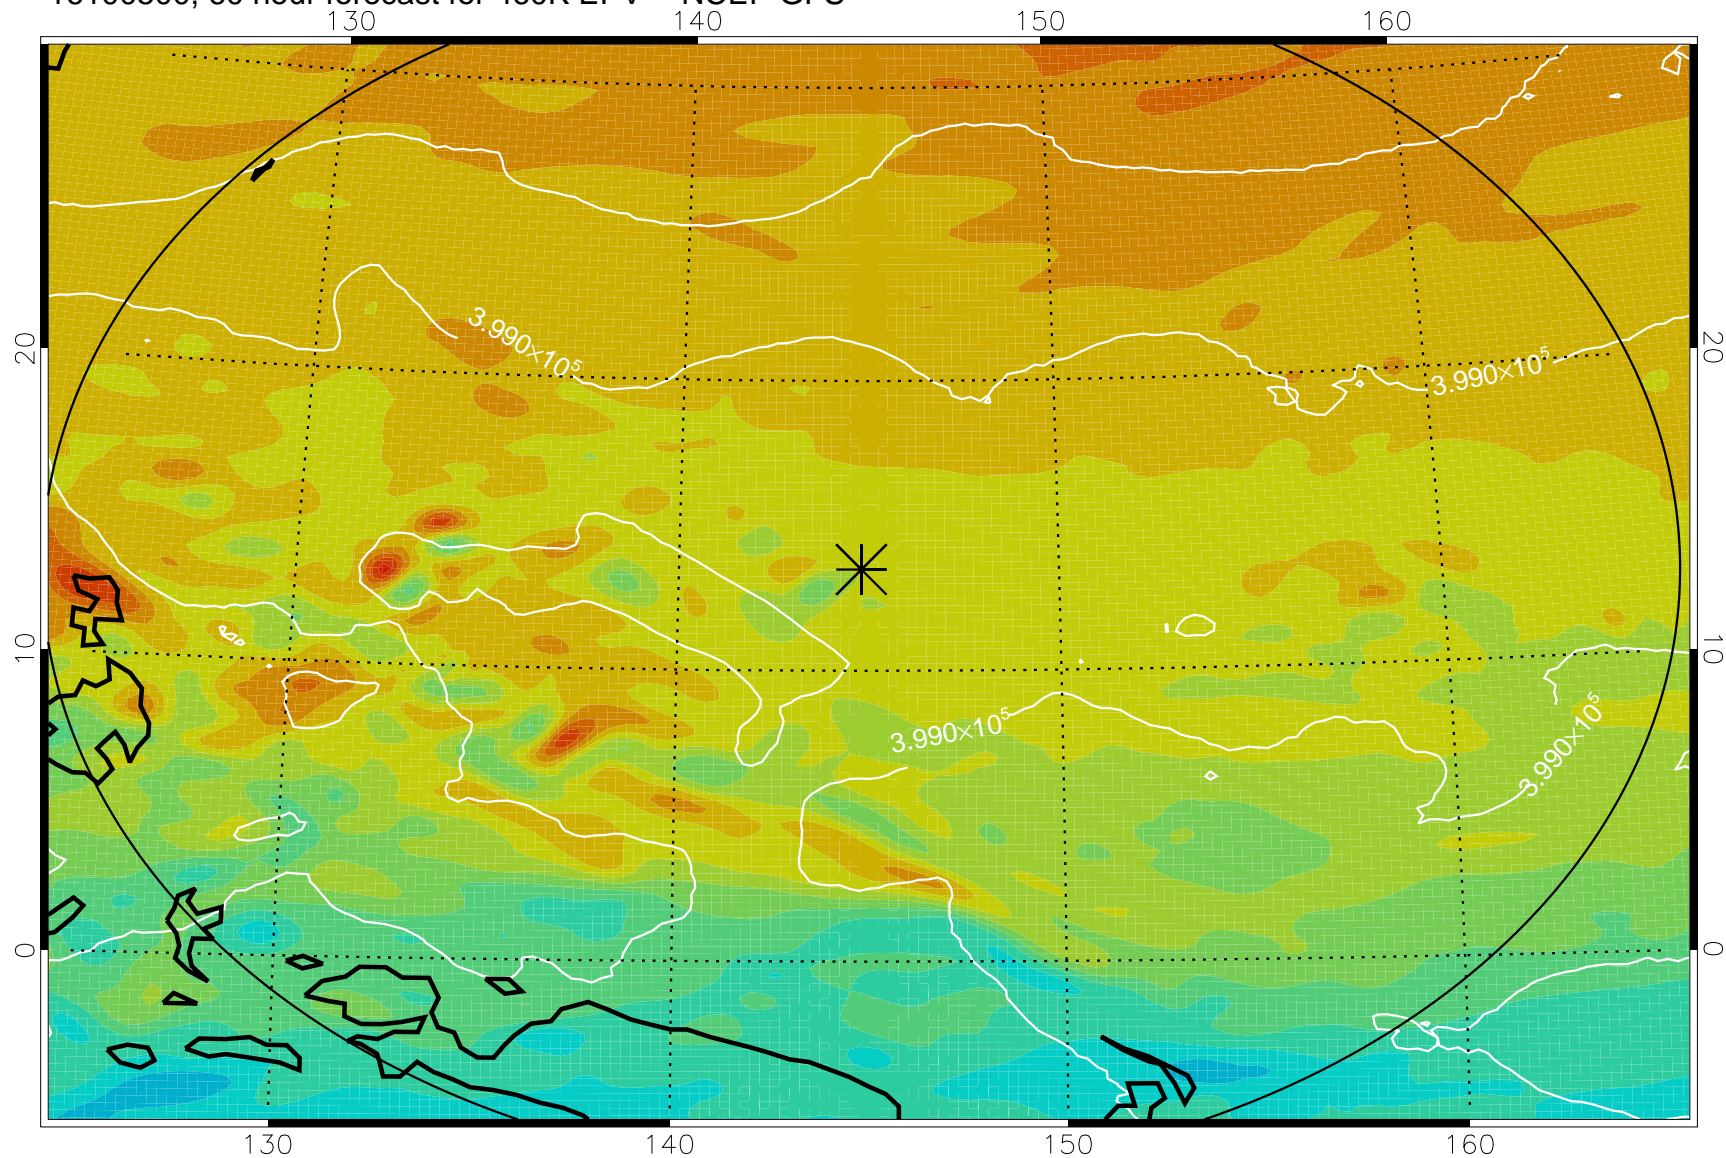

16100406, 42 hour forecast for 460K EPV -- NCEP GFS

460K Montgomery Streamfunction, white

Range ring of 2304 km

16100412, 48 hour forecast for 460K EPV -- NCEP GFS

460K Montgomery Streamfunction, white

Range ring of 2304 km

16100418, 54 hour forecast for 460K EPV -- NCEP GFS

460K Montgomery Streamfunction, white

Range ring of 2304 km

16100500, 60 hour forecast for 460K EPV -- NCEP GFS

460K Montgomery Streamfunction, white

Range ring of 2304 km

16100506, 66 hour forecast for 460K EPV -- NCEP GFS

460K Montgomery Streamfunction, white

Range ring of 2304 km

16100512, 72 hour forecast for 460K EPV -- NCEP GFS

460K Montgomery Streamfunction, white

Range ring of 2304 km

16100518, 78 hour forecast for 460K EPV -- NCEP GFS

460K Montgomery Streamfunction, white

Range ring of 2304 km

16100600, 84 hour forecast for 460K EPV -- NCEP GFS

460K Montgomery Streamfunction, white

Range ring of 2304 km