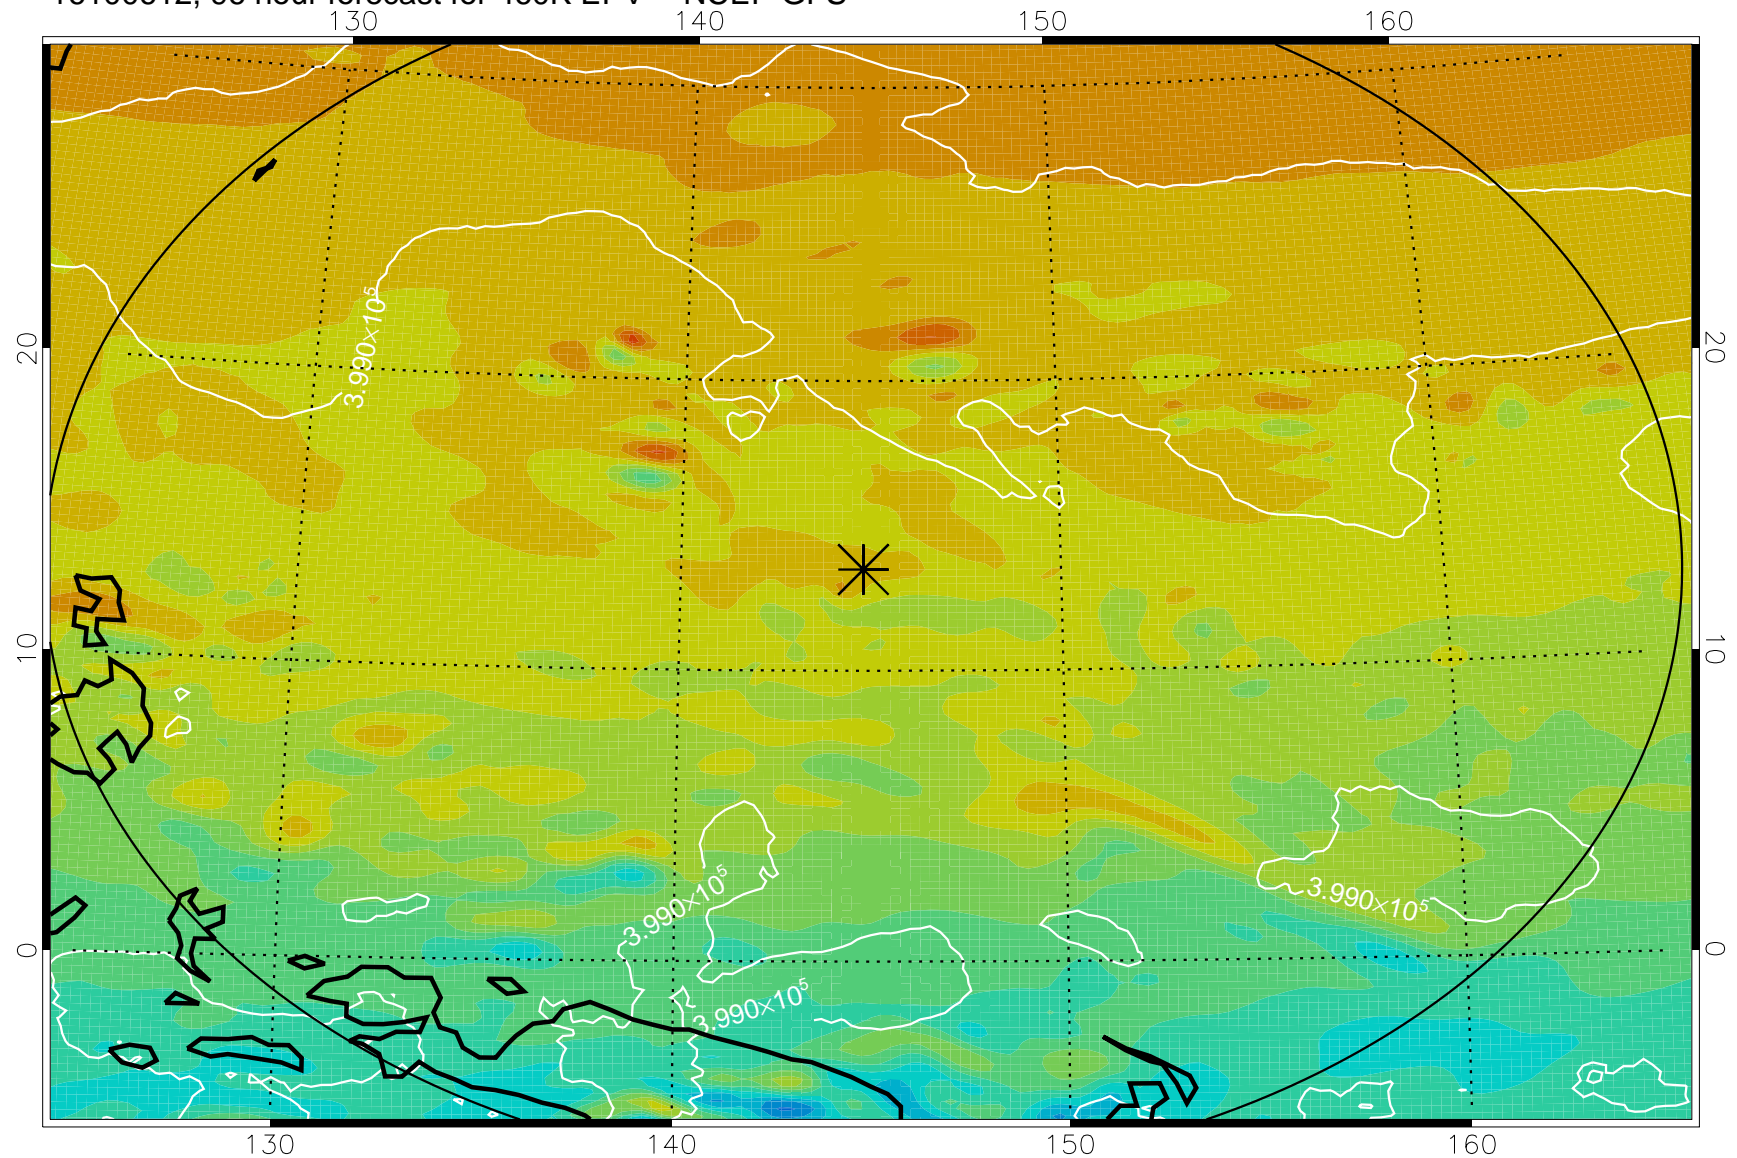

16100506, 66 hour forecast for 460K EPV -- NCEP GFS

460K Montgomery Streamfunction, white

Range ring of 2304 km

16100512, 72 hour forecast for 460K EPV -- NCEP GFS

460K Montgomery Streamfunction, white

Range ring of 2304 km

16100518, 78 hour forecast for 460K EPV -- NCEP GFS

460K Montgomery Streamfunction, white

Range ring of 2304 km

16100600, 84 hour forecast for 460K EPV -- NCEP GFS

460K Montgomery Streamfunction, white

Range ring of 2304 km

16100606, 90 hour forecast for 460K EPV -- NCEP GFS

460K Montgomery Streamfunction, white

Range ring of 2304 km

16100612, 96 hour forecast for 460K EPV -- NCEP GFS

460K Montgomery Streamfunction, white

Range ring of 2304 km

16100618, 102 hour forecast for 460K EPV -- NCEP GFS

460K Montgomery Streamfunction, white

Range ring of 2304 km

16100700, 108 hour forecast for 460K EPV -- NCEP GFS

460K Montgomery Streamfunction, white

Range ring of 2304 km