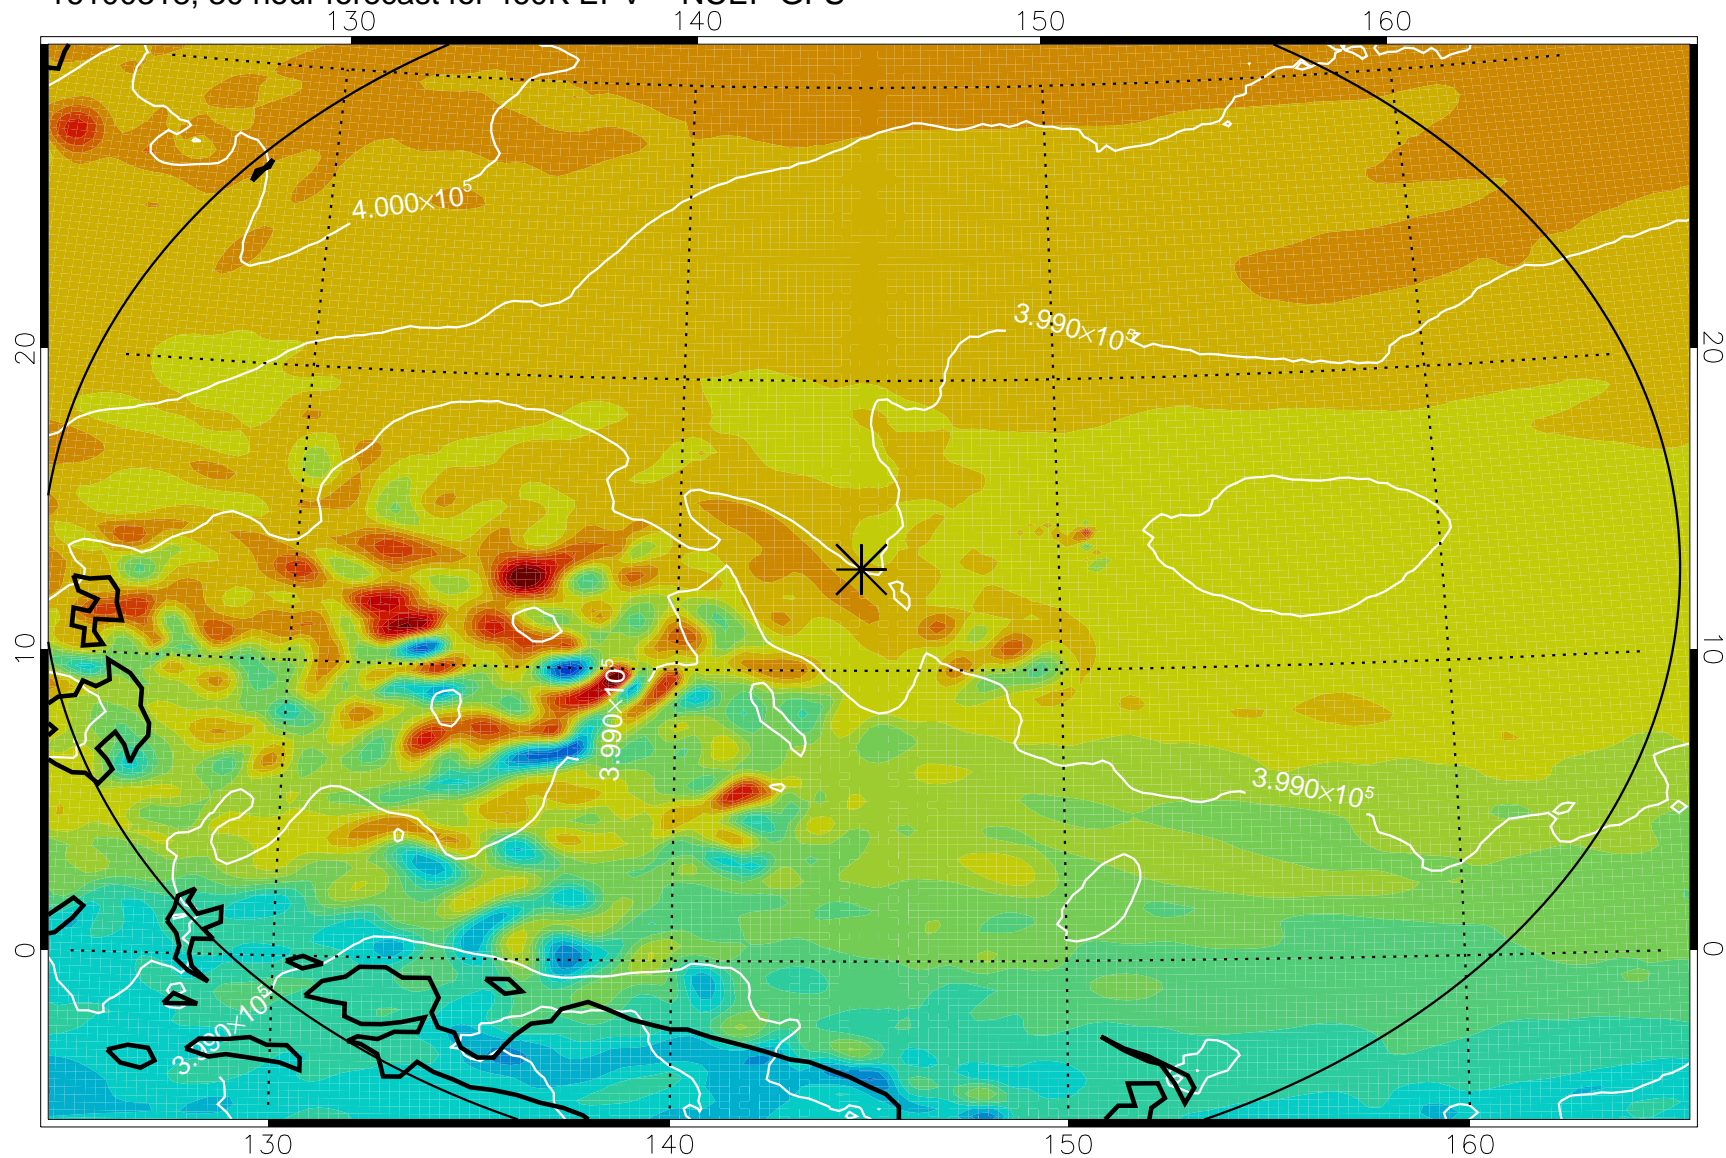

16100306, 18 hour forecast for 460K EPV -- NCEP GFS

460K Montgomery Streamfunction, white

Range ring of 2304 km

16100312, 24 hour forecast for 460K EPV -- NCEP GFS

460K Montgomery Streamfunction, white

Range ring of 2304 km

16100318, 30 hour forecast for 460K EPV -- NCEP GFS

460K Montgomery Streamfunction, white

Range ring of 2304 km

16100400, 36 hour forecast for 460K EPV -- NCEP GFS

460K Montgomery Streamfunction, white

Range ring of 2304 km

16100406, 42 hour forecast for 460K EPV -- NCEP GFS

460K Montgomery Streamfunction, white

Range ring of 2304 km

16100412, 48 hour forecast for 460K EPV -- NCEP GFS

460K Montgomery Streamfunction, white

Range ring of 2304 km

16100418, 54 hour forecast for 460K EPV -- NCEP GFS

460K Montgomery Streamfunction, white

Range ring of 2304 km

16100500, 60 hour forecast for 460K EPV -- NCEP GFS

460K Montgomery Streamfunction, white

Range ring of 2304 km