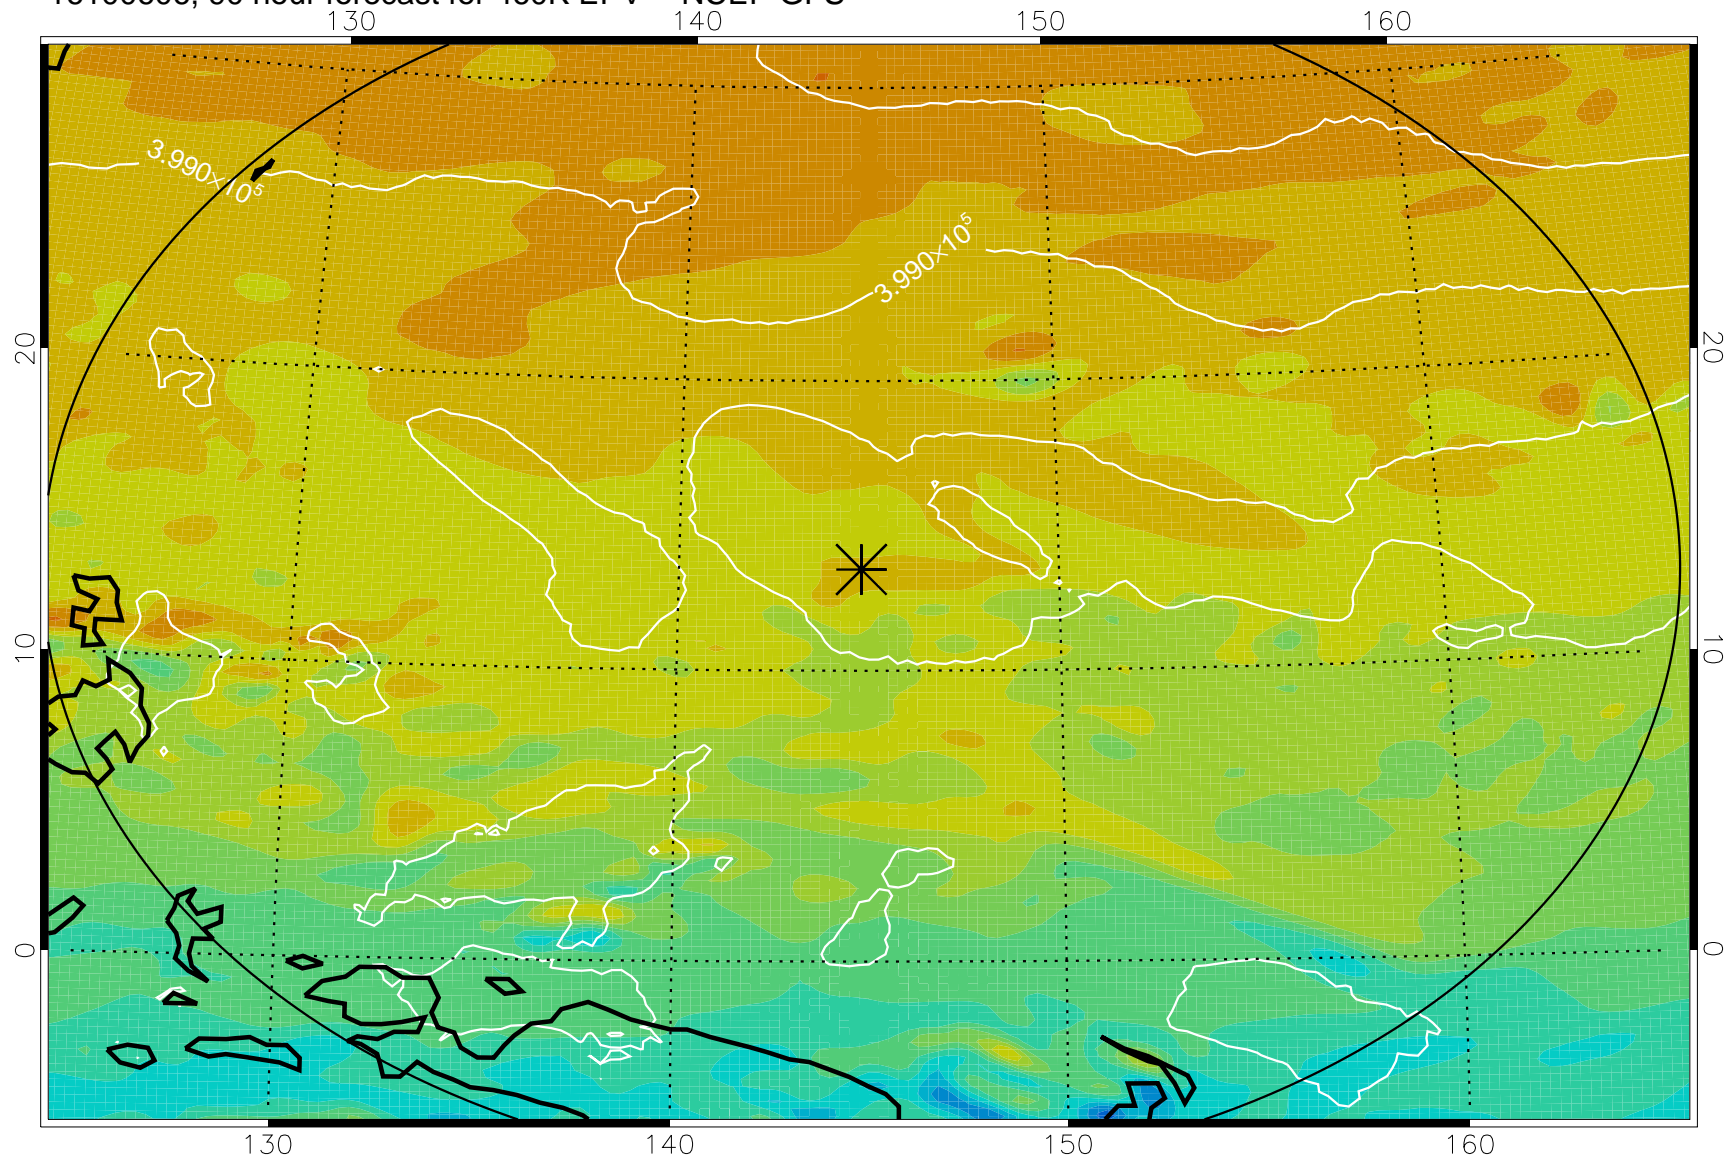

16100506, 66 hour forecast for 460K EPV -- NCEP GFS

460K Montgomery Streamfunction, white

Range ring of 2304 km

16100512, 72 hour forecast for 460K EPV -- NCEP GFS

460K Montgomery Streamfunction, white

Range ring of 2304 km

16100518, 78 hour forecast for 460K EPV -- NCEP GFS

460K Montgomery Streamfunction, white

Range ring of 2304 km

16100600, 84 hour forecast for 460K EPV -- NCEP GFS

460K Montgomery Streamfunction, white

Range ring of 2304 km

16100606, 90 hour forecast for 460K EPV -- NCEP GFS

460K Montgomery Streamfunction, white

Range ring of 2304 km

16100612, 96 hour forecast for 460K EPV -- NCEP GFS

460K Montgomery Streamfunction, white

Range ring of 2304 km

16100618, 102 hour forecast for 460K EPV -- NCEP GFS

460K Montgomery Streamfunction, white

Range ring of 2304 km

16100700, 108 hour forecast for 460K EPV -- NCEP GFS

460K Montgomery Streamfunction, white

Range ring of 2304 km