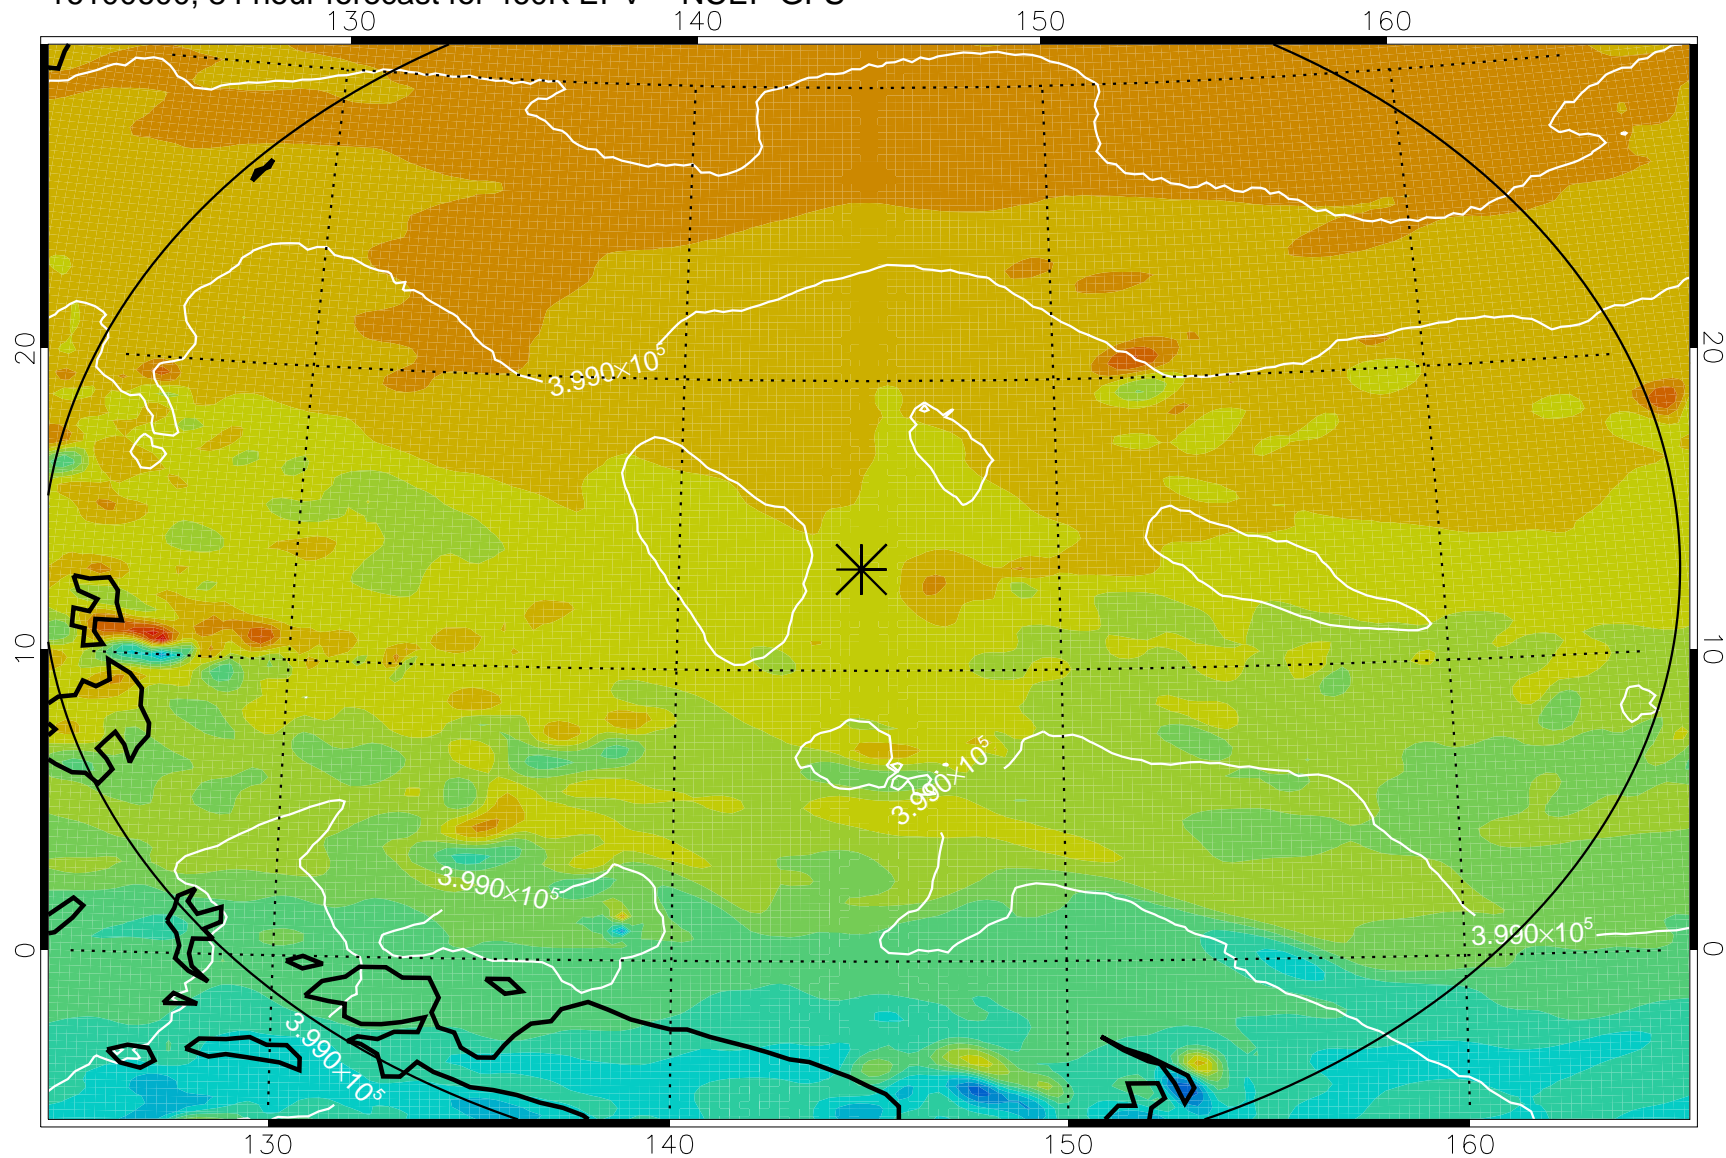

16100418, 54 hour forecast for 460K EPV -- NCEP GFS

460K Montgomery Streamfunction, white

Range ring of 2304 km

16100500, 60 hour forecast for 460K EPV -- NCEP GFS

460K Montgomery Streamfunction, white

Range ring of 2304 km

16100506, 66 hour forecast for 460K EPV -- NCEP GFS

460K Montgomery Streamfunction, white

Range ring of 2304 km

16100512, 72 hour forecast for 460K EPV -- NCEP GFS

460K Montgomery Streamfunction, white

Range ring of 2304 km

16100518, 78 hour forecast for 460K EPV -- NCEP GFS

460K Montgomery Streamfunction, white

Range ring of 2304 km

16100600, 84 hour forecast for 460K EPV -- NCEP GFS

460K Montgomery Streamfunction, white

Range ring of 2304 km

16100606, 90 hour forecast for 460K EPV -- NCEP GFS

460K Montgomery Streamfunction, white

Range ring of 2304 km

16100612, 96 hour forecast for 460K EPV -- NCEP GFS

460K Montgomery Streamfunction, white

Range ring of 2304 km