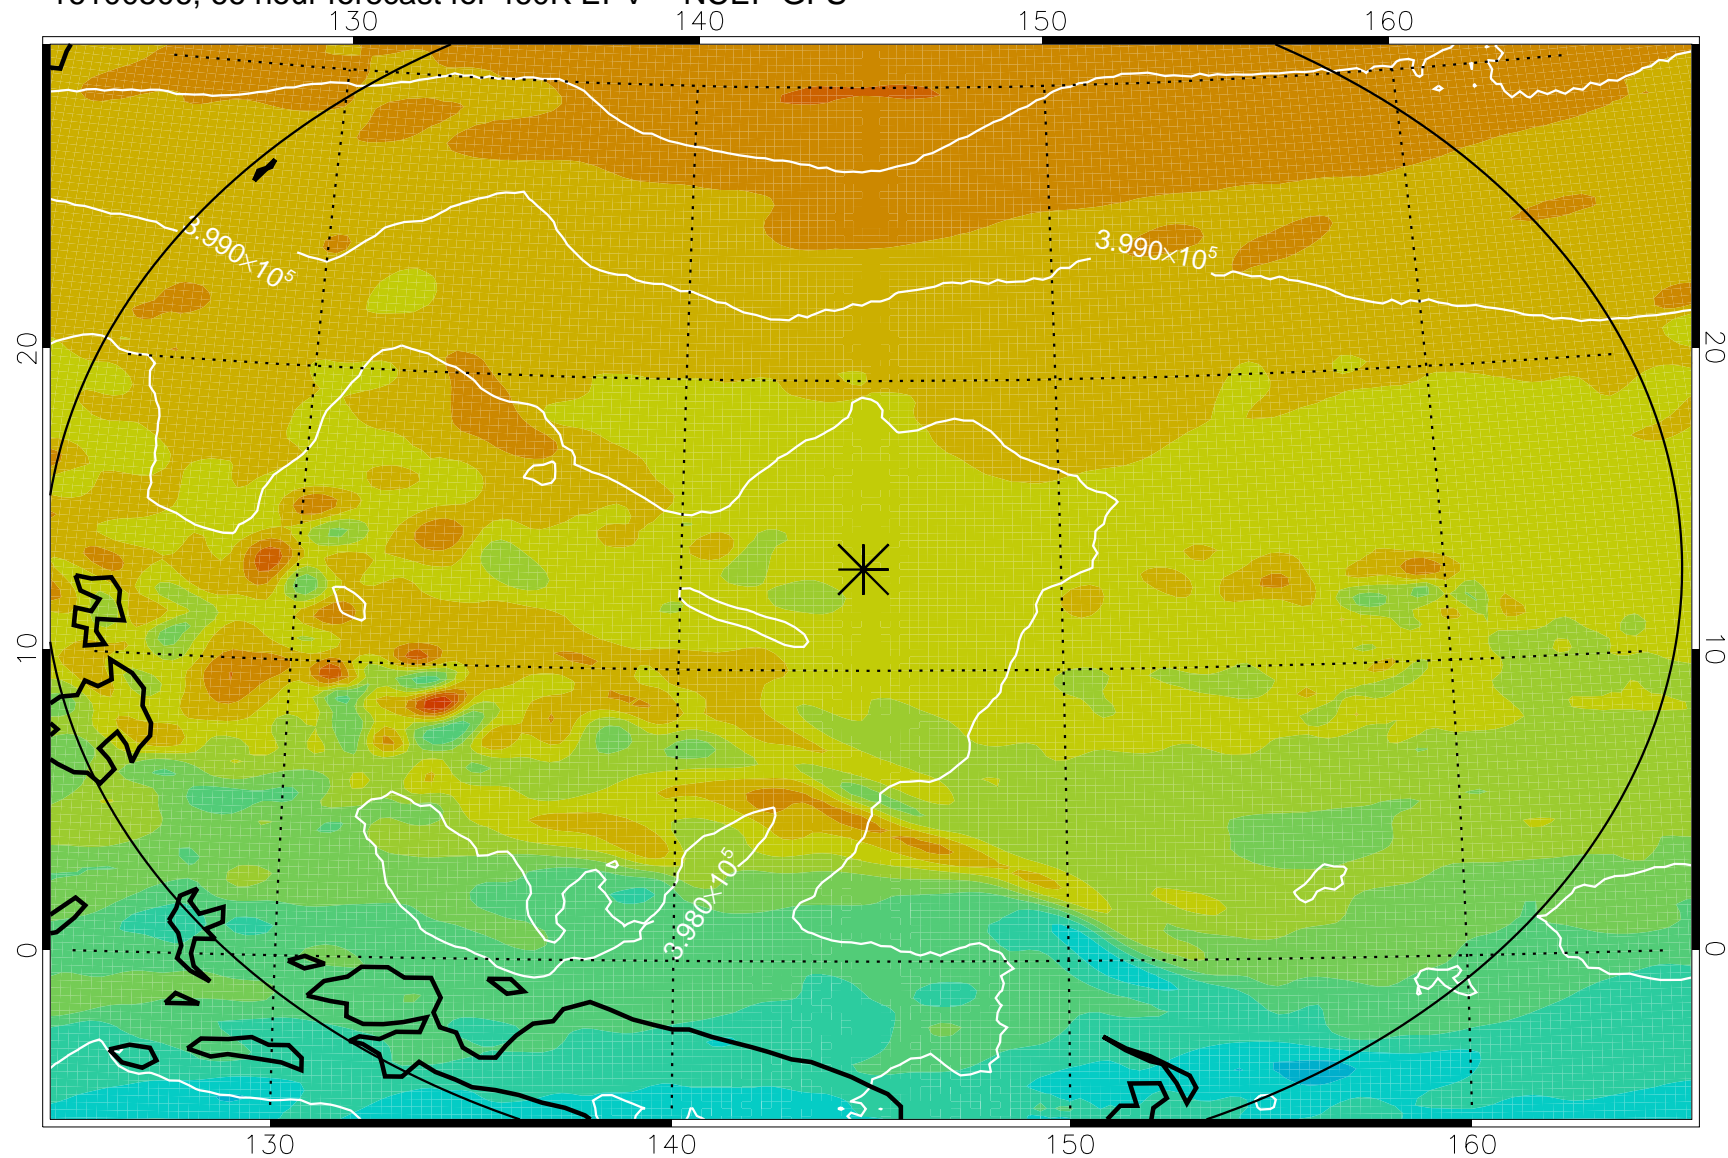

16100406, 42 hour forecast for 460K EPV -- NCEP GFS

460K Montgomery Streamfunction, white

Range ring of 2304 km

16100412, 48 hour forecast for 460K EPV -- NCEP GFS

460K Montgomery Streamfunction, white

Range ring of 2304 km

16100418, 54 hour forecast for 460K EPV -- NCEP GFS

460K Montgomery Streamfunction, white

Range ring of 2304 km

16100500, 60 hour forecast for 460K EPV -- NCEP GFS

460K Montgomery Streamfunction, white

Range ring of 2304 km

16100506, 66 hour forecast for 460K EPV -- NCEP GFS

460K Montgomery Streamfunction, white

Range ring of 2304 km

16100512, 72 hour forecast for 460K EPV -- NCEP GFS

460K Montgomery Streamfunction, white

Range ring of 2304 km

16100518, 78 hour forecast for 460K EPV -- NCEP GFS

460K Montgomery Streamfunction, white

Range ring of 2304 km

16100600, 84 hour forecast for 460K EPV -- NCEP GFS

460K Montgomery Streamfunction, white

Range ring of 2304 km