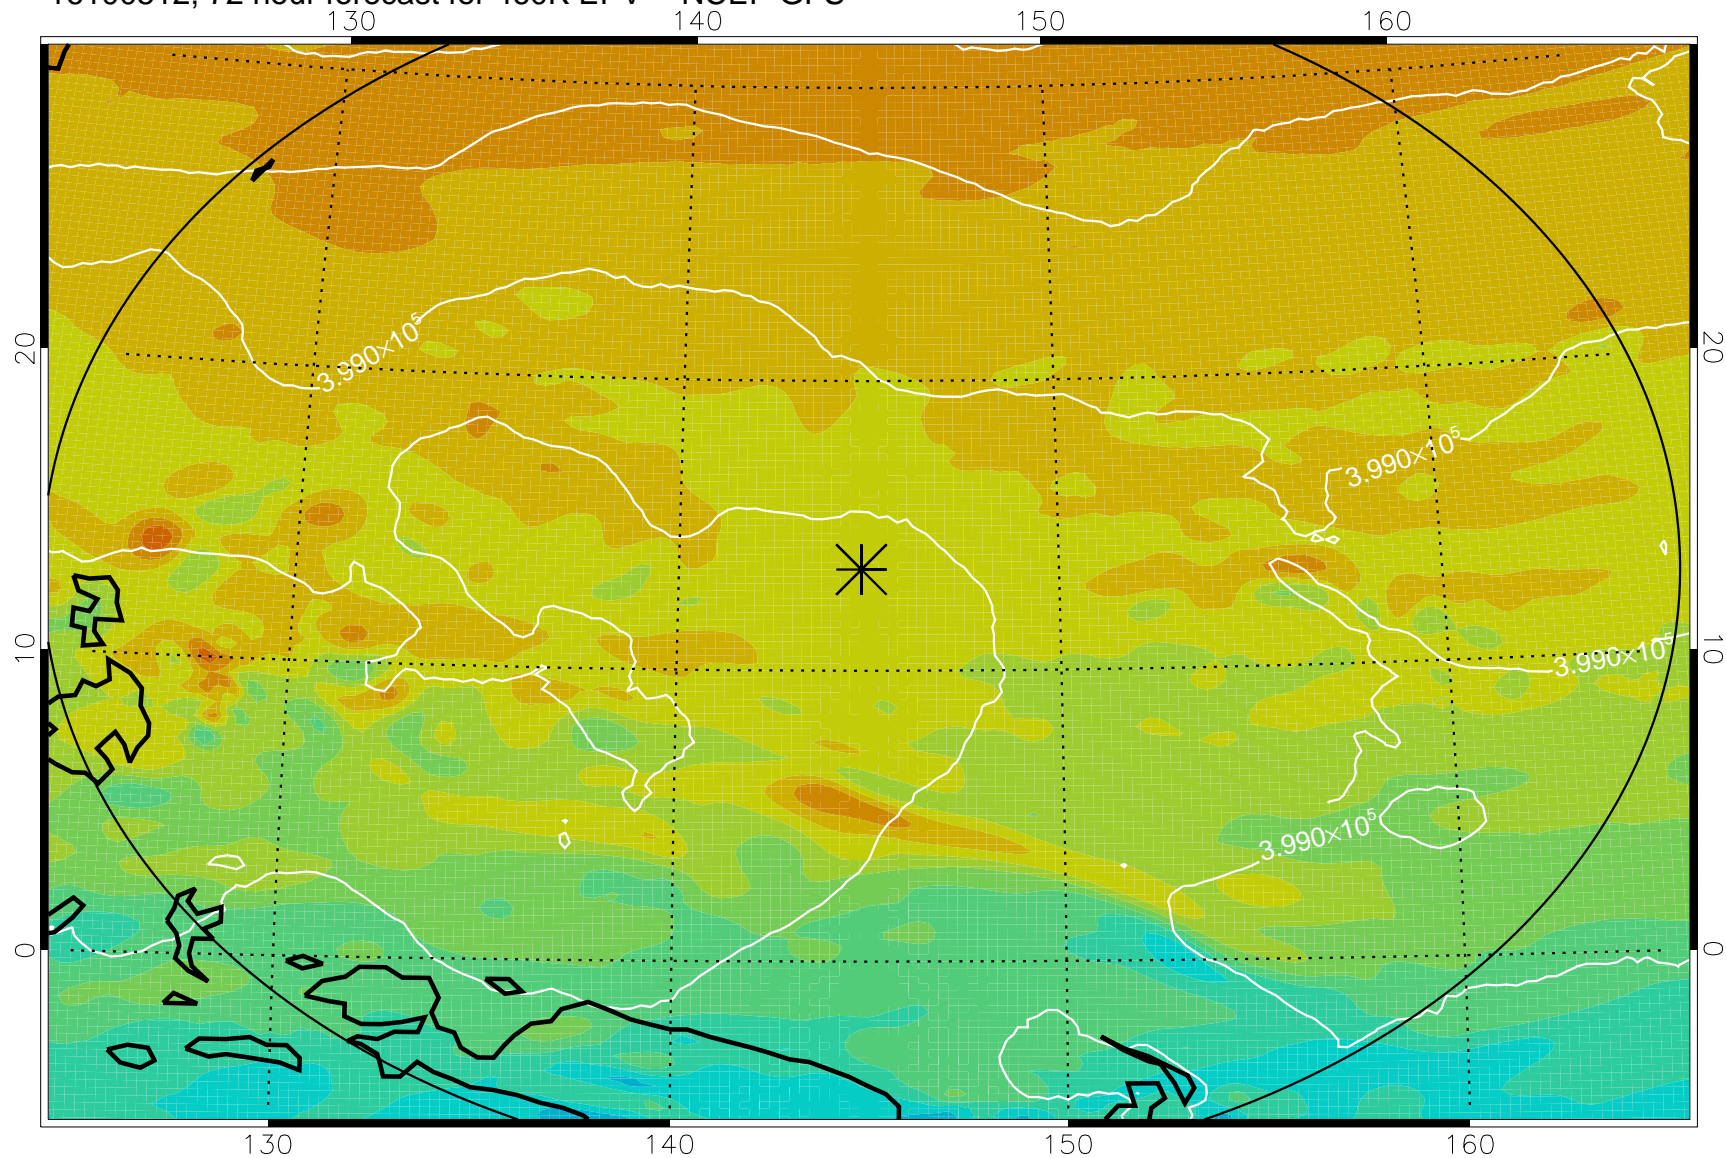

16100418, 54 hour forecast for 460K EPV -- NCEP GFS

460K Montgomery Streamfunction, white

Range ring of 2304 km

16100500, 60 hour forecast for 460K EPV -- NCEP GFS

460K Montgomery Streamfunction, white

Range ring of 2304 km

16100506, 66 hour forecast for 460K EPV -- NCEP GFS

460K Montgomery Streamfunction, white

Range ring of 2304 km

16100512, 72 hour forecast for 460K EPV -- NCEP GFS

460K Montgomery Streamfunction, white

Range ring of 2304 km

16100518, 78 hour forecast for 460K EPV -- NCEP GFS

460K Montgomery Streamfunction, white

Range ring of 2304 km

16100600, 84 hour forecast for 460K EPV -- NCEP GFS

460K Montgomery Streamfunction, white

Range ring of 2304 km

16100606, 90 hour forecast for 460K EPV -- NCEP GFS

460K Montgomery Streamfunction, white

Range ring of 2304 km

16100612, 96 hour forecast for 460K EPV -- NCEP GFS

460K Montgomery Streamfunction, white

Range ring of 2304 km