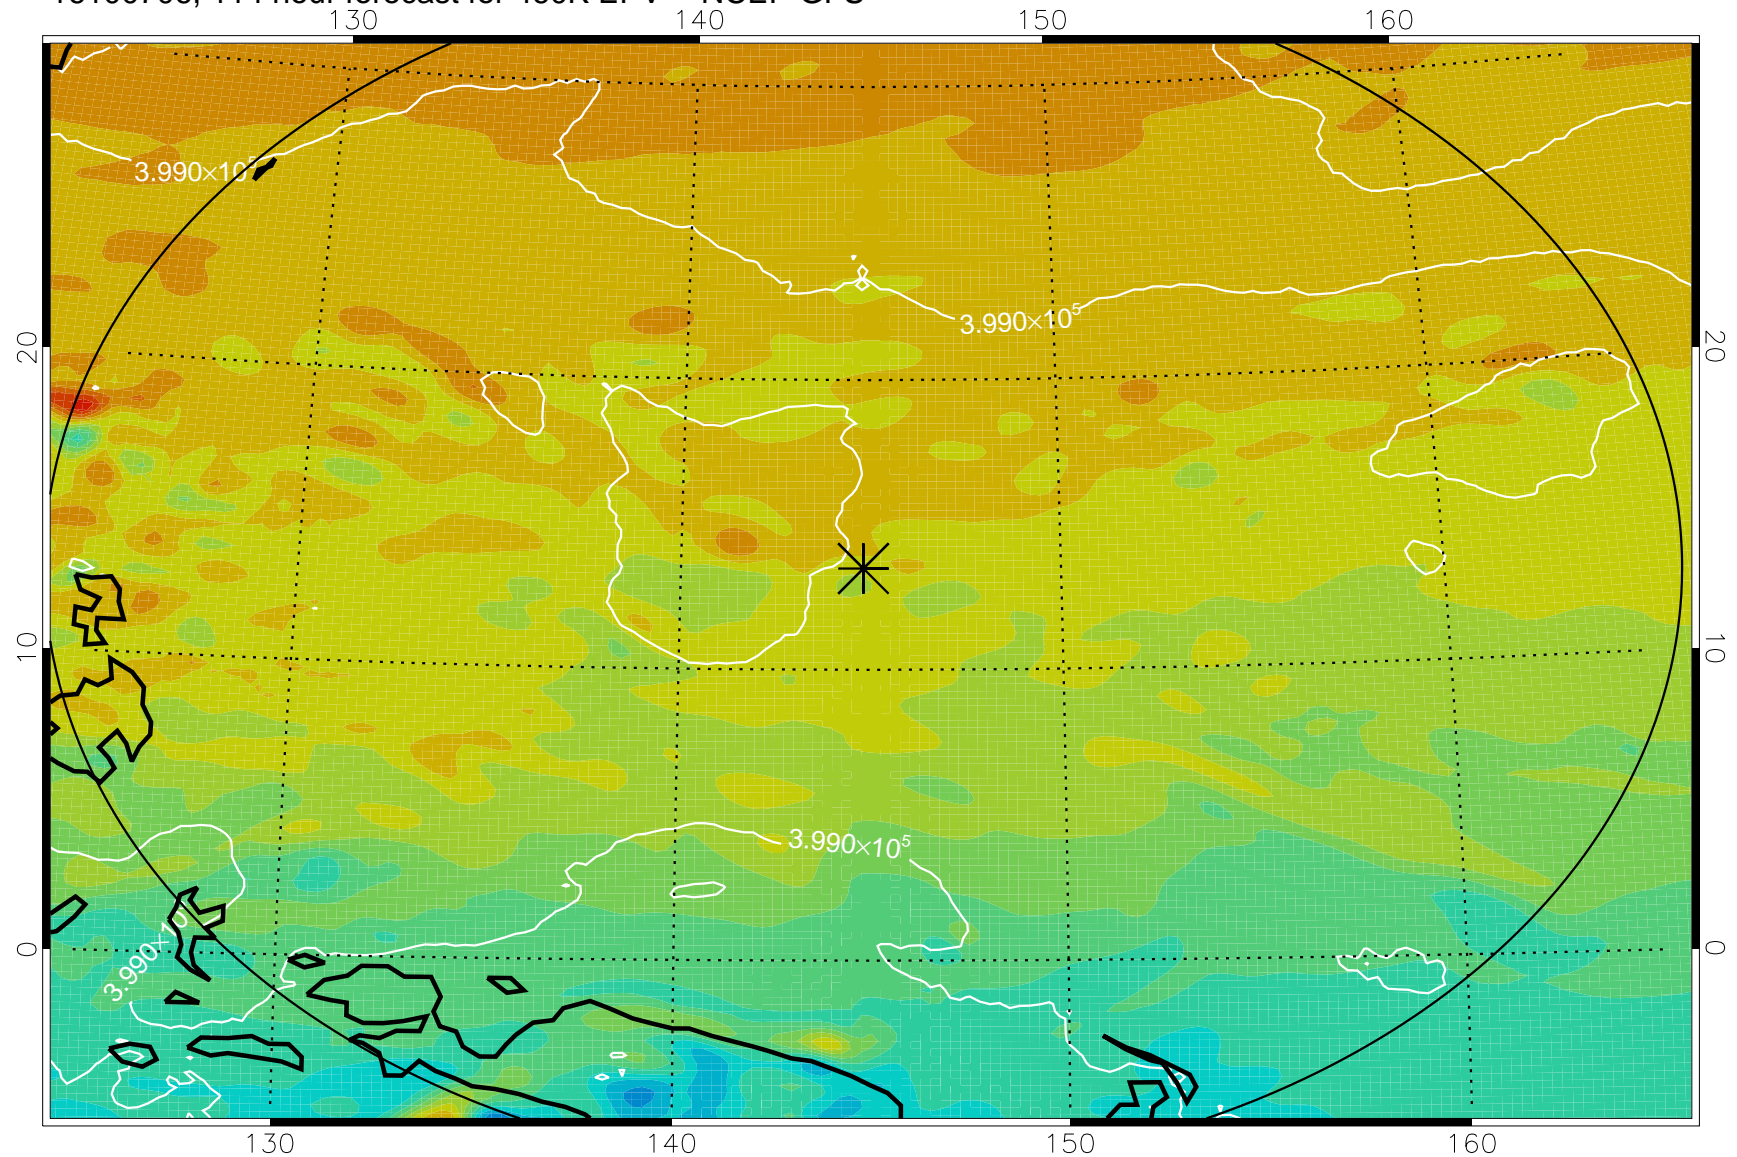

16100518, 78 hour forecast for 460K EPV -- NCEP GFS

460K Montgomery Streamfunction, white

Range ring of 2304 km

16100600, 84 hour forecast for 460K EPV -- NCEP GFS

460K Montgomery Streamfunction, white

Range ring of 2304 km

16100606, 90 hour forecast for 460K EPV -- NCEP GFS

460K Montgomery Streamfunction, white

Range ring of 2304 km

16100612, 96 hour forecast for 460K EPV -- NCEP GFS

460K Montgomery Streamfunction, white

Range ring of 2304 km

16100618, 102 hour forecast for 460K EPV -- NCEP GFS

460K Montgomery Streamfunction, white

Range ring of 2304 km

16100700, 108 hour forecast for 460K EPV -- NCEP GFS

460K Montgomery Streamfunction, white

Range ring of 2304 km

16100706, 114 hour forecast for 460K EPV -- NCEP GFS

460K Montgomery Streamfunction, white

Range ring of 2304 km

16100712, 120 hour forecast for 460K EPV -- NCEP GFS

460K Montgomery Streamfunction, white

Range ring of 2304 km