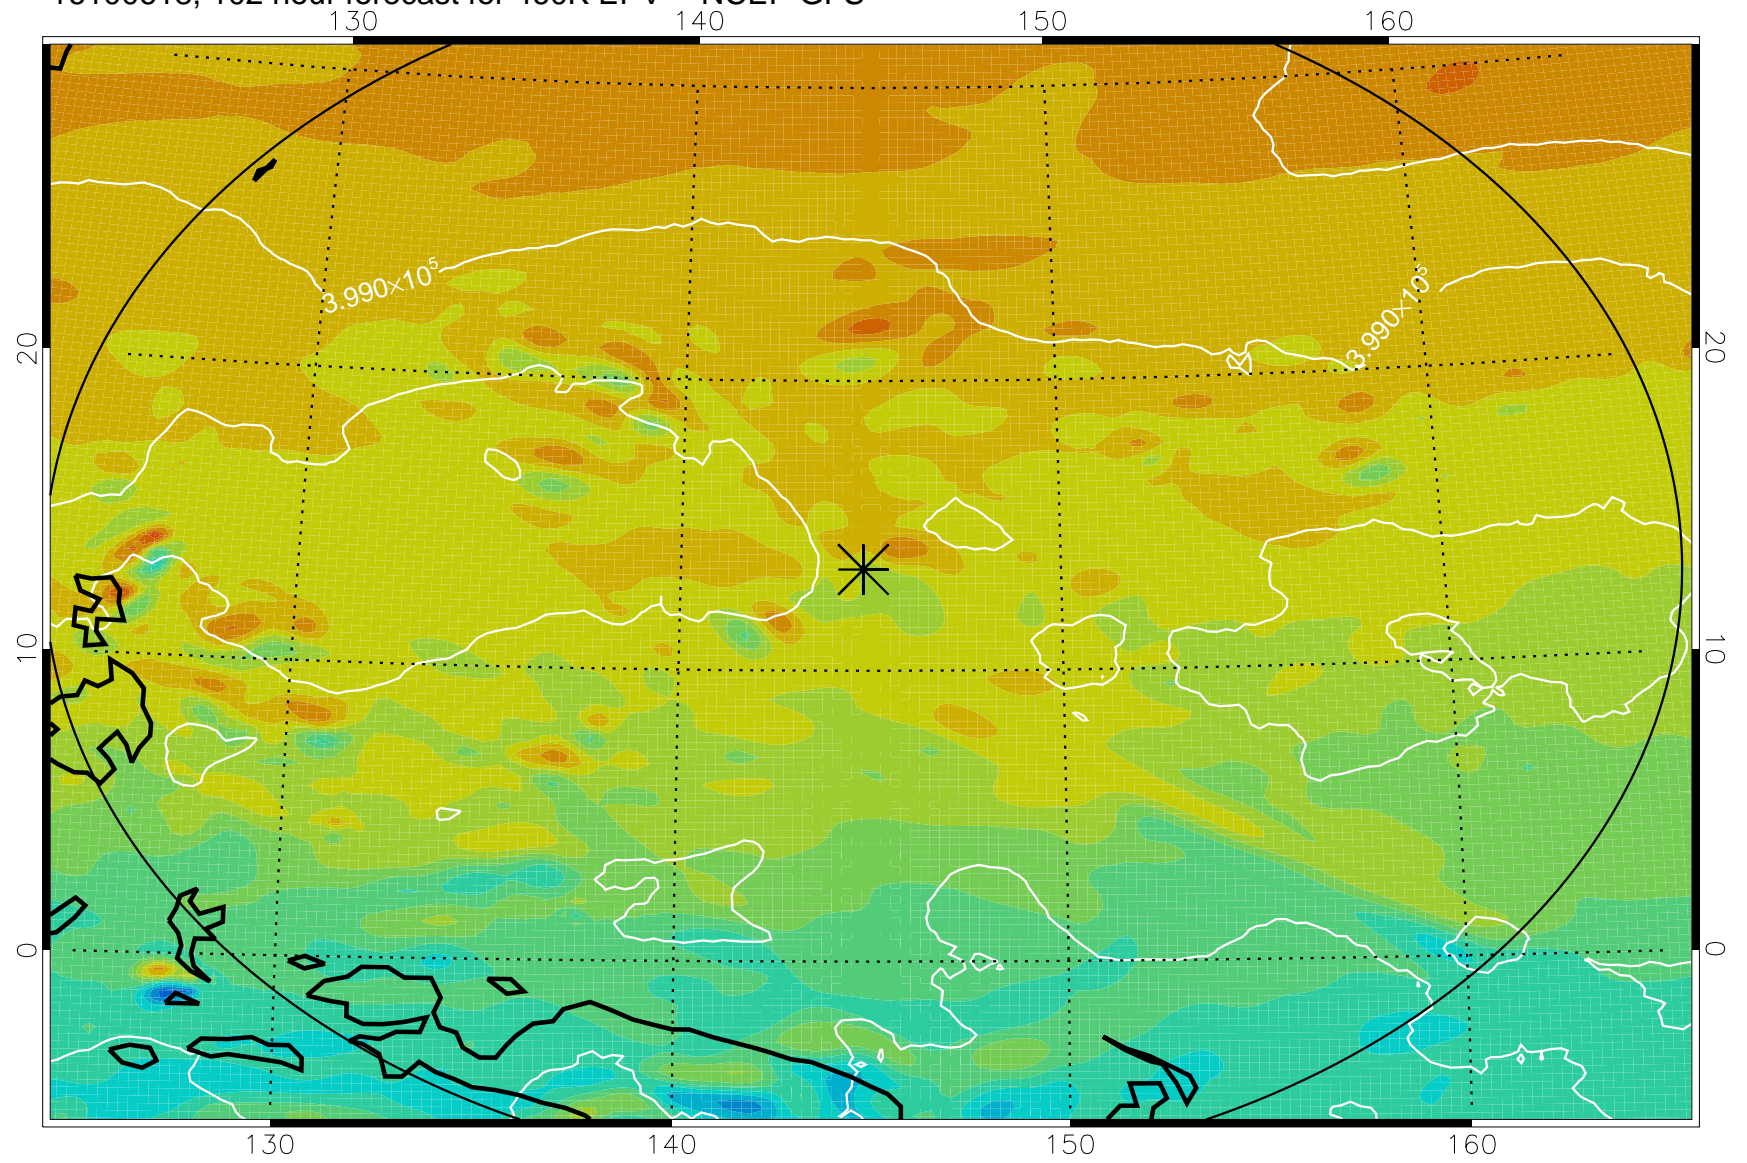

16100518, 78 hour forecast for 460K EPV -- NCEP GFS

460K Montgomery Streamfunction, white

Range ring of 2304 km

16100600, 84 hour forecast for 460K EPV -- NCEP GFS

460K Montgomery Streamfunction, white

Range ring of 2304 km

16100606, 90 hour forecast for 460K EPV -- NCEP GFS

460K Montgomery Streamfunction, white

Range ring of 2304 km

16100612, 96 hour forecast for 460K EPV -- NCEP GFS

460K Montgomery Streamfunction, white

Range ring of 2304 km

16100618, 102 hour forecast for 460K EPV -- NCEP GFS

460K Montgomery Streamfunction, white

Range ring of 2304 km

16100700, 108 hour forecast for 460K EPV -- NCEP GFS

460K Montgomery Streamfunction, white

Range ring of 2304 km

16100706, 114 hour forecast for 460K EPV -- NCEP GFS

460K Montgomery Streamfunction, white

Range ring of 2304 km

16100712, 120 hour forecast for 460K EPV -- NCEP GFS

460K Montgomery Streamfunction, white

Range ring of 2304 km