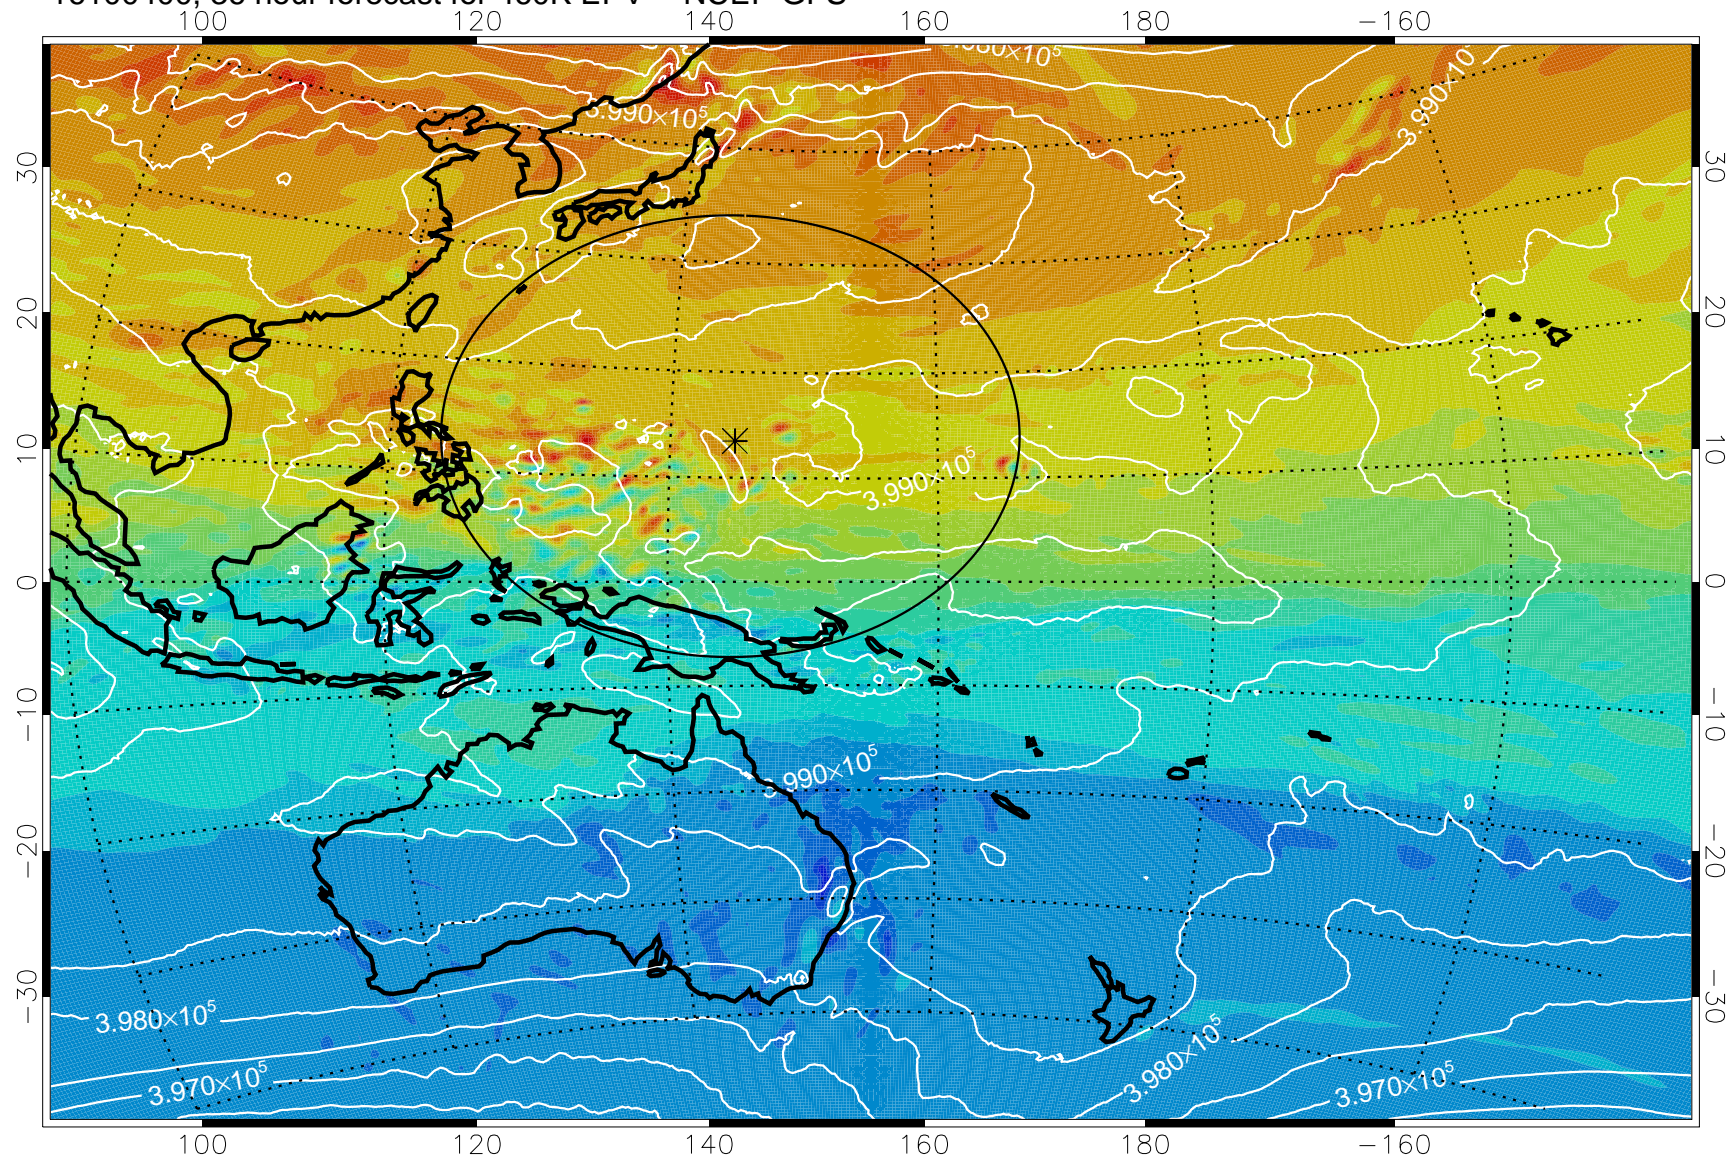

16100312, 24 hour forecast for 460K EPV -- NCEP GFS

460K Montgomery Streamfunction, white

Range ring of 2304 km

16100318, 30 hour forecast for 460K EPV -- NCEP GFS

460K Montgomery Streamfunction, white

Range ring of 2304 km

16100400, 36 hour forecast for 460K EPV -- NCEP GFS

460K Montgomery Streamfunction, white

Range ring of 2304 km

16100406, 42 hour forecast for 460K EPV -- NCEP GFS

460K Montgomery Streamfunction, white

Range ring of 2304 km

16100412, 48 hour forecast for 460K EPV -- NCEP GFS

460K Montgomery Streamfunction, white

Range ring of 2304 km

16100418, 54 hour forecast for 460K EPV -- NCEP GFS

460K Montgomery Streamfunction, white

Range ring of 2304 km

16100500, 60 hour forecast for 460K EPV -- NCEP GFS

460K Montgomery Streamfunction, white

Range ring of 2304 km

16100506, 66 hour forecast for 460K EPV -- NCEP GFS

460K Montgomery Streamfunction, white

Range ring of 2304 km