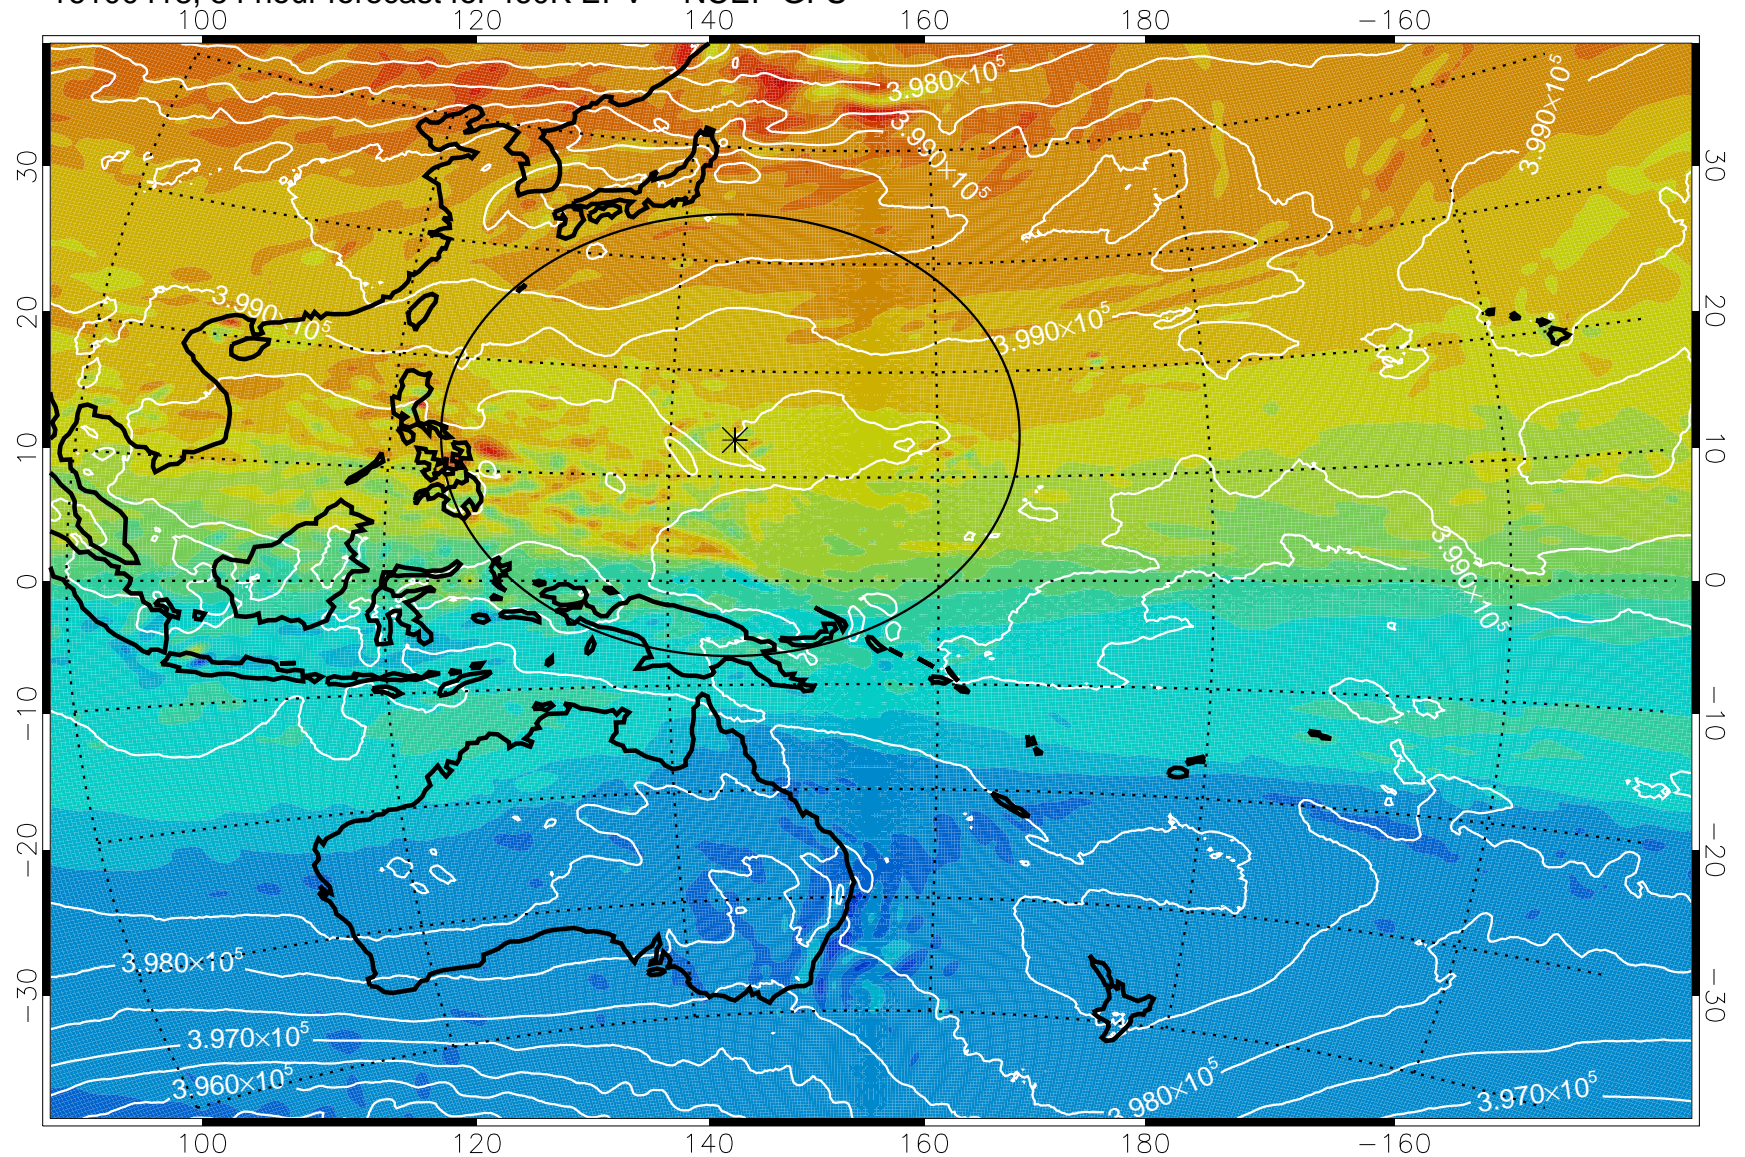

16100400, 36 hour forecast for 460K EPV -- NCEP GFS

460K Montgomery Streamfunction, white

Range ring of 2304 km

16100406, 42 hour forecast for 460K EPV -- NCEP GFS

460K Montgomery Streamfunction, white

Range ring of 2304 km

16100412, 48 hour forecast for 460K EPV -- NCEP GFS

460K Montgomery Streamfunction, white

Range ring of 2304 km

16100418, 54 hour forecast for 460K EPV -- NCEP GFS

460K Montgomery Streamfunction, white

Range ring of 2304 km

16100500, 60 hour forecast for 460K EPV -- NCEP GFS

460K Montgomery Streamfunction, white

Range ring of 2304 km

16100506, 66 hour forecast for 460K EPV -- NCEP GFS

460K Montgomery Streamfunction, white

Range ring of 2304 km

16100518, 78 hour forecast for 460K EPV -- NCEP GFS

460K Montgomery Streamfunction, white

Range ring of 2304 km

16100600, 84 hour forecast for 460K EPV -- NCEP GFS

460K Montgomery Streamfunction, white

Range ring of 2304 km