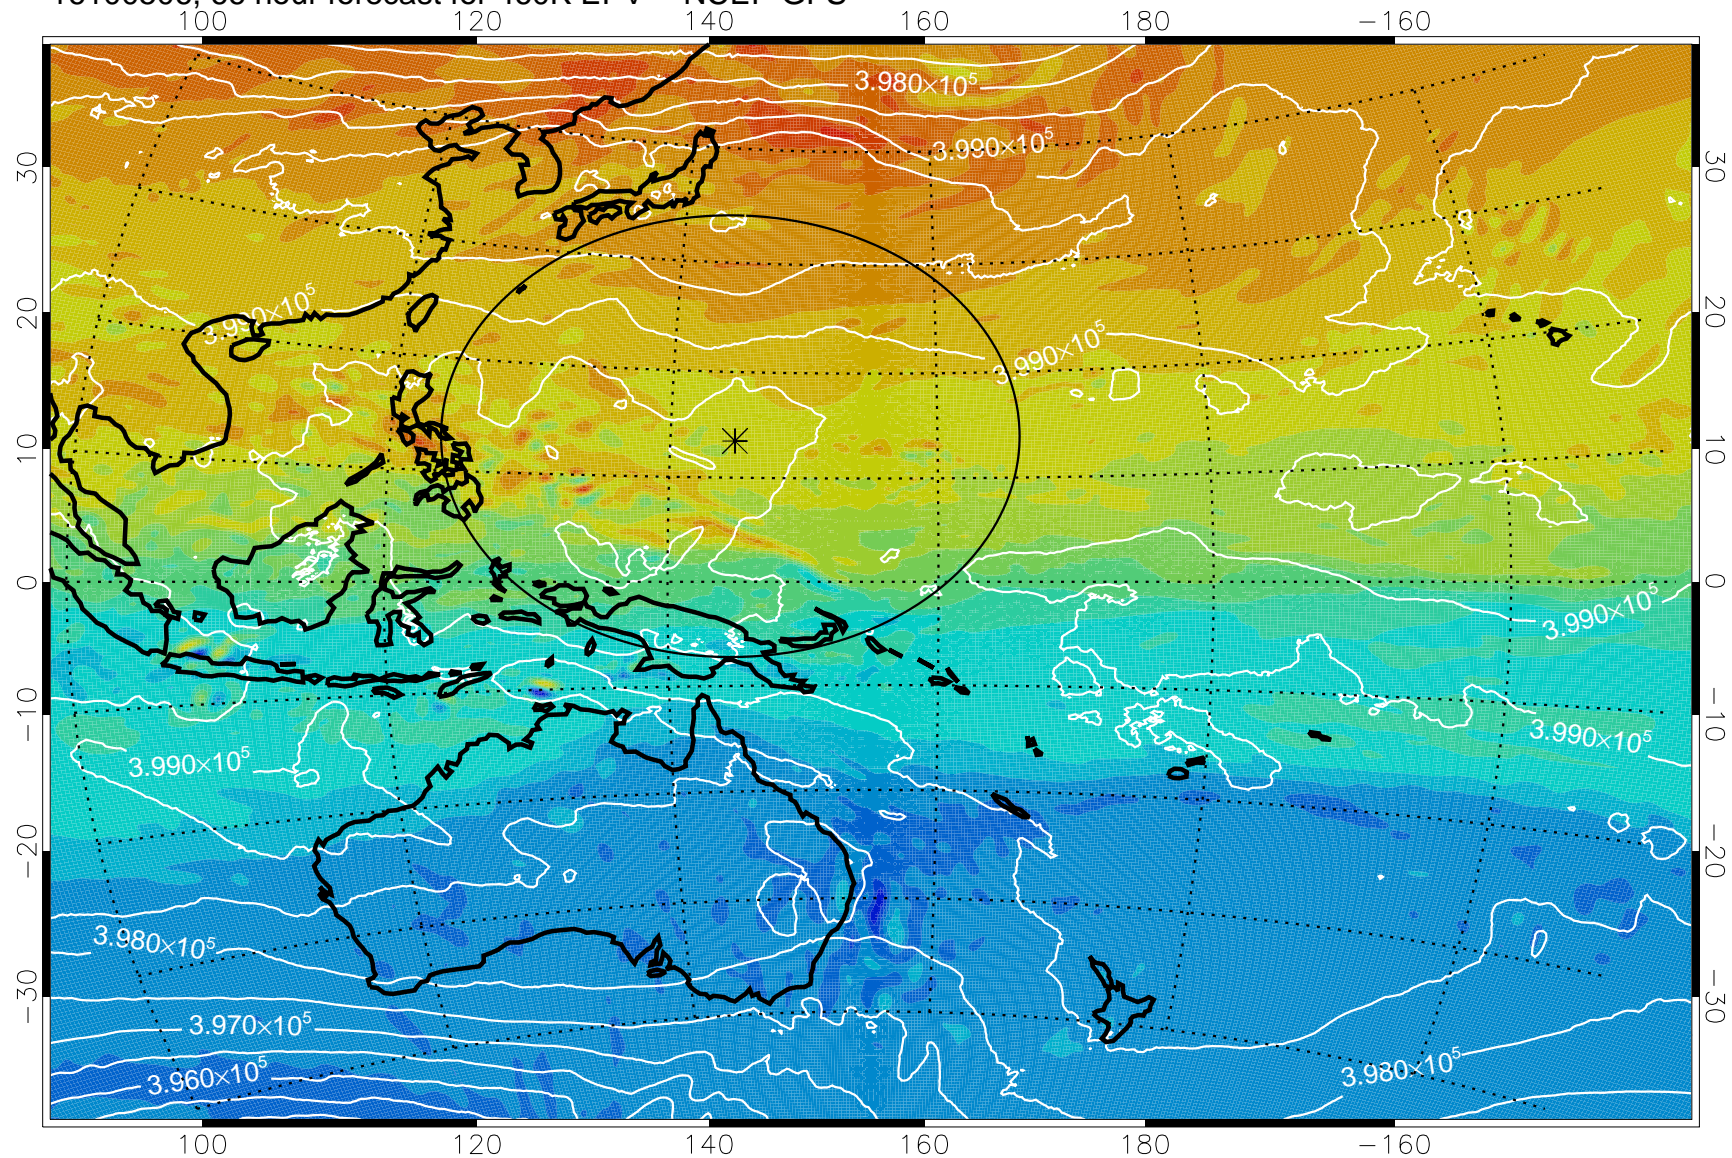

16100400, 36 hour forecast for 460K EPV -- NCEP GFS

460K Montgomery Streamfunction, white

Range ring of 2304 km

16100406, 42 hour forecast for 460K EPV -- NCEP GFS

460K Montgomery Streamfunction, white

Range ring of 2304 km

16100412, 48 hour forecast for 460K EPV -- NCEP GFS

460K Montgomery Streamfunction, white

Range ring of 2304 km

16100418, 54 hour forecast for 460K EPV -- NCEP GFS

460K Montgomery Streamfunction, white

Range ring of 2304 km

16100500, 60 hour forecast for 460K EPV -- NCEP GFS

460K Montgomery Streamfunction, white

Range ring of 2304 km

16100506, 66 hour forecast for 460K EPV -- NCEP GFS

460K Montgomery Streamfunction, white

Range ring of 2304 km

16100518, 78 hour forecast for 460K EPV -- NCEP GFS

460K Montgomery Streamfunction, white

Range ring of 2304 km

16100600, 84 hour forecast for 460K EPV -- NCEP GFS

460K Montgomery Streamfunction, white

Range ring of 2304 km