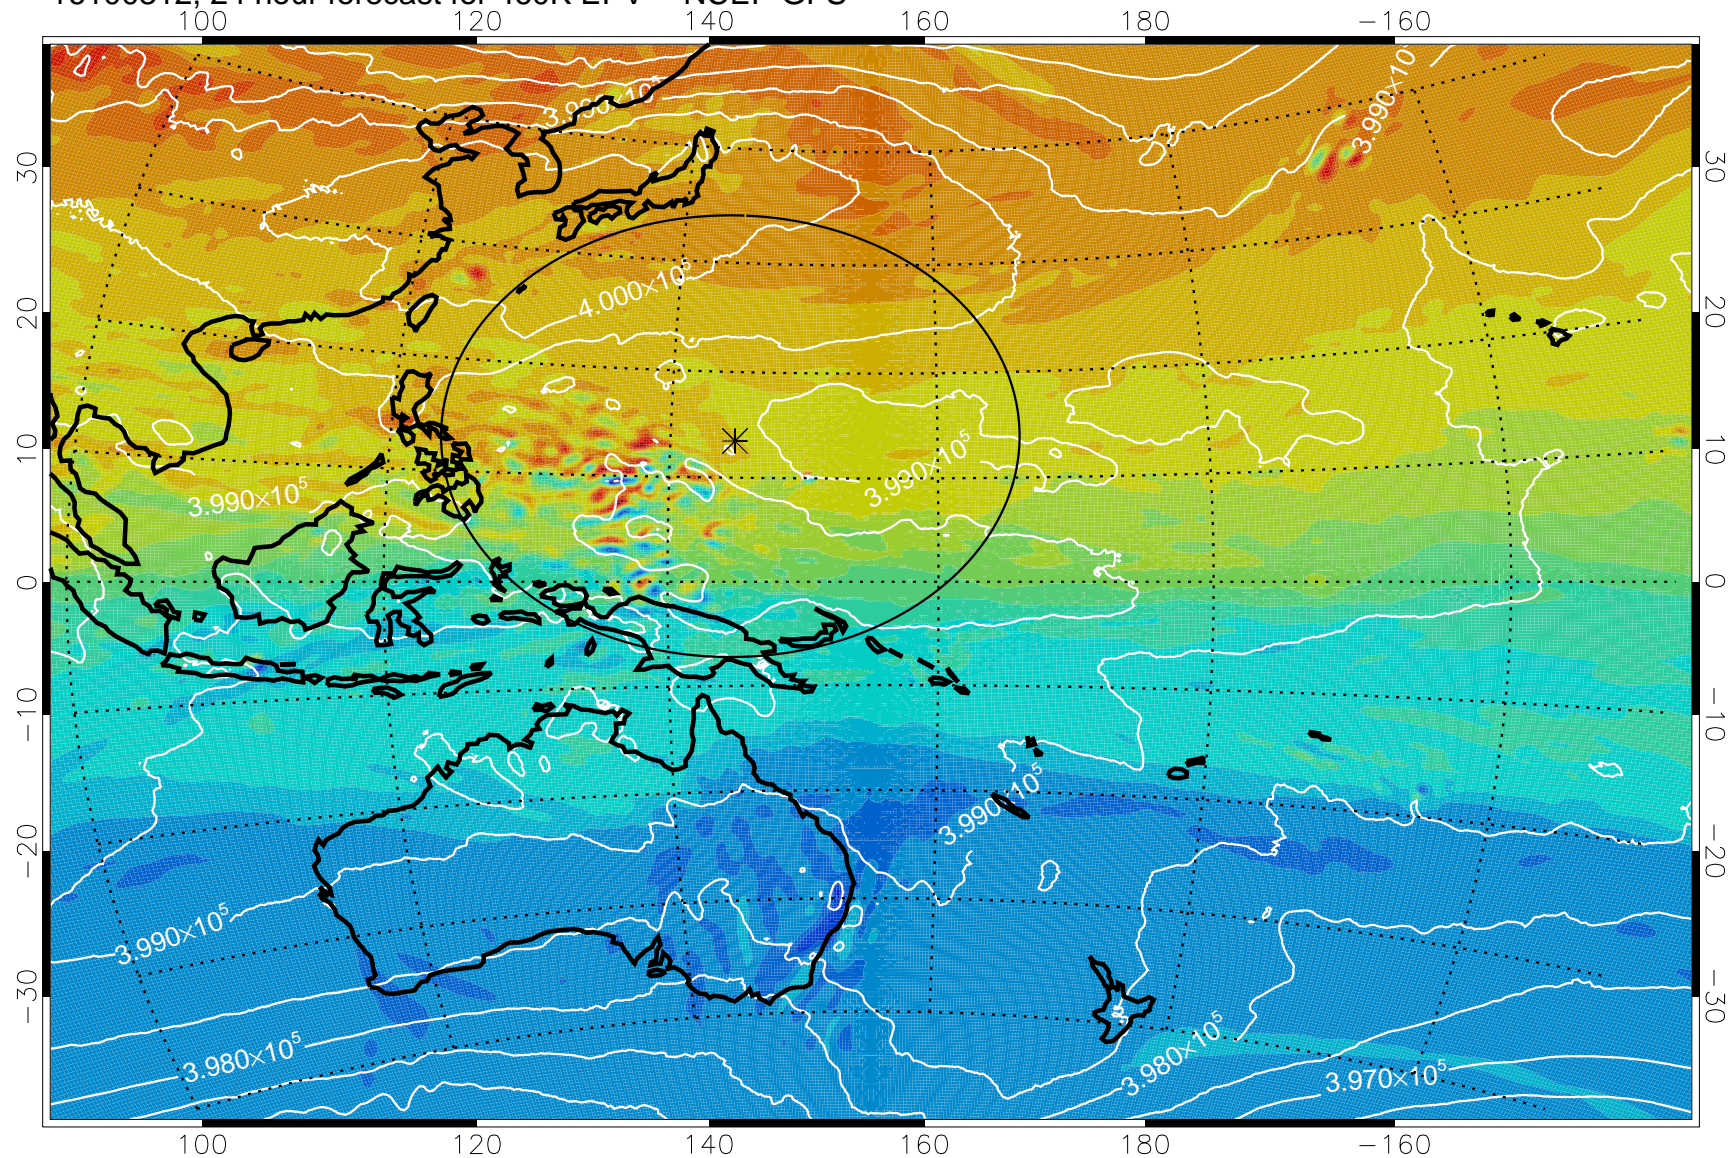

16100218, 6 hour forecast for 460K EPV -- NCEP GFS

460K Montgomery Streamfunction, white

Range ring of 2304 km

16100306, 18 hour forecast for 460K EPV -- NCEP GFS

460K Montgomery Streamfunction, white

Range ring of 2304 km

16100312, 24 hour forecast for 460K EPV -- NCEP GFS

460K Montgomery Streamfunction, white

Range ring of 2304 km

16100318, 30 hour forecast for 460K EPV -- NCEP GFS

460K Montgomery Streamfunction, white

Range ring of 2304 km

16100400, 36 hour forecast for 460K EPV -- NCEP GFS

460K Montgomery Streamfunction, white

Range ring of 2304 km

16100406, 42 hour forecast for 460K EPV -- NCEP GFS

460K Montgomery Streamfunction, white

Range ring of 2304 km

16100500, 60 hour forecast for 460K EPV -- NCEP GFS

460K Montgomery Streamfunction, white

Range ring of 2304 km

16100506, 66 hour forecast for 460K EPV -- NCEP GFS

460K Montgomery Streamfunction, white

Range ring of 2304 km