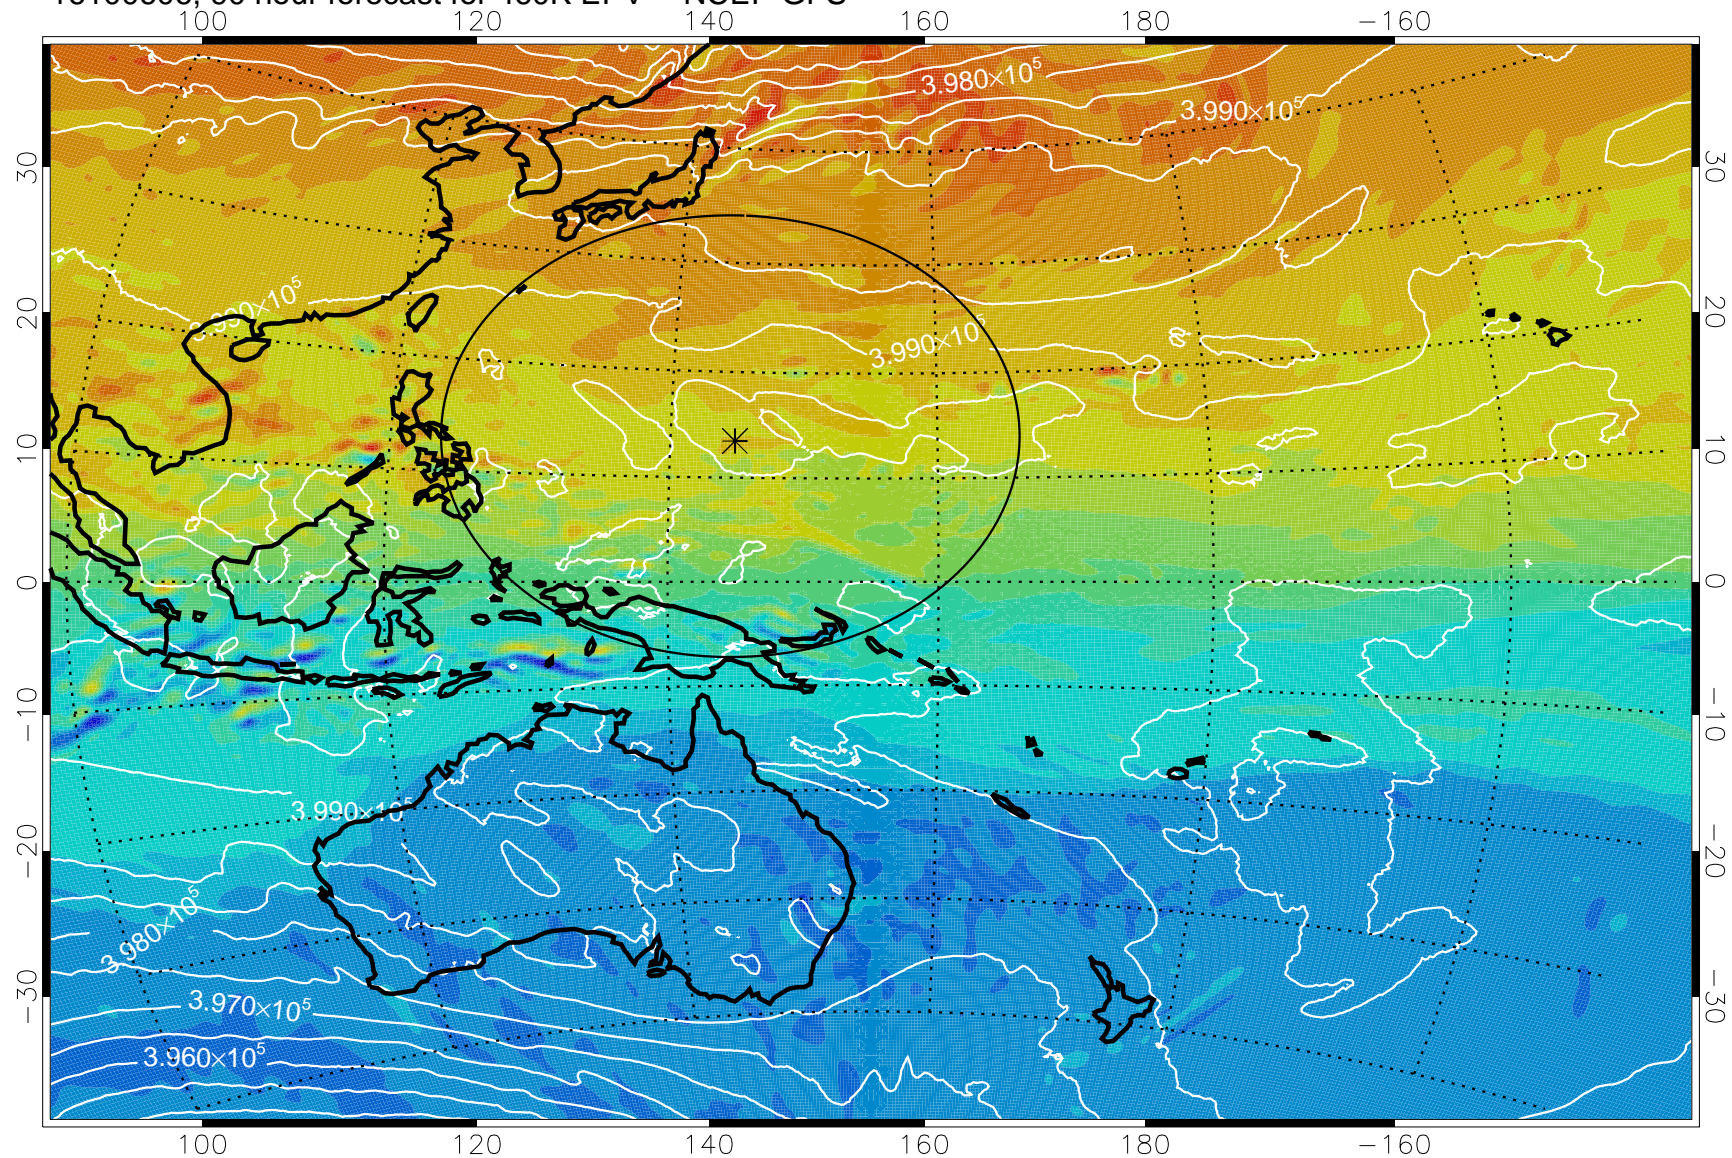

16100518, 78 hour forecast for 460K EPV -- NCEP GFS

460K Montgomery Streamfunction, white

Range ring of 2304 km

16100600, 84 hour forecast for 460K EPV -- NCEP GFS

460K Montgomery Streamfunction, white

Range ring of 2304 km

16100606, 90 hour forecast for 460K EPV -- NCEP GFS

460K Montgomery Streamfunction, white

Range ring of 2304 km

16100612, 96 hour forecast for 460K EPV -- NCEP GFS

460K Montgomery Streamfunction, white

Range ring of 2304 km

16100618, 102 hour forecast for 460K EPV -- NCEP GFS

460K Montgomery Streamfunction, white

Range ring of 2304 km

16100700, 108 hour forecast for 460K EPV -- NCEP GFS

460K Montgomery Streamfunction, white

Range ring of 2304 km