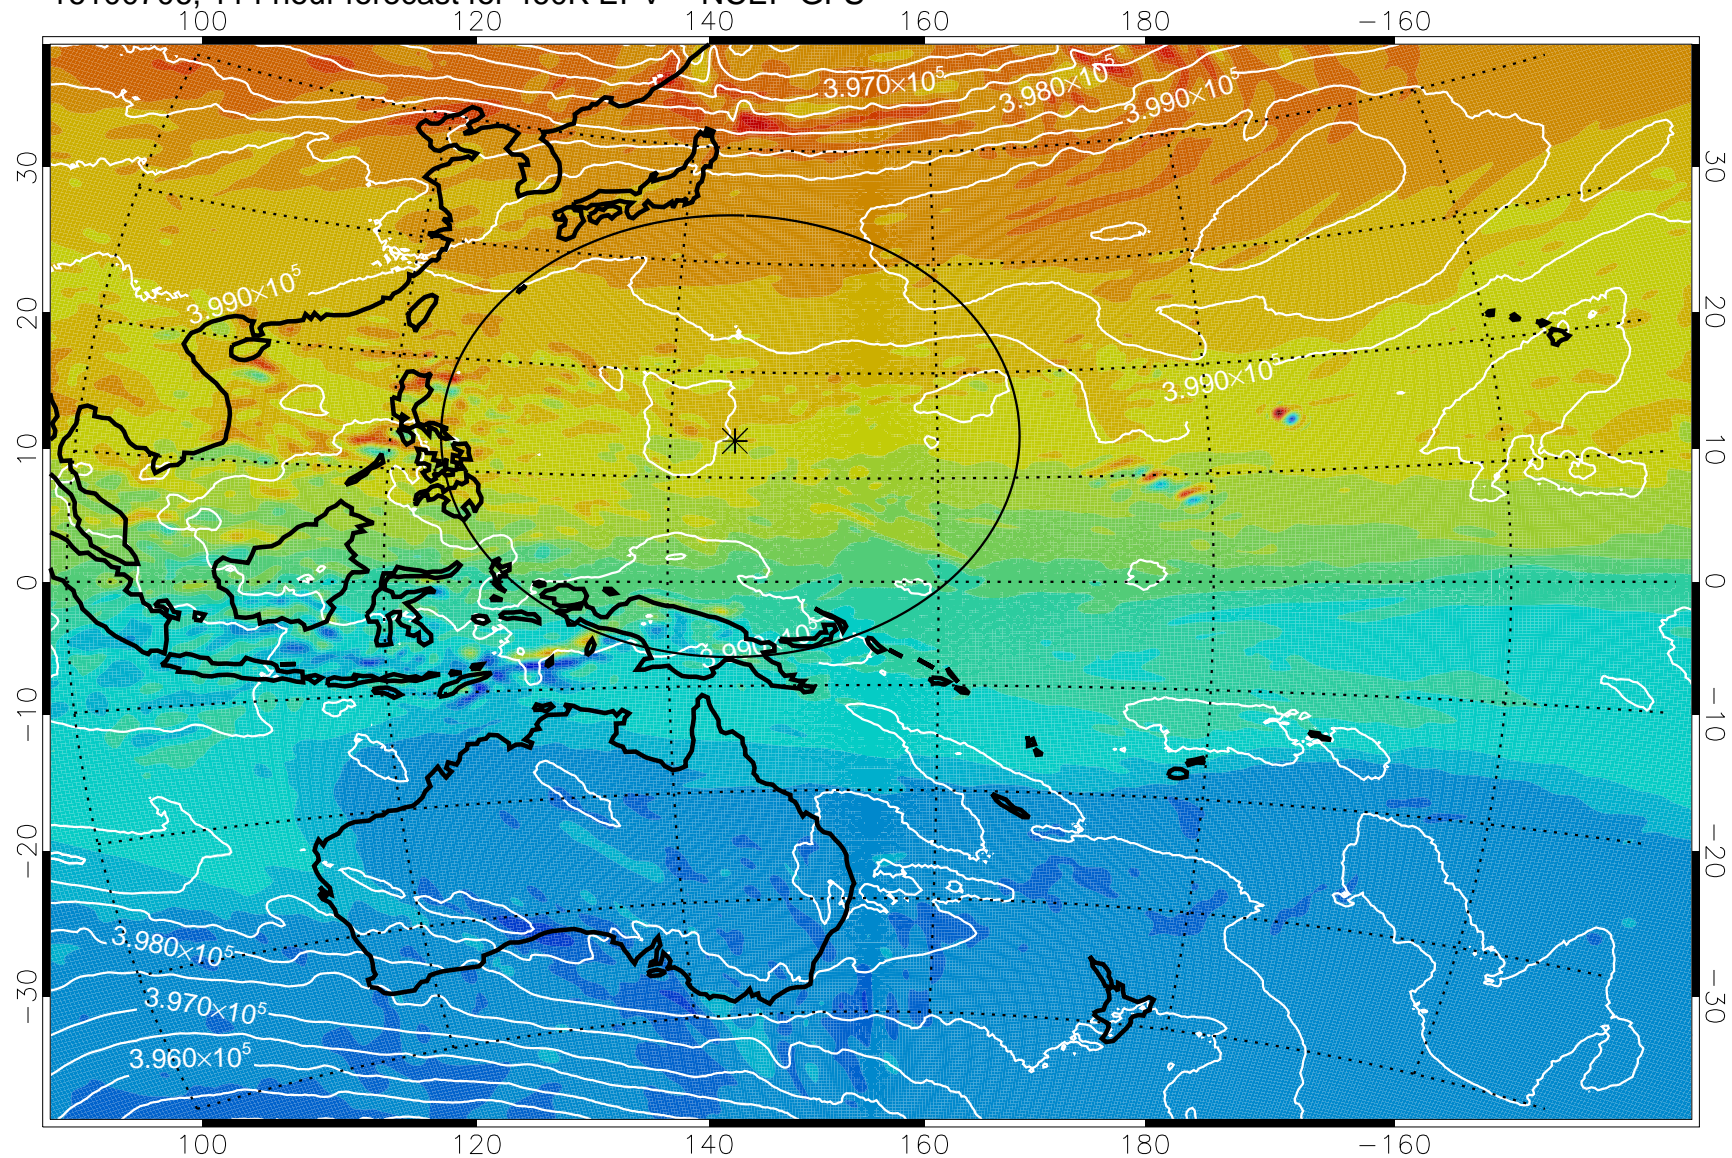

16100518, 78 hour forecast for 460K EPV -- NCEP GFS

460K Montgomery Streamfunction, white

Range ring of 2304 km

16100600, 84 hour forecast for 460K EPV -- NCEP GFS

460K Montgomery Streamfunction, white

Range ring of 2304 km

16100606, 90 hour forecast for 460K EPV -- NCEP GFS

460K Montgomery Streamfunction, white

Range ring of 2304 km

16100612, 96 hour forecast for 460K EPV -- NCEP GFS

460K Montgomery Streamfunction, white

Range ring of 2304 km

16100618, 102 hour forecast for 460K EPV -- NCEP GFS

460K Montgomery Streamfunction, white

Range ring of 2304 km

16100700, 108 hour forecast for 460K EPV -- NCEP GFS

460K Montgomery Streamfunction, white

Range ring of 2304 km

16100706, 114 hour forecast for 460K EPV -- NCEP GFS

460K Montgomery Streamfunction, white

Range ring of 2304 km

16100712, 120 hour forecast for 460K EPV -- NCEP GFS

460K Montgomery Streamfunction, white

Range ring of 2304 km