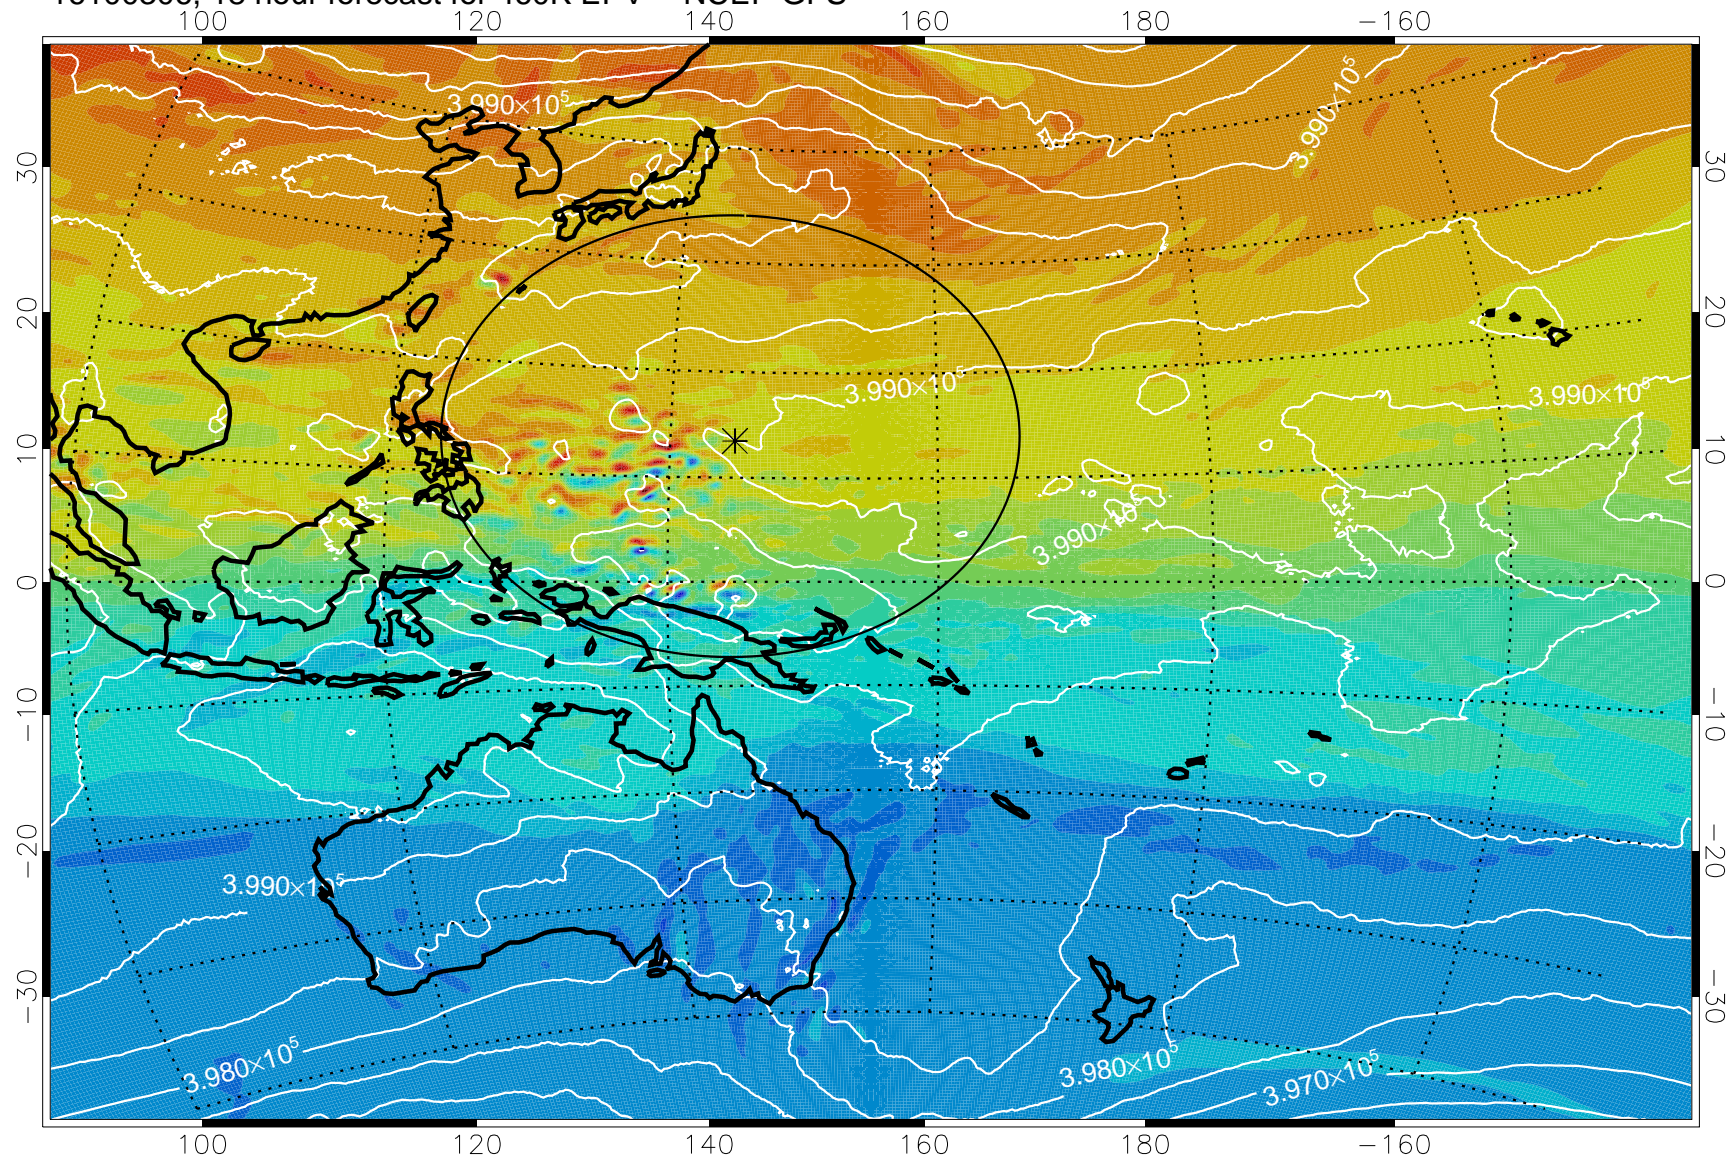

16100218, 6 hour forecast for 460K EPV -- NCEP GFS

460K Montgomery Streamfunction, white

Range ring of 2304 km

16100306, 18 hour forecast for 460K EPV -- NCEP GFS

460K Montgomery Streamfunction, white

Range ring of 2304 km

16100312, 24 hour forecast for 460K EPV -- NCEP GFS

460K Montgomery Streamfunction, white

Range ring of 2304 km

16100318, 30 hour forecast for 460K EPV -- NCEP GFS

460K Montgomery Streamfunction, white

Range ring of 2304 km

16100400, 36 hour forecast for 460K EPV -- NCEP GFS

460K Montgomery Streamfunction, white

Range ring of 2304 km

16100406, 42 hour forecast for 460K EPV -- NCEP GFS

460K Montgomery Streamfunction, white

Range ring of 2304 km

16100412, 48 hour forecast for 460K EPV -- NCEP GFS

460K Montgomery Streamfunction, white

Range ring of 2304 km

16100418, 54 hour forecast for 460K EPV -- NCEP GFS

460K Montgomery Streamfunction, white

Range ring of 2304 km