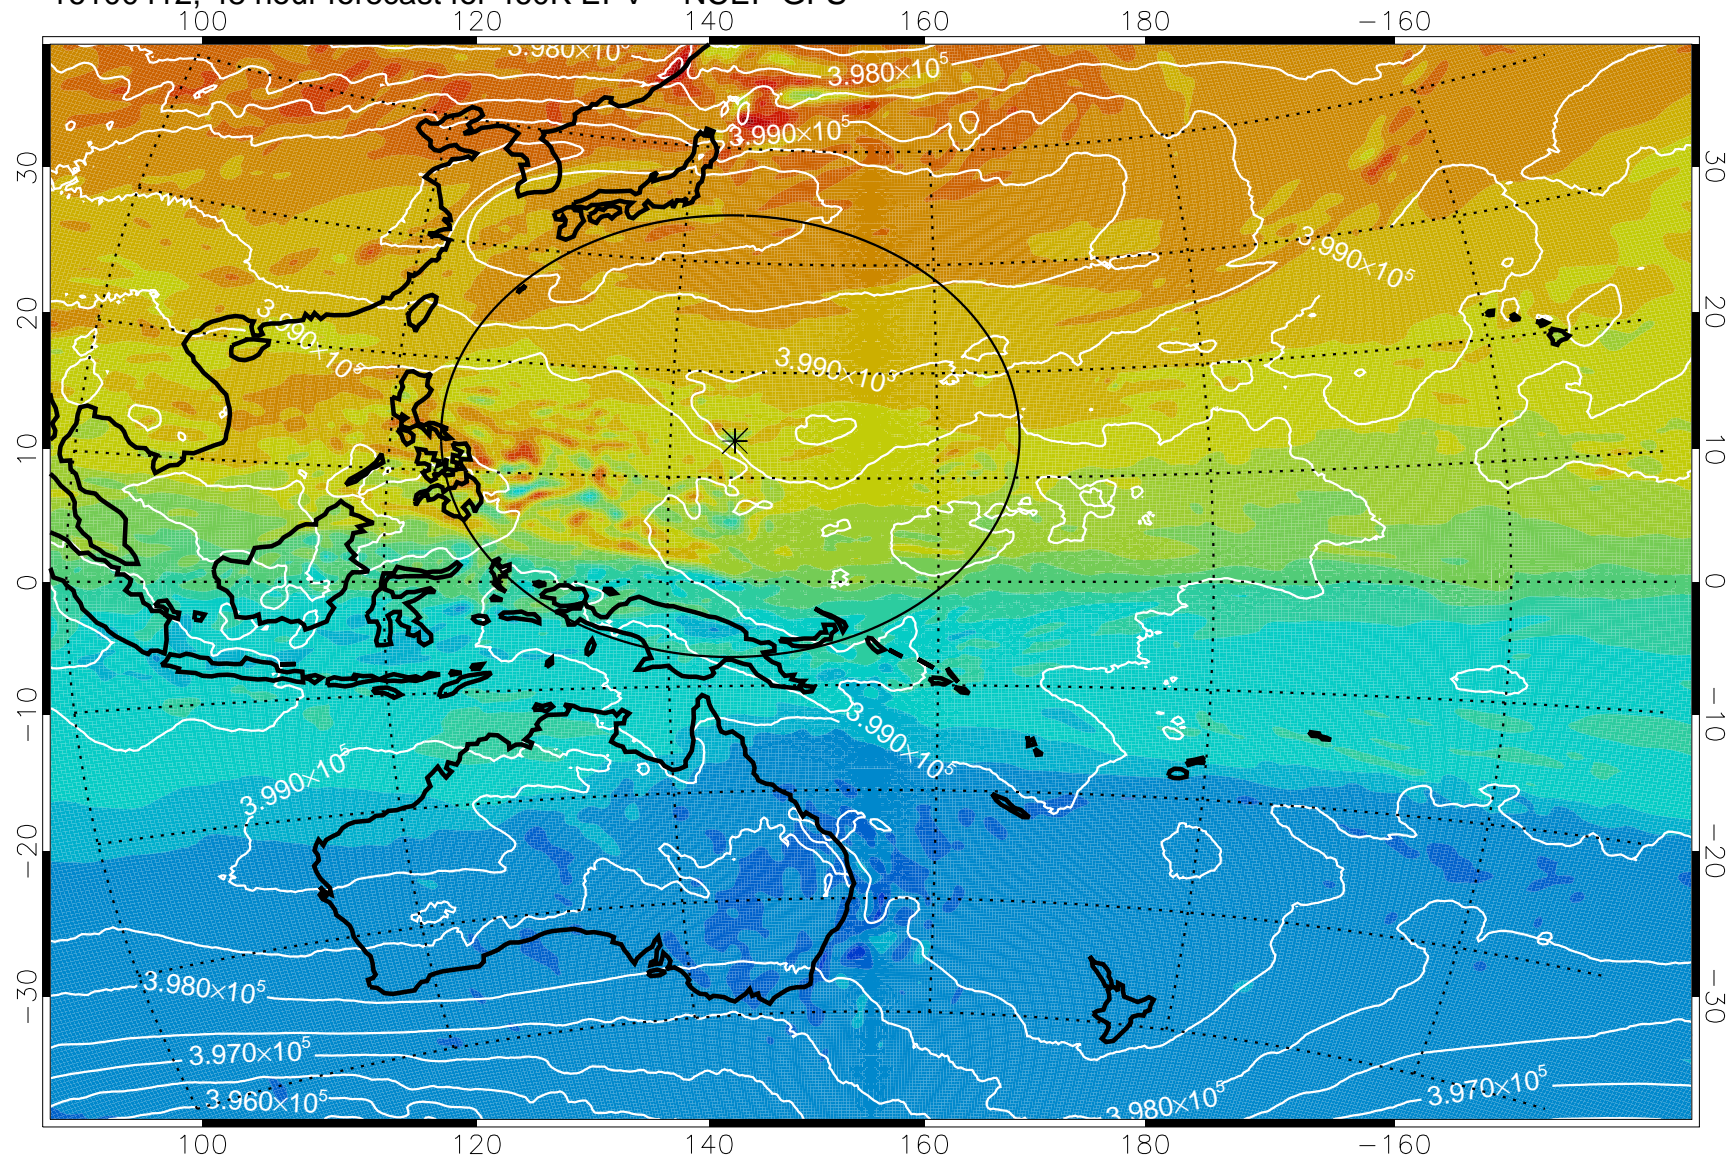

16100312, 24 hour forecast for 460K EPV -- NCEP GFS

460K Montgomery Streamfunction, white

Range ring of 2304 km

16100318, 30 hour forecast for 460K EPV -- NCEP GFS

460K Montgomery Streamfunction, white

Range ring of 2304 km

16100400, 36 hour forecast for 460K EPV -- NCEP GFS

460K Montgomery Streamfunction, white

Range ring of 2304 km

16100406, 42 hour forecast for 460K EPV -- NCEP GFS

460K Montgomery Streamfunction, white

Range ring of 2304 km

16100412, 48 hour forecast for 460K EPV -- NCEP GFS

460K Montgomery Streamfunction, white

Range ring of 2304 km

16100418, 54 hour forecast for 460K EPV -- NCEP GFS

460K Montgomery Streamfunction, white

Range ring of 2304 km

16100500, 60 hour forecast for 460K EPV -- NCEP GFS

460K Montgomery Streamfunction, white

Range ring of 2304 km

16100506, 66 hour forecast for 460K EPV -- NCEP GFS

460K Montgomery Streamfunction, white

Range ring of 2304 km