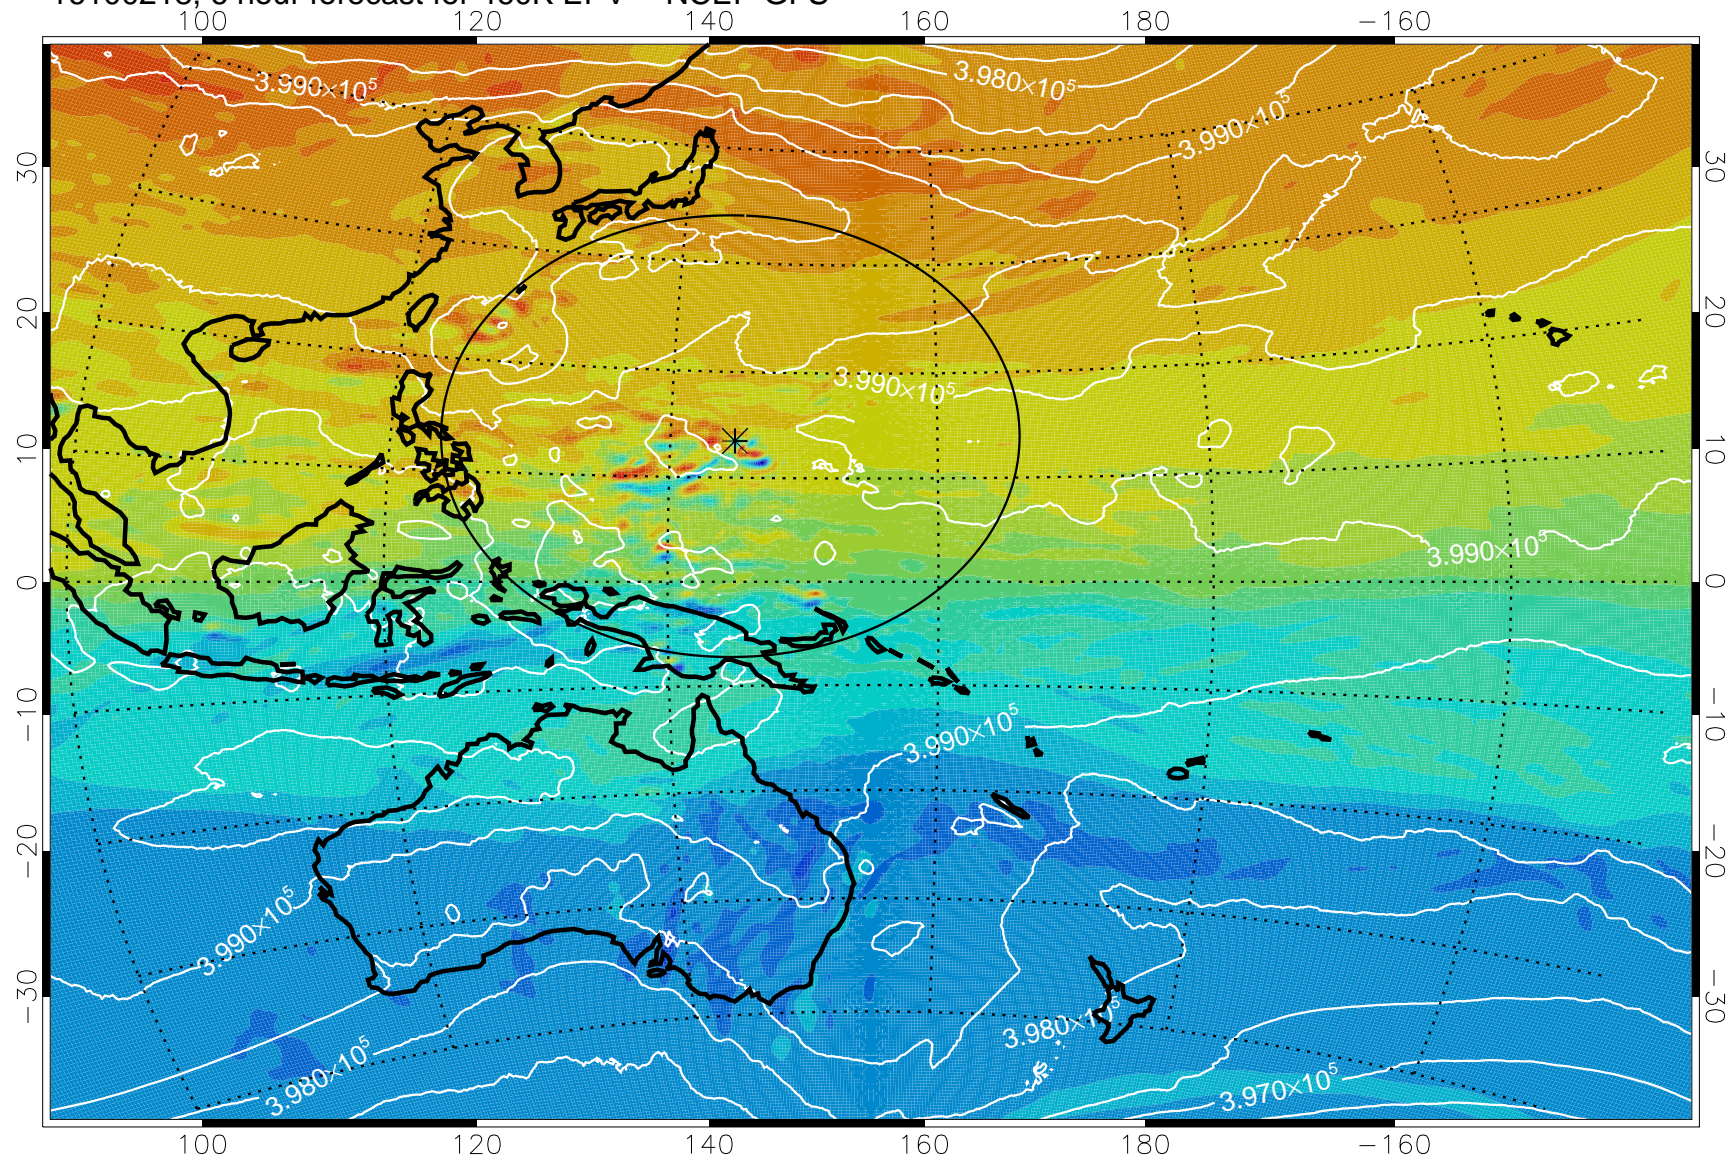

16100218, 6 hour forecast for 460K EPV -- NCEP GFS

460K Montgomery Streamfunction, white

Range ring of 2304 km

16100306, 18 hour forecast for 460K EPV -- NCEP GFS

460K Montgomery Streamfunction, white

Range ring of 2304 km

16100312, 24 hour forecast for 460K EPV -- NCEP GFS

460K Montgomery Streamfunction, white

Range ring of 2304 km

16100318, 30 hour forecast for 460K EPV -- NCEP GFS

460K Montgomery Streamfunction, white

Range ring of 2304 km

16100400, 36 hour forecast for 460K EPV -- NCEP GFS

460K Montgomery Streamfunction, white

Range ring of 2304 km

16100406, 42 hour forecast for 460K EPV -- NCEP GFS

460K Montgomery Streamfunction, white

Range ring of 2304 km

16100412, 48 hour forecast for 460K EPV -- NCEP GFS

460K Montgomery Streamfunction, white

Range ring of 2304 km

16100418, 54 hour forecast for 460K EPV -- NCEP GFS

460K Montgomery Streamfunction, white

Range ring of 2304 km