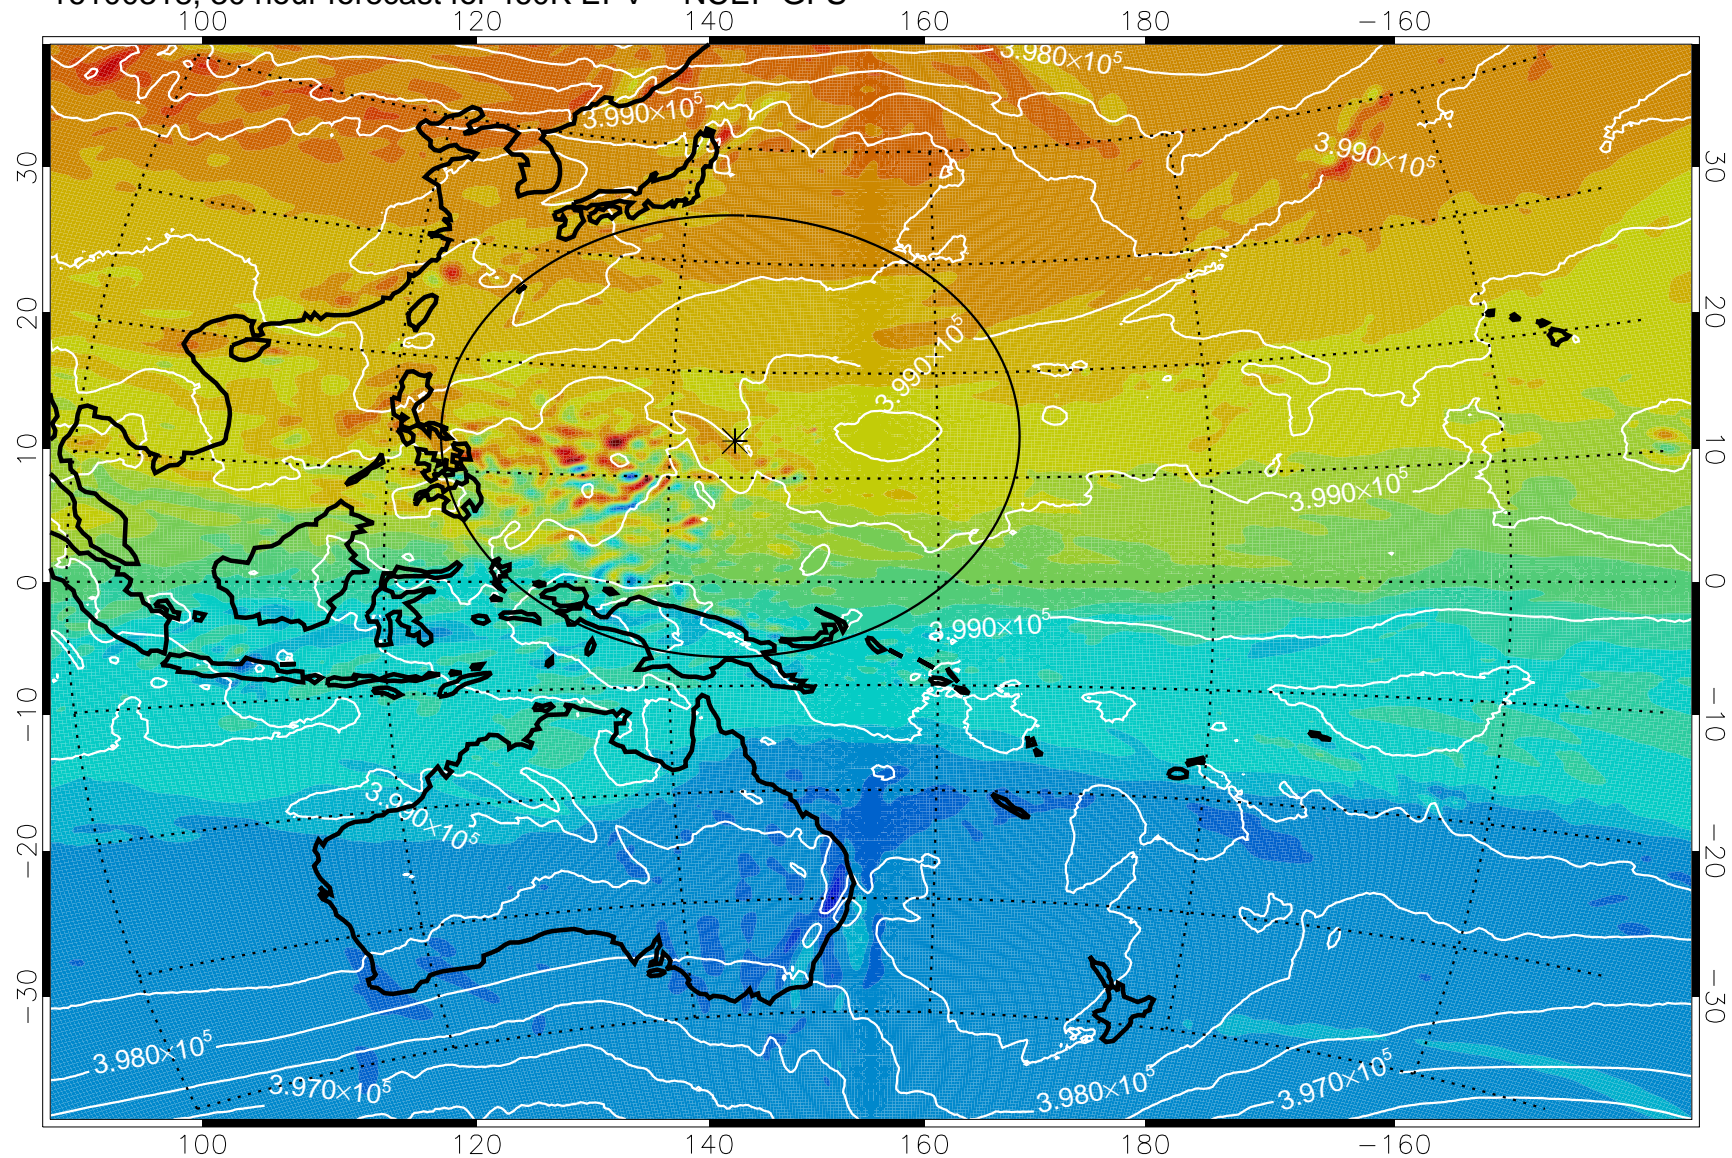

16100218, 6 hour forecast for 460K EPV -- NCEP GFS

460K Montgomery Streamfunction, white

Range ring of 2304 km

16100306, 18 hour forecast for 460K EPV -- NCEP GFS

460K Montgomery Streamfunction, white

Range ring of 2304 km

16100312, 24 hour forecast for 460K EPV -- NCEP GFS

460K Montgomery Streamfunction, white

Range ring of 2304 km

16100318, 30 hour forecast for 460K EPV -- NCEP GFS

460K Montgomery Streamfunction, white

Range ring of 2304 km

16100400, 36 hour forecast for 460K EPV -- NCEP GFS

460K Montgomery Streamfunction, white

Range ring of 2304 km

16100406, 42 hour forecast for 460K EPV -- NCEP GFS

460K Montgomery Streamfunction, white

Range ring of 2304 km

16100412, 48 hour forecast for 460K EPV -- NCEP GFS

460K Montgomery Streamfunction, white

Range ring of 2304 km

16100418, 54 hour forecast for 460K EPV -- NCEP GFS

460K Montgomery Streamfunction, white

Range ring of 2304 km