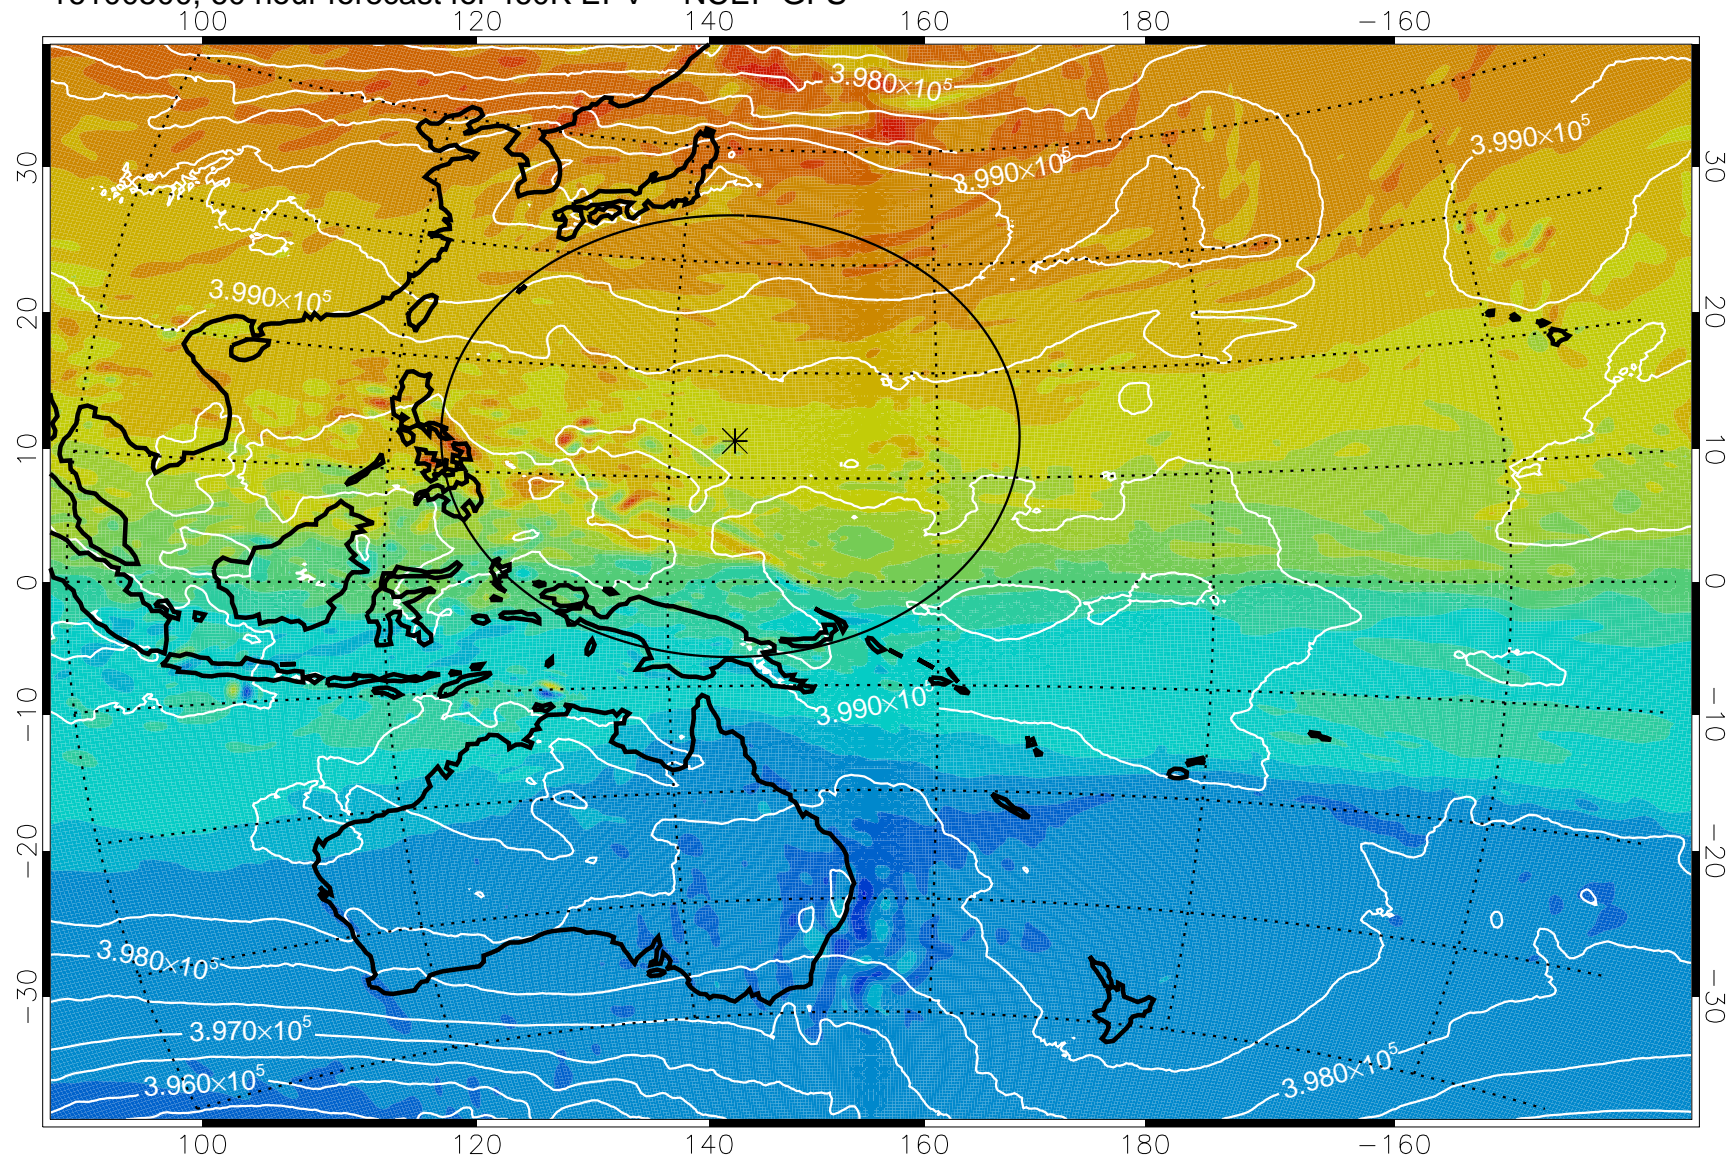

16100400, 36 hour forecast for 460K EPV -- NCEP GFS

460K Montgomery Streamfunction, white

Range ring of 2304 km

16100406, 42 hour forecast for 460K EPV -- NCEP GFS

460K Montgomery Streamfunction, white

Range ring of 2304 km

16100412, 48 hour forecast for 460K EPV -- NCEP GFS

460K Montgomery Streamfunction, white

Range ring of 2304 km

16100418, 54 hour forecast for 460K EPV -- NCEP GFS

460K Montgomery Streamfunction, white

Range ring of 2304 km

16100500, 60 hour forecast for 460K EPV -- NCEP GFS

460K Montgomery Streamfunction, white

Range ring of 2304 km

16100506, 66 hour forecast for 460K EPV -- NCEP GFS

460K Montgomery Streamfunction, white

Range ring of 2304 km

16100518, 78 hour forecast for 460K EPV -- NCEP GFS

460K Montgomery Streamfunction, white

Range ring of 2304 km

16100600, 84 hour forecast for 460K EPV -- NCEP GFS

460K Montgomery Streamfunction, white

Range ring of 2304 km