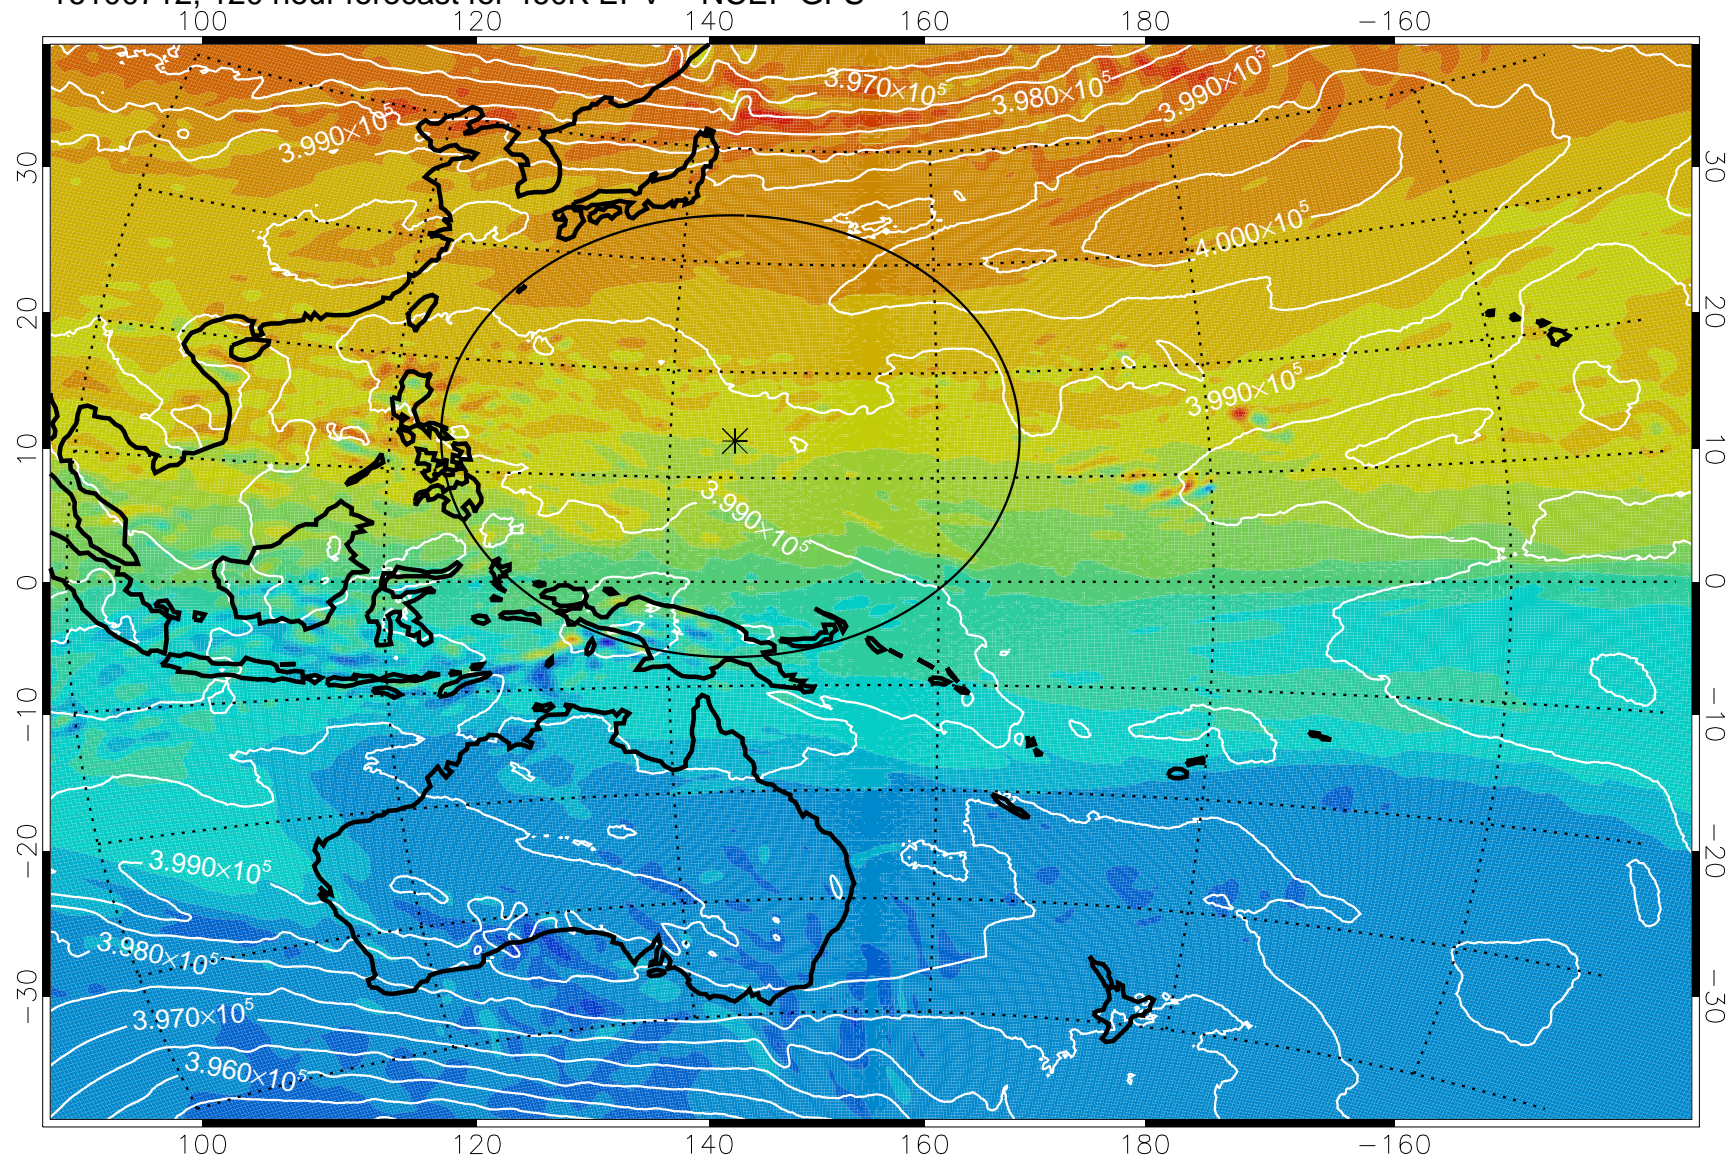

16100518, 78 hour forecast for 460K EPV -- NCEP GFS

460K Montgomery Streamfunction, white

Range ring of 2304 km

16100600, 84 hour forecast for 460K EPV -- NCEP GFS

460K Montgomery Streamfunction, white

Range ring of 2304 km

16100606, 90 hour forecast for 460K EPV -- NCEP GFS

460K Montgomery Streamfunction, white

Range ring of 2304 km

16100612, 96 hour forecast for 460K EPV -- NCEP GFS

460K Montgomery Streamfunction, white

Range ring of 2304 km

16100618, 102 hour forecast for 460K EPV -- NCEP GFS

460K Montgomery Streamfunction, white

Range ring of 2304 km

16100700, 108 hour forecast for 460K EPV -- NCEP GFS

460K Montgomery Streamfunction, white

Range ring of 2304 km

16100706, 114 hour forecast for 460K EPV -- NCEP GFS

460K Montgomery Streamfunction, white

Range ring of 2304 km

16100712, 120 hour forecast for 460K EPV -- NCEP GFS

460K Montgomery Streamfunction, white

Range ring of 2304 km