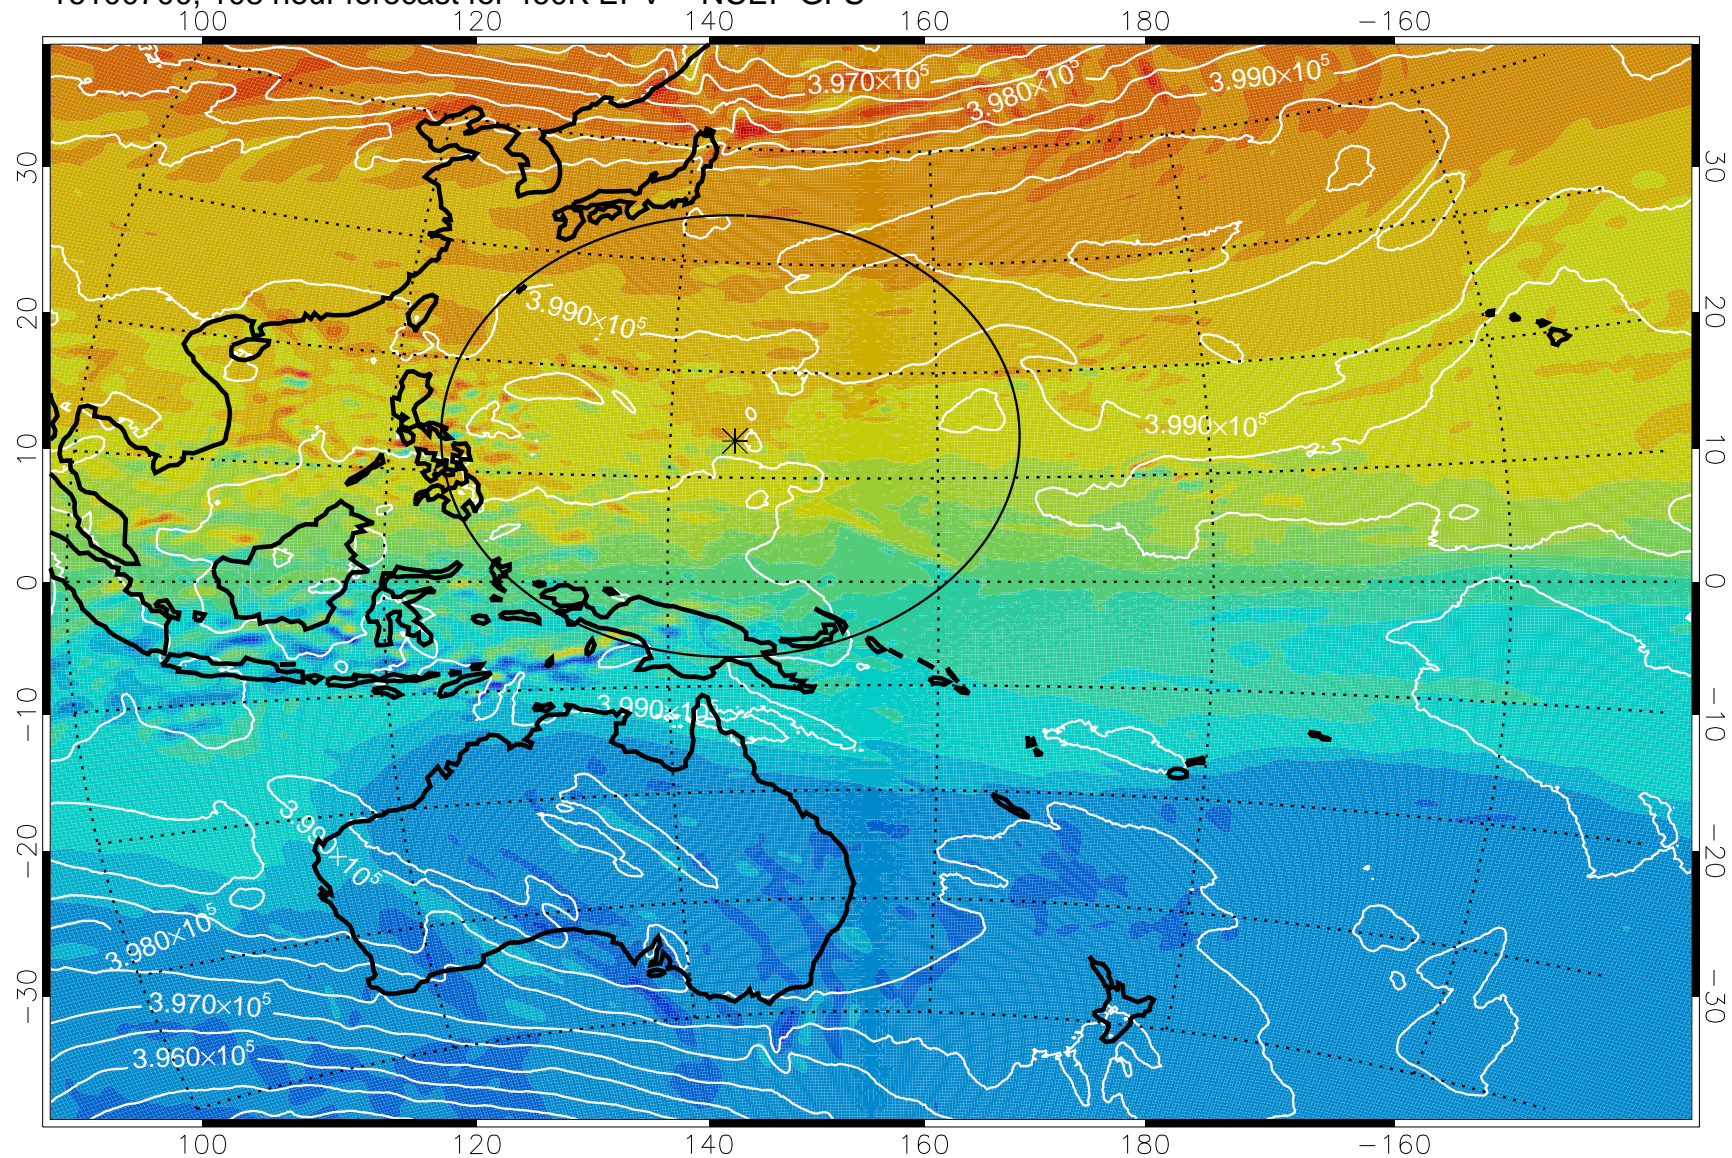

16100518, 78 hour forecast for 460K EPV -- NCEP GFS

460K Montgomery Streamfunction, white

Range ring of 2304 km

16100600, 84 hour forecast for 460K EPV -- NCEP GFS

460K Montgomery Streamfunction, white

Range ring of 2304 km

16100606, 90 hour forecast for 460K EPV -- NCEP GFS

460K Montgomery Streamfunction, white

Range ring of 2304 km

16100612, 96 hour forecast for 460K EPV -- NCEP GFS

460K Montgomery Streamfunction, white

Range ring of 2304 km

16100618, 102 hour forecast for 460K EPV -- NCEP GFS

460K Montgomery Streamfunction, white

Range ring of 2304 km

16100700, 108 hour forecast for 460K EPV -- NCEP GFS

460K Montgomery Streamfunction, white

Range ring of 2304 km

16100706, 114 hour forecast for 460K EPV -- NCEP GFS

460K Montgomery Streamfunction, white

Range ring of 2304 km

16100712, 120 hour forecast for 460K EPV -- NCEP GFS

460K Montgomery Streamfunction, white

Range ring of 2304 km