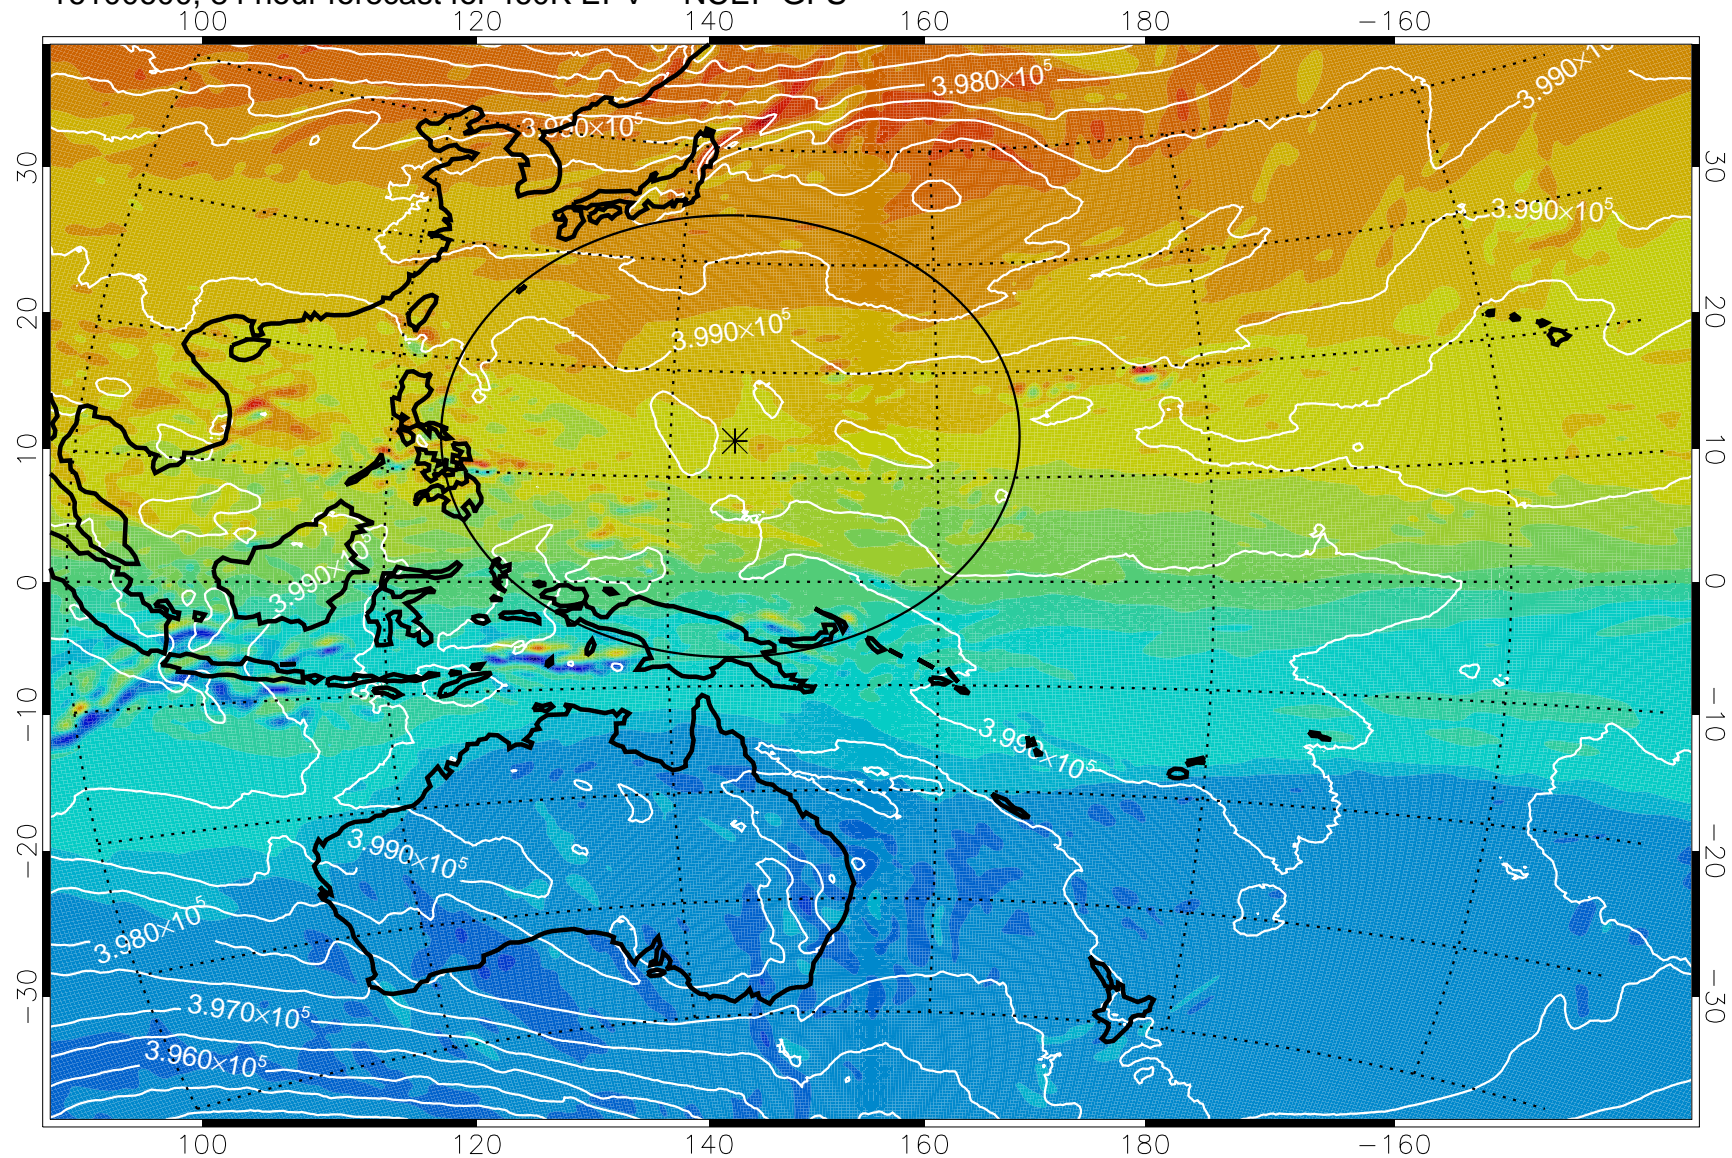

16100500, 60 hour forecast for 460K EPV -- NCEP GFS

460K Montgomery Streamfunction, white

Range ring of 2304 km

16100506, 66 hour forecast for 460K EPV -- NCEP GFS

460K Montgomery Streamfunction, white

Range ring of 2304 km

16100512, 72 hour forecast for 460K EPV -- NCEP GFS

460K Montgomery Streamfunction, white

$-4 \times 10^{-5}$      $-2 \times 10^{-5}$     0     $2 \times 10^{-5}$      $4 \times 10^{-5}$   
PVU

Range ring of 2304 km

16100518, 78 hour forecast for 460K EPV -- NCEP GFS

460K Montgomery Streamfunction, white

Range ring of 2304 km

16100600, 84 hour forecast for 460K EPV -- NCEP GFS

460K Montgomery Streamfunction, white

Range ring of 2304 km

16100606, 90 hour forecast for 460K EPV -- NCEP GFS

460K Montgomery Streamfunction, white

Range ring of 2304 km

16100612, 96 hour forecast for 460K EPV -- NCEP GFS

460K Montgomery Streamfunction, white

Range ring of 2304 km