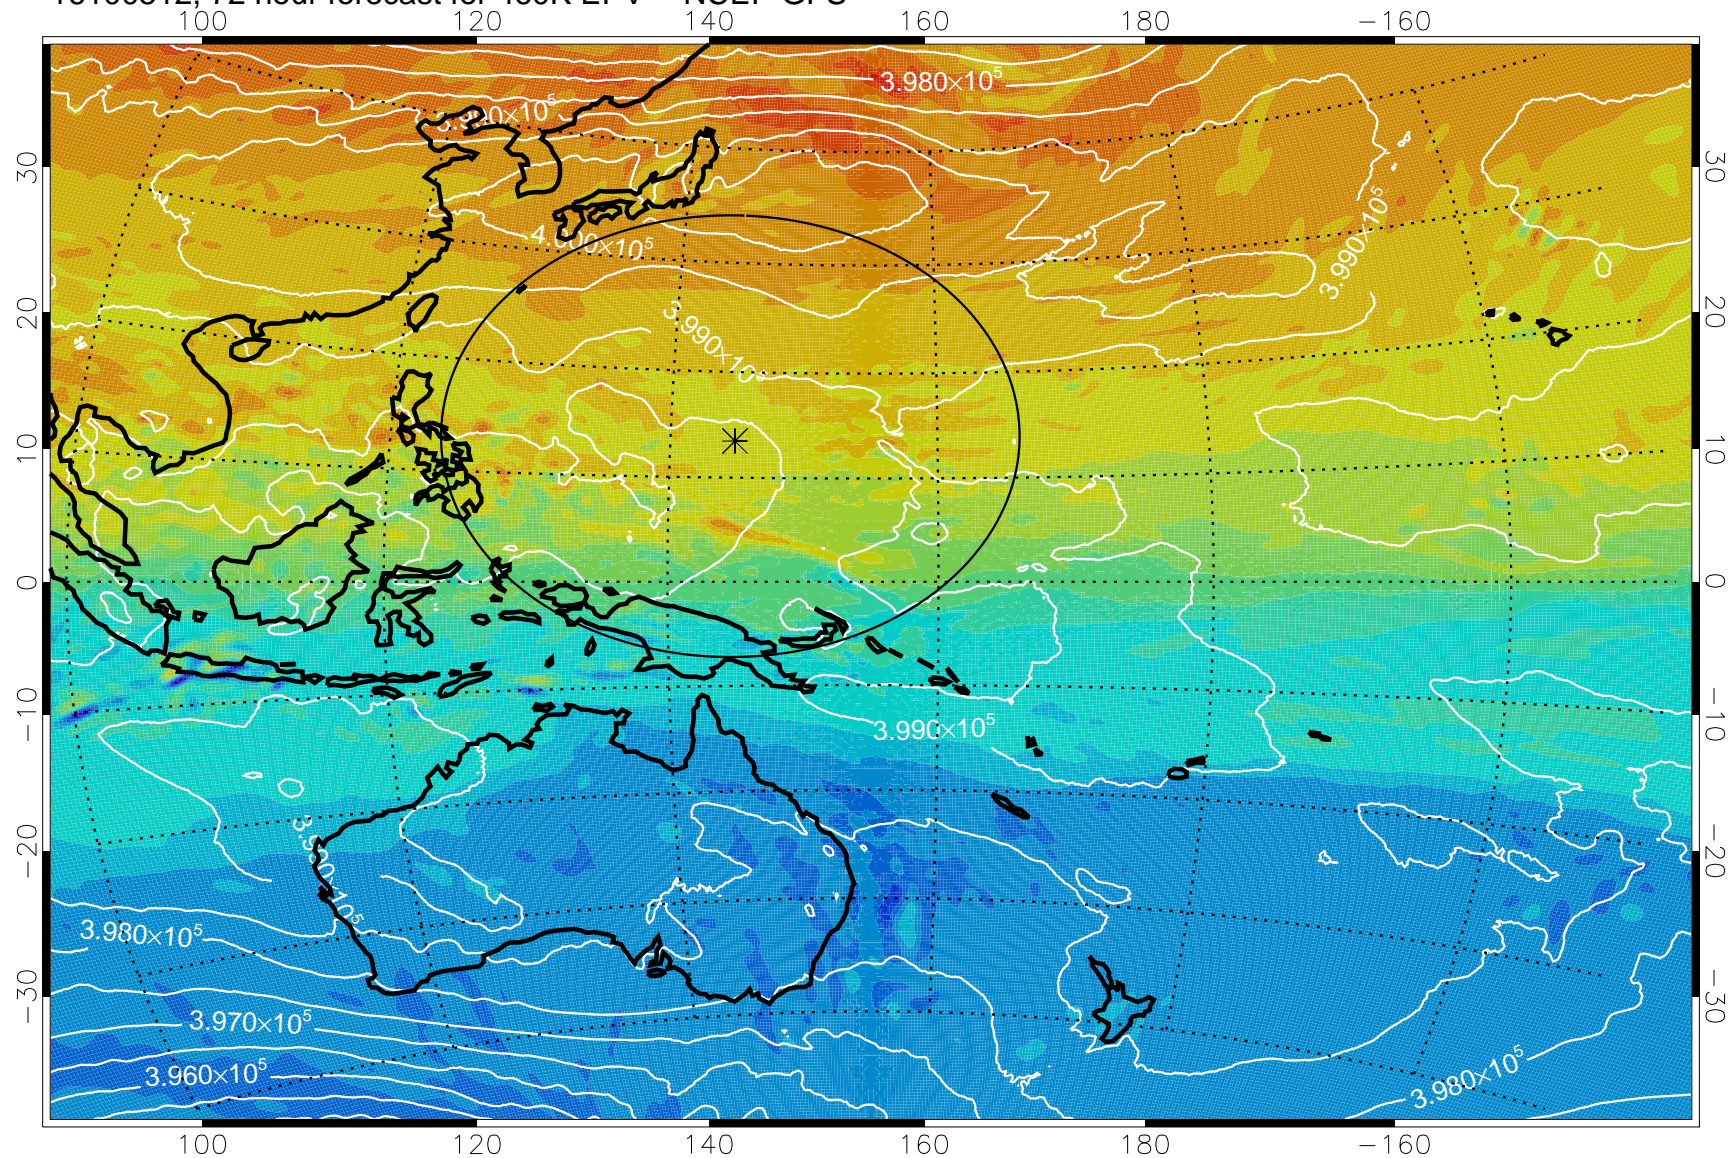

16100512, 72 hour forecast for 460K EPV -- NCEP GFS

460K Montgomery Streamfunction, white

-4×10^{-5} -2×10^{-5} 0 2×10^{-5} 4×10^{-5}
PVU

Range ring of 2304 km