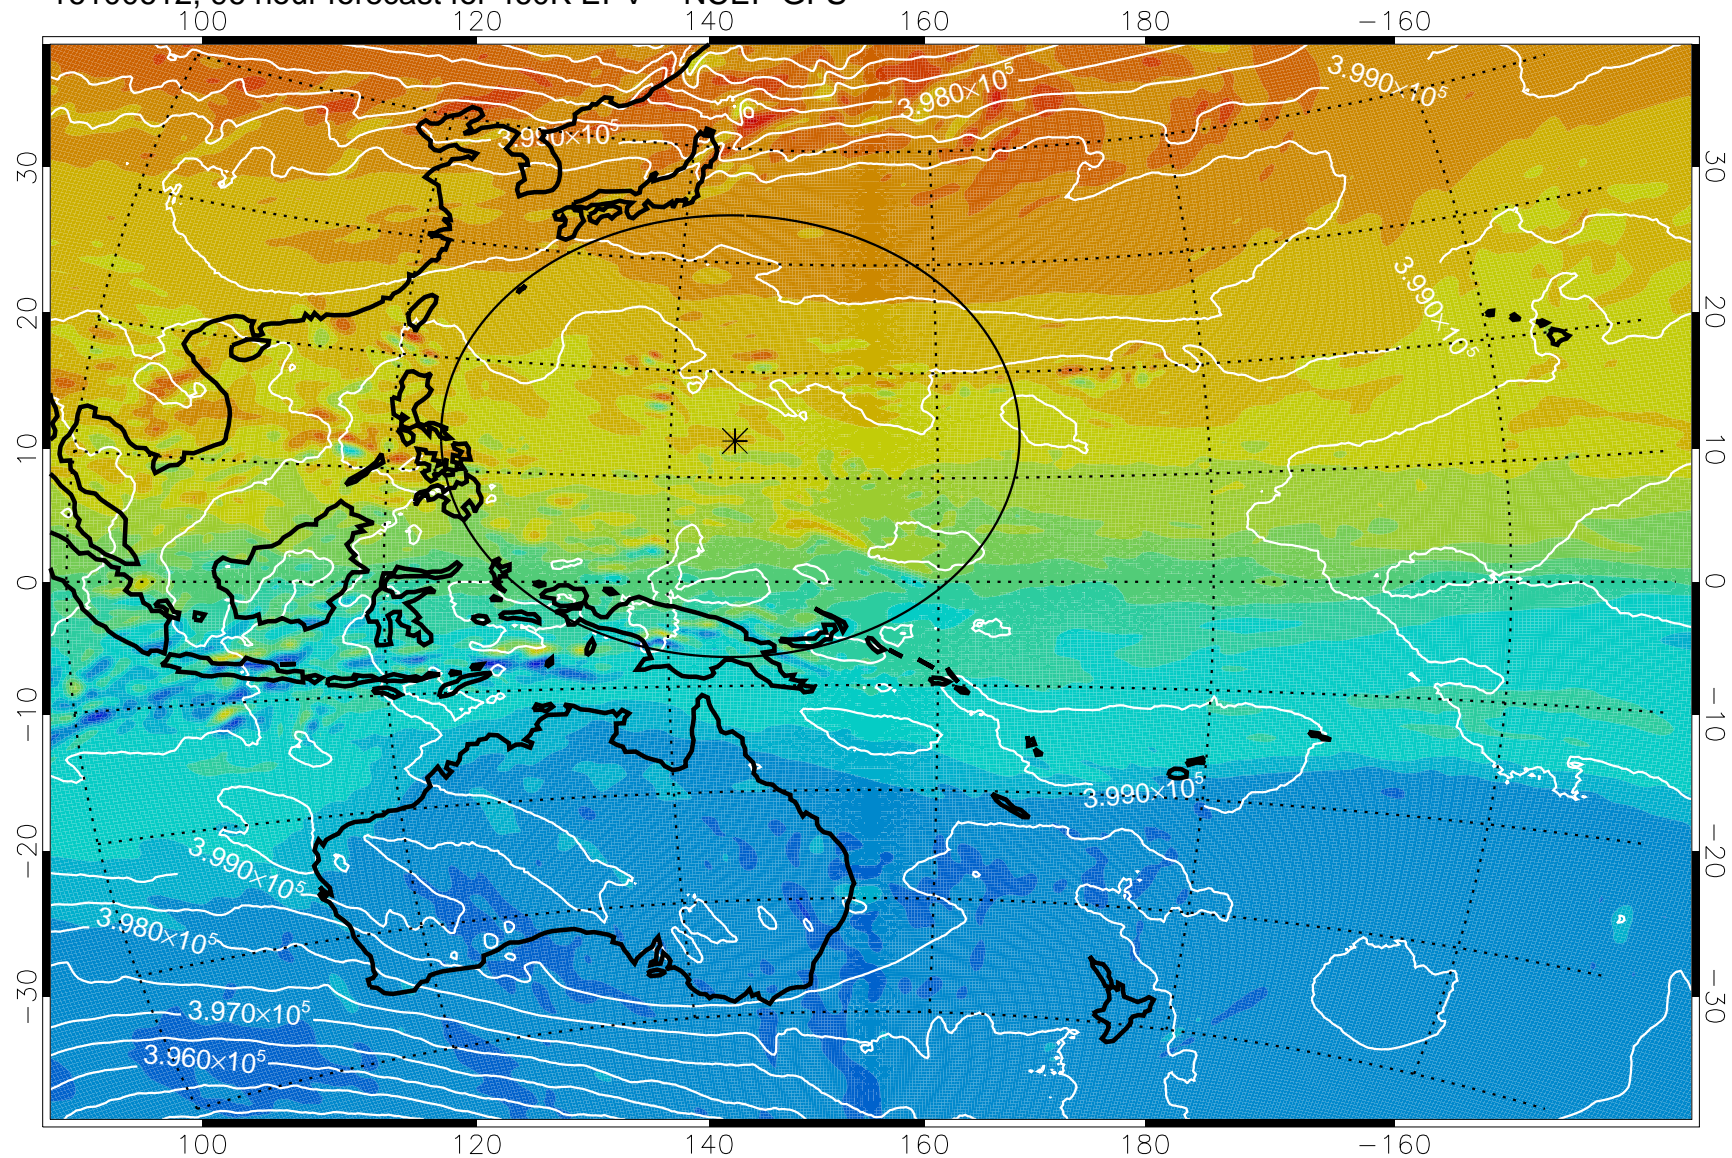

16100518, 78 hour forecast for 460K EPV -- NCEP GFS

460K Montgomery Streamfunction, white

Range ring of 2304 km

16100600, 84 hour forecast for 460K EPV -- NCEP GFS

460K Montgomery Streamfunction, white

Range ring of 2304 km

16100606, 90 hour forecast for 460K EPV -- NCEP GFS

460K Montgomery Streamfunction, white

Range ring of 2304 km

16100612, 96 hour forecast for 460K EPV -- NCEP GFS

460K Montgomery Streamfunction, white

Range ring of 2304 km

16100618, 102 hour forecast for 460K EPV -- NCEP GFS

460K Montgomery Streamfunction, white

Range ring of 2304 km

16100700, 108 hour forecast for 460K EPV -- NCEP GFS

460K Montgomery Streamfunction, white

Range ring of 2304 km