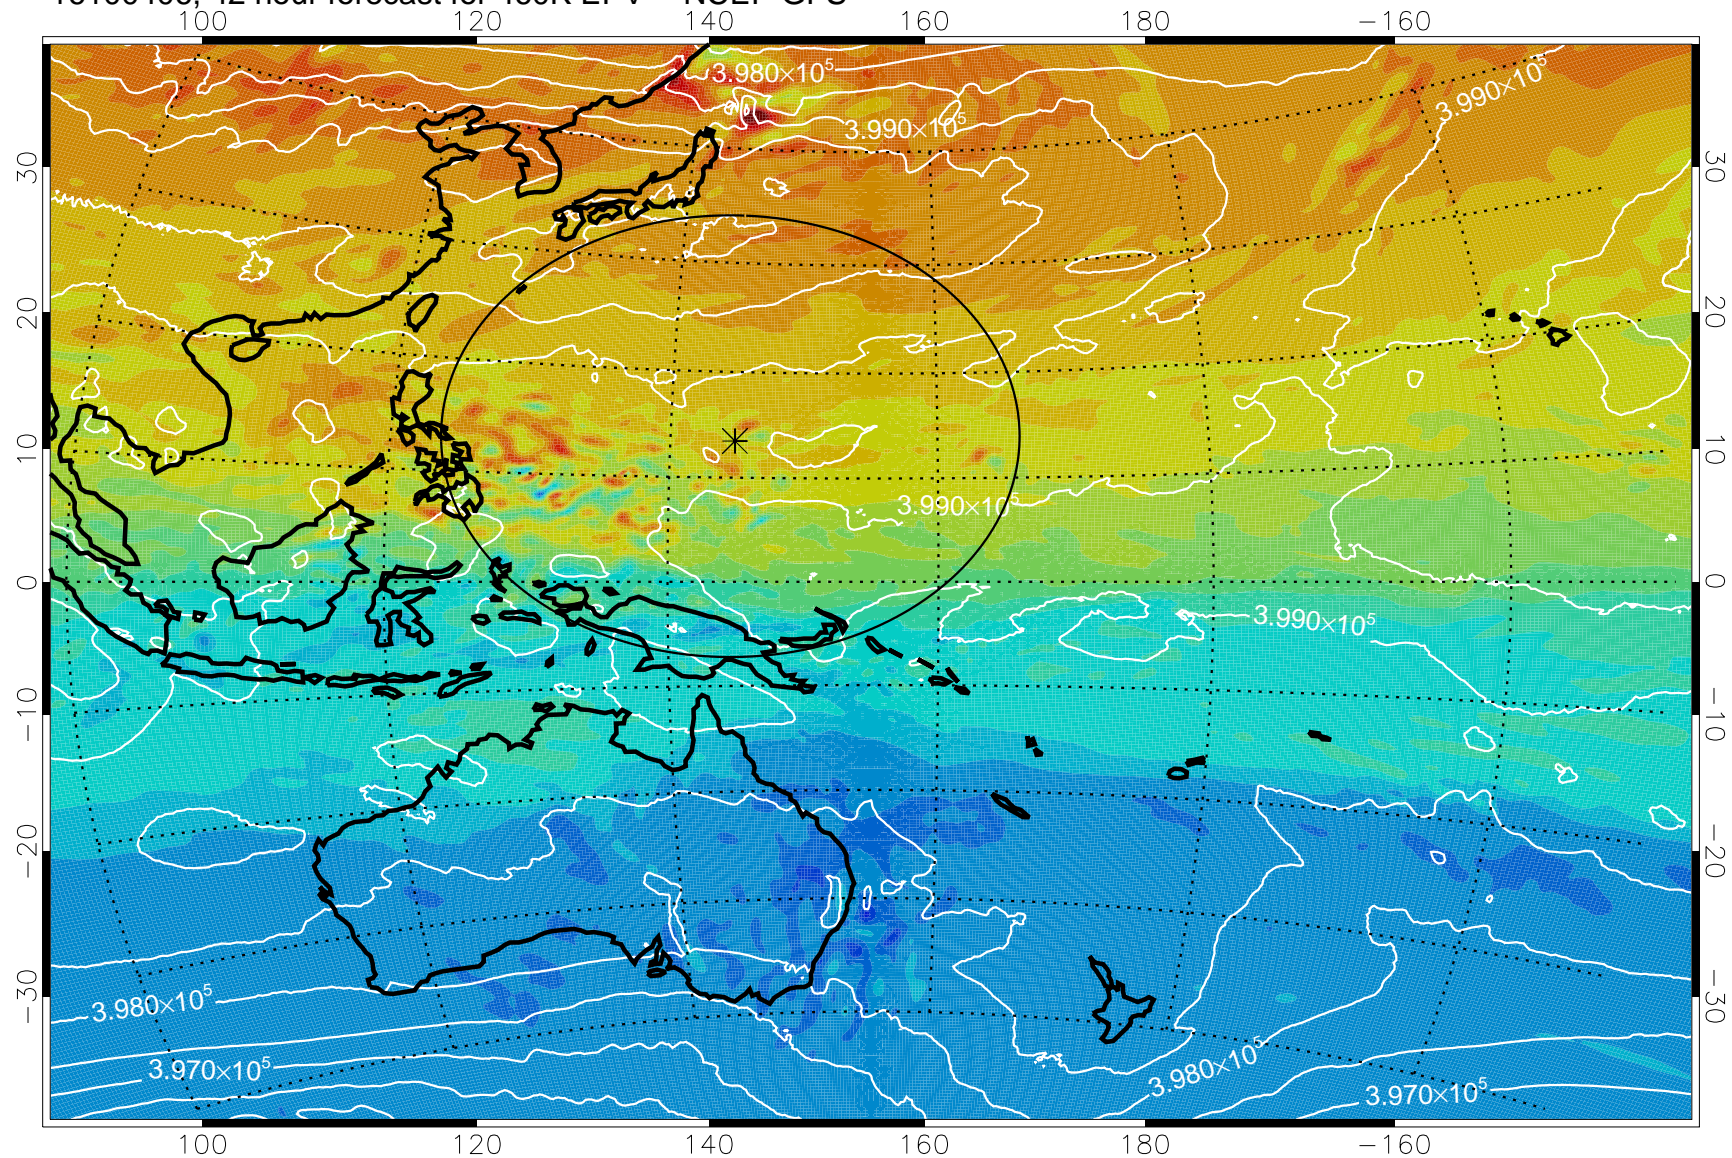

16100312, 24 hour forecast for 460K EPV -- NCEP GFS

460K Montgomery Streamfunction, white

Range ring of 2304 km

16100318, 30 hour forecast for 460K EPV -- NCEP GFS

460K Montgomery Streamfunction, white

Range ring of 2304 km

16100400, 36 hour forecast for 460K EPV -- NCEP GFS

460K Montgomery Streamfunction, white

Range ring of 2304 km

16100406, 42 hour forecast for 460K EPV -- NCEP GFS

460K Montgomery Streamfunction, white

Range ring of 2304 km

16100412, 48 hour forecast for 460K EPV -- NCEP GFS

460K Montgomery Streamfunction, white

Range ring of 2304 km

16100418, 54 hour forecast for 460K EPV -- NCEP GFS

460K Montgomery Streamfunction, white

Range ring of 2304 km

16100500, 60 hour forecast for 460K EPV -- NCEP GFS

460K Montgomery Streamfunction, white

Range ring of 2304 km

16100506, 66 hour forecast for 460K EPV -- NCEP GFS

460K Montgomery Streamfunction, white

Range ring of 2304 km