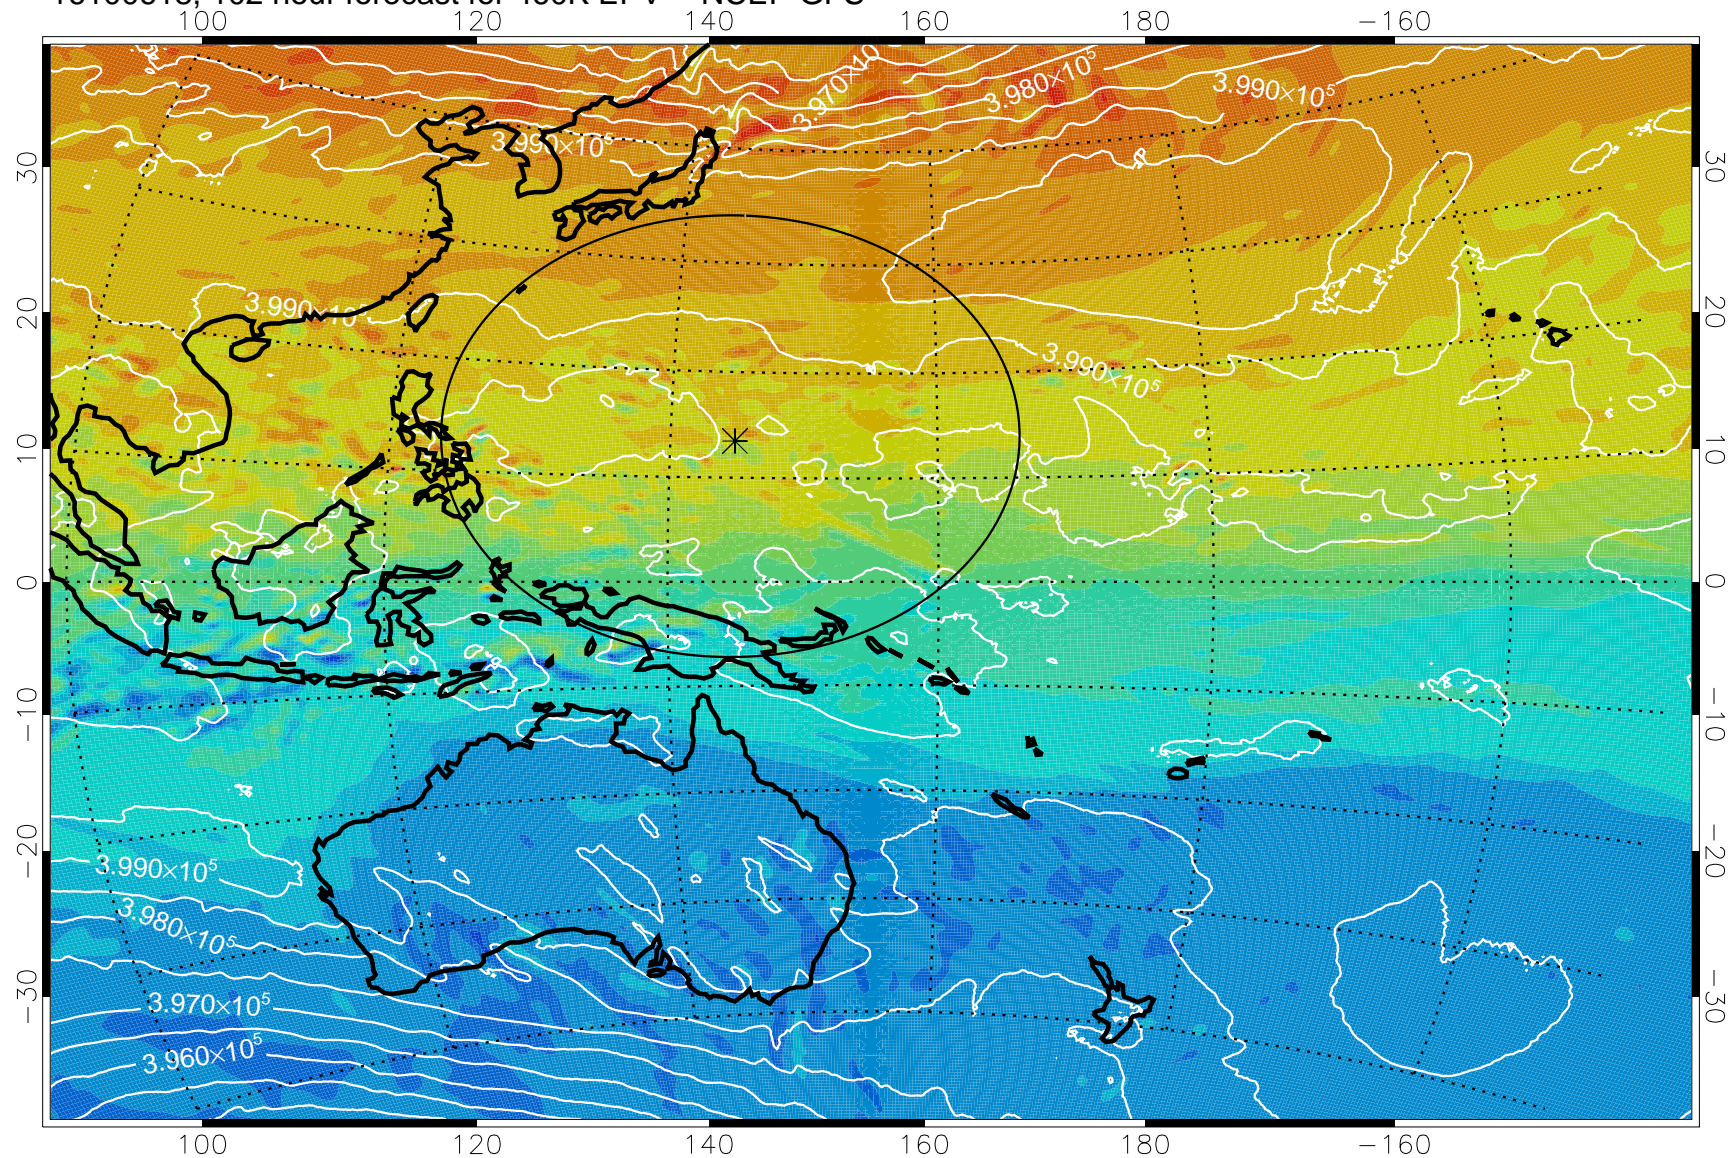

16100518, 78 hour forecast for 460K EPV -- NCEP GFS

460K Montgomery Streamfunction, white

Range ring of 2304 km

16100600, 84 hour forecast for 460K EPV -- NCEP GFS

460K Montgomery Streamfunction, white

Range ring of 2304 km

16100606, 90 hour forecast for 460K EPV -- NCEP GFS

460K Montgomery Streamfunction, white

Range ring of 2304 km

16100612, 96 hour forecast for 460K EPV -- NCEP GFS

460K Montgomery Streamfunction, white

Range ring of 2304 km

16100618, 102 hour forecast for 460K EPV -- NCEP GFS

460K Montgomery Streamfunction, white

Range ring of 2304 km

16100700, 108 hour forecast for 460K EPV -- NCEP GFS

460K Montgomery Streamfunction, white

Range ring of 2304 km

16100706, 114 hour forecast for 460K EPV -- NCEP GFS

460K Montgomery Streamfunction, white

Range ring of 2304 km

16100712, 120 hour forecast for 460K EPV -- NCEP GFS

460K Montgomery Streamfunction, white

Range ring of 2304 km