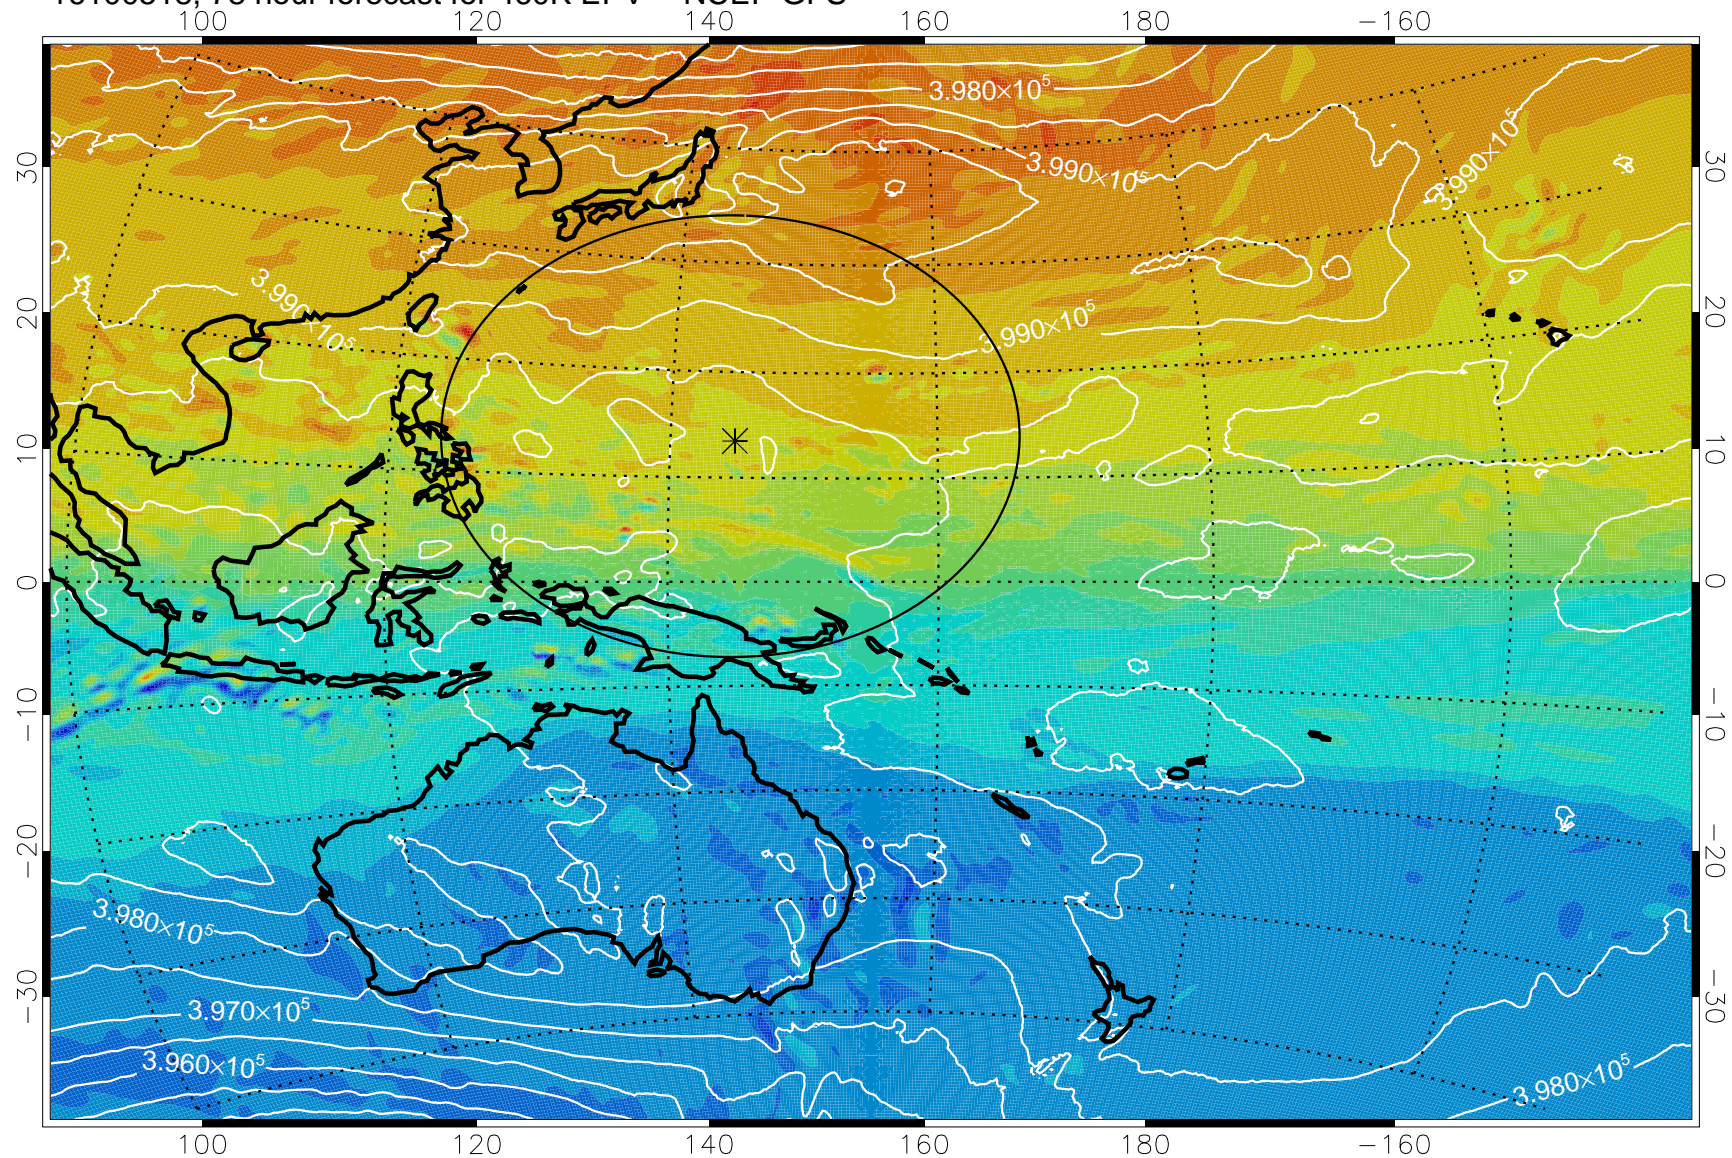

16100500, 60 hour forecast for 460K EPV -- NCEP GFS

460K Montgomery Streamfunction, white

Range ring of 2304 km

16100506, 66 hour forecast for 460K EPV -- NCEP GFS

460K Montgomery Streamfunction, white

Range ring of 2304 km

16100512, 72 hour forecast for 460K EPV -- NCEP GFS

460K Montgomery Streamfunction, white

$-4 \times 10^{-5}$      $-2 \times 10^{-5}$     0     $2 \times 10^{-5}$      $4 \times 10^{-5}$   
PVU

Range ring of 2304 km

16100518, 78 hour forecast for 460K EPV -- NCEP GFS

460K Montgomery Streamfunction, white

Range ring of 2304 km

16100600, 84 hour forecast for 460K EPV -- NCEP GFS

460K Montgomery Streamfunction, white

Range ring of 2304 km

16100606, 90 hour forecast for 460K EPV -- NCEP GFS

460K Montgomery Streamfunction, white

Range ring of 2304 km

16100612, 96 hour forecast for 460K EPV -- NCEP GFS

460K Montgomery Streamfunction, white

Range ring of 2304 km