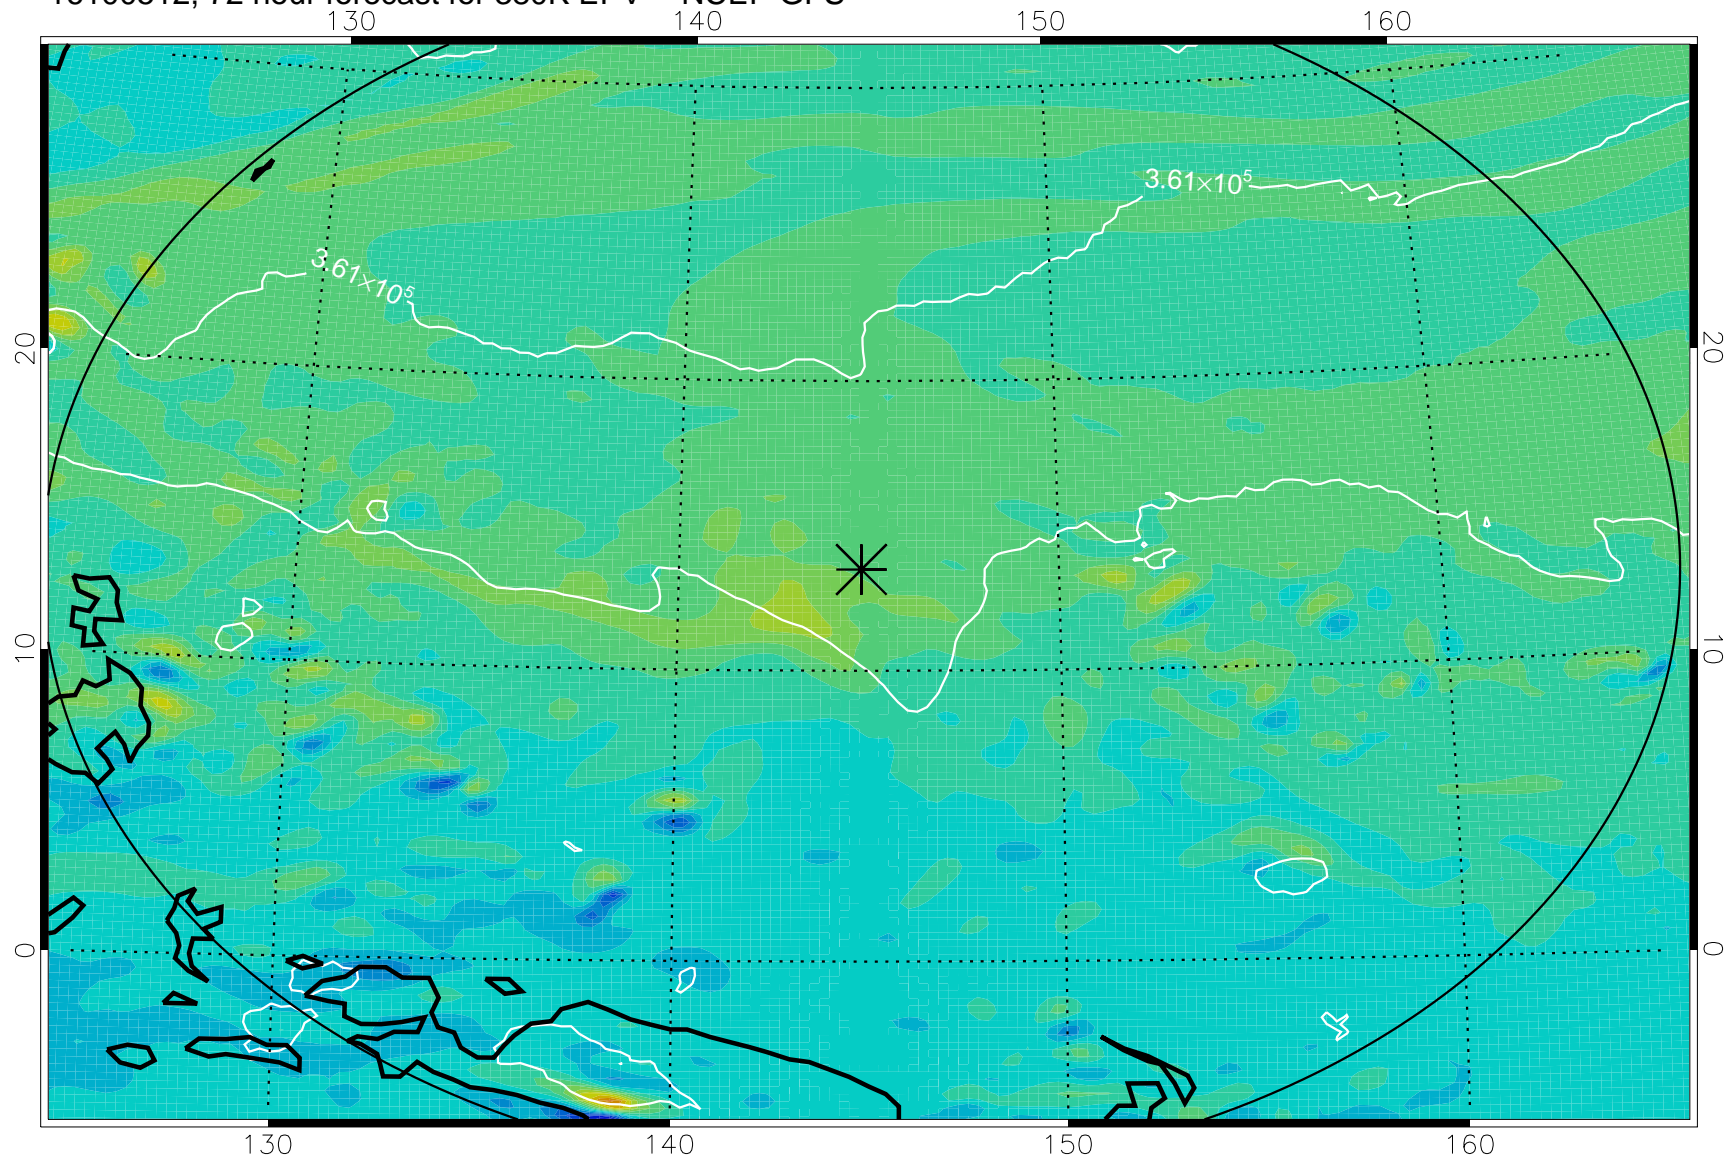

380K Montgomery Streamfunction, white

Range ring of 2304 km

16100412, 48 hour forecast for 380K EPV -- NCEP GFS

380K Montgomery Streamfunction, white

Range ring of 2304 km

16100418, 54 hour forecast for 380K EPV -- NCEP GFS

380K Montgomery Streamfunction, white

Range ring of 2304 km

16100500, 60 hour forecast for 380K EPV -- NCEP GFS

380K Montgomery Streamfunction, white

Range ring of 2304 km

16100506, 66 hour forecast for 380K EPV -- NCEP GFS

380K Montgomery Streamfunction, white

Range ring of 2304 km

16100512, 72 hour forecast for 380K EPV -- NCEP GFS

380K Montgomery Streamfunction, white

Range ring of 2304 km

16100518, 78 hour forecast for 380K EPV -- NCEP GFS

380K Montgomery Streamfunction, white

Range ring of 2304 km

16100600, 84 hour forecast for 380K EPV -- NCEP GFS

380K Montgomery Streamfunction, white

Range ring of 2304 km

16100606, 90 hour forecast for 380K EPV -- NCEP GFS