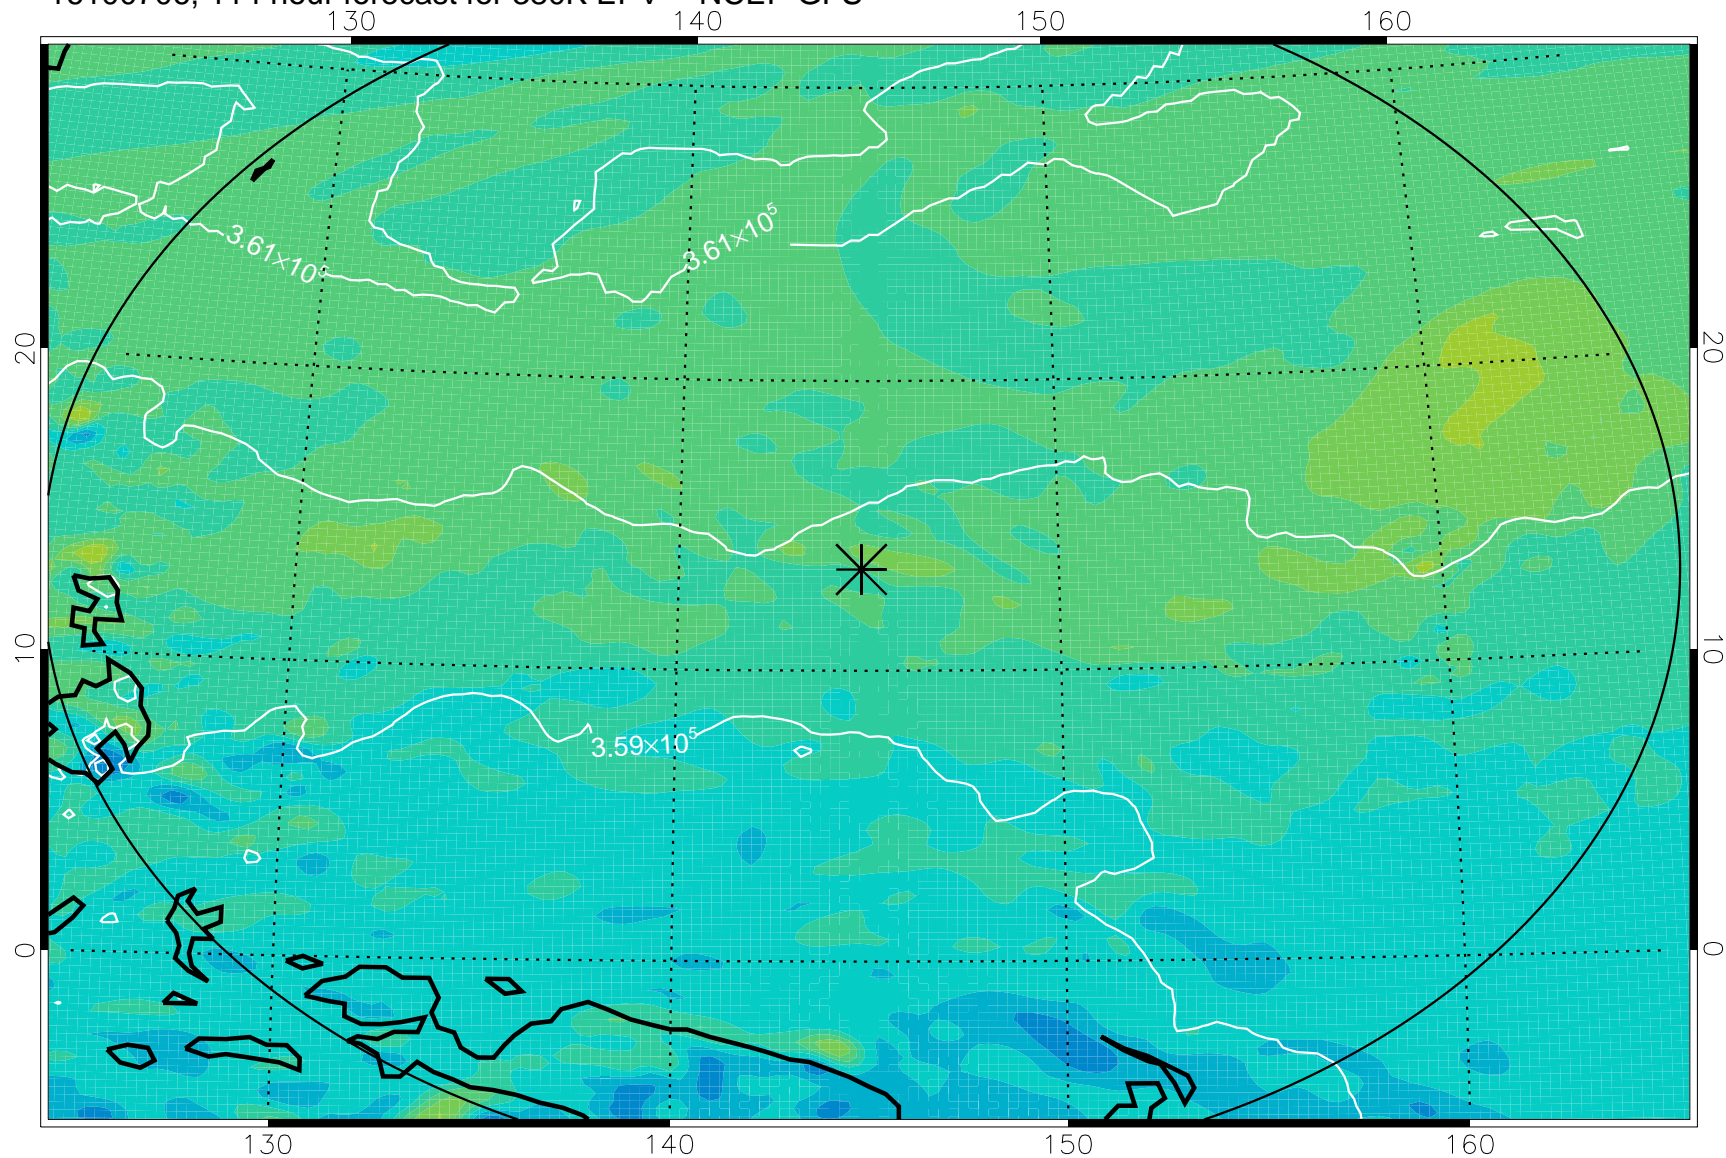

380K Montgomery Streamfunction, white

Range ring of 2304 km

16100600, 84 hour forecast for 380K EPV -- NCEP GFS

380K Montgomery Streamfunction, white

Range ring of 2304 km

16100606, 90 hour forecast for 380K EPV -- NCEP GFS

380K Montgomery Streamfunction, white

Range ring of 2304 km

16100612, 96 hour forecast for 380K EPV -- NCEP GFS

380K Montgomery Streamfunction, white

Range ring of 2304 km

16100618, 102 hour forecast for 380K EPV -- NCEP GFS

380K Montgomery Streamfunction, white

Range ring of 2304 km

16100700, 108 hour forecast for 380K EPV -- NCEP GFS

380K Montgomery Streamfunction, white

Range ring of 2304 km

16100706, 114 hour forecast for 380K EPV -- NCEP GFS

380K Montgomery Streamfunction, white

Range ring of 2304 km

16100712, 120 hour forecast for 380K EPV -- NCEP GFS

380K Montgomery Streamfunction, white

Range ring of 2304 km