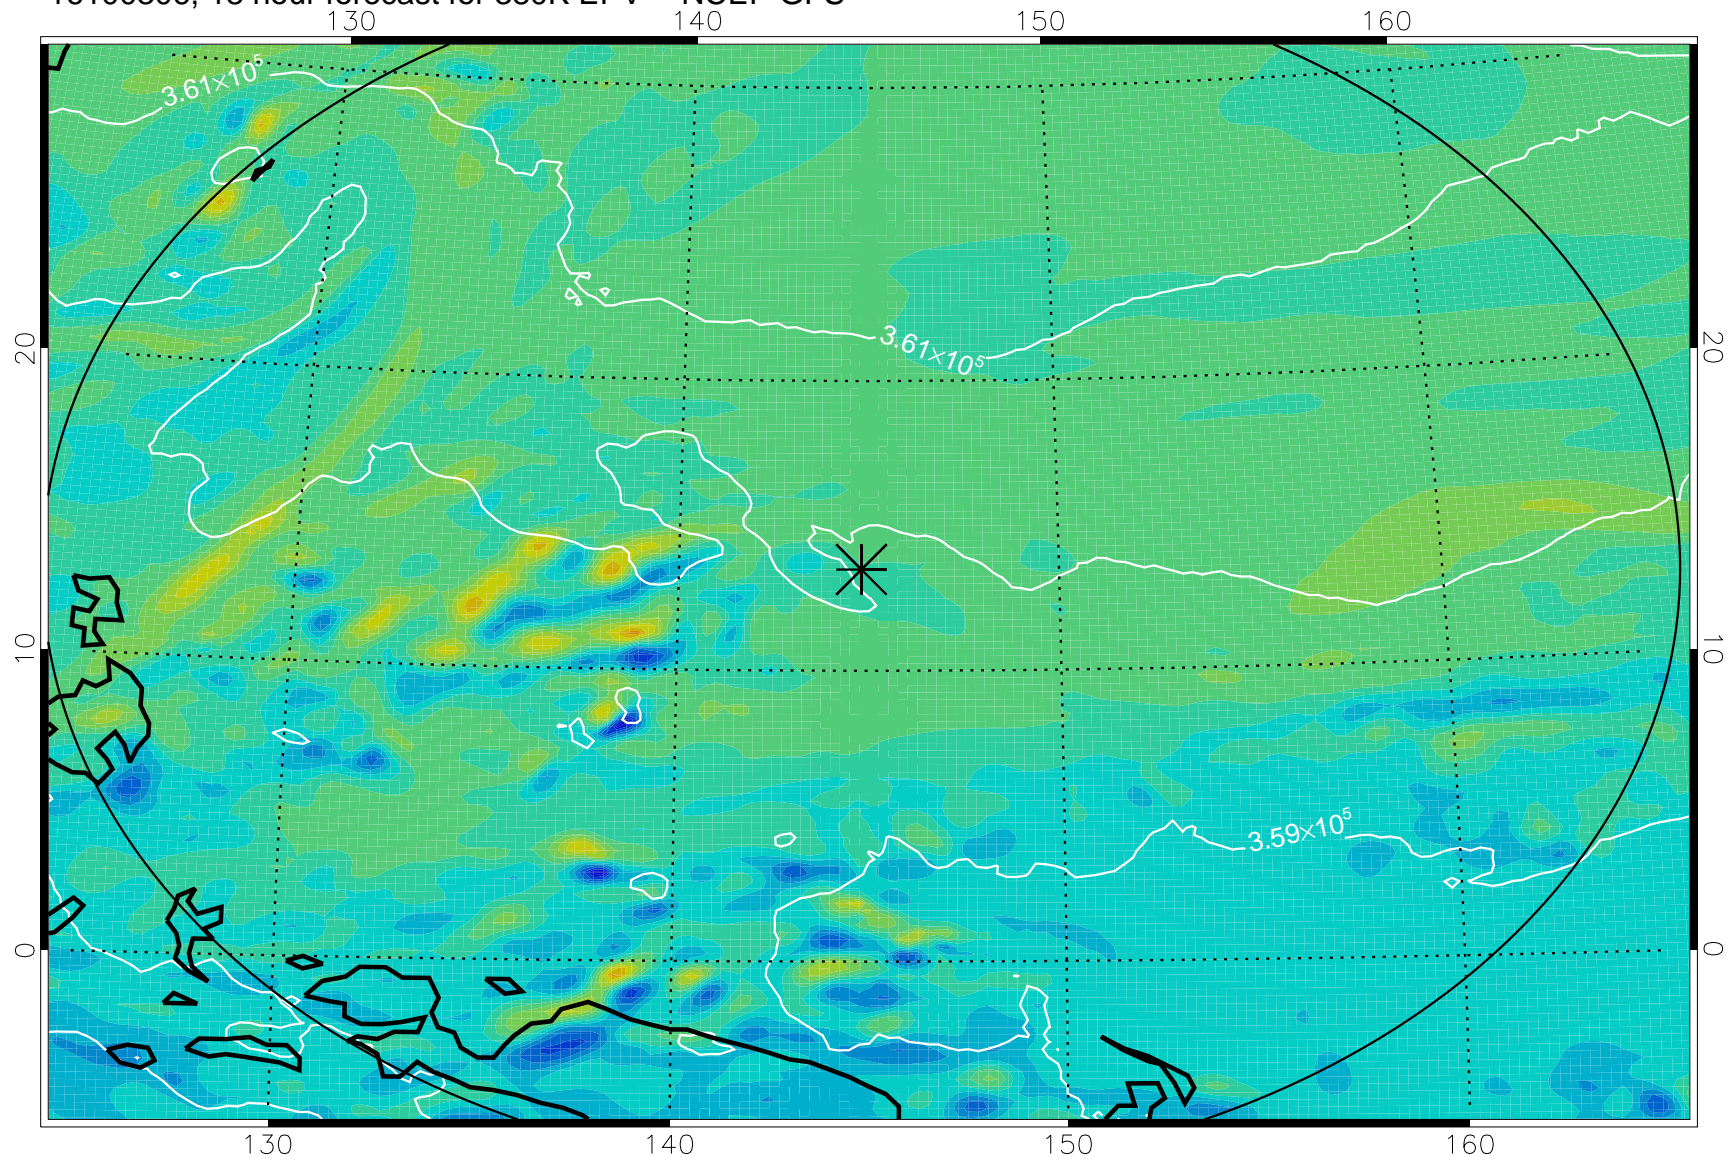

16100218, 6 hour forecast for 380K EPV -- NCEP GFS

16100300, 12 hour forecast for 380K EPV -- NCEP GFS

380K Montgomery Streamfunction, white

Range ring of 2304 km

16100306, 18 hour forecast for 380K EPV -- NCEP GFS

380K Montgomery Streamfunction, white

Range ring of 2304 km

16100312, 24 hour forecast for 380K EPV -- NCEP GFS

380K Montgomery Streamfunction, white

Range ring of 2304 km

16100318, 30 hour forecast for 380K EPV -- NCEP GFS

380K Montgomery Streamfunction, white

Range ring of 2304 km

16100400, 36 hour forecast for 380K EPV -- NCEP GFS

380K Montgomery Streamfunction, white

Range ring of 2304 km

16100406, 42 hour forecast for 380K EPV -- NCEP GFS

380K Montgomery Streamfunction, white

Range ring of 2304 km

16100712, 120 hour forecast for 380K EPV -- NCEP GFS

380K Montgomery Streamfunction, white

Range ring of 2304 km