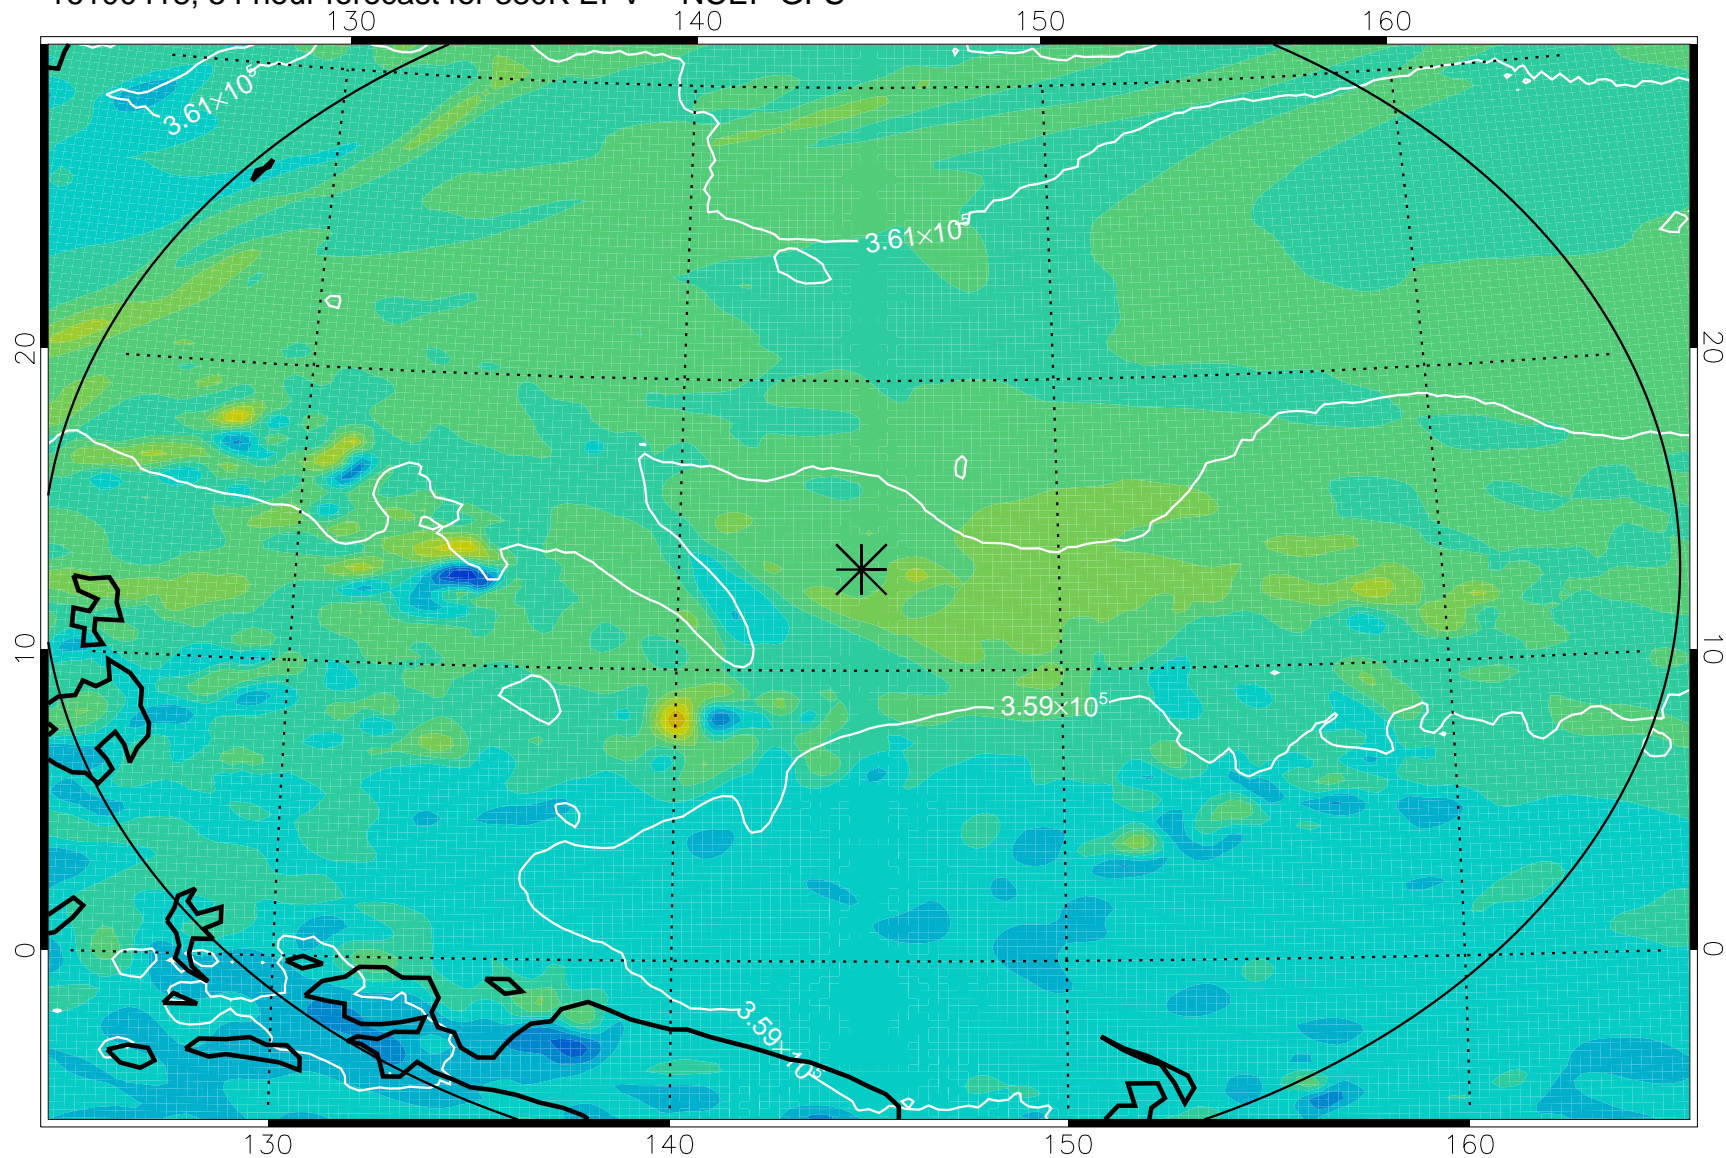

380K Montgomery Streamfunction, white

Range ring of 2304 km

16100400, 36 hour forecast for 380K EPV -- NCEP GFS

380K Montgomery Streamfunction, white

Range ring of 2304 km

16100406, 42 hour forecast for 380K EPV -- NCEP GFS

380K Montgomery Streamfunction, white

Range ring of 2304 km

16100412, 48 hour forecast for 380K EPV -- NCEP GFS

380K Montgomery Streamfunction, white

Range ring of 2304 km

16100418, 54 hour forecast for 380K EPV -- NCEP GFS

380K Montgomery Streamfunction, white

Range ring of 2304 km

16100500, 60 hour forecast for 380K EPV -- NCEP GFS

380K Montgomery Streamfunction, white

Range ring of 2304 km

16100506, 66 hour forecast for 380K EPV -- NCEP GFS

380K Montgomery Streamfunction, white

Range ring of 2304 km

16100512, 72 hour forecast for 380K EPV -- NCEP GFS

380K Montgomery Streamfunction, white

Range ring of 2304 km

16100518, 78 hour forecast for 380K EPV -- NCEP GFS