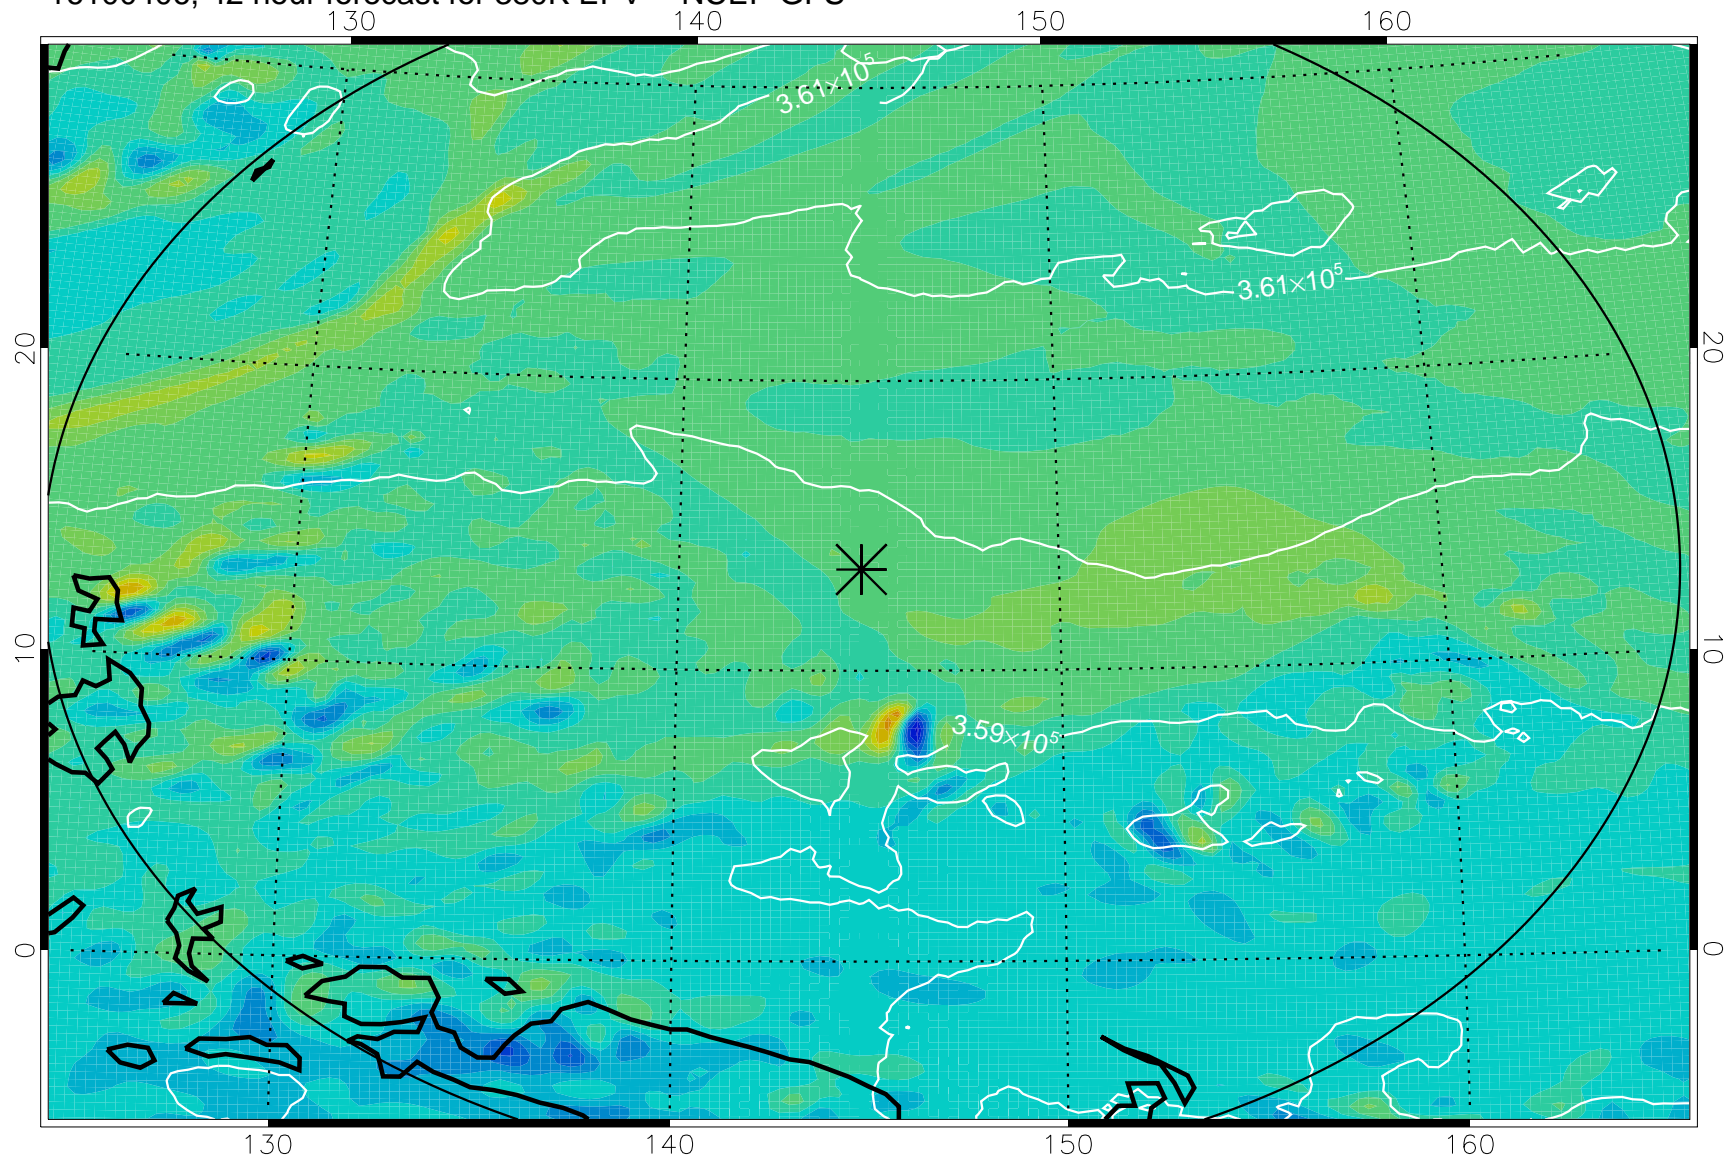

380K Montgomery Streamfunction, white

Range ring of 2304 km

16100312, 24 hour forecast for 380K EPV -- NCEP GFS

380K Montgomery Streamfunction, white

Range ring of 2304 km

16100318, 30 hour forecast for 380K EPV -- NCEP GFS

380K Montgomery Streamfunction, white

Range ring of 2304 km

16100400, 36 hour forecast for 380K EPV -- NCEP GFS

380K Montgomery Streamfunction, white

Range ring of 2304 km

16100406, 42 hour forecast for 380K EPV -- NCEP GFS

380K Montgomery Streamfunction, white

Range ring of 2304 km

16100412, 48 hour forecast for 380K EPV -- NCEP GFS

380K Montgomery Streamfunction, white

Range ring of 2304 km

16100418, 54 hour forecast for 380K EPV -- NCEP GFS

380K Montgomery Streamfunction, white

Range ring of 2304 km

16100500, 60 hour forecast for 380K EPV -- NCEP GFS

380K Montgomery Streamfunction, white

Range ring of 2304 km

16100506, 66 hour forecast for 380K EPV -- NCEP GFS