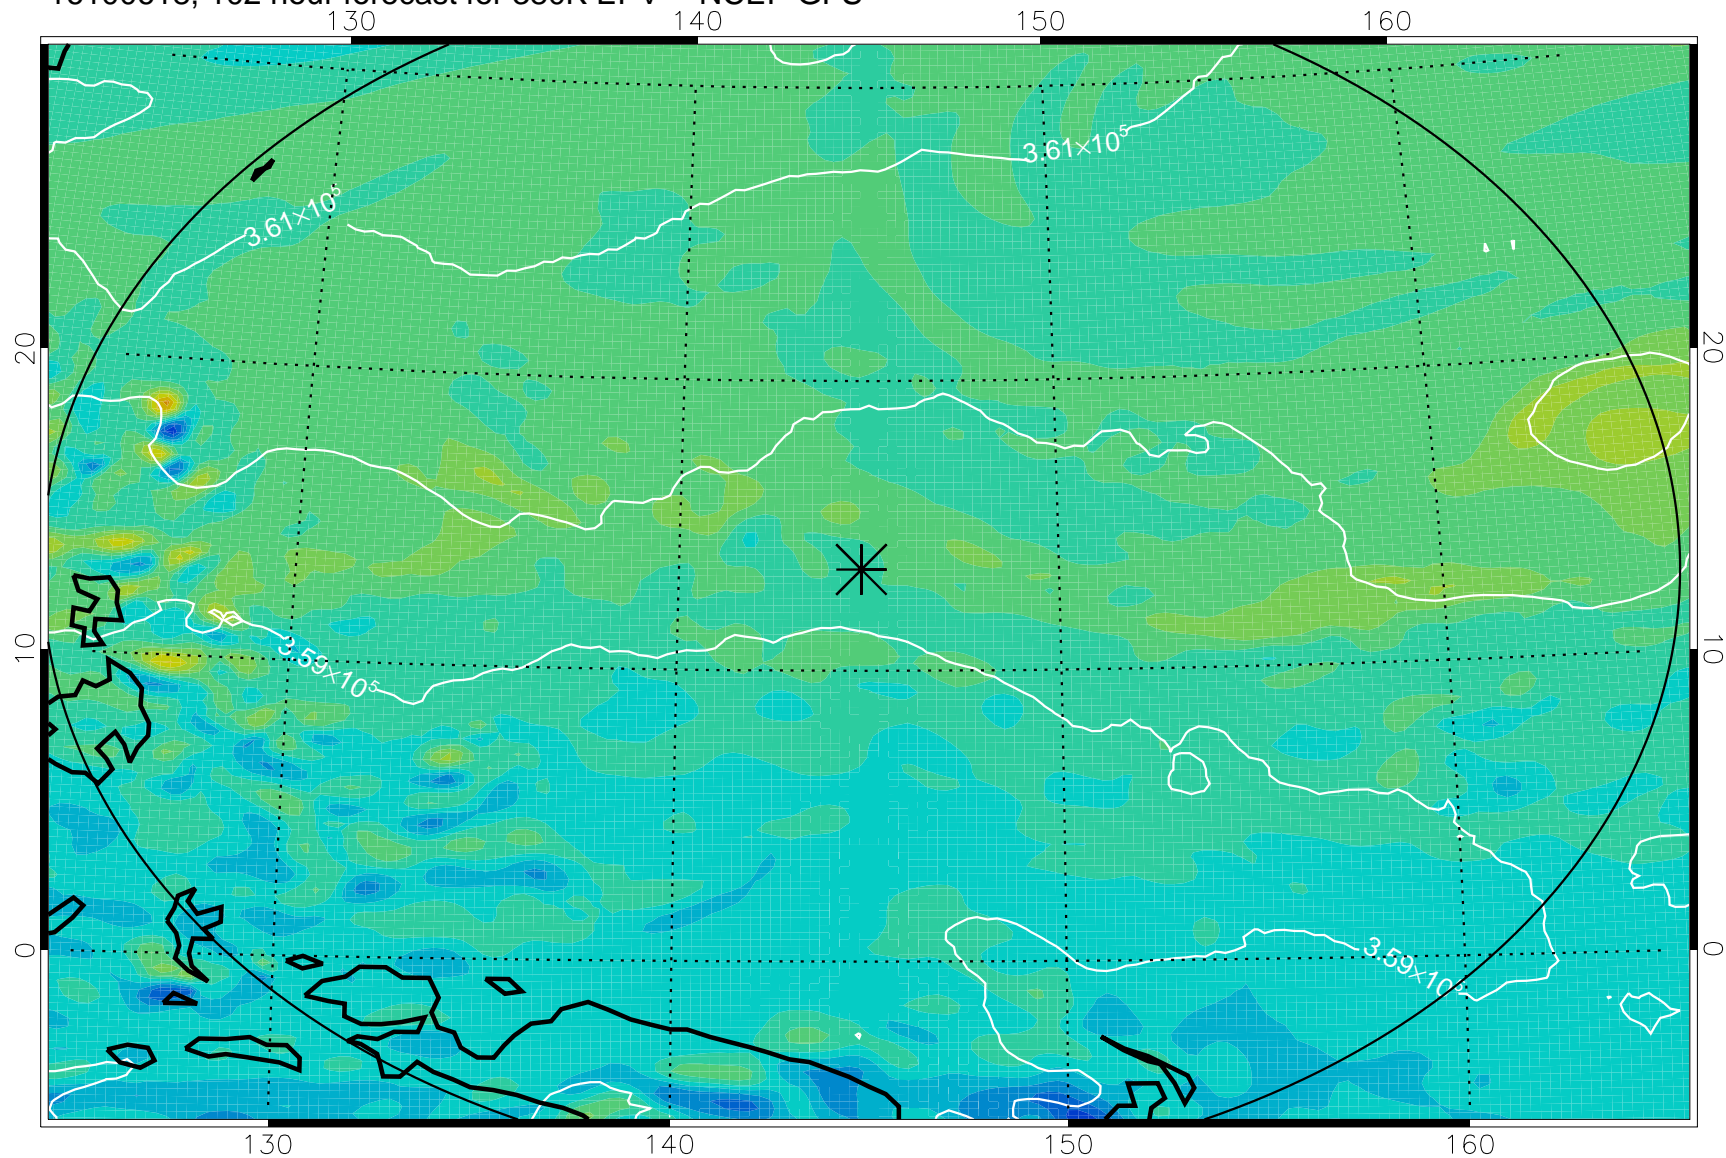

380K Montgomery Streamfunction, white

Range ring of 2304 km

16100600, 84 hour forecast for 380K EPV -- NCEP GFS

380K Montgomery Streamfunction, white

Range ring of 2304 km

16100606, 90 hour forecast for 380K EPV -- NCEP GFS

380K Montgomery Streamfunction, white

Range ring of 2304 km

16100612, 96 hour forecast for 380K EPV -- NCEP GFS

380K Montgomery Streamfunction, white

Range ring of 2304 km

16100618, 102 hour forecast for 380K EPV -- NCEP GFS

380K Montgomery Streamfunction, white

Range ring of 2304 km

16100700, 108 hour forecast for 380K EPV -- NCEP GFS

380K Montgomery Streamfunction, white

Range ring of 2304 km

16100706, 114 hour forecast for 380K EPV -- NCEP GFS

380K Montgomery Streamfunction, white

Range ring of 2304 km

16100712, 120 hour forecast for 380K EPV -- NCEP GFS

380K Montgomery Streamfunction, white

Range ring of 2304 km