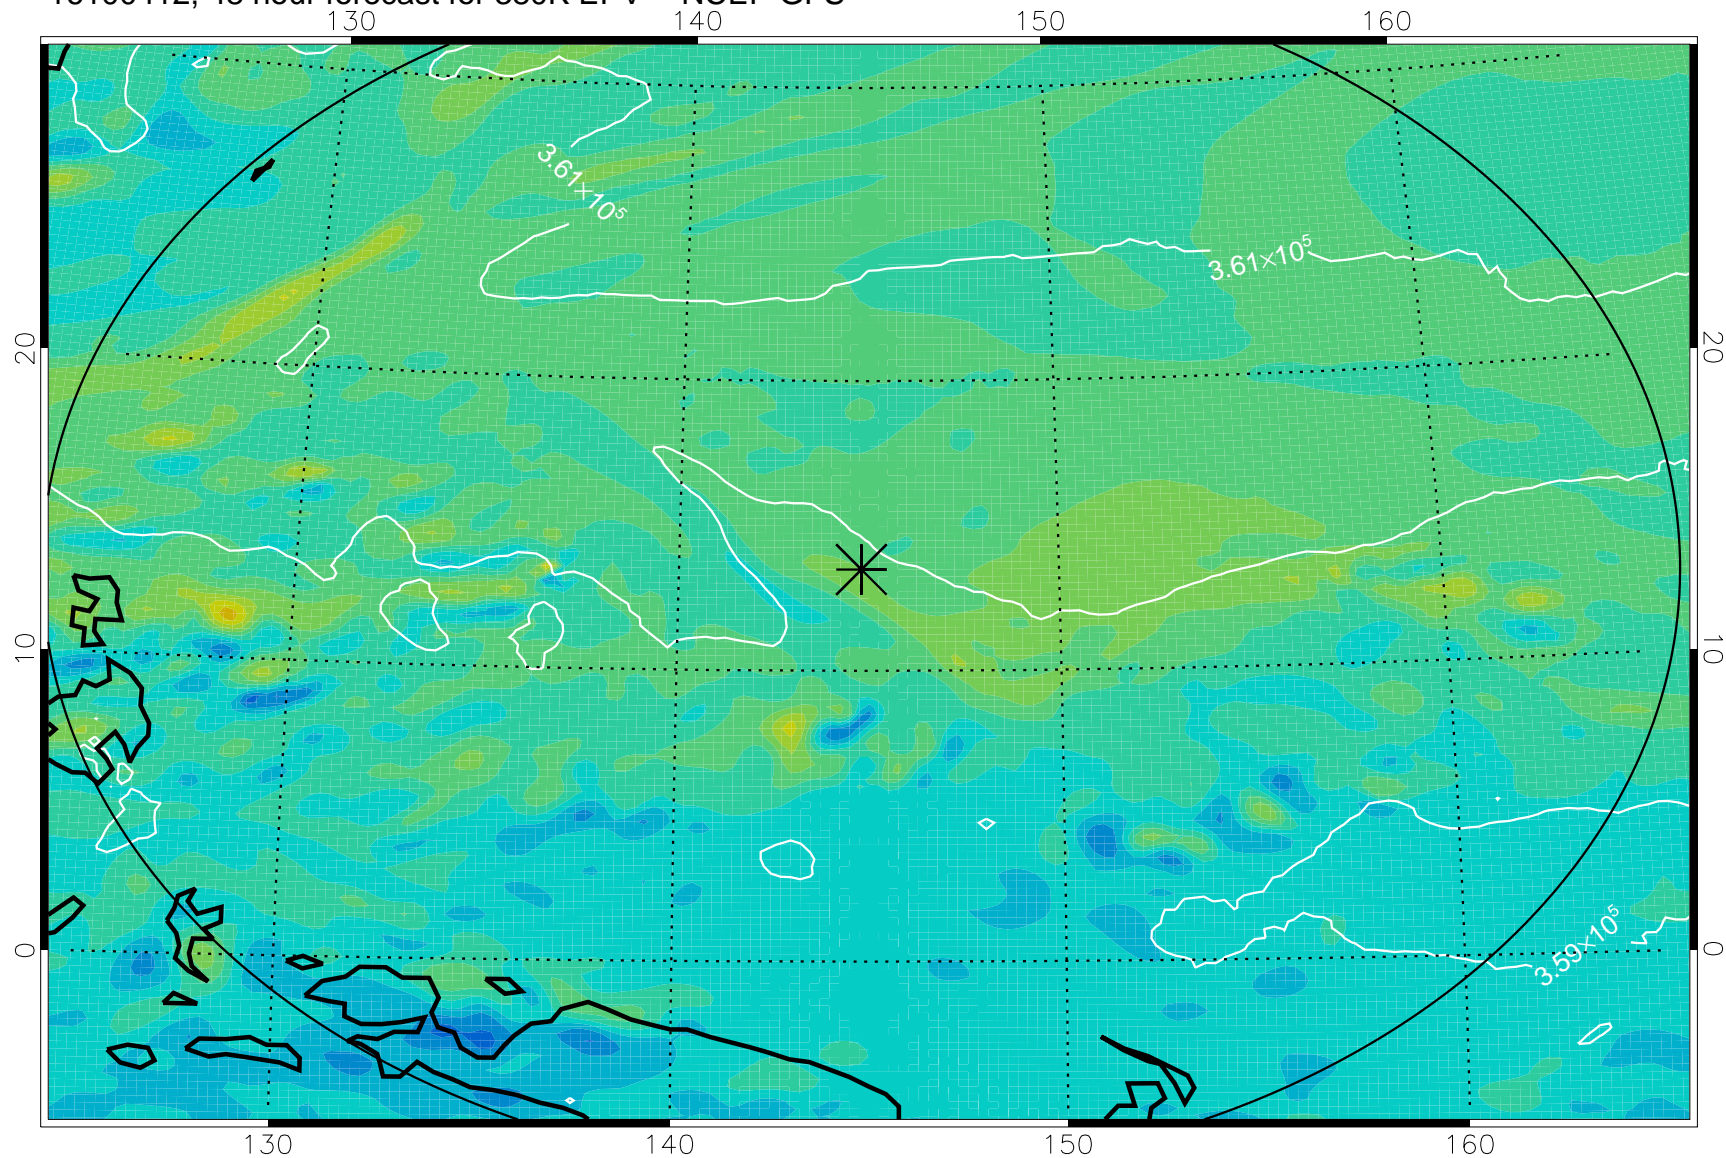

380K Montgomery Streamfunction, white

Range ring of 2304 km

16100312, 24 hour forecast for 380K EPV -- NCEP GFS

380K Montgomery Streamfunction, white

Range ring of 2304 km

16100318, 30 hour forecast for 380K EPV -- NCEP GFS

380K Montgomery Streamfunction, white

Range ring of 2304 km

16100400, 36 hour forecast for 380K EPV -- NCEP GFS

380K Montgomery Streamfunction, white

Range ring of 2304 km

16100406, 42 hour forecast for 380K EPV -- NCEP GFS

380K Montgomery Streamfunction, white

Range ring of 2304 km

16100412, 48 hour forecast for 380K EPV -- NCEP GFS

380K Montgomery Streamfunction, white

Range ring of 2304 km

16100418, 54 hour forecast for 380K EPV -- NCEP GFS

380K Montgomery Streamfunction, white

Range ring of 2304 km

16100500, 60 hour forecast for 380K EPV -- NCEP GFS

380K Montgomery Streamfunction, white

Range ring of 2304 km

16100506, 66 hour forecast for 380K EPV -- NCEP GFS