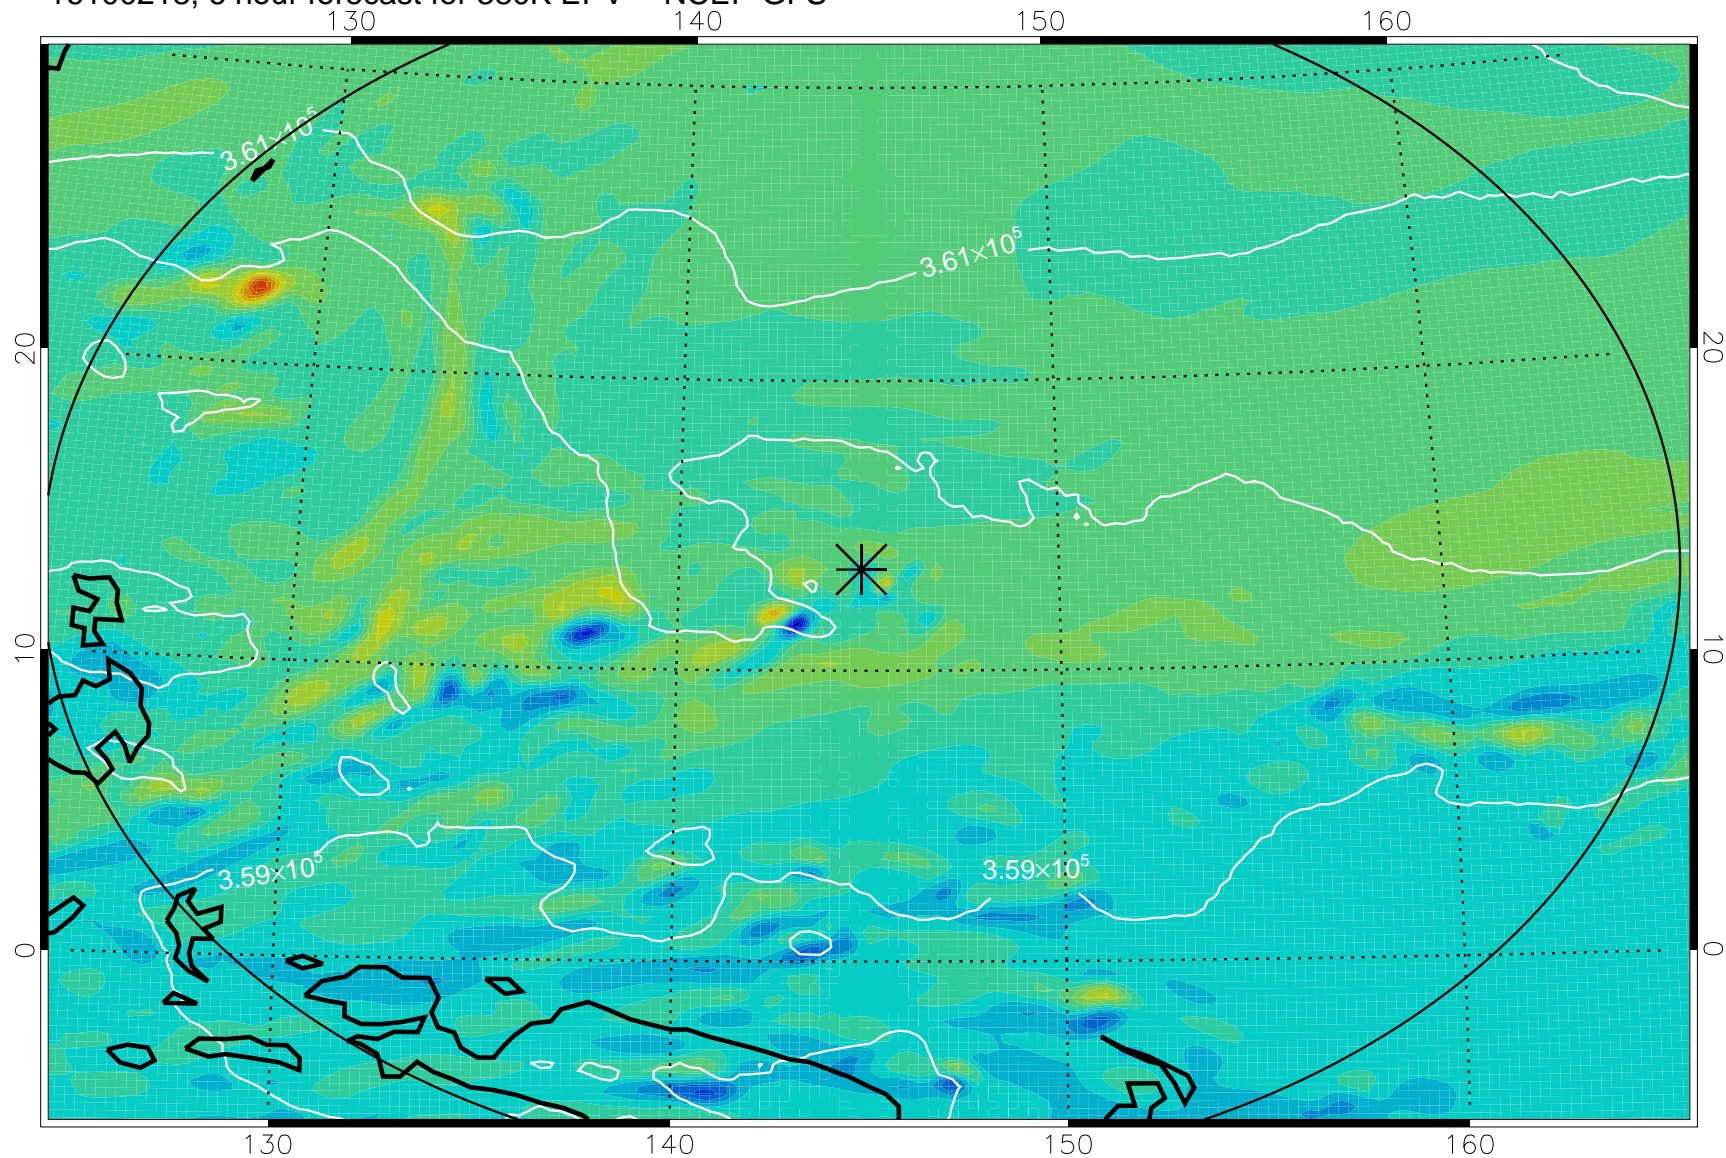

16100218, 6 hour forecast for 380K EPV -- NCEP GFS

16100300, 12 hour forecast for 380K EPV -- NCEP GFS

380K Montgomery Streamfunction, white

Range ring of 2304 km

16100306, 18 hour forecast for 380K EPV -- NCEP GFS

380K Montgomery Streamfunction, white

Range ring of 2304 km

16100312, 24 hour forecast for 380K EPV -- NCEP GFS

380K Montgomery Streamfunction, white

Range ring of 2304 km

16100318, 30 hour forecast for 380K EPV -- NCEP GFS

380K Montgomery Streamfunction, white

Range ring of 2304 km

16100400, 36 hour forecast for 380K EPV -- NCEP GFS

380K Montgomery Streamfunction, white

Range ring of 2304 km

16100406, 42 hour forecast for 380K EPV -- NCEP GFS

380K Montgomery Streamfunction, white

Range ring of 2304 km

16100412, 48 hour forecast for 380K EPV -- NCEP GFS

380K Montgomery Streamfunction, white

Range ring of 2304 km

16100418, 54 hour forecast for 380K EPV -- NCEP GFS