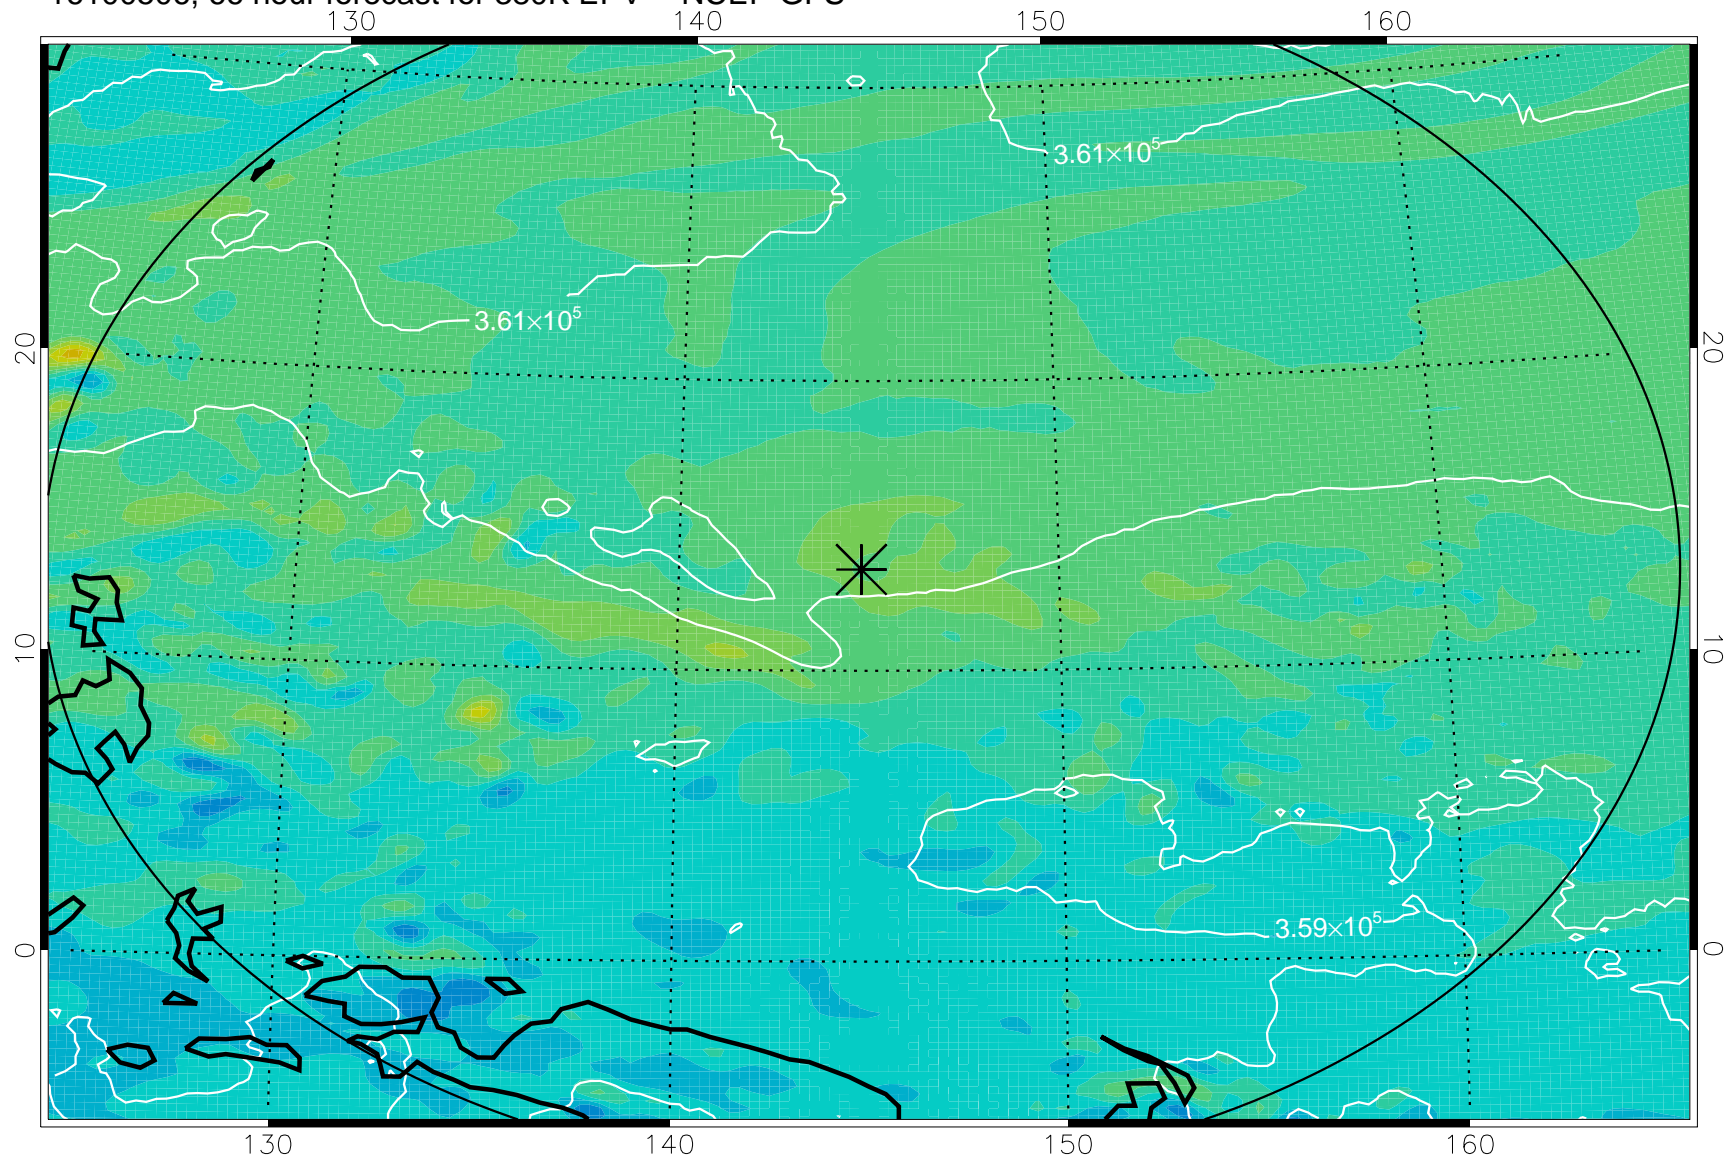

380K Montgomery Streamfunction, white

Range ring of 2304 km

16100412, 48 hour forecast for 380K EPV -- NCEP GFS

380K Montgomery Streamfunction, white

Range ring of 2304 km

16100418, 54 hour forecast for 380K EPV -- NCEP GFS

380K Montgomery Streamfunction, white

Range ring of 2304 km

16100500, 60 hour forecast for 380K EPV -- NCEP GFS

380K Montgomery Streamfunction, white

Range ring of 2304 km

16100506, 66 hour forecast for 380K EPV -- NCEP GFS

380K Montgomery Streamfunction, white

Range ring of 2304 km

16100512, 72 hour forecast for 380K EPV -- NCEP GFS

380K Montgomery Streamfunction, white

Range ring of 2304 km

16100518, 78 hour forecast for 380K EPV -- NCEP GFS

380K Montgomery Streamfunction, white

Range ring of 2304 km

16100600, 84 hour forecast for 380K EPV -- NCEP GFS

380K Montgomery Streamfunction, white

Range ring of 2304 km

16100606, 90 hour forecast for 380K EPV -- NCEP GFS