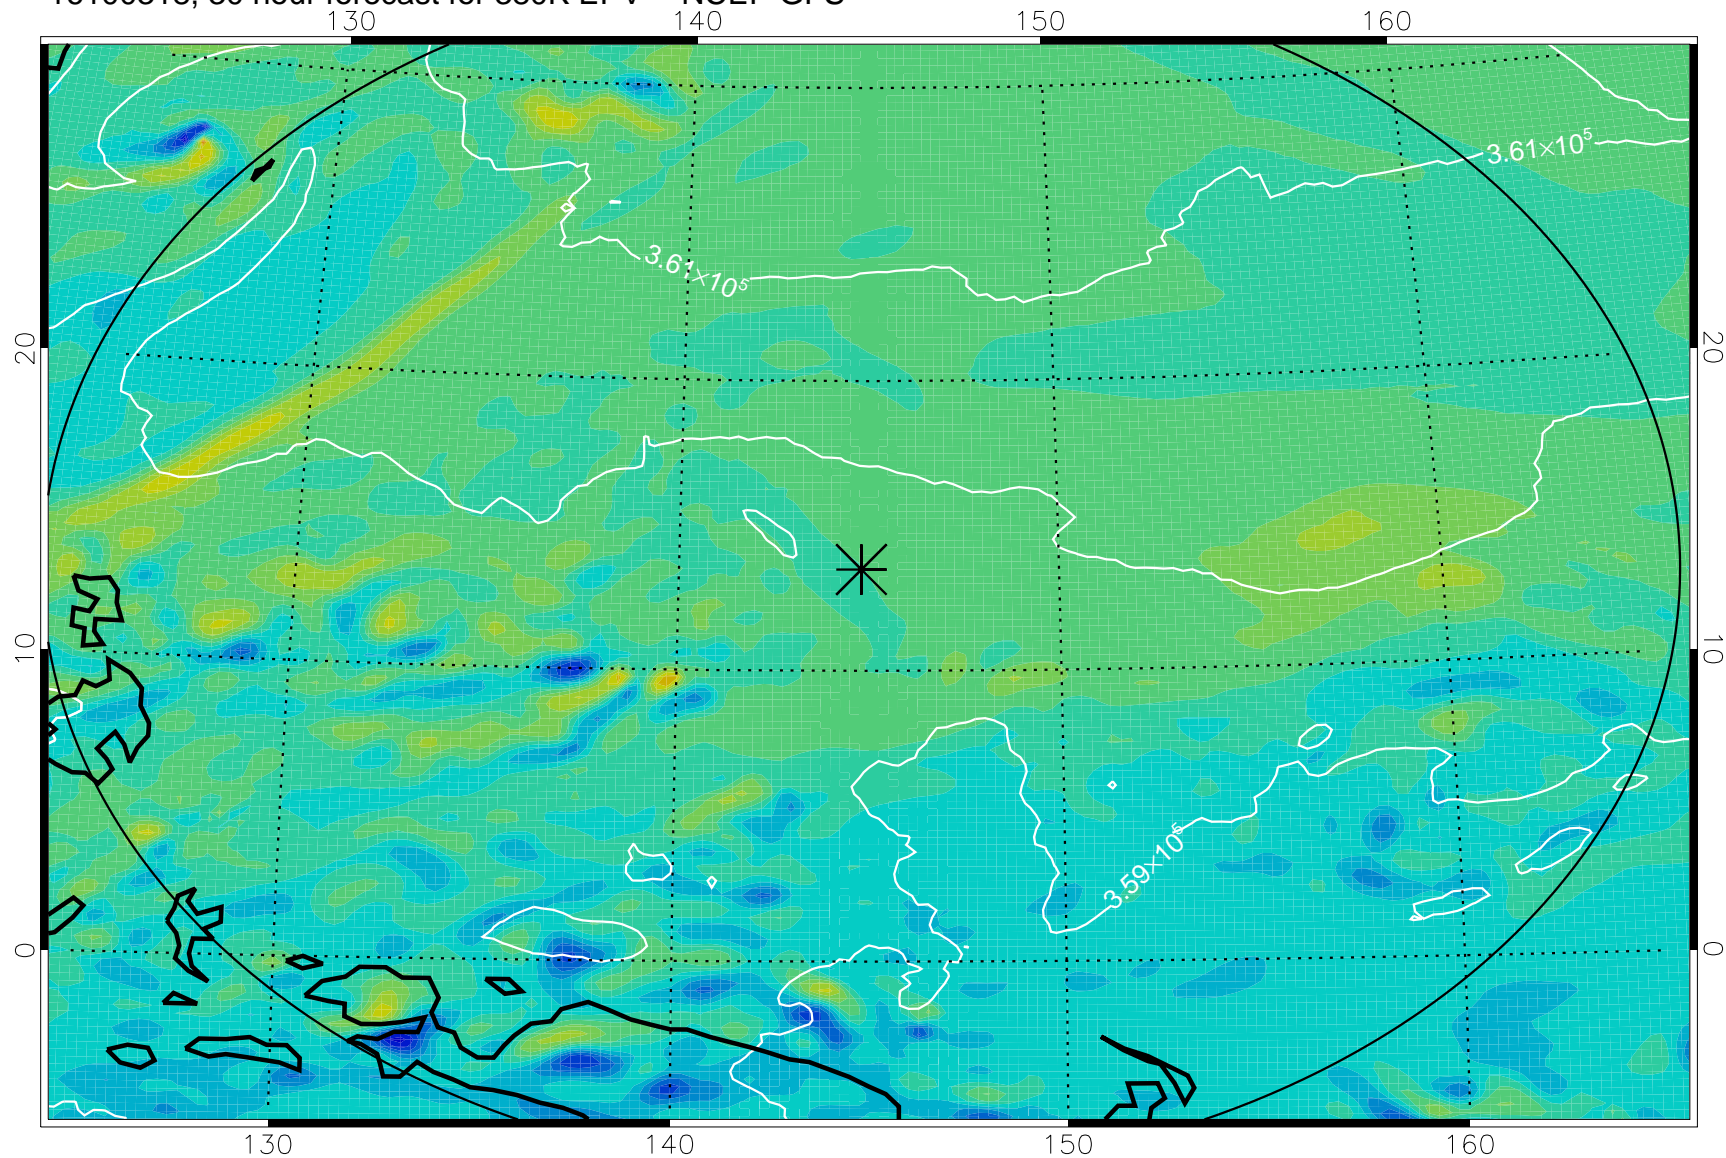

380K Montgomery Streamfunction, white

Range ring of 2304 km

16100312, 24 hour forecast for 380K EPV -- NCEP GFS

380K Montgomery Streamfunction, white

Range ring of 2304 km

16100318, 30 hour forecast for 380K EPV -- NCEP GFS

380K Montgomery Streamfunction, white

Range ring of 2304 km

16100400, 36 hour forecast for 380K EPV -- NCEP GFS

380K Montgomery Streamfunction, white

Range ring of 2304 km

16100406, 42 hour forecast for 380K EPV -- NCEP GFS

380K Montgomery Streamfunction, white

Range ring of 2304 km

16100412, 48 hour forecast for 380K EPV -- NCEP GFS

380K Montgomery Streamfunction, white

Range ring of 2304 km

16100418, 54 hour forecast for 380K EPV -- NCEP GFS

380K Montgomery Streamfunction, white

Range ring of 2304 km

16100500, 60 hour forecast for 380K EPV -- NCEP GFS

380K Montgomery Streamfunction, white

Range ring of 2304 km

16100506, 66 hour forecast for 380K EPV -- NCEP GFS