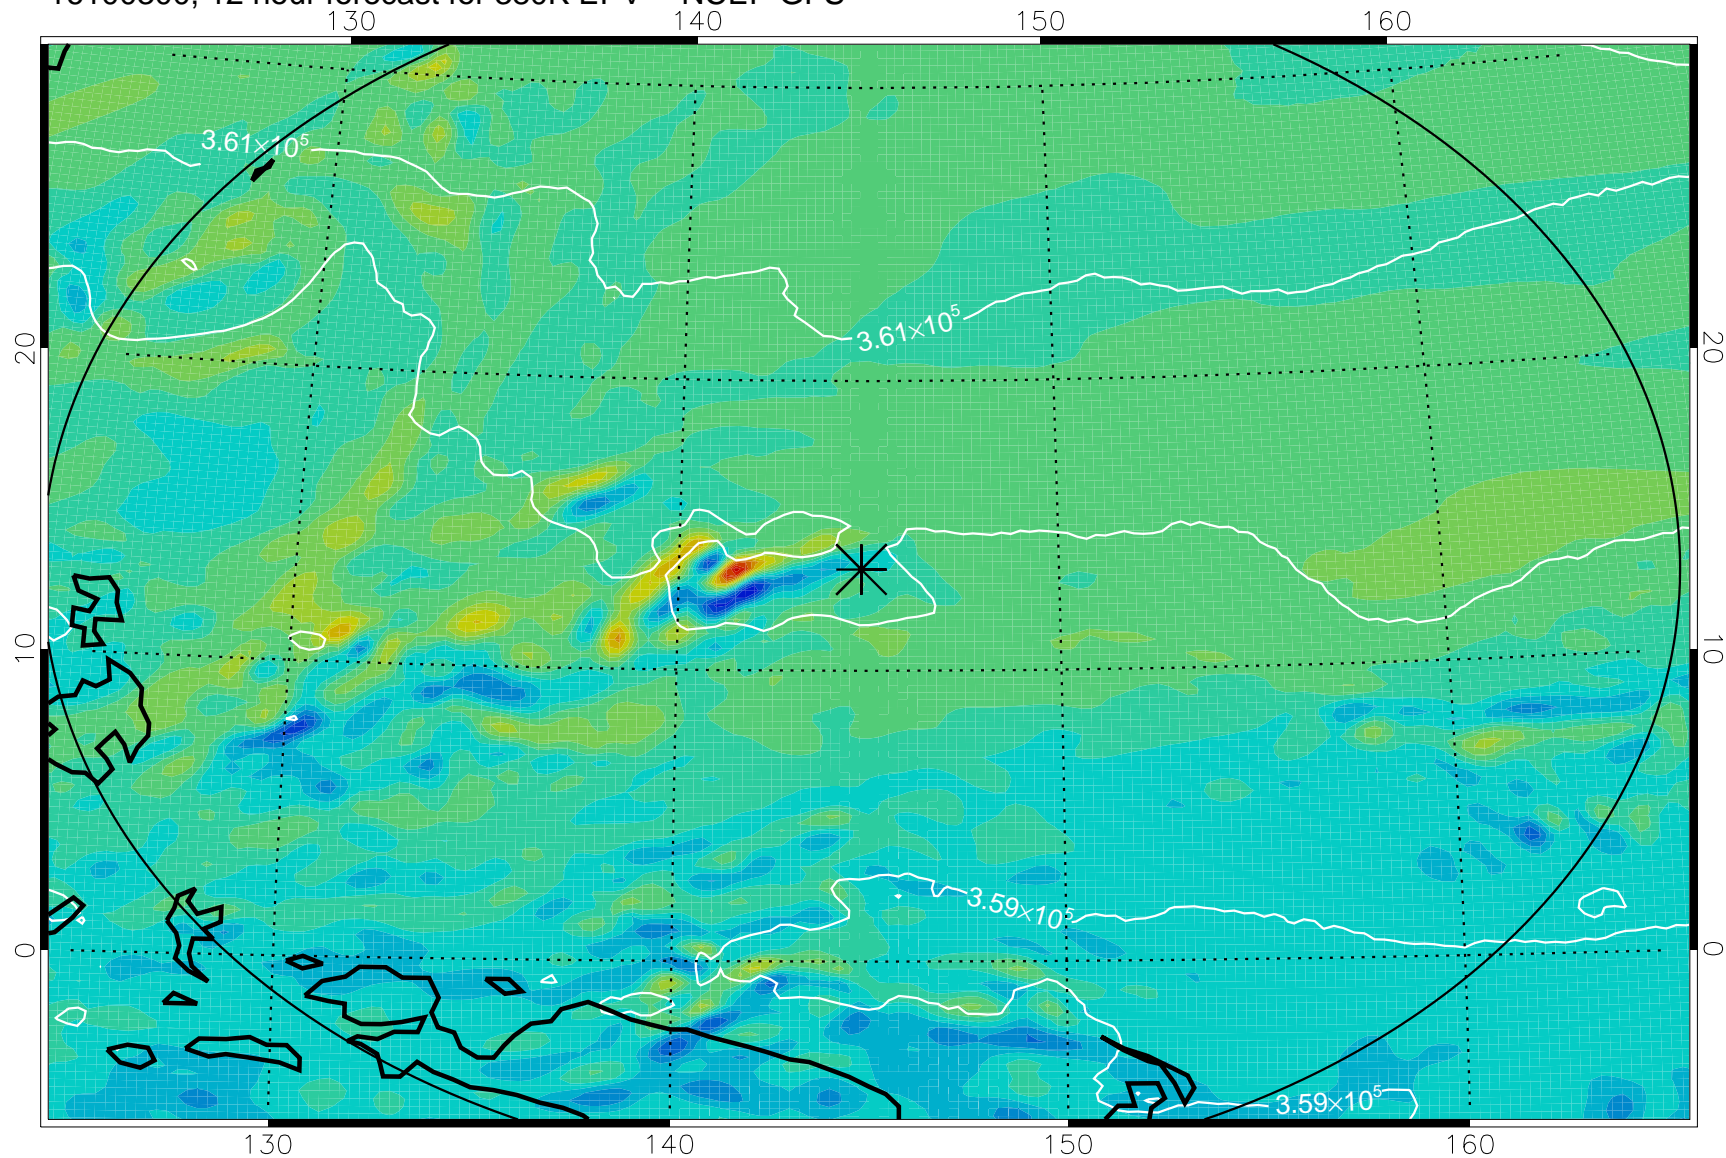

16100218, 6 hour forecast for 380K EPV -- NCEP GFS

16100300, 12 hour forecast for 380K EPV -- NCEP GFS

380K Montgomery Streamfunction, white

Range ring of 2304 km

16100306, 18 hour forecast for 380K EPV -- NCEP GFS

380K Montgomery Streamfunction, white

Range ring of 2304 km

16100312, 24 hour forecast for 380K EPV -- NCEP GFS

380K Montgomery Streamfunction, white

Range ring of 2304 km

16100318, 30 hour forecast for 380K EPV -- NCEP GFS

380K Montgomery Streamfunction, white

Range ring of 2304 km

16100400, 36 hour forecast for 380K EPV -- NCEP GFS

380K Montgomery Streamfunction, white

Range ring of 2304 km

16100406, 42 hour forecast for 380K EPV -- NCEP GFS

380K Montgomery Streamfunction, white

Range ring of 2304 km

16100412, 48 hour forecast for 380K EPV -- NCEP GFS

380K Montgomery Streamfunction, white

Range ring of 2304 km

16100418, 54 hour forecast for 380K EPV -- NCEP GFS