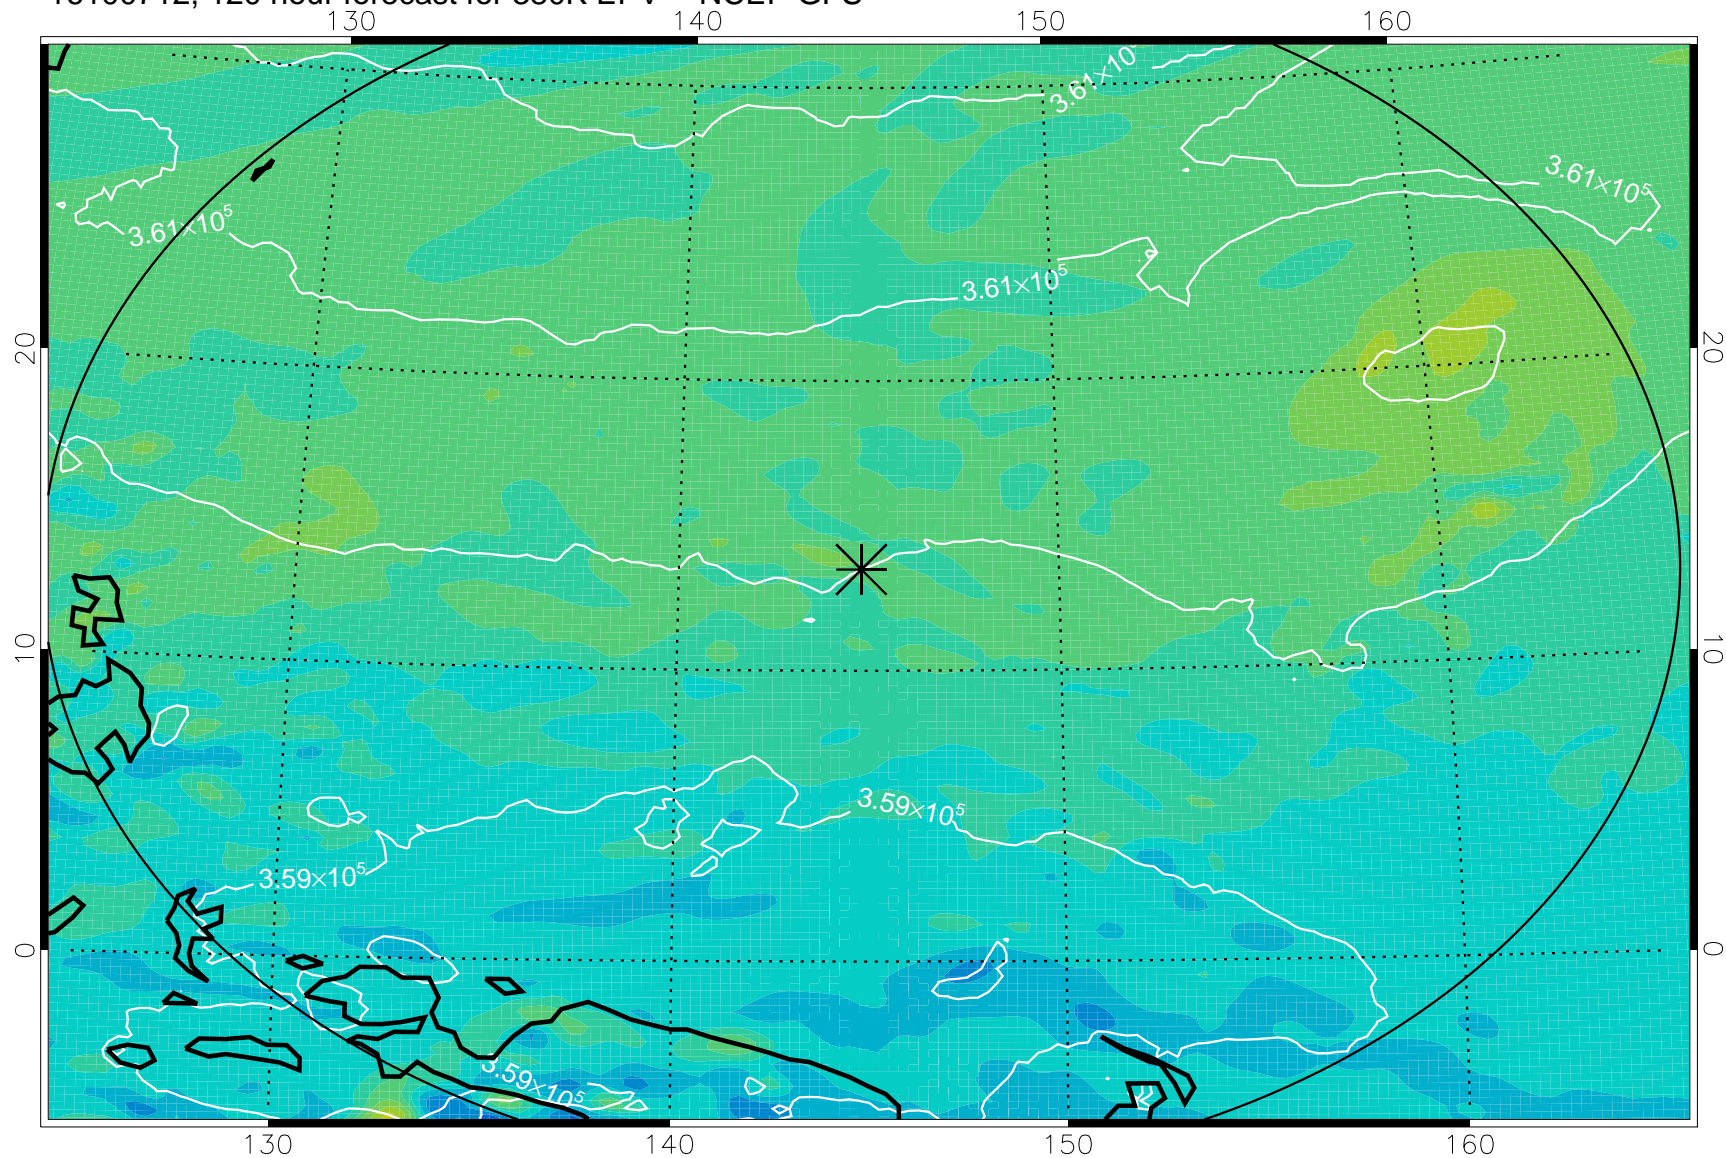

380K Montgomery Streamfunction, white

Range ring of 2304 km

16100600, 84 hour forecast for 380K EPV -- NCEP GFS

380K Montgomery Streamfunction, white

Range ring of 2304 km

16100606, 90 hour forecast for 380K EPV -- NCEP GFS

380K Montgomery Streamfunction, white

Range ring of 2304 km

16100612, 96 hour forecast for 380K EPV -- NCEP GFS

380K Montgomery Streamfunction, white

Range ring of 2304 km

16100618, 102 hour forecast for 380K EPV -- NCEP GFS

380K Montgomery Streamfunction, white

Range ring of 2304 km

16100700, 108 hour forecast for 380K EPV -- NCEP GFS

380K Montgomery Streamfunction, white

Range ring of 2304 km

16100706, 114 hour forecast for 380K EPV -- NCEP GFS

380K Montgomery Streamfunction, white

Range ring of 2304 km

16100712, 120 hour forecast for 380K EPV -- NCEP GFS

380K Montgomery Streamfunction, white

Range ring of 2304 km