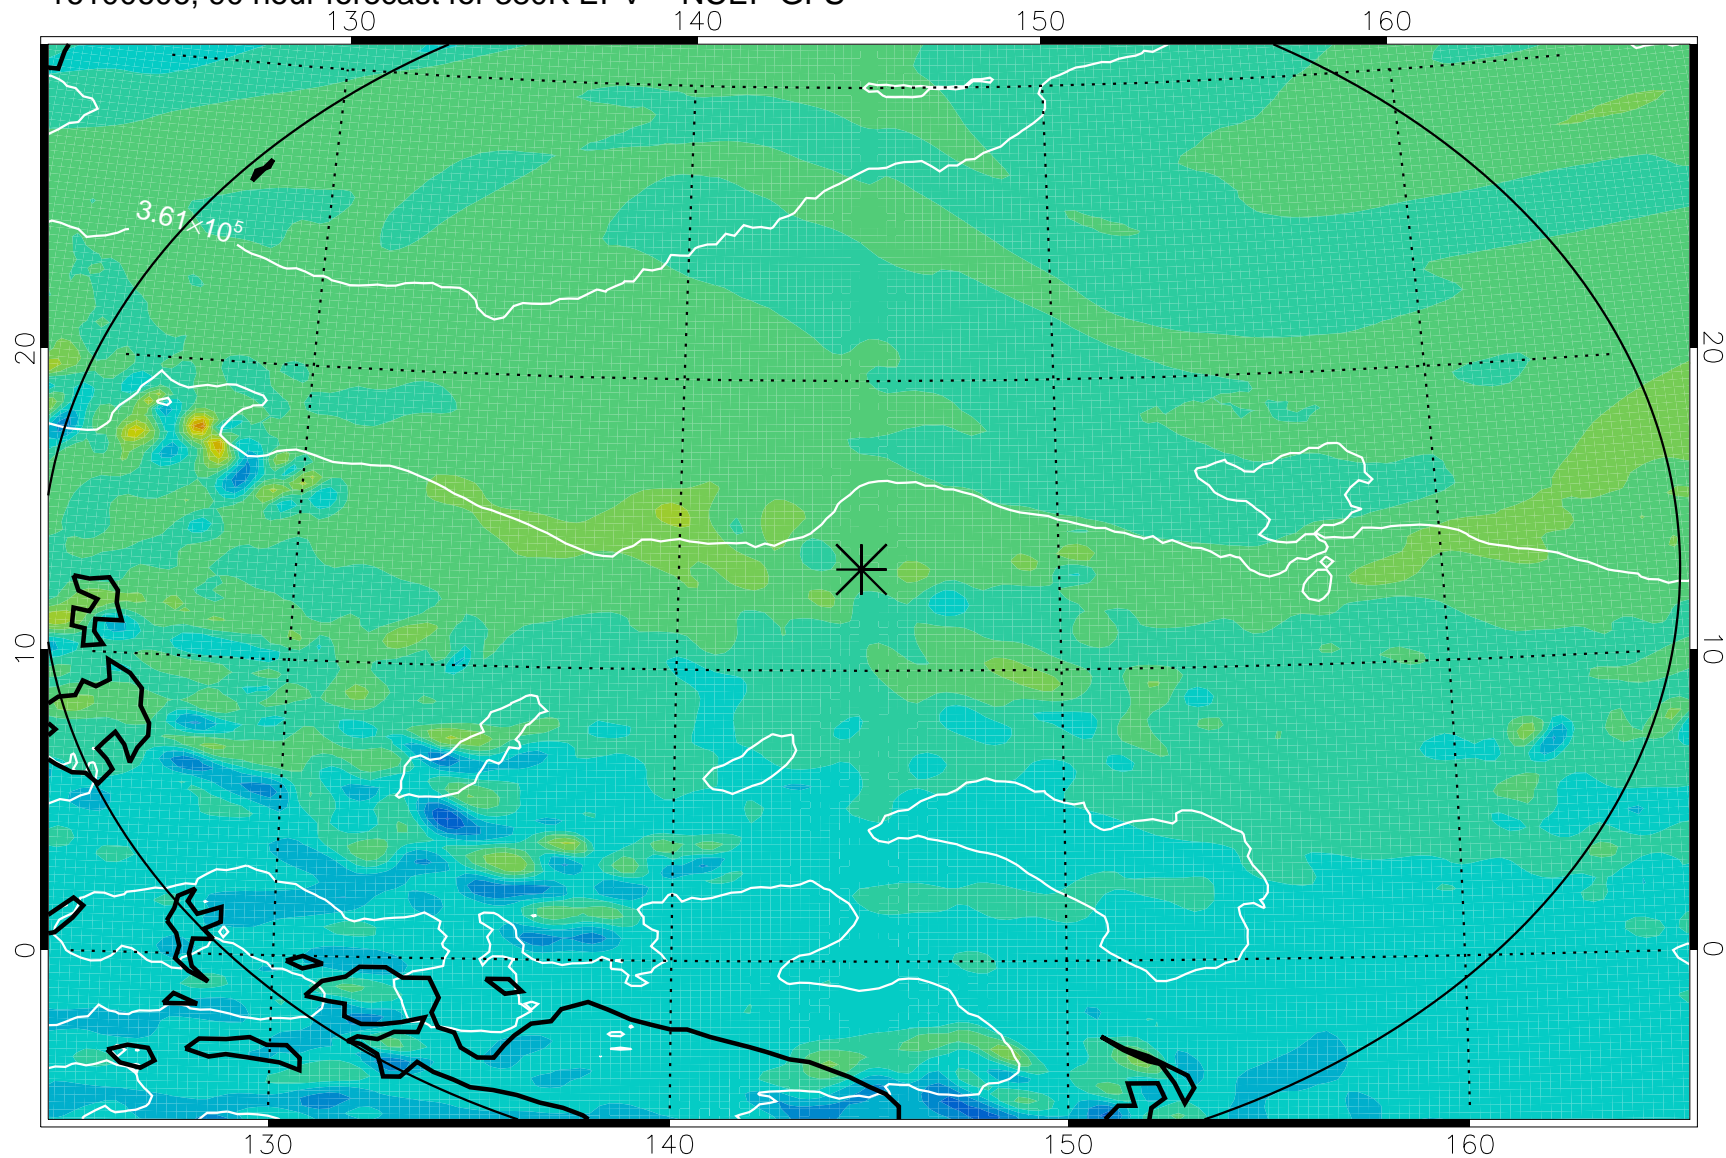

380K Montgomery Streamfunction, white

Range ring of 2304 km

16100512, 72 hour forecast for 380K EPV -- NCEP GFS

380K Montgomery Streamfunction, white

Range ring of 2304 km

16100518, 78 hour forecast for 380K EPV -- NCEP GFS

380K Montgomery Streamfunction, white

Range ring of 2304 km

16100600, 84 hour forecast for 380K EPV -- NCEP GFS

380K Montgomery Streamfunction, white

Range ring of 2304 km

16100606, 90 hour forecast for 380K EPV -- NCEP GFS

380K Montgomery Streamfunction, white

Range ring of 2304 km

16100612, 96 hour forecast for 380K EPV -- NCEP GFS

380K Montgomery Streamfunction, white

Range ring of 2304 km

16100618, 102 hour forecast for 380K EPV -- NCEP GFS

380K Montgomery Streamfunction, white

Range ring of 2304 km

16100700, 108 hour forecast for 380K EPV -- NCEP GFS

380K Montgomery Streamfunction, white

Range ring of 2304 km

16100706, 114 hour forecast for 380K EPV -- NCEP GFS