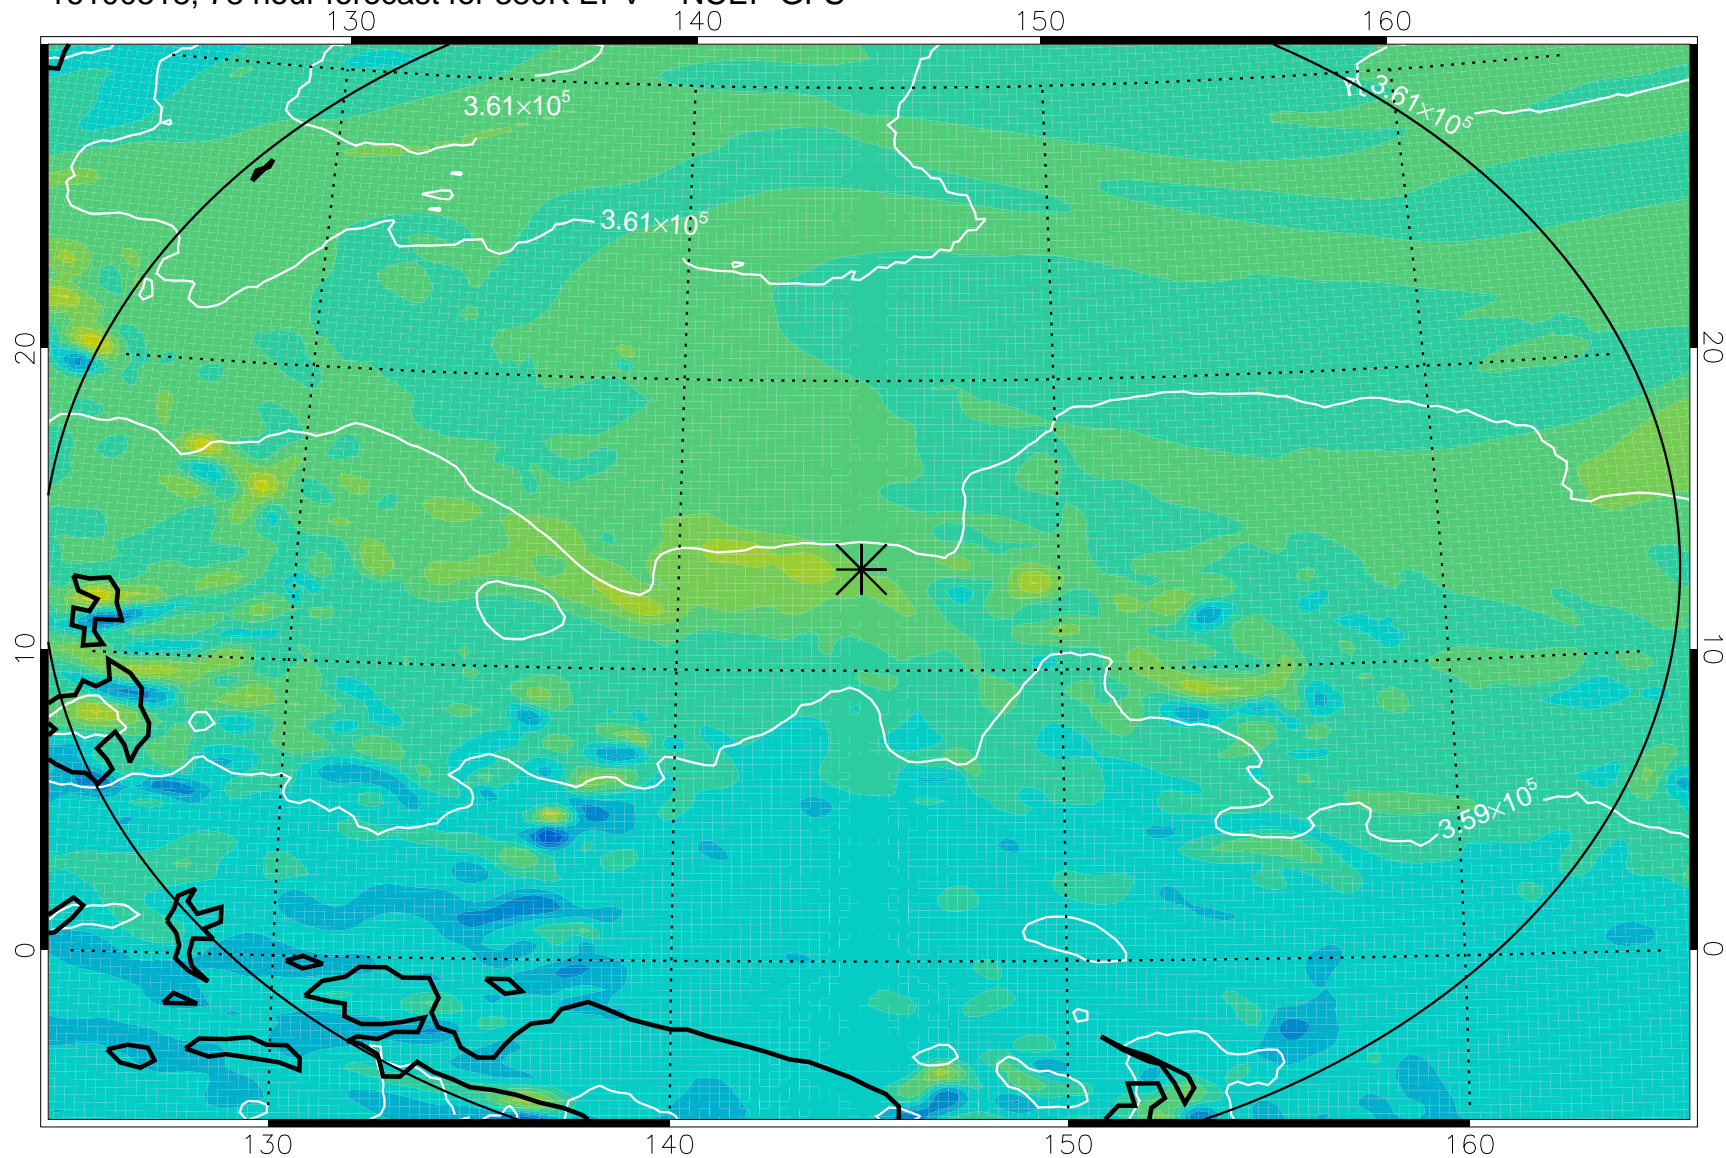

380K Montgomery Streamfunction, white

Range ring of 2304 km

16100500, 60 hour forecast for 380K EPV -- NCEP GFS

380K Montgomery Streamfunction, white

Range ring of 2304 km

16100506, 66 hour forecast for 380K EPV -- NCEP GFS

380K Montgomery Streamfunction, white

Range ring of 2304 km

16100512, 72 hour forecast for 380K EPV -- NCEP GFS

380K Montgomery Streamfunction, white

Range ring of 2304 km

16100518, 78 hour forecast for 380K EPV -- NCEP GFS

380K Montgomery Streamfunction, white

Range ring of 2304 km

16100600, 84 hour forecast for 380K EPV -- NCEP GFS

380K Montgomery Streamfunction, white

Range ring of 2304 km

16100606, 90 hour forecast for 380K EPV -- NCEP GFS

380K Montgomery Streamfunction, white

Range ring of 2304 km

16100612, 96 hour forecast for 380K EPV -- NCEP GFS

380K Montgomery Streamfunction, white

Range ring of 2304 km

16100618, 102 hour forecast for 380K EPV -- NCEP GFS