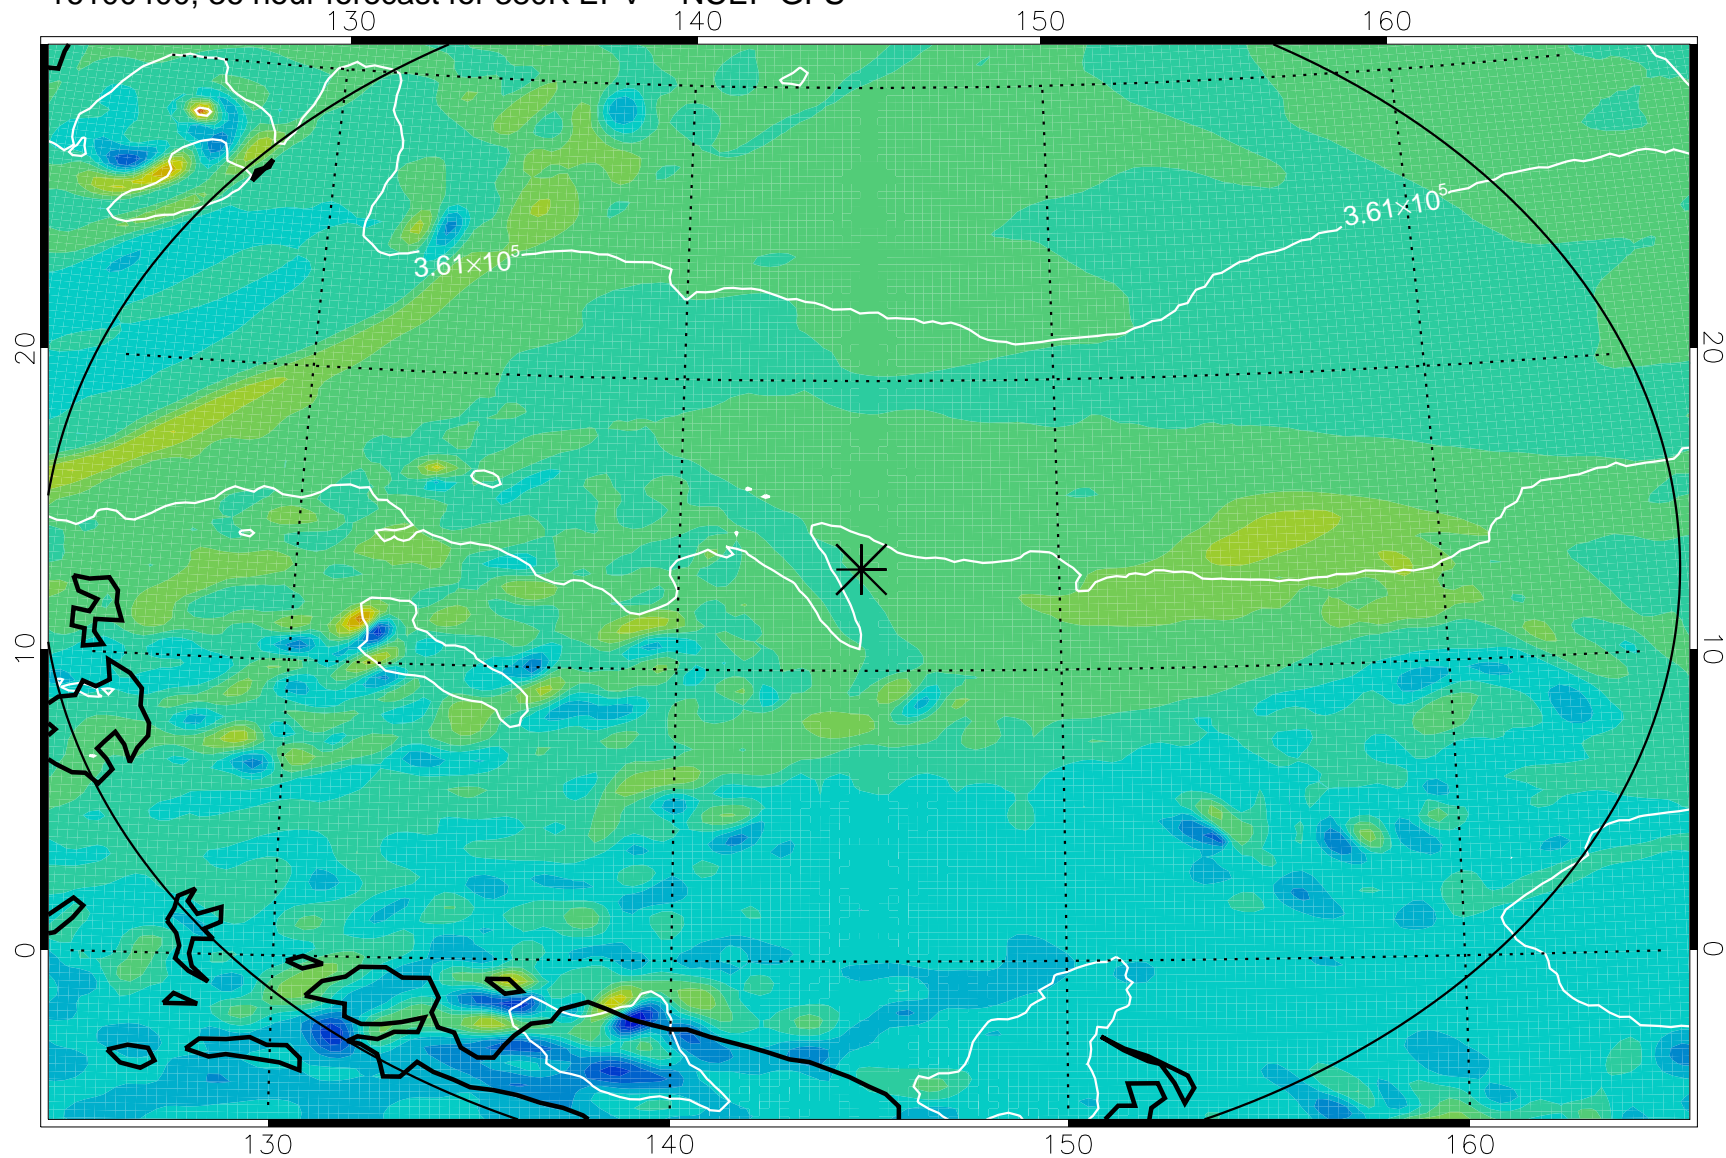

16100218, 6 hour forecast for 380K EPV -- NCEP GFS

16100300, 12 hour forecast for 380K EPV -- NCEP GFS

380K Montgomery Streamfunction, white

Range ring of 2304 km

16100306, 18 hour forecast for 380K EPV -- NCEP GFS

380K Montgomery Streamfunction, white

Range ring of 2304 km

16100312, 24 hour forecast for 380K EPV -- NCEP GFS

380K Montgomery Streamfunction, white

Range ring of 2304 km

16100318, 30 hour forecast for 380K EPV -- NCEP GFS

380K Montgomery Streamfunction, white

Range ring of 2304 km

16100400, 36 hour forecast for 380K EPV -- NCEP GFS

380K Montgomery Streamfunction, white

Range ring of 2304 km

16100406, 42 hour forecast for 380K EPV -- NCEP GFS

380K Montgomery Streamfunction, white

Range ring of 2304 km

16100412, 48 hour forecast for 380K EPV -- NCEP GFS

380K Montgomery Streamfunction, white

Range ring of 2304 km

16100418, 54 hour forecast for 380K EPV -- NCEP GFS