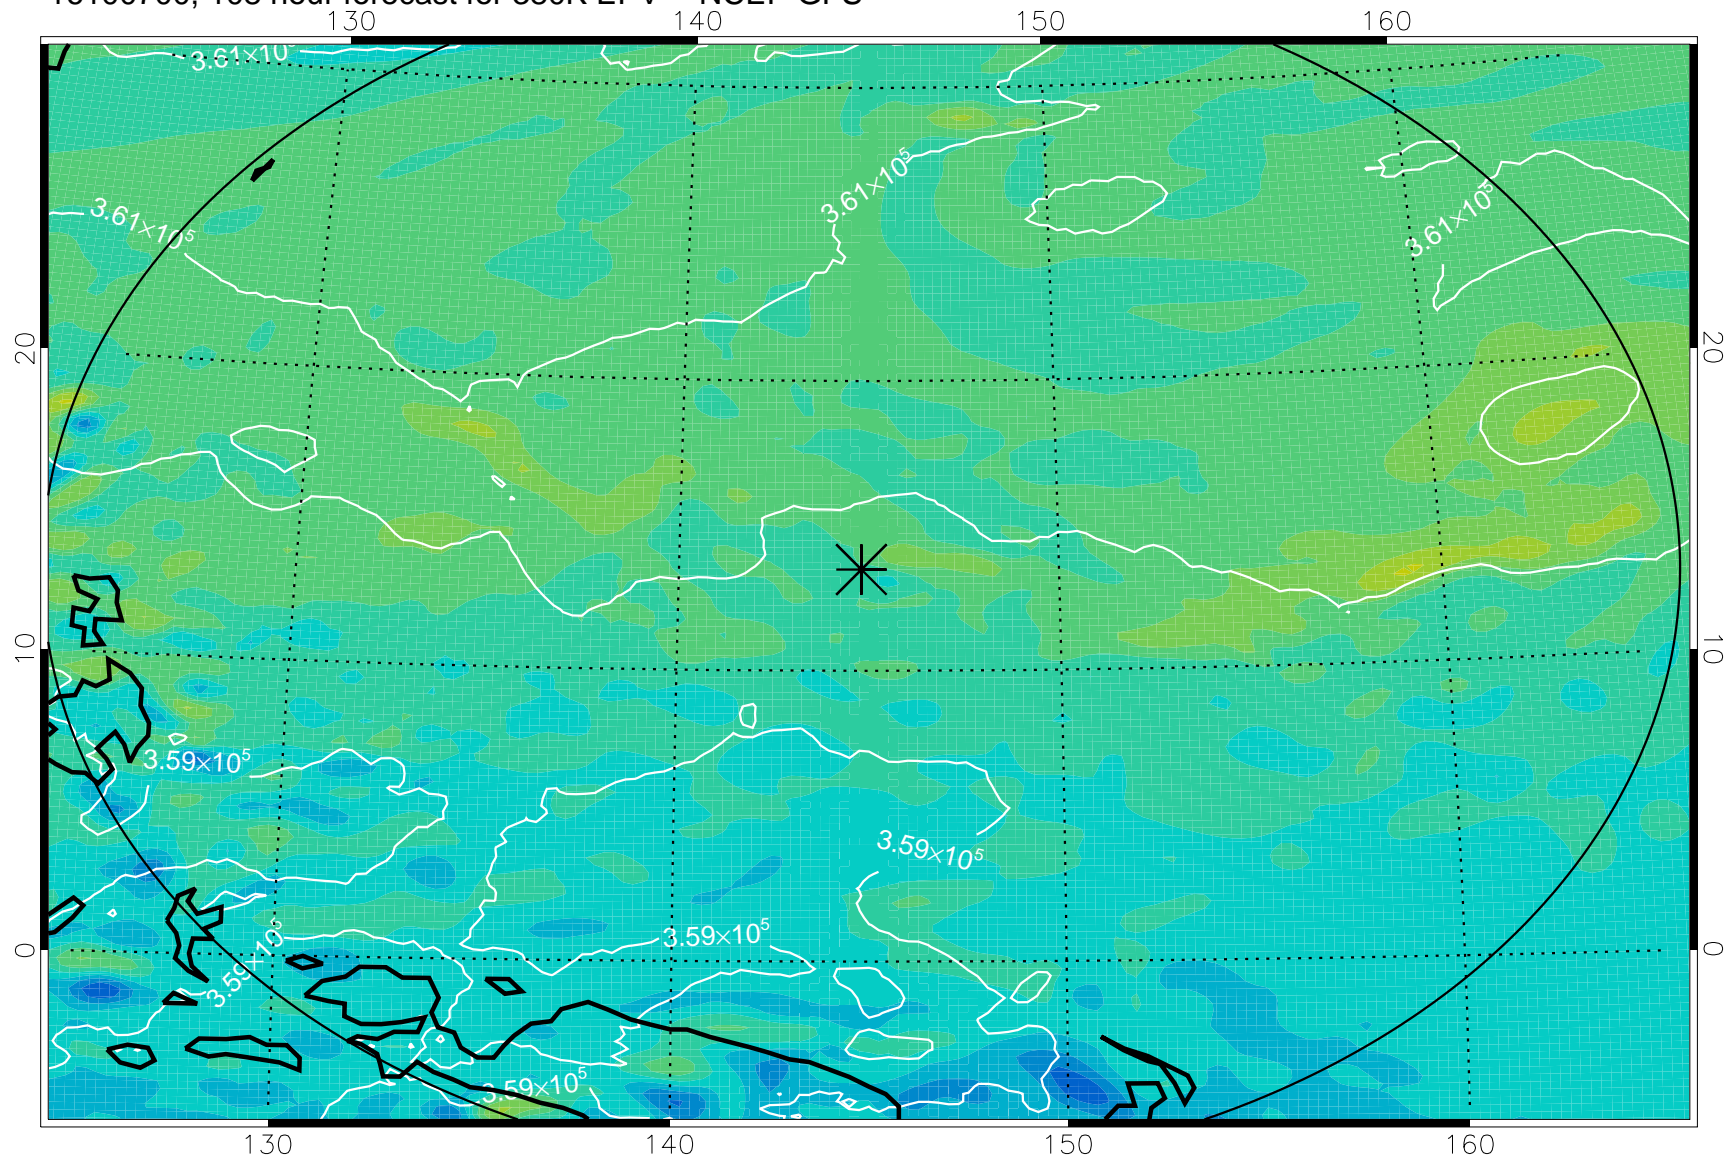

380K Montgomery Streamfunction, white

Range ring of 2304 km

16100600, 84 hour forecast for 380K EPV -- NCEP GFS

380K Montgomery Streamfunction, white

Range ring of 2304 km

16100606, 90 hour forecast for 380K EPV -- NCEP GFS

380K Montgomery Streamfunction, white

Range ring of 2304 km

16100612, 96 hour forecast for 380K EPV -- NCEP GFS

380K Montgomery Streamfunction, white

Range ring of 2304 km

16100618, 102 hour forecast for 380K EPV -- NCEP GFS

380K Montgomery Streamfunction, white

Range ring of 2304 km

16100700, 108 hour forecast for 380K EPV -- NCEP GFS

380K Montgomery Streamfunction, white

Range ring of 2304 km

16100706, 114 hour forecast for 380K EPV -- NCEP GFS

380K Montgomery Streamfunction, white

Range ring of 2304 km

16100712, 120 hour forecast for 380K EPV -- NCEP GFS

380K Montgomery Streamfunction, white

Range ring of 2304 km