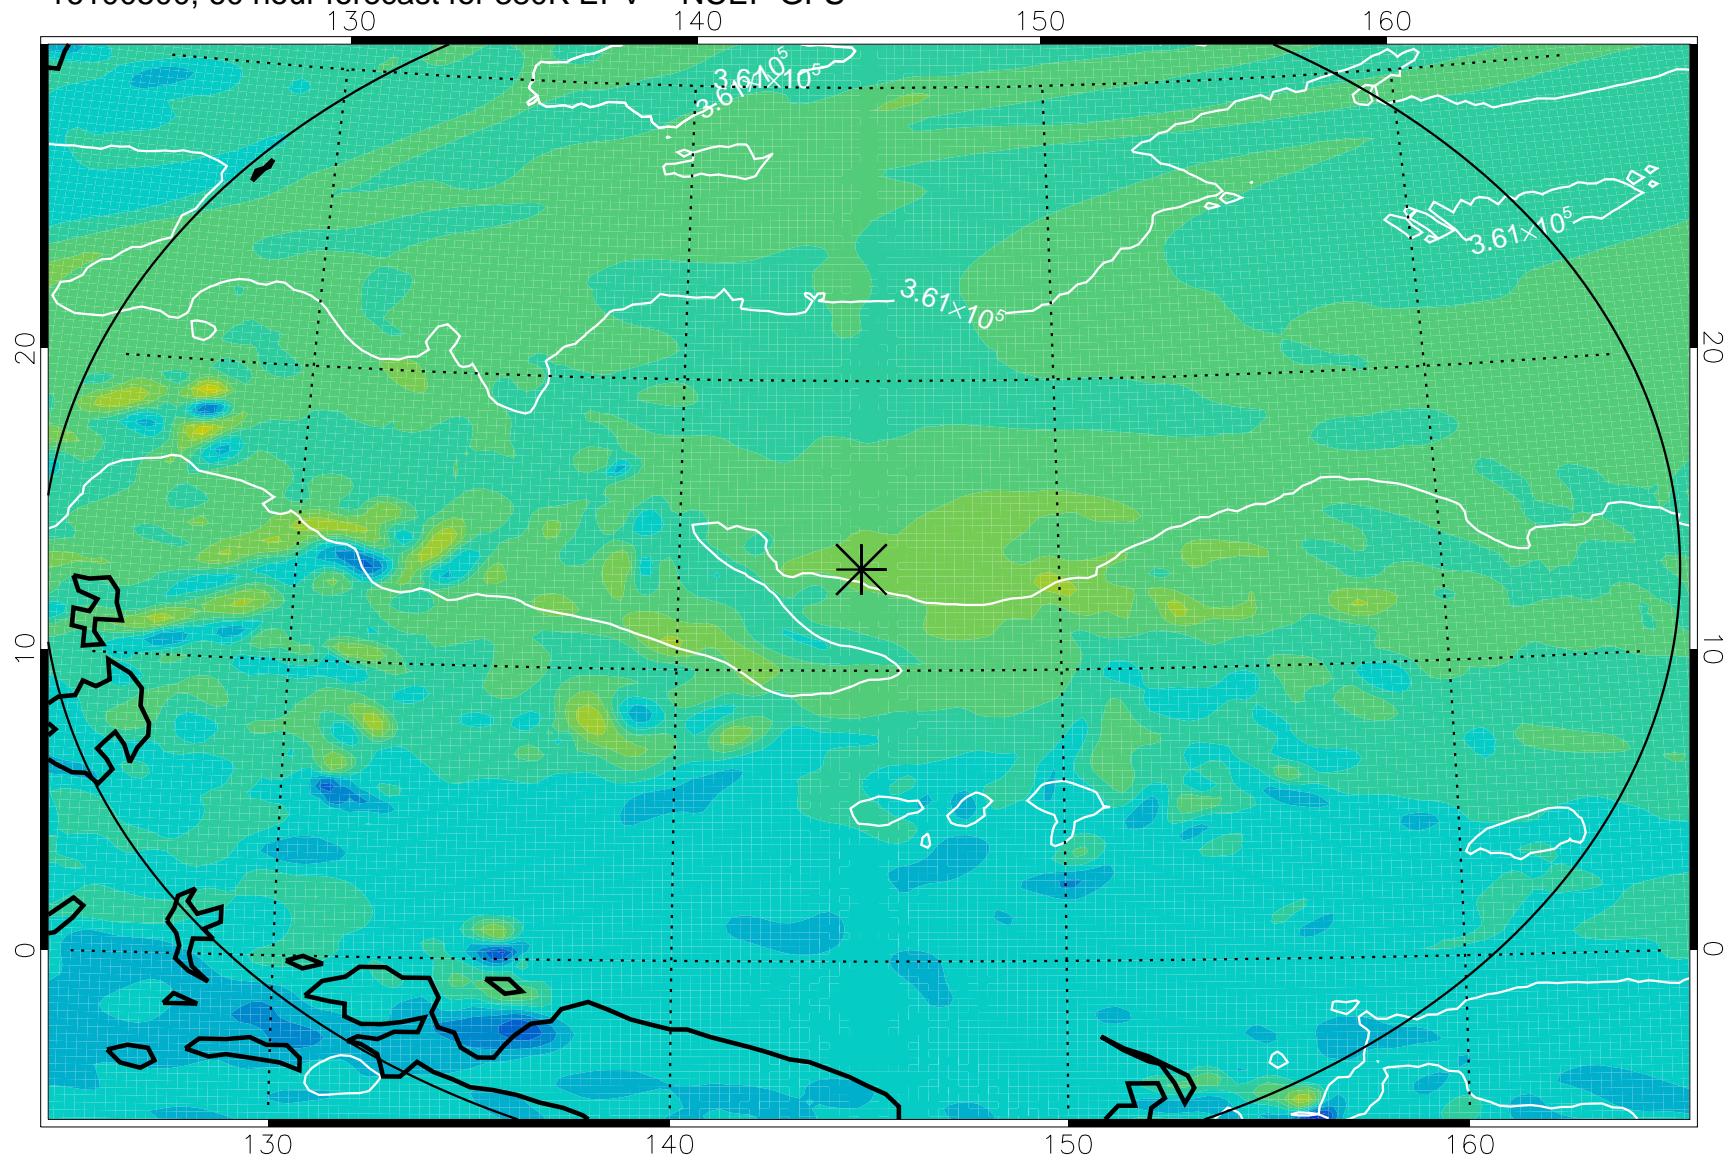

380K Montgomery Streamfunction, white

Range ring of 2304 km

16100400, 36 hour forecast for 380K EPV -- NCEP GFS

380K Montgomery Streamfunction, white

Range ring of 2304 km

16100406, 42 hour forecast for 380K EPV -- NCEP GFS

380K Montgomery Streamfunction, white

Range ring of 2304 km

16100412, 48 hour forecast for 380K EPV -- NCEP GFS

380K Montgomery Streamfunction, white

Range ring of 2304 km

16100418, 54 hour forecast for 380K EPV -- NCEP GFS

380K Montgomery Streamfunction, white

Range ring of 2304 km

16100500, 60 hour forecast for 380K EPV -- NCEP GFS

380K Montgomery Streamfunction, white

Range ring of 2304 km

16100506, 66 hour forecast for 380K EPV -- NCEP GFS

380K Montgomery Streamfunction, white

Range ring of 2304 km

16100512, 72 hour forecast for 380K EPV -- NCEP GFS

380K Montgomery Streamfunction, white

Range ring of 2304 km

16100518, 78 hour forecast for 380K EPV -- NCEP GFS