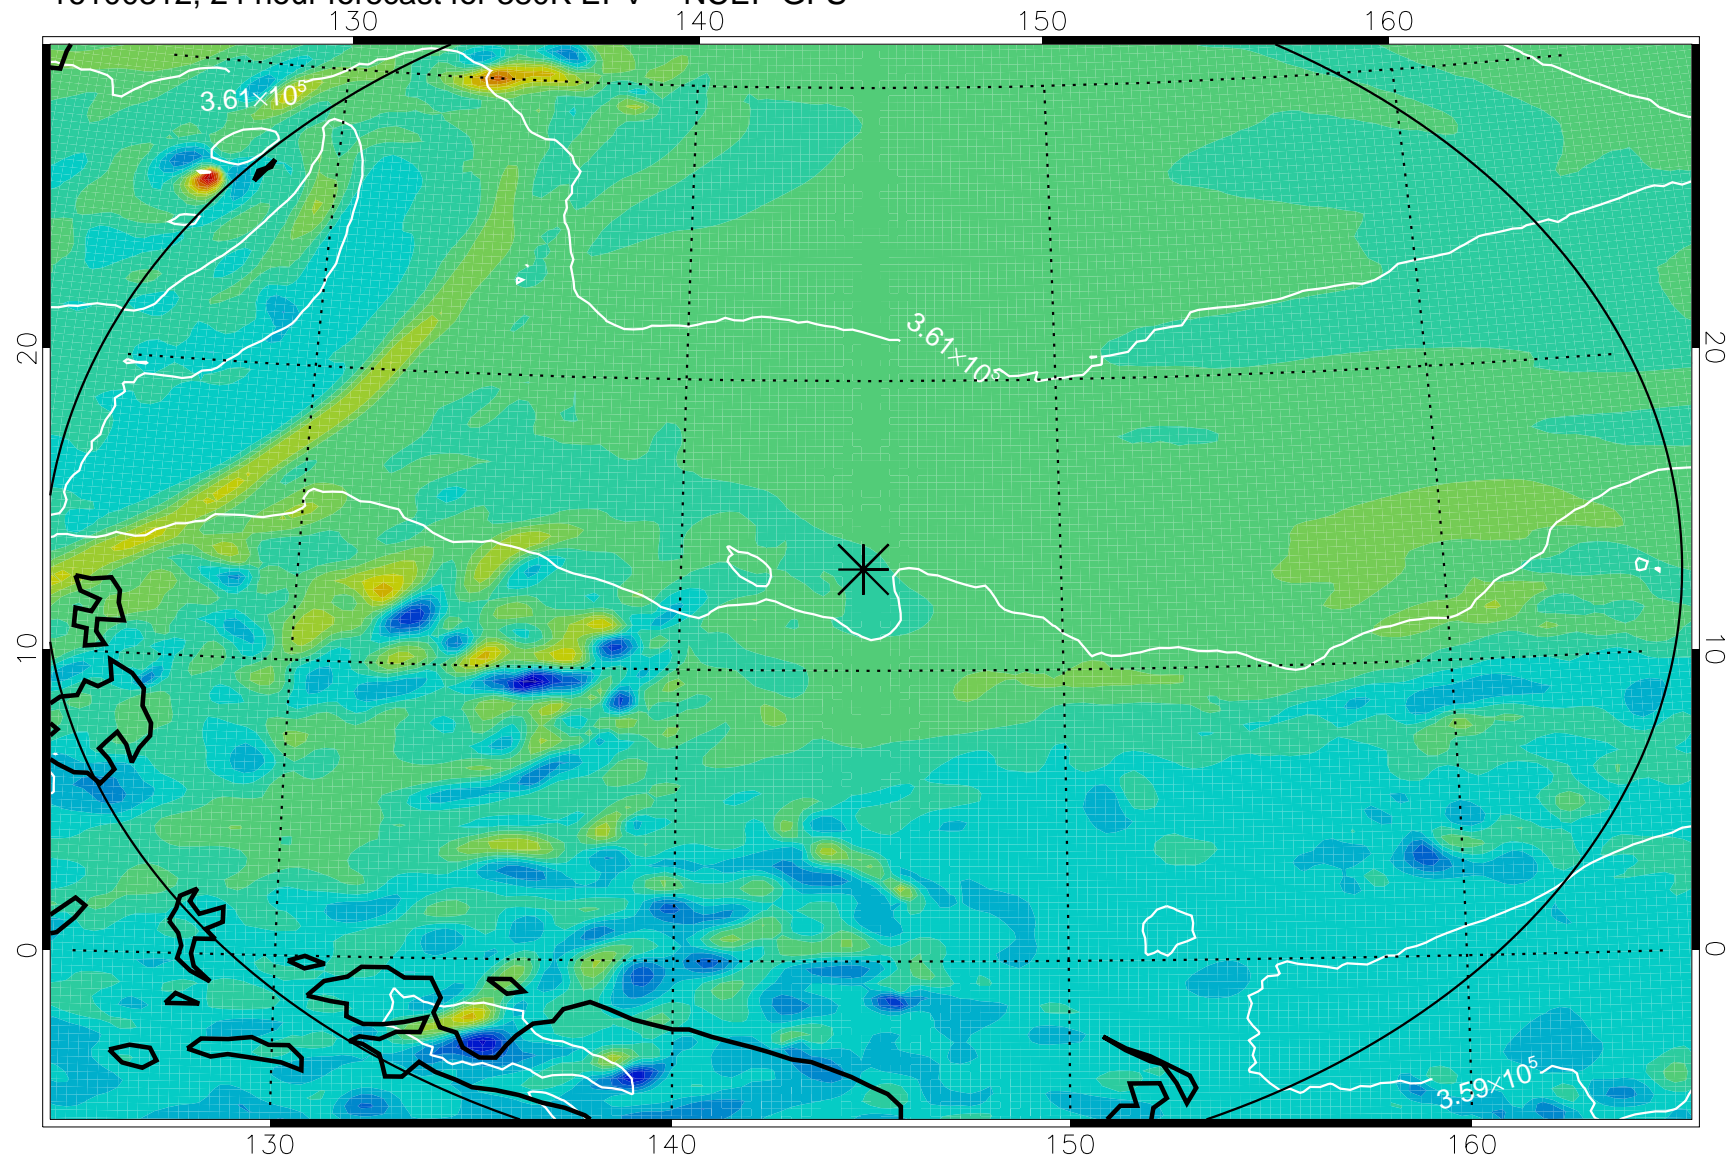

16100218, 6 hour forecast for 380K EPV -- NCEP GFS

16100300, 12 hour forecast for 380K EPV -- NCEP GFS

380K Montgomery Streamfunction, white

Range ring of 2304 km

16100306, 18 hour forecast for 380K EPV -- NCEP GFS

380K Montgomery Streamfunction, white

Range ring of 2304 km

16100312, 24 hour forecast for 380K EPV -- NCEP GFS

380K Montgomery Streamfunction, white

Range ring of 2304 km

16100318, 30 hour forecast for 380K EPV -- NCEP GFS

380K Montgomery Streamfunction, white

Range ring of 2304 km

16100400, 36 hour forecast for 380K EPV -- NCEP GFS

380K Montgomery Streamfunction, white

Range ring of 2304 km

16100406, 42 hour forecast for 380K EPV -- NCEP GFS

380K Montgomery Streamfunction, white

Range ring of 2304 km

16100500, 60 hour forecast for 380K EPV -- NCEP GFS

380K Montgomery Streamfunction, white

Range ring of 2304 km

16100506, 66 hour forecast for 380K EPV -- NCEP GFS