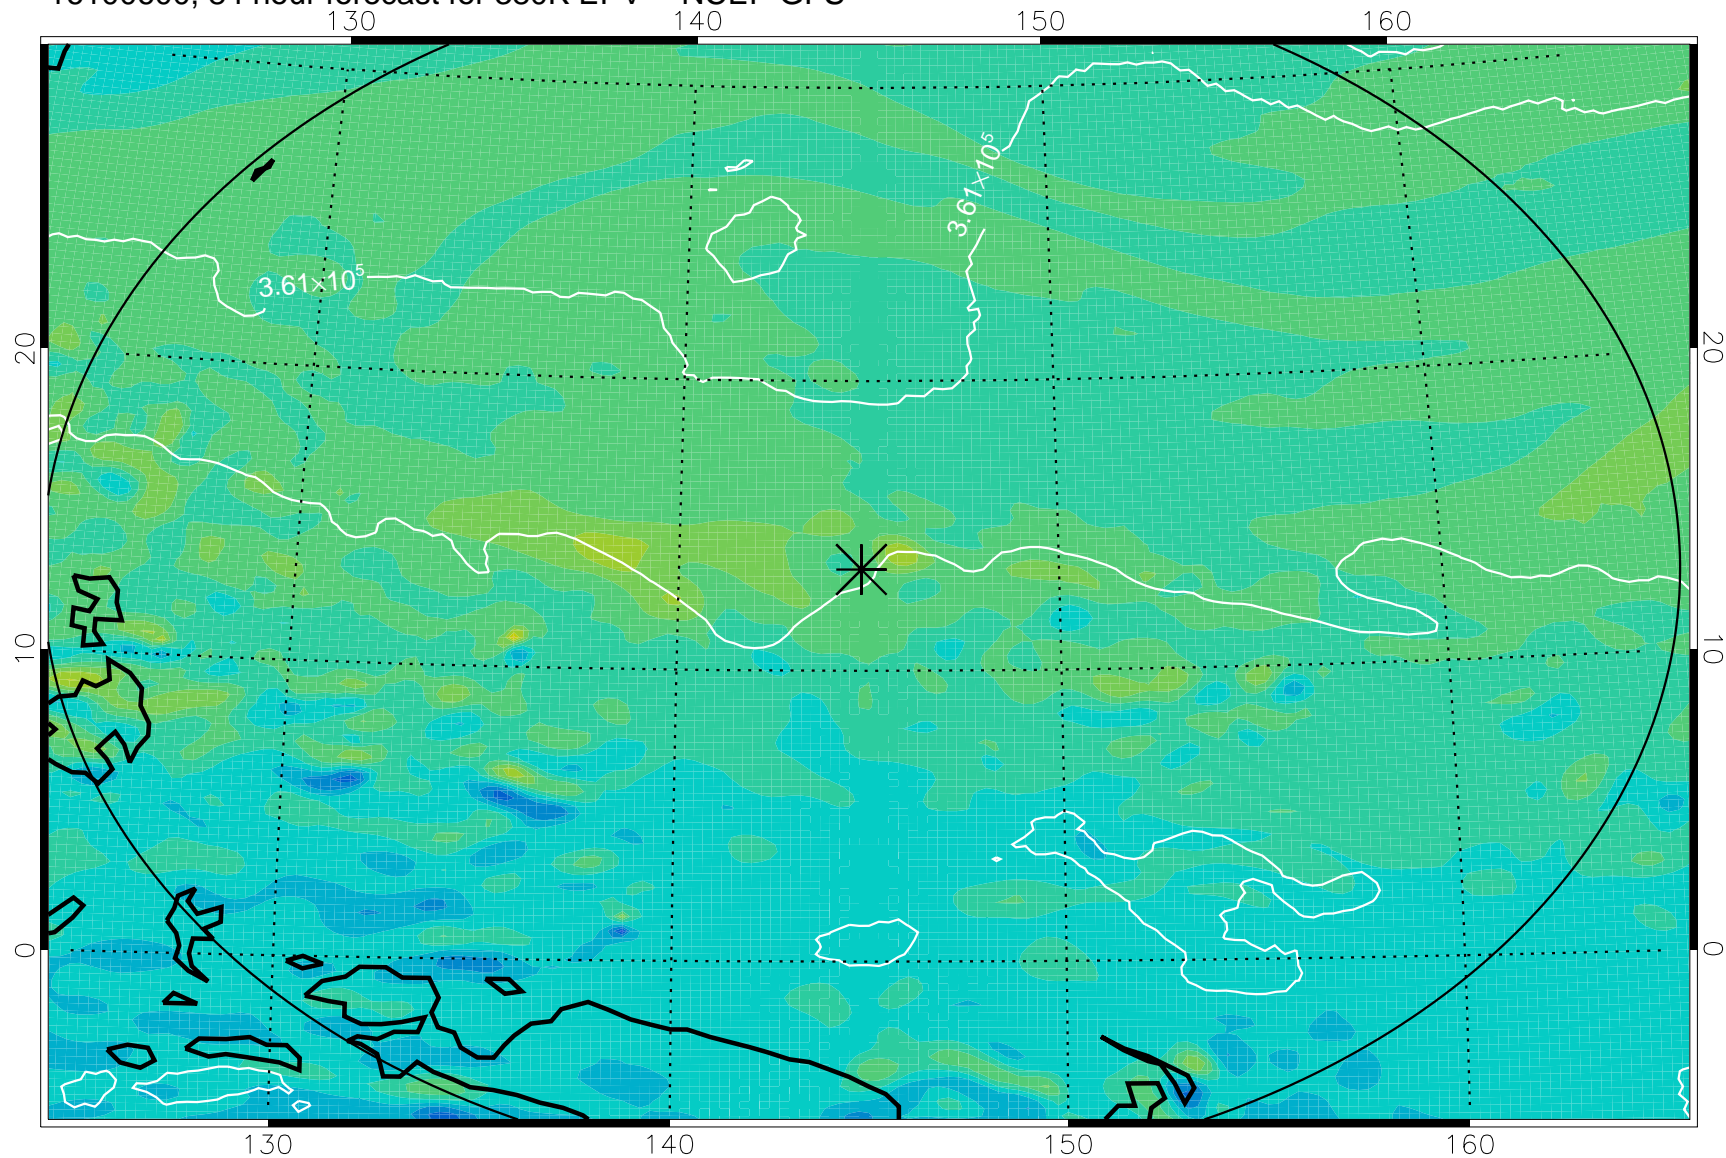

380K Montgomery Streamfunction, white

Range ring of 2304 km

16100500, 60 hour forecast for 380K EPV -- NCEP GFS

380K Montgomery Streamfunction, white

Range ring of 2304 km

16100506, 66 hour forecast for 380K EPV -- NCEP GFS

380K Montgomery Streamfunction, white

Range ring of 2304 km

16100512, 72 hour forecast for 380K EPV -- NCEP GFS

380K Montgomery Streamfunction, white

Range ring of 2304 km

16100518, 78 hour forecast for 380K EPV -- NCEP GFS

380K Montgomery Streamfunction, white

Range ring of 2304 km

16100600, 84 hour forecast for 380K EPV -- NCEP GFS

380K Montgomery Streamfunction, white

Range ring of 2304 km

16100606, 90 hour forecast for 380K EPV -- NCEP GFS

380K Montgomery Streamfunction, white

Range ring of 2304 km

16100612, 96 hour forecast for 380K EPV -- NCEP GFS

380K Montgomery Streamfunction, white

Range ring of 2304 km

16100618, 102 hour forecast for 380K EPV -- NCEP GFS