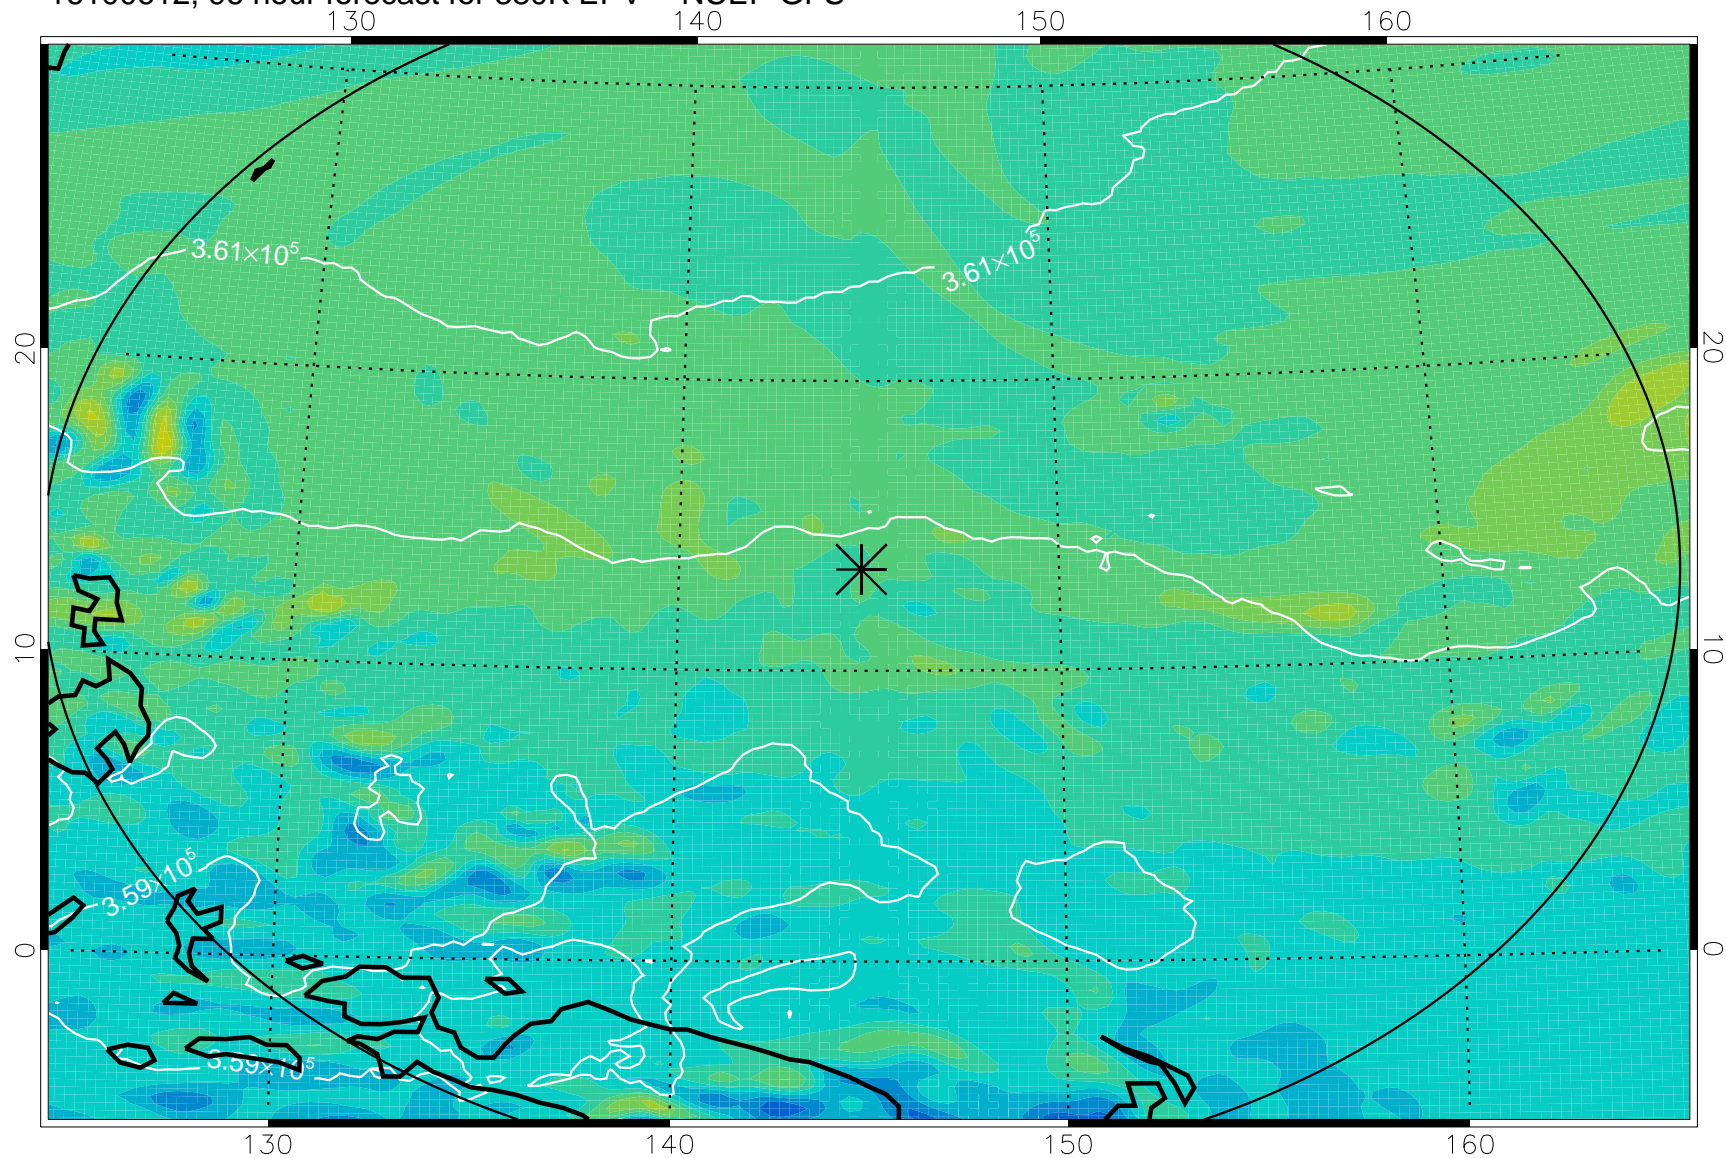

380K Montgomery Streamfunction, white

Range ring of 2304 km

16100512, 72 hour forecast for 380K EPV -- NCEP GFS

380K Montgomery Streamfunction, white

Range ring of 2304 km

16100518, 78 hour forecast for 380K EPV -- NCEP GFS

380K Montgomery Streamfunction, white

Range ring of 2304 km

16100600, 84 hour forecast for 380K EPV -- NCEP GFS

380K Montgomery Streamfunction, white

Range ring of 2304 km

16100606, 90 hour forecast for 380K EPV -- NCEP GFS

380K Montgomery Streamfunction, white

Range ring of 2304 km

16100612, 96 hour forecast for 380K EPV -- NCEP GFS

380K Montgomery Streamfunction, white

Range ring of 2304 km

16100618, 102 hour forecast for 380K EPV -- NCEP GFS

380K Montgomery Streamfunction, white

Range ring of 2304 km

16100700, 108 hour forecast for 380K EPV -- NCEP GFS

380K Montgomery Streamfunction, white

Range ring of 2304 km

16100706, 114 hour forecast for 380K EPV -- NCEP GFS