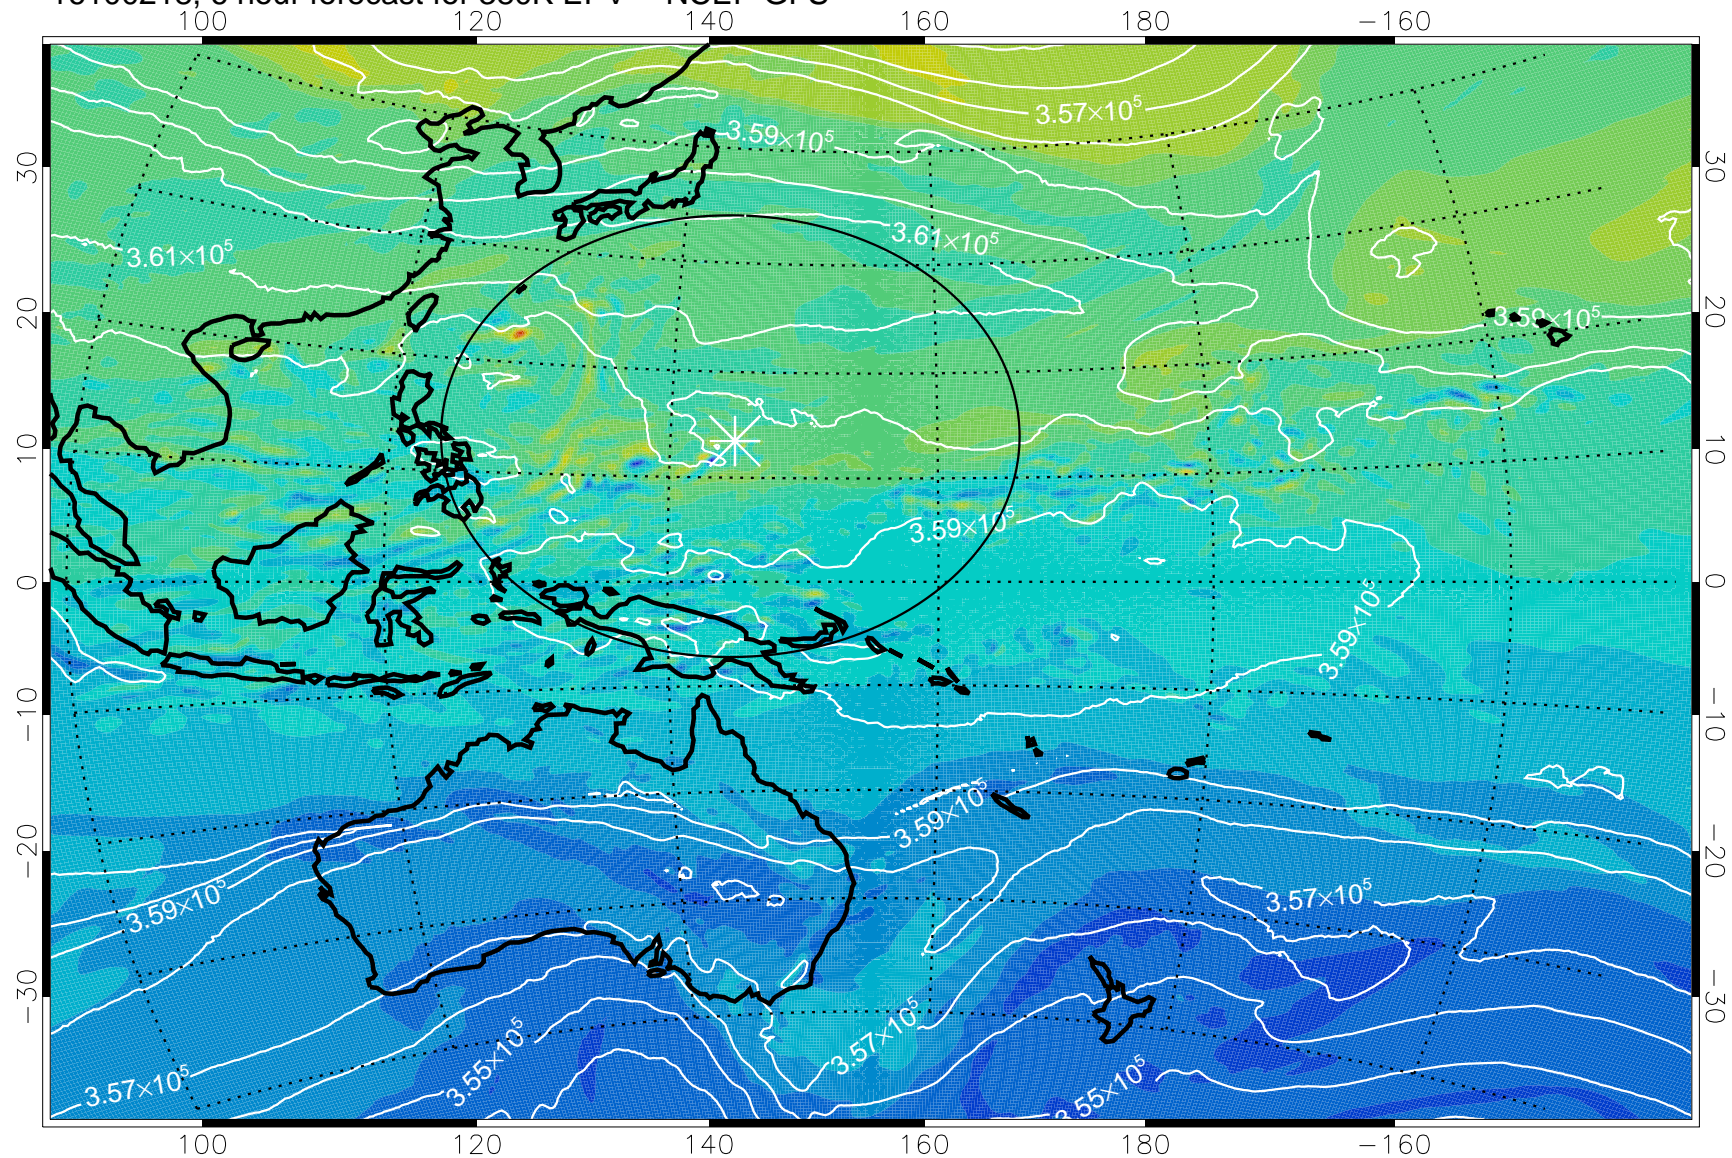

16100218, 6 hour forecast for 380K EPV -- NCEP GFS

380K Montgomery Streamfunction, white

Range ring of 2304 km

16100300, 12 hour forecast for 380K EPV -- NCEP GFS

380K Montgomery Streamfunction, white

Range ring of 2304 km

16100306, 18 hour forecast for 380K EPV -- NCEP GFS

380K Montgomery Streamfunction, white

Range ring of 2304 km

16100312, 24 hour forecast for 380K EPV -- NCEP GFS

380K Montgomery Streamfunction, white

Range ring of 2304 km

380K Montgomery Streamfunction, white

Range ring of 2304 km

16100406, 42 hour forecast for 380K EPV -- NCEP GFS

380K Montgomery Streamfunction, white

Range ring of 2304 km

16100412, 48 hour forecast for 380K EPV -- NCEP GFS

380K Montgomery Streamfunction, white

Range ring of 2304 km

16100418, 54 hour forecast for 380K EPV -- NCEP GFS

380K Montgomery Streamfunction, white

Range ring of 2304 km

16100500, 60 hour forecast for 380K EPV -- NCEP GFS