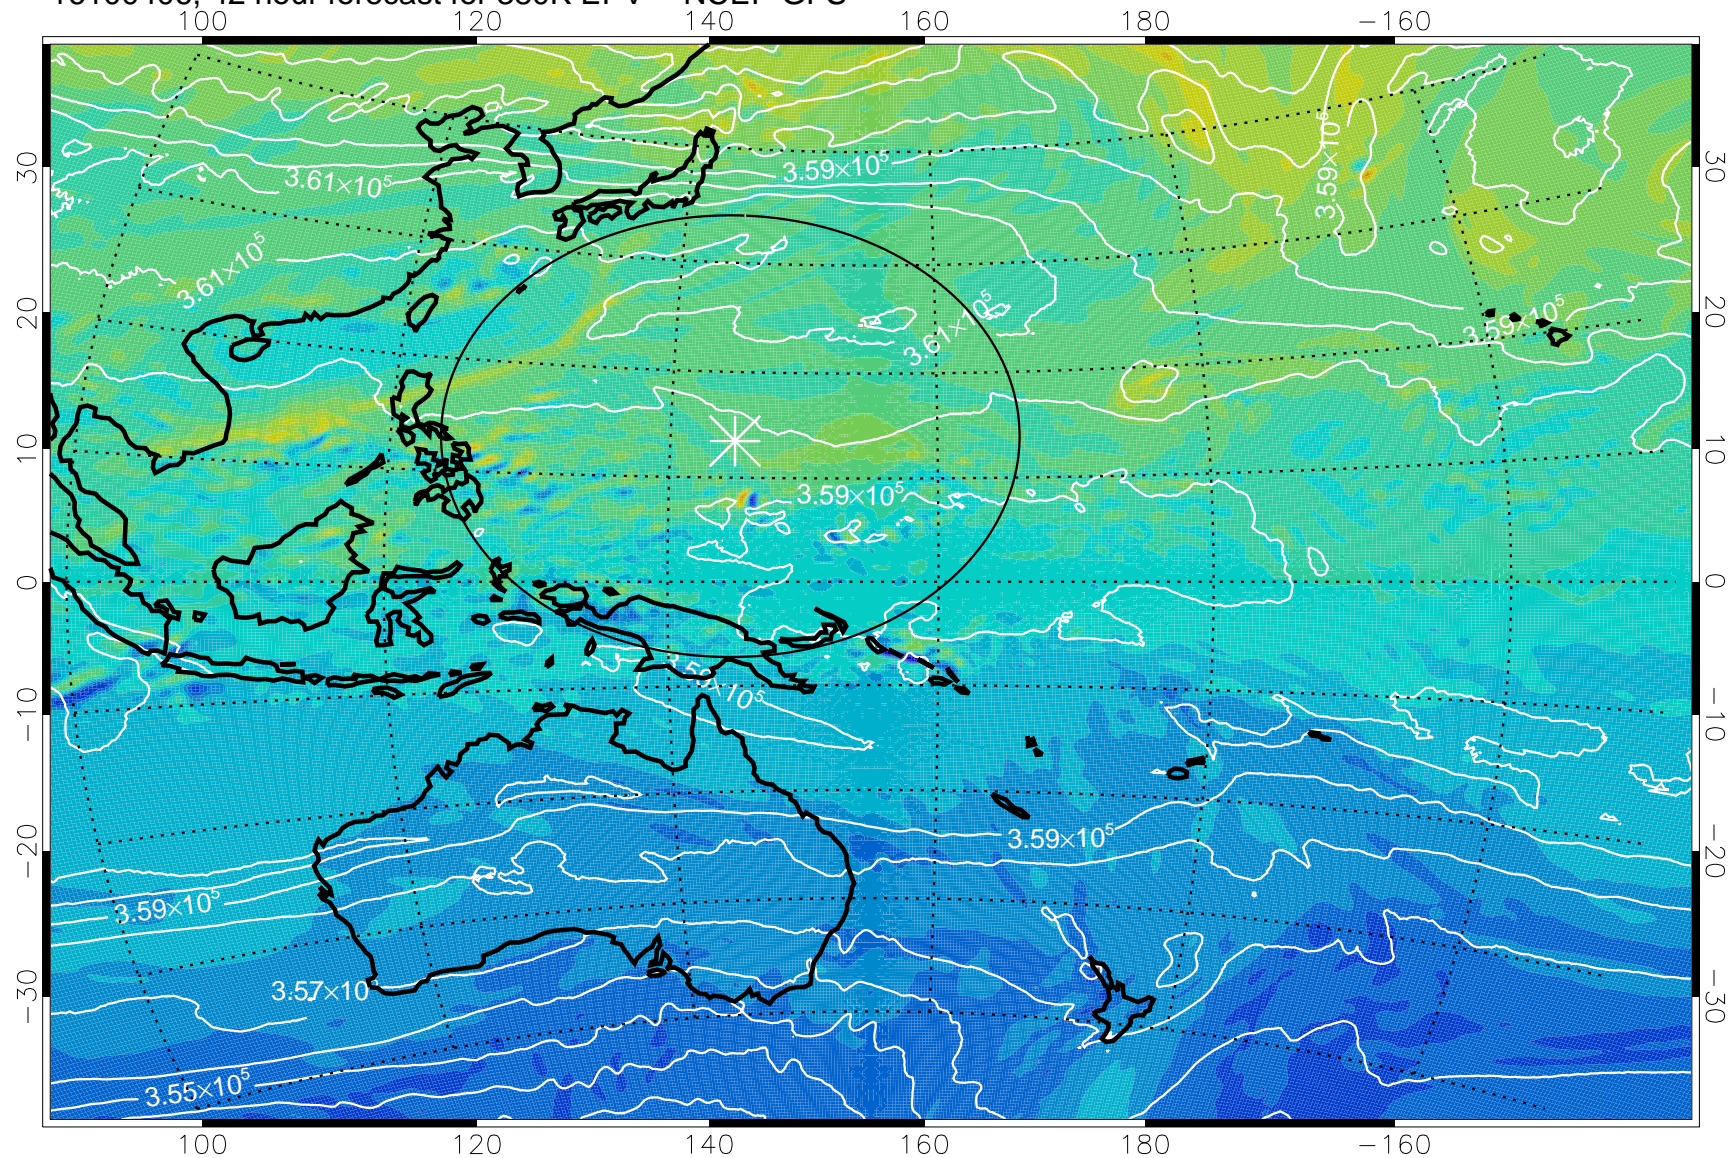

16100318, 30 hour forecast for 380K EPV -- NCEP GFS

-2×10^{-5} -1×10^{-5} 0 1×10^{-5} 2×10^{-5}
PVU

380K Montgomery Streamfunction, white

Range ring of 2304 km

16100400, 36 hour forecast for 380K EPV -- NCEP GFS

380K Montgomery Streamfunction, white

Range ring of 2304 km

16100406, 42 hour forecast for 380K EPV -- NCEP GFS

380K Montgomery Streamfunction, white

Range ring of 2304 km

16100412, 48 hour forecast for 380K EPV -- NCEP GFS

380K Montgomery Streamfunction, white

Range ring of 2304 km

16100418, 54 hour forecast for 380K EPV -- NCEP GFS

380K Montgomery Streamfunction, white

Range ring of 2304 km

16100500, 60 hour forecast for 380K EPV -- NCEP GFS

380K Montgomery Streamfunction, white

Range ring of 2304 km

16100506, 66 hour forecast for 380K EPV -- NCEP GFS

380K Montgomery Streamfunction, white

Range ring of 2304 km

16100512, 72 hour forecast for 380K EPV -- NCEP GFS