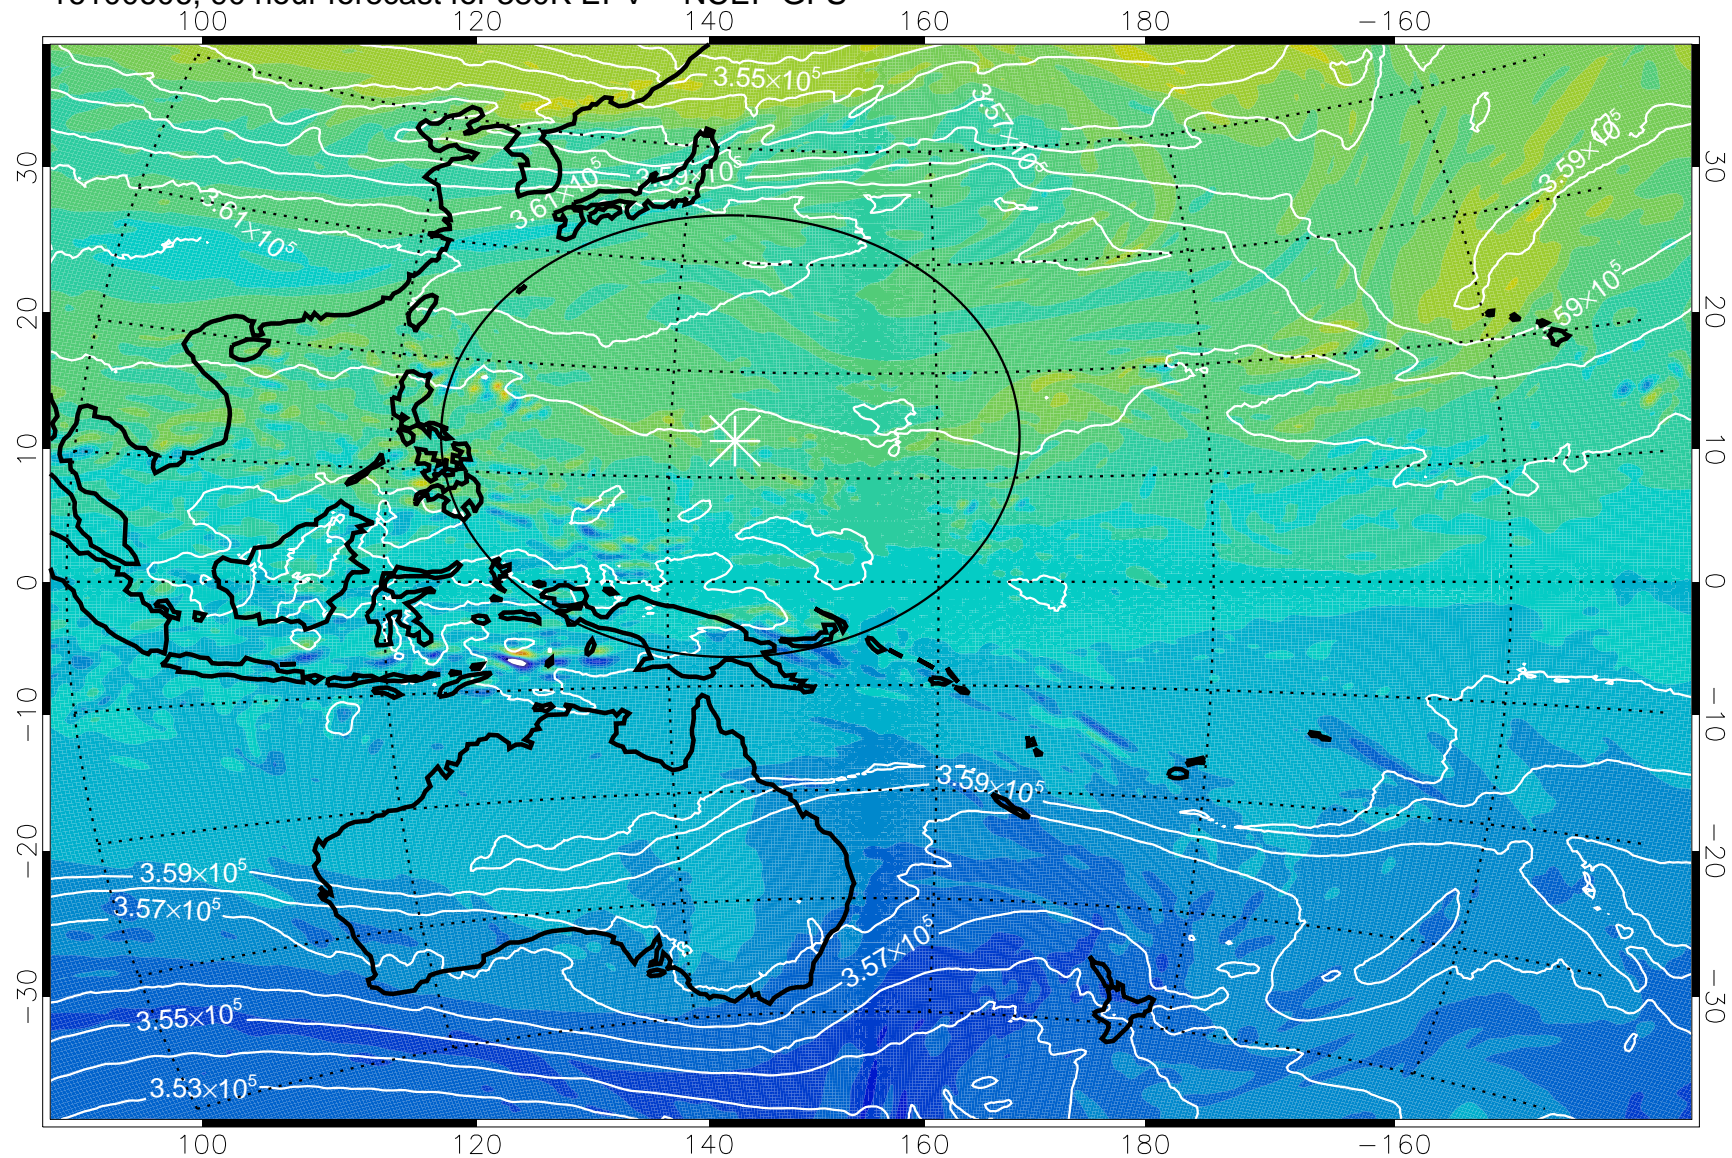

380K Montgomery Streamfunction, white

Range ring of 2304 km

16100506, 66 hour forecast for 380K EPV -- NCEP GFS

380K Montgomery Streamfunction, white

Range ring of 2304 km

16100512, 72 hour forecast for 380K EPV -- NCEP GFS

380K Montgomery Streamfunction, white

Range ring of 2304 km

16100518, 78 hour forecast for 380K EPV -- NCEP GFS

380K Montgomery Streamfunction, white

Range ring of 2304 km

16100600, 84 hour forecast for 38K EPV -- NCEP GFS

38K Montgomery Streamfunction, white

Range ring of 2304 km

16100606, 90 hour forecast for 380K EPV -- NCEP GFS

380K Montgomery Streamfunction, white

Range ring of 2304 km

16100612, 96 hour forecast for 380K EPV -- NCEP GFS

380K Montgomery Streamfunction, white

Range ring of 2304 km

16100618, 102 hour forecast for 380K EPV -- NCEP GFS

380K Montgomery Streamfunction, white

Range ring of 2304 km

16100700, 108 hour forecast for 380K EPV -- NCEP GFS