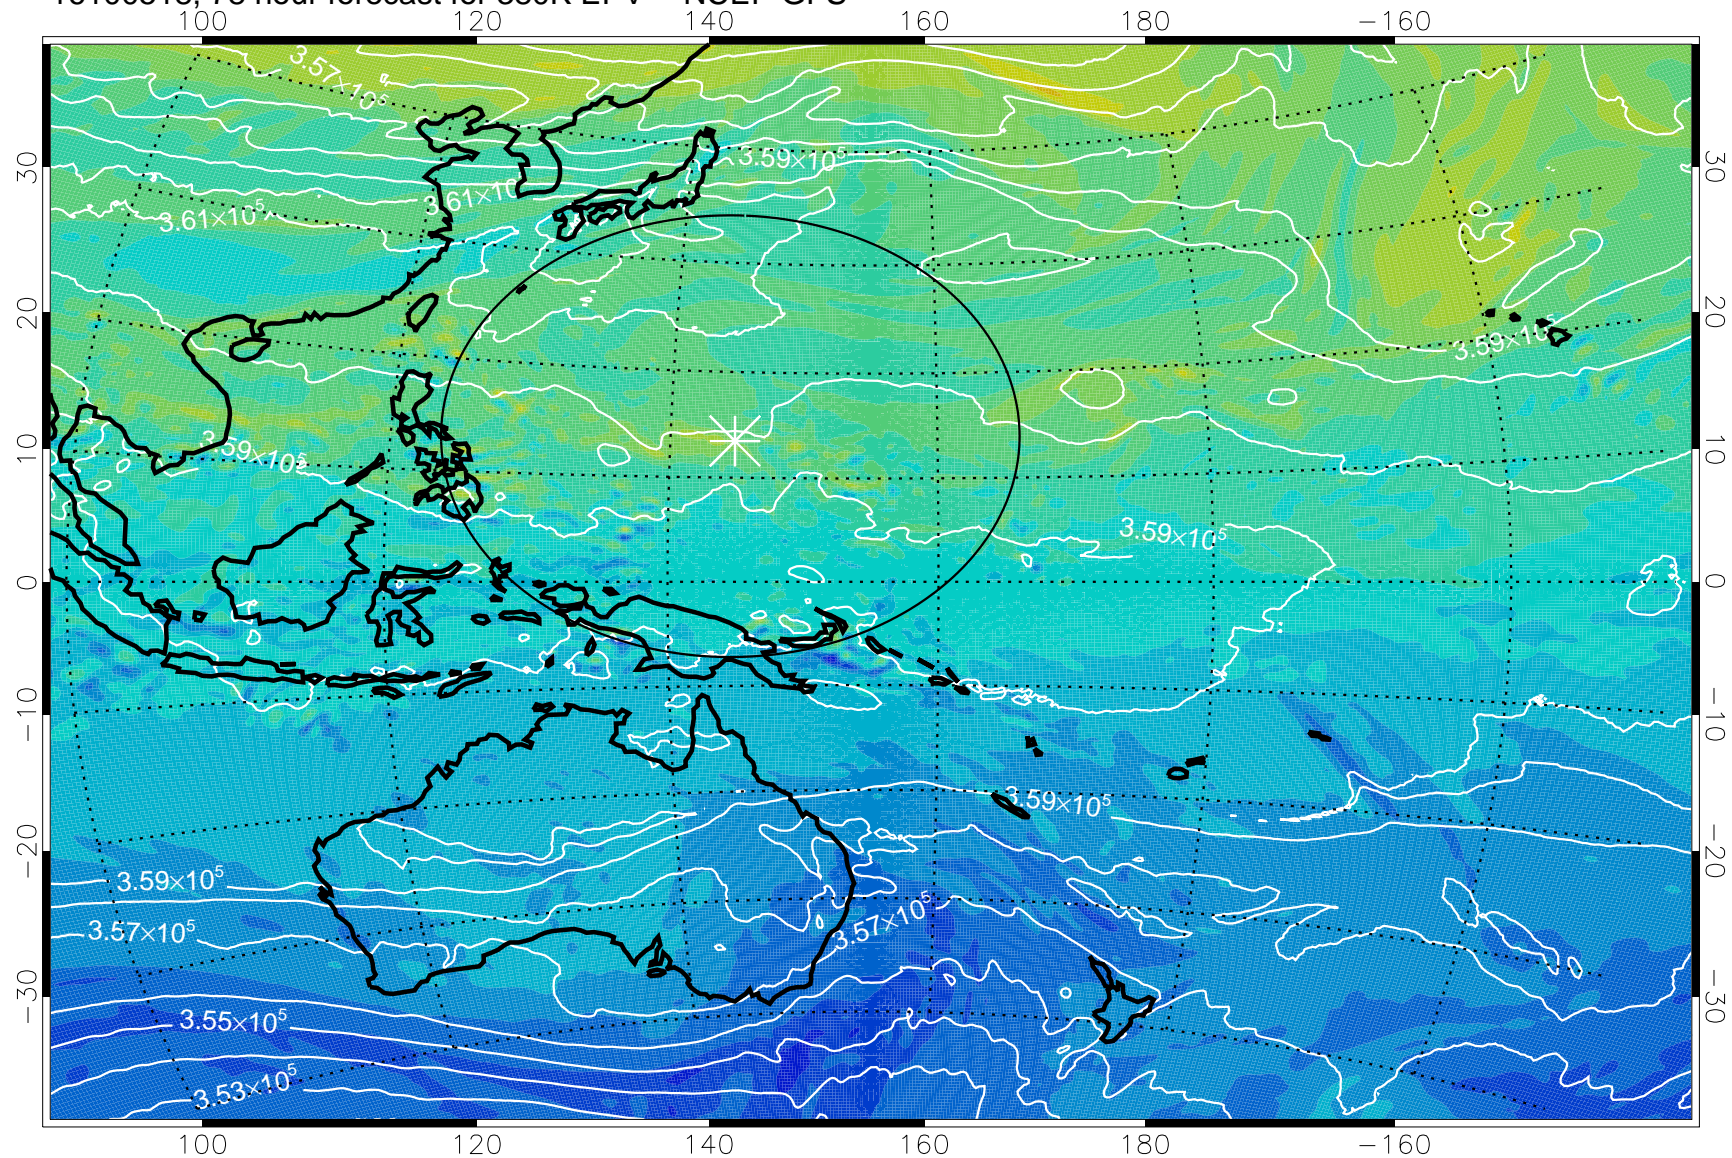

380K Montgomery Streamfunction, white

Range ring of 2304 km

16100418, 54 hour forecast for 380K EPV -- NCEP GFS

380K Montgomery Streamfunction, white

Range ring of 2304 km

16100500, 60 hour forecast for 380K EPV -- NCEP GFS

380K Montgomery Streamfunction, white

Range ring of 2304 km

16100506, 66 hour forecast for 380K EPV -- NCEP GFS

380K Montgomery Streamfunction, white

Range ring of 2304 km

16100512, 72 hour forecast for 380K EPV -- NCEP GFS

380K Montgomery Streamfunction, white

Range ring of 2304 km

16100518, 78 hour forecast for 380K EPV -- NCEP GFS

380K Montgomery Streamfunction, white

Range ring of 2304 km

16100600, 84 hour forecast for 38K EPV -- NCEP GFS

38K Montgomery Streamfunction, white

Range ring of 2304 km

16100606, 90 hour forecast for 380K EPV -- NCEP GFS

380K Montgomery Streamfunction, white

Range ring of 2304 km

16100612, 96 hour forecast for 380K EPV -- NCEP GFS