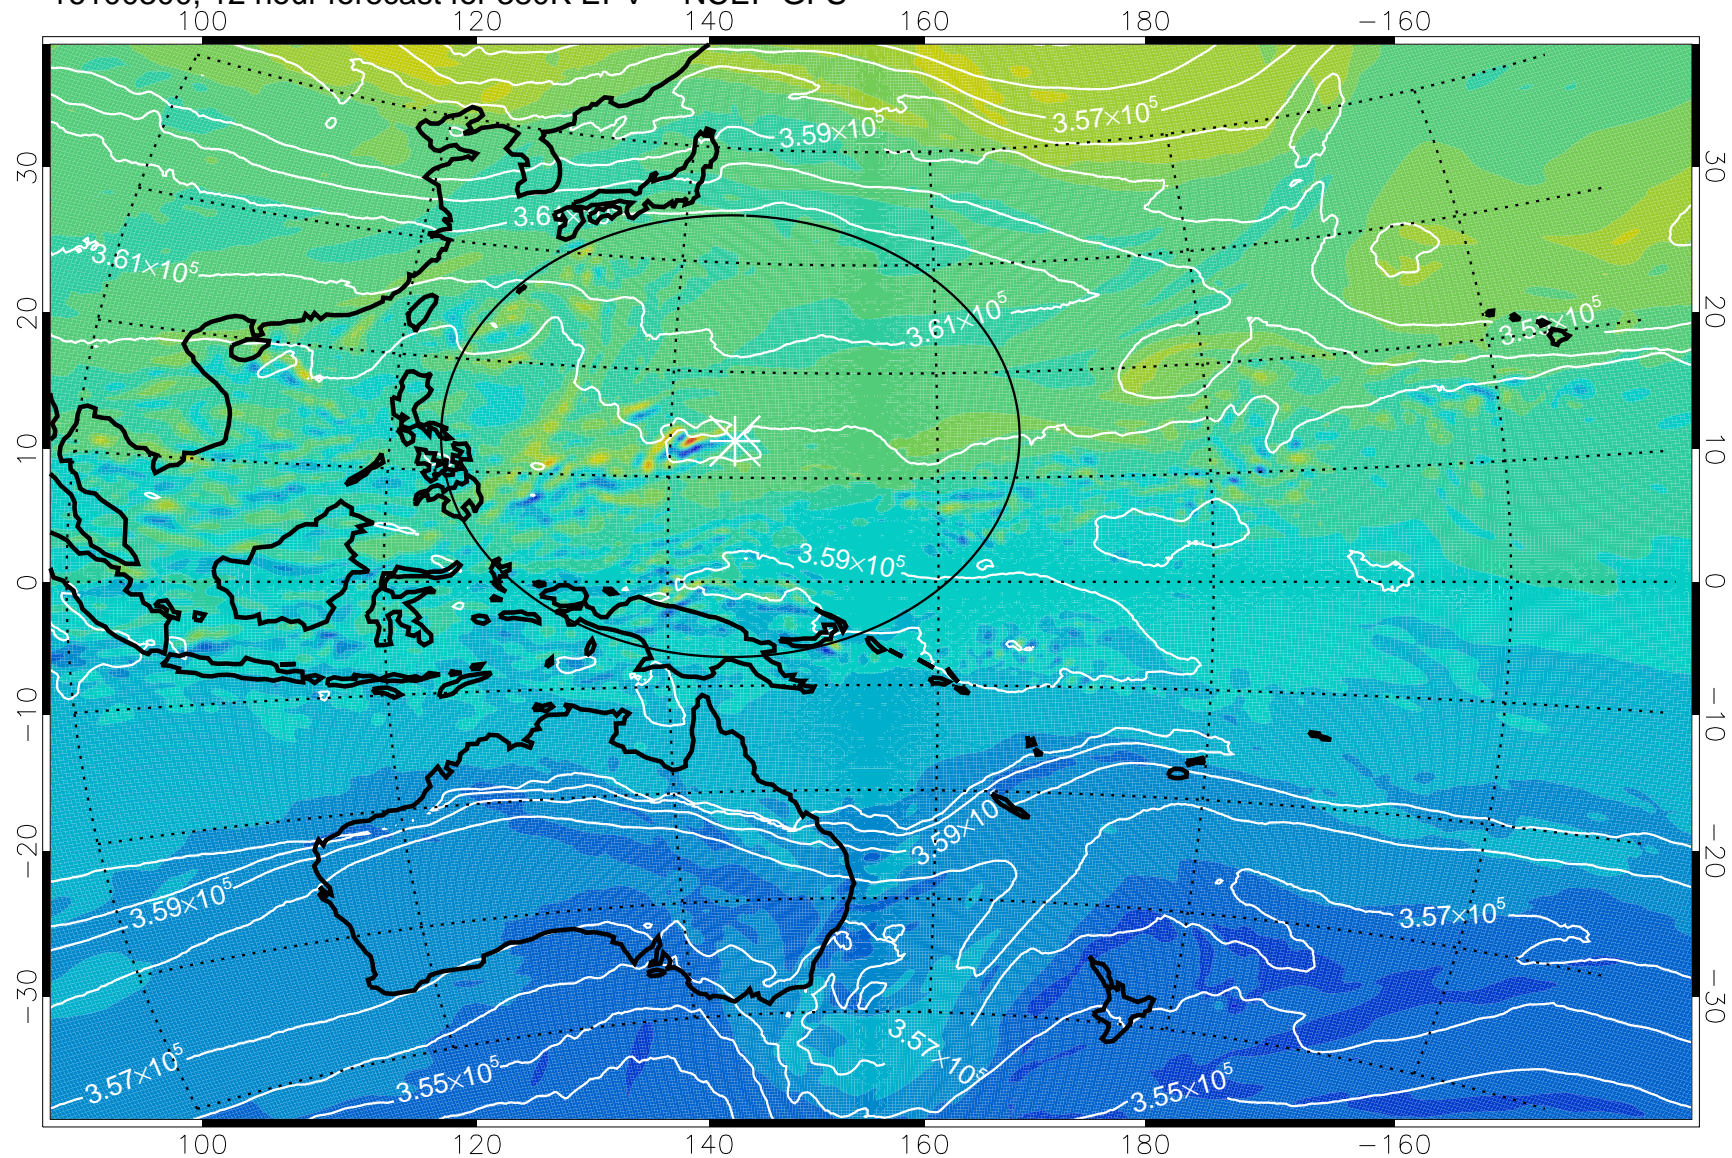

16100218, 6 hour forecast for 380K EPV -- NCEP GFS

380K Montgomery Streamfunction, white

Range ring of 2304 km

16100300, 12 hour forecast for 380K EPV -- NCEP GFS

380K Montgomery Streamfunction, white

Range ring of 2304 km

16100306, 18 hour forecast for 380K EPV -- NCEP GFS

380K Montgomery Streamfunction, white

Range ring of 2304 km

16100312, 24 hour forecast for 380K EPV -- NCEP GFS

380K Montgomery Streamfunction, white

Range ring of 2304 km

380K Montgomery Streamfunction, white

Range ring of 2304 km

16100406, 42 hour forecast for 380K EPV -- NCEP GFS

380K Montgomery Streamfunction, white

Range ring of 2304 km

16100412, 48 hour forecast for 380K EPV -- NCEP GFS

380K Montgomery Streamfunction, white

Range ring of 2304 km

16100418, 54 hour forecast for 380K EPV -- NCEP GFS

380K Montgomery Streamfunction, white

Range ring of 2304 km

16100500, 60 hour forecast for 380K EPV -- NCEP GFS