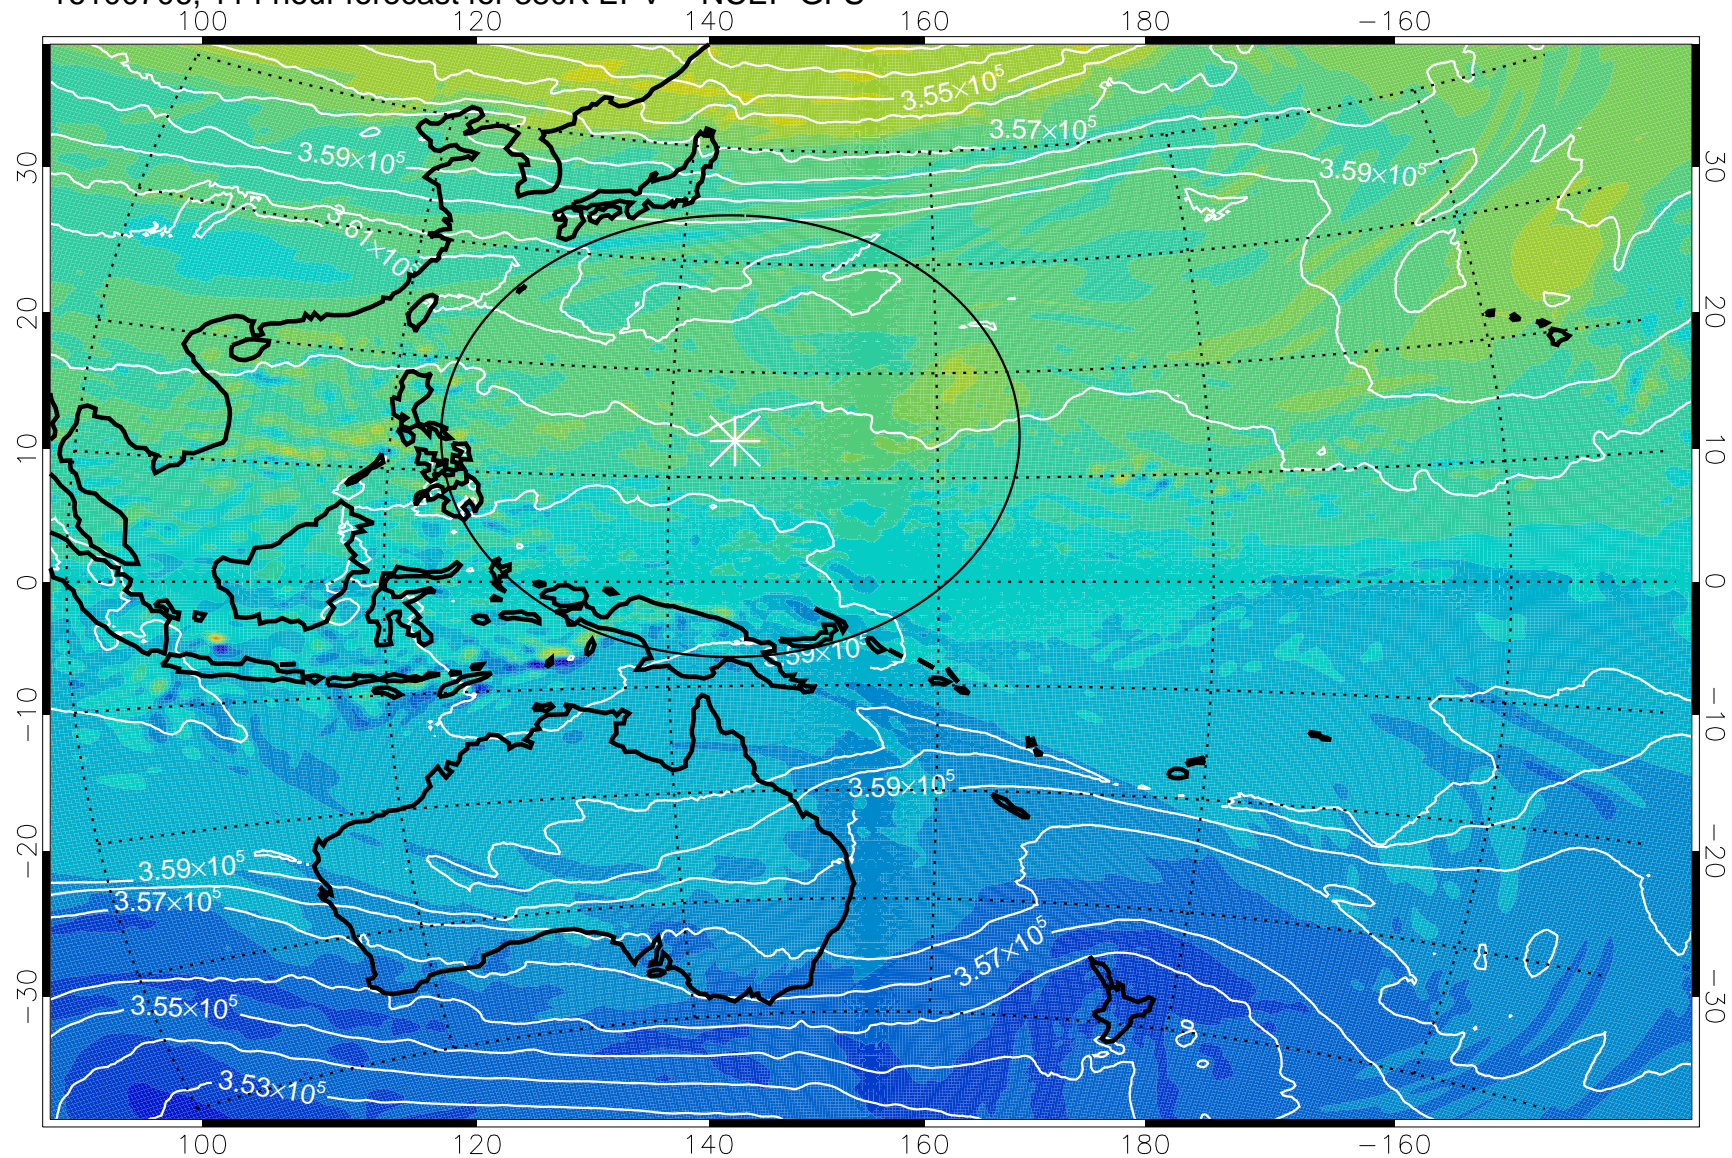

38K Montgomery Streamfunction, white

Range ring of 2304 km

16100606, 90 hour forecast for 380K EPV -- NCEP GFS

380K Montgomery Streamfunction, white

Range ring of 2304 km

16100612, 96 hour forecast for 380K EPV -- NCEP GFS

380K Montgomery Streamfunction, white

Range ring of 2304 km

16100618, 102 hour forecast for 380K EPV -- NCEP GFS

380K Montgomery Streamfunction, white

Range ring of 2304 km

16100700, 108 hour forecast for 380K EPV -- NCEP GFS

380K Montgomery Streamfunction, white

Range ring of 2304 km

16100706, 114 hour forecast for 380K EPV -- NCEP GFS

16100712, 120 hour forecast for 380K EPV -- NCEP GFS

380K Montgomery Streamfunction, white

Range ring of 2304 km