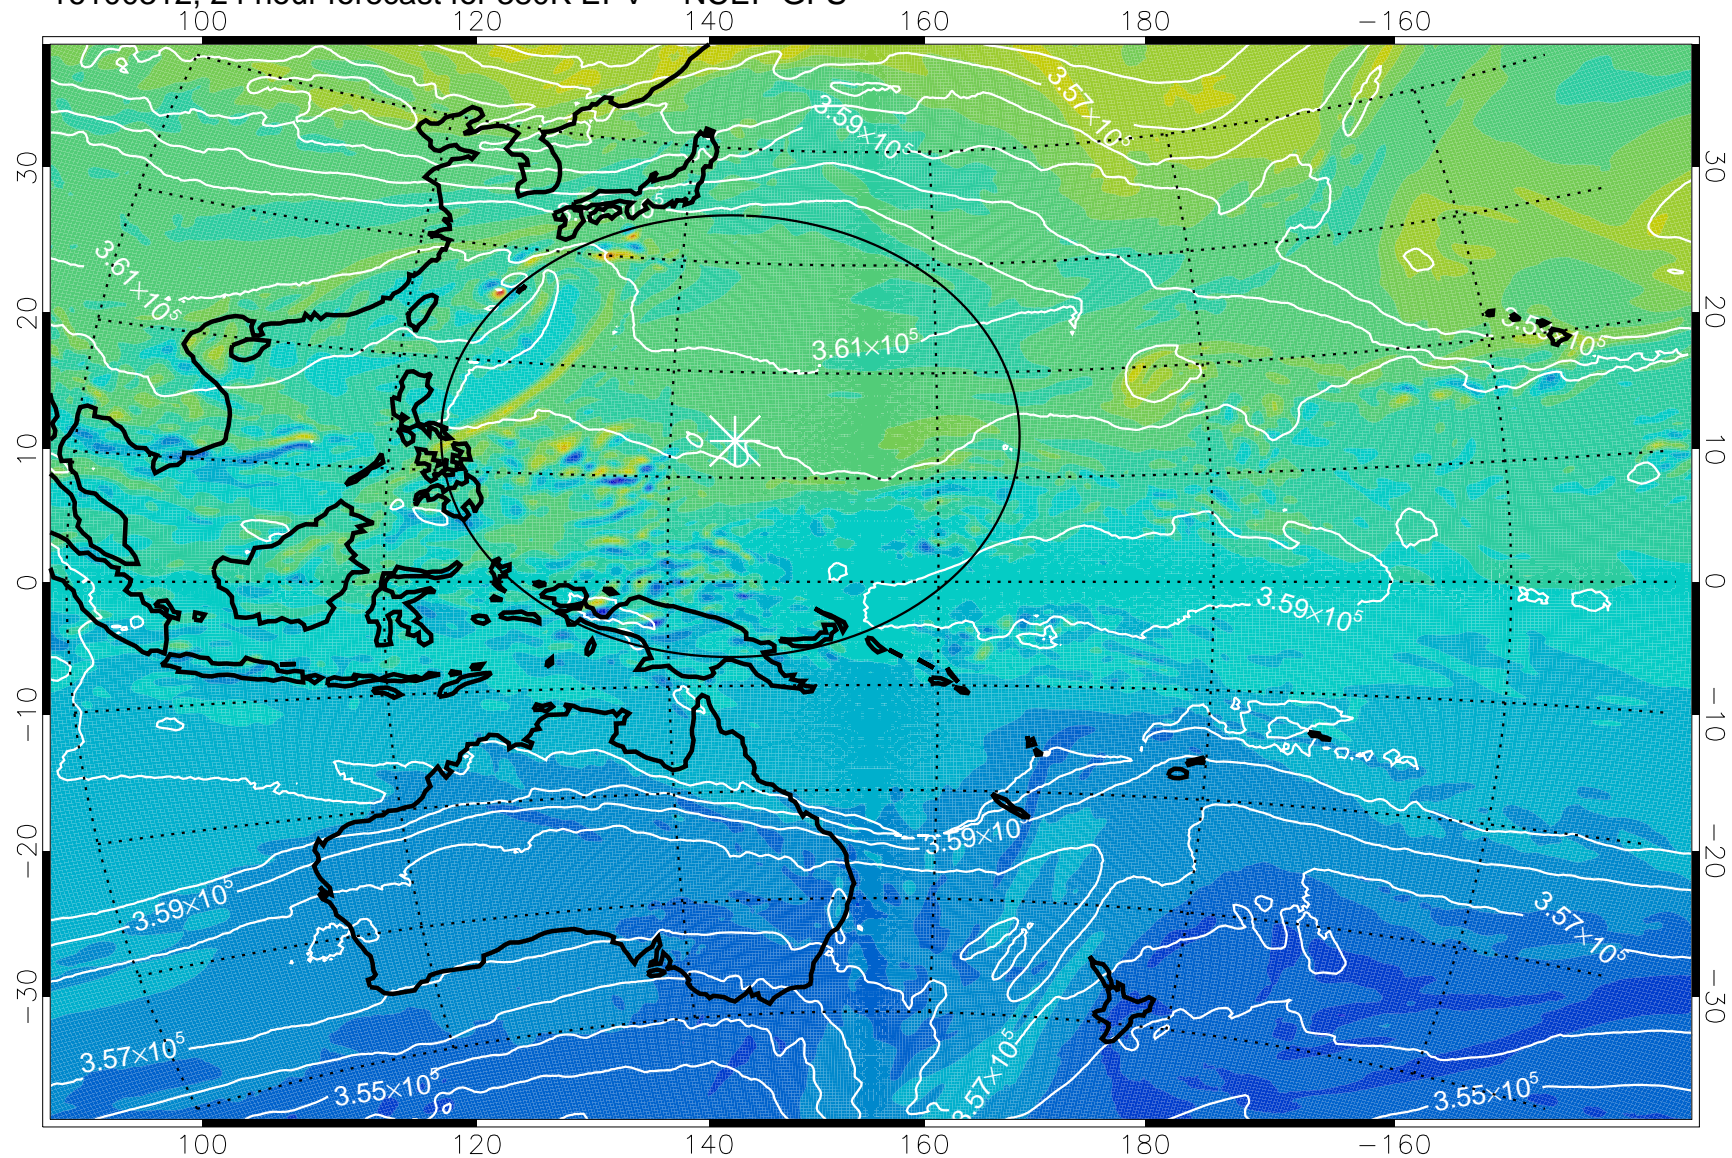

16100306, 18 hour forecast for 380K EPV -- NCEP GFS

380K Montgomery Streamfunction, white

Range ring of 2304 km

16100312, 24 hour forecast for 380K EPV -- NCEP GFS

380K Montgomery Streamfunction, white

Range ring of 2304 km

16100318, 30 hour forecast for 380K EPV -- NCEP GFS

-2×10^{-5} -1×10^{-5} 0 1×10^{-5} 2×10^{-5}
PVU

380K Montgomery Streamfunction, white

Range ring of 2304 km

16100400, 36 hour forecast for 380K EPV -- NCEP GFS

380K Montgomery Streamfunction, white

Range ring of 2304 km

16100406, 42 hour forecast for 380K EPV -- NCEP GFS

380K Montgomery Streamfunction, white

Range ring of 2304 km

16100412, 48 hour forecast for 380K EPV -- NCEP GFS

380K Montgomery Streamfunction, white

Range ring of 2304 km

16100418, 54 hour forecast for 380K EPV -- NCEP GFS

380K Montgomery Streamfunction, white

Range ring of 2304 km

16100500, 60 hour forecast for 380K EPV -- NCEP GFS