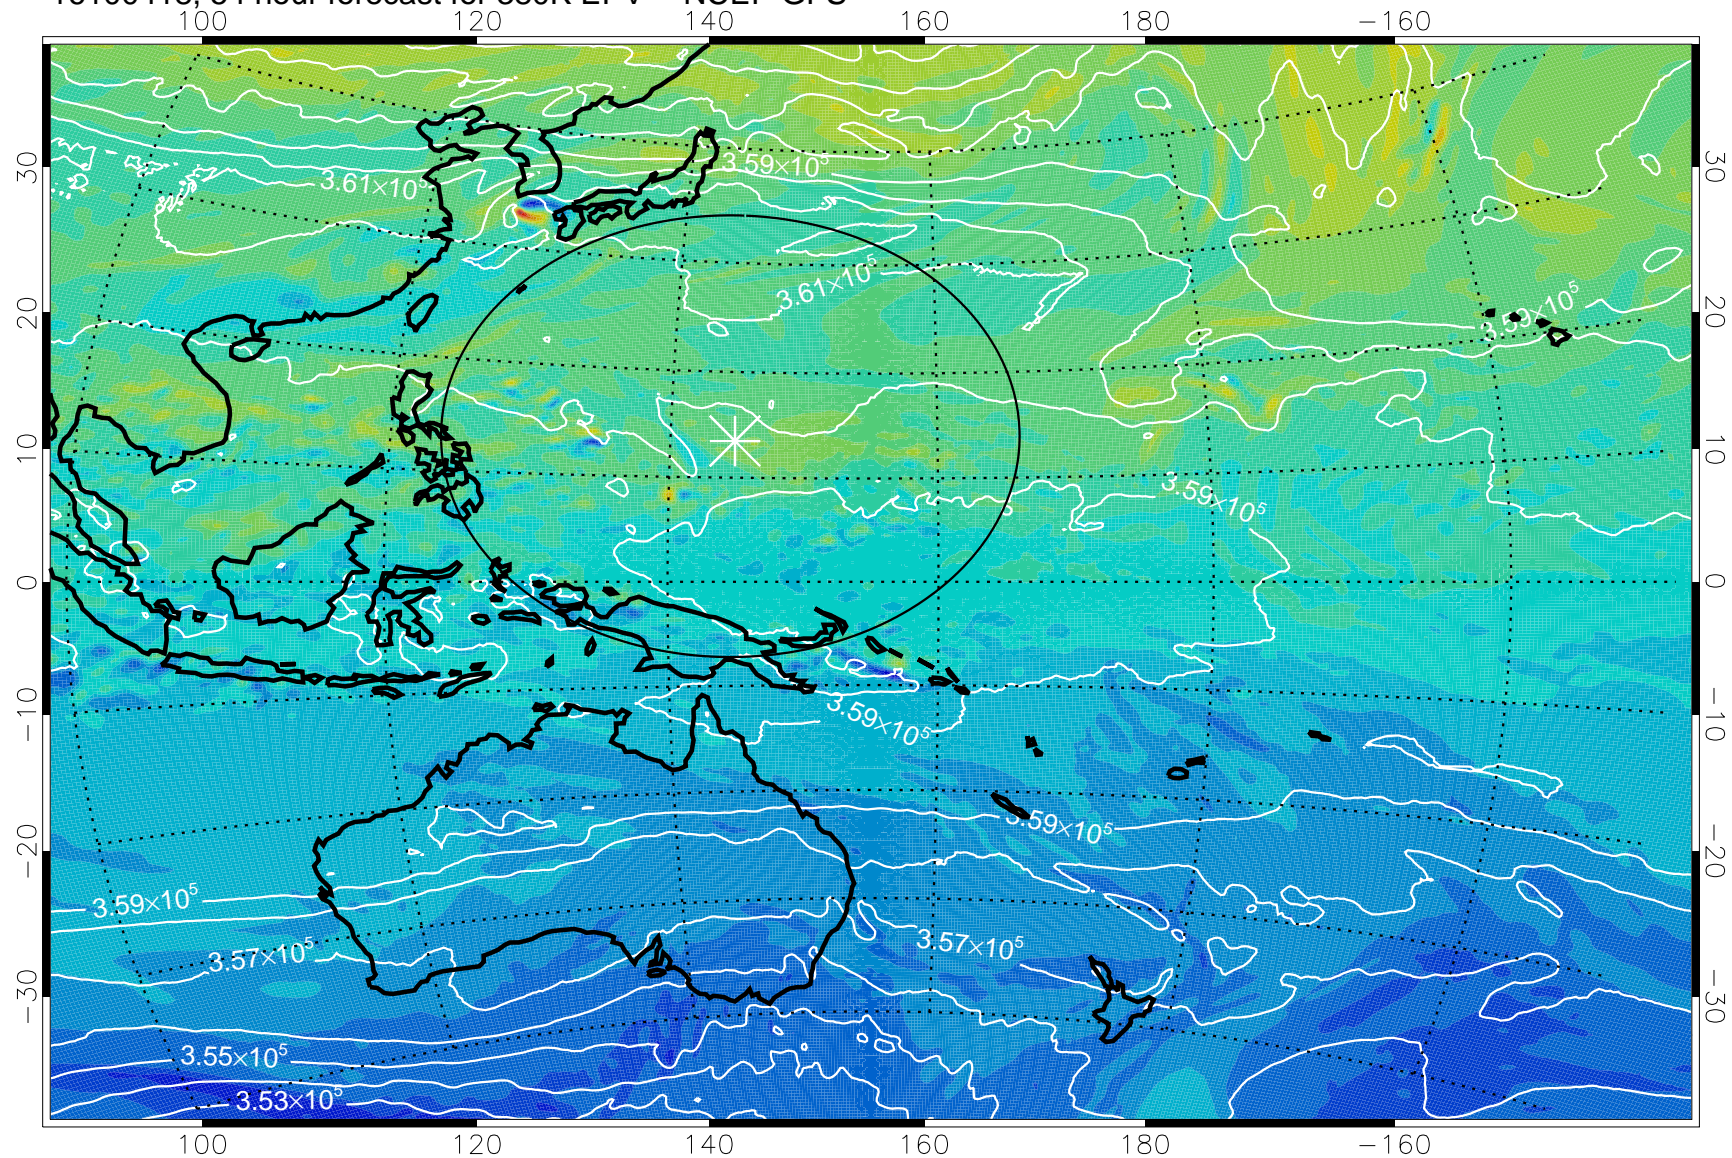

380K Montgomery Streamfunction, white

Range ring of 2304 km

16100406, 42 hour forecast for 380K EPV -- NCEP GFS

380K Montgomery Streamfunction, white

Range ring of 2304 km

16100412, 48 hour forecast for 380K EPV -- NCEP GFS

380K Montgomery Streamfunction, white

Range ring of 2304 km

16100418, 54 hour forecast for 380K EPV -- NCEP GFS

380K Montgomery Streamfunction, white

Range ring of 2304 km

16100500, 60 hour forecast for 380K EPV -- NCEP GFS

380K Montgomery Streamfunction, white

Range ring of 2304 km

16100506, 66 hour forecast for 380K EPV -- NCEP GFS

380K Montgomery Streamfunction, white

Range ring of 2304 km

16100512, 72 hour forecast for 380K EPV -- NCEP GFS

380K Montgomery Streamfunction, white

Range ring of 2304 km

16100518, 78 hour forecast for 380K EPV -- NCEP GFS

380K Montgomery Streamfunction, white

Range ring of 2304 km

16100600, 84 hour forecast for 38K EPV -- NCEP GFS