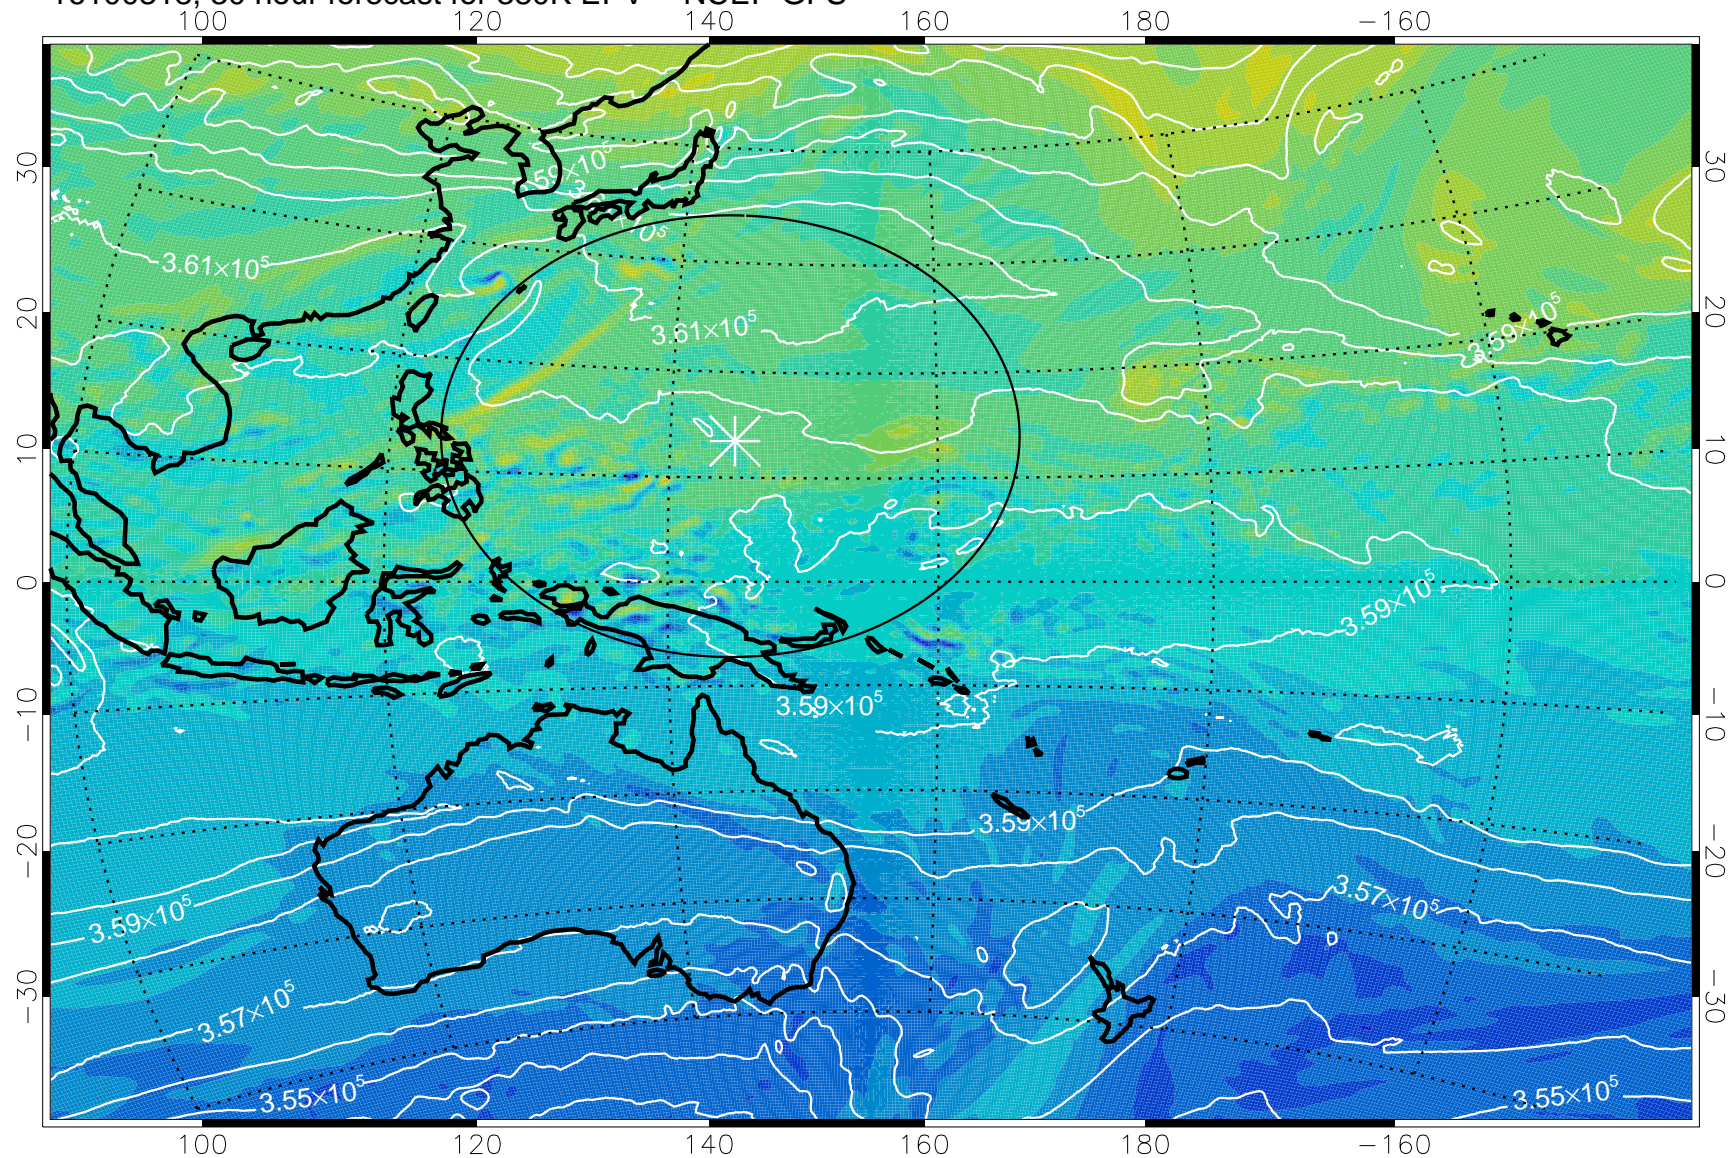

16100306, 18 hour forecast for 380K EPV -- NCEP GFS

380K Montgomery Streamfunction, white

Range ring of 2304 km

16100312, 24 hour forecast for 380K EPV -- NCEP GFS

380K Montgomery Streamfunction, white

Range ring of 2304 km

16100318, 30 hour forecast for 380K EPV -- NCEP GFS

-2×10^{-5} -1×10^{-5} 0 1×10^{-5} 2×10^{-5}
PVU

380K Montgomery Streamfunction, white

Range ring of 2304 km

16100400, 36 hour forecast for 380K EPV -- NCEP GFS

380K Montgomery Streamfunction, white

Range ring of 2304 km

16100406, 42 hour forecast for 380K EPV -- NCEP GFS

380K Montgomery Streamfunction, white

Range ring of 2304 km

16100412, 48 hour forecast for 380K EPV -- NCEP GFS

380K Montgomery Streamfunction, white

Range ring of 2304 km

16100418, 54 hour forecast for 380K EPV -- NCEP GFS

380K Montgomery Streamfunction, white

Range ring of 2304 km

16100500, 60 hour forecast for 380K EPV -- NCEP GFS