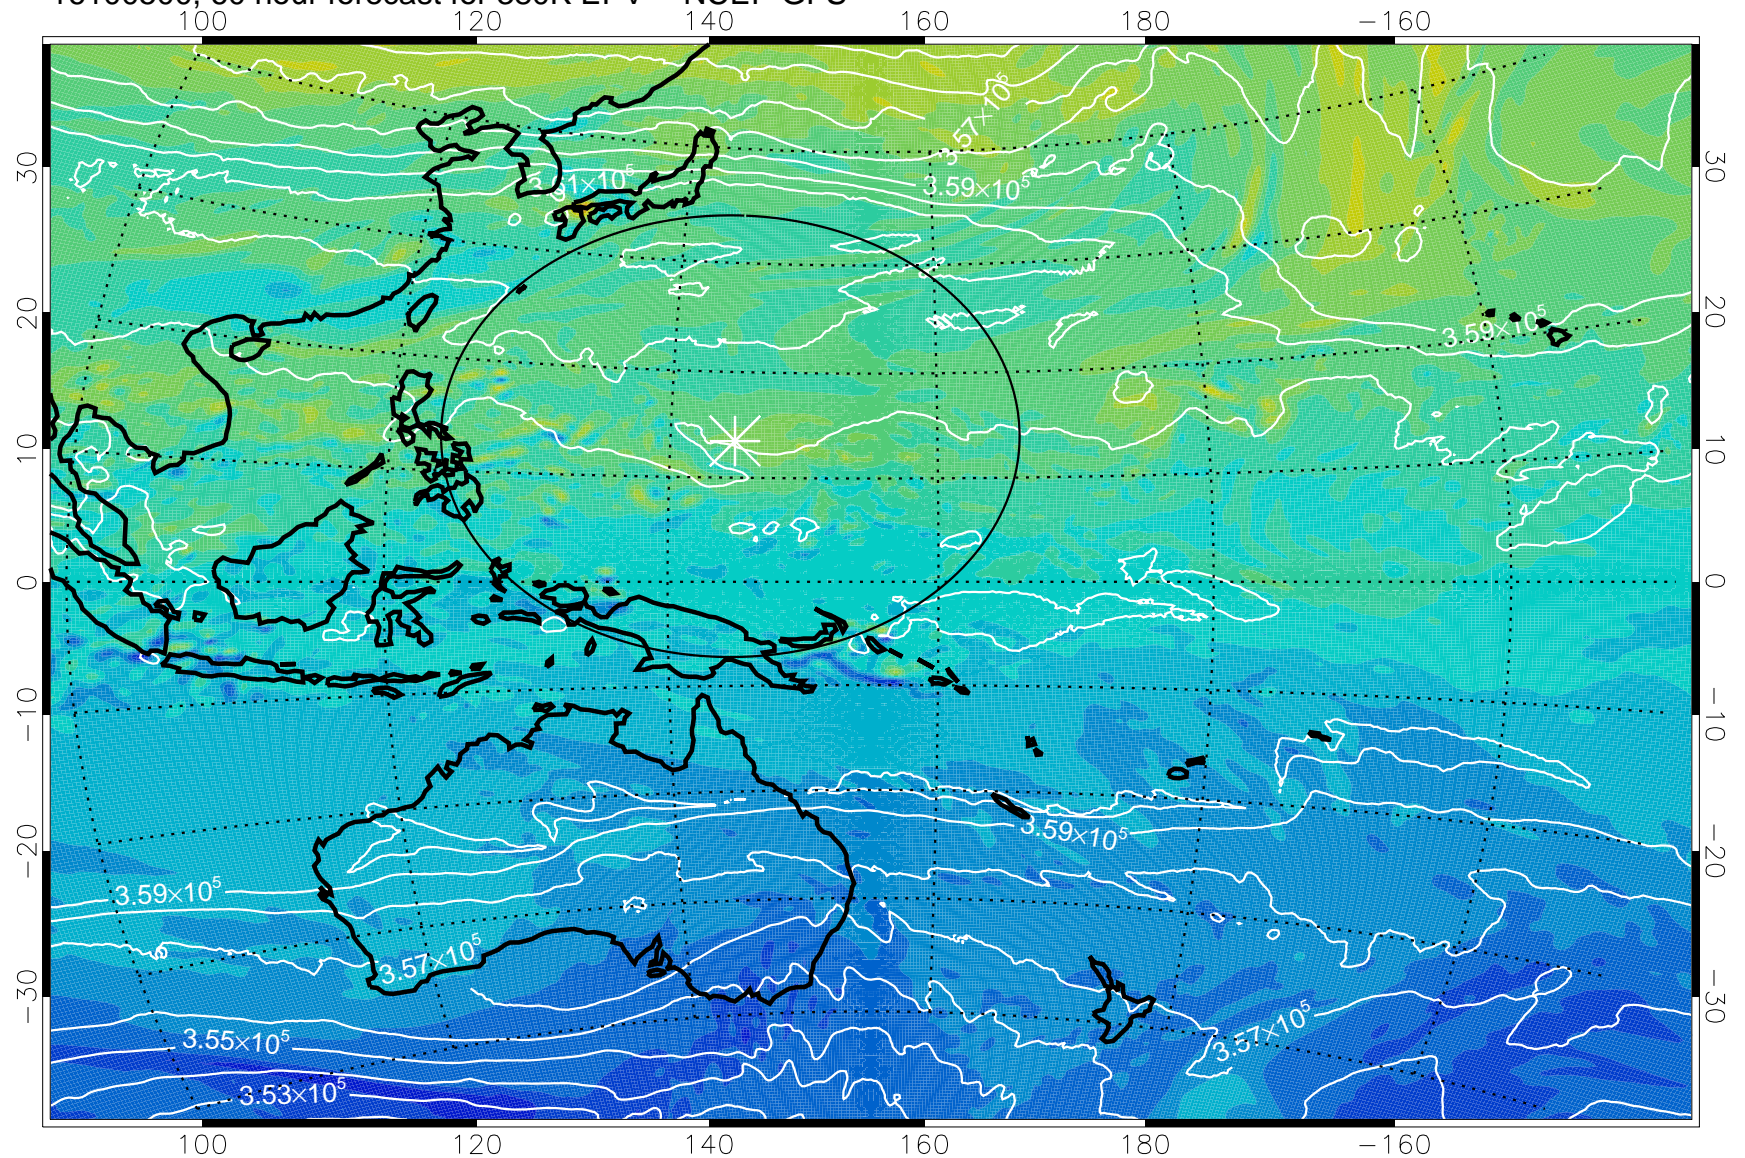

380K Montgomery Streamfunction, white

Range ring of 2304 km

16100406, 42 hour forecast for 380K EPV -- NCEP GFS

380K Montgomery Streamfunction, white

Range ring of 2304 km

16100412, 48 hour forecast for 380K EPV -- NCEP GFS

380K Montgomery Streamfunction, white

Range ring of 2304 km

16100418, 54 hour forecast for 380K EPV -- NCEP GFS

380K Montgomery Streamfunction, white

Range ring of 2304 km

16100500, 60 hour forecast for 380K EPV -- NCEP GFS

380K Montgomery Streamfunction, white

Range ring of 2304 km

16100506, 66 hour forecast for 380K EPV -- NCEP GFS

380K Montgomery Streamfunction, white

Range ring of 2304 km

16100512, 72 hour forecast for 380K EPV -- NCEP GFS

380K Montgomery Streamfunction, white

Range ring of 2304 km

16100518, 78 hour forecast for 380K EPV -- NCEP GFS

380K Montgomery Streamfunction, white

Range ring of 2304 km

16100600, 84 hour forecast for 38K EPV -- NCEP GFS