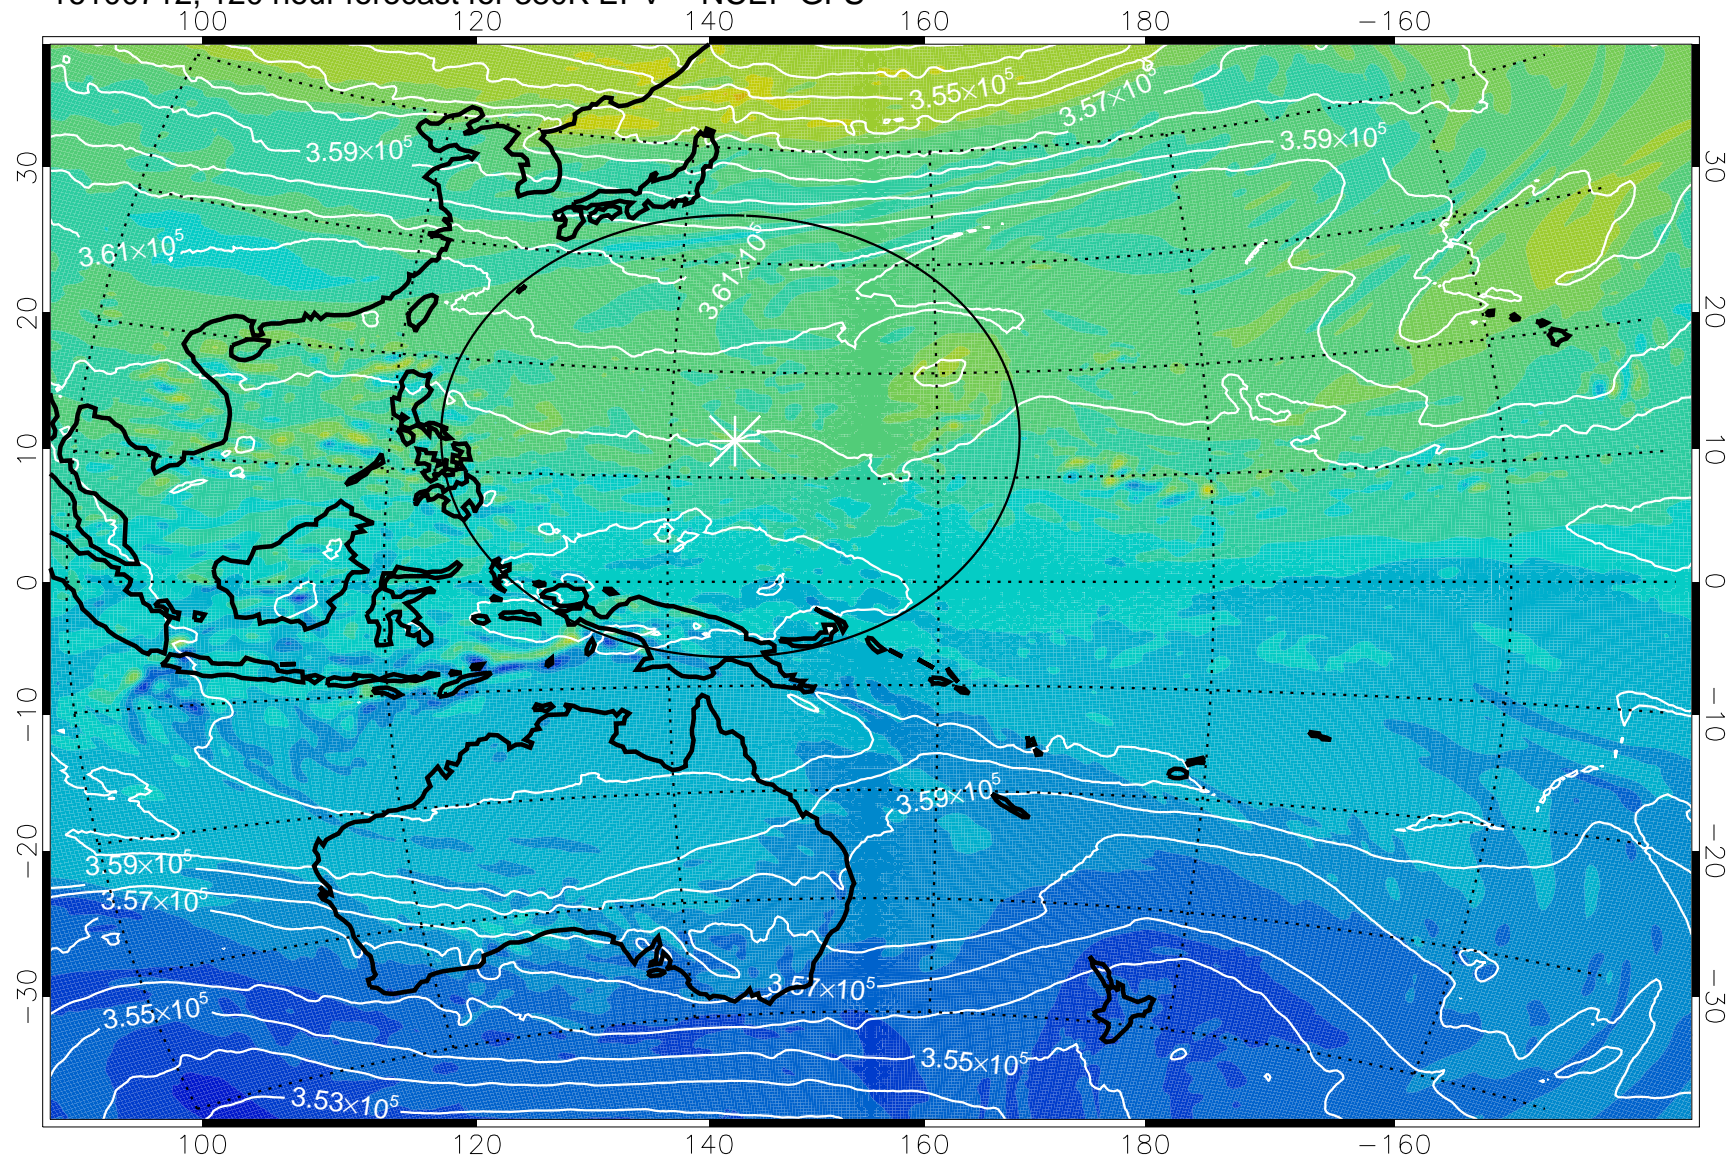

380K Montgomery Streamfunction, white

Range ring of 2304 km

16100518, 78 hour forecast for 380K EPV -- NCEP GFS

380K Montgomery Streamfunction, white

Range ring of 2304 km

16100600, 84 hour forecast for 38K EPV -- NCEP GFS

38K Montgomery Streamfunction, white

Range ring of 2304 km

16100606, 90 hour forecast for 380K EPV -- NCEP GFS

380K Montgomery Streamfunction, white

Range ring of 2304 km

16100612, 96 hour forecast for 380K EPV -- NCEP GFS

380K Montgomery Streamfunction, white

Range ring of 2304 km

16100618, 102 hour forecast for 380K EPV -- NCEP GFS

380K Montgomery Streamfunction, white

Range ring of 2304 km

16100700, 108 hour forecast for 380K EPV -- NCEP GFS

380K Montgomery Streamfunction, white

Range ring of 2304 km

16100706, 114 hour forecast for 380K EPV -- NCEP GFS

16100712, 120 hour forecast for 380K EPV -- NCEP GFS

380K Montgomery Streamfunction, white

Range ring of 2304 km