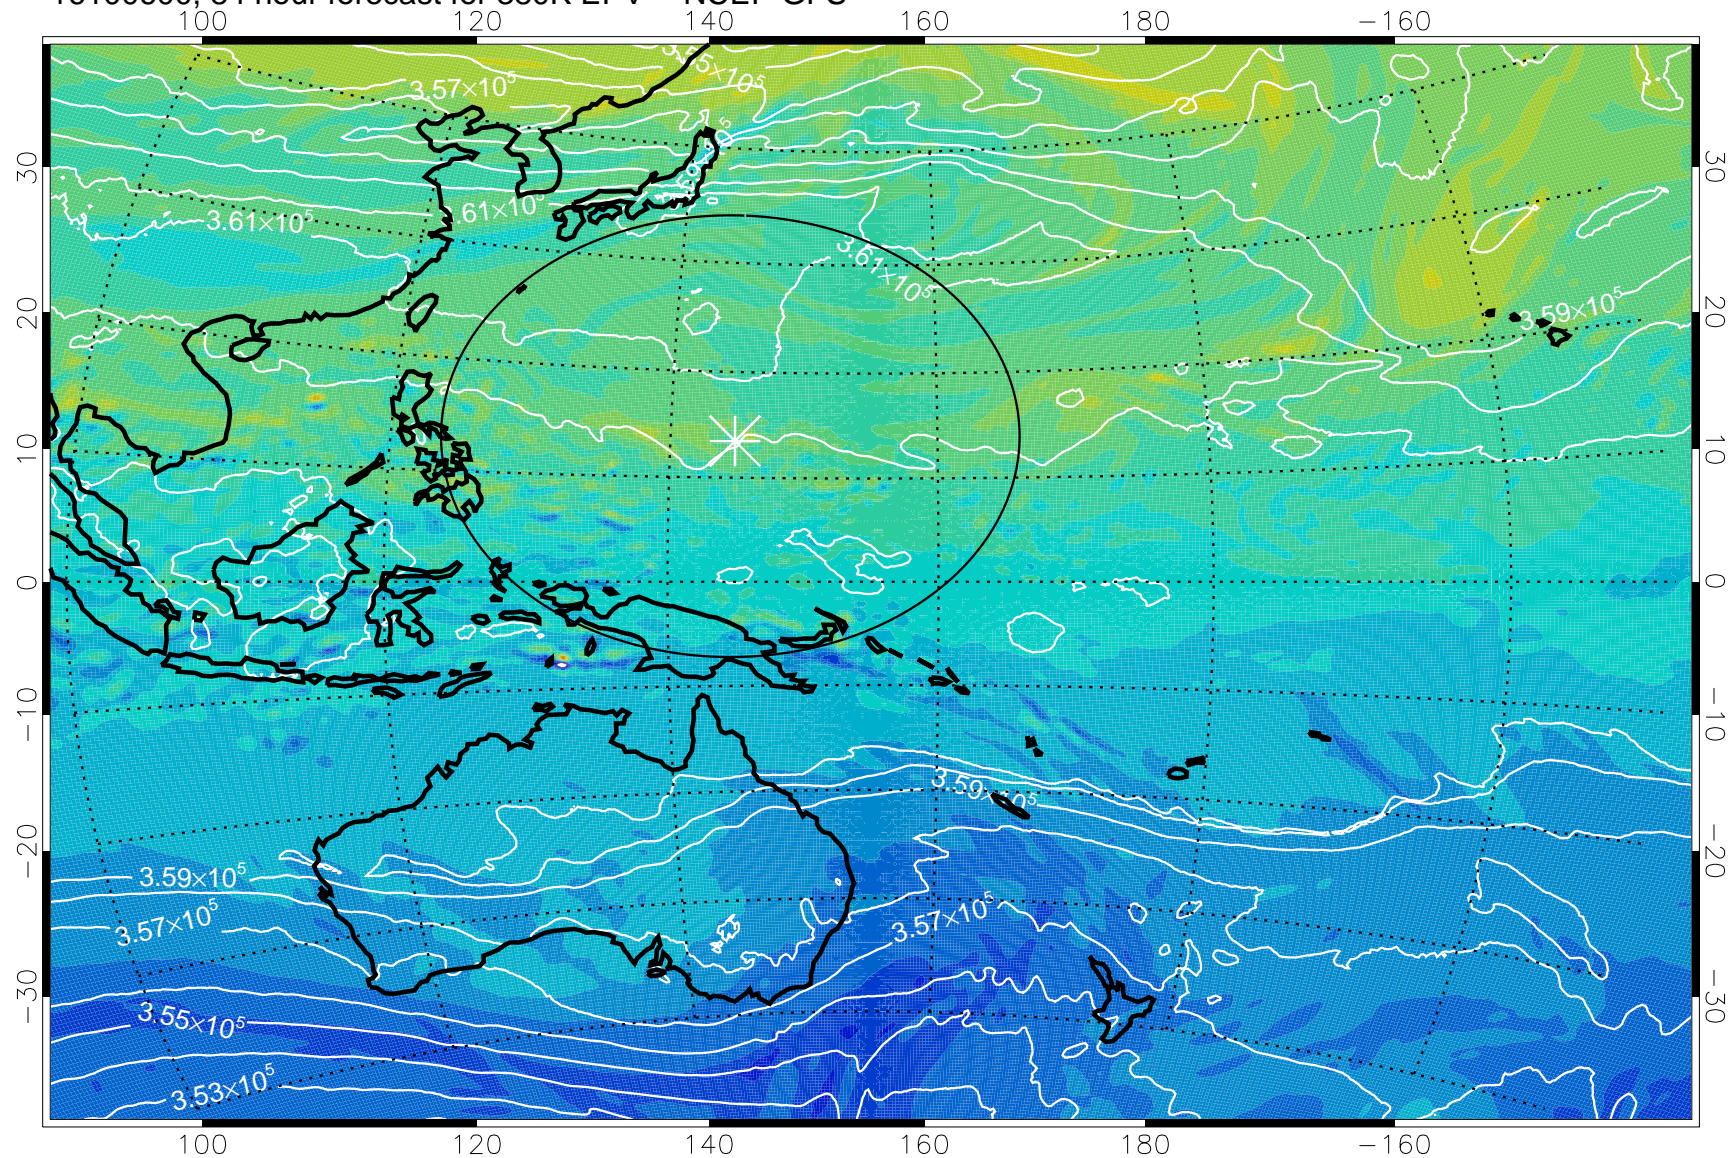

380K Montgomery Streamfunction, white

Range ring of 2304 km

16100506, 66 hour forecast for 380K EPV -- NCEP GFS

380K Montgomery Streamfunction, white

Range ring of 2304 km

16100512, 72 hour forecast for 380K EPV -- NCEP GFS

380K Montgomery Streamfunction, white

Range ring of 2304 km

16100518, 78 hour forecast for 380K EPV -- NCEP GFS

380K Montgomery Streamfunction, white

Range ring of 2304 km

16100600, 84 hour forecast for 38K EPV -- NCEP GFS

38K Montgomery Streamfunction, white

Range ring of 2304 km

16100606, 90 hour forecast for 380K EPV -- NCEP GFS

380K Montgomery Streamfunction, white

Range ring of 2304 km

16100612, 96 hour forecast for 380K EPV -- NCEP GFS

380K Montgomery Streamfunction, white

Range ring of 2304 km

16100618, 102 hour forecast for 380K EPV -- NCEP GFS

380K Montgomery Streamfunction, white

Range ring of 2304 km

16100700, 108 hour forecast for 380K EPV -- NCEP GFS