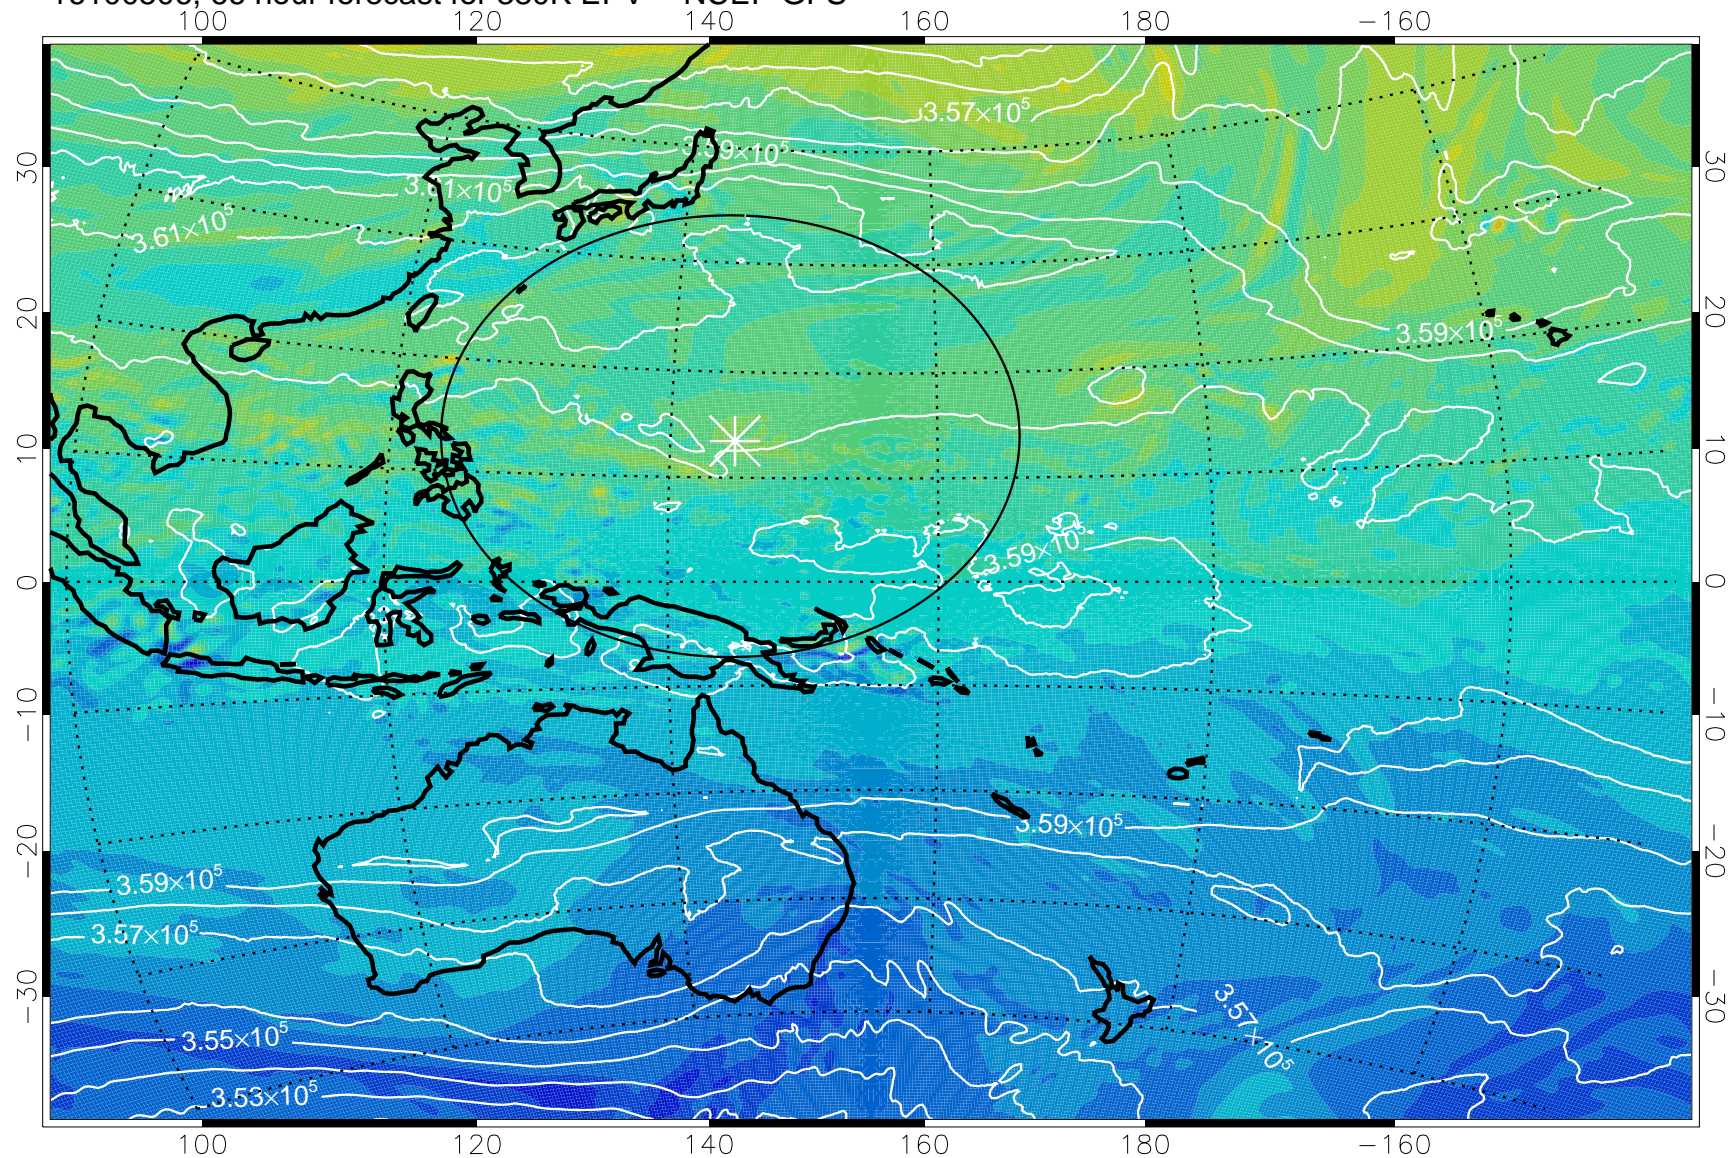

380K Montgomery Streamfunction, white

Range ring of 2304 km

16100406, 42 hour forecast for 380K EPV -- NCEP GFS

380K Montgomery Streamfunction, white

Range ring of 2304 km

16100412, 48 hour forecast for 380K EPV -- NCEP GFS

380K Montgomery Streamfunction, white

Range ring of 2304 km

16100418, 54 hour forecast for 380K EPV -- NCEP GFS

380K Montgomery Streamfunction, white

Range ring of 2304 km

16100500, 60 hour forecast for 380K EPV -- NCEP GFS

380K Montgomery Streamfunction, white

Range ring of 2304 km

16100506, 66 hour forecast for 380K EPV -- NCEP GFS

380K Montgomery Streamfunction, white

Range ring of 2304 km

16100512, 72 hour forecast for 380K EPV -- NCEP GFS

380K Montgomery Streamfunction, white

Range ring of 2304 km

16100518, 78 hour forecast for 380K EPV -- NCEP GFS

380K Montgomery Streamfunction, white

Range ring of 2304 km

16100600, 84 hour forecast for 38K EPV -- NCEP GFS