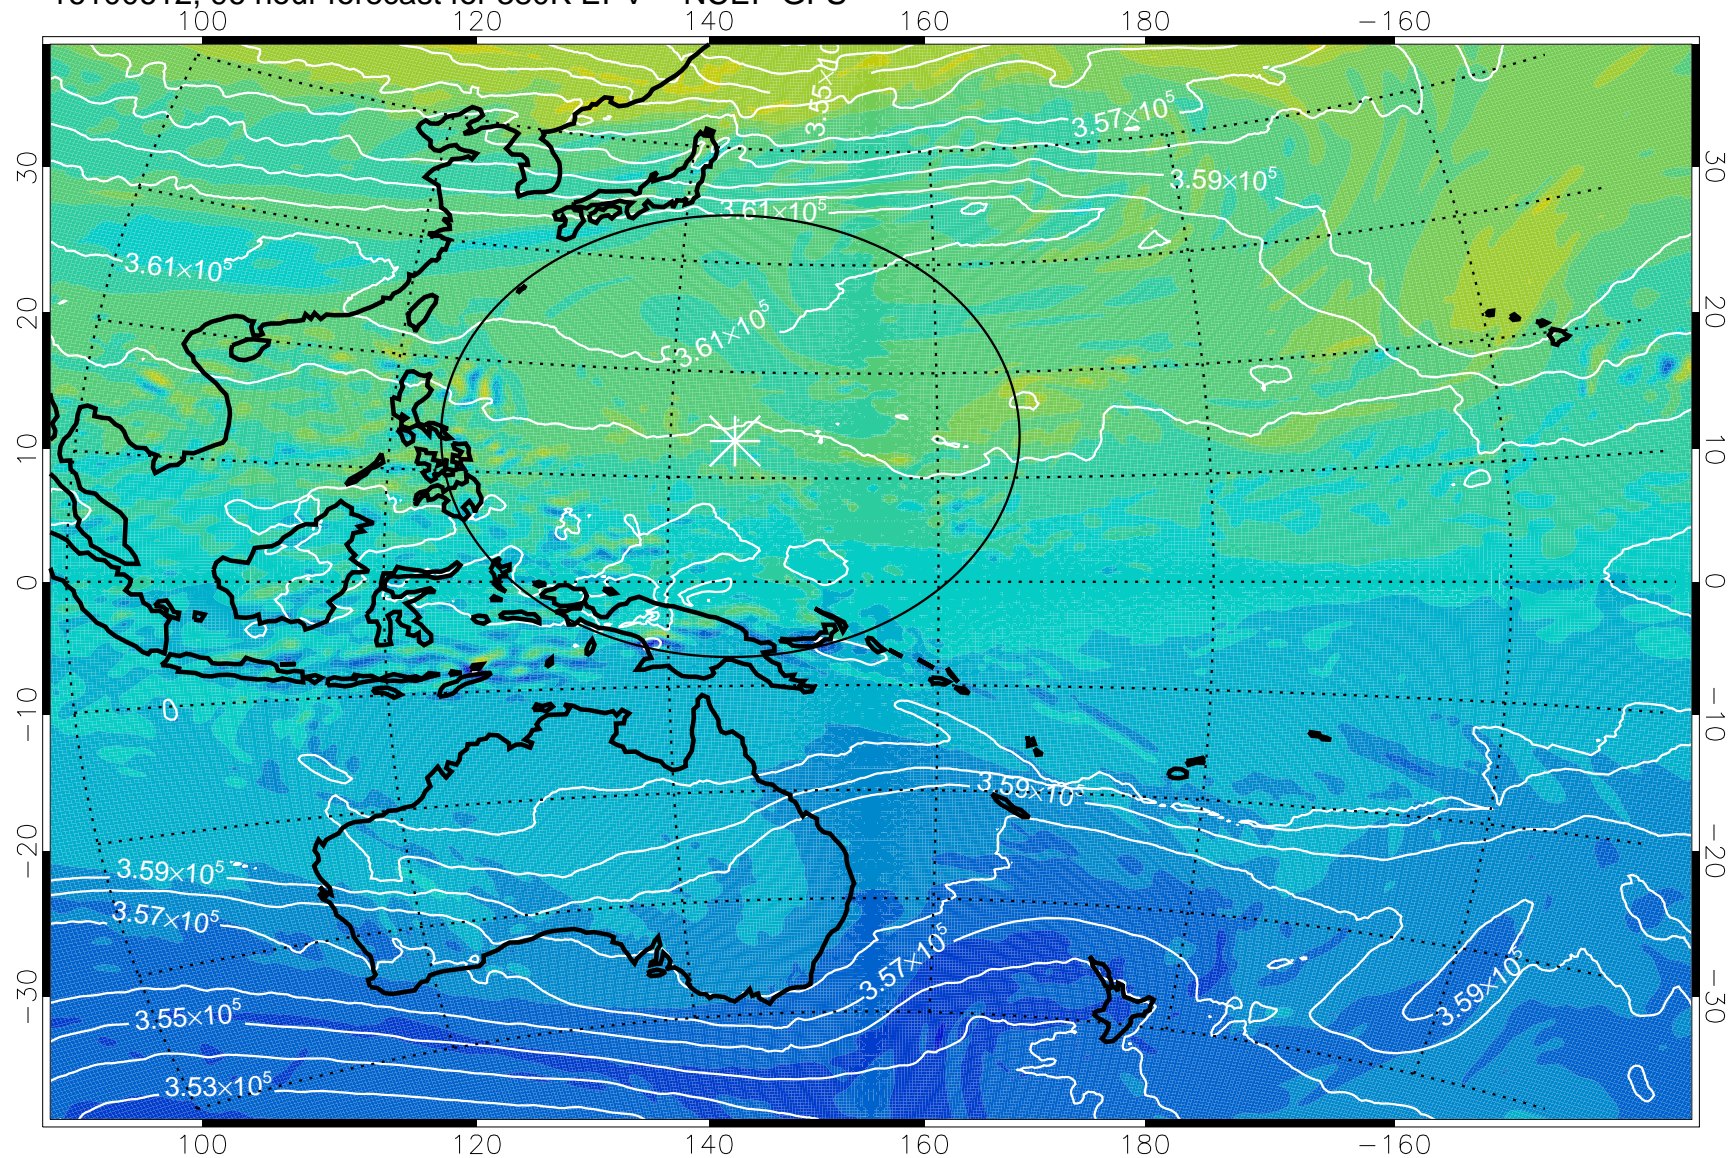

380K Montgomery Streamfunction, white

Range ring of 2304 km

16100518, 78 hour forecast for 380K EPV -- NCEP GFS

380K Montgomery Streamfunction, white

Range ring of 2304 km

16100600, 84 hour forecast for 38K EPV -- NCEP GFS

38K Montgomery Streamfunction, white

Range ring of 2304 km

16100606, 90 hour forecast for 380K EPV -- NCEP GFS

380K Montgomery Streamfunction, white

Range ring of 2304 km

16100612, 96 hour forecast for 380K EPV -- NCEP GFS

380K Montgomery Streamfunction, white

Range ring of 2304 km

16100618, 102 hour forecast for 380K EPV -- NCEP GFS

380K Montgomery Streamfunction, white

Range ring of 2304 km

16100700, 108 hour forecast for 380K EPV -- NCEP GFS