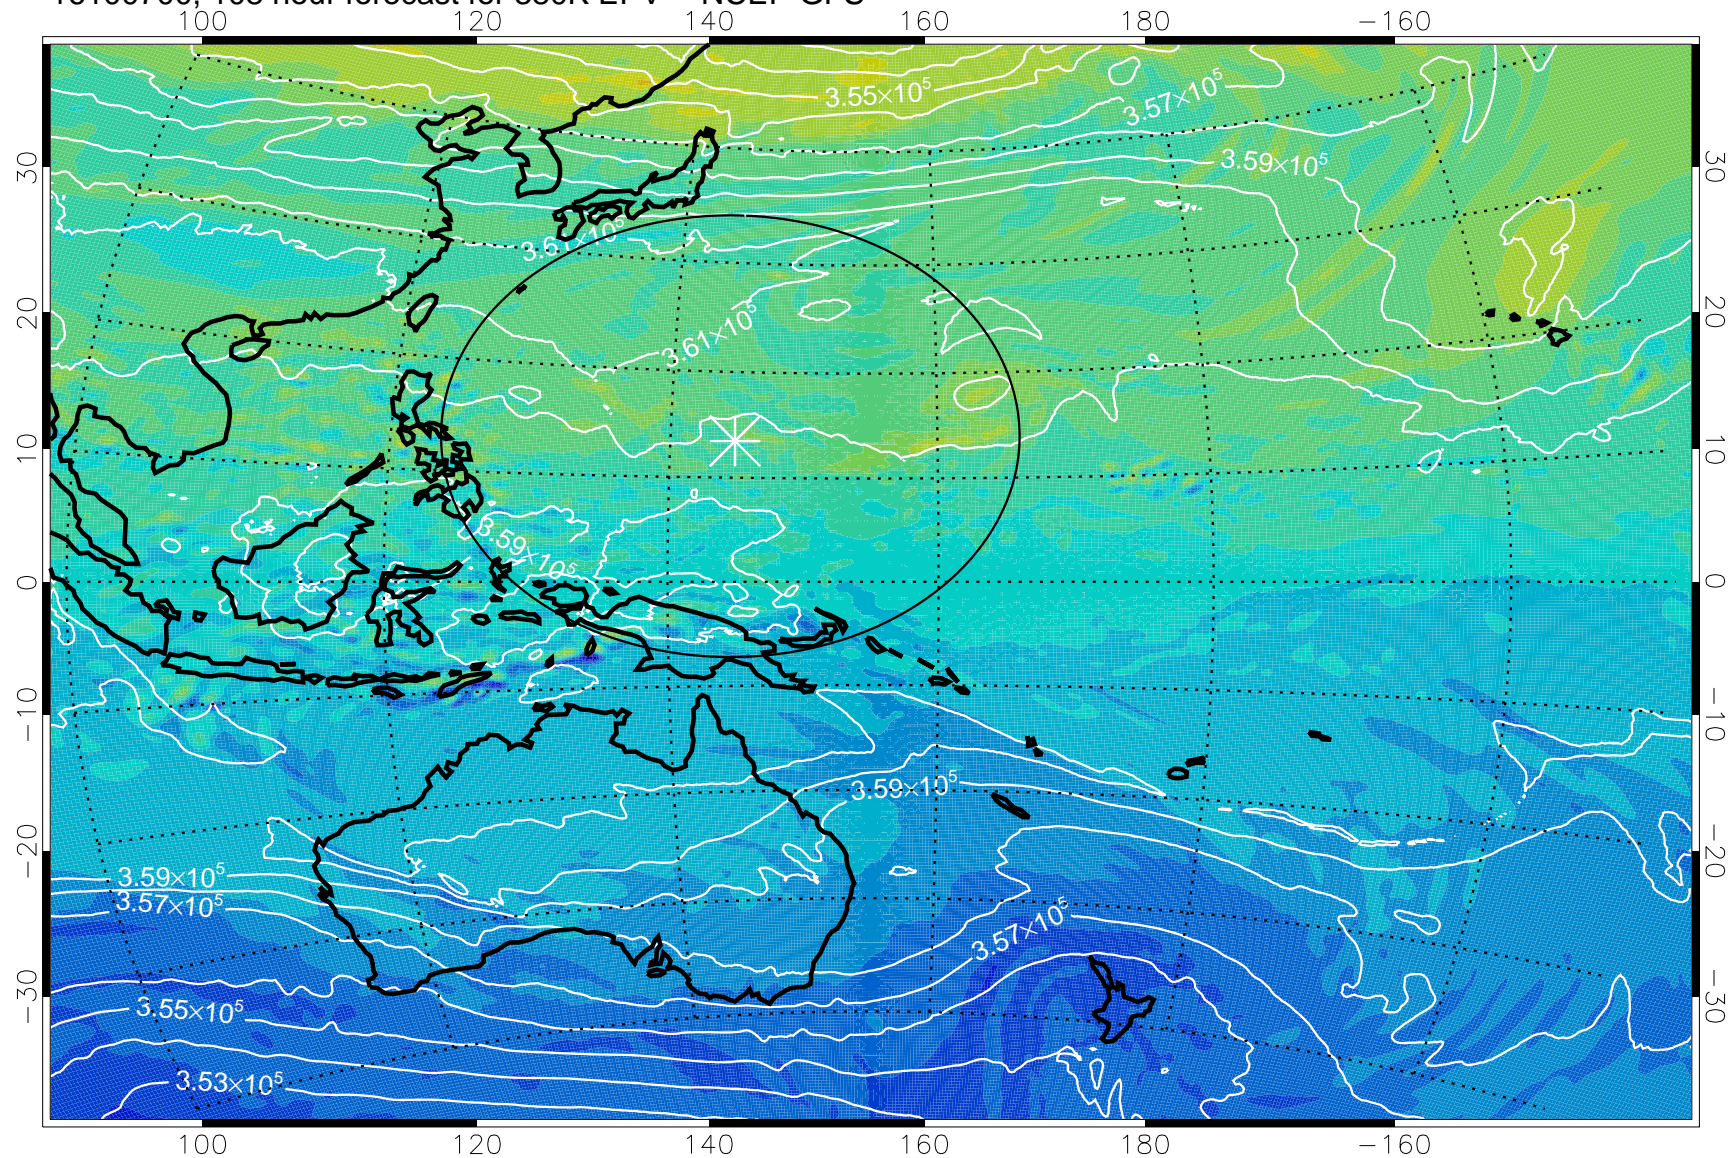

38K Montgomery Streamfunction, white

Range ring of 2304 km

16100606, 90 hour forecast for 380K EPV -- NCEP GFS

380K Montgomery Streamfunction, white

Range ring of 2304 km

16100612, 96 hour forecast for 380K EPV -- NCEP GFS

380K Montgomery Streamfunction, white

Range ring of 2304 km

16100618, 102 hour forecast for 380K EPV -- NCEP GFS

380K Montgomery Streamfunction, white

Range ring of 2304 km

16100700, 108 hour forecast for 380K EPV -- NCEP GFS

380K Montgomery Streamfunction, white

Range ring of 2304 km

16100706, 114 hour forecast for 380K EPV -- NCEP GFS

16100712, 120 hour forecast for 380K EPV -- NCEP GFS

380K Montgomery Streamfunction, white

Range ring of 2304 km