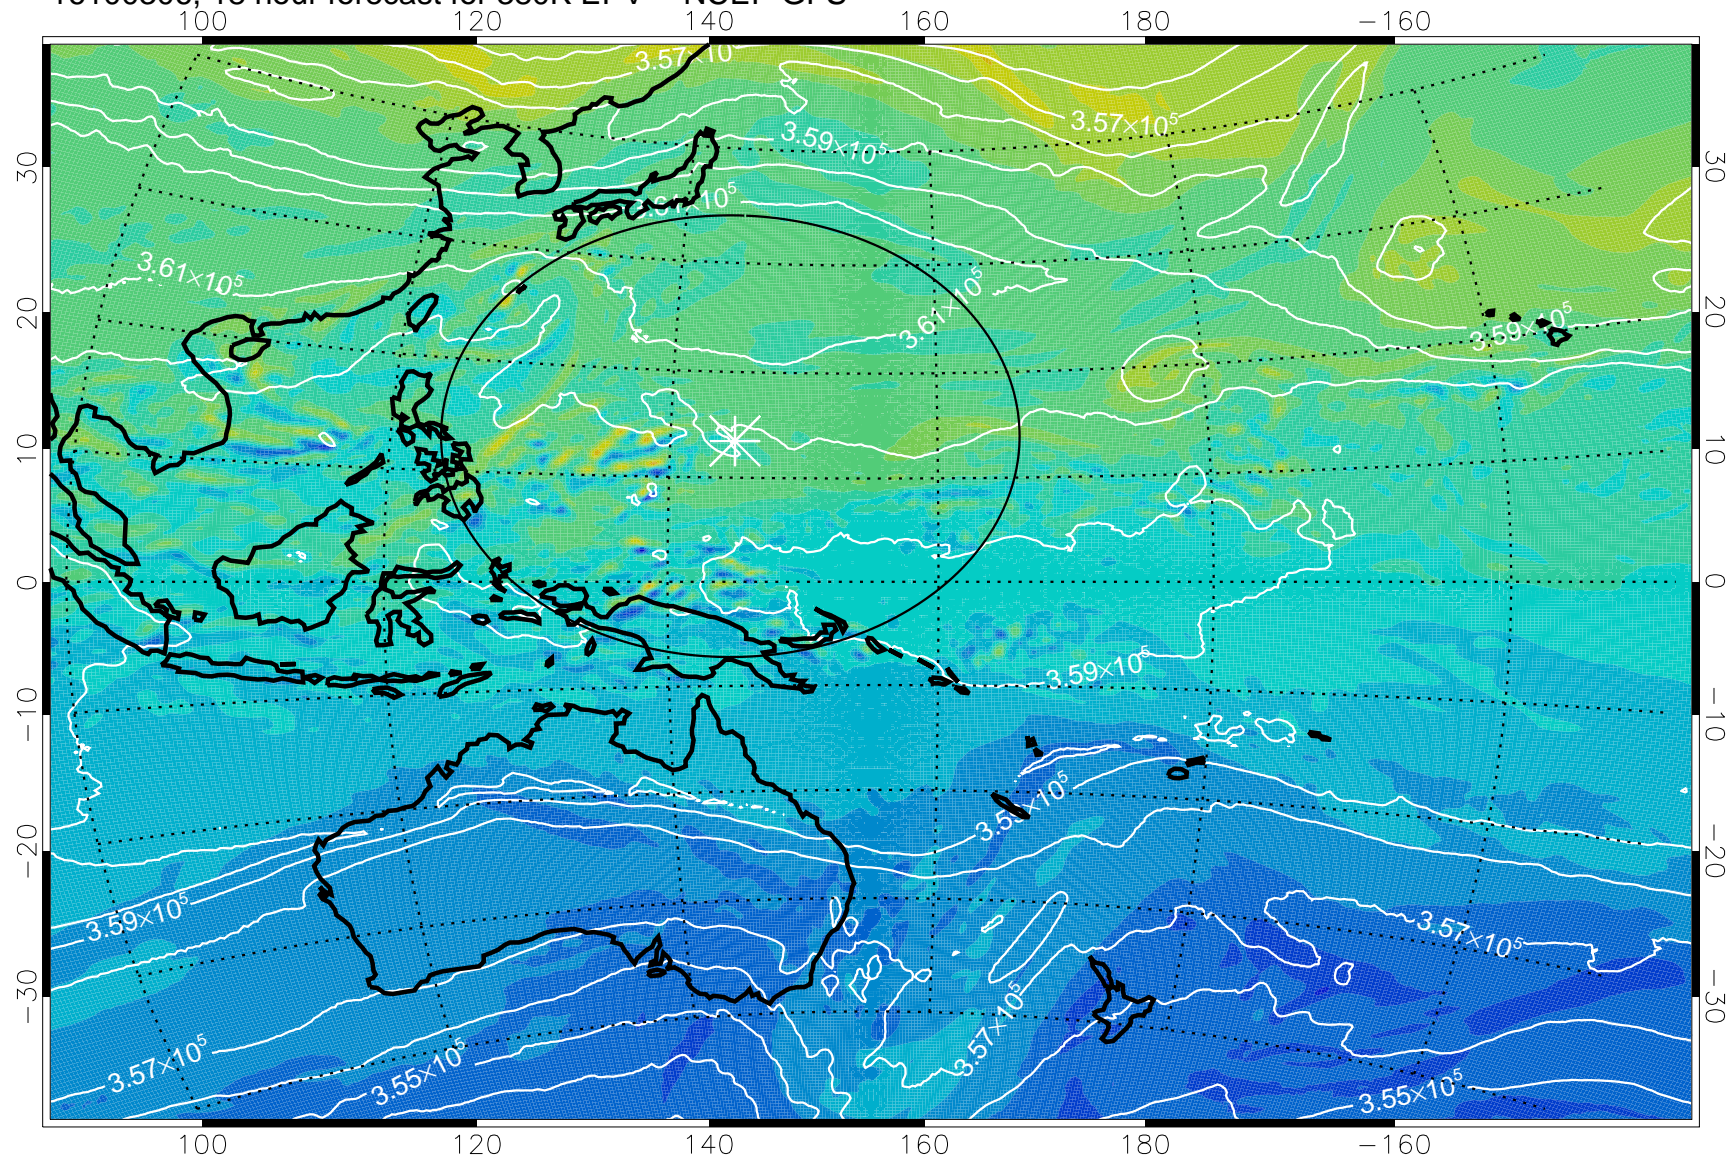

16100218, 6 hour forecast for 380K EPV -- NCEP GFS

380K Montgomery Streamfunction, white

Range ring of 2304 km

16100300, 12 hour forecast for 380K EPV -- NCEP GFS

380K Montgomery Streamfunction, white

Range ring of 2304 km

16100306, 18 hour forecast for 380K EPV -- NCEP GFS

380K Montgomery Streamfunction, white

Range ring of 2304 km

16100312, 24 hour forecast for 380K EPV -- NCEP GFS

380K Montgomery Streamfunction, white

Range ring of 2304 km

380K Montgomery Streamfunction, white

Range ring of 2304 km

16100406, 42 hour forecast for 380K EPV -- NCEP GFS

380K Montgomery Streamfunction, white

Range ring of 2304 km

16100412, 48 hour forecast for 380K EPV -- NCEP GFS

380K Montgomery Streamfunction, white

Range ring of 2304 km

16100418, 54 hour forecast for 380K EPV -- NCEP GFS

380K Montgomery Streamfunction, white

Range ring of 2304 km

16100500, 60 hour forecast for 380K EPV -- NCEP GFS