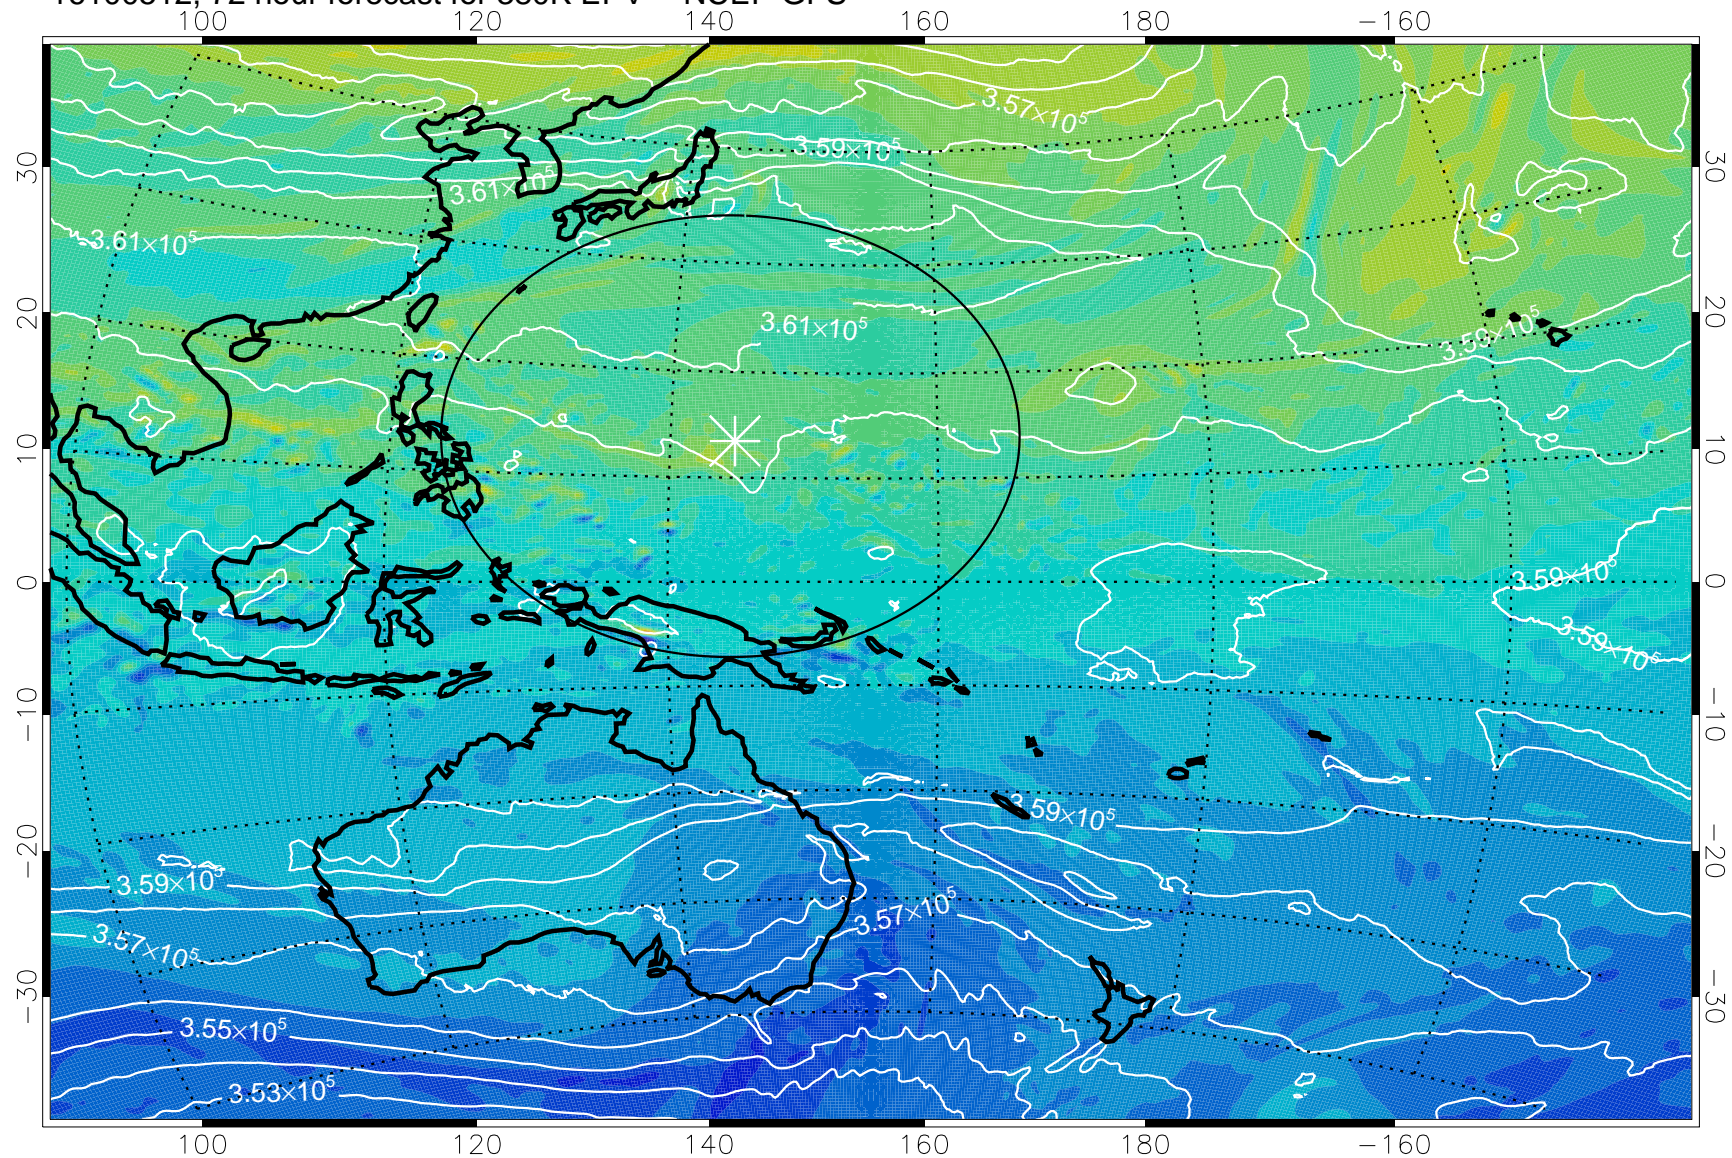

380K Montgomery Streamfunction, white

Range ring of 2304 km

16100418, 54 hour forecast for 380K EPV -- NCEP GFS

380K Montgomery Streamfunction, white

Range ring of 2304 km

16100500, 60 hour forecast for 380K EPV -- NCEP GFS

380K Montgomery Streamfunction, white

Range ring of 2304 km

16100506, 66 hour forecast for 380K EPV -- NCEP GFS

380K Montgomery Streamfunction, white

Range ring of 2304 km

16100512, 72 hour forecast for 380K EPV -- NCEP GFS

380K Montgomery Streamfunction, white

Range ring of 2304 km

16100518, 78 hour forecast for 380K EPV -- NCEP GFS

380K Montgomery Streamfunction, white

Range ring of 2304 km

16100600, 84 hour forecast for 38K EPV -- NCEP GFS

38K Montgomery Streamfunction, white

Range ring of 2304 km

16100606, 90 hour forecast for 380K EPV -- NCEP GFS

380K Montgomery Streamfunction, white

Range ring of 2304 km

16100612, 96 hour forecast for 380K EPV -- NCEP GFS