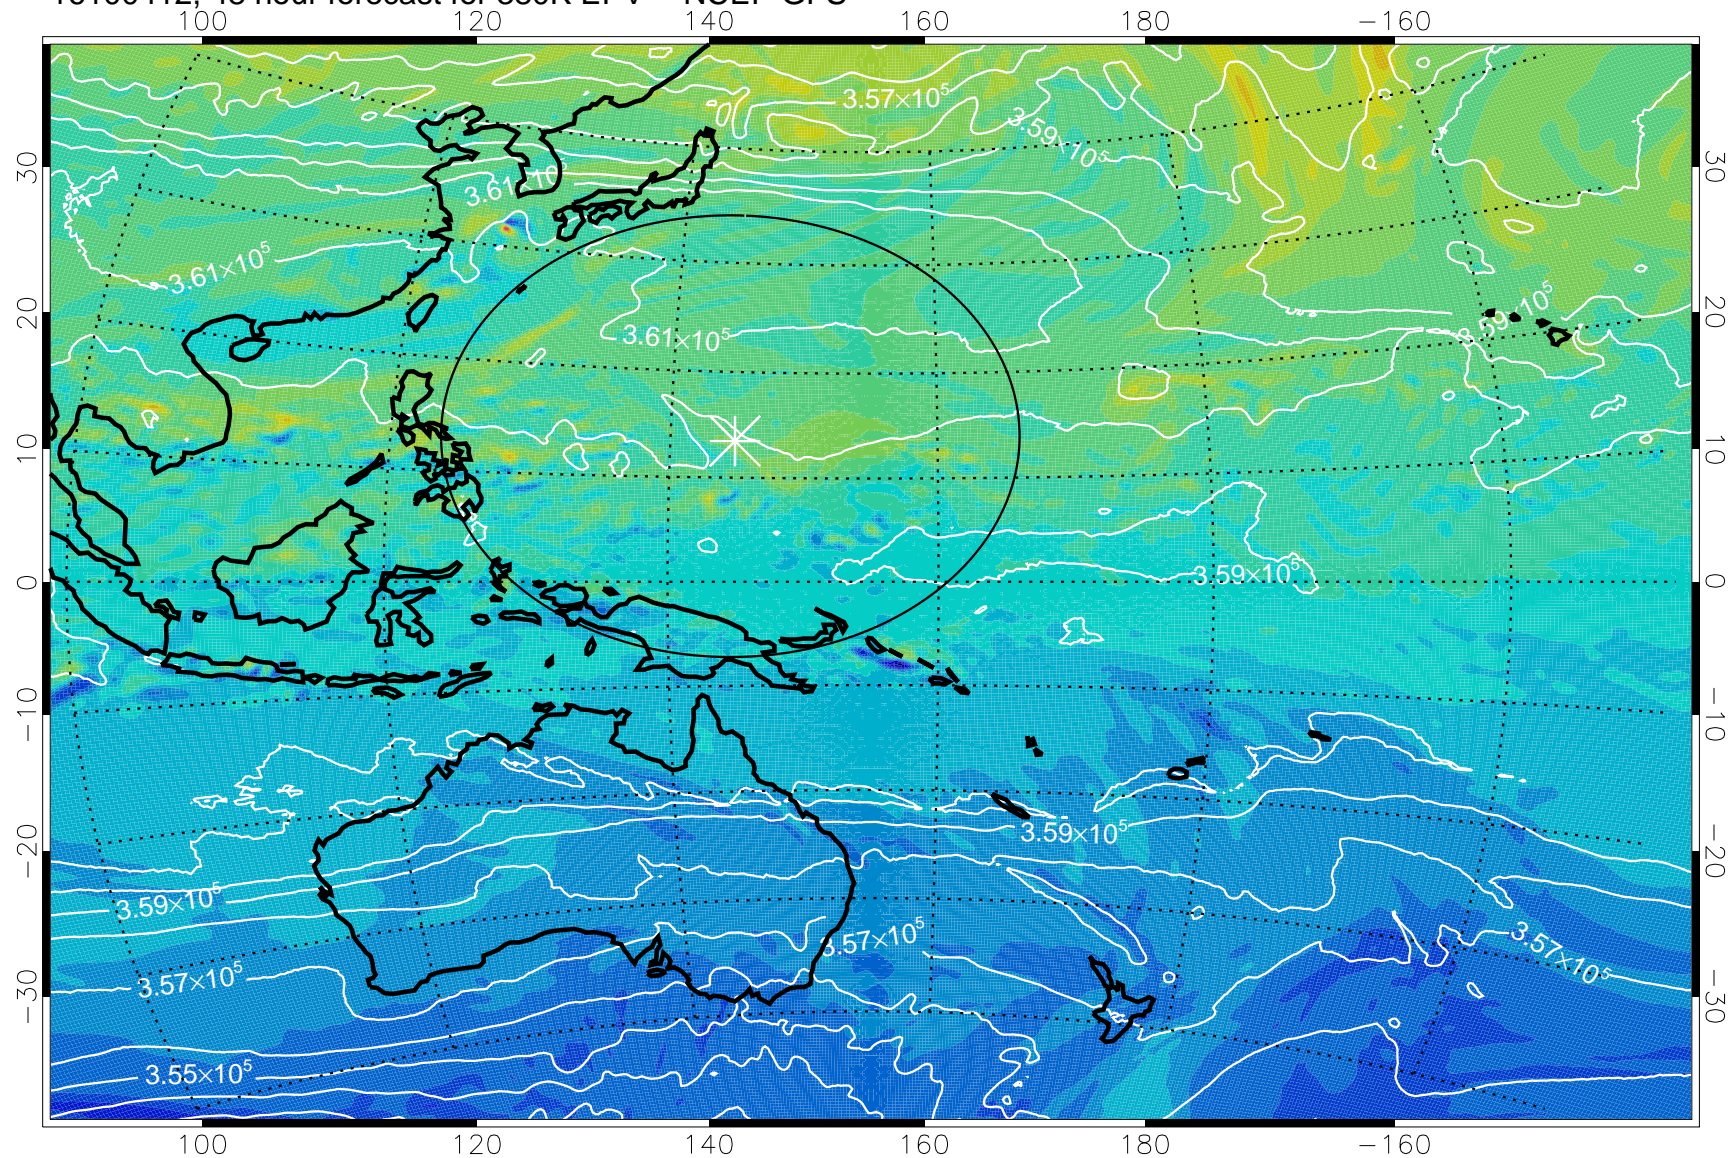

380K Montgomery Streamfunction, white

Range ring of 2304 km

16100406, 42 hour forecast for 380K EPV -- NCEP GFS

380K Montgomery Streamfunction, white

Range ring of 2304 km

16100412, 48 hour forecast for 380K EPV -- NCEP GFS

380K Montgomery Streamfunction, white

Range ring of 2304 km

16100418, 54 hour forecast for 380K EPV -- NCEP GFS

380K Montgomery Streamfunction, white

Range ring of 2304 km

16100500, 60 hour forecast for 380K EPV -- NCEP GFS

380K Montgomery Streamfunction, white

Range ring of 2304 km

16100506, 66 hour forecast for 380K EPV -- NCEP GFS

380K Montgomery Streamfunction, white

Range ring of 2304 km

16100512, 72 hour forecast for 380K EPV -- NCEP GFS

380K Montgomery Streamfunction, white

Range ring of 2304 km

16100518, 78 hour forecast for 380K EPV -- NCEP GFS

380K Montgomery Streamfunction, white

Range ring of 2304 km

16100600, 84 hour forecast for 38K EPV -- NCEP GFS