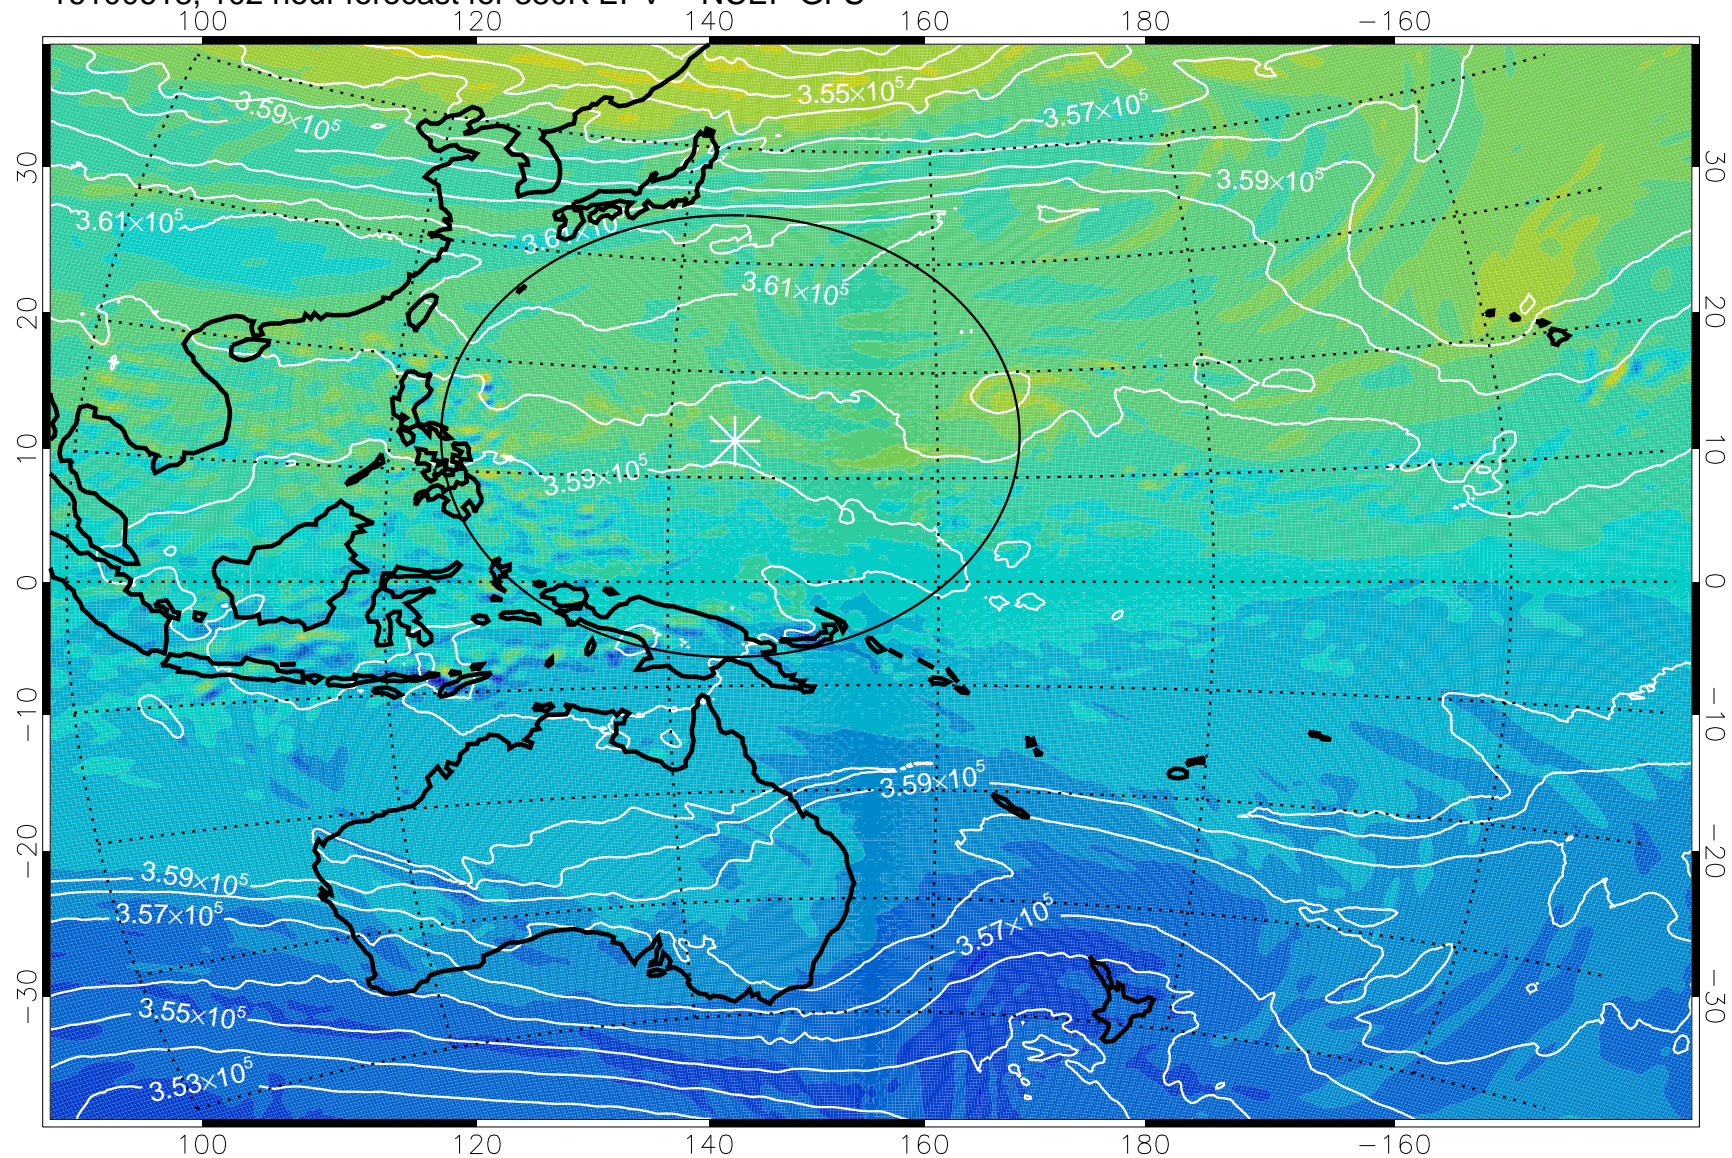

380K Montgomery Streamfunction, white

Range ring of 2304 km

16100518, 78 hour forecast for 380K EPV -- NCEP GFS

380K Montgomery Streamfunction, white

Range ring of 2304 km

16100600, 84 hour forecast for 38K EPV -- NCEP GFS

38K Montgomery Streamfunction, white

Range ring of 2304 km

16100606, 90 hour forecast for 380K EPV -- NCEP GFS

380K Montgomery Streamfunction, white

Range ring of 2304 km

16100612, 96 hour forecast for 380K EPV -- NCEP GFS

380K Montgomery Streamfunction, white

Range ring of 2304 km

16100618, 102 hour forecast for 380K EPV -- NCEP GFS

380K Montgomery Streamfunction, white

Range ring of 2304 km

16100700, 108 hour forecast for 380K EPV -- NCEP GFS

380K Montgomery Streamfunction, white

Range ring of 2304 km

16100706, 114 hour forecast for 380K EPV -- NCEP GFS

16100712, 120 hour forecast for 380K EPV -- NCEP GFS

380K Montgomery Streamfunction, white

Range ring of 2304 km