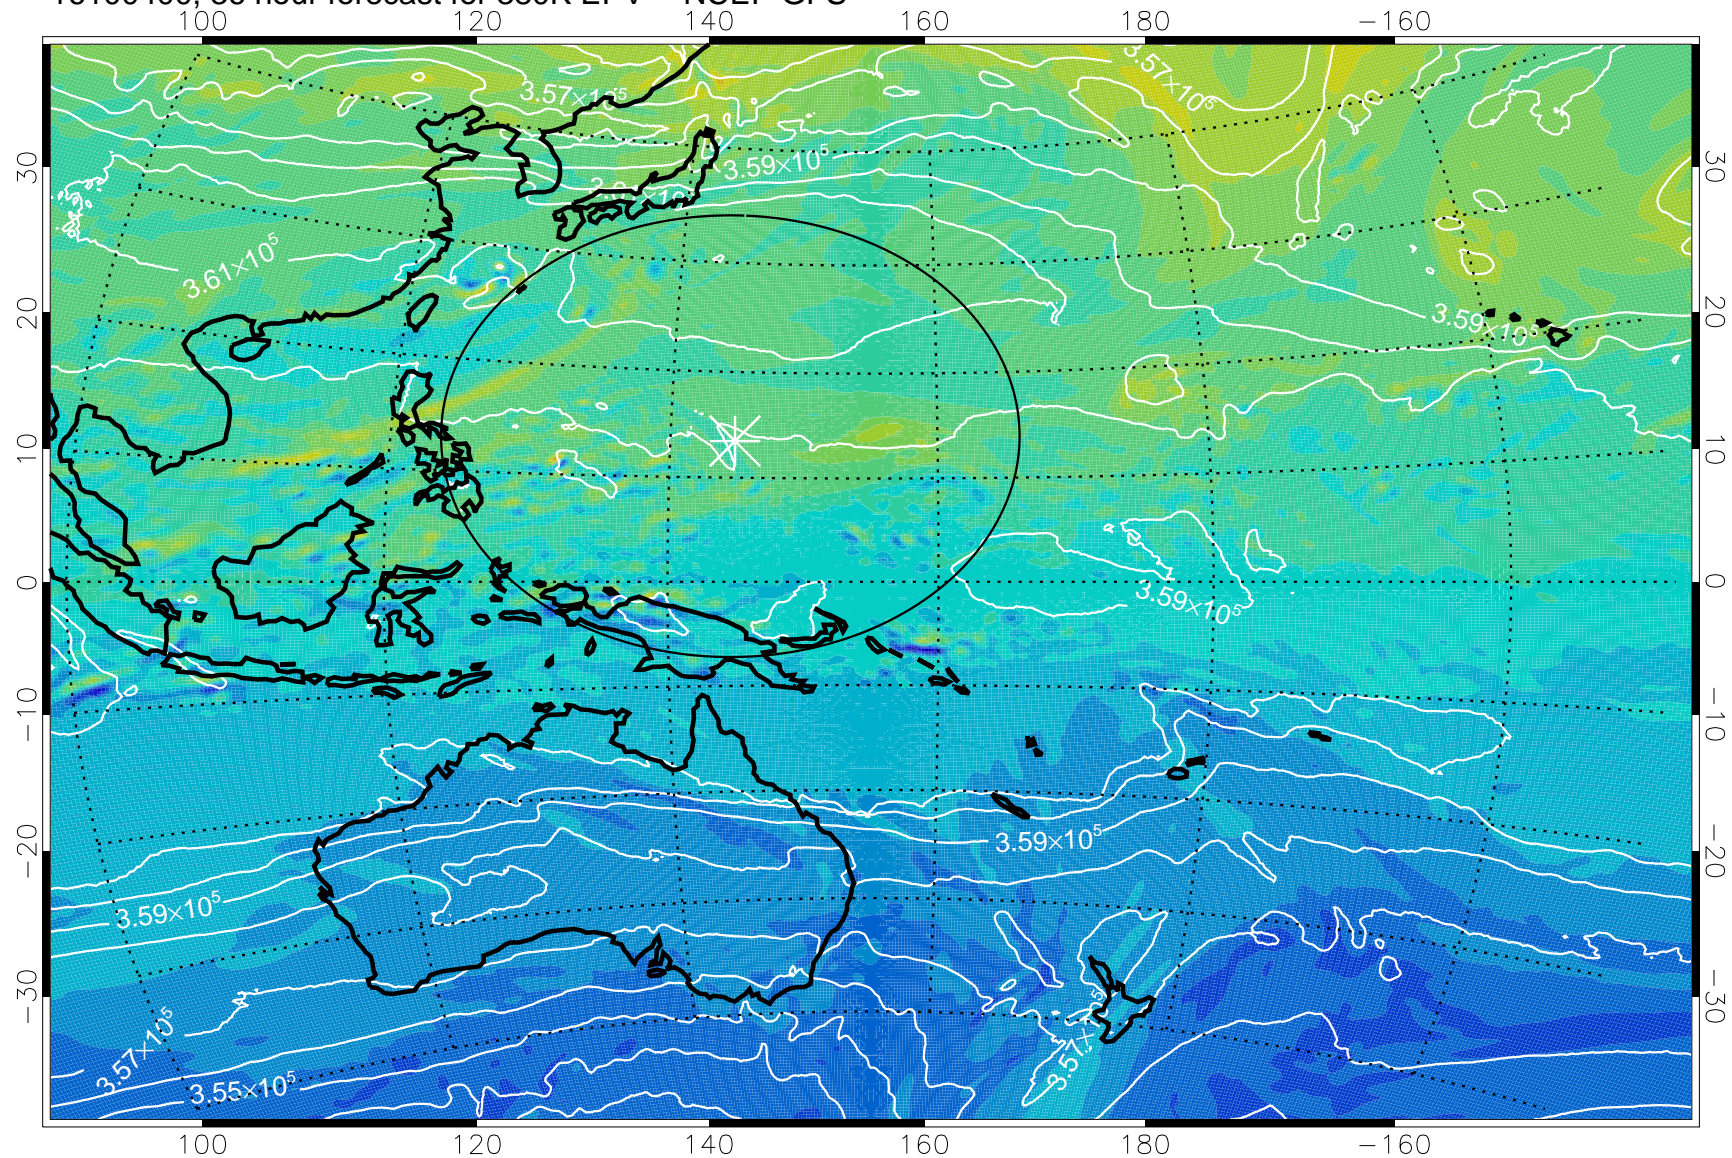

16100306, 18 hour forecast for 380K EPV -- NCEP GFS

380K Montgomery Streamfunction, white

Range ring of 2304 km

16100312, 24 hour forecast for 380K EPV -- NCEP GFS

380K Montgomery Streamfunction, white

Range ring of 2304 km

16100318, 30 hour forecast for 380K EPV -- NCEP GFS

-2×10^{-5} -1×10^{-5} 0 1×10^{-5} 2×10^{-5}
PVU

380K Montgomery Streamfunction, white

Range ring of 2304 km

16100400, 36 hour forecast for 380K EPV -- NCEP GFS

380K Montgomery Streamfunction, white

Range ring of 2304 km

16100406, 42 hour forecast for 380K EPV -- NCEP GFS

380K Montgomery Streamfunction, white

Range ring of 2304 km

16100412, 48 hour forecast for 380K EPV -- NCEP GFS

380K Montgomery Streamfunction, white

Range ring of 2304 km

16100418, 54 hour forecast for 380K EPV -- NCEP GFS

380K Montgomery Streamfunction, white

Range ring of 2304 km

16100500, 60 hour forecast for 380K EPV -- NCEP GFS