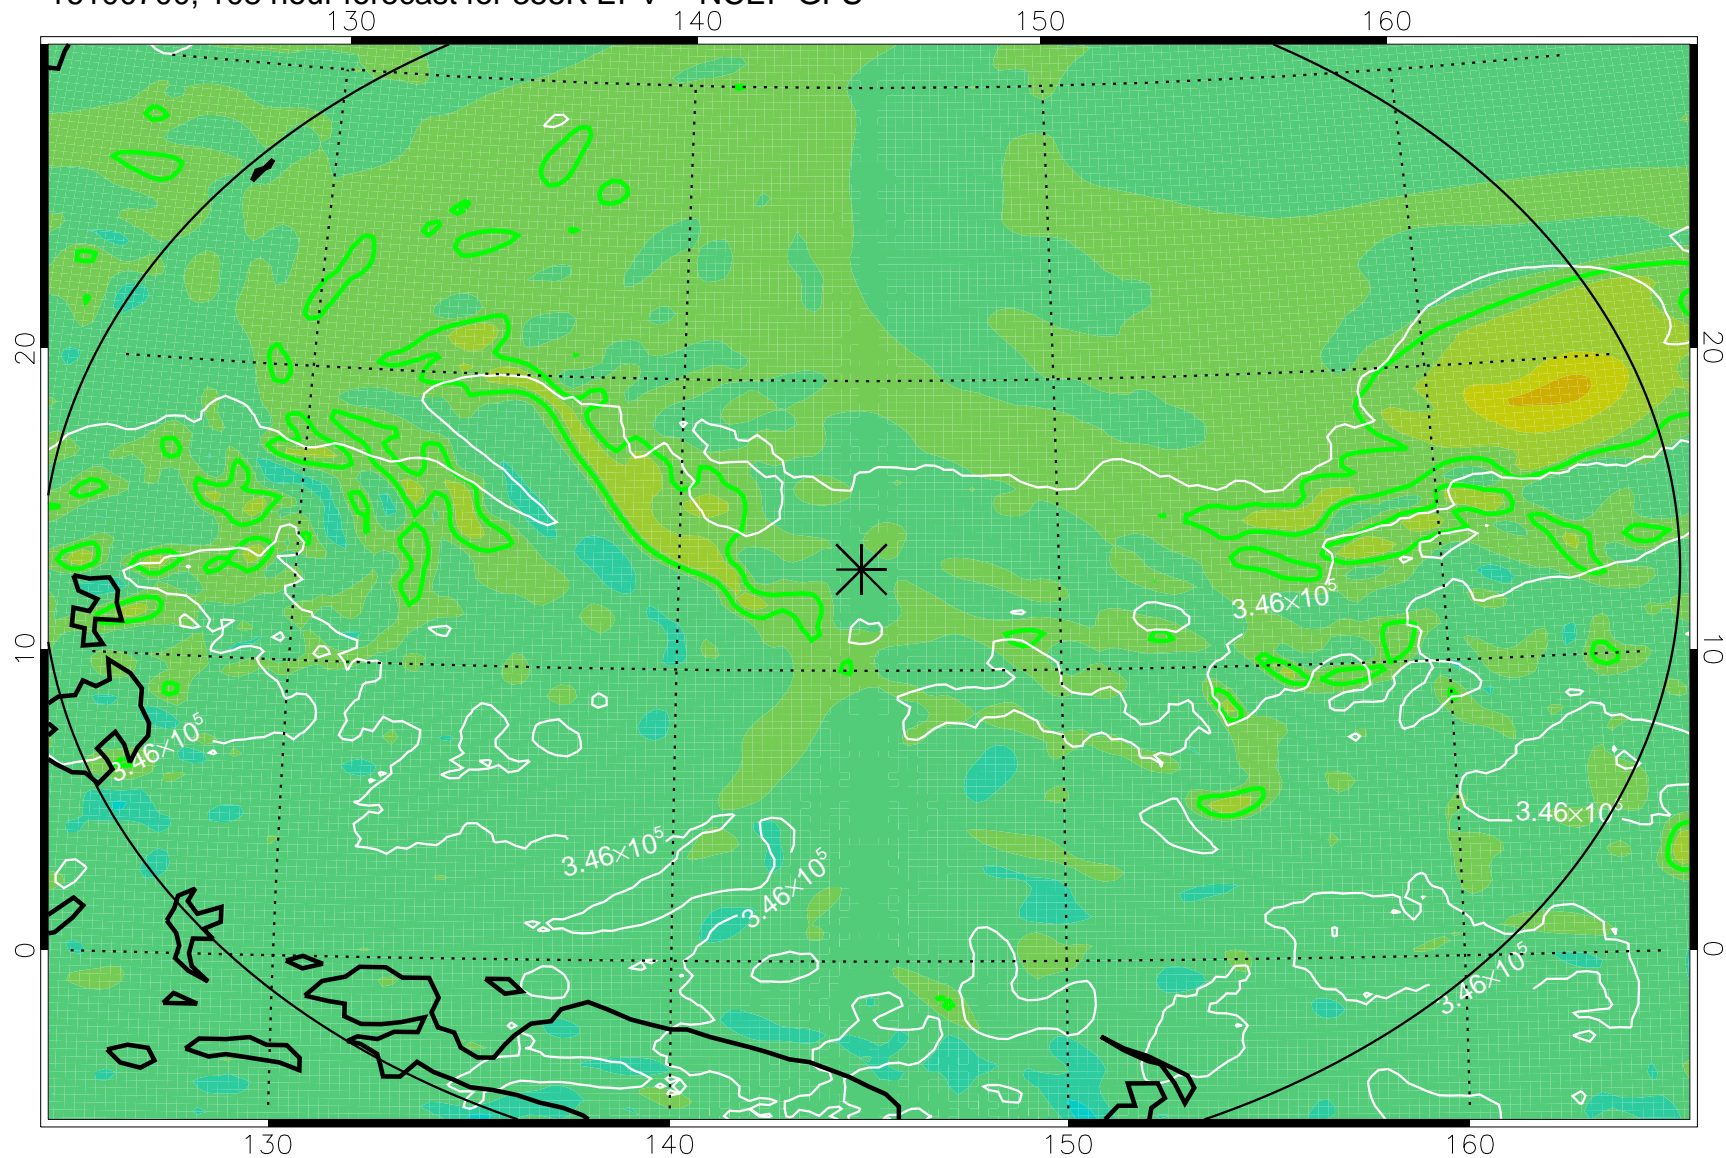

16100518, 78 hour forecast for 355K EPV -- NCEP GFS

355K Montgomery Streamfunction, white
EPV Tropopause (2 PVU) Position
Range ring of 2304 km

16100600, 84 hour forecast for 355K EPV -- NCEP GFS

355K Montgomery Streamfunction, white
EPV Tropopause (2 PVU) Position
Range ring of 2304 km

16100606, 90 hour forecast for 355K EPV -- NCEP GFS

355K Montgomery Streamfunction, white
EPV Tropopause (2 PVU) Position
Range ring of 2304 km

16100612, 96 hour forecast for 355K EPV -- NCEP GFS

355K Montgomery Streamfunction, white
EPV Tropopause (2 PVU) Position
Range ring of 2304 km

16100618, 102 hour forecast for 355K EPV -- NCEP GFS

355K Montgomery Streamfunction, white
EPV Tropopause (2 PVU) Position
Range ring of 2304 km

16100700, 108 hour forecast for 355K EPV -- NCEP GFS

355K Montgomery Streamfunction, white
EPV Tropopause (2 PVU) Position
Range ring of 2304 km

16100706, 114 hour forecast for 355K EPV -- NCEP GFS

355K Montgomery Streamfunction, white
EPV Tropopause (2 PVU) Position
Range ring of 2304 km

16100712, 120 hour forecast for 355K EPV -- NCEP GFS

355K Montgomery Streamfunction, white
EPV Tropopause (2 PVU) Position
Range ring of 2304 km