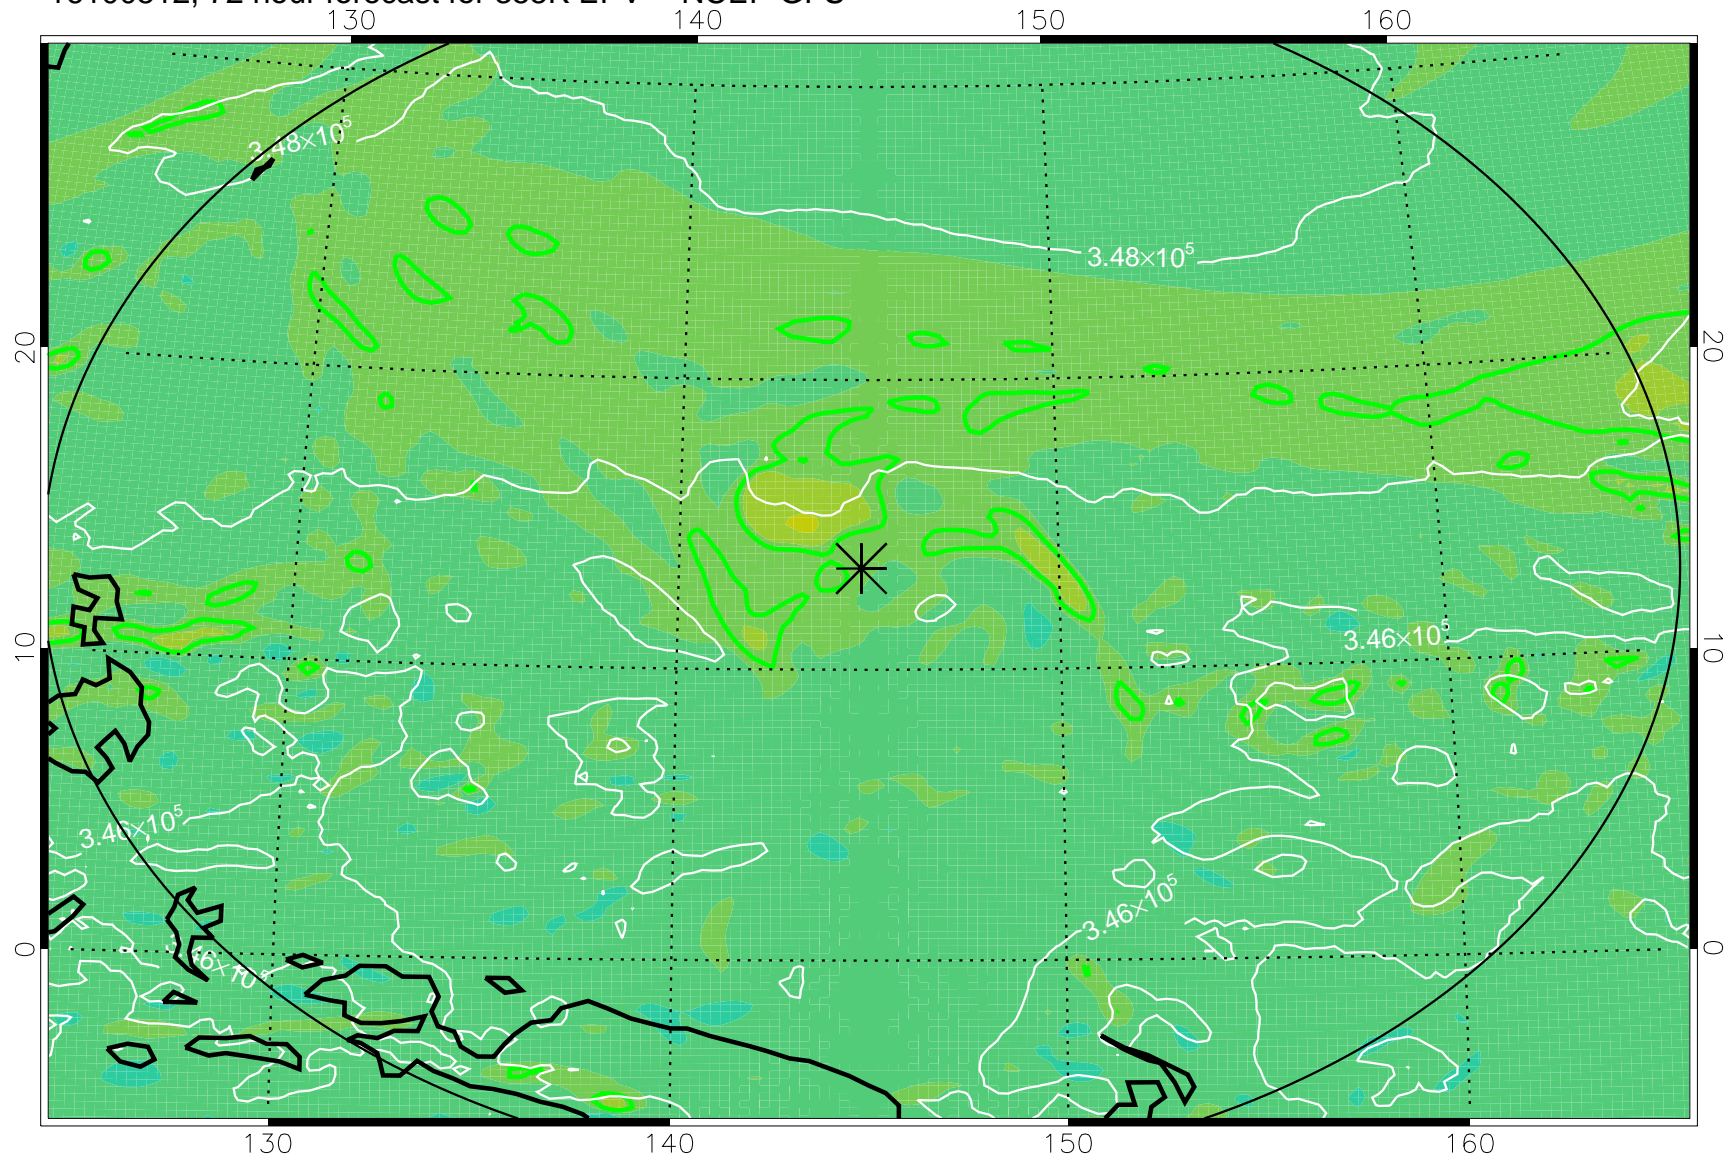

16100418, 54 hour forecast for 355K EPV -- NCEP GFS

355K Montgomery Streamfunction, white
EPV Tropopause (2 PVU) Position
Range ring of 2304 km

16100500, 60 hour forecast for 355K EPV -- NCEP GFS

355K Montgomery Streamfunction, white
EPV Tropopause (2 PVU) Position
Range ring of 2304 km

16100506, 66 hour forecast for 355K EPV -- NCEP GFS

355K Montgomery Streamfunction, white
EPV Tropopause (2 PVU) Position
Range ring of 2304 km

16100512, 72 hour forecast for 355K EPV -- NCEP GFS

355K Montgomery Streamfunction, white
EPV Tropopause (2 PVU) Position
Range ring of 2304 km

16100518, 78 hour forecast for 355K EPV -- NCEP GFS

355K Montgomery Streamfunction, white
EPV Tropopause (2 PVU) Position
Range ring of 2304 km

16100600, 84 hour forecast for 355K EPV -- NCEP GFS

355K Montgomery Streamfunction, white
EPV Tropopause (2 PVU) Position
Range ring of 2304 km

16100606, 90 hour forecast for 355K EPV -- NCEP GFS

355K Montgomery Streamfunction, white
EPV Tropopause (2 PVU) Position
Range ring of 2304 km

16100612, 96 hour forecast for 355K EPV -- NCEP GFS

355K Montgomery Streamfunction, white
EPV Tropopause (2 PVU) Position
Range ring of 2304 km