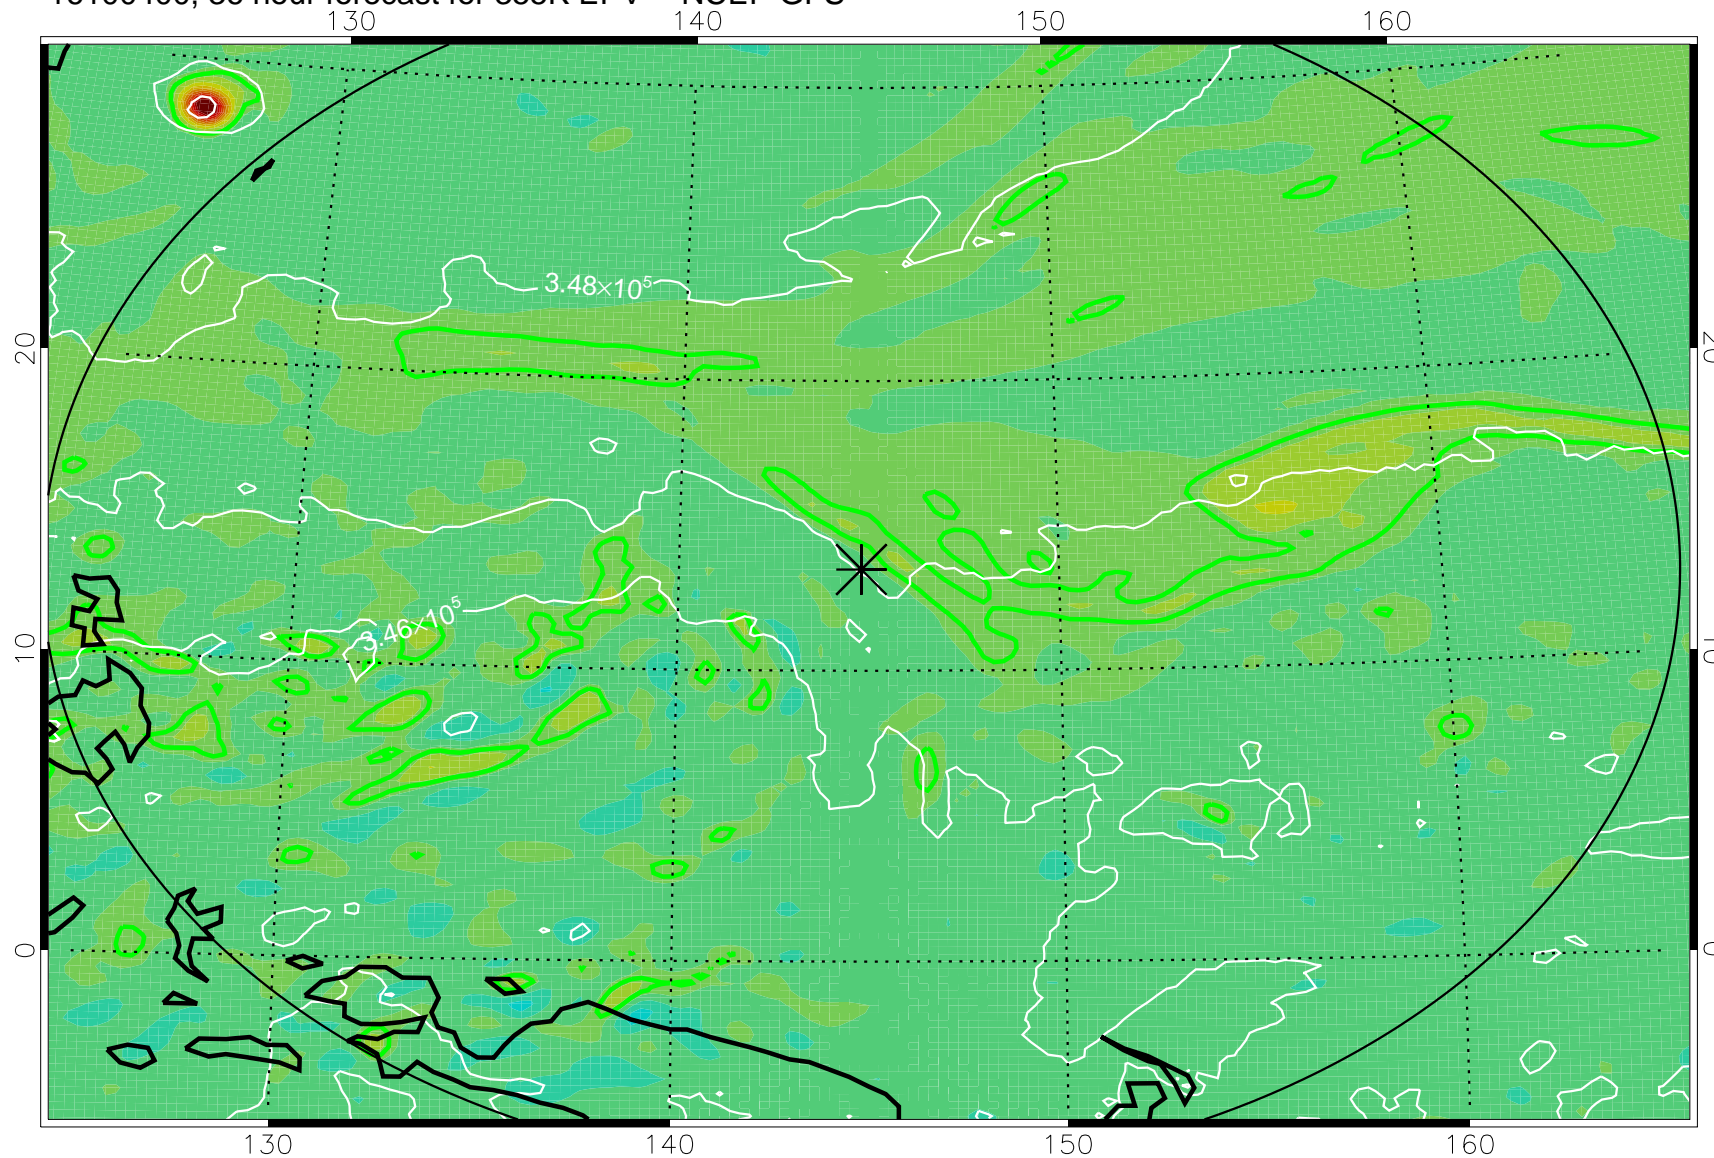

16100306, 18 hour forecast for 355K EPV -- NCEP GFS

355K Montgomery Streamfunction, white
EPV Tropopause (2 PVU) Position
Range ring of 2304 km

16100312, 24 hour forecast for 355K EPV -- NCEP GFS

355K Montgomery Streamfunction, white
EPV Tropopause (2 PVU) Position
Range ring of 2304 km

16100318, 30 hour forecast for 355K EPV -- NCEP GFS

355K Montgomery Streamfunction, white
EPV Tropopause (2 PVU) Position
Range ring of 2304 km

16100400, 36 hour forecast for 355K EPV -- NCEP GFS

355K Montgomery Streamfunction, white
EPV Tropopause (2 PVU) Position
Range ring of 2304 km

16100406, 42 hour forecast for 355K EPV -- NCEP GFS

355K Montgomery Streamfunction, white
EPV Tropopause (2 PVU) Position
Range ring of 2304 km

16100412, 48 hour forecast for 355K EPV -- NCEP GFS

355K Montgomery Streamfunction, white
EPV Tropopause (2 PVU) Position
Range ring of 2304 km

16100618, 102 hour forecast for 355K EPV -- NCEP GFS

355K Montgomery Streamfunction, white
EPV Tropopause (2 PVU) Position
Range ring of 2304 km

16100700, 108 hour forecast for 355K EPV -- NCEP GFS

355K Montgomery Streamfunction, white
EPV Tropopause (2 PVU) Position
Range ring of 2304 km