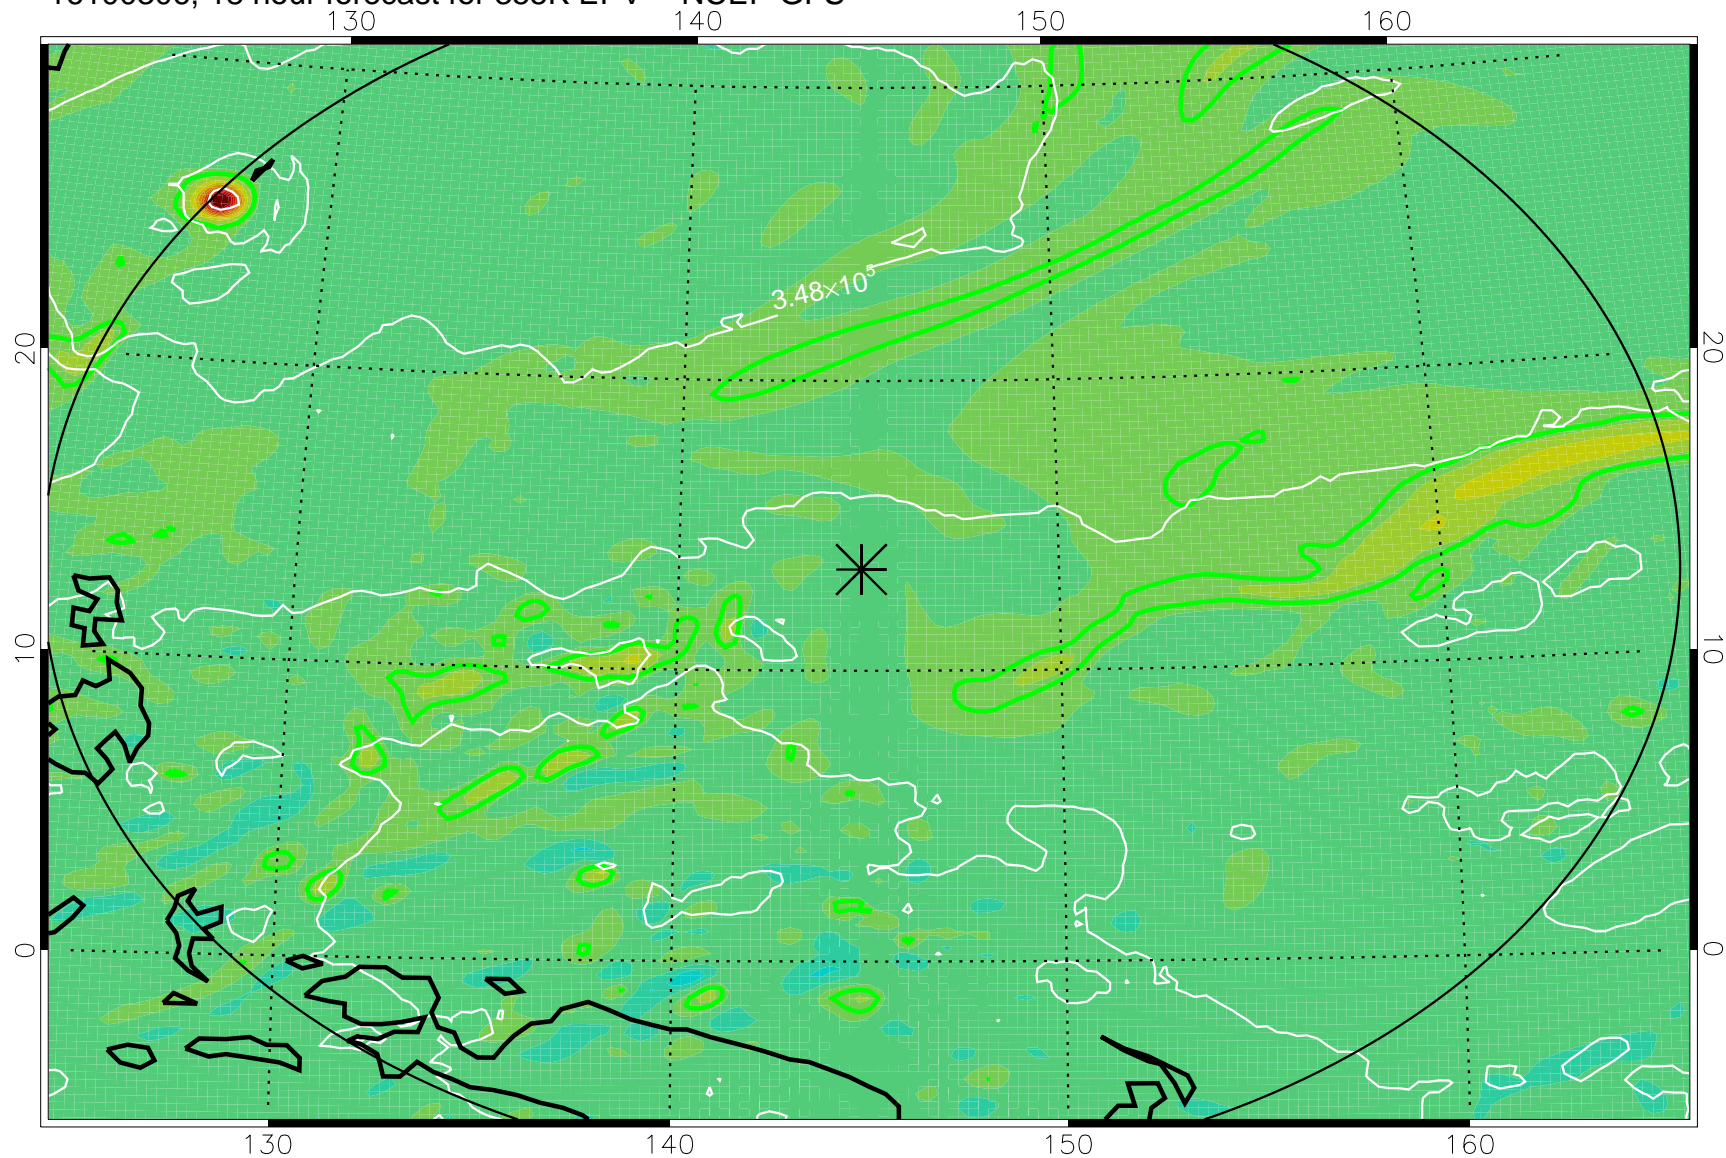

16100218, 6 hour forecast for 355K EPV -- NCEP GFS

355K Montgomery Streamfunction, white
EPV Tropopause (2 PVU) Position
Range ring of 2304 km

16100300, 12 hour forecast for 355K EPV -- NCEP GFS

355K Montgomery Streamfunction, white
EPV Tropopause (2 PVU) Position
Range ring of 2304 km

16100306, 18 hour forecast for 355K EPV -- NCEP GFS

355K Montgomery Streamfunction, white
EPV Tropopause (2 PVU) Position
Range ring of 2304 km

16100312, 24 hour forecast for 355K EPV -- NCEP GFS

355K Montgomery Streamfunction, white
EPV Tropopause (2 PVU) Position
Range ring of 2304 km

16100318, 30 hour forecast for 355K EPV -- NCEP GFS

355K Montgomery Streamfunction, white
EPV Tropopause (2 PVU) Position
Range ring of 2304 km

16100400, 36 hour forecast for 355K EPV -- NCEP GFS

355K Montgomery Streamfunction, white
EPV Tropopause (2 PVU) Position
Range ring of 2304 km

16100406, 42 hour forecast for 355K EPV -- NCEP GFS

355K Montgomery Streamfunction, white
EPV Tropopause (2 PVU) Position
Range ring of 2304 km

16100412, 48 hour forecast for 355K EPV -- NCEP GFS

355K Montgomery Streamfunction, white
EPV Tropopause (2 PVU) Position
Range ring of 2304 km