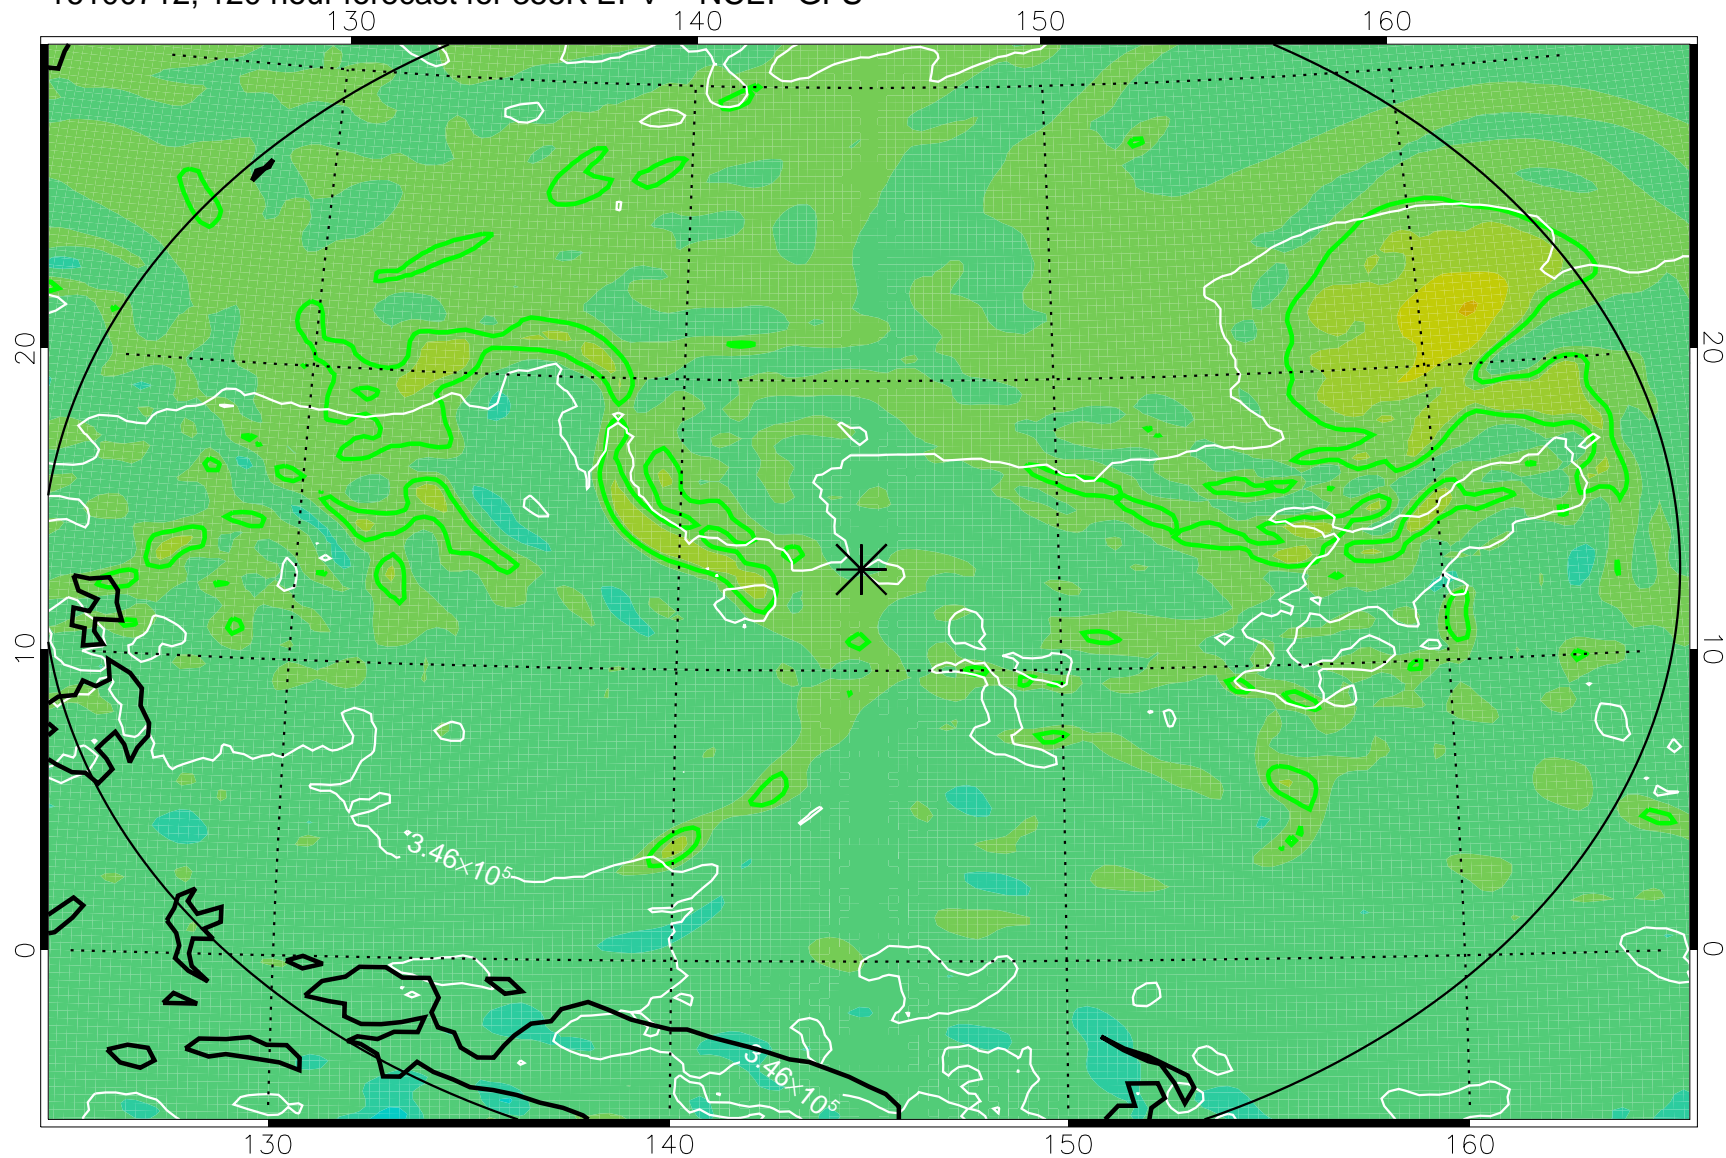

16100518, 78 hour forecast for 355K EPV -- NCEP GFS

355K Montgomery Streamfunction, white
EPV Tropopause (2 PVU) Position
Range ring of 2304 km

16100600, 84 hour forecast for 355K EPV -- NCEP GFS

355K Montgomery Streamfunction, white
EPV Tropopause (2 PVU) Position
Range ring of 2304 km

16100606, 90 hour forecast for 355K EPV -- NCEP GFS

355K Montgomery Streamfunction, white
EPV Tropopause (2 PVU) Position
Range ring of 2304 km

16100612, 96 hour forecast for 355K EPV -- NCEP GFS

355K Montgomery Streamfunction, white
EPV Tropopause (2 PVU) Position
Range ring of 2304 km

16100618, 102 hour forecast for 355K EPV -- NCEP GFS

355K Montgomery Streamfunction, white
EPV Tropopause (2 PVU) Position
Range ring of 2304 km

16100700, 108 hour forecast for 355K EPV -- NCEP GFS

355K Montgomery Streamfunction, white
EPV Tropopause (2 PVU) Position
Range ring of 2304 km

16100706, 114 hour forecast for 355K EPV -- NCEP GFS

355K Montgomery Streamfunction, white
EPV Tropopause (2 PVU) Position
Range ring of 2304 km

16100712, 120 hour forecast for 355K EPV -- NCEP GFS

355K Montgomery Streamfunction, white
EPV Tropopause (2 PVU) Position
Range ring of 2304 km