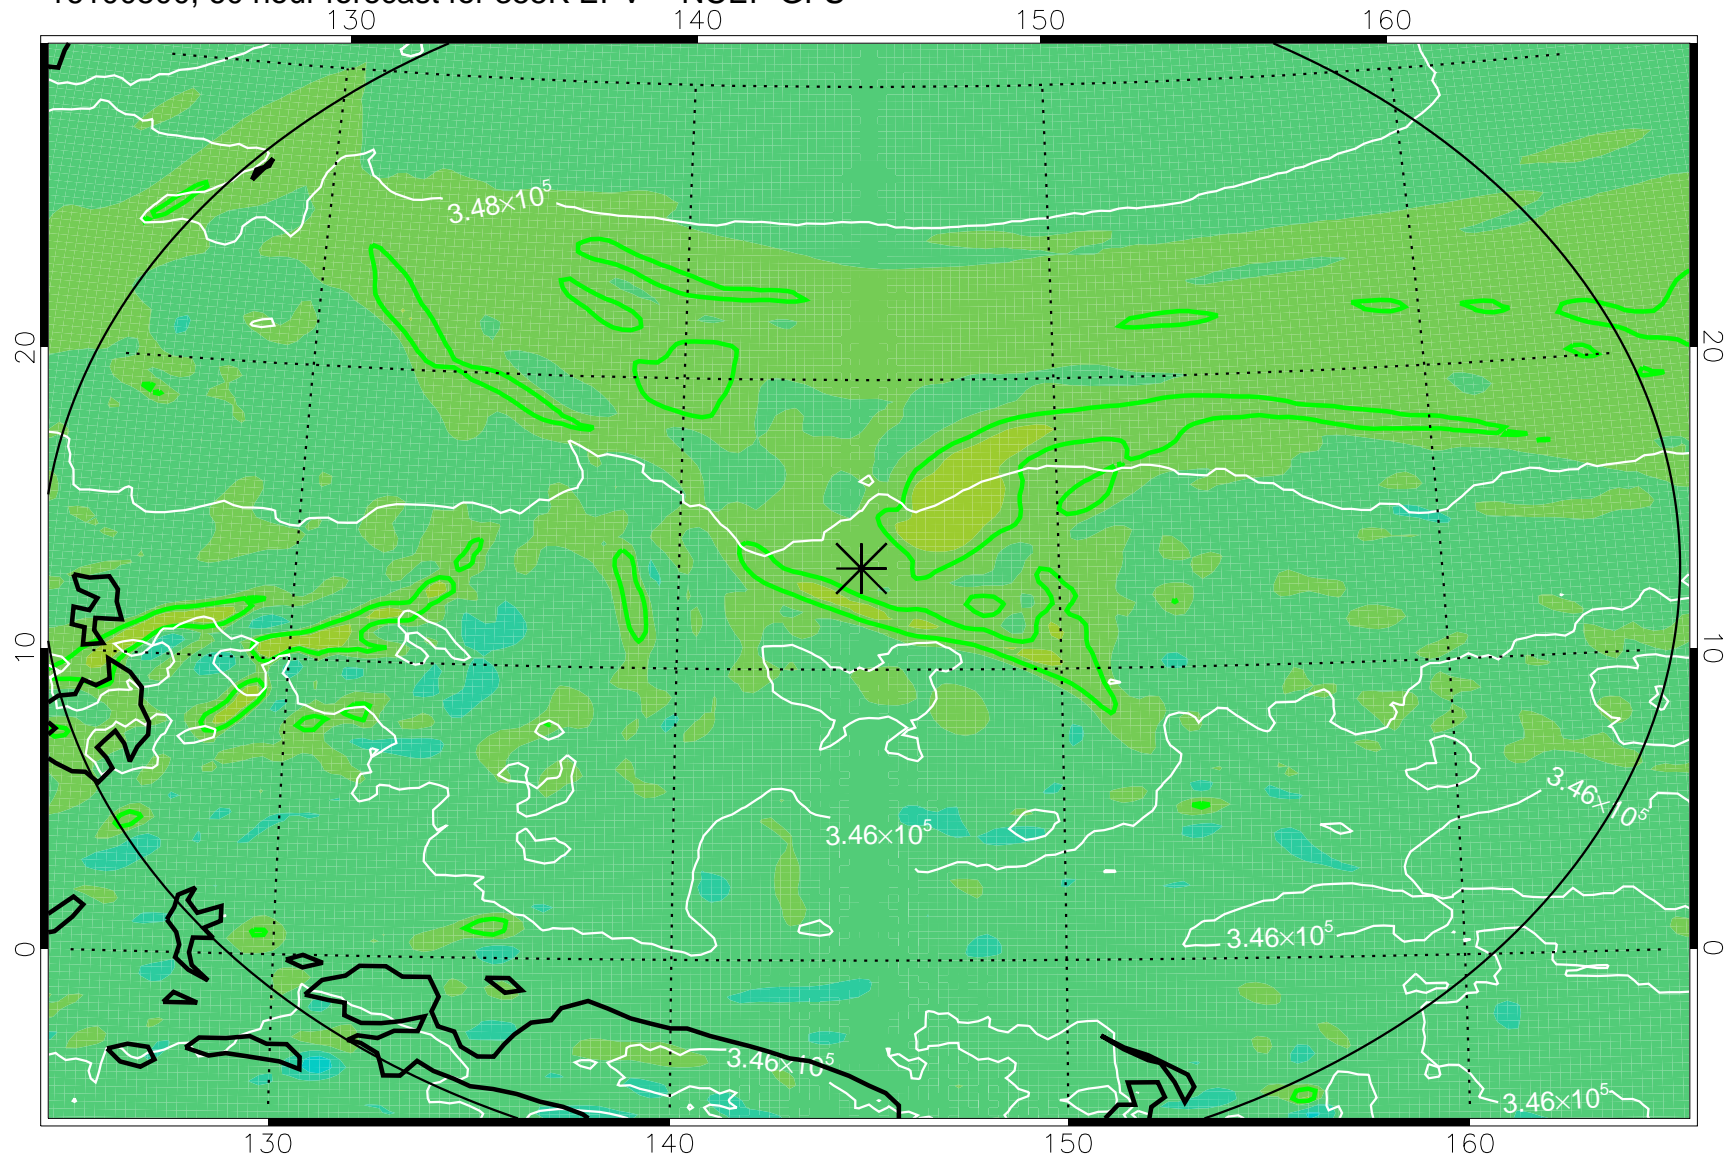

16100406, 42 hour forecast for 355K EPV -- NCEP GFS

355K Montgomery Streamfunction, white
EPV Tropopause (2 PVU) Position
Range ring of 2304 km

16100412, 48 hour forecast for 355K EPV -- NCEP GFS

355K Montgomery Streamfunction, white
EPV Tropopause (2 PVU) Position
Range ring of 2304 km

16100418, 54 hour forecast for 355K EPV -- NCEP GFS

355K Montgomery Streamfunction, white
EPV Tropopause (2 PVU) Position
Range ring of 2304 km

16100500, 60 hour forecast for 355K EPV -- NCEP GFS

355K Montgomery Streamfunction, white
EPV Tropopause (2 PVU) Position
Range ring of 2304 km

16100506, 66 hour forecast for 355K EPV -- NCEP GFS

355K Montgomery Streamfunction, white
EPV Tropopause (2 PVU) Position
Range ring of 2304 km

16100512, 72 hour forecast for 355K EPV -- NCEP GFS

355K Montgomery Streamfunction, white
EPV Tropopause (2 PVU) Position
Range ring of 2304 km

16100518, 78 hour forecast for 355K EPV -- NCEP GFS

355K Montgomery Streamfunction, white
EPV Tropopause (2 PVU) Position
Range ring of 2304 km

16100600, 84 hour forecast for 355K EPV -- NCEP GFS

355K Montgomery Streamfunction, white
EPV Tropopause (2 PVU) Position
Range ring of 2304 km