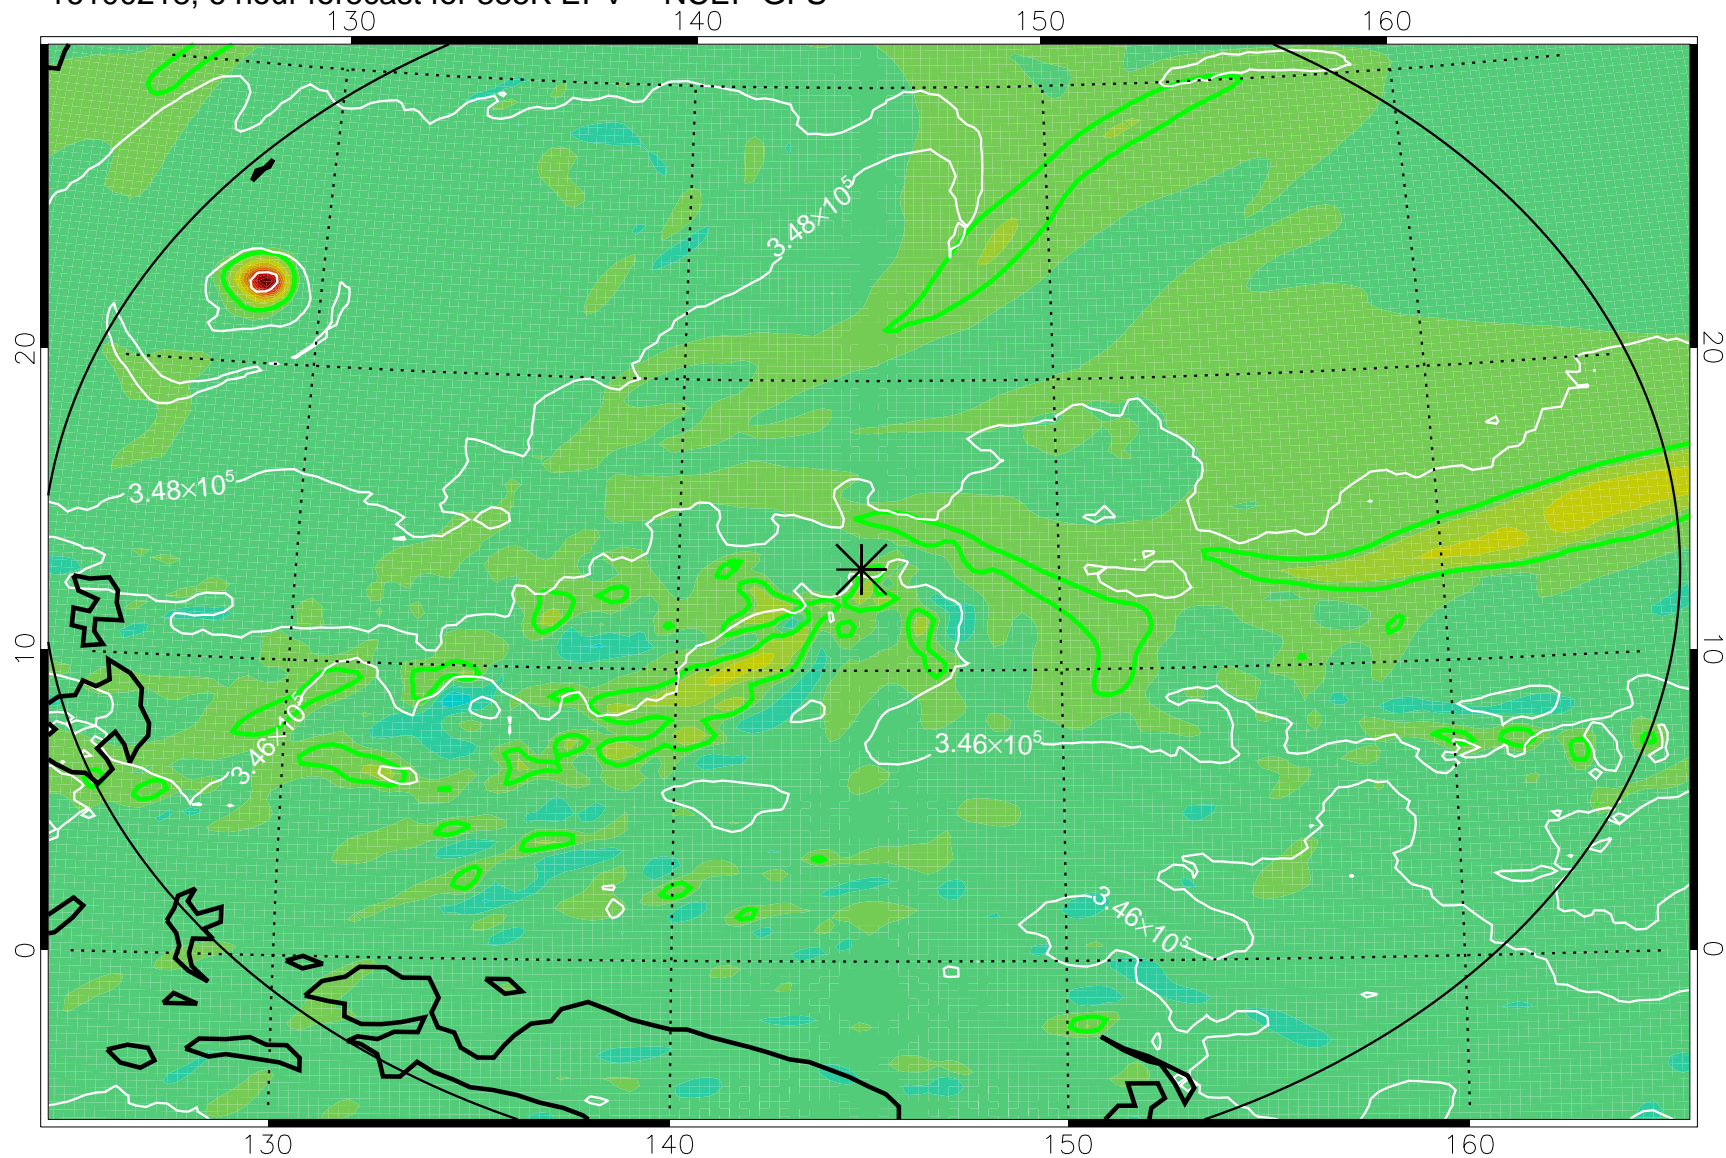

16100218, 6 hour forecast for 355K EPV -- NCEP GFS

355K Montgomery Streamfunction, white
EPV Tropopause (2 PVU) Position
Range ring of 2304 km

16100300, 12 hour forecast for 355K EPV -- NCEP GFS

355K Montgomery Streamfunction, white
EPV Tropopause (2 PVU) Position
Range ring of 2304 km

16100306, 18 hour forecast for 355K EPV -- NCEP GFS

355K Montgomery Streamfunction, white
EPV Tropopause (2 PVU) Position
Range ring of 2304 km

16100312, 24 hour forecast for 355K EPV -- NCEP GFS

355K Montgomery Streamfunction, white
EPV Tropopause (2 PVU) Position
Range ring of 2304 km

16100318, 30 hour forecast for 355K EPV -- NCEP GFS

355K Montgomery Streamfunction, white
EPV Tropopause (2 PVU) Position
Range ring of 2304 km

16100400, 36 hour forecast for 355K EPV -- NCEP GFS

355K Montgomery Streamfunction, white
EPV Tropopause (2 PVU) Position
Range ring of 2304 km

16100406, 42 hour forecast for 355K EPV -- NCEP GFS

355K Montgomery Streamfunction, white
EPV Tropopause (2 PVU) Position
Range ring of 2304 km

16100412, 48 hour forecast for 355K EPV -- NCEP GFS

355K Montgomery Streamfunction, white
EPV Tropopause (2 PVU) Position
Range ring of 2304 km