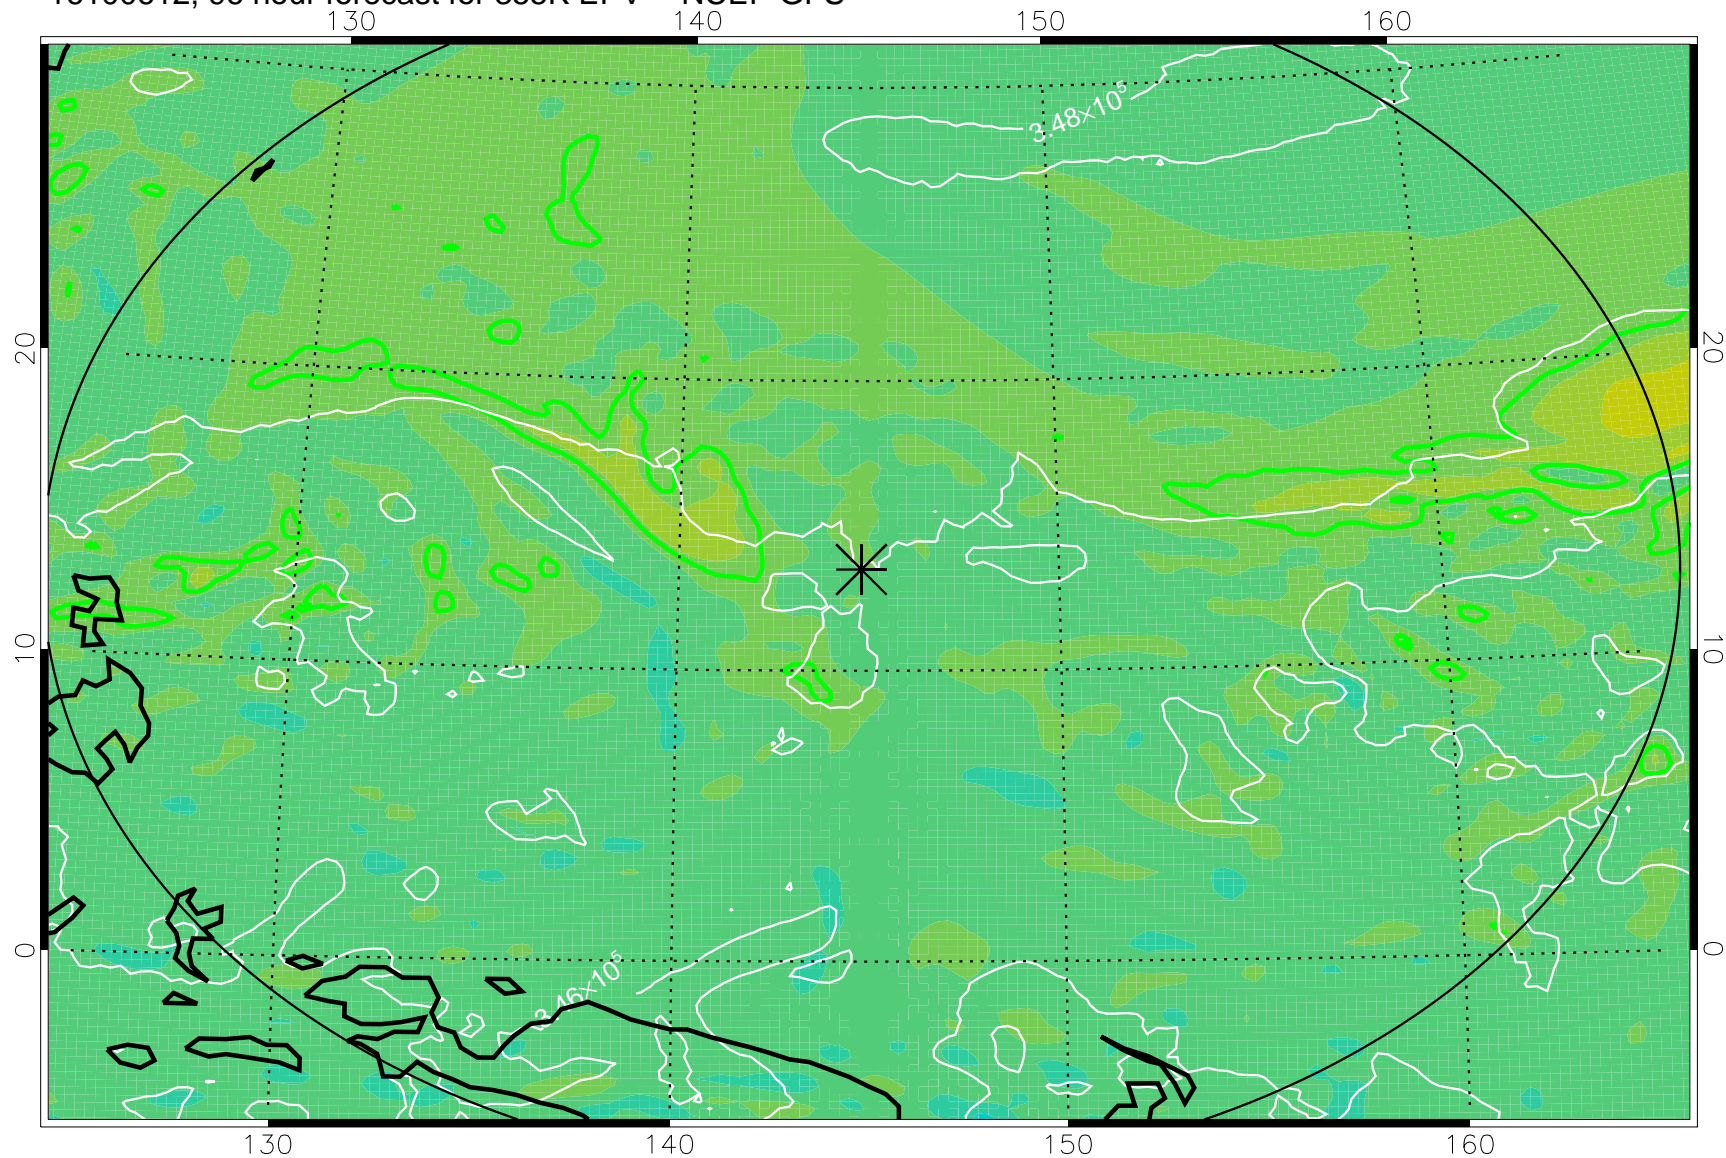

16100518, 78 hour forecast for 355K EPV -- NCEP GFS

355K Montgomery Streamfunction, white
EPV Tropopause (2 PVU) Position
Range ring of 2304 km

16100600, 84 hour forecast for 355K EPV -- NCEP GFS

355K Montgomery Streamfunction, white
EPV Tropopause (2 PVU) Position
Range ring of 2304 km

16100606, 90 hour forecast for 355K EPV -- NCEP GFS

355K Montgomery Streamfunction, white
EPV Tropopause (2 PVU) Position
Range ring of 2304 km

16100612, 96 hour forecast for 355K EPV -- NCEP GFS

355K Montgomery Streamfunction, white
EPV Tropopause (2 PVU) Position
Range ring of 2304 km

16100618, 102 hour forecast for 355K EPV -- NCEP GFS

355K Montgomery Streamfunction, white
EPV Tropopause (2 PVU) Position
Range ring of 2304 km

16100700, 108 hour forecast for 355K EPV -- NCEP GFS

355K Montgomery Streamfunction, white
EPV Tropopause (2 PVU) Position
Range ring of 2304 km

16100706, 114 hour forecast for 355K EPV -- NCEP GFS

355K Montgomery Streamfunction, white
EPV Tropopause (2 PVU) Position
Range ring of 2304 km

16100712, 120 hour forecast for 355K EPV -- NCEP GFS

355K Montgomery Streamfunction, white
EPV Tropopause (2 PVU) Position
Range ring of 2304 km