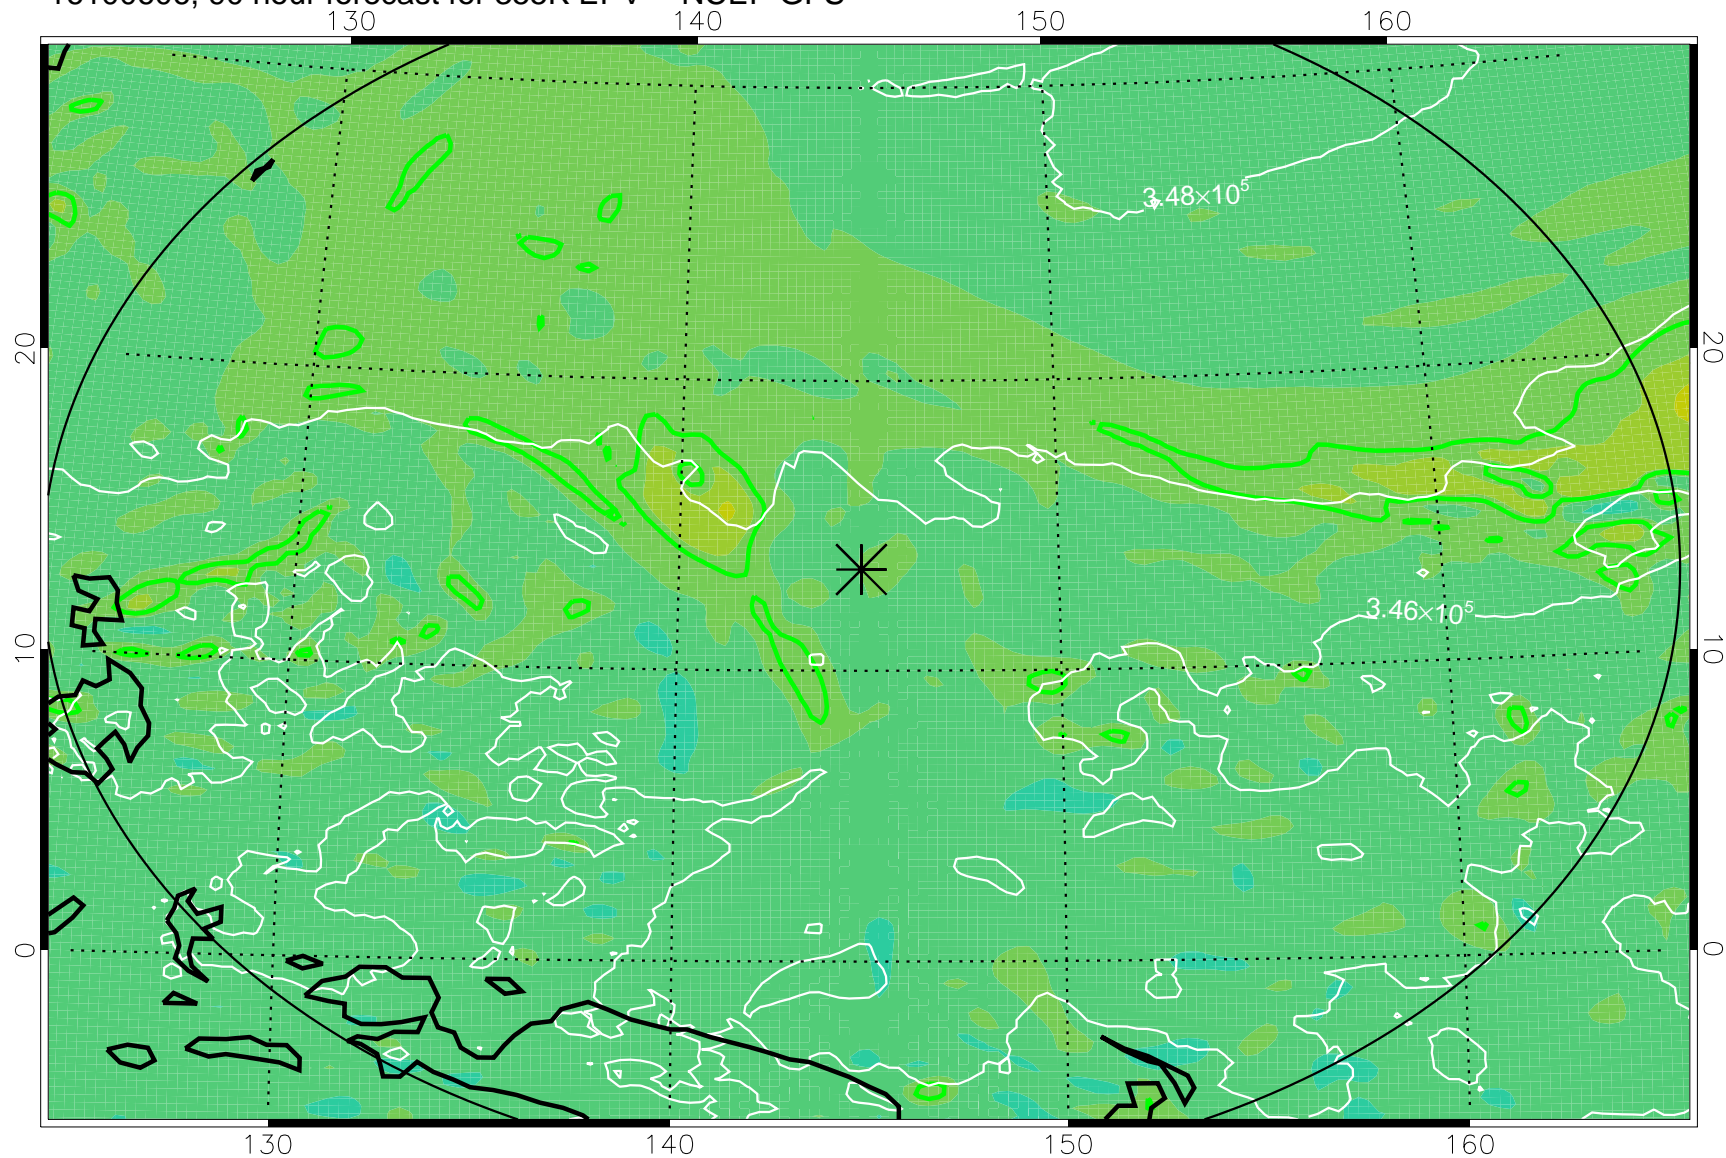

16100506, 66 hour forecast for 355K EPV -- NCEP GFS

355K Montgomery Streamfunction, white
EPV Tropopause (2 PVU) Position
Range ring of 2304 km

16100512, 72 hour forecast for 355K EPV -- NCEP GFS

355K Montgomery Streamfunction, white
EPV Tropopause (2 PVU) Position
Range ring of 2304 km

16100518, 78 hour forecast for 355K EPV -- NCEP GFS

355K Montgomery Streamfunction, white
EPV Tropopause (2 PVU) Position
Range ring of 2304 km

16100600, 84 hour forecast for 355K EPV -- NCEP GFS

355K Montgomery Streamfunction, white
EPV Tropopause (2 PVU) Position
Range ring of 2304 km

16100606, 90 hour forecast for 355K EPV -- NCEP GFS

355K Montgomery Streamfunction, white
EPV Tropopause (2 PVU) Position
Range ring of 2304 km

16100612, 96 hour forecast for 355K EPV -- NCEP GFS

355K Montgomery Streamfunction, white
EPV Tropopause (2 PVU) Position
Range ring of 2304 km

16100618, 102 hour forecast for 355K EPV -- NCEP GFS

355K Montgomery Streamfunction, white
EPV Tropopause (2 PVU) Position
Range ring of 2304 km

16100700, 108 hour forecast for 355K EPV -- NCEP GFS

355K Montgomery Streamfunction, white
EPV Tropopause (2 PVU) Position
Range ring of 2304 km