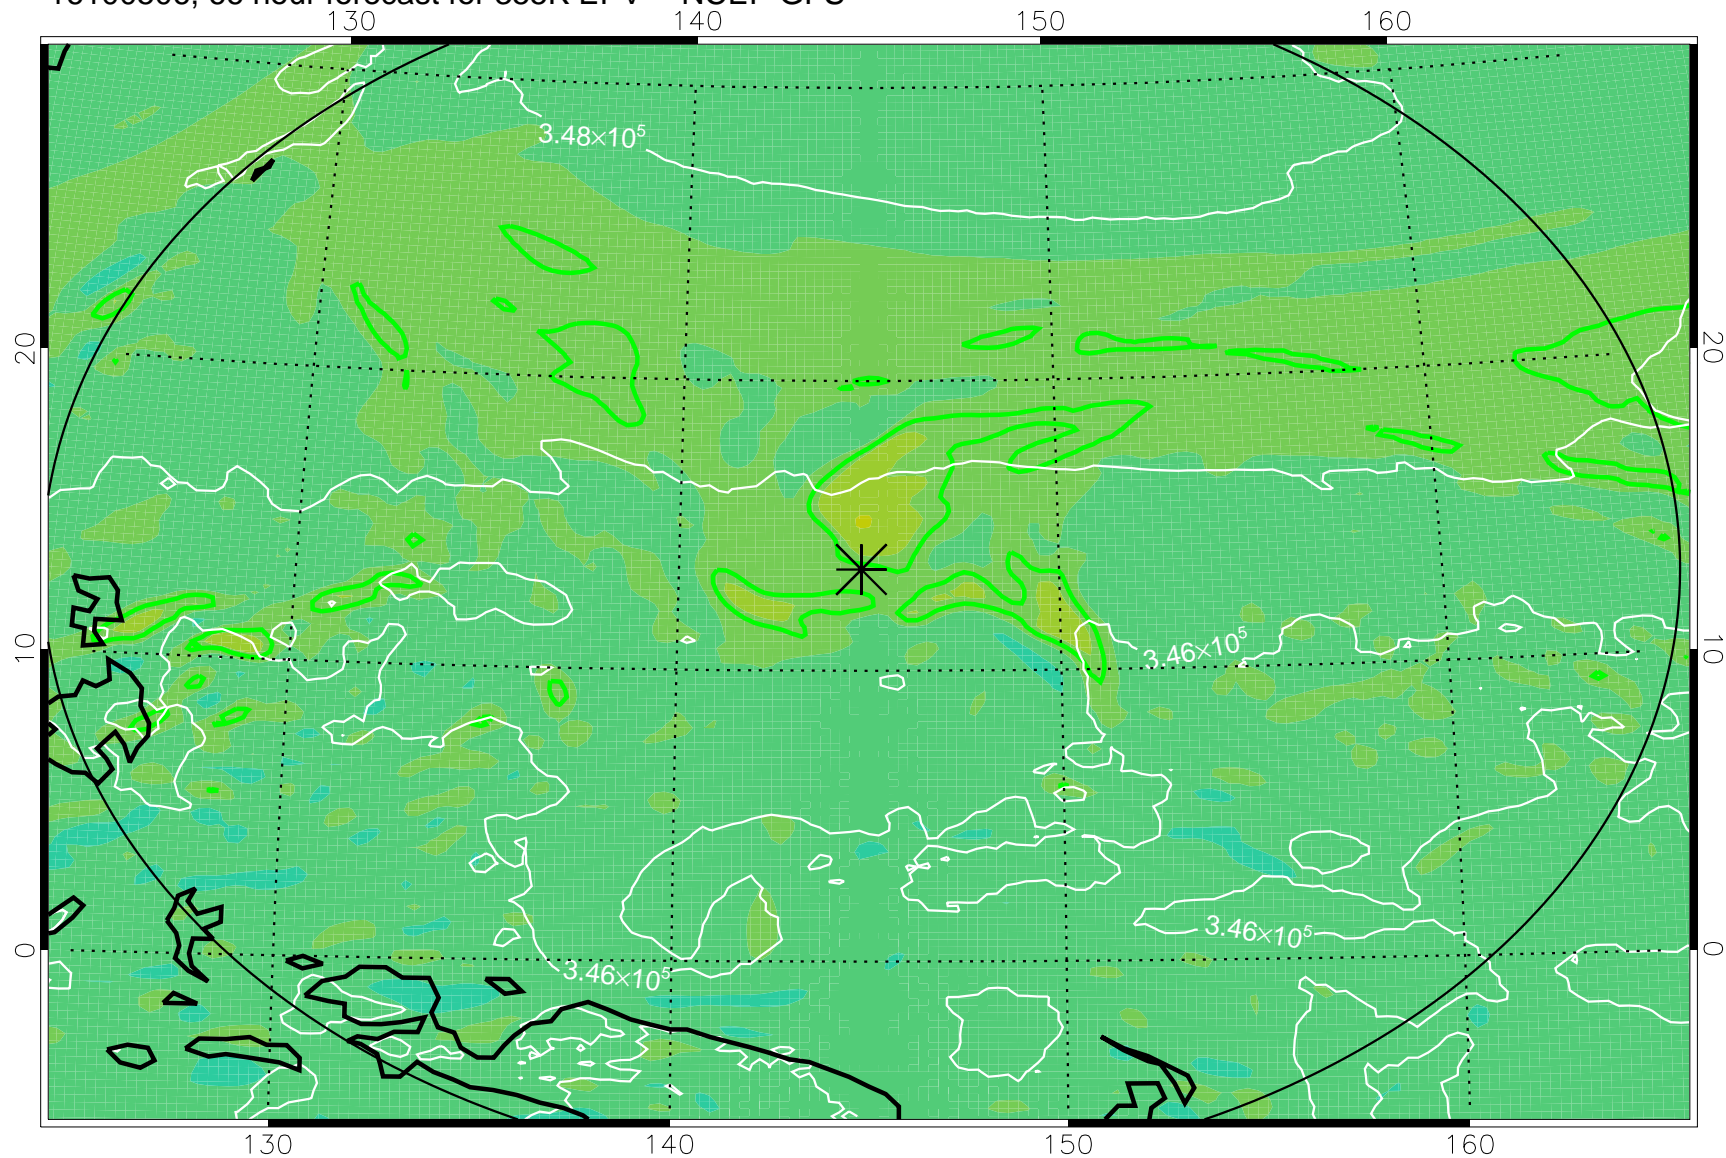

16100418, 54 hour forecast for 355K EPV -- NCEP GFS

355K Montgomery Streamfunction, white
EPV Tropopause (2 PVU) Position
Range ring of 2304 km

16100500, 60 hour forecast for 355K EPV -- NCEP GFS

355K Montgomery Streamfunction, white
EPV Tropopause (2 PVU) Position
Range ring of 2304 km

16100506, 66 hour forecast for 355K EPV -- NCEP GFS

355K Montgomery Streamfunction, white
EPV Tropopause (2 PVU) Position
Range ring of 2304 km

16100512, 72 hour forecast for 355K EPV -- NCEP GFS

355K Montgomery Streamfunction, white
EPV Tropopause (2 PVU) Position
Range ring of 2304 km

16100518, 78 hour forecast for 355K EPV -- NCEP GFS

355K Montgomery Streamfunction, white
EPV Tropopause (2 PVU) Position
Range ring of 2304 km

16100600, 84 hour forecast for 355K EPV -- NCEP GFS

355K Montgomery Streamfunction, white
EPV Tropopause (2 PVU) Position
Range ring of 2304 km

16100606, 90 hour forecast for 355K EPV -- NCEP GFS

355K Montgomery Streamfunction, white
EPV Tropopause (2 PVU) Position
Range ring of 2304 km

16100612, 96 hour forecast for 355K EPV -- NCEP GFS

355K Montgomery Streamfunction, white
EPV Tropopause (2 PVU) Position
Range ring of 2304 km