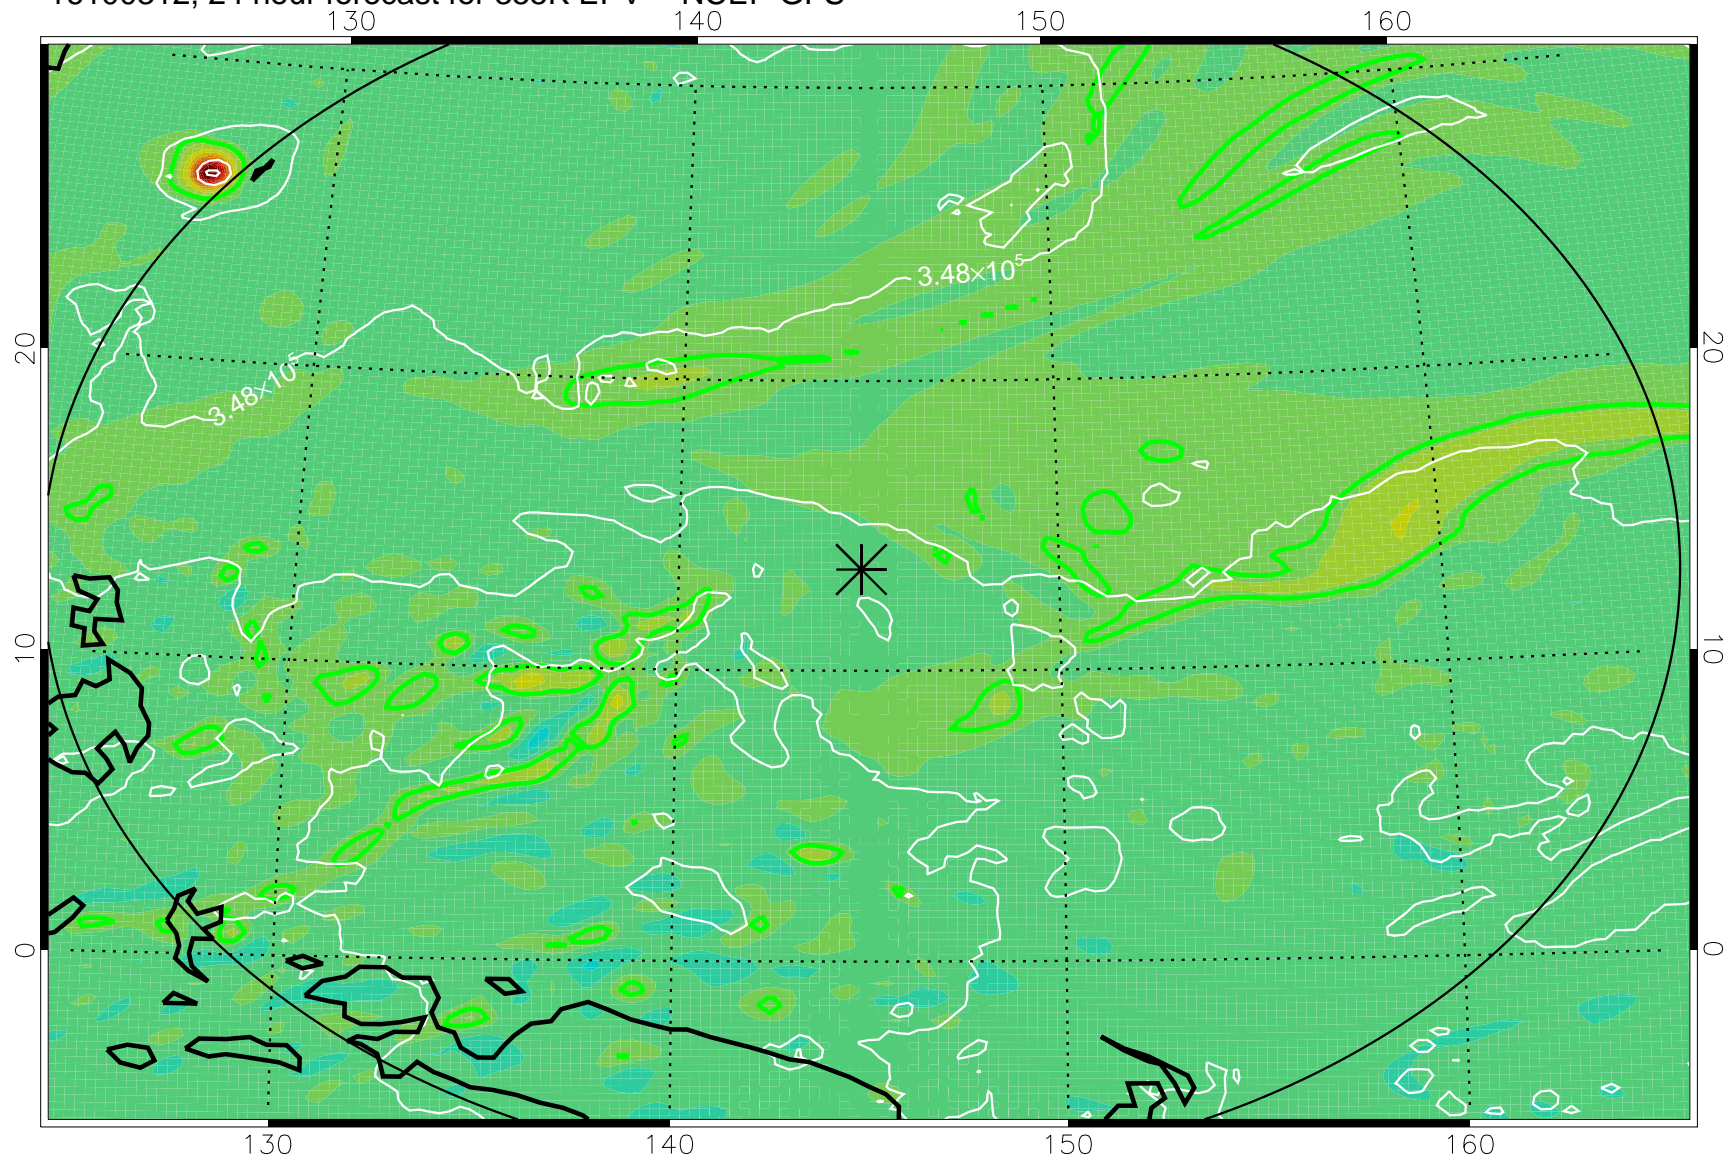

16100218, 6 hour forecast for 355K EPV -- NCEP GFS

355K Montgomery Streamfunction, white
EPV Tropopause (2 PVU) Position
Range ring of 2304 km

16100300, 12 hour forecast for 355K EPV -- NCEP GFS

355K Montgomery Streamfunction, white
EPV Tropopause (2 PVU) Position
Range ring of 2304 km

16100306, 18 hour forecast for 355K EPV -- NCEP GFS

355K Montgomery Streamfunction, white
EPV Tropopause (2 PVU) Position
Range ring of 2304 km

16100312, 24 hour forecast for 355K EPV -- NCEP GFS

355K Montgomery Streamfunction, white
EPV Tropopause (2 PVU) Position
Range ring of 2304 km

16100318, 30 hour forecast for 355K EPV -- NCEP GFS

355K Montgomery Streamfunction, white
EPV Tropopause (2 PVU) Position
Range ring of 2304 km

16100400, 36 hour forecast for 355K EPV -- NCEP GFS

355K Montgomery Streamfunction, white
EPV Tropopause (2 PVU) Position
Range ring of 2304 km

16100406, 42 hour forecast for 355K EPV -- NCEP GFS

355K Montgomery Streamfunction, white
EPV Tropopause (2 PVU) Position
Range ring of 2304 km

16100412, 48 hour forecast for 355K EPV -- NCEP GFS

355K Montgomery Streamfunction, white
EPV Tropopause (2 PVU) Position
Range ring of 2304 km