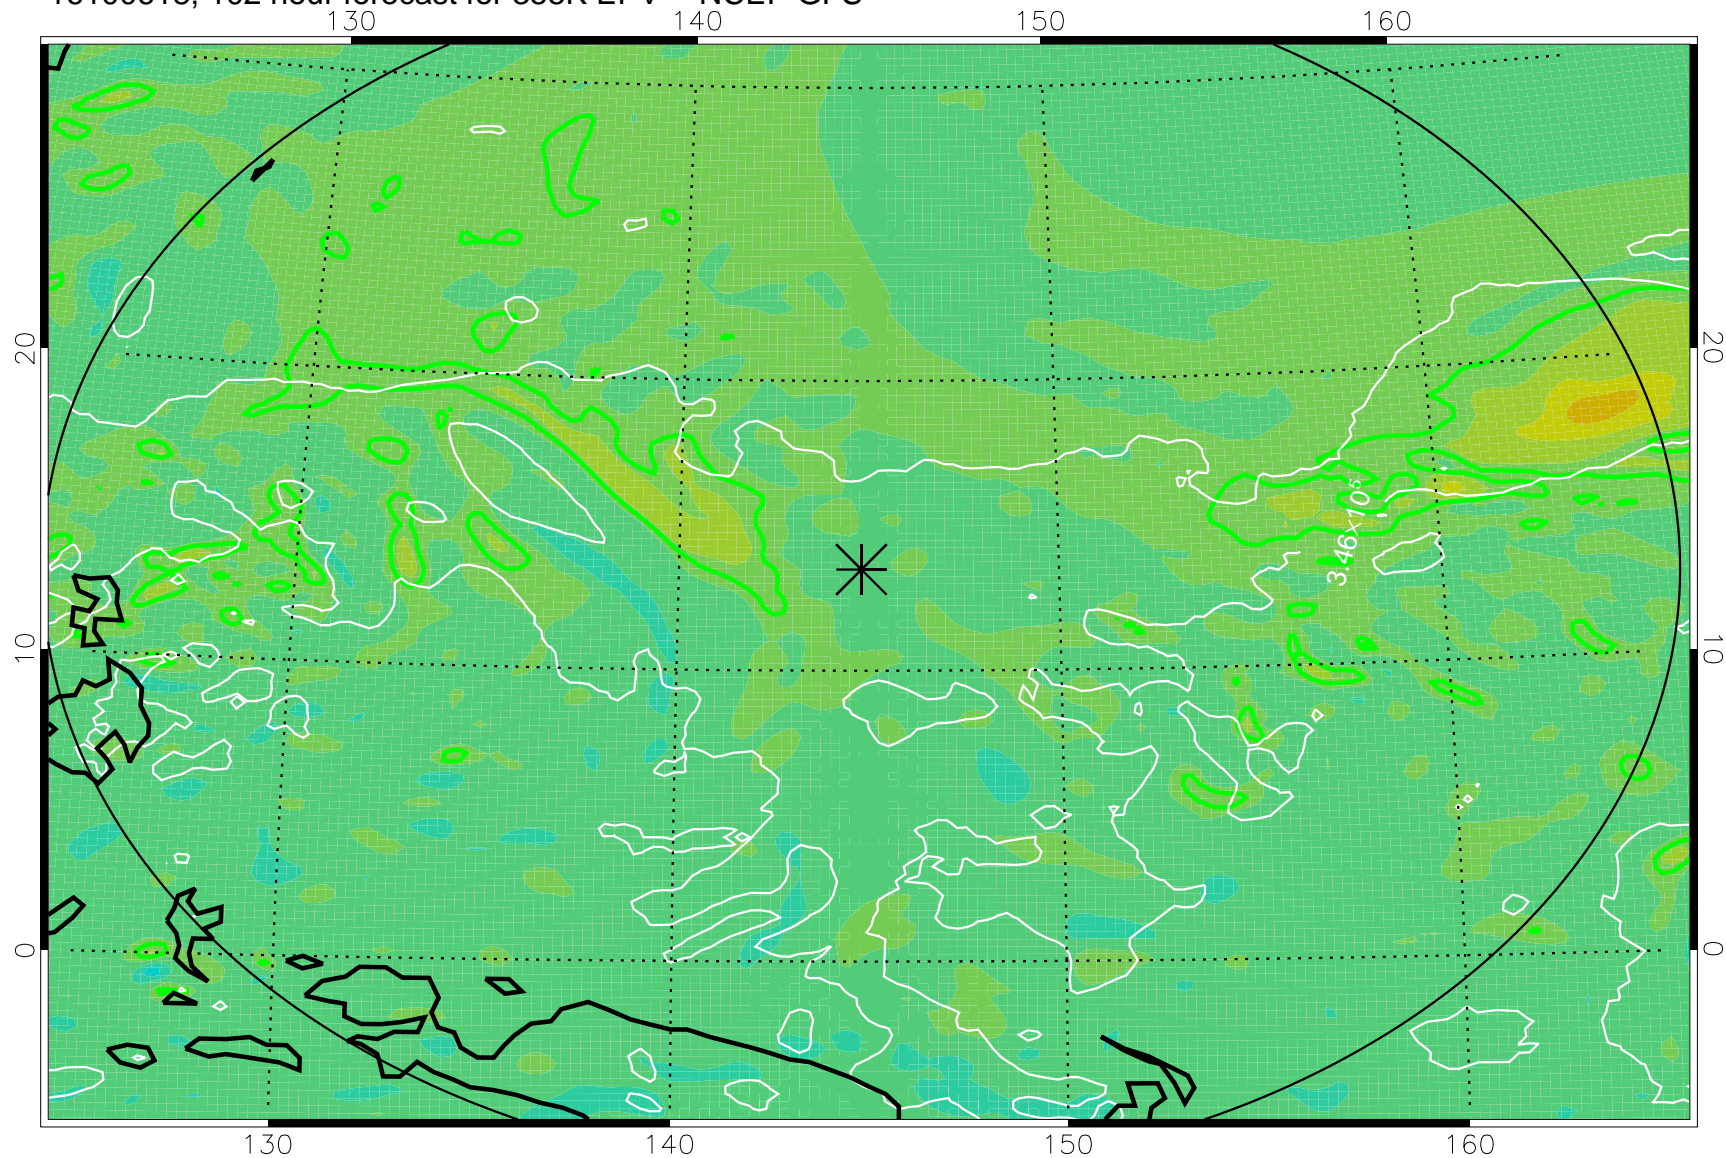

16100518, 78 hour forecast for 355K EPV -- NCEP GFS

355K Montgomery Streamfunction, white
EPV Tropopause (2 PVU) Position
Range ring of 2304 km

16100600, 84 hour forecast for 355K EPV -- NCEP GFS

355K Montgomery Streamfunction, white
EPV Tropopause (2 PVU) Position
Range ring of 2304 km

16100606, 90 hour forecast for 355K EPV -- NCEP GFS

355K Montgomery Streamfunction, white
EPV Tropopause (2 PVU) Position
Range ring of 2304 km

16100612, 96 hour forecast for 355K EPV -- NCEP GFS

355K Montgomery Streamfunction, white
EPV Tropopause (2 PVU) Position
Range ring of 2304 km

16100618, 102 hour forecast for 355K EPV -- NCEP GFS

355K Montgomery Streamfunction, white
EPV Tropopause (2 PVU) Position
Range ring of 2304 km

16100700, 108 hour forecast for 355K EPV -- NCEP GFS

355K Montgomery Streamfunction, white
EPV Tropopause (2 PVU) Position
Range ring of 2304 km

16100706, 114 hour forecast for 355K EPV -- NCEP GFS

355K Montgomery Streamfunction, white
EPV Tropopause (2 PVU) Position
Range ring of 2304 km

16100712, 120 hour forecast for 355K EPV -- NCEP GFS

355K Montgomery Streamfunction, white
EPV Tropopause (2 PVU) Position
Range ring of 2304 km