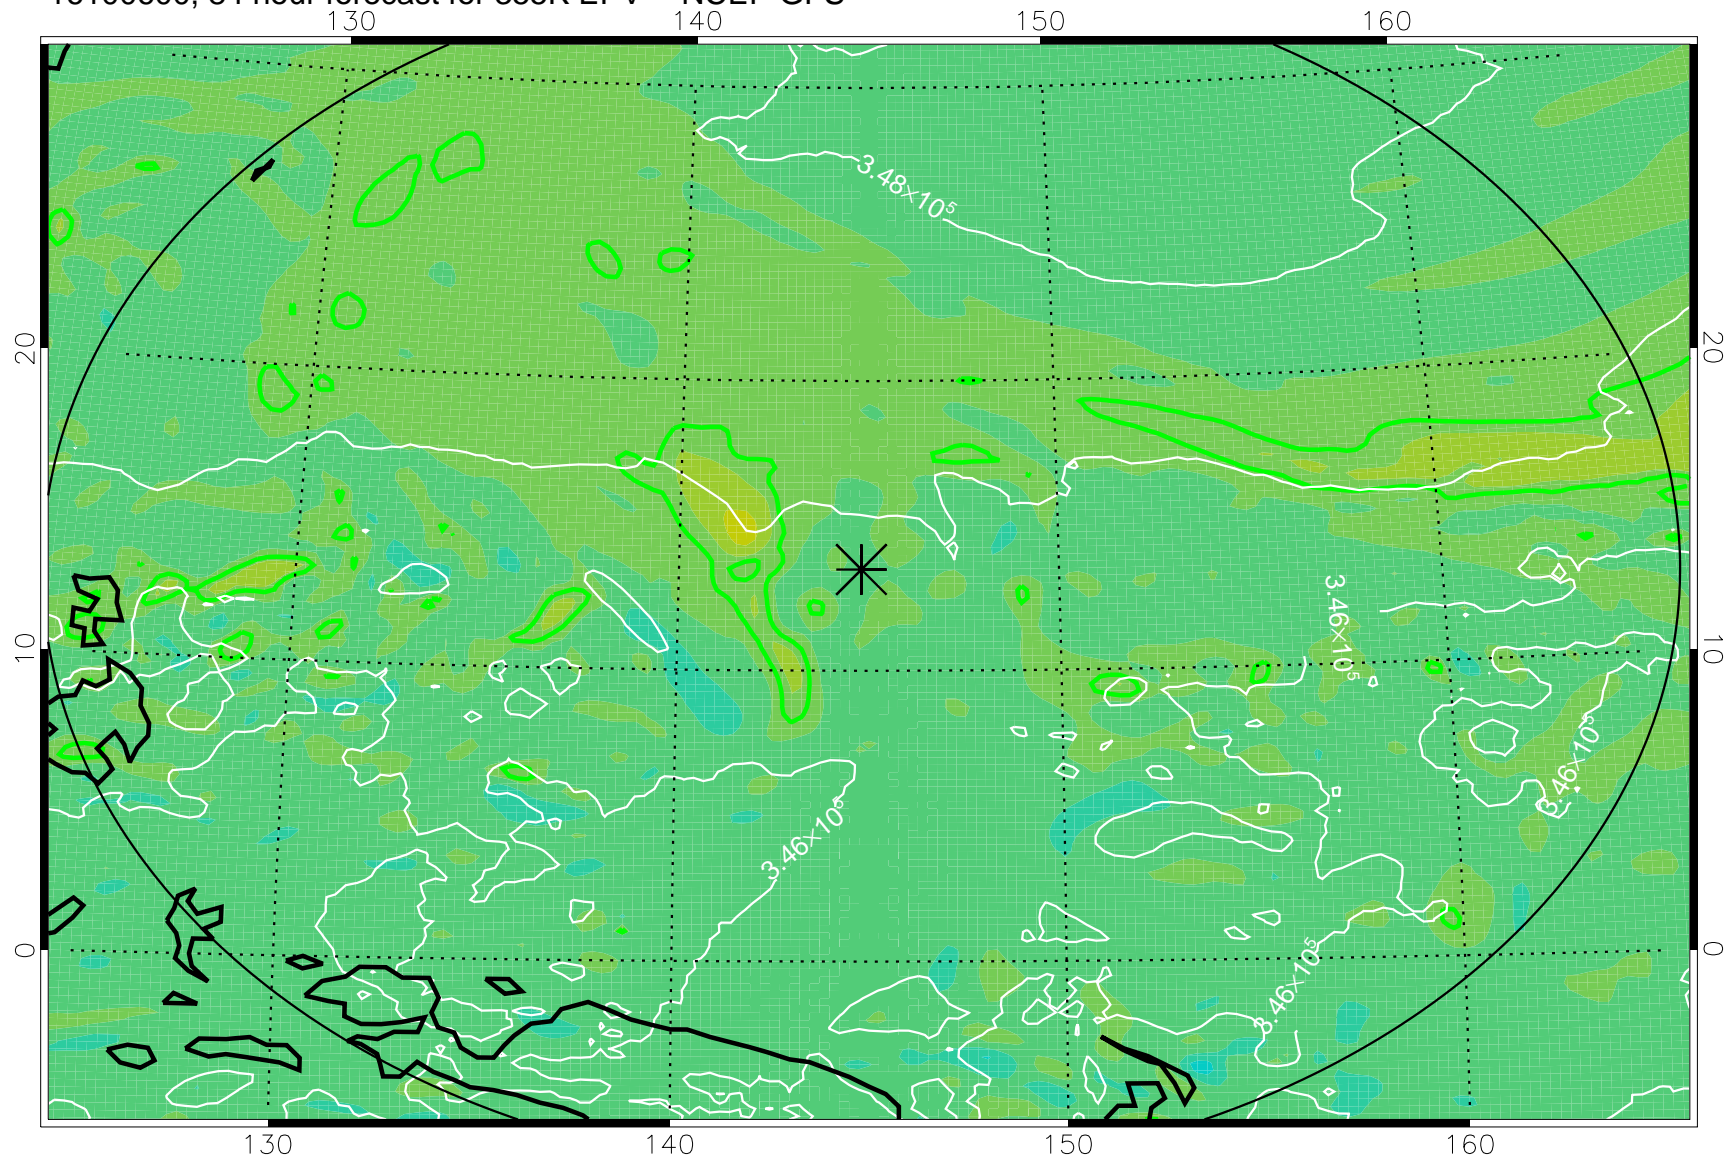

16100506, 66 hour forecast for 355K EPV -- NCEP GFS

355K Montgomery Streamfunction, white
EPV Tropopause (2 PVU) Position
Range ring of 2304 km

16100512, 72 hour forecast for 355K EPV -- NCEP GFS

355K Montgomery Streamfunction, white
EPV Tropopause (2 PVU) Position
Range ring of 2304 km

16100518, 78 hour forecast for 355K EPV -- NCEP GFS

355K Montgomery Streamfunction, white
EPV Tropopause (2 PVU) Position
Range ring of 2304 km

16100600, 84 hour forecast for 355K EPV -- NCEP GFS

355K Montgomery Streamfunction, white
EPV Tropopause (2 PVU) Position
Range ring of 2304 km

16100606, 90 hour forecast for 355K EPV -- NCEP GFS

355K Montgomery Streamfunction, white
EPV Tropopause (2 PVU) Position
Range ring of 2304 km

16100612, 96 hour forecast for 355K EPV -- NCEP GFS

355K Montgomery Streamfunction, white
EPV Tropopause (2 PVU) Position
Range ring of 2304 km

16100618, 102 hour forecast for 355K EPV -- NCEP GFS

355K Montgomery Streamfunction, white
EPV Tropopause (2 PVU) Position
Range ring of 2304 km

16100700, 108 hour forecast for 355K EPV -- NCEP GFS

355K Montgomery Streamfunction, white
EPV Tropopause (2 PVU) Position
Range ring of 2304 km