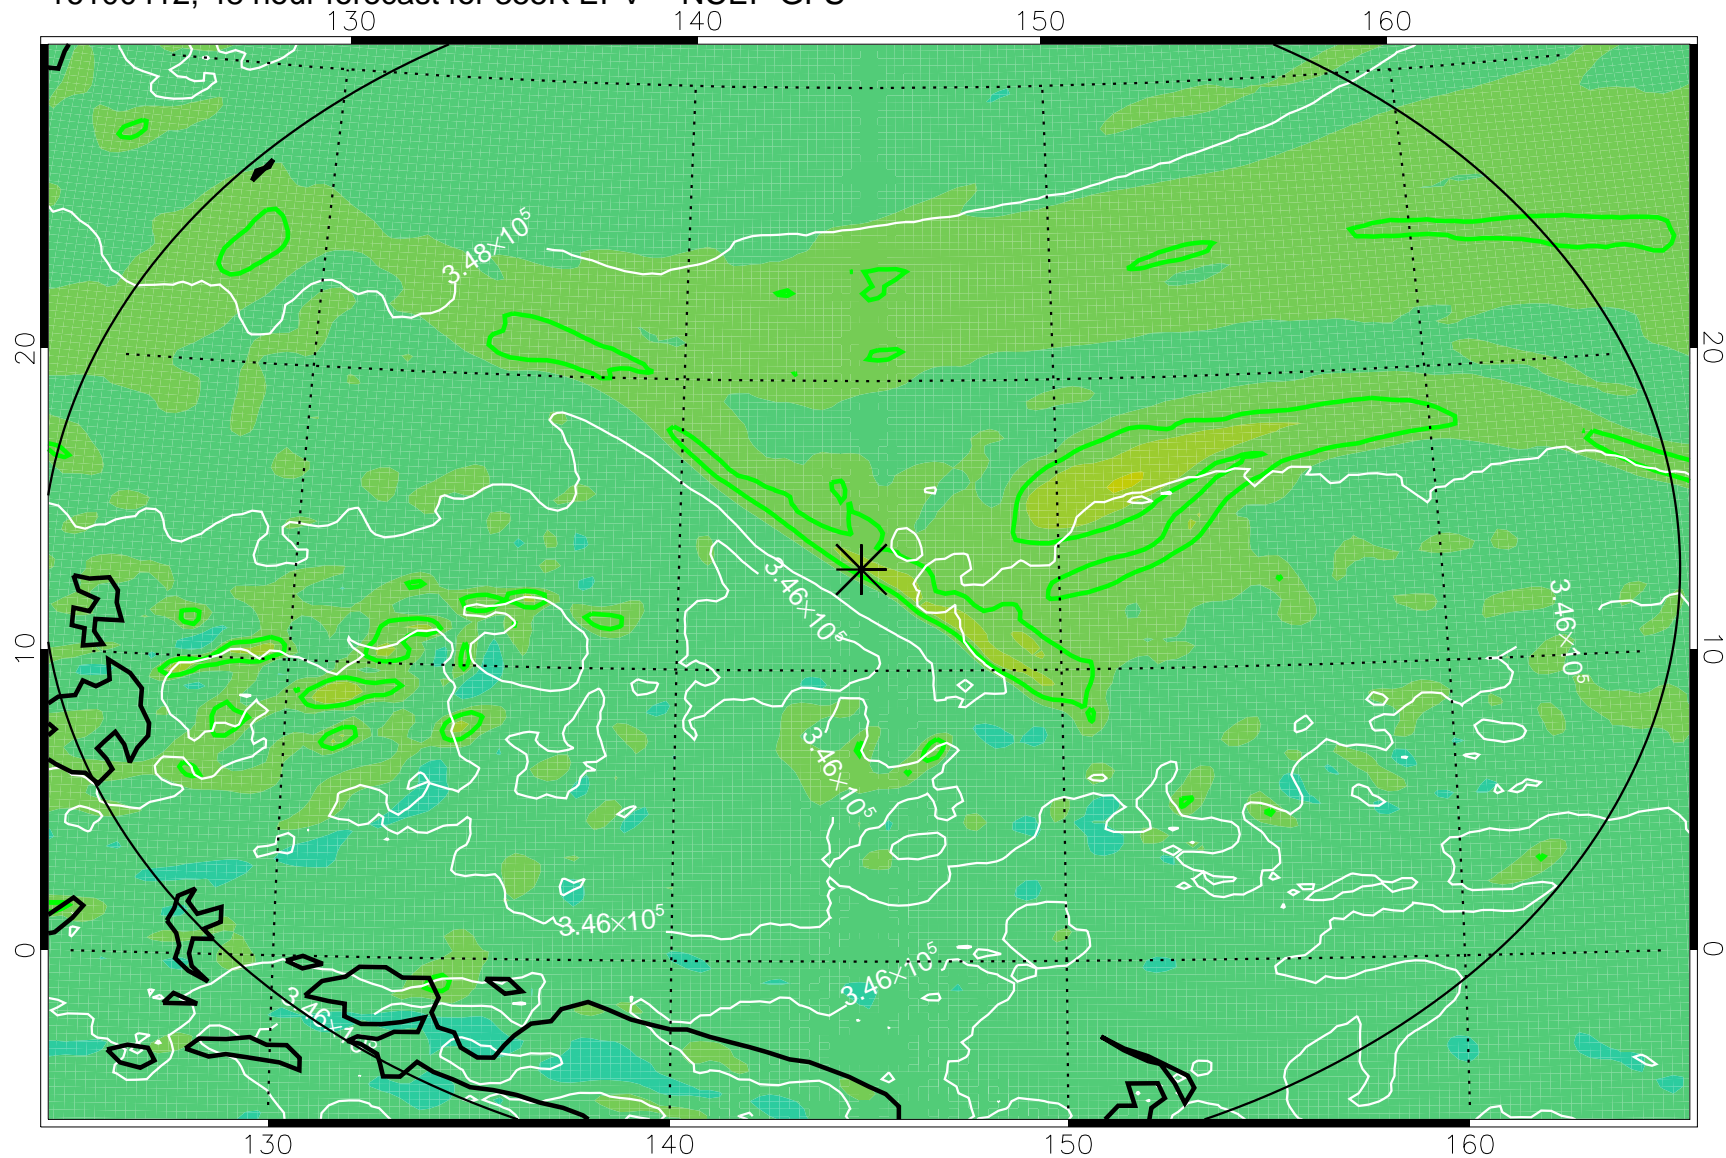

16100318, 30 hour forecast for 355K EPV -- NCEP GFS

355K Montgomery Streamfunction, white
EPV Tropopause (2 PVU) Position
Range ring of 2304 km

16100400, 36 hour forecast for 355K EPV -- NCEP GFS

355K Montgomery Streamfunction, white
EPV Tropopause (2 PVU) Position
Range ring of 2304 km

16100406, 42 hour forecast for 355K EPV -- NCEP GFS

355K Montgomery Streamfunction, white
EPV Tropopause (2 PVU) Position
Range ring of 2304 km

16100412, 48 hour forecast for 355K EPV -- NCEP GFS

355K Montgomery Streamfunction, white
EPV Tropopause (2 PVU) Position
Range ring of 2304 km

16100418, 54 hour forecast for 355K EPV -- NCEP GFS

355K Montgomery Streamfunction, white
EPV Tropopause (2 PVU) Position
Range ring of 2304 km

16100500, 60 hour forecast for 355K EPV -- NCEP GFS

355K Montgomery Streamfunction, white
EPV Tropopause (2 PVU) Position
Range ring of 2304 km

16100518, 78 hour forecast for 355K EPV -- NCEP GFS

355K Montgomery Streamfunction, white
EPV Tropopause (2 PVU) Position
Range ring of 2304 km

16100600, 84 hour forecast for 355K EPV -- NCEP GFS

355K Montgomery Streamfunction, white
EPV Tropopause (2 PVU) Position
Range ring of 2304 km