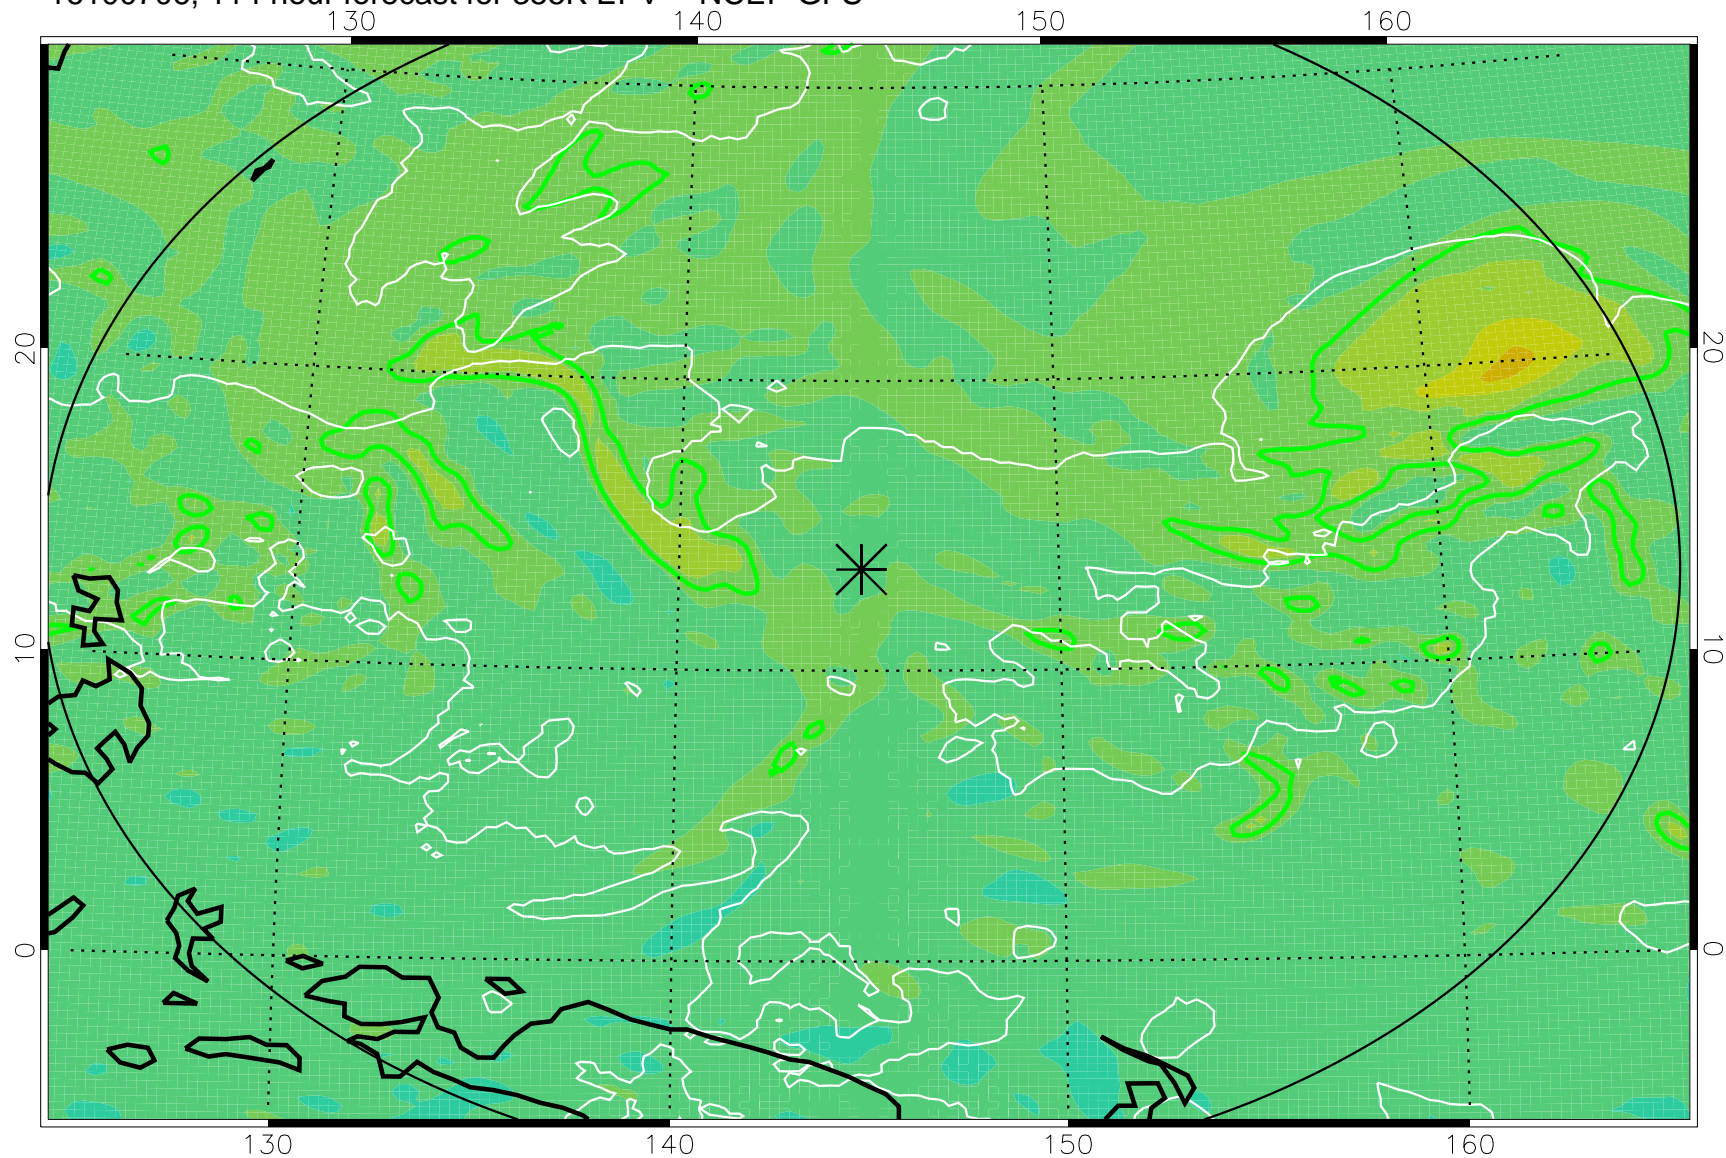

16100518, 78 hour forecast for 355K EPV -- NCEP GFS

355K Montgomery Streamfunction, white
EPV Tropopause (2 PVU) Position
Range ring of 2304 km

16100600, 84 hour forecast for 355K EPV -- NCEP GFS

355K Montgomery Streamfunction, white
EPV Tropopause (2 PVU) Position
Range ring of 2304 km

16100606, 90 hour forecast for 355K EPV -- NCEP GFS

355K Montgomery Streamfunction, white
EPV Tropopause (2 PVU) Position
Range ring of 2304 km

16100612, 96 hour forecast for 355K EPV -- NCEP GFS

355K Montgomery Streamfunction, white
EPV Tropopause (2 PVU) Position
Range ring of 2304 km

16100618, 102 hour forecast for 355K EPV -- NCEP GFS

355K Montgomery Streamfunction, white
EPV Tropopause (2 PVU) Position
Range ring of 2304 km

16100700, 108 hour forecast for 355K EPV -- NCEP GFS

355K Montgomery Streamfunction, white
EPV Tropopause (2 PVU) Position
Range ring of 2304 km

16100706, 114 hour forecast for 355K EPV -- NCEP GFS

355K Montgomery Streamfunction, white
EPV Tropopause (2 PVU) Position
Range ring of 2304 km

16100712, 120 hour forecast for 355K EPV -- NCEP GFS

355K Montgomery Streamfunction, white
EPV Tropopause (2 PVU) Position
Range ring of 2304 km