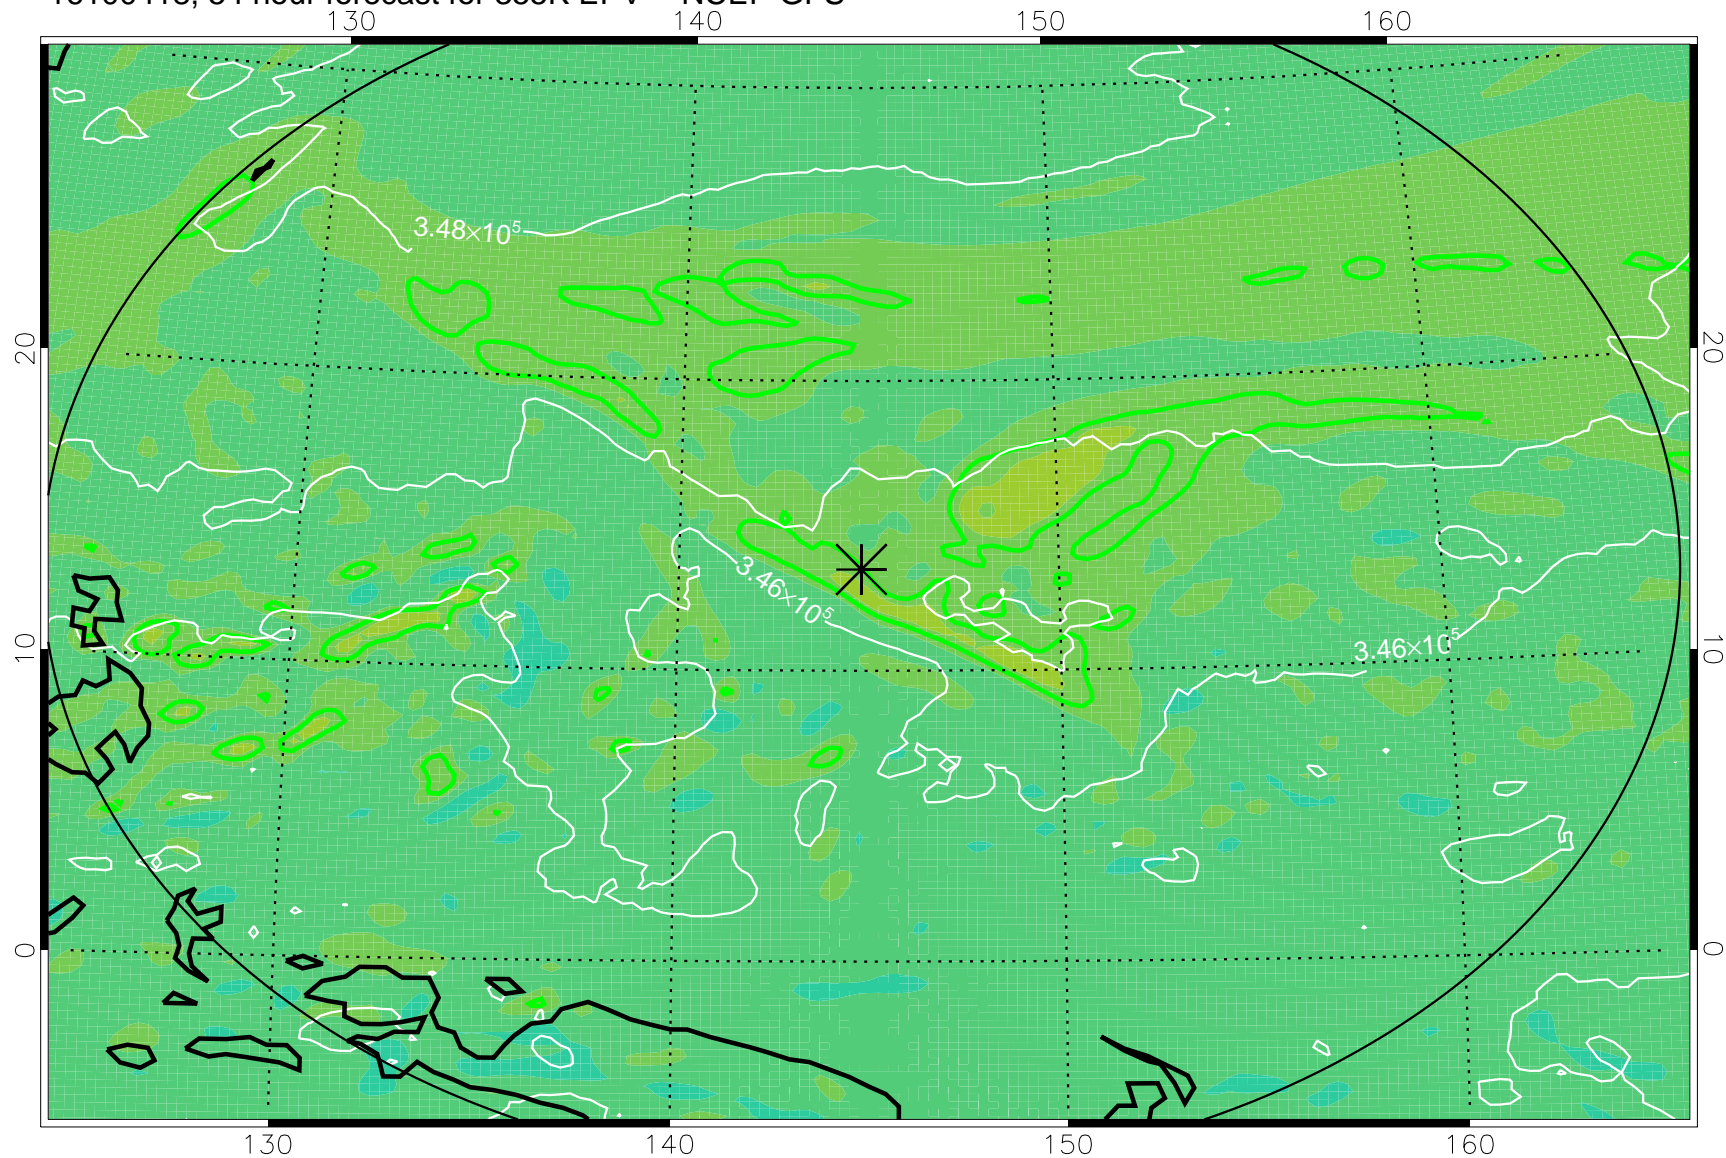

16100406, 42 hour forecast for 355K EPV -- NCEP GFS

355K Montgomery Streamfunction, white
EPV Tropopause (2 PVU) Position
Range ring of 2304 km

16100412, 48 hour forecast for 355K EPV -- NCEP GFS

355K Montgomery Streamfunction, white
EPV Tropopause (2 PVU) Position
Range ring of 2304 km

16100418, 54 hour forecast for 355K EPV -- NCEP GFS

355K Montgomery Streamfunction, white
EPV Tropopause (2 PVU) Position
Range ring of 2304 km

16100500, 60 hour forecast for 355K EPV -- NCEP GFS

355K Montgomery Streamfunction, white
EPV Tropopause (2 PVU) Position
Range ring of 2304 km

16100506, 66 hour forecast for 355K EPV -- NCEP GFS

355K Montgomery Streamfunction, white
EPV Tropopause (2 PVU) Position
Range ring of 2304 km

16100512, 72 hour forecast for 355K EPV -- NCEP GFS

355K Montgomery Streamfunction, white
EPV Tropopause (2 PVU) Position
Range ring of 2304 km

16100518, 78 hour forecast for 355K EPV -- NCEP GFS

355K Montgomery Streamfunction, white
EPV Tropopause (2 PVU) Position
Range ring of 2304 km

16100600, 84 hour forecast for 355K EPV -- NCEP GFS

355K Montgomery Streamfunction, white
EPV Tropopause (2 PVU) Position
Range ring of 2304 km