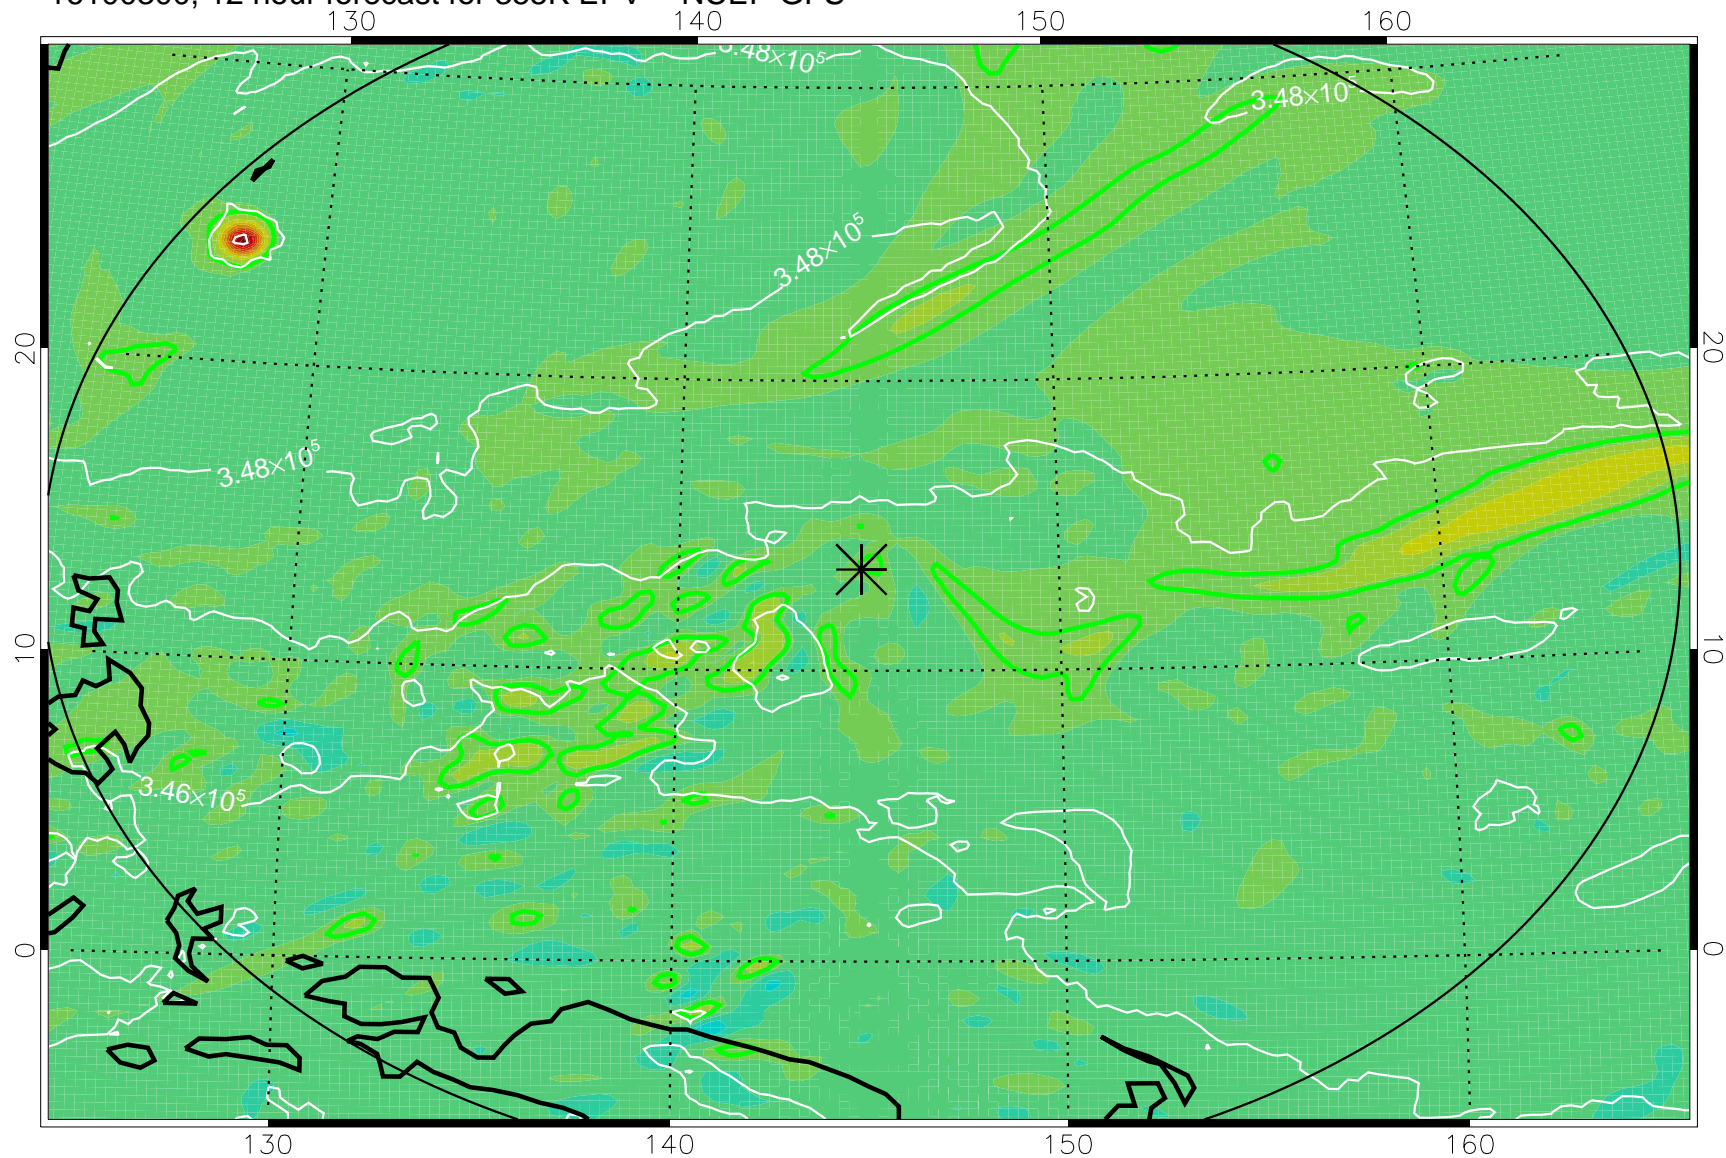

16100218, 6 hour forecast for 355K EPV -- NCEP GFS

355K Montgomery Streamfunction, white
EPV Tropopause (2 PVU) Position
Range ring of 2304 km

16100300, 12 hour forecast for 355K EPV -- NCEP GFS

355K Montgomery Streamfunction, white
EPV Tropopause (2 PVU) Position
Range ring of 2304 km

16100306, 18 hour forecast for 355K EPV -- NCEP GFS

355K Montgomery Streamfunction, white
EPV Tropopause (2 PVU) Position
Range ring of 2304 km

16100312, 24 hour forecast for 355K EPV -- NCEP GFS

355K Montgomery Streamfunction, white
EPV Tropopause (2 PVU) Position
Range ring of 2304 km

16100318, 30 hour forecast for 355K EPV -- NCEP GFS

355K Montgomery Streamfunction, white
EPV Tropopause (2 PVU) Position
Range ring of 2304 km

16100400, 36 hour forecast for 355K EPV -- NCEP GFS

355K Montgomery Streamfunction, white
EPV Tropopause (2 PVU) Position
Range ring of 2304 km

16100406, 42 hour forecast for 355K EPV -- NCEP GFS

355K Montgomery Streamfunction, white
EPV Tropopause (2 PVU) Position
Range ring of 2304 km

16100412, 48 hour forecast for 355K EPV -- NCEP GFS

355K Montgomery Streamfunction, white
EPV Tropopause (2 PVU) Position
Range ring of 2304 km