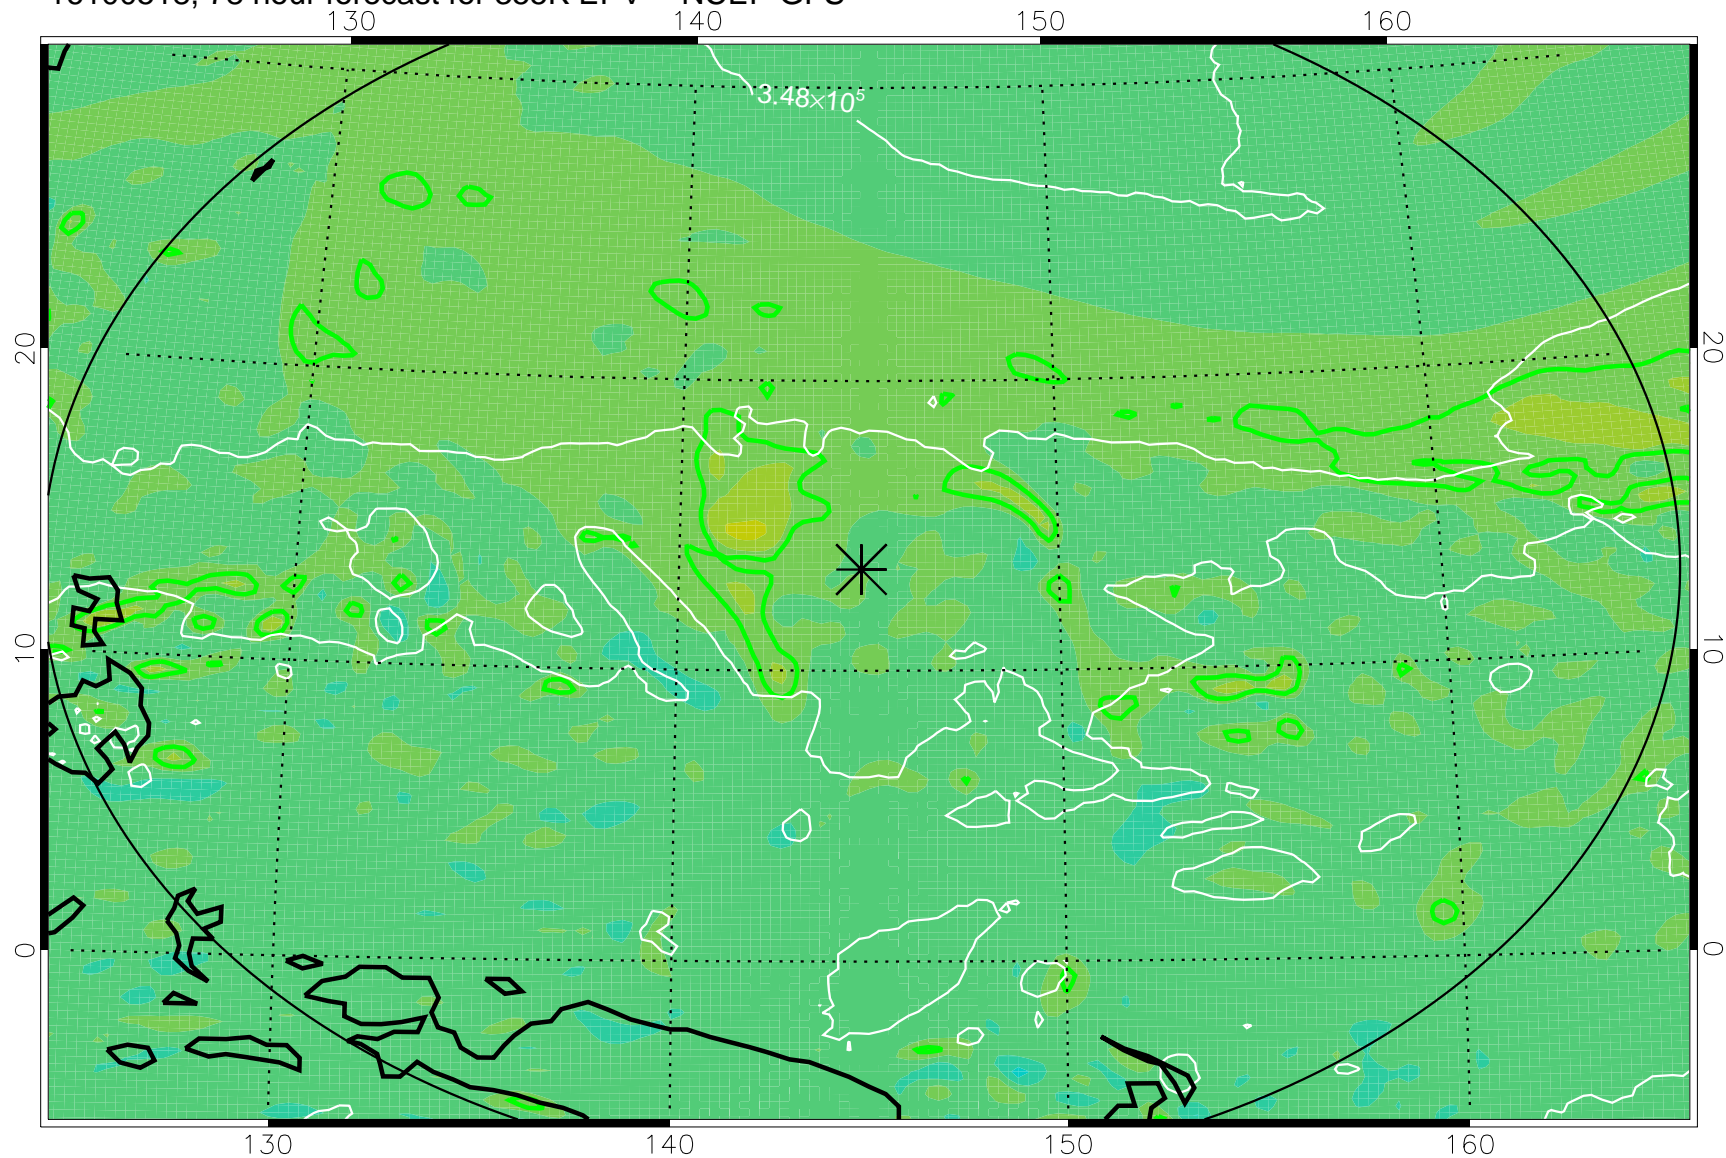

16100506, 66 hour forecast for 355K EPV -- NCEP GFS

355K Montgomery Streamfunction, white
EPV Tropopause (2 PVU) Position
Range ring of 2304 km

16100512, 72 hour forecast for 355K EPV -- NCEP GFS

355K Montgomery Streamfunction, white
EPV Tropopause (2 PVU) Position
Range ring of 2304 km

16100518, 78 hour forecast for 355K EPV -- NCEP GFS

355K Montgomery Streamfunction, white
EPV Tropopause (2 PVU) Position
Range ring of 2304 km

16100600, 84 hour forecast for 355K EPV -- NCEP GFS

355K Montgomery Streamfunction, white
EPV Tropopause (2 PVU) Position
Range ring of 2304 km

16100606, 90 hour forecast for 355K EPV -- NCEP GFS

355K Montgomery Streamfunction, white
EPV Tropopause (2 PVU) Position
Range ring of 2304 km

16100612, 96 hour forecast for 355K EPV -- NCEP GFS

355K Montgomery Streamfunction, white
EPV Tropopause (2 PVU) Position
Range ring of 2304 km

16100618, 102 hour forecast for 355K EPV -- NCEP GFS

355K Montgomery Streamfunction, white
EPV Tropopause (2 PVU) Position
Range ring of 2304 km

16100700, 108 hour forecast for 355K EPV -- NCEP GFS

355K Montgomery Streamfunction, white
EPV Tropopause (2 PVU) Position
Range ring of 2304 km