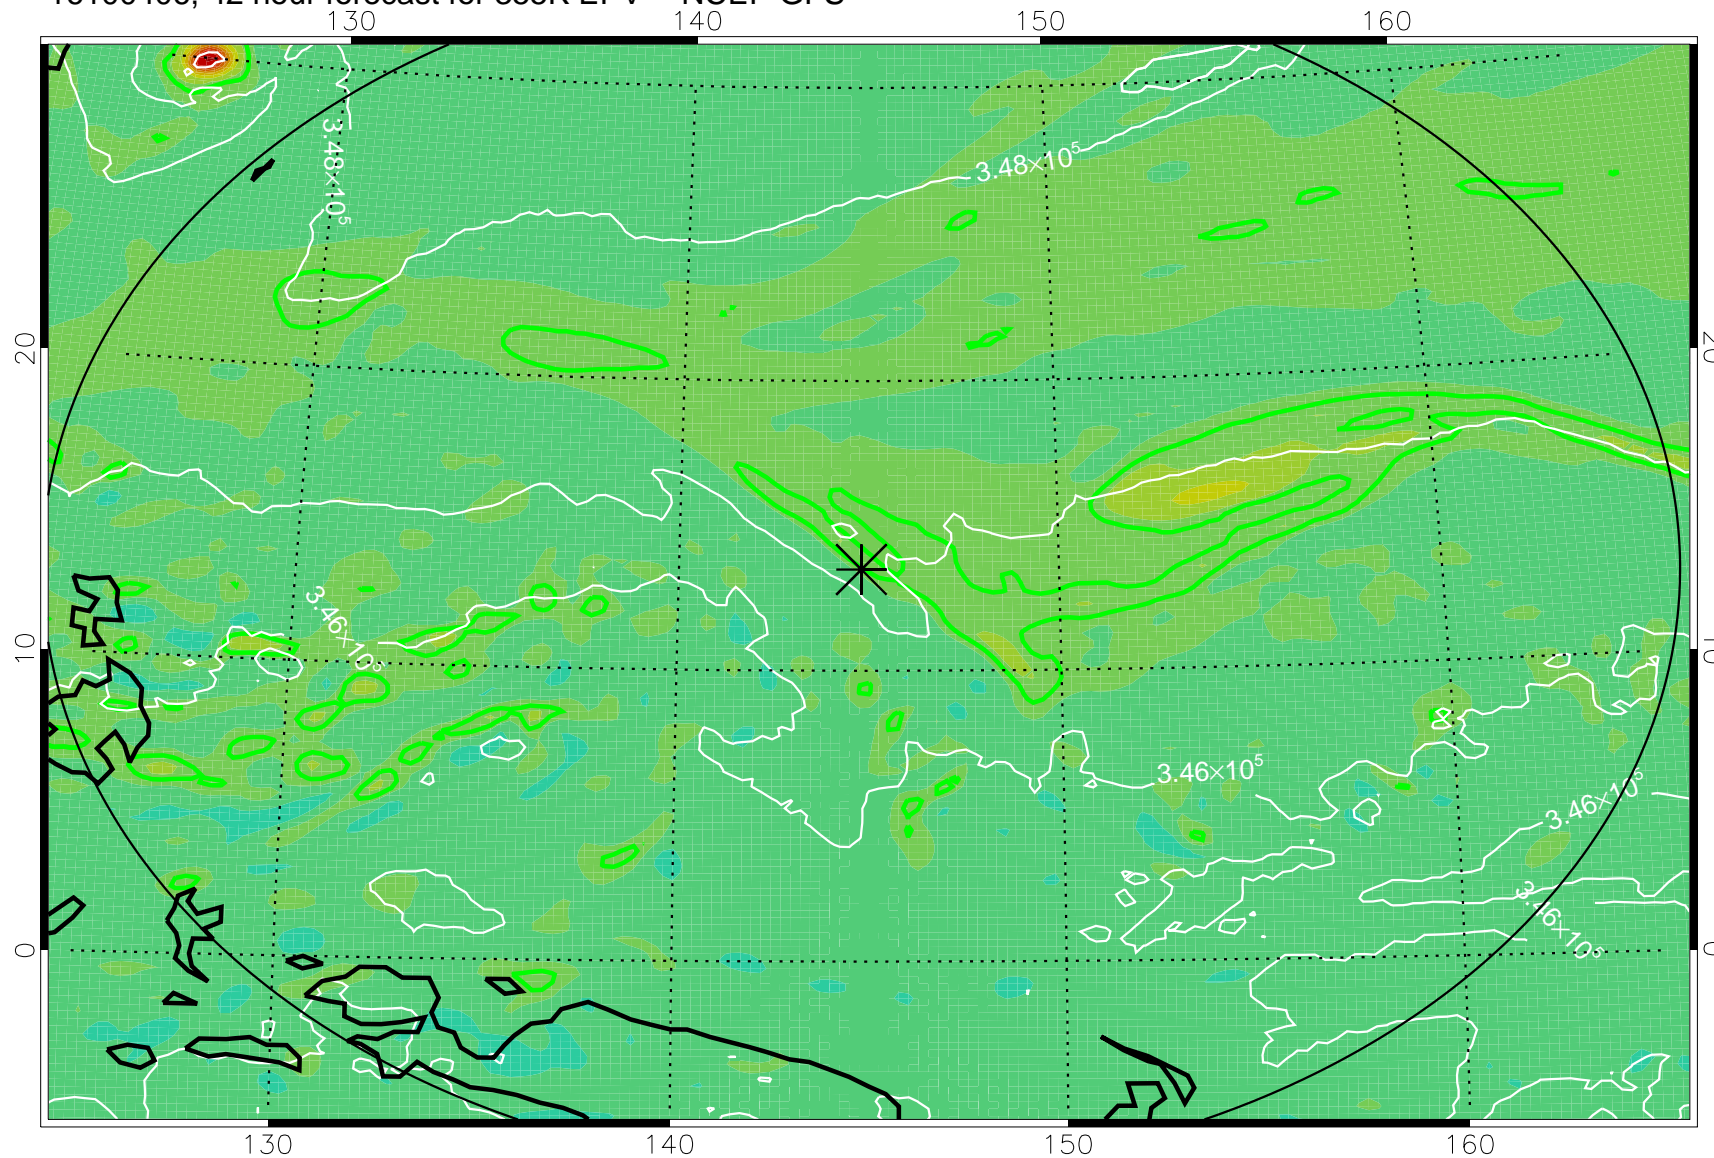

16100318, 30 hour forecast for 355K EPV -- NCEP GFS

355K Montgomery Streamfunction, white
EPV Tropopause (2 PVU) Position
Range ring of 2304 km

16100400, 36 hour forecast for 355K EPV -- NCEP GFS

355K Montgomery Streamfunction, white
EPV Tropopause (2 PVU) Position
Range ring of 2304 km

16100406, 42 hour forecast for 355K EPV -- NCEP GFS

355K Montgomery Streamfunction, white
EPV Tropopause (2 PVU) Position
Range ring of 2304 km

16100412, 48 hour forecast for 355K EPV -- NCEP GFS

355K Montgomery Streamfunction, white
EPV Tropopause (2 PVU) Position
Range ring of 2304 km

16100418, 54 hour forecast for 355K EPV -- NCEP GFS

355K Montgomery Streamfunction, white
EPV Tropopause (2 PVU) Position
Range ring of 2304 km

16100500, 60 hour forecast for 355K EPV -- NCEP GFS

355K Montgomery Streamfunction, white
EPV Tropopause (2 PVU) Position
Range ring of 2304 km

16100518, 78 hour forecast for 355K EPV -- NCEP GFS

355K Montgomery Streamfunction, white
EPV Tropopause (2 PVU) Position
Range ring of 2304 km

16100600, 84 hour forecast for 355K EPV -- NCEP GFS

355K Montgomery Streamfunction, white
EPV Tropopause (2 PVU) Position
Range ring of 2304 km