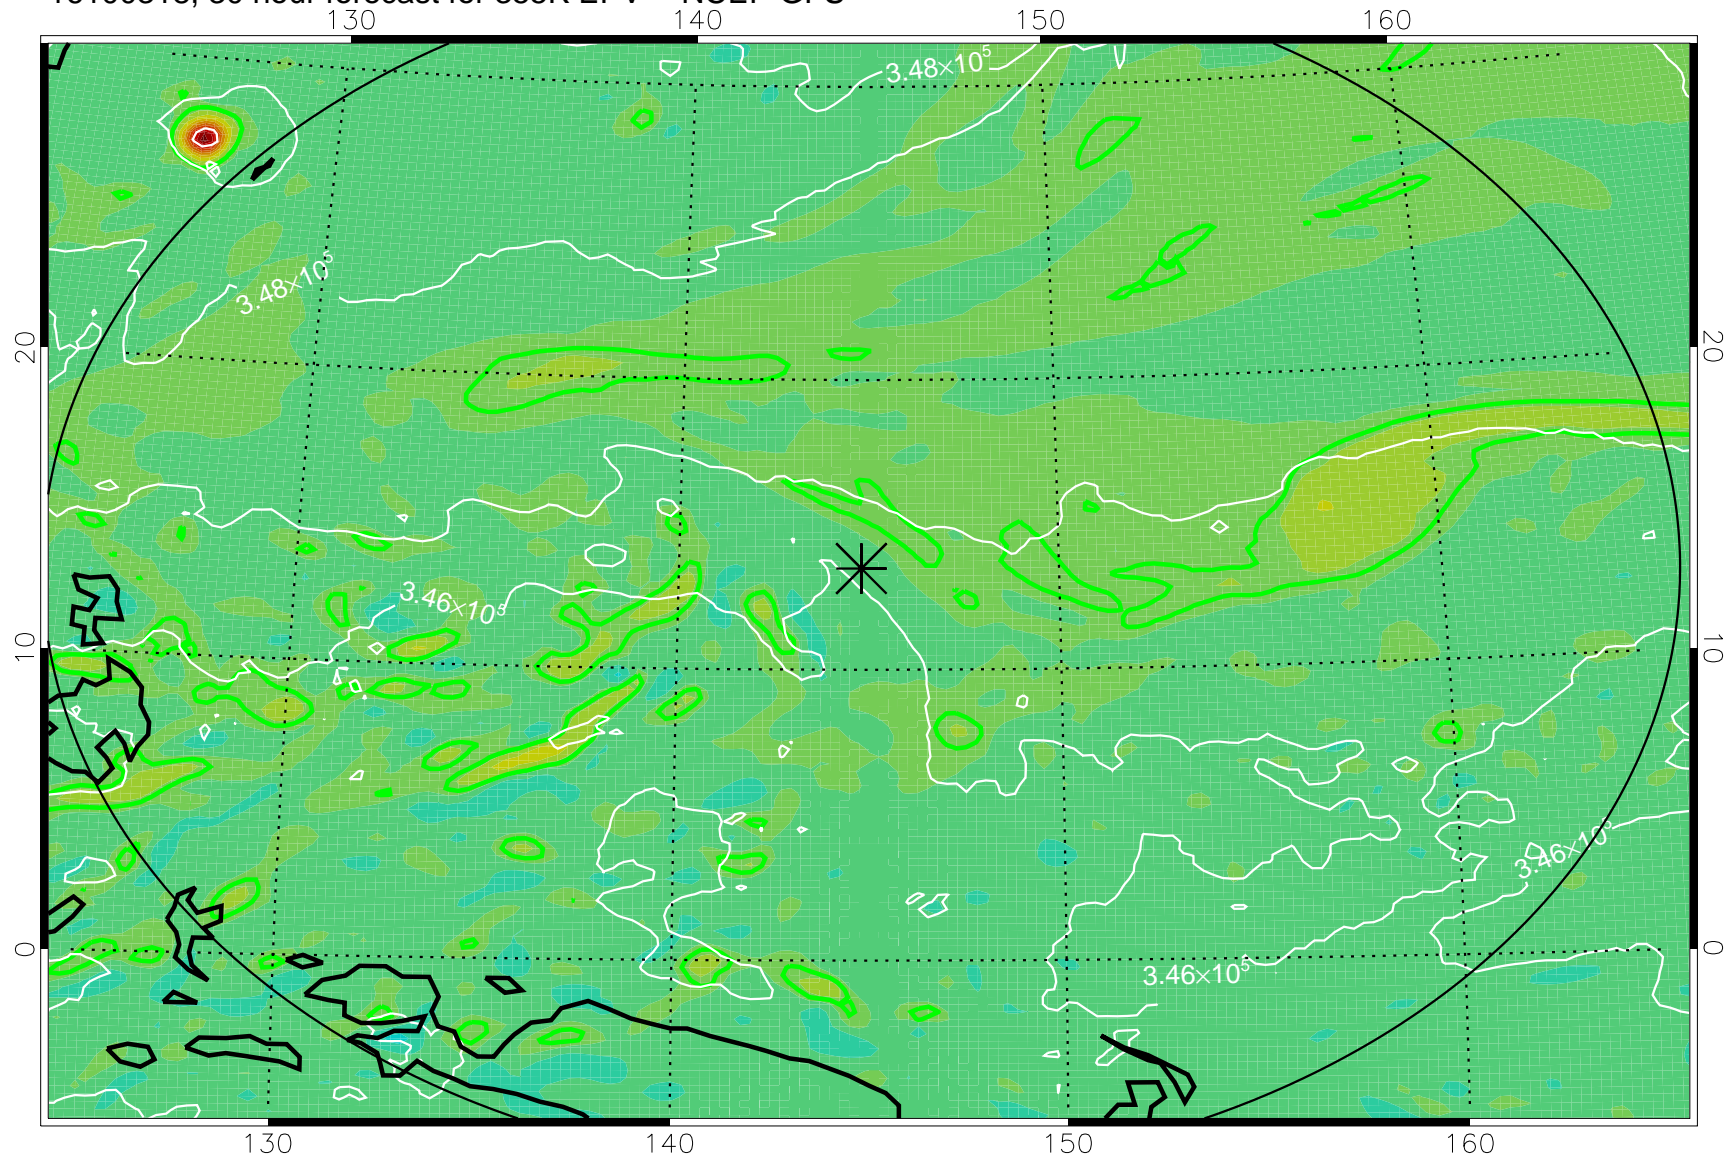

16100306, 18 hour forecast for 355K EPV -- NCEP GFS

355K Montgomery Streamfunction, white
EPV Tropopause (2 PVU) Position
Range ring of 2304 km

16100312, 24 hour forecast for 355K EPV -- NCEP GFS

355K Montgomery Streamfunction, white
EPV Tropopause (2 PVU) Position
Range ring of 2304 km

16100318, 30 hour forecast for 355K EPV -- NCEP GFS

355K Montgomery Streamfunction, white
EPV Tropopause (2 PVU) Position
Range ring of 2304 km

16100400, 36 hour forecast for 355K EPV -- NCEP GFS

355K Montgomery Streamfunction, white
EPV Tropopause (2 PVU) Position
Range ring of 2304 km

16100406, 42 hour forecast for 355K EPV -- NCEP GFS

355K Montgomery Streamfunction, white
EPV Tropopause (2 PVU) Position
Range ring of 2304 km

16100412, 48 hour forecast for 355K EPV -- NCEP GFS

355K Montgomery Streamfunction, white
EPV Tropopause (2 PVU) Position
Range ring of 2304 km

16100618, 102 hour forecast for 355K EPV -- NCEP GFS

355K Montgomery Streamfunction, white
EPV Tropopause (2 PVU) Position
Range ring of 2304 km

16100700, 108 hour forecast for 355K EPV -- NCEP GFS

355K Montgomery Streamfunction, white
EPV Tropopause (2 PVU) Position
Range ring of 2304 km