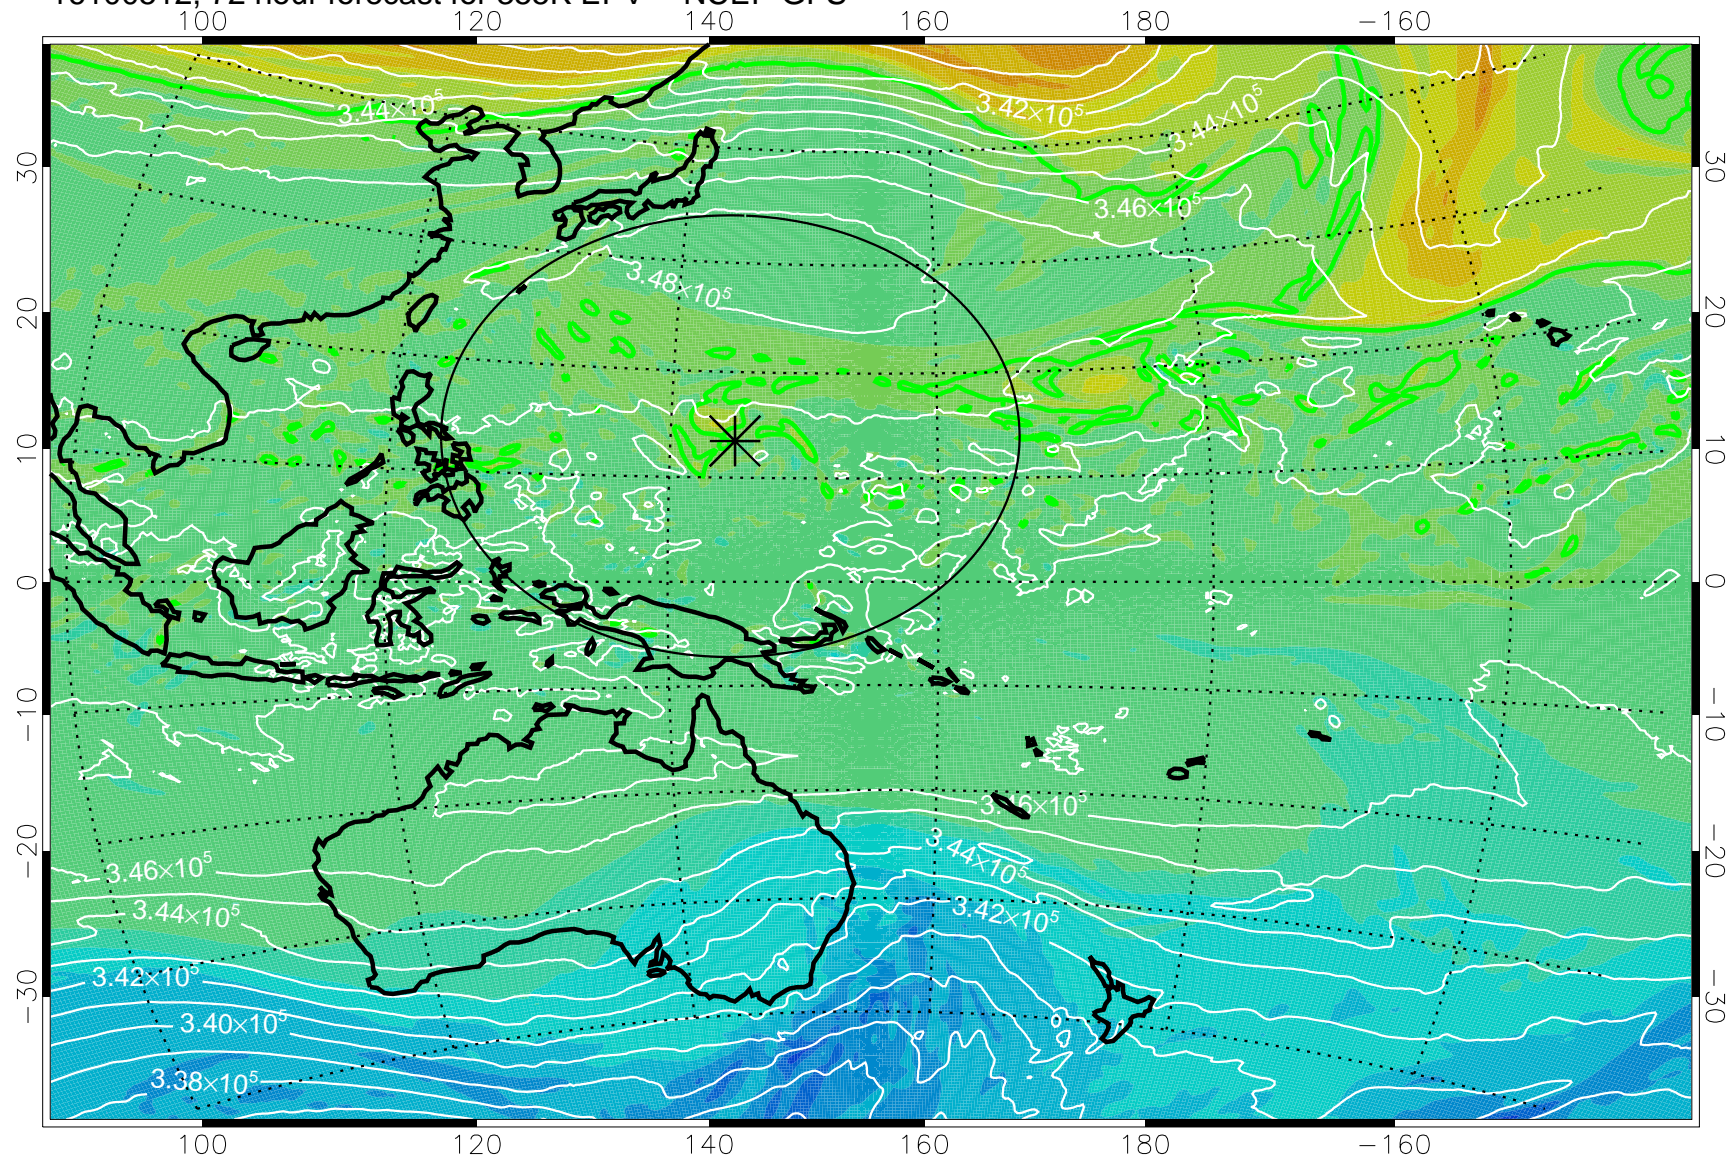

16100406, 42 hour forecast for 355K EPV -- NCEP GFS

355K Montgomery Streamfunction, white
EPV Tropopause (2 PVU) Position
Range ring of 2304 km

16100412, 48 hour forecast for 355K EPV -- NCEP GFS

355K Montgomery Streamfunction, white
EPV Tropopause (2 PVU) Position
Range ring of 2304 km

16100418, 54 hour forecast for 355K EPV -- NCEP GFS

355K Montgomery Streamfunction, white
EPV Tropopause (2 PVU) Position
Range ring of 2304 km

16100500, 60 hour forecast for 355K EPV -- NCEP GFS

355K Montgomery Streamfunction, white
EPV Tropopause (2 PVU) Position
Range ring of 2304 km

16100506, 66 hour forecast for 355K EPV -- NCEP GFS

355K Montgomery Streamfunction, white
EPV Tropopause (2 PVU) Position
Range ring of 2304 km

16100512, 72 hour forecast for 355K EPV -- NCEP GFS

355K Montgomery Streamfunction, white
EPV Tropopause (2 PVU) Position
Range ring of 2304 km

16100518, 78 hour forecast for 355K EPV -- NCEP GFS

355K Montgomery Streamfunction, white
EPV Tropopause (2 PVU) Position
Range ring of 2304 km

16100600, 84 hour forecast for 355K EPV -- NCEP GFS

355K Montgomery Streamfunction, white
EPV Tropopause (2 PVU) Position
Range ring of 2304 km