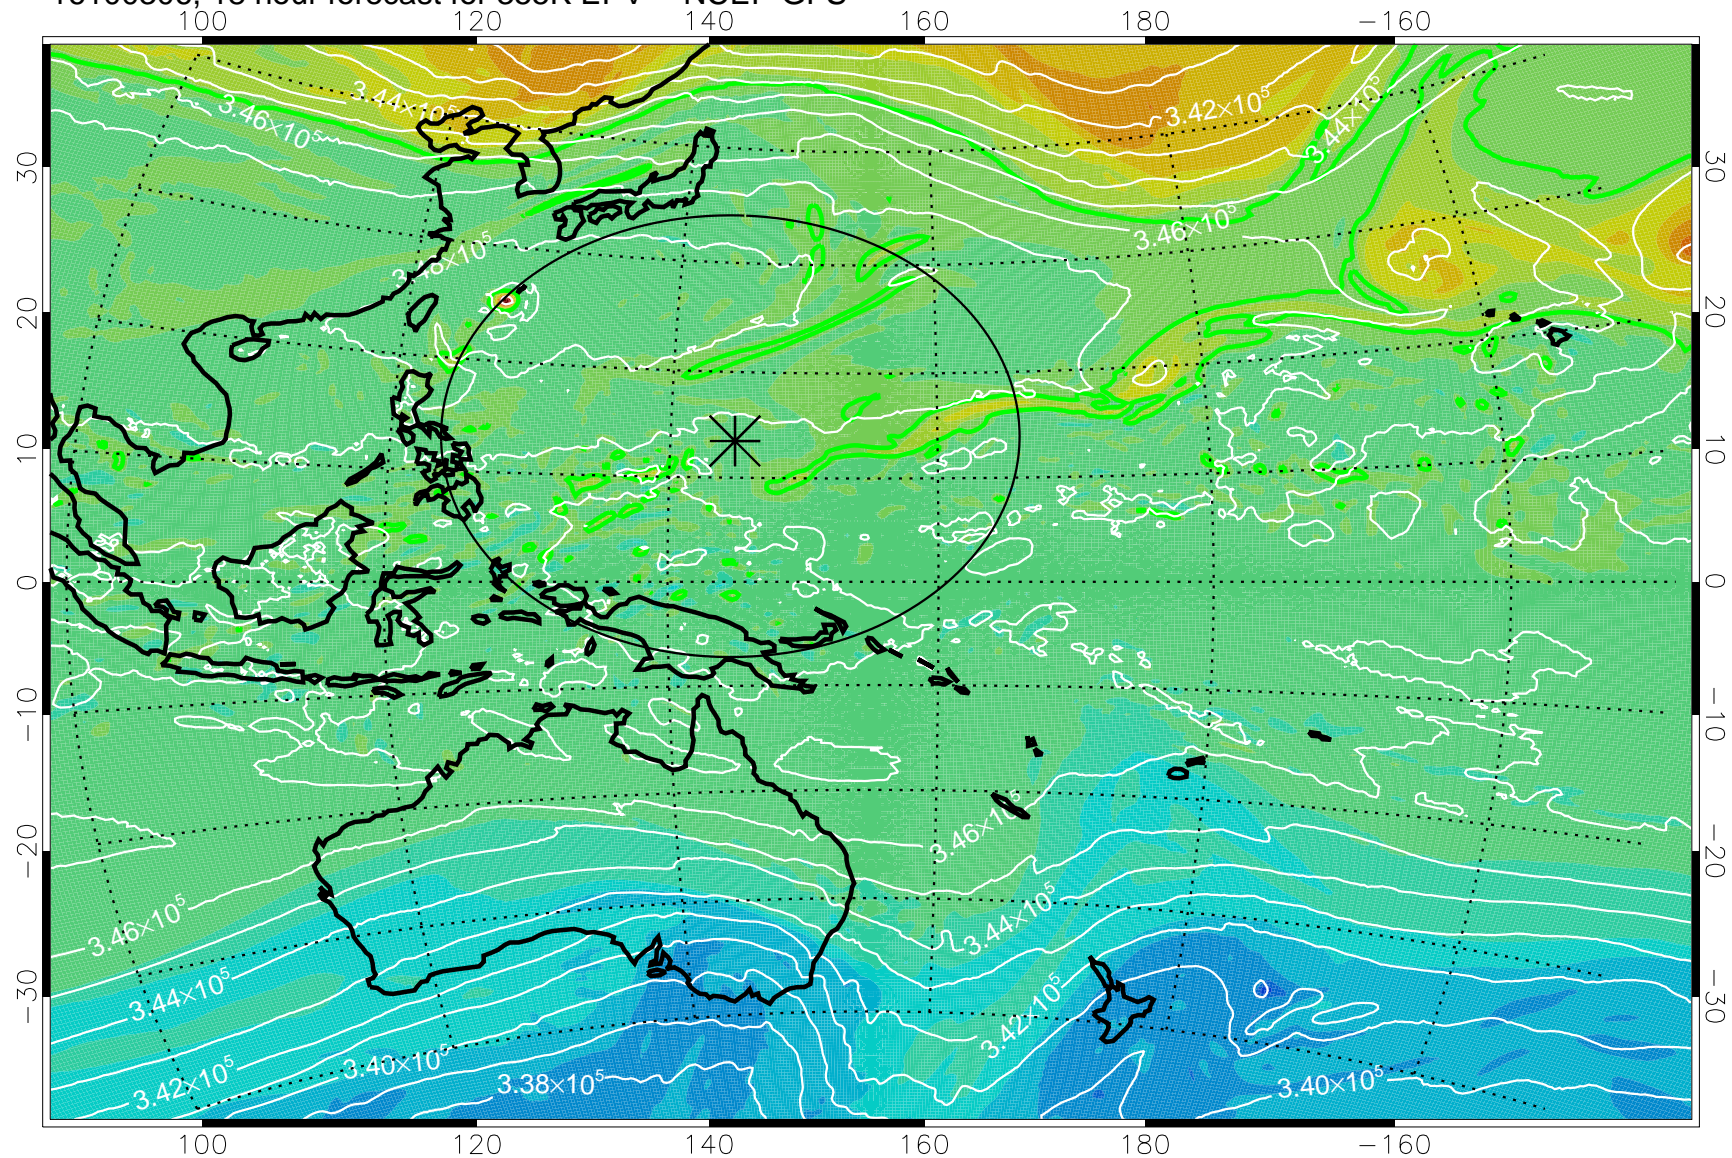

16100218, 6 hour forecast for 355K EPV -- NCEP GFS

355K Montgomery Streamfunction, white
EPV Tropopause (2 PVU) Position
Range ring of 2304 km

16100300, 12 hour forecast for 355K EPV -- NCEP GFS

355K Montgomery Streamfunction, white
EPV Tropopause (2 PVU) Position
Range ring of 2304 km

16100306, 18 hour forecast for 355K EPV -- NCEP GFS

355K Montgomery Streamfunction, white
EPV Tropopause (2 PVU) Position
Range ring of 2304 km

16100312, 24 hour forecast for 355K EPV -- NCEP GFS

355K Montgomery Streamfunction, white
EPV Tropopause (2 PVU) Position
Range ring of 2304 km

16100318, 30 hour forecast for 355K EPV -- NCEP GFS

355K Montgomery Streamfunction, white
EPV Tropopause (2 PVU) Position
Range ring of 2304 km

16100400, 36 hour forecast for 355K EPV -- NCEP GFS

355K Montgomery Streamfunction, white
EPV Tropopause (2 PVU) Position
Range ring of 2304 km

16100406, 42 hour forecast for 355K EPV -- NCEP GFS

355K Montgomery Streamfunction, white
EPV Tropopause (2 PVU) Position
Range ring of 2304 km

16100412, 48 hour forecast for 355K EPV -- NCEP GFS

355K Montgomery Streamfunction, white
EPV Tropopause (2 PVU) Position
Range ring of 2304 km