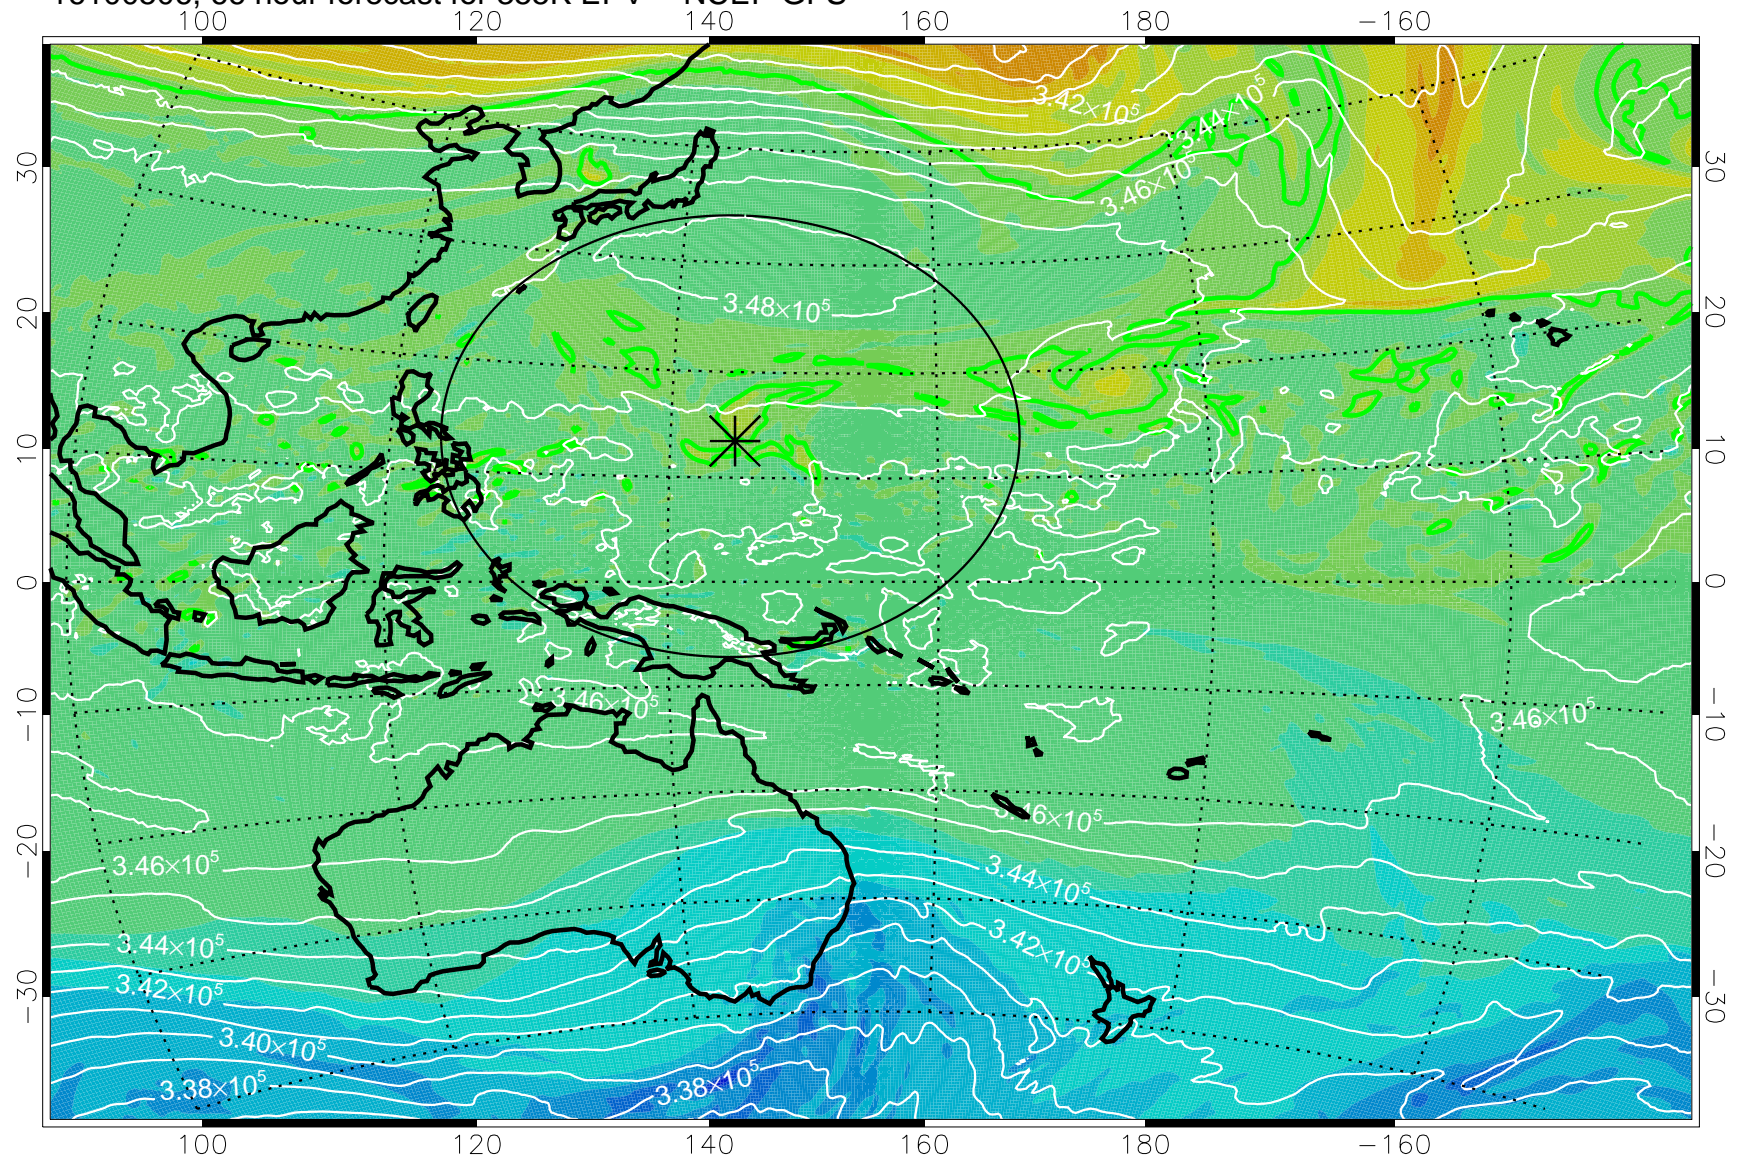

16100406, 42 hour forecast for 355K EPV -- NCEP GFS

355K Montgomery Streamfunction, white
EPV Tropopause (2 PVU) Position
Range ring of 2304 km

16100412, 48 hour forecast for 355K EPV -- NCEP GFS

355K Montgomery Streamfunction, white
EPV Tropopause (2 PVU) Position
Range ring of 2304 km

16100418, 54 hour forecast for 355K EPV -- NCEP GFS

355K Montgomery Streamfunction, white
EPV Tropopause (2 PVU) Position
Range ring of 2304 km

16100500, 60 hour forecast for 355K EPV -- NCEP GFS

355K Montgomery Streamfunction, white
EPV Tropopause (2 PVU) Position
Range ring of 2304 km

16100506, 66 hour forecast for 355K EPV -- NCEP GFS

355K Montgomery Streamfunction, white
EPV Tropopause (2 PVU) Position
Range ring of 2304 km

16100512, 72 hour forecast for 355K EPV -- NCEP GFS

355K Montgomery Streamfunction, white
EPV Tropopause (2 PVU) Position
Range ring of 2304 km

16100518, 78 hour forecast for 355K EPV -- NCEP GFS

355K Montgomery Streamfunction, white
EPV Tropopause (2 PVU) Position
Range ring of 2304 km

16100600, 84 hour forecast for 355K EPV -- NCEP GFS

355K Montgomery Streamfunction, white
EPV Tropopause (2 PVU) Position
Range ring of 2304 km