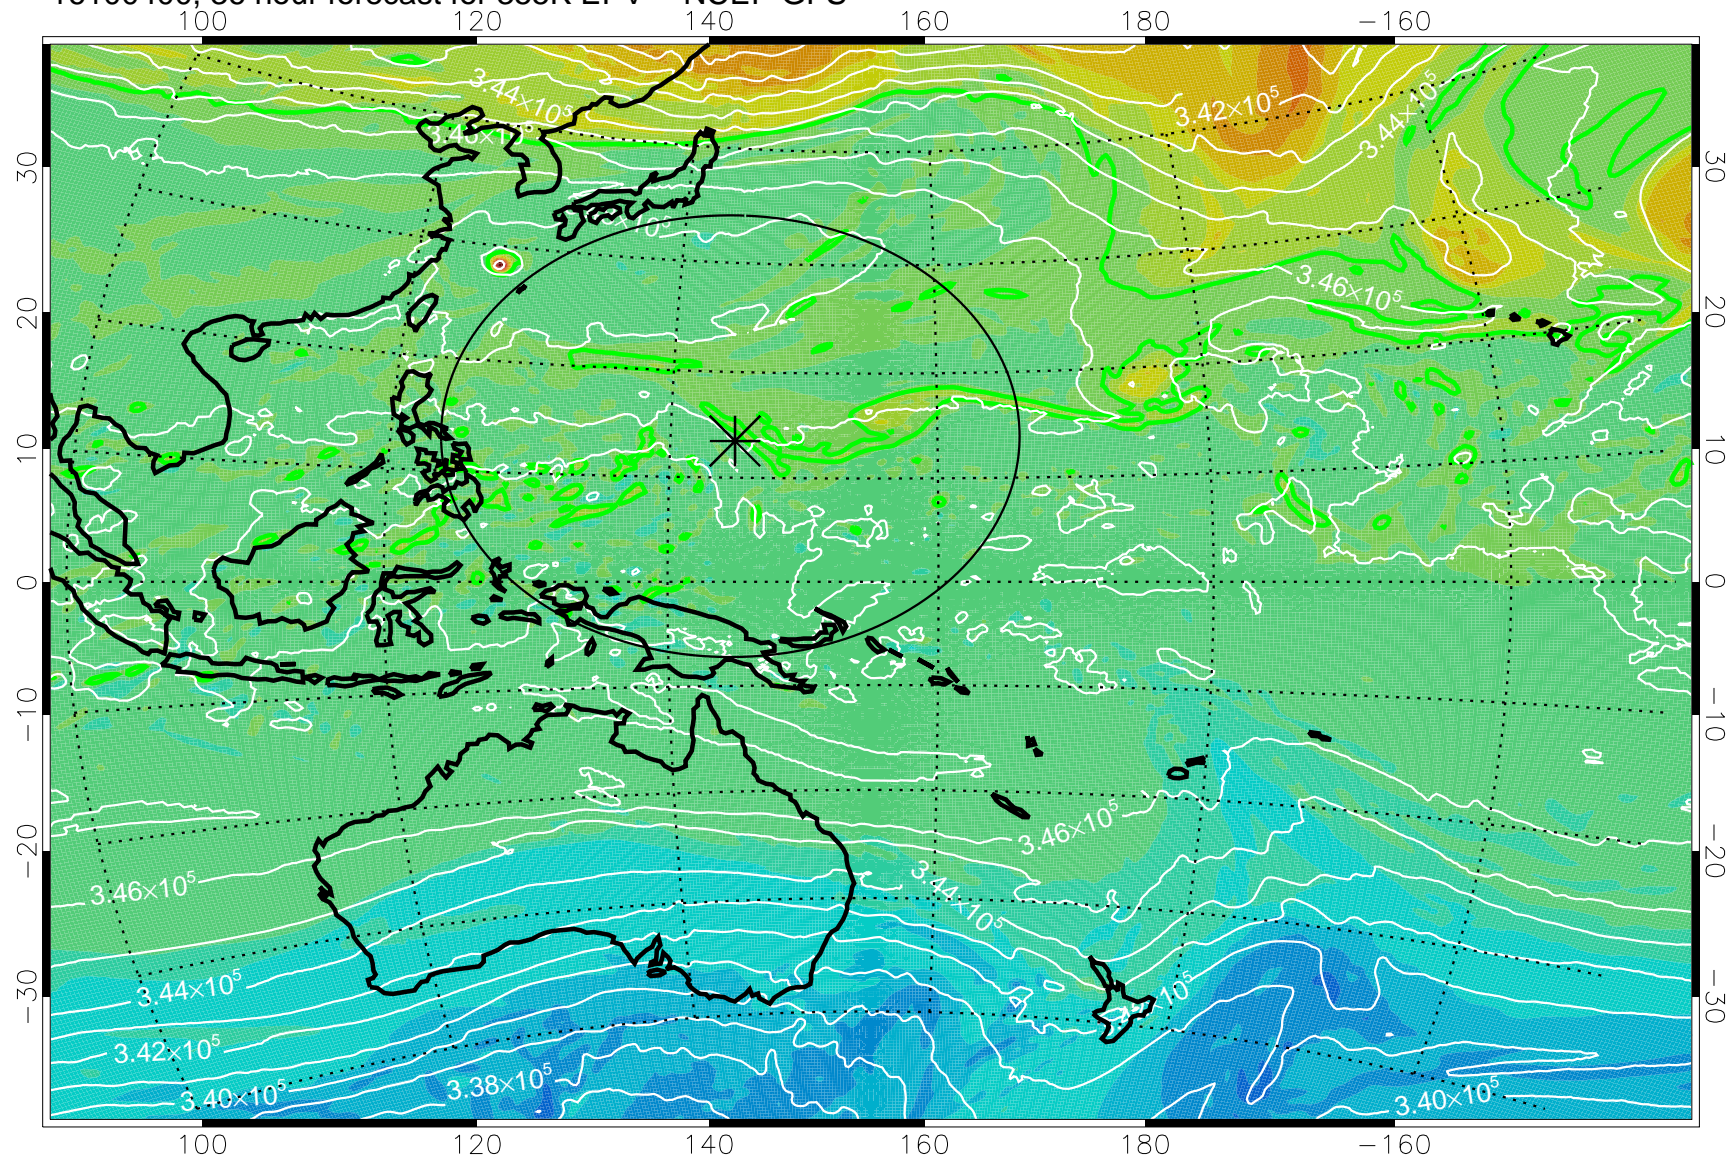

16100306, 18 hour forecast for 355K EPV -- NCEP GFS

355K Montgomery Streamfunction, white
EPV Tropopause (2 PVU) Position
Range ring of 2304 km

16100312, 24 hour forecast for 355K EPV -- NCEP GFS

355K Montgomery Streamfunction, white
EPV Tropopause (2 PVU) Position
Range ring of 2304 km

16100318, 30 hour forecast for 355K EPV -- NCEP GFS

355K Montgomery Streamfunction, white
EPV Tropopause (2 PVU) Position
Range ring of 2304 km

16100400, 36 hour forecast for 355K EPV -- NCEP GFS

355K Montgomery Streamfunction, white
EPV Tropopause (2 PVU) Position
Range ring of 2304 km

16100406, 42 hour forecast for 355K EPV -- NCEP GFS

355K Montgomery Streamfunction, white
EPV Tropopause (2 PVU) Position
Range ring of 2304 km

16100412, 48 hour forecast for 355K EPV -- NCEP GFS

355K Montgomery Streamfunction, white
EPV Tropopause (2 PVU) Position
Range ring of 2304 km

16100418, 54 hour forecast for 355K EPV -- NCEP GFS

355K Montgomery Streamfunction, white
EPV Tropopause (2 PVU) Position
Range ring of 2304 km

16100500, 60 hour forecast for 355K EPV -- NCEP GFS

355K Montgomery Streamfunction, white
EPV Tropopause (2 PVU) Position
Range ring of 2304 km