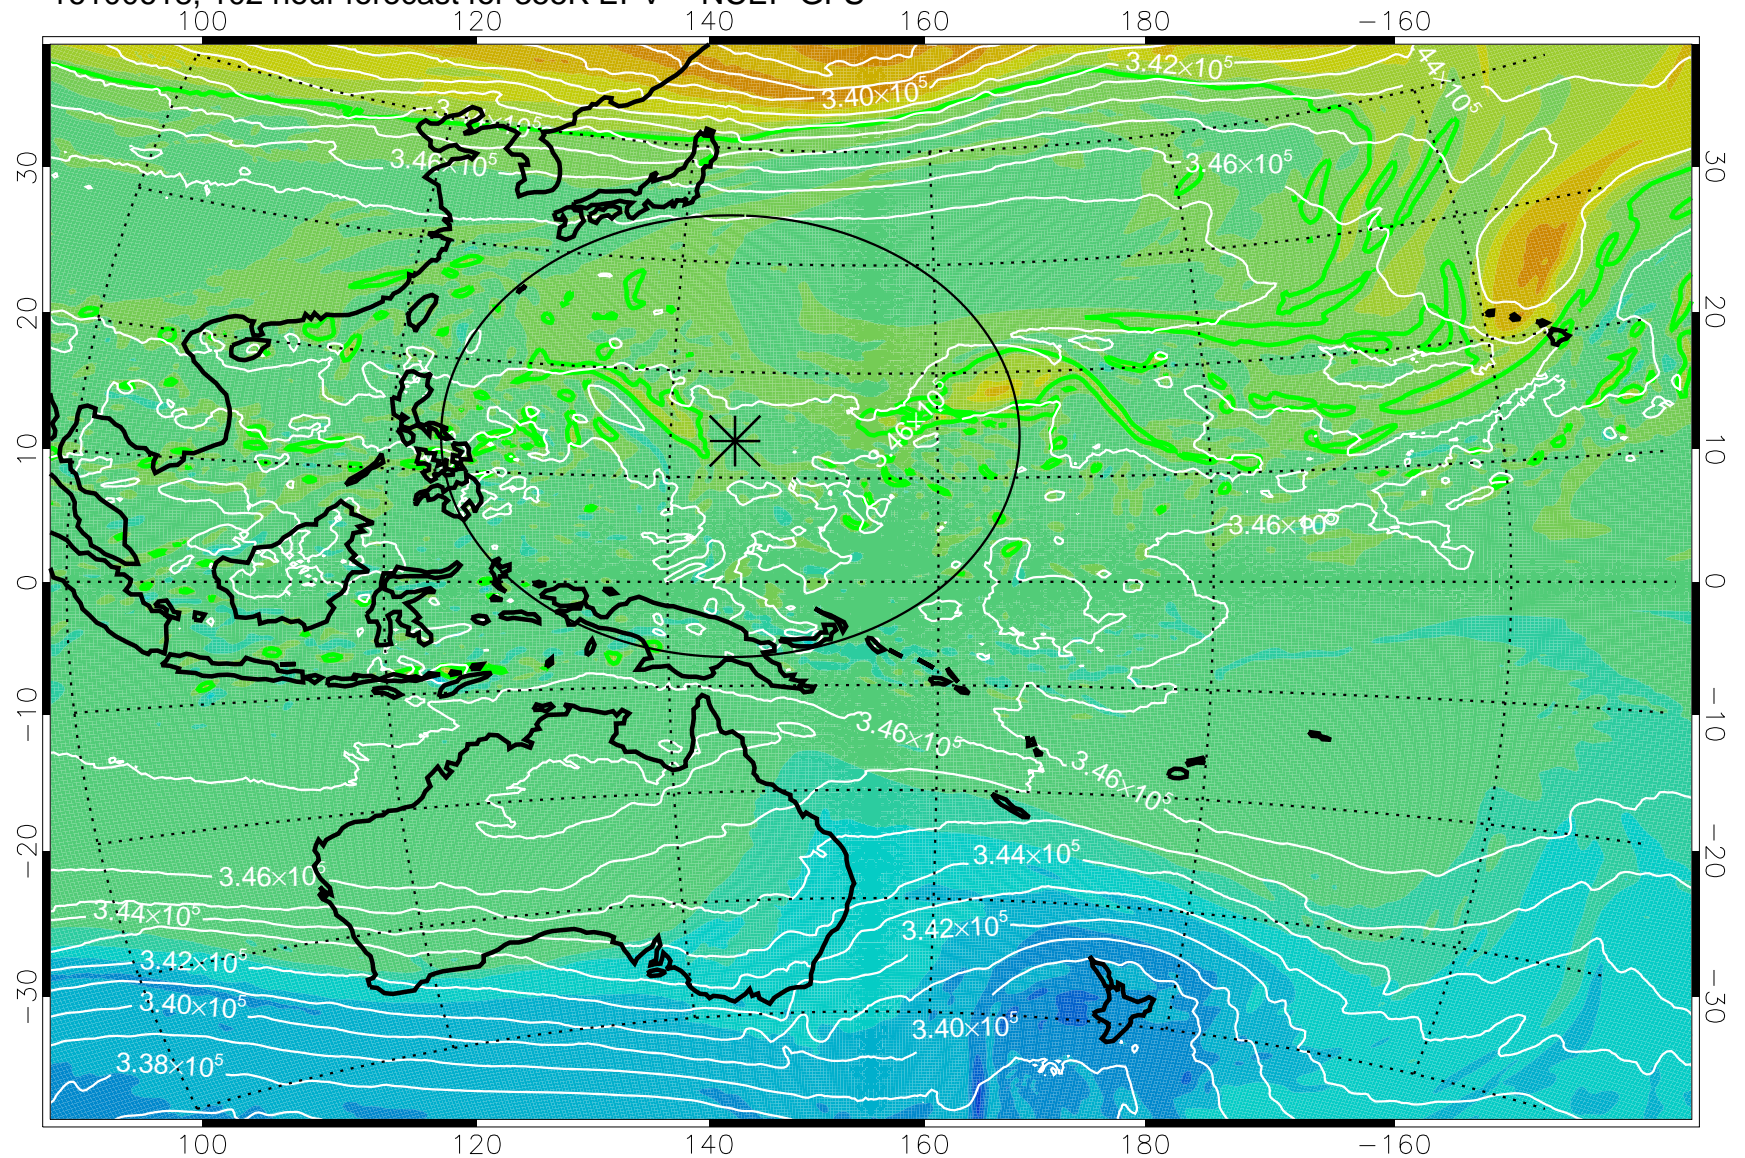

16100518, 78 hour forecast for 355K EPV -- NCEP GFS

355K Montgomery Streamfunction, white
EPV Tropopause (2 PVU) Position
Range ring of 2304 km

16100600, 84 hour forecast for 355K EPV -- NCEP GFS

355K Montgomery Streamfunction, white
EPV Tropopause (2 PVU) Position
Range ring of 2304 km

16100606, 90 hour forecast for 355K EPV -- NCEP GFS

355K Montgomery Streamfunction, white
EPV Tropopause (2 PVU) Position
Range ring of 2304 km

16100612, 96 hour forecast for 355K EPV -- NCEP GFS

355K Montgomery Streamfunction, white
EPV Tropopause (2 PVU) Position
Range ring of 2304 km

16100618, 102 hour forecast for 355K EPV -- NCEP GFS

355K Montgomery Streamfunction, white
EPV Tropopause (2 PVU) Position
Range ring of 2304 km

16100700, 108 hour forecast for 355K EPV -- NCEP GFS

355K Montgomery Streamfunction, white
EPV Tropopause (2 PVU) Position
Range ring of 2304 km

16100706, 114 hour forecast for 355K EPV -- NCEP GFS

355K Montgomery Streamfunction, white
EPV Tropopause (2 PVU) Position
Range ring of 2304 km

16100712, 120 hour forecast for 355K EPV -- NCEP GFS

355K Montgomery Streamfunction, white
EPV Tropopause (2 PVU) Position
Range ring of 2304 km