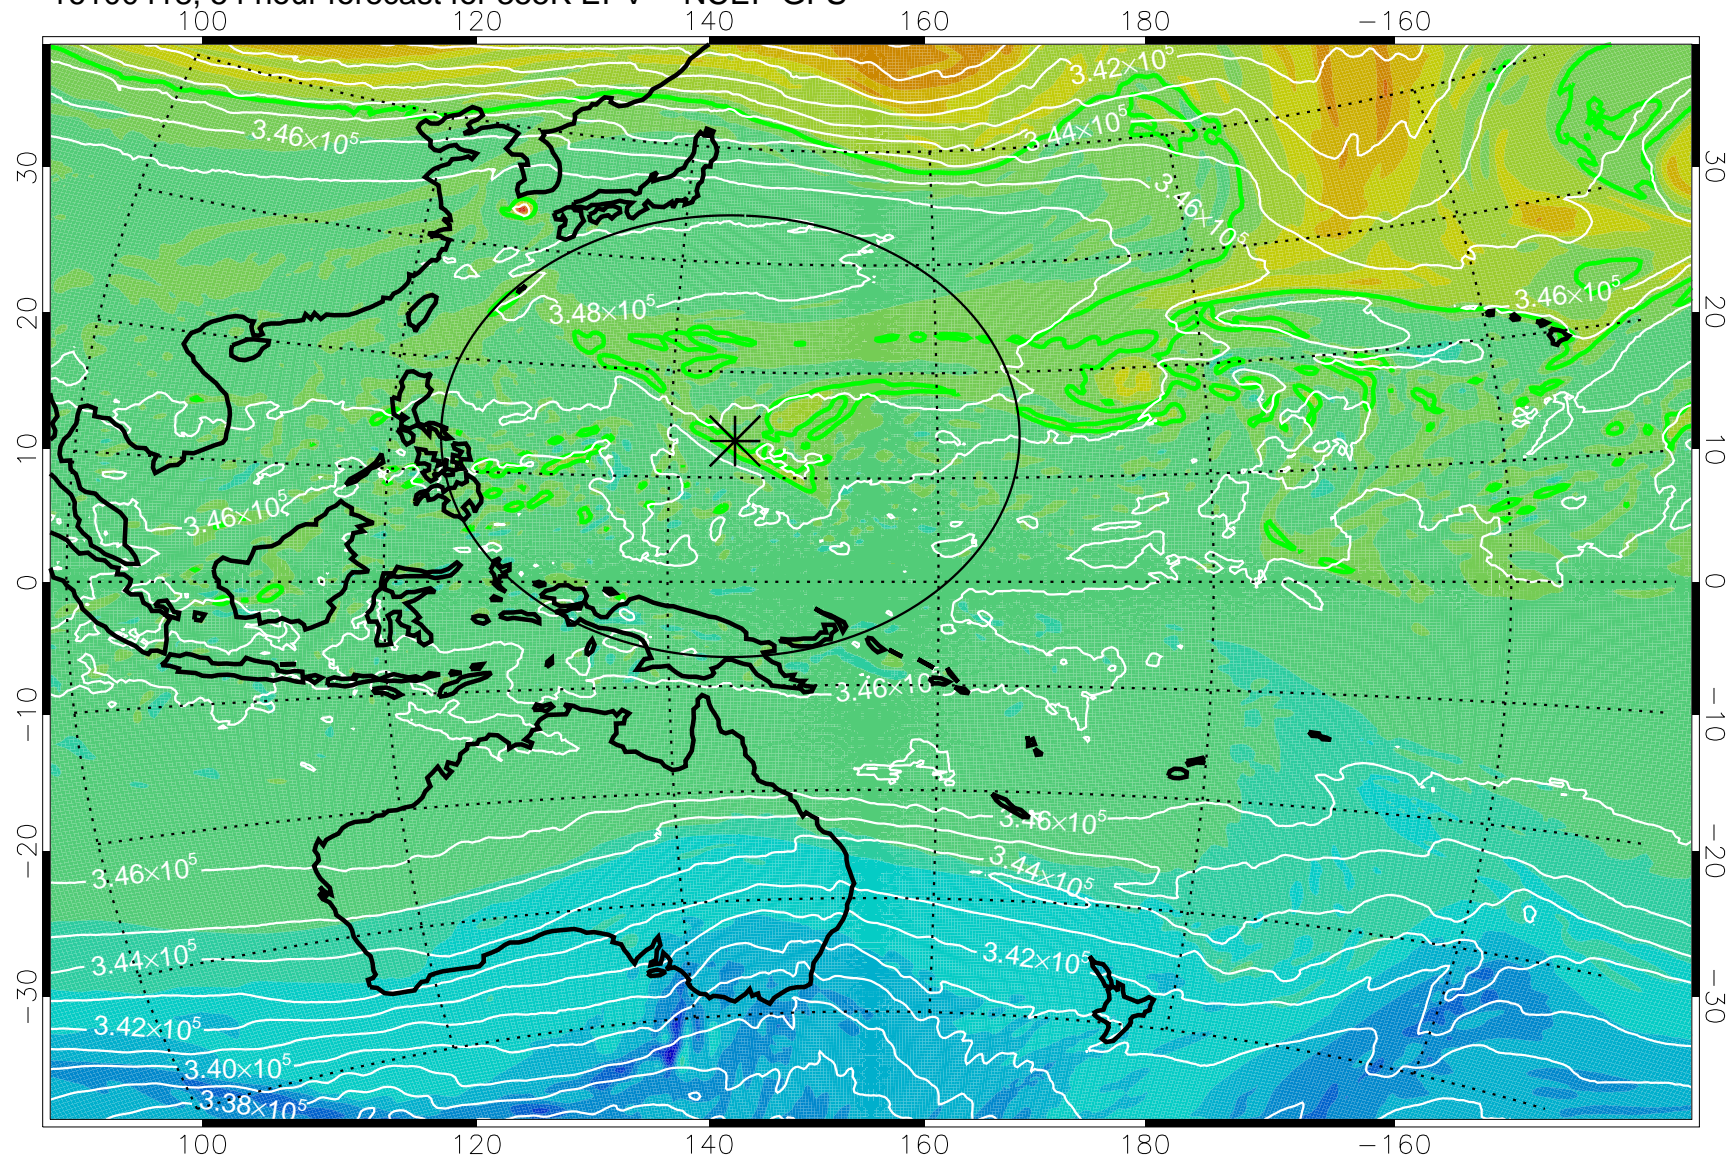

16100318, 30 hour forecast for 355K EPV -- NCEP GFS

355K Montgomery Streamfunction, white
EPV Tropopause (2 PVU) Position
Range ring of 2304 km

16100400, 36 hour forecast for 355K EPV -- NCEP GFS

355K Montgomery Streamfunction, white
EPV Tropopause (2 PVU) Position
Range ring of 2304 km

16100406, 42 hour forecast for 355K EPV -- NCEP GFS

355K Montgomery Streamfunction, white
EPV Tropopause (2 PVU) Position
Range ring of 2304 km

16100412, 48 hour forecast for 355K EPV -- NCEP GFS

355K Montgomery Streamfunction, white
EPV Tropopause (2 PVU) Position
Range ring of 2304 km

16100418, 54 hour forecast for 355K EPV -- NCEP GFS

355K Montgomery Streamfunction, white
EPV Tropopause (2 PVU) Position
Range ring of 2304 km

16100500, 60 hour forecast for 355K EPV -- NCEP GFS

355K Montgomery Streamfunction, white
EPV Tropopause (2 PVU) Position
Range ring of 2304 km

16100506, 66 hour forecast for 355K EPV -- NCEP GFS

355K Montgomery Streamfunction, white
EPV Tropopause (2 PVU) Position
Range ring of 2304 km

16100512, 72 hour forecast for 355K EPV -- NCEP GFS

355K Montgomery Streamfunction, white
EPV Tropopause (2 PVU) Position
Range ring of 2304 km