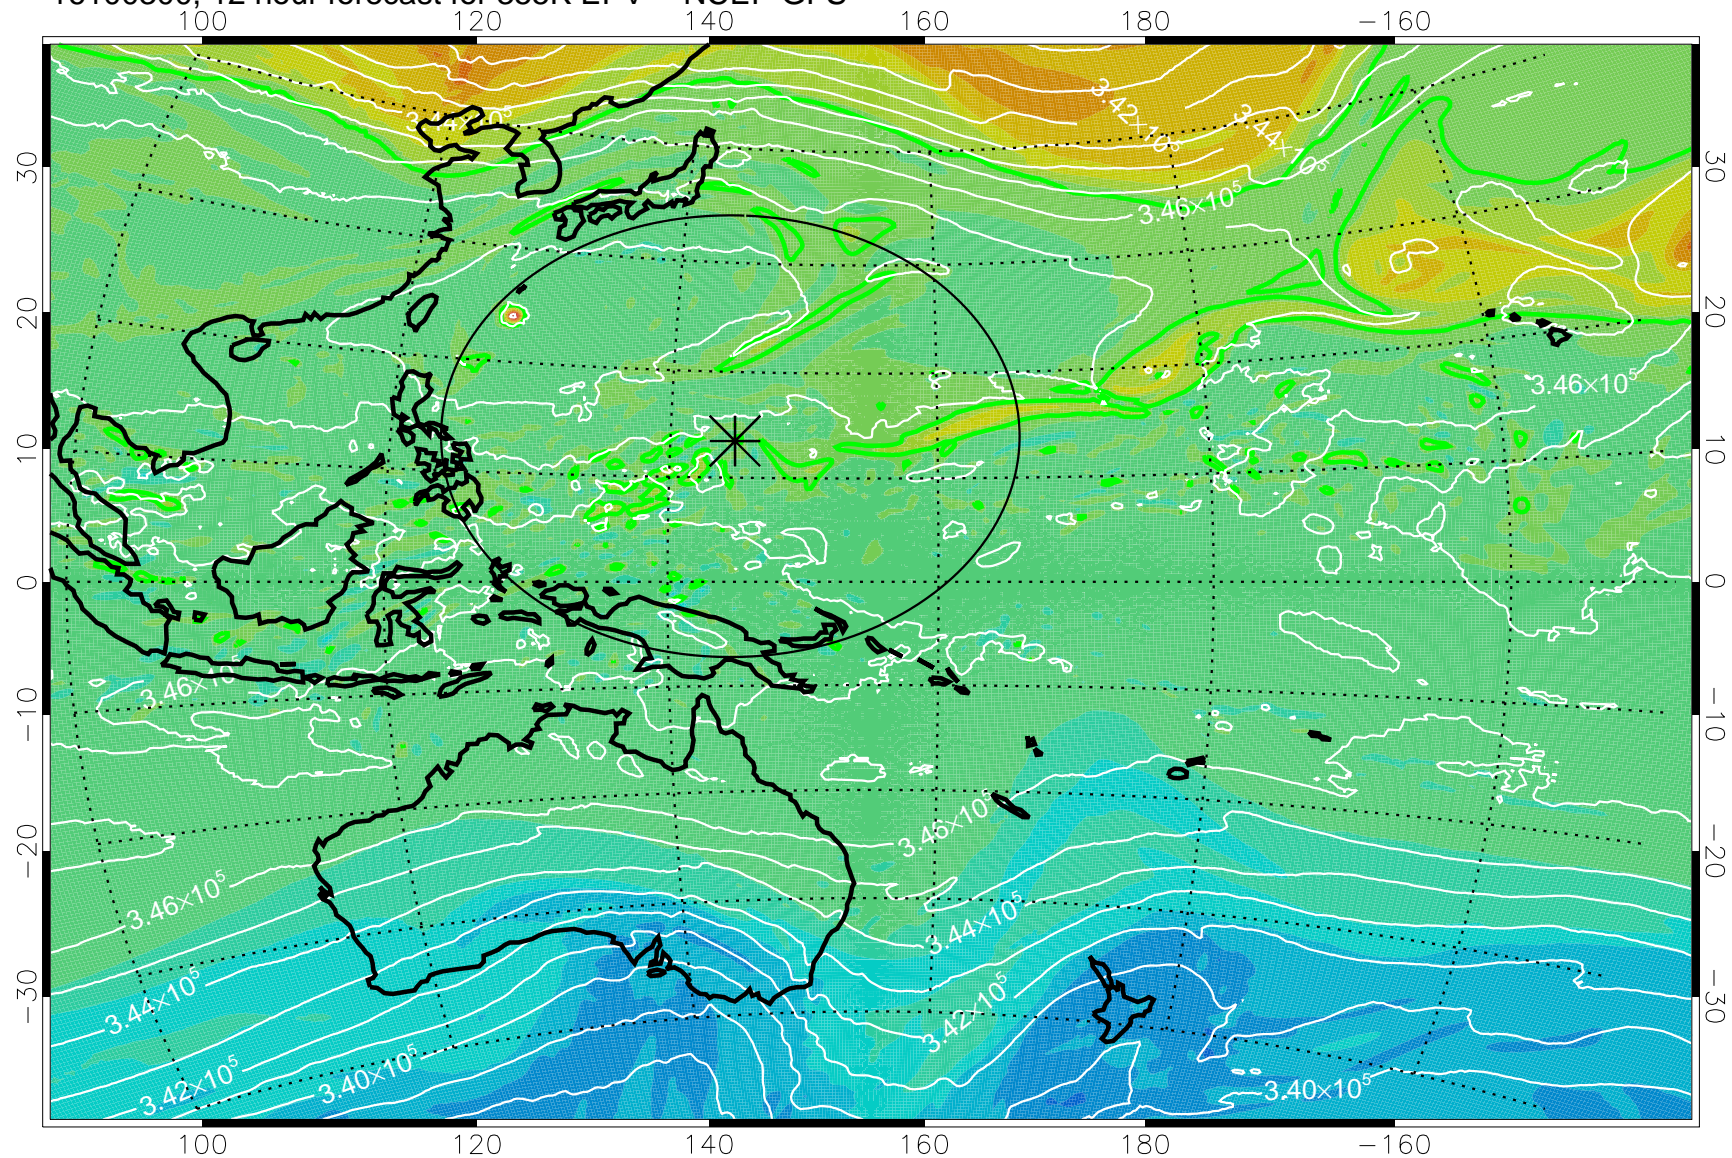

16100218, 6 hour forecast for 355K EPV -- NCEP GFS

355K Montgomery Streamfunction, white
EPV Tropopause (2 PVU) Position
Range ring of 2304 km

16100300, 12 hour forecast for 355K EPV -- NCEP GFS

355K Montgomery Streamfunction, white
EPV Tropopause (2 PVU) Position
Range ring of 2304 km

16100306, 18 hour forecast for 355K EPV -- NCEP GFS

355K Montgomery Streamfunction, white
EPV Tropopause (2 PVU) Position
Range ring of 2304 km

16100312, 24 hour forecast for 355K EPV -- NCEP GFS

355K Montgomery Streamfunction, white
EPV Tropopause (2 PVU) Position
Range ring of 2304 km

16100318, 30 hour forecast for 355K EPV -- NCEP GFS

355K Montgomery Streamfunction, white
EPV Tropopause (2 PVU) Position
Range ring of 2304 km

16100400, 36 hour forecast for 355K EPV -- NCEP GFS

355K Montgomery Streamfunction, white
EPV Tropopause (2 PVU) Position
Range ring of 2304 km

16100406, 42 hour forecast for 355K EPV -- NCEP GFS

355K Montgomery Streamfunction, white
EPV Tropopause (2 PVU) Position
Range ring of 2304 km

16100412, 48 hour forecast for 355K EPV -- NCEP GFS

355K Montgomery Streamfunction, white
EPV Tropopause (2 PVU) Position
Range ring of 2304 km