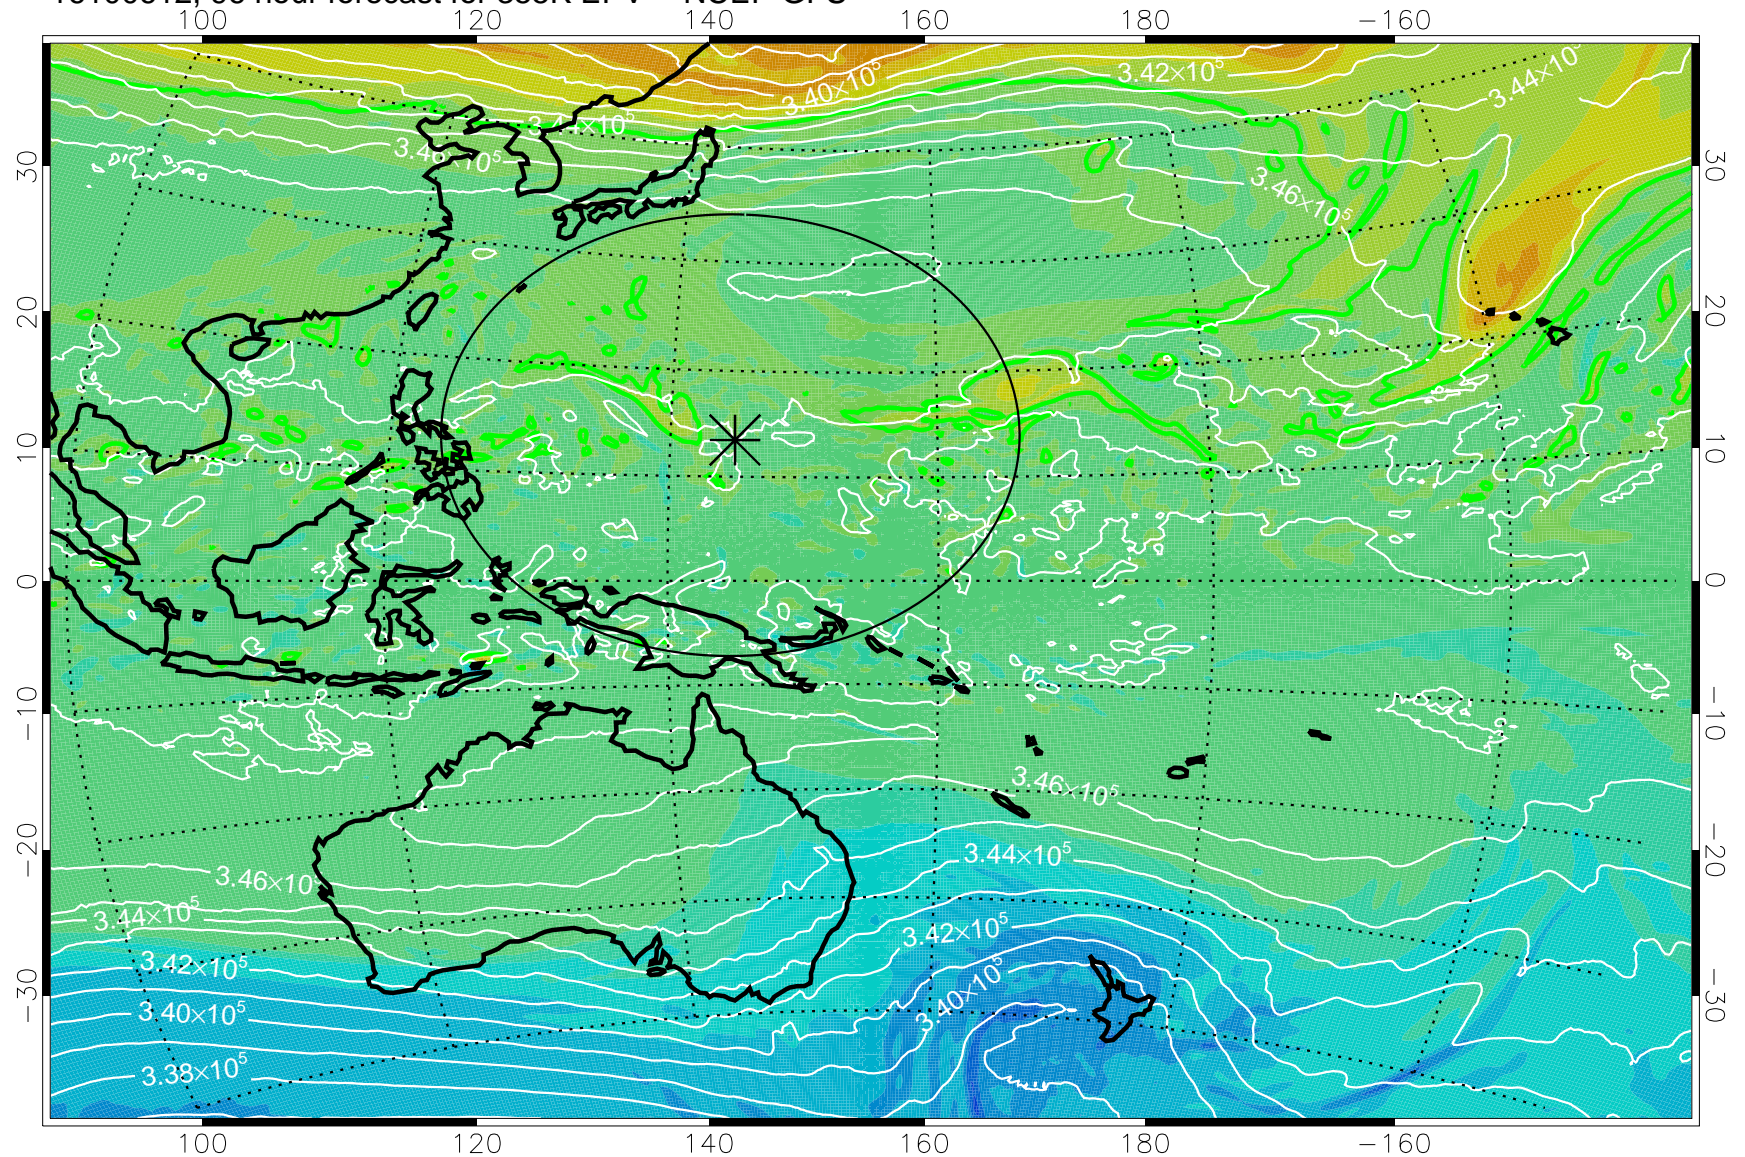

16100506, 66 hour forecast for 355K EPV -- NCEP GFS

355K Montgomery Streamfunction, white
EPV Tropopause (2 PVU) Position
Range ring of 2304 km

16100512, 72 hour forecast for 355K EPV -- NCEP GFS

355K Montgomery Streamfunction, white
EPV Tropopause (2 PVU) Position
Range ring of 2304 km

16100518, 78 hour forecast for 355K EPV -- NCEP GFS

355K Montgomery Streamfunction, white
EPV Tropopause (2 PVU) Position
Range ring of 2304 km

16100600, 84 hour forecast for 355K EPV -- NCEP GFS

355K Montgomery Streamfunction, white
EPV Tropopause (2 PVU) Position
Range ring of 2304 km

16100606, 90 hour forecast for 355K EPV -- NCEP GFS

355K Montgomery Streamfunction, white
EPV Tropopause (2 PVU) Position
Range ring of 2304 km

16100612, 96 hour forecast for 355K EPV -- NCEP GFS

355K Montgomery Streamfunction, white
EPV Tropopause (2 PVU) Position
Range ring of 2304 km

16100618, 102 hour forecast for 355K EPV -- NCEP GFS

355K Montgomery Streamfunction, white
EPV Tropopause (2 PVU) Position
Range ring of 2304 km

16100700, 108 hour forecast for 355K EPV -- NCEP GFS

355K Montgomery Streamfunction, white
EPV Tropopause (2 PVU) Position
Range ring of 2304 km