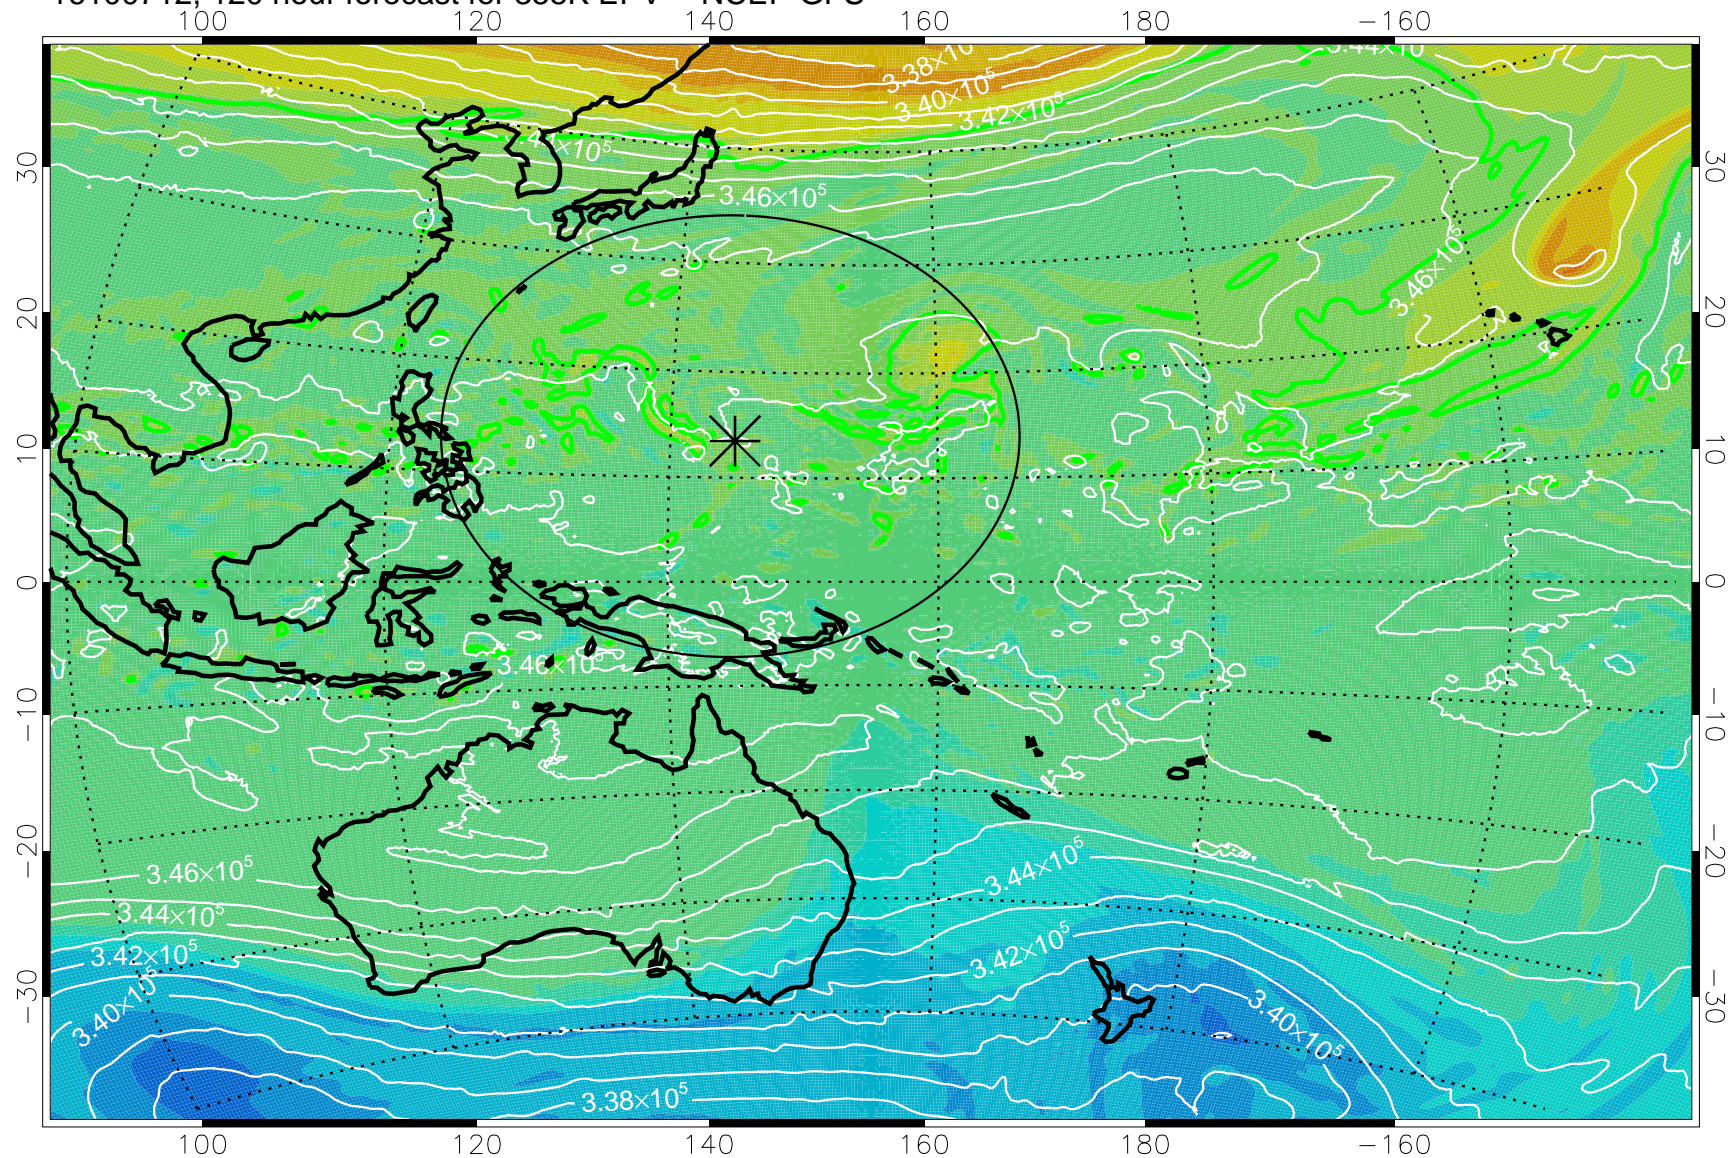

16100518, 78 hour forecast for 355K EPV -- NCEP GFS

355K Montgomery Streamfunction, white
EPV Tropopause (2 PVU) Position
Range ring of 2304 km

16100600, 84 hour forecast for 355K EPV -- NCEP GFS

355K Montgomery Streamfunction, white
EPV Tropopause (2 PVU) Position
Range ring of 2304 km

16100606, 90 hour forecast for 355K EPV -- NCEP GFS

355K Montgomery Streamfunction, white
EPV Tropopause (2 PVU) Position
Range ring of 2304 km

16100612, 96 hour forecast for 355K EPV -- NCEP GFS

355K Montgomery Streamfunction, white
EPV Tropopause (2 PVU) Position
Range ring of 2304 km

16100618, 102 hour forecast for 355K EPV -- NCEP GFS

355K Montgomery Streamfunction, white
EPV Tropopause (2 PVU) Position
Range ring of 2304 km

16100700, 108 hour forecast for 355K EPV -- NCEP GFS

355K Montgomery Streamfunction, white
EPV Tropopause (2 PVU) Position
Range ring of 2304 km

16100706, 114 hour forecast for 355K EPV -- NCEP GFS

355K Montgomery Streamfunction, white
EPV Tropopause (2 PVU) Position
Range ring of 2304 km

16100712, 120 hour forecast for 355K EPV -- NCEP GFS

355K Montgomery Streamfunction, white
EPV Tropopause (2 PVU) Position
Range ring of 2304 km