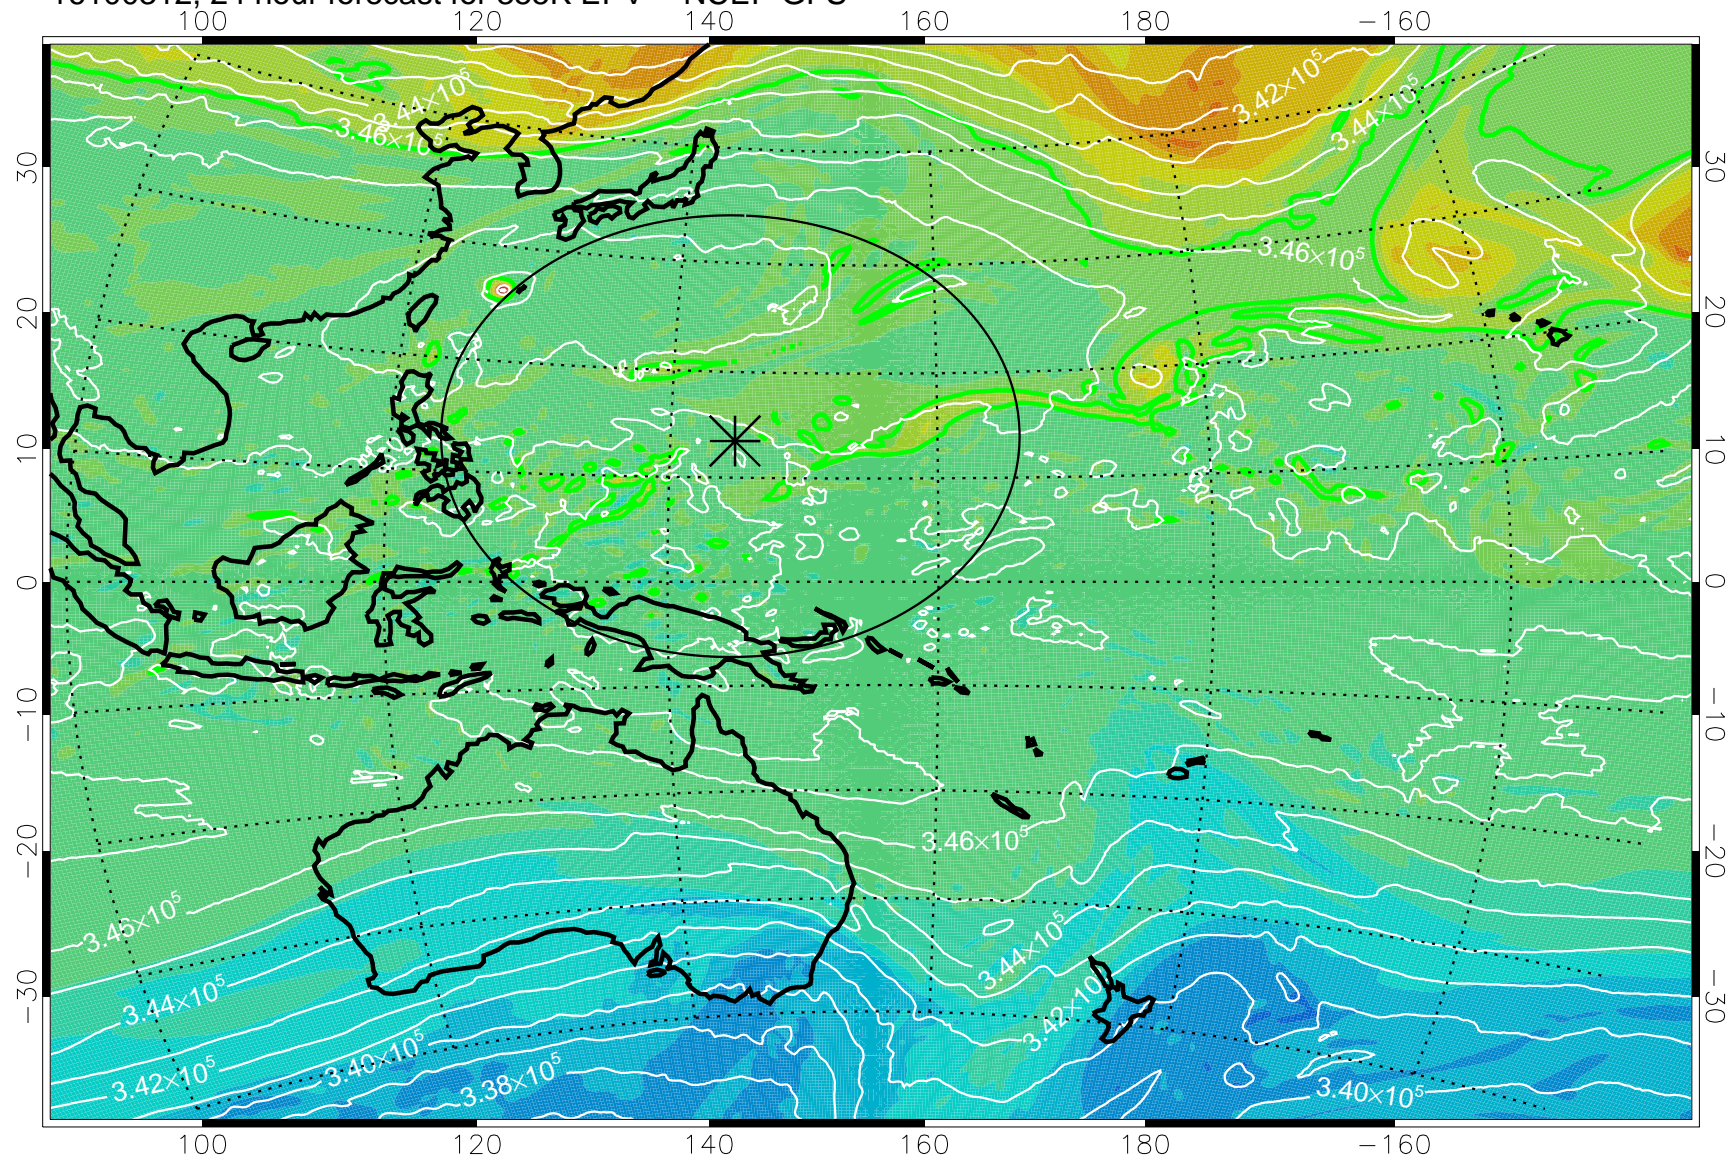

16100218, 6 hour forecast for 355K EPV -- NCEP GFS

355K Montgomery Streamfunction, white
EPV Tropopause (2 PVU) Position
Range ring of 2304 km

16100300, 12 hour forecast for 355K EPV -- NCEP GFS

355K Montgomery Streamfunction, white
EPV Tropopause (2 PVU) Position
Range ring of 2304 km

16100306, 18 hour forecast for 355K EPV -- NCEP GFS

355K Montgomery Streamfunction, white
EPV Tropopause (2 PVU) Position
Range ring of 2304 km

16100312, 24 hour forecast for 355K EPV -- NCEP GFS

355K Montgomery Streamfunction, white
EPV Tropopause (2 PVU) Position
Range ring of 2304 km

16100318, 30 hour forecast for 355K EPV -- NCEP GFS

355K Montgomery Streamfunction, white
EPV Tropopause (2 PVU) Position
Range ring of 2304 km

16100400, 36 hour forecast for 355K EPV -- NCEP GFS

355K Montgomery Streamfunction, white
EPV Tropopause (2 PVU) Position
Range ring of 2304 km

16100406, 42 hour forecast for 355K EPV -- NCEP GFS

355K Montgomery Streamfunction, white
EPV Tropopause (2 PVU) Position
Range ring of 2304 km

16100412, 48 hour forecast for 355K EPV -- NCEP GFS

355K Montgomery Streamfunction, white
EPV Tropopause (2 PVU) Position
Range ring of 2304 km