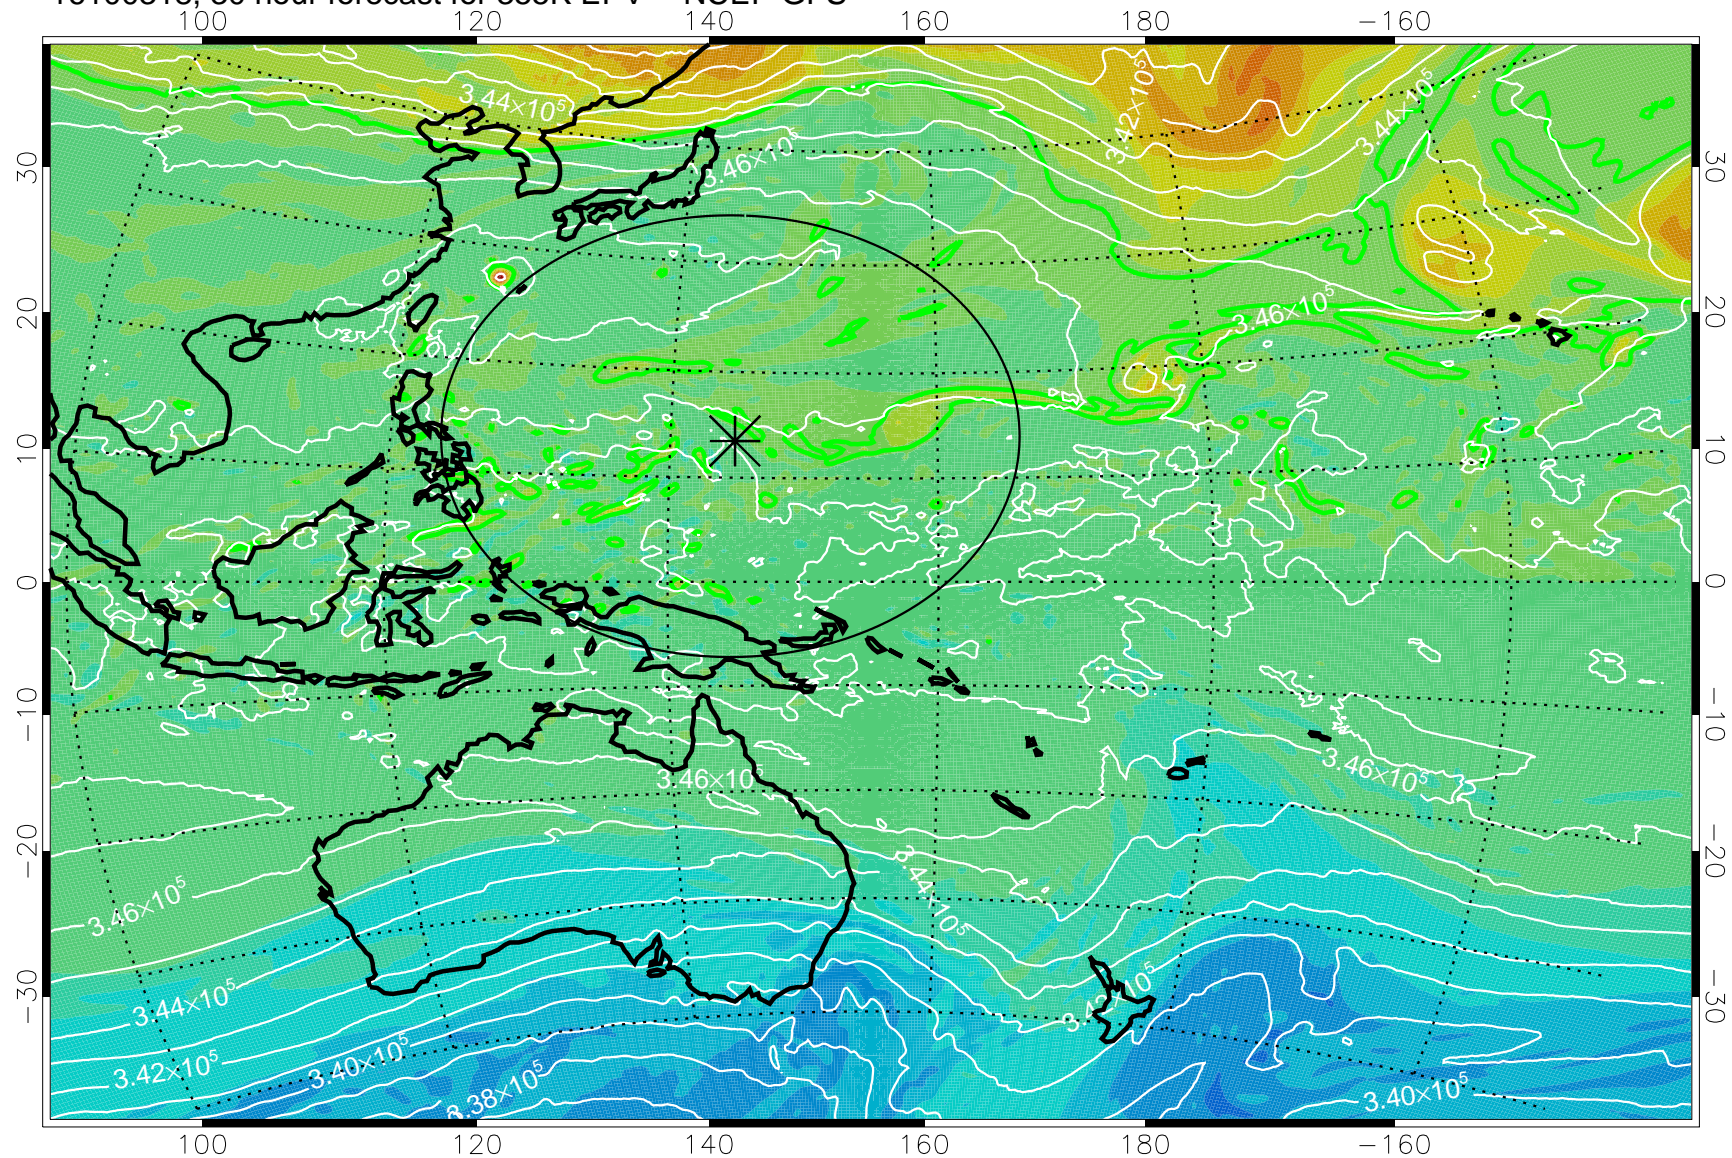

16100306, 18 hour forecast for 355K EPV -- NCEP GFS

355K Montgomery Streamfunction, white
EPV Tropopause (2 PVU) Position
Range ring of 2304 km

16100312, 24 hour forecast for 355K EPV -- NCEP GFS

355K Montgomery Streamfunction, white
EPV Tropopause (2 PVU) Position
Range ring of 2304 km

16100318, 30 hour forecast for 355K EPV -- NCEP GFS

355K Montgomery Streamfunction, white
EPV Tropopause (2 PVU) Position
Range ring of 2304 km

16100400, 36 hour forecast for 355K EPV -- NCEP GFS

355K Montgomery Streamfunction, white
EPV Tropopause (2 PVU) Position
Range ring of 2304 km

16100406, 42 hour forecast for 355K EPV -- NCEP GFS

355K Montgomery Streamfunction, white
EPV Tropopause (2 PVU) Position
Range ring of 2304 km

16100412, 48 hour forecast for 355K EPV -- NCEP GFS

355K Montgomery Streamfunction, white
EPV Tropopause (2 PVU) Position
Range ring of 2304 km

16100418, 54 hour forecast for 355K EPV -- NCEP GFS

355K Montgomery Streamfunction, white
EPV Tropopause (2 PVU) Position
Range ring of 2304 km

16100500, 60 hour forecast for 355K EPV -- NCEP GFS

355K Montgomery Streamfunction, white
EPV Tropopause (2 PVU) Position
Range ring of 2304 km