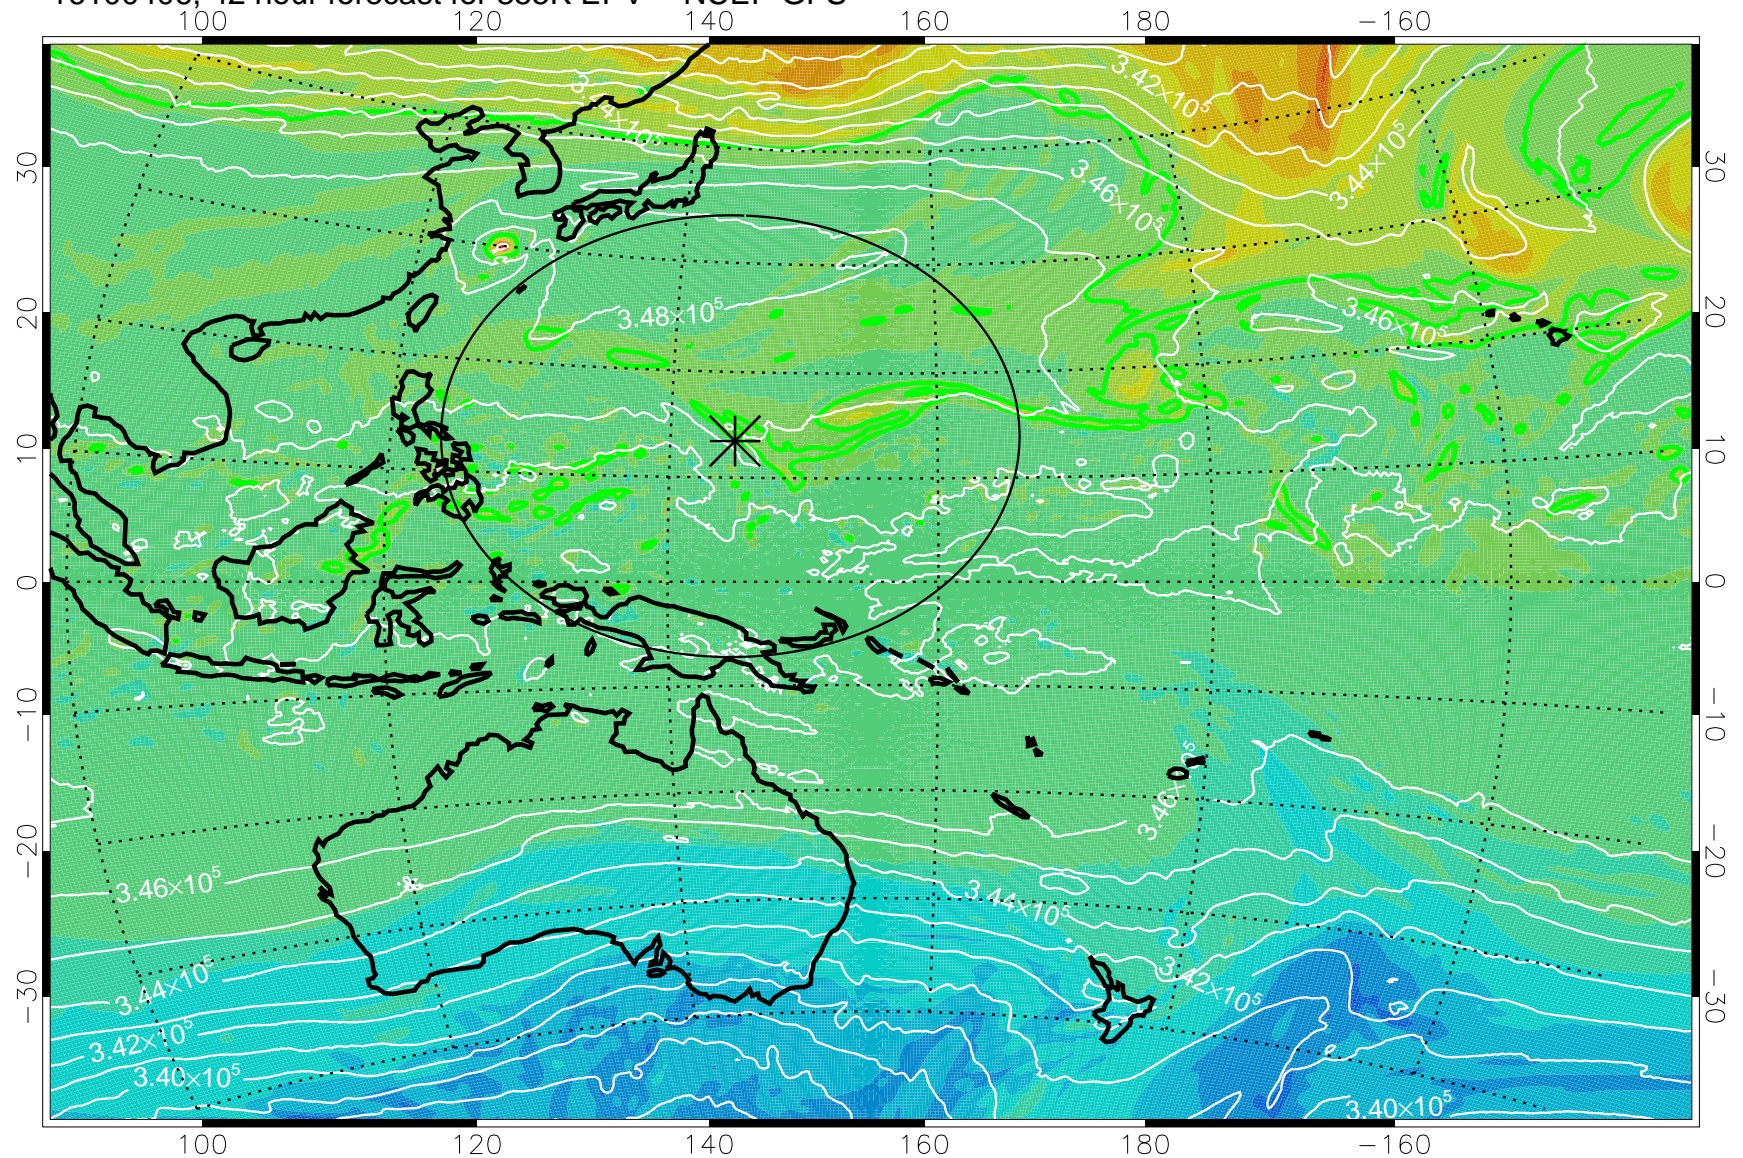

16100318, 30 hour forecast for 355K EPV -- NCEP GFS

355K Montgomery Streamfunction, white
EPV Tropopause (2 PVU) Position
Range ring of 2304 km

16100400, 36 hour forecast for 355K EPV -- NCEP GFS

355K Montgomery Streamfunction, white
EPV Tropopause (2 PVU) Position
Range ring of 2304 km

16100406, 42 hour forecast for 355K EPV -- NCEP GFS

355K Montgomery Streamfunction, white
EPV Tropopause (2 PVU) Position
Range ring of 2304 km

16100412, 48 hour forecast for 355K EPV -- NCEP GFS

355K Montgomery Streamfunction, white
EPV Tropopause (2 PVU) Position
Range ring of 2304 km

16100418, 54 hour forecast for 355K EPV -- NCEP GFS

355K Montgomery Streamfunction, white
EPV Tropopause (2 PVU) Position
Range ring of 2304 km

16100500, 60 hour forecast for 355K EPV -- NCEP GFS

355K Montgomery Streamfunction, white
EPV Tropopause (2 PVU) Position
Range ring of 2304 km

16100506, 66 hour forecast for 355K EPV -- NCEP GFS

355K Montgomery Streamfunction, white
EPV Tropopause (2 PVU) Position
Range ring of 2304 km

16100512, 72 hour forecast for 355K EPV -- NCEP GFS

355K Montgomery Streamfunction, white
EPV Tropopause (2 PVU) Position
Range ring of 2304 km