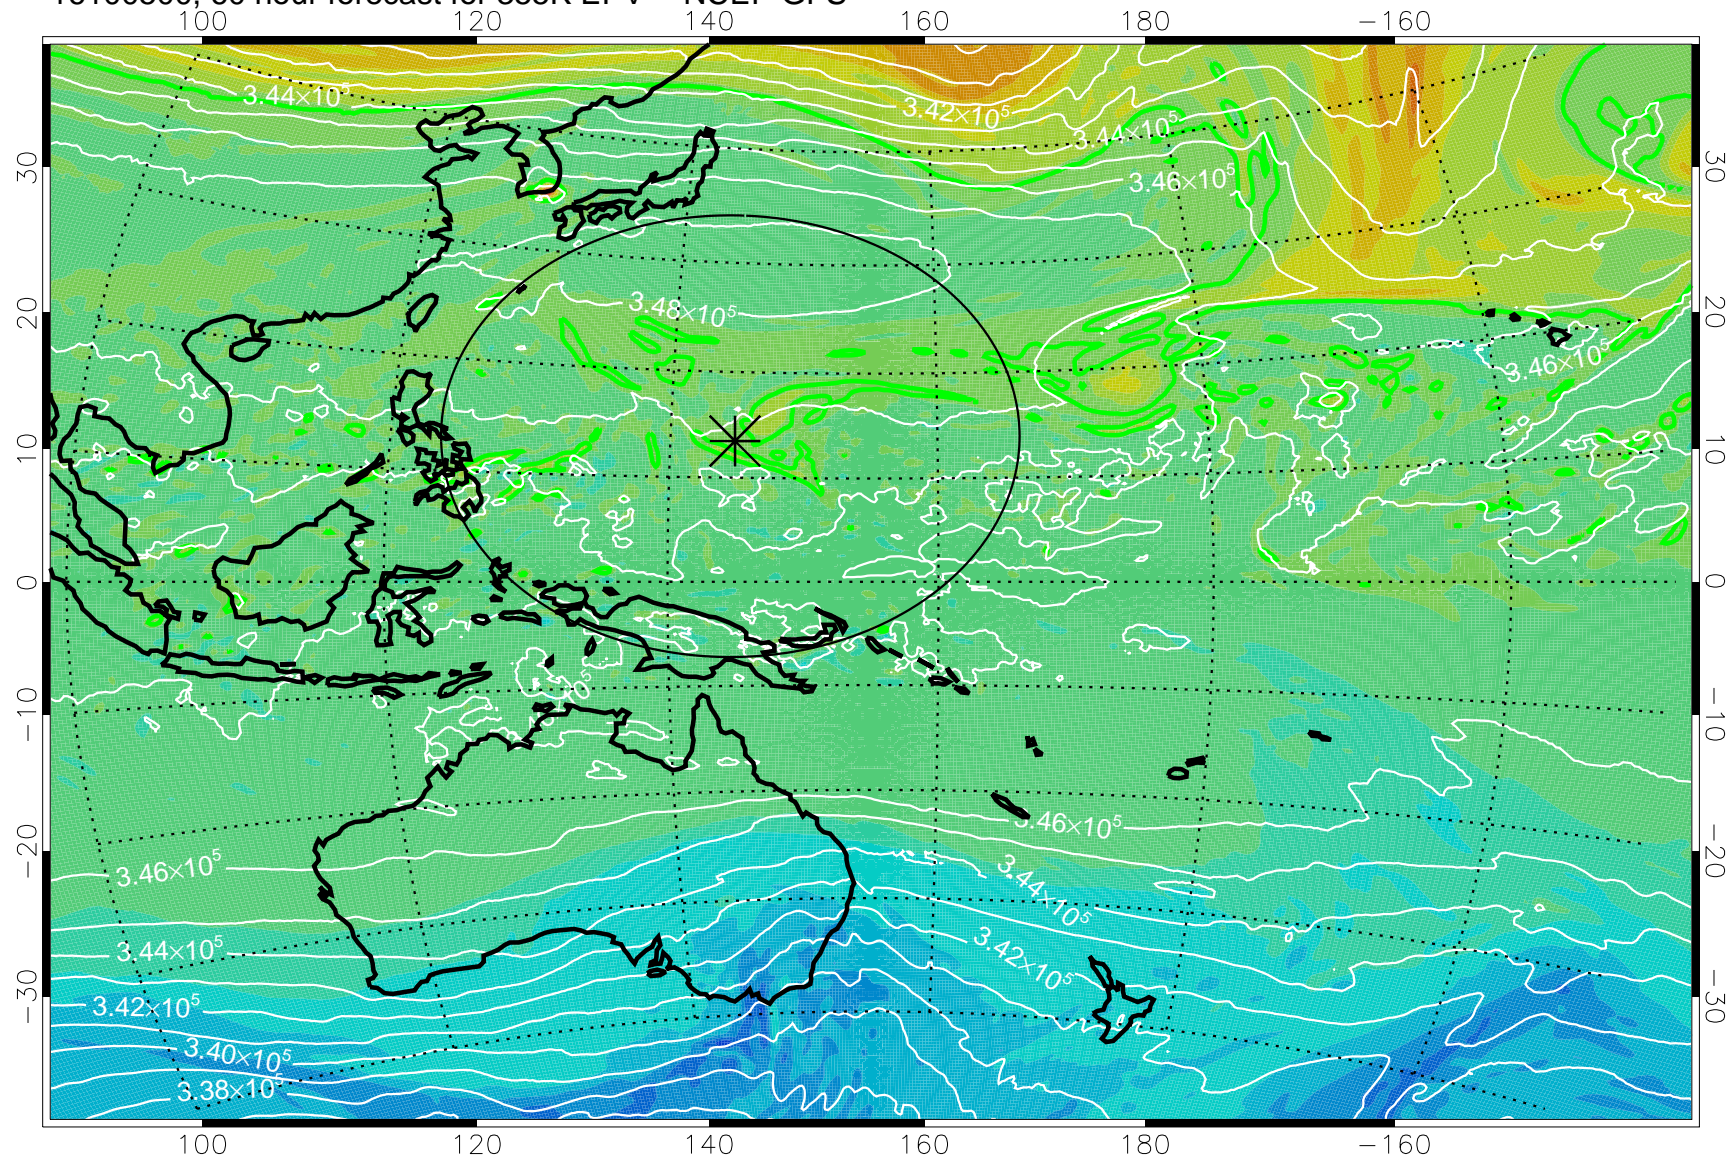

16100318, 30 hour forecast for 355K EPV -- NCEP GFS

355K Montgomery Streamfunction, white
EPV Tropopause (2 PVU) Position
Range ring of 2304 km

16100400, 36 hour forecast for 355K EPV -- NCEP GFS

355K Montgomery Streamfunction, white
EPV Tropopause (2 PVU) Position
Range ring of 2304 km

16100406, 42 hour forecast for 355K EPV -- NCEP GFS

355K Montgomery Streamfunction, white
EPV Tropopause (2 PVU) Position
Range ring of 2304 km

16100412, 48 hour forecast for 355K EPV -- NCEP GFS

355K Montgomery Streamfunction, white
EPV Tropopause (2 PVU) Position
Range ring of 2304 km

16100418, 54 hour forecast for 355K EPV -- NCEP GFS

355K Montgomery Streamfunction, white
EPV Tropopause (2 PVU) Position
Range ring of 2304 km

16100500, 60 hour forecast for 355K EPV -- NCEP GFS

355K Montgomery Streamfunction, white
EPV Tropopause (2 PVU) Position
Range ring of 2304 km

16100506, 66 hour forecast for 355K EPV -- NCEP GFS

355K Montgomery Streamfunction, white
EPV Tropopause (2 PVU) Position
Range ring of 2304 km

16100512, 72 hour forecast for 355K EPV -- NCEP GFS

355K Montgomery Streamfunction, white
EPV Tropopause (2 PVU) Position
Range ring of 2304 km