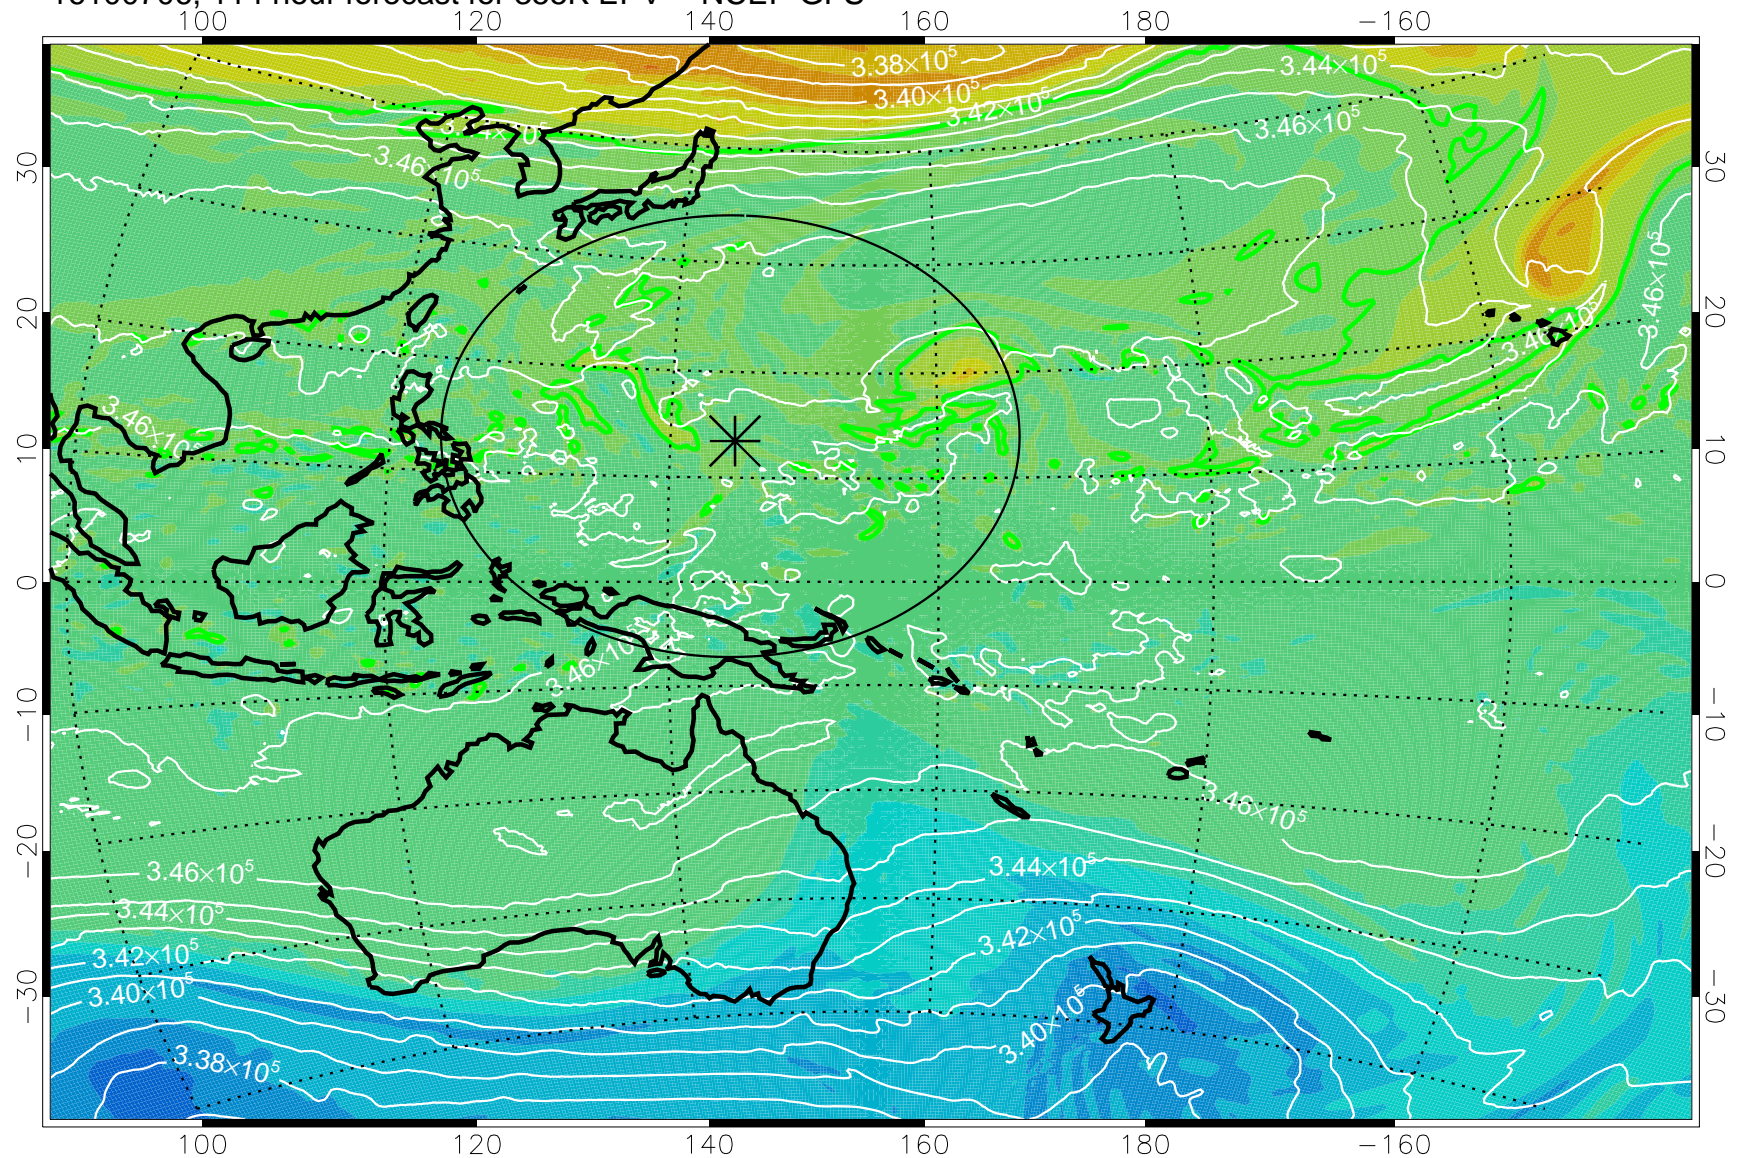

16100518, 78 hour forecast for 355K EPV -- NCEP GFS

355K Montgomery Streamfunction, white
EPV Tropopause (2 PVU) Position
Range ring of 2304 km

16100600, 84 hour forecast for 355K EPV -- NCEP GFS

355K Montgomery Streamfunction, white
EPV Tropopause (2 PVU) Position
Range ring of 2304 km

16100606, 90 hour forecast for 355K EPV -- NCEP GFS

355K Montgomery Streamfunction, white
EPV Tropopause (2 PVU) Position
Range ring of 2304 km

16100612, 96 hour forecast for 355K EPV -- NCEP GFS

355K Montgomery Streamfunction, white
EPV Tropopause (2 PVU) Position
Range ring of 2304 km

16100618, 102 hour forecast for 355K EPV -- NCEP GFS

355K Montgomery Streamfunction, white
EPV Tropopause (2 PVU) Position
Range ring of 2304 km

16100700, 108 hour forecast for 355K EPV -- NCEP GFS

355K Montgomery Streamfunction, white
EPV Tropopause (2 PVU) Position
Range ring of 2304 km

16100706, 114 hour forecast for 355K EPV -- NCEP GFS

355K Montgomery Streamfunction, white
EPV Tropopause (2 PVU) Position
Range ring of 2304 km

16100712, 120 hour forecast for 355K EPV -- NCEP GFS

355K Montgomery Streamfunction, white
EPV Tropopause (2 PVU) Position
Range ring of 2304 km