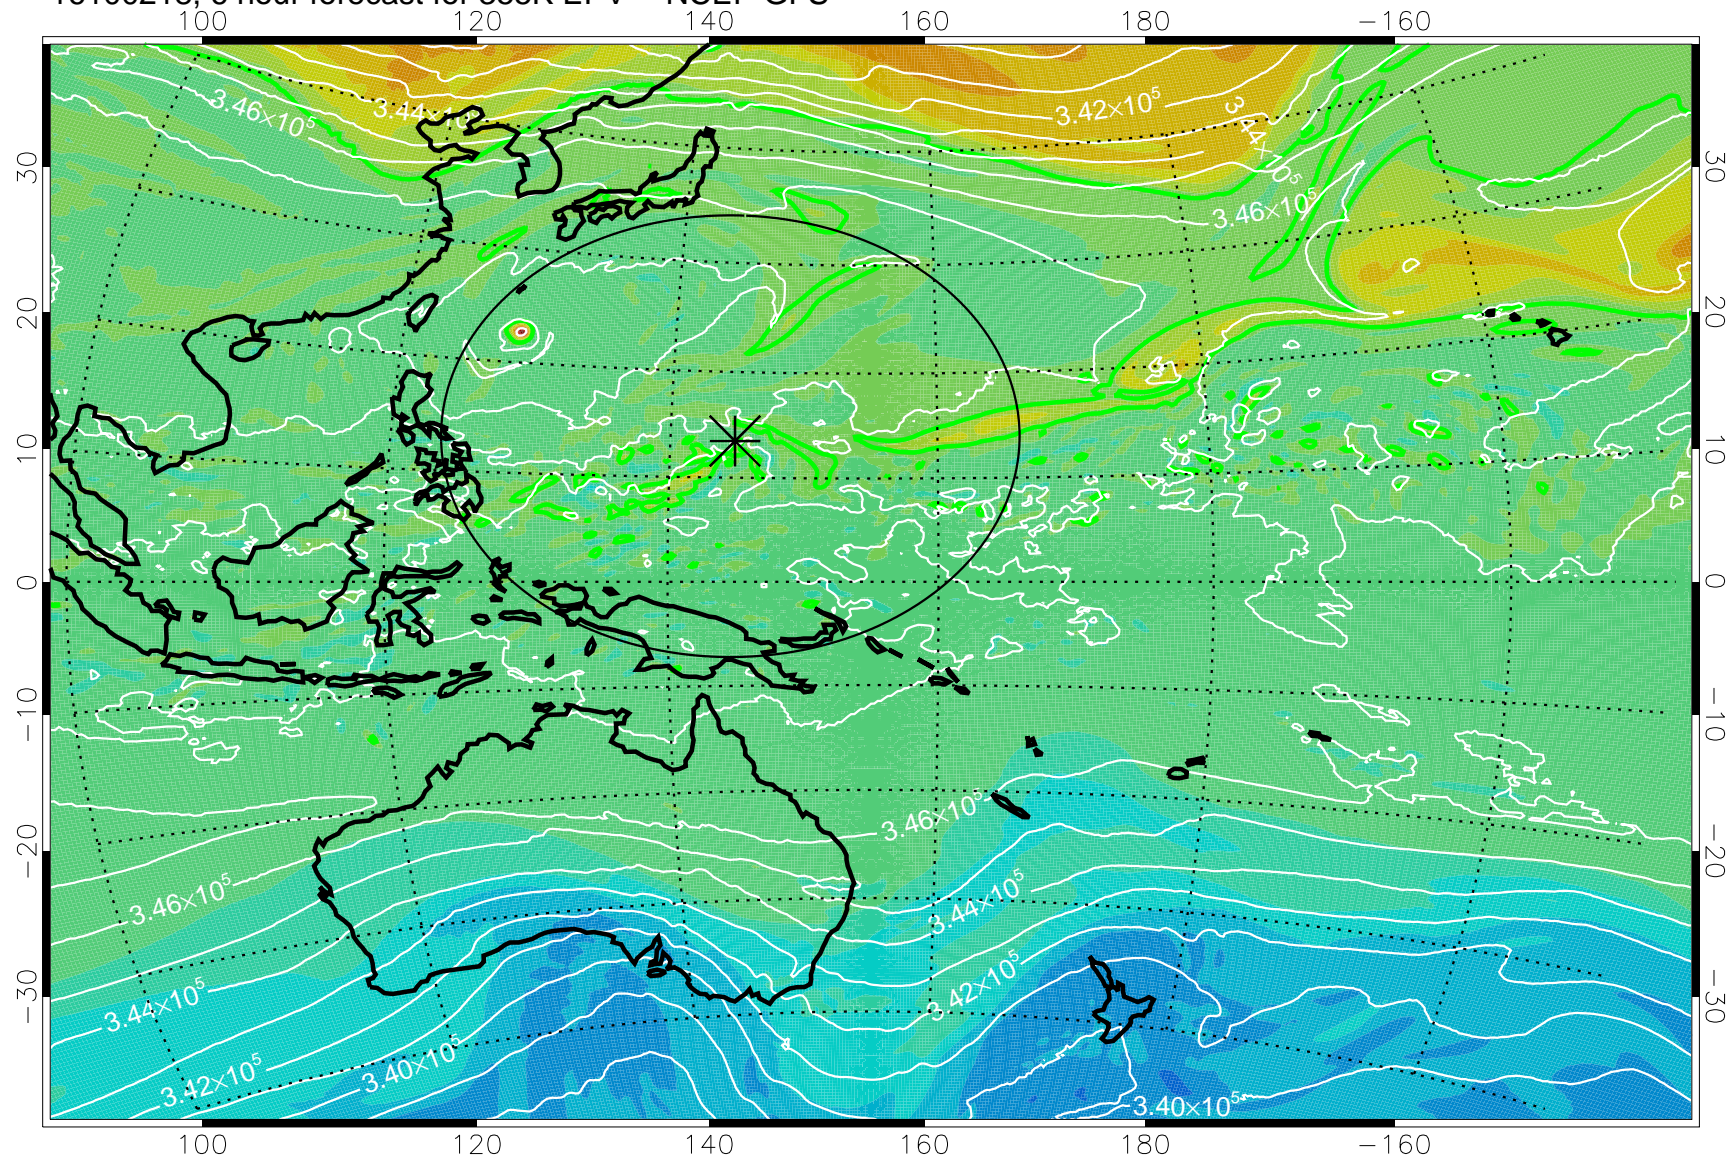

16100218, 6 hour forecast for 355K EPV -- NCEP GFS

355K Montgomery Streamfunction, white
EPV Tropopause (2 PVU) Position
Range ring of 2304 km

16100300, 12 hour forecast for 355K EPV -- NCEP GFS

355K Montgomery Streamfunction, white
EPV Tropopause (2 PVU) Position
Range ring of 2304 km

16100306, 18 hour forecast for 355K EPV -- NCEP GFS

355K Montgomery Streamfunction, white
EPV Tropopause (2 PVU) Position
Range ring of 2304 km

16100312, 24 hour forecast for 355K EPV -- NCEP GFS

355K Montgomery Streamfunction, white
EPV Tropopause (2 PVU) Position
Range ring of 2304 km

16100318, 30 hour forecast for 355K EPV -- NCEP GFS

355K Montgomery Streamfunction, white
EPV Tropopause (2 PVU) Position
Range ring of 2304 km

16100400, 36 hour forecast for 355K EPV -- NCEP GFS

355K Montgomery Streamfunction, white
EPV Tropopause (2 PVU) Position
Range ring of 2304 km

16100406, 42 hour forecast for 355K EPV -- NCEP GFS

355K Montgomery Streamfunction, white
EPV Tropopause (2 PVU) Position
Range ring of 2304 km

16100412, 48 hour forecast for 355K EPV -- NCEP GFS

355K Montgomery Streamfunction, white
EPV Tropopause (2 PVU) Position
Range ring of 2304 km