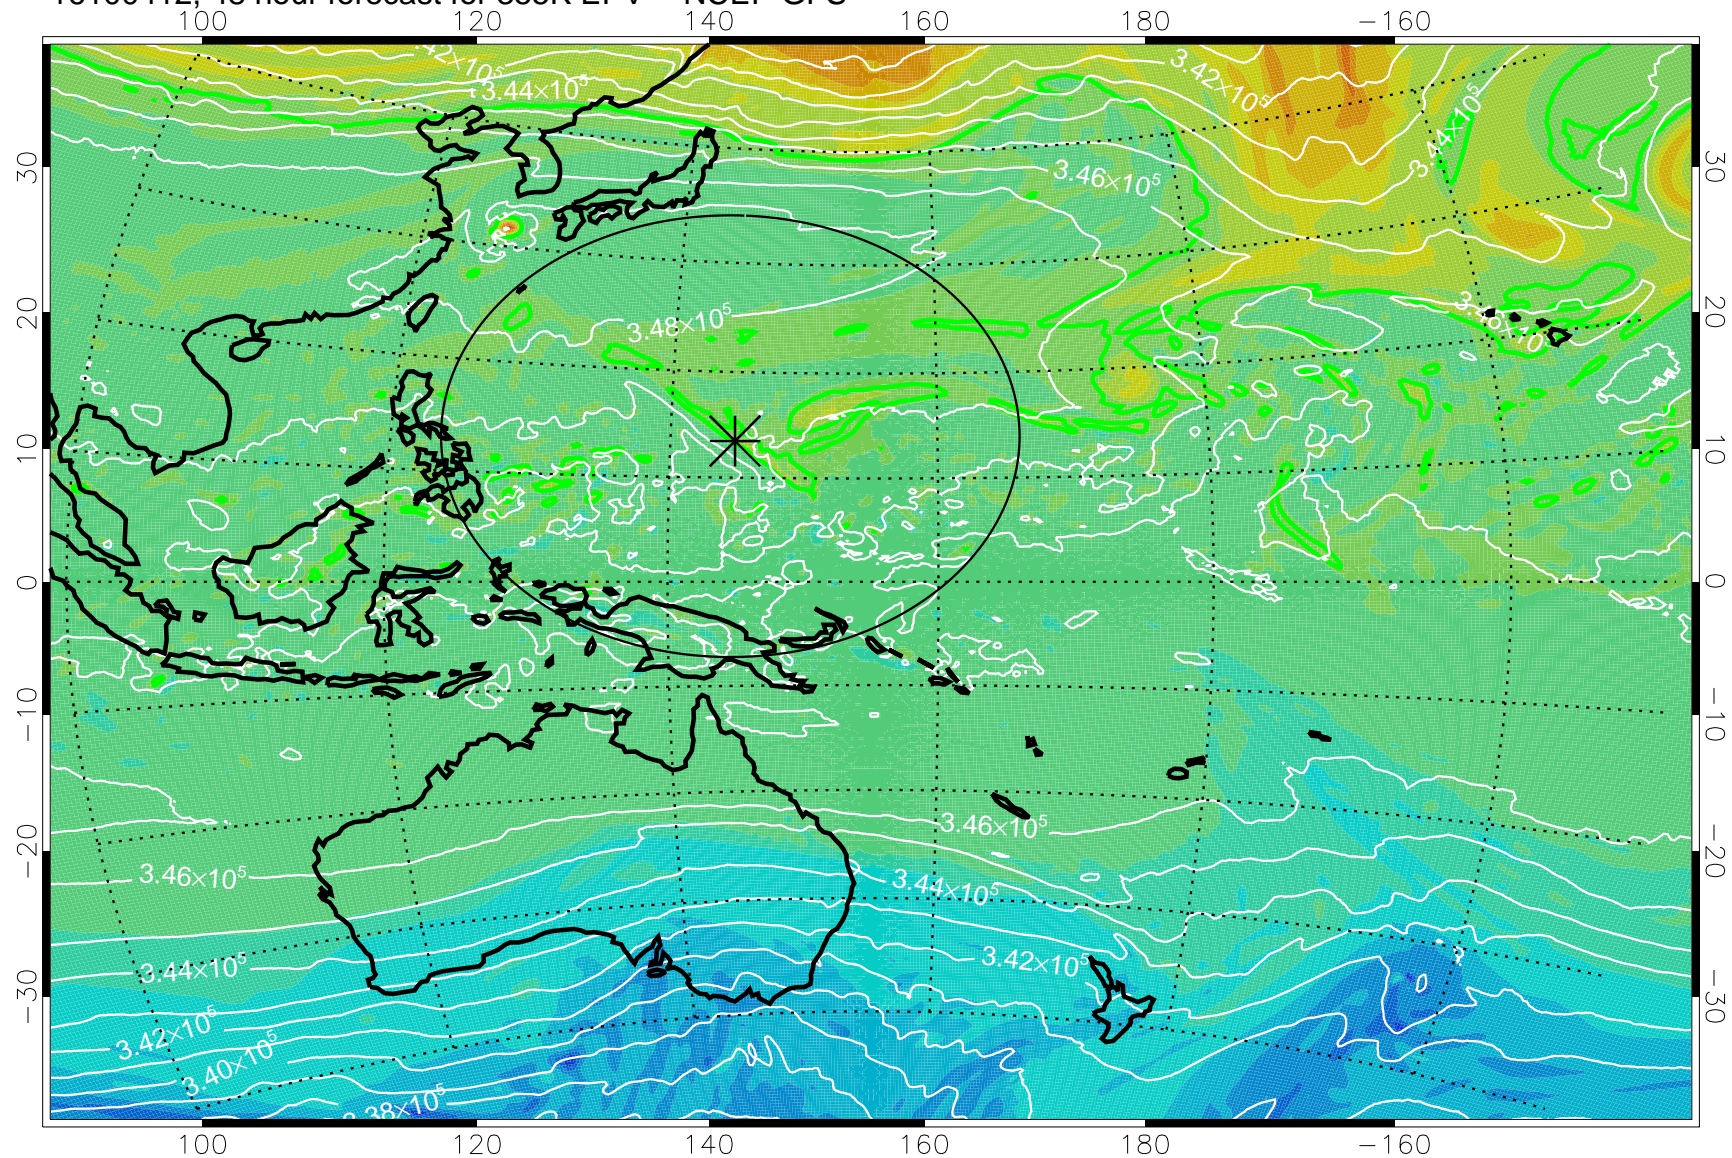

16100318, 30 hour forecast for 355K EPV -- NCEP GFS

355K Montgomery Streamfunction, white
EPV Tropopause (2 PVU) Position
Range ring of 2304 km

16100400, 36 hour forecast for 355K EPV -- NCEP GFS

355K Montgomery Streamfunction, white
EPV Tropopause (2 PVU) Position
Range ring of 2304 km

16100406, 42 hour forecast for 355K EPV -- NCEP GFS

355K Montgomery Streamfunction, white
EPV Tropopause (2 PVU) Position
Range ring of 2304 km

16100412, 48 hour forecast for 355K EPV -- NCEP GFS

355K Montgomery Streamfunction, white
EPV Tropopause (2 PVU) Position
Range ring of 2304 km

16100418, 54 hour forecast for 355K EPV -- NCEP GFS

355K Montgomery Streamfunction, white
EPV Tropopause (2 PVU) Position
Range ring of 2304 km

16100500, 60 hour forecast for 355K EPV -- NCEP GFS

355K Montgomery Streamfunction, white
EPV Tropopause (2 PVU) Position
Range ring of 2304 km

16100506, 66 hour forecast for 355K EPV -- NCEP GFS

355K Montgomery Streamfunction, white
EPV Tropopause (2 PVU) Position
Range ring of 2304 km

16100512, 72 hour forecast for 355K EPV -- NCEP GFS

355K Montgomery Streamfunction, white
EPV Tropopause (2 PVU) Position
Range ring of 2304 km