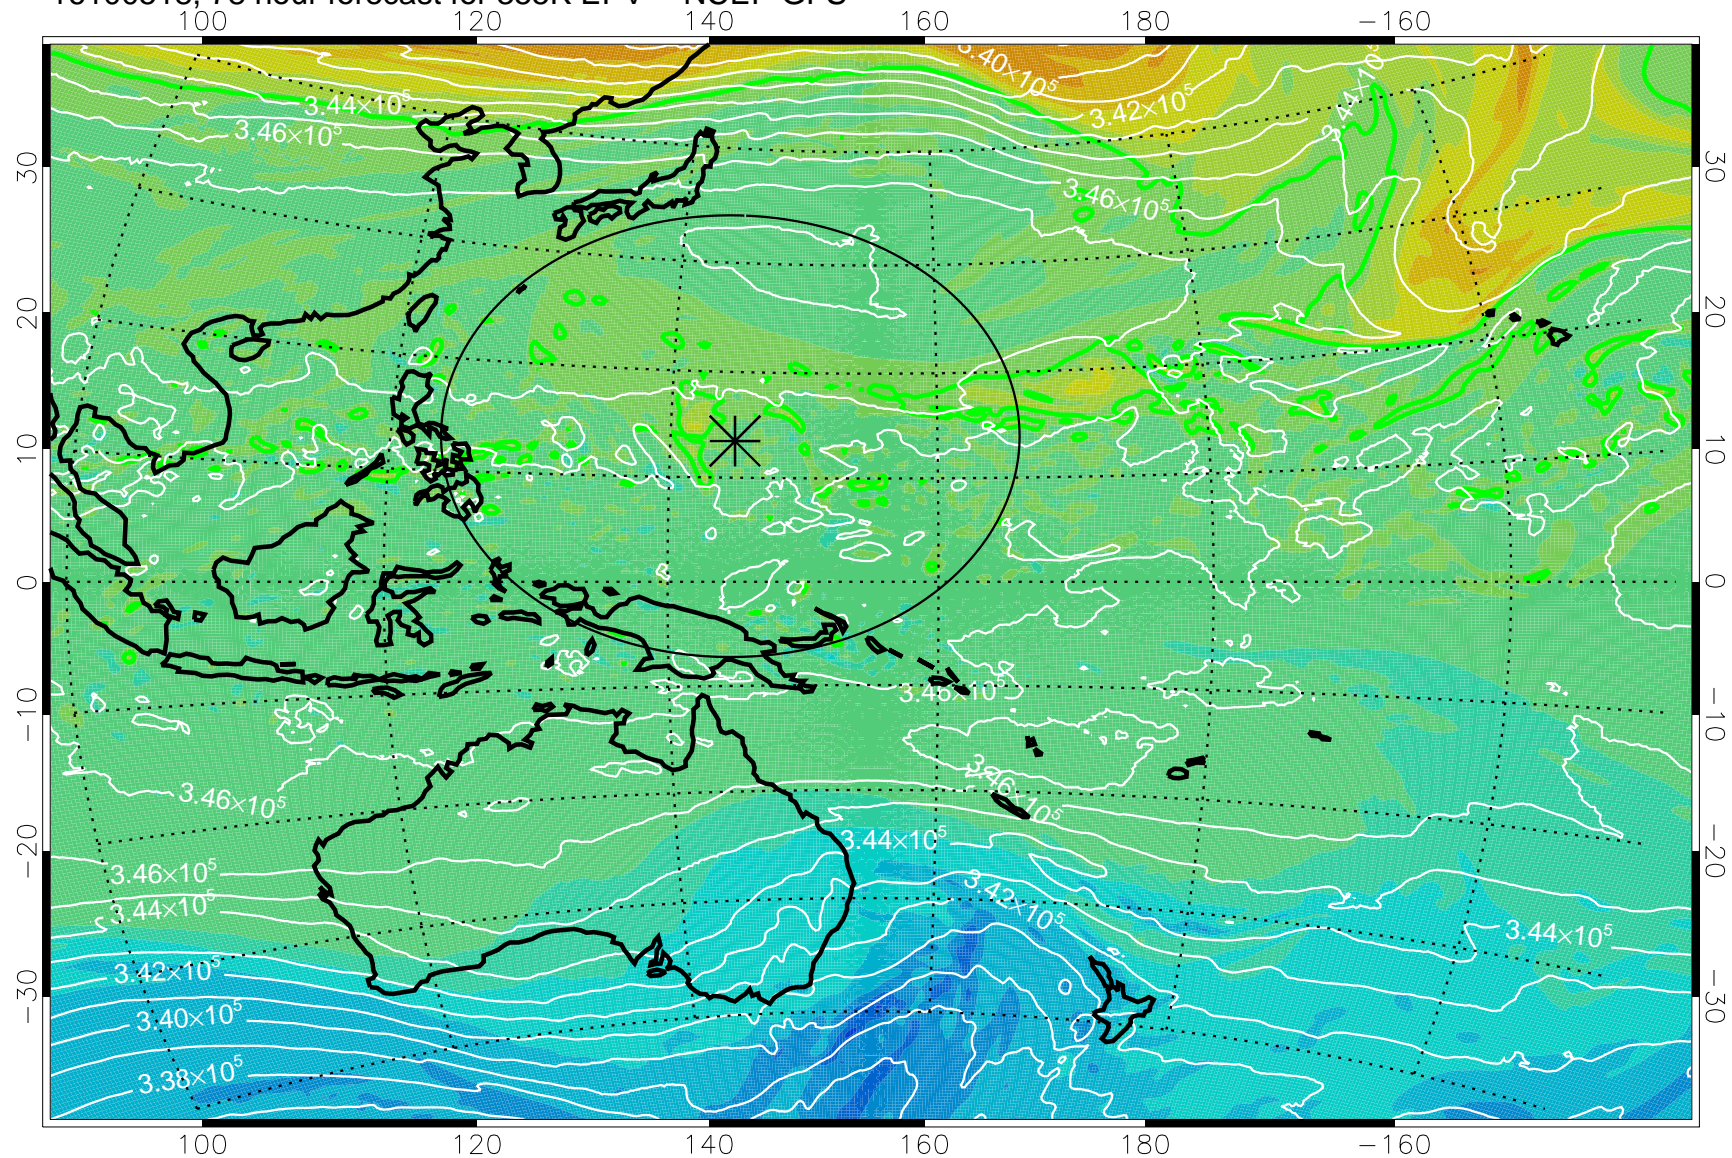

16100418, 54 hour forecast for 355K EPV -- NCEP GFS

355K Montgomery Streamfunction, white
EPV Tropopause (2 PVU) Position
Range ring of 2304 km

16100500, 60 hour forecast for 355K EPV -- NCEP GFS

355K Montgomery Streamfunction, white
EPV Tropopause (2 PVU) Position
Range ring of 2304 km

16100506, 66 hour forecast for 355K EPV -- NCEP GFS

355K Montgomery Streamfunction, white
EPV Tropopause (2 PVU) Position
Range ring of 2304 km

16100512, 72 hour forecast for 355K EPV -- NCEP GFS

355K Montgomery Streamfunction, white
EPV Tropopause (2 PVU) Position
Range ring of 2304 km

16100518, 78 hour forecast for 355K EPV -- NCEP GFS

355K Montgomery Streamfunction, white
EPV Tropopause (2 PVU) Position
Range ring of 2304 km

16100600, 84 hour forecast for 355K EPV -- NCEP GFS

355K Montgomery Streamfunction, white
EPV Tropopause (2 PVU) Position
Range ring of 2304 km

16100606, 90 hour forecast for 355K EPV -- NCEP GFS

355K Montgomery Streamfunction, white
EPV Tropopause (2 PVU) Position
Range ring of 2304 km

16100612, 96 hour forecast for 355K EPV -- NCEP GFS

355K Montgomery Streamfunction, white
EPV Tropopause (2 PVU) Position
Range ring of 2304 km