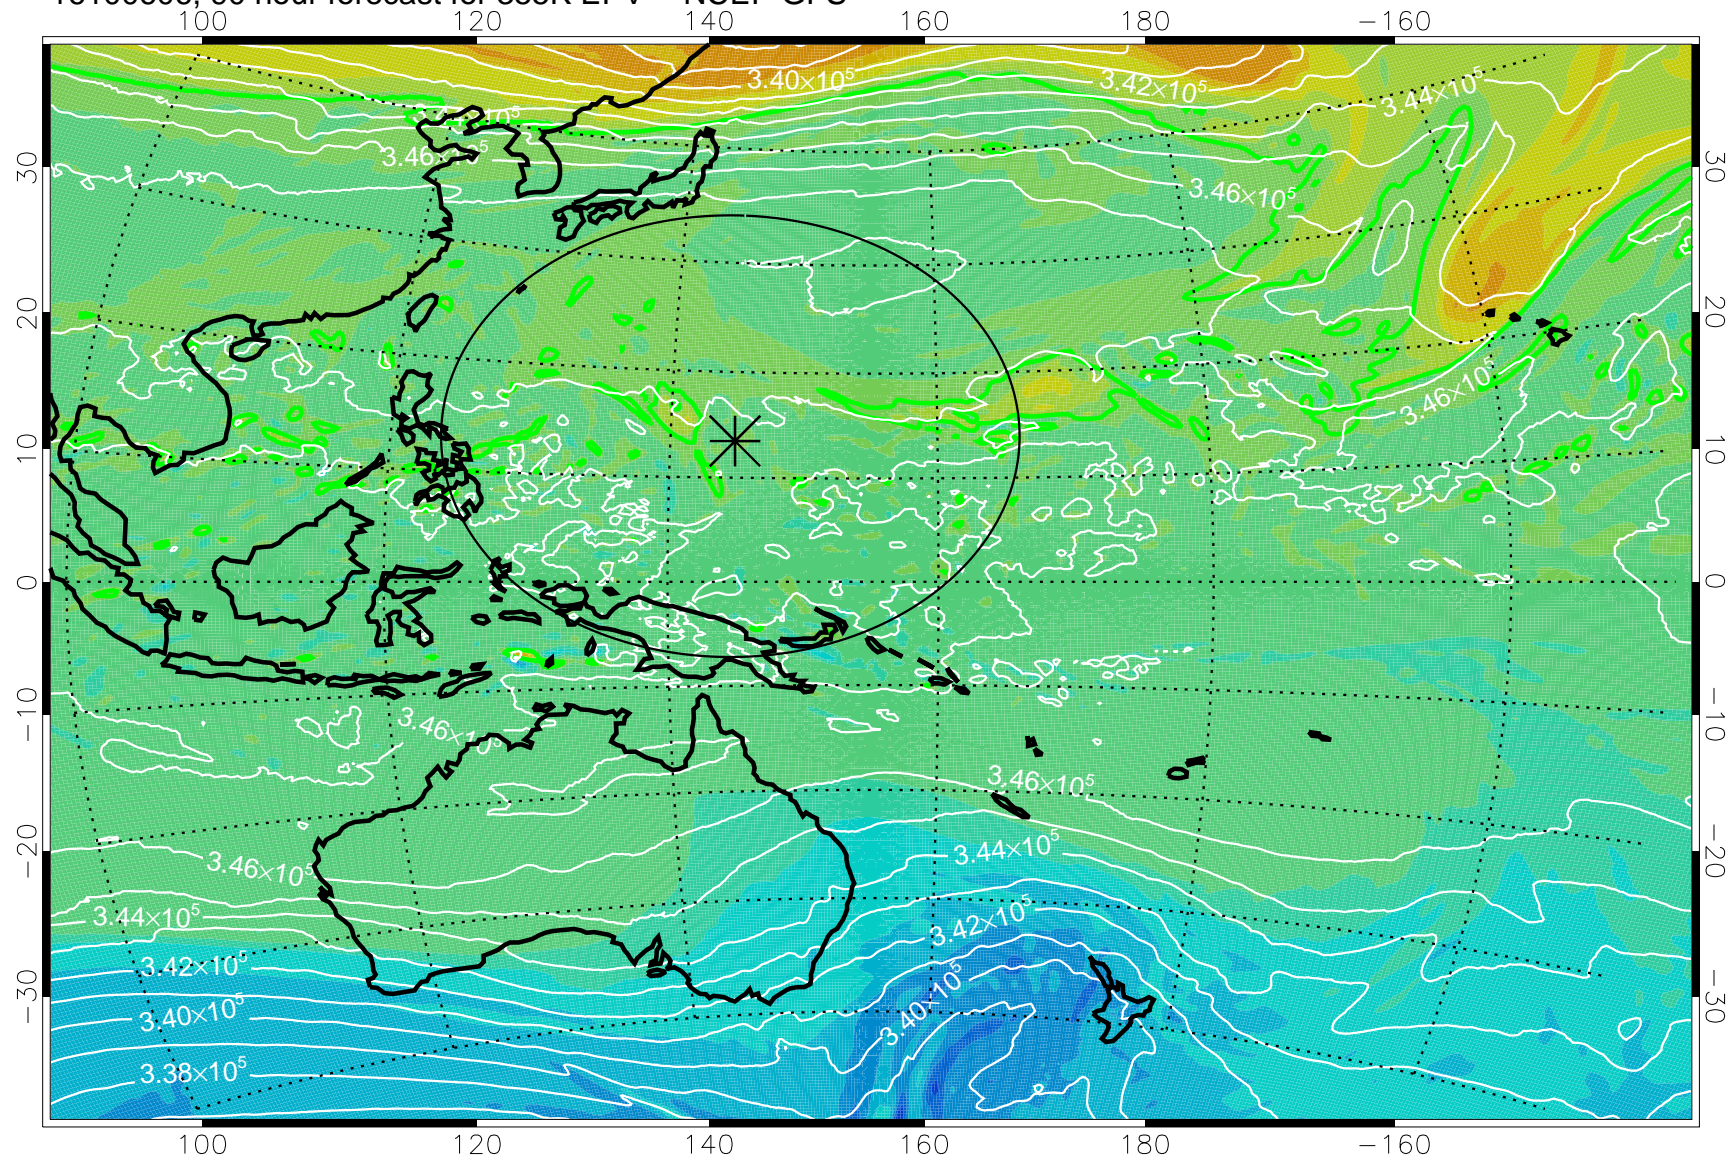

16100506, 66 hour forecast for 355K EPV -- NCEP GFS

355K Montgomery Streamfunction, white
EPV Tropopause (2 PVU) Position
Range ring of 2304 km

16100512, 72 hour forecast for 355K EPV -- NCEP GFS

355K Montgomery Streamfunction, white
EPV Tropopause (2 PVU) Position
Range ring of 2304 km

16100518, 78 hour forecast for 355K EPV -- NCEP GFS

355K Montgomery Streamfunction, white
EPV Tropopause (2 PVU) Position
Range ring of 2304 km

16100600, 84 hour forecast for 355K EPV -- NCEP GFS

355K Montgomery Streamfunction, white
EPV Tropopause (2 PVU) Position
Range ring of 2304 km

16100606, 90 hour forecast for 355K EPV -- NCEP GFS

355K Montgomery Streamfunction, white
EPV Tropopause (2 PVU) Position
Range ring of 2304 km

16100612, 96 hour forecast for 355K EPV -- NCEP GFS

355K Montgomery Streamfunction, white
EPV Tropopause (2 PVU) Position
Range ring of 2304 km

16100618, 102 hour forecast for 355K EPV -- NCEP GFS

355K Montgomery Streamfunction, white
EPV Tropopause (2 PVU) Position
Range ring of 2304 km

16100700, 108 hour forecast for 355K EPV -- NCEP GFS

355K Montgomery Streamfunction, white
EPV Tropopause (2 PVU) Position
Range ring of 2304 km