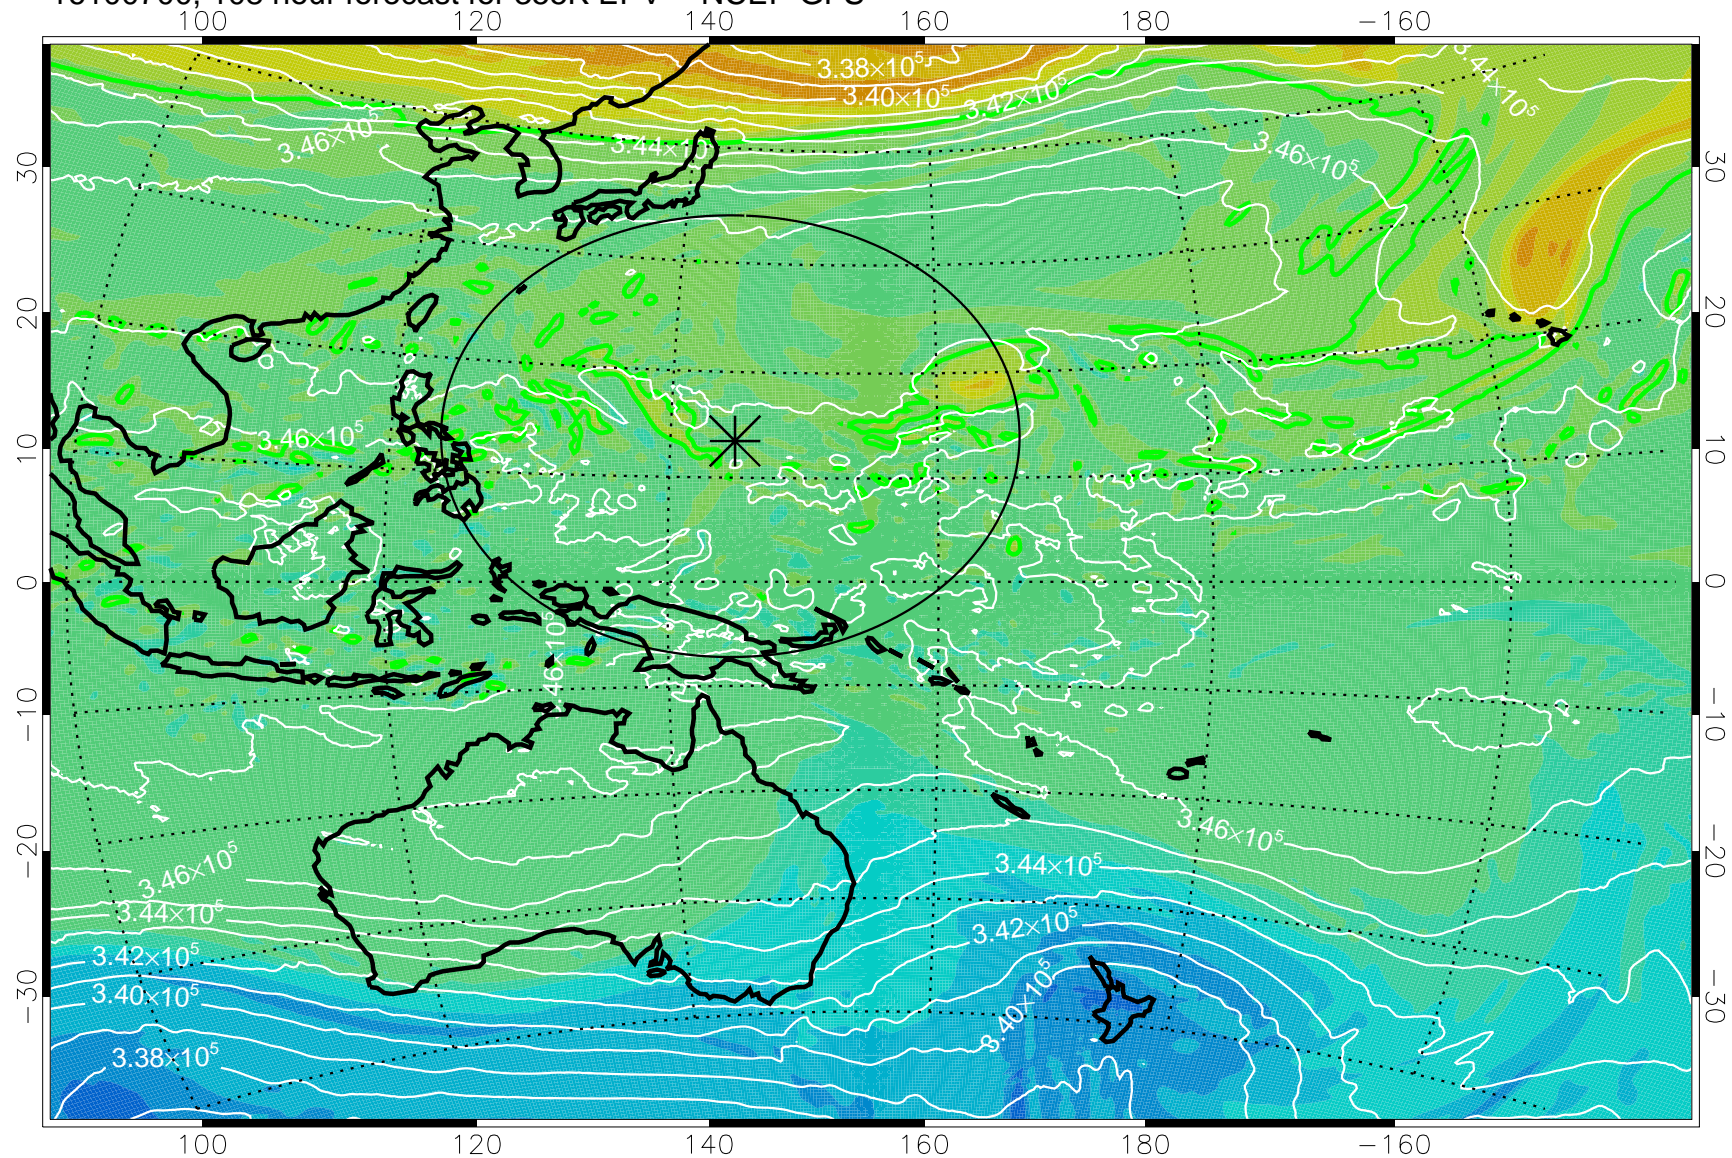

16100518, 78 hour forecast for 355K EPV -- NCEP GFS

355K Montgomery Streamfunction, white
EPV Tropopause (2 PVU) Position
Range ring of 2304 km

16100600, 84 hour forecast for 355K EPV -- NCEP GFS

355K Montgomery Streamfunction, white
EPV Tropopause (2 PVU) Position
Range ring of 2304 km

16100606, 90 hour forecast for 355K EPV -- NCEP GFS

355K Montgomery Streamfunction, white
EPV Tropopause (2 PVU) Position
Range ring of 2304 km

16100612, 96 hour forecast for 355K EPV -- NCEP GFS

355K Montgomery Streamfunction, white
EPV Tropopause (2 PVU) Position
Range ring of 2304 km

16100618, 102 hour forecast for 355K EPV -- NCEP GFS

355K Montgomery Streamfunction, white
EPV Tropopause (2 PVU) Position
Range ring of 2304 km

16100700, 108 hour forecast for 355K EPV -- NCEP GFS

355K Montgomery Streamfunction, white
EPV Tropopause (2 PVU) Position
Range ring of 2304 km

16100706, 114 hour forecast for 355K EPV -- NCEP GFS

355K Montgomery Streamfunction, white
EPV Tropopause (2 PVU) Position
Range ring of 2304 km

16100712, 120 hour forecast for 355K EPV -- NCEP GFS

355K Montgomery Streamfunction, white
EPV Tropopause (2 PVU) Position
Range ring of 2304 km