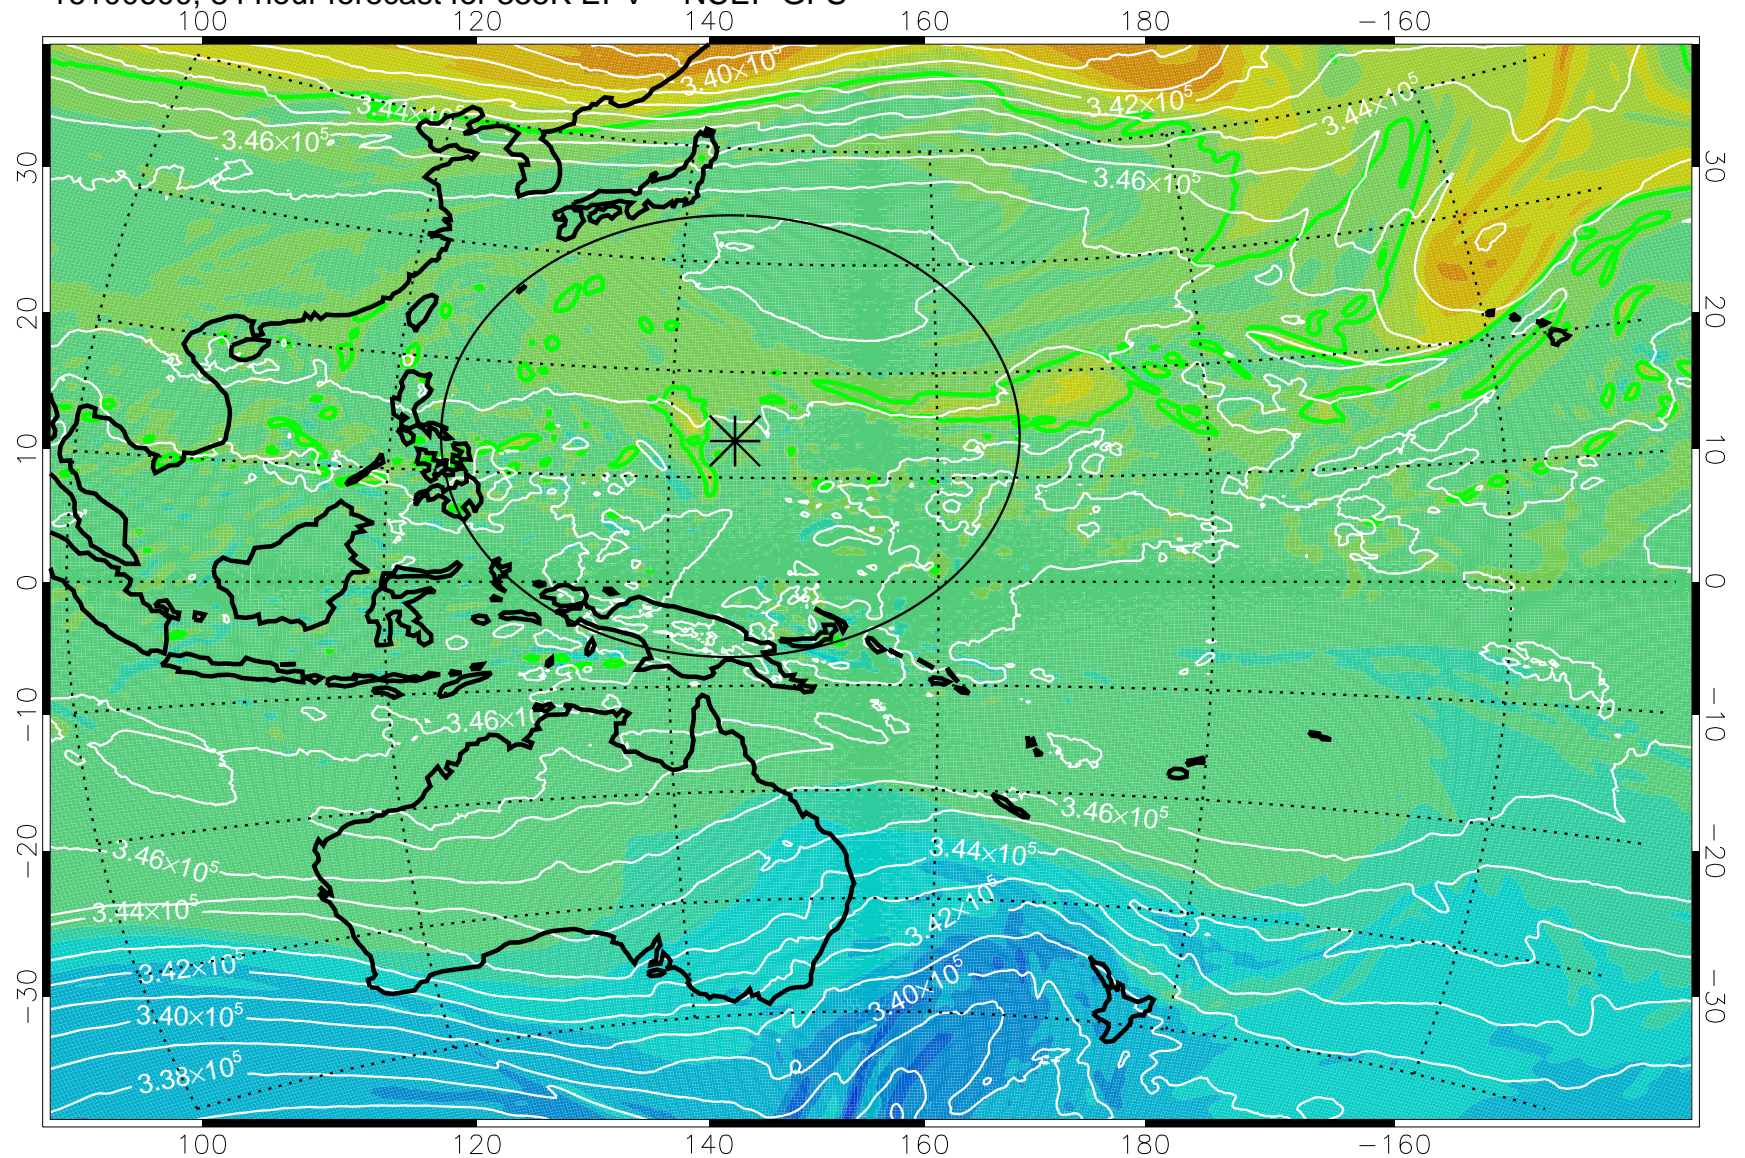

16100418, 54 hour forecast for 355K EPV -- NCEP GFS

355K Montgomery Streamfunction, white
EPV Tropopause (2 PVU) Position
Range ring of 2304 km

16100500, 60 hour forecast for 355K EPV -- NCEP GFS

355K Montgomery Streamfunction, white
EPV Tropopause (2 PVU) Position
Range ring of 2304 km

16100506, 66 hour forecast for 355K EPV -- NCEP GFS

355K Montgomery Streamfunction, white
EPV Tropopause (2 PVU) Position
Range ring of 2304 km

16100512, 72 hour forecast for 355K EPV -- NCEP GFS

355K Montgomery Streamfunction, white
EPV Tropopause (2 PVU) Position
Range ring of 2304 km

16100518, 78 hour forecast for 355K EPV -- NCEP GFS

355K Montgomery Streamfunction, white
EPV Tropopause (2 PVU) Position
Range ring of 2304 km

16100600, 84 hour forecast for 355K EPV -- NCEP GFS

355K Montgomery Streamfunction, white
EPV Tropopause (2 PVU) Position
Range ring of 2304 km

16100606, 90 hour forecast for 355K EPV -- NCEP GFS

355K Montgomery Streamfunction, white
EPV Tropopause (2 PVU) Position
Range ring of 2304 km

16100612, 96 hour forecast for 355K EPV -- NCEP GFS

355K Montgomery Streamfunction, white
EPV Tropopause (2 PVU) Position
Range ring of 2304 km