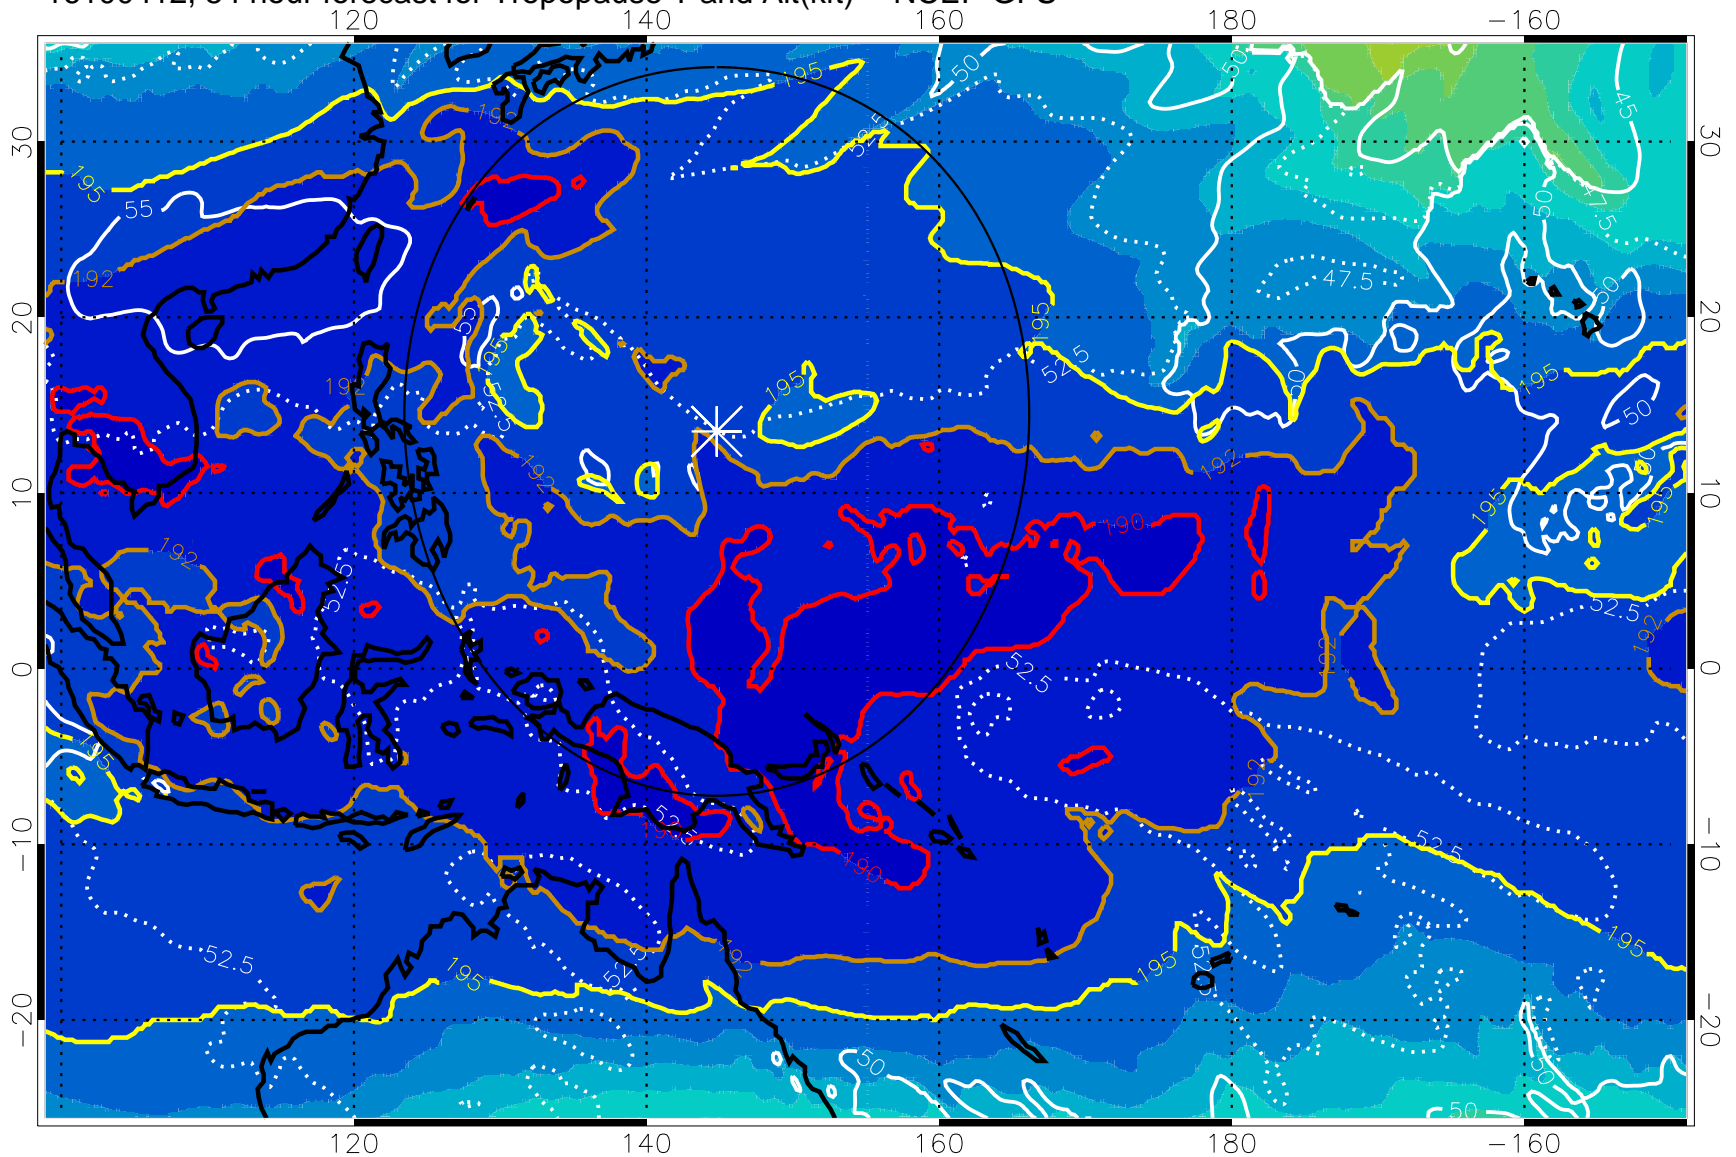

16100412, 54 hour forecast for Tropopause T and Alt(kft) -- NCEP GFS

190   200   210   220   230
Tropopause T, K

Tropopause Altitude in kft (white)

192.5K Isotherm   195K Isotherm
187.5K Isotherm   190K Isotherm

Range ring of 2304 km