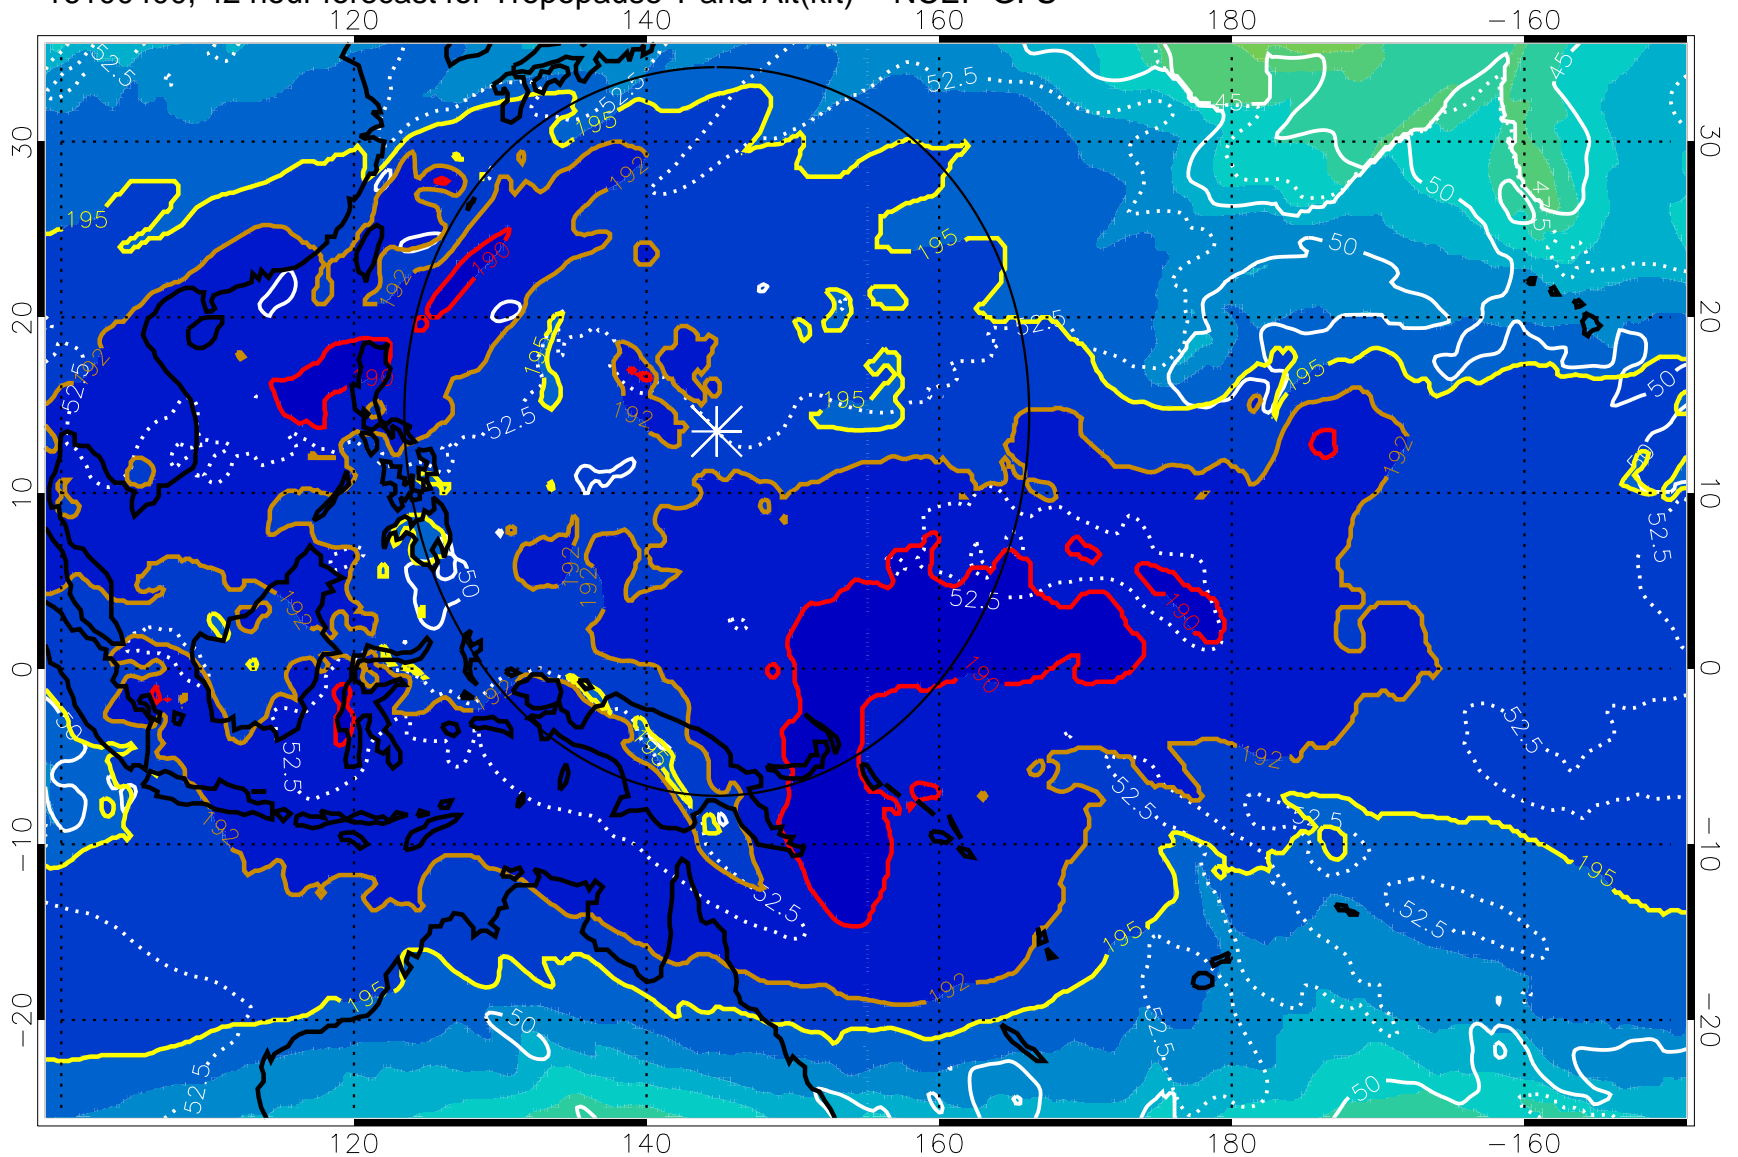

16100318, 36 hour forecast for Tropopause T and Alt(kft) -- NCEP GFS

190 200 210 220 230

Tropopause T, K

Tropopause Altitude in kft (white)

192.5K Isotherm 195K Isotherm
187.5K Isotherm 190K Isotherm

Range ring of 2304 km

16100400, 42 hour forecast for Tropopause T and Alt(kft) -- NCEP GFS

190 200 210 220 230
Tropopause T, K

Tropopause Altitude in kft (white)

192.5K Isotherm 195K Isotherm
187.5K Isotherm 190K Isotherm

Range ring of 2304 km