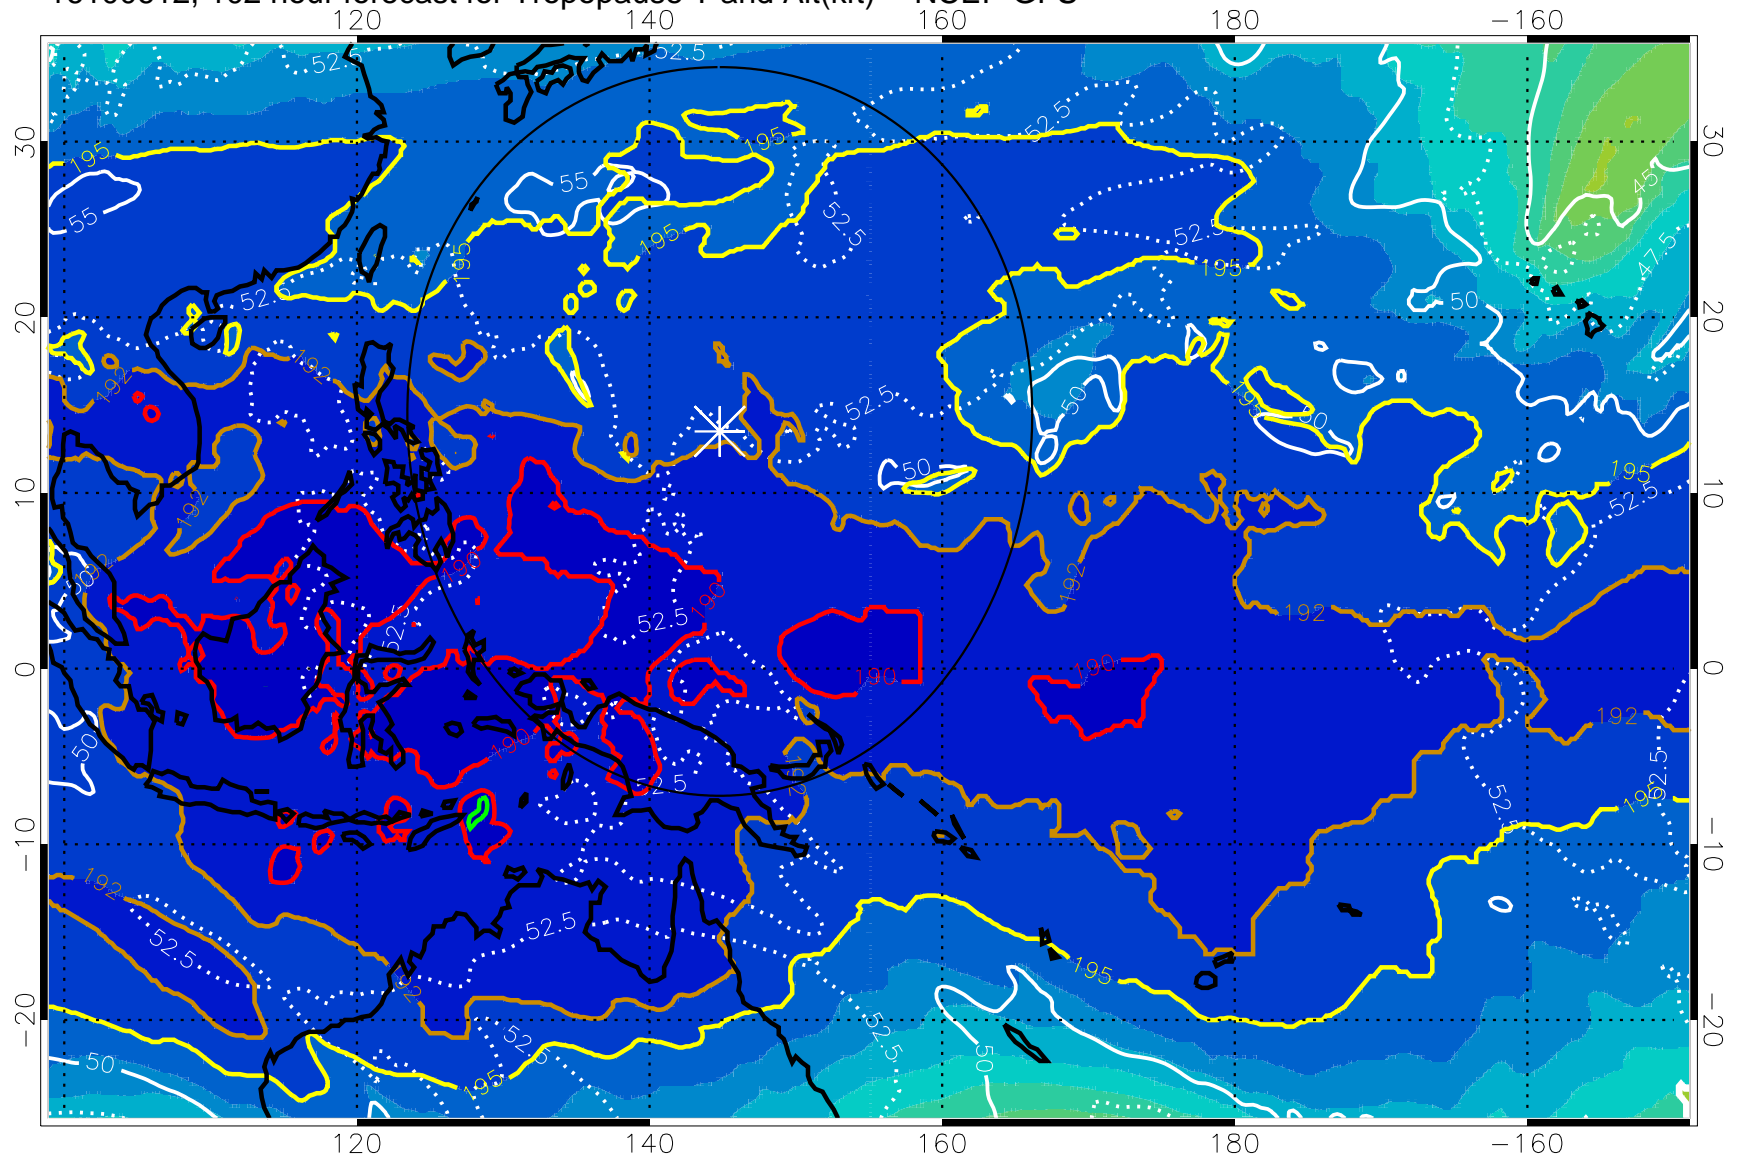

192.5K Isotherm 195K Isotherm

187.5K Isotherm 190K Isotherm

Range ring of 2304 km

16100600, 90 hour forecast for Tropopause T and Alt(kft) -- NCEP GFS

190 200 210 220 230

Tropopause T, K

Tropopause Altitude in kft (white)

192.5K Isotherm 195K Isotherm

187.5K Isotherm 190K Isotherm

Range ring of 2304 km

16100606, 96 hour forecast for Tropopause T and Alt(kft) -- NCEP GFS

16100612, 102 hour forecast for Tropopause T and Alt(kft) -- NCEP GFS

190 200 210 220 230
Tropopause T, K

Tropopause Altitude in kft (white)

192.5K Isotherm 195K Isotherm
187.5K Isotherm 190K Isotherm

Range ring of 2304 km

16100618, 108 hour forecast for Tropopause T and Alt(kft) -- NCEP GFS