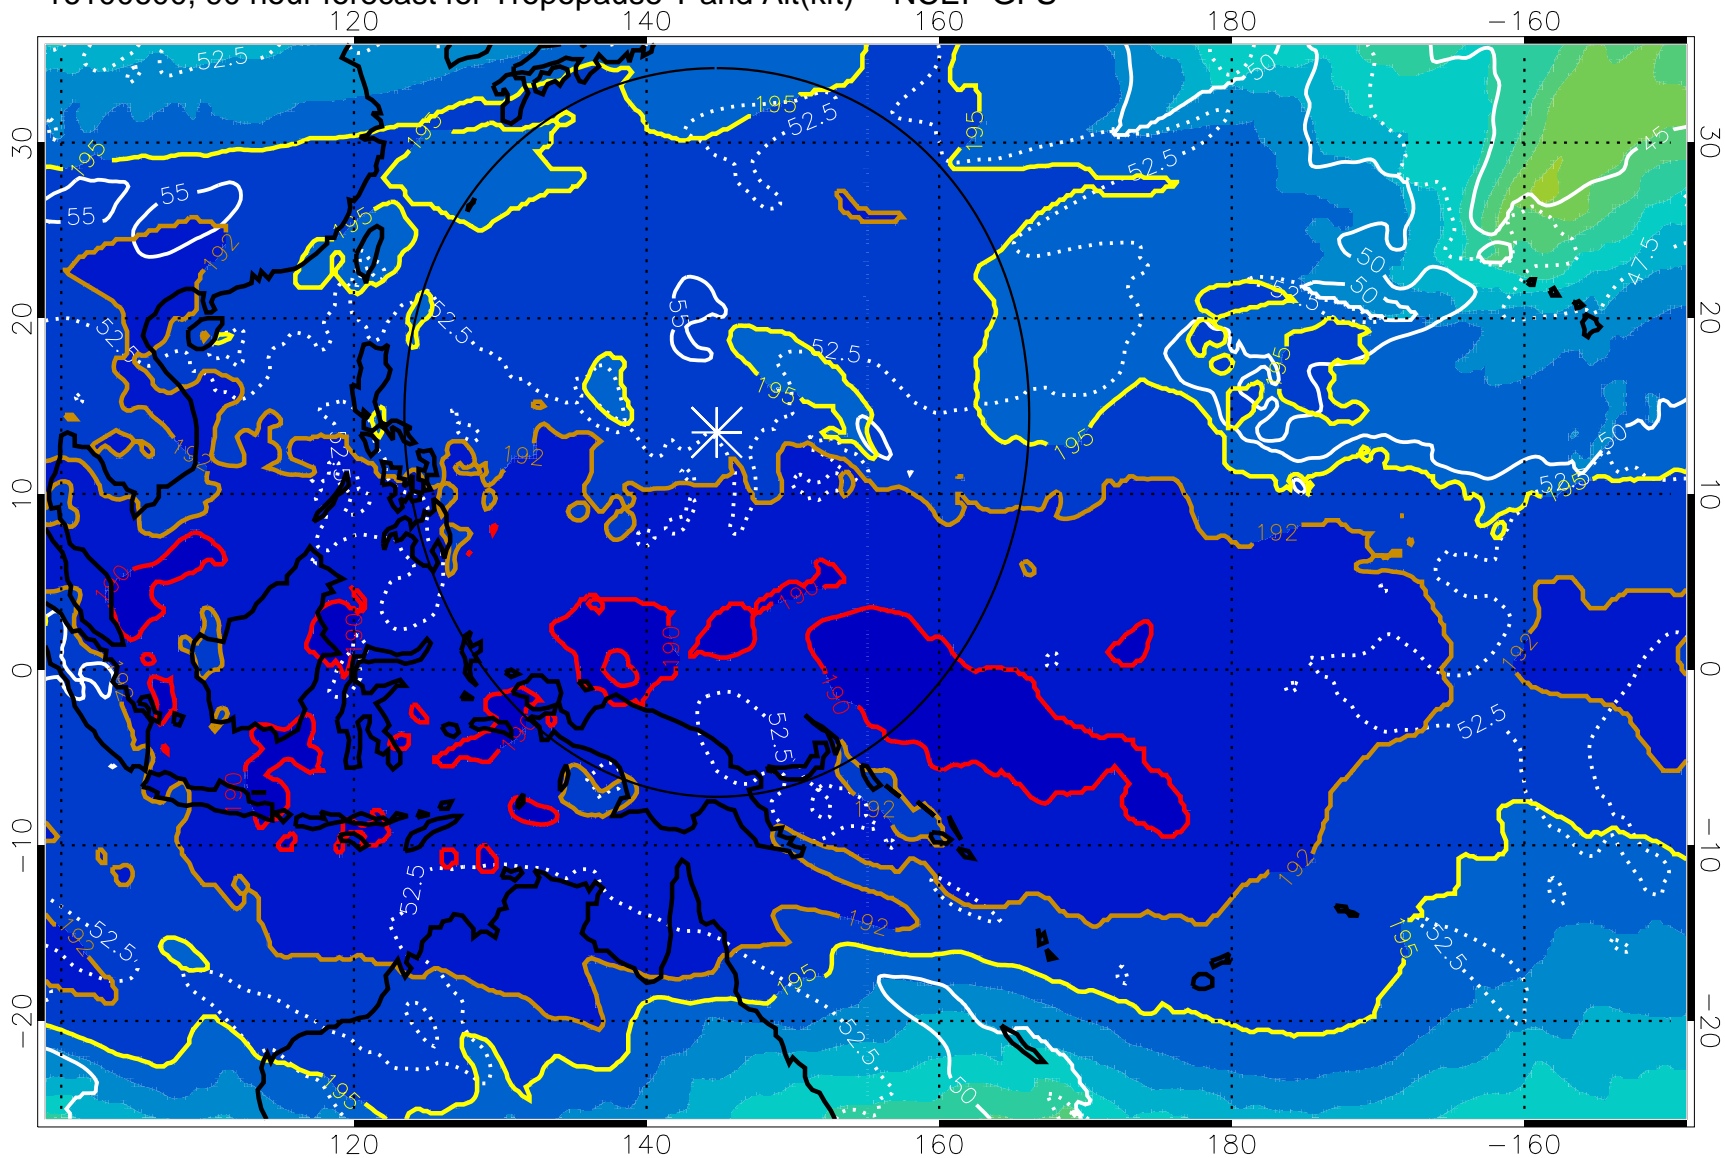

192.5K Isotherm 195K Isotherm

187.5K Isotherm 190K Isotherm

Range ring of 2304 km

16100518, 84 hour forecast for Tropopause T and Alt(kft) -- NCEP GFS

190 200 210 220 230

Tropopause T, K

Tropopause Altitude in kft (white)

192.5K Isotherm 195K Isotherm

187.5K Isotherm 190K Isotherm

Range ring of 2304 km

16100600, 90 hour forecast for Tropopause T and Alt(kft) -- NCEP GFS

190 200 210 220 230

Tropopause T, K

Tropopause Altitude in kft (white)

192.5K Isotherm 195K Isotherm

187.5K Isotherm 190K Isotherm

Range ring of 2304 km

16100606, 96 hour forecast for Tropopause T and Alt(kft) -- NCEP GFS

16100612, 102 hour forecast for Tropopause T and Alt(kft) -- NCEP GFS