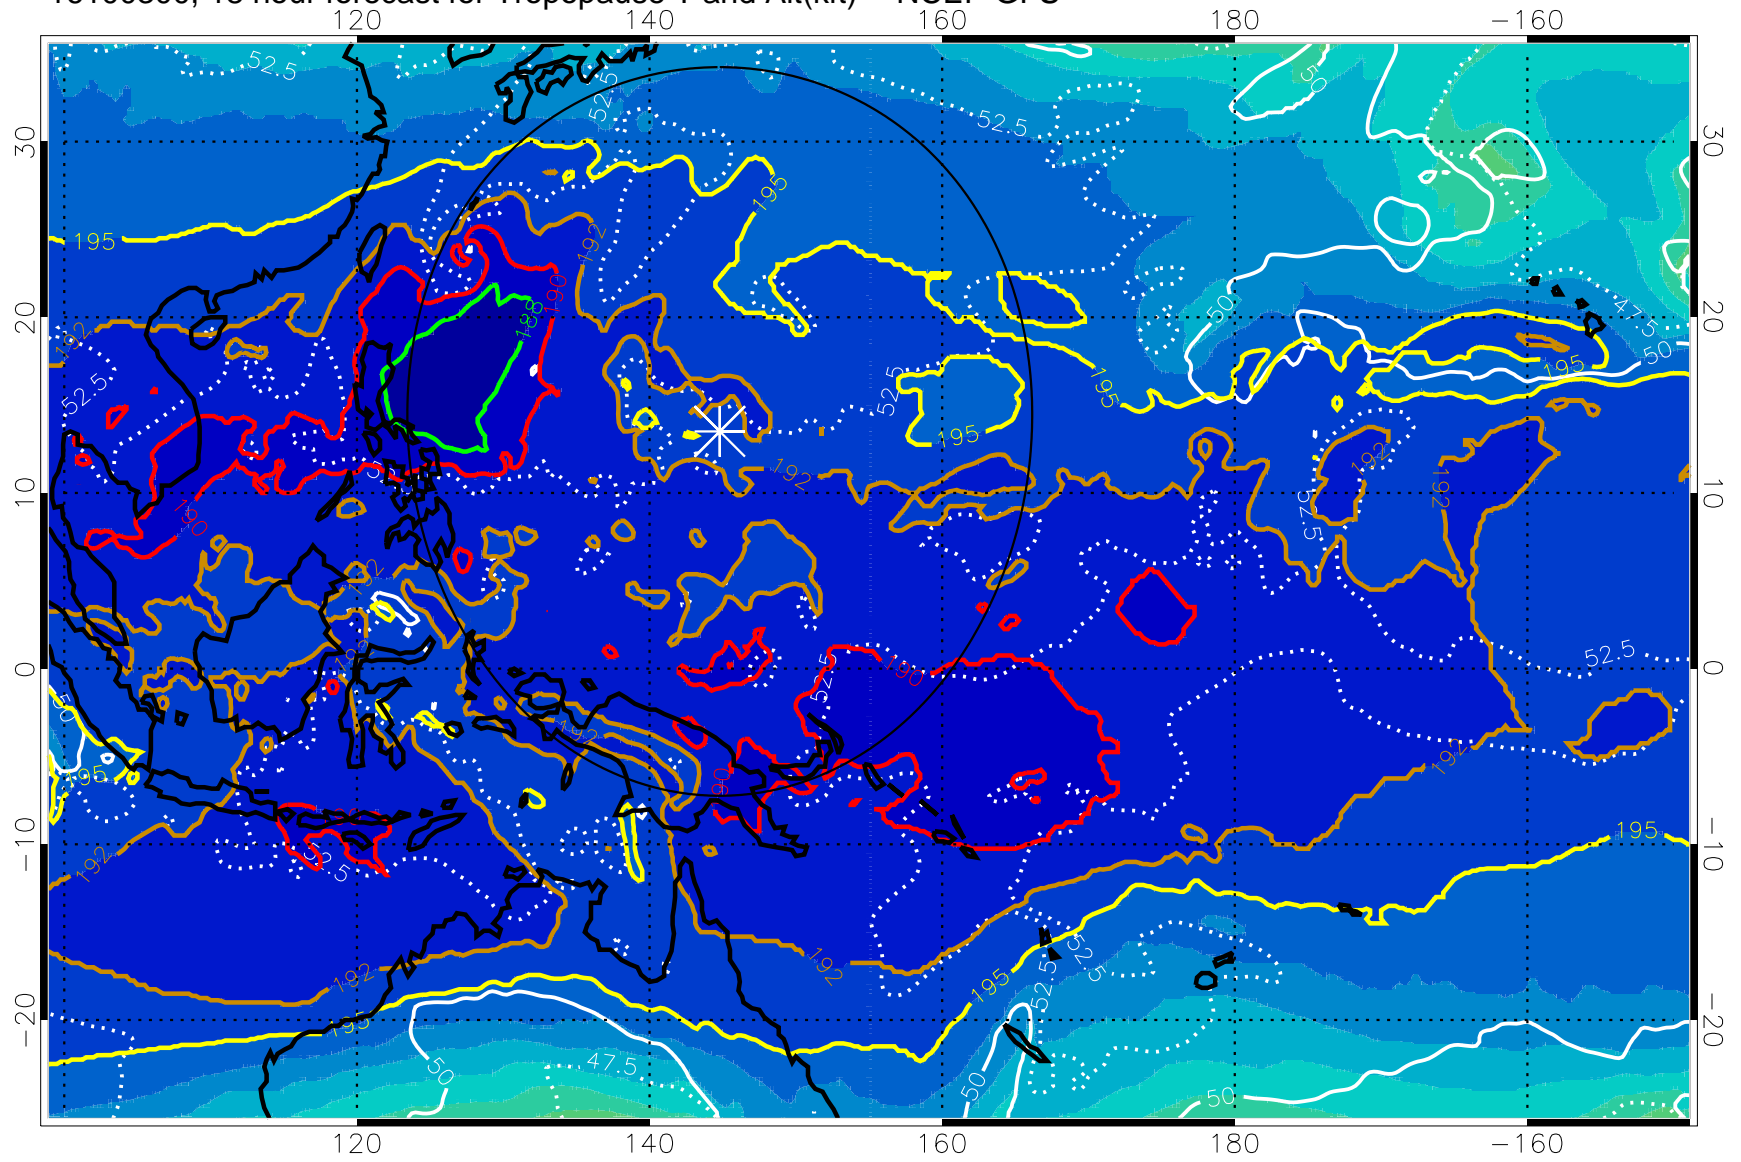

16100300, 18 hour forecast for Tropopause T and Alt(kft) -- NCEP GFS

190   200   210   220   230
Tropopause T, K

Tropopause Altitude in kft (white)

192.5K Isotherm   195K Isotherm
187.5K Isotherm   190K Isotherm

Range ring of 2304 km