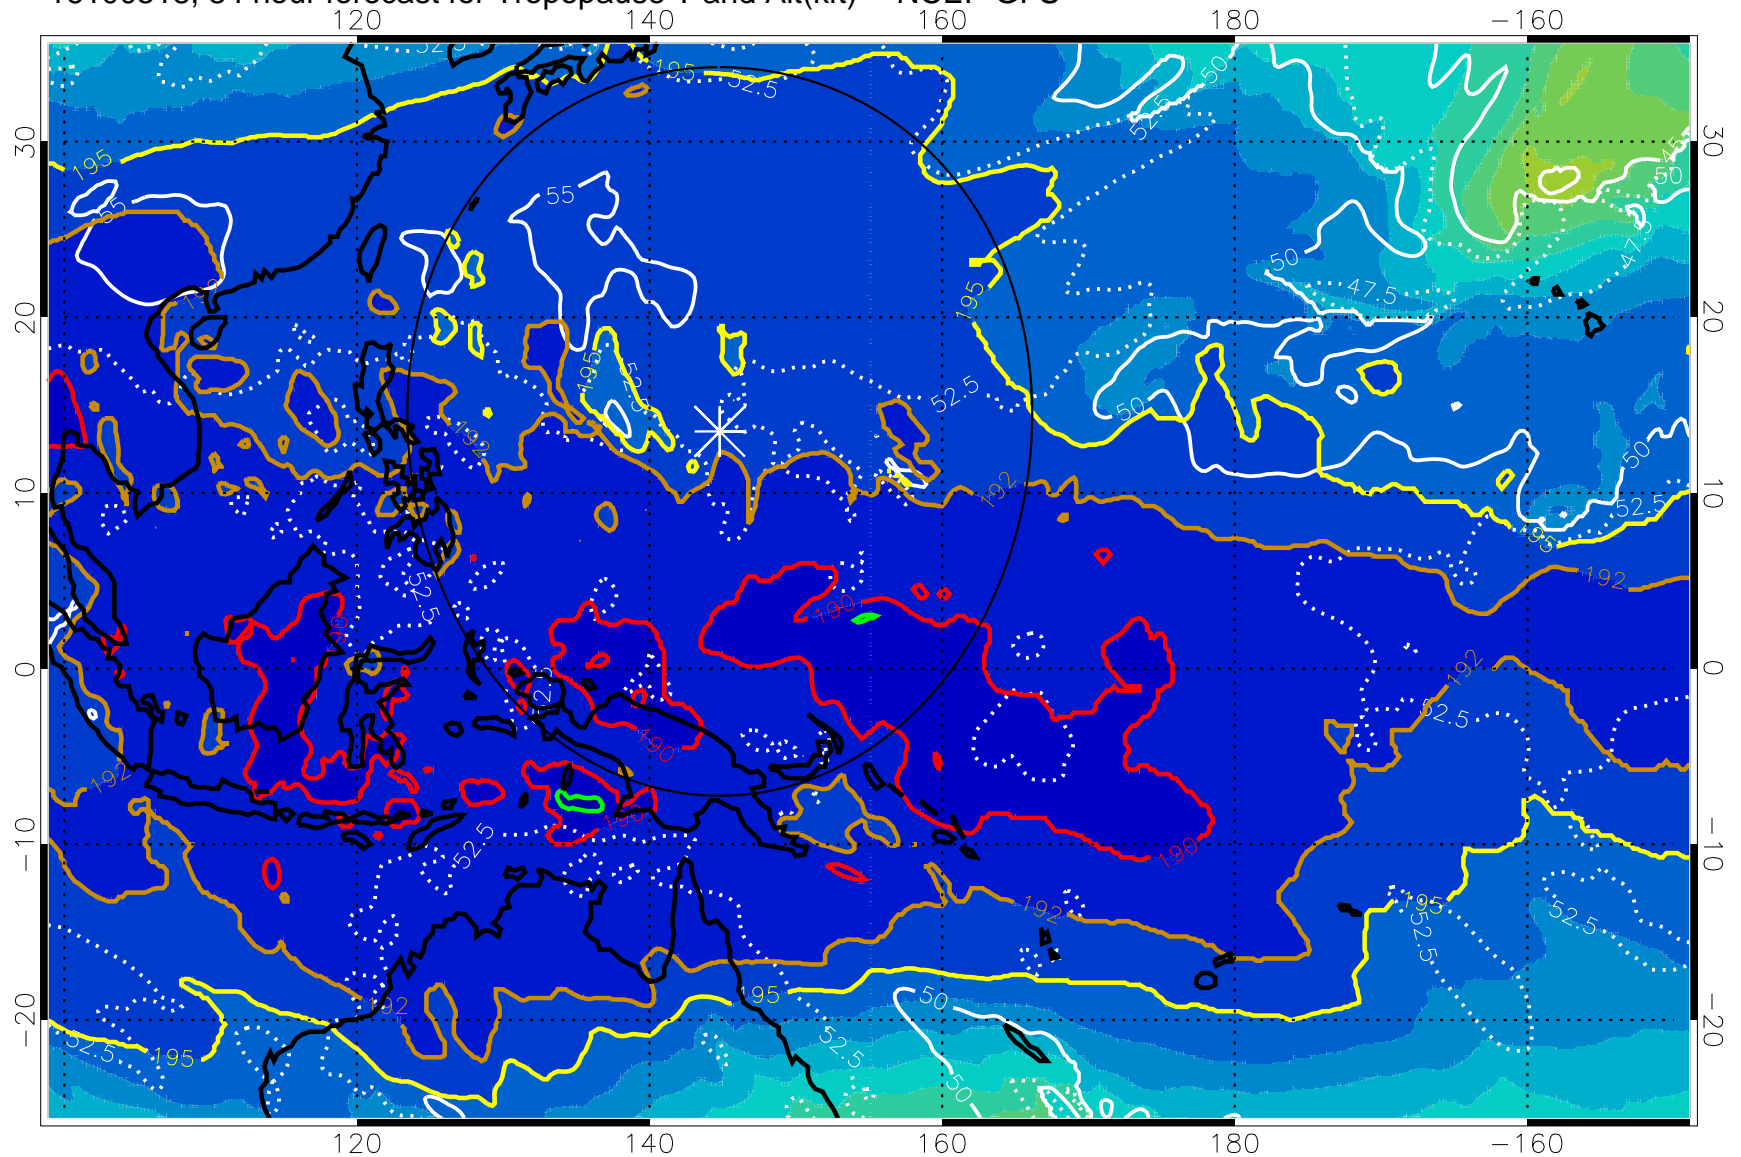

192.5K Isotherm 195K Isotherm
187.5K Isotherm 190K Isotherm

Range ring of 2304 km

16100512, 78 hour forecast for Tropopause T and Alt(kft) -- NCEP GFS

190 200 210 220 230

Tropopause T, K

Tropopause Altitude in kft (white)

192.5K Isotherm 195K Isotherm

187.5K Isotherm 190K Isotherm

Range ring of 2304 km

16100518, 84 hour forecast for Tropopause T and Alt(kft) -- NCEP GFS

190 200 210 220 230

Tropopause T, K

Tropopause Altitude in kft (white)