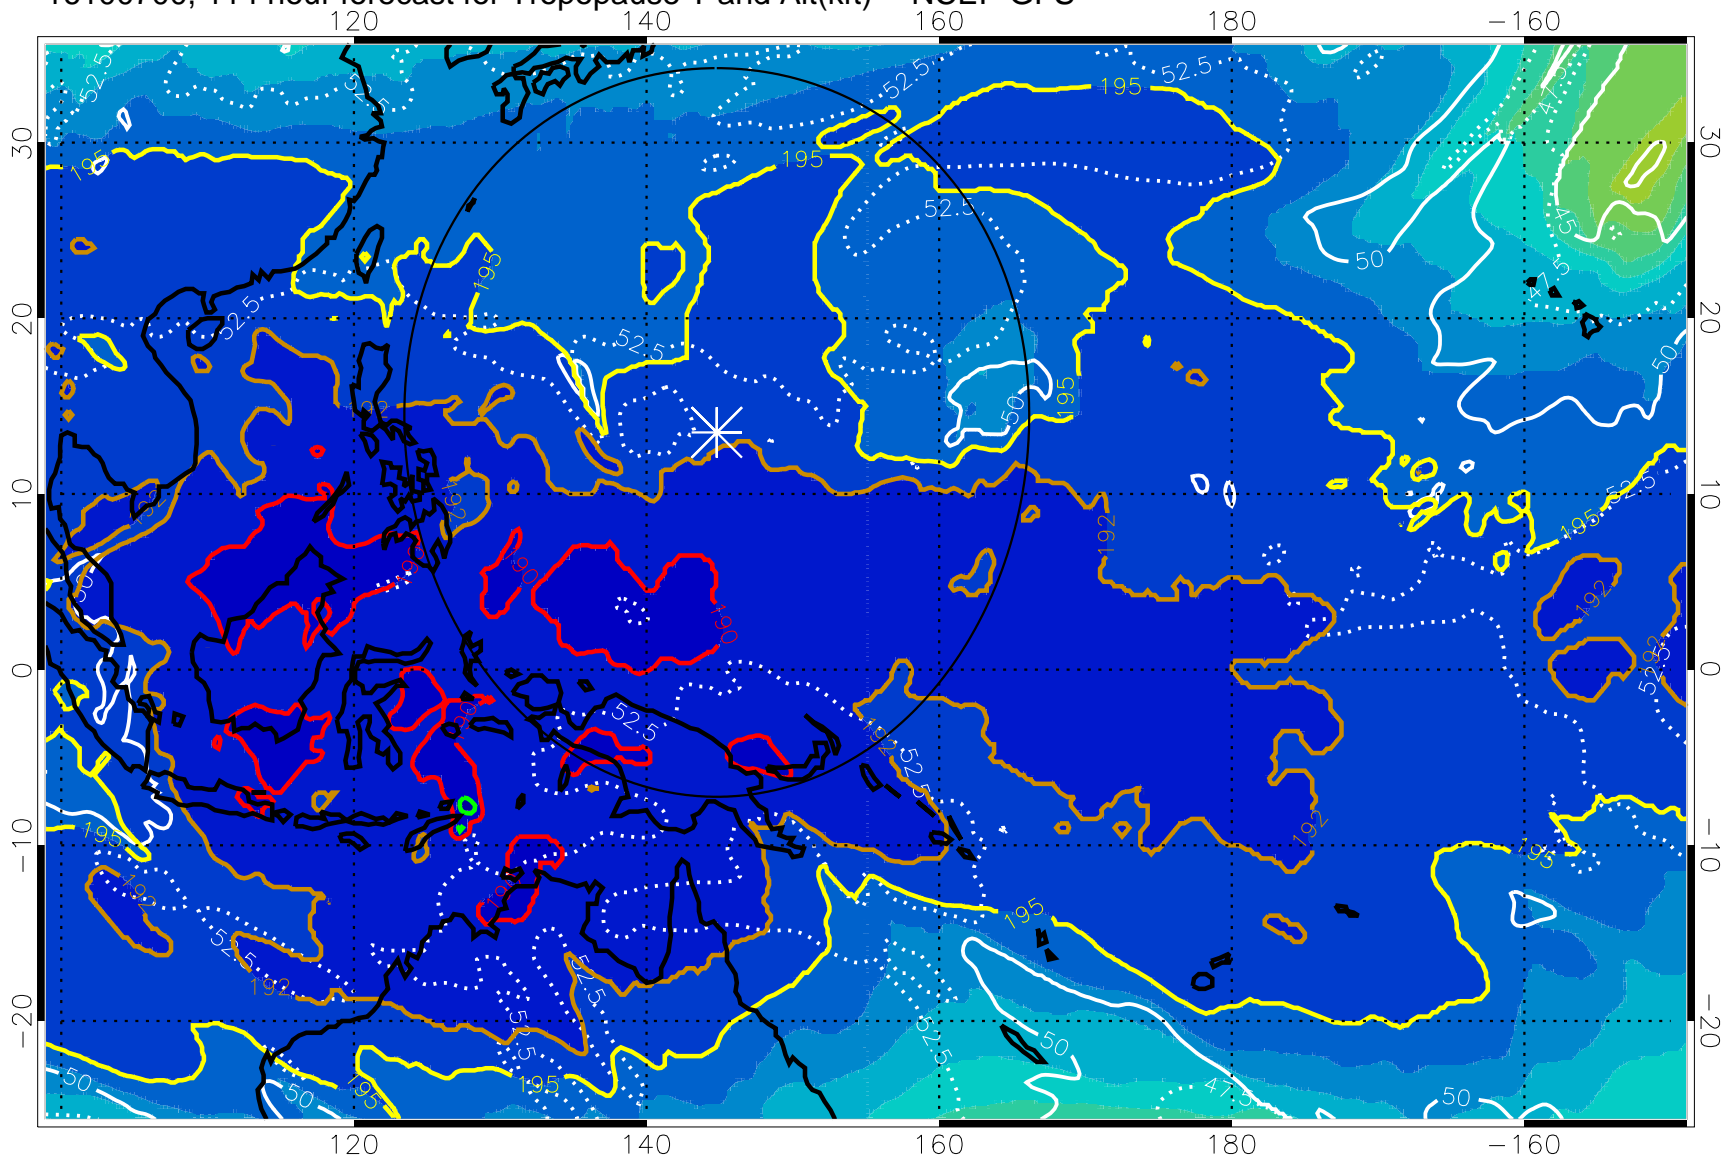

192.5K Isotherm 195K Isotherm

187.5K Isotherm 190K Isotherm

Range ring of 2304 km

16100606, 96 hour forecast for Tropopause T and Alt(kft) -- NCEP GFS

16100612, 102 hour forecast for Tropopause T and Alt(kft) -- NCEP GFS

190 200 210 220 230
Tropopause T, K

Tropopause Altitude in kft (white)

192.5K Isotherm 195K Isotherm
187.5K Isotherm 190K Isotherm

Range ring of 2304 km

16100618, 108 hour forecast for Tropopause T and Alt(kft) -- NCEP GFS

190 200 210 220 230

Tropopause T, K

Tropopause Altitude in kft (white)

192.5K Isotherm 195K Isotherm

187.5K Isotherm 190K Isotherm

Range ring of 2304 km

16100700, 114 hour forecast for Tropopause T and Alt(kft) -- NCEP GFS

190 200 210 220 230

Tropopause T, K

Tropopause Altitude in kft (white)

192.5K Isotherm 195K Isotherm
187.5K Isotherm 190K Isotherm

Range ring of 2304 km

16100706, 120 hour forecast for Tropopause T and Alt(kft) -- NCEP GFS