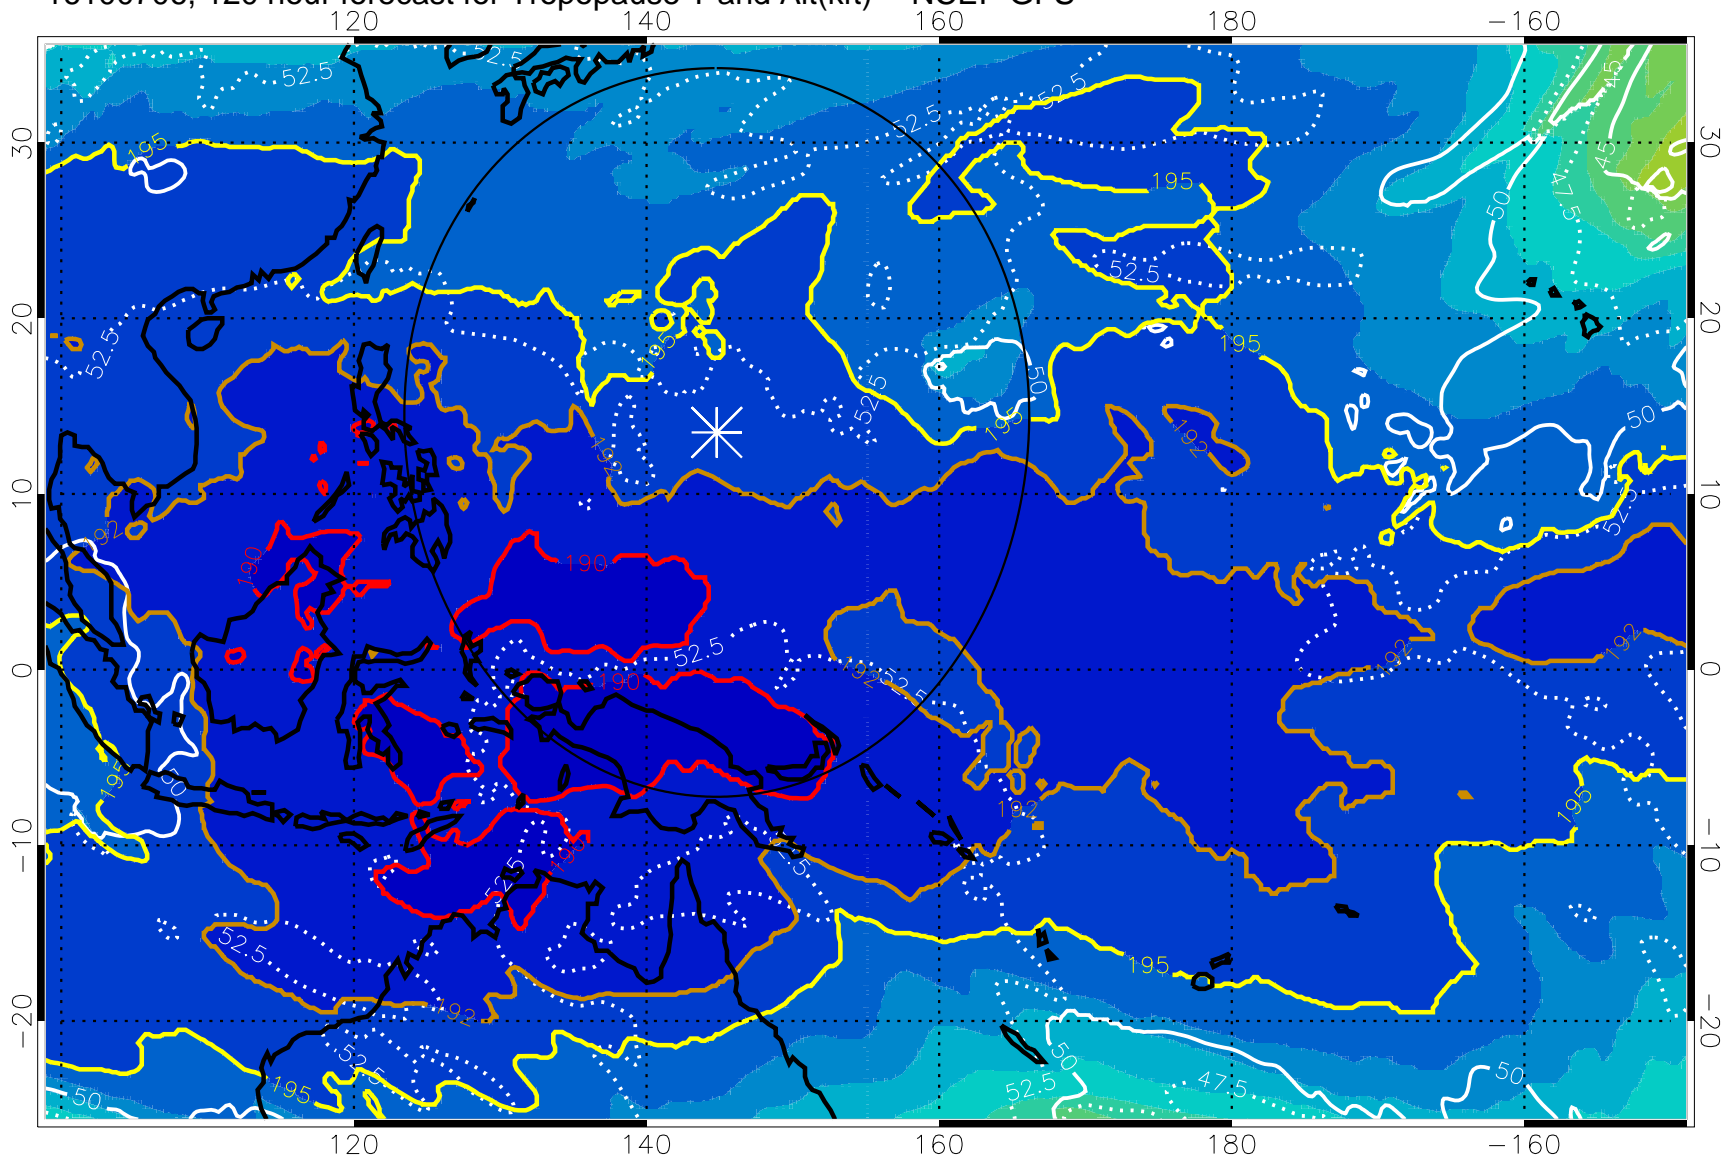

190 200 210 220 230

Tropopause T, K

Tropopause Altitude in kft (white)

192.5K Isotherm 195K Isotherm

187.5K Isotherm 190K Isotherm

Range ring of 2304 km

16100700, 114 hour forecast for Tropopause T and Alt(kft) -- NCEP GFS

190 200 210 220 230

Tropopause T, K

Tropopause Altitude in kft (white)

192.5K Isotherm 195K Isotherm
187.5K Isotherm 190K Isotherm

Range ring of 2304 km

16100706, 120 hour forecast for Tropopause T and Alt(kft) -- NCEP GFS

190 200 210 220 230

Tropopause T, K

Tropopause Altitude in kft (white)

192.5K Isotherm 195K Isotherm
187.5K Isotherm 190K Isotherm

Range ring of 2304 km