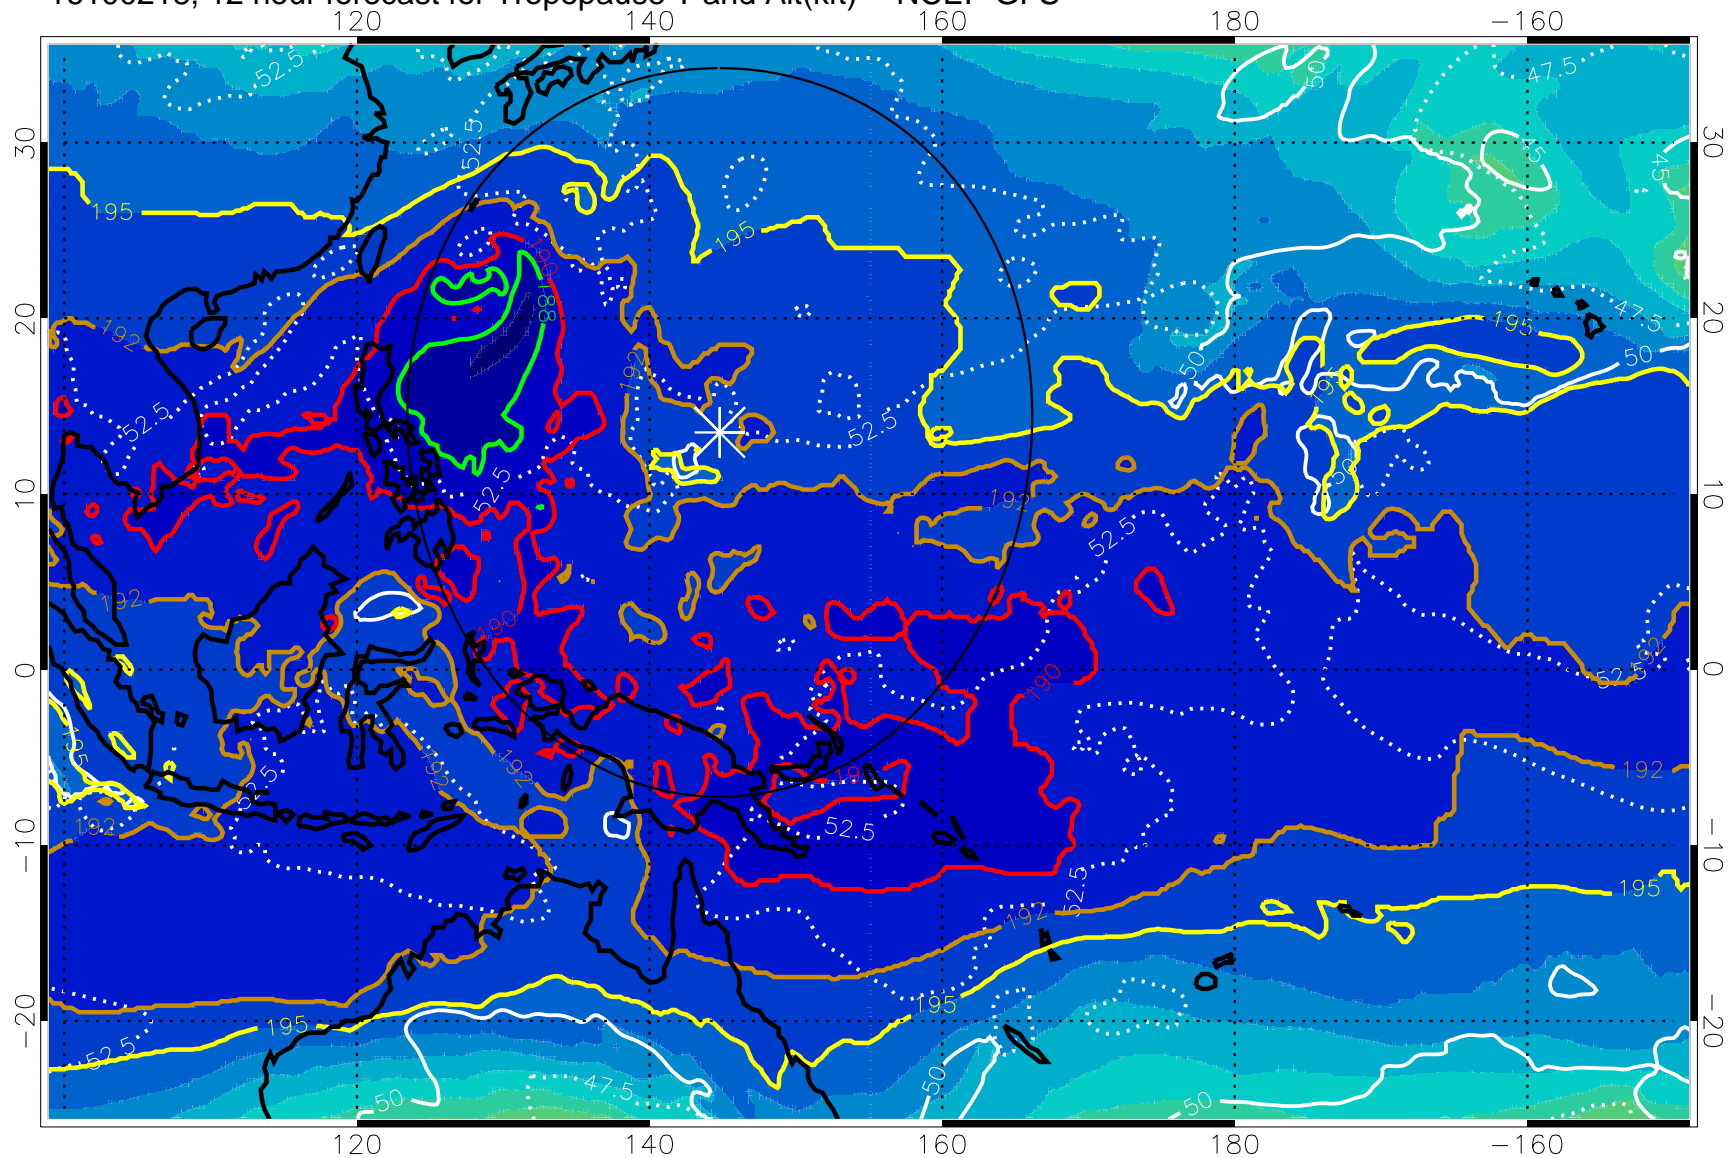

16100218, 12 hour forecast for Tropopause T and Alt(kft) -- NCEP GFS

190 200 210 220 230

Tropopause T, K

Tropopause Altitude in kft (white)

192.5K Isotherm 195K Isotherm
187.5K Isotherm 190K Isotherm

Range ring of 2304 km