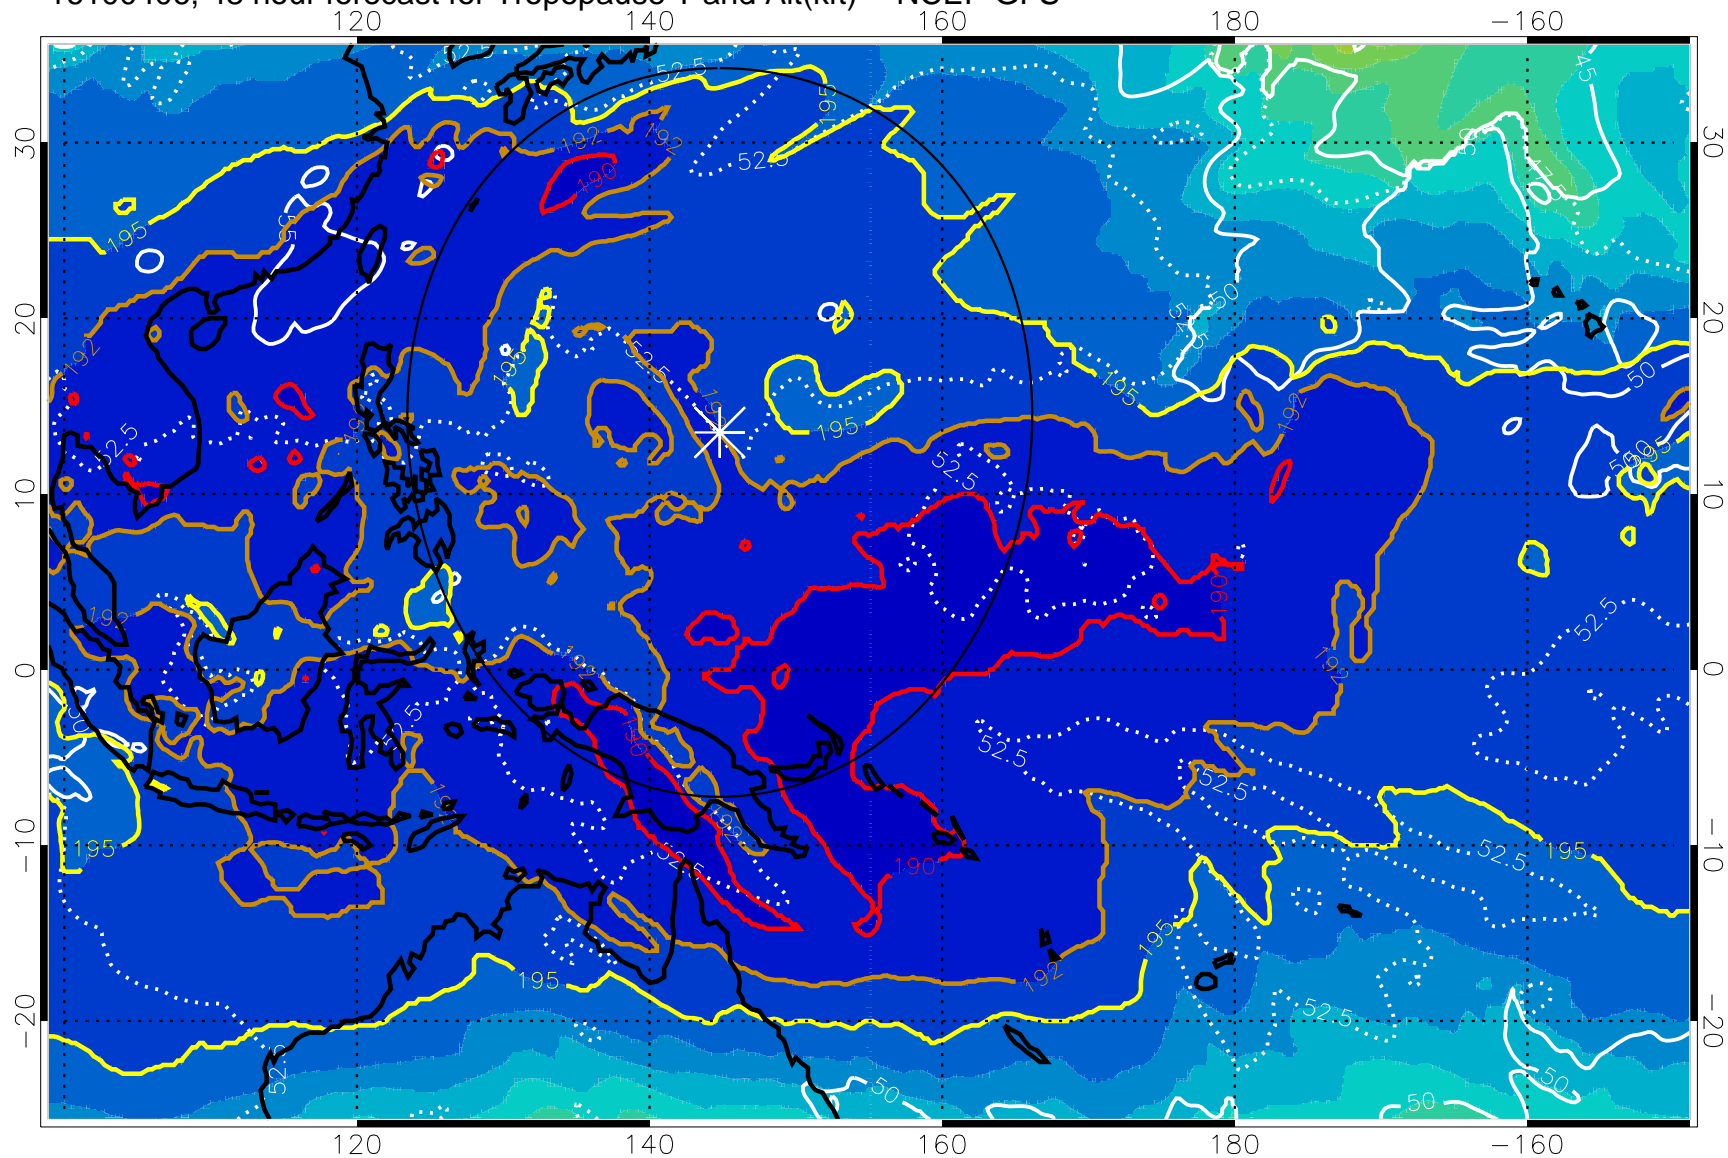

16100406, 48 hour forecast for Tropopause T and Alt(kft) -- NCEP GFS

190 200 210 220 230

Tropopause T, K

Tropopause Altitude in kft (white)

192.5K Isotherm 195K Isotherm

187.5K Isotherm 190K Isotherm

Range ring of 2304 km