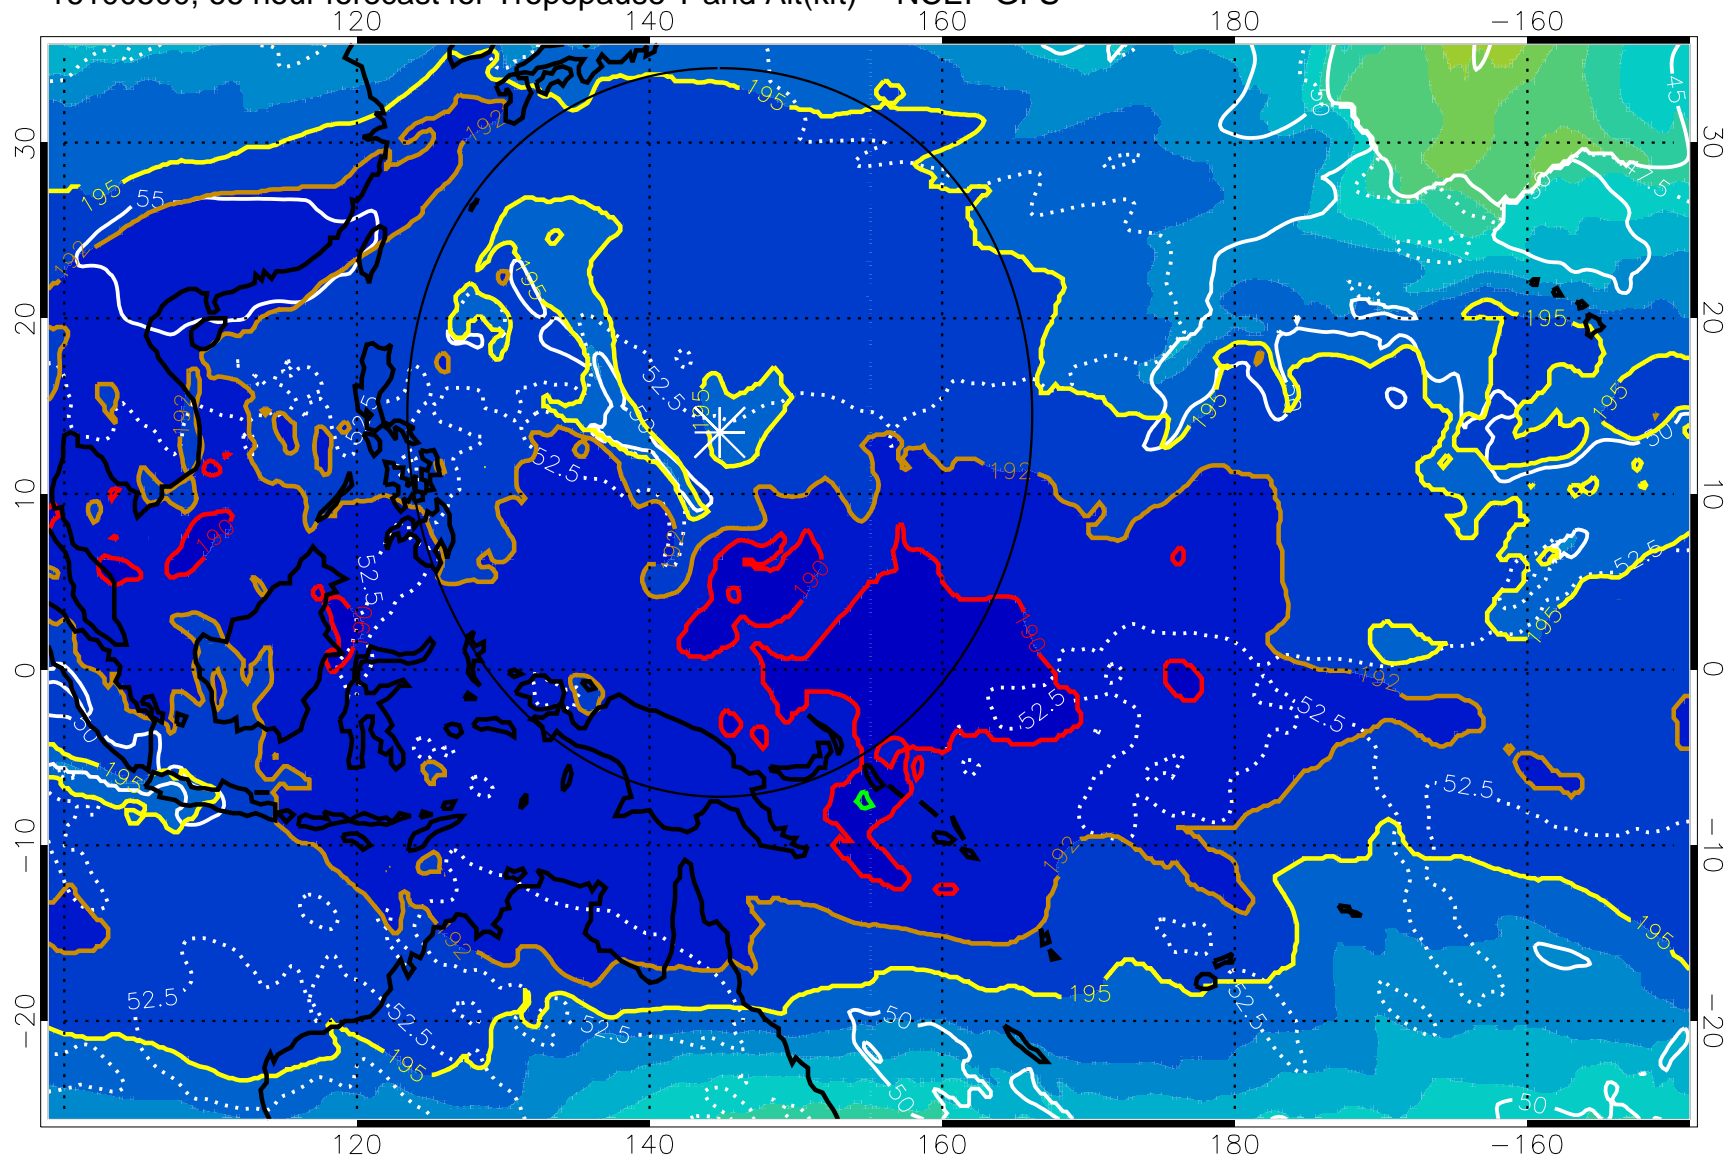

16100500, 66 hour forecast for Tropopause T and Alt(kft) -- NCEP GFS