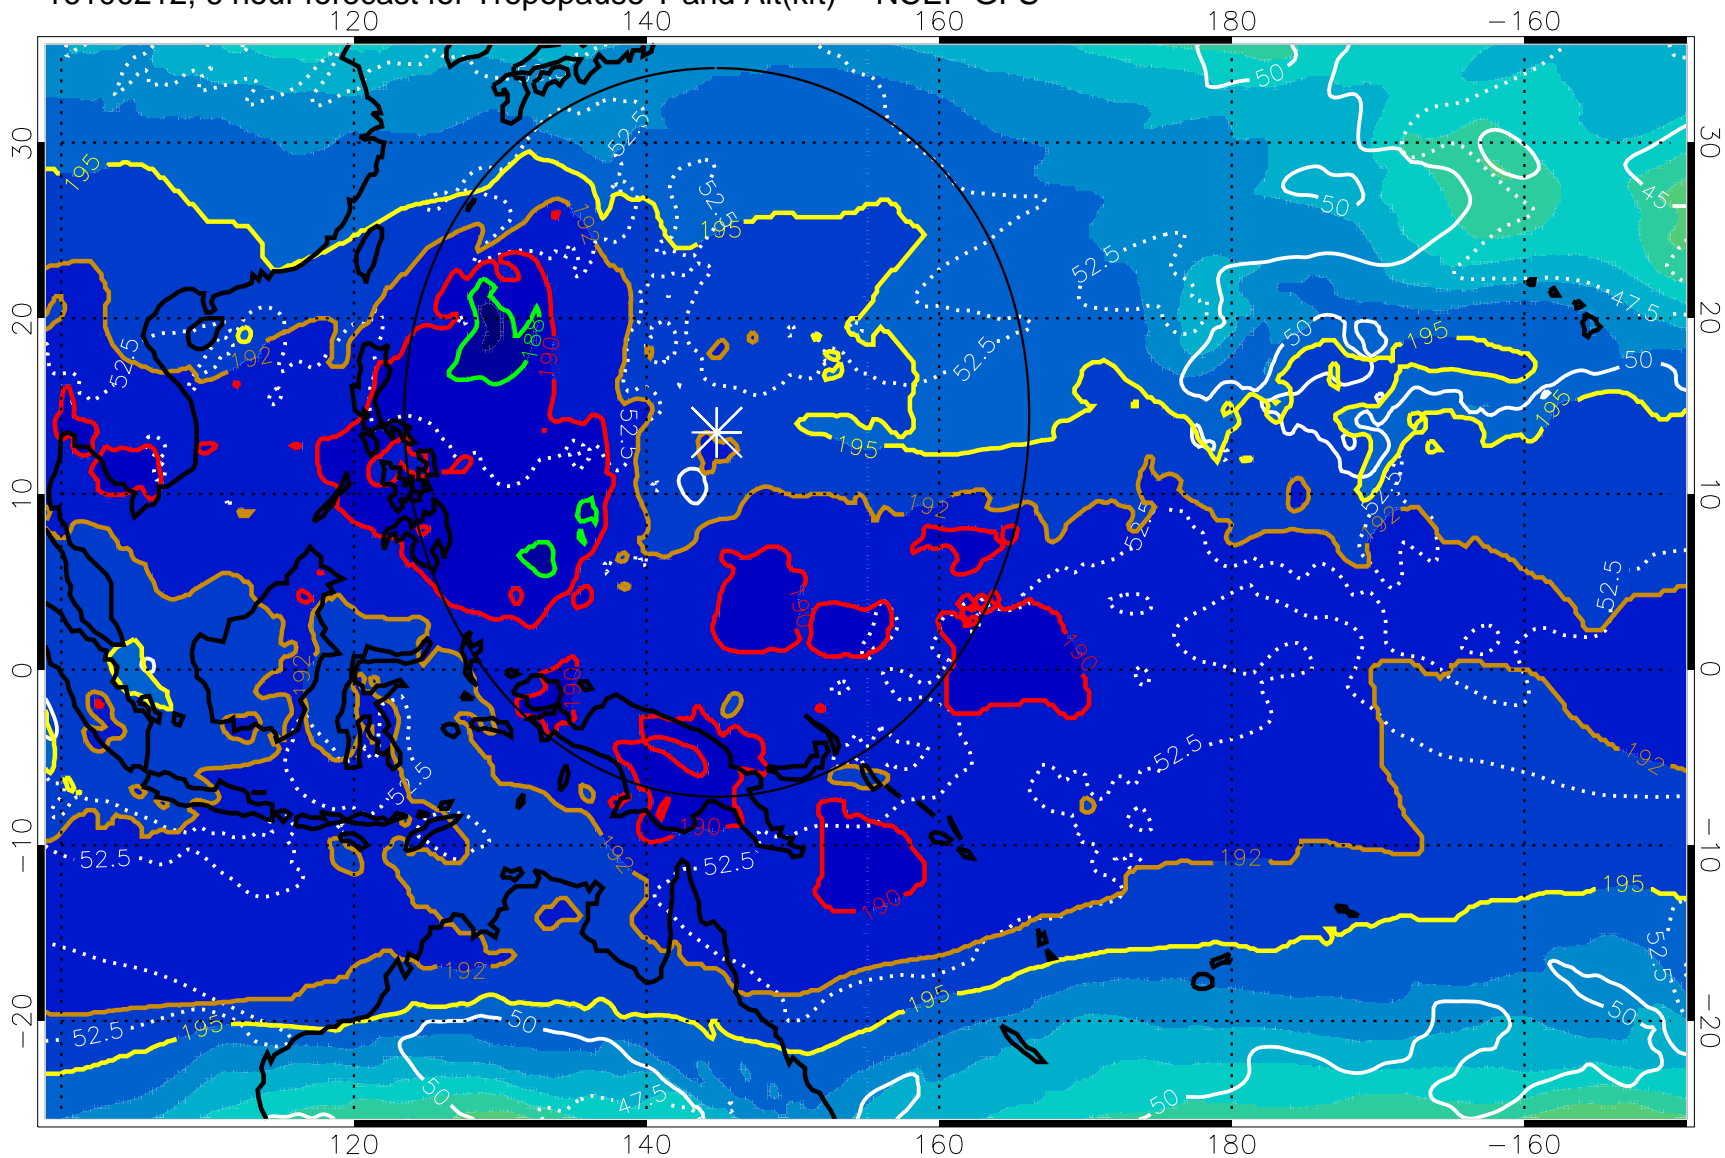

16100212, 6 hour forecast for Tropopause T and Alt(kft) -- NCEP GFS

190 200 210 220 230
Tropopause T, K

Tropopause Altitude in kft (white)

192.5K Isotherm 195K Isotherm
187.5K Isotherm 190K Isotherm

Range ring of 2304 km