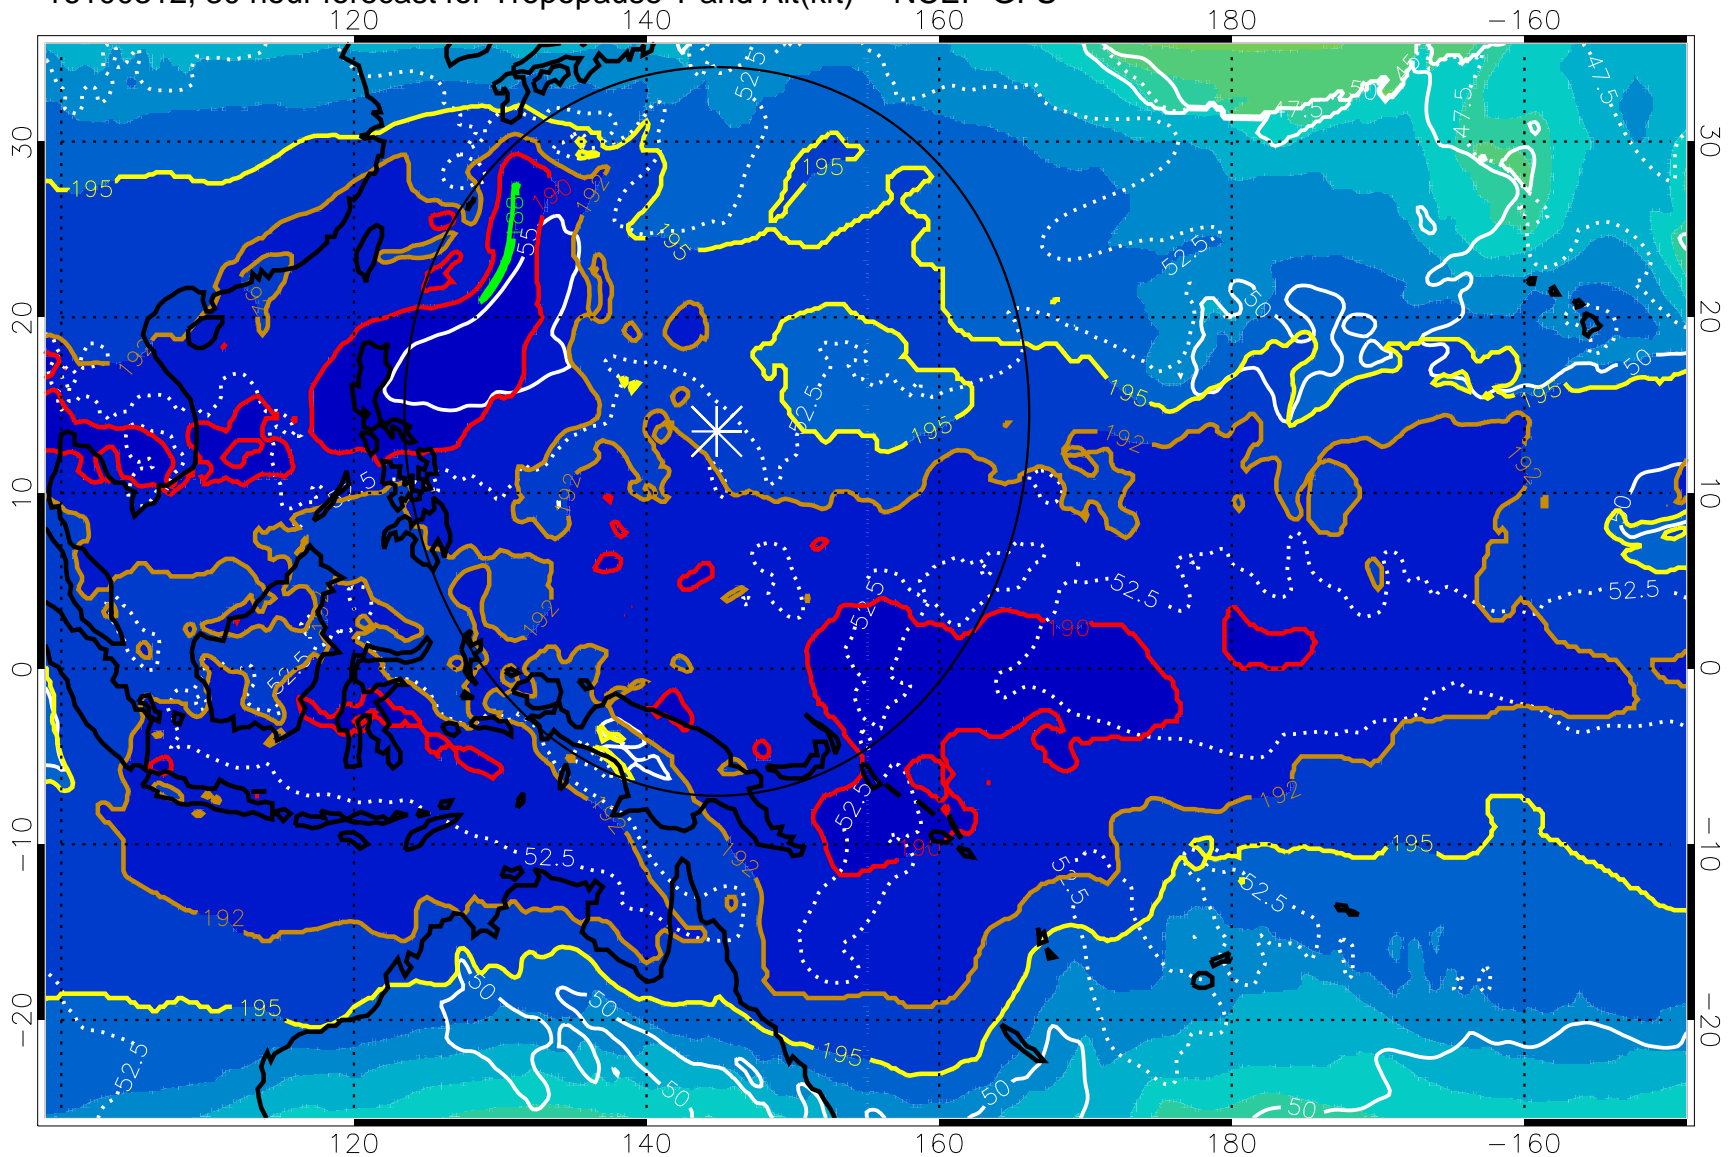

16100300, 18 hour forecast for Tropopause T and Alt(kft) -- NCEP GFS

190 200 210 220 230
Tropopause T, K

Tropopause Altitude in kft (white)

192.5K Isotherm 195K Isotherm
187.5K Isotherm 190K Isotherm

Range ring of 2304 km

16100312, 30 hour forecast for Tropopause T and Alt(kft) -- NCEP GFS

190 200 210 220 230

Tropopause T, K

Tropopause Altitude in kft (white)

192.5K Isotherm 195K Isotherm

187.5K Isotherm 190K Isotherm

Range ring of 2304 km