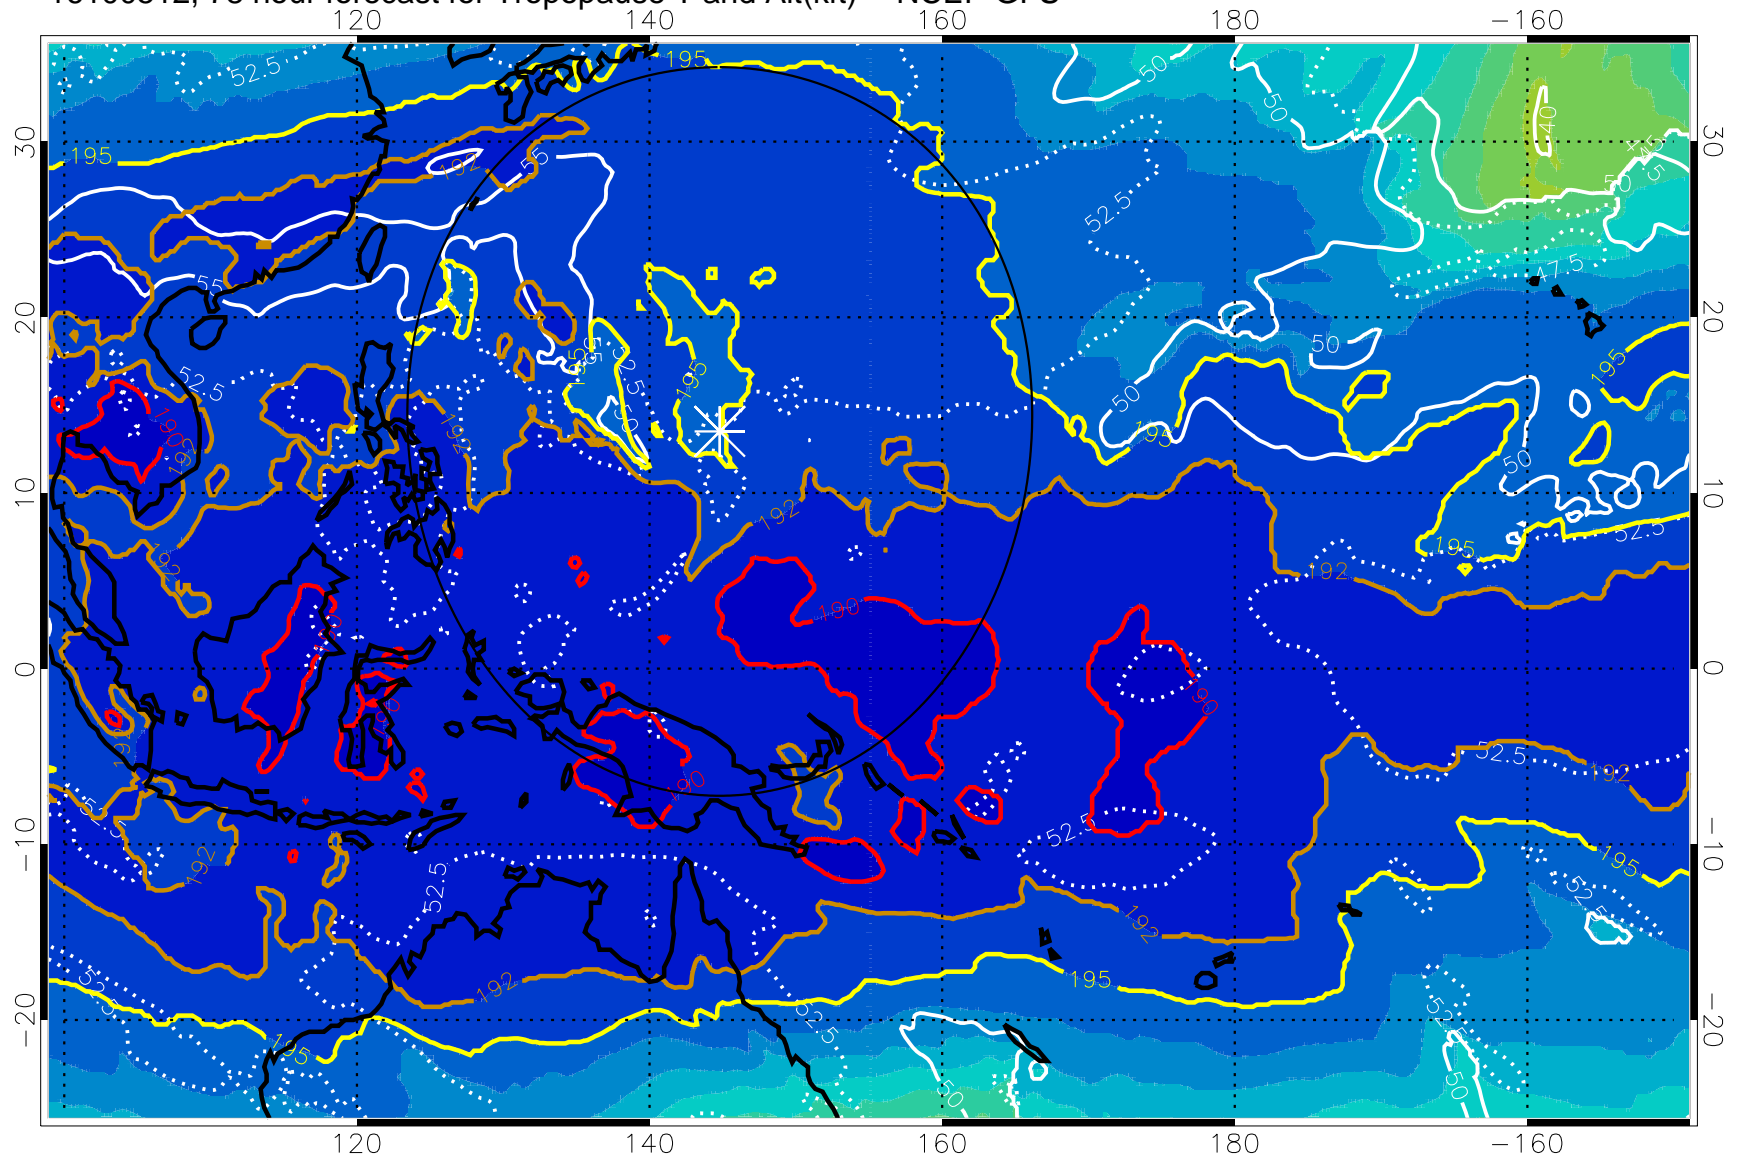

16100500, 66 hour forecast for Tropopause T and Alt(kft) -- NCEP GFS

16100506, 72 hour forecast for Tropopause T and Alt(kft) -- NCEP GFS

190 200 210 220 230
Tropopause T, K

Tropopause Altitude in kft (white)

192.5K Isotherm 195K Isotherm
187.5K Isotherm 190K Isotherm

Range ring of 2304 km

16100512, 78 hour forecast for Tropopause T and Alt(kft) -- NCEP GFS

190 200 210 220 230

Tropopause T, K

Tropopause Altitude in kft (white)