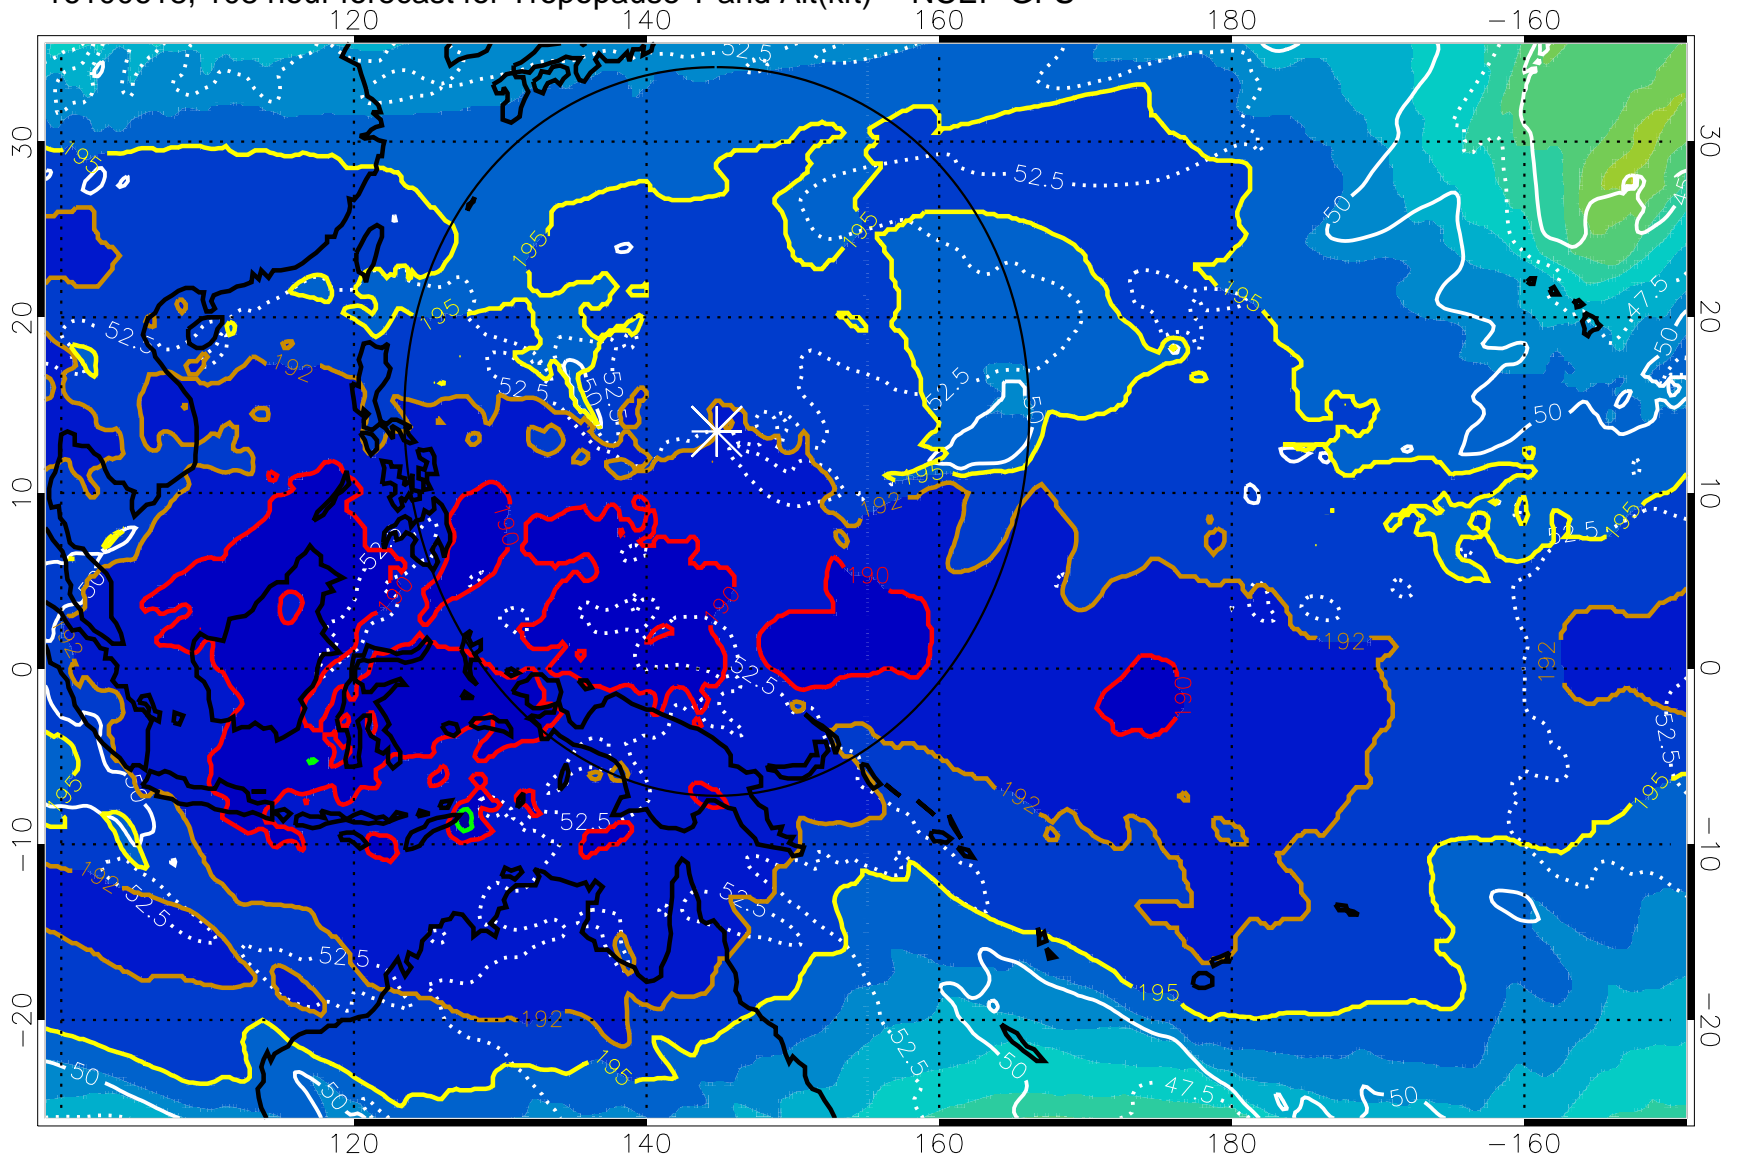

192.5K Isotherm 195K Isotherm

187.5K Isotherm 190K Isotherm

Range ring of 2304 km

16100600, 90 hour forecast for Tropopause T and Alt(kft) -- NCEP GFS

190 200 210 220 230

Tropopause T, K

Tropopause Altitude in kft (white)

192.5K Isotherm 195K Isotherm

187.5K Isotherm 190K Isotherm

Range ring of 2304 km

16100606, 96 hour forecast for Tropopause T and Alt(kft) -- NCEP GFS

16100612, 102 hour forecast for Tropopause T and Alt(kft) -- NCEP GFS

190 200 210 220 230
Tropopause T, K

Tropopause Altitude in kft (white)

192.5K Isotherm 195K Isotherm
187.5K Isotherm 190K Isotherm

Range ring of 2304 km

16100618, 108 hour forecast for Tropopause T and Alt(kft) -- NCEP GFS