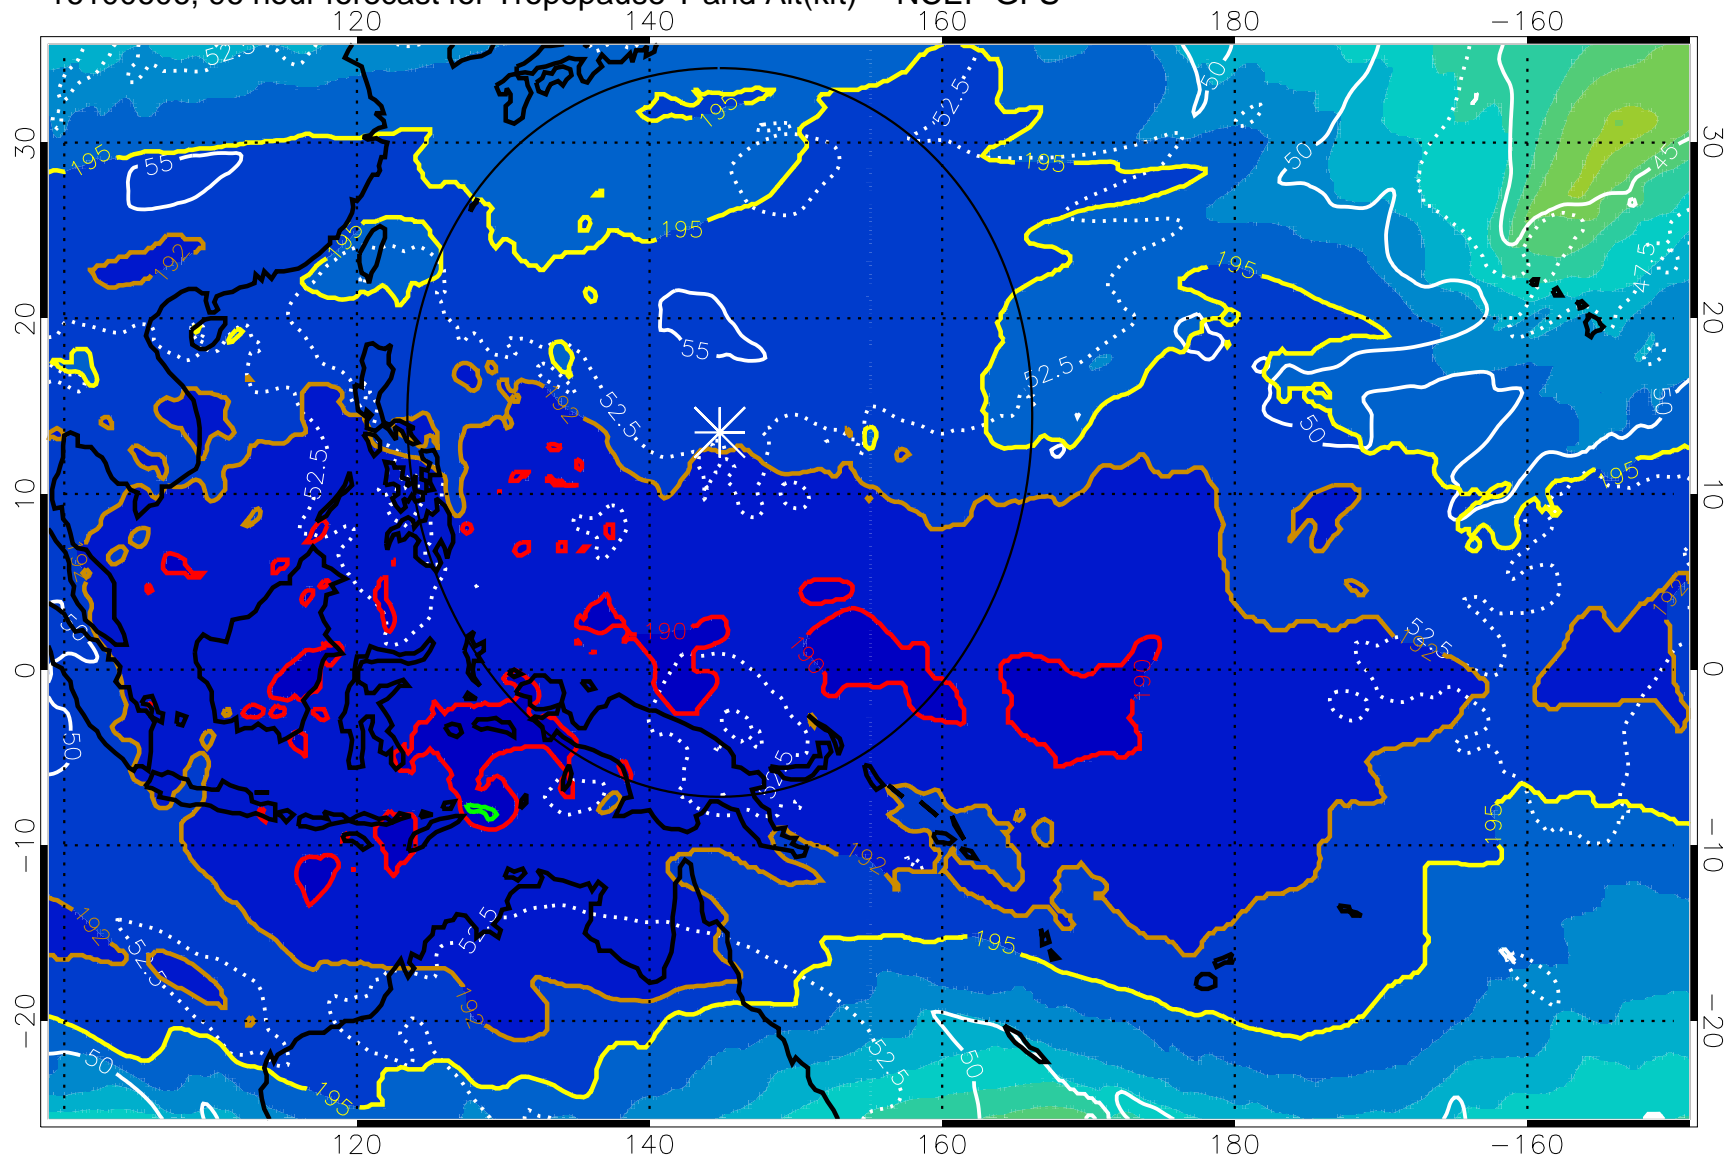

192.5K Isotherm 195K Isotherm

187.5K Isotherm 190K Isotherm

Range ring of 2304 km

16100518, 84 hour forecast for Tropopause T and Alt(kft) -- NCEP GFS

190 200 210 220 230

Tropopause T, K

Tropopause Altitude in kft (white)

192.5K Isotherm 195K Isotherm

187.5K Isotherm 190K Isotherm

Range ring of 2304 km

16100600, 90 hour forecast for Tropopause T and Alt(kft) -- NCEP GFS

190 200 210 220 230

Tropopause T, K

Tropopause Altitude in kft (white)

192.5K Isotherm 195K Isotherm

187.5K Isotherm 190K Isotherm

Range ring of 2304 km

16100606, 96 hour forecast for Tropopause T and Alt(kft) -- NCEP GFS

16100612, 102 hour forecast for Tropopause T and Alt(kft) -- NCEP GFS