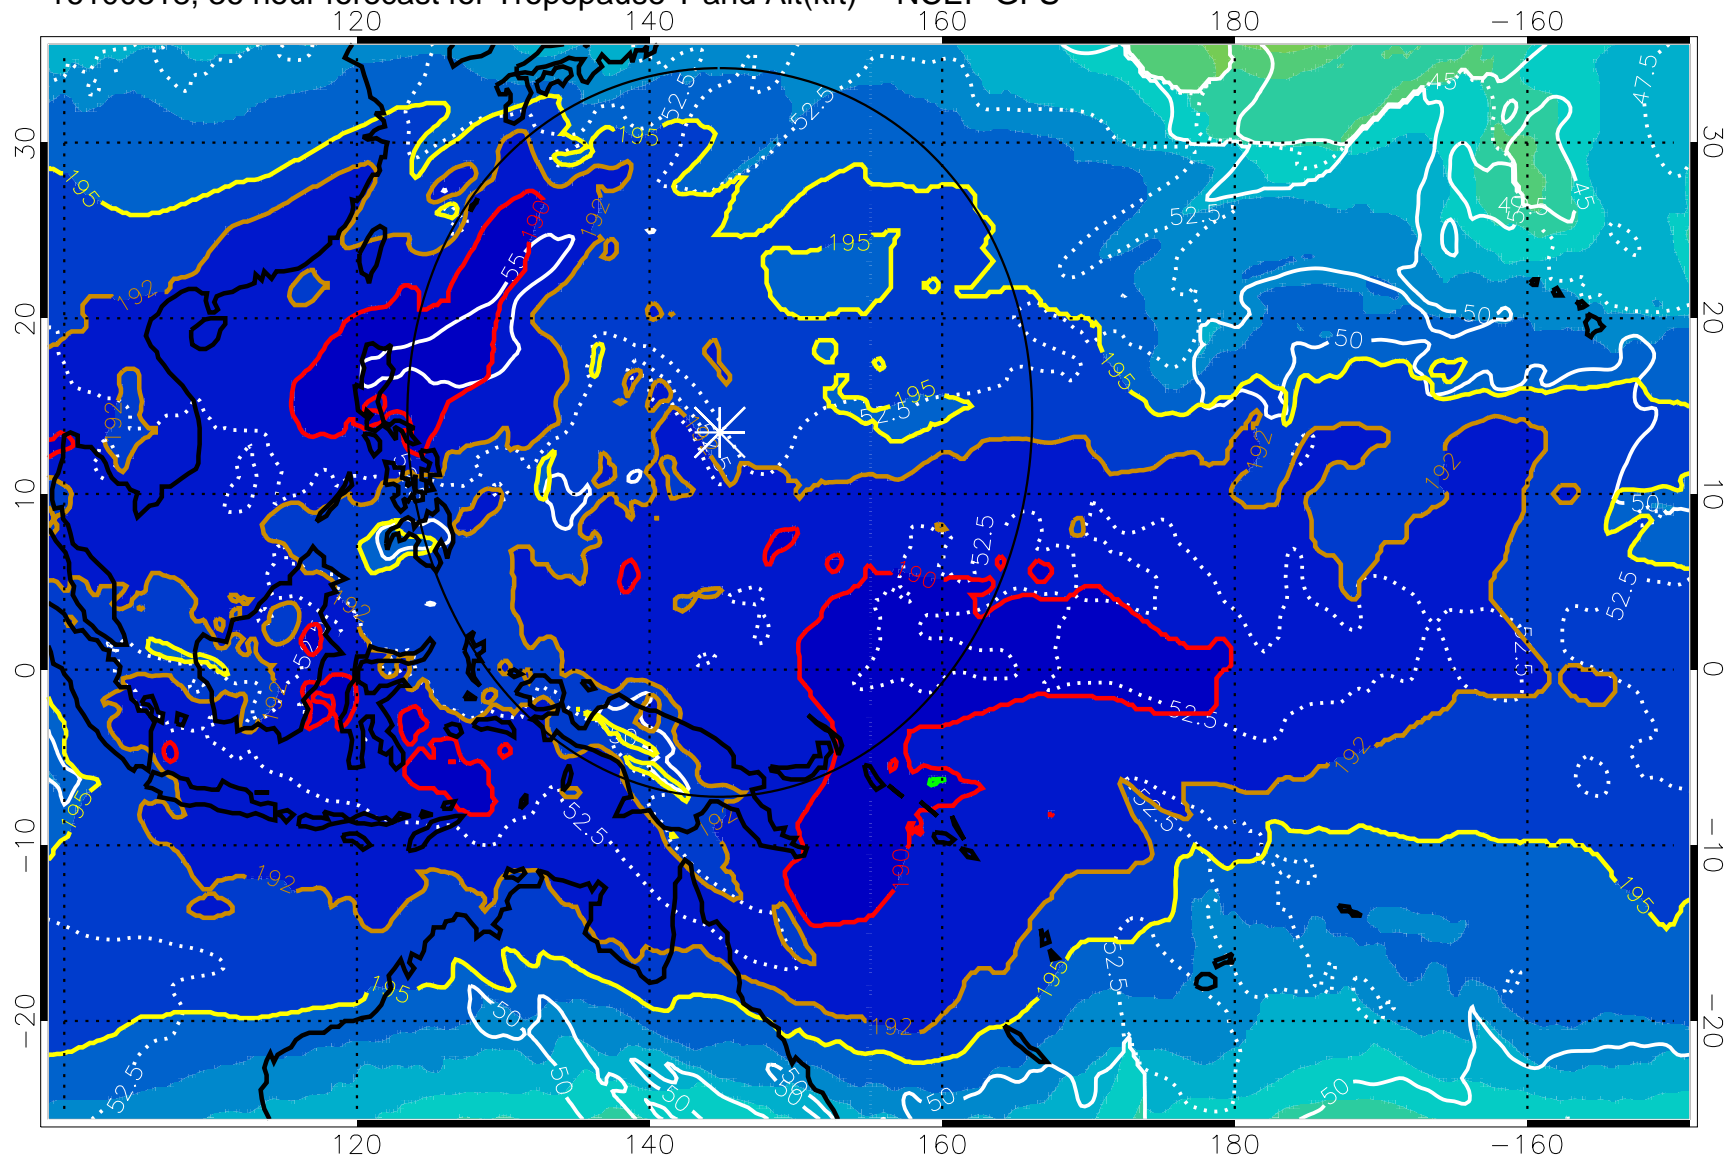

16100312, 30 hour forecast for Tropopause T and Alt(kft) -- NCEP GFS

190 200 210 220 230

Tropopause T, K

Tropopause Altitude in kft (white)

192.5K Isotherm 195K Isotherm

187.5K Isotherm 190K Isotherm

Range ring of 2304 km

16100318, 36 hour forecast for Tropopause T and Alt(kft) -- NCEP GFS

190 200 210 220 230

Tropopause T, K

Tropopause Altitude in kft (white)

192.5K Isotherm 195K Isotherm
187.5K Isotherm 190K Isotherm

Range ring of 2304 km