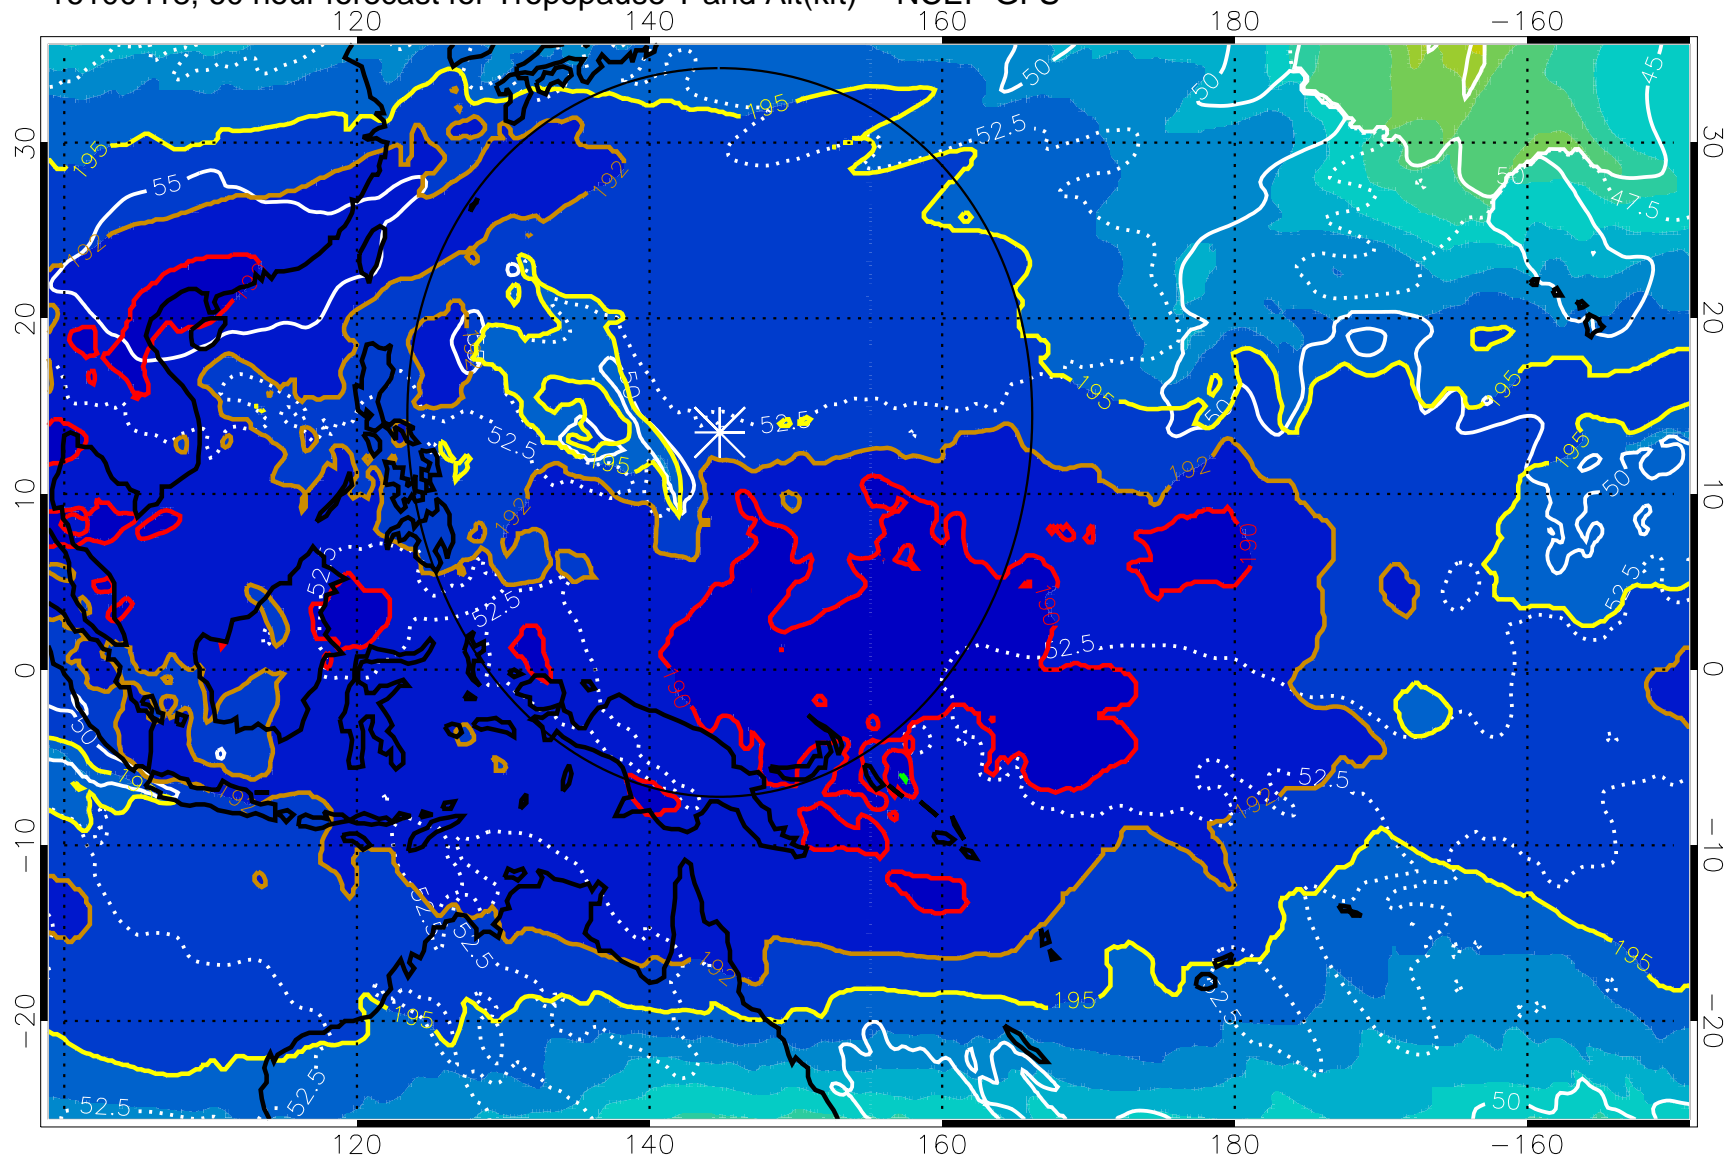

16100418, 60 hour forecast for Tropopause T and Alt(kft) -- NCEP GFS

190 200 210 220 230

Tropopause T, K

Tropopause Altitude in kft (white)

192.5K Isotherm 195K Isotherm
187.5K Isotherm 190K Isotherm

Range ring of 2304 km