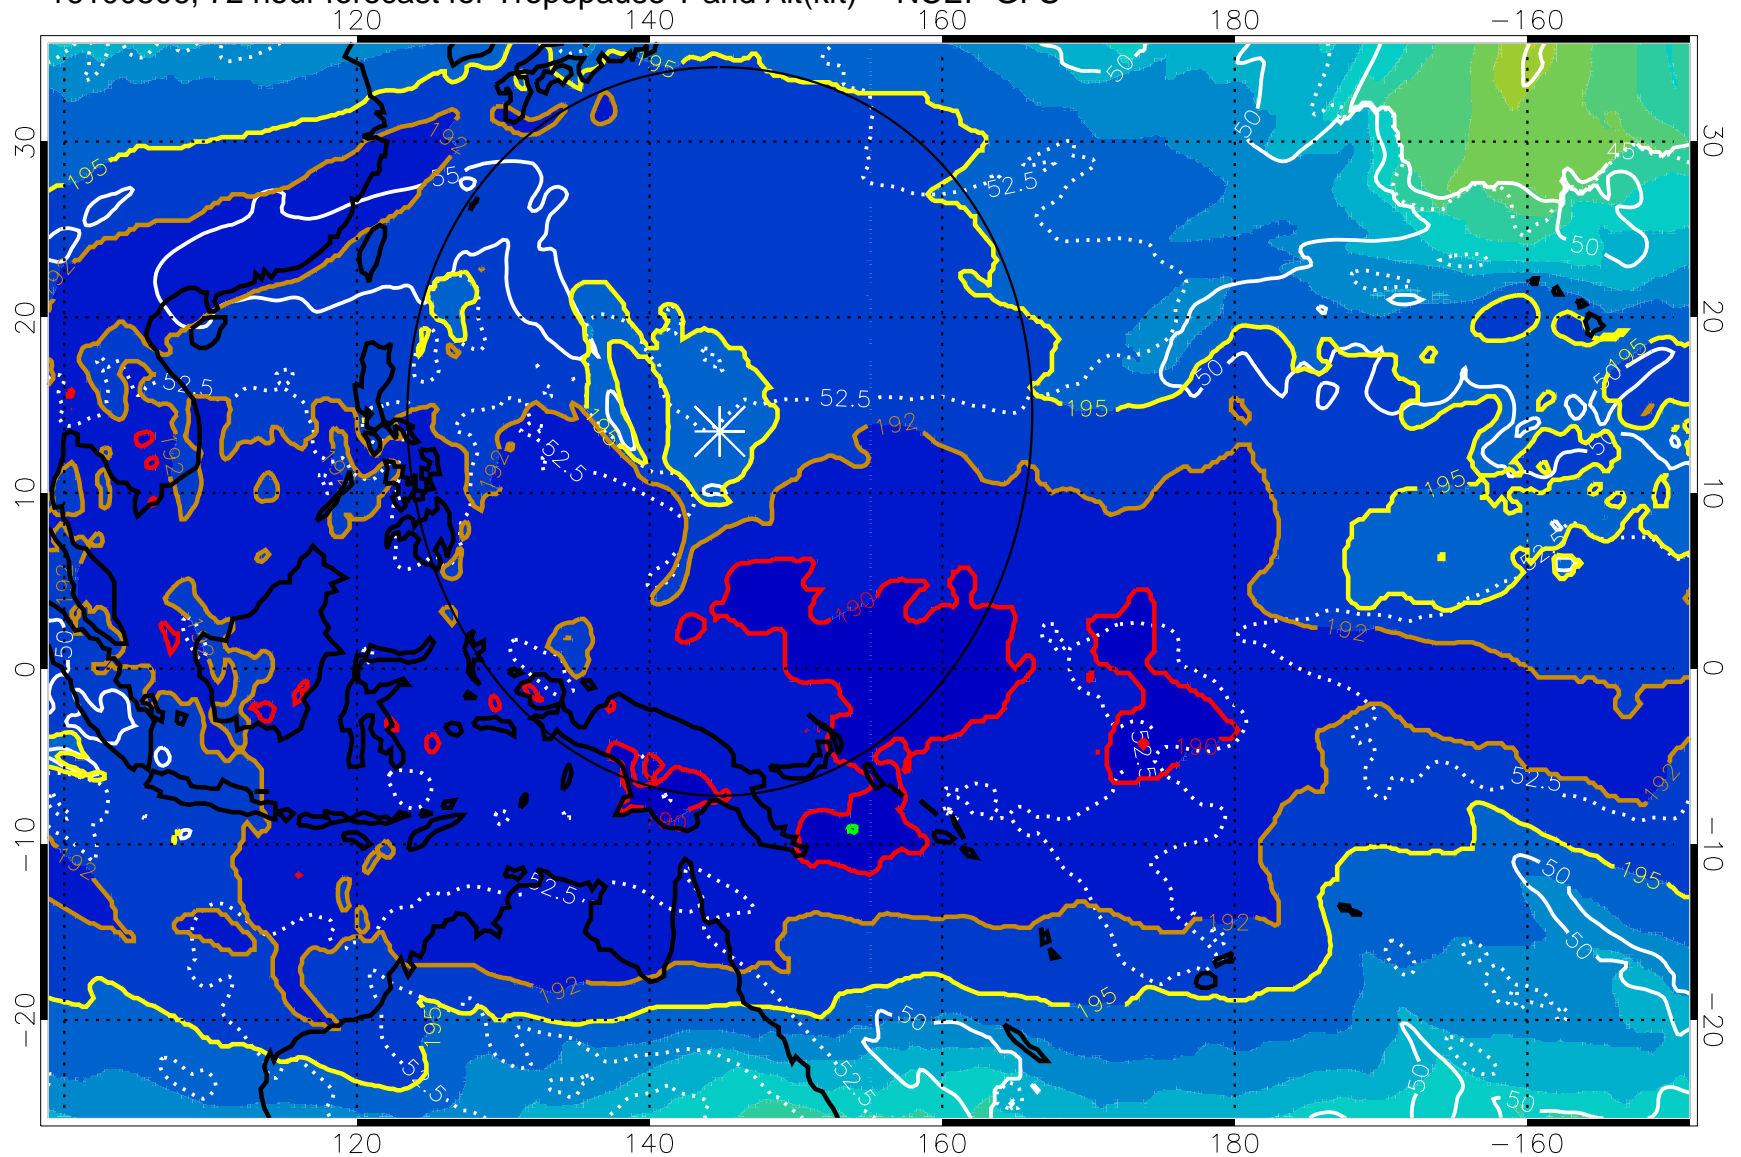

16100506, 72 hour forecast for Tropopause T and Alt(kft) -- NCEP GFS

190 200 210 220 230
Tropopause T, K

Tropopause Altitude in kft (white)

192.5K Isotherm 195K Isotherm
187.5K Isotherm 190K Isotherm

Range ring of 2304 km