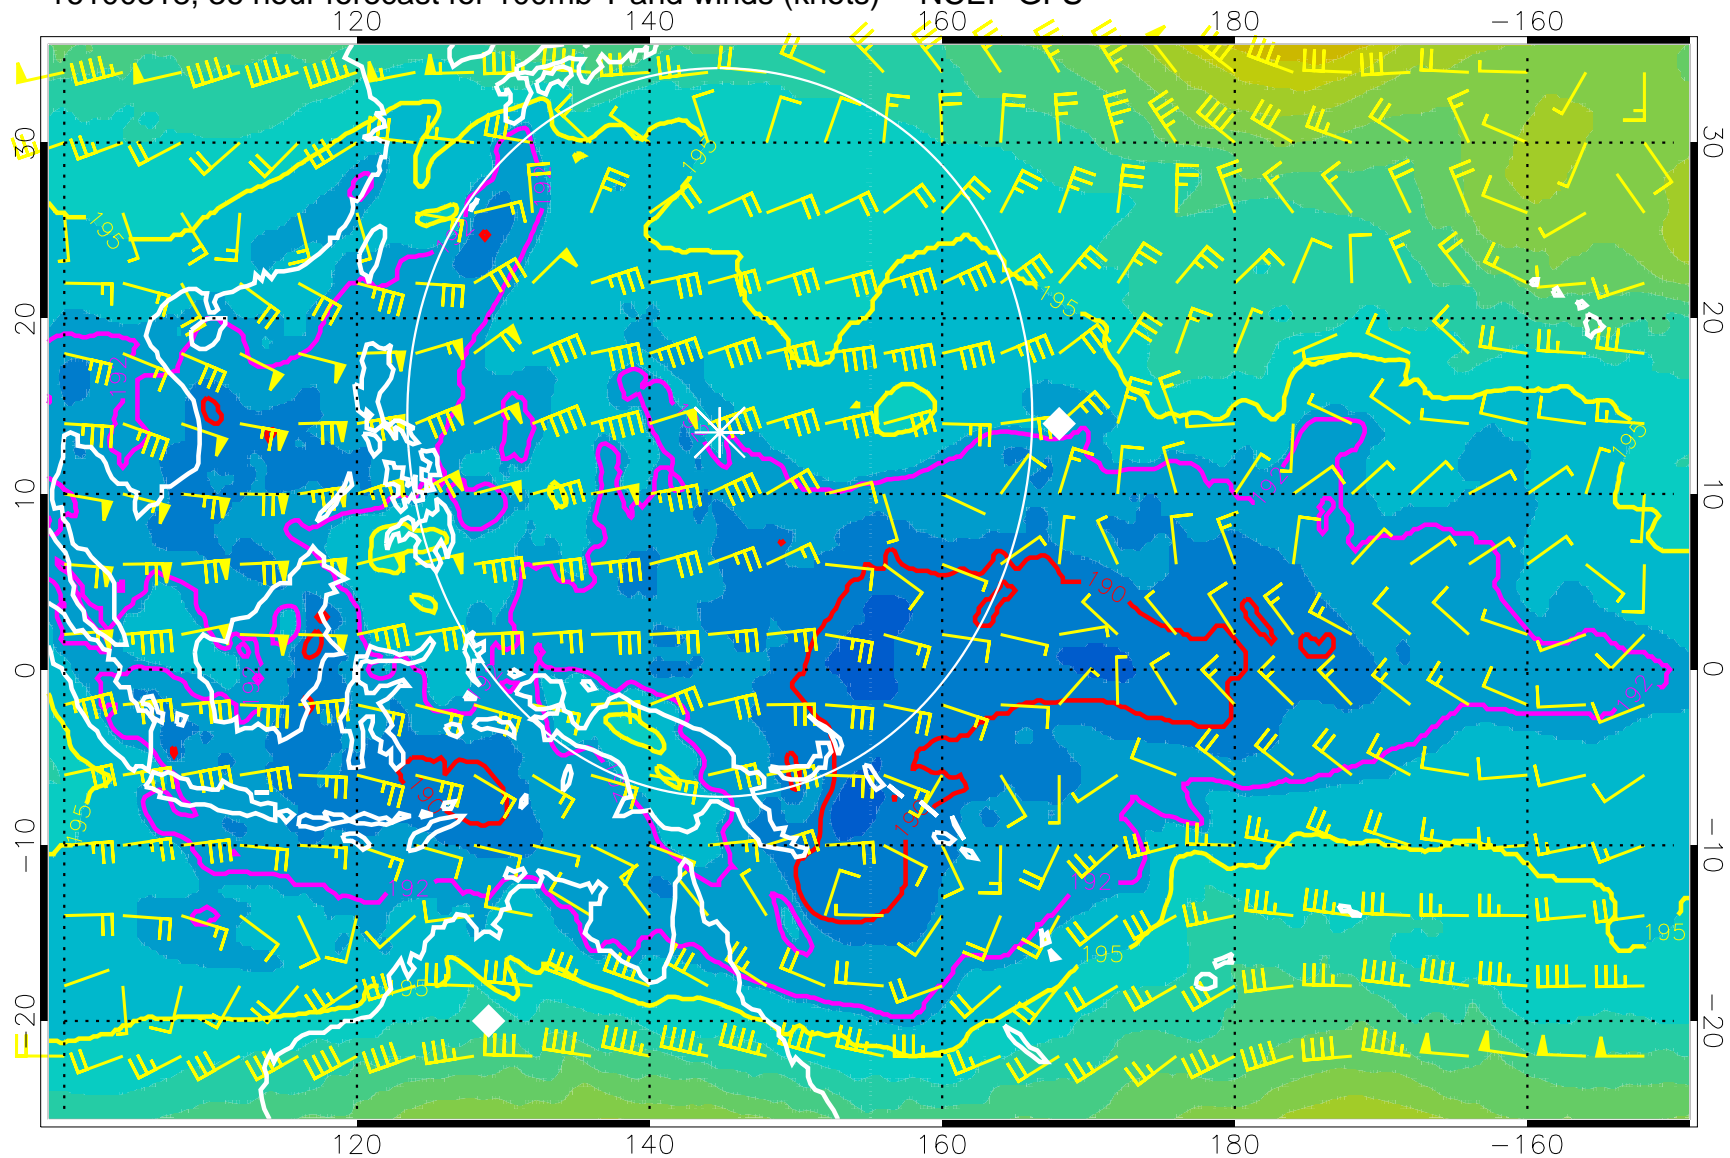

T, K

187.5K Isotherm 190K Isotherm  
192.5K Isotherm 195K Isotherm

Range ring of 2304 km

16100306, 24 hour forecast for 100mb T and winds (knots) -- NCEP GFS

180 190 200 210 220

T, K

187.5K Isotherm 190K Isotherm  
192.5K Isotherm 195K Isotherm

Range ring of 2304 km

16100312, 30 hour forecast for 100mb T and winds (knots) -- NCEP GFS

180 190 200 210 220

T, K

187.5K Isotherm 190K Isotherm  
192.5K Isotherm 195K Isotherm

Range ring of 2304 km

16100318, 36 hour forecast for 100mb T and winds (knots) -- NCEP GFS

180 190 200 210 220

T, K

187.5K Isotherm 190K Isotherm  
192.5K Isotherm 195K Isotherm

Range ring of 2304 km

16100400, 42 hour forecast for 100mb T and winds (knots) -- NCEP GFS

180 190 200 210 220

T, K

187.5K Isotherm 190K Isotherm  
192.5K Isotherm 195K Isotherm

180 190 200 210 220  
T, K

187.5K Isotherm 190K Isotherm  
192.5K Isotherm 195K Isotherm

Range ring of 2304 km

16100418, 60 hour forecast for 100mb T and winds (knots) -- NCEP GFS

180 190 200 210 220

T, K

187.5K Isotherm 190K Isotherm  
192.5K Isotherm 195K Isotherm