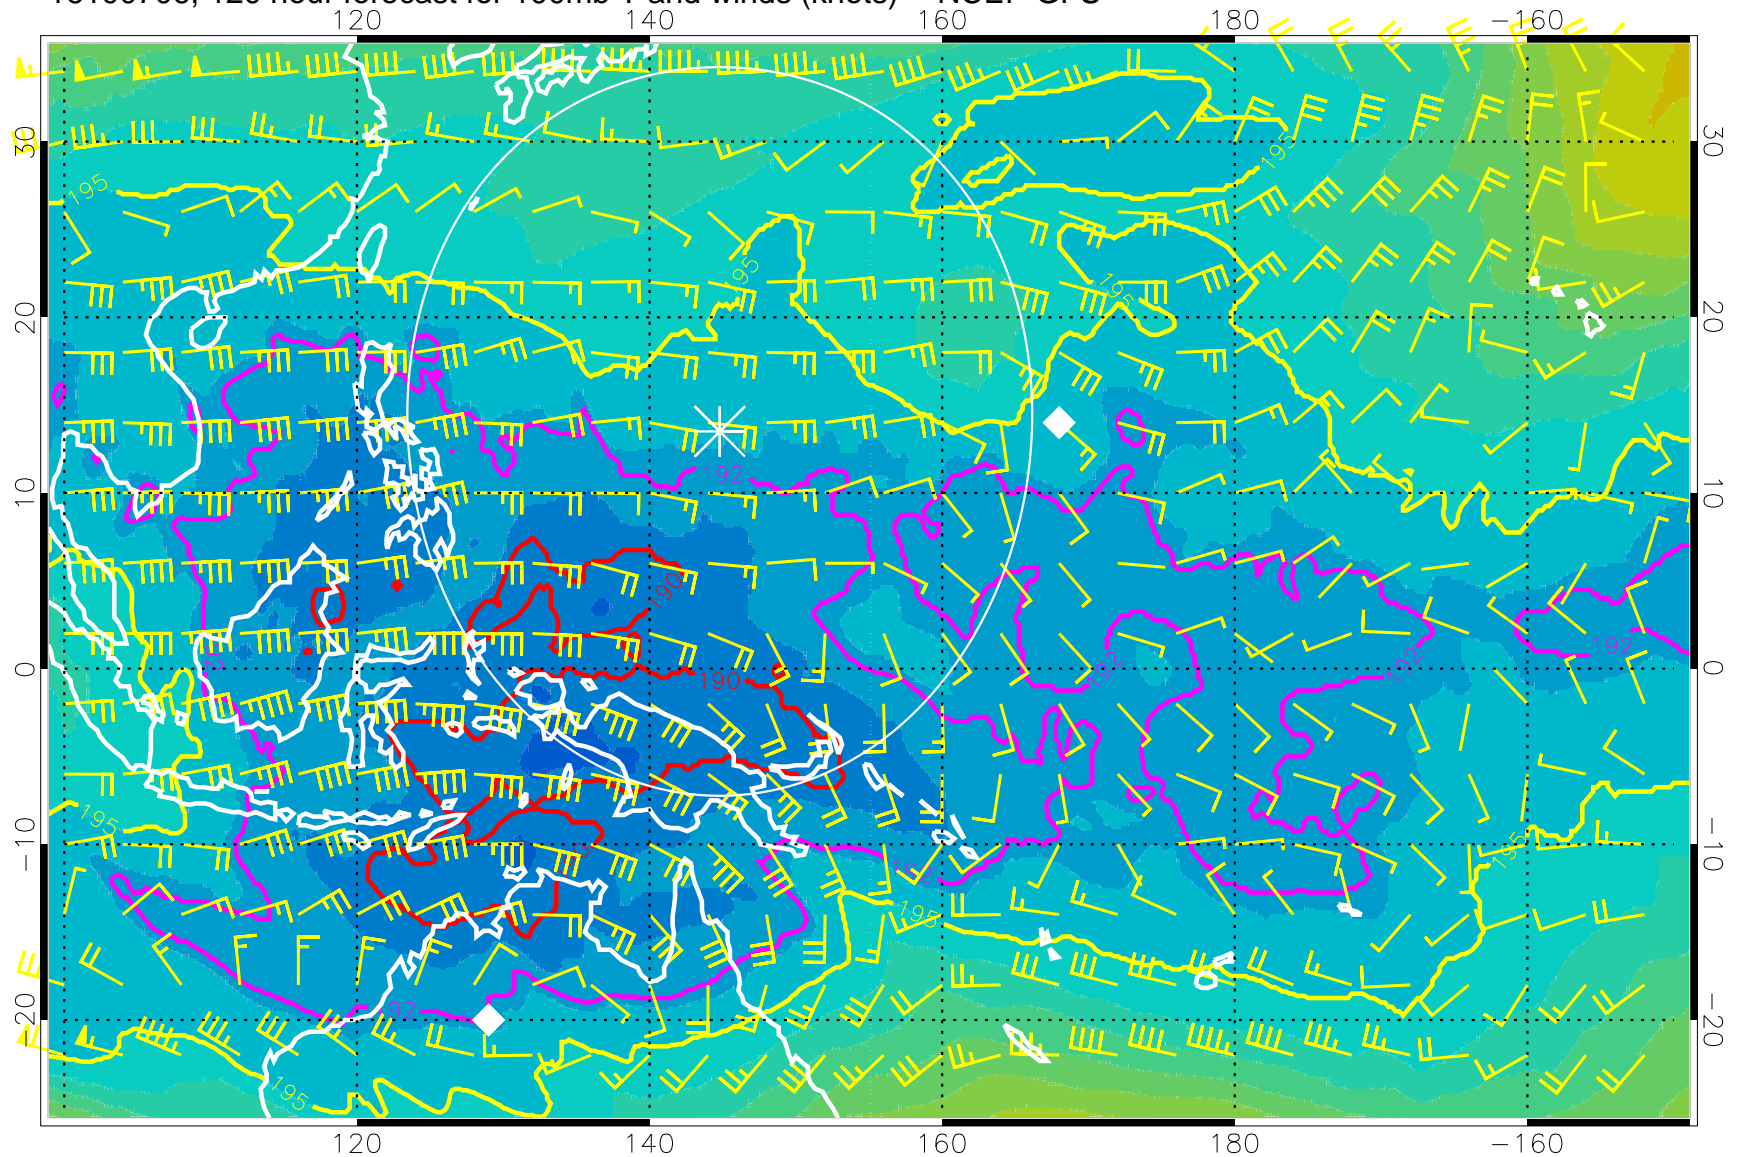

180 190 200 210 220

T, K

187.5K Isotherm 190K Isotherm  
192.5K Isotherm 195K Isotherm

Range ring of 2304 km

16100612, 102 hour forecast for 100mb T and winds (knots) -- NCEP GFS

180 190 200 210 220  
T, K

187.5K Isotherm 190K Isotherm  
192.5K Isotherm 195K Isotherm

Range ring of 2304 km

16100618, 108 hour forecast for 100mb T and winds (knots) -- NCEP GFS

180 190 200 210 220

T, K

187.5K Isotherm 190K Isotherm  
192.5K Isotherm 195K Isotherm

Range ring of 2304 km

16100700, 114 hour forecast for 100mb T and winds (knots) -- NCEP GFS

180 190 200 210 220

T, K

187.5K Isotherm 190K Isotherm  
192.5K Isotherm 195K Isotherm

Range ring of 2304 km

16100706, 120 hour forecast for 100mb T and winds (knots) -- NCEP GFS

180 190 200 210 220

T, K

187.5K Isotherm 190K Isotherm  
192.5K Isotherm 195K Isotherm

Range ring of 2304 km