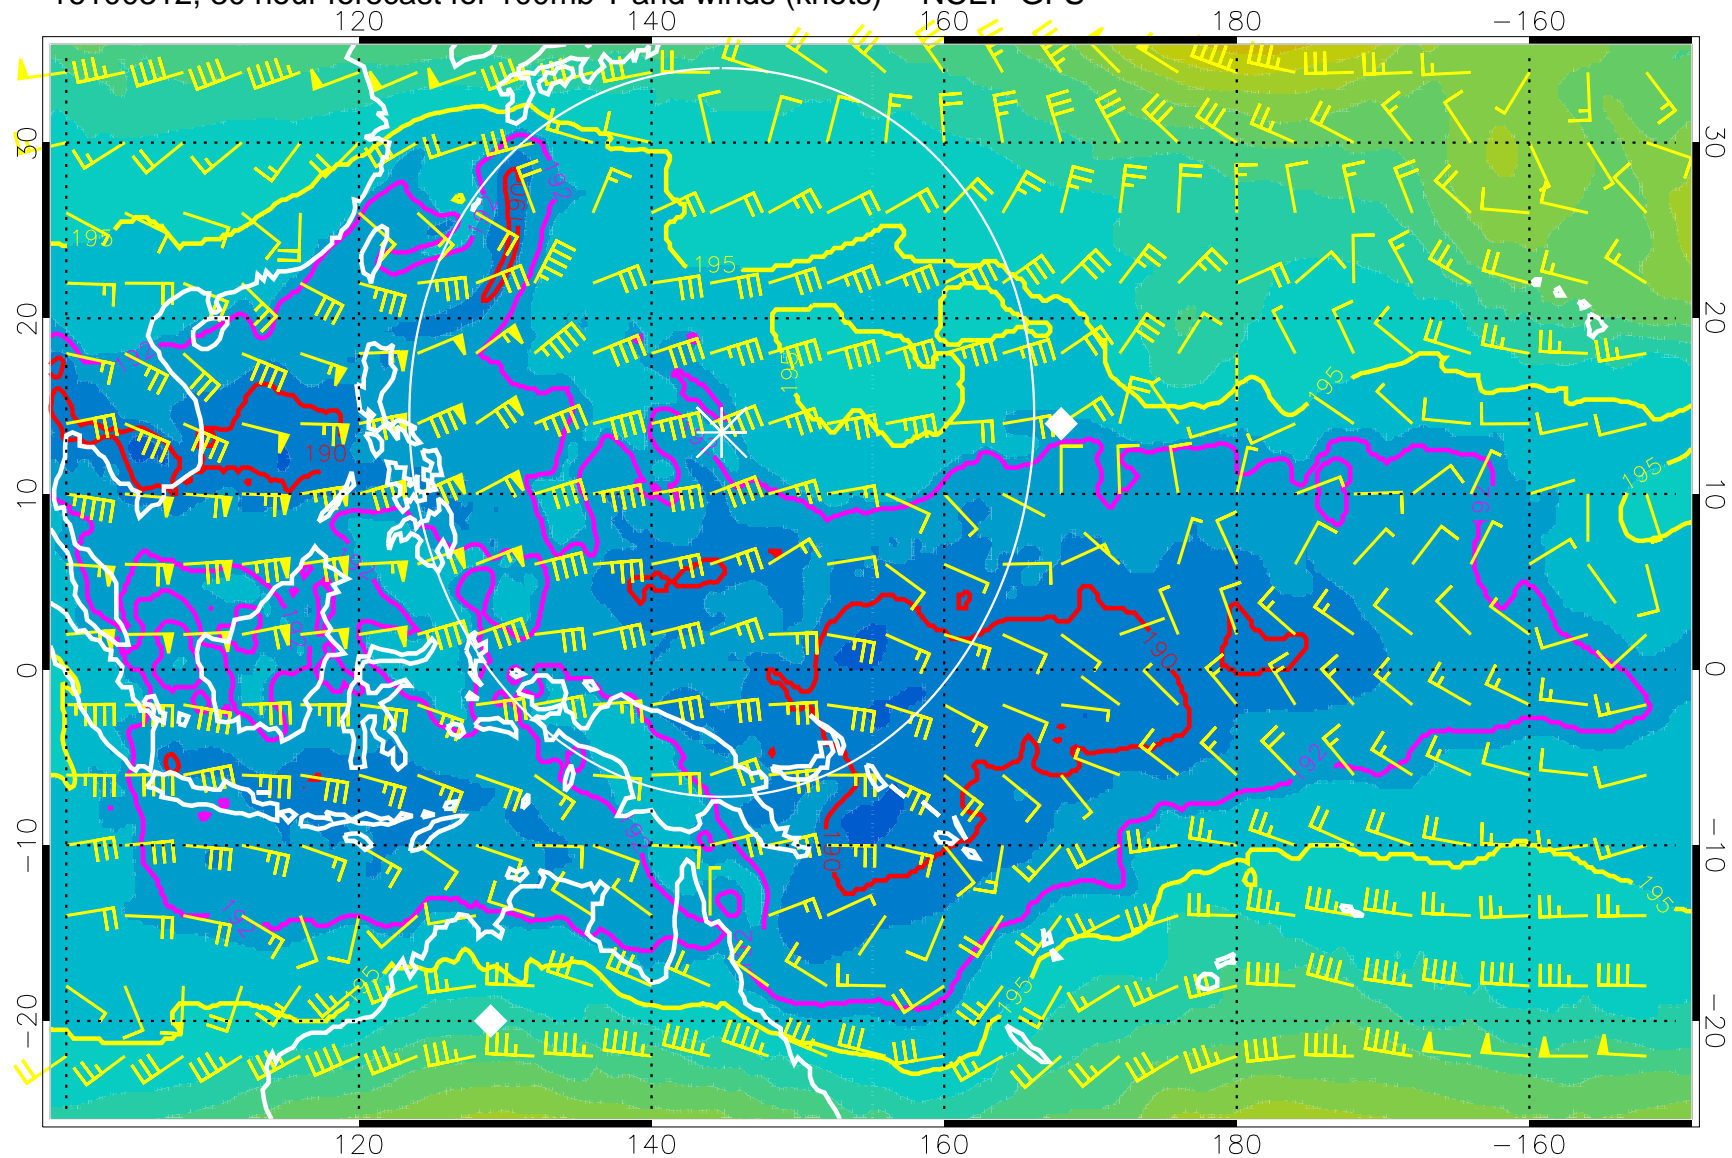

180      190      200      210      220  
T, K

187.5K Isotherm 190K Isotherm  
192.5K Isotherm 195K Isotherm

Range ring of 2304 km

16100300, 18 hour forecast for 100mb T and winds (knots) -- NCEP GFS

180 190 200 210 220

T, K

187.5K Isotherm 190K Isotherm  
192.5K Isotherm 195K Isotherm

Range ring of 2304 km

16100306, 24 hour forecast for 100mb T and winds (knots) -- NCEP GFS

180 190 200 210 220

T, K

187.5K Isotherm 190K Isotherm  
192.5K Isotherm 195K Isotherm

Range ring of 2304 km

16100312, 30 hour forecast for 100mb T and winds (knots) -- NCEP GFS

180 190 200 210 220

T, K

187.5K Isotherm 190K Isotherm  
192.5K Isotherm 195K Isotherm

Range ring of 2304 km

16100318, 36 hour forecast for 100mb T and winds (knots) -- NCEP GFS

180 190 200 210 220

T, K

187.5K Isotherm 190K Isotherm  
192.5K Isotherm 195K Isotherm

Range ring of 2304 km

16100400, 42 hour forecast for 100mb T and winds (knots) -- NCEP GFS

180 190 200 210 220

T, K

187.5K Isotherm 190K Isotherm  
192.5K Isotherm 195K Isotherm