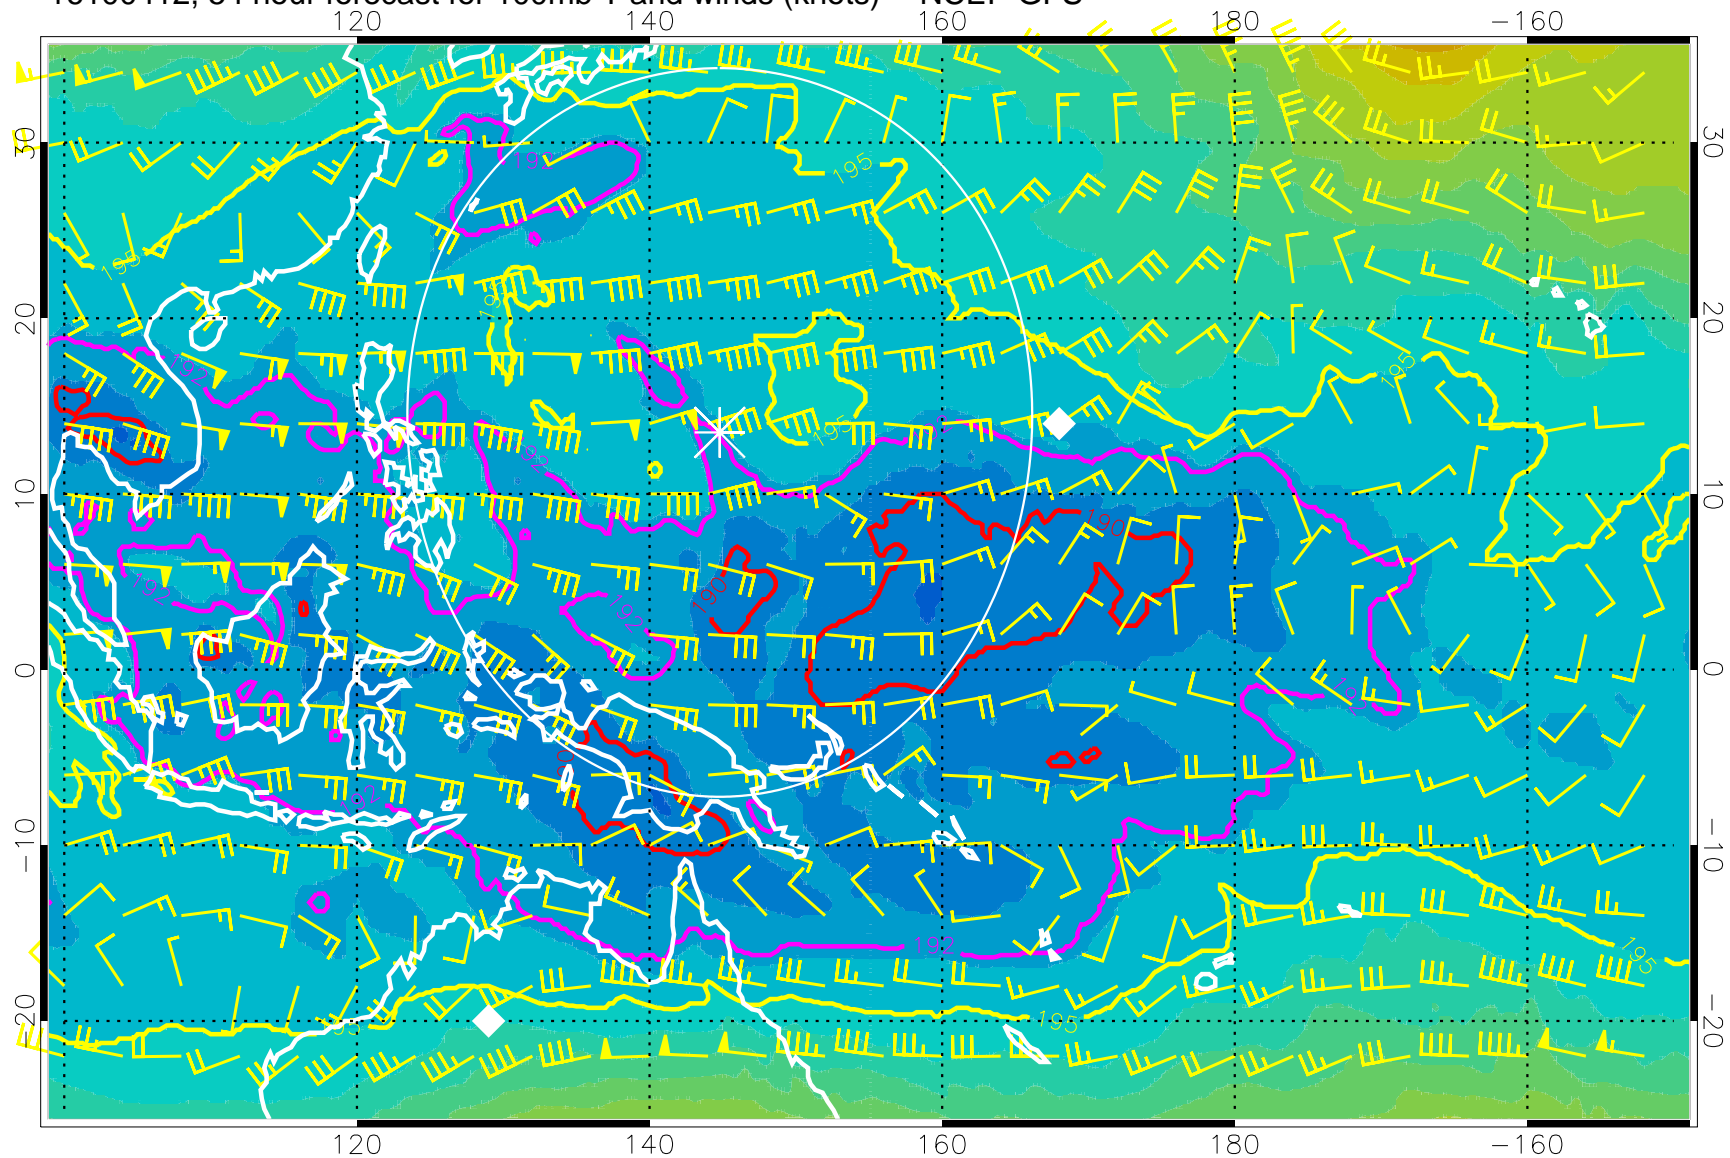

180 190 200 210 220

T, K

187.5K Isotherm 190K Isotherm  
192.5K Isotherm 195K Isotherm

Range ring of 2304 km

16100400, 42 hour forecast for 100mb T and winds (knots) -- NCEP GFS

180 190 200 210 220

T, K

187.5K Isotherm 190K Isotherm  
192.5K Isotherm 195K Isotherm

Range ring of 2304 km

16100406, 48 hour forecast for 100mb T and winds (knots) -- NCEP GFS

180 190 200 210 220

T, K

187.5K Isotherm 190K Isotherm  
192.5K Isotherm 195K Isotherm

Range ring of 2304 km

16100412, 54 hour forecast for 100mb T and winds (knots) -- NCEP GFS

180 190 200 210 220  
T, K

187.5K Isotherm 190K Isotherm  
192.5K Isotherm 195K Isotherm

Range ring of 2304 km

16100418, 60 hour forecast for 100mb T and winds (knots) -- NCEP GFS

180 190 200 210 220

T, K

187.5K Isotherm 190K Isotherm  
192.5K Isotherm 195K Isotherm

180 190 200 210 220  
T, K

187.5K Isotherm 190K Isotherm  
192.5K Isotherm 195K Isotherm

Range ring of 2304 km

16100512, 78 hour forecast for 100mb T and winds (knots) -- NCEP GFS

180 190 200 210 220

T, K

187.5K Isotherm 190K Isotherm  
192.5K Isotherm 195K Isotherm