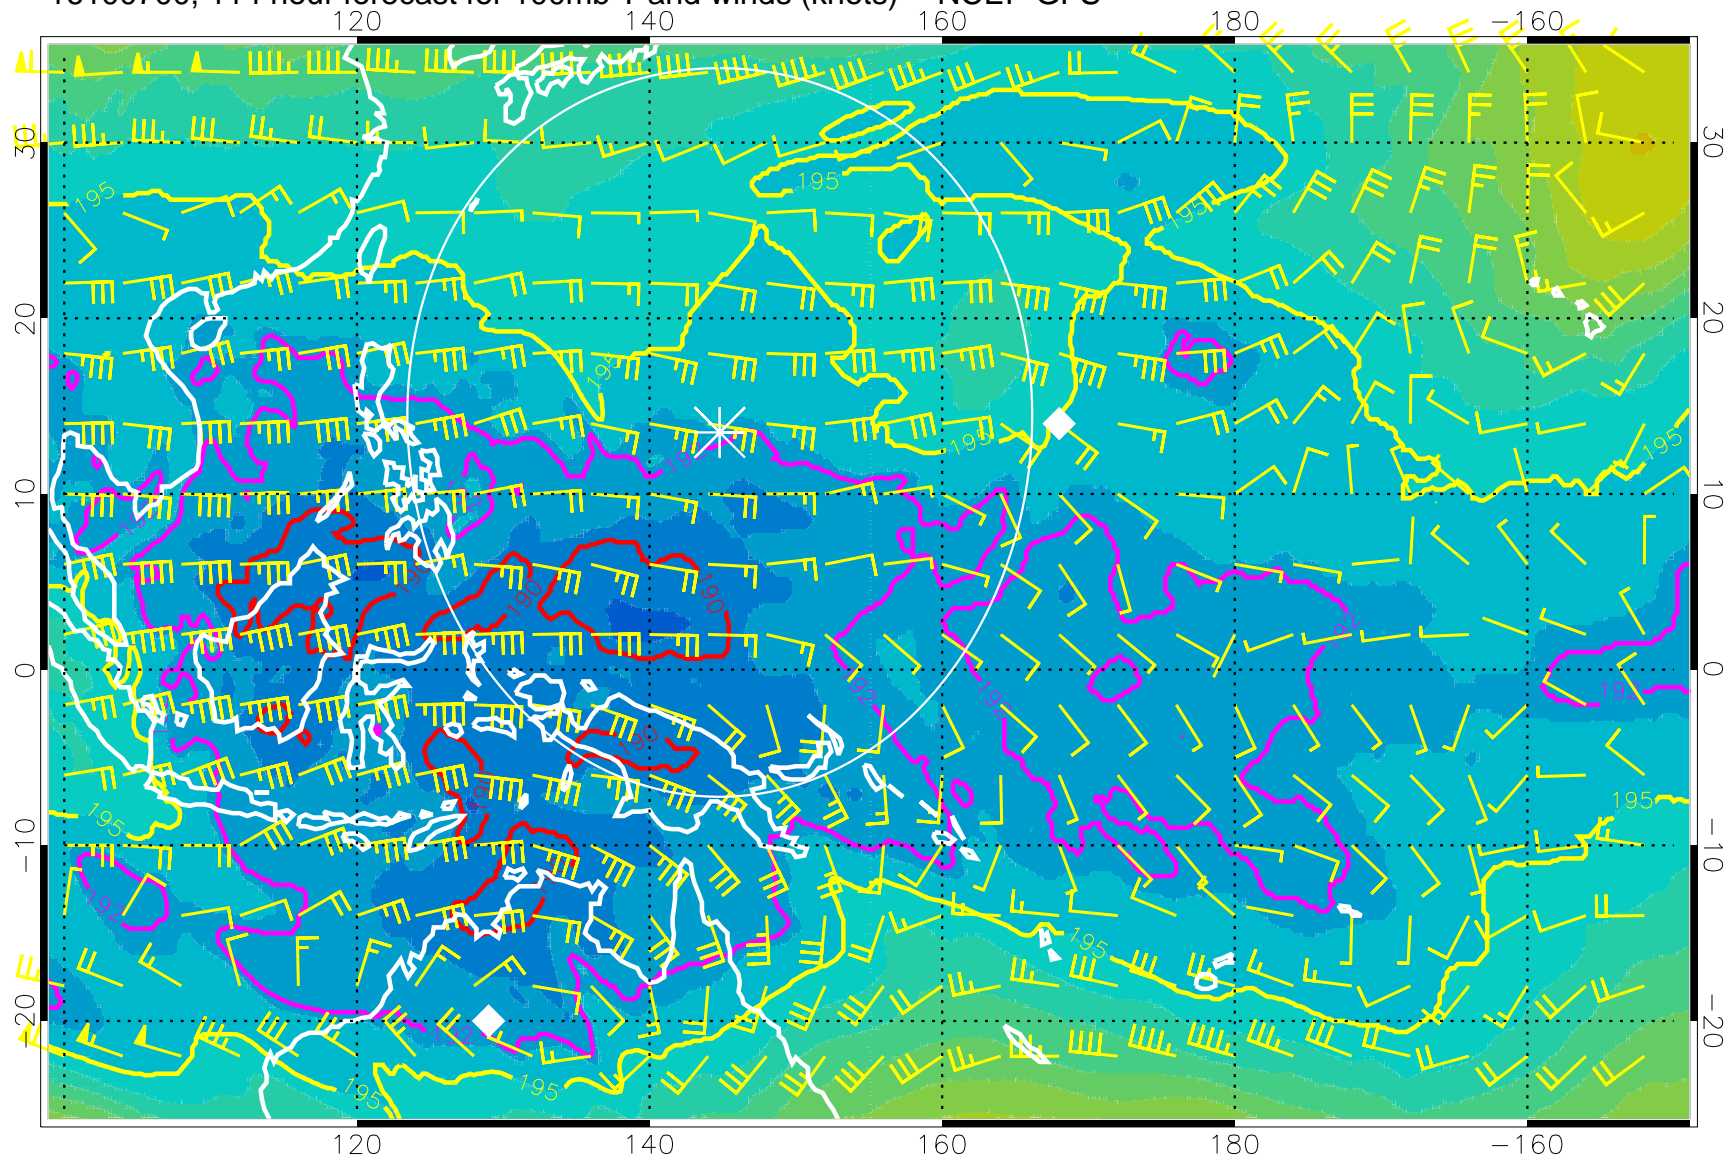

180 190 200 210 220

T, K

187.5K Isotherm 190K Isotherm  
192.5K Isotherm 195K Isotherm

Range ring of 2304 km

16100612, 102 hour forecast for 100mb T and winds (knots) -- NCEP GFS

180 190 200 210 220  
T, K

187.5K Isotherm 190K Isotherm  
192.5K Isotherm 195K Isotherm

Range ring of 2304 km

16100618, 108 hour forecast for 100mb T and winds (knots) -- NCEP GFS

180 190 200 210 220

T, K

187.5K Isotherm 190K Isotherm  
192.5K Isotherm 195K Isotherm

Range ring of 2304 km

16100700, 114 hour forecast for 100mb T and winds (knots) -- NCEP GFS

180 190 200 210 220

T, K

187.5K Isotherm 190K Isotherm  
192.5K Isotherm 195K Isotherm

Range ring of 2304 km

16100706, 120 hour forecast for 100mb T and winds (knots) -- NCEP GFS