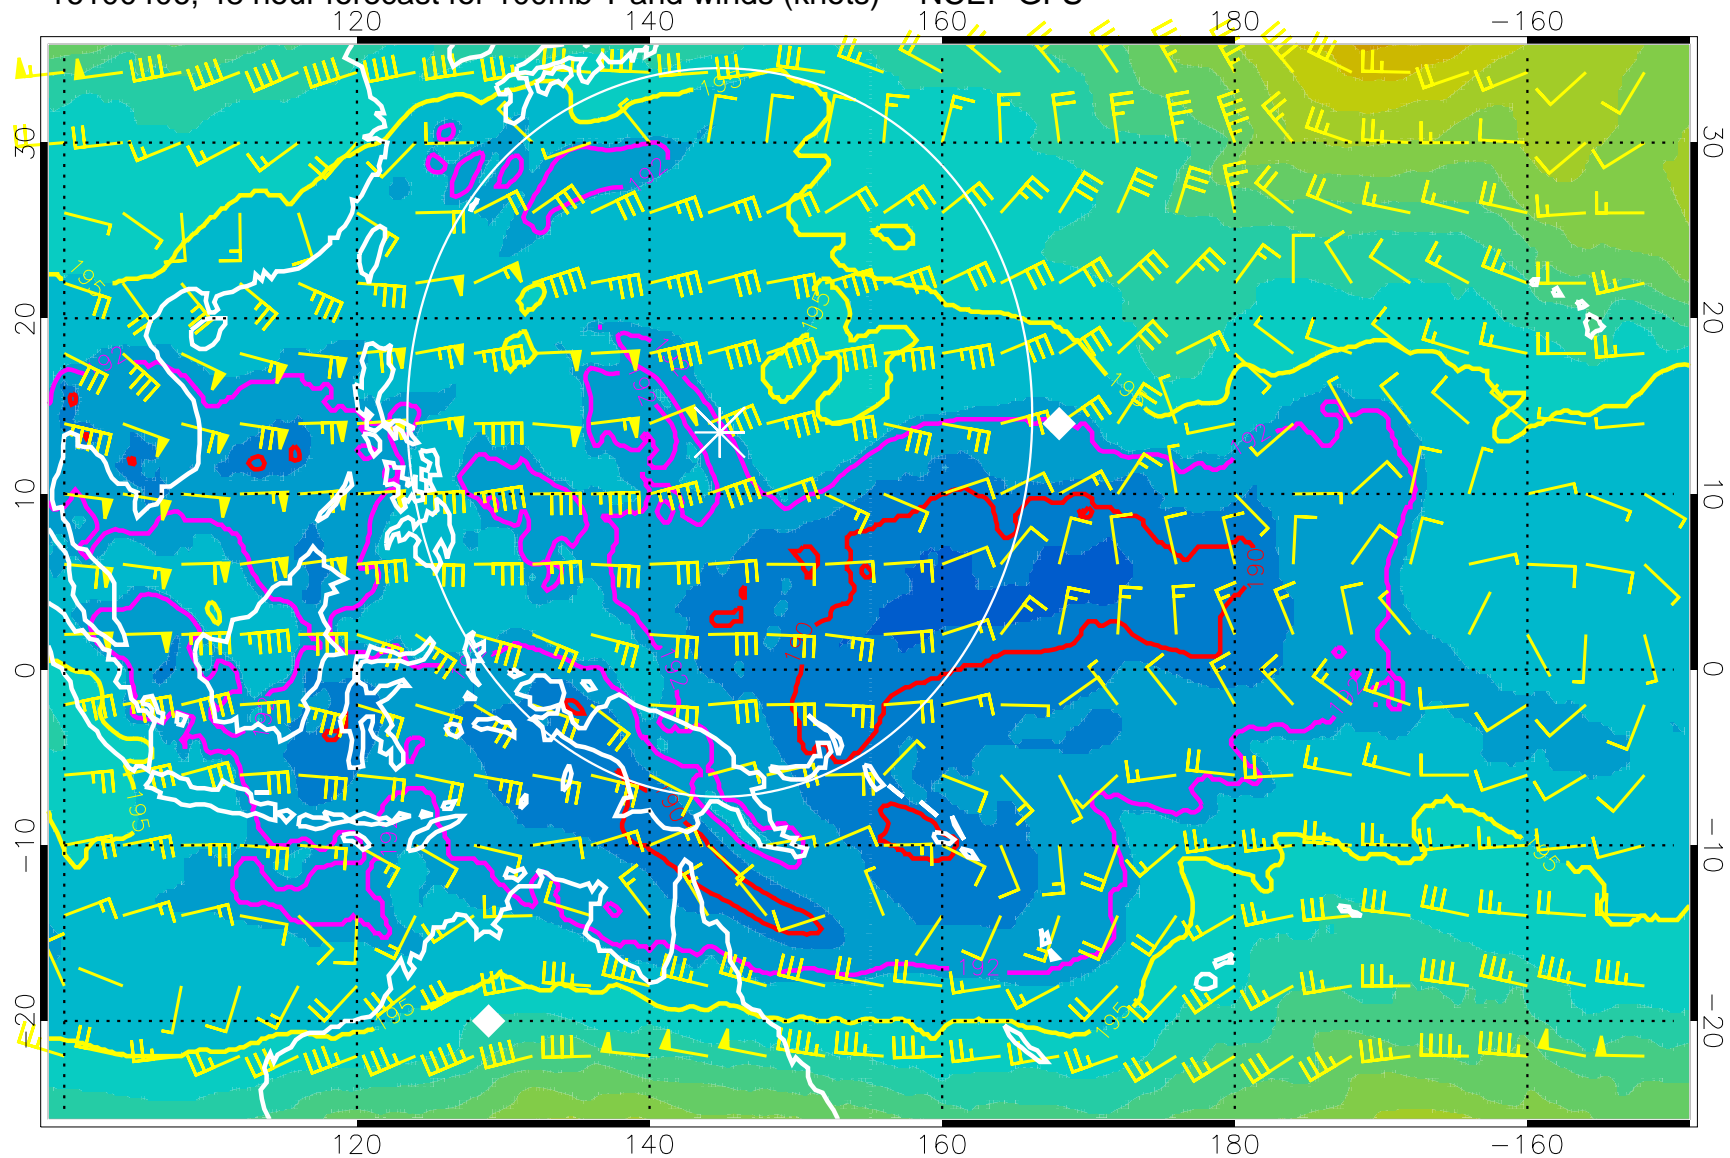

180 190 200 210 220

T, K

187.5K Isotherm 190K Isotherm  
192.5K Isotherm 195K Isotherm

Range ring of 2304 km

16100400, 42 hour forecast for 100mb T and winds (knots) -- NCEP GFS

180 190 200 210 220

T, K

187.5K Isotherm 190K Isotherm  
192.5K Isotherm 195K Isotherm

Range ring of 2304 km

16100406, 48 hour forecast for 100mb T and winds (knots) -- NCEP GFS

180 190 200 210 220

T, K

187.5K Isotherm 190K Isotherm  
192.5K Isotherm 195K Isotherm

Range ring of 2304 km

16100412, 54 hour forecast for 100mb T and winds (knots) -- NCEP GFS

180 190 200 210 220  
T, K

187.5K Isotherm 190K Isotherm  
192.5K Isotherm 195K Isotherm

Range ring of 2304 km

16100418, 60 hour forecast for 100mb T and winds (knots) -- NCEP GFS

180 190 200 210 220

T, K

187.5K Isotherm 190K Isotherm  
192.5K Isotherm 195K Isotherm