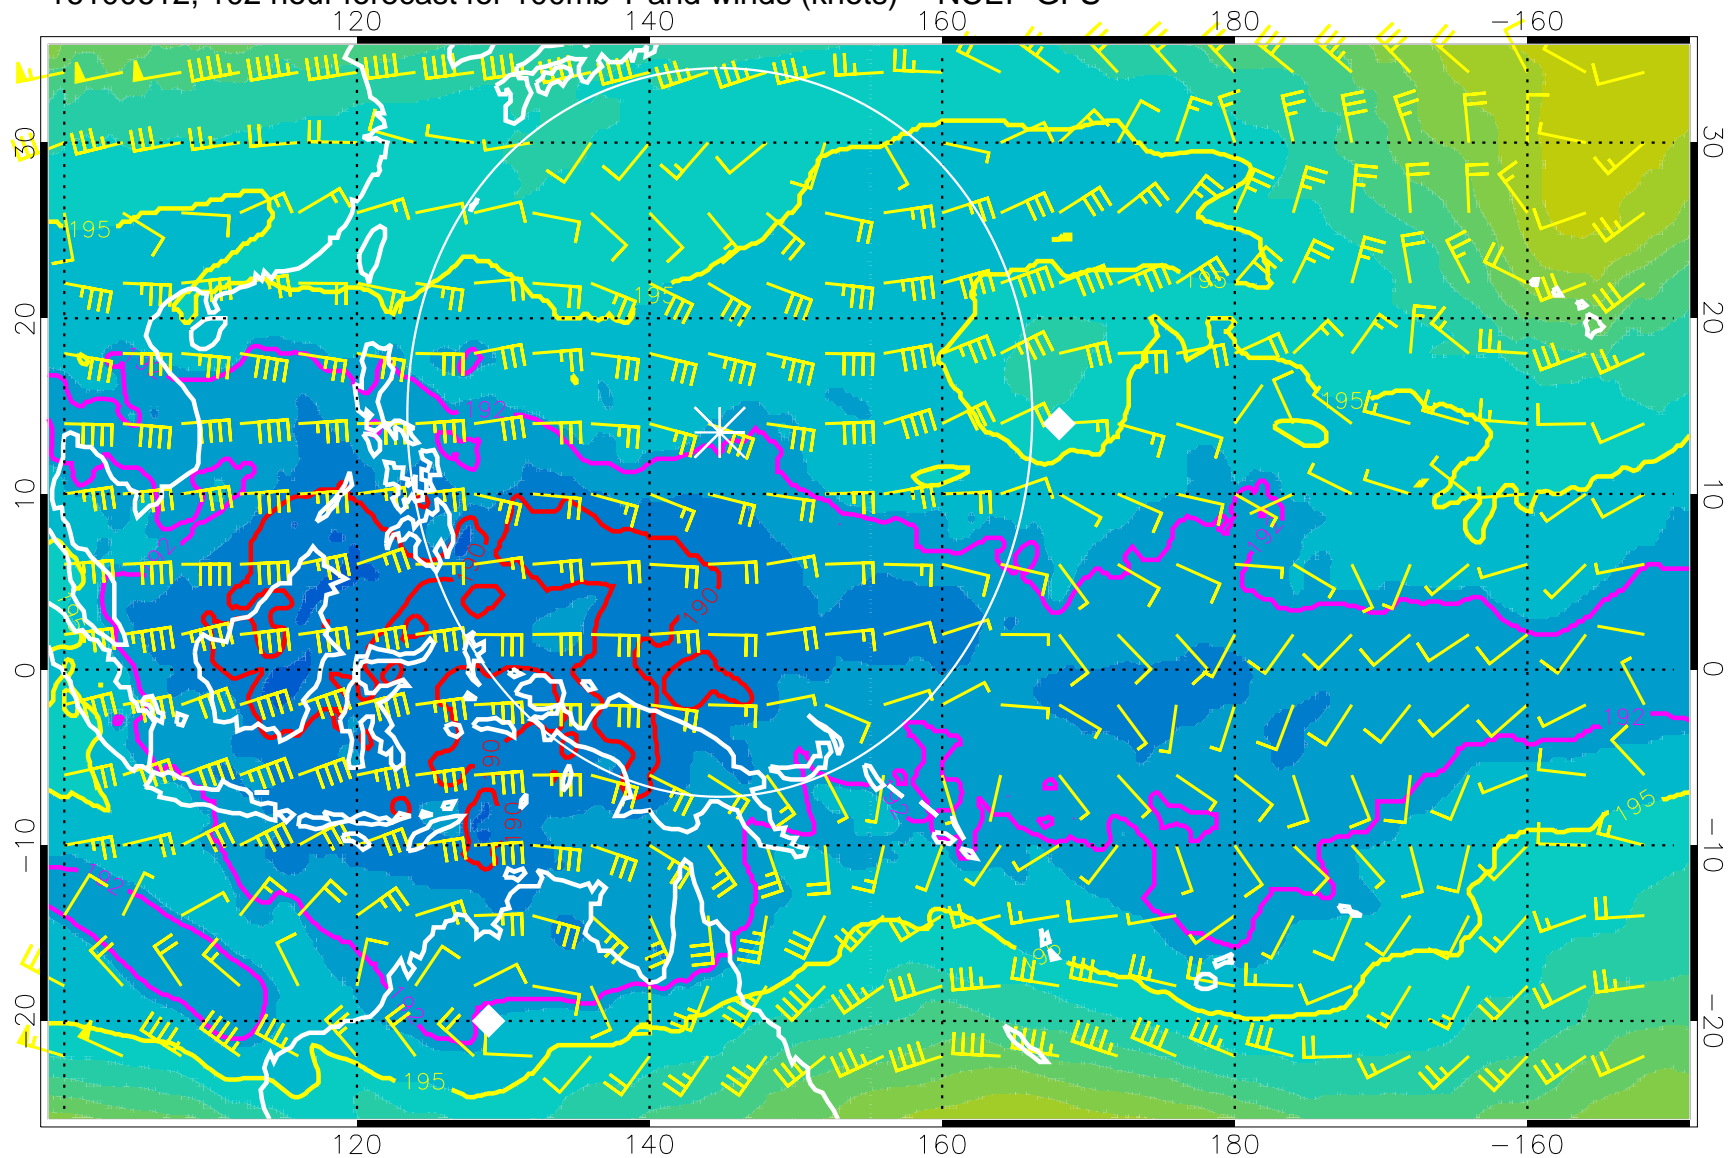

16100600, 90 hour forecast for 100mb T and winds (knots) -- NCEP GFS

180 190 200 210 220

T, K

187.5K Isotherm 190K Isotherm  
192.5K Isotherm 195K Isotherm

Range ring of 2304 km

16100606, 96 hour forecast for 100mb T and winds (knots) -- NCEP GFS

180 190 200 210 220

T, K

187.5K Isotherm 190K Isotherm  
192.5K Isotherm 195K Isotherm

Range ring of 2304 km

16100612, 102 hour forecast for 100mb T and winds (knots) -- NCEP GFS

180 190 200 210 220  
T, K

187.5K Isotherm 190K Isotherm  
192.5K Isotherm 195K Isotherm

Range ring of 2304 km

16100618, 108 hour forecast for 100mb T and winds (knots) -- NCEP GFS

180 190 200 210 220

T, K

187.5K Isotherm 190K Isotherm  
192.5K Isotherm 195K Isotherm