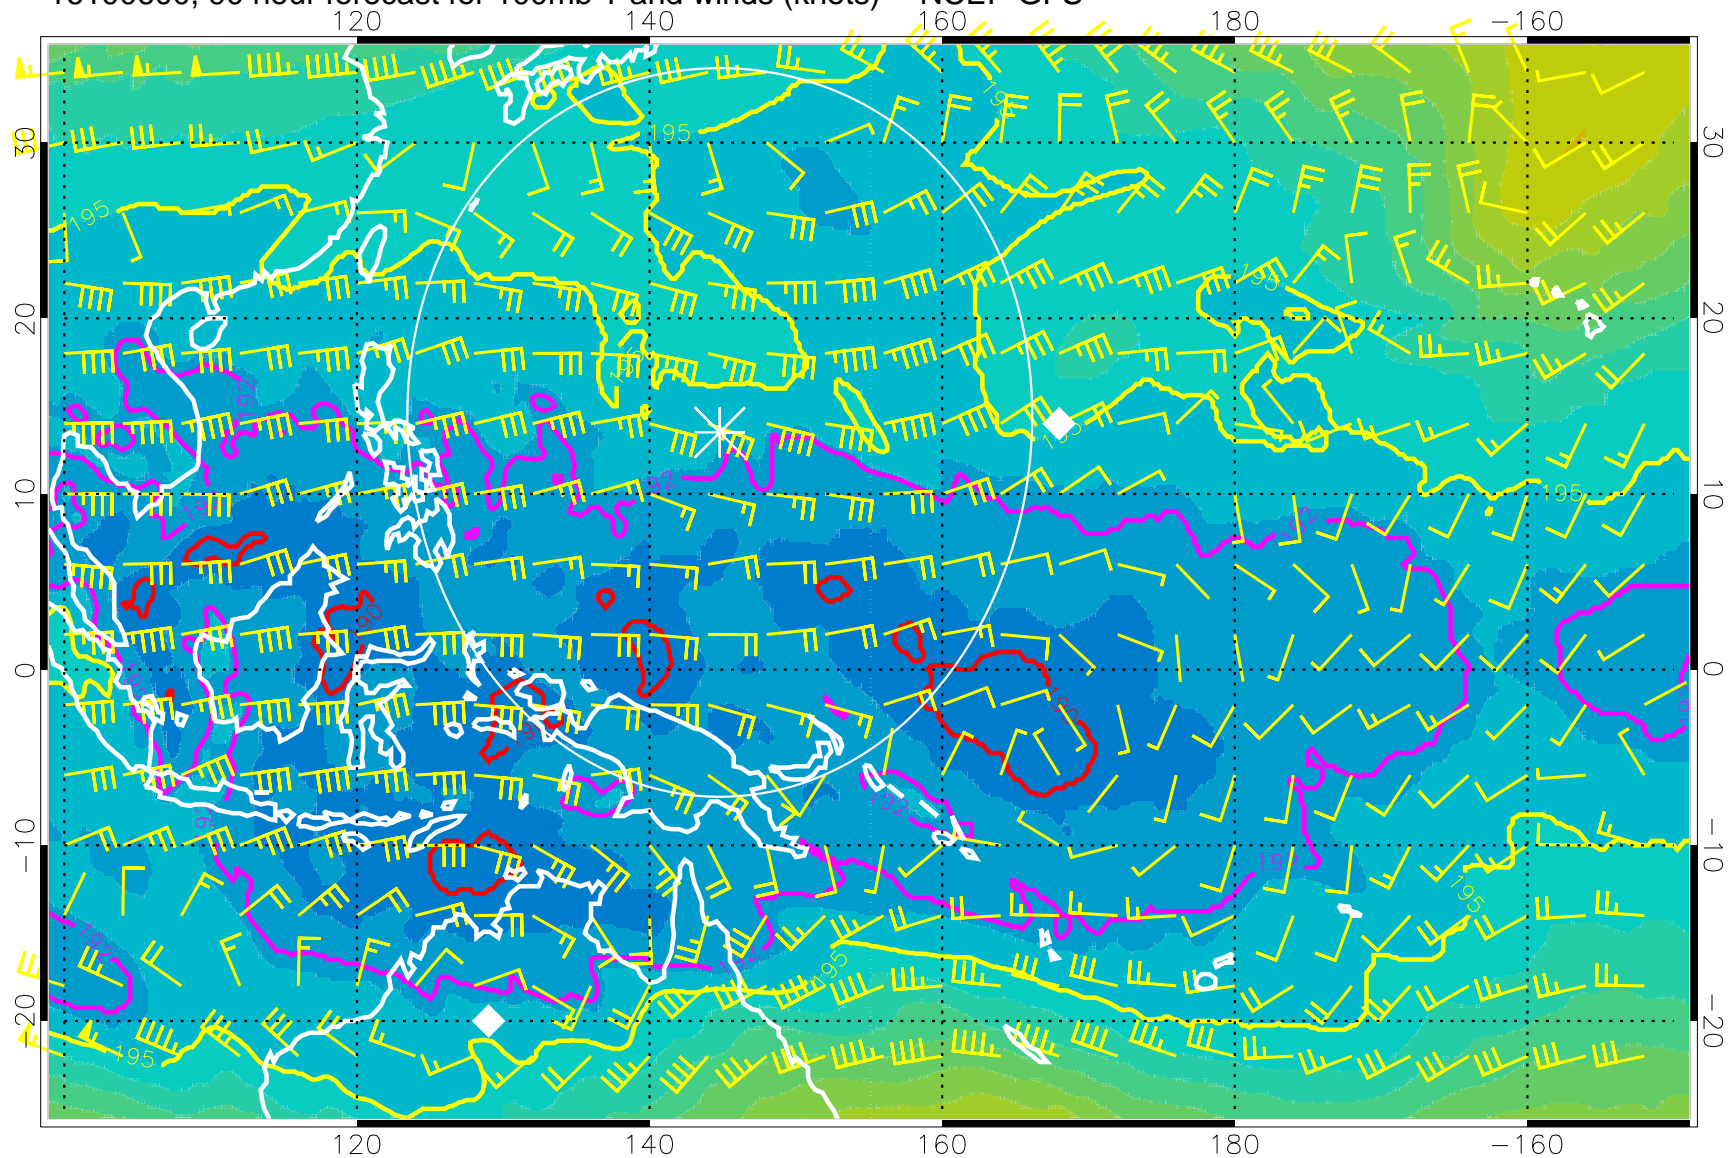

180 190 200 210 220  
T, K

187.5K Isotherm 190K Isotherm  
192.5K Isotherm 195K Isotherm

Range ring of 2304 km

16100512, 78 hour forecast for 100mb T and winds (knots) -- NCEP GFS

180 190 200 210 220

T, K

187.5K Isotherm 190K Isotherm  
192.5K Isotherm 195K Isotherm

Range ring of 2304 km

16100518, 84 hour forecast for 100mb T and winds (knots) -- NCEP GFS

180    190    200    210    220  
T, K

187.5K Isotherm 190K Isotherm  
192.5K Isotherm 195K Isotherm

Range ring of 2304 km

16100600, 90 hour forecast for 100mb T and winds (knots) -- NCEP GFS

180 190 200 210 220

T, K

187.5K Isotherm 190K Isotherm  
192.5K Isotherm 195K Isotherm

Range ring of 2304 km

16100606, 96 hour forecast for 100mb T and winds (knots) -- NCEP GFS

180 190 200 210 220

T, K

187.5K Isotherm 190K Isotherm  
192.5K Isotherm 195K Isotherm

Range ring of 2304 km

16100612, 102 hour forecast for 100mb T and winds (knots) -- NCEP GFS

180 190 200 210 220  
T, K