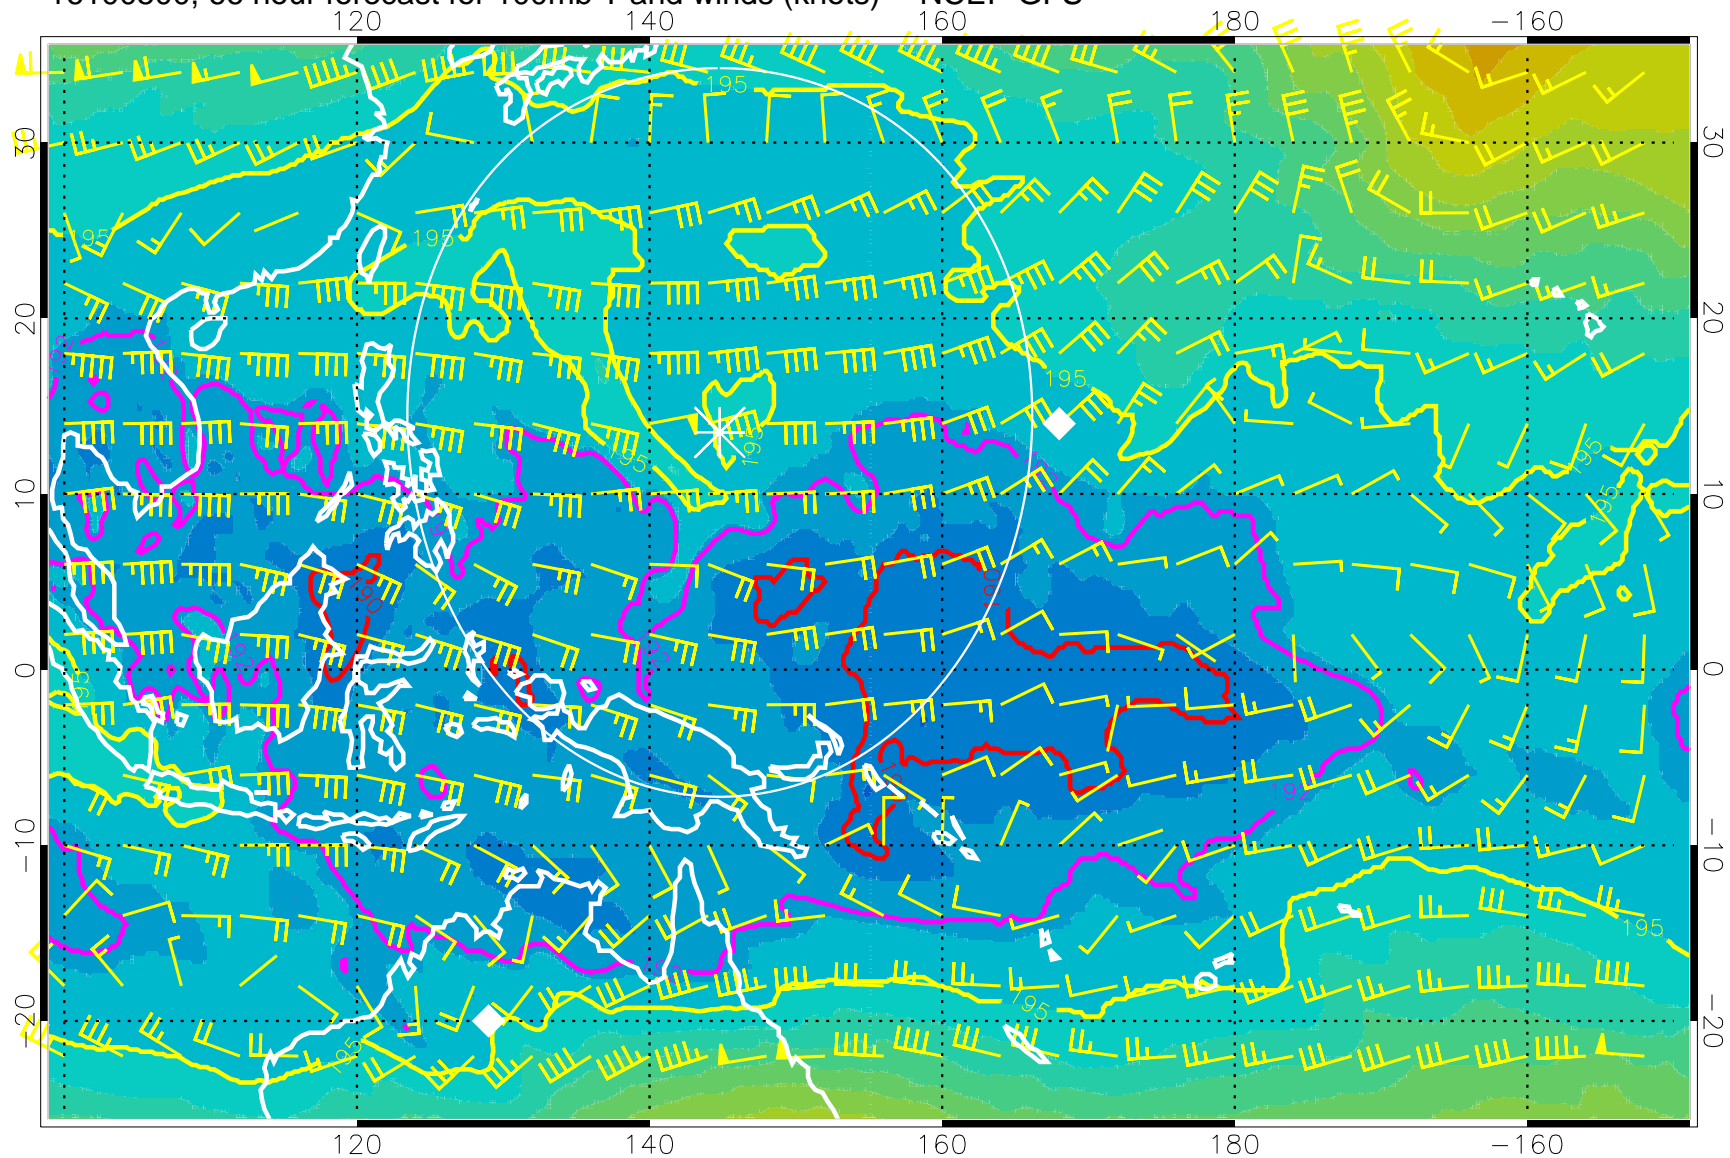

180 190 200 210 220  
T, K

187.5K Isotherm 190K Isotherm  
192.5K Isotherm 195K Isotherm

Range ring of 2304 km

16100418, 60 hour forecast for 100mb T and winds (knots) -- NCEP GFS

180 190 200 210 220

T, K

187.5K Isotherm 190K Isotherm  
192.5K Isotherm 195K Isotherm

Range ring of 2304 km

16100500, 66 hour forecast for 100mb T and winds (knots) -- NCEP GFS

180 190 200 210 220

T, K

187.5K Isotherm 190K Isotherm  
192.5K Isotherm 195K Isotherm

Range ring of 2304 km

16100506, 72 hour forecast for 100mb T and winds (knots) -- NCEP GFS

180 190 200 210 220  
T, K

187.5K Isotherm 190K Isotherm  
192.5K Isotherm 195K Isotherm

Range ring of 2304 km

16100512, 78 hour forecast for 100mb T and winds (knots) -- NCEP GFS

180 190 200 210 220

T, K

187.5K Isotherm 190K Isotherm  
192.5K Isotherm 195K Isotherm