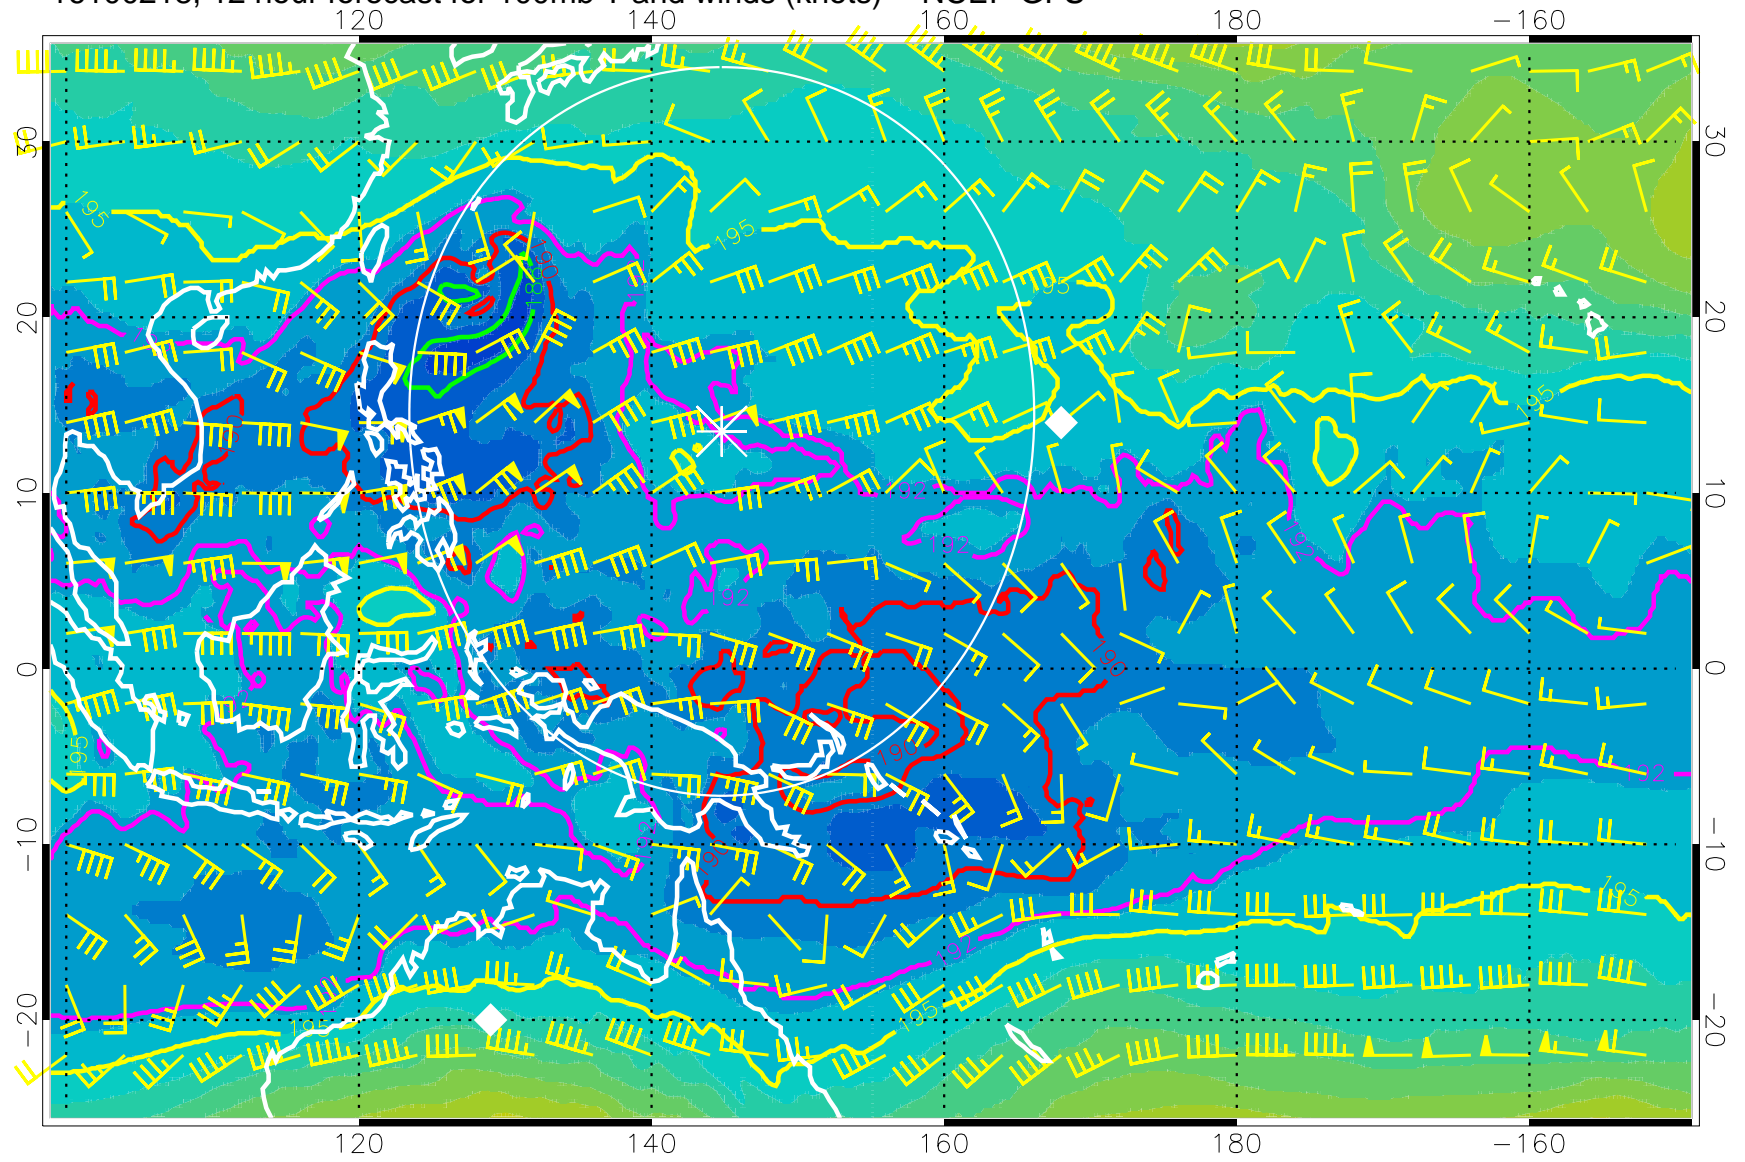

16100212, 6 hour forecast for 100mb T and winds (knots) -- NCEP GFS

180 190 200 210 220

T, K

187.5K Isotherm 190K Isotherm  
192.5K Isotherm 195K Isotherm

Range ring of 2304 km

16100218, 12 hour forecast for 100mb T and winds (knots) -- NCEP GFS

180      190      200      210      220  
T, K

187.5K Isotherm 190K Isotherm  
192.5K Isotherm 195K Isotherm

Range ring of 2304 km

16100300, 18 hour forecast for 100mb T and winds (knots) -- NCEP GFS

180 190 200 210 220

T, K

187.5K Isotherm 190K Isotherm  
192.5K Isotherm 195K Isotherm

Range ring of 2304 km

16100306, 24 hour forecast for 100mb T and winds (knots) -- NCEP GFS

180 190 200 210 220

T, K

187.5K Isotherm 190K Isotherm  
192.5K Isotherm 195K Isotherm

180 190 200 210 220

T, K

187.5K Isotherm 190K Isotherm  
192.5K Isotherm 195K Isotherm

Range ring of 2304 km

16100400, 42 hour forecast for 100mb T and winds (knots) -- NCEP GFS

180 190 200 210 220

T, K

187.5K Isotherm 190K Isotherm  
192.5K Isotherm 195K Isotherm