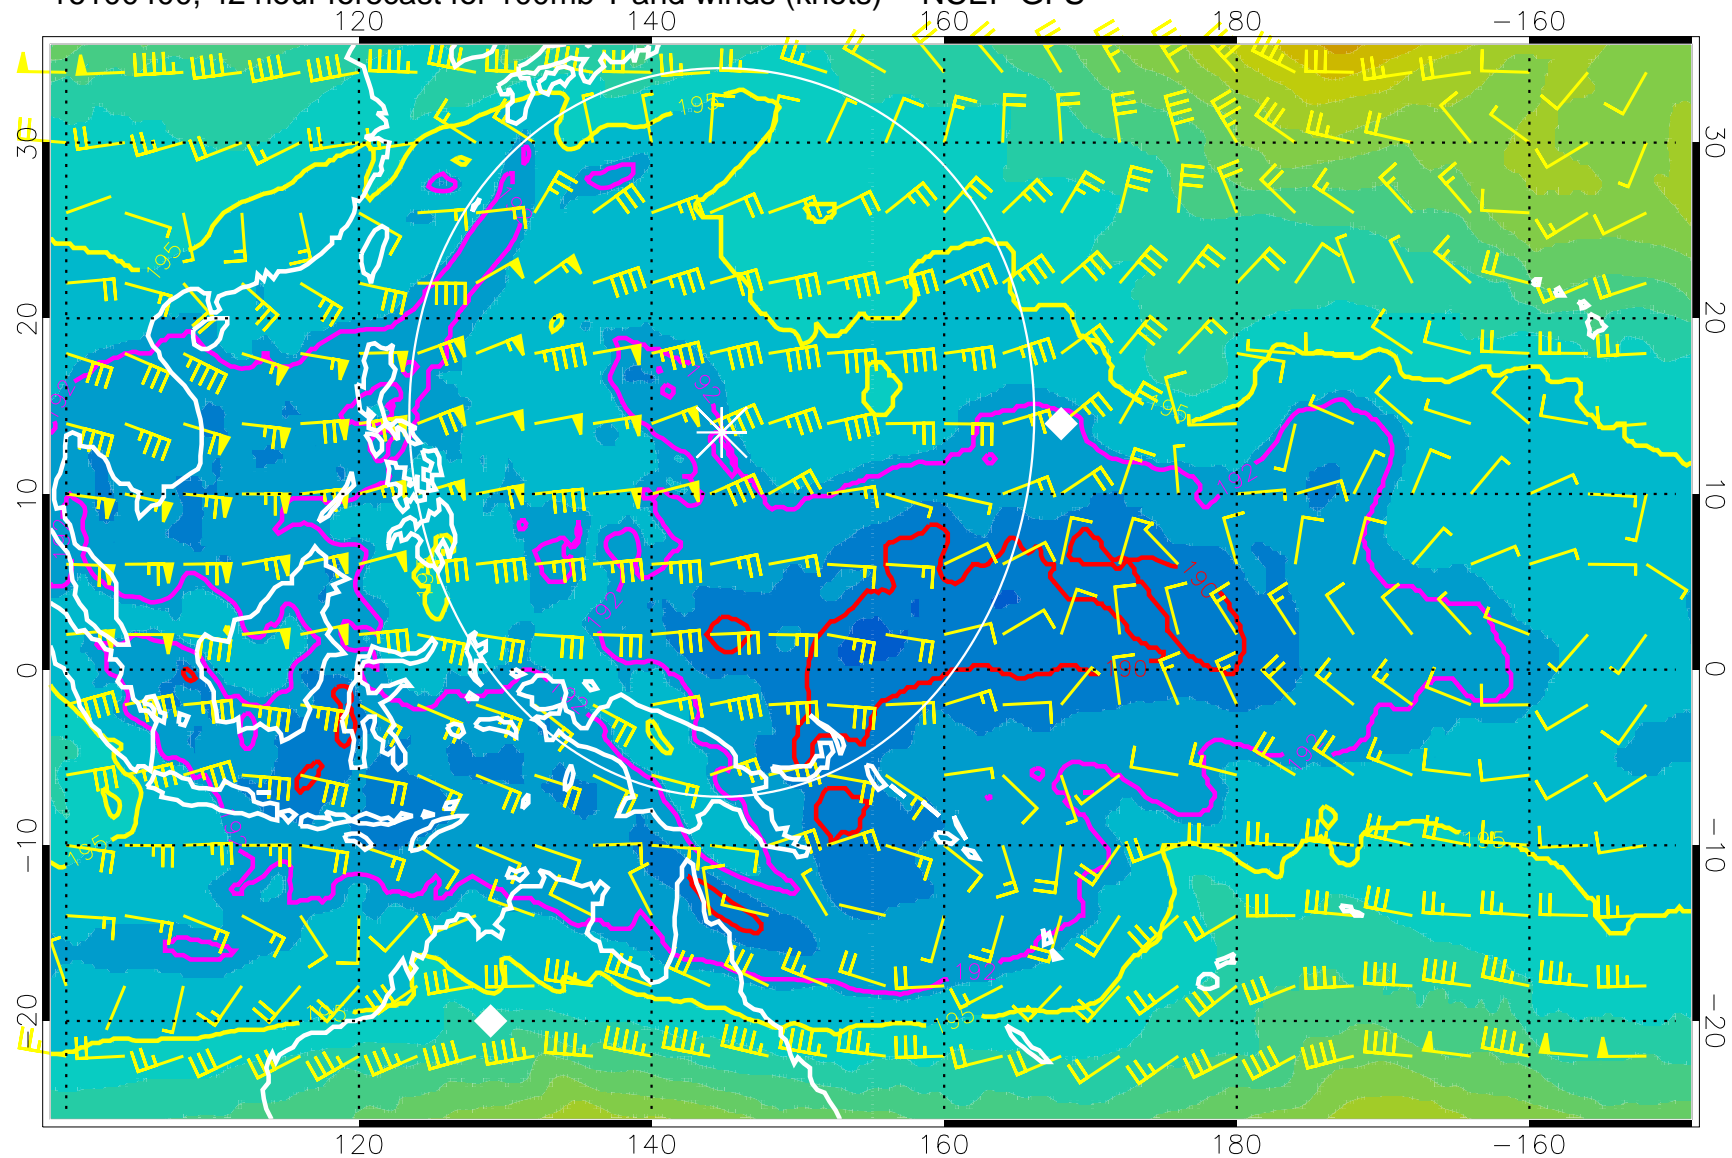

T, K

187.5K Isotherm 190K Isotherm  
192.5K Isotherm 195K Isotherm

Range ring of 2304 km

16100306, 24 hour forecast for 100mb T and winds (knots) -- NCEP GFS

180 190 200 210 220

T, K

187.5K Isotherm 190K Isotherm  
192.5K Isotherm 195K Isotherm

Range ring of 2304 km

16100312, 30 hour forecast for 100mb T and winds (knots) -- NCEP GFS

180 190 200 210 220

T, K

187.5K Isotherm 190K Isotherm  
192.5K Isotherm 195K Isotherm

Range ring of 2304 km

16100318, 36 hour forecast for 100mb T and winds (knots) -- NCEP GFS

180 190 200 210 220

T, K

187.5K Isotherm 190K Isotherm  
192.5K Isotherm 195K Isotherm

Range ring of 2304 km

16100400, 42 hour forecast for 100mb T and winds (knots) -- NCEP GFS

180 190 200 210 220

T, K

187.5K Isotherm 190K Isotherm  
192.5K Isotherm 195K Isotherm

180 190 200 210 220  
T, K

187.5K Isotherm 190K Isotherm  
192.5K Isotherm 195K Isotherm

Range ring of 2304 km

16100418, 60 hour forecast for 100mb T and winds (knots) -- NCEP GFS

180 190 200 210 220

T, K

187.5K Isotherm 190K Isotherm  
192.5K Isotherm 195K Isotherm