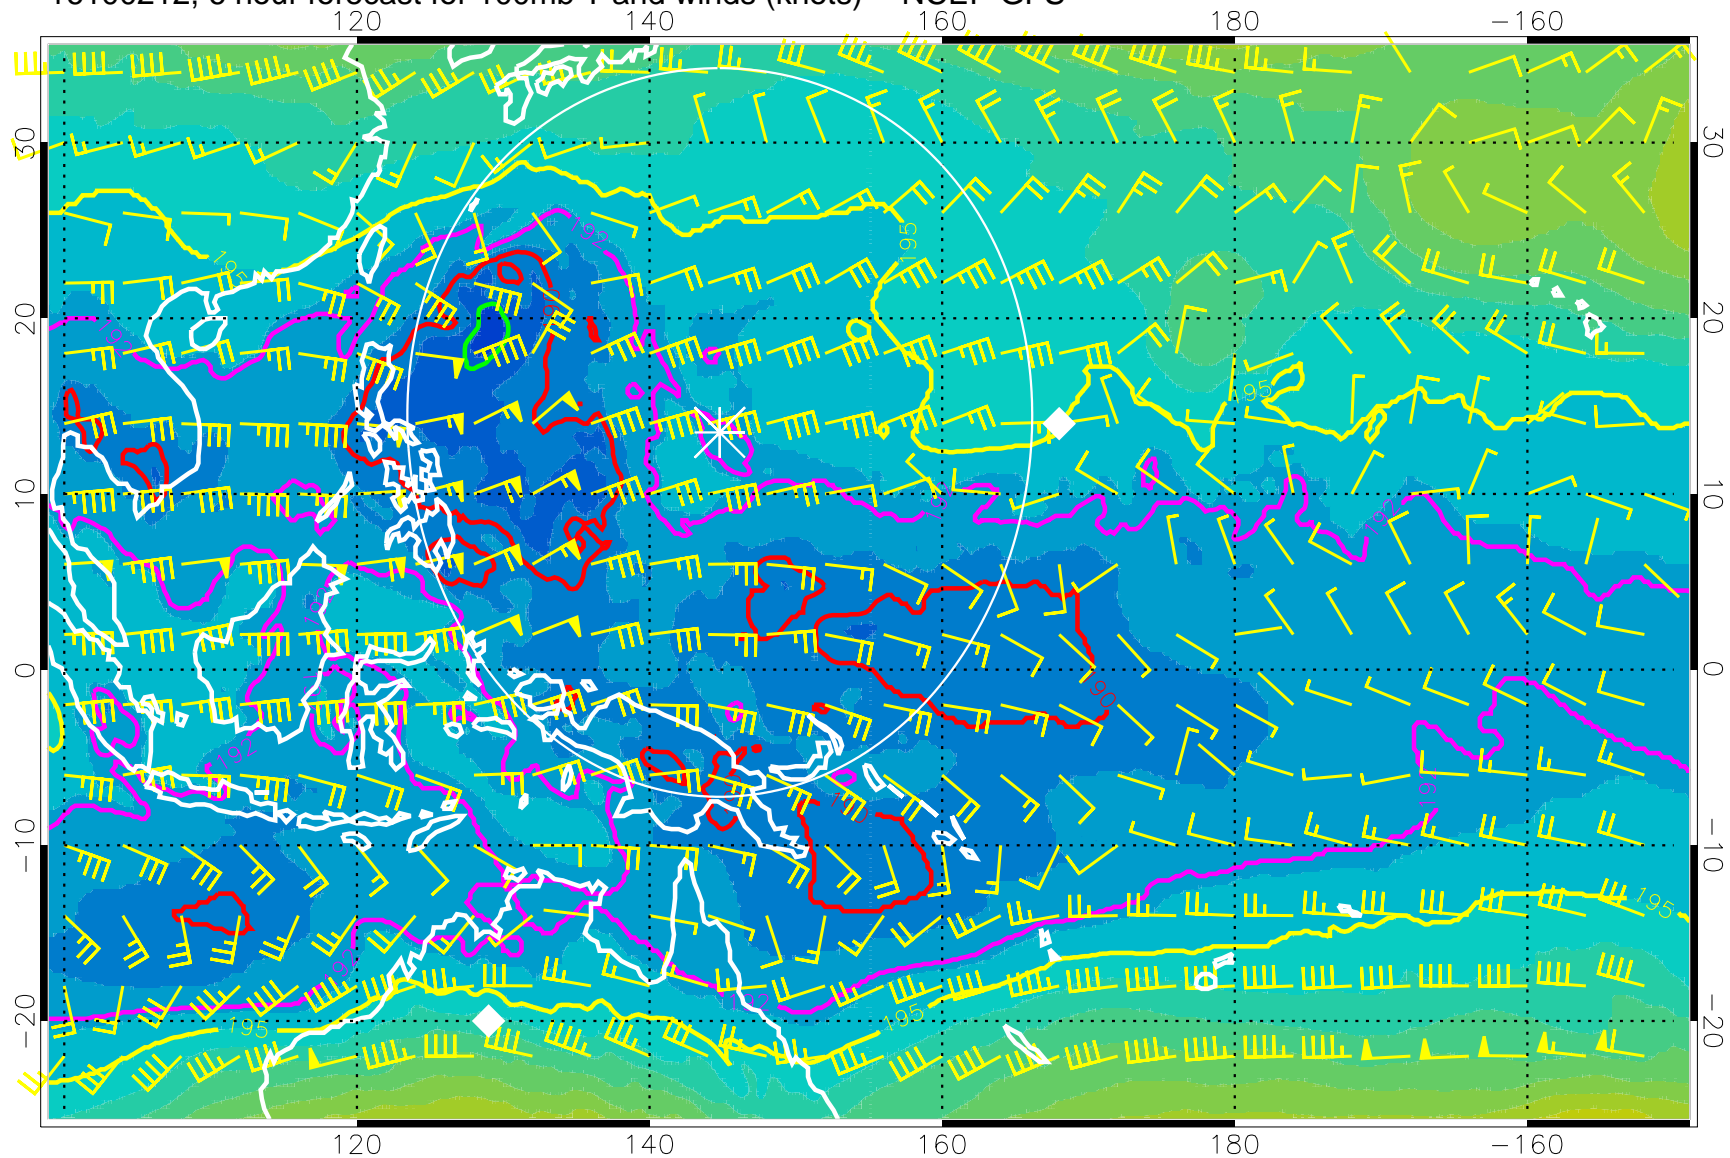

16100212, 6 hour forecast for 100mb T and winds (knots) -- NCEP GFS

180 190 200 210 220

T, K

187.5K Isotherm 190K Isotherm  
192.5K Isotherm 195K Isotherm

Range ring of 2304 km

16100218, 12 hour forecast for 100mb T and winds (knots) -- NCEP GFS

180      190      200      210      220  
T, K

187.5K Isotherm 190K Isotherm  
192.5K Isotherm 195K Isotherm

Range ring of 2304 km

16100300, 18 hour forecast for 100mb T and winds (knots) -- NCEP GFS

180 190 200 210 220

T, K

187.5K Isotherm 190K Isotherm  
192.5K Isotherm 195K Isotherm

Range ring of 2304 km

16100306, 24 hour forecast for 100mb T and winds (knots) -- NCEP GFS

180 190 200 210 220

T, K

187.5K Isotherm 190K Isotherm  
192.5K Isotherm 195K Isotherm

180 190 200 210 220

T, K

187.5K Isotherm 190K Isotherm  
192.5K Isotherm 195K Isotherm

Range ring of 2304 km

16100400, 42 hour forecast for 100mb T and winds (knots) -- NCEP GFS

180 190 200 210 220

T, K

187.5K Isotherm 190K Isotherm  
192.5K Isotherm 195K Isotherm