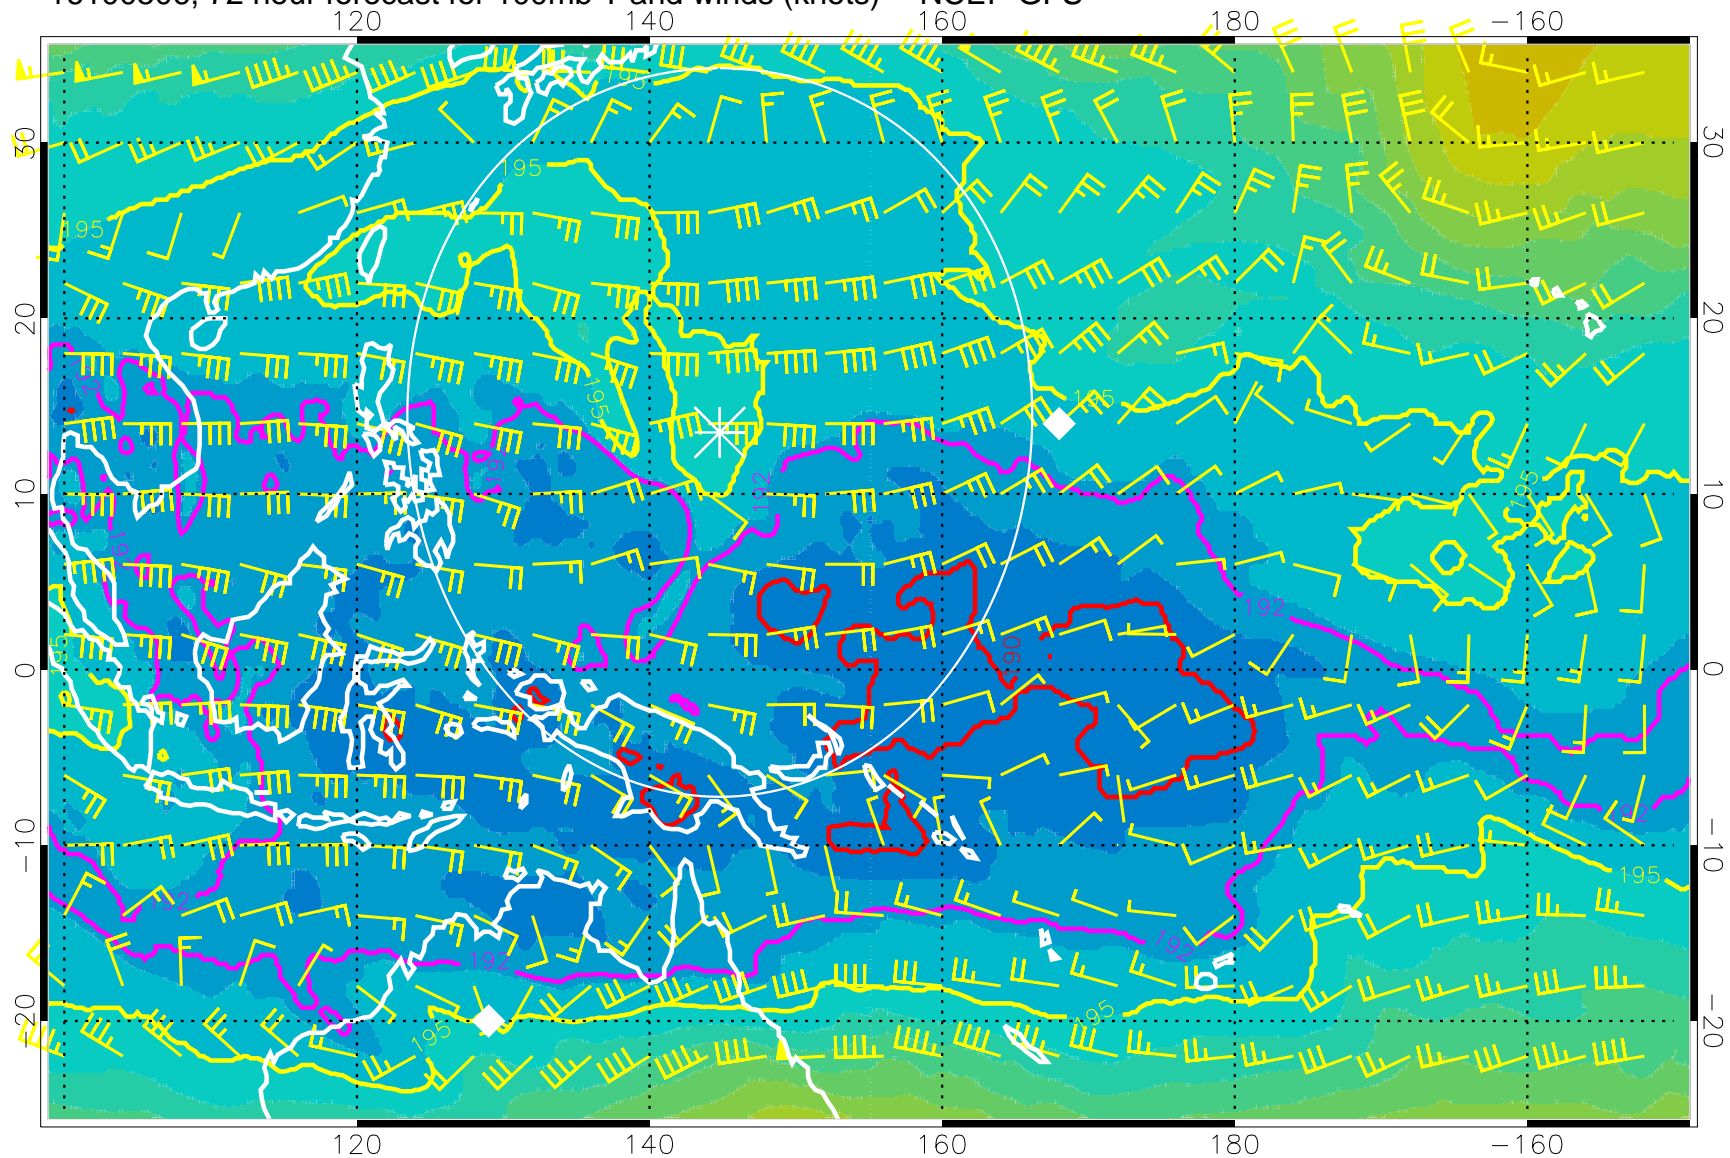

180 190 200 210 220  
T, K

187.5K Isotherm 190K Isotherm  
192.5K Isotherm 195K Isotherm

Range ring of 2304 km

16100418, 60 hour forecast for 100mb T and winds (knots) -- NCEP GFS

180 190 200 210 220

T, K

187.5K Isotherm 190K Isotherm  
192.5K Isotherm 195K Isotherm

Range ring of 2304 km

16100500, 66 hour forecast for 100mb T and winds (knots) -- NCEP GFS

180 190 200 210 220

T, K

187.5K Isotherm 190K Isotherm  
192.5K Isotherm 195K Isotherm

Range ring of 2304 km

16100506, 72 hour forecast for 100mb T and winds (knots) -- NCEP GFS

180 190 200 210 220  
T, K

187.5K Isotherm 190K Isotherm  
192.5K Isotherm 195K Isotherm

Range ring of 2304 km

16100512, 78 hour forecast for 100mb T and winds (knots) -- NCEP GFS

180 190 200 210 220

T, K

187.5K Isotherm 190K Isotherm  
192.5K Isotherm 195K Isotherm