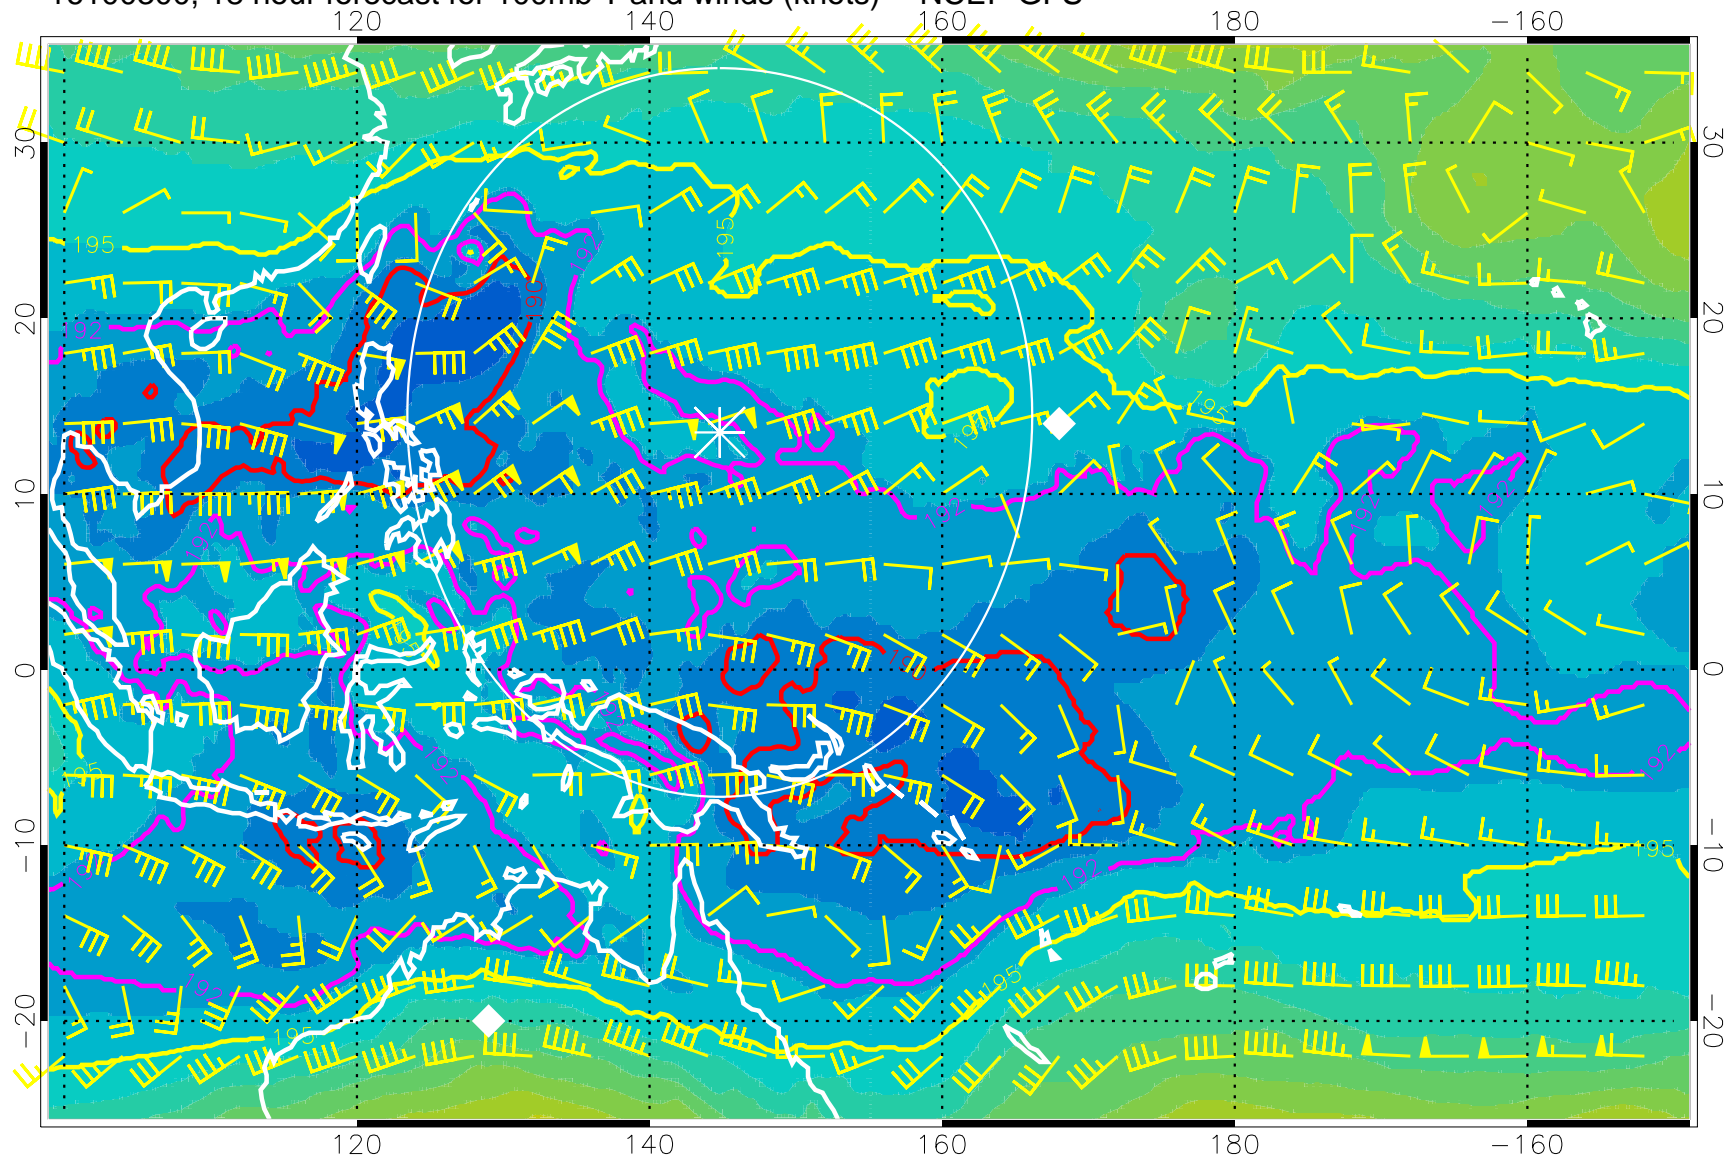

16100212, 6 hour forecast for 100mb T and winds (knots) -- NCEP GFS

180 190 200 210 220

T, K

187.5K Isotherm 190K Isotherm  
192.5K Isotherm 195K Isotherm

Range ring of 2304 km

16100218, 12 hour forecast for 100mb T and winds (knots) -- NCEP GFS

180      190      200      210      220  
T, K

187.5K Isotherm 190K Isotherm  
192.5K Isotherm 195K Isotherm

Range ring of 2304 km

16100300, 18 hour forecast for 100mb T and winds (knots) -- NCEP GFS

180 190 200 210 220

T, K

187.5K Isotherm 190K Isotherm  
192.5K Isotherm 195K Isotherm

Range ring of 2304 km

16100306, 24 hour forecast for 100mb T and winds (knots) -- NCEP GFS

180 190 200 210 220

T, K

187.5K Isotherm 190K Isotherm  
192.5K Isotherm 195K Isotherm

180 190 200 210 220

T, K

187.5K Isotherm 190K Isotherm  
192.5K Isotherm 195K Isotherm

Range ring of 2304 km

16100400, 42 hour forecast for 100mb T and winds (knots) -- NCEP GFS

180 190 200 210 220

T, K

187.5K Isotherm 190K Isotherm  
192.5K Isotherm 195K Isotherm