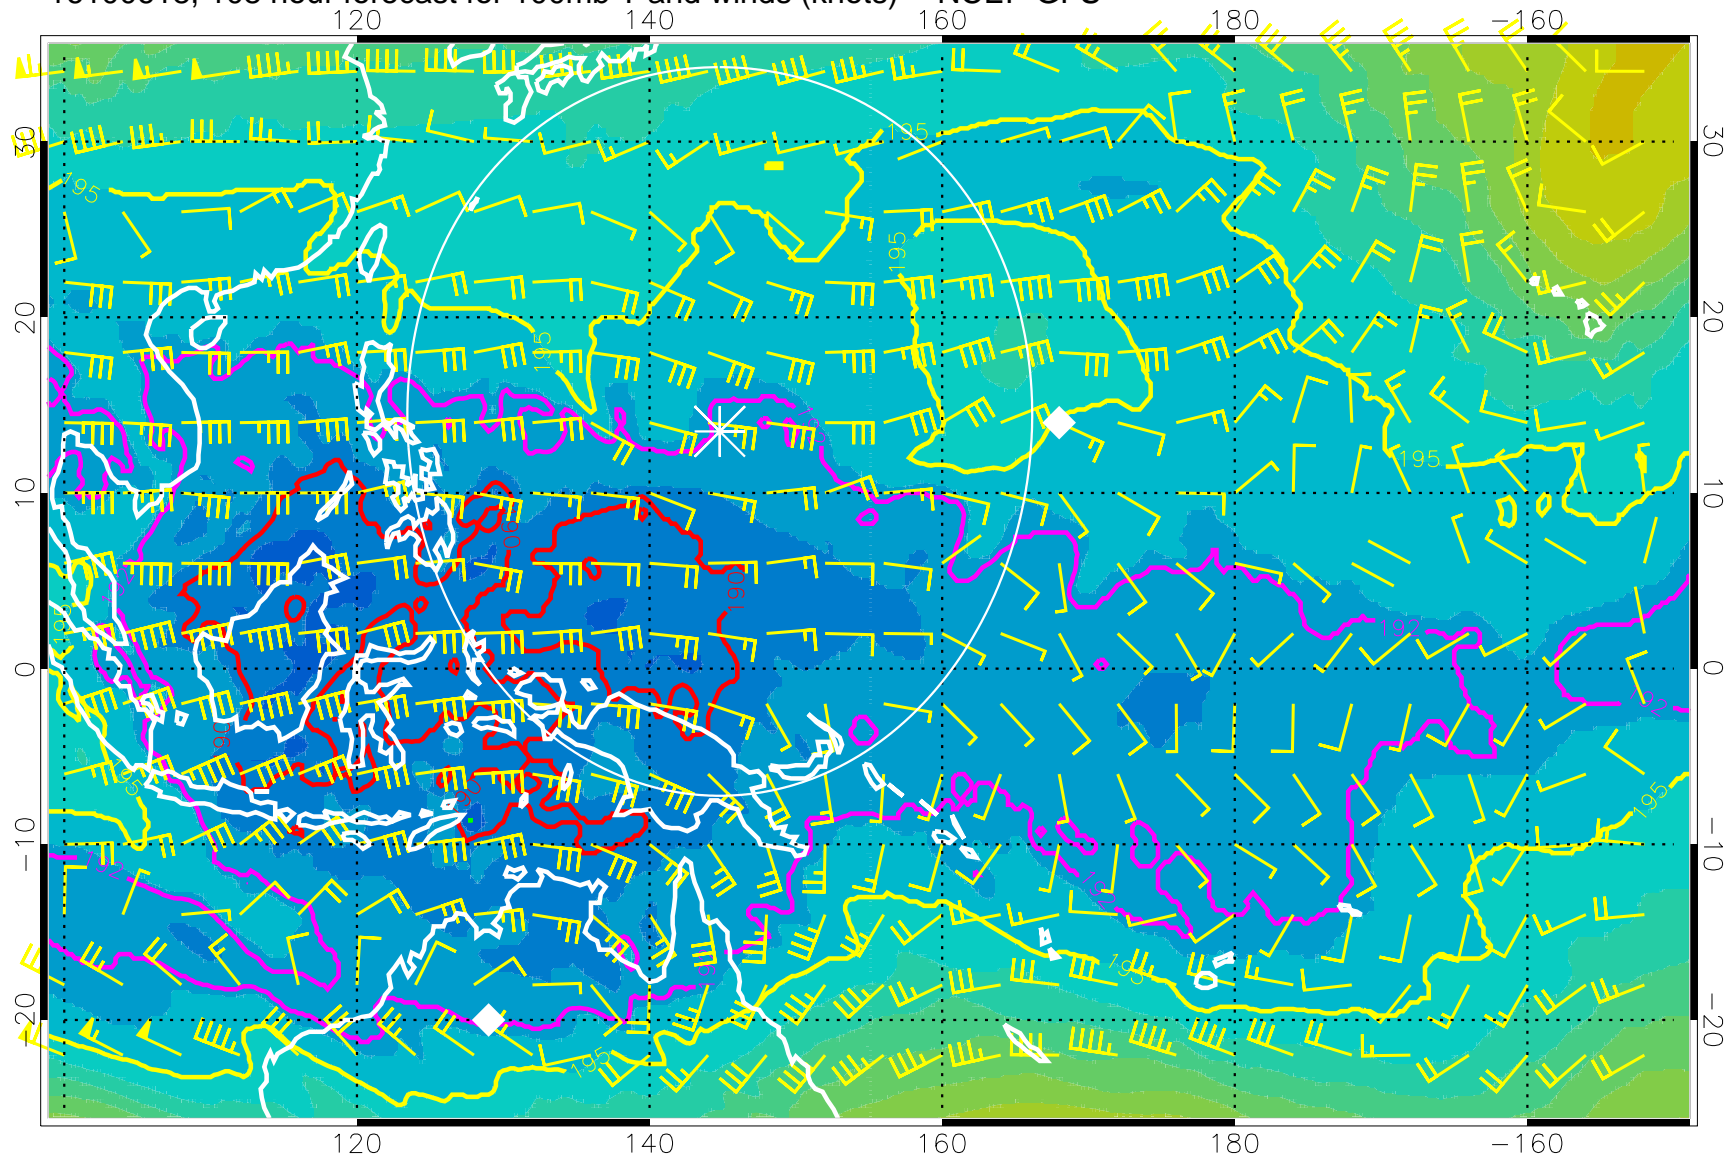

16100600, 90 hour forecast for 100mb T and winds (knots) -- NCEP GFS

180 190 200 210 220

T, K

187.5K Isotherm 190K Isotherm  
192.5K Isotherm 195K Isotherm

Range ring of 2304 km

16100606, 96 hour forecast for 100mb T and winds (knots) -- NCEP GFS

180 190 200 210 220

T, K

187.5K Isotherm 190K Isotherm  
192.5K Isotherm 195K Isotherm

Range ring of 2304 km

16100612, 102 hour forecast for 100mb T and winds (knots) -- NCEP GFS

180 190 200 210 220  
T, K

187.5K Isotherm 190K Isotherm  
192.5K Isotherm 195K Isotherm

Range ring of 2304 km

16100618, 108 hour forecast for 100mb T and winds (knots) -- NCEP GFS

180 190 200 210 220

T, K

187.5K Isotherm 190K Isotherm  
192.5K Isotherm 195K Isotherm