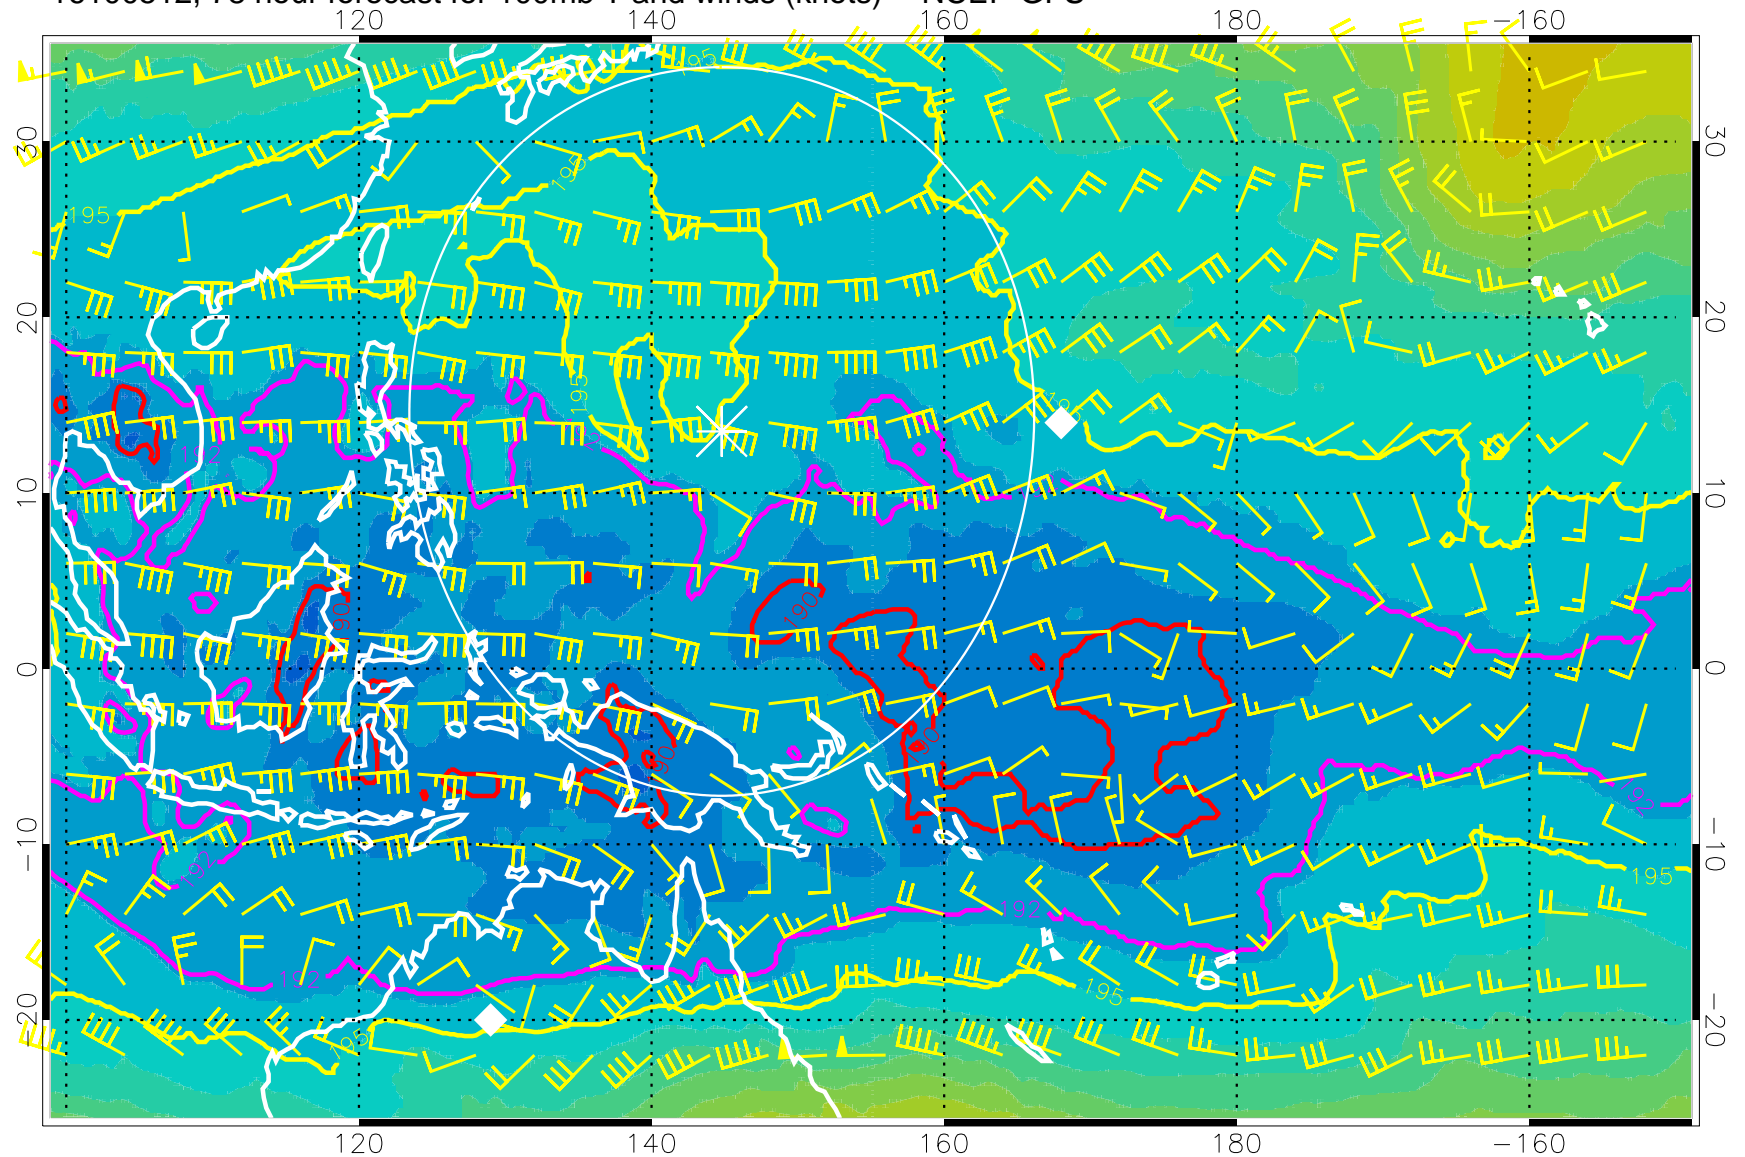

180 190 200 210 220  
T, K

187.5K Isotherm 190K Isotherm  
192.5K Isotherm 195K Isotherm

Range ring of 2304 km

16100418, 60 hour forecast for 100mb T and winds (knots) -- NCEP GFS

180 190 200 210 220

T, K

187.5K Isotherm 190K Isotherm  
192.5K Isotherm 195K Isotherm

Range ring of 2304 km

16100500, 66 hour forecast for 100mb T and winds (knots) -- NCEP GFS

180 190 200 210 220

T, K

187.5K Isotherm 190K Isotherm  
192.5K Isotherm 195K Isotherm

Range ring of 2304 km

16100506, 72 hour forecast for 100mb T and winds (knots) -- NCEP GFS

180 190 200 210 220  
T, K

187.5K Isotherm 190K Isotherm  
192.5K Isotherm 195K Isotherm

Range ring of 2304 km

16100512, 78 hour forecast for 100mb T and winds (knots) -- NCEP GFS

180 190 200 210 220

T, K

187.5K Isotherm 190K Isotherm  
192.5K Isotherm 195K Isotherm