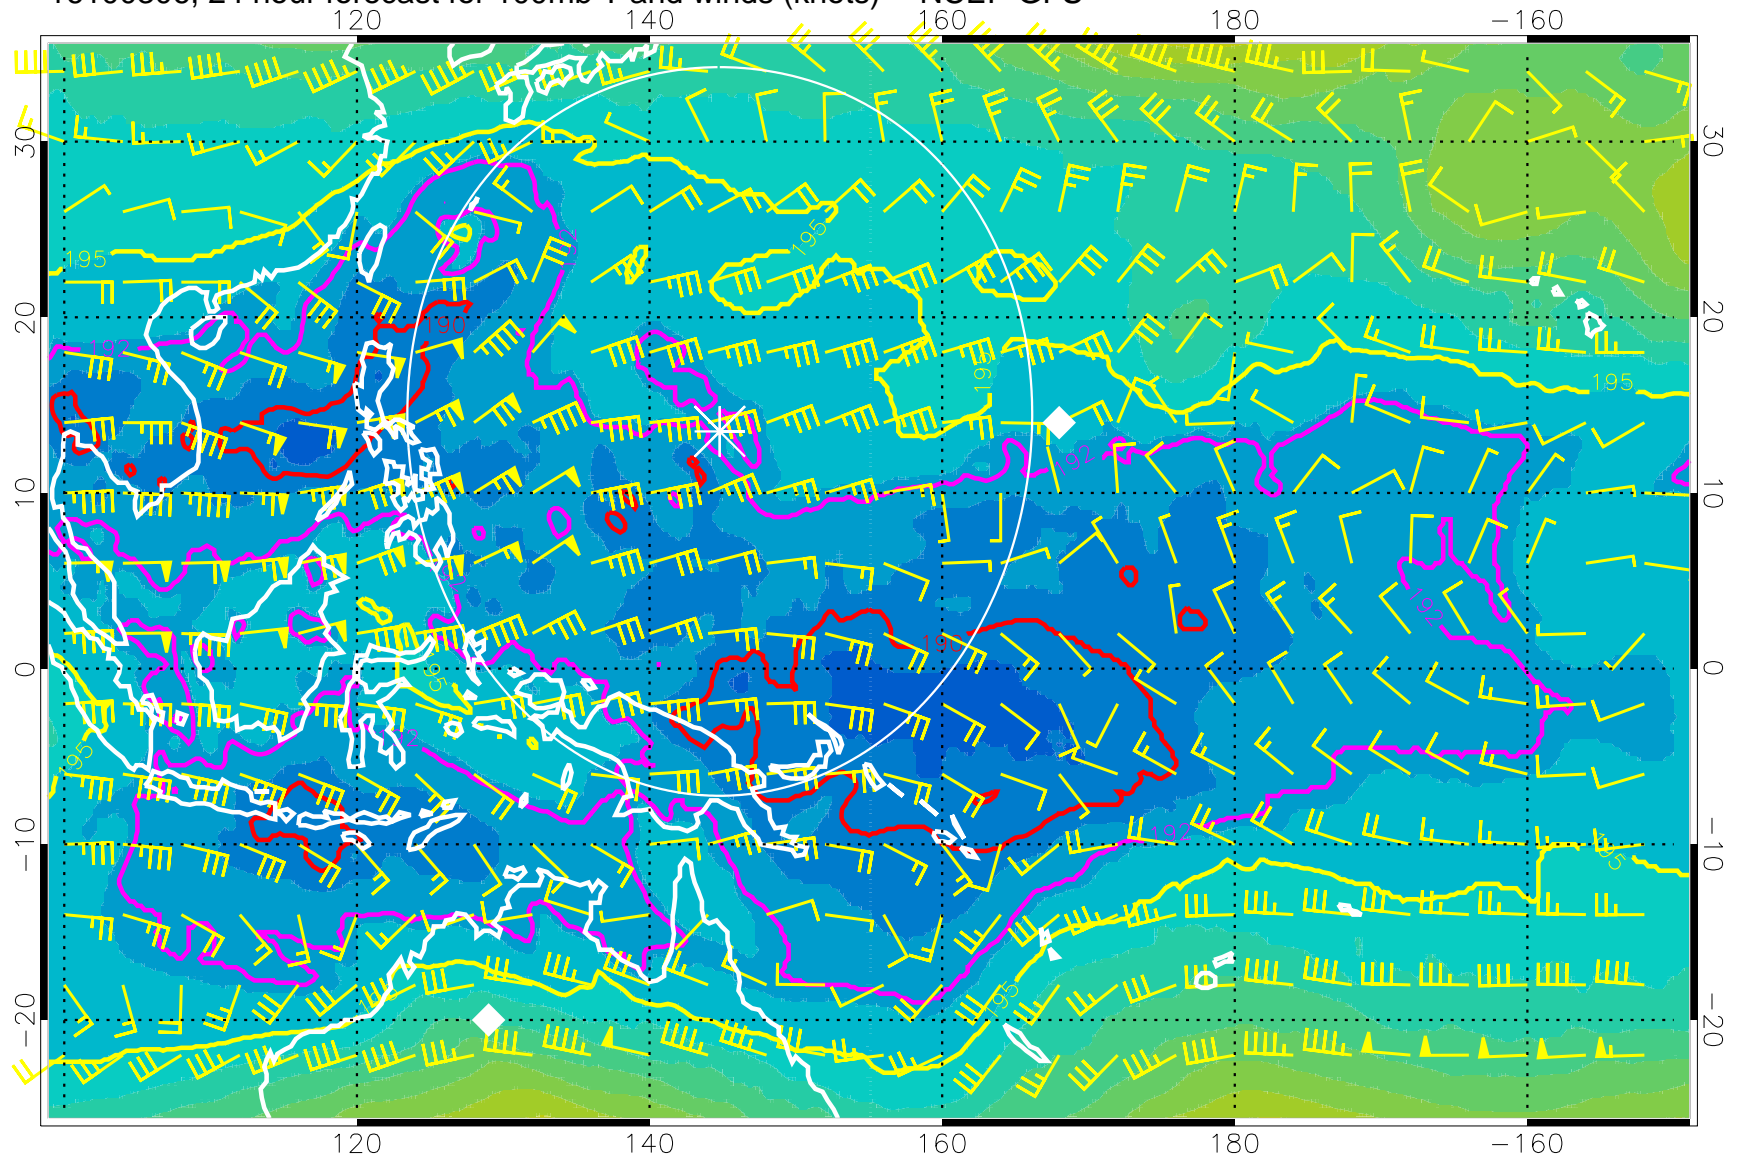

16100212, 6 hour forecast for 100mb T and winds (knots) -- NCEP GFS

180 190 200 210 220

T, K

187.5K Isotherm 190K Isotherm  
192.5K Isotherm 195K Isotherm

Range ring of 2304 km

16100218, 12 hour forecast for 100mb T and winds (knots) -- NCEP GFS

180      190      200      210      220  
T, K

187.5K Isotherm 190K Isotherm  
192.5K Isotherm 195K Isotherm

Range ring of 2304 km

16100300, 18 hour forecast for 100mb T and winds (knots) -- NCEP GFS

180 190 200 210 220

T, K

187.5K Isotherm 190K Isotherm  
192.5K Isotherm 195K Isotherm

Range ring of 2304 km

16100306, 24 hour forecast for 100mb T and winds (knots) -- NCEP GFS

180 190 200 210 220

T, K

187.5K Isotherm 190K Isotherm  
192.5K Isotherm 195K Isotherm

180 190 200 210 220

T, K

187.5K Isotherm 190K Isotherm  
192.5K Isotherm 195K Isotherm

Range ring of 2304 km

16100400, 42 hour forecast for 100mb T and winds (knots) -- NCEP GFS

180 190 200 210 220

T, K

187.5K Isotherm 190K Isotherm  
192.5K Isotherm 195K Isotherm