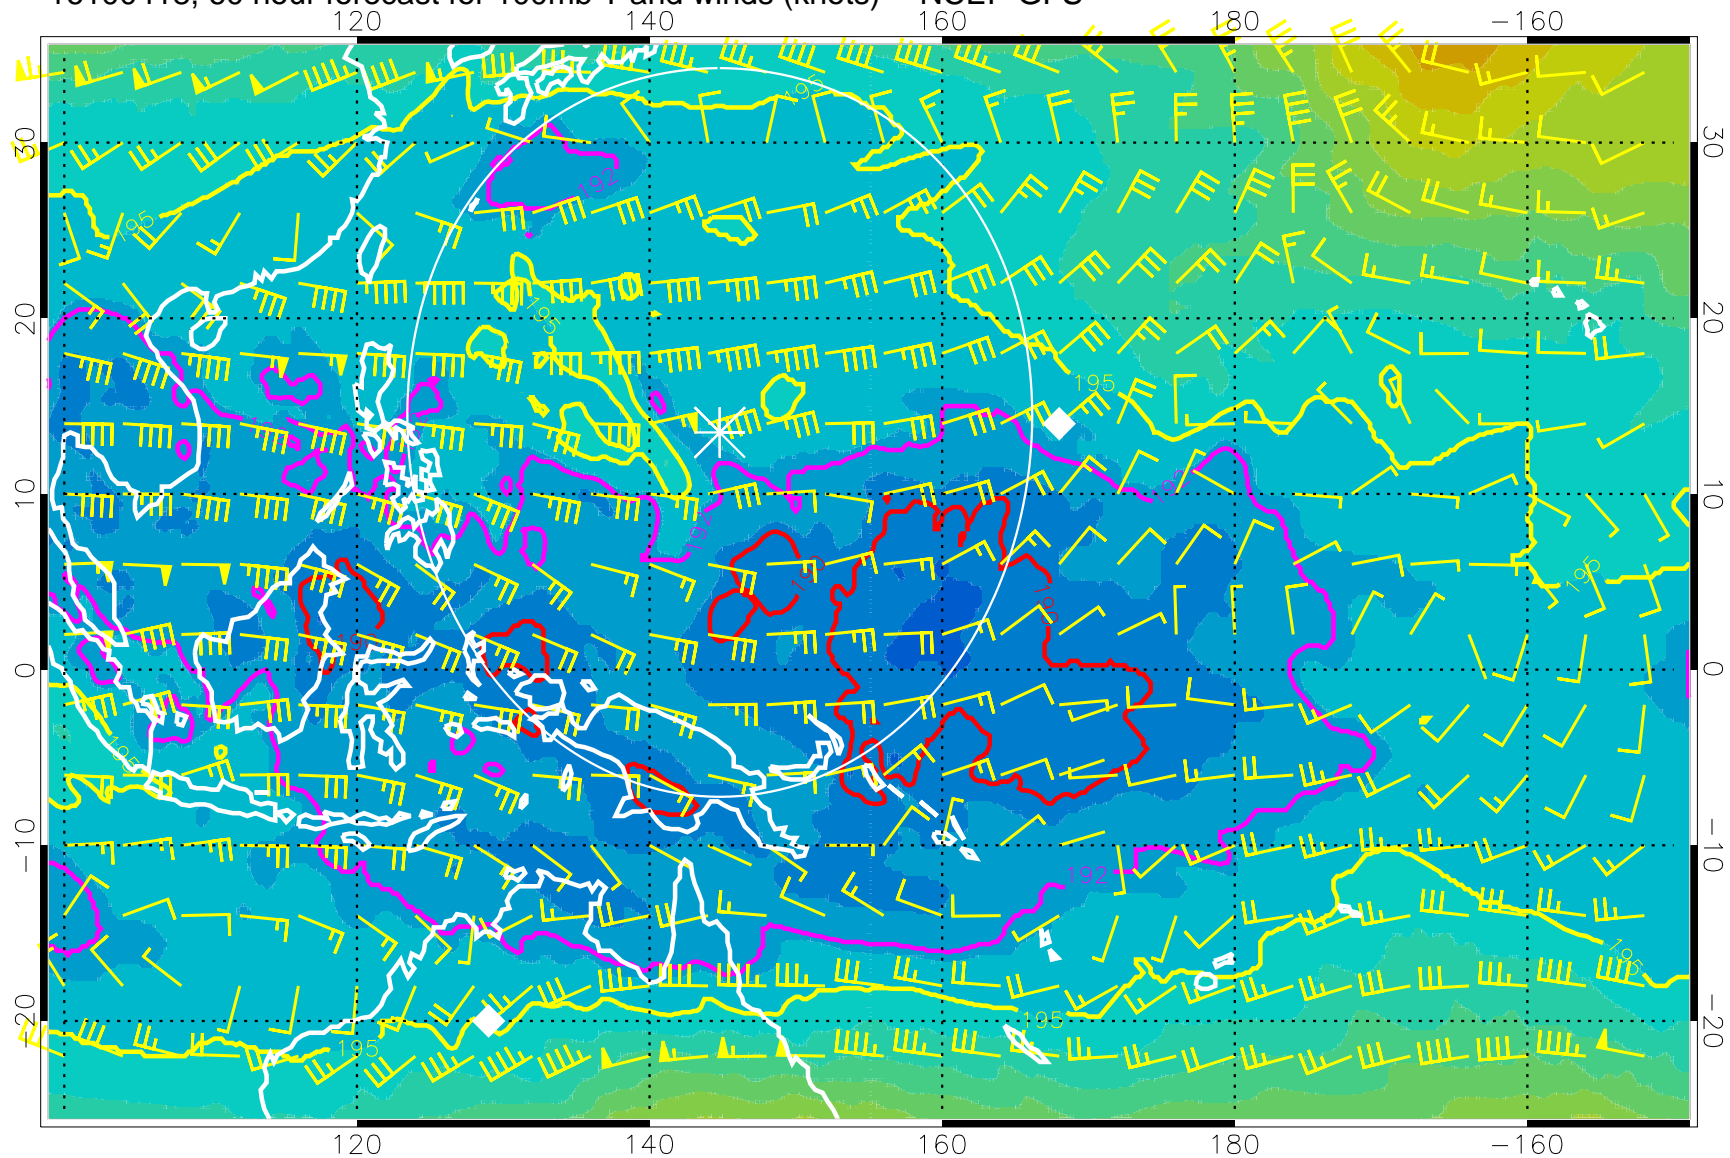

180 190 200 210 220

T, K

187.5K Isotherm 190K Isotherm  
192.5K Isotherm 195K Isotherm

Range ring of 2304 km

16100400, 42 hour forecast for 100mb T and winds (knots) -- NCEP GFS

180 190 200 210 220

T, K

187.5K Isotherm 190K Isotherm  
192.5K Isotherm 195K Isotherm

Range ring of 2304 km

16100406, 48 hour forecast for 100mb T and winds (knots) -- NCEP GFS

180 190 200 210 220

T, K

187.5K Isotherm 190K Isotherm  
192.5K Isotherm 195K Isotherm

Range ring of 2304 km

16100412, 54 hour forecast for 100mb T and winds (knots) -- NCEP GFS

180 190 200 210 220  
T, K

187.5K Isotherm 190K Isotherm  
192.5K Isotherm 195K Isotherm

Range ring of 2304 km

16100418, 60 hour forecast for 100mb T and winds (knots) -- NCEP GFS

180 190 200 210 220

T, K

187.5K Isotherm 190K Isotherm  
192.5K Isotherm 195K Isotherm