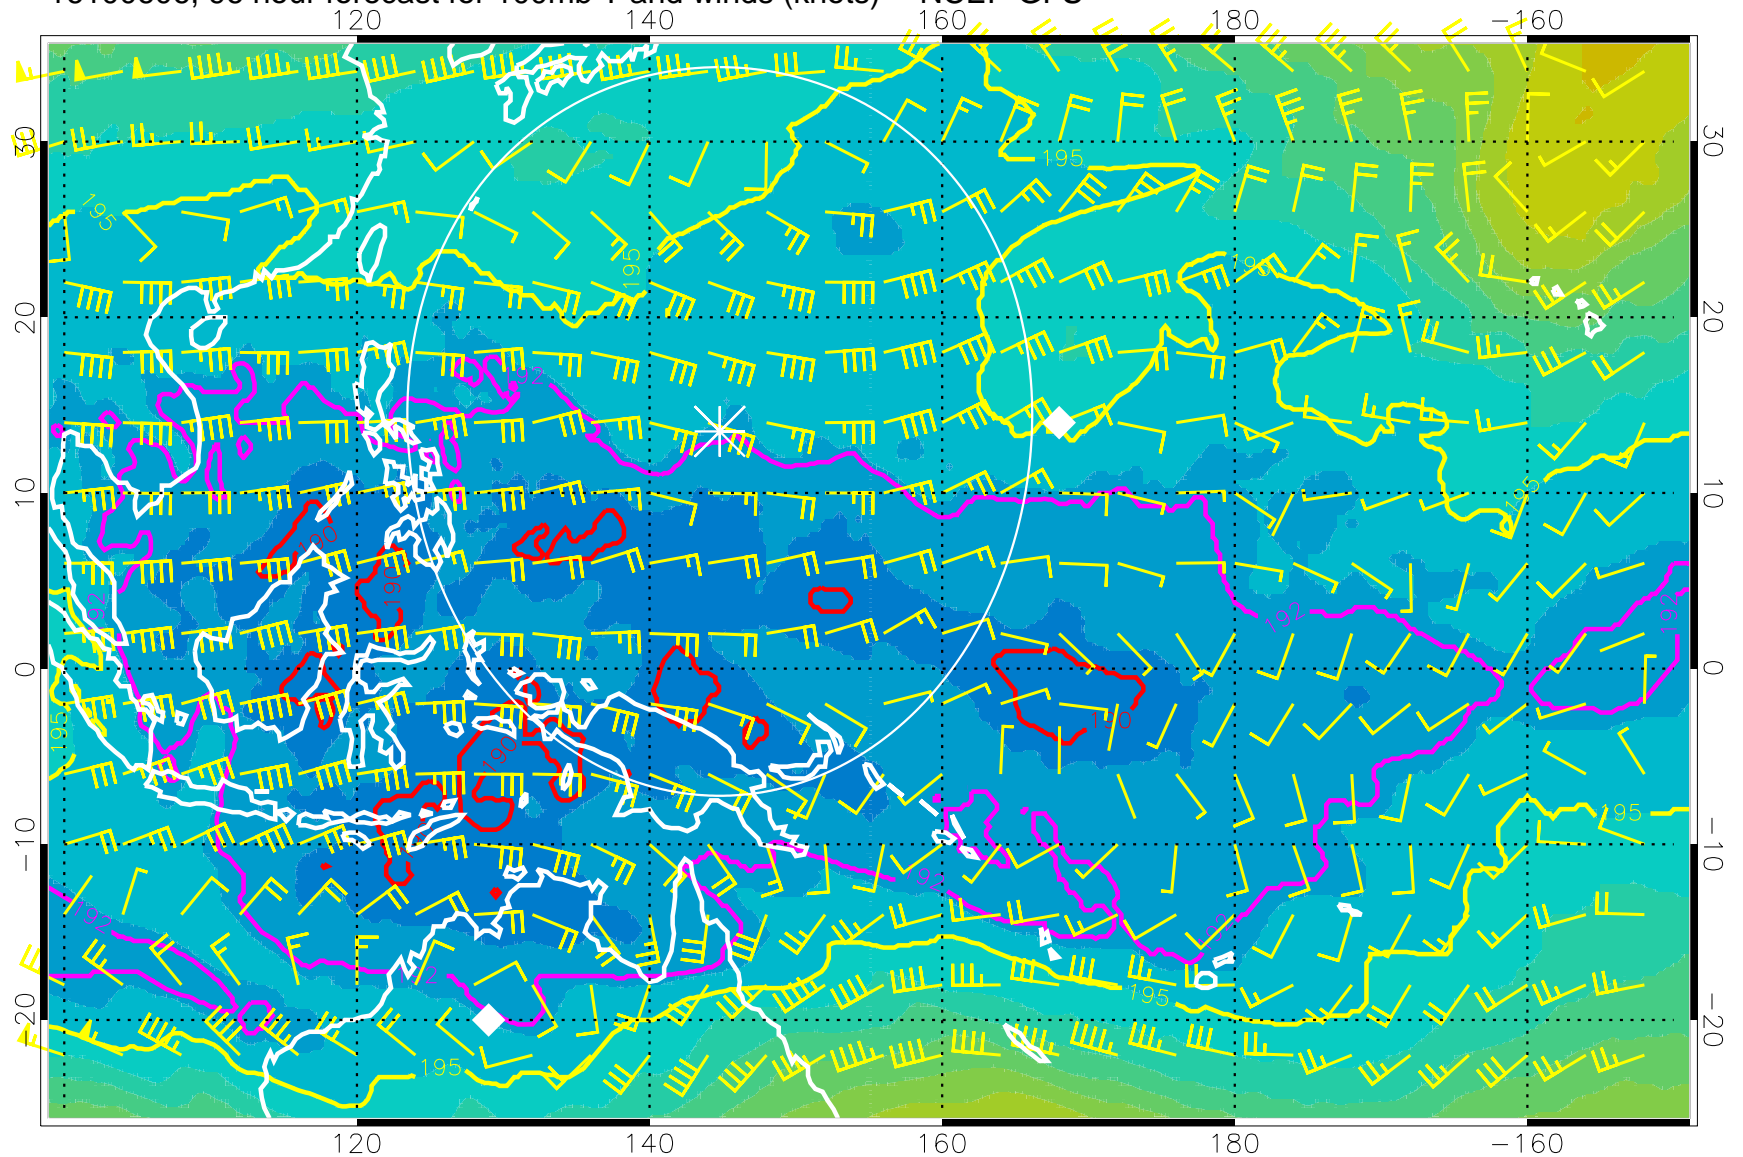

Range ring of 2304 km

16100518, 84 hour forecast for 100mb T and winds (knots) -- NCEP GFS

180    190    200    210    220  
T, K

187.5K Isotherm 190K Isotherm  
192.5K Isotherm 195K Isotherm

Range ring of 2304 km

16100600, 90 hour forecast for 100mb T and winds (knots) -- NCEP GFS

180 190 200 210 220

T, K

187.5K Isotherm 190K Isotherm  
192.5K Isotherm 195K Isotherm

Range ring of 2304 km

16100606, 96 hour forecast for 100mb T and winds (knots) -- NCEP GFS

180 190 200 210 220

T, K

187.5K Isotherm 190K Isotherm  
192.5K Isotherm 195K Isotherm

Range ring of 2304 km

16100612, 102 hour forecast for 100mb T and winds (knots) -- NCEP GFS

180 190 200 210 220  
T, K

187.5K Isotherm 190K Isotherm  
192.5K Isotherm 195K Isotherm

Range ring of 2304 km

16100618, 108 hour forecast for 100mb T and winds (knots) -- NCEP GFS

180 190 200 210 220

T, K

187.5K Isotherm 190K Isotherm  
192.5K Isotherm 195K Isotherm