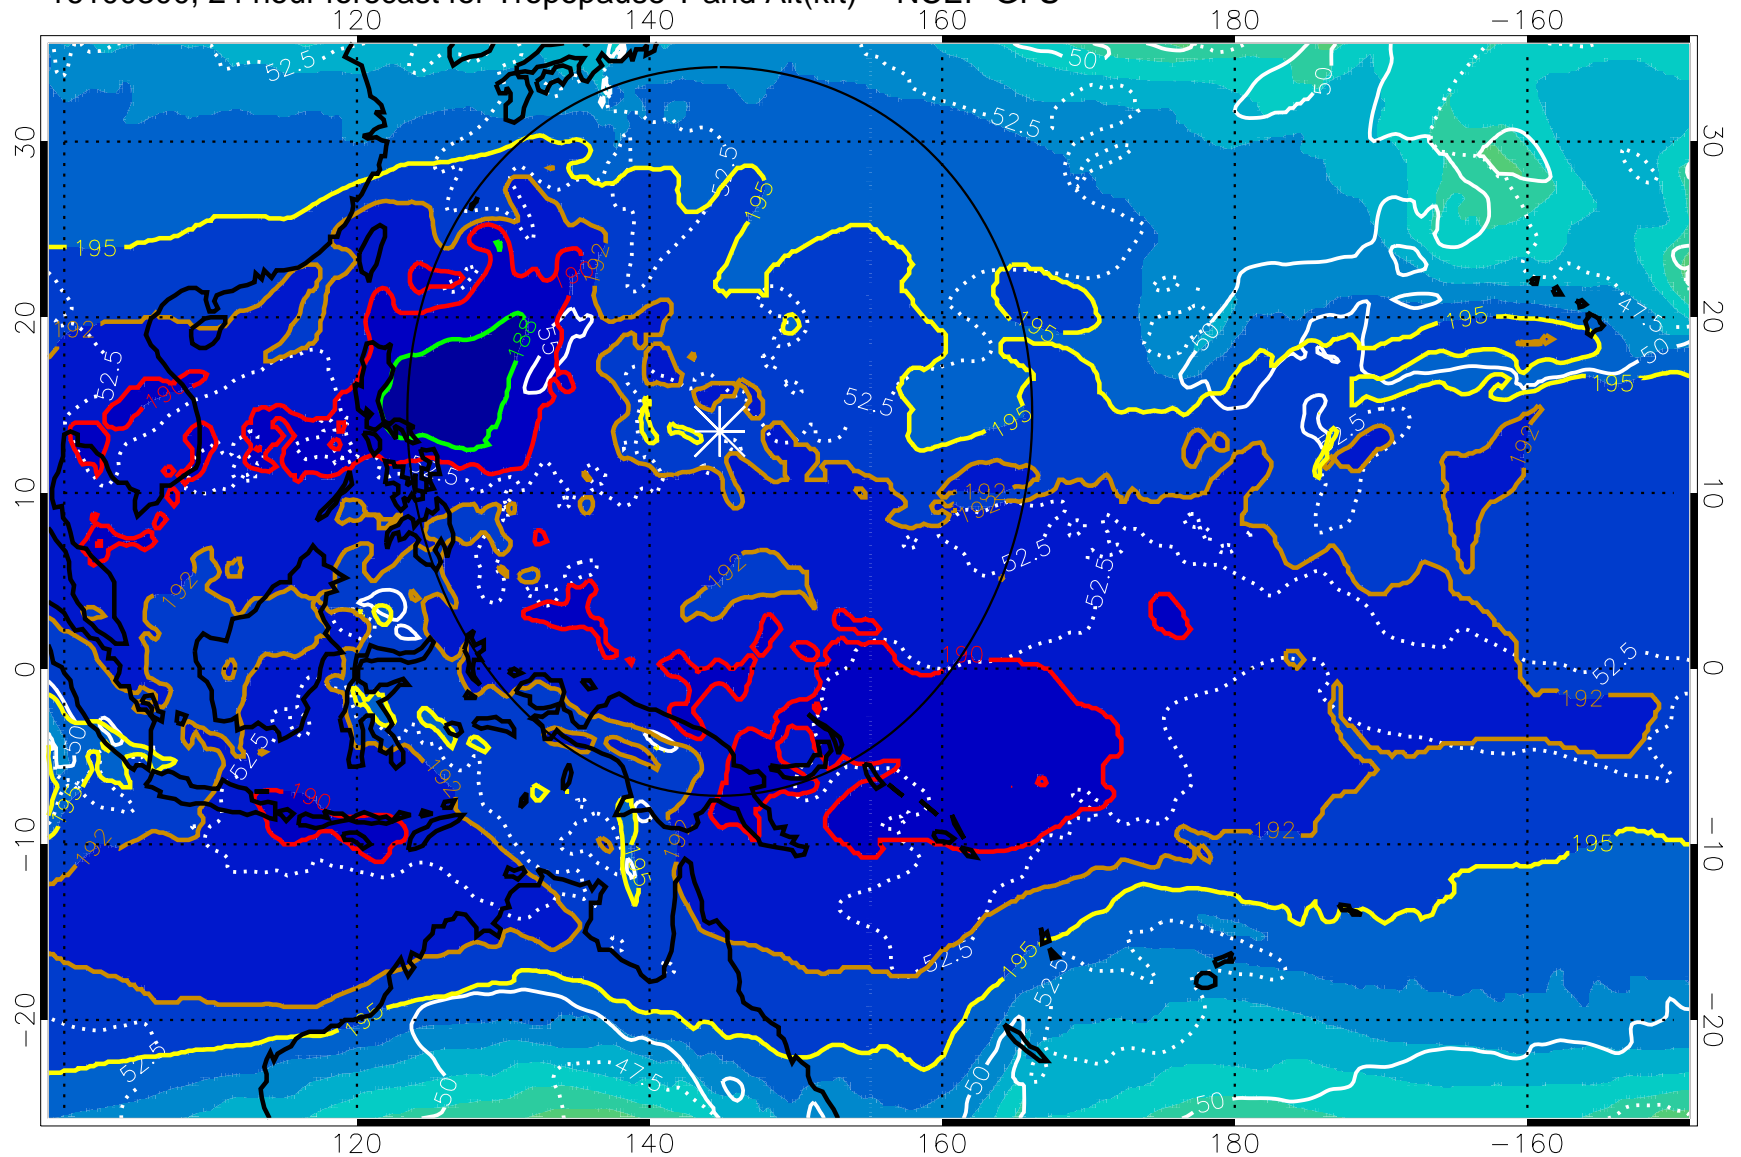

16100300, 24 hour forecast for Tropopause T and Alt(kft) -- NCEP GFS

190 200 210 220 230
Tropopause T, K

Tropopause Altitude in kft (white)

192.5K Isotherm 195K Isotherm
187.5K Isotherm 190K Isotherm

Range ring of 2304 km