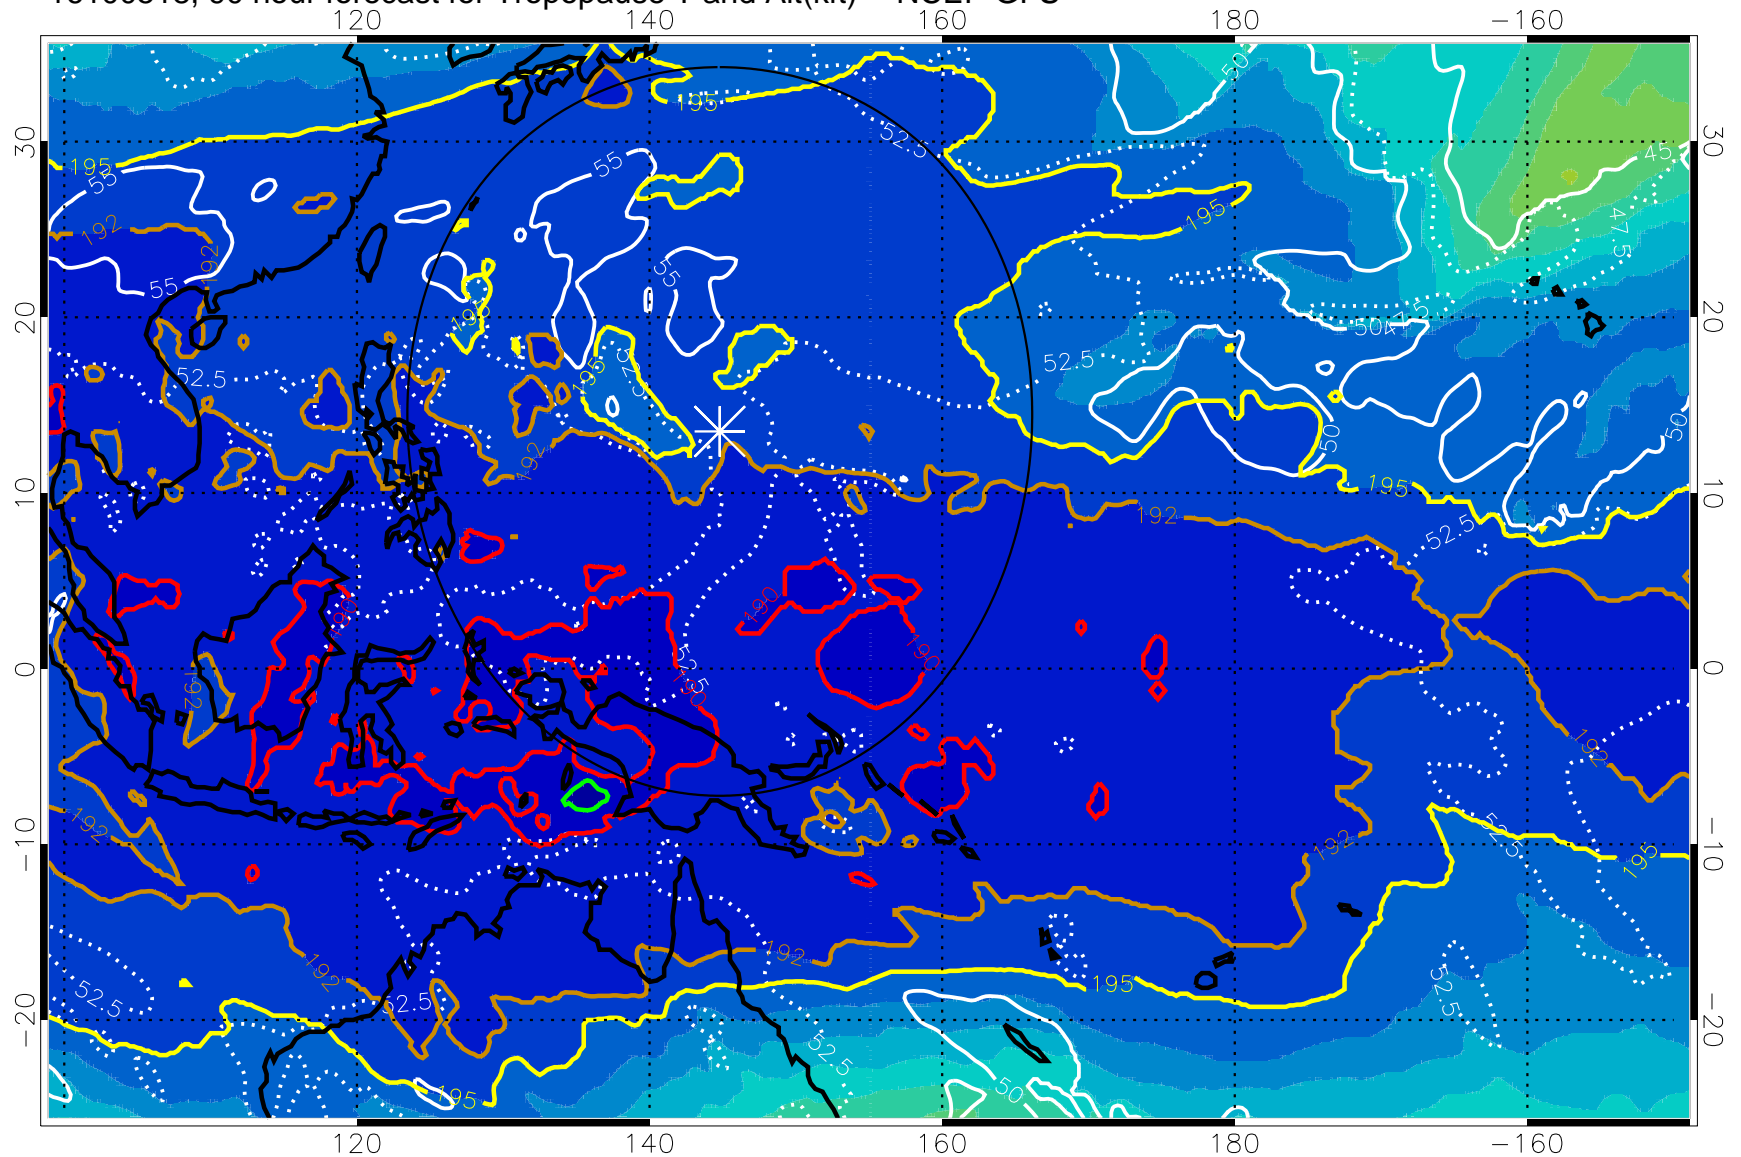

190 200 210 220 230

Tropopause T, K

Tropopause Altitude in kft (white)

192.5K Isotherm 195K Isotherm

187.5K Isotherm 190K Isotherm

Range ring of 2304 km

16100518, 90 hour forecast for Tropopause T and Alt(kft) -- NCEP GFS

190 200 210 220 230

Tropopause T, K

Tropopause Altitude in kft (white)

192.5K Isotherm 195K Isotherm

187.5K Isotherm 190K Isotherm

Range ring of 2304 km

16100600, 96 hour forecast for Tropopause T and Alt(kft) -- NCEP GFS