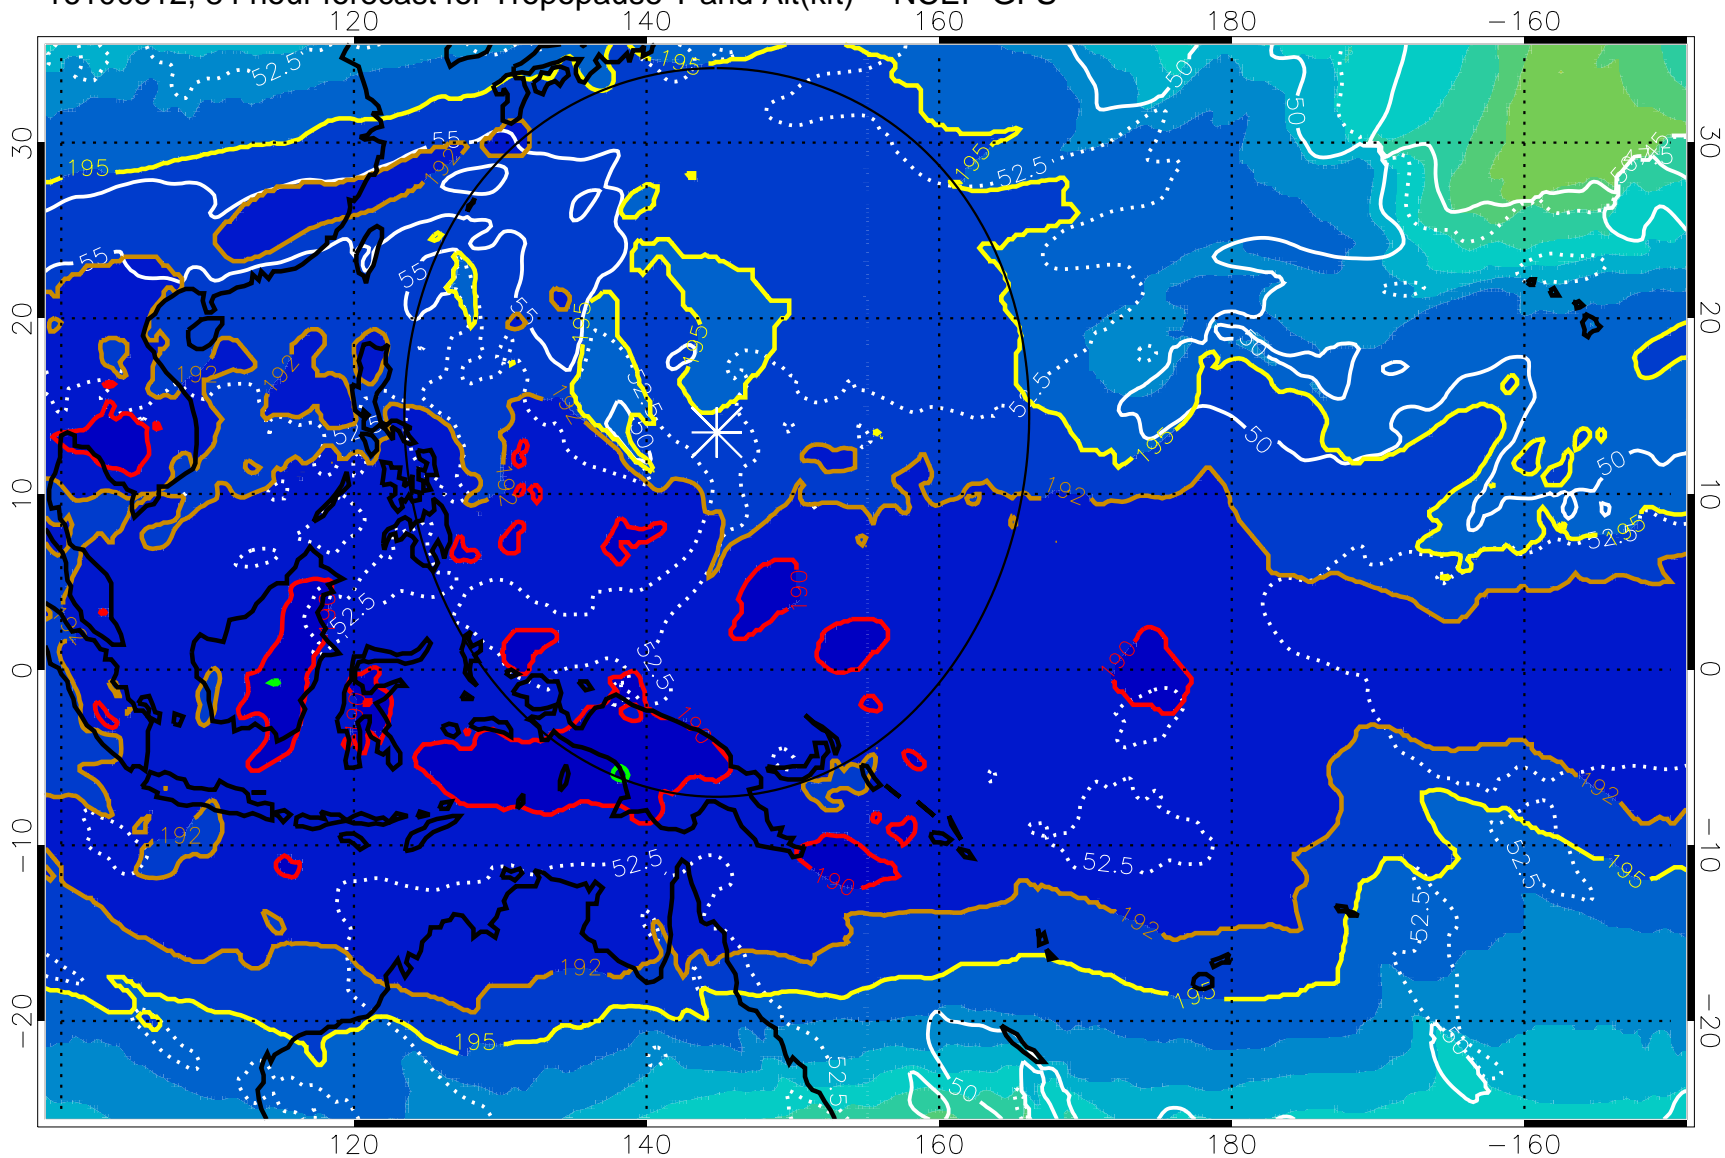

16100506, 78 hour forecast for Tropopause T and Alt(kft) -- NCEP GFS

Tropopause Altitude in kft (white)

192.5K Isotherm 195K Isotherm
187.5K Isotherm 190K Isotherm

Range ring of 2304 km

16100512, 84 hour forecast for Tropopause T and Alt(kft) -- NCEP GFS

190 200 210 220 230

Tropopause T, K

Tropopause Altitude in kft (white)

192.5K Isotherm 195K Isotherm

187.5K Isotherm 190K Isotherm

Range ring of 2304 km

16100518, 90 hour forecast for Tropopause T and Alt(kft) -- NCEP GFS