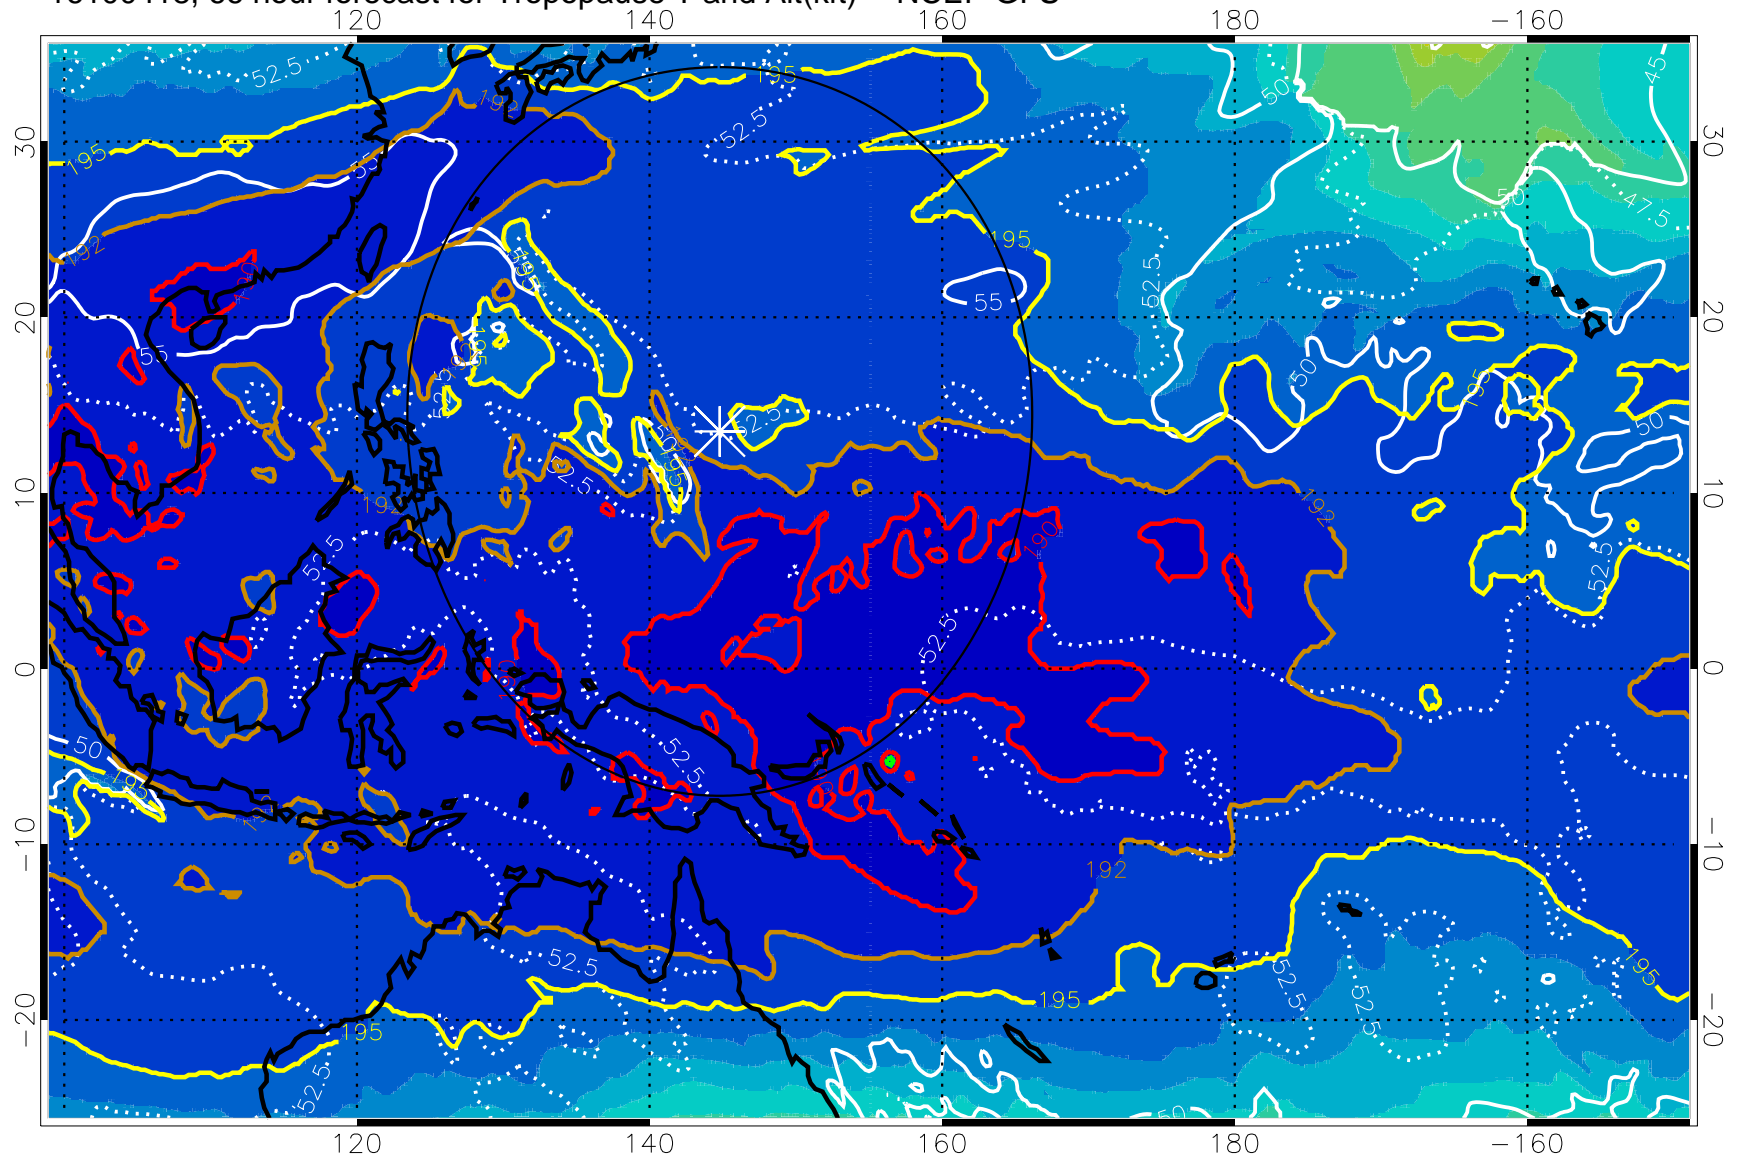

16100418, 66 hour forecast for Tropopause T and Alt(kft) -- NCEP GFS

190 200 210 220 230

Tropopause T, K

Tropopause Altitude in kft (white)

192.5K Isotherm 195K Isotherm

187.5K Isotherm 190K Isotherm

Range ring of 2304 km