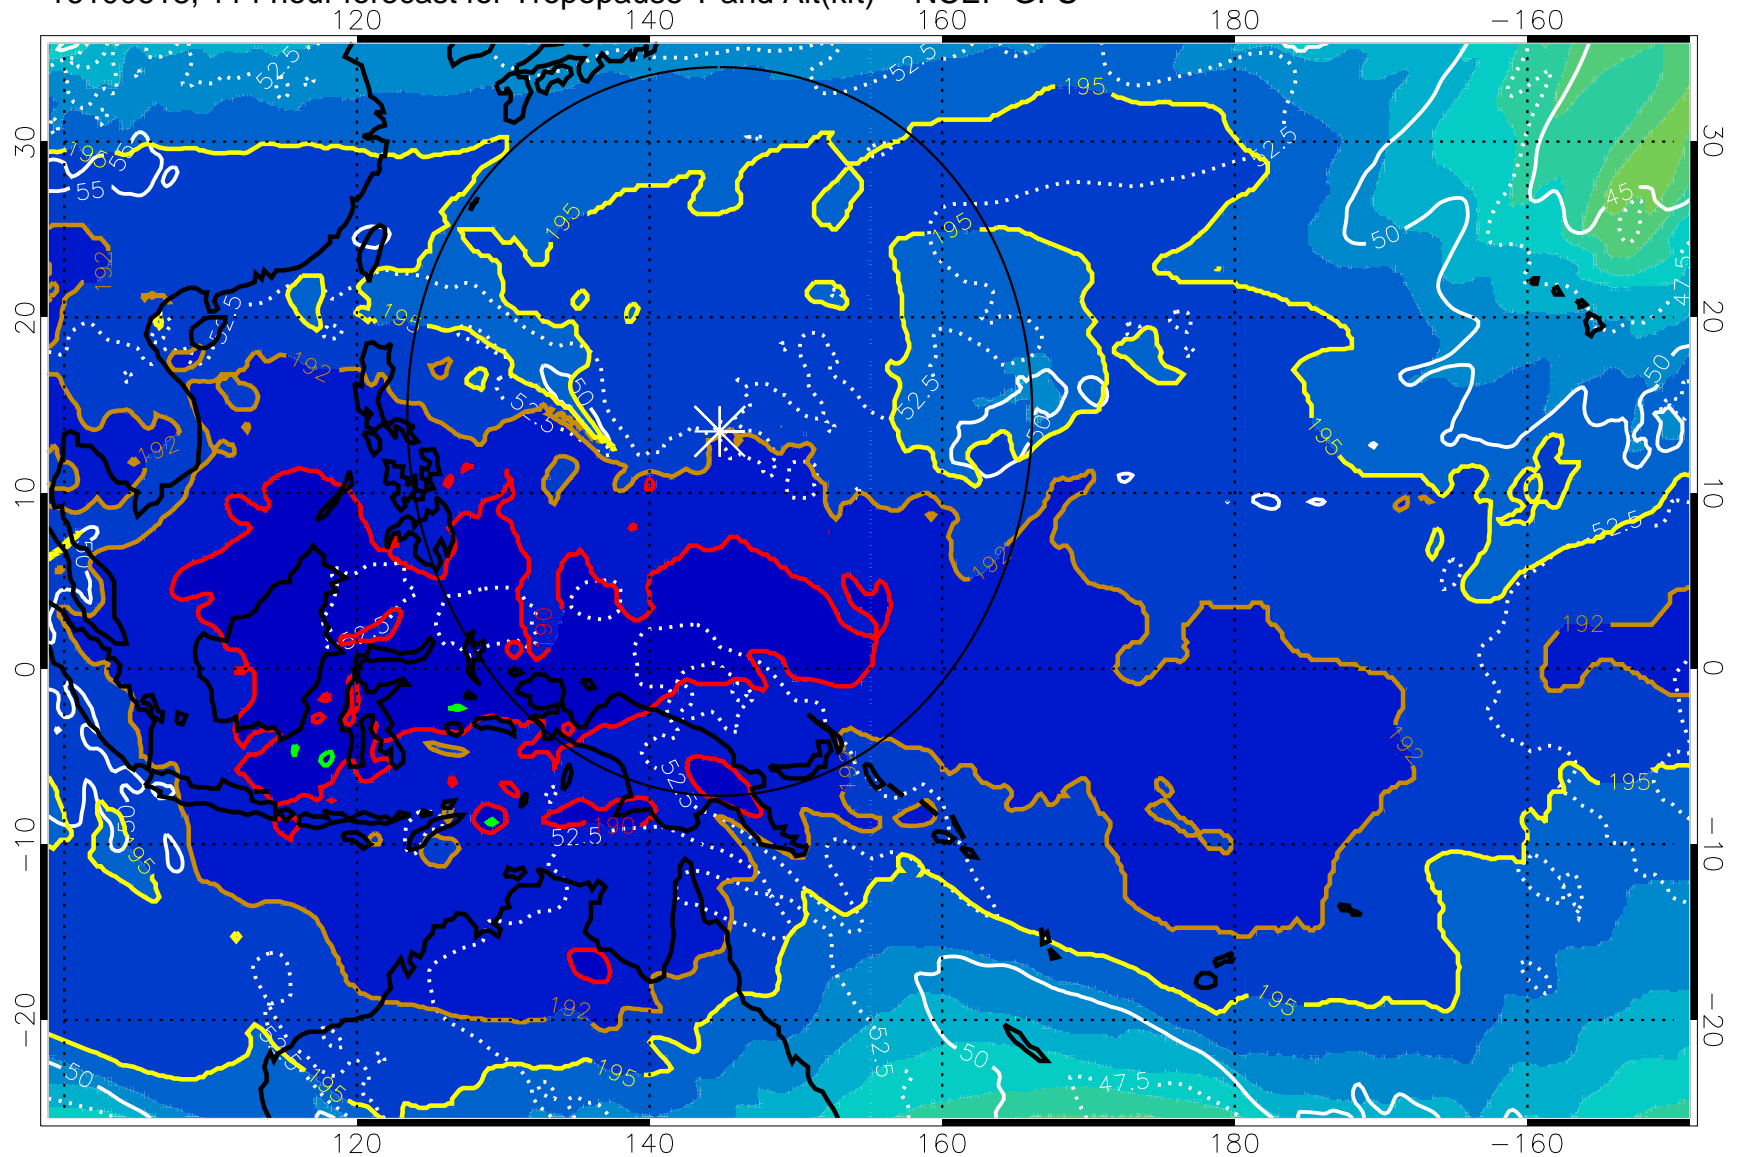

190 200 210 220 230

Tropopause T, K

Tropopause Altitude in kft (white)

192.5K Isotherm 195K Isotherm
187.5K Isotherm 190K Isotherm

Range ring of 2304 km

16100606, 102 hour forecast for Tropopause T and Alt(kft) -- NCEP GFS

190 200 210 220 230

Tropopause T, K

Tropopause Altitude in kft (white)

192.5K Isotherm 195K Isotherm

187.5K Isotherm 190K Isotherm

Range ring of 2304 km

16100612, 108 hour forecast for Tropopause T and Alt(kft) -- NCEP GFS

190 200 210 220 230
Tropopause T, K

Tropopause Altitude in kft (white)

192.5K Isotherm 195K Isotherm
187.5K Isotherm 190K Isotherm

Range ring of 2304 km

16100618, 114 hour forecast for Tropopause T and Alt(kft) -- NCEP GFS