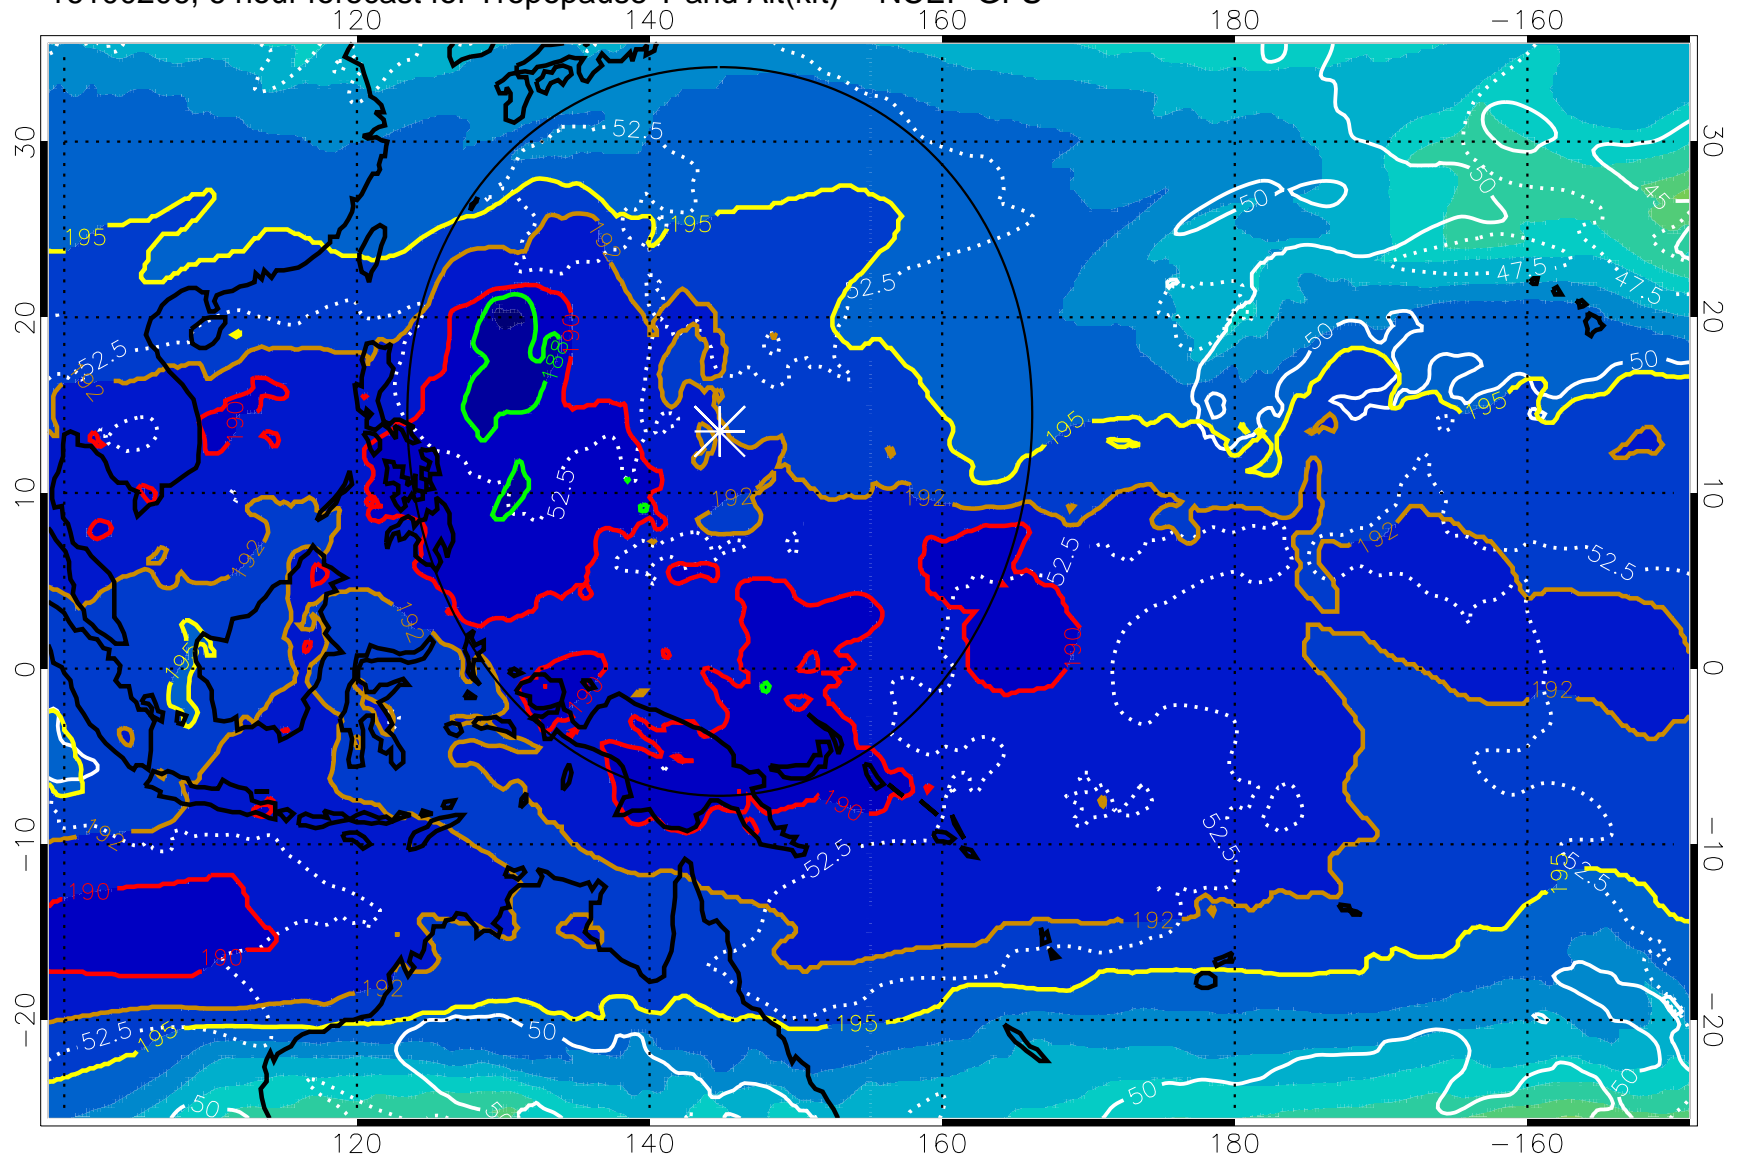

16100206, 6 hour forecast for Tropopause T and Alt(kft) -- NCEP GFS

190 200 210 220 230
Tropopause T, K

Tropopause Altitude in kft (white)

192.5K Isotherm 195K Isotherm
187.5K Isotherm 190K Isotherm

Range ring of 2304 km

16100212, 12 hour forecast for Tropopause T and Alt(kft) -- NCEP GFS

190 200 210 220 230
Tropopause T, K

Tropopause Altitude in kft (white)

192.5K Isotherm 195K Isotherm
187.5K Isotherm 190K Isotherm

Range ring of 2304 km