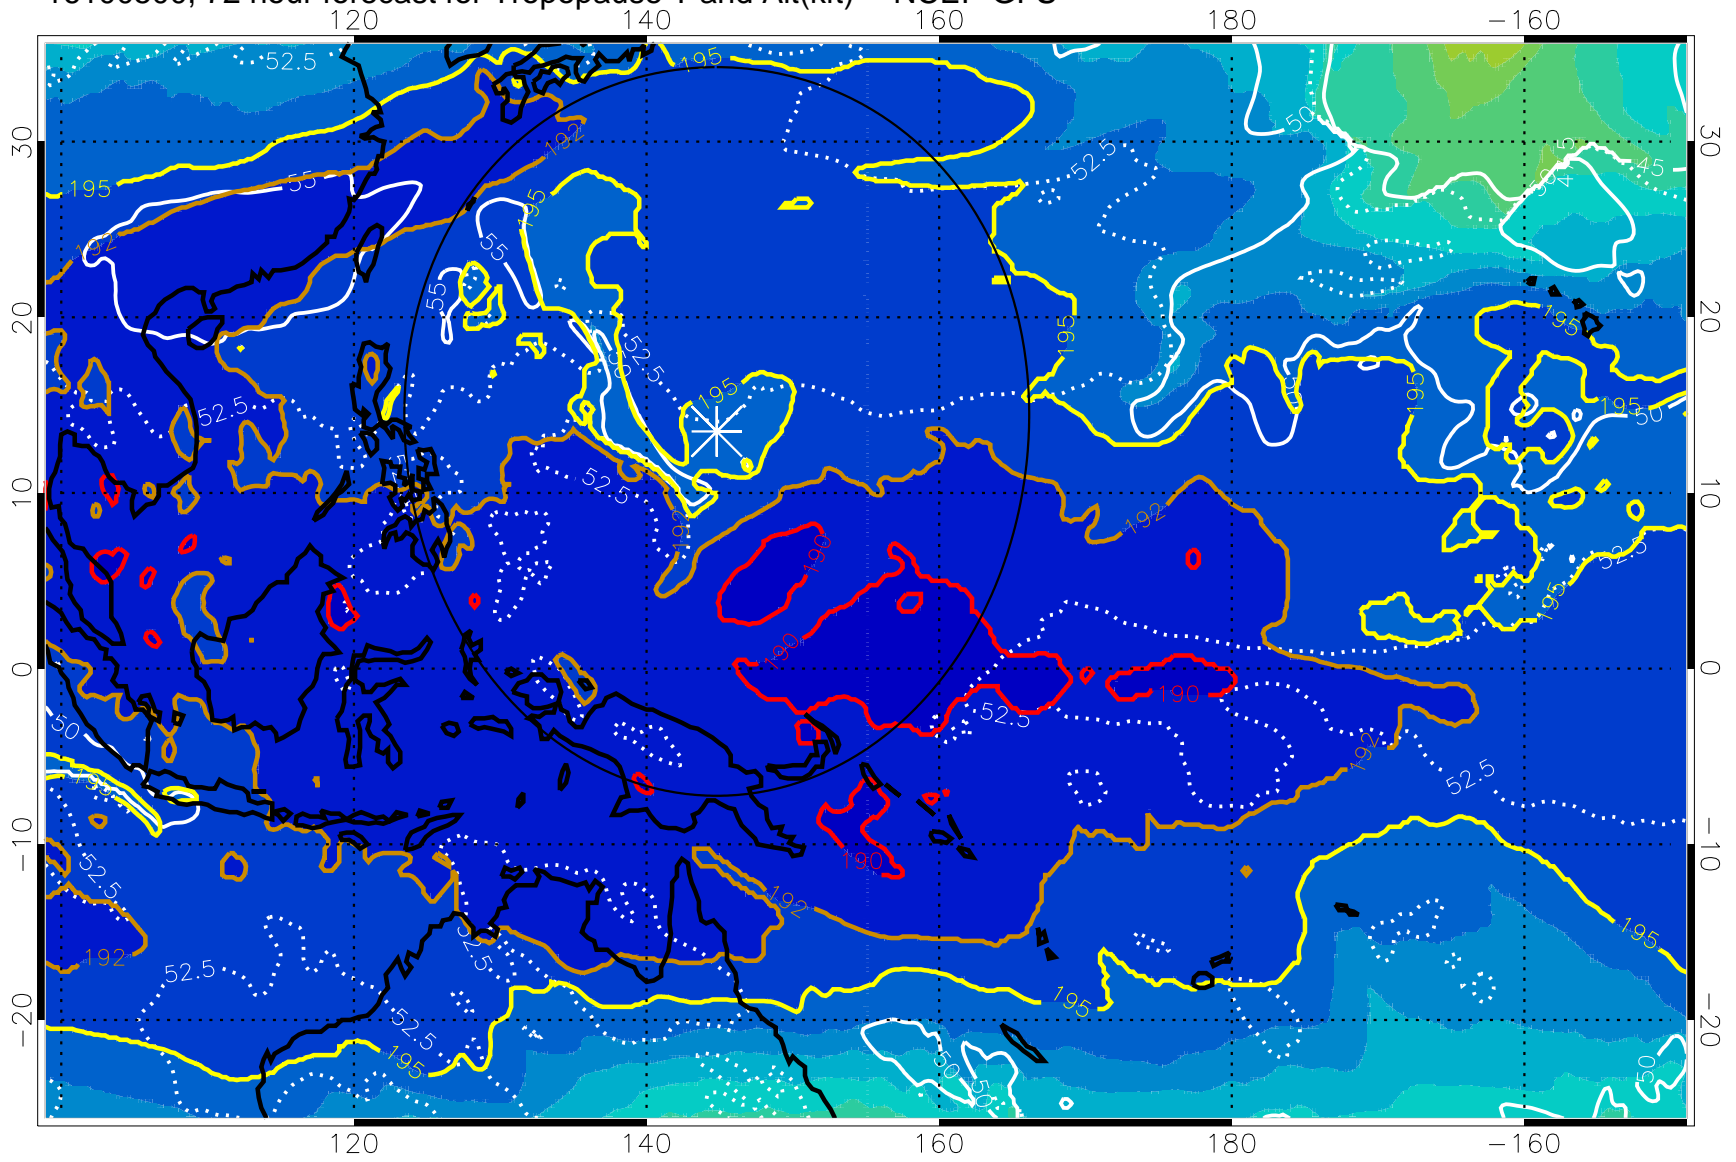

16100500, 72 hour forecast for Tropopause T and Alt(kft) -- NCEP GFS

190 200 210 220 230

Tropopause T, K

Tropopause Altitude in kft (white)

192.5K Isotherm 195K Isotherm

187.5K Isotherm 190K Isotherm

Range ring of 2304 km