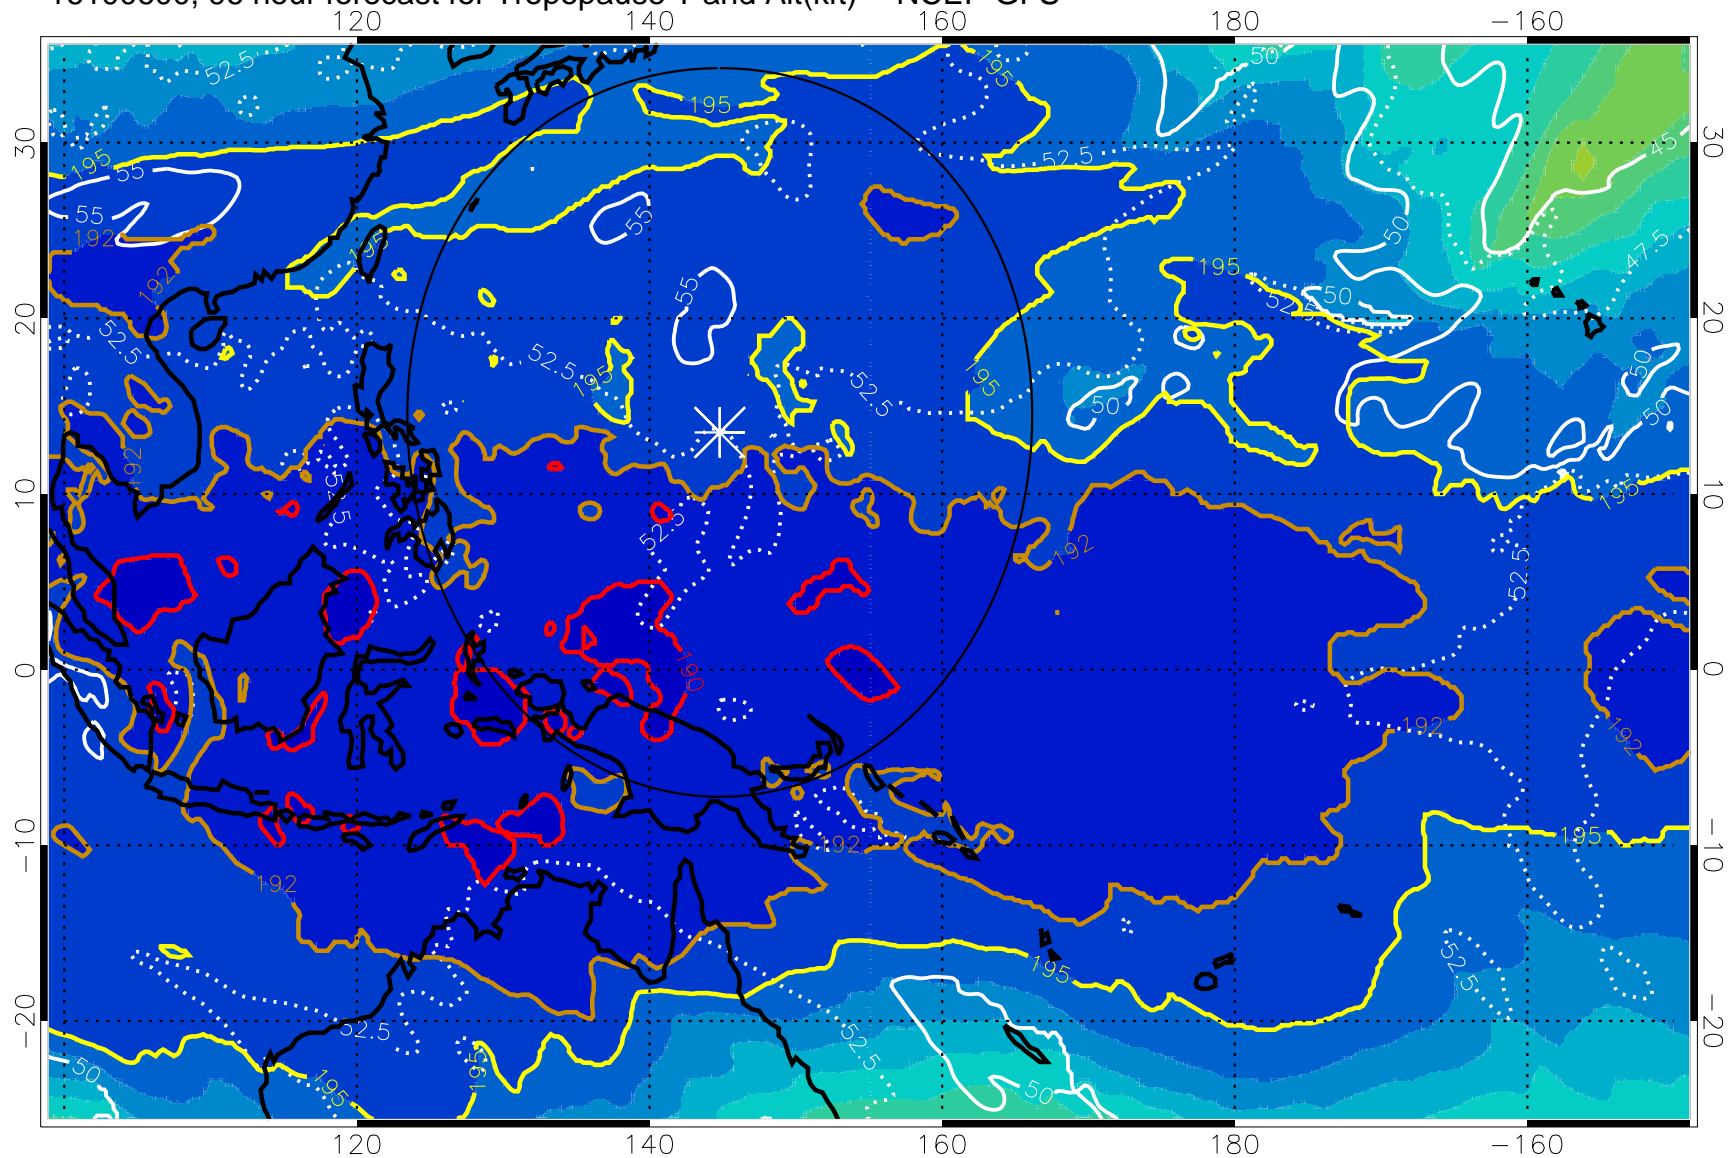

190 200 210 220 230

Tropopause T, K

Tropopause Altitude in kft (white)

192.5K Isotherm 195K Isotherm

187.5K Isotherm 190K Isotherm

Range ring of 2304 km

16100600, 96 hour forecast for Tropopause T and Alt(kft) -- NCEP GFS