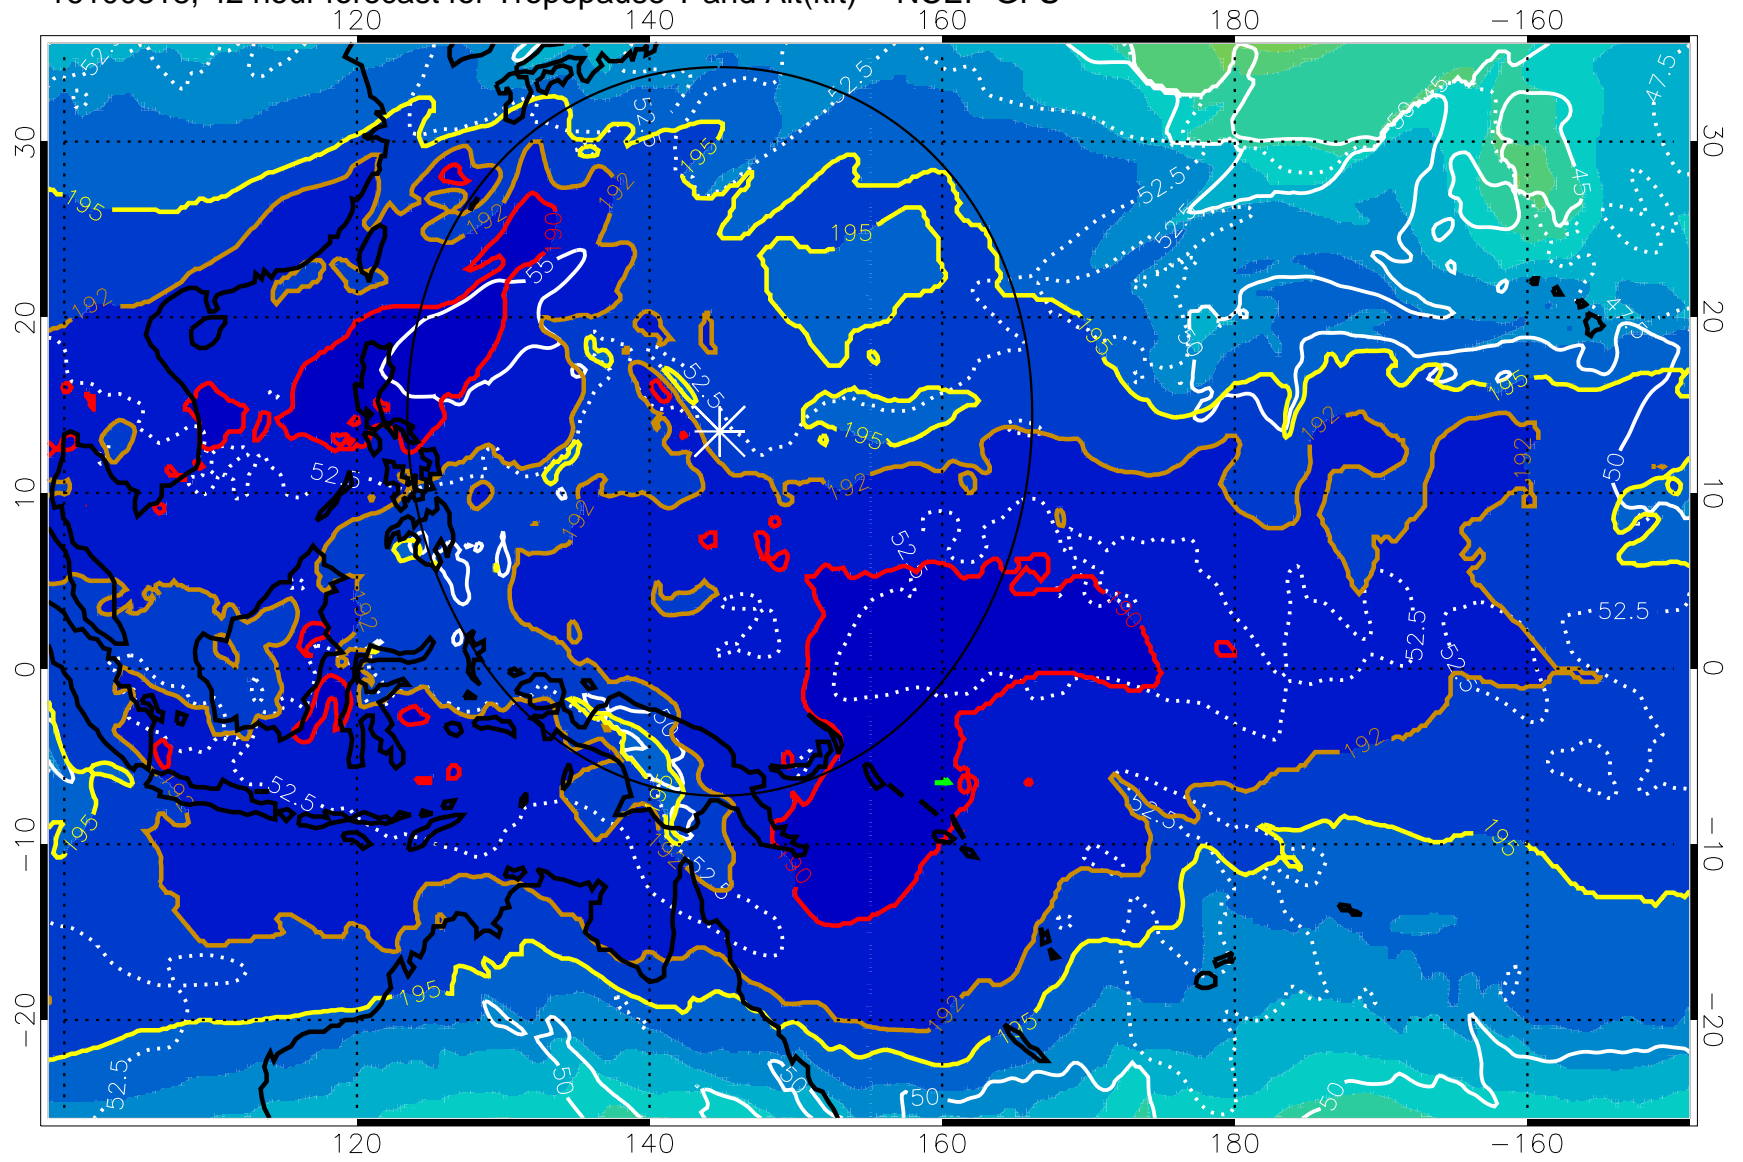

16100312, 36 hour forecast for Tropopause T and Alt(kft) -- NCEP GFS

190 200 210 220 230

Tropopause T, K

Tropopause Altitude in kft (white)

192.5K Isotherm 195K Isotherm

187.5K Isotherm 190K Isotherm

Range ring of 2304 km

16100318, 42 hour forecast for Tropopause T and Alt(kft) -- NCEP GFS

190 200 210 220 230

Tropopause T, K

Tropopause Altitude in kft (white)

192.5K Isotherm 195K Isotherm

187.5K Isotherm 190K Isotherm

Range ring of 2304 km