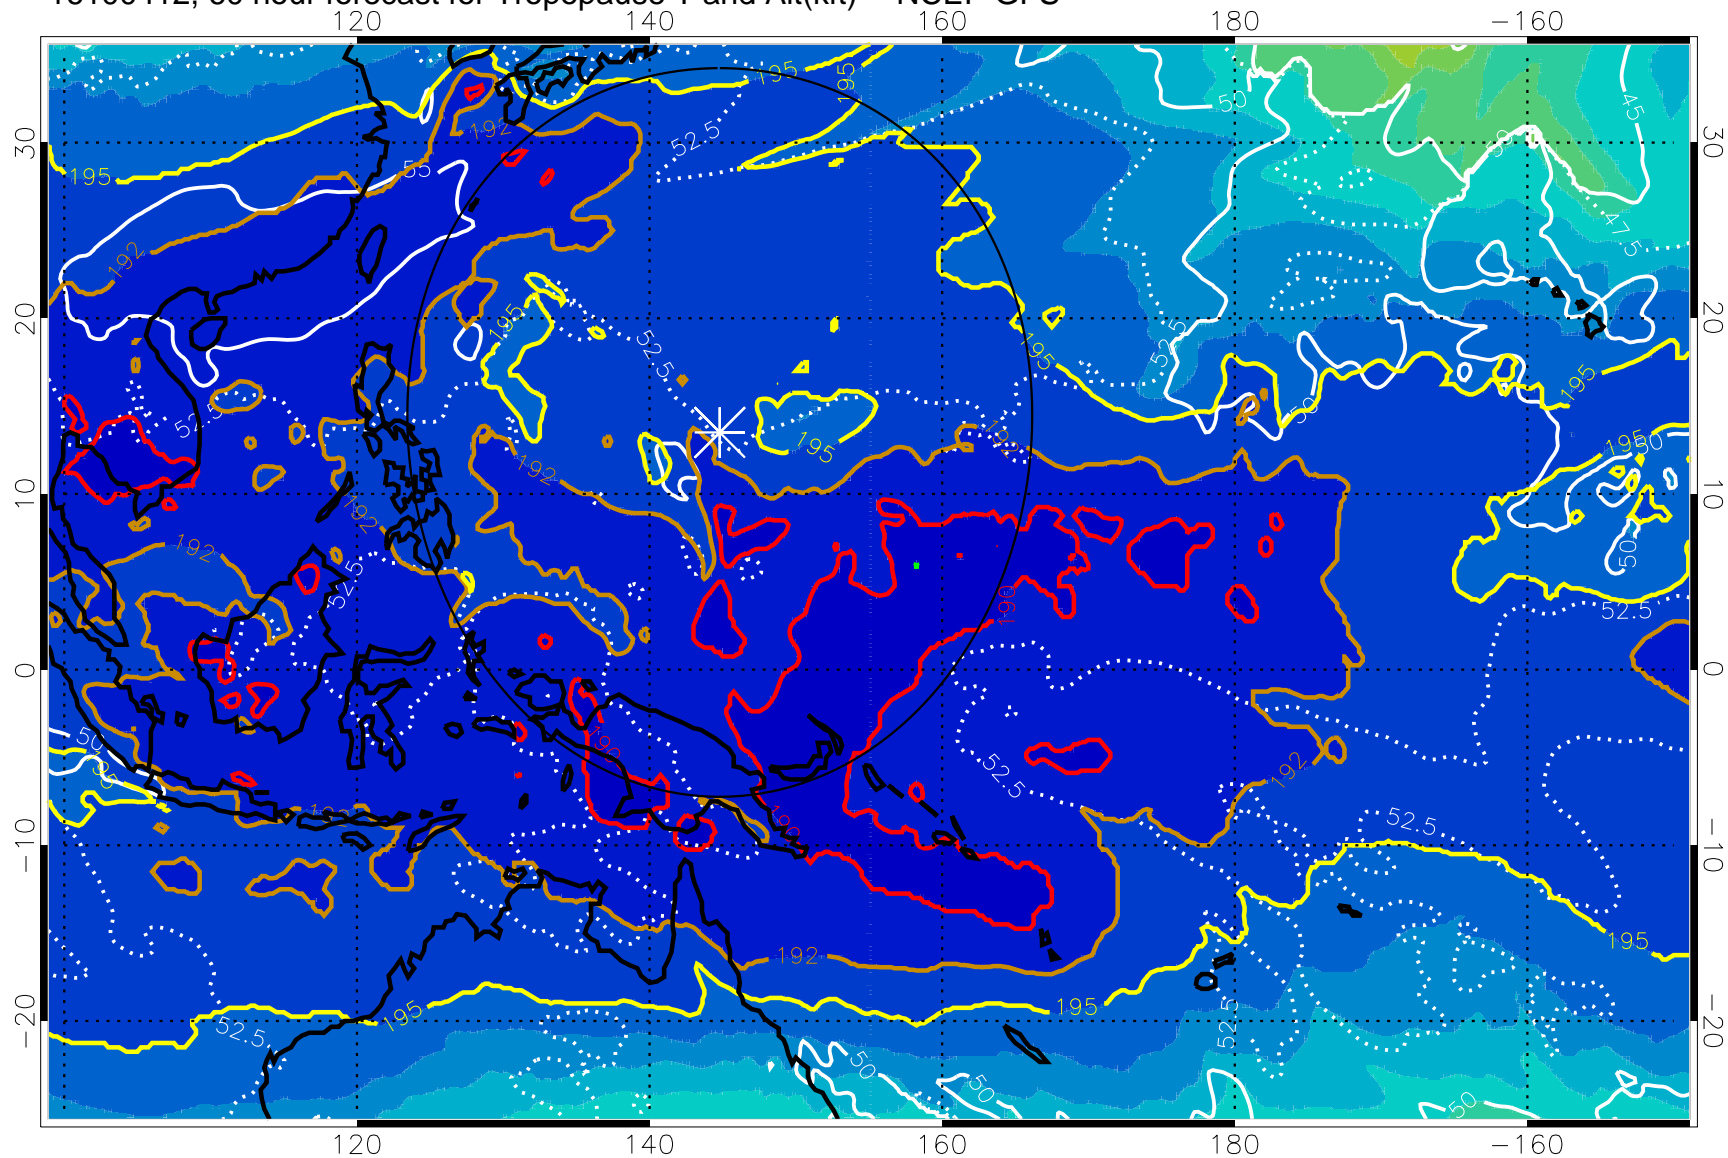

16100412, 60 hour forecast for Tropopause T and Alt(kft) -- NCEP GFS

190 200 210 220 230

Tropopause T, K

Tropopause Altitude in kft (white)

192.5K Isotherm 195K Isotherm

187.5K Isotherm 190K Isotherm

Range ring of 2304 km