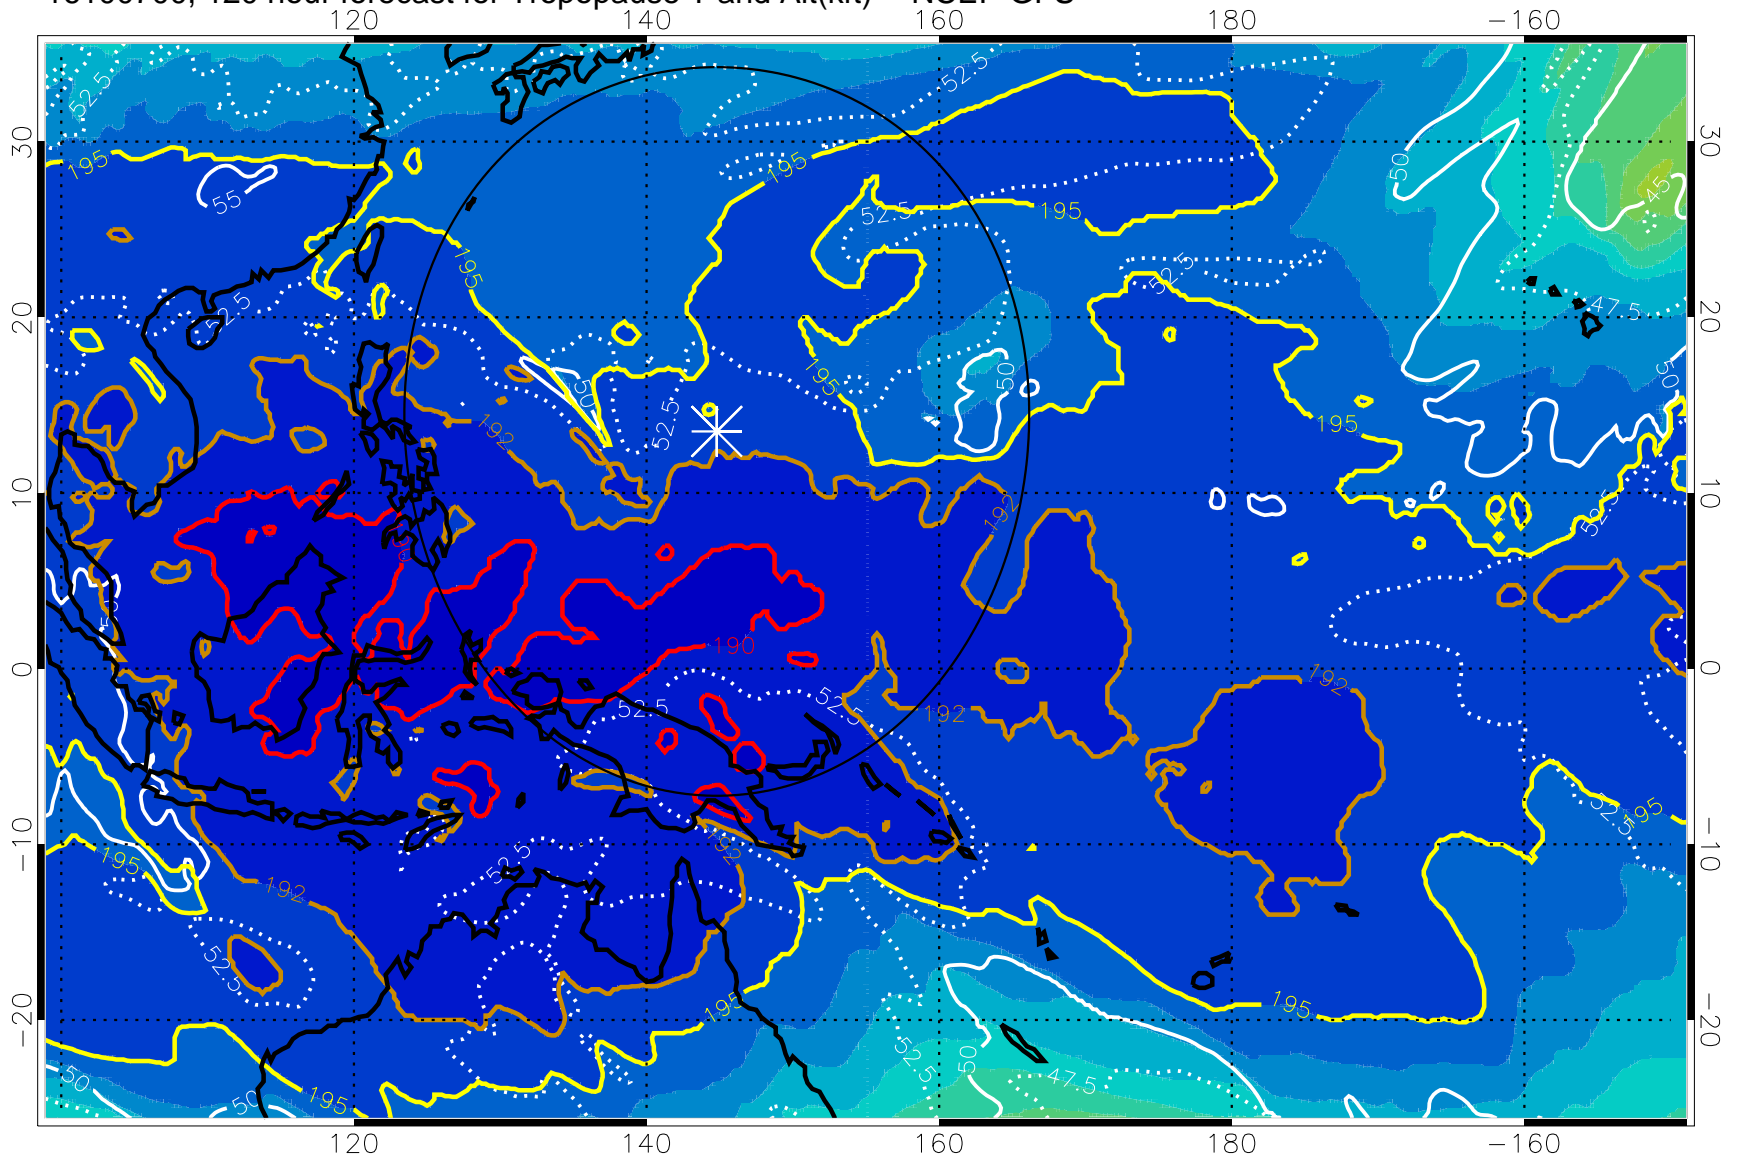

190 200 210 220 230
Tropopause T, K

Tropopause Altitude in kft (white)

192.5K Isotherm 195K Isotherm
187.5K Isotherm 190K Isotherm

Range ring of 2304 km

16100618, 114 hour forecast for Tropopause T and Alt(kft) -- NCEP GFS

190 200 210 220 230
Tropopause T, K

Tropopause Altitude in kft (white)

192.5K Isotherm 195K Isotherm
187.5K Isotherm 190K Isotherm

Range ring of 2304 km

16100700, 120 hour forecast for Tropopause T and Alt(kft) -- NCEP GFS