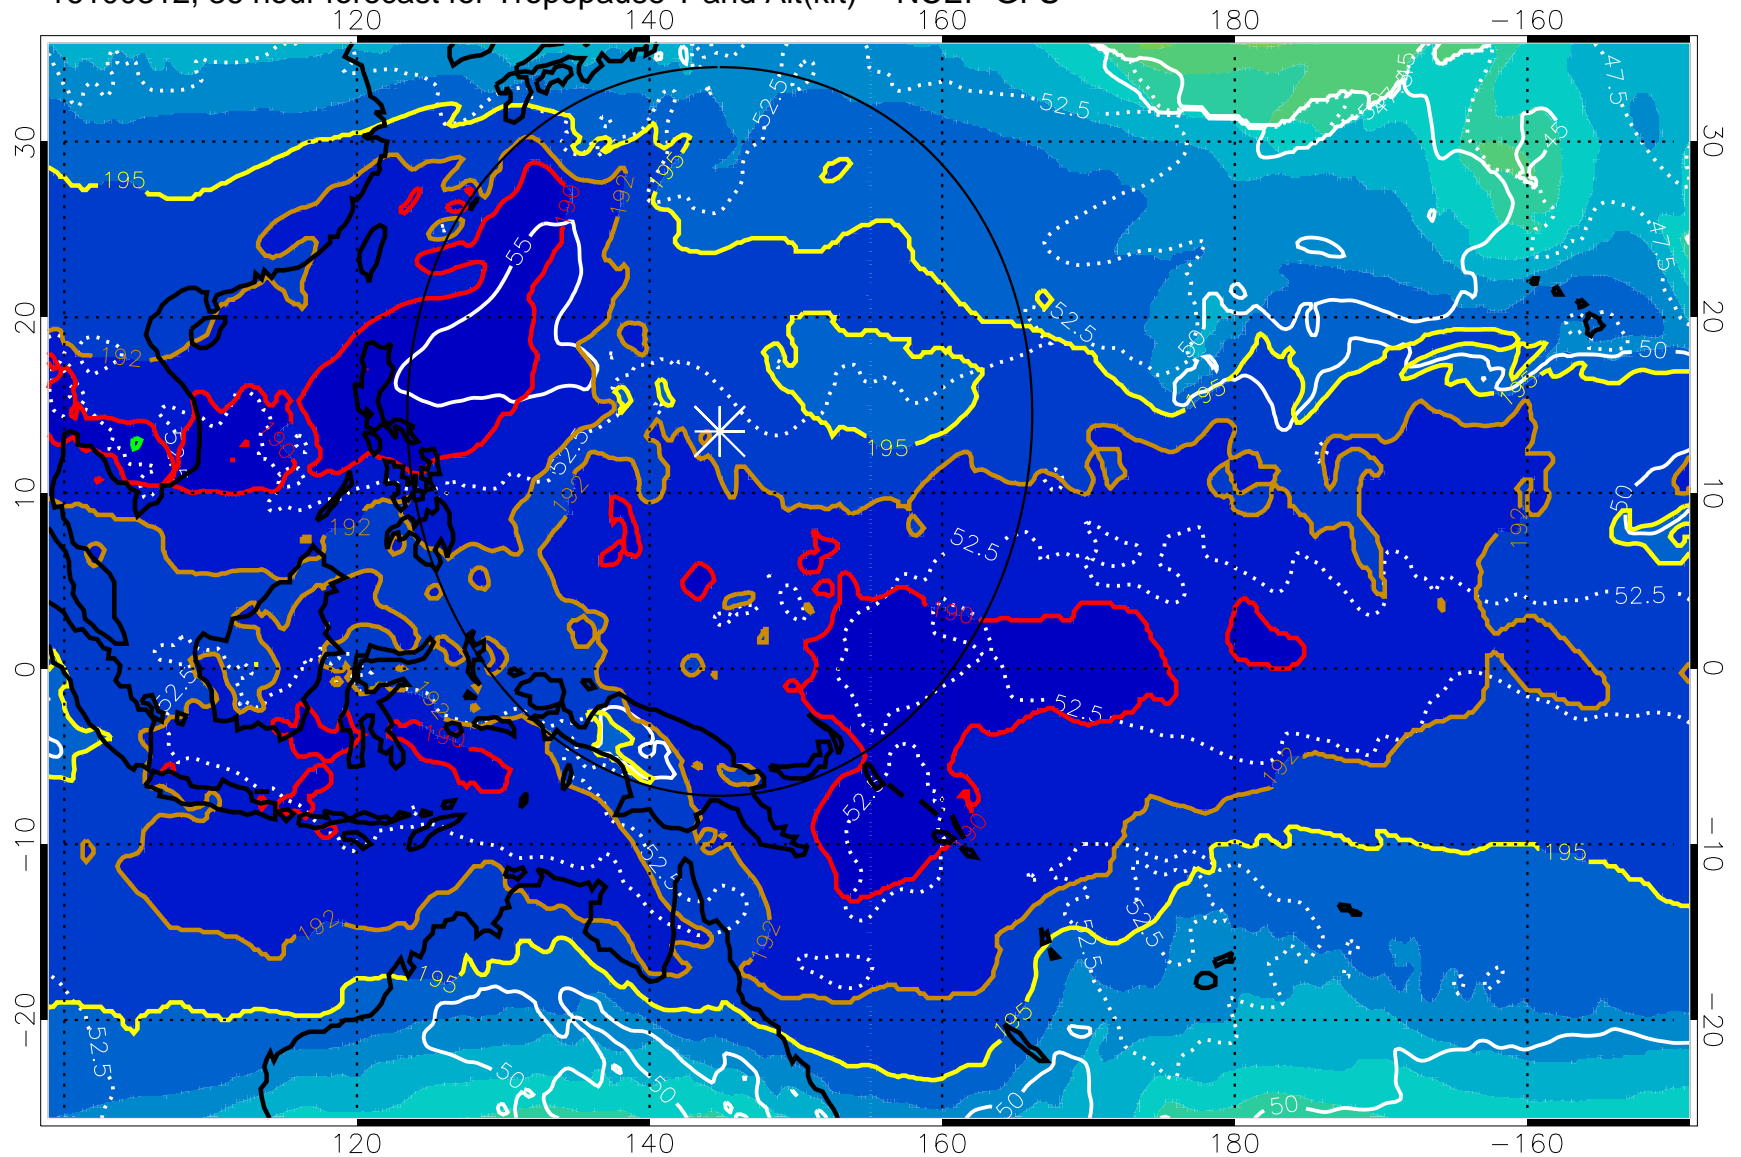

16100312, 36 hour forecast for Tropopause T and Alt(kft) -- NCEP GFS

190 200 210 220 230

Tropopause T, K

Tropopause Altitude in kft (white)

192.5K Isotherm 195K Isotherm

187.5K Isotherm 190K Isotherm

Range ring of 2304 km