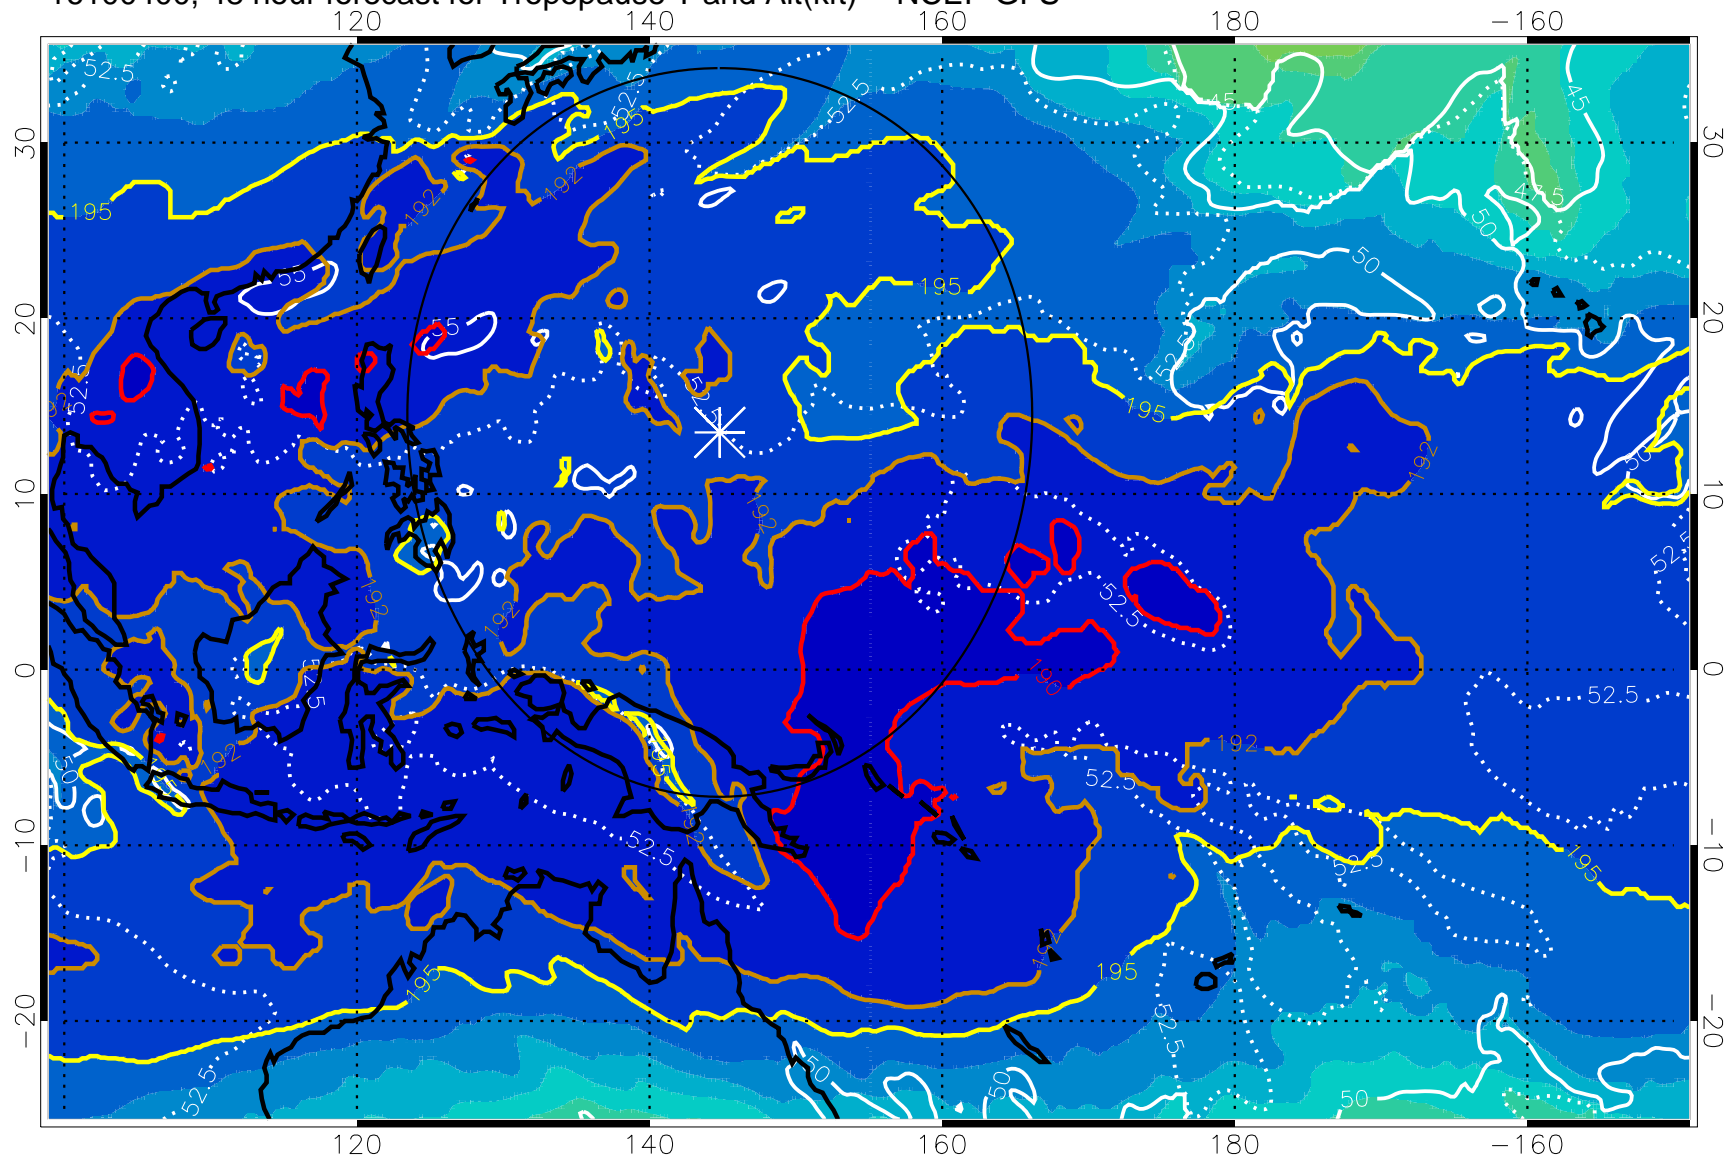

16100400, 48 hour forecast for Tropopause T and Alt(kft) -- NCEP GFS

190 200 210 220 230
Tropopause T, K

Tropopause Altitude in kft (white)

192.5K Isotherm 195K Isotherm
187.5K Isotherm 190K Isotherm

Range ring of 2304 km