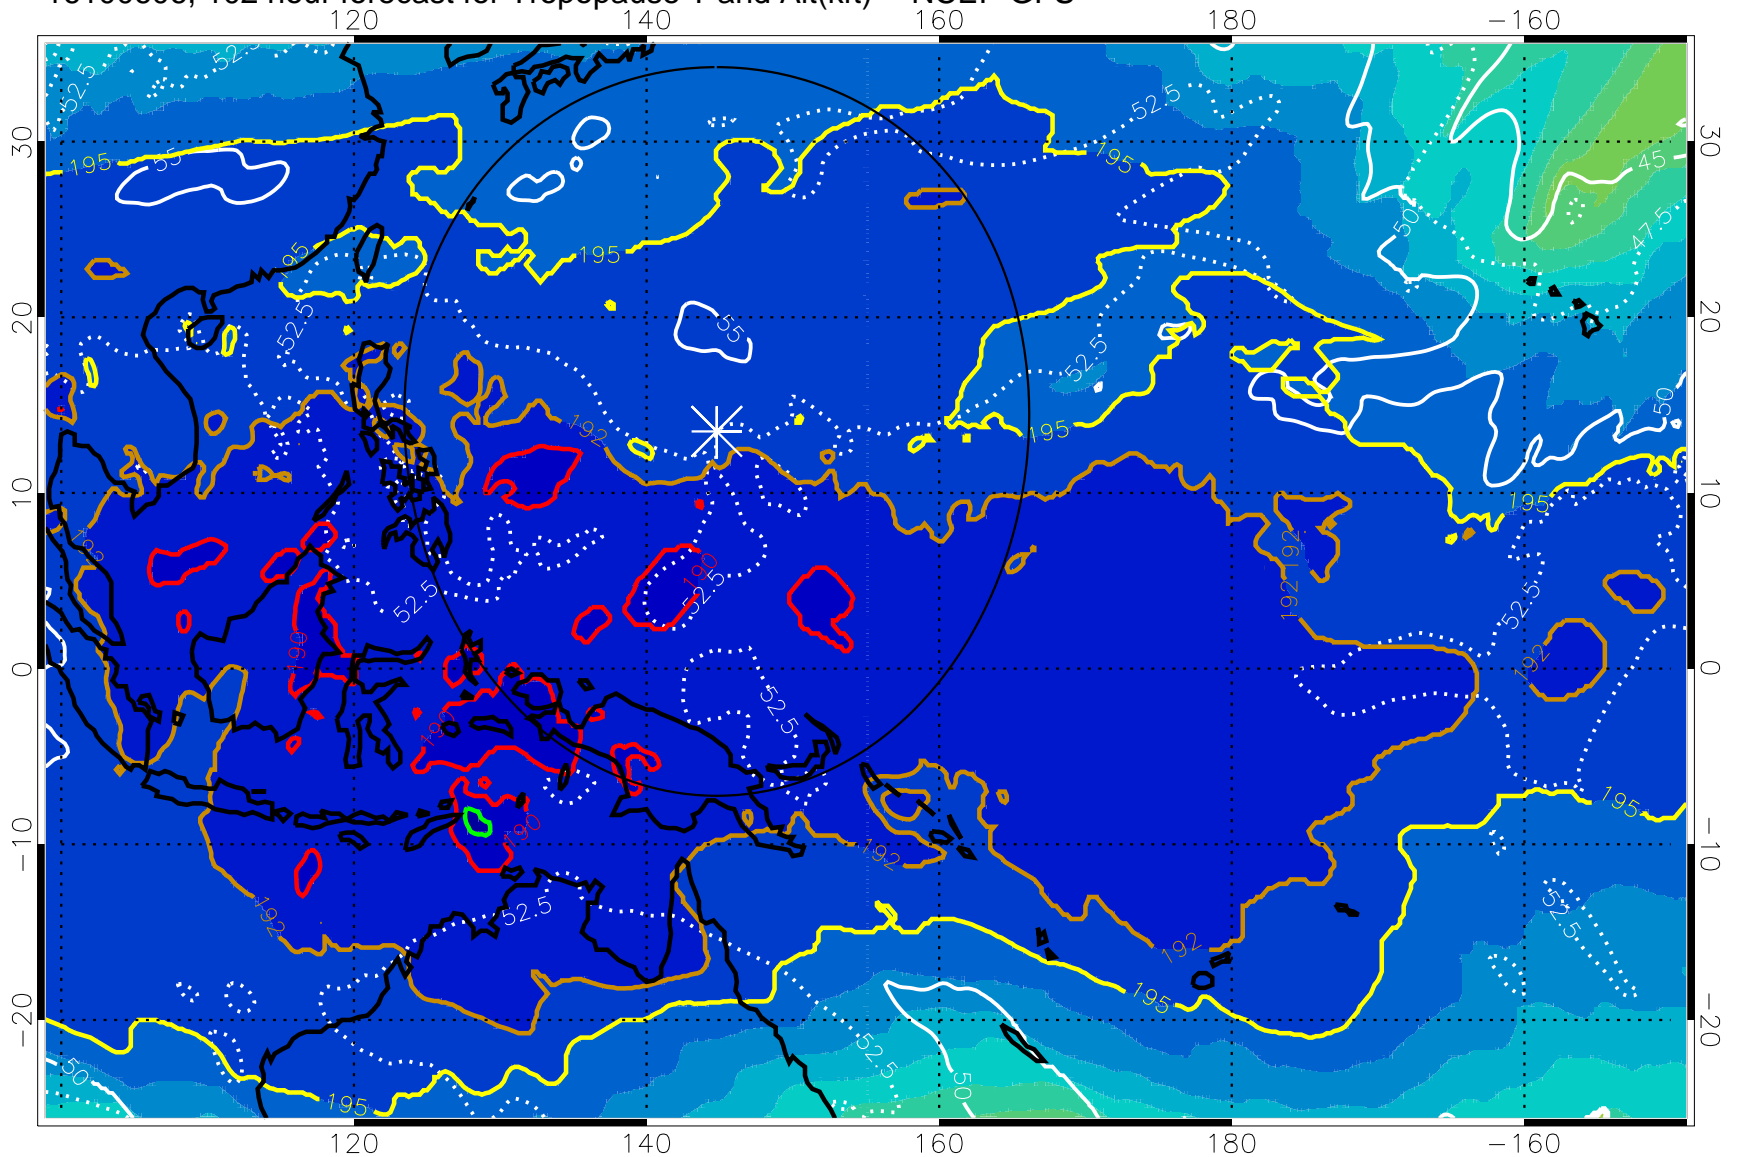

190 200 210 220 230

Tropopause T, K

Tropopause Altitude in kft (white)

192.5K Isotherm 195K Isotherm

187.5K Isotherm 190K Isotherm

Range ring of 2304 km

16100600, 96 hour forecast for Tropopause T and Alt(kft) -- NCEP GFS

190 200 210 220 230

Tropopause T, K

Tropopause Altitude in kft (white)

192.5K Isotherm 195K Isotherm
187.5K Isotherm 190K Isotherm

Range ring of 2304 km

16100606, 102 hour forecast for Tropopause T and Alt(kft) -- NCEP GFS

190 200 210 220 230

Tropopause T, K

Tropopause Altitude in kft (white)

192.5K Isotherm 195K Isotherm

187.5K Isotherm 190K Isotherm

Range ring of 2304 km

16100612, 108 hour forecast for Tropopause T and Alt(kft) -- NCEP GFS