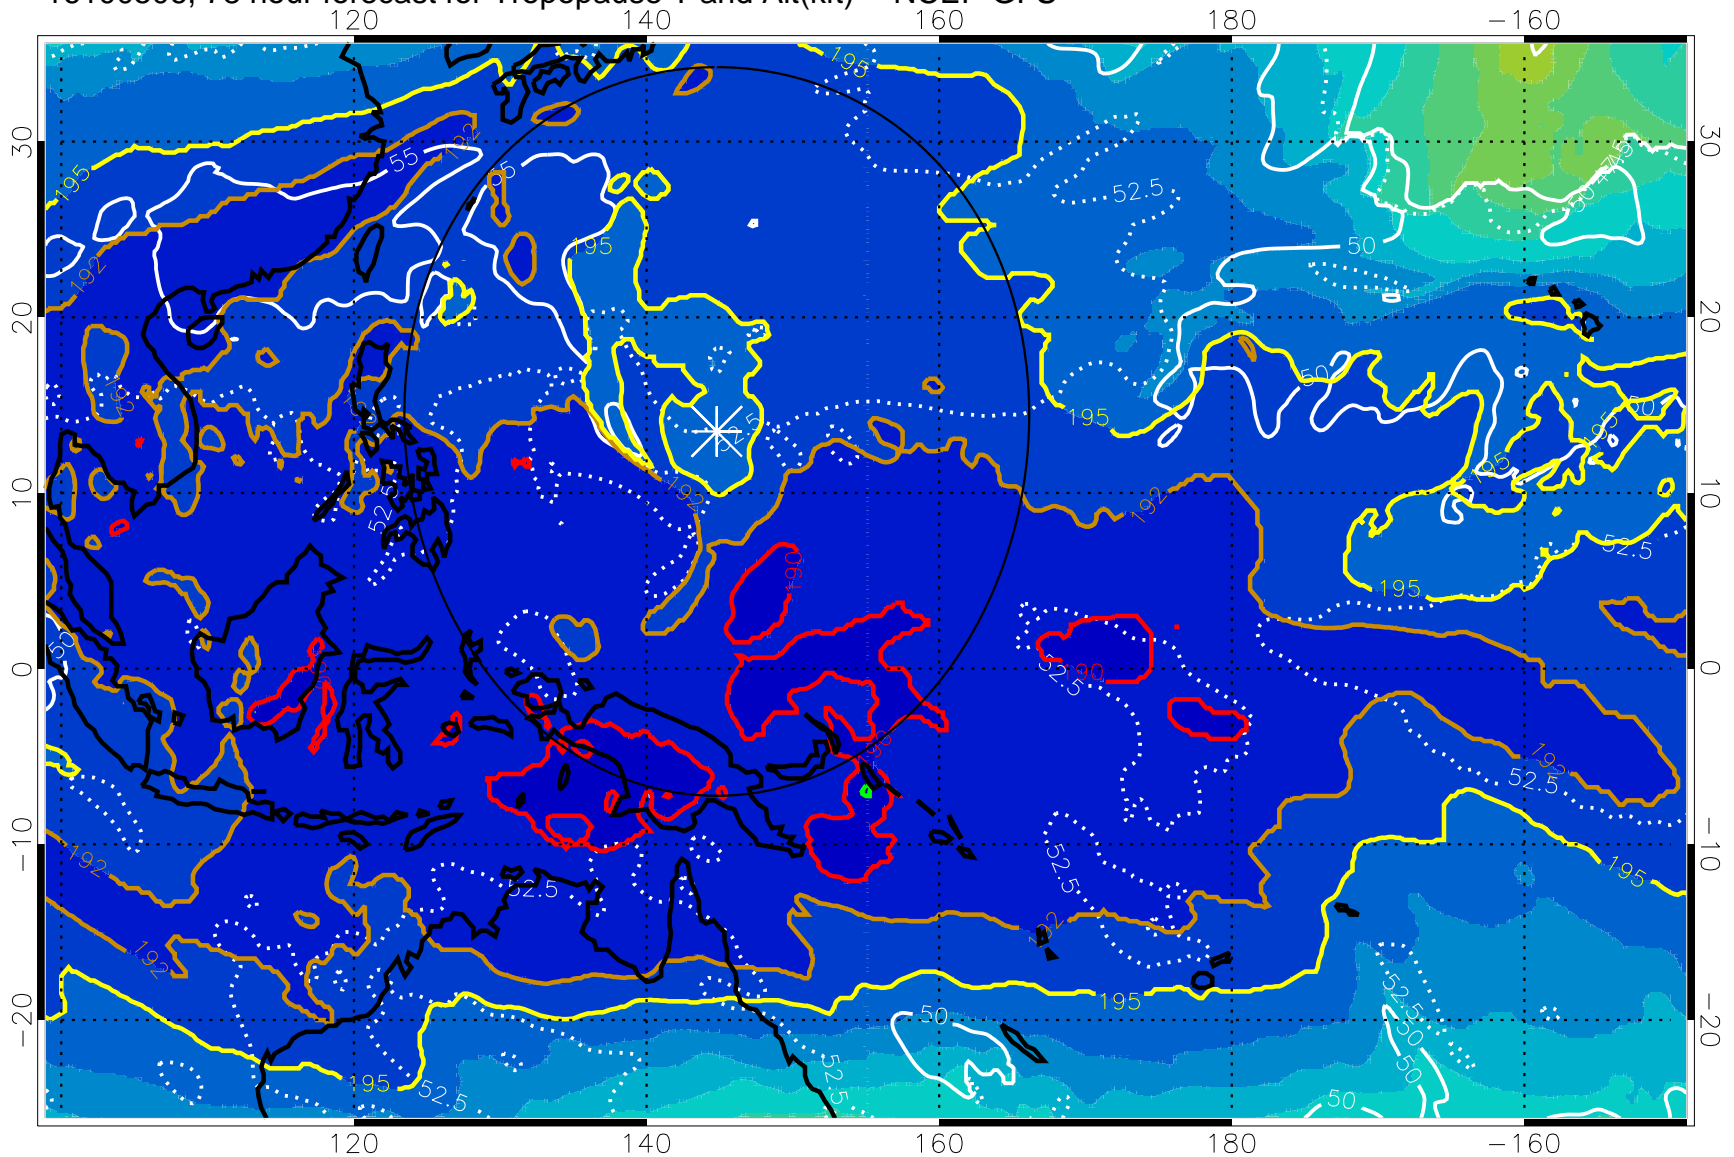

16100506, 78 hour forecast for Tropopause T and Alt(kft) -- NCEP GFS

Tropopause Altitude in kft (white)

192.5K Isotherm 195K Isotherm
187.5K Isotherm 190K Isotherm

Range ring of 2304 km