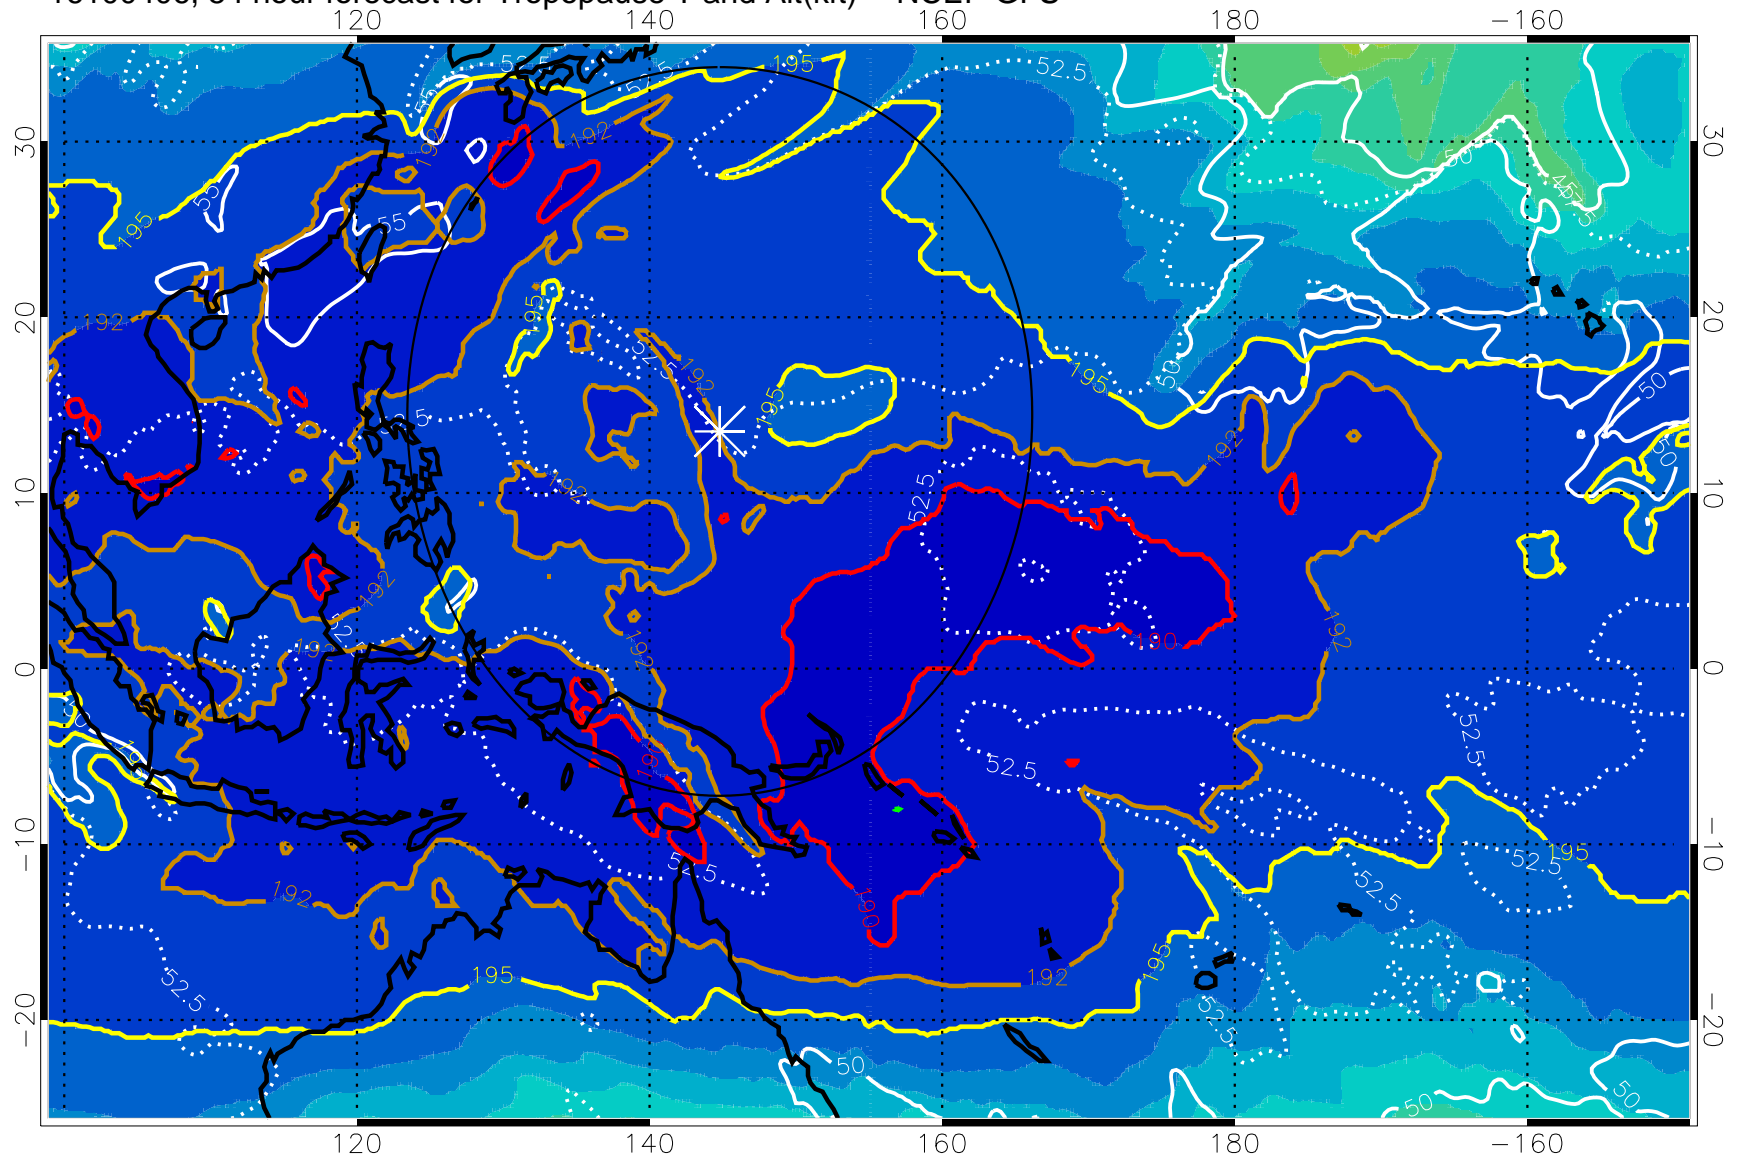

16100406, 54 hour forecast for Tropopause T and Alt(kft) -- NCEP GFS

190 200 210 220 230

Tropopause T, K

Tropopause Altitude in kft (white)

192.5K Isotherm 195K Isotherm

187.5K Isotherm 190K Isotherm

Range ring of 2304 km