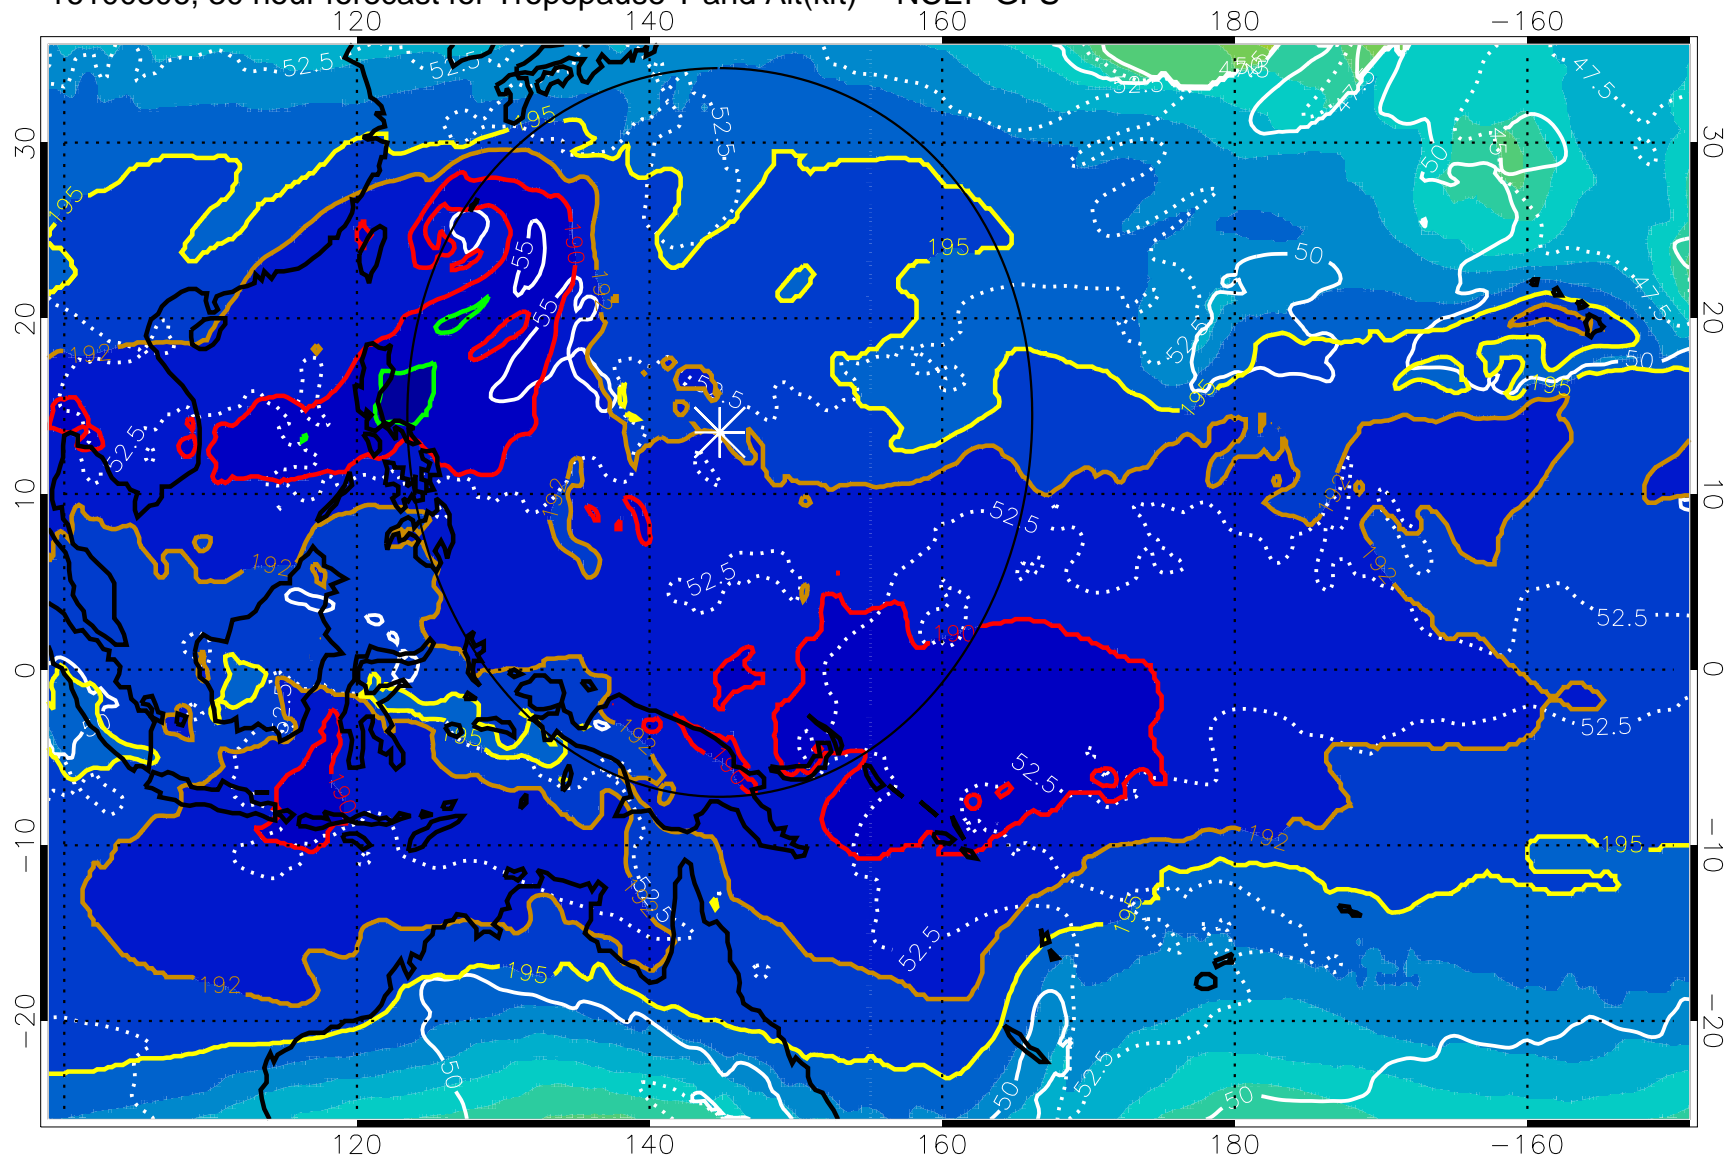

16100306, 30 hour forecast for Tropopause T and Alt(kft) -- NCEP GFS

190 200 210 220 230

Tropopause T, K

Tropopause Altitude in kft (white)

192.5K Isotherm 195K Isotherm
187.5K Isotherm 190K Isotherm

Range ring of 2304 km