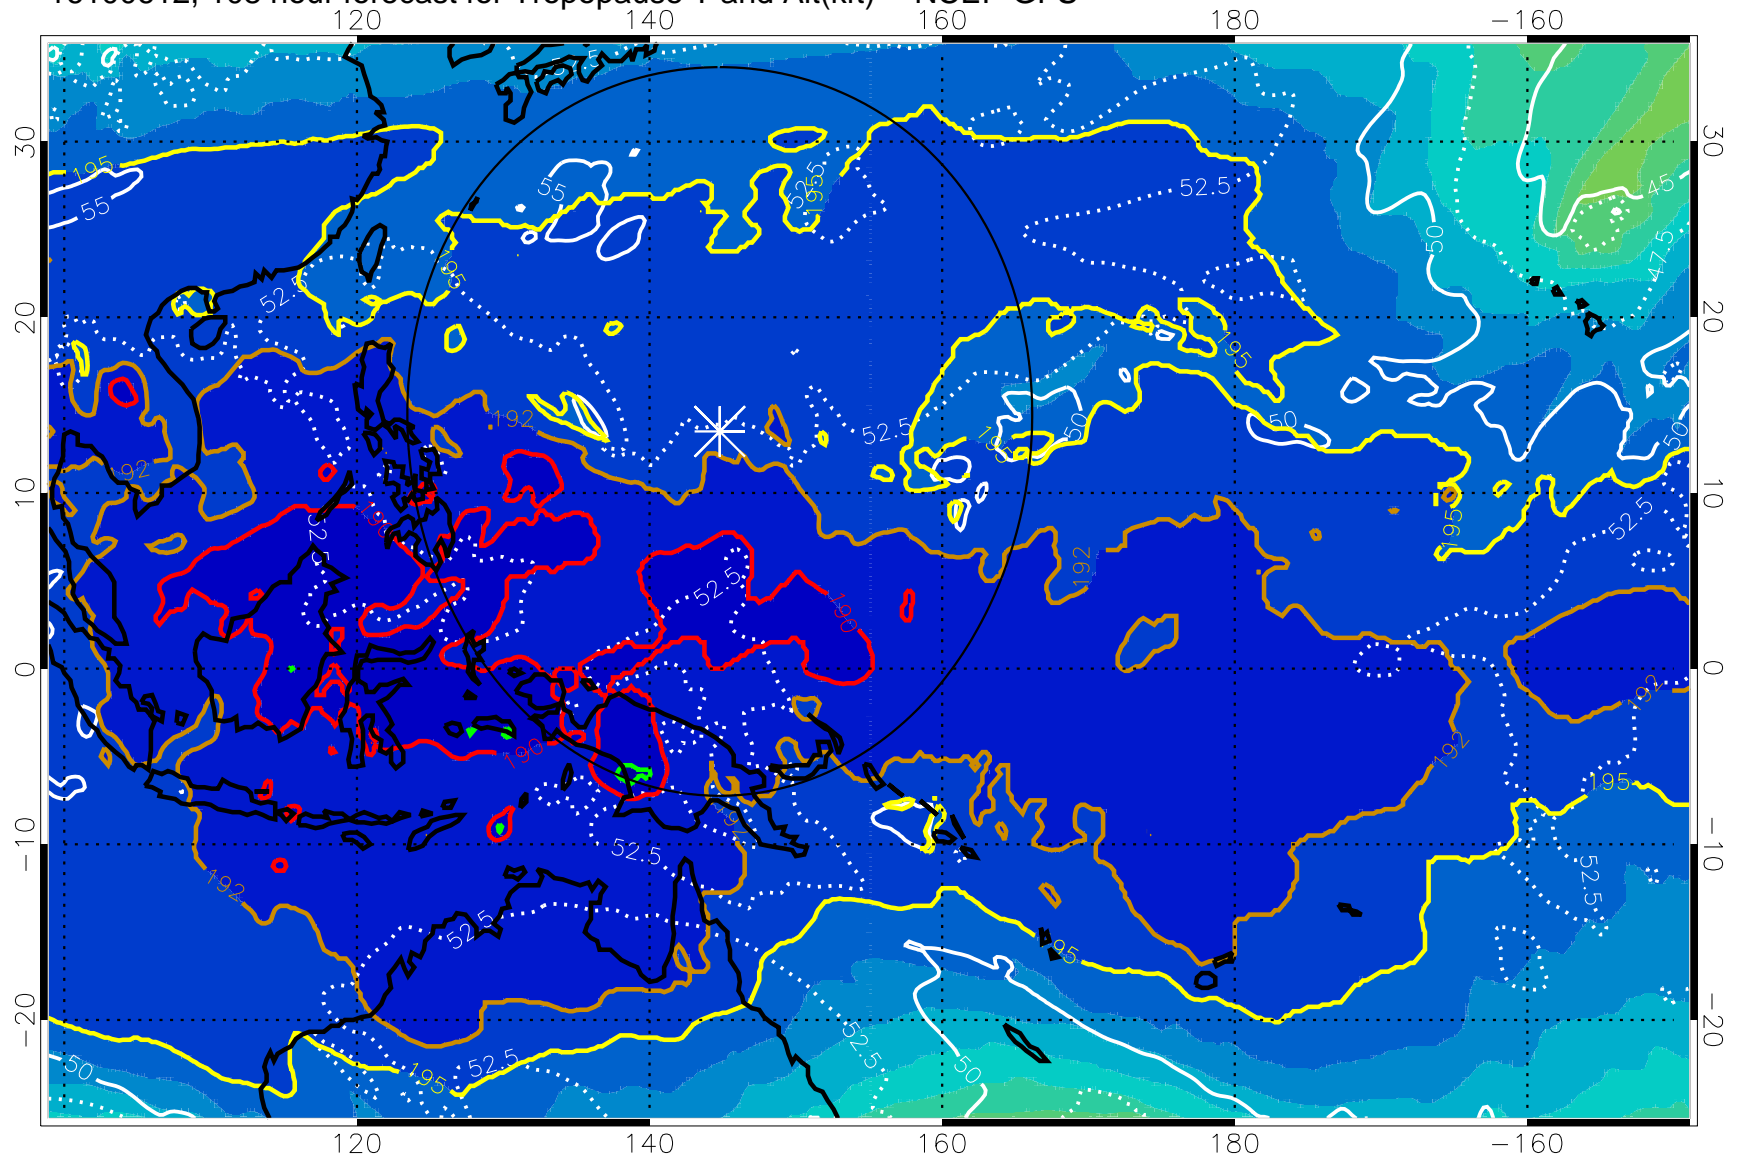

190 200 210 220 230

Tropopause T, K

Tropopause Altitude in kft (white)

192.5K Isotherm 195K Isotherm
187.5K Isotherm 190K Isotherm

Range ring of 2304 km

16100606, 102 hour forecast for Tropopause T and Alt(kft) -- NCEP GFS

190 200 210 220 230

Tropopause T, K

Tropopause Altitude in kft (white)

192.5K Isotherm 195K Isotherm

187.5K Isotherm 190K Isotherm

Range ring of 2304 km

16100612, 108 hour forecast for Tropopause T and Alt(kft) -- NCEP GFS

190 200 210 220 230
Tropopause T, K

Tropopause Altitude in kft (white)

192.5K Isotherm 195K Isotherm
187.5K Isotherm 190K Isotherm

Range ring of 2304 km

16100618, 114 hour forecast for Tropopause T and Alt(kft) -- NCEP GFS