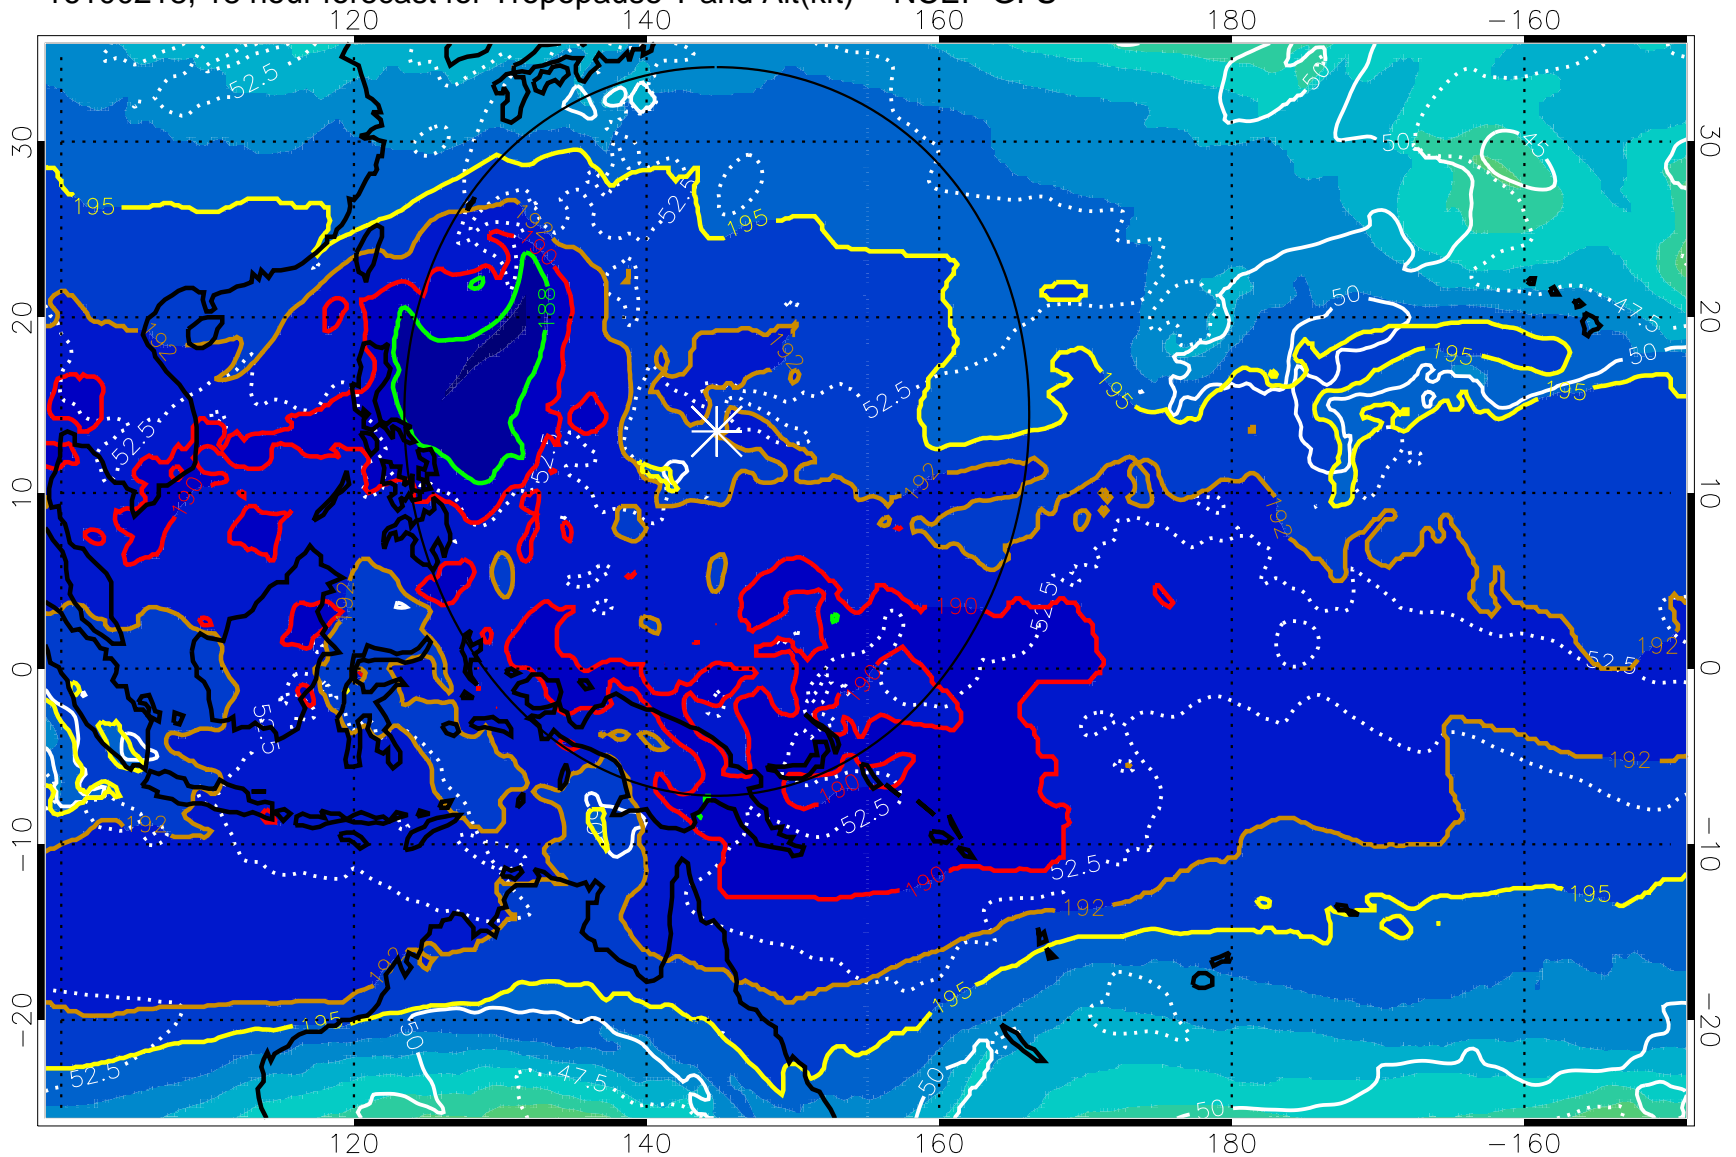

16100218, 18 hour forecast for Tropopause T and Alt(kft) -- NCEP GFS

190 200 210 220 230
Tropopause T, K

Tropopause Altitude in kft (white)

192.5K Isotherm 195K Isotherm
187.5K Isotherm 190K Isotherm

Range ring of 2304 km