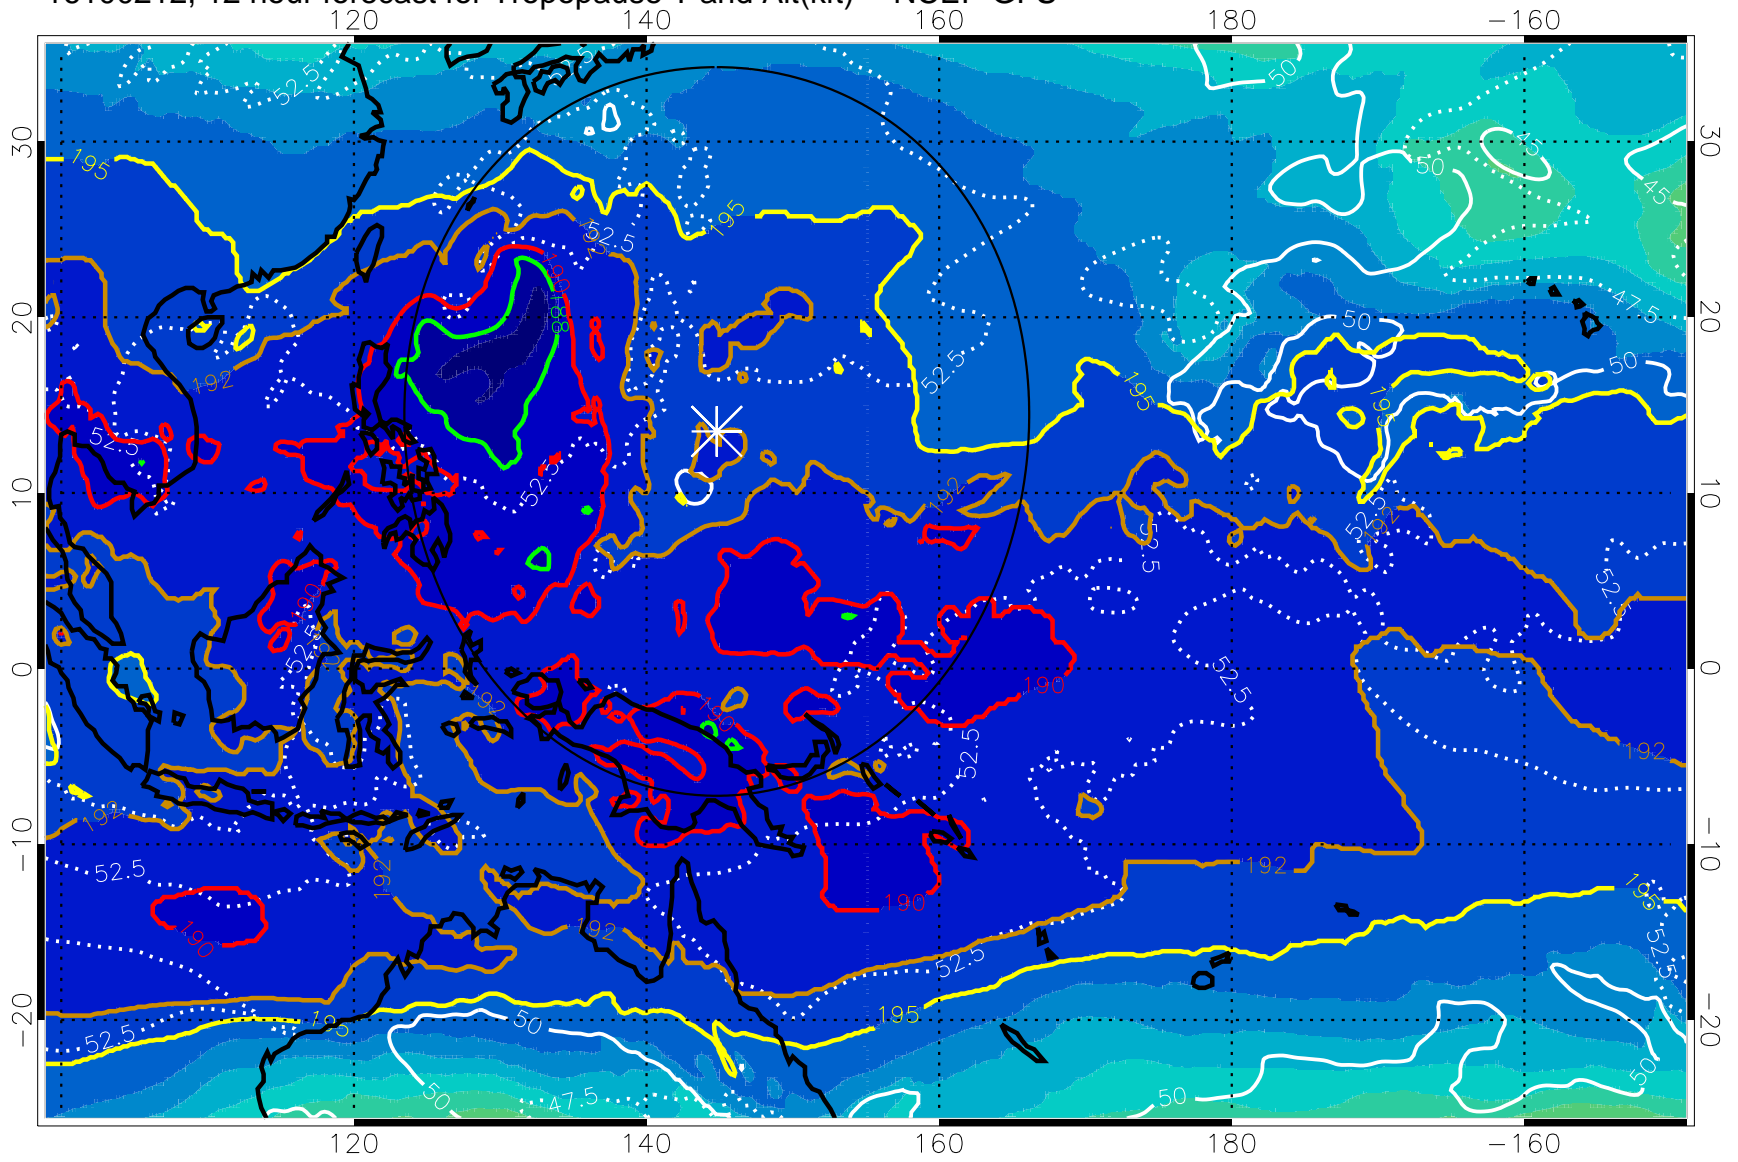

16100212, 12 hour forecast for Tropopause T and Alt(kft) -- NCEP GFS

190 200 210 220 230
Tropopause T, K

Tropopause Altitude in kft (white)

192.5K Isotherm 195K Isotherm
187.5K Isotherm 190K Isotherm

Range ring of 2304 km