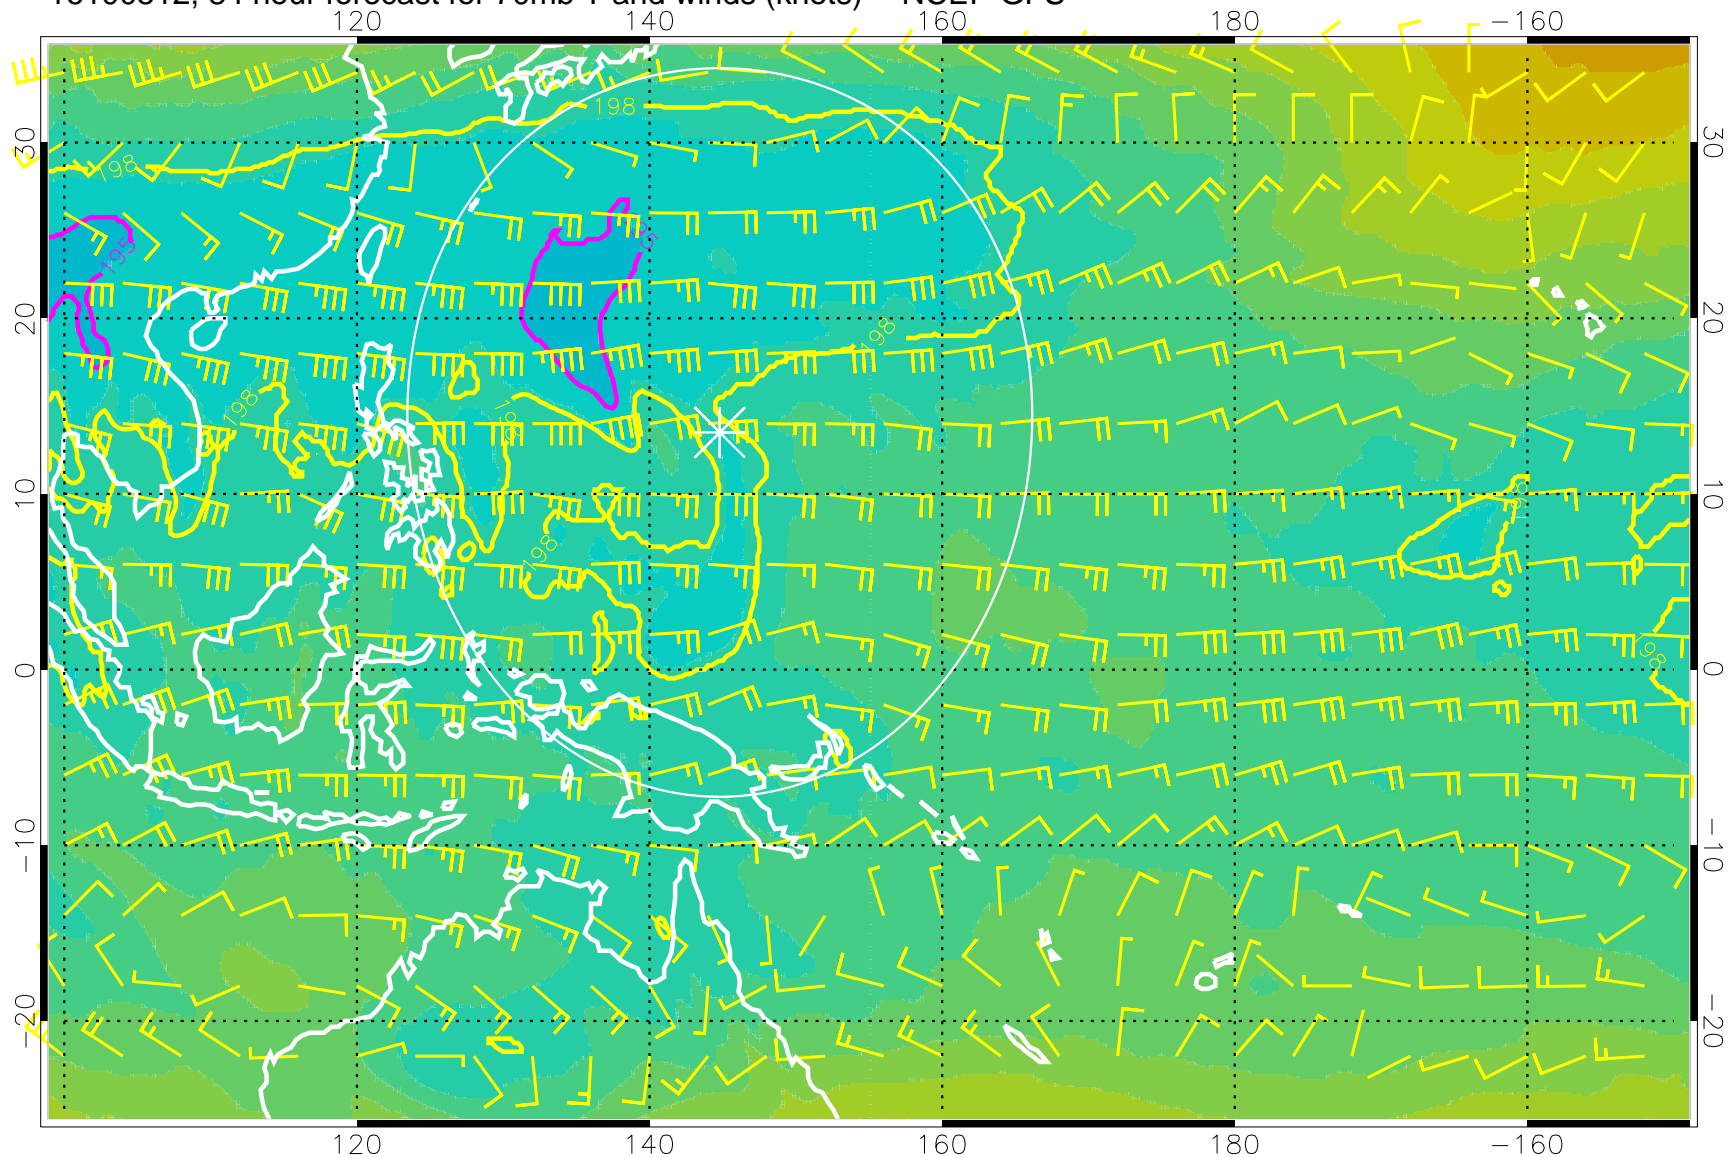

T, K

190K Isotherm    192.5K Isotherm  
195K Isotherm    197.5K Isotherm

Range ring of 2304 km

16100500, 72 hour forecast for 70mb T and winds (knots) -- NCEP GFS

180 190 200 210 220

T, K

190K Isotherm 192.5K Isotherm  
195K Isotherm 197.5K Isotherm

Range ring of 2304 km

16100506, 78 hour forecast for 70mb T and winds (knots) -- NCEP GFS

180      190      200      210      220  
T, K

190K Isotherm    192.5K Isotherm  
195K Isotherm    197.5K Isotherm

Range ring of 2304 km

16100512, 84 hour forecast for 70mb T and winds (knots) -- NCEP GFS

180 190 200 210 220

T, K

190K Isotherm 192.5K Isotherm  
195K Isotherm 197.5K Isotherm

Range ring of 2304 km

16100518, 90 hour forecast for 70mb T and winds (knots) -- NCEP GFS

180 190 200 210 220

T, K

190K Isotherm 192.5K Isotherm  
195K Isotherm 197.5K Isotherm

Range ring of 2304 km

16100600, 96 hour forecast for 70mb T and winds (knots) -- NCEP GFS

180 190 200 210 220

T, K

190K Isotherm 192.5K Isotherm  
195K Isotherm 197.5K Isotherm