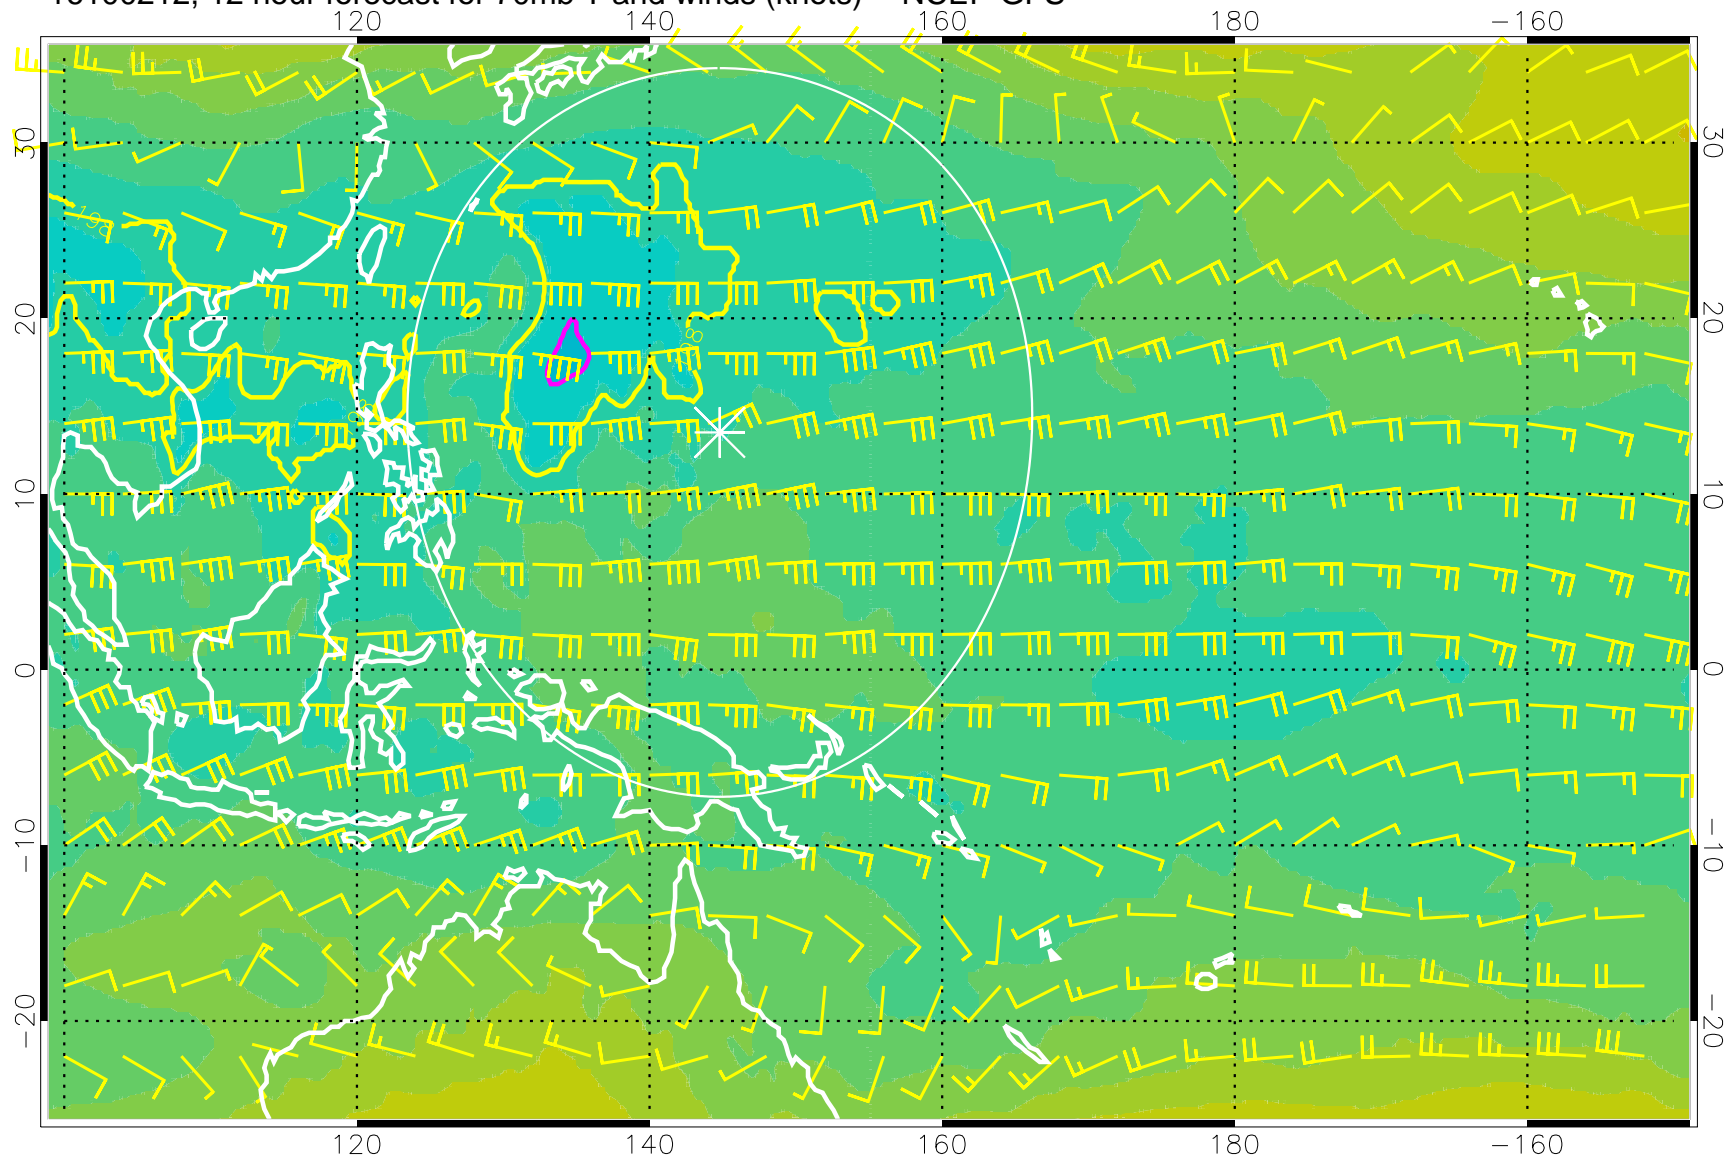

16100206, 6 hour forecast for 70mb T and winds (knots) -- NCEP GFS

T, K

190K Isotherm 192.5K Isotherm  
195K Isotherm 197.5K Isotherm

Range ring of 2304 km

16100212, 12 hour forecast for 70mb T and winds (knots) -- NCEP GFS

180 190 200 210 220

T, K

190K Isotherm 192.5K Isotherm  
195K Isotherm 197.5K Isotherm

Range ring of 2304 km

16100218, 18 hour forecast for 70mb T and winds (knots) -- NCEP GFS

180 190 200 210 220

T, K

190K Isotherm 192.5K Isotherm  
195K Isotherm 197.5K Isotherm

Range ring of 2304 km

16100300, 24 hour forecast for 70mb T and winds (knots) -- NCEP GFS

180 190 200 210 220

T, K

190K Isotherm 192.5K Isotherm  
195K Isotherm 197.5K Isotherm

Range ring of 2304 km

16100306, 30 hour forecast for 70mb T and winds (knots) -- NCEP GFS

180      190      200      210      220

T, K

190K Isotherm    192.5K Isotherm  
195K Isotherm    197.5K Isotherm

Range ring of 2304 km

16100312, 36 hour forecast for 70mb T and winds (knots) -- NCEP GFS

180 190 200 210 220