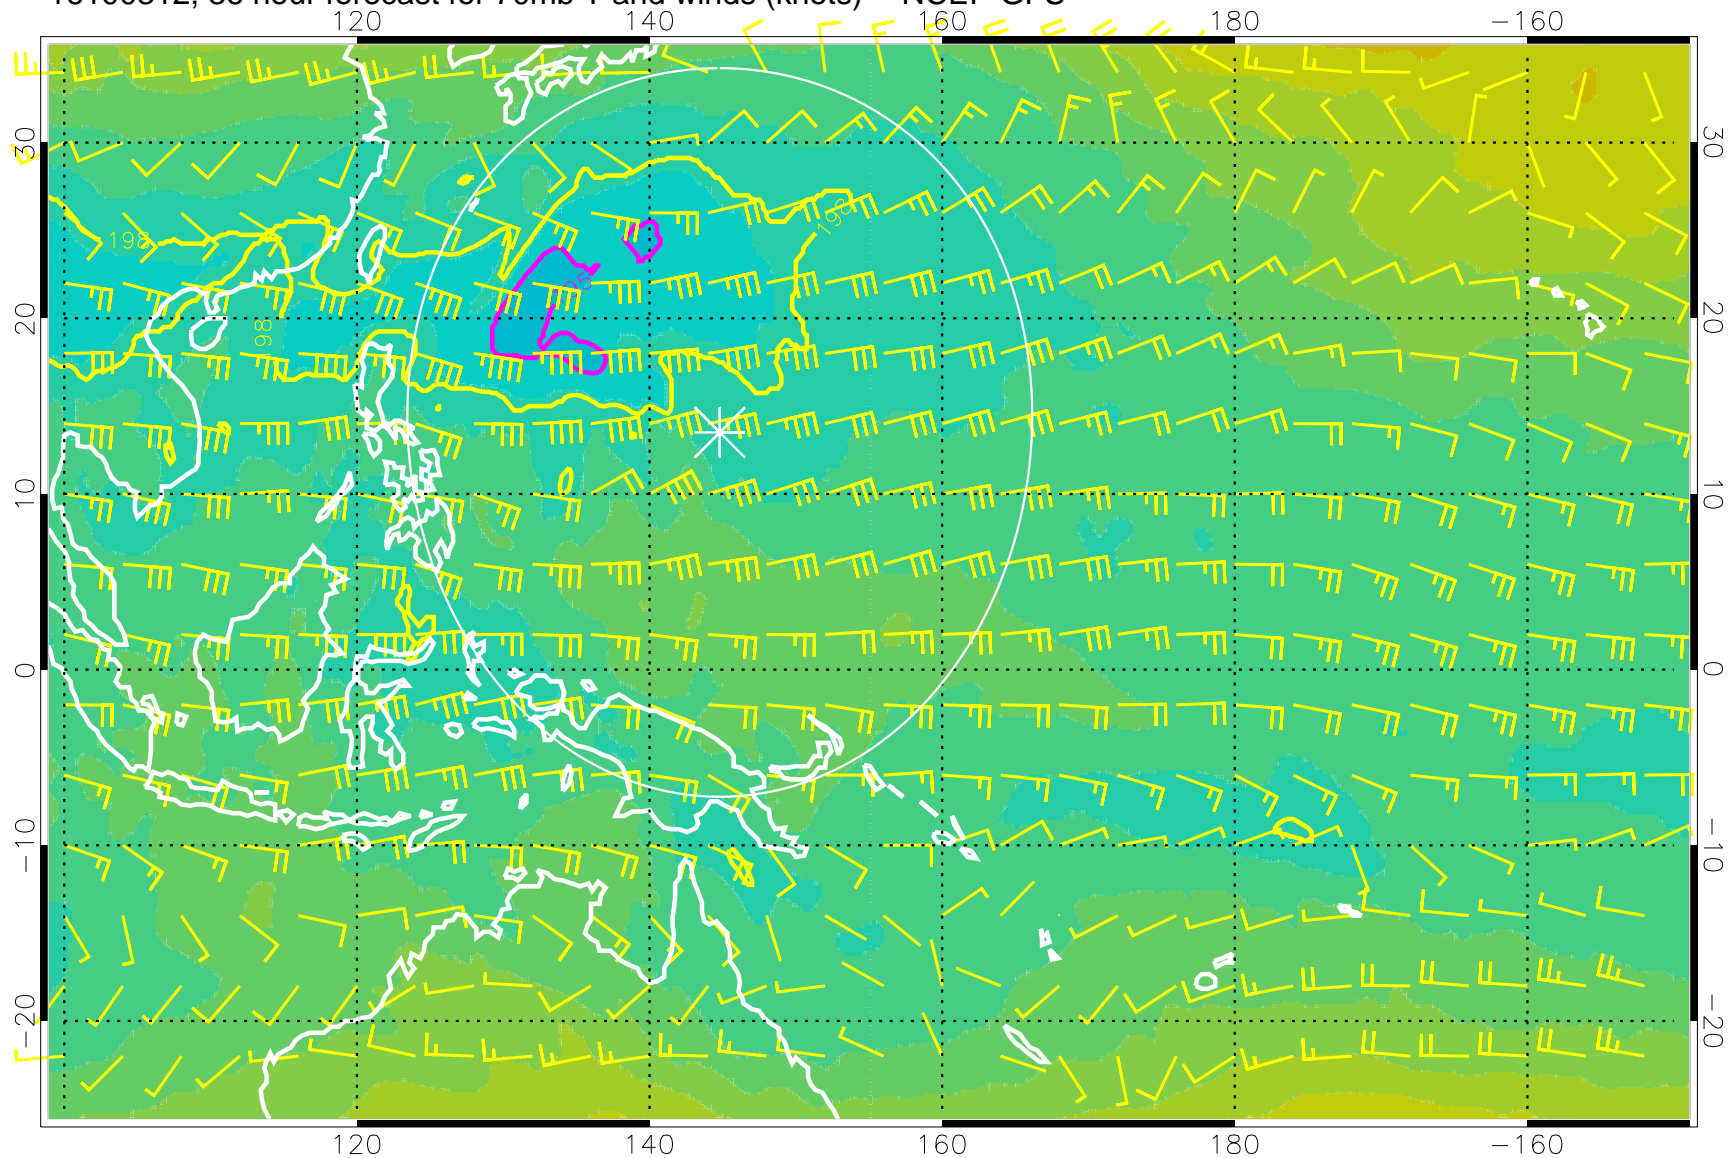

180 190 200 210 220

T, K

190K Isotherm 192.5K Isotherm  
195K Isotherm 197.5K Isotherm

Range ring of 2304 km

16100218, 18 hour forecast for 70mb T and winds (knots) -- NCEP GFS

180 190 200 210 220

T, K

190K Isotherm 192.5K Isotherm  
195K Isotherm 197.5K Isotherm

Range ring of 2304 km

16100300, 24 hour forecast for 70mb T and winds (knots) -- NCEP GFS

180 190 200 210 220

T, K

190K Isotherm 192.5K Isotherm  
195K Isotherm 197.5K Isotherm

Range ring of 2304 km

16100306, 30 hour forecast for 70mb T and winds (knots) -- NCEP GFS

180      190      200      210      220

T, K

190K Isotherm    192.5K Isotherm  
195K Isotherm    197.5K Isotherm

Range ring of 2304 km

16100312, 36 hour forecast for 70mb T and winds (knots) -- NCEP GFS

180 190 200 210 220

T, K

190K Isotherm 192.5K Isotherm  
195K Isotherm 197.5K Isotherm

Range ring of 2304 km

16100318, 42 hour forecast for 70mb T and winds (knots) -- NCEP GFS

180 190 200 210 220

T, K

190K Isotherm 192.5K Isotherm  
195K Isotherm 197.5K Isotherm