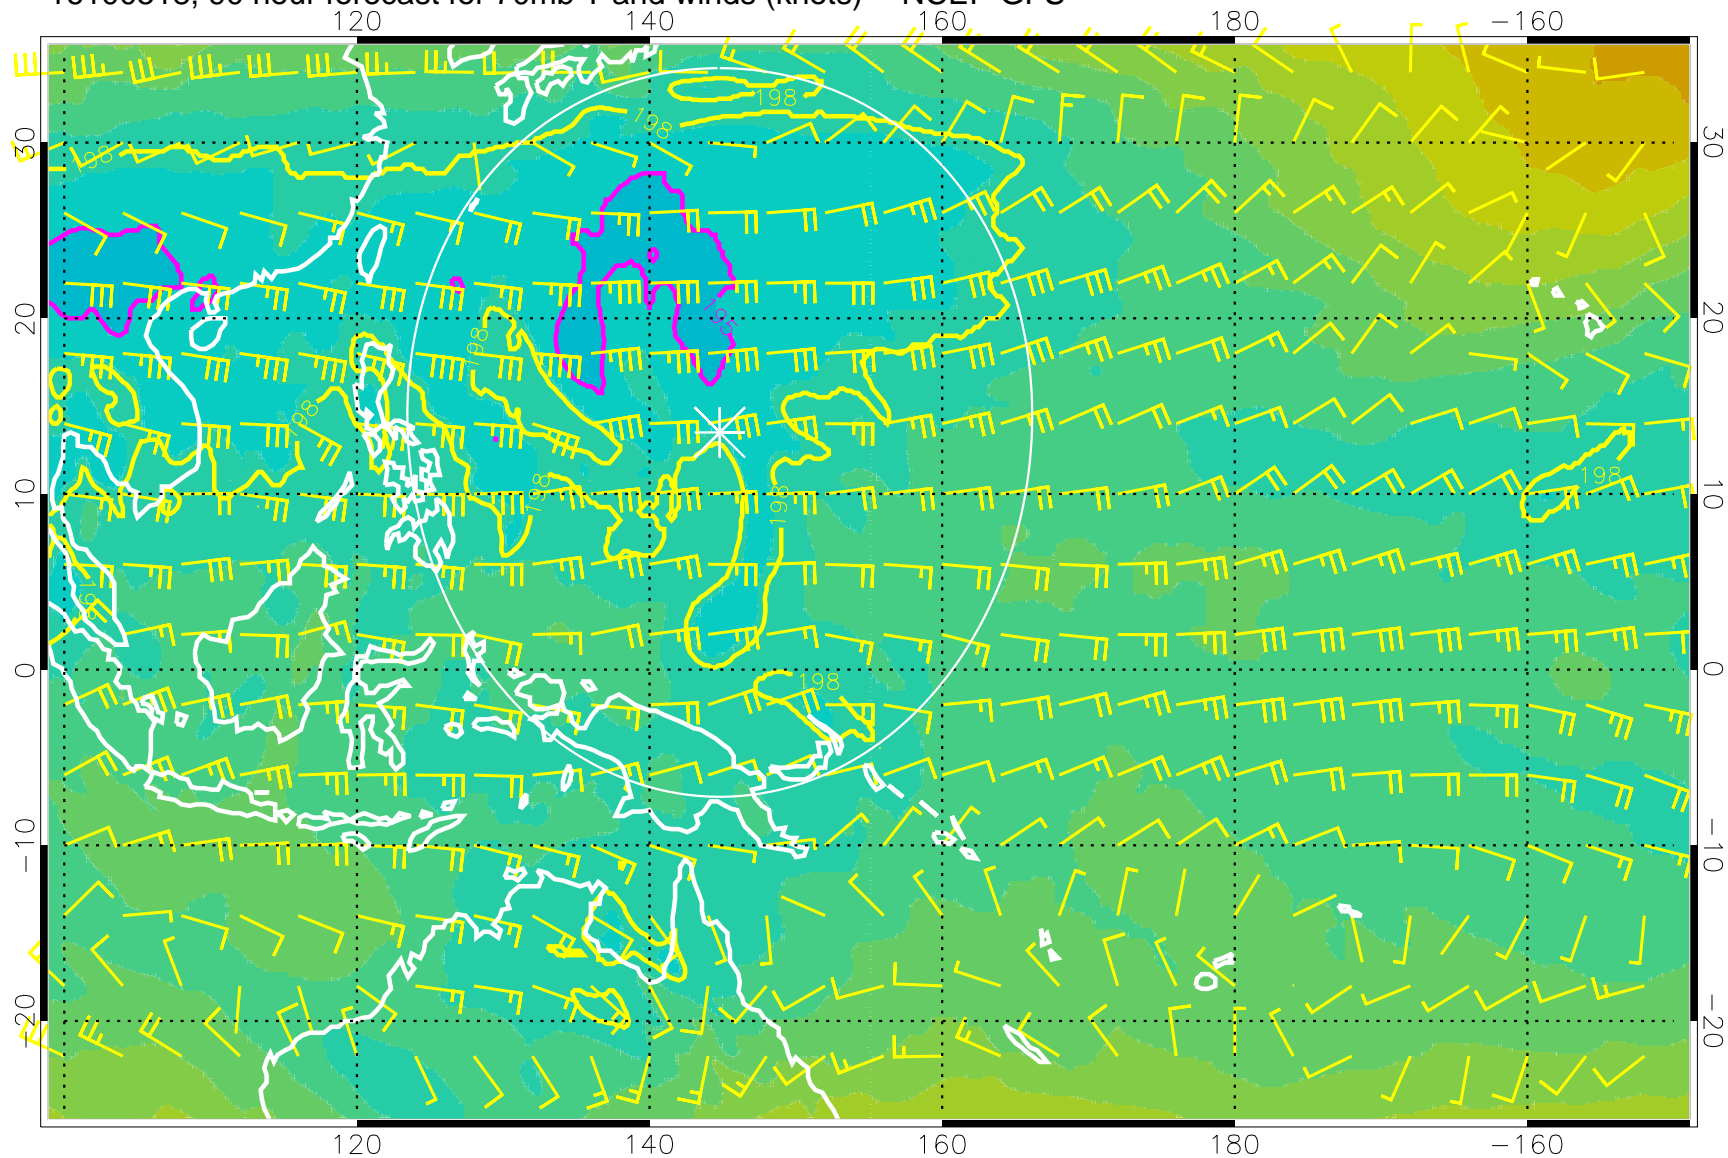

Range ring of 2304 km

16100512, 84 hour forecast for 70mb T and winds (knots) -- NCEP GFS

180 190 200 210 220

T, K

190K Isotherm 192.5K Isotherm  
195K Isotherm 197.5K Isotherm

Range ring of 2304 km

16100518, 90 hour forecast for 70mb T and winds (knots) -- NCEP GFS

180 190 200 210 220

T, K

190K Isotherm 192.5K Isotherm  
195K Isotherm 197.5K Isotherm

Range ring of 2304 km

16100600, 96 hour forecast for 70mb T and winds (knots) -- NCEP GFS

180 190 200 210 220

T, K

190K Isotherm 192.5K Isotherm  
195K Isotherm 197.5K Isotherm