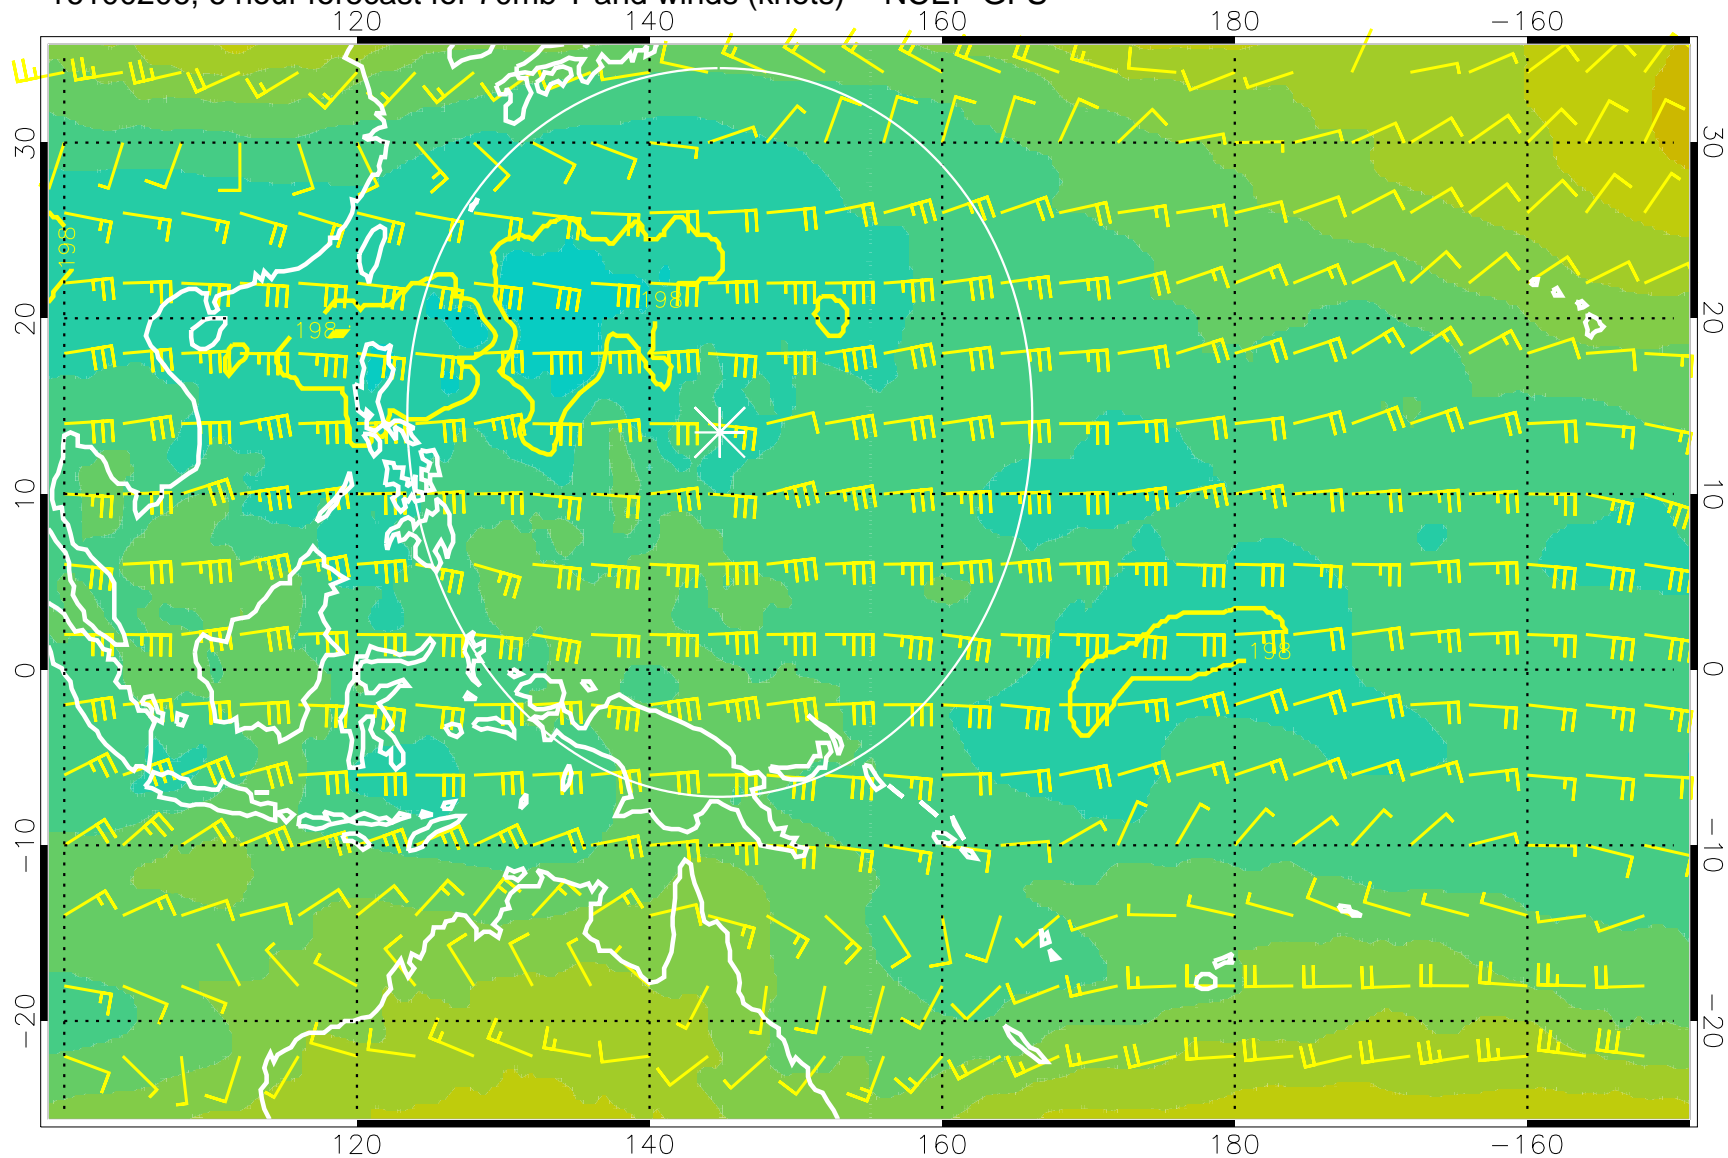

16100206, 6 hour forecast for 70mb T and winds (knots) -- NCEP GFS

T, K

190K Isotherm 192.5K Isotherm  
195K Isotherm 197.5K Isotherm

Range ring of 2304 km

16100212, 12 hour forecast for 70mb T and winds (knots) -- NCEP GFS

180 190 200 210 220

T, K

190K Isotherm 192.5K Isotherm  
195K Isotherm 197.5K Isotherm

Range ring of 2304 km

16100218, 18 hour forecast for 70mb T and winds (knots) -- NCEP GFS

180 190 200 210 220

T, K

190K Isotherm 192.5K Isotherm  
195K Isotherm 197.5K Isotherm

Range ring of 2304 km

16100300, 24 hour forecast for 70mb T and winds (knots) -- NCEP GFS

180 190 200 210 220

T, K

190K Isotherm 192.5K Isotherm  
195K Isotherm 197.5K Isotherm

Range ring of 2304 km

16100306, 30 hour forecast for 70mb T and winds (knots) -- NCEP GFS

180      190      200      210      220

T, K

190K Isotherm    192.5K Isotherm  
195K Isotherm    197.5K Isotherm

Range ring of 2304 km

16100312, 36 hour forecast for 70mb T and winds (knots) -- NCEP GFS

180 190 200 210 220