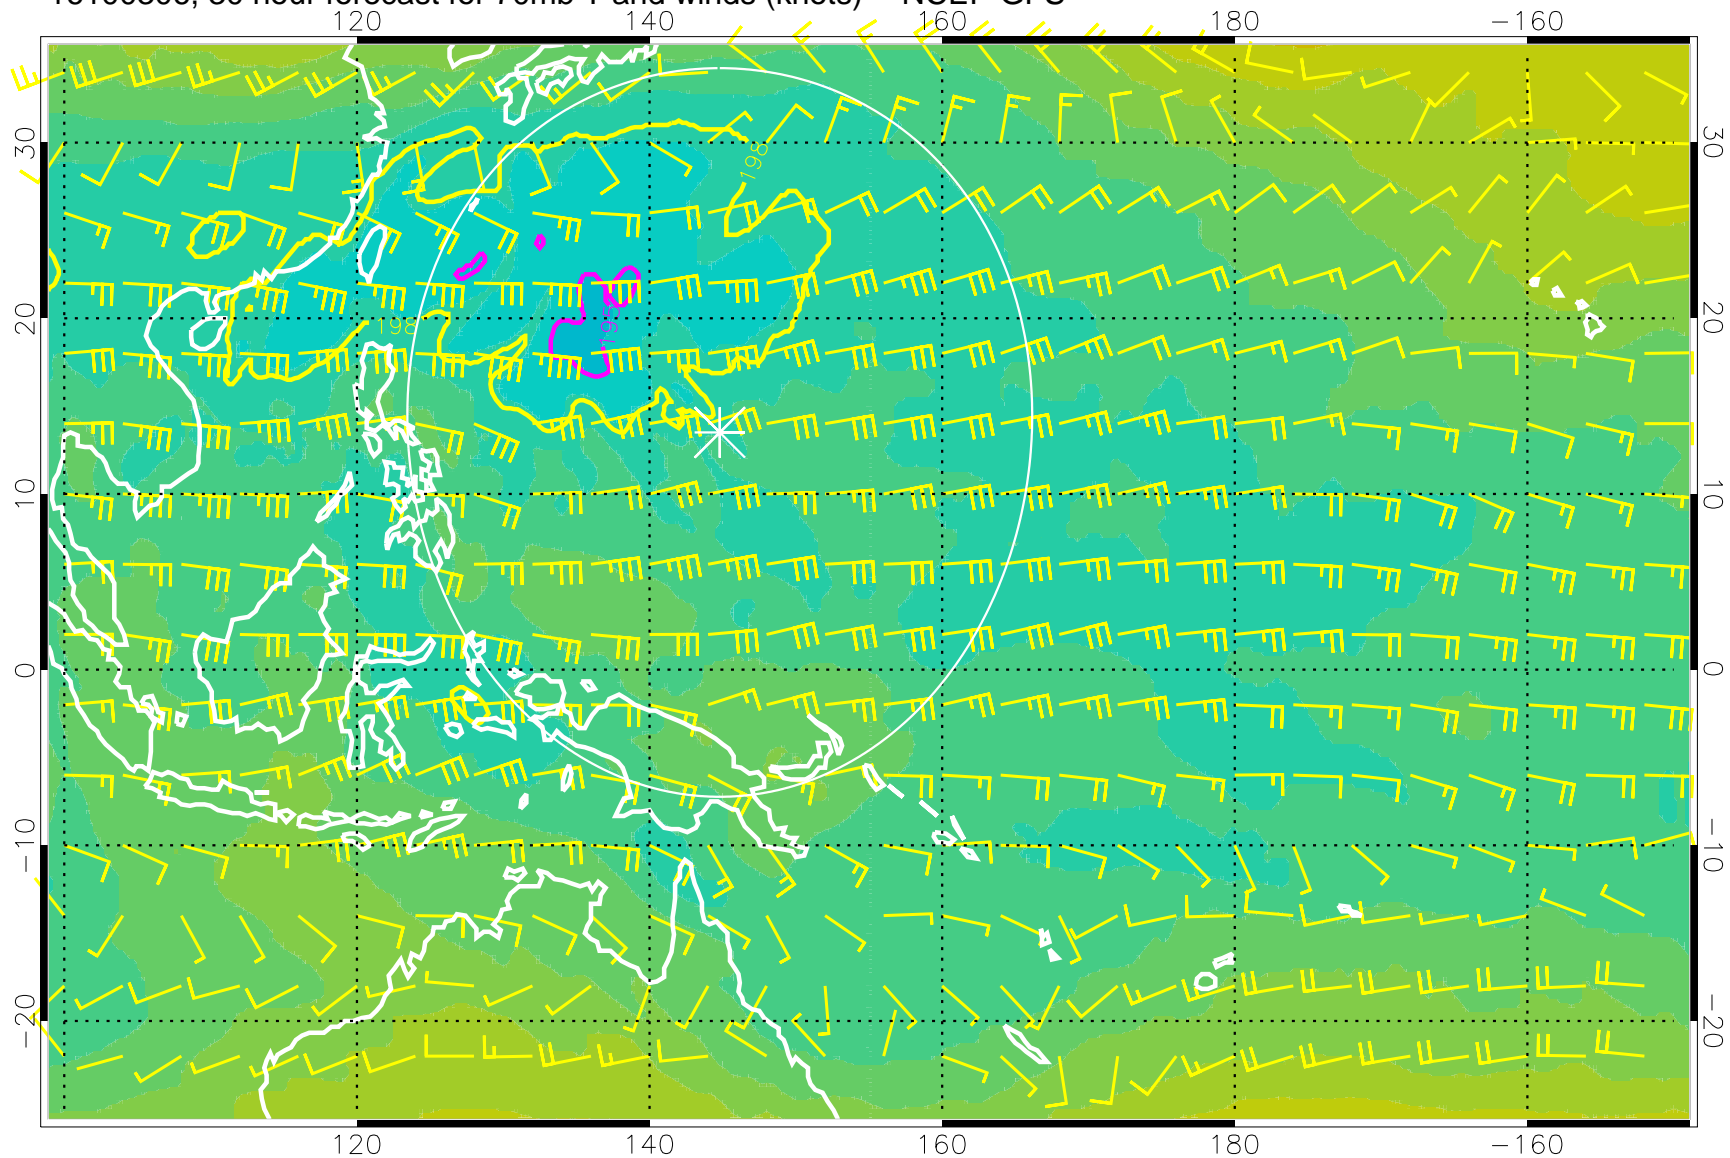

180 190 200 210 220

T, K

190K Isotherm 192.5K Isotherm  
195K Isotherm 197.5K Isotherm

Range ring of 2304 km

16100218, 18 hour forecast for 70mb T and winds (knots) -- NCEP GFS

180 190 200 210 220

T, K

190K Isotherm 192.5K Isotherm  
195K Isotherm 197.5K Isotherm

Range ring of 2304 km

16100300, 24 hour forecast for 70mb T and winds (knots) -- NCEP GFS

180 190 200 210 220

T, K

190K Isotherm 192.5K Isotherm  
195K Isotherm 197.5K Isotherm

Range ring of 2304 km

16100306, 30 hour forecast for 70mb T and winds (knots) -- NCEP GFS

180      190      200      210      220

T, K

190K Isotherm    192.5K Isotherm  
195K Isotherm    197.5K Isotherm

Range ring of 2304 km

16100312, 36 hour forecast for 70mb T and winds (knots) -- NCEP GFS

180 190 200 210 220

T, K

190K Isotherm 192.5K Isotherm  
195K Isotherm 197.5K Isotherm

Range ring of 2304 km

16100318, 42 hour forecast for 70mb T and winds (knots) -- NCEP GFS

180 190 200 210 220

T, K

190K Isotherm 192.5K Isotherm  
195K Isotherm 197.5K Isotherm