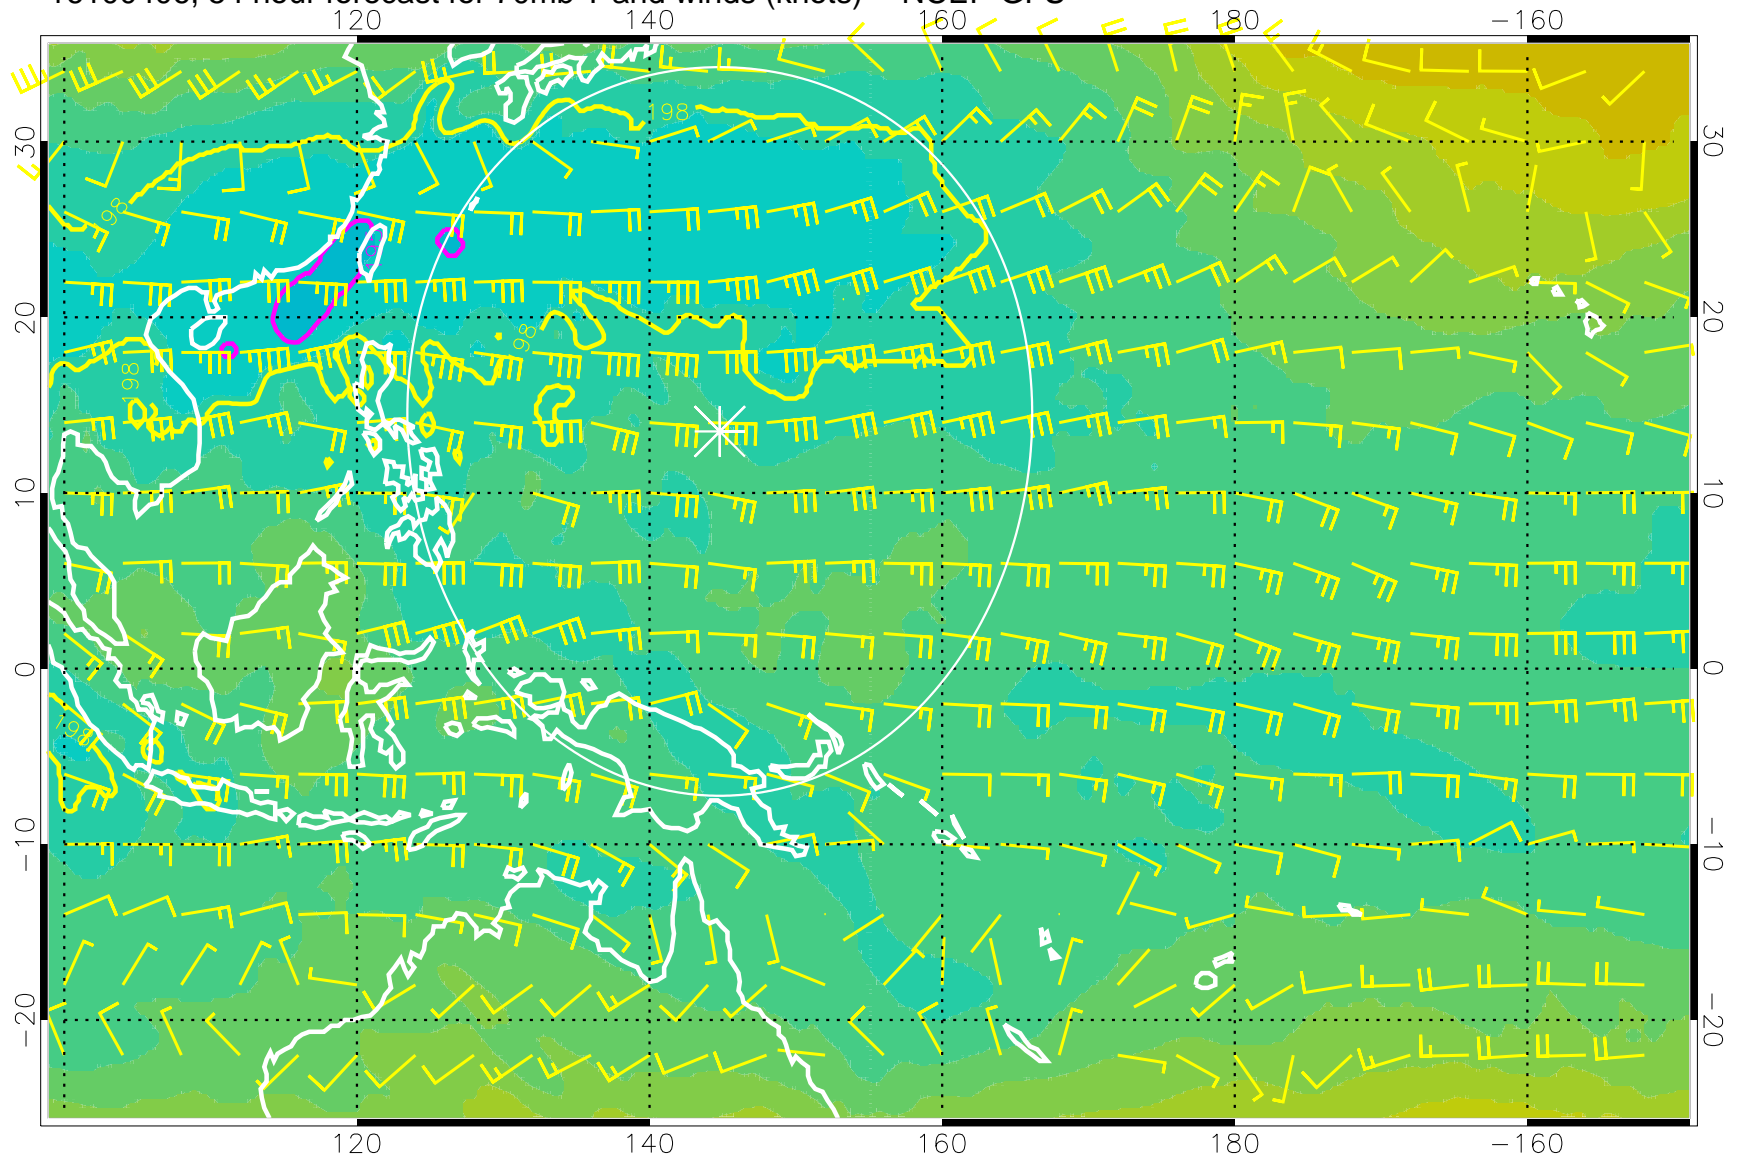

T, K

190K Isotherm 192.5K Isotherm  
195K Isotherm 197.5K Isotherm

Range ring of 2304 km

16100318, 42 hour forecast for 70mb T and winds (knots) -- NCEP GFS

180 190 200 210 220

T, K

190K Isotherm 192.5K Isotherm  
195K Isotherm 197.5K Isotherm

Range ring of 2304 km

16100400, 48 hour forecast for 70mb T and winds (knots) -- NCEP GFS

180 190 200 210 220

T, K

190K Isotherm 192.5K Isotherm  
195K Isotherm 197.5K Isotherm

Range ring of 2304 km

16100406, 54 hour forecast for 70mb T and winds (knots) -- NCEP GFS

180      190      200      210      220  
T, K

190K Isotherm    192.5K Isotherm  
195K Isotherm    197.5K Isotherm

Range ring of 2304 km

16100412, 60 hour forecast for 70mb T and winds (knots) -- NCEP GFS

180 190 200 210 220

T, K

190K Isotherm 192.5K Isotherm  
195K Isotherm 197.5K Isotherm

Range ring of 2304 km

16100418, 66 hour forecast for 70mb T and winds (knots) -- NCEP GFS

180      190      200      210      220