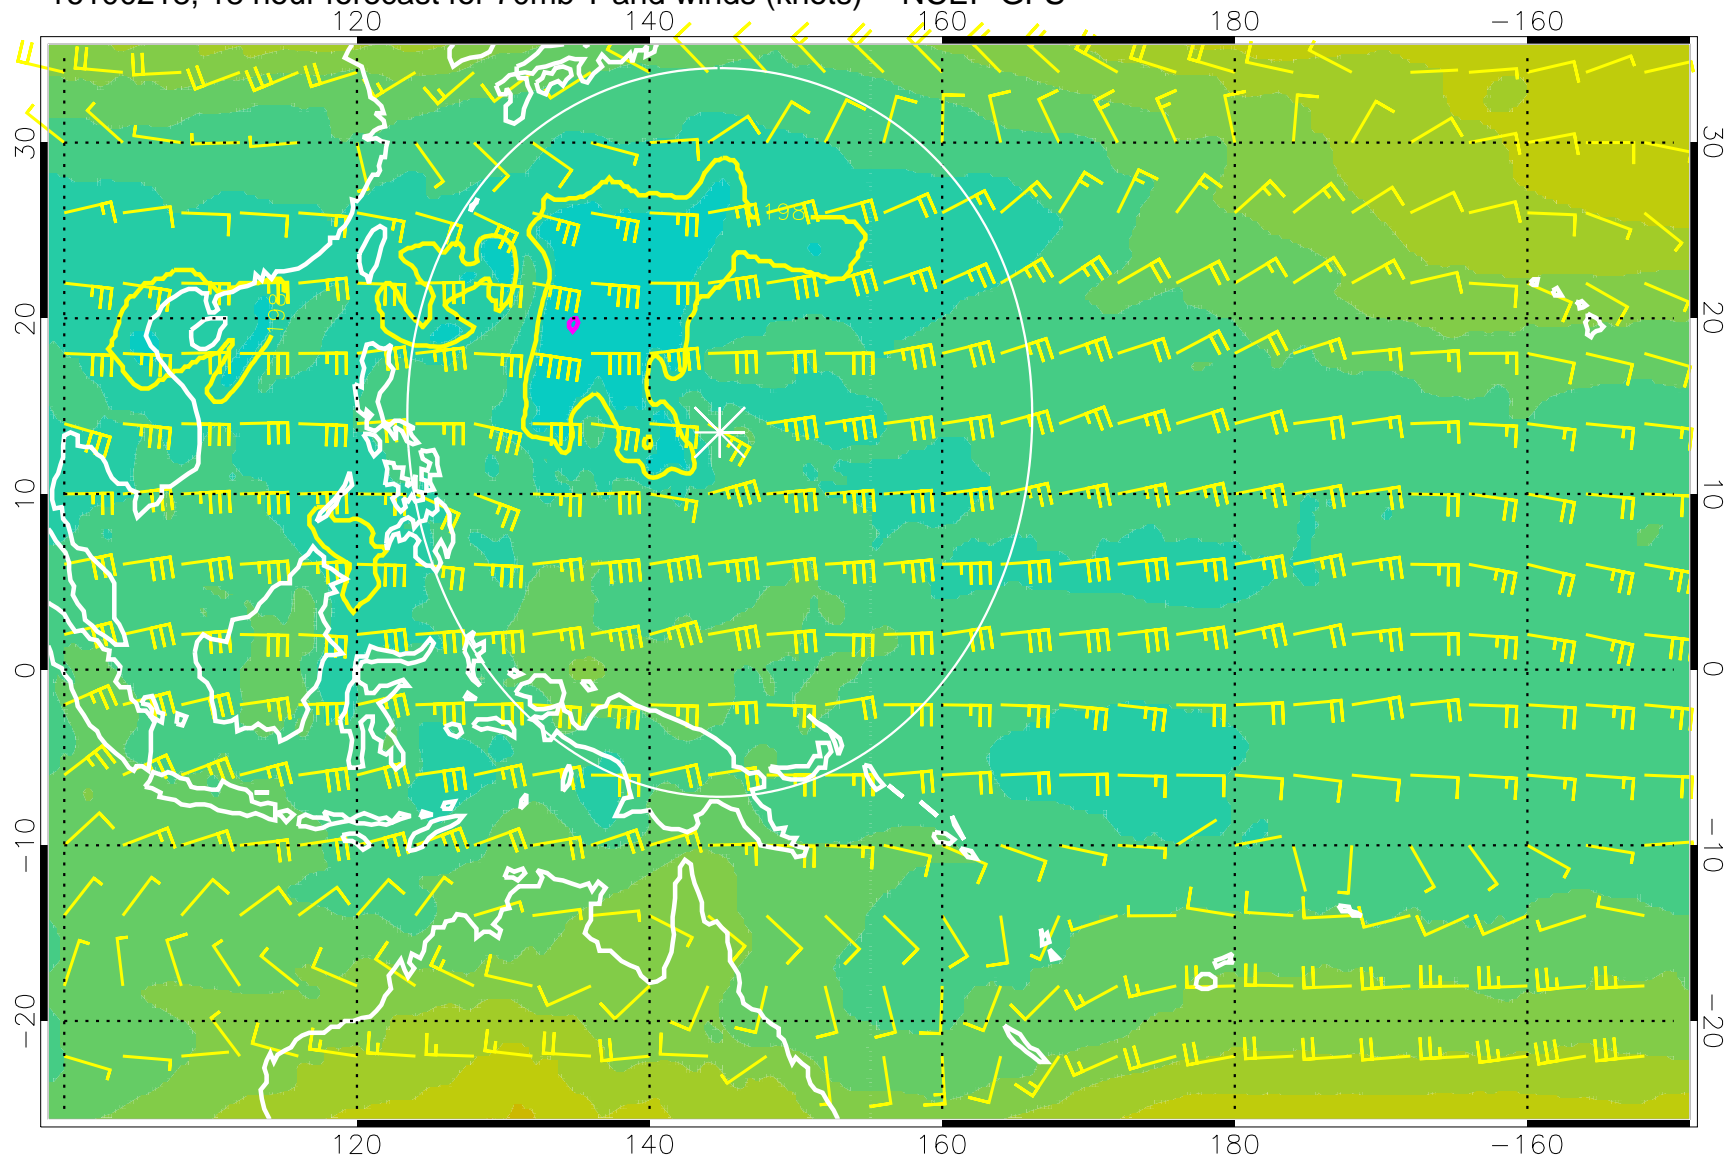

16100206, 6 hour forecast for 70mb T and winds (knots) -- NCEP GFS

T, K

190K Isotherm 192.5K Isotherm  
195K Isotherm 197.5K Isotherm

Range ring of 2304 km

16100212, 12 hour forecast for 70mb T and winds (knots) -- NCEP GFS

180 190 200 210 220

T, K

190K Isotherm 192.5K Isotherm  
195K Isotherm 197.5K Isotherm

Range ring of 2304 km

16100218, 18 hour forecast for 70mb T and winds (knots) -- NCEP GFS

180 190 200 210 220

T, K

190K Isotherm 192.5K Isotherm  
195K Isotherm 197.5K Isotherm

Range ring of 2304 km

16100300, 24 hour forecast for 70mb T and winds (knots) -- NCEP GFS

180 190 200 210 220

T, K

190K Isotherm 192.5K Isotherm  
195K Isotherm 197.5K Isotherm

Range ring of 2304 km

16100306, 30 hour forecast for 70mb T and winds (knots) -- NCEP GFS

180      190      200      210      220

T, K

190K Isotherm    192.5K Isotherm  
195K Isotherm    197.5K Isotherm

Range ring of 2304 km

16100312, 36 hour forecast for 70mb T and winds (knots) -- NCEP GFS

180 190 200 210 220