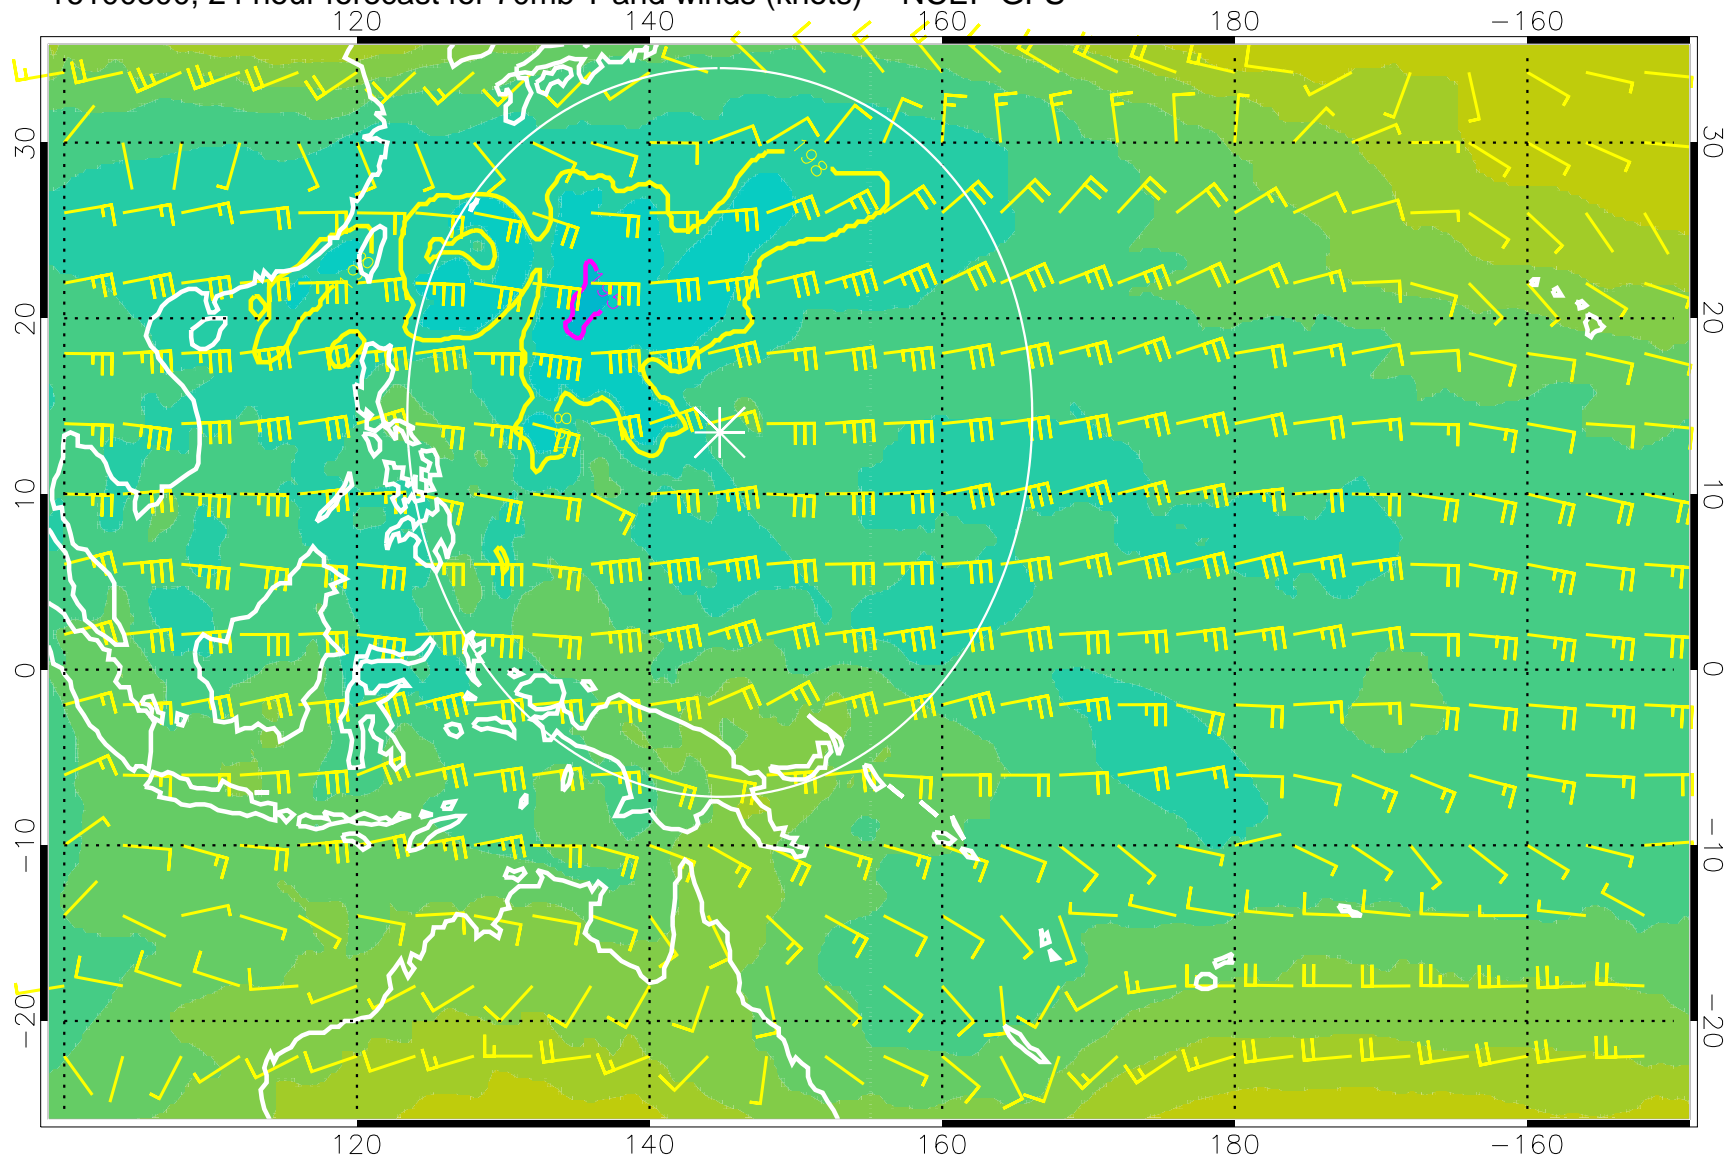

180 190 200 210 220

T, K

190K Isotherm 192.5K Isotherm  
195K Isotherm 197.5K Isotherm

Range ring of 2304 km

16100218, 18 hour forecast for 70mb T and winds (knots) -- NCEP GFS

180 190 200 210 220

T, K

190K Isotherm 192.5K Isotherm  
195K Isotherm 197.5K Isotherm

Range ring of 2304 km

16100300, 24 hour forecast for 70mb T and winds (knots) -- NCEP GFS

180 190 200 210 220

T, K

190K Isotherm 192.5K Isotherm  
195K Isotherm 197.5K Isotherm

Range ring of 2304 km

16100306, 30 hour forecast for 70mb T and winds (knots) -- NCEP GFS

180      190      200      210      220

T, K

190K Isotherm    192.5K Isotherm  
195K Isotherm    197.5K Isotherm

Range ring of 2304 km

16100312, 36 hour forecast for 70mb T and winds (knots) -- NCEP GFS

180 190 200 210 220

T, K

190K Isotherm 192.5K Isotherm  
195K Isotherm 197.5K Isotherm

Range ring of 2304 km

16100318, 42 hour forecast for 70mb T and winds (knots) -- NCEP GFS

180 190 200 210 220

T, K

190K Isotherm 192.5K Isotherm  
195K Isotherm 197.5K Isotherm