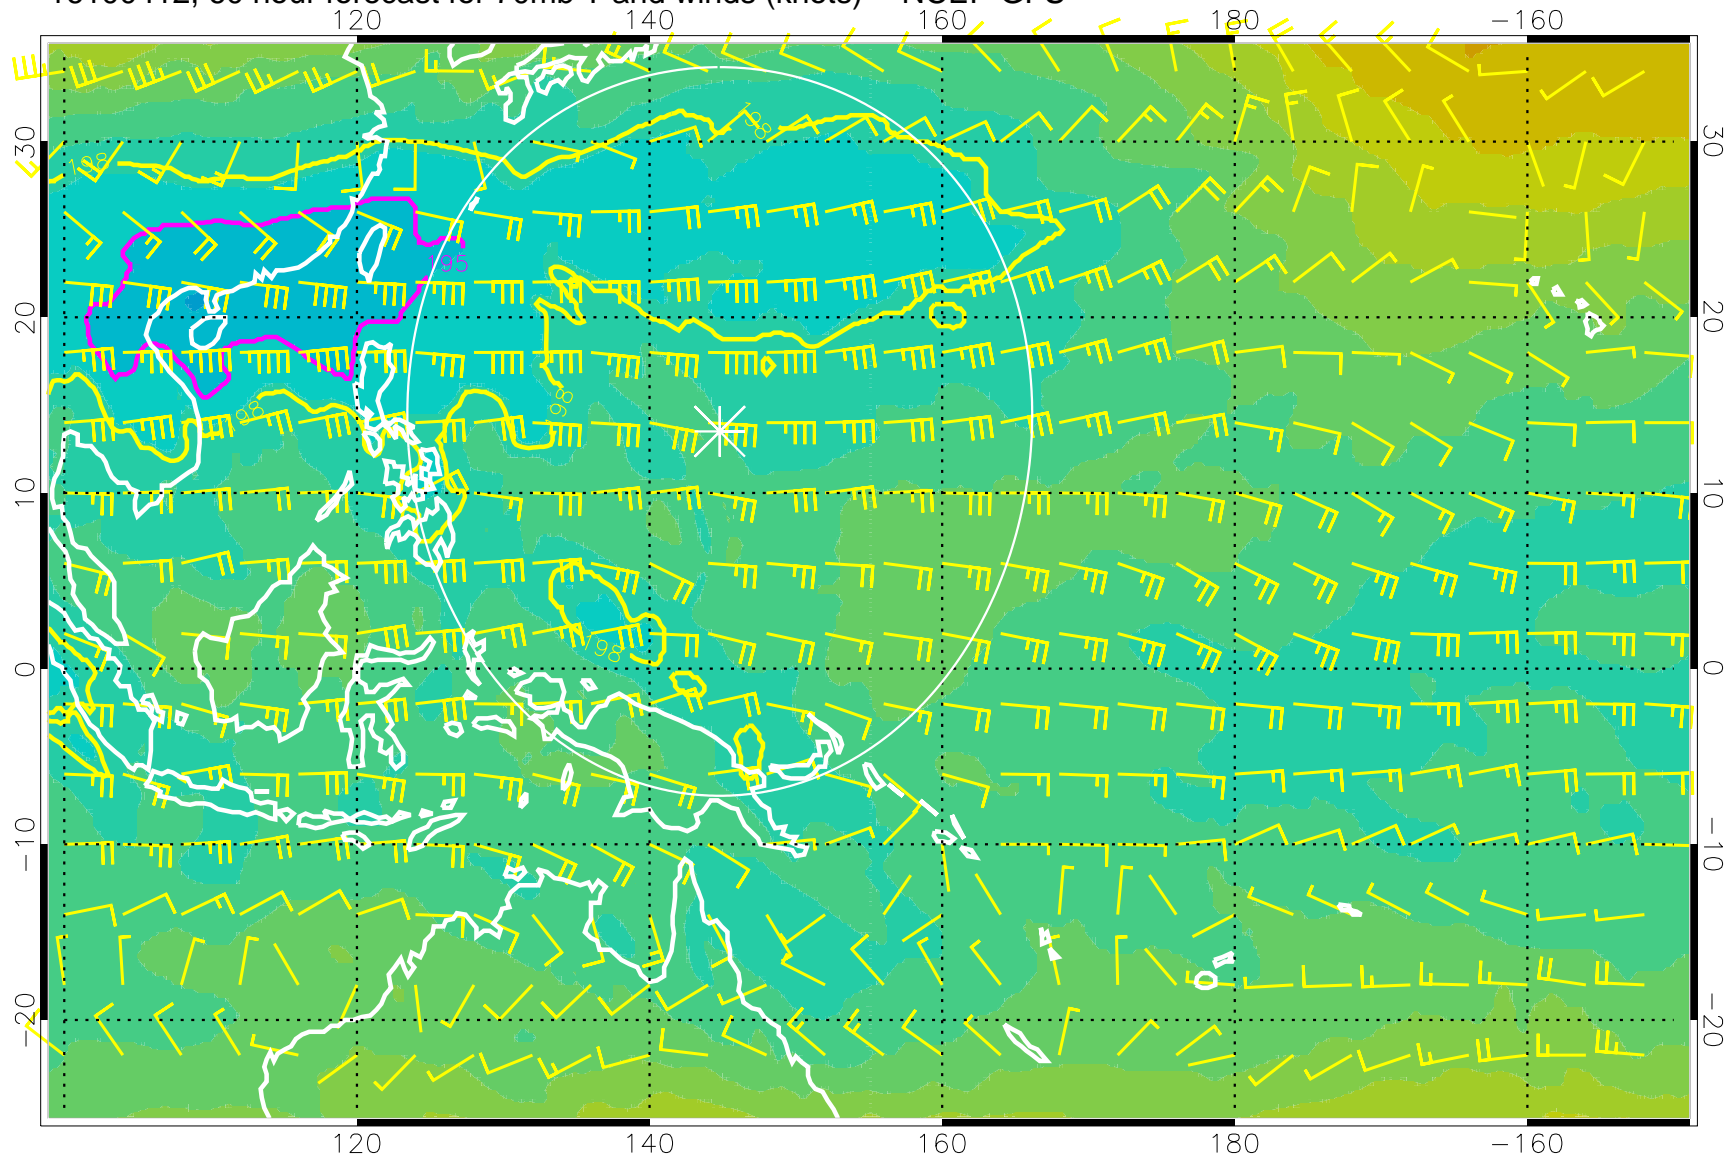

T, K

190K Isotherm 192.5K Isotherm  
195K Isotherm 197.5K Isotherm

Range ring of 2304 km

16100318, 42 hour forecast for 70mb T and winds (knots) -- NCEP GFS

180 190 200 210 220

T, K

190K Isotherm 192.5K Isotherm  
195K Isotherm 197.5K Isotherm

Range ring of 2304 km

16100400, 48 hour forecast for 70mb T and winds (knots) -- NCEP GFS

180 190 200 210 220

T, K

190K Isotherm 192.5K Isotherm  
195K Isotherm 197.5K Isotherm

Range ring of 2304 km

16100406, 54 hour forecast for 70mb T and winds (knots) -- NCEP GFS

180      190      200      210      220  
T, K

190K Isotherm    192.5K Isotherm  
195K Isotherm    197.5K Isotherm

Range ring of 2304 km

16100412, 60 hour forecast for 70mb T and winds (knots) -- NCEP GFS

180 190 200 210 220

T, K

190K Isotherm 192.5K Isotherm  
195K Isotherm 197.5K Isotherm

Range ring of 2304 km

16100418, 66 hour forecast for 70mb T and winds (knots) -- NCEP GFS

180      190      200      210      220