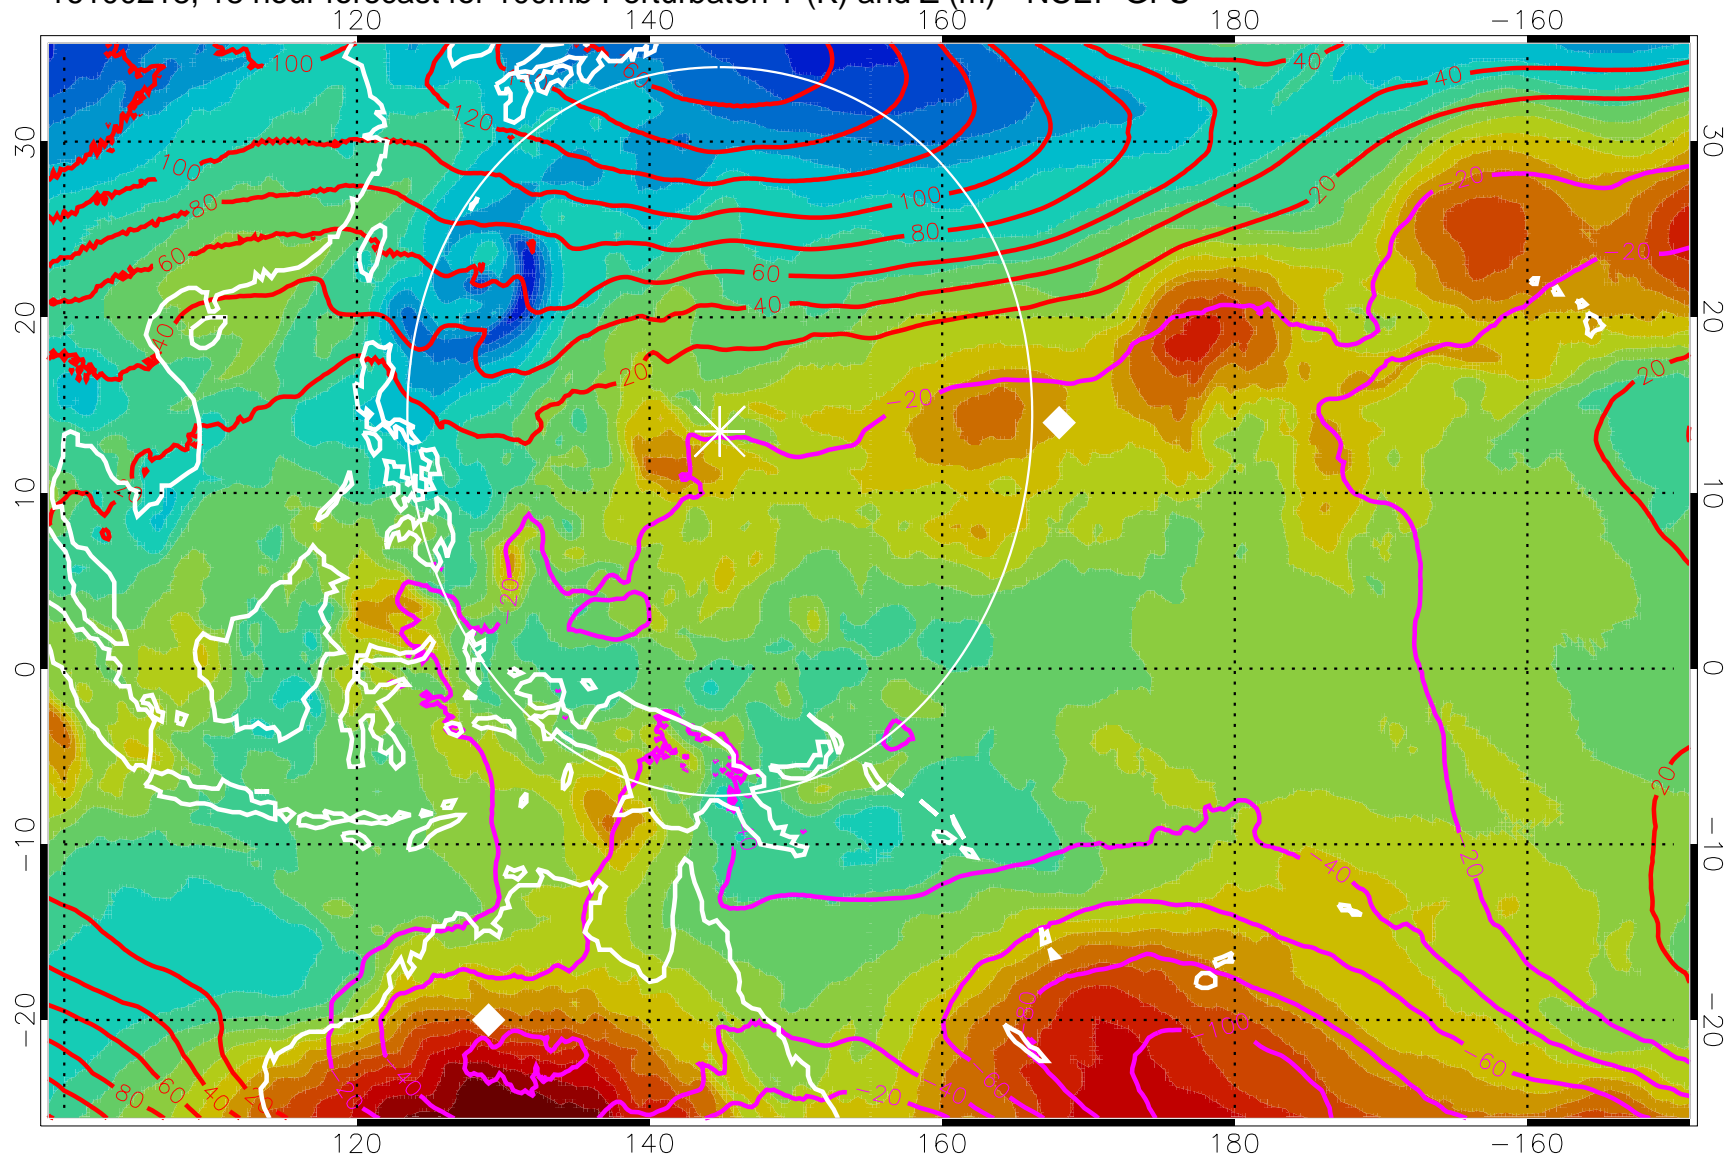

16100218, 18 hour forecast for 100mb Perturbaton T (K) and Z (m)-- NCEP GFS

Contours are 100 mbar Z perturbation (m)
Positive Z Contours
Negative Z Contours
Diamonds-mean pos. of anticyclones

Range ring of 2304 km