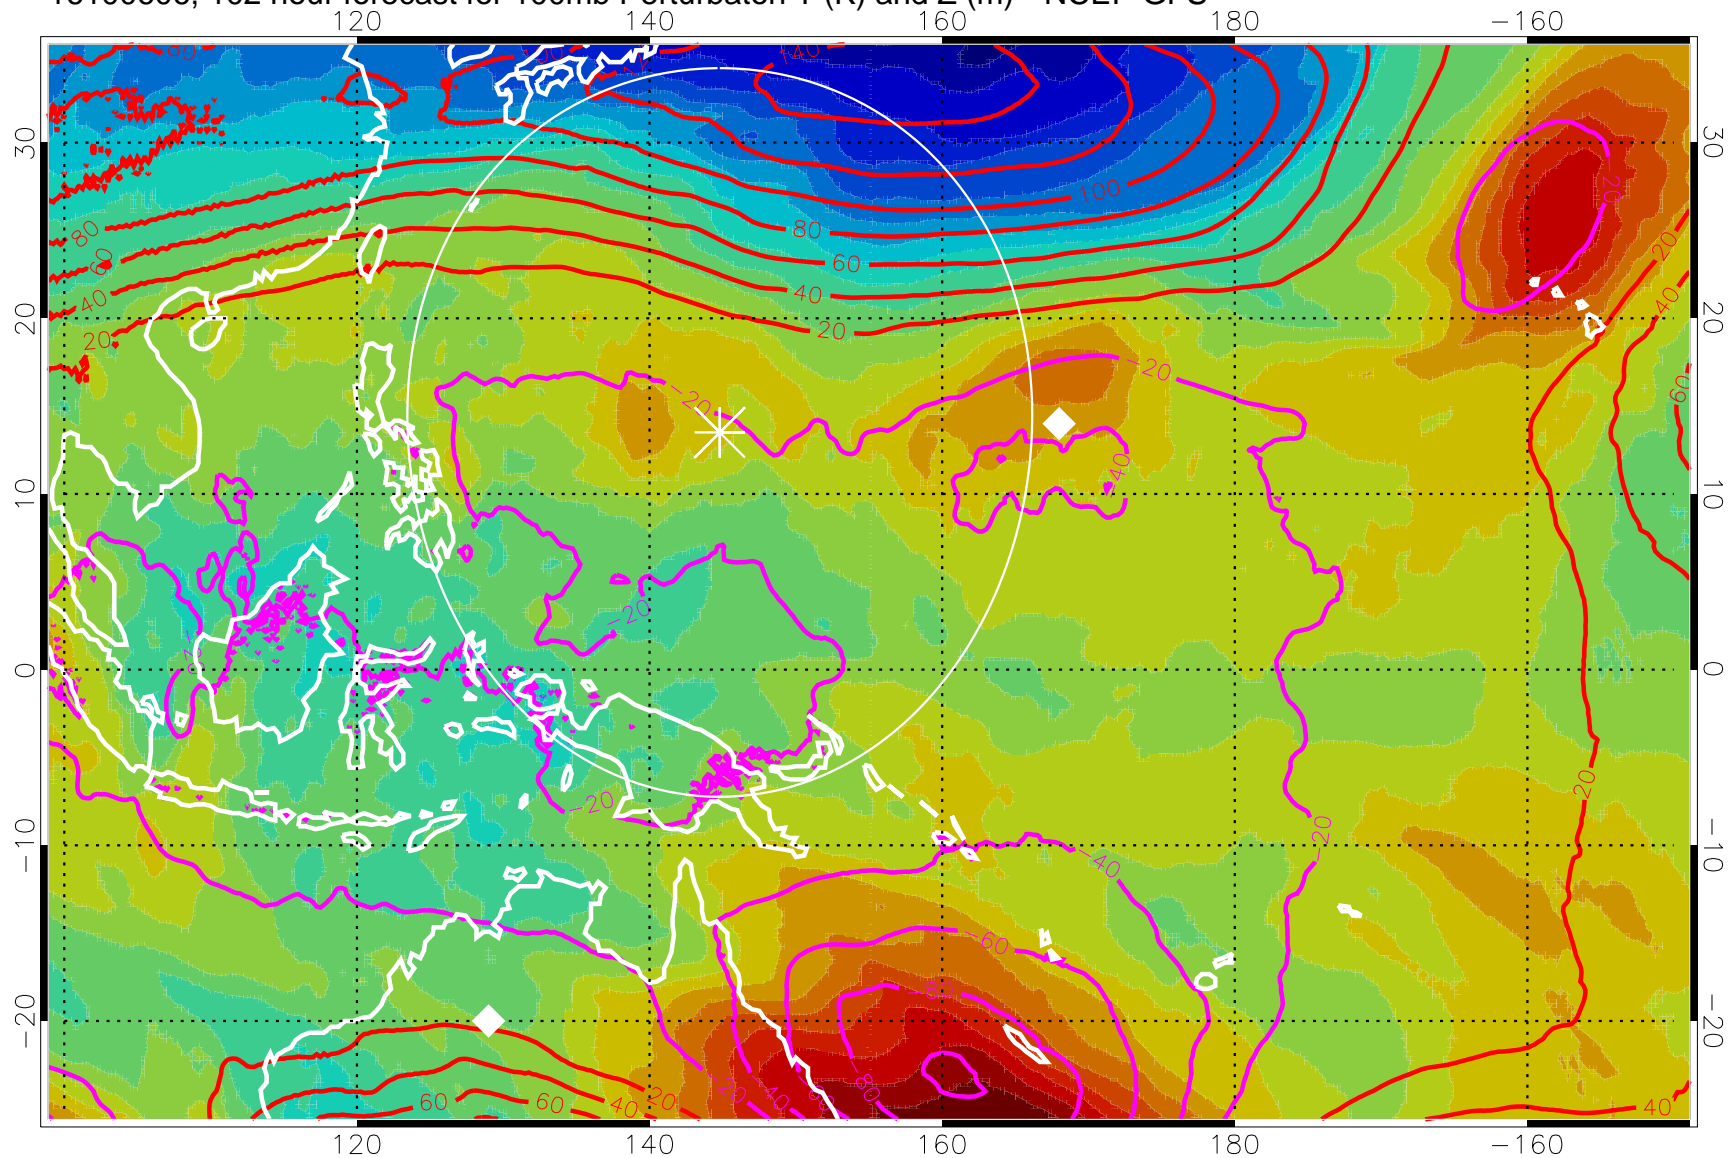

16100606, 102 hour forecast for 100mb Perturbaton T (K) and Z (m)-- NCEP GFS

Contours are 100 mbar Z perturbation (m)
Positive Z Contours
Negative Z Contours
Diamonds-mean pos. of anticyclones

Range ring of 2304 km