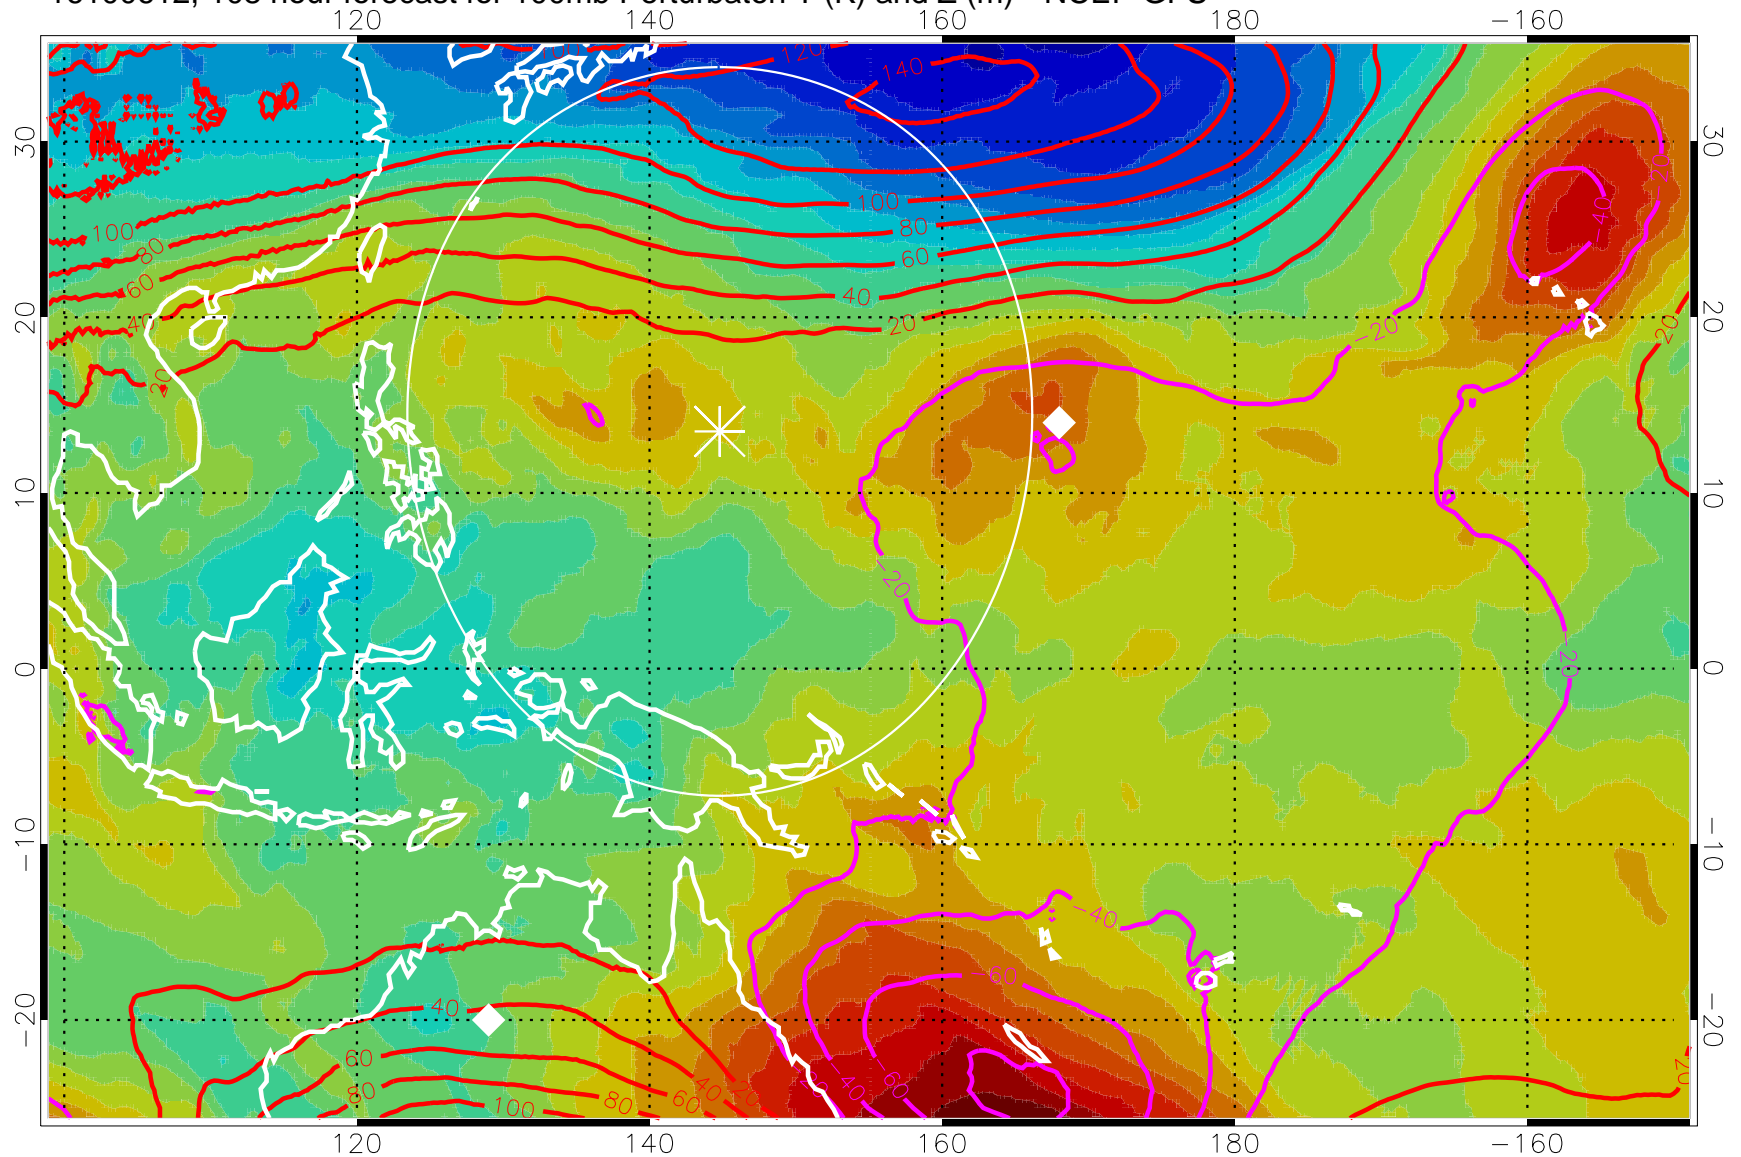

16100612, 108 hour forecast for 100mb Perturbaton T (K) and Z (m)-- NCEP GFS

Contours are 100 mbar Z perturbation (m)
Positive Z Contours
Negative Z Contours
Diamonds-mean pos. of anticyclones

Range ring of 2304 km