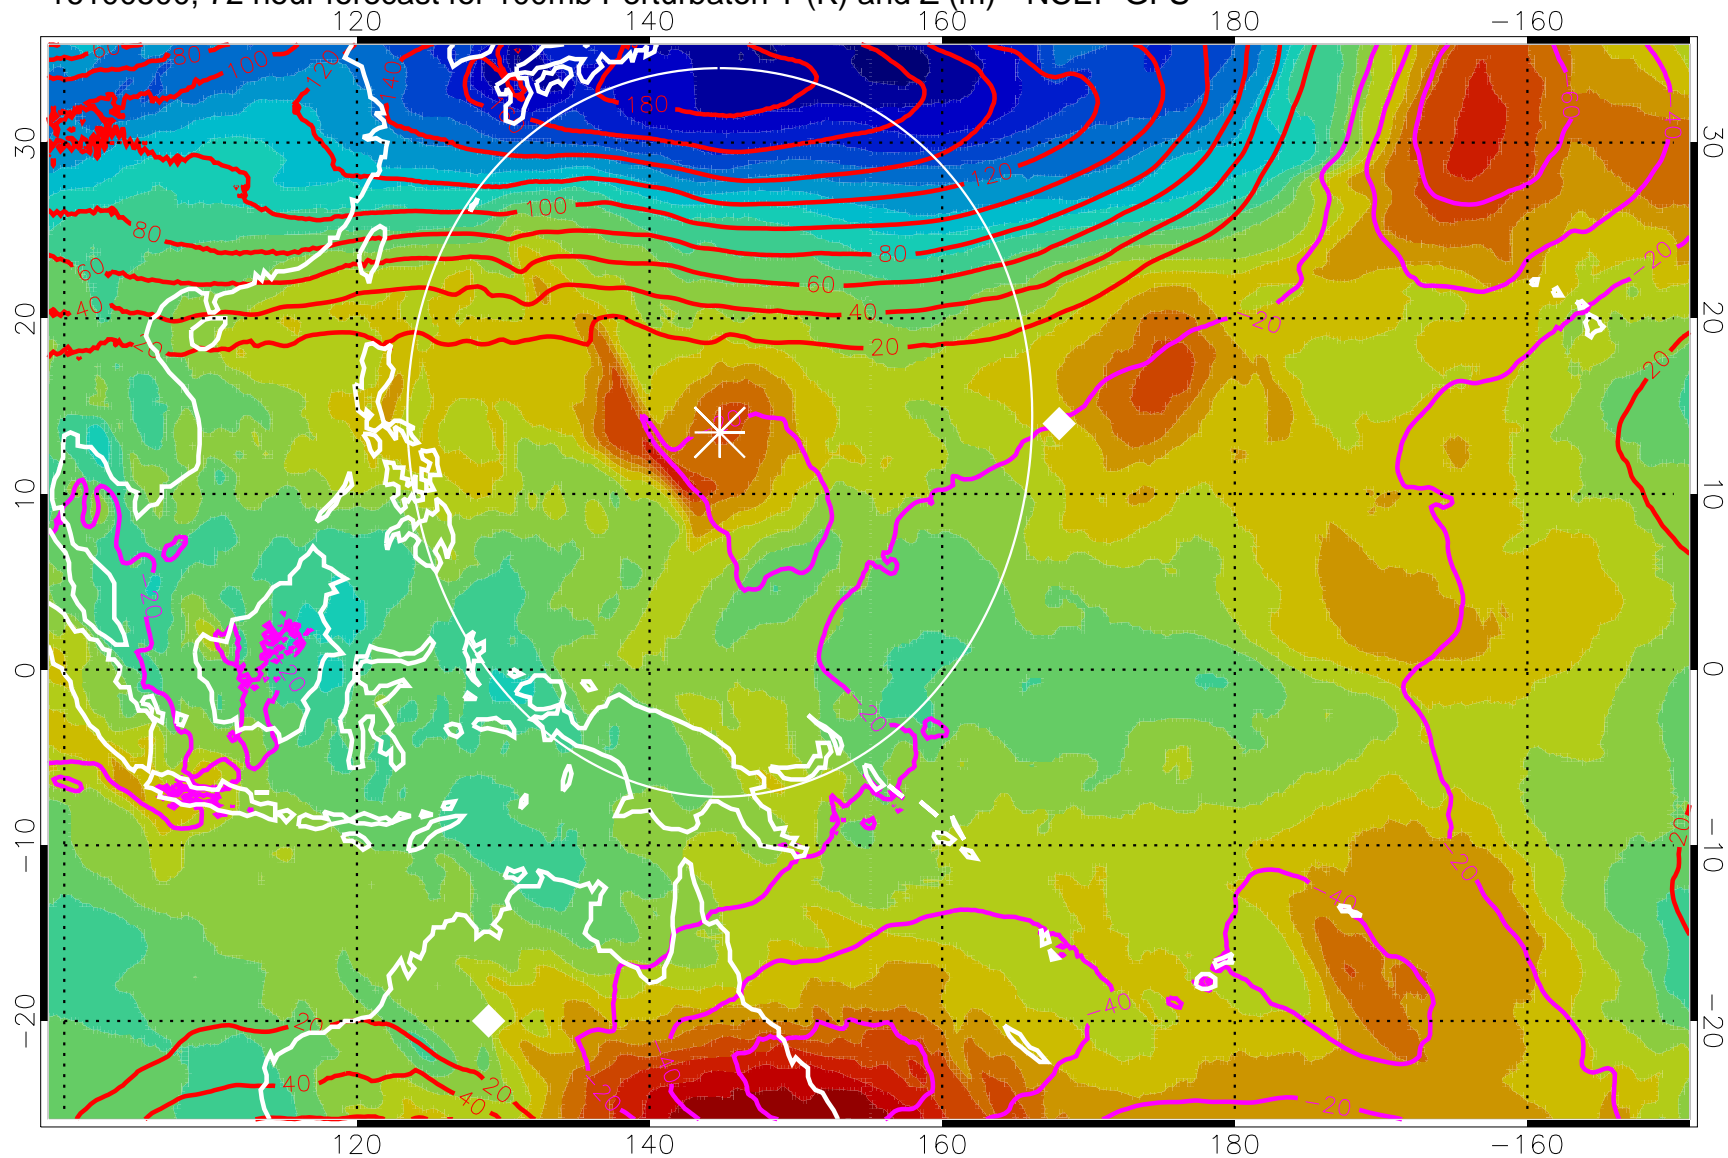

16100500, 72 hour forecast for 100mb Perturbaton T (K) and Z (m)-- NCEP GFS

Contours are 100 mbar Z perturbation (m)
Positive Z Contours
Negative Z Contours
Diamonds-mean pos. of anticyclones

Range ring of 2304 km