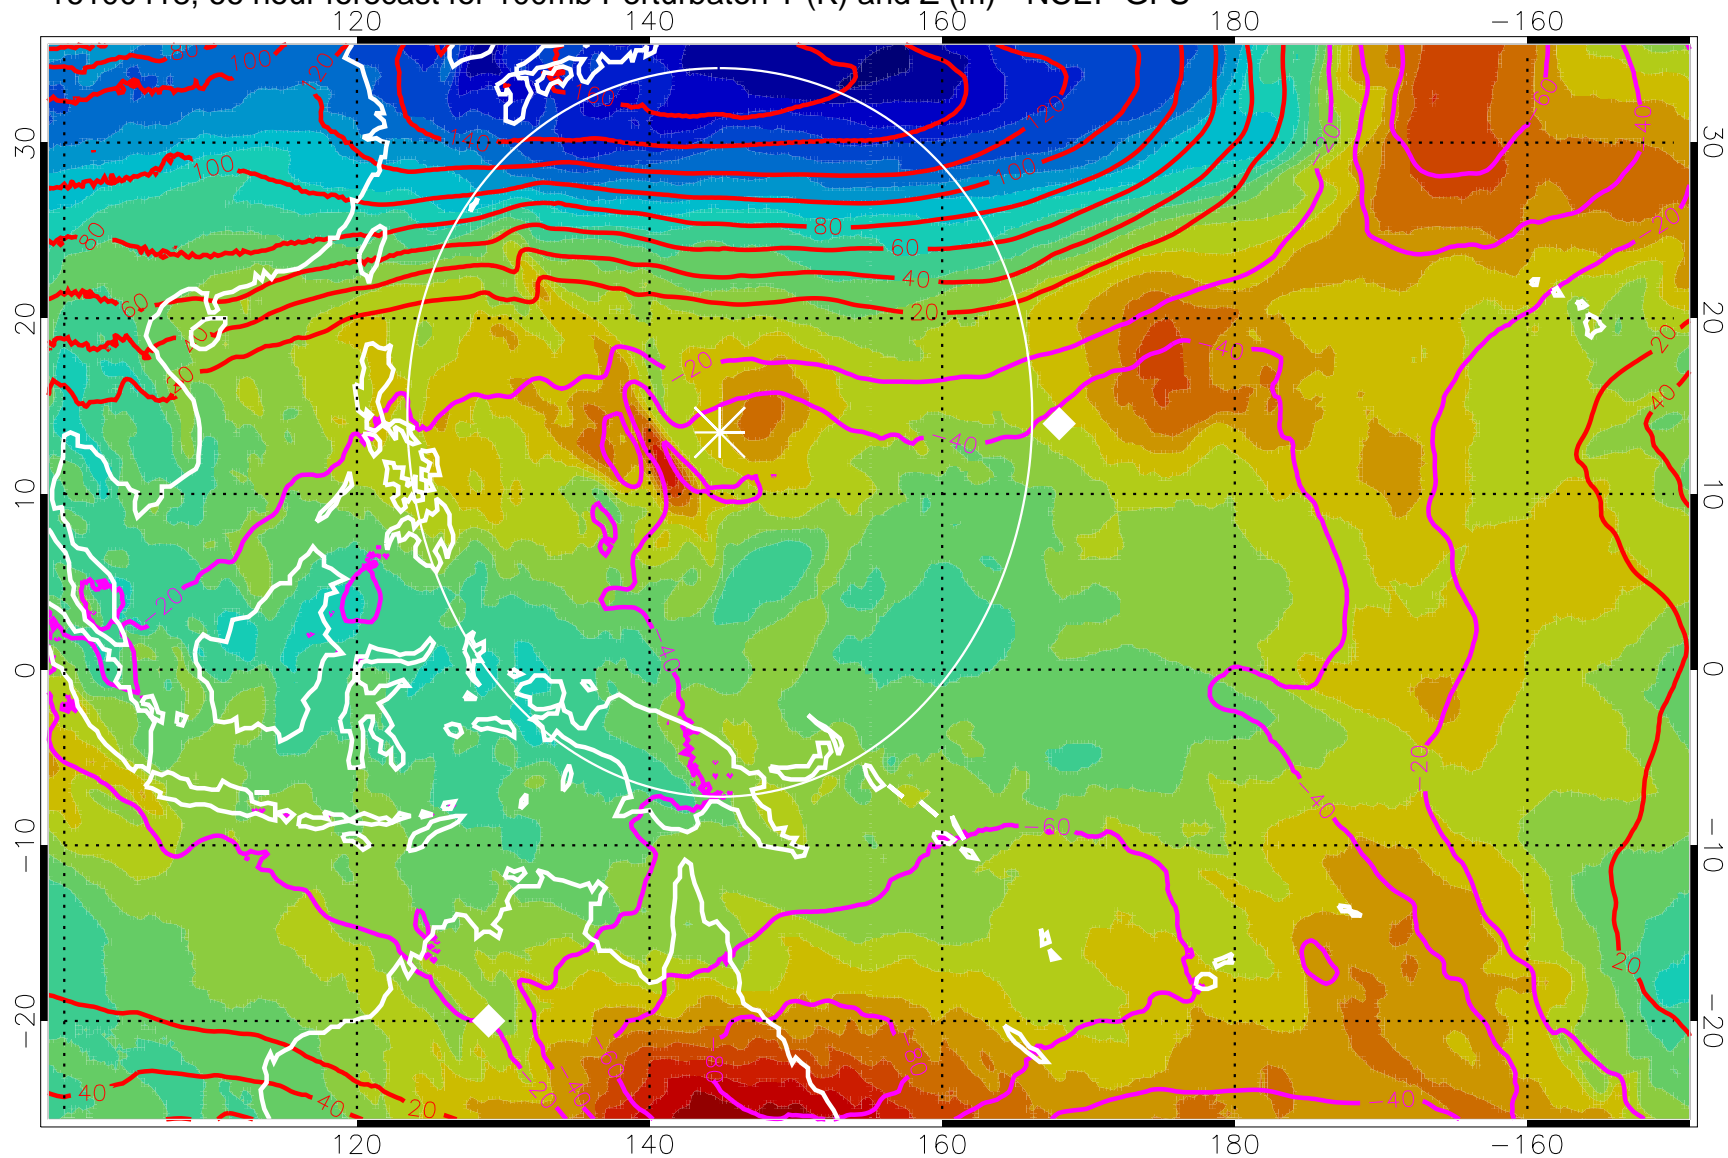

16100418, 66 hour forecast for 100mb Perturbaton T (K) and Z (m)-- NCEP GFS

Contours are 100 mbar Z perturbation (m)
Positive Z Contours
Negative Z Contours
Diamonds-mean pos. of anticyclones

Range ring of 2304 km