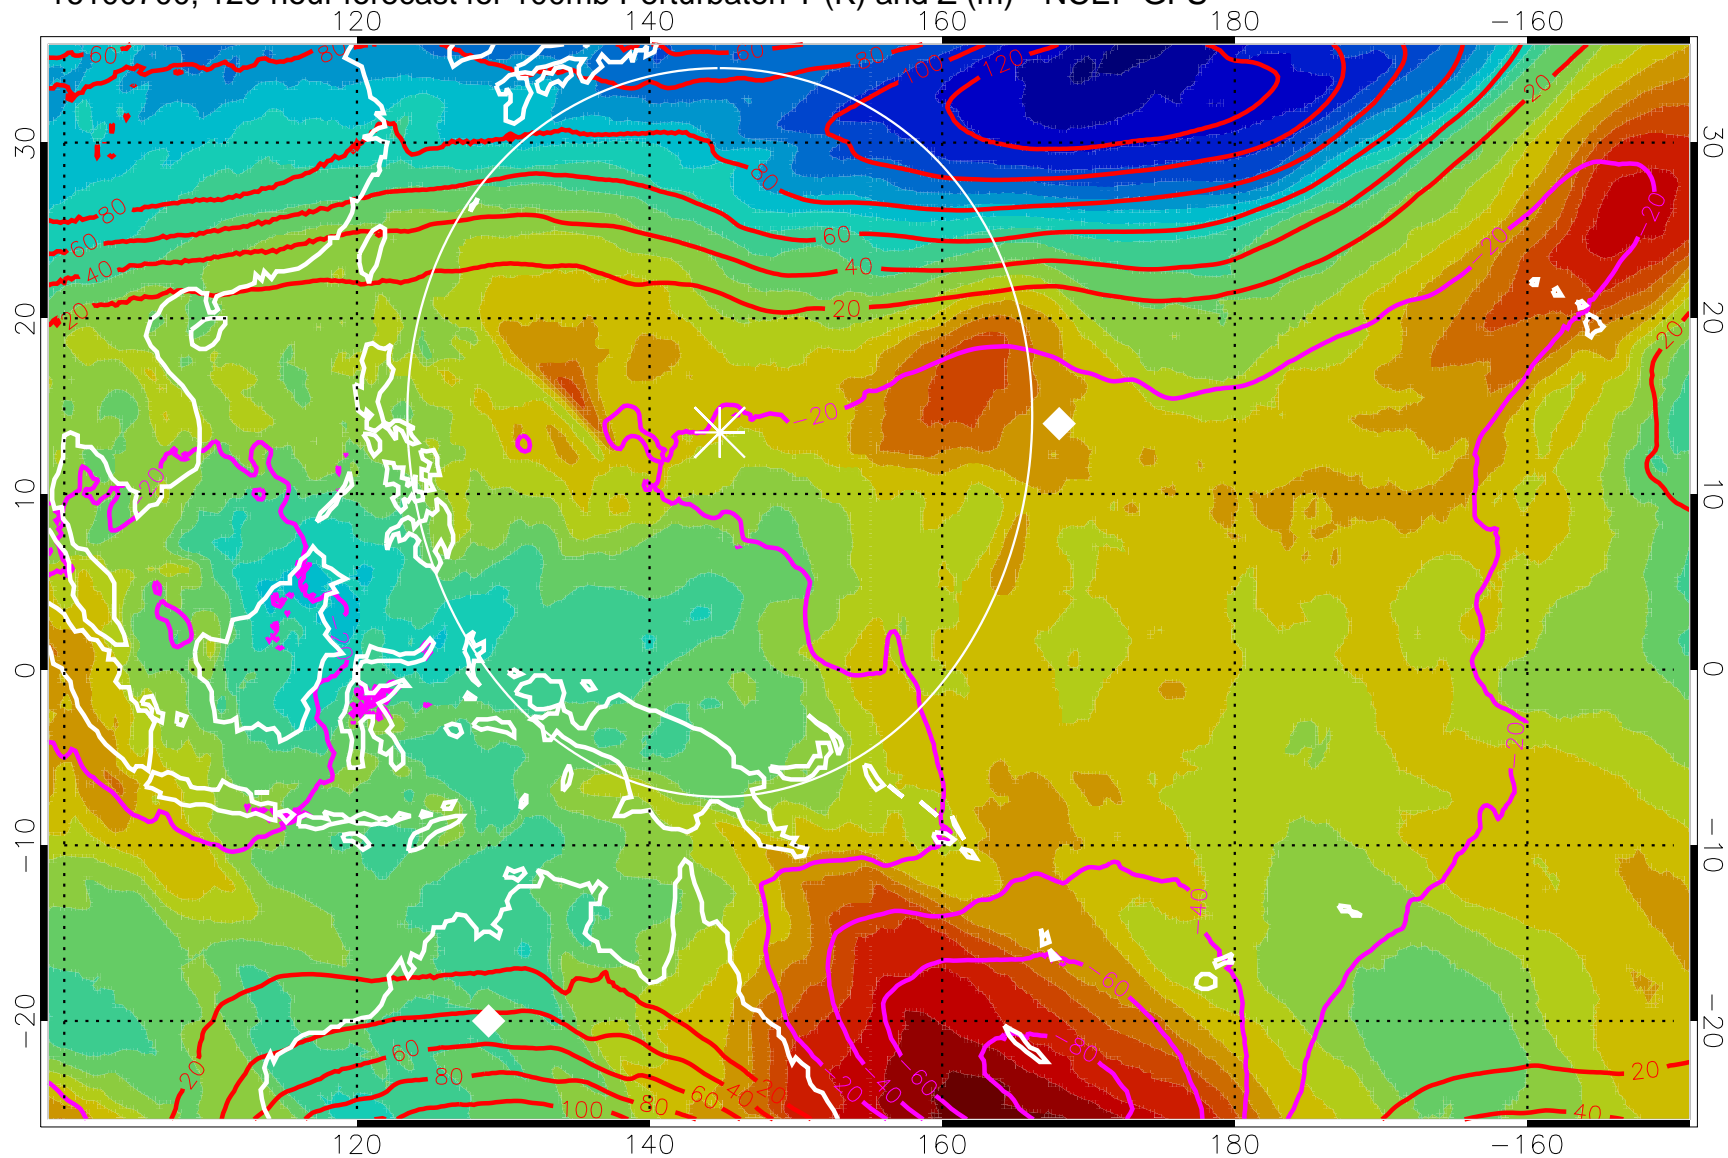

16100700, 120 hour forecast for 100mb Perturbaton T (K) and Z (m)-- NCEP GFS

Contours are 100 mbar Z perturbation (m)
Positive Z Contours
Negative Z Contours
Diamonds-mean pos. of anticyclones

Range ring of 2304 km