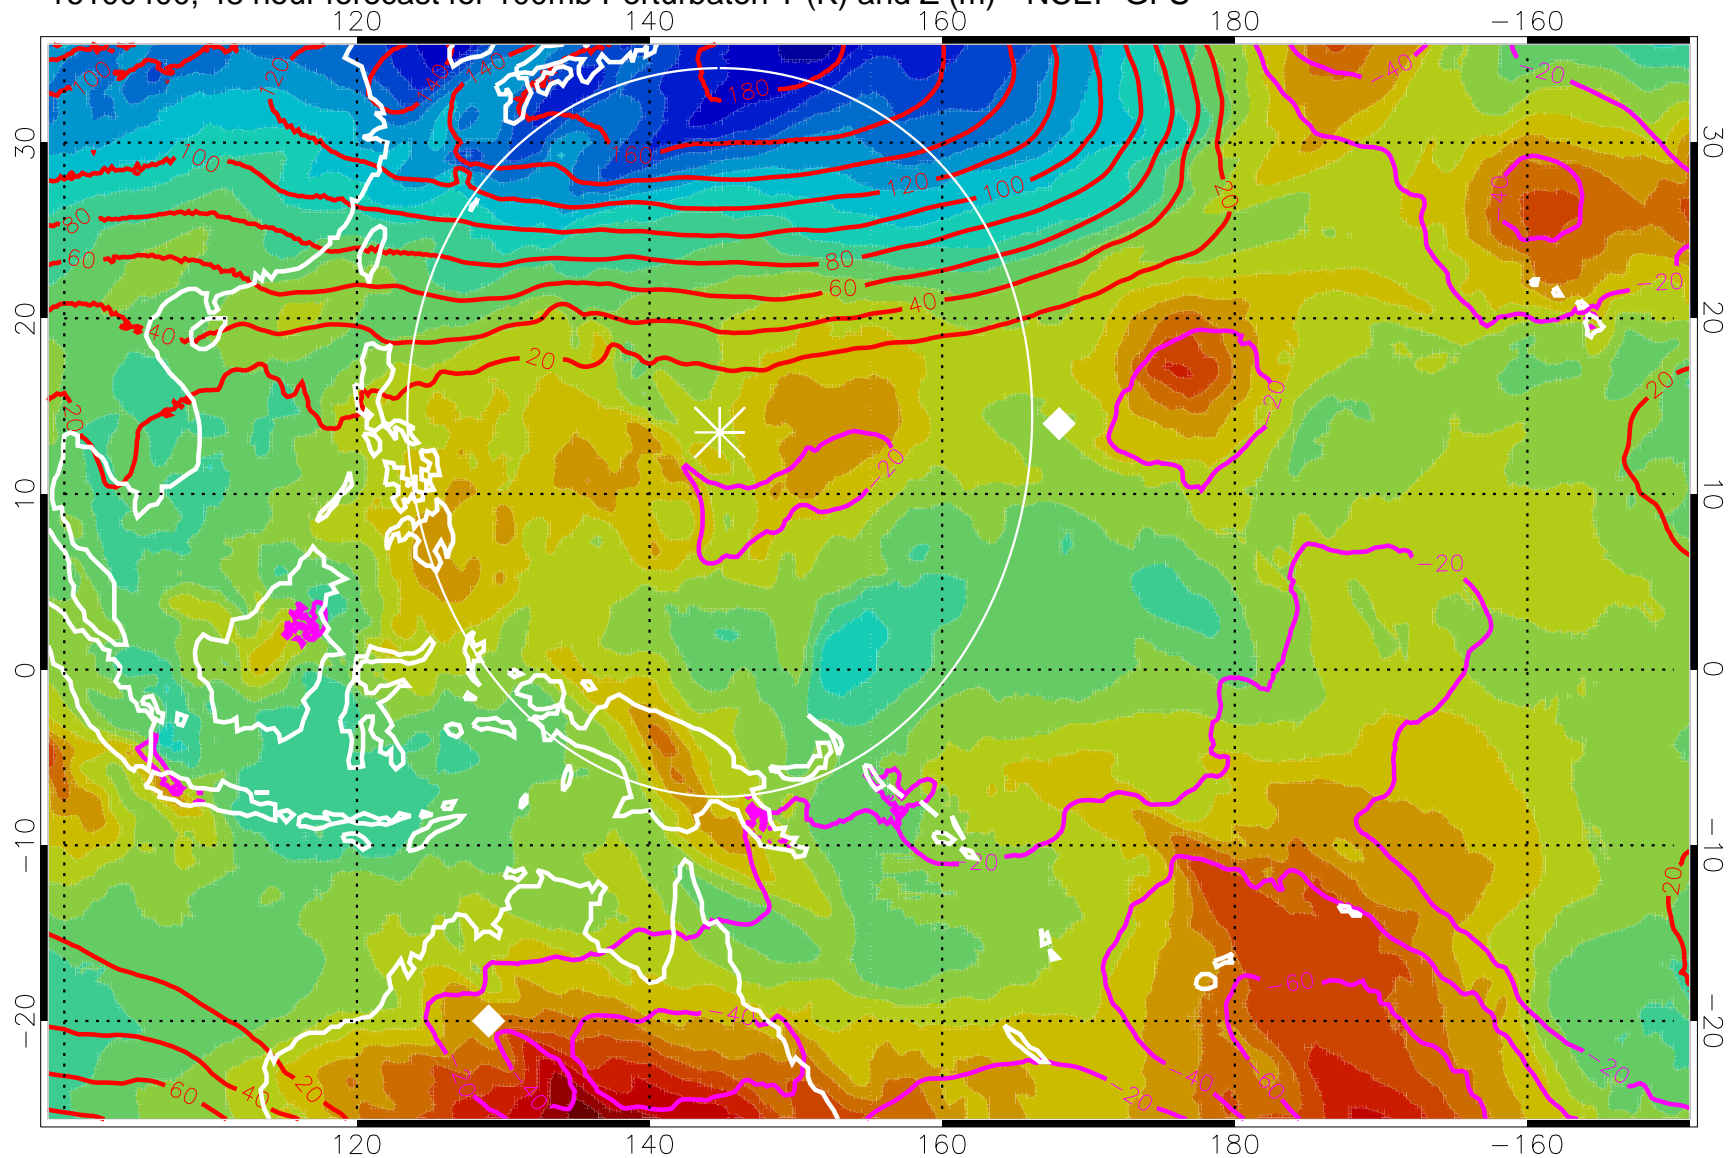

16100400, 48 hour forecast for 100mb Perturbaton T (K) and Z (m)-- NCEP GFS

Contours are 100 mbar Z perturbation (m)
Positive Z Contours
Negative Z Contours
Diamonds-mean pos. of anticyclones

Range ring of 2304 km