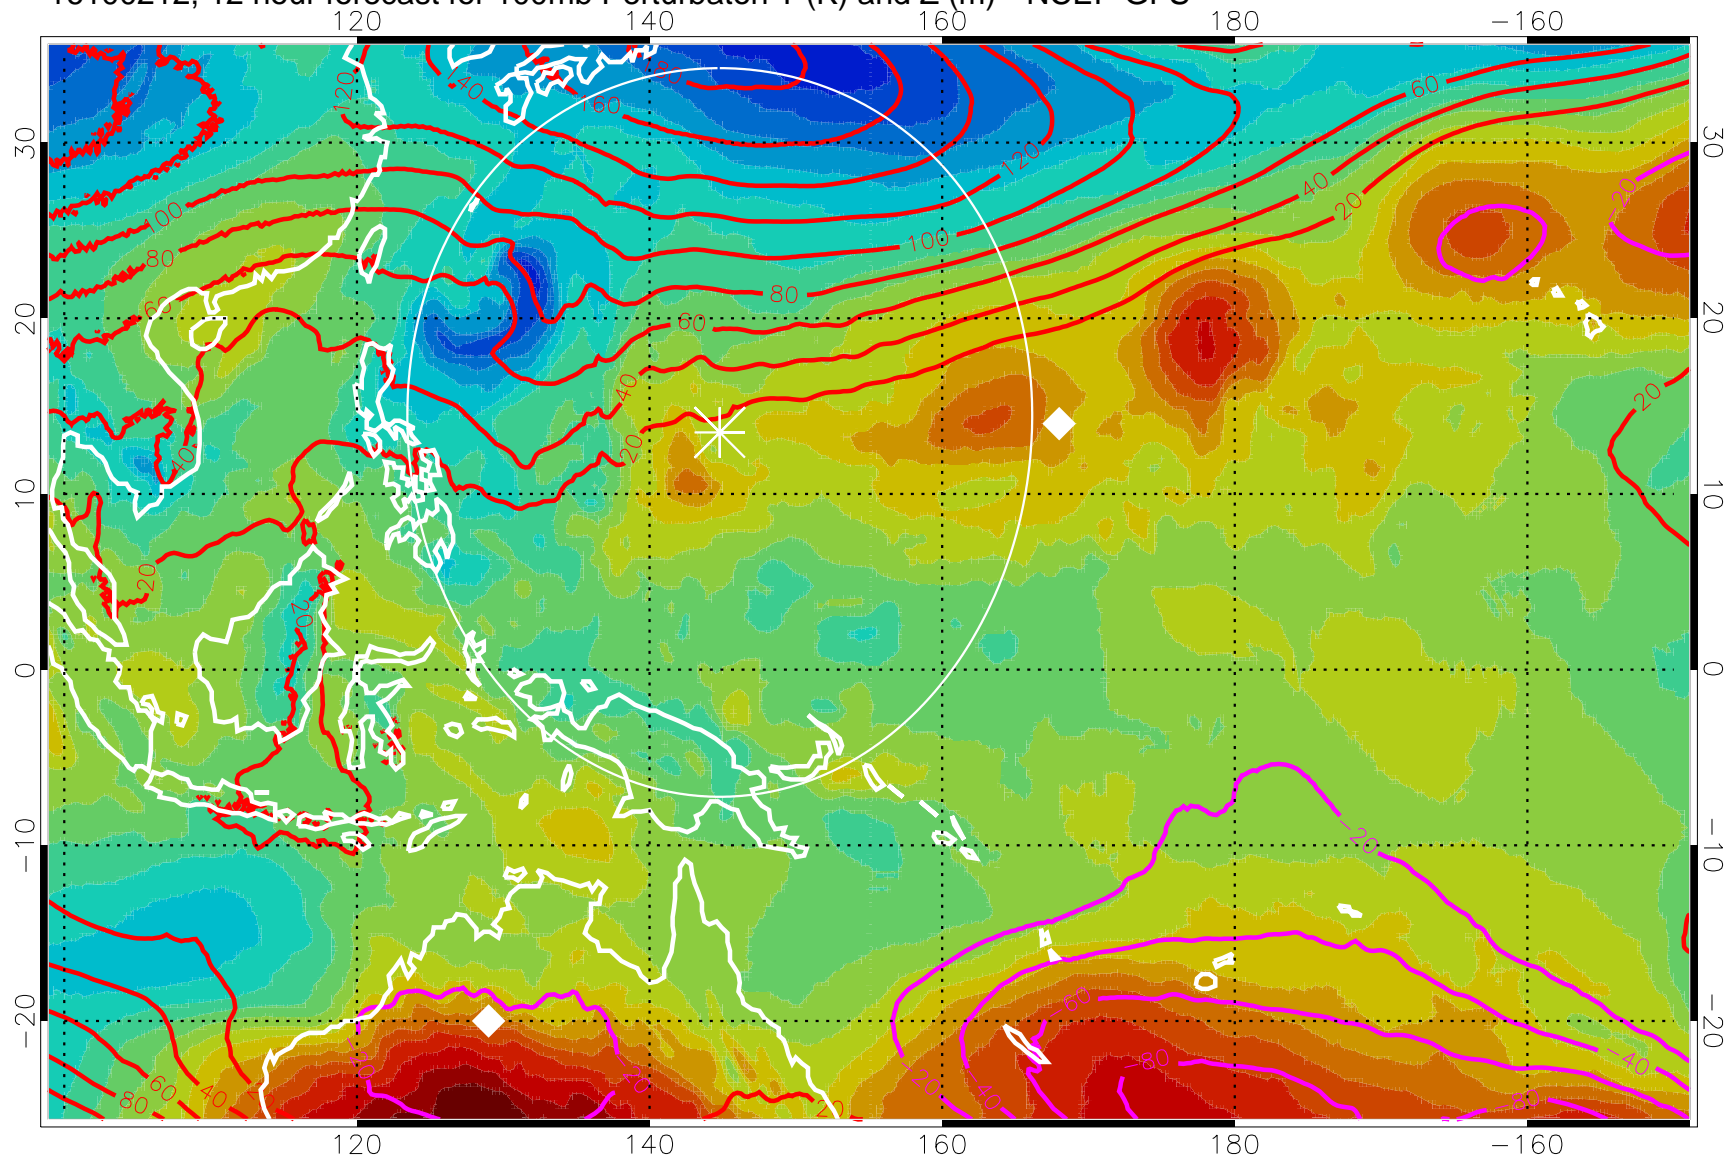

16100212, 12 hour forecast for 100mb Perturbaton T (K) and Z (m)-- NCEP GFS

Contours are 100 mbar Z perturbation (m)
Positive Z Contours
Negative Z Contours
Diamonds-mean pos. of anticyclones

Range ring of 2304 km