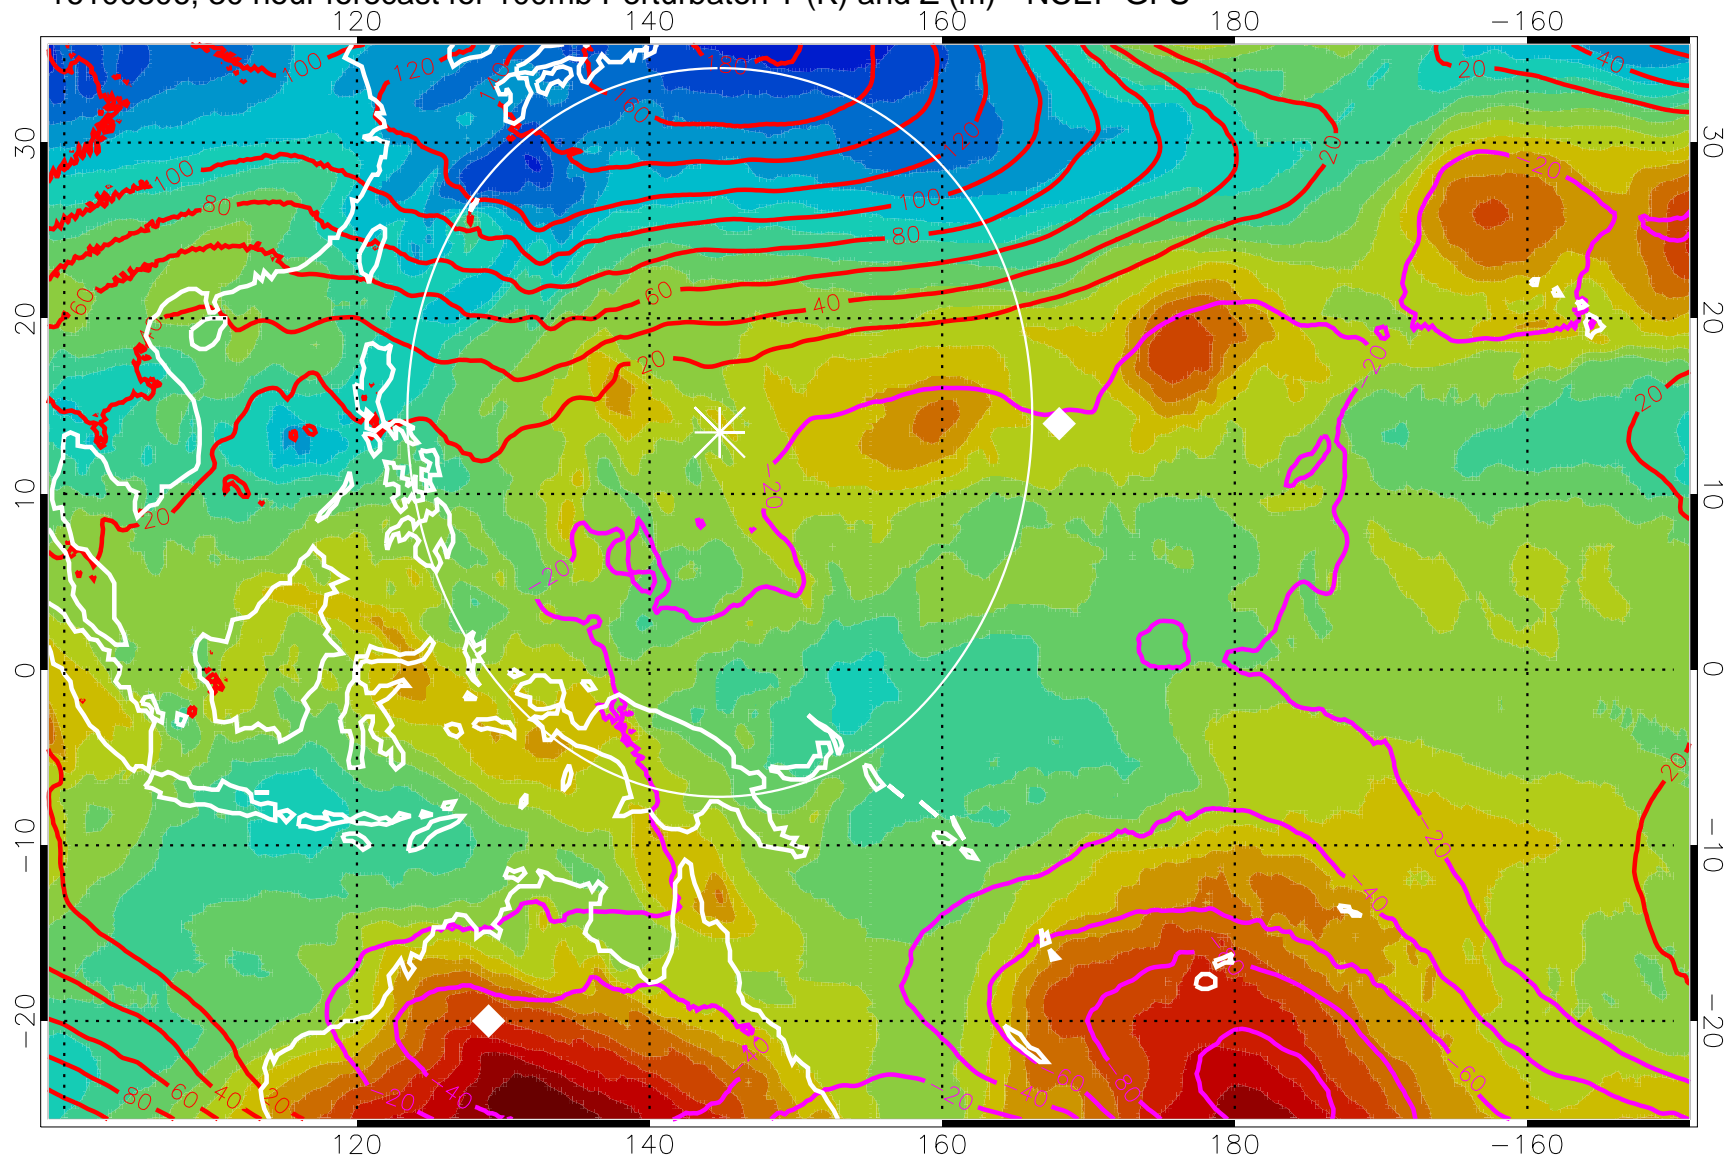

16100306, 30 hour forecast for 100mb Perturbaton T (K) and Z (m)-- NCEP GFS

Contours are 100 mbar Z perturbation (m)
Positive Z Contours
Negative Z Contours
Diamonds-mean pos. of anticyclones

Range ring of 2304 km