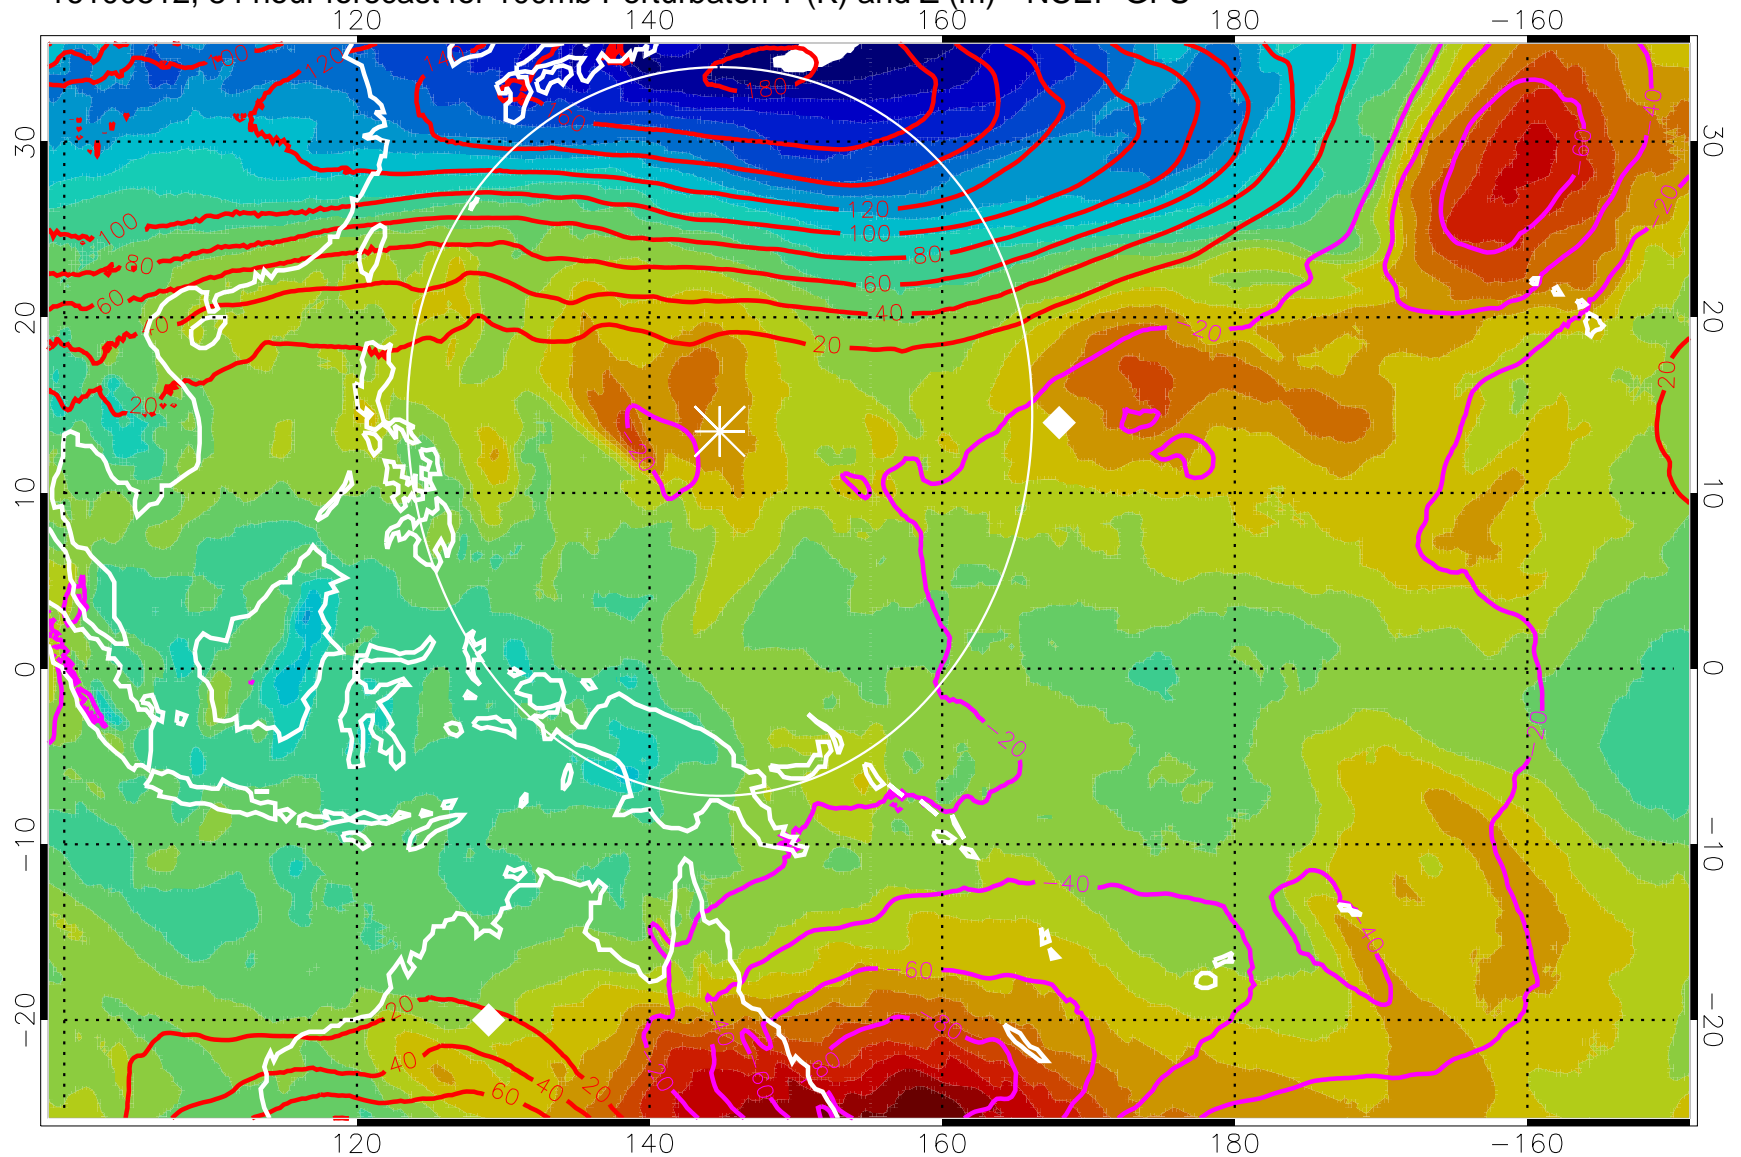

16100512, 84 hour forecast for 100mb Perturbaton T (K) and Z (m)-- NCEP GFS

Contours are 100 mbar Z perturbation (m)
Positive Z Contours
Negative Z Contours
Diamonds-mean pos. of anticyclones

Range ring of 2304 km