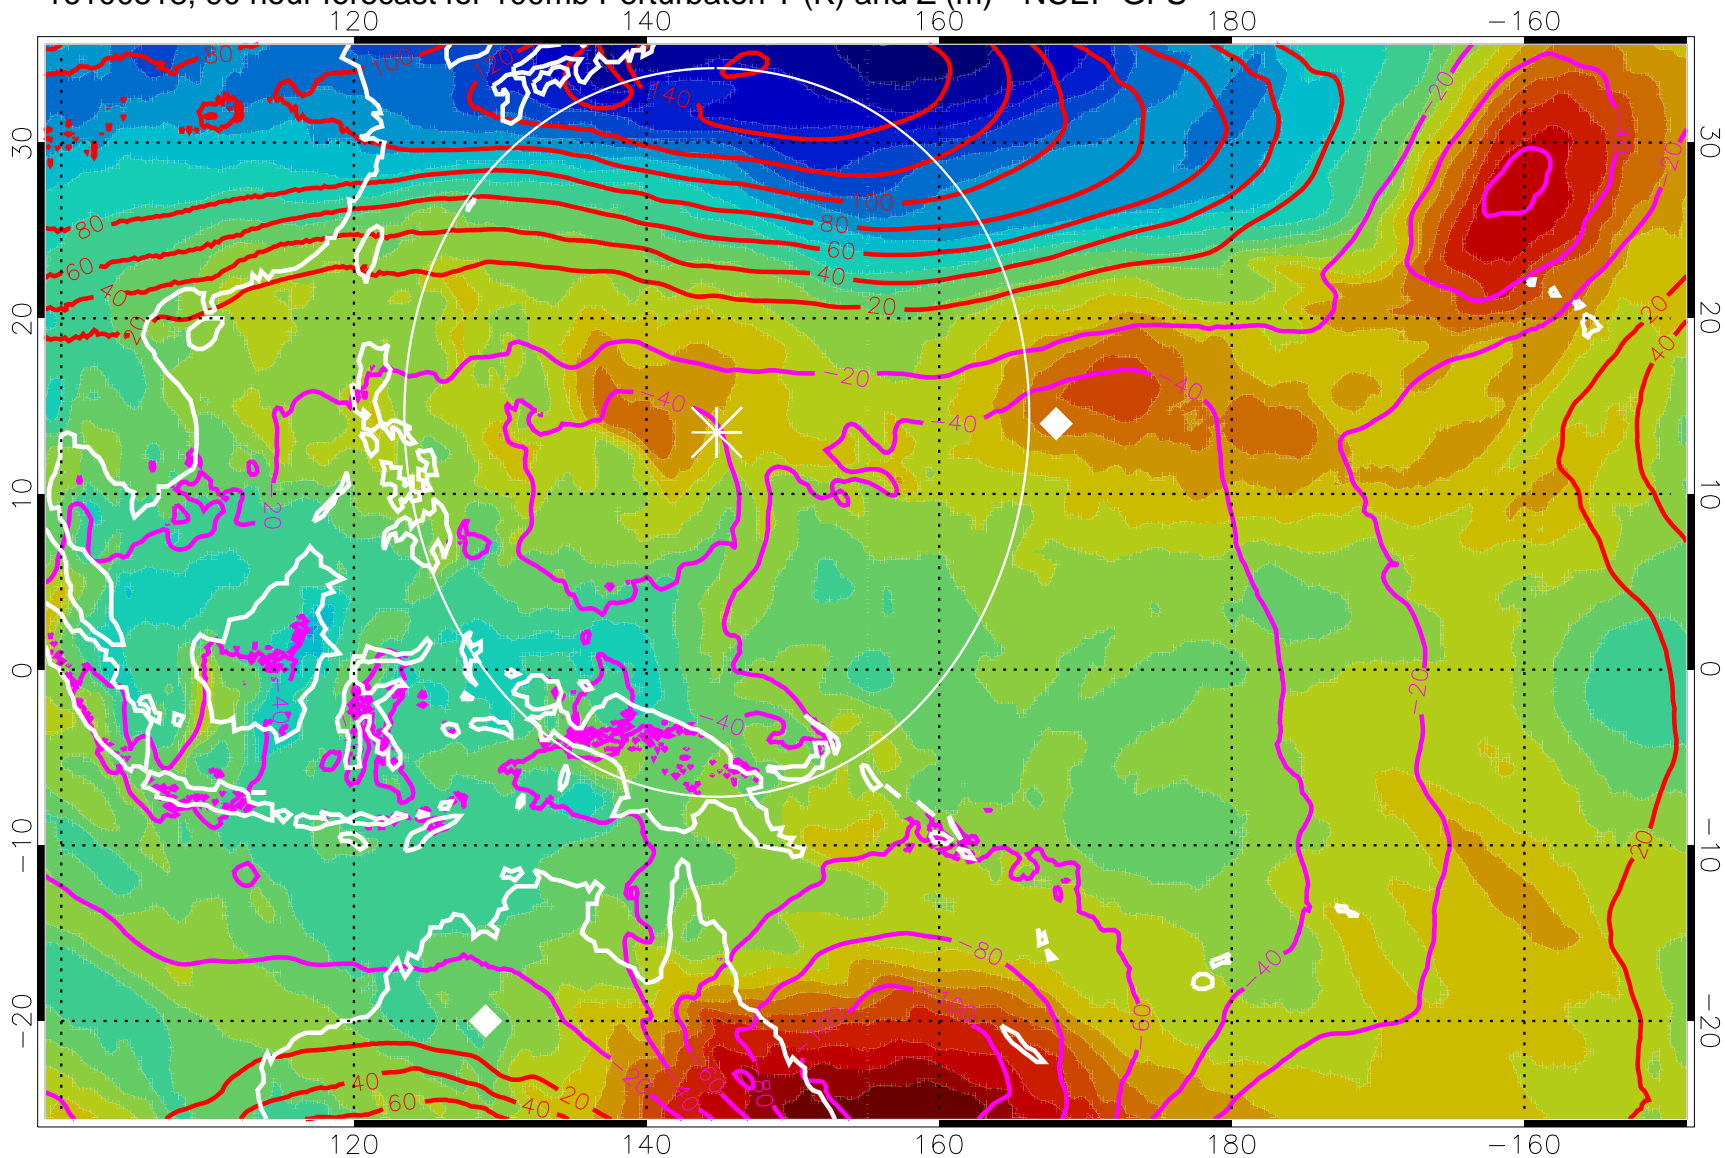

16100518, 90 hour forecast for 100mb Perturbaton T (K) and Z (m)-- NCEP GFS

Contours are 100 mbar Z perturbation (m)
Positive Z Contours
Negative Z Contours
Diamonds-mean pos. of anticyclones

Range ring of 2304 km