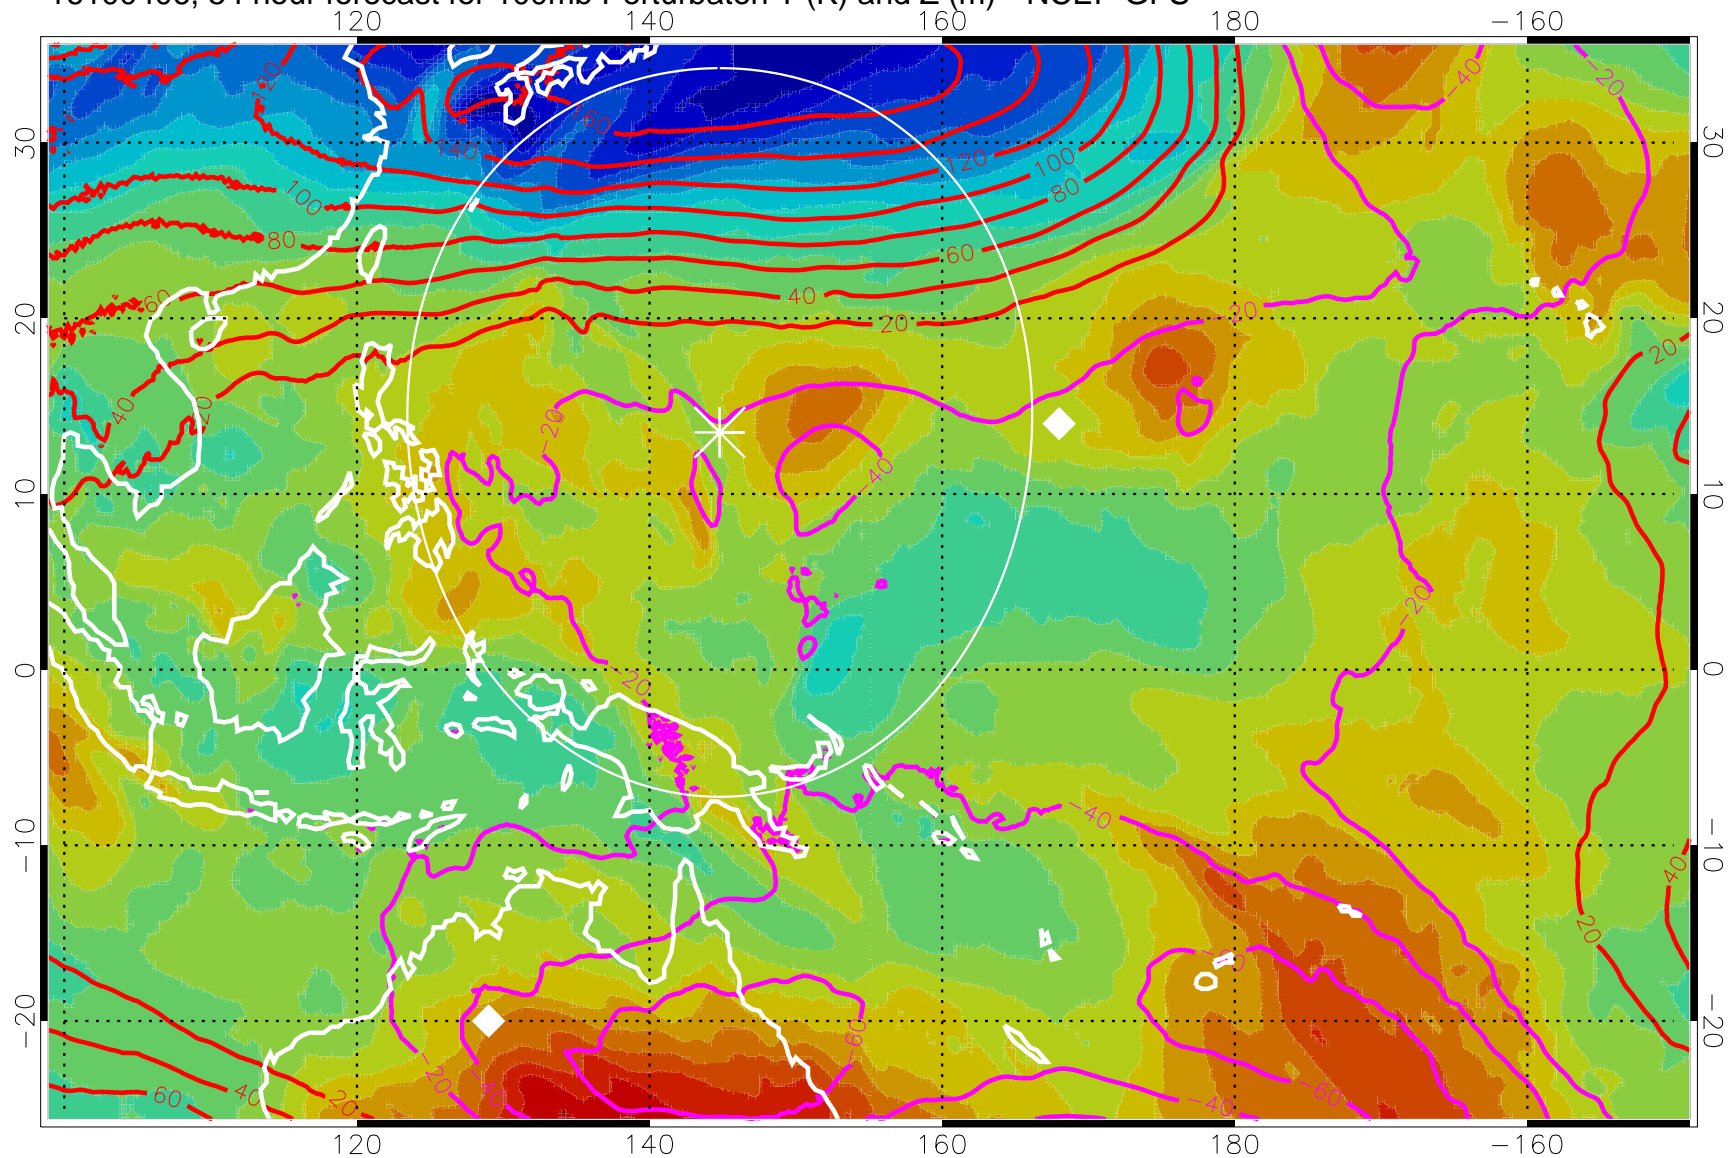

16100406, 54 hour forecast for 100mb Perturbaton T (K) and Z (m)-- NCEP GFS

Contours are 100 mbar Z perturbation (m)
Positive Z Contours
Negative Z Contours
Diamonds-mean pos. of anticyclones

Range ring of 2304 km