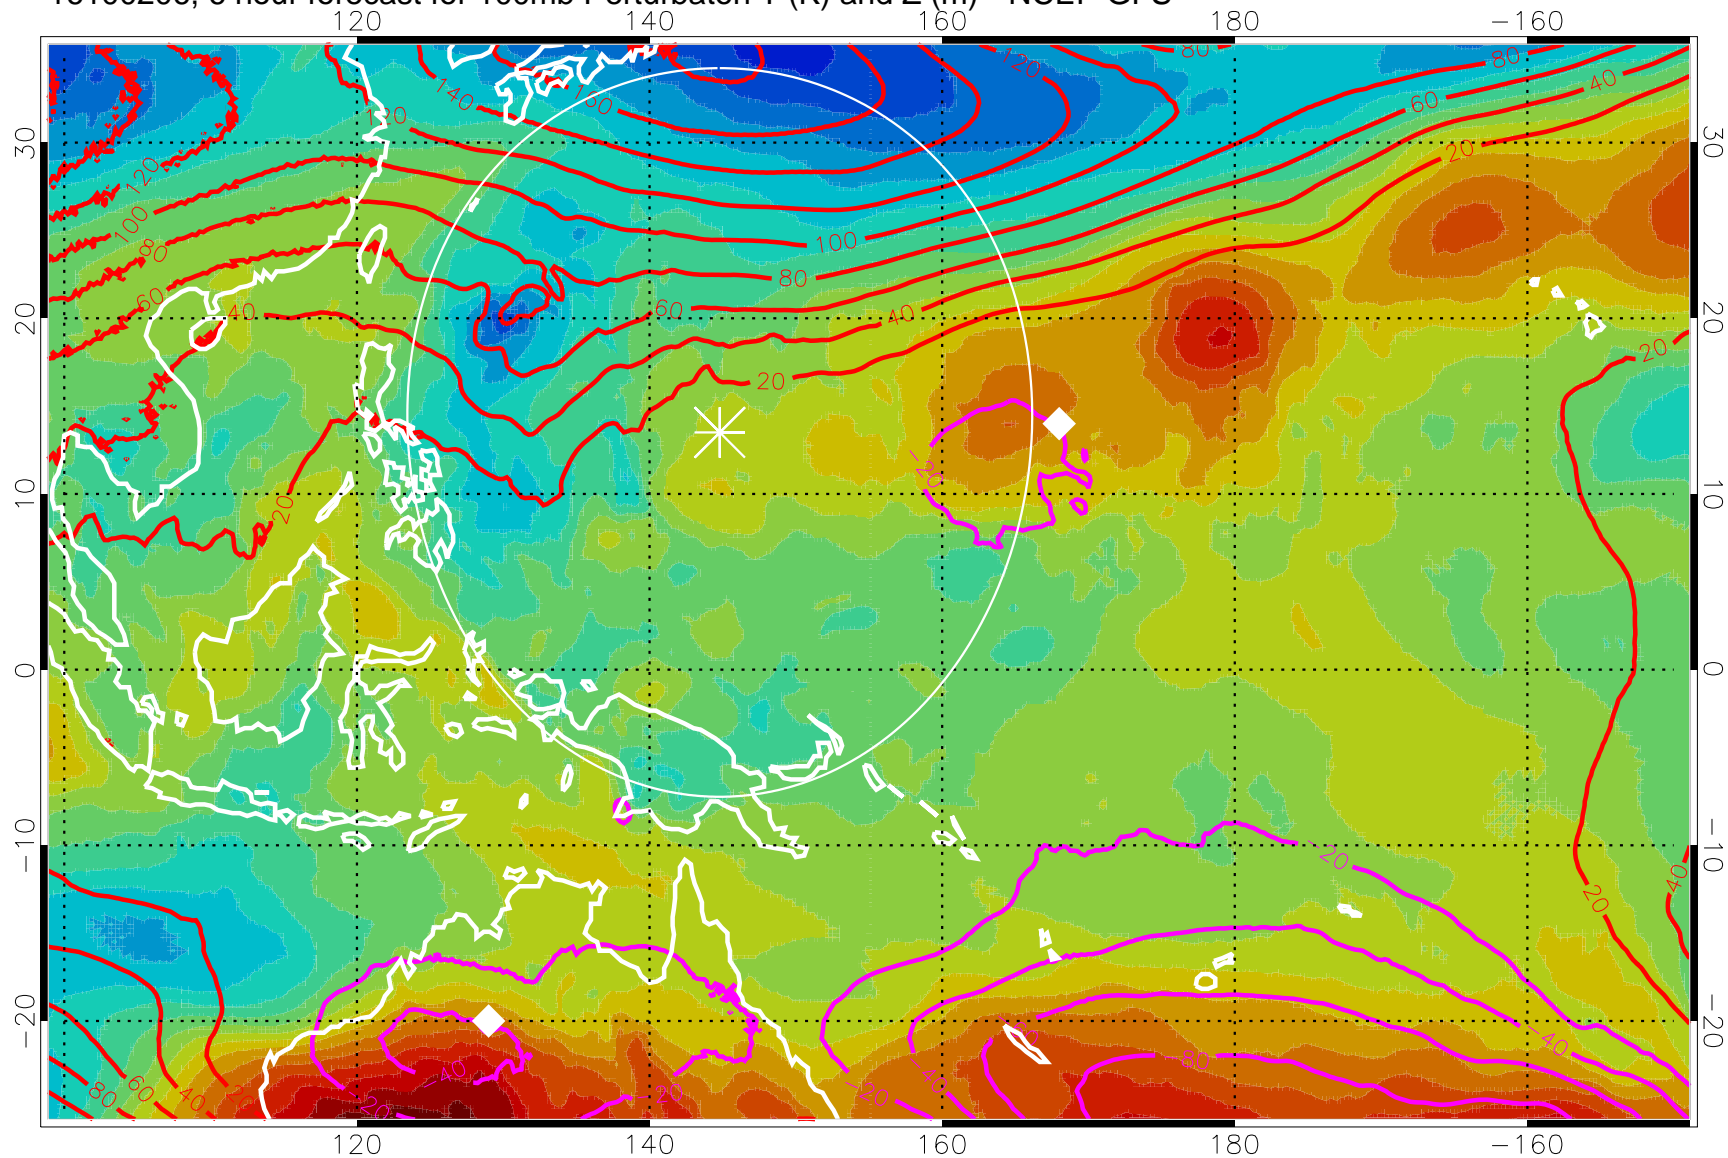

16100206, 6 hour forecast for 100mb Perturbaton T (K) and Z (m)-- NCEP GFS

Contours are 100 mbar Z perturbation (m)  
Positive Z Contours  
Negative Z Contours  
Diamonds-mean pos. of anticyclones

Range ring of 2304 km