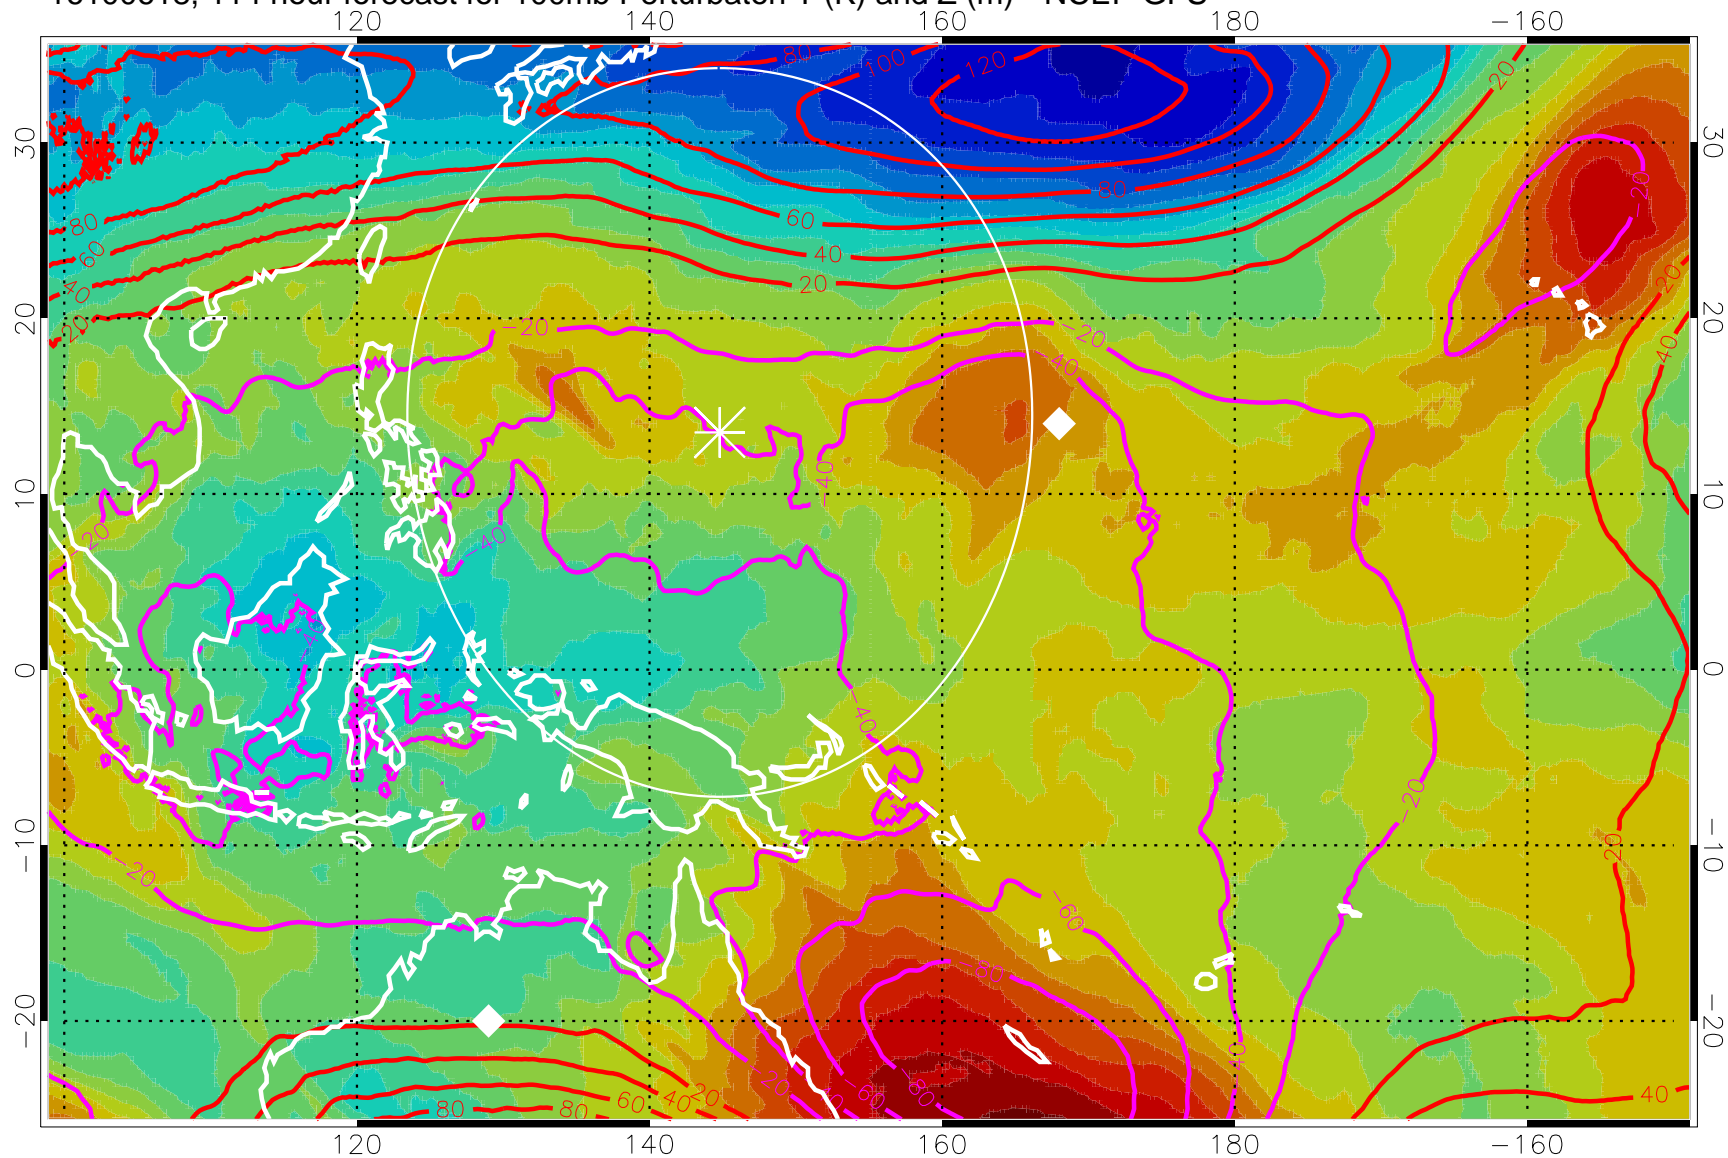

16100618, 114 hour forecast for 100mb Perturbaton T (K) and Z (m)-- NCEP GFS

Contours are 100 mbar Z perturbation (m)
Positive Z Contours
Negative Z Contours
Diamonds-mean pos. of anticyclones

Range ring of 2304 km