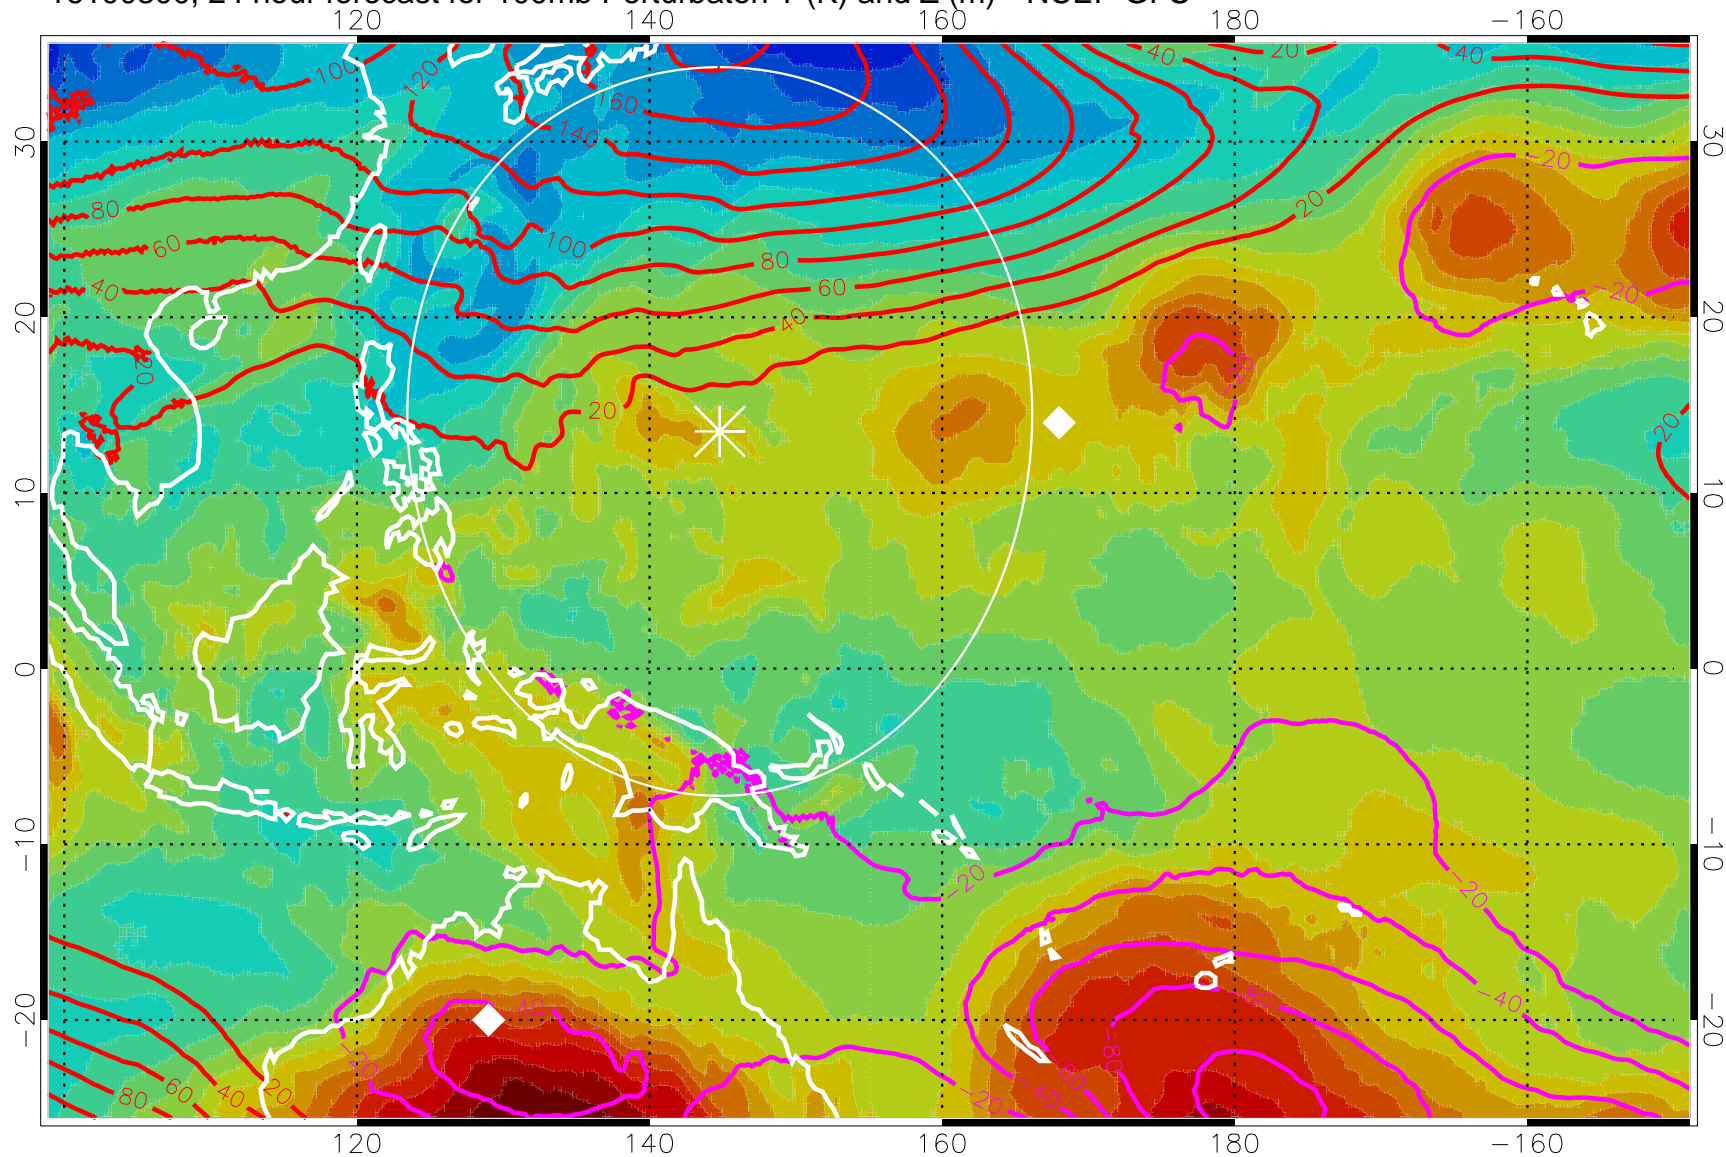

16100300, 24 hour forecast for 100mb Perturbaton T (K) and Z (m)-- NCEP GFS

Contours are 100 mbar Z perturbation (m)
Positive Z Contours
Negative Z Contours
Diamonds-mean pos. of anticyclones

Range ring of 2304 km