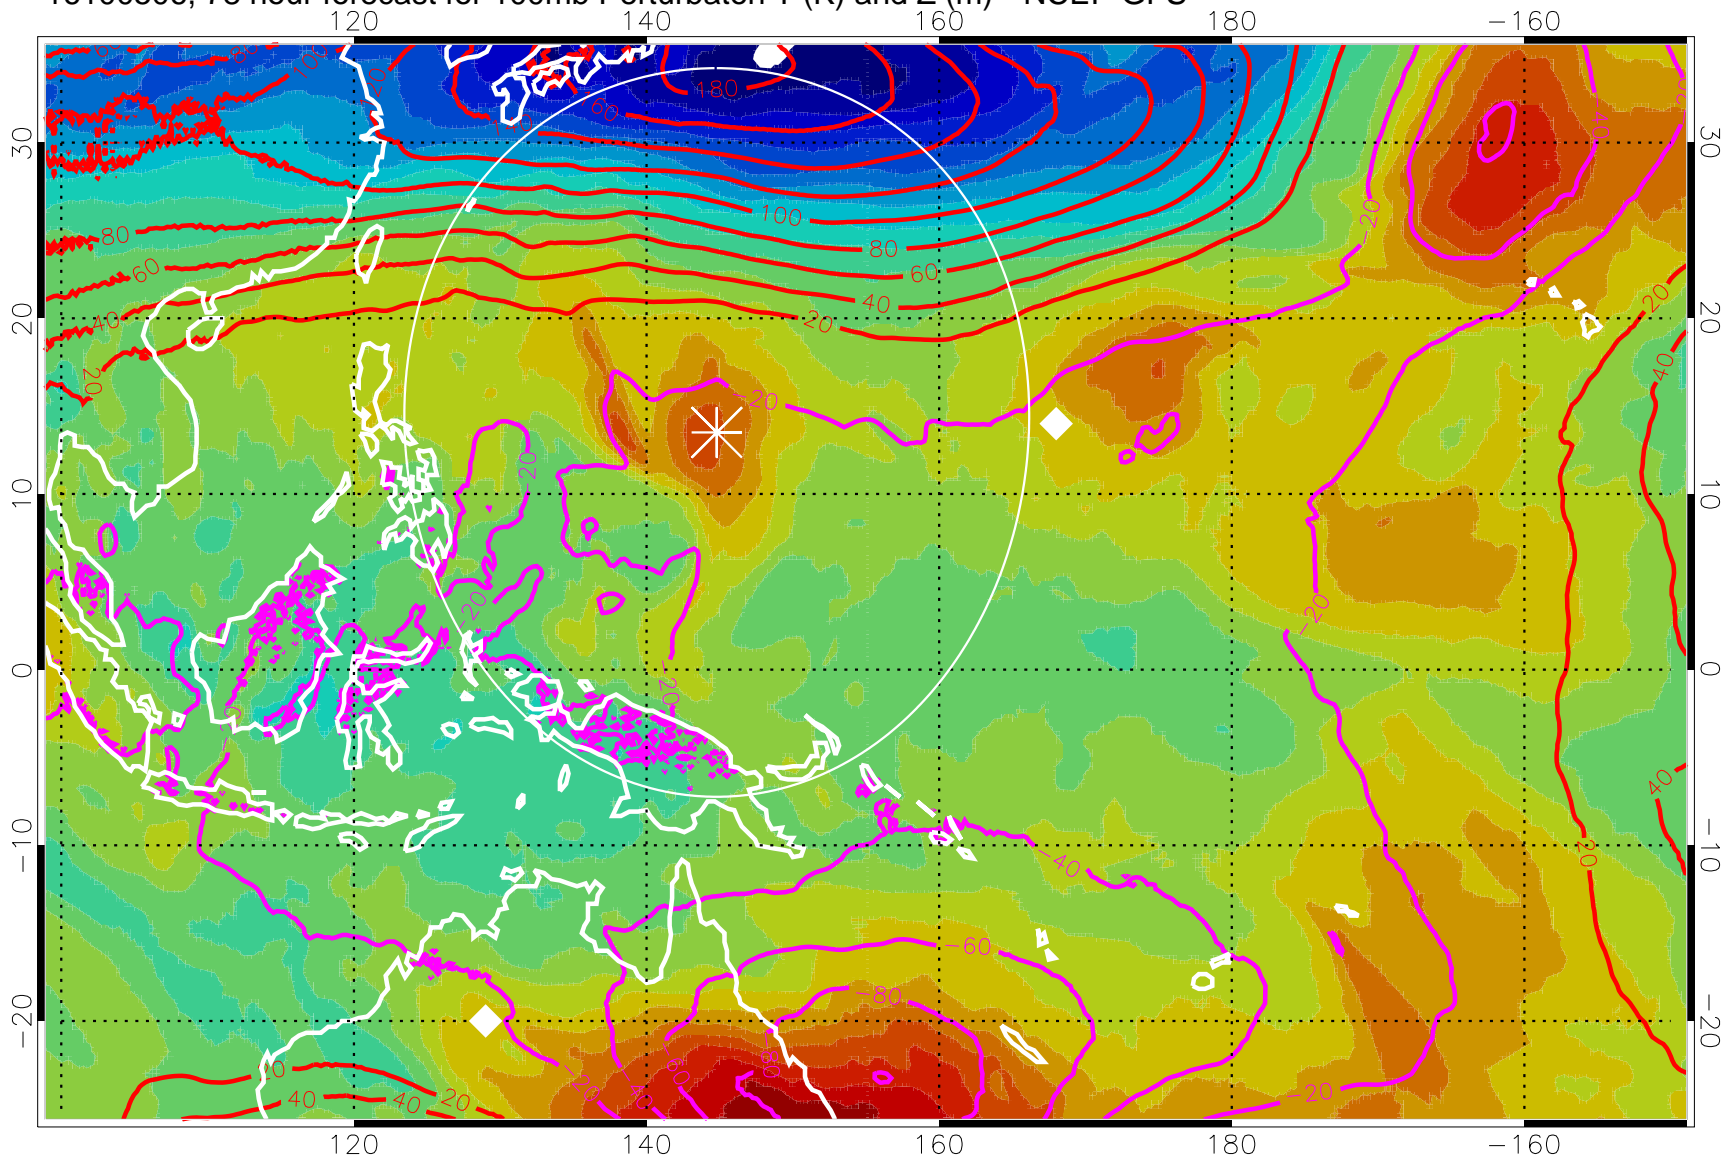

16100506, 78 hour forecast for 100mb Perturbaton T (K) and Z (m)-- NCEP GFS

Contours are 100 mbar Z perturbation (m)
Positive Z Contours
Negative Z Contours
Diamonds-mean pos. of anticyclones

Range ring of 2304 km