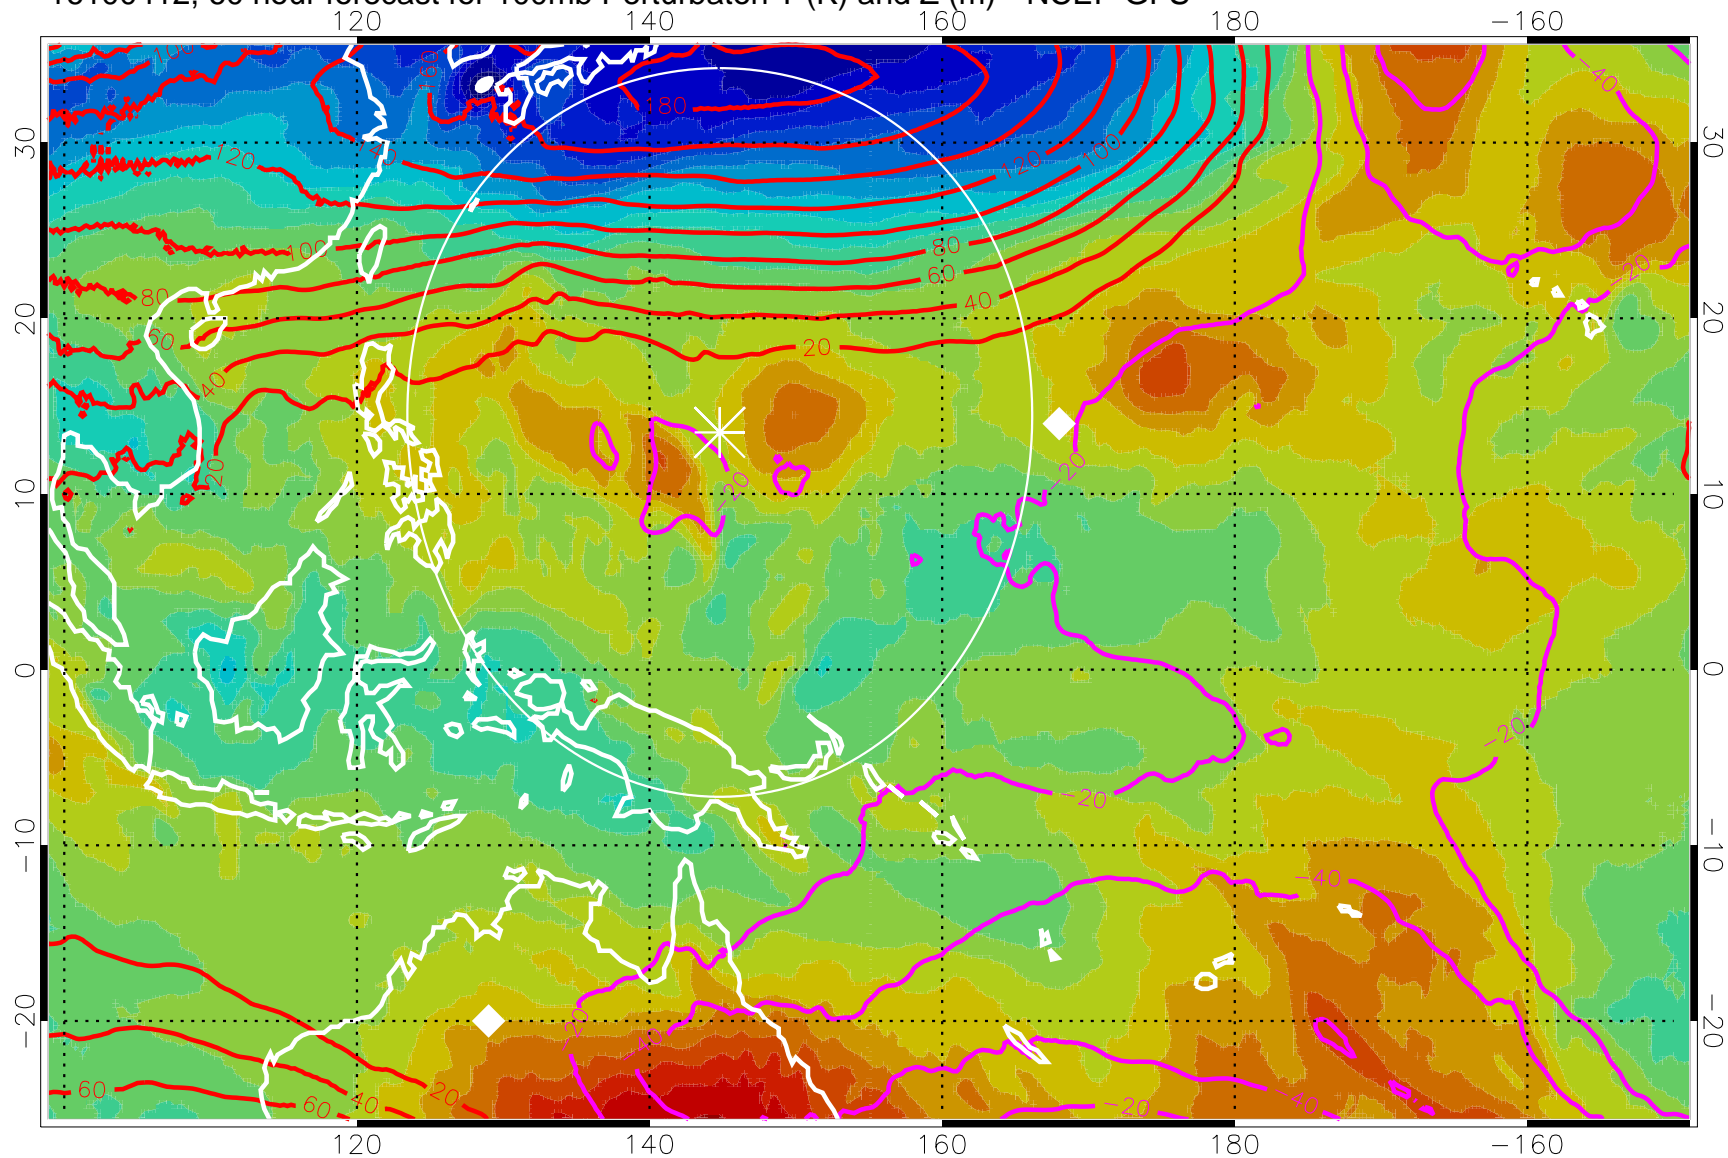

16100412, 60 hour forecast for 100mb Perturbaton T (K) and Z (m)-- NCEP GFS

Contours are 100 mbar Z perturbation (m)
Positive Z Contours
Negative Z Contours
Diamonds-mean pos. of anticyclones

Range ring of 2304 km