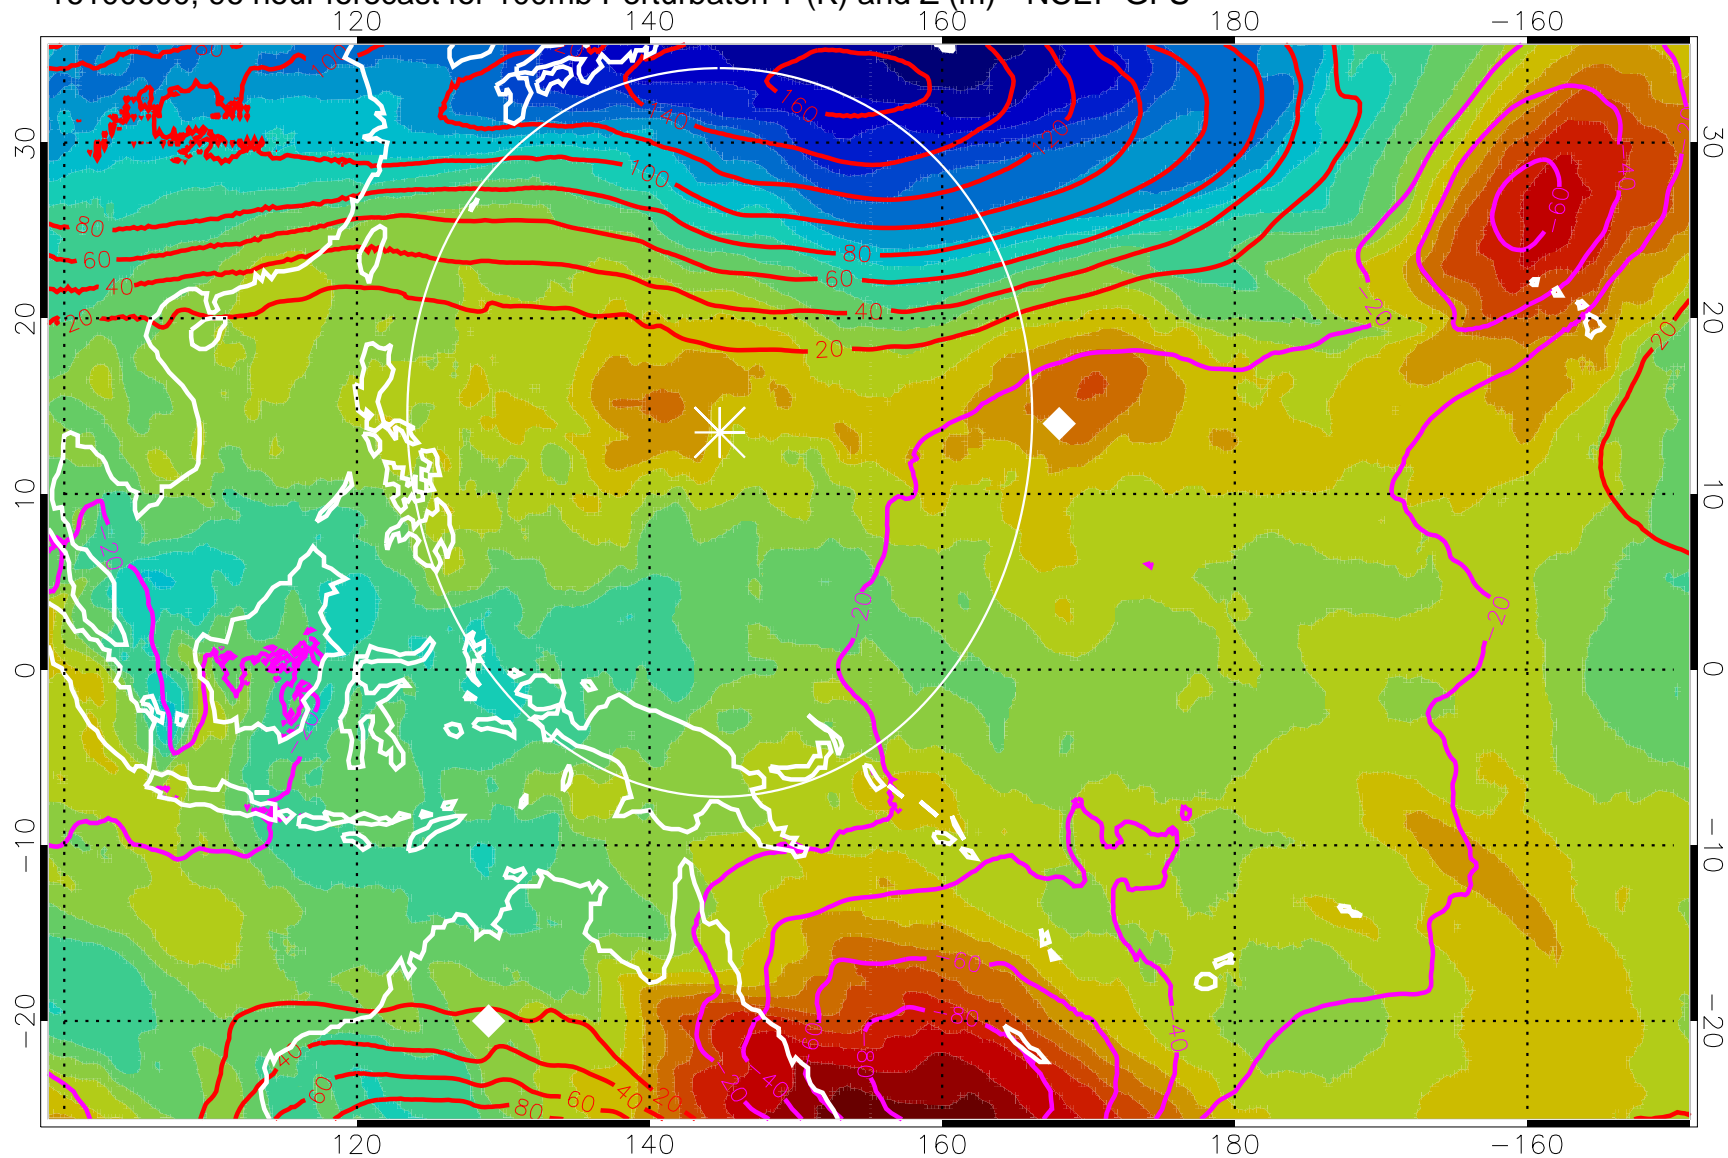

16100600, 96 hour forecast for 100mb Perturbaton T (K) and Z (m)-- NCEP GFS

Contours are 100 mbar Z perturbation (m)
Positive Z Contours
Negative Z Contours
Diamonds-mean pos. of anticyclones

Range ring of 2304 km