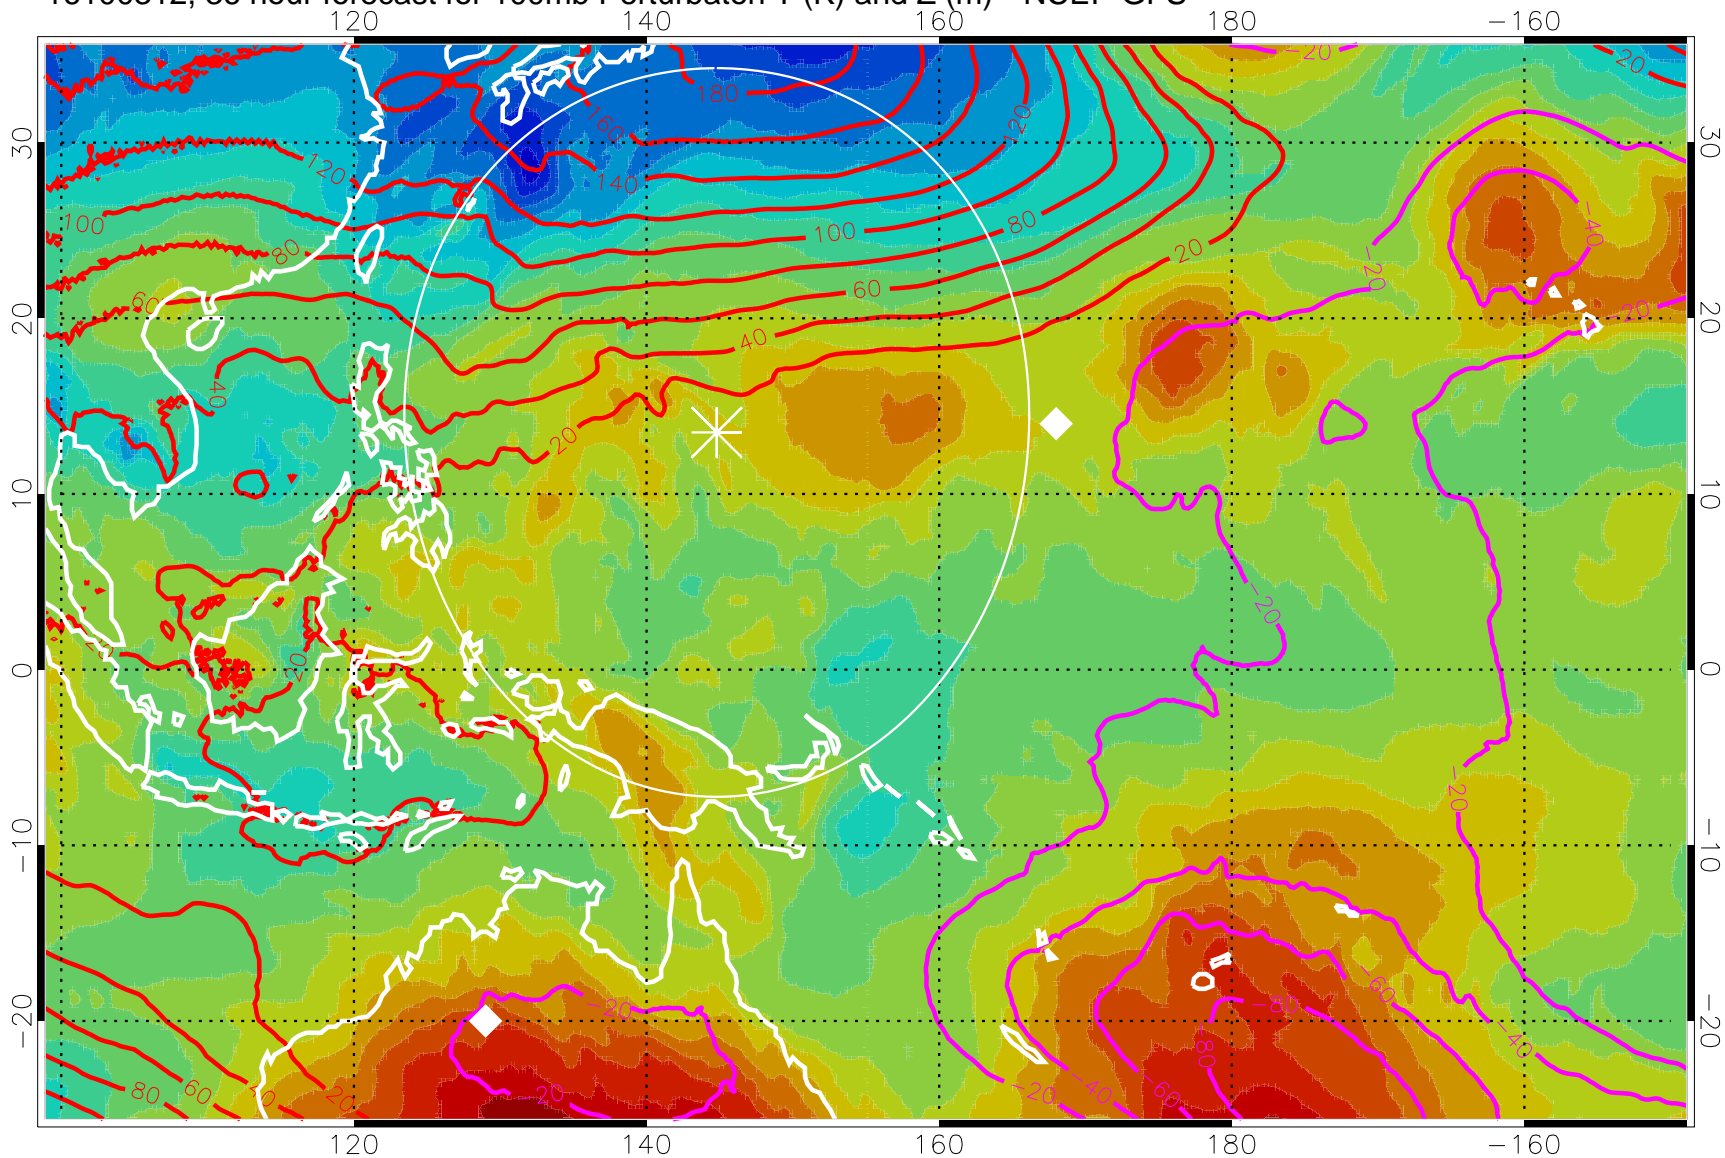

16100312, 36 hour forecast for 100mb Perturbaton T (K) and Z (m)-- NCEP GFS

Contours are 100 mbar Z perturbation (m)
Positive Z Contours
Negative Z Contours
Diamonds-mean pos. of anticyclones

Range ring of 2304 km