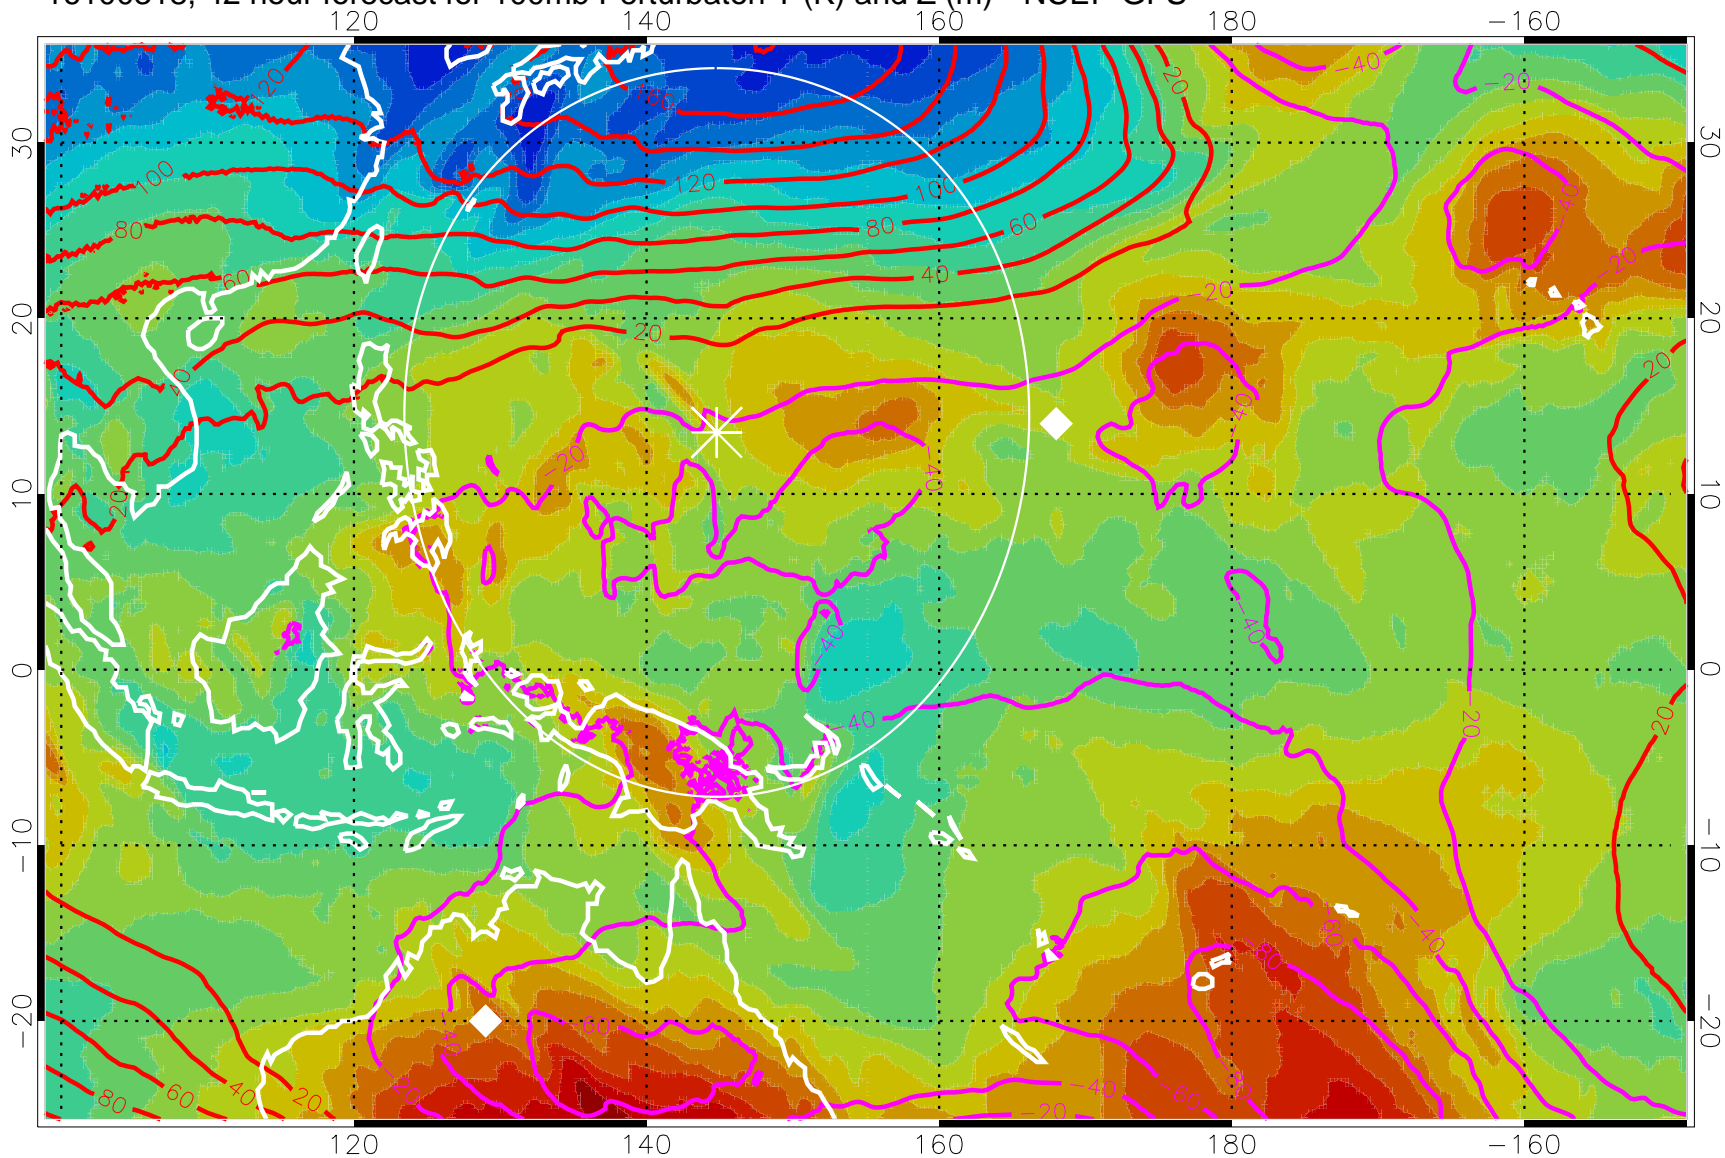

16100318, 42 hour forecast for 100mb Perturbaton T (K) and Z (m)-- NCEP GFS

Contours are 100 mbar Z perturbation (m)
Positive Z Contours
Negative Z Contours
Diamonds-mean pos. of anticyclones

Range ring of 2304 km