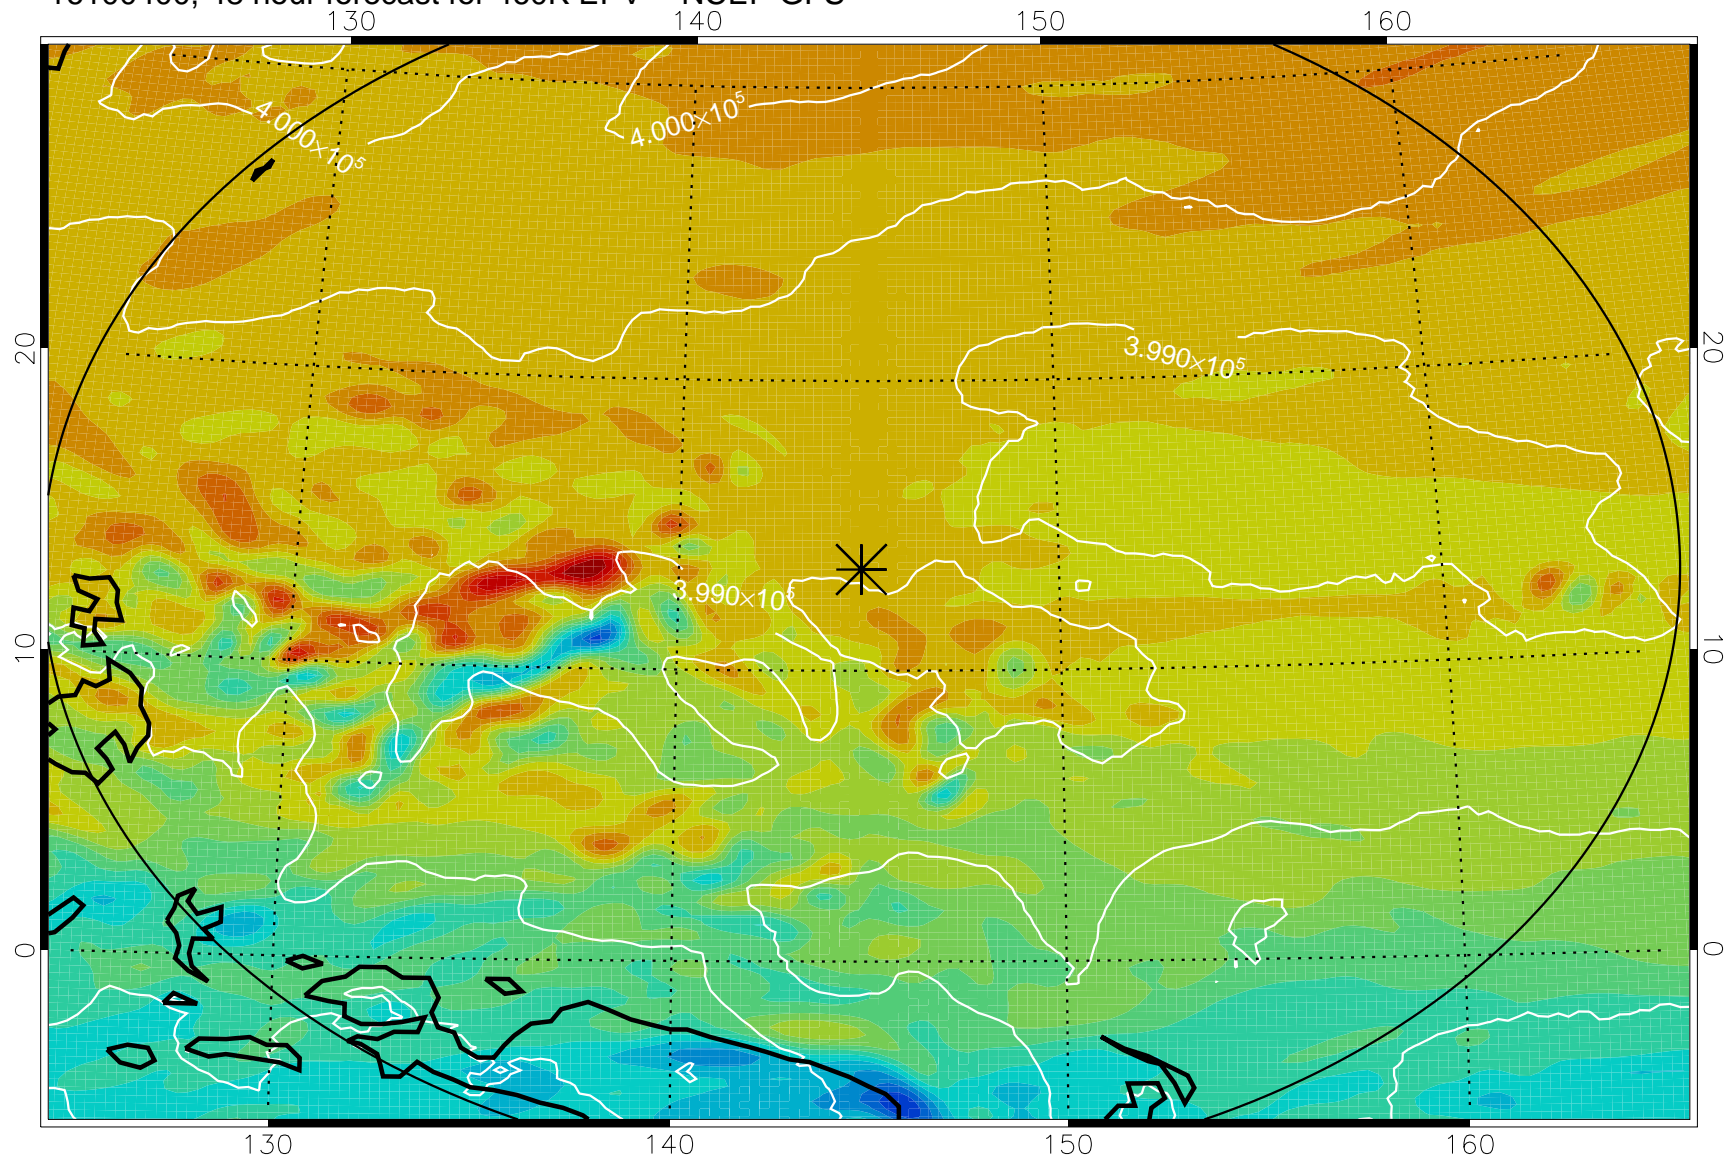

16100306, 30 hour forecast for 460K EPV -- NCEP GFS

460K Montgomery Streamfunction, white

Range ring of 2304 km

16100312, 36 hour forecast for 460K EPV -- NCEP GFS

460K Montgomery Streamfunction, white

Range ring of 2304 km

16100318, 42 hour forecast for 460K EPV -- NCEP GFS

460K Montgomery Streamfunction, white

Range ring of 2304 km

16100400, 48 hour forecast for 460K EPV -- NCEP GFS

460K Montgomery Streamfunction, white

Range ring of 2304 km

16100406, 54 hour forecast for 460K EPV -- NCEP GFS

460K Montgomery Streamfunction, white

Range ring of 2304 km

16100412, 60 hour forecast for 460K EPV -- NCEP GFS

460K Montgomery Streamfunction, white

Range ring of 2304 km

16100418, 66 hour forecast for 460K EPV -- NCEP GFS

460K Montgomery Streamfunction, white

Range ring of 2304 km

16100500, 72 hour forecast for 460K EPV -- NCEP GFS

460K Montgomery Streamfunction, white

Range ring of 2304 km