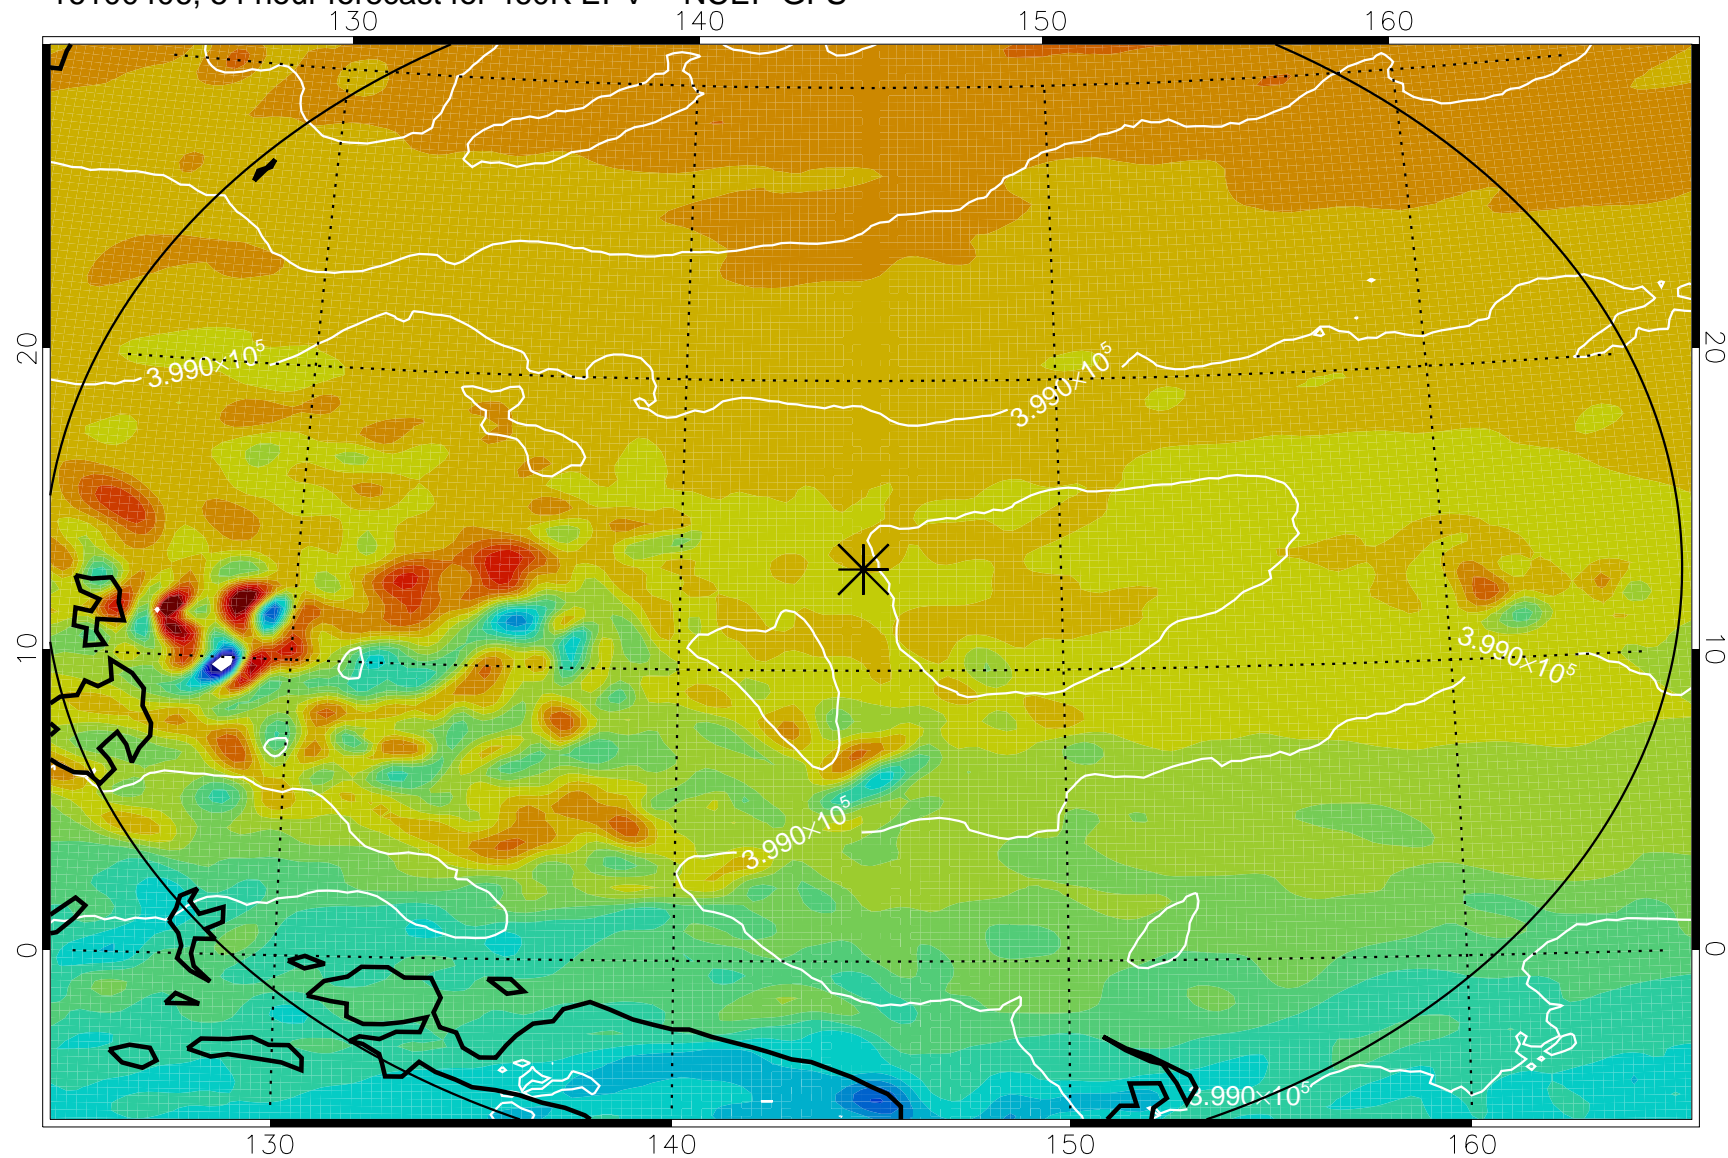

16100306, 30 hour forecast for 460K EPV -- NCEP GFS

460K Montgomery Streamfunction, white

Range ring of 2304 km

16100312, 36 hour forecast for 460K EPV -- NCEP GFS

460K Montgomery Streamfunction, white

Range ring of 2304 km

16100318, 42 hour forecast for 460K EPV -- NCEP GFS

460K Montgomery Streamfunction, white

Range ring of 2304 km

16100400, 48 hour forecast for 460K EPV -- NCEP GFS

460K Montgomery Streamfunction, white

Range ring of 2304 km

16100406, 54 hour forecast for 460K EPV -- NCEP GFS

460K Montgomery Streamfunction, white

Range ring of 2304 km

16100412, 60 hour forecast for 460K EPV -- NCEP GFS

460K Montgomery Streamfunction, white

Range ring of 2304 km

16100418, 66 hour forecast for 460K EPV -- NCEP GFS

460K Montgomery Streamfunction, white

Range ring of 2304 km

16100500, 72 hour forecast for 460K EPV -- NCEP GFS

460K Montgomery Streamfunction, white

Range ring of 2304 km