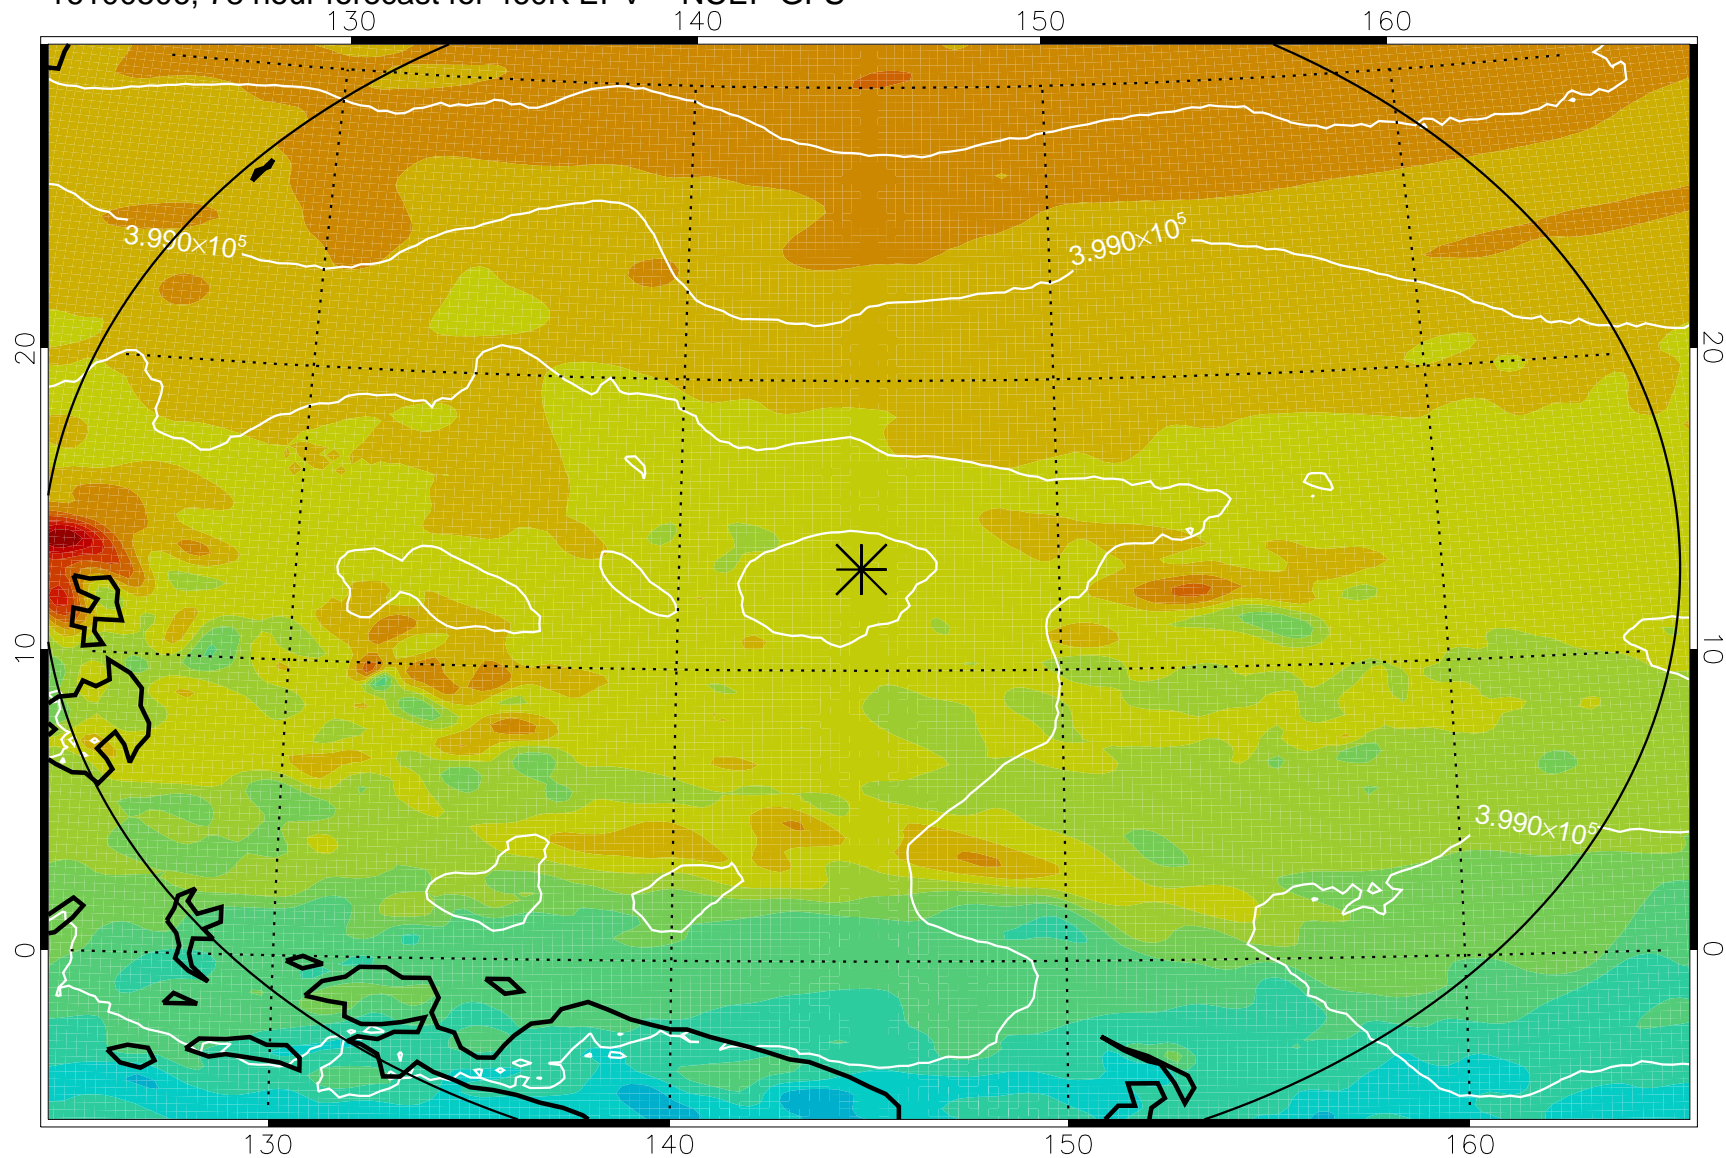

16100406, 54 hour forecast for 460K EPV -- NCEP GFS

460K Montgomery Streamfunction, white

Range ring of 2304 km

16100412, 60 hour forecast for 460K EPV -- NCEP GFS

460K Montgomery Streamfunction, white

Range ring of 2304 km

16100418, 66 hour forecast for 460K EPV -- NCEP GFS

460K Montgomery Streamfunction, white

Range ring of 2304 km

16100500, 72 hour forecast for 460K EPV -- NCEP GFS

460K Montgomery Streamfunction, white

Range ring of 2304 km

16100506, 78 hour forecast for 460K EPV -- NCEP GFS

460K Montgomery Streamfunction, white

Range ring of 2304 km

16100512, 84 hour forecast for 460K EPV -- NCEP GFS

460K Montgomery Streamfunction, white

Range ring of 2304 km

16100518, 90 hour forecast for 460K EPV -- NCEP GFS

460K Montgomery Streamfunction, white

Range ring of 2304 km

16100600, 96 hour forecast for 460K EPV -- NCEP GFS

460K Montgomery Streamfunction, white

Range ring of 2304 km