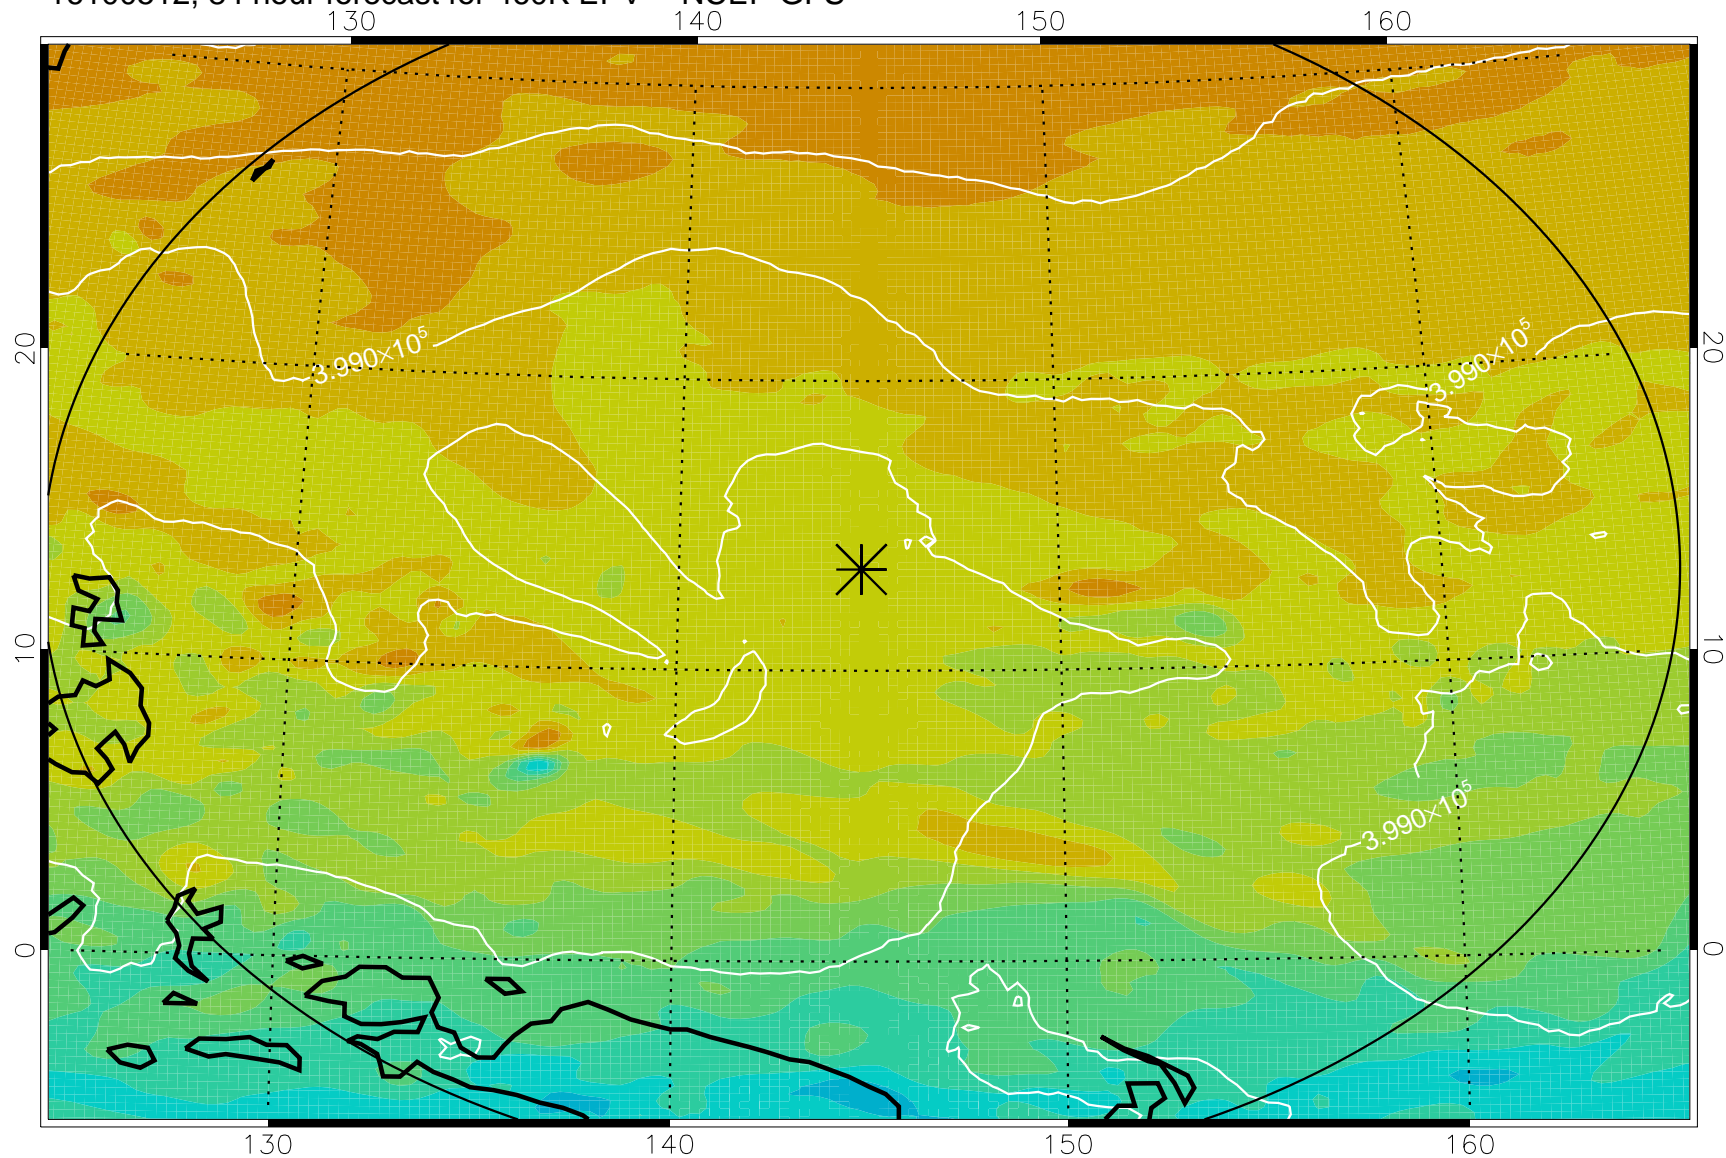

16100406, 54 hour forecast for 460K EPV -- NCEP GFS

460K Montgomery Streamfunction, white

Range ring of 2304 km

16100412, 60 hour forecast for 460K EPV -- NCEP GFS

460K Montgomery Streamfunction, white

Range ring of 2304 km

16100418, 66 hour forecast for 460K EPV -- NCEP GFS

460K Montgomery Streamfunction, white

Range ring of 2304 km

16100500, 72 hour forecast for 460K EPV -- NCEP GFS

460K Montgomery Streamfunction, white

Range ring of 2304 km

16100506, 78 hour forecast for 460K EPV -- NCEP GFS

460K Montgomery Streamfunction, white

Range ring of 2304 km

16100512, 84 hour forecast for 460K EPV -- NCEP GFS

460K Montgomery Streamfunction, white

Range ring of 2304 km

16100518, 90 hour forecast for 460K EPV -- NCEP GFS

460K Montgomery Streamfunction, white

Range ring of 2304 km

16100600, 96 hour forecast for 460K EPV -- NCEP GFS

460K Montgomery Streamfunction, white

Range ring of 2304 km