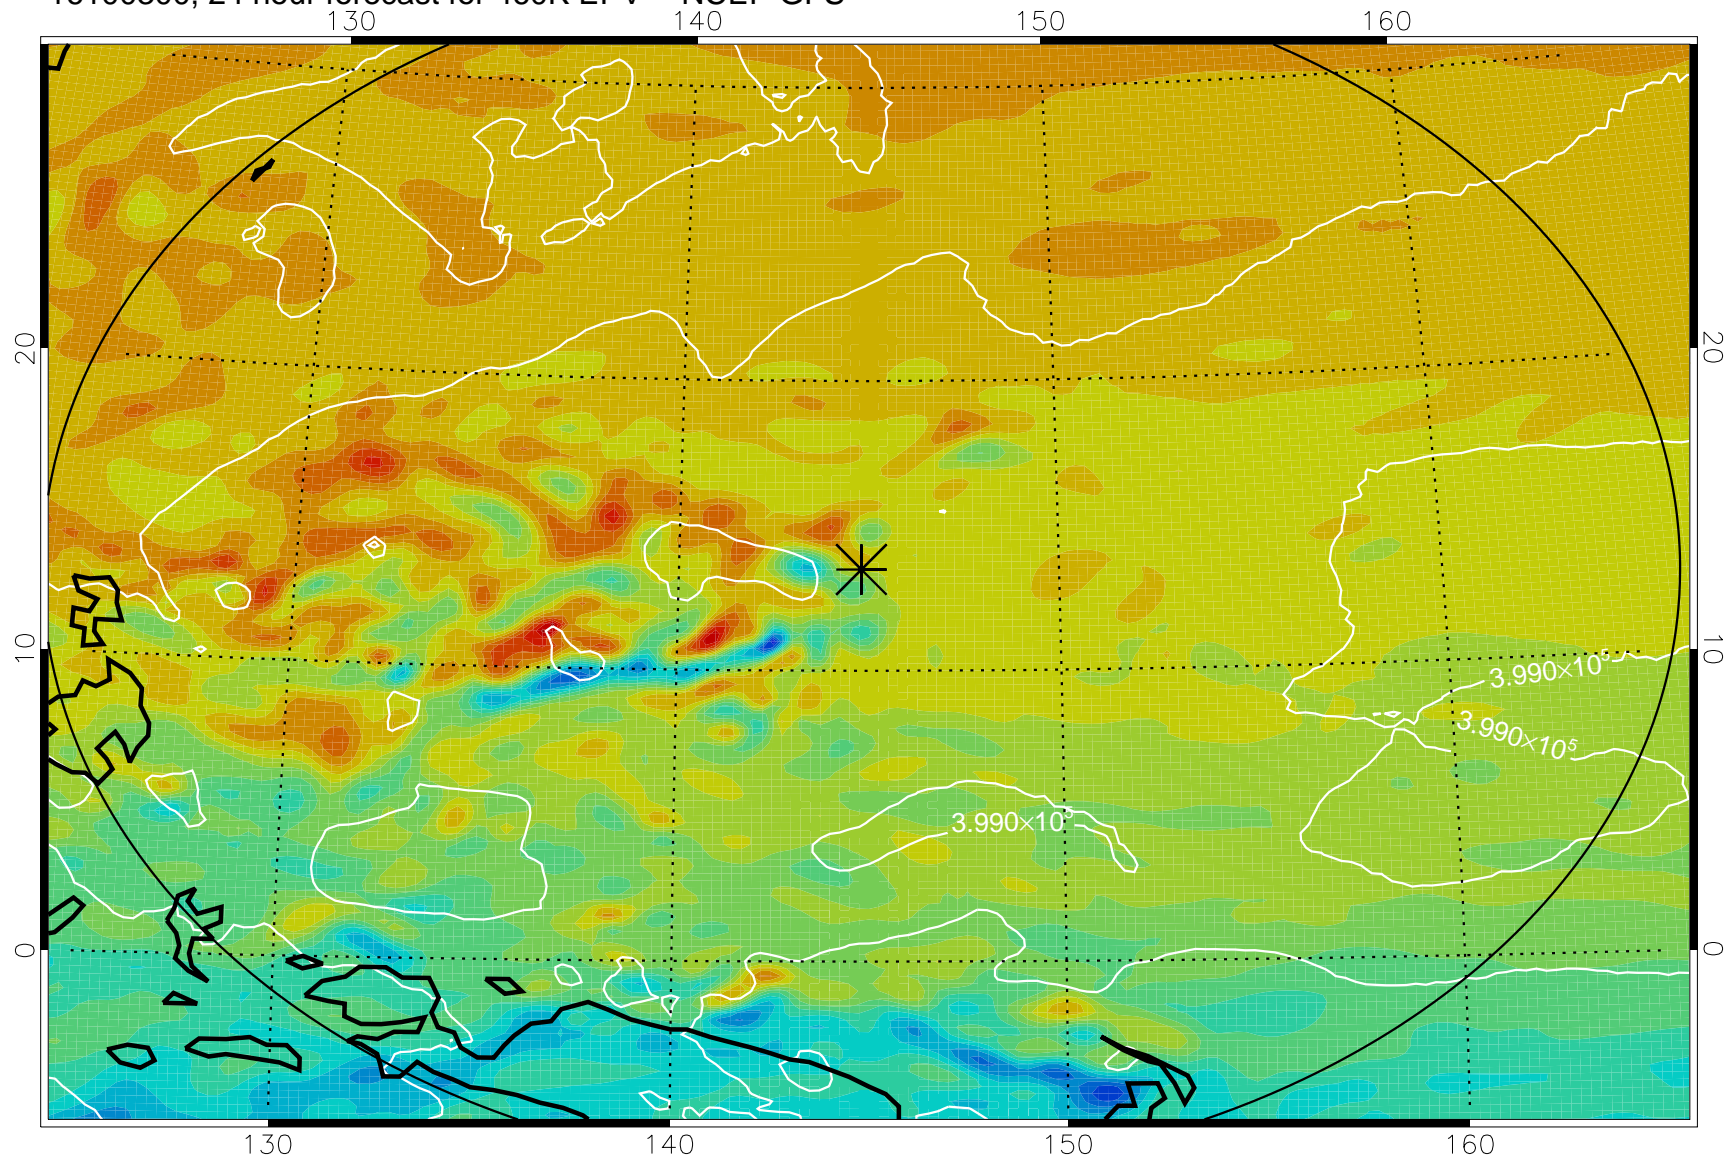

16100206, 6 hour forecast for 460K EPV -- NCEP GFS

460K Montgomery Streamfunction, white

Range ring of 2304 km

16100212, 12 hour forecast for 460K EPV -- NCEP GFS

460K Montgomery Streamfunction, white

Range ring of 2304 km

16100218, 18 hour forecast for 460K EPV -- NCEP GFS

460K Montgomery Streamfunction, white

Range ring of 2304 km

16100300, 24 hour forecast for 460K EPV -- NCEP GFS

460K Montgomery Streamfunction, white

Range ring of 2304 km

16100306, 30 hour forecast for 460K EPV -- NCEP GFS

460K Montgomery Streamfunction, white

Range ring of 2304 km

16100312, 36 hour forecast for 460K EPV -- NCEP GFS

460K Montgomery Streamfunction, white

Range ring of 2304 km

16100418, 66 hour forecast for 460K EPV -- NCEP GFS

460K Montgomery Streamfunction, white

Range ring of 2304 km

16100500, 72 hour forecast for 460K EPV -- NCEP GFS

460K Montgomery Streamfunction, white

Range ring of 2304 km