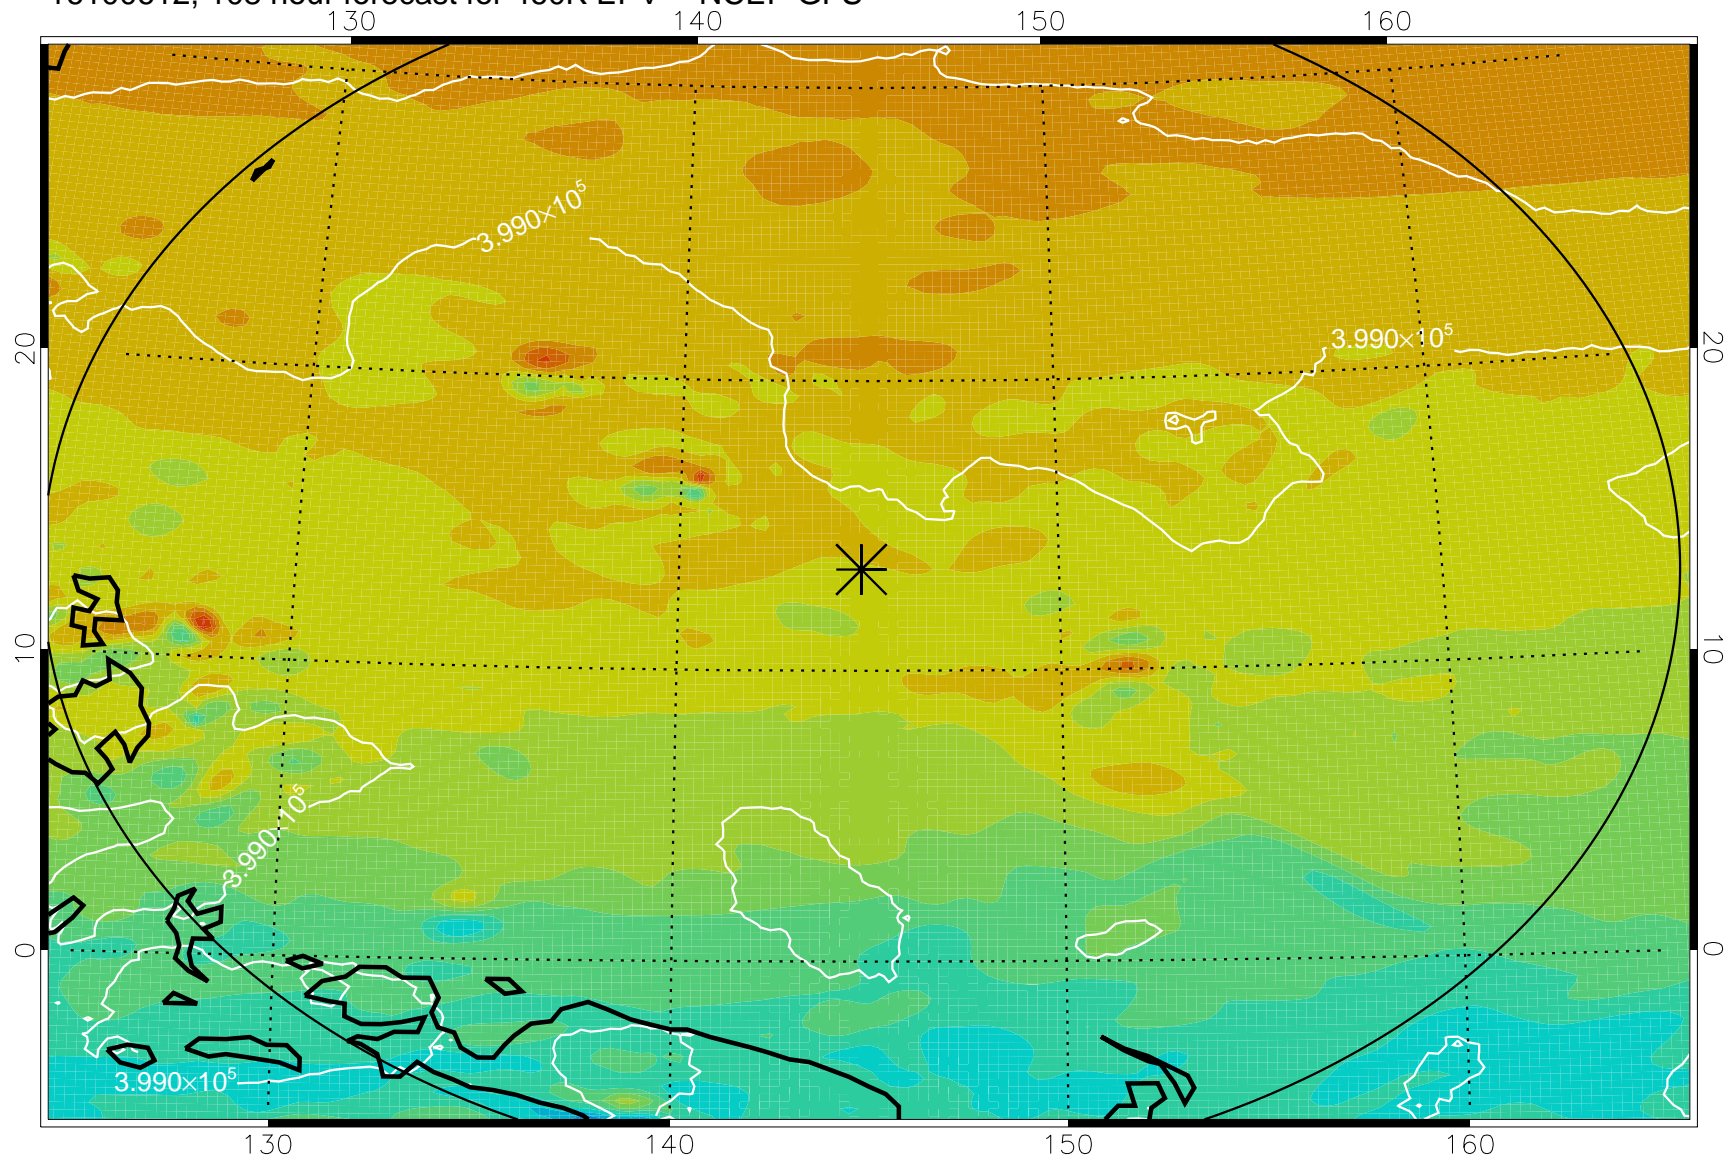

16100506, 78 hour forecast for 460K EPV -- NCEP GFS

460K Montgomery Streamfunction, white

Range ring of 2304 km

16100512, 84 hour forecast for 460K EPV -- NCEP GFS

460K Montgomery Streamfunction, white

Range ring of 2304 km

16100518, 90 hour forecast for 460K EPV -- NCEP GFS

460K Montgomery Streamfunction, white

Range ring of 2304 km

16100600, 96 hour forecast for 460K EPV -- NCEP GFS

460K Montgomery Streamfunction, white

Range ring of 2304 km

16100606, 102 hour forecast for 460K EPV -- NCEP GFS

460K Montgomery Streamfunction, white

Range ring of 2304 km

16100612, 108 hour forecast for 460K EPV -- NCEP GFS

460K Montgomery Streamfunction, white

Range ring of 2304 km

16100618, 114 hour forecast for 460K EPV -- NCEP GFS

460K Montgomery Streamfunction, white

Range ring of 2304 km

16100700, 120 hour forecast for 460K EPV -- NCEP GFS

460K Montgomery Streamfunction, white

Range ring of 2304 km