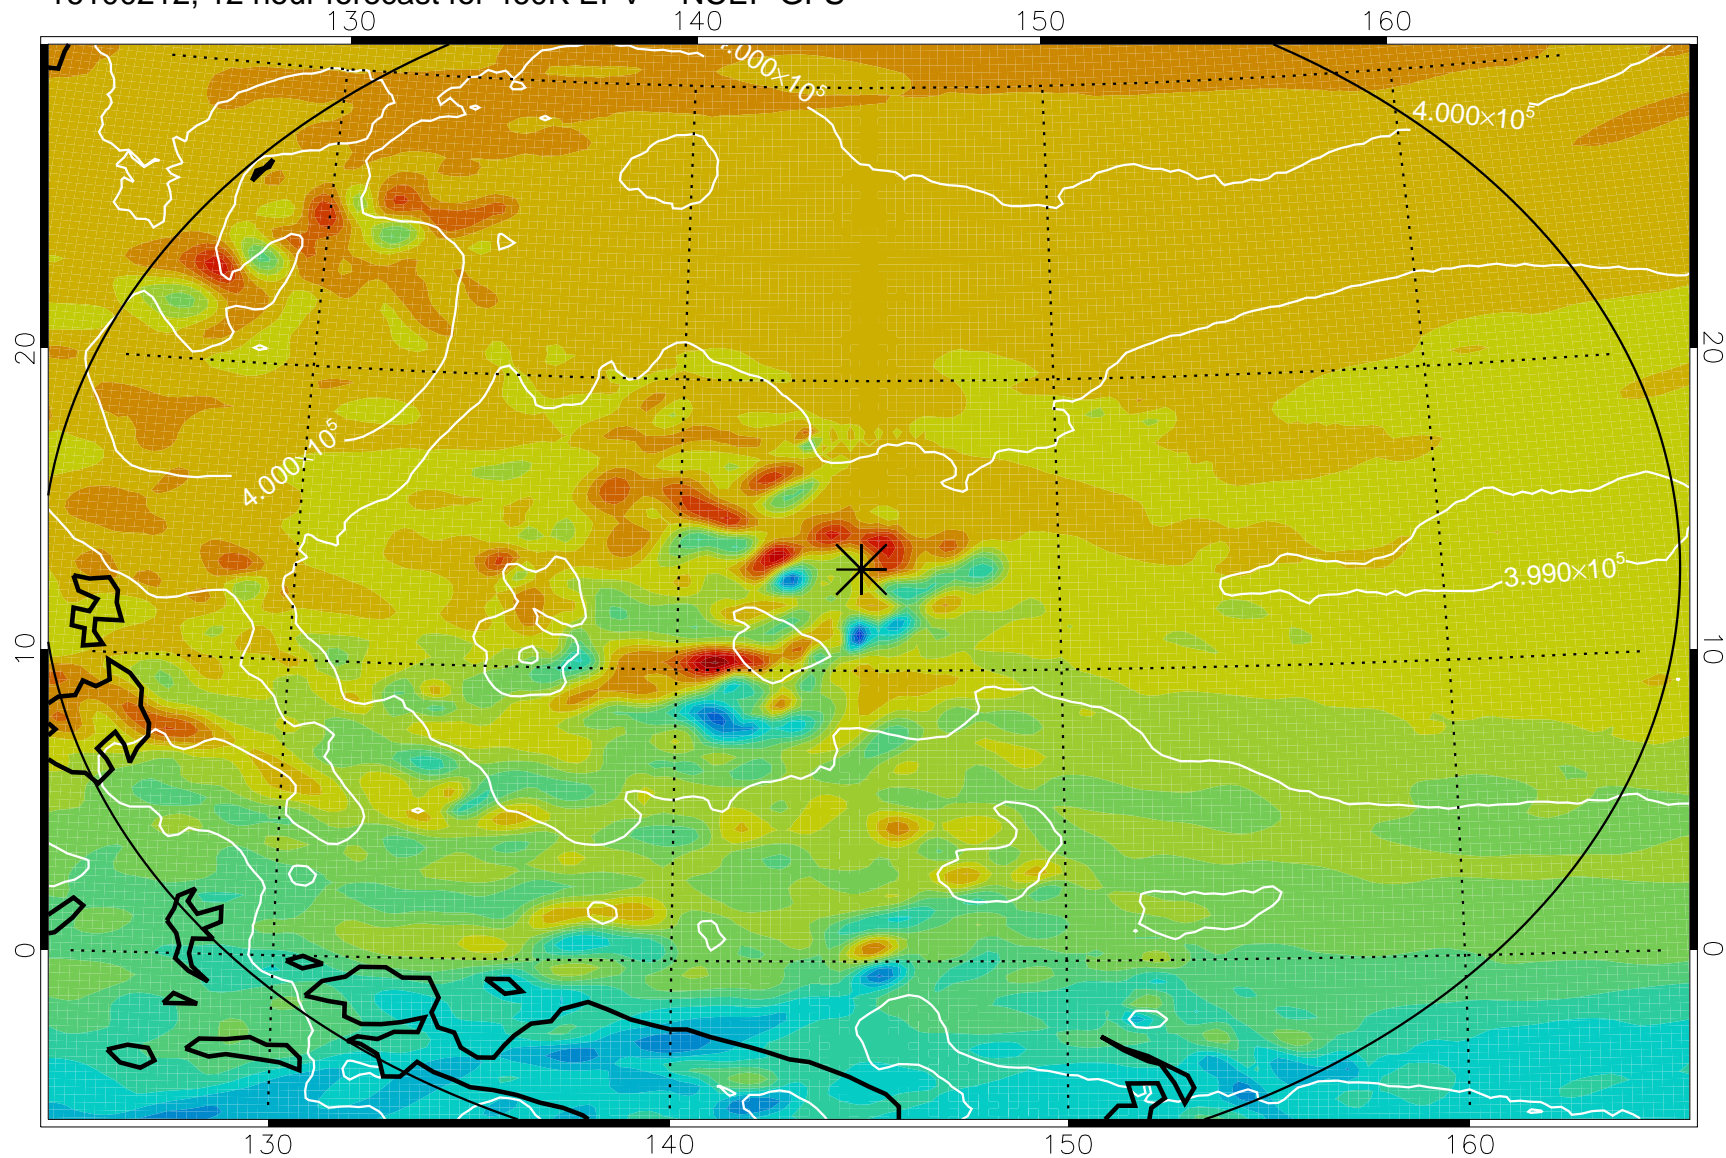

16100206, 6 hour forecast for 460K EPV -- NCEP GFS

460K Montgomery Streamfunction, white

Range ring of 2304 km

16100212, 12 hour forecast for 460K EPV -- NCEP GFS

460K Montgomery Streamfunction, white

Range ring of 2304 km

16100218, 18 hour forecast for 460K EPV -- NCEP GFS

460K Montgomery Streamfunction, white

Range ring of 2304 km

16100300, 24 hour forecast for 460K EPV -- NCEP GFS

460K Montgomery Streamfunction, white

Range ring of 2304 km

16100306, 30 hour forecast for 460K EPV -- NCEP GFS

460K Montgomery Streamfunction, white

Range ring of 2304 km

16100312, 36 hour forecast for 460K EPV -- NCEP GFS

460K Montgomery Streamfunction, white

Range ring of 2304 km

16100418, 66 hour forecast for 460K EPV -- NCEP GFS

460K Montgomery Streamfunction, white

Range ring of 2304 km

16100500, 72 hour forecast for 460K EPV -- NCEP GFS

460K Montgomery Streamfunction, white

Range ring of 2304 km