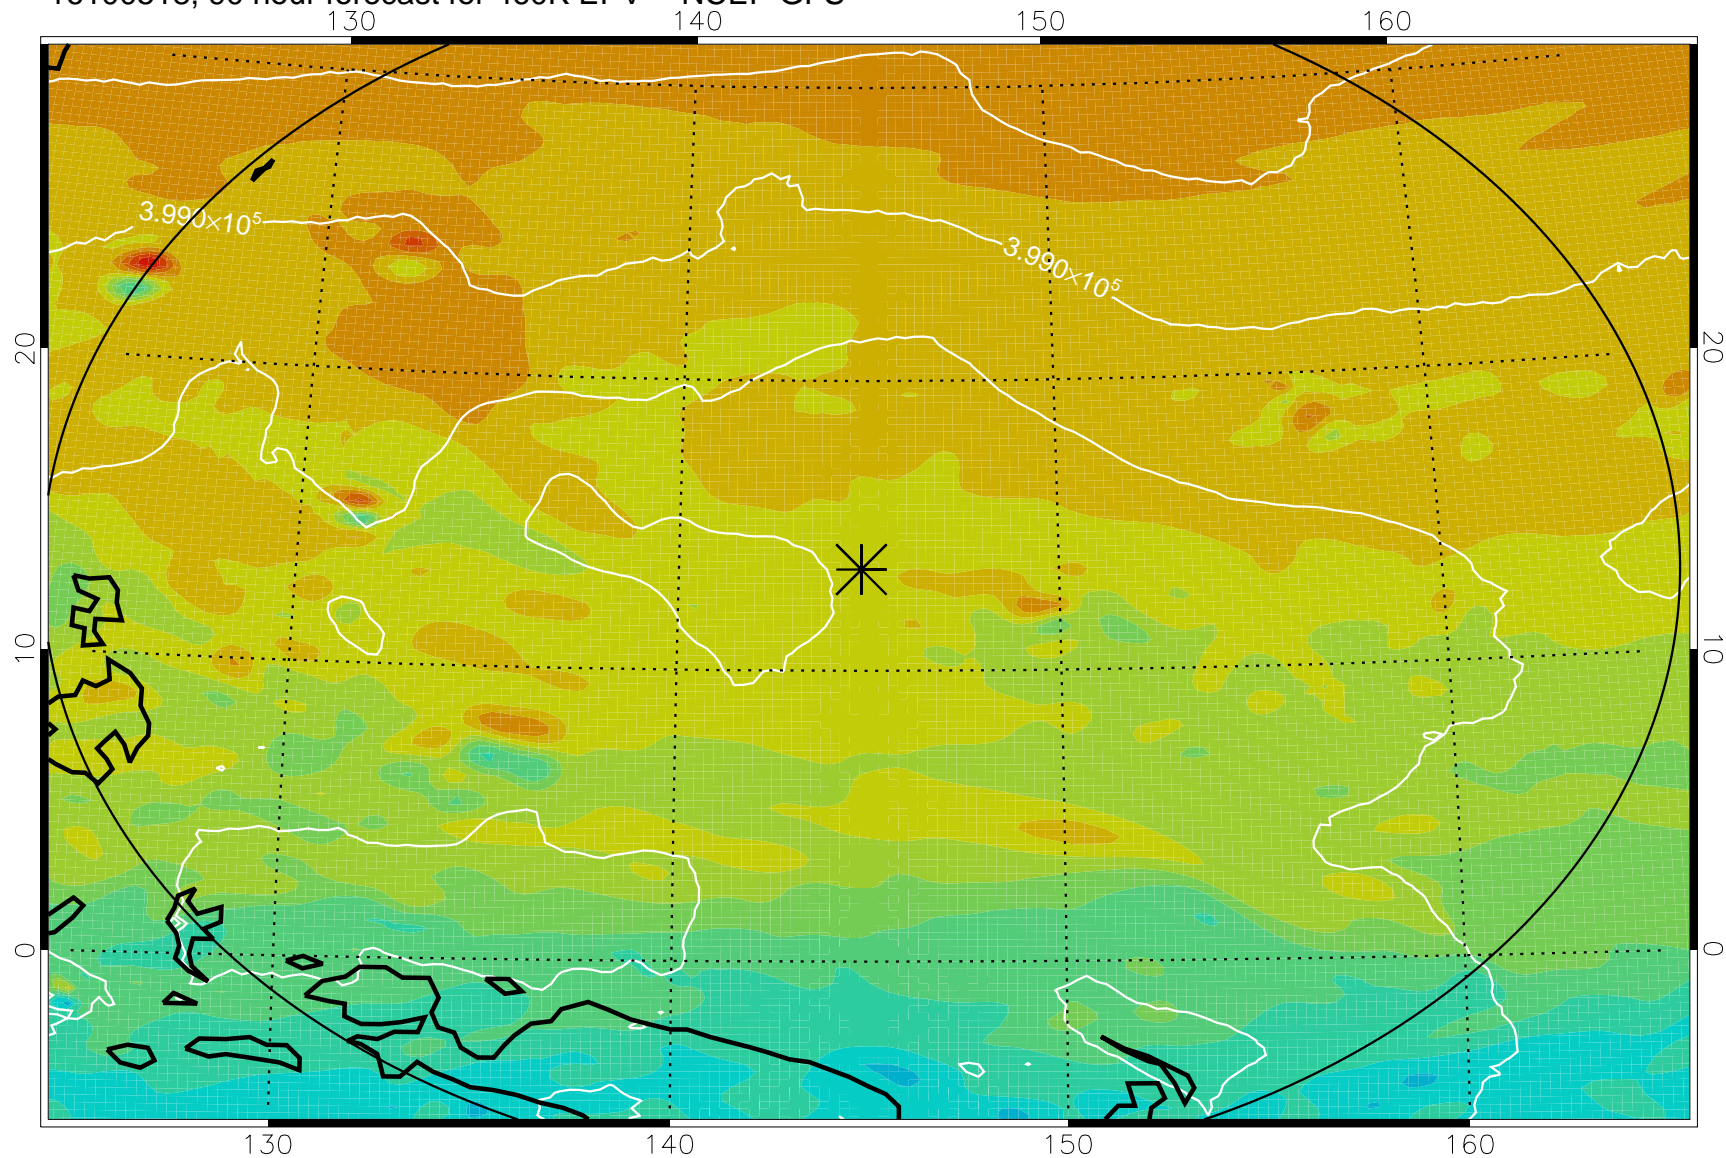

16100418, 66 hour forecast for 460K EPV -- NCEP GFS

460K Montgomery Streamfunction, white

Range ring of 2304 km

16100500, 72 hour forecast for 460K EPV -- NCEP GFS

460K Montgomery Streamfunction, white

Range ring of 2304 km

16100506, 78 hour forecast for 460K EPV -- NCEP GFS

460K Montgomery Streamfunction, white

Range ring of 2304 km

16100512, 84 hour forecast for 460K EPV -- NCEP GFS

460K Montgomery Streamfunction, white

Range ring of 2304 km

16100518, 90 hour forecast for 460K EPV -- NCEP GFS

460K Montgomery Streamfunction, white

Range ring of 2304 km

16100600, 96 hour forecast for 460K EPV -- NCEP GFS

460K Montgomery Streamfunction, white

Range ring of 2304 km

16100606, 102 hour forecast for 460K EPV -- NCEP GFS

460K Montgomery Streamfunction, white

Range ring of 2304 km

16100612, 108 hour forecast for 460K EPV -- NCEP GFS

460K Montgomery Streamfunction, white

Range ring of 2304 km