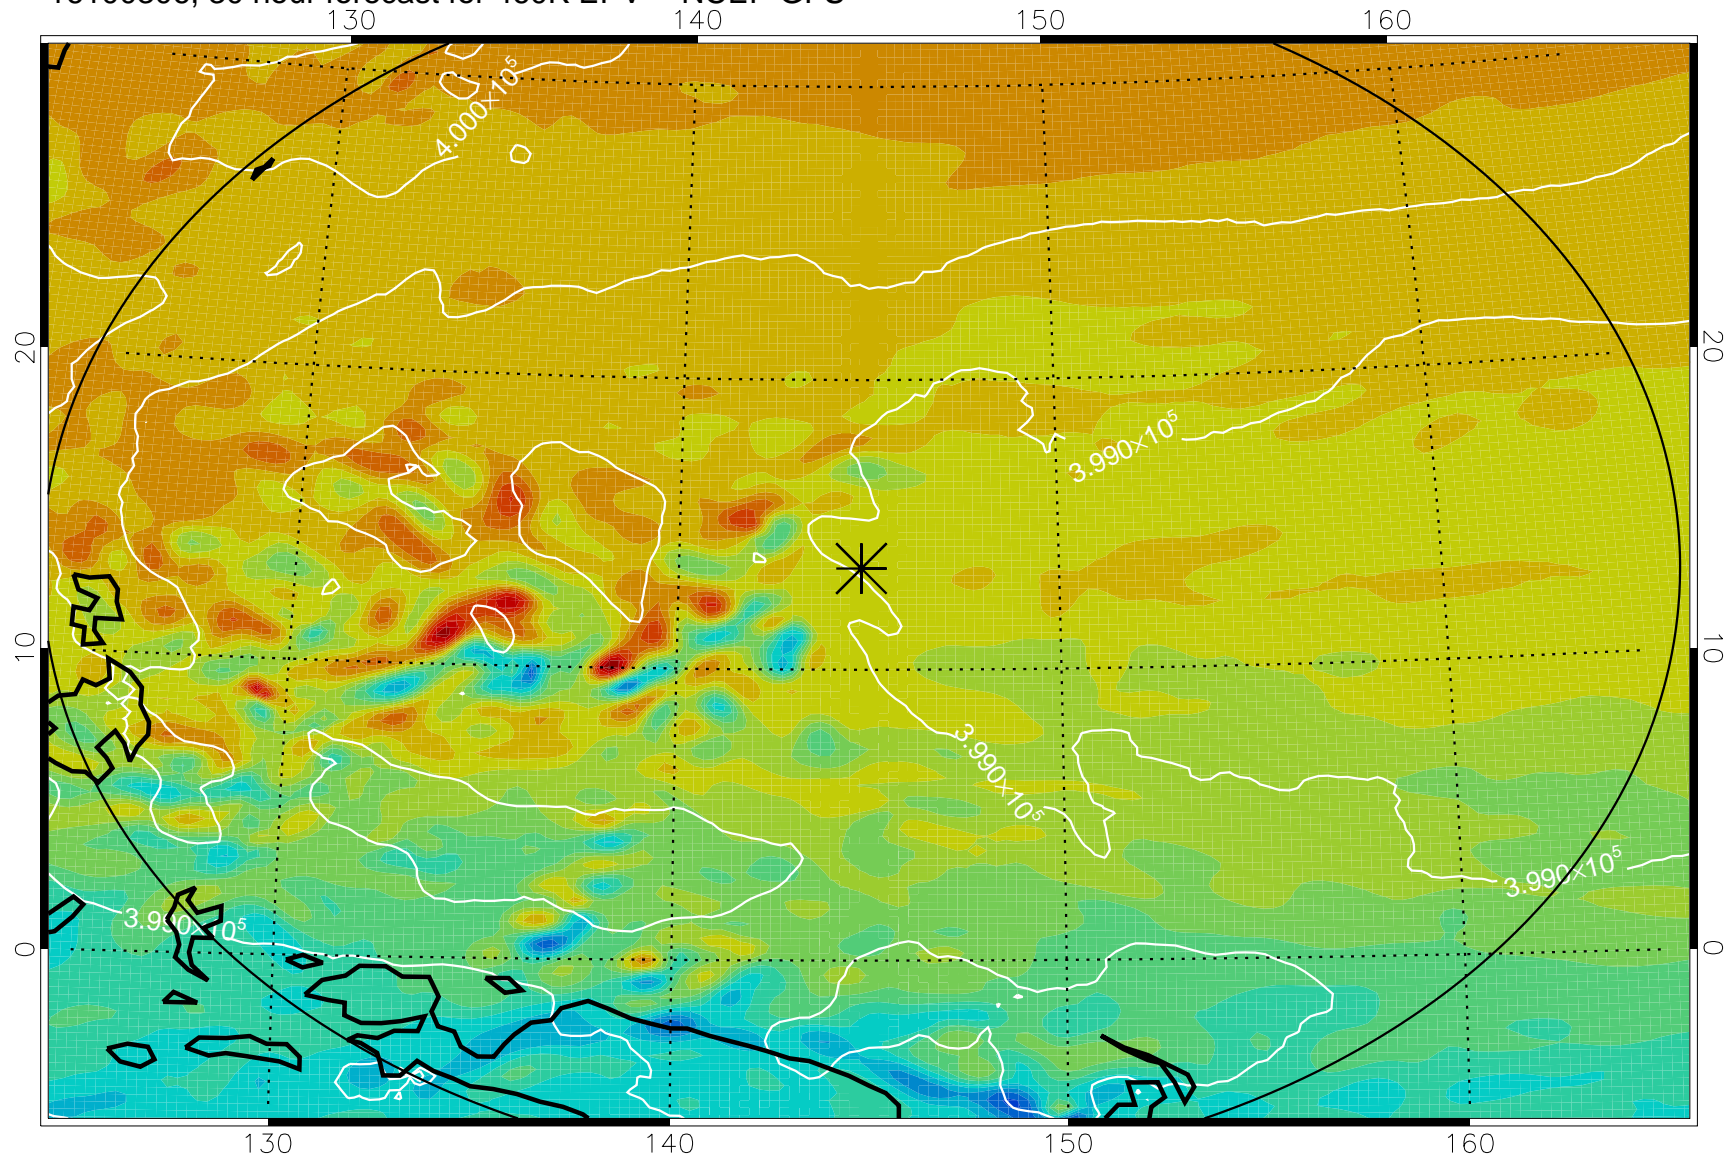

16100218, 18 hour forecast for 460K EPV -- NCEP GFS

460K Montgomery Streamfunction, white

Range ring of 2304 km

16100300, 24 hour forecast for 460K EPV -- NCEP GFS

460K Montgomery Streamfunction, white

Range ring of 2304 km

16100306, 30 hour forecast for 460K EPV -- NCEP GFS

460K Montgomery Streamfunction, white

Range ring of 2304 km

16100312, 36 hour forecast for 460K EPV -- NCEP GFS

460K Montgomery Streamfunction, white

Range ring of 2304 km

16100318, 42 hour forecast for 460K EPV -- NCEP GFS

460K Montgomery Streamfunction, white

Range ring of 2304 km

16100400, 48 hour forecast for 460K EPV -- NCEP GFS

460K Montgomery Streamfunction, white

Range ring of 2304 km

16100418, 66 hour forecast for 460K EPV -- NCEP GFS

460K Montgomery Streamfunction, white

Range ring of 2304 km

16100500, 72 hour forecast for 460K EPV -- NCEP GFS

460K Montgomery Streamfunction, white

Range ring of 2304 km