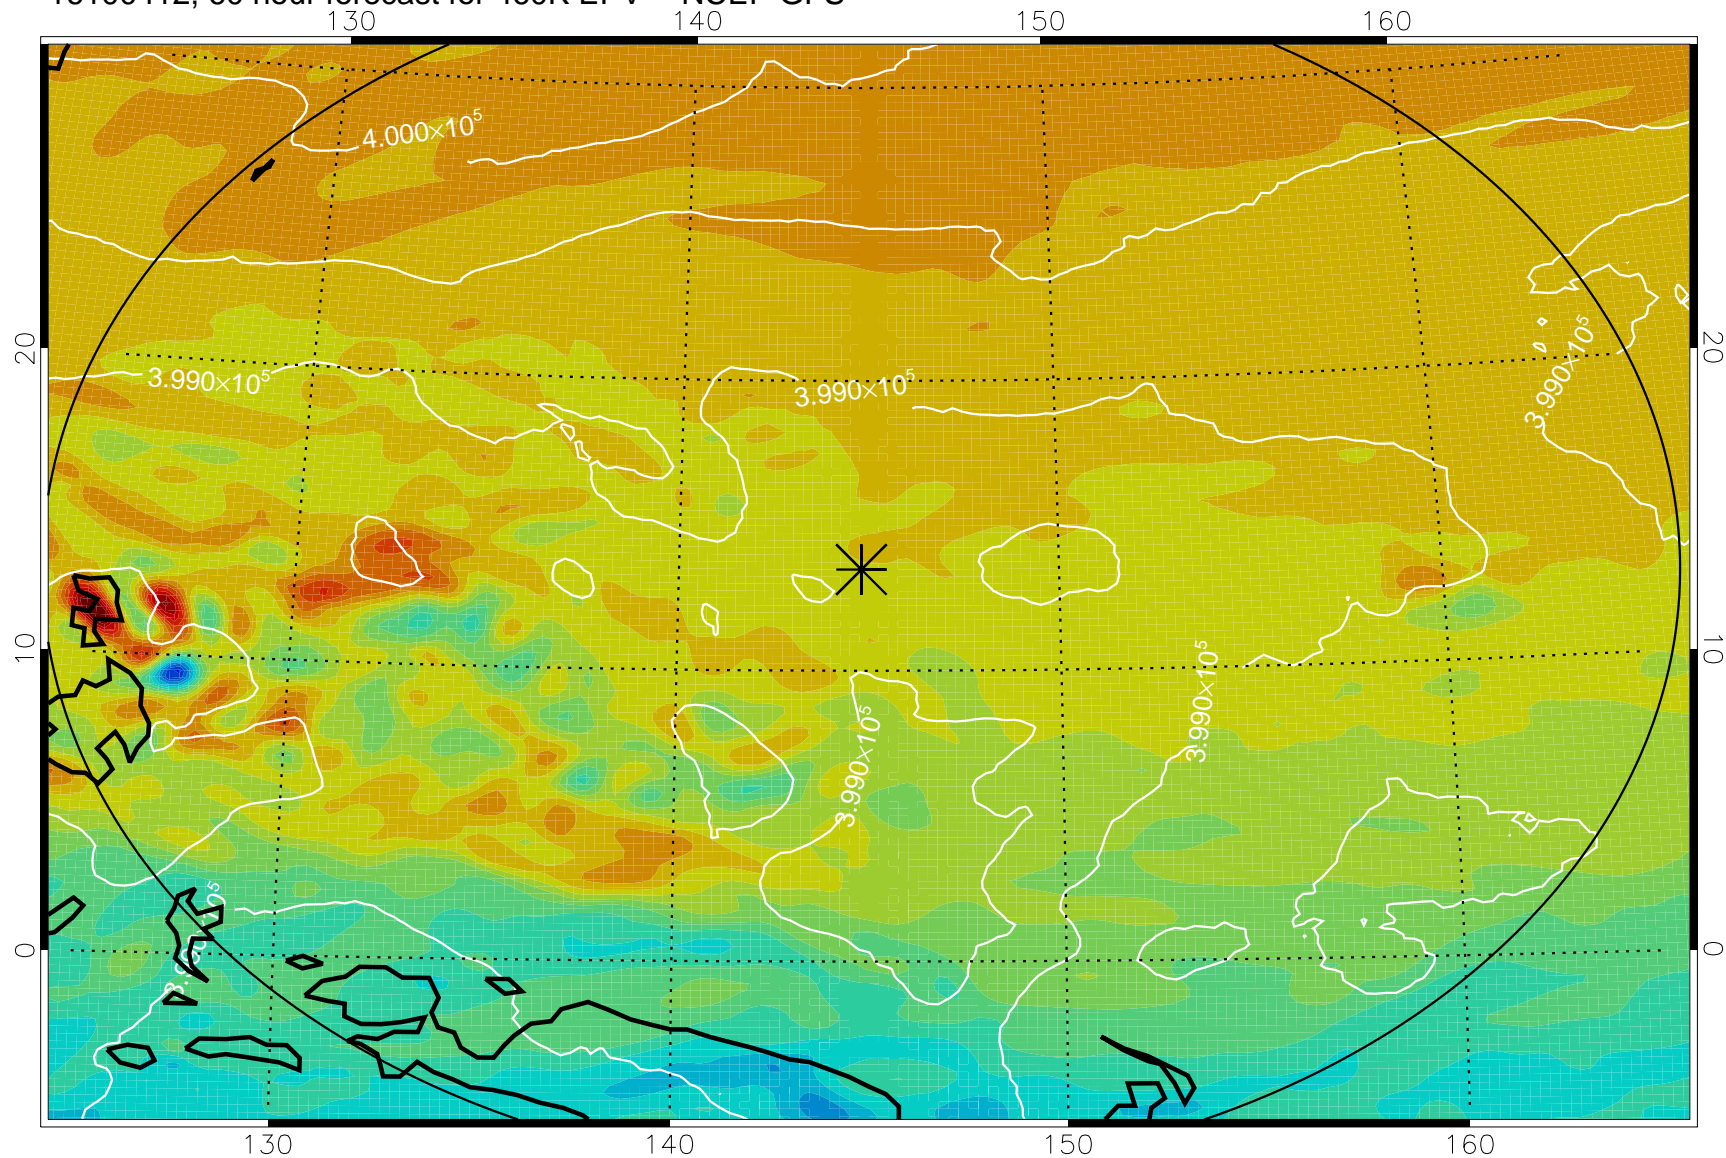

16100306, 30 hour forecast for 460K EPV -- NCEP GFS

460K Montgomery Streamfunction, white

Range ring of 2304 km

16100312, 36 hour forecast for 460K EPV -- NCEP GFS

460K Montgomery Streamfunction, white

Range ring of 2304 km

16100318, 42 hour forecast for 460K EPV -- NCEP GFS

460K Montgomery Streamfunction, white

Range ring of 2304 km

16100400, 48 hour forecast for 460K EPV -- NCEP GFS

460K Montgomery Streamfunction, white

Range ring of 2304 km

16100406, 54 hour forecast for 460K EPV -- NCEP GFS

460K Montgomery Streamfunction, white

Range ring of 2304 km

16100412, 60 hour forecast for 460K EPV -- NCEP GFS

460K Montgomery Streamfunction, white

Range ring of 2304 km

16100418, 66 hour forecast for 460K EPV -- NCEP GFS

460K Montgomery Streamfunction, white

Range ring of 2304 km

16100500, 72 hour forecast for 460K EPV -- NCEP GFS

460K Montgomery Streamfunction, white

Range ring of 2304 km