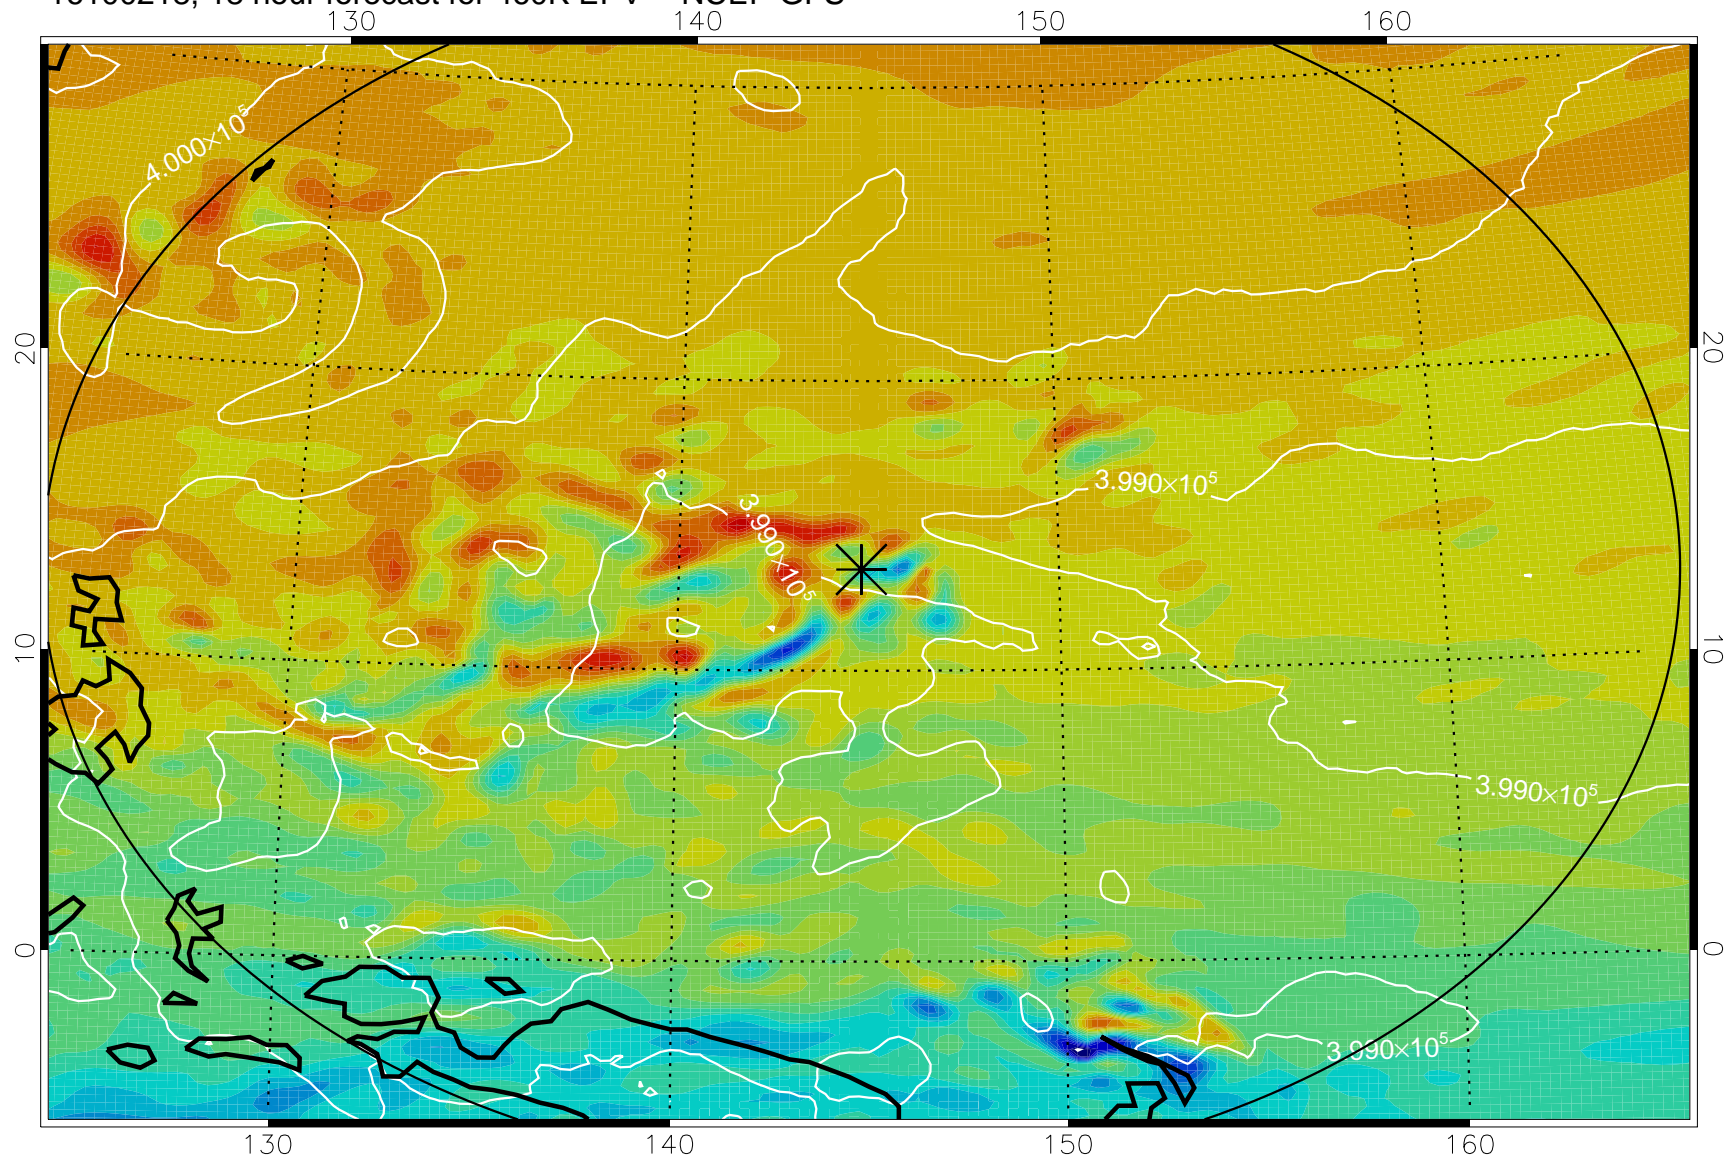

16100206, 6 hour forecast for 460K EPV -- NCEP GFS

460K Montgomery Streamfunction, white

Range ring of 2304 km

16100212, 12 hour forecast for 460K EPV -- NCEP GFS

460K Montgomery Streamfunction, white

Range ring of 2304 km

16100218, 18 hour forecast for 460K EPV -- NCEP GFS

460K Montgomery Streamfunction, white

Range ring of 2304 km

16100300, 24 hour forecast for 460K EPV -- NCEP GFS

460K Montgomery Streamfunction, white

Range ring of 2304 km

16100306, 30 hour forecast for 460K EPV -- NCEP GFS

460K Montgomery Streamfunction, white

Range ring of 2304 km

16100312, 36 hour forecast for 460K EPV -- NCEP GFS

460K Montgomery Streamfunction, white

Range ring of 2304 km

16100318, 42 hour forecast for 460K EPV -- NCEP GFS

460K Montgomery Streamfunction, white

Range ring of 2304 km

16100400, 48 hour forecast for 460K EPV -- NCEP GFS

460K Montgomery Streamfunction, white

Range ring of 2304 km