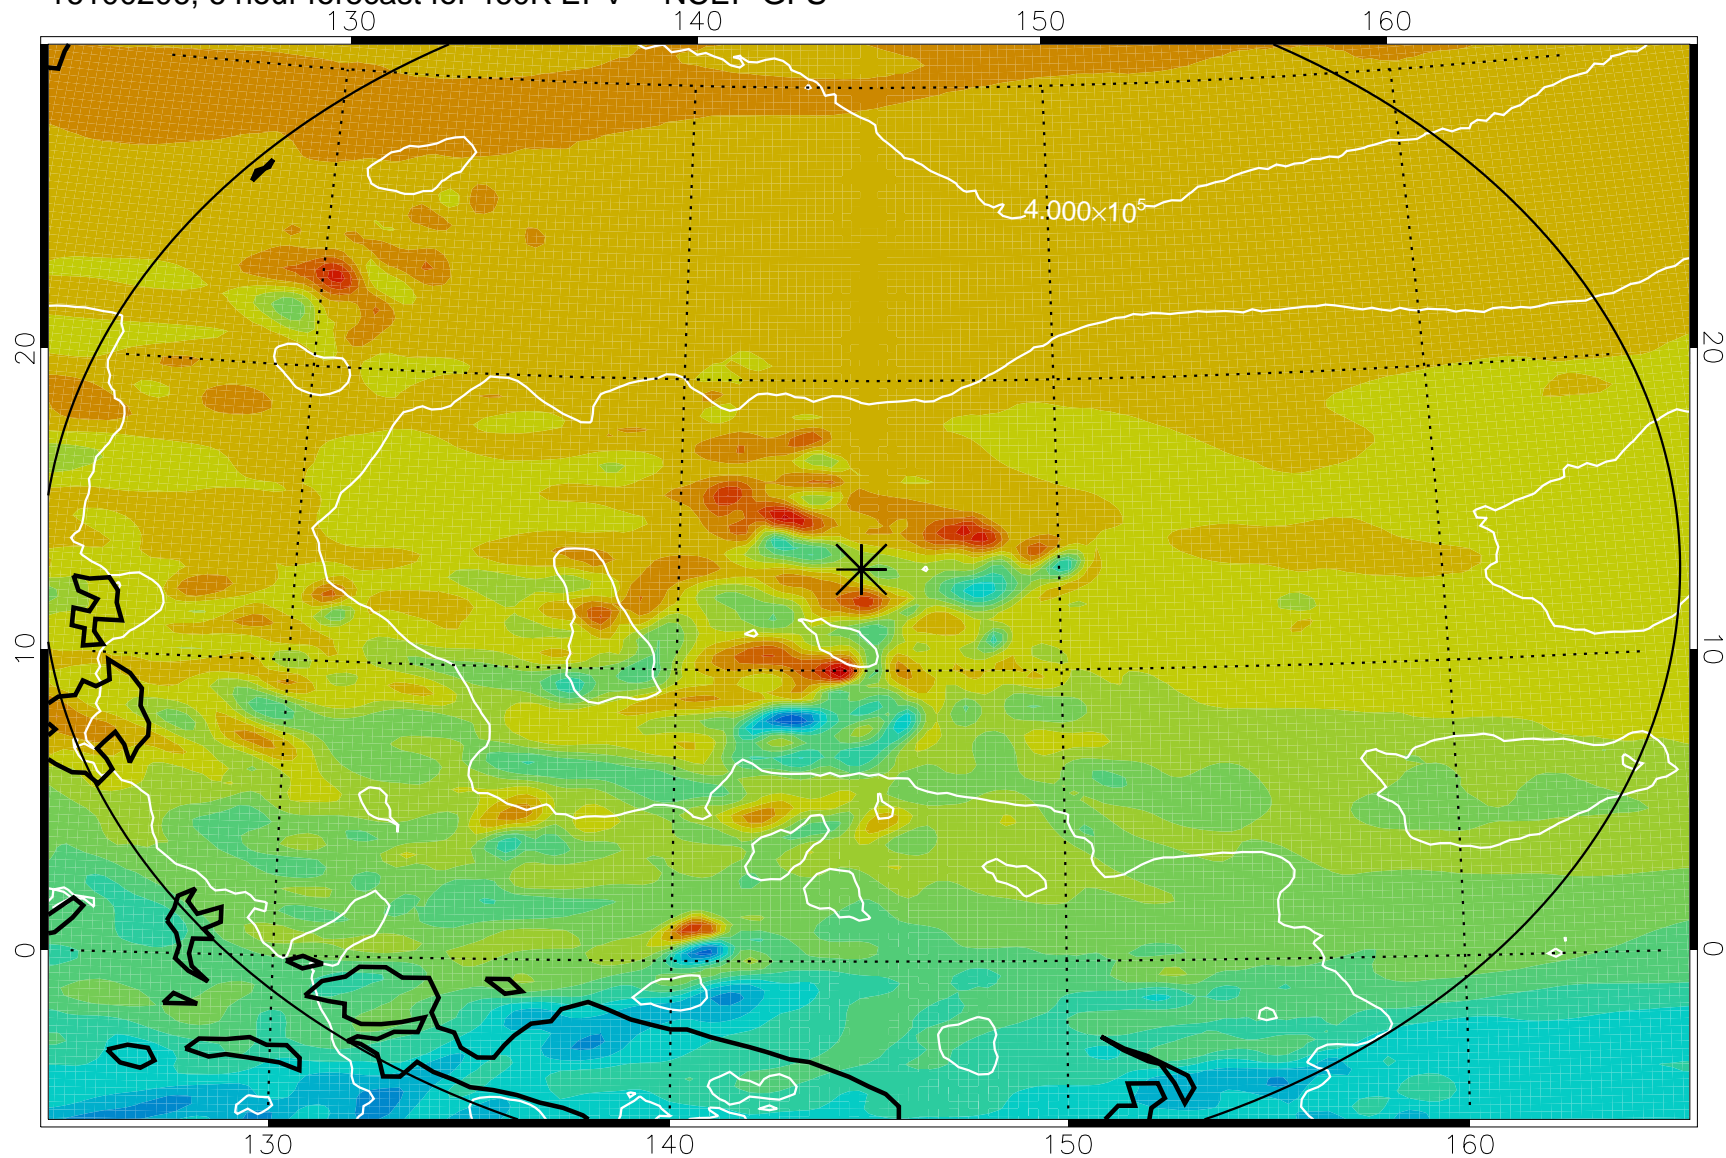

16100206, 6 hour forecast for 460K EPV -- NCEP GFS

460K Montgomery Streamfunction, white

Range ring of 2304 km

16100212, 12 hour forecast for 460K EPV -- NCEP GFS

460K Montgomery Streamfunction, white

Range ring of 2304 km

16100218, 18 hour forecast for 460K EPV -- NCEP GFS

460K Montgomery Streamfunction, white

Range ring of 2304 km

16100300, 24 hour forecast for 460K EPV -- NCEP GFS

460K Montgomery Streamfunction, white

Range ring of 2304 km

16100306, 30 hour forecast for 460K EPV -- NCEP GFS

460K Montgomery Streamfunction, white

Range ring of 2304 km

16100312, 36 hour forecast for 460K EPV -- NCEP GFS

460K Montgomery Streamfunction, white

Range ring of 2304 km

16100418, 66 hour forecast for 460K EPV -- NCEP GFS

460K Montgomery Streamfunction, white

Range ring of 2304 km

16100500, 72 hour forecast for 460K EPV -- NCEP GFS

460K Montgomery Streamfunction, white

Range ring of 2304 km