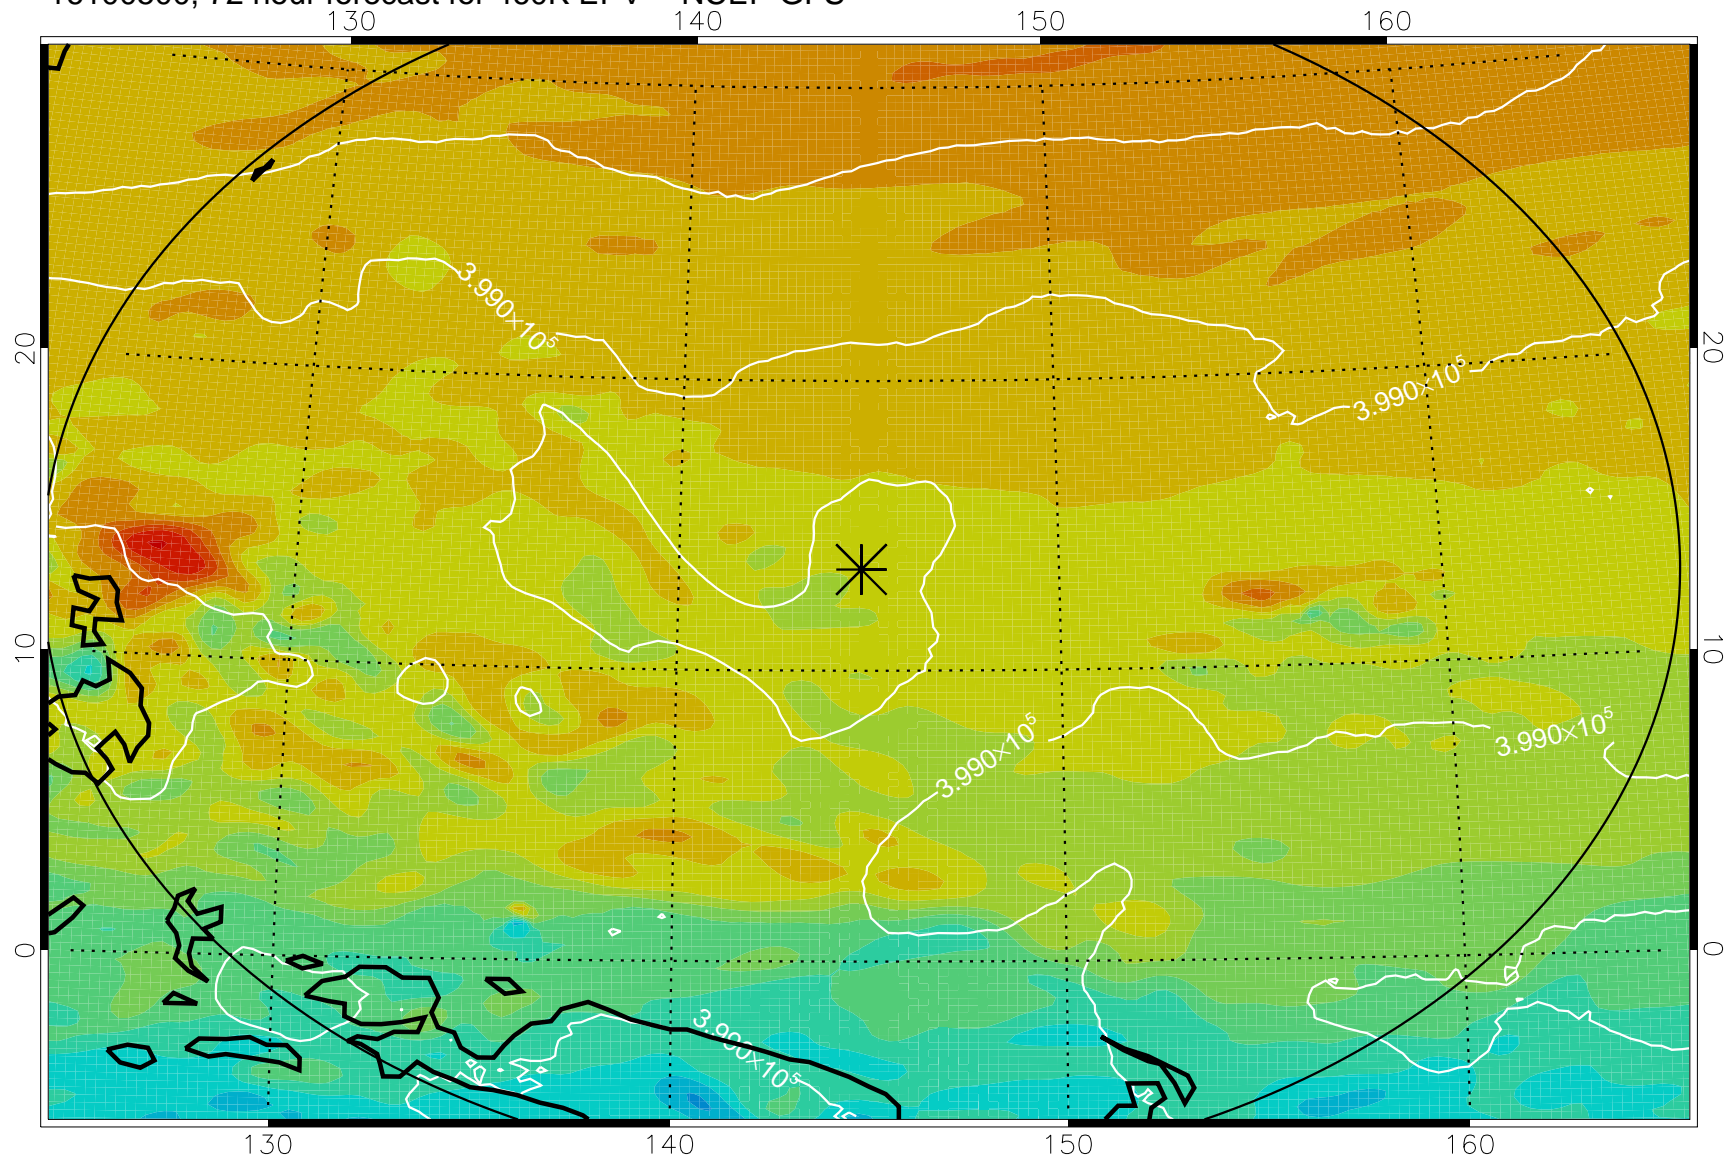

16100406, 54 hour forecast for 460K EPV -- NCEP GFS

460K Montgomery Streamfunction, white

Range ring of 2304 km

16100412, 60 hour forecast for 460K EPV -- NCEP GFS

460K Montgomery Streamfunction, white

Range ring of 2304 km

16100418, 66 hour forecast for 460K EPV -- NCEP GFS

460K Montgomery Streamfunction, white

Range ring of 2304 km

16100500, 72 hour forecast for 460K EPV -- NCEP GFS

460K Montgomery Streamfunction, white

Range ring of 2304 km

16100506, 78 hour forecast for 460K EPV -- NCEP GFS

460K Montgomery Streamfunction, white

Range ring of 2304 km

16100512, 84 hour forecast for 460K EPV -- NCEP GFS

460K Montgomery Streamfunction, white

Range ring of 2304 km

16100518, 90 hour forecast for 460K EPV -- NCEP GFS

460K Montgomery Streamfunction, white

Range ring of 2304 km

16100600, 96 hour forecast for 460K EPV -- NCEP GFS

460K Montgomery Streamfunction, white

Range ring of 2304 km