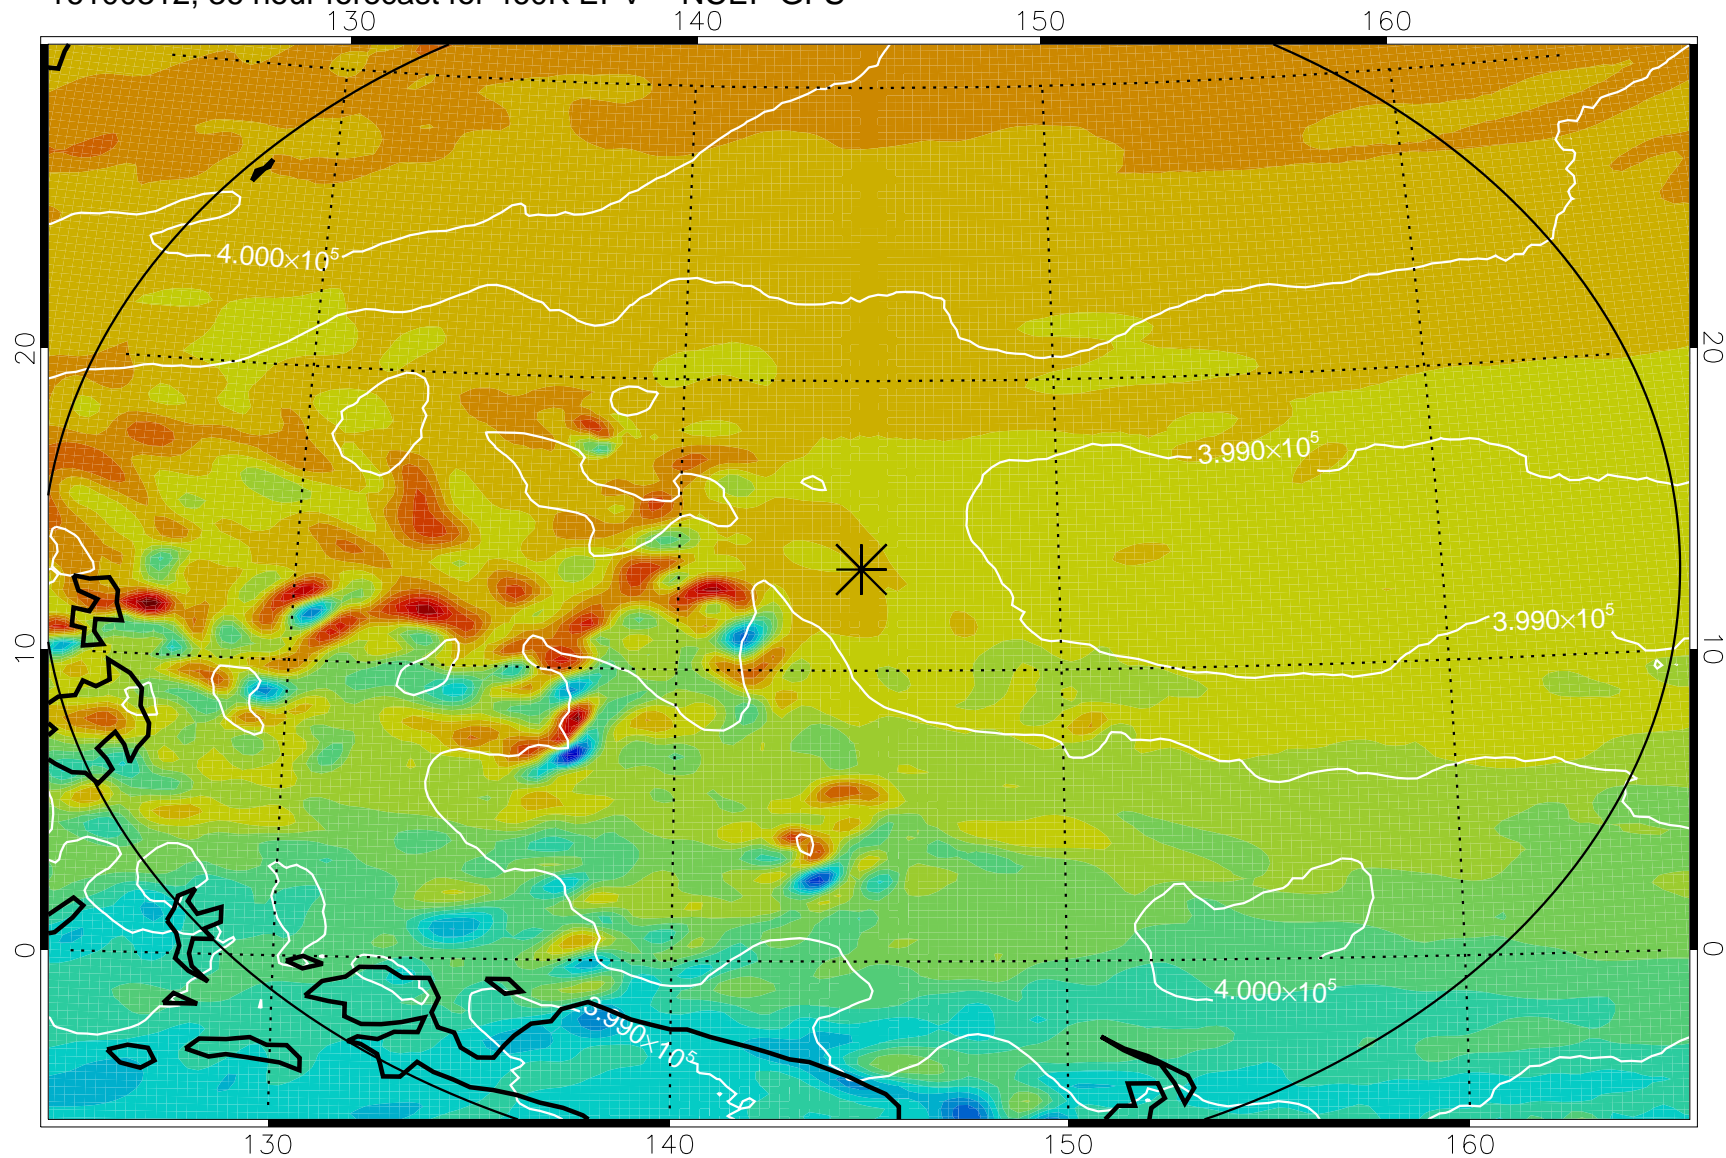

16100218, 18 hour forecast for 460K EPV -- NCEP GFS

460K Montgomery Streamfunction, white

Range ring of 2304 km

16100300, 24 hour forecast for 460K EPV -- NCEP GFS

460K Montgomery Streamfunction, white

Range ring of 2304 km

16100306, 30 hour forecast for 460K EPV -- NCEP GFS

460K Montgomery Streamfunction, white

Range ring of 2304 km

16100312, 36 hour forecast for 460K EPV -- NCEP GFS

460K Montgomery Streamfunction, white

Range ring of 2304 km

16100318, 42 hour forecast for 460K EPV -- NCEP GFS

460K Montgomery Streamfunction, white

Range ring of 2304 km

16100400, 48 hour forecast for 460K EPV -- NCEP GFS

460K Montgomery Streamfunction, white

Range ring of 2304 km

16100418, 66 hour forecast for 460K EPV -- NCEP GFS

460K Montgomery Streamfunction, white

Range ring of 2304 km

16100500, 72 hour forecast for 460K EPV -- NCEP GFS

460K Montgomery Streamfunction, white

Range ring of 2304 km