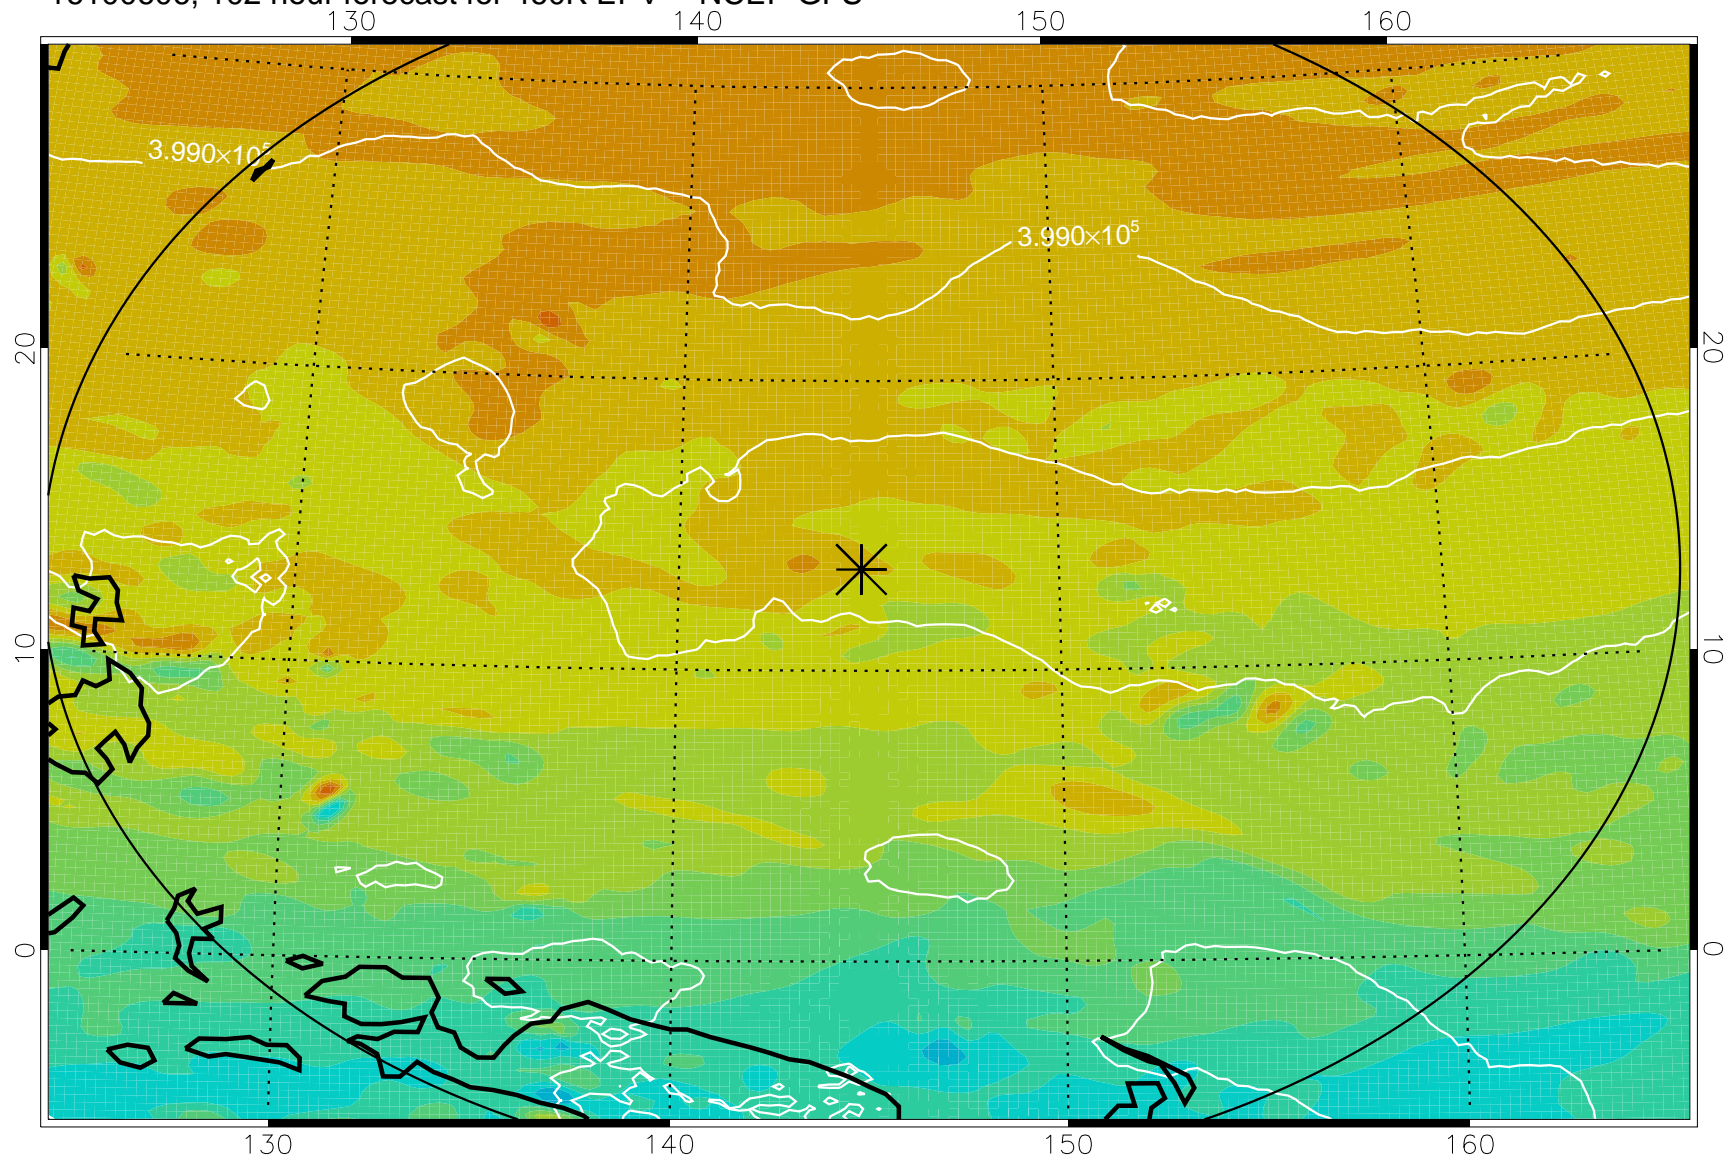

16100506, 78 hour forecast for 460K EPV -- NCEP GFS

460K Montgomery Streamfunction, white

Range ring of 2304 km

16100512, 84 hour forecast for 460K EPV -- NCEP GFS

460K Montgomery Streamfunction, white

Range ring of 2304 km

16100518, 90 hour forecast for 460K EPV -- NCEP GFS

460K Montgomery Streamfunction, white

Range ring of 2304 km

16100600, 96 hour forecast for 460K EPV -- NCEP GFS

460K Montgomery Streamfunction, white

Range ring of 2304 km

16100606, 102 hour forecast for 460K EPV -- NCEP GFS

460K Montgomery Streamfunction, white

Range ring of 2304 km

16100612, 108 hour forecast for 460K EPV -- NCEP GFS

460K Montgomery Streamfunction, white

Range ring of 2304 km

16100618, 114 hour forecast for 460K EPV -- NCEP GFS

460K Montgomery Streamfunction, white

Range ring of 2304 km

16100700, 120 hour forecast for 460K EPV -- NCEP GFS

460K Montgomery Streamfunction, white

Range ring of 2304 km