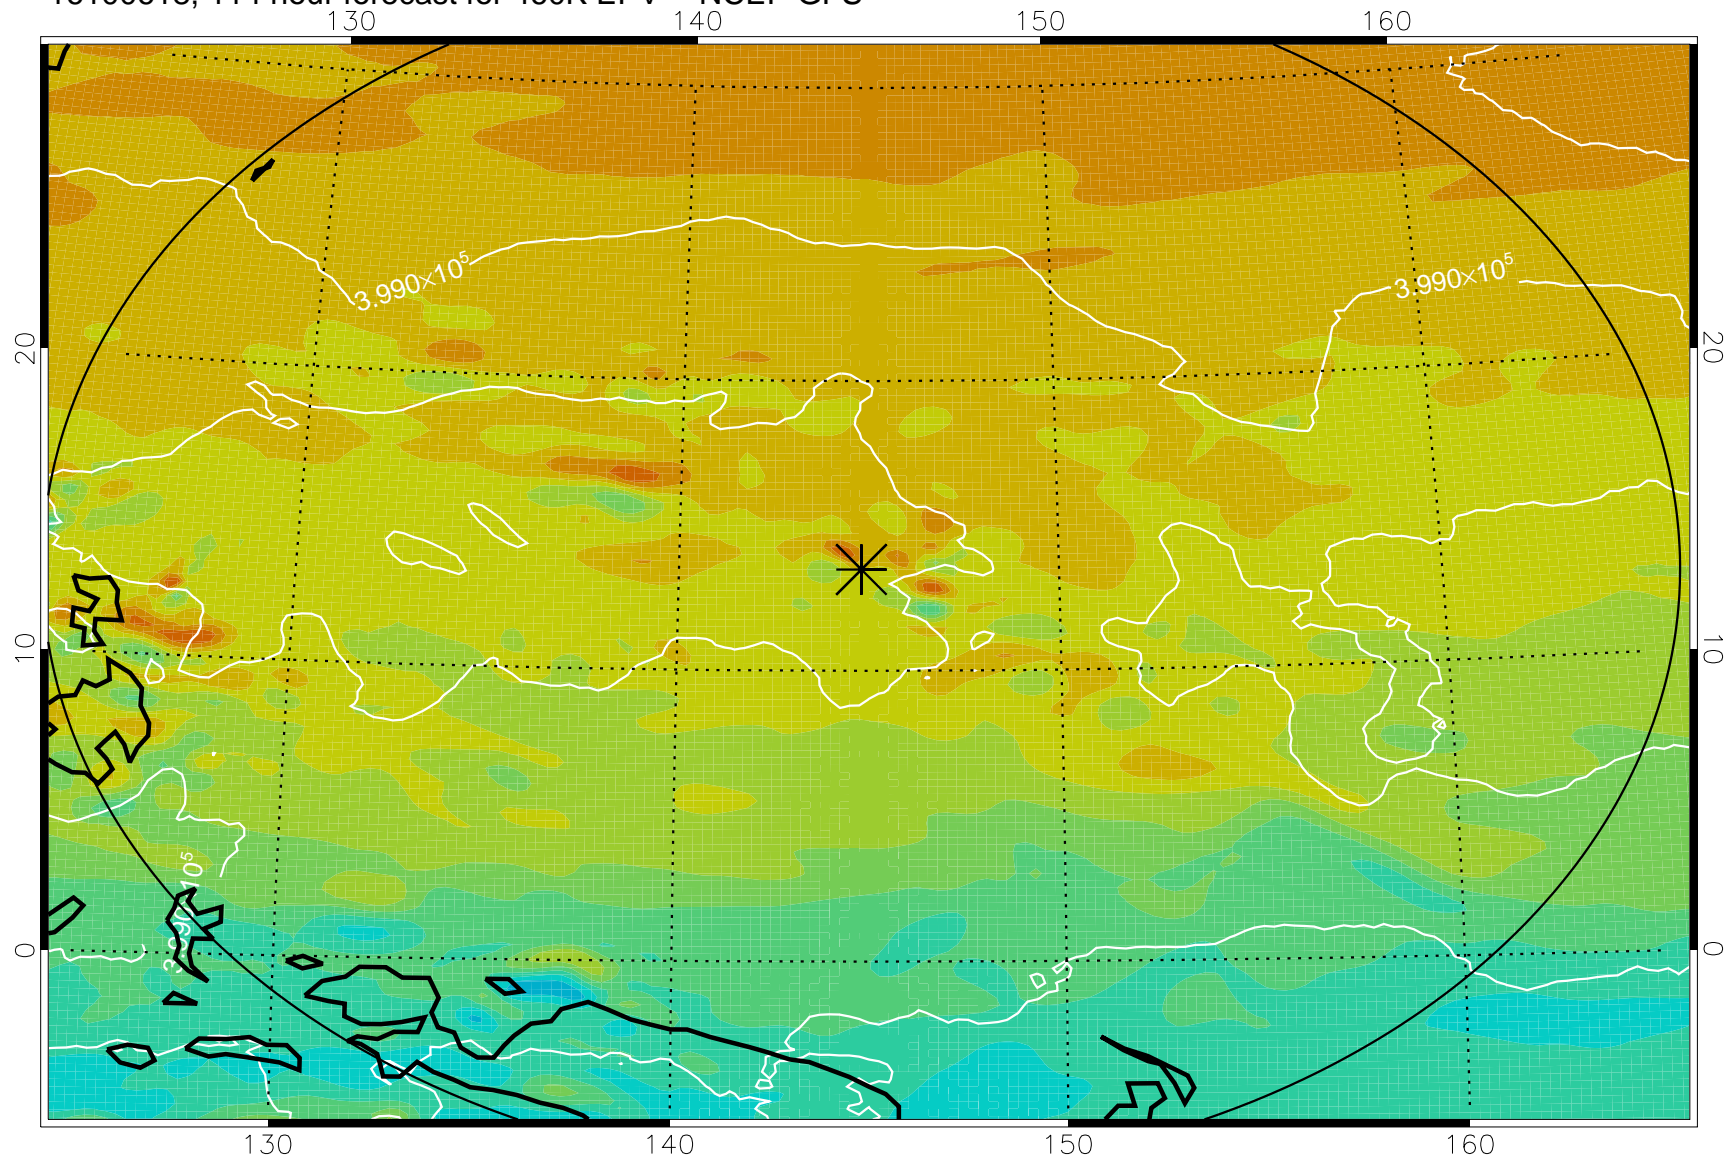

16100506, 78 hour forecast for 460K EPV -- NCEP GFS

460K Montgomery Streamfunction, white

Range ring of 2304 km

16100512, 84 hour forecast for 460K EPV -- NCEP GFS

460K Montgomery Streamfunction, white

Range ring of 2304 km

16100518, 90 hour forecast for 460K EPV -- NCEP GFS

460K Montgomery Streamfunction, white

Range ring of 2304 km

16100600, 96 hour forecast for 460K EPV -- NCEP GFS

460K Montgomery Streamfunction, white

Range ring of 2304 km

16100606, 102 hour forecast for 460K EPV -- NCEP GFS

460K Montgomery Streamfunction, white

Range ring of 2304 km

16100612, 108 hour forecast for 460K EPV -- NCEP GFS

460K Montgomery Streamfunction, white

Range ring of 2304 km

16100618, 114 hour forecast for 460K EPV -- NCEP GFS

460K Montgomery Streamfunction, white

Range ring of 2304 km

16100700, 120 hour forecast for 460K EPV -- NCEP GFS

460K Montgomery Streamfunction, white

Range ring of 2304 km