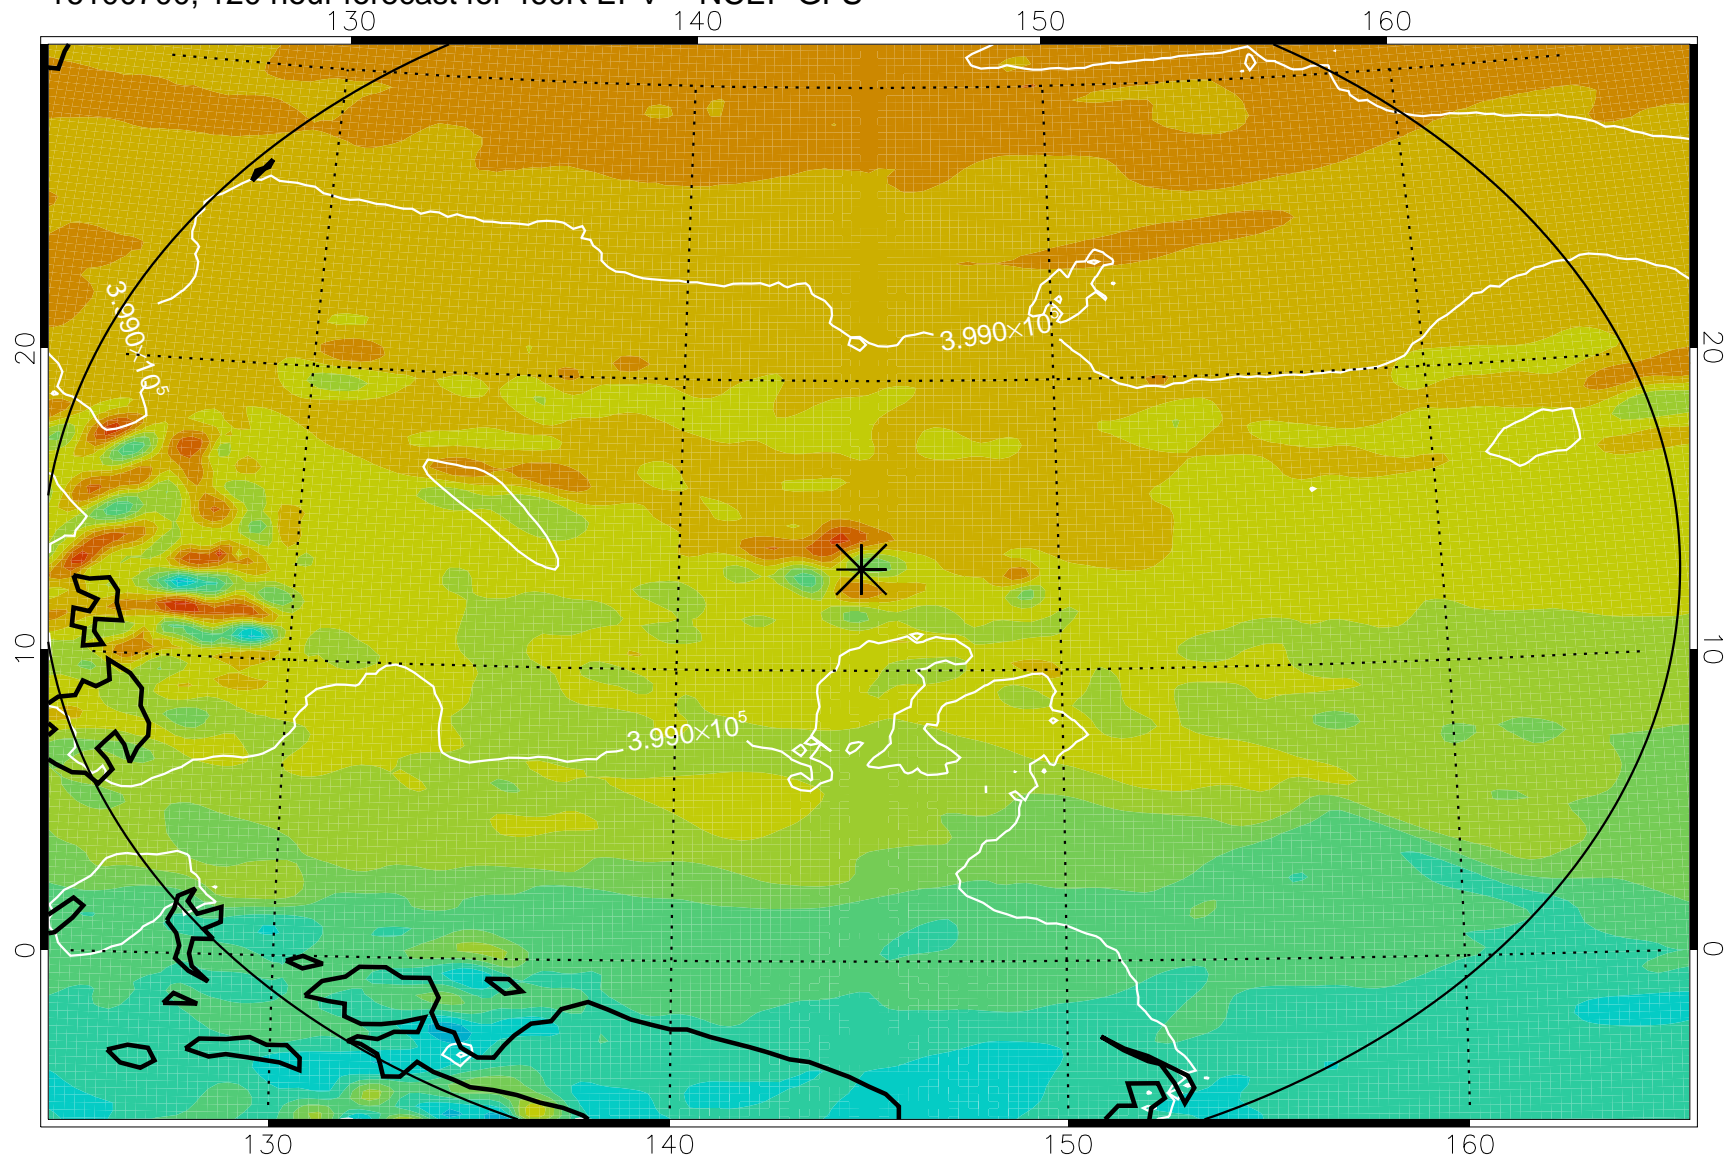

16100518, 90 hour forecast for 460K EPV -- NCEP GFS

460K Montgomery Streamfunction, white

Range ring of 2304 km

16100600, 96 hour forecast for 460K EPV -- NCEP GFS

460K Montgomery Streamfunction, white

Range ring of 2304 km

16100606, 102 hour forecast for 460K EPV -- NCEP GFS

460K Montgomery Streamfunction, white

Range ring of 2304 km

16100612, 108 hour forecast for 460K EPV -- NCEP GFS

460K Montgomery Streamfunction, white

Range ring of 2304 km

16100618, 114 hour forecast for 460K EPV -- NCEP GFS

460K Montgomery Streamfunction, white

Range ring of 2304 km

16100700, 120 hour forecast for 460K EPV -- NCEP GFS

460K Montgomery Streamfunction, white

Range ring of 2304 km