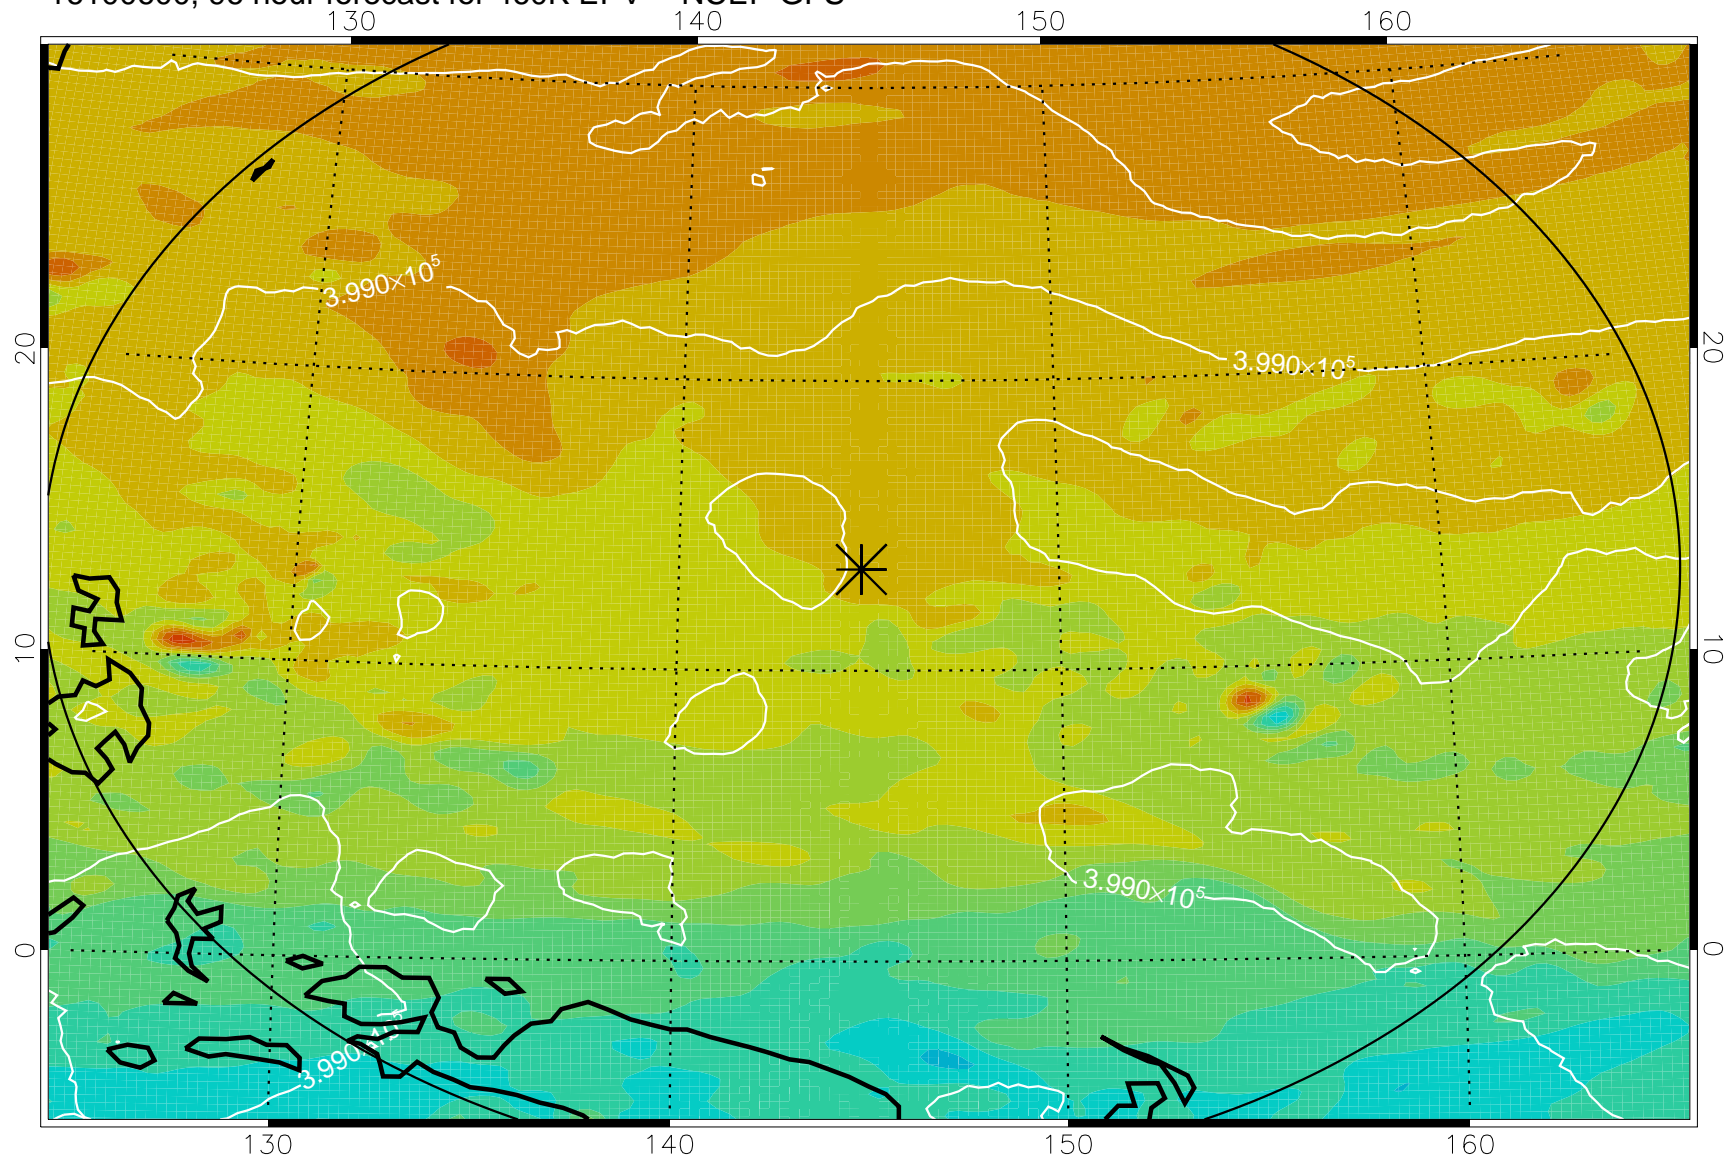

16100418, 66 hour forecast for 460K EPV -- NCEP GFS

460K Montgomery Streamfunction, white

Range ring of 2304 km

16100500, 72 hour forecast for 460K EPV -- NCEP GFS

460K Montgomery Streamfunction, white

Range ring of 2304 km

16100506, 78 hour forecast for 460K EPV -- NCEP GFS

460K Montgomery Streamfunction, white

Range ring of 2304 km

16100512, 84 hour forecast for 460K EPV -- NCEP GFS

460K Montgomery Streamfunction, white

Range ring of 2304 km

16100518, 90 hour forecast for 460K EPV -- NCEP GFS

460K Montgomery Streamfunction, white

Range ring of 2304 km

16100600, 96 hour forecast for 460K EPV -- NCEP GFS

460K Montgomery Streamfunction, white

Range ring of 2304 km

16100606, 102 hour forecast for 460K EPV -- NCEP GFS

460K Montgomery Streamfunction, white

Range ring of 2304 km

16100612, 108 hour forecast for 460K EPV -- NCEP GFS

460K Montgomery Streamfunction, white

Range ring of 2304 km