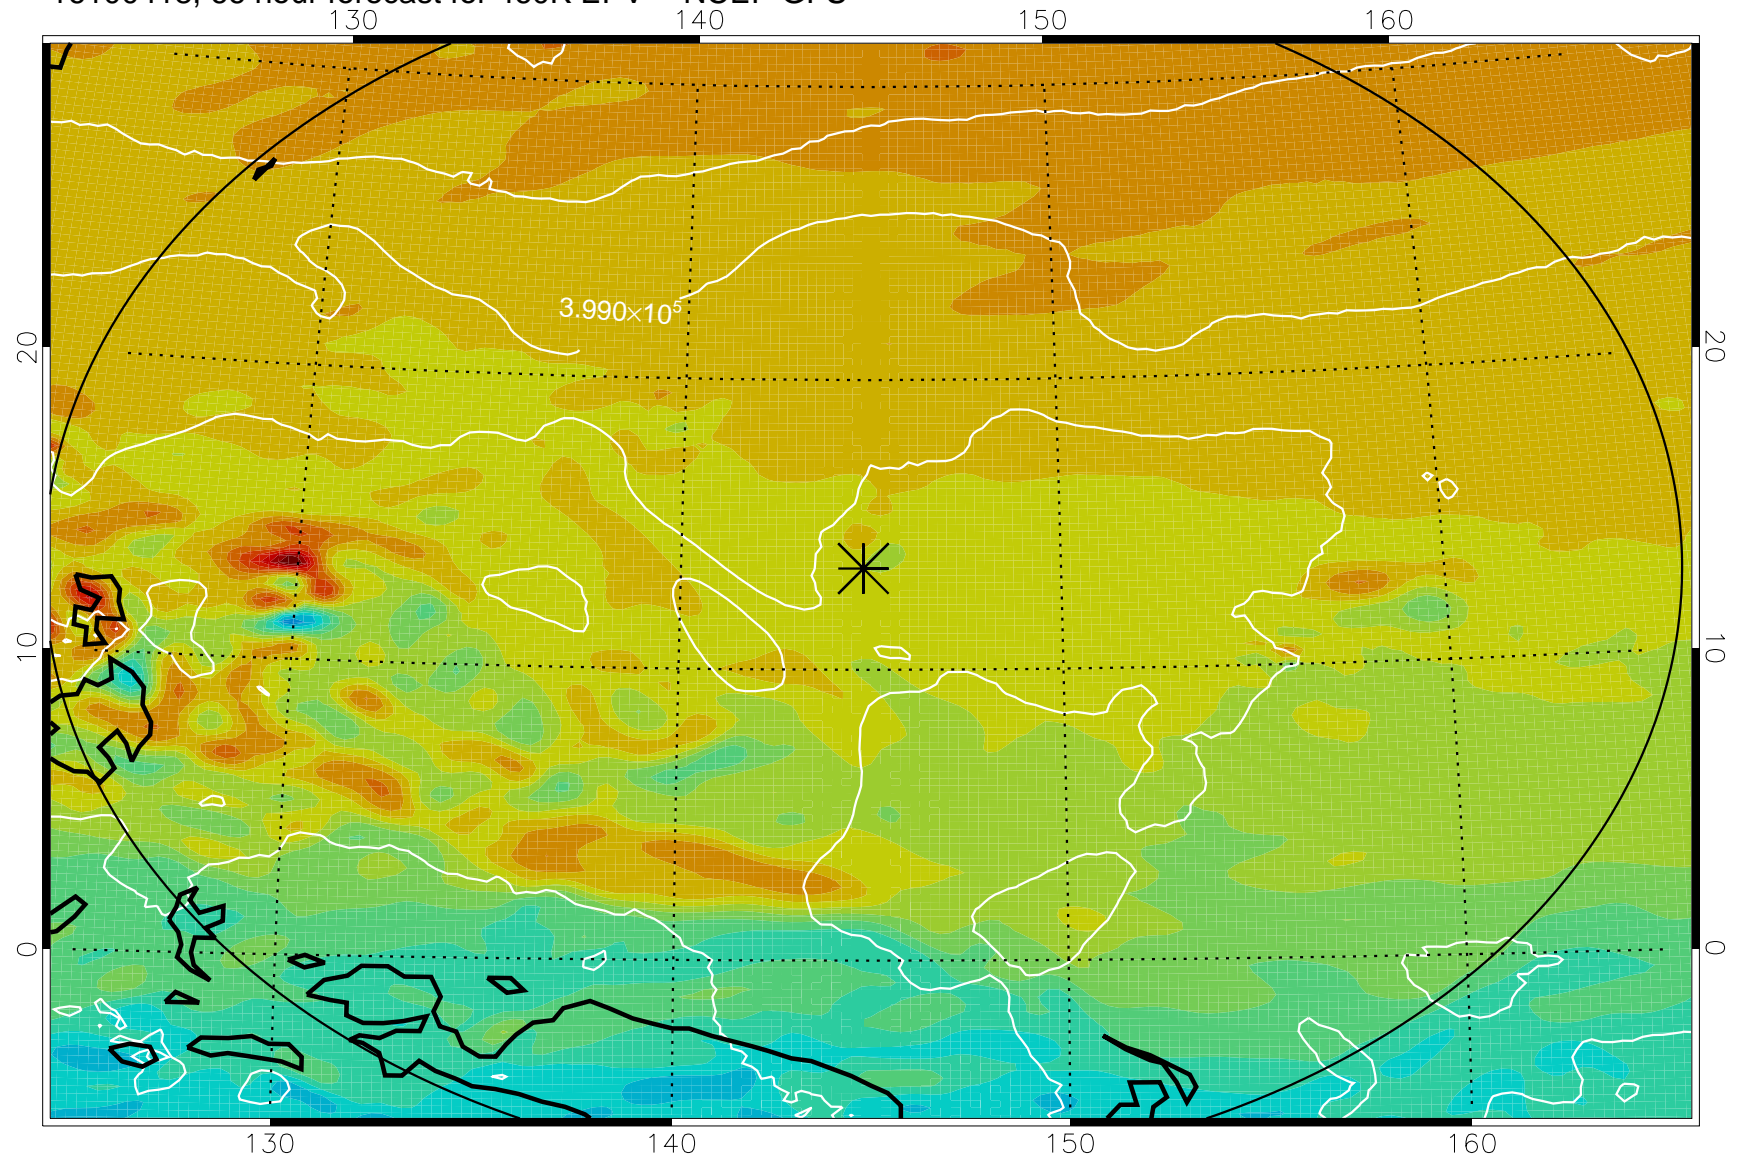

16100406, 54 hour forecast for 460K EPV -- NCEP GFS

460K Montgomery Streamfunction, white

Range ring of 2304 km

16100412, 60 hour forecast for 460K EPV -- NCEP GFS

460K Montgomery Streamfunction, white

Range ring of 2304 km

16100418, 66 hour forecast for 460K EPV -- NCEP GFS

460K Montgomery Streamfunction, white

Range ring of 2304 km

16100500, 72 hour forecast for 460K EPV -- NCEP GFS

460K Montgomery Streamfunction, white

Range ring of 2304 km

16100506, 78 hour forecast for 460K EPV -- NCEP GFS

460K Montgomery Streamfunction, white

Range ring of 2304 km

16100512, 84 hour forecast for 460K EPV -- NCEP GFS

460K Montgomery Streamfunction, white

Range ring of 2304 km

16100518, 90 hour forecast for 460K EPV -- NCEP GFS

460K Montgomery Streamfunction, white

Range ring of 2304 km

16100600, 96 hour forecast for 460K EPV -- NCEP GFS

460K Montgomery Streamfunction, white

Range ring of 2304 km