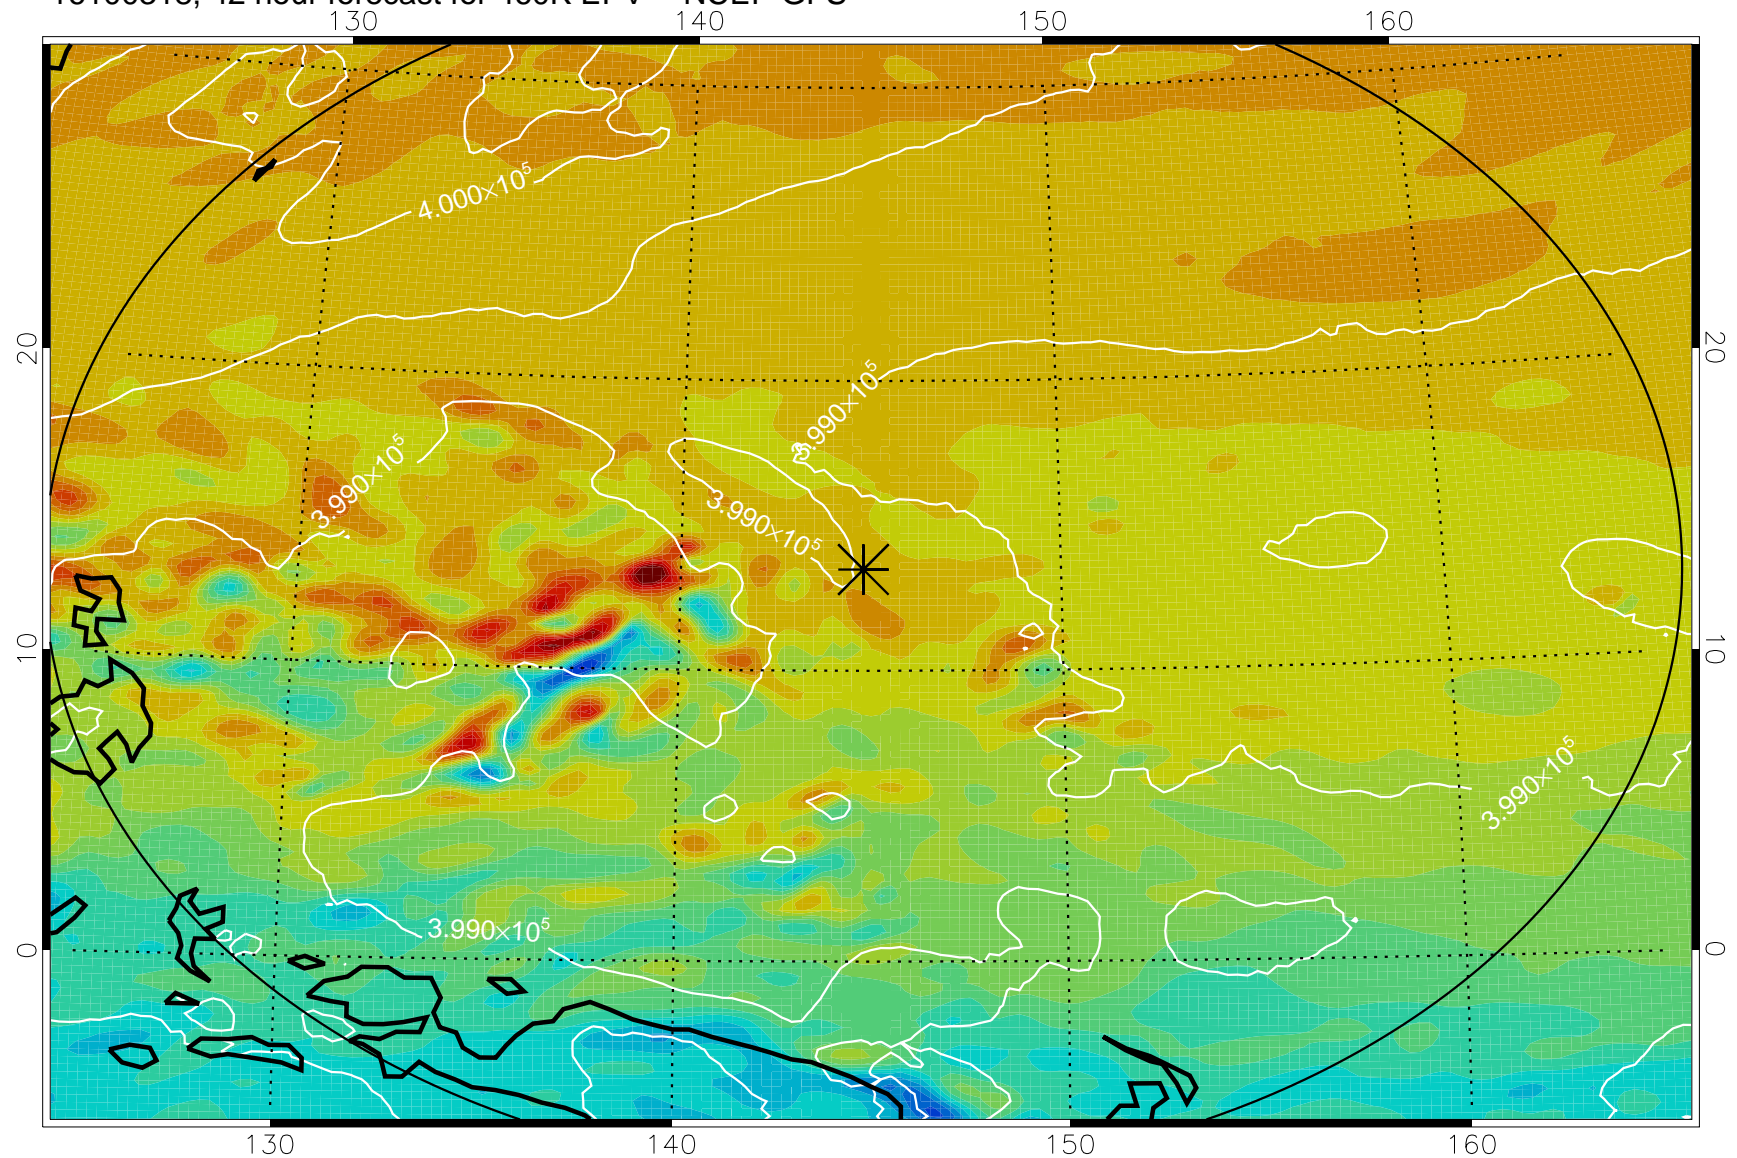

16100306, 30 hour forecast for 460K EPV -- NCEP GFS

460K Montgomery Streamfunction, white

Range ring of 2304 km

16100312, 36 hour forecast for 460K EPV -- NCEP GFS

460K Montgomery Streamfunction, white

Range ring of 2304 km

16100318, 42 hour forecast for 460K EPV -- NCEP GFS

460K Montgomery Streamfunction, white

Range ring of 2304 km

16100400, 48 hour forecast for 460K EPV -- NCEP GFS

460K Montgomery Streamfunction, white

Range ring of 2304 km

16100406, 54 hour forecast for 460K EPV -- NCEP GFS

460K Montgomery Streamfunction, white

Range ring of 2304 km

16100412, 60 hour forecast for 460K EPV -- NCEP GFS

460K Montgomery Streamfunction, white

Range ring of 2304 km

16100418, 66 hour forecast for 460K EPV -- NCEP GFS

460K Montgomery Streamfunction, white

Range ring of 2304 km

16100500, 72 hour forecast for 460K EPV -- NCEP GFS

460K Montgomery Streamfunction, white

Range ring of 2304 km