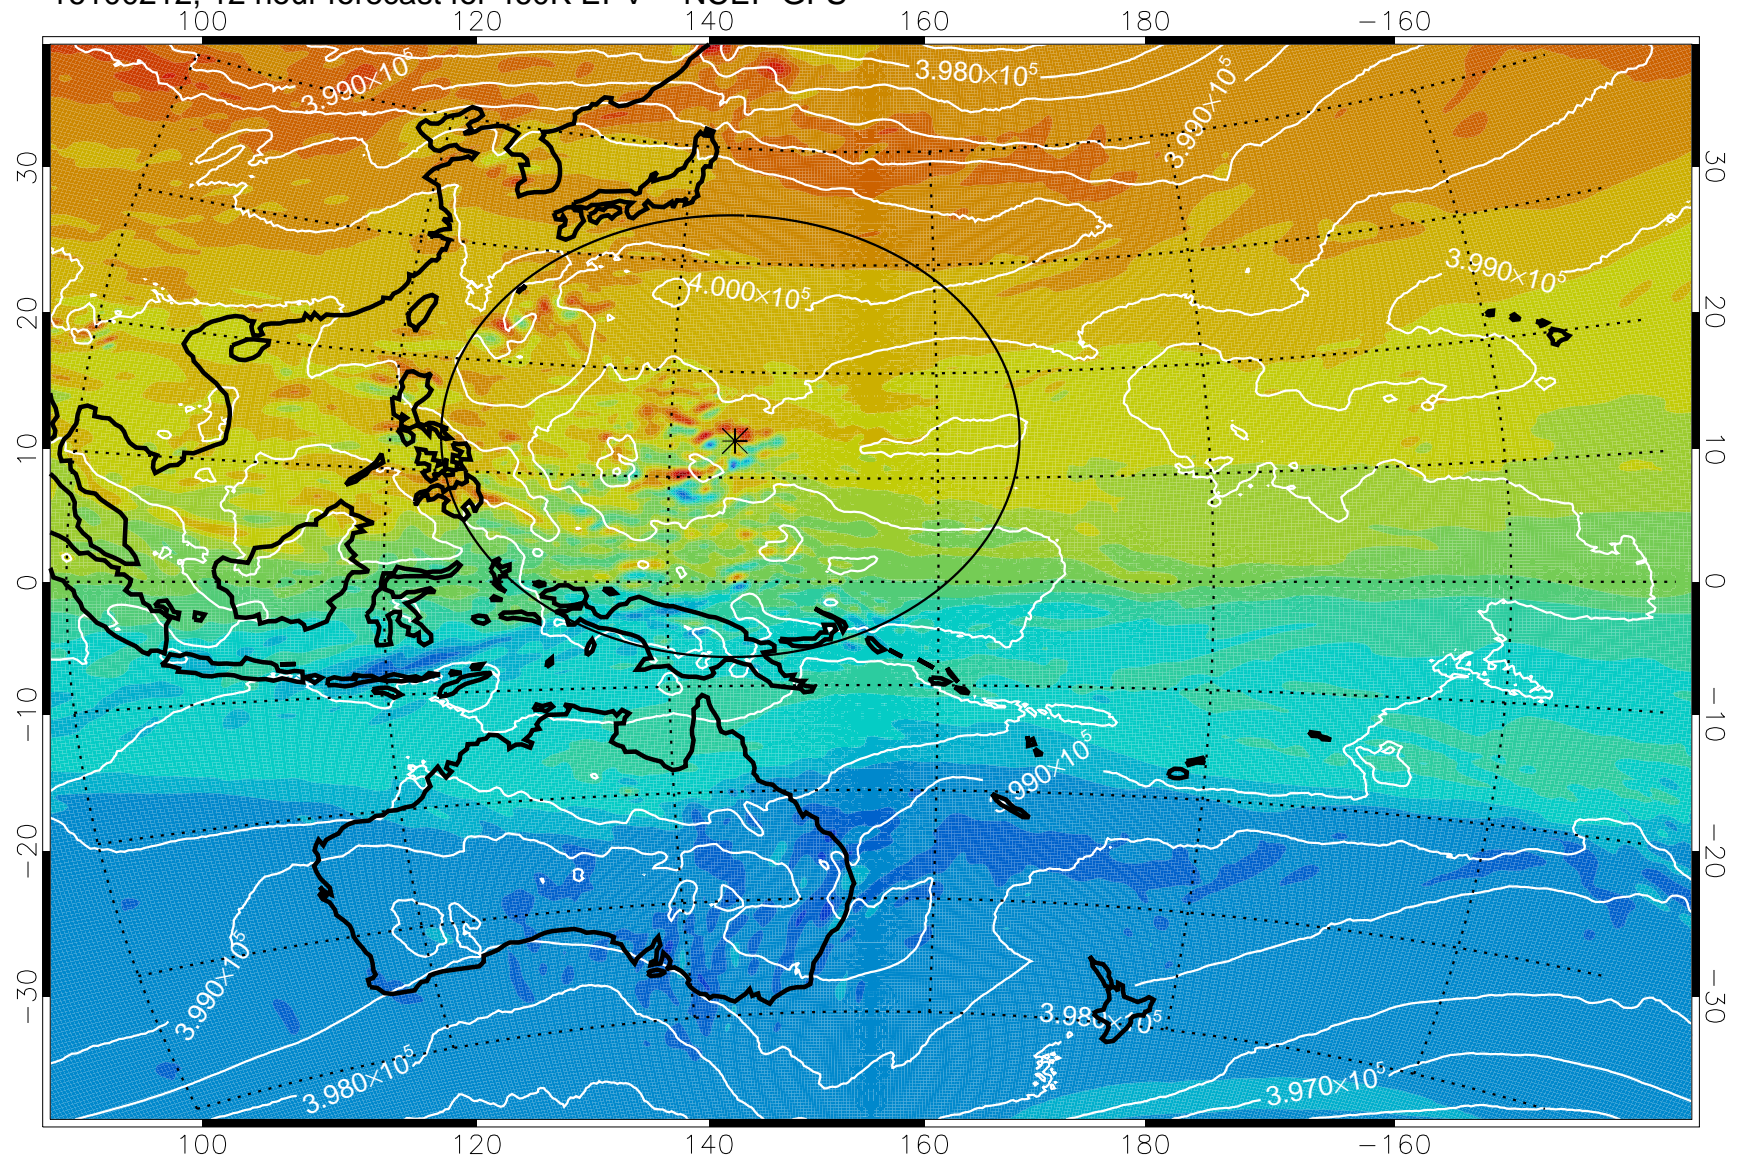

16100212, 12 hour forecast for 460K EPV -- NCEP GFS

460K Montgomery Streamfunction, white

Range ring of 2304 km

16100218, 18 hour forecast for 460K EPV -- NCEP GFS

460K Montgomery Streamfunction, white

Range ring of 2304 km

16100300, 24 hour forecast for 460K EPV -- NCEP GFS

460K Montgomery Streamfunction, white

Range ring of 2304 km

16100306, 30 hour forecast for 460K EPV -- NCEP GFS

460K Montgomery Streamfunction, white

Range ring of 2304 km

16100312, 36 hour forecast for 460K EPV -- NCEP GFS

460K Montgomery Streamfunction, white

Range ring of 2304 km

16100318, 42 hour forecast for 460K EPV -- NCEP GFS

460K Montgomery Streamfunction, white

Range ring of 2304 km

16100412, 60 hour forecast for 460K EPV -- NCEP GFS

460K Montgomery Streamfunction, white

Range ring of 2304 km

16100418, 66 hour forecast for 460K EPV -- NCEP GFS

460K Montgomery Streamfunction, white

Range ring of 2304 km