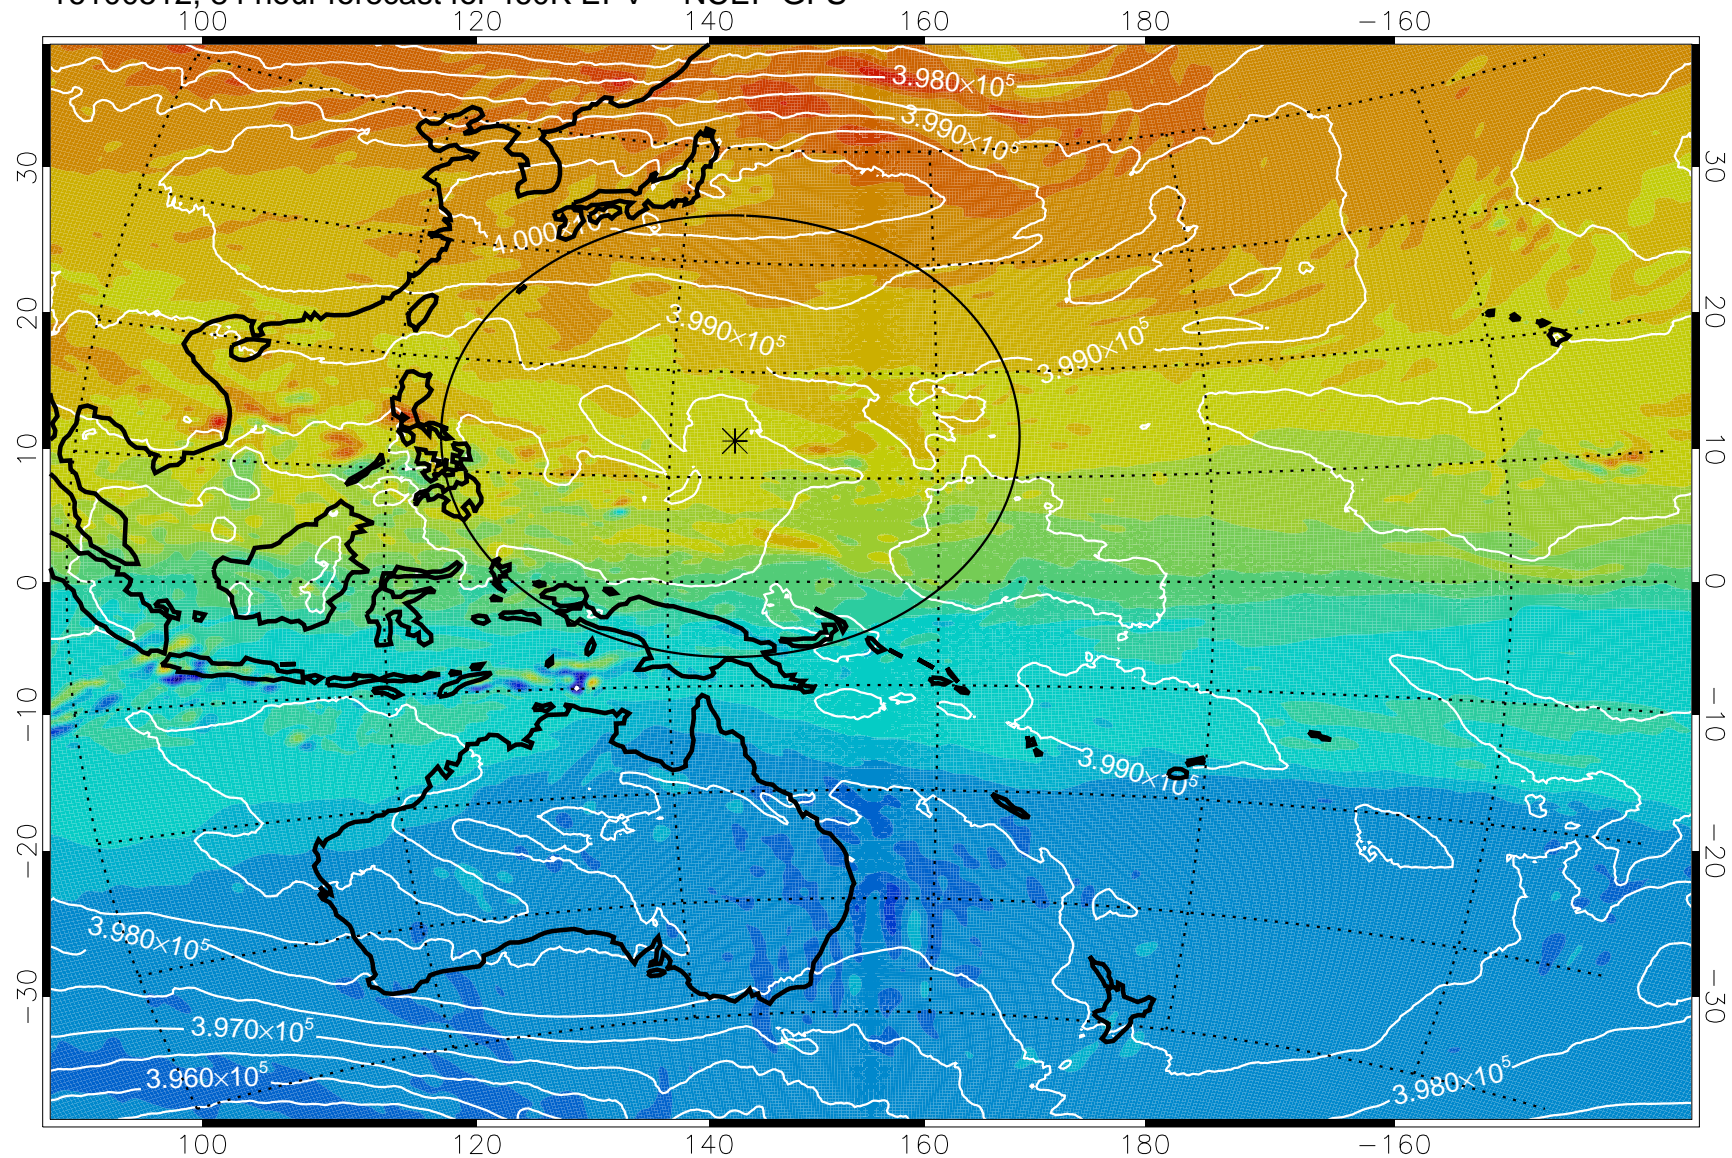

16100412, 60 hour forecast for 460K EPV -- NCEP GFS

460K Montgomery Streamfunction, white

Range ring of 2304 km

16100418, 66 hour forecast for 460K EPV -- NCEP GFS

460K Montgomery Streamfunction, white

Range ring of 2304 km

16100500, 72 hour forecast for 460K EPV -- NCEP GFS

460K Montgomery Streamfunction, white

Range ring of 2304 km

16100506, 78 hour forecast for 460K EPV -- NCEP GFS

460K Montgomery Streamfunction, white

Range ring of 2304 km

16100512, 84 hour forecast for 460K EPV -- NCEP GFS

460K Montgomery Streamfunction, white

Range ring of 2304 km

16100518, 90 hour forecast for 460K EPV -- NCEP GFS

460K Montgomery Streamfunction, white

Range ring of 2304 km

16100600, 96 hour forecast for 460K EPV -- NCEP GFS

460K Montgomery Streamfunction, white

Range ring of 2304 km

16100606, 102 hour forecast for 460K EPV -- NCEP GFS

460K Montgomery Streamfunction, white

Range ring of 2304 km