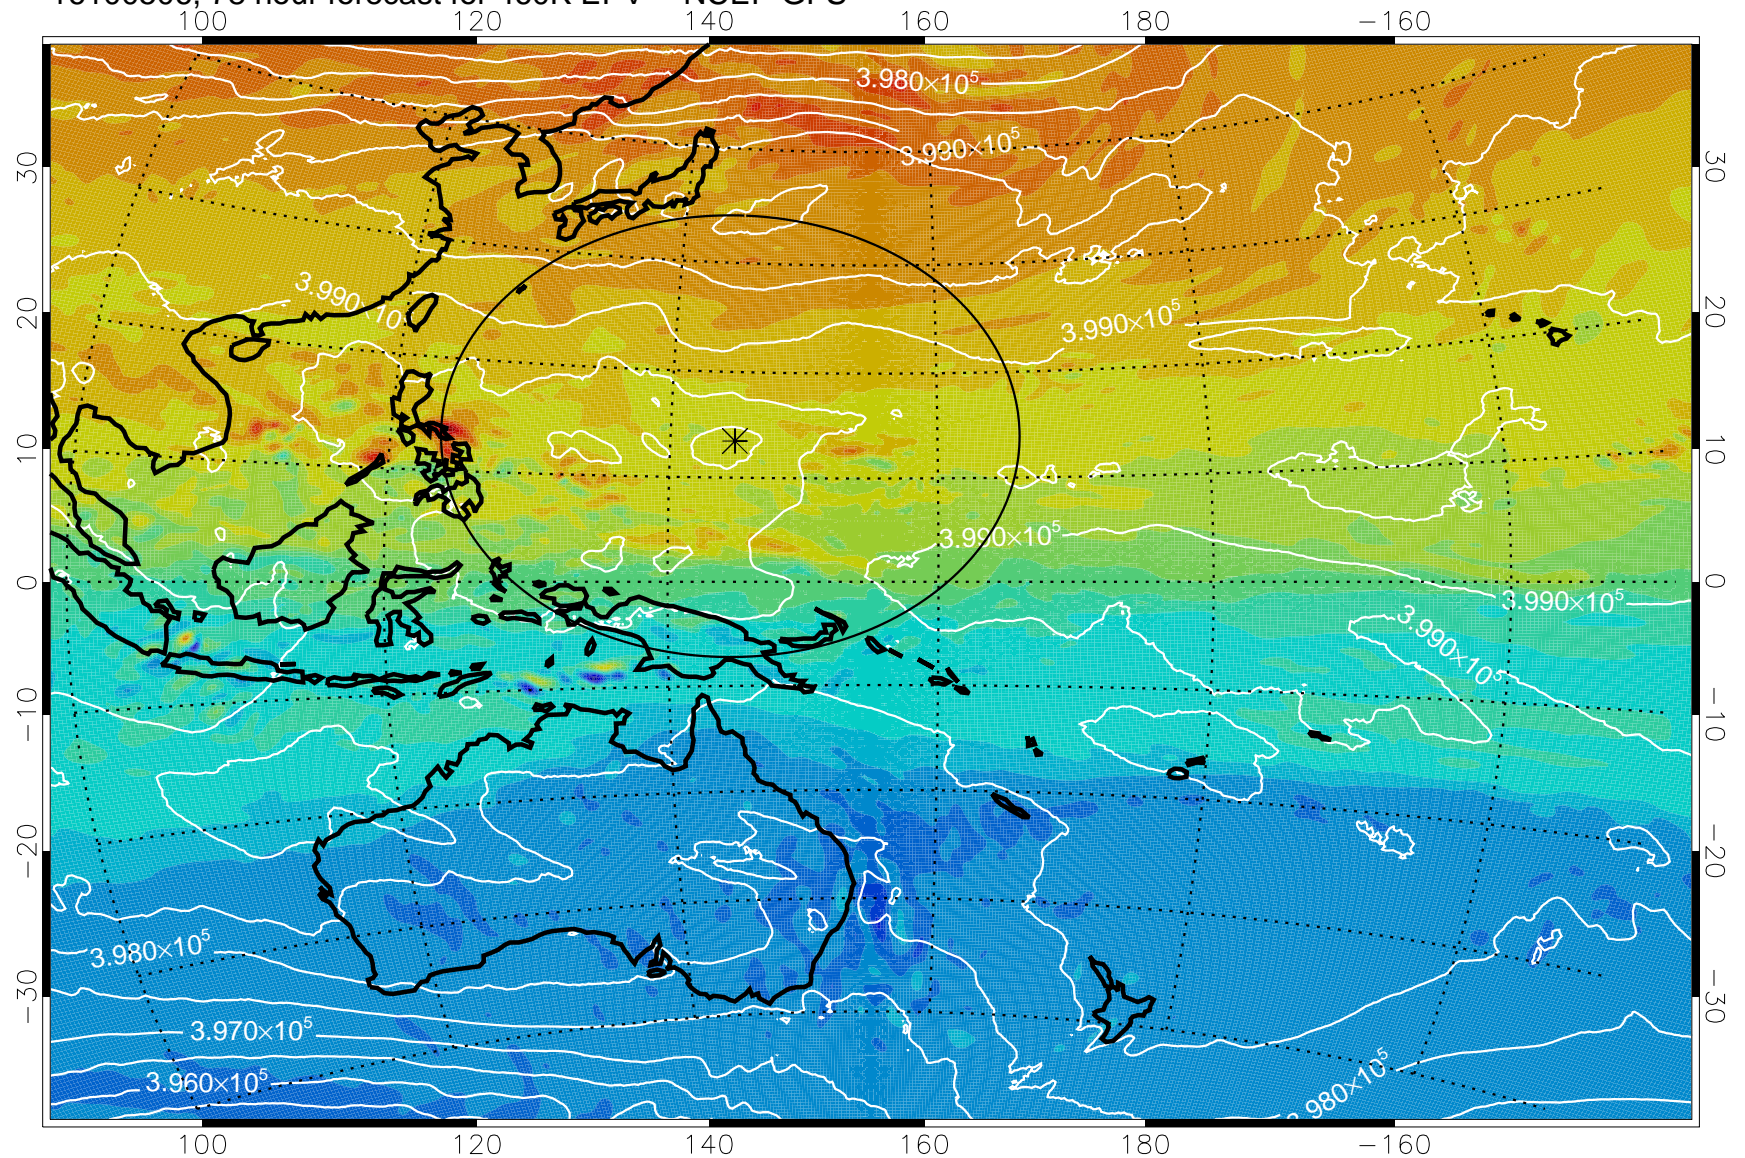

16100400, 48 hour forecast for 460K EPV -- NCEP GFS

460K Montgomery Streamfunction, white

Range ring of 2304 km

16100406, 54 hour forecast for 460K EPV -- NCEP GFS

460K Montgomery Streamfunction, white

Range ring of 2304 km

16100412, 60 hour forecast for 460K EPV -- NCEP GFS

460K Montgomery Streamfunction, white

Range ring of 2304 km

16100418, 66 hour forecast for 460K EPV -- NCEP GFS

460K Montgomery Streamfunction, white

Range ring of 2304 km

16100500, 72 hour forecast for 460K EPV -- NCEP GFS

460K Montgomery Streamfunction, white

Range ring of 2304 km

16100506, 78 hour forecast for 460K EPV -- NCEP GFS

460K Montgomery Streamfunction, white

Range ring of 2304 km

16100512, 84 hour forecast for 460K EPV -- NCEP GFS

460K Montgomery Streamfunction, white

Range ring of 2304 km

16100518, 90 hour forecast for 460K EPV -- NCEP GFS

460K Montgomery Streamfunction, white

Range ring of 2304 km