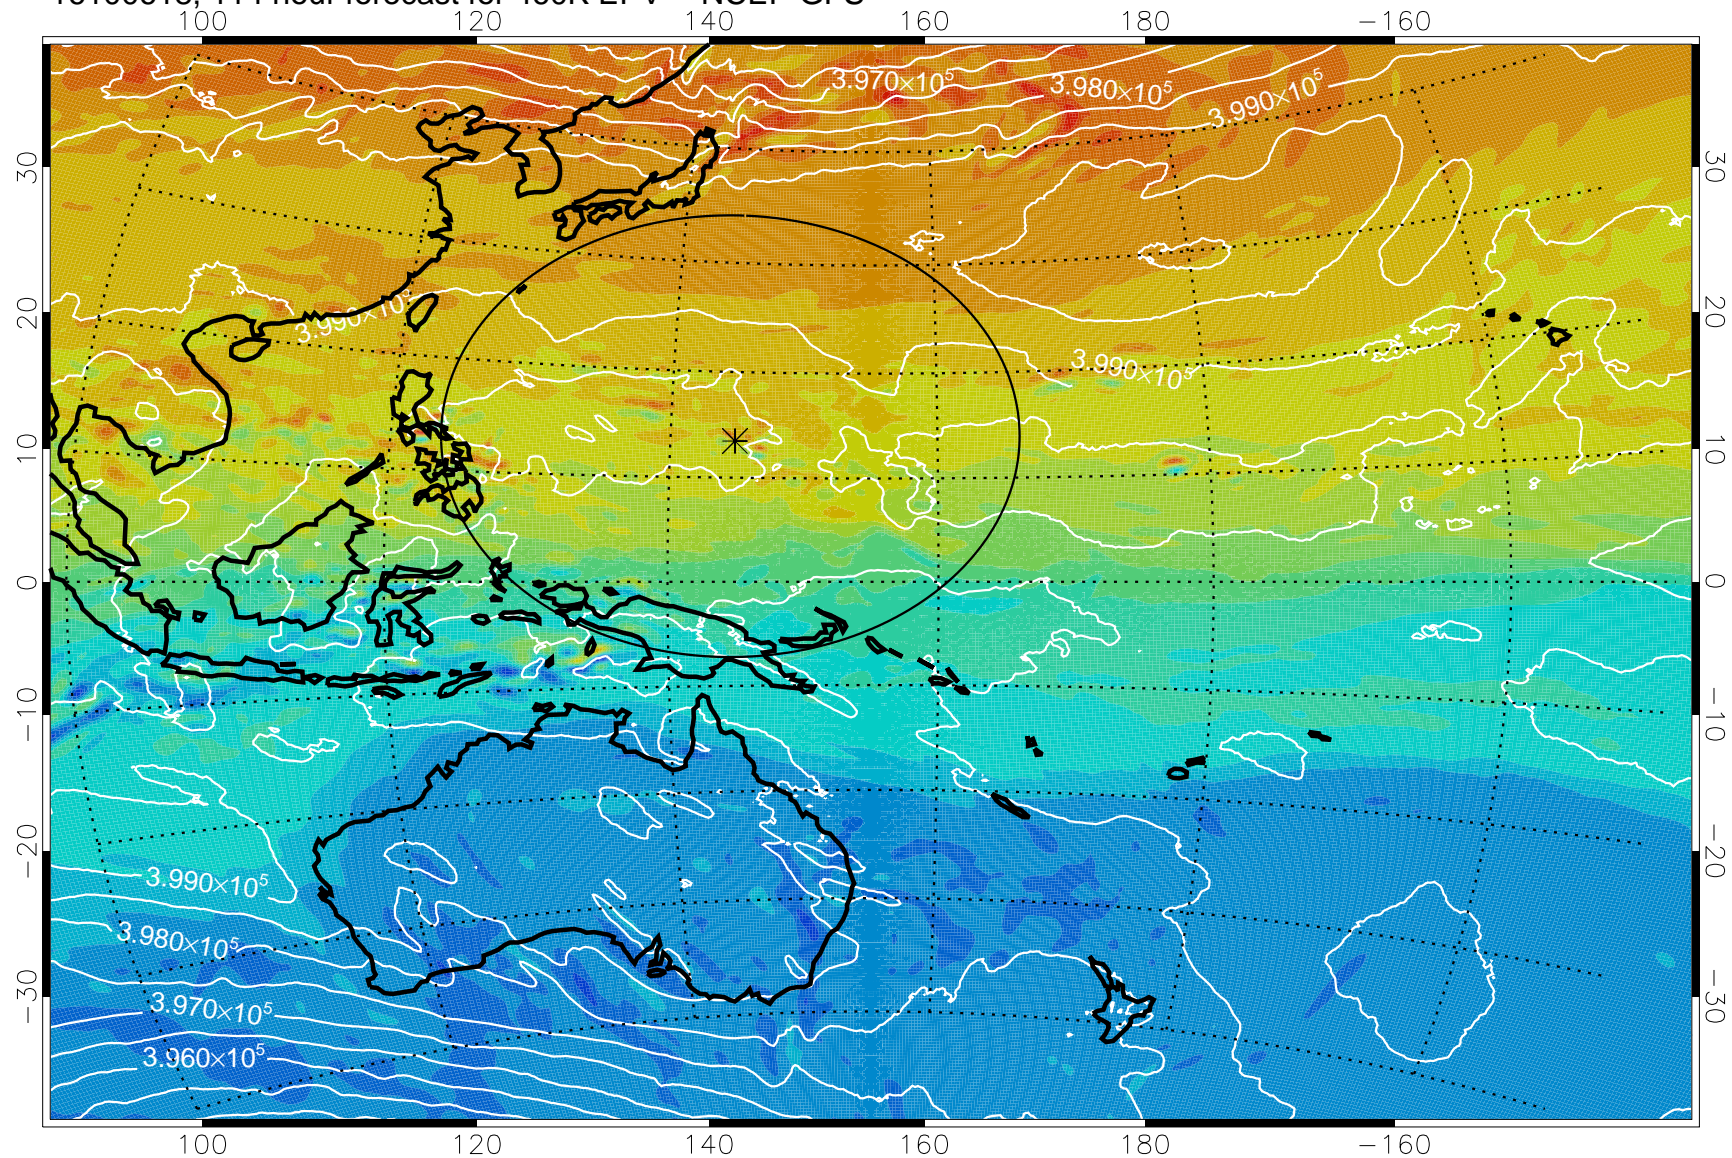

16100512, 84 hour forecast for 460K EPV -- NCEP GFS

460K Montgomery Streamfunction, white

Range ring of 2304 km

16100518, 90 hour forecast for 460K EPV -- NCEP GFS

460K Montgomery Streamfunction, white

Range ring of 2304 km

16100600, 96 hour forecast for 460K EPV -- NCEP GFS

460K Montgomery Streamfunction, white

Range ring of 2304 km

16100606, 102 hour forecast for 460K EPV -- NCEP GFS

460K Montgomery Streamfunction, white

Range ring of 2304 km

16100612, 108 hour forecast for 460K EPV -- NCEP GFS

460K Montgomery Streamfunction, white

Range ring of 2304 km

16100618, 114 hour forecast for 460K EPV -- NCEP GFS

16100700, 120 hour forecast for 460K EPV -- NCEP GFS

460K Montgomery Streamfunction, white

Range ring of 2304 km