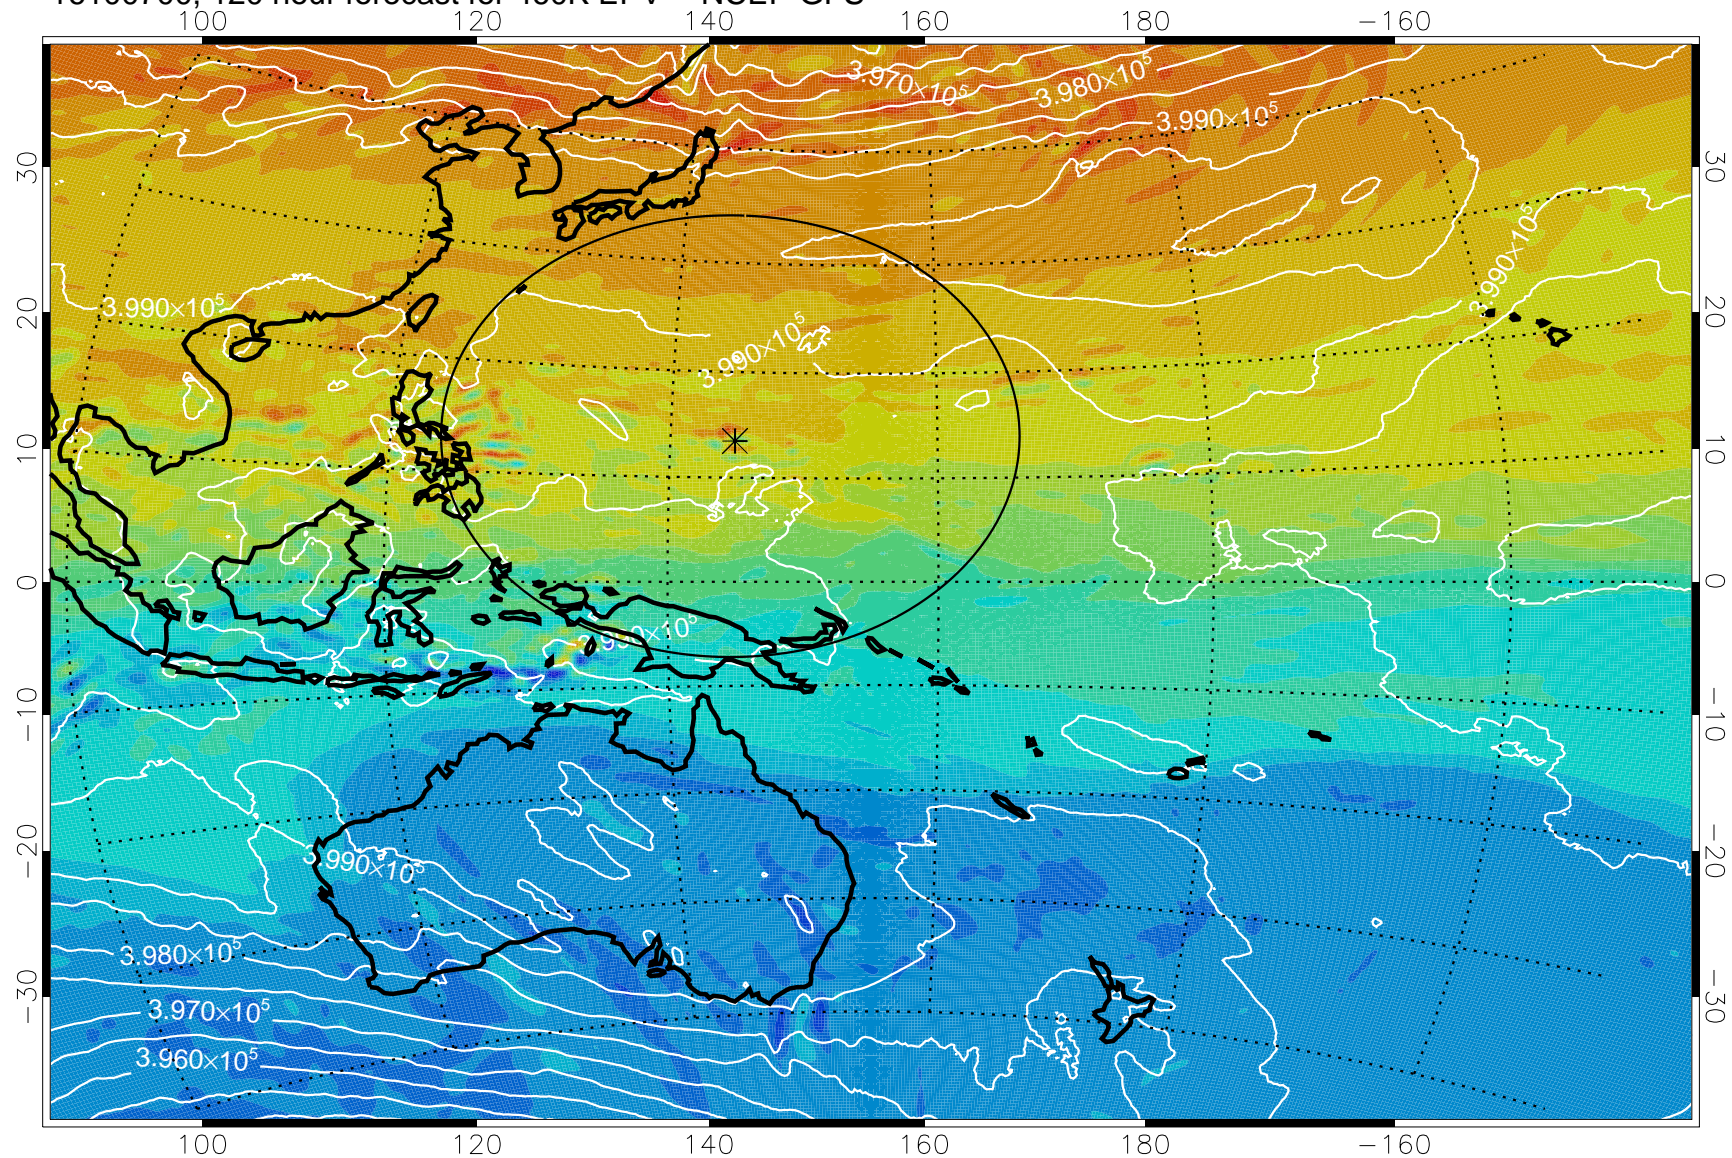

16100600, 96 hour forecast for 460K EPV -- NCEP GFS

460K Montgomery Streamfunction, white

Range ring of 2304 km

16100606, 102 hour forecast for 460K EPV -- NCEP GFS

460K Montgomery Streamfunction, white

Range ring of 2304 km

16100612, 108 hour forecast for 460K EPV -- NCEP GFS

460K Montgomery Streamfunction, white

Range ring of 2304 km

16100618, 114 hour forecast for 460K EPV -- NCEP GFS

16100700, 120 hour forecast for 460K EPV -- NCEP GFS

460K Montgomery Streamfunction, white

Range ring of 2304 km