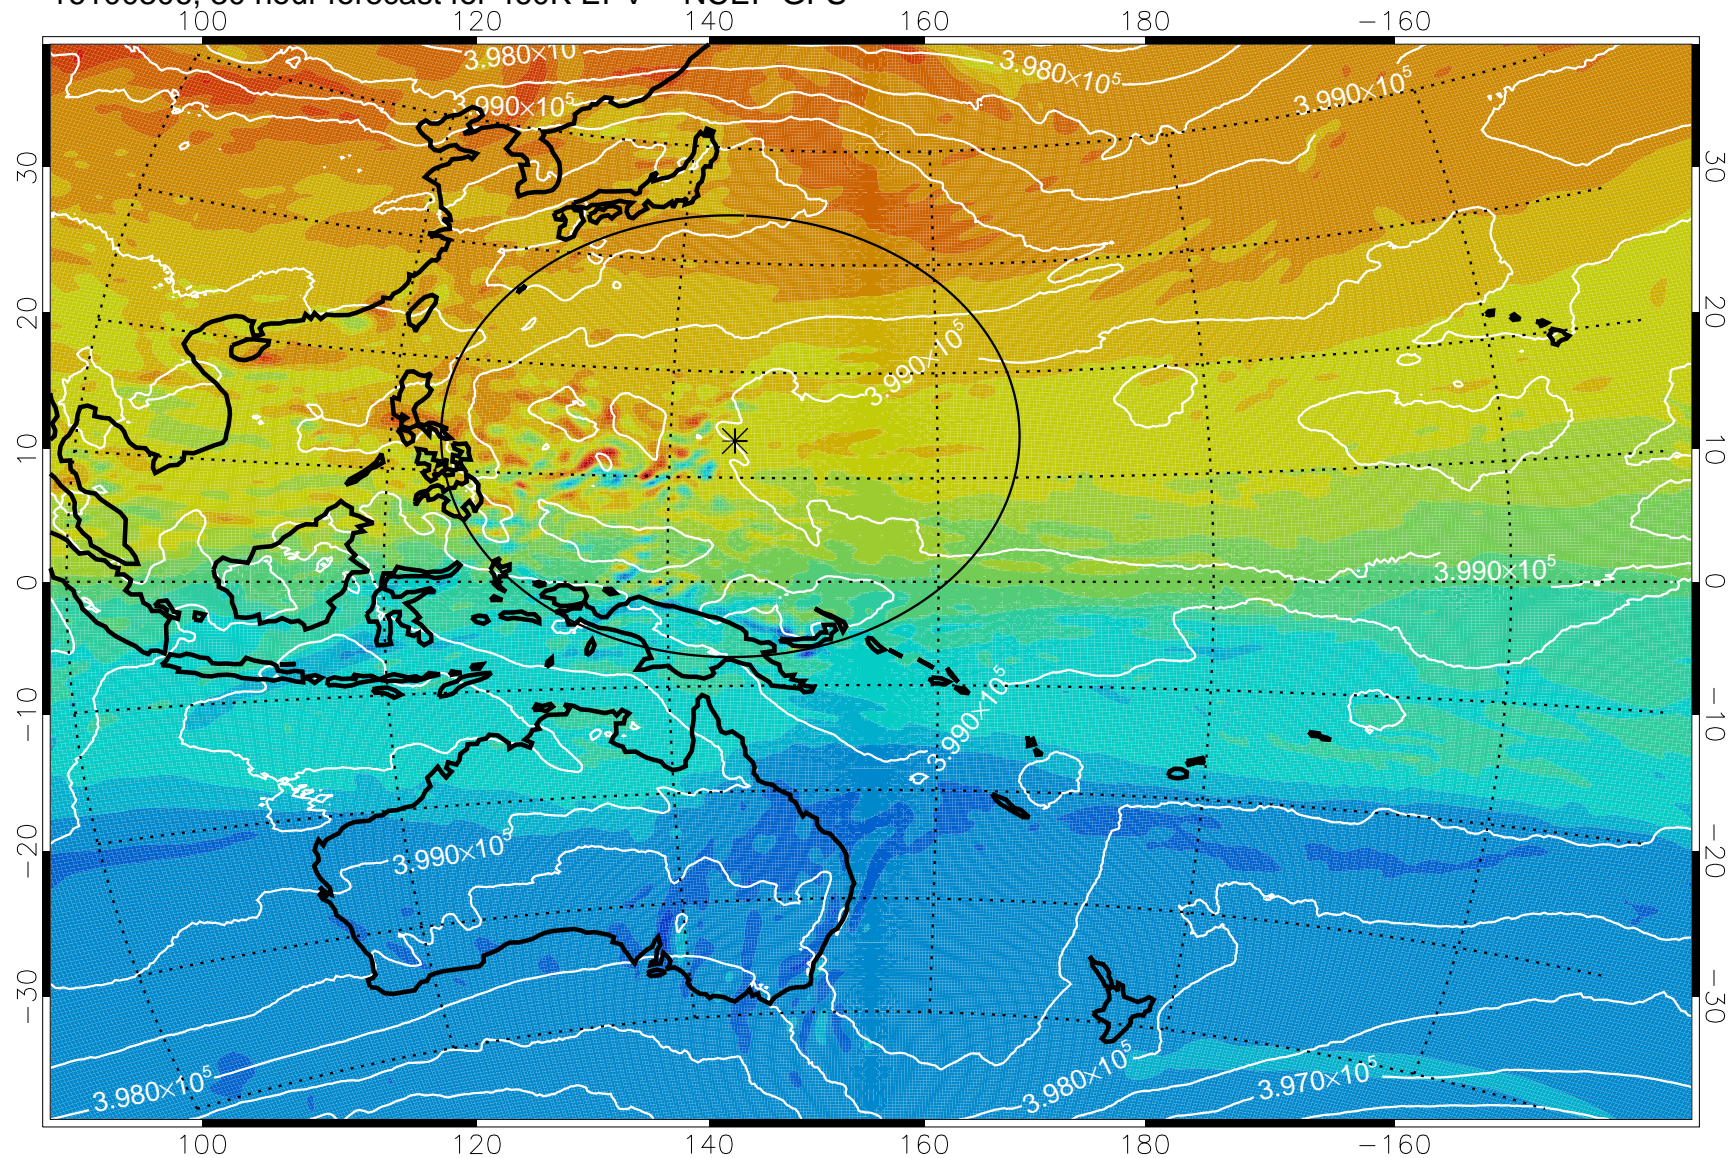

16100212, 12 hour forecast for 460K EPV -- NCEP GFS

460K Montgomery Streamfunction, white

Range ring of 2304 km

16100218, 18 hour forecast for 460K EPV -- NCEP GFS

460K Montgomery Streamfunction, white

Range ring of 2304 km

16100300, 24 hour forecast for 460K EPV -- NCEP GFS

460K Montgomery Streamfunction, white

Range ring of 2304 km

16100306, 30 hour forecast for 460K EPV -- NCEP GFS

460K Montgomery Streamfunction, white

Range ring of 2304 km

16100312, 36 hour forecast for 460K EPV -- NCEP GFS

460K Montgomery Streamfunction, white

Range ring of 2304 km

16100318, 42 hour forecast for 460K EPV -- NCEP GFS

460K Montgomery Streamfunction, white

Range ring of 2304 km

16100412, 60 hour forecast for 460K EPV -- NCEP GFS

460K Montgomery Streamfunction, white

Range ring of 2304 km

16100418, 66 hour forecast for 460K EPV -- NCEP GFS

460K Montgomery Streamfunction, white

Range ring of 2304 km