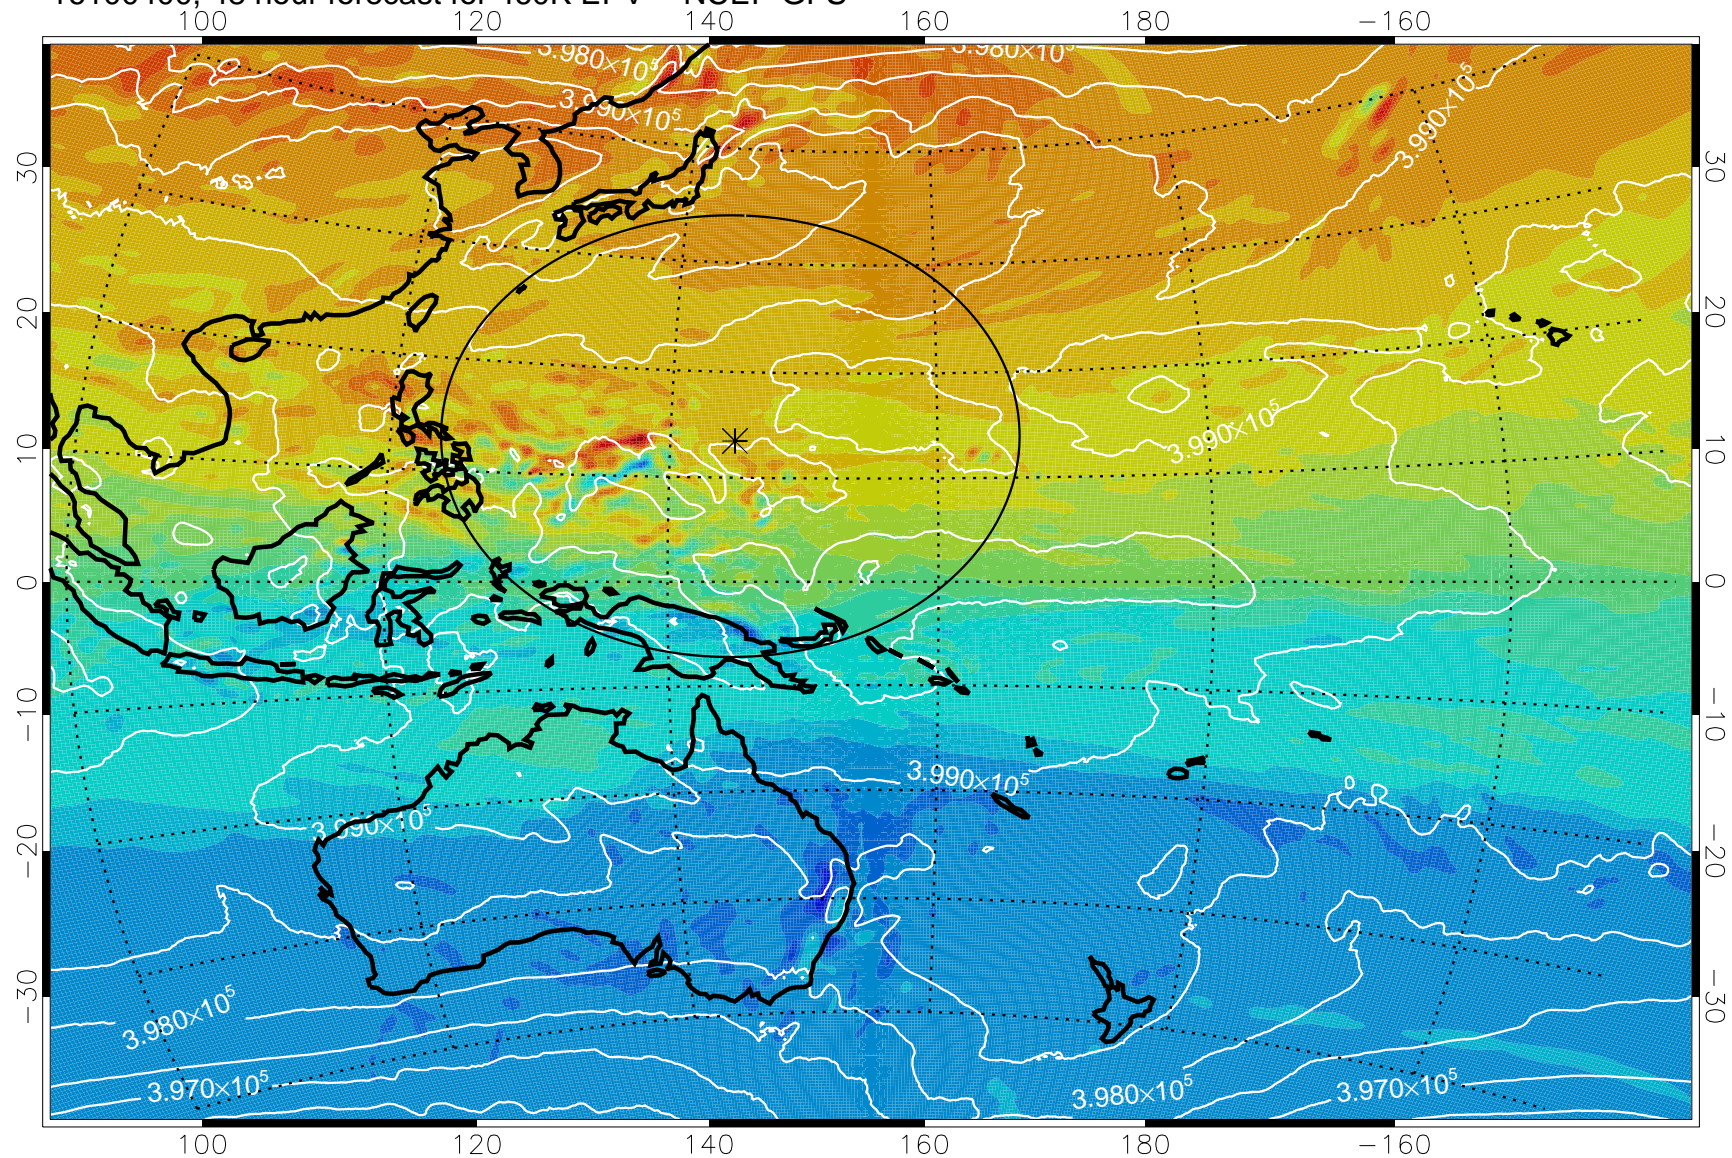

16100312, 36 hour forecast for 460K EPV -- NCEP GFS

460K Montgomery Streamfunction, white

Range ring of 2304 km

16100318, 42 hour forecast for 460K EPV -- NCEP GFS

460K Montgomery Streamfunction, white

Range ring of 2304 km

16100400, 48 hour forecast for 460K EPV -- NCEP GFS

460K Montgomery Streamfunction, white

Range ring of 2304 km

16100406, 54 hour forecast for 460K EPV -- NCEP GFS

460K Montgomery Streamfunction, white

Range ring of 2304 km

16100412, 60 hour forecast for 460K EPV -- NCEP GFS

460K Montgomery Streamfunction, white

Range ring of 2304 km

16100418, 66 hour forecast for 460K EPV -- NCEP GFS

460K Montgomery Streamfunction, white

Range ring of 2304 km

16100500, 72 hour forecast for 460K EPV -- NCEP GFS

460K Montgomery Streamfunction, white

Range ring of 2304 km

16100506, 78 hour forecast for 460K EPV -- NCEP GFS

460K Montgomery Streamfunction, white

Range ring of 2304 km