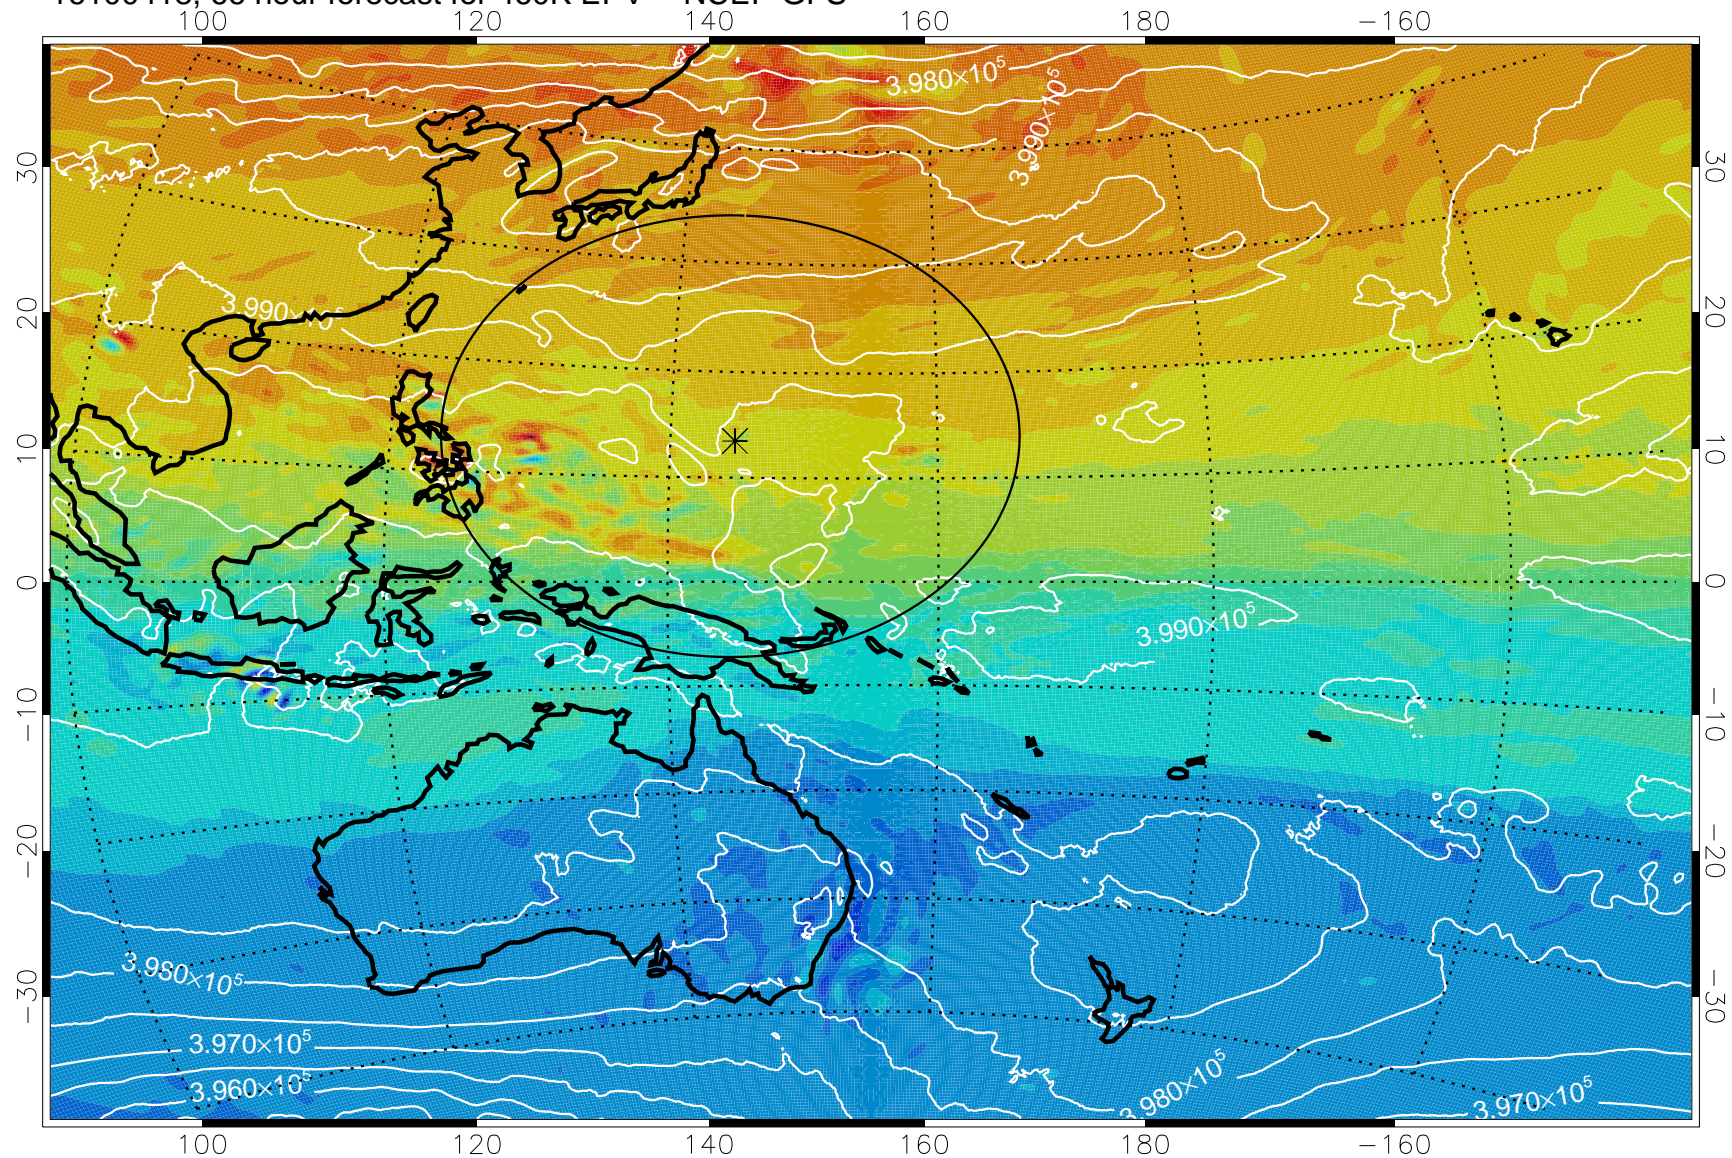

16100400, 48 hour forecast for 460K EPV -- NCEP GFS

460K Montgomery Streamfunction, white

Range ring of 2304 km

16100406, 54 hour forecast for 460K EPV -- NCEP GFS

460K Montgomery Streamfunction, white

Range ring of 2304 km

16100412, 60 hour forecast for 460K EPV -- NCEP GFS

460K Montgomery Streamfunction, white

Range ring of 2304 km

16100418, 66 hour forecast for 460K EPV -- NCEP GFS

460K Montgomery Streamfunction, white

Range ring of 2304 km

16100500, 72 hour forecast for 460K EPV -- NCEP GFS

460K Montgomery Streamfunction, white

Range ring of 2304 km

16100506, 78 hour forecast for 460K EPV -- NCEP GFS

460K Montgomery Streamfunction, white

Range ring of 2304 km

16100512, 84 hour forecast for 460K EPV -- NCEP GFS

460K Montgomery Streamfunction, white

Range ring of 2304 km

16100518, 90 hour forecast for 460K EPV -- NCEP GFS

460K Montgomery Streamfunction, white

Range ring of 2304 km