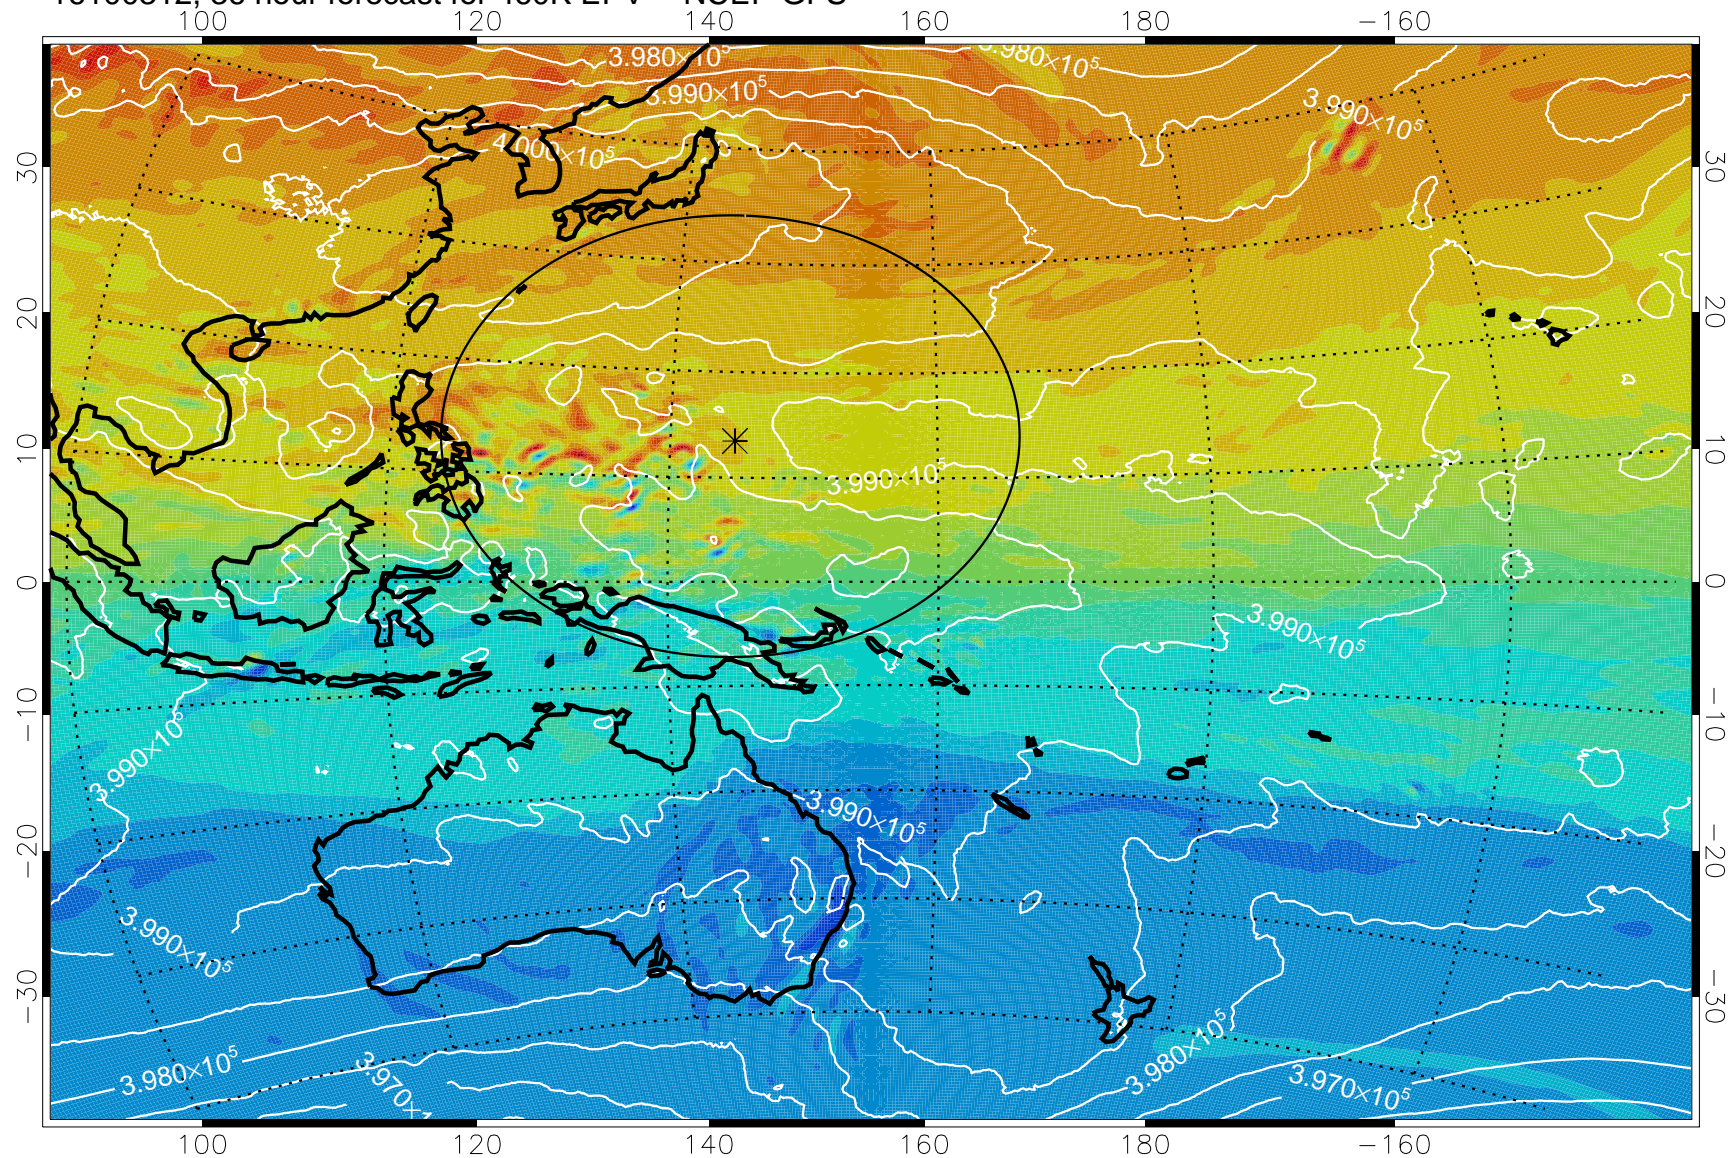

16100300, 24 hour forecast for 460K EPV -- NCEP GFS

460K Montgomery Streamfunction, white

Range ring of 2304 km

16100306, 30 hour forecast for 460K EPV -- NCEP GFS

460K Montgomery Streamfunction, white

Range ring of 2304 km

16100312, 36 hour forecast for 460K EPV -- NCEP GFS

460K Montgomery Streamfunction, white

Range ring of 2304 km

16100318, 42 hour forecast for 460K EPV -- NCEP GFS

460K Montgomery Streamfunction, white

Range ring of 2304 km

16100400, 48 hour forecast for 460K EPV -- NCEP GFS

460K Montgomery Streamfunction, white

Range ring of 2304 km

16100406, 54 hour forecast for 460K EPV -- NCEP GFS

460K Montgomery Streamfunction, white

Range ring of 2304 km

16100412, 60 hour forecast for 460K EPV -- NCEP GFS

460K Montgomery Streamfunction, white

Range ring of 2304 km

16100418, 66 hour forecast for 460K EPV -- NCEP GFS

460K Montgomery Streamfunction, white

Range ring of 2304 km