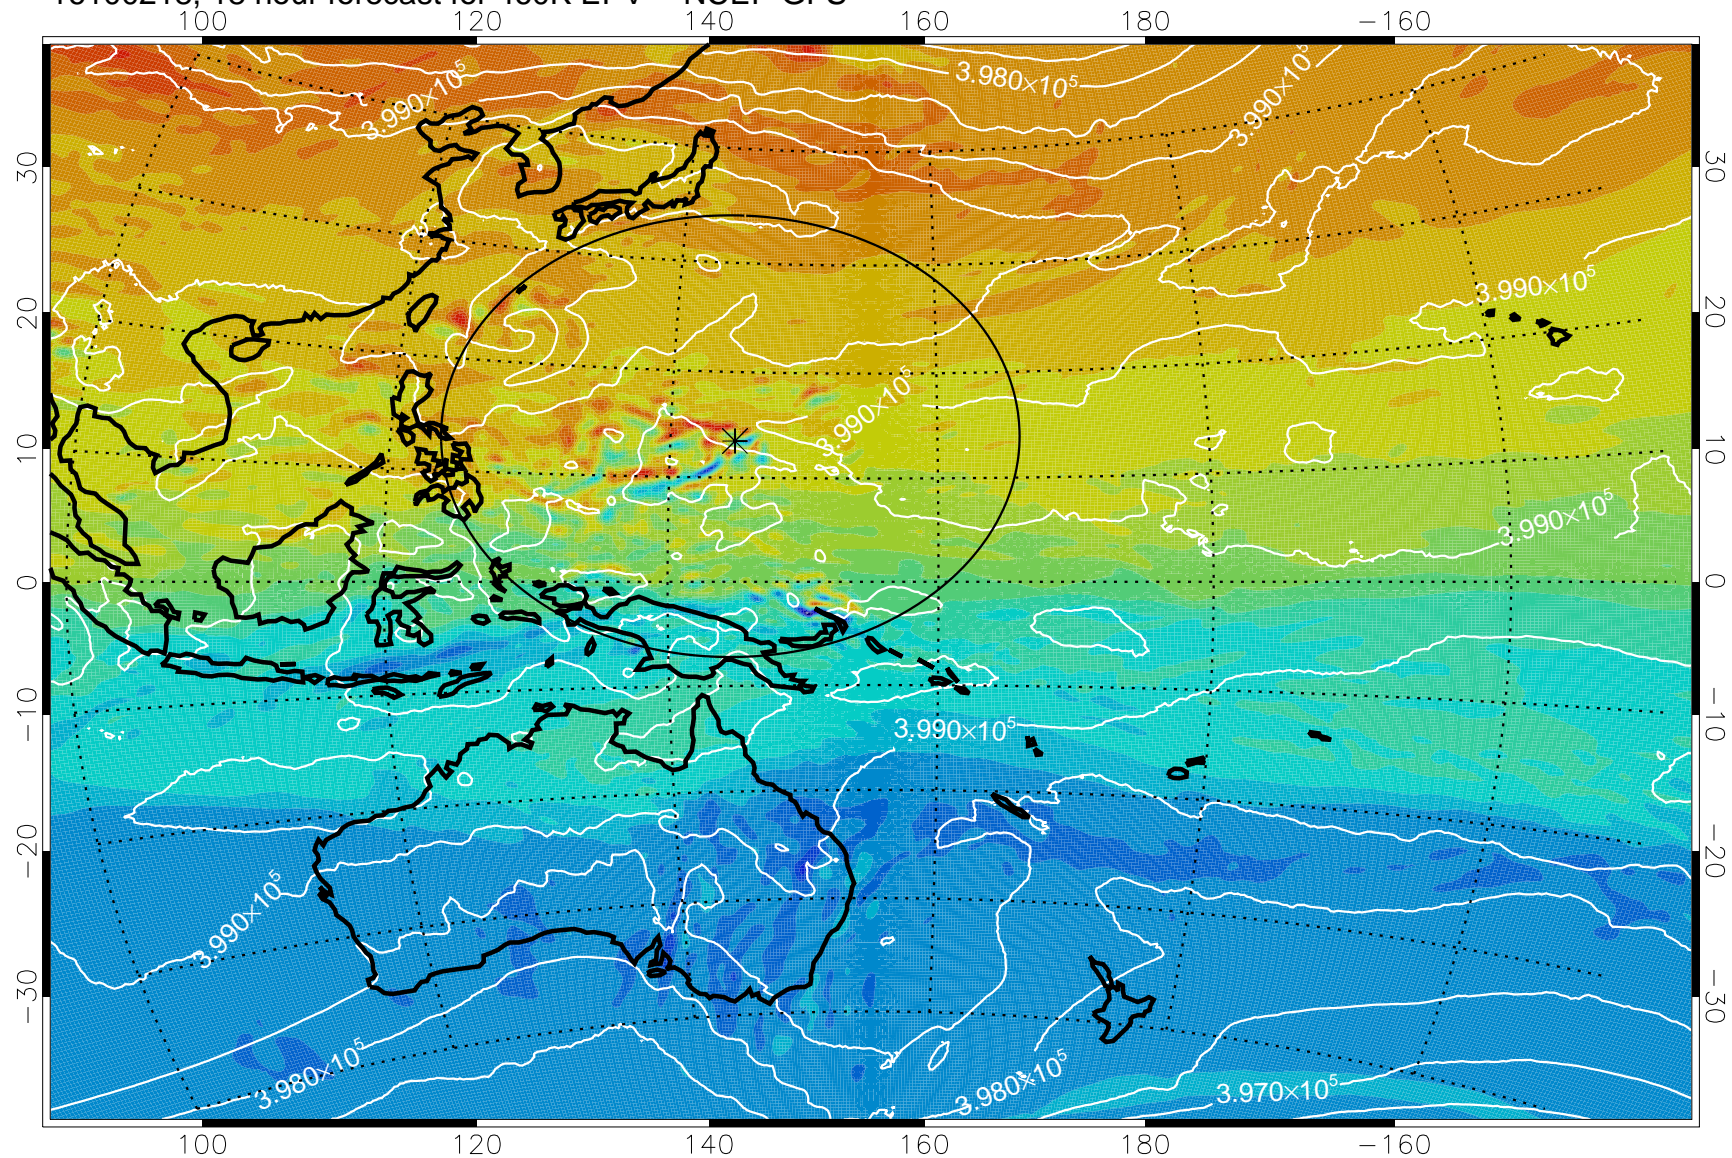

16100212, 12 hour forecast for 460K EPV -- NCEP GFS

460K Montgomery Streamfunction, white

Range ring of 2304 km

16100218, 18 hour forecast for 460K EPV -- NCEP GFS

460K Montgomery Streamfunction, white

Range ring of 2304 km

16100300, 24 hour forecast for 460K EPV -- NCEP GFS

460K Montgomery Streamfunction, white

Range ring of 2304 km

16100306, 30 hour forecast for 460K EPV -- NCEP GFS

460K Montgomery Streamfunction, white

Range ring of 2304 km

16100312, 36 hour forecast for 460K EPV -- NCEP GFS

460K Montgomery Streamfunction, white

Range ring of 2304 km

16100318, 42 hour forecast for 460K EPV -- NCEP GFS

460K Montgomery Streamfunction, white

Range ring of 2304 km

16100412, 60 hour forecast for 460K EPV -- NCEP GFS

460K Montgomery Streamfunction, white

Range ring of 2304 km

16100418, 66 hour forecast for 460K EPV -- NCEP GFS

460K Montgomery Streamfunction, white

Range ring of 2304 km