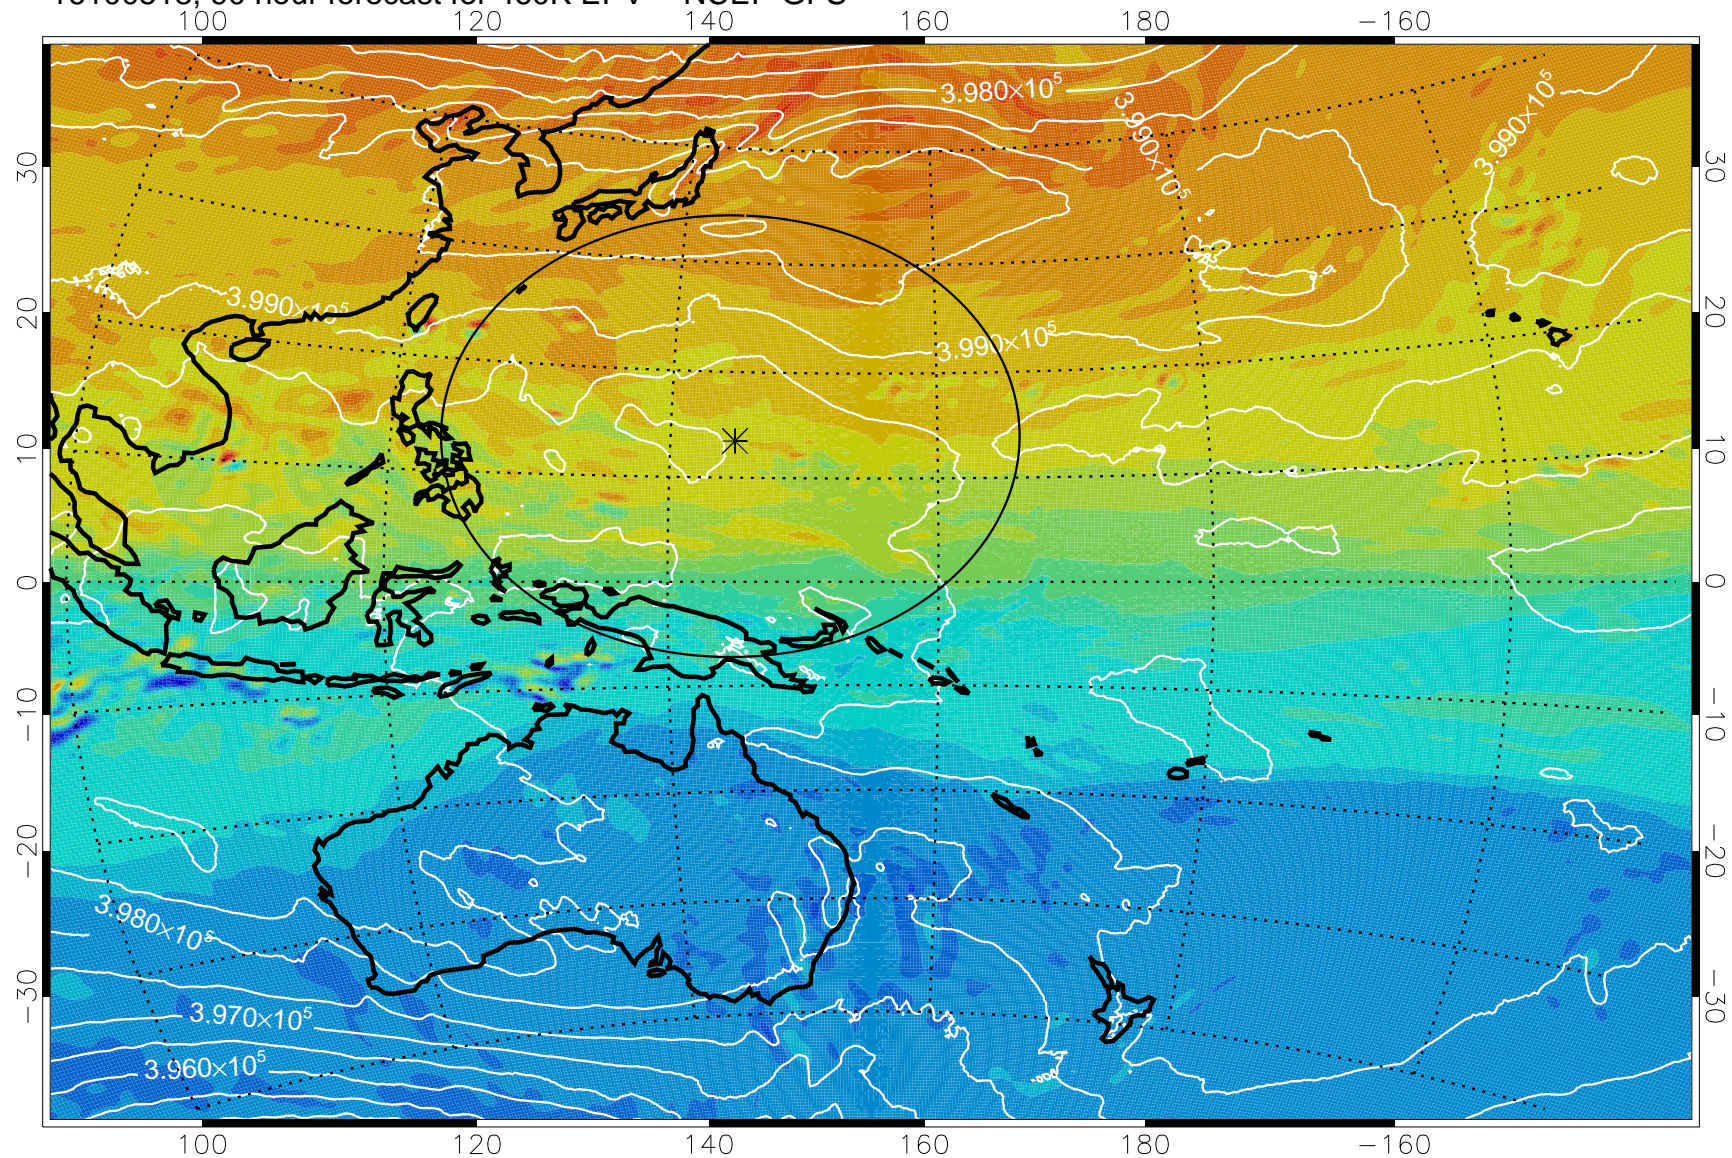

16100500, 72 hour forecast for 460K EPV -- NCEP GFS

460K Montgomery Streamfunction, white

Range ring of 2304 km

16100506, 78 hour forecast for 460K EPV -- NCEP GFS

460K Montgomery Streamfunction, white

Range ring of 2304 km

16100512, 84 hour forecast for 460K EPV -- NCEP GFS

460K Montgomery Streamfunction, white

Range ring of 2304 km

16100518, 90 hour forecast for 460K EPV -- NCEP GFS

460K Montgomery Streamfunction, white

Range ring of 2304 km

16100600, 96 hour forecast for 460K EPV -- NCEP GFS

460K Montgomery Streamfunction, white

Range ring of 2304 km

16100606, 102 hour forecast for 460K EPV -- NCEP GFS

460K Montgomery Streamfunction, white

Range ring of 2304 km

16100612, 108 hour forecast for 460K EPV -- NCEP GFS

460K Montgomery Streamfunction, white

Range ring of 2304 km

16100618, 114 hour forecast for 460K EPV -- NCEP GFS

16100700, 120 hour forecast for 460K EPV -- NCEP GFS