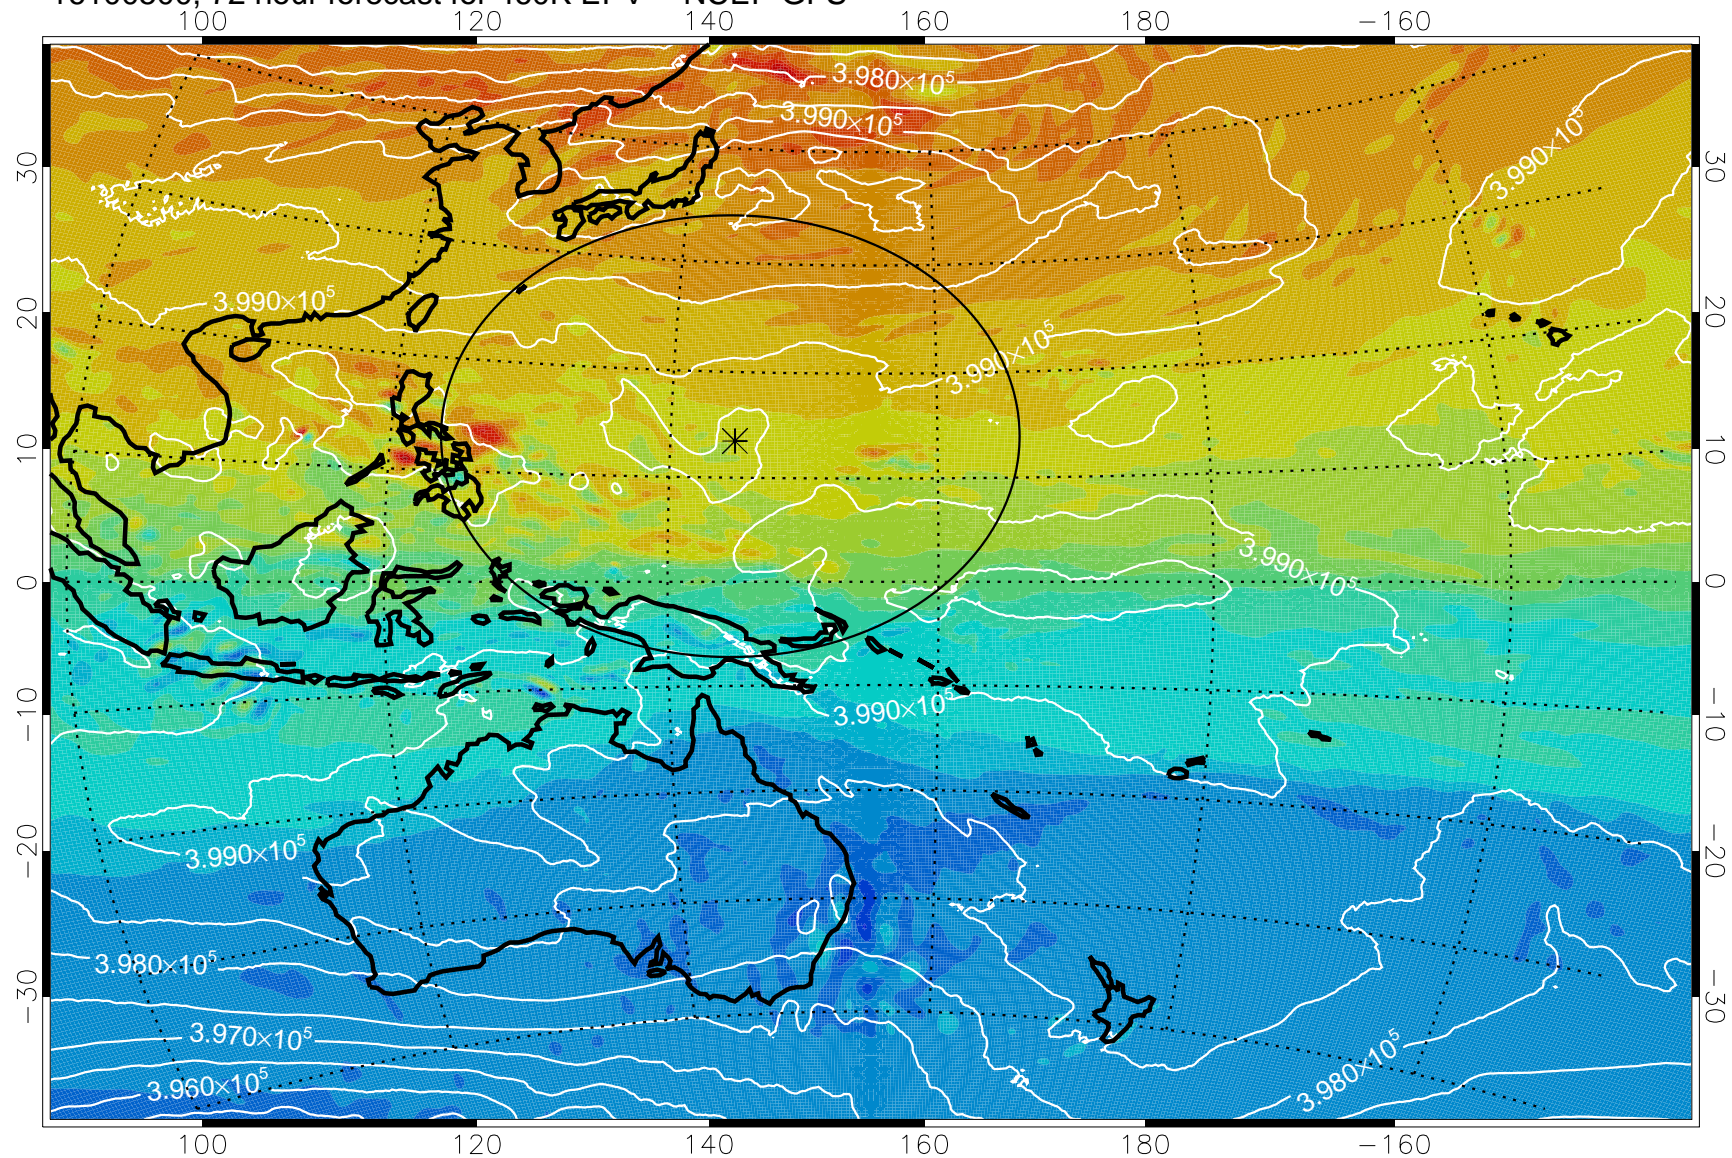

16100400, 48 hour forecast for 460K EPV -- NCEP GFS

460K Montgomery Streamfunction, white

Range ring of 2304 km

16100406, 54 hour forecast for 460K EPV -- NCEP GFS

460K Montgomery Streamfunction, white

Range ring of 2304 km

16100412, 60 hour forecast for 460K EPV -- NCEP GFS

460K Montgomery Streamfunction, white

Range ring of 2304 km

16100418, 66 hour forecast for 460K EPV -- NCEP GFS

460K Montgomery Streamfunction, white

Range ring of 2304 km

16100500, 72 hour forecast for 460K EPV -- NCEP GFS

460K Montgomery Streamfunction, white

Range ring of 2304 km

16100506, 78 hour forecast for 460K EPV -- NCEP GFS

460K Montgomery Streamfunction, white

Range ring of 2304 km

16100512, 84 hour forecast for 460K EPV -- NCEP GFS

460K Montgomery Streamfunction, white

Range ring of 2304 km

16100518, 90 hour forecast for 460K EPV -- NCEP GFS

460K Montgomery Streamfunction, white

Range ring of 2304 km