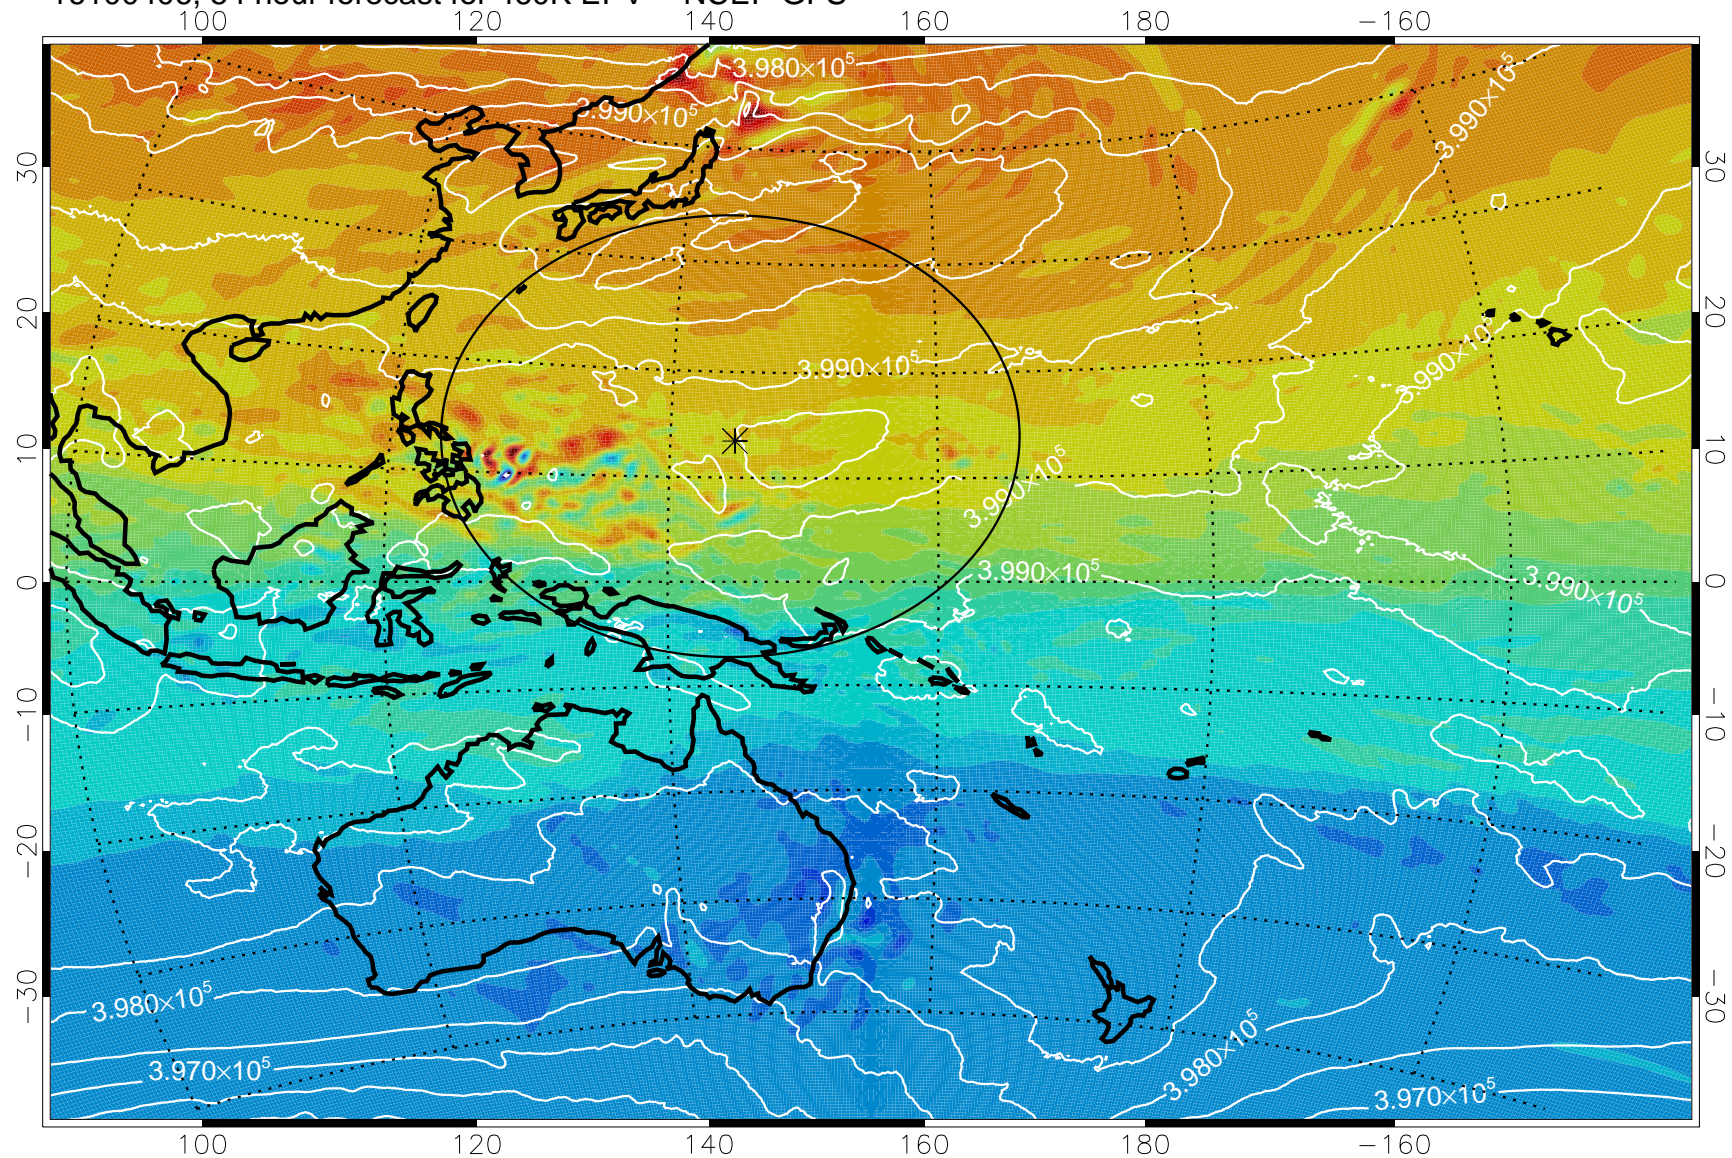

16100400, 48 hour forecast for 460K EPV -- NCEP GFS

460K Montgomery Streamfunction, white

Range ring of 2304 km

16100406, 54 hour forecast for 460K EPV -- NCEP GFS

460K Montgomery Streamfunction, white

Range ring of 2304 km

16100412, 60 hour forecast for 460K EPV -- NCEP GFS

460K Montgomery Streamfunction, white

Range ring of 2304 km

16100418, 66 hour forecast for 460K EPV -- NCEP GFS

460K Montgomery Streamfunction, white

Range ring of 2304 km

16100500, 72 hour forecast for 460K EPV -- NCEP GFS

460K Montgomery Streamfunction, white

Range ring of 2304 km

16100506, 78 hour forecast for 460K EPV -- NCEP GFS

460K Montgomery Streamfunction, white

Range ring of 2304 km

16100512, 84 hour forecast for 460K EPV -- NCEP GFS

460K Montgomery Streamfunction, white

Range ring of 2304 km

16100518, 90 hour forecast for 460K EPV -- NCEP GFS

460K Montgomery Streamfunction, white

Range ring of 2304 km