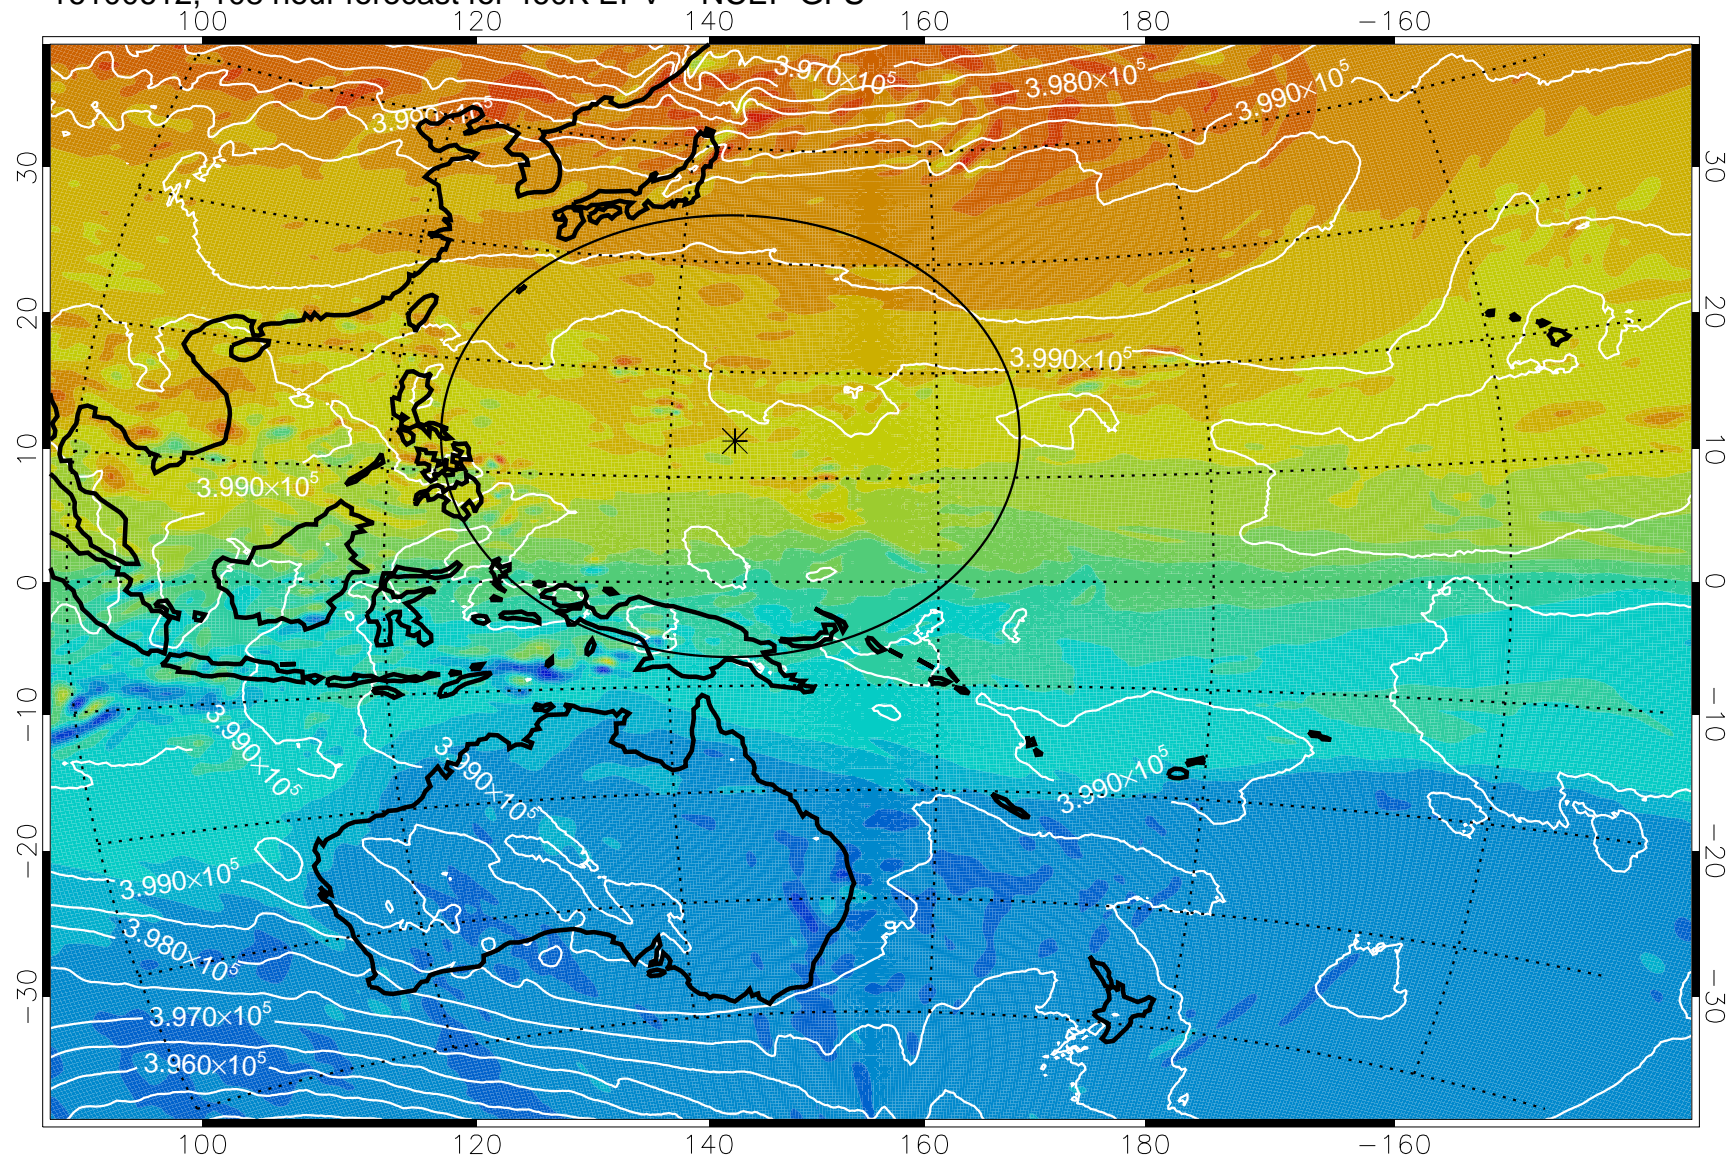

16100512, 84 hour forecast for 460K EPV -- NCEP GFS

460K Montgomery Streamfunction, white

Range ring of 2304 km

16100518, 90 hour forecast for 460K EPV -- NCEP GFS

460K Montgomery Streamfunction, white

Range ring of 2304 km

16100600, 96 hour forecast for 460K EPV -- NCEP GFS

460K Montgomery Streamfunction, white

Range ring of 2304 km

16100606, 102 hour forecast for 460K EPV -- NCEP GFS

460K Montgomery Streamfunction, white

Range ring of 2304 km

16100612, 108 hour forecast for 460K EPV -- NCEP GFS

460K Montgomery Streamfunction, white

Range ring of 2304 km

16100618, 114 hour forecast for 460K EPV -- NCEP GFS

16100700, 120 hour forecast for 460K EPV -- NCEP GFS

460K Montgomery Streamfunction, white

Range ring of 2304 km