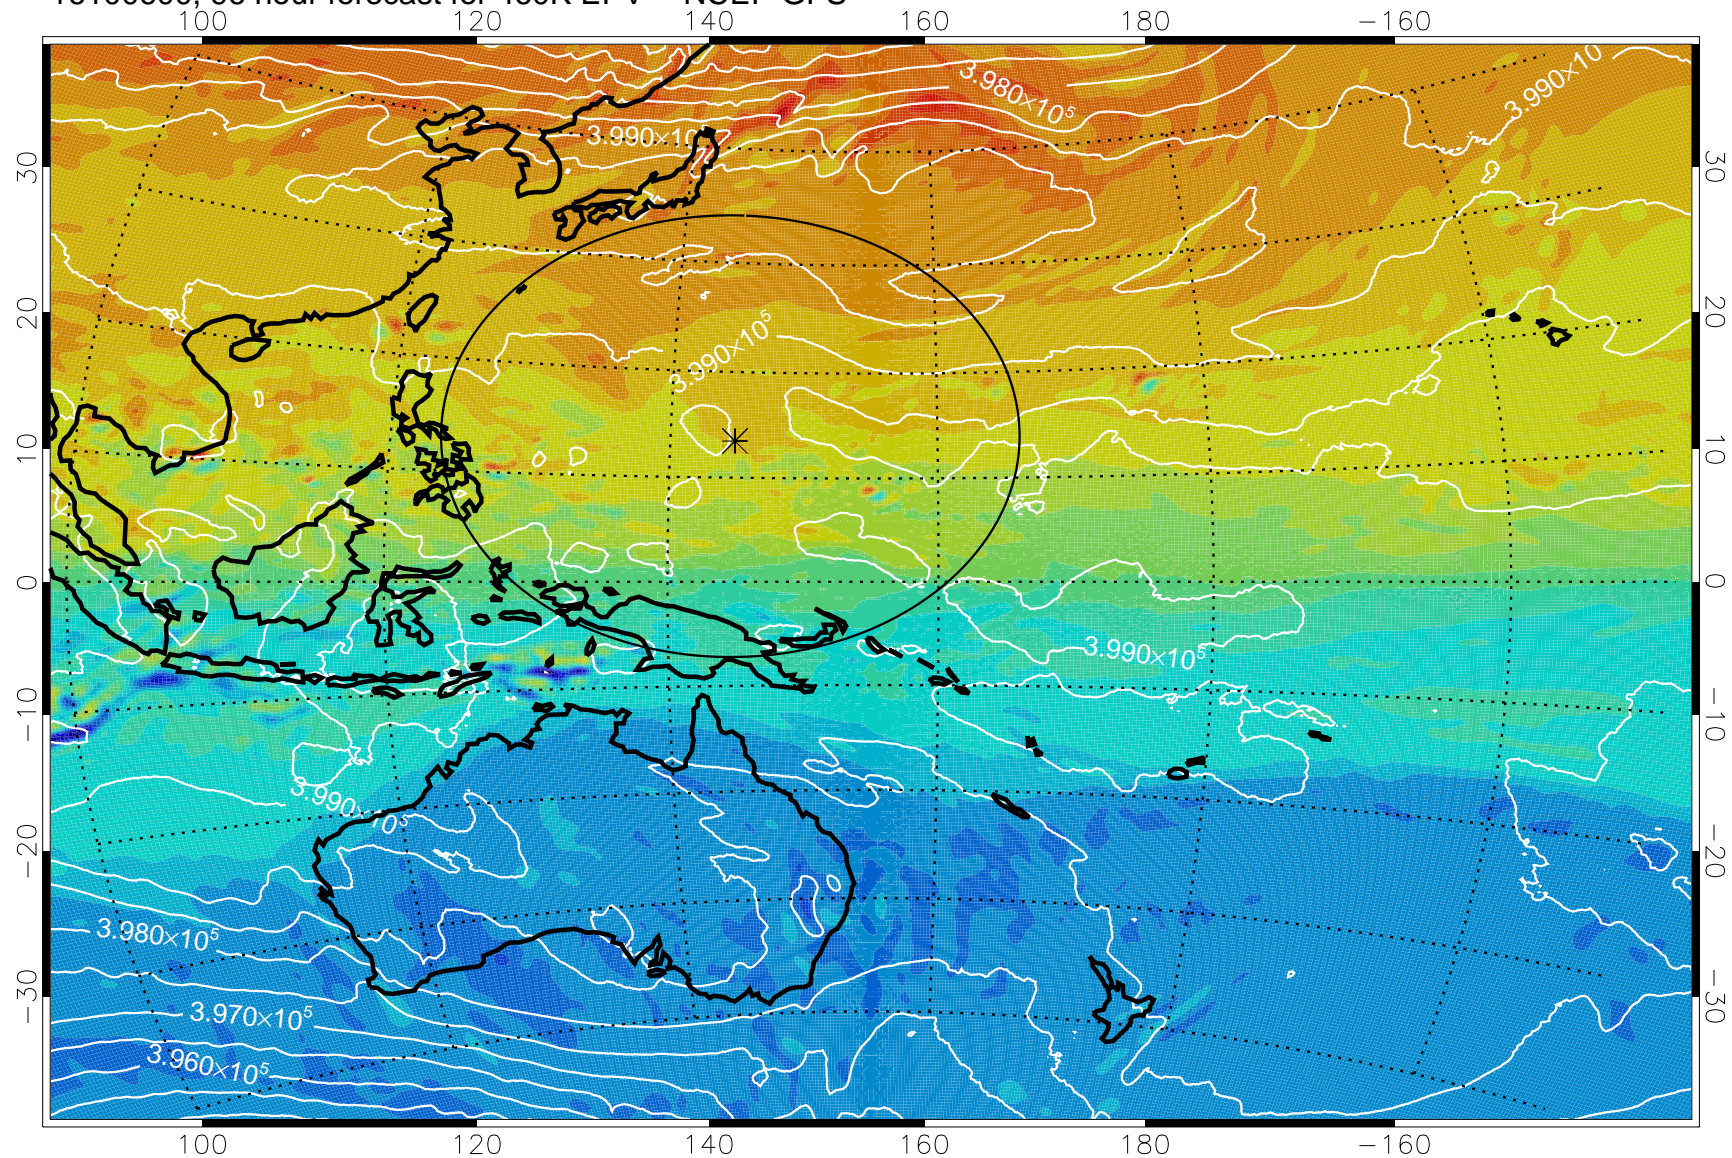

16100500, 72 hour forecast for 460K EPV -- NCEP GFS

460K Montgomery Streamfunction, white

Range ring of 2304 km

16100506, 78 hour forecast for 460K EPV -- NCEP GFS

460K Montgomery Streamfunction, white

Range ring of 2304 km

16100512, 84 hour forecast for 460K EPV -- NCEP GFS

460K Montgomery Streamfunction, white

Range ring of 2304 km

16100518, 90 hour forecast for 460K EPV -- NCEP GFS

460K Montgomery Streamfunction, white

Range ring of 2304 km

16100600, 96 hour forecast for 460K EPV -- NCEP GFS

460K Montgomery Streamfunction, white

Range ring of 2304 km

16100606, 102 hour forecast for 460K EPV -- NCEP GFS

460K Montgomery Streamfunction, white

Range ring of 2304 km

16100612, 108 hour forecast for 460K EPV -- NCEP GFS

460K Montgomery Streamfunction, white

Range ring of 2304 km

16100618, 114 hour forecast for 460K EPV -- NCEP GFS

16100700, 120 hour forecast for 460K EPV -- NCEP GFS