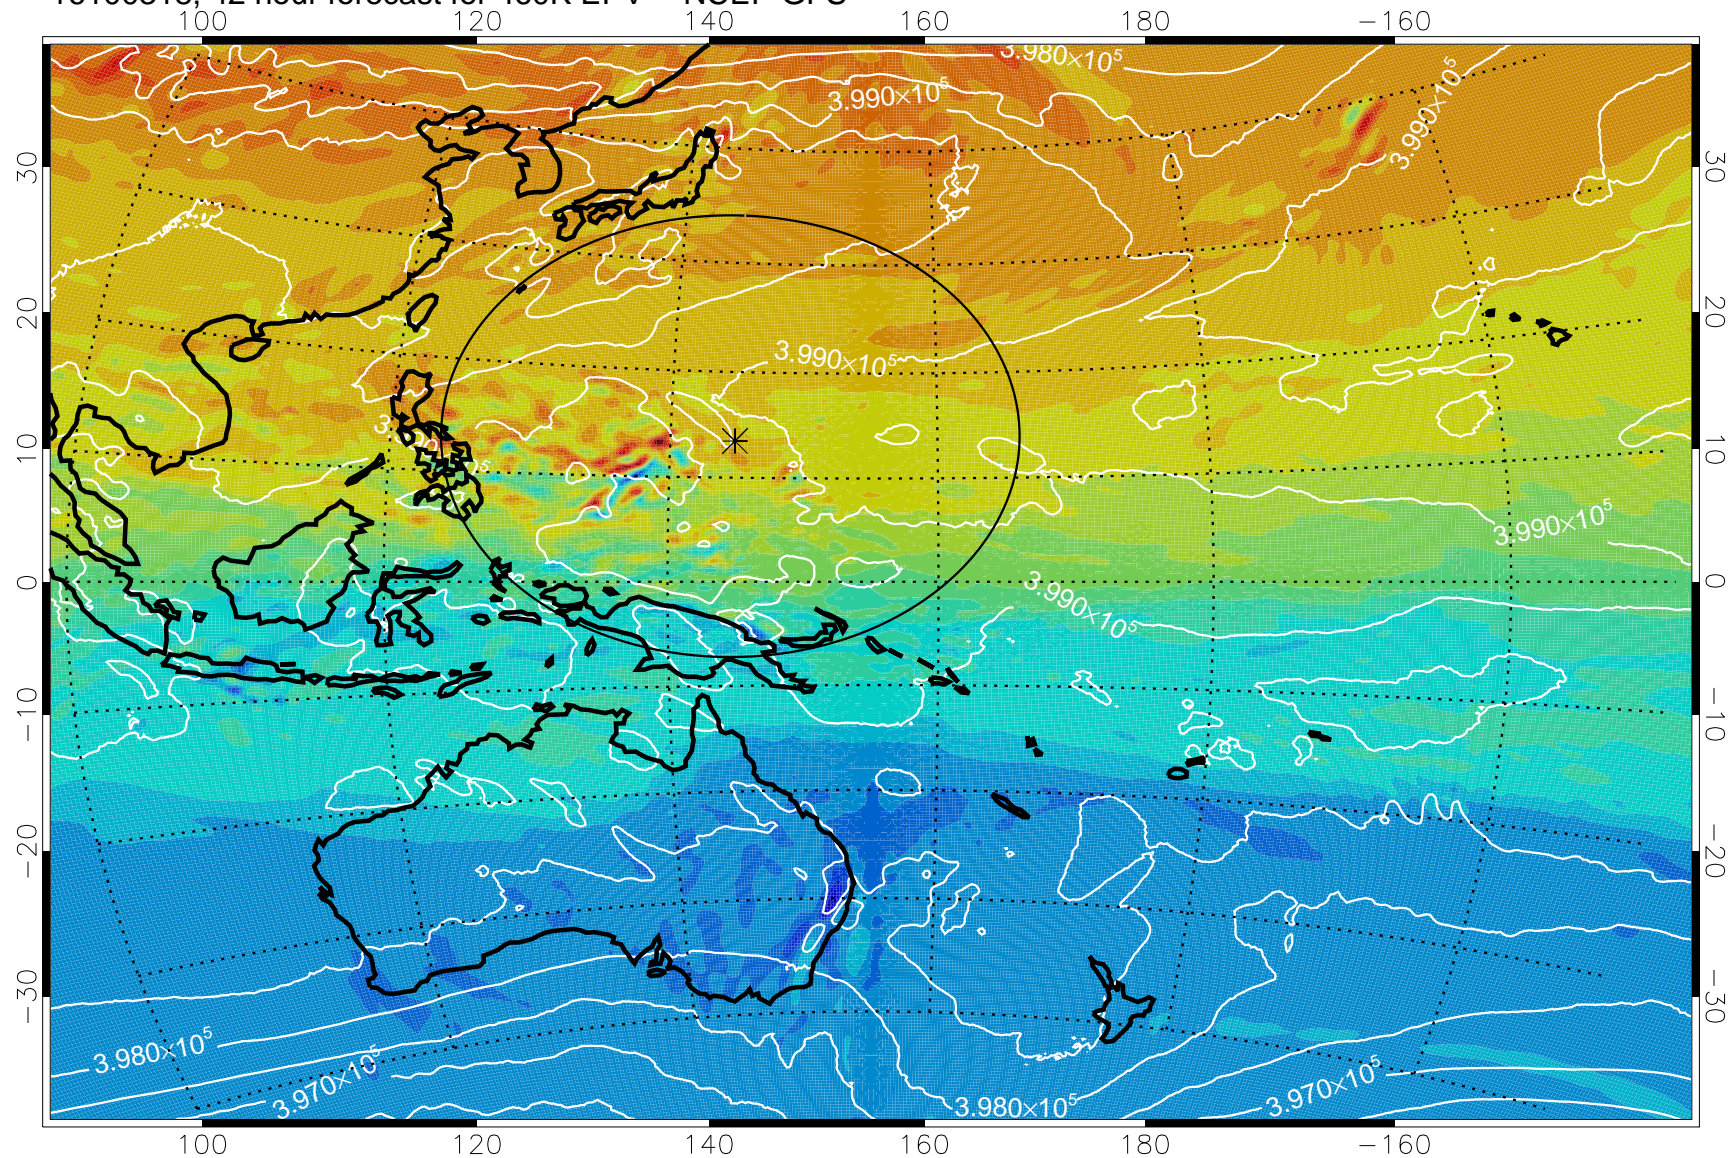

16100300, 24 hour forecast for 460K EPV -- NCEP GFS

460K Montgomery Streamfunction, white

Range ring of 2304 km

16100306, 30 hour forecast for 460K EPV -- NCEP GFS

460K Montgomery Streamfunction, white

Range ring of 2304 km

16100312, 36 hour forecast for 460K EPV -- NCEP GFS

460K Montgomery Streamfunction, white

Range ring of 2304 km

16100318, 42 hour forecast for 460K EPV -- NCEP GFS

460K Montgomery Streamfunction, white

Range ring of 2304 km

16100400, 48 hour forecast for 460K EPV -- NCEP GFS

460K Montgomery Streamfunction, white

Range ring of 2304 km

16100406, 54 hour forecast for 460K EPV -- NCEP GFS

460K Montgomery Streamfunction, white

Range ring of 2304 km

16100412, 60 hour forecast for 460K EPV -- NCEP GFS

460K Montgomery Streamfunction, white

Range ring of 2304 km

16100418, 66 hour forecast for 460K EPV -- NCEP GFS

460K Montgomery Streamfunction, white

Range ring of 2304 km