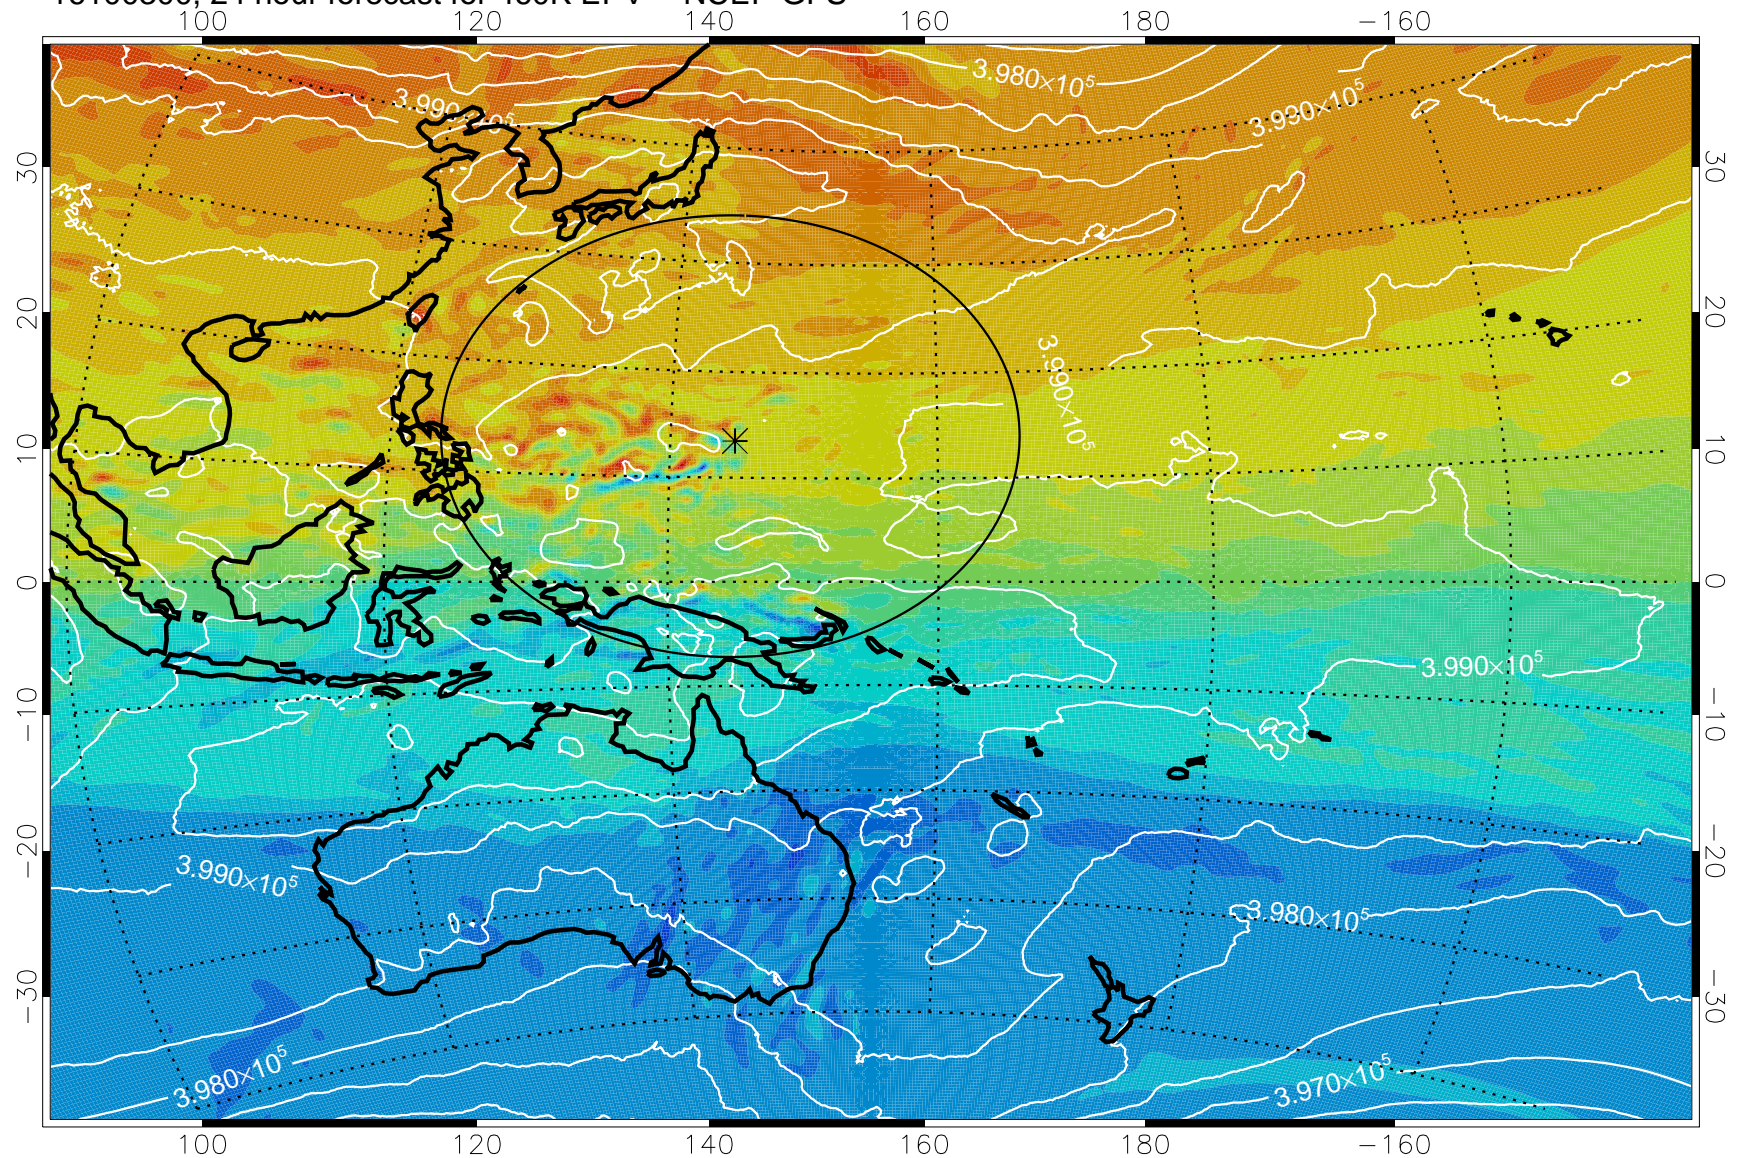

16100212, 12 hour forecast for 460K EPV -- NCEP GFS

460K Montgomery Streamfunction, white

Range ring of 2304 km

16100218, 18 hour forecast for 460K EPV -- NCEP GFS

460K Montgomery Streamfunction, white

Range ring of 2304 km

16100300, 24 hour forecast for 460K EPV -- NCEP GFS

460K Montgomery Streamfunction, white

Range ring of 2304 km

16100306, 30 hour forecast for 460K EPV -- NCEP GFS

460K Montgomery Streamfunction, white

Range ring of 2304 km

16100312, 36 hour forecast for 460K EPV -- NCEP GFS

460K Montgomery Streamfunction, white

Range ring of 2304 km

16100318, 42 hour forecast for 460K EPV -- NCEP GFS

460K Montgomery Streamfunction, white

Range ring of 2304 km

16100412, 60 hour forecast for 460K EPV -- NCEP GFS

460K Montgomery Streamfunction, white

Range ring of 2304 km

16100418, 66 hour forecast for 460K EPV -- NCEP GFS

460K Montgomery Streamfunction, white

Range ring of 2304 km