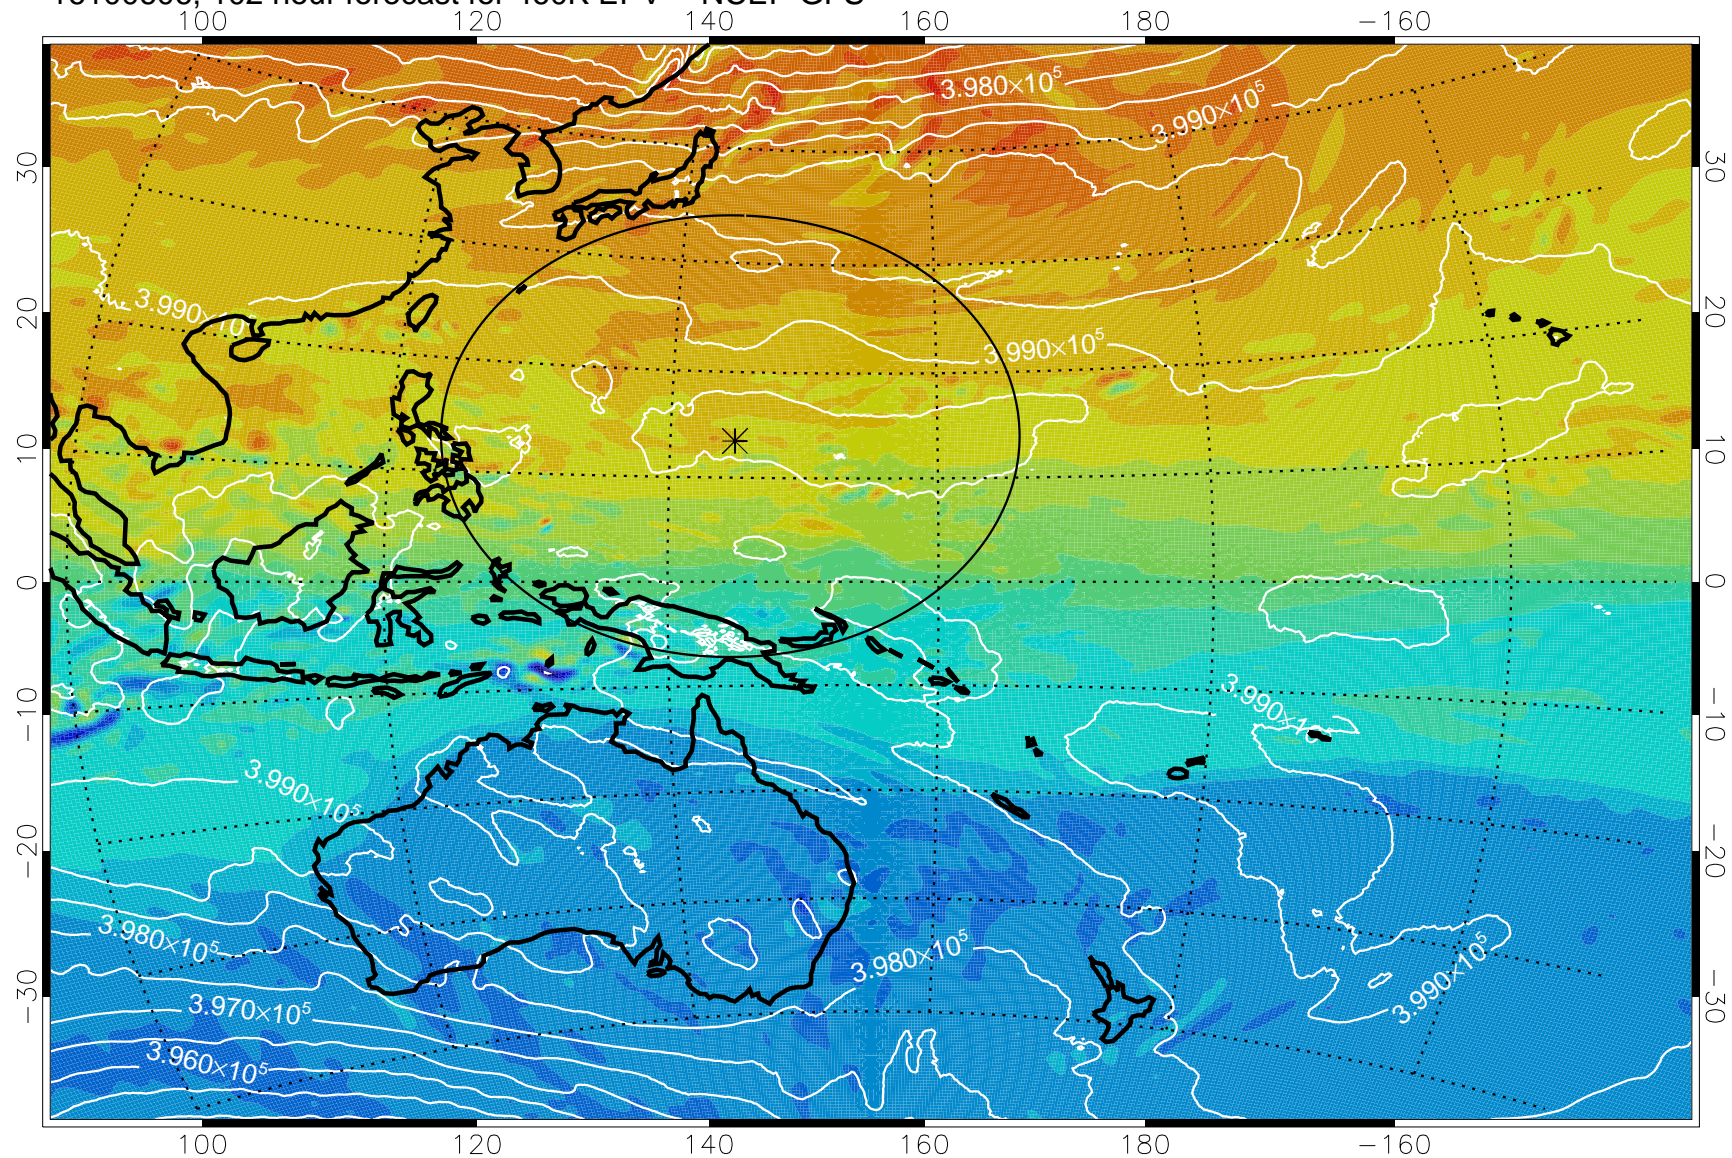

16100512, 84 hour forecast for 460K EPV -- NCEP GFS

460K Montgomery Streamfunction, white

Range ring of 2304 km

16100518, 90 hour forecast for 460K EPV -- NCEP GFS

460K Montgomery Streamfunction, white

Range ring of 2304 km

16100600, 96 hour forecast for 460K EPV -- NCEP GFS

460K Montgomery Streamfunction, white

Range ring of 2304 km

16100606, 102 hour forecast for 460K EPV -- NCEP GFS

460K Montgomery Streamfunction, white

Range ring of 2304 km

16100612, 108 hour forecast for 460K EPV -- NCEP GFS

460K Montgomery Streamfunction, white

Range ring of 2304 km

16100618, 114 hour forecast for 460K EPV -- NCEP GFS

16100700, 120 hour forecast for 460K EPV -- NCEP GFS

460K Montgomery Streamfunction, white

Range ring of 2304 km