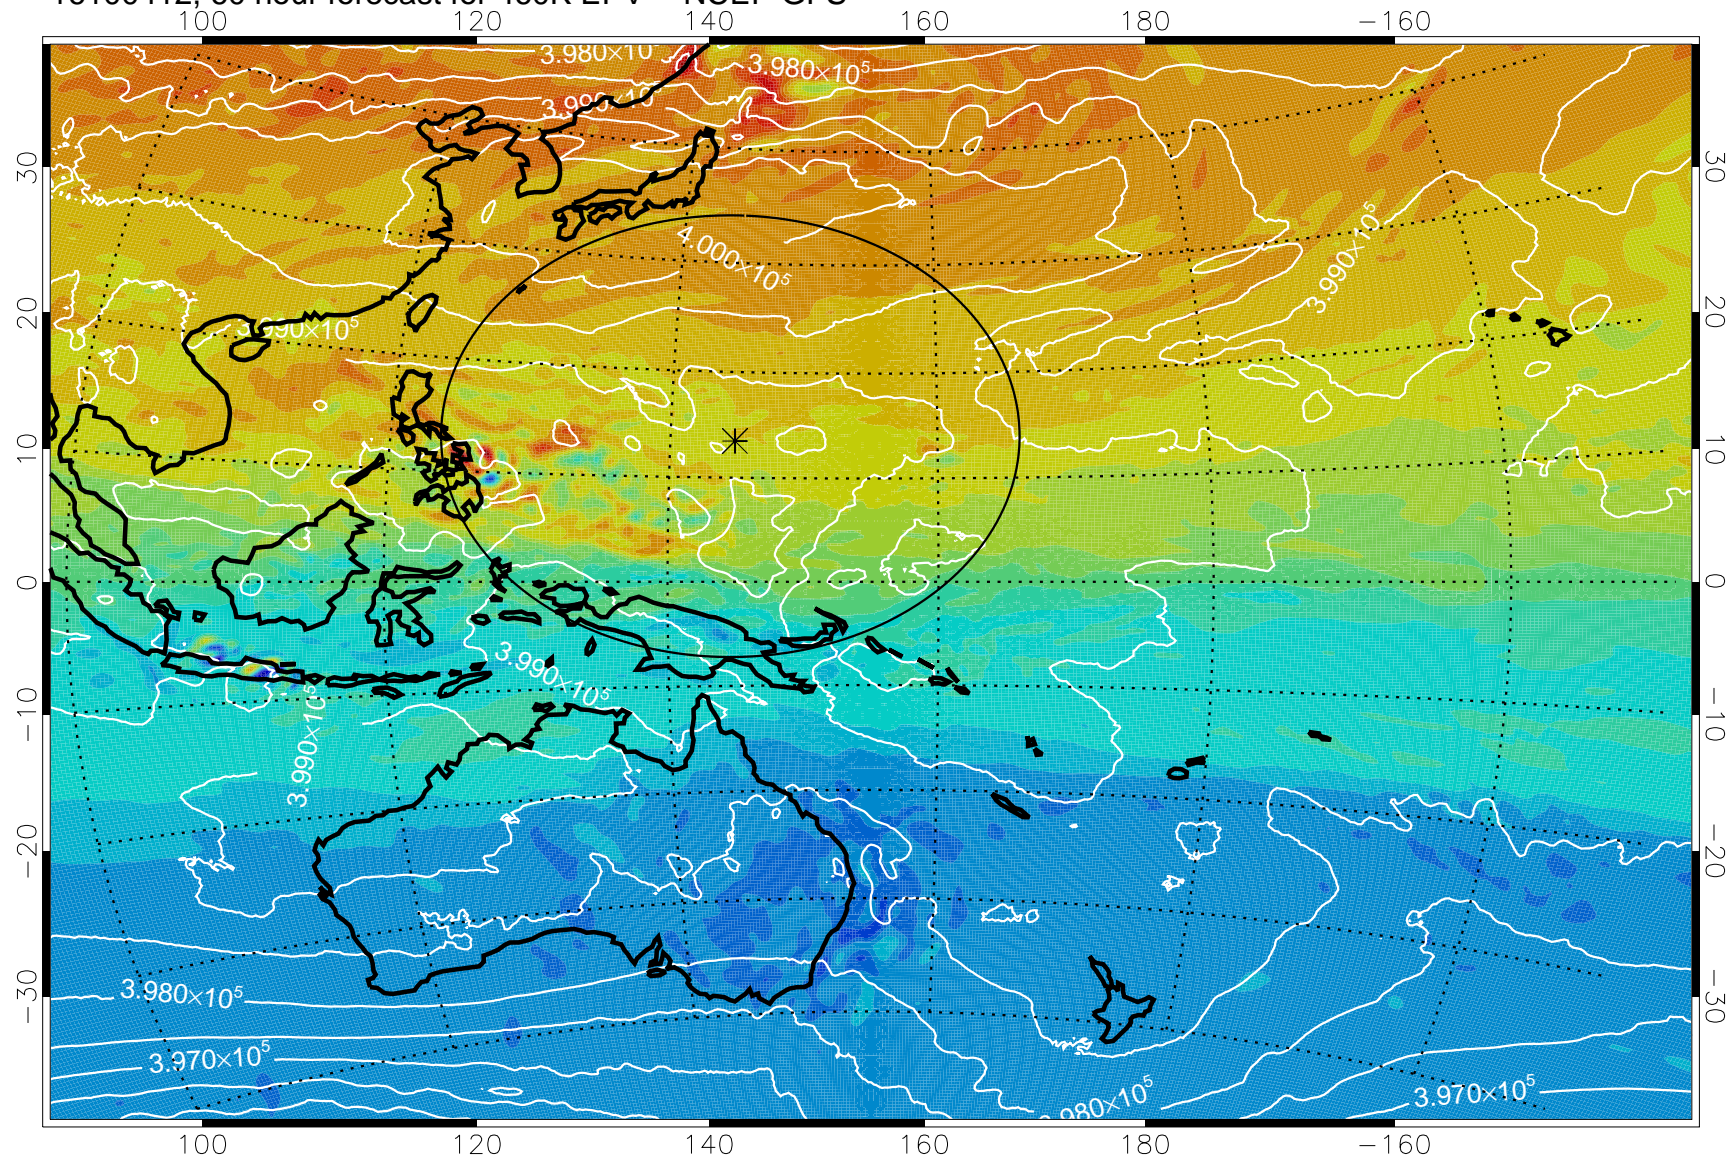

16100400, 48 hour forecast for 460K EPV -- NCEP GFS

460K Montgomery Streamfunction, white

Range ring of 2304 km

16100406, 54 hour forecast for 460K EPV -- NCEP GFS

460K Montgomery Streamfunction, white

Range ring of 2304 km

16100412, 60 hour forecast for 460K EPV -- NCEP GFS

460K Montgomery Streamfunction, white

Range ring of 2304 km

16100418, 66 hour forecast for 460K EPV -- NCEP GFS

460K Montgomery Streamfunction, white

Range ring of 2304 km

16100500, 72 hour forecast for 460K EPV -- NCEP GFS

460K Montgomery Streamfunction, white

Range ring of 2304 km

16100506, 78 hour forecast for 460K EPV -- NCEP GFS

460K Montgomery Streamfunction, white

Range ring of 2304 km

16100512, 84 hour forecast for 460K EPV -- NCEP GFS

460K Montgomery Streamfunction, white

Range ring of 2304 km

16100518, 90 hour forecast for 460K EPV -- NCEP GFS

460K Montgomery Streamfunction, white

Range ring of 2304 km