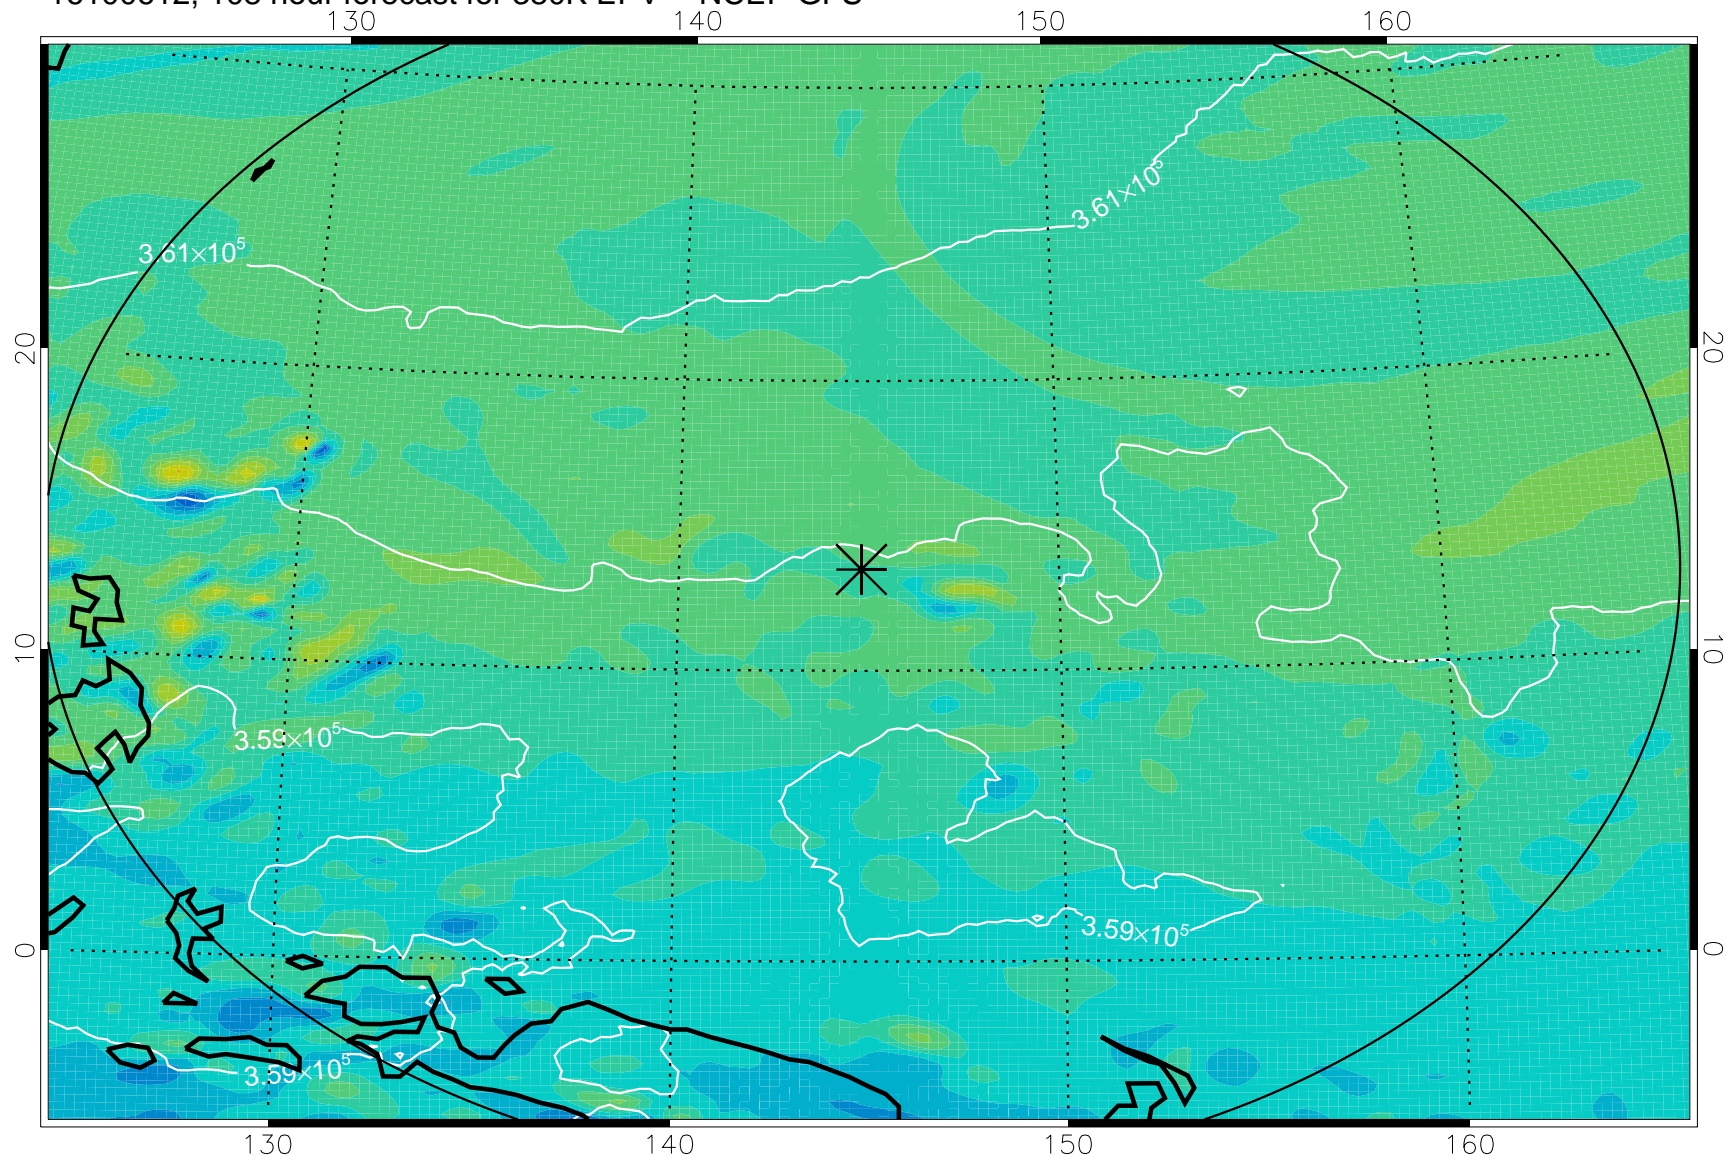

16100506, 78 hour forecast for 380K EPV -- NCEP GFS

380K Montgomery Streamfunction, white

Range ring of 2304 km

16100512, 84 hour forecast for 380K EPV -- NCEP GFS

380K Montgomery Streamfunction, white

Range ring of 2304 km

16100518, 90 hour forecast for 380K EPV -- NCEP GFS

380K Montgomery Streamfunction, white

Range ring of 2304 km

16100600, 96 hour forecast for 380K EPV -- NCEP GFS

380K Montgomery Streamfunction, white

Range ring of 2304 km

16100606, 102 hour forecast for 380K EPV -- NCEP GFS

380K Montgomery Streamfunction, white

Range ring of 2304 km

16100612, 108 hour forecast for 380K EPV -- NCEP GFS

380K Montgomery Streamfunction, white

Range ring of 2304 km

16100618, 114 hour forecast for 380K EPV -- NCEP GFS

380K Montgomery Streamfunction, white

Range ring of 2304 km

16100700, 120 hour forecast for 380K EPV -- NCEP GFS

380K Montgomery Streamfunction, white

Range ring of 2304 km