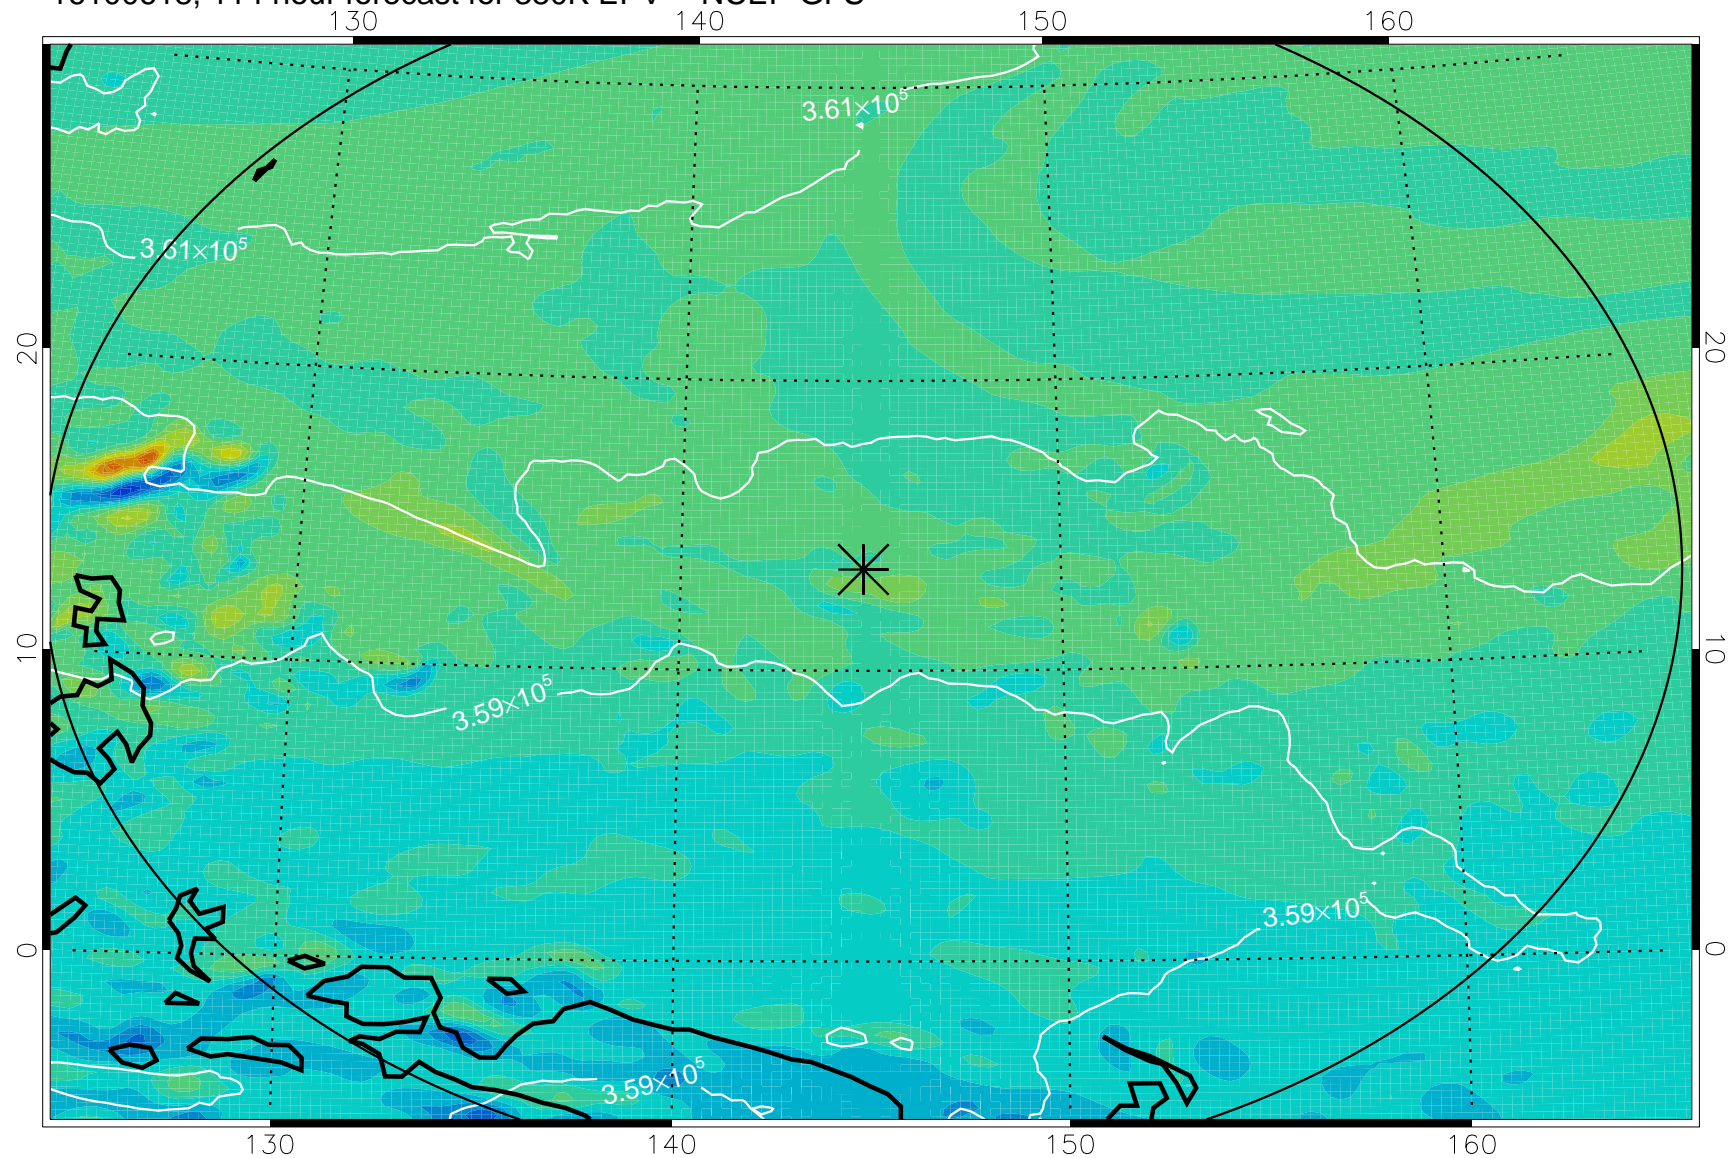

16100506, 78 hour forecast for 380K EPV -- NCEP GFS

380K Montgomery Streamfunction, white

Range ring of 2304 km

16100512, 84 hour forecast for 380K EPV -- NCEP GFS

380K Montgomery Streamfunction, white

Range ring of 2304 km

16100518, 90 hour forecast for 380K EPV -- NCEP GFS

380K Montgomery Streamfunction, white

Range ring of 2304 km

16100600, 96 hour forecast for 380K EPV -- NCEP GFS

380K Montgomery Streamfunction, white

Range ring of 2304 km

16100606, 102 hour forecast for 380K EPV -- NCEP GFS

380K Montgomery Streamfunction, white

Range ring of 2304 km

16100612, 108 hour forecast for 380K EPV -- NCEP GFS

380K Montgomery Streamfunction, white

Range ring of 2304 km

16100618, 114 hour forecast for 380K EPV -- NCEP GFS

380K Montgomery Streamfunction, white

Range ring of 2304 km

16100700, 120 hour forecast for 380K EPV -- NCEP GFS

380K Montgomery Streamfunction, white

Range ring of 2304 km