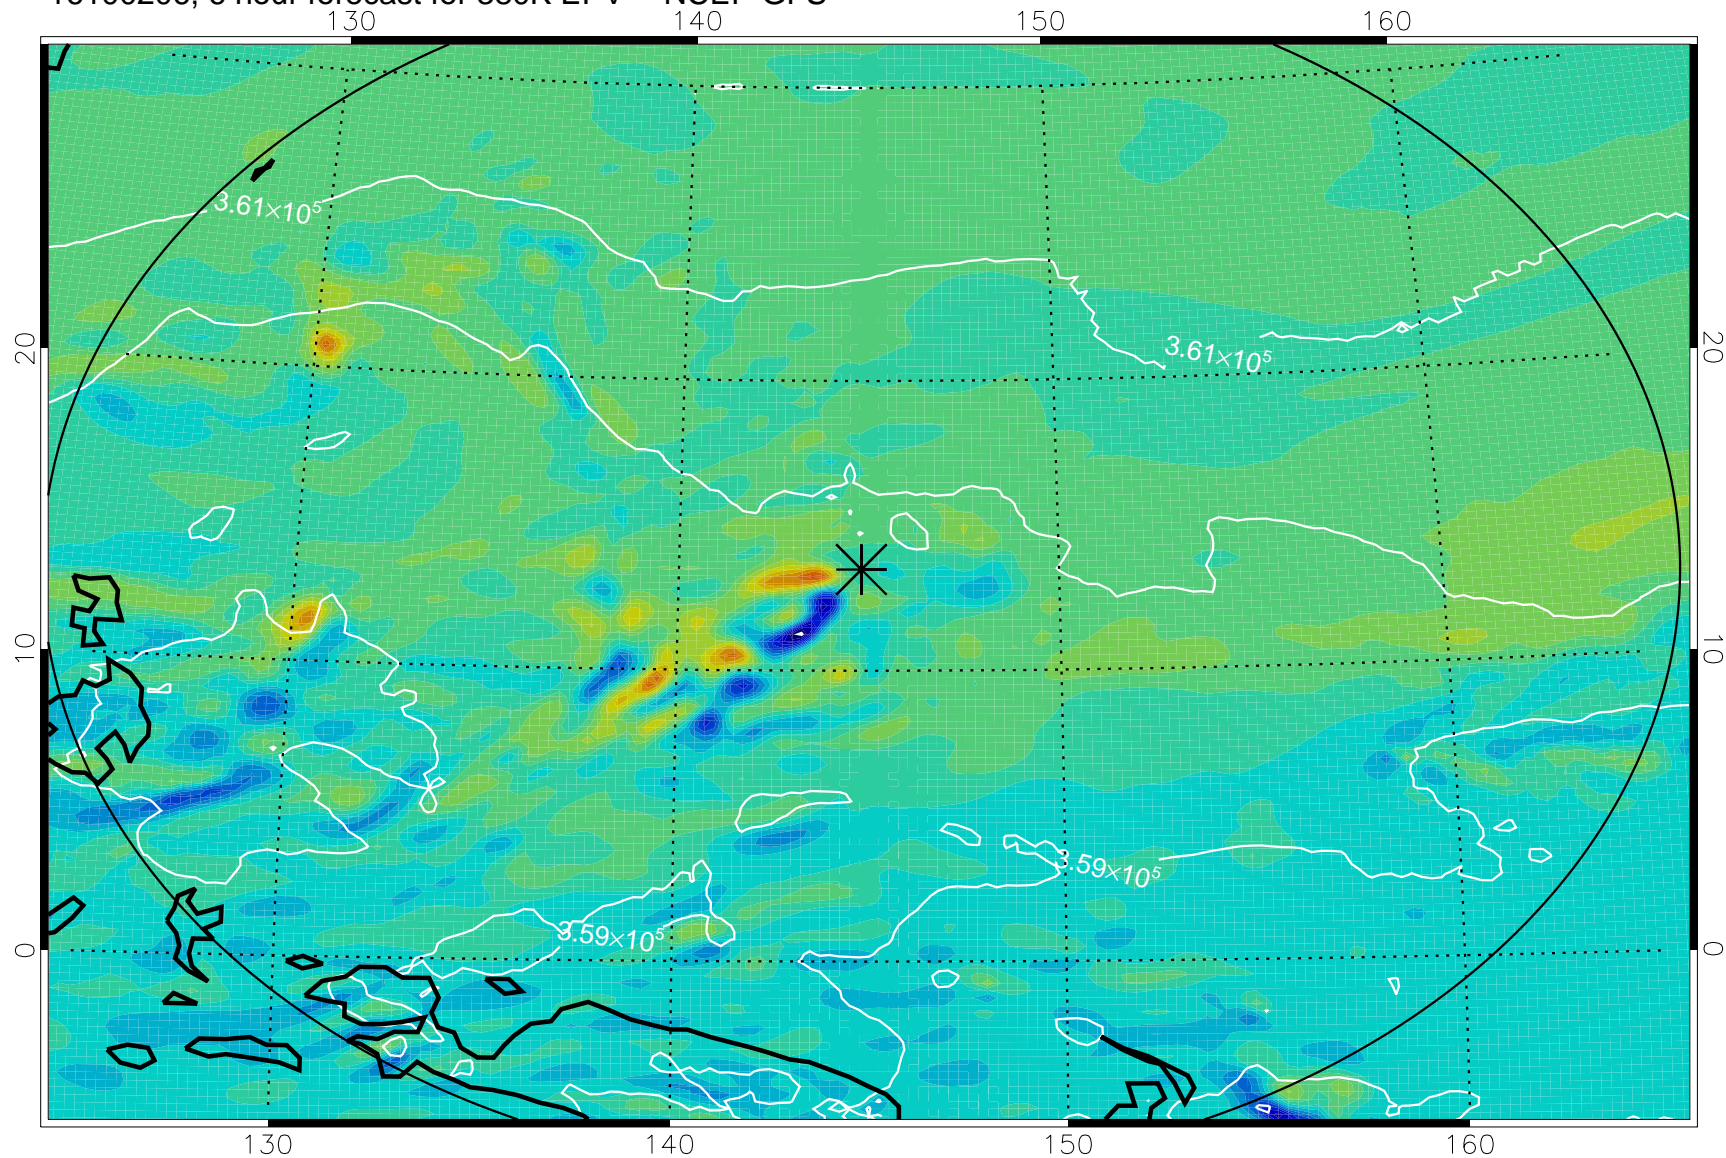

16100206, 6 hour forecast for 380K EPV -- NCEP GFS

380K Montgomery Streamfunction, white

Range ring of 2304 km

16100212, 12 hour forecast for 380K EPV -- NCEP GFS

380K Montgomery Streamfunction, white

Range ring of 2304 km

16100218, 18 hour forecast for 380K EPV -- NCEP GFS

380K Montgomery Streamfunction, white

Range ring of 2304 km

16100300, 24 hour forecast for 380K EPV -- NCEP GFS

380K Montgomery Streamfunction, white

Range ring of 2304 km

16100306, 30 hour forecast for 380K EPV -- NCEP GFS

380K Montgomery Streamfunction, white

Range ring of 2304 km

16100312, 36 hour forecast for 380K EPV -- NCEP GFS

380K Montgomery Streamfunction, white

Range ring of 2304 km

16100518, 90 hour forecast for 380K EPV -- NCEP GFS

380K Montgomery Streamfunction, white

Range ring of 2304 km

16100600, 96 hour forecast for 380K EPV -- NCEP GFS

380K Montgomery Streamfunction, white

Range ring of 2304 km