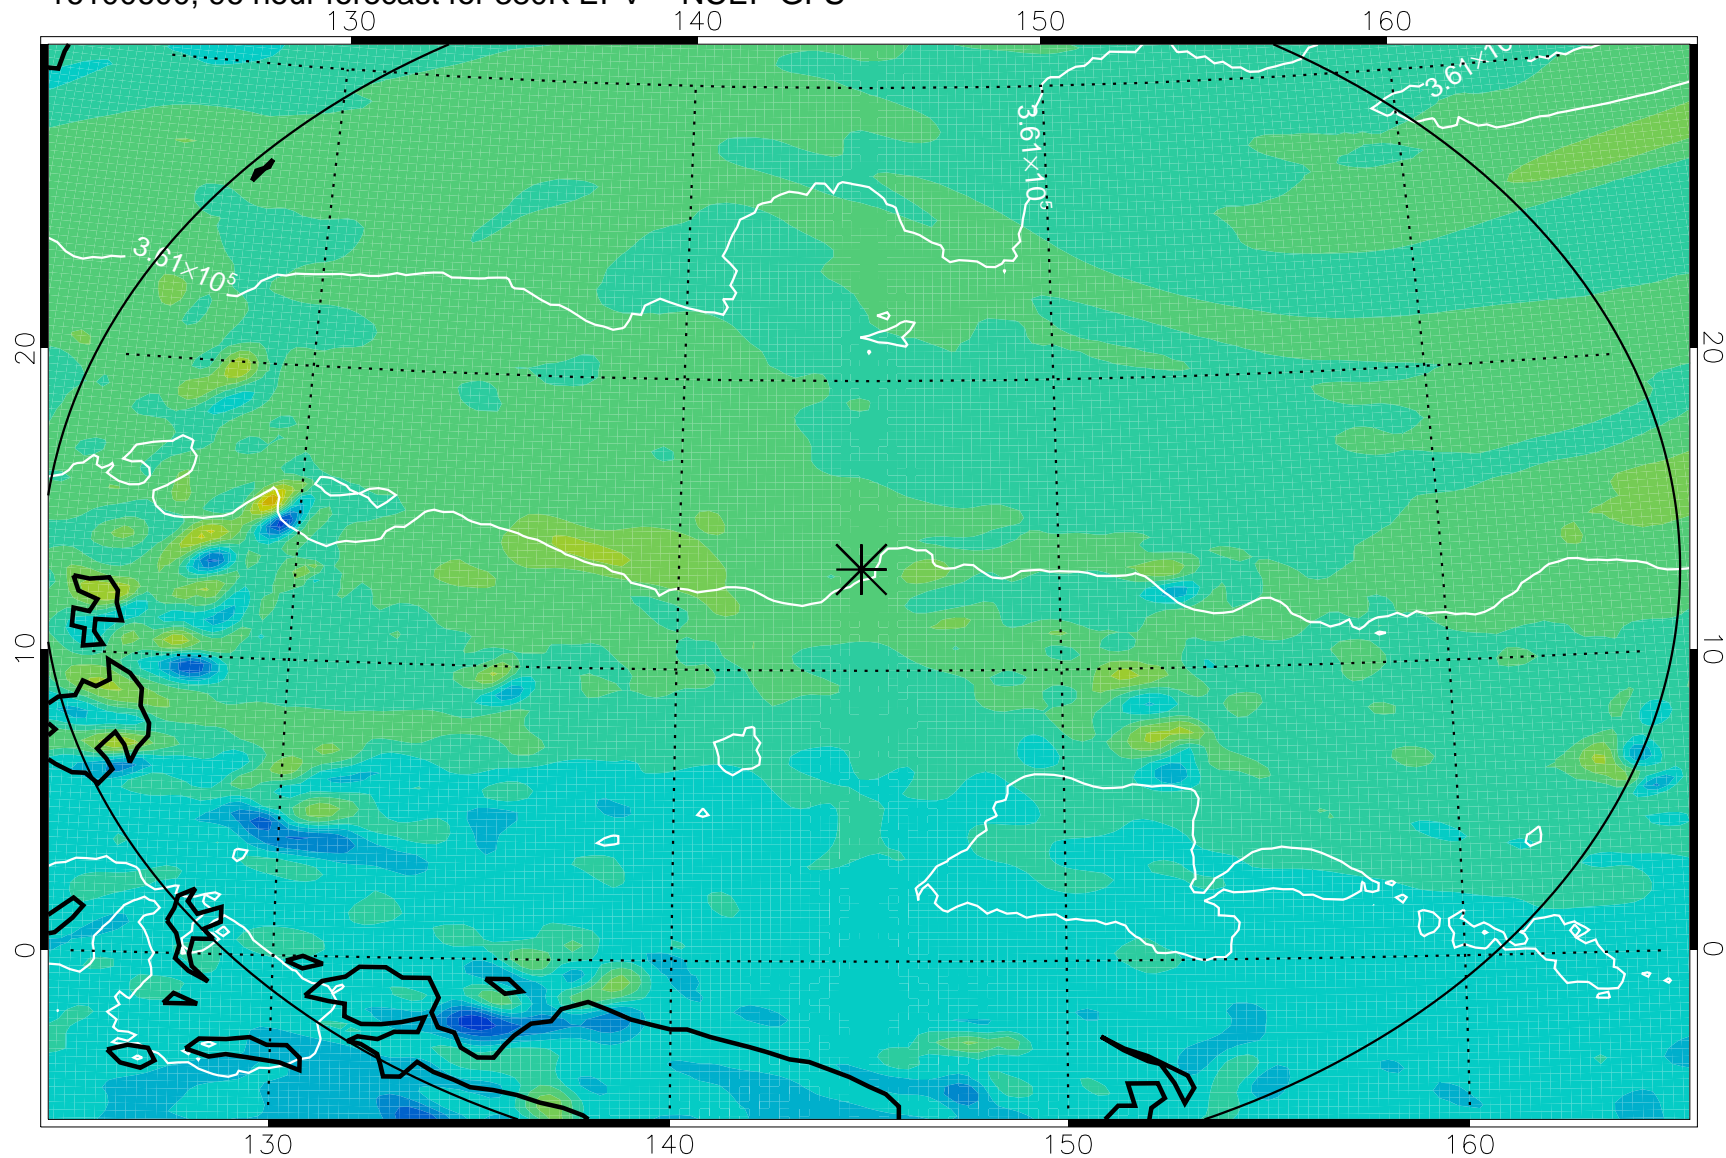

16100418, 66 hour forecast for 380K EPV -- NCEP GFS

380K Montgomery Streamfunction, white

Range ring of 2304 km

16100500, 72 hour forecast for 380K EPV -- NCEP GFS

380K Montgomery Streamfunction, white

Range ring of 2304 km

16100506, 78 hour forecast for 380K EPV -- NCEP GFS

380K Montgomery Streamfunction, white

Range ring of 2304 km

16100512, 84 hour forecast for 380K EPV -- NCEP GFS

380K Montgomery Streamfunction, white

Range ring of 2304 km

16100518, 90 hour forecast for 380K EPV -- NCEP GFS

380K Montgomery Streamfunction, white

Range ring of 2304 km

16100600, 96 hour forecast for 380K EPV -- NCEP GFS

380K Montgomery Streamfunction, white

Range ring of 2304 km

16100606, 102 hour forecast for 380K EPV -- NCEP GFS

380K Montgomery Streamfunction, white

Range ring of 2304 km

16100612, 108 hour forecast for 380K EPV -- NCEP GFS

380K Montgomery Streamfunction, white

Range ring of 2304 km