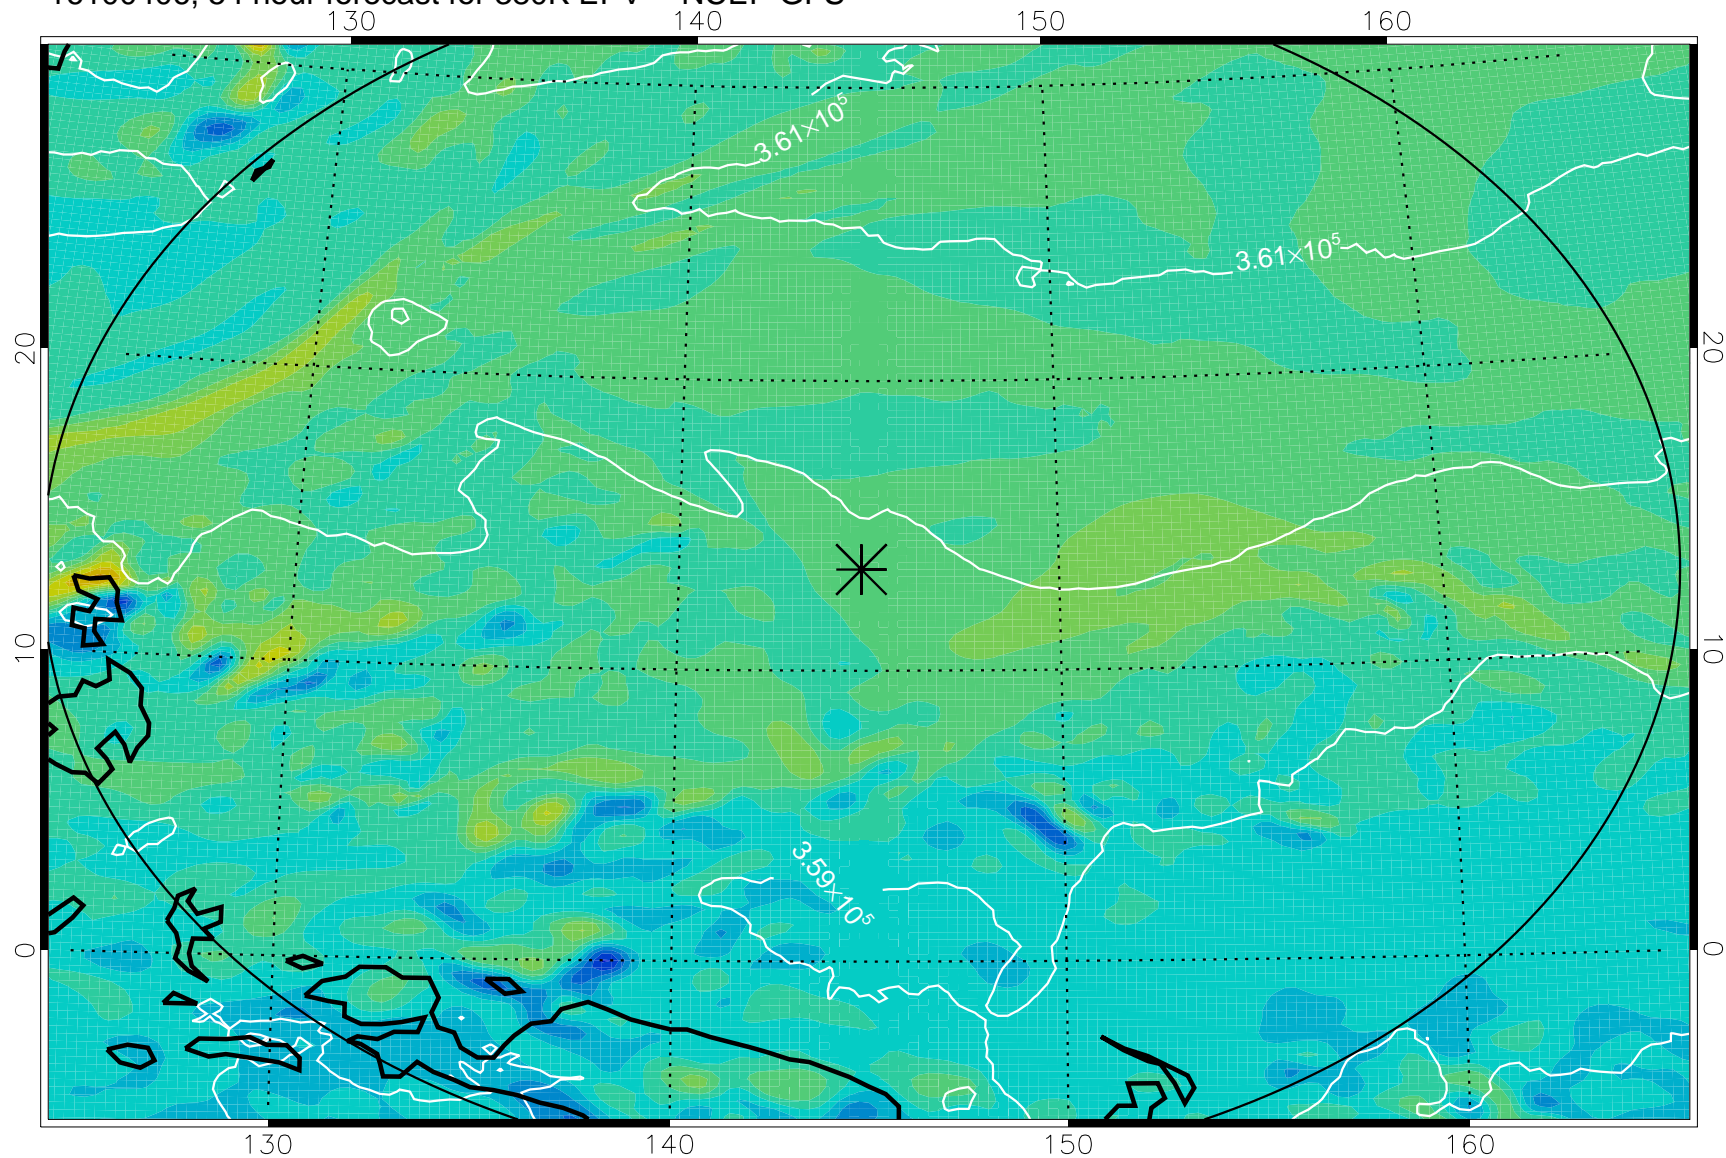

16100318, 42 hour forecast for 380K EPV -- NCEP GFS

380K Montgomery Streamfunction, white

Range ring of 2304 km

16100400, 48 hour forecast for 380K EPV -- NCEP GFS

380K Montgomery Streamfunction, white

Range ring of 2304 km

16100406, 54 hour forecast for 380K EPV -- NCEP GFS

380K Montgomery Streamfunction, white

Range ring of 2304 km

16100412, 60 hour forecast for 380K EPV -- NCEP GFS

380K Montgomery Streamfunction, white

Range ring of 2304 km

16100418, 66 hour forecast for 380K EPV -- NCEP GFS

380K Montgomery Streamfunction, white

Range ring of 2304 km

16100500, 72 hour forecast for 380K EPV -- NCEP GFS

380K Montgomery Streamfunction, white

Range ring of 2304 km

16100518, 90 hour forecast for 380K EPV -- NCEP GFS

380K Montgomery Streamfunction, white

Range ring of 2304 km

16100600, 96 hour forecast for 380K EPV -- NCEP GFS

380K Montgomery Streamfunction, white

Range ring of 2304 km