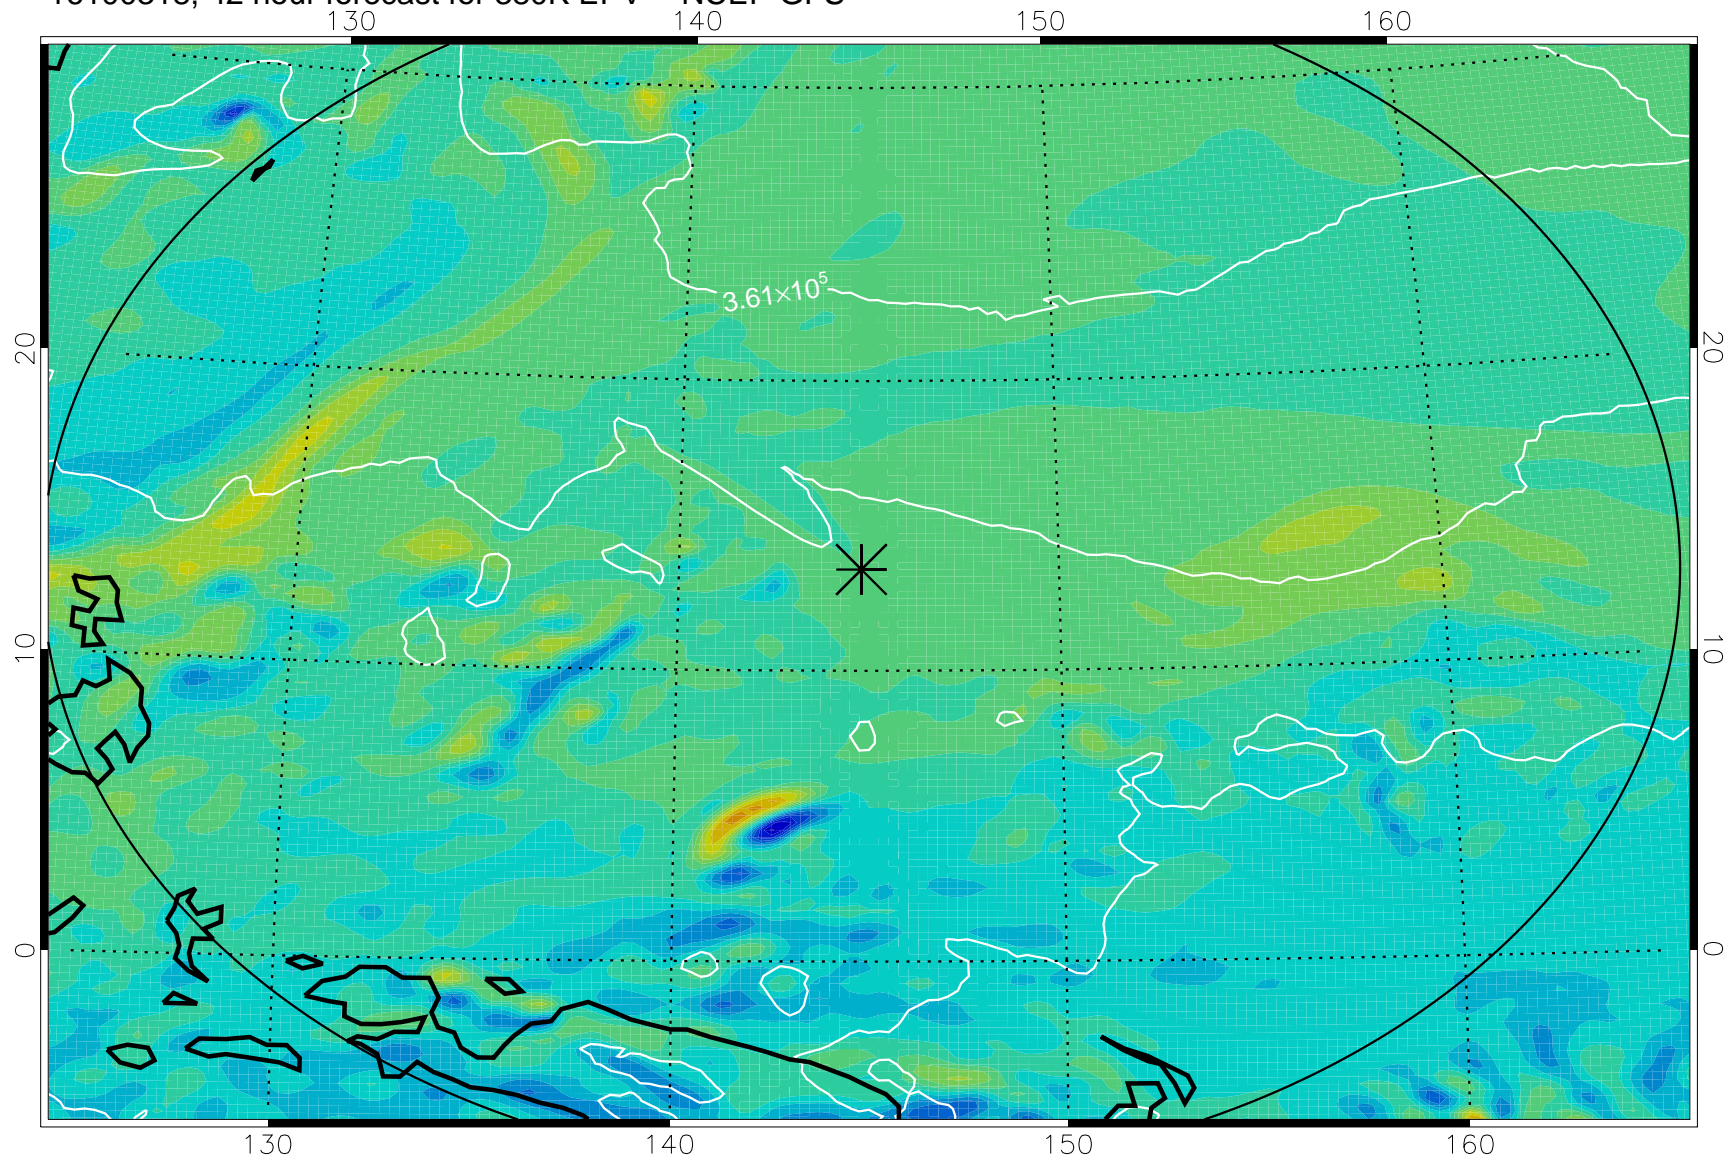

16100306, 30 hour forecast for 380K EPV -- NCEP GFS

380K Montgomery Streamfunction, white

Range ring of 2304 km

16100312, 36 hour forecast for 380K EPV -- NCEP GFS

380K Montgomery Streamfunction, white

Range ring of 2304 km

16100318, 42 hour forecast for 380K EPV -- NCEP GFS

380K Montgomery Streamfunction, white

Range ring of 2304 km

16100400, 48 hour forecast for 380K EPV -- NCEP GFS

380K Montgomery Streamfunction, white

Range ring of 2304 km

16100406, 54 hour forecast for 380K EPV -- NCEP GFS

380K Montgomery Streamfunction, white

Range ring of 2304 km

16100412, 60 hour forecast for 380K EPV -- NCEP GFS

380K Montgomery Streamfunction, white

Range ring of 2304 km

16100418, 66 hour forecast for 380K EPV -- NCEP GFS

380K Montgomery Streamfunction, white

Range ring of 2304 km

16100500, 72 hour forecast for 380K EPV -- NCEP GFS

380K Montgomery Streamfunction, white

Range ring of 2304 km