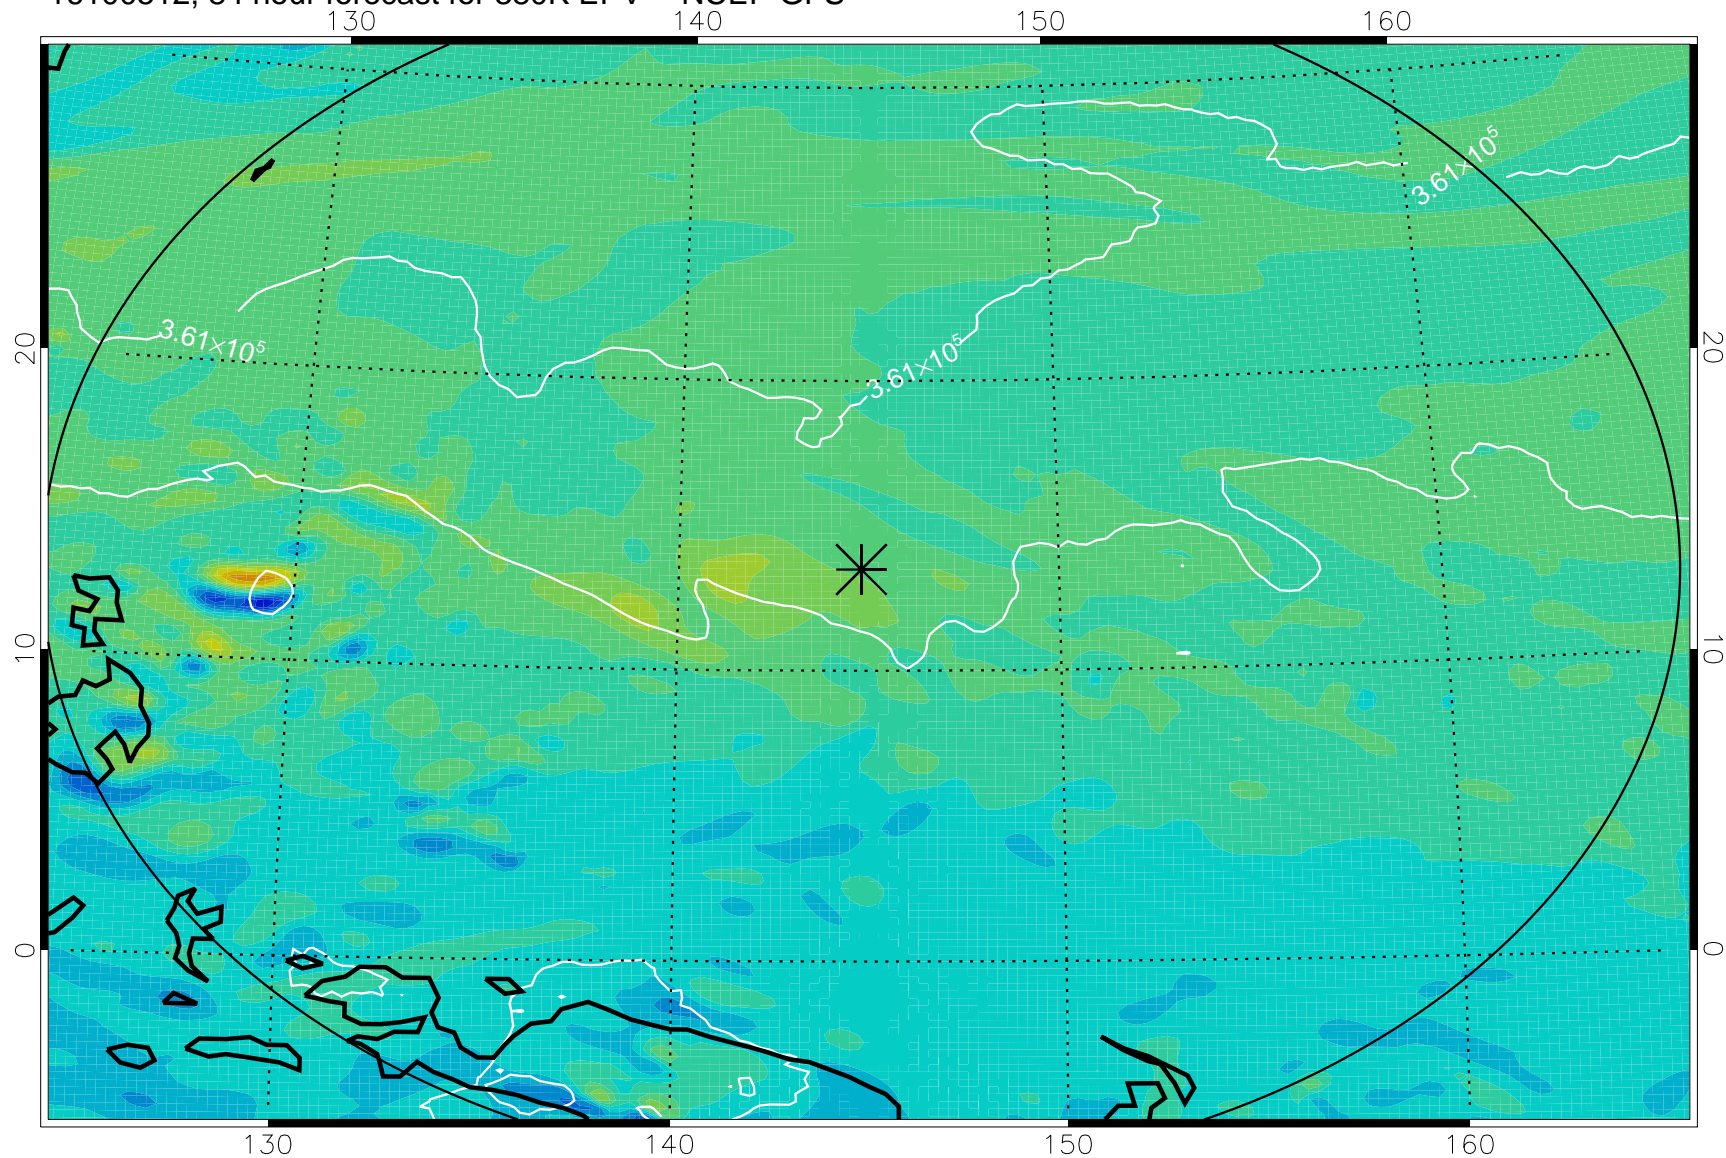

16100418, 66 hour forecast for 380K EPV -- NCEP GFS

380K Montgomery Streamfunction, white

Range ring of 2304 km

16100500, 72 hour forecast for 380K EPV -- NCEP GFS

380K Montgomery Streamfunction, white

Range ring of 2304 km

16100506, 78 hour forecast for 380K EPV -- NCEP GFS

380K Montgomery Streamfunction, white

Range ring of 2304 km

16100512, 84 hour forecast for 380K EPV -- NCEP GFS

380K Montgomery Streamfunction, white

Range ring of 2304 km

16100518, 90 hour forecast for 380K EPV -- NCEP GFS

380K Montgomery Streamfunction, white

Range ring of 2304 km

16100600, 96 hour forecast for 380K EPV -- NCEP GFS

380K Montgomery Streamfunction, white

Range ring of 2304 km

16100606, 102 hour forecast for 380K EPV -- NCEP GFS

380K Montgomery Streamfunction, white

Range ring of 2304 km

16100612, 108 hour forecast for 380K EPV -- NCEP GFS

380K Montgomery Streamfunction, white

Range ring of 2304 km