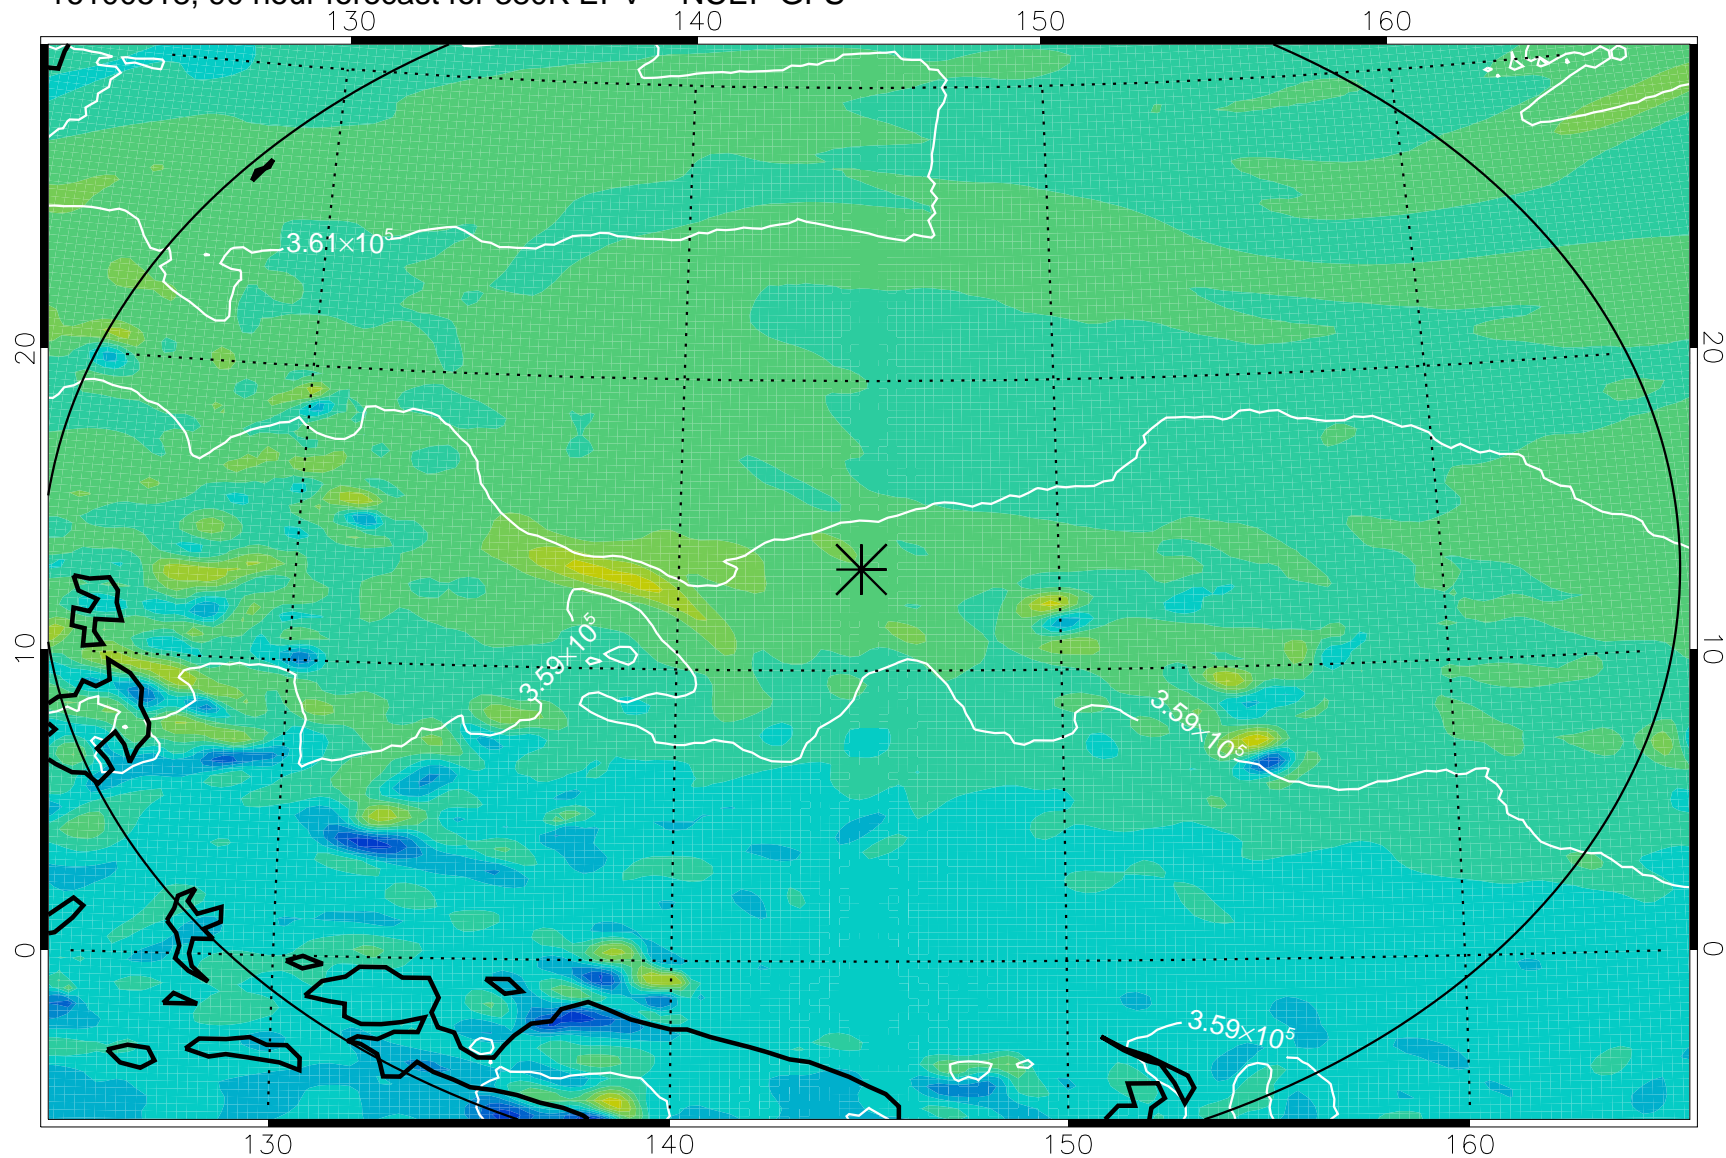

16100418, 66 hour forecast for 380K EPV -- NCEP GFS

380K Montgomery Streamfunction, white

Range ring of 2304 km

16100500, 72 hour forecast for 380K EPV -- NCEP GFS

380K Montgomery Streamfunction, white

Range ring of 2304 km

16100506, 78 hour forecast for 380K EPV -- NCEP GFS

380K Montgomery Streamfunction, white

Range ring of 2304 km

16100512, 84 hour forecast for 380K EPV -- NCEP GFS

380K Montgomery Streamfunction, white

Range ring of 2304 km

16100518, 90 hour forecast for 380K EPV -- NCEP GFS

380K Montgomery Streamfunction, white

Range ring of 2304 km

16100600, 96 hour forecast for 380K EPV -- NCEP GFS

380K Montgomery Streamfunction, white

Range ring of 2304 km

16100606, 102 hour forecast for 380K EPV -- NCEP GFS

380K Montgomery Streamfunction, white

Range ring of 2304 km

16100612, 108 hour forecast for 380K EPV -- NCEP GFS

380K Montgomery Streamfunction, white

Range ring of 2304 km