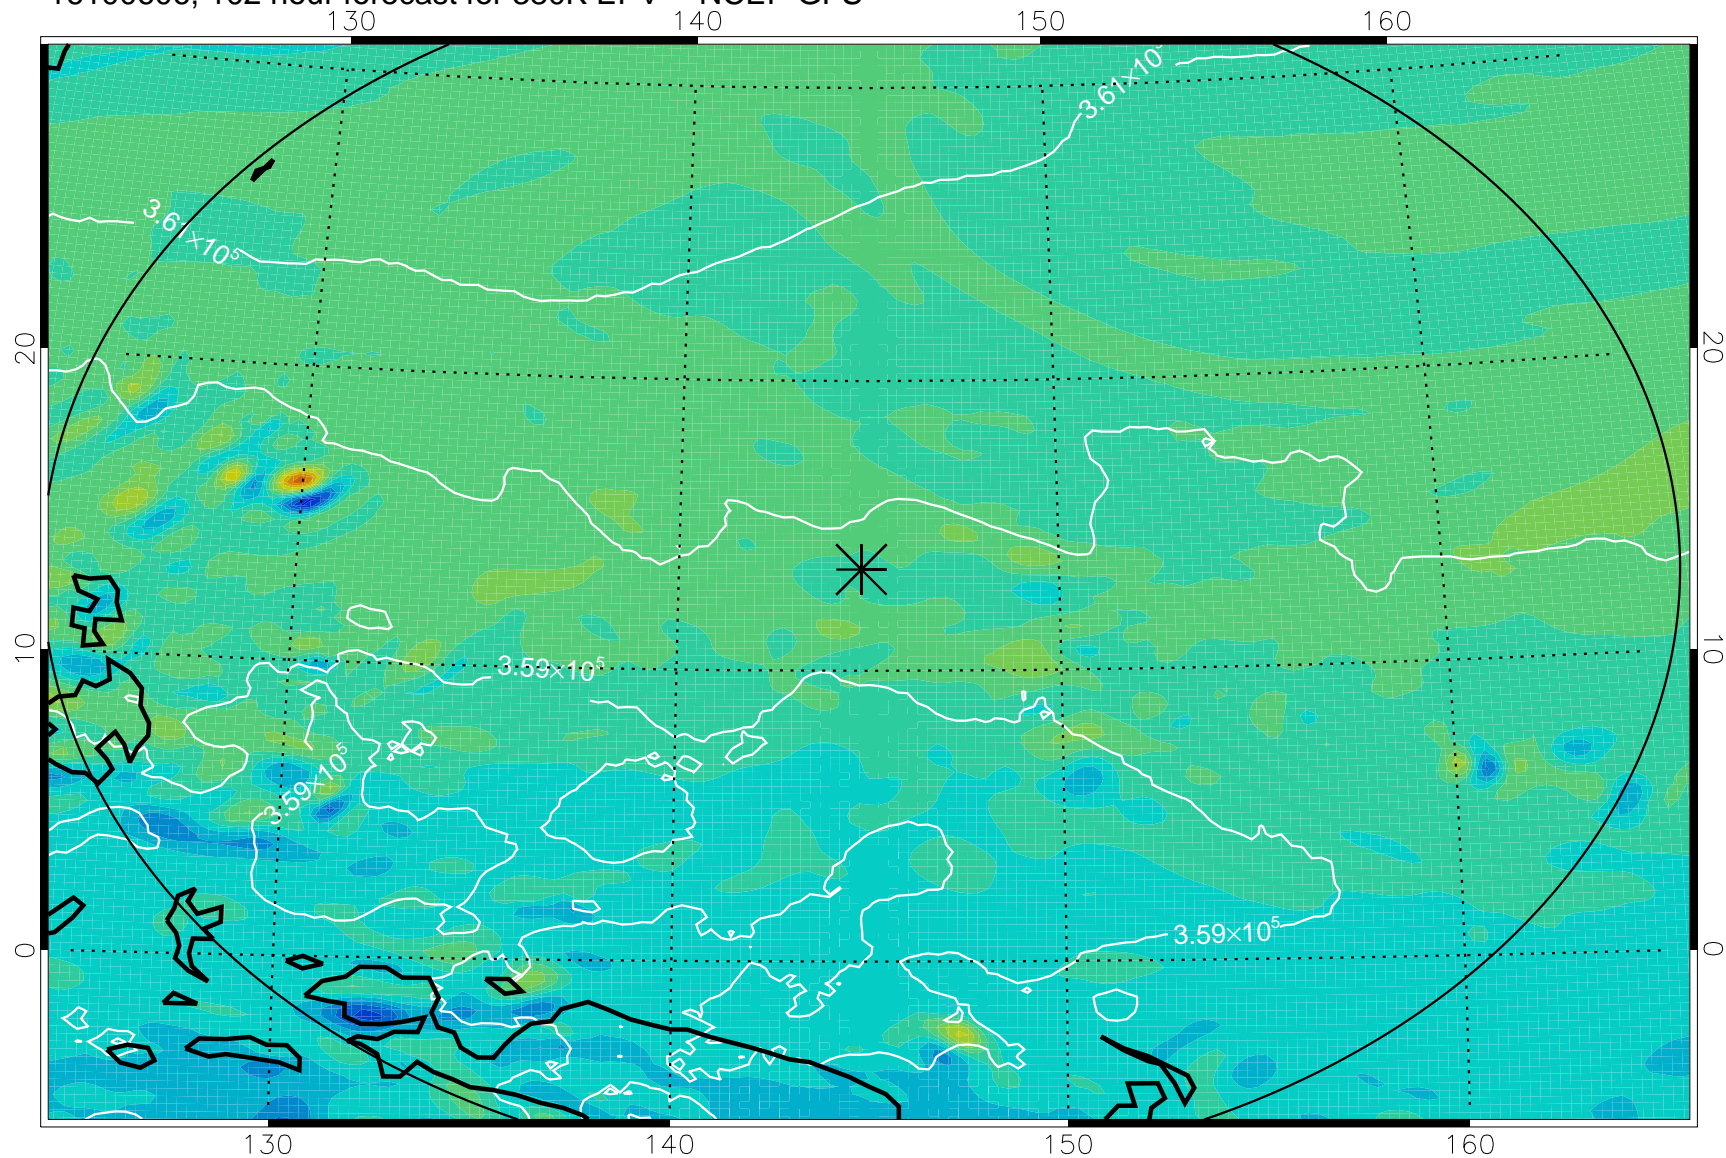

16100506, 78 hour forecast for 380K EPV -- NCEP GFS

380K Montgomery Streamfunction, white

Range ring of 2304 km

16100512, 84 hour forecast for 380K EPV -- NCEP GFS

380K Montgomery Streamfunction, white

Range ring of 2304 km

16100518, 90 hour forecast for 380K EPV -- NCEP GFS

380K Montgomery Streamfunction, white

Range ring of 2304 km

16100600, 96 hour forecast for 380K EPV -- NCEP GFS

380K Montgomery Streamfunction, white

Range ring of 2304 km

16100606, 102 hour forecast for 380K EPV -- NCEP GFS

380K Montgomery Streamfunction, white

Range ring of 2304 km

16100612, 108 hour forecast for 380K EPV -- NCEP GFS

380K Montgomery Streamfunction, white

Range ring of 2304 km

16100618, 114 hour forecast for 380K EPV -- NCEP GFS

380K Montgomery Streamfunction, white

Range ring of 2304 km

16100700, 120 hour forecast for 380K EPV -- NCEP GFS

380K Montgomery Streamfunction, white

Range ring of 2304 km