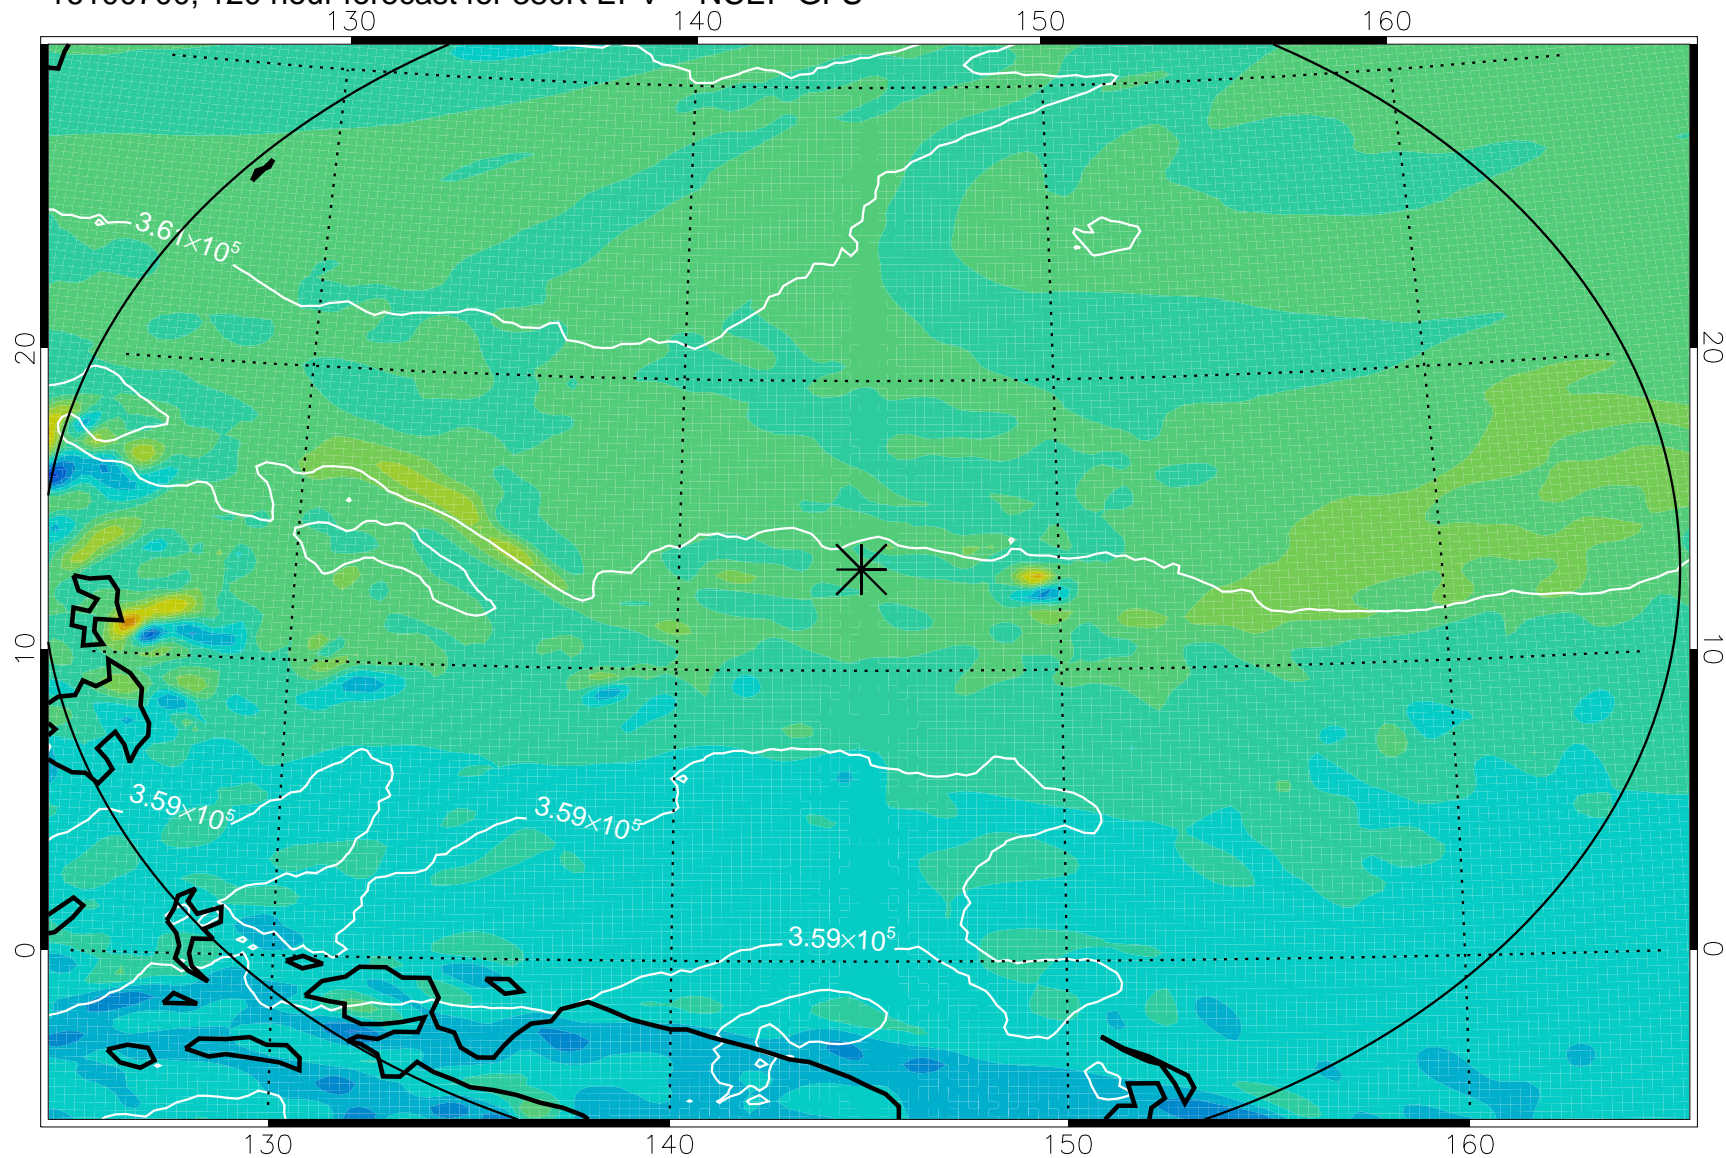

16100506, 78 hour forecast for 380K EPV -- NCEP GFS

380K Montgomery Streamfunction, white

Range ring of 2304 km

16100512, 84 hour forecast for 380K EPV -- NCEP GFS

380K Montgomery Streamfunction, white

Range ring of 2304 km

16100518, 90 hour forecast for 380K EPV -- NCEP GFS

380K Montgomery Streamfunction, white

Range ring of 2304 km

16100600, 96 hour forecast for 380K EPV -- NCEP GFS

380K Montgomery Streamfunction, white

Range ring of 2304 km

16100606, 102 hour forecast for 380K EPV -- NCEP GFS

380K Montgomery Streamfunction, white

Range ring of 2304 km

16100612, 108 hour forecast for 380K EPV -- NCEP GFS

380K Montgomery Streamfunction, white

Range ring of 2304 km

16100618, 114 hour forecast for 380K EPV -- NCEP GFS

380K Montgomery Streamfunction, white

Range ring of 2304 km

16100700, 120 hour forecast for 380K EPV -- NCEP GFS

380K Montgomery Streamfunction, white

Range ring of 2304 km