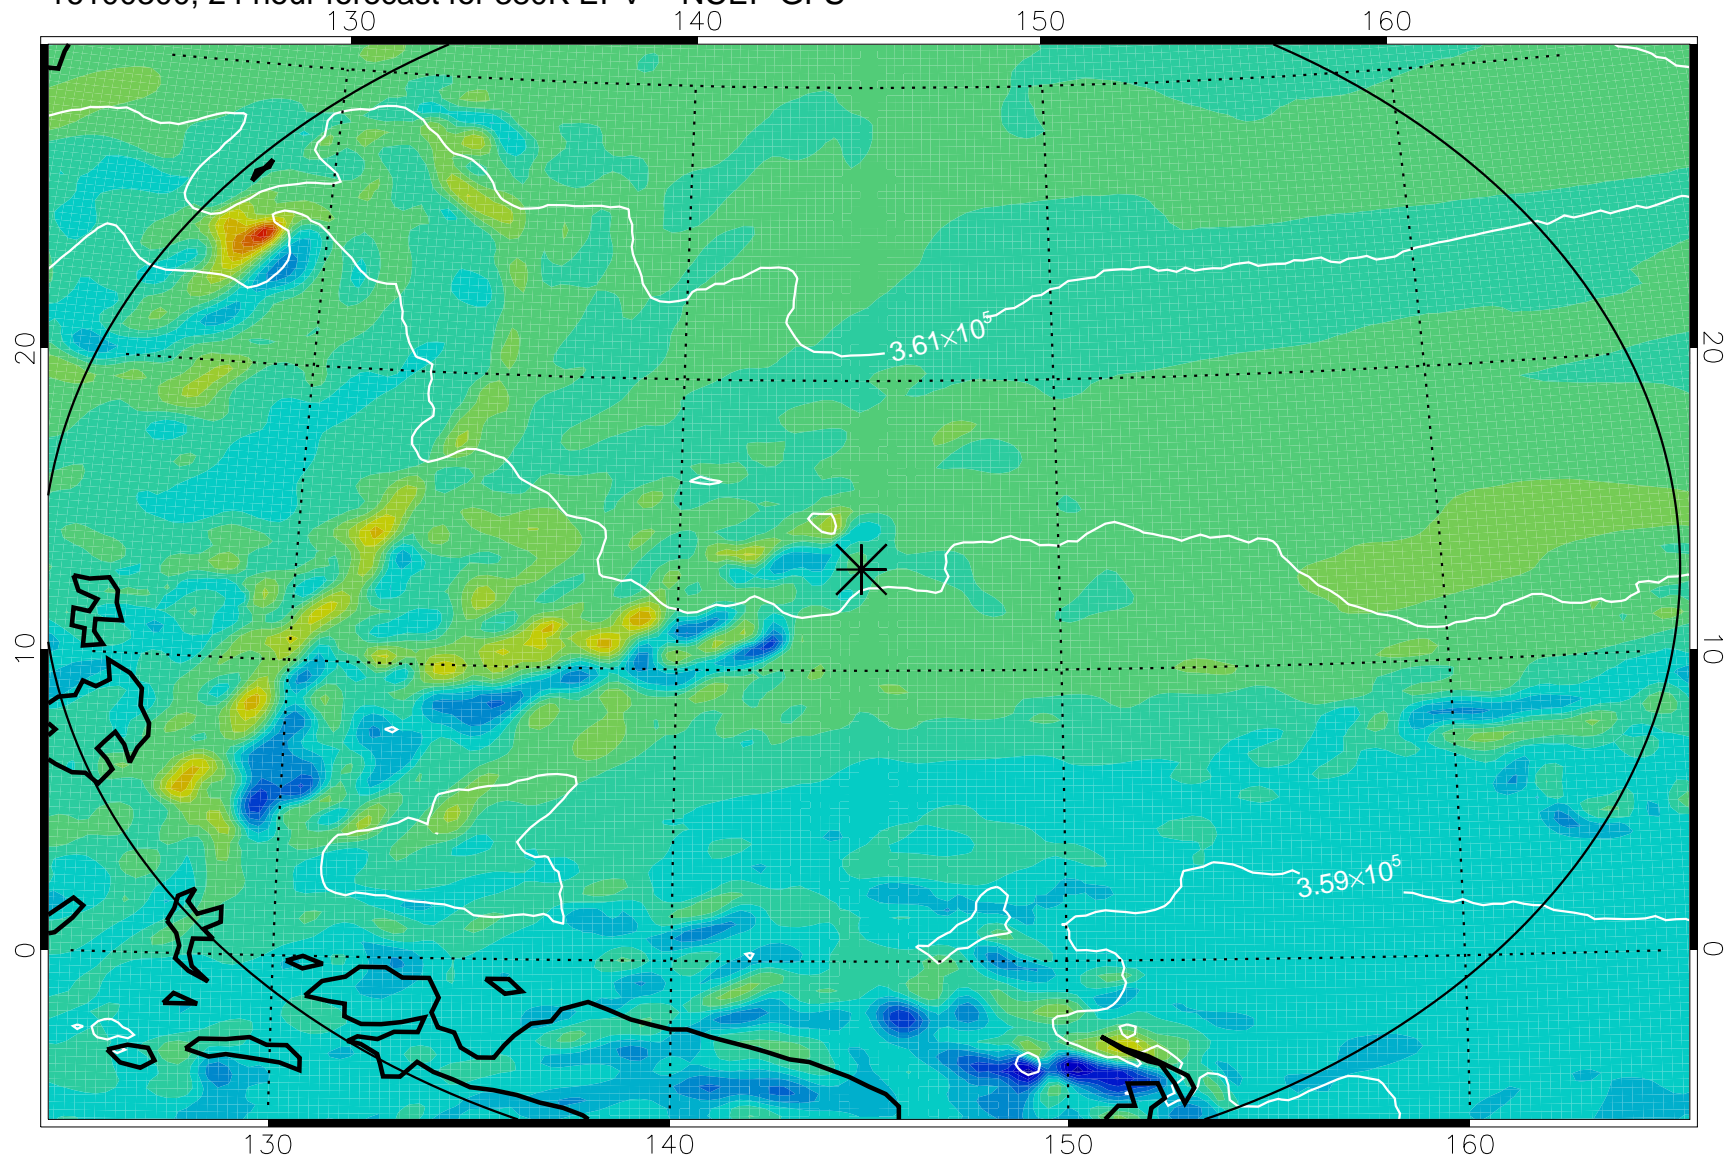

16100206, 6 hour forecast for 380K EPV -- NCEP GFS

380K Montgomery Streamfunction, white

Range ring of 2304 km

16100212, 12 hour forecast for 380K EPV -- NCEP GFS

380K Montgomery Streamfunction, white

Range ring of 2304 km

16100218, 18 hour forecast for 380K EPV -- NCEP GFS

380K Montgomery Streamfunction, white

Range ring of 2304 km

16100300, 24 hour forecast for 380K EPV -- NCEP GFS

380K Montgomery Streamfunction, white

Range ring of 2304 km

16100306, 30 hour forecast for 380K EPV -- NCEP GFS

380K Montgomery Streamfunction, white

Range ring of 2304 km

16100312, 36 hour forecast for 380K EPV -- NCEP GFS

380K Montgomery Streamfunction, white

Range ring of 2304 km

16100418, 66 hour forecast for 380K EPV -- NCEP GFS

380K Montgomery Streamfunction, white

Range ring of 2304 km

16100500, 72 hour forecast for 380K EPV -- NCEP GFS

380K Montgomery Streamfunction, white

Range ring of 2304 km