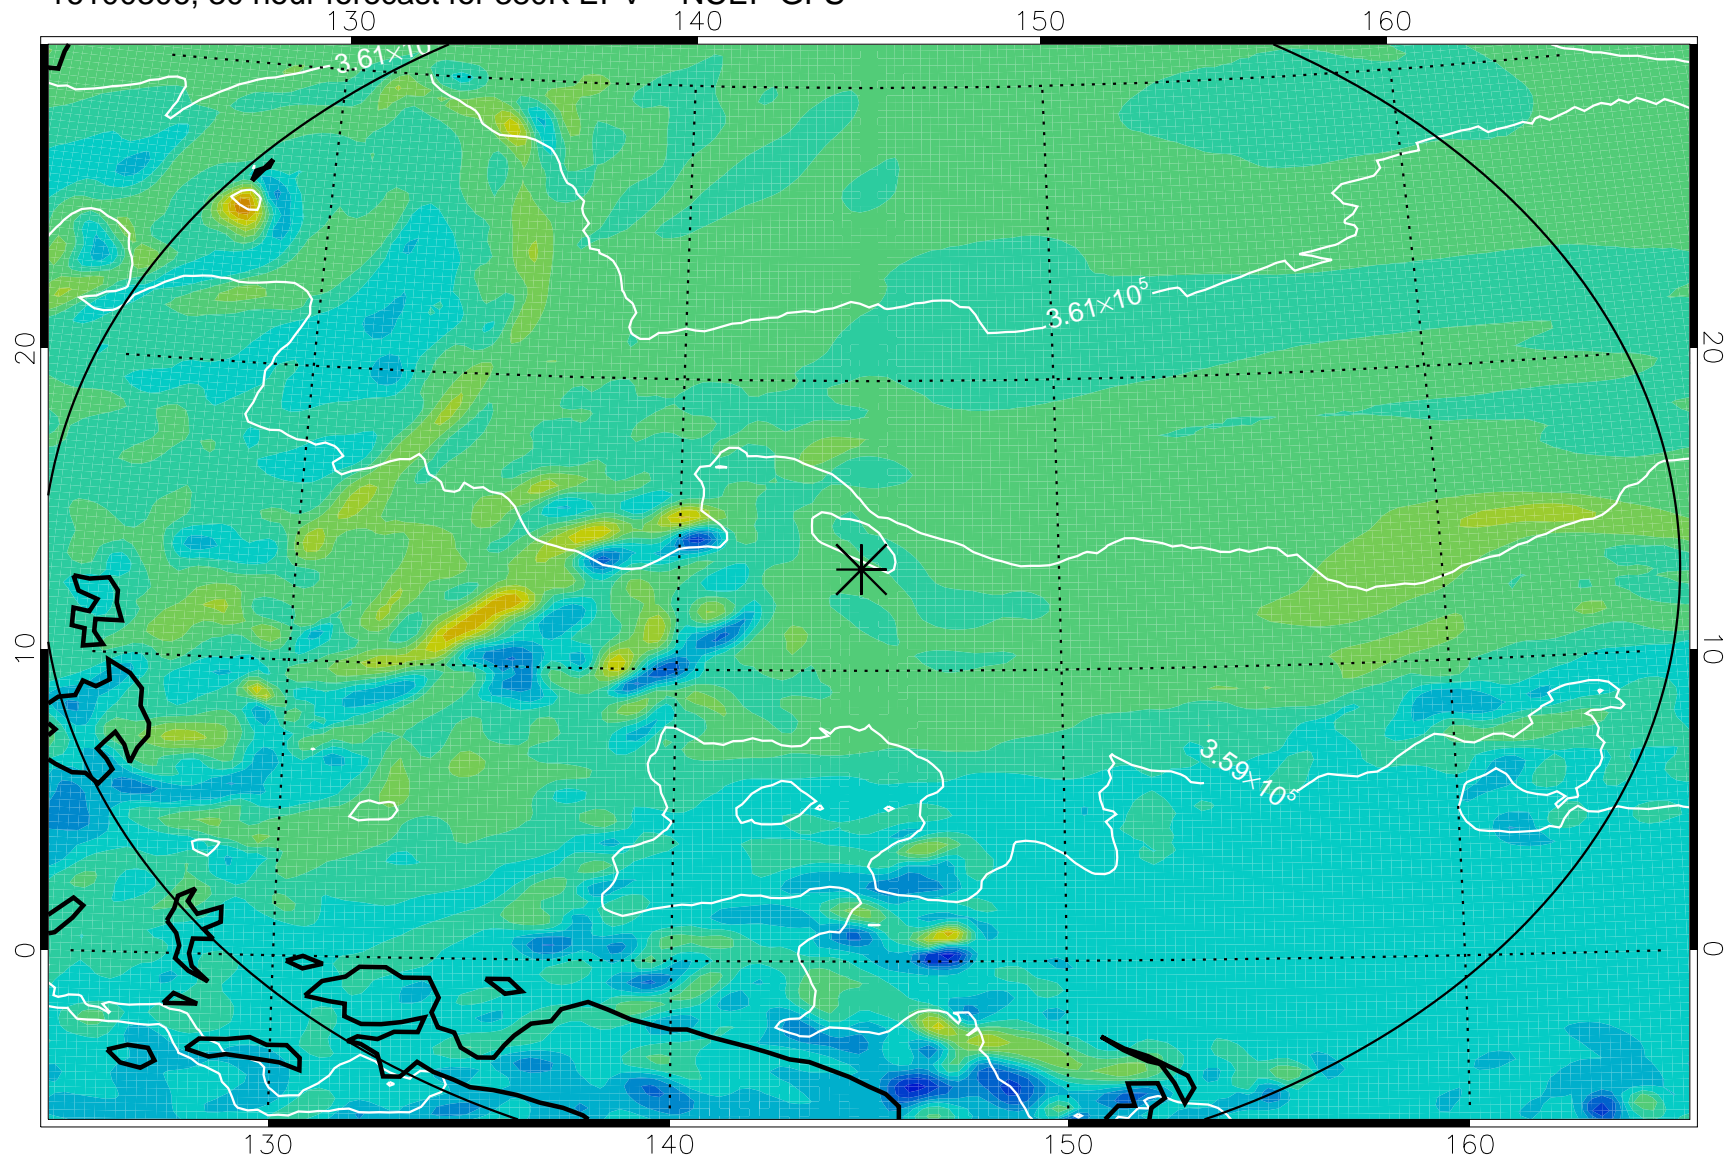

16100218, 18 hour forecast for 380K EPV -- NCEP GFS

380K Montgomery Streamfunction, white

Range ring of 2304 km

16100300, 24 hour forecast for 380K EPV -- NCEP GFS

380K Montgomery Streamfunction, white

Range ring of 2304 km

16100306, 30 hour forecast for 380K EPV -- NCEP GFS

380K Montgomery Streamfunction, white

Range ring of 2304 km

16100312, 36 hour forecast for 380K EPV -- NCEP GFS

380K Montgomery Streamfunction, white

Range ring of 2304 km

16100318, 42 hour forecast for 380K EPV -- NCEP GFS

380K Montgomery Streamfunction, white

Range ring of 2304 km

16100400, 48 hour forecast for 380K EPV -- NCEP GFS

380K Montgomery Streamfunction, white

Range ring of 2304 km

16100518, 90 hour forecast for 380K EPV -- NCEP GFS

380K Montgomery Streamfunction, white

Range ring of 2304 km

16100600, 96 hour forecast for 380K EPV -- NCEP GFS

380K Montgomery Streamfunction, white

Range ring of 2304 km