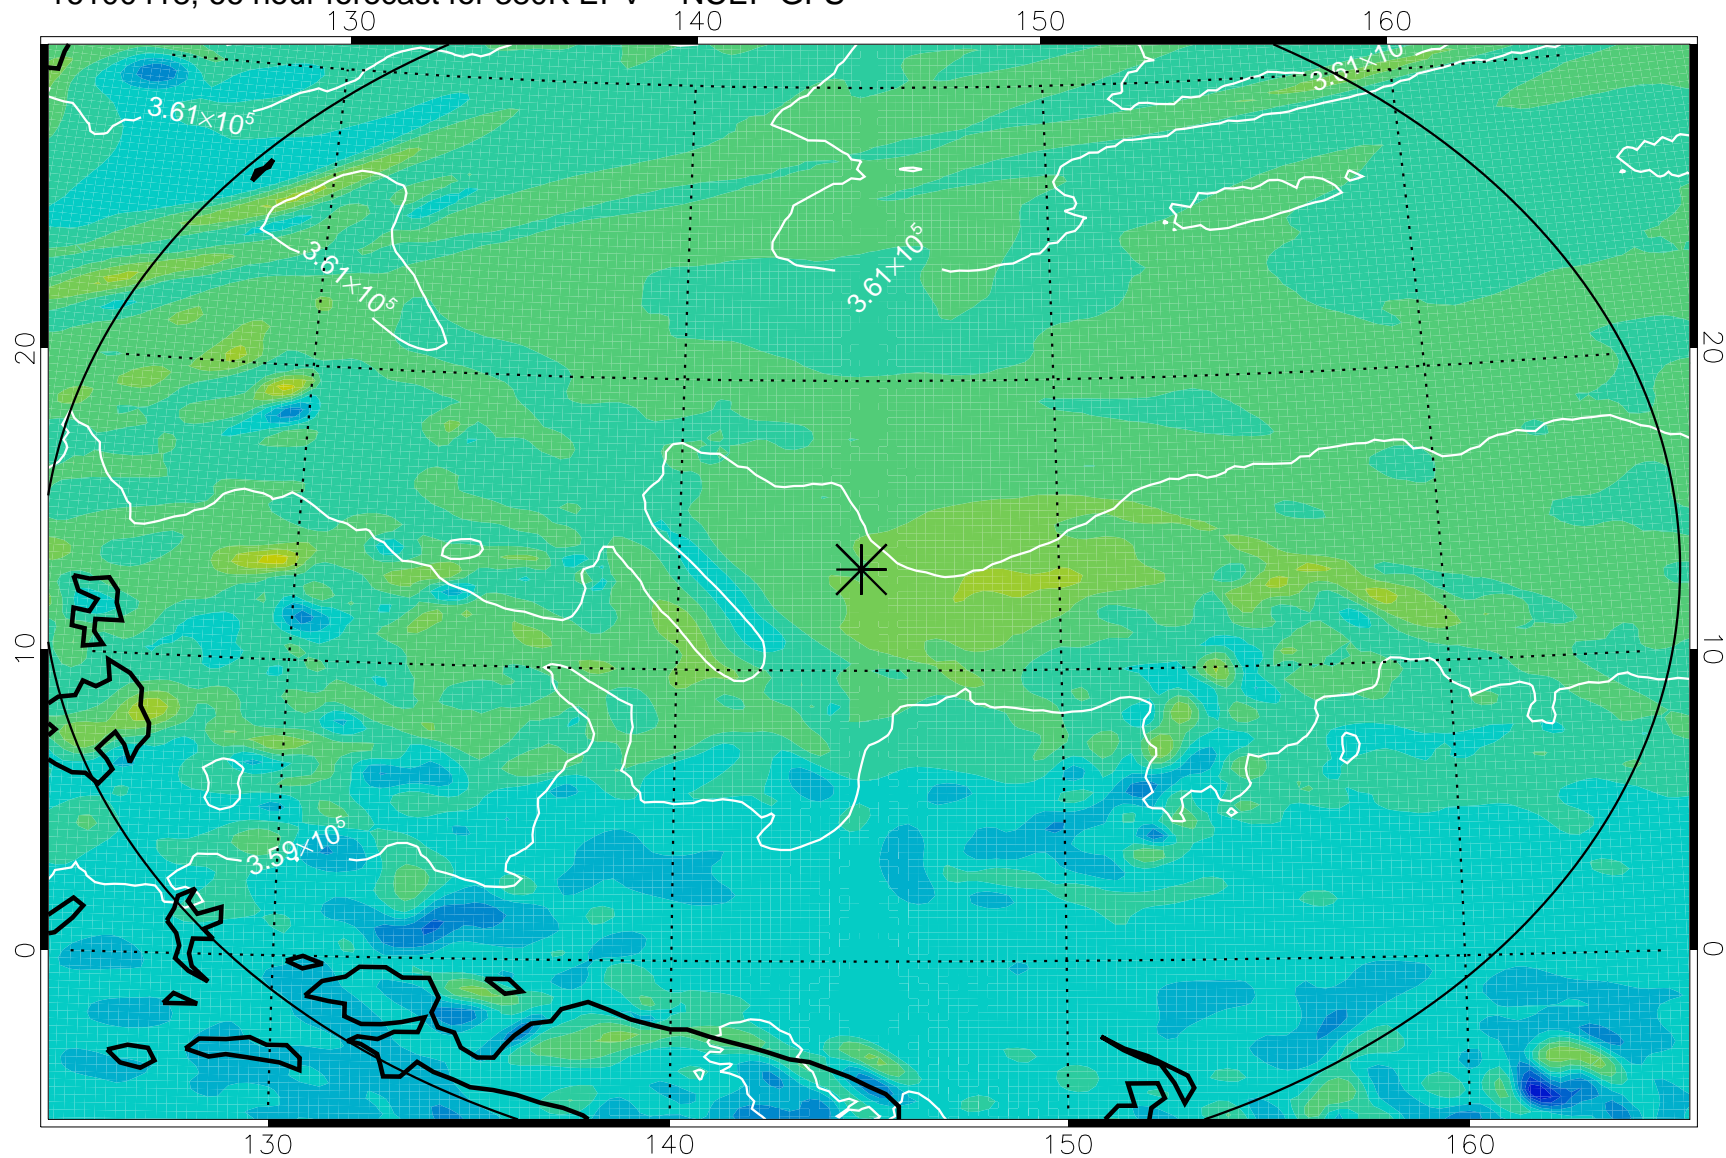

16100406, 54 hour forecast for 380K EPV -- NCEP GFS

380K Montgomery Streamfunction, white

Range ring of 2304 km

16100412, 60 hour forecast for 380K EPV -- NCEP GFS

380K Montgomery Streamfunction, white

Range ring of 2304 km

16100418, 66 hour forecast for 380K EPV -- NCEP GFS

380K Montgomery Streamfunction, white

Range ring of 2304 km

16100500, 72 hour forecast for 380K EPV -- NCEP GFS

380K Montgomery Streamfunction, white

Range ring of 2304 km

16100506, 78 hour forecast for 380K EPV -- NCEP GFS

380K Montgomery Streamfunction, white

Range ring of 2304 km

16100512, 84 hour forecast for 380K EPV -- NCEP GFS

380K Montgomery Streamfunction, white

Range ring of 2304 km

16100518, 90 hour forecast for 380K EPV -- NCEP GFS

380K Montgomery Streamfunction, white

Range ring of 2304 km

16100600, 96 hour forecast for 380K EPV -- NCEP GFS

380K Montgomery Streamfunction, white

Range ring of 2304 km