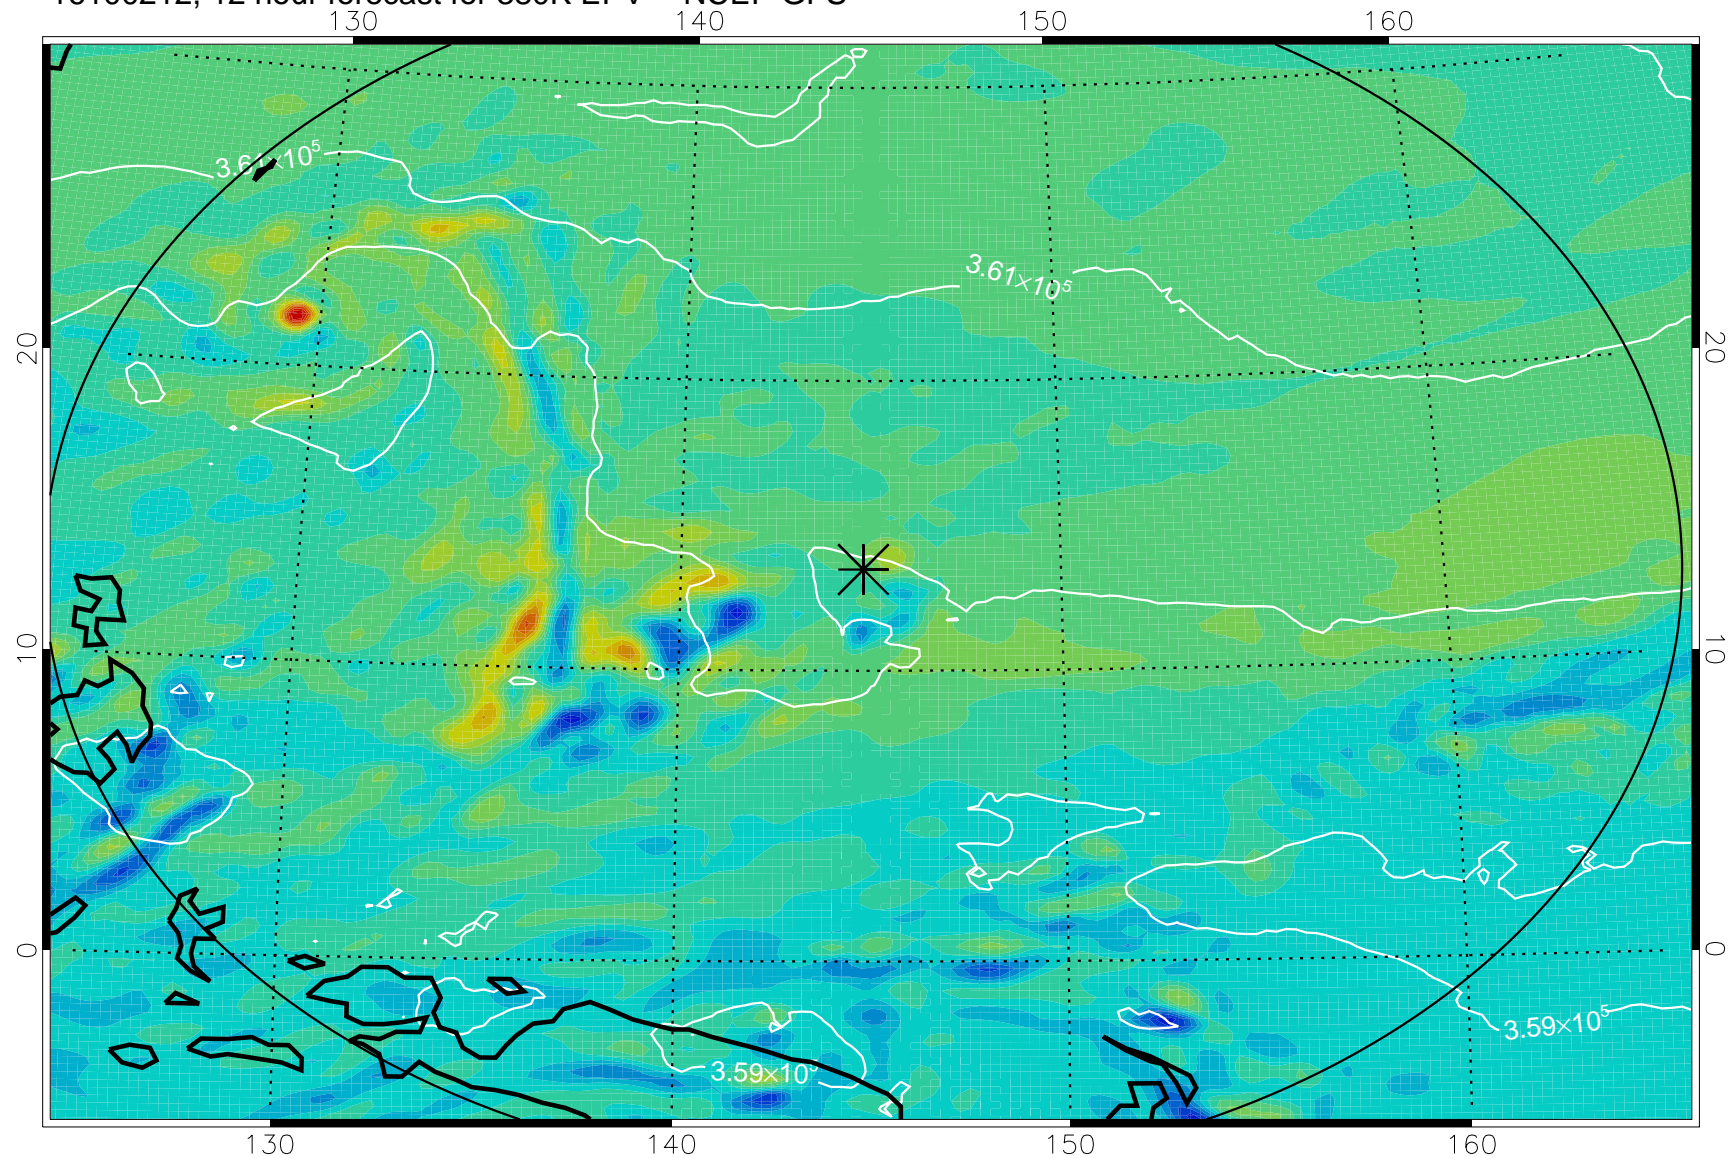

16100206, 6 hour forecast for 380K EPV -- NCEP GFS

380K Montgomery Streamfunction, white

Range ring of 2304 km

16100212, 12 hour forecast for 380K EPV -- NCEP GFS

380K Montgomery Streamfunction, white

Range ring of 2304 km

16100218, 18 hour forecast for 380K EPV -- NCEP GFS

380K Montgomery Streamfunction, white

Range ring of 2304 km

16100300, 24 hour forecast for 380K EPV -- NCEP GFS

380K Montgomery Streamfunction, white

Range ring of 2304 km

16100306, 30 hour forecast for 380K EPV -- NCEP GFS

380K Montgomery Streamfunction, white

Range ring of 2304 km

16100312, 36 hour forecast for 380K EPV -- NCEP GFS

380K Montgomery Streamfunction, white

Range ring of 2304 km

16100318, 42 hour forecast for 380K EPV -- NCEP GFS

380K Montgomery Streamfunction, white

Range ring of 2304 km

16100400, 48 hour forecast for 380K EPV -- NCEP GFS

380K Montgomery Streamfunction, white

Range ring of 2304 km