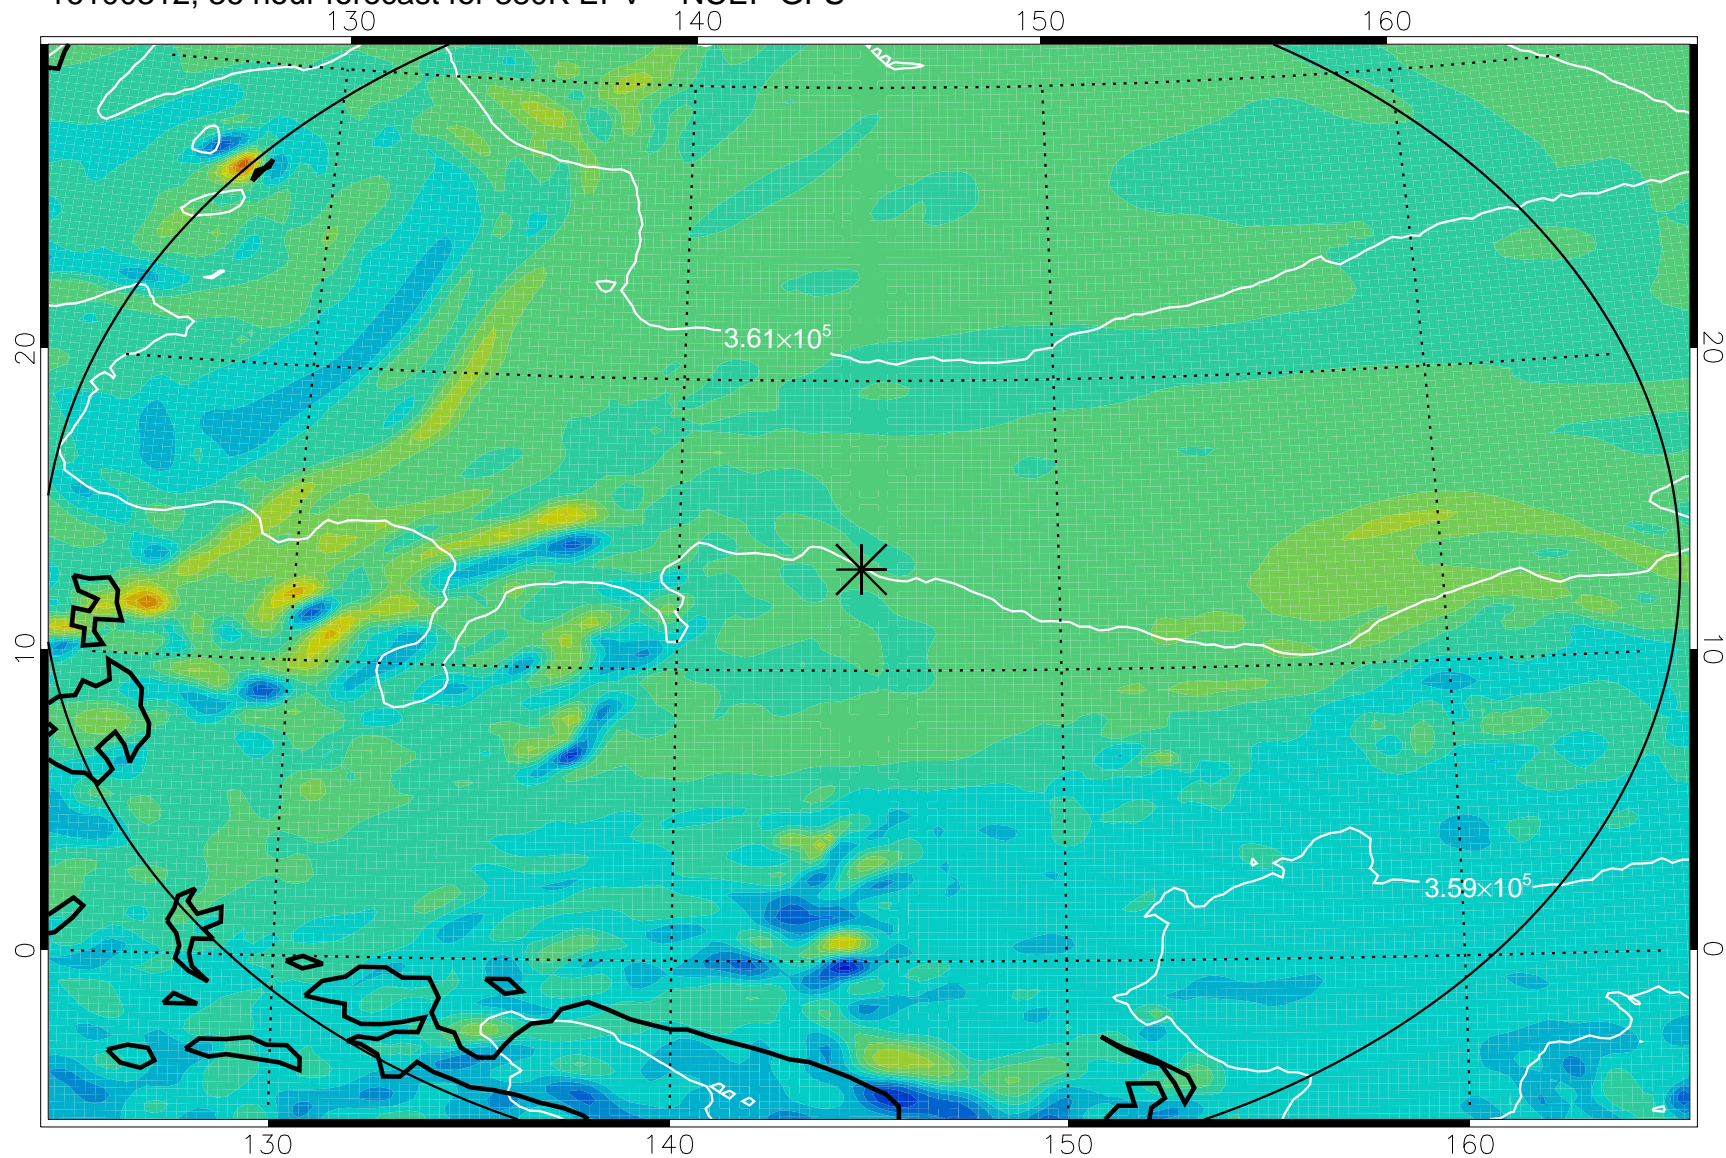

16100206, 6 hour forecast for 380K EPV -- NCEP GFS

380K Montgomery Streamfunction, white

Range ring of 2304 km

16100212, 12 hour forecast for 380K EPV -- NCEP GFS

380K Montgomery Streamfunction, white

Range ring of 2304 km

16100218, 18 hour forecast for 380K EPV -- NCEP GFS

380K Montgomery Streamfunction, white

Range ring of 2304 km

16100300, 24 hour forecast for 380K EPV -- NCEP GFS

380K Montgomery Streamfunction, white

Range ring of 2304 km

16100306, 30 hour forecast for 380K EPV -- NCEP GFS

380K Montgomery Streamfunction, white

Range ring of 2304 km

16100312, 36 hour forecast for 380K EPV -- NCEP GFS

380K Montgomery Streamfunction, white

Range ring of 2304 km

16100318, 42 hour forecast for 380K EPV -- NCEP GFS

380K Montgomery Streamfunction, white

Range ring of 2304 km

16100400, 48 hour forecast for 380K EPV -- NCEP GFS

380K Montgomery Streamfunction, white

Range ring of 2304 km