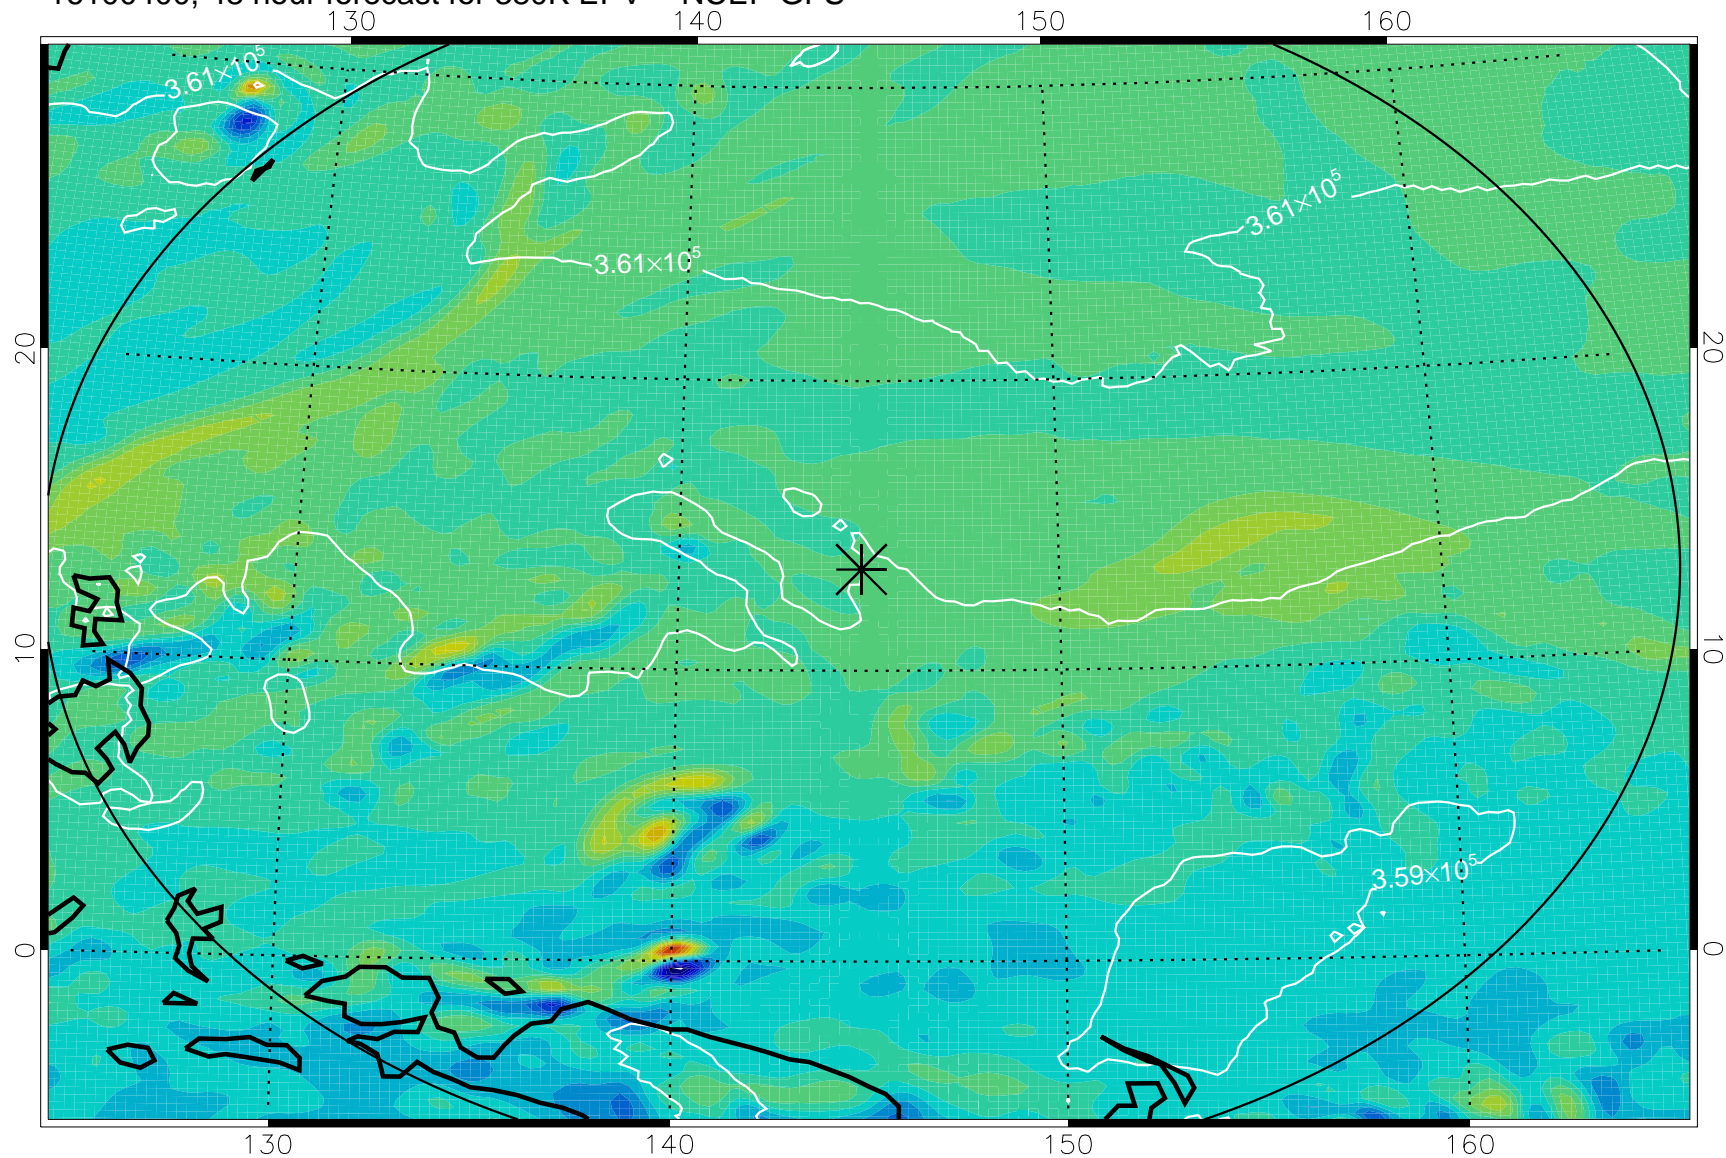

16100306, 30 hour forecast for 380K EPV -- NCEP GFS

380K Montgomery Streamfunction, white

Range ring of 2304 km

16100312, 36 hour forecast for 380K EPV -- NCEP GFS

380K Montgomery Streamfunction, white

Range ring of 2304 km

16100318, 42 hour forecast for 380K EPV -- NCEP GFS

380K Montgomery Streamfunction, white

Range ring of 2304 km

16100400, 48 hour forecast for 380K EPV -- NCEP GFS

380K Montgomery Streamfunction, white

Range ring of 2304 km

16100406, 54 hour forecast for 380K EPV -- NCEP GFS

380K Montgomery Streamfunction, white

Range ring of 2304 km

16100412, 60 hour forecast for 380K EPV -- NCEP GFS

380K Montgomery Streamfunction, white

Range ring of 2304 km

16100418, 66 hour forecast for 380K EPV -- NCEP GFS

380K Montgomery Streamfunction, white

Range ring of 2304 km

16100500, 72 hour forecast for 380K EPV -- NCEP GFS

380K Montgomery Streamfunction, white

Range ring of 2304 km