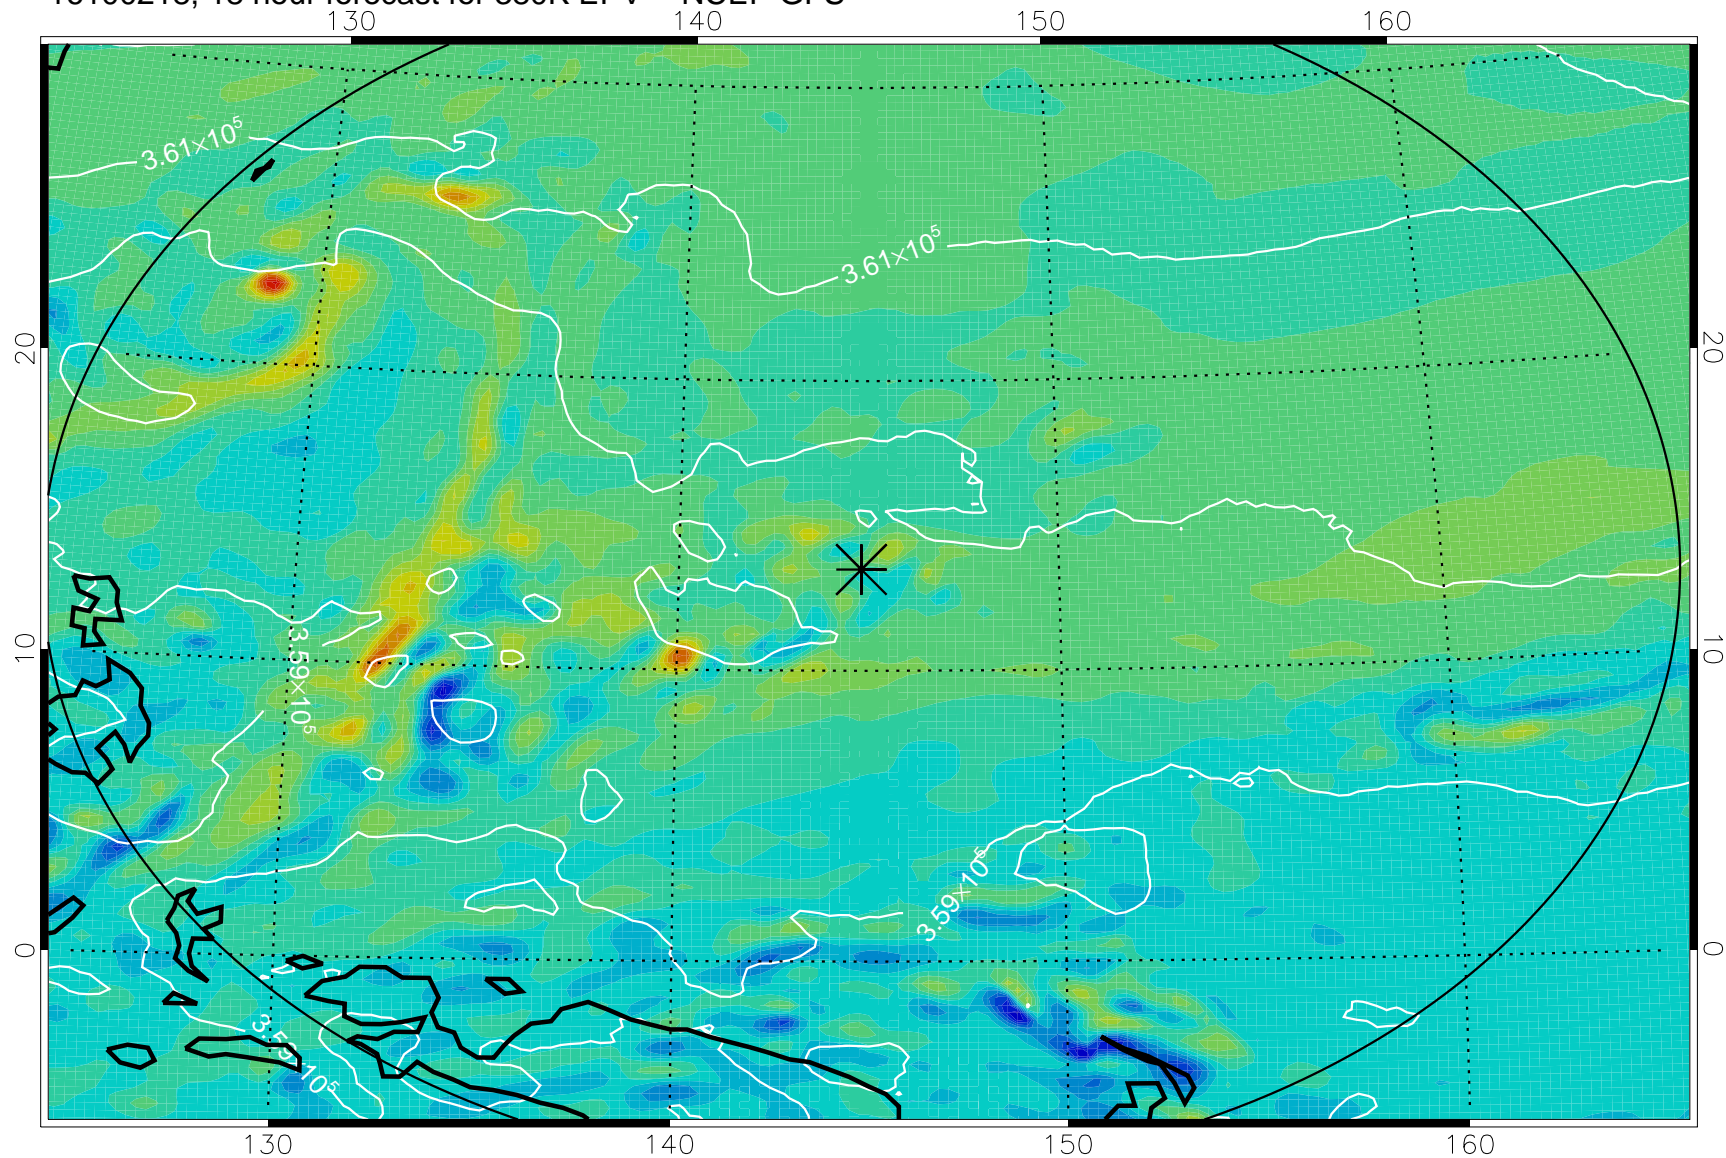

16100206, 6 hour forecast for 380K EPV -- NCEP GFS

380K Montgomery Streamfunction, white

Range ring of 2304 km

16100212, 12 hour forecast for 380K EPV -- NCEP GFS

380K Montgomery Streamfunction, white

Range ring of 2304 km

16100218, 18 hour forecast for 380K EPV -- NCEP GFS

380K Montgomery Streamfunction, white

Range ring of 2304 km

16100300, 24 hour forecast for 380K EPV -- NCEP GFS

380K Montgomery Streamfunction, white

Range ring of 2304 km

16100306, 30 hour forecast for 380K EPV -- NCEP GFS

380K Montgomery Streamfunction, white

Range ring of 2304 km

16100312, 36 hour forecast for 380K EPV -- NCEP GFS

380K Montgomery Streamfunction, white

Range ring of 2304 km

16100418, 66 hour forecast for 380K EPV -- NCEP GFS

380K Montgomery Streamfunction, white

Range ring of 2304 km

16100500, 72 hour forecast for 380K EPV -- NCEP GFS

380K Montgomery Streamfunction, white

Range ring of 2304 km