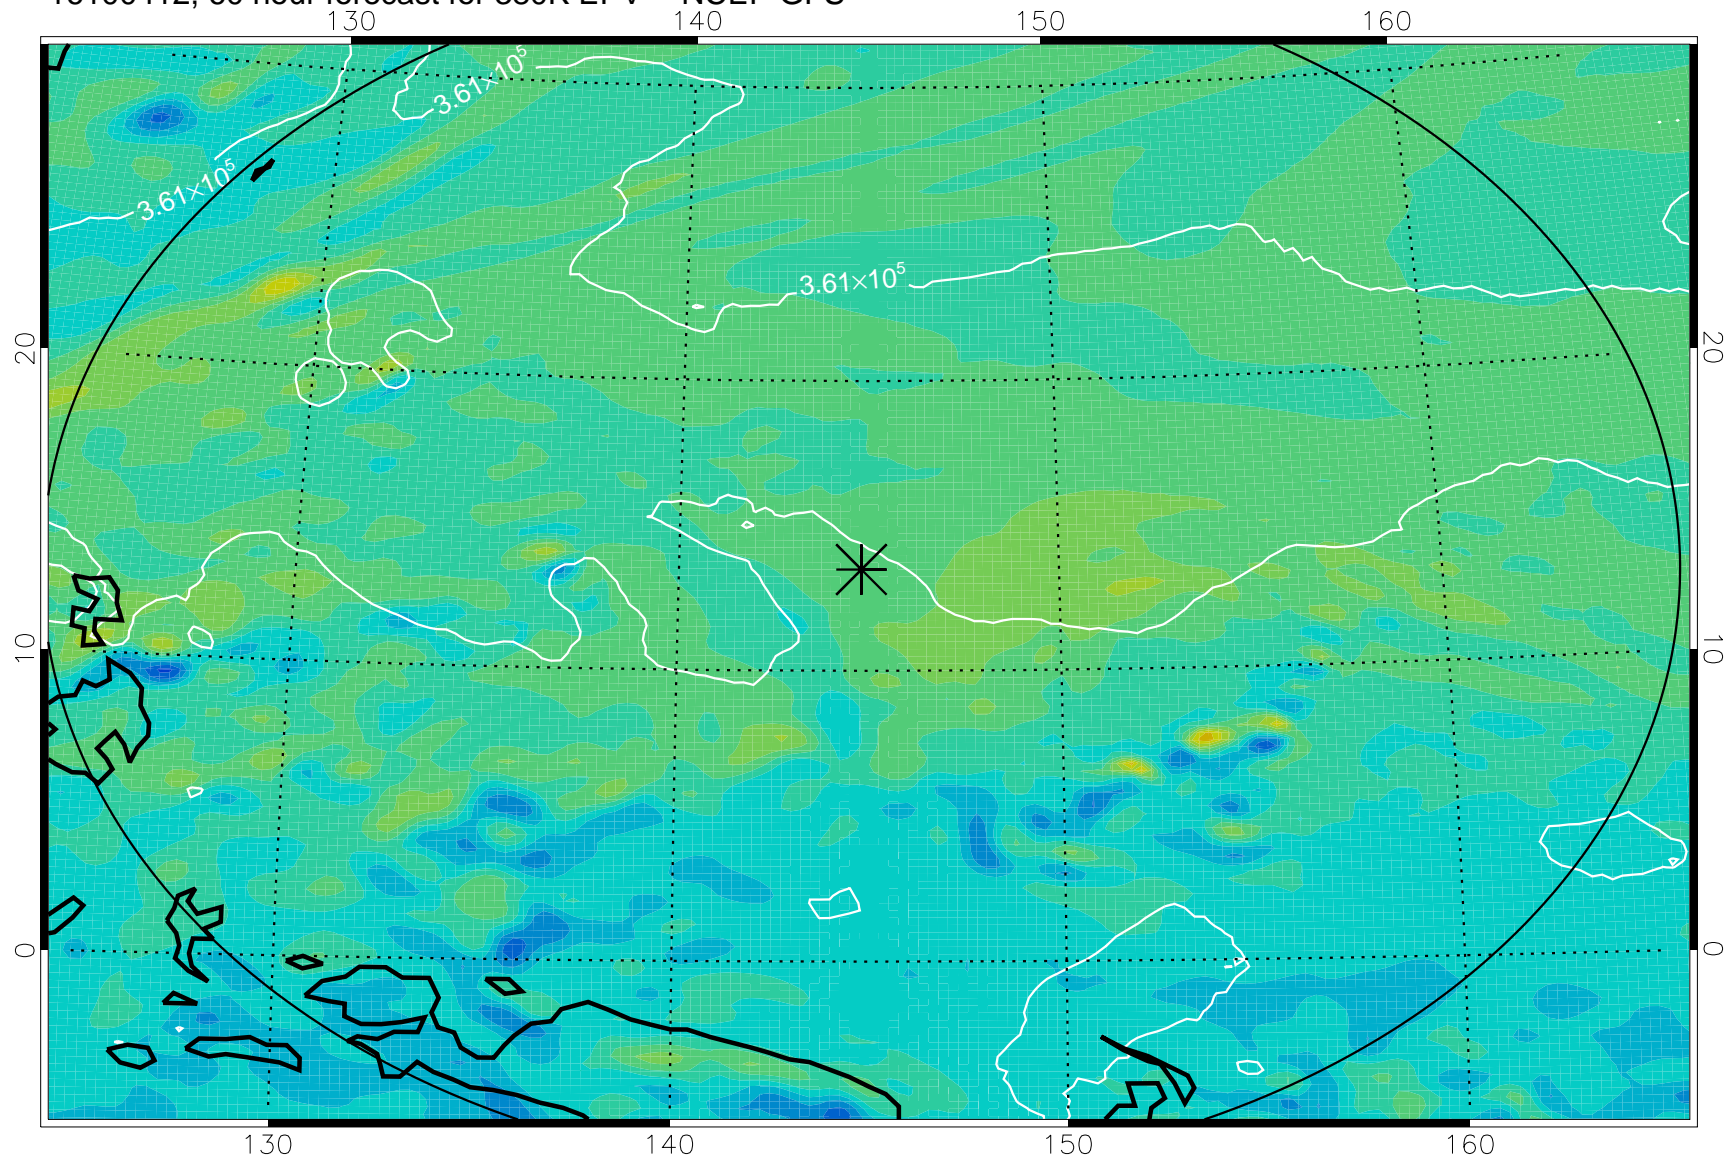

16100318, 42 hour forecast for 380K EPV -- NCEP GFS

380K Montgomery Streamfunction, white

Range ring of 2304 km

16100400, 48 hour forecast for 380K EPV -- NCEP GFS

380K Montgomery Streamfunction, white

Range ring of 2304 km

16100406, 54 hour forecast for 380K EPV -- NCEP GFS

380K Montgomery Streamfunction, white

Range ring of 2304 km

16100412, 60 hour forecast for 380K EPV -- NCEP GFS

380K Montgomery Streamfunction, white

Range ring of 2304 km

16100418, 66 hour forecast for 380K EPV -- NCEP GFS

380K Montgomery Streamfunction, white

Range ring of 2304 km

16100500, 72 hour forecast for 380K EPV -- NCEP GFS

380K Montgomery Streamfunction, white

Range ring of 2304 km

16100518, 90 hour forecast for 380K EPV -- NCEP GFS

380K Montgomery Streamfunction, white

Range ring of 2304 km

16100600, 96 hour forecast for 380K EPV -- NCEP GFS

380K Montgomery Streamfunction, white

Range ring of 2304 km