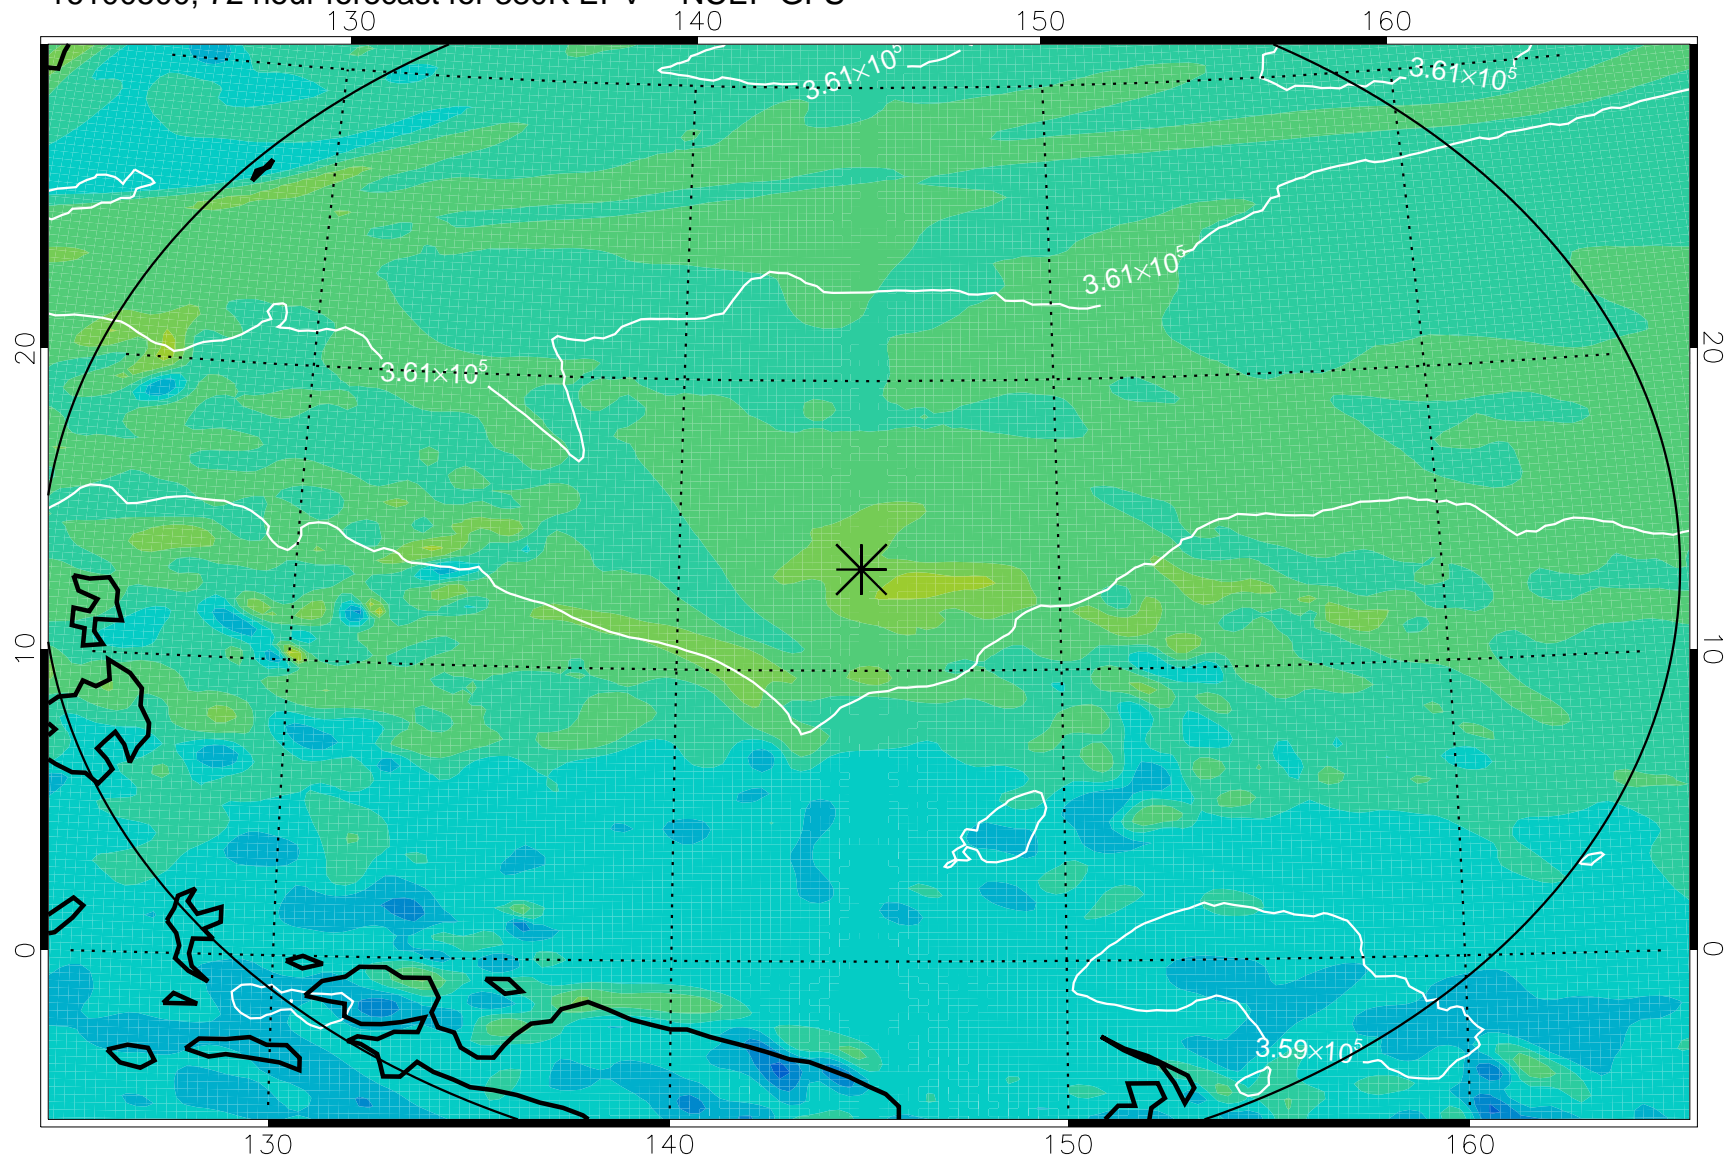

16100406, 54 hour forecast for 380K EPV -- NCEP GFS

380K Montgomery Streamfunction, white

Range ring of 2304 km

16100412, 60 hour forecast for 380K EPV -- NCEP GFS

380K Montgomery Streamfunction, white

Range ring of 2304 km

16100418, 66 hour forecast for 380K EPV -- NCEP GFS

380K Montgomery Streamfunction, white

Range ring of 2304 km

16100500, 72 hour forecast for 380K EPV -- NCEP GFS

380K Montgomery Streamfunction, white

Range ring of 2304 km

16100506, 78 hour forecast for 380K EPV -- NCEP GFS

380K Montgomery Streamfunction, white

Range ring of 2304 km

16100512, 84 hour forecast for 380K EPV -- NCEP GFS

380K Montgomery Streamfunction, white

Range ring of 2304 km

16100518, 90 hour forecast for 380K EPV -- NCEP GFS

380K Montgomery Streamfunction, white

Range ring of 2304 km

16100600, 96 hour forecast for 380K EPV -- NCEP GFS

380K Montgomery Streamfunction, white

Range ring of 2304 km