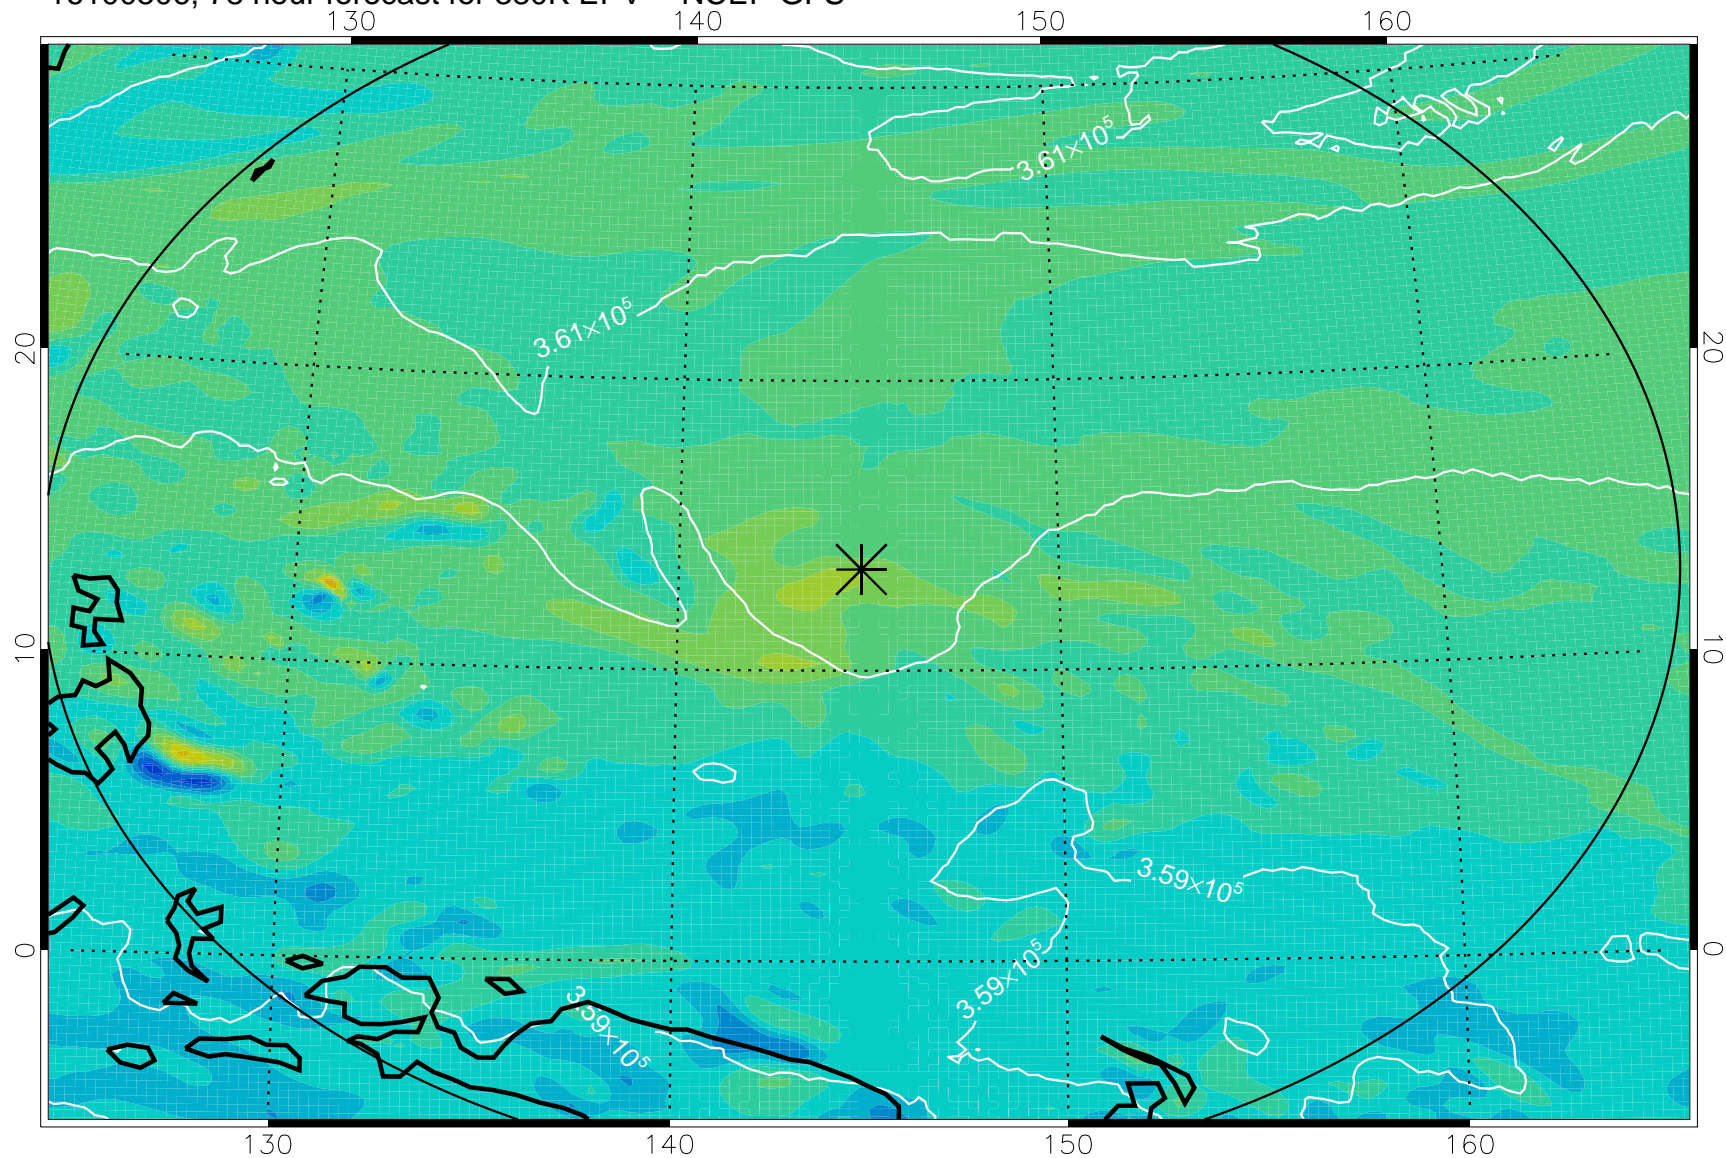

16100406, 54 hour forecast for 380K EPV -- NCEP GFS

380K Montgomery Streamfunction, white

Range ring of 2304 km

16100412, 60 hour forecast for 380K EPV -- NCEP GFS

380K Montgomery Streamfunction, white

Range ring of 2304 km

16100418, 66 hour forecast for 380K EPV -- NCEP GFS

380K Montgomery Streamfunction, white

Range ring of 2304 km

16100500, 72 hour forecast for 380K EPV -- NCEP GFS

380K Montgomery Streamfunction, white

Range ring of 2304 km

16100506, 78 hour forecast for 380K EPV -- NCEP GFS

380K Montgomery Streamfunction, white

Range ring of 2304 km

16100512, 84 hour forecast for 380K EPV -- NCEP GFS

380K Montgomery Streamfunction, white

Range ring of 2304 km

16100518, 90 hour forecast for 380K EPV -- NCEP GFS

380K Montgomery Streamfunction, white

Range ring of 2304 km

16100600, 96 hour forecast for 380K EPV -- NCEP GFS

380K Montgomery Streamfunction, white

Range ring of 2304 km