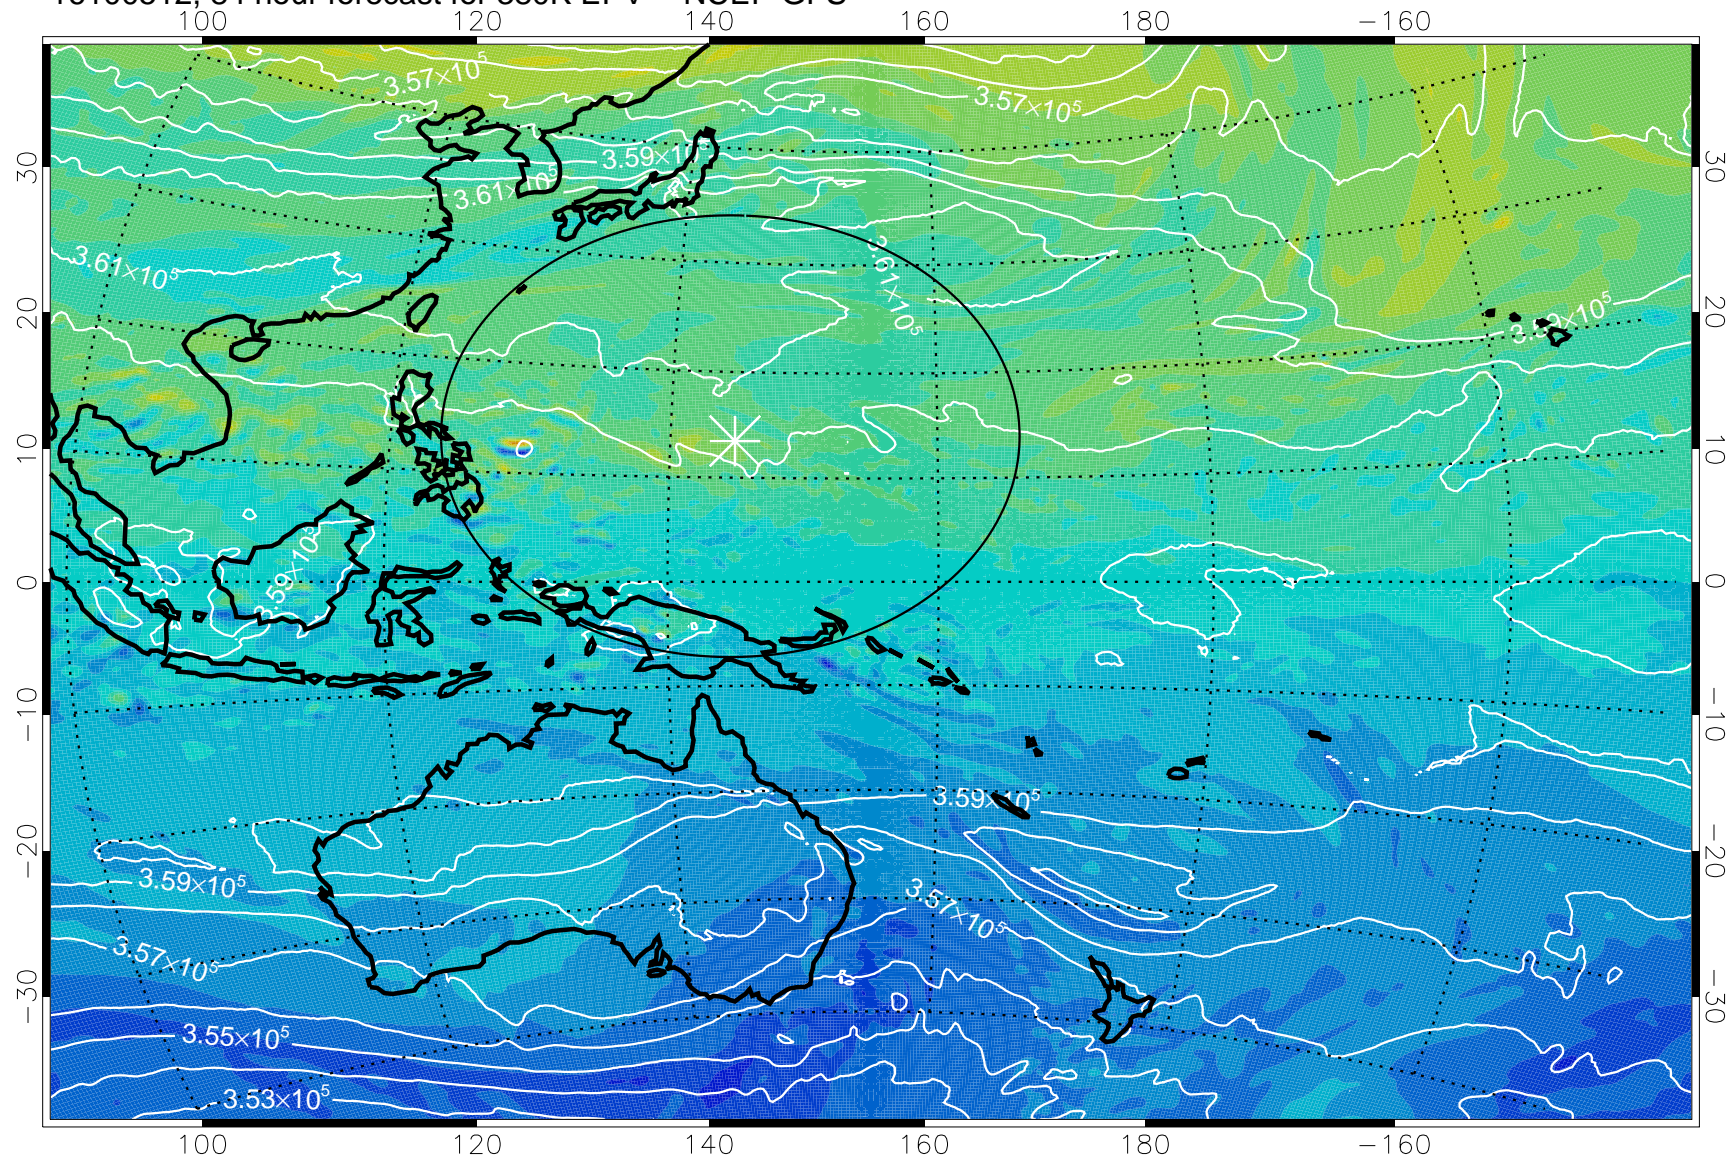

380K Montgomery Streamfunction, white

Range ring of 2304 km

16100412, 60 hour forecast for 380K EPV -- NCEP GFS

380K Montgomery Streamfunction, white

Range ring of 2304 km

16100418, 66 hour forecast for 380K EPV -- NCEP GFS

380K Montgomery Streamfunction, white

Range ring of 2304 km

16100500, 72 hour forecast for 380K EPV -- NCEP GFS

380K Montgomery Streamfunction, white

Range ring of 2304 km

16100506, 78 hour forecast for 380K EPV -- NCEP GFS

380K Montgomery Streamfunction, white

Range ring of 2304 km

16100512, 84 hour forecast for 380K EPV -- NCEP GFS

380K Montgomery Streamfunction, white

Range ring of 2304 km

16100518, 90 hour forecast for 380K EPV -- NCEP GFS

380K Montgomery Streamfunction, white

Range ring of 2304 km

16100600, 96 hour forecast for 380K EPV -- NCEP GFS

380K Montgomery Streamfunction, white

Range ring of 2304 km

16100606, 102 hour forecast for 380K EPV -- NCEP GFS