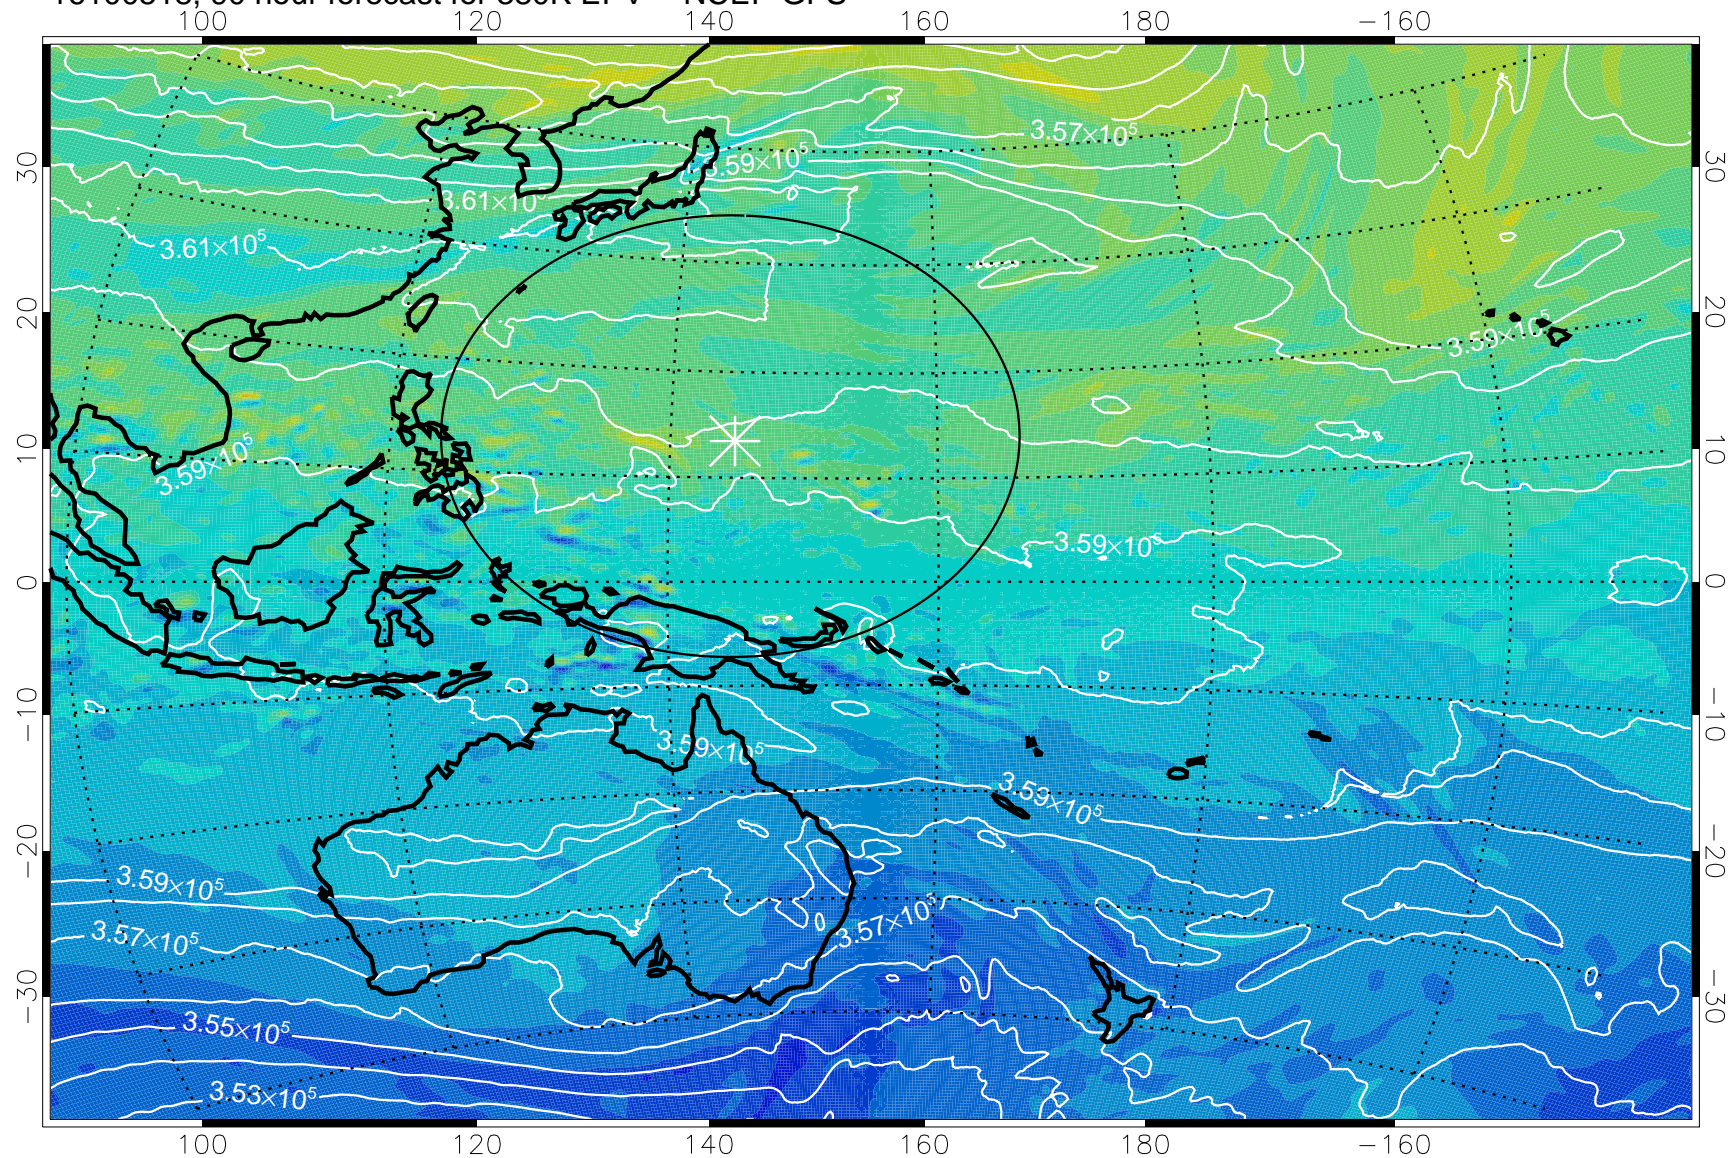

380K Montgomery Streamfunction, white

Range ring of 2304 km

16100500, 72 hour forecast for 380K EPV -- NCEP GFS

380K Montgomery Streamfunction, white

Range ring of 2304 km

16100506, 78 hour forecast for 380K EPV -- NCEP GFS

380K Montgomery Streamfunction, white

Range ring of 2304 km

16100512, 84 hour forecast for 380K EPV -- NCEP GFS

380K Montgomery Streamfunction, white

Range ring of 2304 km

16100518, 90 hour forecast for 380K EPV -- NCEP GFS

380K Montgomery Streamfunction, white

Range ring of 2304 km

16100600, 96 hour forecast for 380K EPV -- NCEP GFS

380K Montgomery Streamfunction, white

Range ring of 2304 km

16100606, 102 hour forecast for 380K EPV -- NCEP GFS

380K Montgomery Streamfunction, white

Range ring of 2304 km

16100612, 108 hour forecast for 380K EPV -- NCEP GFS

380K Montgomery Streamfunction, white

Range ring of 2304 km

16100618, 114 hour forecast for 380K EPV -- NCEP GFS