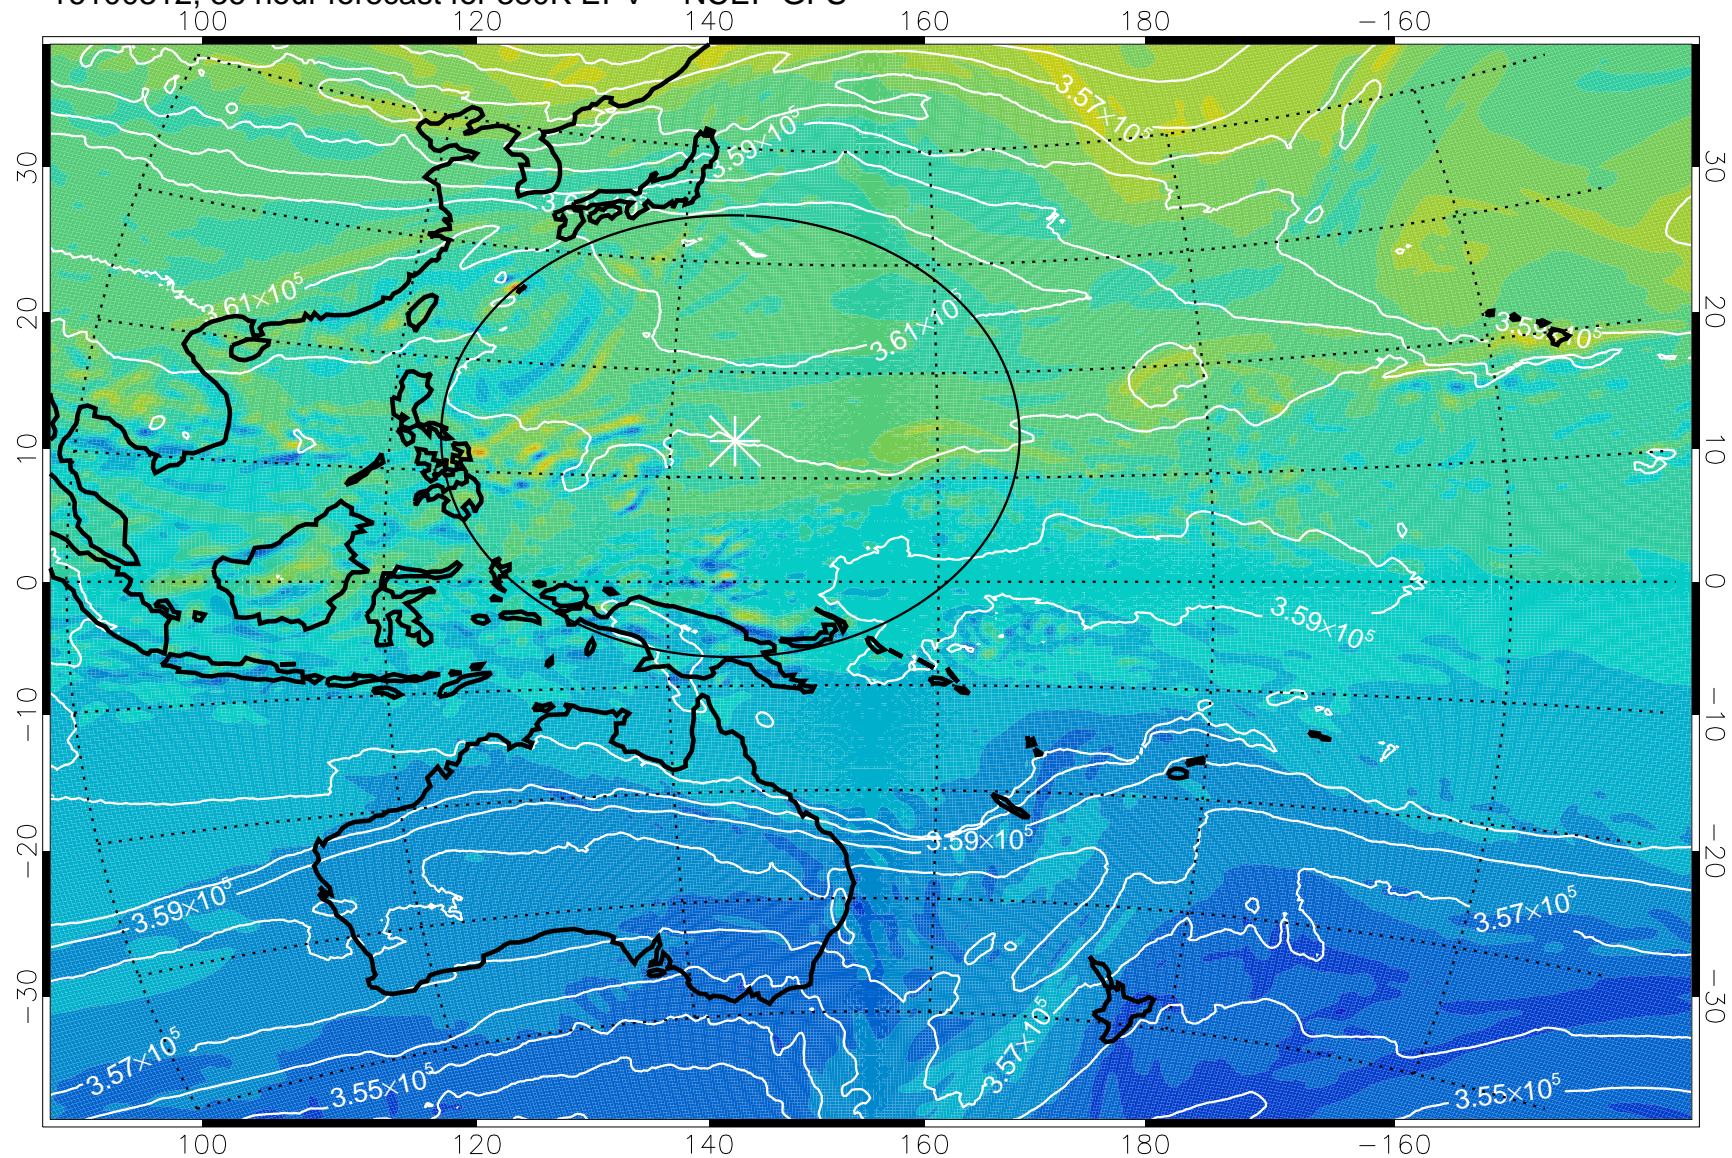

380K Montgomery Streamfunction, white

Range ring of 2304 km

16100300, 24 hour forecast for 380K EPV -- NCEP GFS

380K Montgomery Streamfunction, white

Range ring of 2304 km

16100306, 30 hour forecast for 380K EPV -- NCEP GFS

380K Montgomery Streamfunction, white

Range ring of 2304 km

16100312, 36 hour forecast for 380K EPV -- NCEP GFS

380K Montgomery Streamfunction, white

Range ring of 2304 km

16100318, 42 hour forecast for 380K EPV -- NCEP GFS

380K Montgomery Streamfunction, white

Range ring of 2304 km

16100400, 48 hour forecast for 380K EPV -- NCEP GFS

380K Montgomery Streamfunction, white

Range ring of 2304 km

16100406, 54 hour forecast for 380K EPV -- NCEP GFS

380K Montgomery Streamfunction, white

Range ring of 2304 km

16100412, 60 hour forecast for 380K EPV -- NCEP GFS

380K Montgomery Streamfunction, white

Range ring of 2304 km

16100418, 66 hour forecast for 380K EPV -- NCEP GFS