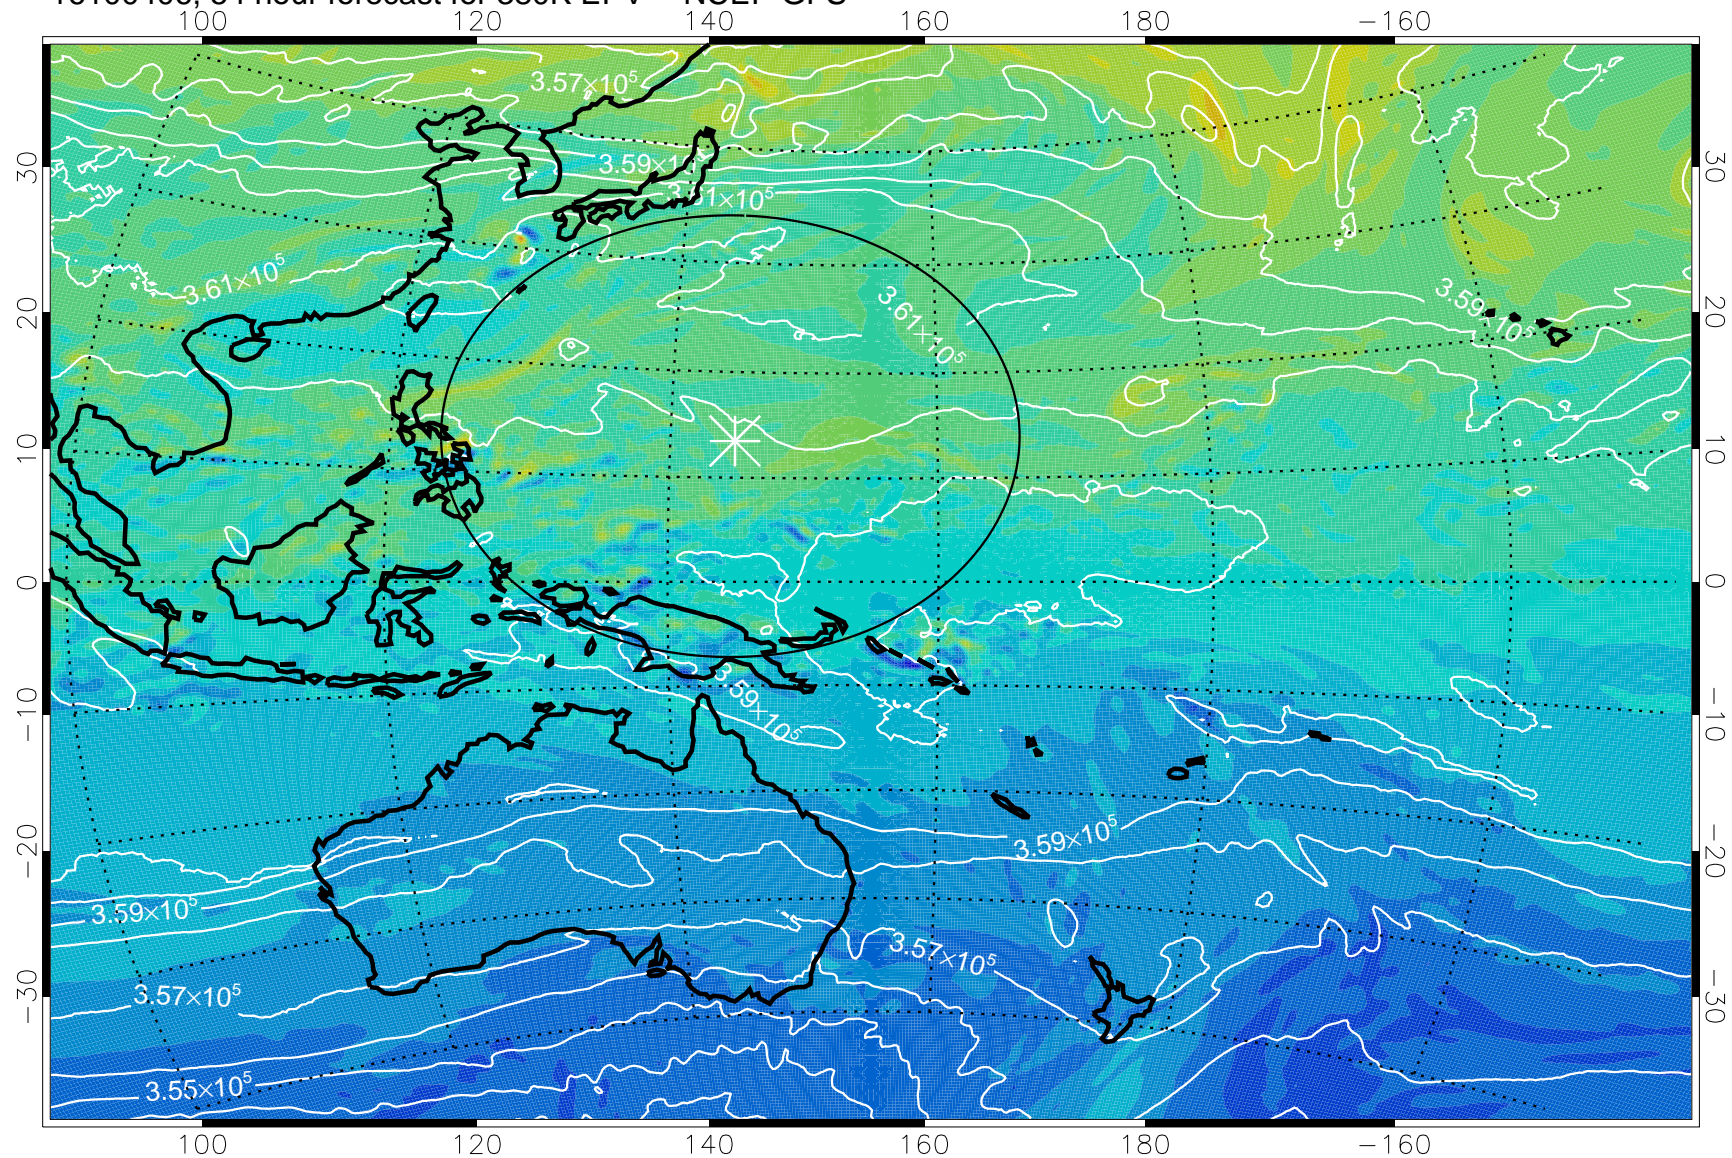

380K Montgomery Streamfunction, white

Range ring of 2304 km

16100312, 36 hour forecast for 380K EPV -- NCEP GFS

380K Montgomery Streamfunction, white

Range ring of 2304 km

16100318, 42 hour forecast for 380K EPV -- NCEP GFS

380K Montgomery Streamfunction, white

Range ring of 2304 km

16100400, 48 hour forecast for 380K EPV -- NCEP GFS

380K Montgomery Streamfunction, white

Range ring of 2304 km

16100406, 54 hour forecast for 380K EPV -- NCEP GFS

380K Montgomery Streamfunction, white

Range ring of 2304 km

16100412, 60 hour forecast for 380K EPV -- NCEP GFS

380K Montgomery Streamfunction, white

Range ring of 2304 km

16100418, 66 hour forecast for 380K EPV -- NCEP GFS

380K Montgomery Streamfunction, white

Range ring of 2304 km

16100500, 72 hour forecast for 380K EPV -- NCEP GFS

380K Montgomery Streamfunction, white

Range ring of 2304 km

16100506, 78 hour forecast for 380K EPV -- NCEP GFS