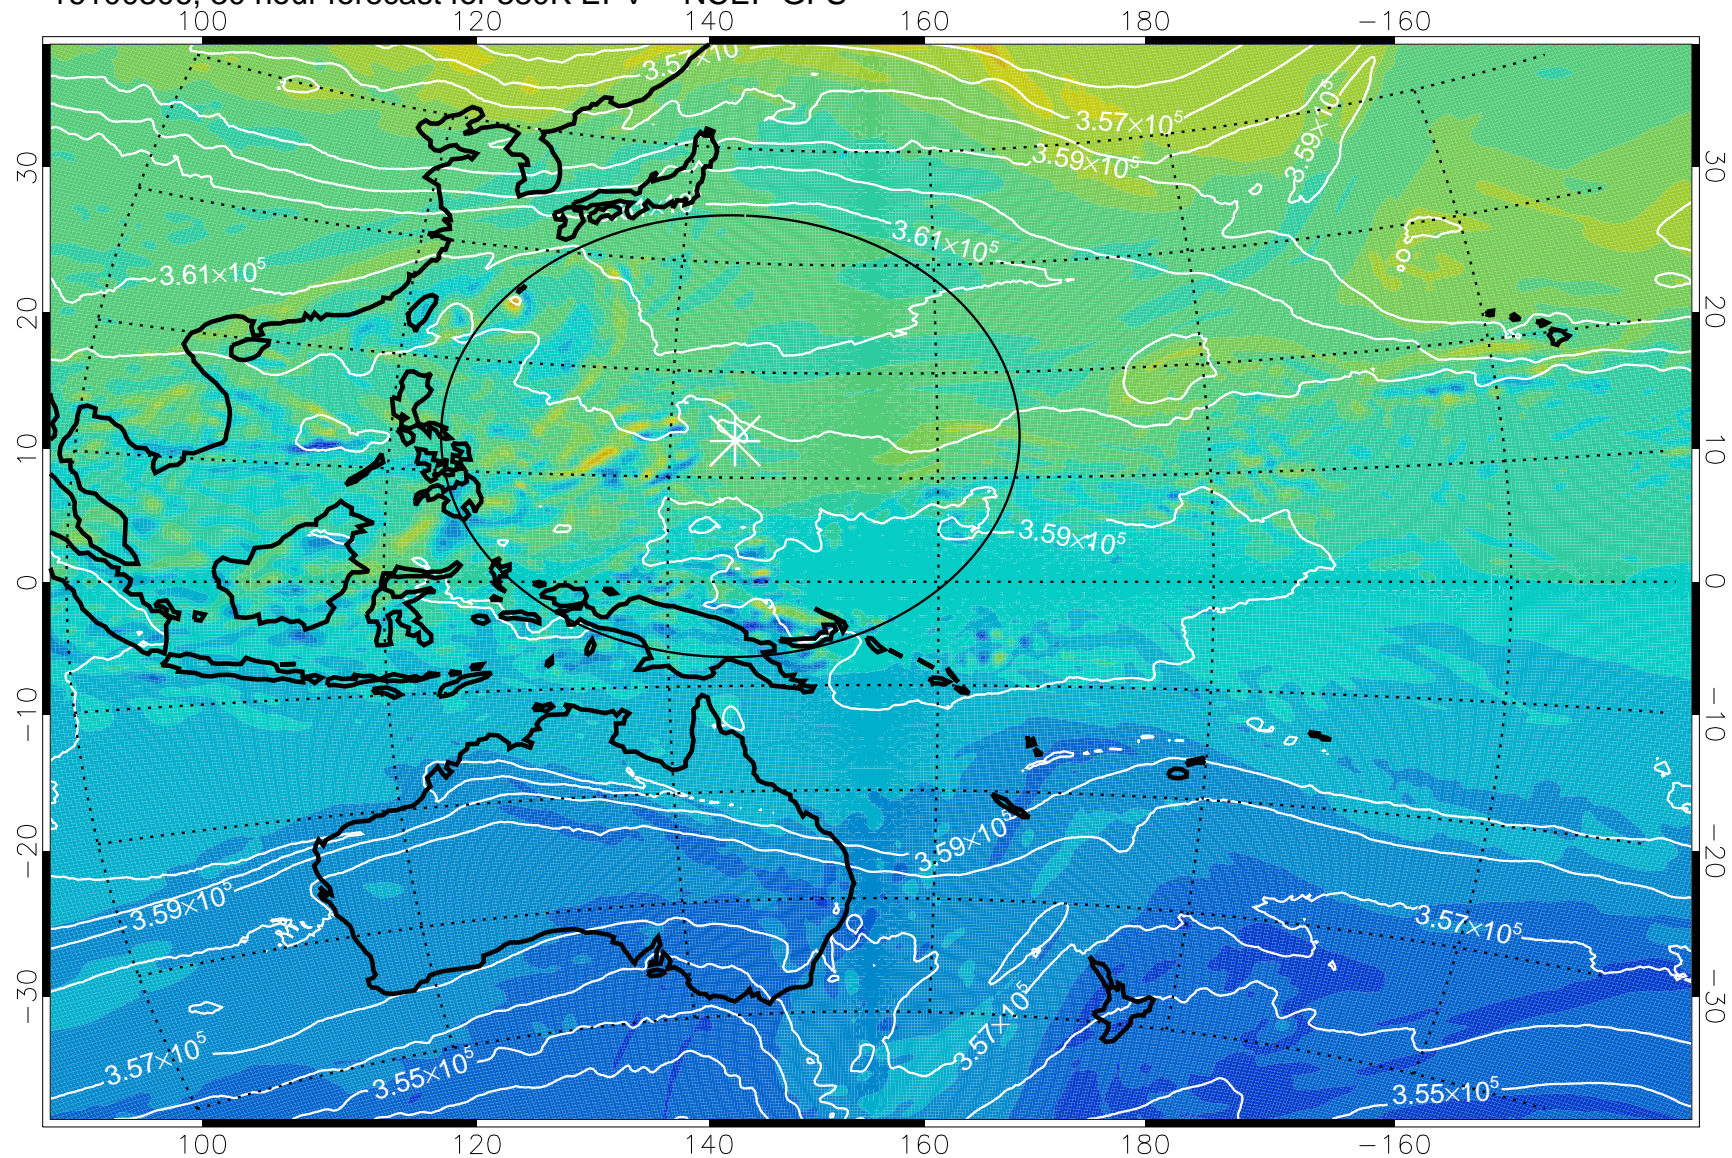

380K Montgomery Streamfunction, white

Range ring of 2304 km

16100300, 24 hour forecast for 380K EPV -- NCEP GFS

380K Montgomery Streamfunction, white

Range ring of 2304 km

16100306, 30 hour forecast for 380K EPV -- NCEP GFS

380K Montgomery Streamfunction, white

Range ring of 2304 km

16100312, 36 hour forecast for 380K EPV -- NCEP GFS

380K Montgomery Streamfunction, white

Range ring of 2304 km

16100318, 42 hour forecast for 380K EPV -- NCEP GFS

380K Montgomery Streamfunction, white

Range ring of 2304 km

16100400, 48 hour forecast for 380K EPV -- NCEP GFS

380K Montgomery Streamfunction, white

Range ring of 2304 km

16100406, 54 hour forecast for 380K EPV -- NCEP GFS

380K Montgomery Streamfunction, white

Range ring of 2304 km

16100412, 60 hour forecast for 380K EPV -- NCEP GFS

380K Montgomery Streamfunction, white

Range ring of 2304 km

16100418, 66 hour forecast for 380K EPV -- NCEP GFS