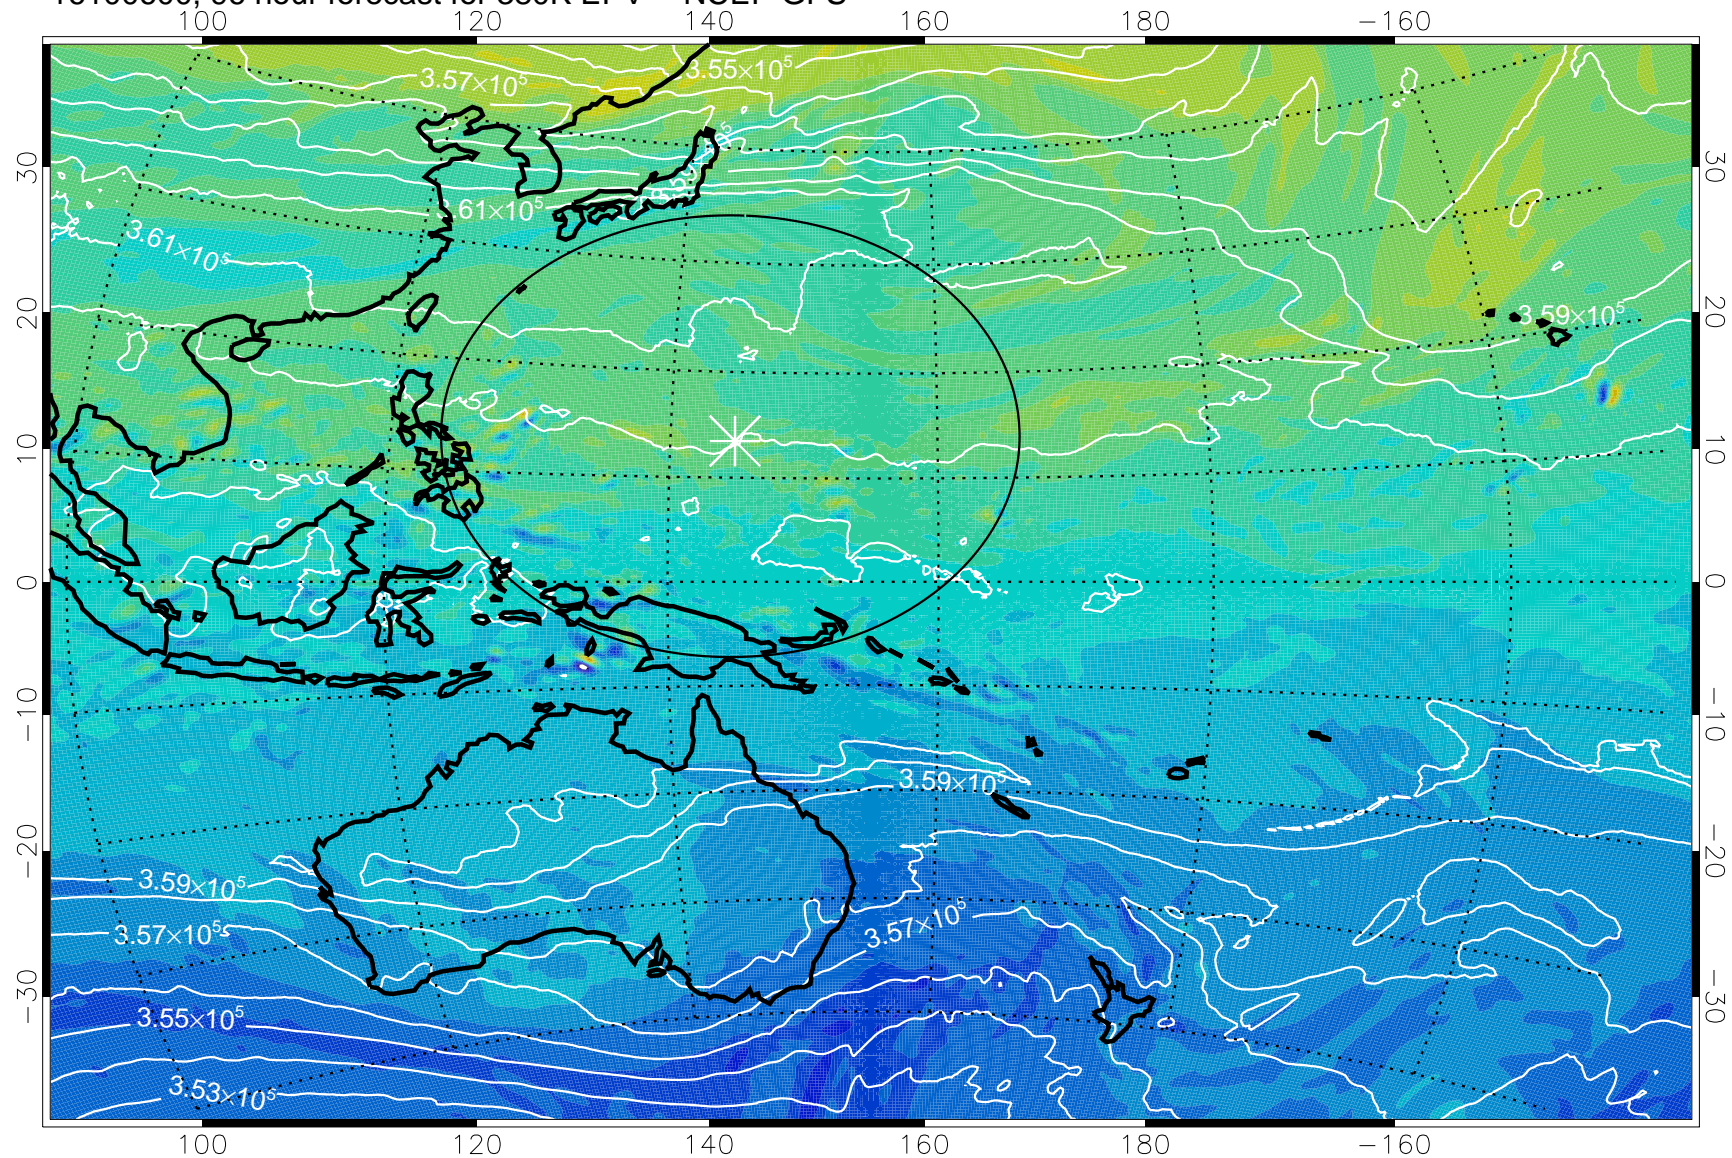

380K Montgomery Streamfunction, white

Range ring of 2304 km

16100500, 72 hour forecast for 380K EPV -- NCEP GFS

380K Montgomery Streamfunction, white

Range ring of 2304 km

16100506, 78 hour forecast for 380K EPV -- NCEP GFS

380K Montgomery Streamfunction, white

Range ring of 2304 km

16100512, 84 hour forecast for 380K EPV -- NCEP GFS

380K Montgomery Streamfunction, white

Range ring of 2304 km

16100518, 90 hour forecast for 380K EPV -- NCEP GFS

380K Montgomery Streamfunction, white

Range ring of 2304 km

16100600, 96 hour forecast for 380K EPV -- NCEP GFS

380K Montgomery Streamfunction, white

Range ring of 2304 km

16100606, 102 hour forecast for 380K EPV -- NCEP GFS

380K Montgomery Streamfunction, white

Range ring of 2304 km

16100612, 108 hour forecast for 380K EPV -- NCEP GFS

380K Montgomery Streamfunction, white

Range ring of 2304 km

16100618, 114 hour forecast for 380K EPV -- NCEP GFS