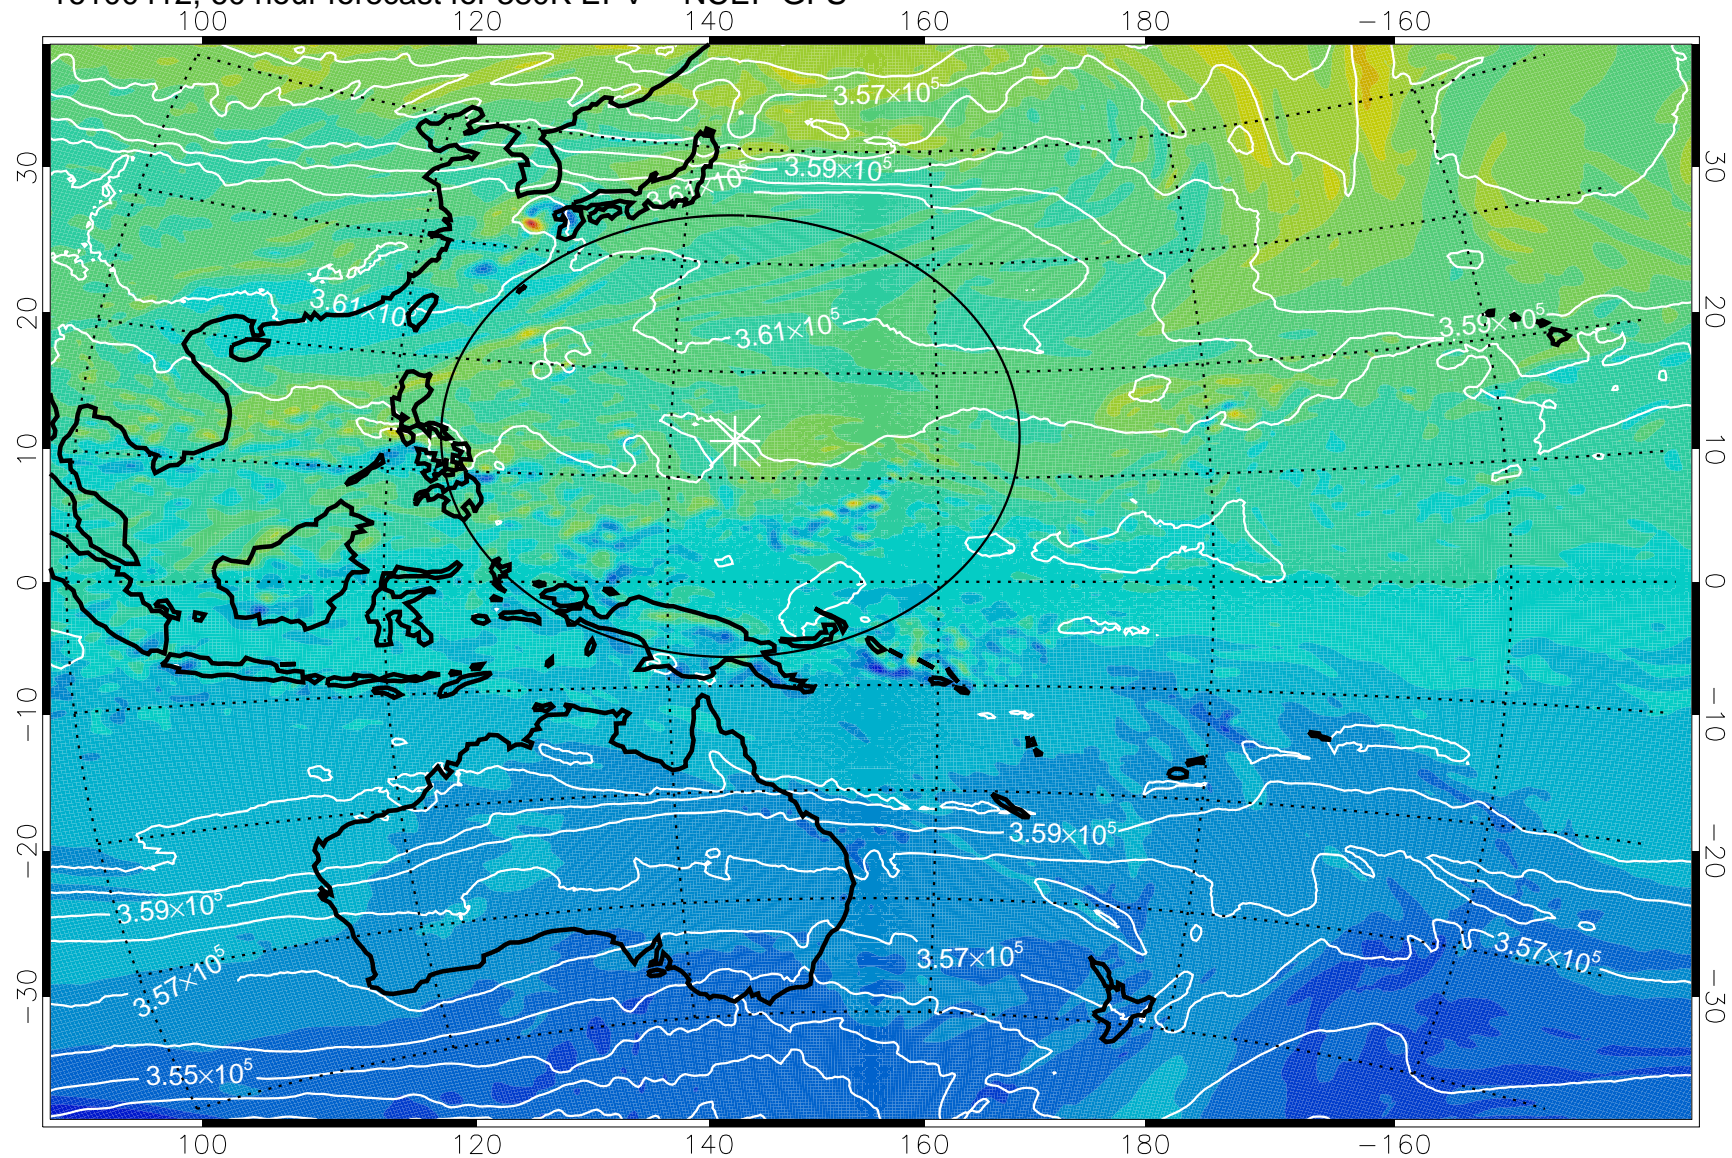

380K Montgomery Streamfunction, white

Range ring of 2304 km

16100312, 36 hour forecast for 380K EPV -- NCEP GFS

380K Montgomery Streamfunction, white

Range ring of 2304 km

16100318, 42 hour forecast for 380K EPV -- NCEP GFS

380K Montgomery Streamfunction, white

Range ring of 2304 km

16100400, 48 hour forecast for 380K EPV -- NCEP GFS

380K Montgomery Streamfunction, white

Range ring of 2304 km

16100406, 54 hour forecast for 380K EPV -- NCEP GFS

380K Montgomery Streamfunction, white

Range ring of 2304 km

16100412, 60 hour forecast for 380K EPV -- NCEP GFS

380K Montgomery Streamfunction, white

Range ring of 2304 km

16100418, 66 hour forecast for 380K EPV -- NCEP GFS

380K Montgomery Streamfunction, white

Range ring of 2304 km

16100500, 72 hour forecast for 380K EPV -- NCEP GFS

380K Montgomery Streamfunction, white

Range ring of 2304 km

16100506, 78 hour forecast for 380K EPV -- NCEP GFS