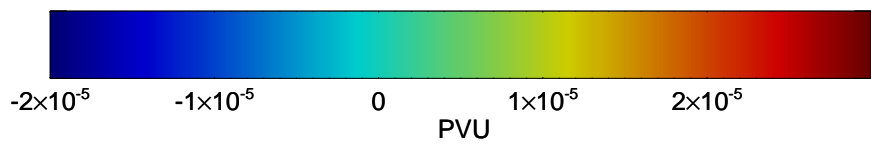

380K Montgomery Streamfunction, white

Range ring of 2304 km

16100600, 96 hour forecast for 380K EPV -- NCEP GFS

380K Montgomery Streamfunction, white

Range ring of 2304 km

16100606, 102 hour forecast for 380K EPV -- NCEP GFS