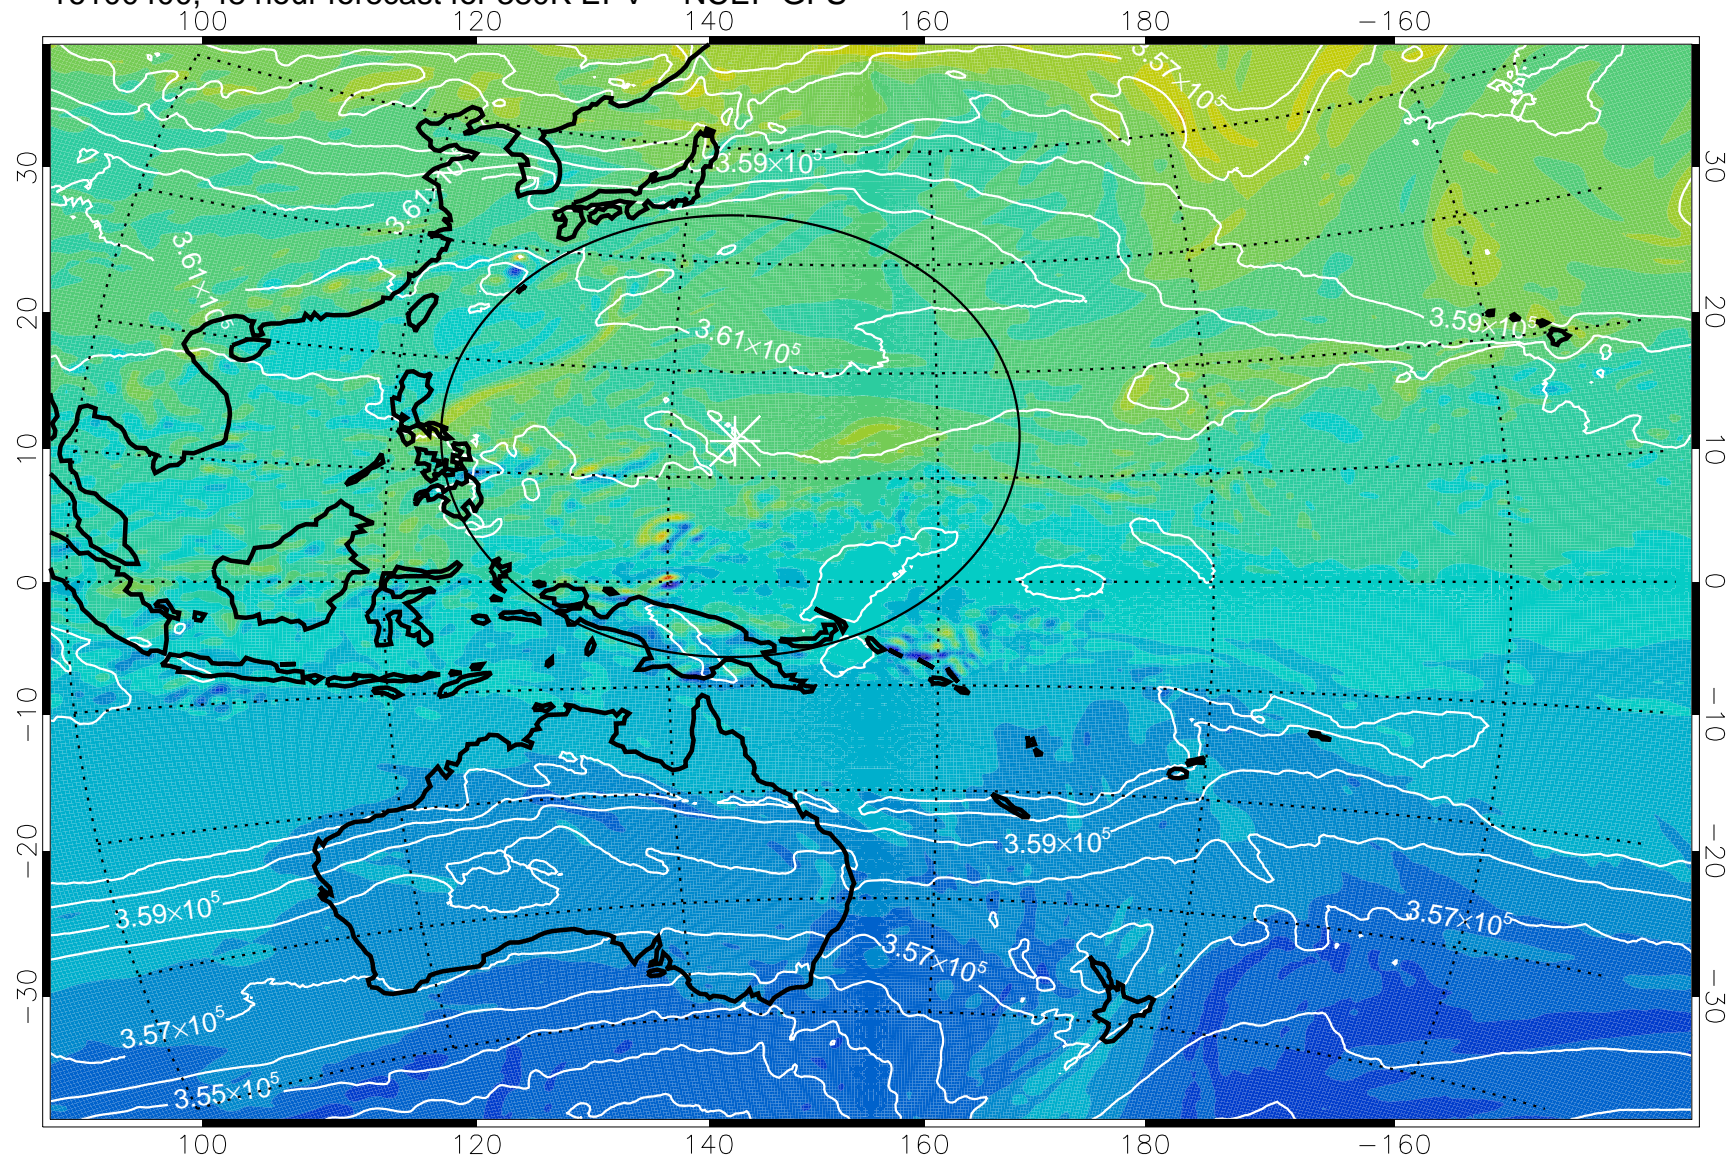

380K Montgomery Streamfunction, white

Range ring of 2304 km

16100300, 24 hour forecast for 380K EPV -- NCEP GFS

380K Montgomery Streamfunction, white

Range ring of 2304 km

16100306, 30 hour forecast for 380K EPV -- NCEP GFS

380K Montgomery Streamfunction, white

Range ring of 2304 km

16100312, 36 hour forecast for 380K EPV -- NCEP GFS

380K Montgomery Streamfunction, white

Range ring of 2304 km

16100318, 42 hour forecast for 380K EPV -- NCEP GFS

380K Montgomery Streamfunction, white

Range ring of 2304 km

16100400, 48 hour forecast for 380K EPV -- NCEP GFS

380K Montgomery Streamfunction, white

Range ring of 2304 km

16100406, 54 hour forecast for 380K EPV -- NCEP GFS

380K Montgomery Streamfunction, white

Range ring of 2304 km

16100412, 60 hour forecast for 380K EPV -- NCEP GFS

380K Montgomery Streamfunction, white

Range ring of 2304 km

16100418, 66 hour forecast for 380K EPV -- NCEP GFS