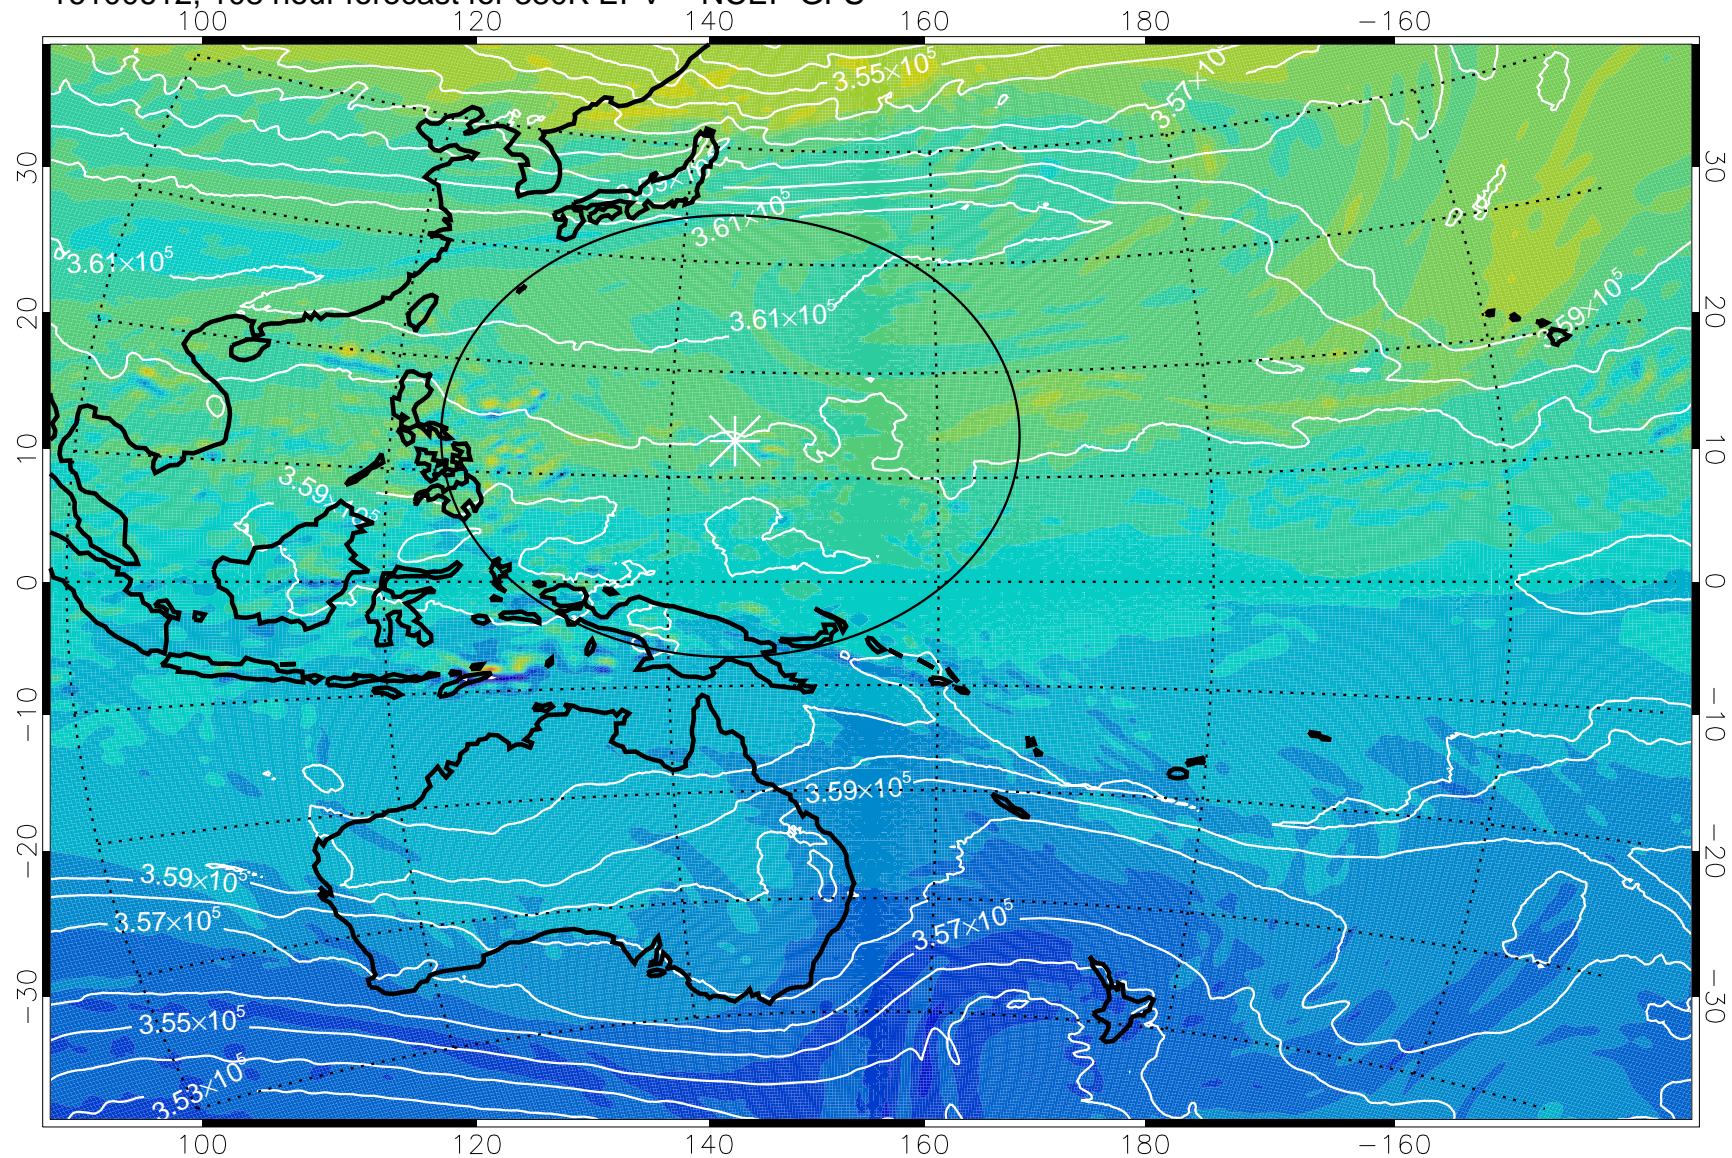

380K Montgomery Streamfunction, white

Range ring of 2304 km

16100512, 84 hour forecast for 380K EPV -- NCEP GFS

380K Montgomery Streamfunction, white

Range ring of 2304 km

16100518, 90 hour forecast for 380K EPV -- NCEP GFS

380K Montgomery Streamfunction, white

Range ring of 2304 km

16100600, 96 hour forecast for 380K EPV -- NCEP GFS

380K Montgomery Streamfunction, white

Range ring of 2304 km

16100606, 102 hour forecast for 380K EPV -- NCEP GFS

380K Montgomery Streamfunction, white

Range ring of 2304 km

16100612, 108 hour forecast for 380K EPV -- NCEP GFS

380K Montgomery Streamfunction, white

Range ring of 2304 km

16100618, 114 hour forecast for 380K EPV -- NCEP GFS

380K Montgomery Streamfunction, white

Range ring of 2304 km

16100700, 120 hour forecast for 380K EPV -- NCEP GFS

380K Montgomery Streamfunction, white

Range ring of 2304 km