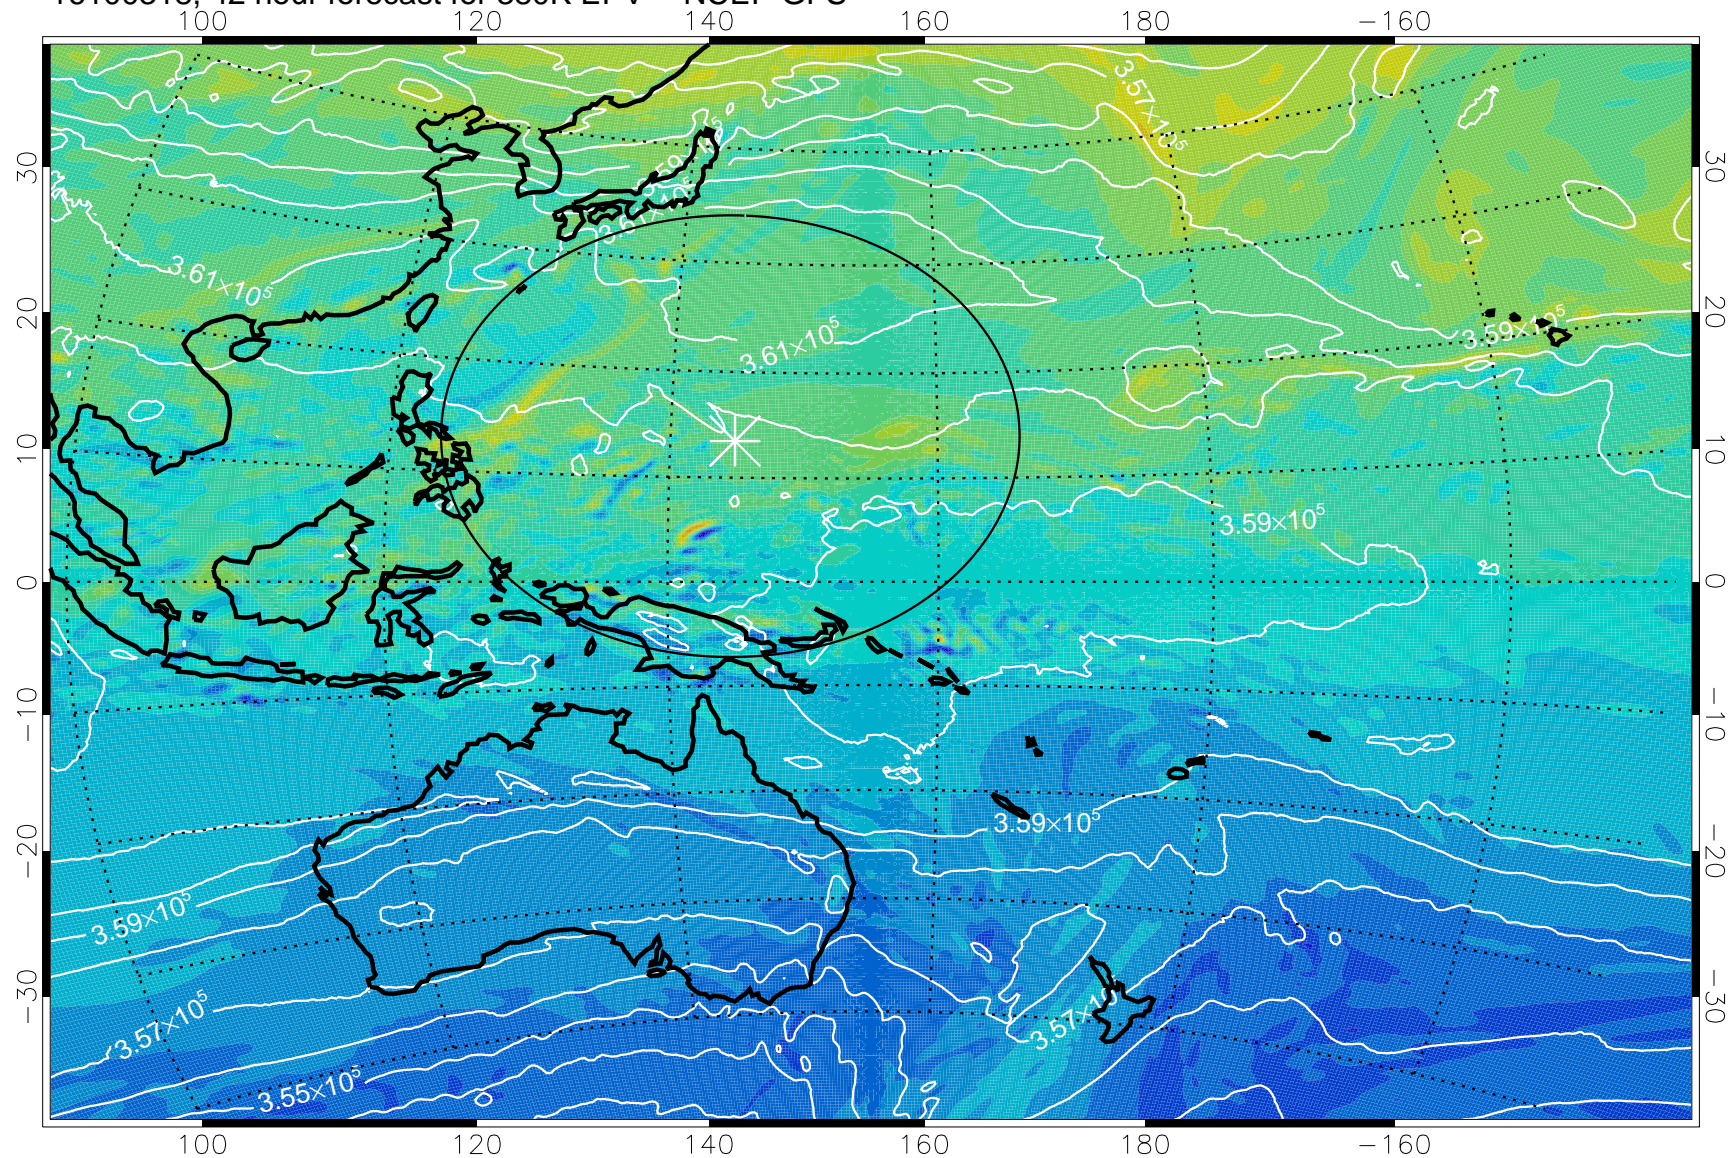

380K Montgomery Streamfunction, white

Range ring of 2304 km

16100312, 36 hour forecast for 380K EPV -- NCEP GFS

380K Montgomery Streamfunction, white

Range ring of 2304 km

16100318, 42 hour forecast for 380K EPV -- NCEP GFS

380K Montgomery Streamfunction, white

Range ring of 2304 km

16100400, 48 hour forecast for 380K EPV -- NCEP GFS

380K Montgomery Streamfunction, white

Range ring of 2304 km

16100406, 54 hour forecast for 380K EPV -- NCEP GFS

380K Montgomery Streamfunction, white

Range ring of 2304 km

16100412, 60 hour forecast for 380K EPV -- NCEP GFS

380K Montgomery Streamfunction, white

Range ring of 2304 km

16100418, 66 hour forecast for 380K EPV -- NCEP GFS

380K Montgomery Streamfunction, white

Range ring of 2304 km

16100500, 72 hour forecast for 380K EPV -- NCEP GFS

380K Montgomery Streamfunction, white

Range ring of 2304 km

16100506, 78 hour forecast for 380K EPV -- NCEP GFS