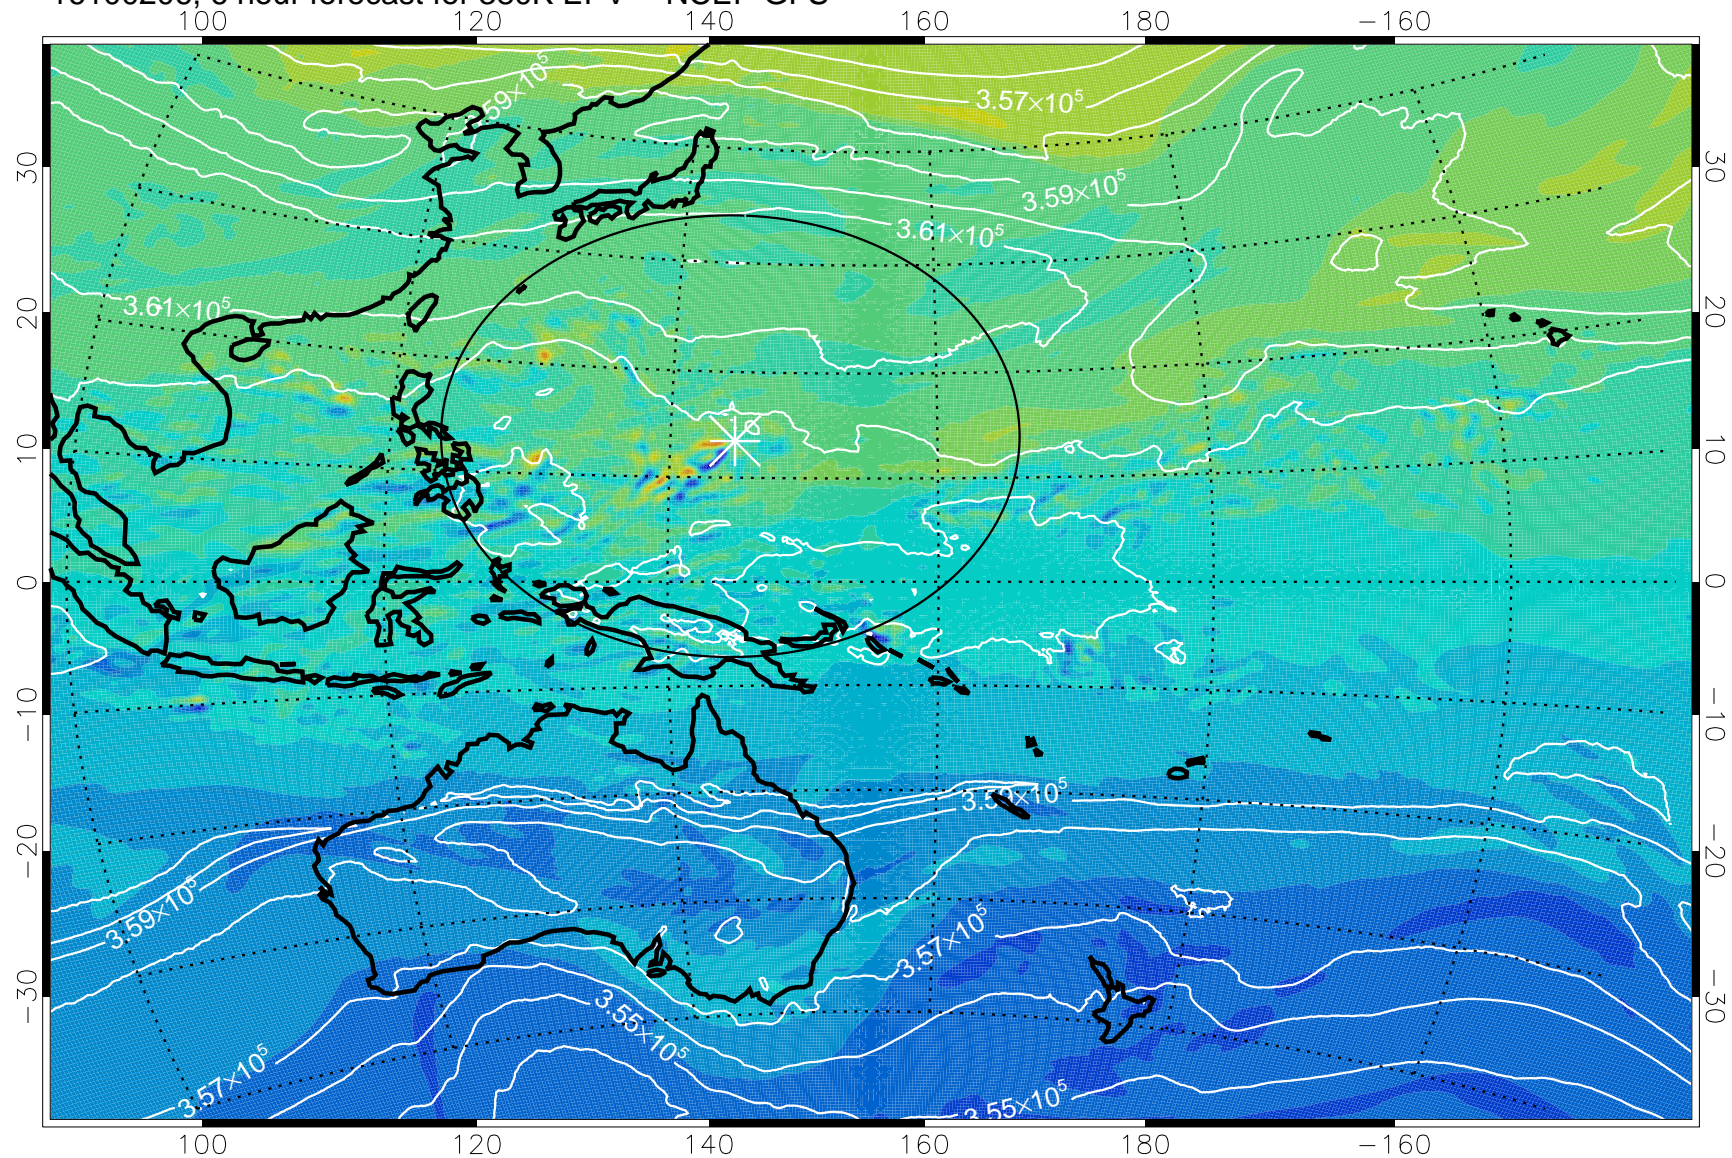

16100206, 6 hour forecast for 380K EPV -- NCEP GFS

16100212, 12 hour forecast for 380K EPV -- NCEP GFS

380K Montgomery Streamfunction, white

Range ring of 2304 km

16100218, 18 hour forecast for 380K EPV -- NCEP GFS

380K Montgomery Streamfunction, white

Range ring of 2304 km

16100300, 24 hour forecast for 380K EPV -- NCEP GFS

380K Montgomery Streamfunction, white

Range ring of 2304 km

16100306, 30 hour forecast for 380K EPV -- NCEP GFS

380K Montgomery Streamfunction, white

Range ring of 2304 km

16100312, 36 hour forecast for 380K EPV -- NCEP GFS

380K Montgomery Streamfunction, white

Range ring of 2304 km

16100318, 42 hour forecast for 380K EPV -- NCEP GFS

380K Montgomery Streamfunction, white

Range ring of 2304 km

16100400, 48 hour forecast for 380K EPV -- NCEP GFS

380K Montgomery Streamfunction, white

Range ring of 2304 km

16100406, 54 hour forecast for 380K EPV -- NCEP GFS