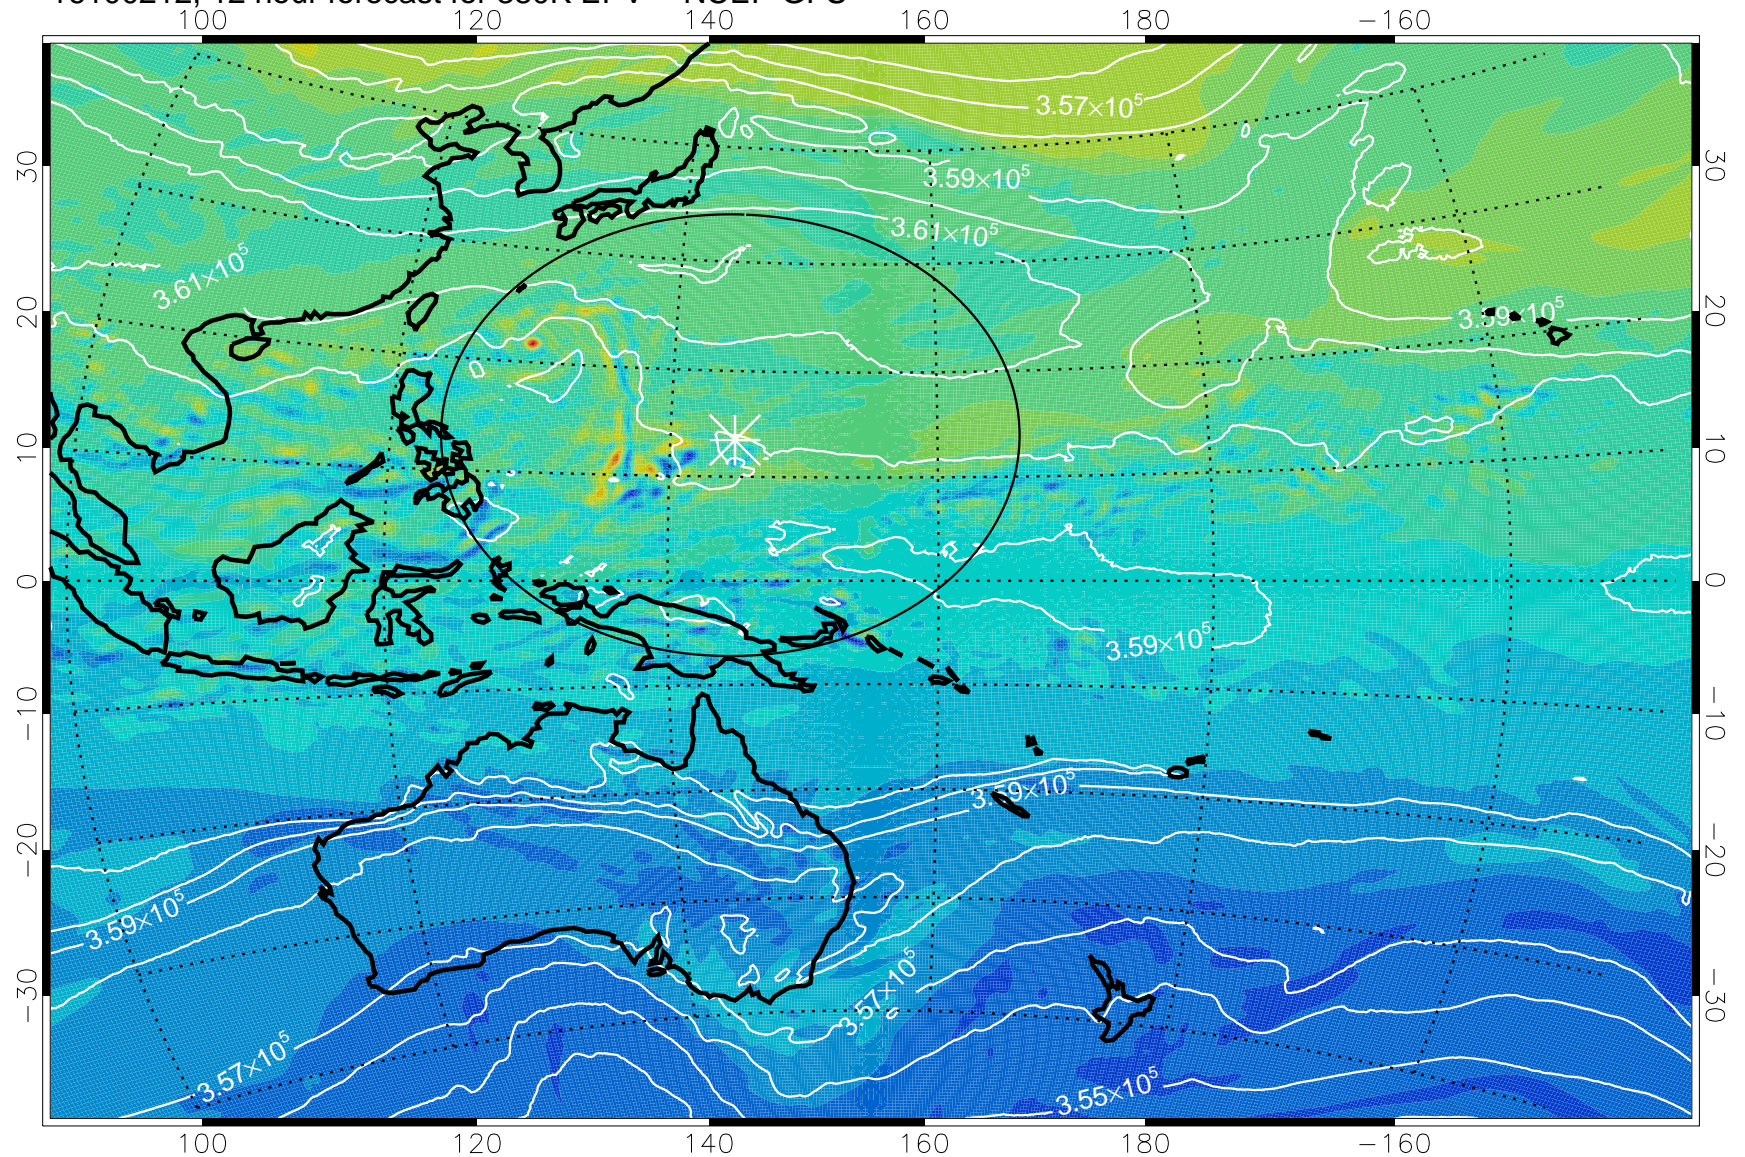

16100206, 6 hour forecast for 380K EPV -- NCEP GFS

16100212, 12 hour forecast for 380K EPV -- NCEP GFS

380K Montgomery Streamfunction, white

Range ring of 2304 km

16100218, 18 hour forecast for 380K EPV -- NCEP GFS

380K Montgomery Streamfunction, white

Range ring of 2304 km

16100300, 24 hour forecast for 380K EPV -- NCEP GFS

380K Montgomery Streamfunction, white

Range ring of 2304 km

16100306, 30 hour forecast for 380K EPV -- NCEP GFS

380K Montgomery Streamfunction, white

Range ring of 2304 km

16100312, 36 hour forecast for 380K EPV -- NCEP GFS

380K Montgomery Streamfunction, white

Range ring of 2304 km

16100318, 42 hour forecast for 380K EPV -- NCEP GFS

380K Montgomery Streamfunction, white

Range ring of 2304 km

16100400, 48 hour forecast for 380K EPV -- NCEP GFS

380K Montgomery Streamfunction, white

Range ring of 2304 km

16100406, 54 hour forecast for 380K EPV -- NCEP GFS