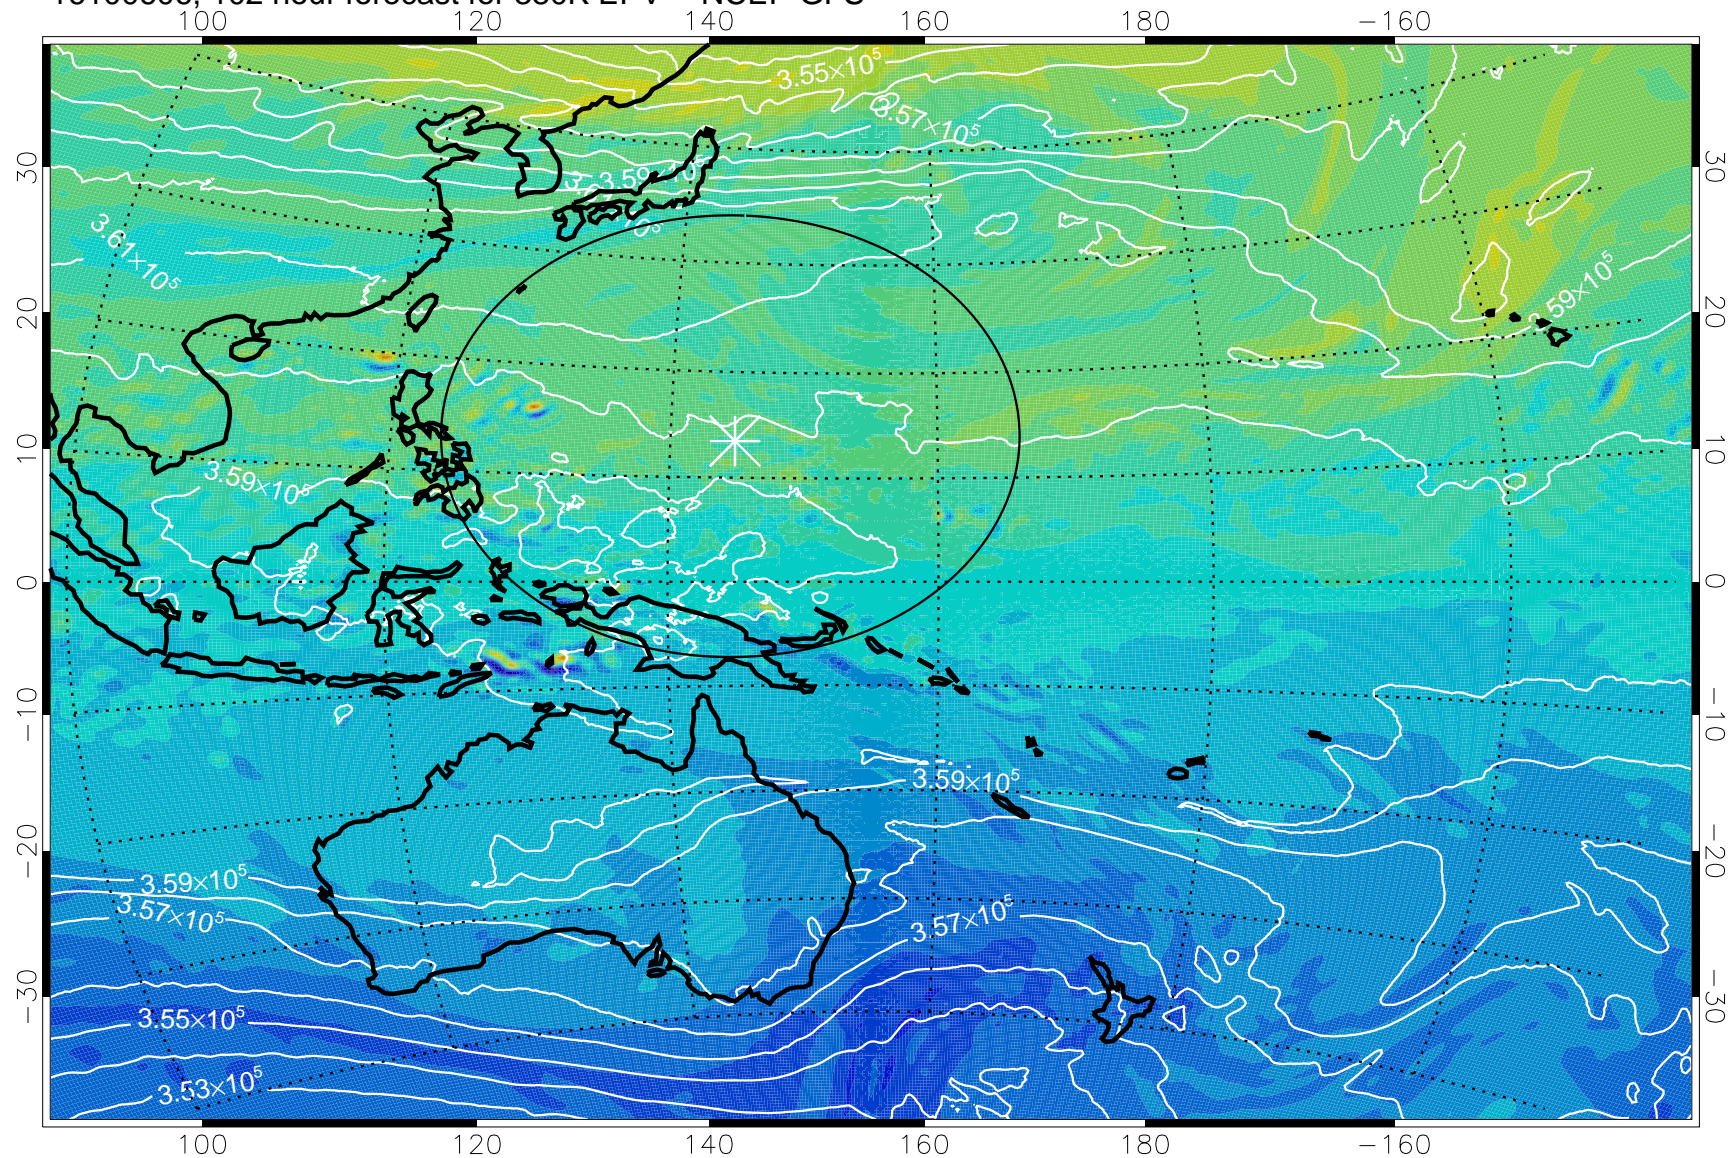

380K Montgomery Streamfunction, white

Range ring of 2304 km

16100512, 84 hour forecast for 380K EPV -- NCEP GFS

380K Montgomery Streamfunction, white

Range ring of 2304 km

16100518, 90 hour forecast for 380K EPV -- NCEP GFS

380K Montgomery Streamfunction, white

Range ring of 2304 km

16100600, 96 hour forecast for 380K EPV -- NCEP GFS

380K Montgomery Streamfunction, white

Range ring of 2304 km

16100606, 102 hour forecast for 380K EPV -- NCEP GFS

380K Montgomery Streamfunction, white

Range ring of 2304 km

16100612, 108 hour forecast for 380K EPV -- NCEP GFS

380K Montgomery Streamfunction, white

Range ring of 2304 km

16100618, 114 hour forecast for 380K EPV -- NCEP GFS

380K Montgomery Streamfunction, white

Range ring of 2304 km

16100700, 120 hour forecast for 380K EPV -- NCEP GFS

380K Montgomery Streamfunction, white

Range ring of 2304 km