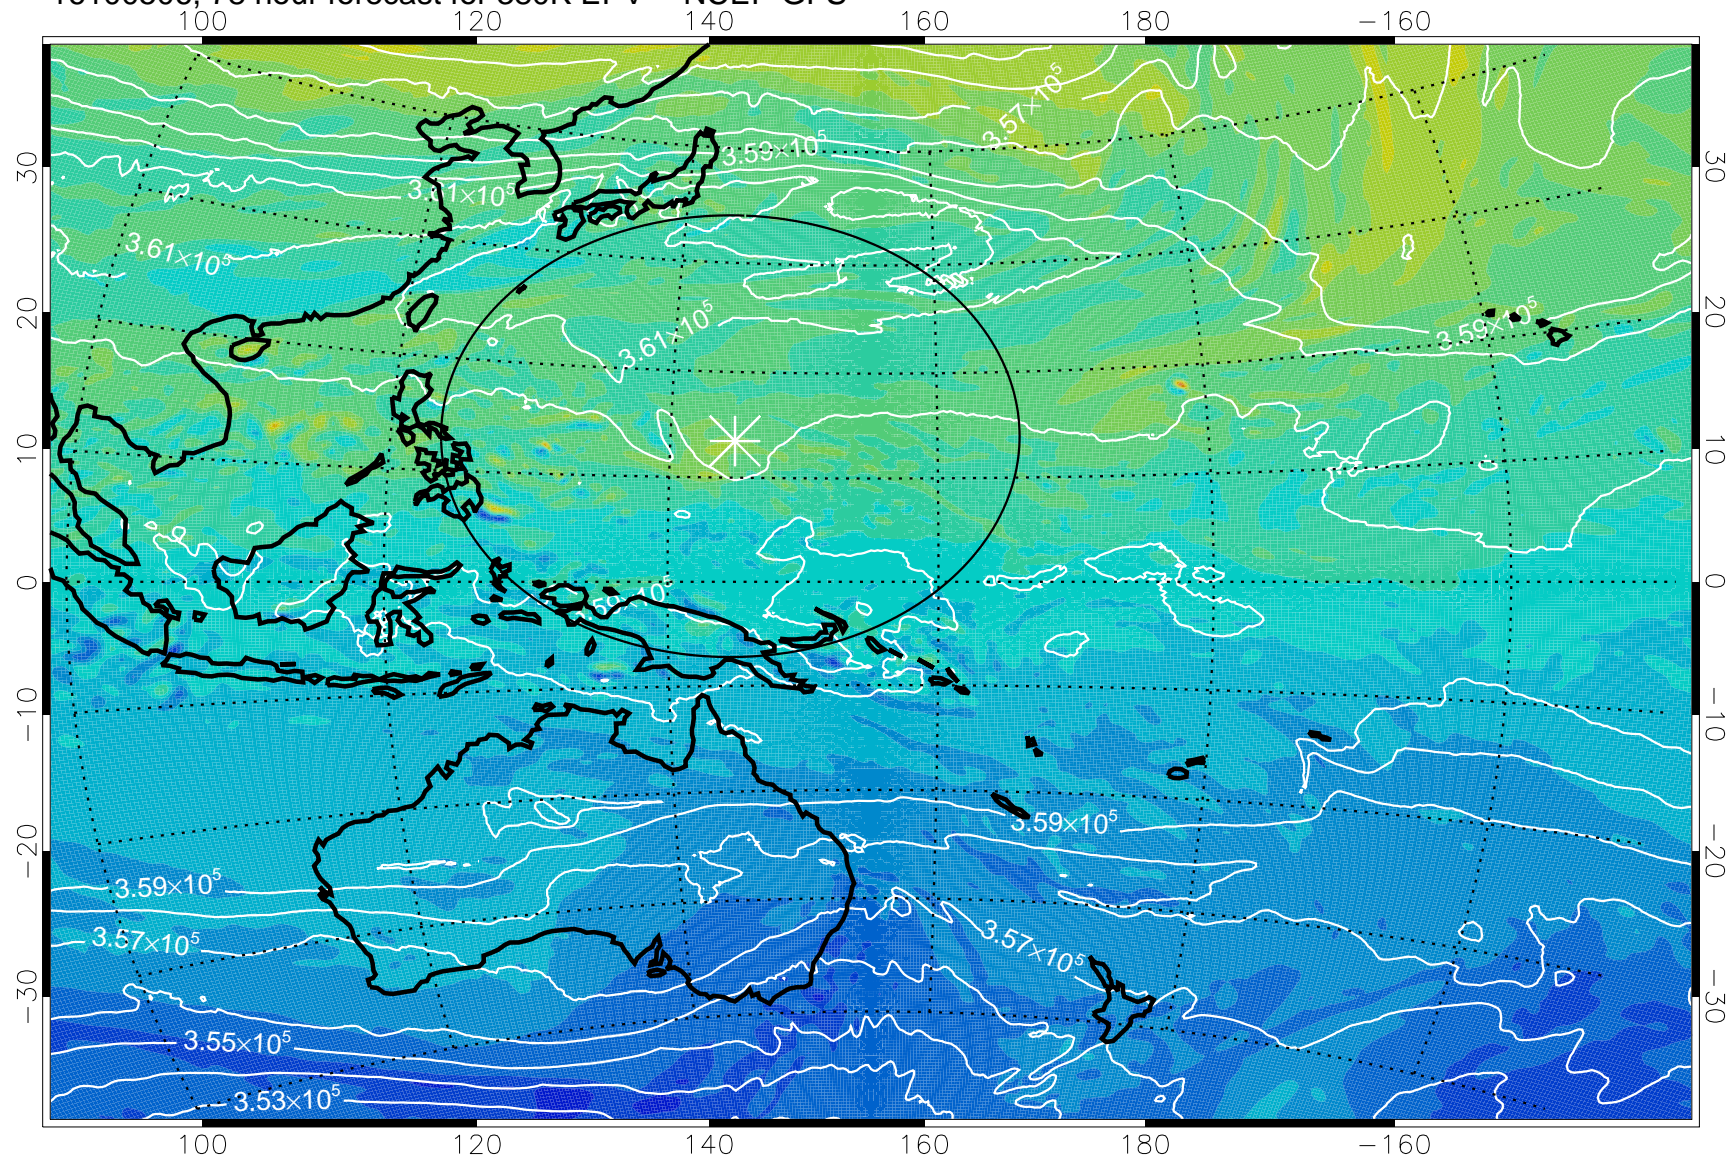

380K Montgomery Streamfunction, white

Range ring of 2304 km

16100412, 60 hour forecast for 380K EPV -- NCEP GFS

380K Montgomery Streamfunction, white

Range ring of 2304 km

16100418, 66 hour forecast for 380K EPV -- NCEP GFS

380K Montgomery Streamfunction, white

Range ring of 2304 km

16100500, 72 hour forecast for 380K EPV -- NCEP GFS

380K Montgomery Streamfunction, white

Range ring of 2304 km

16100506, 78 hour forecast for 380K EPV -- NCEP GFS

380K Montgomery Streamfunction, white

Range ring of 2304 km

16100512, 84 hour forecast for 380K EPV -- NCEP GFS

380K Montgomery Streamfunction, white

Range ring of 2304 km

16100518, 90 hour forecast for 380K EPV -- NCEP GFS

380K Montgomery Streamfunction, white

Range ring of 2304 km

16100600, 96 hour forecast for 380K EPV -- NCEP GFS

380K Montgomery Streamfunction, white

Range ring of 2304 km

16100606, 102 hour forecast for 380K EPV -- NCEP GFS