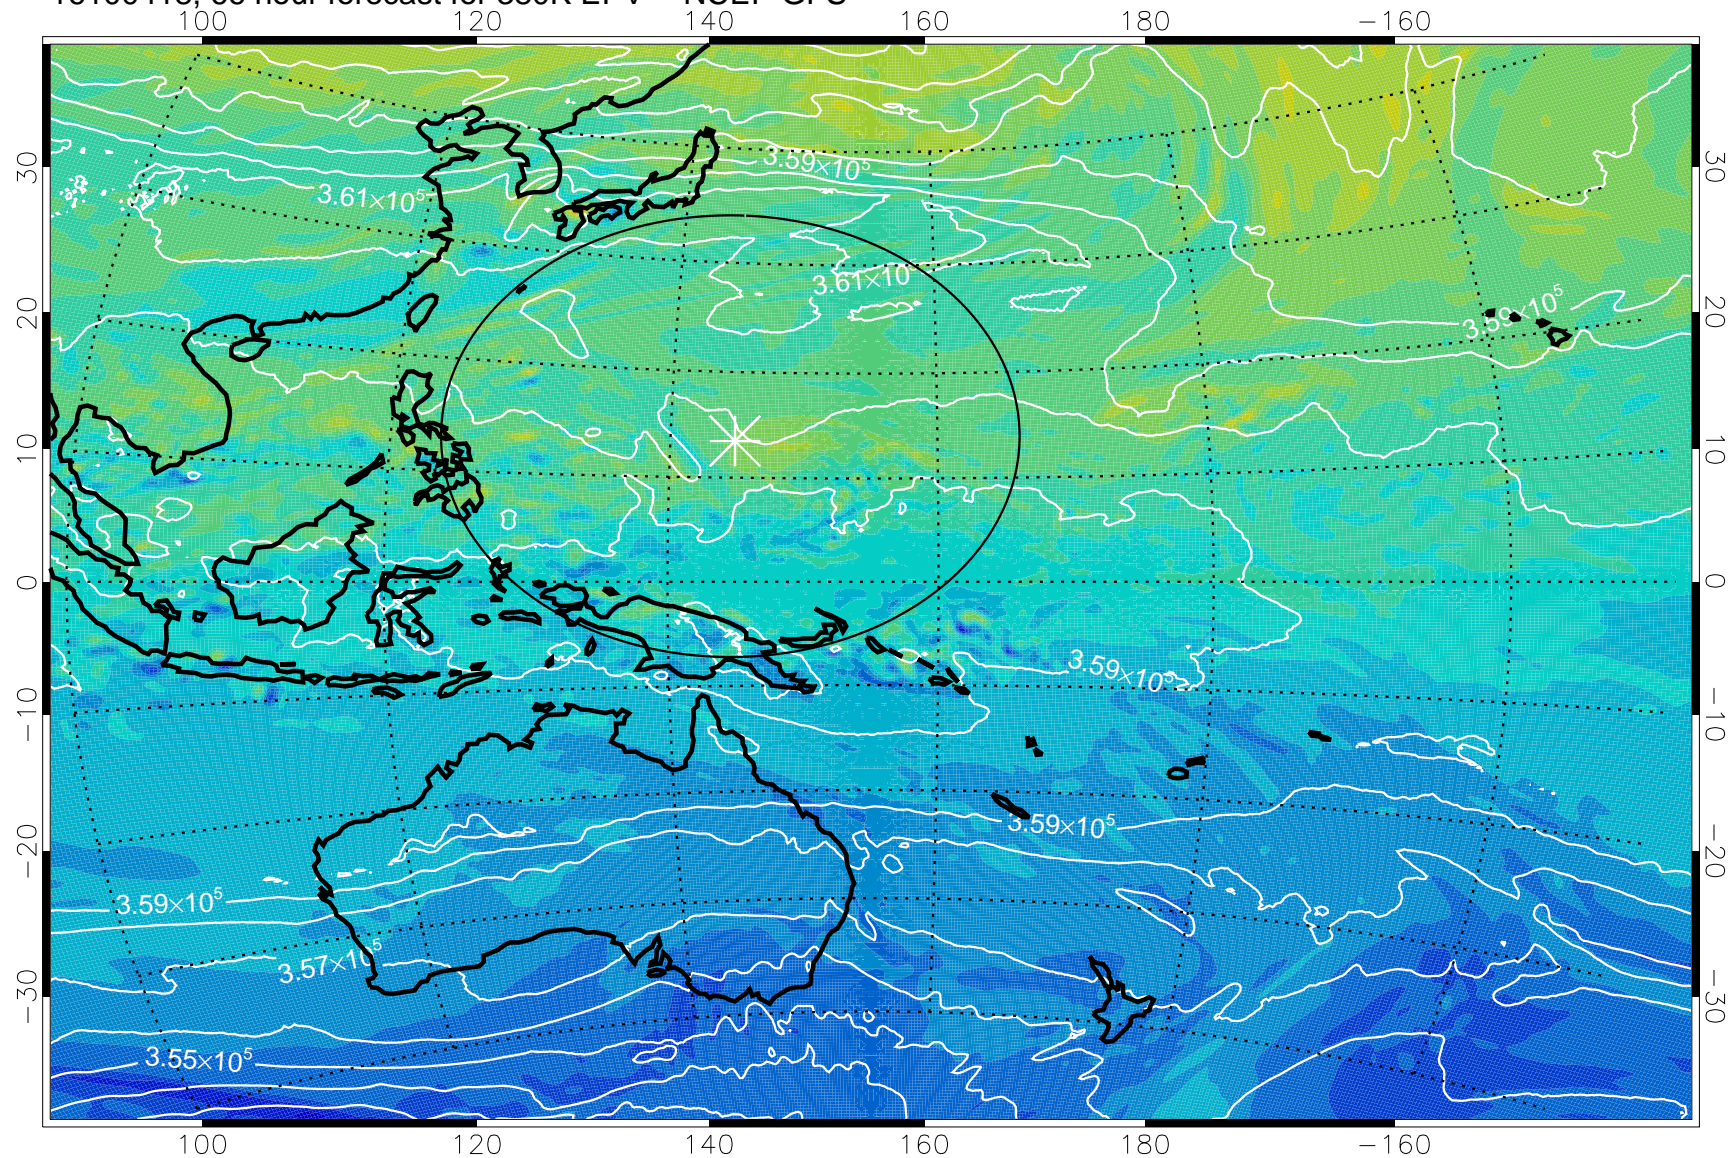

380K Montgomery Streamfunction, white

Range ring of 2304 km

16100400, 48 hour forecast for 380K EPV -- NCEP GFS

380K Montgomery Streamfunction, white

Range ring of 2304 km

16100406, 54 hour forecast for 380K EPV -- NCEP GFS

380K Montgomery Streamfunction, white

Range ring of 2304 km

16100412, 60 hour forecast for 380K EPV -- NCEP GFS

380K Montgomery Streamfunction, white

Range ring of 2304 km

16100418, 66 hour forecast for 380K EPV -- NCEP GFS

380K Montgomery Streamfunction, white

Range ring of 2304 km

16100500, 72 hour forecast for 380K EPV -- NCEP GFS

380K Montgomery Streamfunction, white

Range ring of 2304 km

16100506, 78 hour forecast for 380K EPV -- NCEP GFS

380K Montgomery Streamfunction, white

Range ring of 2304 km

16100512, 84 hour forecast for 380K EPV -- NCEP GFS

380K Montgomery Streamfunction, white

Range ring of 2304 km

16100518, 90 hour forecast for 380K EPV -- NCEP GFS