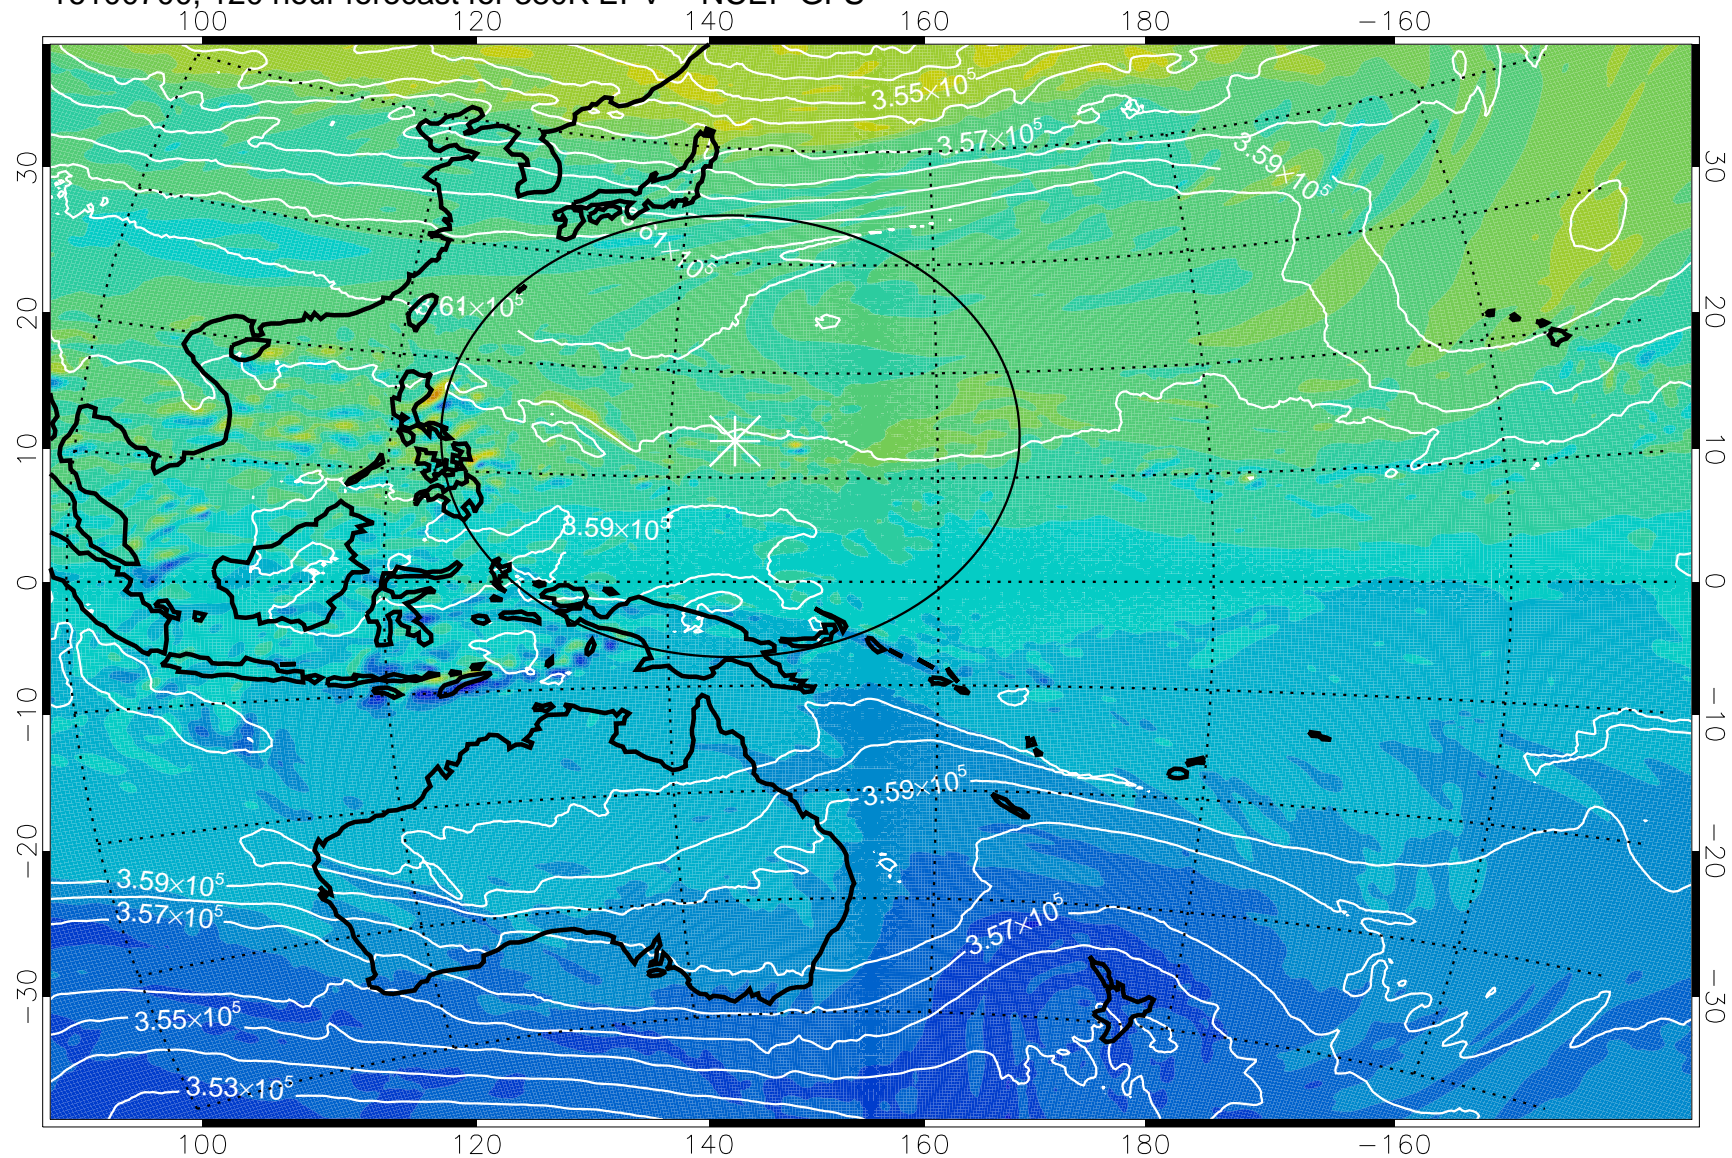

380K Montgomery Streamfunction, white

Range ring of 2304 km

16100600, 96 hour forecast for 380K EPV -- NCEP GFS

380K Montgomery Streamfunction, white

Range ring of 2304 km

16100606, 102 hour forecast for 380K EPV -- NCEP GFS

380K Montgomery Streamfunction, white

Range ring of 2304 km

16100612, 108 hour forecast for 380K EPV -- NCEP GFS

380K Montgomery Streamfunction, white

Range ring of 2304 km

16100618, 114 hour forecast for 380K EPV -- NCEP GFS

380K Montgomery Streamfunction, white

Range ring of 2304 km

16100700, 120 hour forecast for 380K EPV -- NCEP GFS

380K Montgomery Streamfunction, white

Range ring of 2304 km