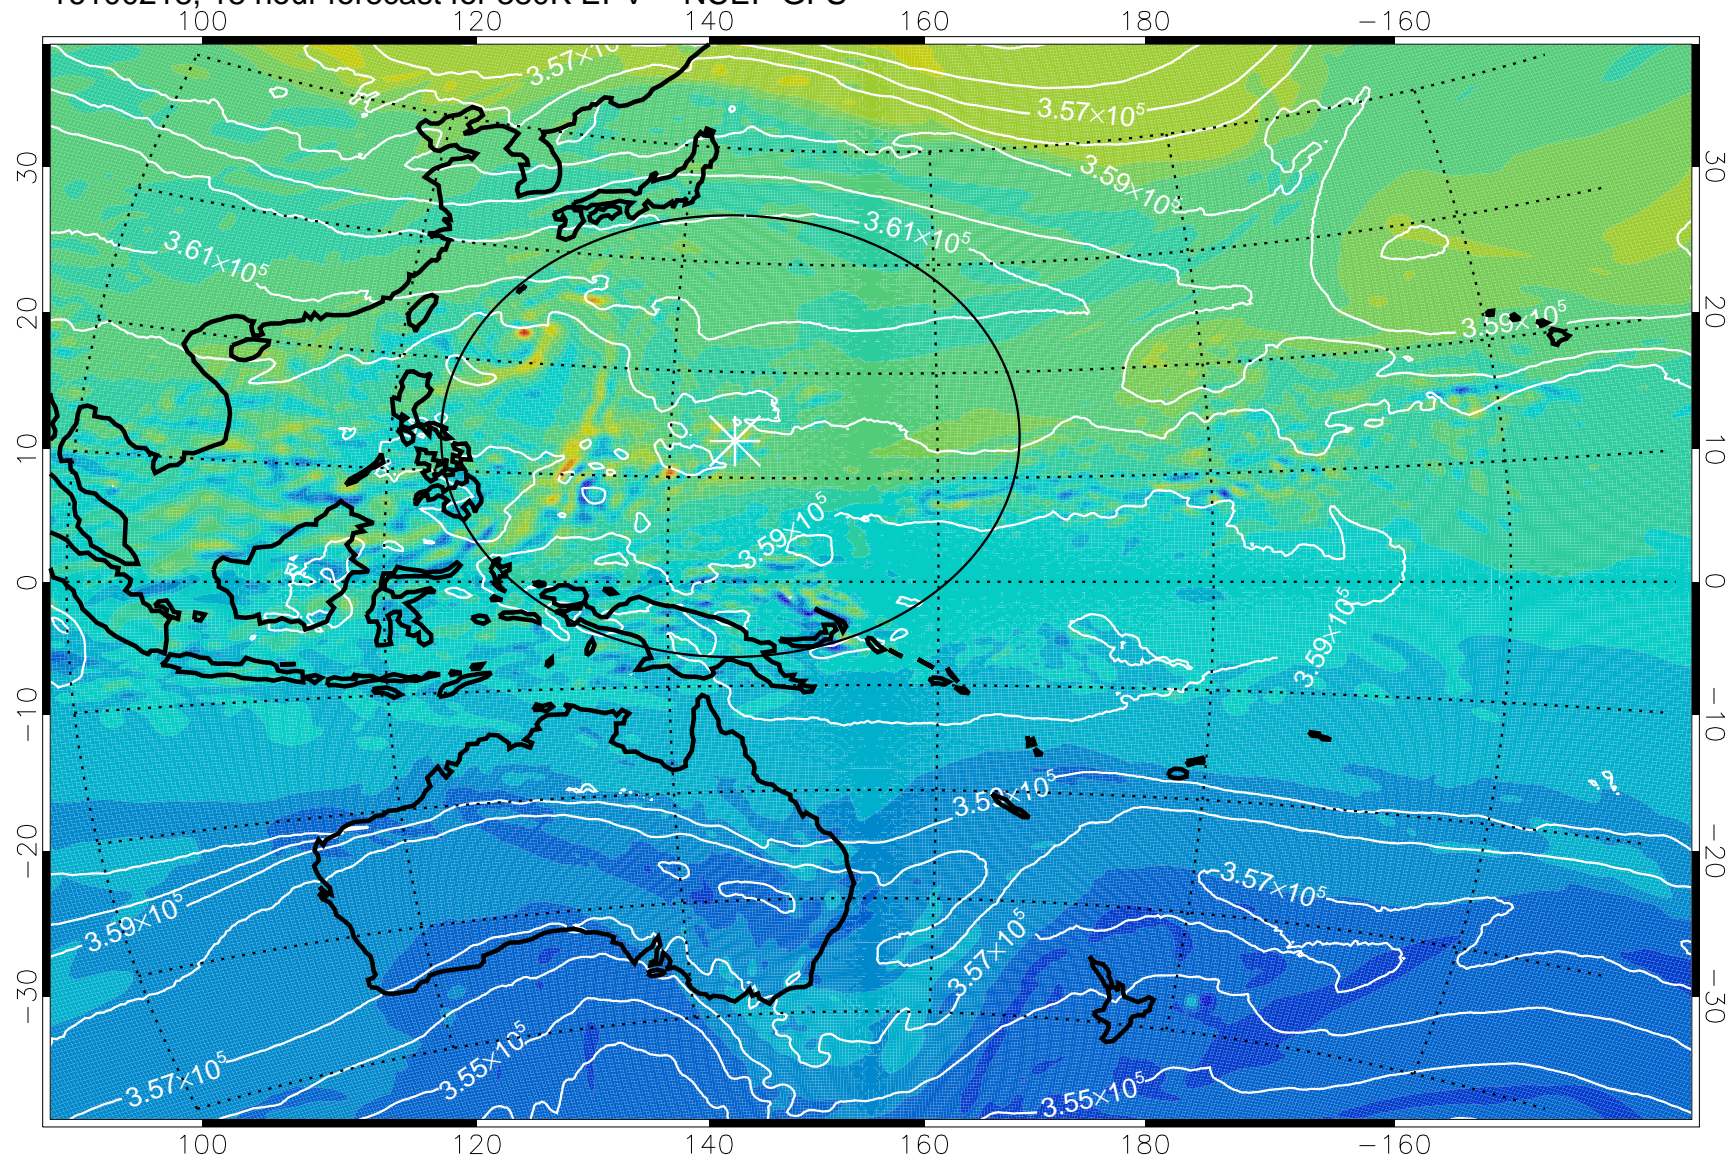

16100206, 6 hour forecast for 380K EPV -- NCEP GFS

16100212, 12 hour forecast for 380K EPV -- NCEP GFS

380K Montgomery Streamfunction, white

Range ring of 2304 km

16100218, 18 hour forecast for 380K EPV -- NCEP GFS

380K Montgomery Streamfunction, white

Range ring of 2304 km

16100300, 24 hour forecast for 380K EPV -- NCEP GFS

380K Montgomery Streamfunction, white

Range ring of 2304 km

16100306, 30 hour forecast for 380K EPV -- NCEP GFS

380K Montgomery Streamfunction, white

Range ring of 2304 km

16100312, 36 hour forecast for 380K EPV -- NCEP GFS

380K Montgomery Streamfunction, white

Range ring of 2304 km

16100318, 42 hour forecast for 380K EPV -- NCEP GFS

380K Montgomery Streamfunction, white

Range ring of 2304 km

16100400, 48 hour forecast for 380K EPV -- NCEP GFS

380K Montgomery Streamfunction, white

Range ring of 2304 km

16100406, 54 hour forecast for 380K EPV -- NCEP GFS