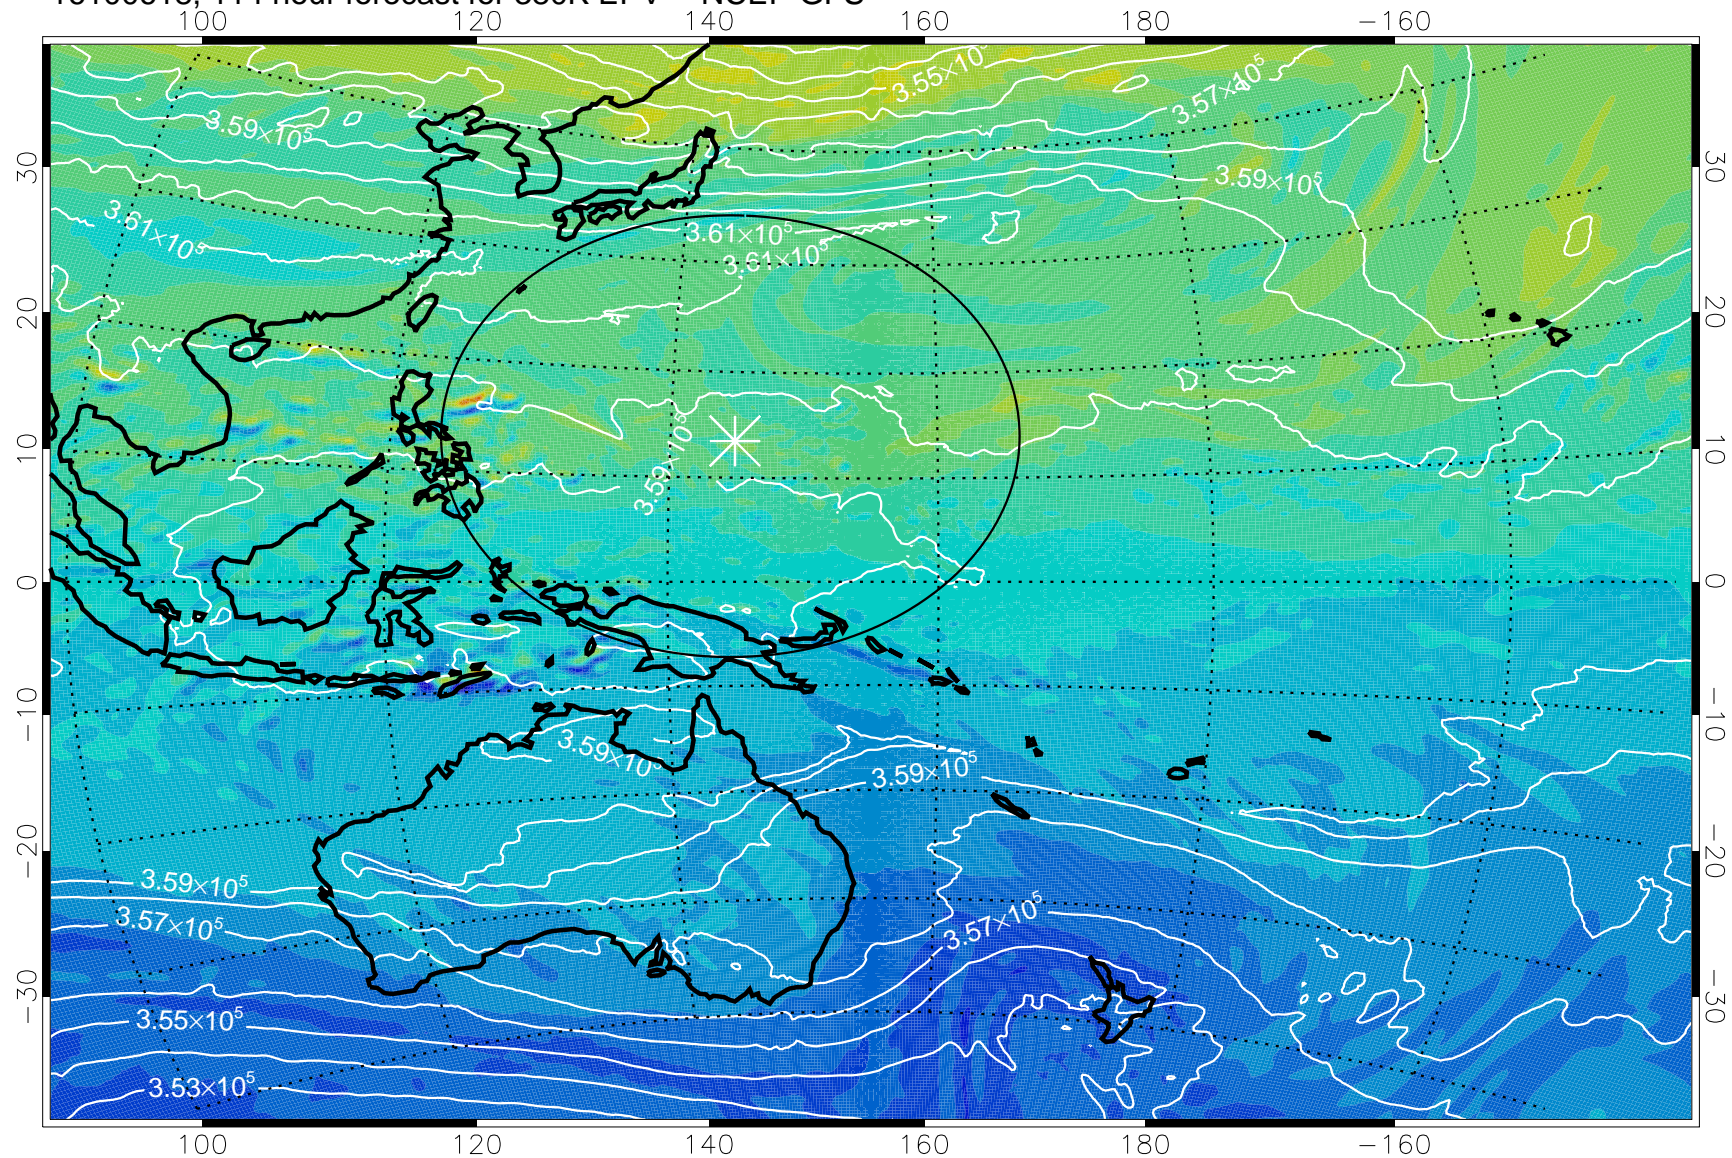

380K Montgomery Streamfunction, white

Range ring of 2304 km

16100600, 96 hour forecast for 380K EPV -- NCEP GFS

380K Montgomery Streamfunction, white

Range ring of 2304 km

16100606, 102 hour forecast for 380K EPV -- NCEP GFS

380K Montgomery Streamfunction, white

Range ring of 2304 km

16100612, 108 hour forecast for 380K EPV -- NCEP GFS

380K Montgomery Streamfunction, white

Range ring of 2304 km

16100618, 114 hour forecast for 380K EPV -- NCEP GFS

380K Montgomery Streamfunction, white

Range ring of 2304 km

16100700, 120 hour forecast for 380K EPV -- NCEP GFS

380K Montgomery Streamfunction, white

Range ring of 2304 km