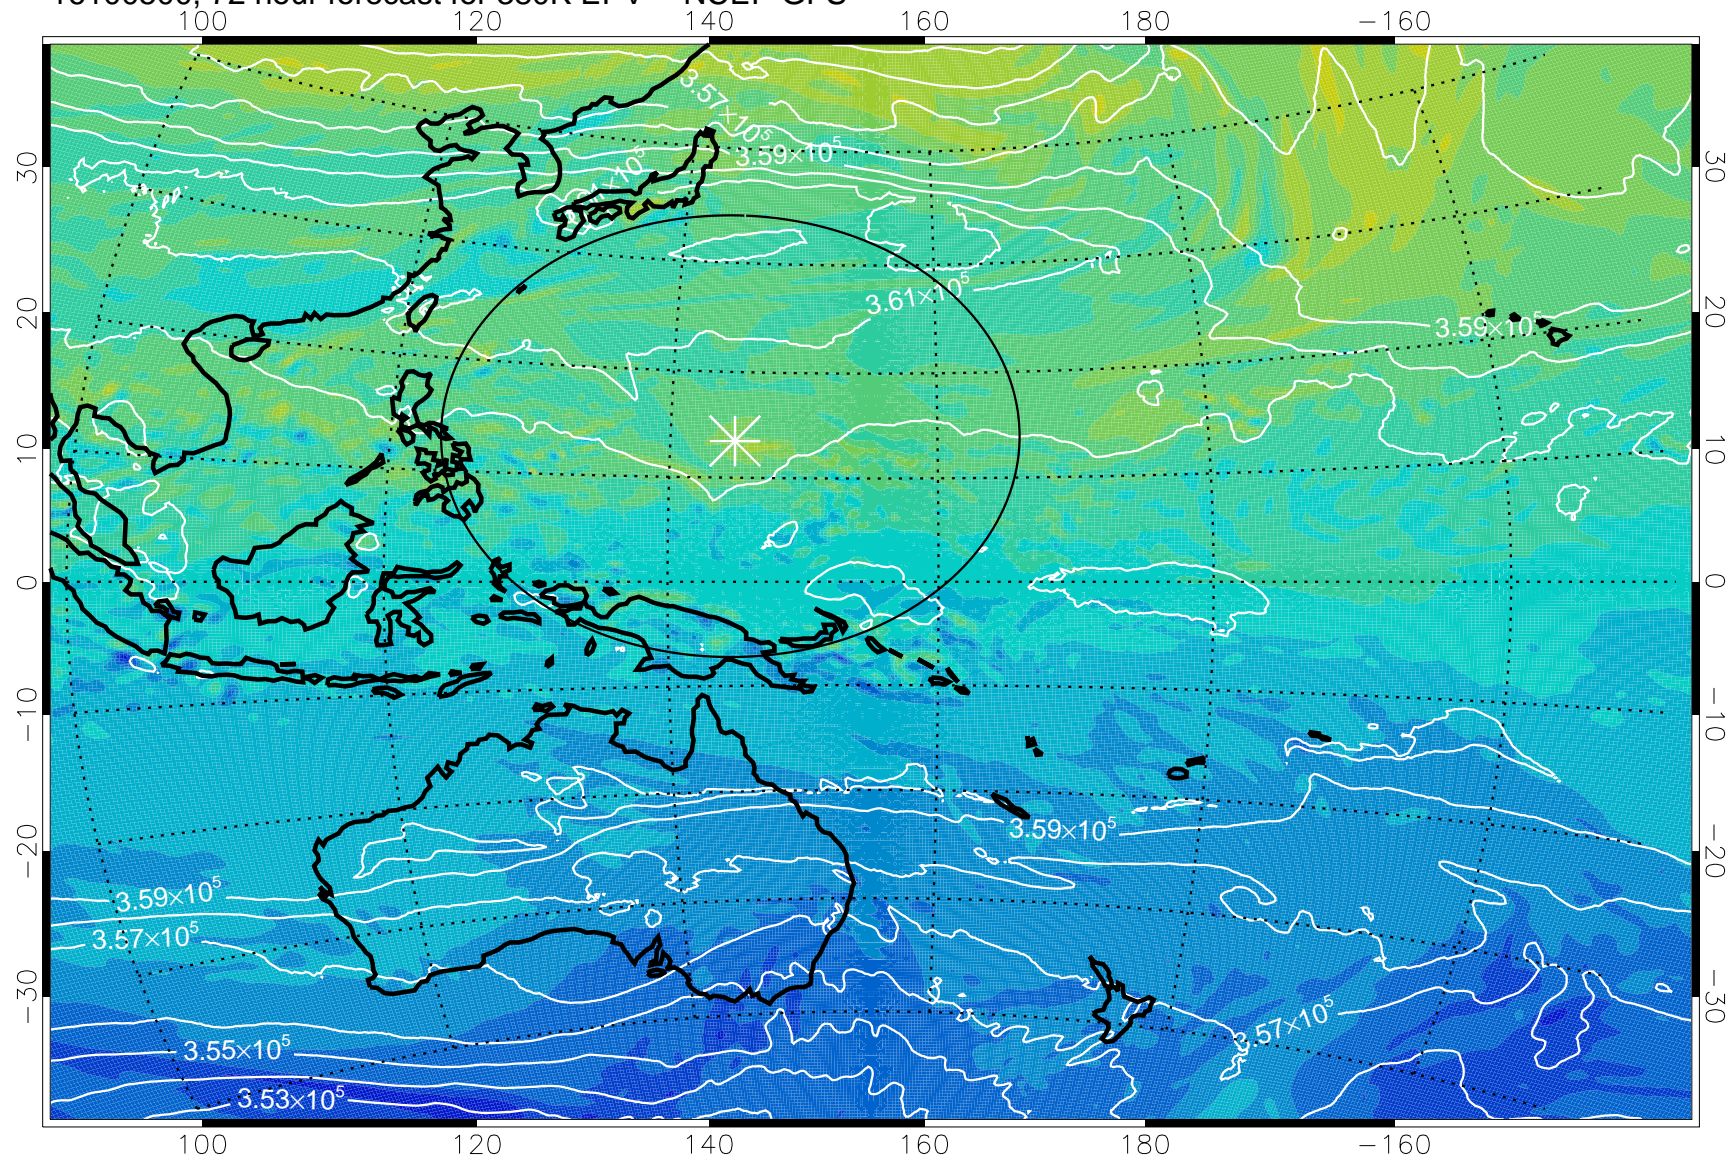

380K Montgomery Streamfunction, white

Range ring of 2304 km

16100400, 48 hour forecast for 380K EPV -- NCEP GFS

380K Montgomery Streamfunction, white

Range ring of 2304 km

16100406, 54 hour forecast for 380K EPV -- NCEP GFS

380K Montgomery Streamfunction, white

Range ring of 2304 km

16100412, 60 hour forecast for 380K EPV -- NCEP GFS

380K Montgomery Streamfunction, white

Range ring of 2304 km

16100418, 66 hour forecast for 380K EPV -- NCEP GFS

380K Montgomery Streamfunction, white

Range ring of 2304 km

16100500, 72 hour forecast for 380K EPV -- NCEP GFS

380K Montgomery Streamfunction, white

Range ring of 2304 km

16100506, 78 hour forecast for 380K EPV -- NCEP GFS

380K Montgomery Streamfunction, white

Range ring of 2304 km

16100512, 84 hour forecast for 380K EPV -- NCEP GFS

380K Montgomery Streamfunction, white

Range ring of 2304 km

16100518, 90 hour forecast for 380K EPV -- NCEP GFS