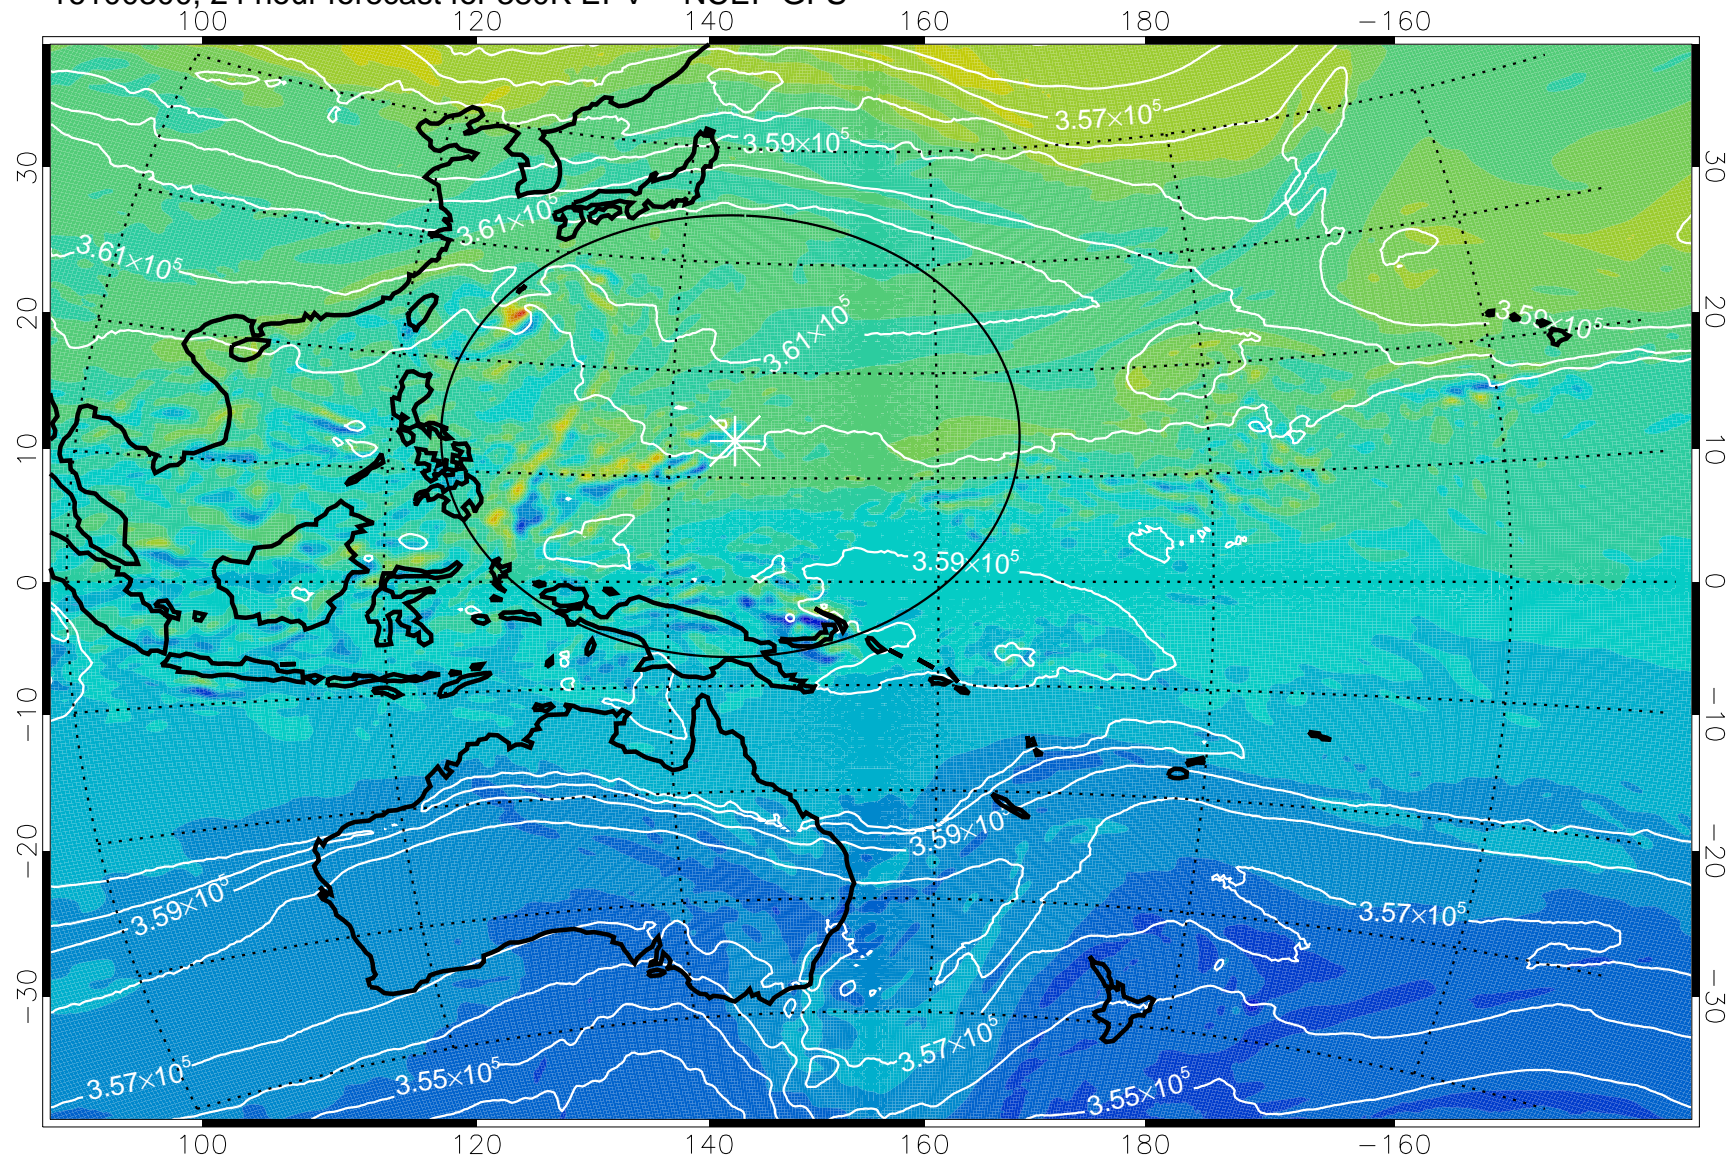

16100206, 6 hour forecast for 380K EPV -- NCEP GFS

16100212, 12 hour forecast for 380K EPV -- NCEP GFS

380K Montgomery Streamfunction, white

Range ring of 2304 km

16100218, 18 hour forecast for 380K EPV -- NCEP GFS

380K Montgomery Streamfunction, white

Range ring of 2304 km

16100300, 24 hour forecast for 380K EPV -- NCEP GFS

380K Montgomery Streamfunction, white

Range ring of 2304 km

16100306, 30 hour forecast for 380K EPV -- NCEP GFS

380K Montgomery Streamfunction, white

Range ring of 2304 km

16100312, 36 hour forecast for 380K EPV -- NCEP GFS

380K Montgomery Streamfunction, white

Range ring of 2304 km

16100318, 42 hour forecast for 380K EPV -- NCEP GFS

380K Montgomery Streamfunction, white

Range ring of 2304 km

16100400, 48 hour forecast for 380K EPV -- NCEP GFS

380K Montgomery Streamfunction, white

Range ring of 2304 km

16100406, 54 hour forecast for 380K EPV -- NCEP GFS