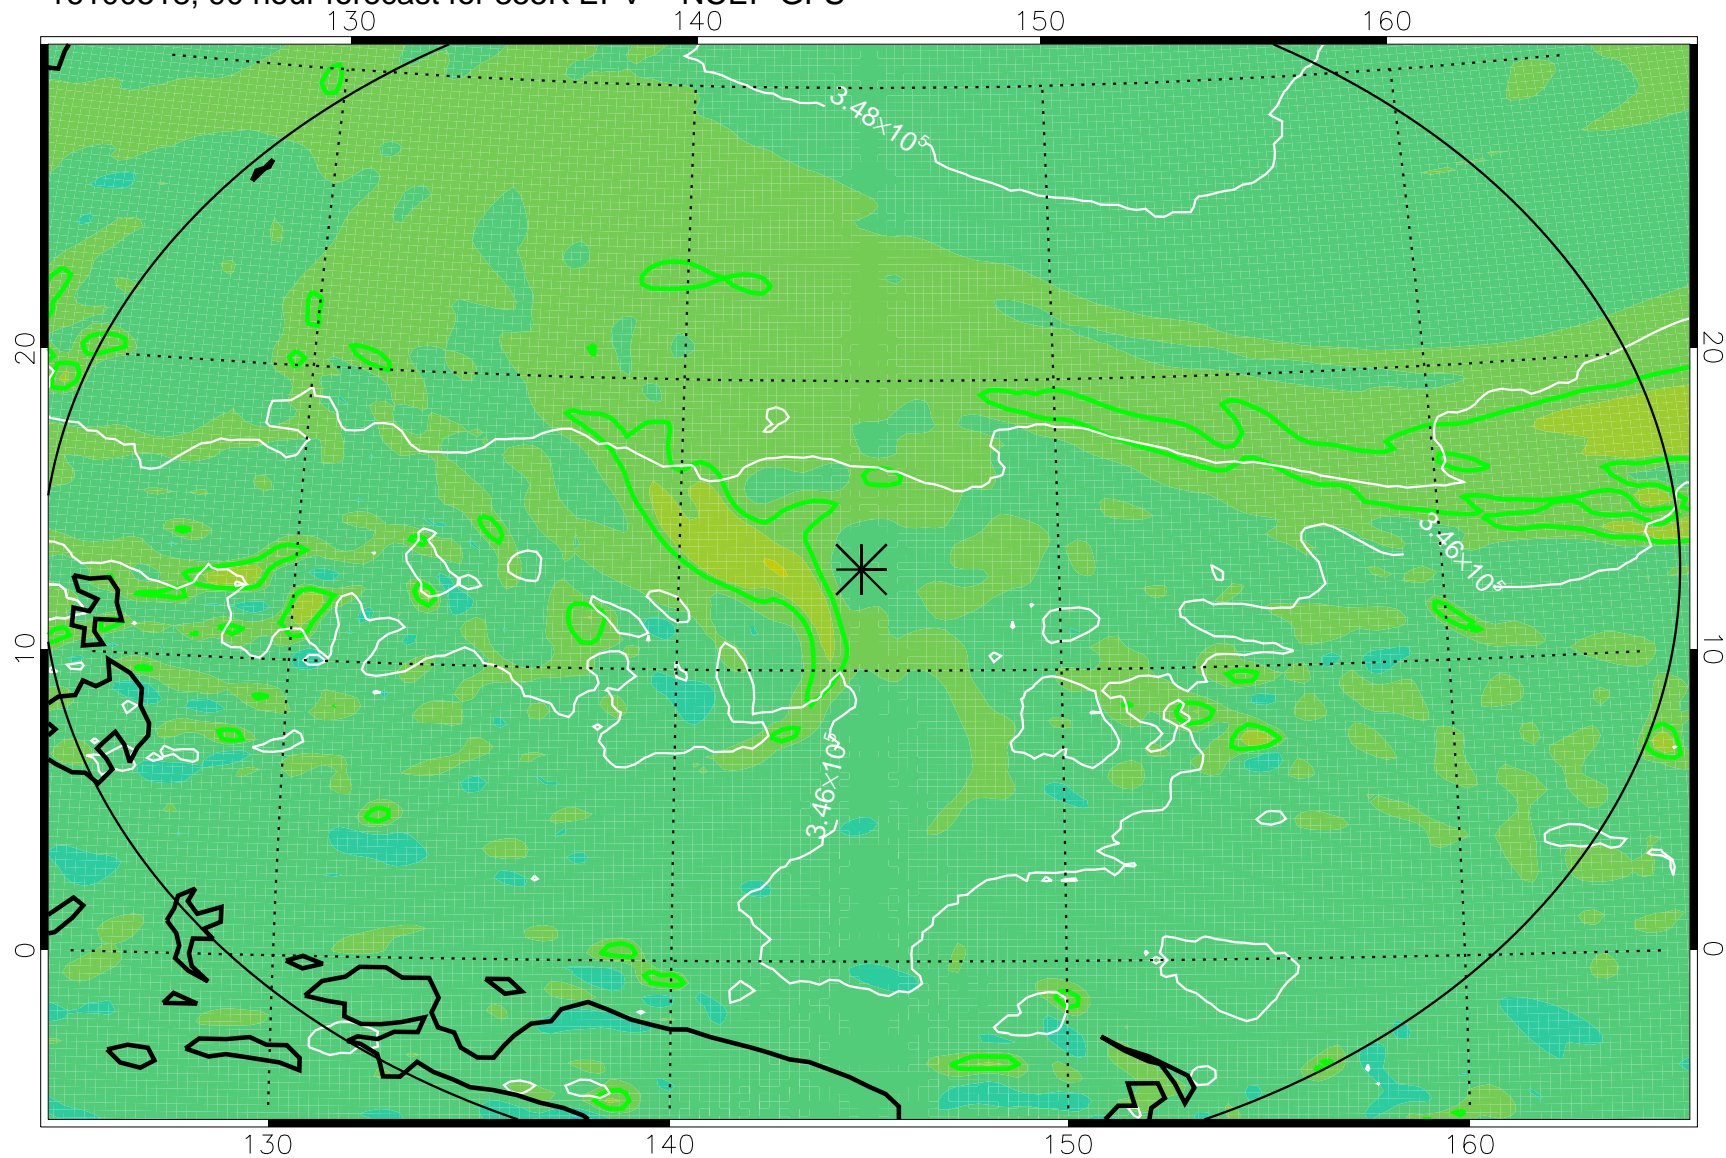

16100418, 66 hour forecast for 355K EPV -- NCEP GFS

355K Montgomery Streamfunction, white
EPV Tropopause (2 PVU) Position
Range ring of 2304 km

16100500, 72 hour forecast for 355K EPV -- NCEP GFS

355K Montgomery Streamfunction, white
EPV Tropopause (2 PVU) Position
Range ring of 2304 km

16100506, 78 hour forecast for 355K EPV -- NCEP GFS

355K Montgomery Streamfunction, white
EPV Tropopause (2 PVU) Position
Range ring of 2304 km

16100512, 84 hour forecast for 355K EPV -- NCEP GFS

355K Montgomery Streamfunction, white
EPV Tropopause (2 PVU) Position
Range ring of 2304 km

16100518, 90 hour forecast for 355K EPV -- NCEP GFS

355K Montgomery Streamfunction, white
EPV Tropopause (2 PVU) Position
Range ring of 2304 km

16100600, 96 hour forecast for 355K EPV -- NCEP GFS

355K Montgomery Streamfunction, white
EPV Tropopause (2 PVU) Position
Range ring of 2304 km

16100606, 102 hour forecast for 355K EPV -- NCEP GFS

355K Montgomery Streamfunction, white
EPV Tropopause (2 PVU) Position
Range ring of 2304 km

16100612, 108 hour forecast for 355K EPV -- NCEP GFS

355K Montgomery Streamfunction, white
EPV Tropopause (2 PVU) Position
Range ring of 2304 km