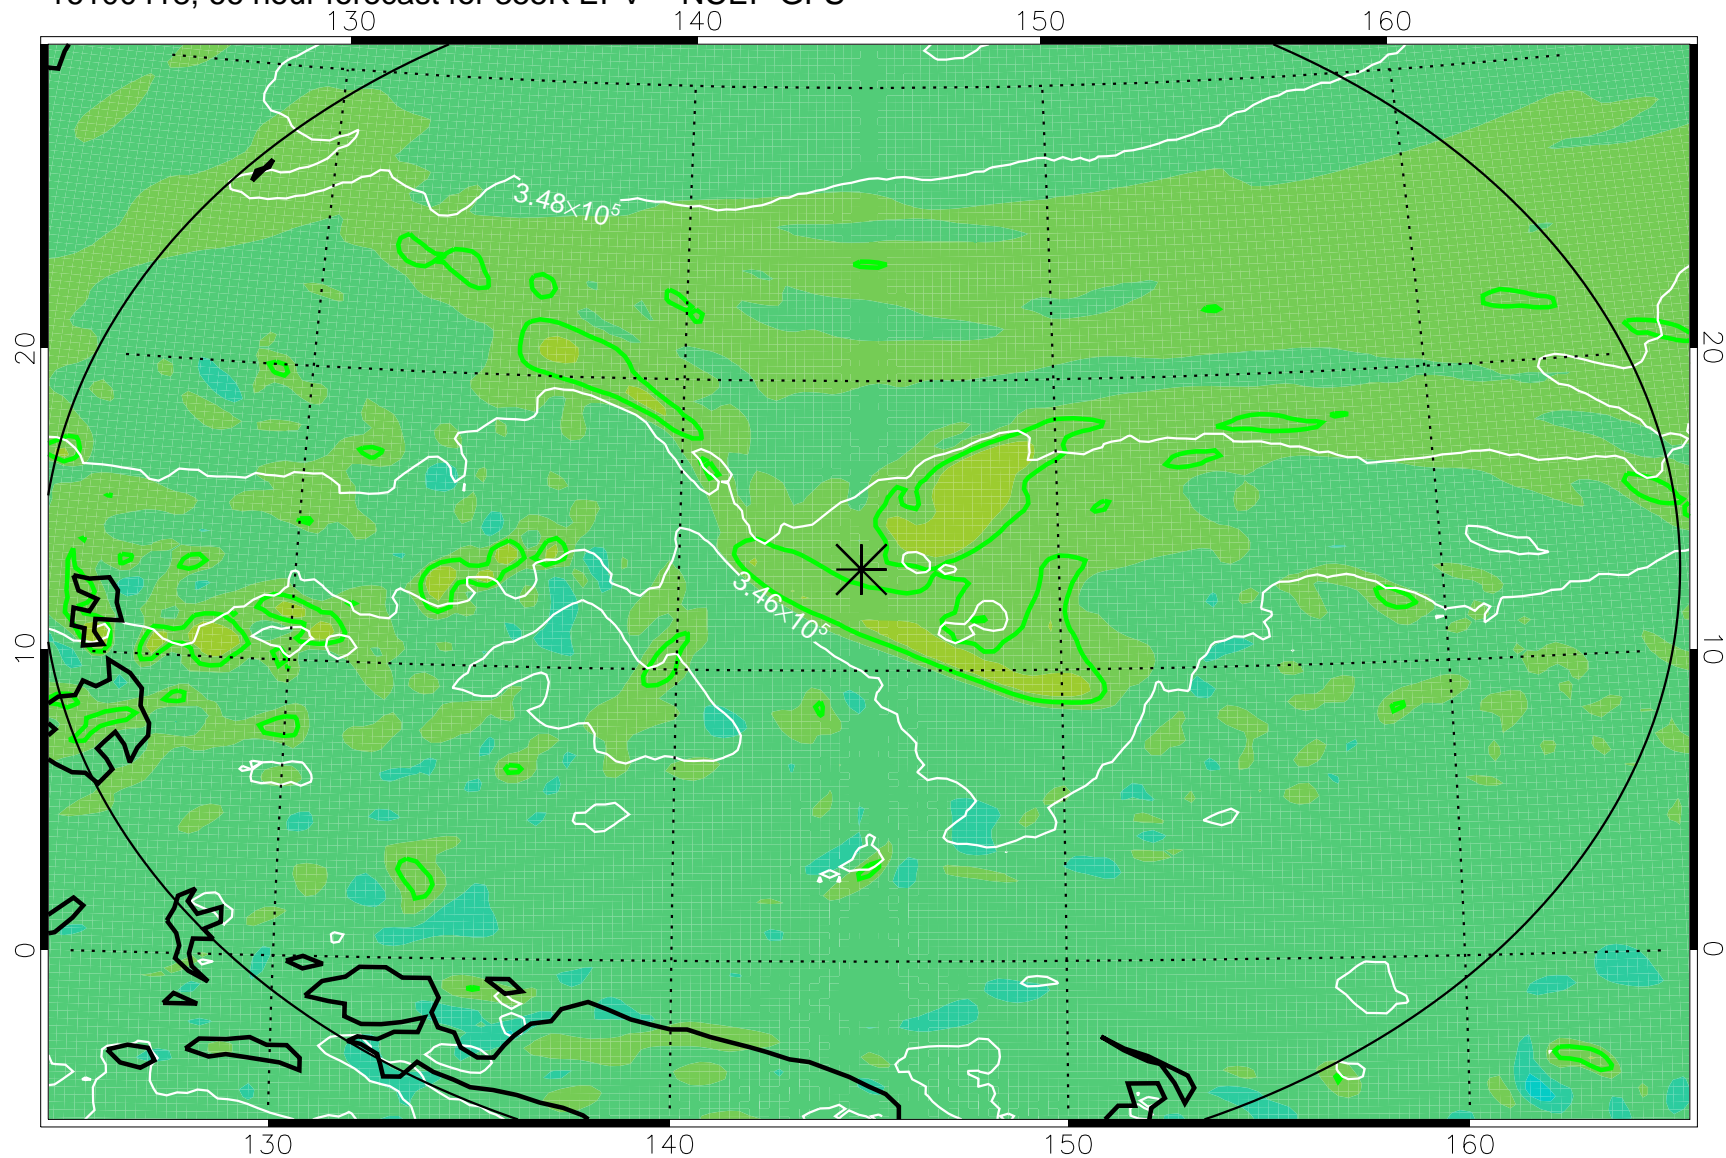

16100406, 54 hour forecast for 355K EPV -- NCEP GFS

355K Montgomery Streamfunction, white
EPV Tropopause (2 PVU) Position
Range ring of 2304 km

16100412, 60 hour forecast for 355K EPV -- NCEP GFS

355K Montgomery Streamfunction, white
EPV Tropopause (2 PVU) Position
Range ring of 2304 km

16100418, 66 hour forecast for 355K EPV -- NCEP GFS

355K Montgomery Streamfunction, white
EPV Tropopause (2 PVU) Position
Range ring of 2304 km

16100500, 72 hour forecast for 355K EPV -- NCEP GFS

355K Montgomery Streamfunction, white
EPV Tropopause (2 PVU) Position
Range ring of 2304 km

16100506, 78 hour forecast for 355K EPV -- NCEP GFS

355K Montgomery Streamfunction, white
EPV Tropopause (2 PVU) Position
Range ring of 2304 km

16100512, 84 hour forecast for 355K EPV -- NCEP GFS

355K Montgomery Streamfunction, white
EPV Tropopause (2 PVU) Position
Range ring of 2304 km

16100518, 90 hour forecast for 355K EPV -- NCEP GFS

355K Montgomery Streamfunction, white
EPV Tropopause (2 PVU) Position
Range ring of 2304 km

16100600, 96 hour forecast for 355K EPV -- NCEP GFS

355K Montgomery Streamfunction, white
EPV Tropopause (2 PVU) Position
Range ring of 2304 km