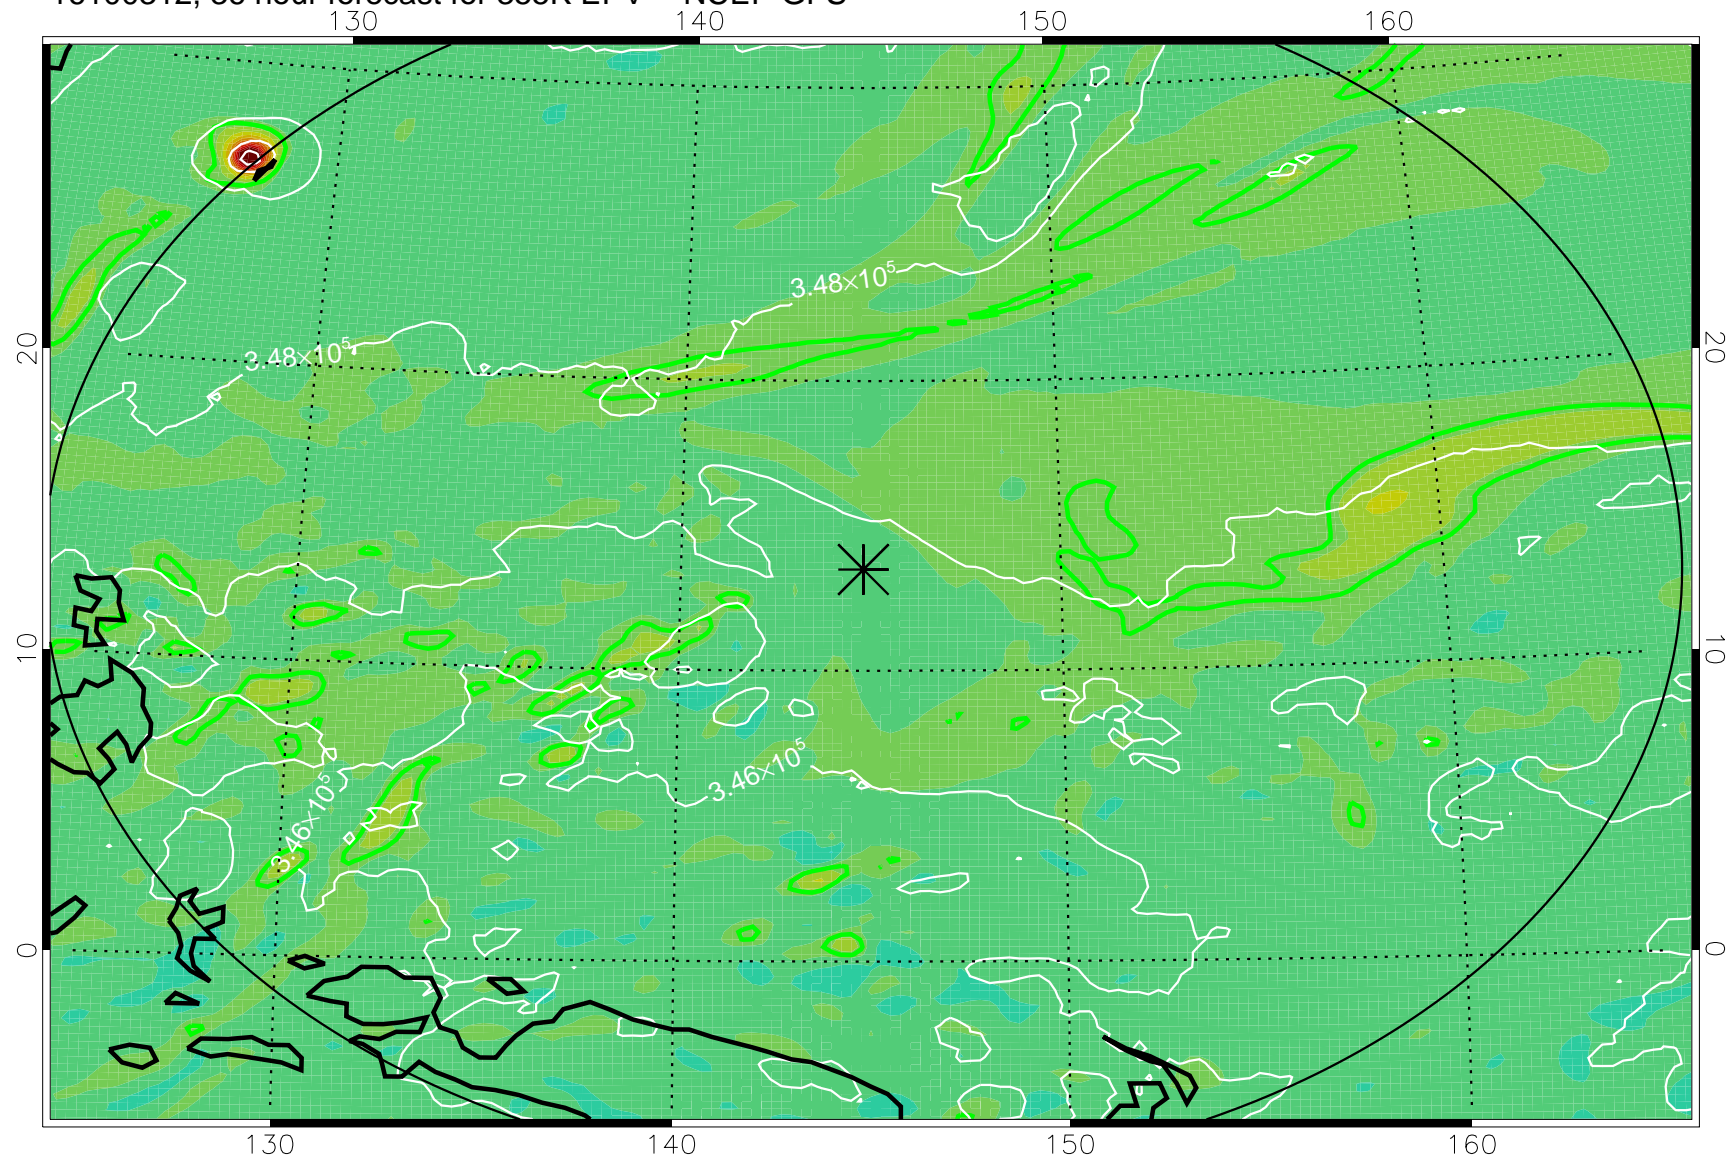

16100218, 18 hour forecast for 355K EPV -- NCEP GFS

355K Montgomery Streamfunction, white
EPV Tropopause (2 PVU) Position
Range ring of 2304 km

16100300, 24 hour forecast for 355K EPV -- NCEP GFS

355K Montgomery Streamfunction, white
EPV Tropopause (2 PVU) Position
Range ring of 2304 km

16100306, 30 hour forecast for 355K EPV -- NCEP GFS

355K Montgomery Streamfunction, white
EPV Tropopause (2 PVU) Position
Range ring of 2304 km

16100312, 36 hour forecast for 355K EPV -- NCEP GFS

355K Montgomery Streamfunction, white
EPV Tropopause (2 PVU) Position
Range ring of 2304 km

16100318, 42 hour forecast for 355K EPV -- NCEP GFS

355K Montgomery Streamfunction, white
EPV Tropopause (2 PVU) Position
Range ring of 2304 km

16100400, 48 hour forecast for 355K EPV -- NCEP GFS

355K Montgomery Streamfunction, white
EPV Tropopause (2 PVU) Position
Range ring of 2304 km

16100418, 66 hour forecast for 355K EPV -- NCEP GFS

355K Montgomery Streamfunction, white
EPV Tropopause (2 PVU) Position
Range ring of 2304 km

16100500, 72 hour forecast for 355K EPV -- NCEP GFS

355K Montgomery Streamfunction, white
EPV Tropopause (2 PVU) Position
Range ring of 2304 km