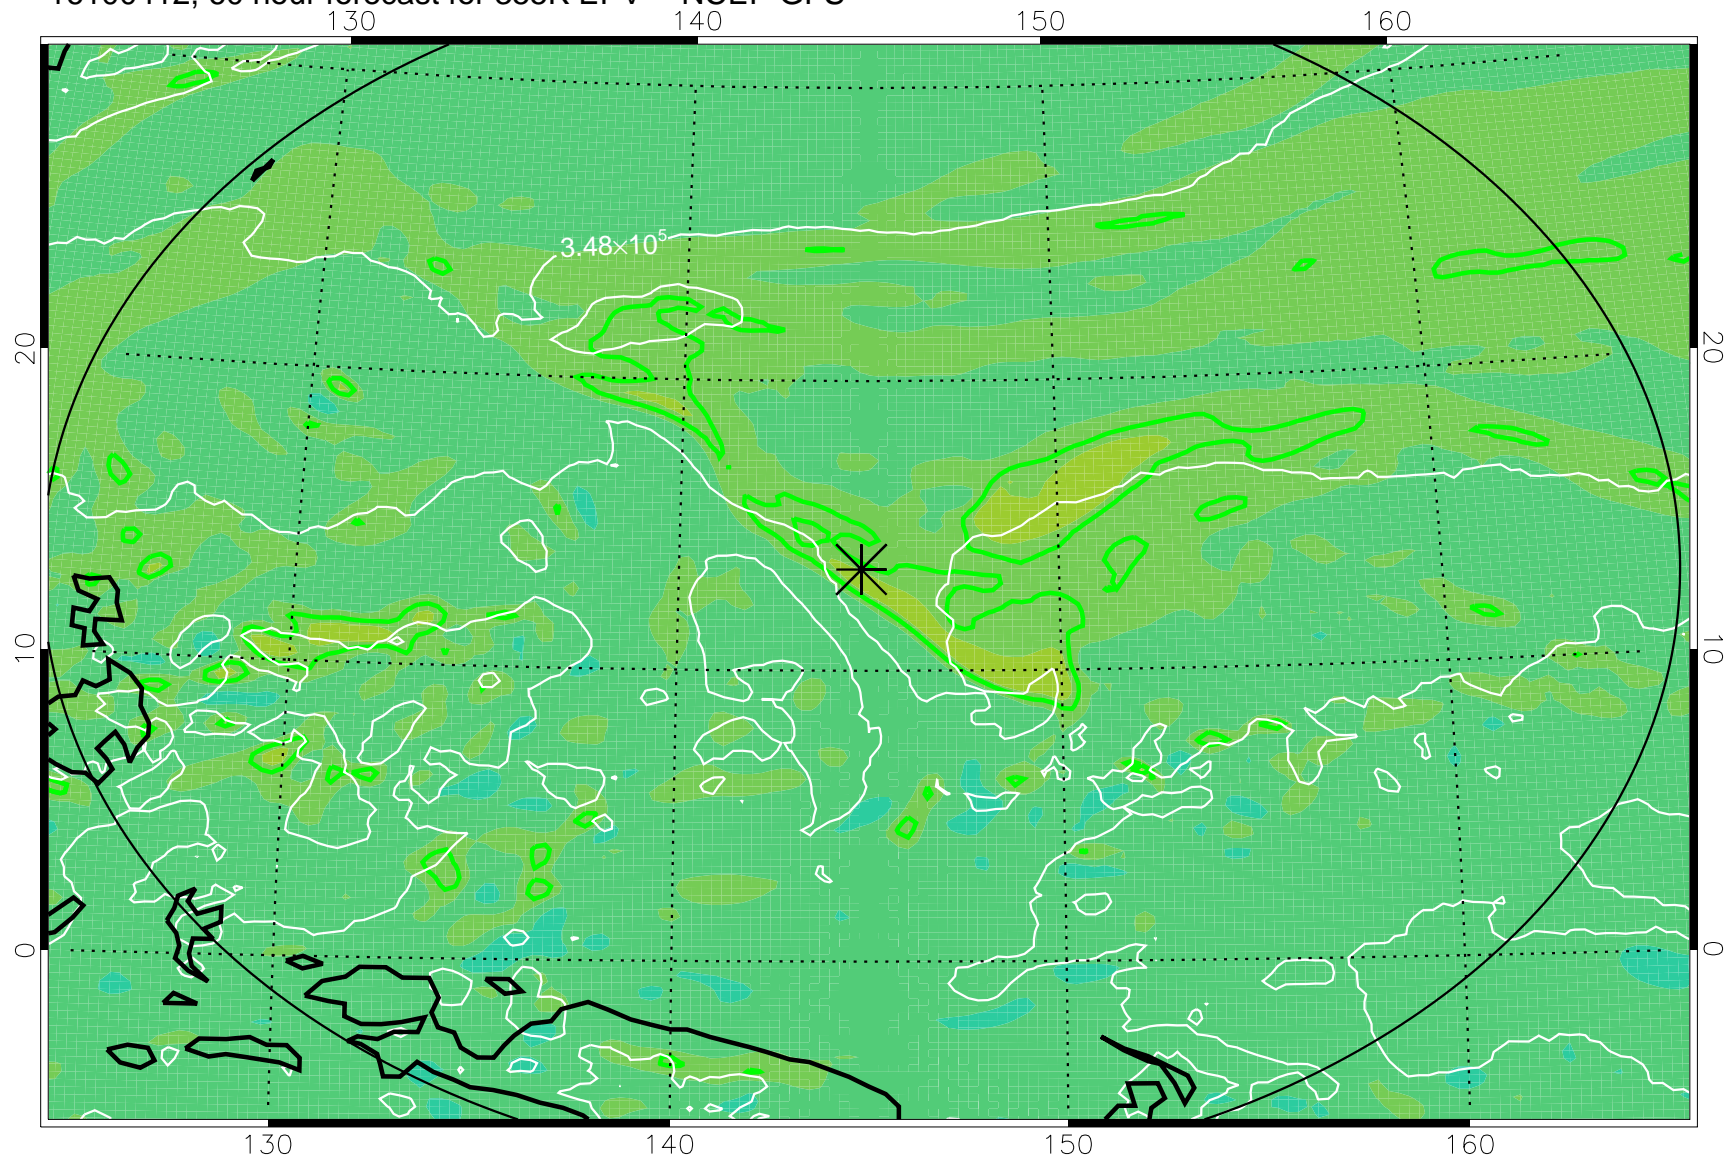

16100318, 42 hour forecast for 355K EPV -- NCEP GFS

355K Montgomery Streamfunction, white
EPV Tropopause (2 PVU) Position
Range ring of 2304 km

16100400, 48 hour forecast for 355K EPV -- NCEP GFS

355K Montgomery Streamfunction, white
EPV Tropopause (2 PVU) Position
Range ring of 2304 km

16100406, 54 hour forecast for 355K EPV -- NCEP GFS

355K Montgomery Streamfunction, white
EPV Tropopause (2 PVU) Position
Range ring of 2304 km

16100412, 60 hour forecast for 355K EPV -- NCEP GFS

355K Montgomery Streamfunction, white
EPV Tropopause (2 PVU) Position
Range ring of 2304 km

16100418, 66 hour forecast for 355K EPV -- NCEP GFS

355K Montgomery Streamfunction, white
EPV Tropopause (2 PVU) Position
Range ring of 2304 km

16100500, 72 hour forecast for 355K EPV -- NCEP GFS

355K Montgomery Streamfunction, white
EPV Tropopause (2 PVU) Position
Range ring of 2304 km

16100518, 90 hour forecast for 355K EPV -- NCEP GFS

355K Montgomery Streamfunction, white
EPV Tropopause (2 PVU) Position
Range ring of 2304 km

16100600, 96 hour forecast for 355K EPV -- NCEP GFS

355K Montgomery Streamfunction, white
EPV Tropopause (2 PVU) Position
Range ring of 2304 km