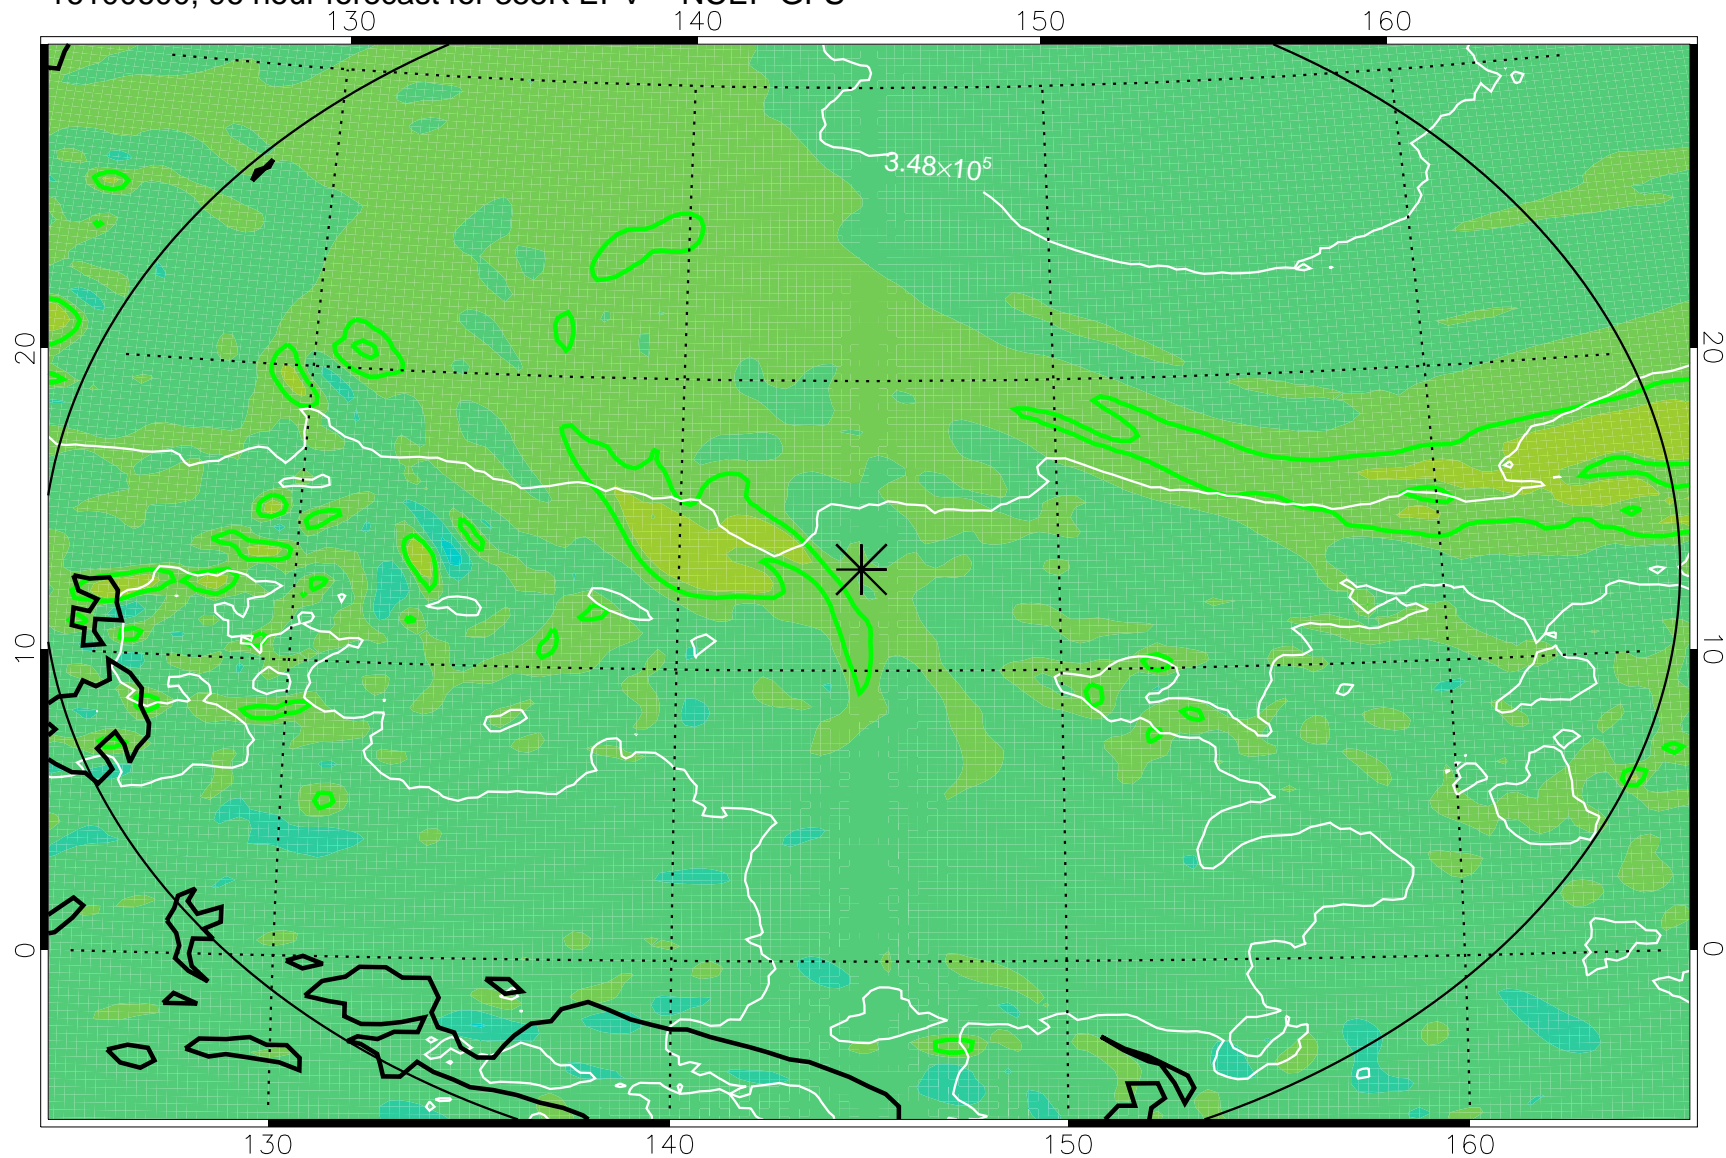

16100418, 66 hour forecast for 355K EPV -- NCEP GFS

355K Montgomery Streamfunction, white
EPV Tropopause (2 PVU) Position
Range ring of 2304 km

16100500, 72 hour forecast for 355K EPV -- NCEP GFS

355K Montgomery Streamfunction, white
EPV Tropopause (2 PVU) Position
Range ring of 2304 km

16100506, 78 hour forecast for 355K EPV -- NCEP GFS

355K Montgomery Streamfunction, white
EPV Tropopause (2 PVU) Position
Range ring of 2304 km

16100512, 84 hour forecast for 355K EPV -- NCEP GFS

355K Montgomery Streamfunction, white
EPV Tropopause (2 PVU) Position
Range ring of 2304 km

16100518, 90 hour forecast for 355K EPV -- NCEP GFS

355K Montgomery Streamfunction, white
EPV Tropopause (2 PVU) Position
Range ring of 2304 km

16100600, 96 hour forecast for 355K EPV -- NCEP GFS

355K Montgomery Streamfunction, white
EPV Tropopause (2 PVU) Position
Range ring of 2304 km

16100606, 102 hour forecast for 355K EPV -- NCEP GFS

355K Montgomery Streamfunction, white
EPV Tropopause (2 PVU) Position
Range ring of 2304 km

16100612, 108 hour forecast for 355K EPV -- NCEP GFS

355K Montgomery Streamfunction, white
EPV Tropopause (2 PVU) Position
Range ring of 2304 km