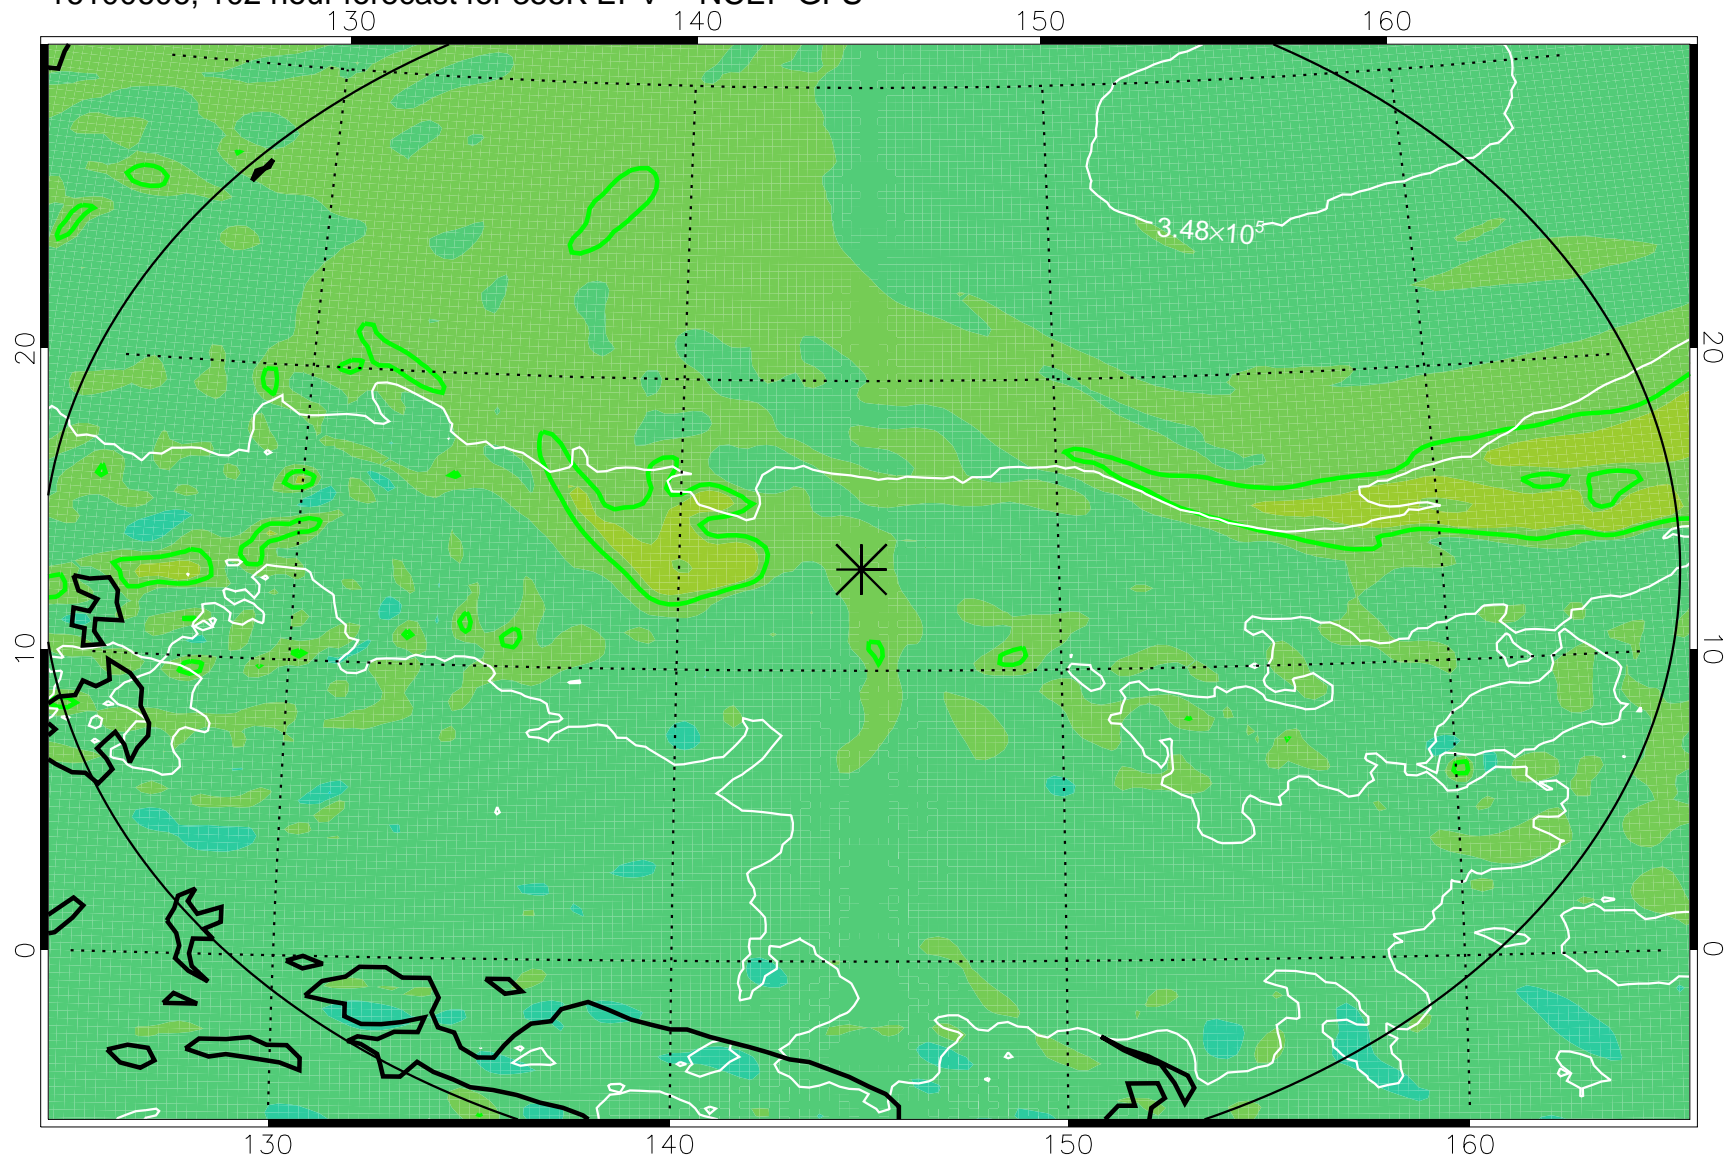

16100506, 78 hour forecast for 355K EPV -- NCEP GFS

355K Montgomery Streamfunction, white
EPV Tropopause (2 PVU) Position
Range ring of 2304 km

16100512, 84 hour forecast for 355K EPV -- NCEP GFS

355K Montgomery Streamfunction, white
EPV Tropopause (2 PVU) Position
Range ring of 2304 km

16100518, 90 hour forecast for 355K EPV -- NCEP GFS

355K Montgomery Streamfunction, white
EPV Tropopause (2 PVU) Position
Range ring of 2304 km

16100600, 96 hour forecast for 355K EPV -- NCEP GFS

355K Montgomery Streamfunction, white
EPV Tropopause (2 PVU) Position
Range ring of 2304 km

16100606, 102 hour forecast for 355K EPV -- NCEP GFS

355K Montgomery Streamfunction, white
EPV Tropopause (2 PVU) Position
Range ring of 2304 km

16100612, 108 hour forecast for 355K EPV -- NCEP GFS

355K Montgomery Streamfunction, white
EPV Tropopause (2 PVU) Position
Range ring of 2304 km

16100618, 114 hour forecast for 355K EPV -- NCEP GFS

355K Montgomery Streamfunction, white
EPV Tropopause (2 PVU) Position
Range ring of 2304 km

16100700, 120 hour forecast for 355K EPV -- NCEP GFS

355K Montgomery Streamfunction, white
EPV Tropopause (2 PVU) Position
Range ring of 2304 km