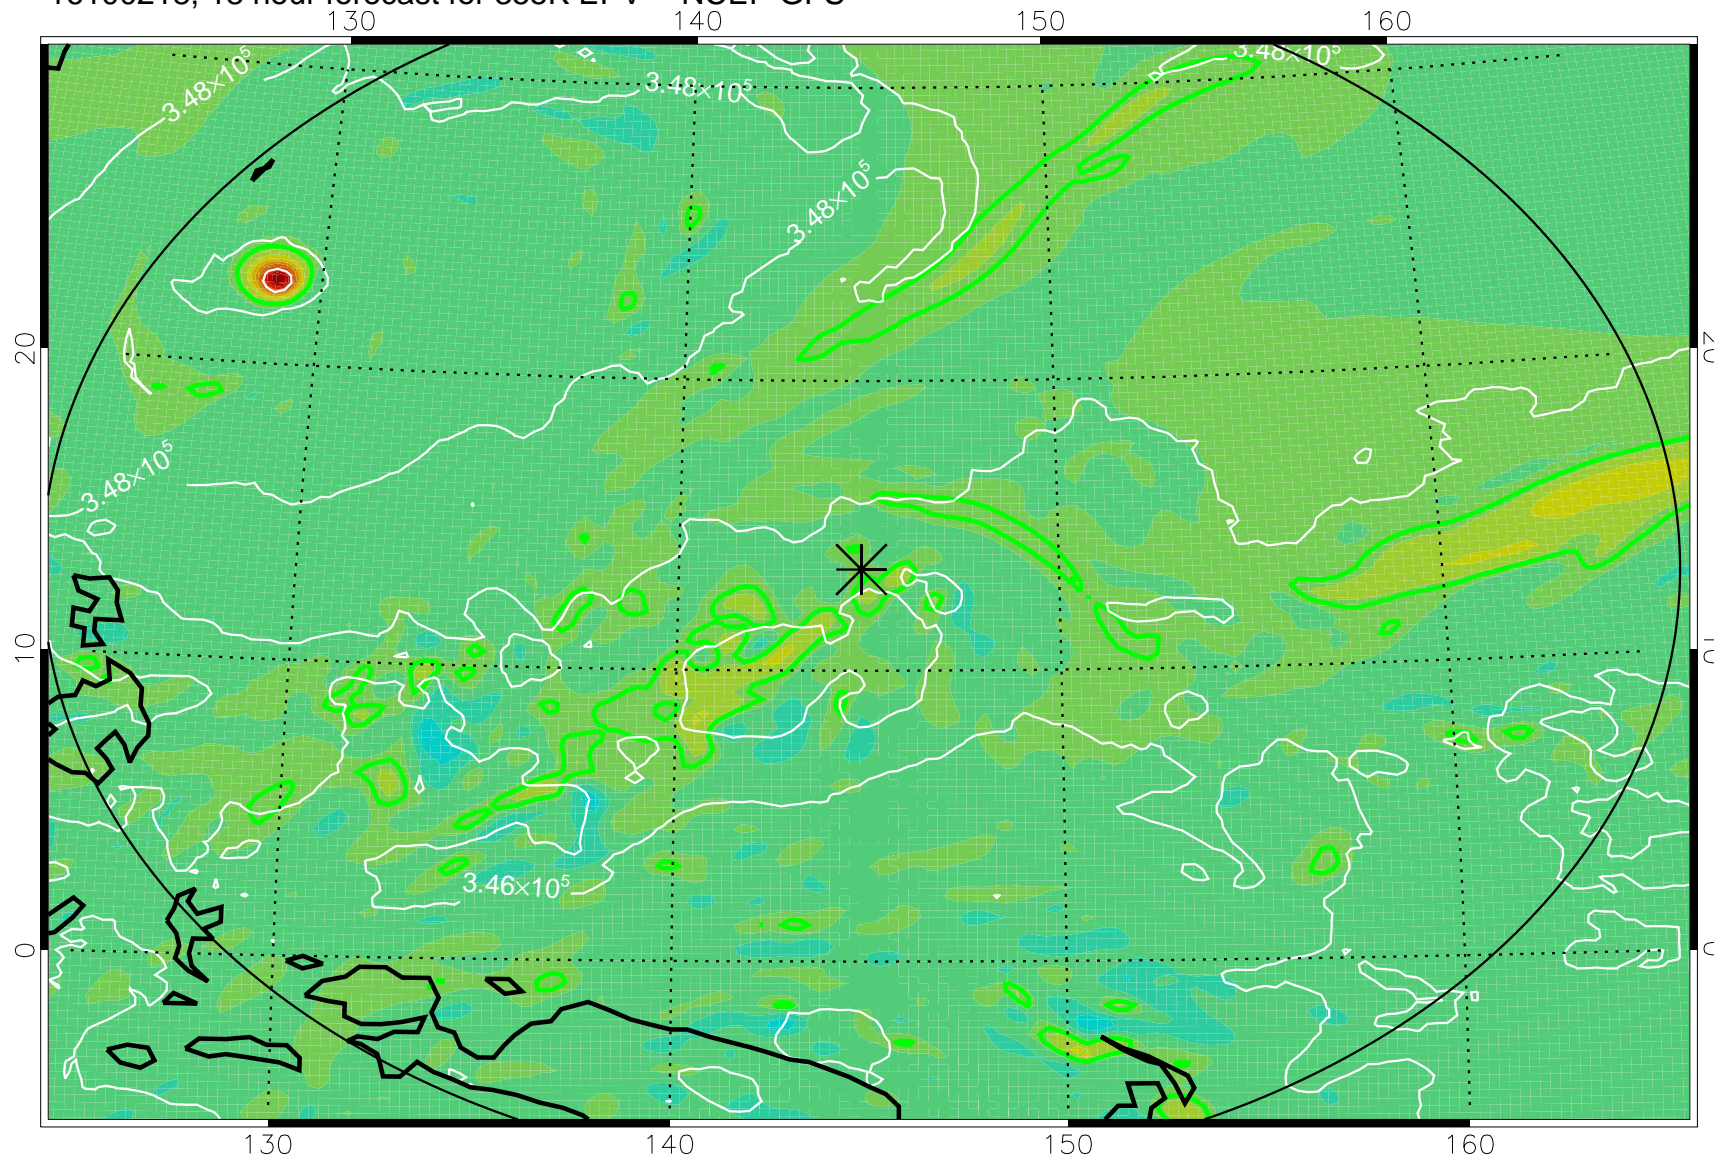

16100206, 6 hour forecast for 355K EPV -- NCEP GFS

355K Montgomery Streamfunction, white
EPV Tropopause (2 PVU) Position
Range ring of 2304 km

16100212, 12 hour forecast for 355K EPV -- NCEP GFS

355K Montgomery Streamfunction, white
EPV Tropopause (2 PVU) Position
Range ring of 2304 km

16100218, 18 hour forecast for 355K EPV -- NCEP GFS

355K Montgomery Streamfunction, white
EPV Tropopause (2 PVU) Position
Range ring of 2304 km

16100300, 24 hour forecast for 355K EPV -- NCEP GFS

355K Montgomery Streamfunction, white
EPV Tropopause (2 PVU) Position
Range ring of 2304 km

16100306, 30 hour forecast for 355K EPV -- NCEP GFS

355K Montgomery Streamfunction, white
EPV Tropopause (2 PVU) Position
Range ring of 2304 km

16100312, 36 hour forecast for 355K EPV -- NCEP GFS

355K Montgomery Streamfunction, white
EPV Tropopause (2 PVU) Position
Range ring of 2304 km

16100418, 66 hour forecast for 355K EPV -- NCEP GFS

355K Montgomery Streamfunction, white
EPV Tropopause (2 PVU) Position
Range ring of 2304 km

16100500, 72 hour forecast for 355K EPV -- NCEP GFS

355K Montgomery Streamfunction, white
EPV Tropopause (2 PVU) Position
Range ring of 2304 km