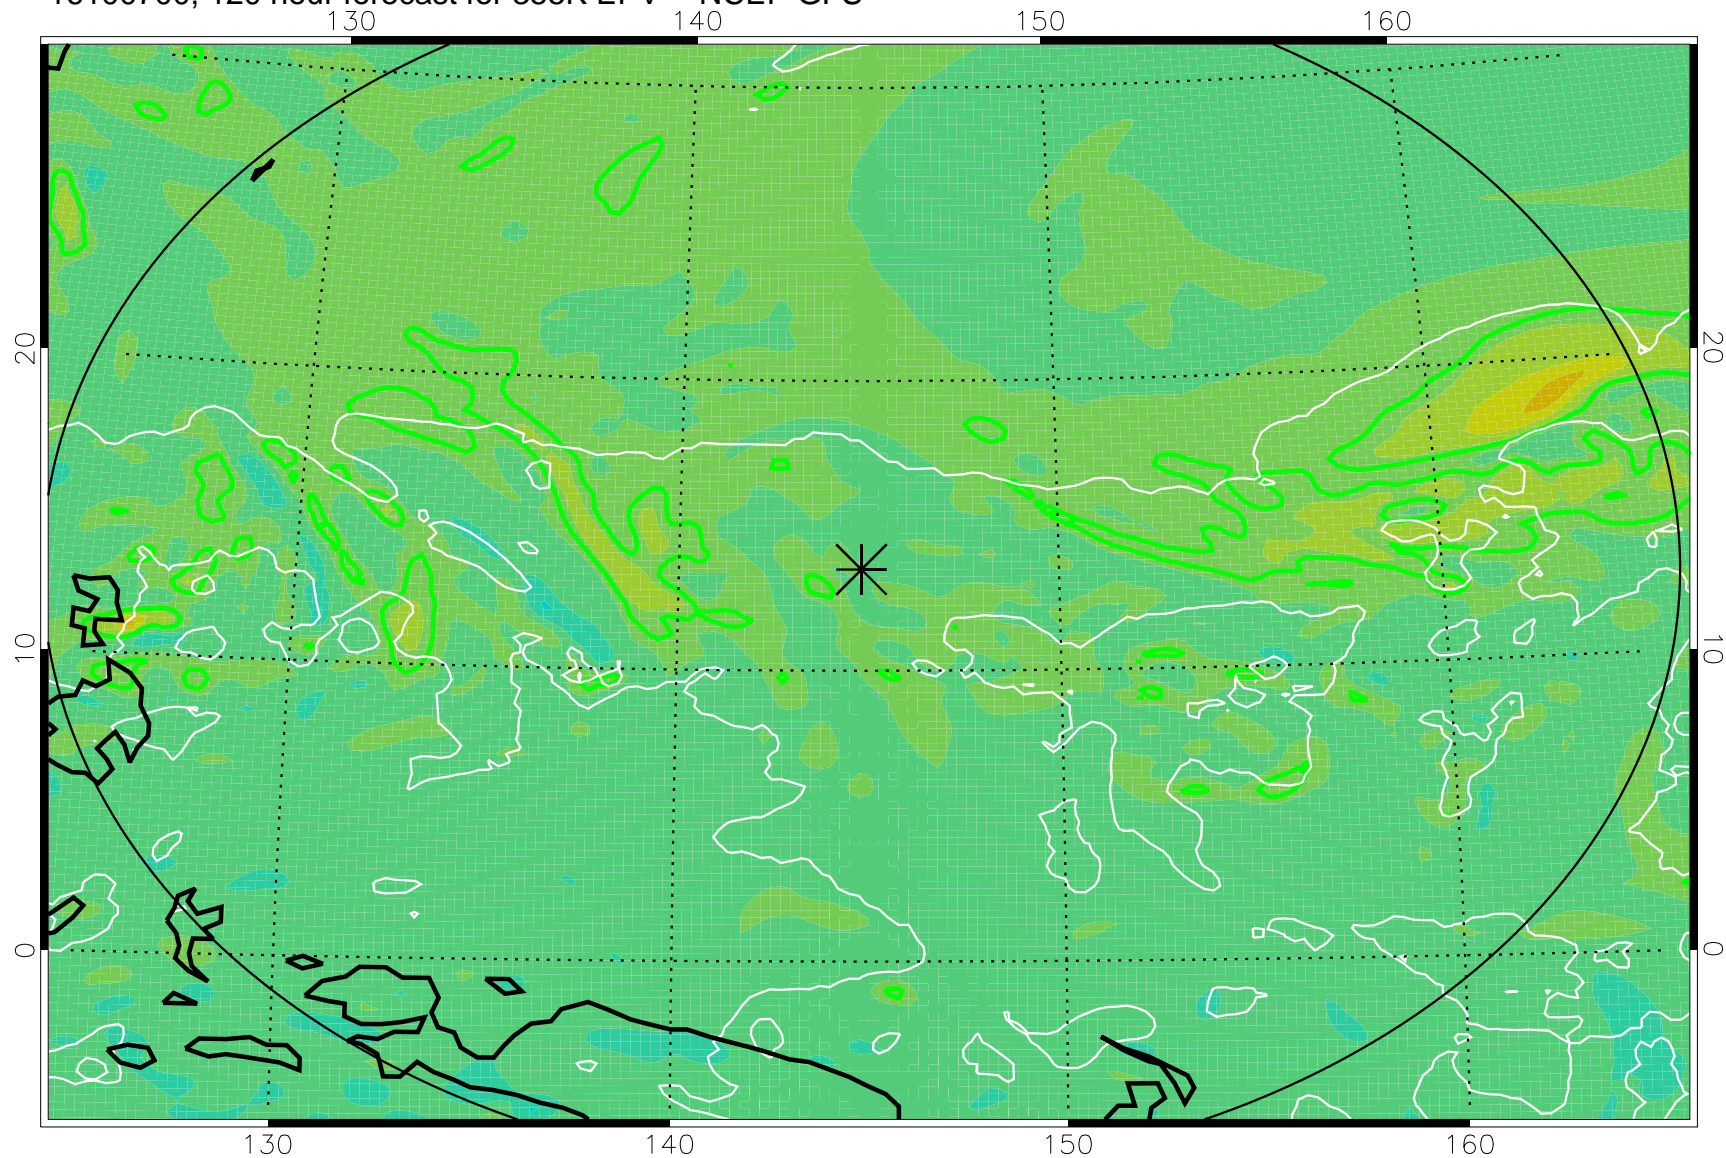

16100506, 78 hour forecast for 355K EPV -- NCEP GFS

355K Montgomery Streamfunction, white
EPV Tropopause (2 PVU) Position
Range ring of 2304 km

16100512, 84 hour forecast for 355K EPV -- NCEP GFS

355K Montgomery Streamfunction, white
EPV Tropopause (2 PVU) Position
Range ring of 2304 km

16100518, 90 hour forecast for 355K EPV -- NCEP GFS

355K Montgomery Streamfunction, white
EPV Tropopause (2 PVU) Position
Range ring of 2304 km

16100600, 96 hour forecast for 355K EPV -- NCEP GFS

355K Montgomery Streamfunction, white
EPV Tropopause (2 PVU) Position
Range ring of 2304 km

16100606, 102 hour forecast for 355K EPV -- NCEP GFS

355K Montgomery Streamfunction, white
EPV Tropopause (2 PVU) Position
Range ring of 2304 km

16100612, 108 hour forecast for 355K EPV -- NCEP GFS

355K Montgomery Streamfunction, white
EPV Tropopause (2 PVU) Position
Range ring of 2304 km

16100618, 114 hour forecast for 355K EPV -- NCEP GFS

355K Montgomery Streamfunction, white
EPV Tropopause (2 PVU) Position
Range ring of 2304 km

16100700, 120 hour forecast for 355K EPV -- NCEP GFS

355K Montgomery Streamfunction, white
EPV Tropopause (2 PVU) Position
Range ring of 2304 km