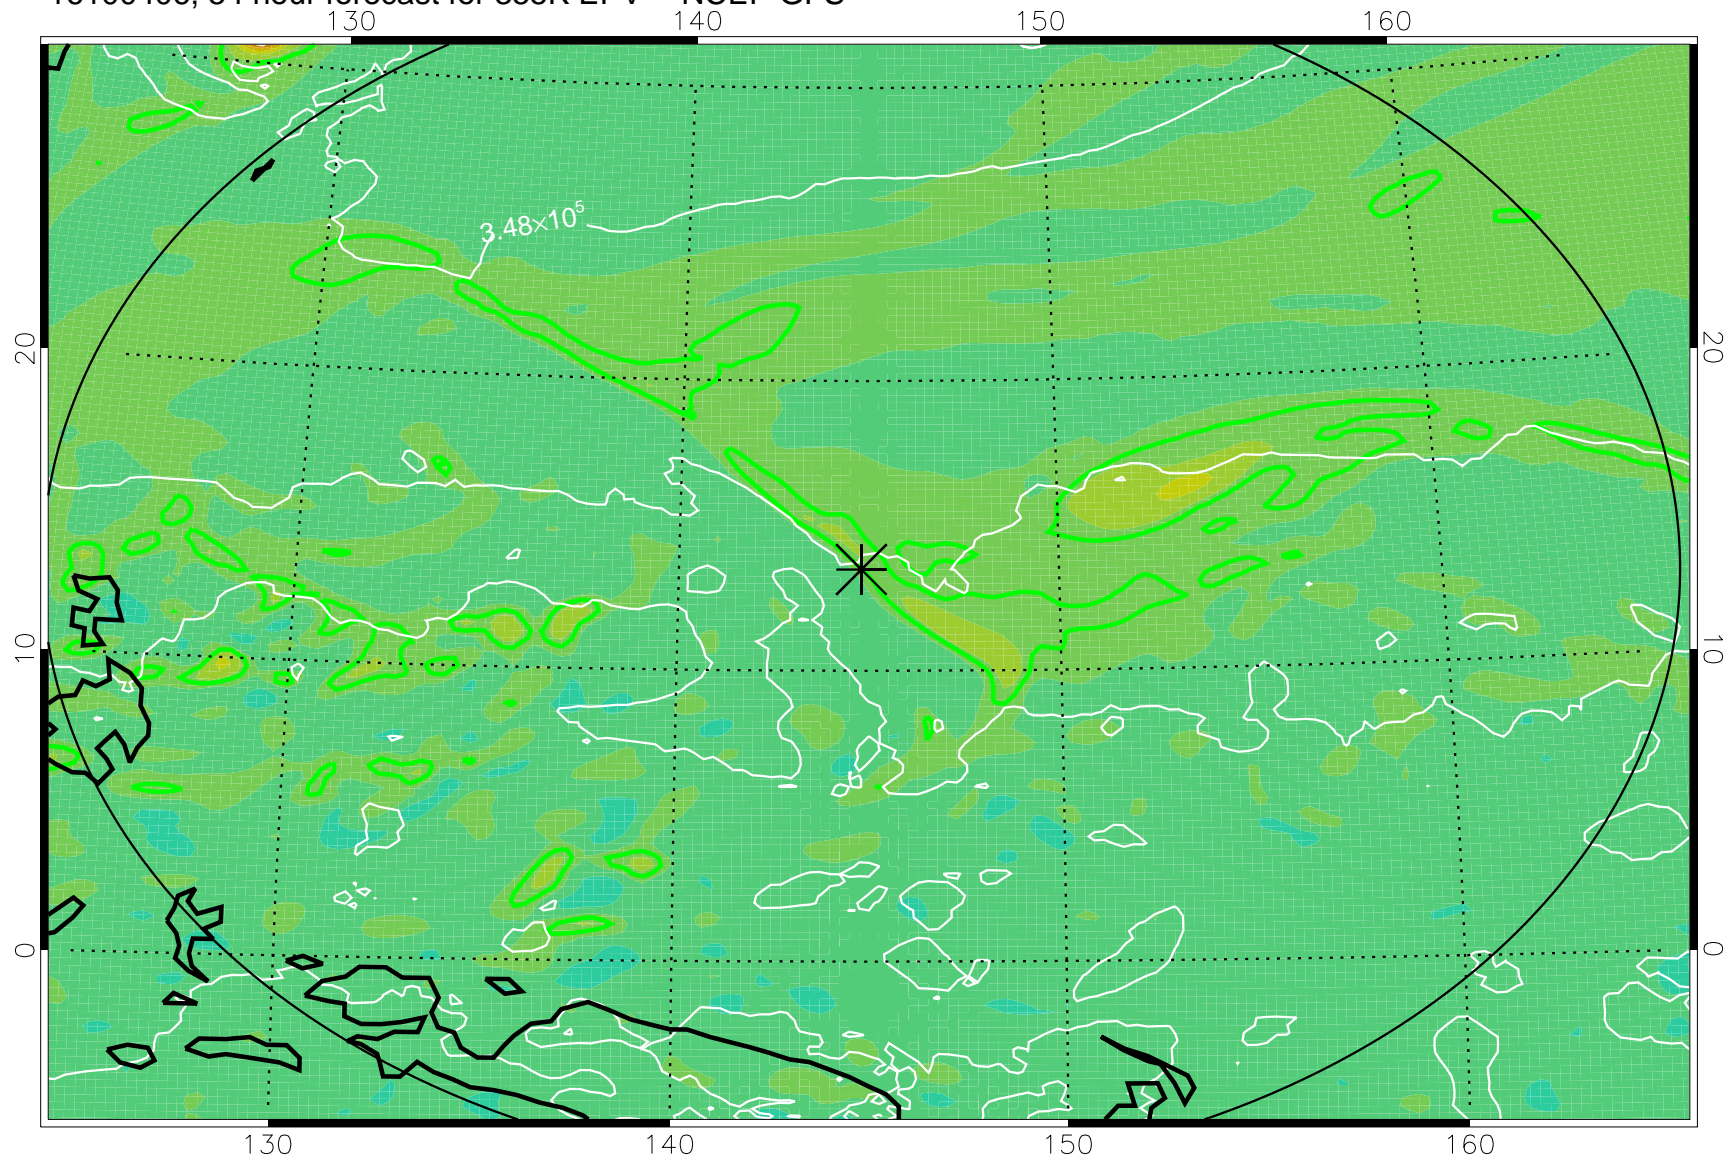

16100318, 42 hour forecast for 355K EPV -- NCEP GFS

355K Montgomery Streamfunction, white
EPV Tropopause (2 PVU) Position
Range ring of 2304 km

16100400, 48 hour forecast for 355K EPV -- NCEP GFS

355K Montgomery Streamfunction, white
EPV Tropopause (2 PVU) Position
Range ring of 2304 km

16100406, 54 hour forecast for 355K EPV -- NCEP GFS

355K Montgomery Streamfunction, white
EPV Tropopause (2 PVU) Position
Range ring of 2304 km

16100412, 60 hour forecast for 355K EPV -- NCEP GFS

355K Montgomery Streamfunction, white
EPV Tropopause (2 PVU) Position
Range ring of 2304 km

16100418, 66 hour forecast for 355K EPV -- NCEP GFS

355K Montgomery Streamfunction, white
EPV Tropopause (2 PVU) Position
Range ring of 2304 km

16100500, 72 hour forecast for 355K EPV -- NCEP GFS

355K Montgomery Streamfunction, white
EPV Tropopause (2 PVU) Position
Range ring of 2304 km

16100518, 90 hour forecast for 355K EPV -- NCEP GFS

355K Montgomery Streamfunction, white
EPV Tropopause (2 PVU) Position
Range ring of 2304 km

16100600, 96 hour forecast for 355K EPV -- NCEP GFS

355K Montgomery Streamfunction, white
EPV Tropopause (2 PVU) Position
Range ring of 2304 km