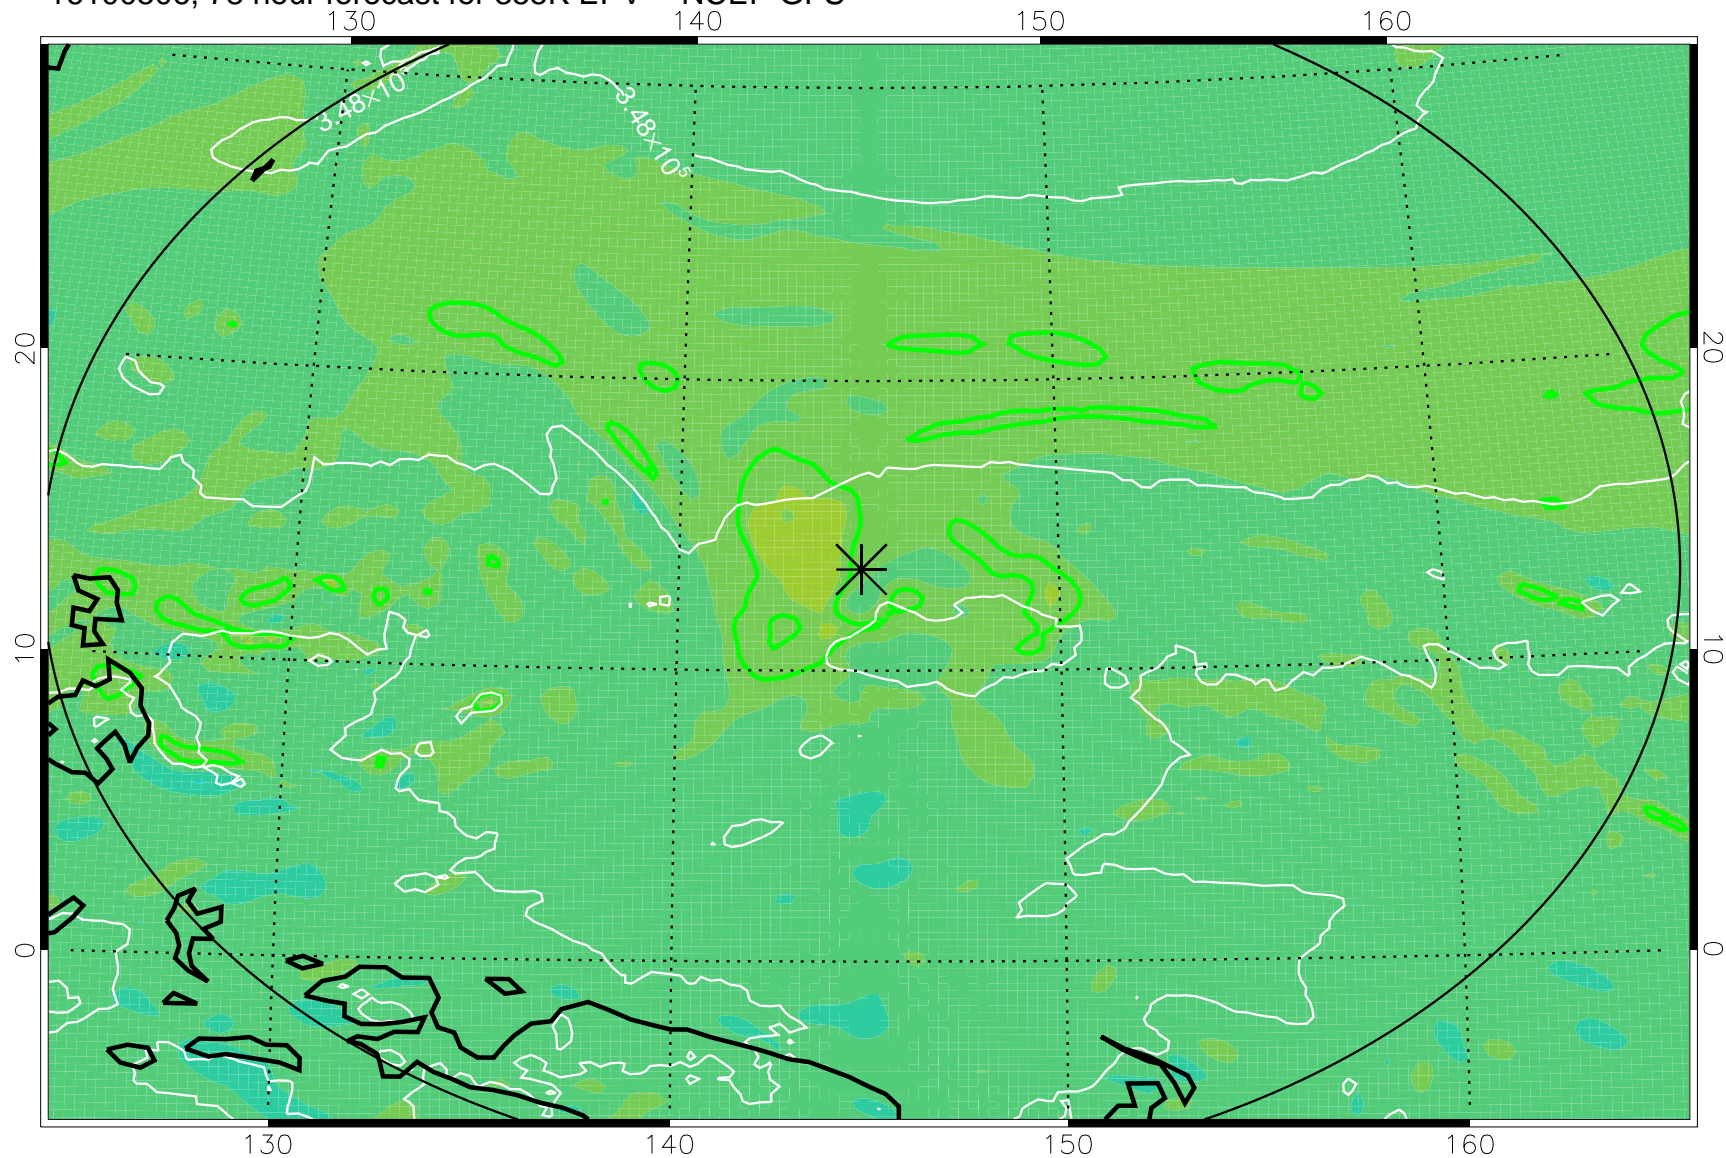

16100418, 66 hour forecast for 355K EPV -- NCEP GFS

355K Montgomery Streamfunction, white
EPV Tropopause (2 PVU) Position
Range ring of 2304 km

16100500, 72 hour forecast for 355K EPV -- NCEP GFS

355K Montgomery Streamfunction, white
EPV Tropopause (2 PVU) Position
Range ring of 2304 km

16100506, 78 hour forecast for 355K EPV -- NCEP GFS

355K Montgomery Streamfunction, white
EPV Tropopause (2 PVU) Position
Range ring of 2304 km

16100512, 84 hour forecast for 355K EPV -- NCEP GFS

355K Montgomery Streamfunction, white
EPV Tropopause (2 PVU) Position
Range ring of 2304 km

16100518, 90 hour forecast for 355K EPV -- NCEP GFS

355K Montgomery Streamfunction, white
EPV Tropopause (2 PVU) Position
Range ring of 2304 km

16100600, 96 hour forecast for 355K EPV -- NCEP GFS

355K Montgomery Streamfunction, white
EPV Tropopause (2 PVU) Position
Range ring of 2304 km

16100606, 102 hour forecast for 355K EPV -- NCEP GFS

355K Montgomery Streamfunction, white
EPV Tropopause (2 PVU) Position
Range ring of 2304 km

16100612, 108 hour forecast for 355K EPV -- NCEP GFS

355K Montgomery Streamfunction, white
EPV Tropopause (2 PVU) Position
Range ring of 2304 km