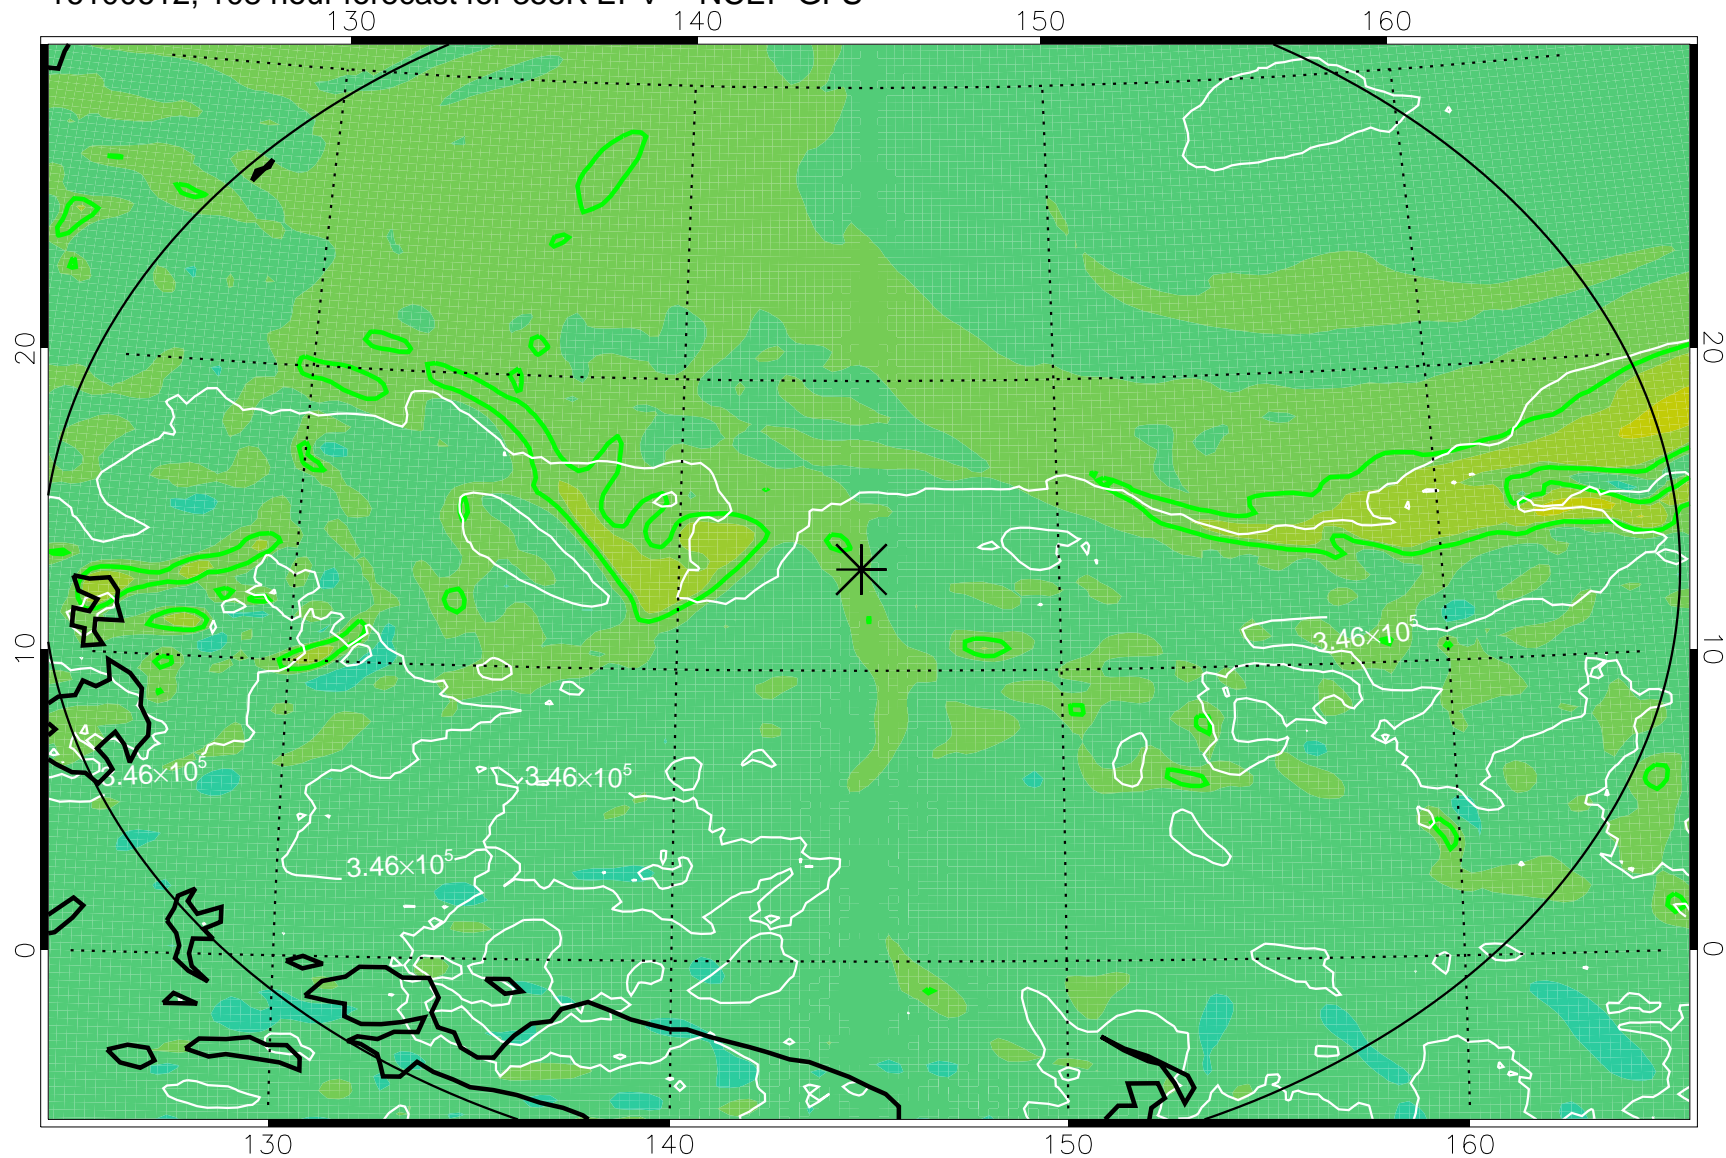

16100506, 78 hour forecast for 355K EPV -- NCEP GFS

355K Montgomery Streamfunction, white
EPV Tropopause (2 PVU) Position
Range ring of 2304 km

16100512, 84 hour forecast for 355K EPV -- NCEP GFS

355K Montgomery Streamfunction, white
EPV Tropopause (2 PVU) Position
Range ring of 2304 km

16100518, 90 hour forecast for 355K EPV -- NCEP GFS

355K Montgomery Streamfunction, white
EPV Tropopause (2 PVU) Position
Range ring of 2304 km

16100600, 96 hour forecast for 355K EPV -- NCEP GFS

355K Montgomery Streamfunction, white
EPV Tropopause (2 PVU) Position
Range ring of 2304 km

16100606, 102 hour forecast for 355K EPV -- NCEP GFS

355K Montgomery Streamfunction, white
EPV Tropopause (2 PVU) Position
Range ring of 2304 km

16100612, 108 hour forecast for 355K EPV -- NCEP GFS

355K Montgomery Streamfunction, white
EPV Tropopause (2 PVU) Position
Range ring of 2304 km

16100618, 114 hour forecast for 355K EPV -- NCEP GFS

355K Montgomery Streamfunction, white
EPV Tropopause (2 PVU) Position
Range ring of 2304 km

16100700, 120 hour forecast for 355K EPV -- NCEP GFS

355K Montgomery Streamfunction, white
EPV Tropopause (2 PVU) Position
Range ring of 2304 km