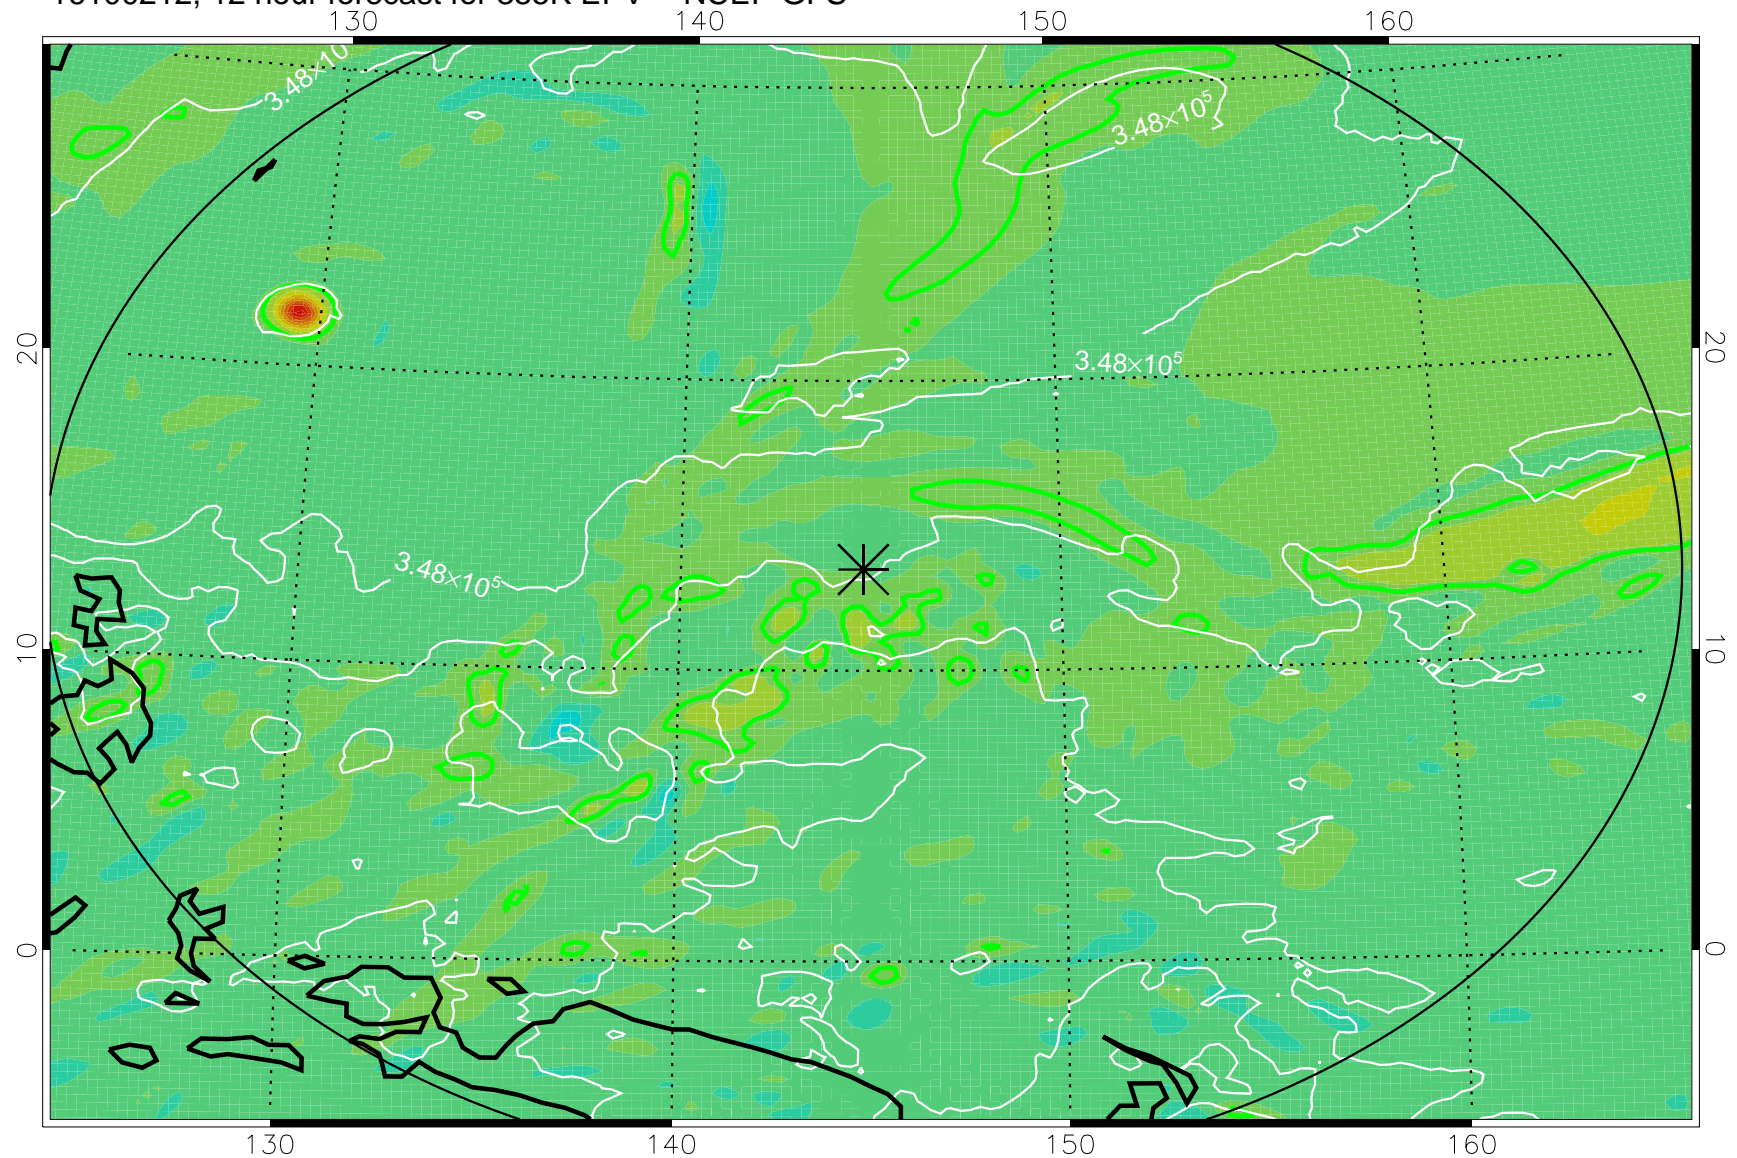

16100206, 6 hour forecast for 355K EPV -- NCEP GFS

355K Montgomery Streamfunction, white
EPV Tropopause (2 PVU) Position
Range ring of 2304 km

16100212, 12 hour forecast for 355K EPV -- NCEP GFS

355K Montgomery Streamfunction, white
EPV Tropopause (2 PVU) Position
Range ring of 2304 km

16100218, 18 hour forecast for 355K EPV -- NCEP GFS

355K Montgomery Streamfunction, white
EPV Tropopause (2 PVU) Position
Range ring of 2304 km

16100300, 24 hour forecast for 355K EPV -- NCEP GFS

355K Montgomery Streamfunction, white
EPV Tropopause (2 PVU) Position
Range ring of 2304 km

16100306, 30 hour forecast for 355K EPV -- NCEP GFS

355K Montgomery Streamfunction, white
EPV Tropopause (2 PVU) Position
Range ring of 2304 km

16100312, 36 hour forecast for 355K EPV -- NCEP GFS

355K Montgomery Streamfunction, white
EPV Tropopause (2 PVU) Position
Range ring of 2304 km

16100418, 66 hour forecast for 355K EPV -- NCEP GFS

355K Montgomery Streamfunction, white
EPV Tropopause (2 PVU) Position
Range ring of 2304 km

16100500, 72 hour forecast for 355K EPV -- NCEP GFS

355K Montgomery Streamfunction, white
EPV Tropopause (2 PVU) Position
Range ring of 2304 km