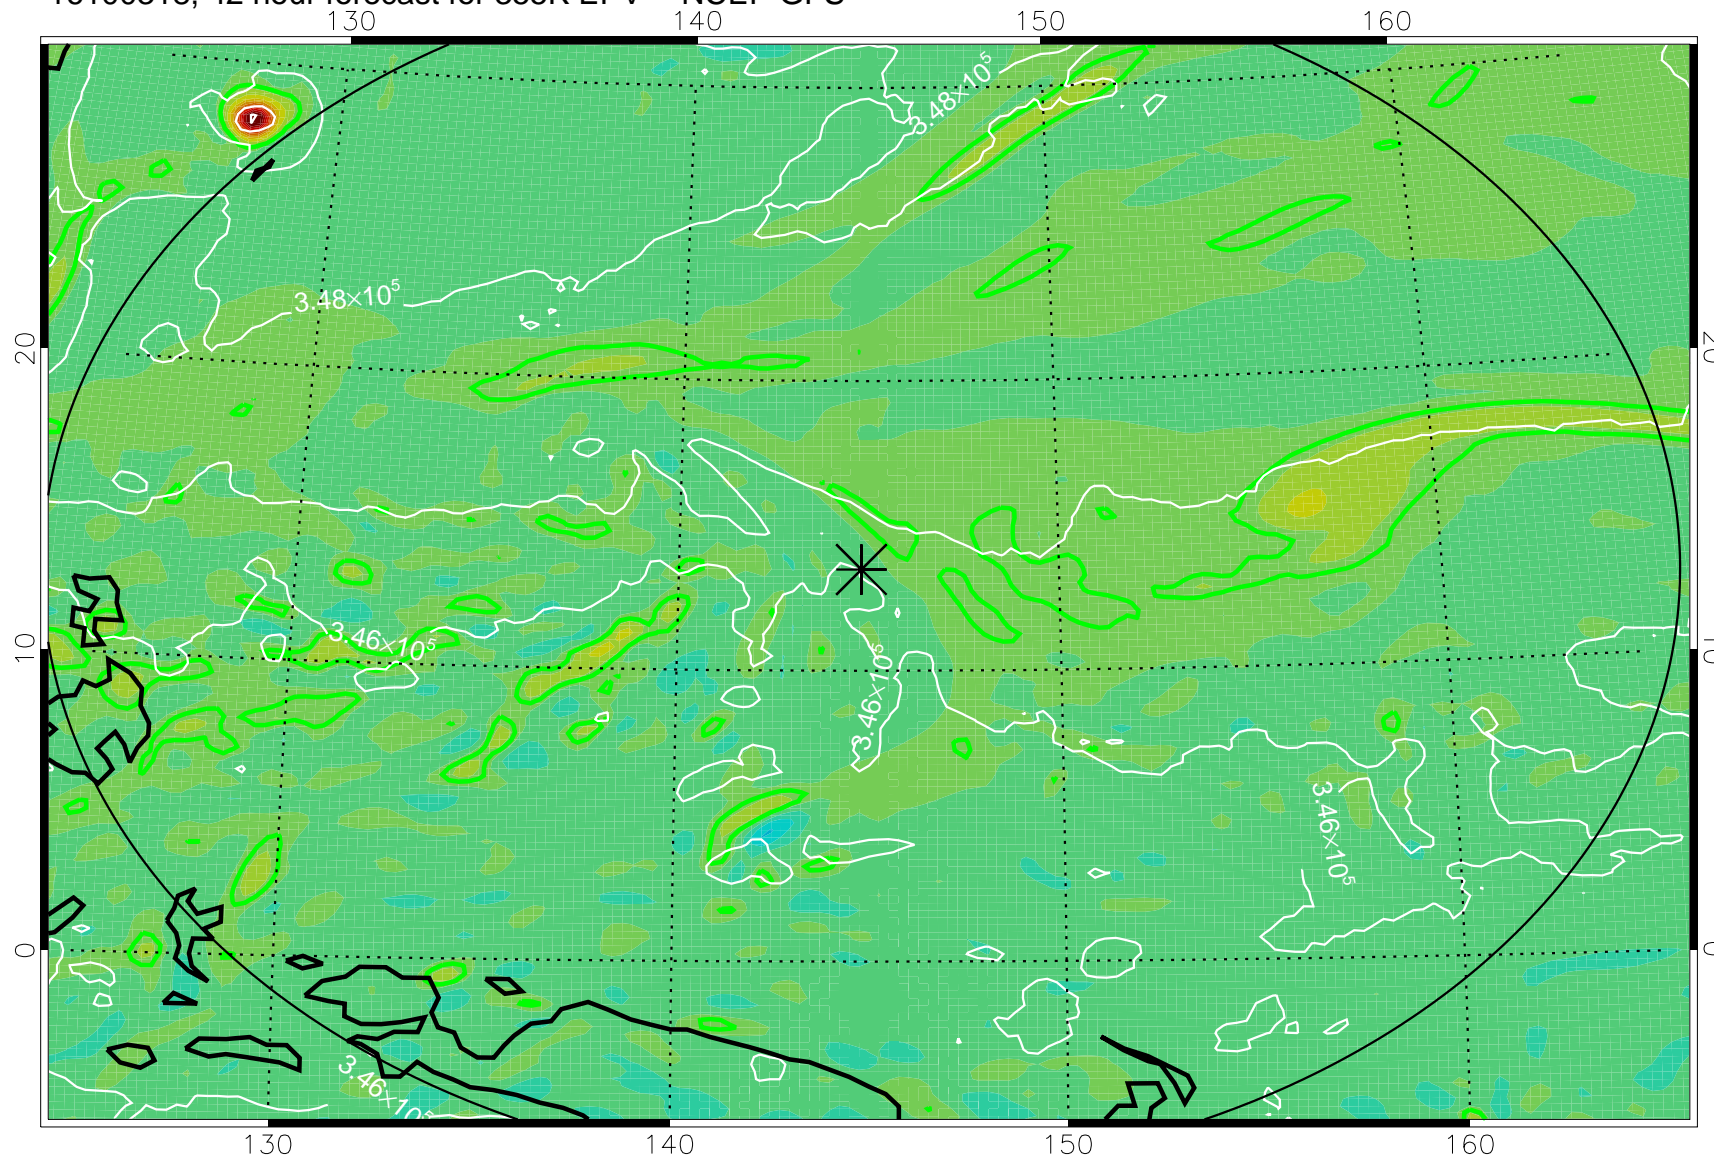

16100306, 30 hour forecast for 355K EPV -- NCEP GFS

355K Montgomery Streamfunction, white
EPV Tropopause (2 PVU) Position
Range ring of 2304 km

16100312, 36 hour forecast for 355K EPV -- NCEP GFS

355K Montgomery Streamfunction, white
EPV Tropopause (2 PVU) Position
Range ring of 2304 km

16100318, 42 hour forecast for 355K EPV -- NCEP GFS

355K Montgomery Streamfunction, white
EPV Tropopause (2 PVU) Position
Range ring of 2304 km

16100400, 48 hour forecast for 355K EPV -- NCEP GFS

355K Montgomery Streamfunction, white
EPV Tropopause (2 PVU) Position
Range ring of 2304 km

16100406, 54 hour forecast for 355K EPV -- NCEP GFS

355K Montgomery Streamfunction, white
EPV Tropopause (2 PVU) Position
Range ring of 2304 km

16100412, 60 hour forecast for 355K EPV -- NCEP GFS

355K Montgomery Streamfunction, white
EPV Tropopause (2 PVU) Position
Range ring of 2304 km

16100418, 66 hour forecast for 355K EPV -- NCEP GFS

355K Montgomery Streamfunction, white
EPV Tropopause (2 PVU) Position
Range ring of 2304 km

16100500, 72 hour forecast for 355K EPV -- NCEP GFS

355K Montgomery Streamfunction, white
EPV Tropopause (2 PVU) Position
Range ring of 2304 km