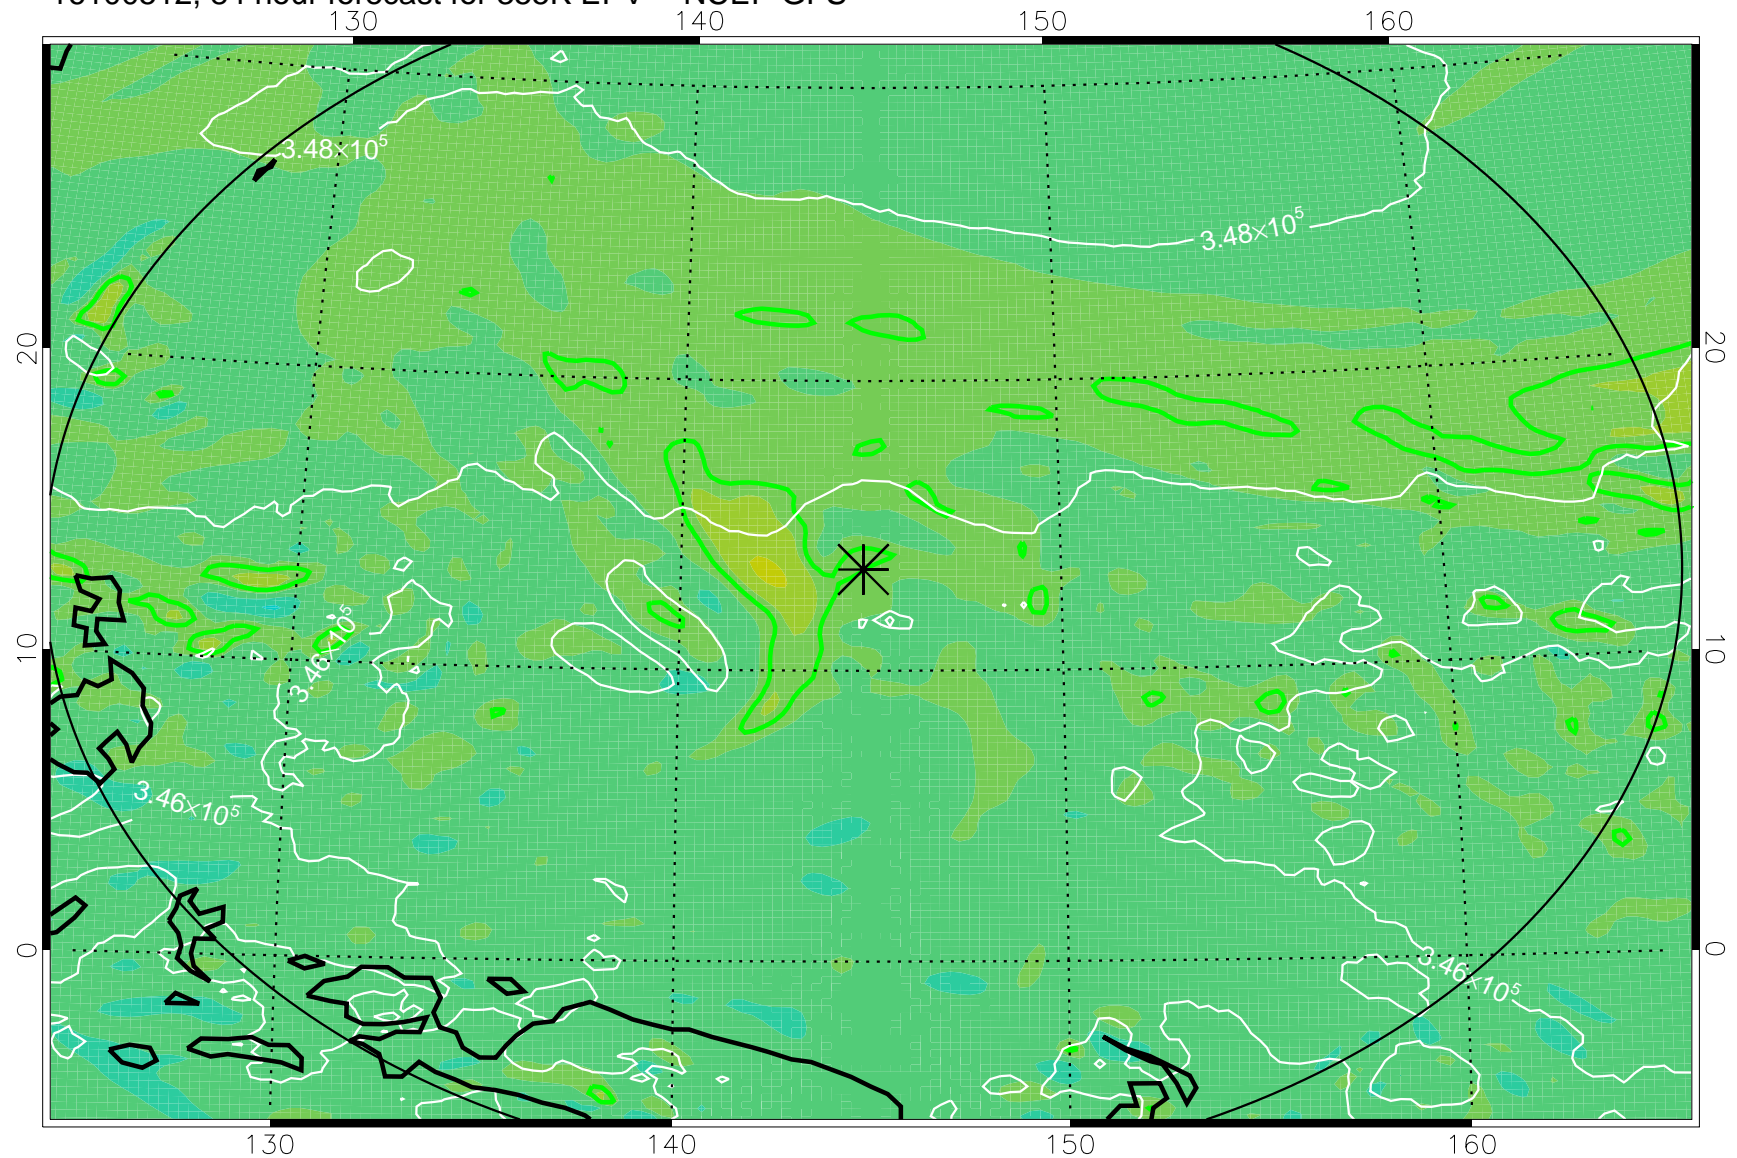

16100418, 66 hour forecast for 355K EPV -- NCEP GFS

355K Montgomery Streamfunction, white
EPV Tropopause (2 PVU) Position
Range ring of 2304 km

16100500, 72 hour forecast for 355K EPV -- NCEP GFS

355K Montgomery Streamfunction, white
EPV Tropopause (2 PVU) Position
Range ring of 2304 km

16100506, 78 hour forecast for 355K EPV -- NCEP GFS

355K Montgomery Streamfunction, white
EPV Tropopause (2 PVU) Position
Range ring of 2304 km

16100512, 84 hour forecast for 355K EPV -- NCEP GFS

355K Montgomery Streamfunction, white
EPV Tropopause (2 PVU) Position
Range ring of 2304 km

16100518, 90 hour forecast for 355K EPV -- NCEP GFS

355K Montgomery Streamfunction, white
EPV Tropopause (2 PVU) Position
Range ring of 2304 km

16100600, 96 hour forecast for 355K EPV -- NCEP GFS

355K Montgomery Streamfunction, white
EPV Tropopause (2 PVU) Position
Range ring of 2304 km

16100606, 102 hour forecast for 355K EPV -- NCEP GFS

355K Montgomery Streamfunction, white
EPV Tropopause (2 PVU) Position
Range ring of 2304 km

16100612, 108 hour forecast for 355K EPV -- NCEP GFS

355K Montgomery Streamfunction, white
EPV Tropopause (2 PVU) Position
Range ring of 2304 km