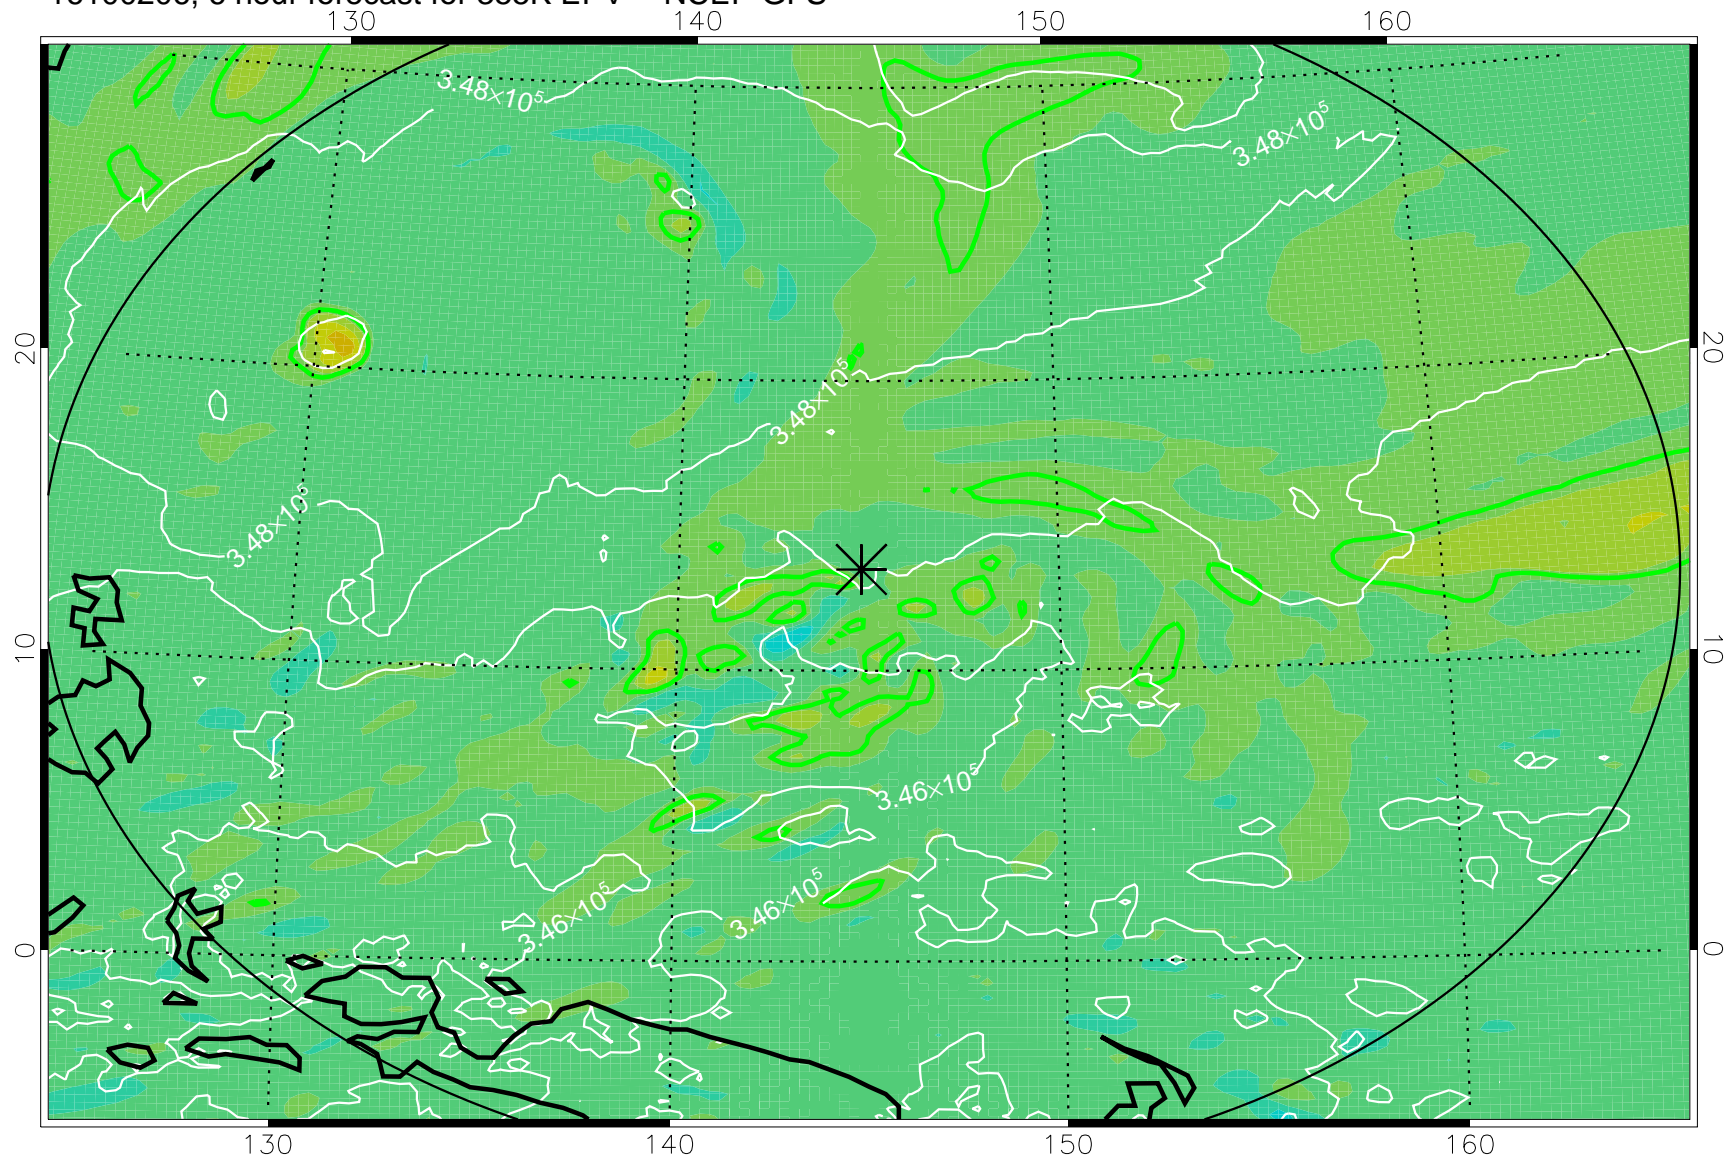

16100206, 6 hour forecast for 355K EPV -- NCEP GFS

355K Montgomery Streamfunction, white
EPV Tropopause (2 PVU) Position
Range ring of 2304 km

16100212, 12 hour forecast for 355K EPV -- NCEP GFS

355K Montgomery Streamfunction, white
EPV Tropopause (2 PVU) Position
Range ring of 2304 km

16100218, 18 hour forecast for 355K EPV -- NCEP GFS

355K Montgomery Streamfunction, white
EPV Tropopause (2 PVU) Position
Range ring of 2304 km

16100300, 24 hour forecast for 355K EPV -- NCEP GFS

355K Montgomery Streamfunction, white
EPV Tropopause (2 PVU) Position
Range ring of 2304 km

16100306, 30 hour forecast for 355K EPV -- NCEP GFS

355K Montgomery Streamfunction, white
EPV Tropopause (2 PVU) Position
Range ring of 2304 km

16100312, 36 hour forecast for 355K EPV -- NCEP GFS

355K Montgomery Streamfunction, white
EPV Tropopause (2 PVU) Position
Range ring of 2304 km

16100418, 66 hour forecast for 355K EPV -- NCEP GFS

355K Montgomery Streamfunction, white
EPV Tropopause (2 PVU) Position
Range ring of 2304 km

16100500, 72 hour forecast for 355K EPV -- NCEP GFS

355K Montgomery Streamfunction, white
EPV Tropopause (2 PVU) Position
Range ring of 2304 km