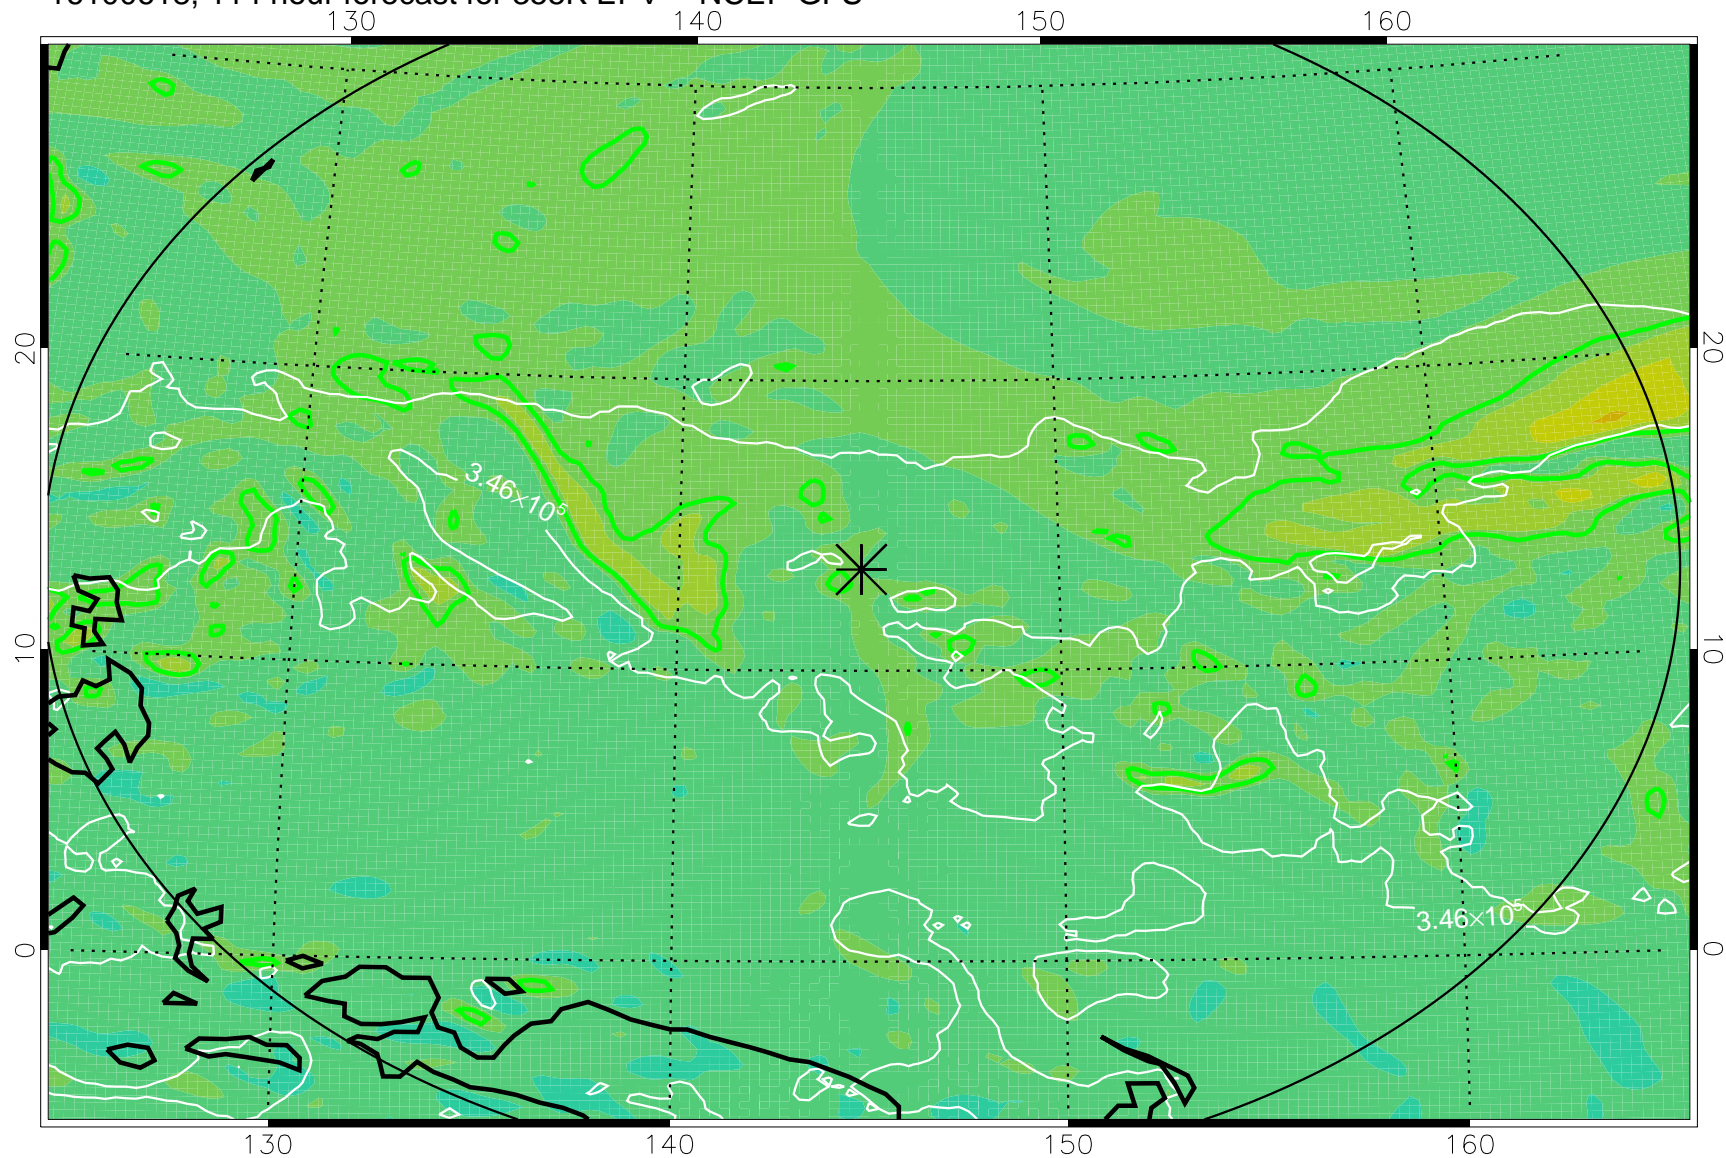

16100506, 78 hour forecast for 355K EPV -- NCEP GFS

355K Montgomery Streamfunction, white
EPV Tropopause (2 PVU) Position
Range ring of 2304 km

16100512, 84 hour forecast for 355K EPV -- NCEP GFS

355K Montgomery Streamfunction, white
EPV Tropopause (2 PVU) Position
Range ring of 2304 km

16100518, 90 hour forecast for 355K EPV -- NCEP GFS

355K Montgomery Streamfunction, white
EPV Tropopause (2 PVU) Position
Range ring of 2304 km

16100600, 96 hour forecast for 355K EPV -- NCEP GFS

355K Montgomery Streamfunction, white
EPV Tropopause (2 PVU) Position
Range ring of 2304 km

16100606, 102 hour forecast for 355K EPV -- NCEP GFS

355K Montgomery Streamfunction, white
EPV Tropopause (2 PVU) Position
Range ring of 2304 km

16100612, 108 hour forecast for 355K EPV -- NCEP GFS

355K Montgomery Streamfunction, white
EPV Tropopause (2 PVU) Position
Range ring of 2304 km

16100618, 114 hour forecast for 355K EPV -- NCEP GFS

355K Montgomery Streamfunction, white
EPV Tropopause (2 PVU) Position
Range ring of 2304 km

16100700, 120 hour forecast for 355K EPV -- NCEP GFS

355K Montgomery Streamfunction, white
EPV Tropopause (2 PVU) Position
Range ring of 2304 km