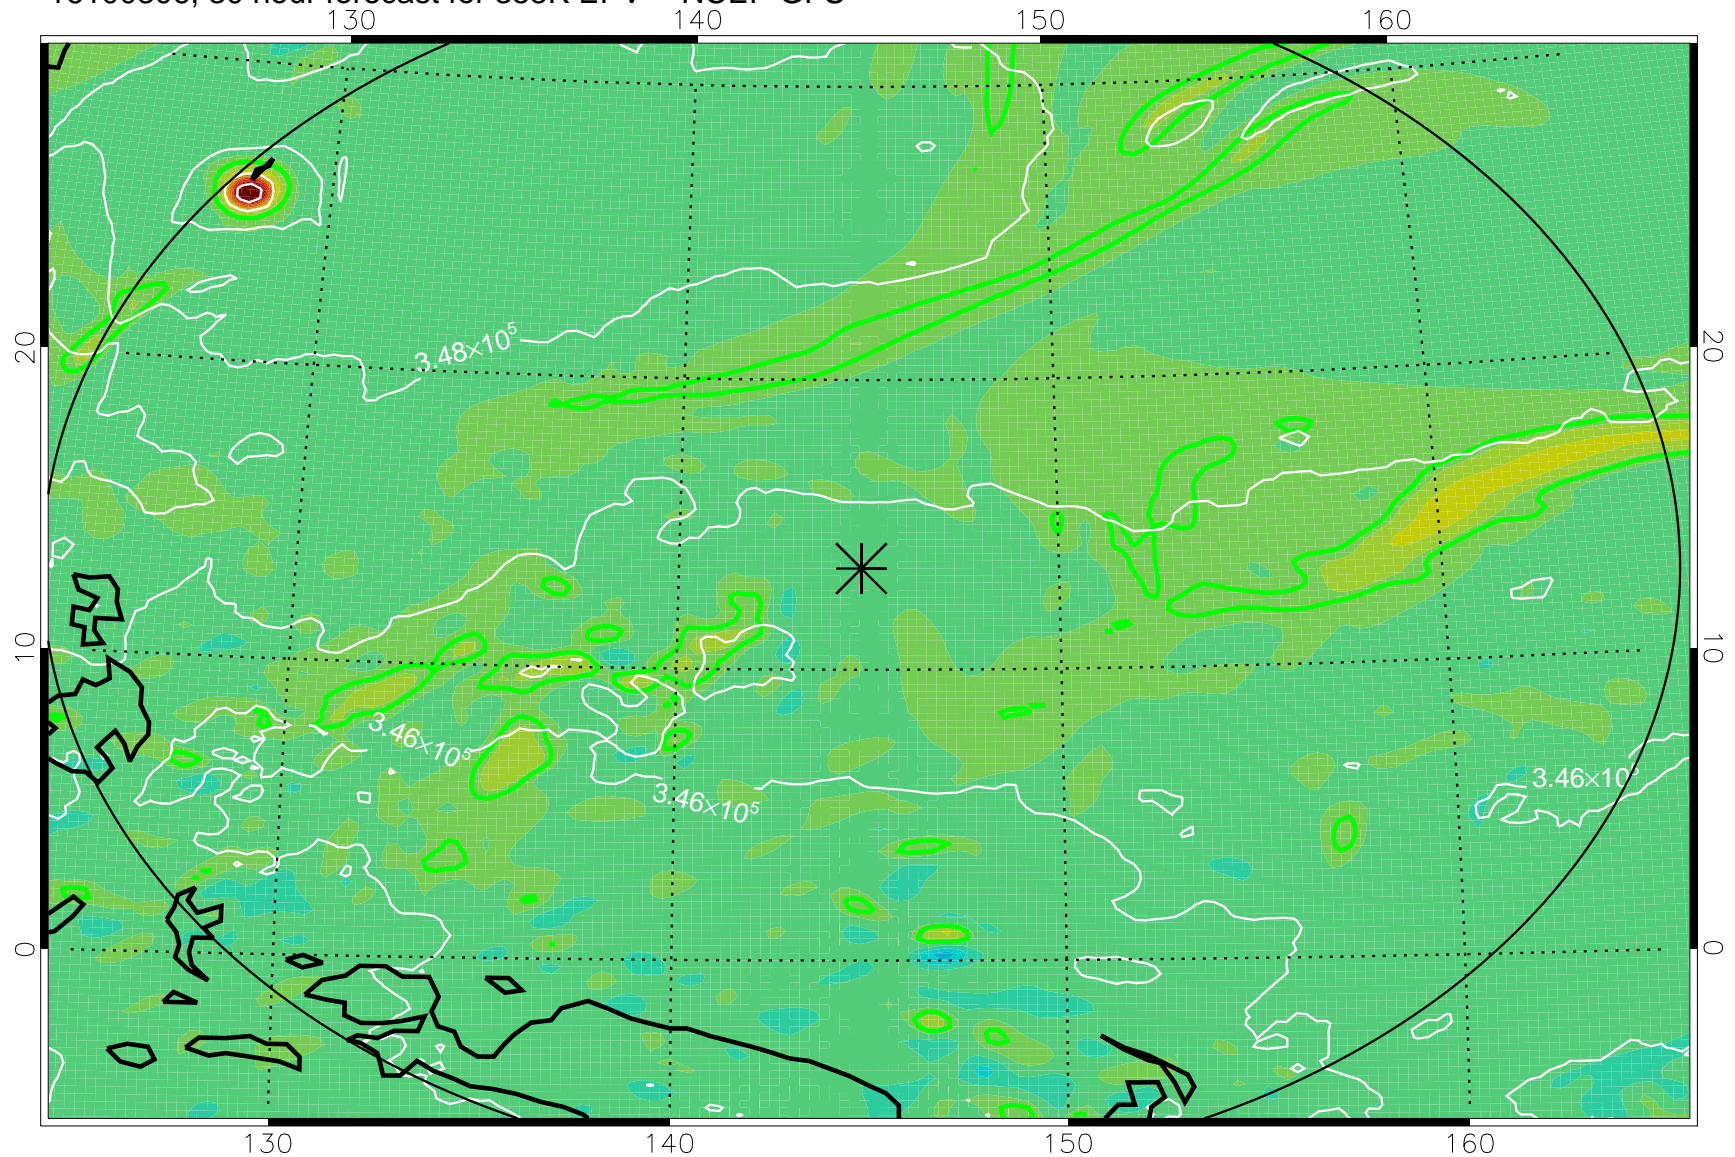

16100206, 6 hour forecast for 355K EPV -- NCEP GFS

355K Montgomery Streamfunction, white
EPV Tropopause (2 PVU) Position
Range ring of 2304 km

16100212, 12 hour forecast for 355K EPV -- NCEP GFS

355K Montgomery Streamfunction, white
EPV Tropopause (2 PVU) Position
Range ring of 2304 km

16100218, 18 hour forecast for 355K EPV -- NCEP GFS

355K Montgomery Streamfunction, white
EPV Tropopause (2 PVU) Position
Range ring of 2304 km

16100300, 24 hour forecast for 355K EPV -- NCEP GFS

355K Montgomery Streamfunction, white
EPV Tropopause (2 PVU) Position
Range ring of 2304 km

16100306, 30 hour forecast for 355K EPV -- NCEP GFS

355K Montgomery Streamfunction, white
EPV Tropopause (2 PVU) Position
Range ring of 2304 km

16100312, 36 hour forecast for 355K EPV -- NCEP GFS

355K Montgomery Streamfunction, white
EPV Tropopause (2 PVU) Position
Range ring of 2304 km

16100318, 42 hour forecast for 355K EPV -- NCEP GFS

355K Montgomery Streamfunction, white
EPV Tropopause (2 PVU) Position
Range ring of 2304 km

16100400, 48 hour forecast for 355K EPV -- NCEP GFS

355K Montgomery Streamfunction, white
EPV Tropopause (2 PVU) Position
Range ring of 2304 km