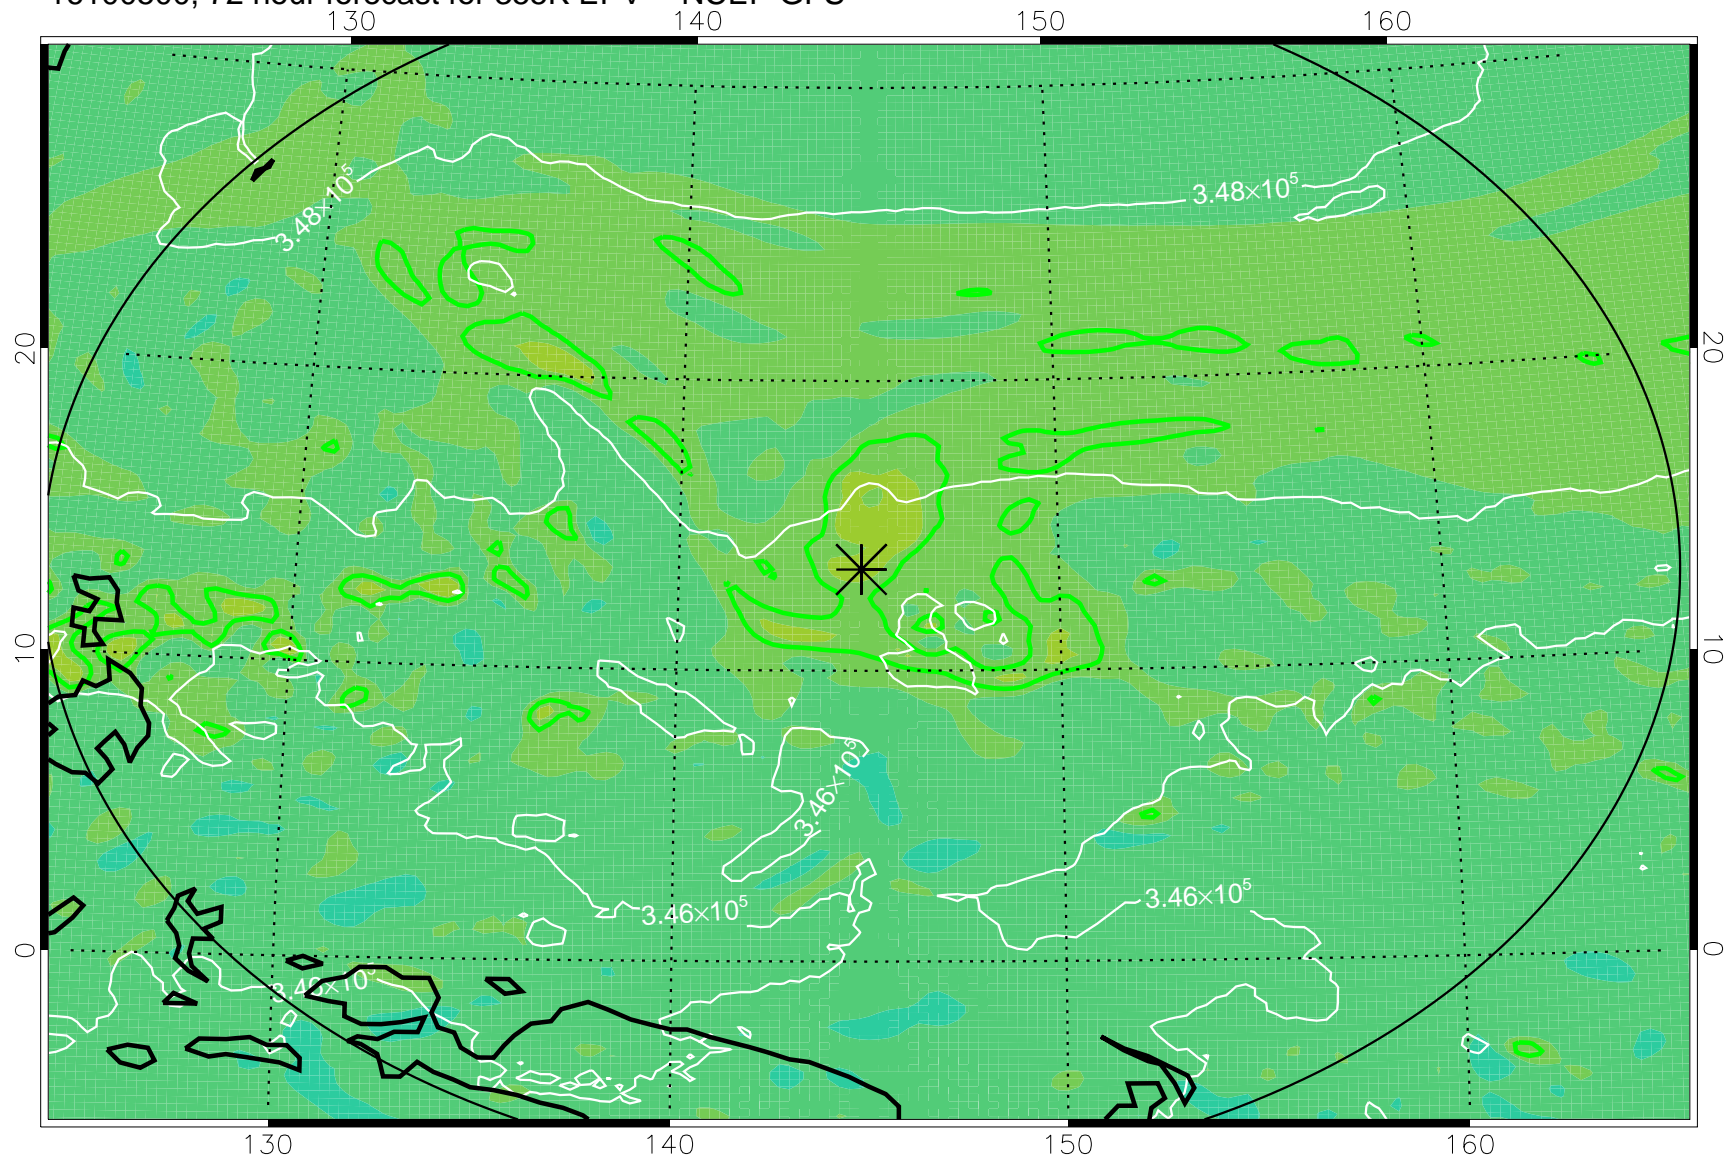

16100406, 54 hour forecast for 355K EPV -- NCEP GFS

355K Montgomery Streamfunction, white
EPV Tropopause (2 PVU) Position
Range ring of 2304 km

16100412, 60 hour forecast for 355K EPV -- NCEP GFS

355K Montgomery Streamfunction, white
EPV Tropopause (2 PVU) Position
Range ring of 2304 km

16100418, 66 hour forecast for 355K EPV -- NCEP GFS

355K Montgomery Streamfunction, white
EPV Tropopause (2 PVU) Position
Range ring of 2304 km

16100500, 72 hour forecast for 355K EPV -- NCEP GFS

355K Montgomery Streamfunction, white
EPV Tropopause (2 PVU) Position
Range ring of 2304 km

16100506, 78 hour forecast for 355K EPV -- NCEP GFS

355K Montgomery Streamfunction, white
EPV Tropopause (2 PVU) Position
Range ring of 2304 km

16100512, 84 hour forecast for 355K EPV -- NCEP GFS

355K Montgomery Streamfunction, white
EPV Tropopause (2 PVU) Position
Range ring of 2304 km

16100518, 90 hour forecast for 355K EPV -- NCEP GFS

355K Montgomery Streamfunction, white
EPV Tropopause (2 PVU) Position
Range ring of 2304 km

16100600, 96 hour forecast for 355K EPV -- NCEP GFS

355K Montgomery Streamfunction, white
EPV Tropopause (2 PVU) Position
Range ring of 2304 km