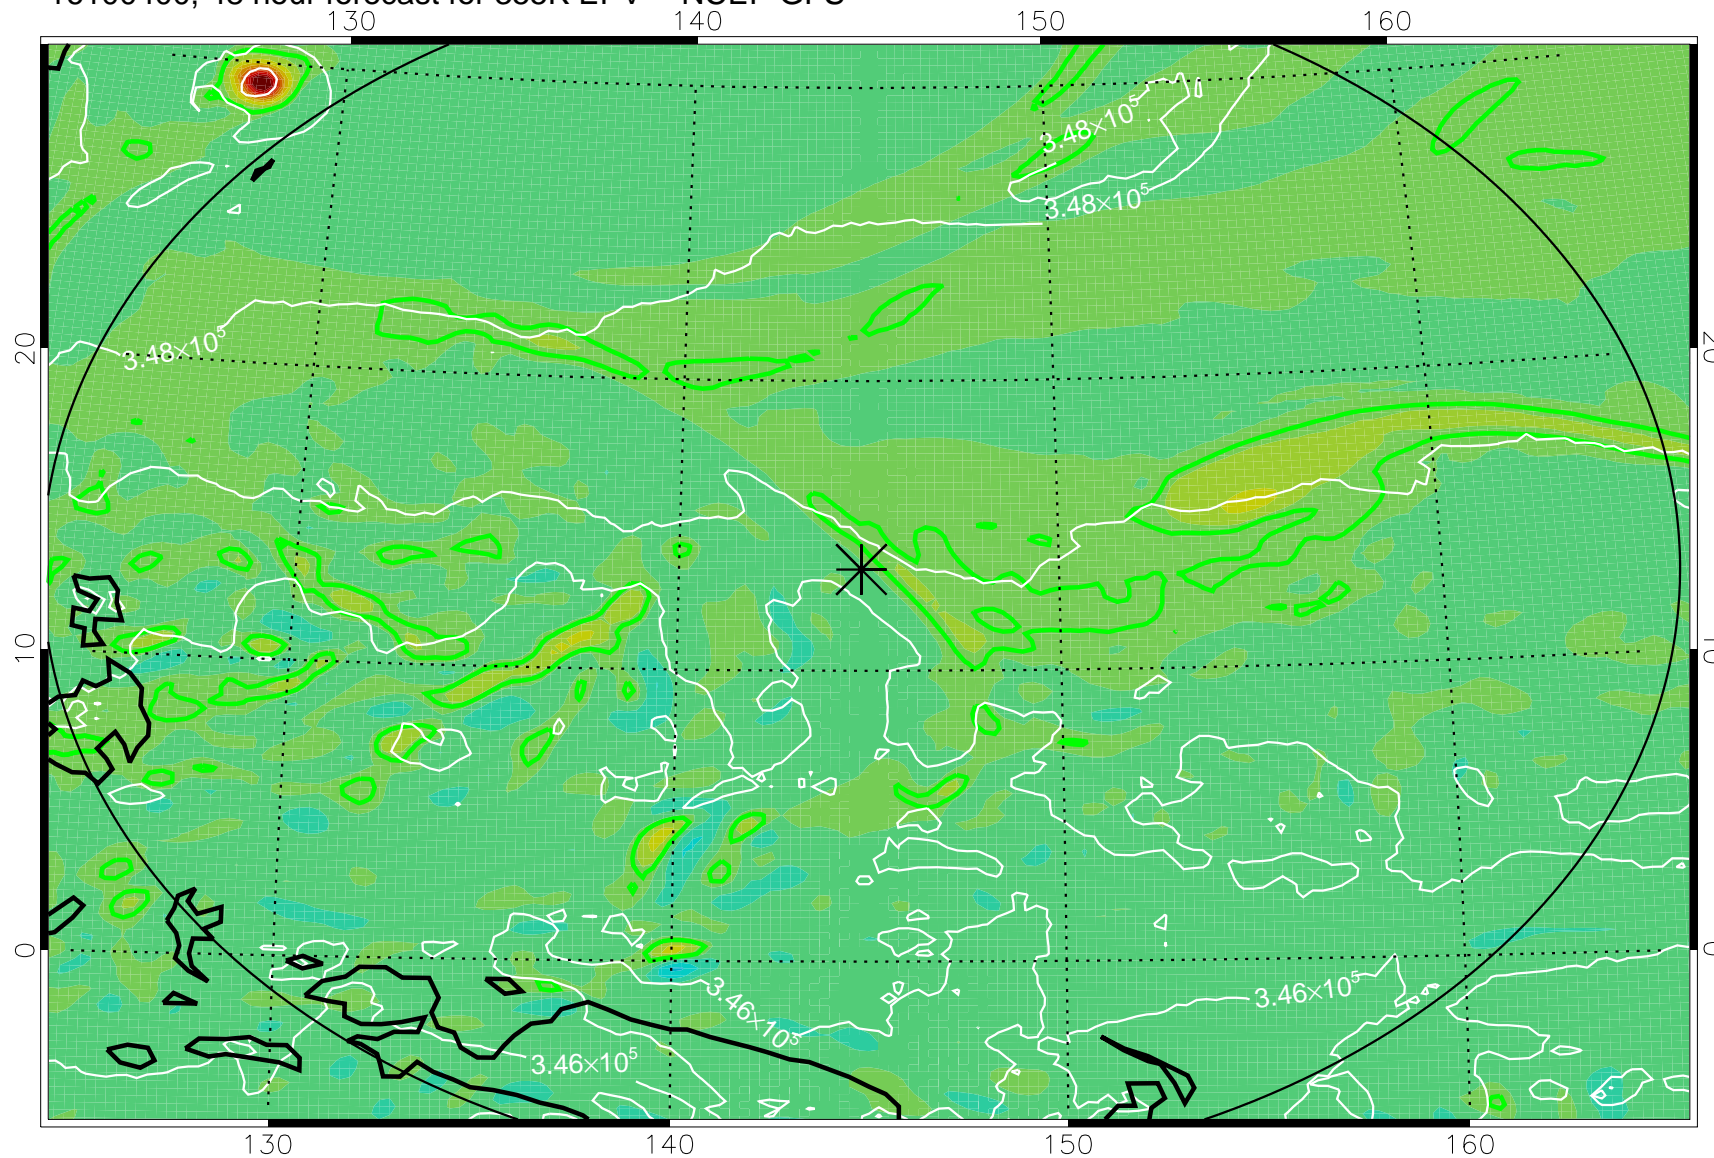

16100306, 30 hour forecast for 355K EPV -- NCEP GFS

355K Montgomery Streamfunction, white
EPV Tropopause (2 PVU) Position
Range ring of 2304 km

16100312, 36 hour forecast for 355K EPV -- NCEP GFS

355K Montgomery Streamfunction, white
EPV Tropopause (2 PVU) Position
Range ring of 2304 km

16100318, 42 hour forecast for 355K EPV -- NCEP GFS

355K Montgomery Streamfunction, white
EPV Tropopause (2 PVU) Position
Range ring of 2304 km

16100400, 48 hour forecast for 355K EPV -- NCEP GFS

355K Montgomery Streamfunction, white
EPV Tropopause (2 PVU) Position
Range ring of 2304 km

16100406, 54 hour forecast for 355K EPV -- NCEP GFS

355K Montgomery Streamfunction, white
EPV Tropopause (2 PVU) Position
Range ring of 2304 km

16100412, 60 hour forecast for 355K EPV -- NCEP GFS

355K Montgomery Streamfunction, white
EPV Tropopause (2 PVU) Position
Range ring of 2304 km

16100418, 66 hour forecast for 355K EPV -- NCEP GFS

355K Montgomery Streamfunction, white
EPV Tropopause (2 PVU) Position
Range ring of 2304 km

16100500, 72 hour forecast for 355K EPV -- NCEP GFS

355K Montgomery Streamfunction, white
EPV Tropopause (2 PVU) Position
Range ring of 2304 km