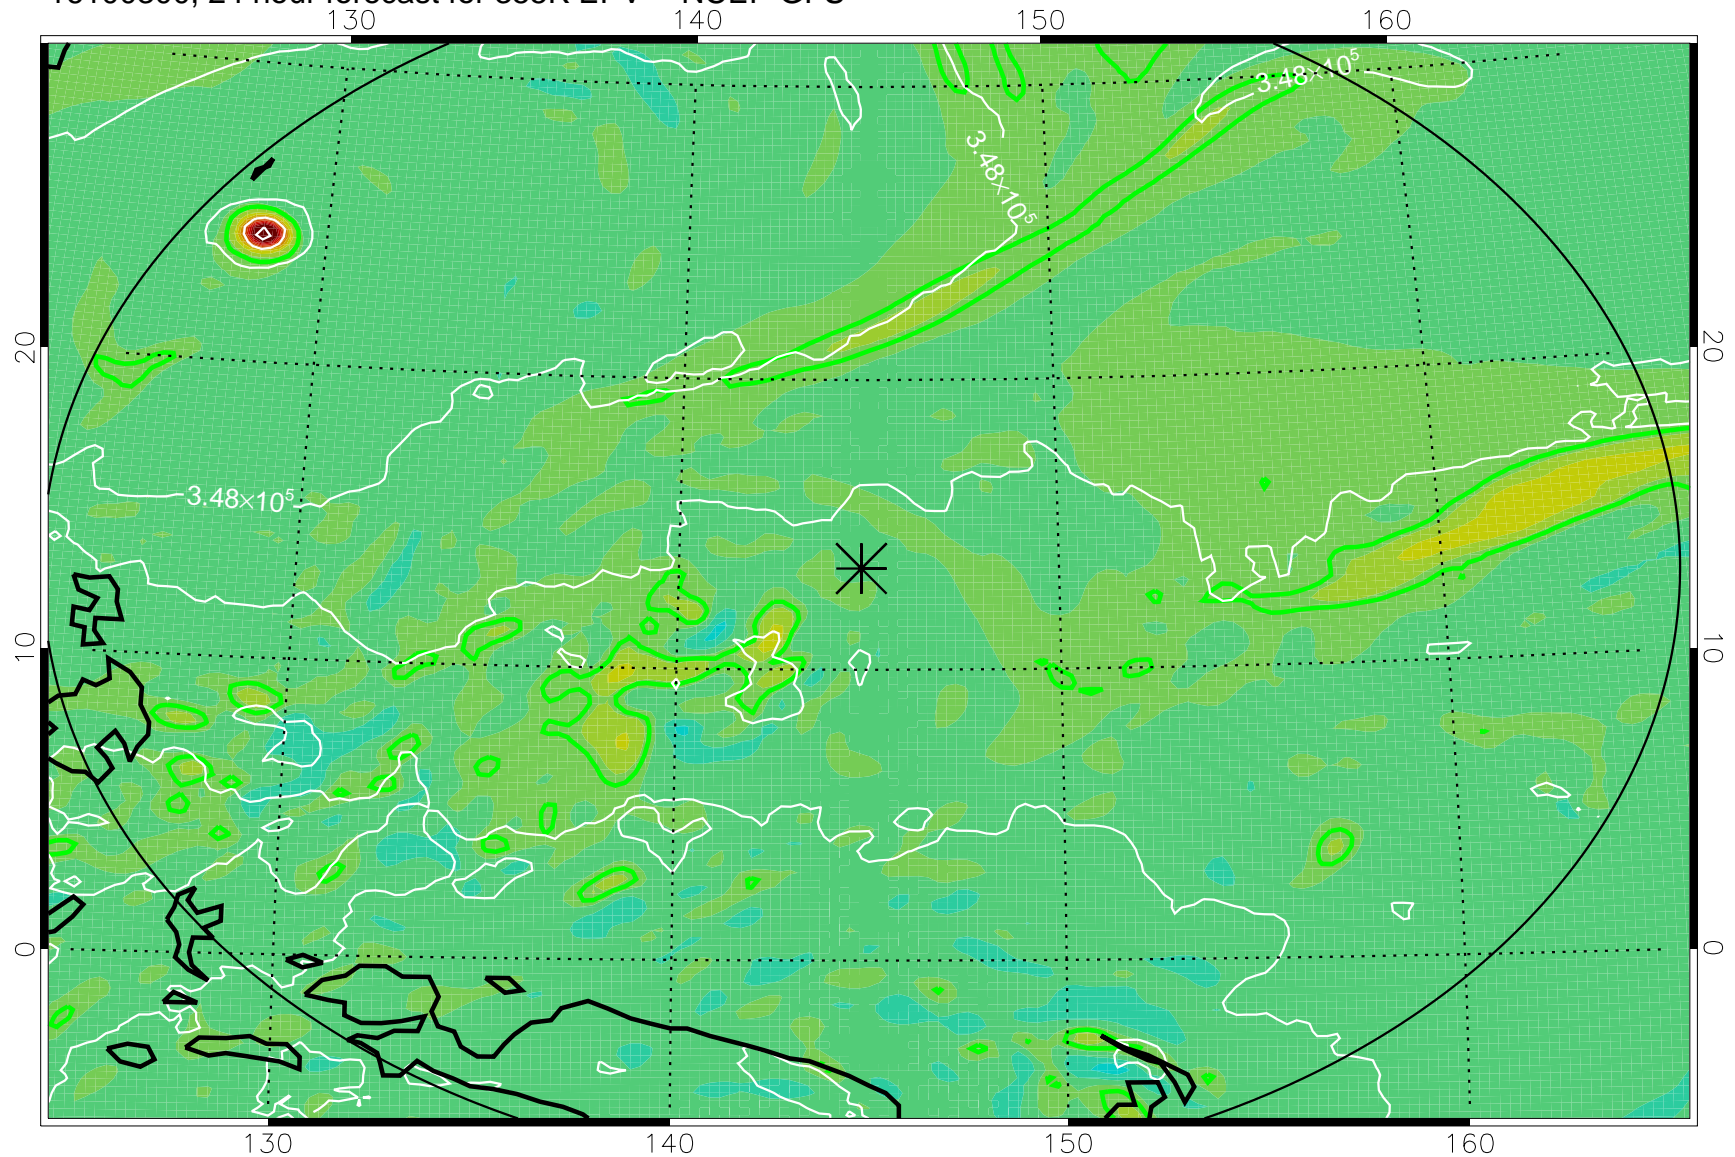

16100206, 6 hour forecast for 355K EPV -- NCEP GFS

355K Montgomery Streamfunction, white
EPV Tropopause (2 PVU) Position
Range ring of 2304 km

16100212, 12 hour forecast for 355K EPV -- NCEP GFS

355K Montgomery Streamfunction, white
EPV Tropopause (2 PVU) Position
Range ring of 2304 km

16100218, 18 hour forecast for 355K EPV -- NCEP GFS

355K Montgomery Streamfunction, white
EPV Tropopause (2 PVU) Position
Range ring of 2304 km

16100300, 24 hour forecast for 355K EPV -- NCEP GFS

355K Montgomery Streamfunction, white
EPV Tropopause (2 PVU) Position
Range ring of 2304 km

16100306, 30 hour forecast for 355K EPV -- NCEP GFS

355K Montgomery Streamfunction, white
EPV Tropopause (2 PVU) Position
Range ring of 2304 km

16100312, 36 hour forecast for 355K EPV -- NCEP GFS

355K Montgomery Streamfunction, white
EPV Tropopause (2 PVU) Position
Range ring of 2304 km

16100418, 66 hour forecast for 355K EPV -- NCEP GFS

355K Montgomery Streamfunction, white
EPV Tropopause (2 PVU) Position
Range ring of 2304 km

16100500, 72 hour forecast for 355K EPV -- NCEP GFS

355K Montgomery Streamfunction, white
EPV Tropopause (2 PVU) Position
Range ring of 2304 km