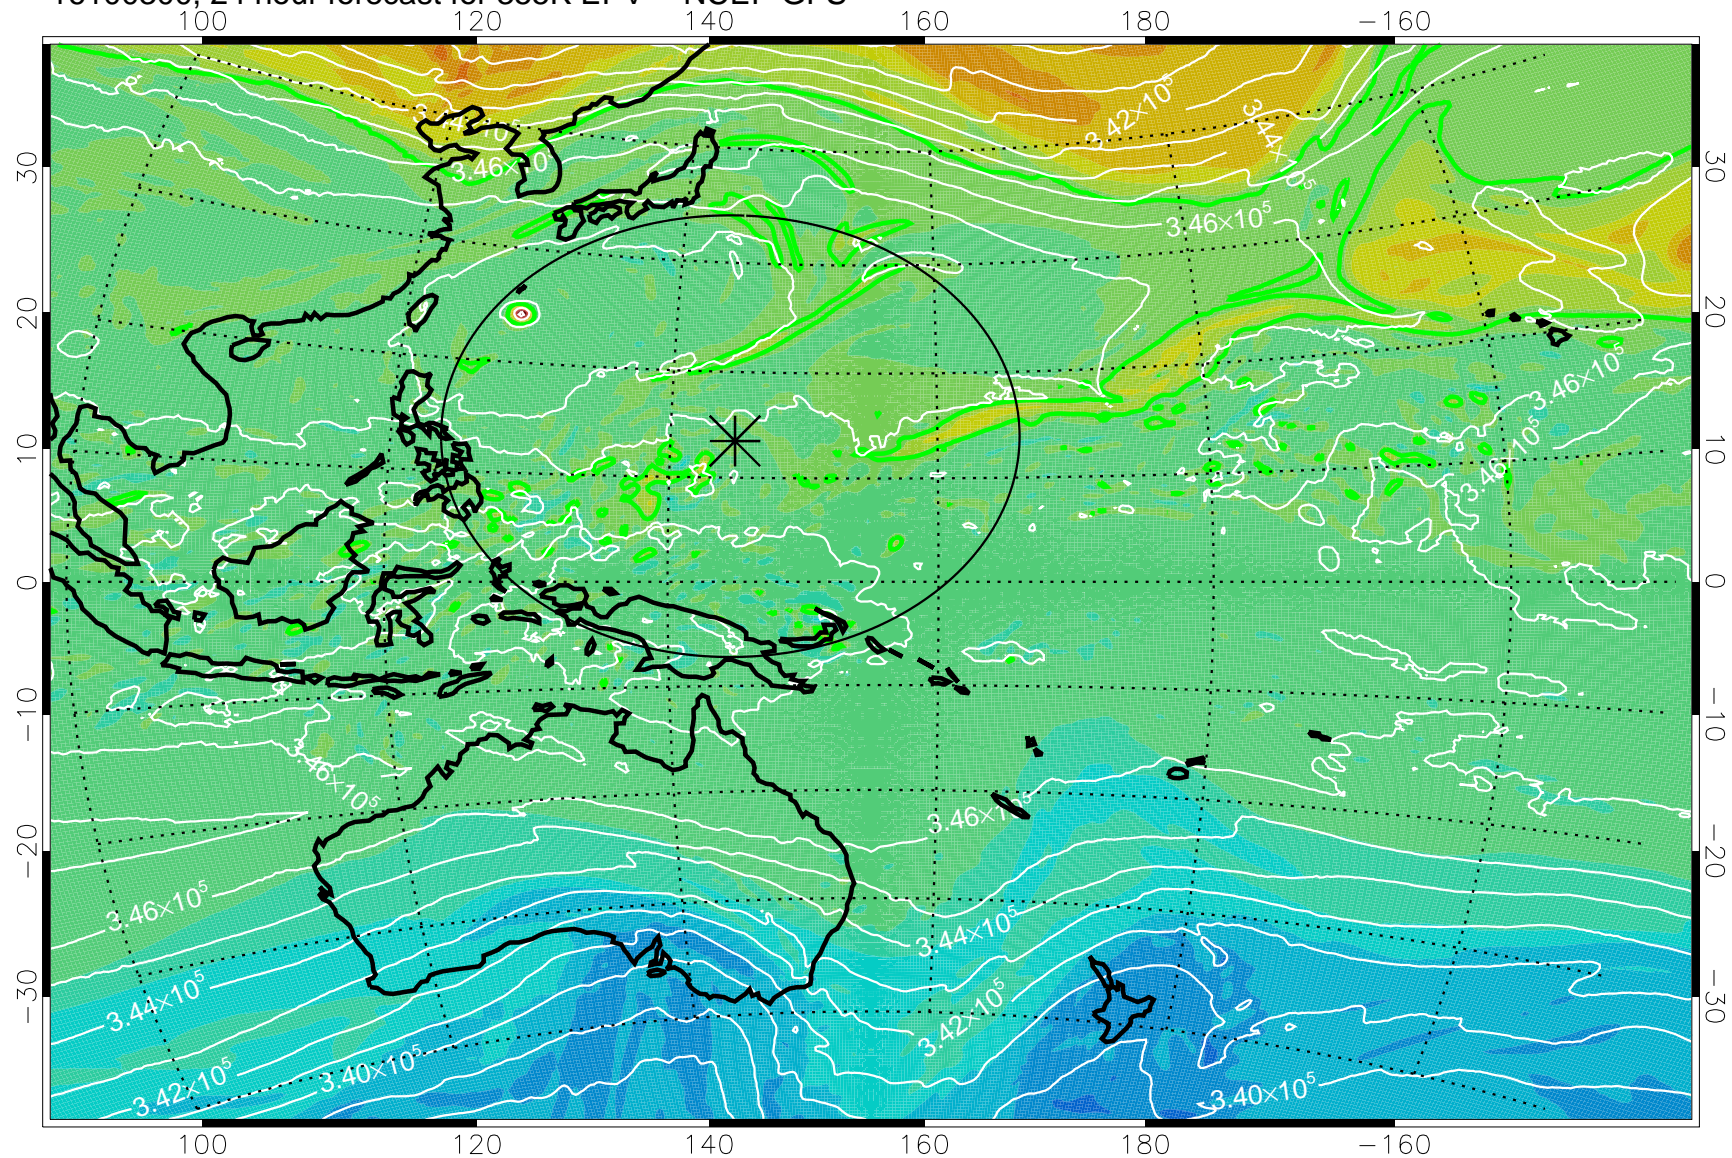

16100206, 6 hour forecast for 355K EPV -- NCEP GFS

355K Montgomery Streamfunction, white
EPV Tropopause (2 PVU) Position
Range ring of 2304 km

16100212, 12 hour forecast for 355K EPV -- NCEP GFS

355K Montgomery Streamfunction, white
EPV Tropopause (2 PVU) Position
Range ring of 2304 km

16100218, 18 hour forecast for 355K EPV -- NCEP GFS

355K Montgomery Streamfunction, white
EPV Tropopause (2 PVU) Position
Range ring of 2304 km

16100300, 24 hour forecast for 355K EPV -- NCEP GFS

355K Montgomery Streamfunction, white
EPV Tropopause (2 PVU) Position
Range ring of 2304 km

16100306, 30 hour forecast for 355K EPV -- NCEP GFS

355K Montgomery Streamfunction, white
EPV Tropopause (2 PVU) Position
Range ring of 2304 km

16100312, 36 hour forecast for 355K EPV -- NCEP GFS

355K Montgomery Streamfunction, white
EPV Tropopause (2 PVU) Position
Range ring of 2304 km

16100318, 42 hour forecast for 355K EPV -- NCEP GFS

355K Montgomery Streamfunction, white
EPV Tropopause (2 PVU) Position
Range ring of 2304 km

16100400, 48 hour forecast for 355K EPV -- NCEP GFS

355K Montgomery Streamfunction, white
EPV Tropopause (2 PVU) Position
Range ring of 2304 km