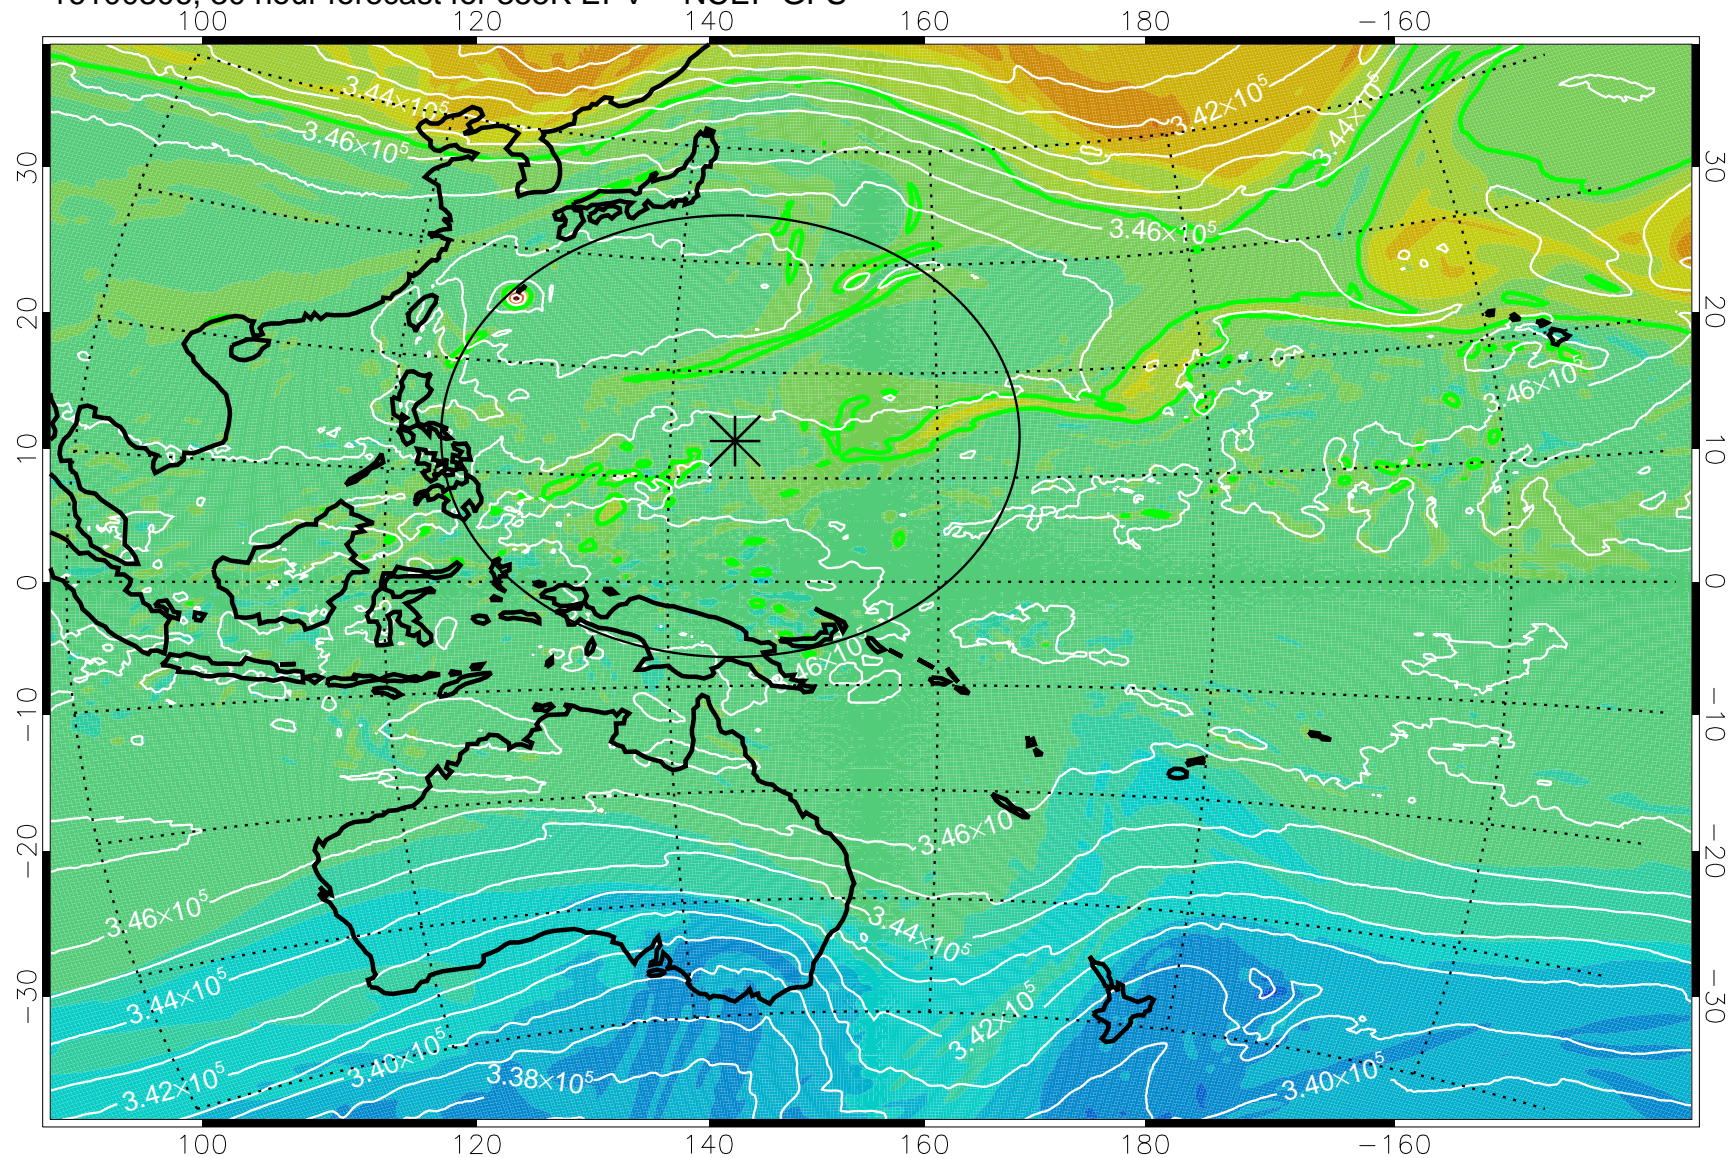

16100218, 18 hour forecast for 355K EPV -- NCEP GFS

355K Montgomery Streamfunction, white
EPV Tropopause (2 PVU) Position
Range ring of 2304 km

16100300, 24 hour forecast for 355K EPV -- NCEP GFS

355K Montgomery Streamfunction, white
EPV Tropopause (2 PVU) Position
Range ring of 2304 km

16100306, 30 hour forecast for 355K EPV -- NCEP GFS

355K Montgomery Streamfunction, white
EPV Tropopause (2 PVU) Position
Range ring of 2304 km

16100312, 36 hour forecast for 355K EPV -- NCEP GFS

355K Montgomery Streamfunction, white
EPV Tropopause (2 PVU) Position
Range ring of 2304 km

16100318, 42 hour forecast for 355K EPV -- NCEP GFS

355K Montgomery Streamfunction, white
EPV Tropopause (2 PVU) Position
Range ring of 2304 km

16100400, 48 hour forecast for 355K EPV -- NCEP GFS

355K Montgomery Streamfunction, white
EPV Tropopause (2 PVU) Position
Range ring of 2304 km

16100406, 54 hour forecast for 355K EPV -- NCEP GFS

355K Montgomery Streamfunction, white
EPV Tropopause (2 PVU) Position
Range ring of 2304 km

16100412, 60 hour forecast for 355K EPV -- NCEP GFS

355K Montgomery Streamfunction, white
EPV Tropopause (2 PVU) Position
Range ring of 2304 km