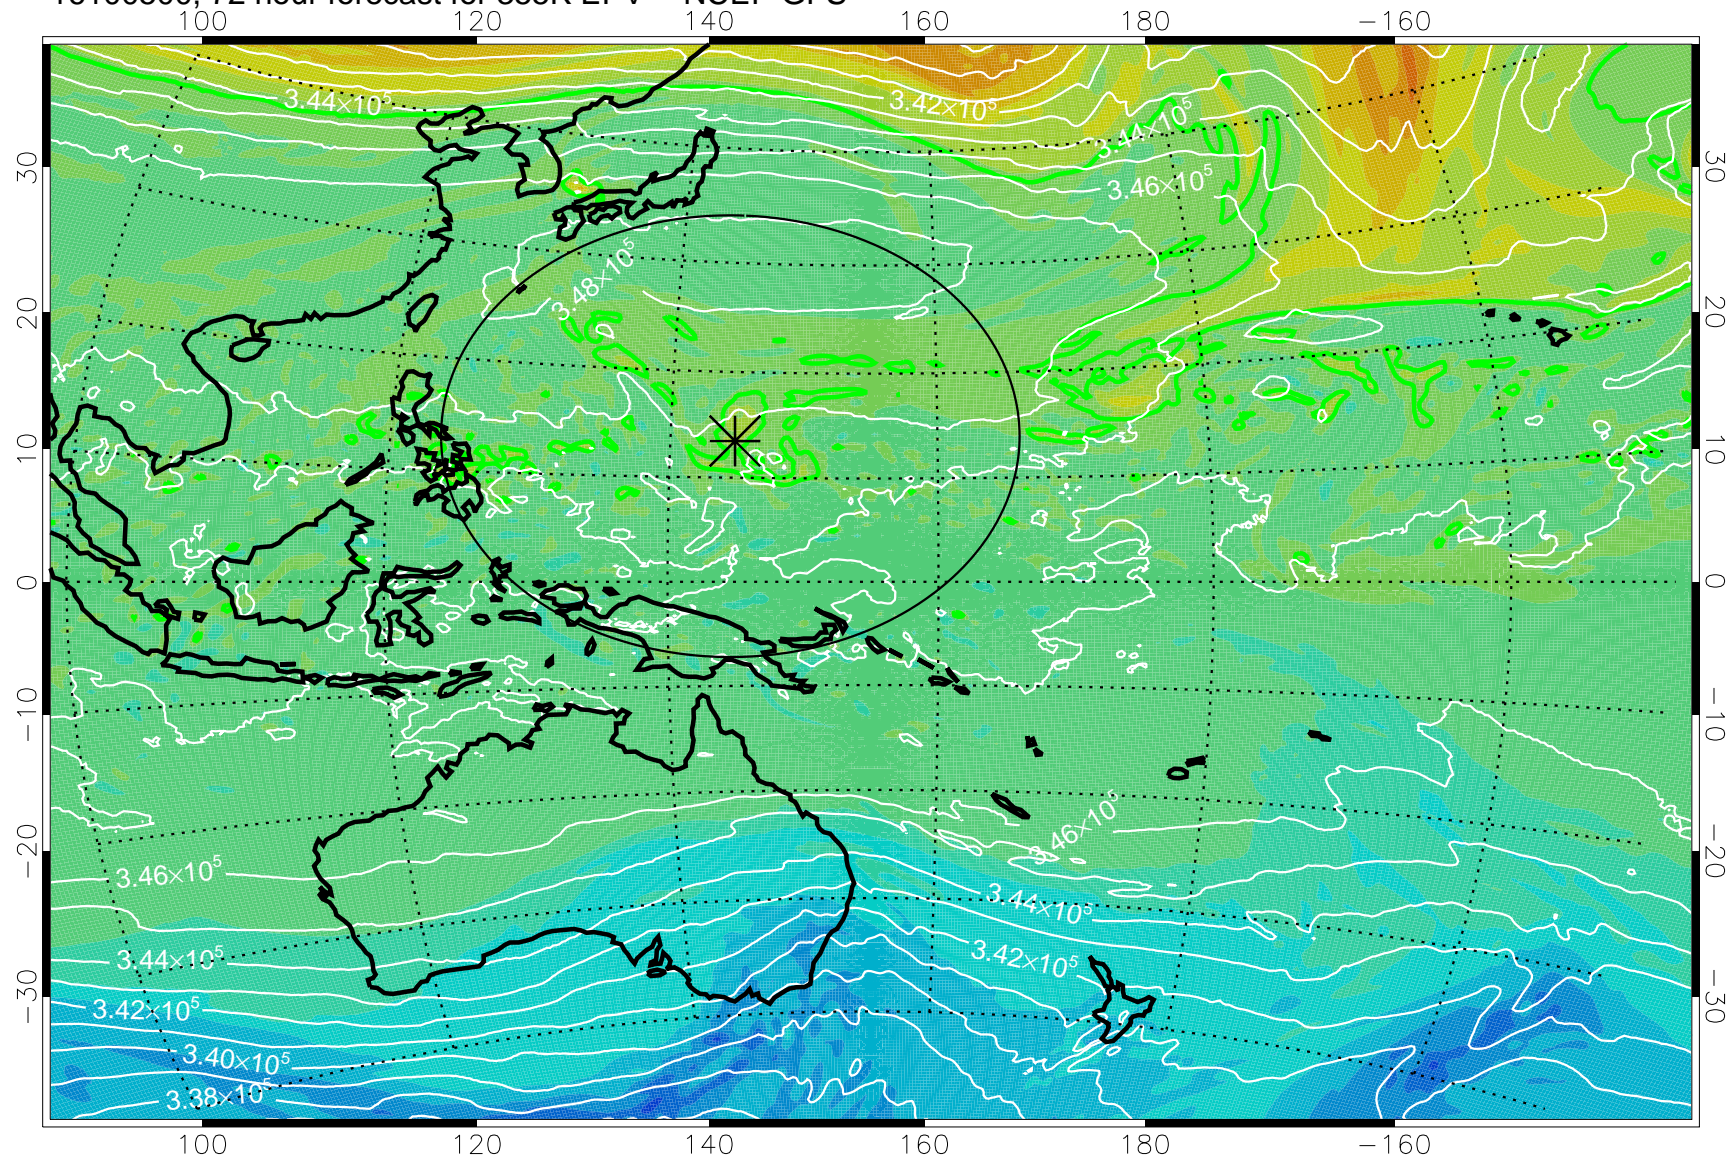

16100318, 42 hour forecast for 355K EPV -- NCEP GFS

355K Montgomery Streamfunction, white
EPV Tropopause (2 PVU) Position
Range ring of 2304 km

16100400, 48 hour forecast for 355K EPV -- NCEP GFS

355K Montgomery Streamfunction, white
EPV Tropopause (2 PVU) Position
Range ring of 2304 km

16100406, 54 hour forecast for 355K EPV -- NCEP GFS

355K Montgomery Streamfunction, white
EPV Tropopause (2 PVU) Position
Range ring of 2304 km

16100412, 60 hour forecast for 355K EPV -- NCEP GFS

355K Montgomery Streamfunction, white
EPV Tropopause (2 PVU) Position
Range ring of 2304 km

16100418, 66 hour forecast for 355K EPV -- NCEP GFS

355K Montgomery Streamfunction, white
EPV Tropopause (2 PVU) Position
Range ring of 2304 km

16100500, 72 hour forecast for 355K EPV -- NCEP GFS

355K Montgomery Streamfunction, white
EPV Tropopause (2 PVU) Position
Range ring of 2304 km

16100506, 78 hour forecast for 355K EPV -- NCEP GFS

355K Montgomery Streamfunction, white
EPV Tropopause (2 PVU) Position
Range ring of 2304 km

16100512, 84 hour forecast for 355K EPV -- NCEP GFS

355K Montgomery Streamfunction, white
EPV Tropopause (2 PVU) Position
Range ring of 2304 km