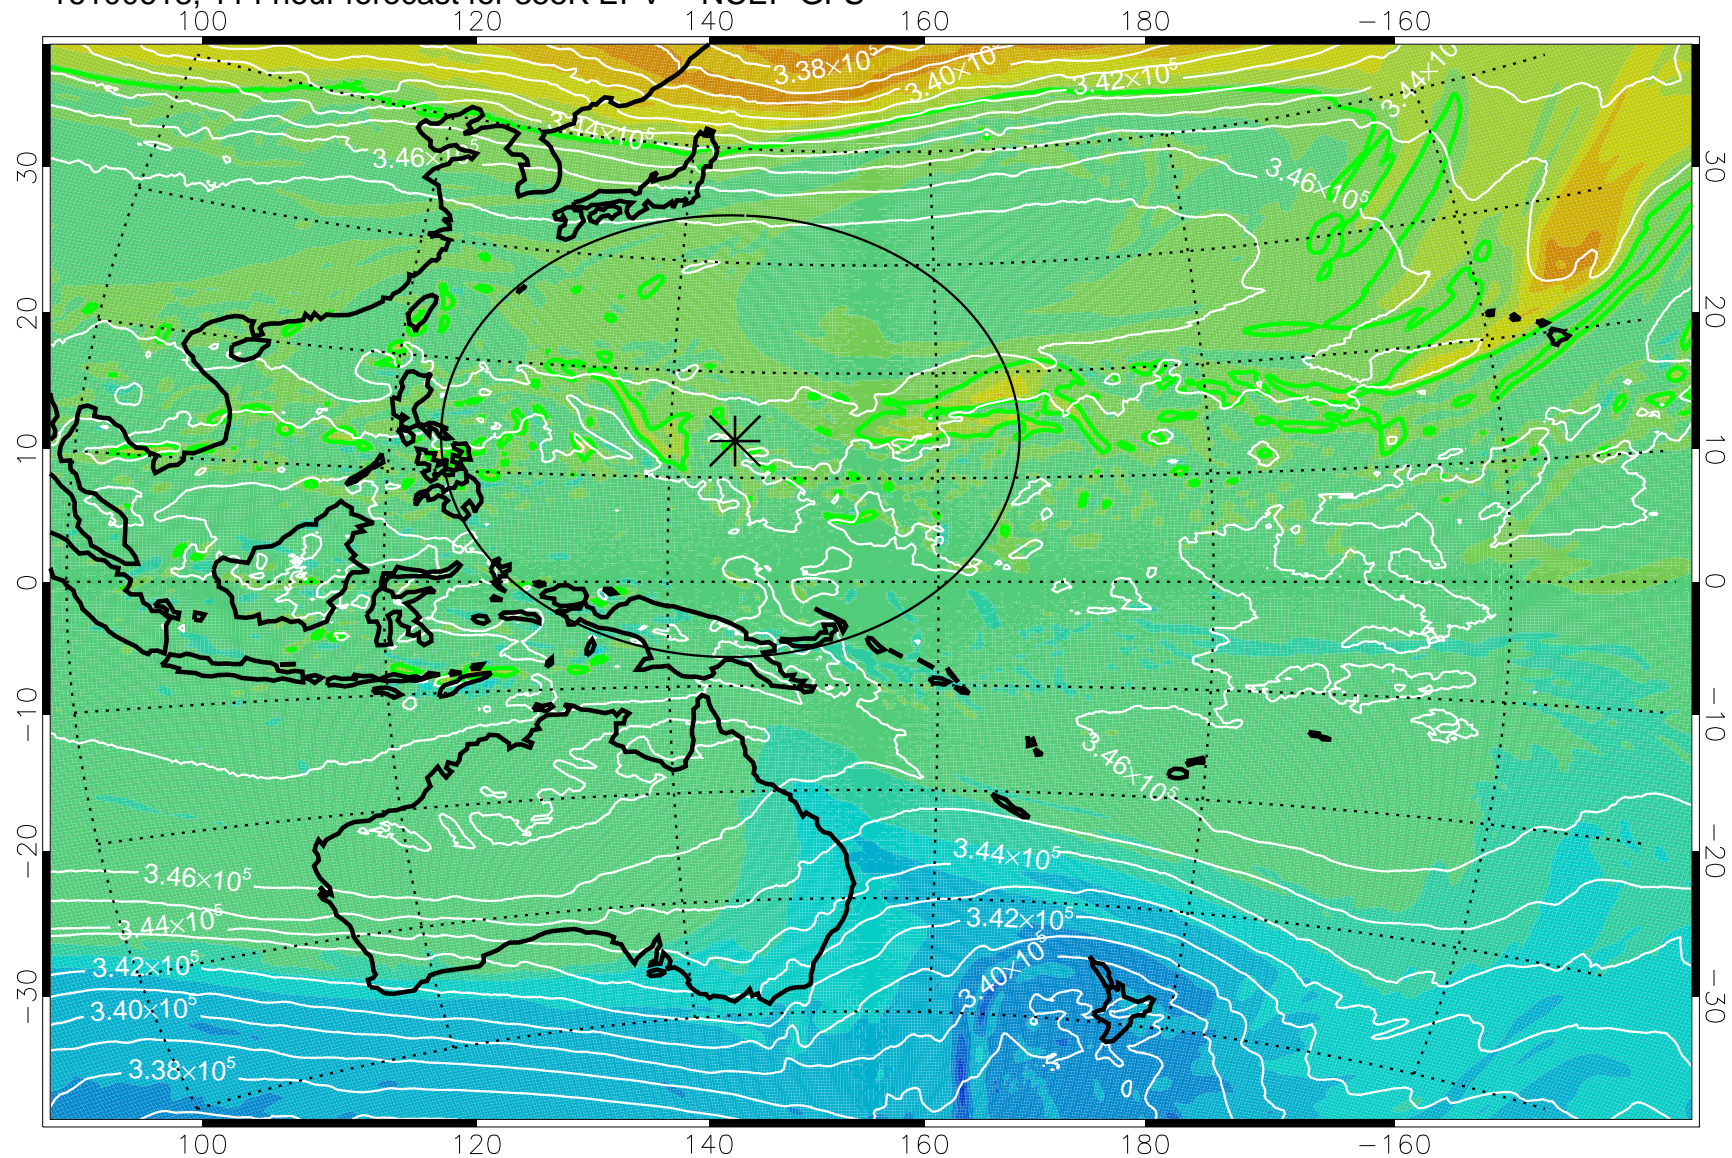

16100506, 78 hour forecast for 355K EPV -- NCEP GFS

355K Montgomery Streamfunction, white
EPV Tropopause (2 PVU) Position
Range ring of 2304 km

16100512, 84 hour forecast for 355K EPV -- NCEP GFS

355K Montgomery Streamfunction, white
EPV Tropopause (2 PVU) Position
Range ring of 2304 km

16100518, 90 hour forecast for 355K EPV -- NCEP GFS

355K Montgomery Streamfunction, white
EPV Tropopause (2 PVU) Position
Range ring of 2304 km

16100600, 96 hour forecast for 355K EPV -- NCEP GFS

355K Montgomery Streamfunction, white
EPV Tropopause (2 PVU) Position
Range ring of 2304 km

16100606, 102 hour forecast for 355K EPV -- NCEP GFS

355K Montgomery Streamfunction, white
EPV Tropopause (2 PVU) Position
Range ring of 2304 km

16100612, 108 hour forecast for 355K EPV -- NCEP GFS

355K Montgomery Streamfunction, white
EPV Tropopause (2 PVU) Position
Range ring of 2304 km

16100618, 114 hour forecast for 355K EPV -- NCEP GFS

355K Montgomery Streamfunction, white
EPV Tropopause (2 PVU) Position
Range ring of 2304 km

16100700, 120 hour forecast for 355K EPV -- NCEP GFS

355K Montgomery Streamfunction, white
EPV Tropopause (2 PVU) Position
Range ring of 2304 km