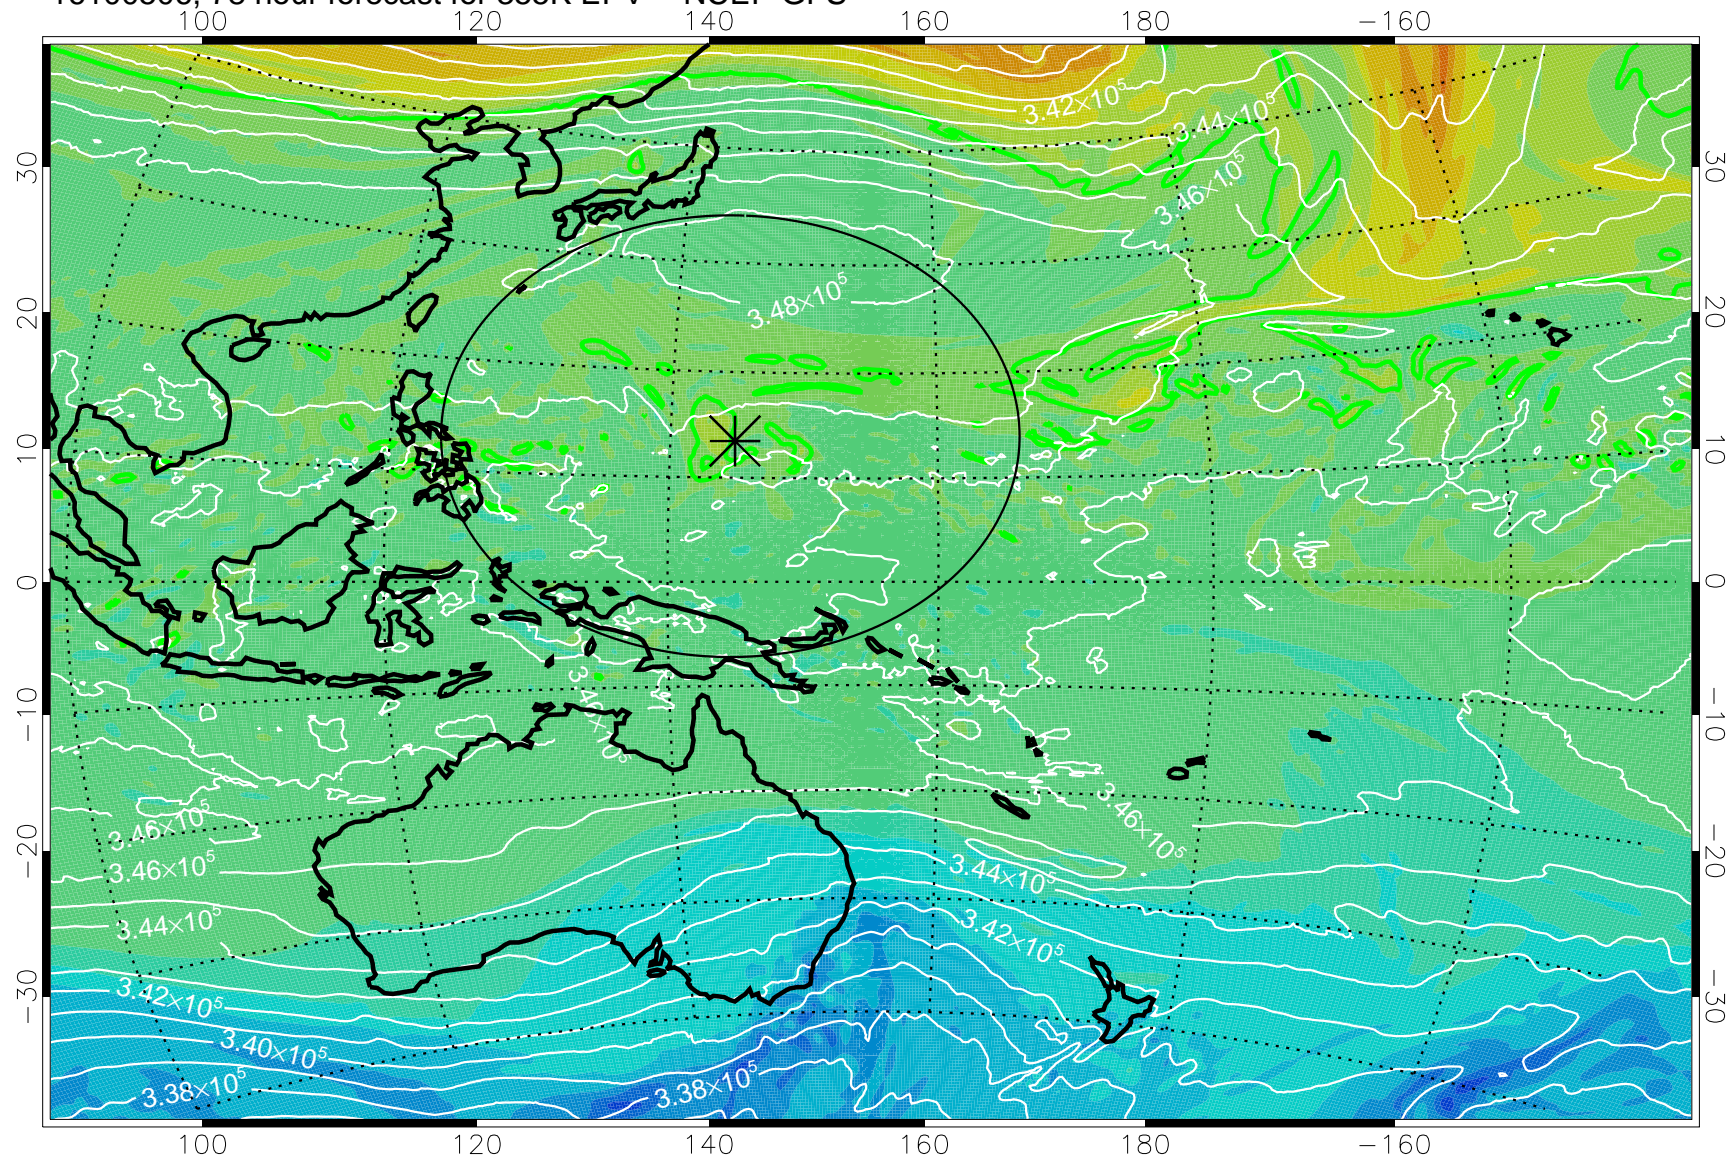

16100406, 54 hour forecast for 355K EPV -- NCEP GFS

355K Montgomery Streamfunction, white
EPV Tropopause (2 PVU) Position
Range ring of 2304 km

16100412, 60 hour forecast for 355K EPV -- NCEP GFS

355K Montgomery Streamfunction, white
EPV Tropopause (2 PVU) Position
Range ring of 2304 km

16100418, 66 hour forecast for 355K EPV -- NCEP GFS

355K Montgomery Streamfunction, white
EPV Tropopause (2 PVU) Position
Range ring of 2304 km

16100500, 72 hour forecast for 355K EPV -- NCEP GFS

355K Montgomery Streamfunction, white
EPV Tropopause (2 PVU) Position
Range ring of 2304 km

16100506, 78 hour forecast for 355K EPV -- NCEP GFS

355K Montgomery Streamfunction, white
EPV Tropopause (2 PVU) Position
Range ring of 2304 km

16100512, 84 hour forecast for 355K EPV -- NCEP GFS

355K Montgomery Streamfunction, white
EPV Tropopause (2 PVU) Position
Range ring of 2304 km

16100518, 90 hour forecast for 355K EPV -- NCEP GFS

355K Montgomery Streamfunction, white
EPV Tropopause (2 PVU) Position
Range ring of 2304 km

16100600, 96 hour forecast for 355K EPV -- NCEP GFS

355K Montgomery Streamfunction, white
EPV Tropopause (2 PVU) Position
Range ring of 2304 km