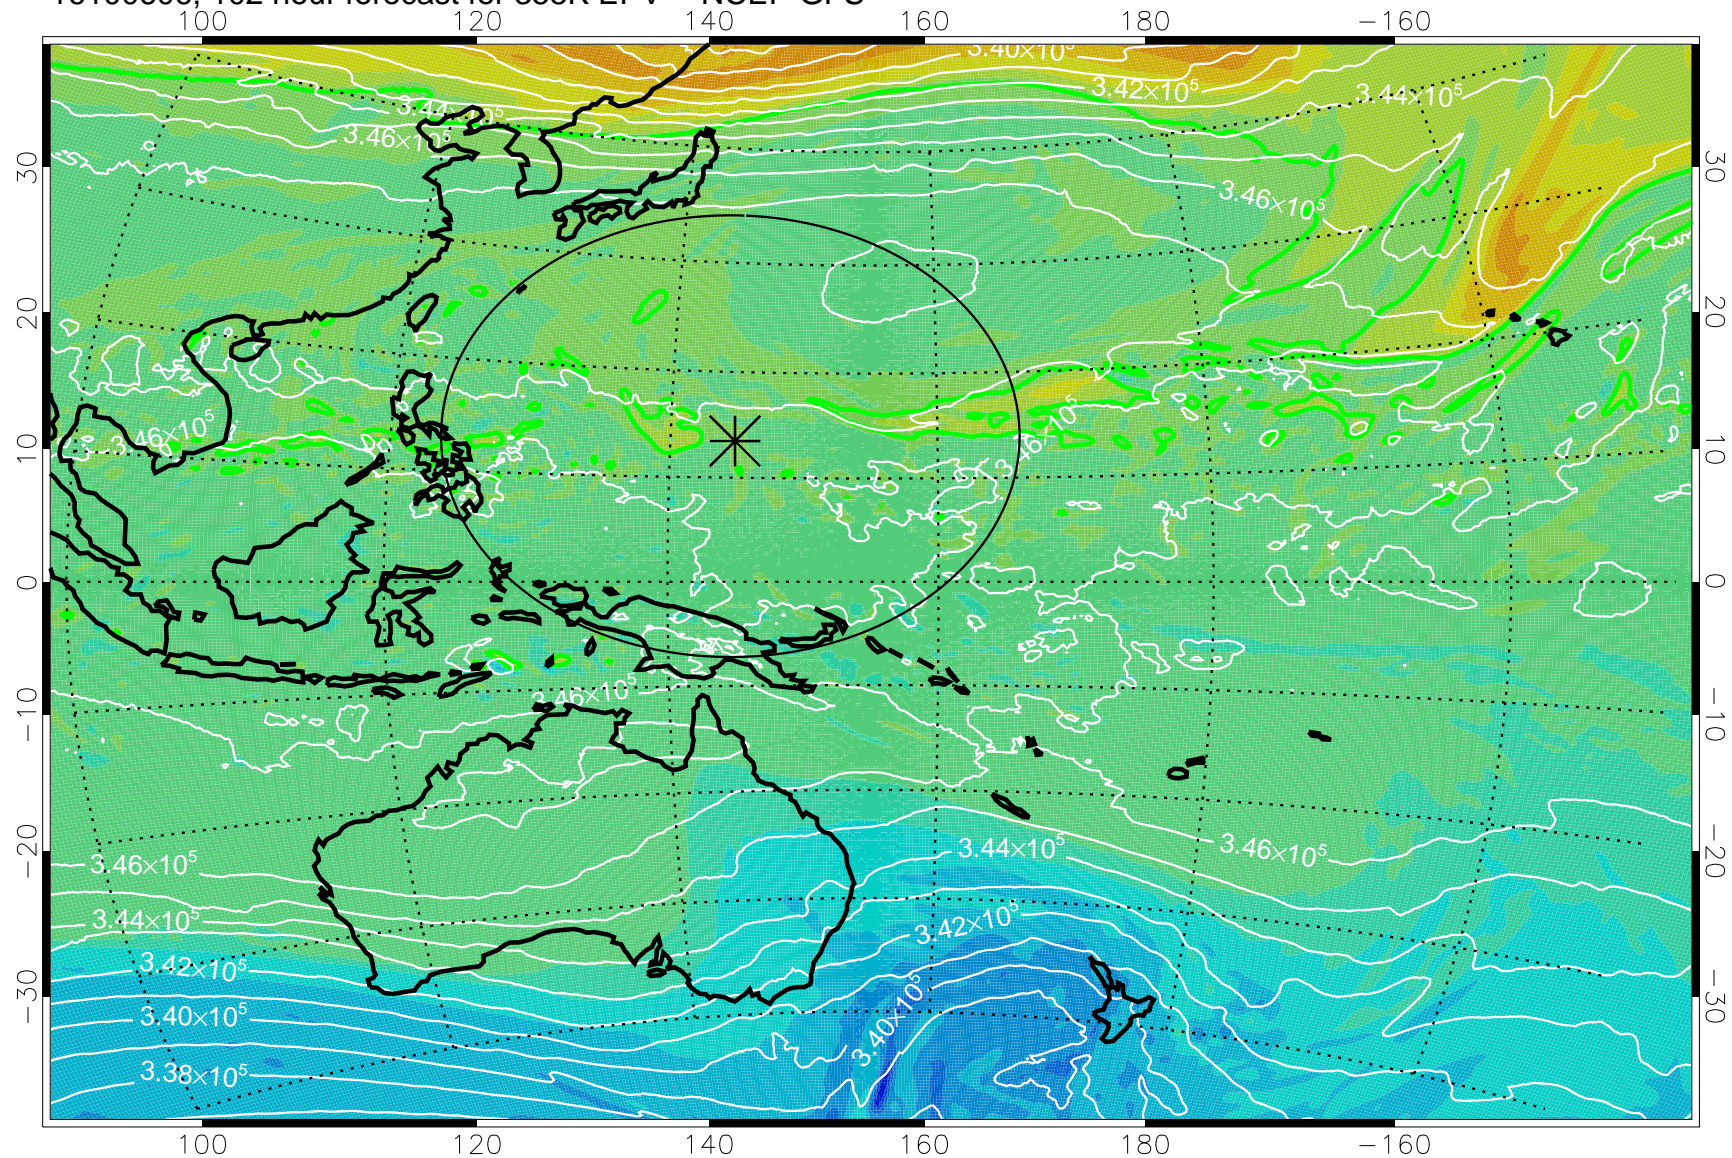

16100506, 78 hour forecast for 355K EPV -- NCEP GFS

355K Montgomery Streamfunction, white
EPV Tropopause (2 PVU) Position
Range ring of 2304 km

16100512, 84 hour forecast for 355K EPV -- NCEP GFS

355K Montgomery Streamfunction, white
EPV Tropopause (2 PVU) Position
Range ring of 2304 km

16100518, 90 hour forecast for 355K EPV -- NCEP GFS

355K Montgomery Streamfunction, white
EPV Tropopause (2 PVU) Position
Range ring of 2304 km

16100600, 96 hour forecast for 355K EPV -- NCEP GFS

355K Montgomery Streamfunction, white
EPV Tropopause (2 PVU) Position
Range ring of 2304 km

16100606, 102 hour forecast for 355K EPV -- NCEP GFS

355K Montgomery Streamfunction, white
EPV Tropopause (2 PVU) Position
Range ring of 2304 km

16100612, 108 hour forecast for 355K EPV -- NCEP GFS

355K Montgomery Streamfunction, white
EPV Tropopause (2 PVU) Position
Range ring of 2304 km

16100618, 114 hour forecast for 355K EPV -- NCEP GFS

355K Montgomery Streamfunction, white
EPV Tropopause (2 PVU) Position
Range ring of 2304 km

16100700, 120 hour forecast for 355K EPV -- NCEP GFS

355K Montgomery Streamfunction, white
EPV Tropopause (2 PVU) Position
Range ring of 2304 km