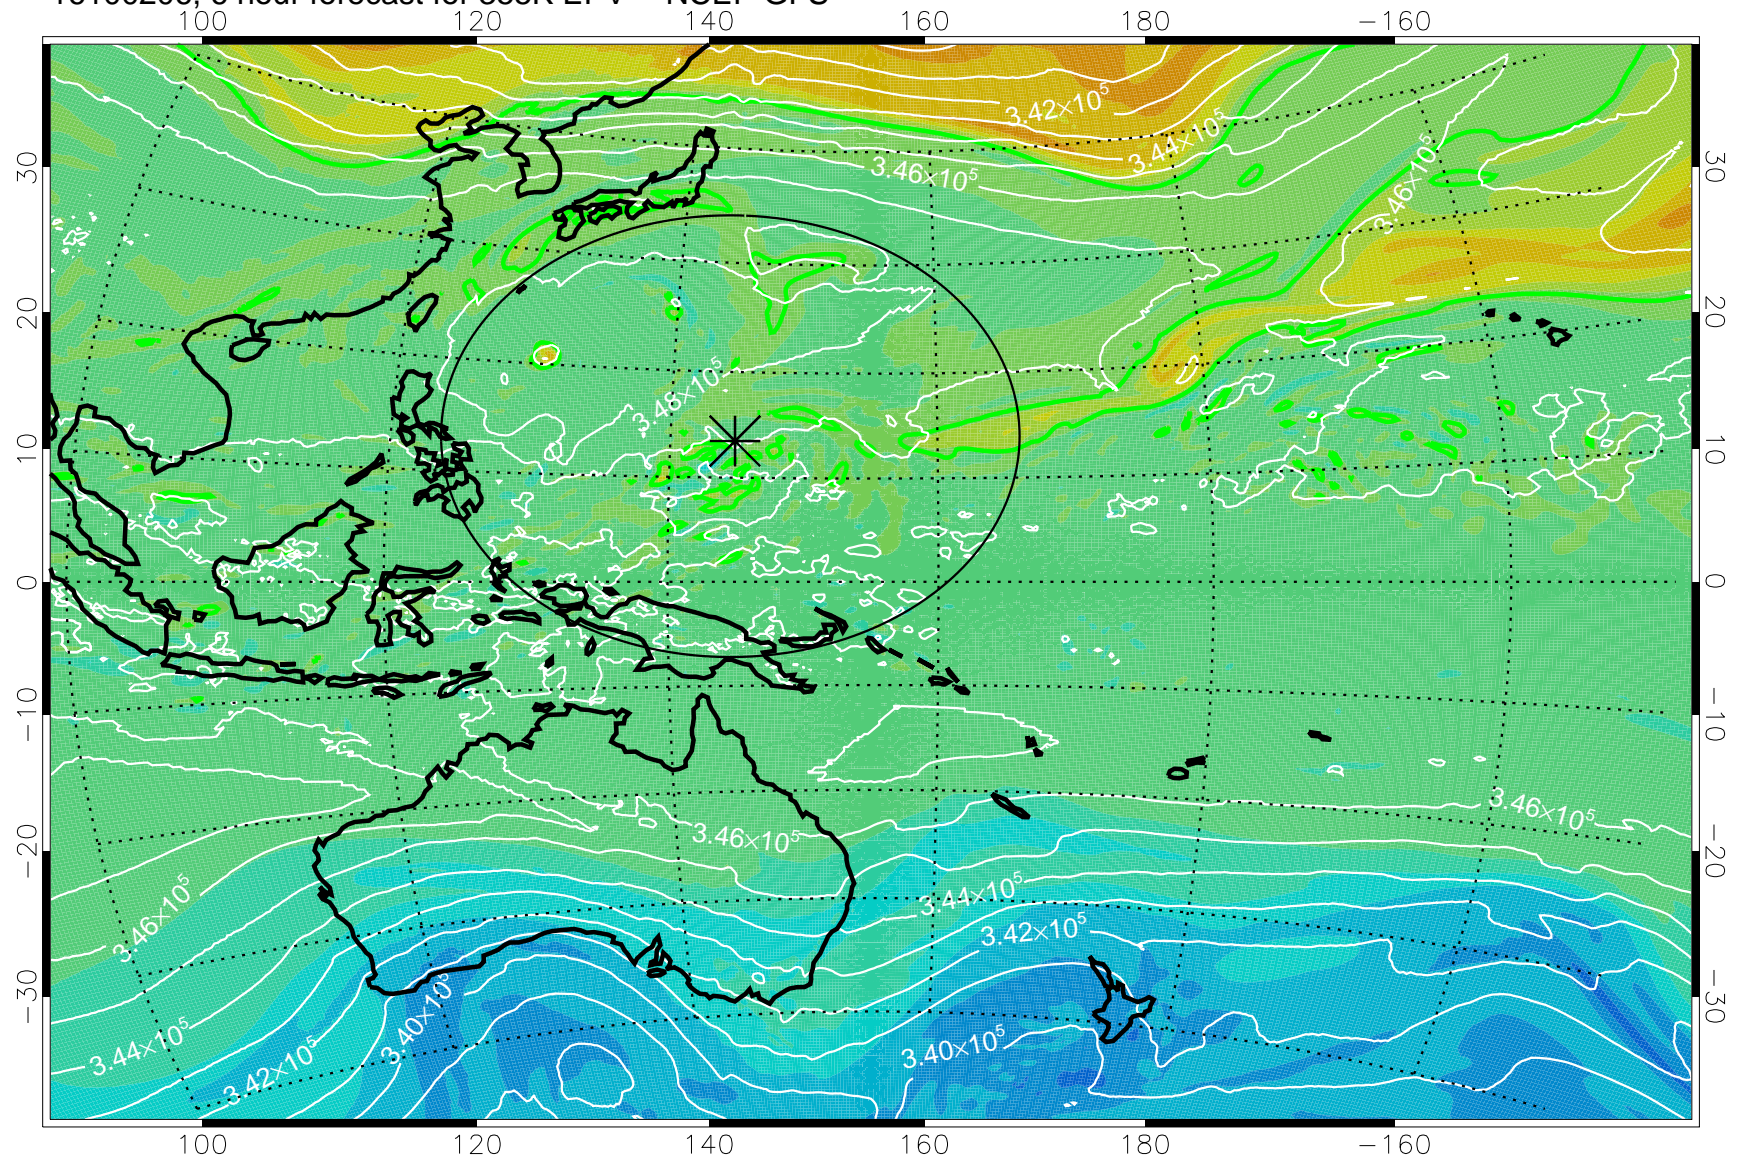

16100206, 6 hour forecast for 355K EPV -- NCEP GFS

355K Montgomery Streamfunction, white
EPV Tropopause (2 PVU) Position
Range ring of 2304 km

16100212, 12 hour forecast for 355K EPV -- NCEP GFS

355K Montgomery Streamfunction, white
EPV Tropopause (2 PVU) Position
Range ring of 2304 km

16100218, 18 hour forecast for 355K EPV -- NCEP GFS

355K Montgomery Streamfunction, white
EPV Tropopause (2 PVU) Position
Range ring of 2304 km

16100300, 24 hour forecast for 355K EPV -- NCEP GFS

355K Montgomery Streamfunction, white
EPV Tropopause (2 PVU) Position
Range ring of 2304 km

16100306, 30 hour forecast for 355K EPV -- NCEP GFS

355K Montgomery Streamfunction, white
EPV Tropopause (2 PVU) Position
Range ring of 2304 km

16100312, 36 hour forecast for 355K EPV -- NCEP GFS

355K Montgomery Streamfunction, white
EPV Tropopause (2 PVU) Position
Range ring of 2304 km

16100318, 42 hour forecast for 355K EPV -- NCEP GFS

355K Montgomery Streamfunction, white
EPV Tropopause (2 PVU) Position
Range ring of 2304 km

16100400, 48 hour forecast for 355K EPV -- NCEP GFS

355K Montgomery Streamfunction, white
EPV Tropopause (2 PVU) Position
Range ring of 2304 km