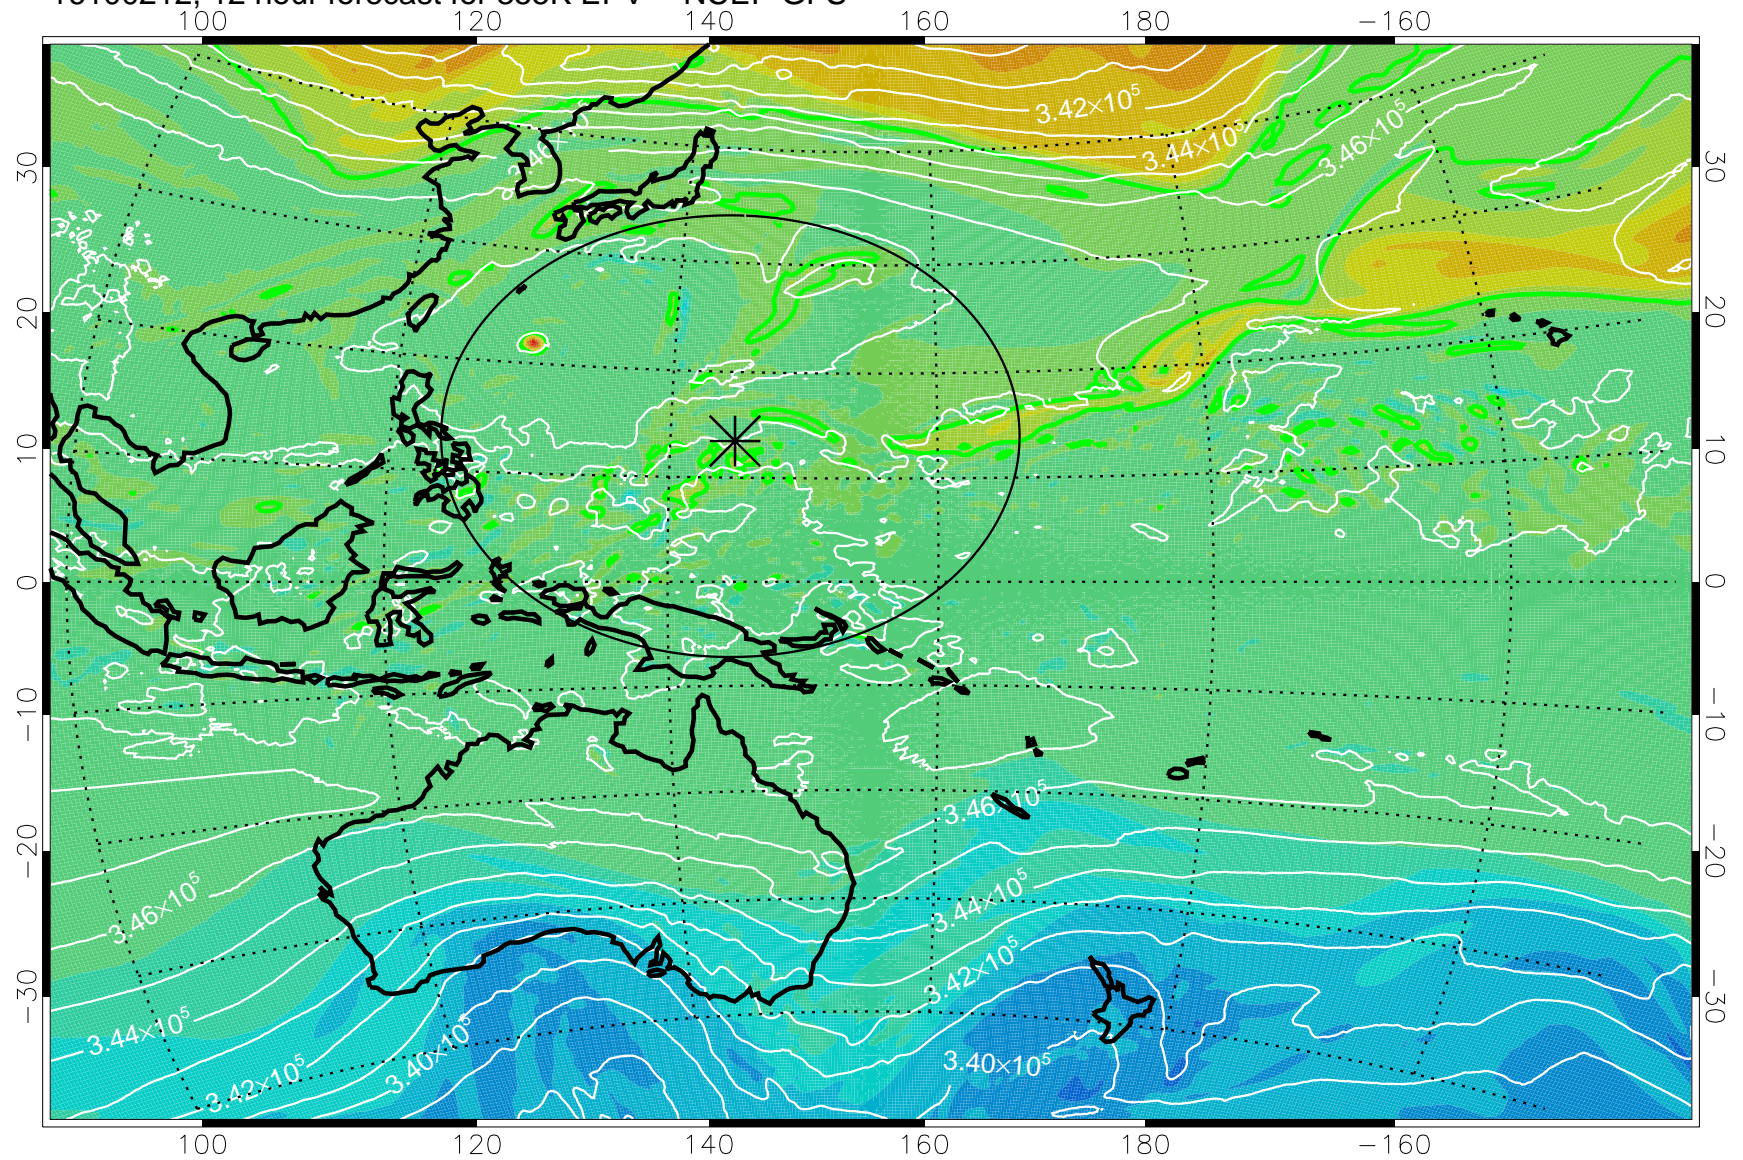

16100206, 6 hour forecast for 355K EPV -- NCEP GFS

355K Montgomery Streamfunction, white
EPV Tropopause (2 PVU) Position
Range ring of 2304 km

16100212, 12 hour forecast for 355K EPV -- NCEP GFS

355K Montgomery Streamfunction, white
EPV Tropopause (2 PVU) Position
Range ring of 2304 km

16100218, 18 hour forecast for 355K EPV -- NCEP GFS

355K Montgomery Streamfunction, white
EPV Tropopause (2 PVU) Position
Range ring of 2304 km

16100300, 24 hour forecast for 355K EPV -- NCEP GFS

355K Montgomery Streamfunction, white
EPV Tropopause (2 PVU) Position
Range ring of 2304 km

16100306, 30 hour forecast for 355K EPV -- NCEP GFS

355K Montgomery Streamfunction, white
EPV Tropopause (2 PVU) Position
Range ring of 2304 km

16100312, 36 hour forecast for 355K EPV -- NCEP GFS

355K Montgomery Streamfunction, white
EPV Tropopause (2 PVU) Position
Range ring of 2304 km

16100318, 42 hour forecast for 355K EPV -- NCEP GFS

355K Montgomery Streamfunction, white
EPV Tropopause (2 PVU) Position
Range ring of 2304 km

16100400, 48 hour forecast for 355K EPV -- NCEP GFS

355K Montgomery Streamfunction, white
EPV Tropopause (2 PVU) Position
Range ring of 2304 km