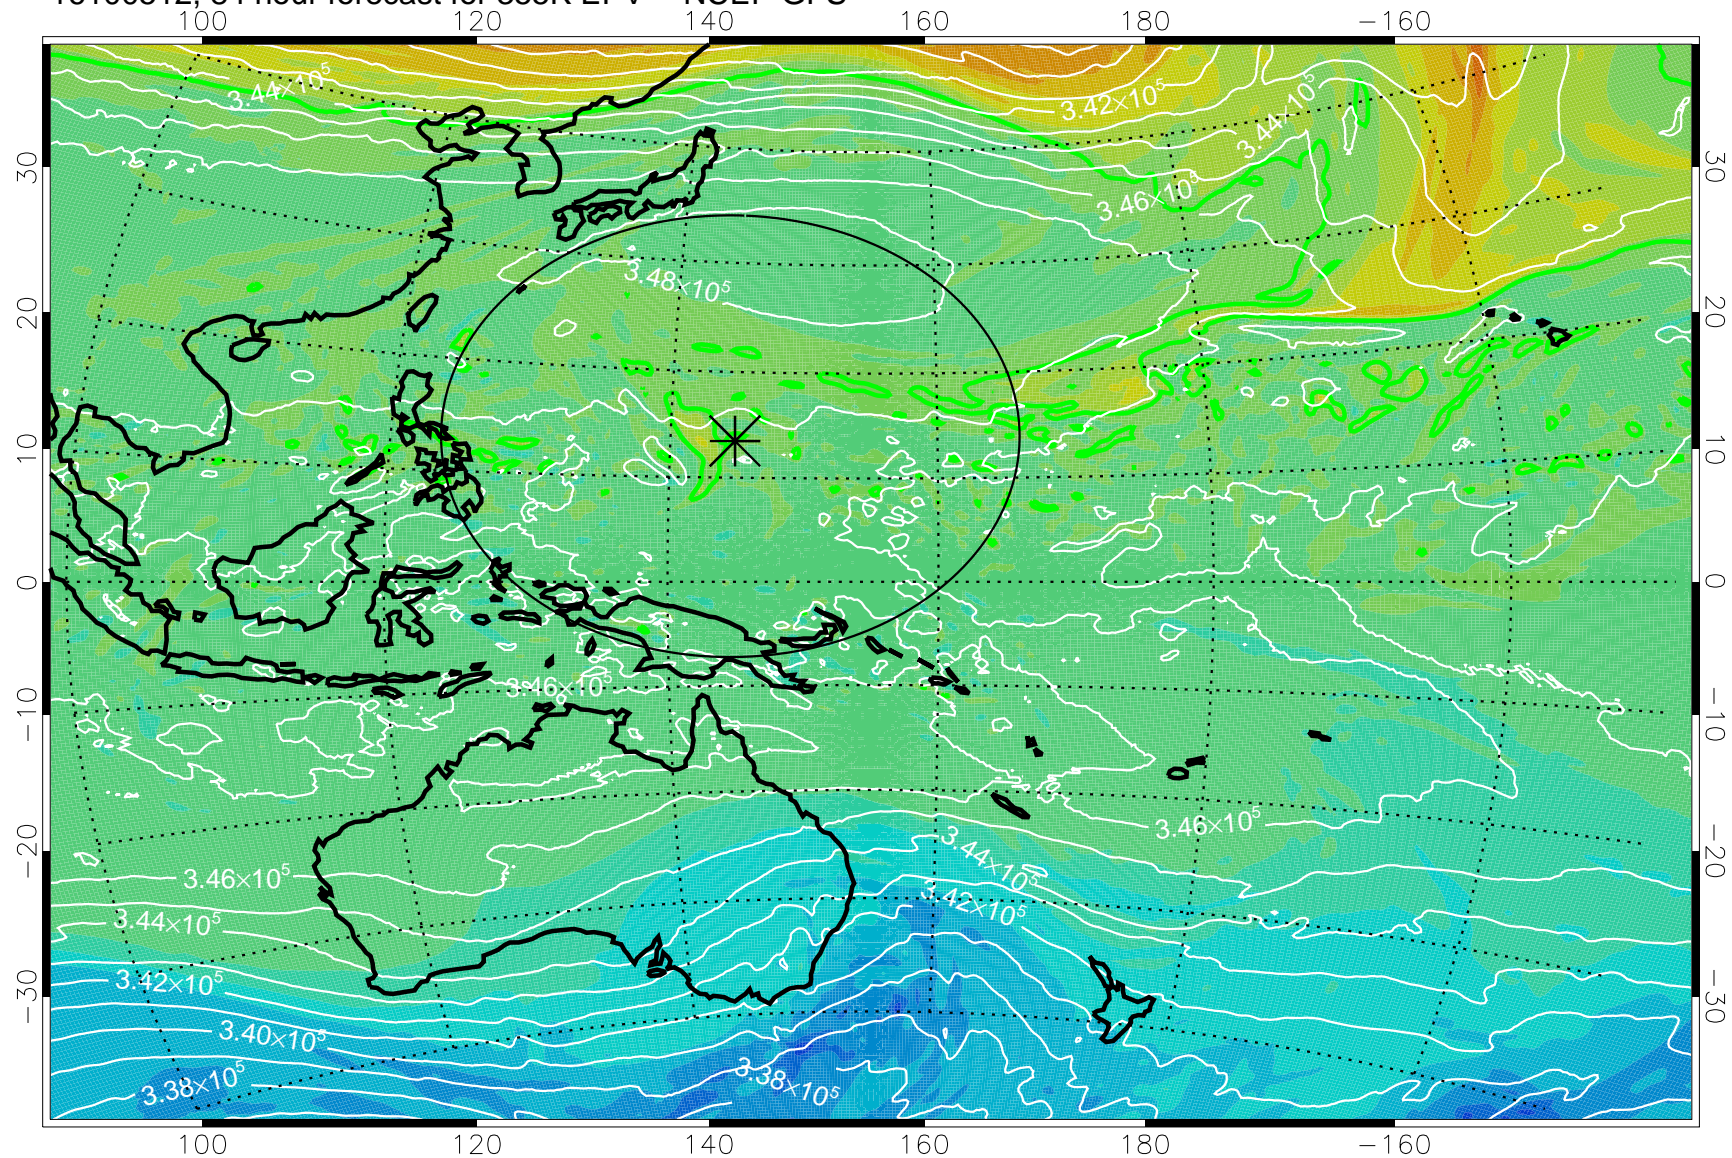

16100406, 54 hour forecast for 355K EPV -- NCEP GFS

355K Montgomery Streamfunction, white
EPV Tropopause (2 PVU) Position
Range ring of 2304 km

16100412, 60 hour forecast for 355K EPV -- NCEP GFS

355K Montgomery Streamfunction, white
EPV Tropopause (2 PVU) Position
Range ring of 2304 km

16100418, 66 hour forecast for 355K EPV -- NCEP GFS

355K Montgomery Streamfunction, white
EPV Tropopause (2 PVU) Position
Range ring of 2304 km

16100500, 72 hour forecast for 355K EPV -- NCEP GFS

355K Montgomery Streamfunction, white
EPV Tropopause (2 PVU) Position
Range ring of 2304 km

16100506, 78 hour forecast for 355K EPV -- NCEP GFS

355K Montgomery Streamfunction, white
EPV Tropopause (2 PVU) Position
Range ring of 2304 km

16100512, 84 hour forecast for 355K EPV -- NCEP GFS

355K Montgomery Streamfunction, white
EPV Tropopause (2 PVU) Position
Range ring of 2304 km

16100518, 90 hour forecast for 355K EPV -- NCEP GFS

355K Montgomery Streamfunction, white
EPV Tropopause (2 PVU) Position
Range ring of 2304 km

16100600, 96 hour forecast for 355K EPV -- NCEP GFS

355K Montgomery Streamfunction, white
EPV Tropopause (2 PVU) Position
Range ring of 2304 km