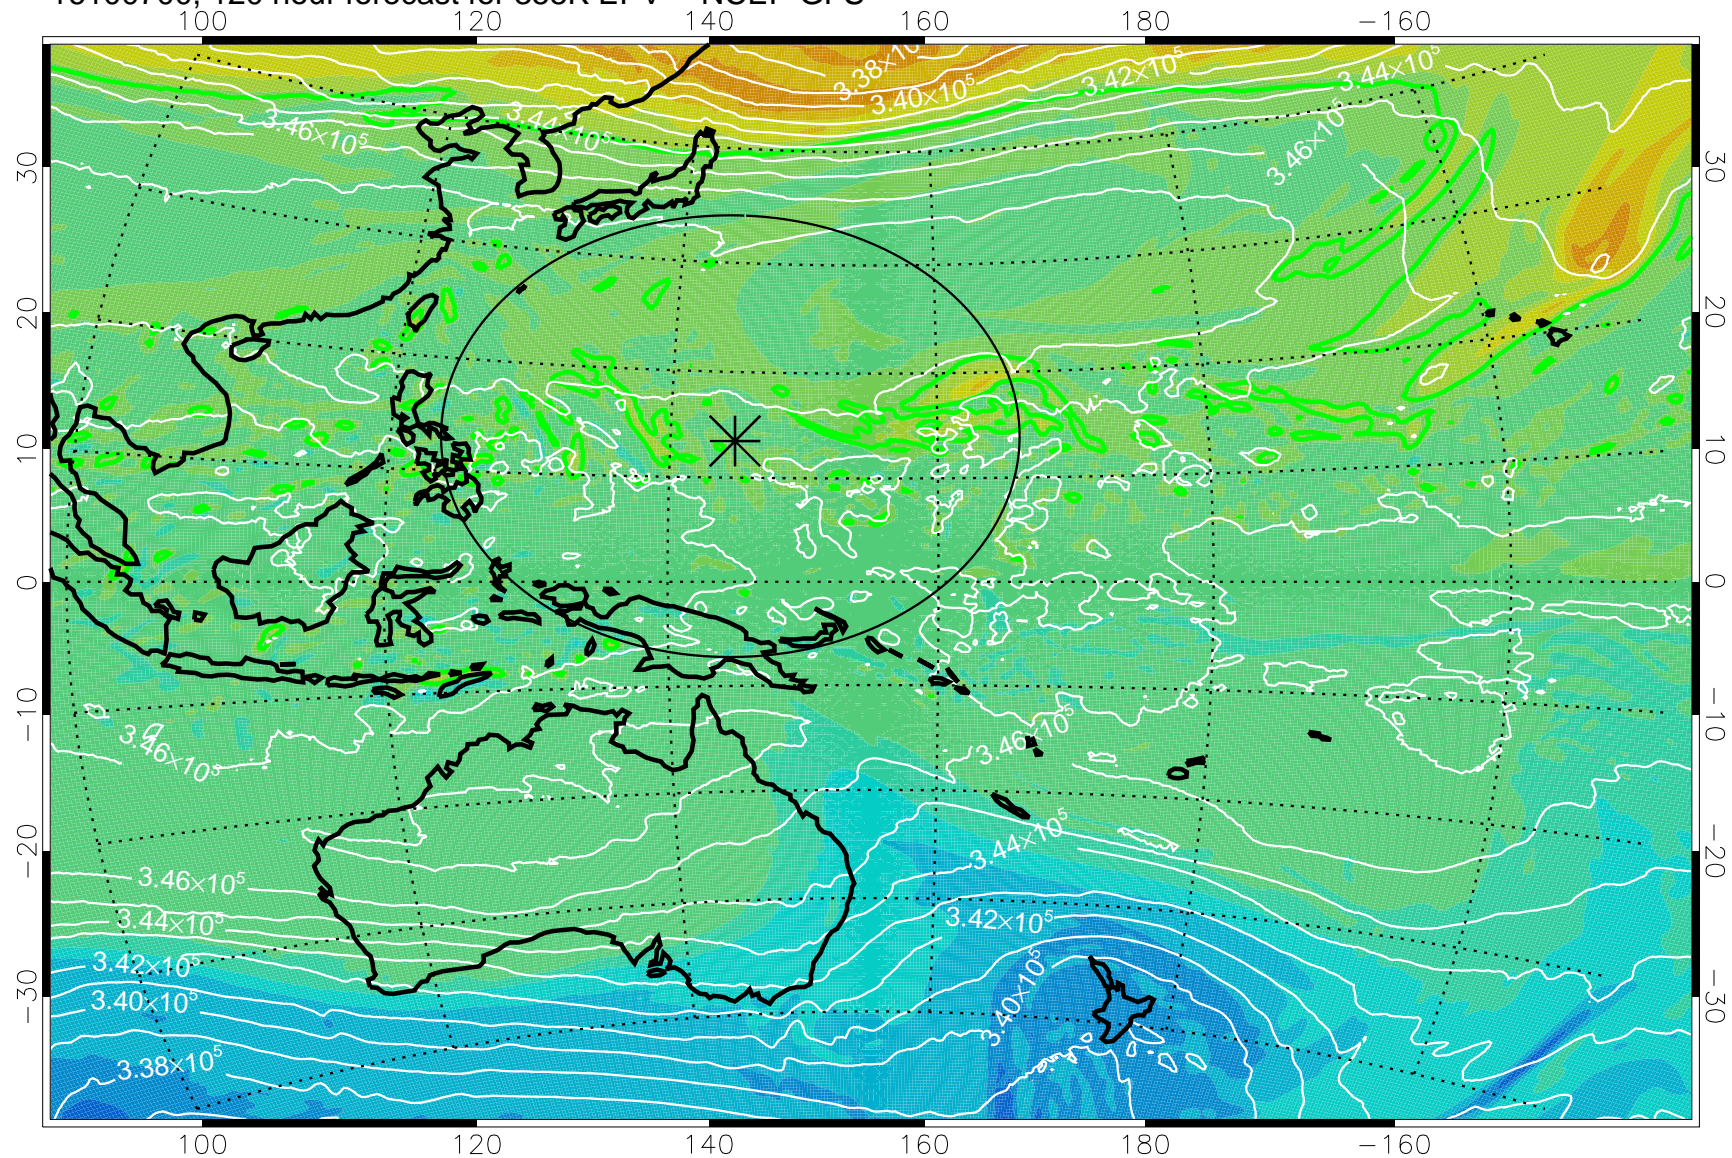

16100506, 78 hour forecast for 355K EPV -- NCEP GFS

355K Montgomery Streamfunction, white
EPV Tropopause (2 PVU) Position
Range ring of 2304 km

16100512, 84 hour forecast for 355K EPV -- NCEP GFS

355K Montgomery Streamfunction, white
EPV Tropopause (2 PVU) Position
Range ring of 2304 km

16100518, 90 hour forecast for 355K EPV -- NCEP GFS

355K Montgomery Streamfunction, white
EPV Tropopause (2 PVU) Position
Range ring of 2304 km

16100600, 96 hour forecast for 355K EPV -- NCEP GFS

355K Montgomery Streamfunction, white
EPV Tropopause (2 PVU) Position
Range ring of 2304 km

16100606, 102 hour forecast for 355K EPV -- NCEP GFS

355K Montgomery Streamfunction, white
EPV Tropopause (2 PVU) Position
Range ring of 2304 km

16100612, 108 hour forecast for 355K EPV -- NCEP GFS

355K Montgomery Streamfunction, white
EPV Tropopause (2 PVU) Position
Range ring of 2304 km

16100618, 114 hour forecast for 355K EPV -- NCEP GFS

355K Montgomery Streamfunction, white
EPV Tropopause (2 PVU) Position
Range ring of 2304 km

16100700, 120 hour forecast for 355K EPV -- NCEP GFS

355K Montgomery Streamfunction, white
EPV Tropopause (2 PVU) Position
Range ring of 2304 km