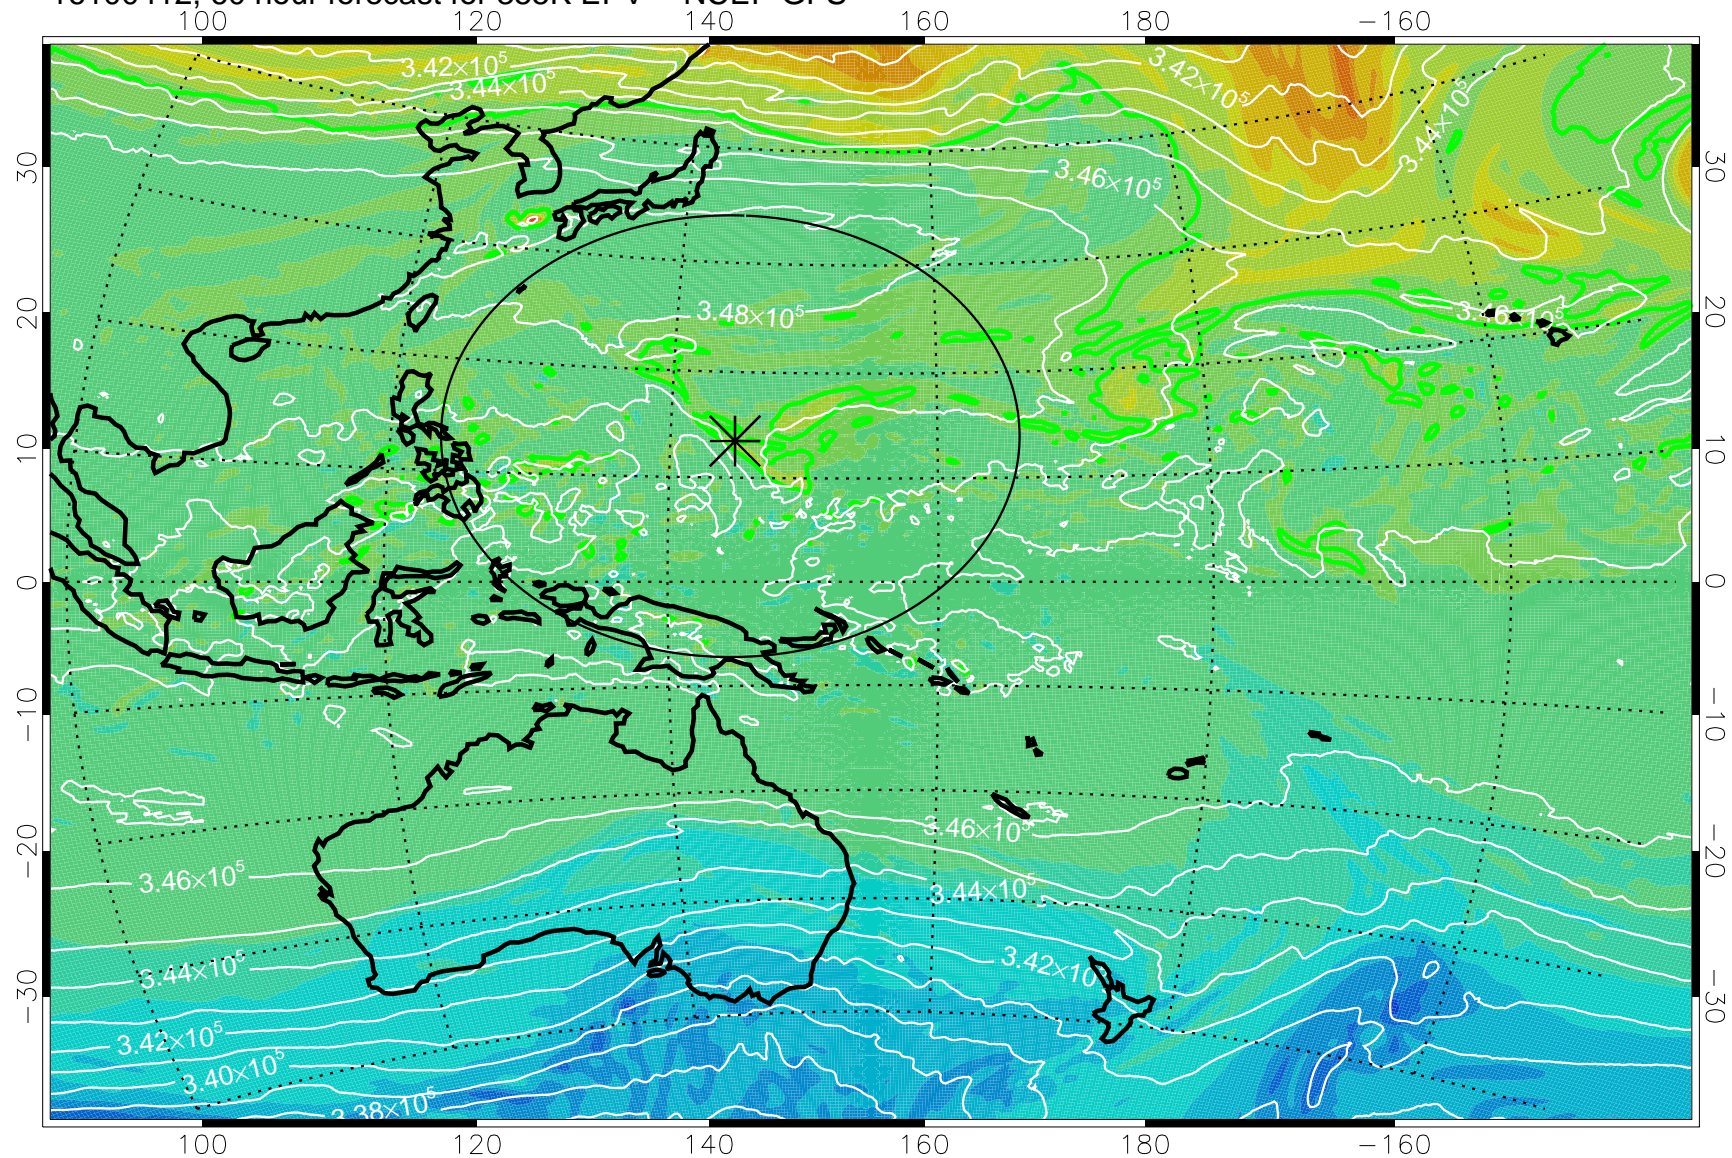

16100318, 42 hour forecast for 355K EPV -- NCEP GFS

355K Montgomery Streamfunction, white
EPV Tropopause (2 PVU) Position
Range ring of 2304 km

16100400, 48 hour forecast for 355K EPV -- NCEP GFS

355K Montgomery Streamfunction, white
EPV Tropopause (2 PVU) Position
Range ring of 2304 km

16100406, 54 hour forecast for 355K EPV -- NCEP GFS

355K Montgomery Streamfunction, white
EPV Tropopause (2 PVU) Position
Range ring of 2304 km

16100412, 60 hour forecast for 355K EPV -- NCEP GFS

355K Montgomery Streamfunction, white
EPV Tropopause (2 PVU) Position
Range ring of 2304 km

16100418, 66 hour forecast for 355K EPV -- NCEP GFS

355K Montgomery Streamfunction, white
EPV Tropopause (2 PVU) Position
Range ring of 2304 km

16100500, 72 hour forecast for 355K EPV -- NCEP GFS

355K Montgomery Streamfunction, white
EPV Tropopause (2 PVU) Position
Range ring of 2304 km

16100506, 78 hour forecast for 355K EPV -- NCEP GFS

355K Montgomery Streamfunction, white
EPV Tropopause (2 PVU) Position
Range ring of 2304 km

16100512, 84 hour forecast for 355K EPV -- NCEP GFS

355K Montgomery Streamfunction, white
EPV Tropopause (2 PVU) Position
Range ring of 2304 km