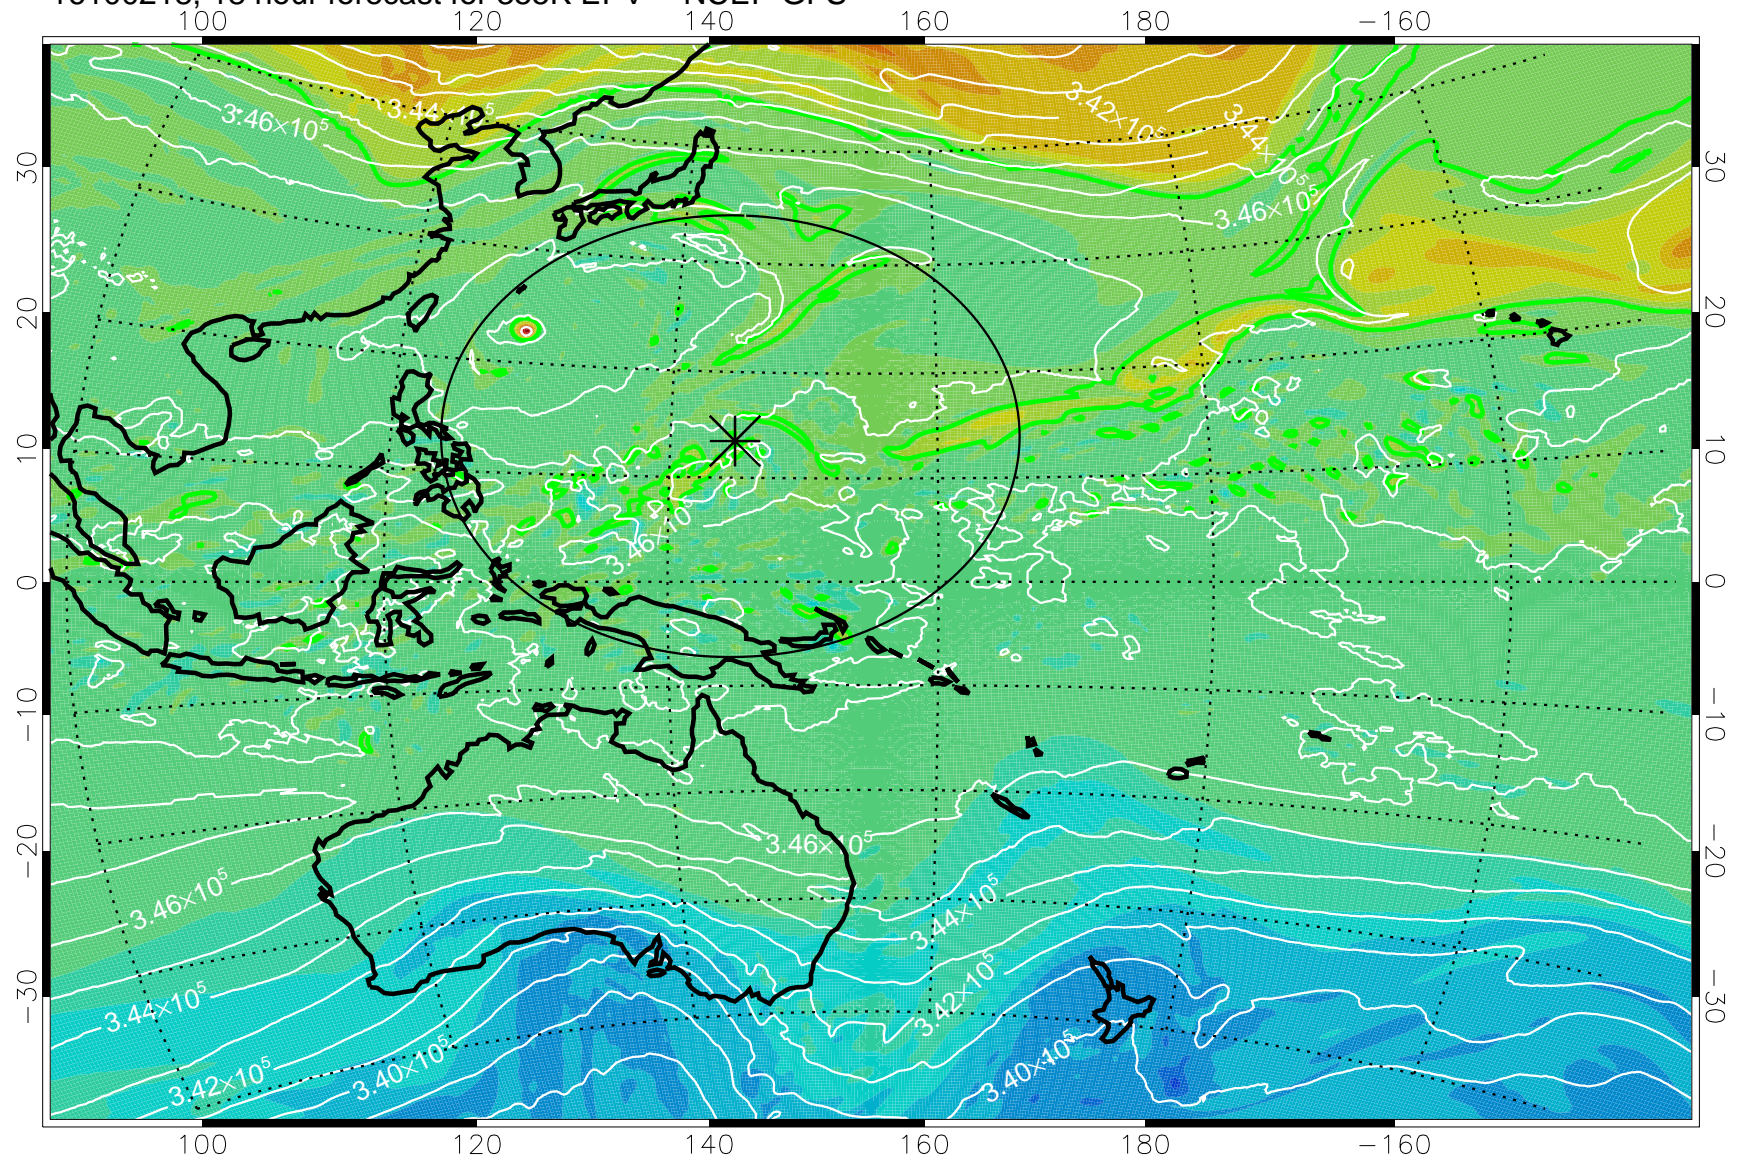

16100206, 6 hour forecast for 355K EPV -- NCEP GFS

355K Montgomery Streamfunction, white
EPV Tropopause (2 PVU) Position
Range ring of 2304 km

16100212, 12 hour forecast for 355K EPV -- NCEP GFS

355K Montgomery Streamfunction, white
EPV Tropopause (2 PVU) Position
Range ring of 2304 km

16100218, 18 hour forecast for 355K EPV -- NCEP GFS

355K Montgomery Streamfunction, white
EPV Tropopause (2 PVU) Position
Range ring of 2304 km

16100300, 24 hour forecast for 355K EPV -- NCEP GFS

355K Montgomery Streamfunction, white
EPV Tropopause (2 PVU) Position
Range ring of 2304 km

16100306, 30 hour forecast for 355K EPV -- NCEP GFS

355K Montgomery Streamfunction, white
EPV Tropopause (2 PVU) Position
Range ring of 2304 km

16100312, 36 hour forecast for 355K EPV -- NCEP GFS

355K Montgomery Streamfunction, white
EPV Tropopause (2 PVU) Position
Range ring of 2304 km

16100318, 42 hour forecast for 355K EPV -- NCEP GFS

355K Montgomery Streamfunction, white
EPV Tropopause (2 PVU) Position
Range ring of 2304 km

16100400, 48 hour forecast for 355K EPV -- NCEP GFS

355K Montgomery Streamfunction, white
EPV Tropopause (2 PVU) Position
Range ring of 2304 km