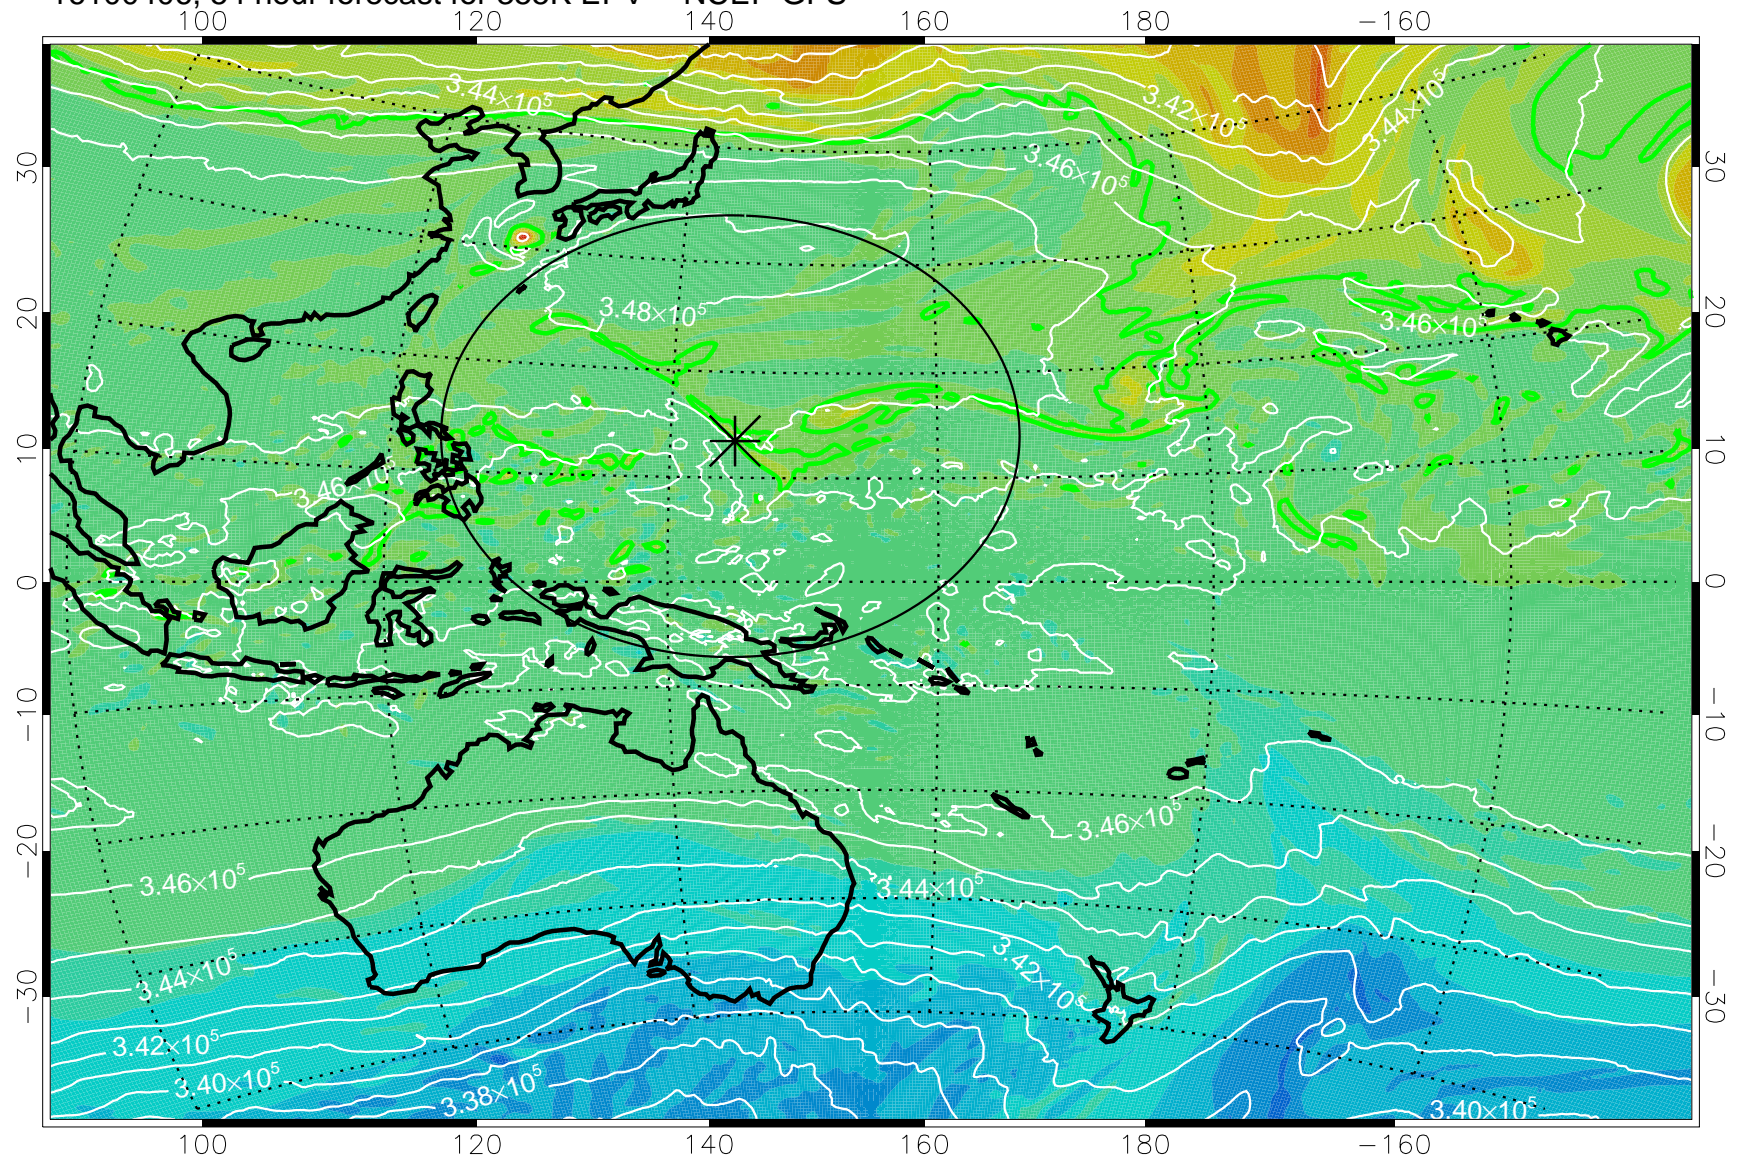

16100306, 30 hour forecast for 355K EPV -- NCEP GFS

355K Montgomery Streamfunction, white
EPV Tropopause (2 PVU) Position
Range ring of 2304 km

16100312, 36 hour forecast for 355K EPV -- NCEP GFS

355K Montgomery Streamfunction, white
EPV Tropopause (2 PVU) Position
Range ring of 2304 km

16100318, 42 hour forecast for 355K EPV -- NCEP GFS

355K Montgomery Streamfunction, white
EPV Tropopause (2 PVU) Position
Range ring of 2304 km

16100400, 48 hour forecast for 355K EPV -- NCEP GFS

355K Montgomery Streamfunction, white
EPV Tropopause (2 PVU) Position
Range ring of 2304 km

16100406, 54 hour forecast for 355K EPV -- NCEP GFS

355K Montgomery Streamfunction, white
EPV Tropopause (2 PVU) Position
Range ring of 2304 km

16100412, 60 hour forecast for 355K EPV -- NCEP GFS

355K Montgomery Streamfunction, white
EPV Tropopause (2 PVU) Position
Range ring of 2304 km

16100418, 66 hour forecast for 355K EPV -- NCEP GFS

355K Montgomery Streamfunction, white
EPV Tropopause (2 PVU) Position
Range ring of 2304 km

16100500, 72 hour forecast for 355K EPV -- NCEP GFS

355K Montgomery Streamfunction, white
EPV Tropopause (2 PVU) Position
Range ring of 2304 km