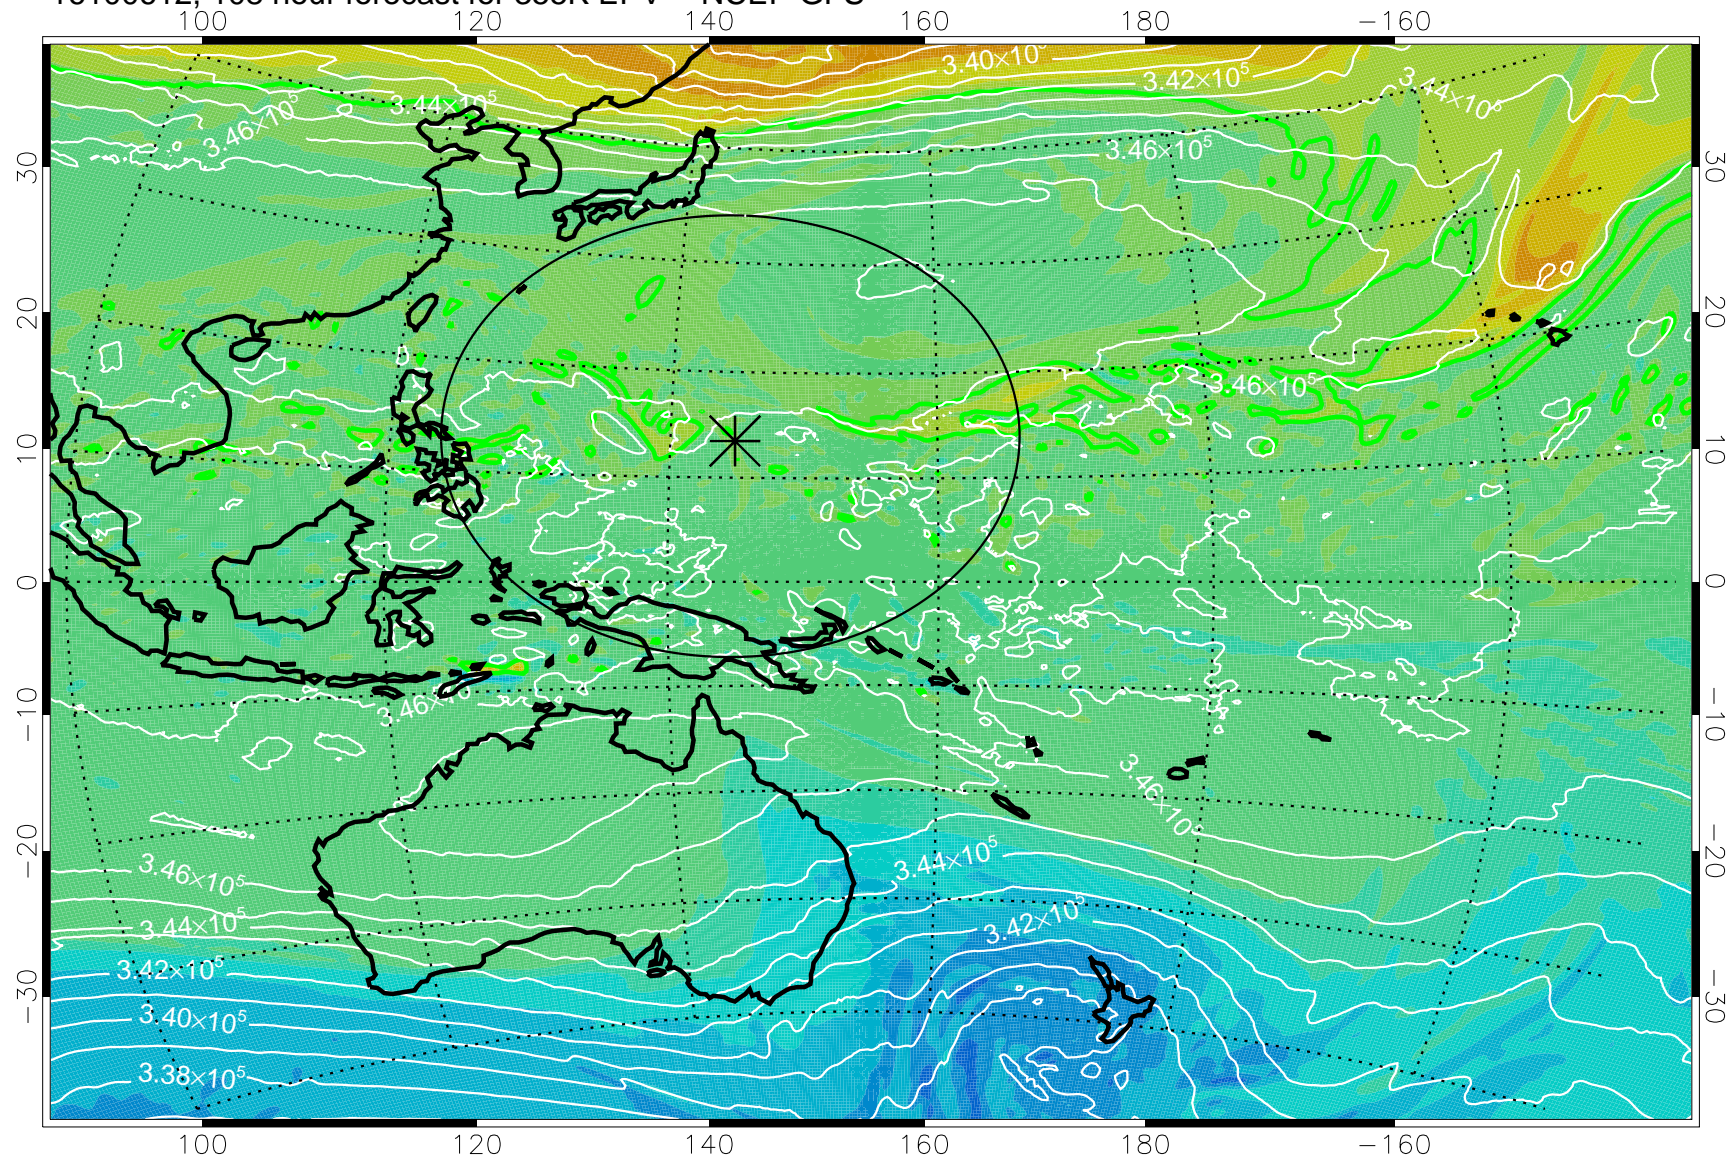

16100506, 78 hour forecast for 355K EPV -- NCEP GFS

355K Montgomery Streamfunction, white
EPV Tropopause (2 PVU) Position
Range ring of 2304 km

16100512, 84 hour forecast for 355K EPV -- NCEP GFS

355K Montgomery Streamfunction, white
EPV Tropopause (2 PVU) Position
Range ring of 2304 km

16100518, 90 hour forecast for 355K EPV -- NCEP GFS

355K Montgomery Streamfunction, white
EPV Tropopause (2 PVU) Position
Range ring of 2304 km

16100600, 96 hour forecast for 355K EPV -- NCEP GFS

355K Montgomery Streamfunction, white
EPV Tropopause (2 PVU) Position
Range ring of 2304 km

16100606, 102 hour forecast for 355K EPV -- NCEP GFS

355K Montgomery Streamfunction, white
EPV Tropopause (2 PVU) Position
Range ring of 2304 km

16100612, 108 hour forecast for 355K EPV -- NCEP GFS

355K Montgomery Streamfunction, white
EPV Tropopause (2 PVU) Position
Range ring of 2304 km

16100618, 114 hour forecast for 355K EPV -- NCEP GFS

355K Montgomery Streamfunction, white
EPV Tropopause (2 PVU) Position
Range ring of 2304 km

16100700, 120 hour forecast for 355K EPV -- NCEP GFS

355K Montgomery Streamfunction, white
EPV Tropopause (2 PVU) Position
Range ring of 2304 km