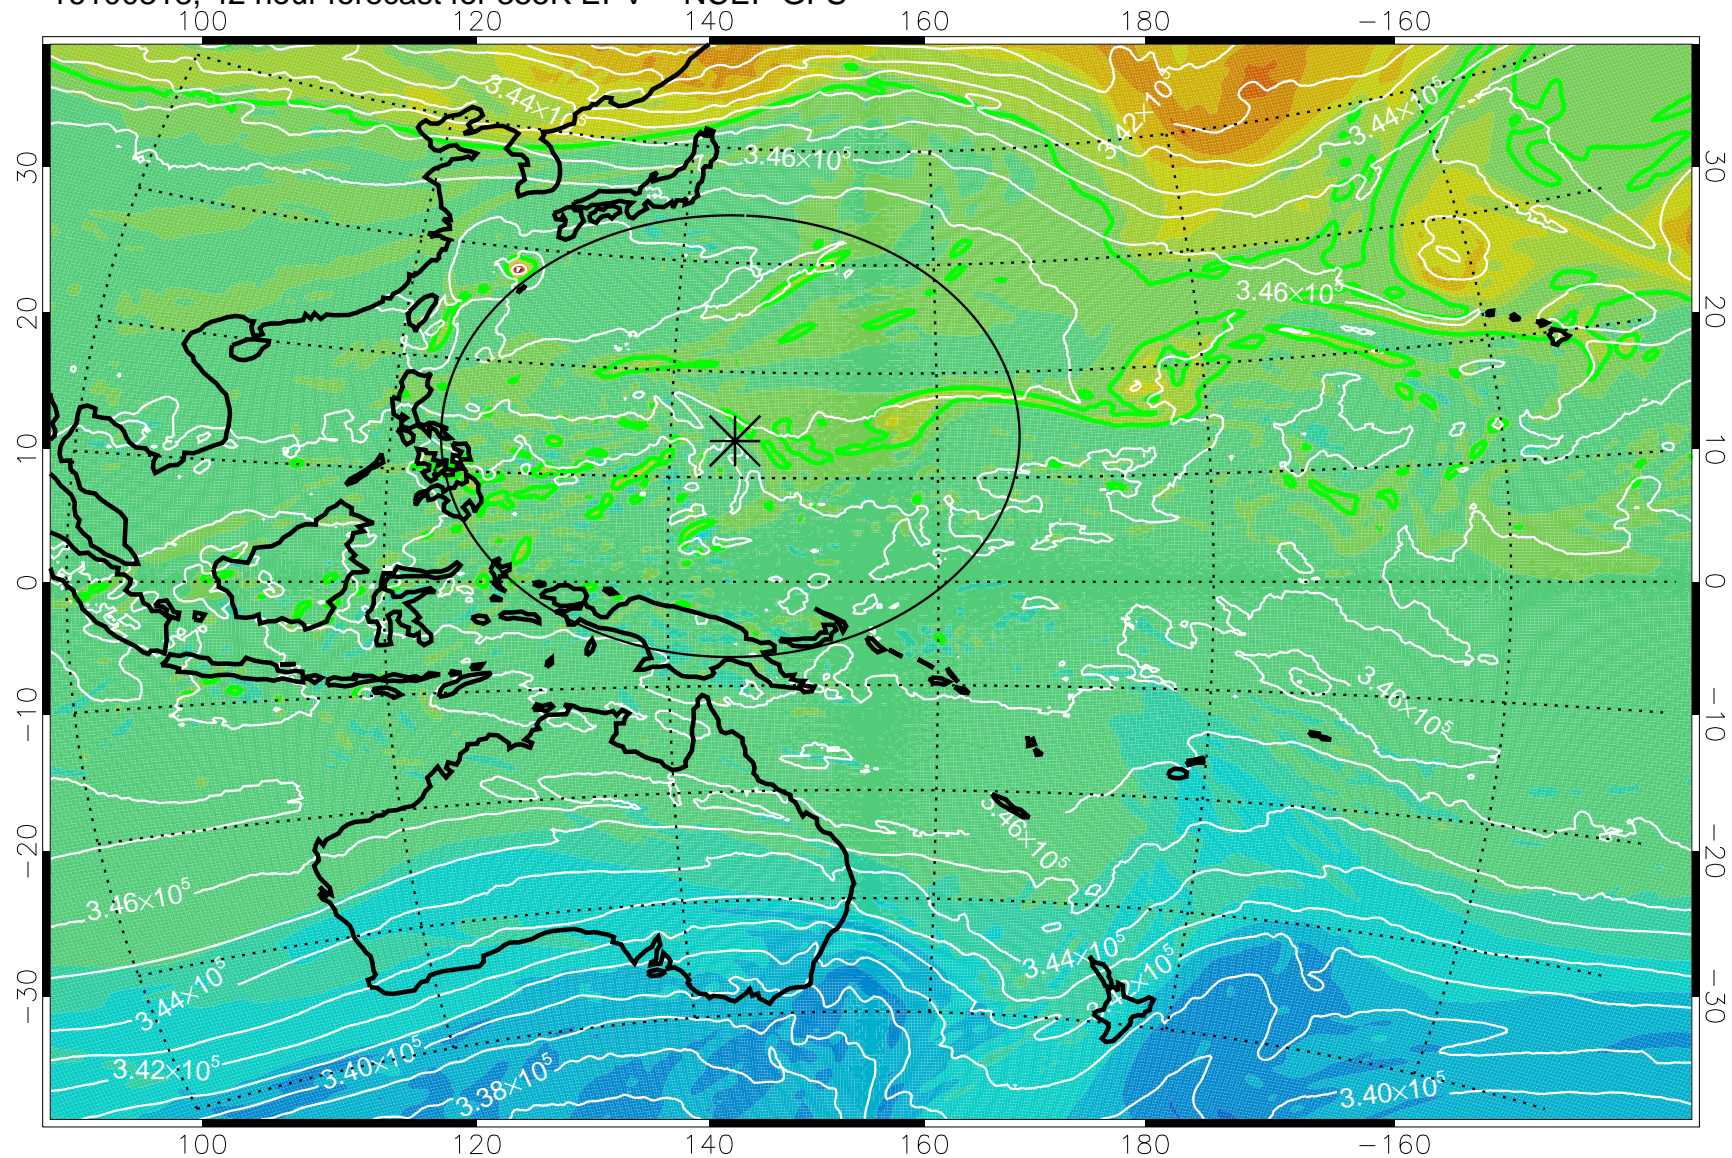

16100306, 30 hour forecast for 355K EPV -- NCEP GFS

355K Montgomery Streamfunction, white
EPV Tropopause (2 PVU) Position
Range ring of 2304 km

16100312, 36 hour forecast for 355K EPV -- NCEP GFS

355K Montgomery Streamfunction, white
EPV Tropopause (2 PVU) Position
Range ring of 2304 km

16100318, 42 hour forecast for 355K EPV -- NCEP GFS

355K Montgomery Streamfunction, white
EPV Tropopause (2 PVU) Position
Range ring of 2304 km

16100400, 48 hour forecast for 355K EPV -- NCEP GFS

355K Montgomery Streamfunction, white
EPV Tropopause (2 PVU) Position
Range ring of 2304 km

16100406, 54 hour forecast for 355K EPV -- NCEP GFS

355K Montgomery Streamfunction, white
EPV Tropopause (2 PVU) Position
Range ring of 2304 km

16100412, 60 hour forecast for 355K EPV -- NCEP GFS

355K Montgomery Streamfunction, white
EPV Tropopause (2 PVU) Position
Range ring of 2304 km

16100418, 66 hour forecast for 355K EPV -- NCEP GFS

355K Montgomery Streamfunction, white
EPV Tropopause (2 PVU) Position
Range ring of 2304 km

16100500, 72 hour forecast for 355K EPV -- NCEP GFS

355K Montgomery Streamfunction, white
EPV Tropopause (2 PVU) Position
Range ring of 2304 km