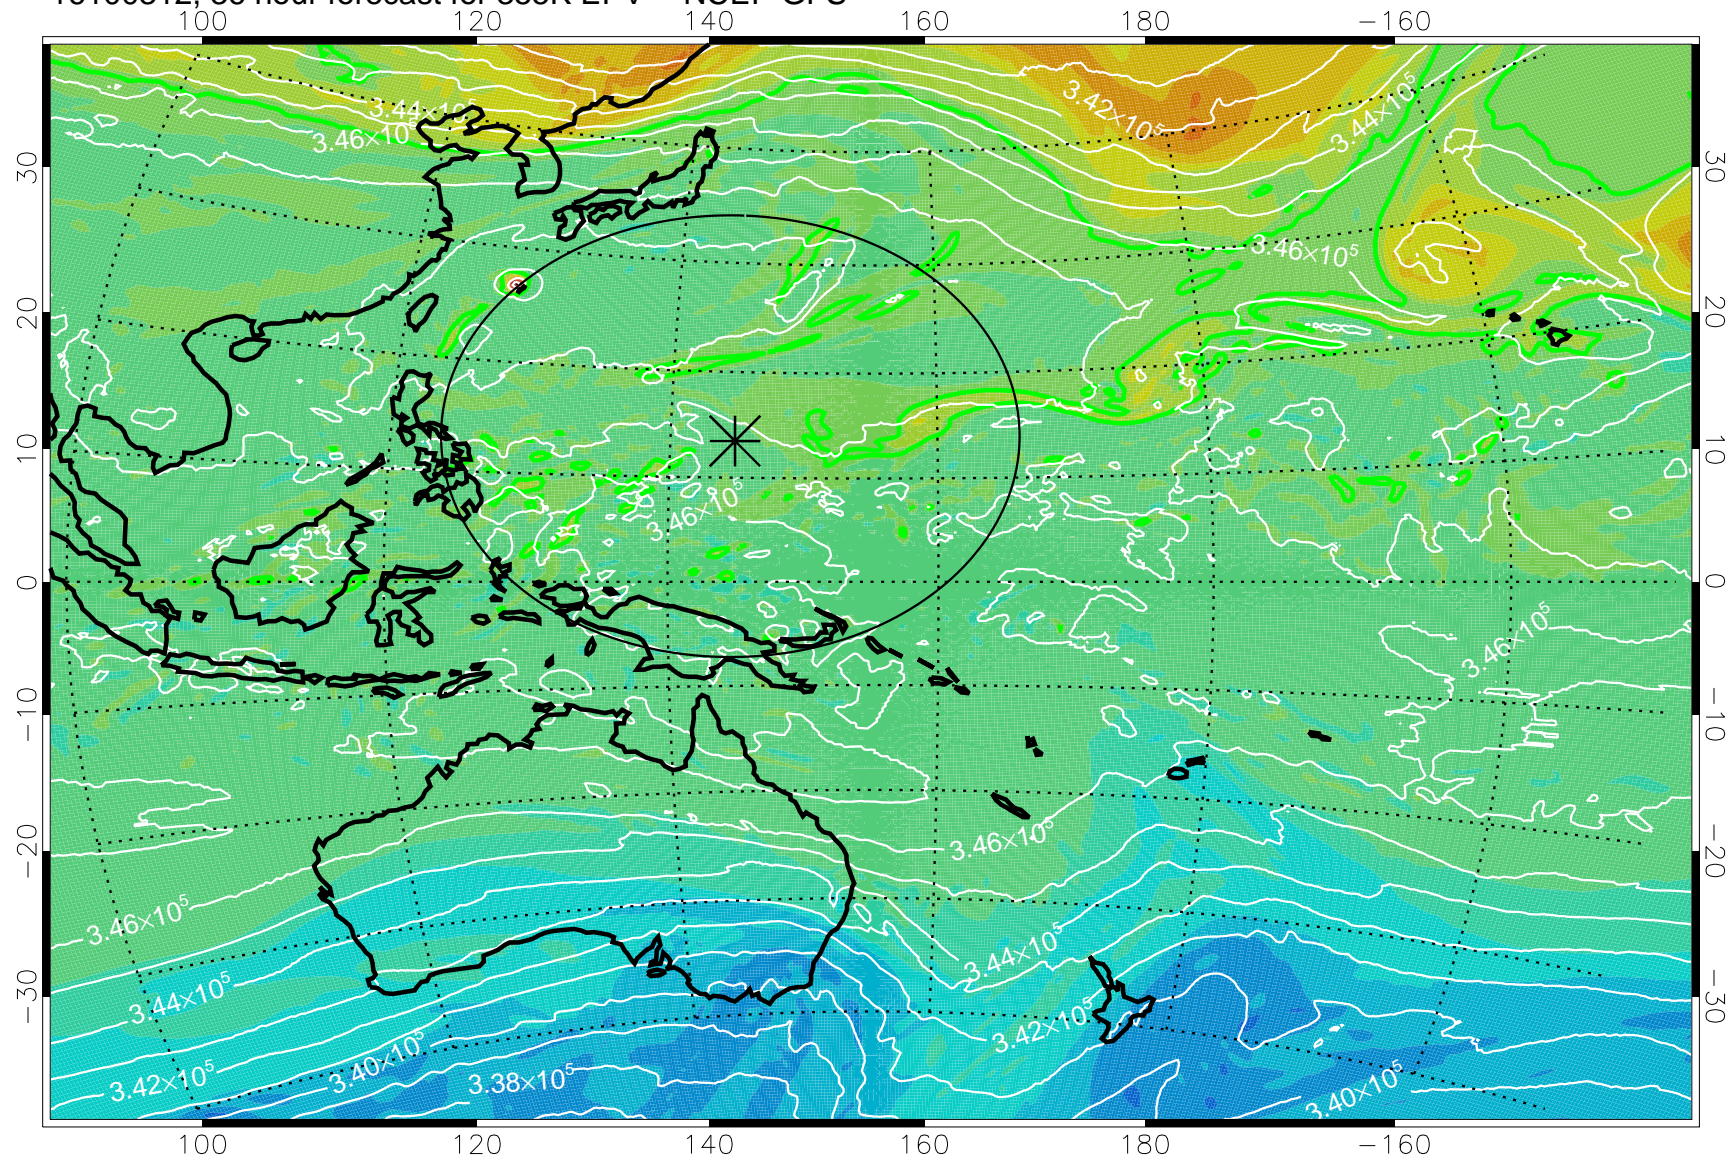

16100218, 18 hour forecast for 355K EPV -- NCEP GFS

355K Montgomery Streamfunction, white
EPV Tropopause (2 PVU) Position
Range ring of 2304 km

16100300, 24 hour forecast for 355K EPV -- NCEP GFS

355K Montgomery Streamfunction, white
EPV Tropopause (2 PVU) Position
Range ring of 2304 km

16100306, 30 hour forecast for 355K EPV -- NCEP GFS

355K Montgomery Streamfunction, white
EPV Tropopause (2 PVU) Position
Range ring of 2304 km

16100312, 36 hour forecast for 355K EPV -- NCEP GFS

355K Montgomery Streamfunction, white
EPV Tropopause (2 PVU) Position
Range ring of 2304 km

16100318, 42 hour forecast for 355K EPV -- NCEP GFS

355K Montgomery Streamfunction, white
EPV Tropopause (2 PVU) Position
Range ring of 2304 km

16100400, 48 hour forecast for 355K EPV -- NCEP GFS

355K Montgomery Streamfunction, white
EPV Tropopause (2 PVU) Position
Range ring of 2304 km

16100406, 54 hour forecast for 355K EPV -- NCEP GFS

355K Montgomery Streamfunction, white
EPV Tropopause (2 PVU) Position
Range ring of 2304 km

16100412, 60 hour forecast for 355K EPV -- NCEP GFS

355K Montgomery Streamfunction, white
EPV Tropopause (2 PVU) Position
Range ring of 2304 km