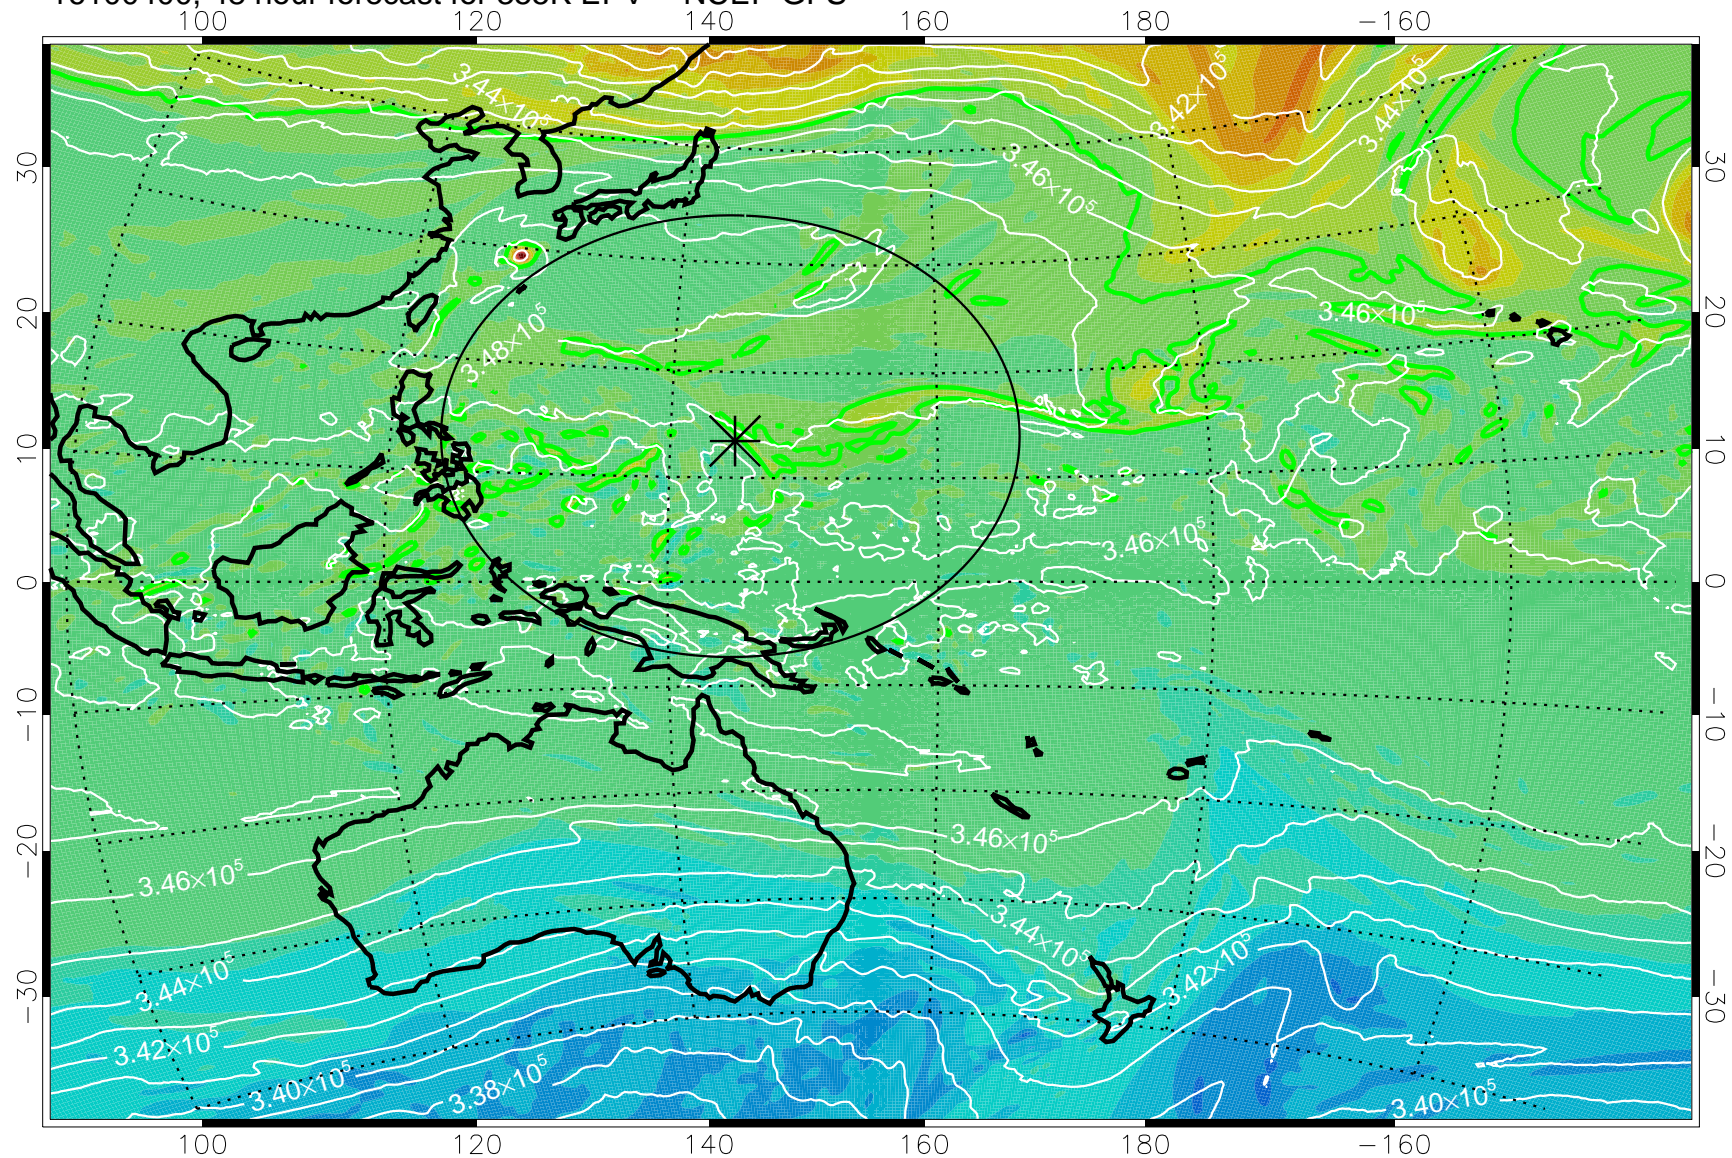

16100306, 30 hour forecast for 355K EPV -- NCEP GFS

355K Montgomery Streamfunction, white
EPV Tropopause (2 PVU) Position
Range ring of 2304 km

16100312, 36 hour forecast for 355K EPV -- NCEP GFS

355K Montgomery Streamfunction, white
EPV Tropopause (2 PVU) Position
Range ring of 2304 km

16100318, 42 hour forecast for 355K EPV -- NCEP GFS

355K Montgomery Streamfunction, white
EPV Tropopause (2 PVU) Position
Range ring of 2304 km

16100400, 48 hour forecast for 355K EPV -- NCEP GFS

355K Montgomery Streamfunction, white
EPV Tropopause (2 PVU) Position
Range ring of 2304 km

16100406, 54 hour forecast for 355K EPV -- NCEP GFS

355K Montgomery Streamfunction, white
EPV Tropopause (2 PVU) Position
Range ring of 2304 km

16100412, 60 hour forecast for 355K EPV -- NCEP GFS

355K Montgomery Streamfunction, white
EPV Tropopause (2 PVU) Position
Range ring of 2304 km

16100418, 66 hour forecast for 355K EPV -- NCEP GFS

355K Montgomery Streamfunction, white
EPV Tropopause (2 PVU) Position
Range ring of 2304 km

16100500, 72 hour forecast for 355K EPV -- NCEP GFS

355K Montgomery Streamfunction, white
EPV Tropopause (2 PVU) Position
Range ring of 2304 km