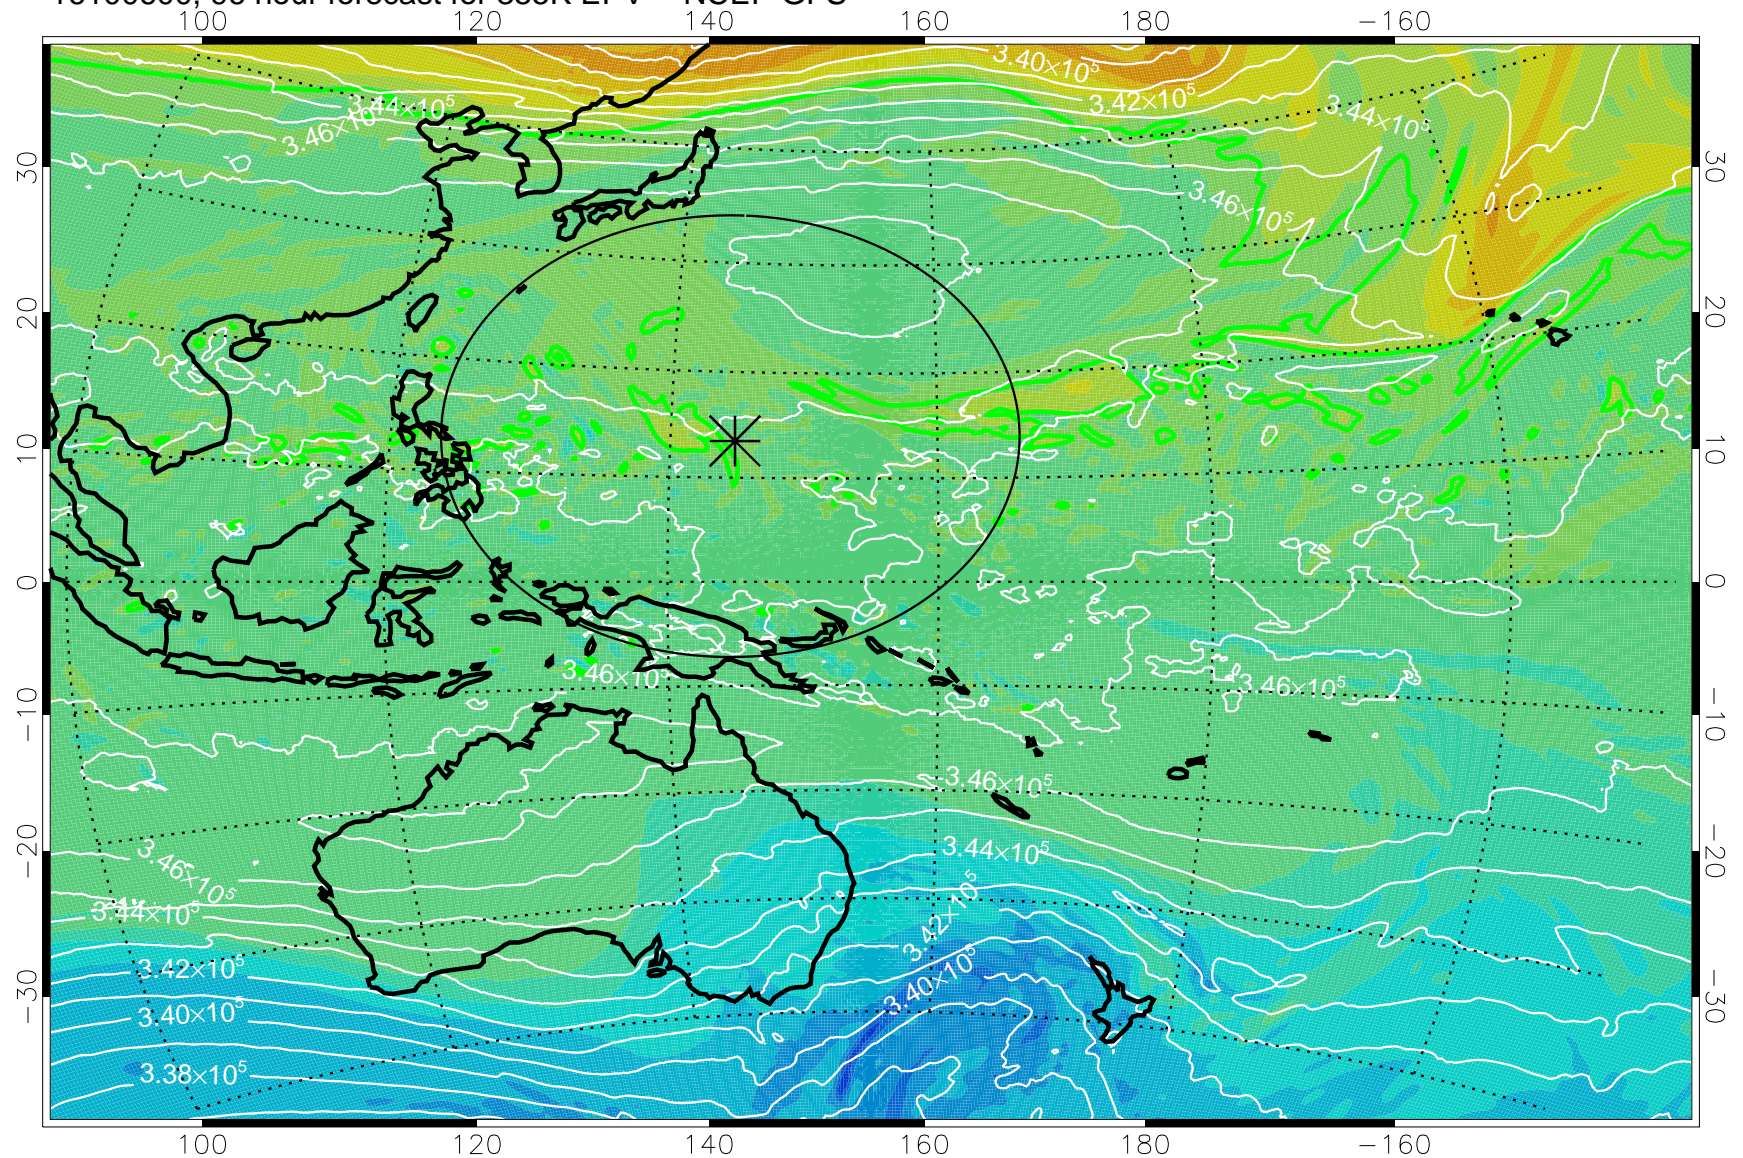

16100418, 66 hour forecast for 355K EPV -- NCEP GFS

355K Montgomery Streamfunction, white
EPV Tropopause (2 PVU) Position
Range ring of 2304 km

16100500, 72 hour forecast for 355K EPV -- NCEP GFS

355K Montgomery Streamfunction, white
EPV Tropopause (2 PVU) Position
Range ring of 2304 km

16100506, 78 hour forecast for 355K EPV -- NCEP GFS

355K Montgomery Streamfunction, white
EPV Tropopause (2 PVU) Position
Range ring of 2304 km

16100512, 84 hour forecast for 355K EPV -- NCEP GFS

355K Montgomery Streamfunction, white
EPV Tropopause (2 PVU) Position
Range ring of 2304 km

16100518, 90 hour forecast for 355K EPV -- NCEP GFS

355K Montgomery Streamfunction, white
EPV Tropopause (2 PVU) Position
Range ring of 2304 km

16100600, 96 hour forecast for 355K EPV -- NCEP GFS

355K Montgomery Streamfunction, white
EPV Tropopause (2 PVU) Position
Range ring of 2304 km

16100606, 102 hour forecast for 355K EPV -- NCEP GFS

355K Montgomery Streamfunction, white
EPV Tropopause (2 PVU) Position
Range ring of 2304 km

16100612, 108 hour forecast for 355K EPV -- NCEP GFS

355K Montgomery Streamfunction, white
EPV Tropopause (2 PVU) Position
Range ring of 2304 km