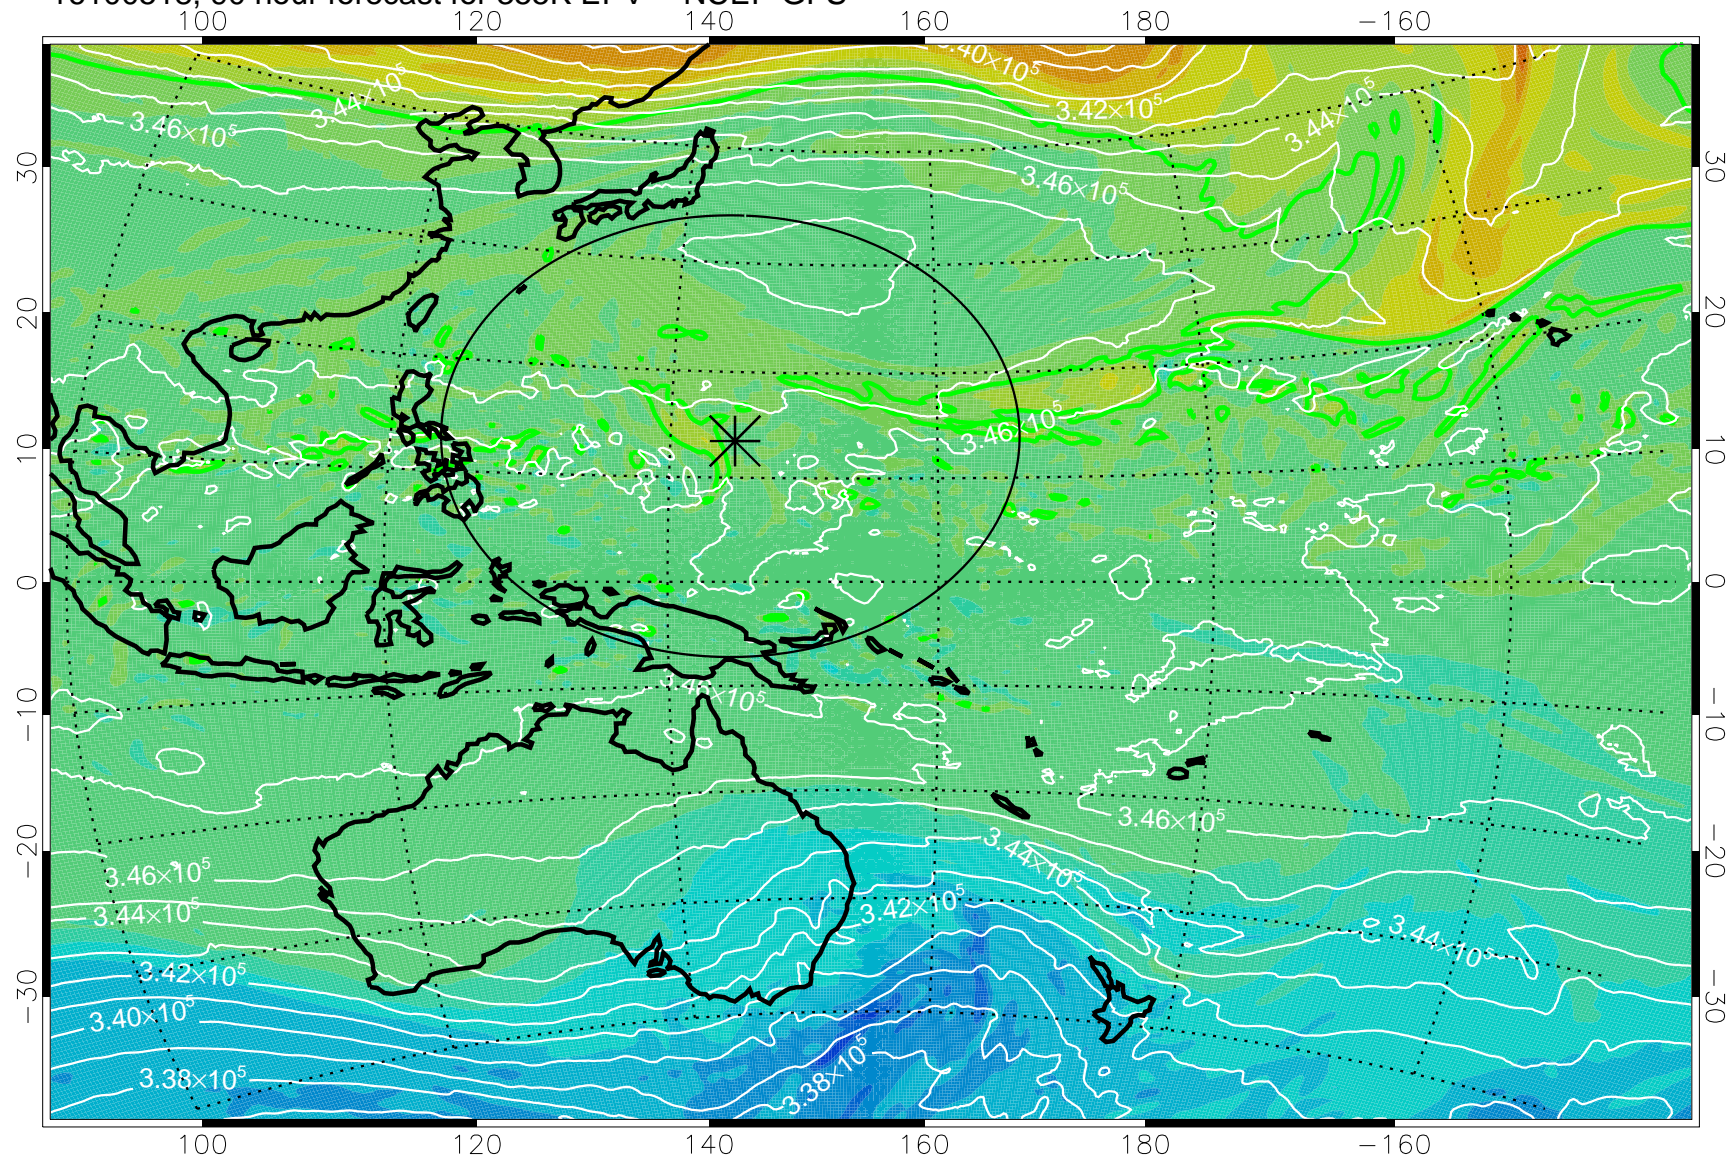

16100418, 66 hour forecast for 355K EPV -- NCEP GFS

355K Montgomery Streamfunction, white
EPV Tropopause (2 PVU) Position
Range ring of 2304 km

16100500, 72 hour forecast for 355K EPV -- NCEP GFS

355K Montgomery Streamfunction, white
EPV Tropopause (2 PVU) Position
Range ring of 2304 km

16100506, 78 hour forecast for 355K EPV -- NCEP GFS

355K Montgomery Streamfunction, white
EPV Tropopause (2 PVU) Position
Range ring of 2304 km

16100512, 84 hour forecast for 355K EPV -- NCEP GFS

355K Montgomery Streamfunction, white
EPV Tropopause (2 PVU) Position
Range ring of 2304 km

16100518, 90 hour forecast for 355K EPV -- NCEP GFS

355K Montgomery Streamfunction, white
EPV Tropopause (2 PVU) Position
Range ring of 2304 km

16100600, 96 hour forecast for 355K EPV -- NCEP GFS

355K Montgomery Streamfunction, white
EPV Tropopause (2 PVU) Position
Range ring of 2304 km

16100606, 102 hour forecast for 355K EPV -- NCEP GFS

355K Montgomery Streamfunction, white
EPV Tropopause (2 PVU) Position
Range ring of 2304 km

16100612, 108 hour forecast for 355K EPV -- NCEP GFS

355K Montgomery Streamfunction, white
EPV Tropopause (2 PVU) Position
Range ring of 2304 km