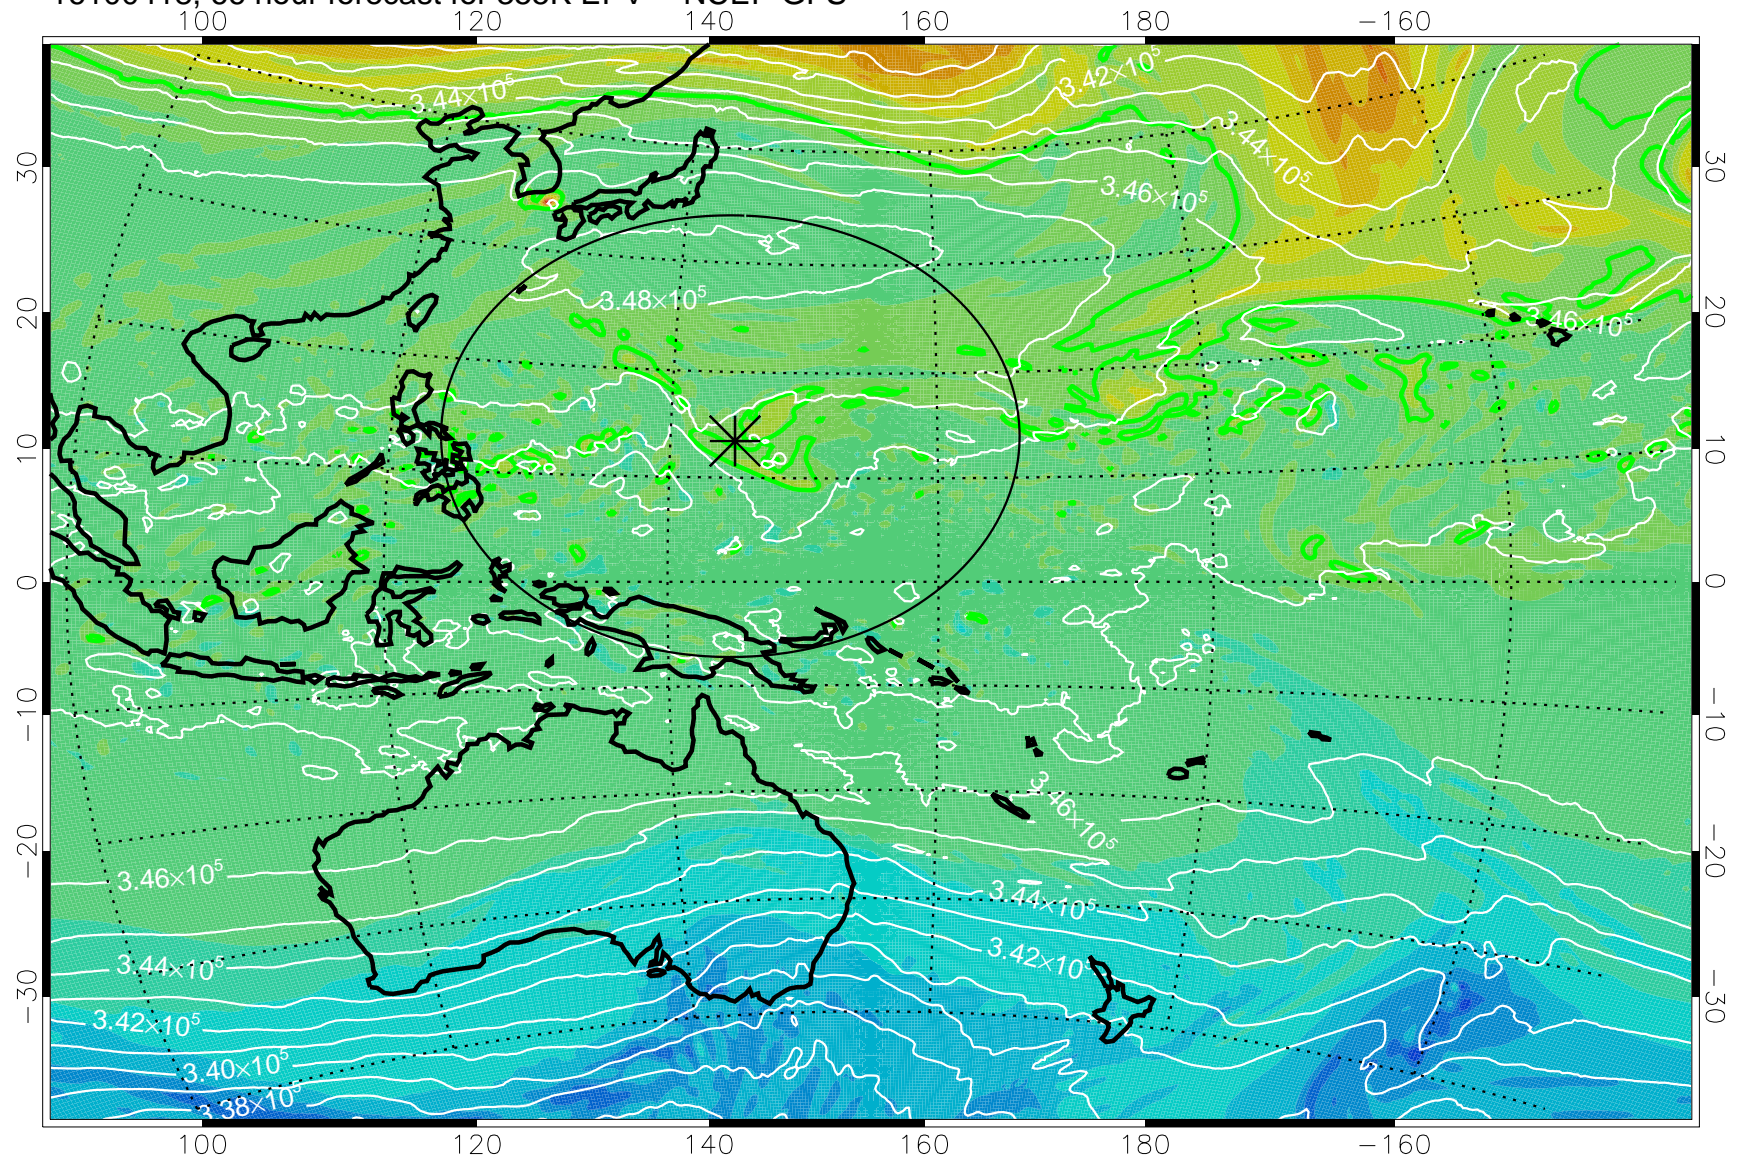

16100318, 42 hour forecast for 355K EPV -- NCEP GFS

355K Montgomery Streamfunction, white
EPV Tropopause (2 PVU) Position
Range ring of 2304 km

16100400, 48 hour forecast for 355K EPV -- NCEP GFS

355K Montgomery Streamfunction, white
EPV Tropopause (2 PVU) Position
Range ring of 2304 km

16100406, 54 hour forecast for 355K EPV -- NCEP GFS

355K Montgomery Streamfunction, white
EPV Tropopause (2 PVU) Position
Range ring of 2304 km

16100412, 60 hour forecast for 355K EPV -- NCEP GFS

355K Montgomery Streamfunction, white
EPV Tropopause (2 PVU) Position
Range ring of 2304 km

16100418, 66 hour forecast for 355K EPV -- NCEP GFS

355K Montgomery Streamfunction, white
EPV Tropopause (2 PVU) Position
Range ring of 2304 km

16100500, 72 hour forecast for 355K EPV -- NCEP GFS

355K Montgomery Streamfunction, white
EPV Tropopause (2 PVU) Position
Range ring of 2304 km

16100506, 78 hour forecast for 355K EPV -- NCEP GFS

355K Montgomery Streamfunction, white
EPV Tropopause (2 PVU) Position
Range ring of 2304 km

16100512, 84 hour forecast for 355K EPV -- NCEP GFS

355K Montgomery Streamfunction, white
EPV Tropopause (2 PVU) Position
Range ring of 2304 km