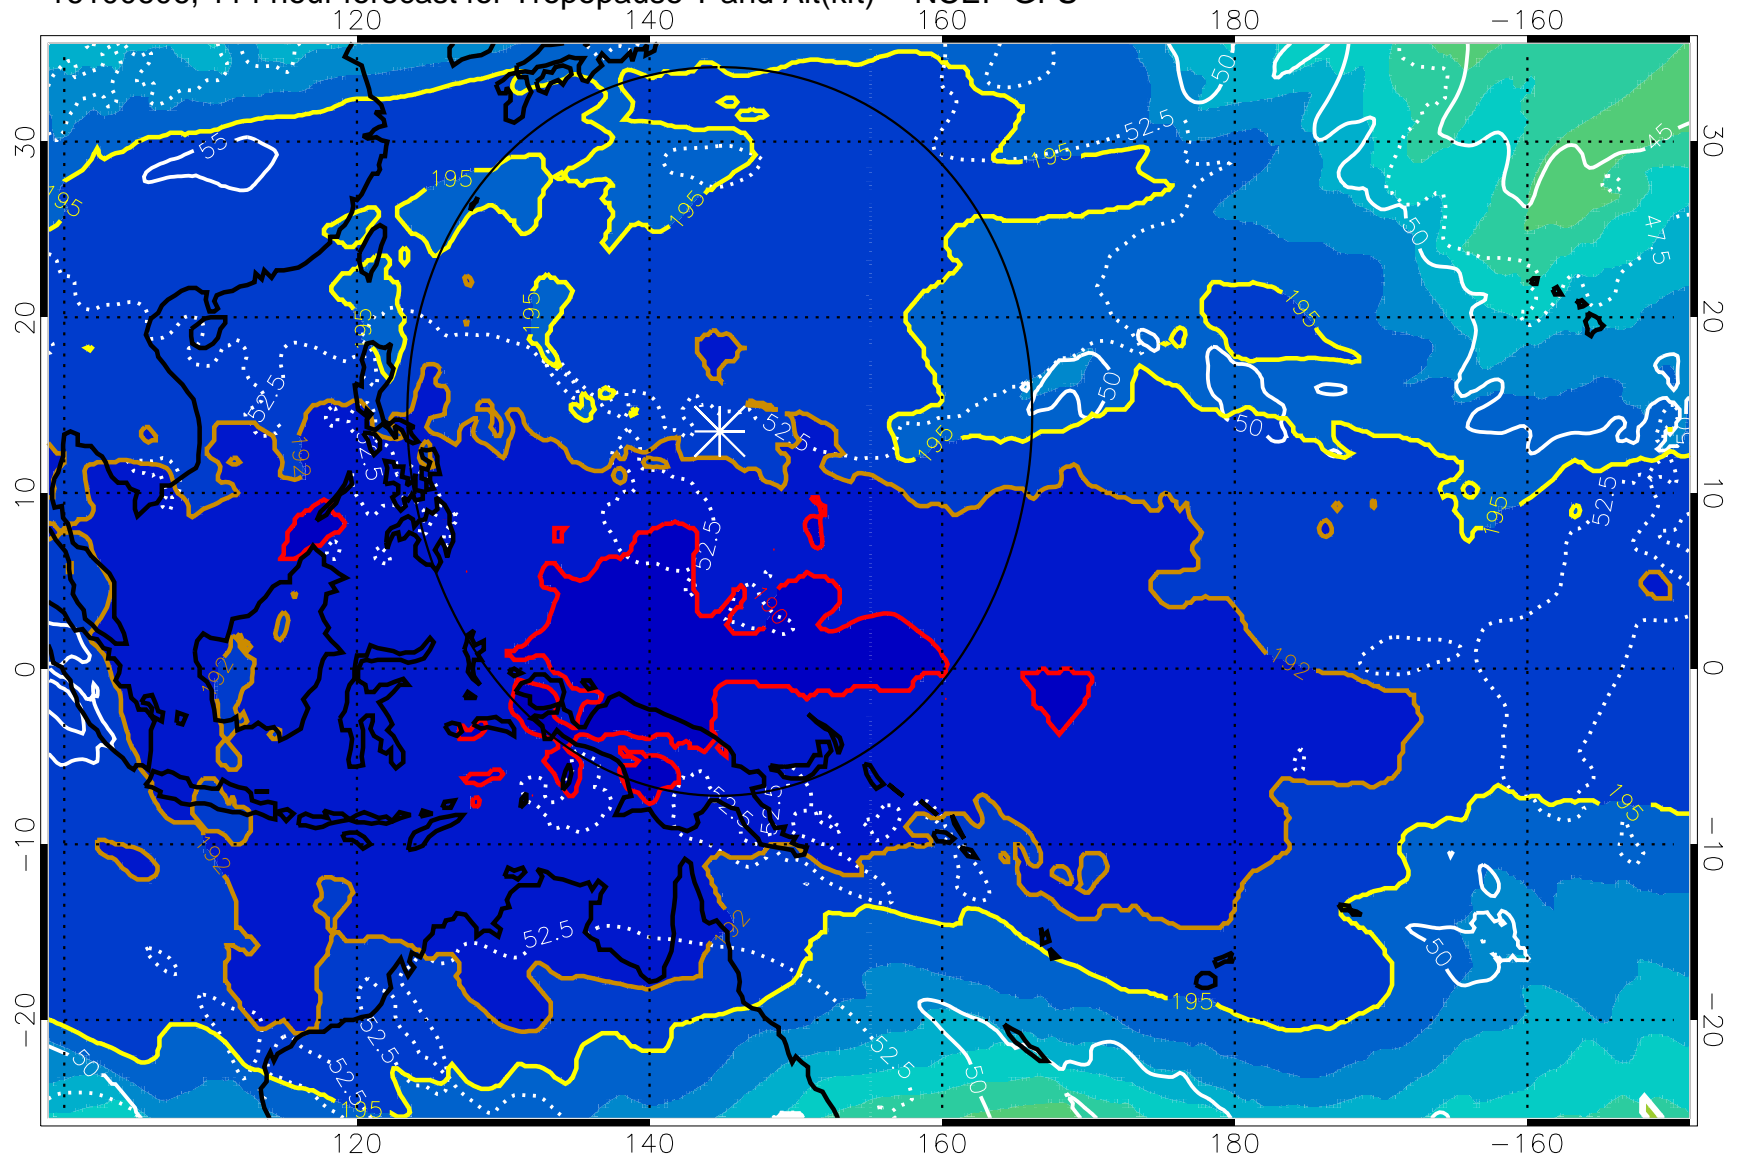

16100606, 114 hour forecast for Tropopause T and Alt(kft) -- NCEP GFS

190 200 210 220 230

Tropopause T, K

Tropopause Altitude in kft (white)

192.5K Isotherm 195K Isotherm

187.5K Isotherm 190K Isotherm

Range ring of 2304 km