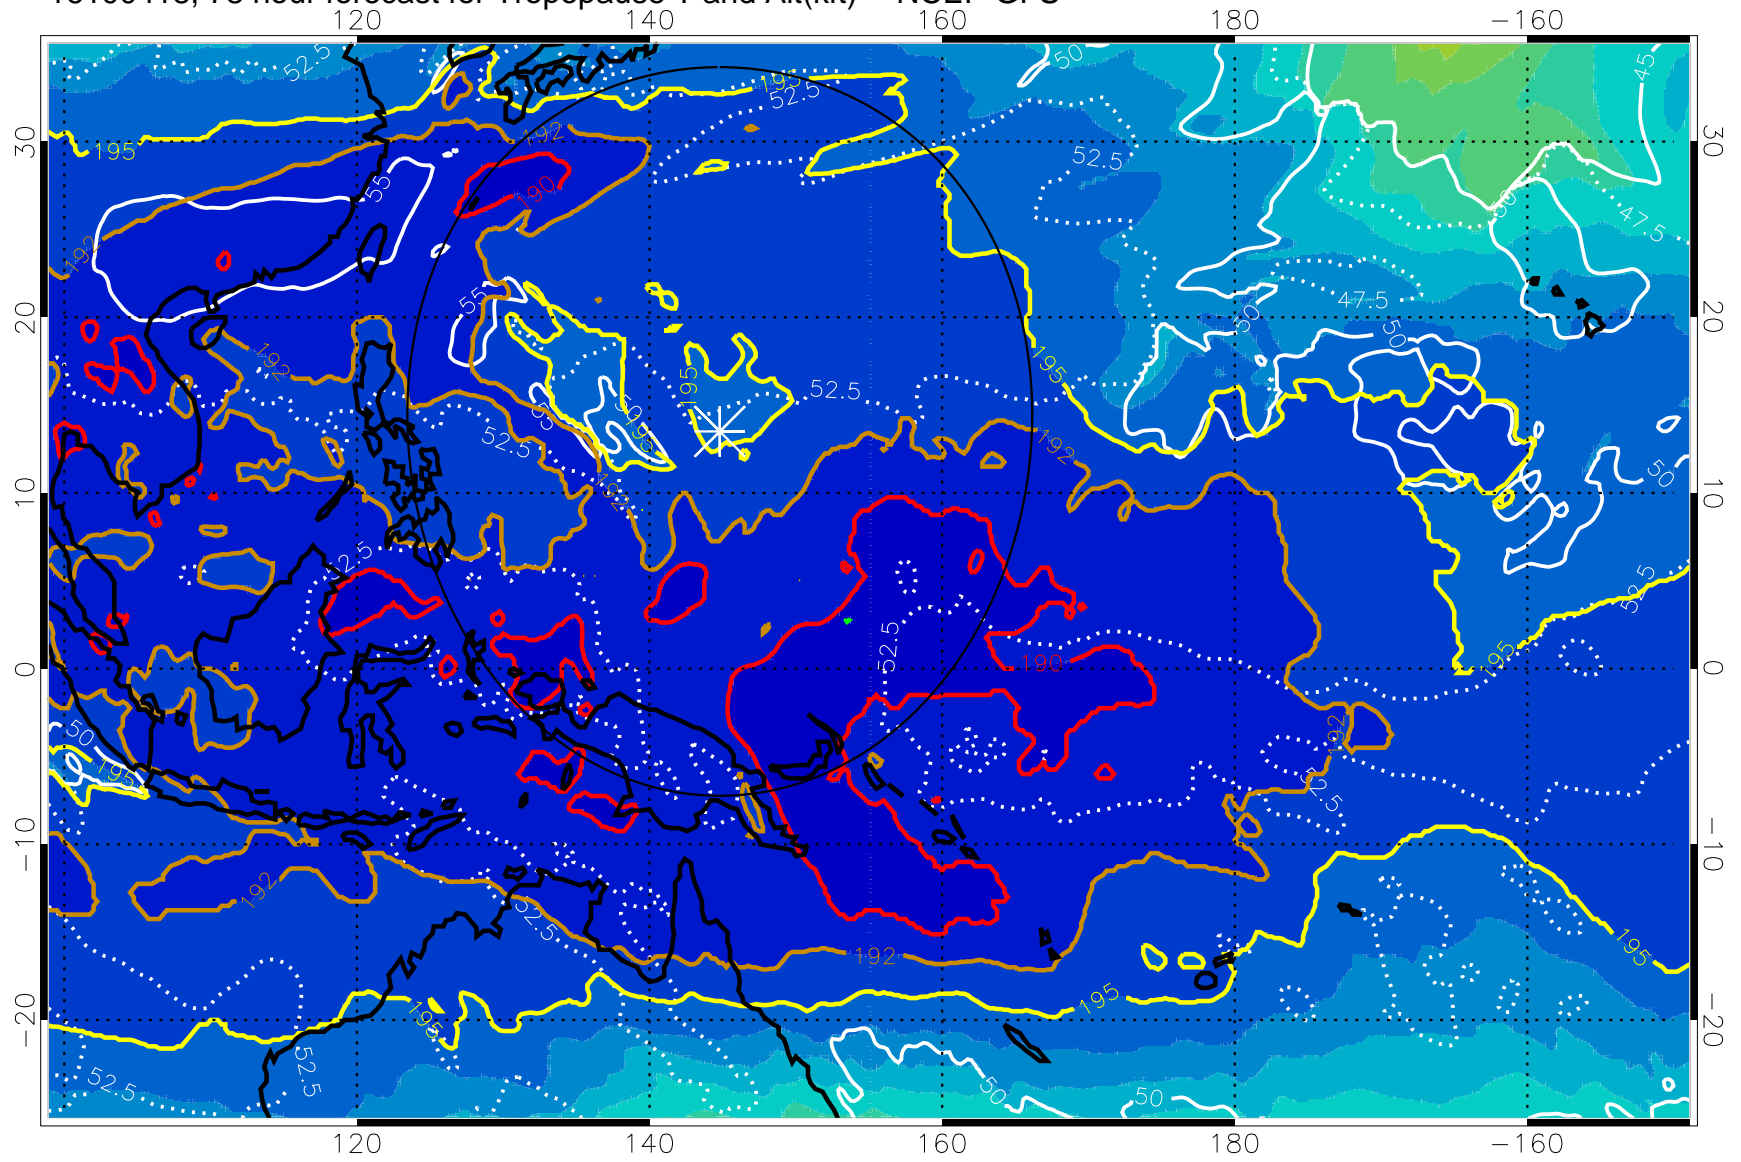

16100418, 78 hour forecast for Tropopause T and Alt(kft) -- NCEP GFS

190 200 210 220 230

Tropopause T, K

Tropopause Altitude in kft (white)

192.5K Isotherm 195K Isotherm
187.5K Isotherm 190K Isotherm

Range ring of 2304 km