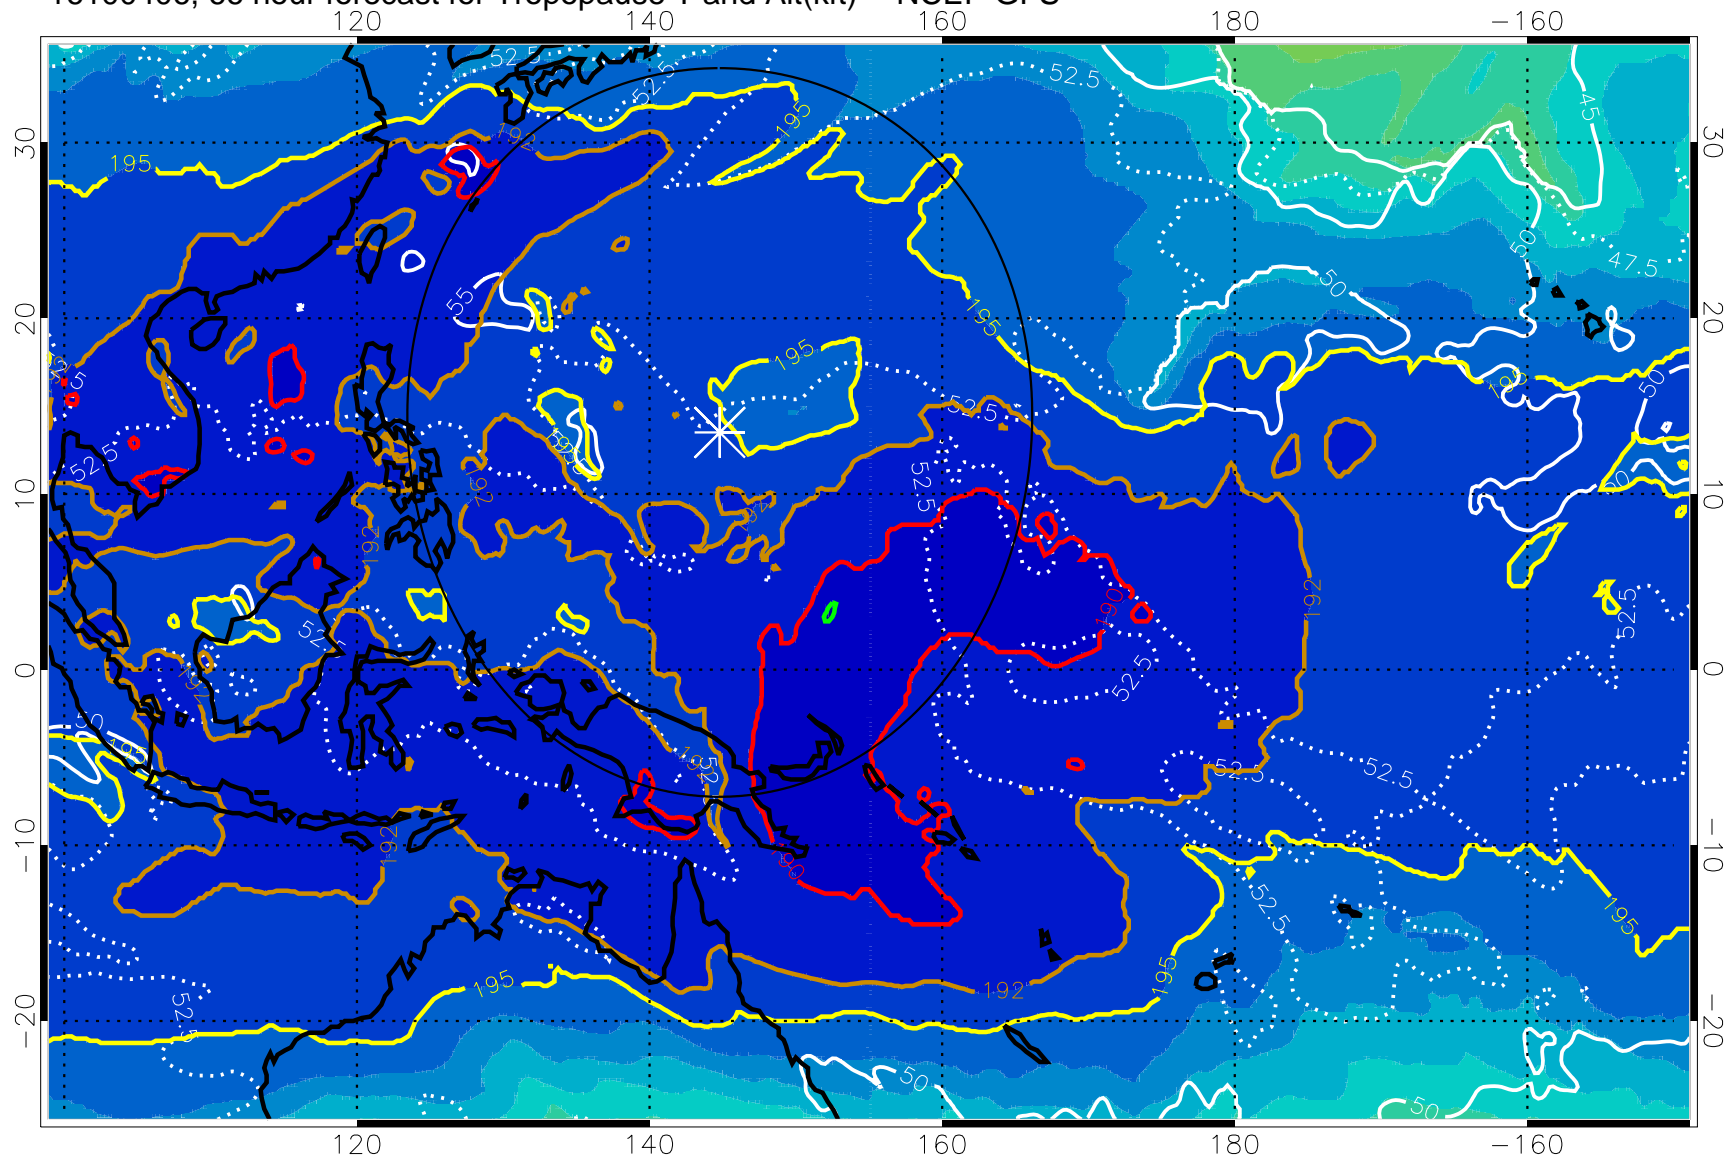

16100406, 66 hour forecast for Tropopause T and Alt(kft) -- NCEP GFS

190 200 210 220 230

Tropopause T, K

Tropopause Altitude in kft (white)

192.5K Isotherm 195K Isotherm

187.5K Isotherm 190K Isotherm

Range ring of 2304 km