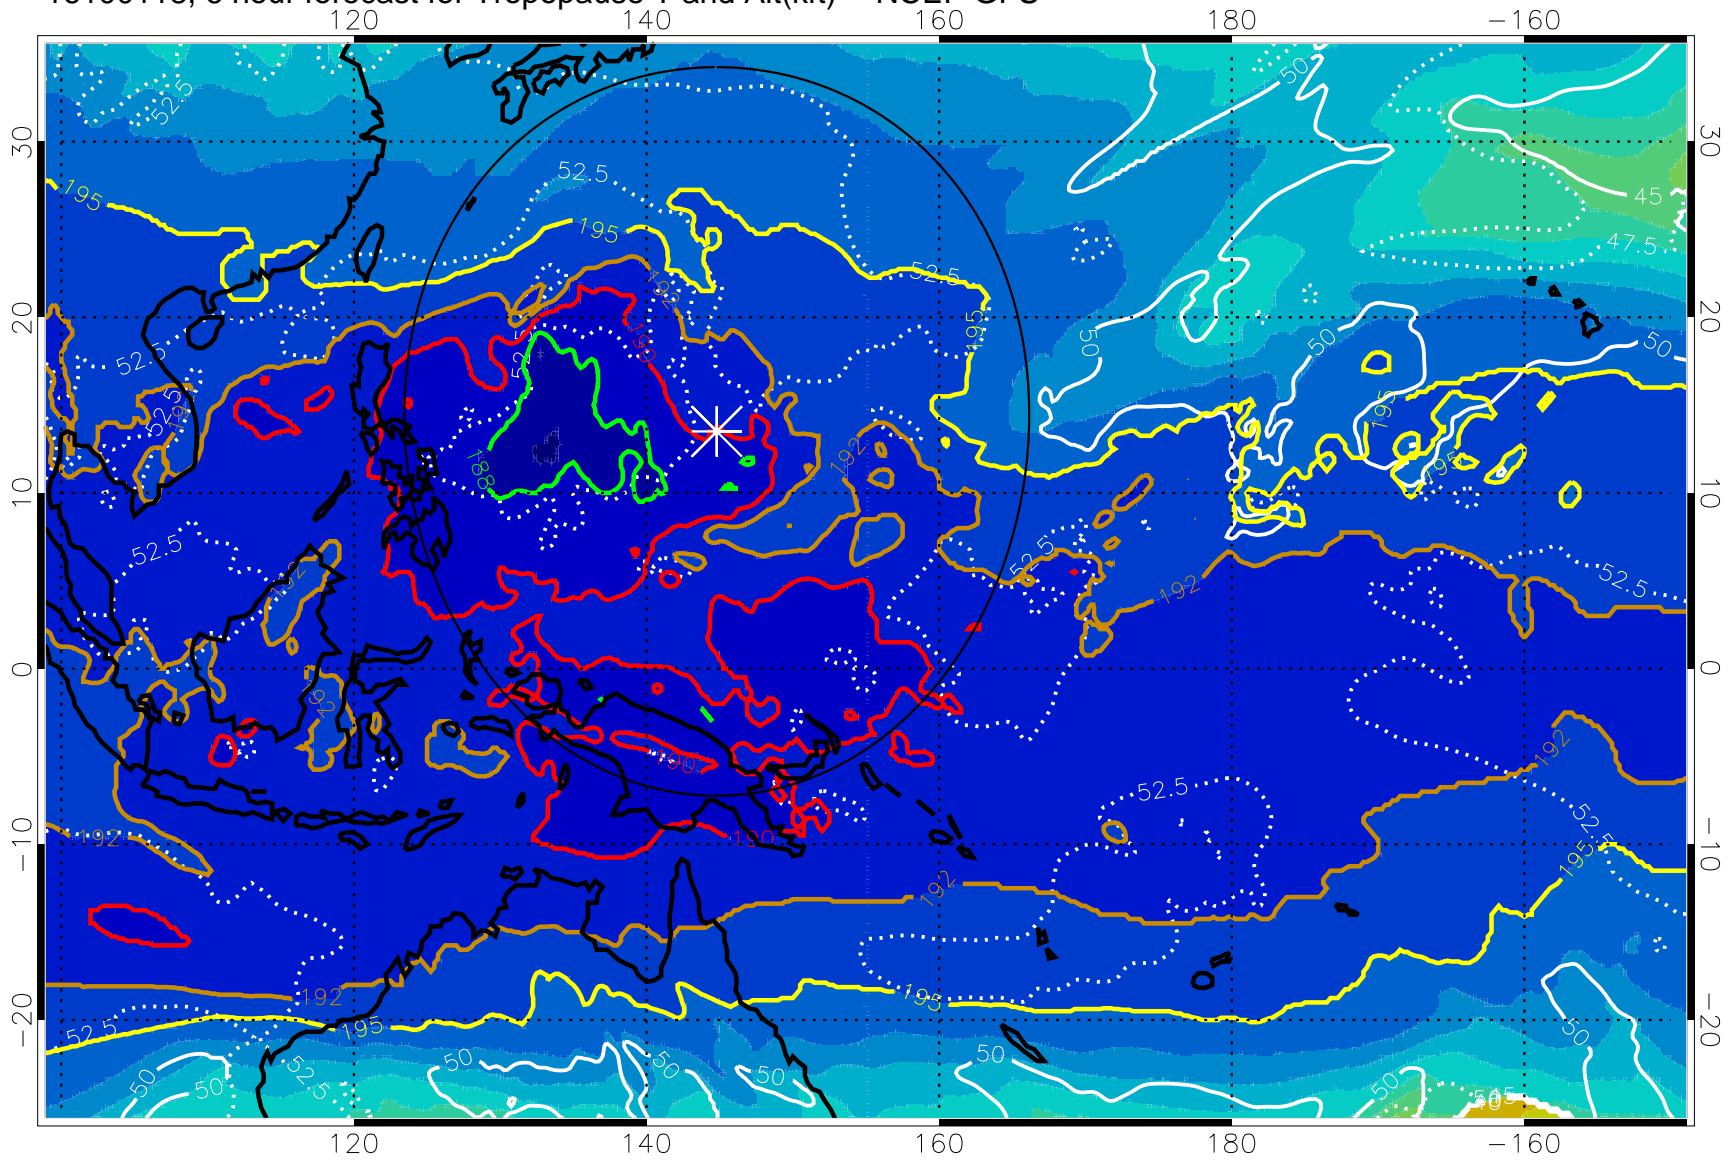

16100118, 6 hour forecast for Tropopause T and Alt(kft) -- NCEP GFS

190 200 210 220 230

Tropopause T, K

Tropopause Altitude in kft (white)

192.5K Isotherm 195K Isotherm

187.5K Isotherm 190K Isotherm

Range ring of 2304 km

16100200, 12 hour forecast for Tropopause T and Alt(kft) -- NCEP GFS

190 200 210 220 230  
Tropopause T, K

Tropopause Altitude in kft (white)

192.5K Isotherm 195K Isotherm  
187.5K Isotherm 190K Isotherm