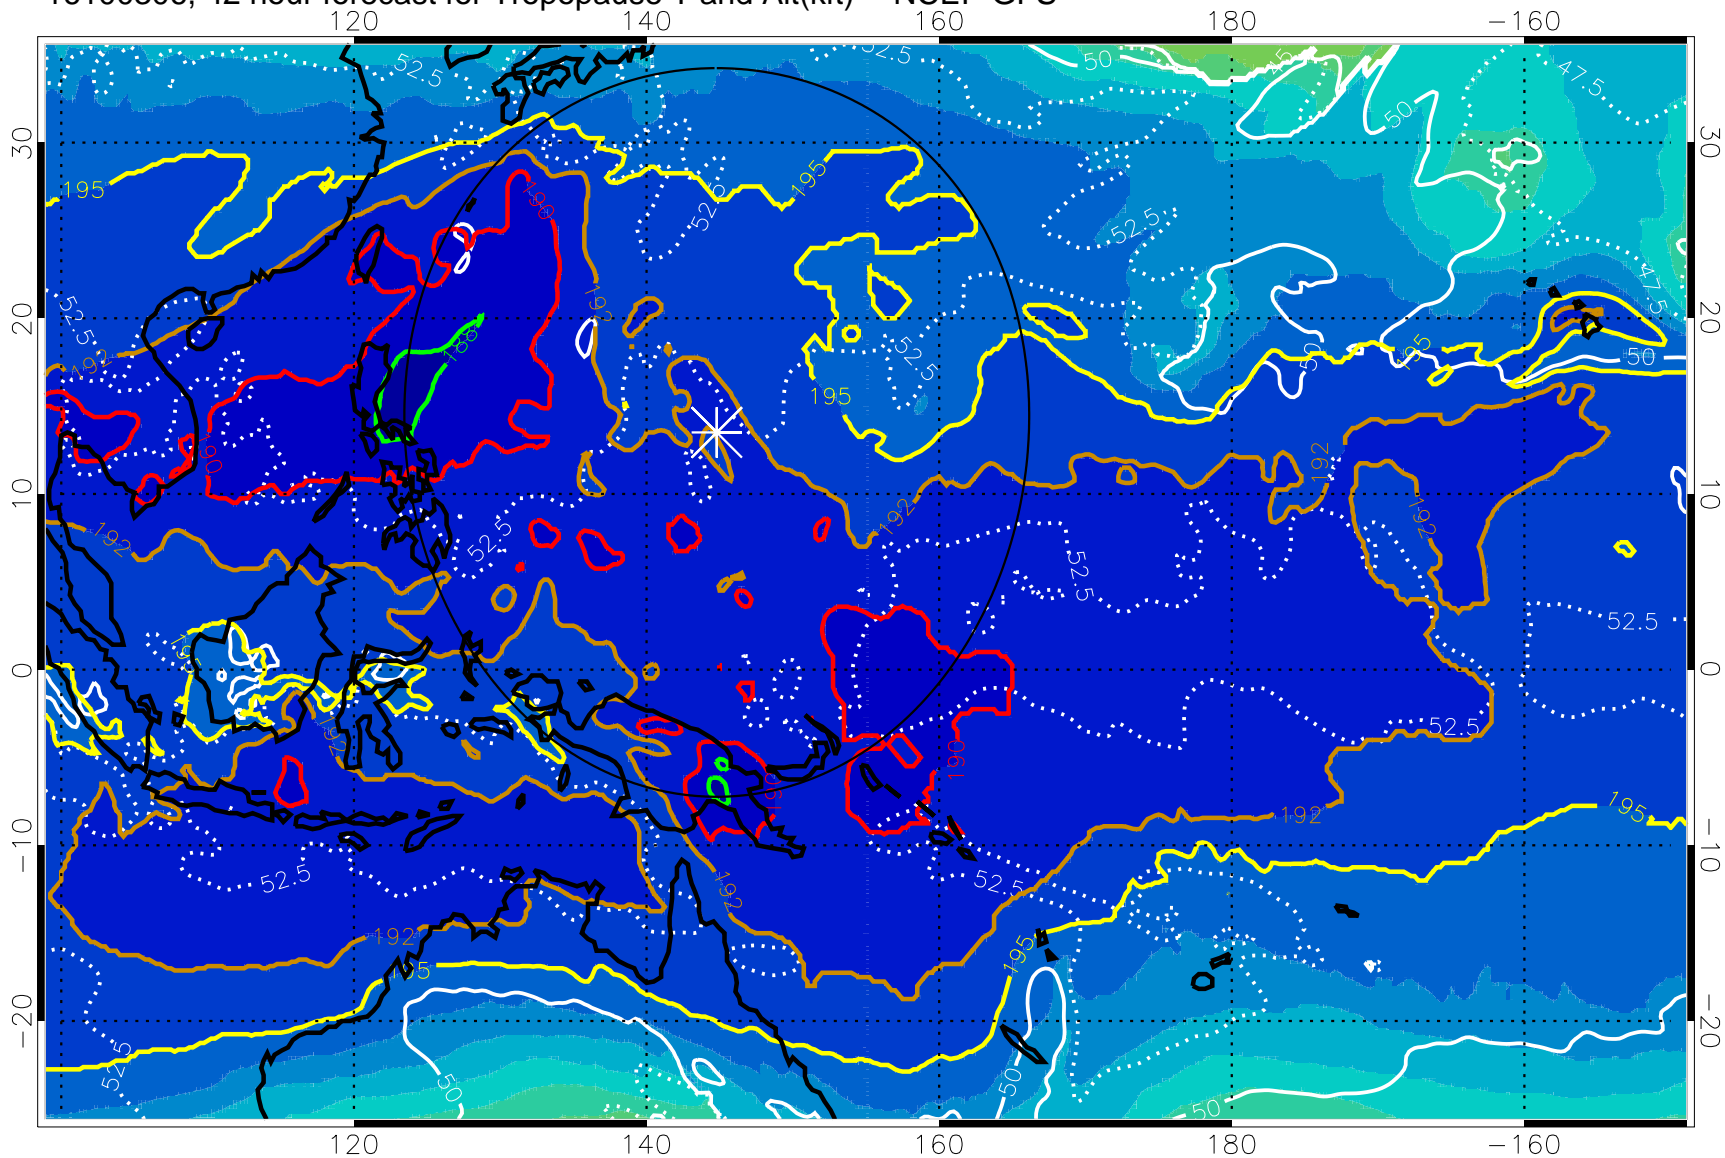

16100306, 42 hour forecast for Tropopause T and Alt(kft) -- NCEP GFS

190   200   210   220   230
Tropopause T, K

Tropopause Altitude in kft (white)

192.5K Isotherm   195K Isotherm
187.5K Isotherm   190K Isotherm

Range ring of 2304 km