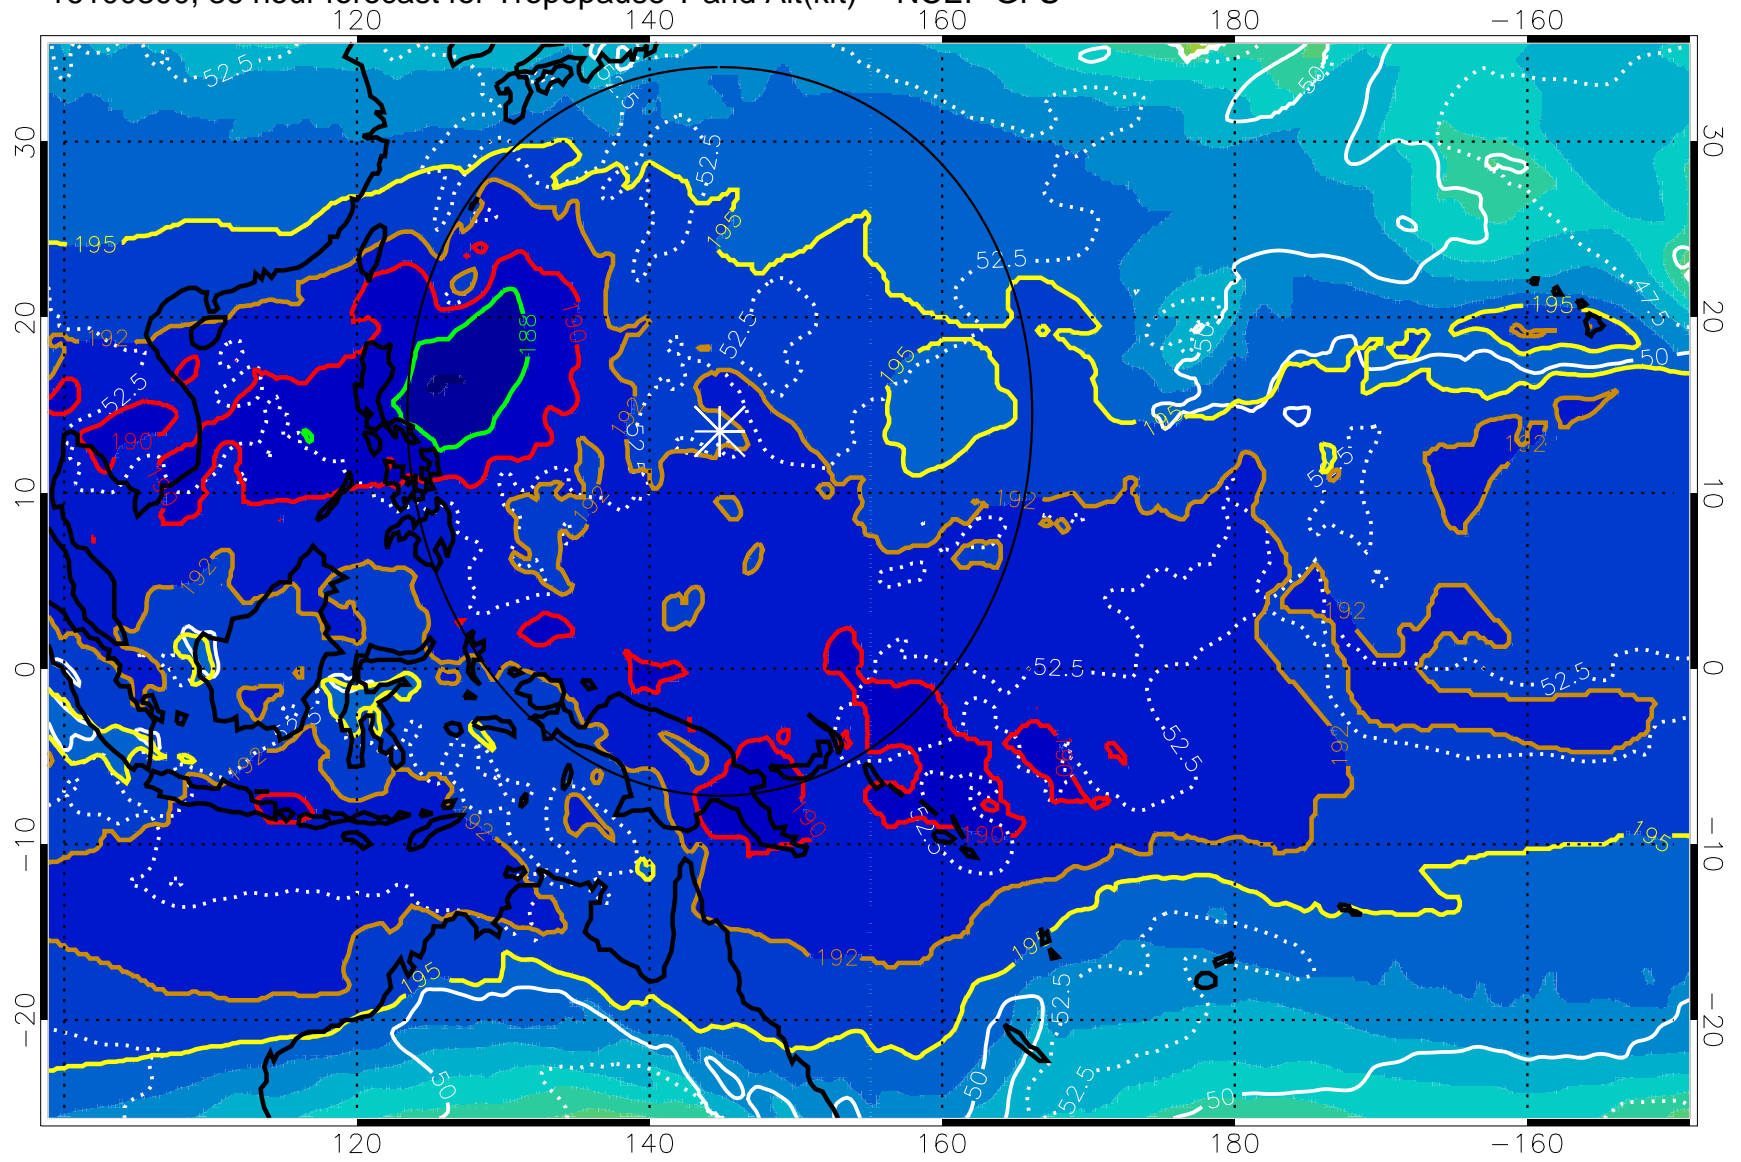

16100300, 36 hour forecast for Tropopause T and Alt(kft) -- NCEP GFS

190 200 210 220 230

Tropopause T, K

Tropopause Altitude in kft (white)

192.5K Isotherm 195K Isotherm
187.5K Isotherm 190K Isotherm

Range ring of 2304 km