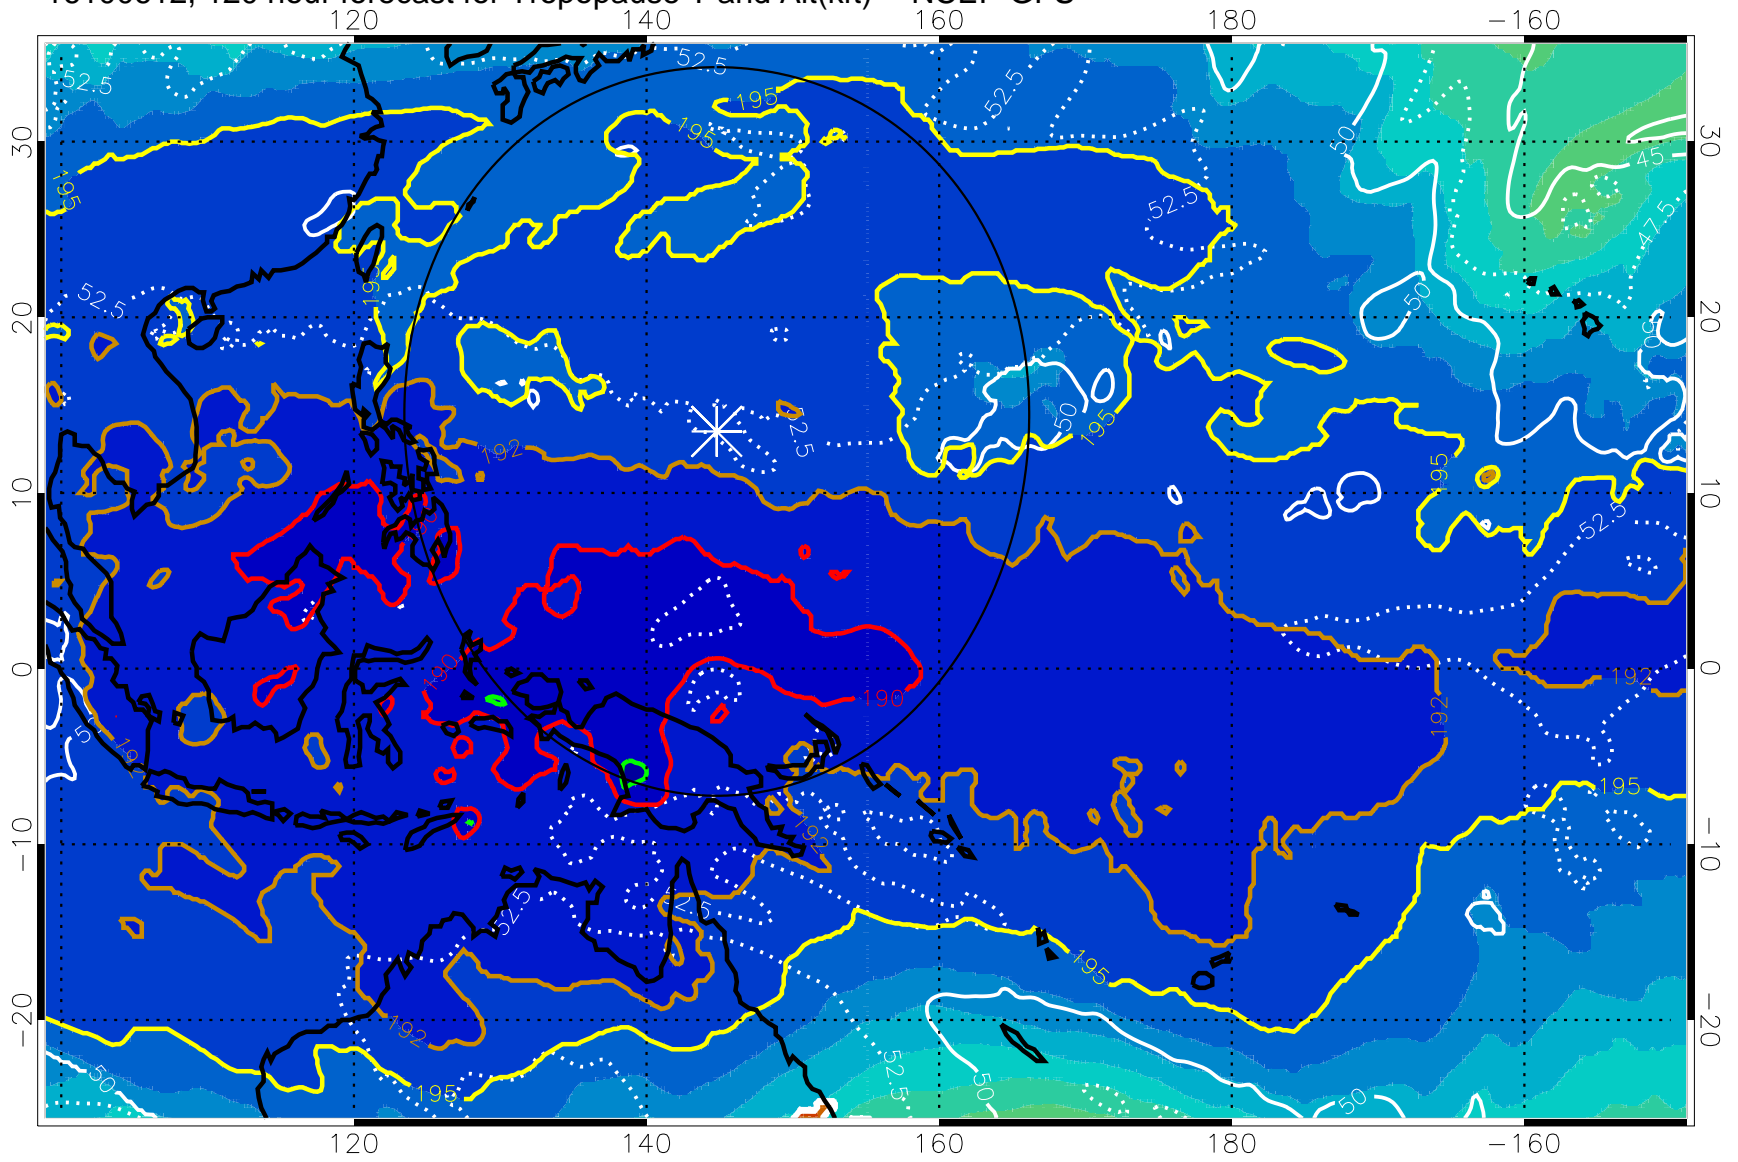

16100612, 120 hour forecast for Tropopause T and Alt(kft) -- NCEP GFS

190   200   210   220   230
Tropopause T, K

Tropopause Altitude in kft (white)

192.5K Isotherm   195K Isotherm
187.5K Isotherm   190K Isotherm

Range ring of 2304 km