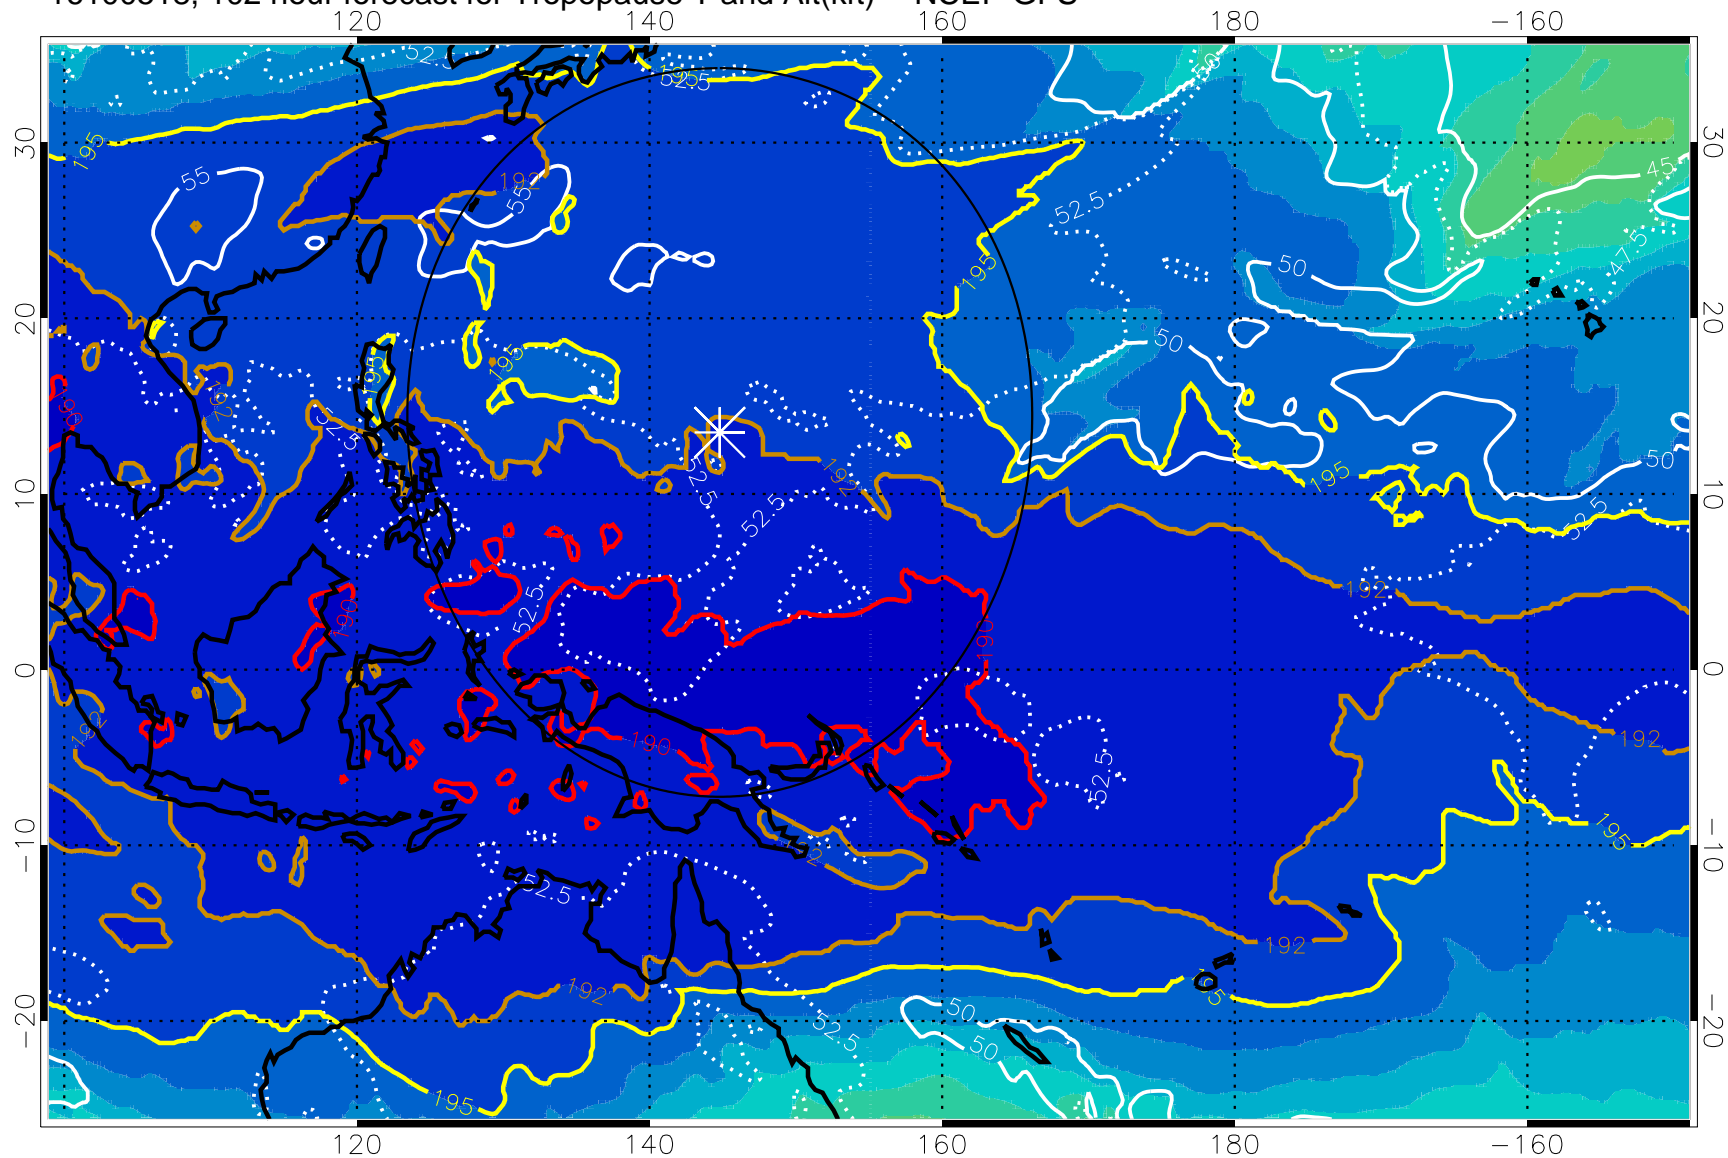

16100518, 102 hour forecast for Tropopause T and Alt(kft) -- NCEP GFS

190 200 210 220 230
Tropopause T, K

Tropopause Altitude in kft (white)

192.5K Isotherm 195K Isotherm
187.5K Isotherm 190K Isotherm

Range ring of 2304 km