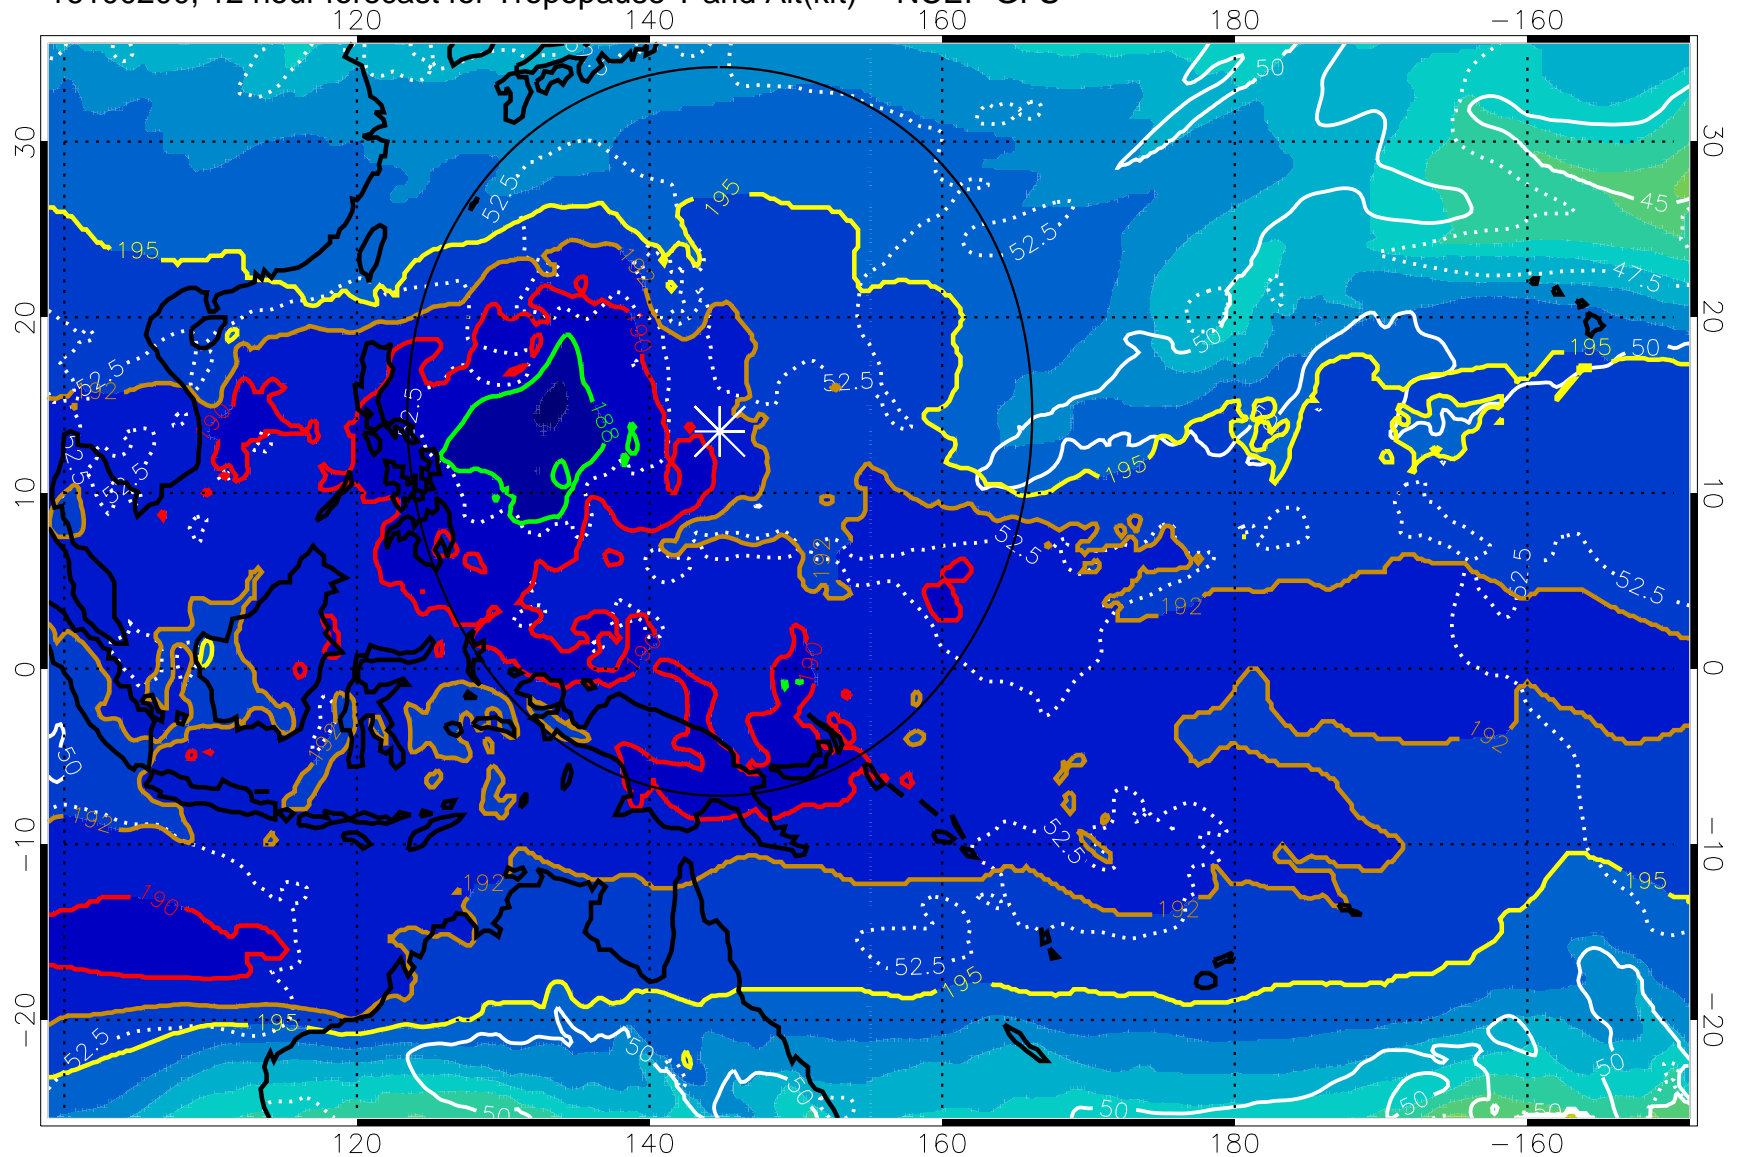

16100118, 6 hour forecast for Tropopause T and Alt(kft) -- NCEP GFS

190 200 210 220 230

Tropopause T, K

Tropopause Altitude in kft (white)

192.5K Isotherm 195K Isotherm

187.5K Isotherm 190K Isotherm

Range ring of 2304 km

16100200, 12 hour forecast for Tropopause T and Alt(kft) -- NCEP GFS

190 200 210 220 230  
Tropopause T, K

Tropopause Altitude in kft (white)

192.5K Isotherm 195K Isotherm  
187.5K Isotherm 190K Isotherm