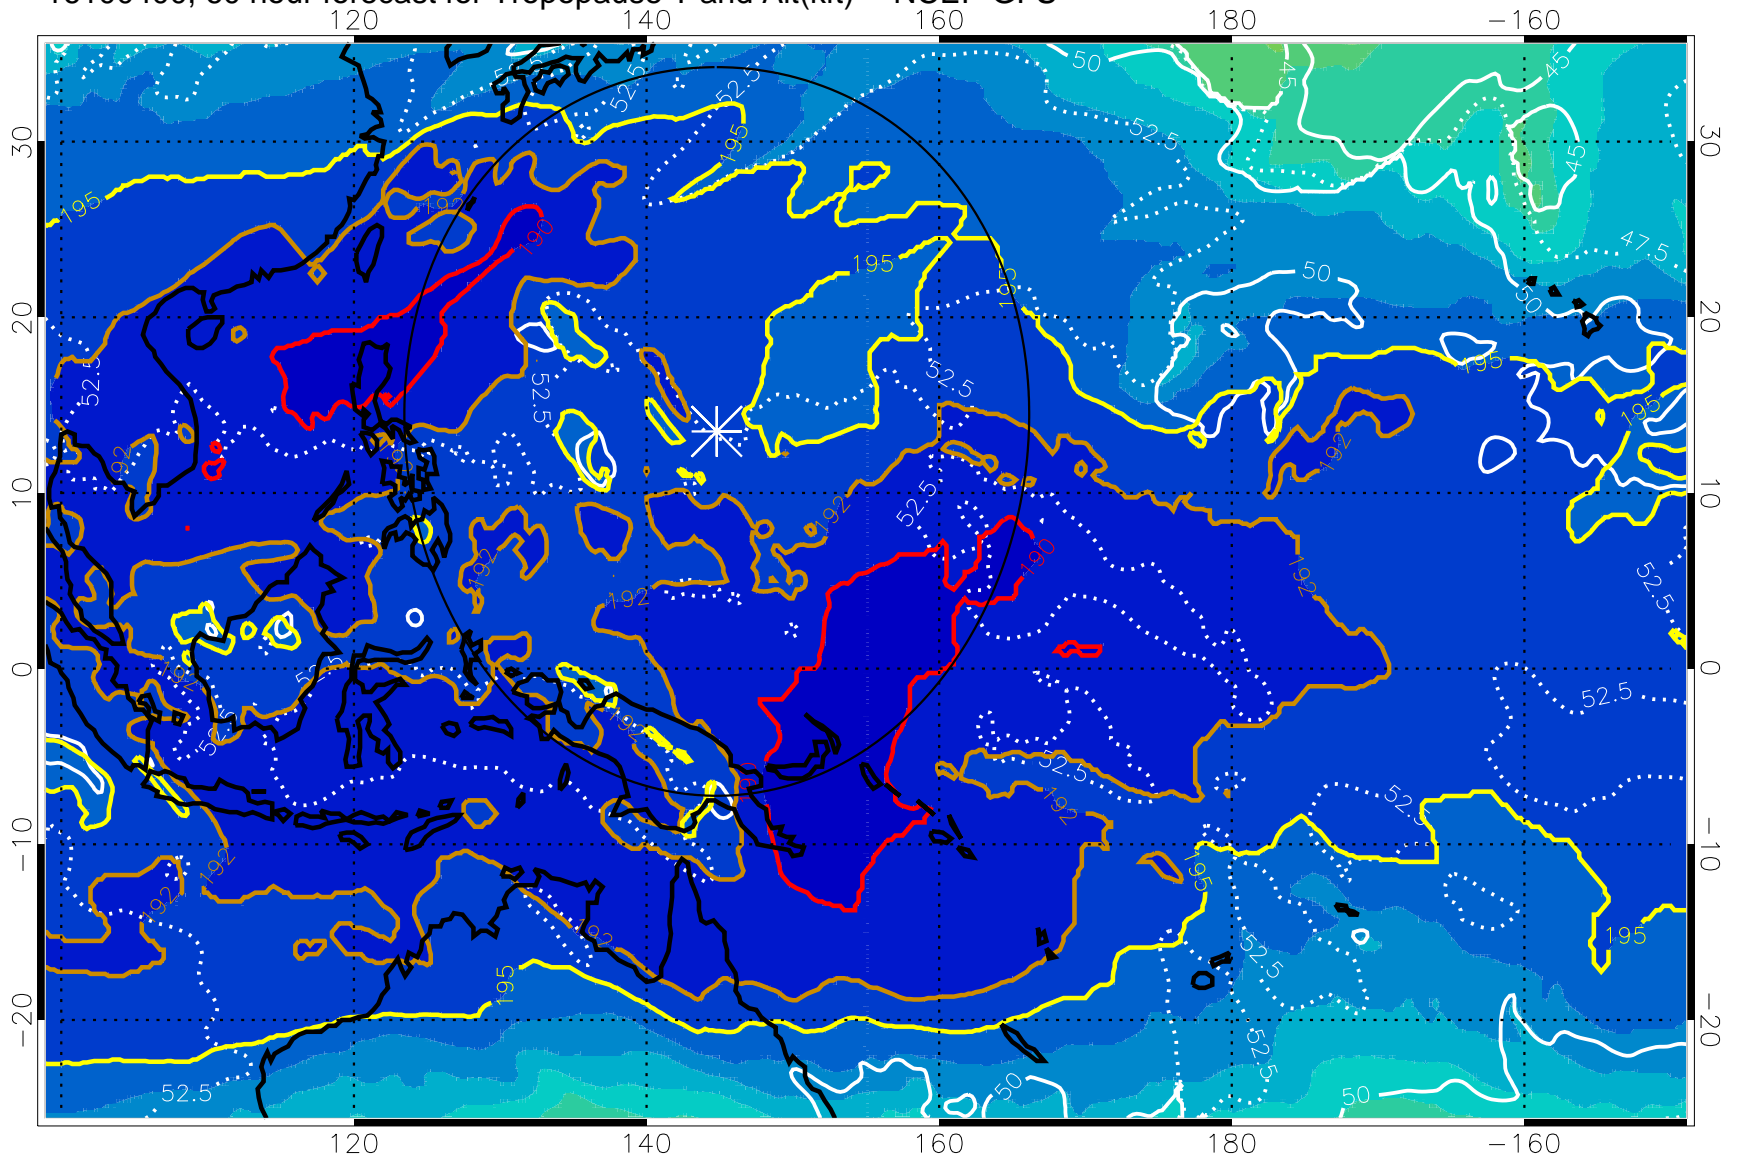

Range ring of 2304 km

16100318, 54 hour forecast for Tropopause T and Alt(kft) -- NCEP GFS

190 200 210 220 230

Tropopause T, K

Tropopause Altitude in kft (white)

192.5K Isotherm 195K Isotherm

187.5K Isotherm 190K Isotherm

Range ring of 2304 km

16100400, 60 hour forecast for Tropopause T and Alt(kft) -- NCEP GFS

190 200 210 220 230

Tropopause T, K

Tropopause Altitude in kft (white)

192.5K Isotherm 195K Isotherm

187.5K Isotherm 190K Isotherm