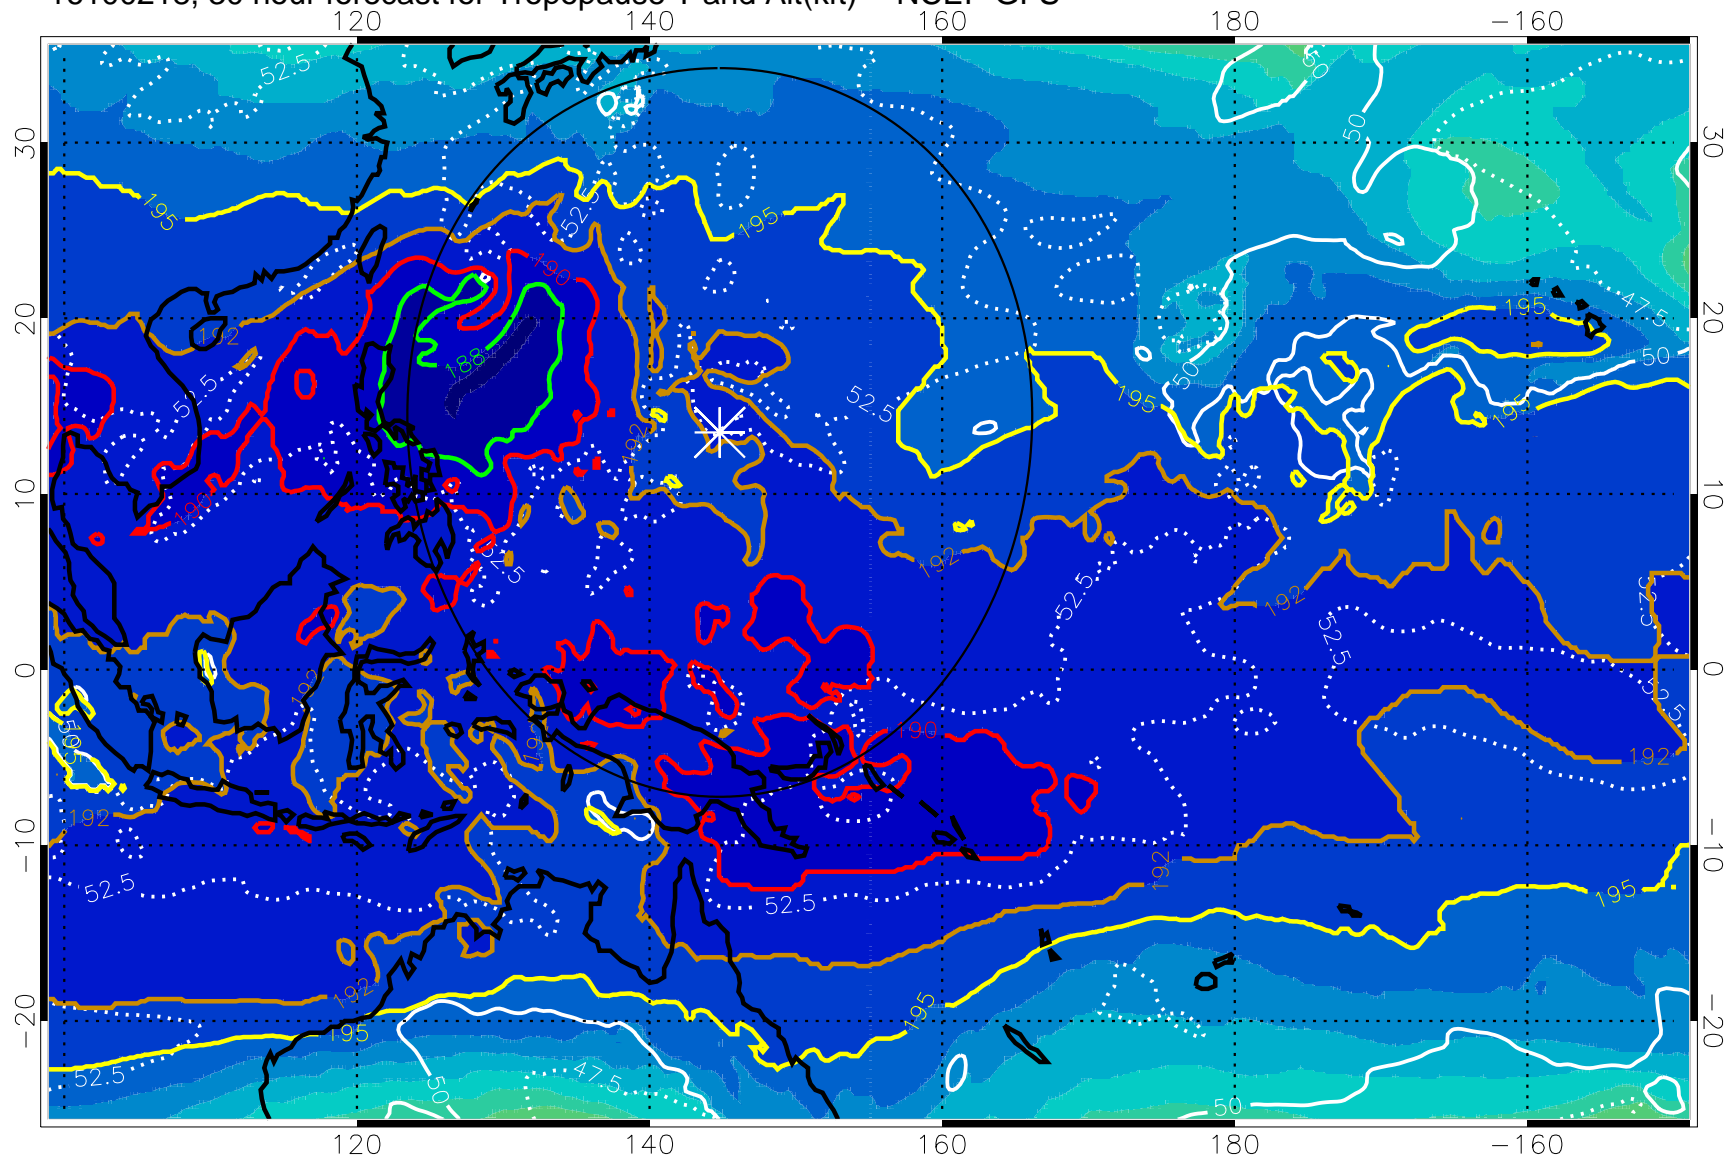

16100218, 30 hour forecast for Tropopause T and Alt(kft) -- NCEP GFS

190 200 210 220 230

Tropopause T, K

Tropopause Altitude in kft (white)

192.5K Isotherm 195K Isotherm
187.5K Isotherm 190K Isotherm

Range ring of 2304 km