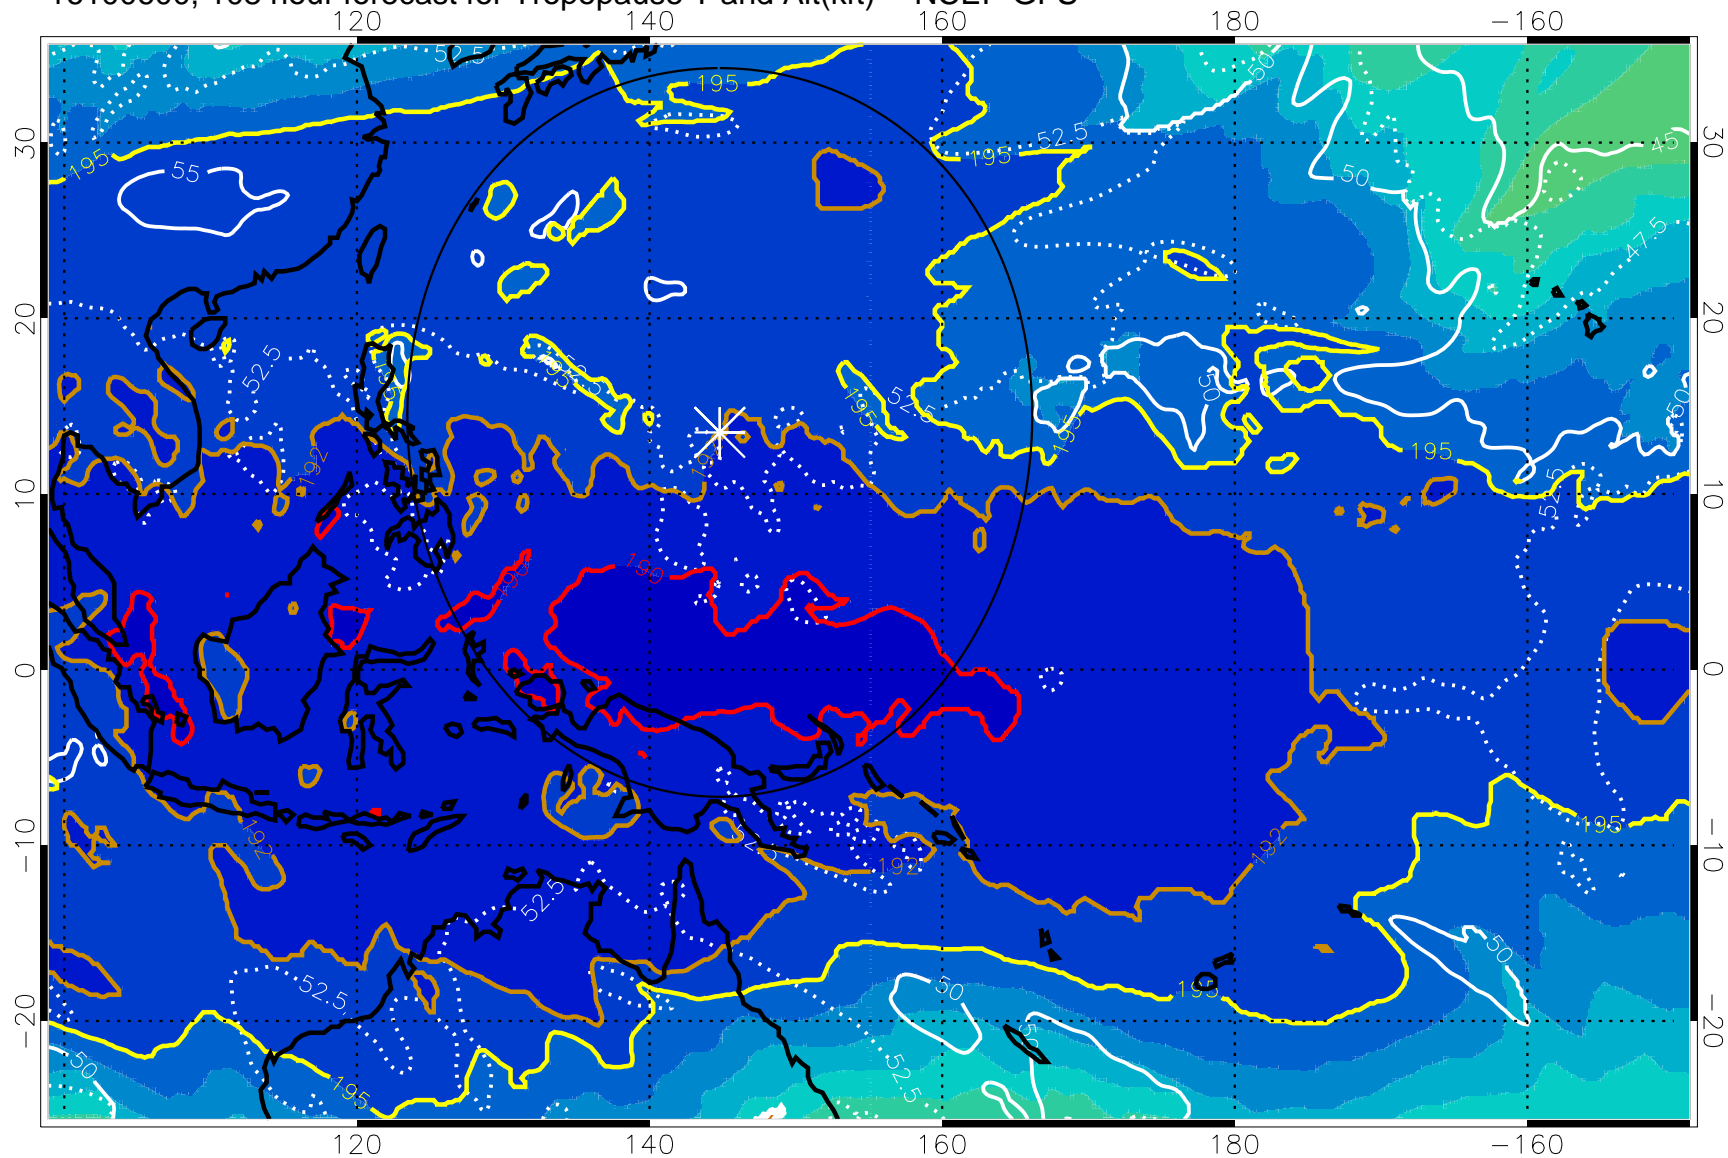

16100600, 108 hour forecast for Tropopause T and Alt(kft) -- NCEP GFS

190 200 210 220 230

Tropopause T, K

Tropopause Altitude in kft (white)

192.5K Isotherm 195K Isotherm
187.5K Isotherm 190K Isotherm

Range ring of 2304 km