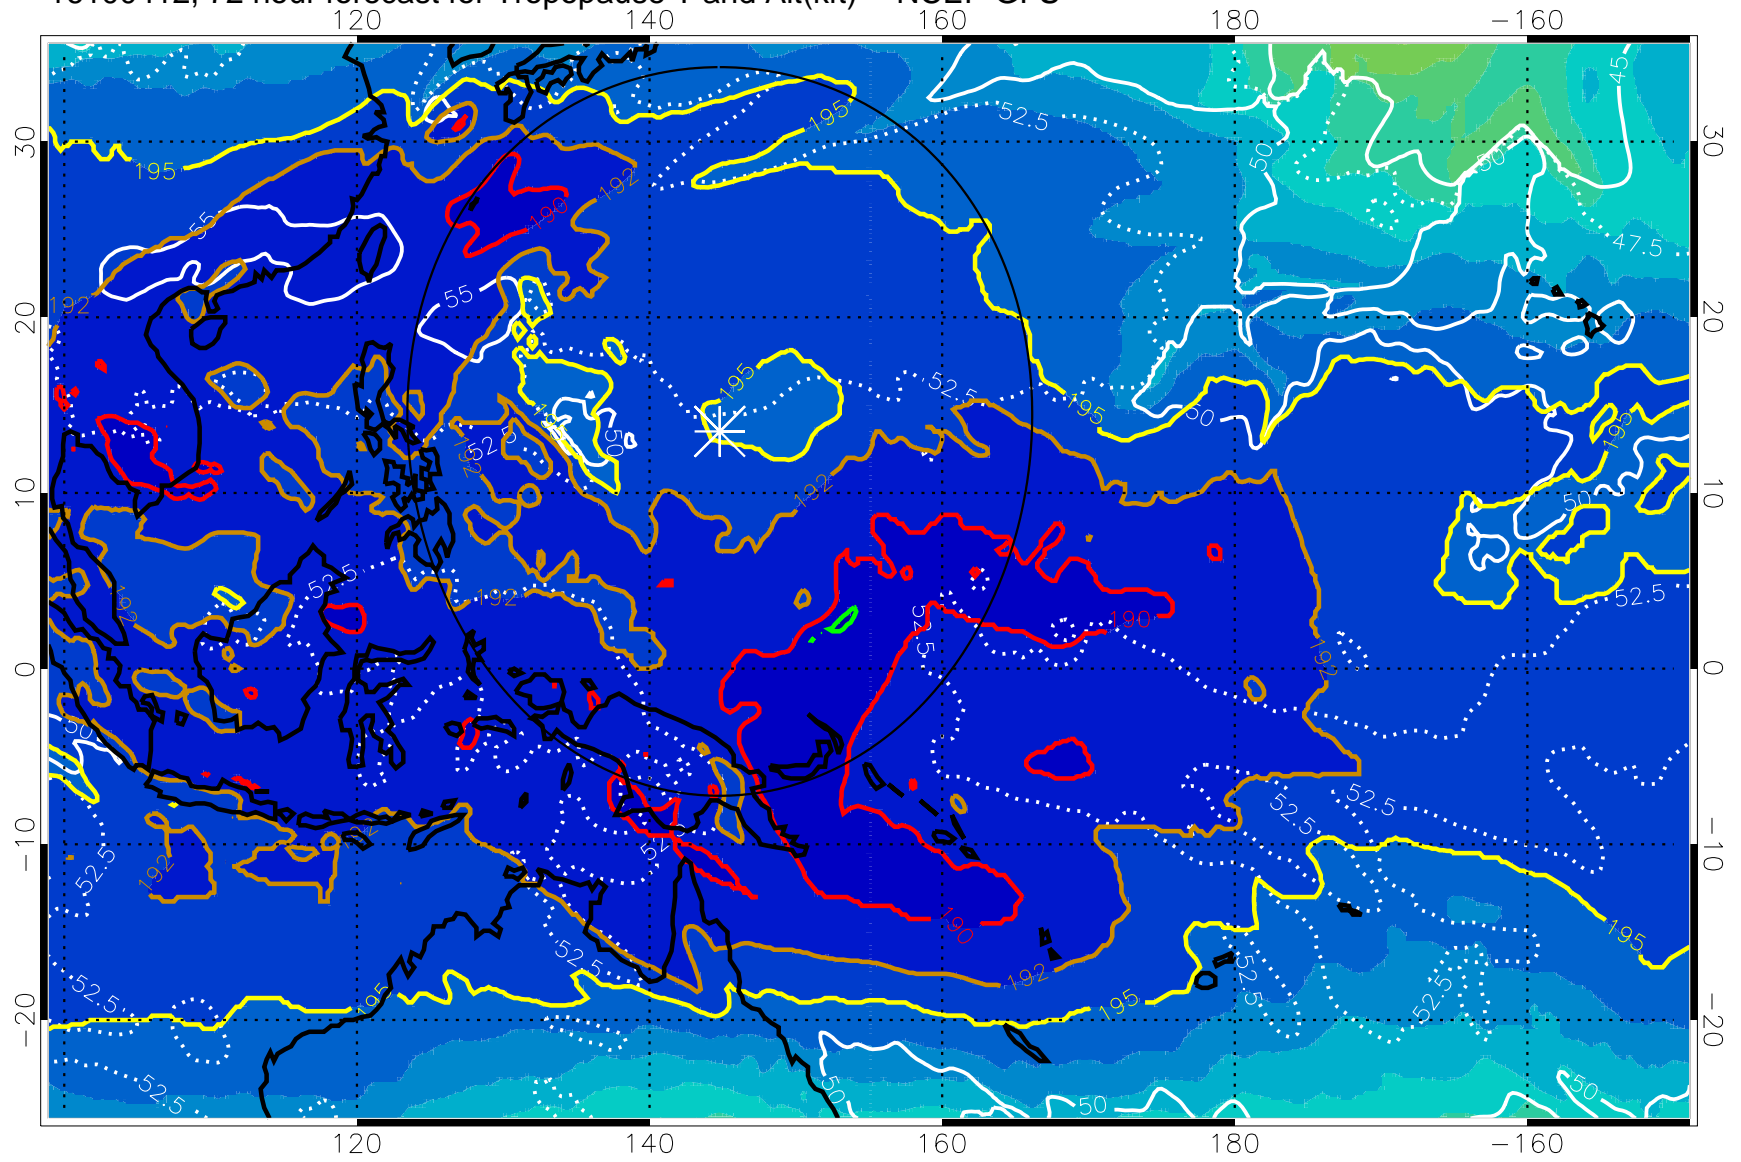

16100412, 72 hour forecast for Tropopause T and Alt(kft) -- NCEP GFS

190 200 210 220 230
Tropopause T, K

Tropopause Altitude in kft (white)

192.5K Isotherm 195K Isotherm
187.5K Isotherm 190K Isotherm

Range ring of 2304 km