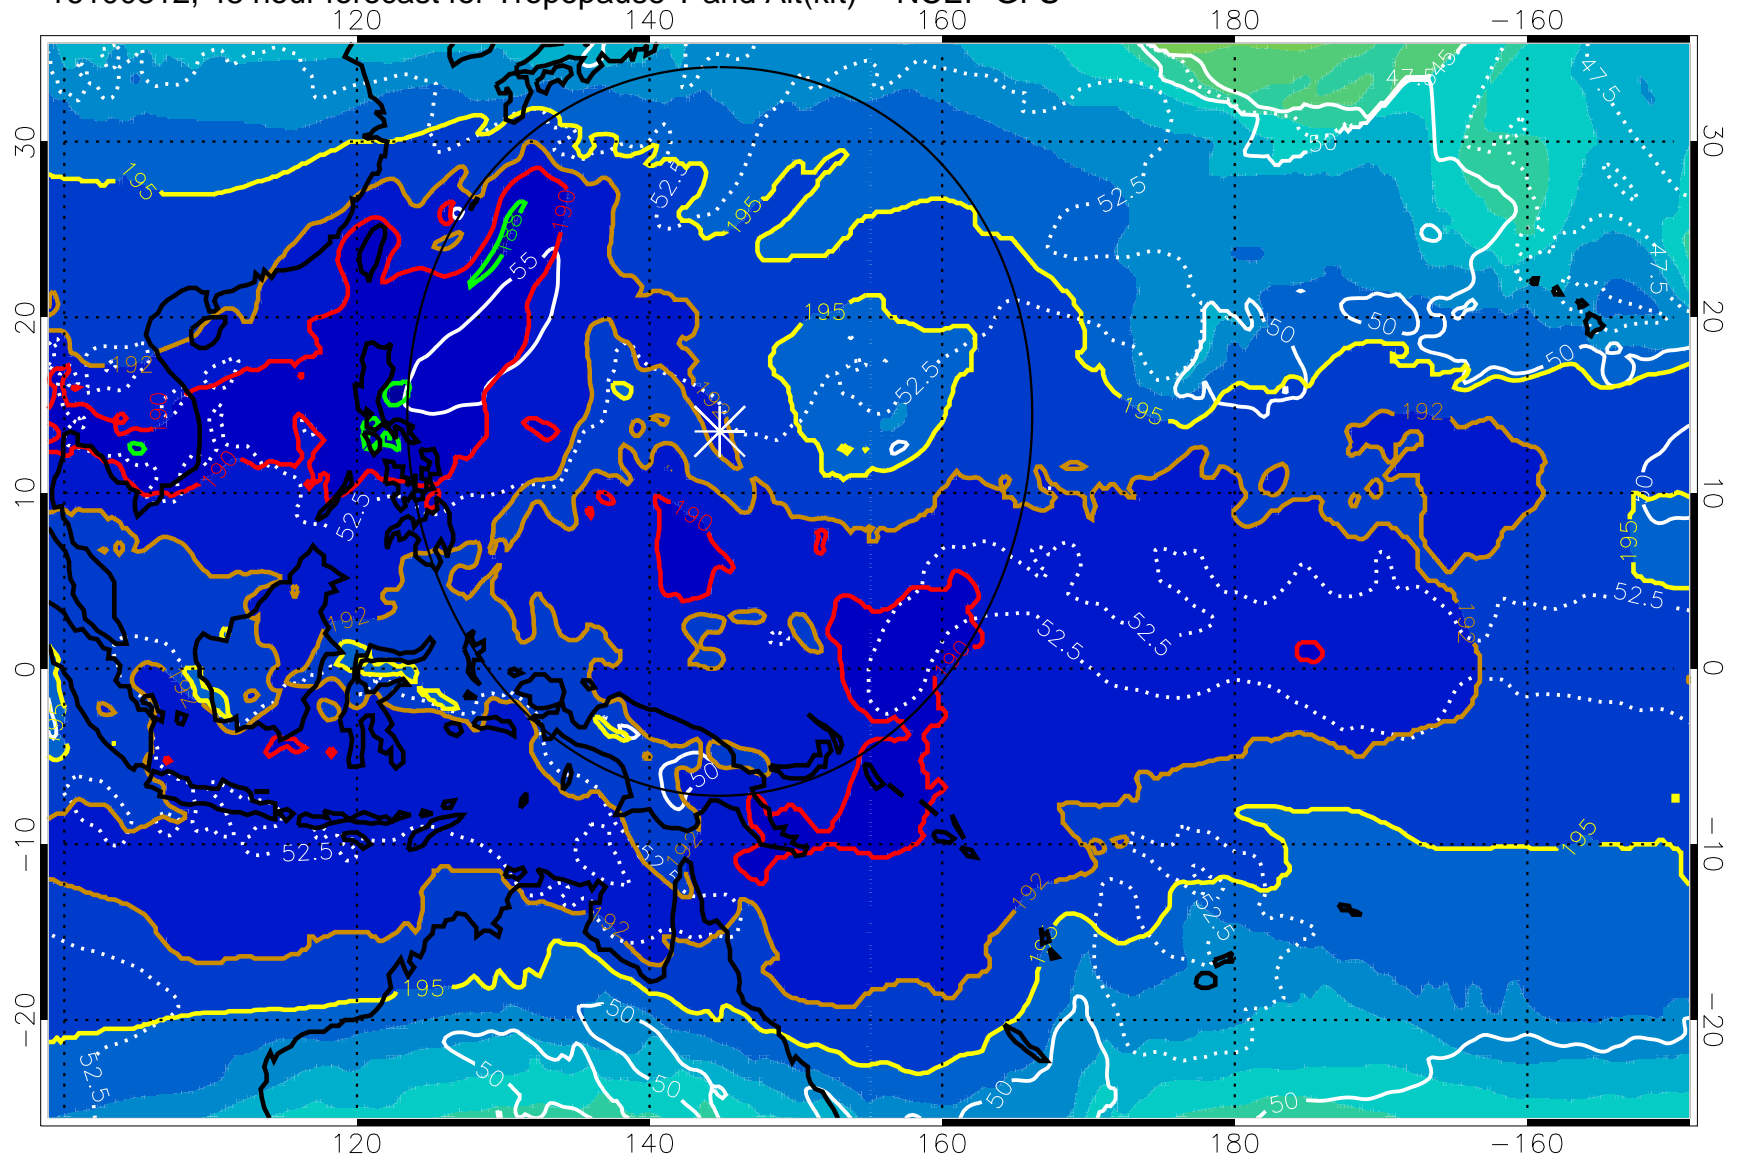

16100312, 48 hour forecast for Tropopause T and Alt(kft) -- NCEP GFS

190   200   210   220   230
Tropopause T, K

Tropopause Altitude in kft (white)

192.5K Isotherm   195K Isotherm
187.5K Isotherm   190K Isotherm

Range ring of 2304 km