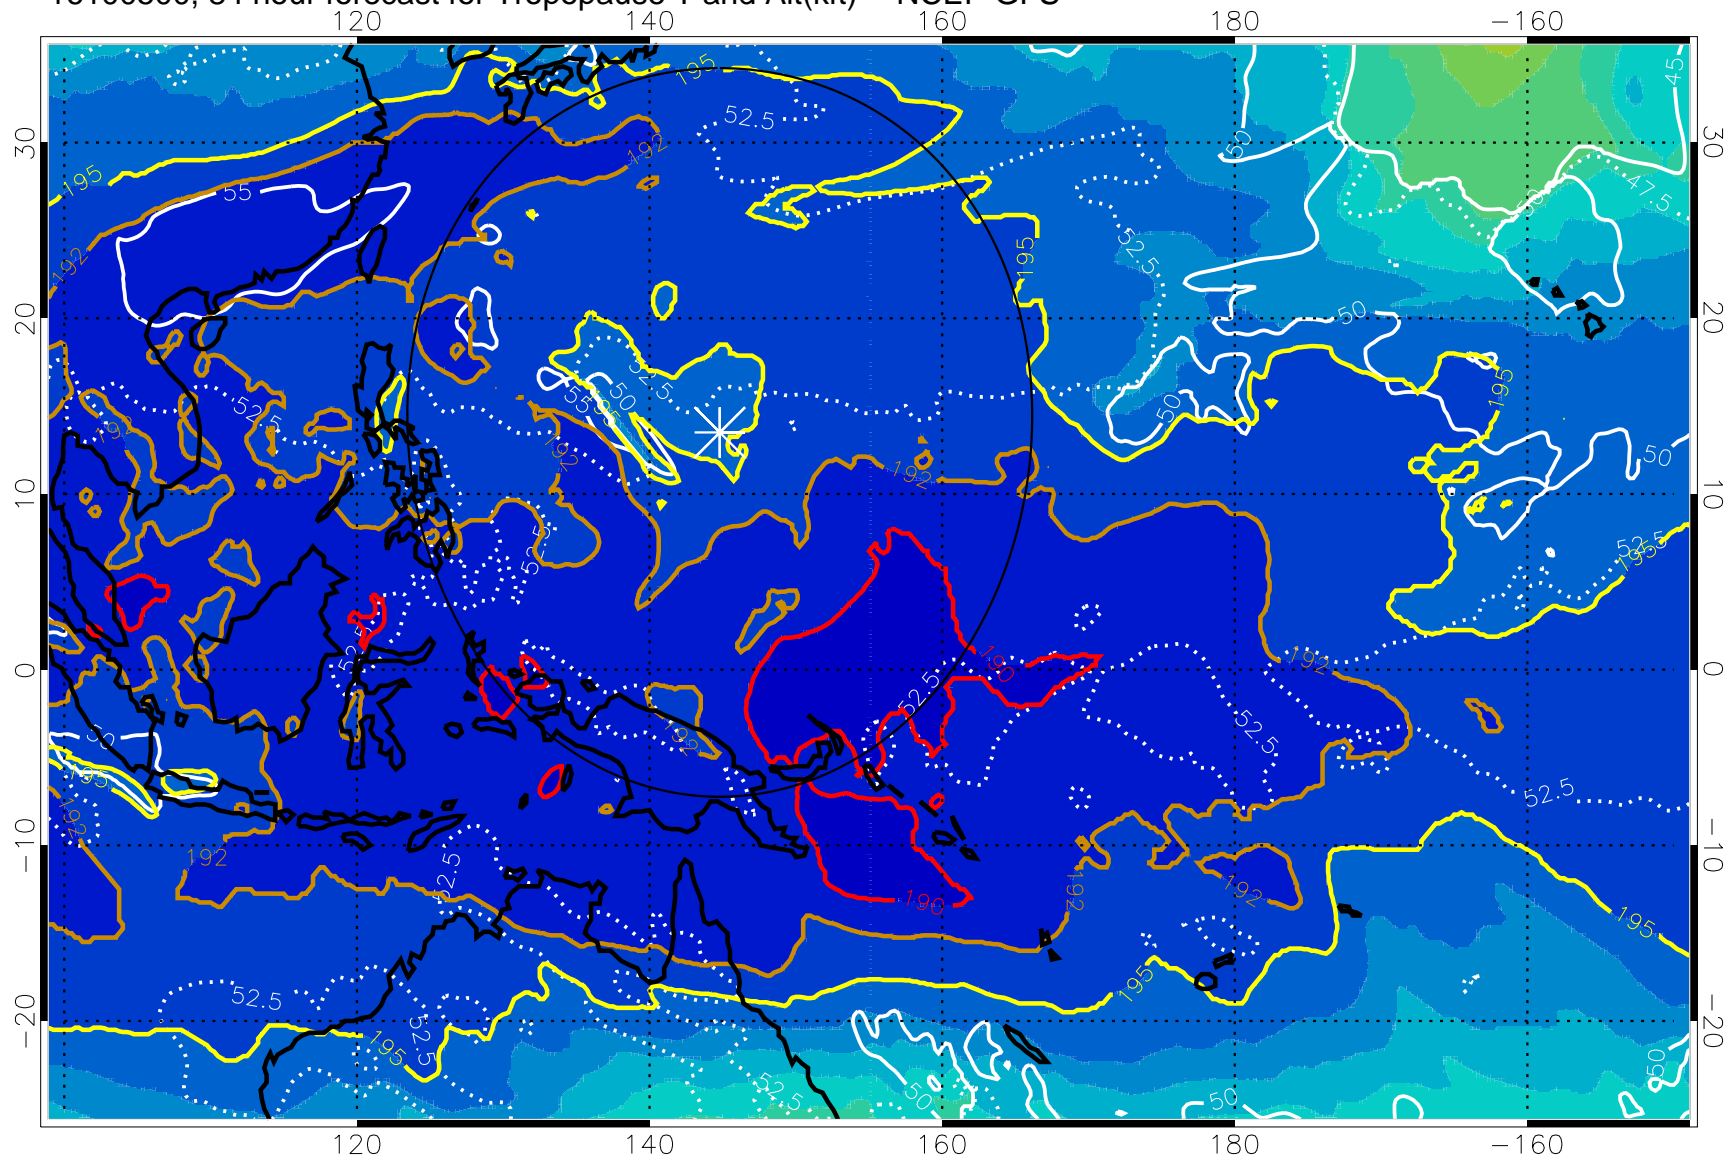

16100500, 84 hour forecast for Tropopause T and Alt(kft) -- NCEP GFS

190 200 210 220 230

Tropopause T, K

Tropopause Altitude in kft (white)

192.5K Isotherm 195K Isotherm
187.5K Isotherm 190K Isotherm

Range ring of 2304 km