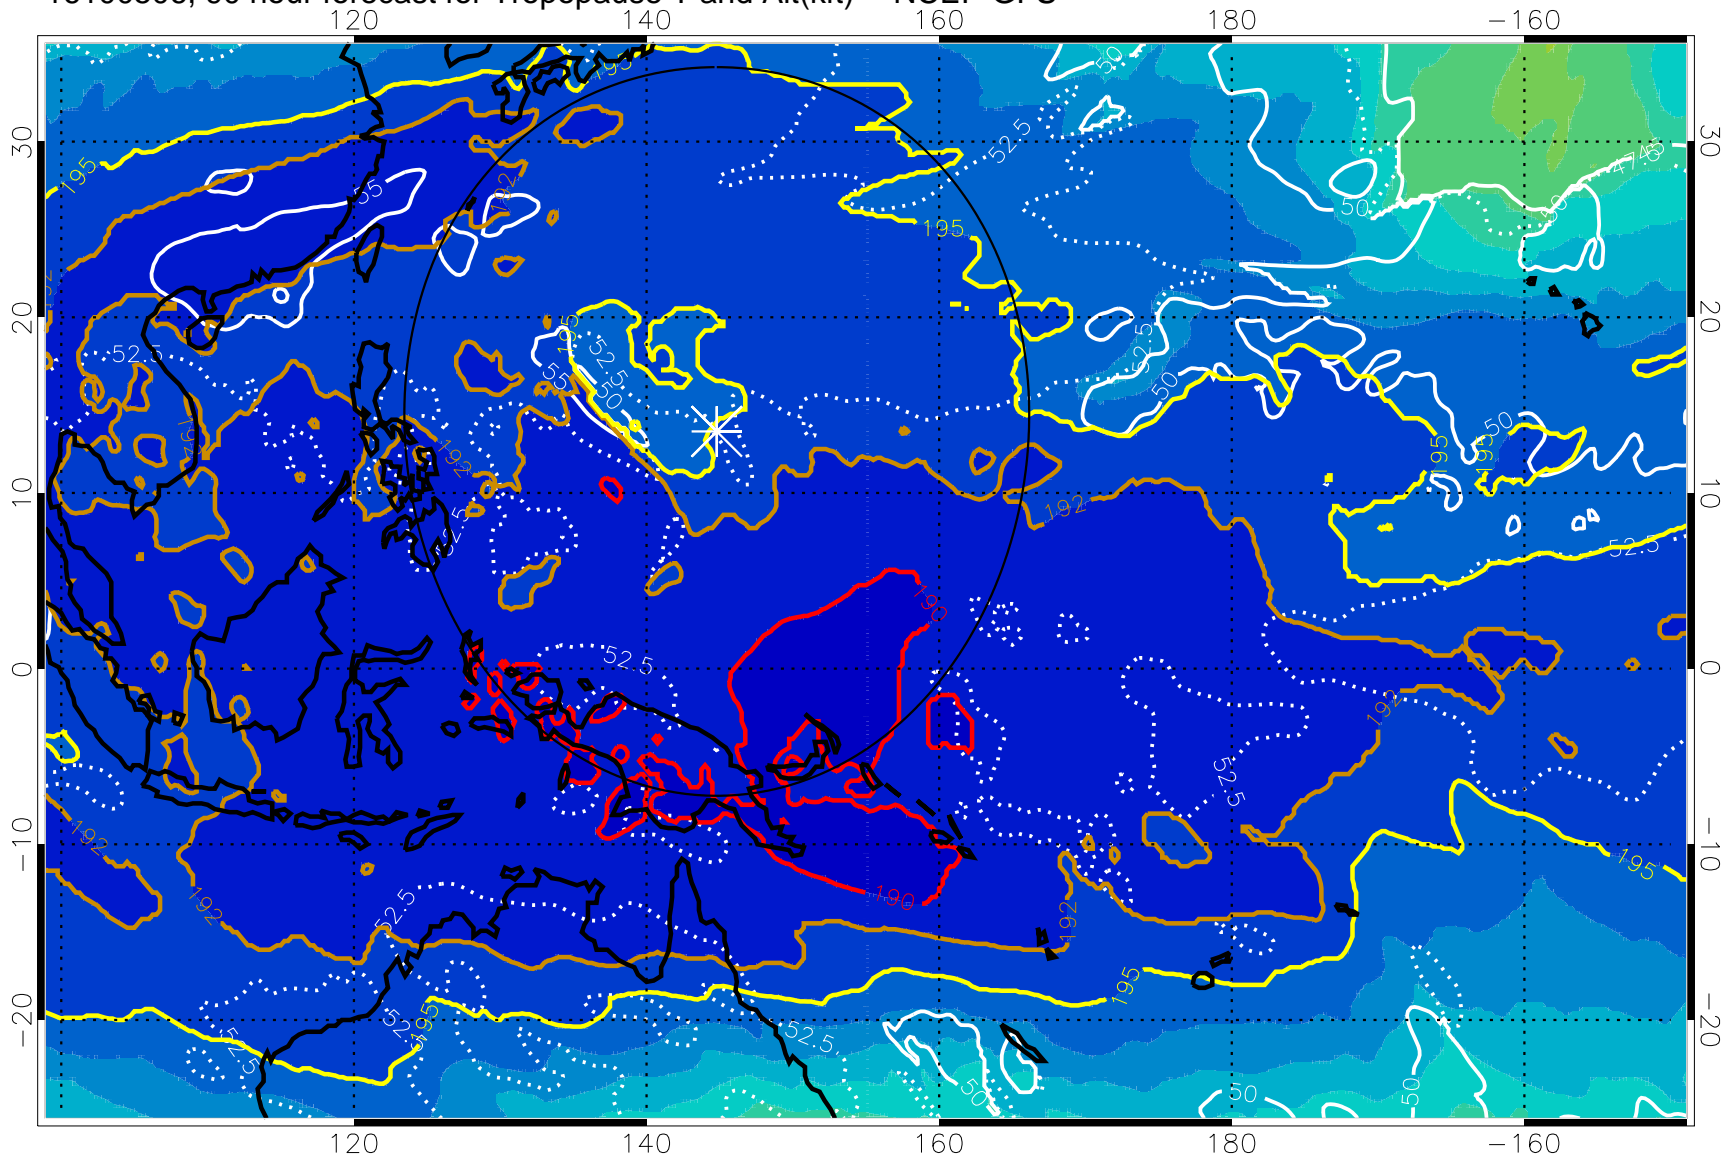

16100506, 90 hour forecast for Tropopause T and Alt(kft) -- NCEP GFS

190 200 210 220 230
Tropopause T, K

Tropopause Altitude in kft (white)

192.5K Isotherm 195K Isotherm
187.5K Isotherm 190K Isotherm

Range ring of 2304 km