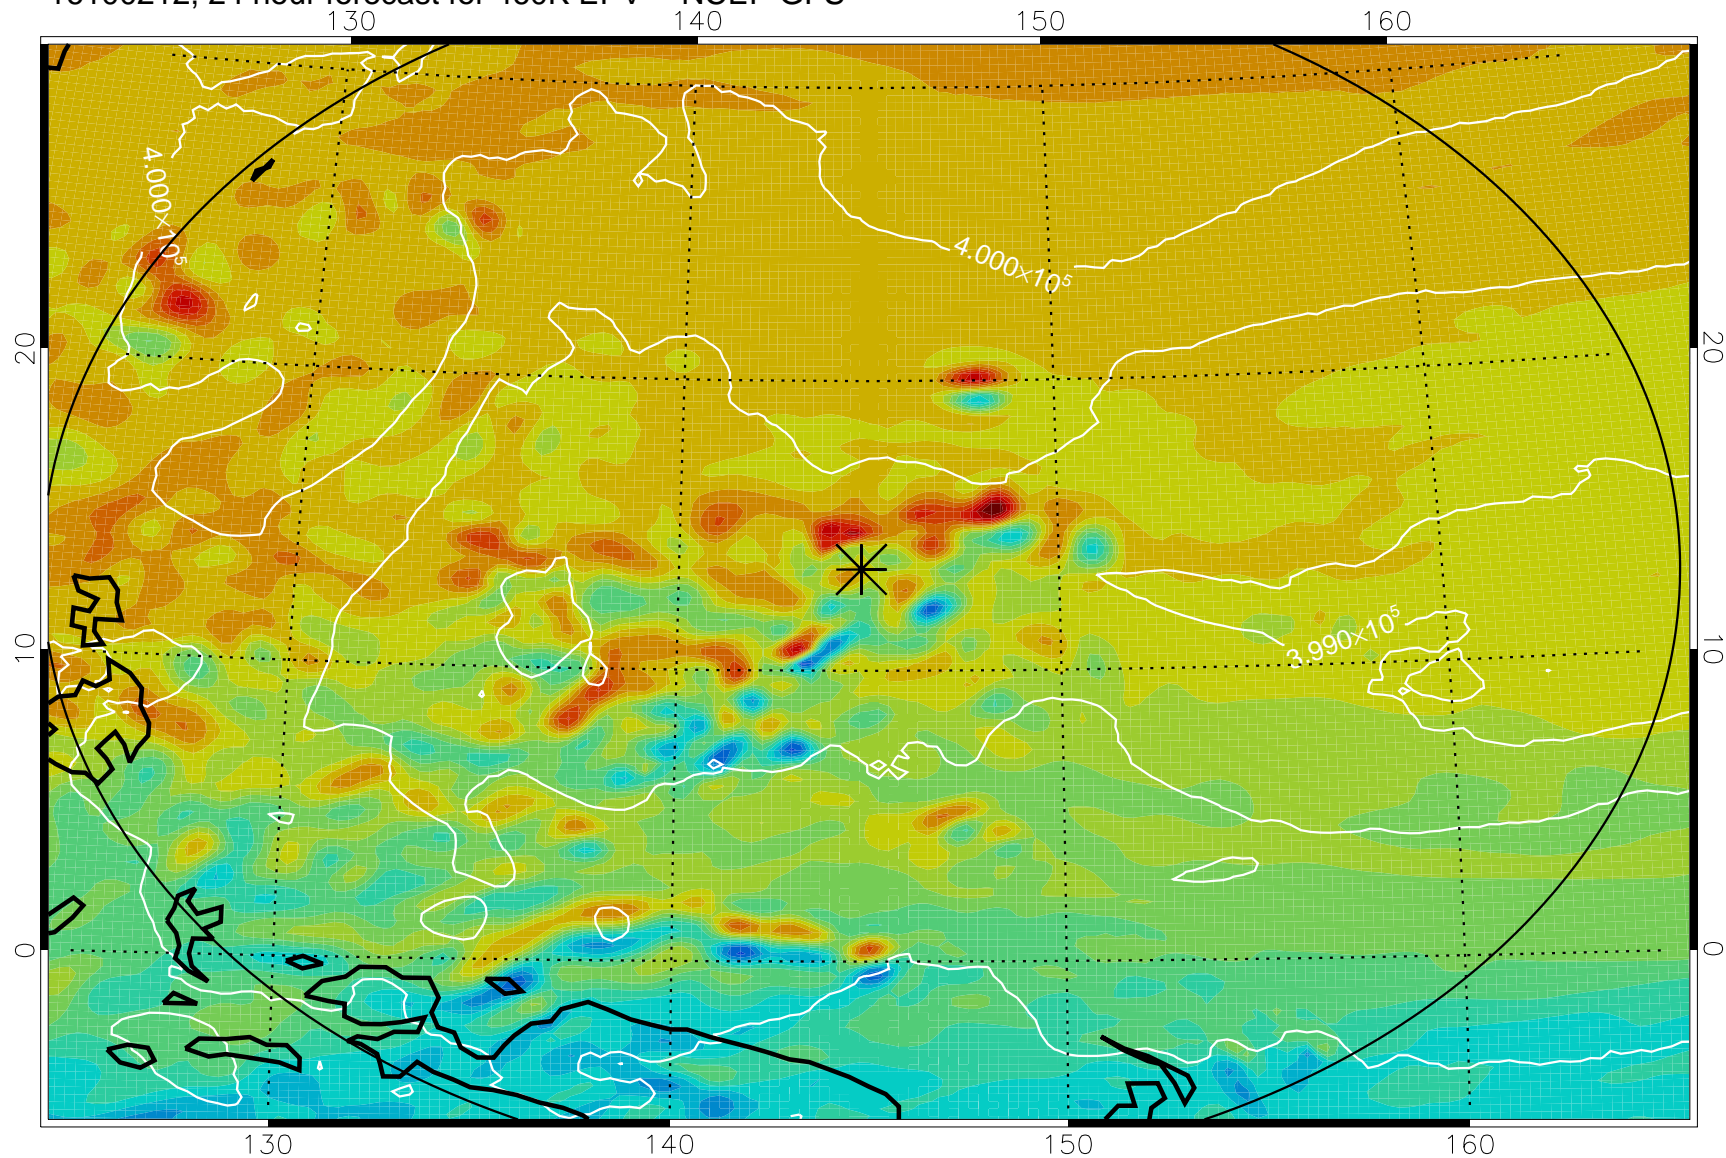

16100118, 6 hour forecast for 460K EPV -- NCEP GFS

460K Montgomery Streamfunction, white

Range ring of 2304 km

16100200, 12 hour forecast for 460K EPV -- NCEP GFS

460K Montgomery Streamfunction, white

Range ring of 2304 km

16100206, 18 hour forecast for 460K EPV -- NCEP GFS

460K Montgomery Streamfunction, white

Range ring of 2304 km

16100212, 24 hour forecast for 460K EPV -- NCEP GFS

460K Montgomery Streamfunction, white

Range ring of 2304 km

16100218, 30 hour forecast for 460K EPV -- NCEP GFS

460K Montgomery Streamfunction, white

Range ring of 2304 km

16100300, 36 hour forecast for 460K EPV -- NCEP GFS

460K Montgomery Streamfunction, white

Range ring of 2304 km

16100418, 78 hour forecast for 460K EPV -- NCEP GFS

460K Montgomery Streamfunction, white

Range ring of 2304 km

16100500, 84 hour forecast for 460K EPV -- NCEP GFS

460K Montgomery Streamfunction, white

Range ring of 2304 km