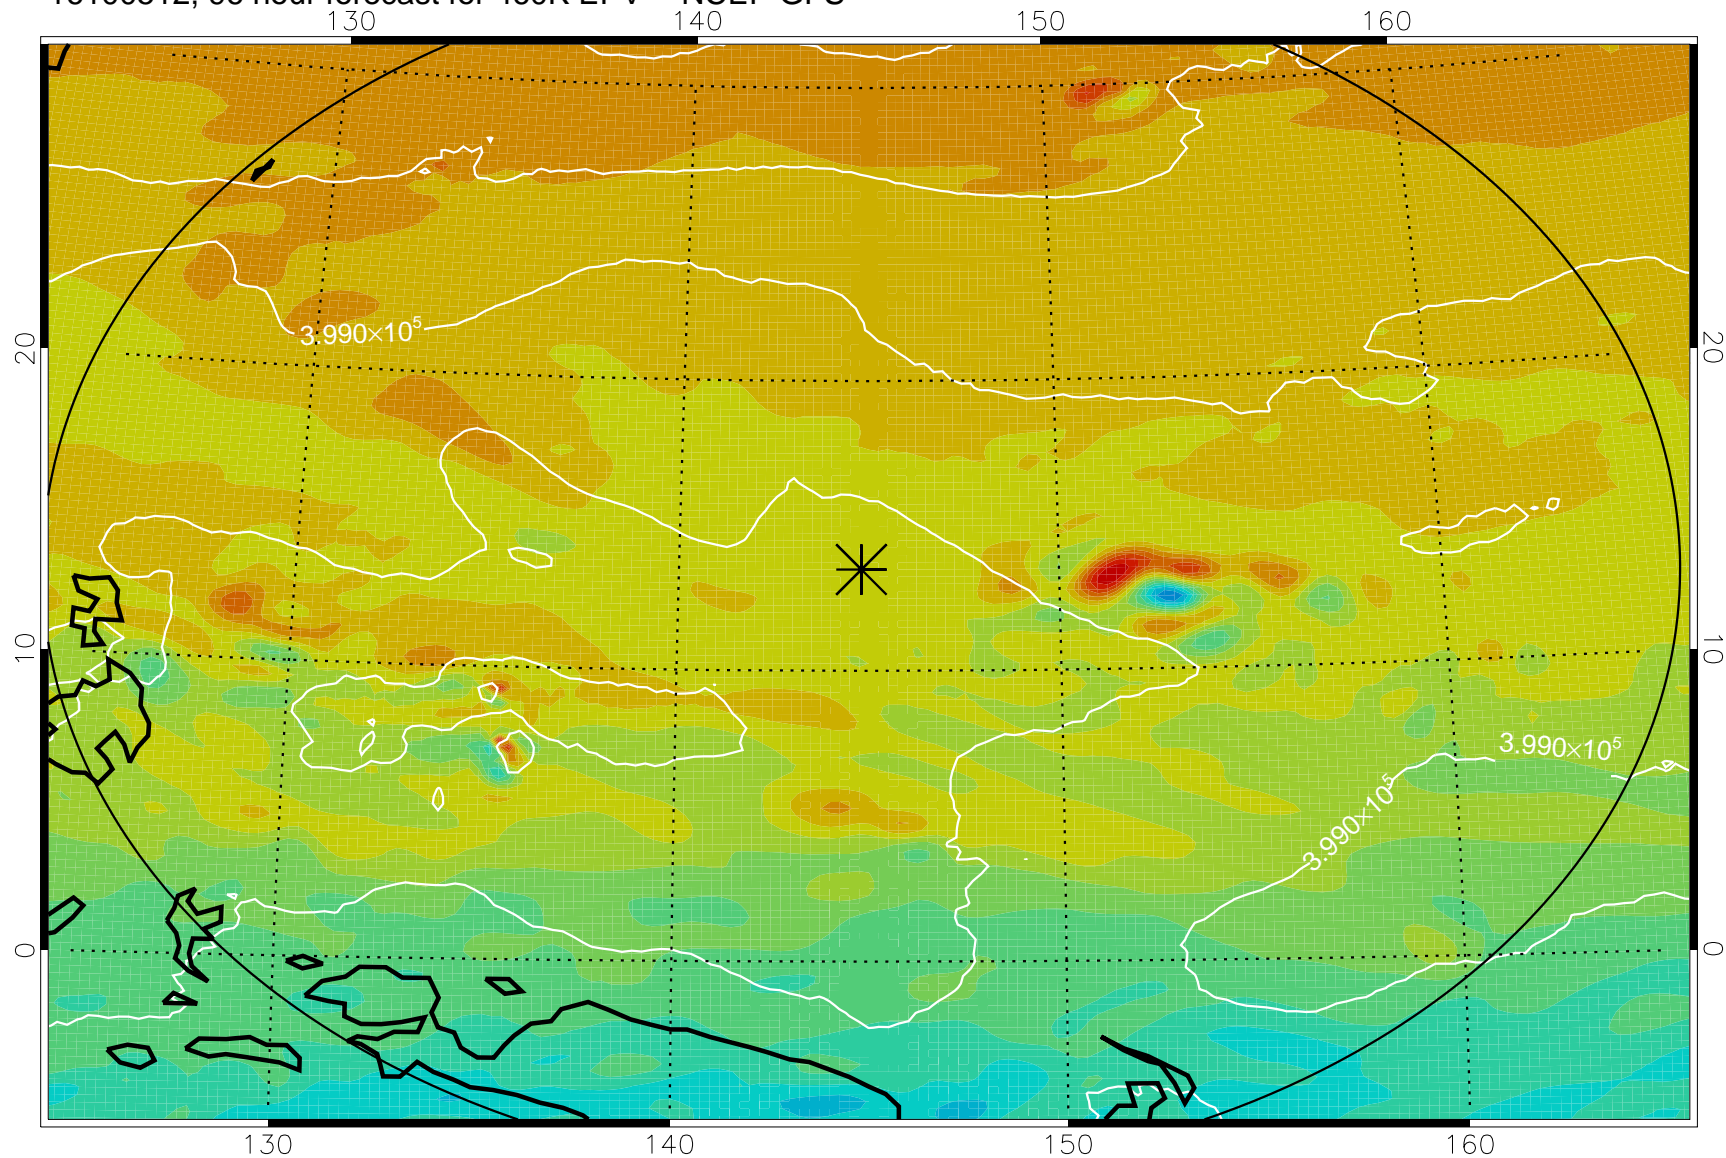

16100406, 66 hour forecast for 460K EPV -- NCEP GFS

460K Montgomery Streamfunction, white

Range ring of 2304 km

16100412, 72 hour forecast for 460K EPV -- NCEP GFS

460K Montgomery Streamfunction, white

Range ring of 2304 km

16100418, 78 hour forecast for 460K EPV -- NCEP GFS

460K Montgomery Streamfunction, white

Range ring of 2304 km

16100500, 84 hour forecast for 460K EPV -- NCEP GFS

460K Montgomery Streamfunction, white

Range ring of 2304 km

16100506, 90 hour forecast for 460K EPV -- NCEP GFS

460K Montgomery Streamfunction, white

Range ring of 2304 km

16100512, 96 hour forecast for 460K EPV -- NCEP GFS

460K Montgomery Streamfunction, white

Range ring of 2304 km

16100518, 102 hour forecast for 460K EPV -- NCEP GFS

460K Montgomery Streamfunction, white

Range ring of 2304 km

16100600, 108 hour forecast for 460K EPV -- NCEP GFS

460K Montgomery Streamfunction, white

Range ring of 2304 km