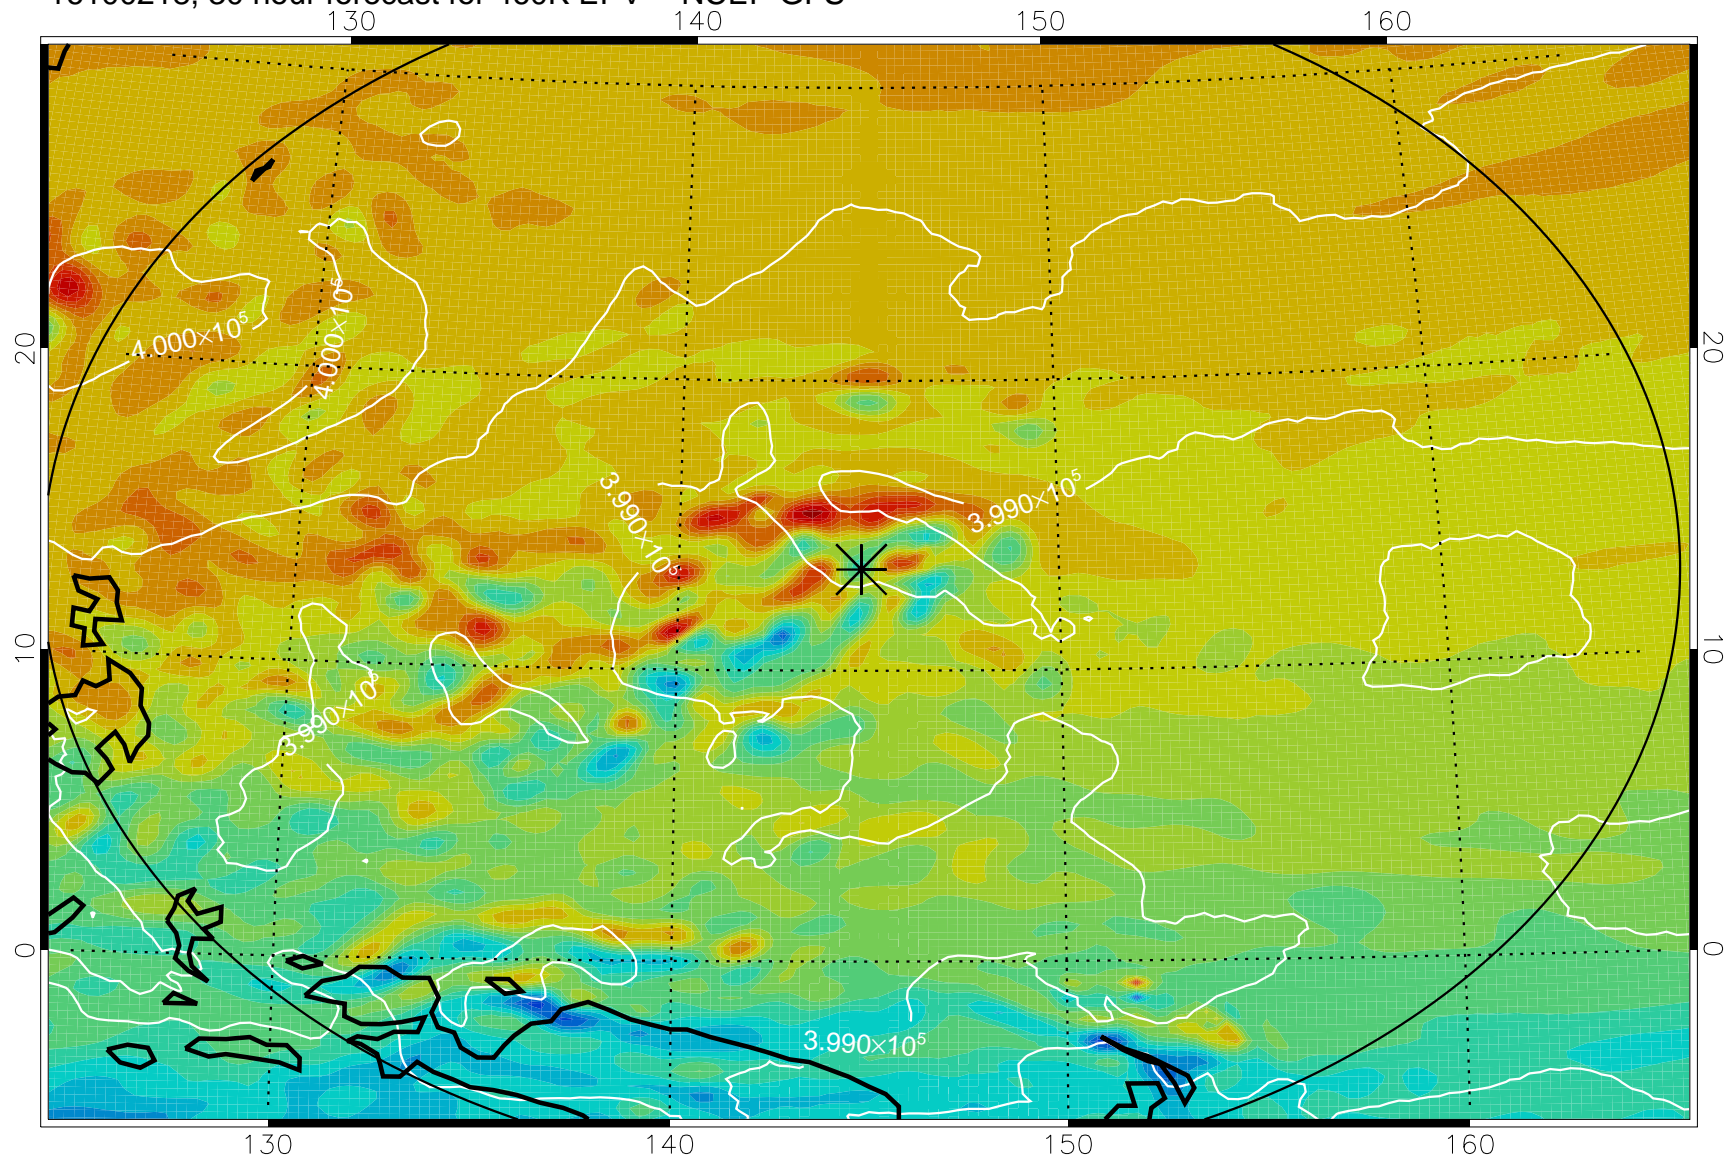

16100206, 18 hour forecast for 460K EPV -- NCEP GFS

460K Montgomery Streamfunction, white

Range ring of 2304 km

16100212, 24 hour forecast for 460K EPV -- NCEP GFS

460K Montgomery Streamfunction, white

Range ring of 2304 km

16100218, 30 hour forecast for 460K EPV -- NCEP GFS

460K Montgomery Streamfunction, white

Range ring of 2304 km

16100300, 36 hour forecast for 460K EPV -- NCEP GFS

460K Montgomery Streamfunction, white

Range ring of 2304 km

16100306, 42 hour forecast for 460K EPV -- NCEP GFS

460K Montgomery Streamfunction, white

Range ring of 2304 km

16100312, 48 hour forecast for 460K EPV -- NCEP GFS

460K Montgomery Streamfunction, white

Range ring of 2304 km

16100406, 66 hour forecast for 460K EPV -- NCEP GFS

460K Montgomery Streamfunction, white

Range ring of 2304 km

16100412, 72 hour forecast for 460K EPV -- NCEP GFS

460K Montgomery Streamfunction, white

Range ring of 2304 km