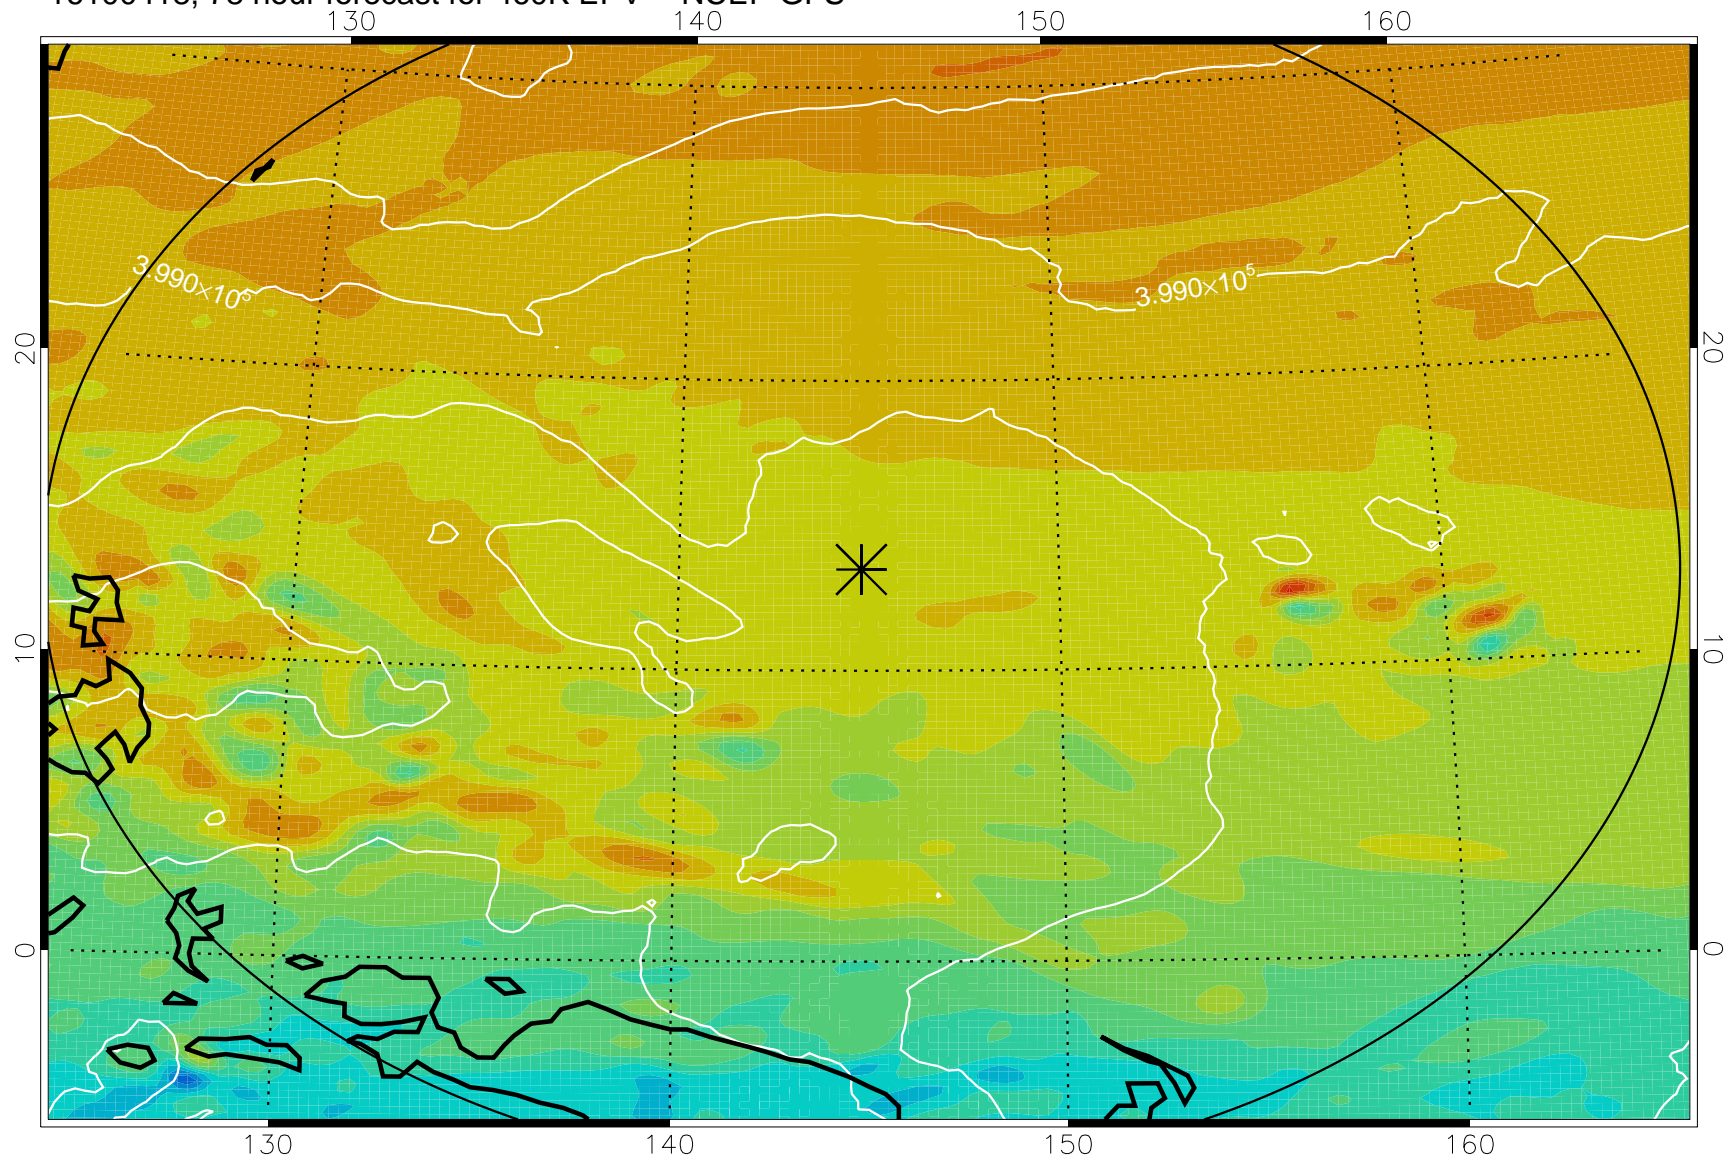

16100406, 66 hour forecast for 460K EPV -- NCEP GFS

460K Montgomery Streamfunction, white

Range ring of 2304 km

16100412, 72 hour forecast for 460K EPV -- NCEP GFS

460K Montgomery Streamfunction, white

Range ring of 2304 km

16100418, 78 hour forecast for 460K EPV -- NCEP GFS

460K Montgomery Streamfunction, white

Range ring of 2304 km

16100500, 84 hour forecast for 460K EPV -- NCEP GFS

460K Montgomery Streamfunction, white

Range ring of 2304 km

16100506, 90 hour forecast for 460K EPV -- NCEP GFS

460K Montgomery Streamfunction, white

Range ring of 2304 km

16100512, 96 hour forecast for 460K EPV -- NCEP GFS

460K Montgomery Streamfunction, white

Range ring of 2304 km

16100518, 102 hour forecast for 460K EPV -- NCEP GFS

460K Montgomery Streamfunction, white

Range ring of 2304 km

16100600, 108 hour forecast for 460K EPV -- NCEP GFS

460K Montgomery Streamfunction, white

Range ring of 2304 km