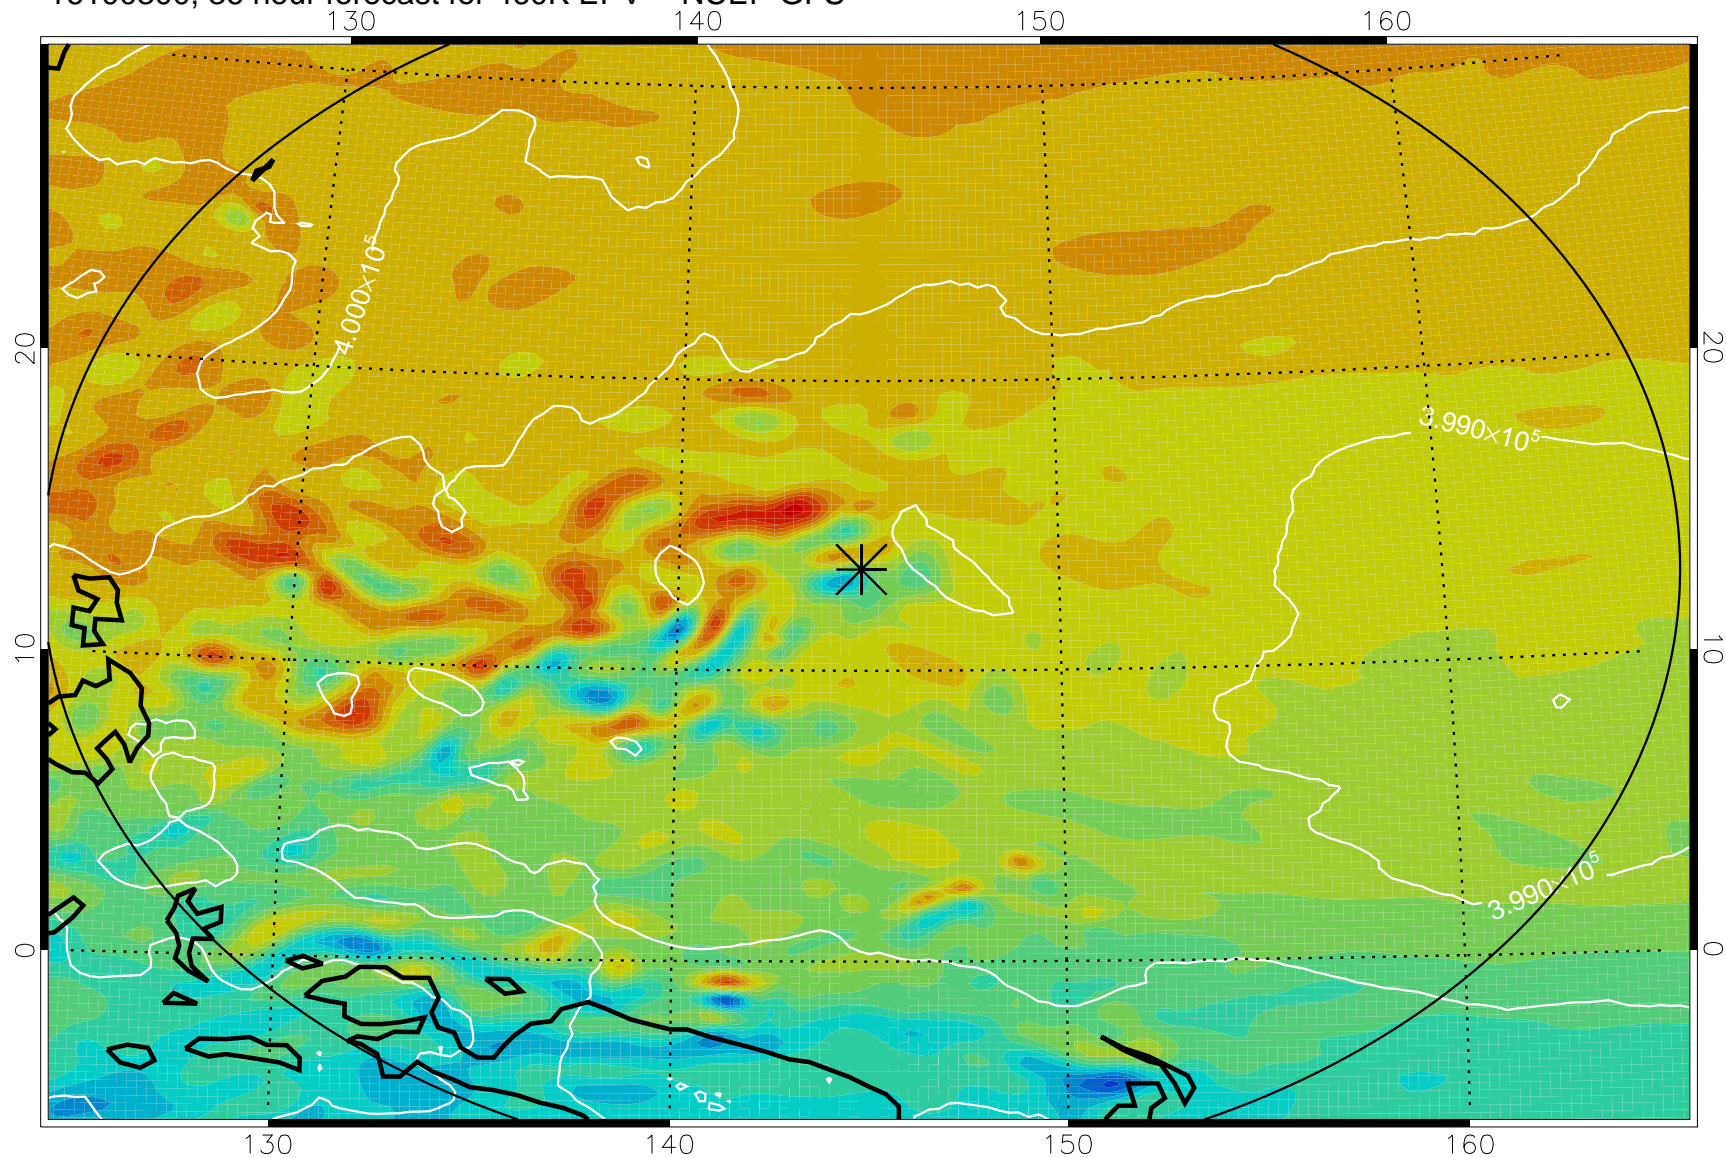

16100218, 30 hour forecast for 460K EPV -- NCEP GFS

460K Montgomery Streamfunction, white

Range ring of 2304 km

16100300, 36 hour forecast for 460K EPV -- NCEP GFS

460K Montgomery Streamfunction, white

Range ring of 2304 km

16100306, 42 hour forecast for 460K EPV -- NCEP GFS

460K Montgomery Streamfunction, white

Range ring of 2304 km

16100312, 48 hour forecast for 460K EPV -- NCEP GFS

460K Montgomery Streamfunction, white

Range ring of 2304 km

16100318, 54 hour forecast for 460K EPV -- NCEP GFS

460K Montgomery Streamfunction, white

Range ring of 2304 km

16100400, 60 hour forecast for 460K EPV -- NCEP GFS

460K Montgomery Streamfunction, white

Range ring of 2304 km

16100418, 78 hour forecast for 460K EPV -- NCEP GFS

460K Montgomery Streamfunction, white

Range ring of 2304 km

16100500, 84 hour forecast for 460K EPV -- NCEP GFS

460K Montgomery Streamfunction, white

Range ring of 2304 km