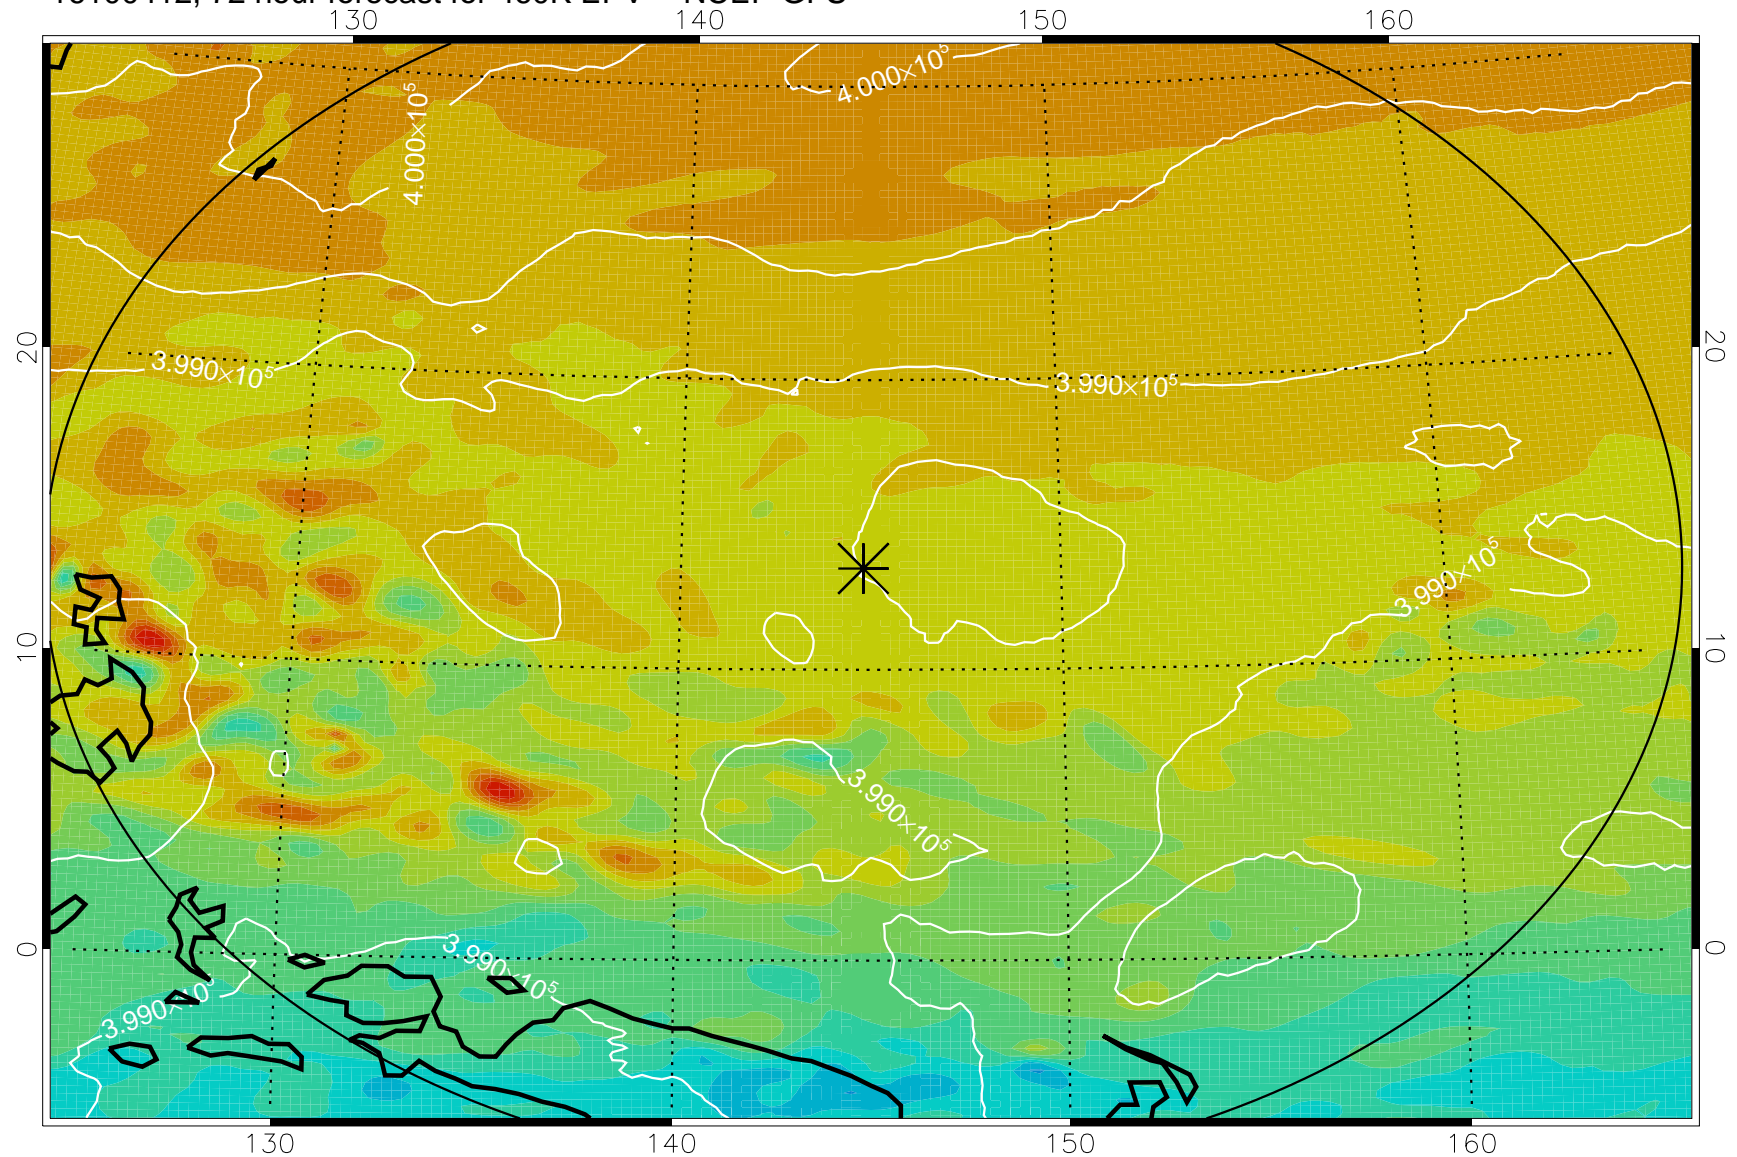

16100318, 54 hour forecast for 460K EPV -- NCEP GFS

460K Montgomery Streamfunction, white

Range ring of 2304 km

16100400, 60 hour forecast for 460K EPV -- NCEP GFS

460K Montgomery Streamfunction, white

Range ring of 2304 km

16100406, 66 hour forecast for 460K EPV -- NCEP GFS

460K Montgomery Streamfunction, white

Range ring of 2304 km

16100412, 72 hour forecast for 460K EPV -- NCEP GFS

460K Montgomery Streamfunction, white

Range ring of 2304 km

16100418, 78 hour forecast for 460K EPV -- NCEP GFS

460K Montgomery Streamfunction, white

Range ring of 2304 km

16100500, 84 hour forecast for 460K EPV -- NCEP GFS

460K Montgomery Streamfunction, white

Range ring of 2304 km

16100506, 90 hour forecast for 460K EPV -- NCEP GFS

460K Montgomery Streamfunction, white

Range ring of 2304 km

16100512, 96 hour forecast for 460K EPV -- NCEP GFS

460K Montgomery Streamfunction, white

Range ring of 2304 km