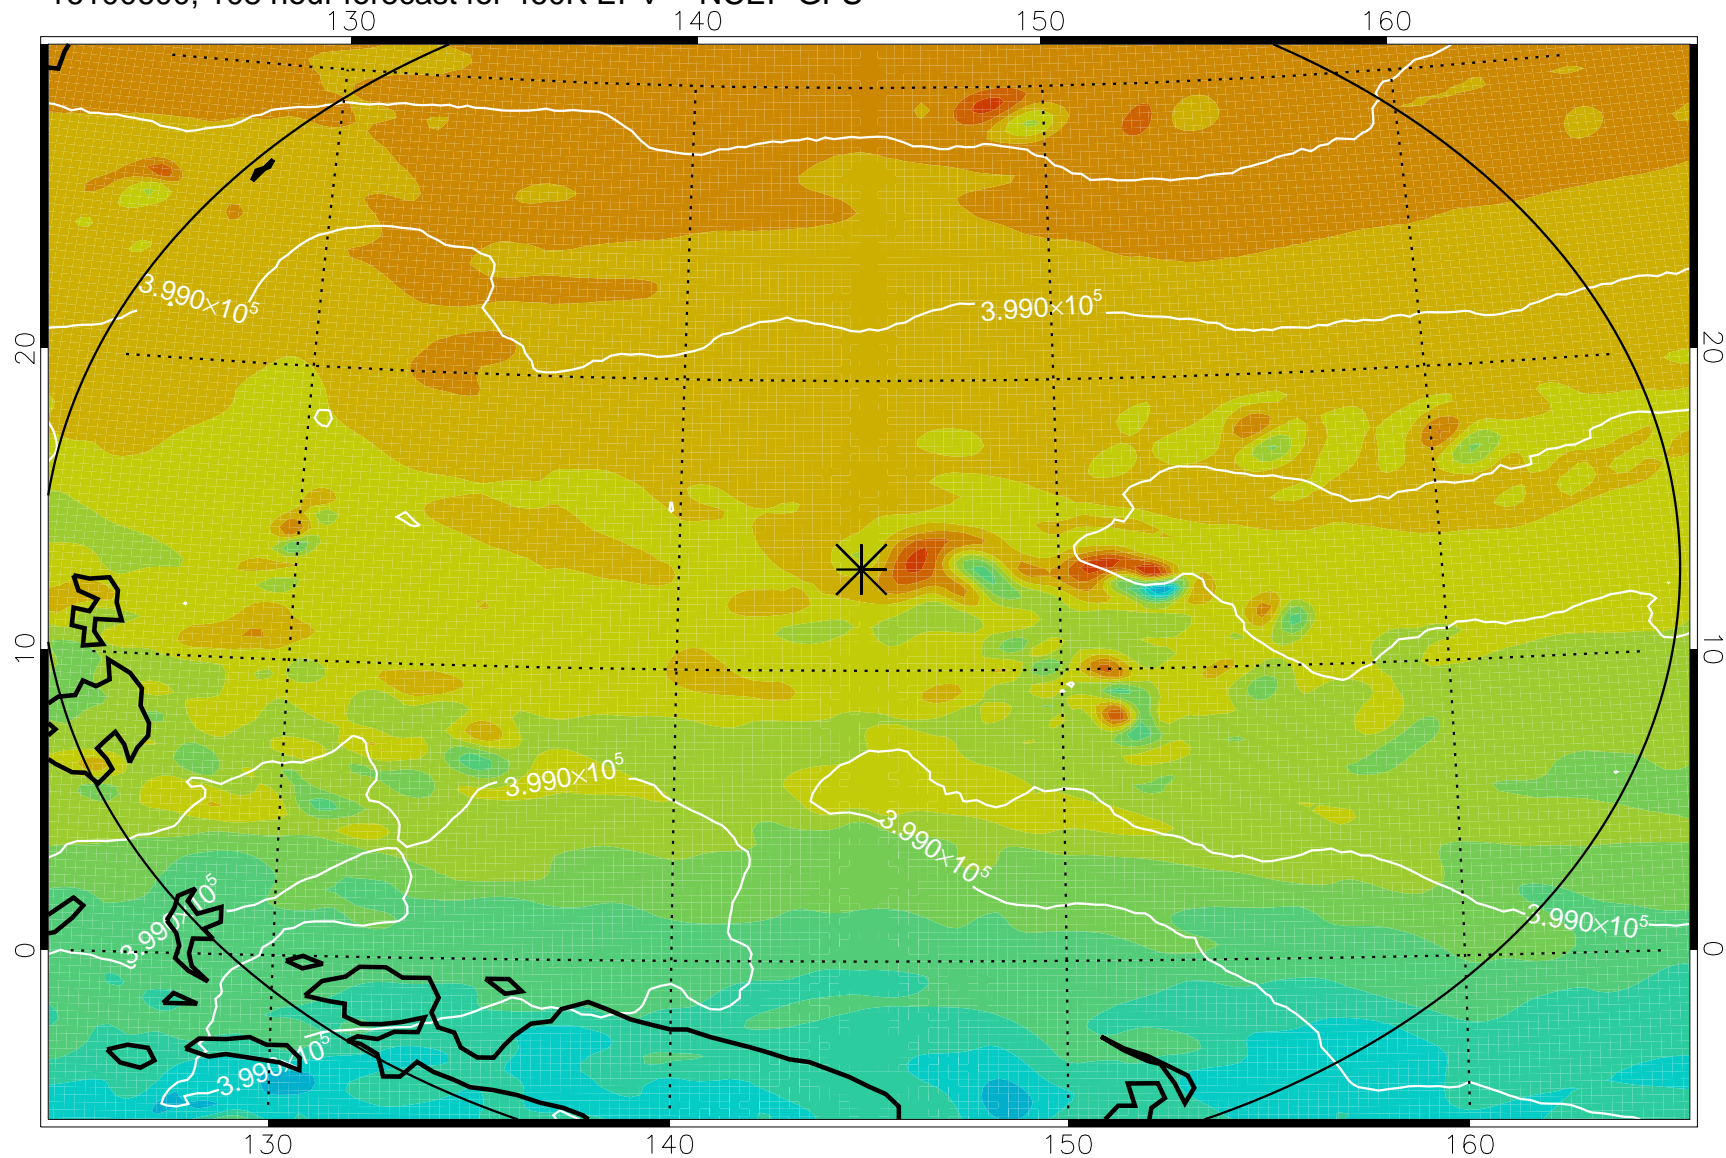

16100418, 78 hour forecast for 460K EPV -- NCEP GFS

460K Montgomery Streamfunction, white

Range ring of 2304 km

16100500, 84 hour forecast for 460K EPV -- NCEP GFS

460K Montgomery Streamfunction, white

Range ring of 2304 km

16100506, 90 hour forecast for 460K EPV -- NCEP GFS

460K Montgomery Streamfunction, white

Range ring of 2304 km

16100512, 96 hour forecast for 460K EPV -- NCEP GFS

460K Montgomery Streamfunction, white

Range ring of 2304 km

16100518, 102 hour forecast for 460K EPV -- NCEP GFS

460K Montgomery Streamfunction, white

Range ring of 2304 km

16100600, 108 hour forecast for 460K EPV -- NCEP GFS

460K Montgomery Streamfunction, white

Range ring of 2304 km

16100606, 114 hour forecast for 460K EPV -- NCEP GFS

460K Montgomery Streamfunction, white

Range ring of 2304 km

16100612, 120 hour forecast for 460K EPV -- NCEP GFS

460K Montgomery Streamfunction, white

Range ring of 2304 km