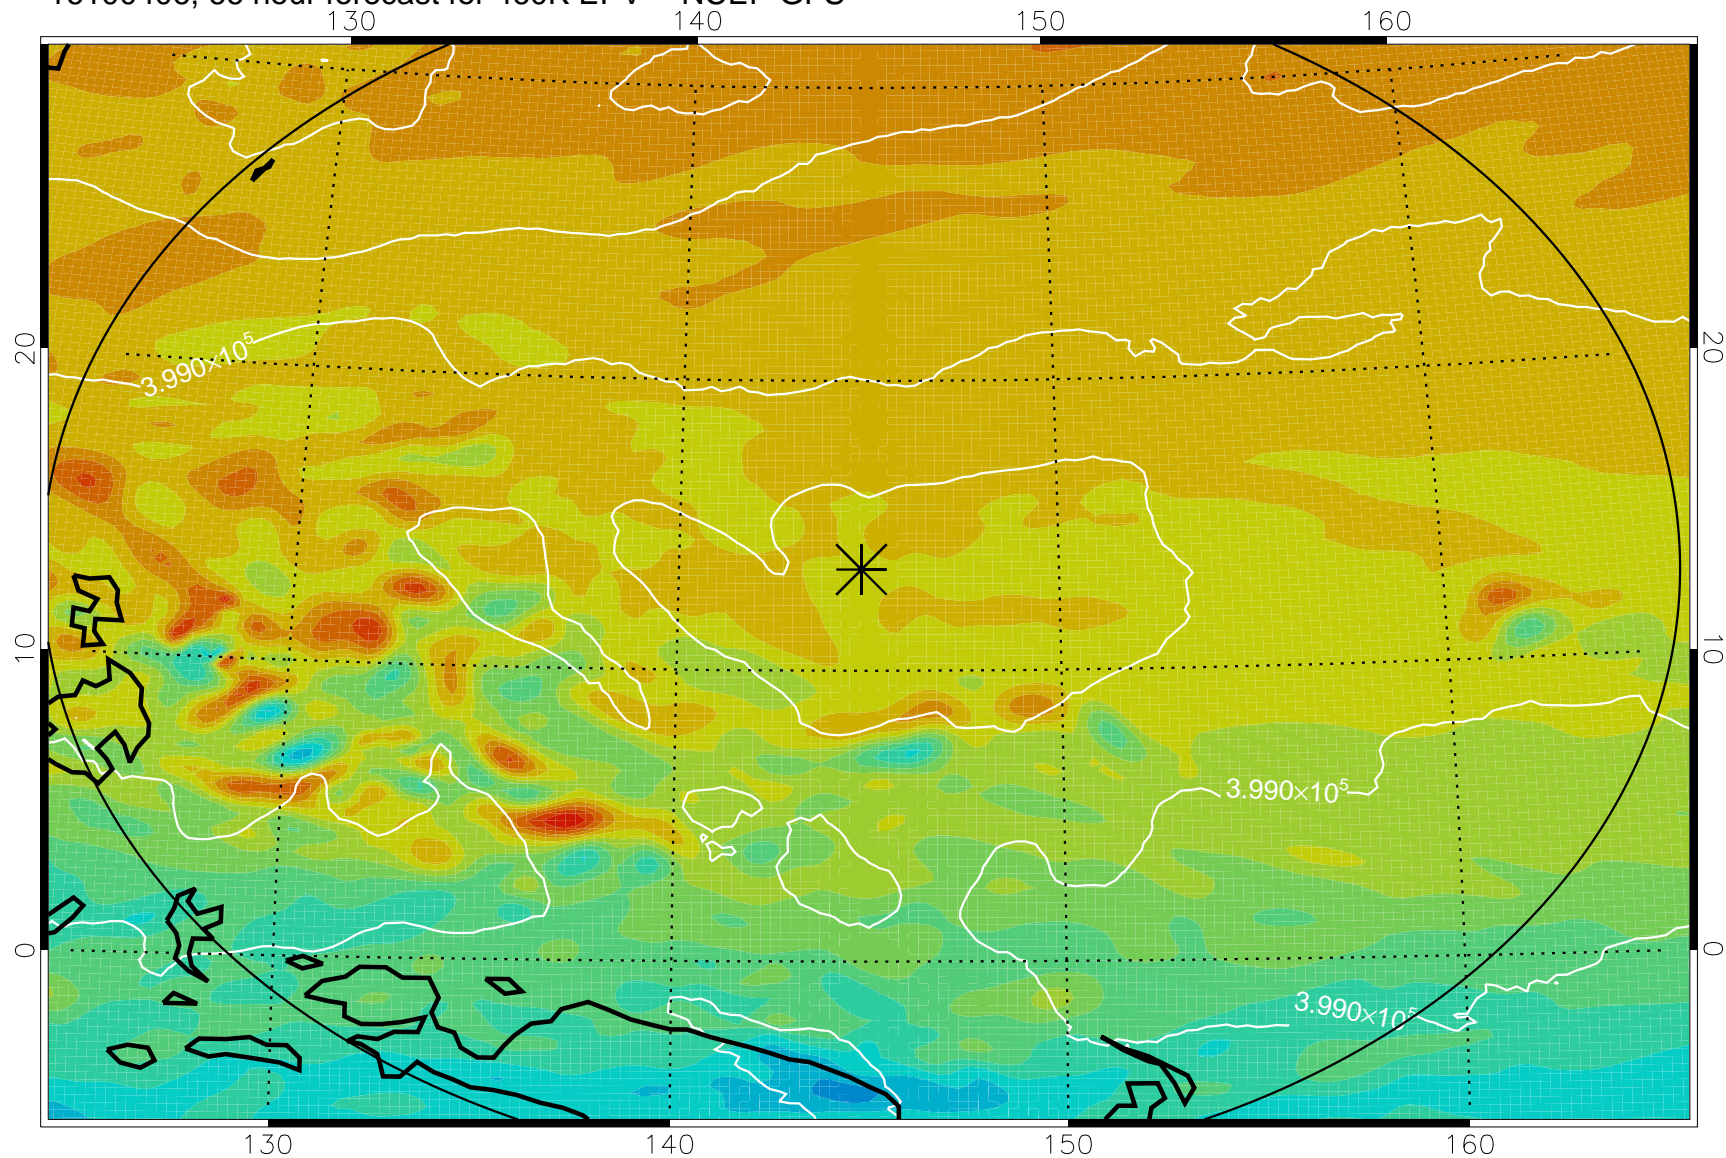

16100306, 42 hour forecast for 460K EPV -- NCEP GFS

460K Montgomery Streamfunction, white

Range ring of 2304 km

16100312, 48 hour forecast for 460K EPV -- NCEP GFS

460K Montgomery Streamfunction, white

Range ring of 2304 km

16100318, 54 hour forecast for 460K EPV -- NCEP GFS

460K Montgomery Streamfunction, white

Range ring of 2304 km

16100400, 60 hour forecast for 460K EPV -- NCEP GFS

460K Montgomery Streamfunction, white

Range ring of 2304 km

16100406, 66 hour forecast for 460K EPV -- NCEP GFS

460K Montgomery Streamfunction, white

Range ring of 2304 km

16100412, 72 hour forecast for 460K EPV -- NCEP GFS

460K Montgomery Streamfunction, white

Range ring of 2304 km

16100418, 78 hour forecast for 460K EPV -- NCEP GFS

460K Montgomery Streamfunction, white

Range ring of 2304 km

16100500, 84 hour forecast for 460K EPV -- NCEP GFS

460K Montgomery Streamfunction, white

Range ring of 2304 km