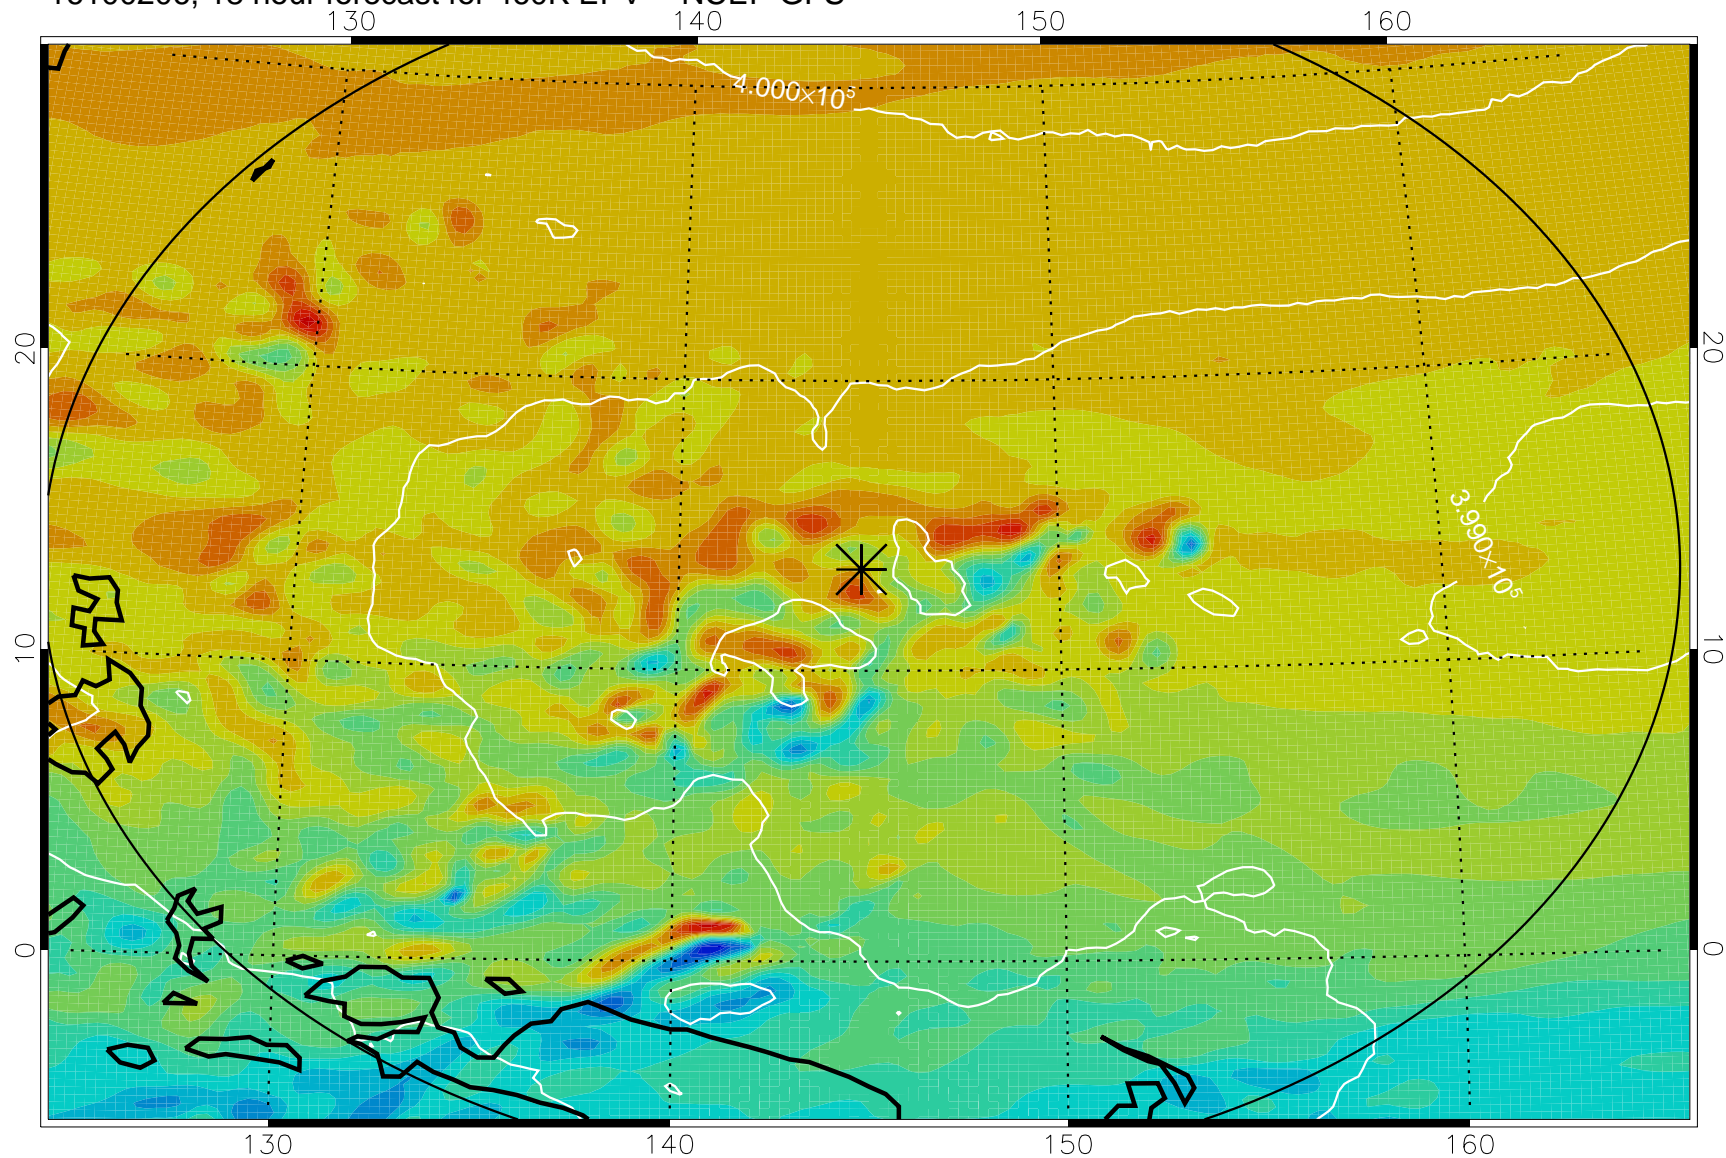

16100118, 6 hour forecast for 460K EPV -- NCEP GFS

460K Montgomery Streamfunction, white

Range ring of 2304 km

16100200, 12 hour forecast for 460K EPV -- NCEP GFS

460K Montgomery Streamfunction, white

Range ring of 2304 km

16100206, 18 hour forecast for 460K EPV -- NCEP GFS

460K Montgomery Streamfunction, white

Range ring of 2304 km

16100212, 24 hour forecast for 460K EPV -- NCEP GFS

460K Montgomery Streamfunction, white

Range ring of 2304 km

16100218, 30 hour forecast for 460K EPV -- NCEP GFS

460K Montgomery Streamfunction, white

Range ring of 2304 km

16100300, 36 hour forecast for 460K EPV -- NCEP GFS

460K Montgomery Streamfunction, white

Range ring of 2304 km

16100418, 78 hour forecast for 460K EPV -- NCEP GFS

460K Montgomery Streamfunction, white

Range ring of 2304 km

16100500, 84 hour forecast for 460K EPV -- NCEP GFS

460K Montgomery Streamfunction, white

Range ring of 2304 km