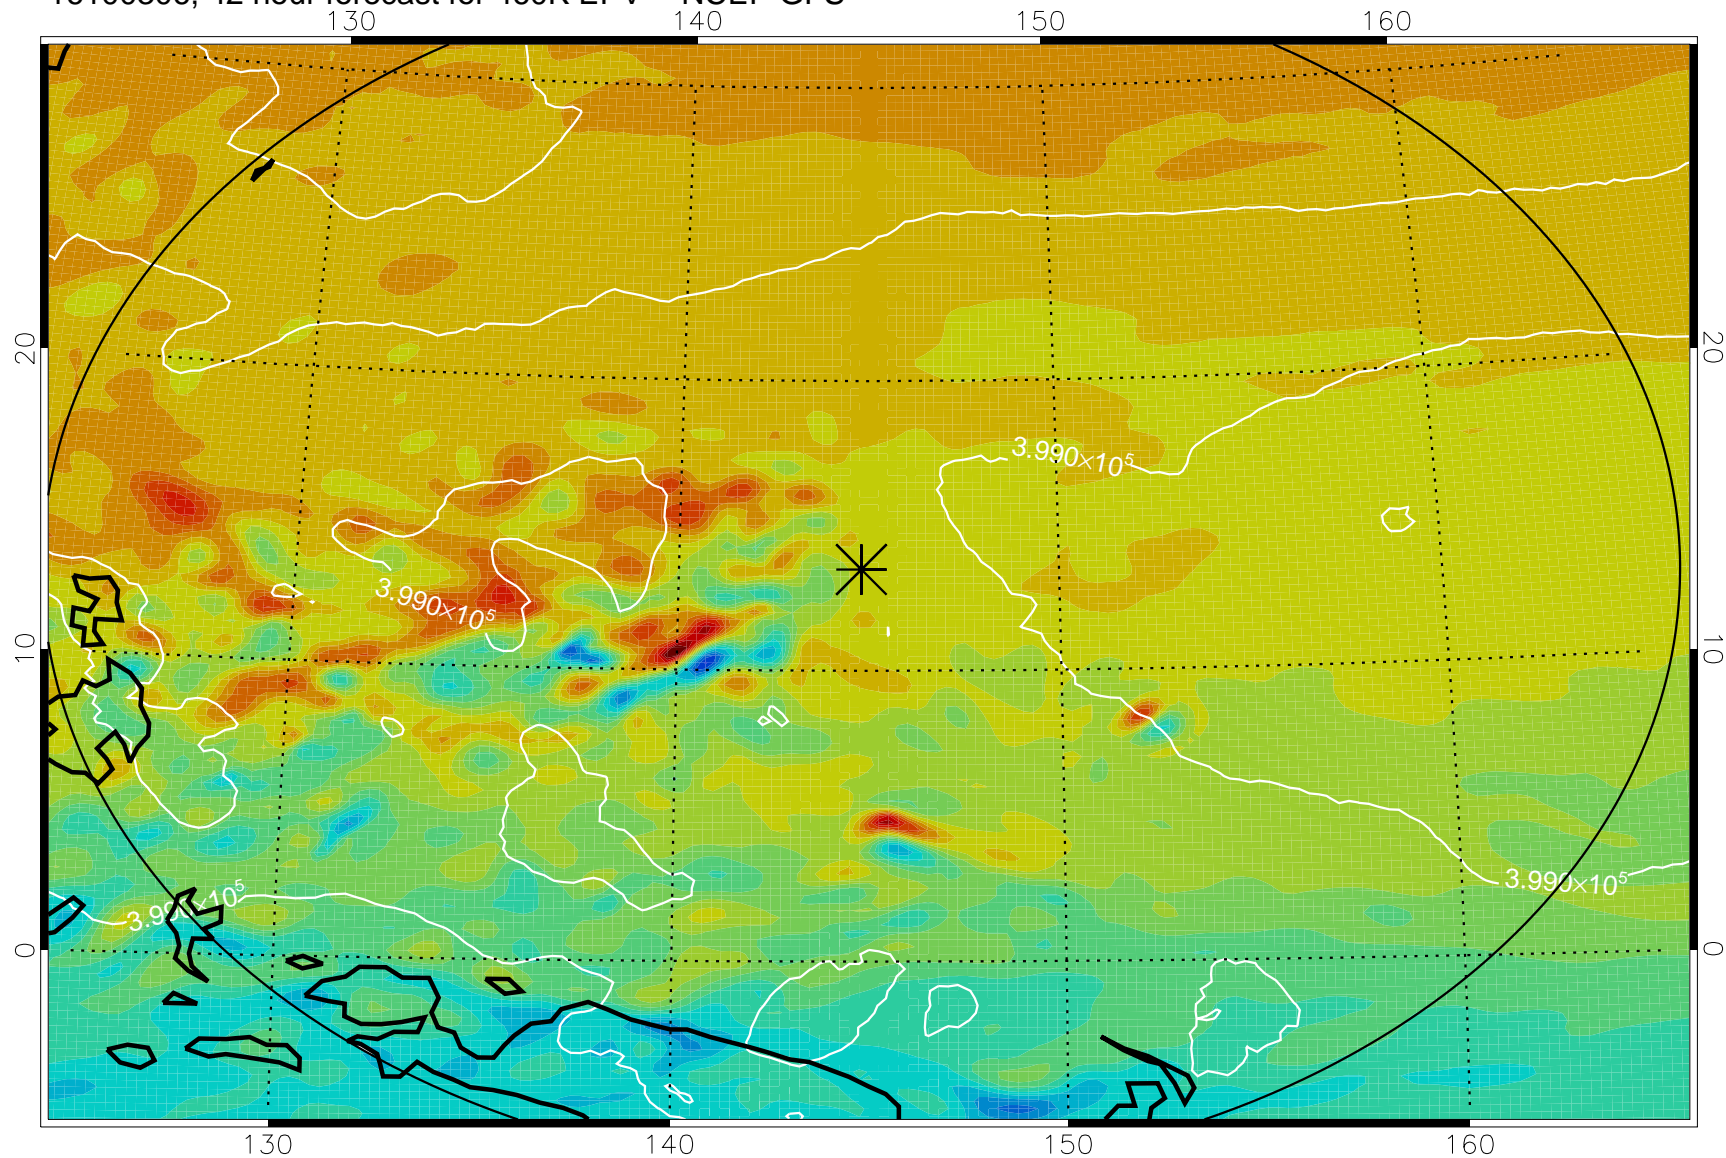

16100218, 30 hour forecast for 460K EPV -- NCEP GFS

460K Montgomery Streamfunction, white

Range ring of 2304 km

16100300, 36 hour forecast for 460K EPV -- NCEP GFS

460K Montgomery Streamfunction, white

Range ring of 2304 km

16100306, 42 hour forecast for 460K EPV -- NCEP GFS

460K Montgomery Streamfunction, white

Range ring of 2304 km

16100312, 48 hour forecast for 460K EPV -- NCEP GFS

460K Montgomery Streamfunction, white

Range ring of 2304 km

16100318, 54 hour forecast for 460K EPV -- NCEP GFS

460K Montgomery Streamfunction, white

Range ring of 2304 km

16100400, 60 hour forecast for 460K EPV -- NCEP GFS

460K Montgomery Streamfunction, white

Range ring of 2304 km

16100406, 66 hour forecast for 460K EPV -- NCEP GFS

460K Montgomery Streamfunction, white

Range ring of 2304 km

16100412, 72 hour forecast for 460K EPV -- NCEP GFS

460K Montgomery Streamfunction, white

Range ring of 2304 km