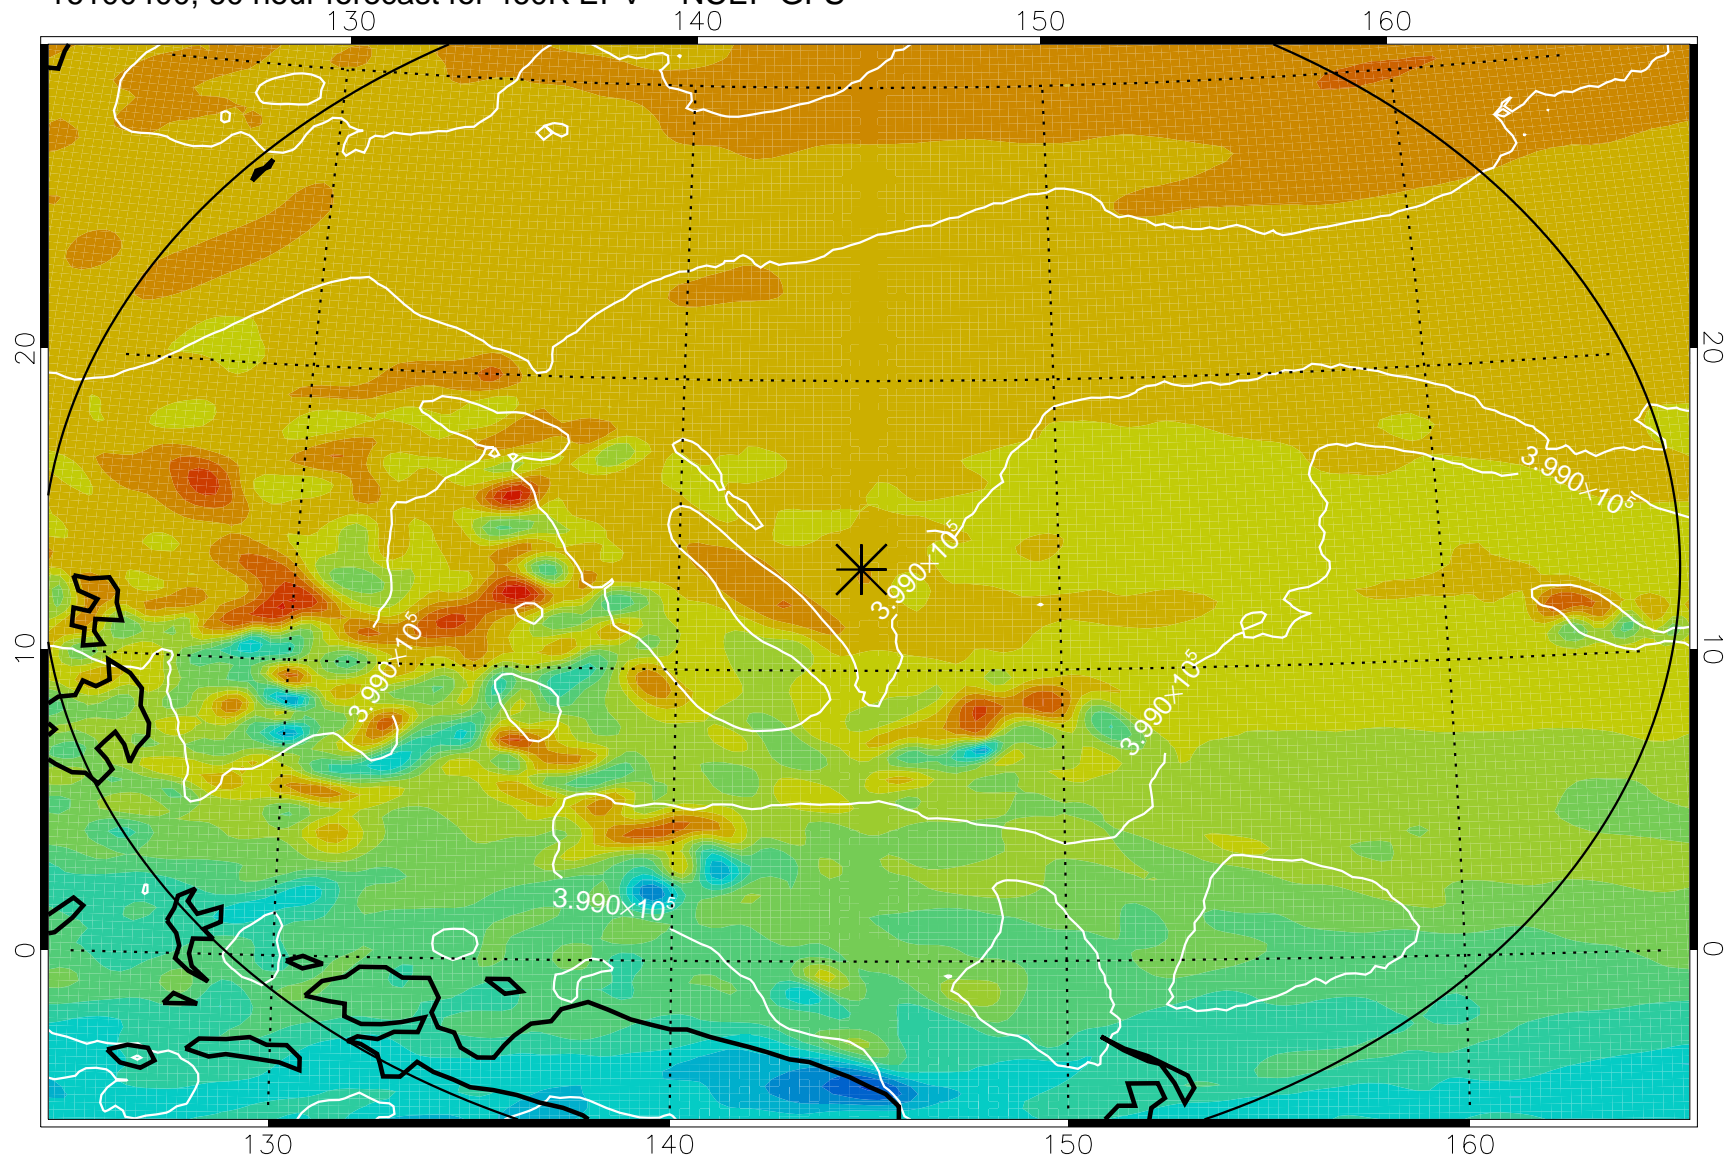

16100306, 42 hour forecast for 460K EPV -- NCEP GFS

460K Montgomery Streamfunction, white

Range ring of 2304 km

16100312, 48 hour forecast for 460K EPV -- NCEP GFS

460K Montgomery Streamfunction, white

Range ring of 2304 km

16100318, 54 hour forecast for 460K EPV -- NCEP GFS

460K Montgomery Streamfunction, white

Range ring of 2304 km

16100400, 60 hour forecast for 460K EPV -- NCEP GFS

460K Montgomery Streamfunction, white

Range ring of 2304 km

16100406, 66 hour forecast for 460K EPV -- NCEP GFS

460K Montgomery Streamfunction, white

Range ring of 2304 km

16100412, 72 hour forecast for 460K EPV -- NCEP GFS

460K Montgomery Streamfunction, white

Range ring of 2304 km

16100418, 78 hour forecast for 460K EPV -- NCEP GFS

460K Montgomery Streamfunction, white

Range ring of 2304 km

16100500, 84 hour forecast for 460K EPV -- NCEP GFS

460K Montgomery Streamfunction, white

Range ring of 2304 km