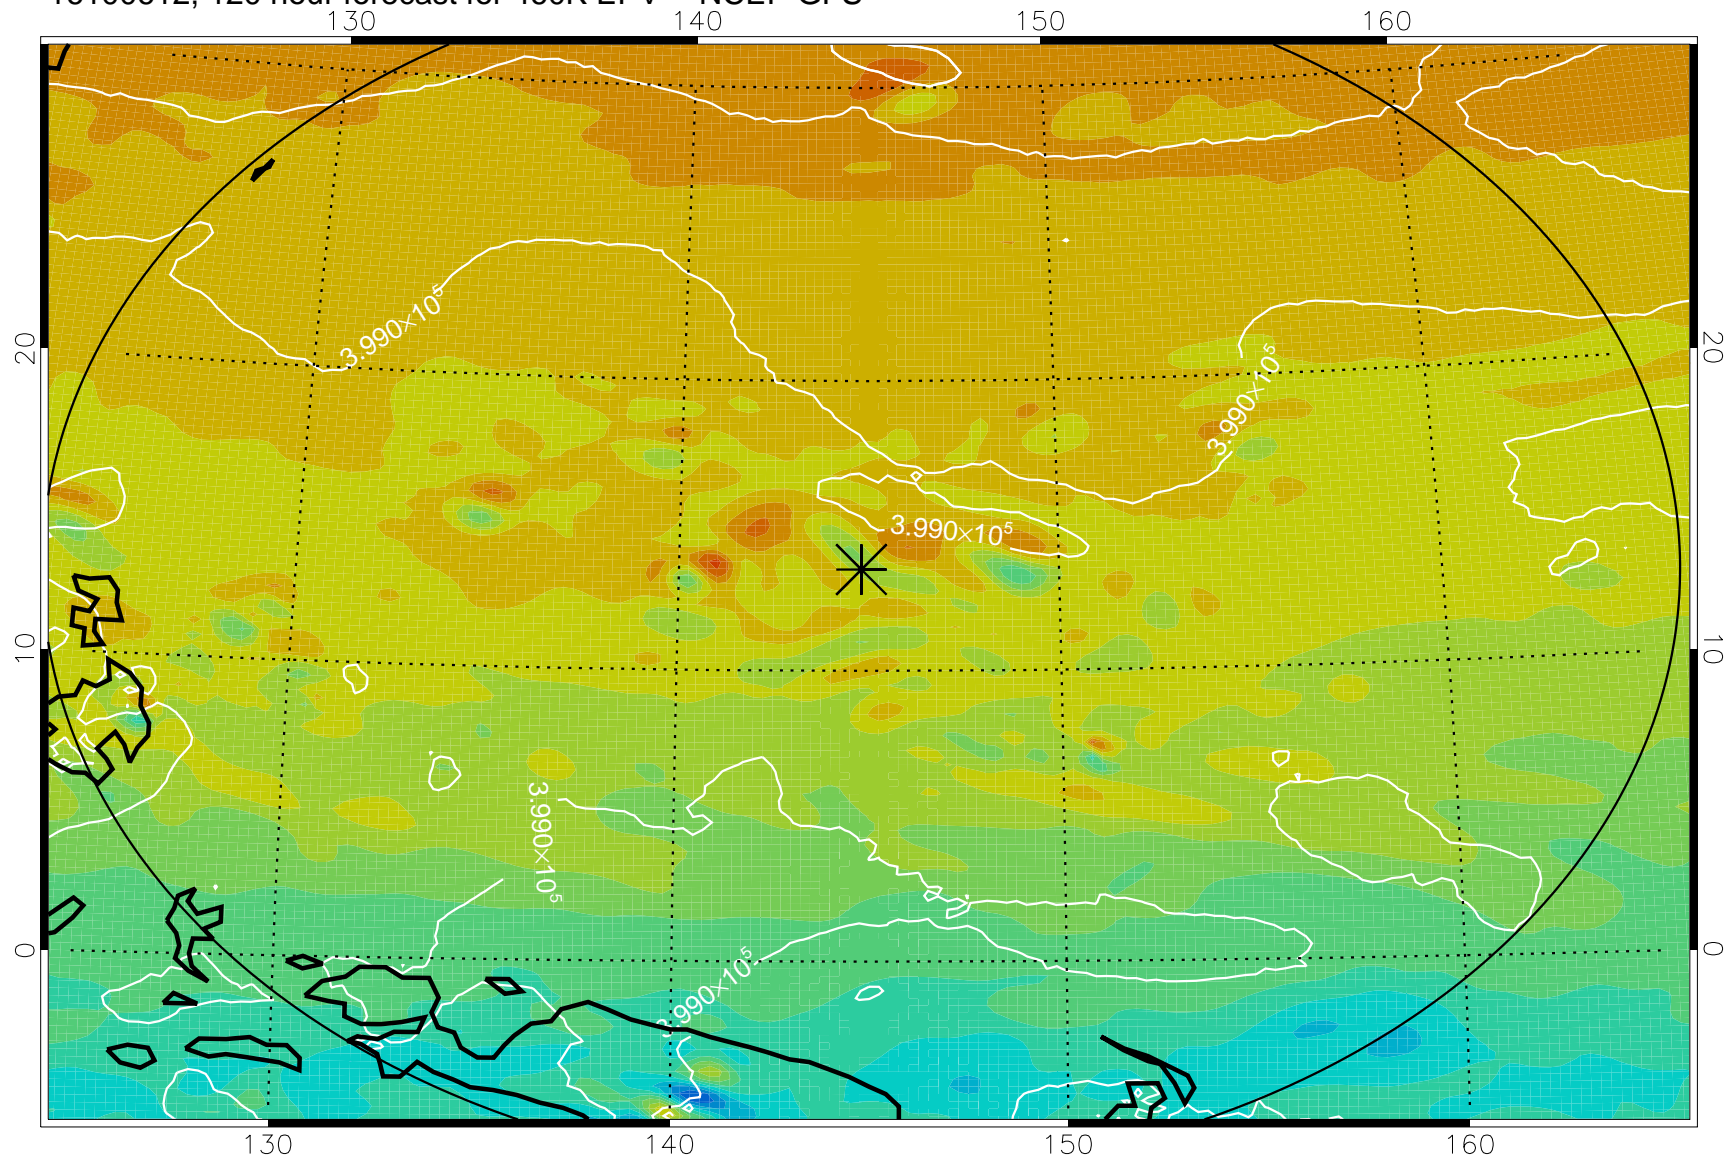

16100418, 78 hour forecast for 460K EPV -- NCEP GFS

460K Montgomery Streamfunction, white

Range ring of 2304 km

16100500, 84 hour forecast for 460K EPV -- NCEP GFS

460K Montgomery Streamfunction, white

Range ring of 2304 km

16100506, 90 hour forecast for 460K EPV -- NCEP GFS

460K Montgomery Streamfunction, white

Range ring of 2304 km

16100512, 96 hour forecast for 460K EPV -- NCEP GFS

460K Montgomery Streamfunction, white

Range ring of 2304 km

16100518, 102 hour forecast for 460K EPV -- NCEP GFS

460K Montgomery Streamfunction, white

Range ring of 2304 km

16100600, 108 hour forecast for 460K EPV -- NCEP GFS

460K Montgomery Streamfunction, white

Range ring of 2304 km

16100606, 114 hour forecast for 460K EPV -- NCEP GFS

460K Montgomery Streamfunction, white

Range ring of 2304 km

16100612, 120 hour forecast for 460K EPV -- NCEP GFS

460K Montgomery Streamfunction, white

Range ring of 2304 km