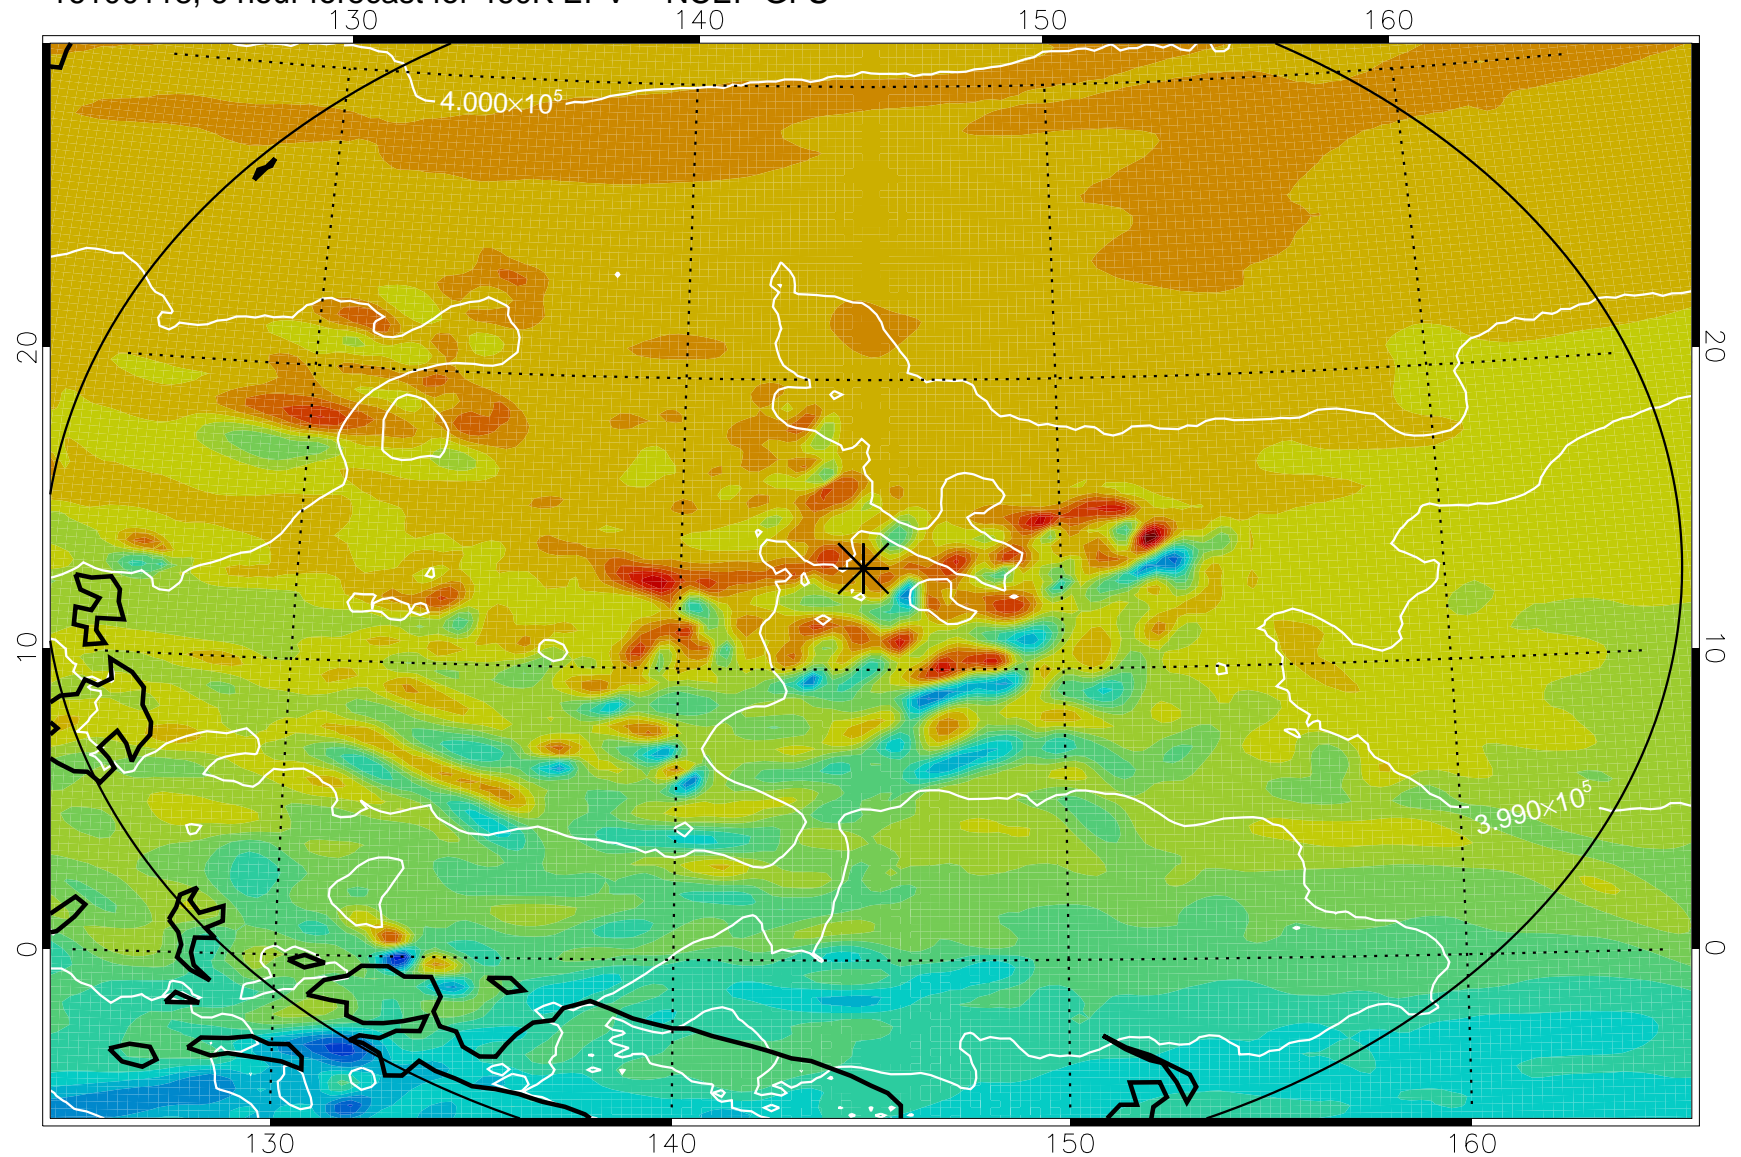

16100118, 6 hour forecast for 460K EPV -- NCEP GFS

460K Montgomery Streamfunction, white

Range ring of 2304 km

16100200, 12 hour forecast for 460K EPV -- NCEP GFS

460K Montgomery Streamfunction, white

Range ring of 2304 km

16100206, 18 hour forecast for 460K EPV -- NCEP GFS

460K Montgomery Streamfunction, white

Range ring of 2304 km

16100212, 24 hour forecast for 460K EPV -- NCEP GFS

460K Montgomery Streamfunction, white

Range ring of 2304 km

16100218, 30 hour forecast for 460K EPV -- NCEP GFS

460K Montgomery Streamfunction, white

Range ring of 2304 km

16100300, 36 hour forecast for 460K EPV -- NCEP GFS

460K Montgomery Streamfunction, white

Range ring of 2304 km

16100418, 78 hour forecast for 460K EPV -- NCEP GFS

460K Montgomery Streamfunction, white

Range ring of 2304 km

16100500, 84 hour forecast for 460K EPV -- NCEP GFS

460K Montgomery Streamfunction, white

Range ring of 2304 km