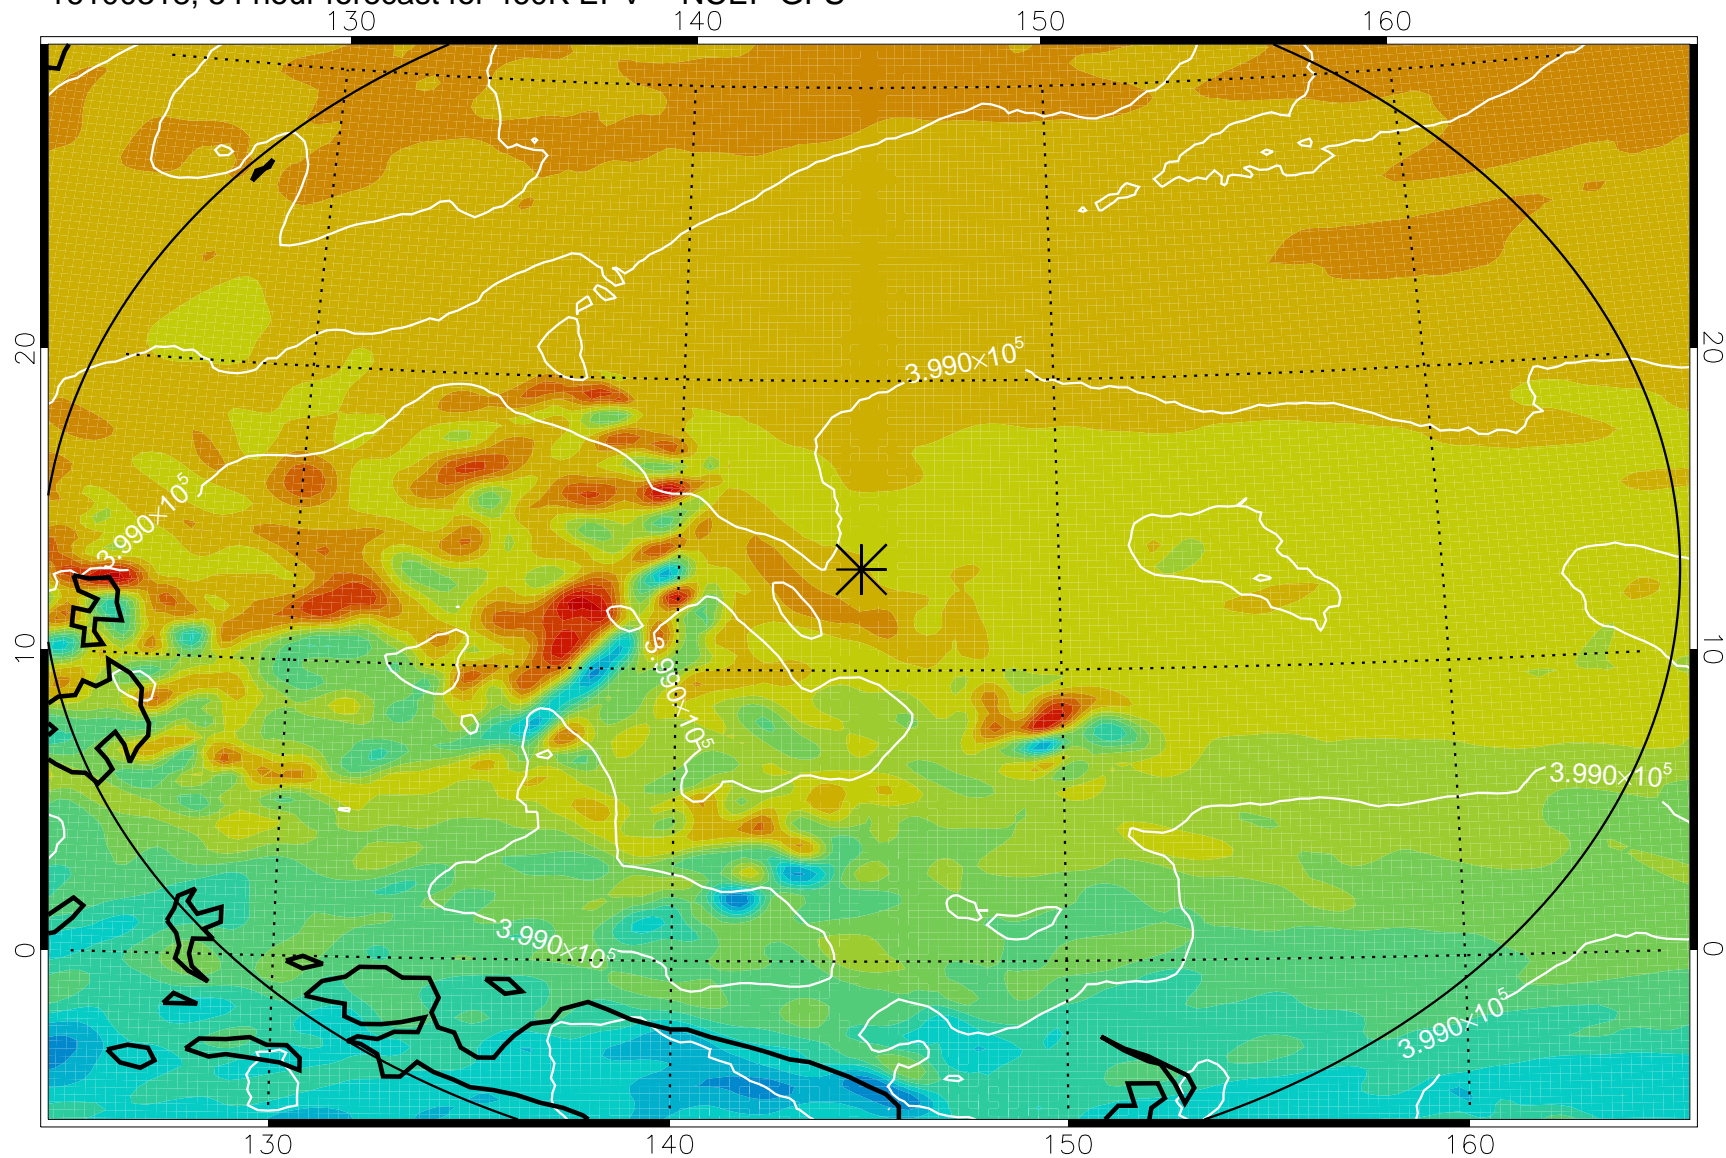

16100218, 30 hour forecast for 460K EPV -- NCEP GFS

460K Montgomery Streamfunction, white

Range ring of 2304 km

16100300, 36 hour forecast for 460K EPV -- NCEP GFS

460K Montgomery Streamfunction, white

Range ring of 2304 km

16100306, 42 hour forecast for 460K EPV -- NCEP GFS

460K Montgomery Streamfunction, white

Range ring of 2304 km

16100312, 48 hour forecast for 460K EPV -- NCEP GFS

460K Montgomery Streamfunction, white

Range ring of 2304 km

16100318, 54 hour forecast for 460K EPV -- NCEP GFS

460K Montgomery Streamfunction, white

Range ring of 2304 km

16100400, 60 hour forecast for 460K EPV -- NCEP GFS

460K Montgomery Streamfunction, white

Range ring of 2304 km

16100406, 66 hour forecast for 460K EPV -- NCEP GFS

460K Montgomery Streamfunction, white

Range ring of 2304 km

16100412, 72 hour forecast for 460K EPV -- NCEP GFS

460K Montgomery Streamfunction, white

Range ring of 2304 km