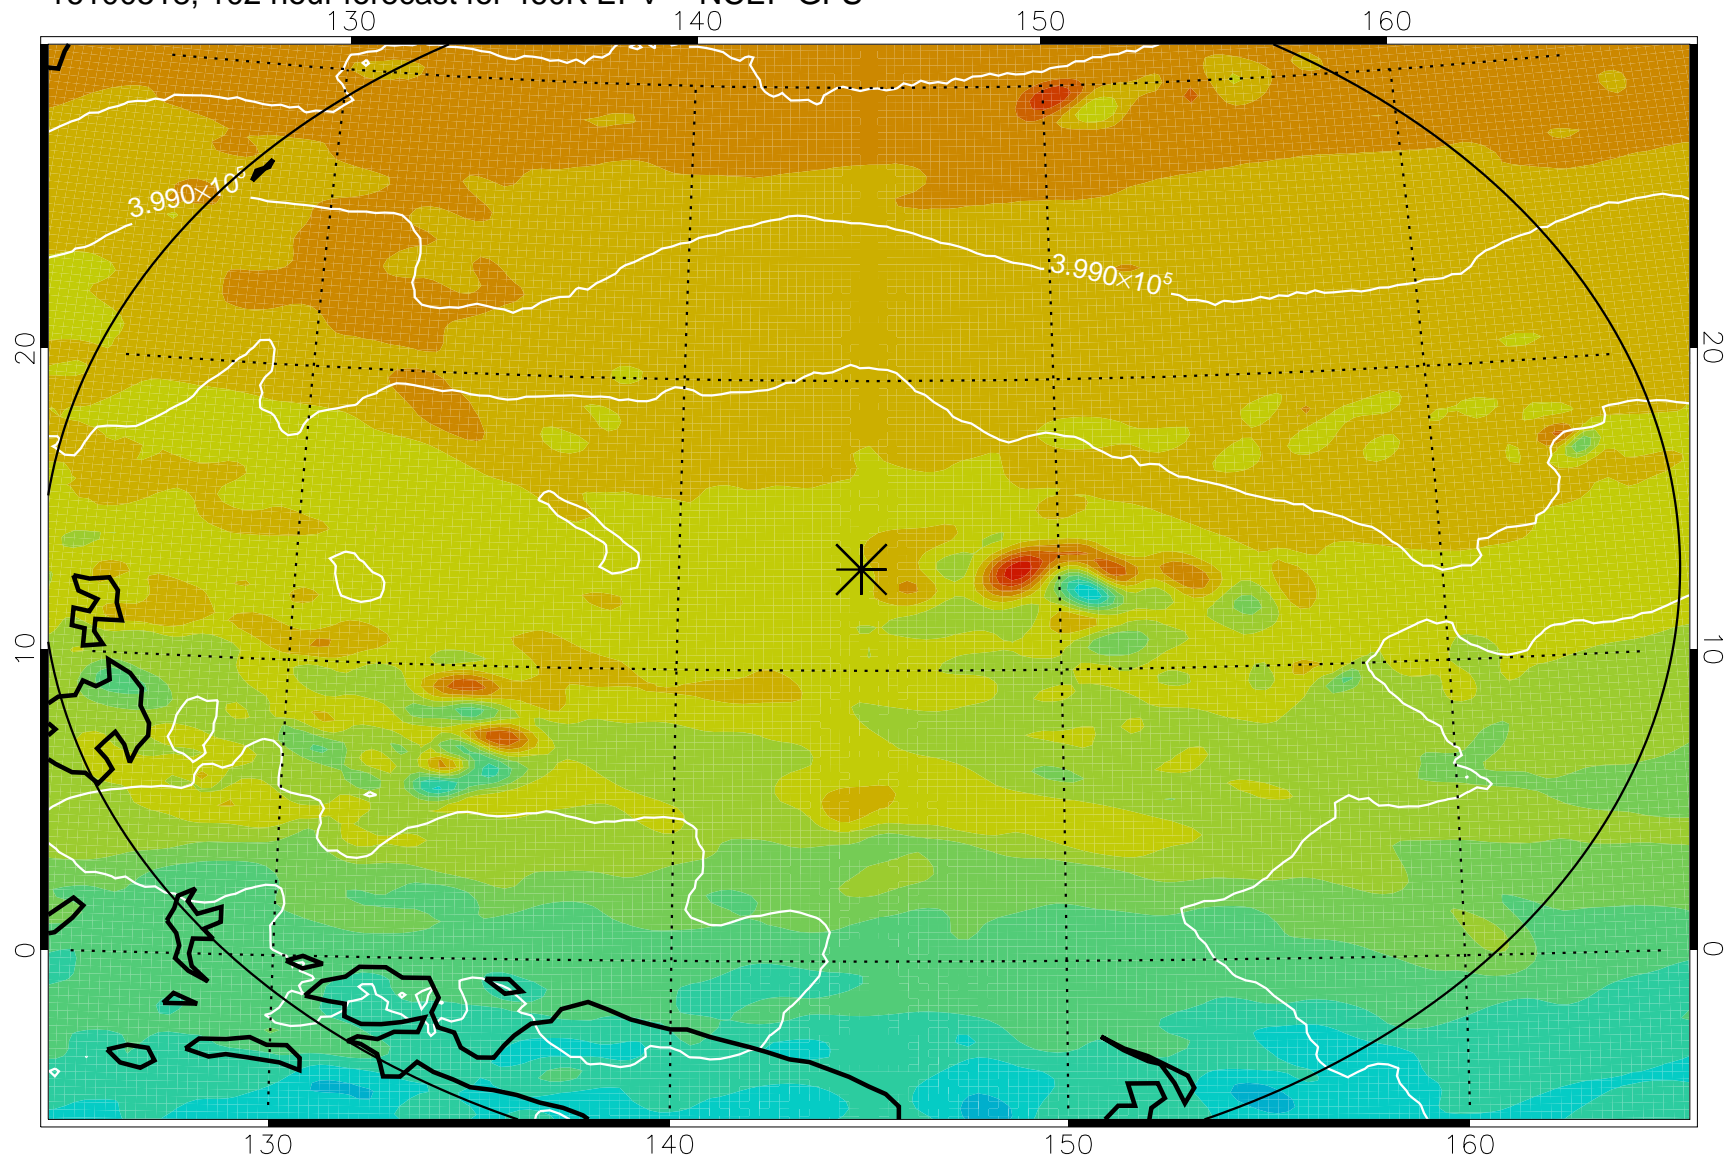

16100418, 78 hour forecast for 460K EPV -- NCEP GFS

460K Montgomery Streamfunction, white

Range ring of 2304 km

16100500, 84 hour forecast for 460K EPV -- NCEP GFS

460K Montgomery Streamfunction, white

Range ring of 2304 km

16100506, 90 hour forecast for 460K EPV -- NCEP GFS

460K Montgomery Streamfunction, white

Range ring of 2304 km

16100512, 96 hour forecast for 460K EPV -- NCEP GFS

460K Montgomery Streamfunction, white

Range ring of 2304 km

16100518, 102 hour forecast for 460K EPV -- NCEP GFS

460K Montgomery Streamfunction, white

Range ring of 2304 km

16100600, 108 hour forecast for 460K EPV -- NCEP GFS

460K Montgomery Streamfunction, white

Range ring of 2304 km

16100606, 114 hour forecast for 460K EPV -- NCEP GFS

460K Montgomery Streamfunction, white

Range ring of 2304 km

16100612, 120 hour forecast for 460K EPV -- NCEP GFS

460K Montgomery Streamfunction, white

Range ring of 2304 km