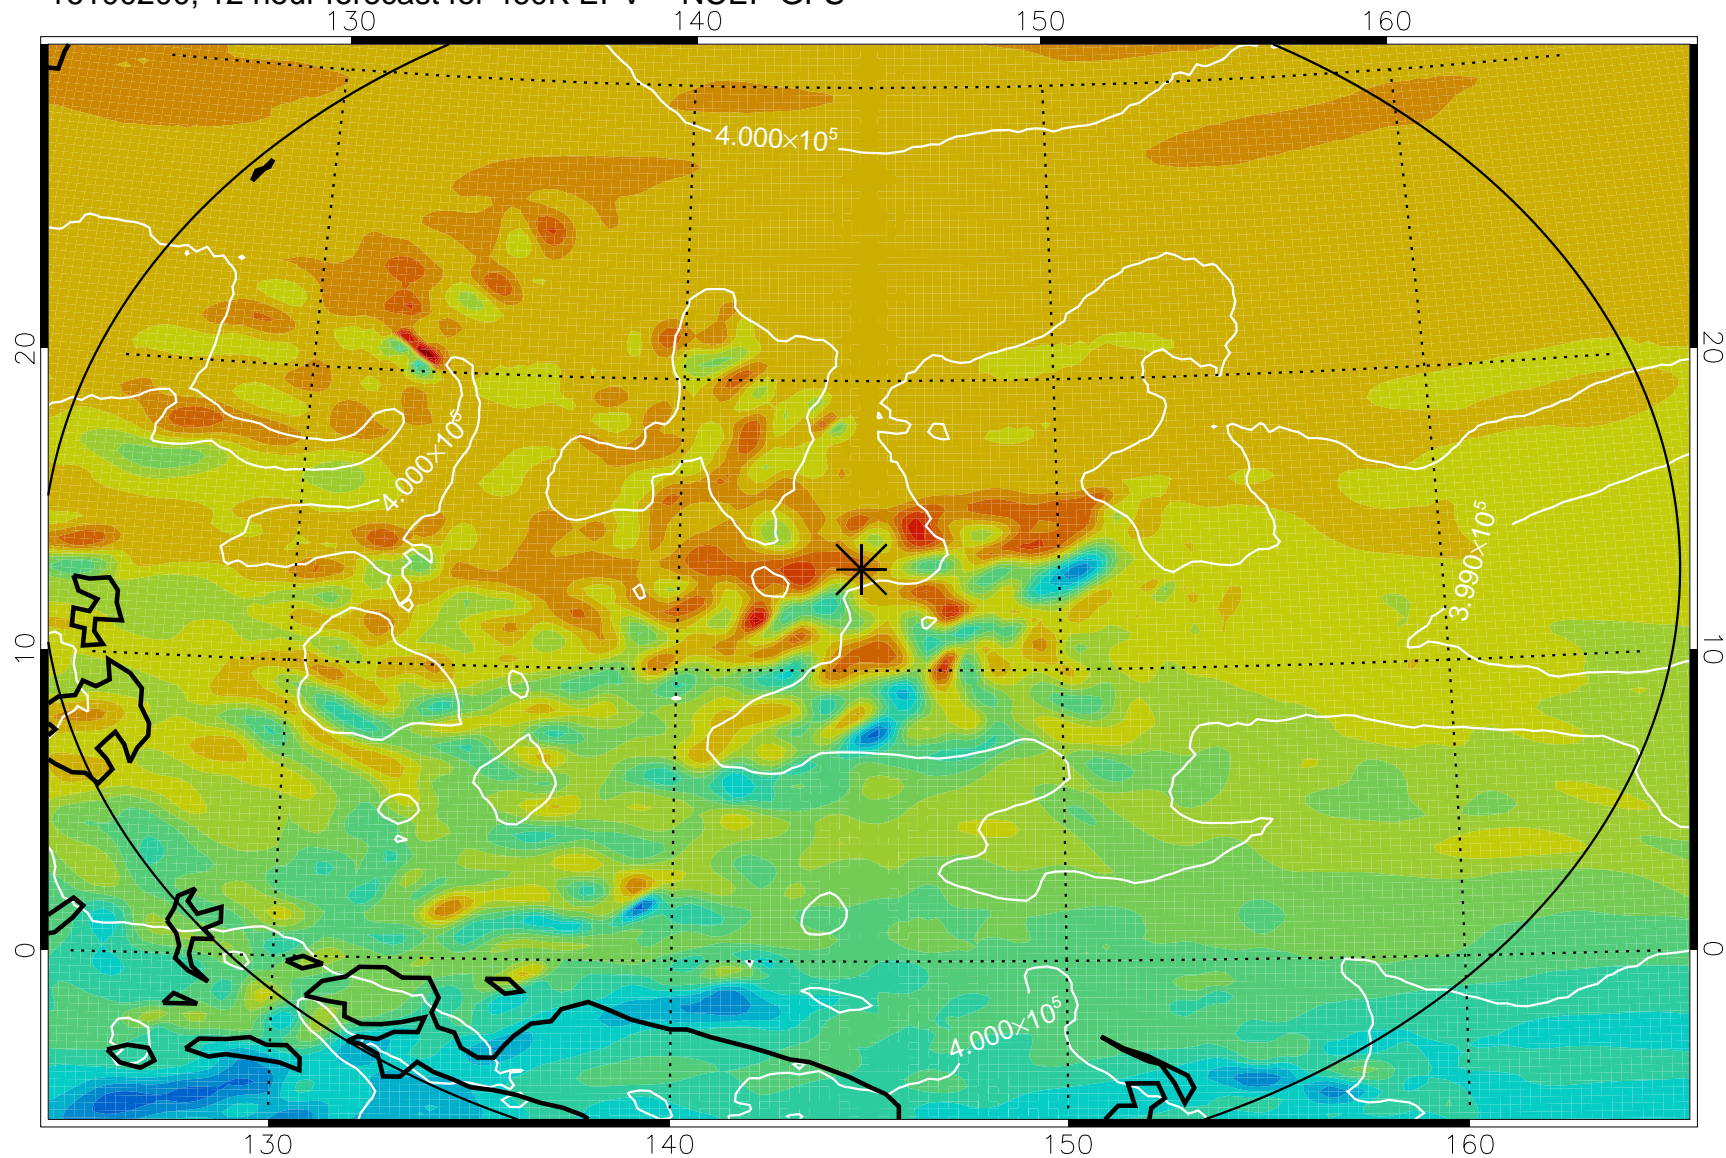

16100118, 6 hour forecast for 460K EPV -- NCEP GFS

460K Montgomery Streamfunction, white

Range ring of 2304 km

16100200, 12 hour forecast for 460K EPV -- NCEP GFS

460K Montgomery Streamfunction, white

Range ring of 2304 km

16100206, 18 hour forecast for 460K EPV -- NCEP GFS

460K Montgomery Streamfunction, white

Range ring of 2304 km

16100212, 24 hour forecast for 460K EPV -- NCEP GFS

460K Montgomery Streamfunction, white

Range ring of 2304 km

16100218, 30 hour forecast for 460K EPV -- NCEP GFS

460K Montgomery Streamfunction, white

Range ring of 2304 km

16100300, 36 hour forecast for 460K EPV -- NCEP GFS

460K Montgomery Streamfunction, white

Range ring of 2304 km

16100418, 78 hour forecast for 460K EPV -- NCEP GFS

460K Montgomery Streamfunction, white

Range ring of 2304 km

16100500, 84 hour forecast for 460K EPV -- NCEP GFS

460K Montgomery Streamfunction, white

Range ring of 2304 km