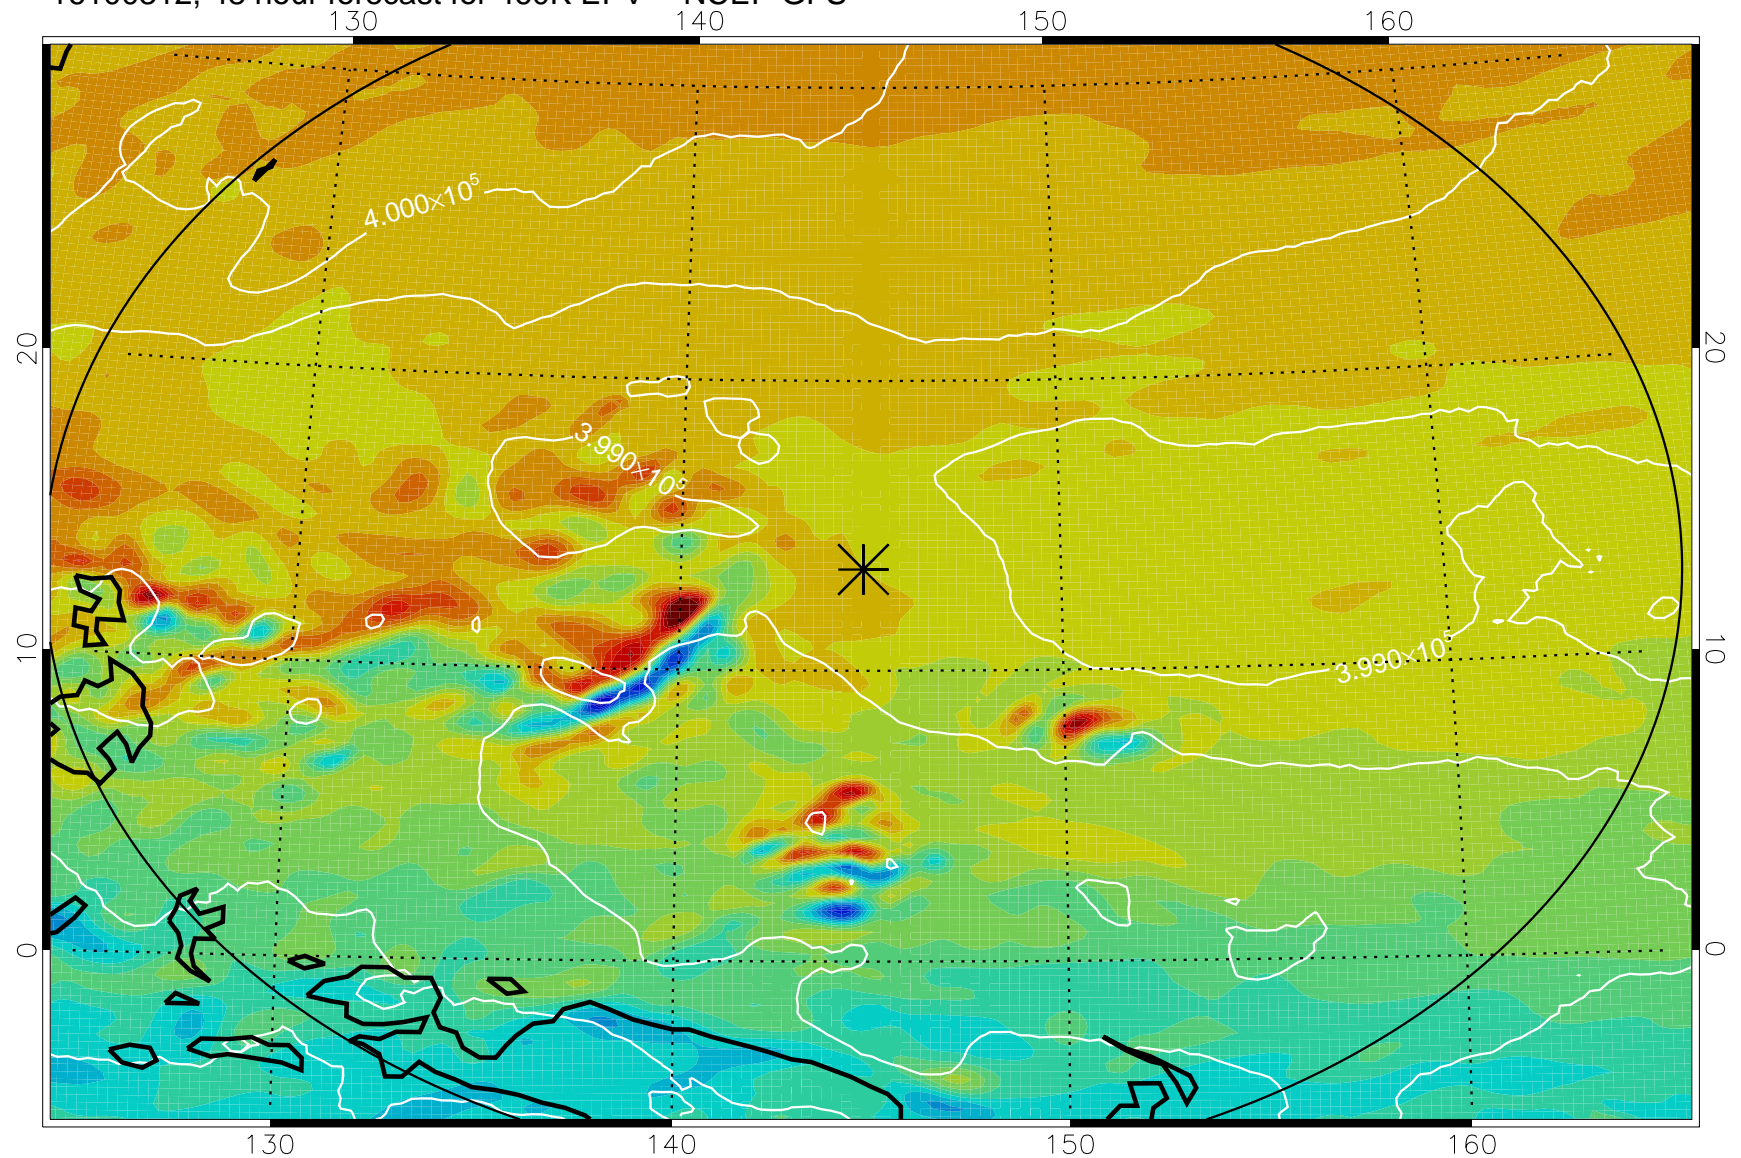

16100218, 30 hour forecast for 460K EPV -- NCEP GFS

460K Montgomery Streamfunction, white

Range ring of 2304 km

16100300, 36 hour forecast for 460K EPV -- NCEP GFS

460K Montgomery Streamfunction, white

Range ring of 2304 km

16100306, 42 hour forecast for 460K EPV -- NCEP GFS

460K Montgomery Streamfunction, white

Range ring of 2304 km

16100312, 48 hour forecast for 460K EPV -- NCEP GFS

460K Montgomery Streamfunction, white

Range ring of 2304 km

16100318, 54 hour forecast for 460K EPV -- NCEP GFS

460K Montgomery Streamfunction, white

Range ring of 2304 km

16100400, 60 hour forecast for 460K EPV -- NCEP GFS

460K Montgomery Streamfunction, white

Range ring of 2304 km

16100406, 66 hour forecast for 460K EPV -- NCEP GFS

460K Montgomery Streamfunction, white

Range ring of 2304 km

16100412, 72 hour forecast for 460K EPV -- NCEP GFS

460K Montgomery Streamfunction, white

Range ring of 2304 km