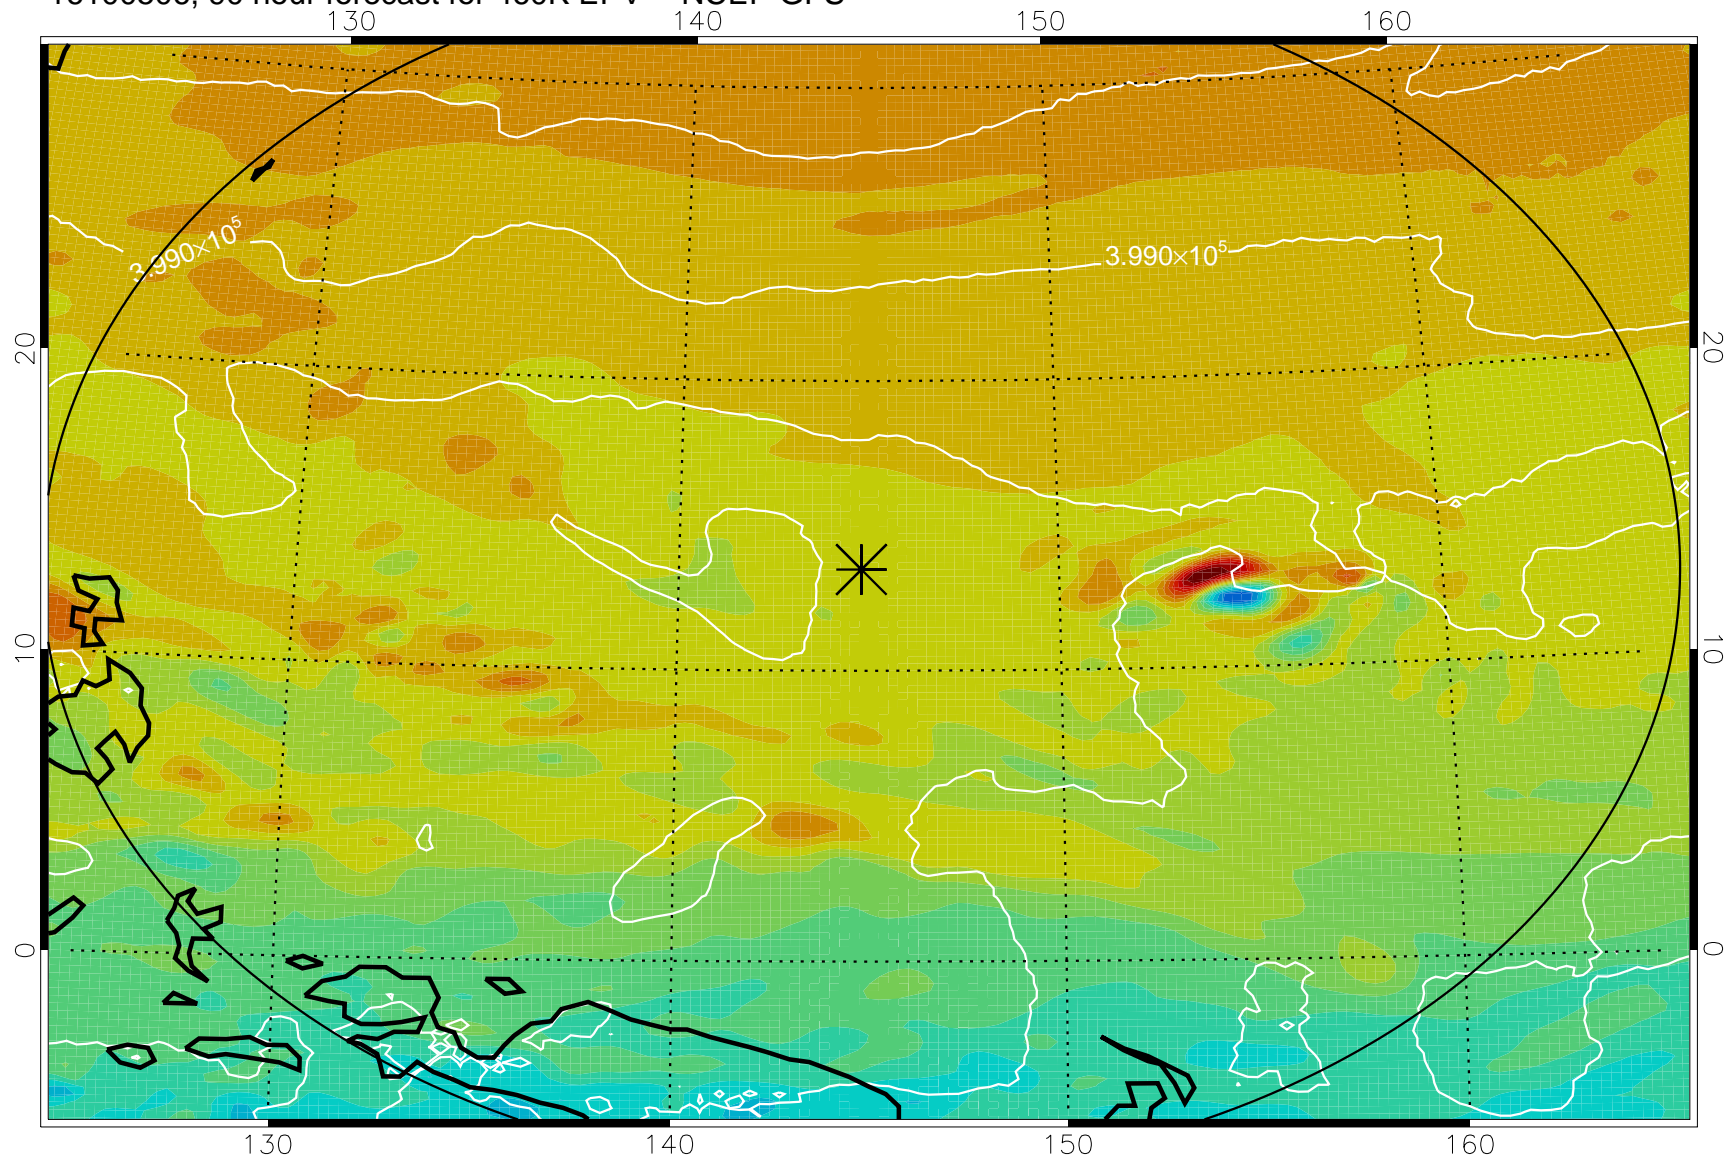

16100406, 66 hour forecast for 460K EPV -- NCEP GFS

460K Montgomery Streamfunction, white

Range ring of 2304 km

16100412, 72 hour forecast for 460K EPV -- NCEP GFS

460K Montgomery Streamfunction, white

Range ring of 2304 km

16100418, 78 hour forecast for 460K EPV -- NCEP GFS

460K Montgomery Streamfunction, white

Range ring of 2304 km

16100500, 84 hour forecast for 460K EPV -- NCEP GFS

460K Montgomery Streamfunction, white

Range ring of 2304 km

16100506, 90 hour forecast for 460K EPV -- NCEP GFS

460K Montgomery Streamfunction, white

Range ring of 2304 km

16100512, 96 hour forecast for 460K EPV -- NCEP GFS

460K Montgomery Streamfunction, white

Range ring of 2304 km

16100518, 102 hour forecast for 460K EPV -- NCEP GFS

460K Montgomery Streamfunction, white

Range ring of 2304 km

16100600, 108 hour forecast for 460K EPV -- NCEP GFS

460K Montgomery Streamfunction, white

Range ring of 2304 km