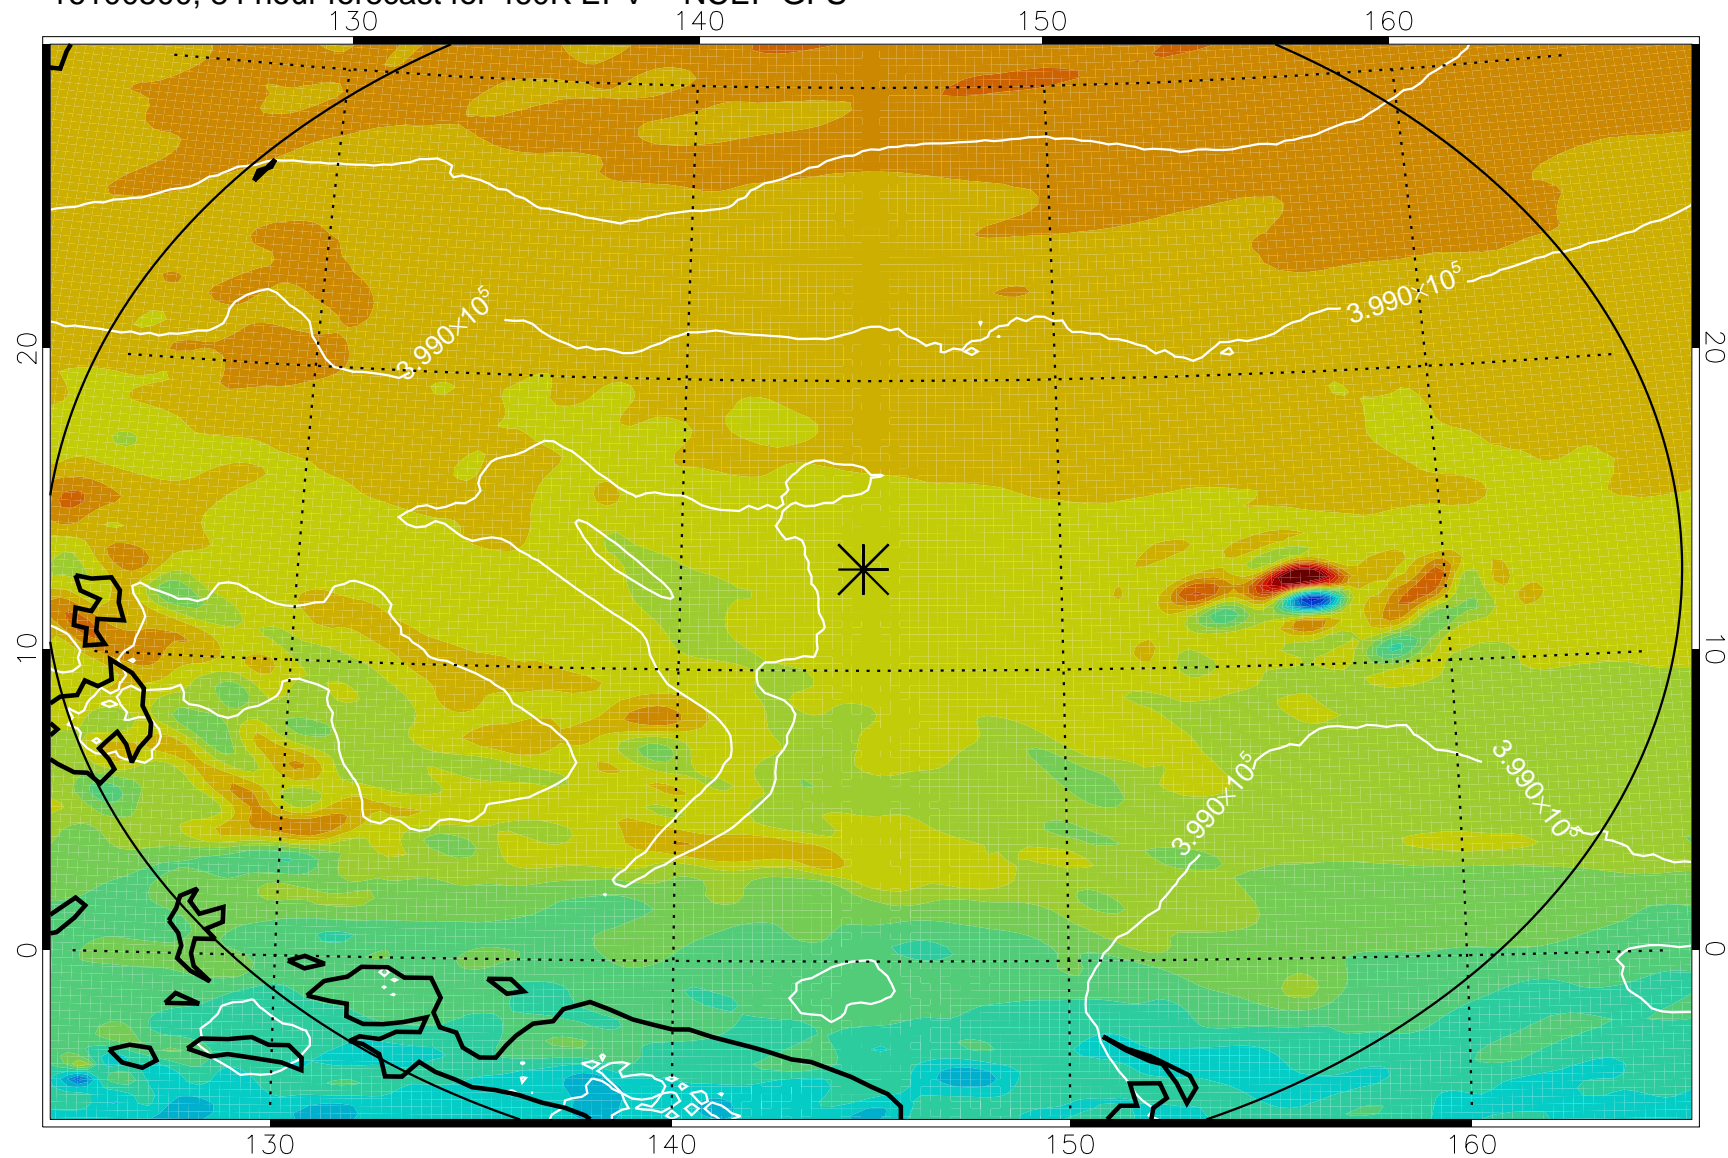

16100406, 66 hour forecast for 460K EPV -- NCEP GFS

460K Montgomery Streamfunction, white

Range ring of 2304 km

16100412, 72 hour forecast for 460K EPV -- NCEP GFS

460K Montgomery Streamfunction, white

Range ring of 2304 km

16100418, 78 hour forecast for 460K EPV -- NCEP GFS

460K Montgomery Streamfunction, white

Range ring of 2304 km

16100500, 84 hour forecast for 460K EPV -- NCEP GFS

460K Montgomery Streamfunction, white

Range ring of 2304 km

16100506, 90 hour forecast for 460K EPV -- NCEP GFS

460K Montgomery Streamfunction, white

Range ring of 2304 km

16100512, 96 hour forecast for 460K EPV -- NCEP GFS

460K Montgomery Streamfunction, white

Range ring of 2304 km

16100518, 102 hour forecast for 460K EPV -- NCEP GFS

460K Montgomery Streamfunction, white

Range ring of 2304 km

16100600, 108 hour forecast for 460K EPV -- NCEP GFS

460K Montgomery Streamfunction, white

Range ring of 2304 km