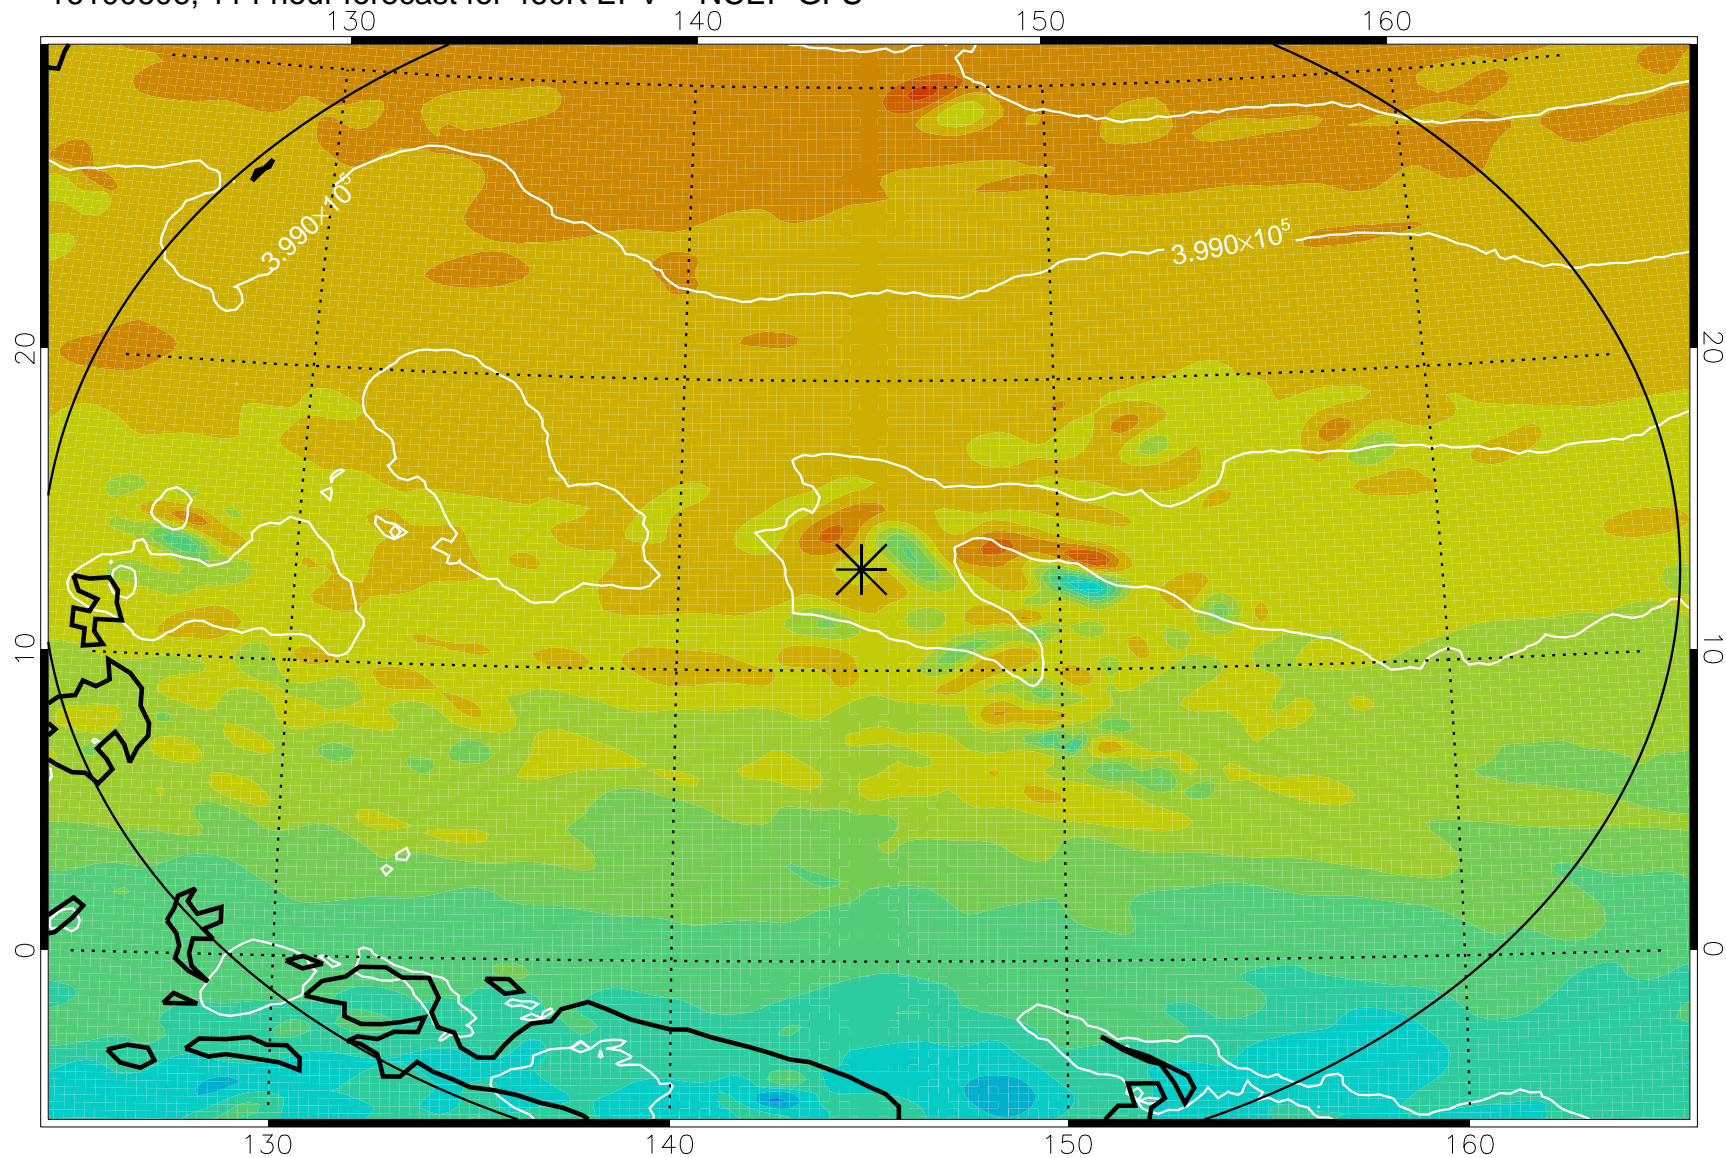

16100418, 78 hour forecast for 460K EPV -- NCEP GFS

460K Montgomery Streamfunction, white

Range ring of 2304 km

16100500, 84 hour forecast for 460K EPV -- NCEP GFS

460K Montgomery Streamfunction, white

Range ring of 2304 km

16100506, 90 hour forecast for 460K EPV -- NCEP GFS

460K Montgomery Streamfunction, white

Range ring of 2304 km

16100512, 96 hour forecast for 460K EPV -- NCEP GFS

460K Montgomery Streamfunction, white

Range ring of 2304 km

16100518, 102 hour forecast for 460K EPV -- NCEP GFS

460K Montgomery Streamfunction, white

Range ring of 2304 km

16100600, 108 hour forecast for 460K EPV -- NCEP GFS

460K Montgomery Streamfunction, white

Range ring of 2304 km

16100606, 114 hour forecast for 460K EPV -- NCEP GFS

460K Montgomery Streamfunction, white

Range ring of 2304 km

16100612, 120 hour forecast for 460K EPV -- NCEP GFS

460K Montgomery Streamfunction, white

Range ring of 2304 km