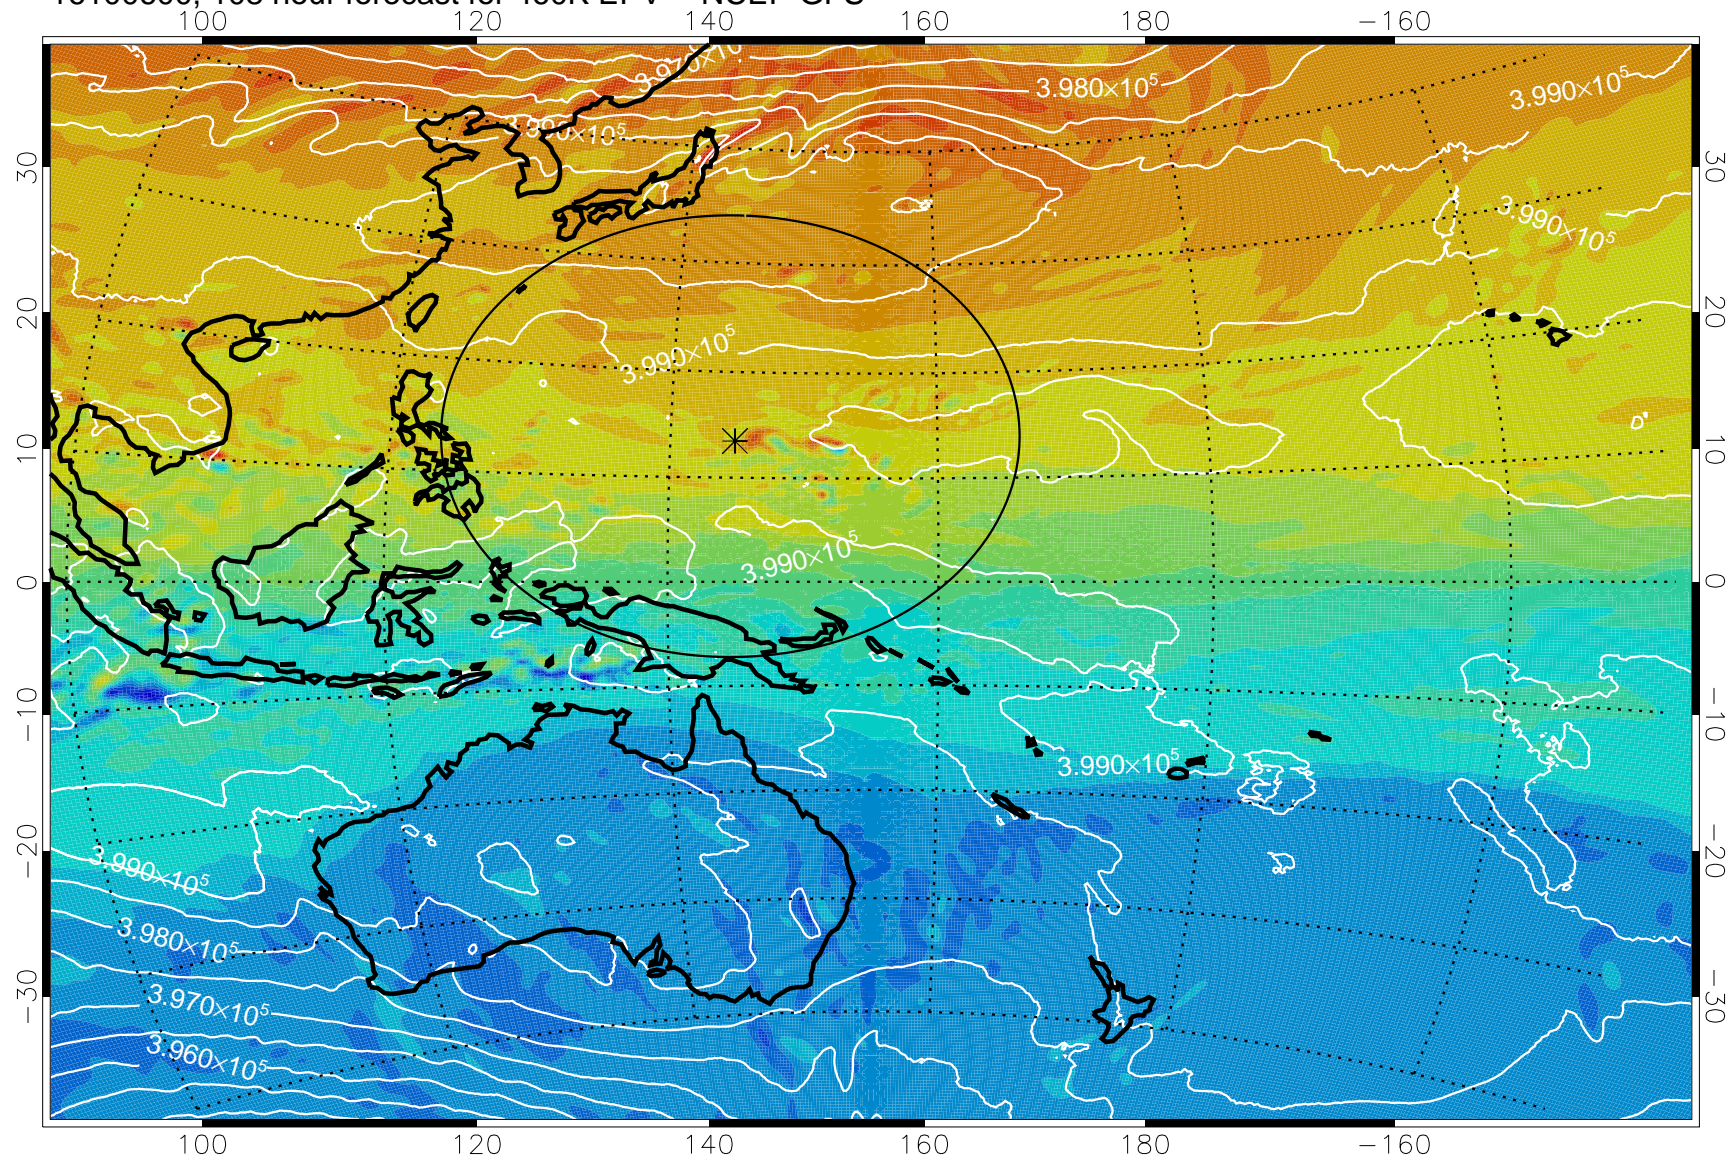

16100418, 78 hour forecast for 460K EPV -- NCEP GFS

460K Montgomery Streamfunction, white

Range ring of 2304 km

16100500, 84 hour forecast for 460K EPV -- NCEP GFS

16100506, 90 hour forecast for 460K EPV -- NCEP GFS

460K Montgomery Streamfunction, white

Range ring of 2304 km

16100512, 96 hour forecast for 460K EPV -- NCEP GFS

460K Montgomery Streamfunction, white

Range ring of 2304 km

16100518, 102 hour forecast for 460K EPV -- NCEP GFS

460K Montgomery Streamfunction, white

Range ring of 2304 km

16100600, 108 hour forecast for 460K EPV -- NCEP GFS

460K Montgomery Streamfunction, white

Range ring of 2304 km

16100606, 114 hour forecast for 460K EPV -- NCEP GFS

460K Montgomery Streamfunction, white

Range ring of 2304 km

16100612, 120 hour forecast for 460K EPV -- NCEP GFS

460K Montgomery Streamfunction, white

Range ring of 2304 km