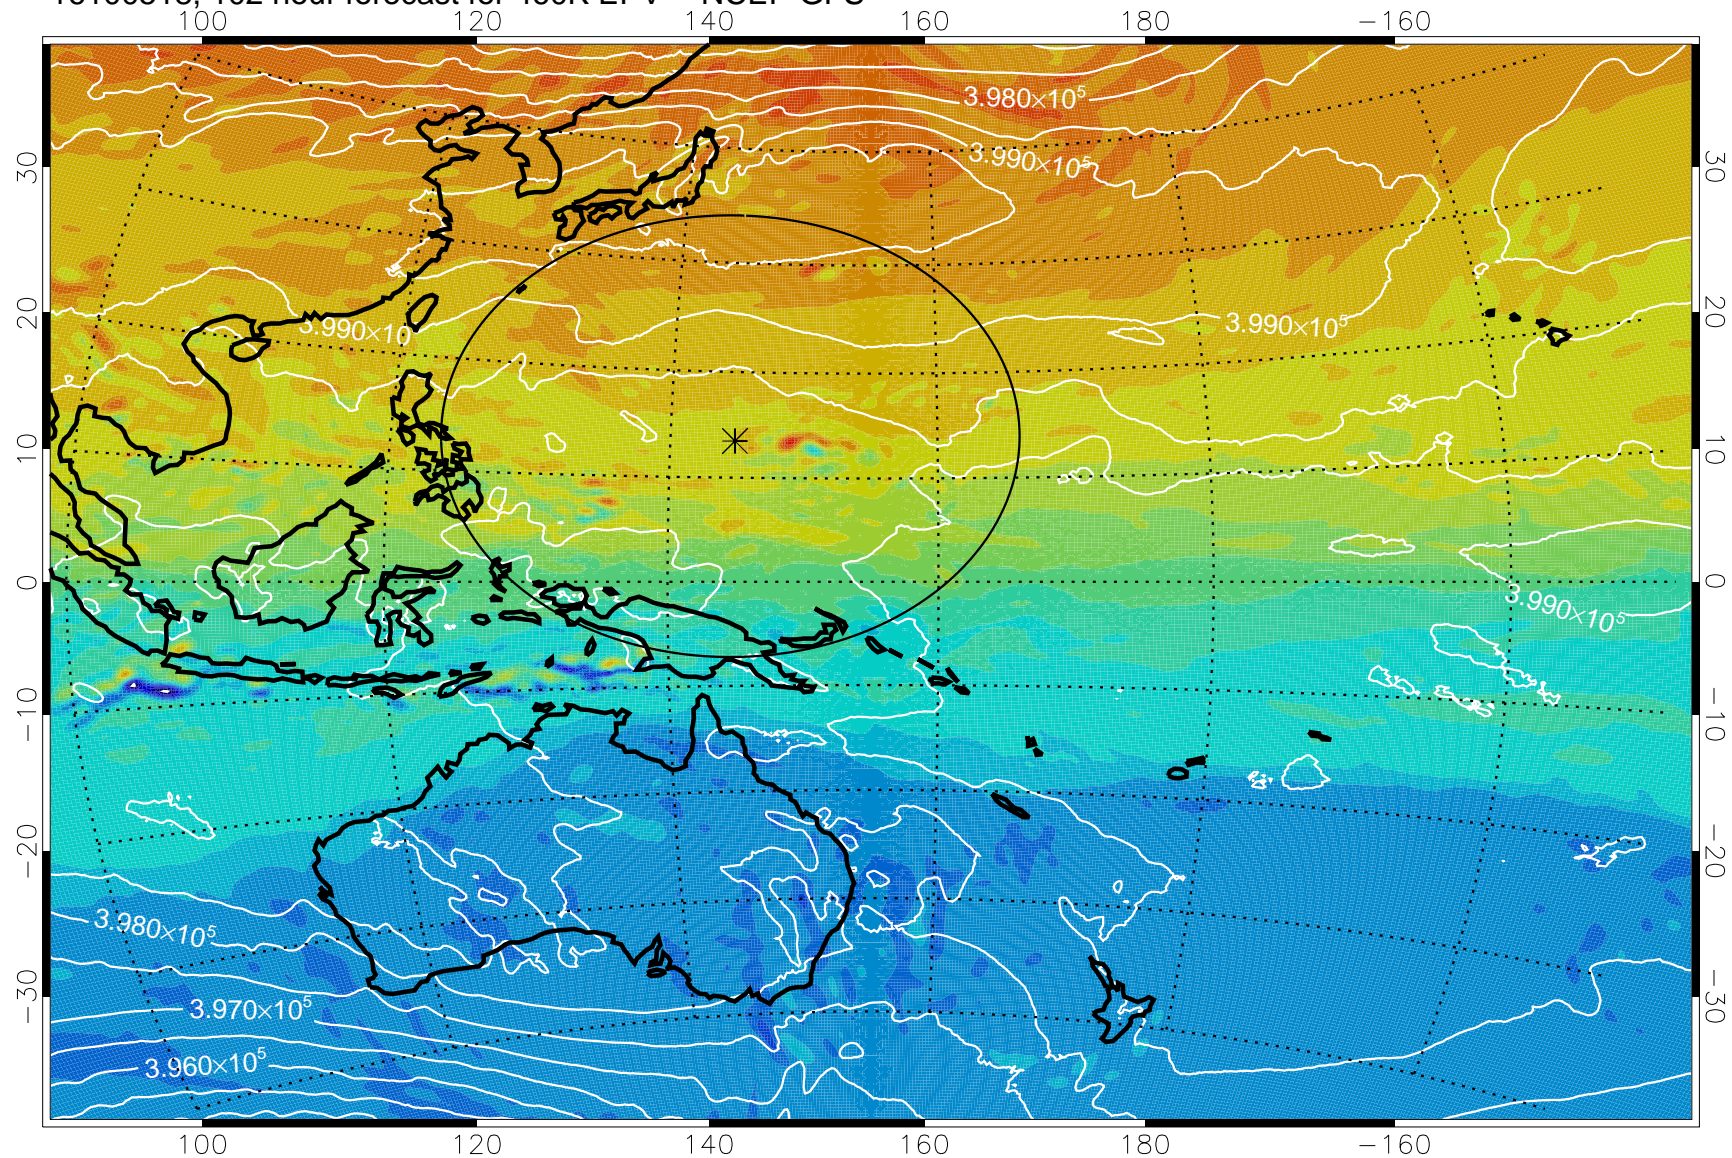

16100418, 78 hour forecast for 460K EPV -- NCEP GFS

460K Montgomery Streamfunction, white

Range ring of 2304 km

16100500, 84 hour forecast for 460K EPV -- NCEP GFS

16100506, 90 hour forecast for 460K EPV -- NCEP GFS

460K Montgomery Streamfunction, white

Range ring of 2304 km

16100512, 96 hour forecast for 460K EPV -- NCEP GFS

460K Montgomery Streamfunction, white

Range ring of 2304 km

16100518, 102 hour forecast for 460K EPV -- NCEP GFS

460K Montgomery Streamfunction, white

Range ring of 2304 km

16100600, 108 hour forecast for 460K EPV -- NCEP GFS

460K Montgomery Streamfunction, white

Range ring of 2304 km

16100606, 114 hour forecast for 460K EPV -- NCEP GFS

460K Montgomery Streamfunction, white

Range ring of 2304 km

16100612, 120 hour forecast for 460K EPV -- NCEP GFS

460K Montgomery Streamfunction, white

Range ring of 2304 km