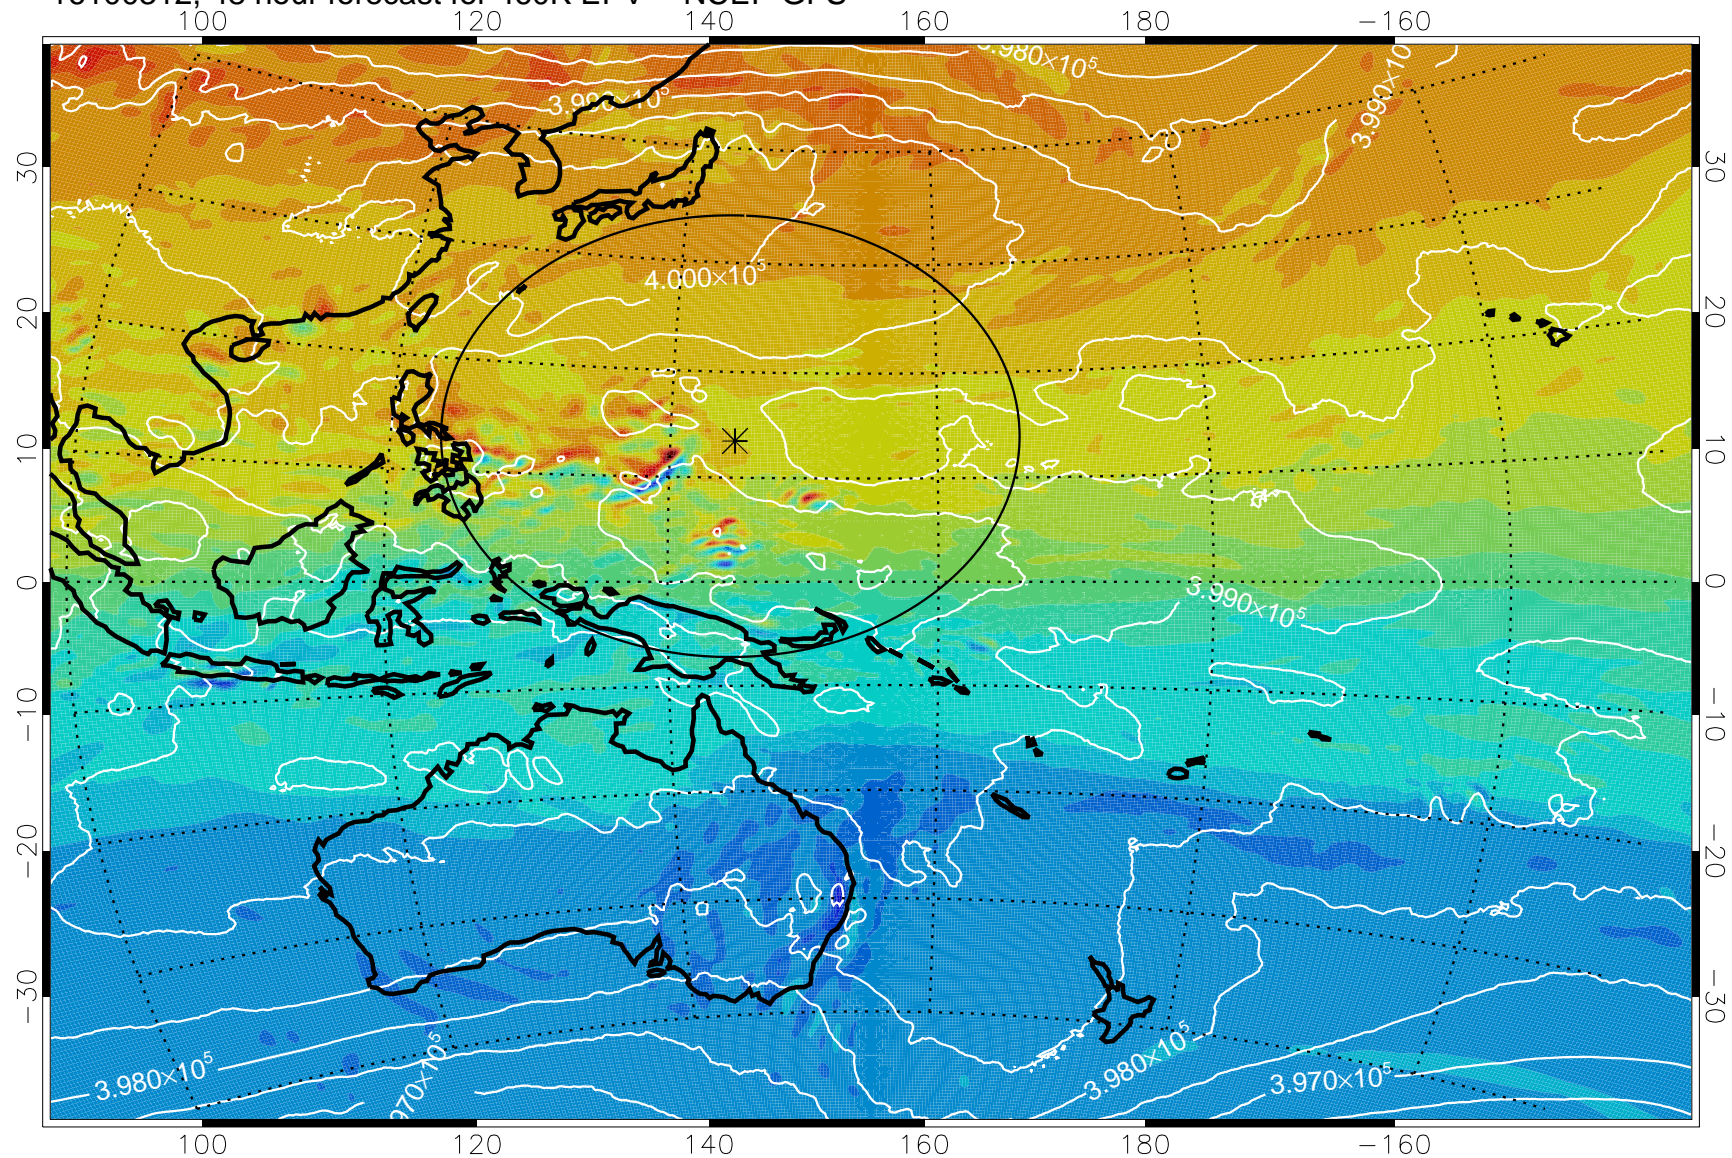

16100218, 30 hour forecast for 460K EPV -- NCEP GFS

460K Montgomery Streamfunction, white

Range ring of 2304 km

16100300, 36 hour forecast for 460K EPV -- NCEP GFS

460K Montgomery Streamfunction, white

Range ring of 2304 km

16100306, 42 hour forecast for 460K EPV -- NCEP GFS

460K Montgomery Streamfunction, white

Range ring of 2304 km

16100312, 48 hour forecast for 460K EPV -- NCEP GFS

460K Montgomery Streamfunction, white

Range ring of 2304 km

16100318, 54 hour forecast for 460K EPV -- NCEP GFS

460K Montgomery Streamfunction, white

Range ring of 2304 km

16100400, 60 hour forecast for 460K EPV -- NCEP GFS

460K Montgomery Streamfunction, white

Range ring of 2304 km

16100406, 66 hour forecast for 460K EPV -- NCEP GFS

460K Montgomery Streamfunction, white

Range ring of 2304 km

16100412, 72 hour forecast for 460K EPV -- NCEP GFS

460K Montgomery Streamfunction, white

Range ring of 2304 km