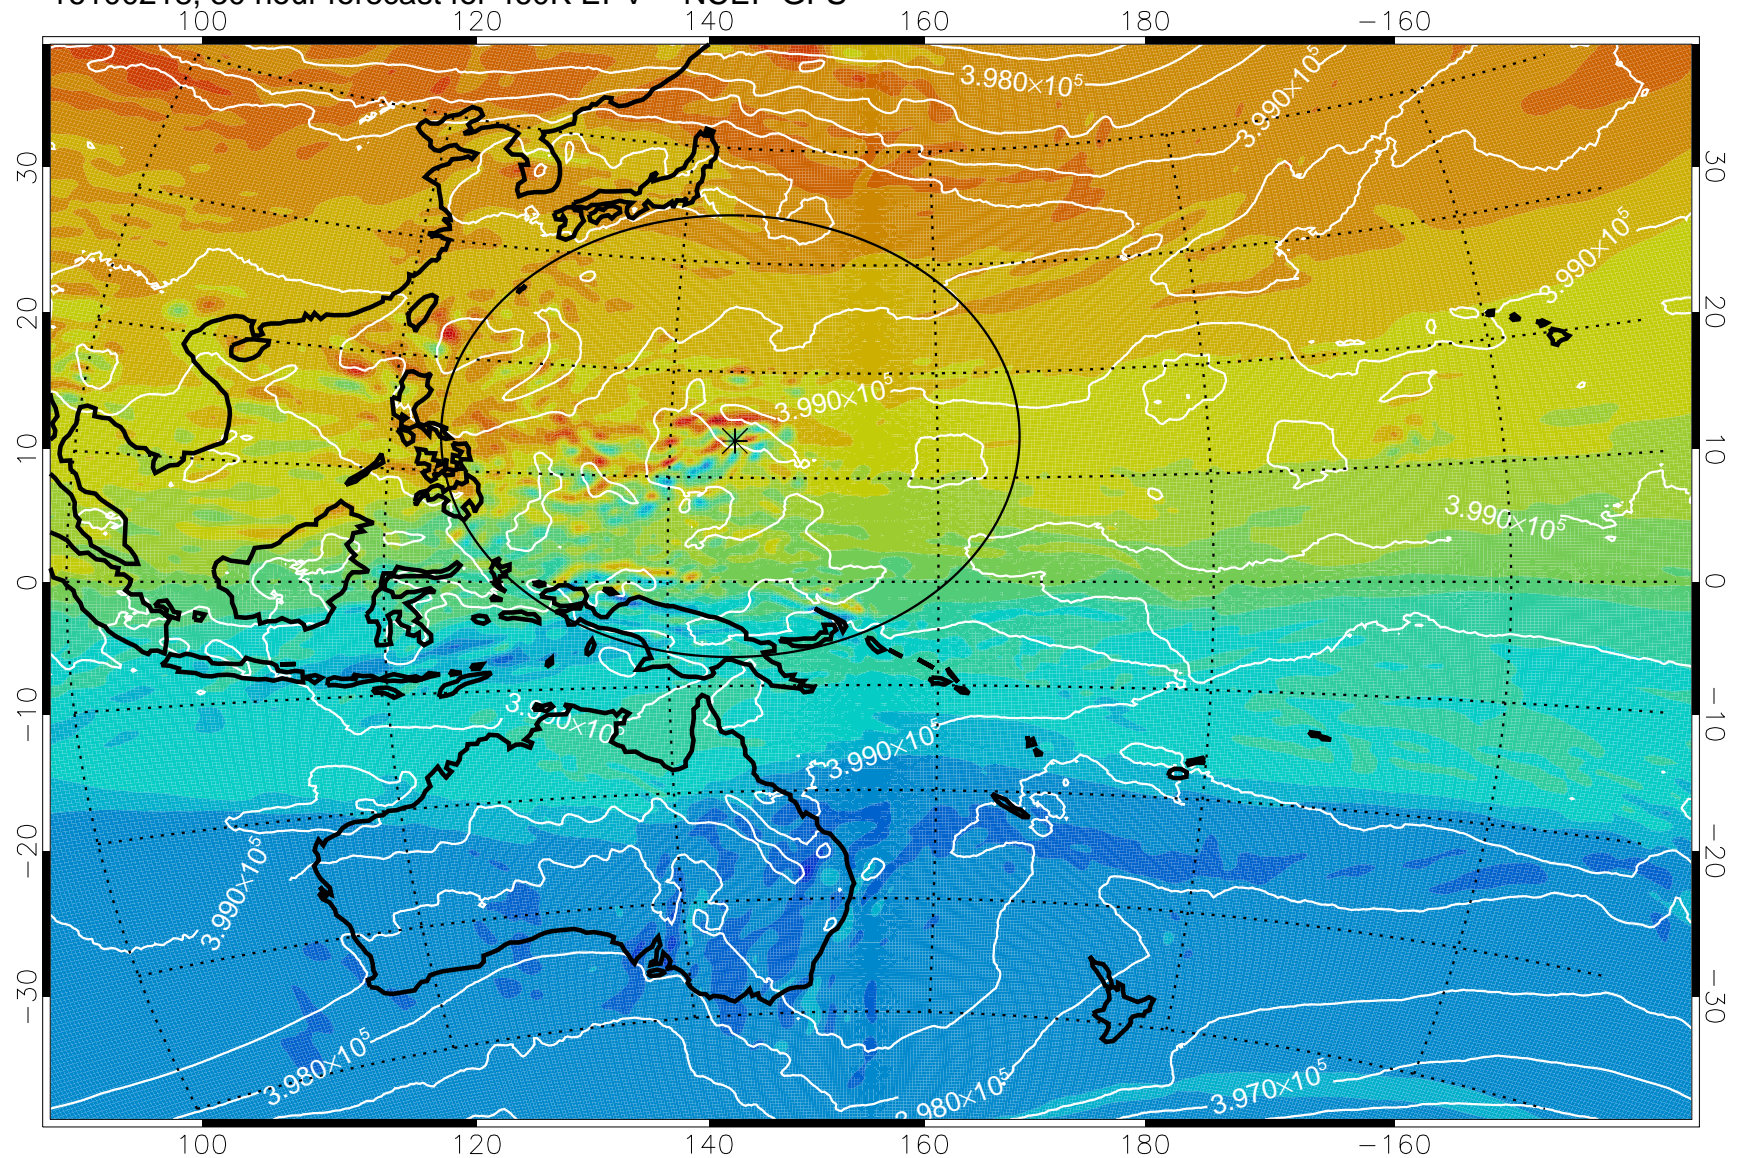

16100206, 18 hour forecast for 460K EPV -- NCEP GFS

460K Montgomery Streamfunction, white

Range ring of 2304 km

16100212, 24 hour forecast for 460K EPV -- NCEP GFS

460K Montgomery Streamfunction, white

Range ring of 2304 km

16100218, 30 hour forecast for 460K EPV -- NCEP GFS

460K Montgomery Streamfunction, white

Range ring of 2304 km

16100300, 36 hour forecast for 460K EPV -- NCEP GFS

460K Montgomery Streamfunction, white

Range ring of 2304 km

16100306, 42 hour forecast for 460K EPV -- NCEP GFS

460K Montgomery Streamfunction, white

Range ring of 2304 km

16100312, 48 hour forecast for 460K EPV -- NCEP GFS

460K Montgomery Streamfunction, white

Range ring of 2304 km

16100318, 54 hour forecast for 460K EPV -- NCEP GFS

460K Montgomery Streamfunction, white

Range ring of 2304 km

16100400, 60 hour forecast for 460K EPV -- NCEP GFS

460K Montgomery Streamfunction, white

Range ring of 2304 km