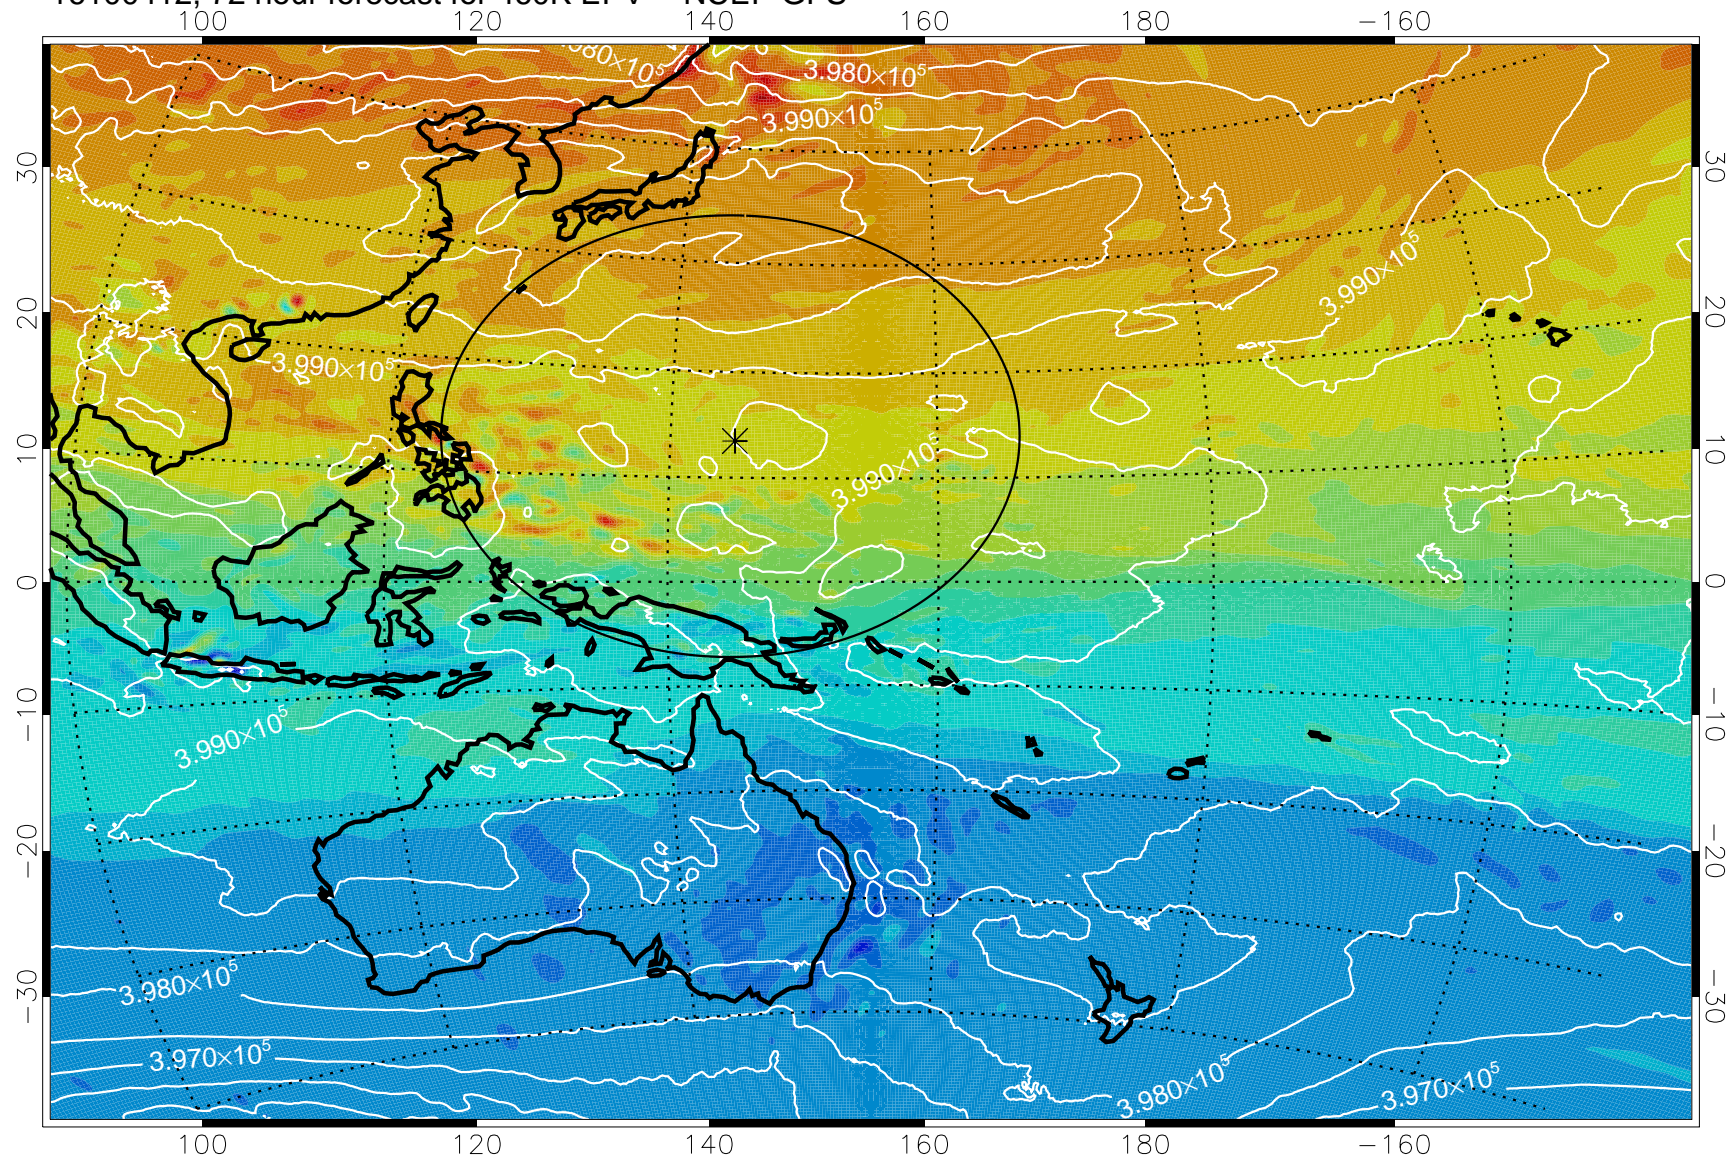

16100318, 54 hour forecast for 460K EPV -- NCEP GFS

460K Montgomery Streamfunction, white

Range ring of 2304 km

16100400, 60 hour forecast for 460K EPV -- NCEP GFS

460K Montgomery Streamfunction, white

Range ring of 2304 km

16100406, 66 hour forecast for 460K EPV -- NCEP GFS

460K Montgomery Streamfunction, white

Range ring of 2304 km

16100412, 72 hour forecast for 460K EPV -- NCEP GFS

460K Montgomery Streamfunction, white

Range ring of 2304 km

16100418, 78 hour forecast for 460K EPV -- NCEP GFS

460K Montgomery Streamfunction, white

Range ring of 2304 km

16100500, 84 hour forecast for 460K EPV -- NCEP GFS

16100506, 90 hour forecast for 460K EPV -- NCEP GFS

460K Montgomery Streamfunction, white

Range ring of 2304 km

16100512, 96 hour forecast for 460K EPV -- NCEP GFS

460K Montgomery Streamfunction, white

Range ring of 2304 km

16100518, 102 hour forecast for 460K EPV -- NCEP GFS