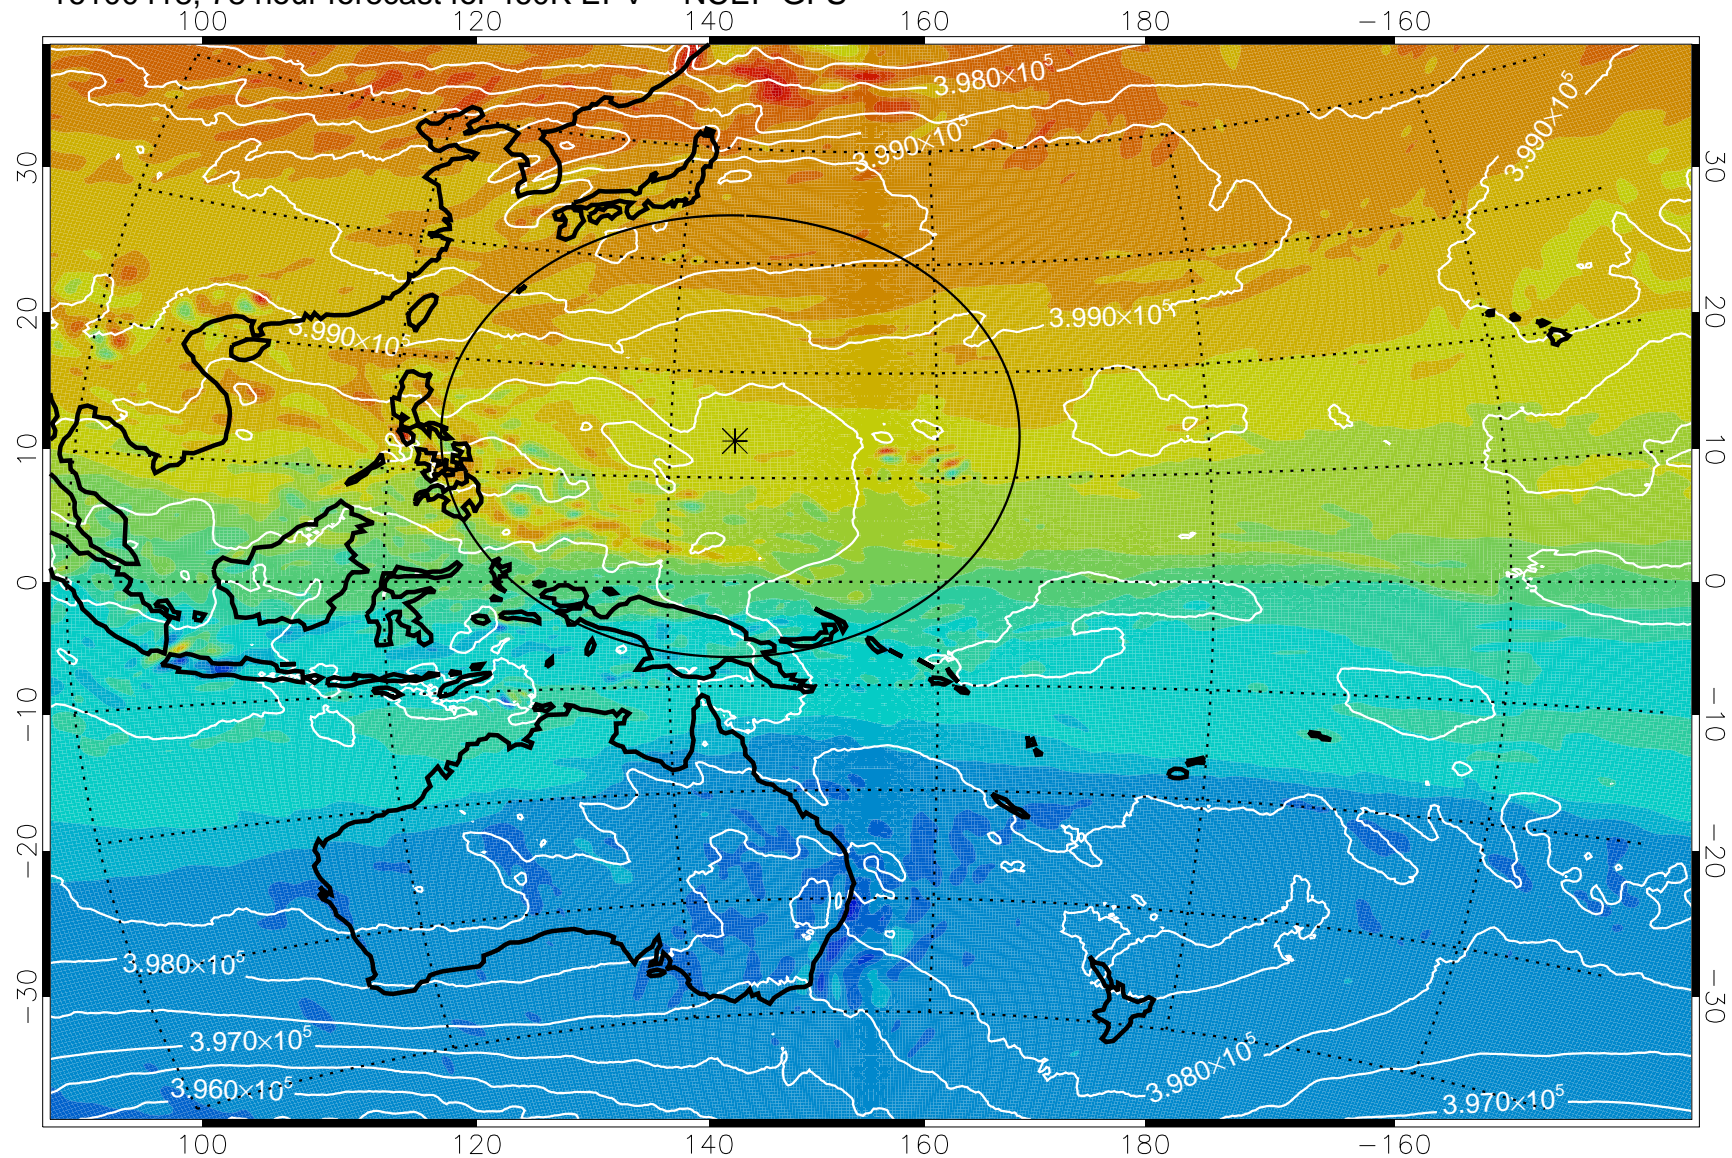

16100318, 54 hour forecast for 460K EPV -- NCEP GFS

460K Montgomery Streamfunction, white

Range ring of 2304 km

16100400, 60 hour forecast for 460K EPV -- NCEP GFS

460K Montgomery Streamfunction, white

Range ring of 2304 km

16100406, 66 hour forecast for 460K EPV -- NCEP GFS

460K Montgomery Streamfunction, white

Range ring of 2304 km

16100412, 72 hour forecast for 460K EPV -- NCEP GFS

460K Montgomery Streamfunction, white

Range ring of 2304 km

16100418, 78 hour forecast for 460K EPV -- NCEP GFS

460K Montgomery Streamfunction, white

Range ring of 2304 km

16100500, 84 hour forecast for 460K EPV -- NCEP GFS

16100506, 90 hour forecast for 460K EPV -- NCEP GFS

460K Montgomery Streamfunction, white

Range ring of 2304 km

16100512, 96 hour forecast for 460K EPV -- NCEP GFS

460K Montgomery Streamfunction, white

Range ring of 2304 km

16100518, 102 hour forecast for 460K EPV -- NCEP GFS