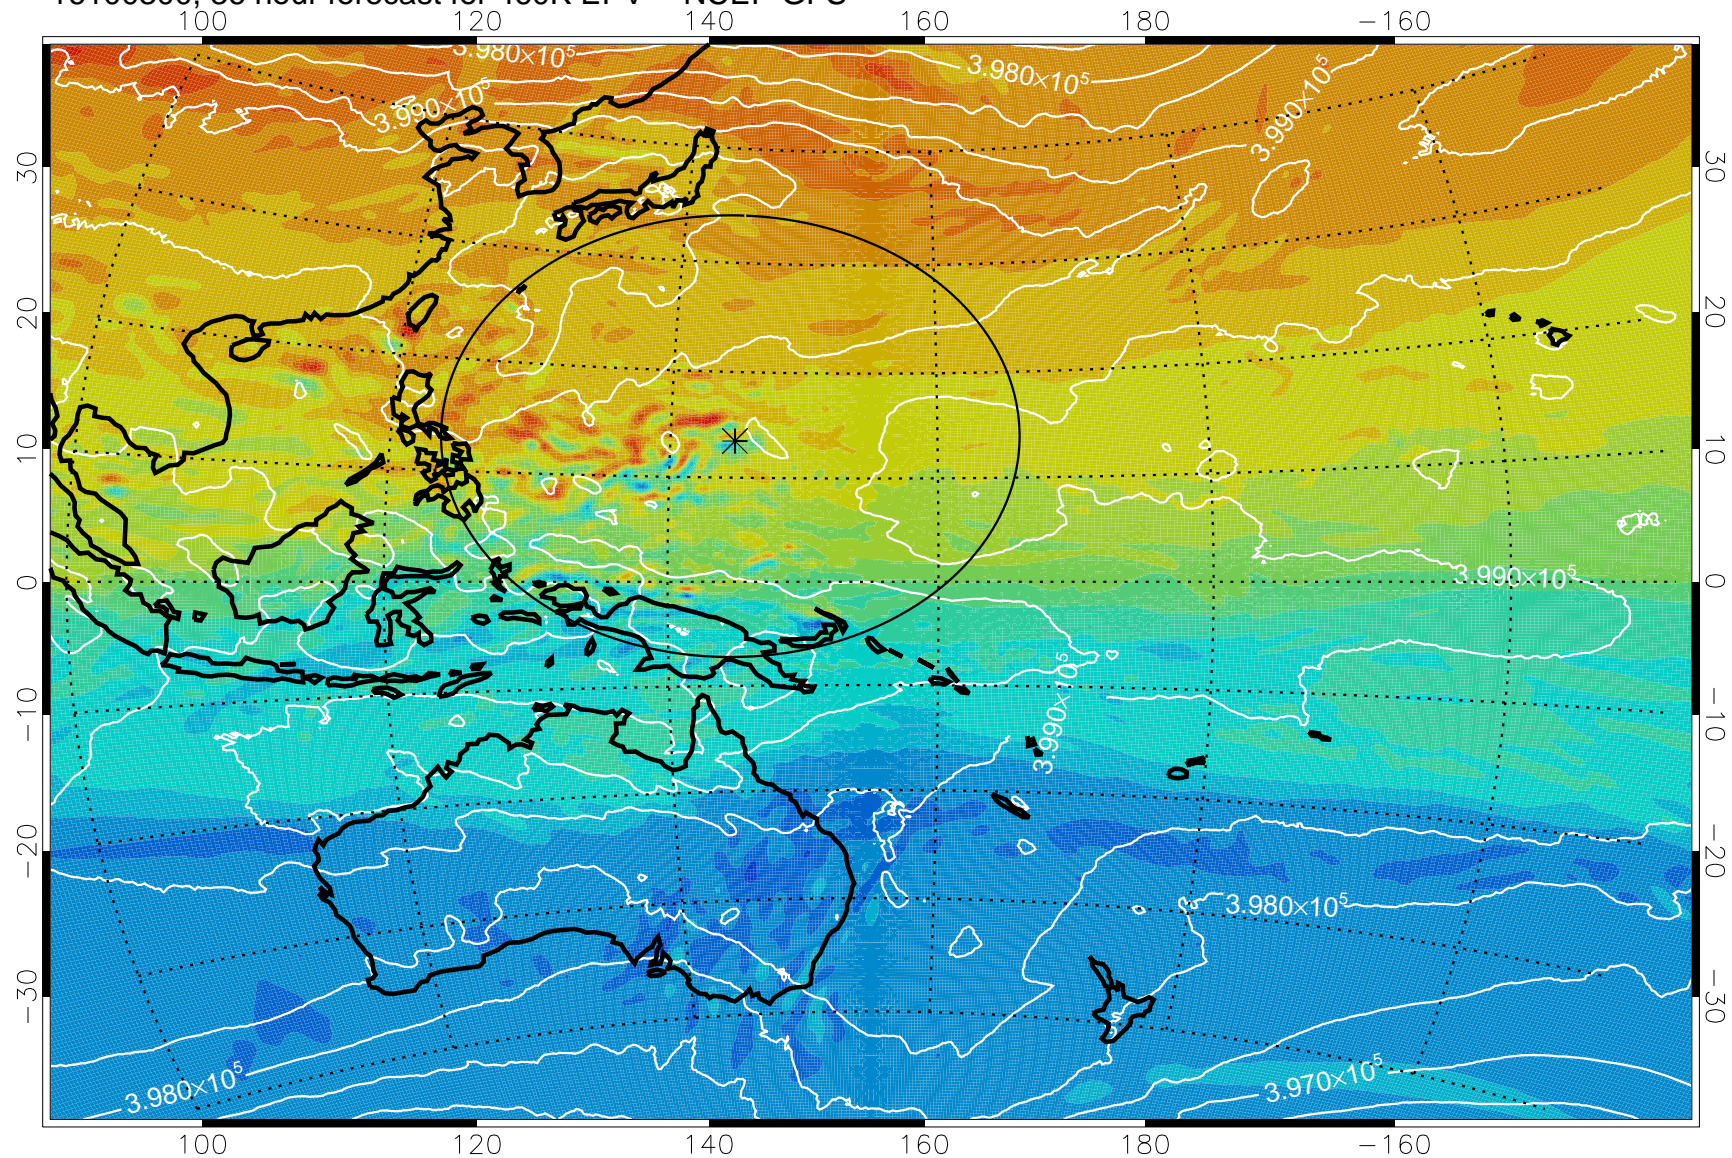

16100218, 30 hour forecast for 460K EPV -- NCEP GFS

460K Montgomery Streamfunction, white

Range ring of 2304 km

16100300, 36 hour forecast for 460K EPV -- NCEP GFS

460K Montgomery Streamfunction, white

Range ring of 2304 km

16100306, 42 hour forecast for 460K EPV -- NCEP GFS

460K Montgomery Streamfunction, white

Range ring of 2304 km

16100312, 48 hour forecast for 460K EPV -- NCEP GFS

460K Montgomery Streamfunction, white

Range ring of 2304 km

16100318, 54 hour forecast for 460K EPV -- NCEP GFS

460K Montgomery Streamfunction, white

Range ring of 2304 km

16100400, 60 hour forecast for 460K EPV -- NCEP GFS

460K Montgomery Streamfunction, white

Range ring of 2304 km

16100406, 66 hour forecast for 460K EPV -- NCEP GFS

460K Montgomery Streamfunction, white

Range ring of 2304 km

16100412, 72 hour forecast for 460K EPV -- NCEP GFS

460K Montgomery Streamfunction, white

Range ring of 2304 km