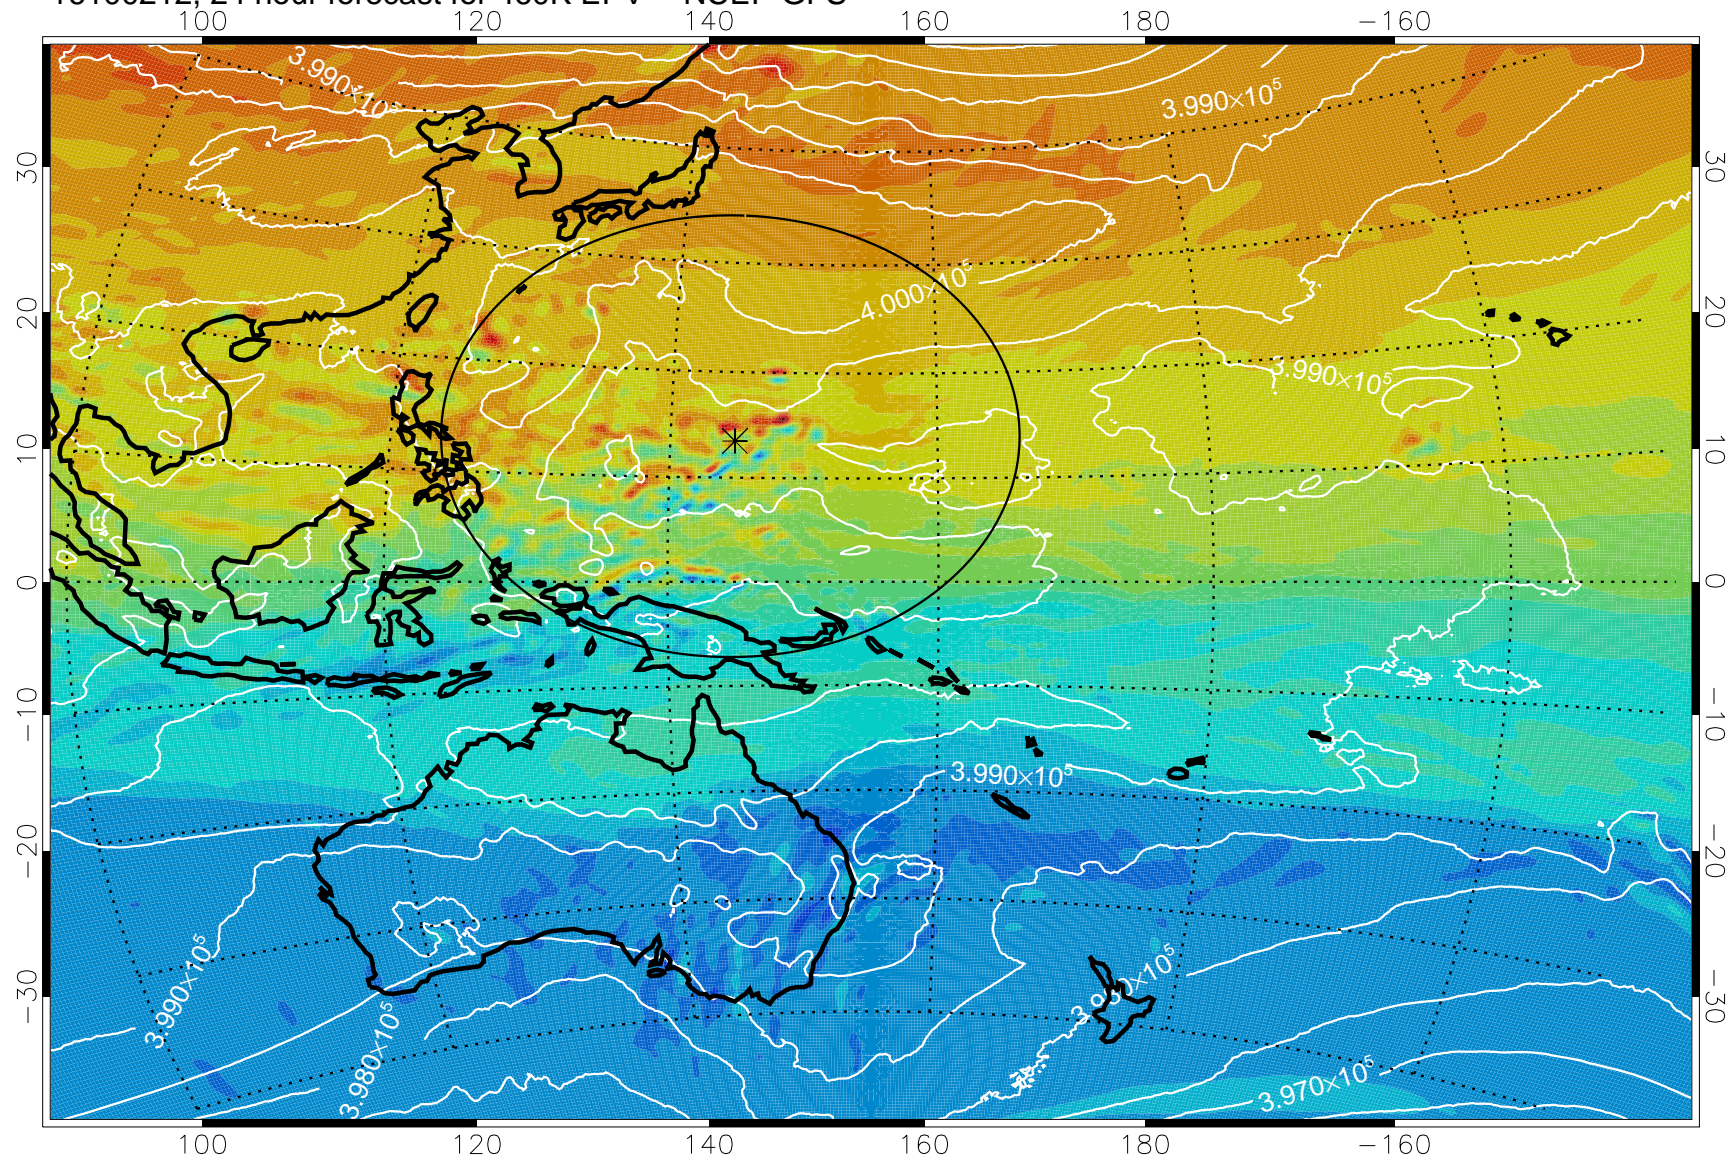

16100206, 18 hour forecast for 460K EPV -- NCEP GFS

460K Montgomery Streamfunction, white

Range ring of 2304 km

16100212, 24 hour forecast for 460K EPV -- NCEP GFS

460K Montgomery Streamfunction, white

Range ring of 2304 km

16100218, 30 hour forecast for 460K EPV -- NCEP GFS

460K Montgomery Streamfunction, white

Range ring of 2304 km

16100300, 36 hour forecast for 460K EPV -- NCEP GFS

460K Montgomery Streamfunction, white

Range ring of 2304 km

16100306, 42 hour forecast for 460K EPV -- NCEP GFS

460K Montgomery Streamfunction, white

Range ring of 2304 km

16100312, 48 hour forecast for 460K EPV -- NCEP GFS

460K Montgomery Streamfunction, white

Range ring of 2304 km

16100318, 54 hour forecast for 460K EPV -- NCEP GFS

460K Montgomery Streamfunction, white

Range ring of 2304 km

16100400, 60 hour forecast for 460K EPV -- NCEP GFS

460K Montgomery Streamfunction, white

Range ring of 2304 km