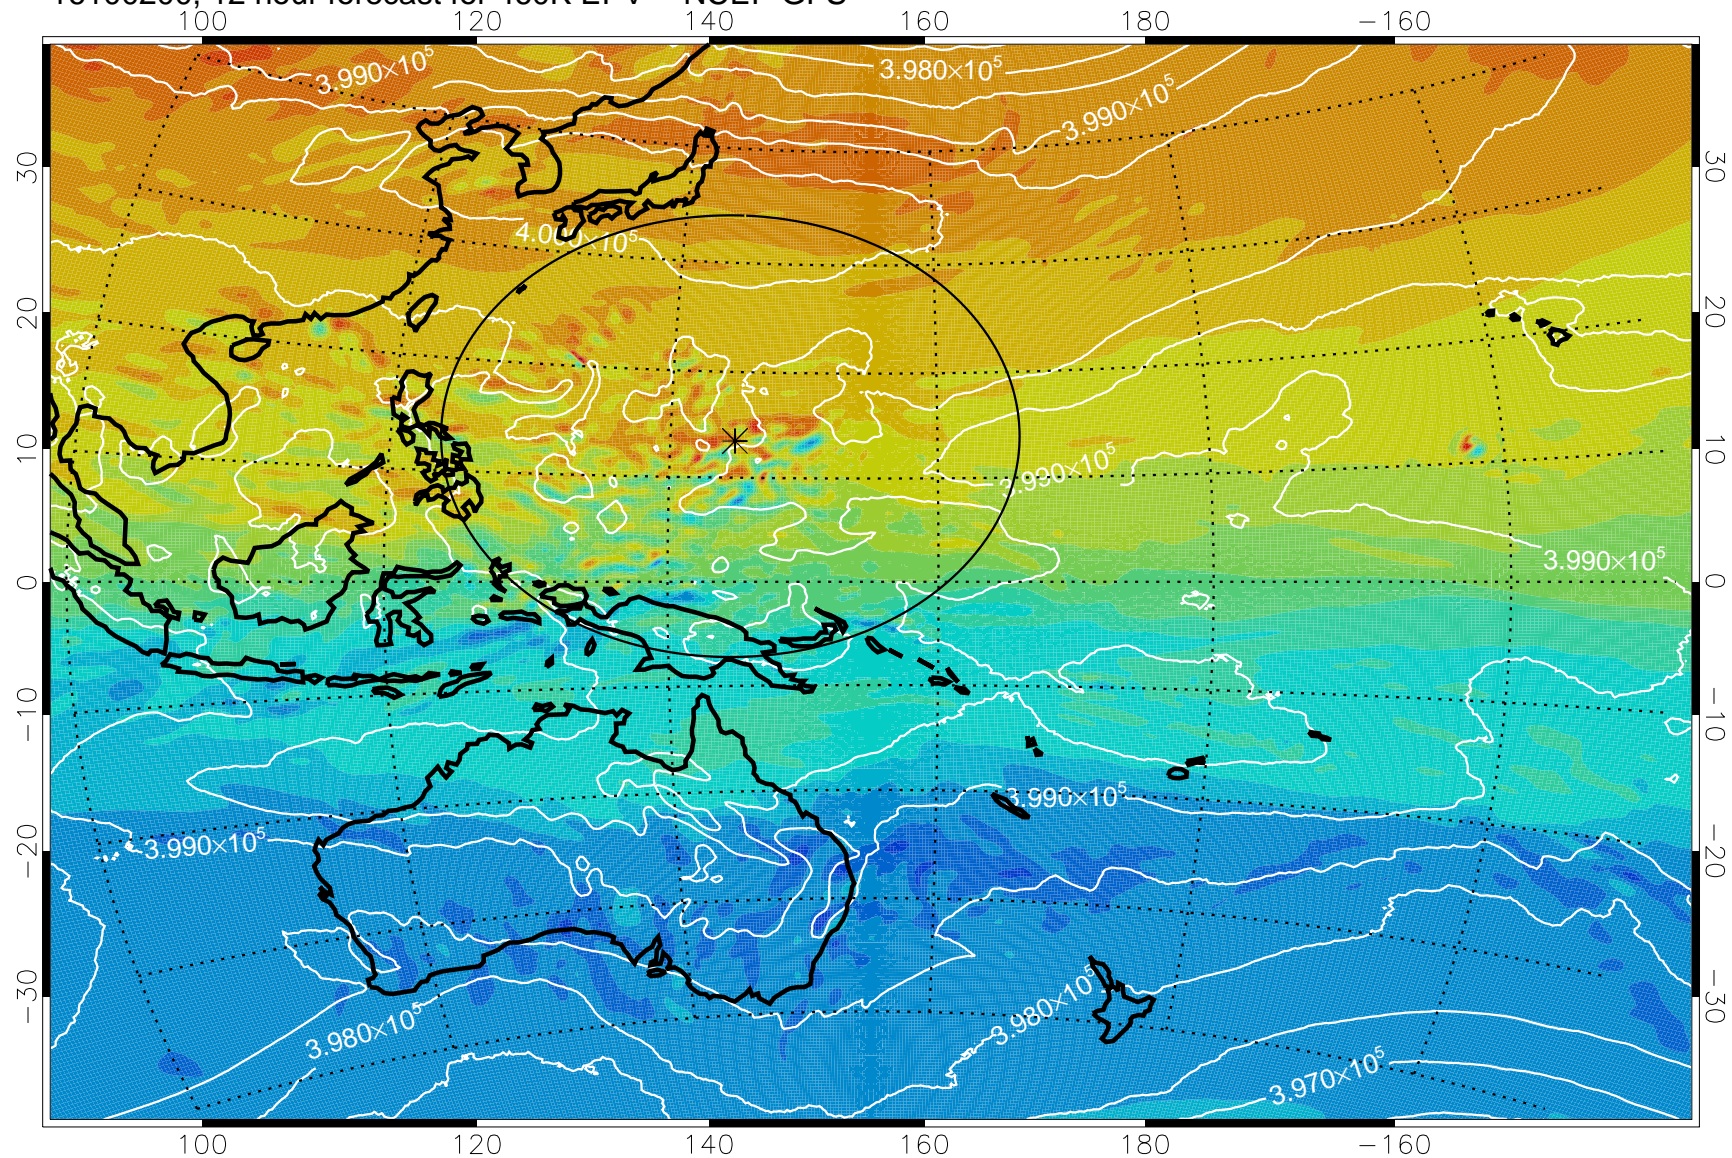

16100118, 6 hour forecast for 460K EPV -- NCEP GFS

460K Montgomery Streamfunction, white

Range ring of 2304 km

16100200, 12 hour forecast for 460K EPV -- NCEP GFS

460K Montgomery Streamfunction, white

Range ring of 2304 km

16100206, 18 hour forecast for 460K EPV -- NCEP GFS

460K Montgomery Streamfunction, white

Range ring of 2304 km

16100212, 24 hour forecast for 460K EPV -- NCEP GFS

460K Montgomery Streamfunction, white

Range ring of 2304 km

16100218, 30 hour forecast for 460K EPV -- NCEP GFS

460K Montgomery Streamfunction, white

Range ring of 2304 km

16100300, 36 hour forecast for 460K EPV -- NCEP GFS

460K Montgomery Streamfunction, white

Range ring of 2304 km

16100306, 42 hour forecast for 460K EPV -- NCEP GFS

460K Montgomery Streamfunction, white

Range ring of 2304 km

16100312, 48 hour forecast for 460K EPV -- NCEP GFS

460K Montgomery Streamfunction, white

Range ring of 2304 km