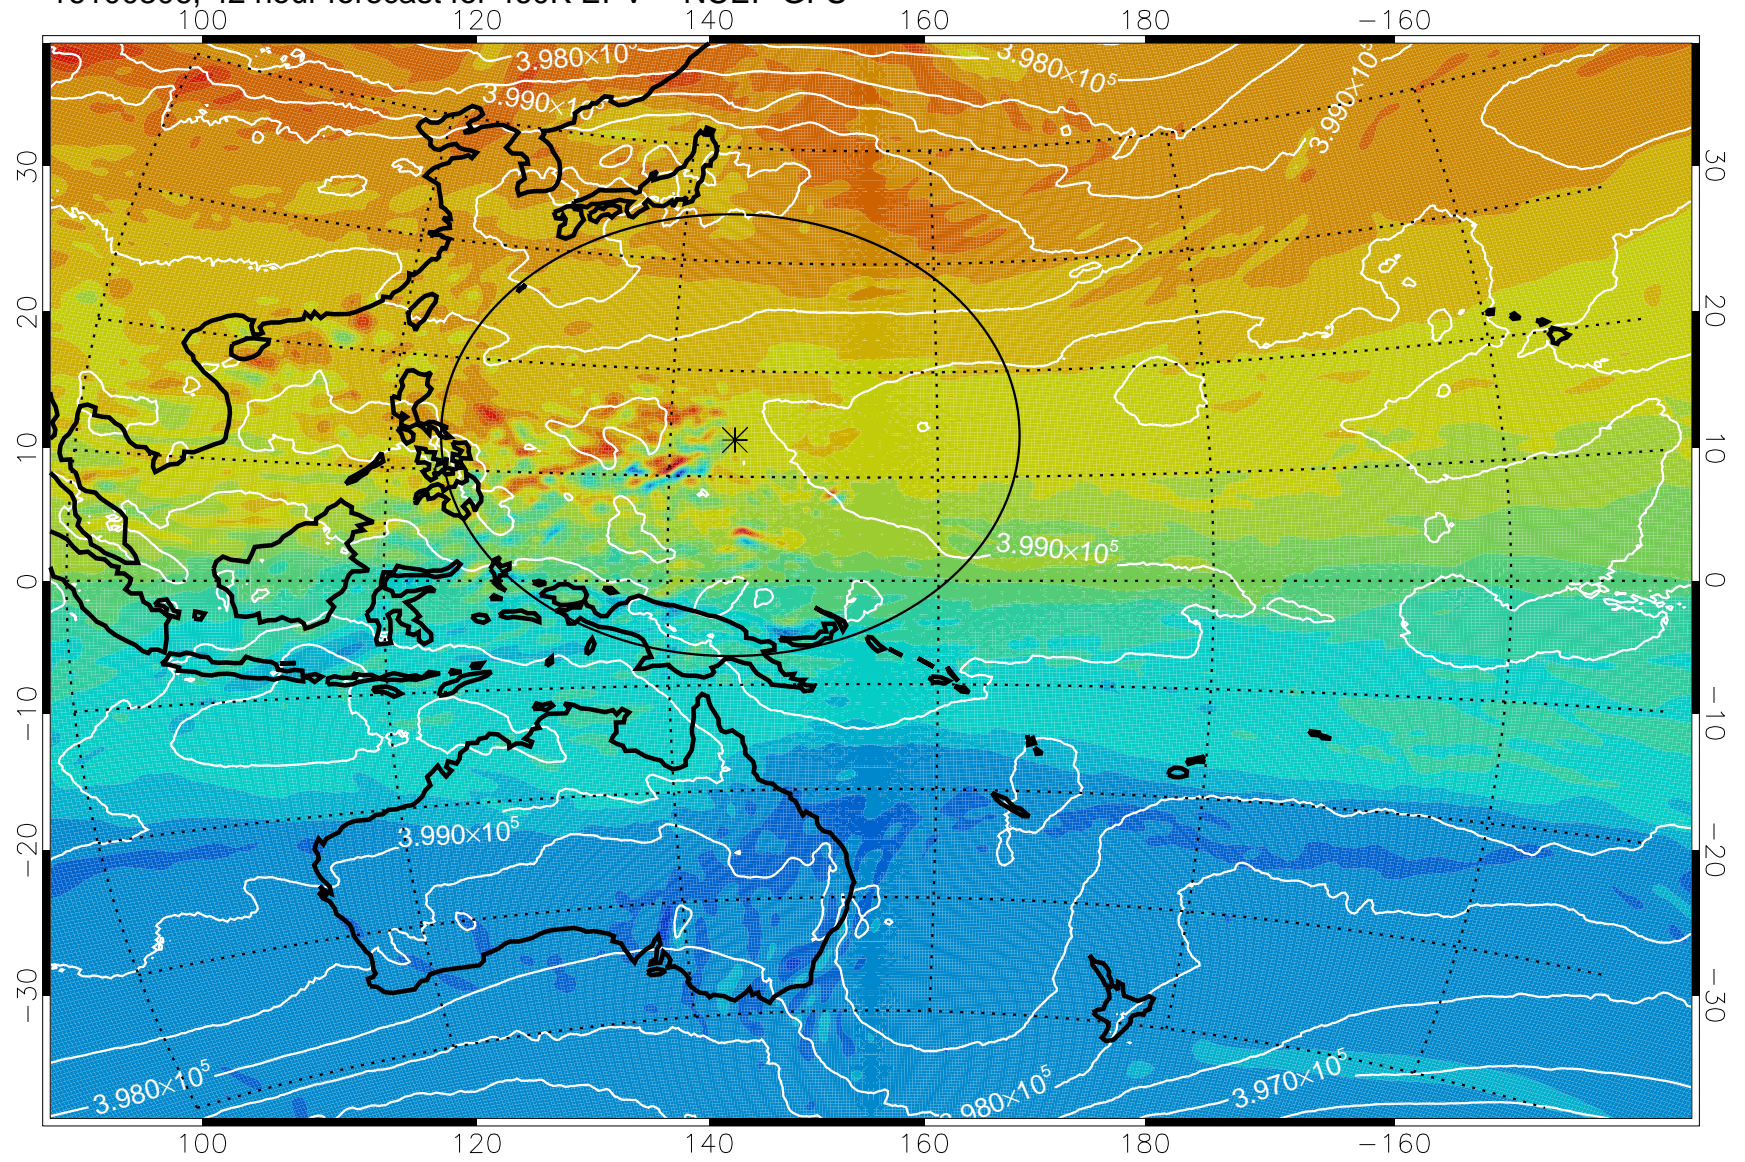

16100218, 30 hour forecast for 460K EPV -- NCEP GFS

460K Montgomery Streamfunction, white

Range ring of 2304 km

16100300, 36 hour forecast for 460K EPV -- NCEP GFS

460K Montgomery Streamfunction, white

Range ring of 2304 km

16100306, 42 hour forecast for 460K EPV -- NCEP GFS

460K Montgomery Streamfunction, white

Range ring of 2304 km

16100312, 48 hour forecast for 460K EPV -- NCEP GFS

460K Montgomery Streamfunction, white

Range ring of 2304 km

16100318, 54 hour forecast for 460K EPV -- NCEP GFS

460K Montgomery Streamfunction, white

Range ring of 2304 km

16100400, 60 hour forecast for 460K EPV -- NCEP GFS

460K Montgomery Streamfunction, white

Range ring of 2304 km

16100406, 66 hour forecast for 460K EPV -- NCEP GFS

460K Montgomery Streamfunction, white

Range ring of 2304 km

16100412, 72 hour forecast for 460K EPV -- NCEP GFS

460K Montgomery Streamfunction, white

Range ring of 2304 km