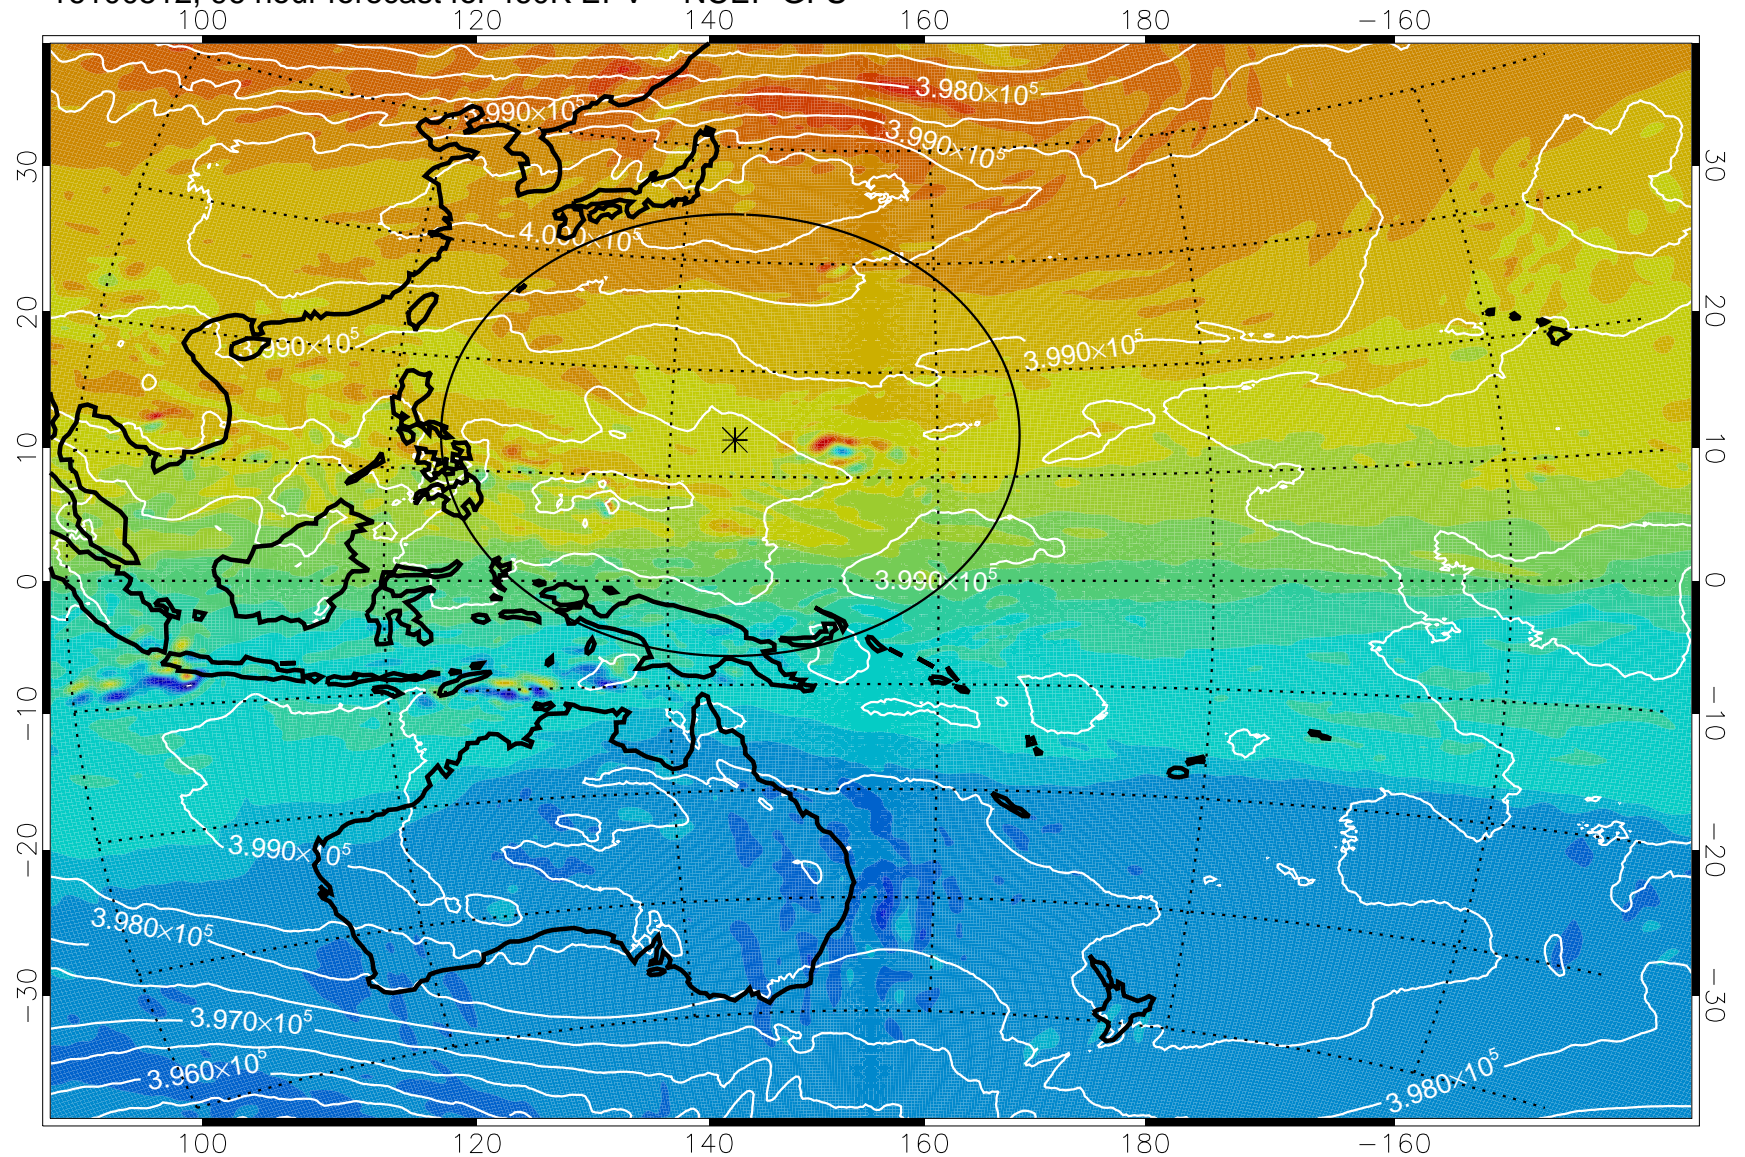

16100406, 66 hour forecast for 460K EPV -- NCEP GFS

460K Montgomery Streamfunction, white

Range ring of 2304 km

16100412, 72 hour forecast for 460K EPV -- NCEP GFS

460K Montgomery Streamfunction, white

Range ring of 2304 km

16100418, 78 hour forecast for 460K EPV -- NCEP GFS

460K Montgomery Streamfunction, white

Range ring of 2304 km

16100500, 84 hour forecast for 460K EPV -- NCEP GFS

16100506, 90 hour forecast for 460K EPV -- NCEP GFS

460K Montgomery Streamfunction, white

Range ring of 2304 km

16100512, 96 hour forecast for 460K EPV -- NCEP GFS

460K Montgomery Streamfunction, white

Range ring of 2304 km

16100518, 102 hour forecast for 460K EPV -- NCEP GFS

460K Montgomery Streamfunction, white

Range ring of 2304 km

16100600, 108 hour forecast for 460K EPV -- NCEP GFS

460K Montgomery Streamfunction, white

Range ring of 2304 km

16100606, 114 hour forecast for 460K EPV -- NCEP GFS