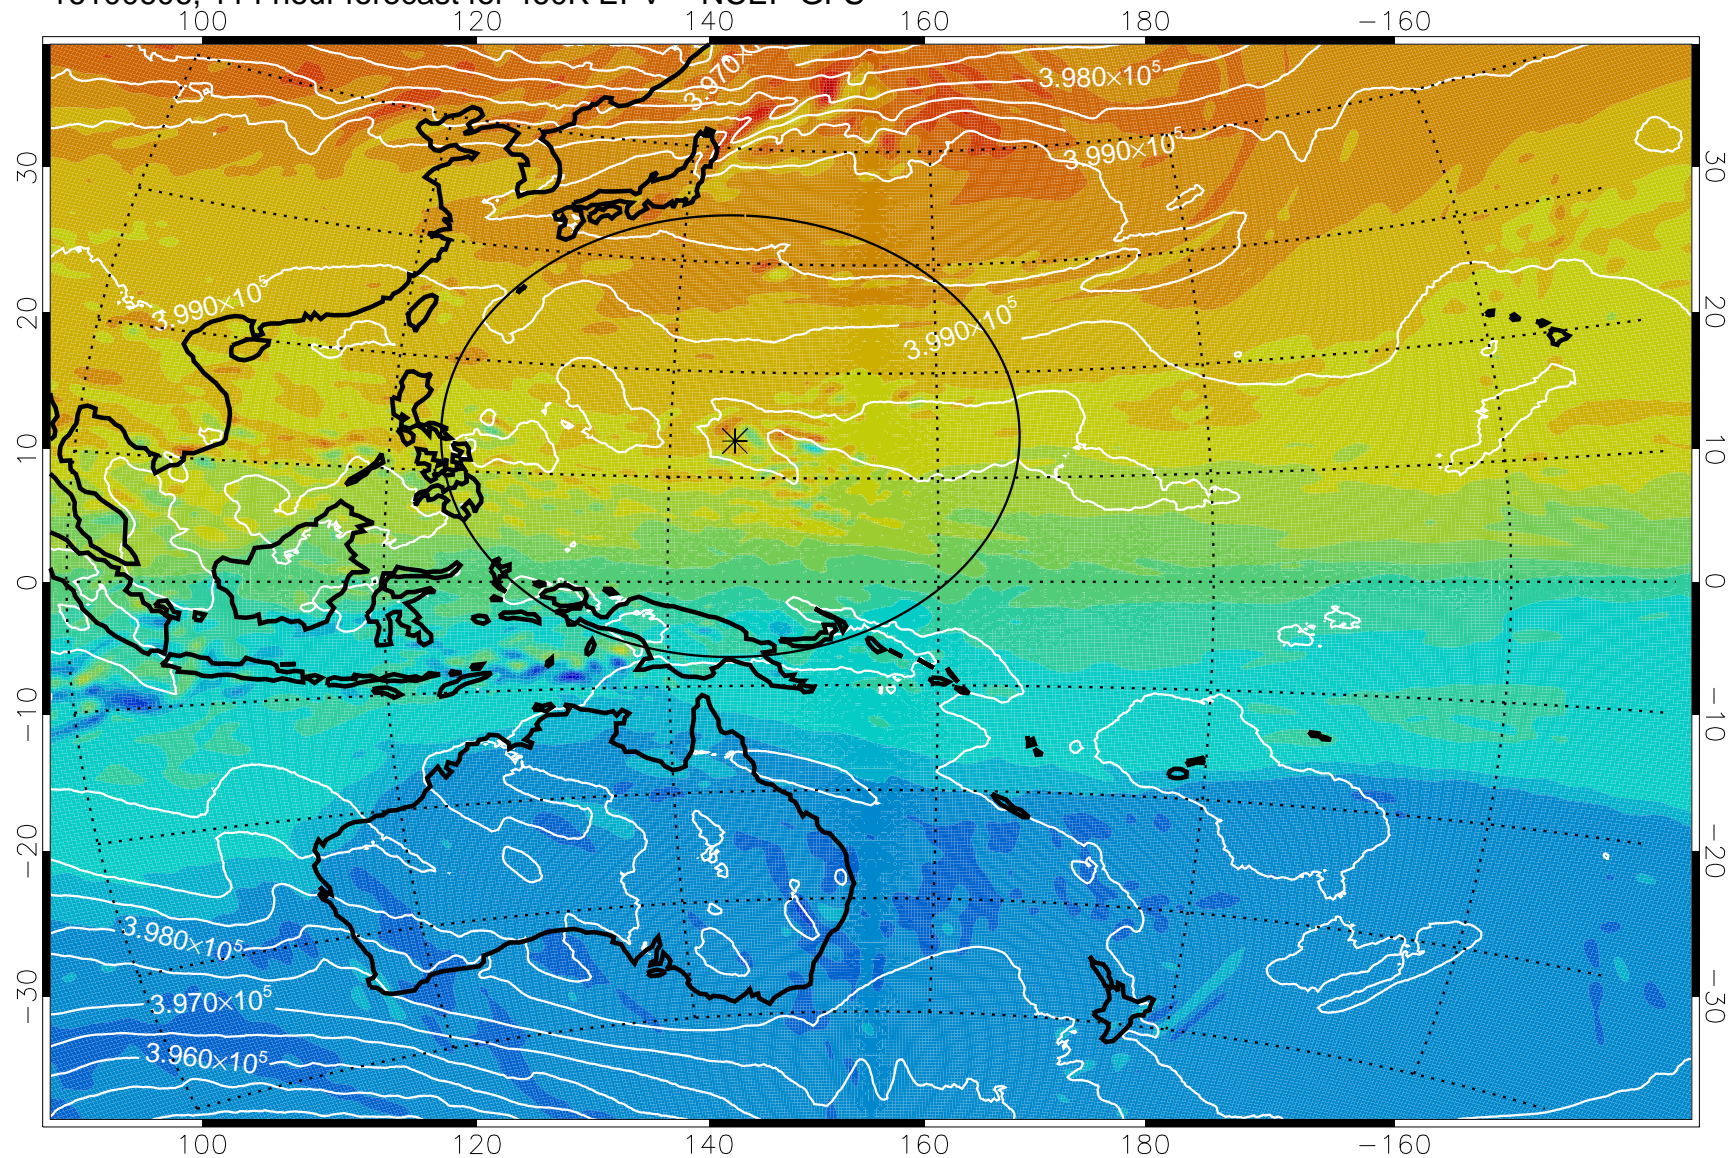

460K Montgomery Streamfunction, white

Range ring of 2304 km

16100512, 96 hour forecast for 460K EPV -- NCEP GFS

460K Montgomery Streamfunction, white

Range ring of 2304 km

16100518, 102 hour forecast for 460K EPV -- NCEP GFS

460K Montgomery Streamfunction, white

Range ring of 2304 km

16100600, 108 hour forecast for 460K EPV -- NCEP GFS

460K Montgomery Streamfunction, white

Range ring of 2304 km

16100606, 114 hour forecast for 460K EPV -- NCEP GFS

460K Montgomery Streamfunction, white

Range ring of 2304 km

16100612, 120 hour forecast for 460K EPV -- NCEP GFS

460K Montgomery Streamfunction, white

Range ring of 2304 km