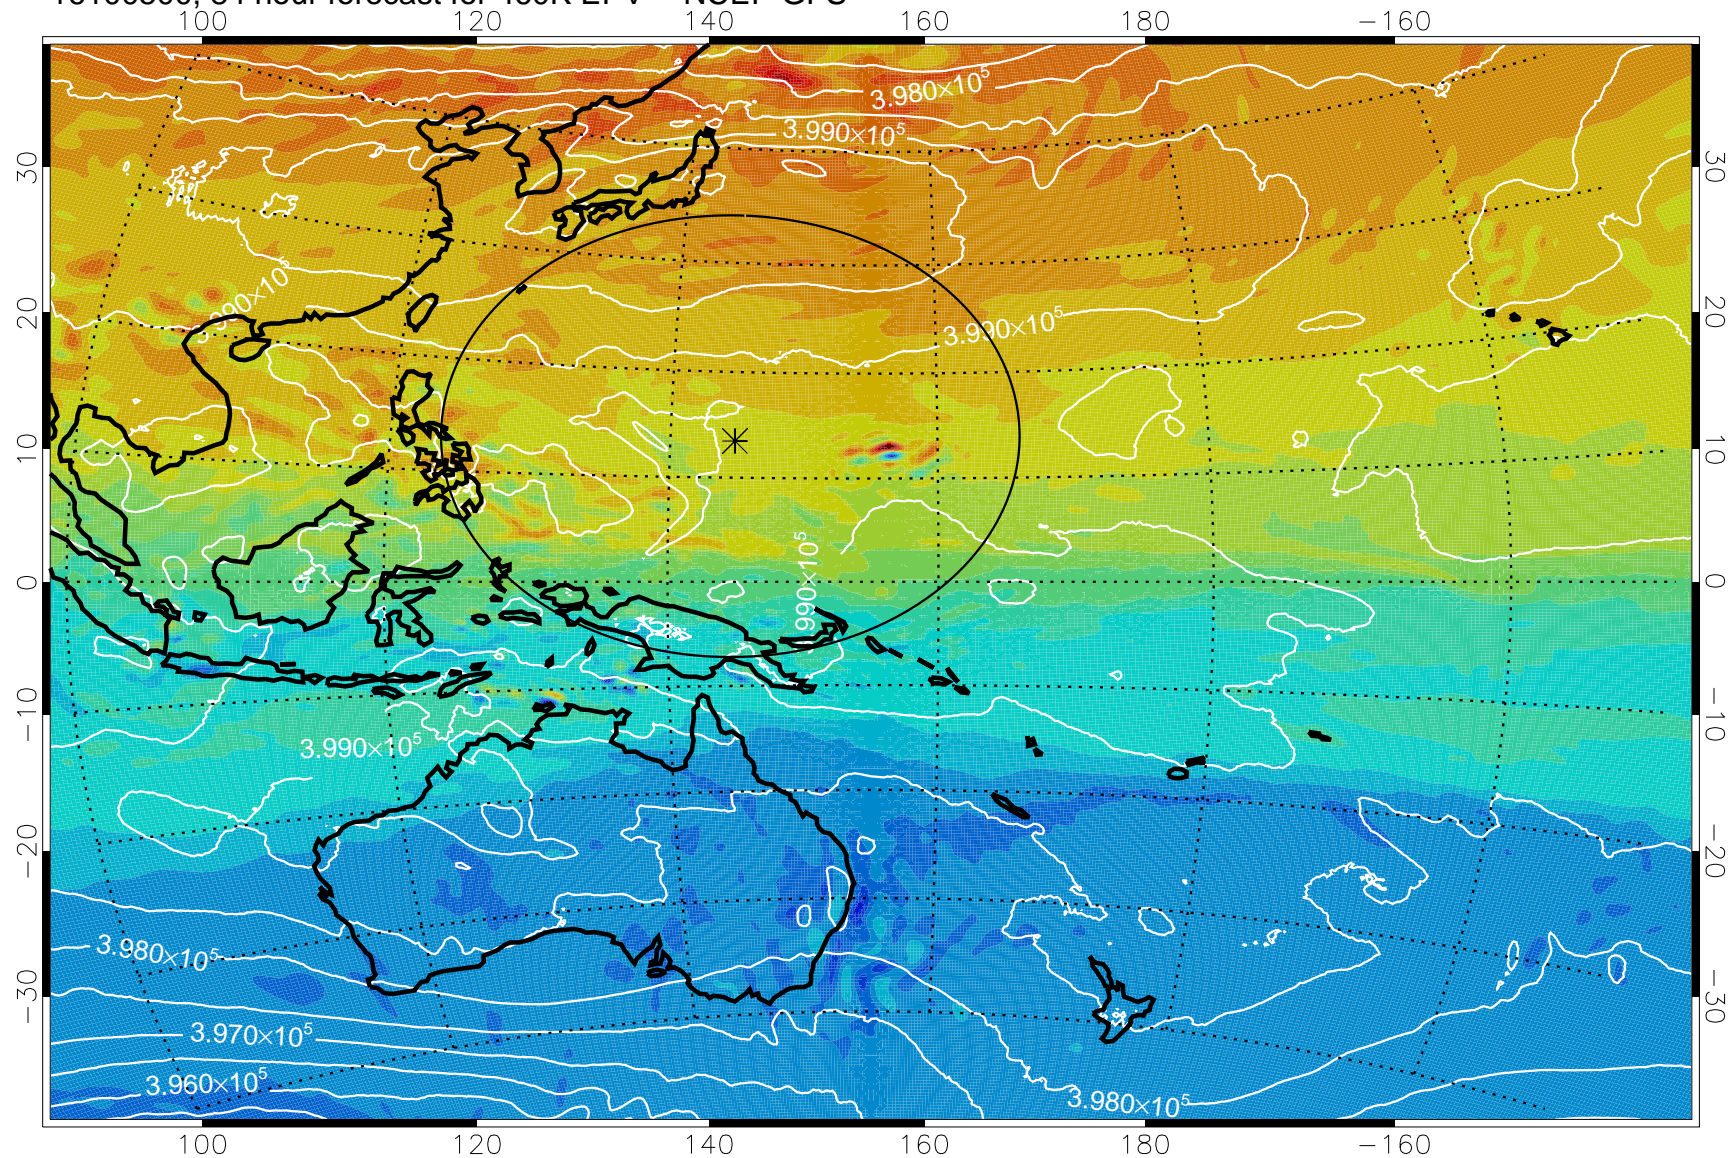

16100406, 66 hour forecast for 460K EPV -- NCEP GFS

460K Montgomery Streamfunction, white

Range ring of 2304 km

16100412, 72 hour forecast for 460K EPV -- NCEP GFS

460K Montgomery Streamfunction, white

Range ring of 2304 km

16100418, 78 hour forecast for 460K EPV -- NCEP GFS

460K Montgomery Streamfunction, white

Range ring of 2304 km

16100500, 84 hour forecast for 460K EPV -- NCEP GFS

16100506, 90 hour forecast for 460K EPV -- NCEP GFS

460K Montgomery Streamfunction, white

Range ring of 2304 km

16100512, 96 hour forecast for 460K EPV -- NCEP GFS

460K Montgomery Streamfunction, white

Range ring of 2304 km

16100518, 102 hour forecast for 460K EPV -- NCEP GFS

460K Montgomery Streamfunction, white

Range ring of 2304 km

16100600, 108 hour forecast for 460K EPV -- NCEP GFS

460K Montgomery Streamfunction, white

Range ring of 2304 km

16100606, 114 hour forecast for 460K EPV -- NCEP GFS