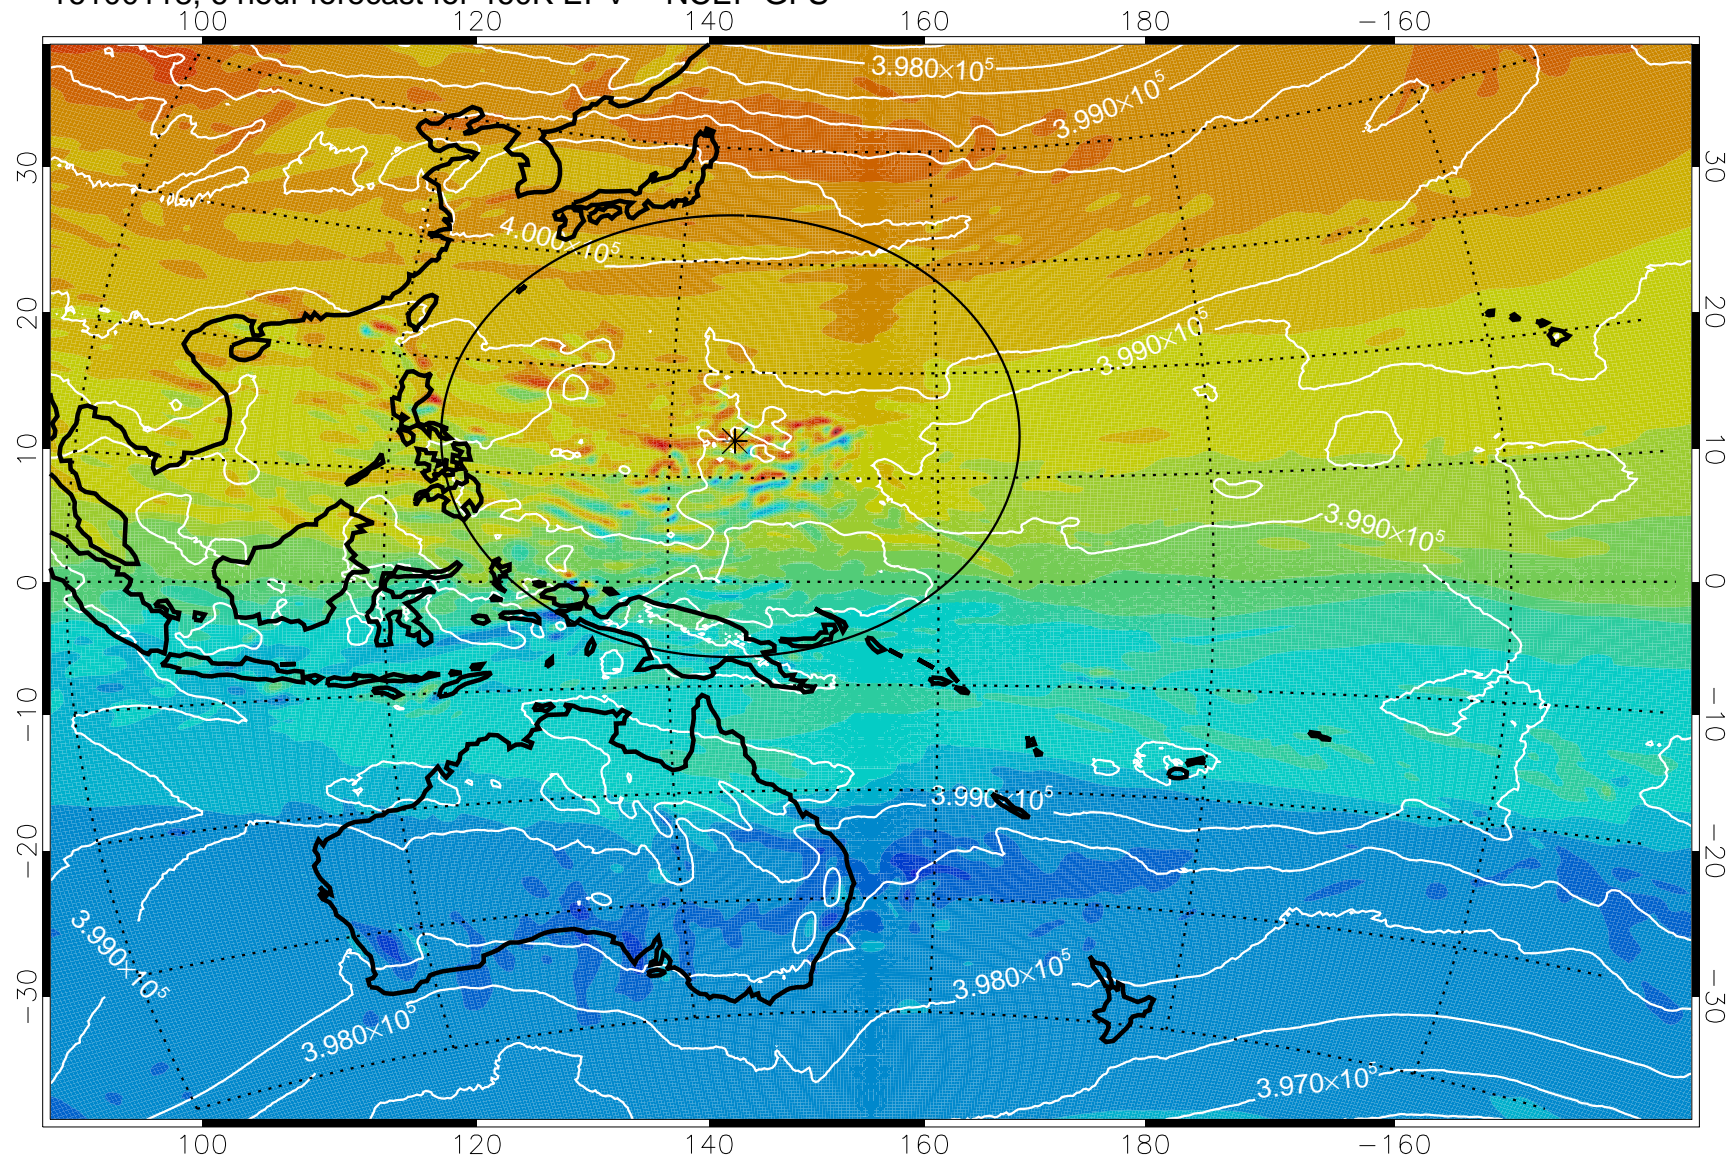

16100118, 6 hour forecast for 460K EPV -- NCEP GFS

460K Montgomery Streamfunction, white

Range ring of 2304 km

16100200, 12 hour forecast for 460K EPV -- NCEP GFS

460K Montgomery Streamfunction, white

Range ring of 2304 km

16100206, 18 hour forecast for 460K EPV -- NCEP GFS

460K Montgomery Streamfunction, white

Range ring of 2304 km

16100212, 24 hour forecast for 460K EPV -- NCEP GFS

460K Montgomery Streamfunction, white

Range ring of 2304 km

16100218, 30 hour forecast for 460K EPV -- NCEP GFS

460K Montgomery Streamfunction, white

Range ring of 2304 km

16100300, 36 hour forecast for 460K EPV -- NCEP GFS

460K Montgomery Streamfunction, white

Range ring of 2304 km

16100306, 42 hour forecast for 460K EPV -- NCEP GFS

460K Montgomery Streamfunction, white

Range ring of 2304 km

16100312, 48 hour forecast for 460K EPV -- NCEP GFS

460K Montgomery Streamfunction, white

Range ring of 2304 km