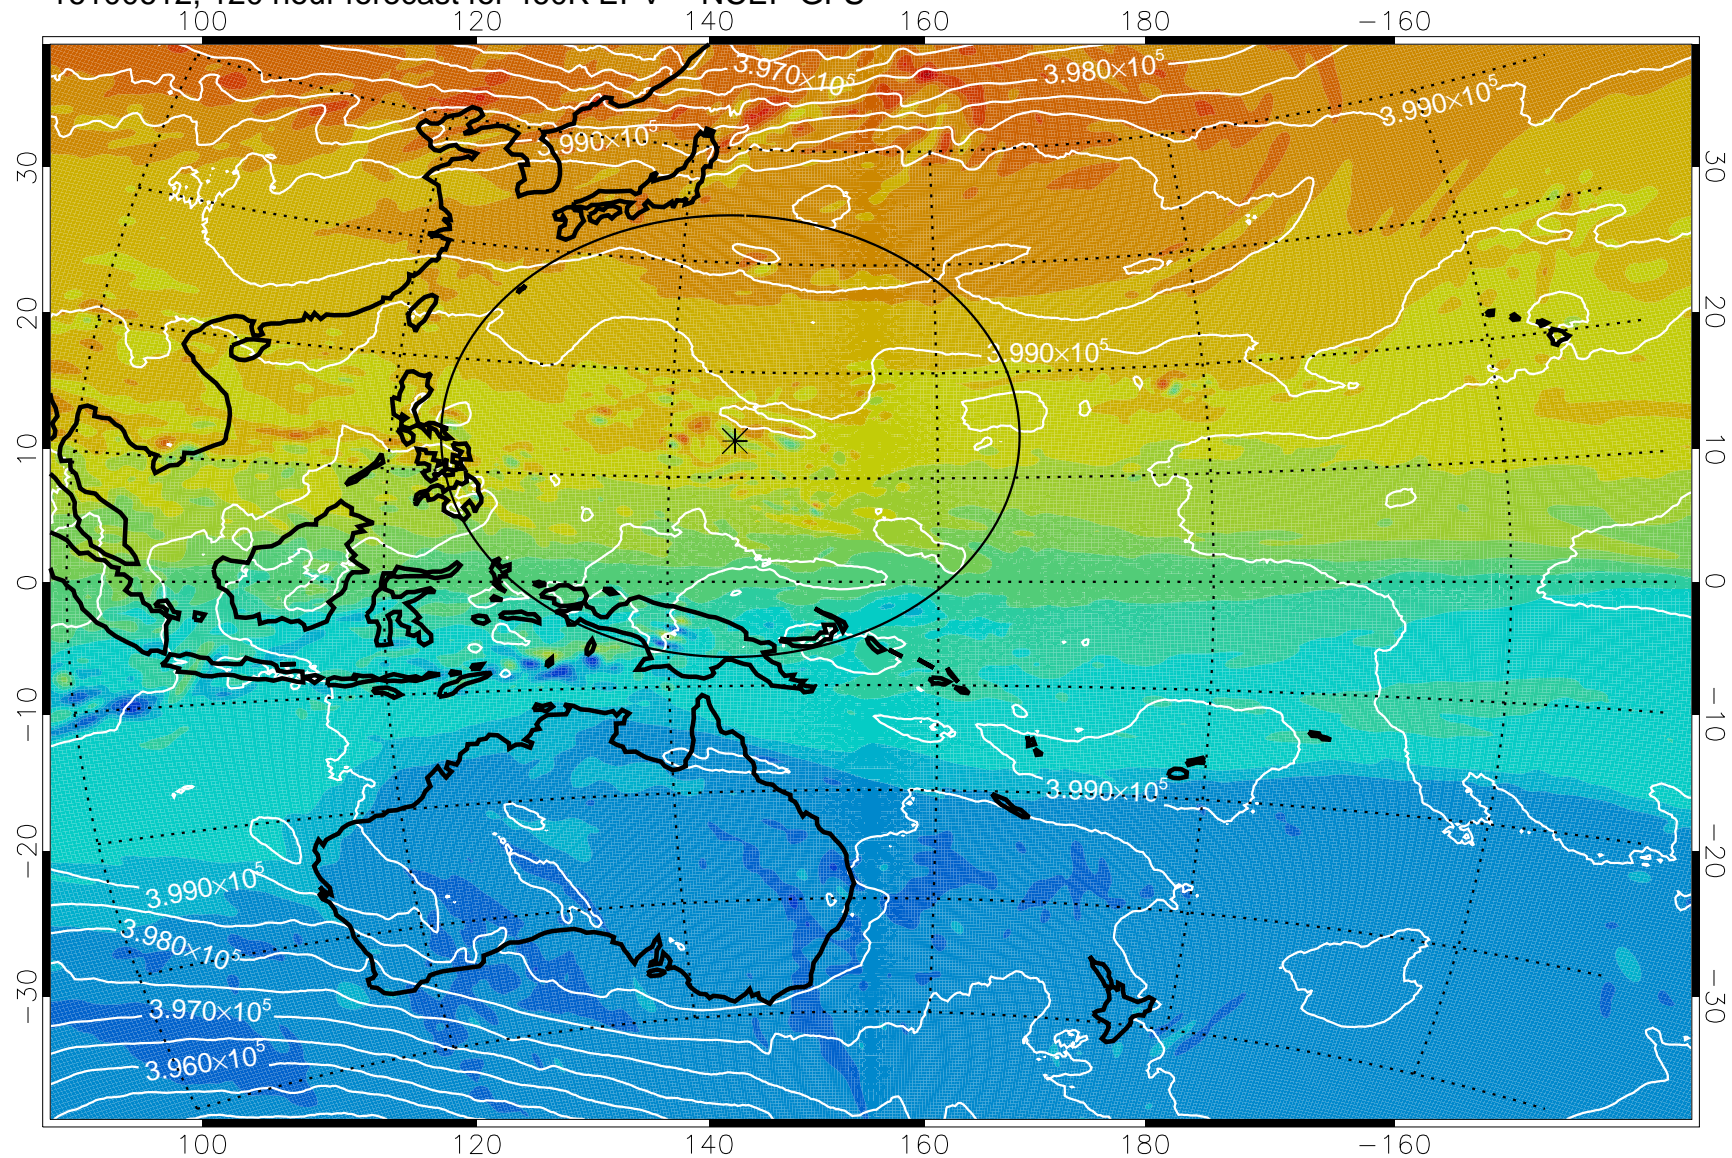

460K Montgomery Streamfunction, white

Range ring of 2304 km

16100512, 96 hour forecast for 460K EPV -- NCEP GFS

460K Montgomery Streamfunction, white

Range ring of 2304 km

16100518, 102 hour forecast for 460K EPV -- NCEP GFS

460K Montgomery Streamfunction, white

Range ring of 2304 km

16100600, 108 hour forecast for 460K EPV -- NCEP GFS

460K Montgomery Streamfunction, white

Range ring of 2304 km

16100606, 114 hour forecast for 460K EPV -- NCEP GFS

460K Montgomery Streamfunction, white

Range ring of 2304 km

16100612, 120 hour forecast for 460K EPV -- NCEP GFS

460K Montgomery Streamfunction, white

Range ring of 2304 km