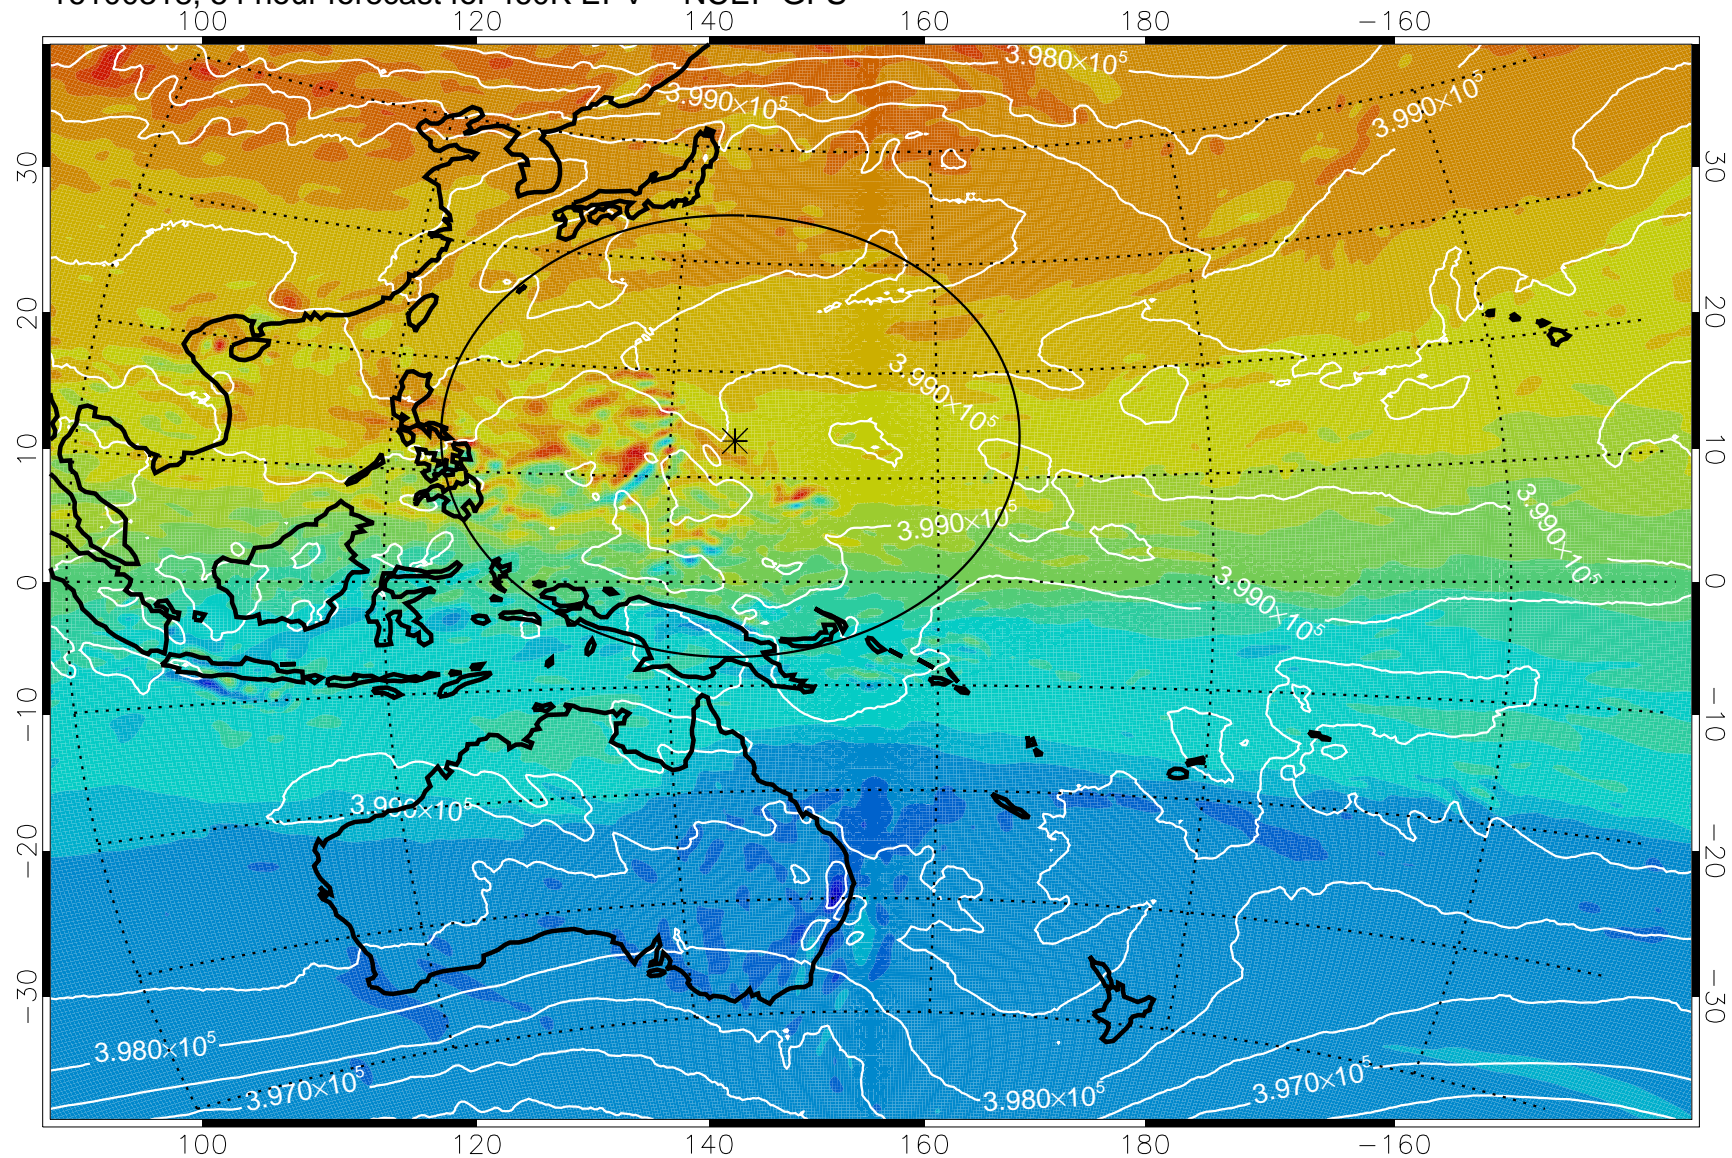

16100218, 30 hour forecast for 460K EPV -- NCEP GFS

460K Montgomery Streamfunction, white

Range ring of 2304 km

16100300, 36 hour forecast for 460K EPV -- NCEP GFS

460K Montgomery Streamfunction, white

Range ring of 2304 km

16100306, 42 hour forecast for 460K EPV -- NCEP GFS

460K Montgomery Streamfunction, white

Range ring of 2304 km

16100312, 48 hour forecast for 460K EPV -- NCEP GFS

460K Montgomery Streamfunction, white

Range ring of 2304 km

16100318, 54 hour forecast for 460K EPV -- NCEP GFS

460K Montgomery Streamfunction, white

Range ring of 2304 km

16100400, 60 hour forecast for 460K EPV -- NCEP GFS

460K Montgomery Streamfunction, white

Range ring of 2304 km

16100406, 66 hour forecast for 460K EPV -- NCEP GFS

460K Montgomery Streamfunction, white

Range ring of 2304 km

16100412, 72 hour forecast for 460K EPV -- NCEP GFS

460K Montgomery Streamfunction, white

Range ring of 2304 km