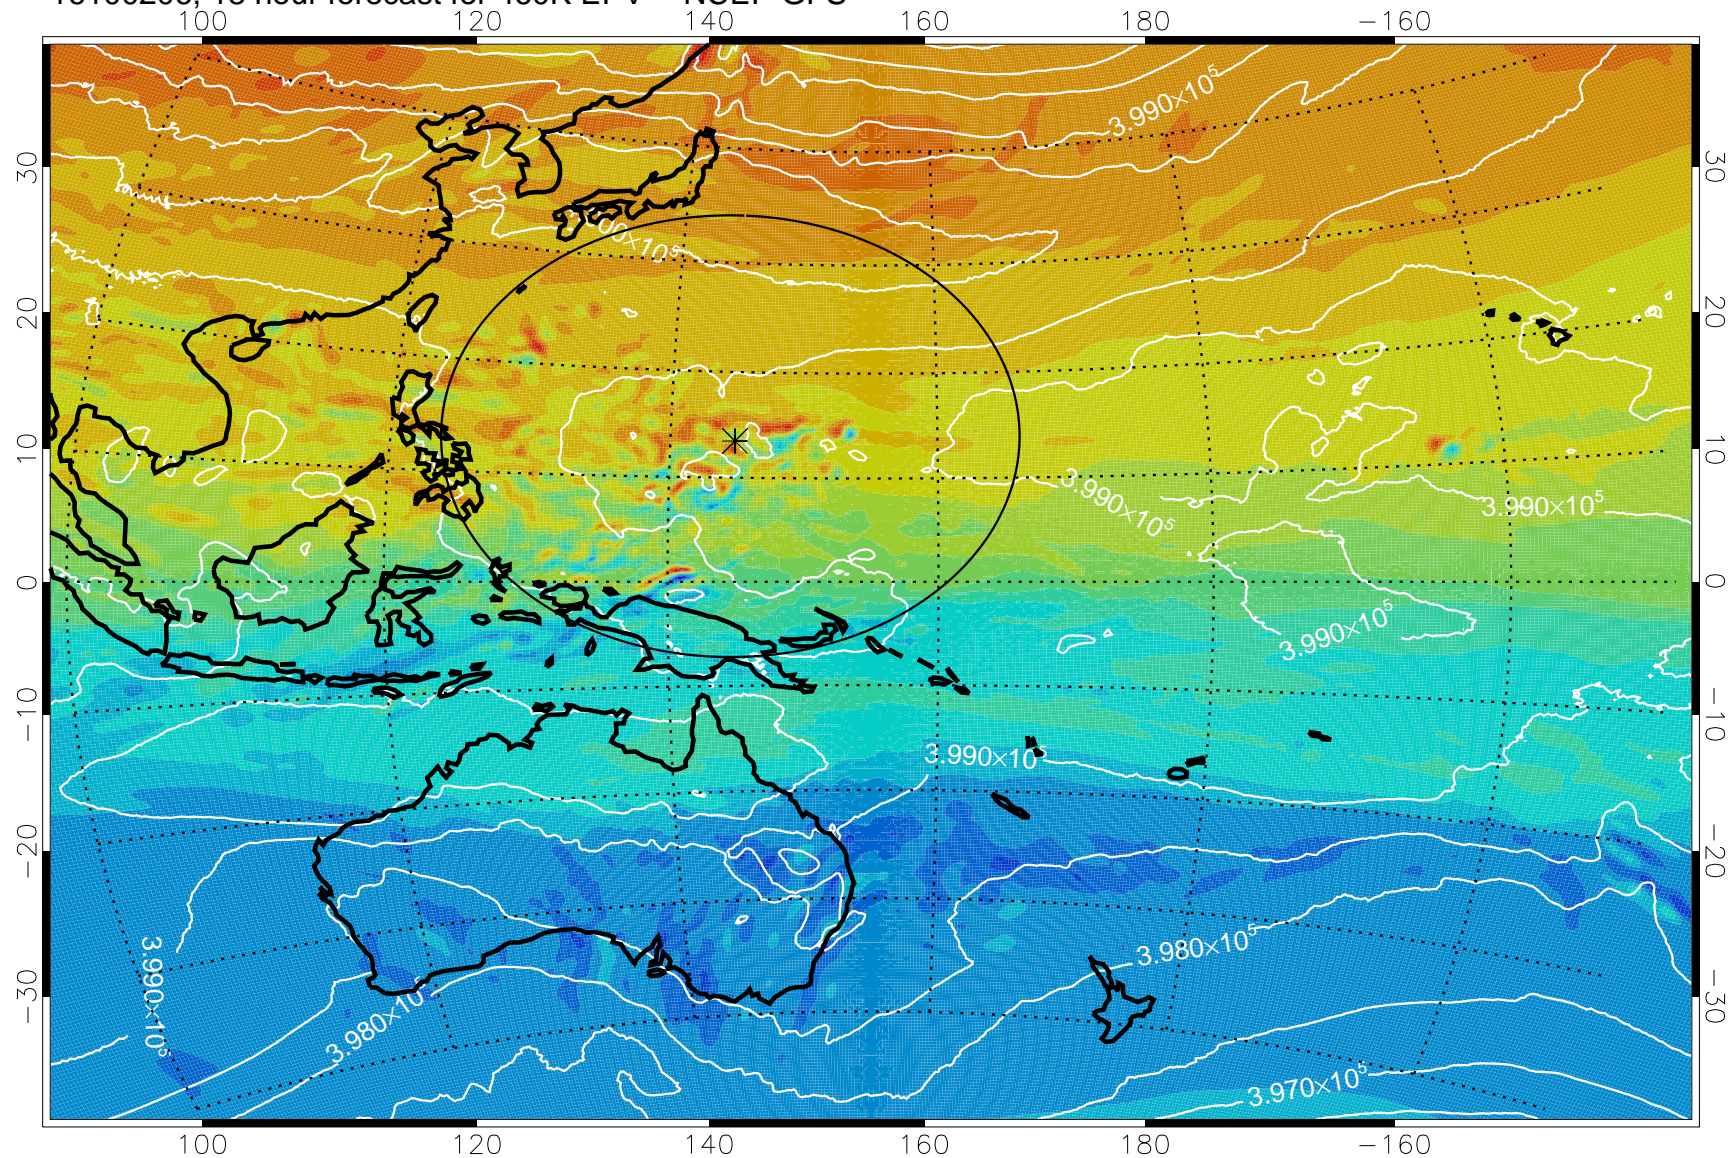

16100118, 6 hour forecast for 460K EPV -- NCEP GFS

460K Montgomery Streamfunction, white

Range ring of 2304 km

16100200, 12 hour forecast for 460K EPV -- NCEP GFS

460K Montgomery Streamfunction, white

Range ring of 2304 km

16100206, 18 hour forecast for 460K EPV -- NCEP GFS

460K Montgomery Streamfunction, white

Range ring of 2304 km

16100212, 24 hour forecast for 460K EPV -- NCEP GFS

460K Montgomery Streamfunction, white

Range ring of 2304 km

16100218, 30 hour forecast for 460K EPV -- NCEP GFS

460K Montgomery Streamfunction, white

Range ring of 2304 km

16100300, 36 hour forecast for 460K EPV -- NCEP GFS

460K Montgomery Streamfunction, white

Range ring of 2304 km

16100306, 42 hour forecast for 460K EPV -- NCEP GFS

460K Montgomery Streamfunction, white

Range ring of 2304 km

16100312, 48 hour forecast for 460K EPV -- NCEP GFS

460K Montgomery Streamfunction, white

Range ring of 2304 km