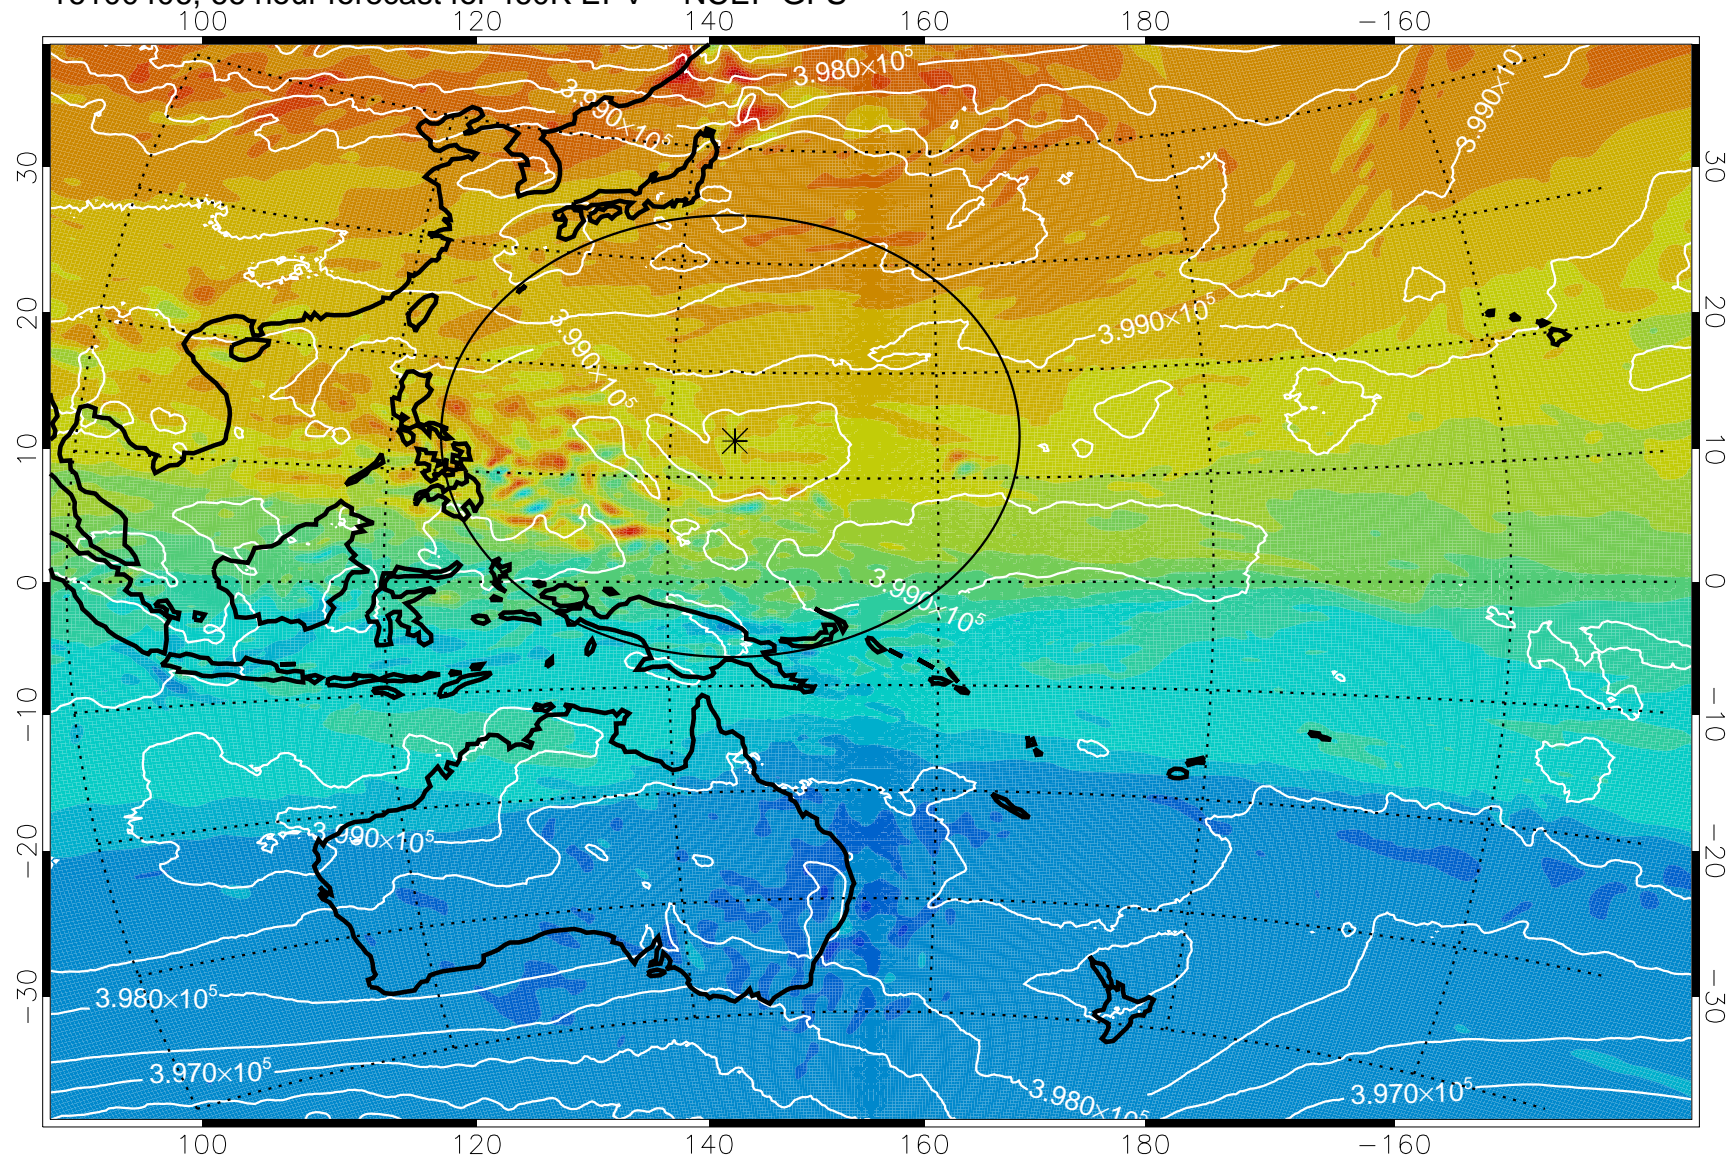

16100306, 42 hour forecast for 460K EPV -- NCEP GFS

460K Montgomery Streamfunction, white

Range ring of 2304 km

16100312, 48 hour forecast for 460K EPV -- NCEP GFS

460K Montgomery Streamfunction, white

Range ring of 2304 km

16100318, 54 hour forecast for 460K EPV -- NCEP GFS

460K Montgomery Streamfunction, white

Range ring of 2304 km

16100400, 60 hour forecast for 460K EPV -- NCEP GFS

460K Montgomery Streamfunction, white

Range ring of 2304 km

16100406, 66 hour forecast for 460K EPV -- NCEP GFS

460K Montgomery Streamfunction, white

Range ring of 2304 km

16100412, 72 hour forecast for 460K EPV -- NCEP GFS

460K Montgomery Streamfunction, white

Range ring of 2304 km

16100418, 78 hour forecast for 460K EPV -- NCEP GFS

460K Montgomery Streamfunction, white

Range ring of 2304 km

16100500, 84 hour forecast for 460K EPV -- NCEP GFS

16100506, 90 hour forecast for 460K EPV -- NCEP GFS