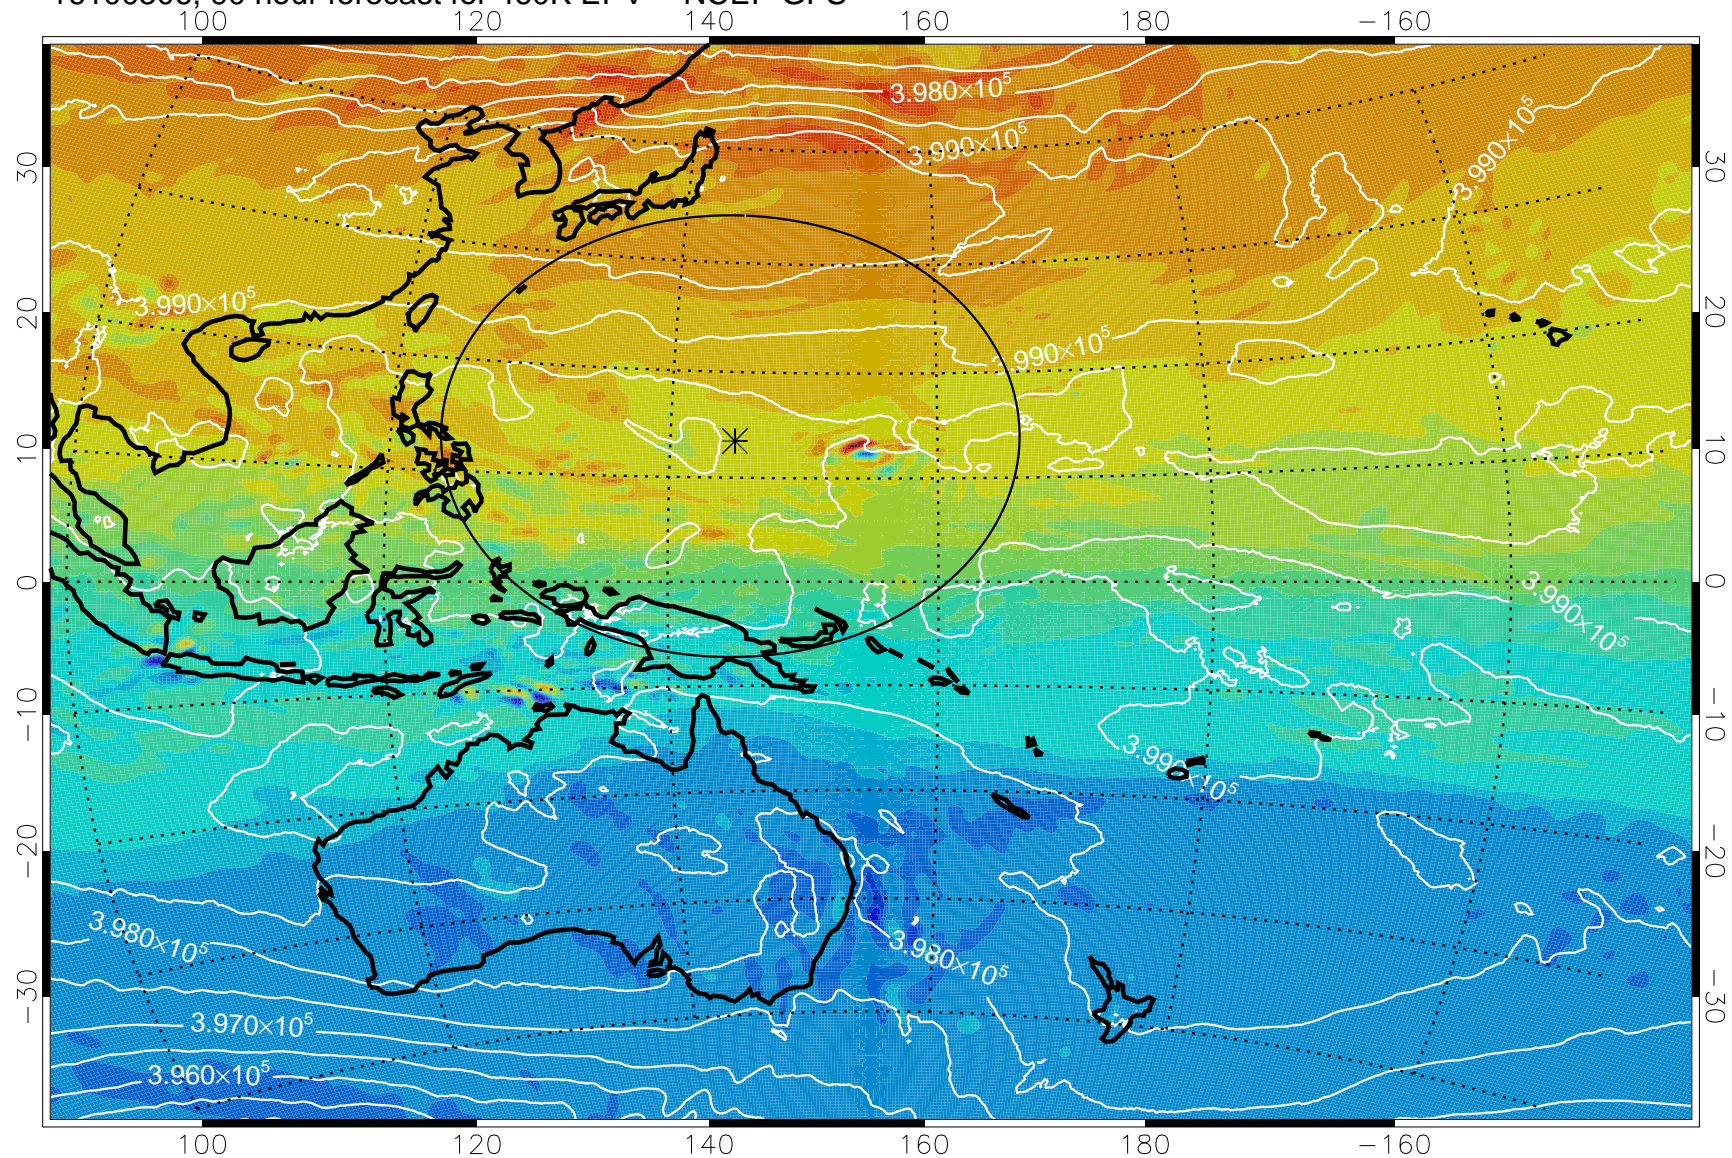

16100406, 66 hour forecast for 460K EPV -- NCEP GFS

460K Montgomery Streamfunction, white

Range ring of 2304 km

16100412, 72 hour forecast for 460K EPV -- NCEP GFS

460K Montgomery Streamfunction, white

Range ring of 2304 km

16100418, 78 hour forecast for 460K EPV -- NCEP GFS

460K Montgomery Streamfunction, white

Range ring of 2304 km

16100500, 84 hour forecast for 460K EPV -- NCEP GFS

16100506, 90 hour forecast for 460K EPV -- NCEP GFS

460K Montgomery Streamfunction, white

Range ring of 2304 km

16100512, 96 hour forecast for 460K EPV -- NCEP GFS

460K Montgomery Streamfunction, white

Range ring of 2304 km

16100518, 102 hour forecast for 460K EPV -- NCEP GFS

460K Montgomery Streamfunction, white

Range ring of 2304 km

16100600, 108 hour forecast for 460K EPV -- NCEP GFS

460K Montgomery Streamfunction, white

Range ring of 2304 km

16100606, 114 hour forecast for 460K EPV -- NCEP GFS