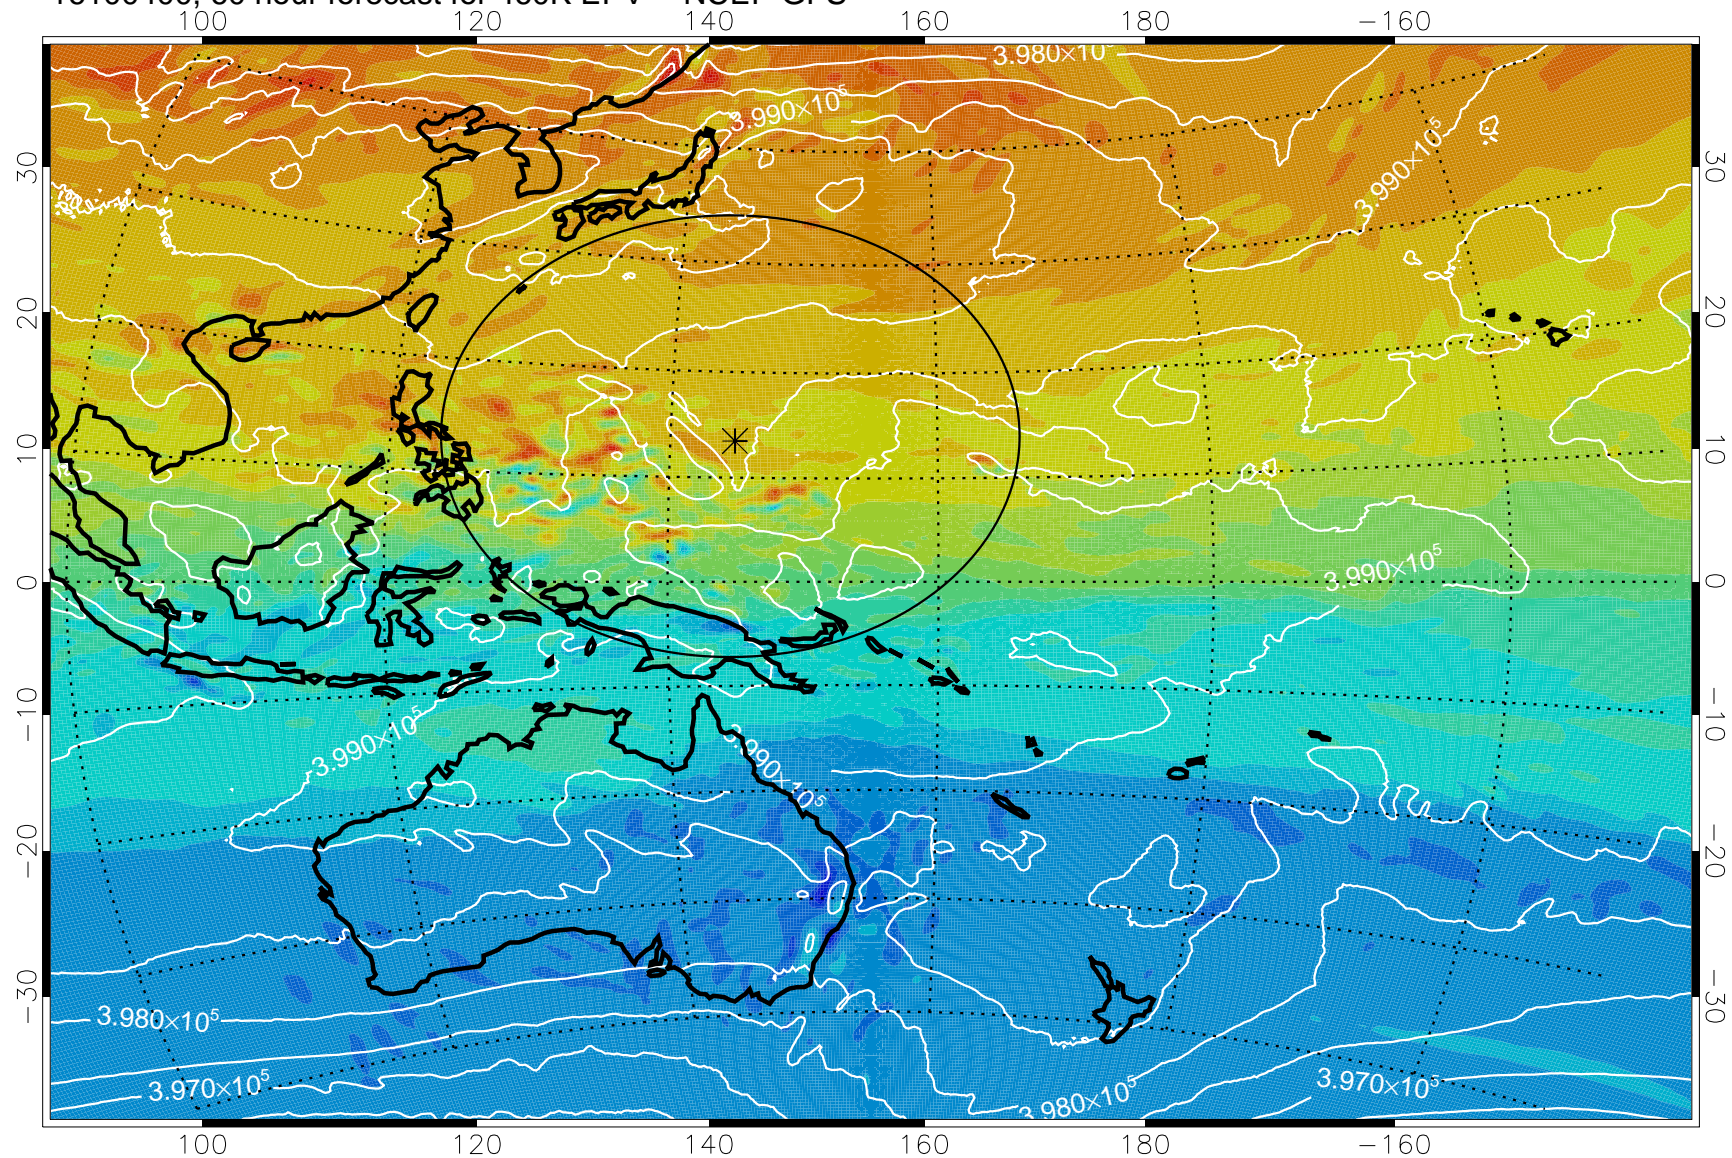

16100306, 42 hour forecast for 460K EPV -- NCEP GFS

460K Montgomery Streamfunction, white

Range ring of 2304 km

16100312, 48 hour forecast for 460K EPV -- NCEP GFS

460K Montgomery Streamfunction, white

Range ring of 2304 km

16100318, 54 hour forecast for 460K EPV -- NCEP GFS

460K Montgomery Streamfunction, white

Range ring of 2304 km

16100400, 60 hour forecast for 460K EPV -- NCEP GFS

460K Montgomery Streamfunction, white

Range ring of 2304 km

16100406, 66 hour forecast for 460K EPV -- NCEP GFS

460K Montgomery Streamfunction, white

Range ring of 2304 km

16100412, 72 hour forecast for 460K EPV -- NCEP GFS

460K Montgomery Streamfunction, white

Range ring of 2304 km

16100418, 78 hour forecast for 460K EPV -- NCEP GFS

460K Montgomery Streamfunction, white

Range ring of 2304 km

16100500, 84 hour forecast for 460K EPV -- NCEP GFS

16100506, 90 hour forecast for 460K EPV -- NCEP GFS