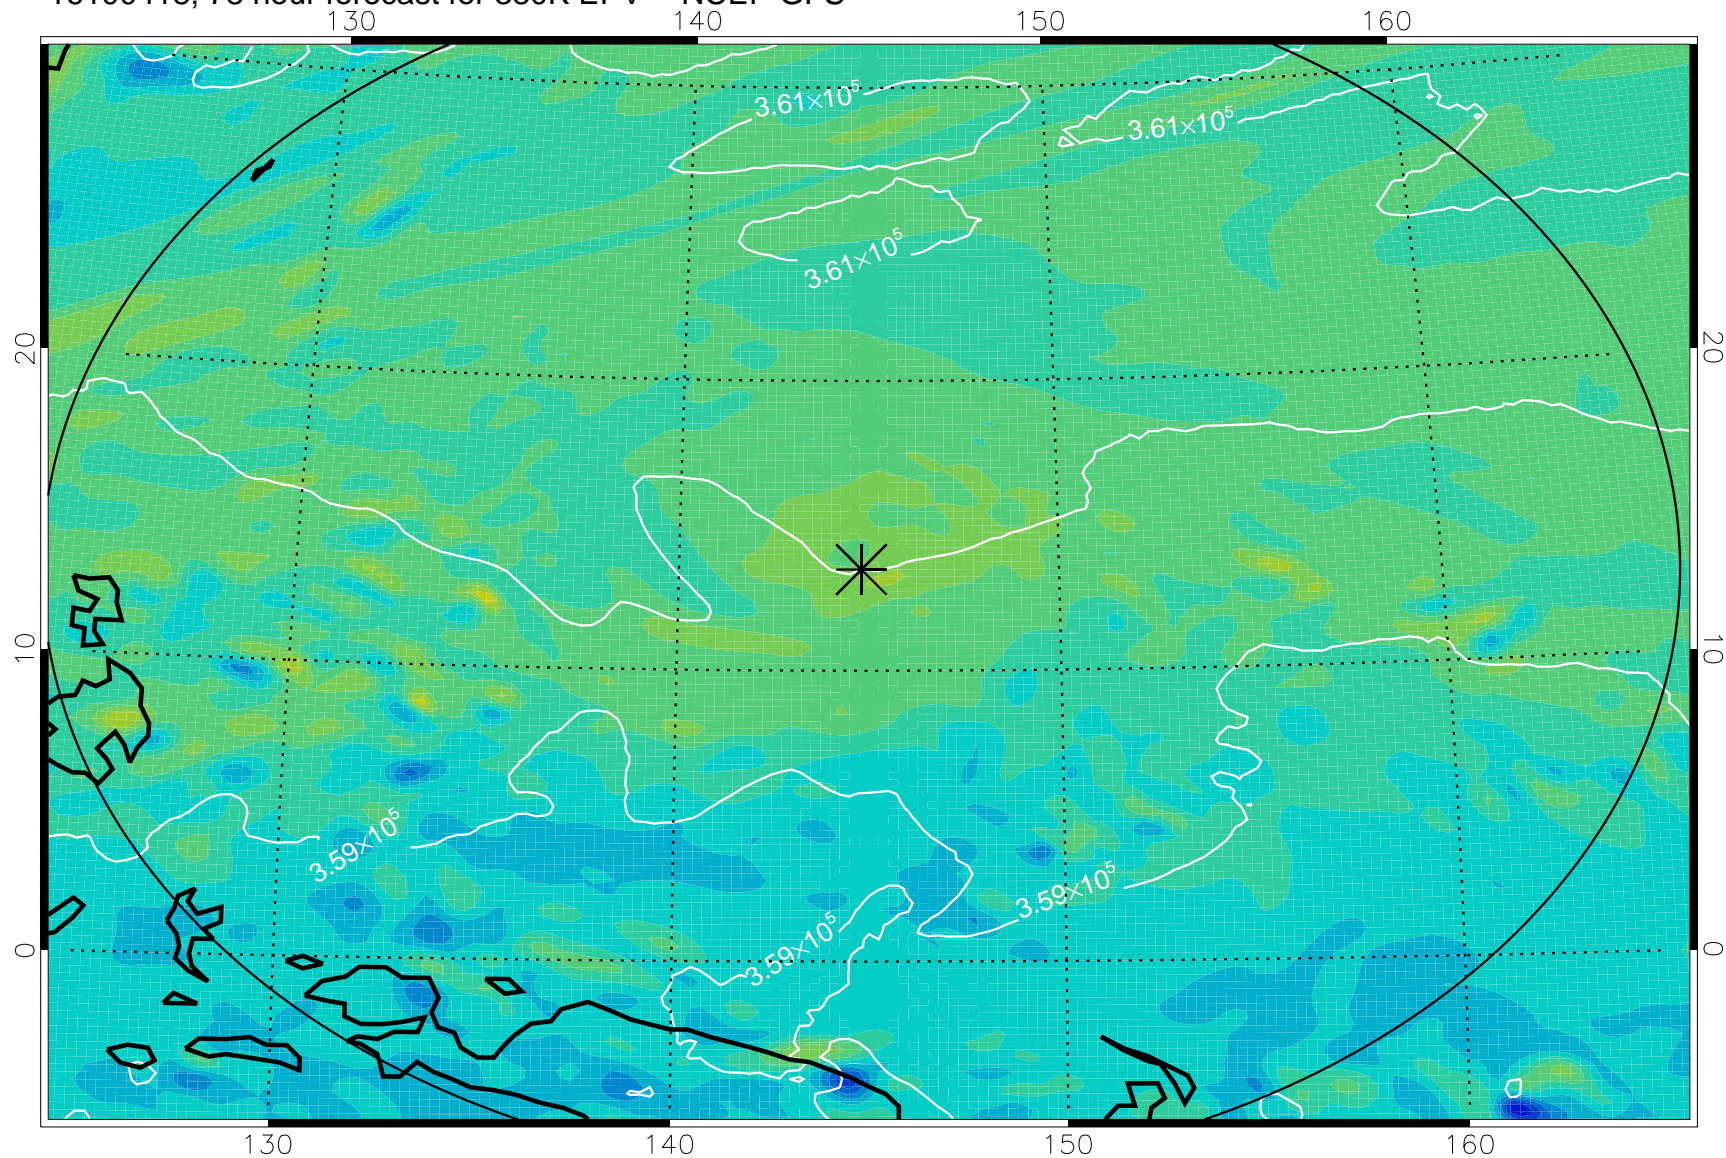

16100406, 66 hour forecast for 380K EPV -- NCEP GFS

380K Montgomery Streamfunction, white

Range ring of 2304 km

16100412, 72 hour forecast for 380K EPV -- NCEP GFS

380K Montgomery Streamfunction, white

Range ring of 2304 km

16100418, 78 hour forecast for 380K EPV -- NCEP GFS

380K Montgomery Streamfunction, white

Range ring of 2304 km

16100500, 84 hour forecast for 380K EPV -- NCEP GFS

380K Montgomery Streamfunction, white

Range ring of 2304 km

16100506, 90 hour forecast for 380K EPV -- NCEP GFS

380K Montgomery Streamfunction, white

Range ring of 2304 km

16100512, 96 hour forecast for 380K EPV -- NCEP GFS

380K Montgomery Streamfunction, white

Range ring of 2304 km

16100518, 102 hour forecast for 380K EPV -- NCEP GFS

380K Montgomery Streamfunction, white

Range ring of 2304 km

16100600, 108 hour forecast for 380K EPV -- NCEP GFS

380K Montgomery Streamfunction, white

Range ring of 2304 km