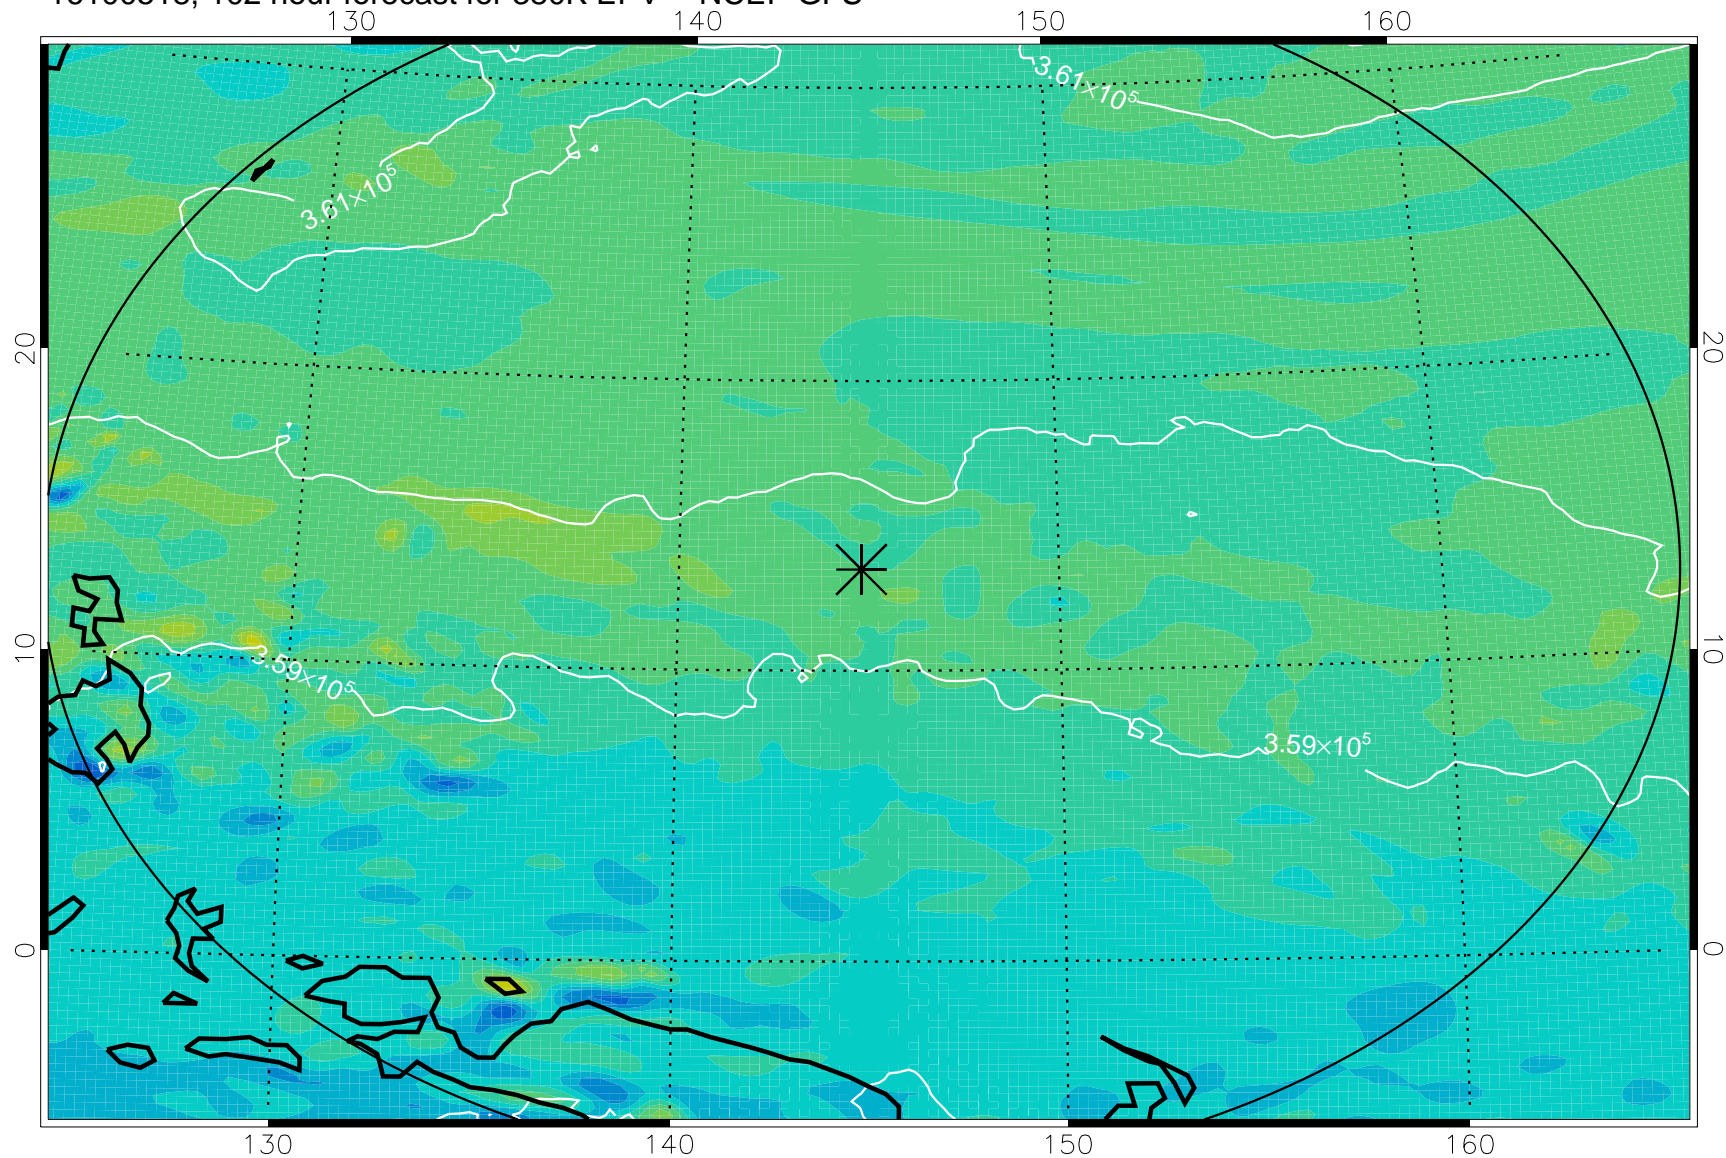

16100418, 78 hour forecast for 380K EPV -- NCEP GFS

380K Montgomery Streamfunction, white

Range ring of 2304 km

16100500, 84 hour forecast for 380K EPV -- NCEP GFS

380K Montgomery Streamfunction, white

Range ring of 2304 km

16100506, 90 hour forecast for 380K EPV -- NCEP GFS

380K Montgomery Streamfunction, white

Range ring of 2304 km

16100512, 96 hour forecast for 380K EPV -- NCEP GFS

380K Montgomery Streamfunction, white

Range ring of 2304 km

16100518, 102 hour forecast for 380K EPV -- NCEP GFS

380K Montgomery Streamfunction, white

Range ring of 2304 km

16100600, 108 hour forecast for 380K EPV -- NCEP GFS

380K Montgomery Streamfunction, white

Range ring of 2304 km

16100606, 114 hour forecast for 380K EPV -- NCEP GFS

380K Montgomery Streamfunction, white

Range ring of 2304 km

16100612, 120 hour forecast for 380K EPV -- NCEP GFS

380K Montgomery Streamfunction, white

Range ring of 2304 km