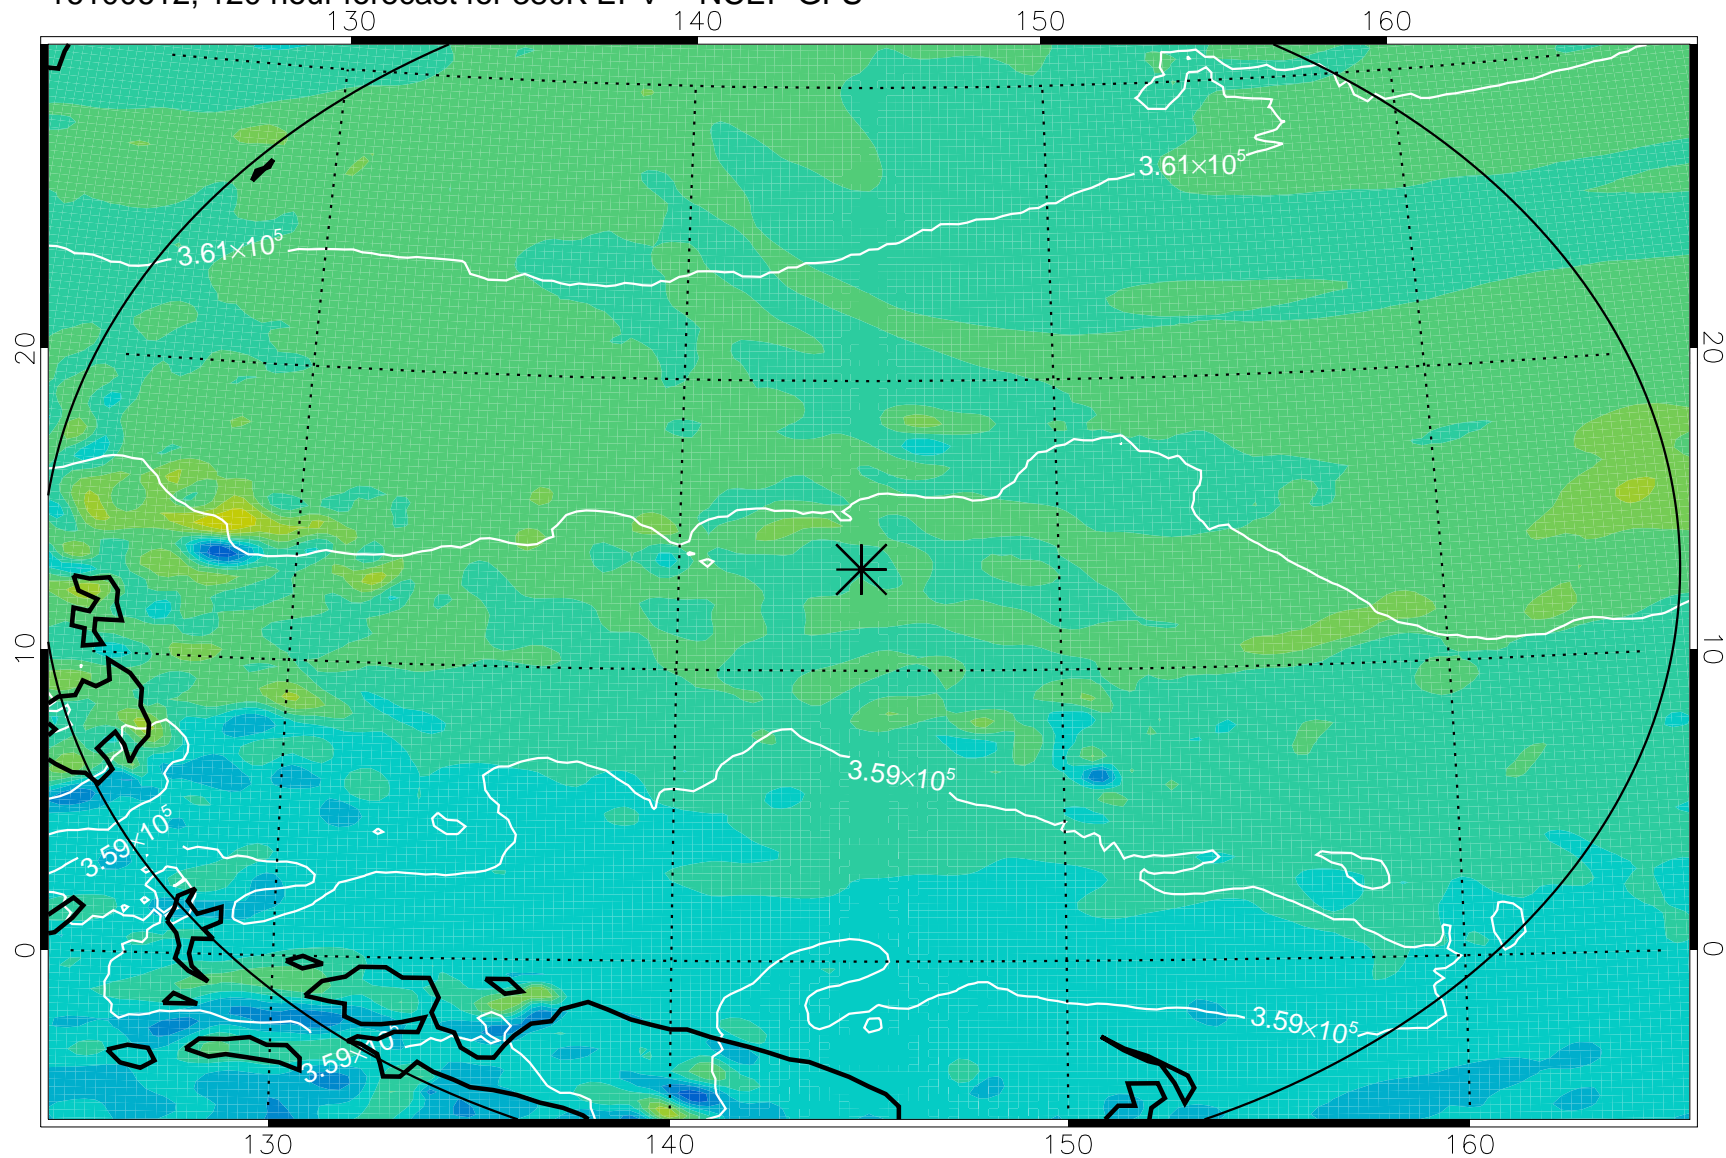

16100418, 78 hour forecast for 380K EPV -- NCEP GFS

380K Montgomery Streamfunction, white

Range ring of 2304 km

16100500, 84 hour forecast for 380K EPV -- NCEP GFS

380K Montgomery Streamfunction, white

Range ring of 2304 km

16100506, 90 hour forecast for 380K EPV -- NCEP GFS

380K Montgomery Streamfunction, white

Range ring of 2304 km

16100512, 96 hour forecast for 380K EPV -- NCEP GFS

380K Montgomery Streamfunction, white

Range ring of 2304 km

16100518, 102 hour forecast for 380K EPV -- NCEP GFS

380K Montgomery Streamfunction, white

Range ring of 2304 km

16100600, 108 hour forecast for 380K EPV -- NCEP GFS

380K Montgomery Streamfunction, white

Range ring of 2304 km

16100606, 114 hour forecast for 380K EPV -- NCEP GFS

380K Montgomery Streamfunction, white

Range ring of 2304 km

16100612, 120 hour forecast for 380K EPV -- NCEP GFS

380K Montgomery Streamfunction, white

Range ring of 2304 km