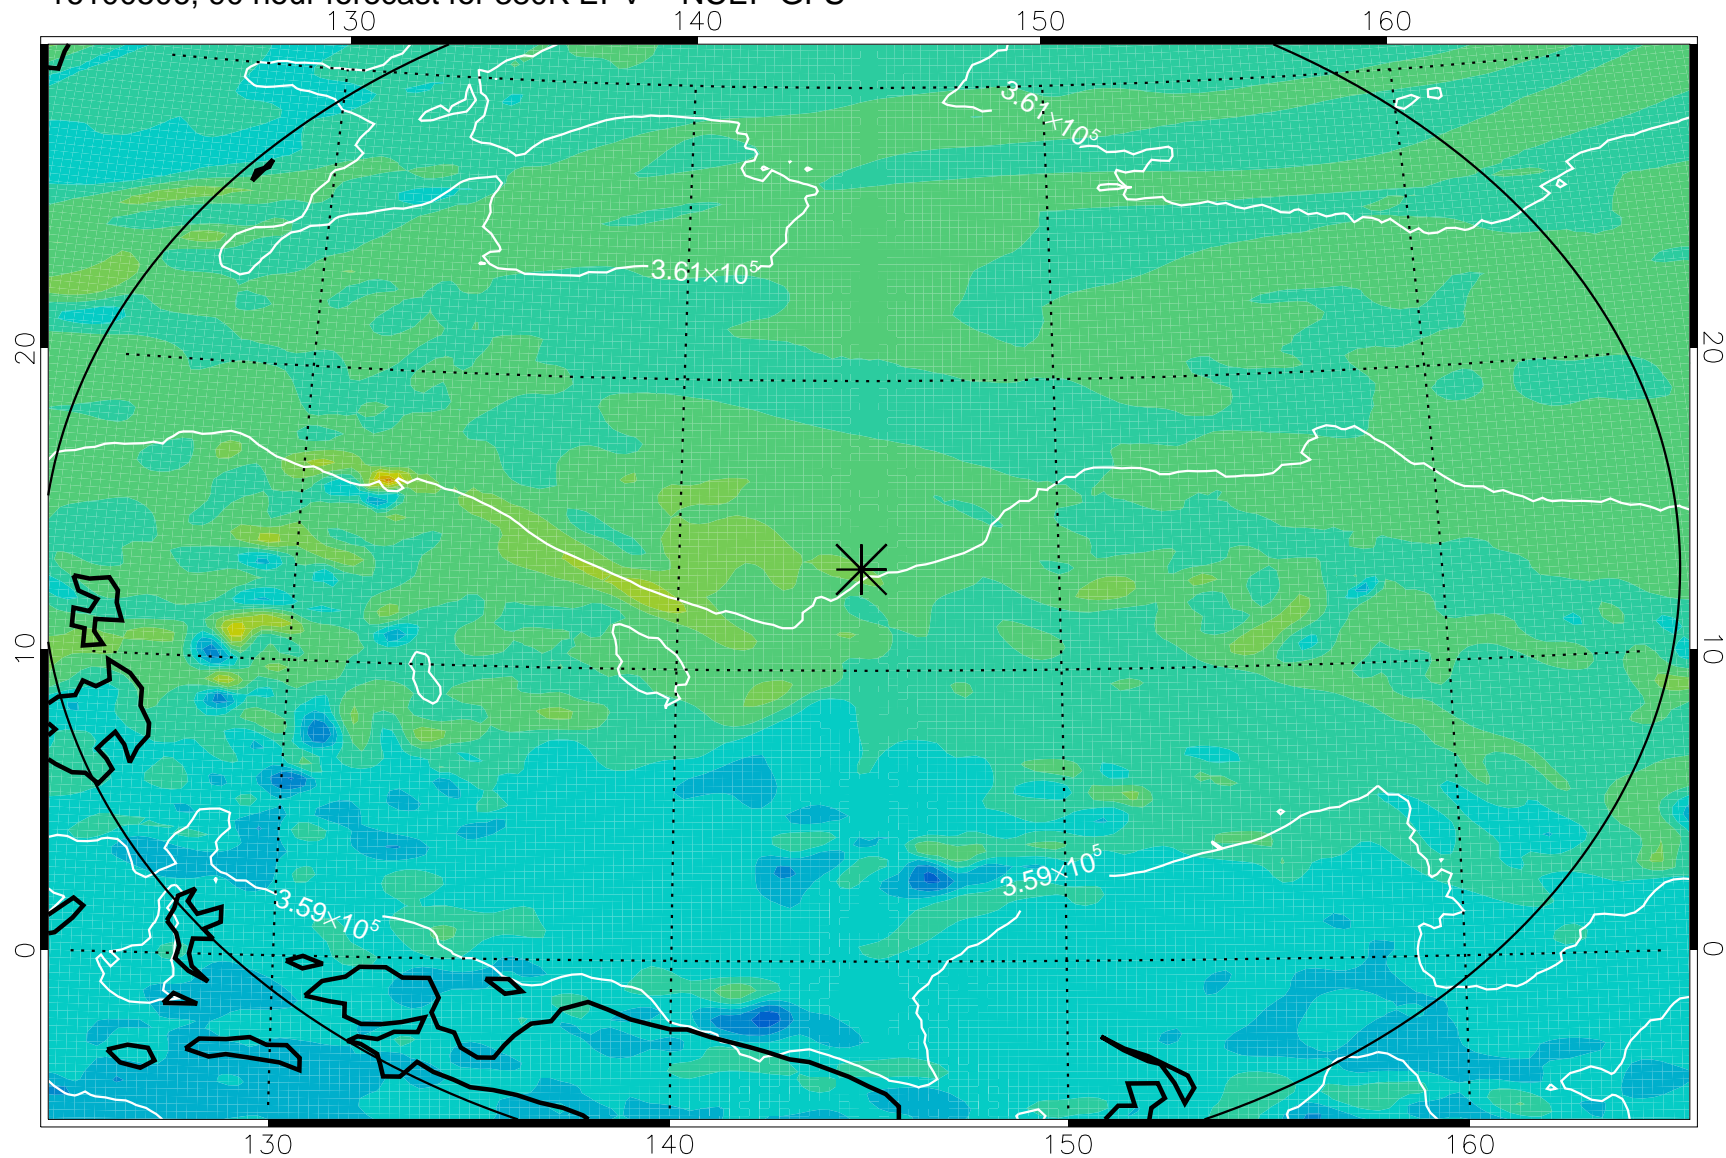

16100406, 66 hour forecast for 380K EPV -- NCEP GFS

380K Montgomery Streamfunction, white

Range ring of 2304 km

16100412, 72 hour forecast for 380K EPV -- NCEP GFS

380K Montgomery Streamfunction, white

Range ring of 2304 km

16100418, 78 hour forecast for 380K EPV -- NCEP GFS

380K Montgomery Streamfunction, white

Range ring of 2304 km

16100500, 84 hour forecast for 380K EPV -- NCEP GFS

380K Montgomery Streamfunction, white

Range ring of 2304 km

16100506, 90 hour forecast for 380K EPV -- NCEP GFS

380K Montgomery Streamfunction, white

Range ring of 2304 km

16100512, 96 hour forecast for 380K EPV -- NCEP GFS

380K Montgomery Streamfunction, white

Range ring of 2304 km

16100518, 102 hour forecast for 380K EPV -- NCEP GFS

380K Montgomery Streamfunction, white

Range ring of 2304 km

16100600, 108 hour forecast for 380K EPV -- NCEP GFS

380K Montgomery Streamfunction, white

Range ring of 2304 km