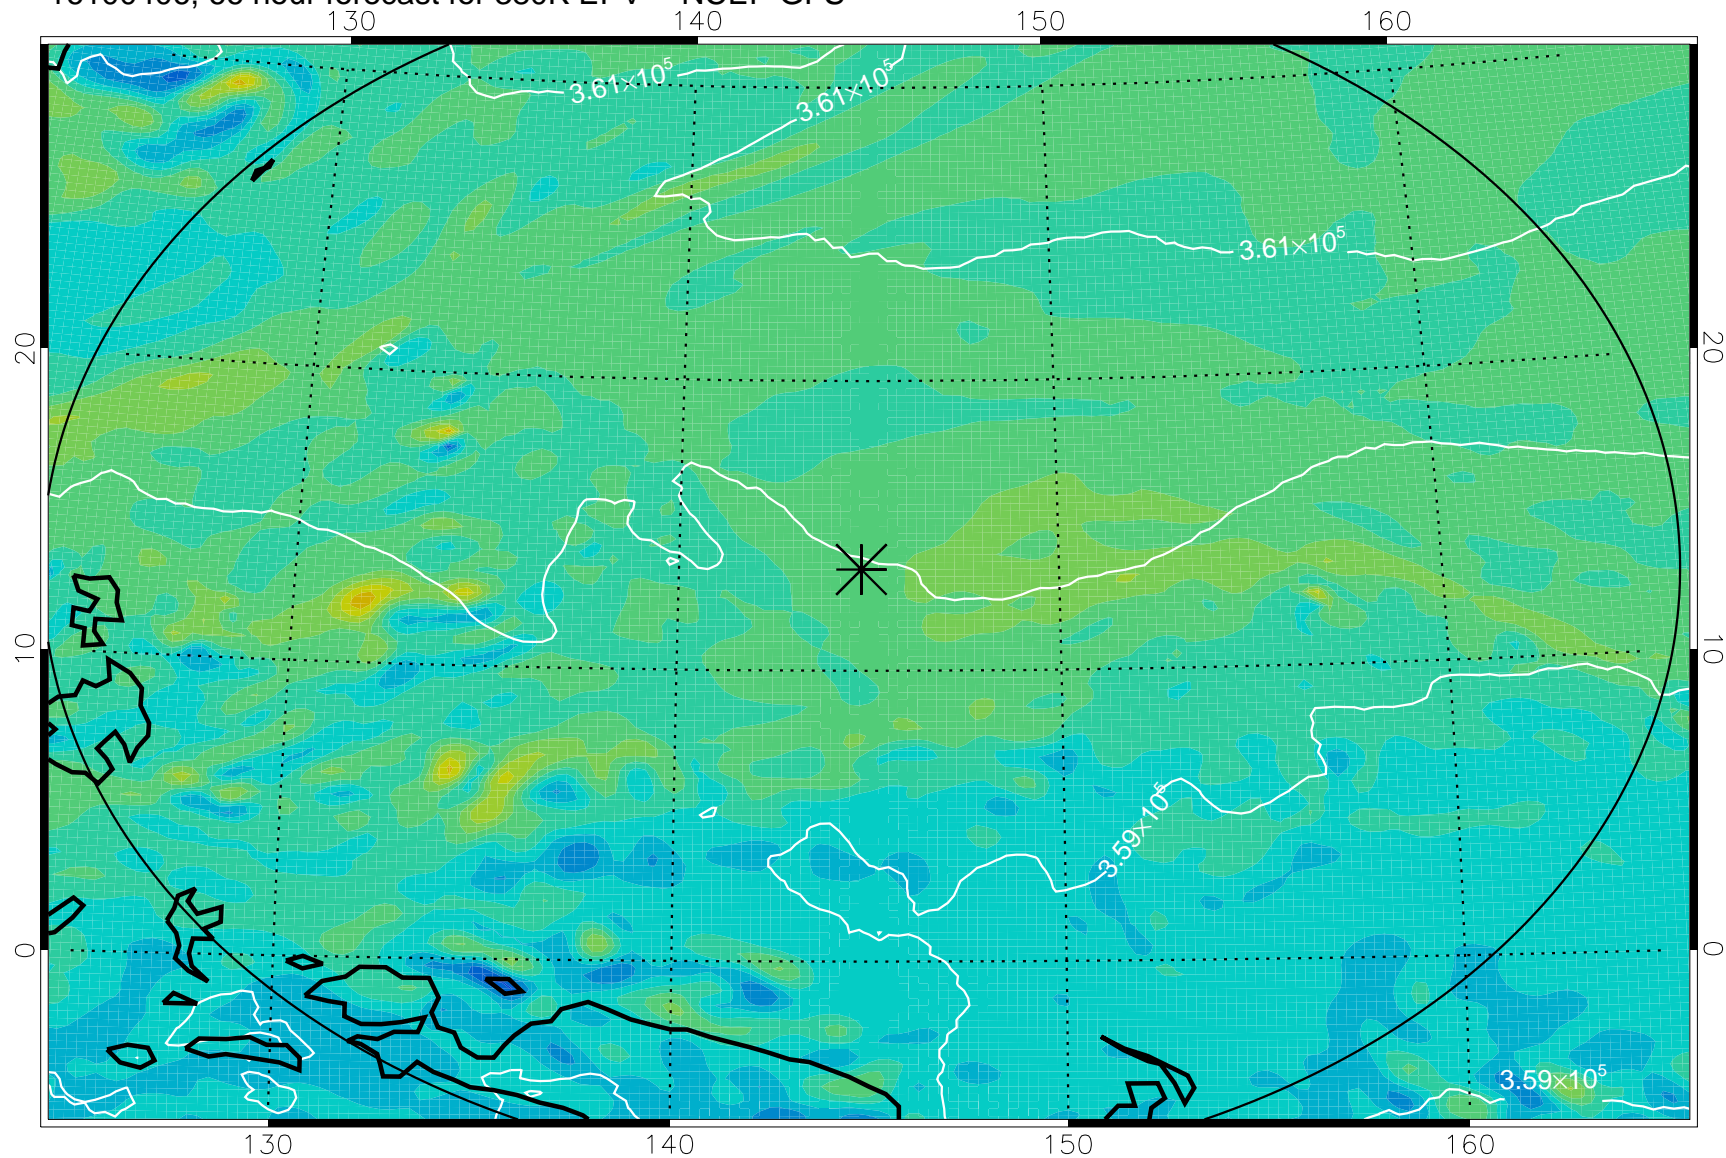

16100318, 54 hour forecast for 380K EPV -- NCEP GFS

380K Montgomery Streamfunction, white

Range ring of 2304 km

16100400, 60 hour forecast for 380K EPV -- NCEP GFS

380K Montgomery Streamfunction, white

Range ring of 2304 km

16100406, 66 hour forecast for 380K EPV -- NCEP GFS

380K Montgomery Streamfunction, white

Range ring of 2304 km

16100412, 72 hour forecast for 380K EPV -- NCEP GFS

380K Montgomery Streamfunction, white

Range ring of 2304 km

16100418, 78 hour forecast for 380K EPV -- NCEP GFS

380K Montgomery Streamfunction, white

Range ring of 2304 km

16100500, 84 hour forecast for 380K EPV -- NCEP GFS

380K Montgomery Streamfunction, white

Range ring of 2304 km

16100518, 102 hour forecast for 380K EPV -- NCEP GFS

380K Montgomery Streamfunction, white

Range ring of 2304 km

16100600, 108 hour forecast for 380K EPV -- NCEP GFS

380K Montgomery Streamfunction, white

Range ring of 2304 km