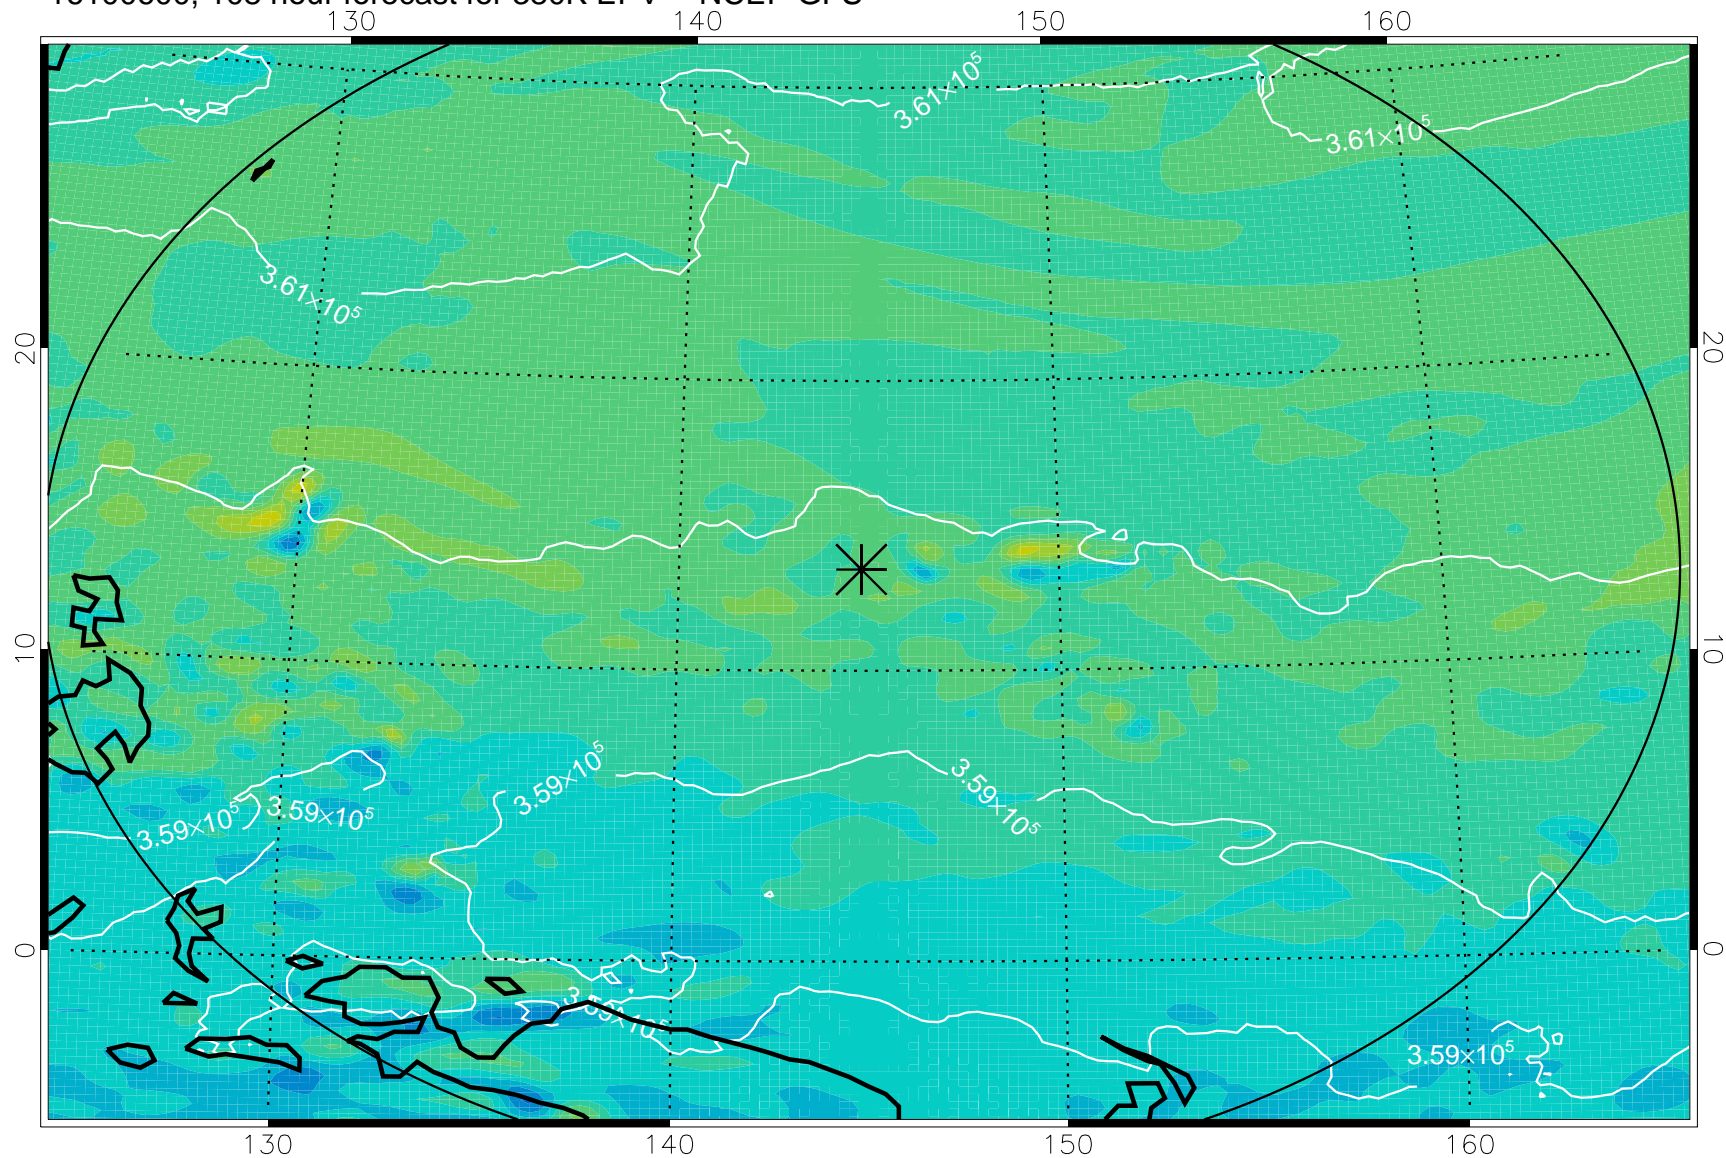

16100418, 78 hour forecast for 380K EPV -- NCEP GFS

380K Montgomery Streamfunction, white

Range ring of 2304 km

16100500, 84 hour forecast for 380K EPV -- NCEP GFS

380K Montgomery Streamfunction, white

Range ring of 2304 km

16100506, 90 hour forecast for 380K EPV -- NCEP GFS

380K Montgomery Streamfunction, white

Range ring of 2304 km

16100512, 96 hour forecast for 380K EPV -- NCEP GFS

380K Montgomery Streamfunction, white

Range ring of 2304 km

16100518, 102 hour forecast for 380K EPV -- NCEP GFS

380K Montgomery Streamfunction, white

Range ring of 2304 km

16100600, 108 hour forecast for 380K EPV -- NCEP GFS

380K Montgomery Streamfunction, white

Range ring of 2304 km

16100606, 114 hour forecast for 380K EPV -- NCEP GFS

380K Montgomery Streamfunction, white

Range ring of 2304 km

16100612, 120 hour forecast for 380K EPV -- NCEP GFS

380K Montgomery Streamfunction, white

Range ring of 2304 km