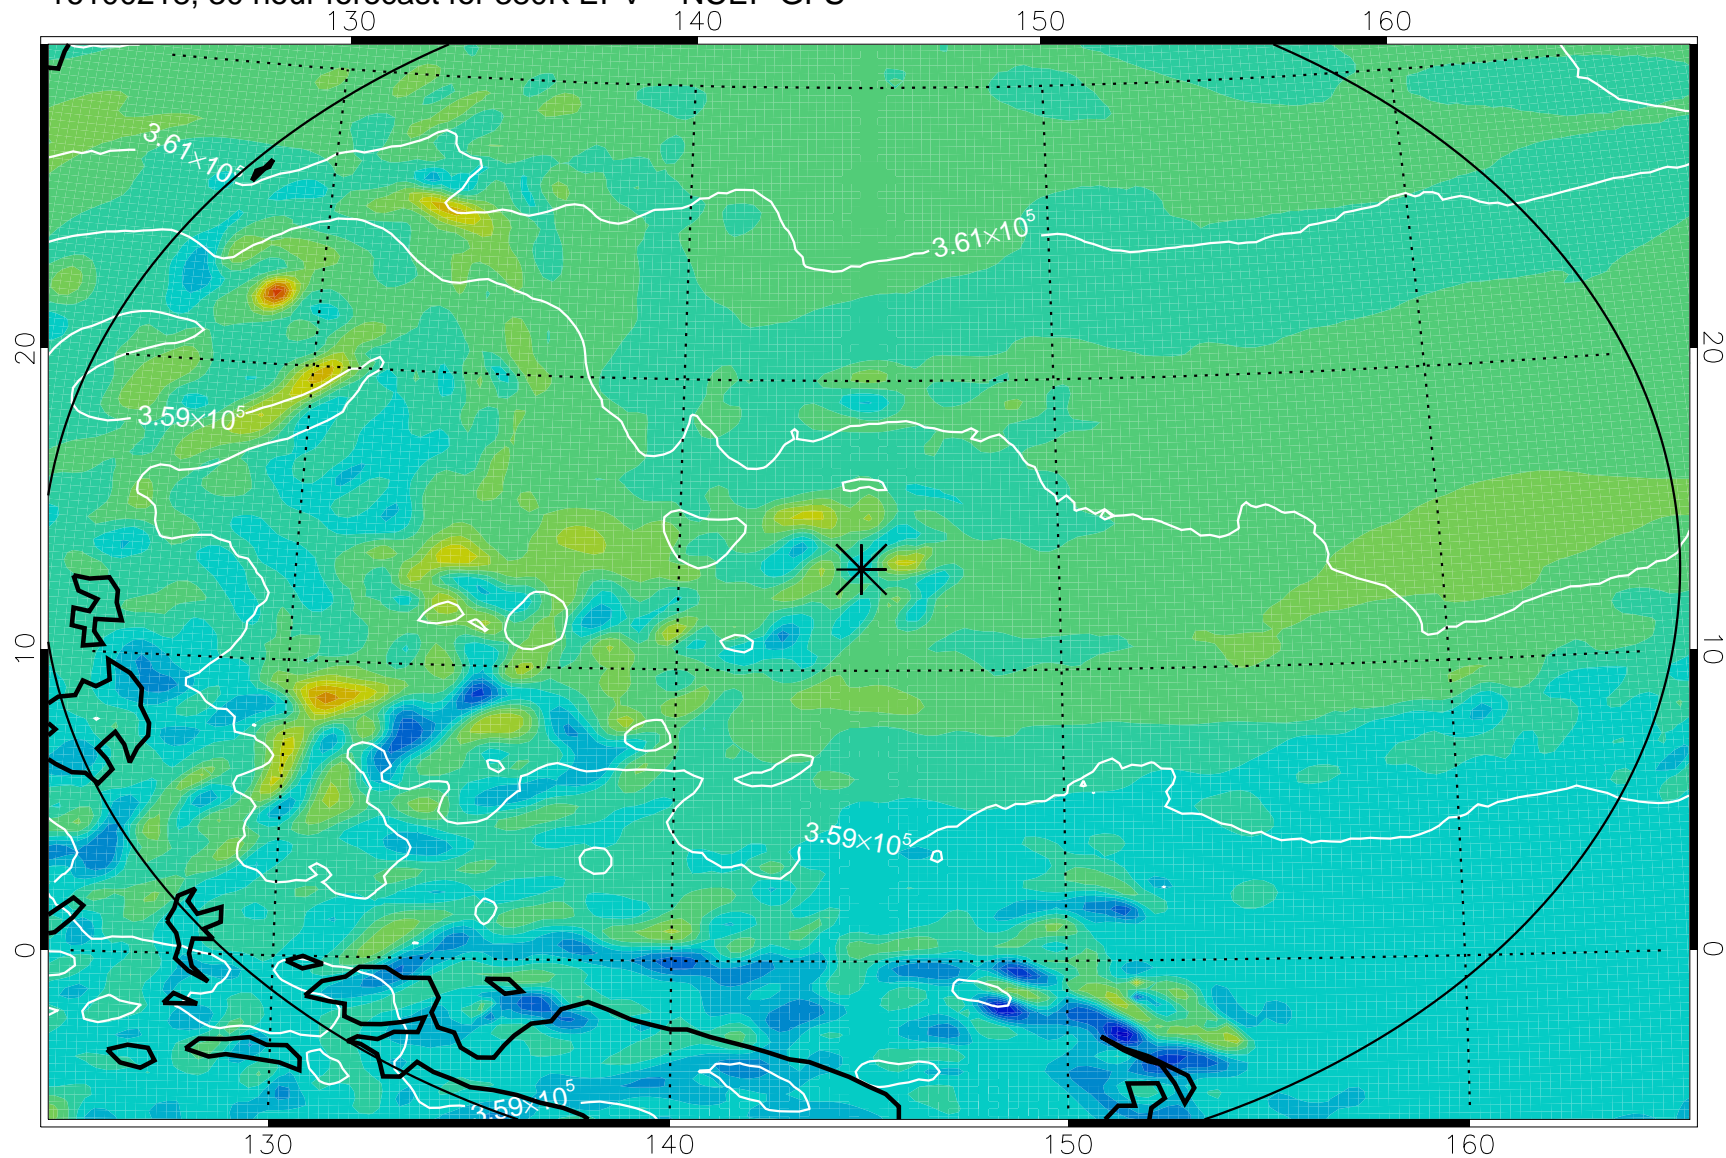

16100206, 18 hour forecast for 380K EPV -- NCEP GFS

380K Montgomery Streamfunction, white

Range ring of 2304 km

16100212, 24 hour forecast for 380K EPV -- NCEP GFS

380K Montgomery Streamfunction, white

Range ring of 2304 km

16100218, 30 hour forecast for 380K EPV -- NCEP GFS

380K Montgomery Streamfunction, white

Range ring of 2304 km

16100300, 36 hour forecast for 380K EPV -- NCEP GFS

380K Montgomery Streamfunction, white

Range ring of 2304 km

16100306, 42 hour forecast for 380K EPV -- NCEP GFS

380K Montgomery Streamfunction, white

Range ring of 2304 km

16100312, 48 hour forecast for 380K EPV -- NCEP GFS

380K Montgomery Streamfunction, white

Range ring of 2304 km

16100418, 78 hour forecast for 380K EPV -- NCEP GFS

380K Montgomery Streamfunction, white

Range ring of 2304 km

16100500, 84 hour forecast for 380K EPV -- NCEP GFS

380K Montgomery Streamfunction, white

Range ring of 2304 km