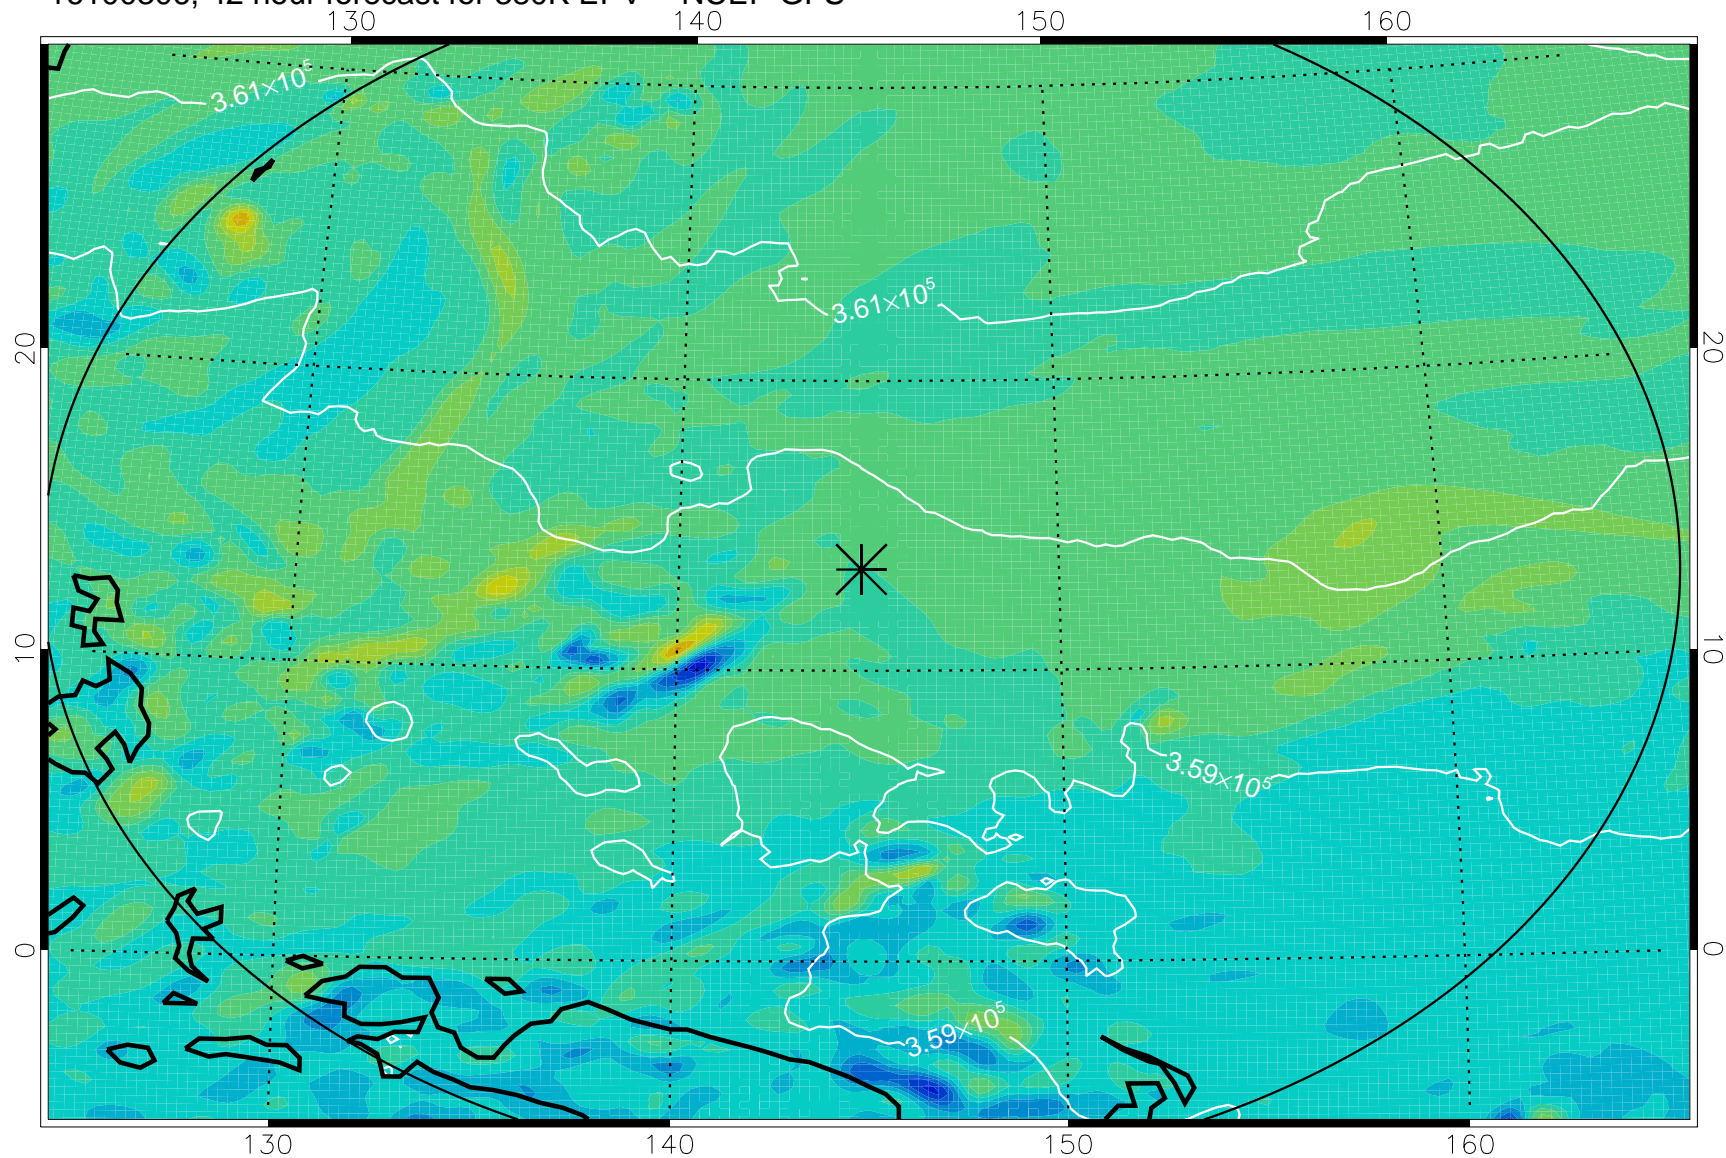

16100218, 30 hour forecast for 380K EPV -- NCEP GFS

380K Montgomery Streamfunction, white

Range ring of 2304 km

16100300, 36 hour forecast for 380K EPV -- NCEP GFS

380K Montgomery Streamfunction, white

Range ring of 2304 km

16100306, 42 hour forecast for 380K EPV -- NCEP GFS

380K Montgomery Streamfunction, white

Range ring of 2304 km

16100312, 48 hour forecast for 380K EPV -- NCEP GFS

380K Montgomery Streamfunction, white

Range ring of 2304 km

16100318, 54 hour forecast for 380K EPV -- NCEP GFS

380K Montgomery Streamfunction, white

Range ring of 2304 km

16100400, 60 hour forecast for 380K EPV -- NCEP GFS

380K Montgomery Streamfunction, white

Range ring of 2304 km

16100418, 78 hour forecast for 380K EPV -- NCEP GFS

380K Montgomery Streamfunction, white

Range ring of 2304 km

16100500, 84 hour forecast for 380K EPV -- NCEP GFS

380K Montgomery Streamfunction, white

Range ring of 2304 km