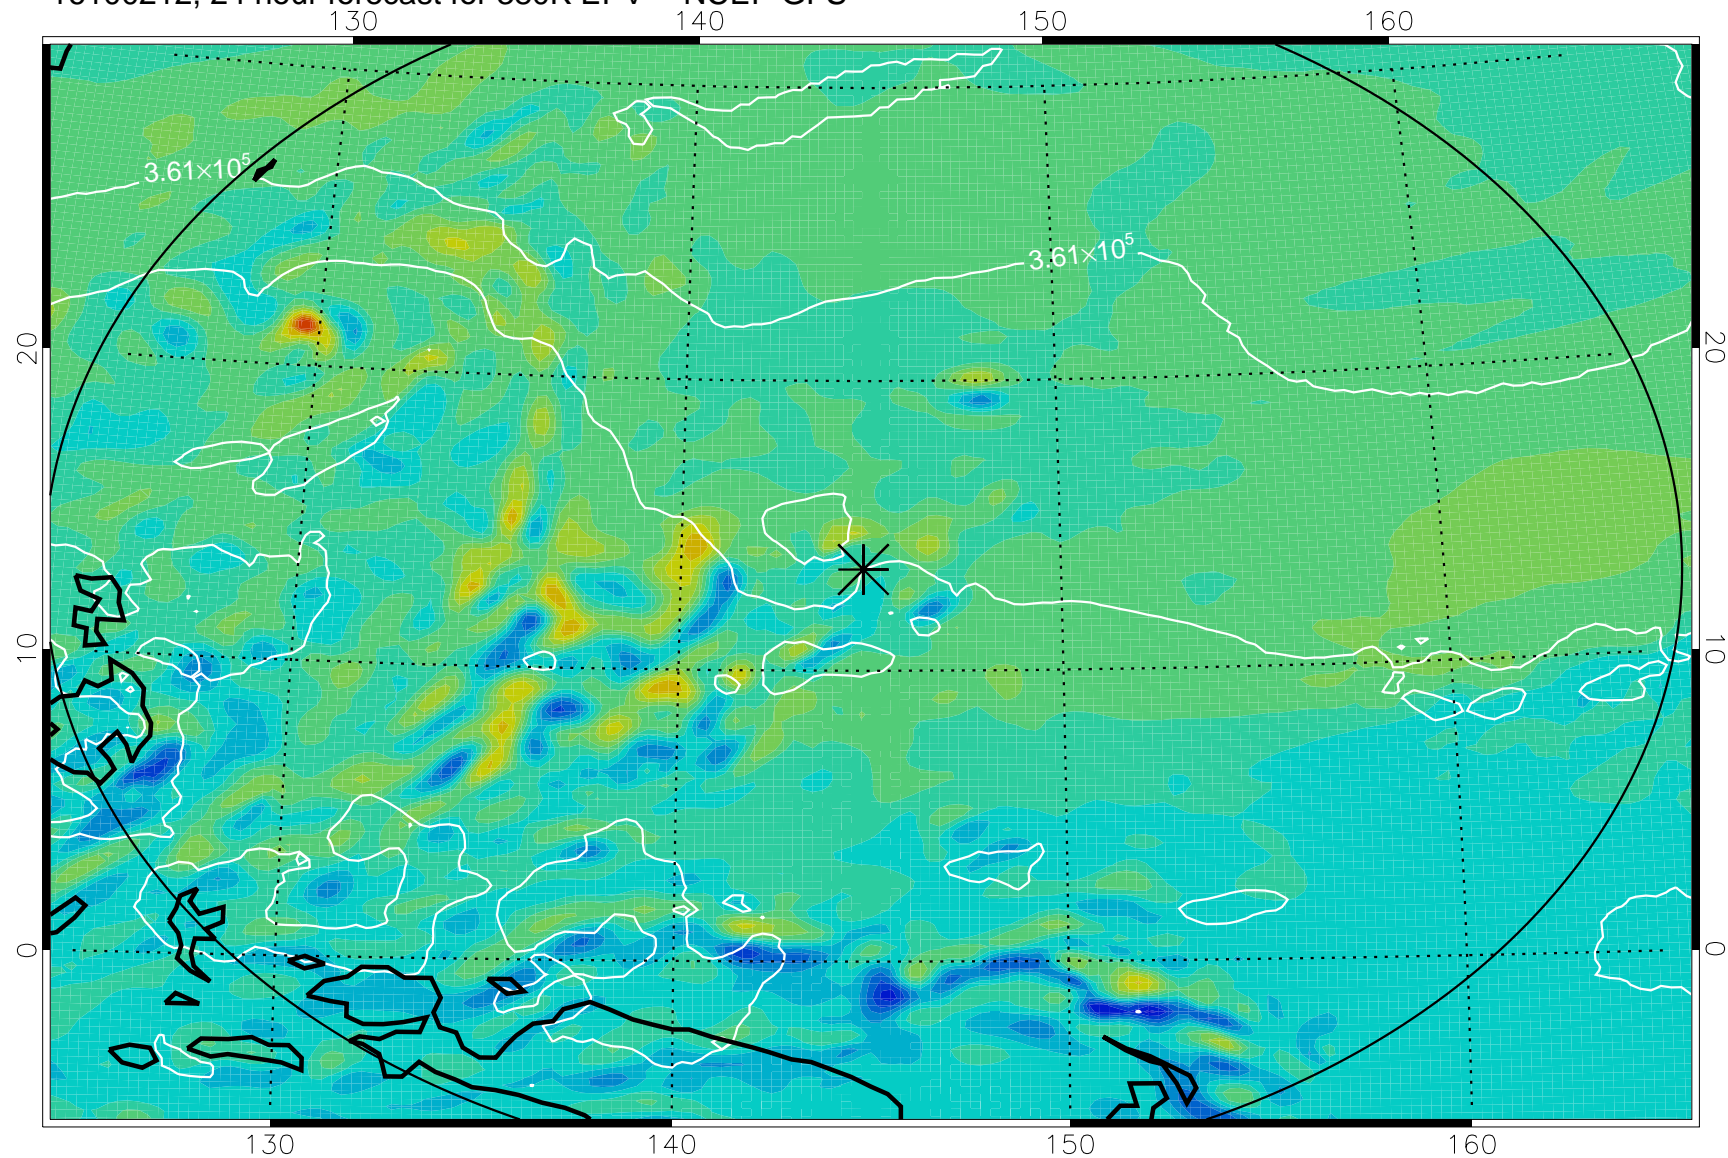

16100118, 6 hour forecast for 380K EPV -- NCEP GFS

380K Montgomery Streamfunction, white

Range ring of 2304 km

16100200, 12 hour forecast for 380K EPV -- NCEP GFS

380K Montgomery Streamfunction, white

Range ring of 2304 km

16100206, 18 hour forecast for 380K EPV -- NCEP GFS

380K Montgomery Streamfunction, white

Range ring of 2304 km

16100212, 24 hour forecast for 380K EPV -- NCEP GFS

380K Montgomery Streamfunction, white

Range ring of 2304 km

16100218, 30 hour forecast for 380K EPV -- NCEP GFS

380K Montgomery Streamfunction, white

Range ring of 2304 km

16100300, 36 hour forecast for 380K EPV -- NCEP GFS

380K Montgomery Streamfunction, white

Range ring of 2304 km

16100418, 78 hour forecast for 380K EPV -- NCEP GFS

380K Montgomery Streamfunction, white

Range ring of 2304 km

16100500, 84 hour forecast for 380K EPV -- NCEP GFS

380K Montgomery Streamfunction, white

Range ring of 2304 km