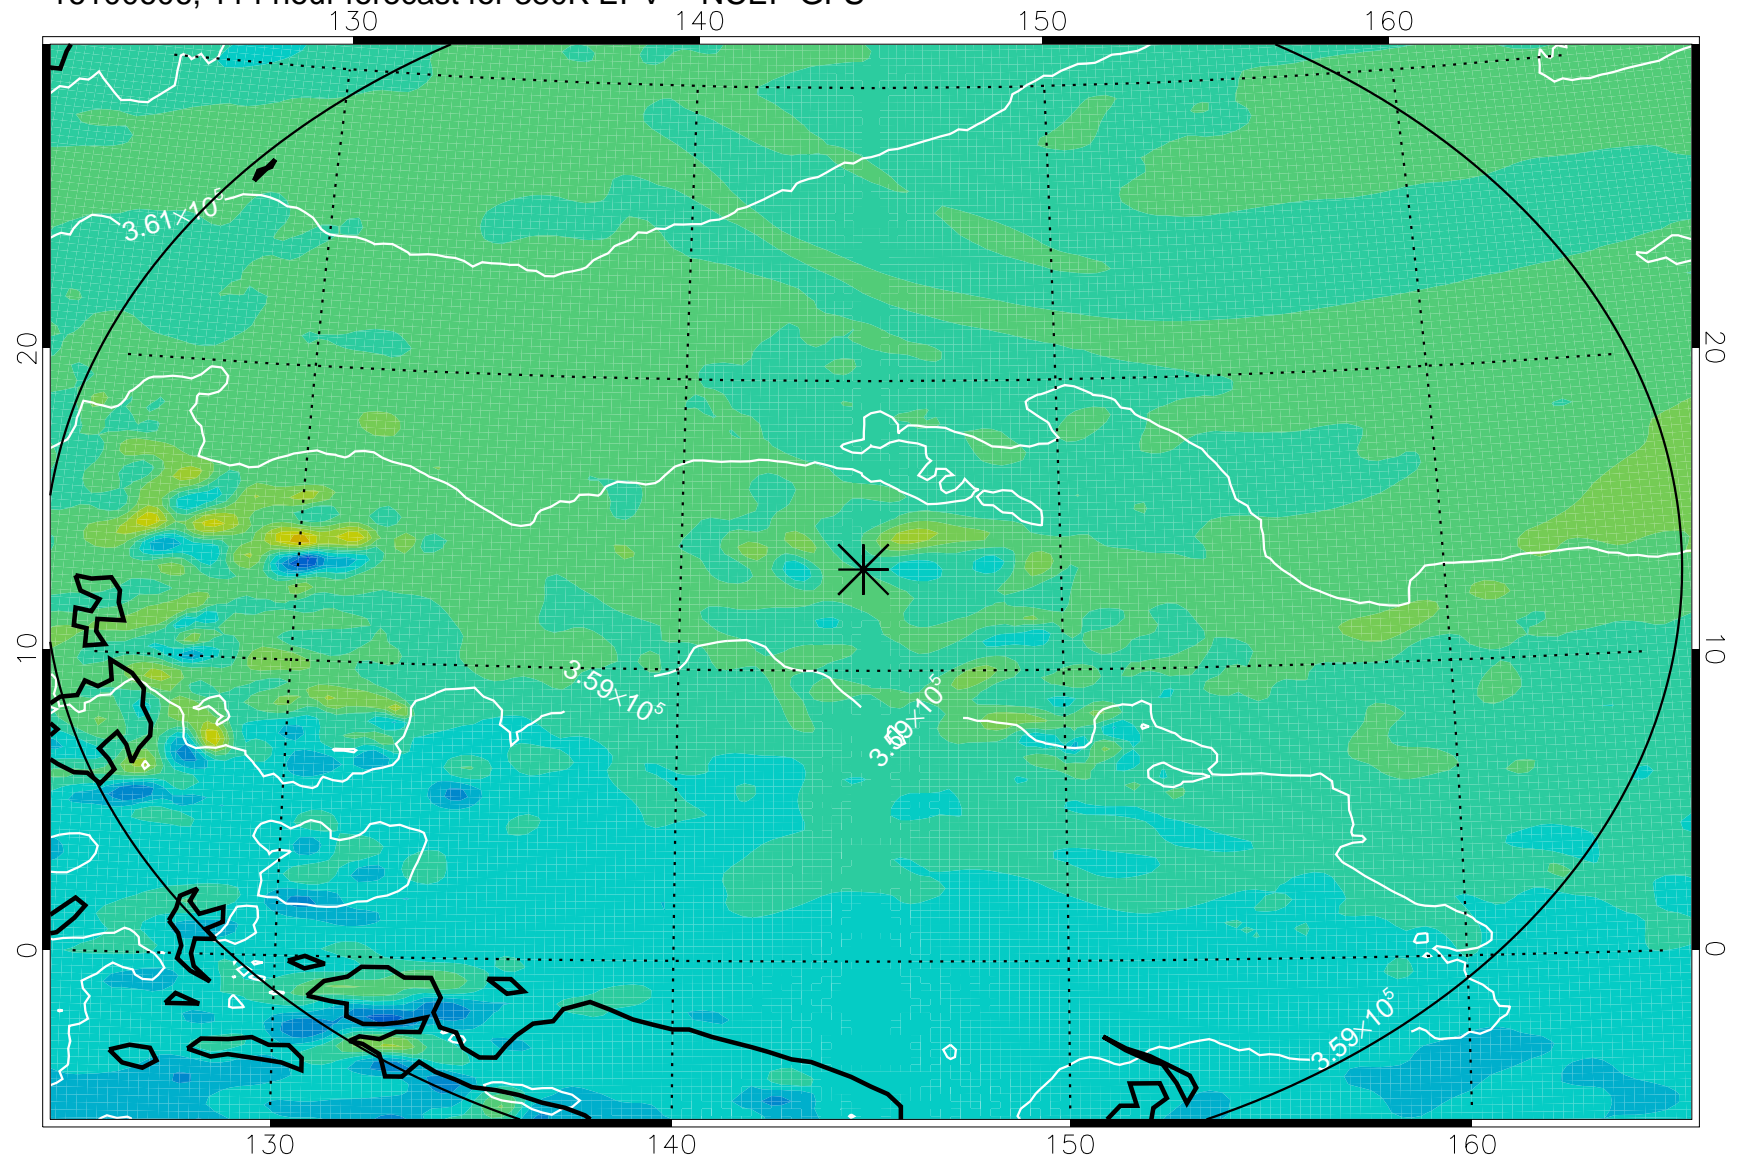

16100418, 78 hour forecast for 380K EPV -- NCEP GFS

380K Montgomery Streamfunction, white

Range ring of 2304 km

16100500, 84 hour forecast for 380K EPV -- NCEP GFS

380K Montgomery Streamfunction, white

Range ring of 2304 km

16100506, 90 hour forecast for 380K EPV -- NCEP GFS

380K Montgomery Streamfunction, white

Range ring of 2304 km

16100512, 96 hour forecast for 380K EPV -- NCEP GFS

380K Montgomery Streamfunction, white

Range ring of 2304 km

16100518, 102 hour forecast for 380K EPV -- NCEP GFS

380K Montgomery Streamfunction, white

Range ring of 2304 km

16100600, 108 hour forecast for 380K EPV -- NCEP GFS

380K Montgomery Streamfunction, white

Range ring of 2304 km

16100606, 114 hour forecast for 380K EPV -- NCEP GFS

380K Montgomery Streamfunction, white

Range ring of 2304 km

16100612, 120 hour forecast for 380K EPV -- NCEP GFS

380K Montgomery Streamfunction, white

Range ring of 2304 km