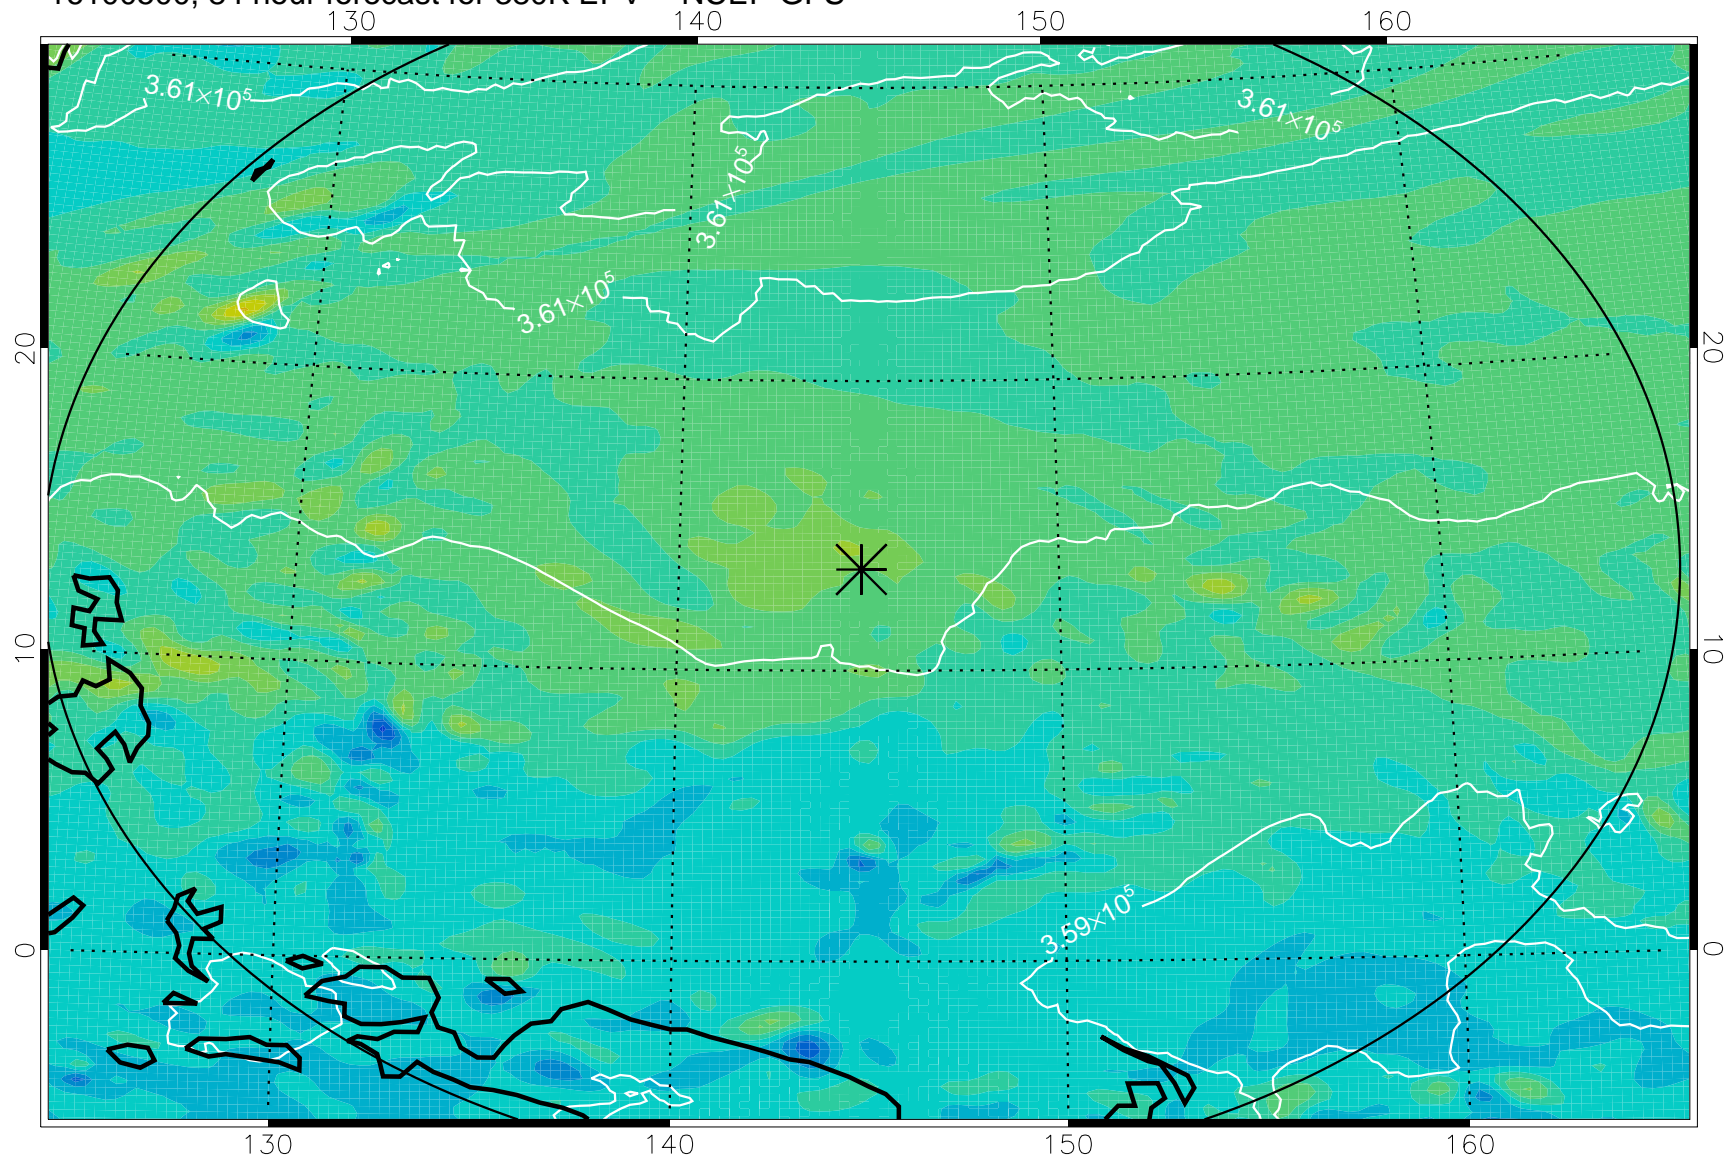

16100406, 66 hour forecast for 380K EPV -- NCEP GFS

380K Montgomery Streamfunction, white

Range ring of 2304 km

16100412, 72 hour forecast for 380K EPV -- NCEP GFS

380K Montgomery Streamfunction, white

Range ring of 2304 km

16100418, 78 hour forecast for 380K EPV -- NCEP GFS

380K Montgomery Streamfunction, white

Range ring of 2304 km

16100500, 84 hour forecast for 380K EPV -- NCEP GFS

380K Montgomery Streamfunction, white

Range ring of 2304 km

16100506, 90 hour forecast for 380K EPV -- NCEP GFS

380K Montgomery Streamfunction, white

Range ring of 2304 km

16100512, 96 hour forecast for 380K EPV -- NCEP GFS

380K Montgomery Streamfunction, white

Range ring of 2304 km

16100518, 102 hour forecast for 380K EPV -- NCEP GFS

380K Montgomery Streamfunction, white

Range ring of 2304 km

16100600, 108 hour forecast for 380K EPV -- NCEP GFS

380K Montgomery Streamfunction, white

Range ring of 2304 km