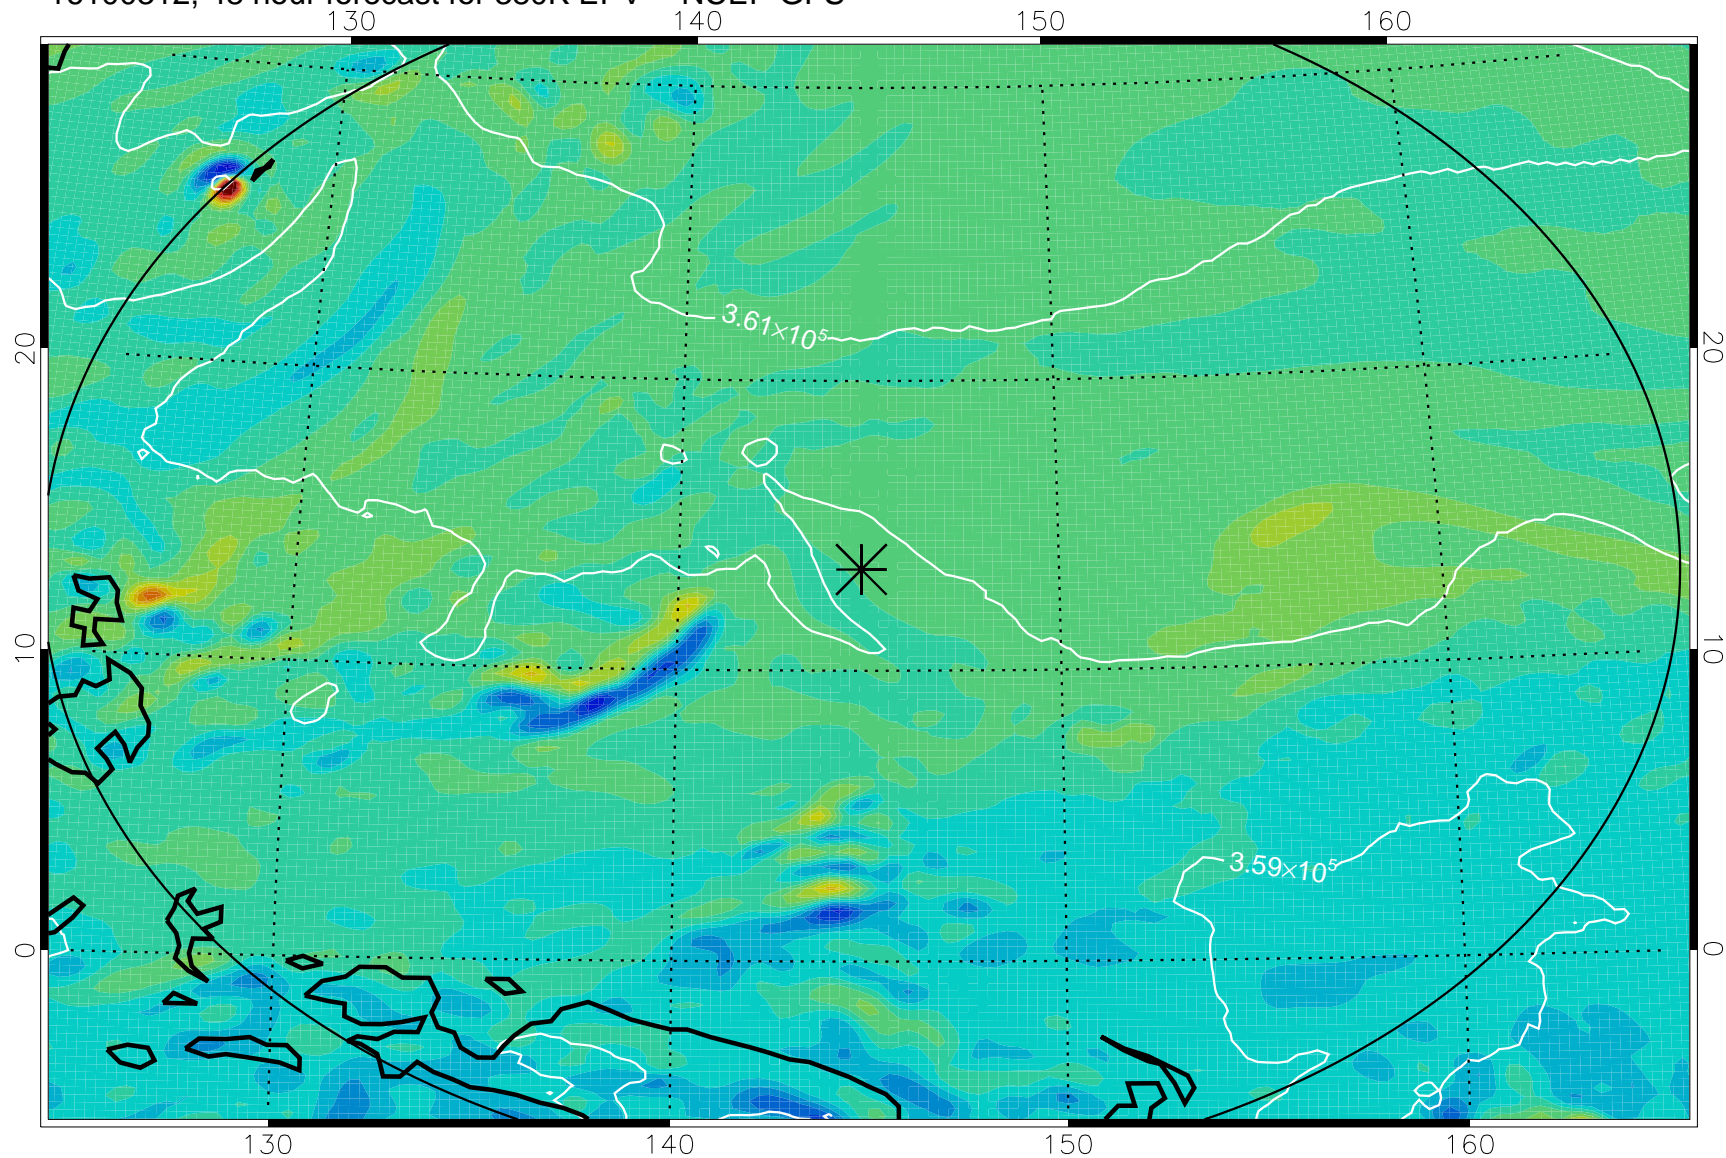

16100306, 42 hour forecast for 380K EPV -- NCEP GFS

380K Montgomery Streamfunction, white

Range ring of 2304 km

16100312, 48 hour forecast for 380K EPV -- NCEP GFS

380K Montgomery Streamfunction, white

Range ring of 2304 km

16100318, 54 hour forecast for 380K EPV -- NCEP GFS

380K Montgomery Streamfunction, white

Range ring of 2304 km

16100400, 60 hour forecast for 380K EPV -- NCEP GFS

380K Montgomery Streamfunction, white

Range ring of 2304 km

16100406, 66 hour forecast for 380K EPV -- NCEP GFS

380K Montgomery Streamfunction, white

Range ring of 2304 km

16100412, 72 hour forecast for 380K EPV -- NCEP GFS

380K Montgomery Streamfunction, white

Range ring of 2304 km

16100418, 78 hour forecast for 380K EPV -- NCEP GFS

380K Montgomery Streamfunction, white

Range ring of 2304 km

16100500, 84 hour forecast for 380K EPV -- NCEP GFS

380K Montgomery Streamfunction, white

Range ring of 2304 km