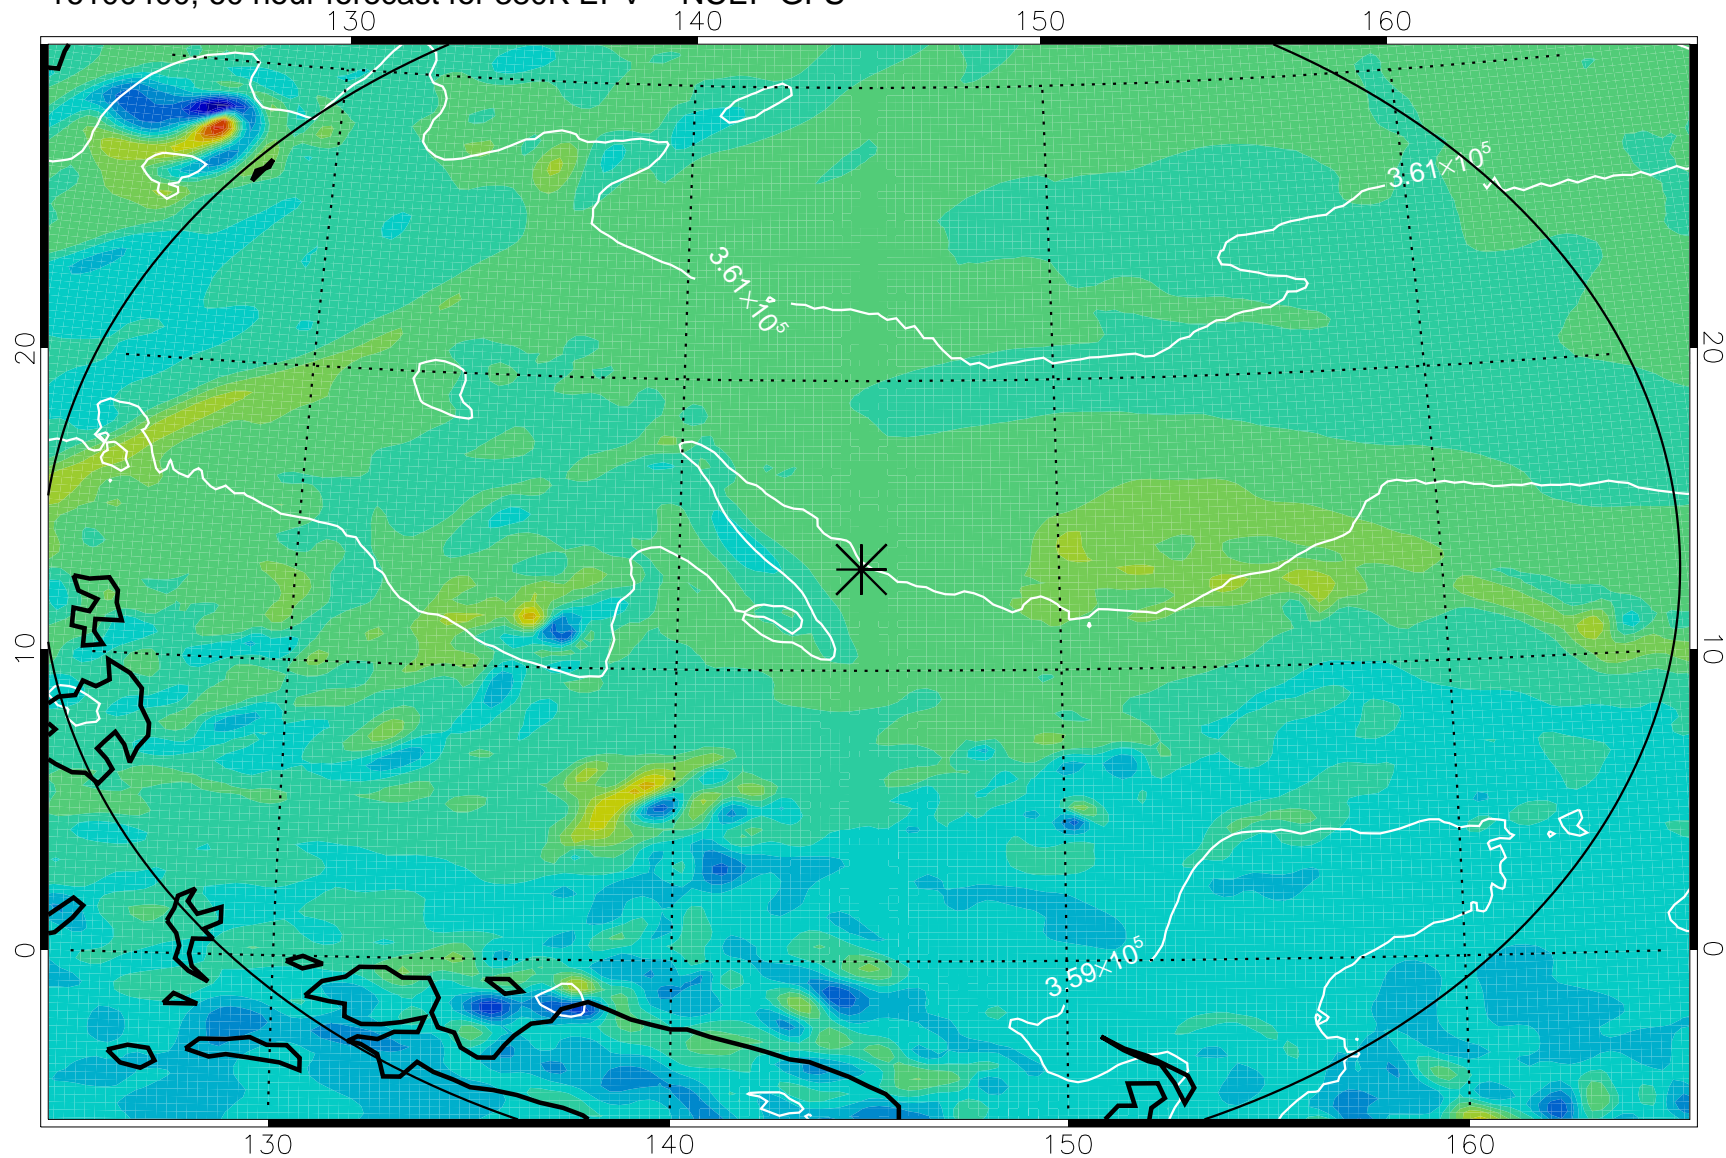

16100306, 42 hour forecast for 380K EPV -- NCEP GFS

380K Montgomery Streamfunction, white

Range ring of 2304 km

16100312, 48 hour forecast for 380K EPV -- NCEP GFS

380K Montgomery Streamfunction, white

Range ring of 2304 km

16100318, 54 hour forecast for 380K EPV -- NCEP GFS

380K Montgomery Streamfunction, white

Range ring of 2304 km

16100400, 60 hour forecast for 380K EPV -- NCEP GFS

380K Montgomery Streamfunction, white

Range ring of 2304 km

16100406, 66 hour forecast for 380K EPV -- NCEP GFS

380K Montgomery Streamfunction, white

Range ring of 2304 km

16100412, 72 hour forecast for 380K EPV -- NCEP GFS

380K Montgomery Streamfunction, white

Range ring of 2304 km

16100418, 78 hour forecast for 380K EPV -- NCEP GFS

380K Montgomery Streamfunction, white

Range ring of 2304 km

16100500, 84 hour forecast for 380K EPV -- NCEP GFS

380K Montgomery Streamfunction, white

Range ring of 2304 km