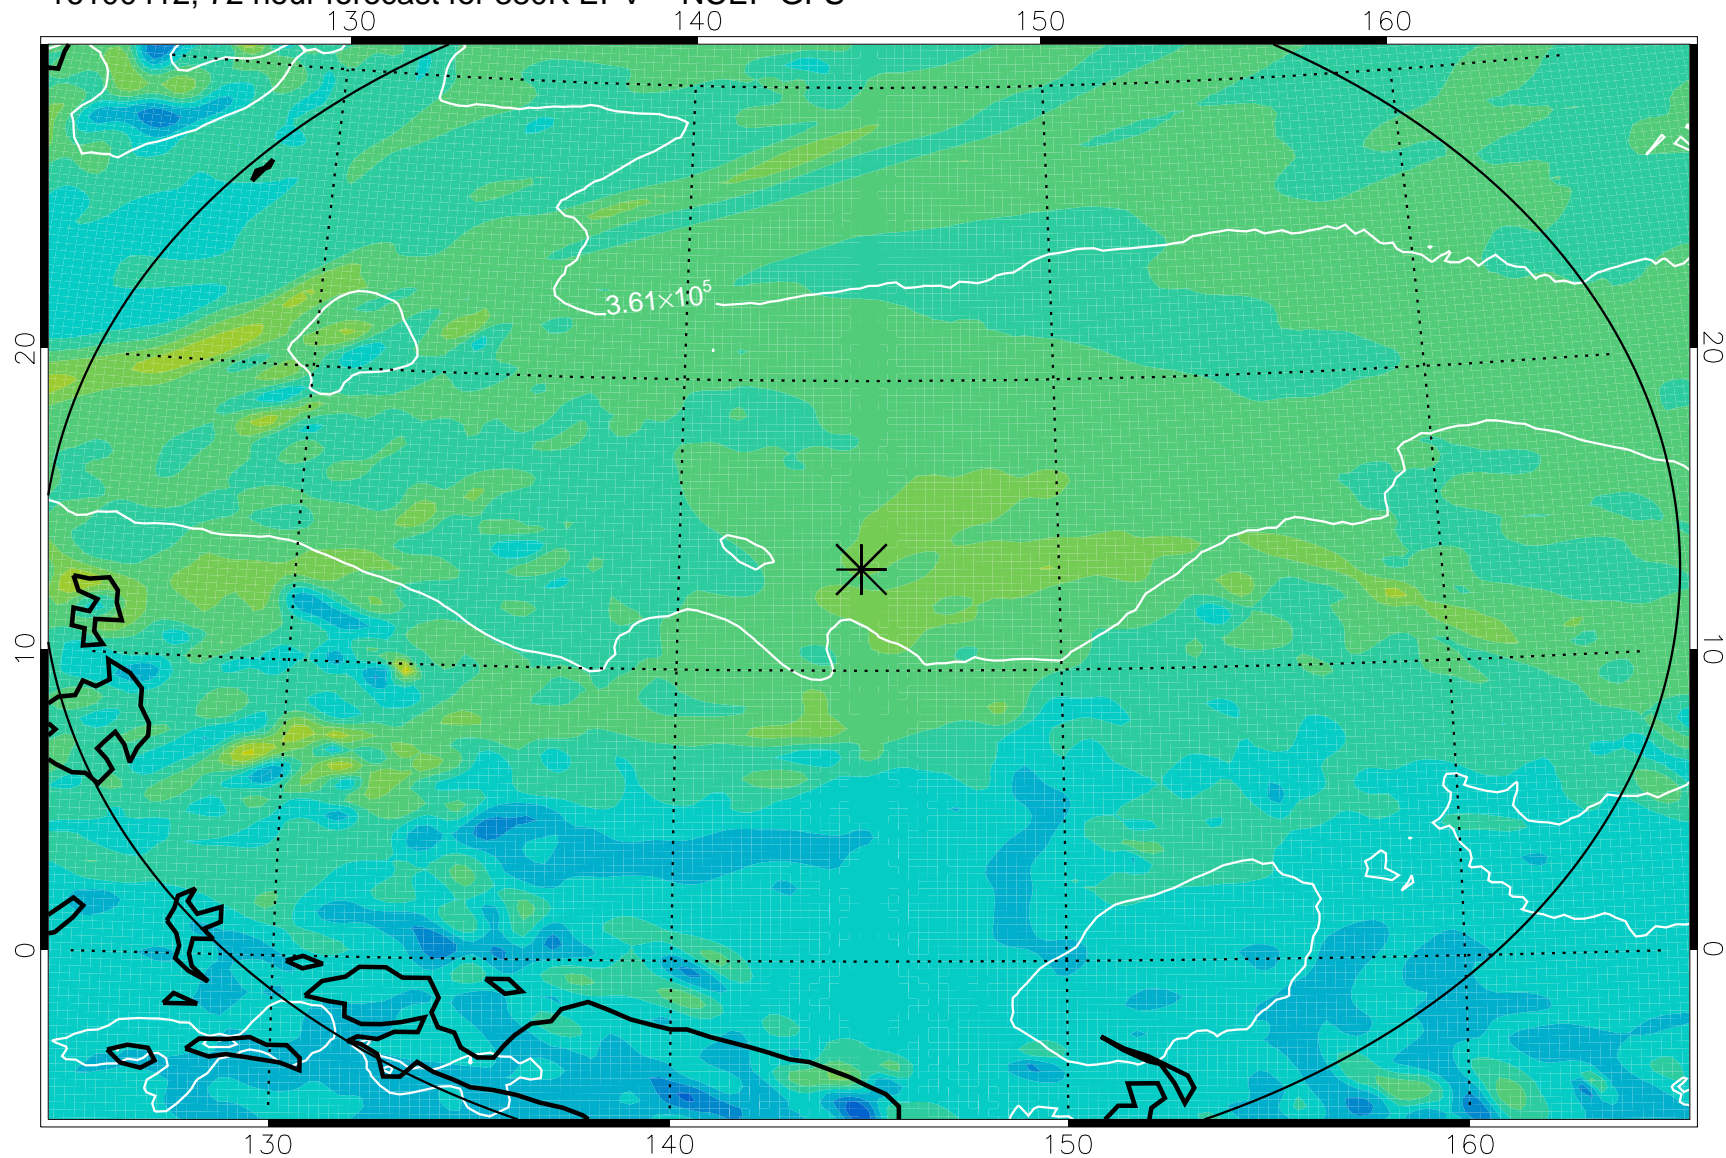

16100318, 54 hour forecast for 380K EPV -- NCEP GFS

380K Montgomery Streamfunction, white

Range ring of 2304 km

16100400, 60 hour forecast for 380K EPV -- NCEP GFS

380K Montgomery Streamfunction, white

Range ring of 2304 km

16100406, 66 hour forecast for 380K EPV -- NCEP GFS

380K Montgomery Streamfunction, white

Range ring of 2304 km

16100412, 72 hour forecast for 380K EPV -- NCEP GFS

380K Montgomery Streamfunction, white

Range ring of 2304 km

16100418, 78 hour forecast for 380K EPV -- NCEP GFS

380K Montgomery Streamfunction, white

Range ring of 2304 km

16100500, 84 hour forecast for 380K EPV -- NCEP GFS

380K Montgomery Streamfunction, white

Range ring of 2304 km

16100506, 90 hour forecast for 380K EPV -- NCEP GFS

380K Montgomery Streamfunction, white

Range ring of 2304 km

16100512, 96 hour forecast for 380K EPV -- NCEP GFS

380K Montgomery Streamfunction, white

Range ring of 2304 km