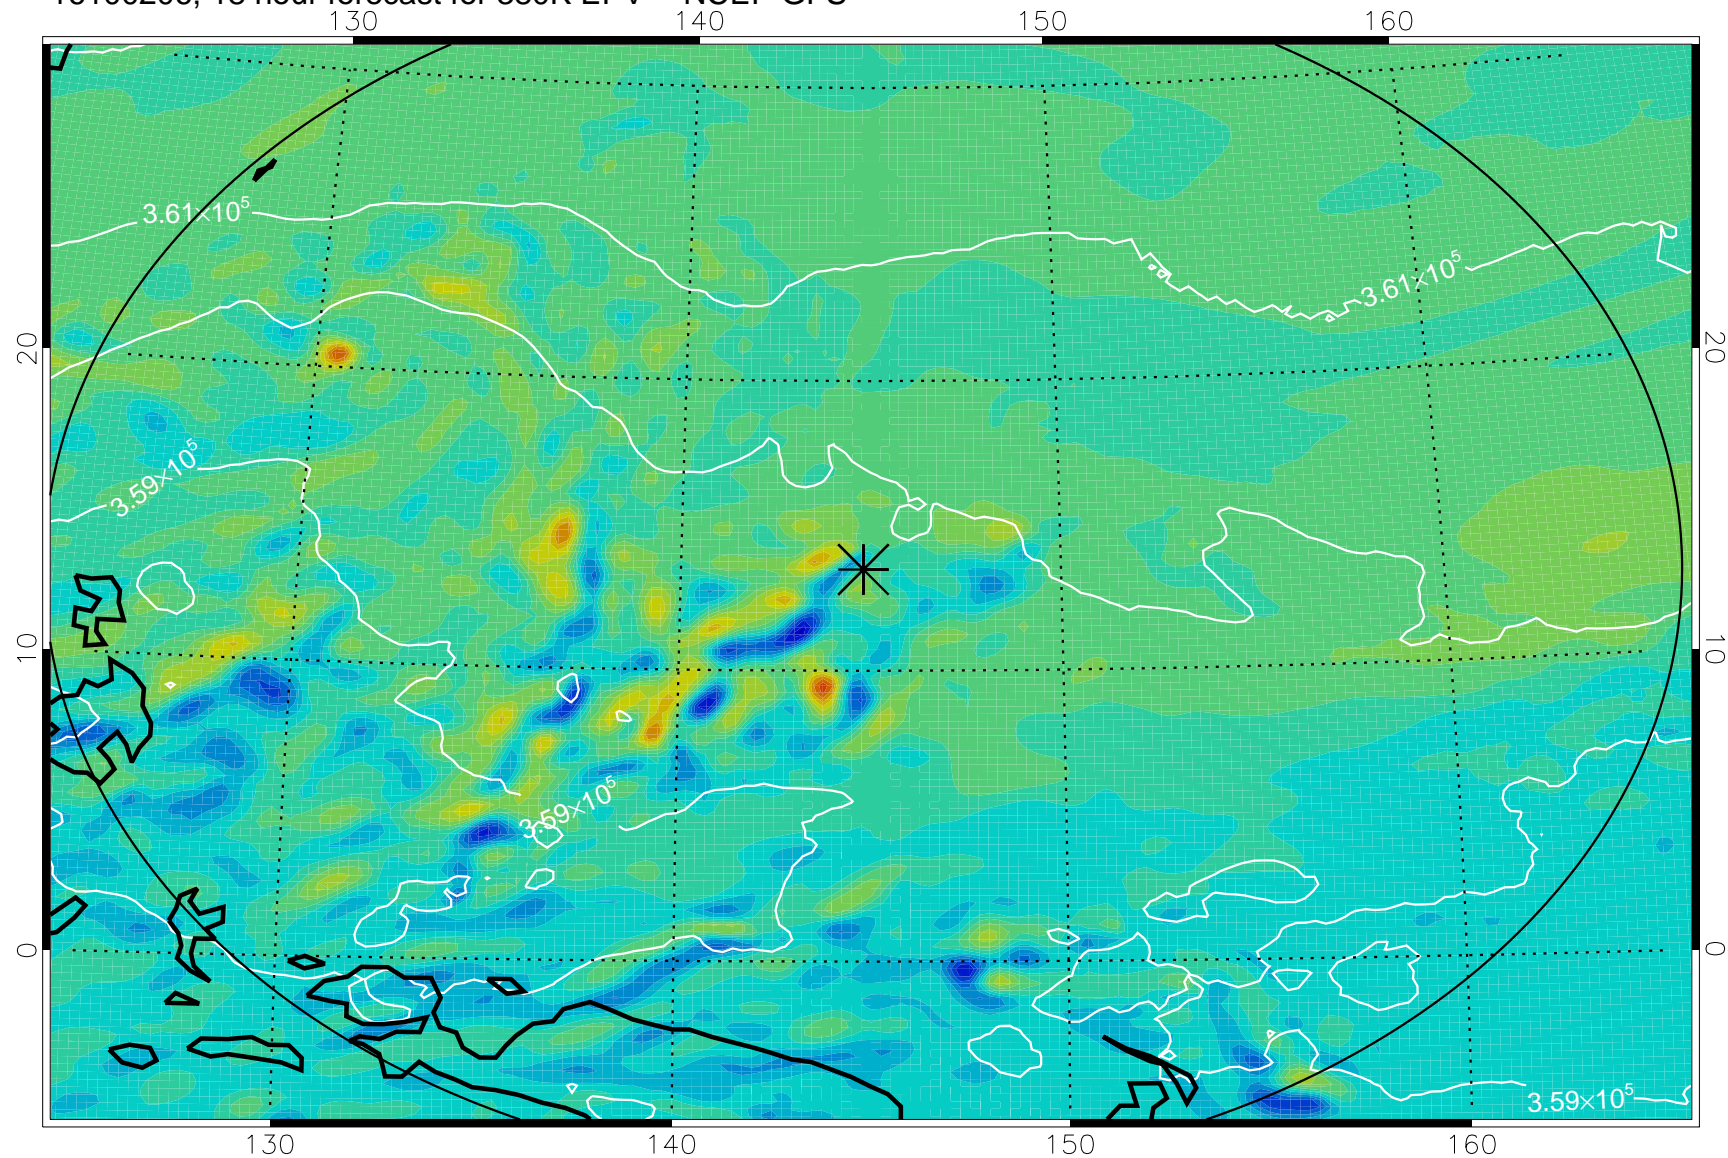

16100118, 6 hour forecast for 380K EPV -- NCEP GFS

380K Montgomery Streamfunction, white

Range ring of 2304 km

16100200, 12 hour forecast for 380K EPV -- NCEP GFS

380K Montgomery Streamfunction, white

Range ring of 2304 km

16100206, 18 hour forecast for 380K EPV -- NCEP GFS

380K Montgomery Streamfunction, white

Range ring of 2304 km

16100212, 24 hour forecast for 380K EPV -- NCEP GFS

380K Montgomery Streamfunction, white

Range ring of 2304 km

16100218, 30 hour forecast for 380K EPV -- NCEP GFS

380K Montgomery Streamfunction, white

Range ring of 2304 km

16100300, 36 hour forecast for 380K EPV -- NCEP GFS

380K Montgomery Streamfunction, white

Range ring of 2304 km

16100418, 78 hour forecast for 380K EPV -- NCEP GFS

380K Montgomery Streamfunction, white

Range ring of 2304 km

16100500, 84 hour forecast for 380K EPV -- NCEP GFS

380K Montgomery Streamfunction, white

Range ring of 2304 km