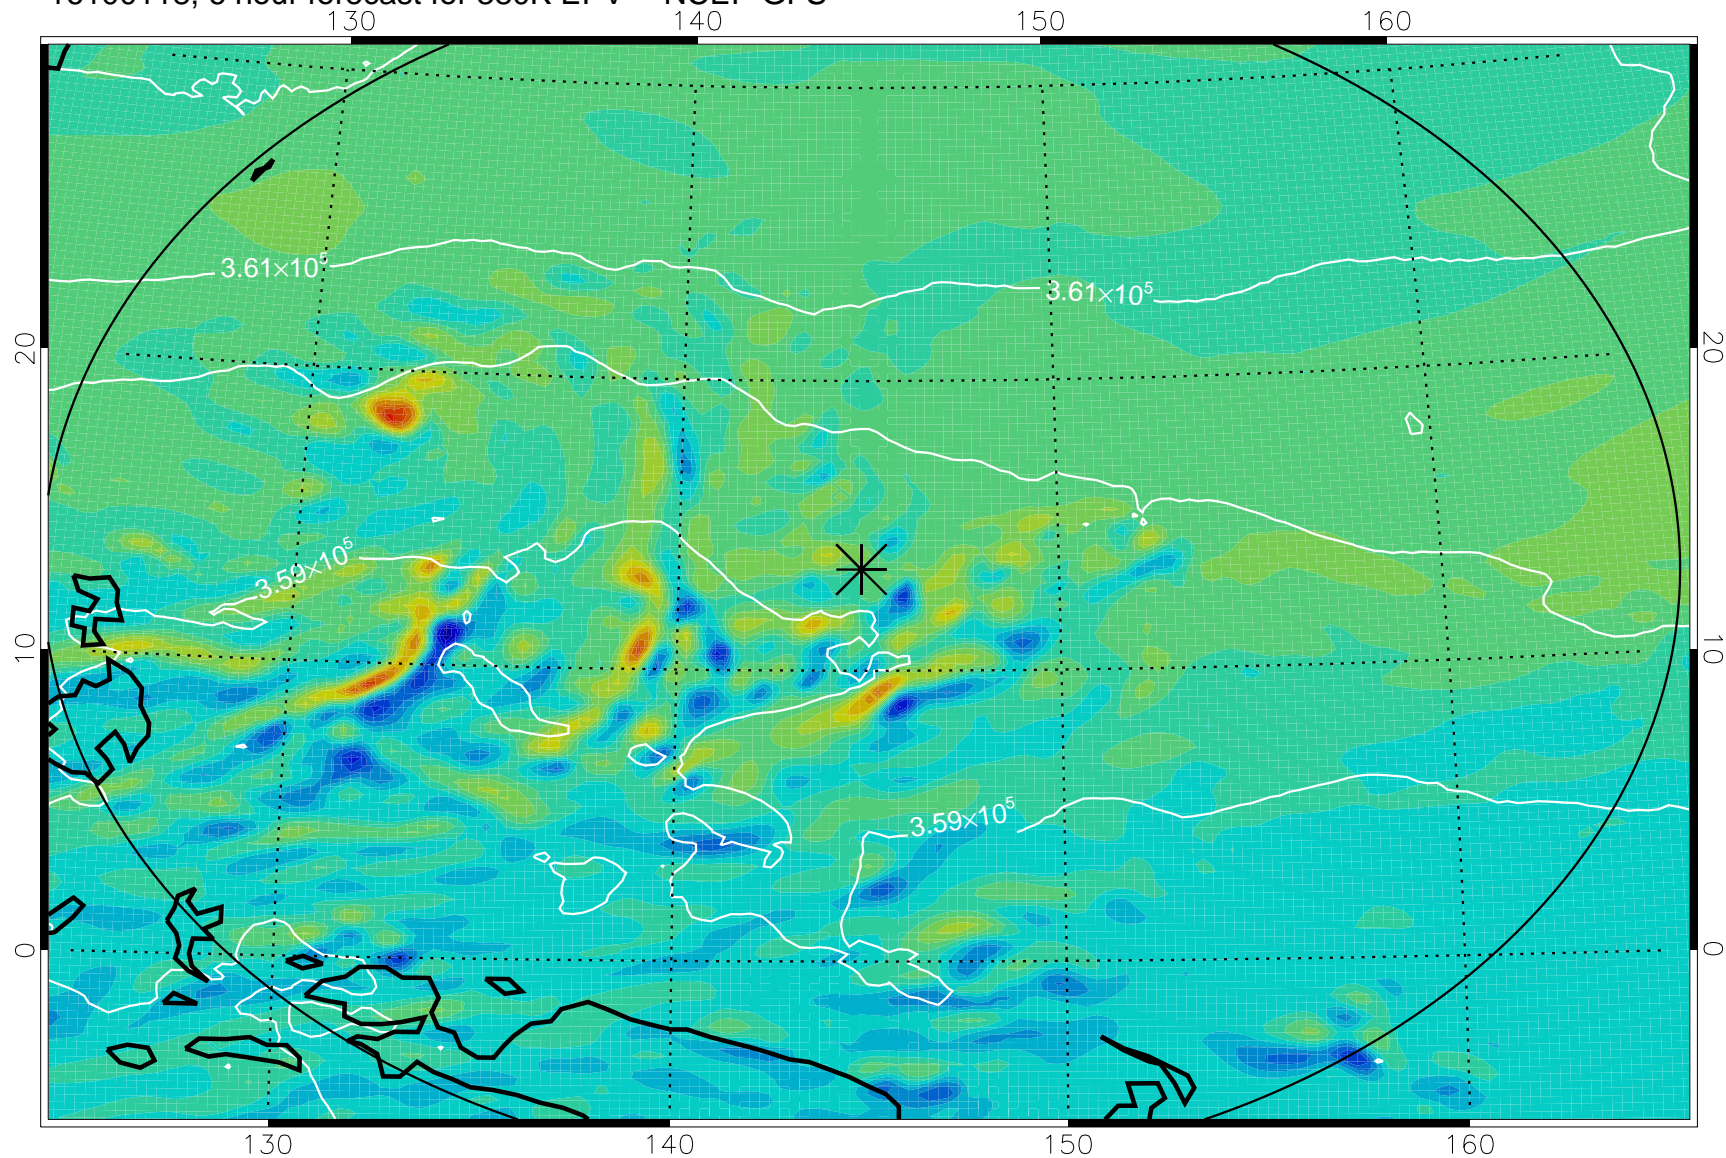

16100118, 6 hour forecast for 380K EPV -- NCEP GFS

380K Montgomery Streamfunction, white

Range ring of 2304 km

16100200, 12 hour forecast for 380K EPV -- NCEP GFS

380K Montgomery Streamfunction, white

Range ring of 2304 km

16100206, 18 hour forecast for 380K EPV -- NCEP GFS

380K Montgomery Streamfunction, white

Range ring of 2304 km

16100212, 24 hour forecast for 380K EPV -- NCEP GFS

380K Montgomery Streamfunction, white

Range ring of 2304 km

16100218, 30 hour forecast for 380K EPV -- NCEP GFS

380K Montgomery Streamfunction, white

Range ring of 2304 km

16100300, 36 hour forecast for 380K EPV -- NCEP GFS

380K Montgomery Streamfunction, white

Range ring of 2304 km

16100306, 42 hour forecast for 380K EPV -- NCEP GFS

380K Montgomery Streamfunction, white

Range ring of 2304 km

16100312, 48 hour forecast for 380K EPV -- NCEP GFS

380K Montgomery Streamfunction, white

Range ring of 2304 km