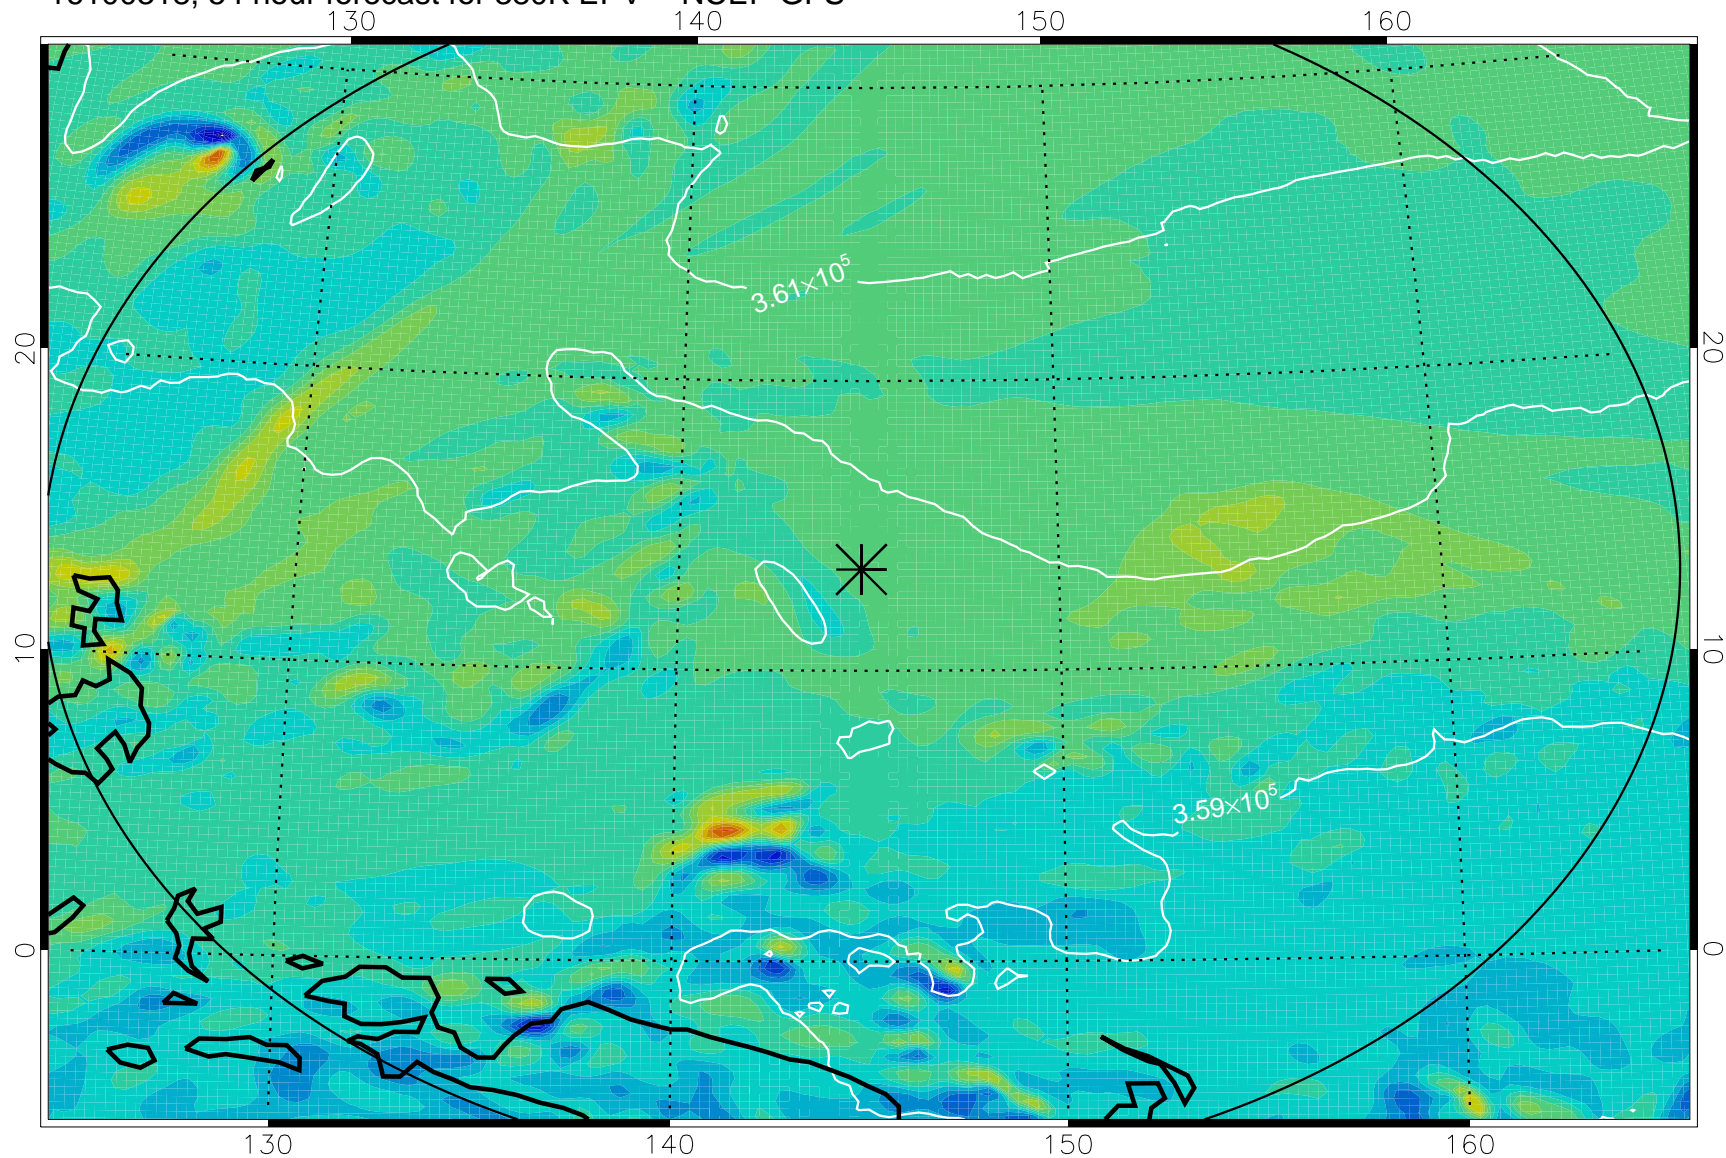

16100306, 42 hour forecast for 380K EPV -- NCEP GFS

380K Montgomery Streamfunction, white

Range ring of 2304 km

16100312, 48 hour forecast for 380K EPV -- NCEP GFS

380K Montgomery Streamfunction, white

Range ring of 2304 km

16100318, 54 hour forecast for 380K EPV -- NCEP GFS

380K Montgomery Streamfunction, white

Range ring of 2304 km

16100400, 60 hour forecast for 380K EPV -- NCEP GFS

380K Montgomery Streamfunction, white

Range ring of 2304 km

16100406, 66 hour forecast for 380K EPV -- NCEP GFS

380K Montgomery Streamfunction, white

Range ring of 2304 km

16100412, 72 hour forecast for 380K EPV -- NCEP GFS

380K Montgomery Streamfunction, white

Range ring of 2304 km

16100418, 78 hour forecast for 380K EPV -- NCEP GFS

380K Montgomery Streamfunction, white

Range ring of 2304 km

16100500, 84 hour forecast for 380K EPV -- NCEP GFS

380K Montgomery Streamfunction, white

Range ring of 2304 km