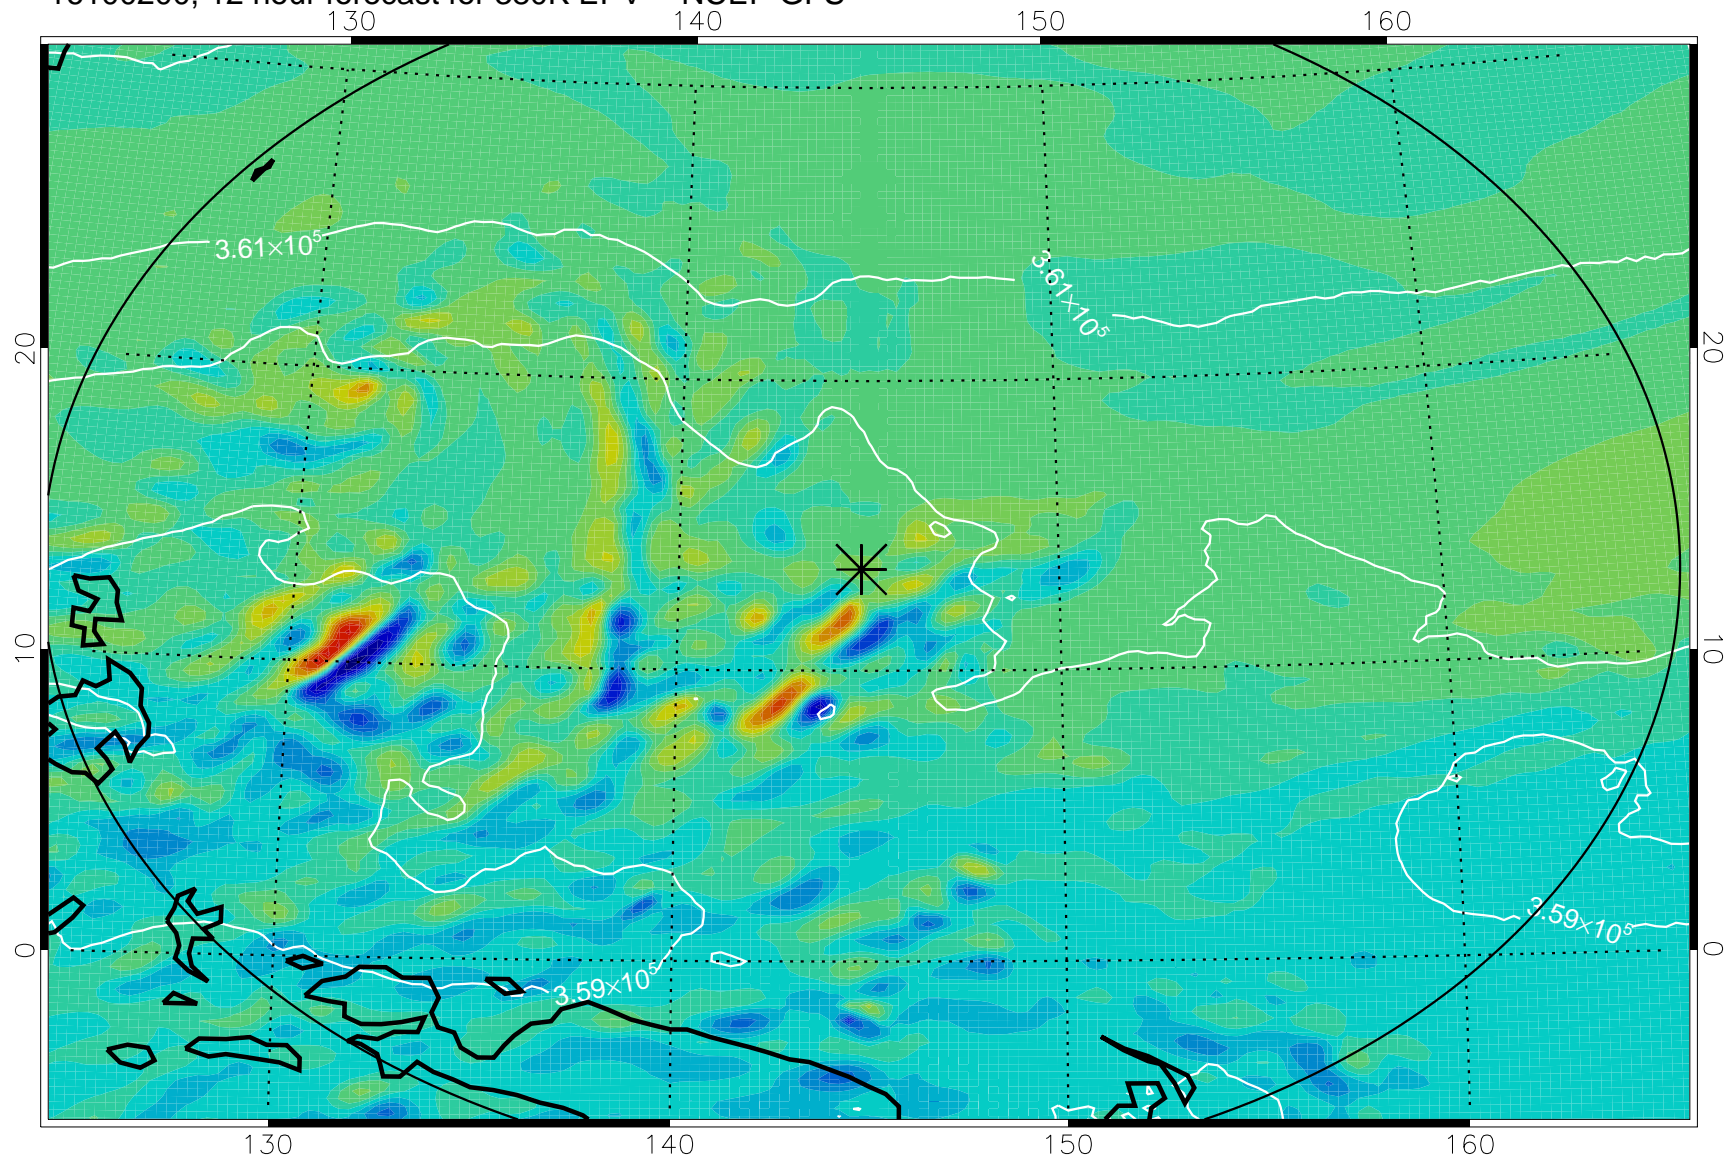

16100118, 6 hour forecast for 380K EPV -- NCEP GFS

380K Montgomery Streamfunction, white

Range ring of 2304 km

16100200, 12 hour forecast for 380K EPV -- NCEP GFS

380K Montgomery Streamfunction, white

Range ring of 2304 km

16100206, 18 hour forecast for 380K EPV -- NCEP GFS

380K Montgomery Streamfunction, white

Range ring of 2304 km

16100212, 24 hour forecast for 380K EPV -- NCEP GFS

380K Montgomery Streamfunction, white

Range ring of 2304 km

16100218, 30 hour forecast for 380K EPV -- NCEP GFS

380K Montgomery Streamfunction, white

Range ring of 2304 km

16100300, 36 hour forecast for 380K EPV -- NCEP GFS

380K Montgomery Streamfunction, white

Range ring of 2304 km

16100418, 78 hour forecast for 380K EPV -- NCEP GFS

380K Montgomery Streamfunction, white

Range ring of 2304 km

16100500, 84 hour forecast for 380K EPV -- NCEP GFS

380K Montgomery Streamfunction, white

Range ring of 2304 km