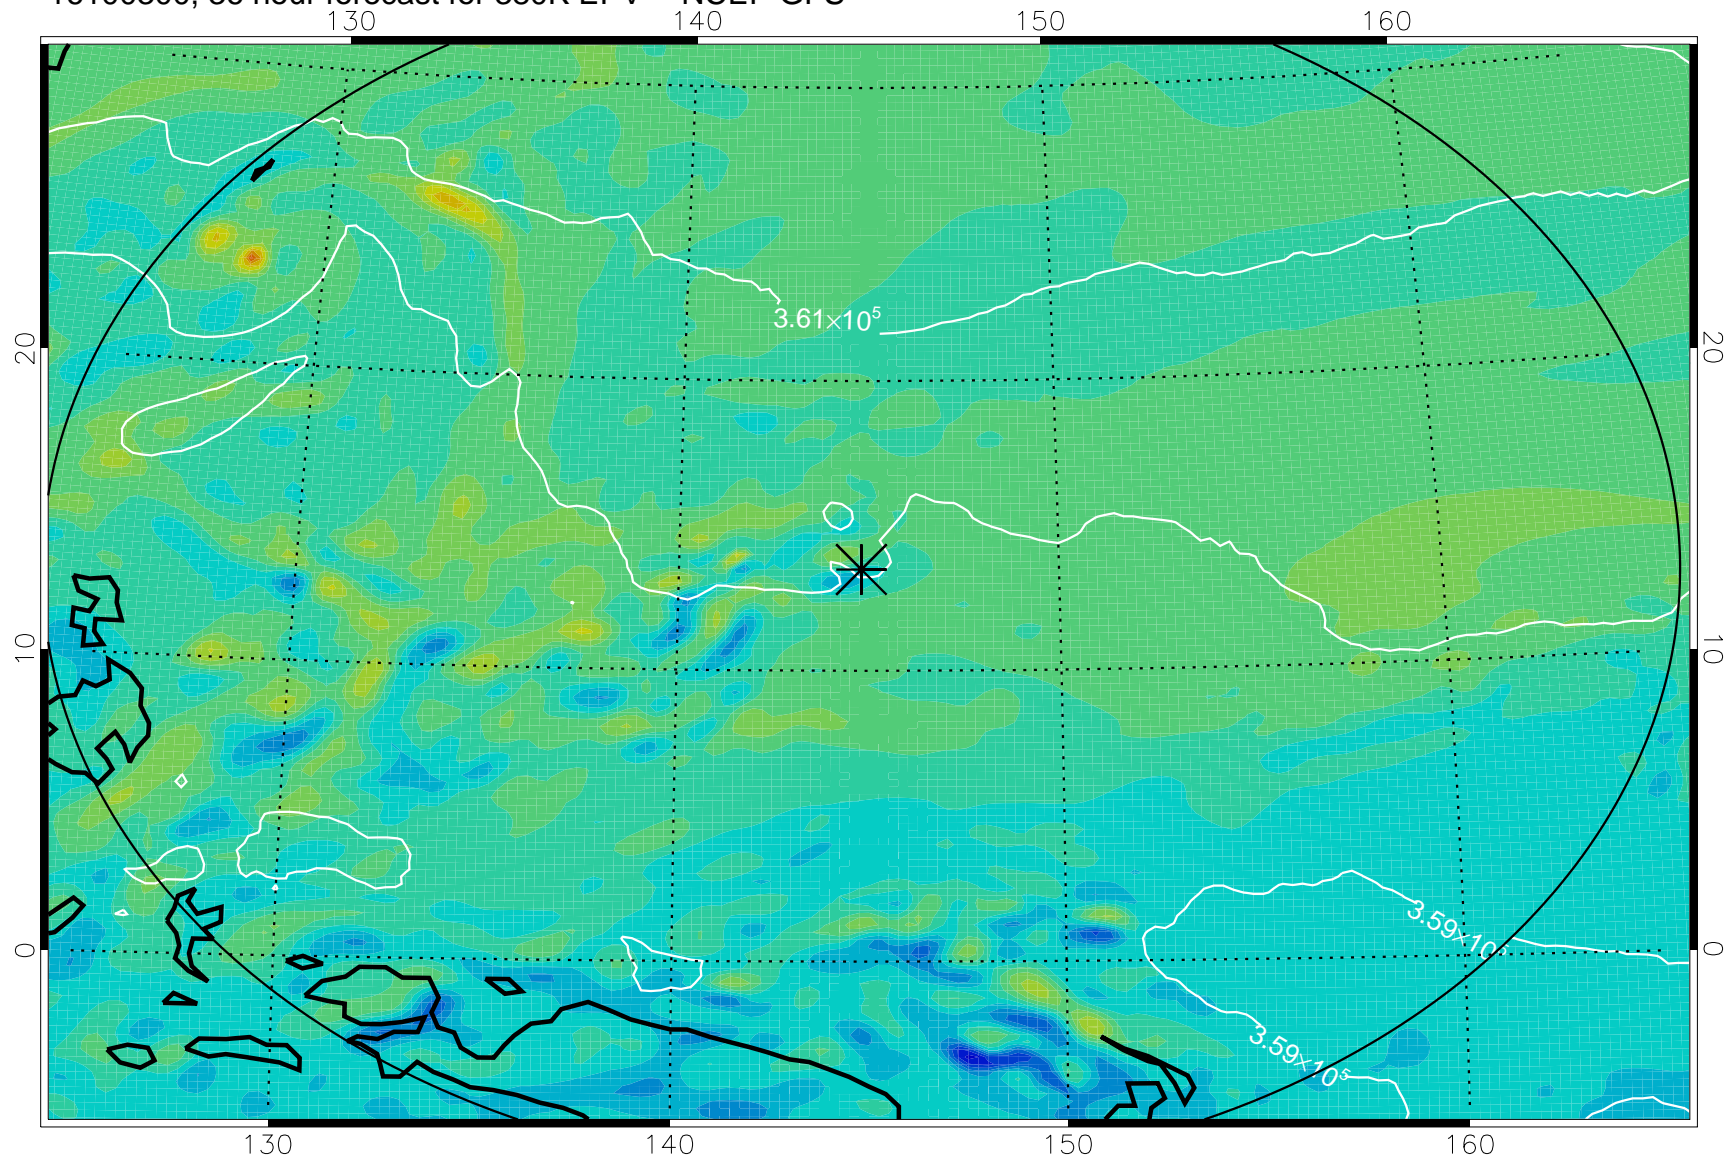

16100206, 18 hour forecast for 380K EPV -- NCEP GFS

380K Montgomery Streamfunction, white

Range ring of 2304 km

16100212, 24 hour forecast for 380K EPV -- NCEP GFS

380K Montgomery Streamfunction, white

Range ring of 2304 km

16100218, 30 hour forecast for 380K EPV -- NCEP GFS

380K Montgomery Streamfunction, white

Range ring of 2304 km

16100300, 36 hour forecast for 380K EPV -- NCEP GFS

380K Montgomery Streamfunction, white

Range ring of 2304 km

16100418, 78 hour forecast for 380K EPV -- NCEP GFS

380K Montgomery Streamfunction, white

Range ring of 2304 km

16100500, 84 hour forecast for 380K EPV -- NCEP GFS

380K Montgomery Streamfunction, white

Range ring of 2304 km

16100518, 102 hour forecast for 380K EPV -- NCEP GFS

380K Montgomery Streamfunction, white

Range ring of 2304 km

16100600, 108 hour forecast for 380K EPV -- NCEP GFS

380K Montgomery Streamfunction, white

Range ring of 2304 km