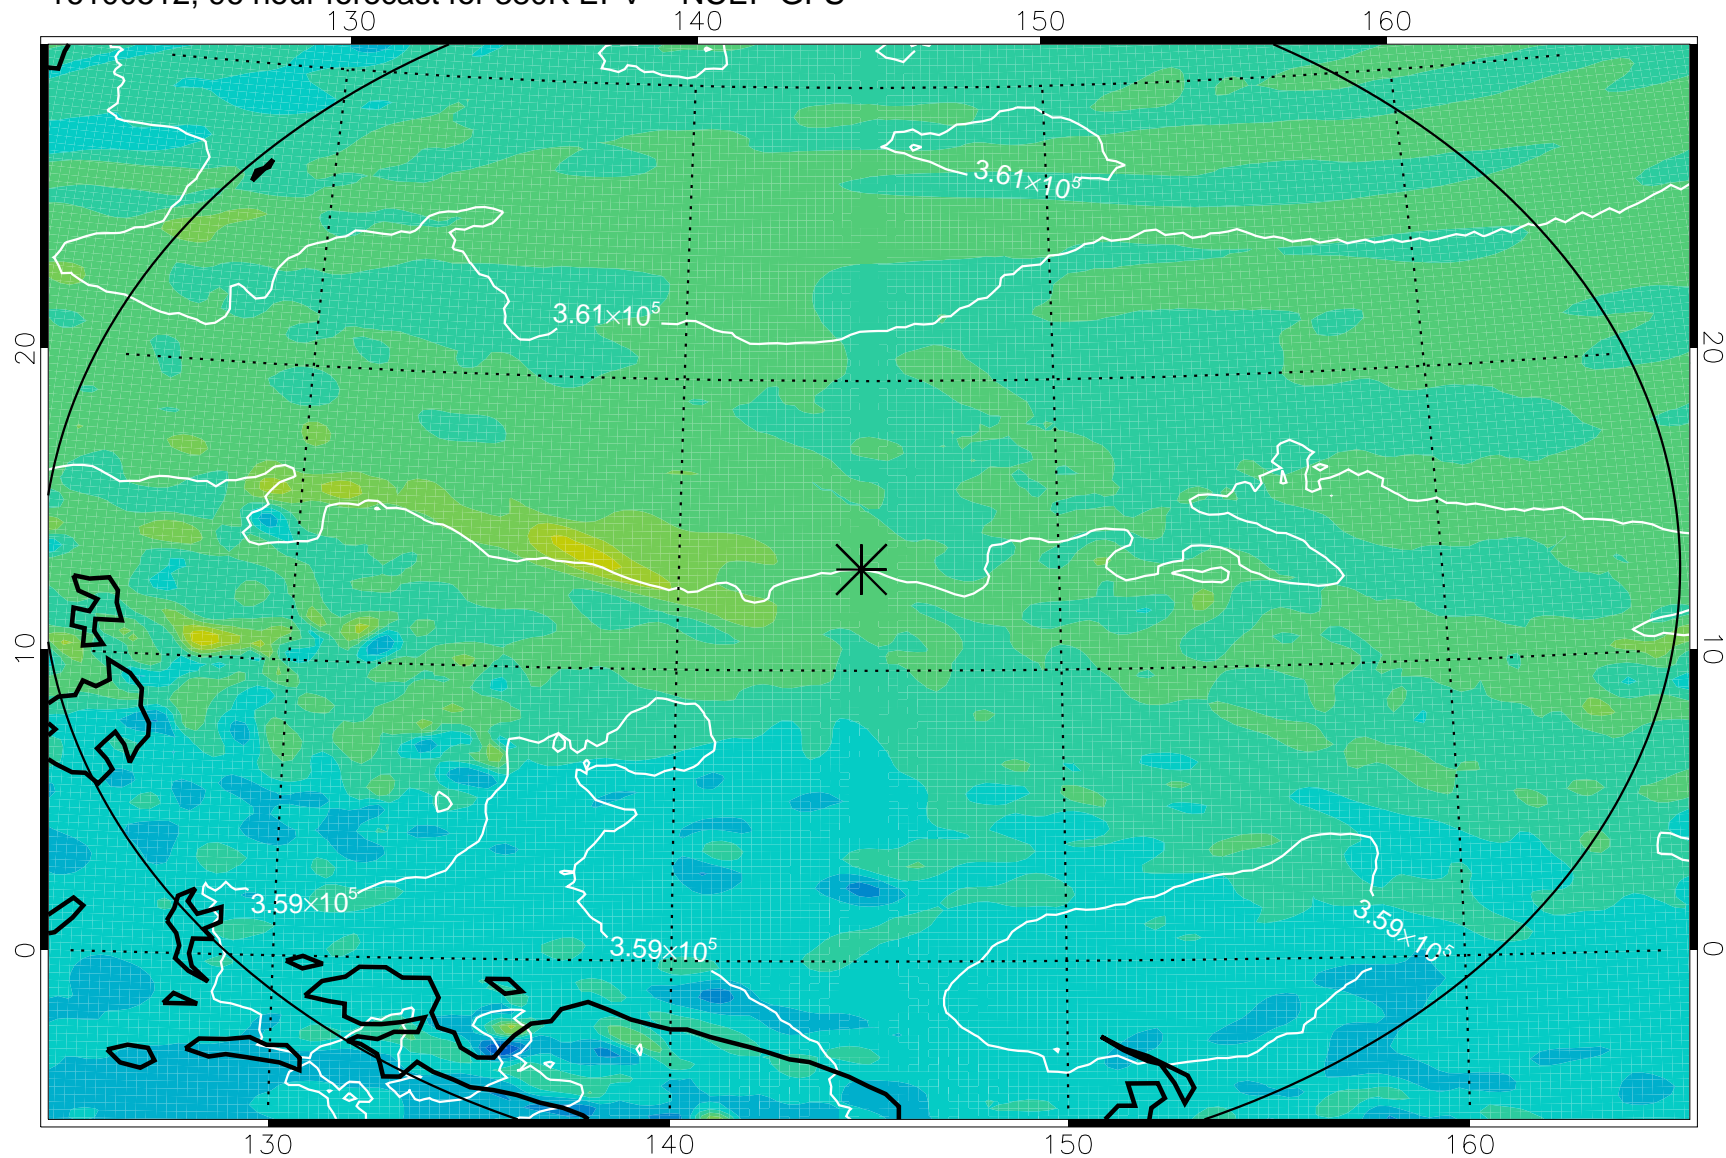

16100406, 66 hour forecast for 380K EPV -- NCEP GFS

380K Montgomery Streamfunction, white

Range ring of 2304 km

16100412, 72 hour forecast for 380K EPV -- NCEP GFS

380K Montgomery Streamfunction, white

Range ring of 2304 km

16100418, 78 hour forecast for 380K EPV -- NCEP GFS

380K Montgomery Streamfunction, white

Range ring of 2304 km

16100500, 84 hour forecast for 380K EPV -- NCEP GFS

380K Montgomery Streamfunction, white

Range ring of 2304 km

16100506, 90 hour forecast for 380K EPV -- NCEP GFS

380K Montgomery Streamfunction, white

Range ring of 2304 km

16100512, 96 hour forecast for 380K EPV -- NCEP GFS

380K Montgomery Streamfunction, white

Range ring of 2304 km

16100518, 102 hour forecast for 380K EPV -- NCEP GFS

380K Montgomery Streamfunction, white

Range ring of 2304 km

16100600, 108 hour forecast for 380K EPV -- NCEP GFS

380K Montgomery Streamfunction, white

Range ring of 2304 km