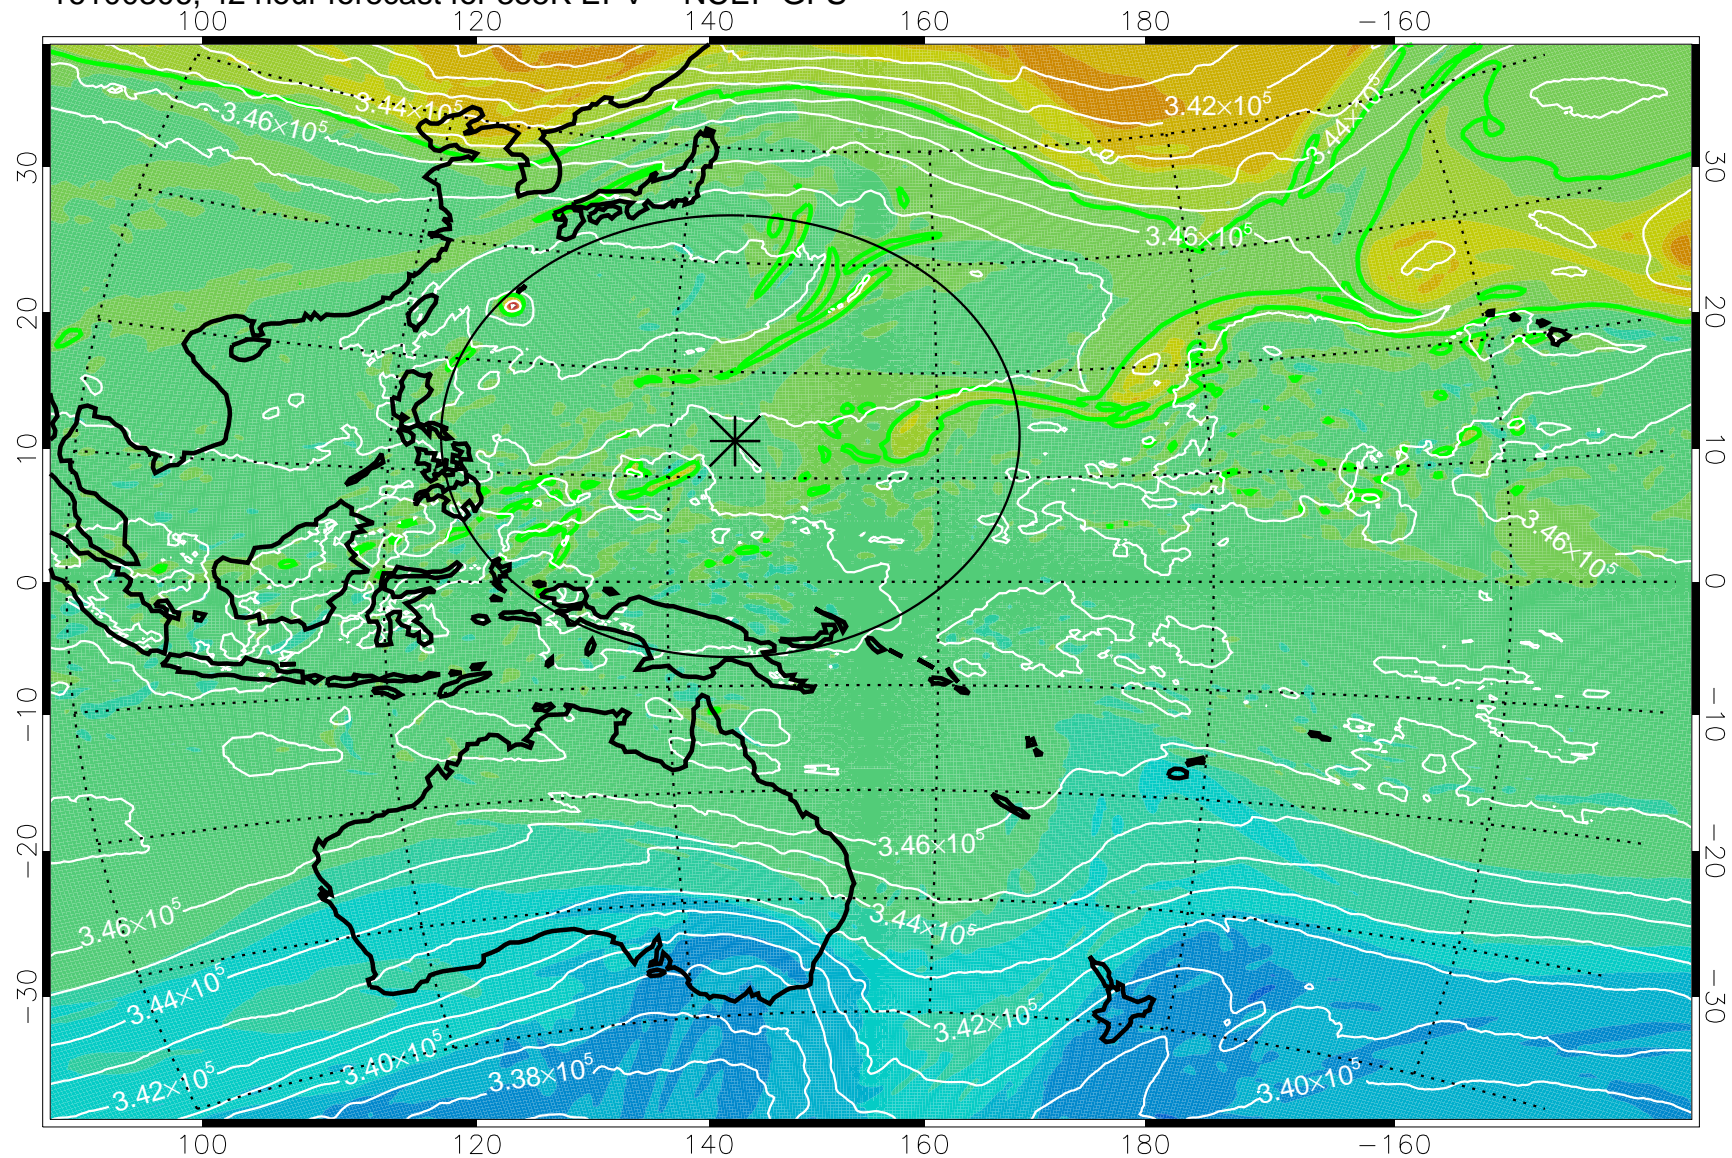

16100218, 30 hour forecast for 355K EPV -- NCEP GFS

355K Montgomery Streamfunction, white  
EPV Tropopause (2 PVU) Position  
Range ring of 2304 km

16100300, 36 hour forecast for 355K EPV -- NCEP GFS

355K Montgomery Streamfunction, white  
EPV Tropopause (2 PVU) Position  
Range ring of 2304 km

16100306, 42 hour forecast for 355K EPV -- NCEP GFS

355K Montgomery Streamfunction, white  
EPV Tropopause (2 PVU) Position  
Range ring of 2304 km

16100312, 48 hour forecast for 355K EPV -- NCEP GFS

355K Montgomery Streamfunction, white  
EPV Tropopause (2 PVU) Position  
Range ring of 2304 km

16100318, 54 hour forecast for 355K EPV -- NCEP GFS

355K Montgomery Streamfunction, white  
EPV Tropopause (2 PVU) Position  
Range ring of 2304 km

16100400, 60 hour forecast for 355K EPV -- NCEP GFS

355K Montgomery Streamfunction, white  
EPV Tropopause (2 PVU) Position  
Range ring of 2304 km

16100406, 66 hour forecast for 355K EPV -- NCEP GFS

355K Montgomery Streamfunction, white  
EPV Tropopause (2 PVU) Position  
Range ring of 2304 km

16100412, 72 hour forecast for 355K EPV -- NCEP GFS

355K Montgomery Streamfunction, white  
EPV Tropopause (2 PVU) Position  
Range ring of 2304 km