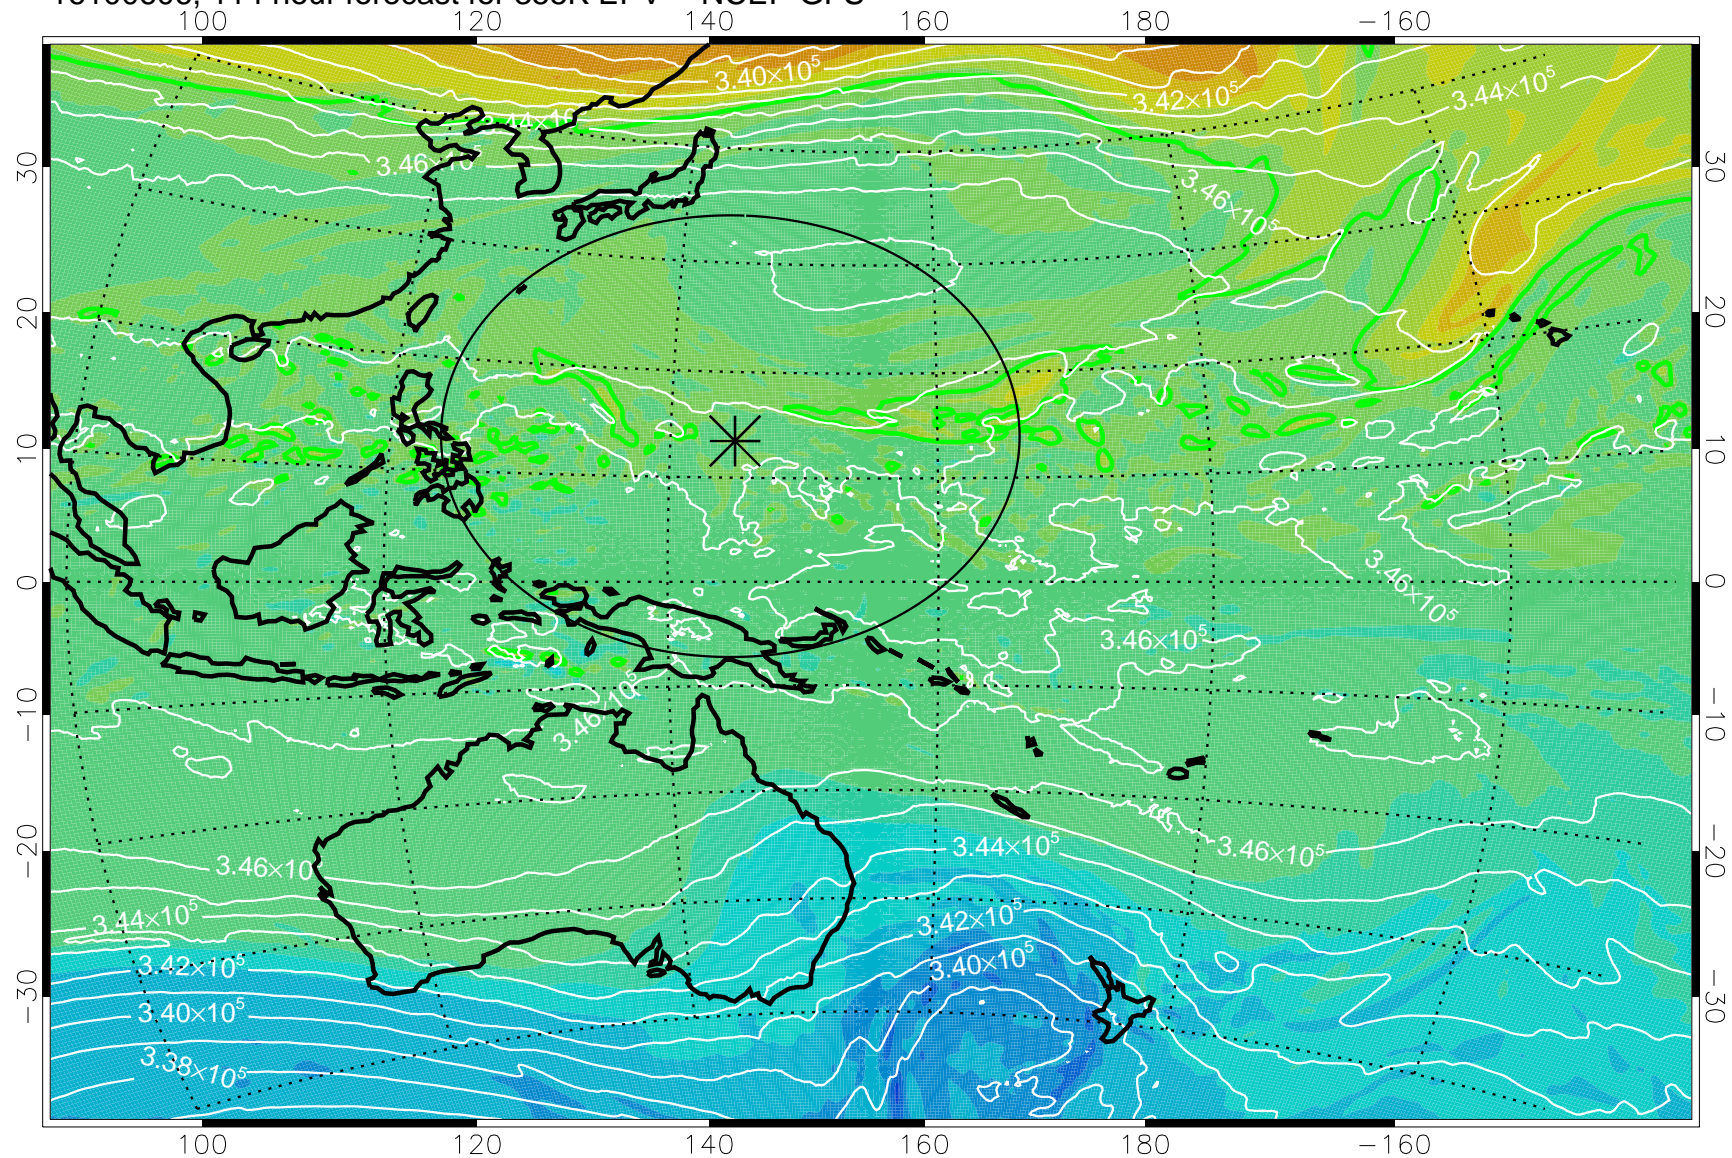

16100418, 78 hour forecast for 355K EPV -- NCEP GFS

355K Montgomery Streamfunction, white  
EPV Tropopause (2 PVU) Position  
Range ring of 2304 km

16100500, 84 hour forecast for 355K EPV -- NCEP GFS

355K Montgomery Streamfunction, white  
EPV Tropopause (2 PVU) Position  
Range ring of 2304 km

16100506, 90 hour forecast for 355K EPV -- NCEP GFS

355K Montgomery Streamfunction, white  
EPV Tropopause (2 PVU) Position  
Range ring of 2304 km

16100512, 96 hour forecast for 355K EPV -- NCEP GFS

355K Montgomery Streamfunction, white  
EPV Tropopause (2 PVU) Position  
Range ring of 2304 km

16100518, 102 hour forecast for 355K EPV -- NCEP GFS

355K Montgomery Streamfunction, white  
EPV Tropopause (2 PVU) Position  
Range ring of 2304 km

16100600, 108 hour forecast for 355K EPV -- NCEP GFS

355K Montgomery Streamfunction, white  
EPV Tropopause (2 PVU) Position  
Range ring of 2304 km

16100606, 114 hour forecast for 355K EPV -- NCEP GFS

355K Montgomery Streamfunction, white  
EPV Tropopause (2 PVU) Position  
Range ring of 2304 km

16100612, 120 hour forecast for 355K EPV -- NCEP GFS

355K Montgomery Streamfunction, white  
EPV Tropopause (2 PVU) Position  
Range ring of 2304 km