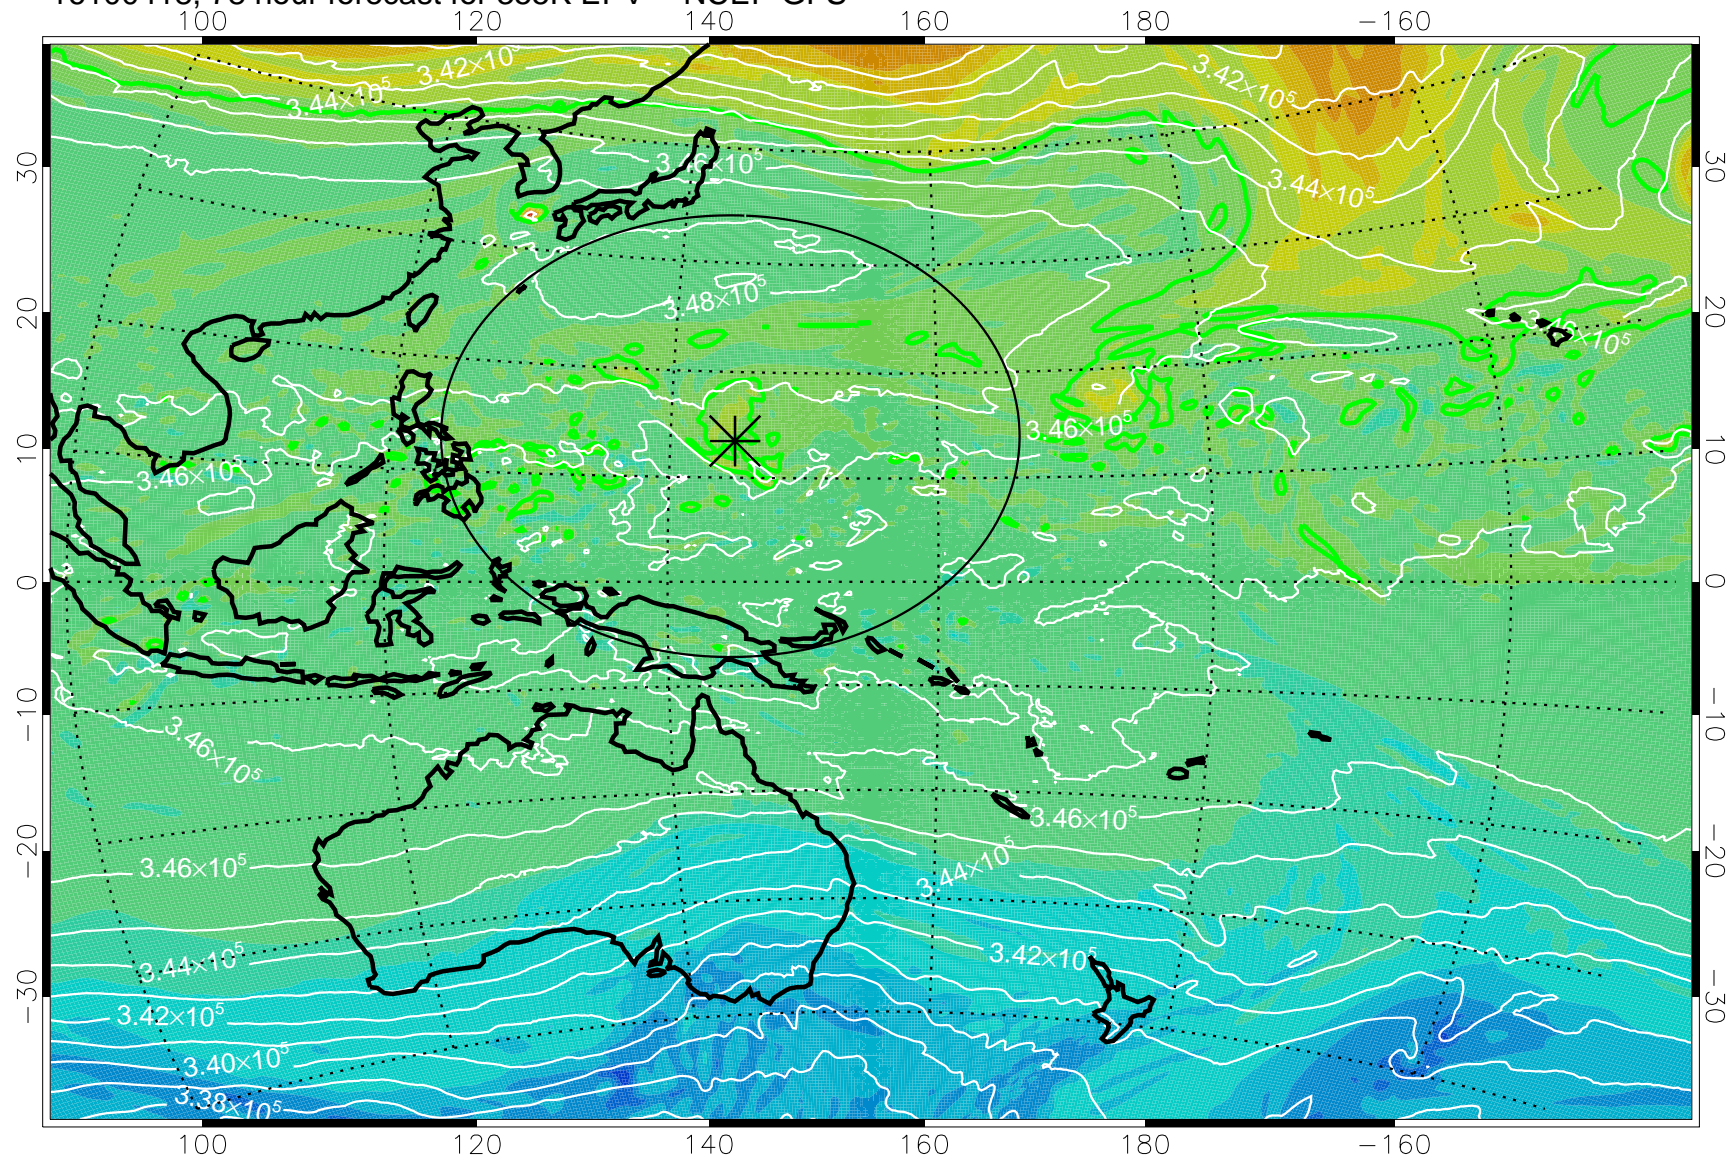

16100318, 54 hour forecast for 355K EPV -- NCEP GFS

355K Montgomery Streamfunction, white  
EPV Tropopause (2 PVU) Position  
Range ring of 2304 km

16100400, 60 hour forecast for 355K EPV -- NCEP GFS

355K Montgomery Streamfunction, white  
EPV Tropopause (2 PVU) Position  
Range ring of 2304 km

16100406, 66 hour forecast for 355K EPV -- NCEP GFS

355K Montgomery Streamfunction, white  
EPV Tropopause (2 PVU) Position  
Range ring of 2304 km

16100412, 72 hour forecast for 355K EPV -- NCEP GFS

355K Montgomery Streamfunction, white  
EPV Tropopause (2 PVU) Position  
Range ring of 2304 km

16100418, 78 hour forecast for 355K EPV -- NCEP GFS

355K Montgomery Streamfunction, white  
EPV Tropopause (2 PVU) Position  
Range ring of 2304 km

16100500, 84 hour forecast for 355K EPV -- NCEP GFS

355K Montgomery Streamfunction, white  
EPV Tropopause (2 PVU) Position  
Range ring of 2304 km

16100506, 90 hour forecast for 355K EPV -- NCEP GFS

355K Montgomery Streamfunction, white  
EPV Tropopause (2 PVU) Position  
Range ring of 2304 km

16100512, 96 hour forecast for 355K EPV -- NCEP GFS

355K Montgomery Streamfunction, white  
EPV Tropopause (2 PVU) Position  
Range ring of 2304 km