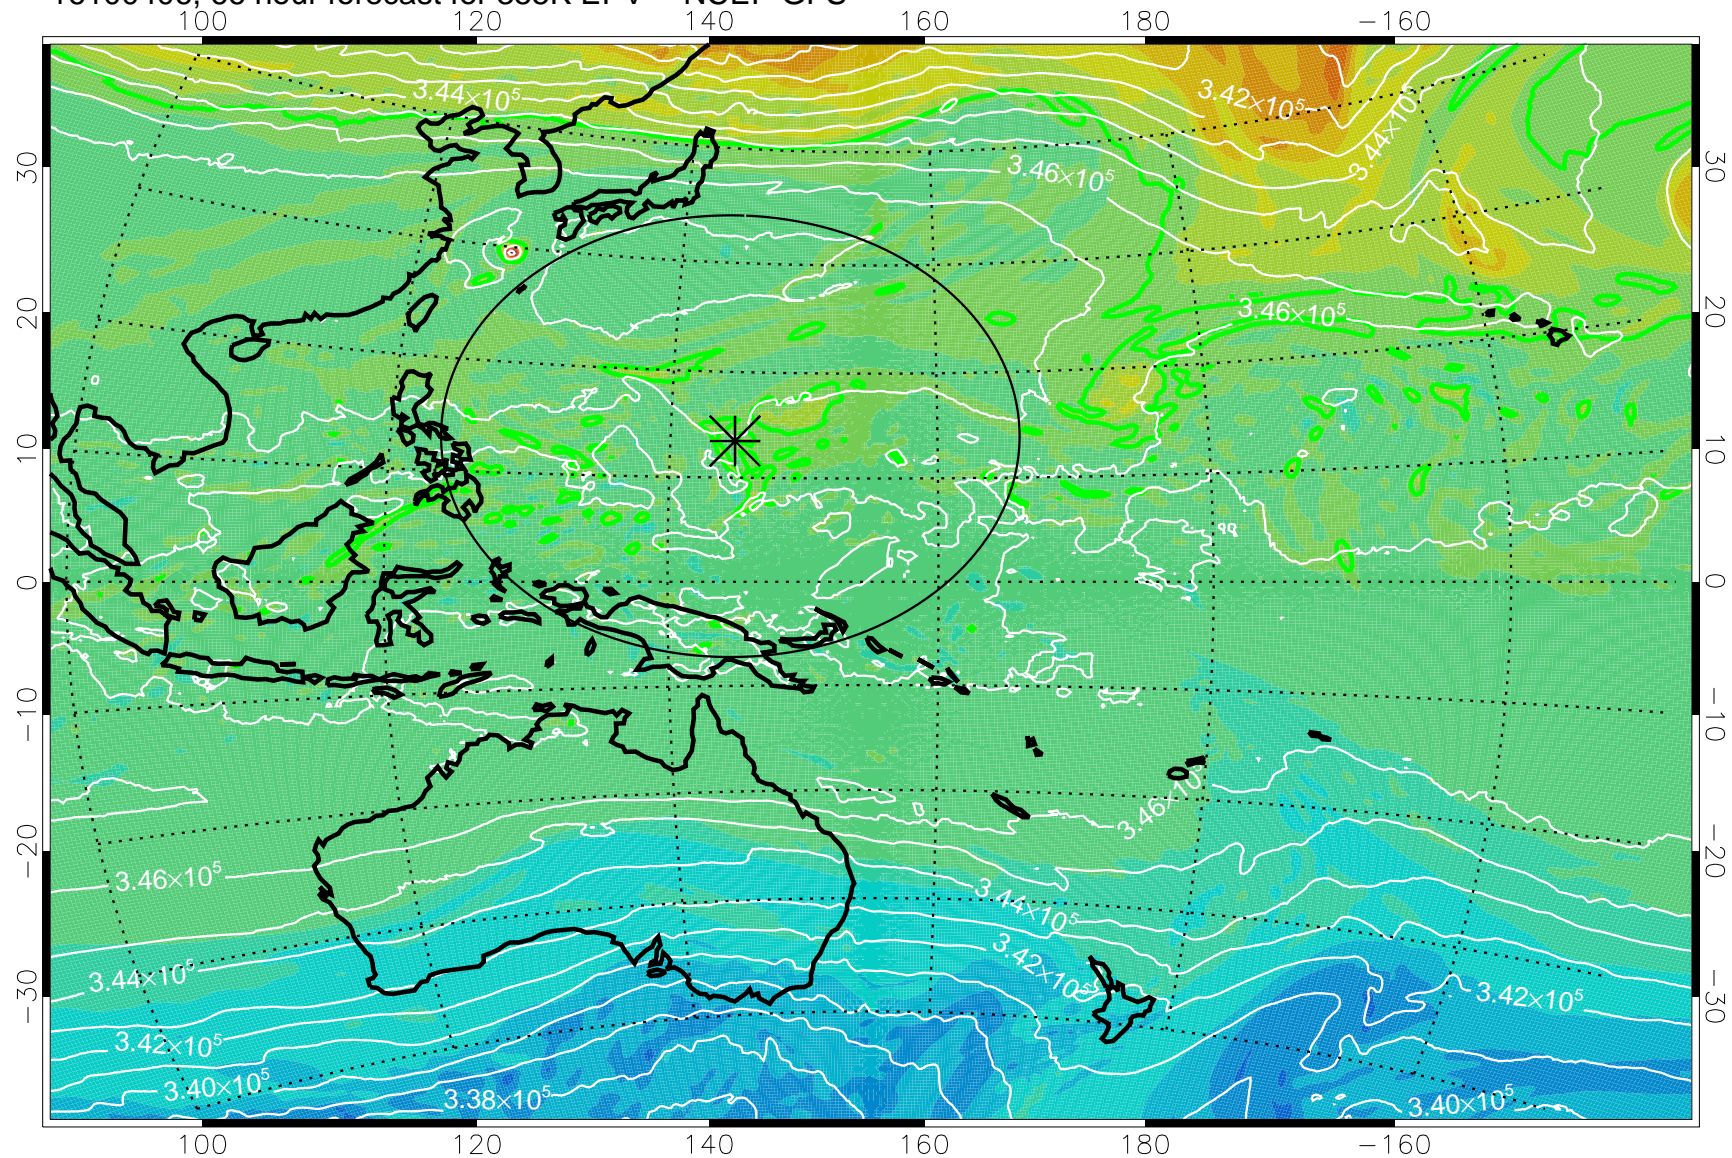

16100306, 42 hour forecast for 355K EPV -- NCEP GFS

355K Montgomery Streamfunction, white  
EPV Tropopause (2 PVU) Position  
Range ring of 2304 km

16100312, 48 hour forecast for 355K EPV -- NCEP GFS

355K Montgomery Streamfunction, white  
EPV Tropopause (2 PVU) Position  
Range ring of 2304 km

16100318, 54 hour forecast for 355K EPV -- NCEP GFS

355K Montgomery Streamfunction, white  
EPV Tropopause (2 PVU) Position  
Range ring of 2304 km

16100400, 60 hour forecast for 355K EPV -- NCEP GFS

355K Montgomery Streamfunction, white  
EPV Tropopause (2 PVU) Position  
Range ring of 2304 km

16100406, 66 hour forecast for 355K EPV -- NCEP GFS

355K Montgomery Streamfunction, white  
EPV Tropopause (2 PVU) Position  
Range ring of 2304 km

16100412, 72 hour forecast for 355K EPV -- NCEP GFS

355K Montgomery Streamfunction, white  
EPV Tropopause (2 PVU) Position  
Range ring of 2304 km

16100418, 78 hour forecast for 355K EPV -- NCEP GFS

355K Montgomery Streamfunction, white  
EPV Tropopause (2 PVU) Position  
Range ring of 2304 km

16100500, 84 hour forecast for 355K EPV -- NCEP GFS

355K Montgomery Streamfunction, white  
EPV Tropopause (2 PVU) Position  
Range ring of 2304 km