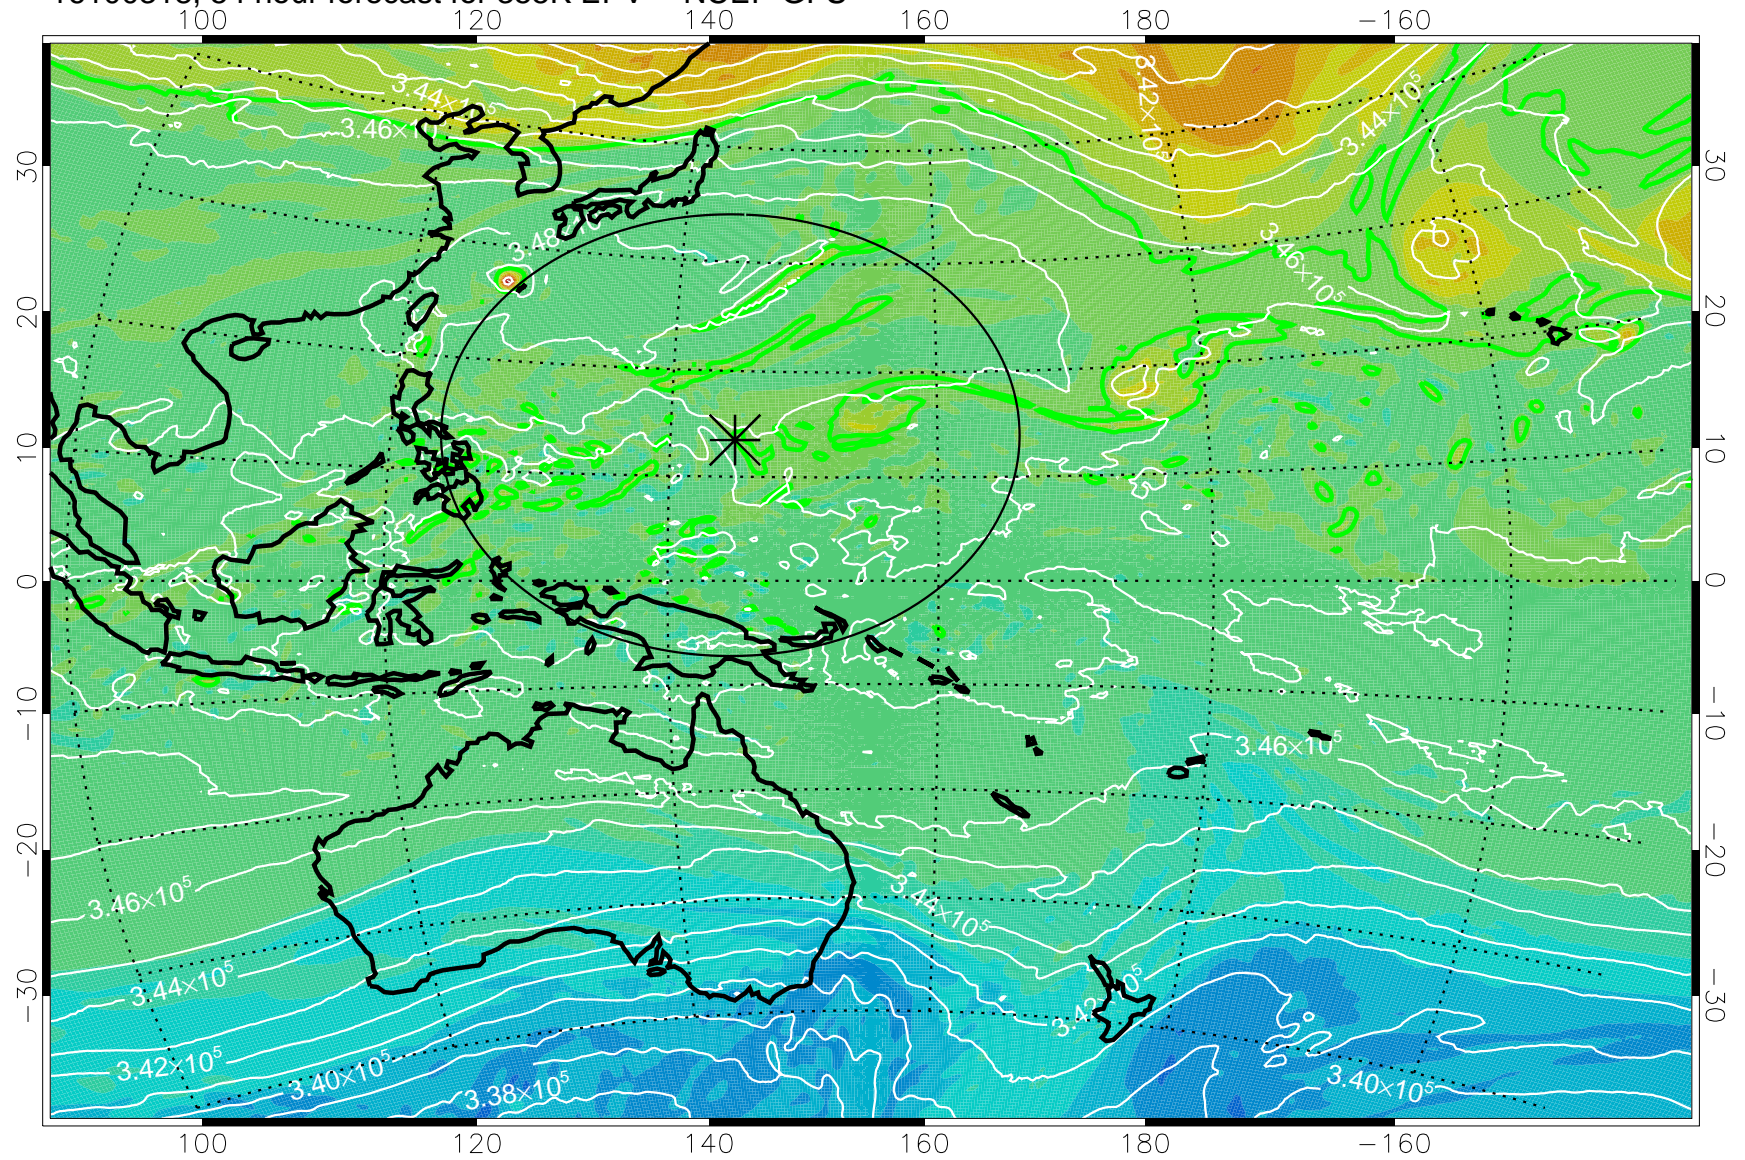

16100306, 42 hour forecast for 355K EPV -- NCEP GFS

355K Montgomery Streamfunction, white  
EPV Tropopause (2 PVU) Position  
Range ring of 2304 km

16100312, 48 hour forecast for 355K EPV -- NCEP GFS

355K Montgomery Streamfunction, white  
EPV Tropopause (2 PVU) Position  
Range ring of 2304 km

16100318, 54 hour forecast for 355K EPV -- NCEP GFS

355K Montgomery Streamfunction, white  
EPV Tropopause (2 PVU) Position  
Range ring of 2304 km

16100400, 60 hour forecast for 355K EPV -- NCEP GFS

355K Montgomery Streamfunction, white  
EPV Tropopause (2 PVU) Position  
Range ring of 2304 km

16100406, 66 hour forecast for 355K EPV -- NCEP GFS

355K Montgomery Streamfunction, white  
EPV Tropopause (2 PVU) Position  
Range ring of 2304 km

16100412, 72 hour forecast for 355K EPV -- NCEP GFS

355K Montgomery Streamfunction, white  
EPV Tropopause (2 PVU) Position  
Range ring of 2304 km

16100418, 78 hour forecast for 355K EPV -- NCEP GFS

355K Montgomery Streamfunction, white  
EPV Tropopause (2 PVU) Position  
Range ring of 2304 km

16100500, 84 hour forecast for 355K EPV -- NCEP GFS

355K Montgomery Streamfunction, white  
EPV Tropopause (2 PVU) Position  
Range ring of 2304 km