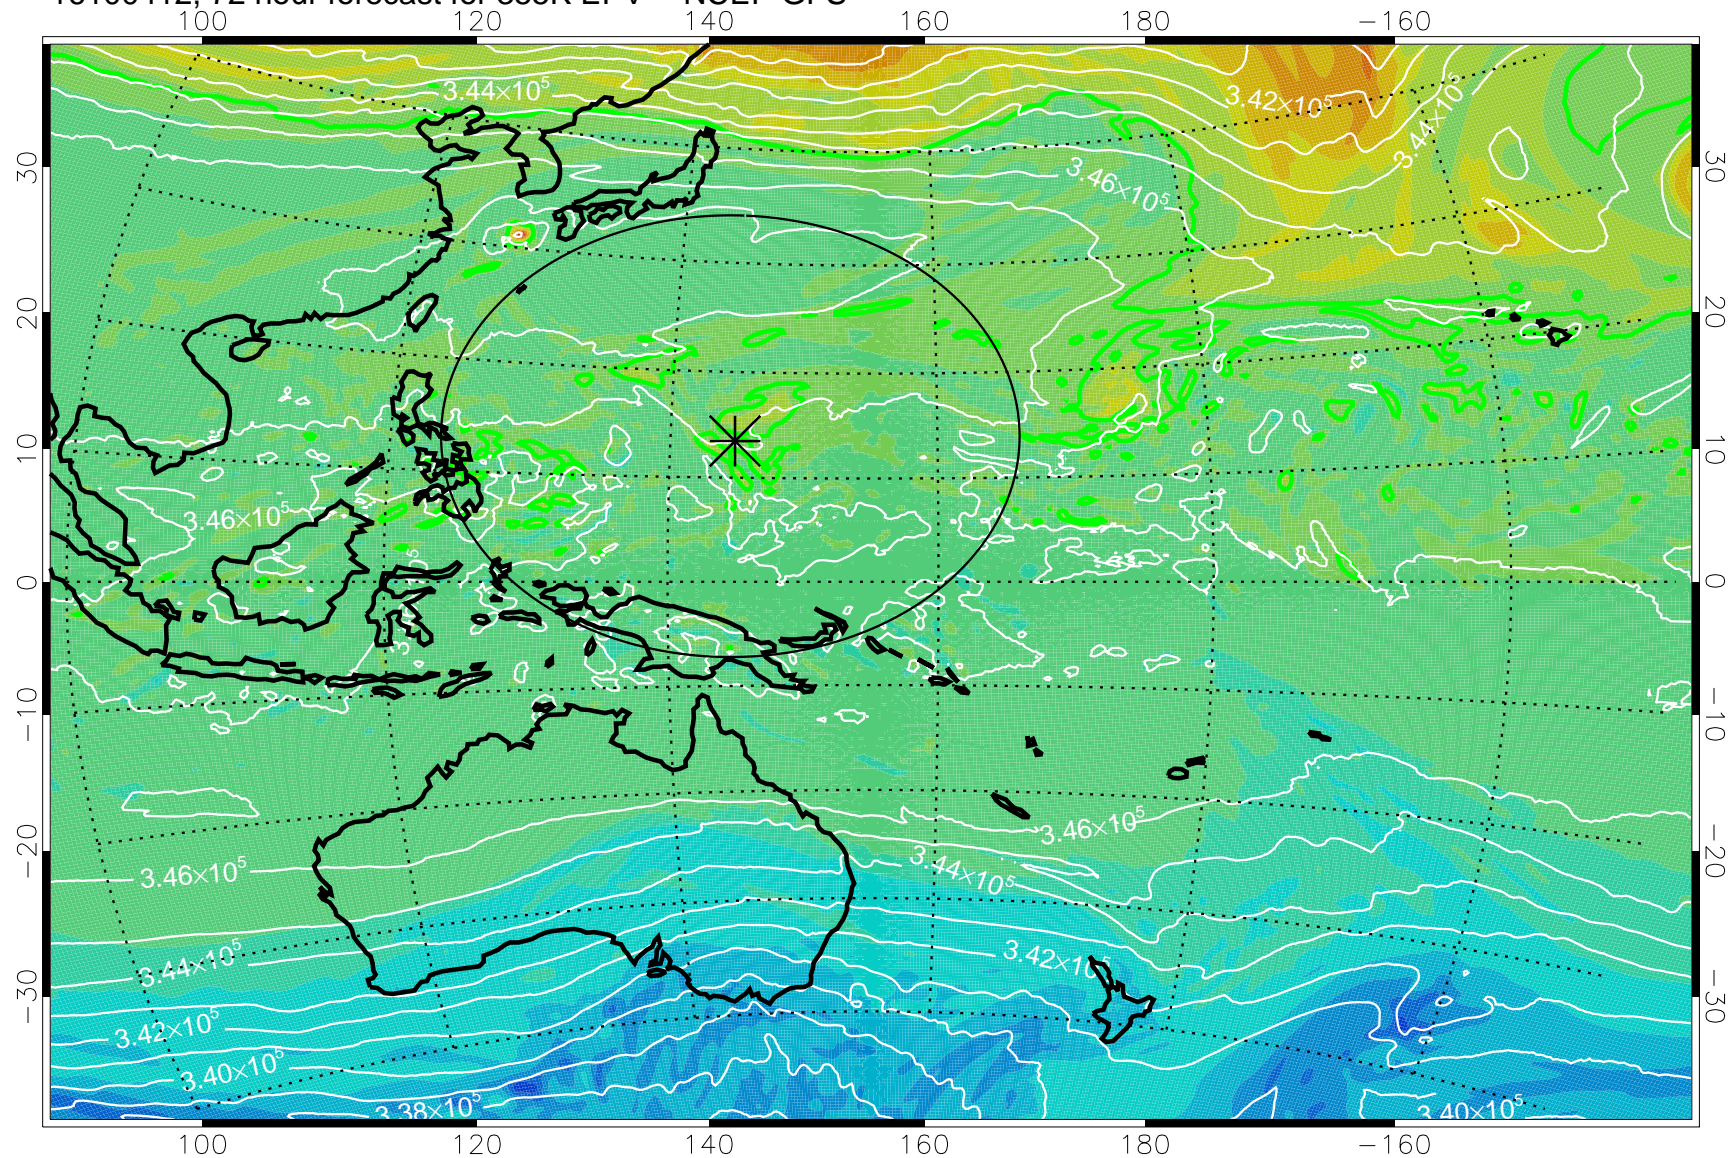

16100306, 42 hour forecast for 355K EPV -- NCEP GFS

355K Montgomery Streamfunction, white  
EPV Tropopause (2 PVU) Position  
Range ring of 2304 km

16100312, 48 hour forecast for 355K EPV -- NCEP GFS

355K Montgomery Streamfunction, white  
EPV Tropopause (2 PVU) Position  
Range ring of 2304 km

16100318, 54 hour forecast for 355K EPV -- NCEP GFS

355K Montgomery Streamfunction, white  
EPV Tropopause (2 PVU) Position  
Range ring of 2304 km

16100400, 60 hour forecast for 355K EPV -- NCEP GFS

355K Montgomery Streamfunction, white  
EPV Tropopause (2 PVU) Position  
Range ring of 2304 km

16100406, 66 hour forecast for 355K EPV -- NCEP GFS

355K Montgomery Streamfunction, white  
EPV Tropopause (2 PVU) Position  
Range ring of 2304 km

16100412, 72 hour forecast for 355K EPV -- NCEP GFS

355K Montgomery Streamfunction, white  
EPV Tropopause (2 PVU) Position  
Range ring of 2304 km

16100418, 78 hour forecast for 355K EPV -- NCEP GFS

355K Montgomery Streamfunction, white  
EPV Tropopause (2 PVU) Position  
Range ring of 2304 km

16100500, 84 hour forecast for 355K EPV -- NCEP GFS

355K Montgomery Streamfunction, white  
EPV Tropopause (2 PVU) Position  
Range ring of 2304 km