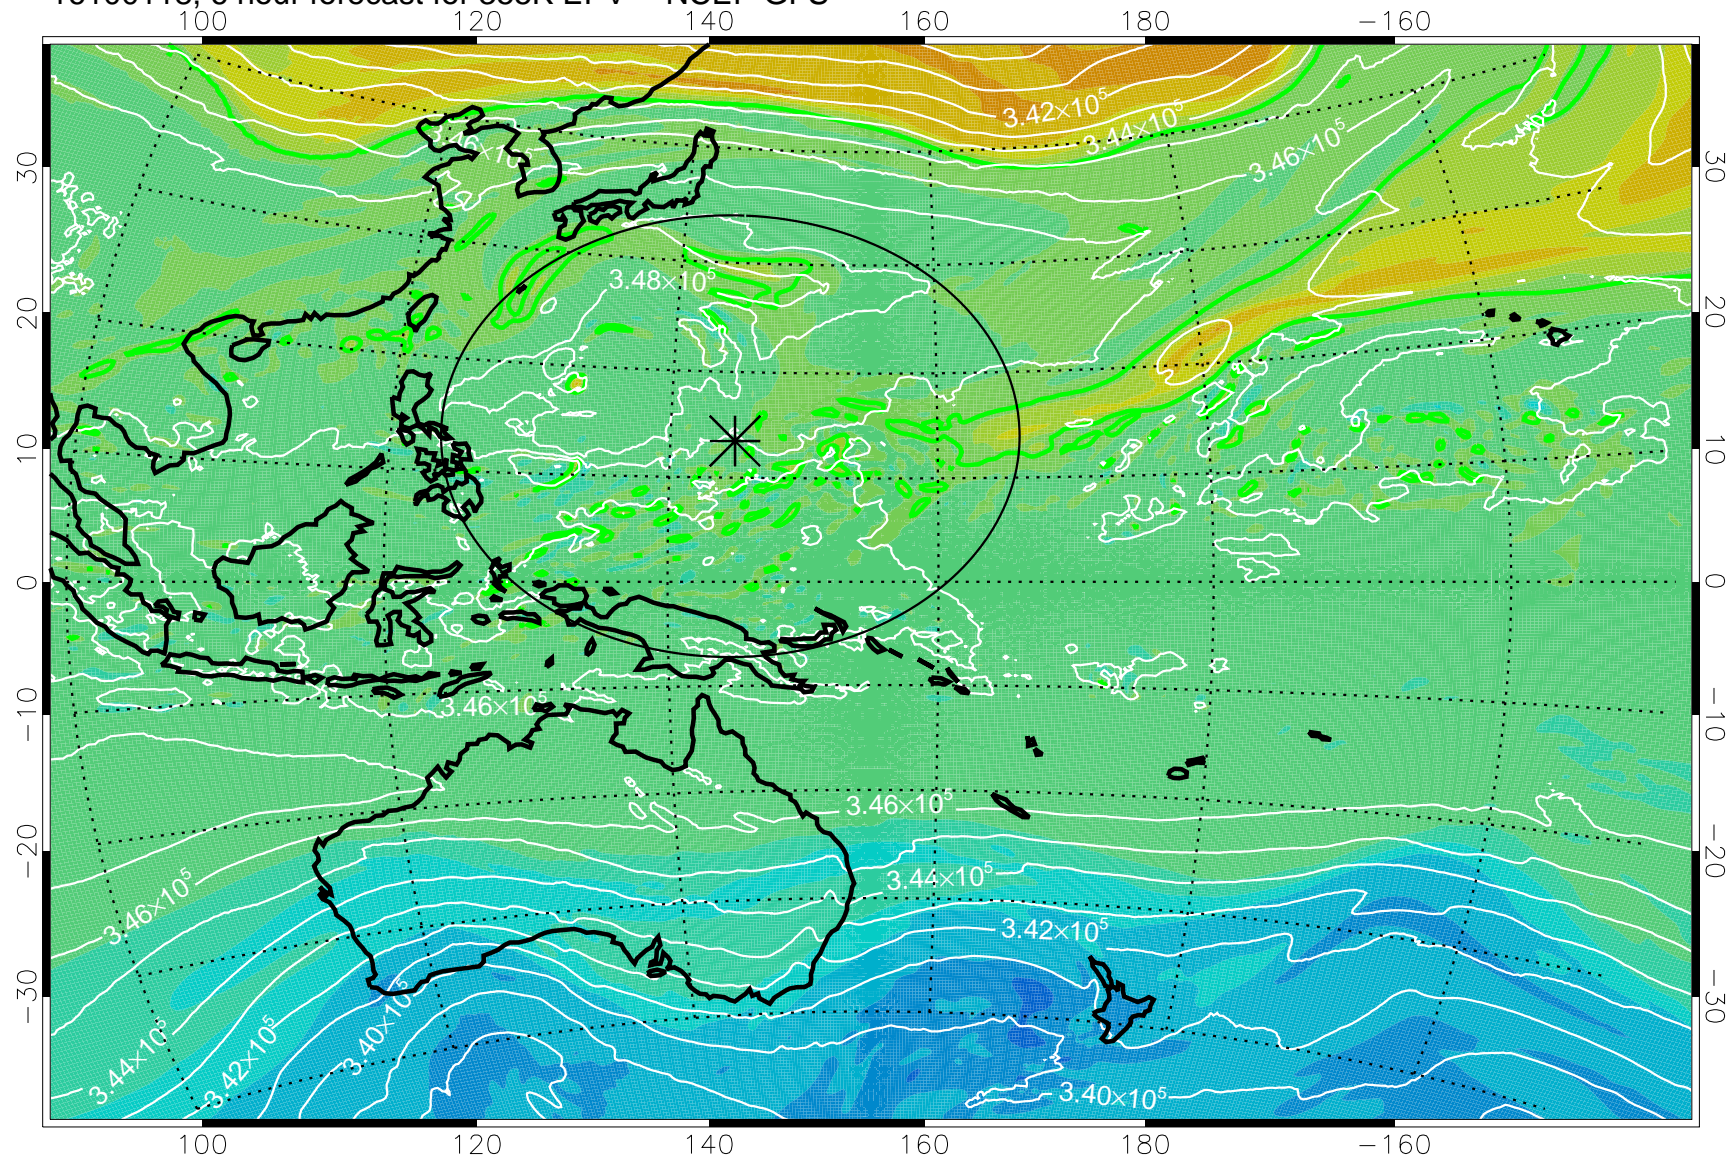

16100118, 6 hour forecast for 355K EPV -- NCEP GFS

355K Montgomery Streamfunction, white  
EPV Tropopause (2 PVU) Position  
Range ring of 2304 km

16100200, 12 hour forecast for 355K EPV -- NCEP GFS

355K Montgomery Streamfunction, white  
EPV Tropopause (2 PVU) Position  
Range ring of 2304 km

16100206, 18 hour forecast for 355K EPV -- NCEP GFS

355K Montgomery Streamfunction, white  
EPV Tropopause (2 PVU) Position  
Range ring of 2304 km

16100212, 24 hour forecast for 355K EPV -- NCEP GFS

355K Montgomery Streamfunction, white  
EPV Tropopause (2 PVU) Position  
Range ring of 2304 km

16100218, 30 hour forecast for 355K EPV -- NCEP GFS

355K Montgomery Streamfunction, white  
EPV Tropopause (2 PVU) Position  
Range ring of 2304 km

16100300, 36 hour forecast for 355K EPV -- NCEP GFS

355K Montgomery Streamfunction, white  
EPV Tropopause (2 PVU) Position  
Range ring of 2304 km

16100306, 42 hour forecast for 355K EPV -- NCEP GFS

355K Montgomery Streamfunction, white  
EPV Tropopause (2 PVU) Position  
Range ring of 2304 km

16100312, 48 hour forecast for 355K EPV -- NCEP GFS

355K Montgomery Streamfunction, white  
EPV Tropopause (2 PVU) Position  
Range ring of 2304 km