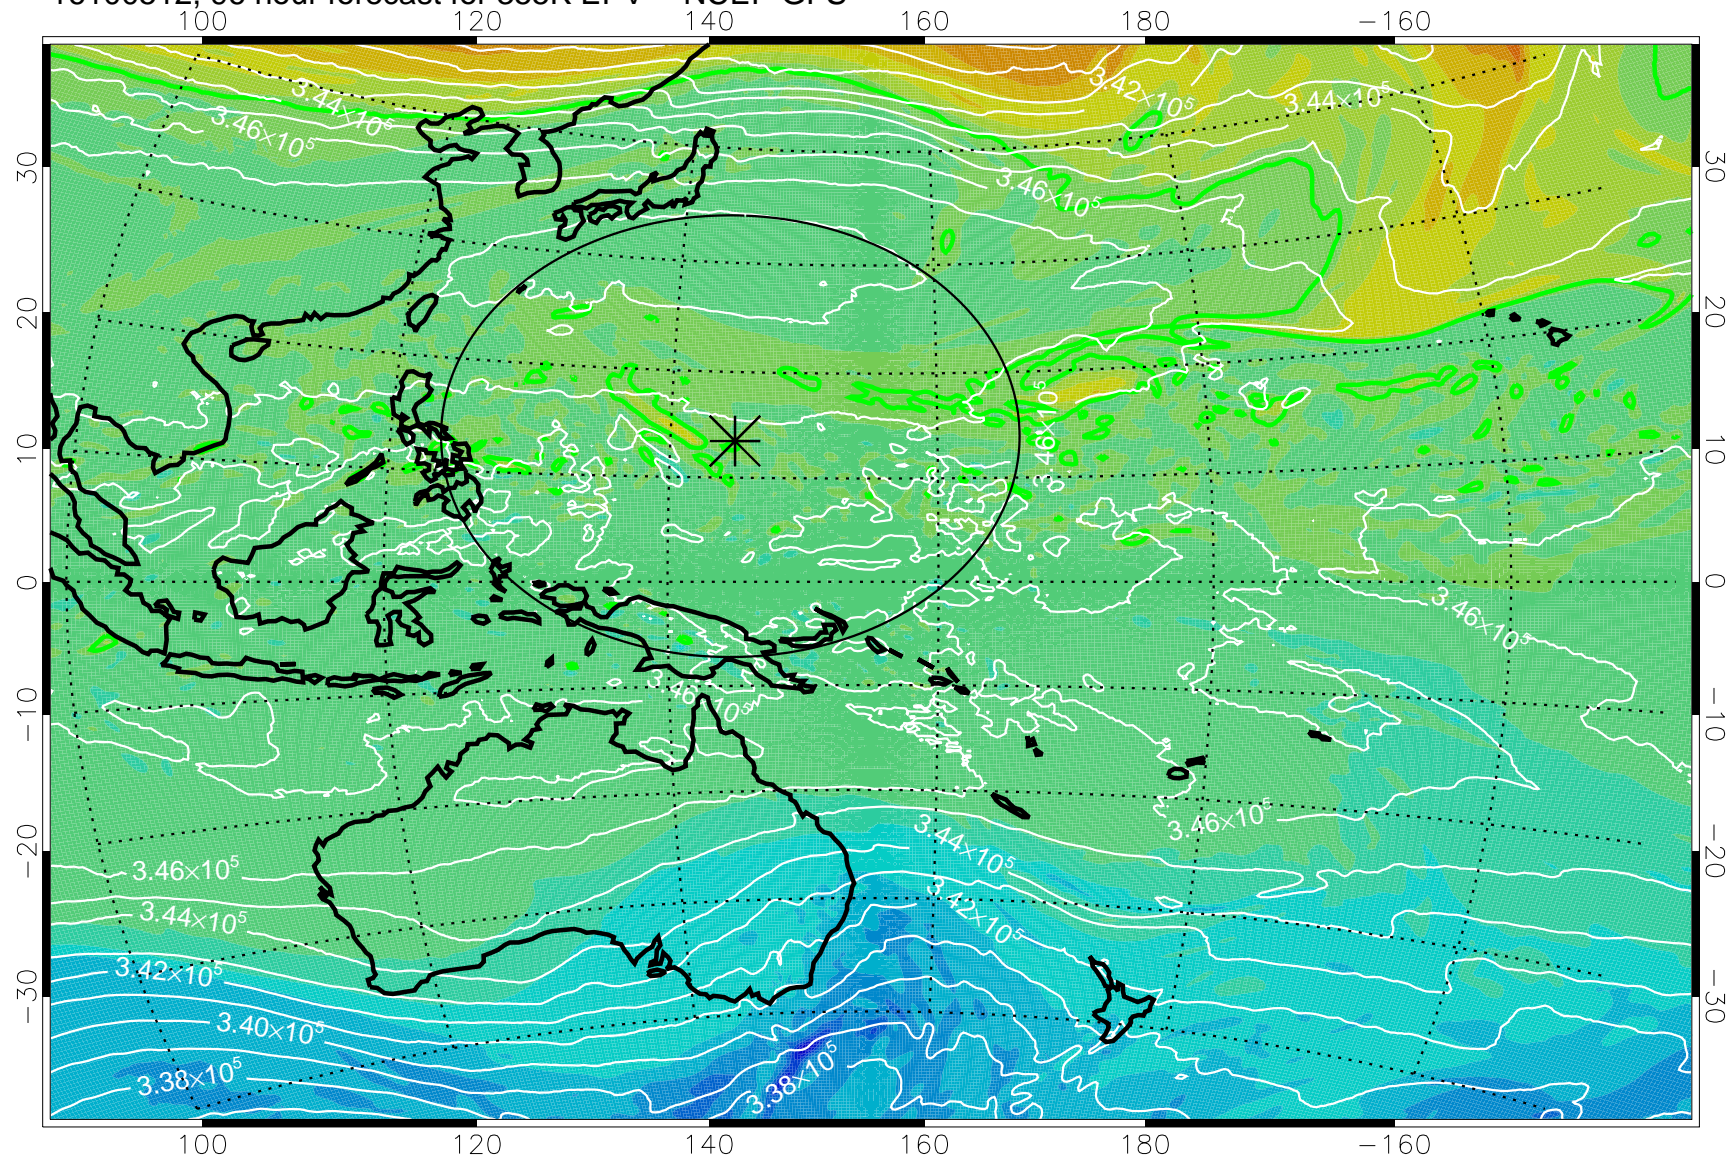

16100406, 66 hour forecast for 355K EPV -- NCEP GFS

355K Montgomery Streamfunction, white  
EPV Tropopause (2 PVU) Position  
Range ring of 2304 km

16100412, 72 hour forecast for 355K EPV -- NCEP GFS

355K Montgomery Streamfunction, white  
EPV Tropopause (2 PVU) Position  
Range ring of 2304 km

16100418, 78 hour forecast for 355K EPV -- NCEP GFS

355K Montgomery Streamfunction, white  
EPV Tropopause (2 PVU) Position  
Range ring of 2304 km

16100500, 84 hour forecast for 355K EPV -- NCEP GFS

355K Montgomery Streamfunction, white  
EPV Tropopause (2 PVU) Position  
Range ring of 2304 km

16100506, 90 hour forecast for 355K EPV -- NCEP GFS

355K Montgomery Streamfunction, white  
EPV Tropopause (2 PVU) Position  
Range ring of 2304 km

16100512, 96 hour forecast for 355K EPV -- NCEP GFS

355K Montgomery Streamfunction, white  
EPV Tropopause (2 PVU) Position  
Range ring of 2304 km

16100518, 102 hour forecast for 355K EPV -- NCEP GFS

355K Montgomery Streamfunction, white  
EPV Tropopause (2 PVU) Position  
Range ring of 2304 km

16100600, 108 hour forecast for 355K EPV -- NCEP GFS

355K Montgomery Streamfunction, white  
EPV Tropopause (2 PVU) Position  
Range ring of 2304 km