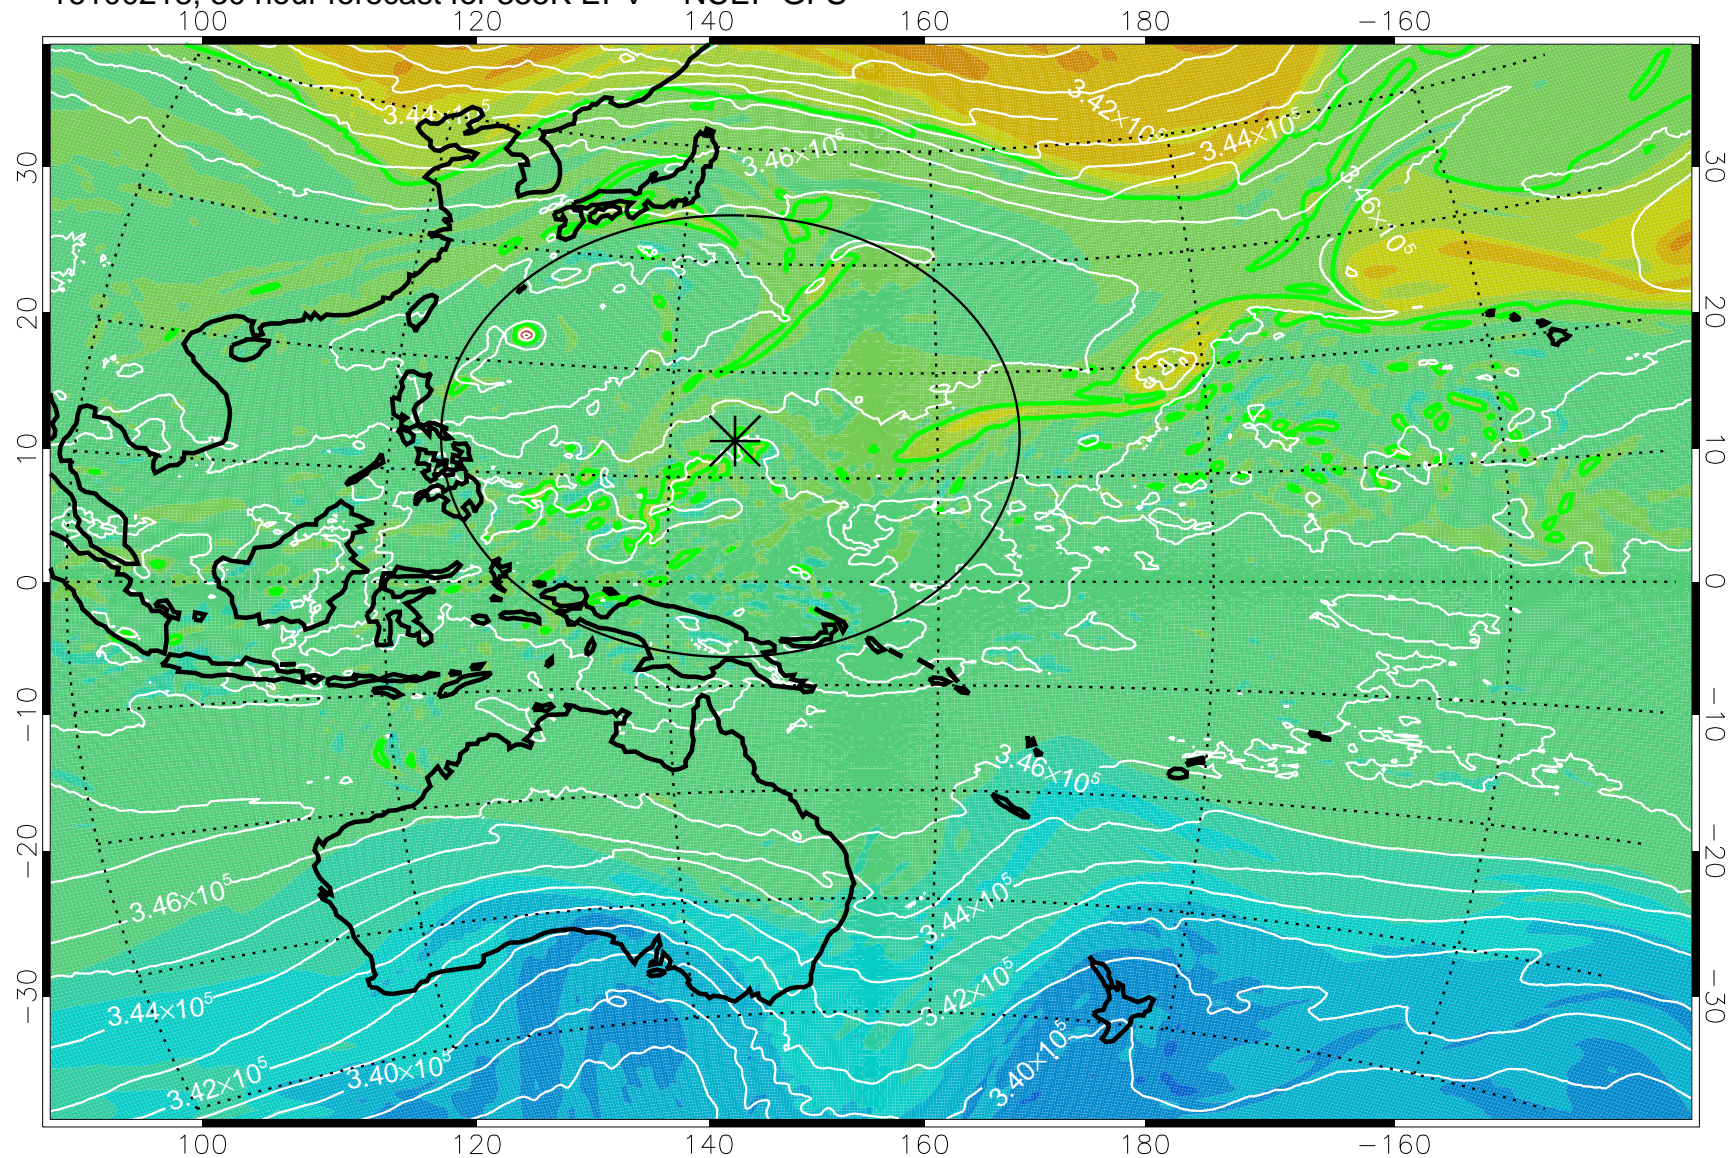

16100206, 18 hour forecast for 355K EPV -- NCEP GFS

355K Montgomery Streamfunction, white  
EPV Tropopause (2 PVU) Position  
Range ring of 2304 km

16100212, 24 hour forecast for 355K EPV -- NCEP GFS

355K Montgomery Streamfunction, white  
EPV Tropopause (2 PVU) Position  
Range ring of 2304 km

16100218, 30 hour forecast for 355K EPV -- NCEP GFS

355K Montgomery Streamfunction, white  
EPV Tropopause (2 PVU) Position  
Range ring of 2304 km

16100300, 36 hour forecast for 355K EPV -- NCEP GFS

355K Montgomery Streamfunction, white  
EPV Tropopause (2 PVU) Position  
Range ring of 2304 km

16100306, 42 hour forecast for 355K EPV -- NCEP GFS

355K Montgomery Streamfunction, white  
EPV Tropopause (2 PVU) Position  
Range ring of 2304 km

16100312, 48 hour forecast for 355K EPV -- NCEP GFS

355K Montgomery Streamfunction, white  
EPV Tropopause (2 PVU) Position  
Range ring of 2304 km

16100318, 54 hour forecast for 355K EPV -- NCEP GFS

355K Montgomery Streamfunction, white  
EPV Tropopause (2 PVU) Position  
Range ring of 2304 km

16100400, 60 hour forecast for 355K EPV -- NCEP GFS

355K Montgomery Streamfunction, white  
EPV Tropopause (2 PVU) Position  
Range ring of 2304 km