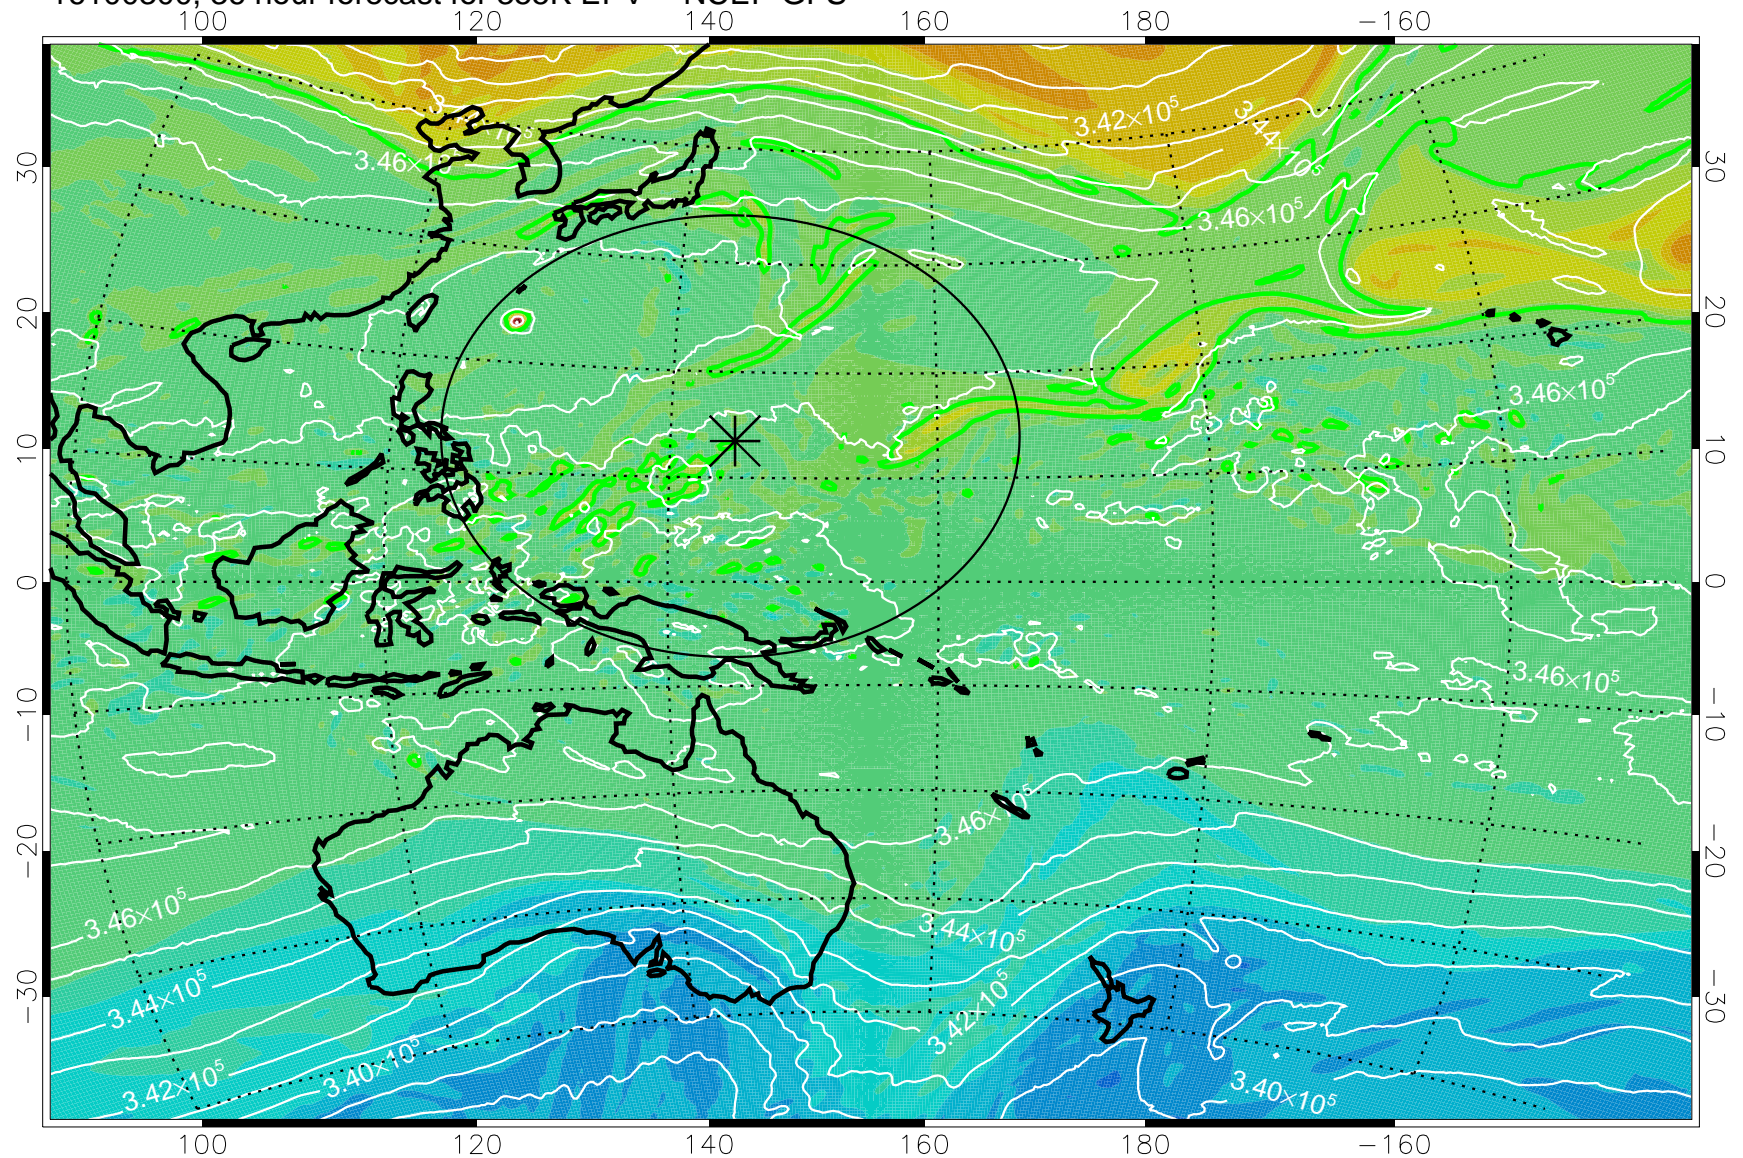

16100206, 18 hour forecast for 355K EPV -- NCEP GFS

355K Montgomery Streamfunction, white  
EPV Tropopause (2 PVU) Position  
Range ring of 2304 km

16100212, 24 hour forecast for 355K EPV -- NCEP GFS

355K Montgomery Streamfunction, white  
EPV Tropopause (2 PVU) Position  
Range ring of 2304 km

16100218, 30 hour forecast for 355K EPV -- NCEP GFS

355K Montgomery Streamfunction, white  
EPV Tropopause (2 PVU) Position  
Range ring of 2304 km

16100300, 36 hour forecast for 355K EPV -- NCEP GFS

355K Montgomery Streamfunction, white  
EPV Tropopause (2 PVU) Position  
Range ring of 2304 km

16100306, 42 hour forecast for 355K EPV -- NCEP GFS

355K Montgomery Streamfunction, white  
EPV Tropopause (2 PVU) Position  
Range ring of 2304 km

16100312, 48 hour forecast for 355K EPV -- NCEP GFS

355K Montgomery Streamfunction, white  
EPV Tropopause (2 PVU) Position  
Range ring of 2304 km

16100318, 54 hour forecast for 355K EPV -- NCEP GFS

355K Montgomery Streamfunction, white  
EPV Tropopause (2 PVU) Position  
Range ring of 2304 km

16100400, 60 hour forecast for 355K EPV -- NCEP GFS

355K Montgomery Streamfunction, white  
EPV Tropopause (2 PVU) Position  
Range ring of 2304 km