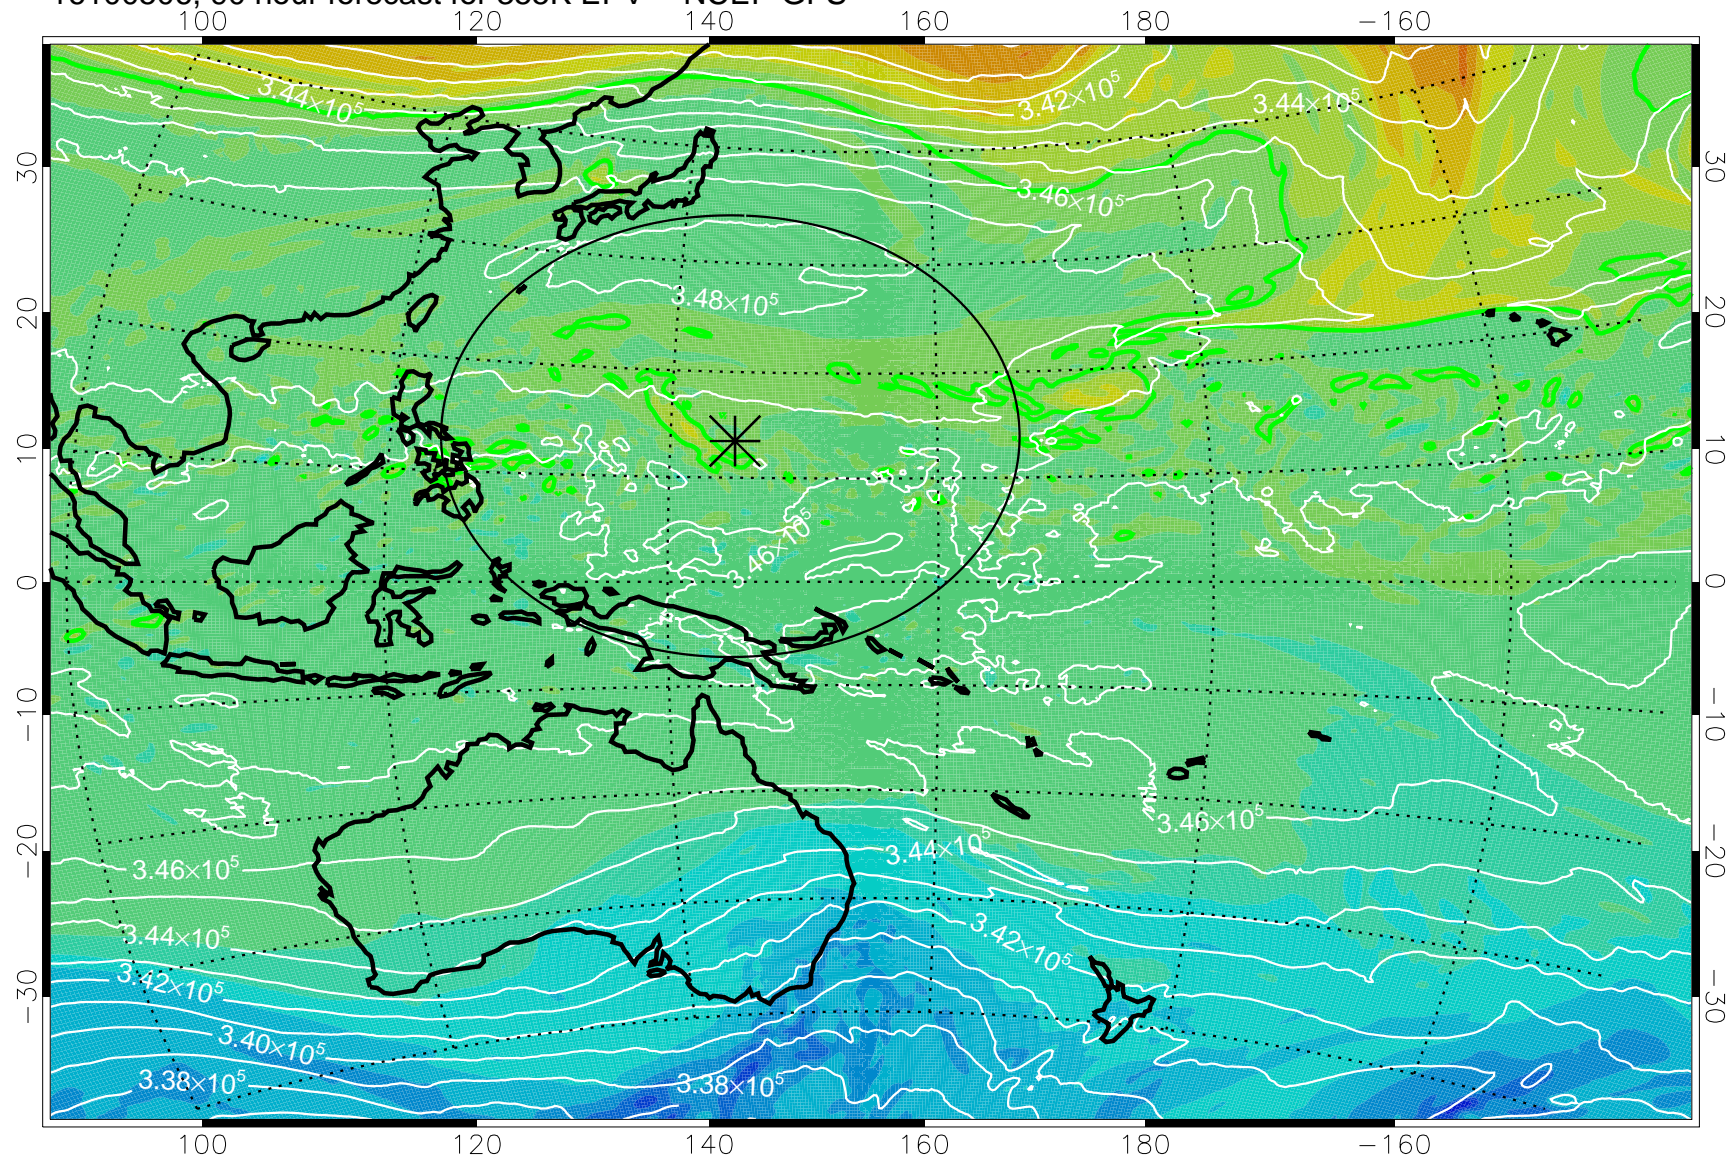

16100406, 66 hour forecast for 355K EPV -- NCEP GFS

355K Montgomery Streamfunction, white  
EPV Tropopause (2 PVU) Position  
Range ring of 2304 km

16100412, 72 hour forecast for 355K EPV -- NCEP GFS

355K Montgomery Streamfunction, white  
EPV Tropopause (2 PVU) Position  
Range ring of 2304 km

16100418, 78 hour forecast for 355K EPV -- NCEP GFS

355K Montgomery Streamfunction, white  
EPV Tropopause (2 PVU) Position  
Range ring of 2304 km

16100500, 84 hour forecast for 355K EPV -- NCEP GFS

355K Montgomery Streamfunction, white  
EPV Tropopause (2 PVU) Position  
Range ring of 2304 km

16100506, 90 hour forecast for 355K EPV -- NCEP GFS

355K Montgomery Streamfunction, white  
EPV Tropopause (2 PVU) Position  
Range ring of 2304 km

16100512, 96 hour forecast for 355K EPV -- NCEP GFS

355K Montgomery Streamfunction, white  
EPV Tropopause (2 PVU) Position  
Range ring of 2304 km

16100518, 102 hour forecast for 355K EPV -- NCEP GFS

355K Montgomery Streamfunction, white  
EPV Tropopause (2 PVU) Position  
Range ring of 2304 km

16100600, 108 hour forecast for 355K EPV -- NCEP GFS

355K Montgomery Streamfunction, white  
EPV Tropopause (2 PVU) Position  
Range ring of 2304 km