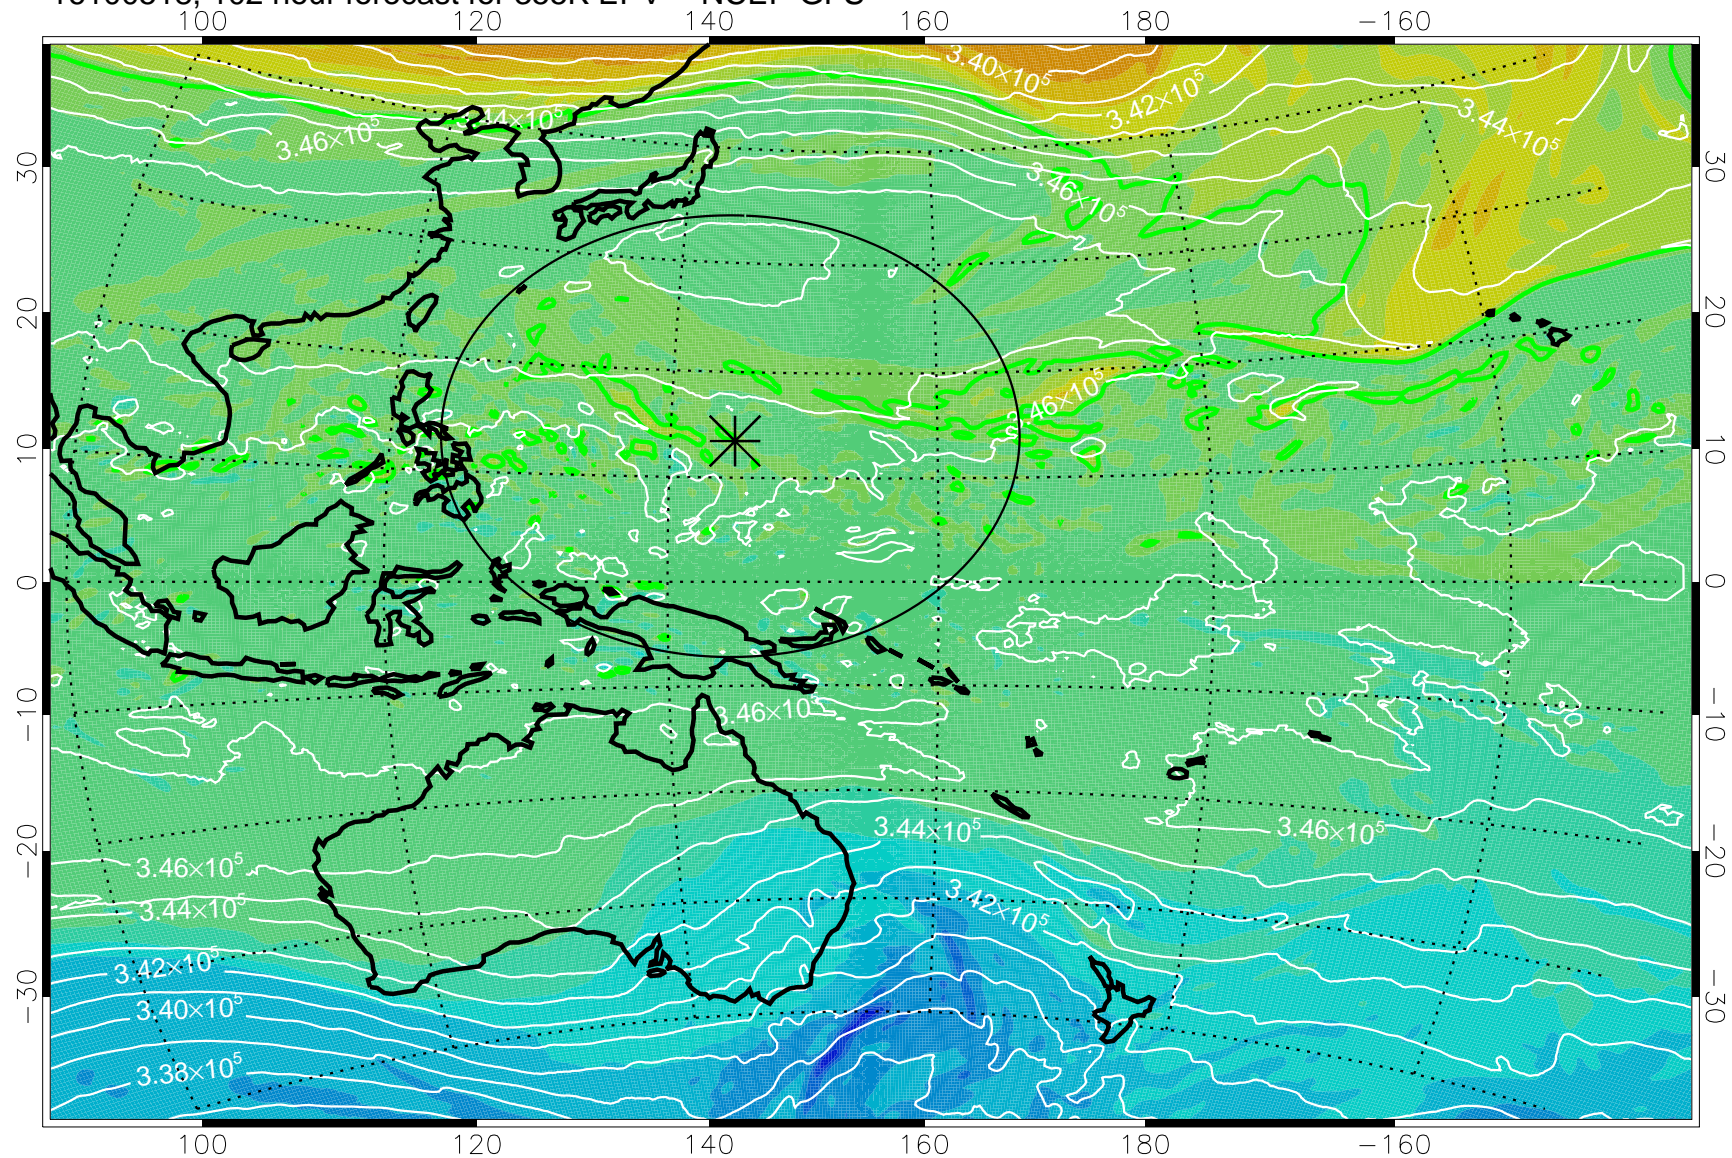

16100418, 78 hour forecast for 355K EPV -- NCEP GFS

355K Montgomery Streamfunction, white  
EPV Tropopause (2 PVU) Position  
Range ring of 2304 km

16100500, 84 hour forecast for 355K EPV -- NCEP GFS

355K Montgomery Streamfunction, white  
EPV Tropopause (2 PVU) Position  
Range ring of 2304 km

16100506, 90 hour forecast for 355K EPV -- NCEP GFS

355K Montgomery Streamfunction, white  
EPV Tropopause (2 PVU) Position  
Range ring of 2304 km

16100512, 96 hour forecast for 355K EPV -- NCEP GFS

355K Montgomery Streamfunction, white  
EPV Tropopause (2 PVU) Position  
Range ring of 2304 km

16100518, 102 hour forecast for 355K EPV -- NCEP GFS

355K Montgomery Streamfunction, white  
EPV Tropopause (2 PVU) Position  
Range ring of 2304 km

16100600, 108 hour forecast for 355K EPV -- NCEP GFS

355K Montgomery Streamfunction, white  
EPV Tropopause (2 PVU) Position  
Range ring of 2304 km

16100606, 114 hour forecast for 355K EPV -- NCEP GFS

355K Montgomery Streamfunction, white  
EPV Tropopause (2 PVU) Position  
Range ring of 2304 km

16100612, 120 hour forecast for 355K EPV -- NCEP GFS

355K Montgomery Streamfunction, white  
EPV Tropopause (2 PVU) Position  
Range ring of 2304 km