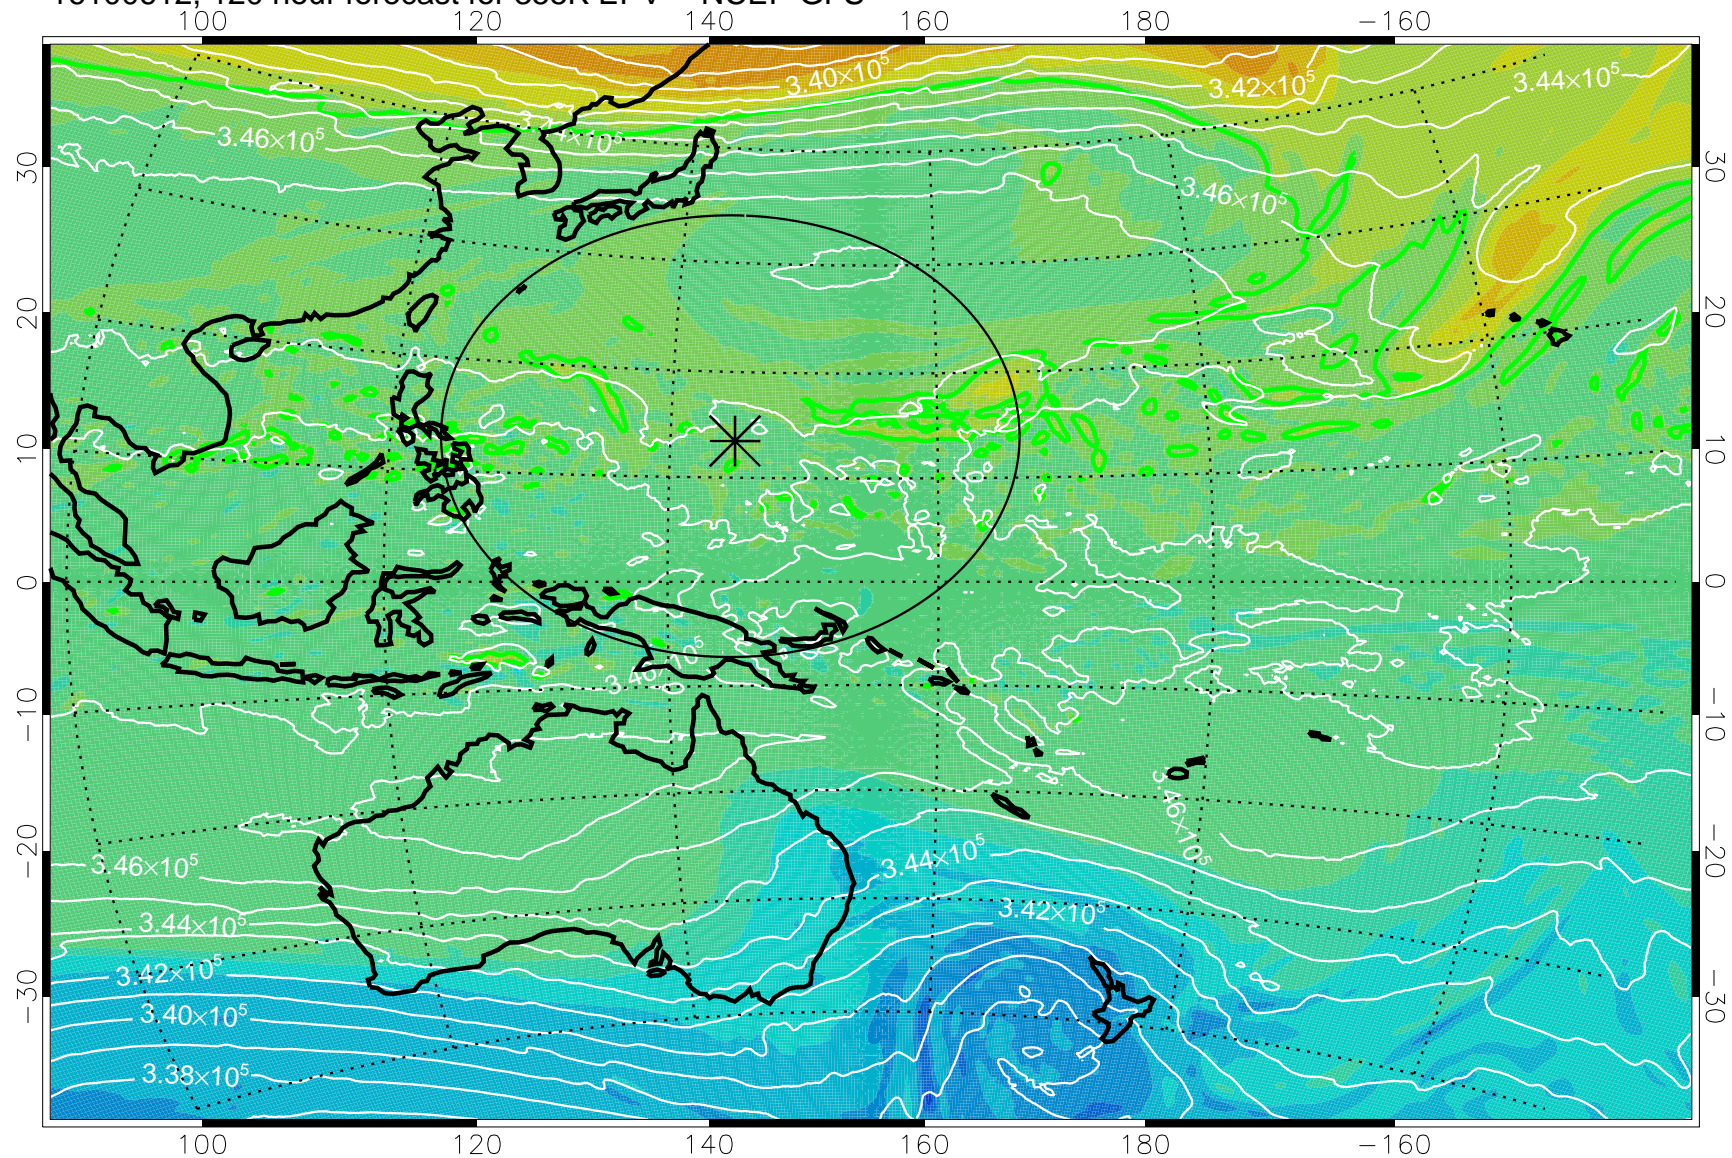

16100418, 78 hour forecast for 355K EPV -- NCEP GFS

355K Montgomery Streamfunction, white  
EPV Tropopause (2 PVU) Position  
Range ring of 2304 km

16100500, 84 hour forecast for 355K EPV -- NCEP GFS

355K Montgomery Streamfunction, white  
EPV Tropopause (2 PVU) Position  
Range ring of 2304 km

16100506, 90 hour forecast for 355K EPV -- NCEP GFS

355K Montgomery Streamfunction, white  
EPV Tropopause (2 PVU) Position  
Range ring of 2304 km

16100512, 96 hour forecast for 355K EPV -- NCEP GFS

355K Montgomery Streamfunction, white  
EPV Tropopause (2 PVU) Position  
Range ring of 2304 km

16100518, 102 hour forecast for 355K EPV -- NCEP GFS

355K Montgomery Streamfunction, white  
EPV Tropopause (2 PVU) Position  
Range ring of 2304 km

16100600, 108 hour forecast for 355K EPV -- NCEP GFS

355K Montgomery Streamfunction, white  
EPV Tropopause (2 PVU) Position  
Range ring of 2304 km

16100606, 114 hour forecast for 355K EPV -- NCEP GFS

355K Montgomery Streamfunction, white  
EPV Tropopause (2 PVU) Position  
Range ring of 2304 km

16100612, 120 hour forecast for 355K EPV -- NCEP GFS

355K Montgomery Streamfunction, white  
EPV Tropopause (2 PVU) Position  
Range ring of 2304 km