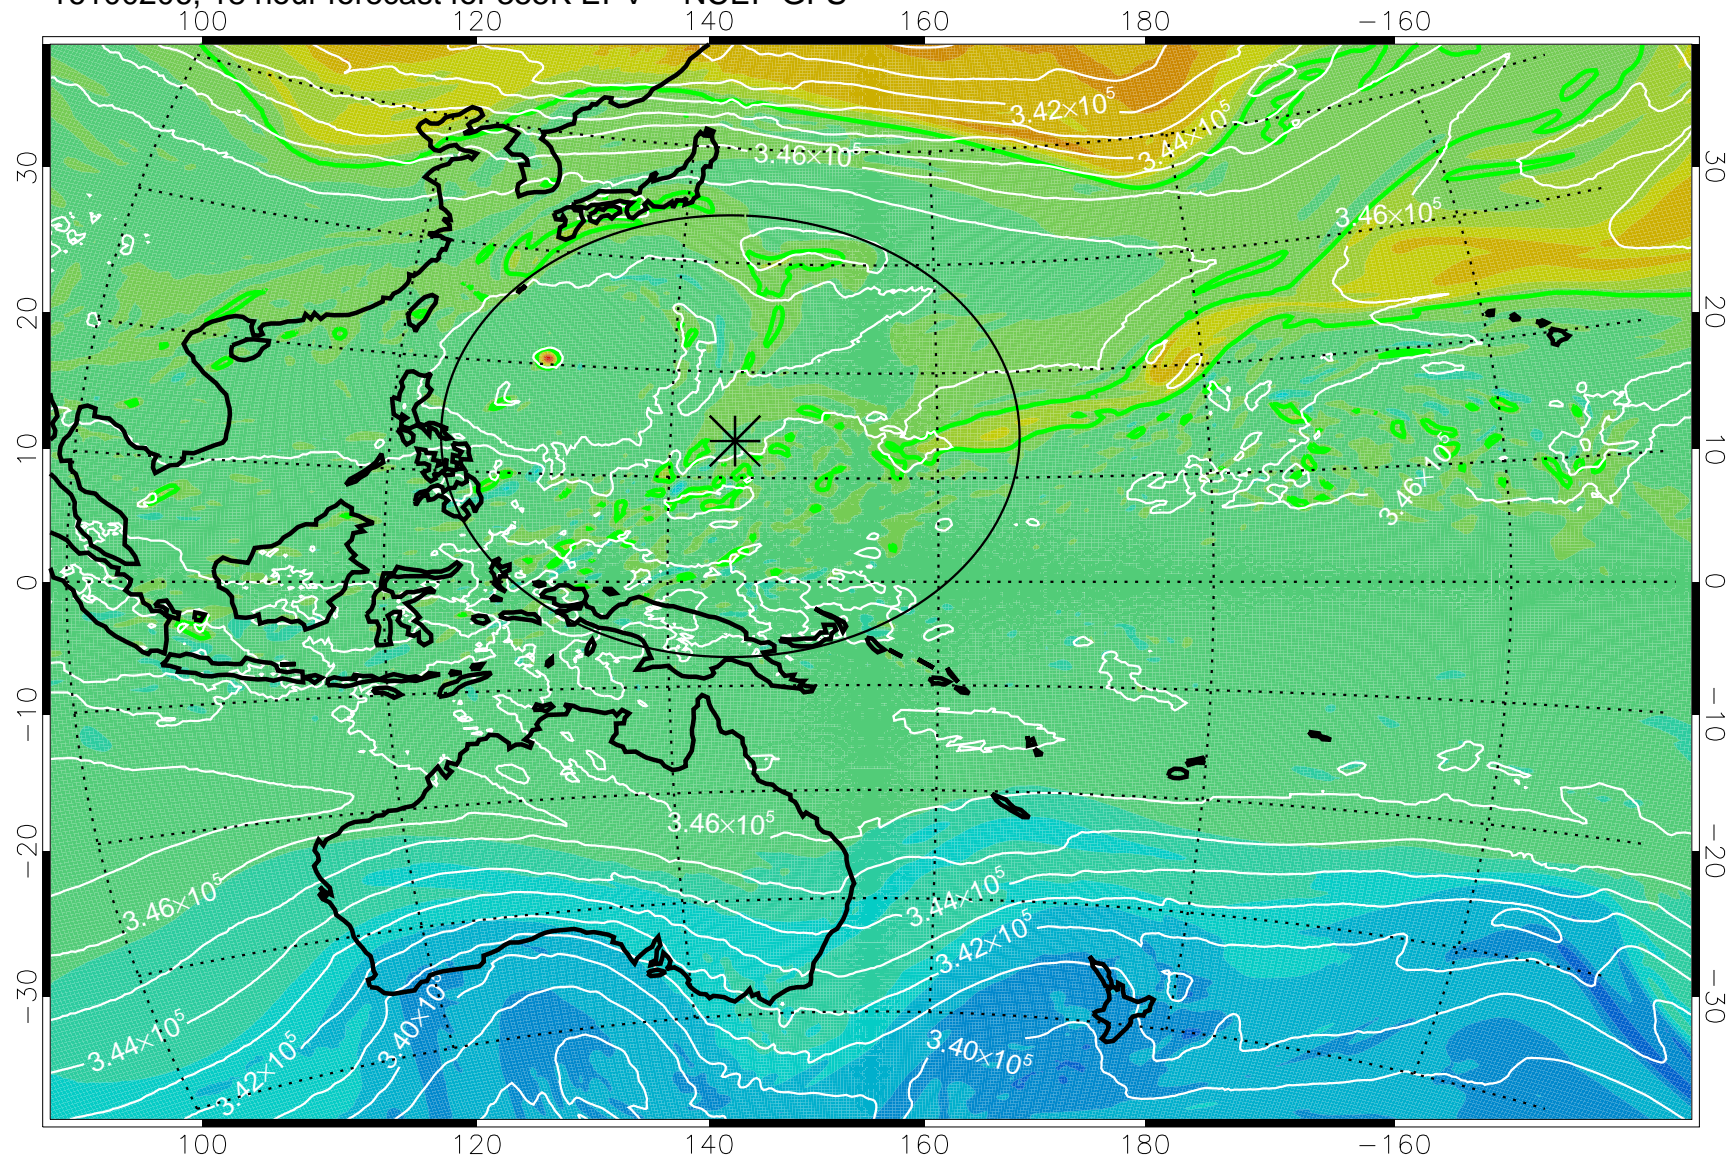

16100118, 6 hour forecast for 355K EPV -- NCEP GFS

355K Montgomery Streamfunction, white  
EPV Tropopause (2 PVU) Position  
Range ring of 2304 km

16100200, 12 hour forecast for 355K EPV -- NCEP GFS

355K Montgomery Streamfunction, white  
EPV Tropopause (2 PVU) Position  
Range ring of 2304 km

16100206, 18 hour forecast for 355K EPV -- NCEP GFS

355K Montgomery Streamfunction, white  
EPV Tropopause (2 PVU) Position  
Range ring of 2304 km

16100212, 24 hour forecast for 355K EPV -- NCEP GFS

355K Montgomery Streamfunction, white  
EPV Tropopause (2 PVU) Position  
Range ring of 2304 km

16100218, 30 hour forecast for 355K EPV -- NCEP GFS

355K Montgomery Streamfunction, white  
EPV Tropopause (2 PVU) Position  
Range ring of 2304 km

16100300, 36 hour forecast for 355K EPV -- NCEP GFS

355K Montgomery Streamfunction, white  
EPV Tropopause (2 PVU) Position  
Range ring of 2304 km

16100306, 42 hour forecast for 355K EPV -- NCEP GFS

355K Montgomery Streamfunction, white  
EPV Tropopause (2 PVU) Position  
Range ring of 2304 km

16100312, 48 hour forecast for 355K EPV -- NCEP GFS

355K Montgomery Streamfunction, white  
EPV Tropopause (2 PVU) Position  
Range ring of 2304 km