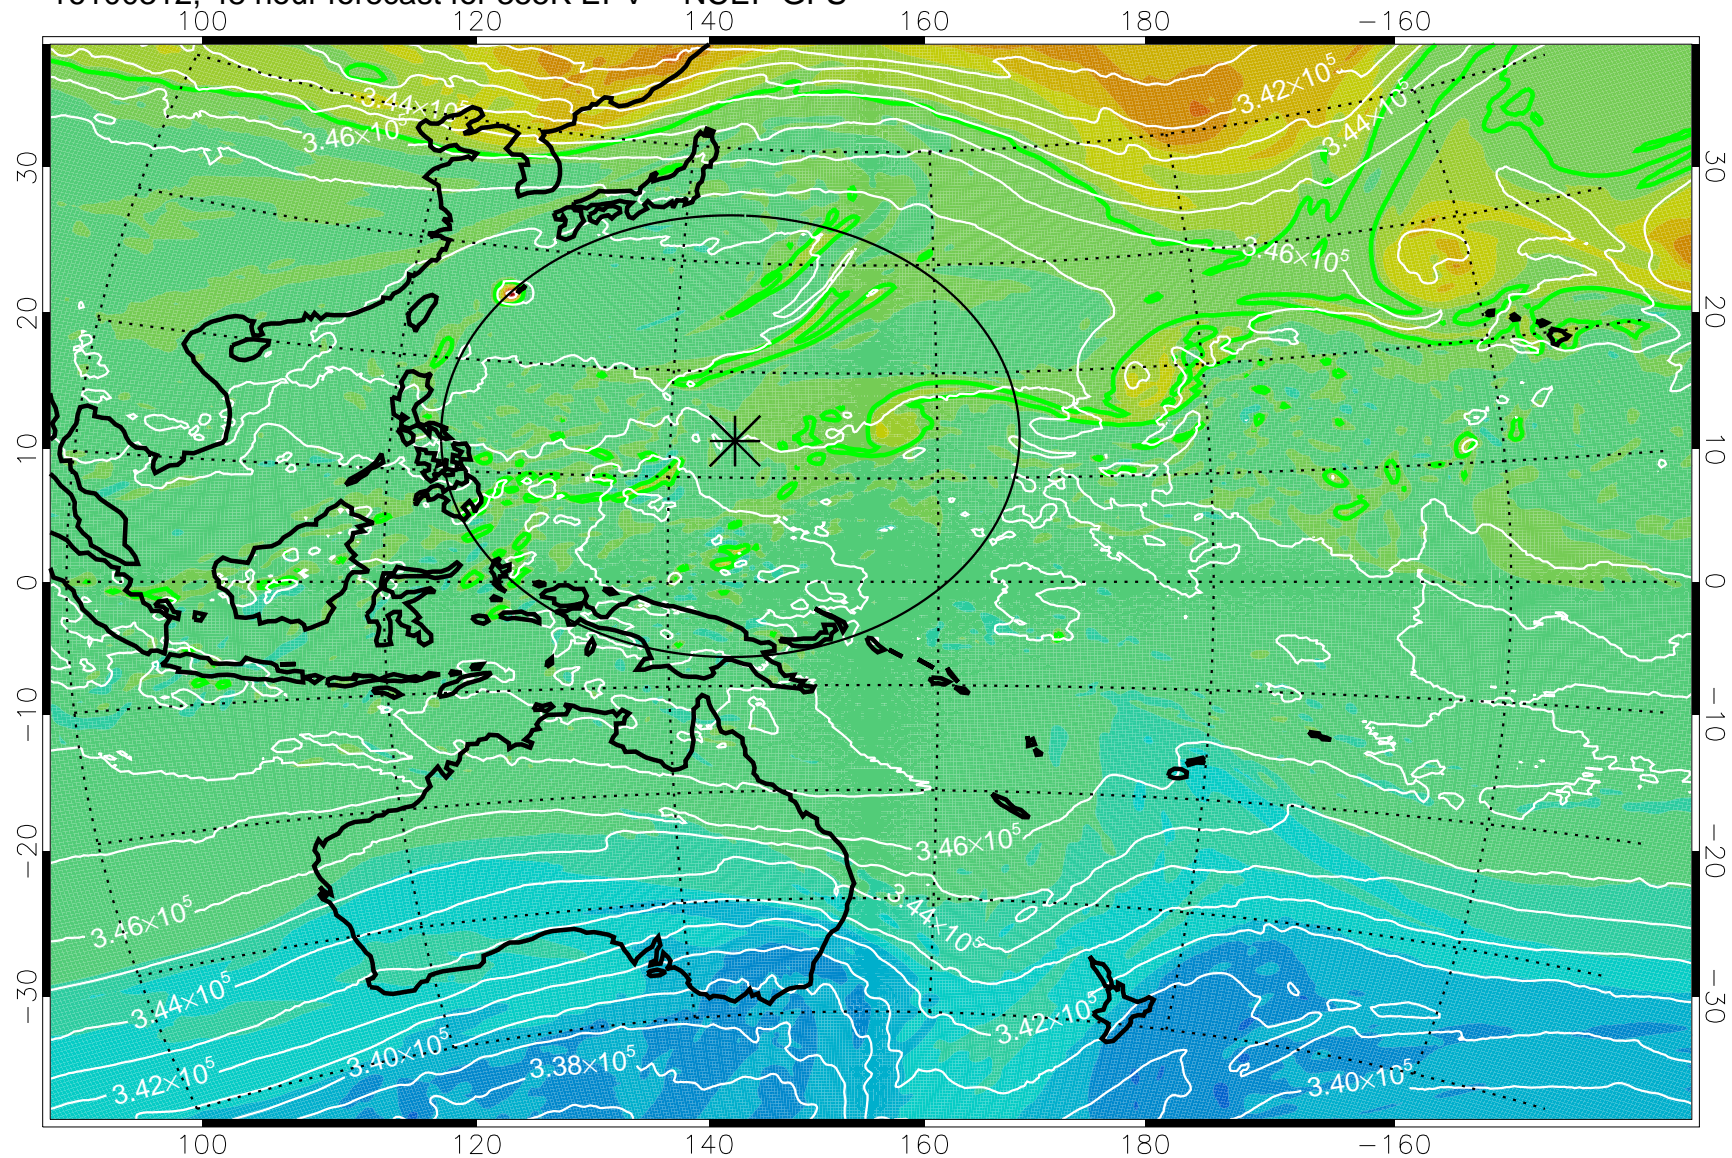

16100218, 30 hour forecast for 355K EPV -- NCEP GFS

355K Montgomery Streamfunction, white  
EPV Tropopause (2 PVU) Position  
Range ring of 2304 km

16100300, 36 hour forecast for 355K EPV -- NCEP GFS

355K Montgomery Streamfunction, white  
EPV Tropopause (2 PVU) Position  
Range ring of 2304 km

16100306, 42 hour forecast for 355K EPV -- NCEP GFS

355K Montgomery Streamfunction, white  
EPV Tropopause (2 PVU) Position  
Range ring of 2304 km

16100312, 48 hour forecast for 355K EPV -- NCEP GFS

355K Montgomery Streamfunction, white  
EPV Tropopause (2 PVU) Position  
Range ring of 2304 km

16100318, 54 hour forecast for 355K EPV -- NCEP GFS

355K Montgomery Streamfunction, white  
EPV Tropopause (2 PVU) Position  
Range ring of 2304 km

16100400, 60 hour forecast for 355K EPV -- NCEP GFS

355K Montgomery Streamfunction, white  
EPV Tropopause (2 PVU) Position  
Range ring of 2304 km

16100406, 66 hour forecast for 355K EPV -- NCEP GFS

355K Montgomery Streamfunction, white  
EPV Tropopause (2 PVU) Position  
Range ring of 2304 km

16100412, 72 hour forecast for 355K EPV -- NCEP GFS

355K Montgomery Streamfunction, white  
EPV Tropopause (2 PVU) Position  
Range ring of 2304 km