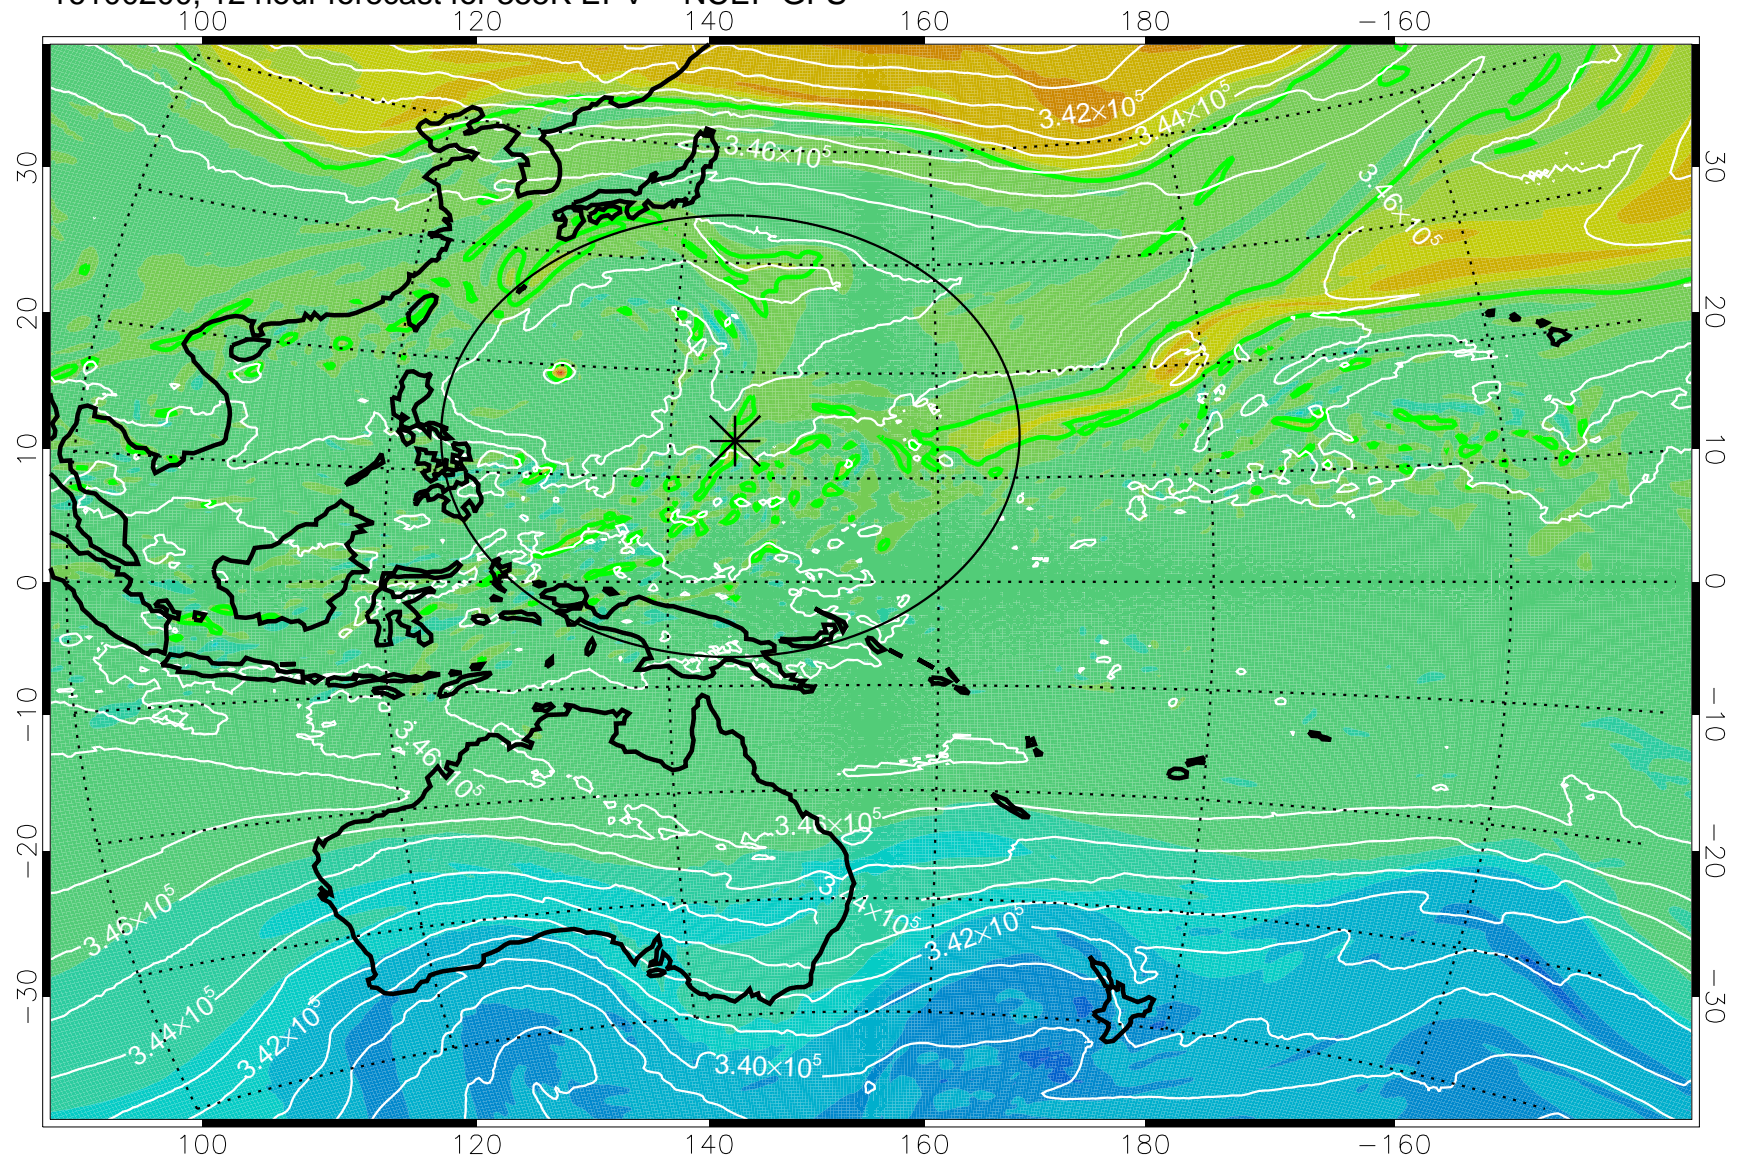

16100118, 6 hour forecast for 355K EPV -- NCEP GFS

355K Montgomery Streamfunction, white  
EPV Tropopause (2 PVU) Position  
Range ring of 2304 km

16100200, 12 hour forecast for 355K EPV -- NCEP GFS

355K Montgomery Streamfunction, white  
EPV Tropopause (2 PVU) Position  
Range ring of 2304 km

16100206, 18 hour forecast for 355K EPV -- NCEP GFS

355K Montgomery Streamfunction, white  
EPV Tropopause (2 PVU) Position  
Range ring of 2304 km

16100212, 24 hour forecast for 355K EPV -- NCEP GFS

355K Montgomery Streamfunction, white  
EPV Tropopause (2 PVU) Position  
Range ring of 2304 km

16100218, 30 hour forecast for 355K EPV -- NCEP GFS

355K Montgomery Streamfunction, white  
EPV Tropopause (2 PVU) Position  
Range ring of 2304 km

16100300, 36 hour forecast for 355K EPV -- NCEP GFS

355K Montgomery Streamfunction, white  
EPV Tropopause (2 PVU) Position  
Range ring of 2304 km

16100306, 42 hour forecast for 355K EPV -- NCEP GFS

355K Montgomery Streamfunction, white  
EPV Tropopause (2 PVU) Position  
Range ring of 2304 km

16100312, 48 hour forecast for 355K EPV -- NCEP GFS

355K Montgomery Streamfunction, white  
EPV Tropopause (2 PVU) Position  
Range ring of 2304 km