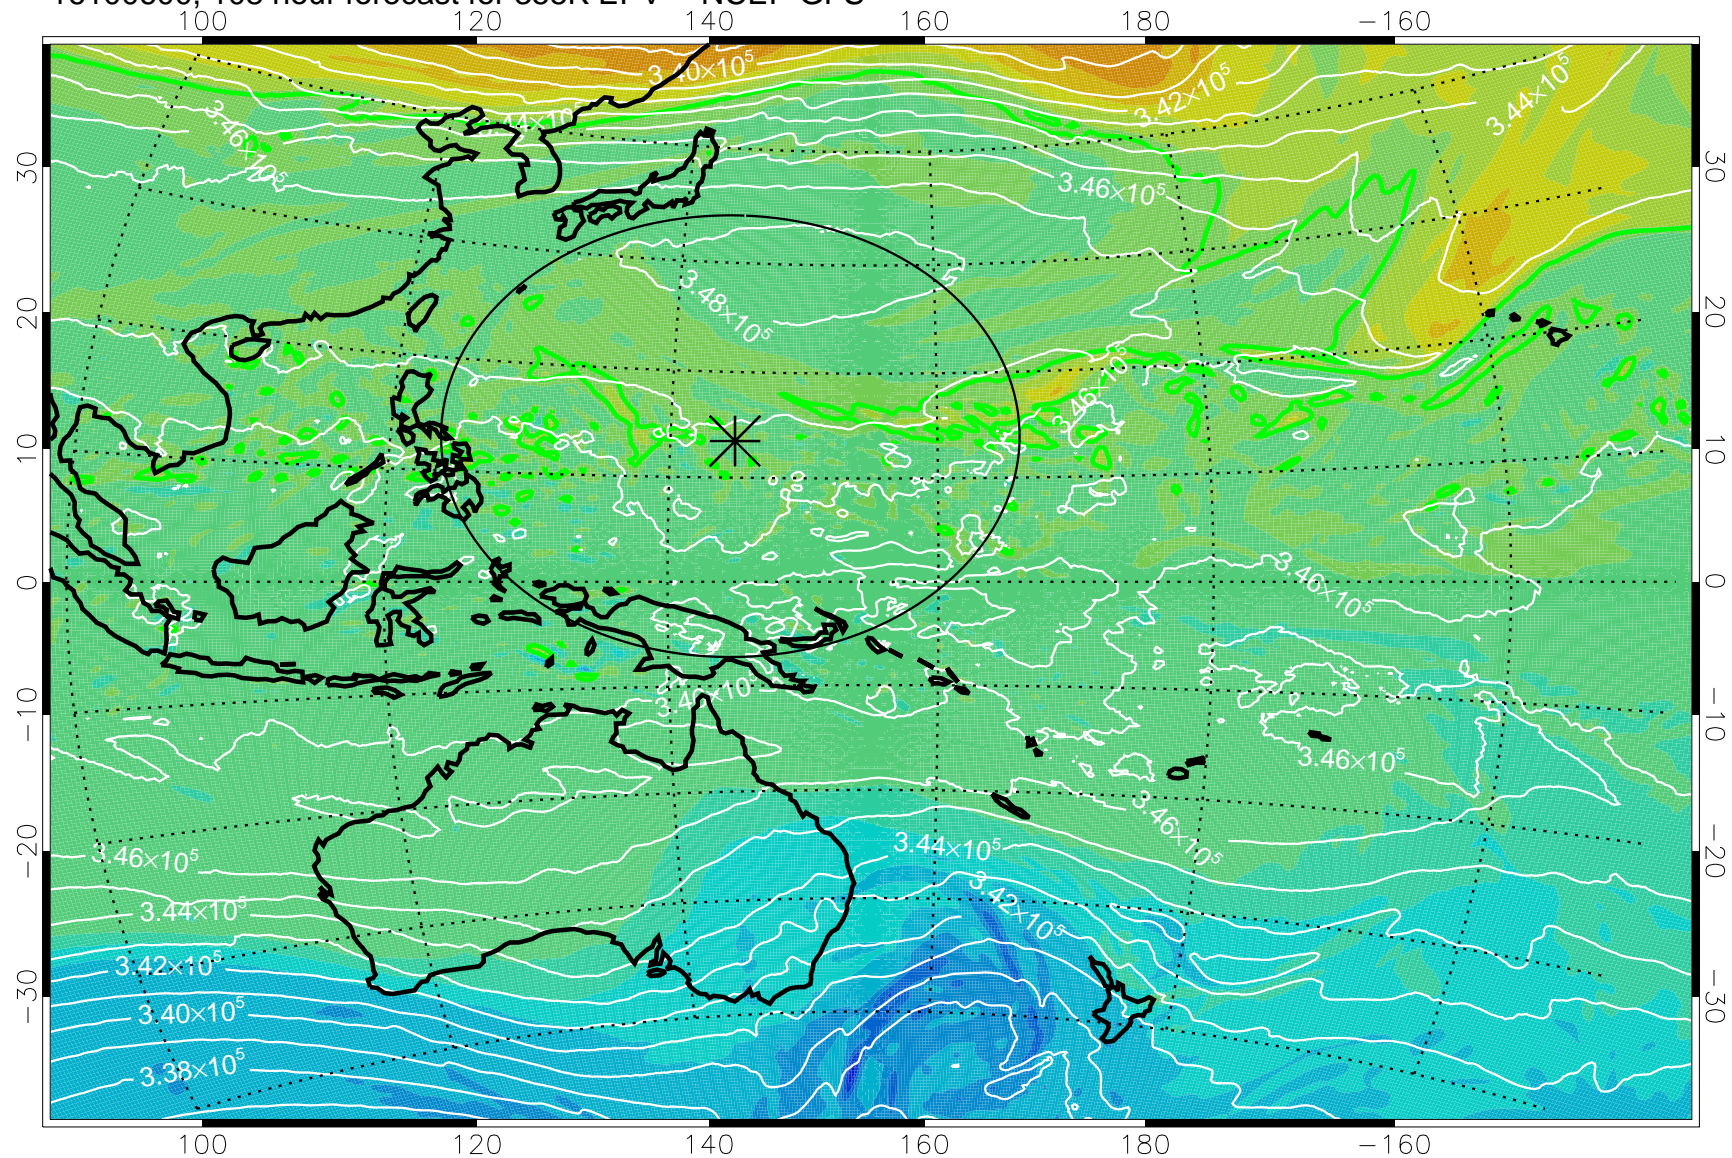

16100418, 78 hour forecast for 355K EPV -- NCEP GFS

355K Montgomery Streamfunction, white  
EPV Tropopause (2 PVU) Position  
Range ring of 2304 km

16100500, 84 hour forecast for 355K EPV -- NCEP GFS

355K Montgomery Streamfunction, white  
EPV Tropopause (2 PVU) Position  
Range ring of 2304 km

16100506, 90 hour forecast for 355K EPV -- NCEP GFS

355K Montgomery Streamfunction, white  
EPV Tropopause (2 PVU) Position  
Range ring of 2304 km

16100512, 96 hour forecast for 355K EPV -- NCEP GFS

355K Montgomery Streamfunction, white  
EPV Tropopause (2 PVU) Position  
Range ring of 2304 km

16100518, 102 hour forecast for 355K EPV -- NCEP GFS

355K Montgomery Streamfunction, white  
EPV Tropopause (2 PVU) Position  
Range ring of 2304 km

16100600, 108 hour forecast for 355K EPV -- NCEP GFS

355K Montgomery Streamfunction, white  
EPV Tropopause (2 PVU) Position  
Range ring of 2304 km

16100606, 114 hour forecast for 355K EPV -- NCEP GFS

355K Montgomery Streamfunction, white  
EPV Tropopause (2 PVU) Position  
Range ring of 2304 km

16100612, 120 hour forecast for 355K EPV -- NCEP GFS

355K Montgomery Streamfunction, white  
EPV Tropopause (2 PVU) Position  
Range ring of 2304 km