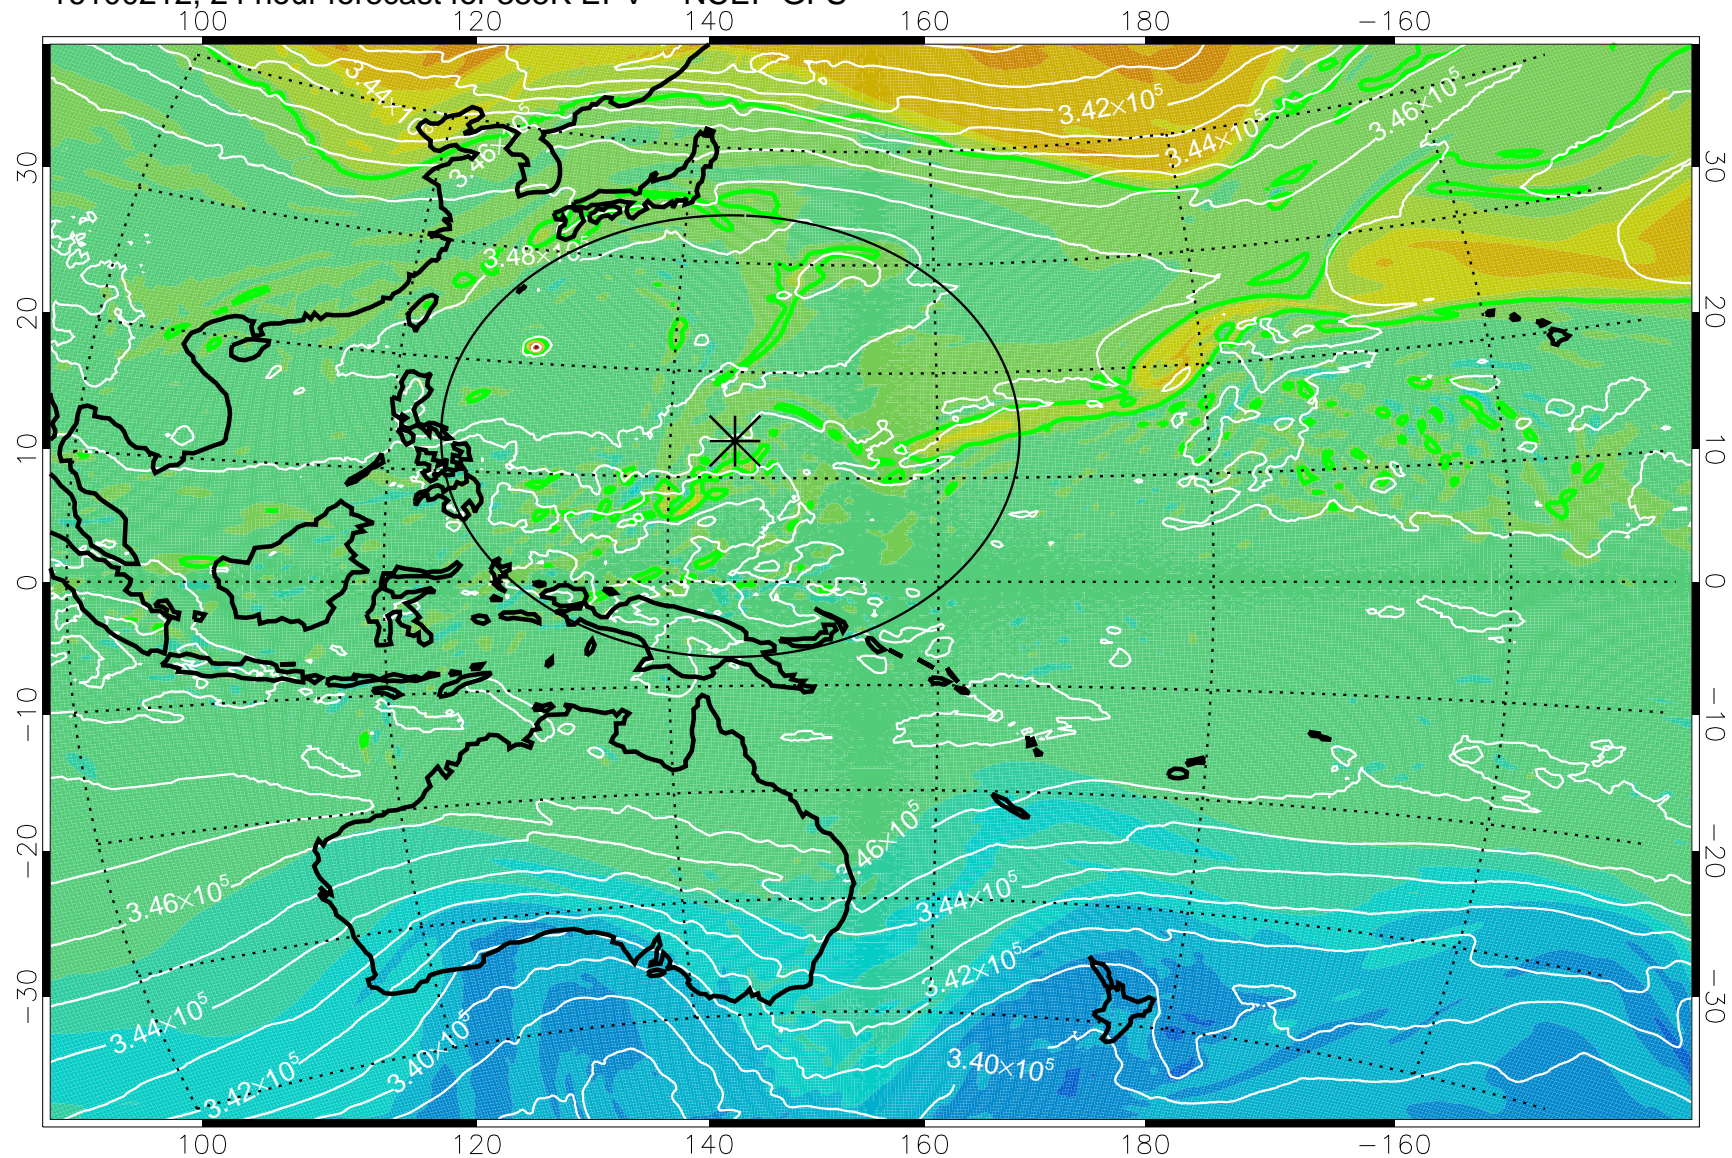

16100118, 6 hour forecast for 355K EPV -- NCEP GFS

355K Montgomery Streamfunction, white  
EPV Tropopause (2 PVU) Position  
Range ring of 2304 km

16100200, 12 hour forecast for 355K EPV -- NCEP GFS

355K Montgomery Streamfunction, white  
EPV Tropopause (2 PVU) Position  
Range ring of 2304 km

16100206, 18 hour forecast for 355K EPV -- NCEP GFS

355K Montgomery Streamfunction, white  
EPV Tropopause (2 PVU) Position  
Range ring of 2304 km

16100212, 24 hour forecast for 355K EPV -- NCEP GFS

355K Montgomery Streamfunction, white  
EPV Tropopause (2 PVU) Position  
Range ring of 2304 km

16100218, 30 hour forecast for 355K EPV -- NCEP GFS

355K Montgomery Streamfunction, white  
EPV Tropopause (2 PVU) Position  
Range ring of 2304 km

16100300, 36 hour forecast for 355K EPV -- NCEP GFS

355K Montgomery Streamfunction, white  
EPV Tropopause (2 PVU) Position  
Range ring of 2304 km

16100306, 42 hour forecast for 355K EPV -- NCEP GFS

355K Montgomery Streamfunction, white  
EPV Tropopause (2 PVU) Position  
Range ring of 2304 km

16100312, 48 hour forecast for 355K EPV -- NCEP GFS

355K Montgomery Streamfunction, white  
EPV Tropopause (2 PVU) Position  
Range ring of 2304 km