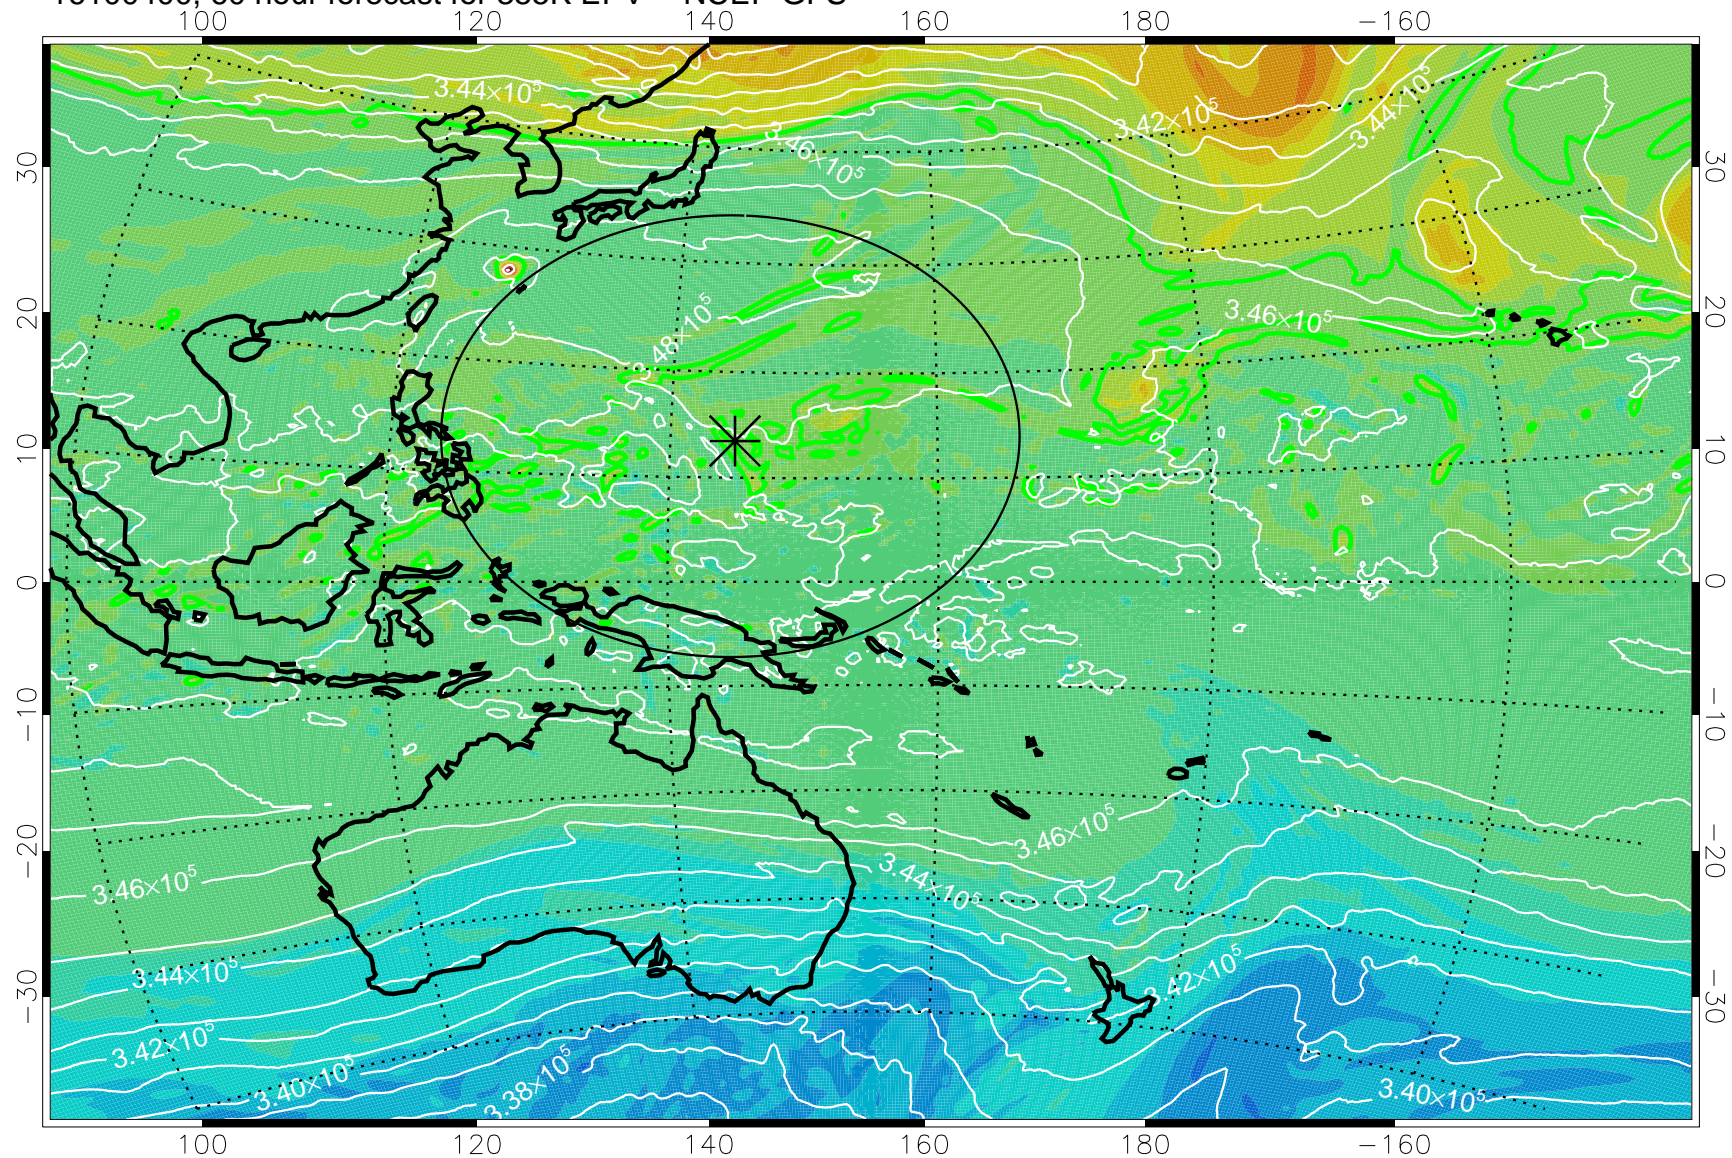

16100218, 30 hour forecast for 355K EPV -- NCEP GFS

355K Montgomery Streamfunction, white  
EPV Tropopause (2 PVU) Position  
Range ring of 2304 km

16100300, 36 hour forecast for 355K EPV -- NCEP GFS

355K Montgomery Streamfunction, white  
EPV Tropopause (2 PVU) Position  
Range ring of 2304 km

16100306, 42 hour forecast for 355K EPV -- NCEP GFS

355K Montgomery Streamfunction, white  
EPV Tropopause (2 PVU) Position  
Range ring of 2304 km

16100312, 48 hour forecast for 355K EPV -- NCEP GFS

355K Montgomery Streamfunction, white  
EPV Tropopause (2 PVU) Position  
Range ring of 2304 km

16100318, 54 hour forecast for 355K EPV -- NCEP GFS

355K Montgomery Streamfunction, white  
EPV Tropopause (2 PVU) Position  
Range ring of 2304 km

16100400, 60 hour forecast for 355K EPV -- NCEP GFS

355K Montgomery Streamfunction, white  
EPV Tropopause (2 PVU) Position  
Range ring of 2304 km

16100406, 66 hour forecast for 355K EPV -- NCEP GFS

355K Montgomery Streamfunction, white  
EPV Tropopause (2 PVU) Position  
Range ring of 2304 km

16100412, 72 hour forecast for 355K EPV -- NCEP GFS

355K Montgomery Streamfunction, white  
EPV Tropopause (2 PVU) Position  
Range ring of 2304 km