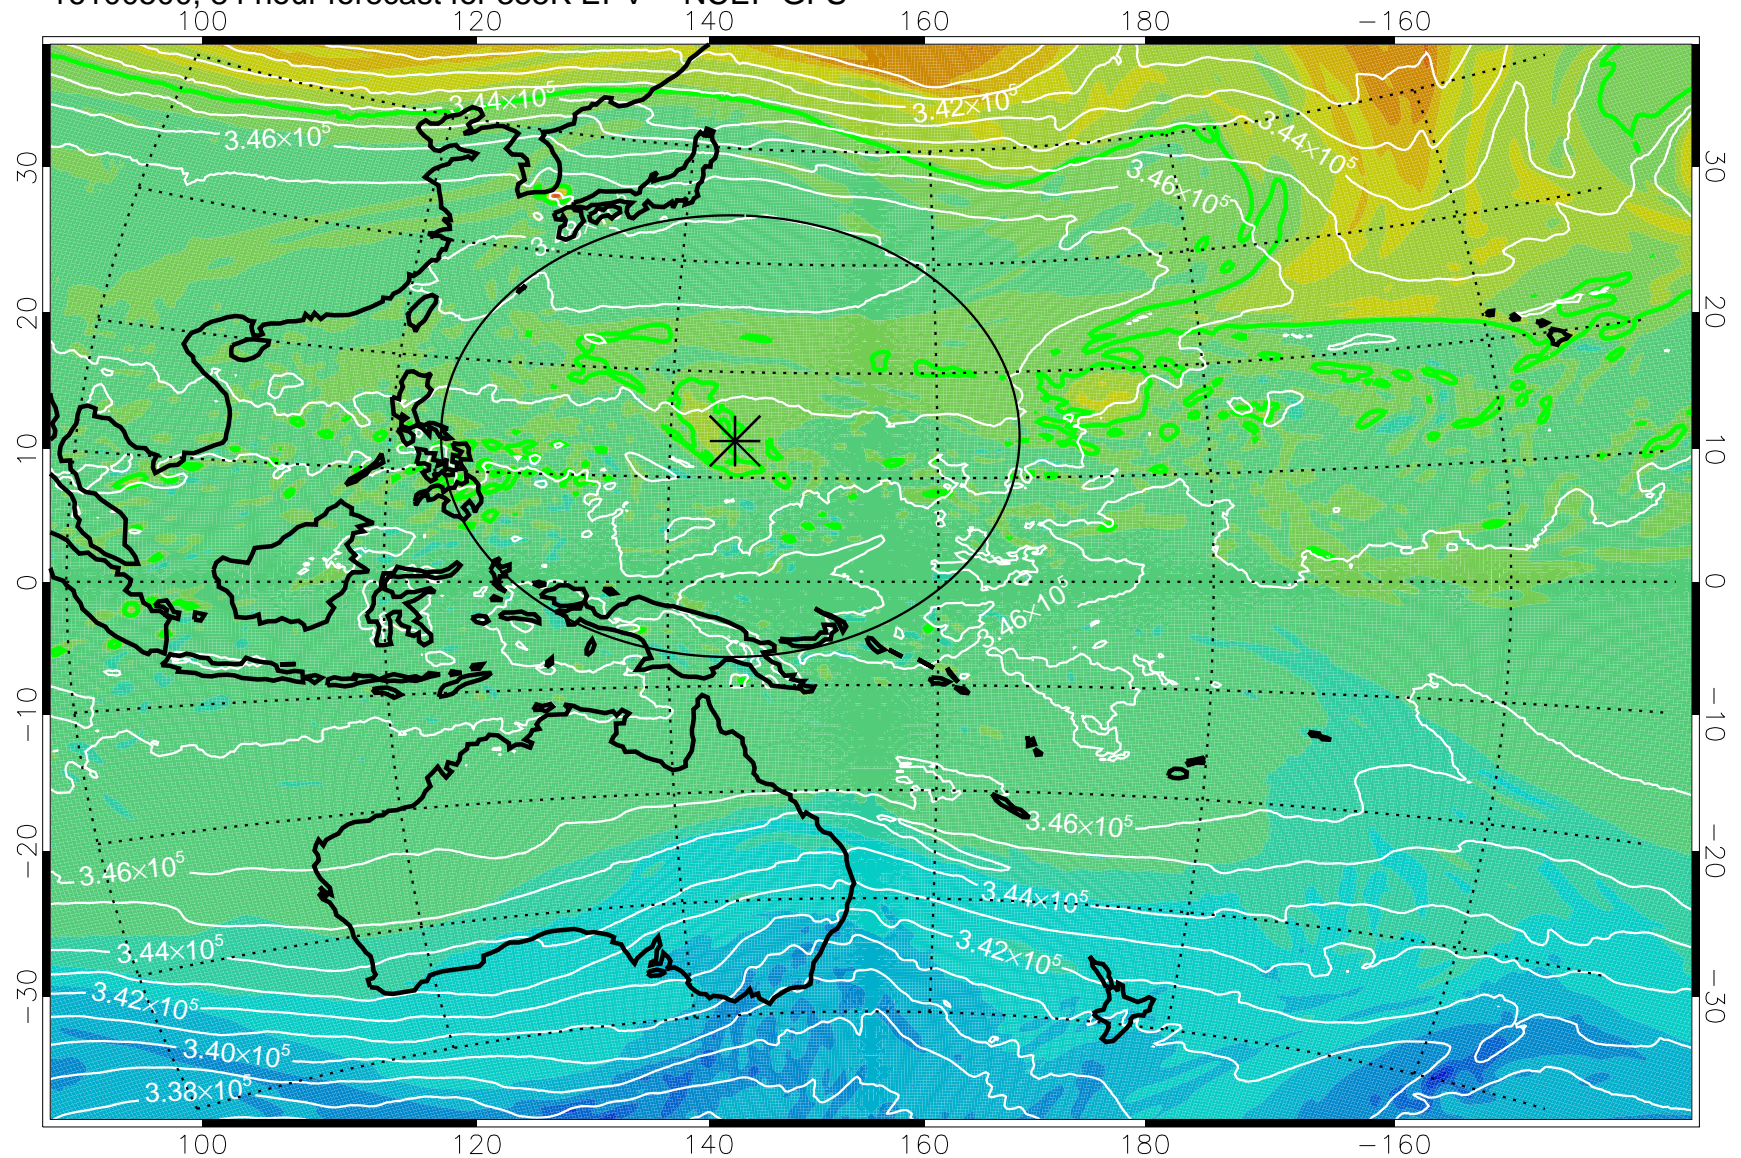

16100318, 54 hour forecast for 355K EPV -- NCEP GFS

355K Montgomery Streamfunction, white  
EPV Tropopause (2 PVU) Position  
Range ring of 2304 km

16100400, 60 hour forecast for 355K EPV -- NCEP GFS

355K Montgomery Streamfunction, white  
EPV Tropopause (2 PVU) Position  
Range ring of 2304 km

16100406, 66 hour forecast for 355K EPV -- NCEP GFS

355K Montgomery Streamfunction, white  
EPV Tropopause (2 PVU) Position  
Range ring of 2304 km

16100412, 72 hour forecast for 355K EPV -- NCEP GFS

355K Montgomery Streamfunction, white  
EPV Tropopause (2 PVU) Position  
Range ring of 2304 km

16100418, 78 hour forecast for 355K EPV -- NCEP GFS

355K Montgomery Streamfunction, white  
EPV Tropopause (2 PVU) Position  
Range ring of 2304 km

16100500, 84 hour forecast for 355K EPV -- NCEP GFS

355K Montgomery Streamfunction, white  
EPV Tropopause (2 PVU) Position  
Range ring of 2304 km

16100506, 90 hour forecast for 355K EPV -- NCEP GFS

355K Montgomery Streamfunction, white  
EPV Tropopause (2 PVU) Position  
Range ring of 2304 km

16100512, 96 hour forecast for 355K EPV -- NCEP GFS

355K Montgomery Streamfunction, white  
EPV Tropopause (2 PVU) Position  
Range ring of 2304 km