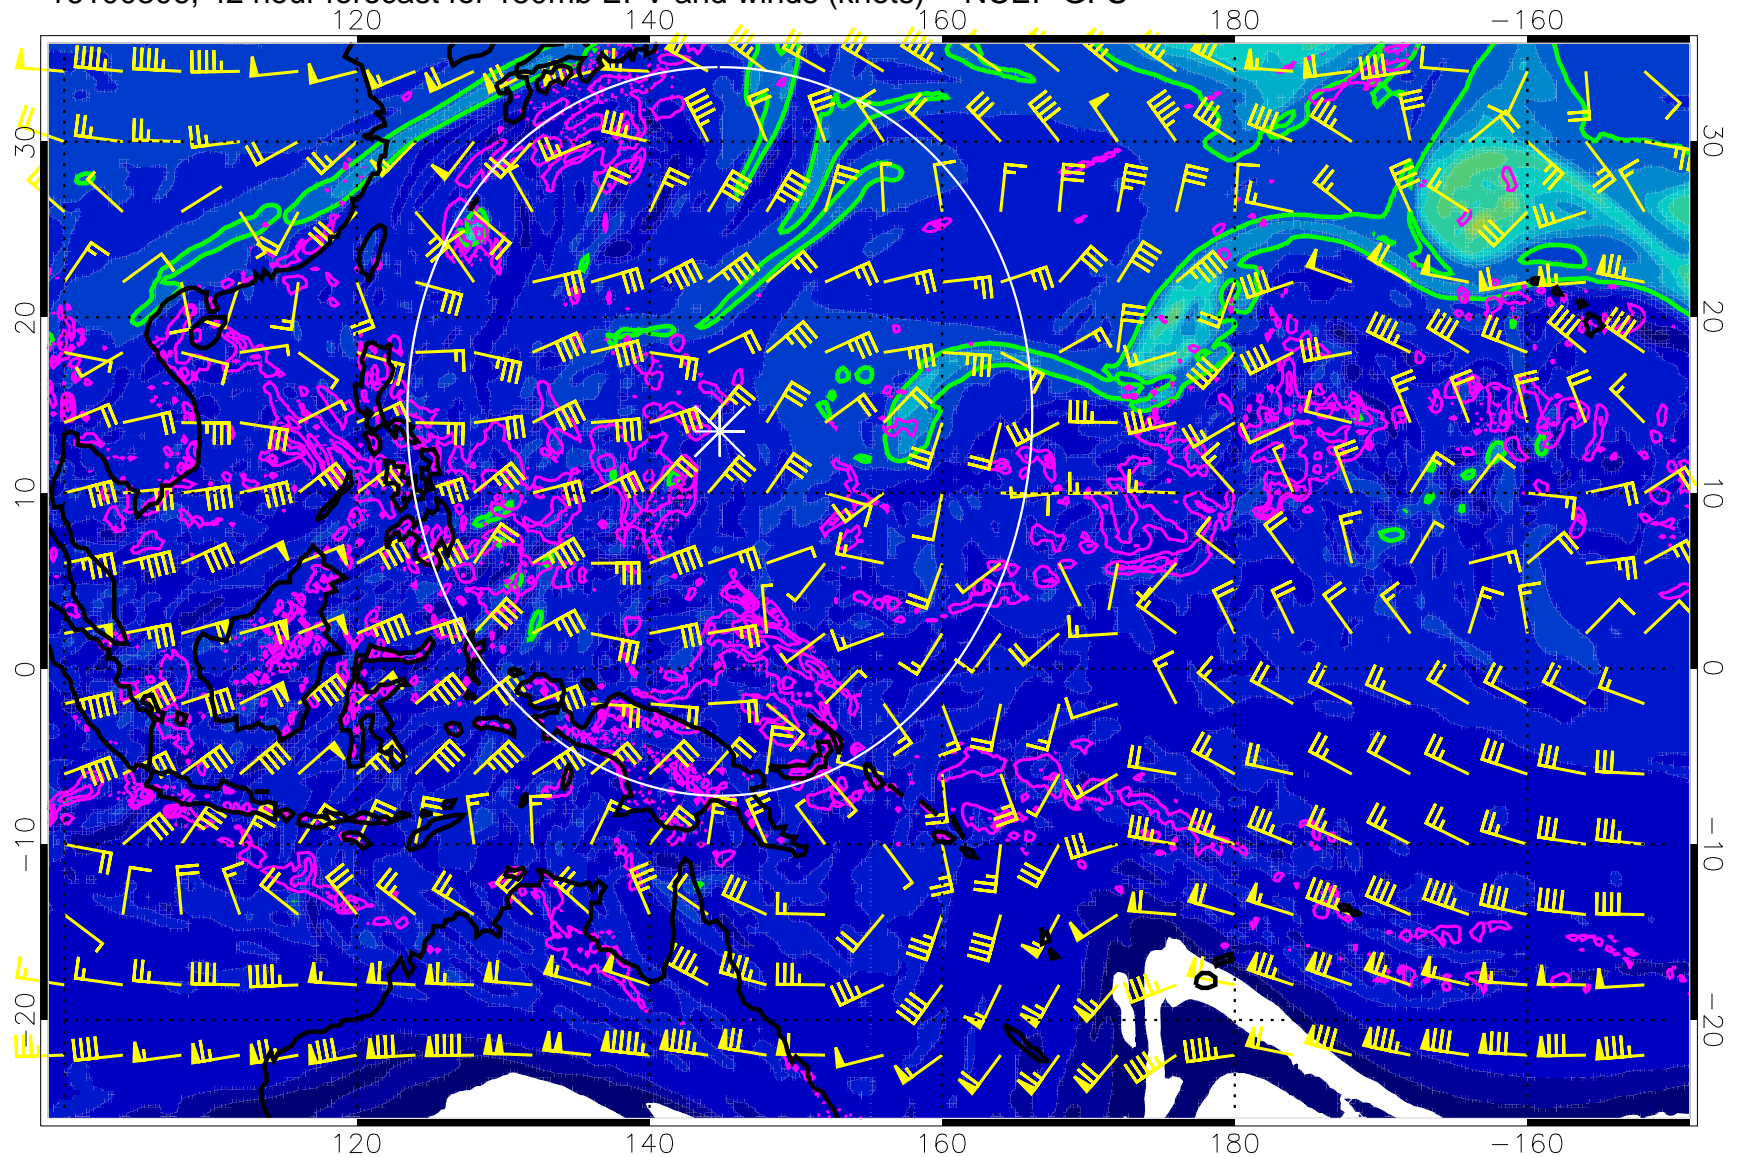

16100306, 42 hour forecast for 150mb EPV and winds (knots) -- NCEP GFS

0   5.0×10^{-6} 1.0×10^{-5} 1.5×10^{-5}
PVU

Precip (tot dot, conv sol) mm/day 40 mm/day contours, min 20

EPV Tropopause (2 PVU) Position

Range ring of 2304 km