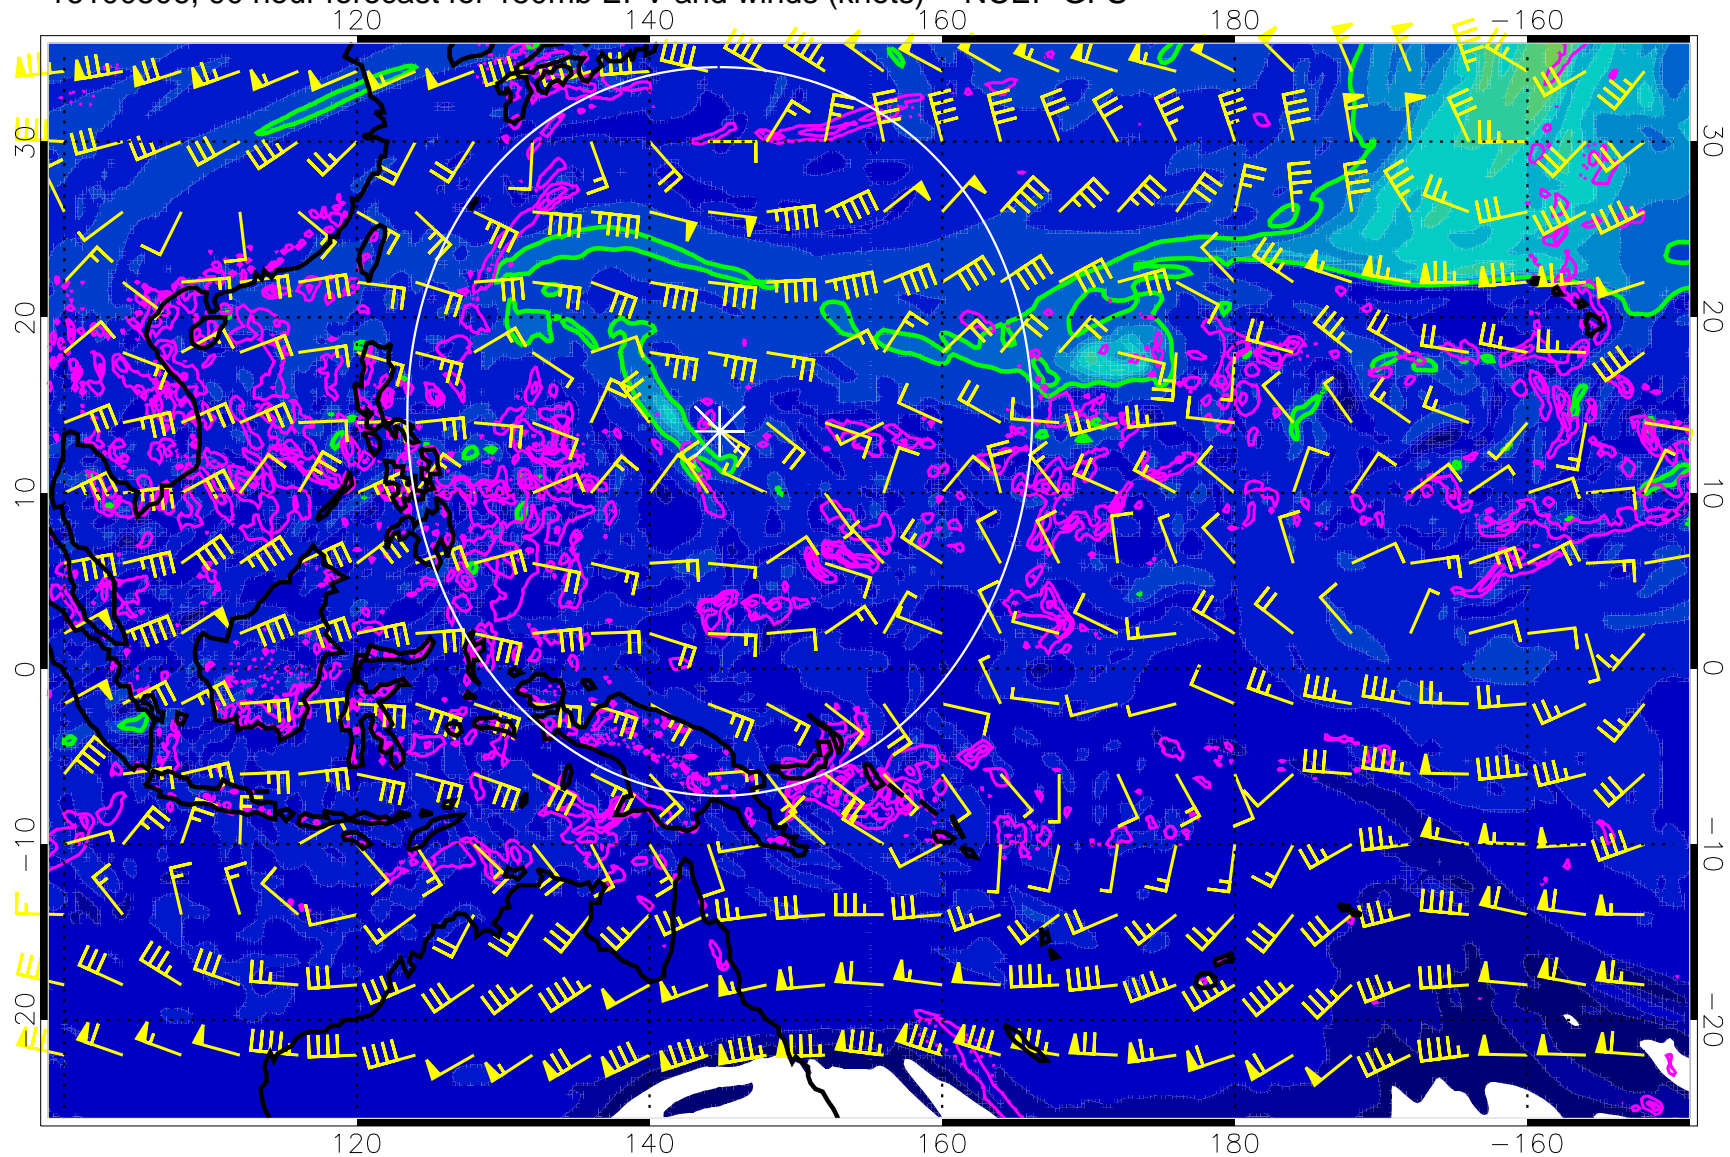

Range ring of 2304 km

16100500, 84 hour forecast for 150mb EPV and winds (knots) -- NCEP GFS

0 5.0×10^{-6} 1.0×10^{-5} 1.5×10^{-5}
PVU

Precip (tot dot, conv sol) mm/day 40 mm/day contours, min 20

EPV Tropopause (2 PVU) Position

Range ring of 2304 km

16100506, 90 hour forecast for 150mb EPV and winds (knots) -- NCEP GFS

0 5.0x10⁻⁶ 1.0x10⁻⁵ 1.5x10⁻⁵
PVU

Precip (tot dot, conv sol) mm/day 40 mm/day contours, min 20

EPV Tropopause (2 PVU) Position