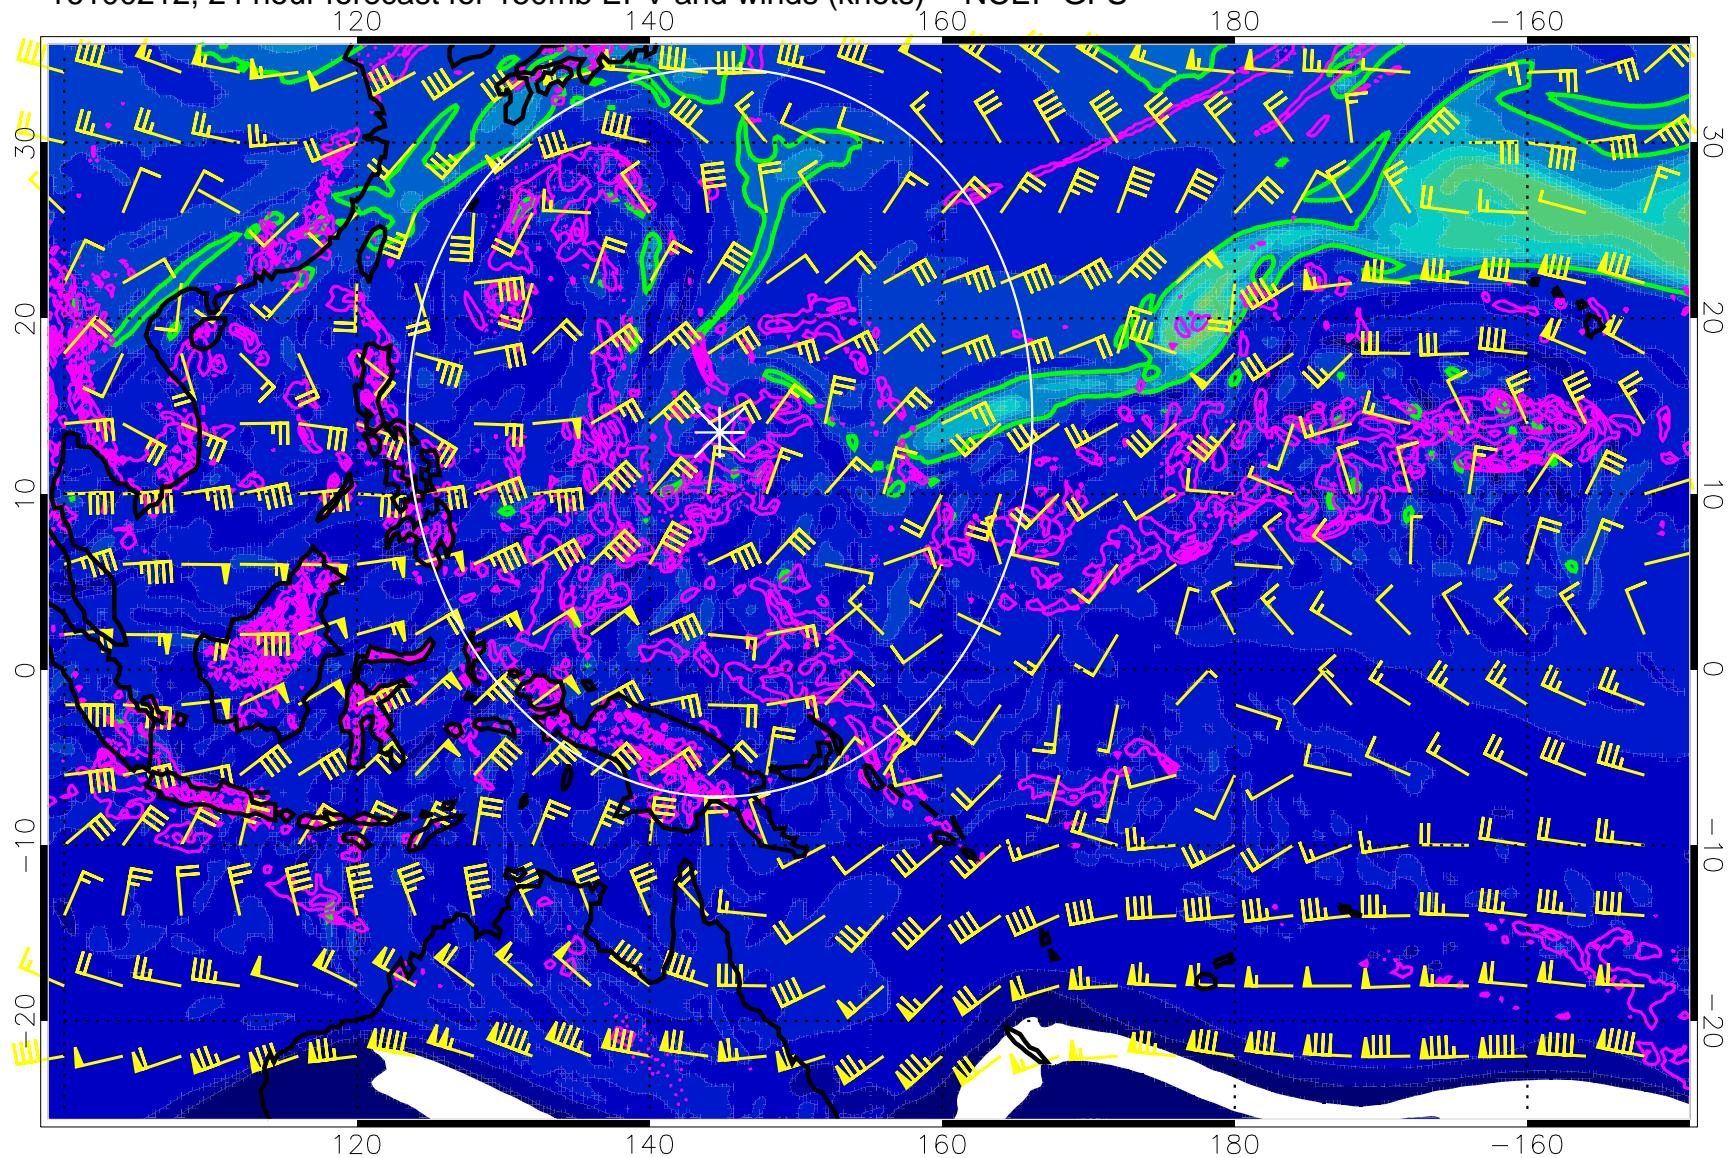

Range ring of 2304 km

16100206, 18 hour forecast for 150mb EPV and winds (knots) -- NCEP GFS

0 5.0×10^{-6} 1.0×10^{-5} 1.5×10^{-5}
PVU

Precip (tot dot, conv sol) mm/day 40 mm/day contours, min 20

EPV Tropopause (2 PVU) Position

Range ring of 2304 km

16100212, 24 hour forecast for 150mb EPV and winds (knots) -- NCEP GFS

Precip (tot dot, conv sol) mm/day 40 mm/day contours, min 20

EPV Tropopause (2 PVU) Position

Range ring of 2304 km