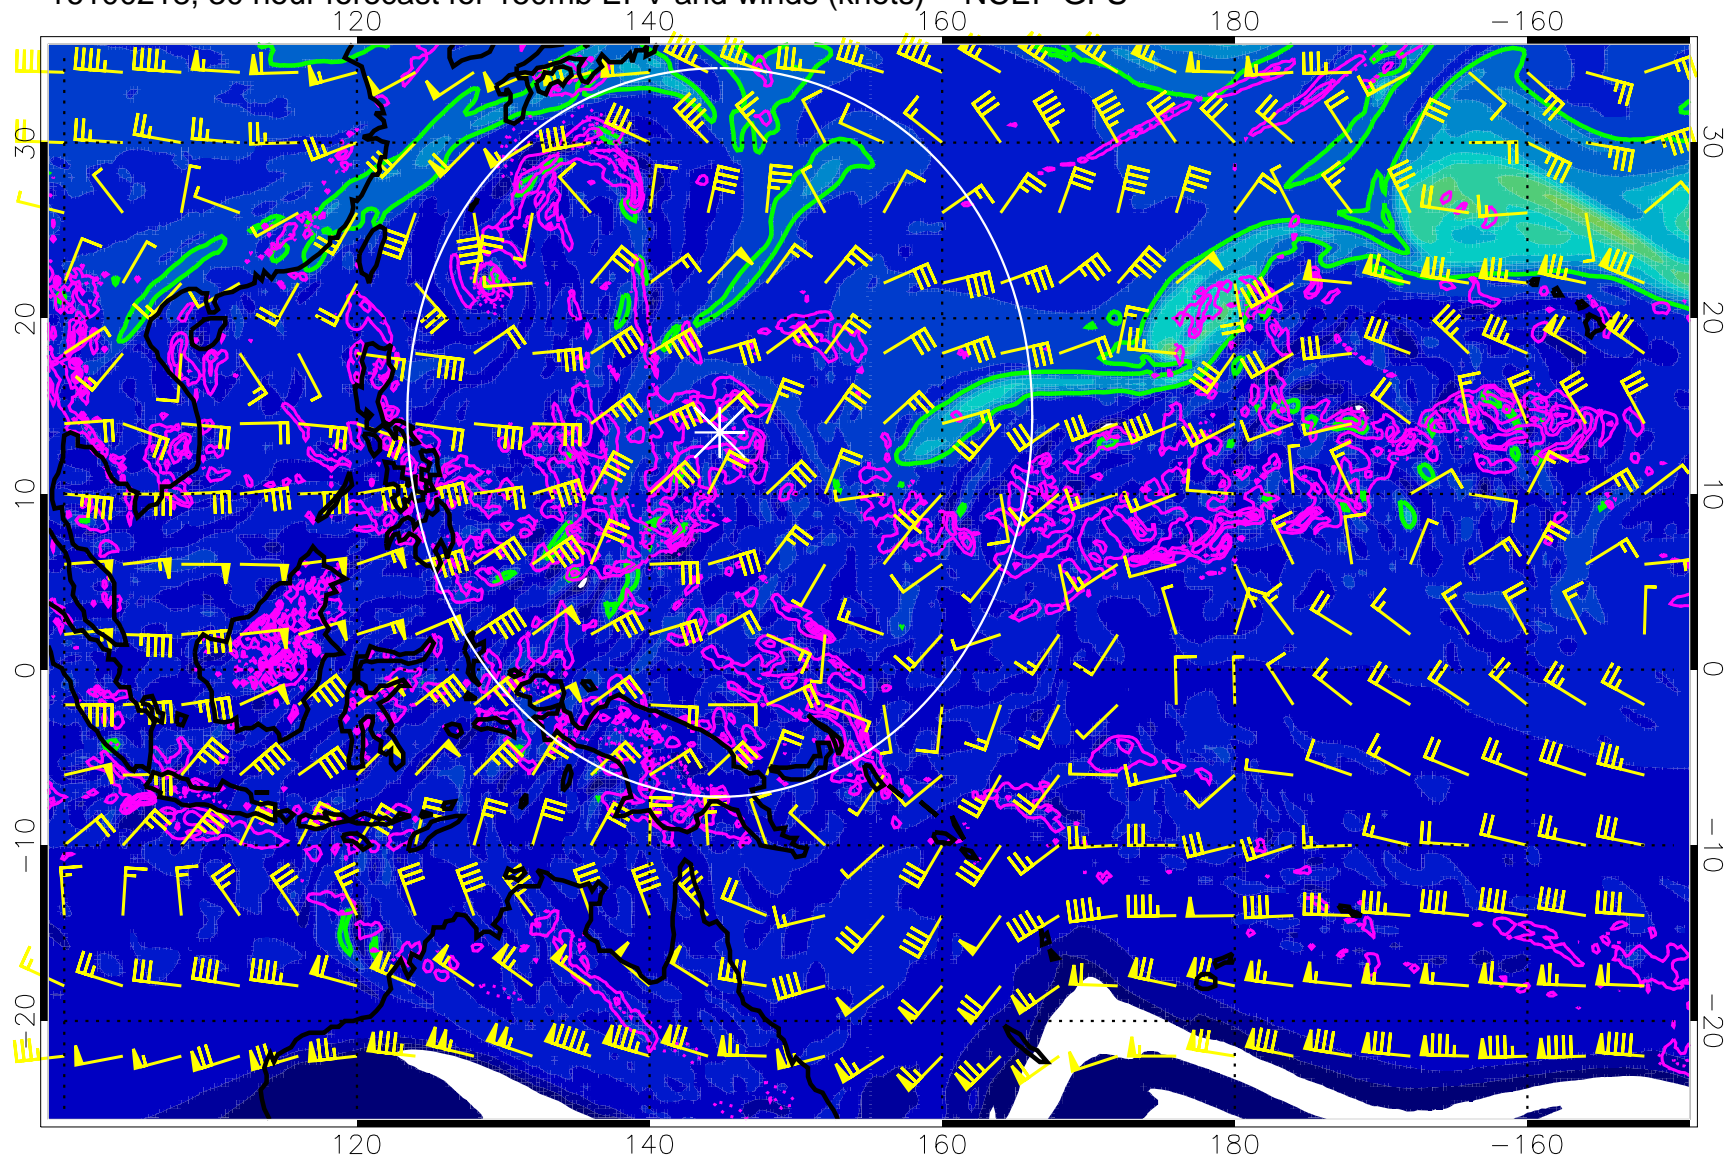

16100218, 30 hour forecast for 150mb EPV and winds (knots) -- NCEP GFS

0   5.0×10^{-6} 1.0×10^{-5} 1.5×10^{-5}
PVU

Precip (tot dot, conv sol) mm/day 40 mm/day contours, min 20

EPV Tropopause (2 PVU) Position

Range ring of 2304 km