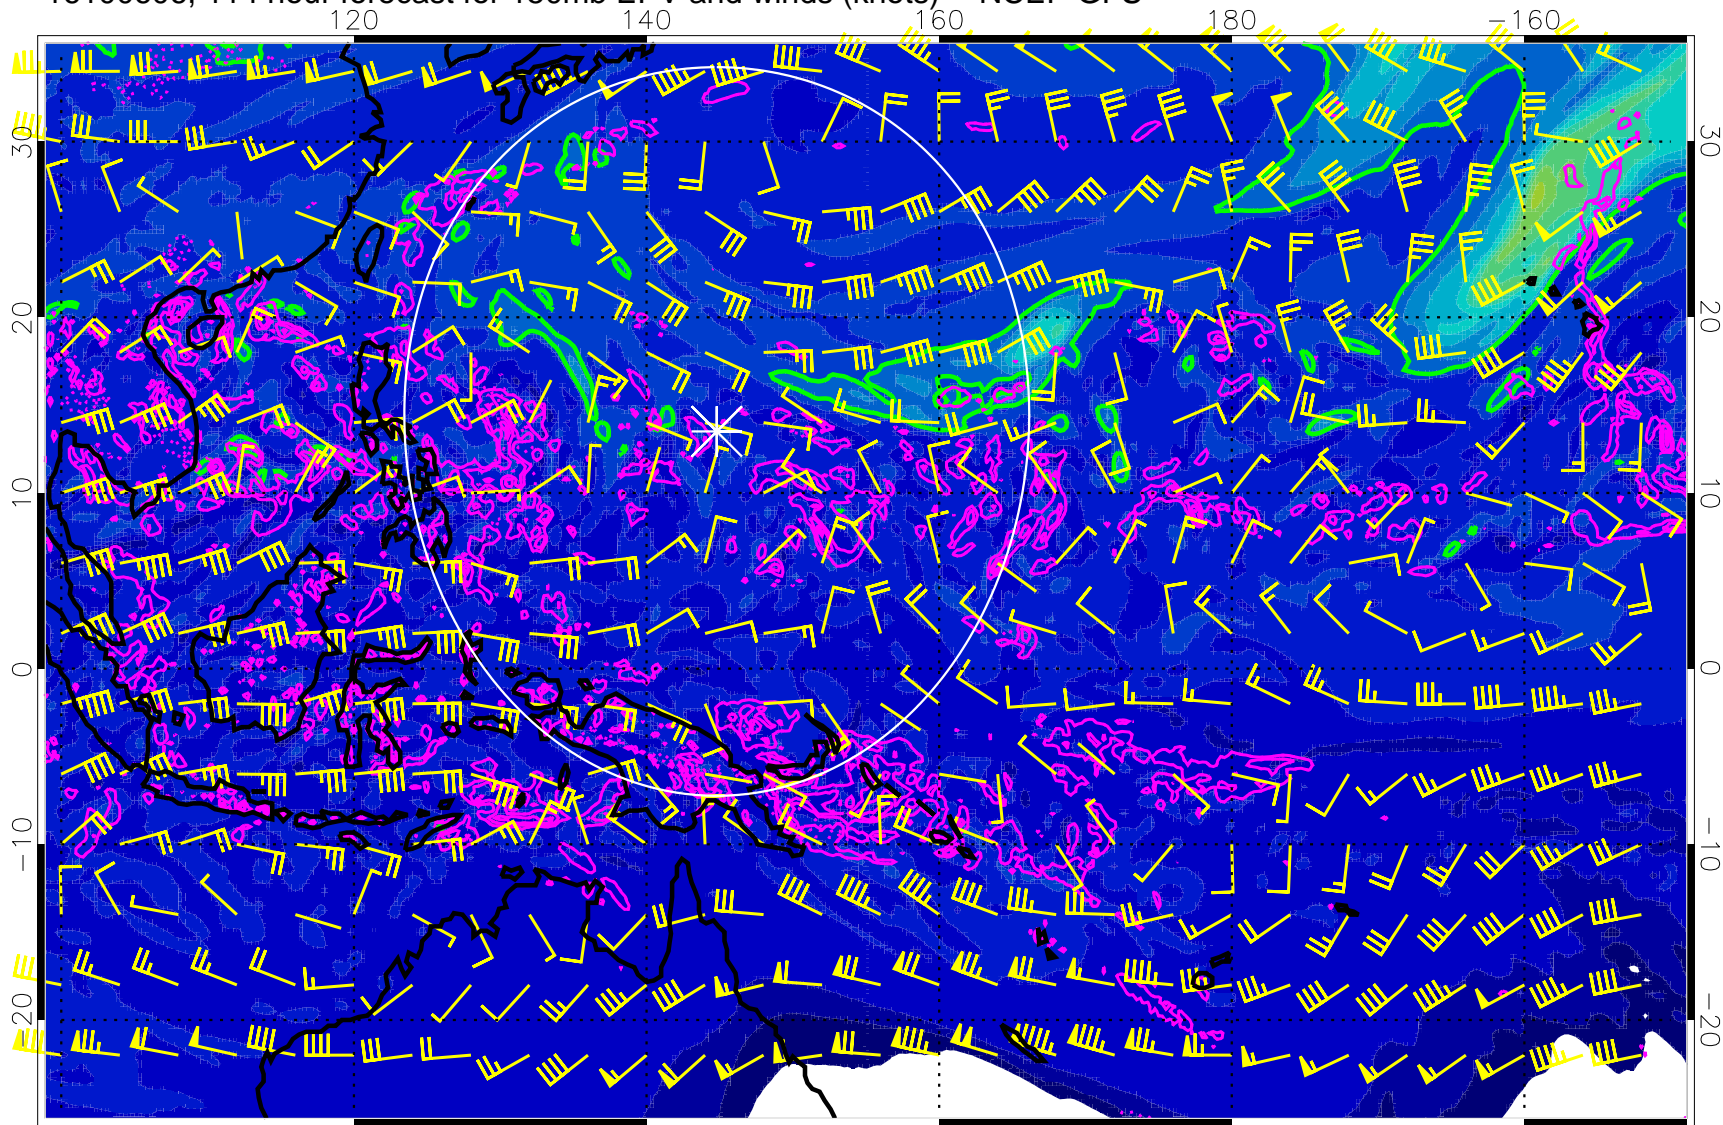

Range ring of 2304 km

16100600, 108 hour forecast for 150mb EPV and winds (knots) -- NCEP GFS

0 5.0×10^{-6} 1.0×10^{-5} 1.5×10^{-5}
PVU

Precip (tot dot, conv sol) mm/day 40 mm/day contours, min 20

EPV Tropopause (2 PVU) Position

Range ring of 2304 km

16100606, 114 hour forecast for 150mb EPV and winds (knots) -- NCEP GFS

0 5.0x10⁻⁶ 1.0x10⁻⁵ 1.5x10⁻⁵
PVU

Precip (tot dot, conv sol) mm/day 40 mm/day contours, min 20

EPV Tropopause (2 PVU) Position