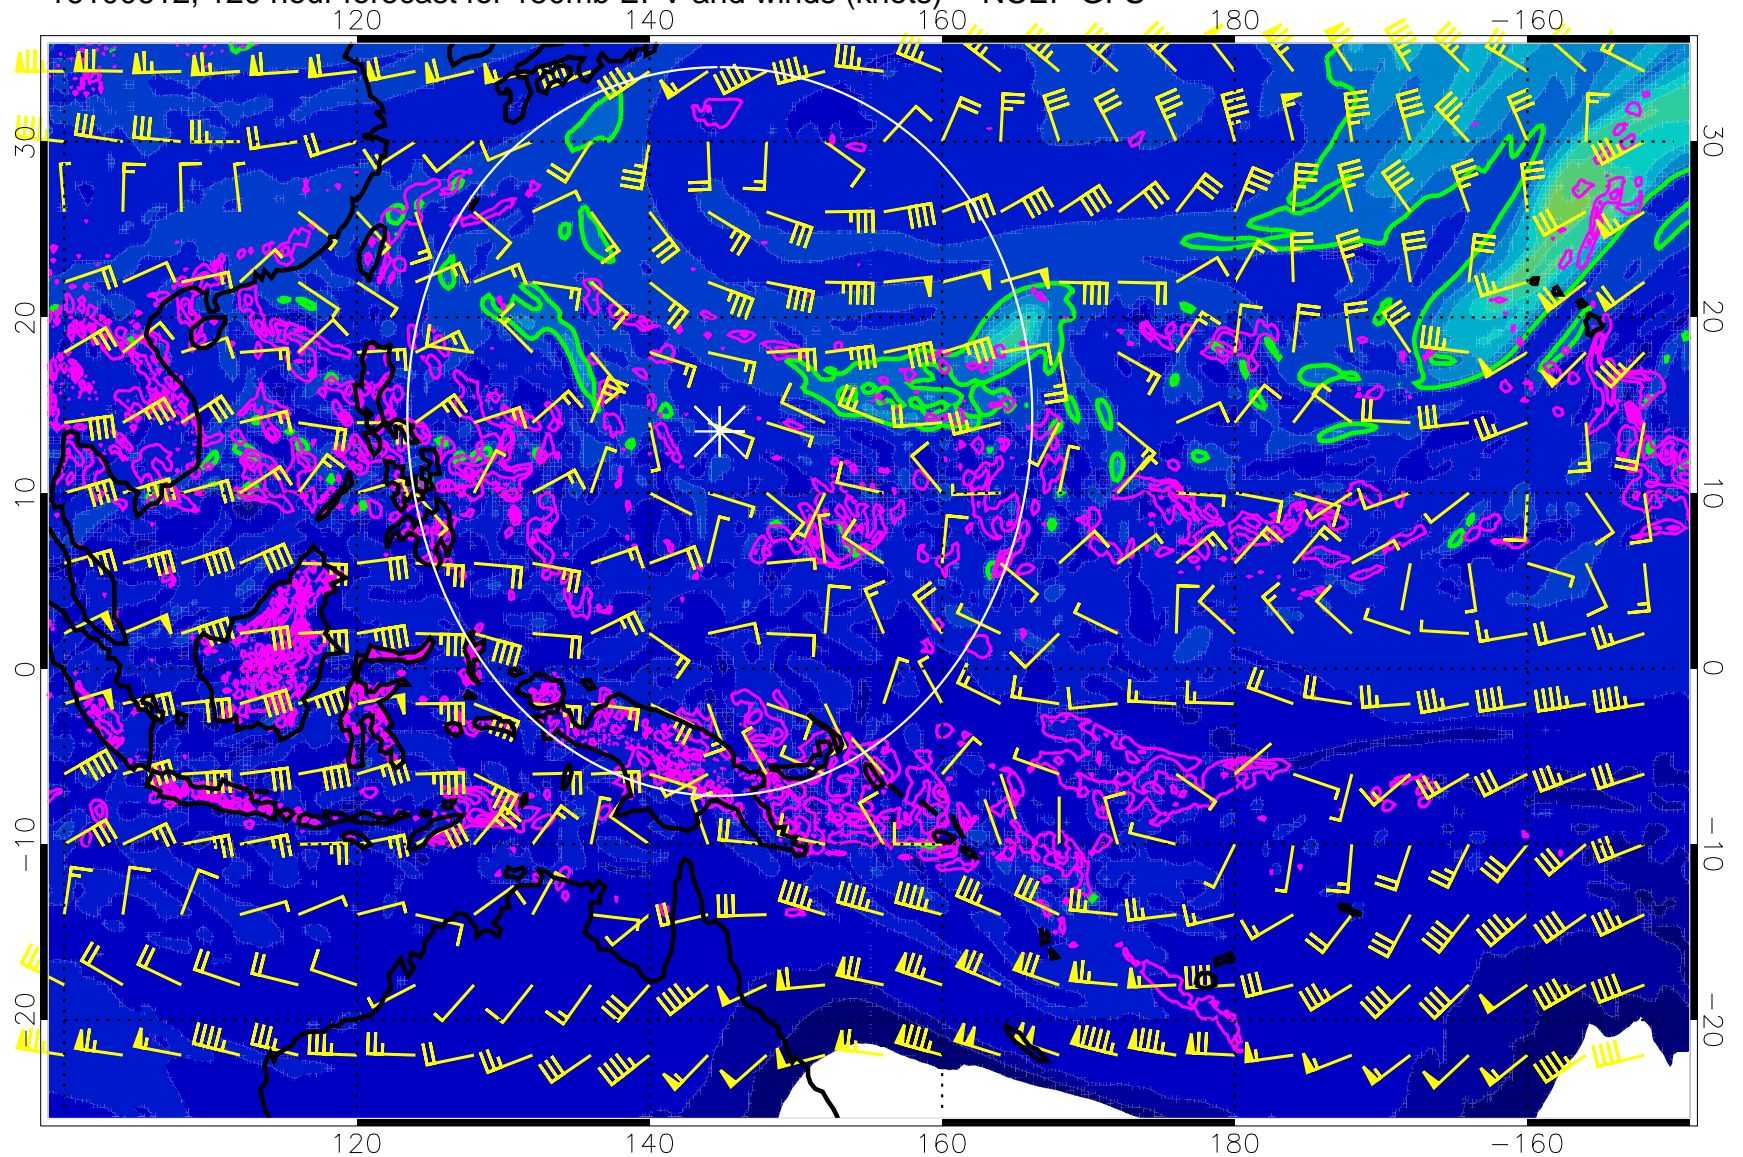

Range ring of 2304 km

16100606, 114 hour forecast for 150mb EPV and winds (knots) -- NCEP GFS

0 5.0x10⁻⁶ 1.0x10⁻⁵ 1.5x10⁻⁵
PVU

Precip (tot dot, conv sol) mm/day 40 mm/day contours, min 20

EPV Tropopause (2 PVU) Position

Range ring of 2304 km

16100612, 120 hour forecast for 150mb EPV and winds (knots) -- NCEP GFS

0 5.0×10^{-6} 1.0×10^{-5} 1.5×10^{-5}
PVU

Precip (tot dot, conv sol) mm/day 40 mm/day contours, min 20

EPV Tropopause (2 PVU) Position