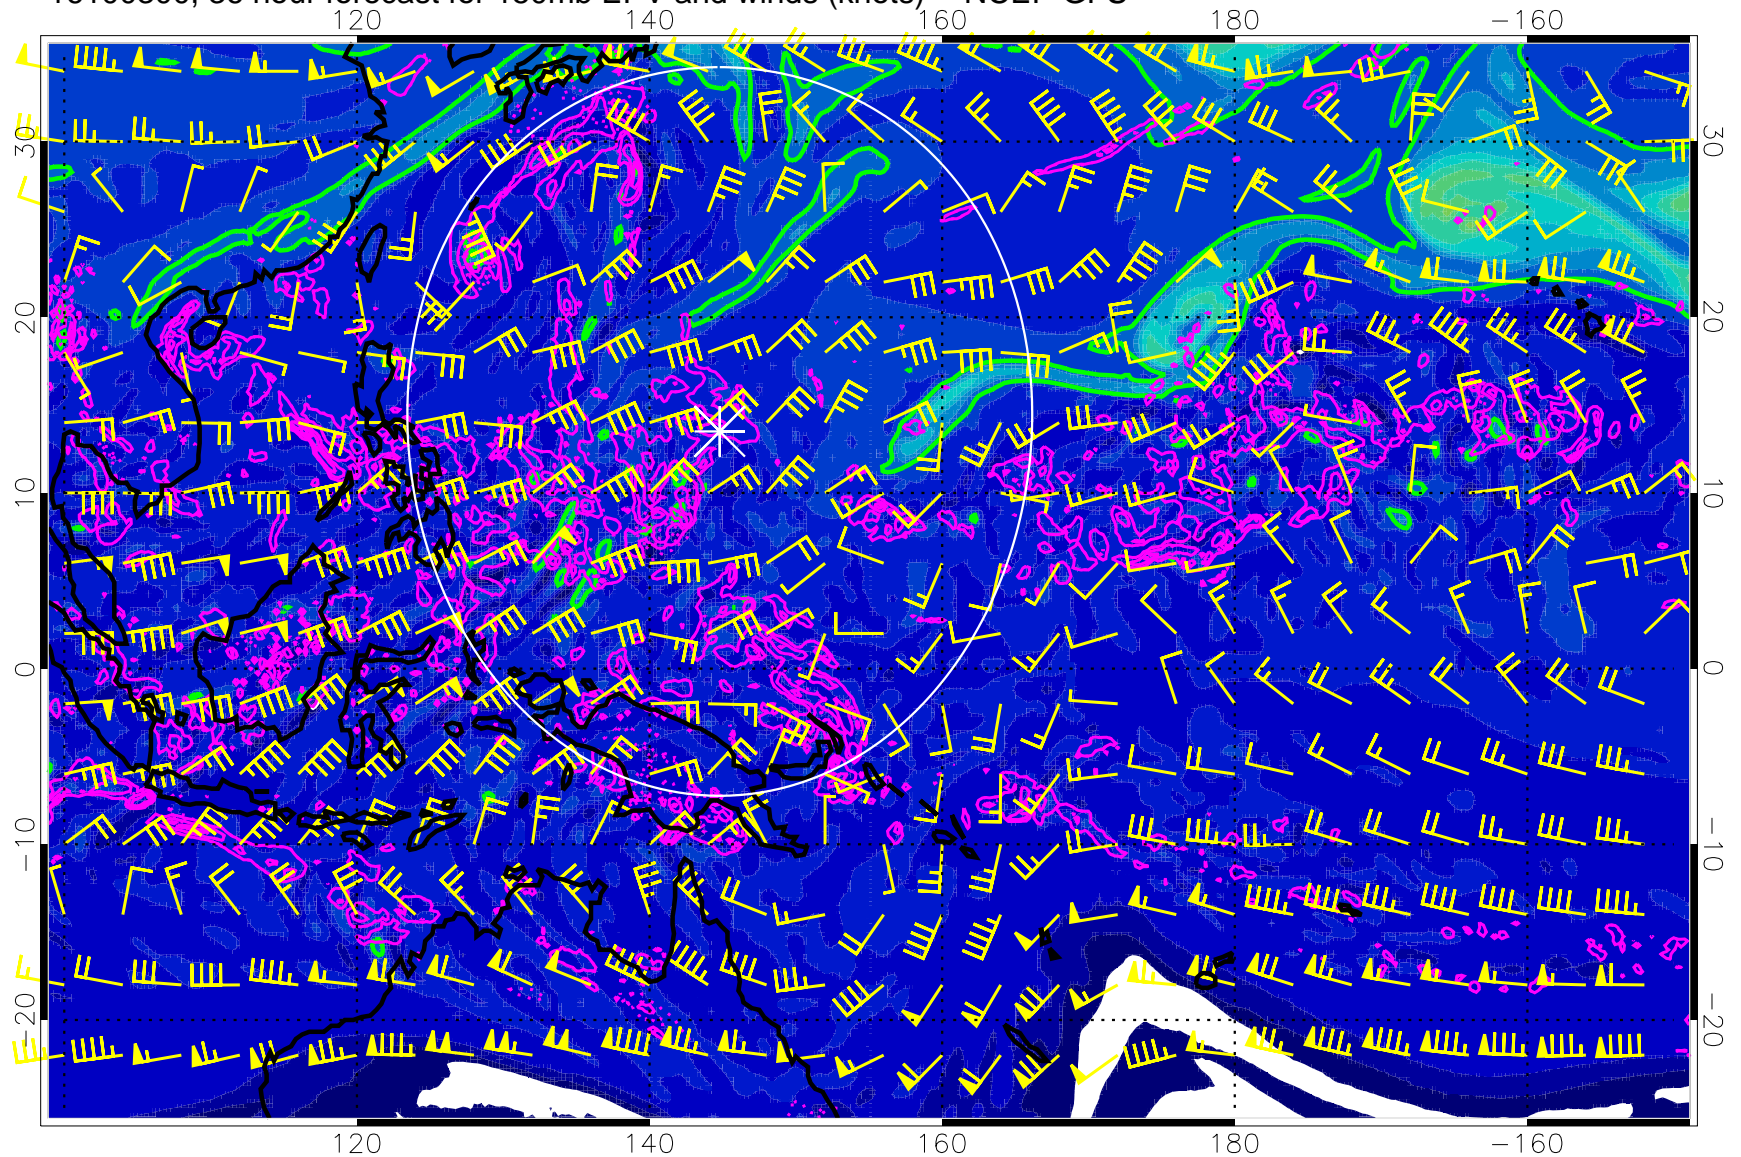

Range ring of 2304 km

16100300, 36 hour forecast for 150mb EPV and winds (knots) -- NCEP GFS

Precip (tot dot, conv sol) mm/day 40 mm/day contours, min 20

EPV Tropopause (2 PVU) Position

Range ring of 2304 km