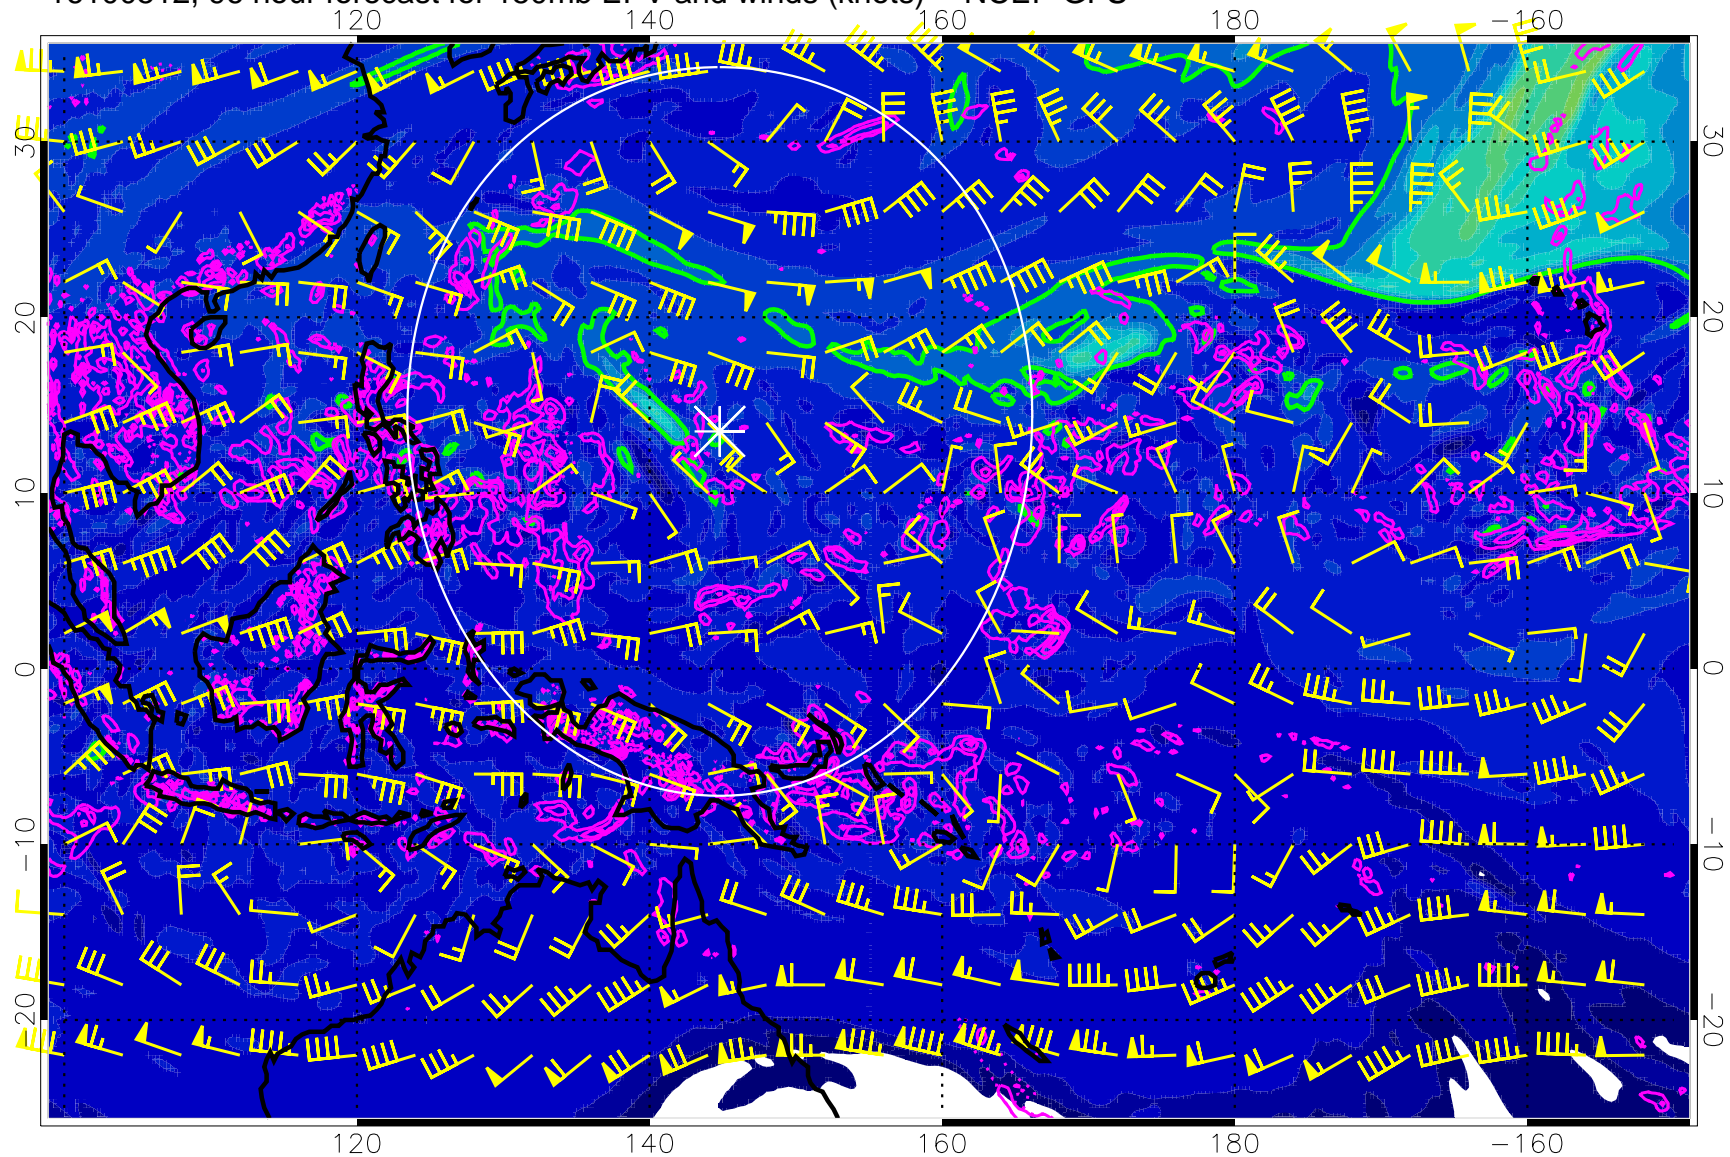

16100512, 96 hour forecast for 150mb EPV and winds (knots) -- NCEP GFS

0   5.0×10^{-6} 1.0×10^{-5} 1.5×10^{-5}
PVU

Precip (tot dot, conv sol) mm/day 40 mm/day contours, min 20

EPV Tropopause (2 PVU) Position

Range ring of 2304 km