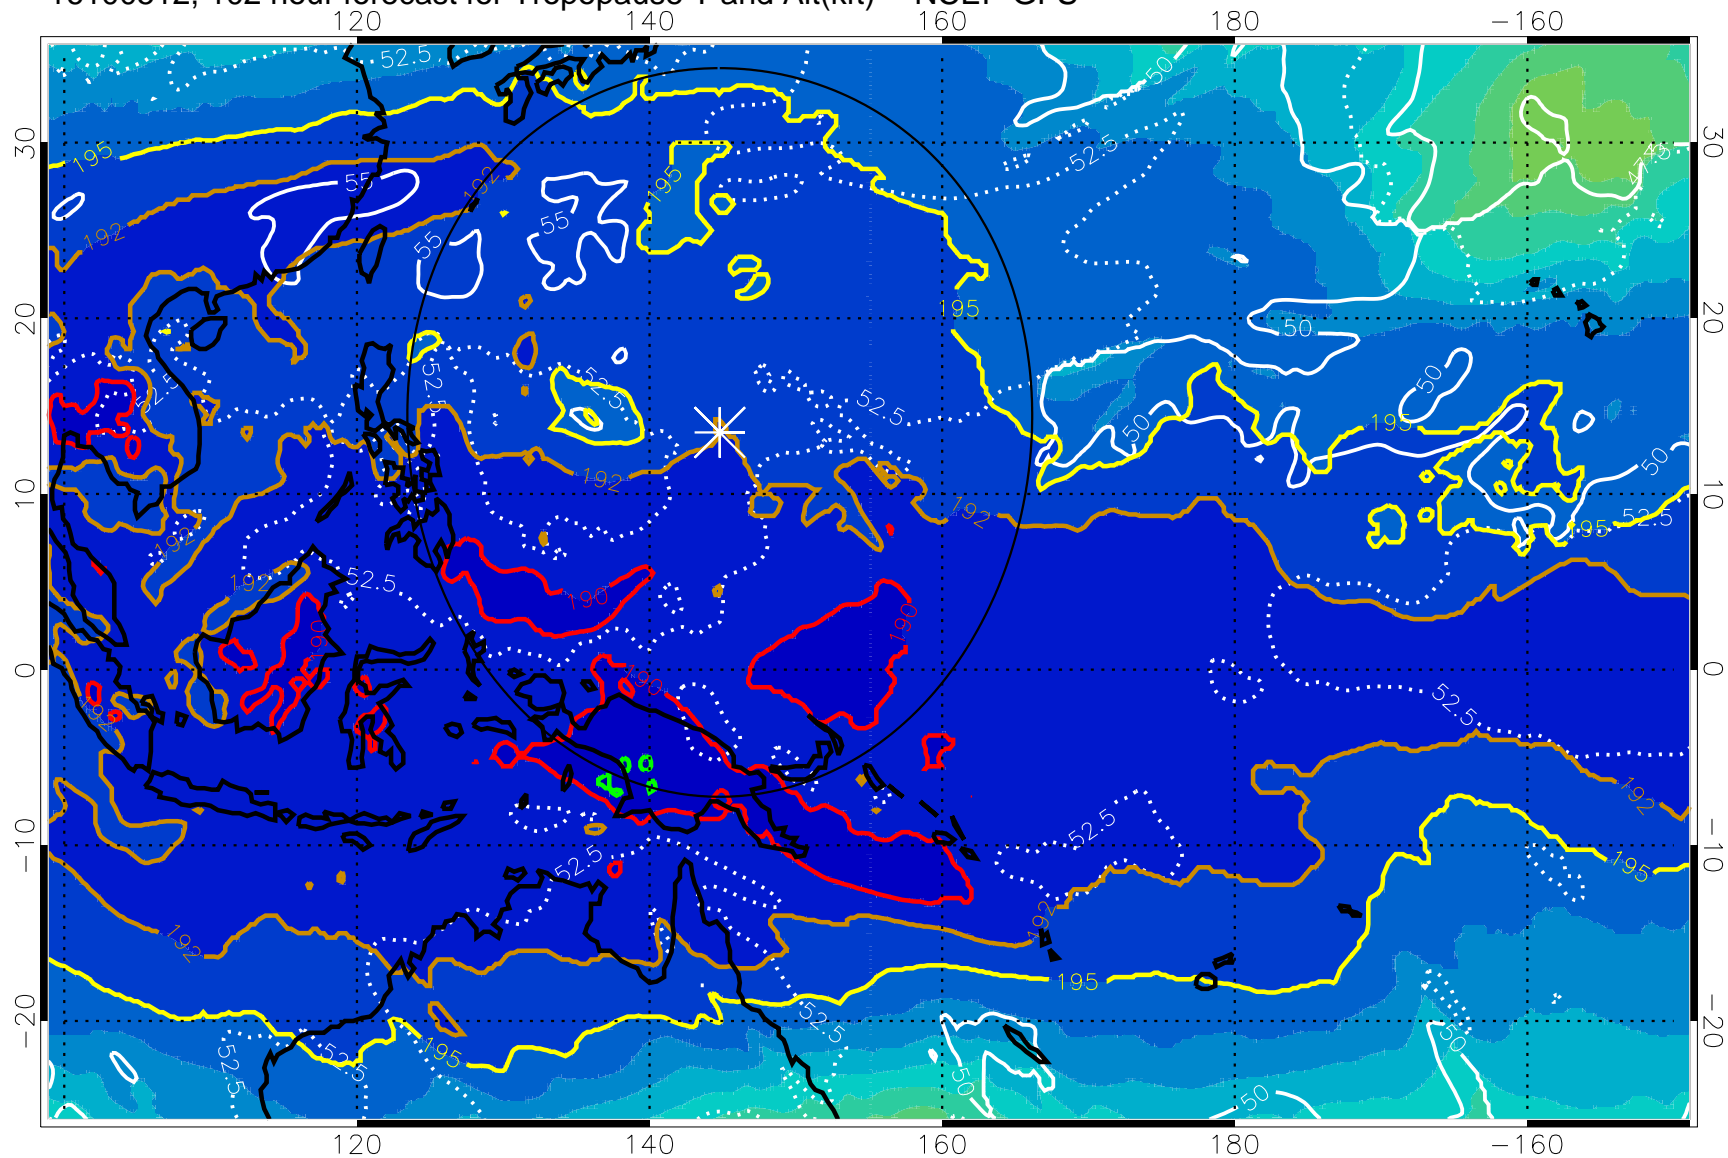

190 200 210 220 230
Tropopause T, K

Tropopause Altitude in kft (white)

192.5K Isotherm 195K Isotherm
187.5K Isotherm 190K Isotherm

Range ring of 2304 km

16100506, 96 hour forecast for Tropopause T and Alt(kft) -- NCEP GFS

190 200 210 220 230
Tropopause T, K

Tropopause Altitude in kft (white)

192.5K Isotherm 195K Isotherm
187.5K Isotherm 190K Isotherm

Range ring of 2304 km

16100512, 102 hour forecast for Tropopause T and Alt(kft) -- NCEP GFS