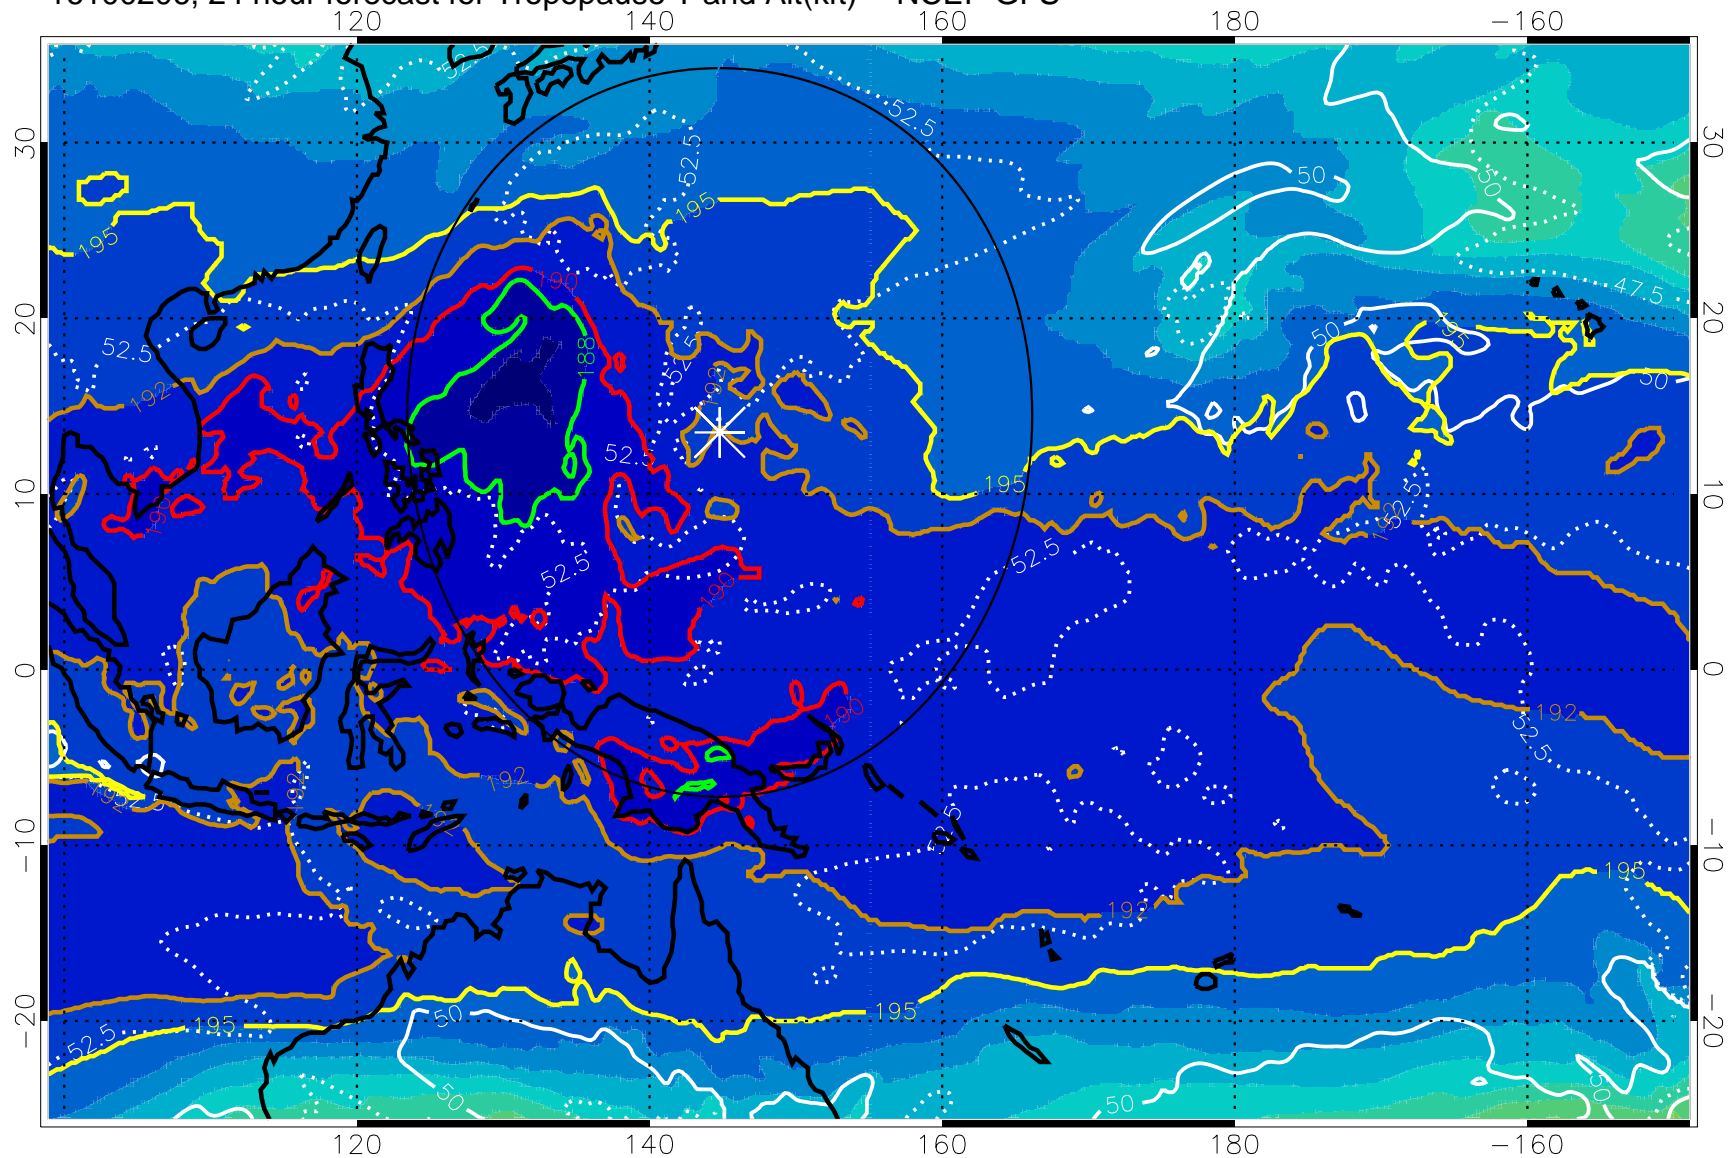

16100206, 24 hour forecast for Tropopause T and Alt(kft) -- NCEP GFS

190 200 210 220 230

Tropopause T, K

Tropopause Altitude in kft (white)

192.5K Isotherm 195K Isotherm
187.5K Isotherm 190K Isotherm

Range ring of 2304 km