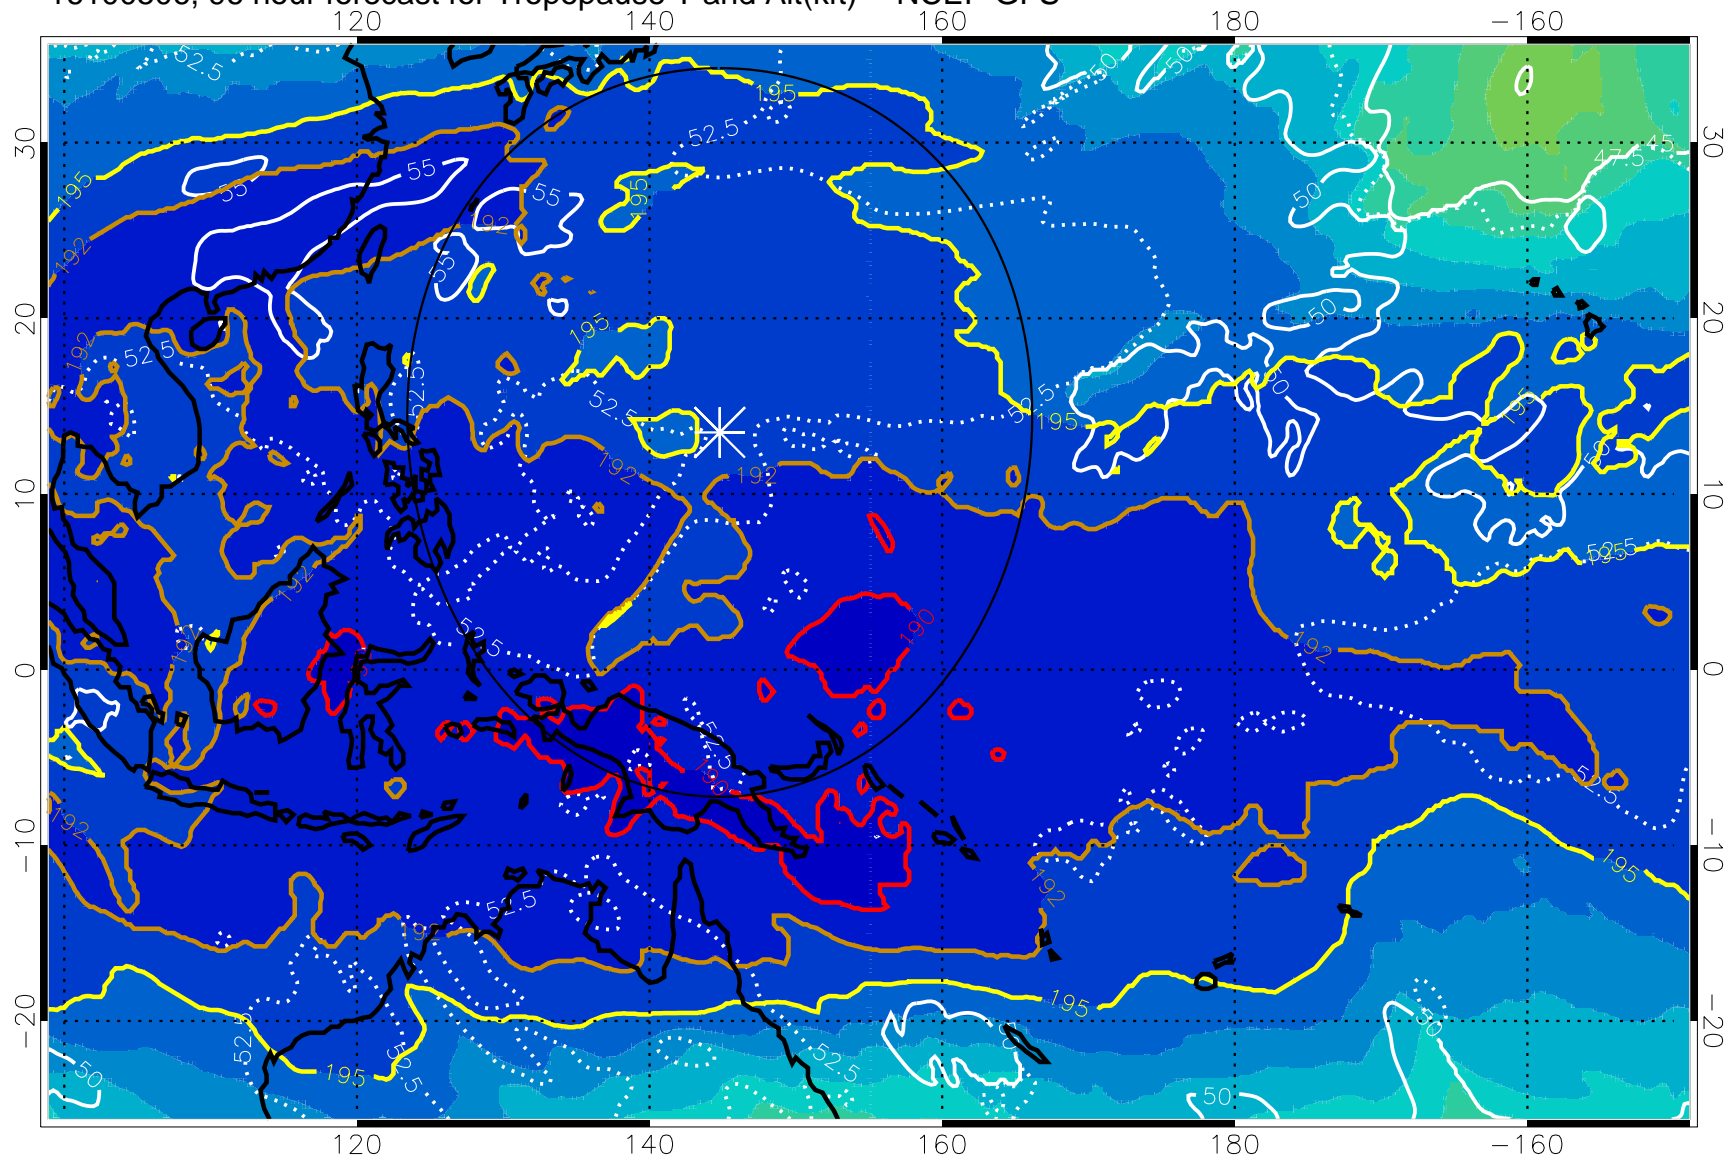

16100418, 84 hour forecast for Tropopause T and Alt(kft) -- NCEP GFS

Tropopause Altitude in kft (white)

192.5K Isotherm 195K Isotherm
187.5K Isotherm 190K Isotherm

Range ring of 2304 km

16100500, 90 hour forecast for Tropopause T and Alt(kft) -- NCEP GFS

190 200 210 220 230
Tropopause T, K

Tropopause Altitude in kft (white)

192.5K Isotherm 195K Isotherm
187.5K Isotherm 190K Isotherm

Range ring of 2304 km

16100506, 96 hour forecast for Tropopause T and Alt(kft) -- NCEP GFS