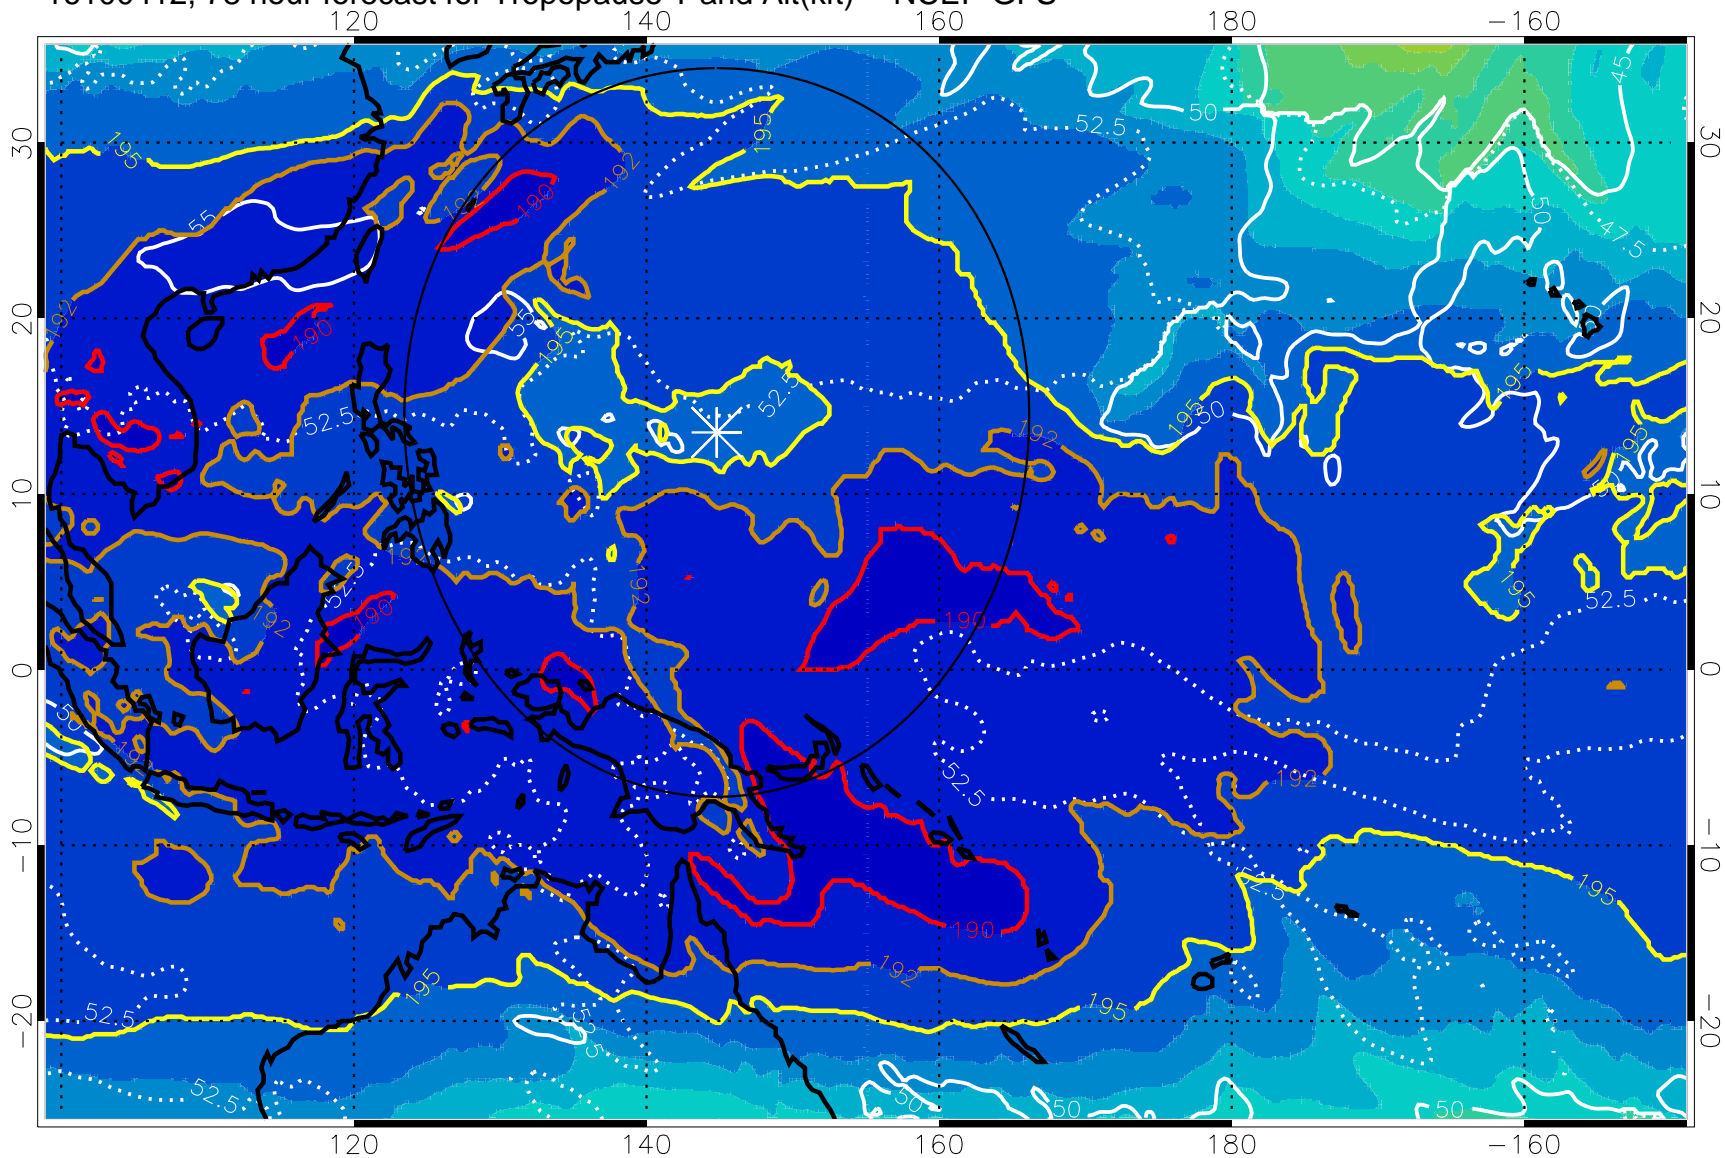

16100412, 78 hour forecast for Tropopause T and Alt(kft) -- NCEP GFS

190 200 210 220 230

Tropopause T, K

Tropopause Altitude in kft (white)

192.5K Isotherm 195K Isotherm
187.5K Isotherm 190K Isotherm

Range ring of 2304 km