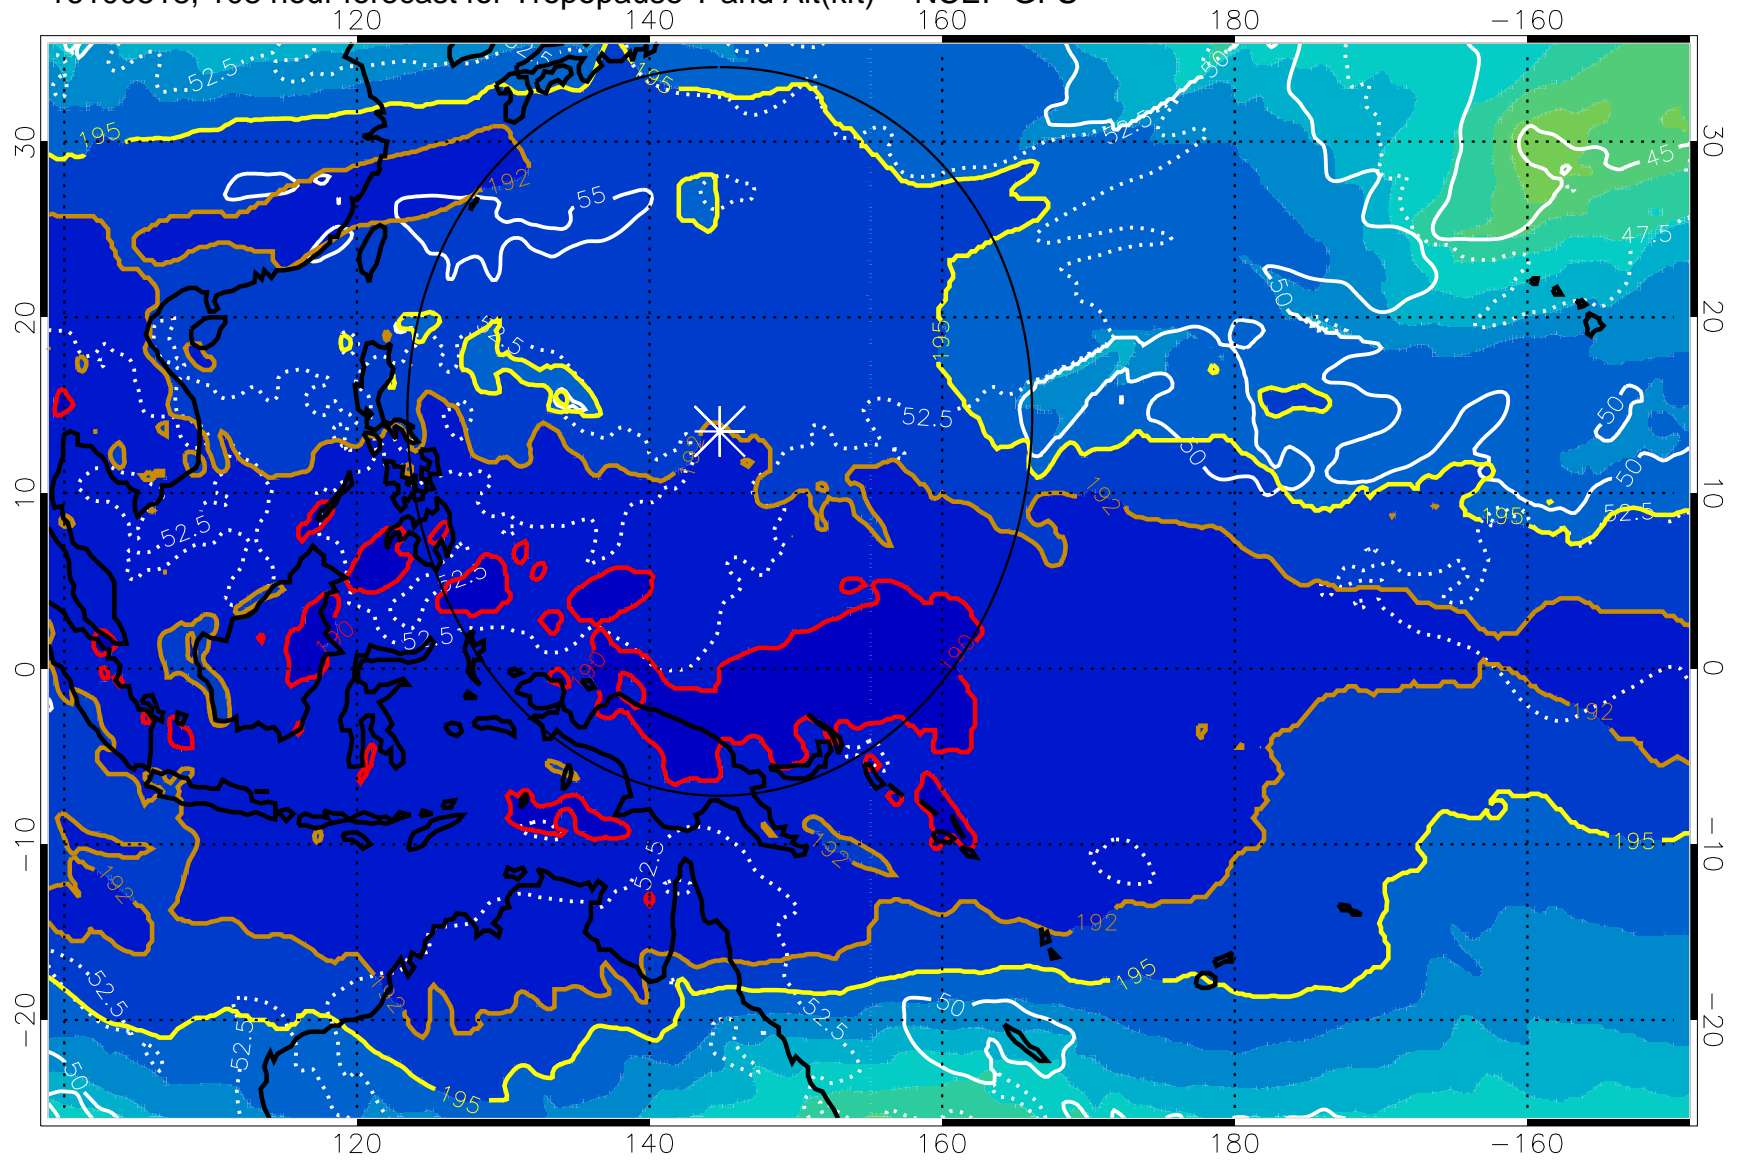

190 200 210 220 230
Tropopause T, K

Tropopause Altitude in kft (white)

192.5K Isotherm 195K Isotherm
187.5K Isotherm 190K Isotherm

Range ring of 2304 km

16100512, 102 hour forecast for Tropopause T and Alt(kft) -- NCEP GFS

190 200 210 220 230
Tropopause T, K

Tropopause Altitude in kft (white)

192.5K Isotherm 195K Isotherm
187.5K Isotherm 190K Isotherm

Range ring of 2304 km

16100518, 108 hour forecast for Tropopause T and Alt(kft) -- NCEP GFS