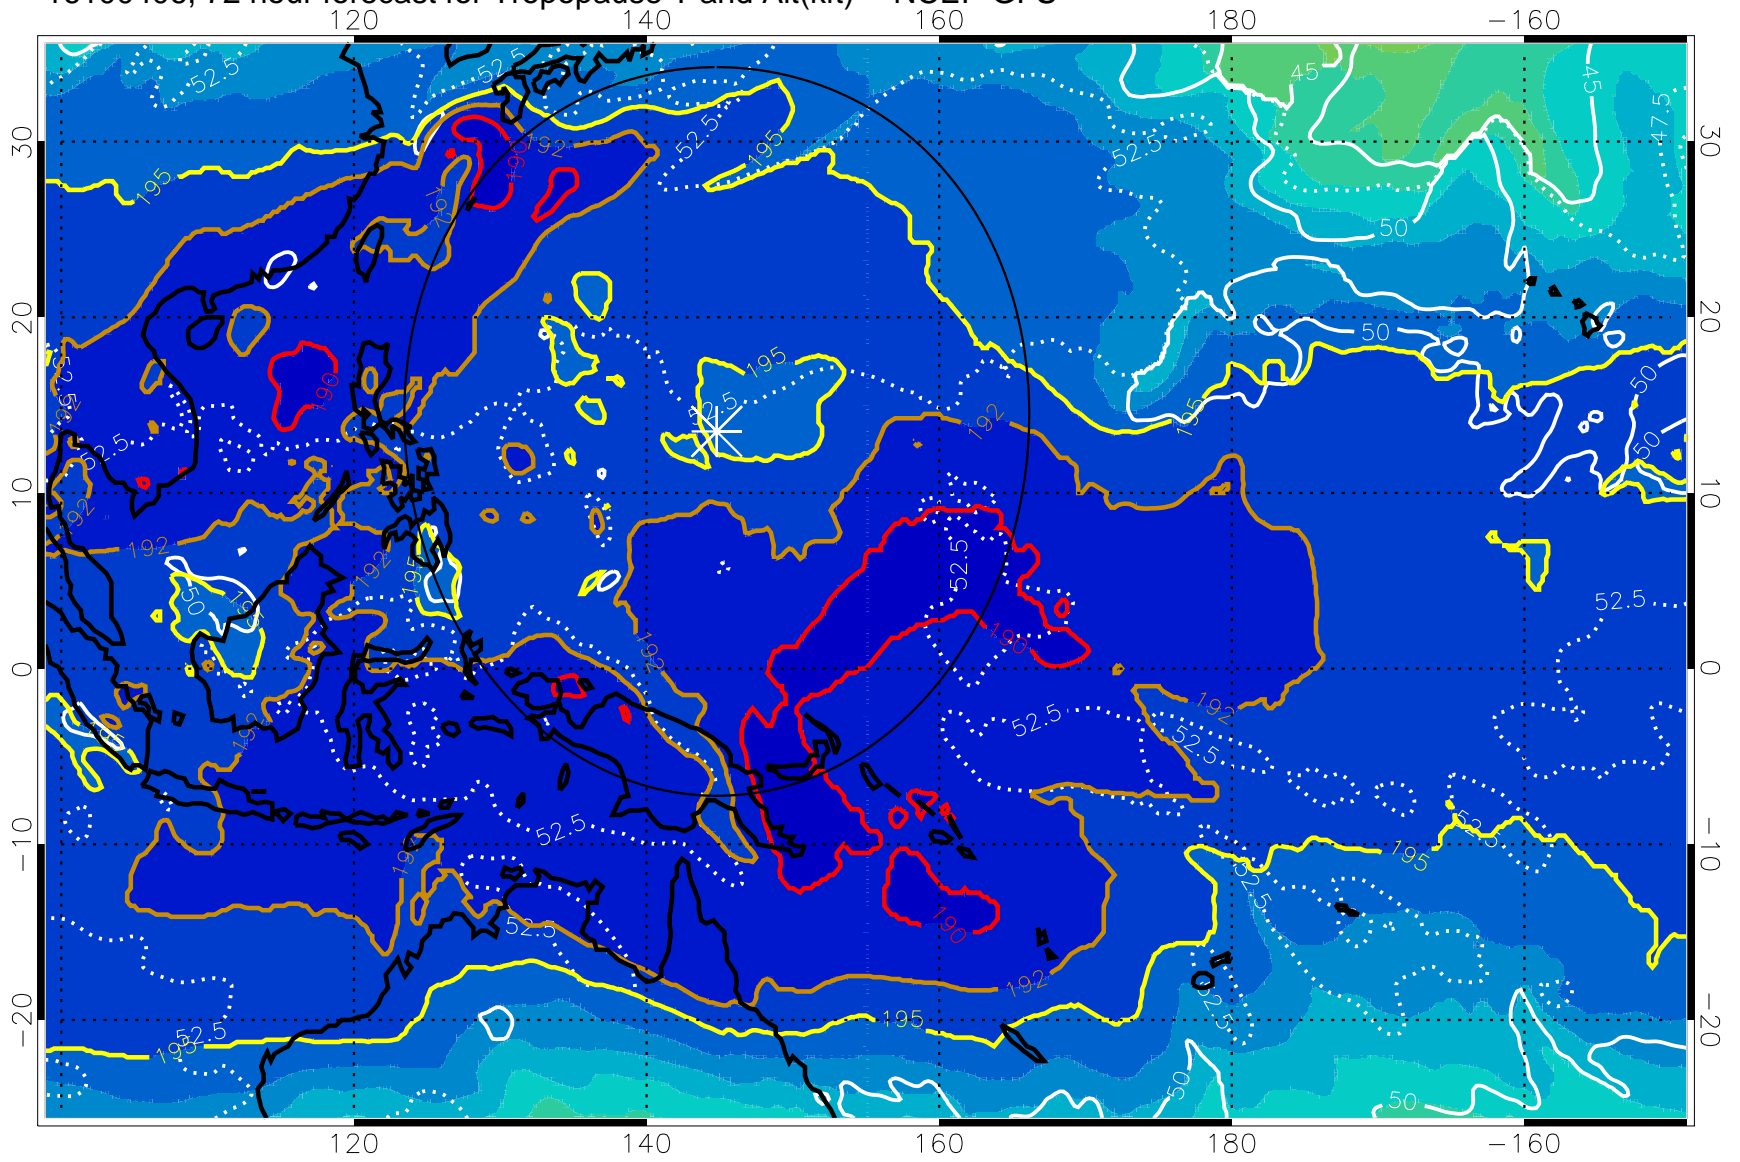

16100406, 72 hour forecast for Tropopause T and Alt(kft) -- NCEP GFS

190   200   210   220   230
Tropopause T, K

Tropopause Altitude in kft (white)

192.5K Isotherm   195K Isotherm
187.5K Isotherm   190K Isotherm

Range ring of 2304 km