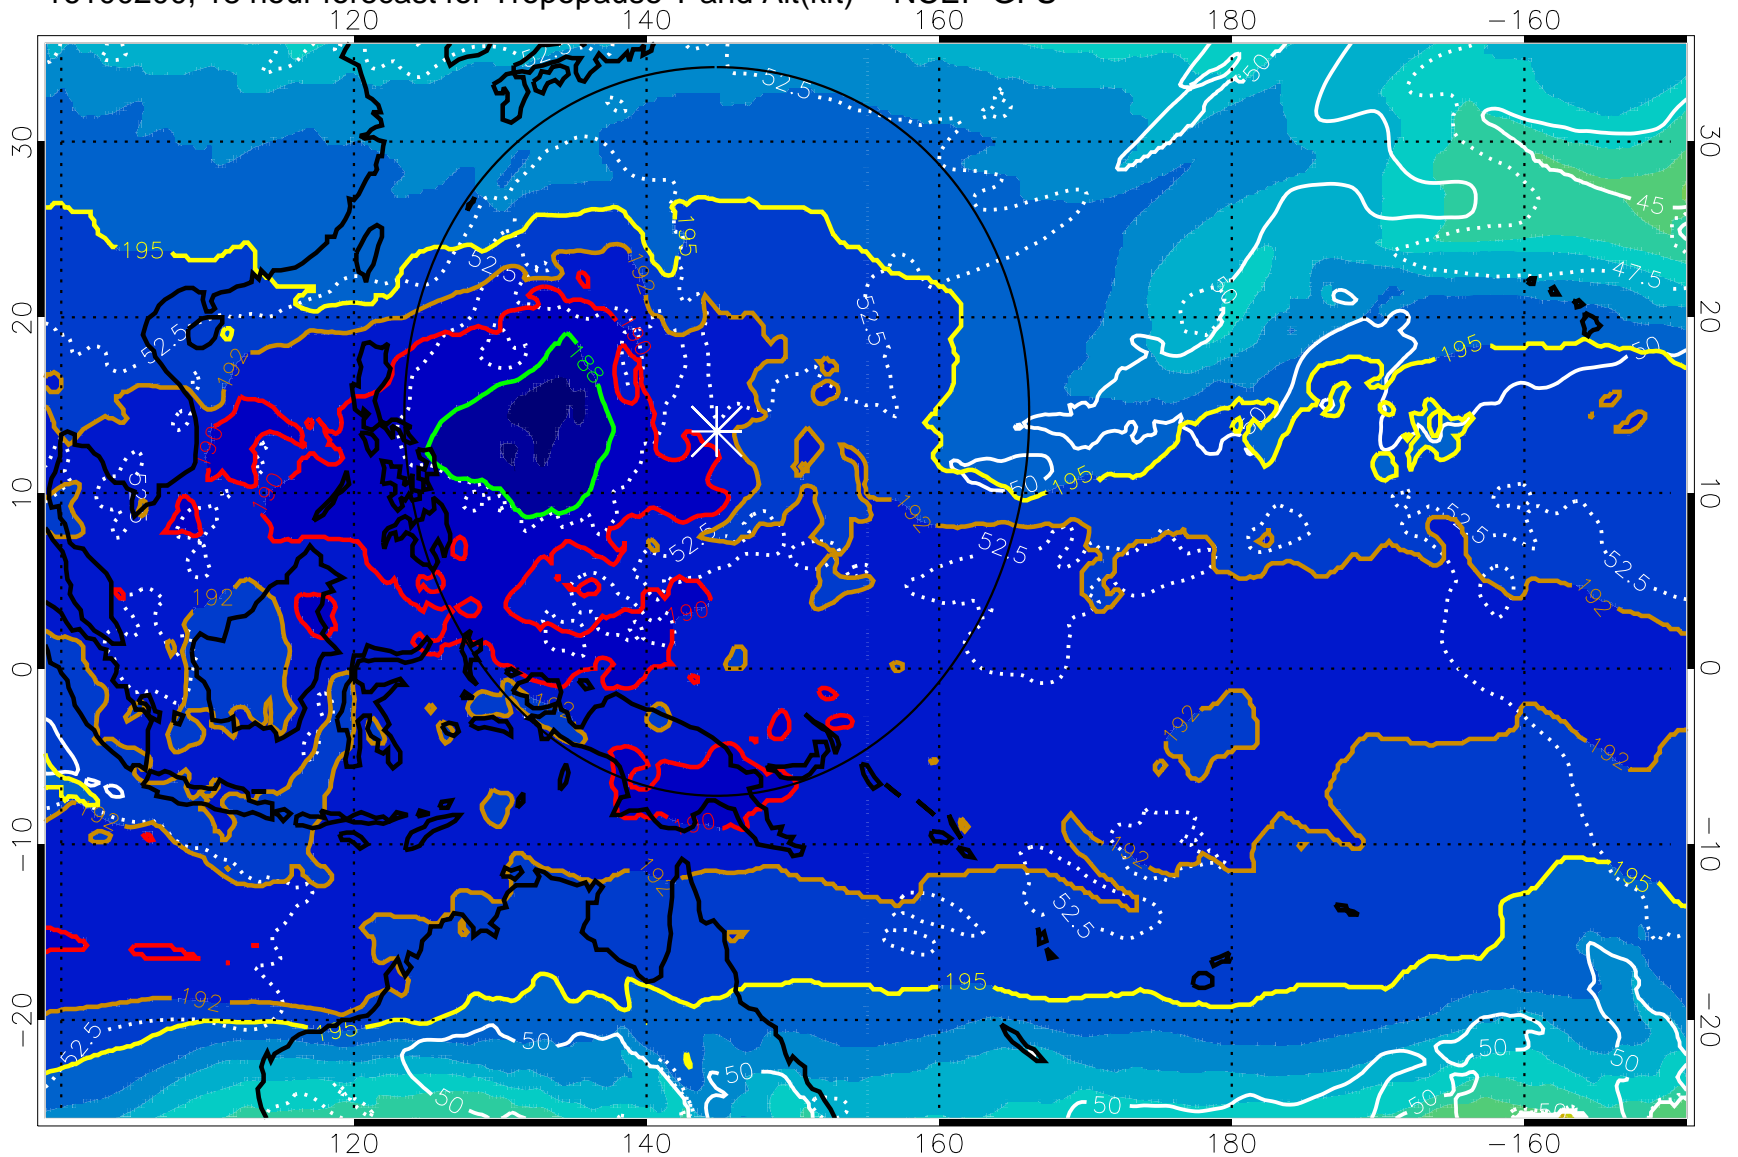

16100118, 12 hour forecast for Tropopause T and Alt(kft) -- NCEP GFS

190 200 210 220 230

Tropopause T, K

Tropopause Altitude in kft (white)

192.5K Isotherm 195K Isotherm

187.5K Isotherm 190K Isotherm

Range ring of 2304 km

16100200, 18 hour forecast for Tropopause T and Alt(kft) -- NCEP GFS

190 200 210 220 230

Tropopause T, K

Tropopause Altitude in kft (white)

192.5K Isotherm 195K Isotherm

187.5K Isotherm 190K Isotherm

Range ring of 2304 km