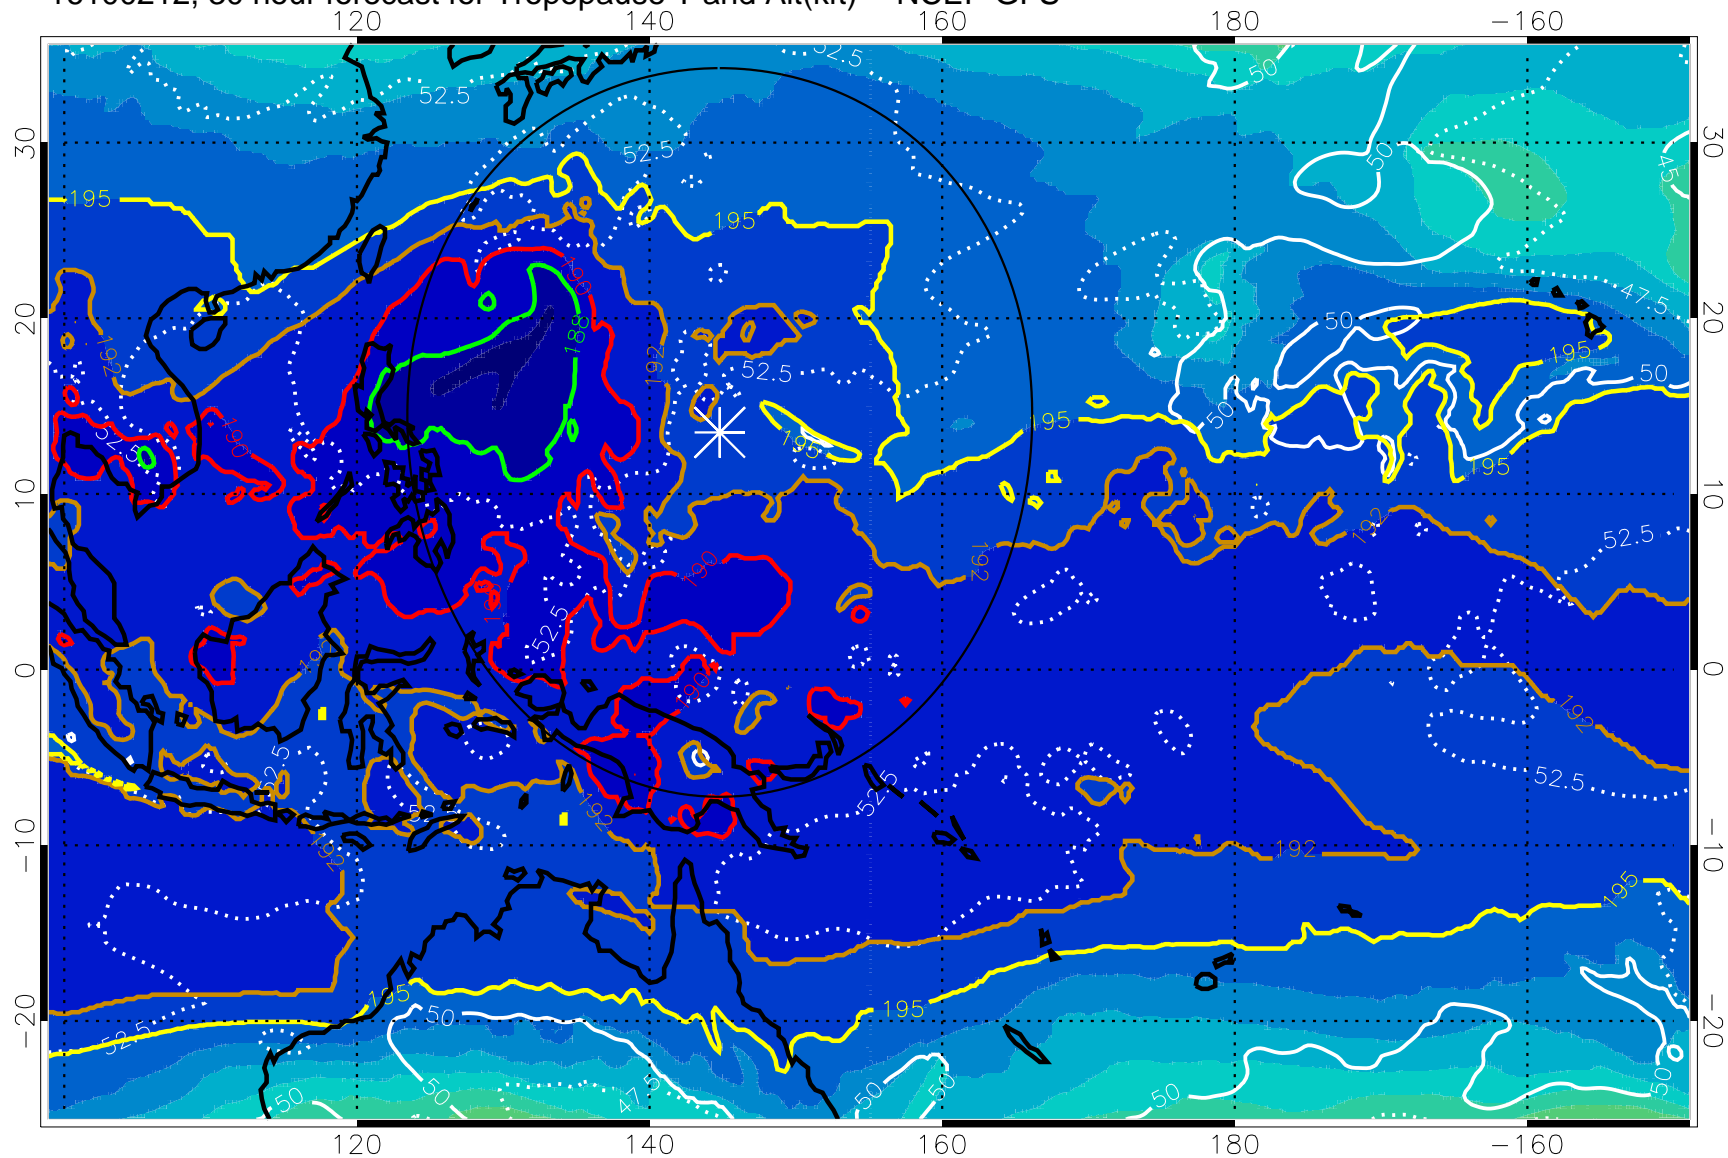

16100212, 30 hour forecast for Tropopause T and Alt(kft) -- NCEP GFS

190 200 210 220 230

Tropopause T, K

Tropopause Altitude in kft (white)

192.5K Isotherm 195K Isotherm

187.5K Isotherm 190K Isotherm

Range ring of 2304 km