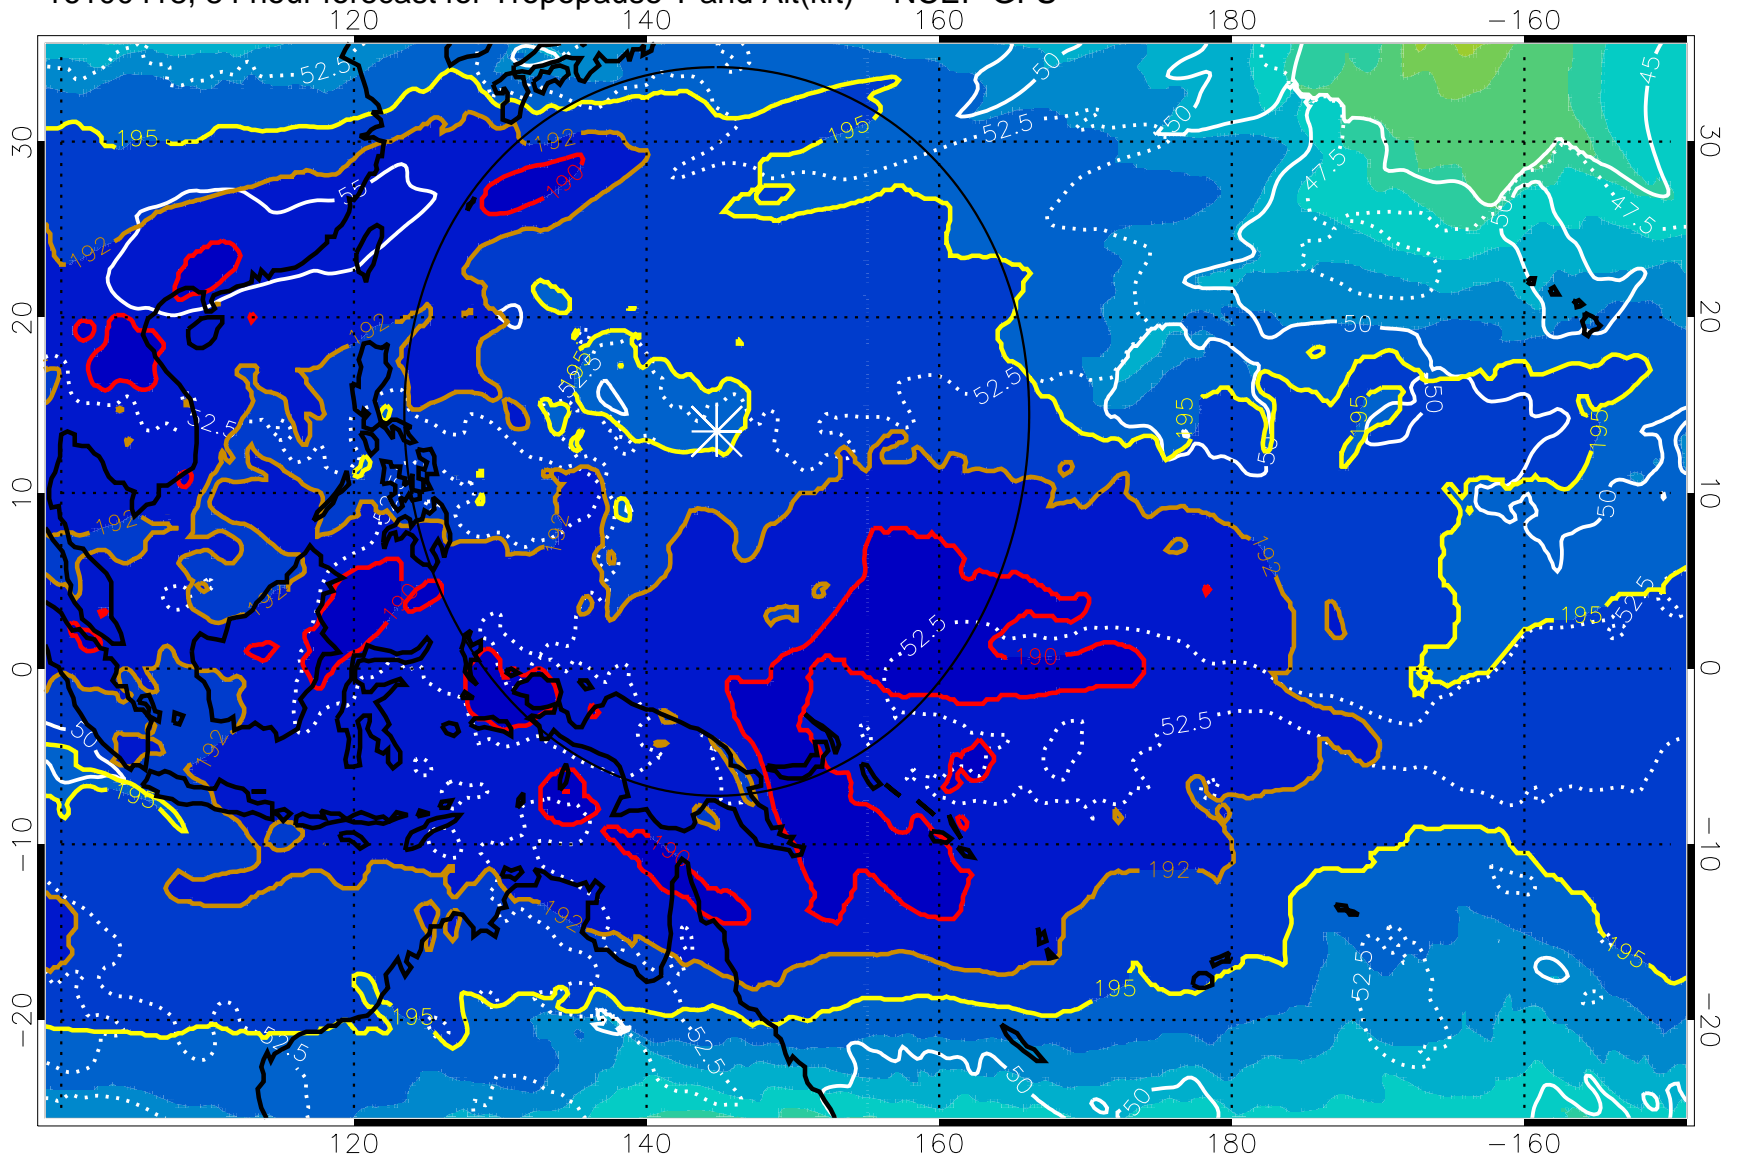

16100418, 84 hour forecast for Tropopause T and Alt(kft) -- NCEP GFS

Tropopause Altitude in kft (white)

192.5K Isotherm 195K Isotherm
187.5K Isotherm 190K Isotherm

Range ring of 2304 km