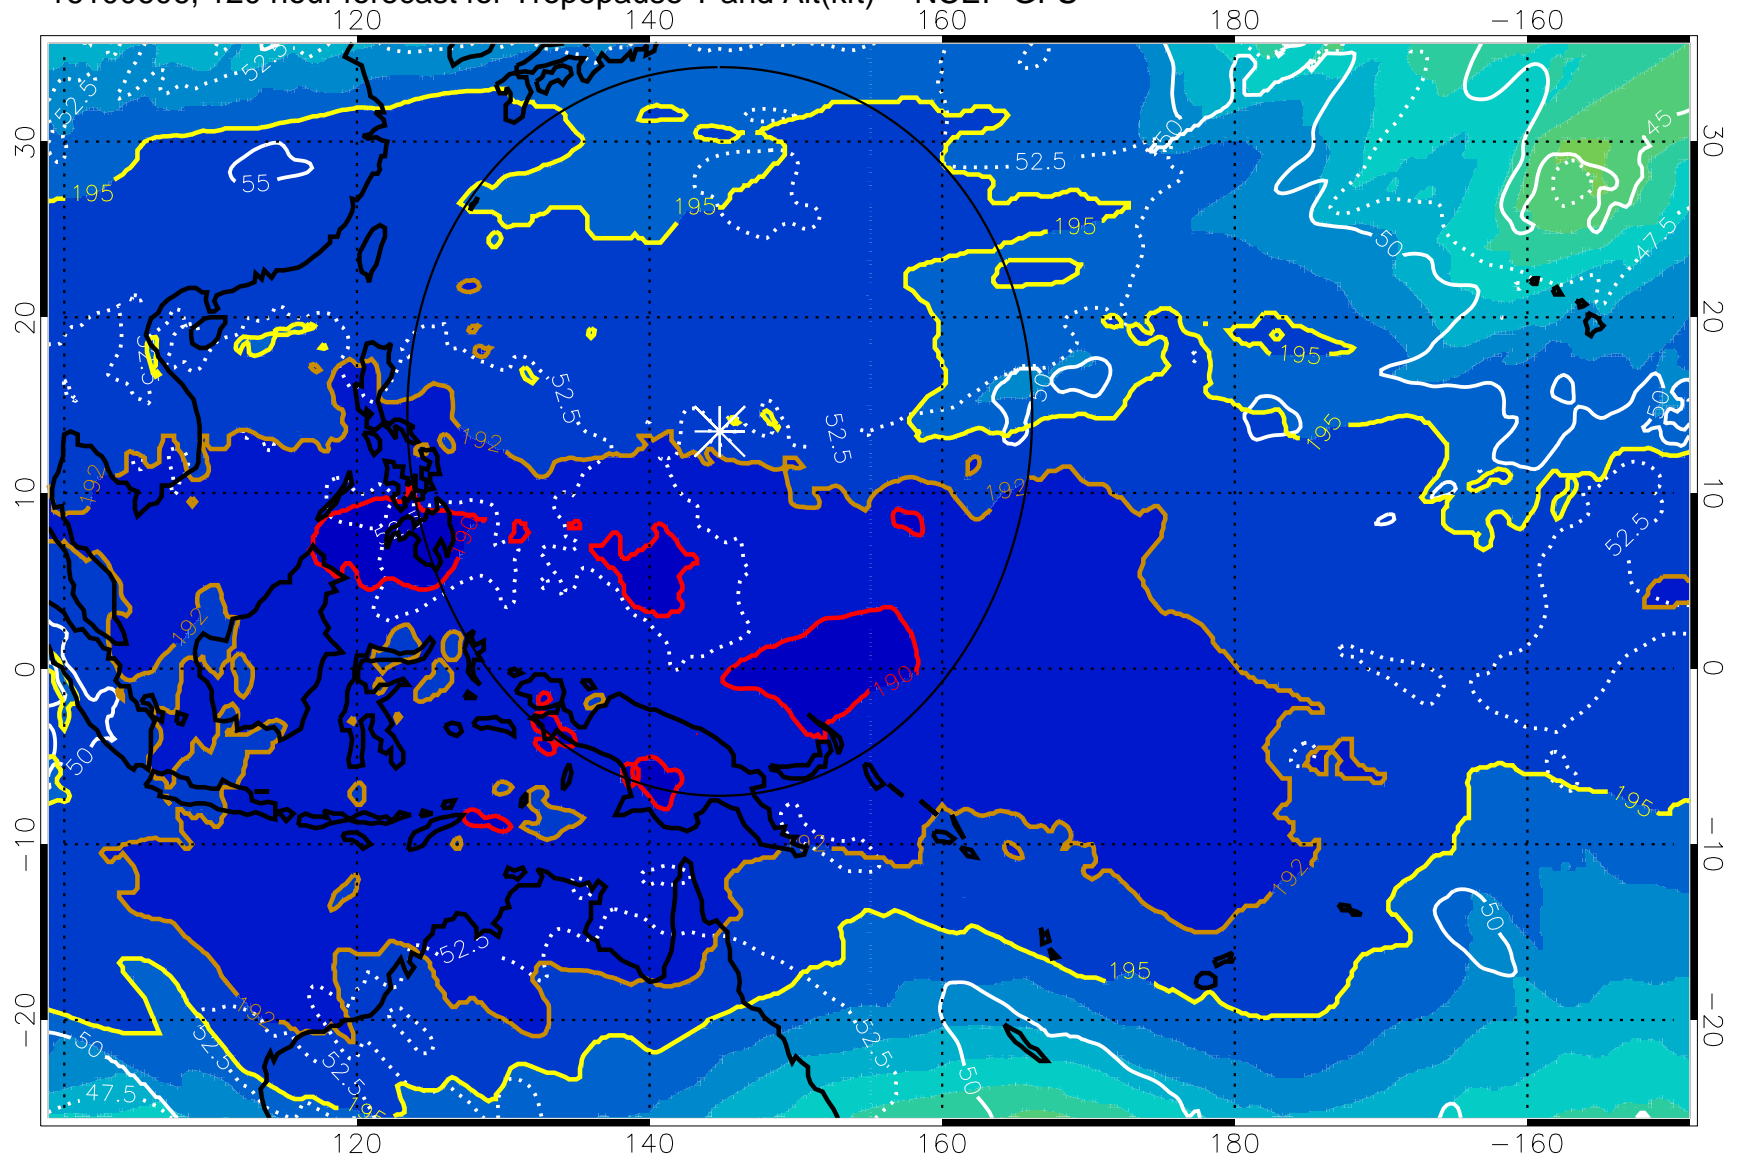

190 200 210 220 230
Tropopause T, K

Tropopause Altitude in kft (white)

192.5K Isotherm 195K Isotherm
187.5K Isotherm 190K Isotherm

Range ring of 2304 km

16100518, 108 hour forecast for Tropopause T and Alt(kft) -- NCEP GFS

190 200 210 220 230

Tropopause T, K

Tropopause Altitude in kft (white)

192.5K Isotherm 195K Isotherm

187.5K Isotherm 190K Isotherm

Range ring of 2304 km

16100600, 114 hour forecast for Tropopause T and Alt(kft) -- NCEP GFS

190 200 210 220 230
Tropopause T, K

Tropopause Altitude in kft (white)

192.5K Isotherm 195K Isotherm
187.5K Isotherm 190K Isotherm

Range ring of 2304 km

16100606, 120 hour forecast for Tropopause T and Alt(kft) -- NCEP GFS