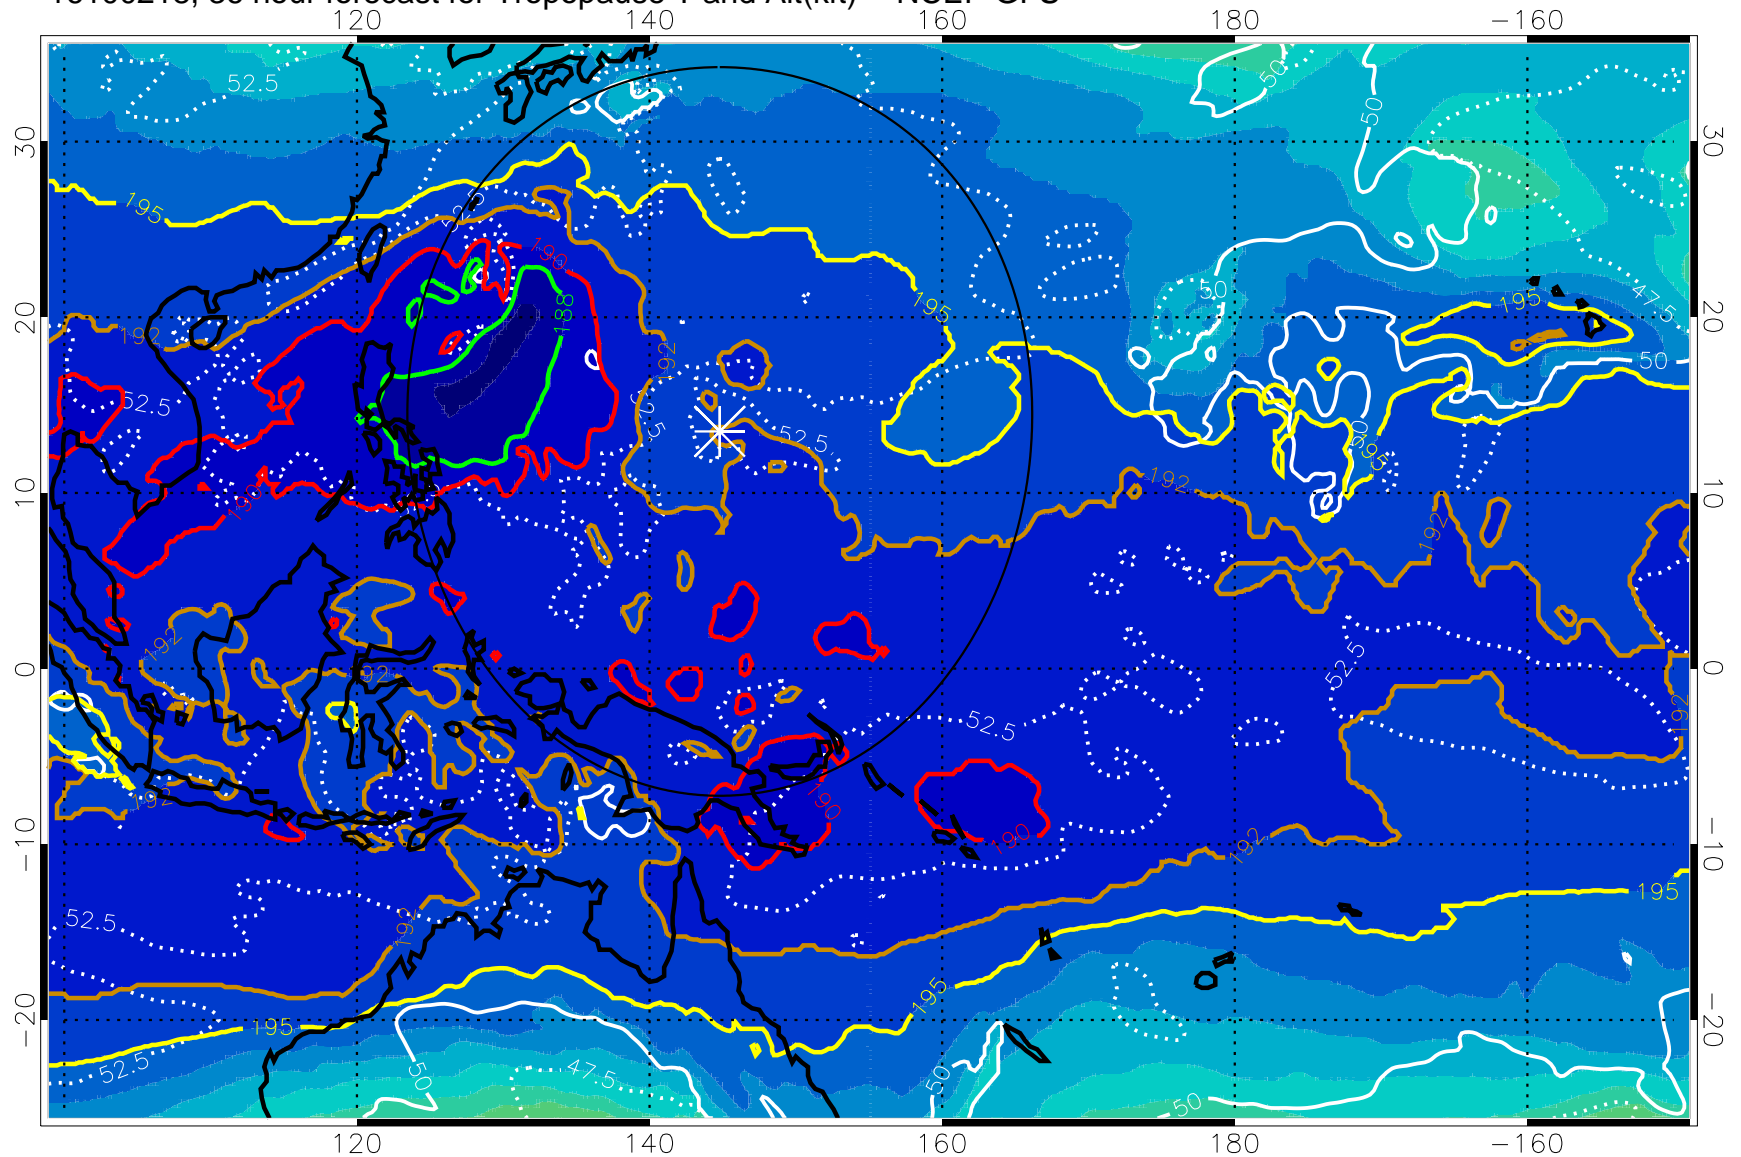

16100212, 30 hour forecast for Tropopause T and Alt(kft) -- NCEP GFS

190 200 210 220 230

Tropopause T, K

Tropopause Altitude in kft (white)

192.5K Isotherm 195K Isotherm

187.5K Isotherm 190K Isotherm

Range ring of 2304 km

16100218, 36 hour forecast for Tropopause T and Alt(kft) -- NCEP GFS

190 200 210 220 230

Tropopause T, K

Tropopause Altitude in kft (white)

192.5K Isotherm 195K Isotherm

187.5K Isotherm 190K Isotherm

Range ring of 2304 km