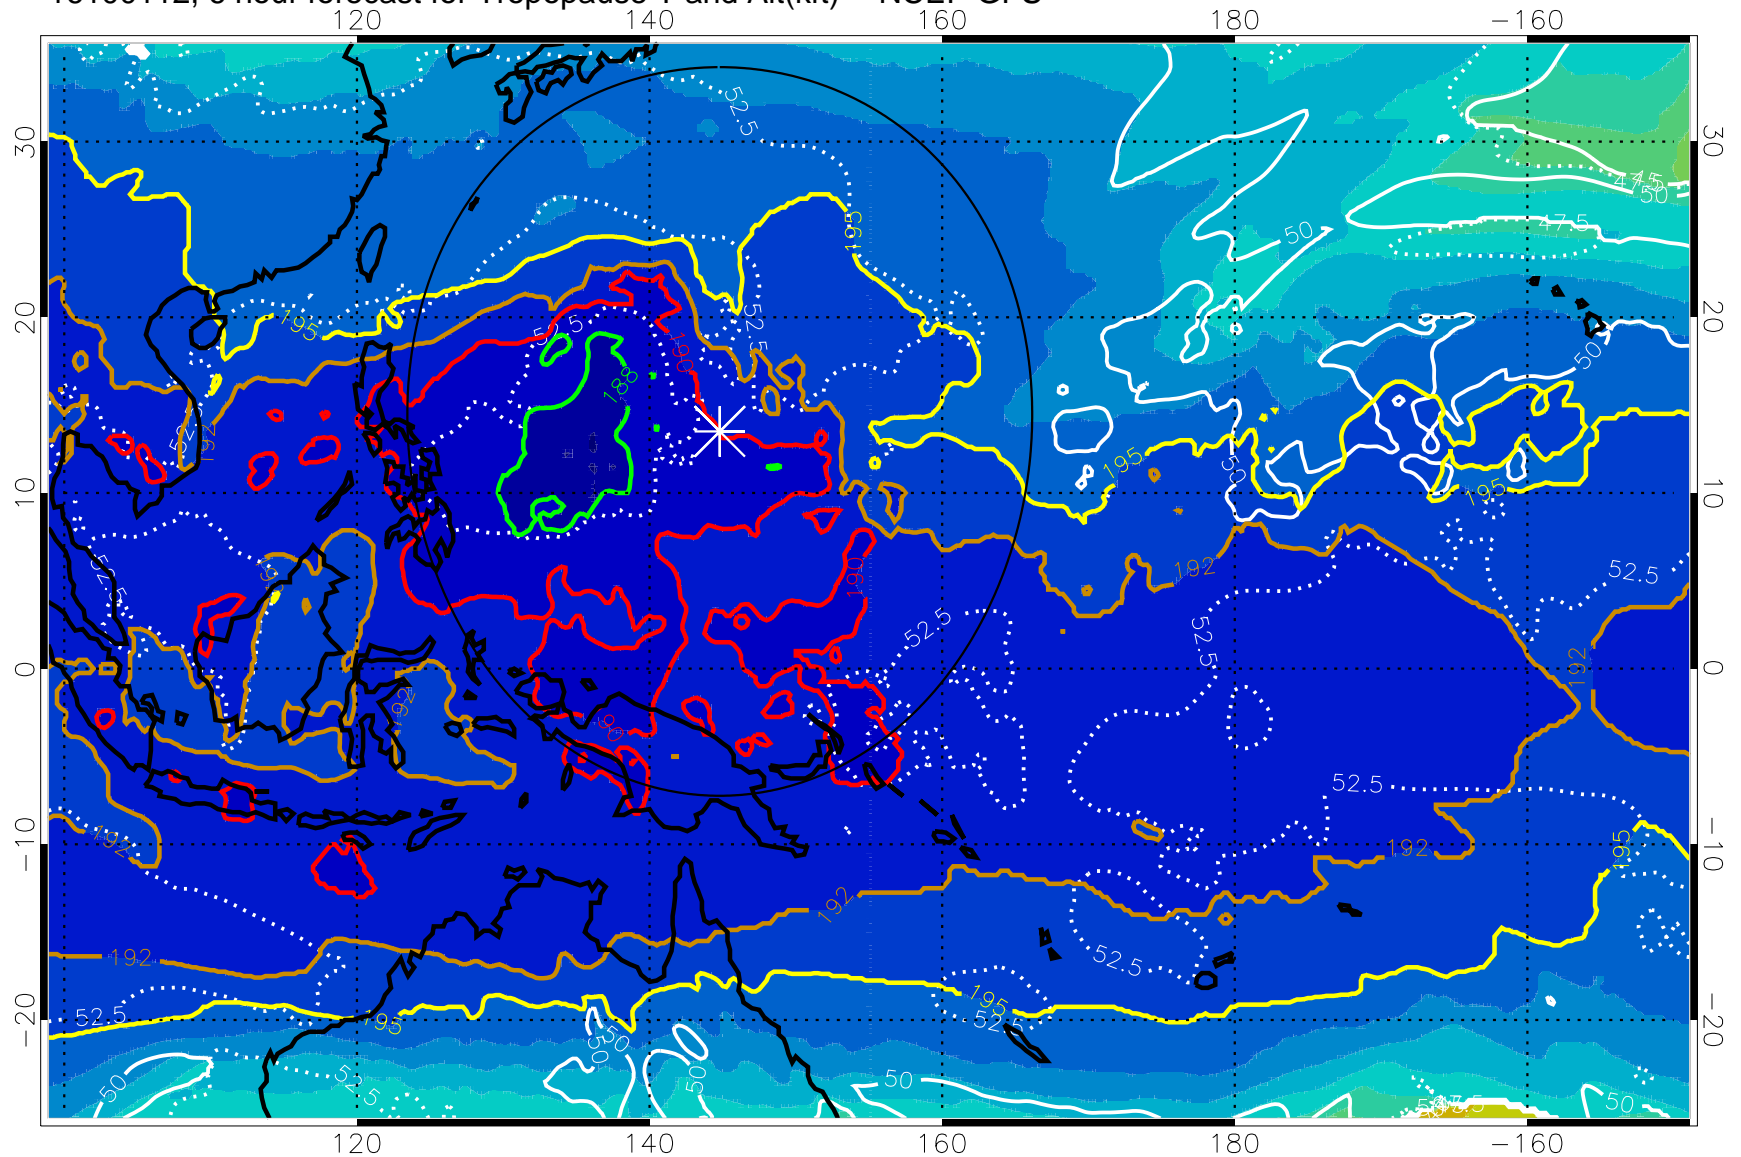

16100112, 6 hour forecast for Tropopause T and Alt(kft) -- NCEP GFS

190 200 210 220 230
Tropopause T, K

Tropopause Altitude in kft (white)

192.5K Isotherm 195K Isotherm
187.5K Isotherm 190K Isotherm

Range ring of 2304 km