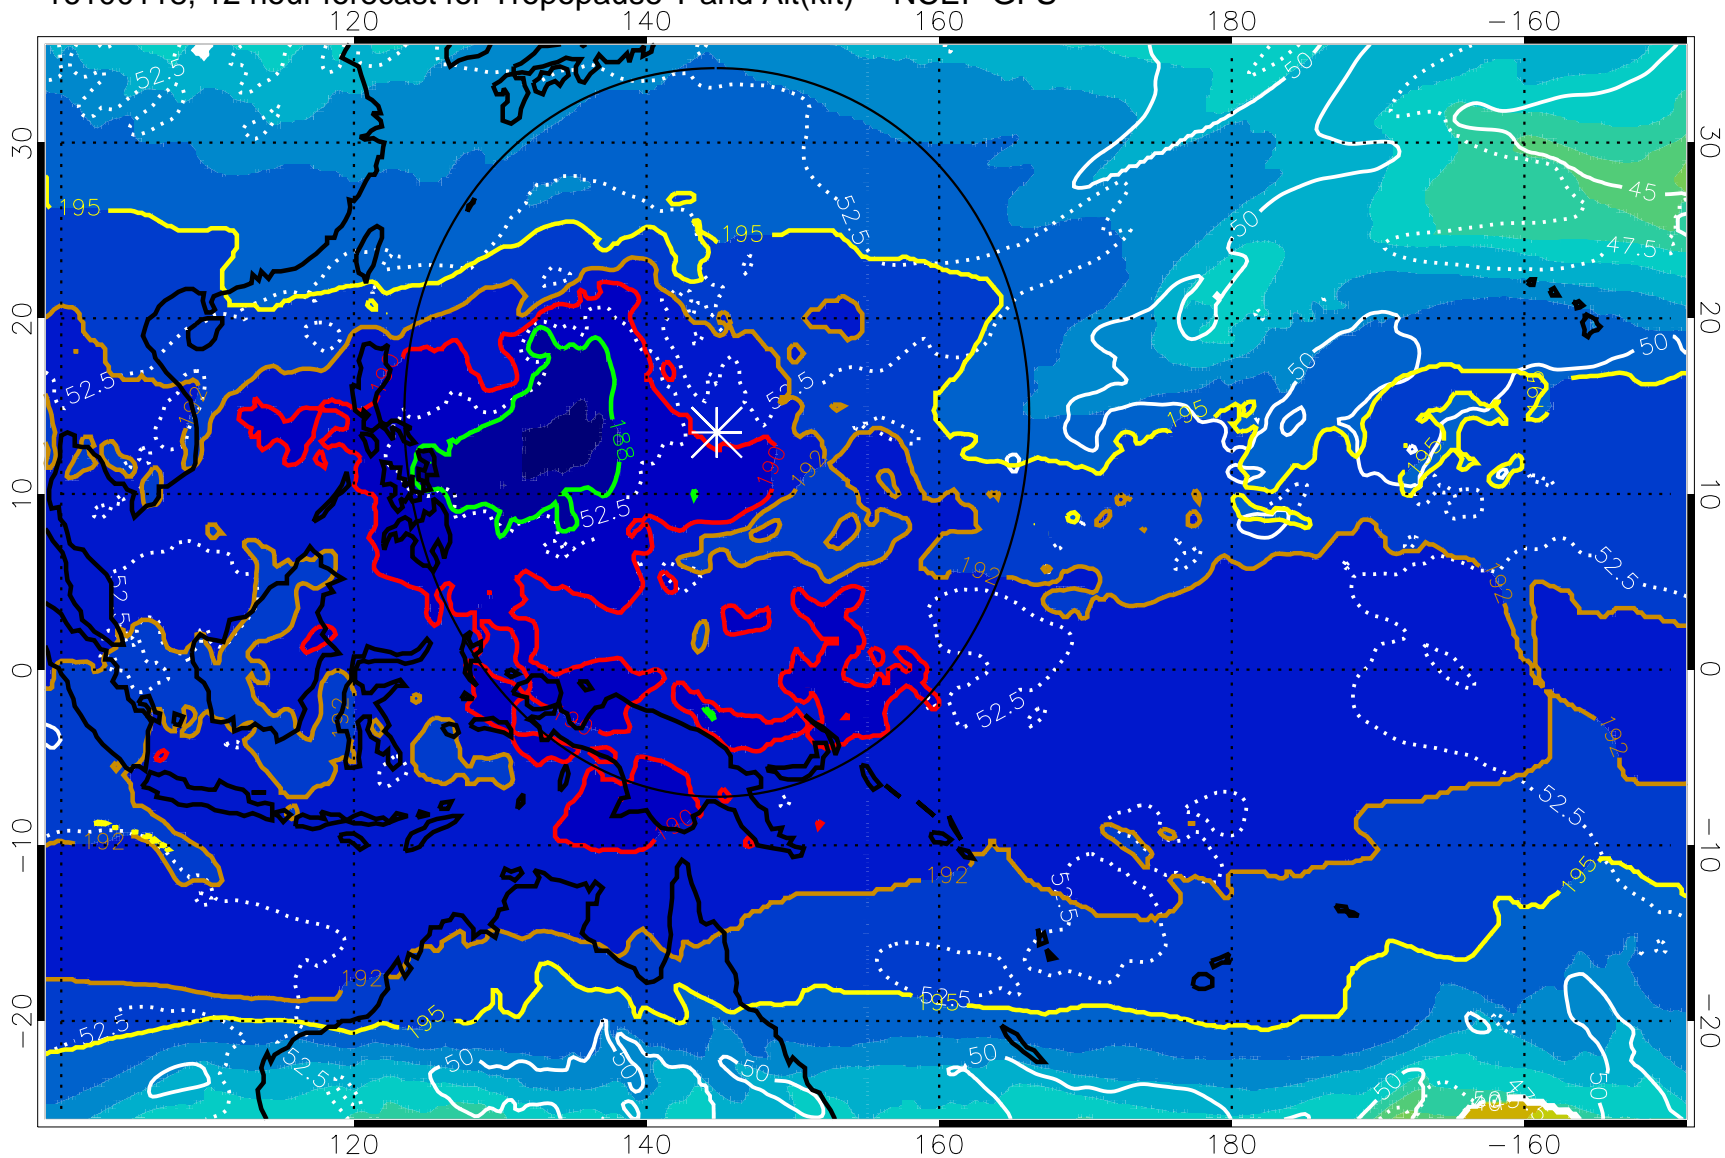

16100112, 6 hour forecast for Tropopause T and Alt(kft) -- NCEP GFS

190 200 210 220 230
Tropopause T, K

Tropopause Altitude in kft (white)

192.5K Isotherm 195K Isotherm
187.5K Isotherm 190K Isotherm

Range ring of 2304 km

16100118, 12 hour forecast for Tropopause T and Alt(kft) -- NCEP GFS

190 200 210 220 230

Tropopause T, K

Tropopause Altitude in kft (white)

192.5K Isotherm 195K Isotherm

187.5K Isotherm 190K Isotherm

Range ring of 2304 km