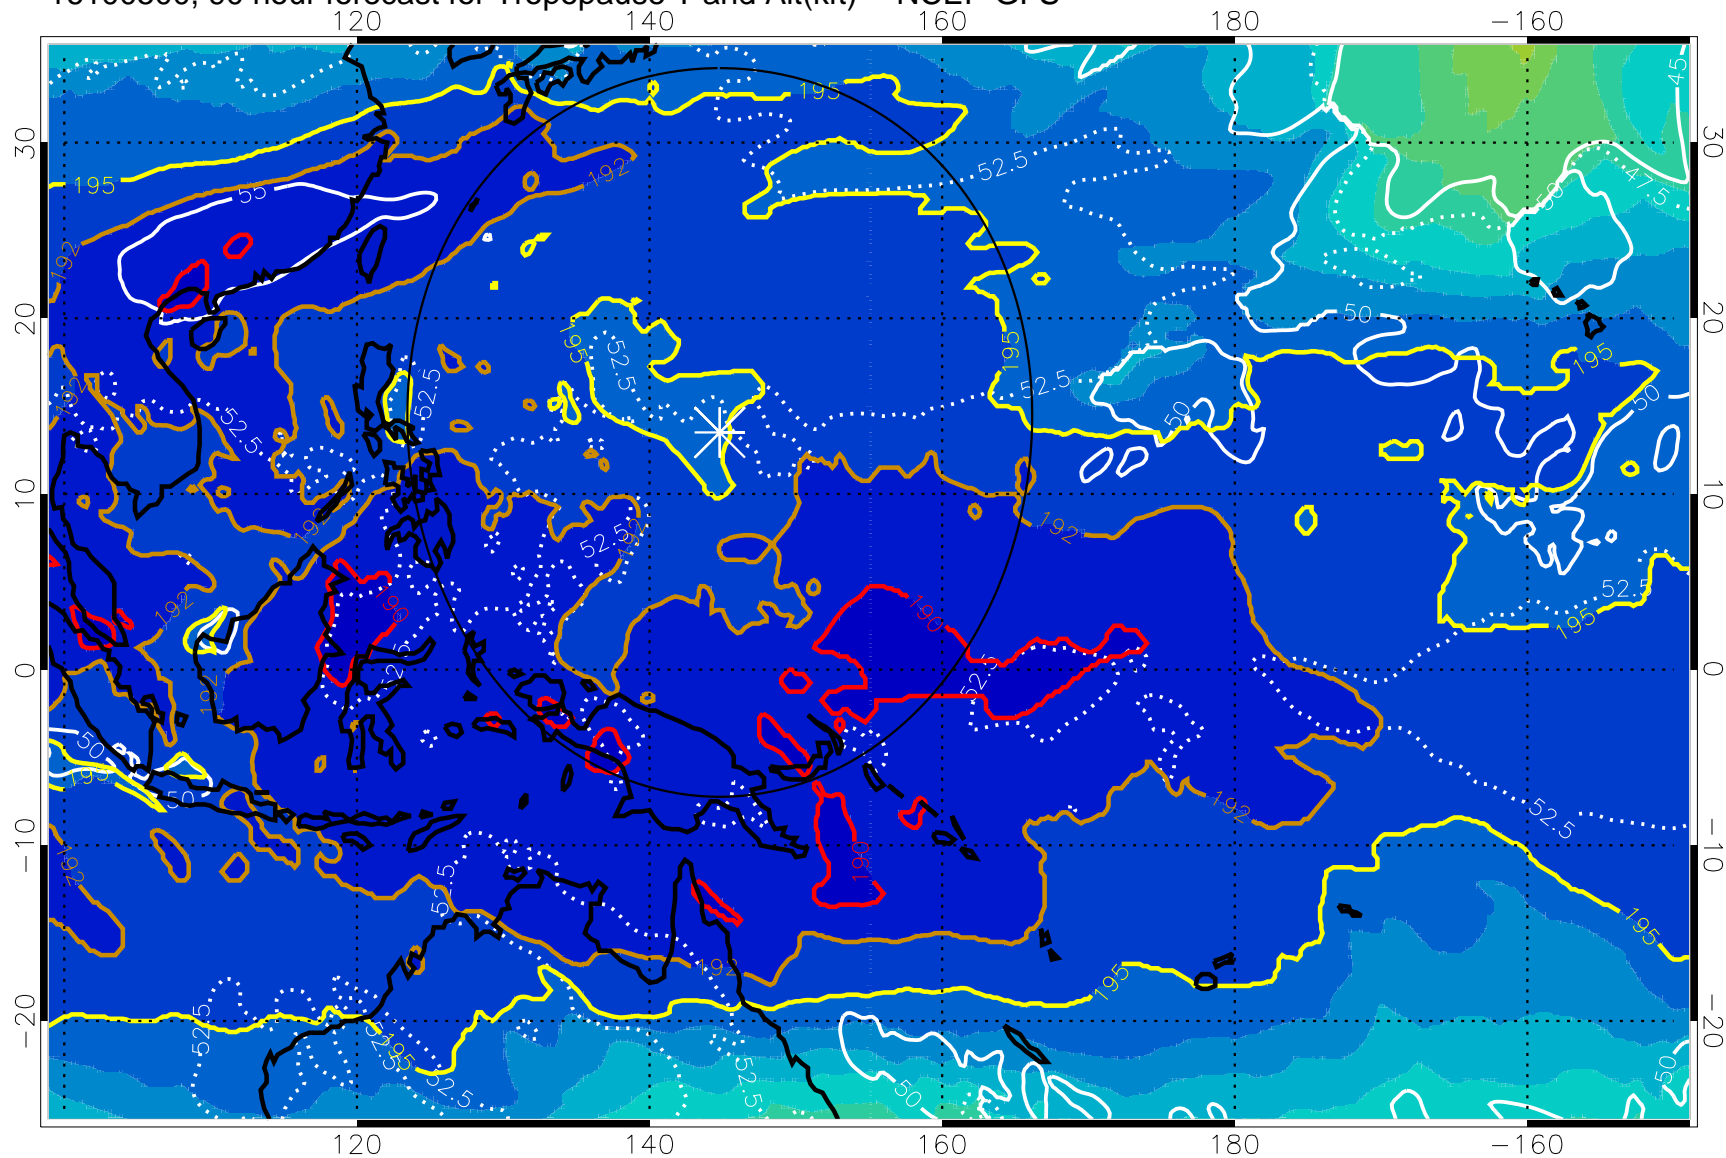

16100418, 84 hour forecast for Tropopause T and Alt(kft) -- NCEP GFS

Tropopause Altitude in kft (white)

192.5K Isotherm 195K Isotherm
187.5K Isotherm 190K Isotherm

Range ring of 2304 km

16100500, 90 hour forecast for Tropopause T and Alt(kft) -- NCEP GFS

190 200 210 220 230
Tropopause T, K

Tropopause Altitude in kft (white)

192.5K Isotherm 195K Isotherm
187.5K Isotherm 190K Isotherm

Range ring of 2304 km

16100506, 96 hour forecast for Tropopause T and Alt(kft) -- NCEP GFS