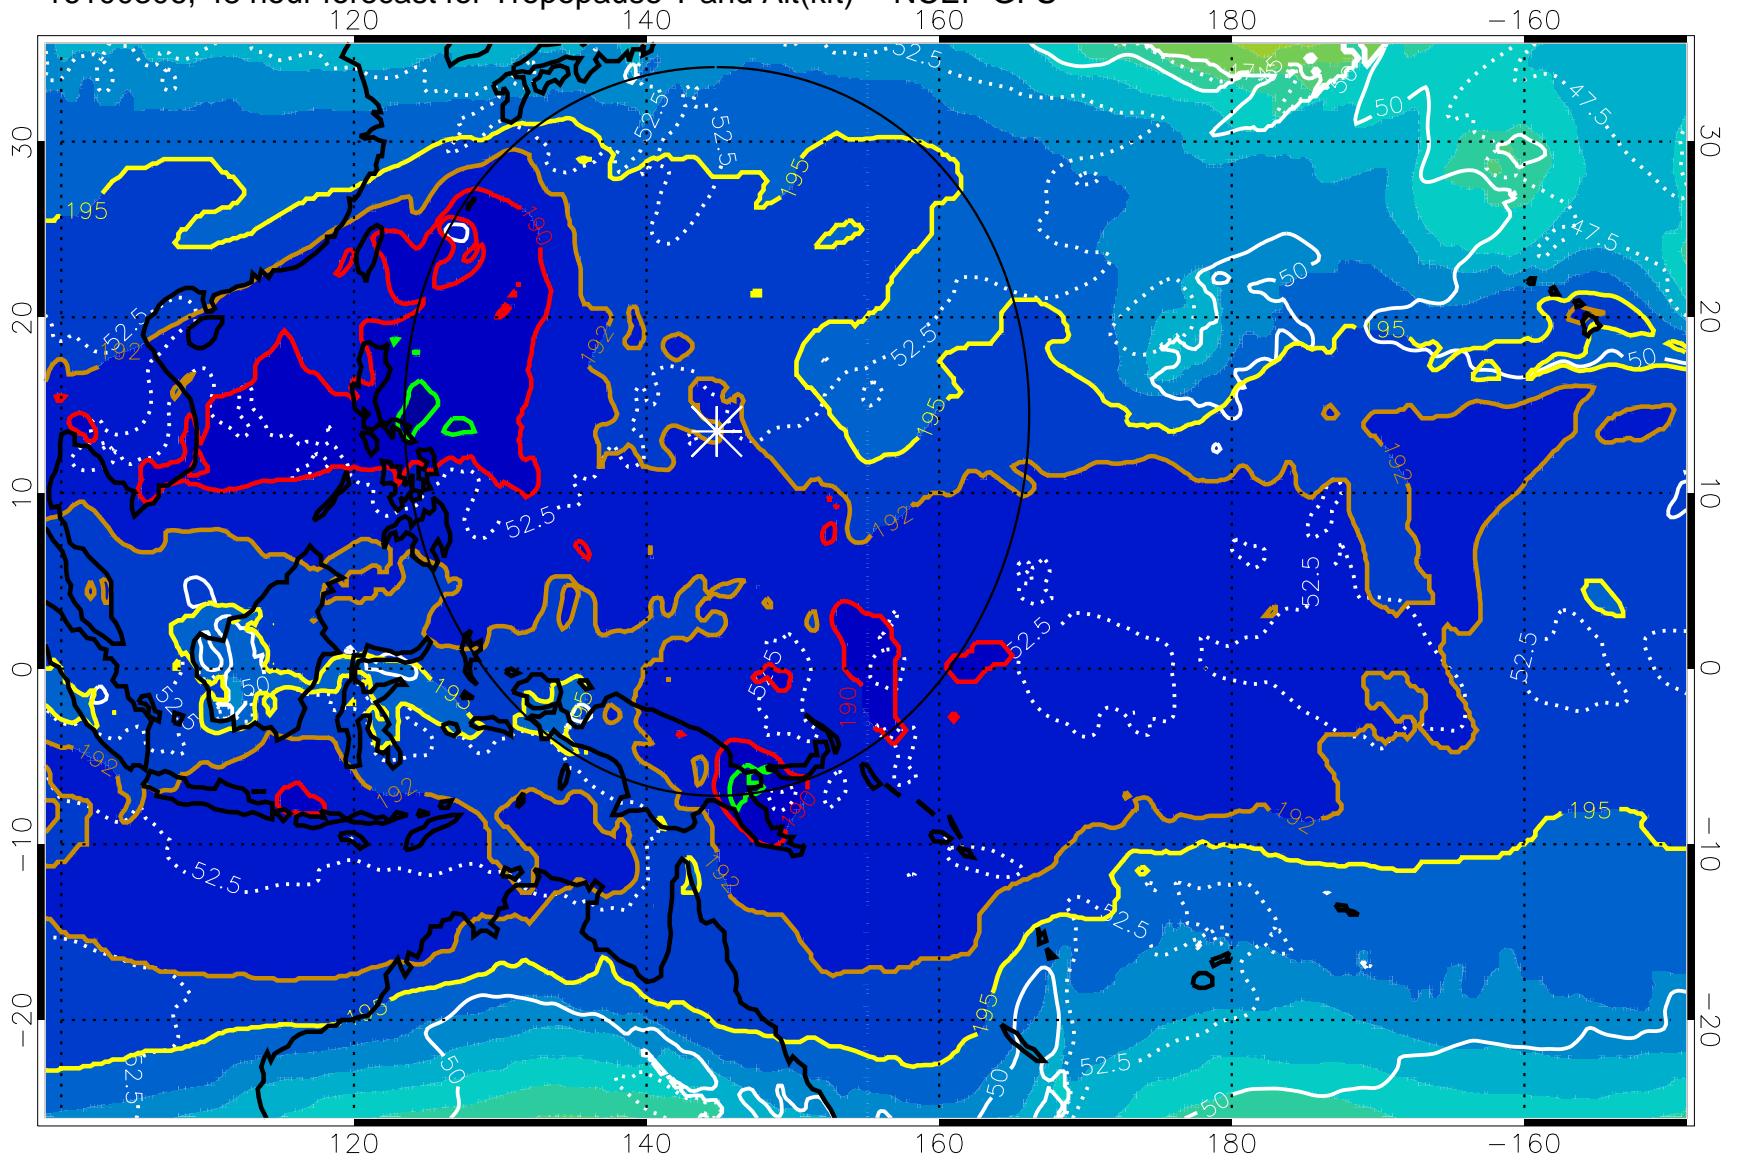

16100306, 48 hour forecast for Tropopause T and Alt(kft) -- NCEP GFS

190 200 210 220 230

Tropopause T, K

Tropopause Altitude in kft (white)

192.5K Isotherm 195K Isotherm

187.5K Isotherm 190K Isotherm

Range ring of 2304 km