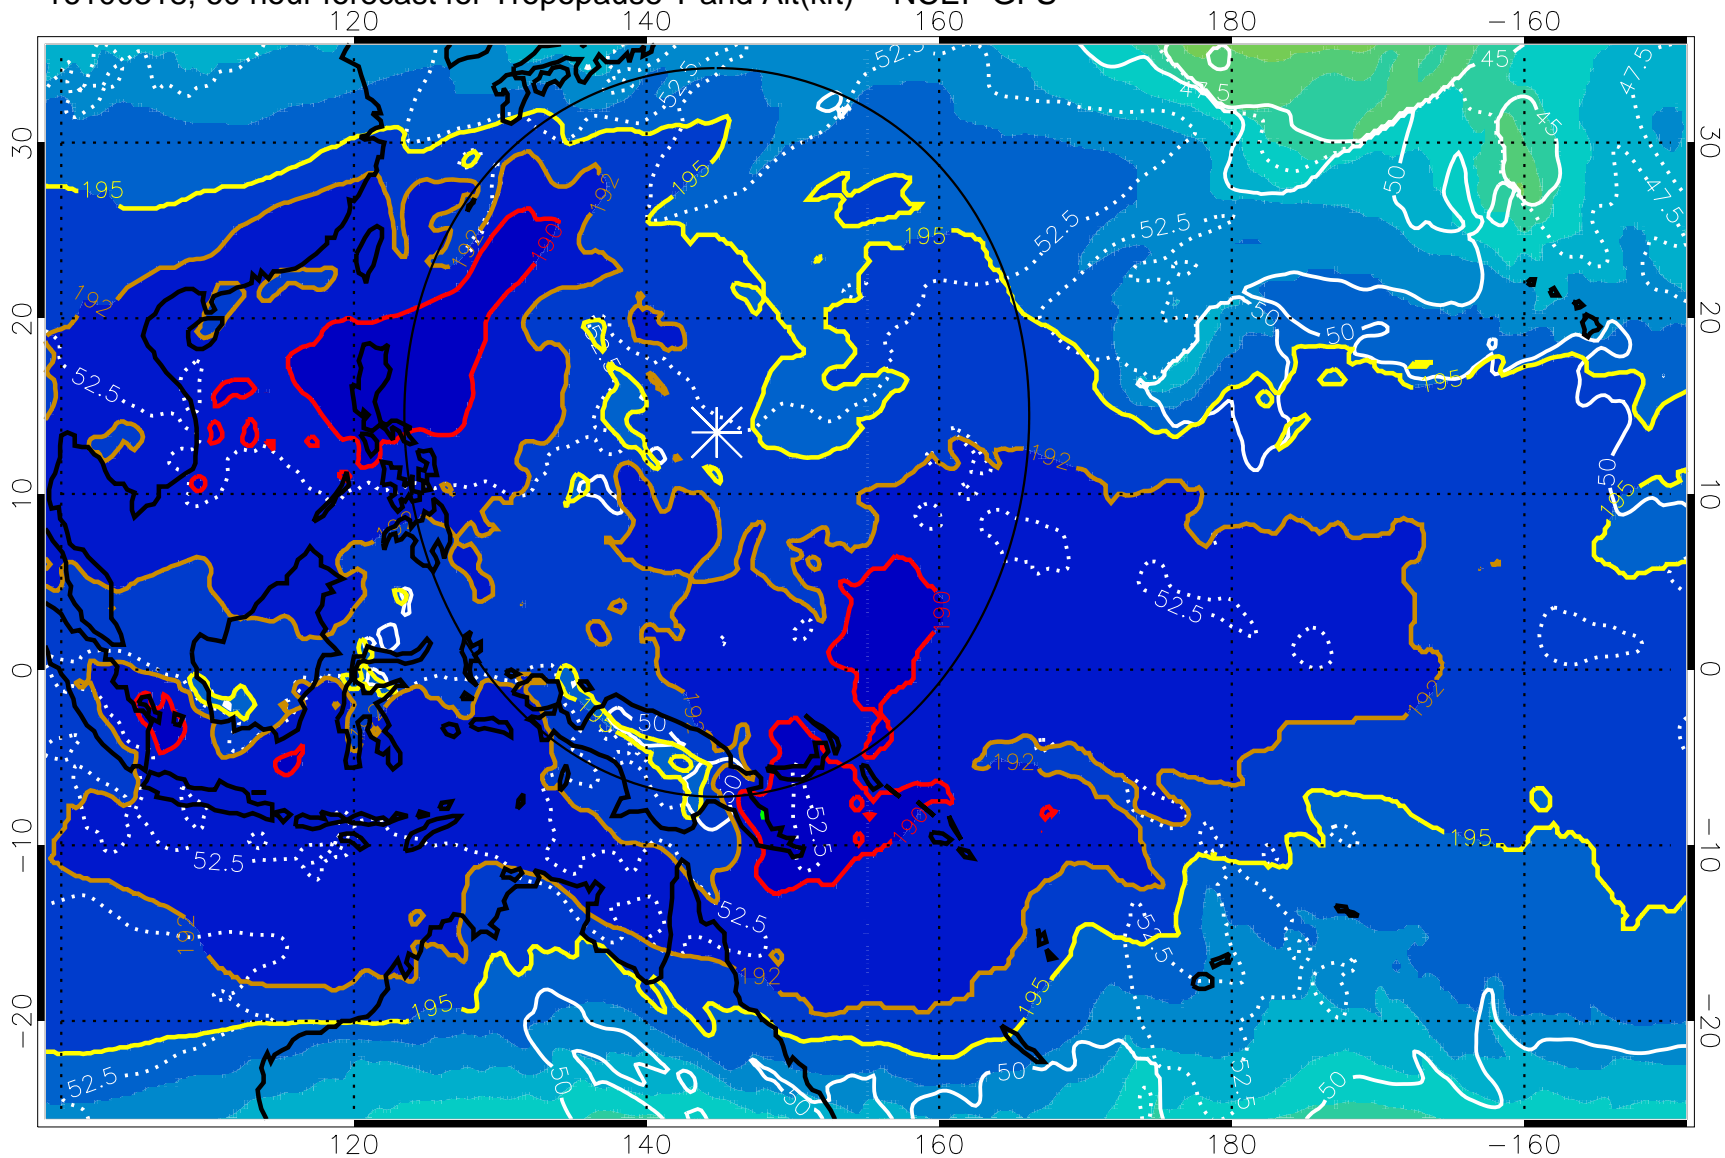

16100318, 60 hour forecast for Tropopause T and Alt(kft) -- NCEP GFS

190 200 210 220 230

Tropopause T, K

Tropopause Altitude in kft (white)

192.5K Isotherm 195K Isotherm

187.5K Isotherm 190K Isotherm

Range ring of 2304 km