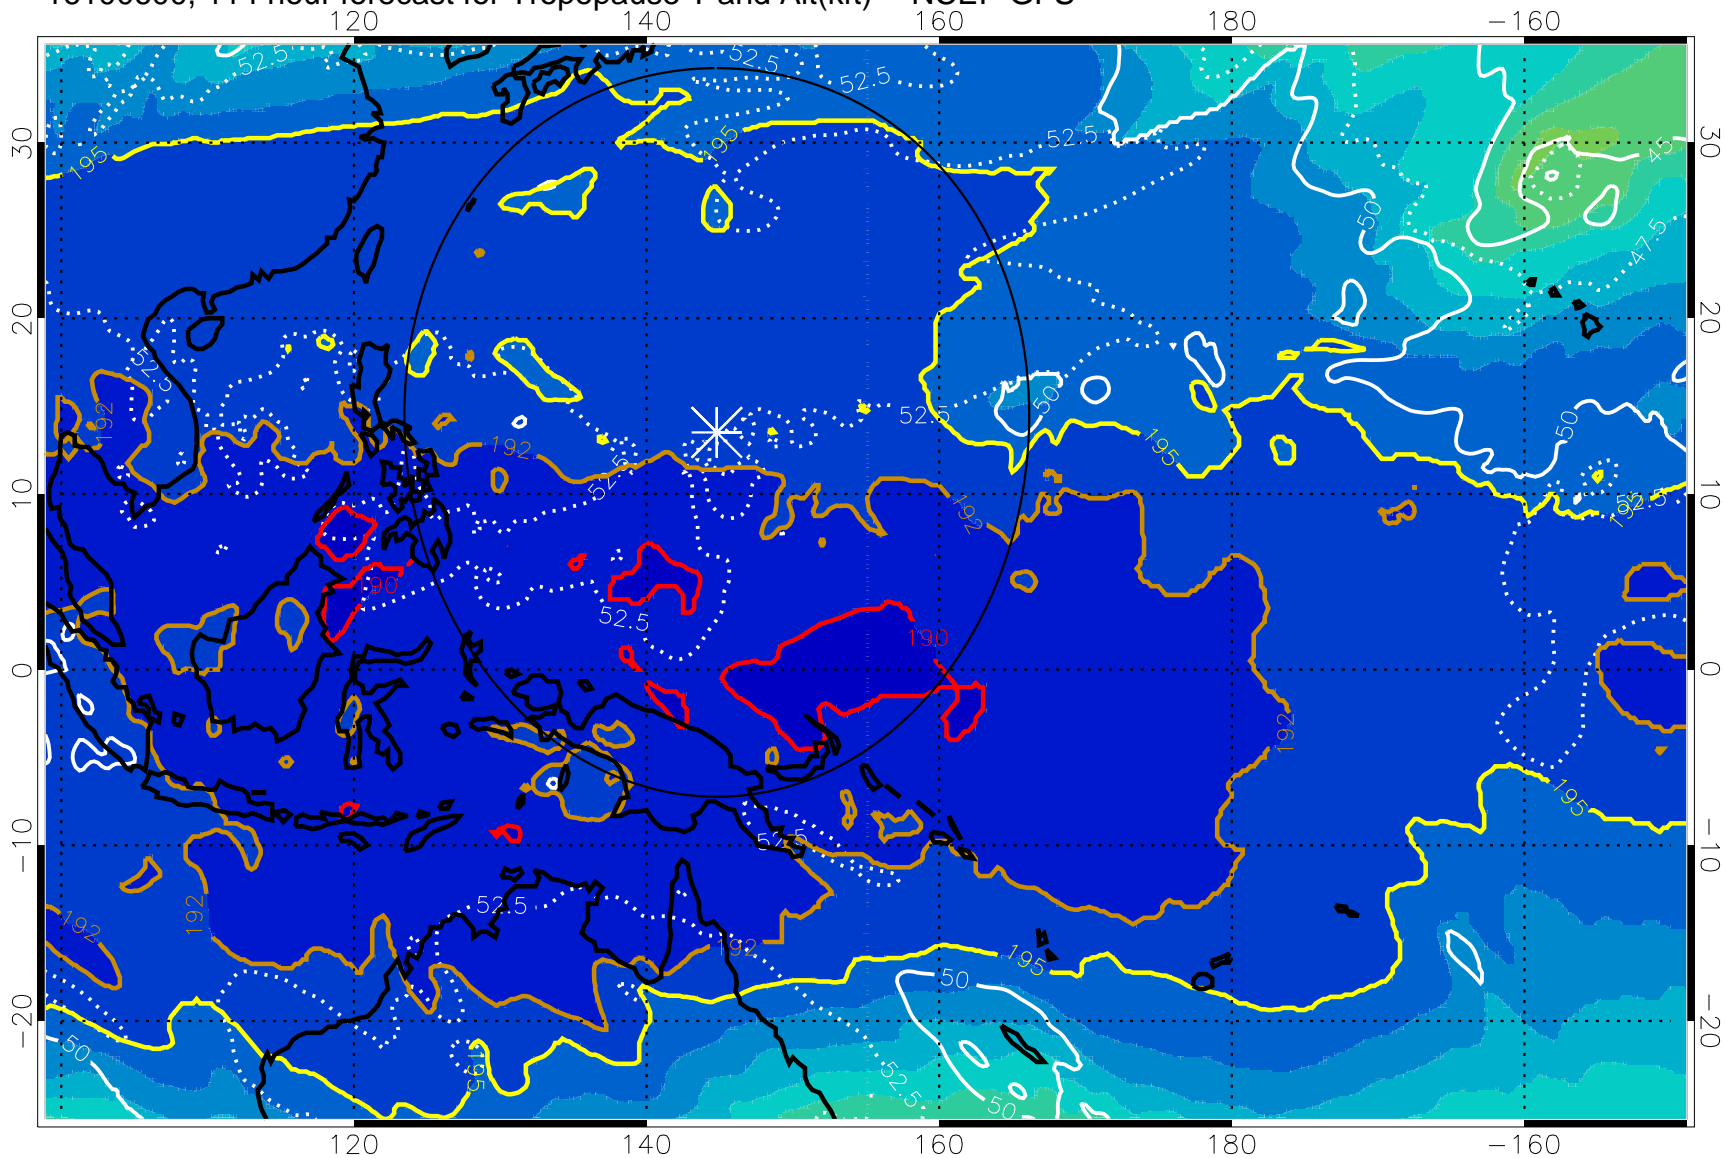

190 200 210 220 230
Tropopause T, K

Tropopause Altitude in kft (white)

192.5K Isotherm 195K Isotherm
187.5K Isotherm 190K Isotherm

Range ring of 2304 km

16100518, 108 hour forecast for Tropopause T and Alt(kft) -- NCEP GFS

190 200 210 220 230

Tropopause T, K

Tropopause Altitude in kft (white)

192.5K Isotherm 195K Isotherm

187.5K Isotherm 190K Isotherm

Range ring of 2304 km

16100600, 114 hour forecast for Tropopause T and Alt(kft) -- NCEP GFS

190 200 210 220 230
Tropopause T, K

Tropopause Altitude in kft (white)

192.5K Isotherm 195K Isotherm
187.5K Isotherm 190K Isotherm

Range ring of 2304 km

16100606, 120 hour forecast for Tropopause T and Alt(kft) -- NCEP GFS