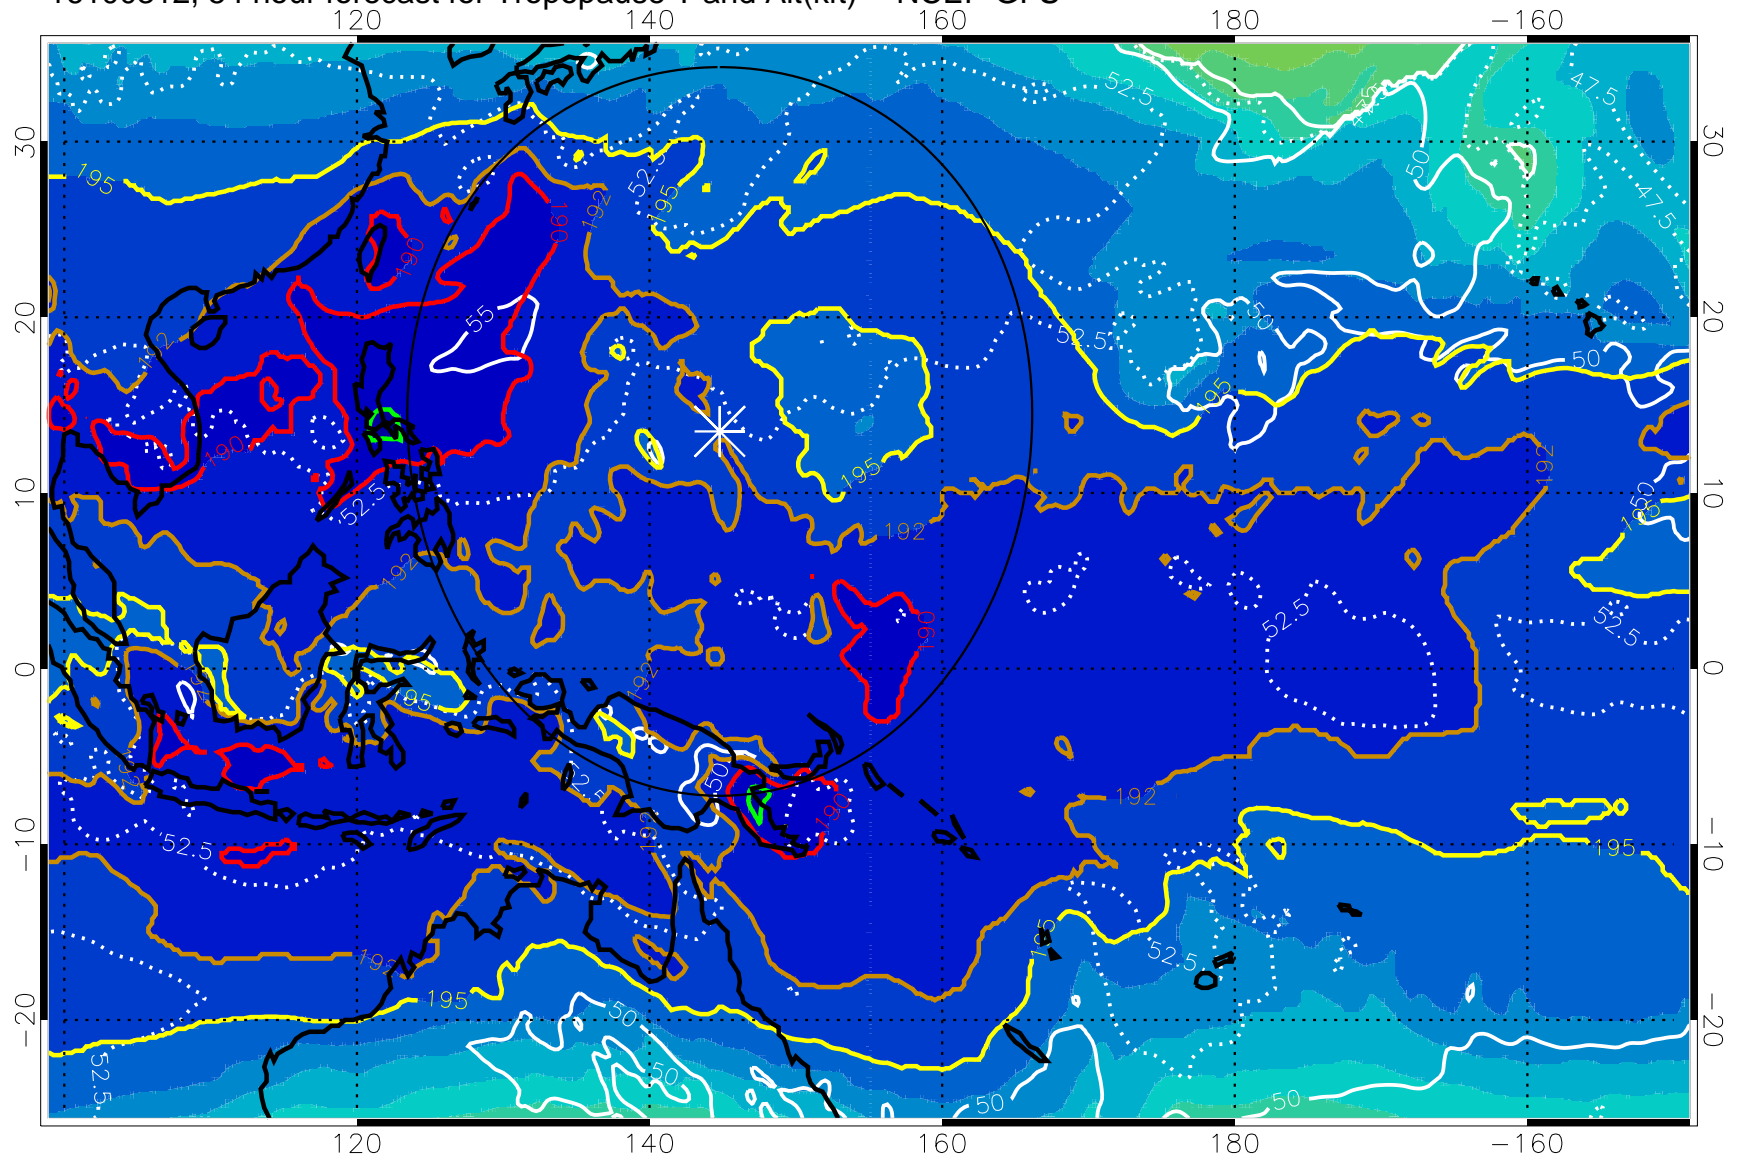

16100312, 54 hour forecast for Tropopause T and Alt(kft) -- NCEP GFS

190 200 210 220 230
Tropopause T, K

Tropopause Altitude in kft (white)

192.5K Isotherm 195K Isotherm
187.5K Isotherm 190K Isotherm

Range ring of 2304 km