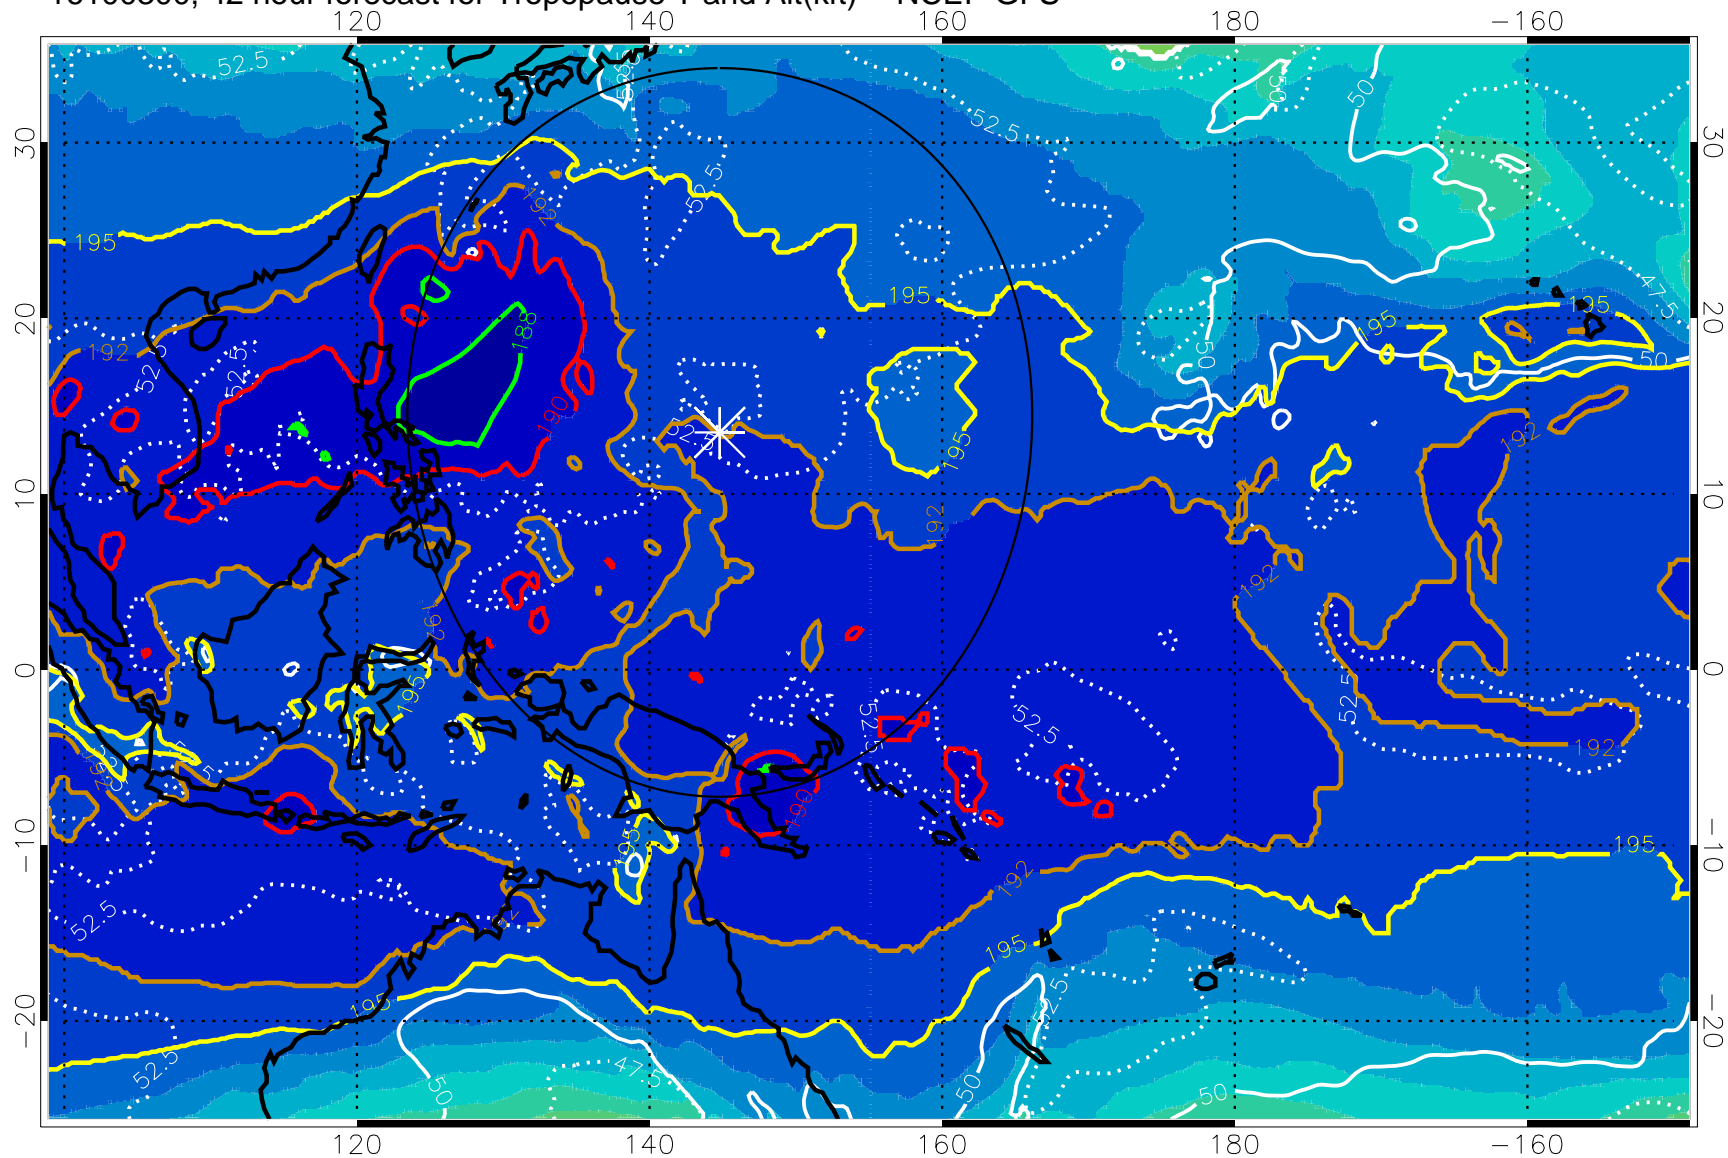

16100300, 42 hour forecast for Tropopause T and Alt(kft) -- NCEP GFS

190 200 210 220 230

Tropopause T, K

Tropopause Altitude in kft (white)

192.5K Isotherm 195K Isotherm

187.5K Isotherm 190K Isotherm

Range ring of 2304 km