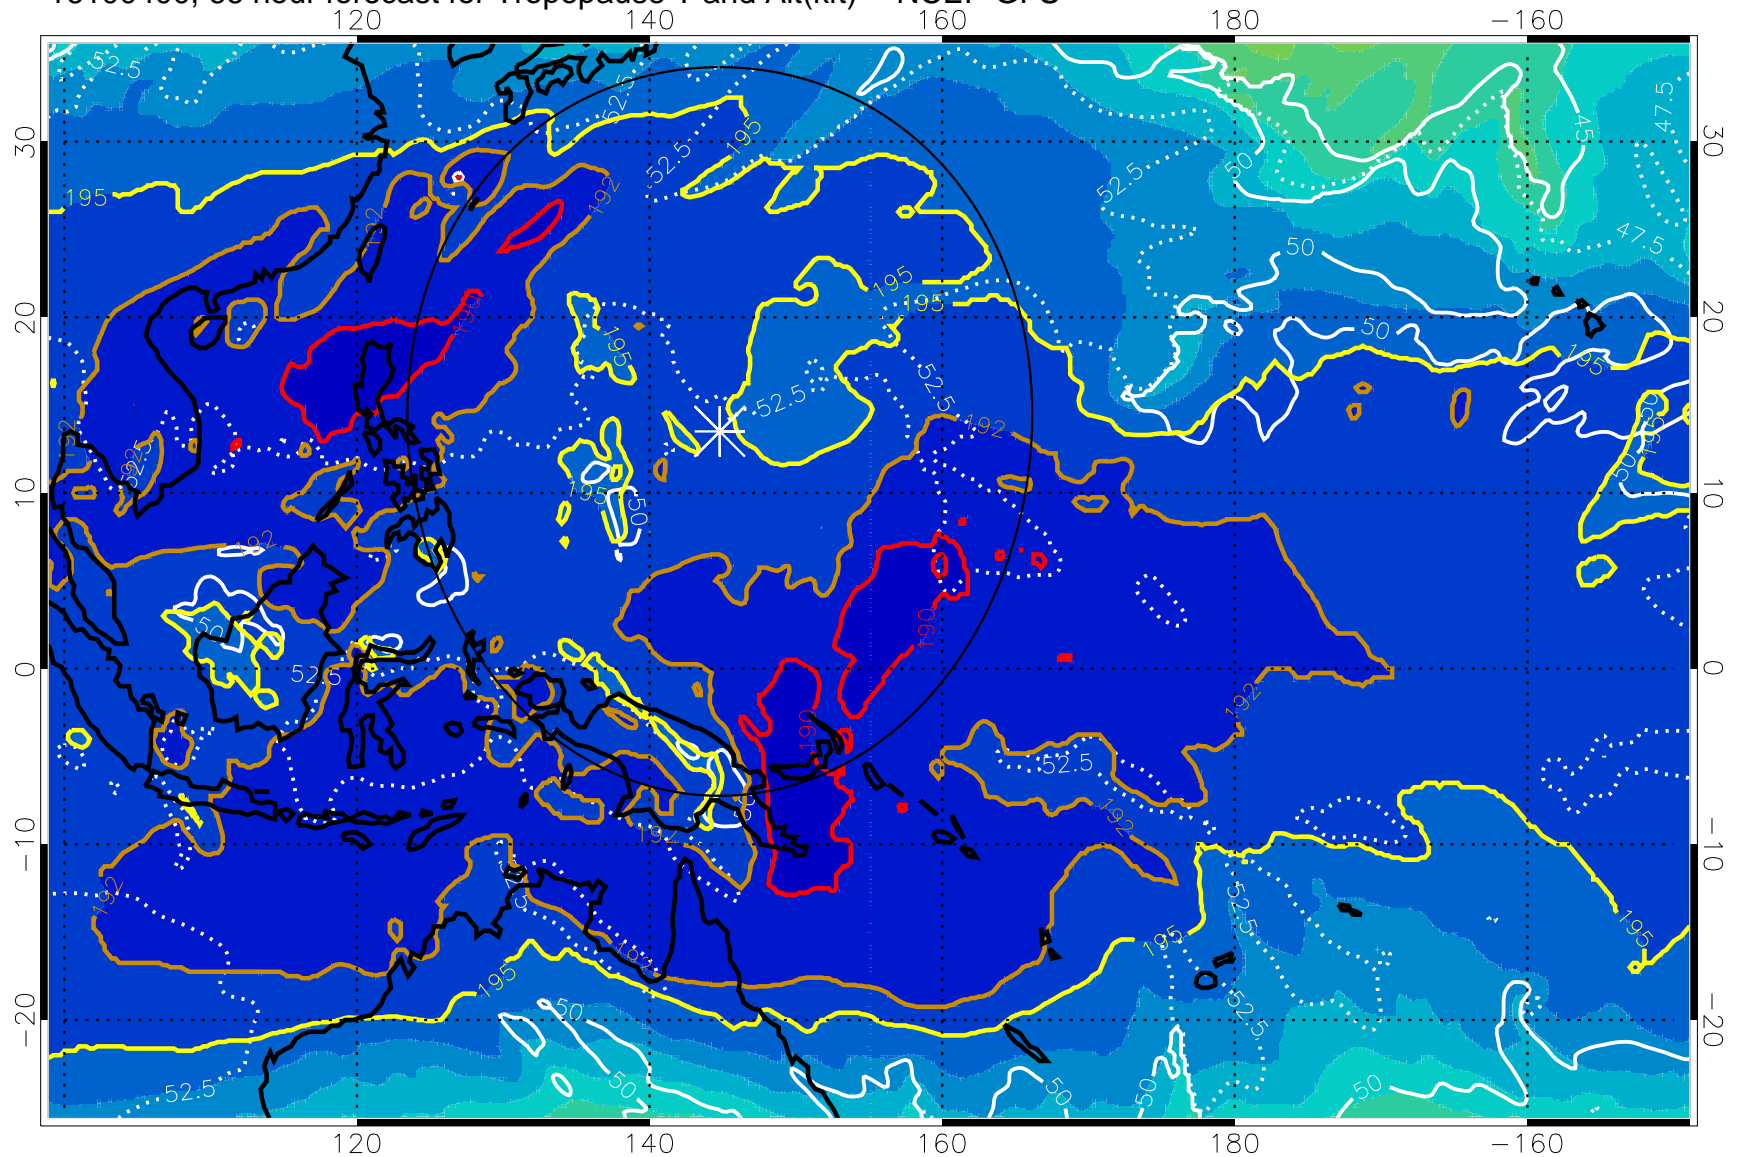

16100400, 66 hour forecast for Tropopause T and Alt(kft) -- NCEP GFS

190 200 210 220 230

Tropopause T, K

Tropopause Altitude in kft (white)

192.5K Isotherm 195K Isotherm

187.5K Isotherm 190K Isotherm

Range ring of 2304 km