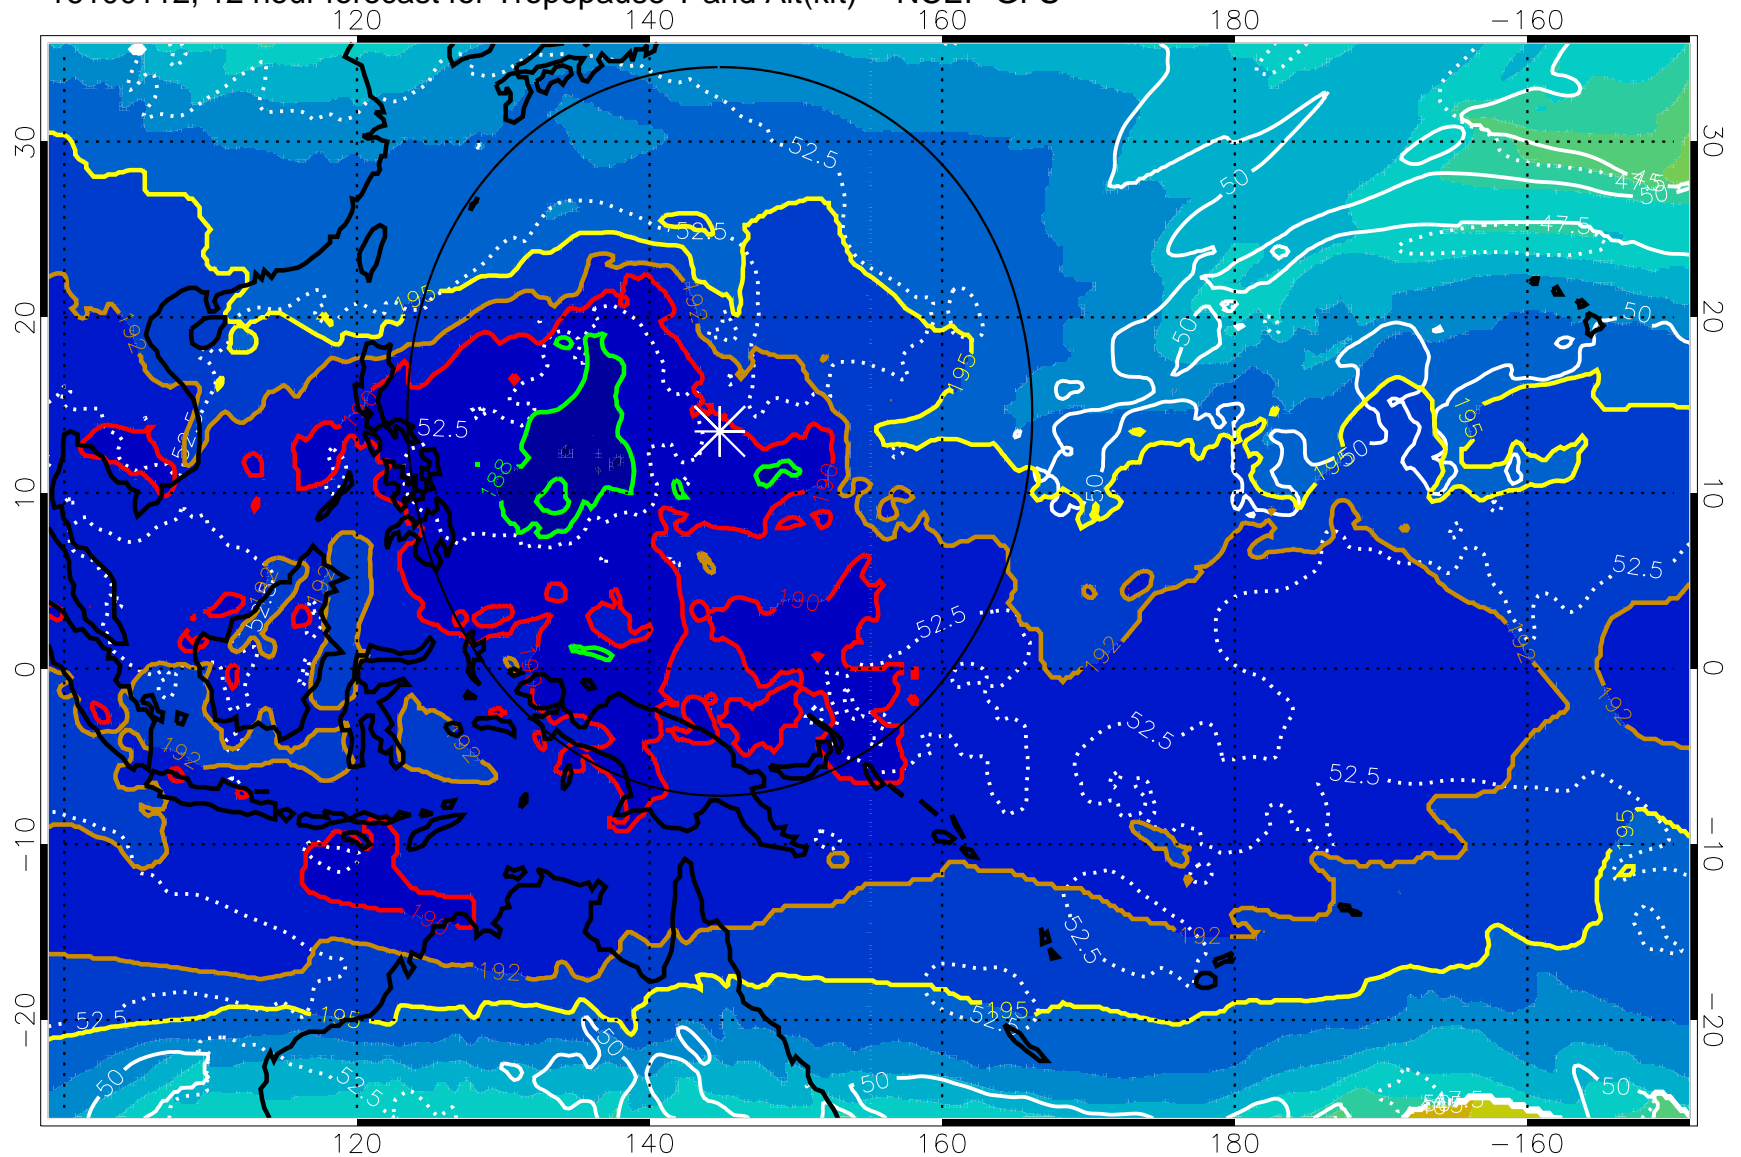

16100112, 12 hour forecast for Tropopause T and Alt(kft) -- NCEP GFS

190 200 210 220 230

Tropopause T, K

Tropopause Altitude in kft (white)

192.5K Isotherm 195K Isotherm

187.5K Isotherm 190K Isotherm

Range ring of 2304 km