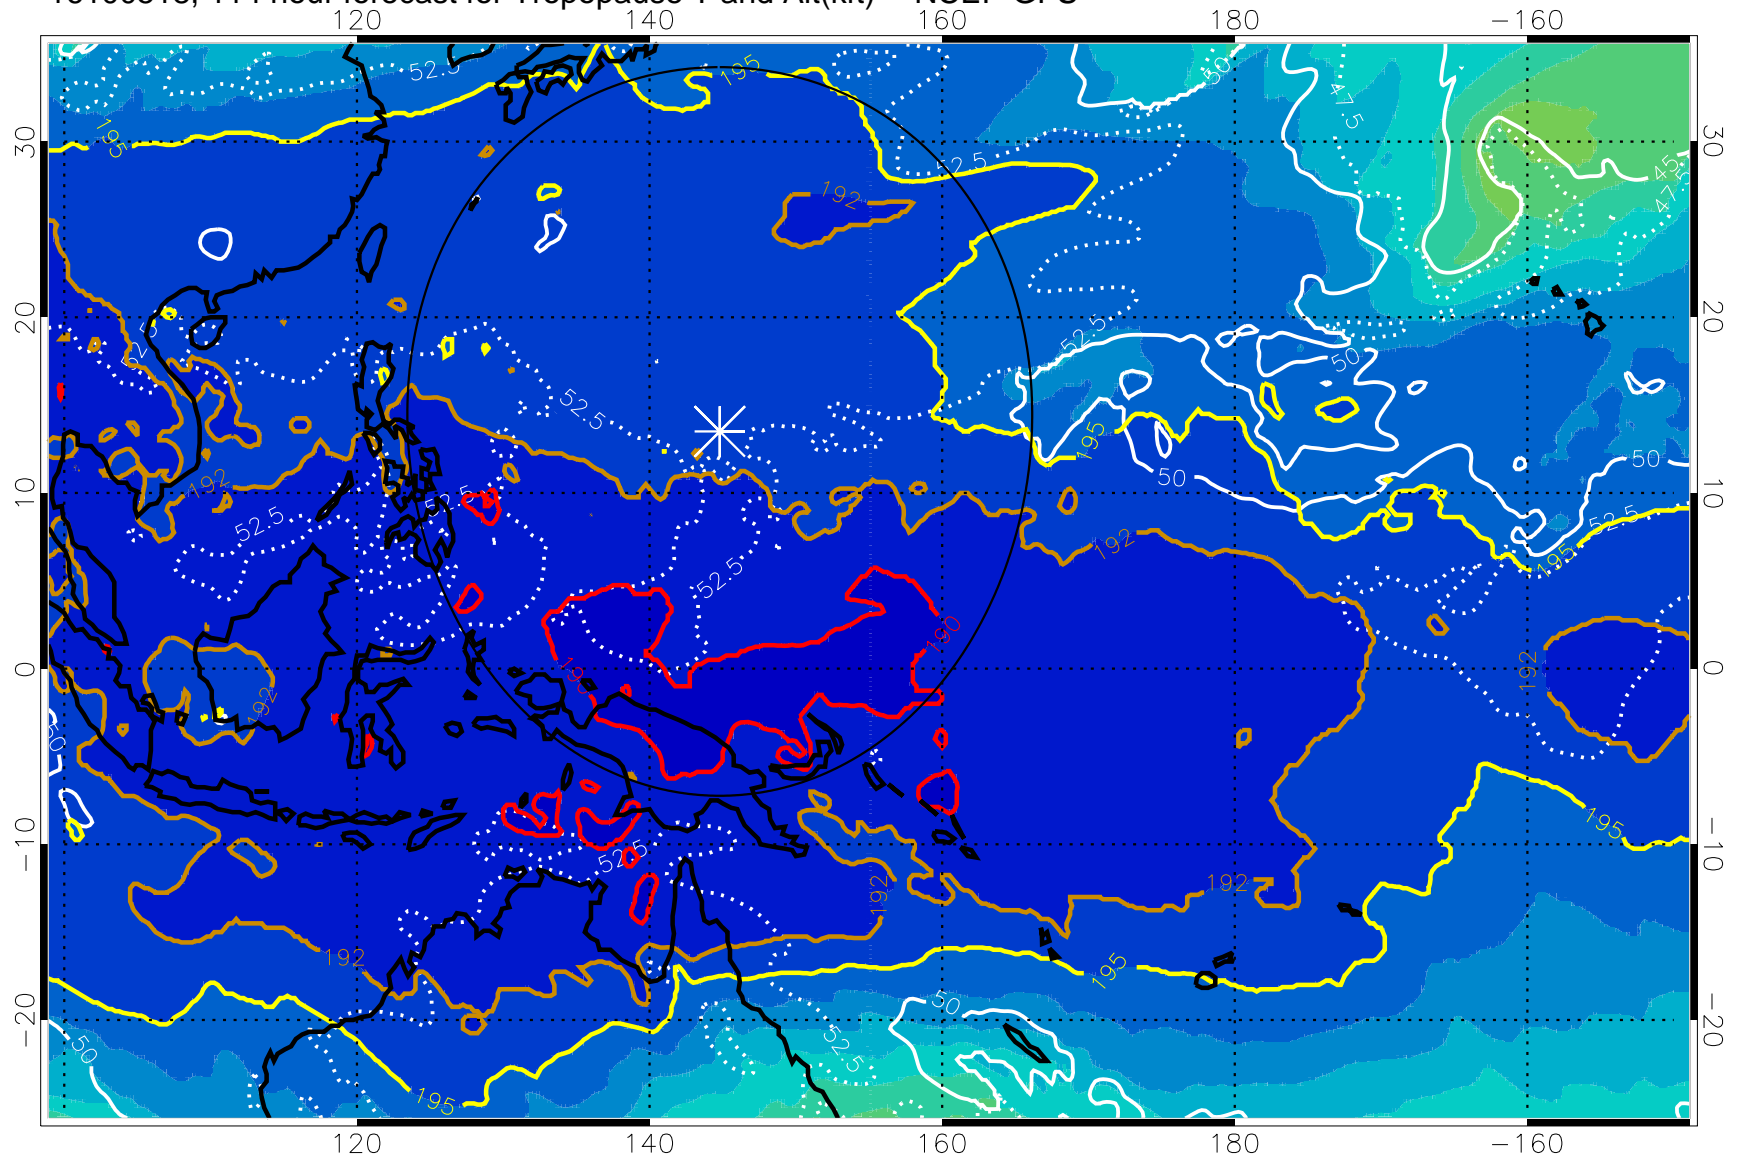

192.5K Isotherm 195K Isotherm

187.5K Isotherm 190K Isotherm

Range ring of 2304 km

16100506, 102 hour forecast for Tropopause T and Alt(kft) -- NCEP GFS

190 200 210 220 230

Tropopause T, K

Tropopause Altitude in kft (white)

192.5K Isotherm 195K Isotherm

187.5K Isotherm 190K Isotherm

Range ring of 2304 km

16100512, 108 hour forecast for Tropopause T and Alt(kft) -- NCEP GFS

190 200 210 220 230

Tropopause T, K

Tropopause Altitude in kft (white)

192.5K Isotherm 195K Isotherm
187.5K Isotherm 190K Isotherm

Range ring of 2304 km

16100518, 114 hour forecast for Tropopause T and Alt(kft) -- NCEP GFS

190 200 210 220 230

Tropopause T, K

Tropopause Altitude in kft (white)

192.5K Isotherm 195K Isotherm

187.5K Isotherm 190K Isotherm

Range ring of 2304 km

16100600, 120 hour forecast for Tropopause T and Alt(kft) -- NCEP GFS

190 200 210 220 230

Tropopause T, K

Tropopause Altitude in kft (white)