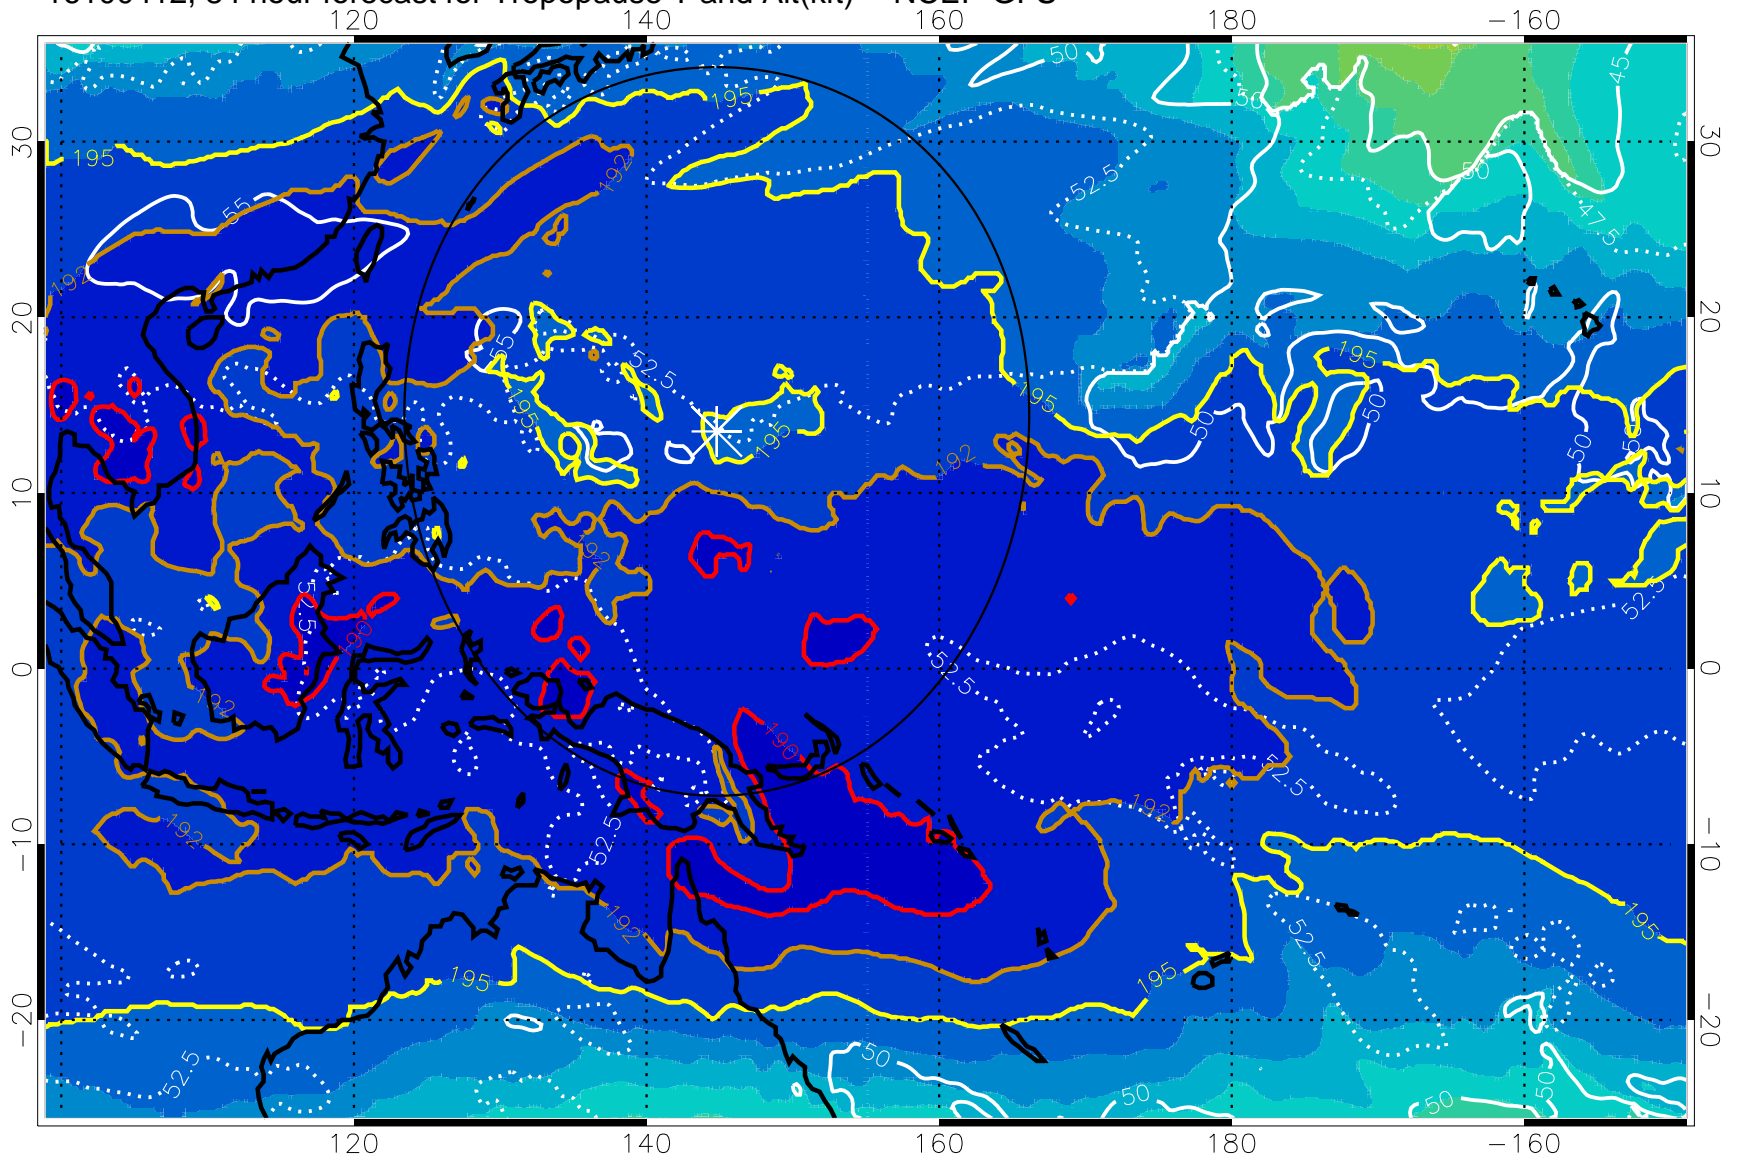

192.5K Isotherm 195K Isotherm

187.5K Isotherm 190K Isotherm

Range ring of 2304 km

16100406, 78 hour forecast for Tropopause T and Alt(kft) -- NCEP GFS

190 200 210 220 230
Tropopause T, K

Tropopause Altitude in kft (white)

192.5K Isotherm 195K Isotherm
187.5K Isotherm 190K Isotherm

Range ring of 2304 km

16100412, 84 hour forecast for Tropopause T and Alt(kft) -- NCEP GFS

190 200 210 220 230
Tropopause T, K

Tropopause Altitude in kft (white)