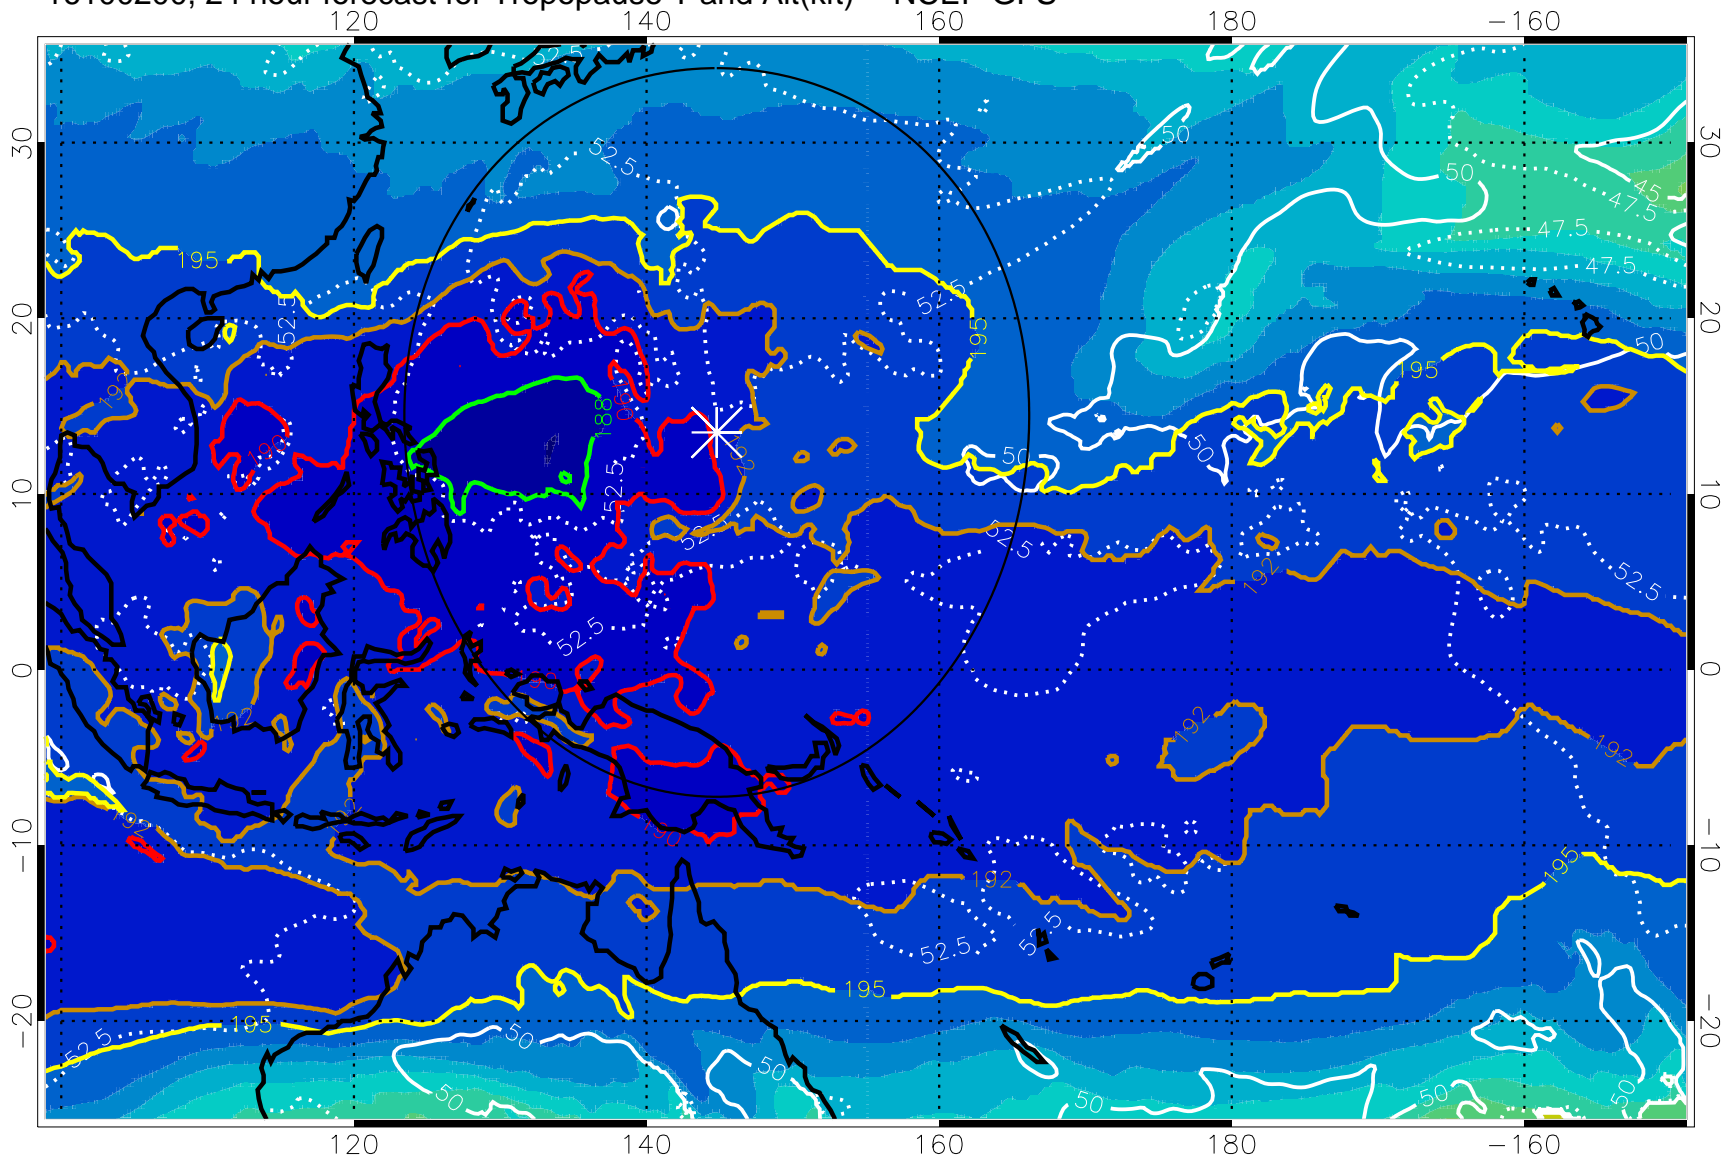

16100200, 24 hour forecast for Tropopause T and Alt(kft) -- NCEP GFS

190 200 210 220 230

Tropopause T, K

Tropopause Altitude in kft (white)

192.5K Isotherm 195K Isotherm
187.5K Isotherm 190K Isotherm

Range ring of 2304 km