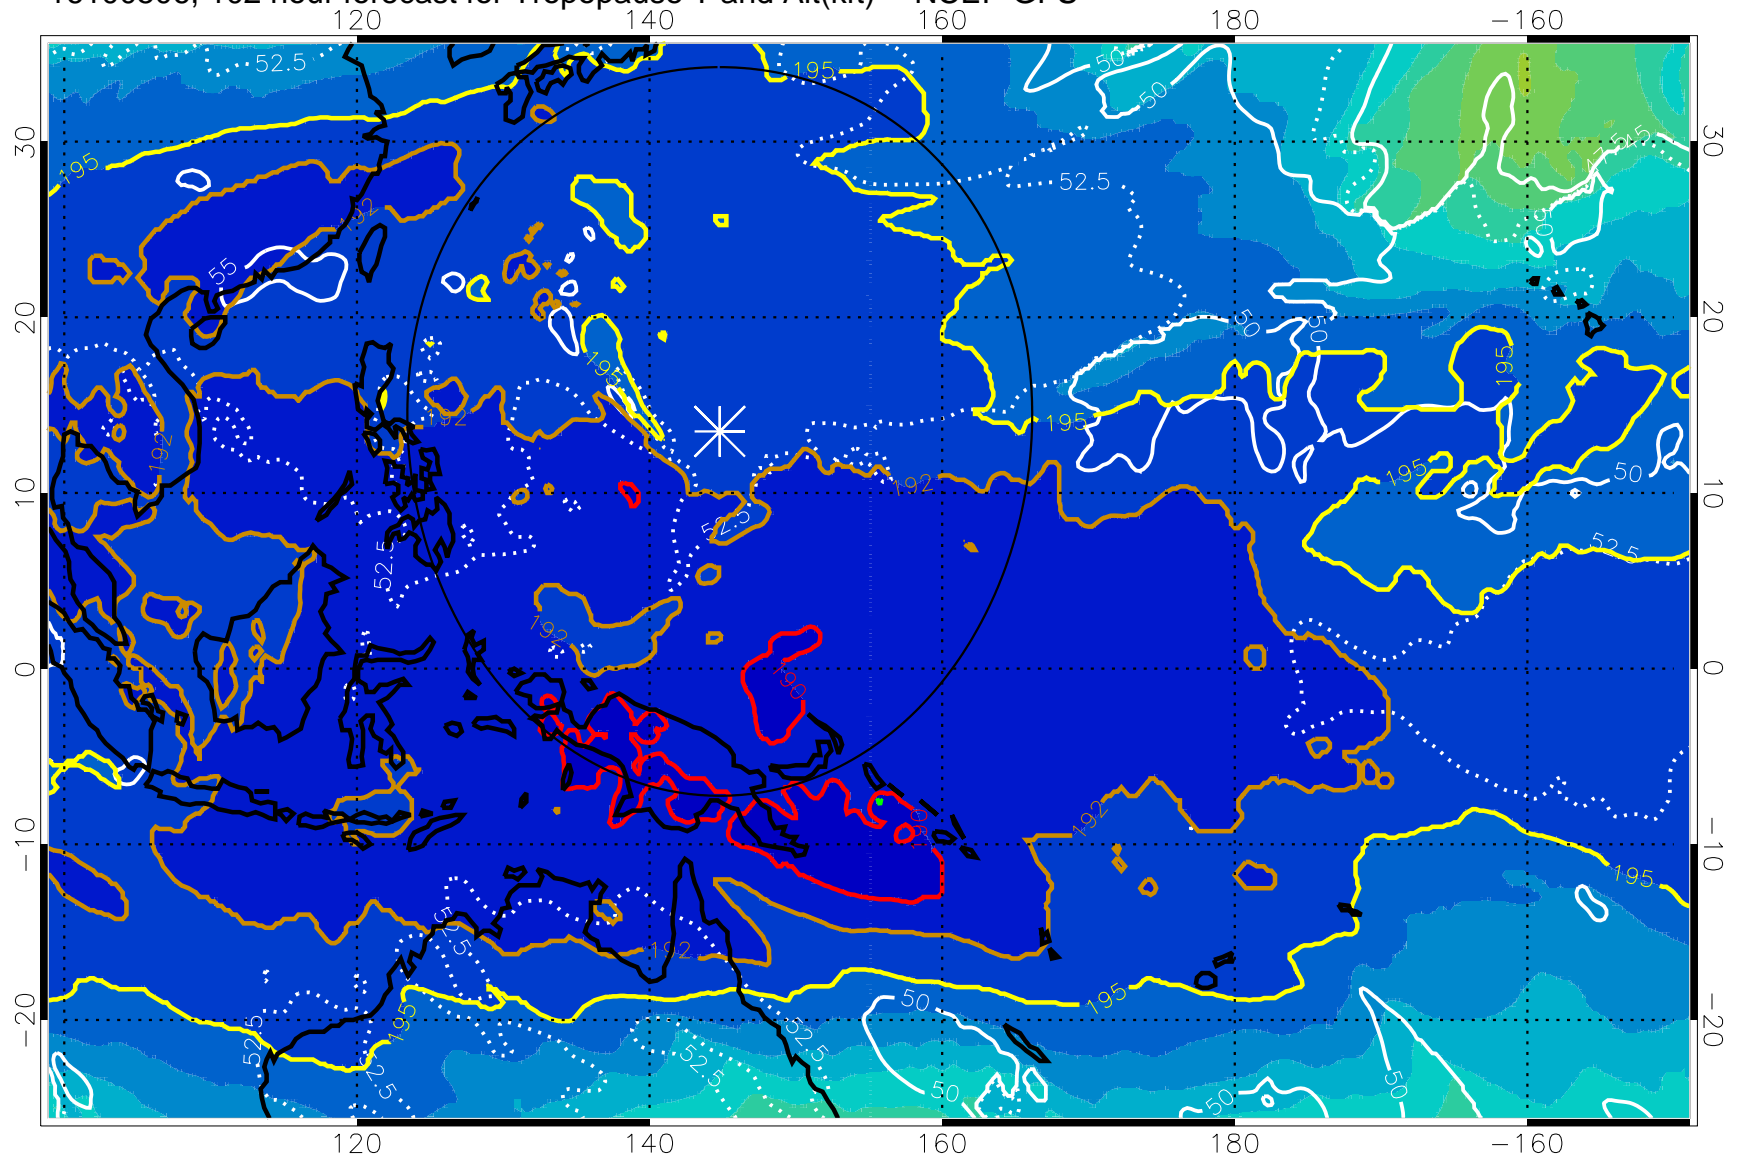

192.5K Isotherm 195K Isotherm
187.5K Isotherm 190K Isotherm

Range ring of 2304 km

16100418, 90 hour forecast for Tropopause T and Alt(kft) -- NCEP GFS

190 200 210 220 230

Tropopause T, K

Tropopause Altitude in kft (white)

192.5K Isotherm 195K Isotherm

187.5K Isotherm 190K Isotherm

Range ring of 2304 km

16100500, 96 hour forecast for Tropopause T and Alt(kft) -- NCEP GFS

190 200 210 220 230

Tropopause T, K

Tropopause Altitude in kft (white)

192.5K Isotherm 195K Isotherm

187.5K Isotherm 190K Isotherm

Range ring of 2304 km

16100506, 102 hour forecast for Tropopause T and Alt(kft) -- NCEP GFS

190 200 210 220 230

Tropopause T, K

Tropopause Altitude in kft (white)