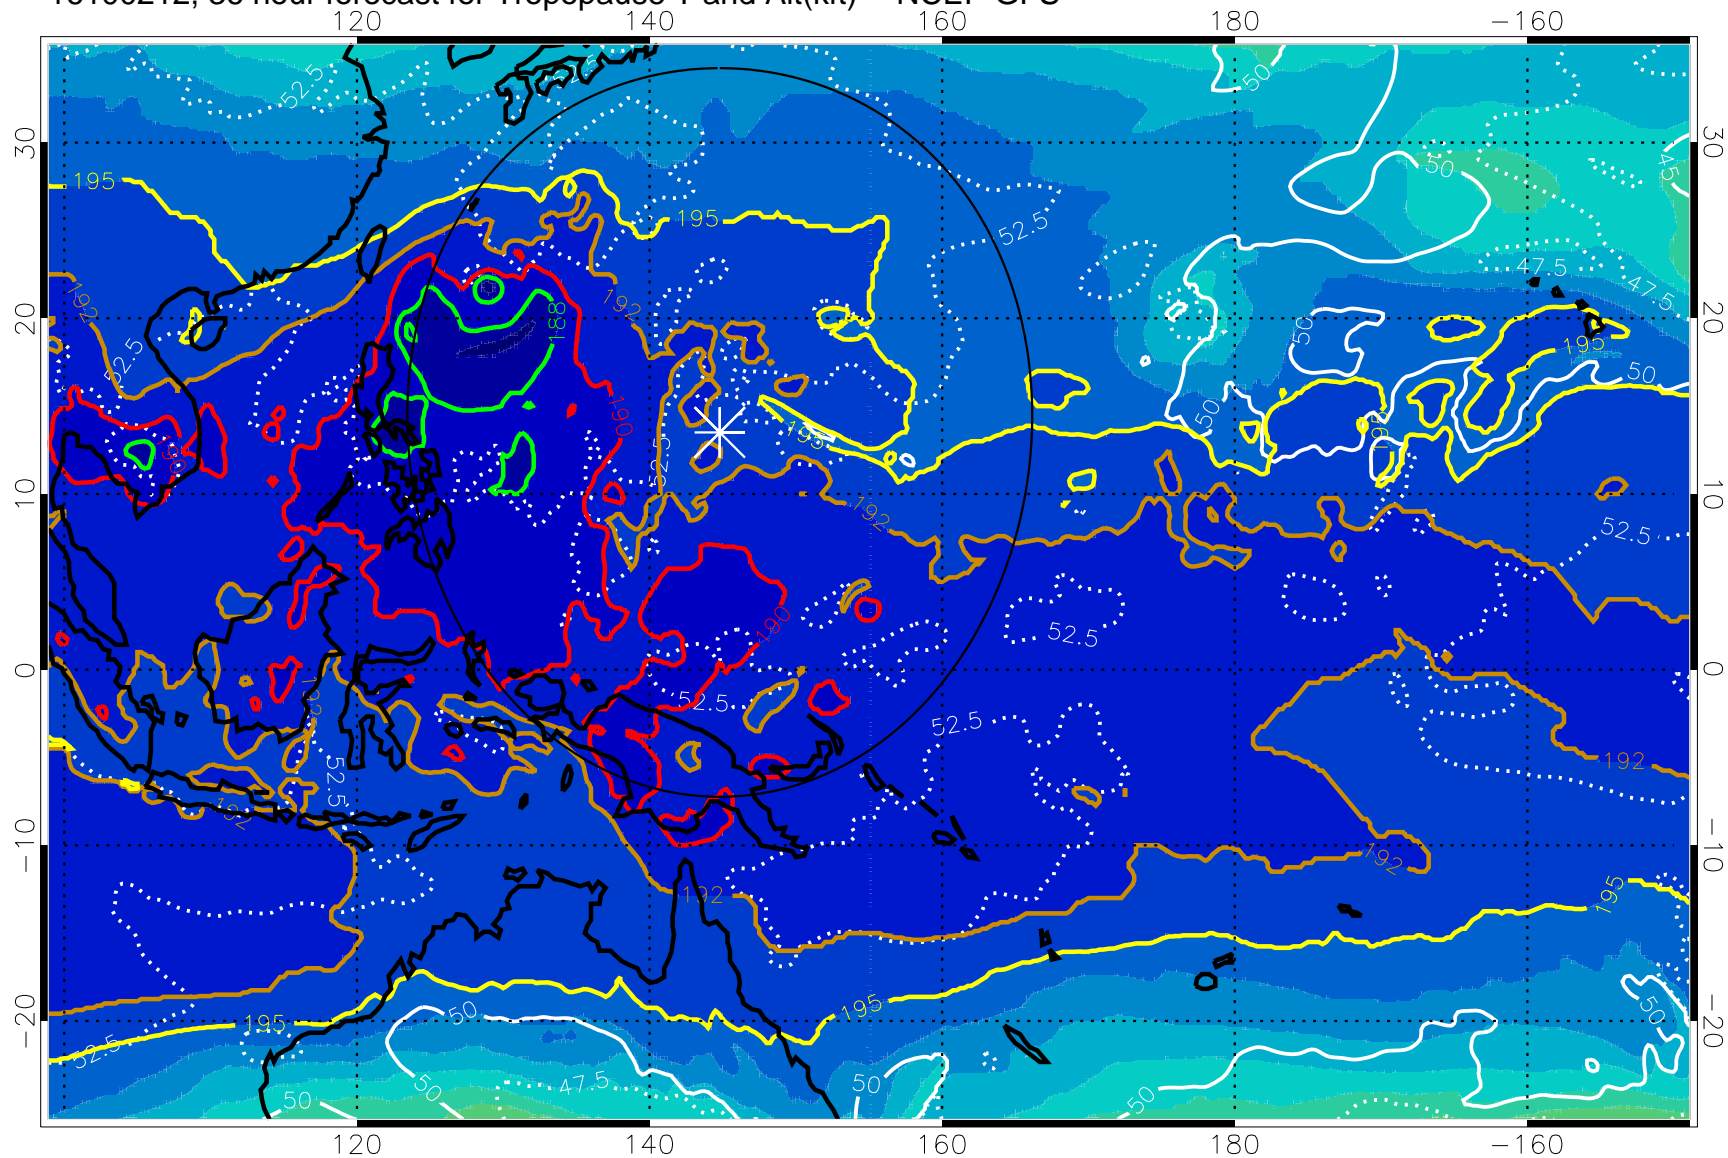

192.5K Isotherm 195K Isotherm
187.5K Isotherm 190K Isotherm

Range ring of 2304 km

16100206, 30 hour forecast for Tropopause T and Alt(kft) -- NCEP GFS

190 200 210 220 230
Tropopause T, K

Tropopause Altitude in kft (white)

192.5K Isotherm 195K Isotherm
187.5K Isotherm 190K Isotherm

Range ring of 2304 km

16100212, 36 hour forecast for Tropopause T and Alt(kft) -- NCEP GFS

190 200 210 220 230

Tropopause T, K

Tropopause Altitude in kft (white)