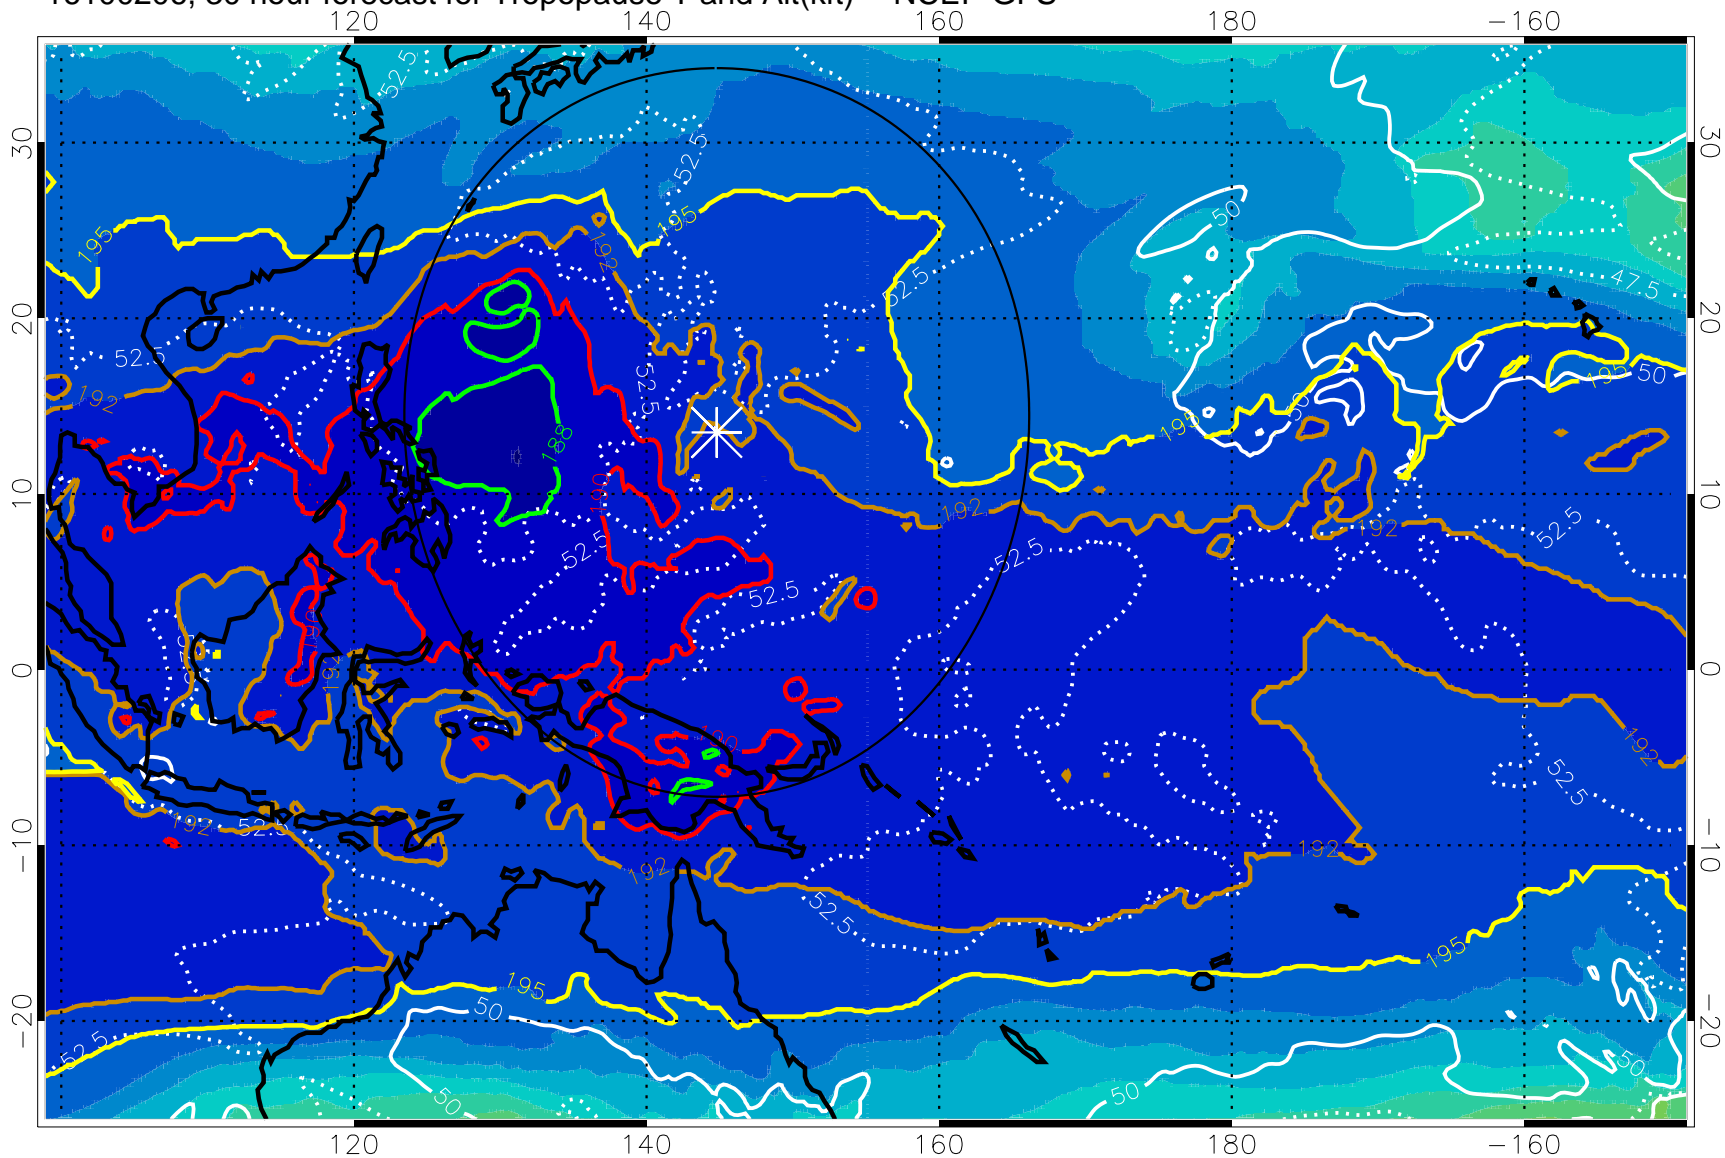

16100118, 18 hour forecast for Tropopause T and Alt(kft) -- NCEP GFS

16100200, 24 hour forecast for Tropopause T and Alt(kft) -- NCEP GFS

190 200 210 220 230

Tropopause T, K

Tropopause Altitude in kft (white)

192.5K Isotherm 195K Isotherm
187.5K Isotherm 190K Isotherm

Range ring of 2304 km

16100206, 30 hour forecast for Tropopause T and Alt(kft) -- NCEP GFS

190 200 210 220 230
Tropopause T, K

Tropopause Altitude in kft (white)

192.5K Isotherm 195K Isotherm
187.5K Isotherm 190K Isotherm

Range ring of 2304 km

16100212, 36 hour forecast for Tropopause T and Alt(kft) -- NCEP GFS

190 200 210 220 230

Tropopause T, K

Tropopause Altitude in kft (white)

192.5K Isotherm 195K Isotherm

187.5K Isotherm 190K Isotherm

Range ring of 2304 km

16100218, 42 hour forecast for Tropopause T and Alt(kft) -- NCEP GFS

190 200 210 220 230
Tropopause T, K

Tropopause Altitude in kft (white)