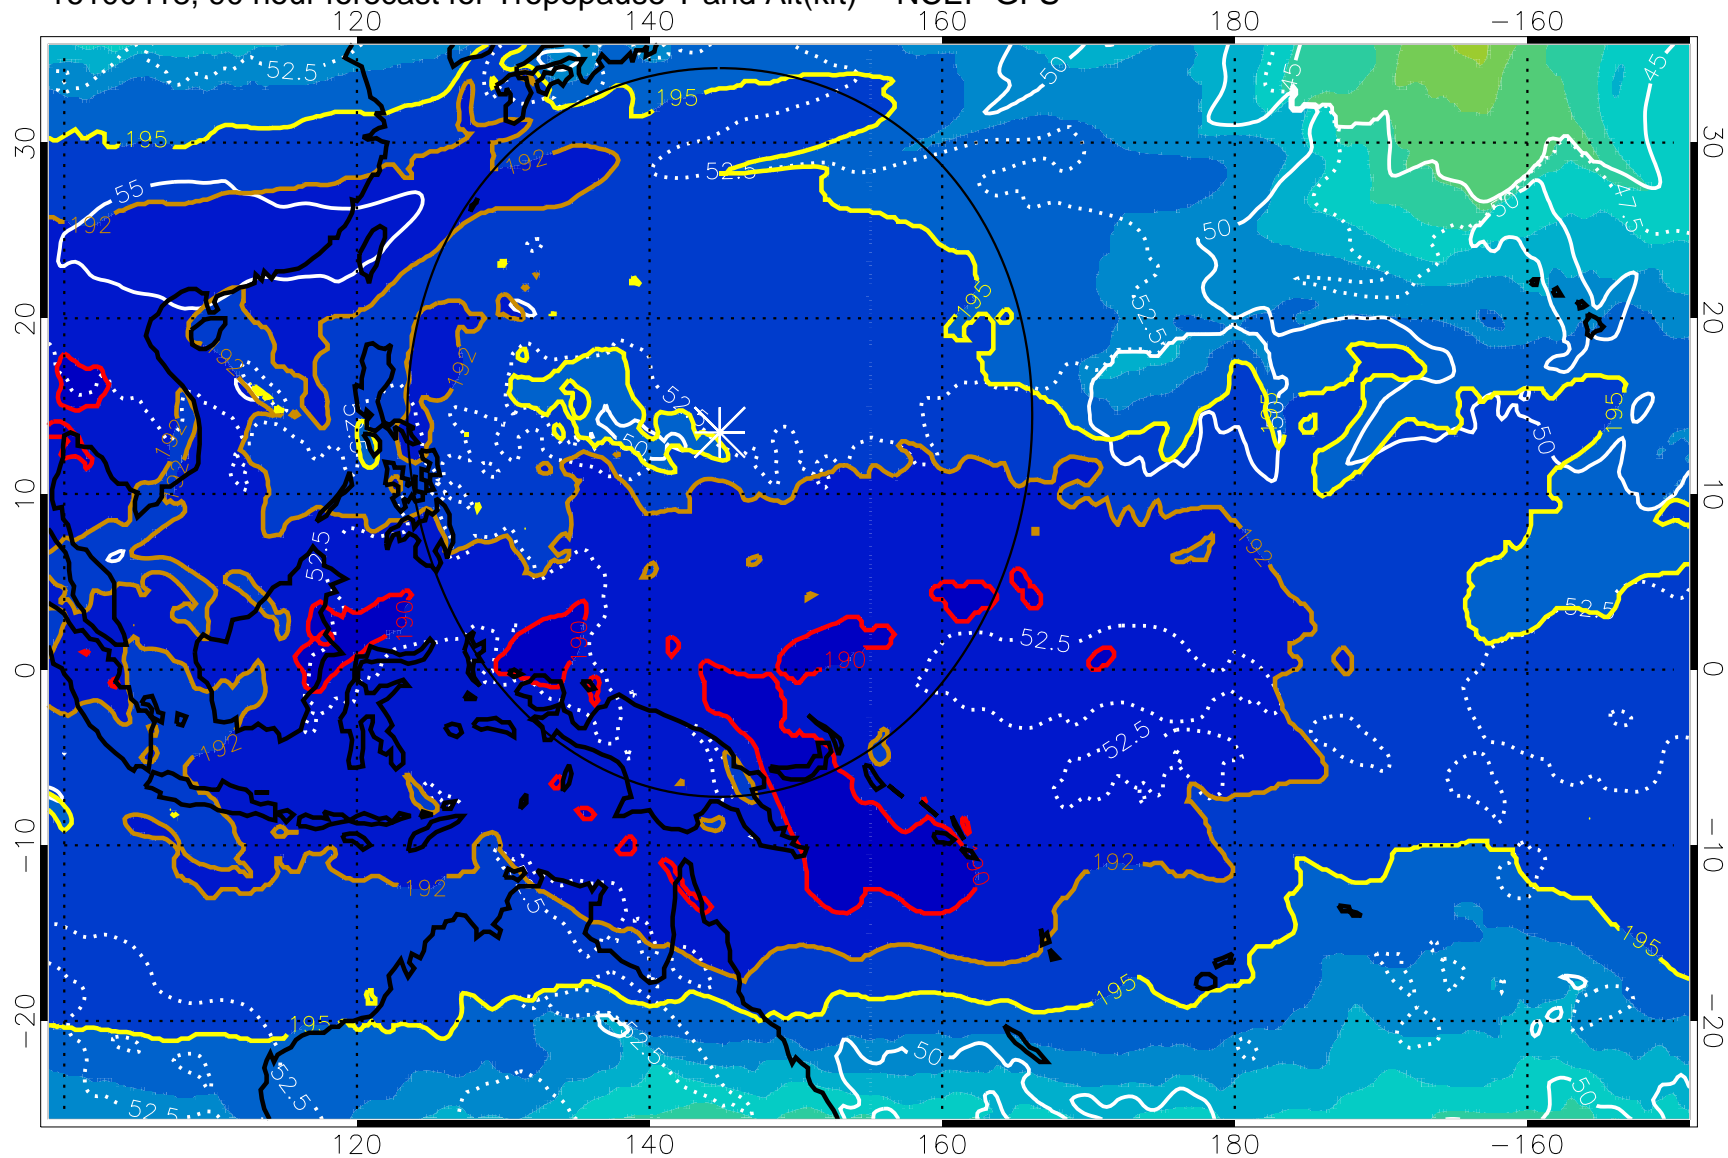

192.5K Isotherm 195K Isotherm

187.5K Isotherm 190K Isotherm

Range ring of 2304 km

16100406, 78 hour forecast for Tropopause T and Alt(kft) -- NCEP GFS

190 200 210 220 230
Tropopause T, K

Tropopause Altitude in kft (white)

192.5K Isotherm 195K Isotherm
187.5K Isotherm 190K Isotherm

Range ring of 2304 km

16100412, 84 hour forecast for Tropopause T and Alt(kft) -- NCEP GFS

190 200 210 220 230
Tropopause T, K

Tropopause Altitude in kft (white)

192.5K Isotherm 195K Isotherm
187.5K Isotherm 190K Isotherm

Range ring of 2304 km

16100418, 90 hour forecast for Tropopause T and Alt(kft) -- NCEP GFS

190 200 210 220 230

Tropopause T, K

Tropopause Altitude in kft (white)

192.5K Isotherm 195K Isotherm

187.5K Isotherm 190K Isotherm

Range ring of 2304 km

16100500, 96 hour forecast for Tropopause T and Alt(kft) -- NCEP GFS

190 200 210 220 230

Tropopause T, K

Tropopause Altitude in kft (white)