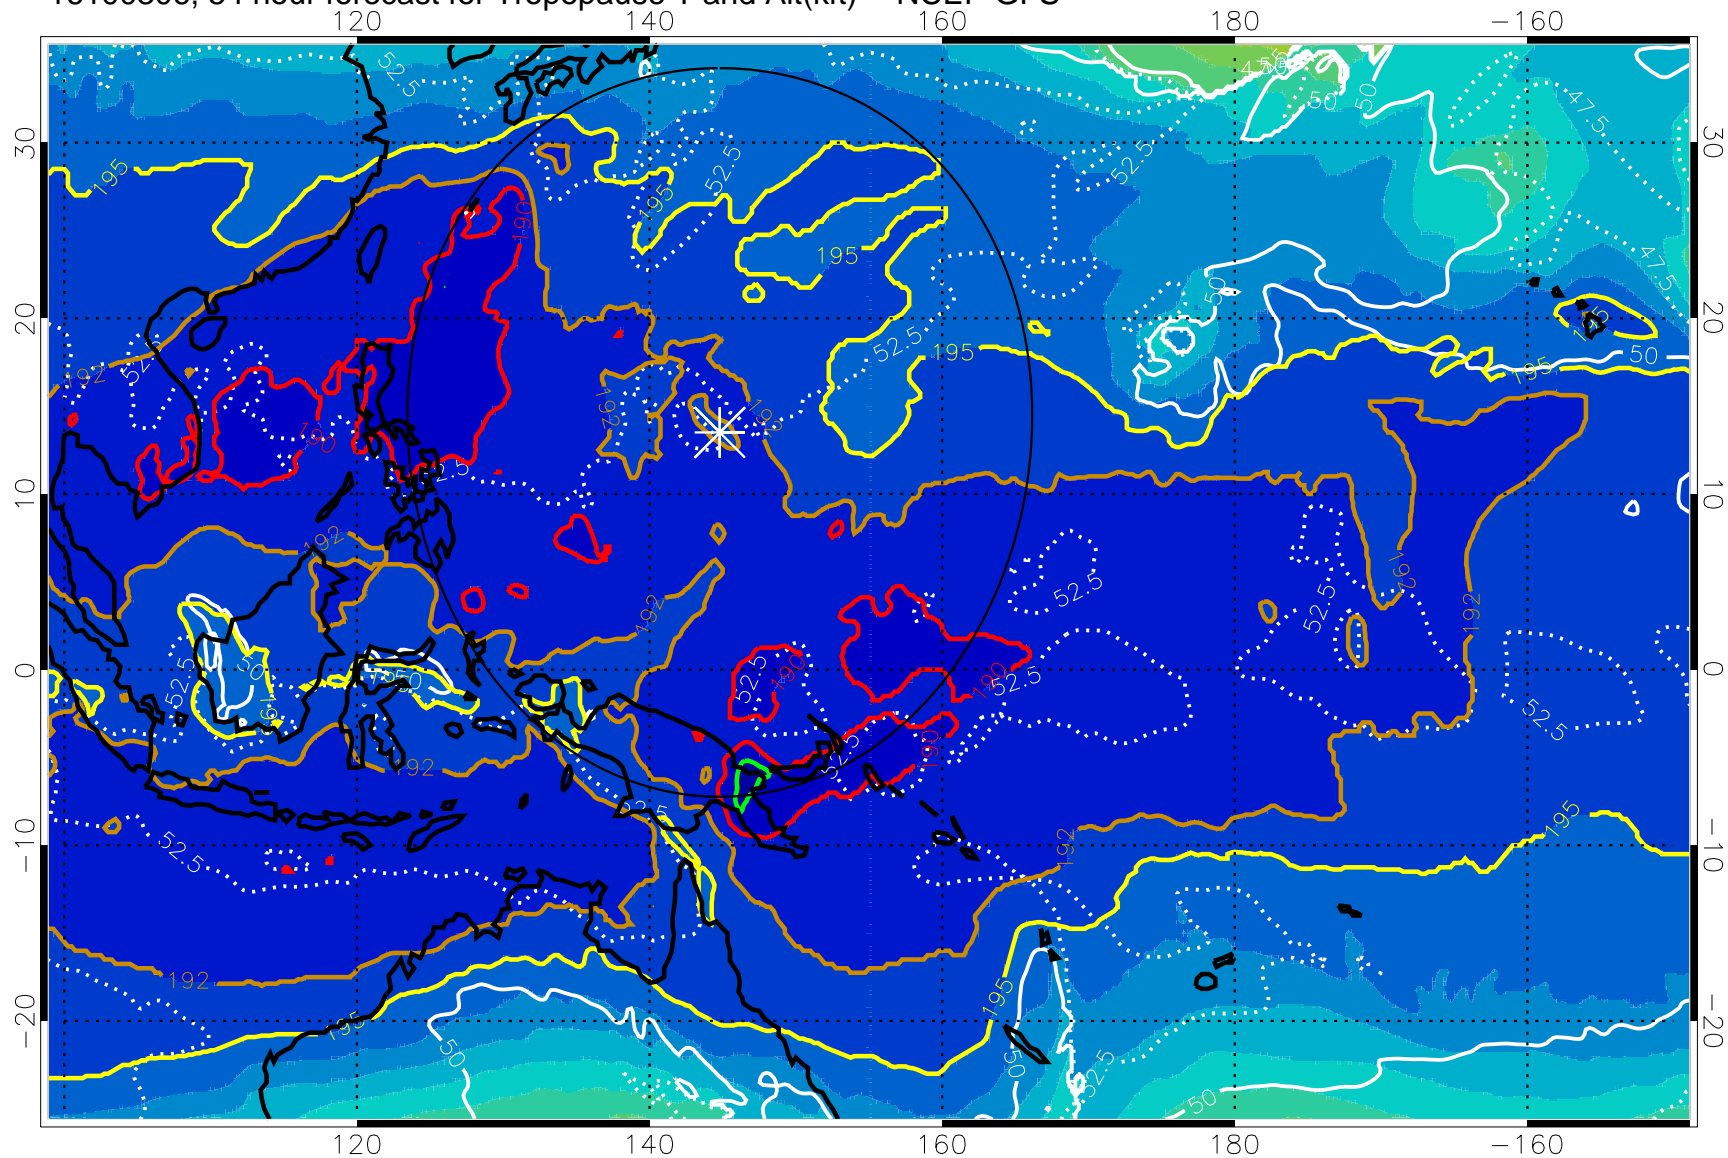

192.5K Isotherm 195K Isotherm

187.5K Isotherm 190K Isotherm

Range ring of 2304 km

16100218, 42 hour forecast for Tropopause T and Alt(kft) -- NCEP GFS

190 200 210 220 230
Tropopause T, K

Tropopause Altitude in kft (white)

192.5K Isotherm 195K Isotherm
187.5K Isotherm 190K Isotherm

Range ring of 2304 km

16100306, 54 hour forecast for Tropopause T and Alt(kft) -- NCEP GFS

190 200 210 220 230

Tropopause T, K

Tropopause Altitude in kft (white)