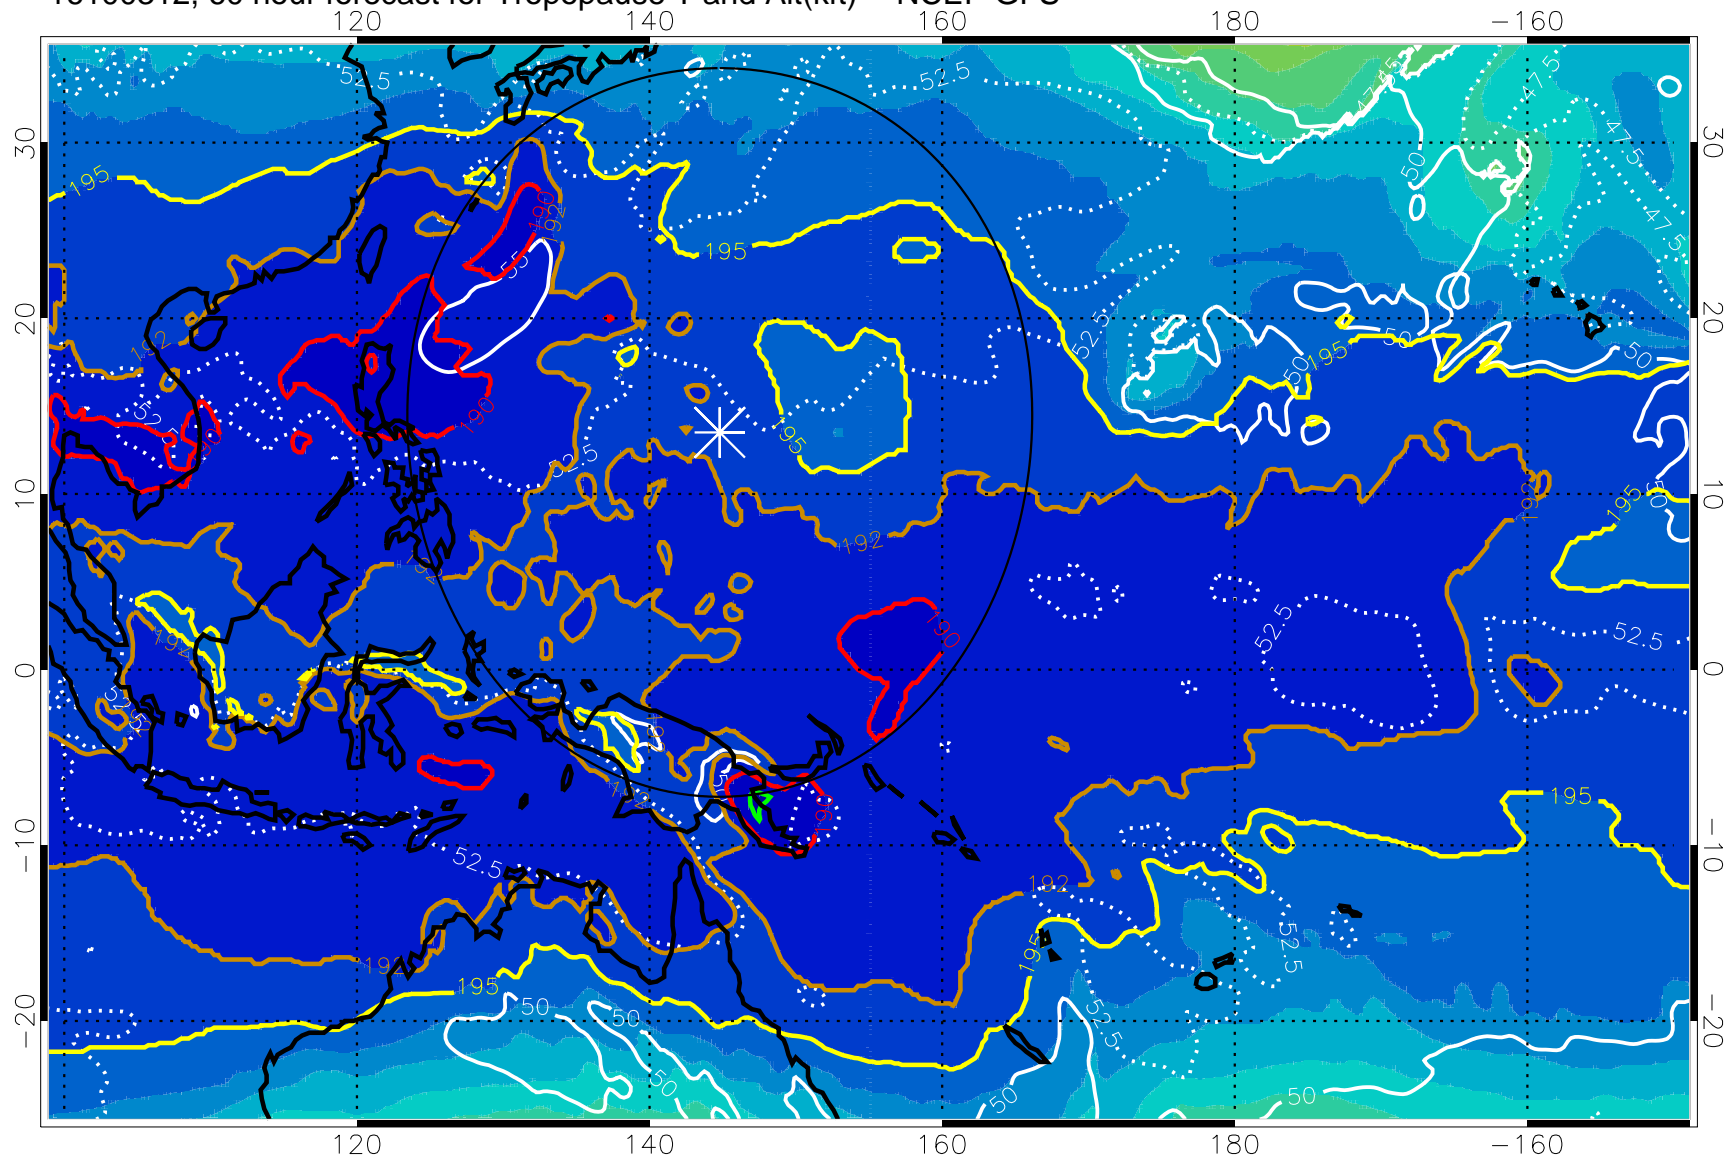

192.5K Isotherm 195K Isotherm

187.5K Isotherm 190K Isotherm

Range ring of 2304 km

16100218, 42 hour forecast for Tropopause T and Alt(kft) -- NCEP GFS

190 200 210 220 230
Tropopause T, K

Tropopause Altitude in kft (white)

192.5K Isotherm 195K Isotherm
187.5K Isotherm 190K Isotherm

Range ring of 2304 km

16100306, 54 hour forecast for Tropopause T and Alt(kft) -- NCEP GFS

190 200 210 220 230

Tropopause T, K

Tropopause Altitude in kft (white)

192.5K Isotherm 195K Isotherm
187.5K Isotherm 190K Isotherm

Range ring of 2304 km

16100312, 60 hour forecast for Tropopause T and Alt(kft) -- NCEP GFS

190 200 210 220 230

Tropopause T, K

Tropopause Altitude in kft (white)

192.5K Isotherm 195K Isotherm

187.5K Isotherm 190K Isotherm

Range ring of 2304 km

16100318, 66 hour forecast for Tropopause T and Alt(kft) -- NCEP GFS

190 200 210 220 230
Tropopause T, K

Tropopause Altitude in kft (white)