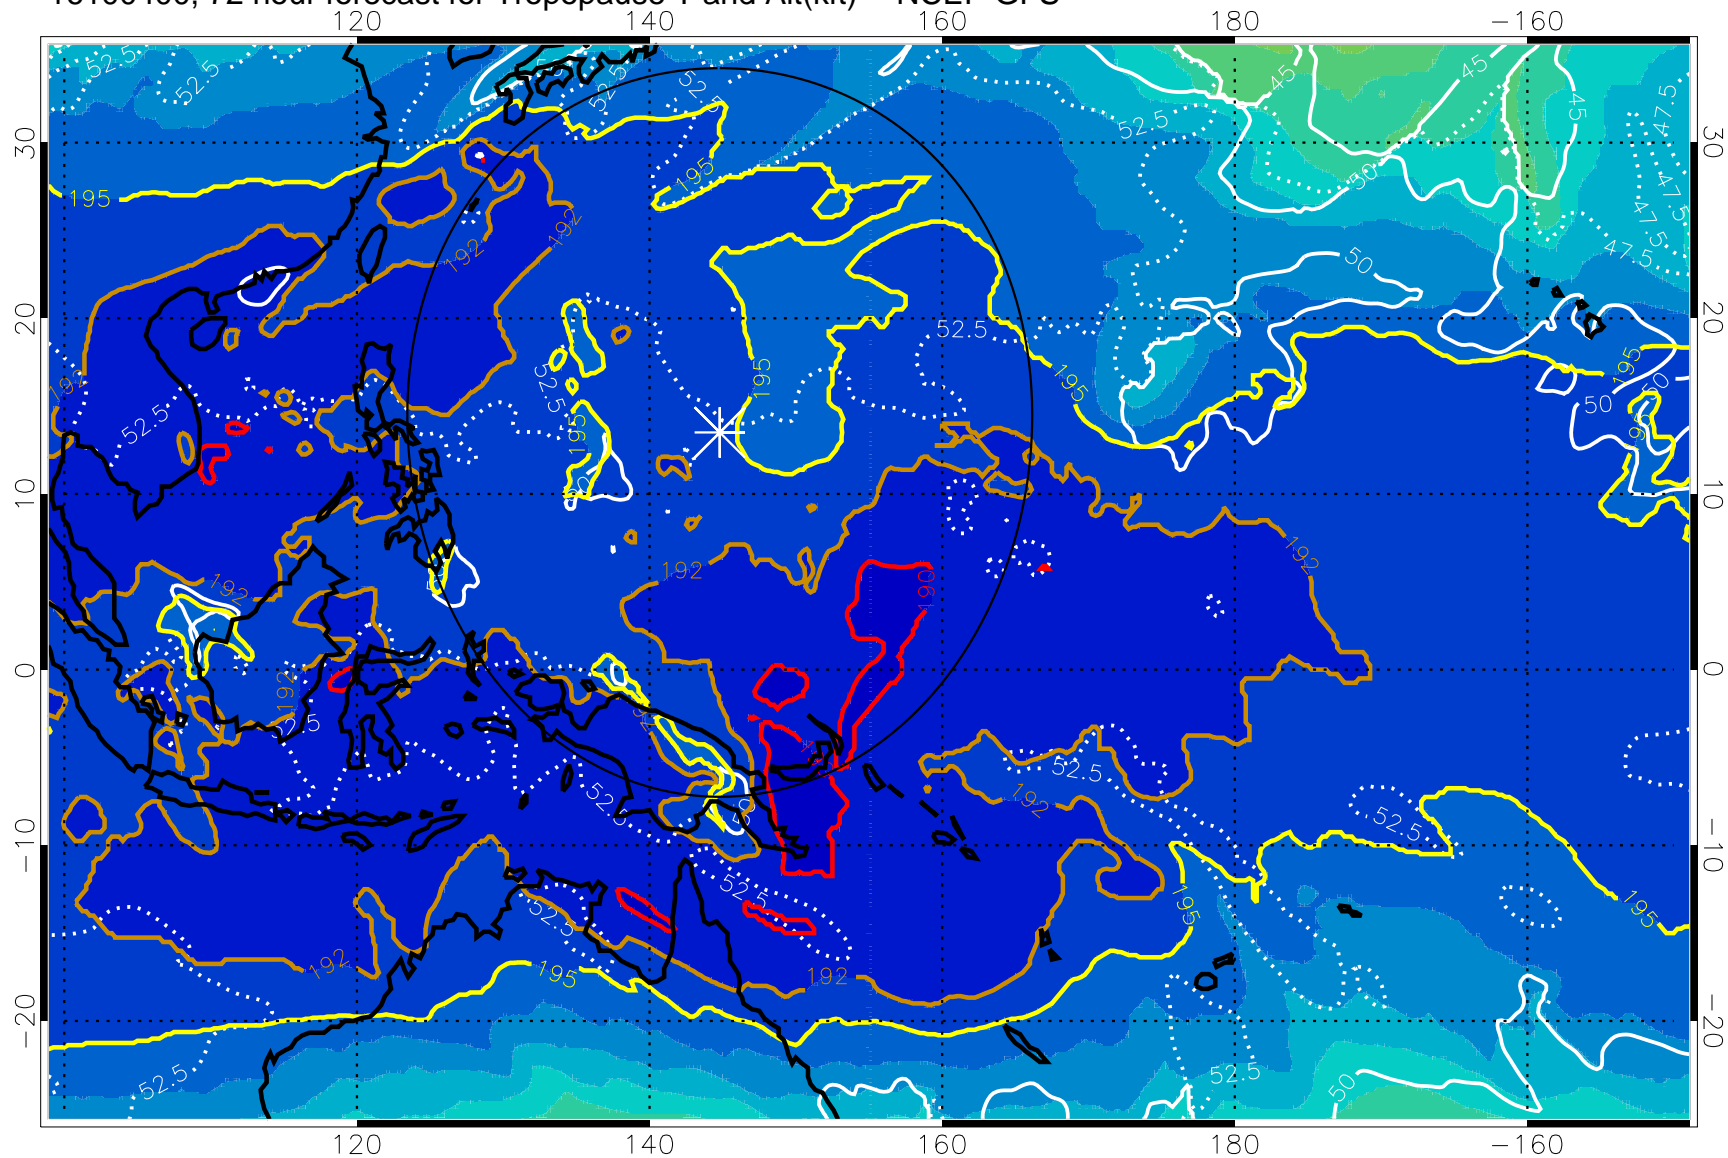

192.5K Isotherm 195K Isotherm
187.5K Isotherm 190K Isotherm

Range ring of 2304 km

16100312, 60 hour forecast for Tropopause T and Alt(kft) -- NCEP GFS

190 200 210 220 230

Tropopause T, K

Tropopause Altitude in kft (white)

192.5K Isotherm 195K Isotherm

187.5K Isotherm 190K Isotherm

Range ring of 2304 km

16100318, 66 hour forecast for Tropopause T and Alt(kft) -- NCEP GFS

190 200 210 220 230
Tropopause T, K

Tropopause Altitude in kft (white)

192.5K Isotherm 195K Isotherm
187.5K Isotherm 190K Isotherm

Range ring of 2304 km

16100400, 72 hour forecast for Tropopause T and Alt(kft) -- NCEP GFS

190 200 210 220 230

Tropopause T, K

Tropopause Altitude in kft (white)

192.5K Isotherm 195K Isotherm

187.5K Isotherm 190K Isotherm

Range ring of 2304 km

16100406, 78 hour forecast for Tropopause T and Alt(kft) -- NCEP GFS

190 200 210 220 230
Tropopause T, K

Tropopause Altitude in kft (white)