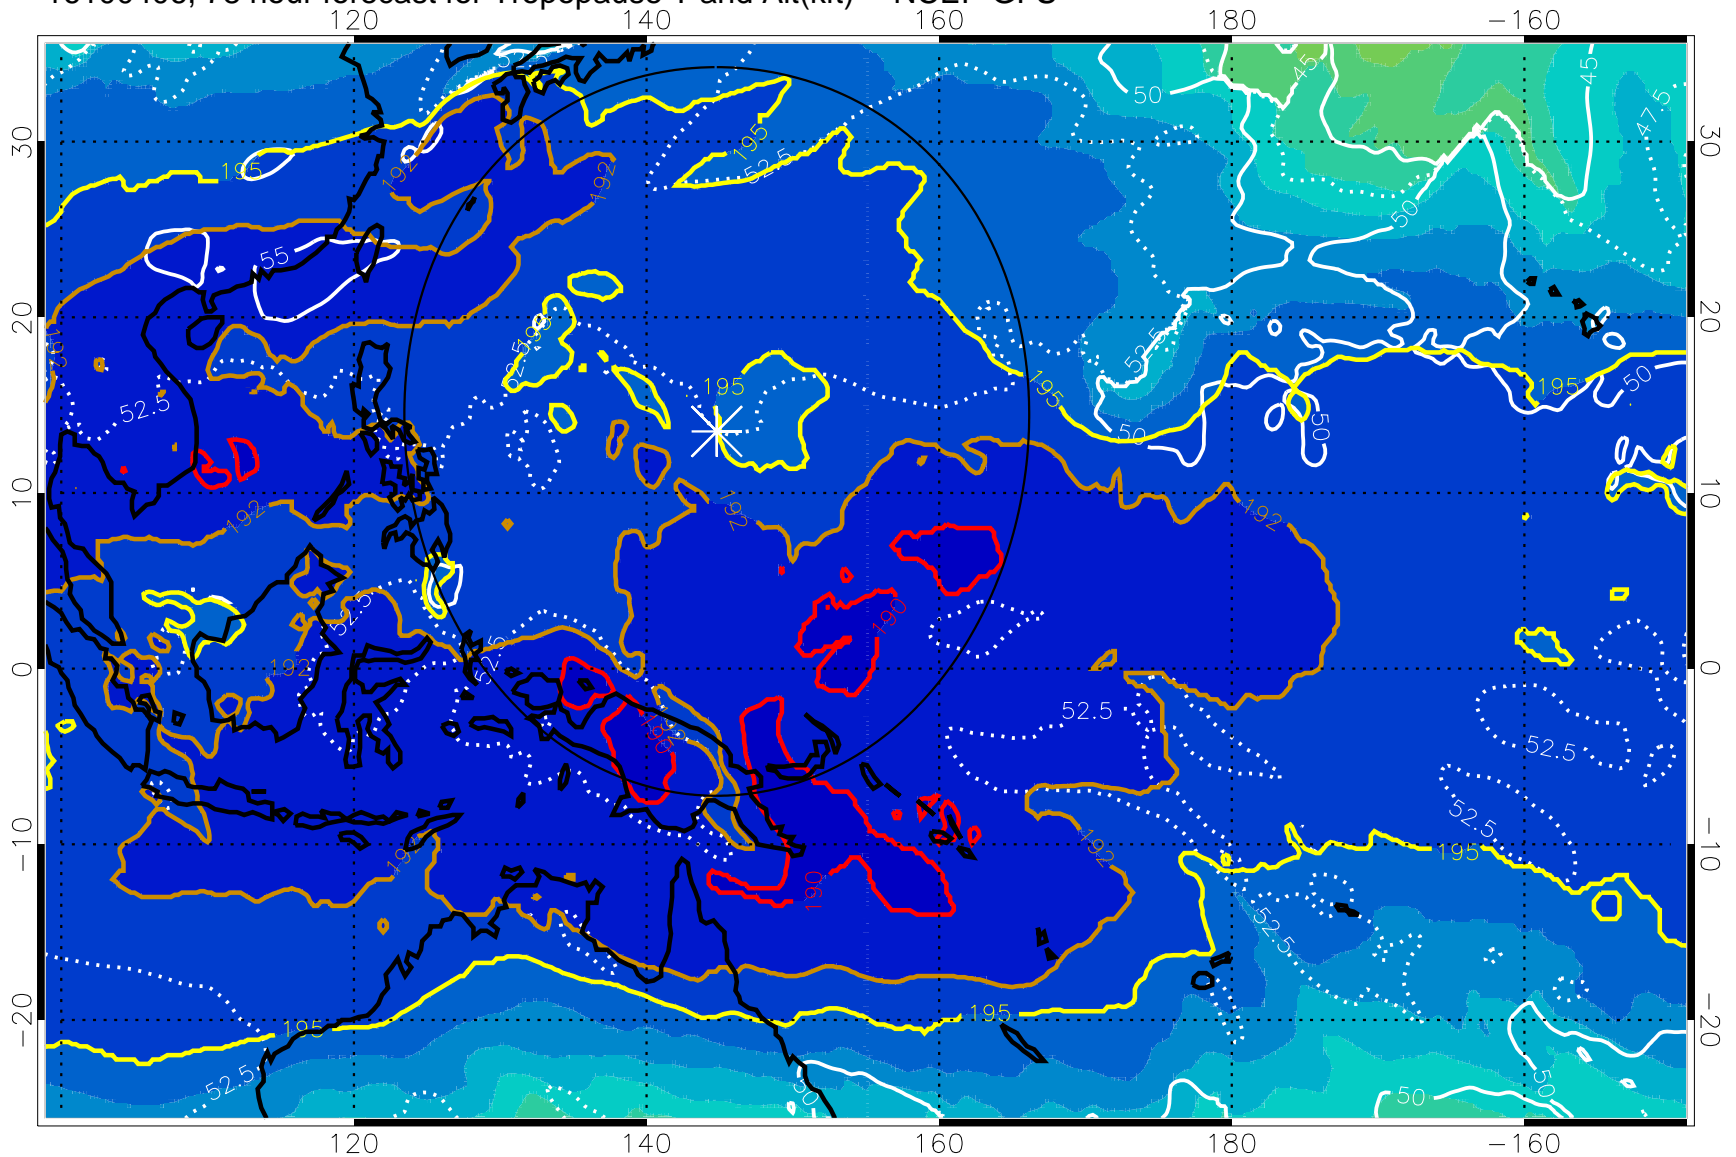

192.5K Isotherm 195K Isotherm

187.5K Isotherm 190K Isotherm

Range ring of 2304 km

16100318, 66 hour forecast for Tropopause T and Alt(kft) -- NCEP GFS

190 200 210 220 230
Tropopause T, K

Tropopause Altitude in kft (white)

192.5K Isotherm 195K Isotherm
187.5K Isotherm 190K Isotherm

Range ring of 2304 km

16100400, 72 hour forecast for Tropopause T and Alt(kft) -- NCEP GFS

190 200 210 220 230

Tropopause T, K

Tropopause Altitude in kft (white)

192.5K Isotherm 195K Isotherm

187.5K Isotherm 190K Isotherm

Range ring of 2304 km

16100406, 78 hour forecast for Tropopause T and Alt(kft) -- NCEP GFS

190 200 210 220 230
Tropopause T, K

Tropopause Altitude in kft (white)