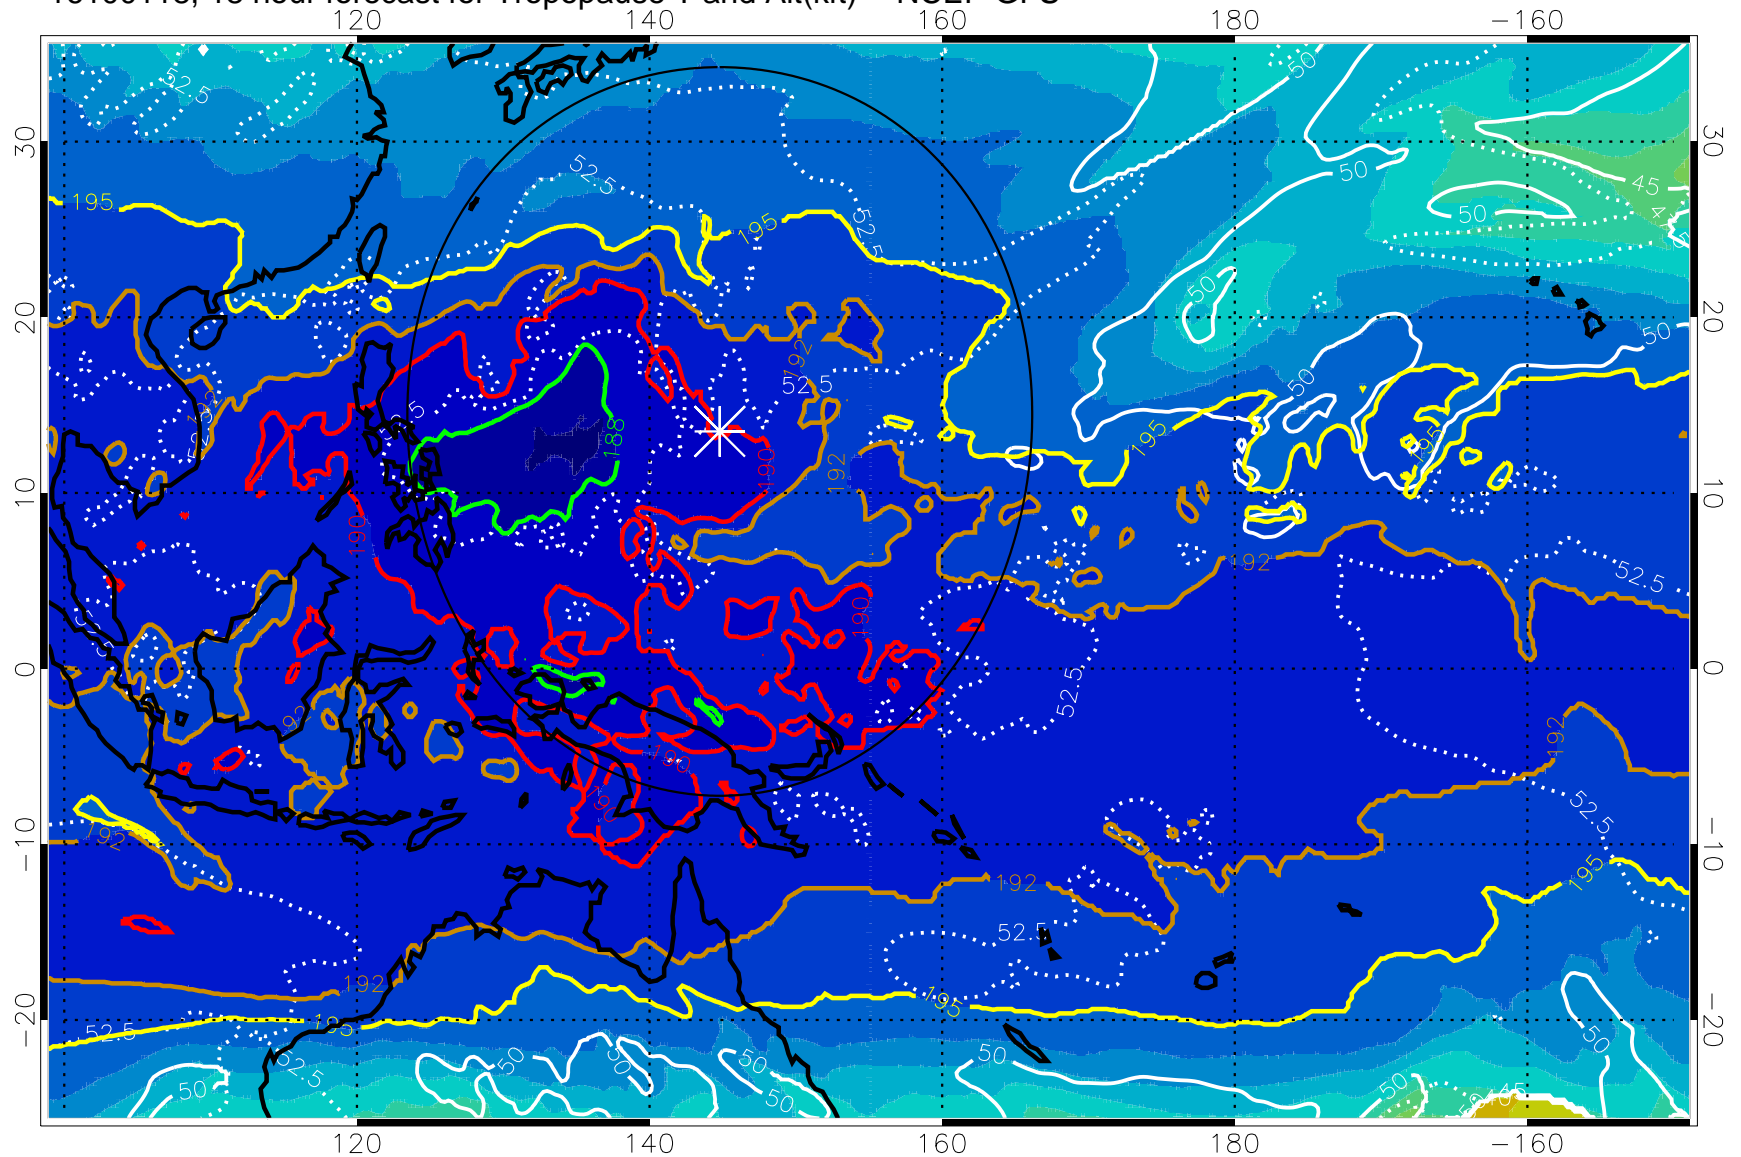

16100118, 18 hour forecast for Tropopause T and Alt(kft) -- NCEP GFS