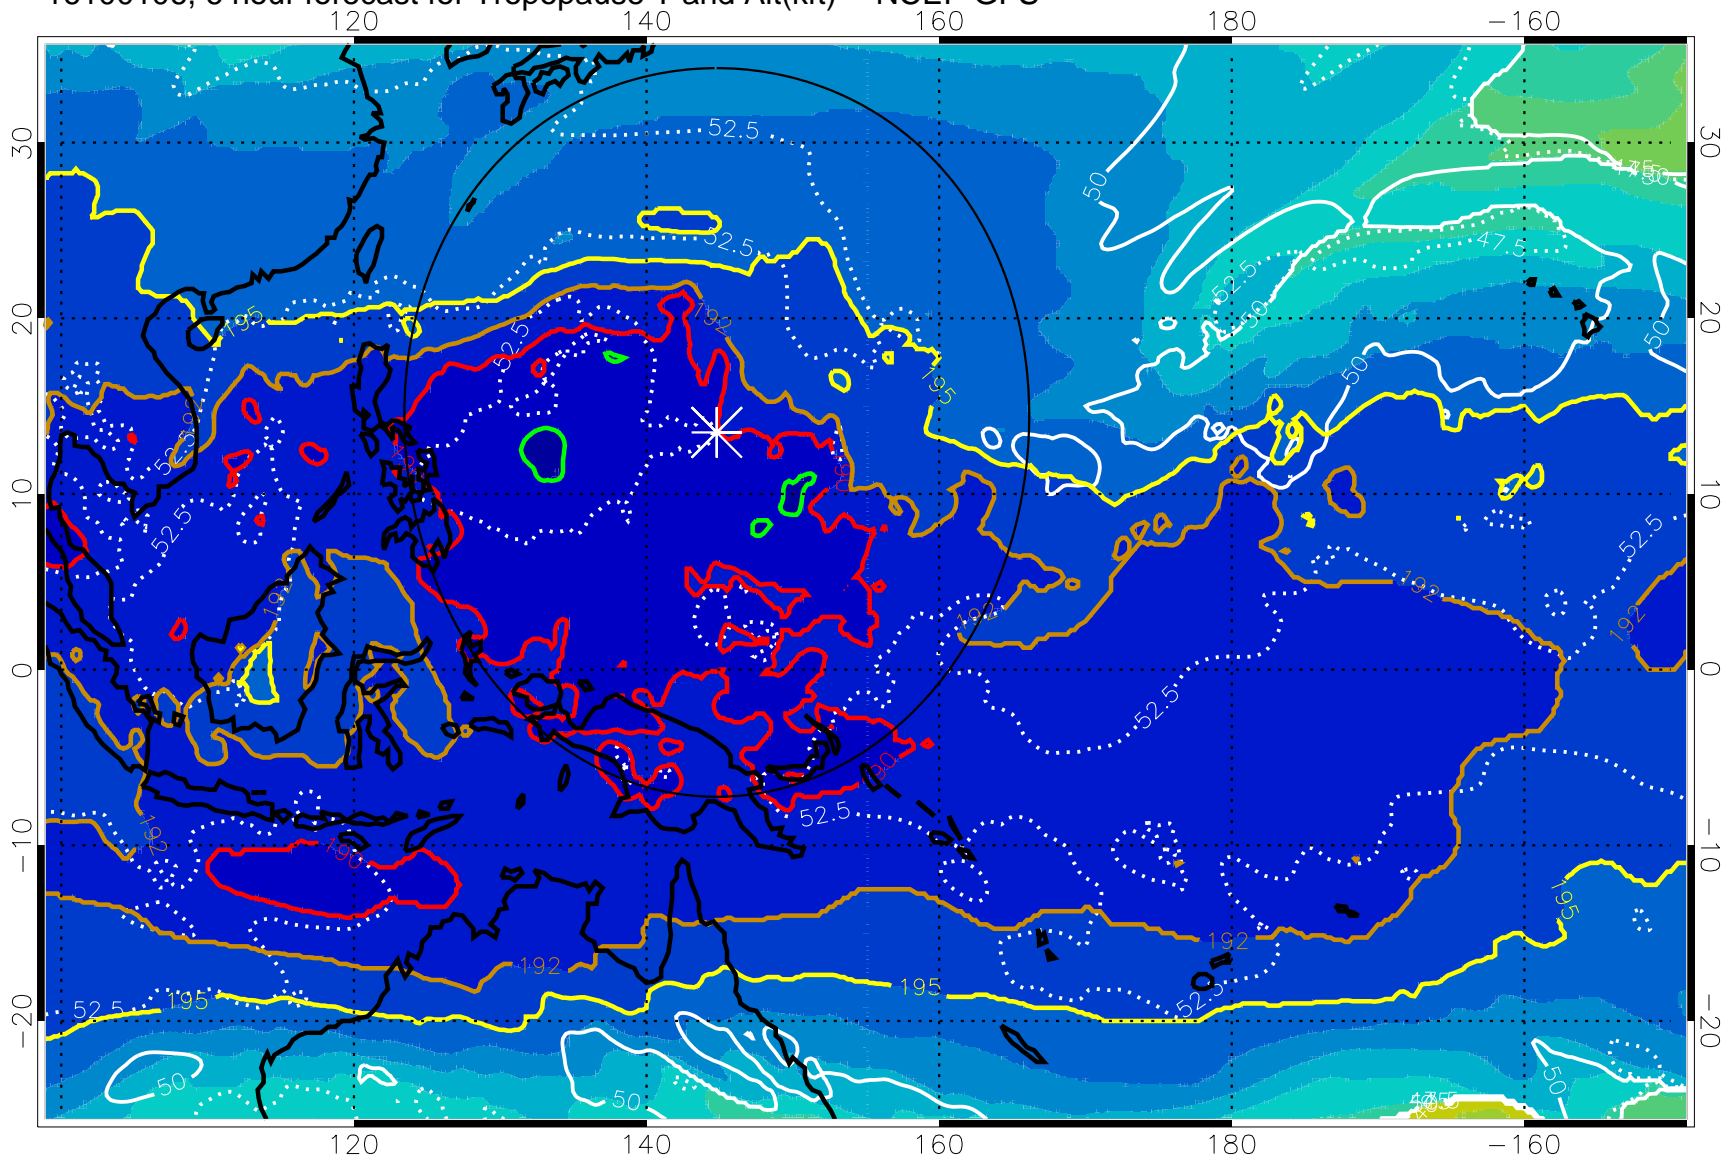

16100106, 6 hour forecast for Tropopause T and Alt(kft) -- NCEP GFS

190 200 210 220 230
Tropopause T, K

Tropopause Altitude in kft (white)

192.5K Isotherm 195K Isotherm
187.5K Isotherm 190K Isotherm

Range ring of 2304 km

16100112, 12 hour forecast for Tropopause T and Alt(kft) -- NCEP GFS

190 200 210 220 230

Tropopause T, K

Tropopause Altitude in kft (white)

192.5K Isotherm 195K Isotherm

187.5K Isotherm 190K Isotherm

Range ring of 2304 km

192.5K Isotherm 195K Isotherm
187.5K Isotherm 190K Isotherm

Range ring of 2304 km

16100206, 30 hour forecast for Tropopause T and Alt(kft) -- NCEP GFS

190 200 210 220 230
Tropopause T, K

Tropopause Altitude in kft (white)