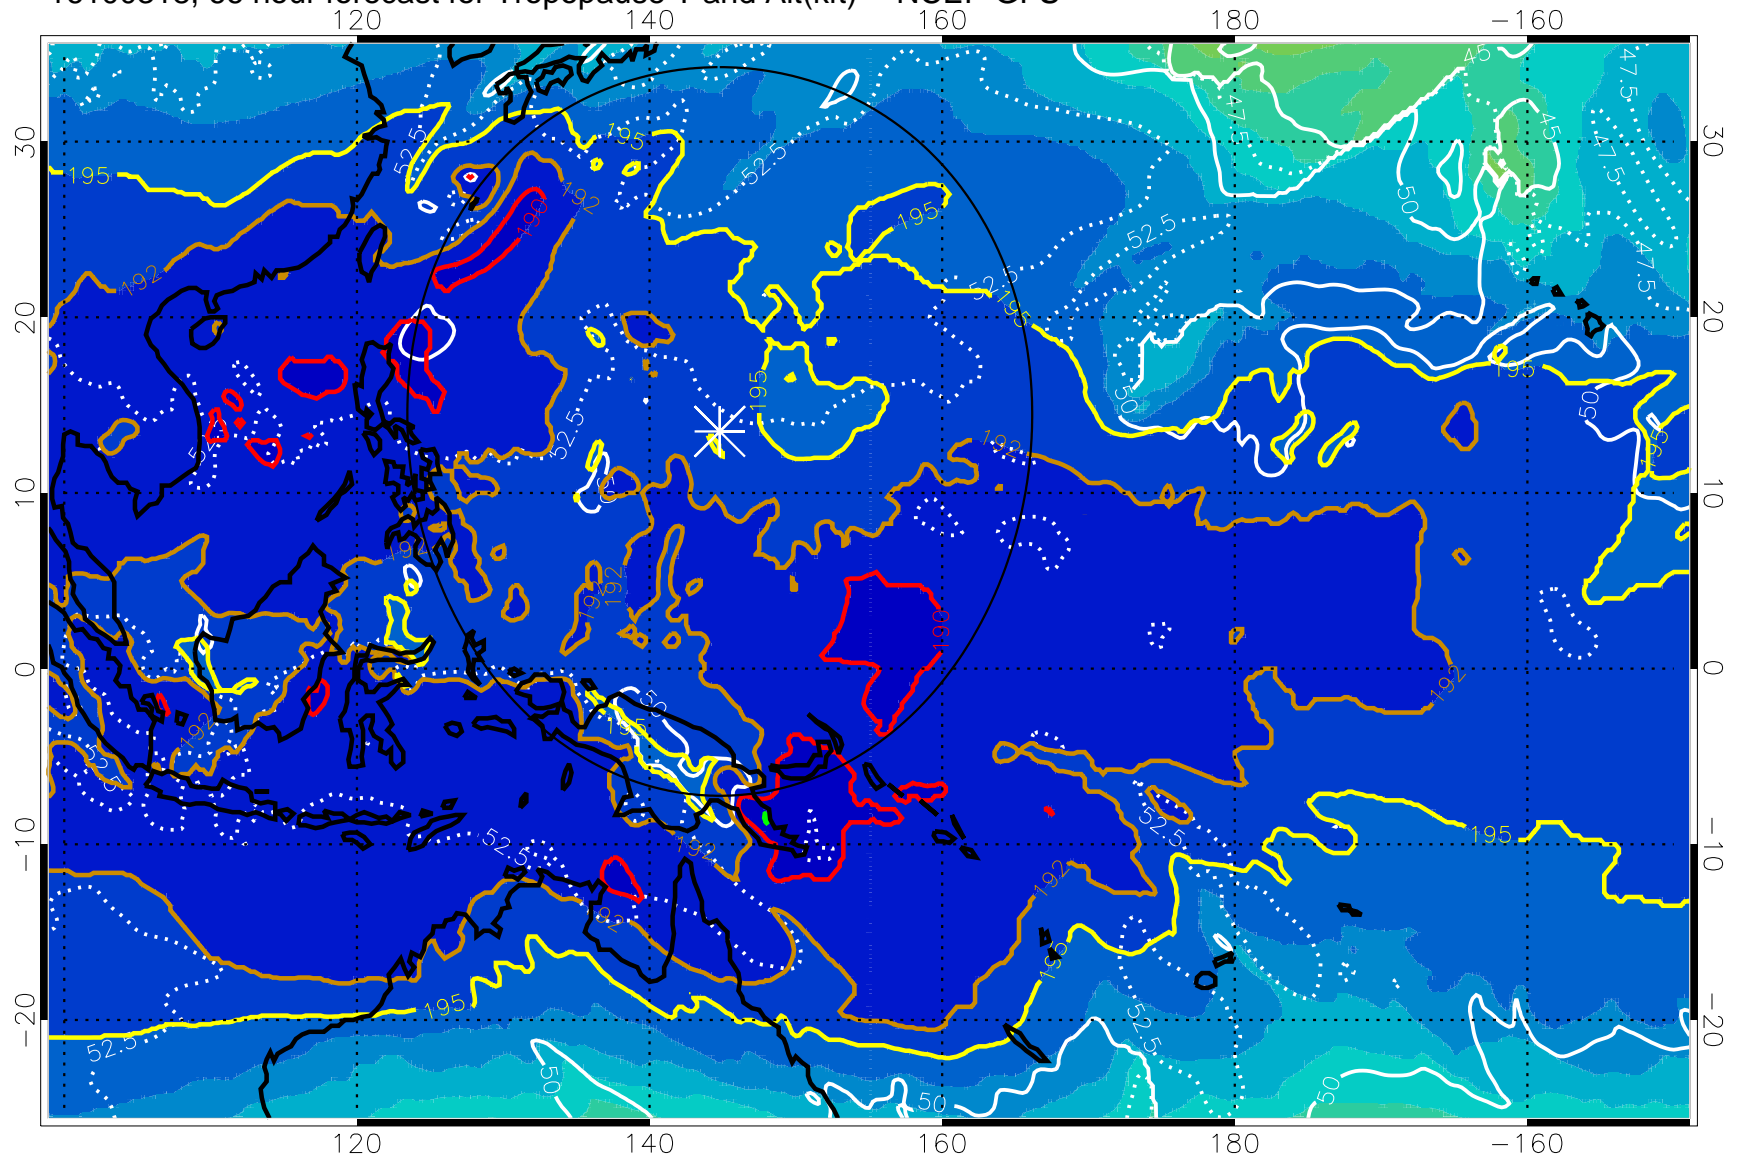

192.5K Isotherm 195K Isotherm
187.5K Isotherm 190K Isotherm

Range ring of 2304 km

16100306, 54 hour forecast for Tropopause T and Alt(kft) -- NCEP GFS

190 200 210 220 230

Tropopause T, K

Tropopause Altitude in kft (white)

192.5K Isotherm 195K Isotherm
187.5K Isotherm 190K Isotherm

Range ring of 2304 km

16100312, 60 hour forecast for Tropopause T and Alt(kft) -- NCEP GFS

190 200 210 220 230

Tropopause T, K

Tropopause Altitude in kft (white)

192.5K Isotherm 195K Isotherm

187.5K Isotherm 190K Isotherm

Range ring of 2304 km

16100318, 66 hour forecast for Tropopause T and Alt(kft) -- NCEP GFS

190 200 210 220 230
Tropopause T, K

Tropopause Altitude in kft (white)