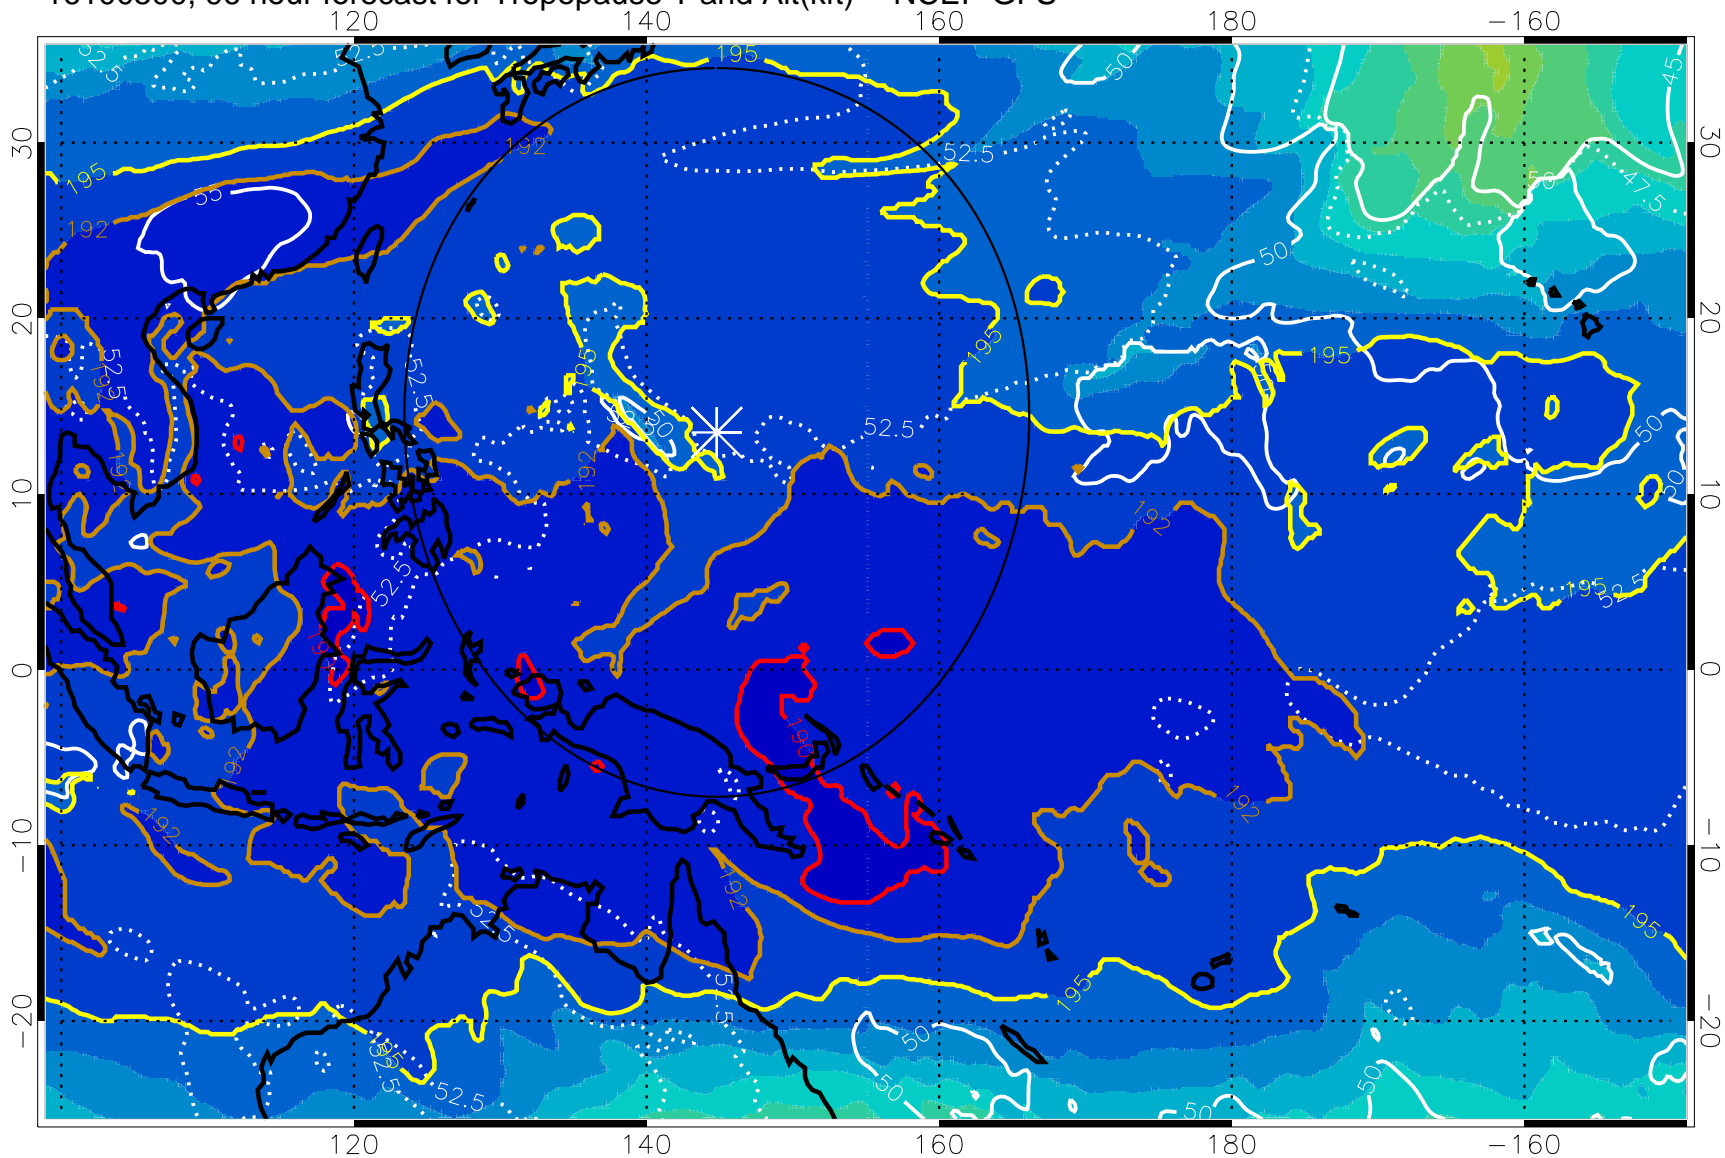

192.5K Isotherm 195K Isotherm
187.5K Isotherm 190K Isotherm

Range ring of 2304 km

16100418, 90 hour forecast for Tropopause T and Alt(kft) -- NCEP GFS

190 200 210 220 230

Tropopause T, K

Tropopause Altitude in kft (white)

192.5K Isotherm 195K Isotherm

187.5K Isotherm 190K Isotherm

Range ring of 2304 km

16100500, 96 hour forecast for Tropopause T and Alt(kft) -- NCEP GFS

190 200 210 220 230

Tropopause T, K

Tropopause Altitude in kft (white)