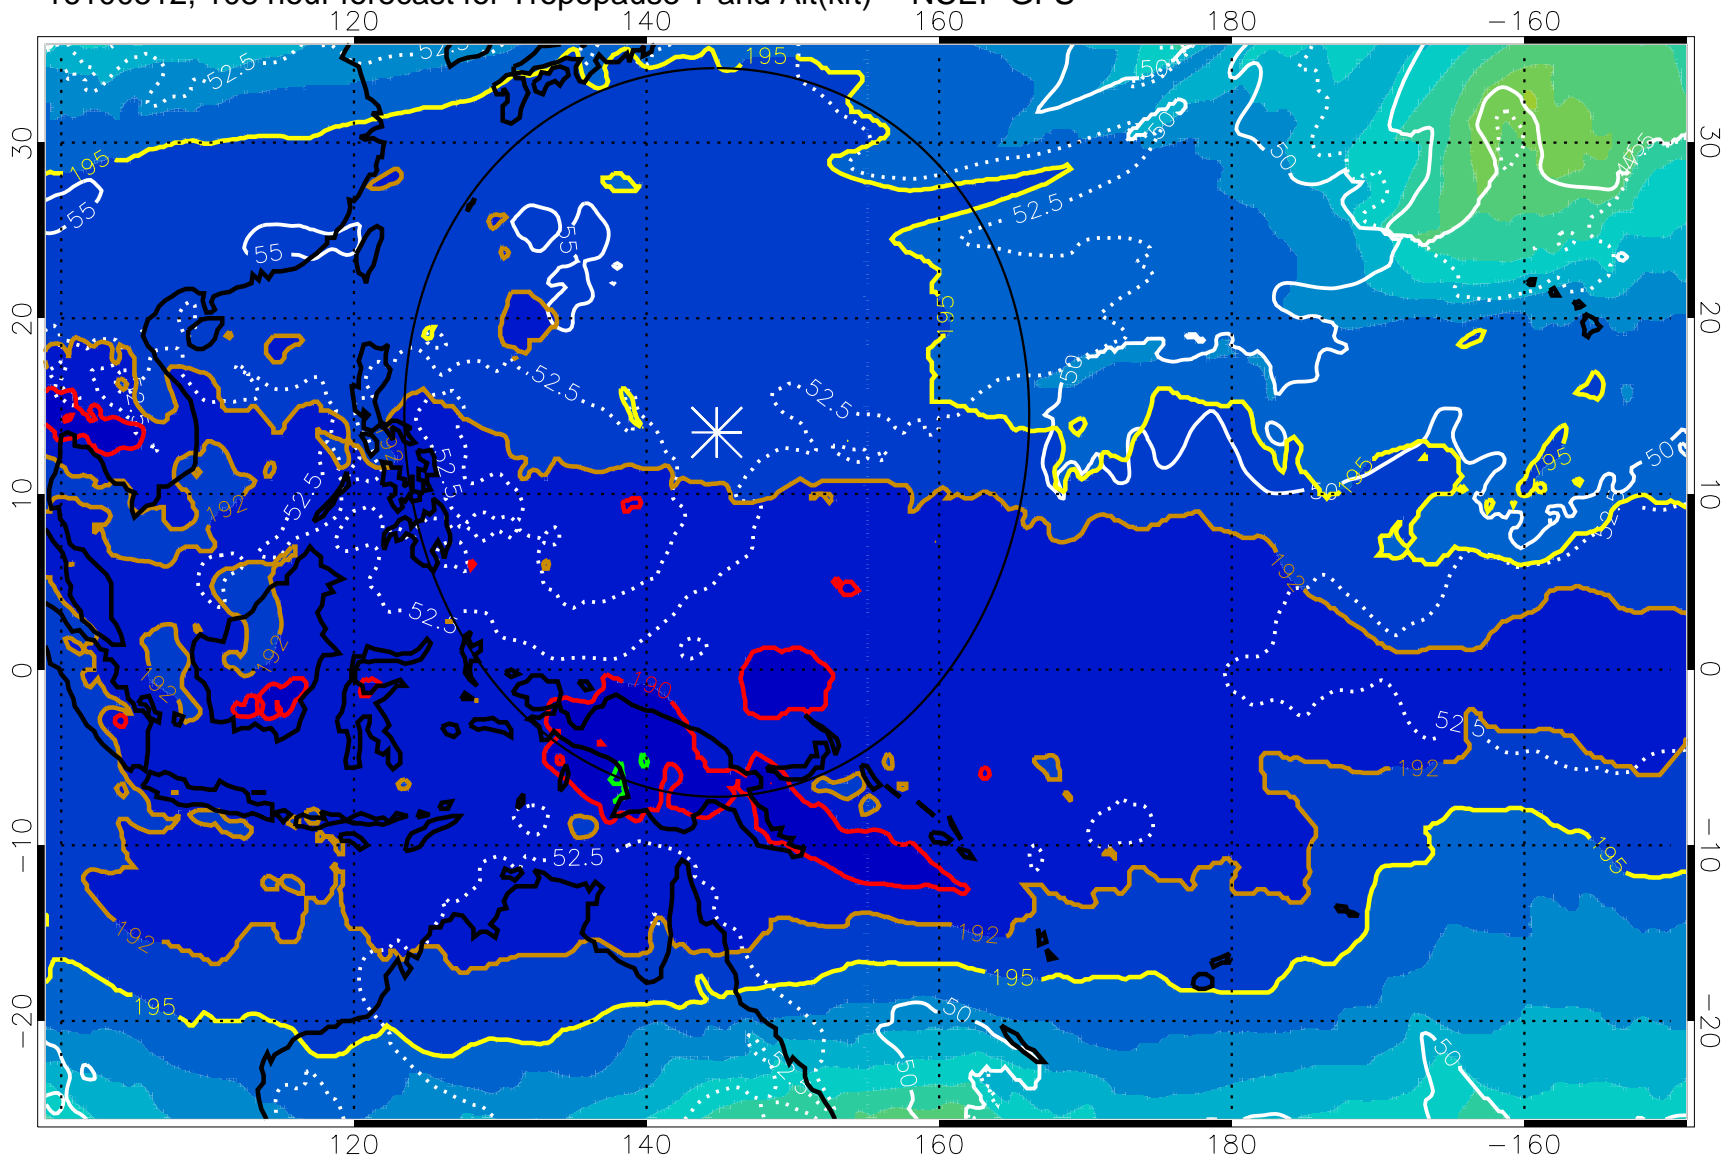

192.5K Isotherm 195K Isotherm

187.5K Isotherm 190K Isotherm

Range ring of 2304 km

16100500, 96 hour forecast for Tropopause T and Alt(kft) -- NCEP GFS

190 200 210 220 230

Tropopause T, K

Tropopause Altitude in kft (white)

192.5K Isotherm 195K Isotherm

187.5K Isotherm 190K Isotherm

Range ring of 2304 km

16100506, 102 hour forecast for Tropopause T and Alt(kft) -- NCEP GFS

190 200 210 220 230

Tropopause T, K

Tropopause Altitude in kft (white)

192.5K Isotherm 195K Isotherm

187.5K Isotherm 190K Isotherm

Range ring of 2304 km

16100512, 108 hour forecast for Tropopause T and Alt(kft) -- NCEP GFS

190 200 210 220 230

Tropopause T, K

Tropopause Altitude in kft (white)

192.5K Isotherm 195K Isotherm
187.5K Isotherm 190K Isotherm

Range ring of 2304 km

16100518, 114 hour forecast for Tropopause T and Alt(kft) -- NCEP GFS

190 200 210 220 230

Tropopause T, K

Tropopause Altitude in kft (white)