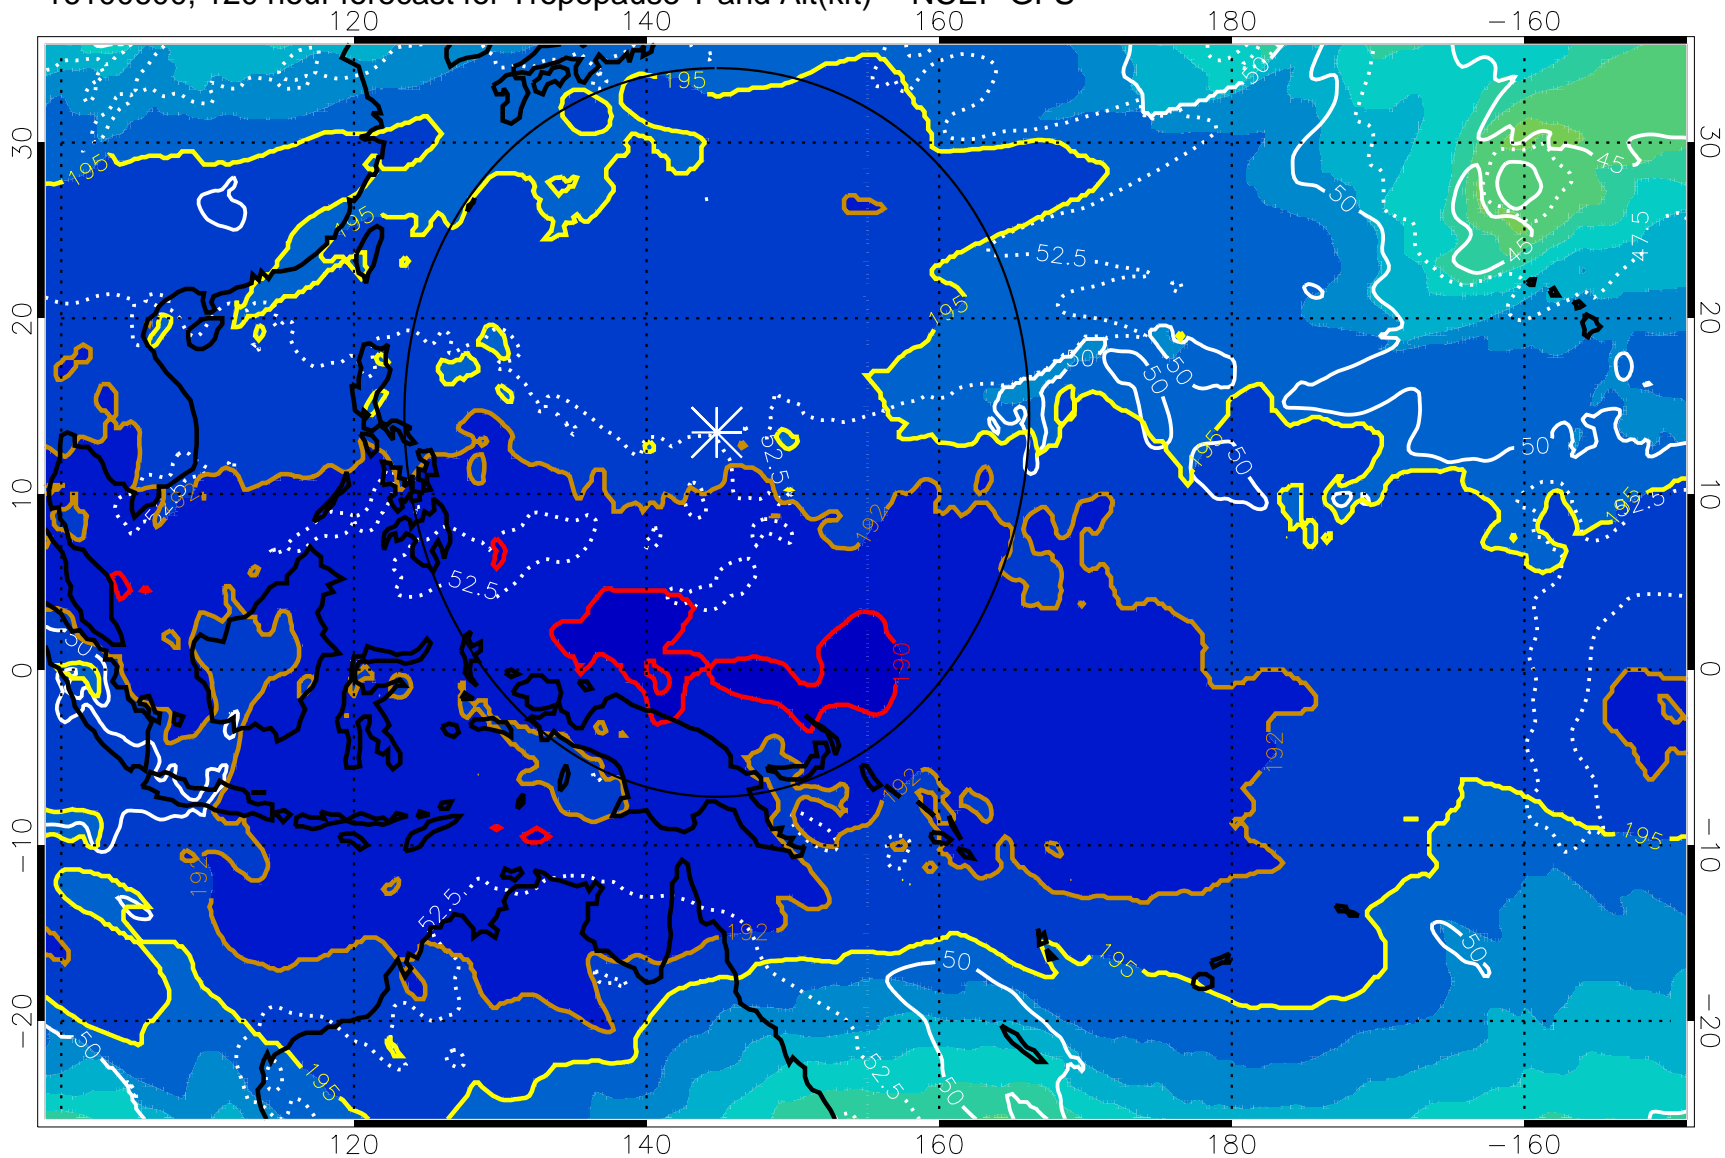

192.5K Isotherm 195K Isotherm

187.5K Isotherm 190K Isotherm

Range ring of 2304 km

16100512, 108 hour forecast for Tropopause T and Alt(kft) -- NCEP GFS

190 200 210 220 230

Tropopause T, K

Tropopause Altitude in kft (white)

192.5K Isotherm 195K Isotherm
187.5K Isotherm 190K Isotherm

Range ring of 2304 km

16100518, 114 hour forecast for Tropopause T and Alt(kft) -- NCEP GFS

190 200 210 220 230

Tropopause T, K

Tropopause Altitude in kft (white)

192.5K Isotherm 195K Isotherm

187.5K Isotherm 190K Isotherm

Range ring of 2304 km

16100600, 120 hour forecast for Tropopause T and Alt(kft) -- NCEP GFS

190 200 210 220 230

Tropopause T, K

Tropopause Altitude in kft (white)

192.5K Isotherm 195K Isotherm
187.5K Isotherm 190K Isotherm

Range ring of 2304 km