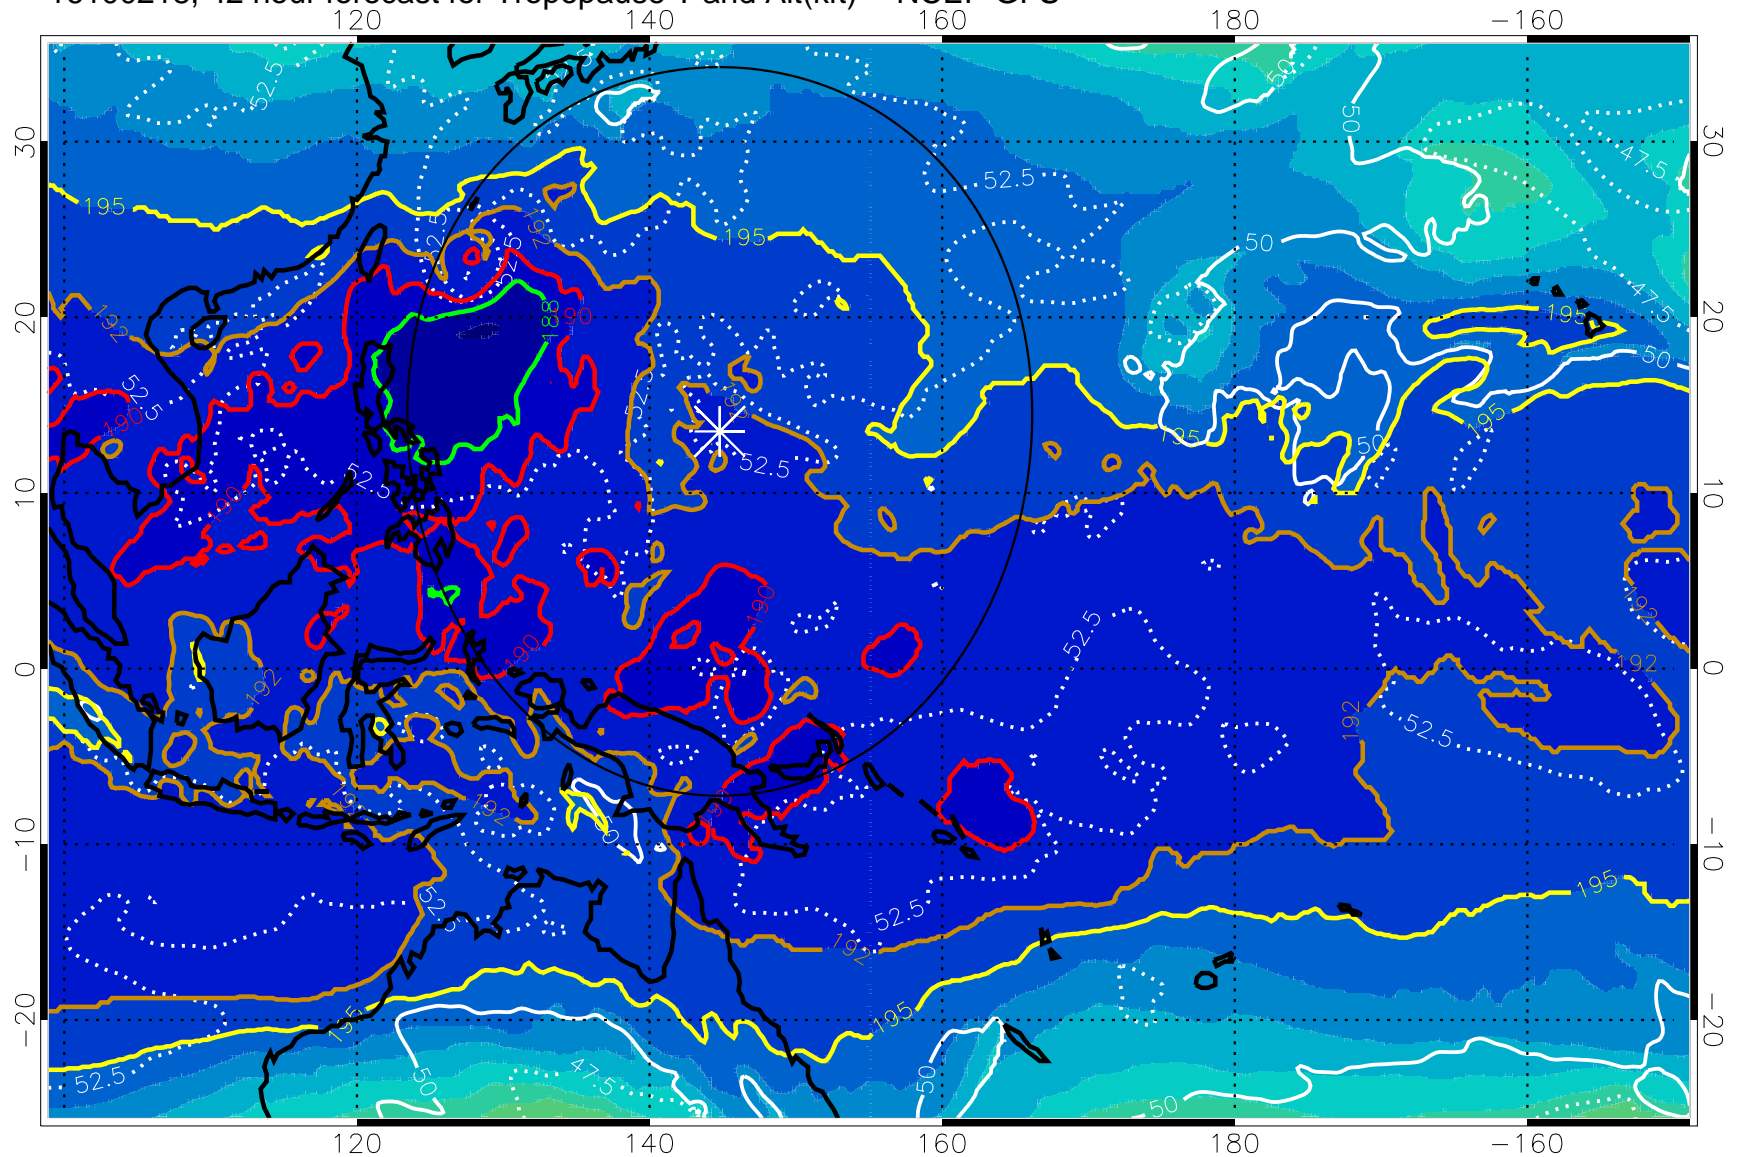

192.5K Isotherm 195K Isotherm
187.5K Isotherm 190K Isotherm

Range ring of 2304 km

16100206, 30 hour forecast for Tropopause T and Alt(kft) -- NCEP GFS

190 200 210 220 230
Tropopause T, K

Tropopause Altitude in kft (white)

192.5K Isotherm 195K Isotherm
187.5K Isotherm 190K Isotherm

Range ring of 2304 km

16100212, 36 hour forecast for Tropopause T and Alt(kft) -- NCEP GFS

190 200 210 220 230

Tropopause T, K

Tropopause Altitude in kft (white)

192.5K Isotherm 195K Isotherm

187.5K Isotherm 190K Isotherm

Range ring of 2304 km

16100218, 42 hour forecast for Tropopause T and Alt(kft) -- NCEP GFS

190 200 210 220 230
Tropopause T, K

Tropopause Altitude in kft (white)