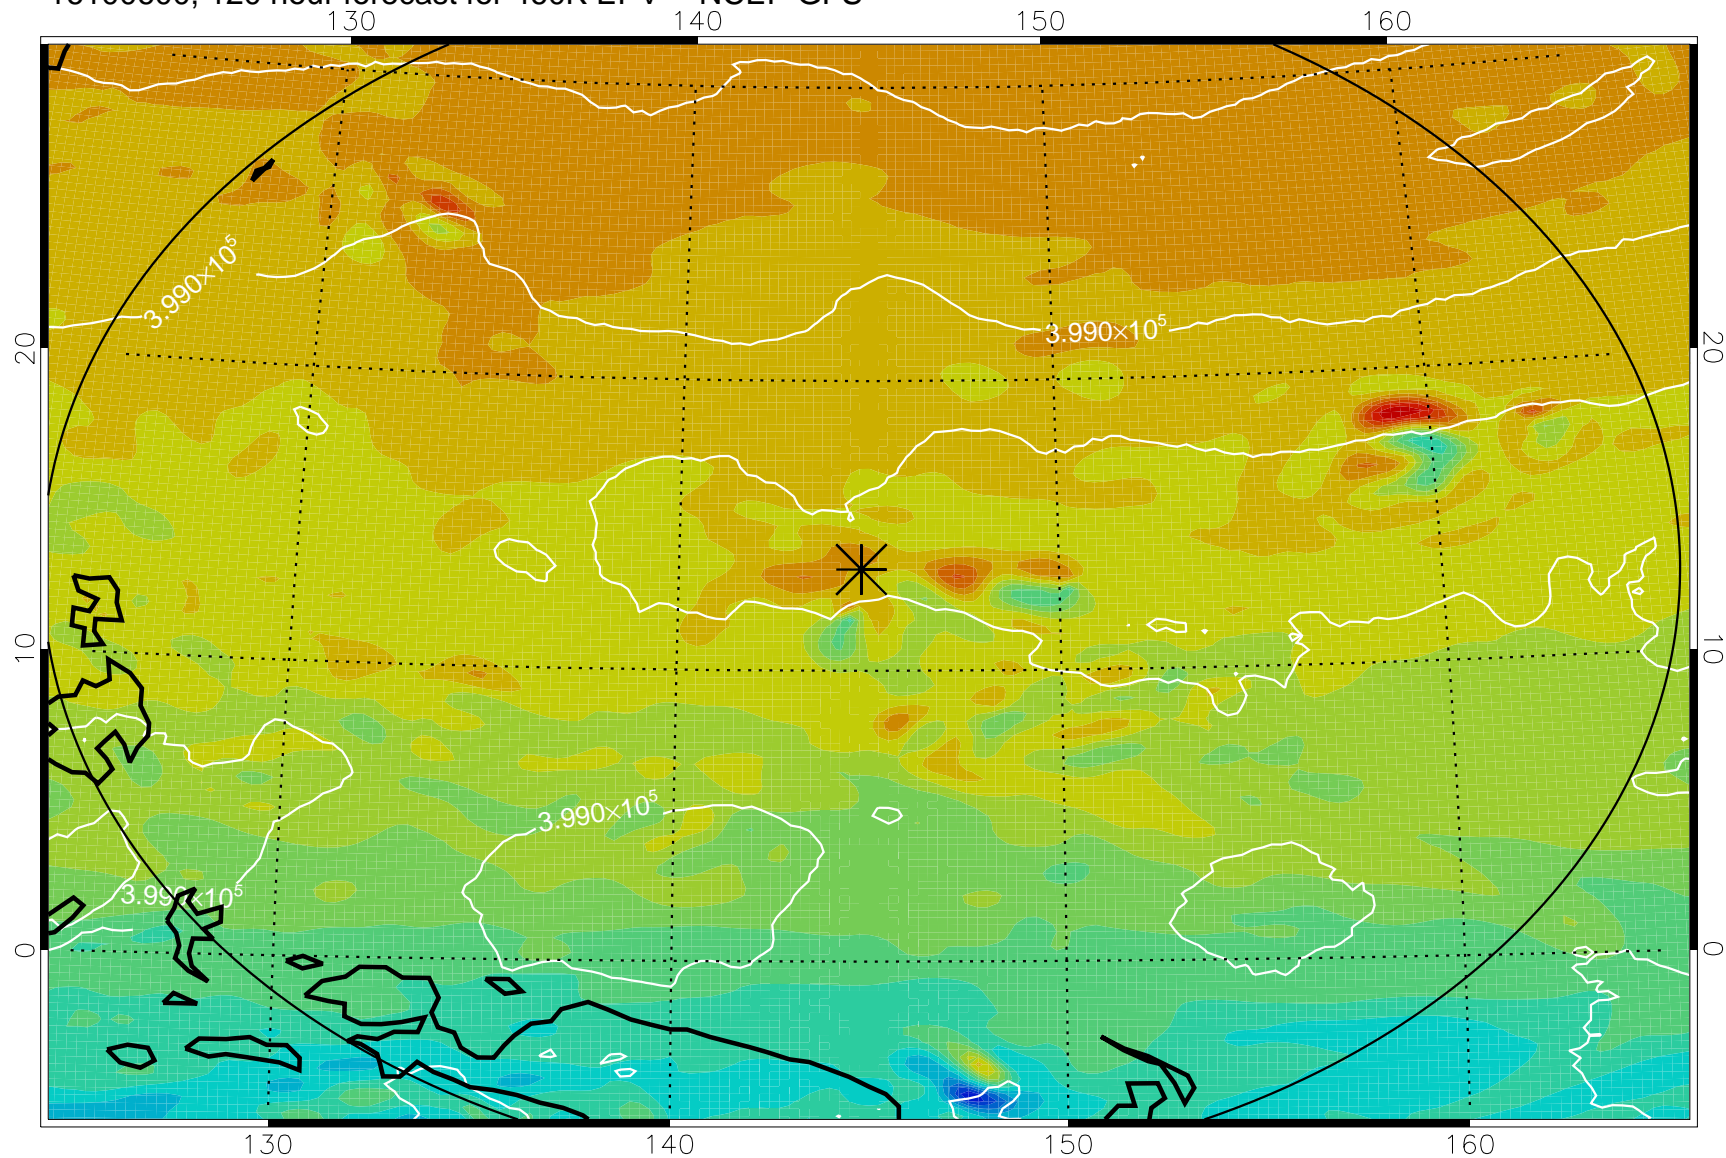

16100406, 78 hour forecast for 460K EPV -- NCEP GFS

460K Montgomery Streamfunction, white

Range ring of 2304 km

16100412, 84 hour forecast for 460K EPV -- NCEP GFS

460K Montgomery Streamfunction, white

Range ring of 2304 km

16100418, 90 hour forecast for 460K EPV -- NCEP GFS

460K Montgomery Streamfunction, white

Range ring of 2304 km

16100500, 96 hour forecast for 460K EPV -- NCEP GFS

460K Montgomery Streamfunction, white

Range ring of 2304 km

16100506, 102 hour forecast for 460K EPV -- NCEP GFS

460K Montgomery Streamfunction, white

Range ring of 2304 km

16100512, 108 hour forecast for 460K EPV -- NCEP GFS

460K Montgomery Streamfunction, white

Range ring of 2304 km

16100518, 114 hour forecast for 460K EPV -- NCEP GFS

16100600, 120 hour forecast for 460K EPV -- NCEP GFS

460K Montgomery Streamfunction, white

Range ring of 2304 km