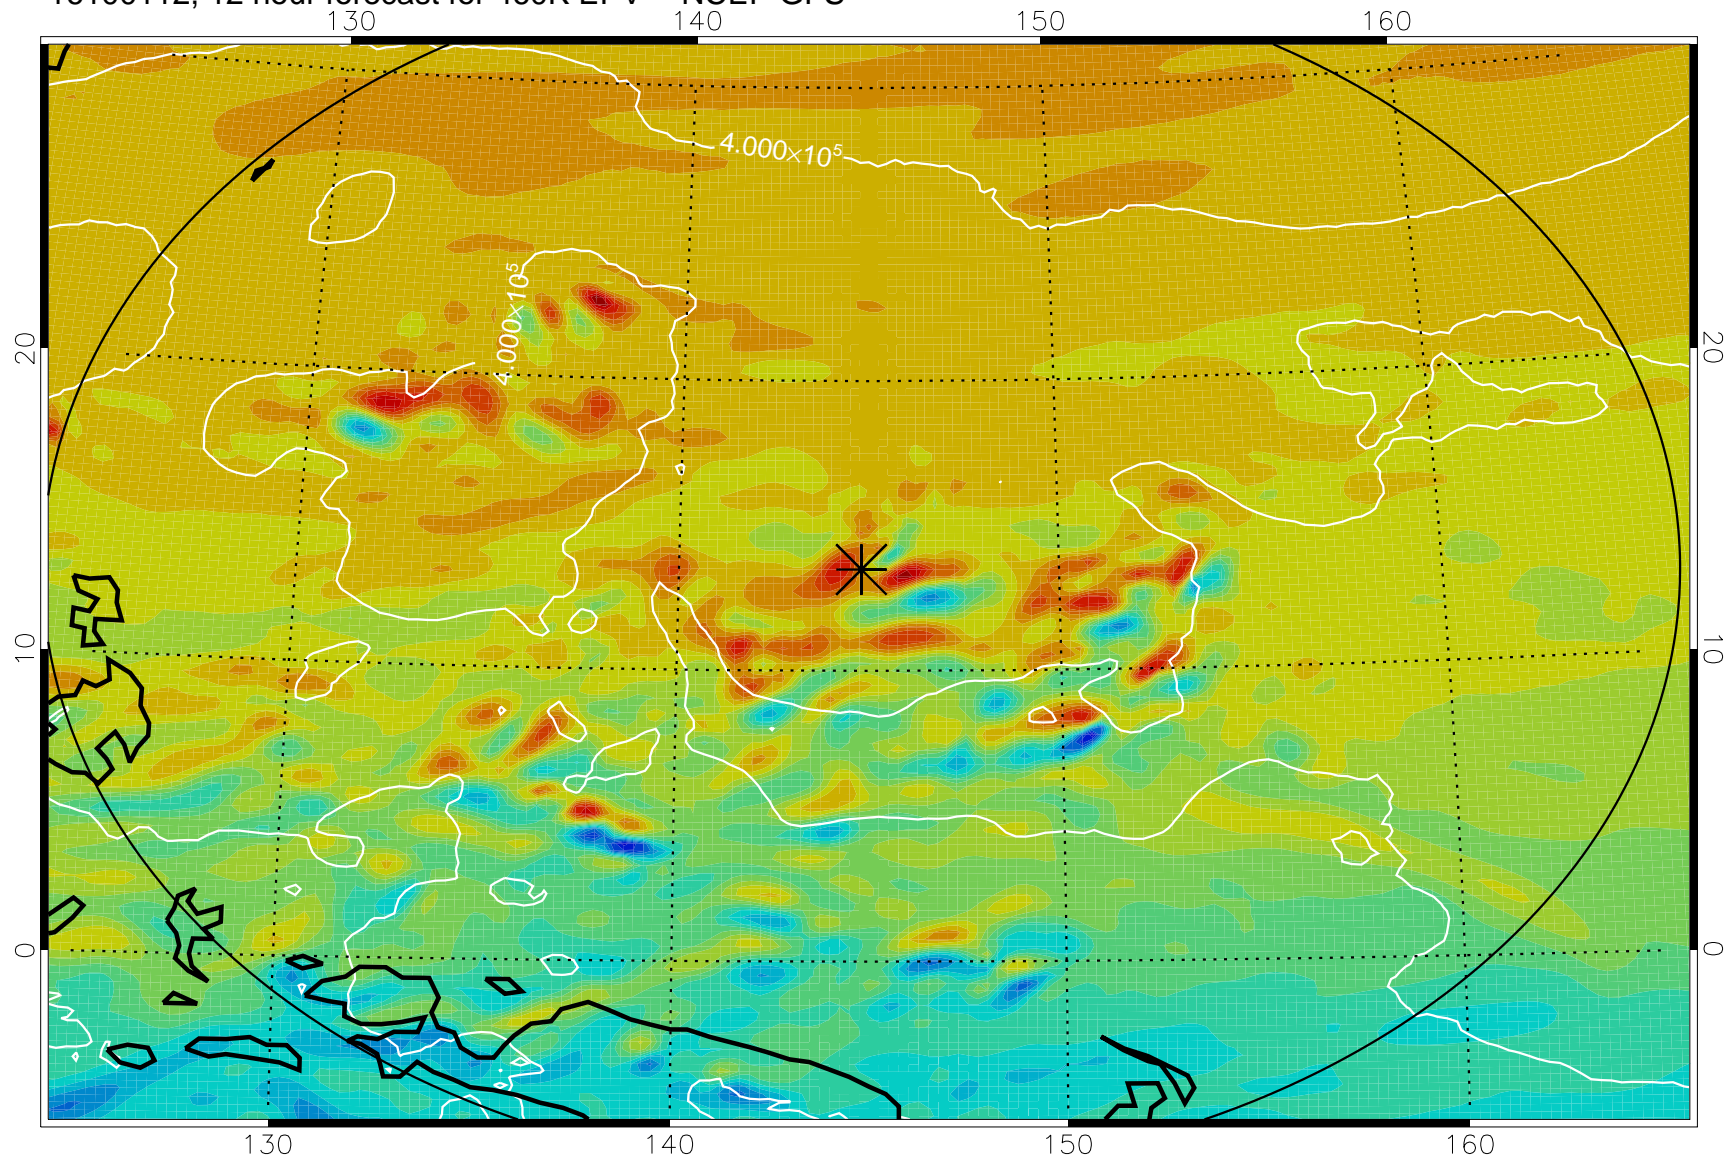

16100106, 6 hour forecast for 460K EPV -- NCEP GFS

460K Montgomery Streamfunction, white

Range ring of 2304 km

16100112, 12 hour forecast for 460K EPV -- NCEP GFS

460K Montgomery Streamfunction, white

Range ring of 2304 km

16100118, 18 hour forecast for 460K EPV -- NCEP GFS

460K Montgomery Streamfunction, white

Range ring of 2304 km

16100200, 24 hour forecast for 460K EPV -- NCEP GFS

460K Montgomery Streamfunction, white

Range ring of 2304 km

16100206, 30 hour forecast for 460K EPV -- NCEP GFS

460K Montgomery Streamfunction, white

Range ring of 2304 km

16100212, 36 hour forecast for 460K EPV -- NCEP GFS

460K Montgomery Streamfunction, white

Range ring of 2304 km

16100406, 78 hour forecast for 460K EPV -- NCEP GFS

460K Montgomery Streamfunction, white

Range ring of 2304 km

16100412, 84 hour forecast for 460K EPV -- NCEP GFS

460K Montgomery Streamfunction, white

Range ring of 2304 km