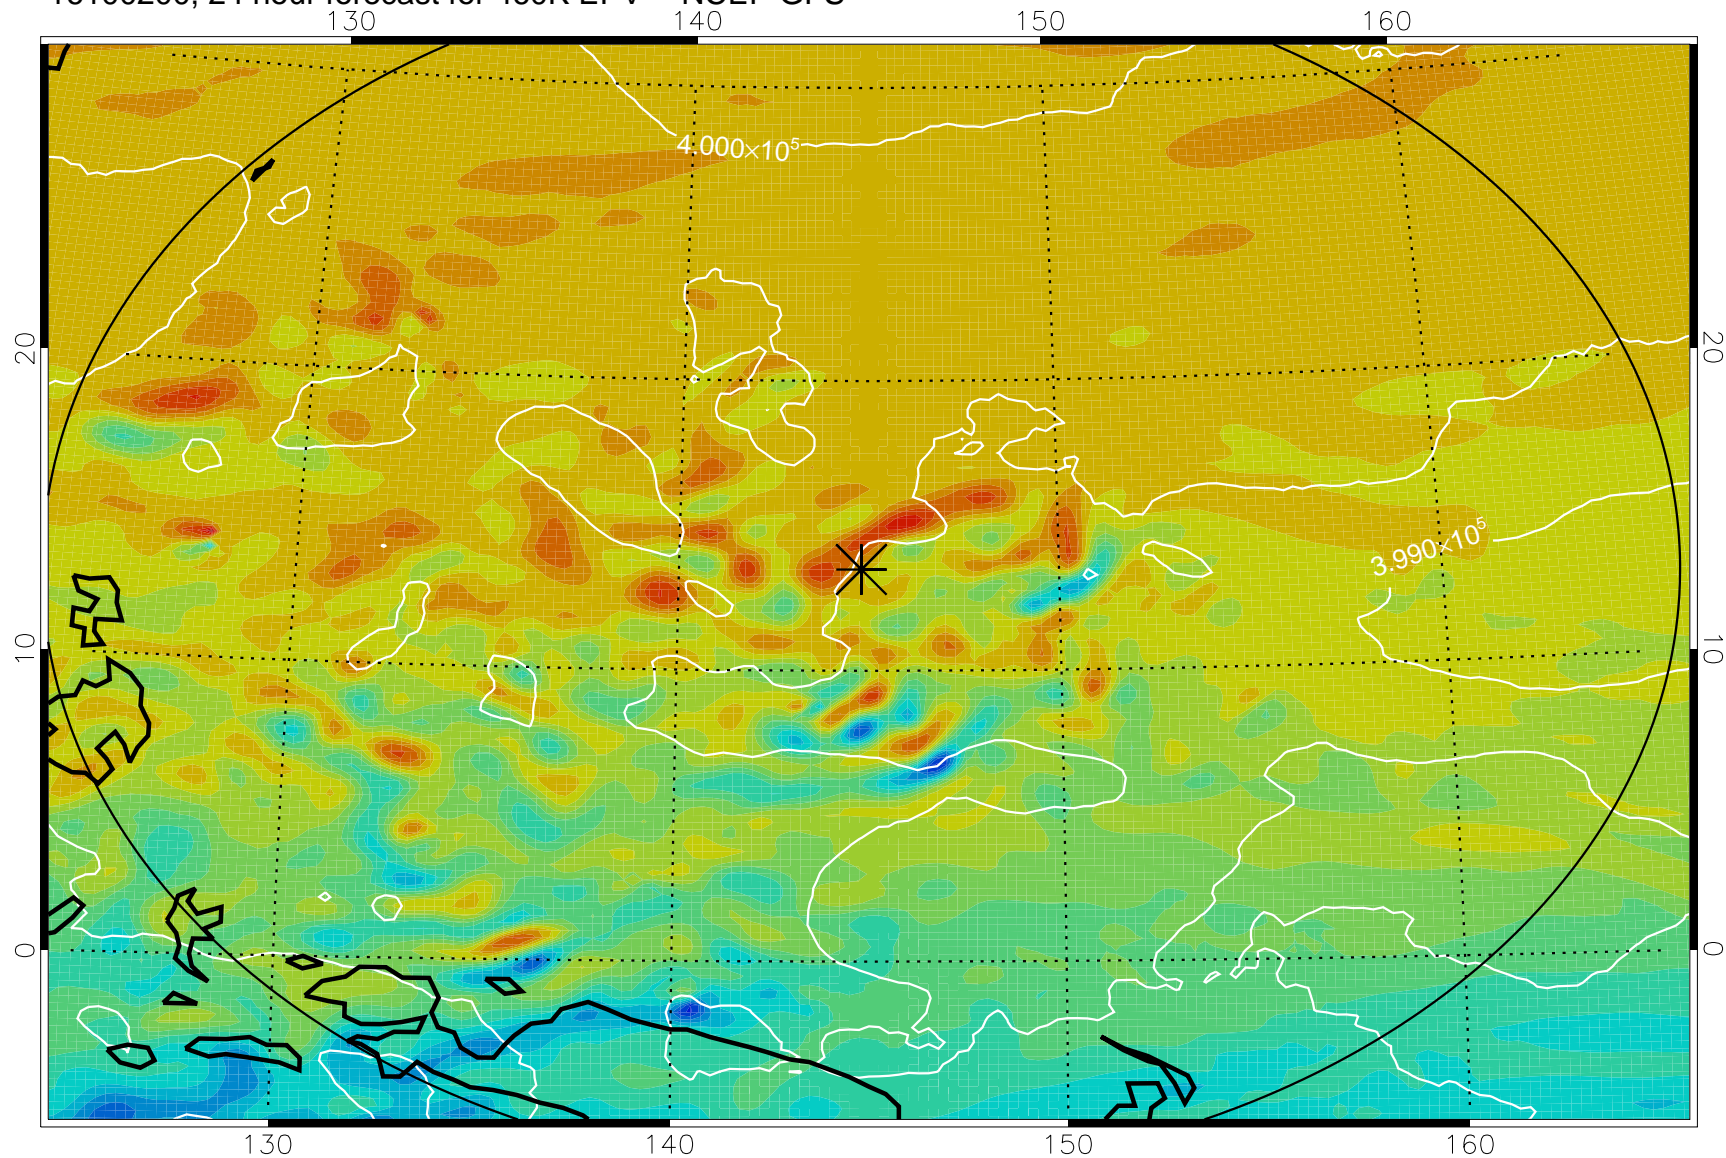

16100106, 6 hour forecast for 460K EPV -- NCEP GFS

460K Montgomery Streamfunction, white

Range ring of 2304 km

16100112, 12 hour forecast for 460K EPV -- NCEP GFS

460K Montgomery Streamfunction, white

Range ring of 2304 km

16100118, 18 hour forecast for 460K EPV -- NCEP GFS

460K Montgomery Streamfunction, white

Range ring of 2304 km

16100200, 24 hour forecast for 460K EPV -- NCEP GFS

460K Montgomery Streamfunction, white

Range ring of 2304 km

16100206, 30 hour forecast for 460K EPV -- NCEP GFS

460K Montgomery Streamfunction, white

Range ring of 2304 km

16100212, 36 hour forecast for 460K EPV -- NCEP GFS

460K Montgomery Streamfunction, white

Range ring of 2304 km

16100218, 42 hour forecast for 460K EPV -- NCEP GFS

460K Montgomery Streamfunction, white

Range ring of 2304 km

16100300, 48 hour forecast for 460K EPV -- NCEP GFS

460K Montgomery Streamfunction, white

Range ring of 2304 km