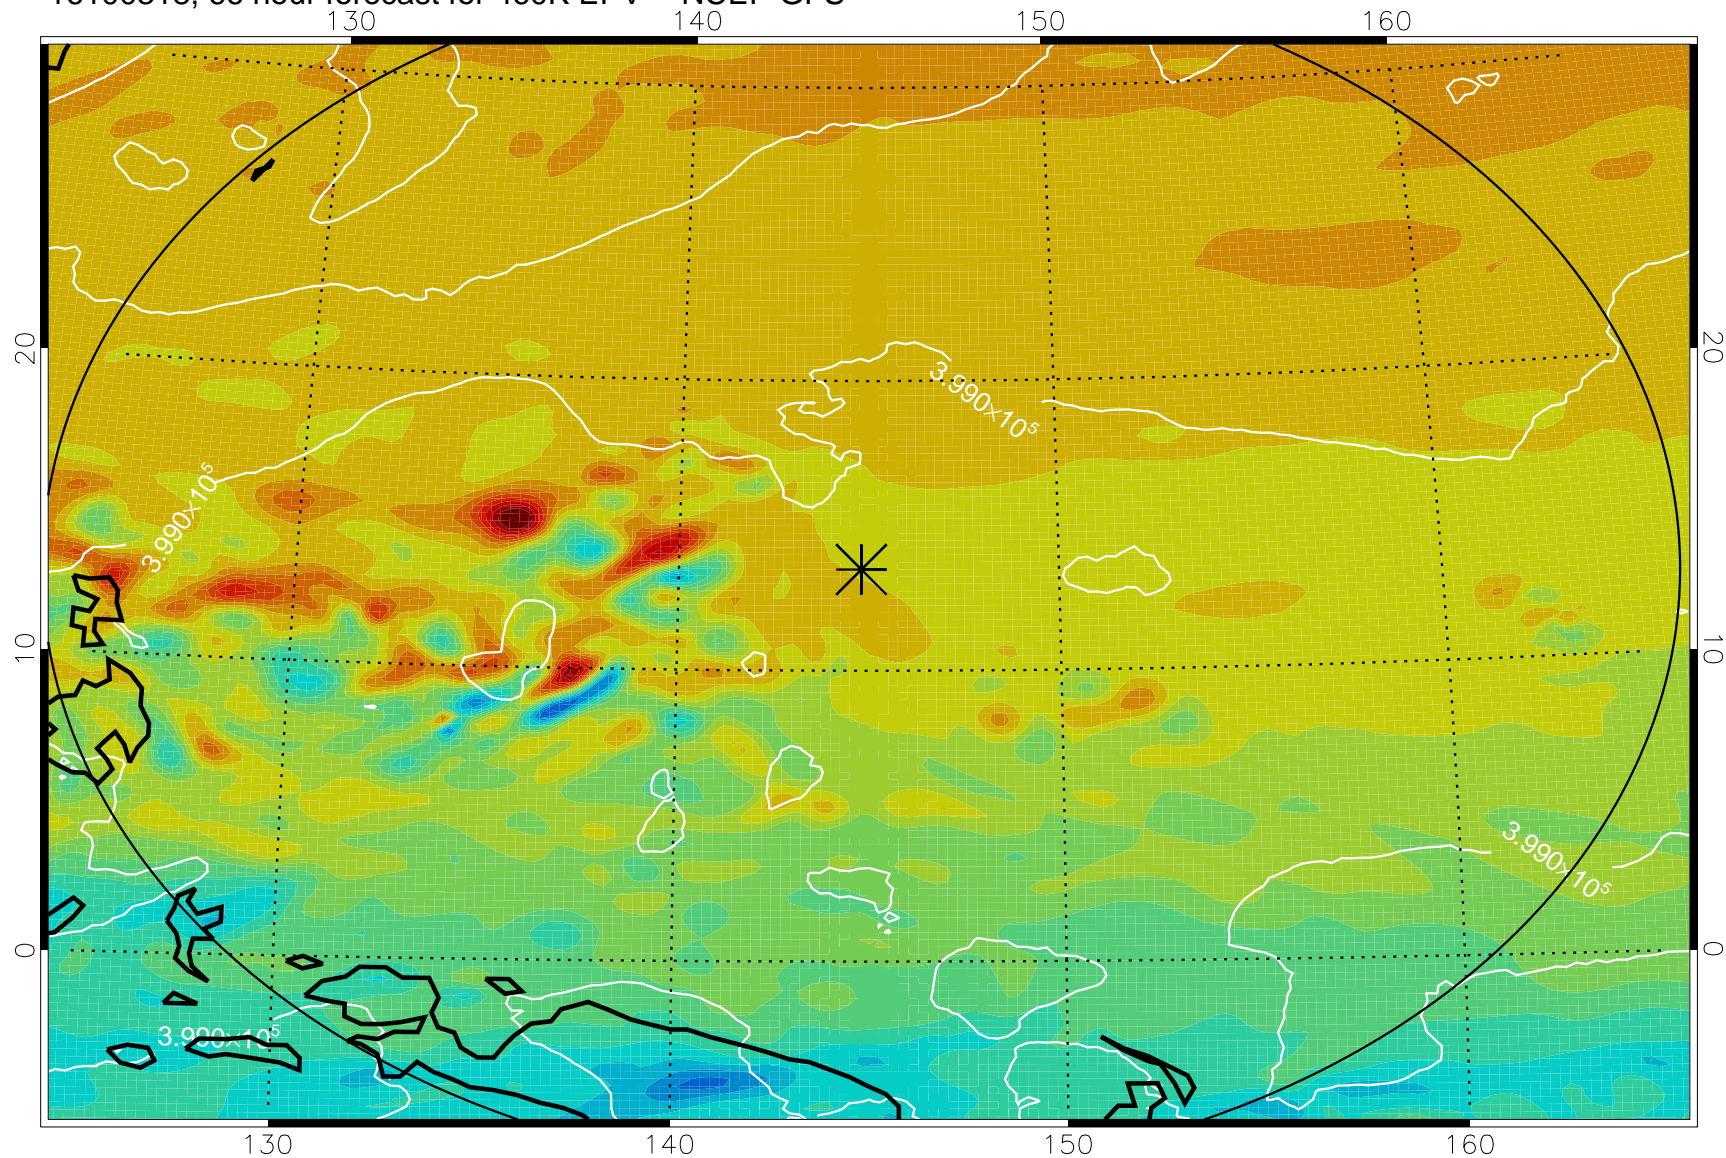

16100218, 42 hour forecast for 460K EPV -- NCEP GFS

460K Montgomery Streamfunction, white

Range ring of 2304 km

16100300, 48 hour forecast for 460K EPV -- NCEP GFS

460K Montgomery Streamfunction, white

Range ring of 2304 km

16100306, 54 hour forecast for 460K EPV -- NCEP GFS

460K Montgomery Streamfunction, white

Range ring of 2304 km

16100312, 60 hour forecast for 460K EPV -- NCEP GFS

460K Montgomery Streamfunction, white

Range ring of 2304 km

16100318, 66 hour forecast for 460K EPV -- NCEP GFS

460K Montgomery Streamfunction, white

Range ring of 2304 km

16100400, 72 hour forecast for 460K EPV -- NCEP GFS

460K Montgomery Streamfunction, white

Range ring of 2304 km

16100406, 78 hour forecast for 460K EPV -- NCEP GFS

460K Montgomery Streamfunction, white

Range ring of 2304 km

16100412, 84 hour forecast for 460K EPV -- NCEP GFS

460K Montgomery Streamfunction, white

Range ring of 2304 km