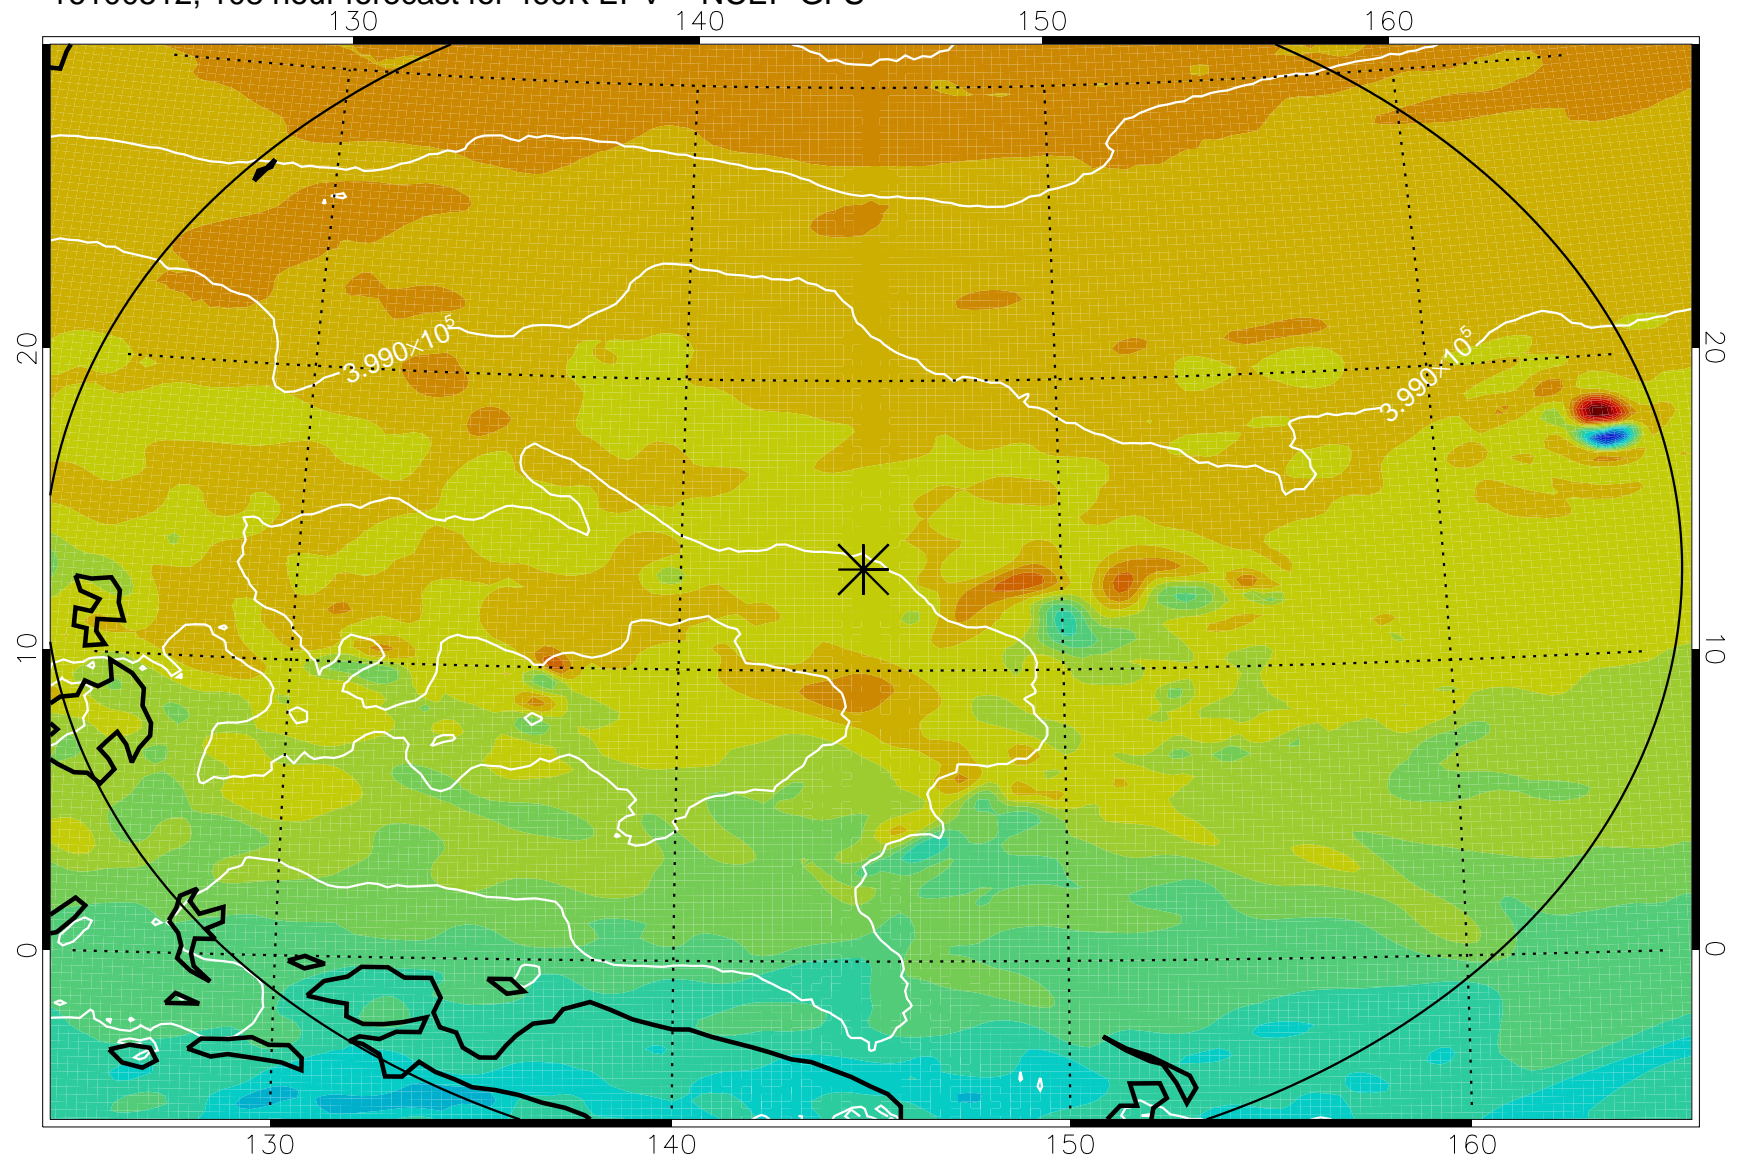

16100406, 78 hour forecast for 460K EPV -- NCEP GFS

460K Montgomery Streamfunction, white

Range ring of 2304 km

16100412, 84 hour forecast for 460K EPV -- NCEP GFS

460K Montgomery Streamfunction, white

Range ring of 2304 km

16100418, 90 hour forecast for 460K EPV -- NCEP GFS

460K Montgomery Streamfunction, white

Range ring of 2304 km

16100500, 96 hour forecast for 460K EPV -- NCEP GFS

460K Montgomery Streamfunction, white

Range ring of 2304 km

16100506, 102 hour forecast for 460K EPV -- NCEP GFS

460K Montgomery Streamfunction, white

Range ring of 2304 km

16100512, 108 hour forecast for 460K EPV -- NCEP GFS

460K Montgomery Streamfunction, white

Range ring of 2304 km

16100518, 114 hour forecast for 460K EPV -- NCEP GFS

16100600, 120 hour forecast for 460K EPV -- NCEP GFS

460K Montgomery Streamfunction, white

Range ring of 2304 km