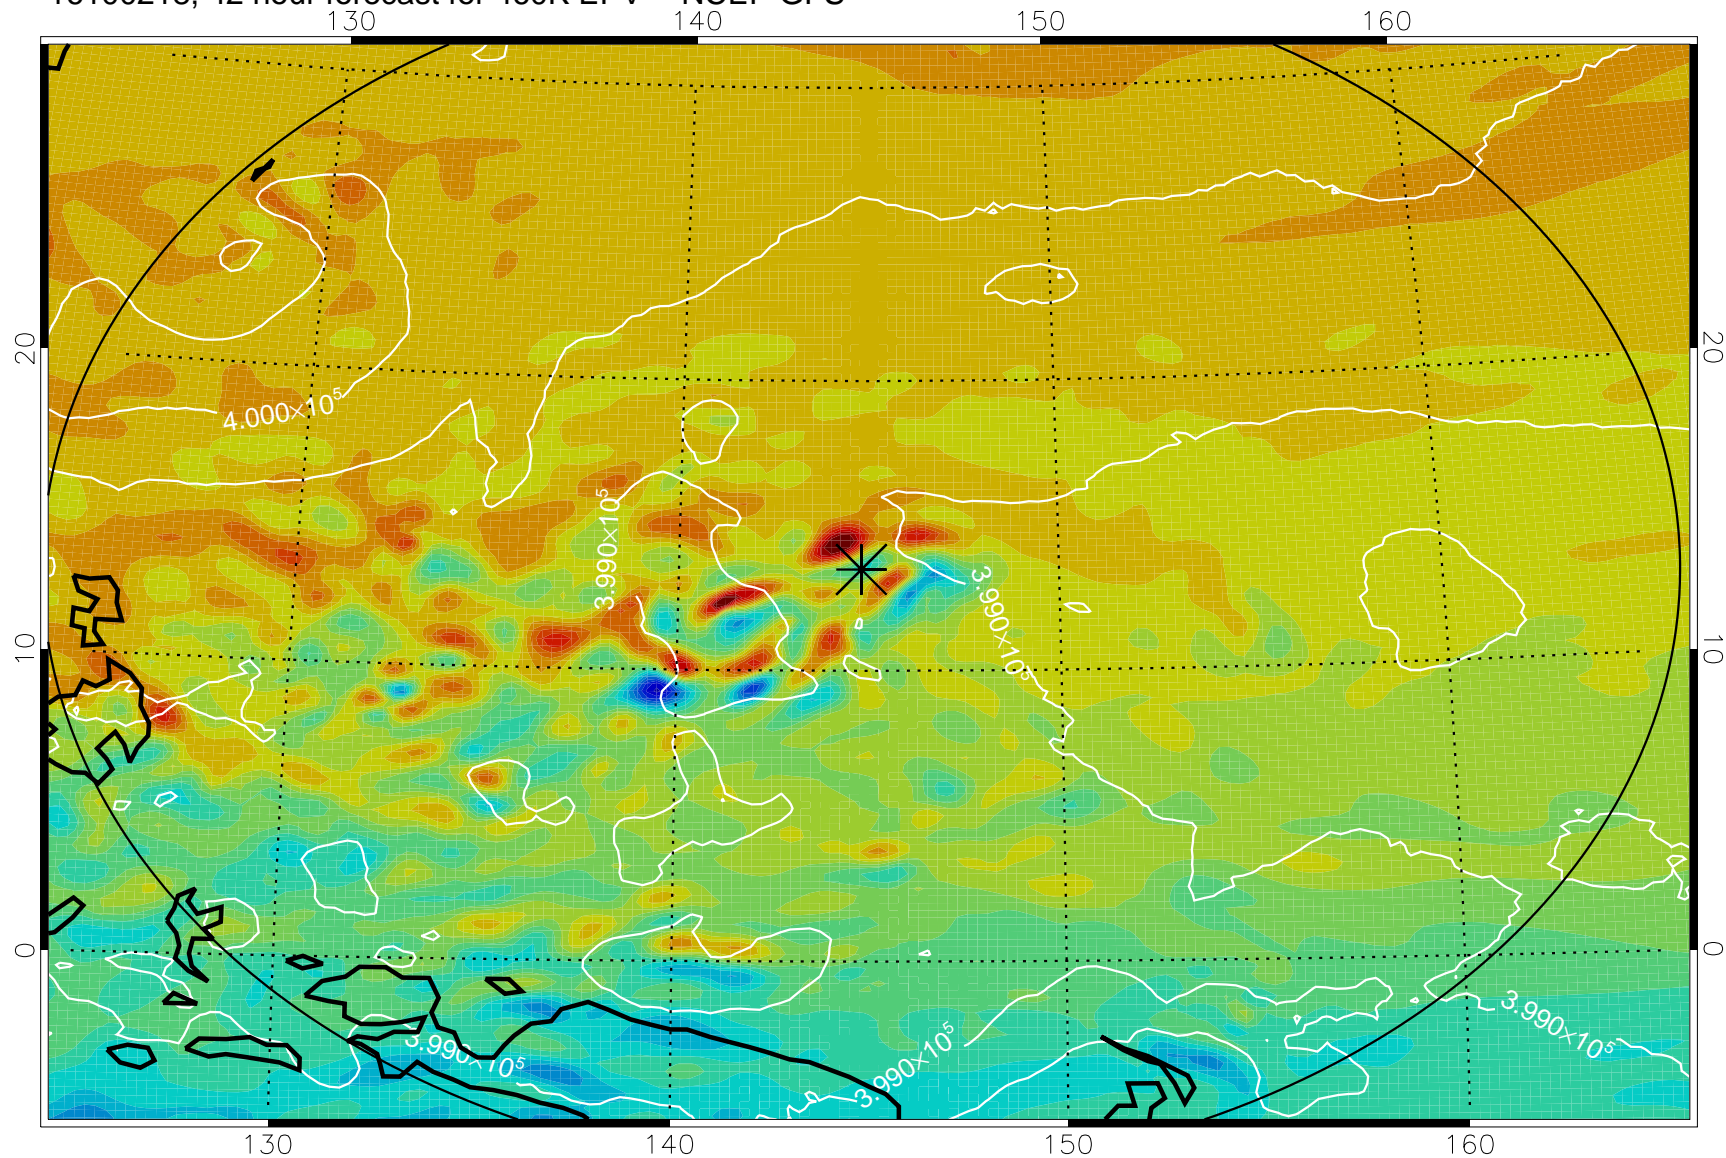

16100206, 30 hour forecast for 460K EPV -- NCEP GFS

460K Montgomery Streamfunction, white

Range ring of 2304 km

16100212, 36 hour forecast for 460K EPV -- NCEP GFS

460K Montgomery Streamfunction, white

Range ring of 2304 km

16100218, 42 hour forecast for 460K EPV -- NCEP GFS

460K Montgomery Streamfunction, white

Range ring of 2304 km

16100300, 48 hour forecast for 460K EPV -- NCEP GFS

460K Montgomery Streamfunction, white

Range ring of 2304 km

16100306, 54 hour forecast for 460K EPV -- NCEP GFS

460K Montgomery Streamfunction, white

Range ring of 2304 km

16100312, 60 hour forecast for 460K EPV -- NCEP GFS

460K Montgomery Streamfunction, white

Range ring of 2304 km

16100318, 66 hour forecast for 460K EPV -- NCEP GFS

460K Montgomery Streamfunction, white

Range ring of 2304 km

16100400, 72 hour forecast for 460K EPV -- NCEP GFS

460K Montgomery Streamfunction, white

Range ring of 2304 km