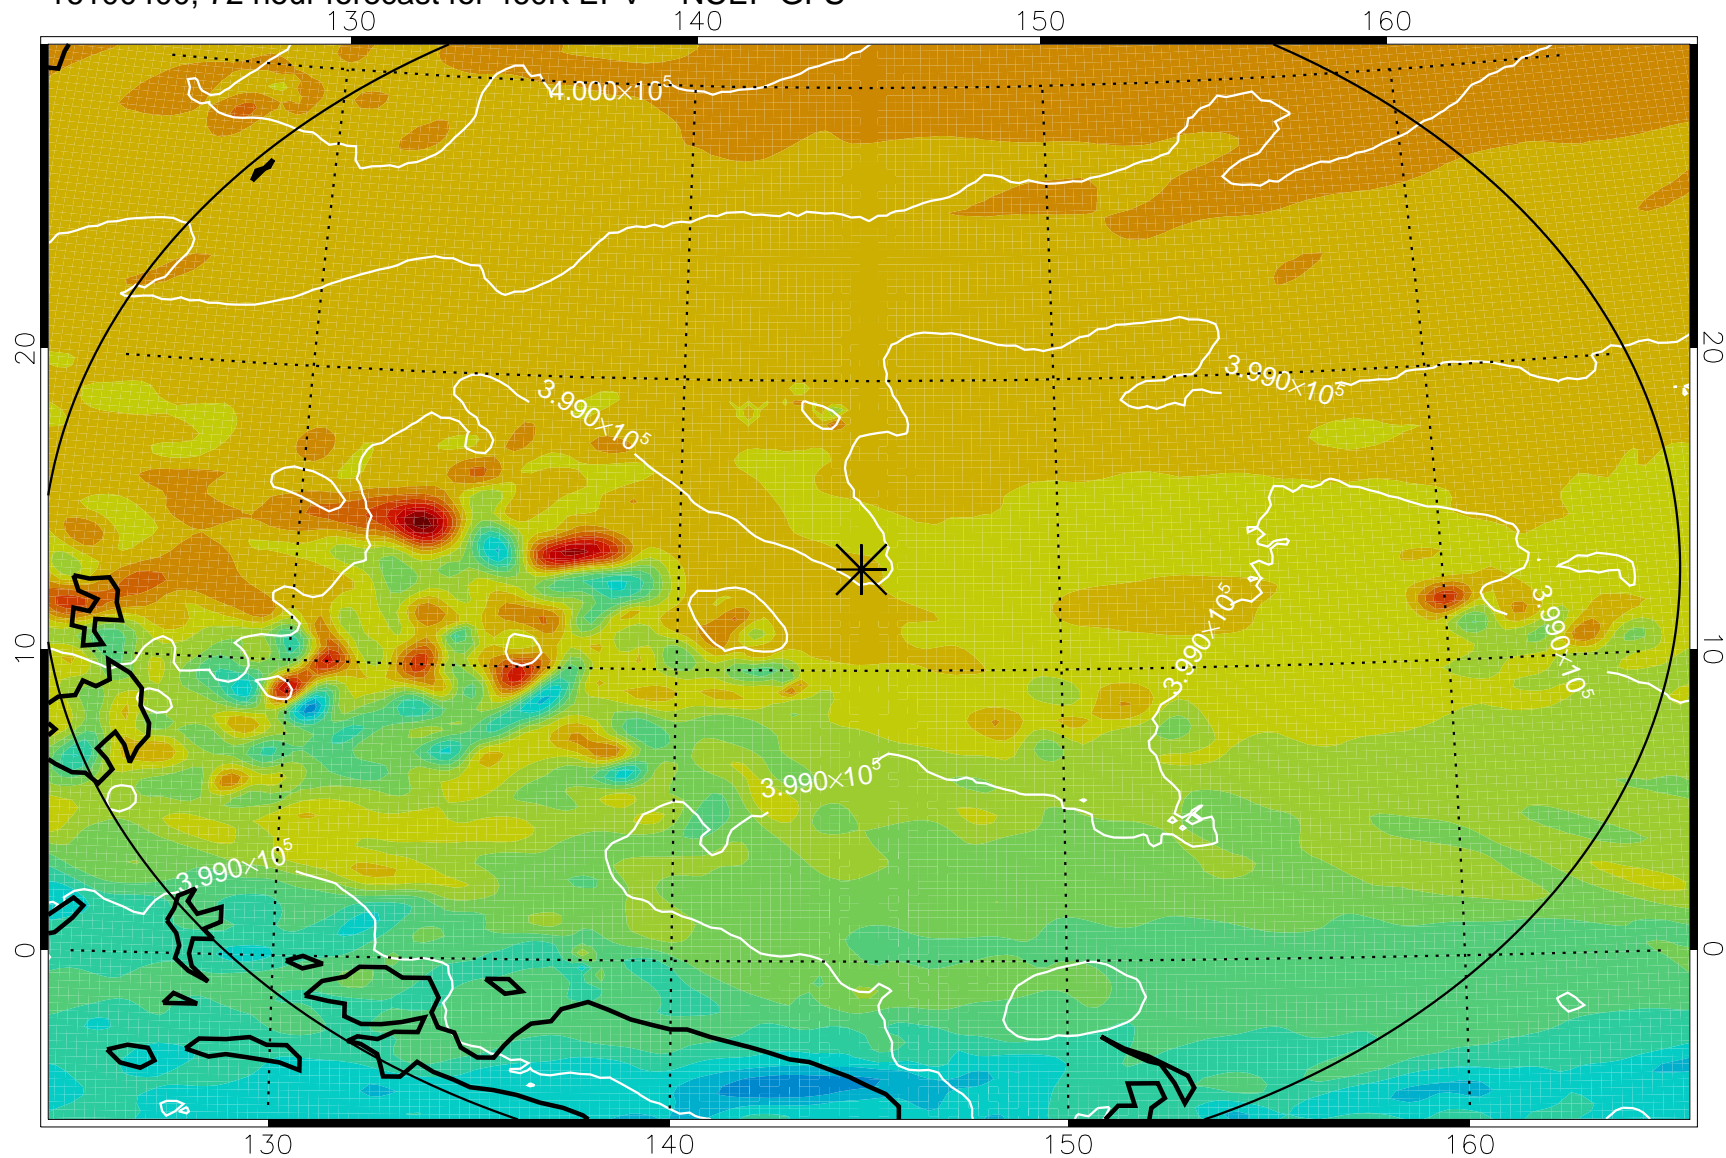

16100218, 42 hour forecast for 460K EPV -- NCEP GFS

460K Montgomery Streamfunction, white

Range ring of 2304 km

16100300, 48 hour forecast for 460K EPV -- NCEP GFS

460K Montgomery Streamfunction, white

Range ring of 2304 km

16100306, 54 hour forecast for 460K EPV -- NCEP GFS

460K Montgomery Streamfunction, white

Range ring of 2304 km

16100312, 60 hour forecast for 460K EPV -- NCEP GFS

460K Montgomery Streamfunction, white

Range ring of 2304 km

16100318, 66 hour forecast for 460K EPV -- NCEP GFS

460K Montgomery Streamfunction, white

Range ring of 2304 km

16100400, 72 hour forecast for 460K EPV -- NCEP GFS

460K Montgomery Streamfunction, white

Range ring of 2304 km

16100406, 78 hour forecast for 460K EPV -- NCEP GFS

460K Montgomery Streamfunction, white

Range ring of 2304 km

16100412, 84 hour forecast for 460K EPV -- NCEP GFS

460K Montgomery Streamfunction, white

Range ring of 2304 km