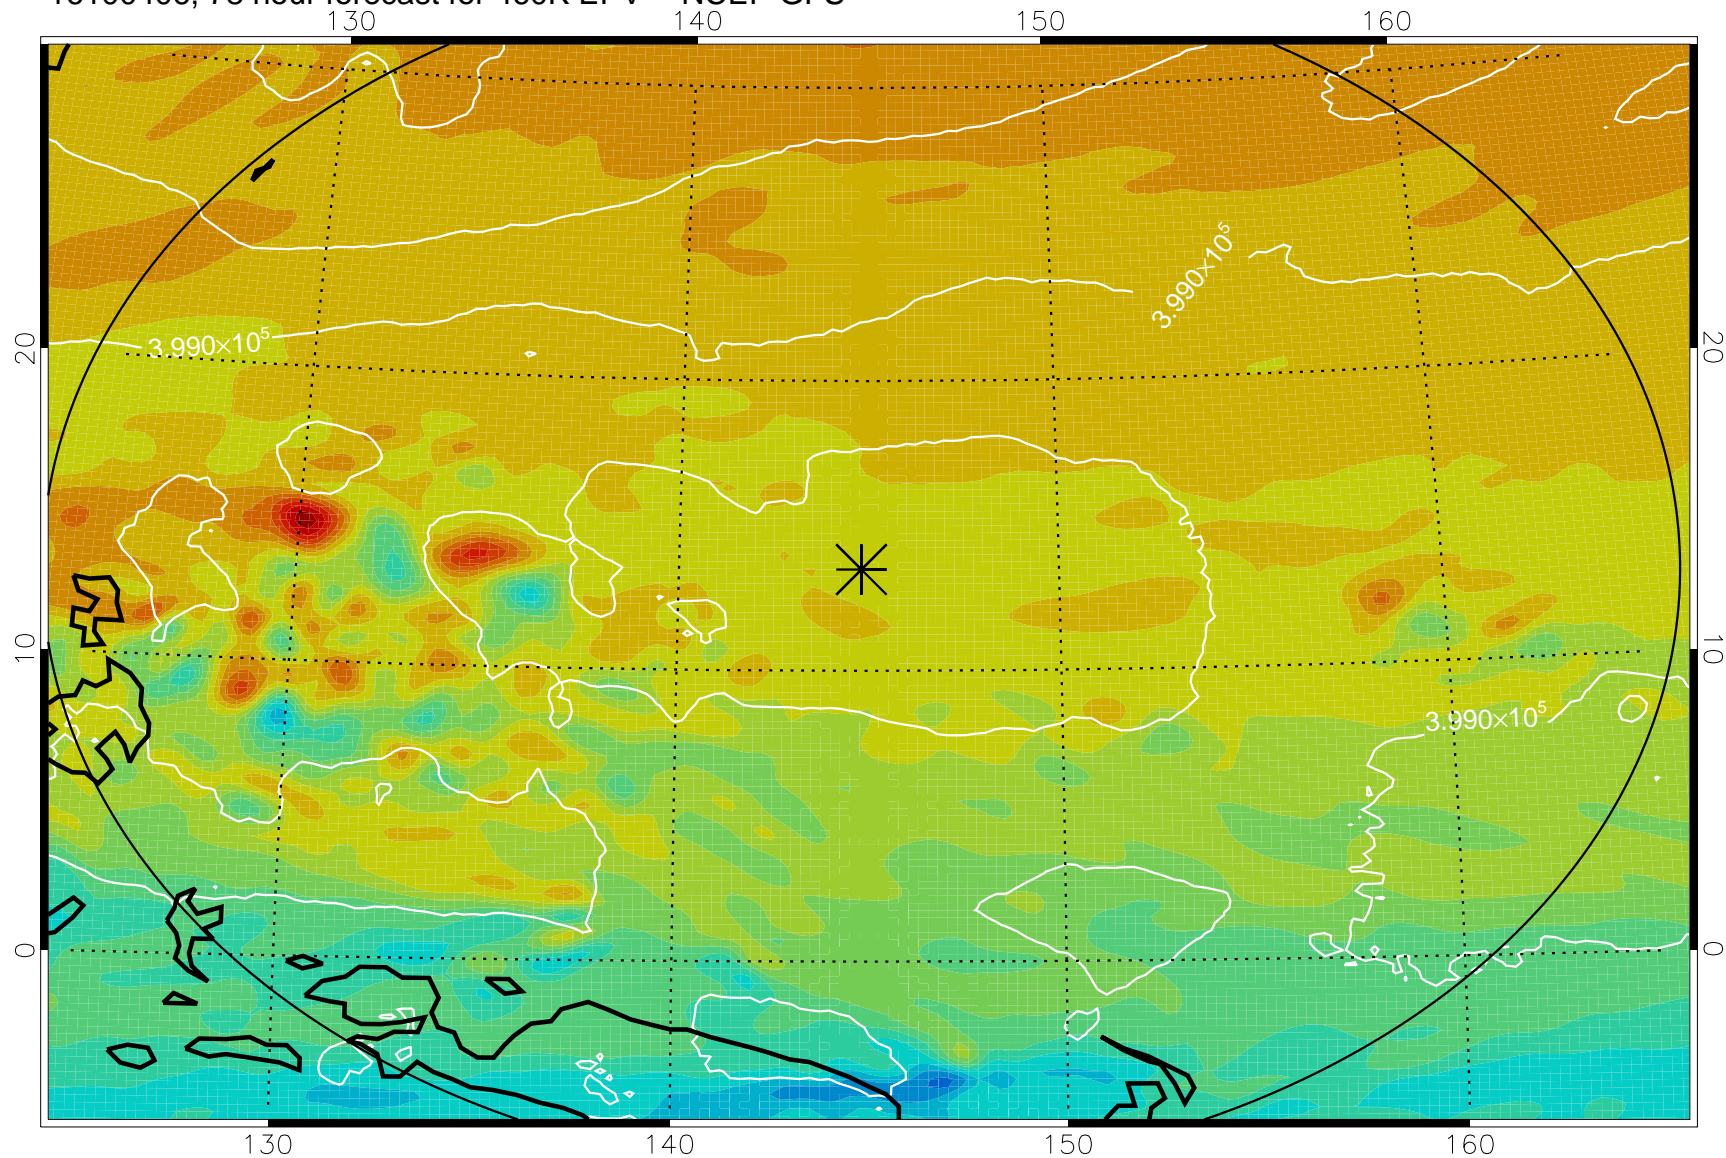

16100306, 54 hour forecast for 460K EPV -- NCEP GFS

460K Montgomery Streamfunction, white

Range ring of 2304 km

16100312, 60 hour forecast for 460K EPV -- NCEP GFS

460K Montgomery Streamfunction, white

Range ring of 2304 km

16100318, 66 hour forecast for 460K EPV -- NCEP GFS

460K Montgomery Streamfunction, white

Range ring of 2304 km

16100400, 72 hour forecast for 460K EPV -- NCEP GFS

460K Montgomery Streamfunction, white

Range ring of 2304 km

16100406, 78 hour forecast for 460K EPV -- NCEP GFS

460K Montgomery Streamfunction, white

Range ring of 2304 km

16100412, 84 hour forecast for 460K EPV -- NCEP GFS

460K Montgomery Streamfunction, white

Range ring of 2304 km

16100418, 90 hour forecast for 460K EPV -- NCEP GFS

460K Montgomery Streamfunction, white

Range ring of 2304 km

16100500, 96 hour forecast for 460K EPV -- NCEP GFS

460K Montgomery Streamfunction, white

Range ring of 2304 km