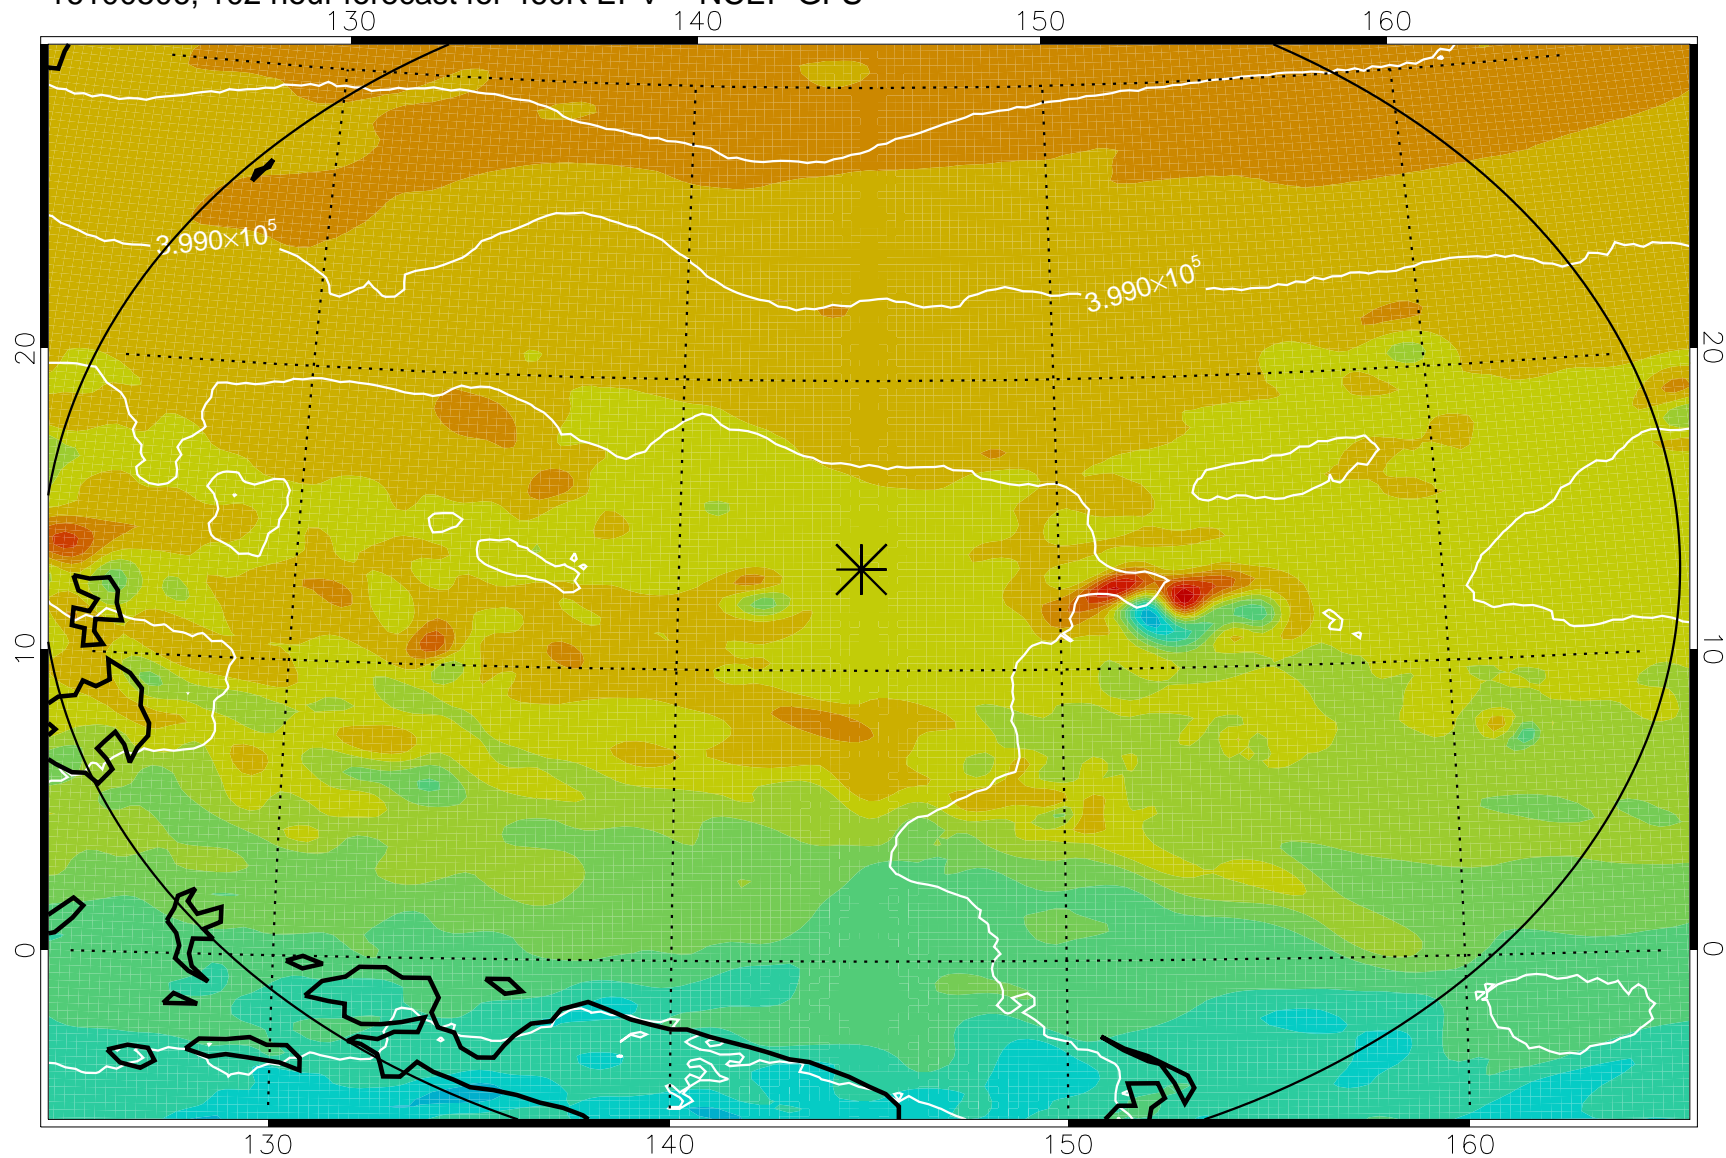

16100406, 78 hour forecast for 460K EPV -- NCEP GFS

460K Montgomery Streamfunction, white

Range ring of 2304 km

16100412, 84 hour forecast for 460K EPV -- NCEP GFS

460K Montgomery Streamfunction, white

Range ring of 2304 km

16100418, 90 hour forecast for 460K EPV -- NCEP GFS

460K Montgomery Streamfunction, white

Range ring of 2304 km

16100500, 96 hour forecast for 460K EPV -- NCEP GFS

460K Montgomery Streamfunction, white

Range ring of 2304 km

16100506, 102 hour forecast for 460K EPV -- NCEP GFS

460K Montgomery Streamfunction, white

Range ring of 2304 km

16100512, 108 hour forecast for 460K EPV -- NCEP GFS

460K Montgomery Streamfunction, white

Range ring of 2304 km

16100518, 114 hour forecast for 460K EPV -- NCEP GFS

16100600, 120 hour forecast for 460K EPV -- NCEP GFS

460K Montgomery Streamfunction, white

Range ring of 2304 km