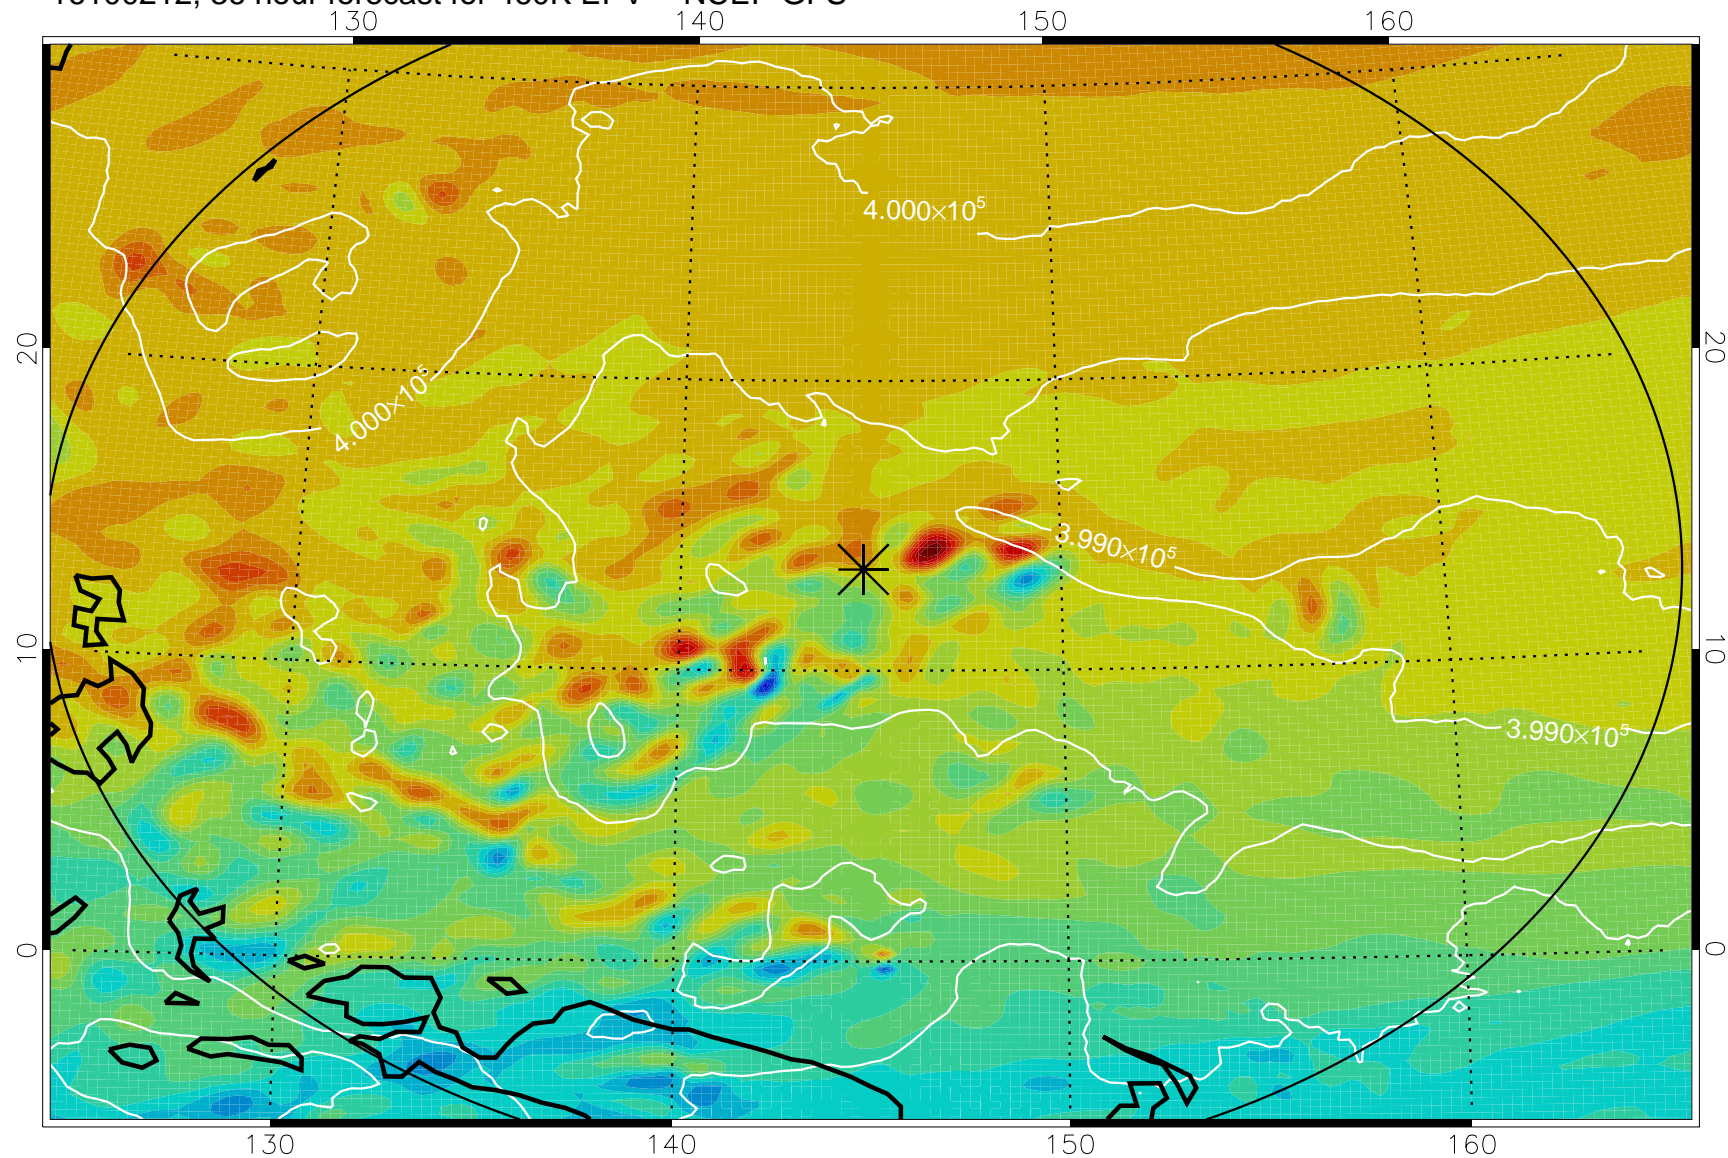

16100118, 18 hour forecast for 460K EPV -- NCEP GFS

460K Montgomery Streamfunction, white

Range ring of 2304 km

16100200, 24 hour forecast for 460K EPV -- NCEP GFS

460K Montgomery Streamfunction, white

Range ring of 2304 km

16100206, 30 hour forecast for 460K EPV -- NCEP GFS

460K Montgomery Streamfunction, white

Range ring of 2304 km

16100212, 36 hour forecast for 460K EPV -- NCEP GFS

460K Montgomery Streamfunction, white

Range ring of 2304 km

16100218, 42 hour forecast for 460K EPV -- NCEP GFS

460K Montgomery Streamfunction, white

Range ring of 2304 km

16100300, 48 hour forecast for 460K EPV -- NCEP GFS

460K Montgomery Streamfunction, white

Range ring of 2304 km

16100318, 66 hour forecast for 460K EPV -- NCEP GFS

460K Montgomery Streamfunction, white

Range ring of 2304 km

16100400, 72 hour forecast for 460K EPV -- NCEP GFS

460K Montgomery Streamfunction, white

Range ring of 2304 km