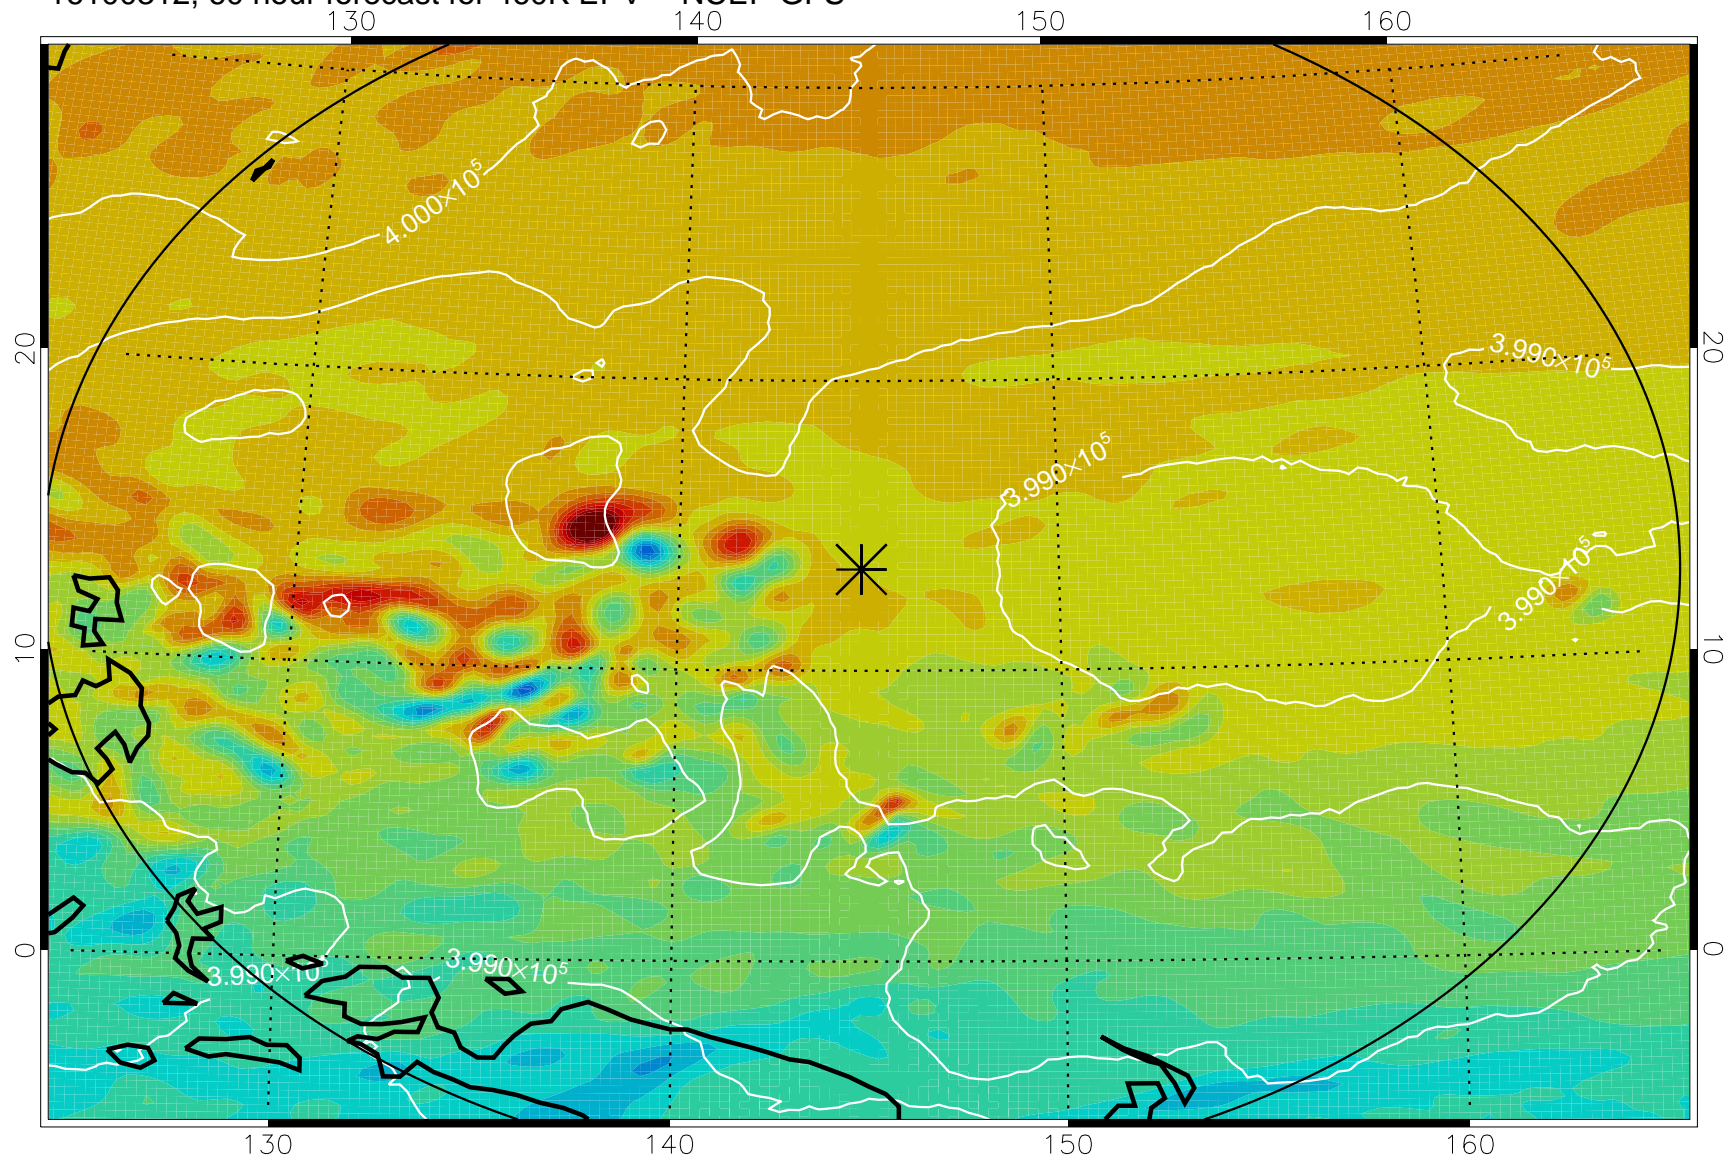

16100206, 30 hour forecast for 460K EPV -- NCEP GFS

460K Montgomery Streamfunction, white

Range ring of 2304 km

16100212, 36 hour forecast for 460K EPV -- NCEP GFS

460K Montgomery Streamfunction, white

Range ring of 2304 km

16100218, 42 hour forecast for 460K EPV -- NCEP GFS

460K Montgomery Streamfunction, white

Range ring of 2304 km

16100300, 48 hour forecast for 460K EPV -- NCEP GFS

460K Montgomery Streamfunction, white

Range ring of 2304 km

16100306, 54 hour forecast for 460K EPV -- NCEP GFS

460K Montgomery Streamfunction, white

Range ring of 2304 km

16100312, 60 hour forecast for 460K EPV -- NCEP GFS

460K Montgomery Streamfunction, white

Range ring of 2304 km

16100318, 66 hour forecast for 460K EPV -- NCEP GFS

460K Montgomery Streamfunction, white

Range ring of 2304 km

16100400, 72 hour forecast for 460K EPV -- NCEP GFS

460K Montgomery Streamfunction, white

Range ring of 2304 km