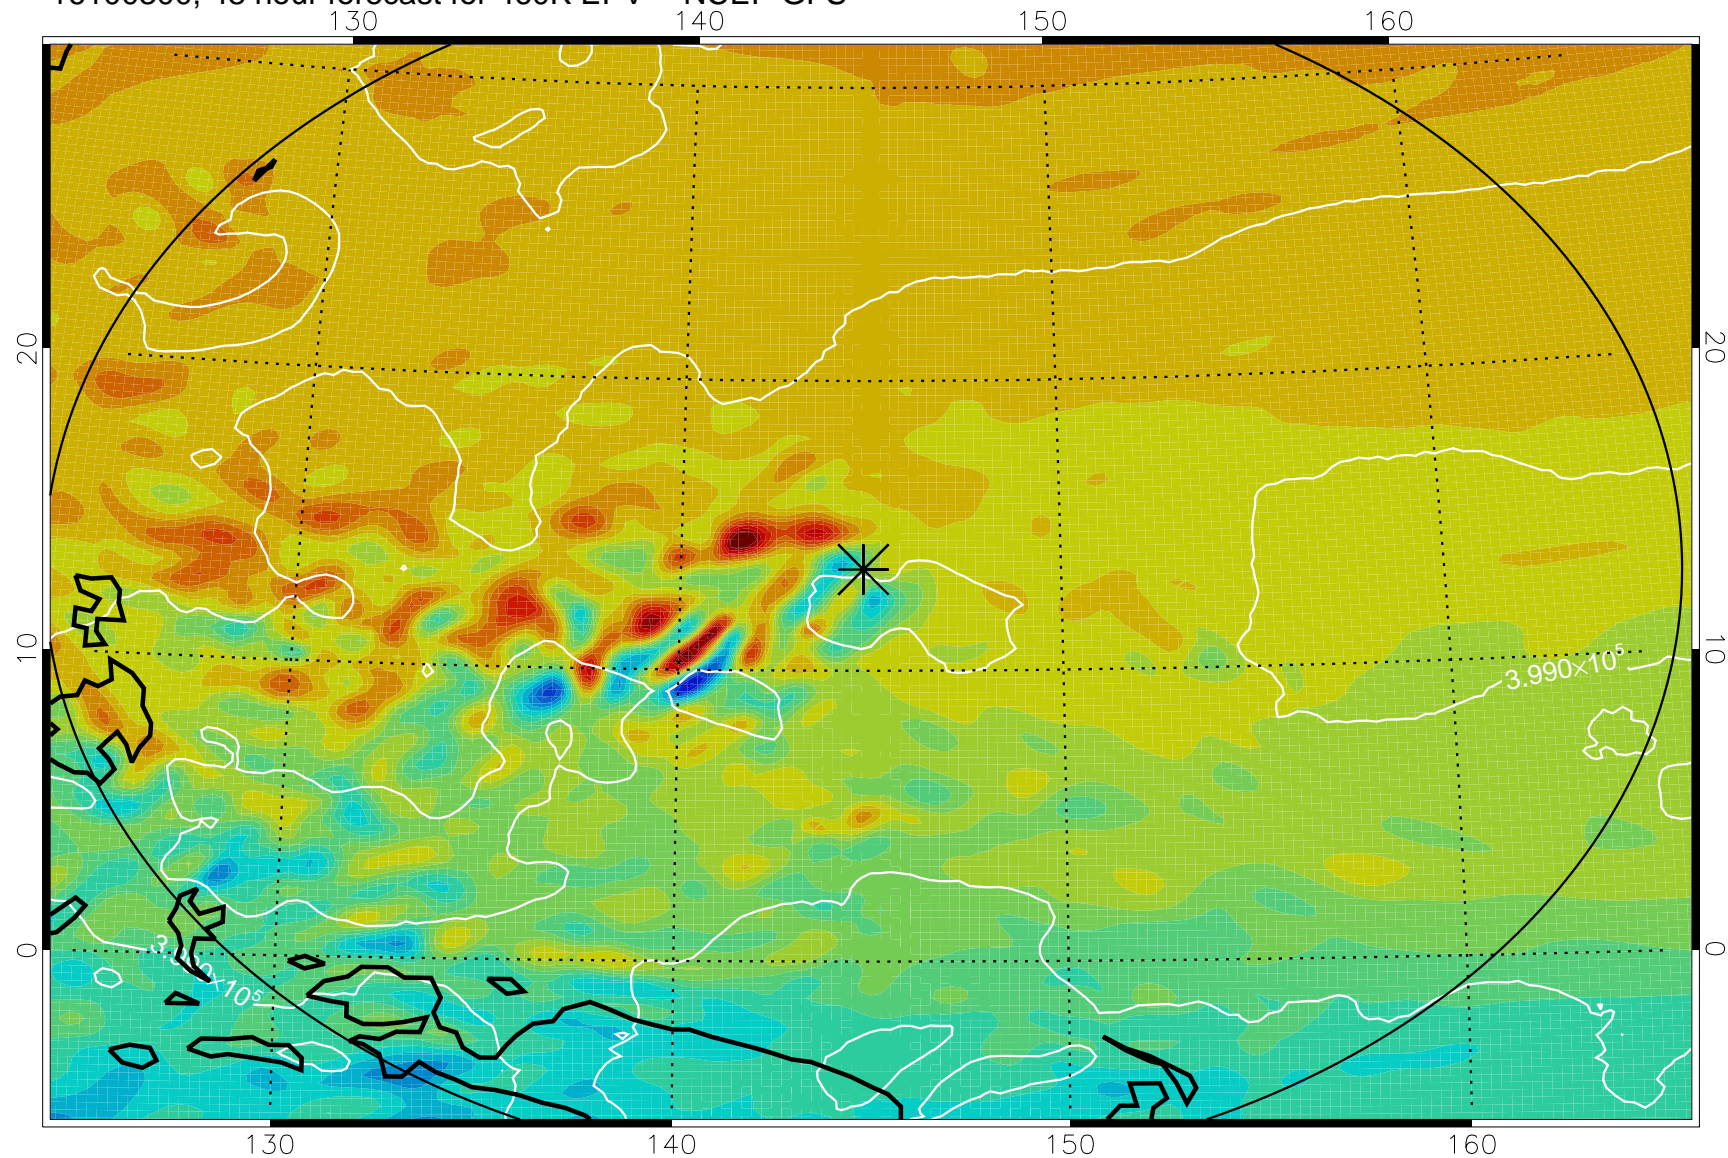

16100206, 30 hour forecast for 460K EPV -- NCEP GFS

460K Montgomery Streamfunction, white

Range ring of 2304 km

16100212, 36 hour forecast for 460K EPV -- NCEP GFS

460K Montgomery Streamfunction, white

Range ring of 2304 km

16100218, 42 hour forecast for 460K EPV -- NCEP GFS

460K Montgomery Streamfunction, white

Range ring of 2304 km

16100300, 48 hour forecast for 460K EPV -- NCEP GFS

460K Montgomery Streamfunction, white

Range ring of 2304 km

16100306, 54 hour forecast for 460K EPV -- NCEP GFS

460K Montgomery Streamfunction, white

Range ring of 2304 km

16100312, 60 hour forecast for 460K EPV -- NCEP GFS

460K Montgomery Streamfunction, white

Range ring of 2304 km

16100318, 66 hour forecast for 460K EPV -- NCEP GFS

460K Montgomery Streamfunction, white

Range ring of 2304 km

16100400, 72 hour forecast for 460K EPV -- NCEP GFS

460K Montgomery Streamfunction, white

Range ring of 2304 km