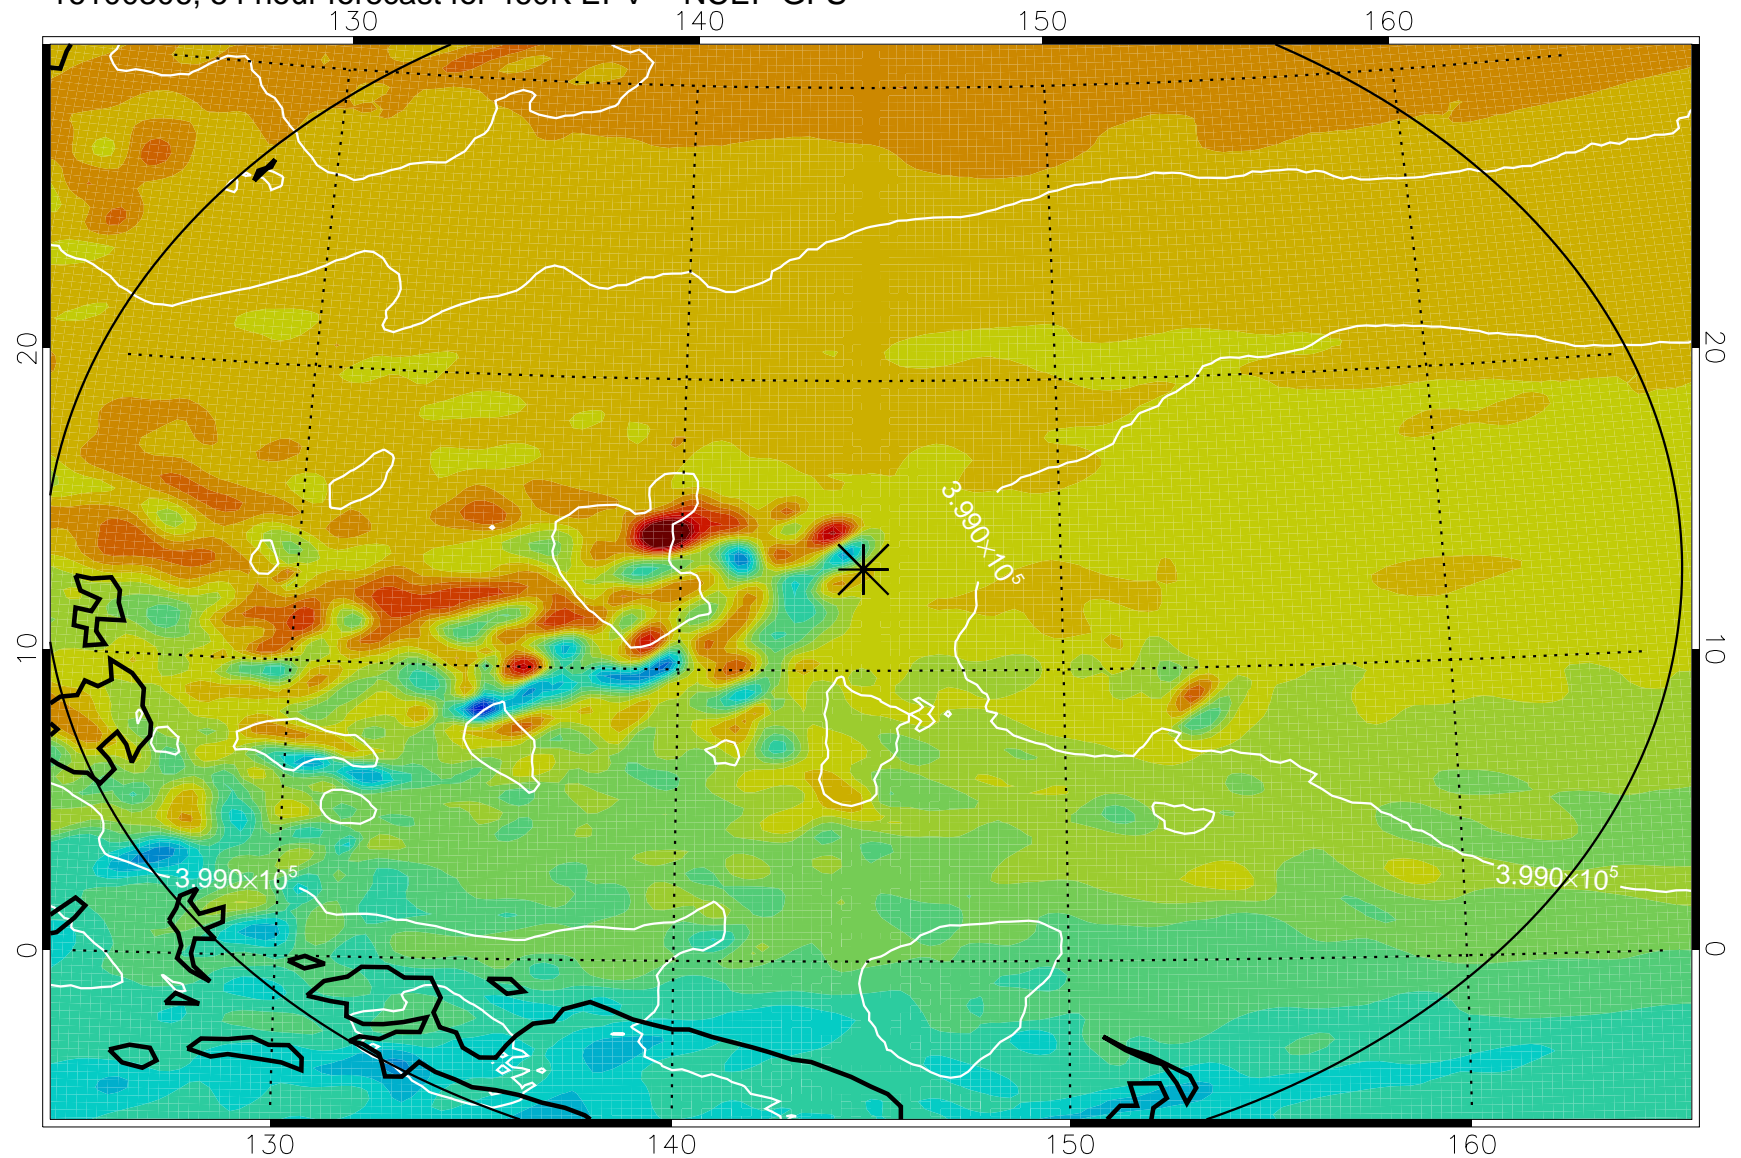

16100218, 42 hour forecast for 460K EPV -- NCEP GFS

460K Montgomery Streamfunction, white

Range ring of 2304 km

16100300, 48 hour forecast for 460K EPV -- NCEP GFS

460K Montgomery Streamfunction, white

Range ring of 2304 km

16100306, 54 hour forecast for 460K EPV -- NCEP GFS

460K Montgomery Streamfunction, white

Range ring of 2304 km

16100312, 60 hour forecast for 460K EPV -- NCEP GFS

460K Montgomery Streamfunction, white

Range ring of 2304 km

16100318, 66 hour forecast for 460K EPV -- NCEP GFS

460K Montgomery Streamfunction, white

Range ring of 2304 km

16100400, 72 hour forecast for 460K EPV -- NCEP GFS

460K Montgomery Streamfunction, white

Range ring of 2304 km

16100418, 90 hour forecast for 460K EPV -- NCEP GFS

460K Montgomery Streamfunction, white

Range ring of 2304 km

16100500, 96 hour forecast for 460K EPV -- NCEP GFS

460K Montgomery Streamfunction, white

Range ring of 2304 km