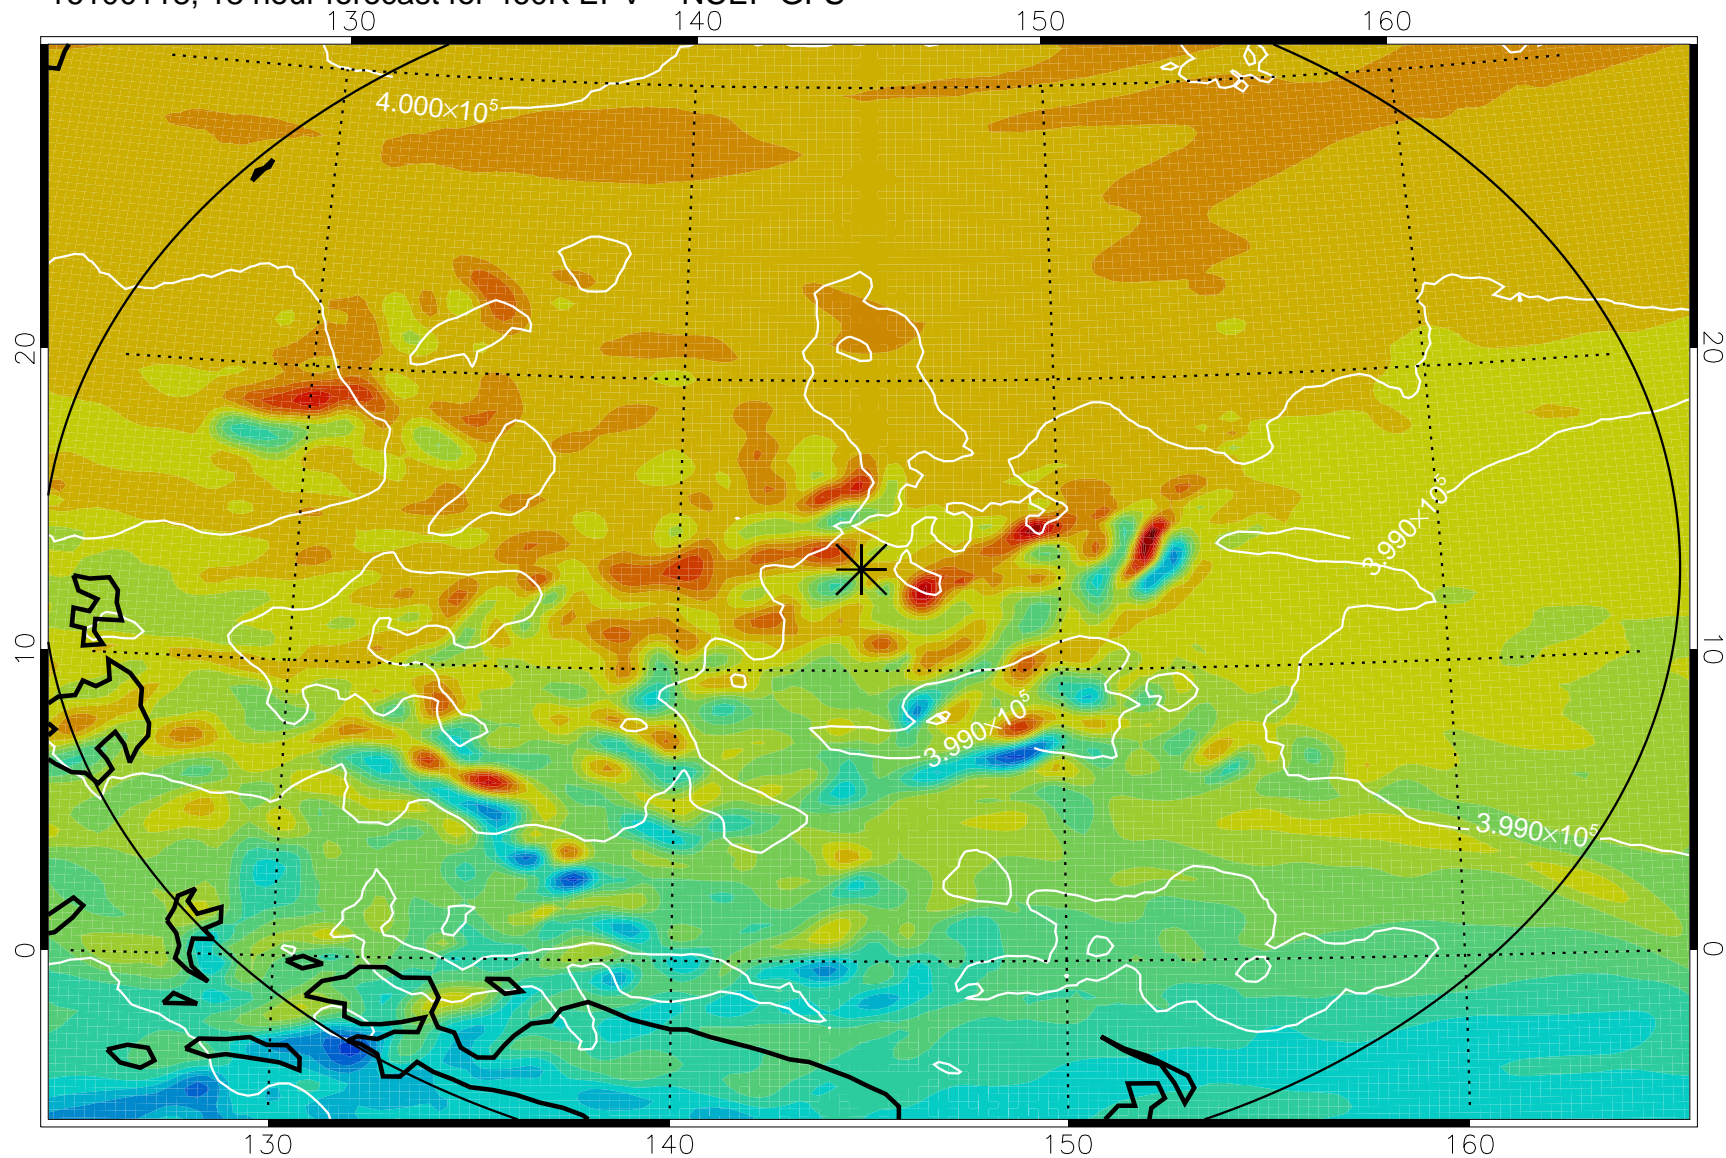

16100106, 6 hour forecast for 460K EPV -- NCEP GFS

460K Montgomery Streamfunction, white

Range ring of 2304 km

16100112, 12 hour forecast for 460K EPV -- NCEP GFS

460K Montgomery Streamfunction, white

Range ring of 2304 km

16100118, 18 hour forecast for 460K EPV -- NCEP GFS

460K Montgomery Streamfunction, white

Range ring of 2304 km

16100200, 24 hour forecast for 460K EPV -- NCEP GFS

460K Montgomery Streamfunction, white

Range ring of 2304 km

16100206, 30 hour forecast for 460K EPV -- NCEP GFS

460K Montgomery Streamfunction, white

Range ring of 2304 km

16100212, 36 hour forecast for 460K EPV -- NCEP GFS

460K Montgomery Streamfunction, white

Range ring of 2304 km

16100218, 42 hour forecast for 460K EPV -- NCEP GFS

460K Montgomery Streamfunction, white

Range ring of 2304 km

16100300, 48 hour forecast for 460K EPV -- NCEP GFS

460K Montgomery Streamfunction, white

Range ring of 2304 km