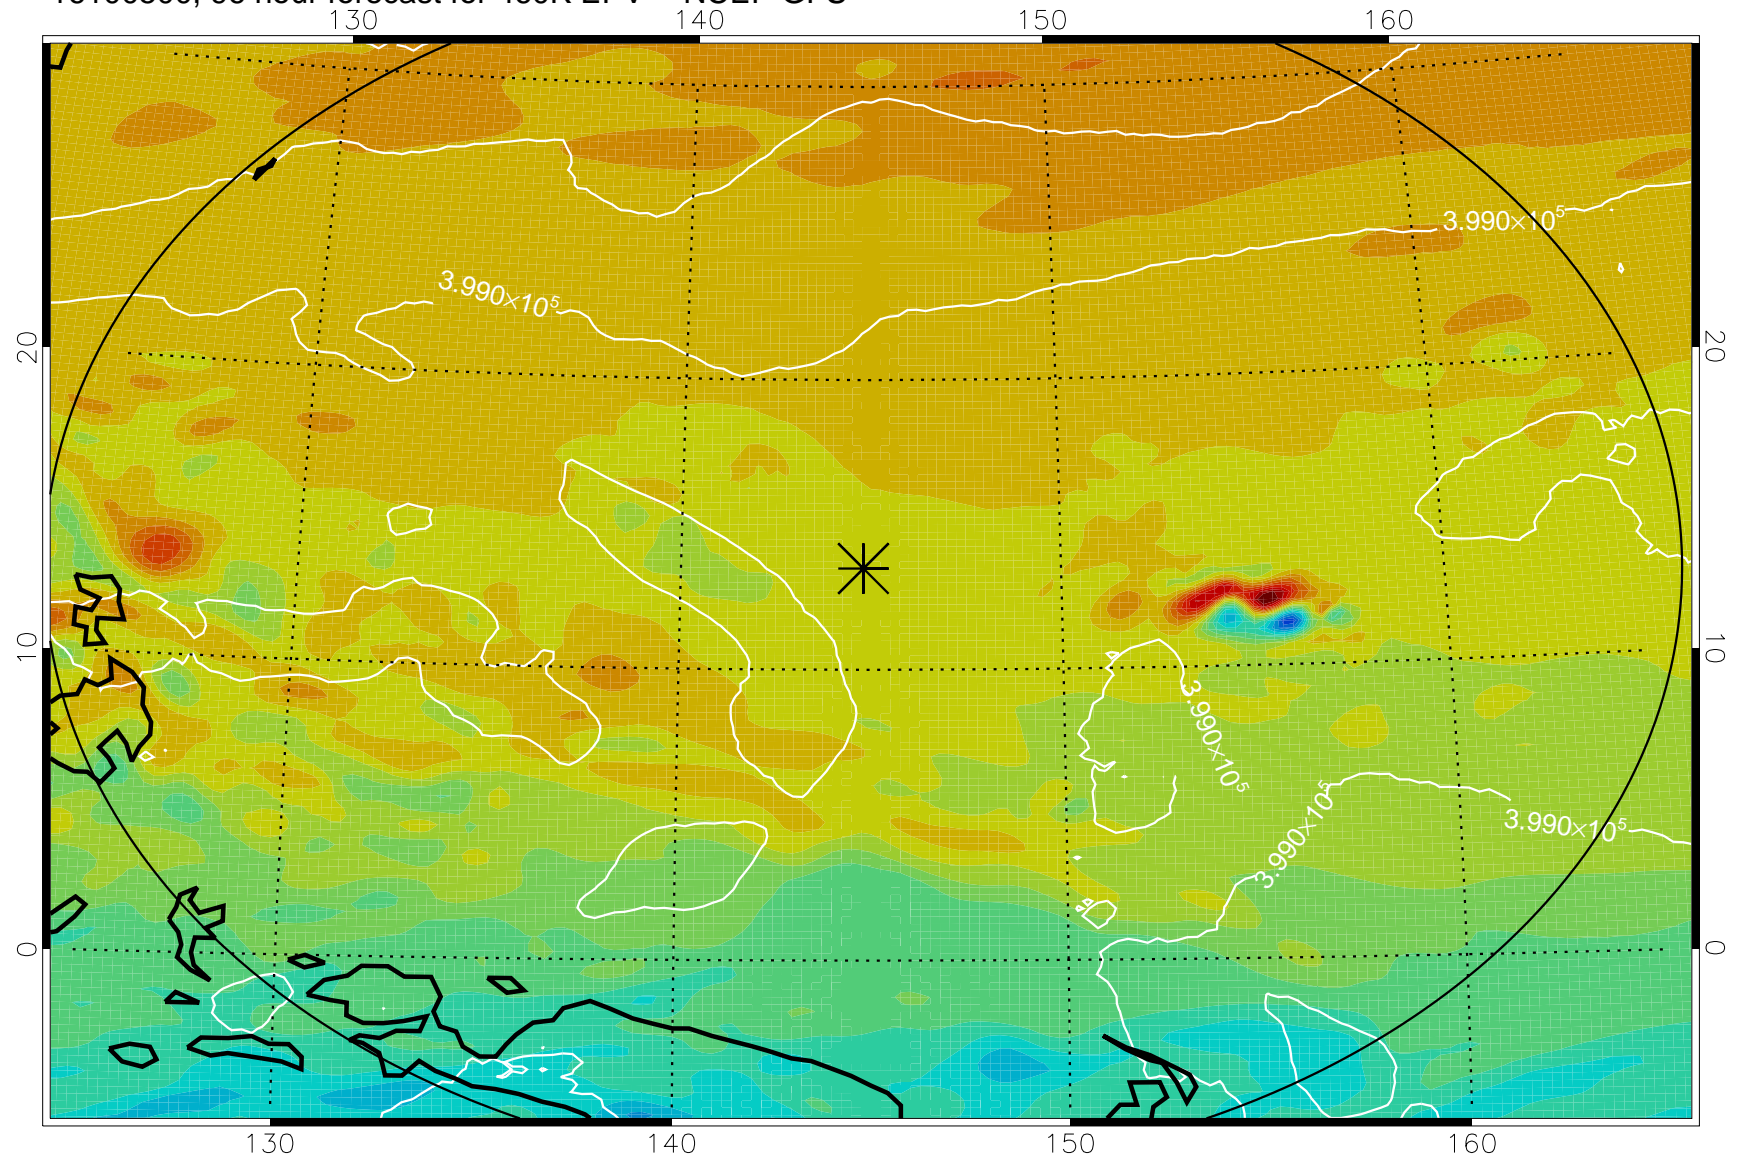

16100318, 66 hour forecast for 460K EPV -- NCEP GFS

460K Montgomery Streamfunction, white

Range ring of 2304 km

16100400, 72 hour forecast for 460K EPV -- NCEP GFS

460K Montgomery Streamfunction, white

Range ring of 2304 km

16100406, 78 hour forecast for 460K EPV -- NCEP GFS

460K Montgomery Streamfunction, white

Range ring of 2304 km

16100412, 84 hour forecast for 460K EPV -- NCEP GFS

460K Montgomery Streamfunction, white

Range ring of 2304 km

16100418, 90 hour forecast for 460K EPV -- NCEP GFS

460K Montgomery Streamfunction, white

Range ring of 2304 km

16100500, 96 hour forecast for 460K EPV -- NCEP GFS

460K Montgomery Streamfunction, white

Range ring of 2304 km

16100506, 102 hour forecast for 460K EPV -- NCEP GFS

460K Montgomery Streamfunction, white

Range ring of 2304 km

16100512, 108 hour forecast for 460K EPV -- NCEP GFS

460K Montgomery Streamfunction, white

Range ring of 2304 km