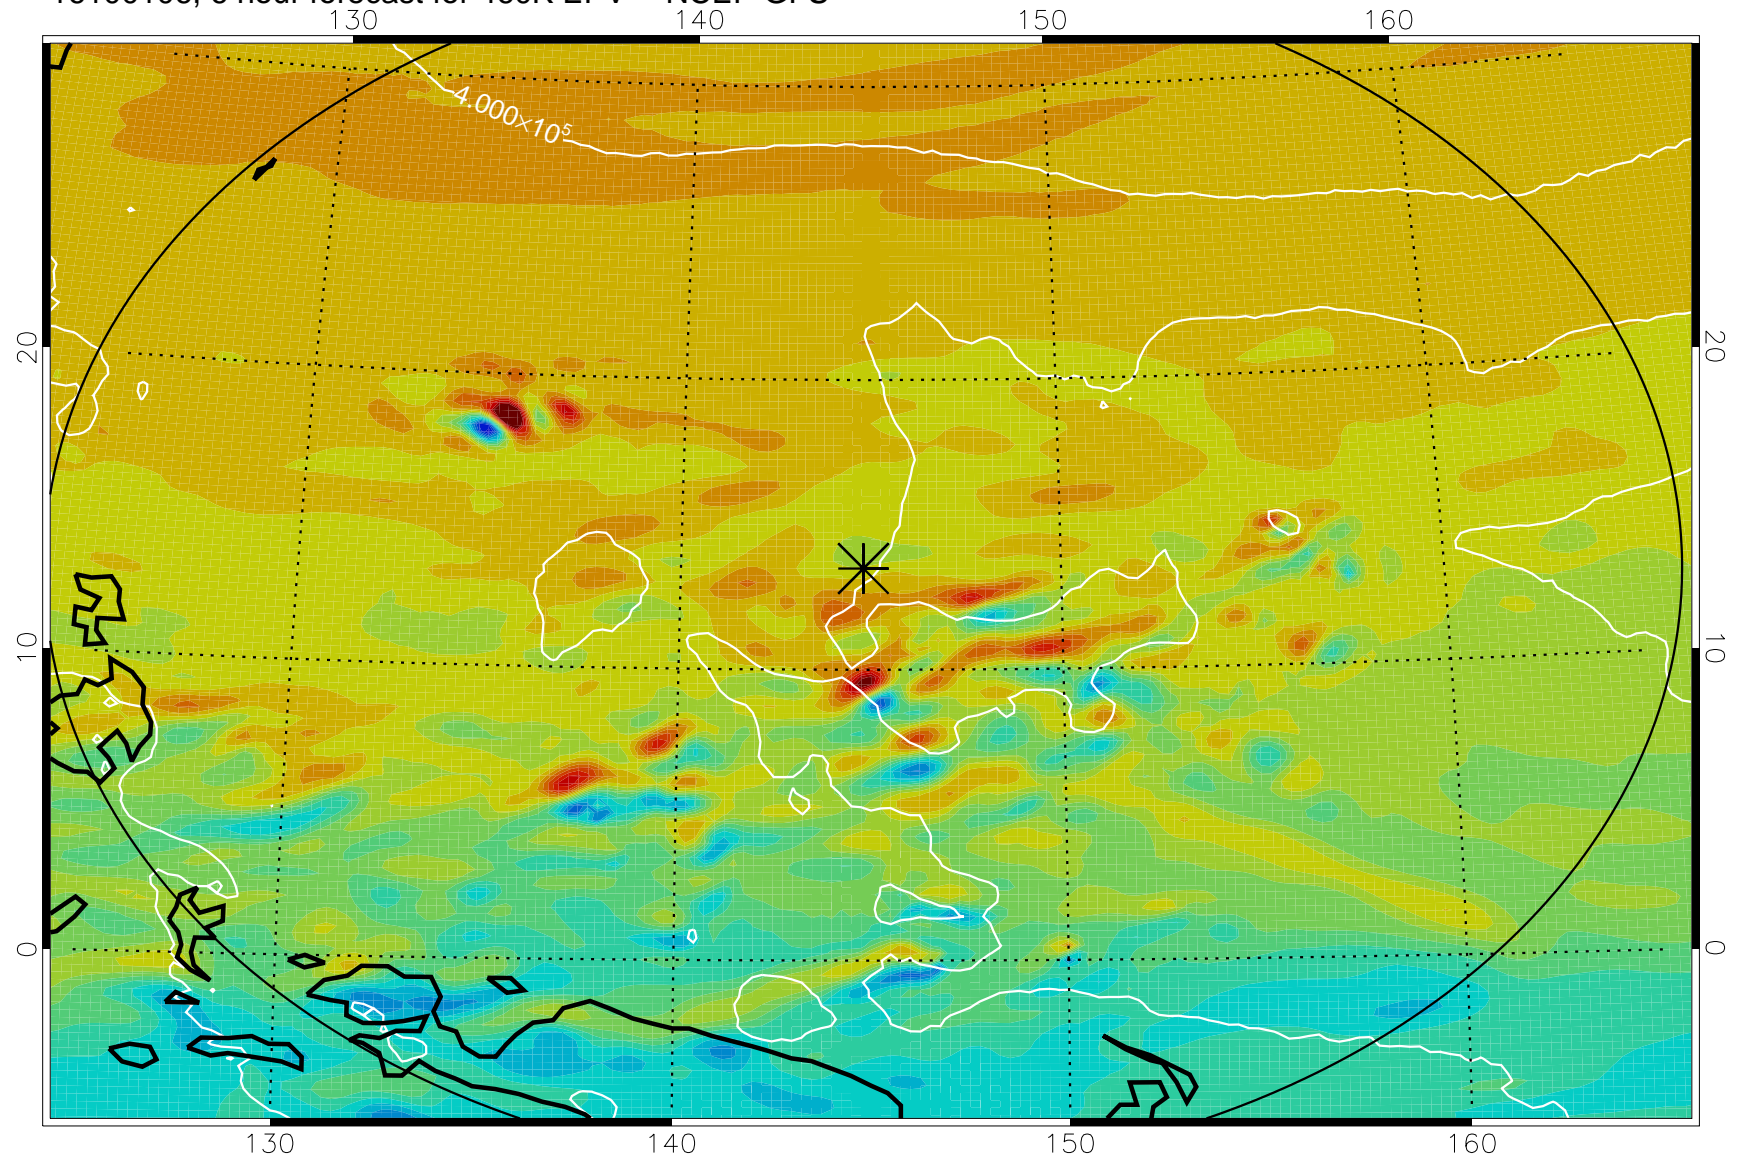

16100106, 6 hour forecast for 460K EPV -- NCEP GFS

460K Montgomery Streamfunction, white

Range ring of 2304 km

16100112, 12 hour forecast for 460K EPV -- NCEP GFS

460K Montgomery Streamfunction, white

Range ring of 2304 km

16100118, 18 hour forecast for 460K EPV -- NCEP GFS

460K Montgomery Streamfunction, white

Range ring of 2304 km

16100200, 24 hour forecast for 460K EPV -- NCEP GFS

460K Montgomery Streamfunction, white

Range ring of 2304 km

16100206, 30 hour forecast for 460K EPV -- NCEP GFS

460K Montgomery Streamfunction, white

Range ring of 2304 km

16100212, 36 hour forecast for 460K EPV -- NCEP GFS

460K Montgomery Streamfunction, white

Range ring of 2304 km

16100318, 66 hour forecast for 460K EPV -- NCEP GFS

460K Montgomery Streamfunction, white

Range ring of 2304 km

16100400, 72 hour forecast for 460K EPV -- NCEP GFS

460K Montgomery Streamfunction, white

Range ring of 2304 km