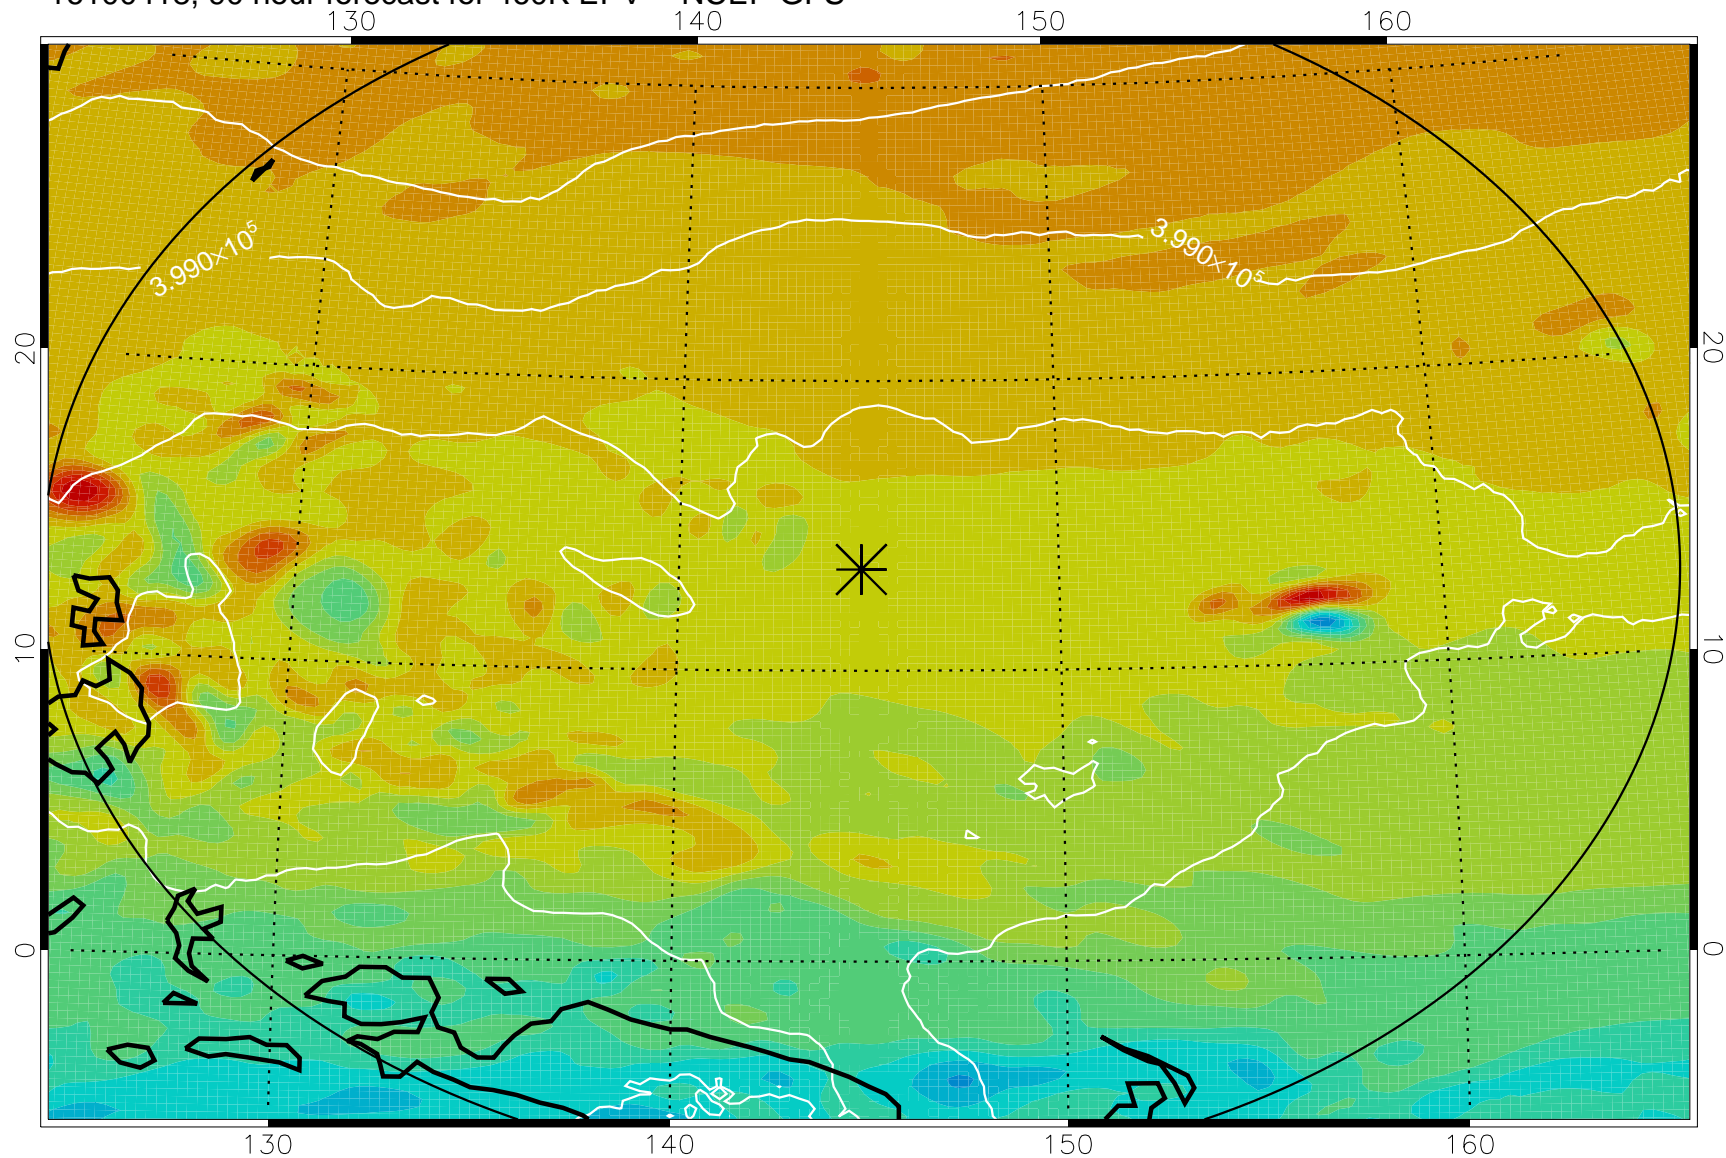

16100318, 66 hour forecast for 460K EPV -- NCEP GFS

460K Montgomery Streamfunction, white

Range ring of 2304 km

16100400, 72 hour forecast for 460K EPV -- NCEP GFS

460K Montgomery Streamfunction, white

Range ring of 2304 km

16100406, 78 hour forecast for 460K EPV -- NCEP GFS

460K Montgomery Streamfunction, white

Range ring of 2304 km

16100412, 84 hour forecast for 460K EPV -- NCEP GFS

460K Montgomery Streamfunction, white

Range ring of 2304 km

16100418, 90 hour forecast for 460K EPV -- NCEP GFS

460K Montgomery Streamfunction, white

Range ring of 2304 km

16100500, 96 hour forecast for 460K EPV -- NCEP GFS

460K Montgomery Streamfunction, white

Range ring of 2304 km

16100506, 102 hour forecast for 460K EPV -- NCEP GFS

460K Montgomery Streamfunction, white

Range ring of 2304 km

16100512, 108 hour forecast for 460K EPV -- NCEP GFS

460K Montgomery Streamfunction, white

Range ring of 2304 km