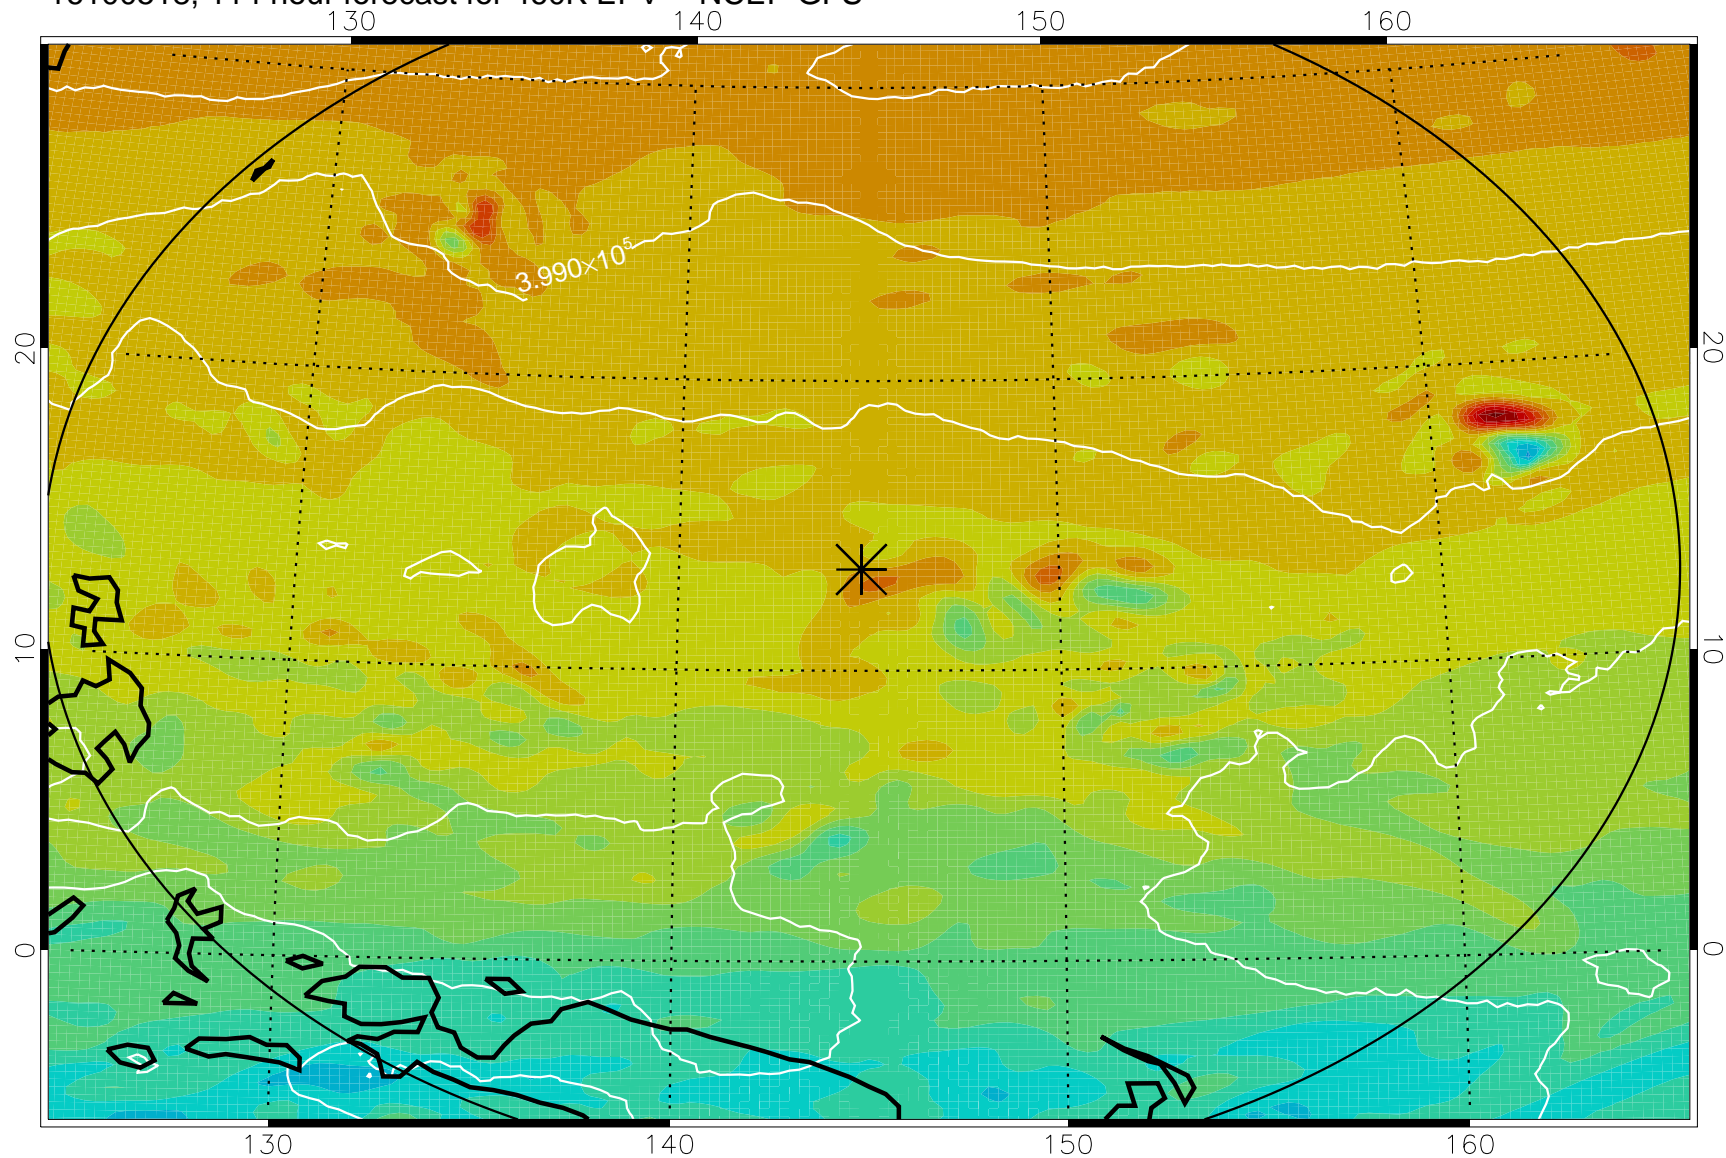

16100406, 78 hour forecast for 460K EPV -- NCEP GFS

460K Montgomery Streamfunction, white

Range ring of 2304 km

16100412, 84 hour forecast for 460K EPV -- NCEP GFS

460K Montgomery Streamfunction, white

Range ring of 2304 km

16100418, 90 hour forecast for 460K EPV -- NCEP GFS

460K Montgomery Streamfunction, white

Range ring of 2304 km

16100500, 96 hour forecast for 460K EPV -- NCEP GFS

460K Montgomery Streamfunction, white

Range ring of 2304 km

16100506, 102 hour forecast for 460K EPV -- NCEP GFS

460K Montgomery Streamfunction, white

Range ring of 2304 km

16100512, 108 hour forecast for 460K EPV -- NCEP GFS

460K Montgomery Streamfunction, white

Range ring of 2304 km

16100518, 114 hour forecast for 460K EPV -- NCEP GFS

16100600, 120 hour forecast for 460K EPV -- NCEP GFS

460K Montgomery Streamfunction, white

Range ring of 2304 km