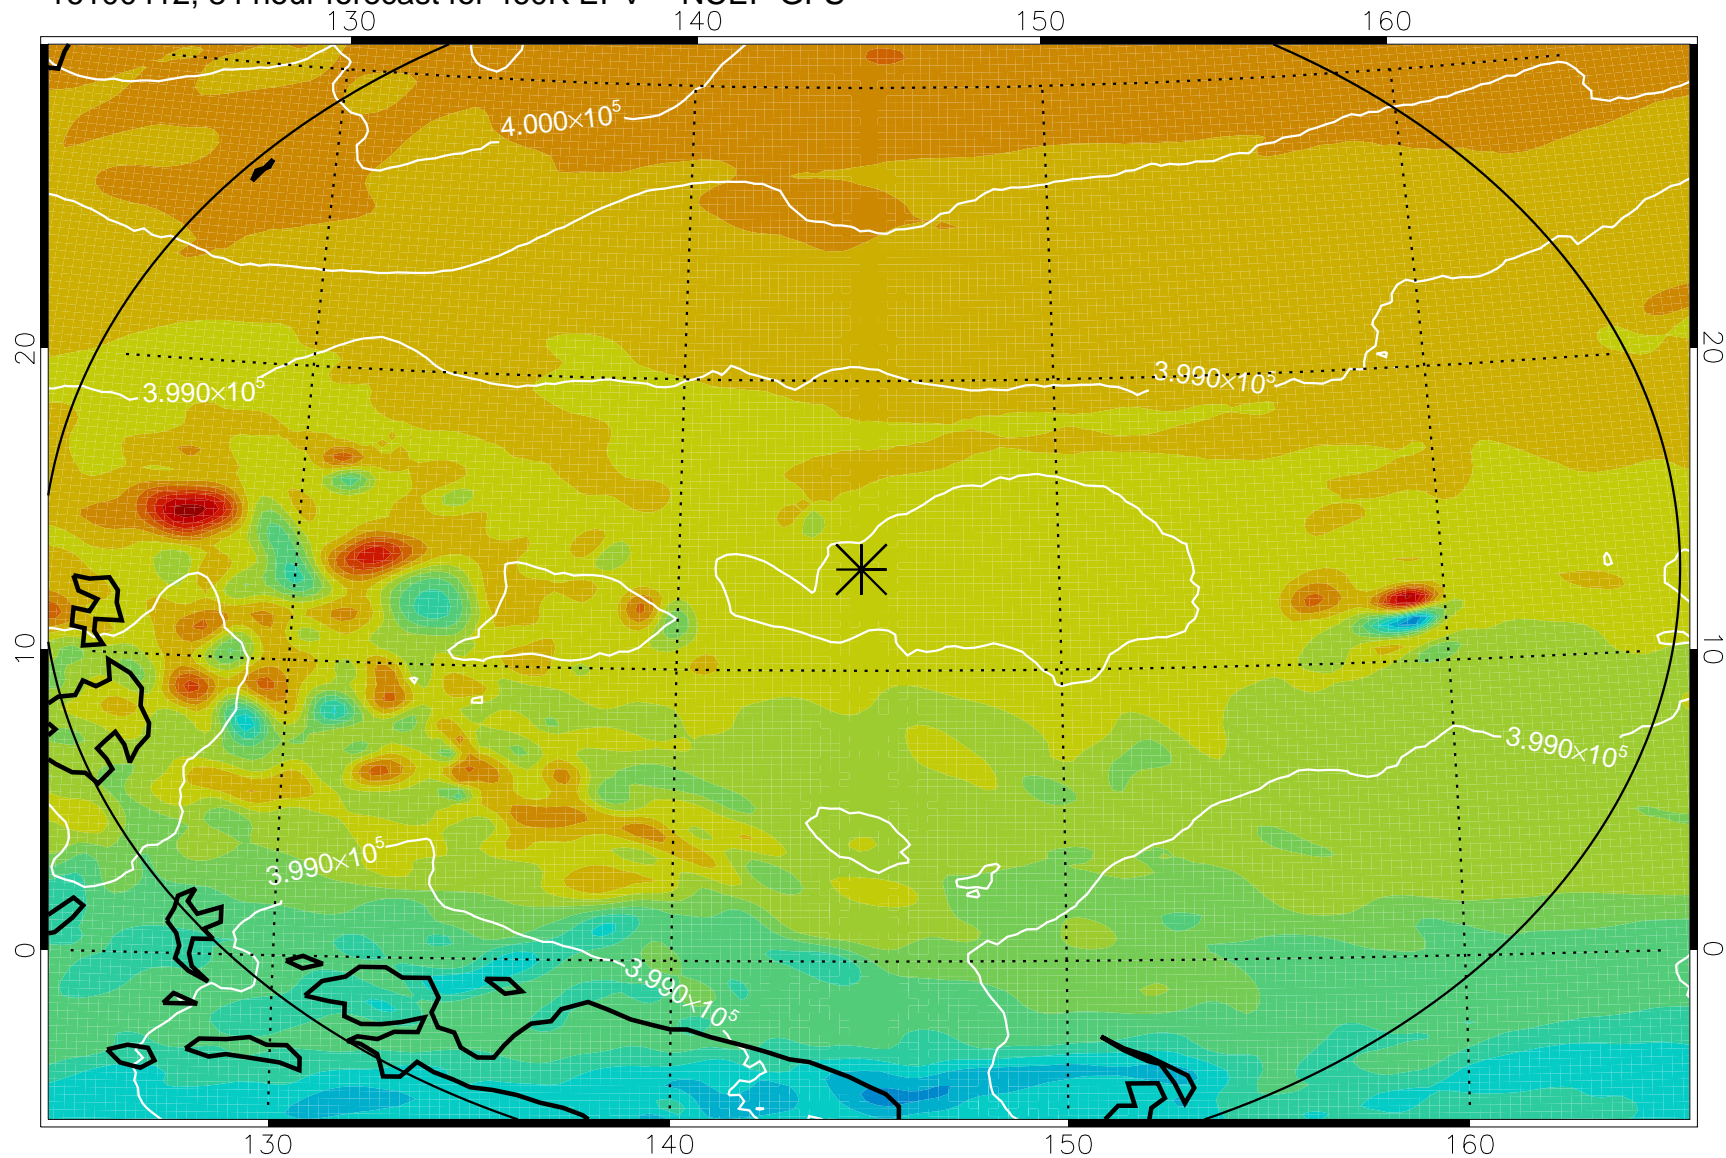

16100318, 66 hour forecast for 460K EPV -- NCEP GFS

460K Montgomery Streamfunction, white

Range ring of 2304 km

16100400, 72 hour forecast for 460K EPV -- NCEP GFS

460K Montgomery Streamfunction, white

Range ring of 2304 km

16100406, 78 hour forecast for 460K EPV -- NCEP GFS

460K Montgomery Streamfunction, white

Range ring of 2304 km

16100412, 84 hour forecast for 460K EPV -- NCEP GFS

460K Montgomery Streamfunction, white

Range ring of 2304 km

16100418, 90 hour forecast for 460K EPV -- NCEP GFS

460K Montgomery Streamfunction, white

Range ring of 2304 km

16100500, 96 hour forecast for 460K EPV -- NCEP GFS

460K Montgomery Streamfunction, white

Range ring of 2304 km

16100518, 114 hour forecast for 460K EPV -- NCEP GFS

16100600, 120 hour forecast for 460K EPV -- NCEP GFS

460K Montgomery Streamfunction, white

Range ring of 2304 km