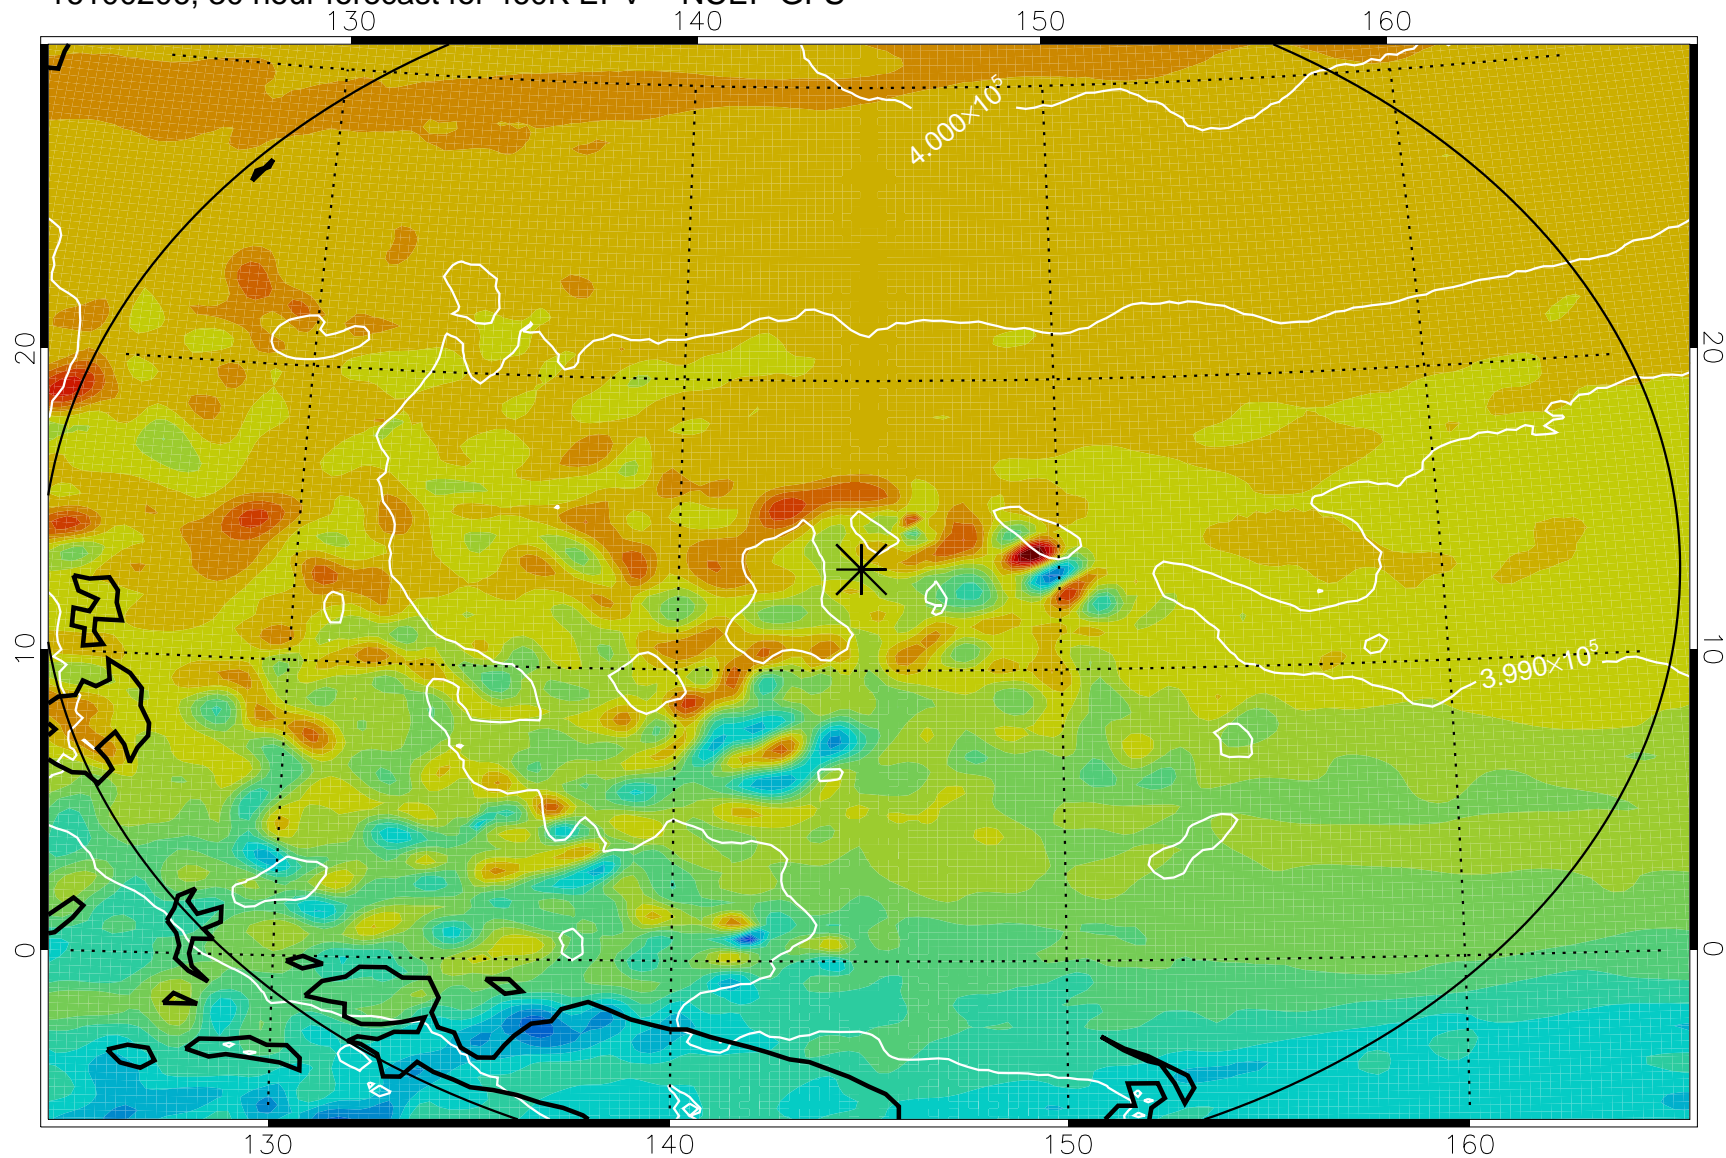

16100106, 6 hour forecast for 460K EPV -- NCEP GFS

460K Montgomery Streamfunction, white

Range ring of 2304 km

16100112, 12 hour forecast for 460K EPV -- NCEP GFS

460K Montgomery Streamfunction, white

Range ring of 2304 km

16100118, 18 hour forecast for 460K EPV -- NCEP GFS

460K Montgomery Streamfunction, white

Range ring of 2304 km

16100200, 24 hour forecast for 460K EPV -- NCEP GFS

460K Montgomery Streamfunction, white

Range ring of 2304 km

16100206, 30 hour forecast for 460K EPV -- NCEP GFS

460K Montgomery Streamfunction, white

Range ring of 2304 km

16100212, 36 hour forecast for 460K EPV -- NCEP GFS

460K Montgomery Streamfunction, white

Range ring of 2304 km

16100218, 42 hour forecast for 460K EPV -- NCEP GFS

460K Montgomery Streamfunction, white

Range ring of 2304 km

16100300, 48 hour forecast for 460K EPV -- NCEP GFS

460K Montgomery Streamfunction, white

Range ring of 2304 km