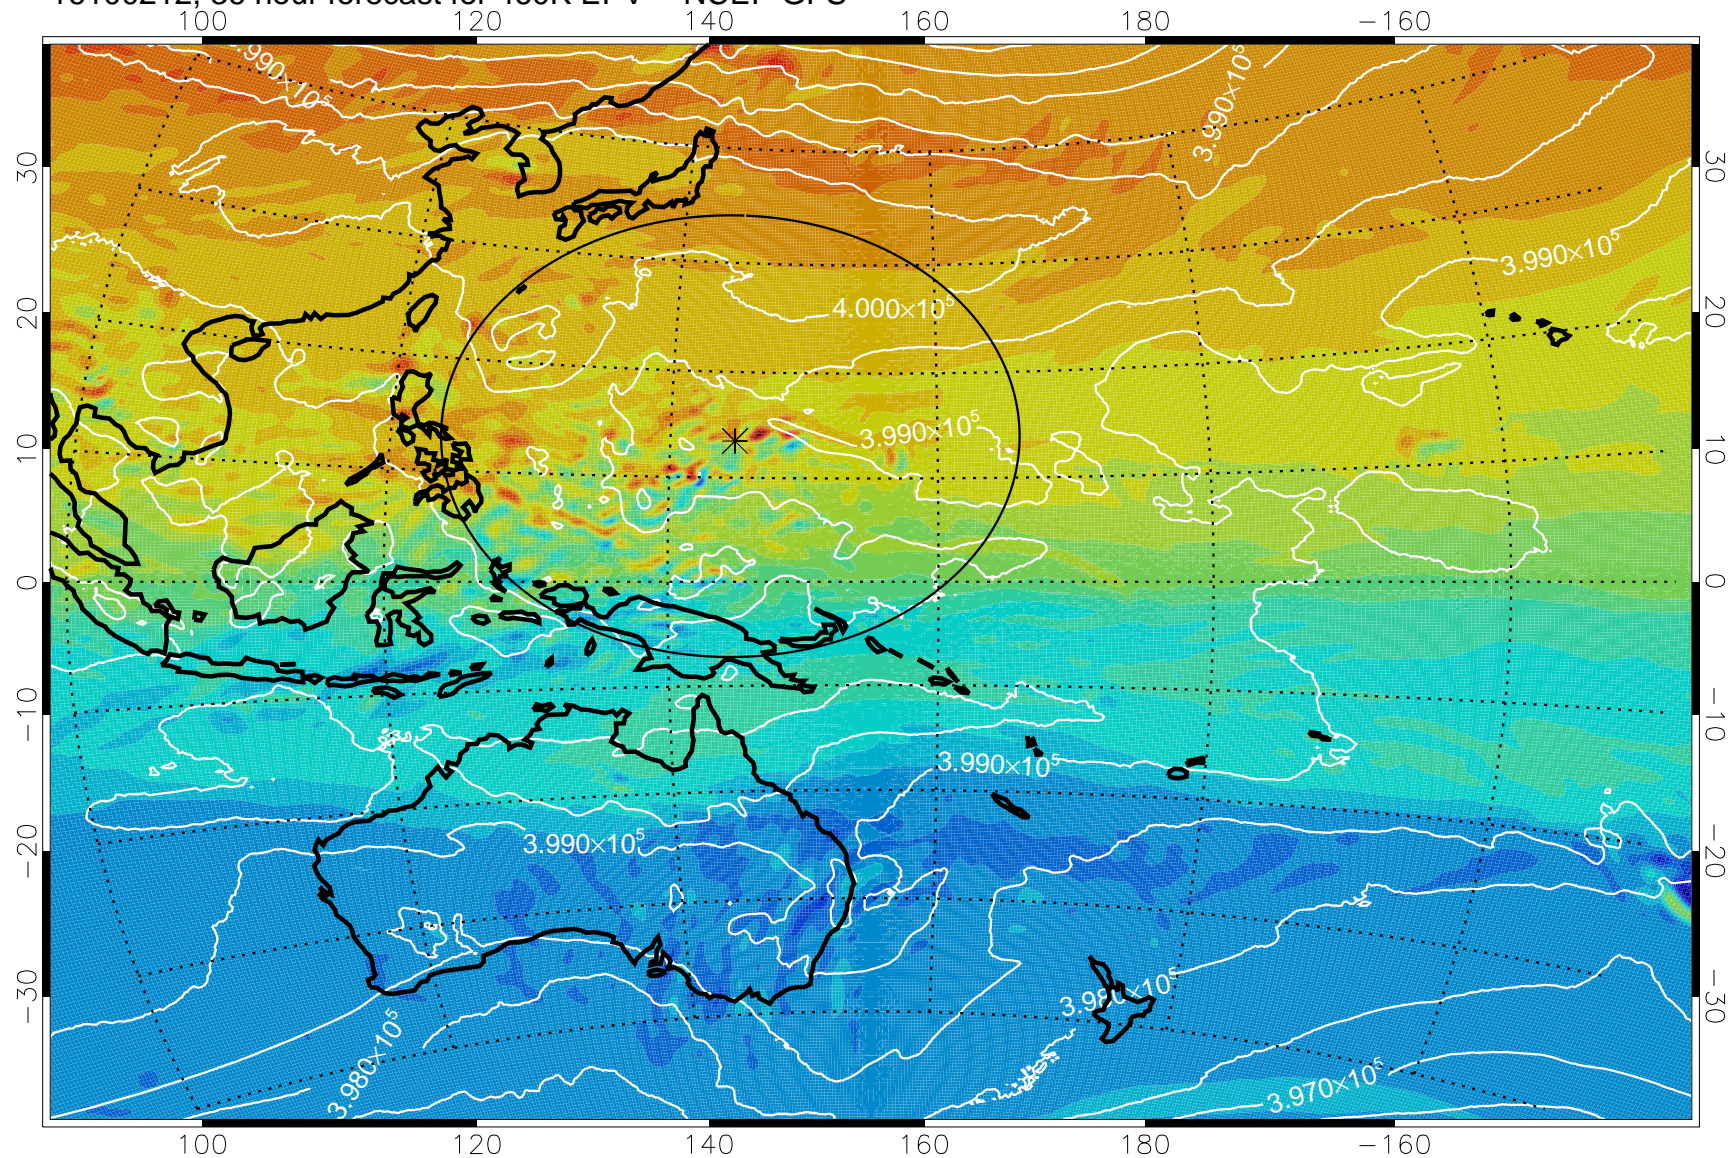

16100118, 18 hour forecast for 460K EPV -- NCEP GFS

460K Montgomery Streamfunction, white

Range ring of 2304 km

16100200, 24 hour forecast for 460K EPV -- NCEP GFS

460K Montgomery Streamfunction, white

Range ring of 2304 km

16100206, 30 hour forecast for 460K EPV -- NCEP GFS

460K Montgomery Streamfunction, white

Range ring of 2304 km

16100212, 36 hour forecast for 460K EPV -- NCEP GFS

460K Montgomery Streamfunction, white

Range ring of 2304 km

16100218, 42 hour forecast for 460K EPV -- NCEP GFS

460K Montgomery Streamfunction, white

Range ring of 2304 km

16100300, 48 hour forecast for 460K EPV -- NCEP GFS

460K Montgomery Streamfunction, white

Range ring of 2304 km

16100318, 66 hour forecast for 460K EPV -- NCEP GFS

460K Montgomery Streamfunction, white

Range ring of 2304 km

16100400, 72 hour forecast for 460K EPV -- NCEP GFS

460K Montgomery Streamfunction, white

Range ring of 2304 km