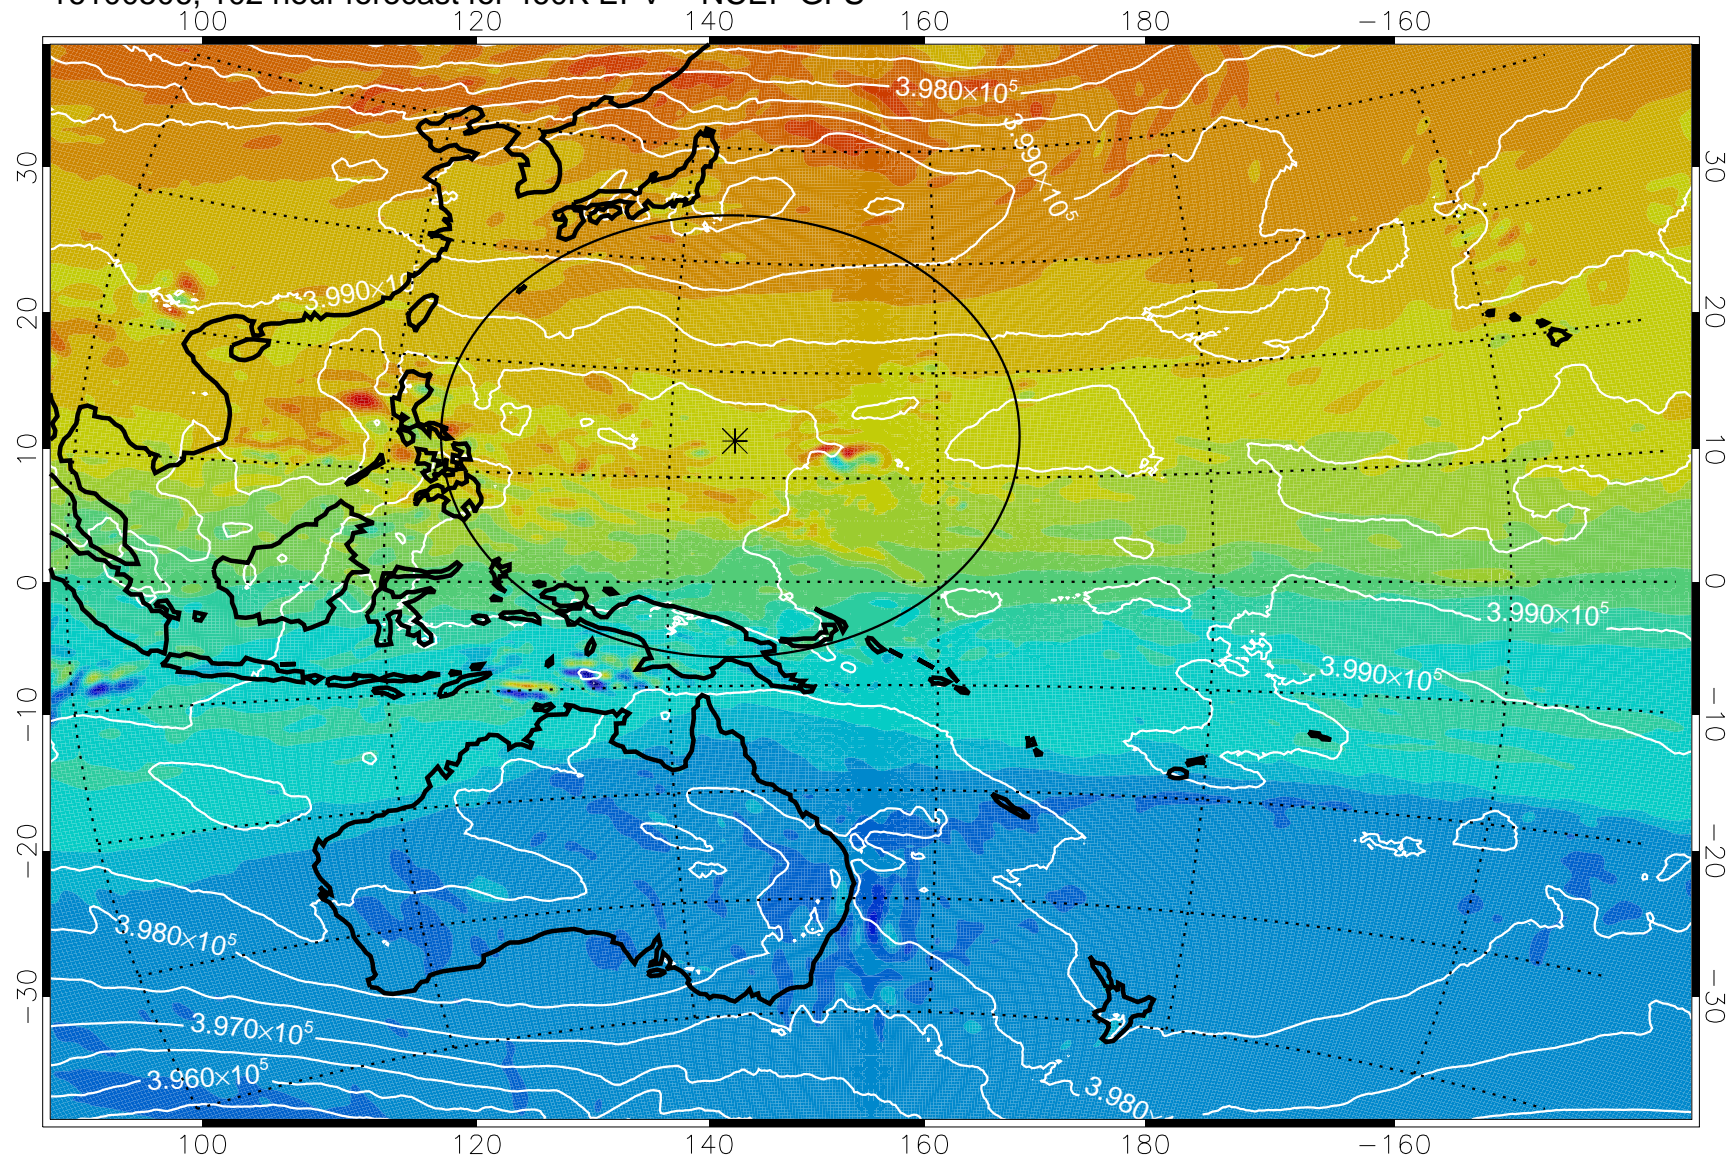

16100406, 78 hour forecast for 460K EPV -- NCEP GFS

460K Montgomery Streamfunction, white

Range ring of 2304 km

16100412, 84 hour forecast for 460K EPV -- NCEP GFS

460K Montgomery Streamfunction, white

Range ring of 2304 km

16100418, 90 hour forecast for 460K EPV -- NCEP GFS

460K Montgomery Streamfunction, white

Range ring of 2304 km

16100500, 96 hour forecast for 460K EPV -- NCEP GFS

460K Montgomery Streamfunction, white

Range ring of 2304 km

16100506, 102 hour forecast for 460K EPV -- NCEP GFS

460K Montgomery Streamfunction, white

Range ring of 2304 km

16100512, 108 hour forecast for 460K EPV -- NCEP GFS

460K Montgomery Streamfunction, white

Range ring of 2304 km

16100518, 114 hour forecast for 460K EPV -- NCEP GFS

460K Montgomery Streamfunction, white

Range ring of 2304 km

16100600, 120 hour forecast for 460K EPV -- NCEP GFS

460K Montgomery Streamfunction, white

Range ring of 2304 km