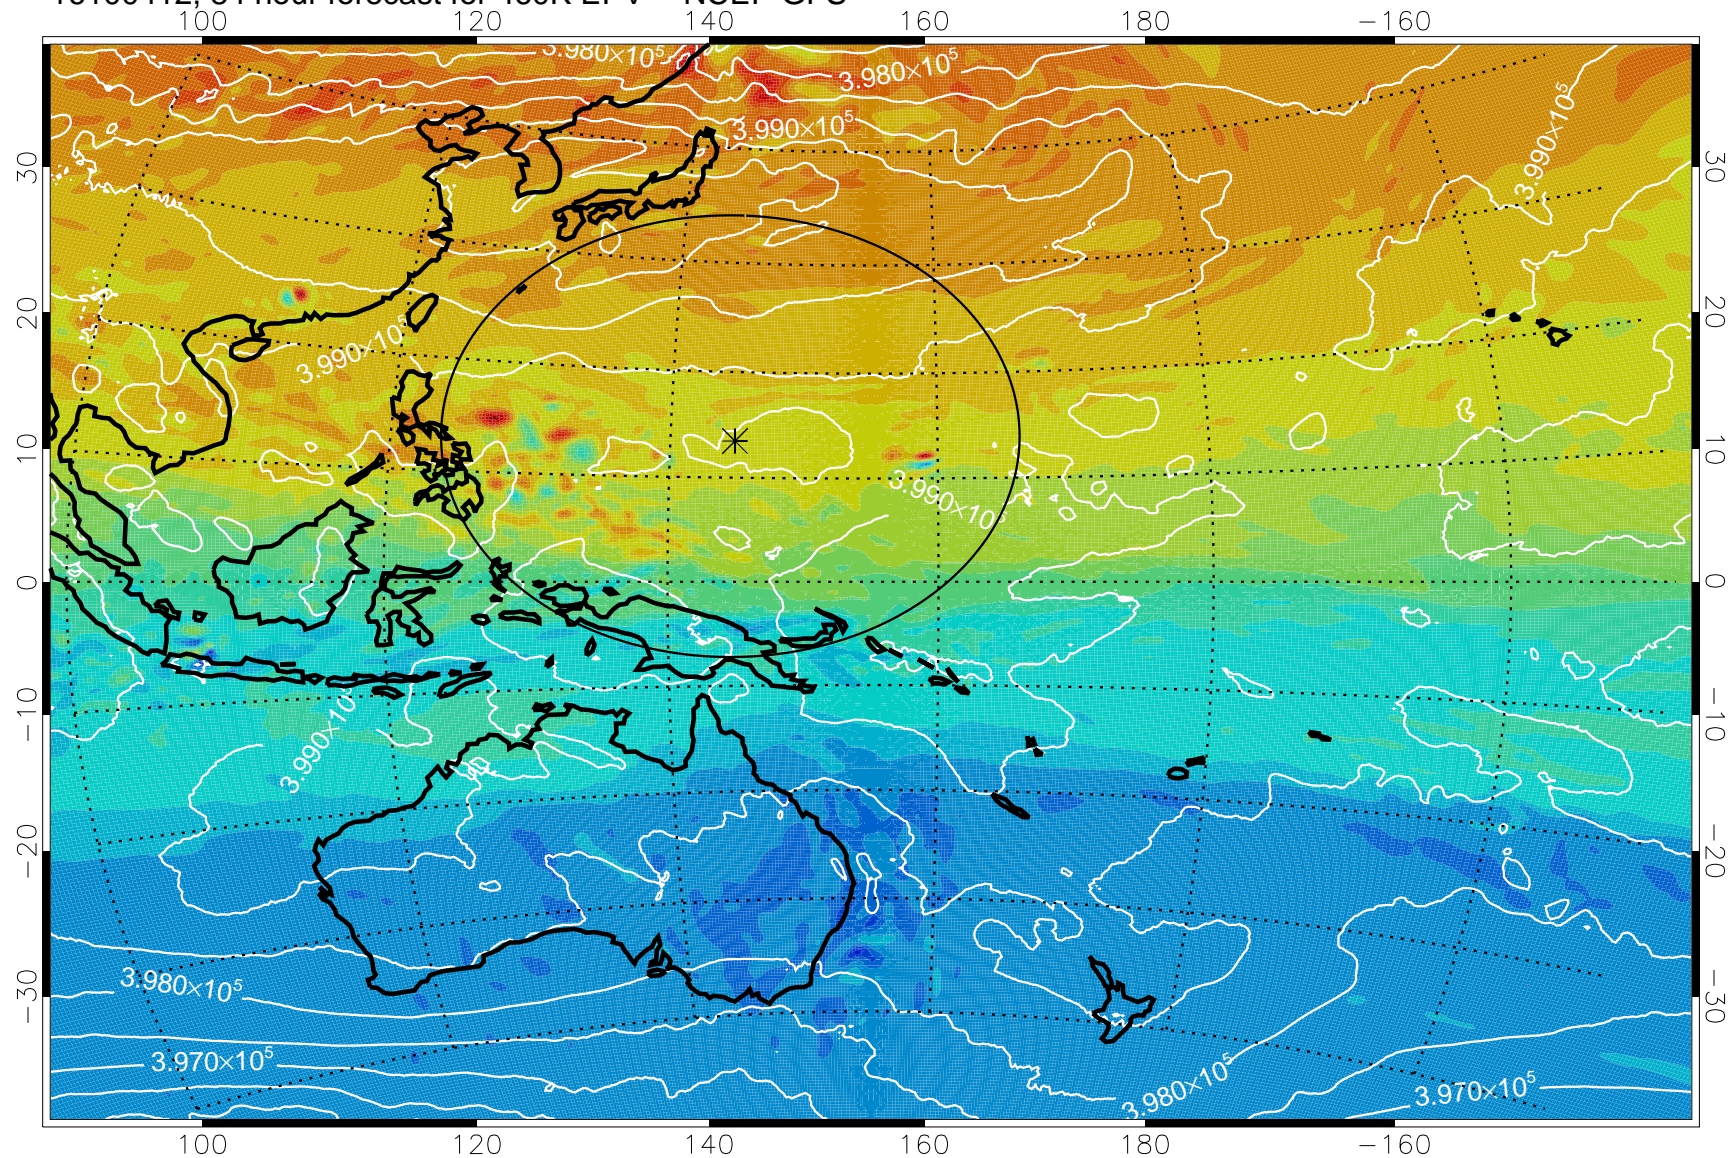

16100318, 66 hour forecast for 460K EPV -- NCEP GFS

460K Montgomery Streamfunction, white

Range ring of 2304 km

16100400, 72 hour forecast for 460K EPV -- NCEP GFS

460K Montgomery Streamfunction, white

Range ring of 2304 km

16100406, 78 hour forecast for 460K EPV -- NCEP GFS

460K Montgomery Streamfunction, white

Range ring of 2304 km

16100412, 84 hour forecast for 460K EPV -- NCEP GFS

460K Montgomery Streamfunction, white

Range ring of 2304 km

16100418, 90 hour forecast for 460K EPV -- NCEP GFS

460K Montgomery Streamfunction, white

Range ring of 2304 km

16100500, 96 hour forecast for 460K EPV -- NCEP GFS

460K Montgomery Streamfunction, white

Range ring of 2304 km

16100506, 102 hour forecast for 460K EPV -- NCEP GFS

460K Montgomery Streamfunction, white

Range ring of 2304 km

16100512, 108 hour forecast for 460K EPV -- NCEP GFS

460K Montgomery Streamfunction, white

Range ring of 2304 km