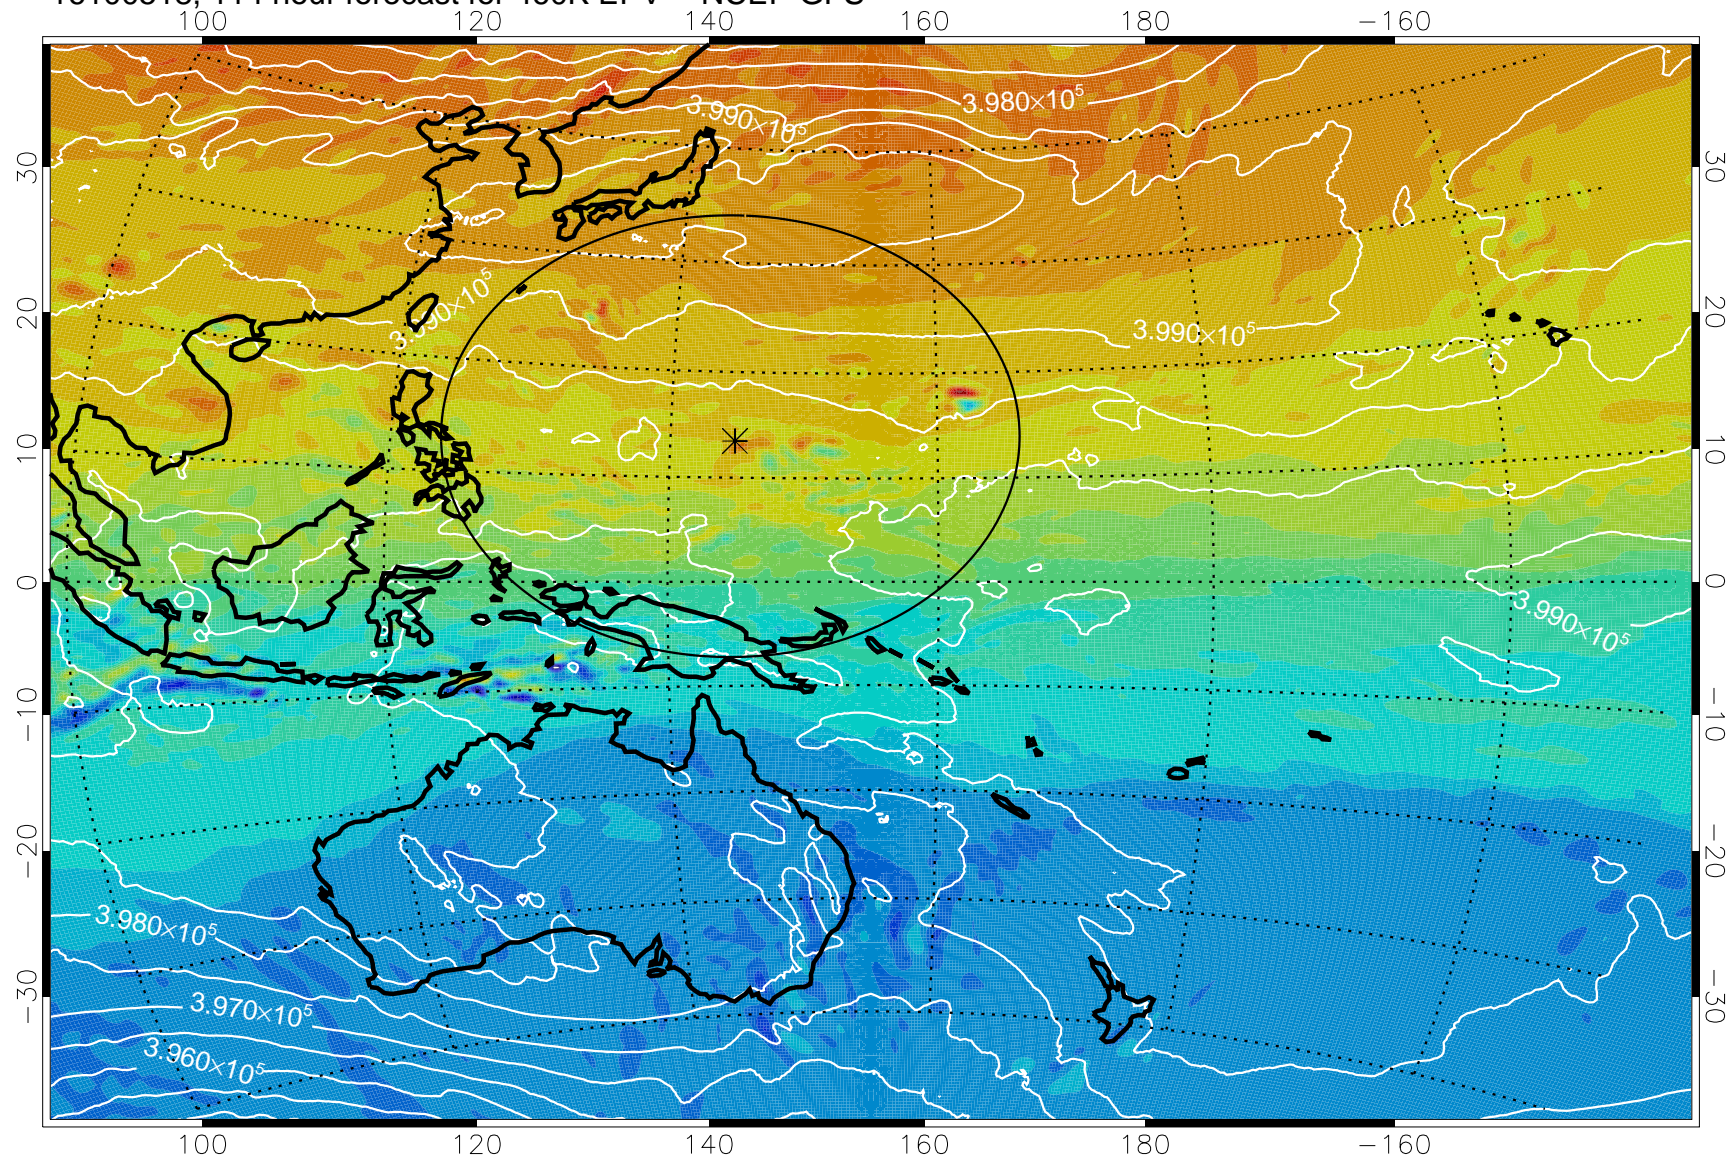

16100406, 78 hour forecast for 460K EPV -- NCEP GFS

460K Montgomery Streamfunction, white

Range ring of 2304 km

16100412, 84 hour forecast for 460K EPV -- NCEP GFS

460K Montgomery Streamfunction, white

Range ring of 2304 km

16100418, 90 hour forecast for 460K EPV -- NCEP GFS

460K Montgomery Streamfunction, white

Range ring of 2304 km

16100500, 96 hour forecast for 460K EPV -- NCEP GFS

460K Montgomery Streamfunction, white

Range ring of 2304 km

16100506, 102 hour forecast for 460K EPV -- NCEP GFS

460K Montgomery Streamfunction, white

Range ring of 2304 km

16100512, 108 hour forecast for 460K EPV -- NCEP GFS

460K Montgomery Streamfunction, white

Range ring of 2304 km

16100518, 114 hour forecast for 460K EPV -- NCEP GFS

460K Montgomery Streamfunction, white

Range ring of 2304 km

16100600, 120 hour forecast for 460K EPV -- NCEP GFS

460K Montgomery Streamfunction, white

Range ring of 2304 km