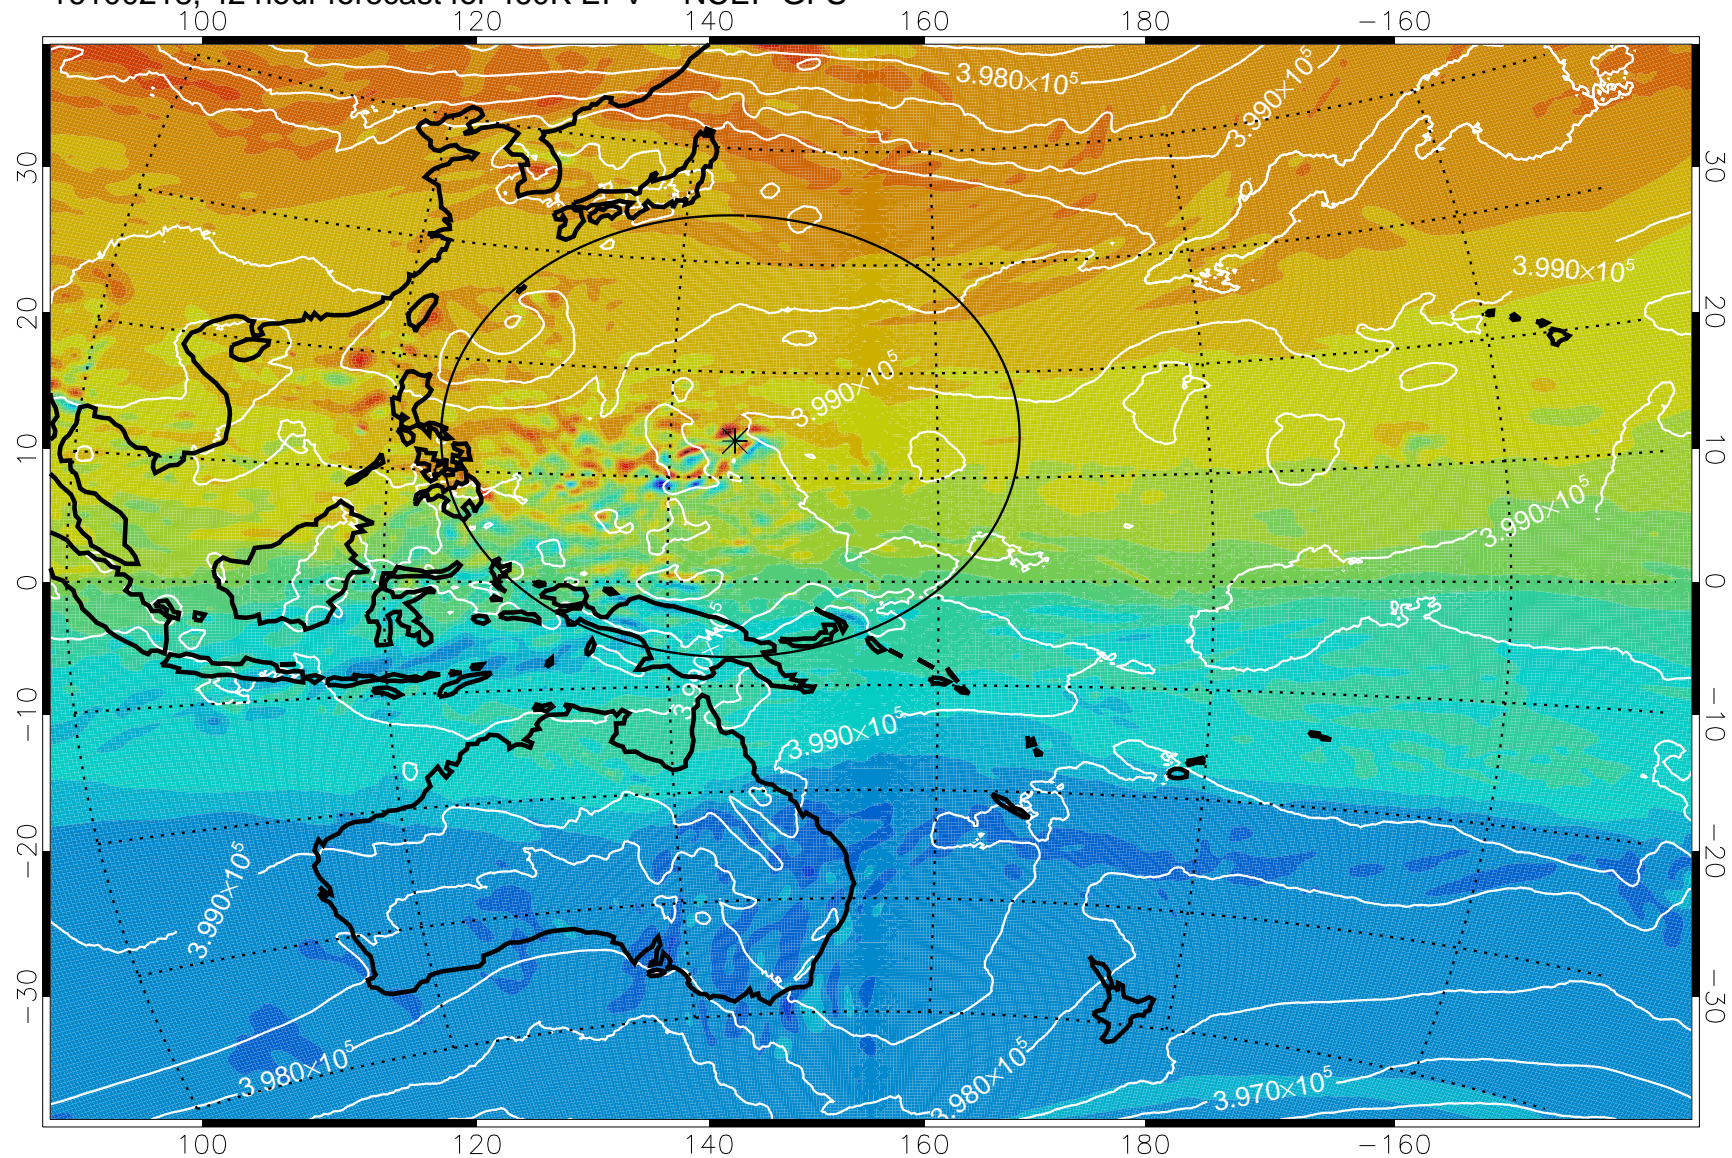

16100206, 30 hour forecast for 460K EPV -- NCEP GFS

460K Montgomery Streamfunction, white

Range ring of 2304 km

16100212, 36 hour forecast for 460K EPV -- NCEP GFS

460K Montgomery Streamfunction, white

Range ring of 2304 km

16100218, 42 hour forecast for 460K EPV -- NCEP GFS

460K Montgomery Streamfunction, white

Range ring of 2304 km

16100300, 48 hour forecast for 460K EPV -- NCEP GFS

460K Montgomery Streamfunction, white

Range ring of 2304 km

16100306, 54 hour forecast for 460K EPV -- NCEP GFS

460K Montgomery Streamfunction, white

Range ring of 2304 km

16100312, 60 hour forecast for 460K EPV -- NCEP GFS

460K Montgomery Streamfunction, white

Range ring of 2304 km

16100318, 66 hour forecast for 460K EPV -- NCEP GFS

460K Montgomery Streamfunction, white

Range ring of 2304 km

16100400, 72 hour forecast for 460K EPV -- NCEP GFS

460K Montgomery Streamfunction, white

Range ring of 2304 km