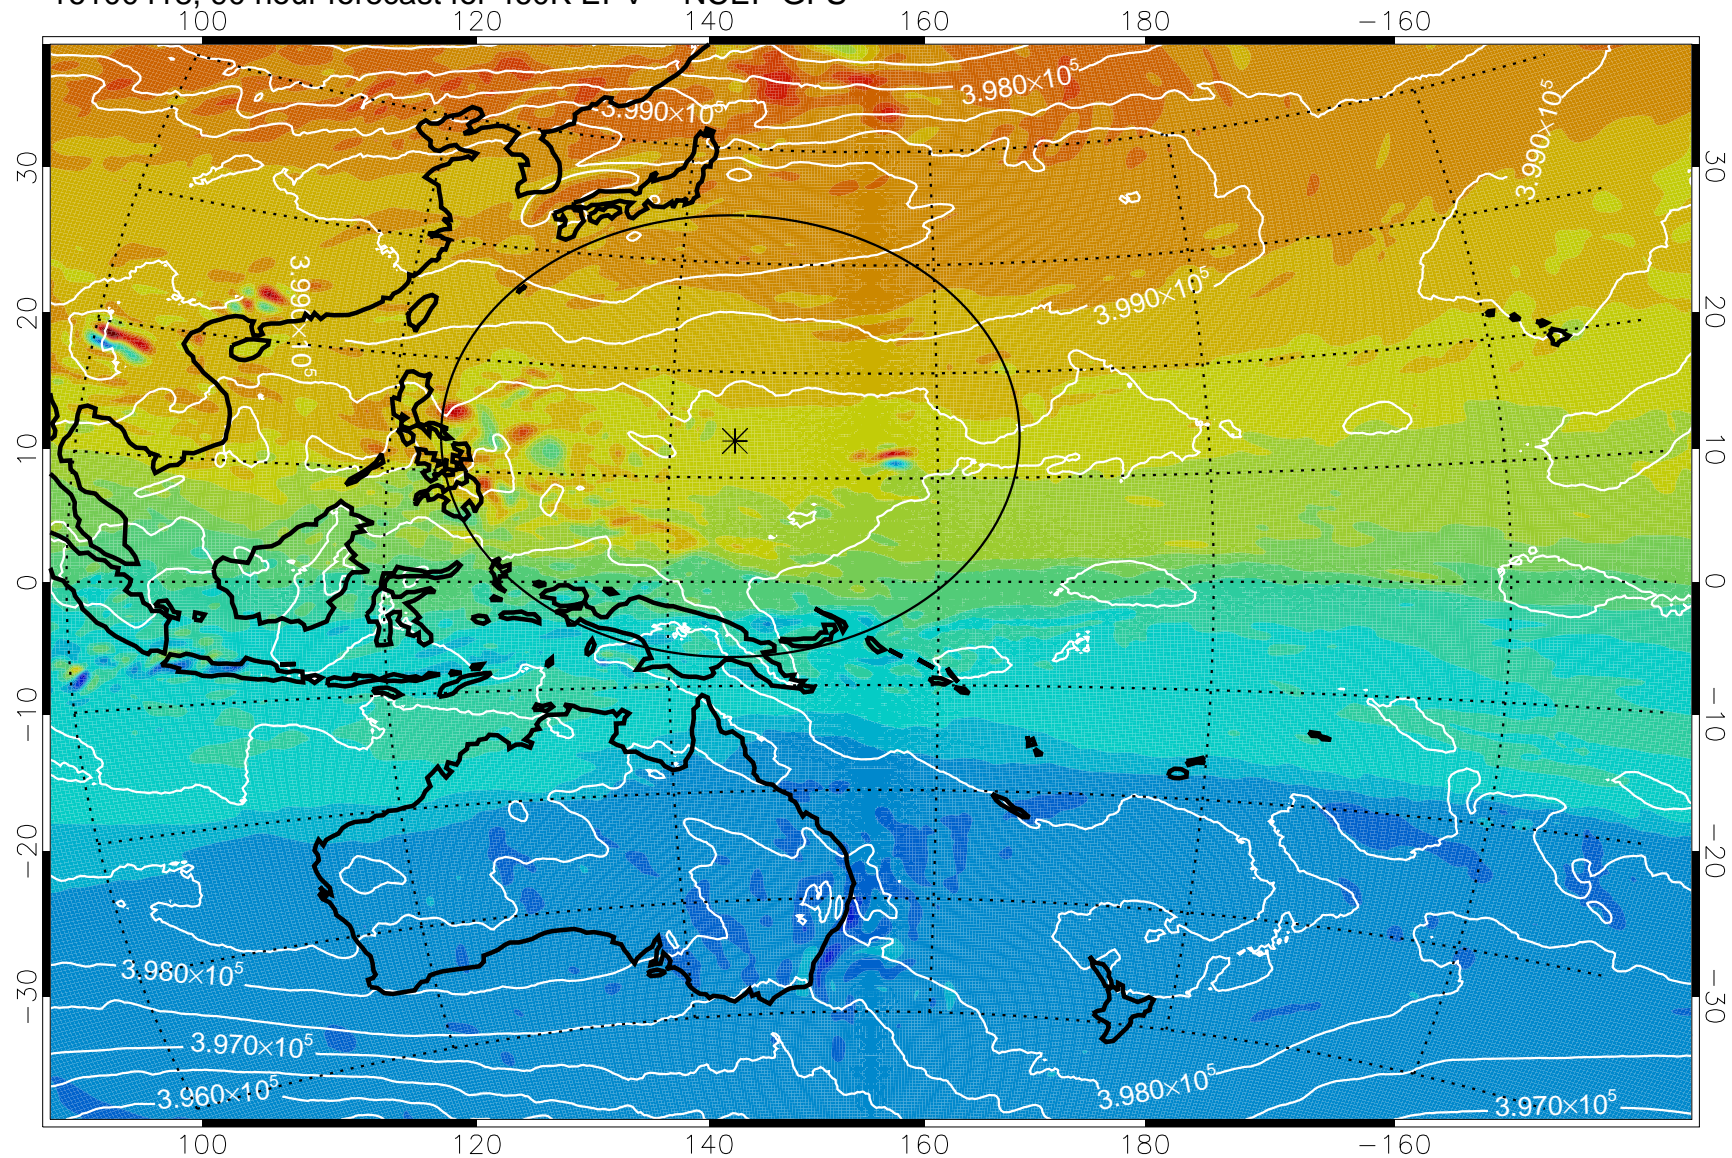

16100318, 66 hour forecast for 460K EPV -- NCEP GFS

460K Montgomery Streamfunction, white

Range ring of 2304 km

16100400, 72 hour forecast for 460K EPV -- NCEP GFS

460K Montgomery Streamfunction, white

Range ring of 2304 km

16100406, 78 hour forecast for 460K EPV -- NCEP GFS

460K Montgomery Streamfunction, white

Range ring of 2304 km

16100412, 84 hour forecast for 460K EPV -- NCEP GFS

460K Montgomery Streamfunction, white

Range ring of 2304 km

16100418, 90 hour forecast for 460K EPV -- NCEP GFS

460K Montgomery Streamfunction, white

Range ring of 2304 km

16100500, 96 hour forecast for 460K EPV -- NCEP GFS

460K Montgomery Streamfunction, white

Range ring of 2304 km

16100506, 102 hour forecast for 460K EPV -- NCEP GFS

460K Montgomery Streamfunction, white

Range ring of 2304 km

16100512, 108 hour forecast for 460K EPV -- NCEP GFS

460K Montgomery Streamfunction, white

Range ring of 2304 km