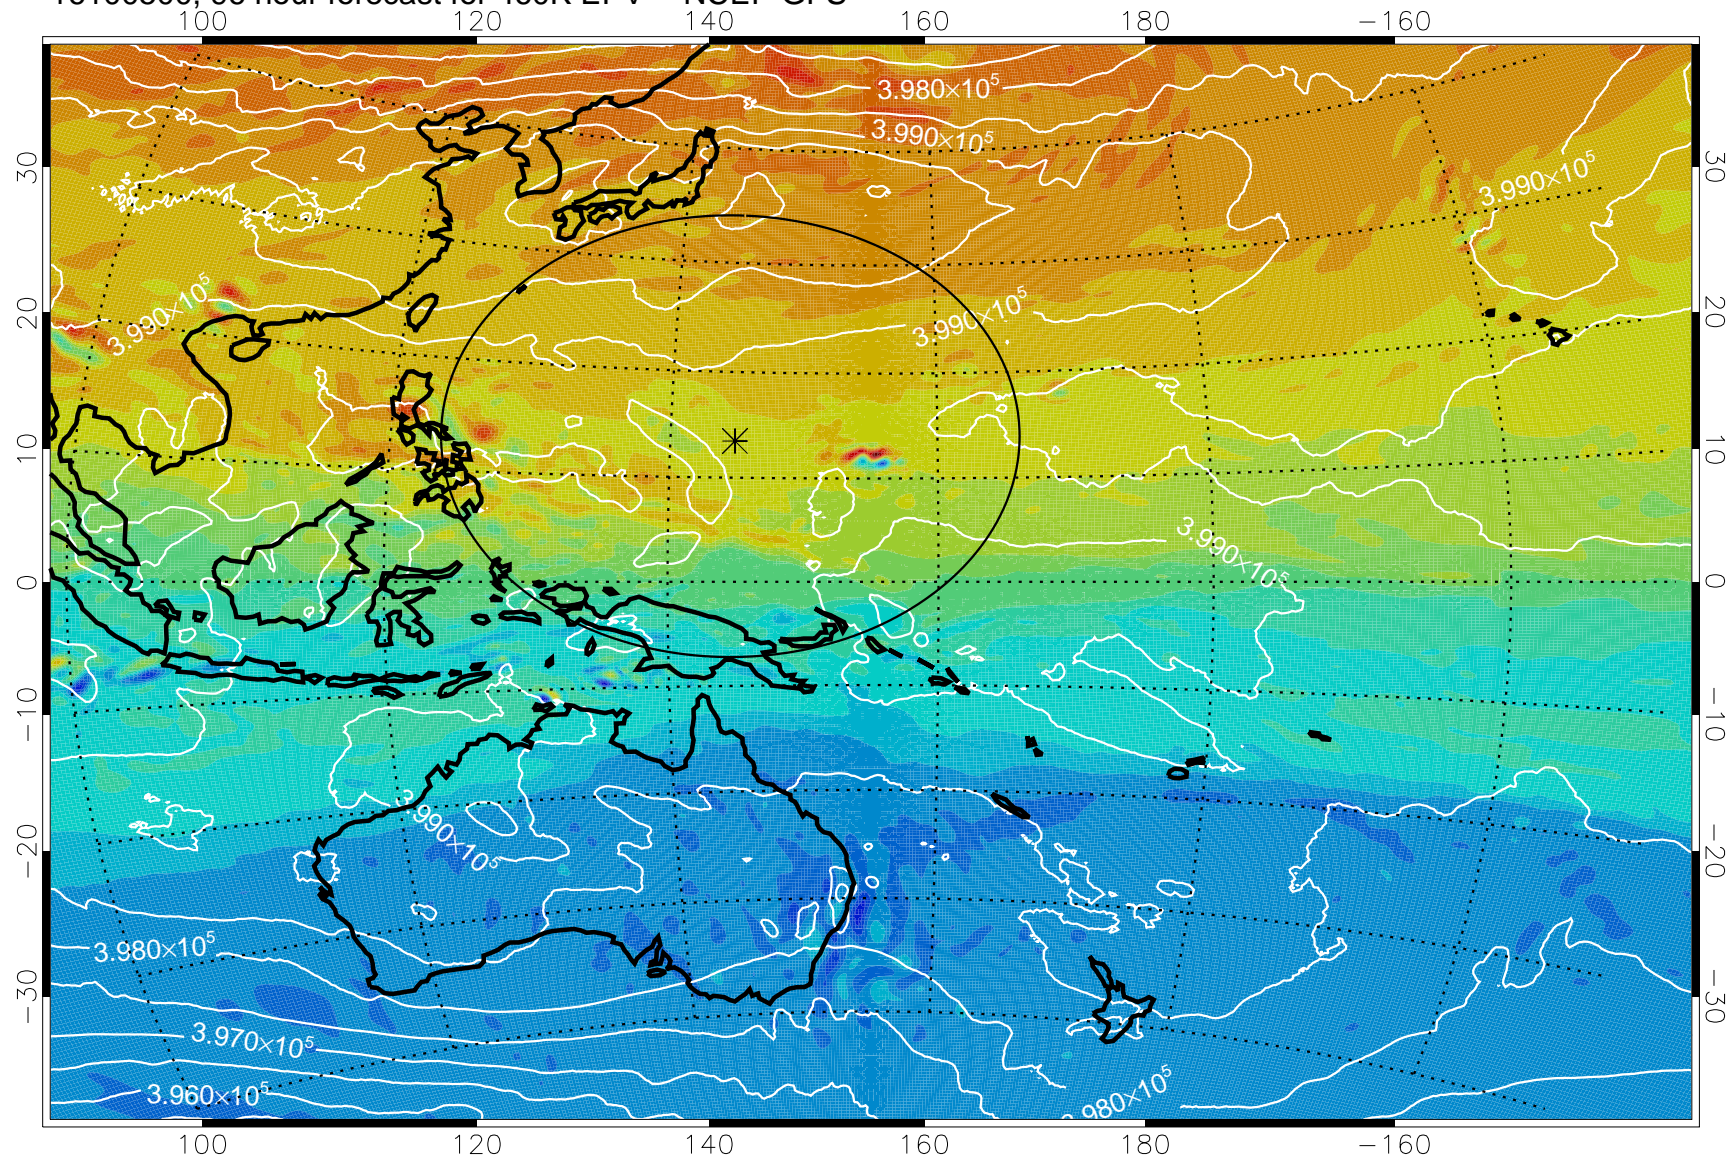

16100318, 66 hour forecast for 460K EPV -- NCEP GFS

460K Montgomery Streamfunction, white

Range ring of 2304 km

16100400, 72 hour forecast for 460K EPV -- NCEP GFS

460K Montgomery Streamfunction, white

Range ring of 2304 km

16100406, 78 hour forecast for 460K EPV -- NCEP GFS

460K Montgomery Streamfunction, white

Range ring of 2304 km

16100412, 84 hour forecast for 460K EPV -- NCEP GFS

460K Montgomery Streamfunction, white

Range ring of 2304 km

16100418, 90 hour forecast for 460K EPV -- NCEP GFS

460K Montgomery Streamfunction, white

Range ring of 2304 km

16100500, 96 hour forecast for 460K EPV -- NCEP GFS

460K Montgomery Streamfunction, white

Range ring of 2304 km

16100506, 102 hour forecast for 460K EPV -- NCEP GFS

460K Montgomery Streamfunction, white

Range ring of 2304 km

16100512, 108 hour forecast for 460K EPV -- NCEP GFS

460K Montgomery Streamfunction, white

Range ring of 2304 km