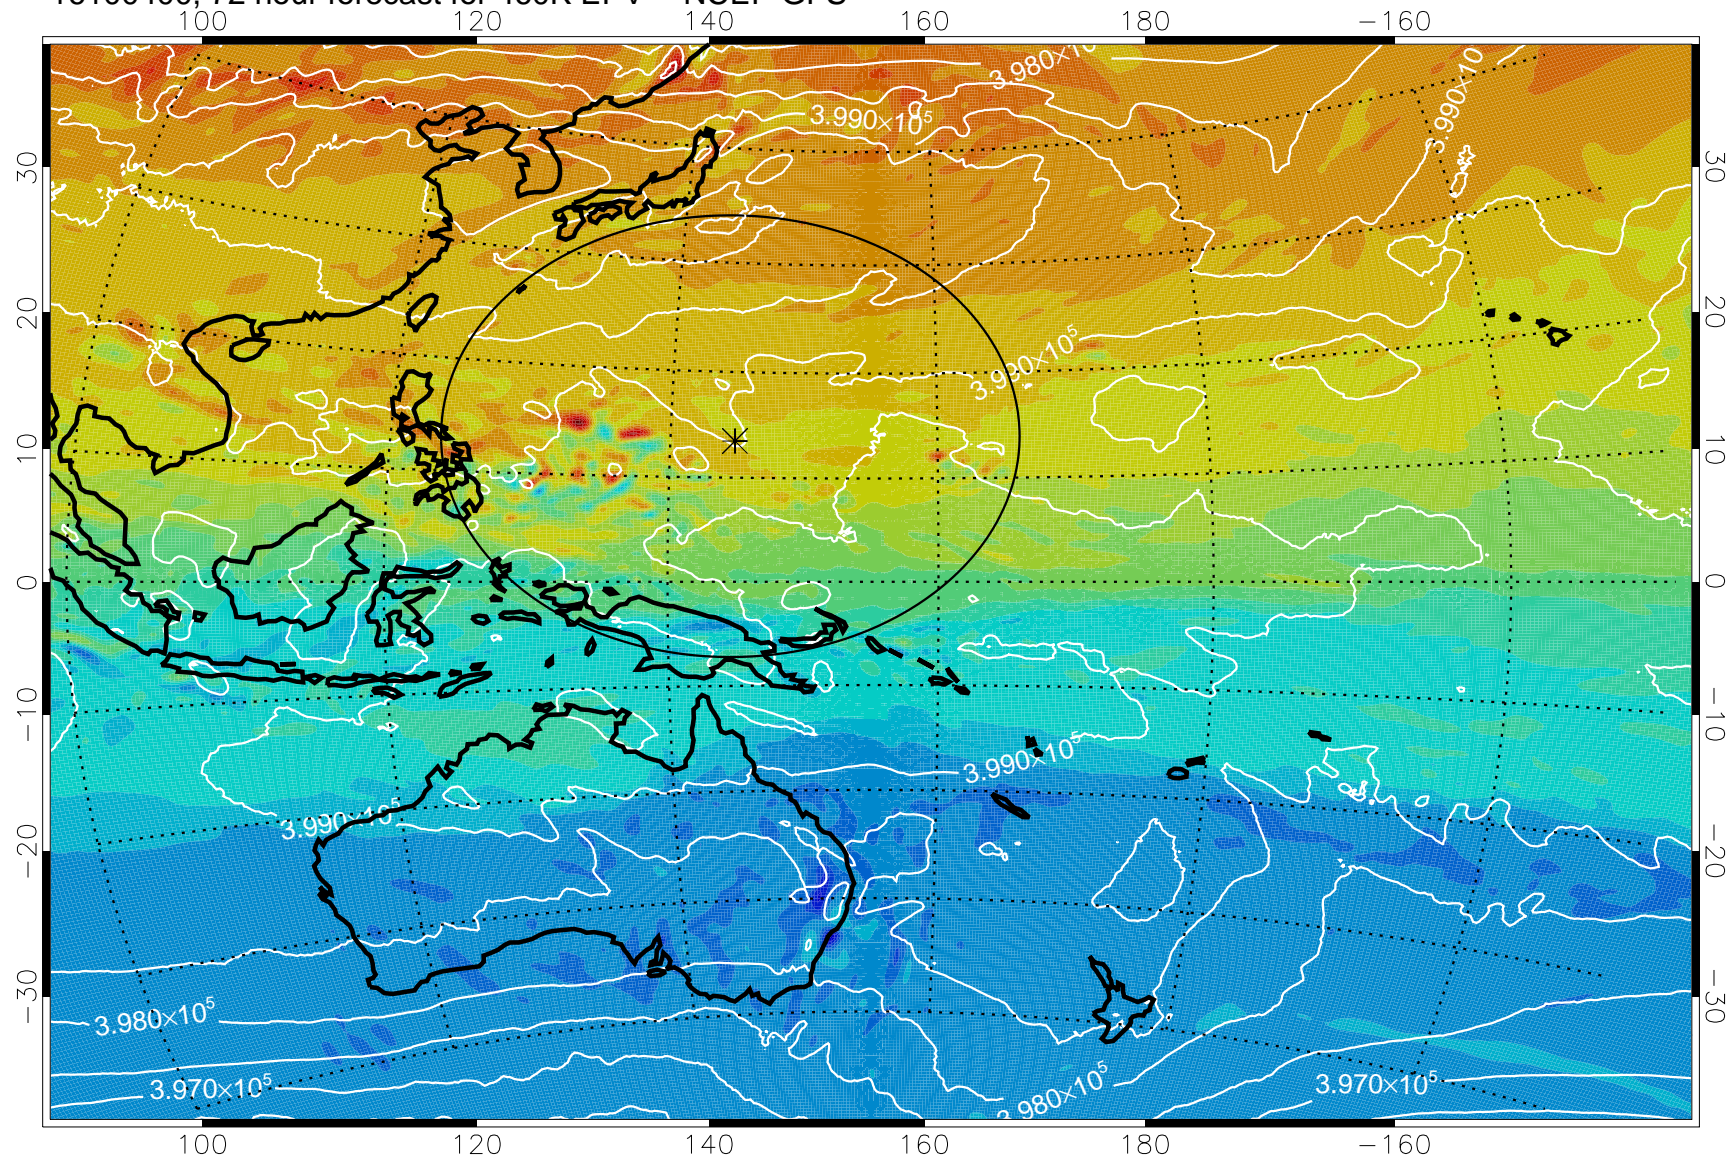

16100306, 54 hour forecast for 460K EPV -- NCEP GFS

460K Montgomery Streamfunction, white

Range ring of 2304 km

16100312, 60 hour forecast for 460K EPV -- NCEP GFS

460K Montgomery Streamfunction, white

Range ring of 2304 km

16100318, 66 hour forecast for 460K EPV -- NCEP GFS

460K Montgomery Streamfunction, white

Range ring of 2304 km

16100400, 72 hour forecast for 460K EPV -- NCEP GFS

460K Montgomery Streamfunction, white

Range ring of 2304 km

16100406, 78 hour forecast for 460K EPV -- NCEP GFS

460K Montgomery Streamfunction, white

Range ring of 2304 km

16100412, 84 hour forecast for 460K EPV -- NCEP GFS

460K Montgomery Streamfunction, white

Range ring of 2304 km

16100418, 90 hour forecast for 460K EPV -- NCEP GFS

460K Montgomery Streamfunction, white

Range ring of 2304 km

16100500, 96 hour forecast for 460K EPV -- NCEP GFS

460K Montgomery Streamfunction, white

Range ring of 2304 km