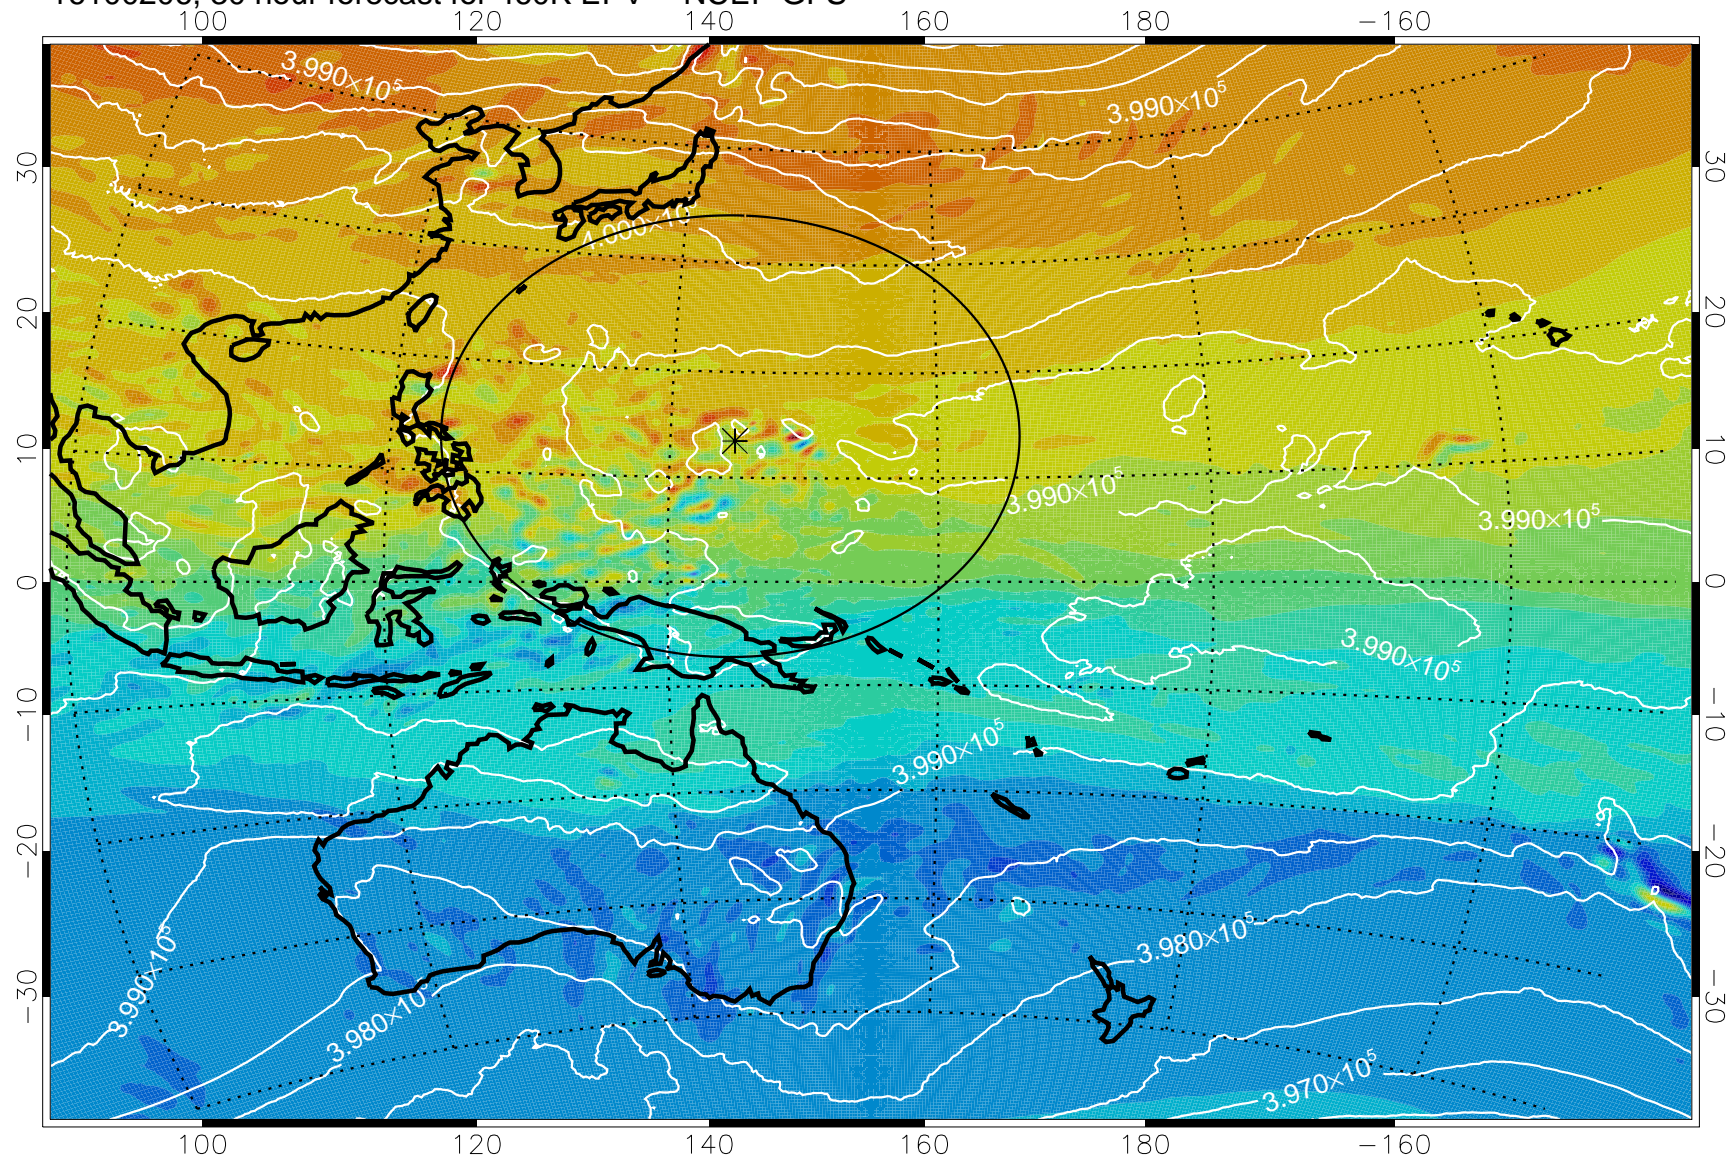

16100118, 18 hour forecast for 460K EPV -- NCEP GFS

460K Montgomery Streamfunction, white

Range ring of 2304 km

16100200, 24 hour forecast for 460K EPV -- NCEP GFS

460K Montgomery Streamfunction, white

Range ring of 2304 km

16100206, 30 hour forecast for 460K EPV -- NCEP GFS

460K Montgomery Streamfunction, white

Range ring of 2304 km

16100212, 36 hour forecast for 460K EPV -- NCEP GFS

460K Montgomery Streamfunction, white

Range ring of 2304 km

16100218, 42 hour forecast for 460K EPV -- NCEP GFS

460K Montgomery Streamfunction, white

Range ring of 2304 km

16100300, 48 hour forecast for 460K EPV -- NCEP GFS

460K Montgomery Streamfunction, white

Range ring of 2304 km

16100306, 54 hour forecast for 460K EPV -- NCEP GFS

460K Montgomery Streamfunction, white

Range ring of 2304 km

16100312, 60 hour forecast for 460K EPV -- NCEP GFS

460K Montgomery Streamfunction, white

Range ring of 2304 km