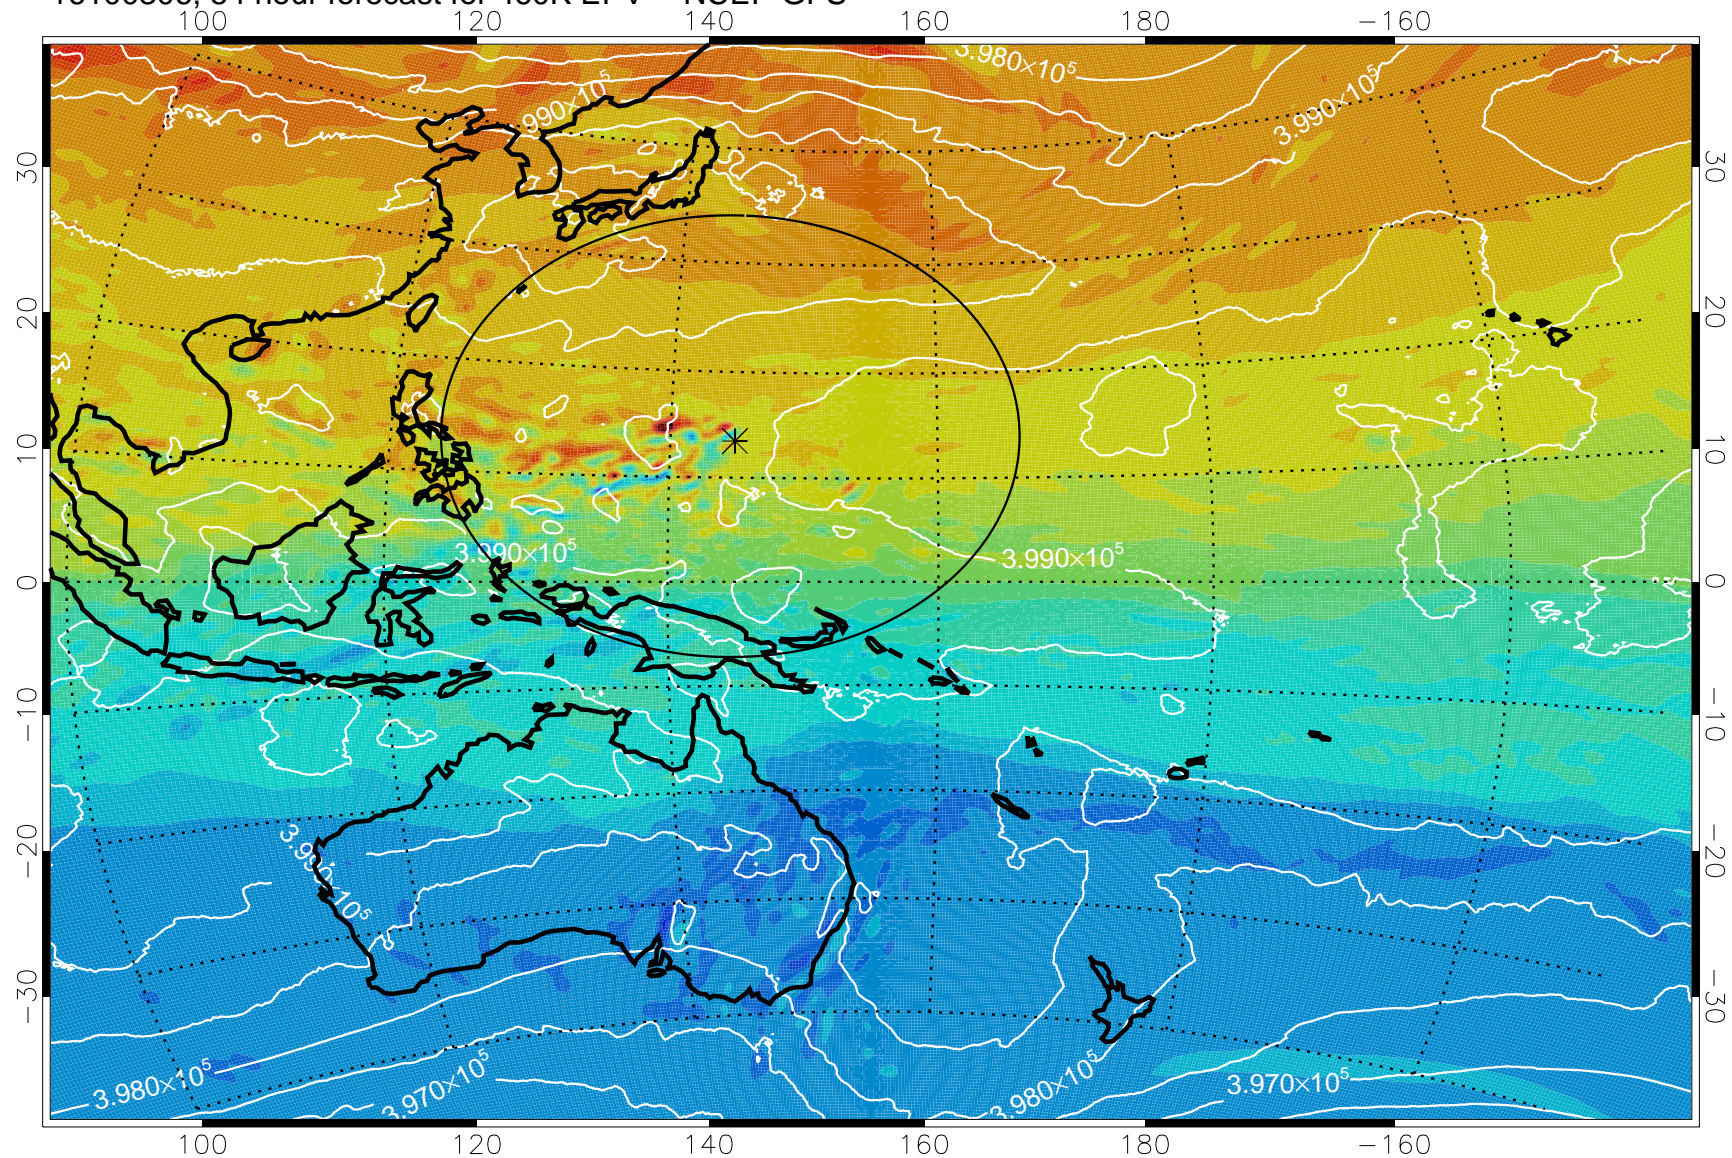

16100218, 42 hour forecast for 460K EPV -- NCEP GFS

460K Montgomery Streamfunction, white

Range ring of 2304 km

16100300, 48 hour forecast for 460K EPV -- NCEP GFS

460K Montgomery Streamfunction, white

Range ring of 2304 km

16100306, 54 hour forecast for 460K EPV -- NCEP GFS

460K Montgomery Streamfunction, white

Range ring of 2304 km

16100312, 60 hour forecast for 460K EPV -- NCEP GFS

460K Montgomery Streamfunction, white

Range ring of 2304 km

16100318, 66 hour forecast for 460K EPV -- NCEP GFS

460K Montgomery Streamfunction, white

Range ring of 2304 km

16100400, 72 hour forecast for 460K EPV -- NCEP GFS

460K Montgomery Streamfunction, white

Range ring of 2304 km

16100406, 78 hour forecast for 460K EPV -- NCEP GFS

460K Montgomery Streamfunction, white

Range ring of 2304 km

16100412, 84 hour forecast for 460K EPV -- NCEP GFS

460K Montgomery Streamfunction, white

Range ring of 2304 km