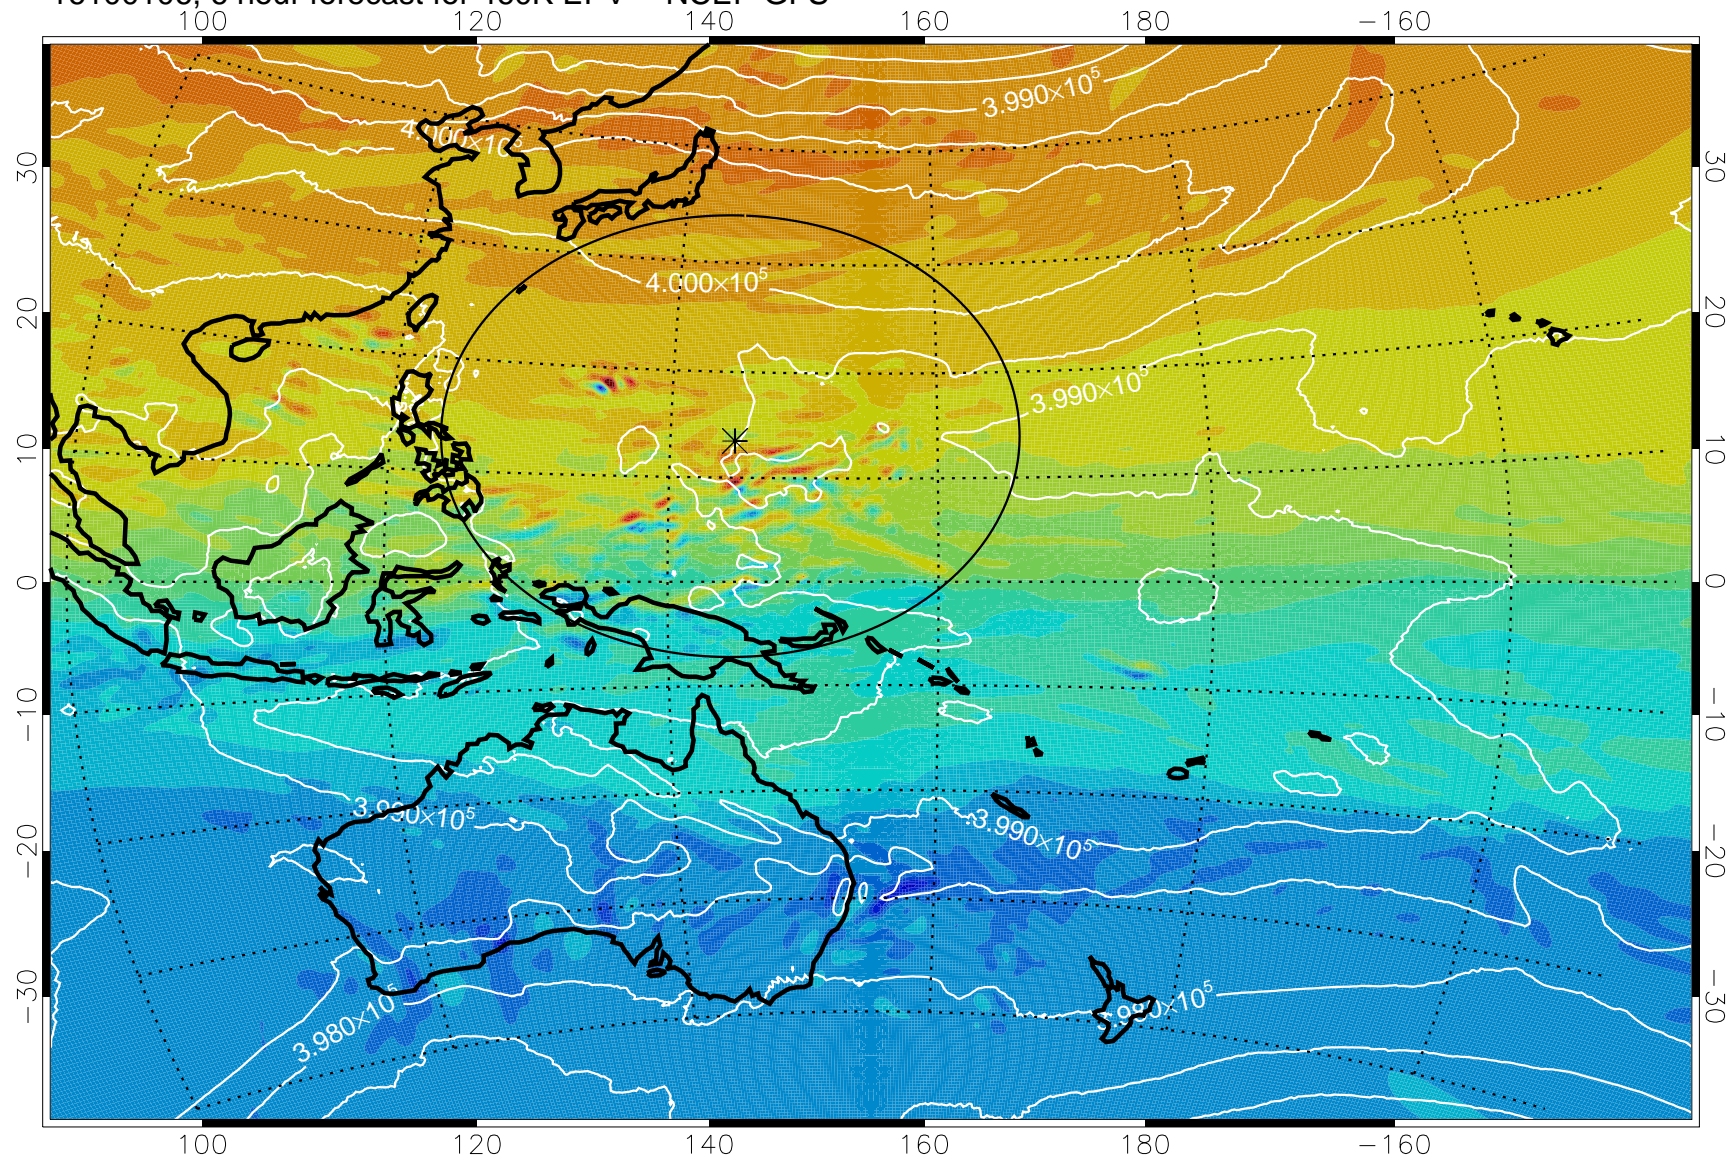

16100106, 6 hour forecast for 460K EPV -- NCEP GFS

460K Montgomery Streamfunction, white

Range ring of 2304 km

16100112, 12 hour forecast for 460K EPV -- NCEP GFS

460K Montgomery Streamfunction, white

Range ring of 2304 km

16100118, 18 hour forecast for 460K EPV -- NCEP GFS

460K Montgomery Streamfunction, white

Range ring of 2304 km

16100200, 24 hour forecast for 460K EPV -- NCEP GFS

460K Montgomery Streamfunction, white

Range ring of 2304 km

16100206, 30 hour forecast for 460K EPV -- NCEP GFS

460K Montgomery Streamfunction, white

Range ring of 2304 km

16100212, 36 hour forecast for 460K EPV -- NCEP GFS

460K Montgomery Streamfunction, white

Range ring of 2304 km

16100218, 42 hour forecast for 460K EPV -- NCEP GFS

460K Montgomery Streamfunction, white

Range ring of 2304 km

16100300, 48 hour forecast for 460K EPV -- NCEP GFS

460K Montgomery Streamfunction, white

Range ring of 2304 km