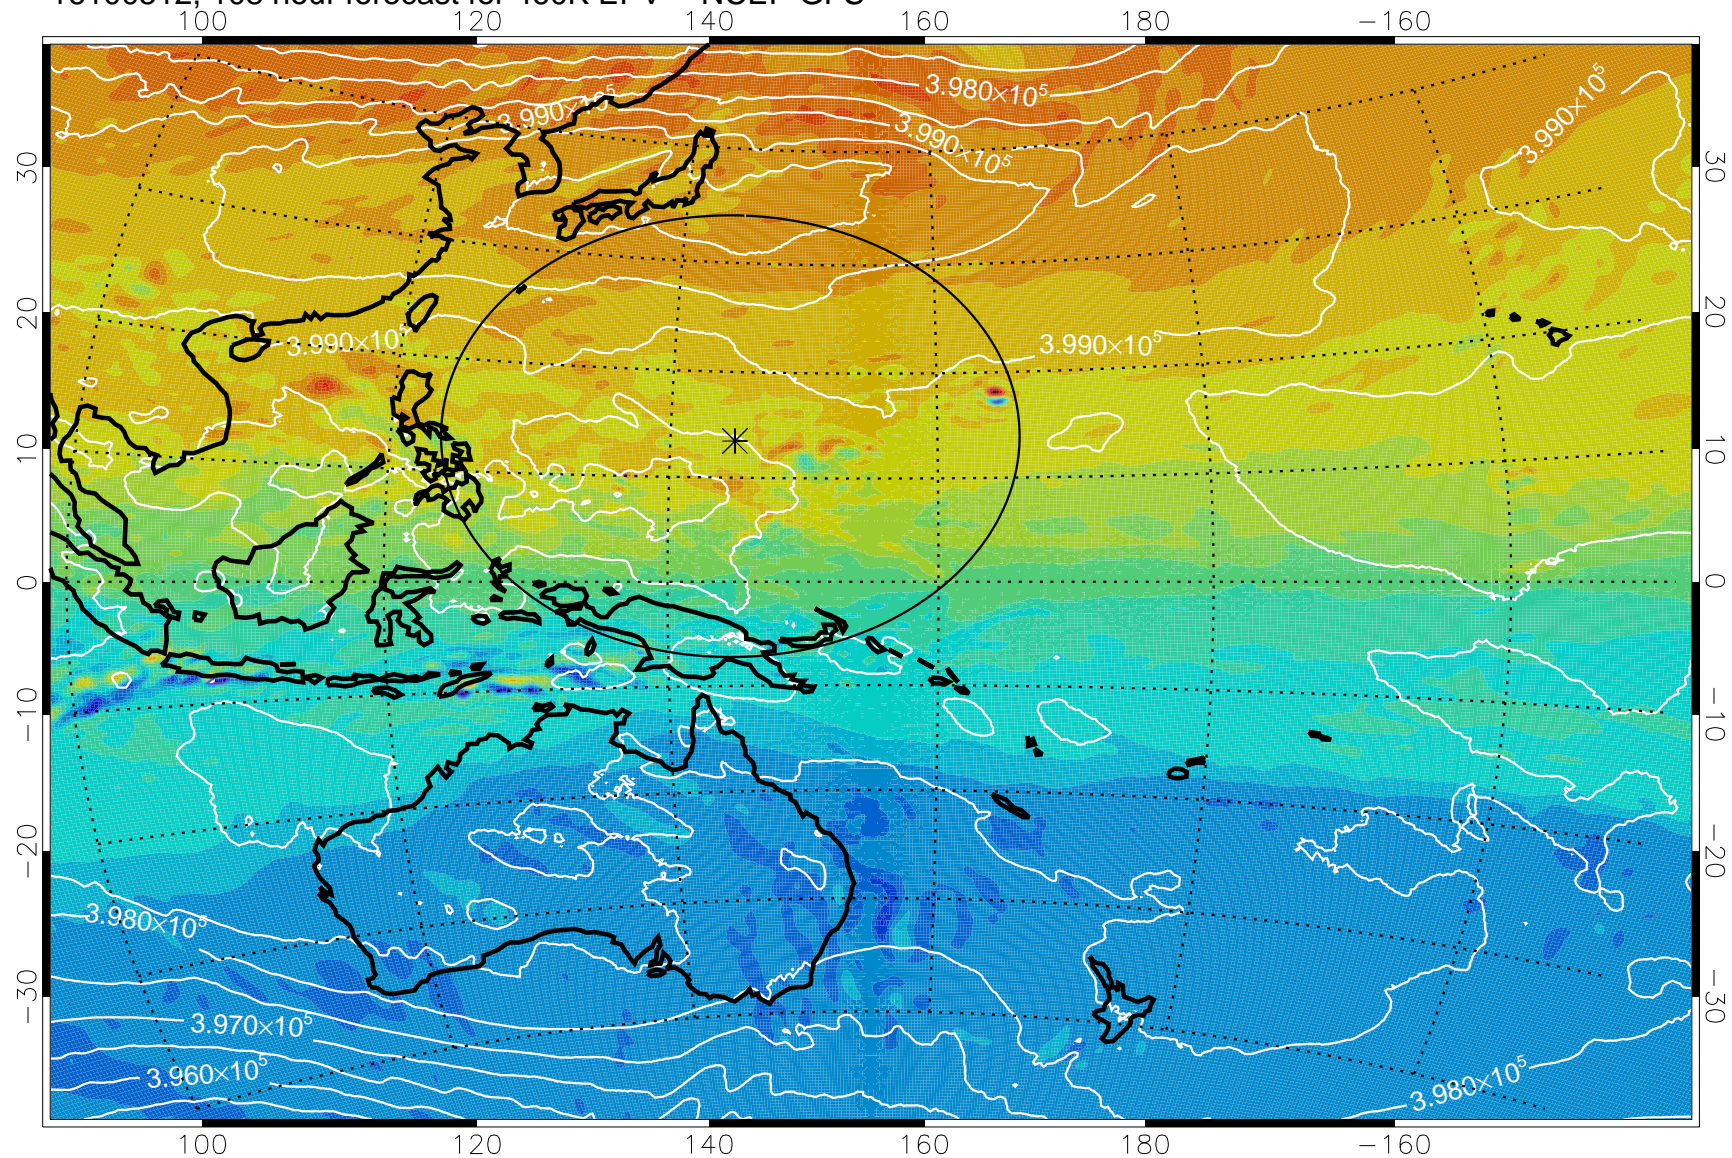

16100406, 78 hour forecast for 460K EPV -- NCEP GFS

460K Montgomery Streamfunction, white

Range ring of 2304 km

16100412, 84 hour forecast for 460K EPV -- NCEP GFS

460K Montgomery Streamfunction, white

Range ring of 2304 km

16100418, 90 hour forecast for 460K EPV -- NCEP GFS

460K Montgomery Streamfunction, white

Range ring of 2304 km

16100500, 96 hour forecast for 460K EPV -- NCEP GFS

460K Montgomery Streamfunction, white

Range ring of 2304 km

16100506, 102 hour forecast for 460K EPV -- NCEP GFS

460K Montgomery Streamfunction, white

Range ring of 2304 km

16100512, 108 hour forecast for 460K EPV -- NCEP GFS

460K Montgomery Streamfunction, white

Range ring of 2304 km

16100518, 114 hour forecast for 460K EPV -- NCEP GFS

460K Montgomery Streamfunction, white

Range ring of 2304 km

16100600, 120 hour forecast for 460K EPV -- NCEP GFS

460K Montgomery Streamfunction, white

Range ring of 2304 km