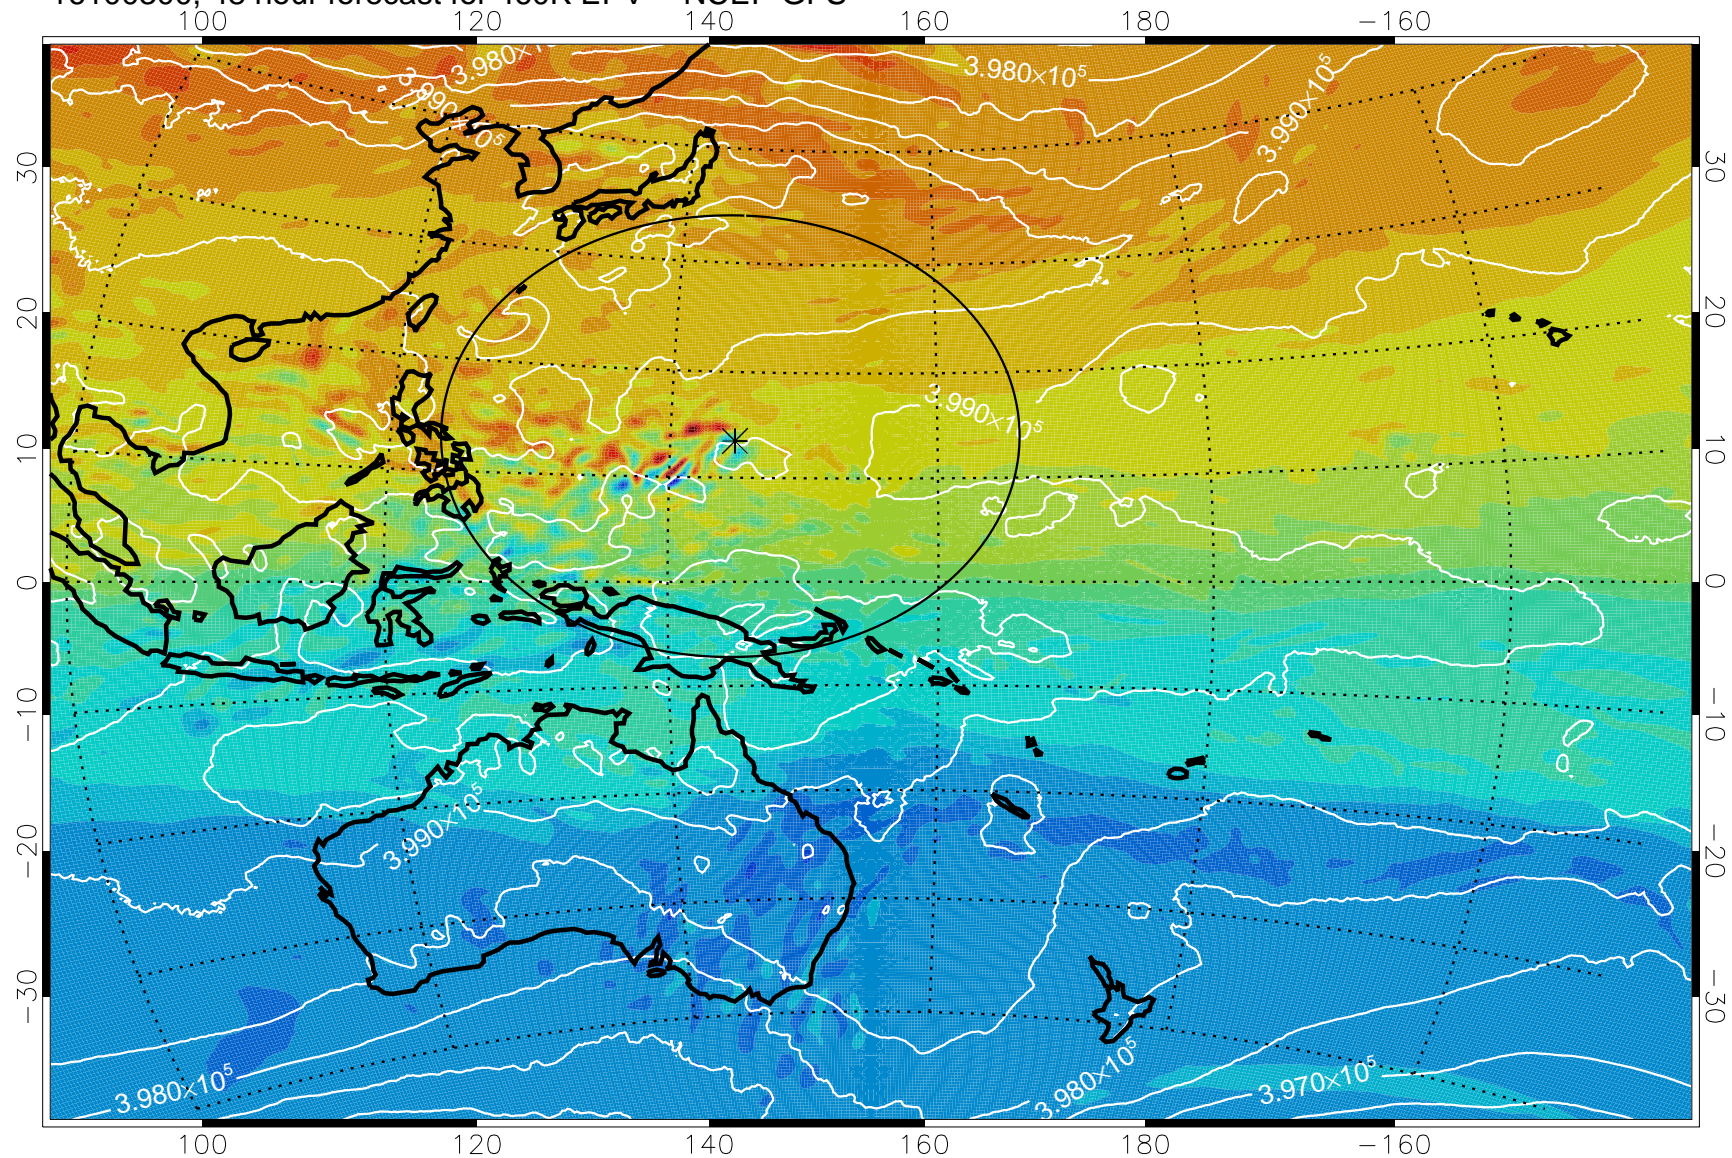

16100218, 42 hour forecast for 460K EPV -- NCEP GFS

460K Montgomery Streamfunction, white

Range ring of 2304 km

16100300, 48 hour forecast for 460K EPV -- NCEP GFS

460K Montgomery Streamfunction, white

Range ring of 2304 km

16100306, 54 hour forecast for 460K EPV -- NCEP GFS

460K Montgomery Streamfunction, white

Range ring of 2304 km

16100312, 60 hour forecast for 460K EPV -- NCEP GFS

460K Montgomery Streamfunction, white

Range ring of 2304 km

16100318, 66 hour forecast for 460K EPV -- NCEP GFS

460K Montgomery Streamfunction, white

Range ring of 2304 km

16100400, 72 hour forecast for 460K EPV -- NCEP GFS

460K Montgomery Streamfunction, white

Range ring of 2304 km

16100406, 78 hour forecast for 460K EPV -- NCEP GFS

460K Montgomery Streamfunction, white

Range ring of 2304 km

16100412, 84 hour forecast for 460K EPV -- NCEP GFS

460K Montgomery Streamfunction, white

Range ring of 2304 km