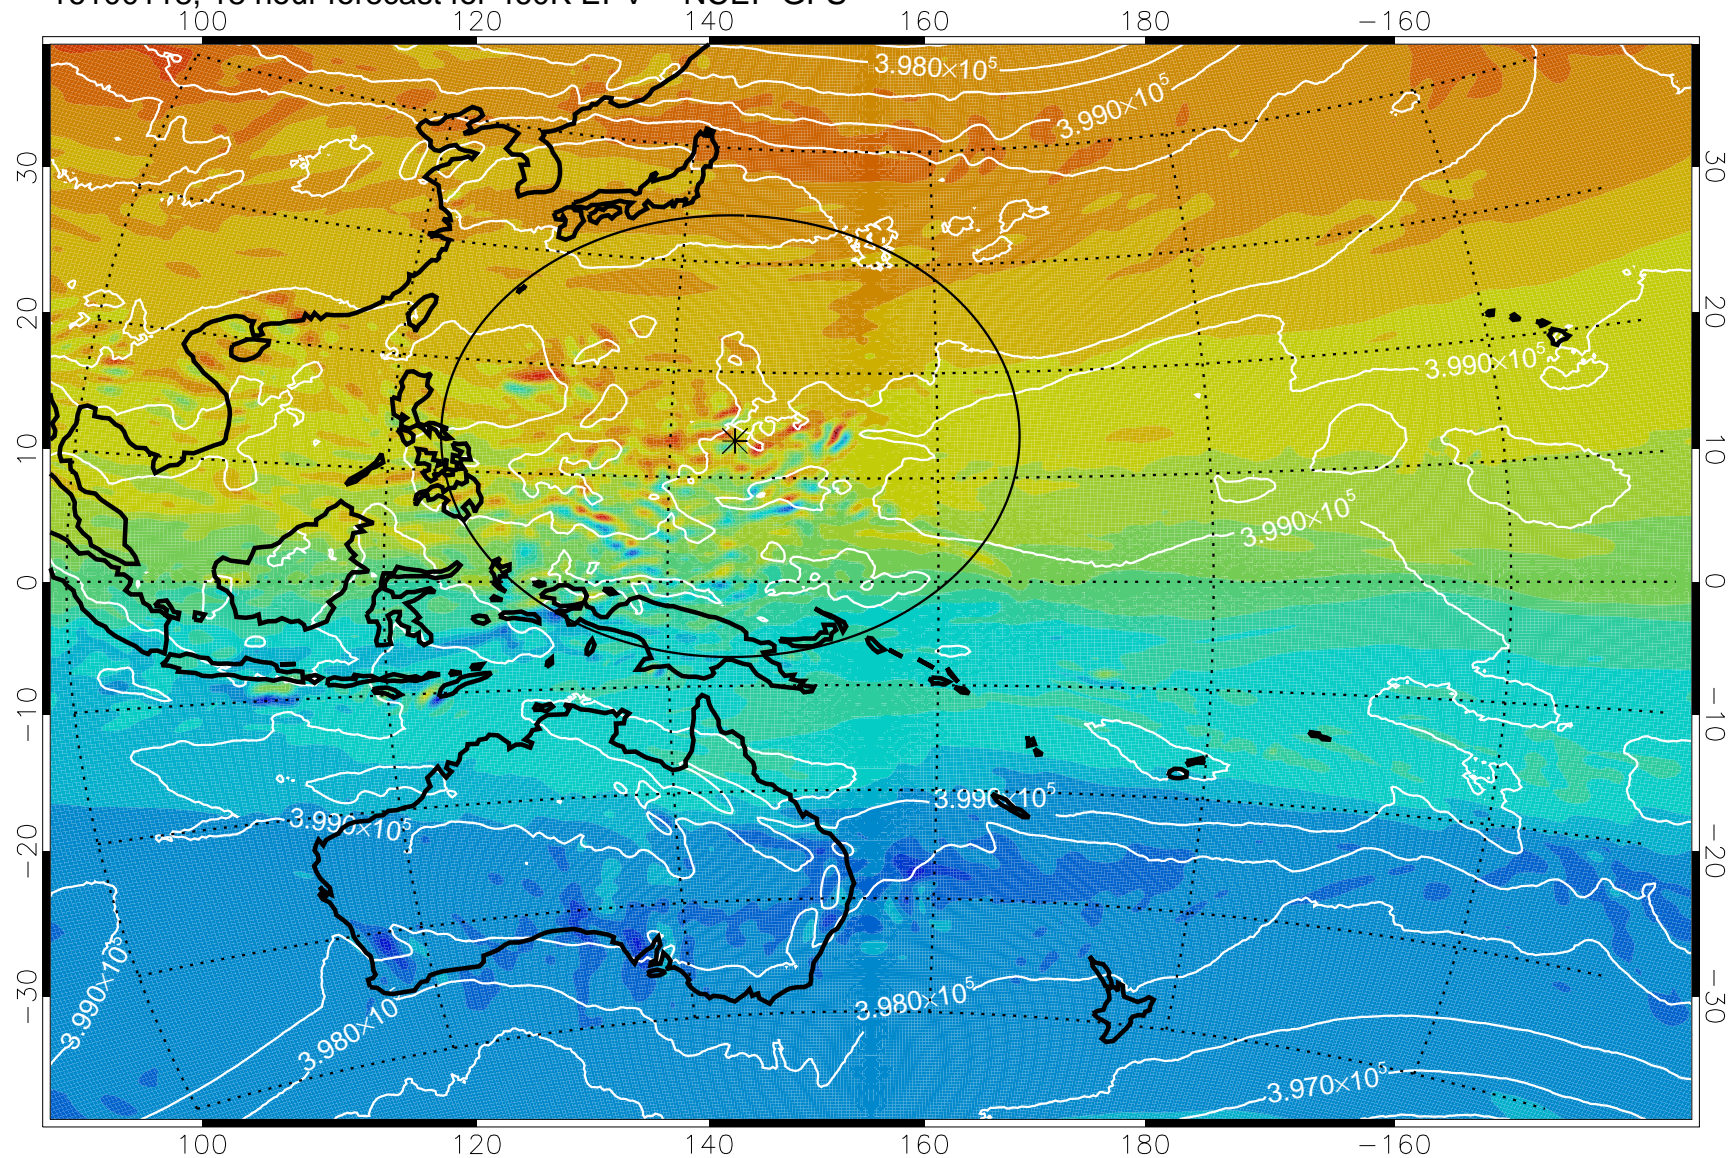

16100106, 6 hour forecast for 460K EPV -- NCEP GFS

460K Montgomery Streamfunction, white

Range ring of 2304 km

16100112, 12 hour forecast for 460K EPV -- NCEP GFS

460K Montgomery Streamfunction, white

Range ring of 2304 km

16100118, 18 hour forecast for 460K EPV -- NCEP GFS

460K Montgomery Streamfunction, white

Range ring of 2304 km

16100200, 24 hour forecast for 460K EPV -- NCEP GFS

460K Montgomery Streamfunction, white

Range ring of 2304 km

16100206, 30 hour forecast for 460K EPV -- NCEP GFS

460K Montgomery Streamfunction, white

Range ring of 2304 km

16100212, 36 hour forecast for 460K EPV -- NCEP GFS

460K Montgomery Streamfunction, white

Range ring of 2304 km

16100218, 42 hour forecast for 460K EPV -- NCEP GFS

460K Montgomery Streamfunction, white

Range ring of 2304 km

16100300, 48 hour forecast for 460K EPV -- NCEP GFS

460K Montgomery Streamfunction, white

Range ring of 2304 km