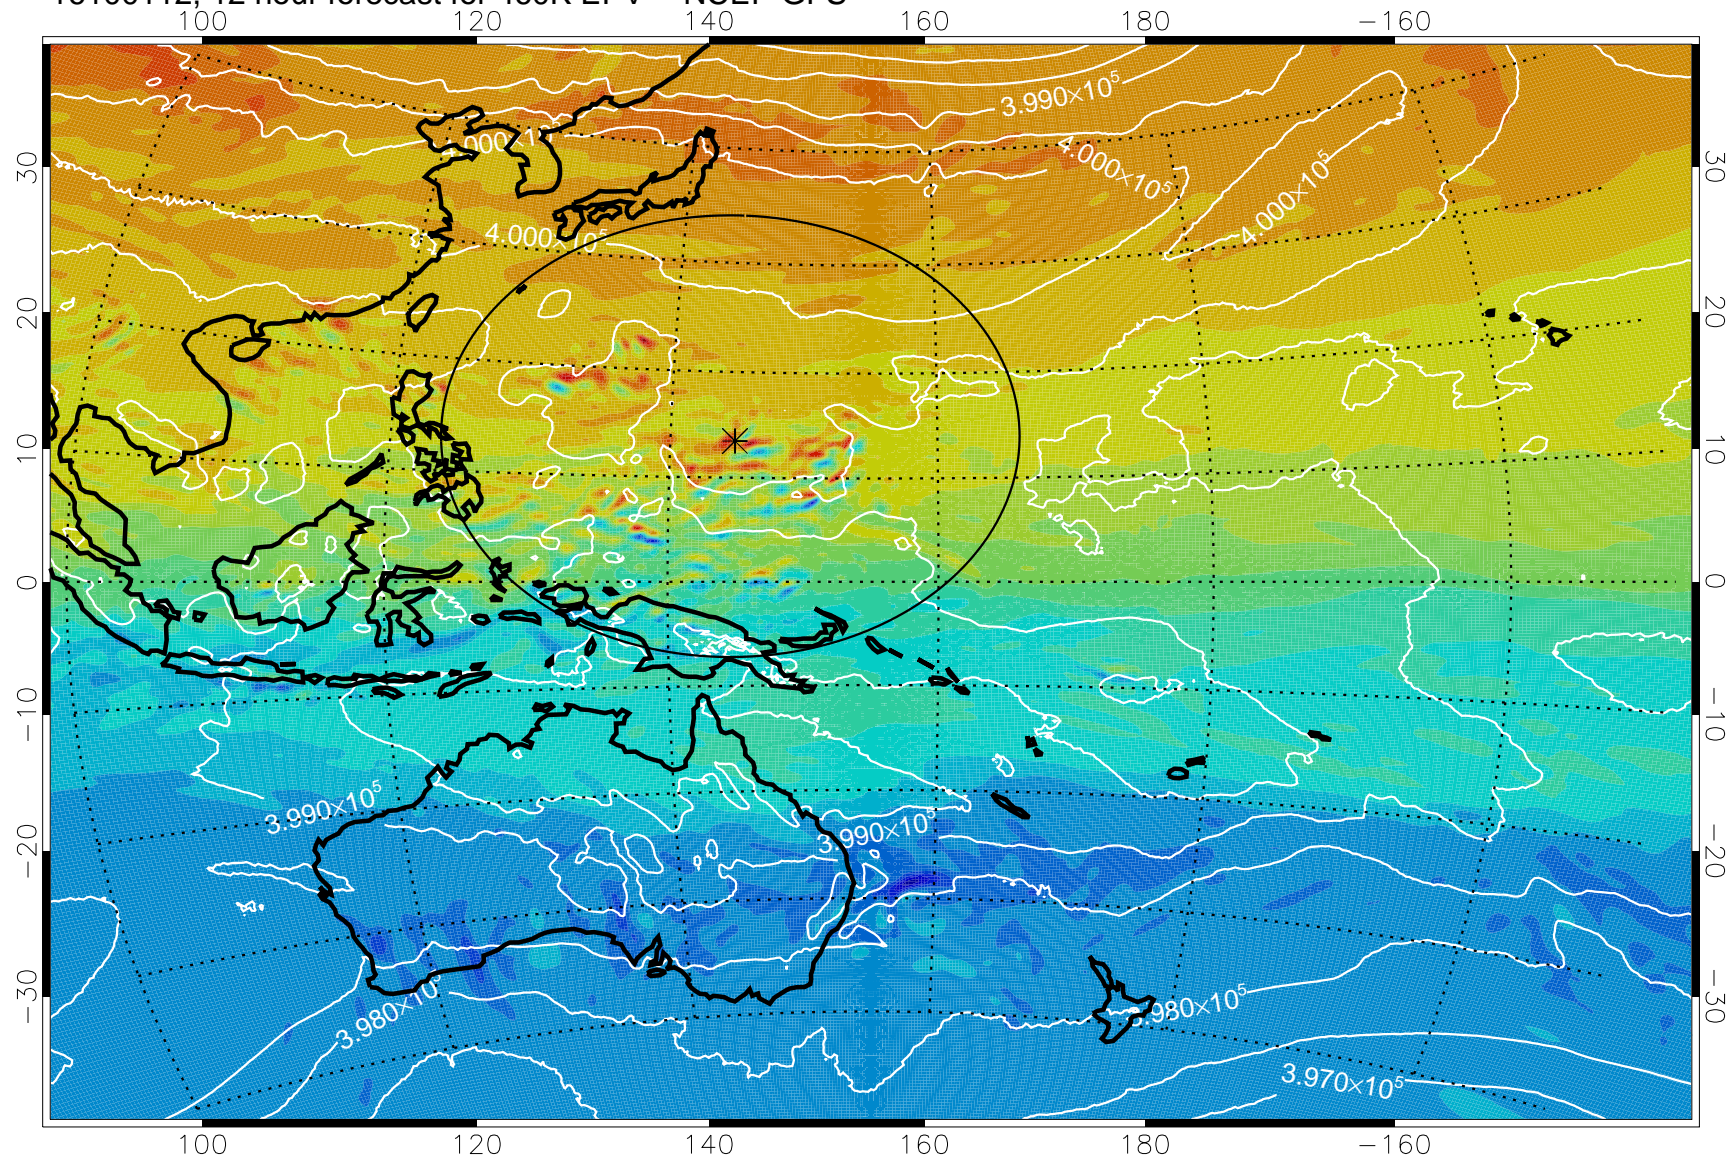

16100106, 6 hour forecast for 460K EPV -- NCEP GFS

460K Montgomery Streamfunction, white

Range ring of 2304 km

16100112, 12 hour forecast for 460K EPV -- NCEP GFS

460K Montgomery Streamfunction, white

Range ring of 2304 km

16100118, 18 hour forecast for 460K EPV -- NCEP GFS

460K Montgomery Streamfunction, white

Range ring of 2304 km

16100200, 24 hour forecast for 460K EPV -- NCEP GFS

460K Montgomery Streamfunction, white

Range ring of 2304 km

16100206, 30 hour forecast for 460K EPV -- NCEP GFS

460K Montgomery Streamfunction, white

Range ring of 2304 km

16100212, 36 hour forecast for 460K EPV -- NCEP GFS

460K Montgomery Streamfunction, white

Range ring of 2304 km

16100218, 42 hour forecast for 460K EPV -- NCEP GFS

460K Montgomery Streamfunction, white

Range ring of 2304 km

16100300, 48 hour forecast for 460K EPV -- NCEP GFS

460K Montgomery Streamfunction, white

Range ring of 2304 km