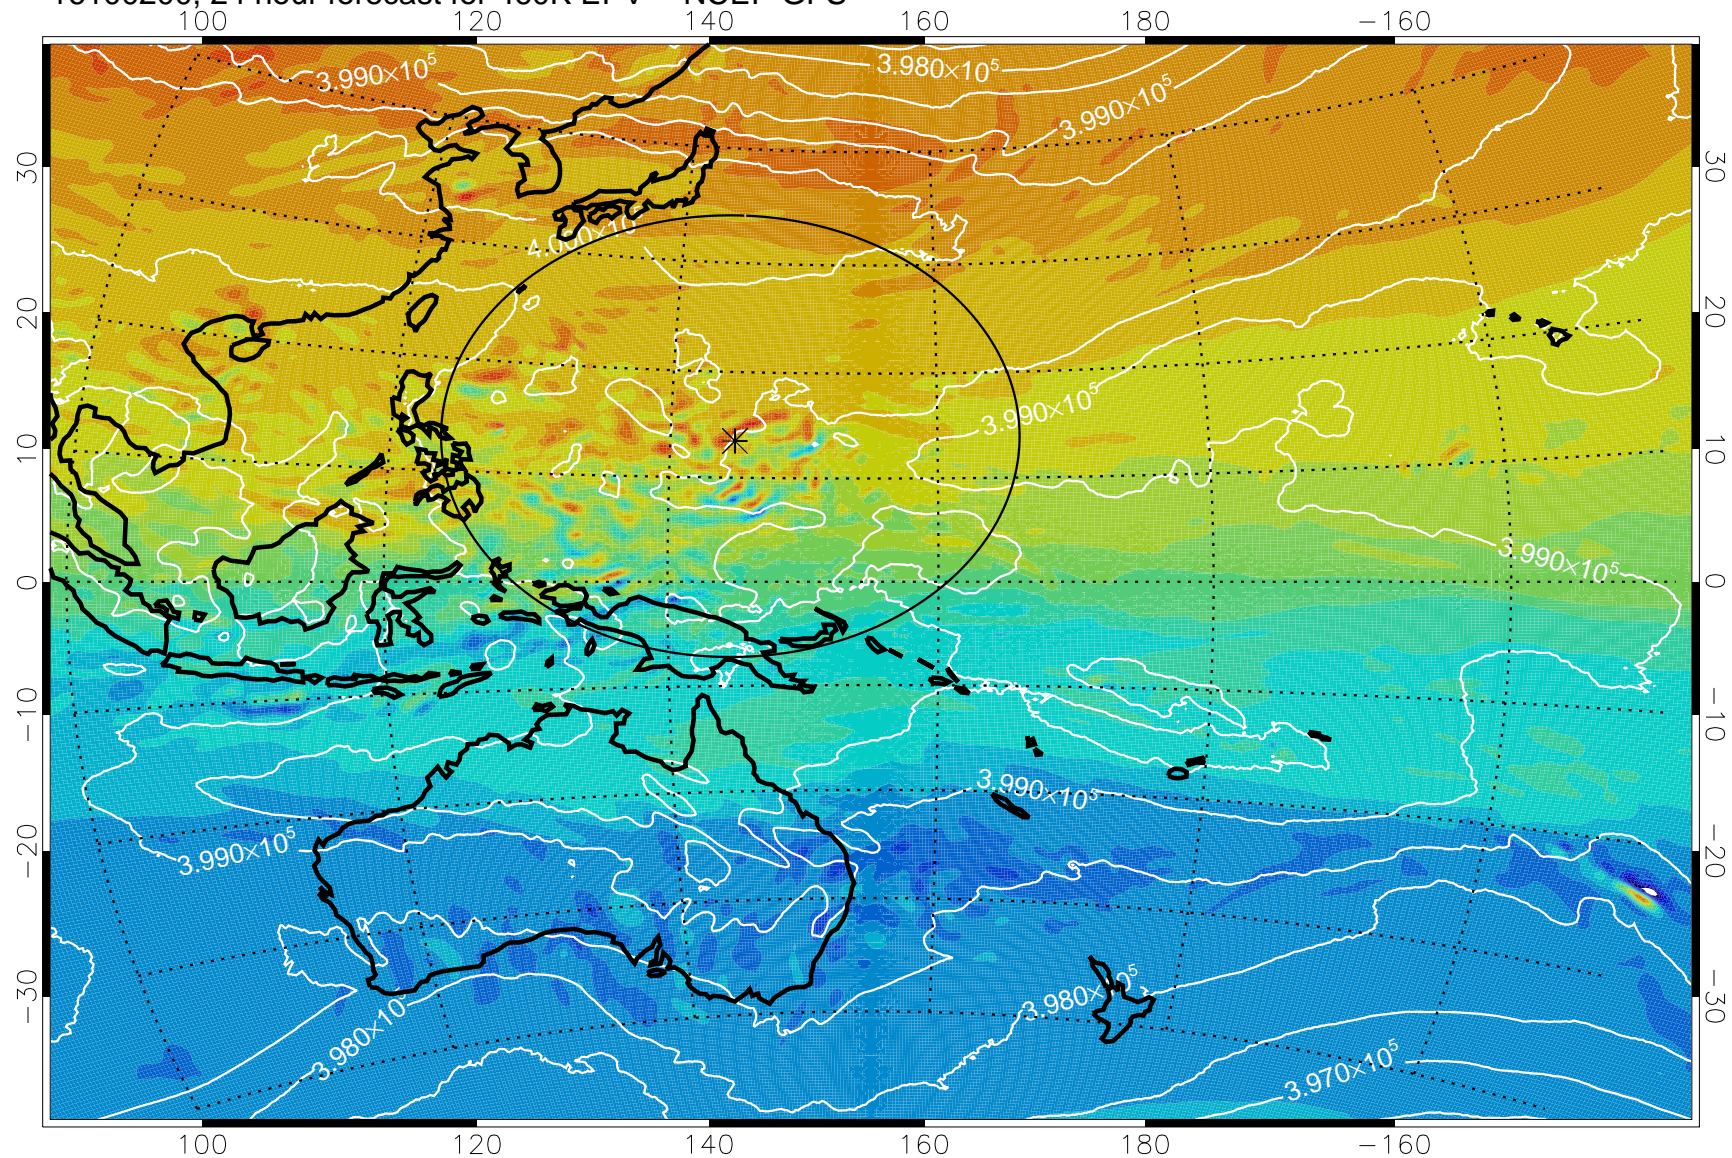

16100106, 6 hour forecast for 460K EPV -- NCEP GFS

460K Montgomery Streamfunction, white

Range ring of 2304 km

16100112, 12 hour forecast for 460K EPV -- NCEP GFS

460K Montgomery Streamfunction, white

Range ring of 2304 km

16100118, 18 hour forecast for 460K EPV -- NCEP GFS

460K Montgomery Streamfunction, white

Range ring of 2304 km

16100200, 24 hour forecast for 460K EPV -- NCEP GFS

460K Montgomery Streamfunction, white

Range ring of 2304 km

16100206, 30 hour forecast for 460K EPV -- NCEP GFS

460K Montgomery Streamfunction, white

Range ring of 2304 km

16100212, 36 hour forecast for 460K EPV -- NCEP GFS

460K Montgomery Streamfunction, white

Range ring of 2304 km

16100218, 42 hour forecast for 460K EPV -- NCEP GFS

460K Montgomery Streamfunction, white

Range ring of 2304 km

16100300, 48 hour forecast for 460K EPV -- NCEP GFS

460K Montgomery Streamfunction, white

Range ring of 2304 km