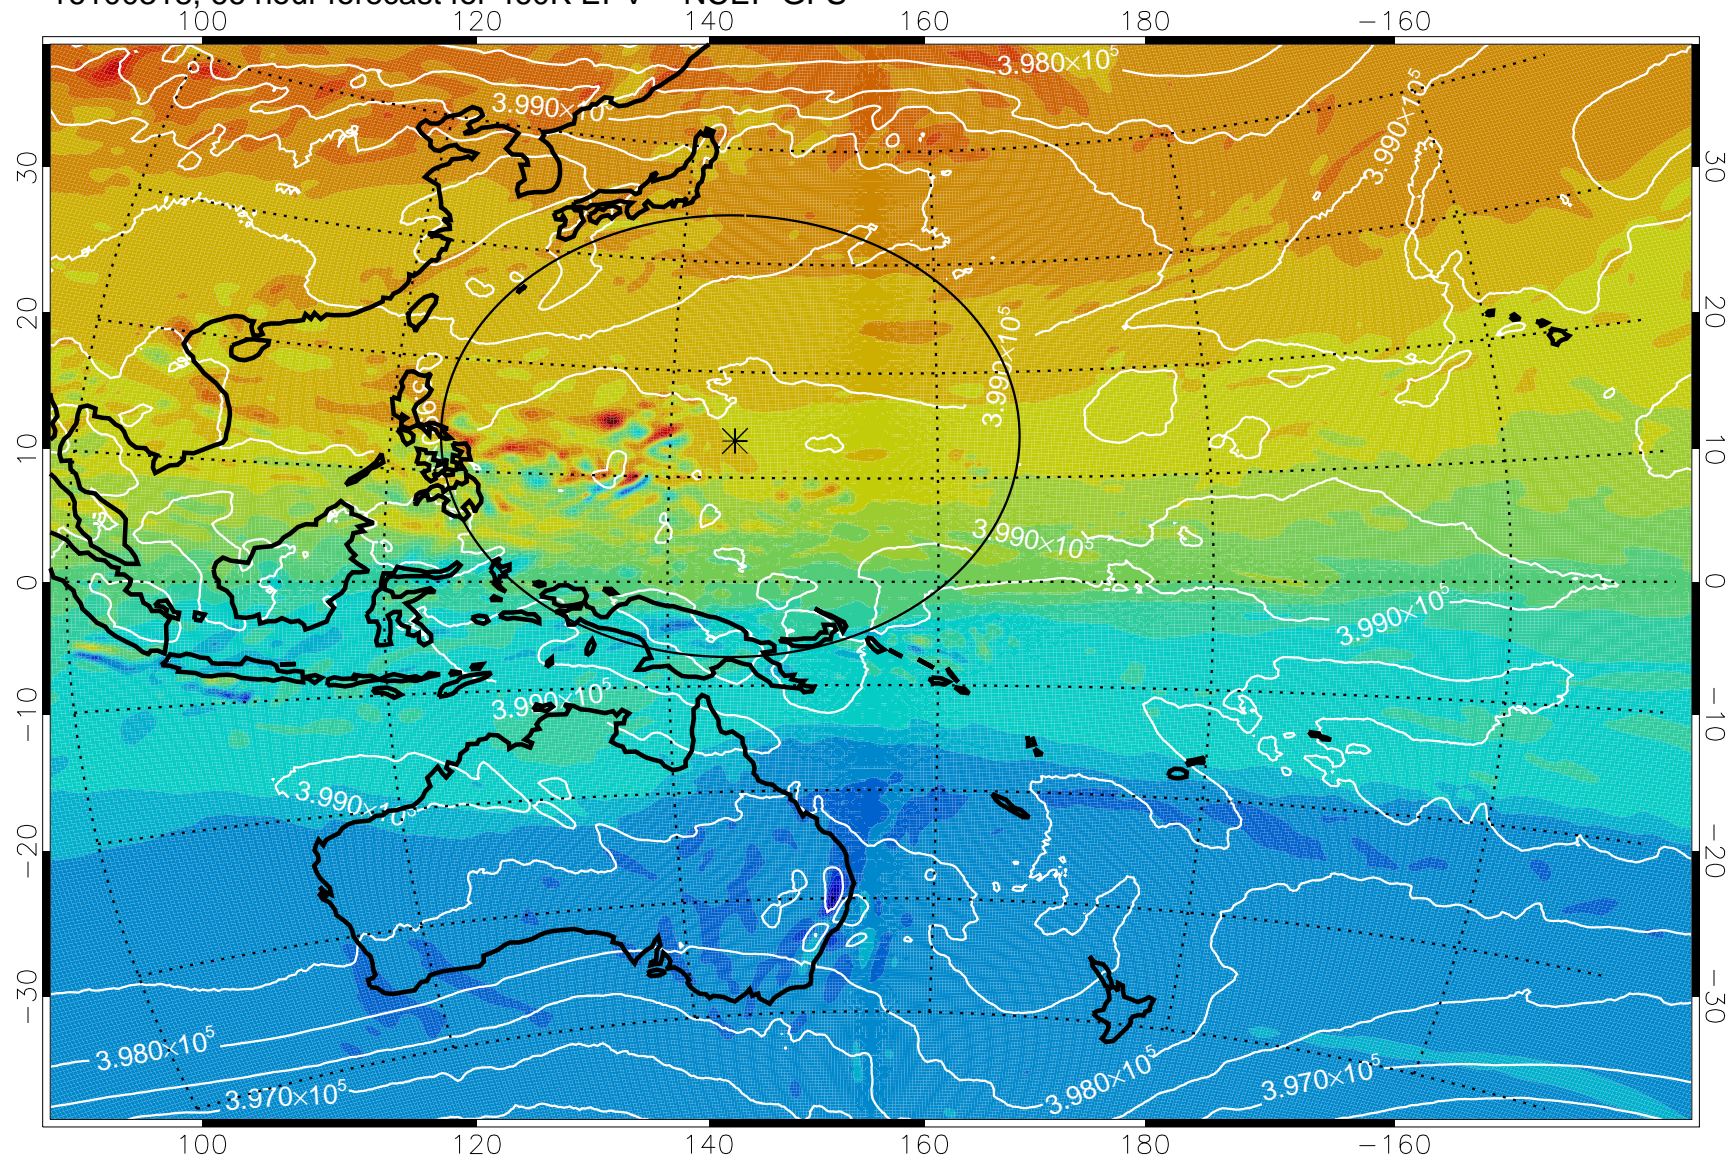

16100218, 42 hour forecast for 460K EPV -- NCEP GFS

460K Montgomery Streamfunction, white

Range ring of 2304 km

16100300, 48 hour forecast for 460K EPV -- NCEP GFS

460K Montgomery Streamfunction, white

Range ring of 2304 km

16100306, 54 hour forecast for 460K EPV -- NCEP GFS

460K Montgomery Streamfunction, white

Range ring of 2304 km

16100312, 60 hour forecast for 460K EPV -- NCEP GFS

460K Montgomery Streamfunction, white

Range ring of 2304 km

16100318, 66 hour forecast for 460K EPV -- NCEP GFS

460K Montgomery Streamfunction, white

Range ring of 2304 km

16100400, 72 hour forecast for 460K EPV -- NCEP GFS

460K Montgomery Streamfunction, white

Range ring of 2304 km

16100406, 78 hour forecast for 460K EPV -- NCEP GFS

460K Montgomery Streamfunction, white

Range ring of 2304 km

16100412, 84 hour forecast for 460K EPV -- NCEP GFS

460K Montgomery Streamfunction, white

Range ring of 2304 km