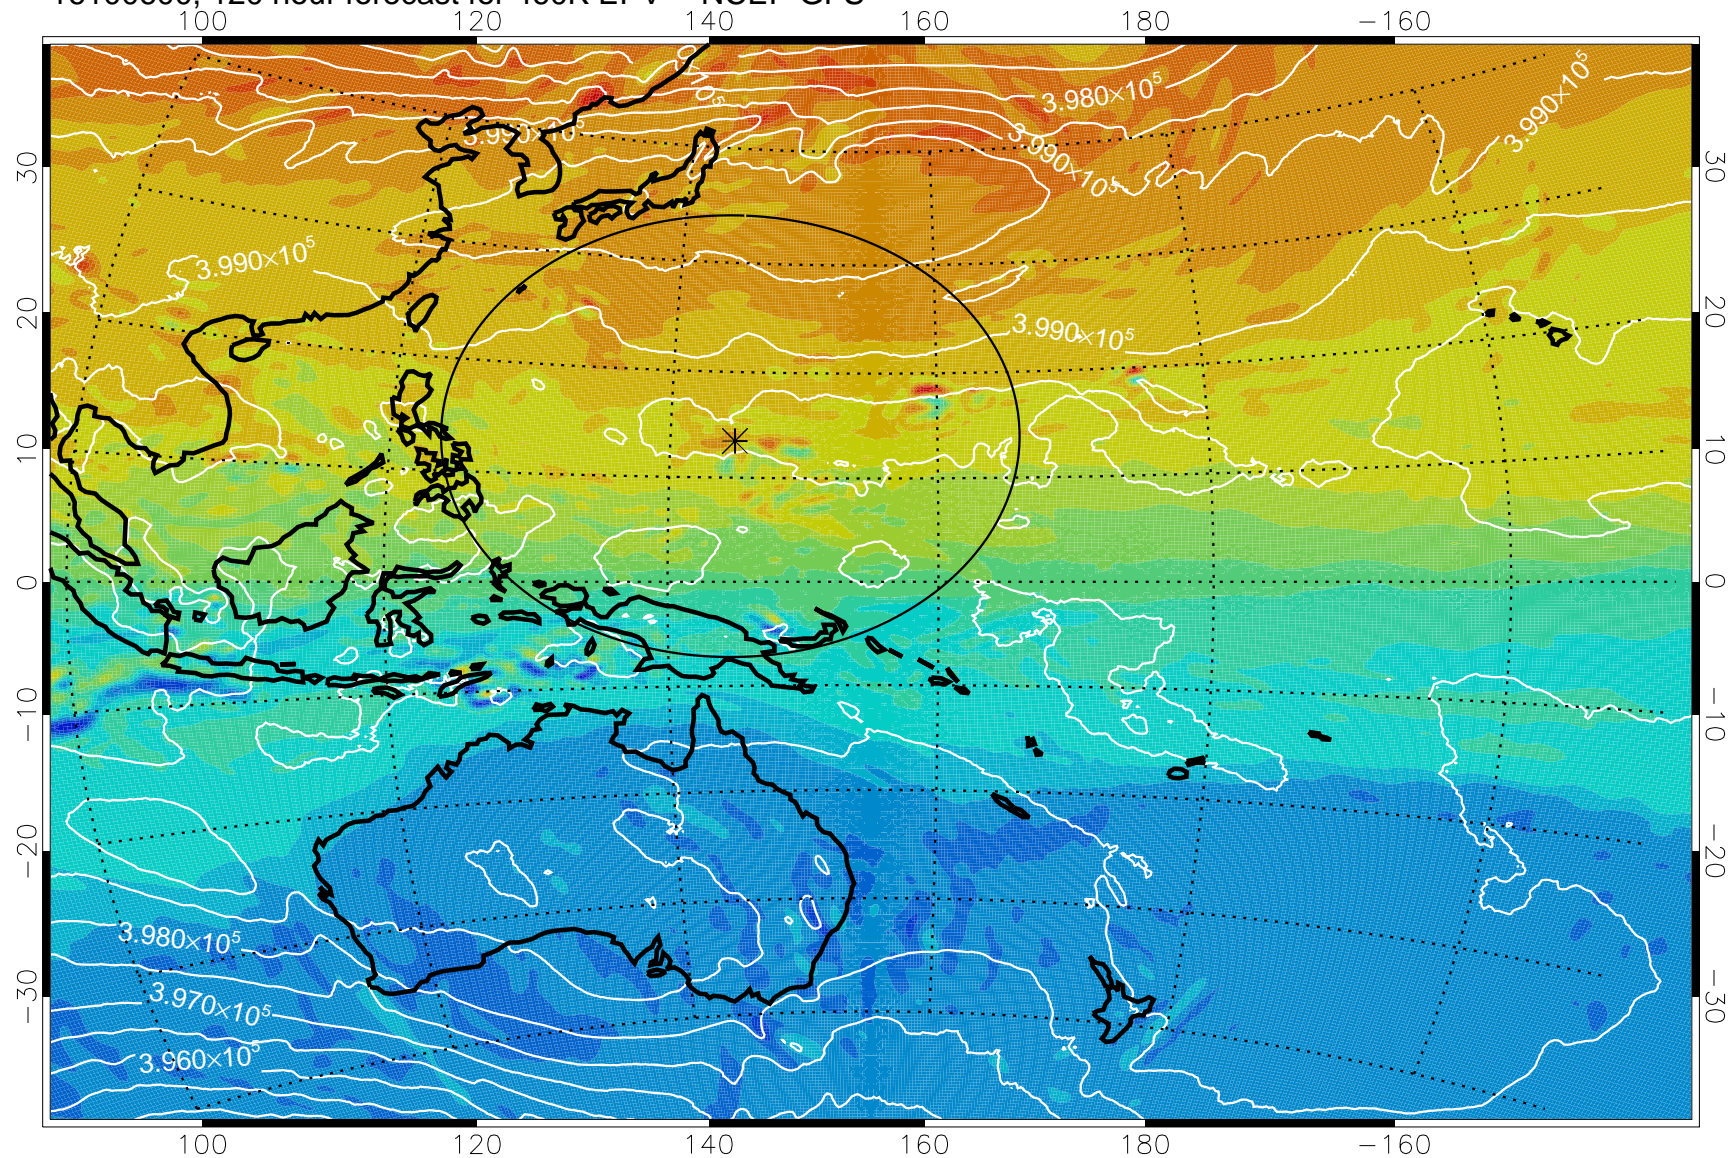

16100418, 90 hour forecast for 460K EPV -- NCEP GFS

460K Montgomery Streamfunction, white

Range ring of 2304 km

16100500, 96 hour forecast for 460K EPV -- NCEP GFS

460K Montgomery Streamfunction, white

Range ring of 2304 km

16100506, 102 hour forecast for 460K EPV -- NCEP GFS

460K Montgomery Streamfunction, white

Range ring of 2304 km

16100512, 108 hour forecast for 460K EPV -- NCEP GFS

460K Montgomery Streamfunction, white

Range ring of 2304 km

16100518, 114 hour forecast for 460K EPV -- NCEP GFS

460K Montgomery Streamfunction, white

Range ring of 2304 km

16100600, 120 hour forecast for 460K EPV -- NCEP GFS

460K Montgomery Streamfunction, white

Range ring of 2304 km