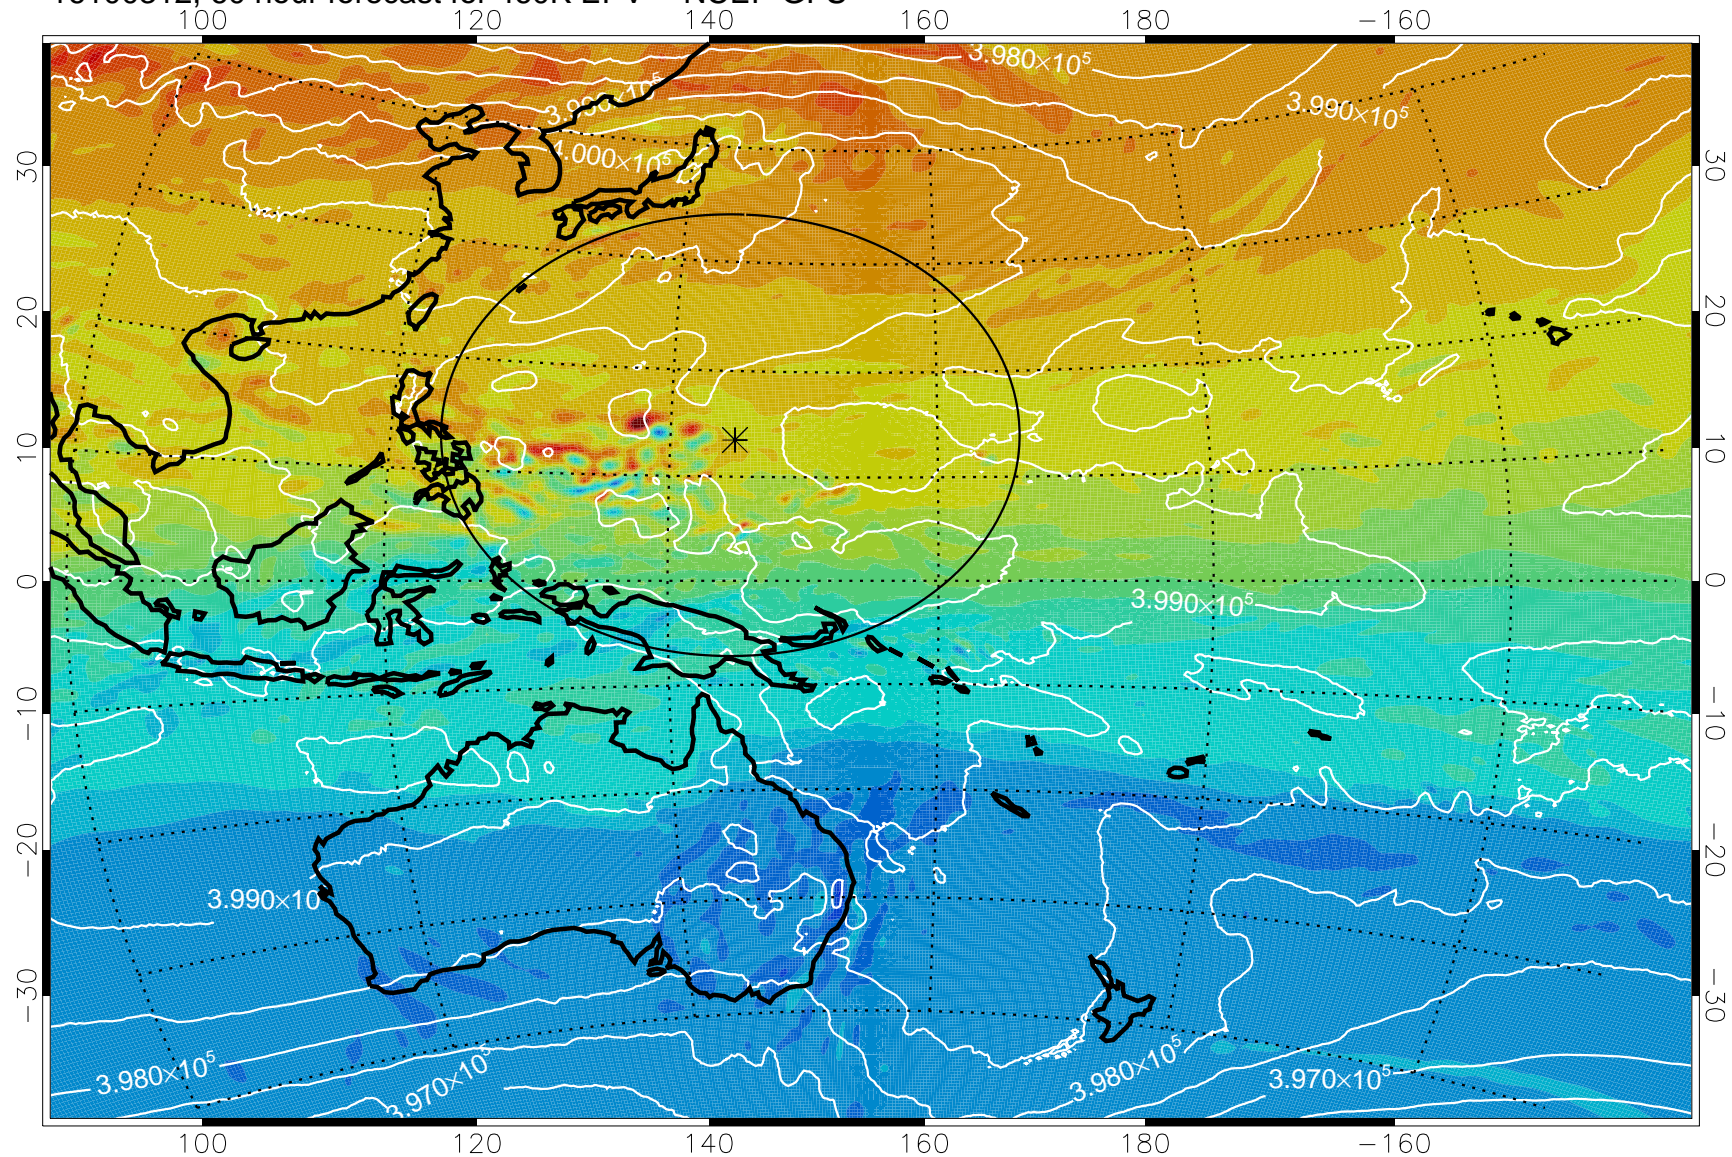

16100218, 42 hour forecast for 460K EPV -- NCEP GFS

460K Montgomery Streamfunction, white

Range ring of 2304 km

16100300, 48 hour forecast for 460K EPV -- NCEP GFS

460K Montgomery Streamfunction, white

Range ring of 2304 km

16100306, 54 hour forecast for 460K EPV -- NCEP GFS

460K Montgomery Streamfunction, white

Range ring of 2304 km

16100312, 60 hour forecast for 460K EPV -- NCEP GFS

460K Montgomery Streamfunction, white

Range ring of 2304 km

16100318, 66 hour forecast for 460K EPV -- NCEP GFS

460K Montgomery Streamfunction, white

Range ring of 2304 km

16100400, 72 hour forecast for 460K EPV -- NCEP GFS

460K Montgomery Streamfunction, white

Range ring of 2304 km

16100406, 78 hour forecast for 460K EPV -- NCEP GFS

460K Montgomery Streamfunction, white

Range ring of 2304 km

16100412, 84 hour forecast for 460K EPV -- NCEP GFS

460K Montgomery Streamfunction, white

Range ring of 2304 km