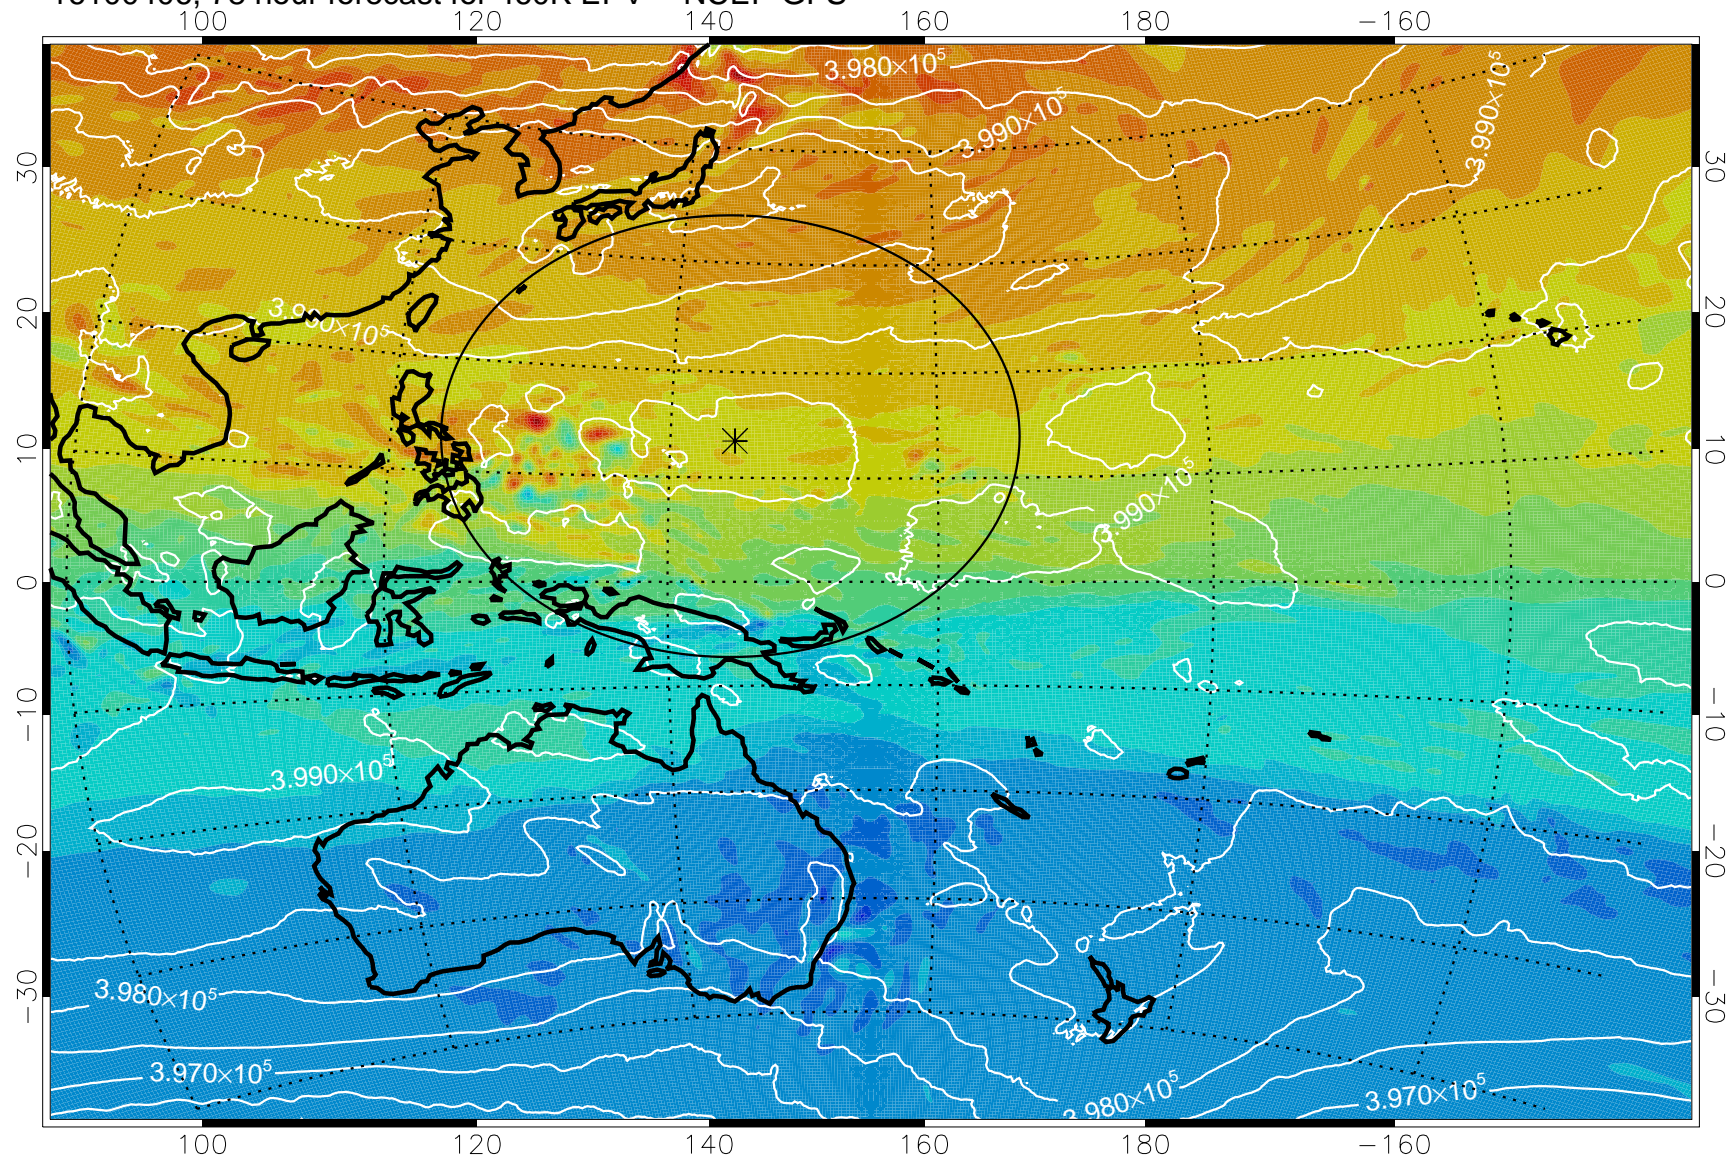

16100306, 54 hour forecast for 460K EPV -- NCEP GFS

460K Montgomery Streamfunction, white

Range ring of 2304 km

16100312, 60 hour forecast for 460K EPV -- NCEP GFS

460K Montgomery Streamfunction, white

Range ring of 2304 km

16100318, 66 hour forecast for 460K EPV -- NCEP GFS

460K Montgomery Streamfunction, white

Range ring of 2304 km

16100400, 72 hour forecast for 460K EPV -- NCEP GFS

460K Montgomery Streamfunction, white

Range ring of 2304 km

16100406, 78 hour forecast for 460K EPV -- NCEP GFS

460K Montgomery Streamfunction, white

Range ring of 2304 km

16100412, 84 hour forecast for 460K EPV -- NCEP GFS

460K Montgomery Streamfunction, white

Range ring of 2304 km

16100418, 90 hour forecast for 460K EPV -- NCEP GFS

460K Montgomery Streamfunction, white

Range ring of 2304 km

16100500, 96 hour forecast for 460K EPV -- NCEP GFS

460K Montgomery Streamfunction, white

Range ring of 2304 km