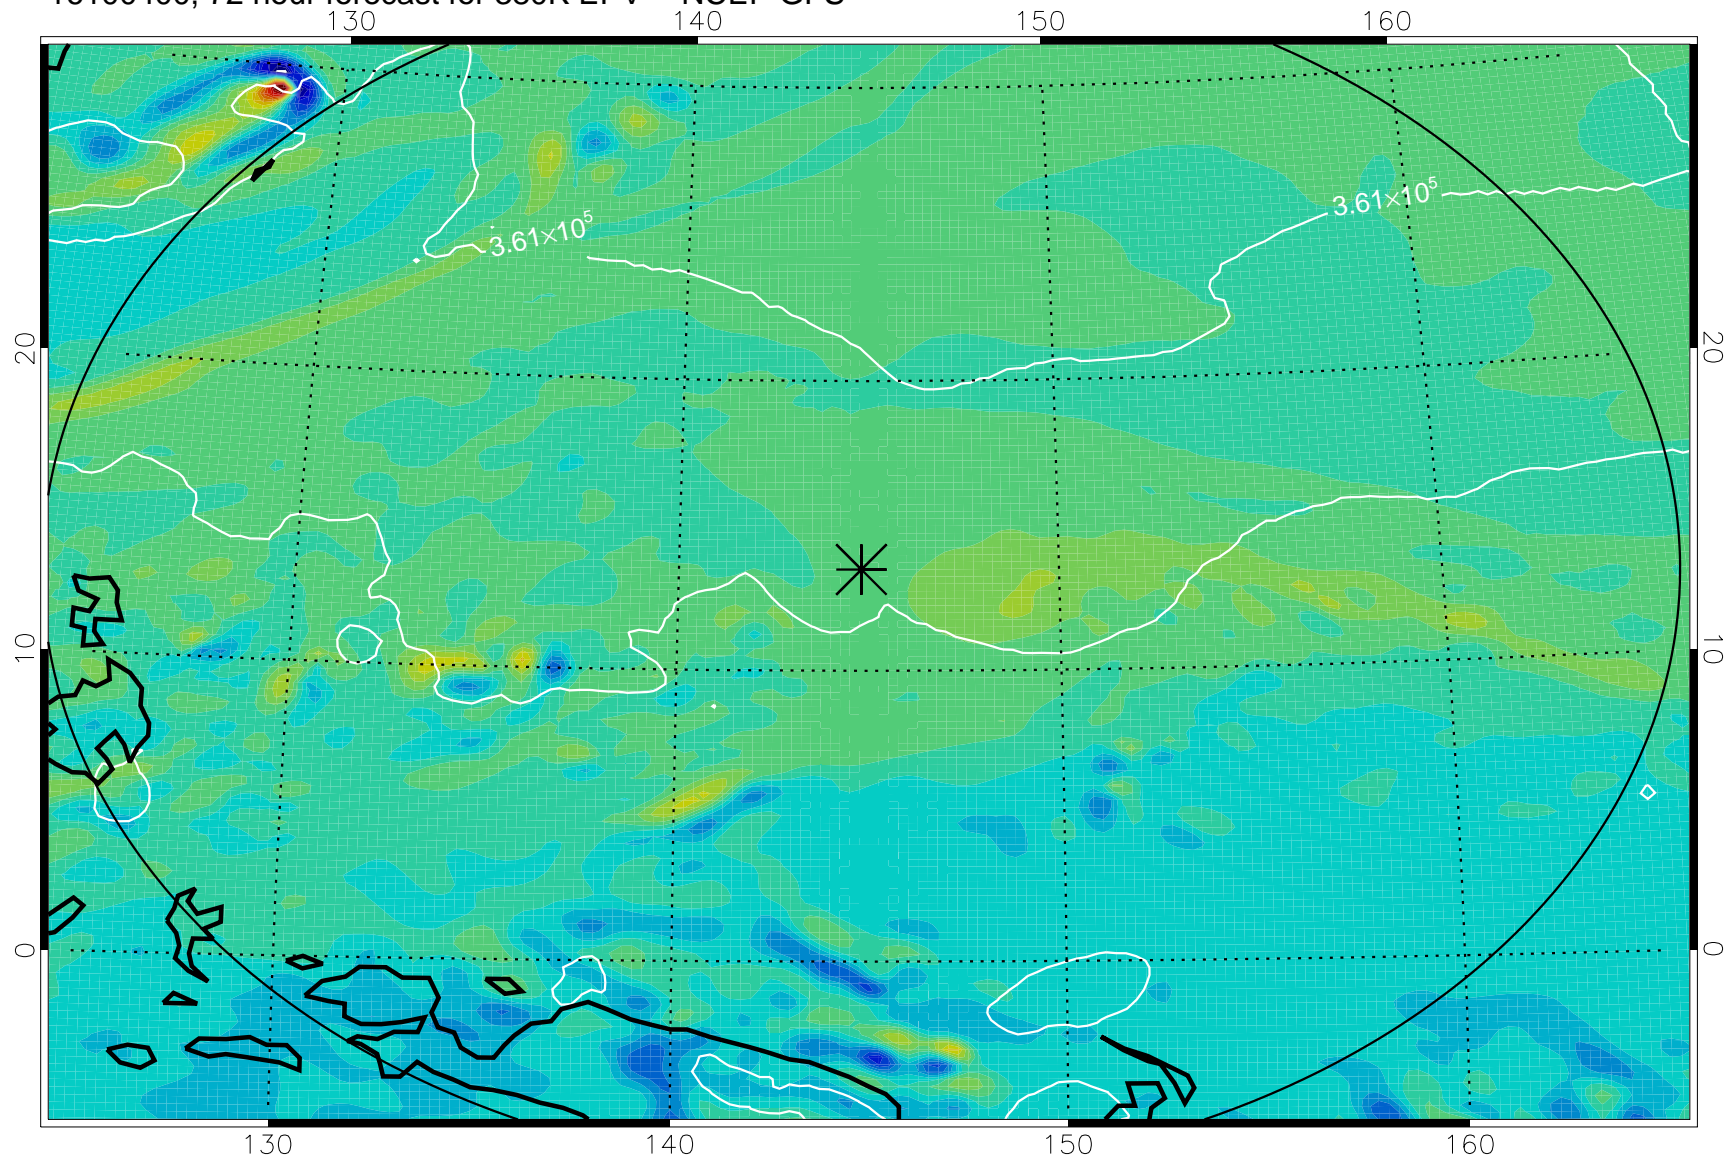

16100306, 54 hour forecast for 380K EPV -- NCEP GFS

380K Montgomery Streamfunction, white

Range ring of 2304 km

16100312, 60 hour forecast for 380K EPV -- NCEP GFS

380K Montgomery Streamfunction, white

Range ring of 2304 km

16100318, 66 hour forecast for 380K EPV -- NCEP GFS

380K Montgomery Streamfunction, white

Range ring of 2304 km

16100400, 72 hour forecast for 380K EPV -- NCEP GFS

380K Montgomery Streamfunction, white

Range ring of 2304 km

16100406, 78 hour forecast for 380K EPV -- NCEP GFS

380K Montgomery Streamfunction, white

Range ring of 2304 km

16100412, 84 hour forecast for 380K EPV -- NCEP GFS

380K Montgomery Streamfunction, white

Range ring of 2304 km

16100418, 90 hour forecast for 380K EPV -- NCEP GFS

380K Montgomery Streamfunction, white

Range ring of 2304 km

16100500, 96 hour forecast for 380K EPV -- NCEP GFS

380K Montgomery Streamfunction, white

Range ring of 2304 km