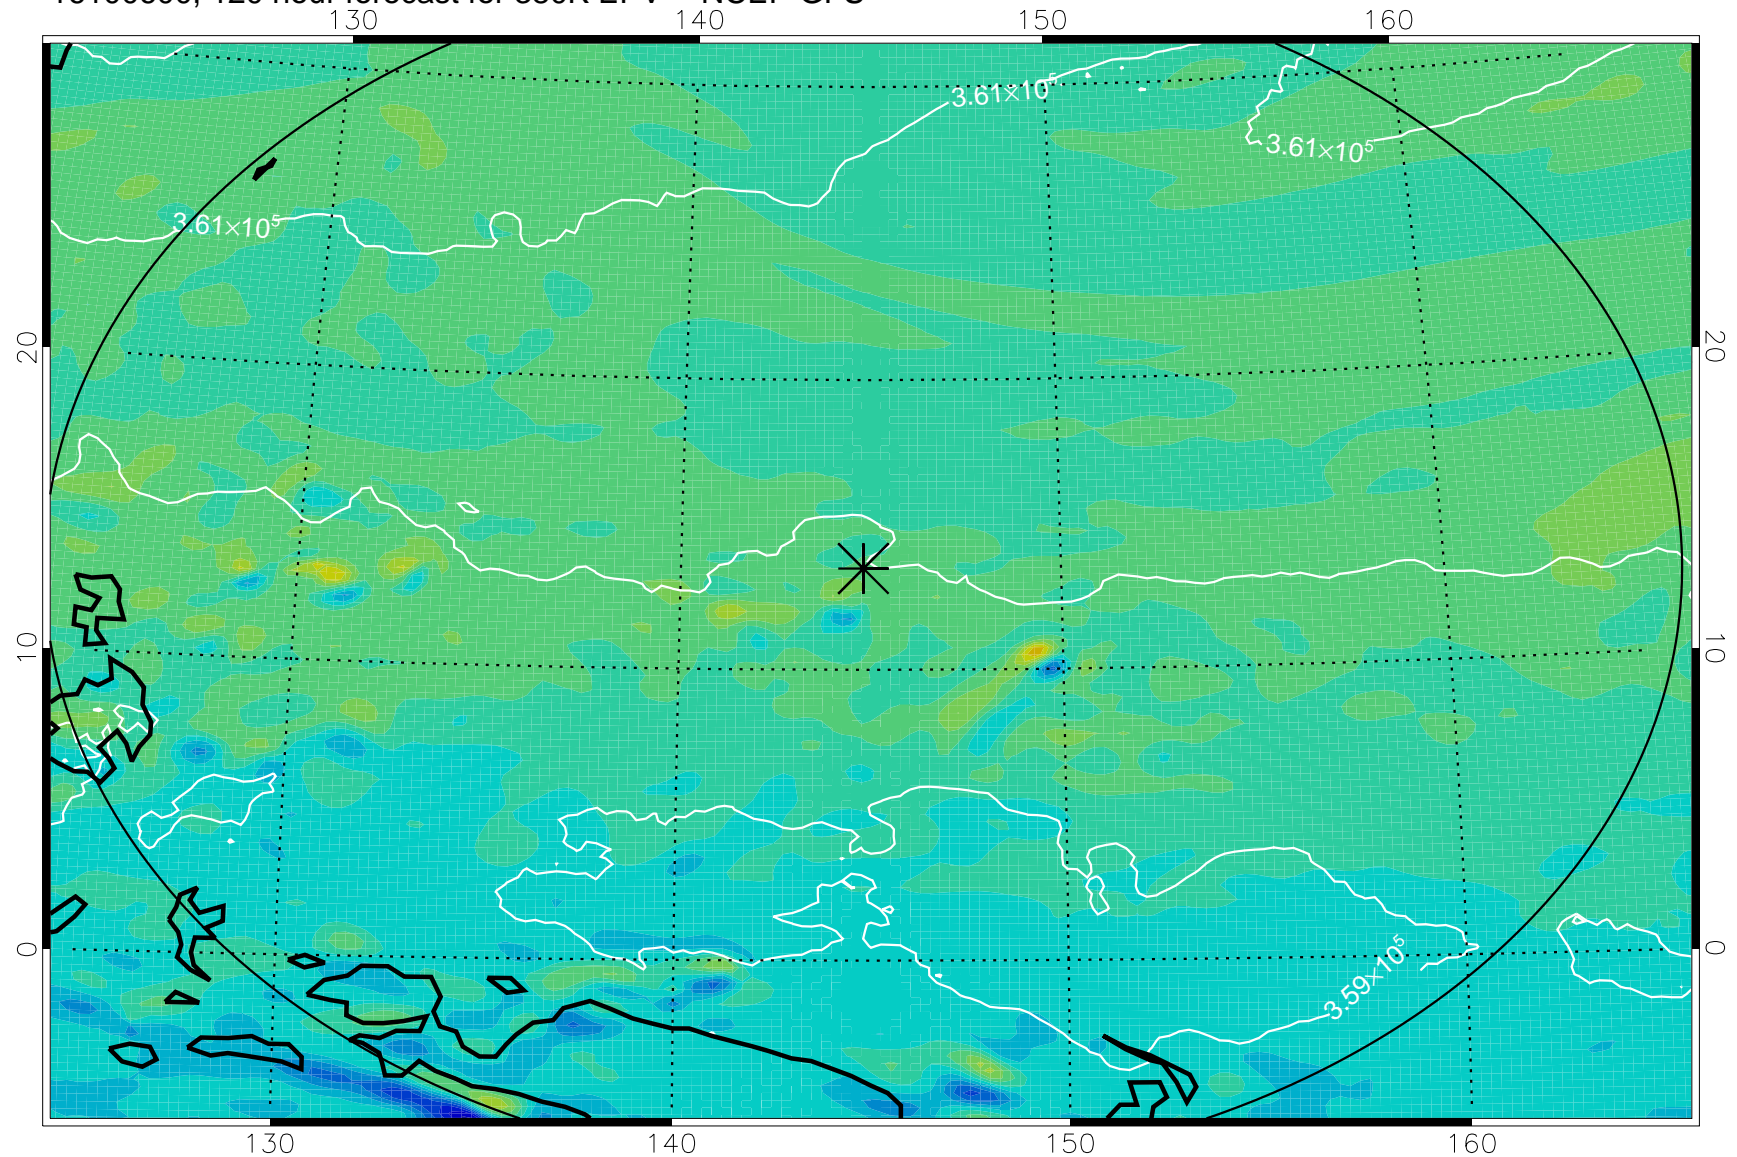

16100406, 78 hour forecast for 380K EPV -- NCEP GFS

380K Montgomery Streamfunction, white

Range ring of 2304 km

16100412, 84 hour forecast for 380K EPV -- NCEP GFS

380K Montgomery Streamfunction, white

Range ring of 2304 km

16100418, 90 hour forecast for 380K EPV -- NCEP GFS

380K Montgomery Streamfunction, white

Range ring of 2304 km

16100500, 96 hour forecast for 380K EPV -- NCEP GFS

380K Montgomery Streamfunction, white

Range ring of 2304 km

16100506, 102 hour forecast for 380K EPV -- NCEP GFS

380K Montgomery Streamfunction, white

Range ring of 2304 km

16100512, 108 hour forecast for 380K EPV -- NCEP GFS

380K Montgomery Streamfunction, white

Range ring of 2304 km

16100518, 114 hour forecast for 380K EPV -- NCEP GFS

380K Montgomery Streamfunction, white

Range ring of 2304 km

16100600, 120 hour forecast for 380K EPV -- NCEP GFS

380K Montgomery Streamfunction, white

Range ring of 2304 km