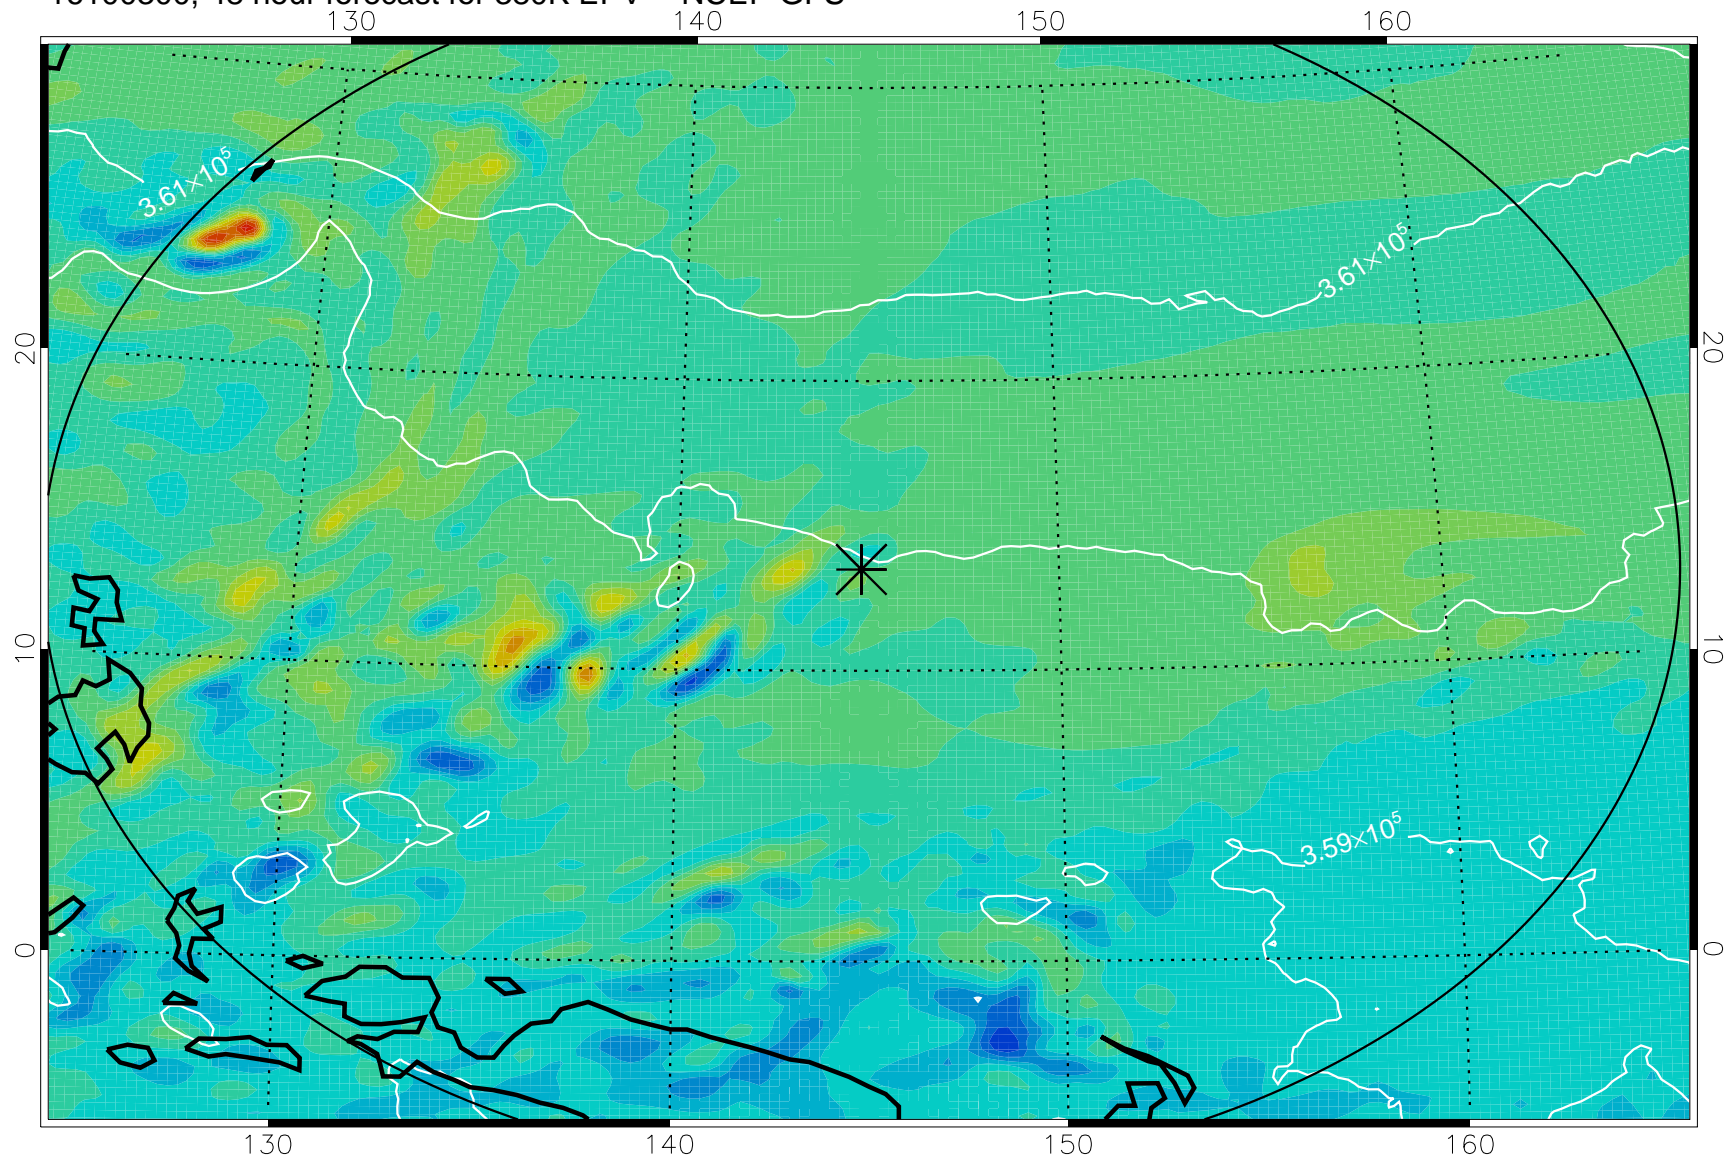

16100206, 30 hour forecast for 380K EPV -- NCEP GFS

380K Montgomery Streamfunction, white

Range ring of 2304 km

16100212, 36 hour forecast for 380K EPV -- NCEP GFS

380K Montgomery Streamfunction, white

Range ring of 2304 km

16100218, 42 hour forecast for 380K EPV -- NCEP GFS

380K Montgomery Streamfunction, white

Range ring of 2304 km

16100300, 48 hour forecast for 380K EPV -- NCEP GFS

380K Montgomery Streamfunction, white

Range ring of 2304 km

16100406, 78 hour forecast for 380K EPV -- NCEP GFS

380K Montgomery Streamfunction, white

Range ring of 2304 km

16100412, 84 hour forecast for 380K EPV -- NCEP GFS

380K Montgomery Streamfunction, white

Range ring of 2304 km

16100418, 90 hour forecast for 380K EPV -- NCEP GFS

380K Montgomery Streamfunction, white

Range ring of 2304 km

16100500, 96 hour forecast for 380K EPV -- NCEP GFS

380K Montgomery Streamfunction, white

Range ring of 2304 km