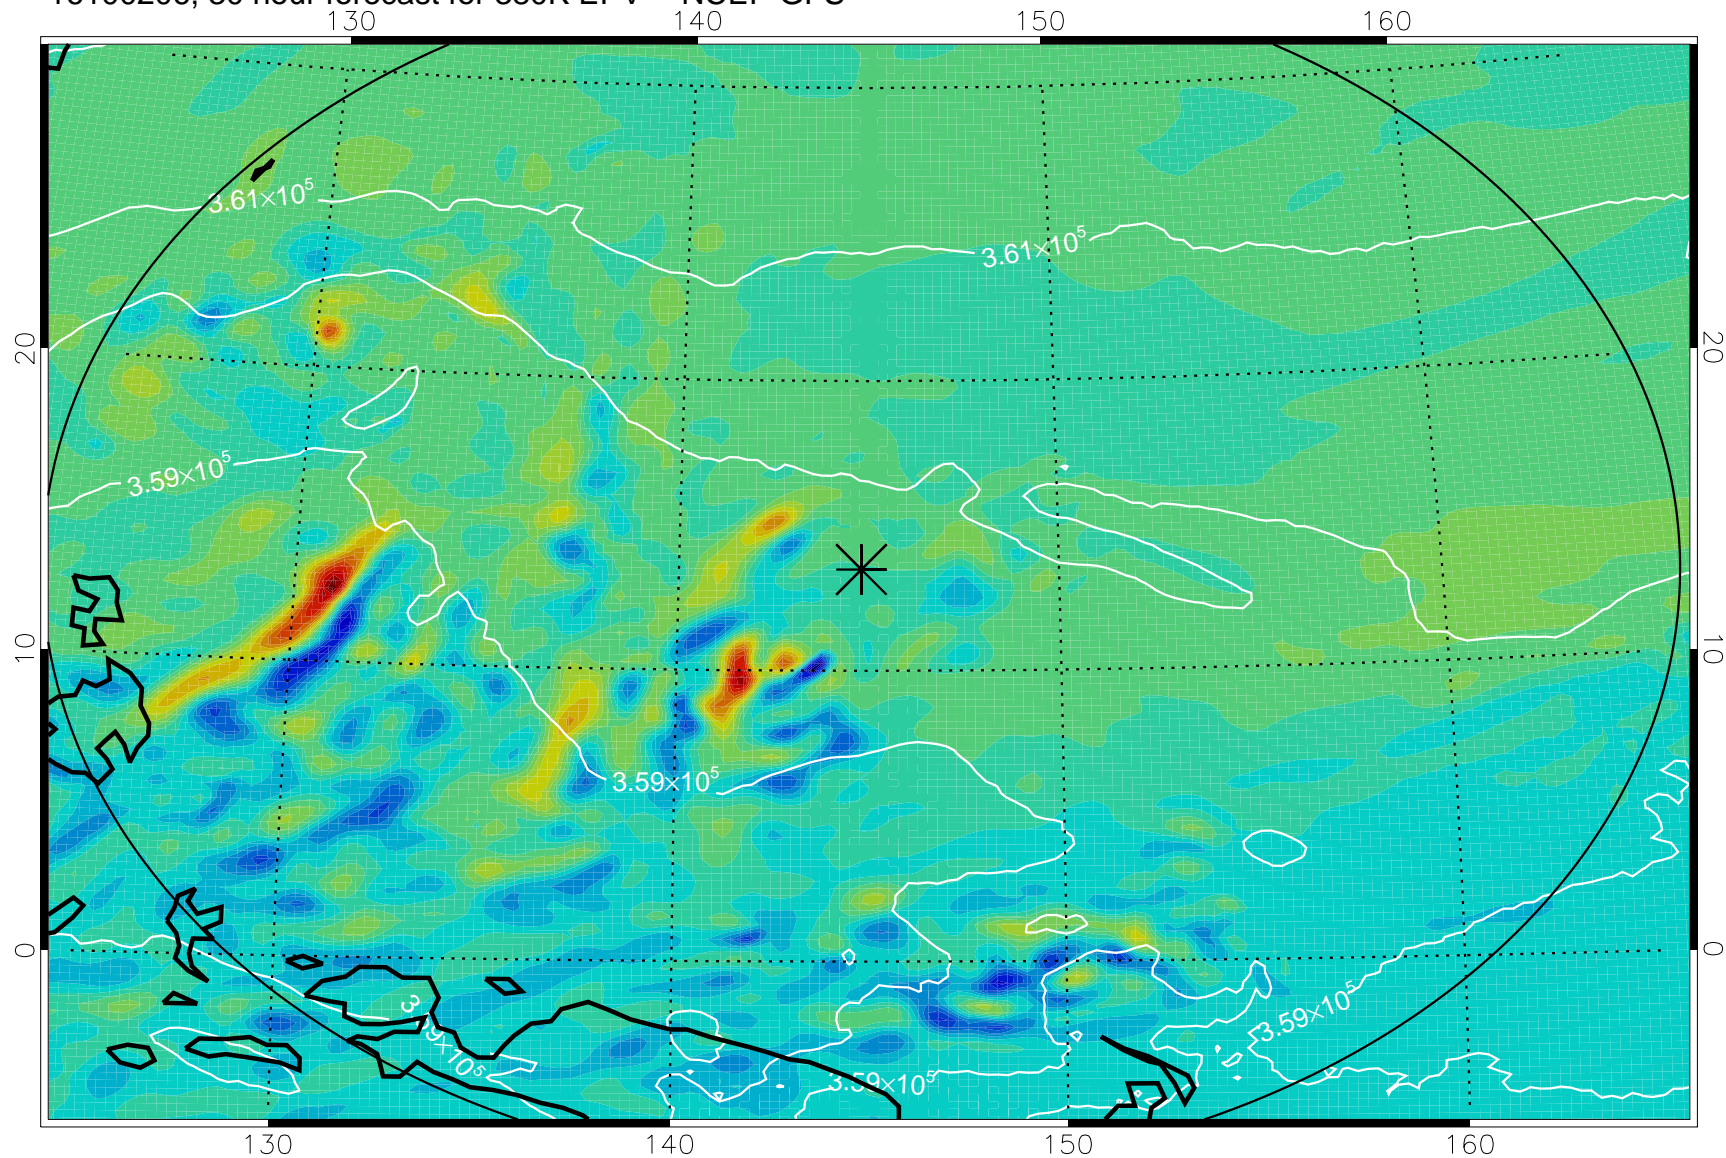

16100118, 18 hour forecast for 380K EPV -- NCEP GFS

380K Montgomery Streamfunction, white

Range ring of 2304 km

16100200, 24 hour forecast for 380K EPV -- NCEP GFS

380K Montgomery Streamfunction, white

Range ring of 2304 km

16100206, 30 hour forecast for 380K EPV -- NCEP GFS

380K Montgomery Streamfunction, white

Range ring of 2304 km

16100212, 36 hour forecast for 380K EPV -- NCEP GFS

380K Montgomery Streamfunction, white

Range ring of 2304 km

16100218, 42 hour forecast for 380K EPV -- NCEP GFS

380K Montgomery Streamfunction, white

Range ring of 2304 km

16100300, 48 hour forecast for 380K EPV -- NCEP GFS

380K Montgomery Streamfunction, white

Range ring of 2304 km

16100418, 90 hour forecast for 380K EPV -- NCEP GFS

380K Montgomery Streamfunction, white

Range ring of 2304 km

16100500, 96 hour forecast for 380K EPV -- NCEP GFS

380K Montgomery Streamfunction, white

Range ring of 2304 km