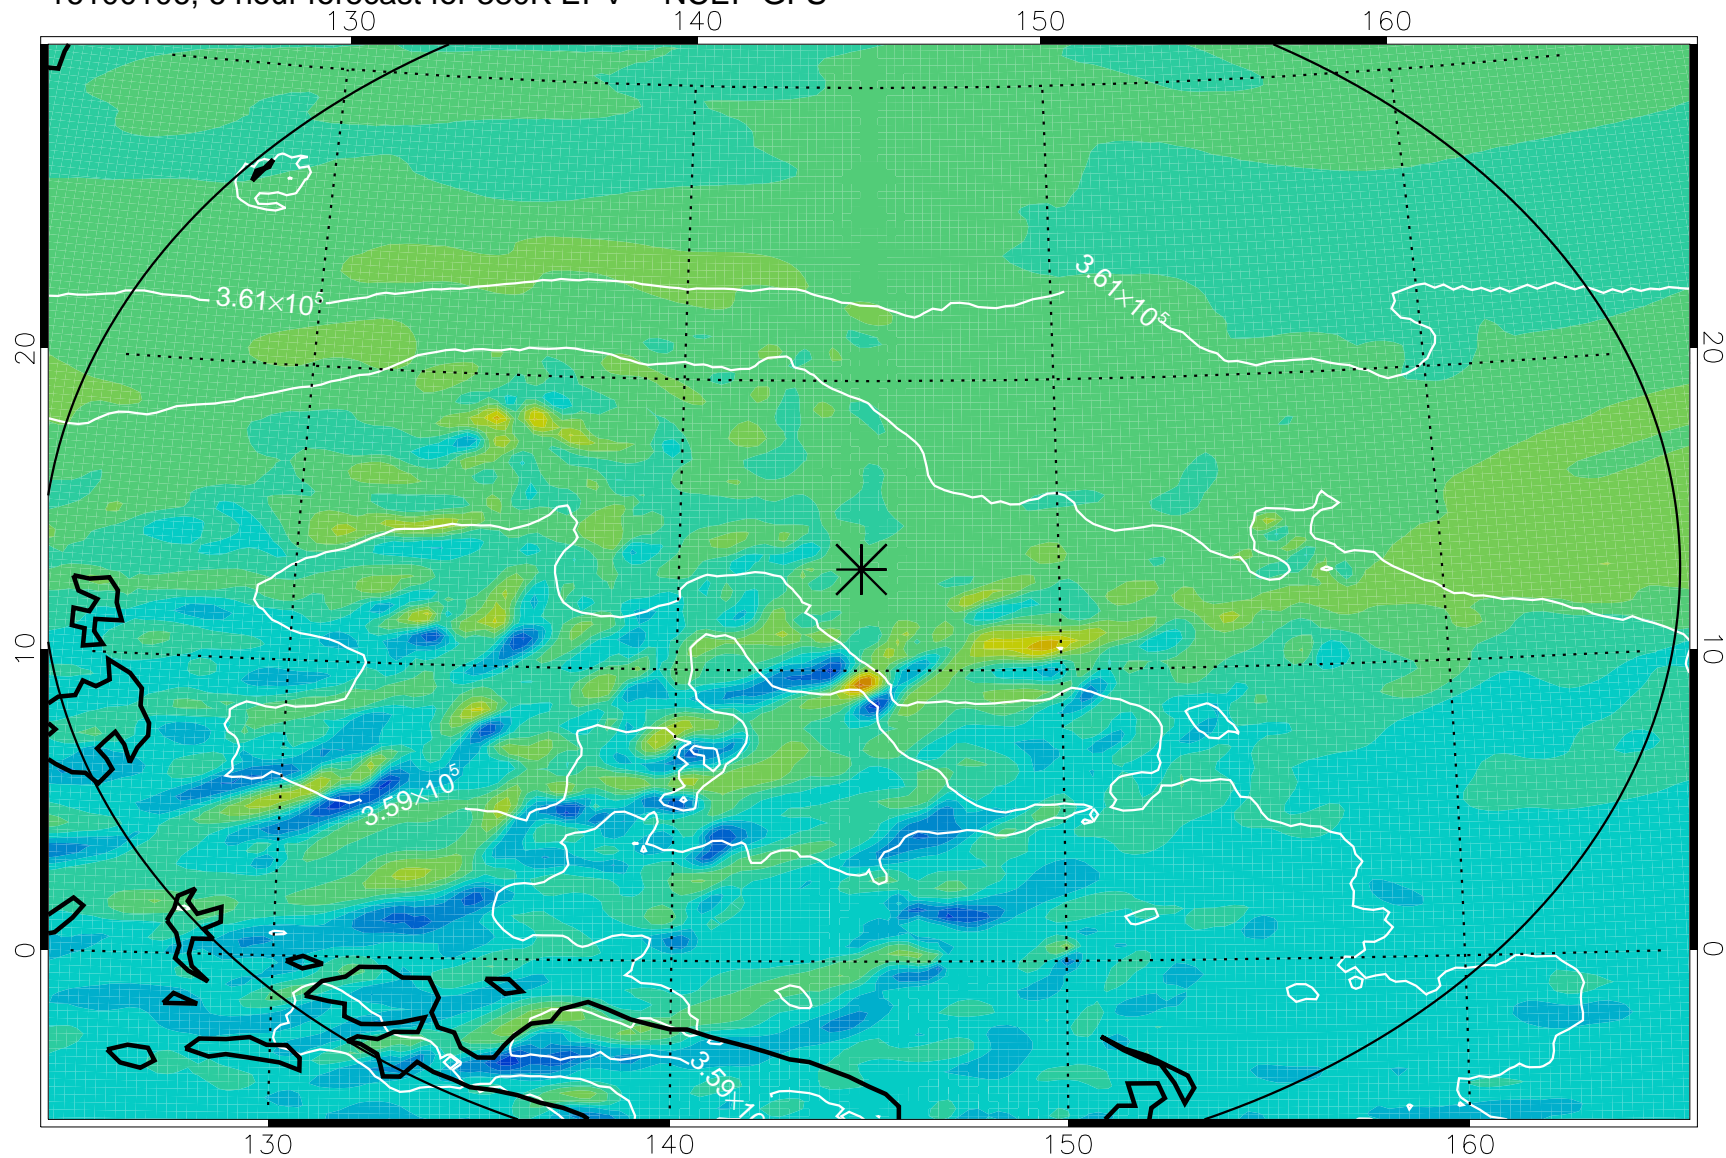

16100106, 6 hour forecast for 380K EPV -- NCEP GFS

380K Montgomery Streamfunction, white

Range ring of 2304 km

16100112, 12 hour forecast for 380K EPV -- NCEP GFS

380K Montgomery Streamfunction, white

Range ring of 2304 km

16100118, 18 hour forecast for 380K EPV -- NCEP GFS

380K Montgomery Streamfunction, white

Range ring of 2304 km

16100200, 24 hour forecast for 380K EPV -- NCEP GFS

380K Montgomery Streamfunction, white

Range ring of 2304 km

16100206, 30 hour forecast for 380K EPV -- NCEP GFS

380K Montgomery Streamfunction, white

Range ring of 2304 km

16100212, 36 hour forecast for 380K EPV -- NCEP GFS

380K Montgomery Streamfunction, white

Range ring of 2304 km

16100218, 42 hour forecast for 380K EPV -- NCEP GFS

380K Montgomery Streamfunction, white

Range ring of 2304 km

16100300, 48 hour forecast for 380K EPV -- NCEP GFS

380K Montgomery Streamfunction, white

Range ring of 2304 km