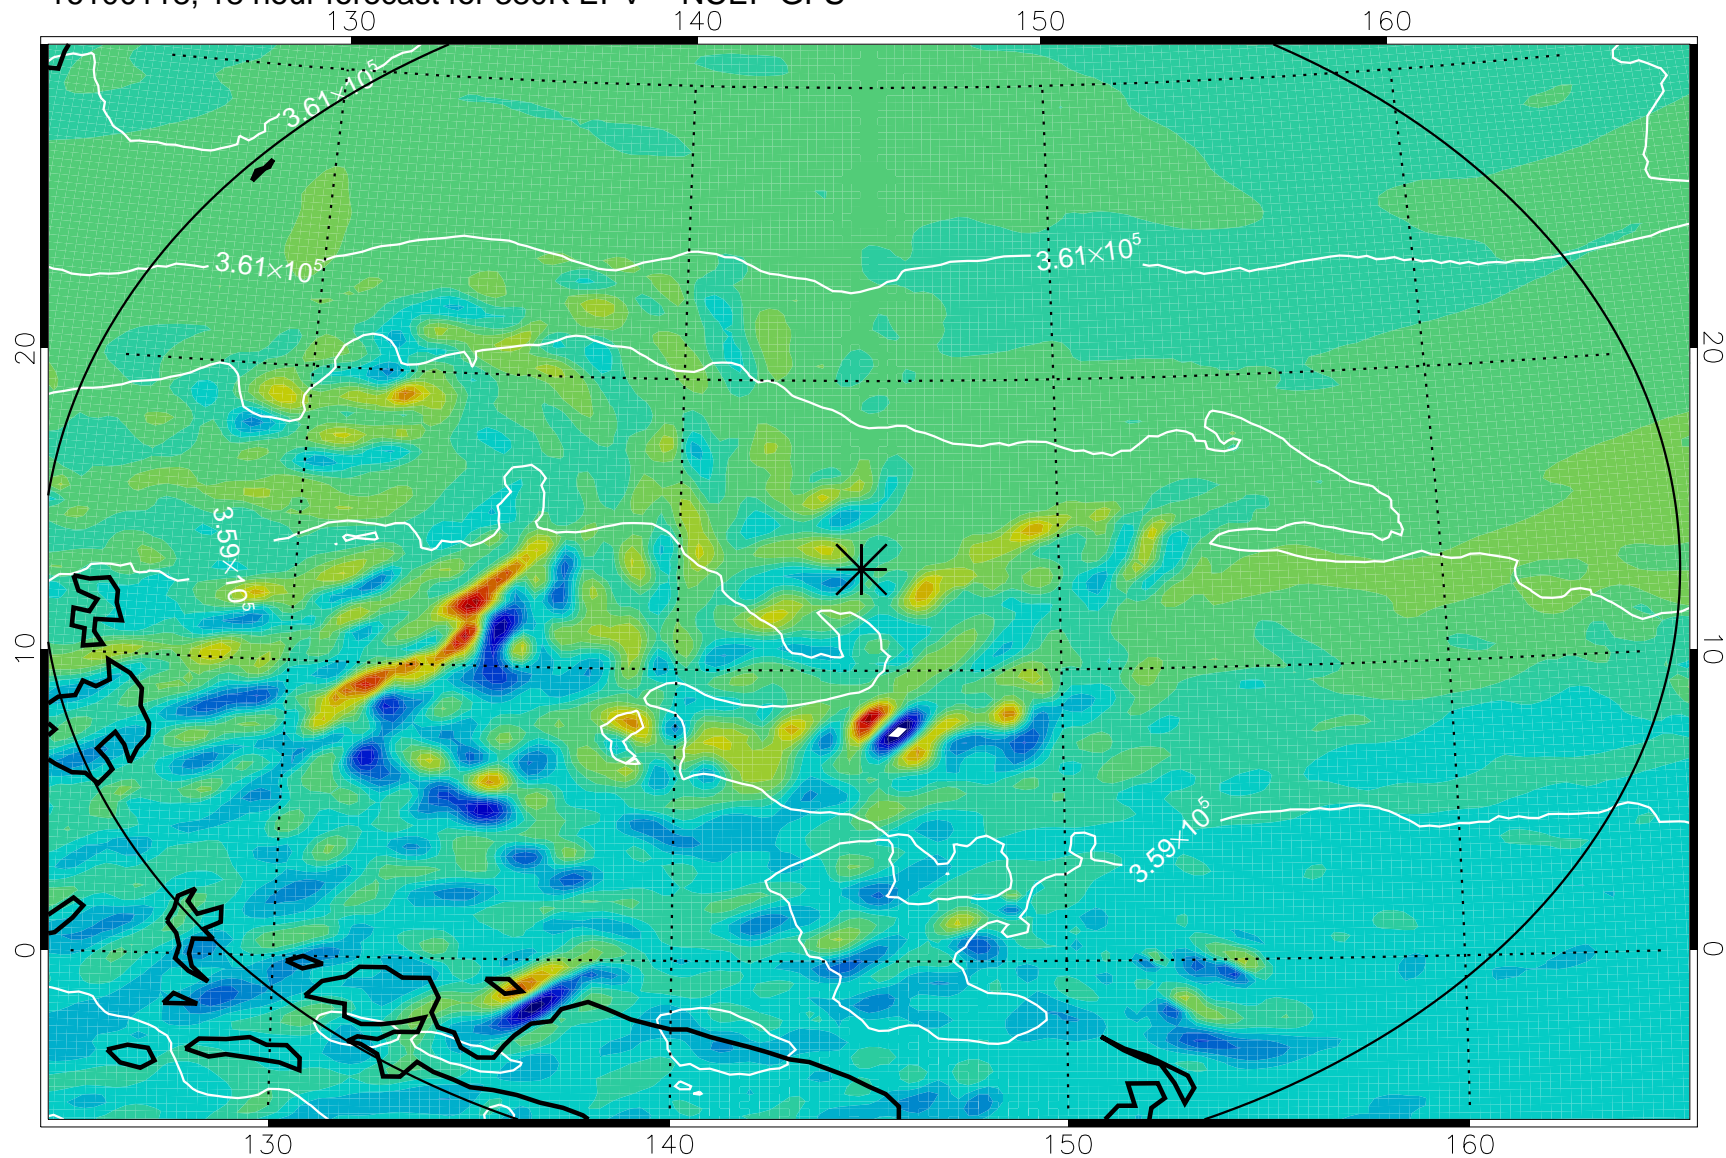

16100106, 6 hour forecast for 380K EPV -- NCEP GFS

380K Montgomery Streamfunction, white

Range ring of 2304 km

16100112, 12 hour forecast for 380K EPV -- NCEP GFS

380K Montgomery Streamfunction, white

Range ring of 2304 km

16100118, 18 hour forecast for 380K EPV -- NCEP GFS

380K Montgomery Streamfunction, white

Range ring of 2304 km

16100200, 24 hour forecast for 380K EPV -- NCEP GFS

380K Montgomery Streamfunction, white

Range ring of 2304 km

16100206, 30 hour forecast for 380K EPV -- NCEP GFS

380K Montgomery Streamfunction, white

Range ring of 2304 km

16100212, 36 hour forecast for 380K EPV -- NCEP GFS

380K Montgomery Streamfunction, white

Range ring of 2304 km

16100218, 42 hour forecast for 380K EPV -- NCEP GFS

380K Montgomery Streamfunction, white

Range ring of 2304 km

16100300, 48 hour forecast for 380K EPV -- NCEP GFS

380K Montgomery Streamfunction, white

Range ring of 2304 km