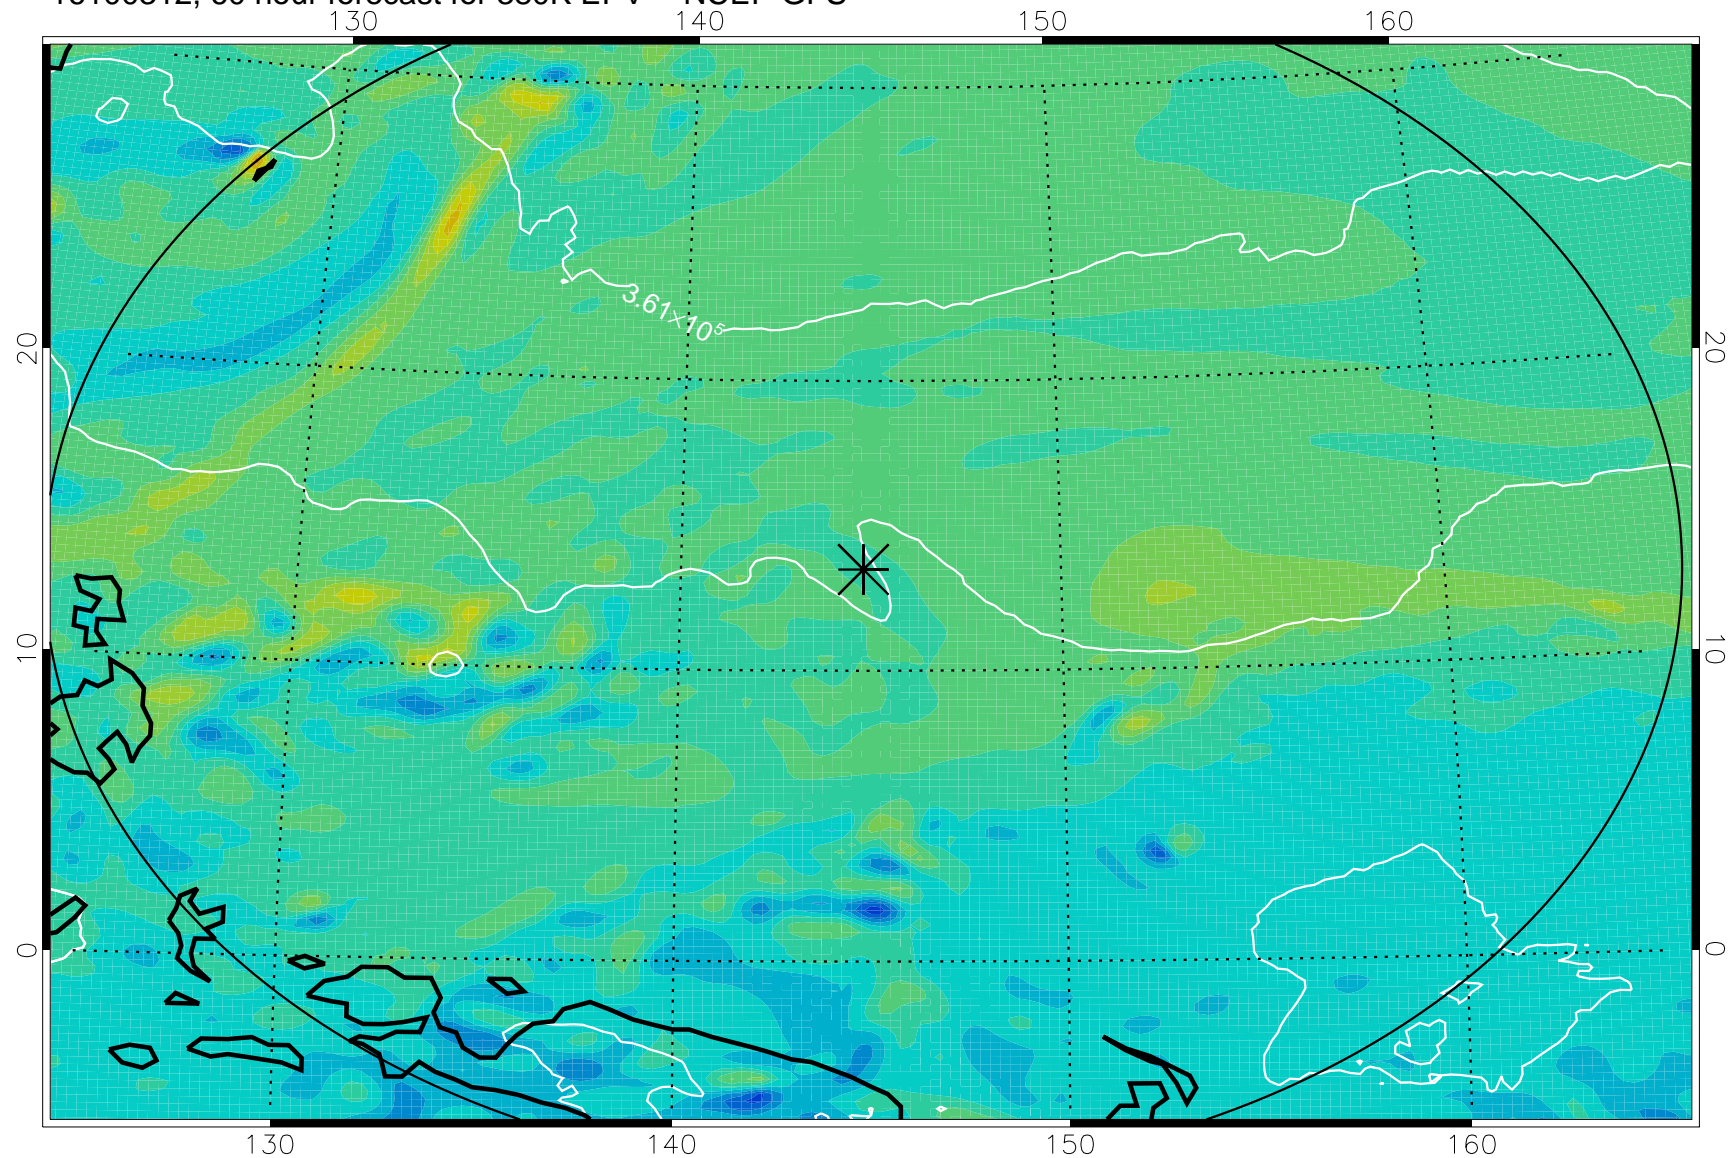

16100218, 42 hour forecast for 380K EPV -- NCEP GFS

380K Montgomery Streamfunction, white

Range ring of 2304 km

16100300, 48 hour forecast for 380K EPV -- NCEP GFS

380K Montgomery Streamfunction, white

Range ring of 2304 km

16100306, 54 hour forecast for 380K EPV -- NCEP GFS

380K Montgomery Streamfunction, white

Range ring of 2304 km

16100312, 60 hour forecast for 380K EPV -- NCEP GFS

380K Montgomery Streamfunction, white

Range ring of 2304 km

16100318, 66 hour forecast for 380K EPV -- NCEP GFS

380K Montgomery Streamfunction, white

Range ring of 2304 km

16100400, 72 hour forecast for 380K EPV -- NCEP GFS

380K Montgomery Streamfunction, white

Range ring of 2304 km

16100406, 78 hour forecast for 380K EPV -- NCEP GFS

380K Montgomery Streamfunction, white

Range ring of 2304 km

16100412, 84 hour forecast for 380K EPV -- NCEP GFS

380K Montgomery Streamfunction, white

Range ring of 2304 km