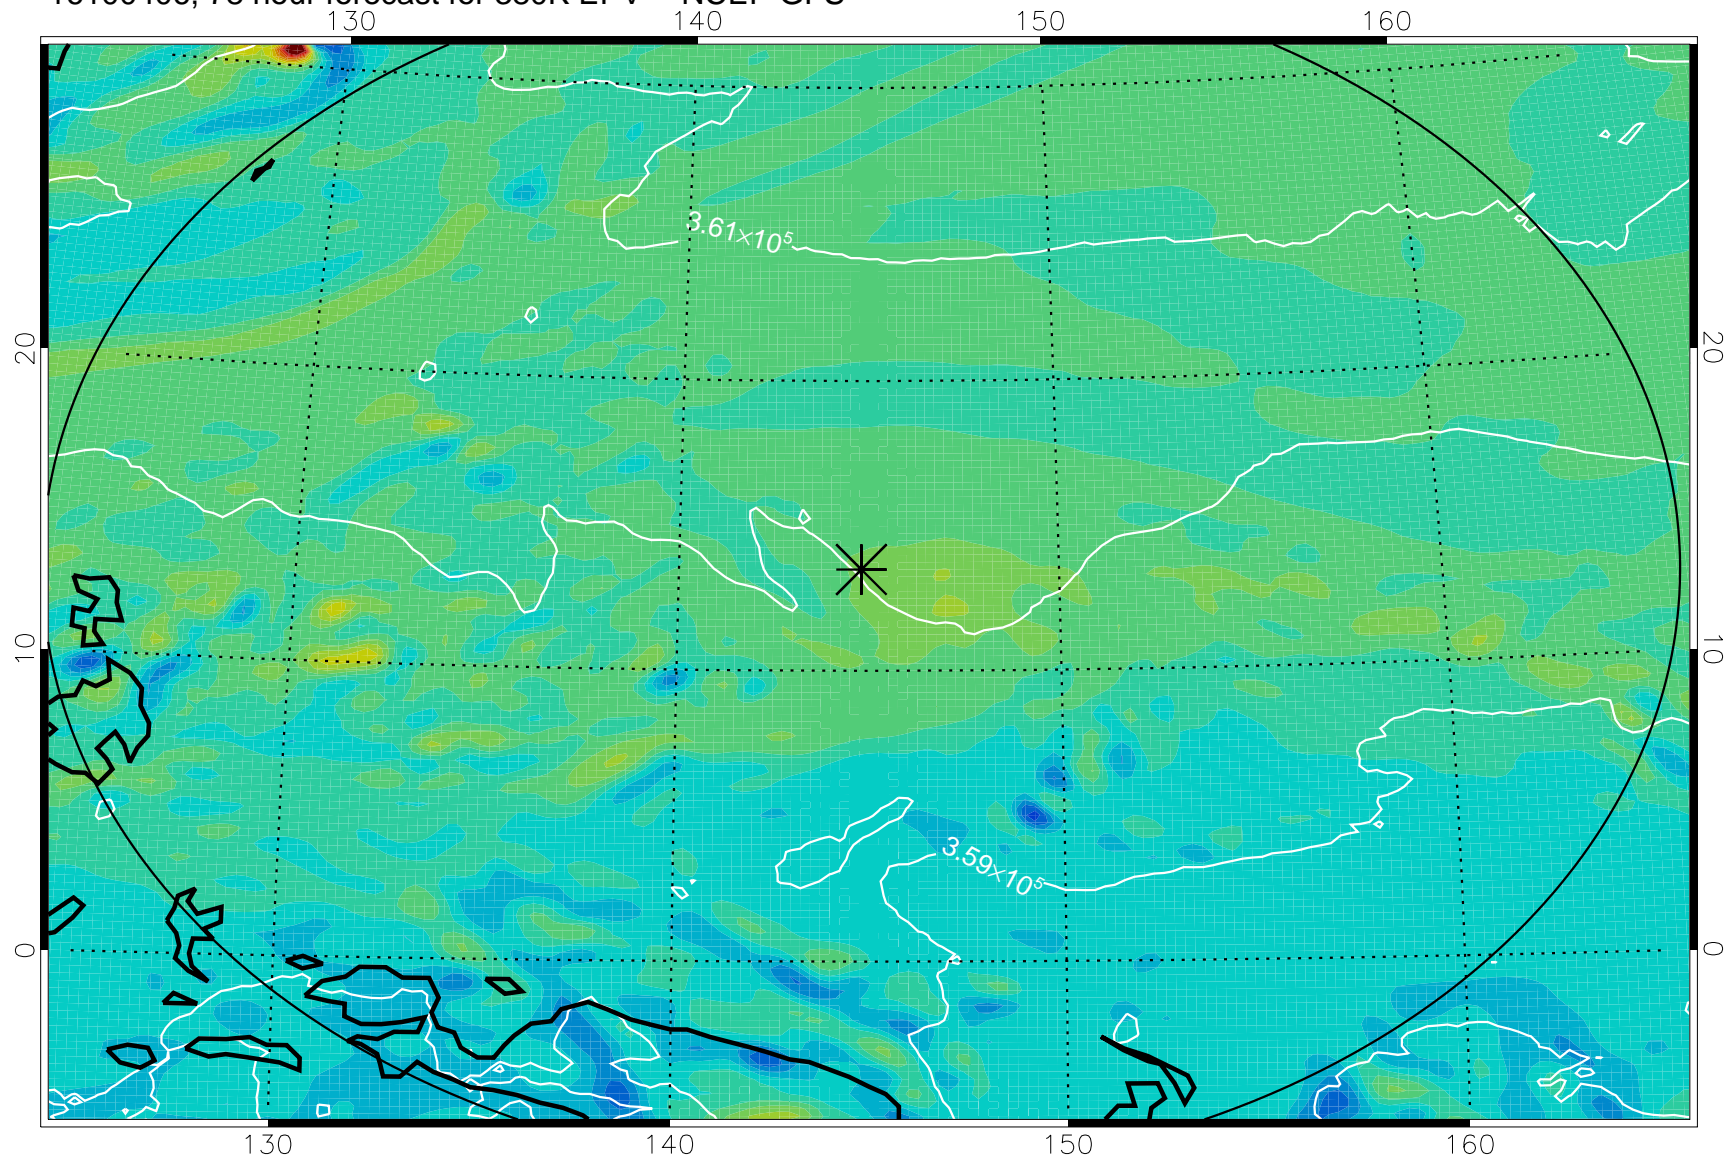

16100318, 66 hour forecast for 380K EPV -- NCEP GFS

380K Montgomery Streamfunction, white

Range ring of 2304 km

16100400, 72 hour forecast for 380K EPV -- NCEP GFS

380K Montgomery Streamfunction, white

Range ring of 2304 km

16100406, 78 hour forecast for 380K EPV -- NCEP GFS

380K Montgomery Streamfunction, white

Range ring of 2304 km

16100412, 84 hour forecast for 380K EPV -- NCEP GFS

380K Montgomery Streamfunction, white

Range ring of 2304 km

16100418, 90 hour forecast for 380K EPV -- NCEP GFS

380K Montgomery Streamfunction, white

Range ring of 2304 km

16100500, 96 hour forecast for 380K EPV -- NCEP GFS

380K Montgomery Streamfunction, white

Range ring of 2304 km

16100506, 102 hour forecast for 380K EPV -- NCEP GFS

380K Montgomery Streamfunction, white

Range ring of 2304 km

16100512, 108 hour forecast for 380K EPV -- NCEP GFS

380K Montgomery Streamfunction, white

Range ring of 2304 km