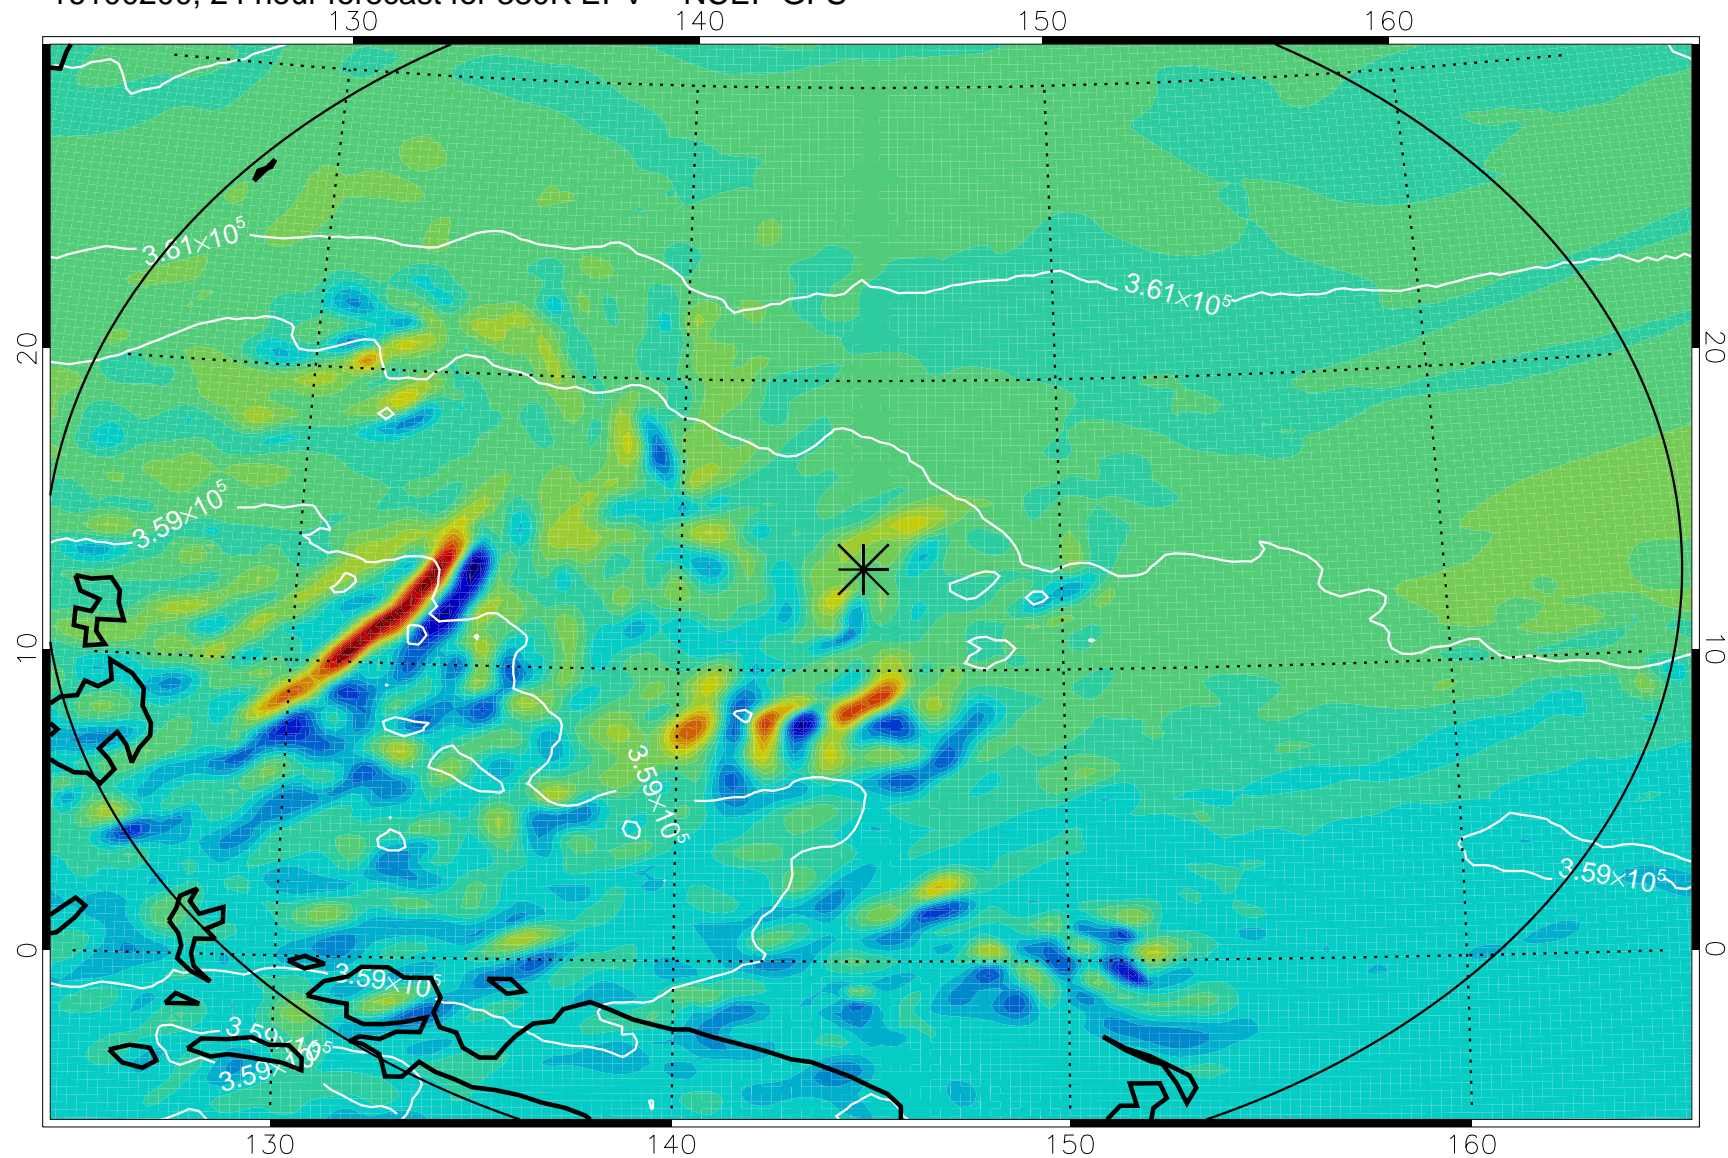

16100106, 6 hour forecast for 380K EPV -- NCEP GFS

380K Montgomery Streamfunction, white

Range ring of 2304 km

16100112, 12 hour forecast for 380K EPV -- NCEP GFS

380K Montgomery Streamfunction, white

Range ring of 2304 km

16100118, 18 hour forecast for 380K EPV -- NCEP GFS

380K Montgomery Streamfunction, white

Range ring of 2304 km

16100200, 24 hour forecast for 380K EPV -- NCEP GFS

380K Montgomery Streamfunction, white

Range ring of 2304 km

16100206, 30 hour forecast for 380K EPV -- NCEP GFS

380K Montgomery Streamfunction, white

Range ring of 2304 km

16100212, 36 hour forecast for 380K EPV -- NCEP GFS

380K Montgomery Streamfunction, white

Range ring of 2304 km

16100418, 90 hour forecast for 380K EPV -- NCEP GFS

380K Montgomery Streamfunction, white

Range ring of 2304 km

16100500, 96 hour forecast for 380K EPV -- NCEP GFS

380K Montgomery Streamfunction, white

Range ring of 2304 km