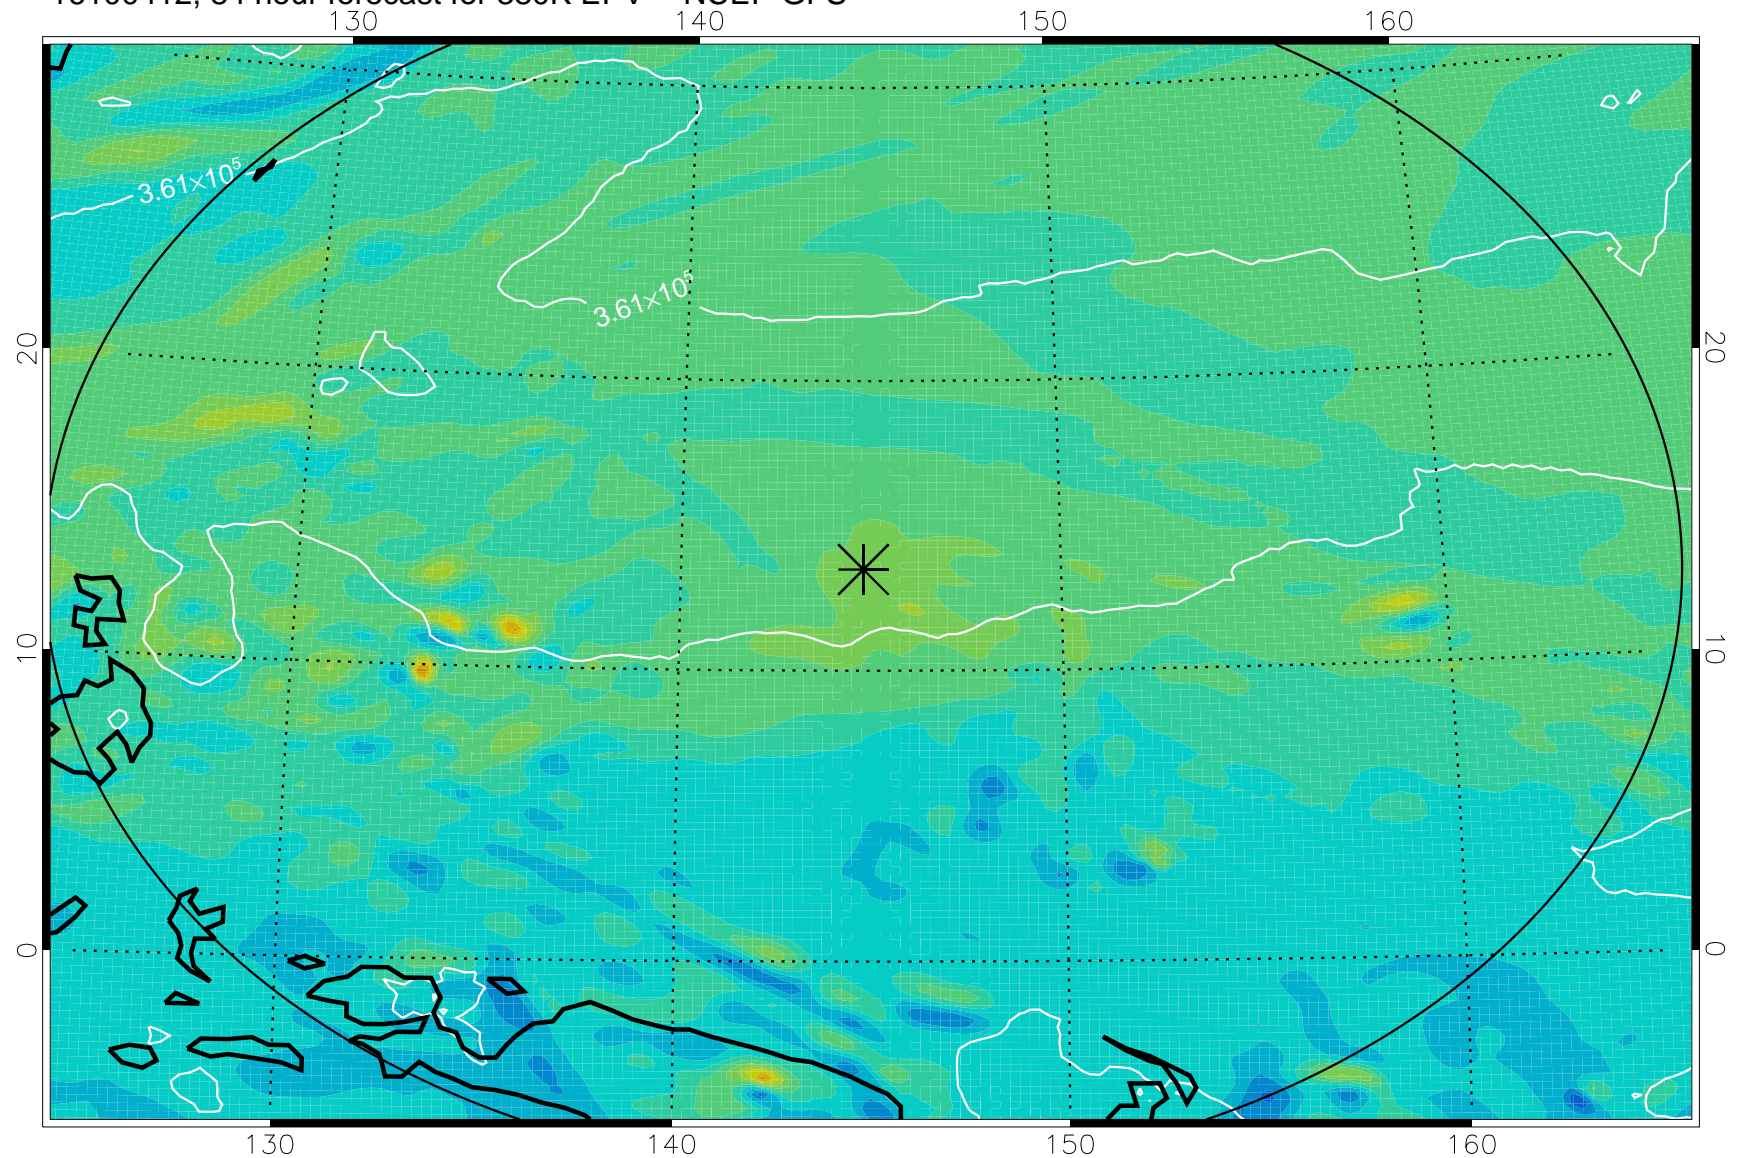

16100318, 66 hour forecast for 380K EPV -- NCEP GFS

380K Montgomery Streamfunction, white

Range ring of 2304 km

16100400, 72 hour forecast for 380K EPV -- NCEP GFS

380K Montgomery Streamfunction, white

Range ring of 2304 km

16100406, 78 hour forecast for 380K EPV -- NCEP GFS

380K Montgomery Streamfunction, white

Range ring of 2304 km

16100412, 84 hour forecast for 380K EPV -- NCEP GFS

380K Montgomery Streamfunction, white

Range ring of 2304 km

16100418, 90 hour forecast for 380K EPV -- NCEP GFS

380K Montgomery Streamfunction, white

Range ring of 2304 km

16100500, 96 hour forecast for 380K EPV -- NCEP GFS

380K Montgomery Streamfunction, white

Range ring of 2304 km

16100506, 102 hour forecast for 380K EPV -- NCEP GFS

380K Montgomery Streamfunction, white

Range ring of 2304 km

16100512, 108 hour forecast for 380K EPV -- NCEP GFS

380K Montgomery Streamfunction, white

Range ring of 2304 km