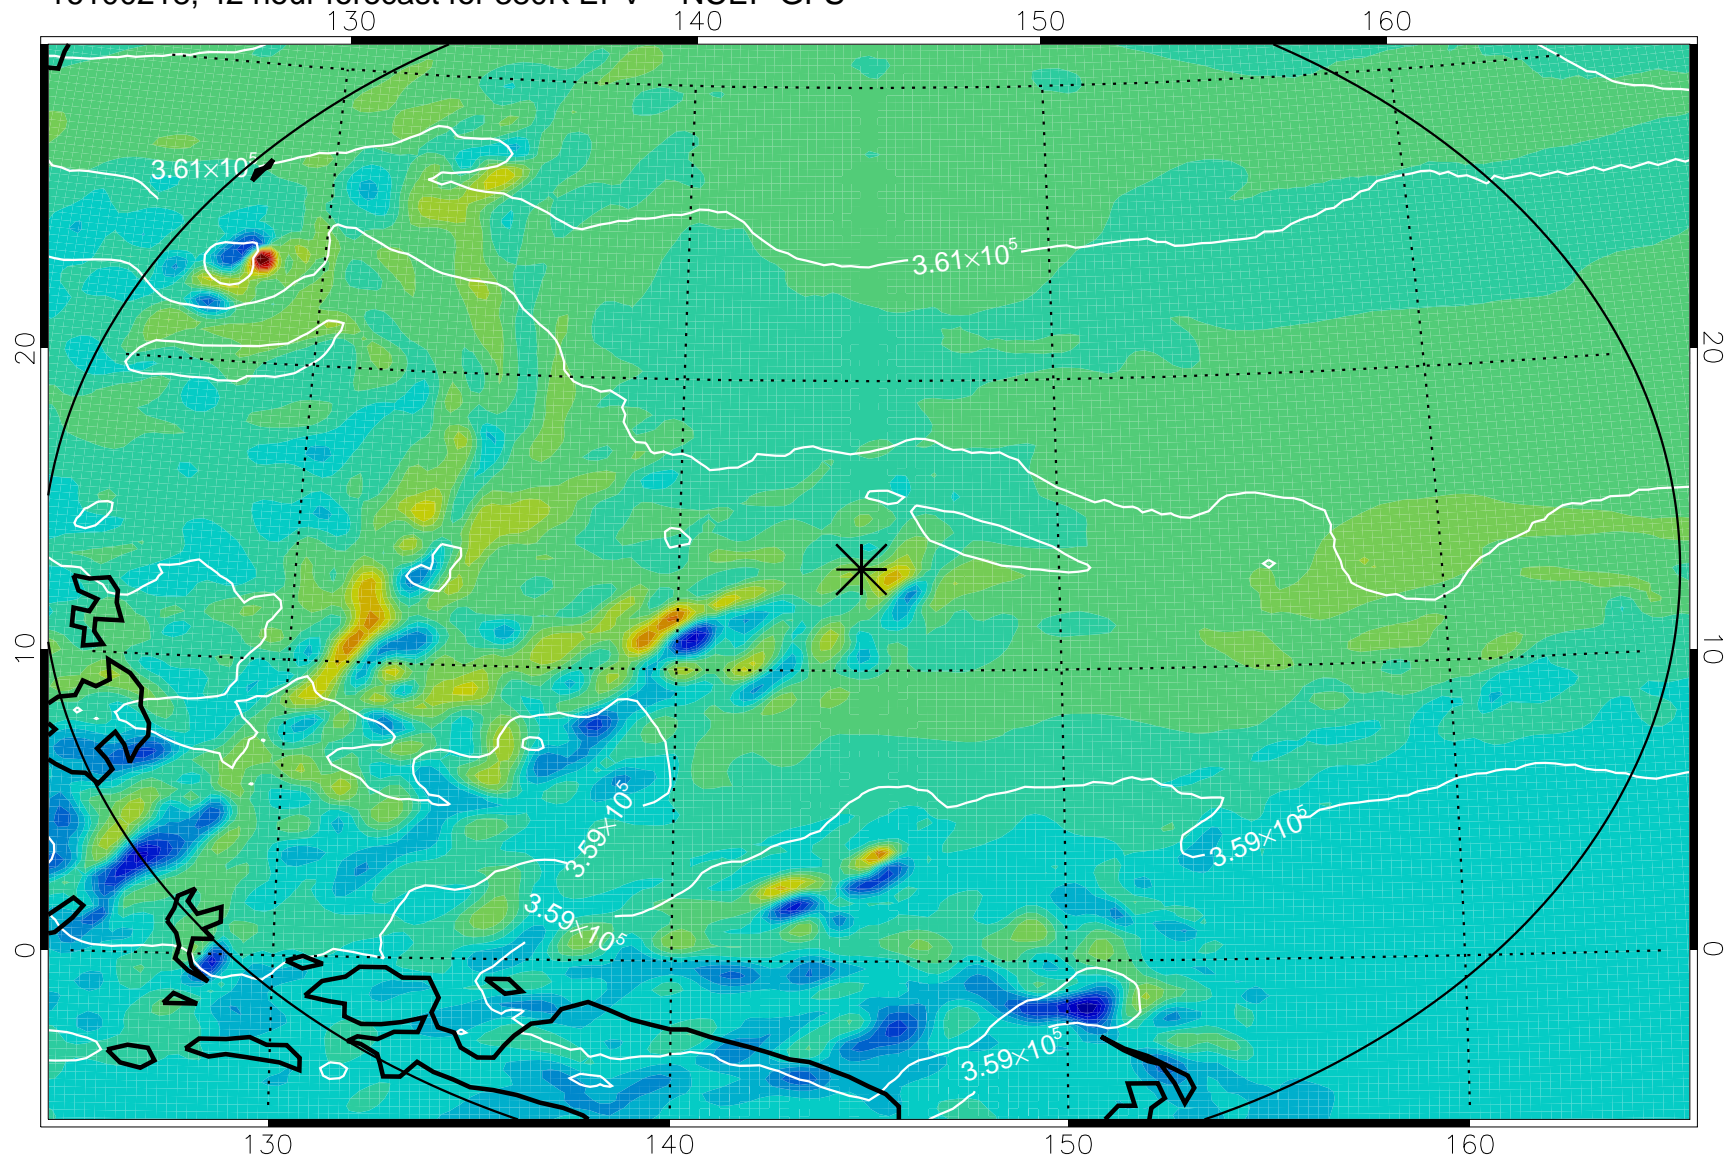

16100206, 30 hour forecast for 380K EPV -- NCEP GFS

380K Montgomery Streamfunction, white

Range ring of 2304 km

16100212, 36 hour forecast for 380K EPV -- NCEP GFS

380K Montgomery Streamfunction, white

Range ring of 2304 km

16100218, 42 hour forecast for 380K EPV -- NCEP GFS

380K Montgomery Streamfunction, white

Range ring of 2304 km

16100300, 48 hour forecast for 380K EPV -- NCEP GFS

380K Montgomery Streamfunction, white

Range ring of 2304 km

16100406, 78 hour forecast for 380K EPV -- NCEP GFS

380K Montgomery Streamfunction, white

Range ring of 2304 km

16100412, 84 hour forecast for 380K EPV -- NCEP GFS

380K Montgomery Streamfunction, white

Range ring of 2304 km

16100418, 90 hour forecast for 380K EPV -- NCEP GFS

380K Montgomery Streamfunction, white

Range ring of 2304 km

16100500, 96 hour forecast for 380K EPV -- NCEP GFS

380K Montgomery Streamfunction, white

Range ring of 2304 km