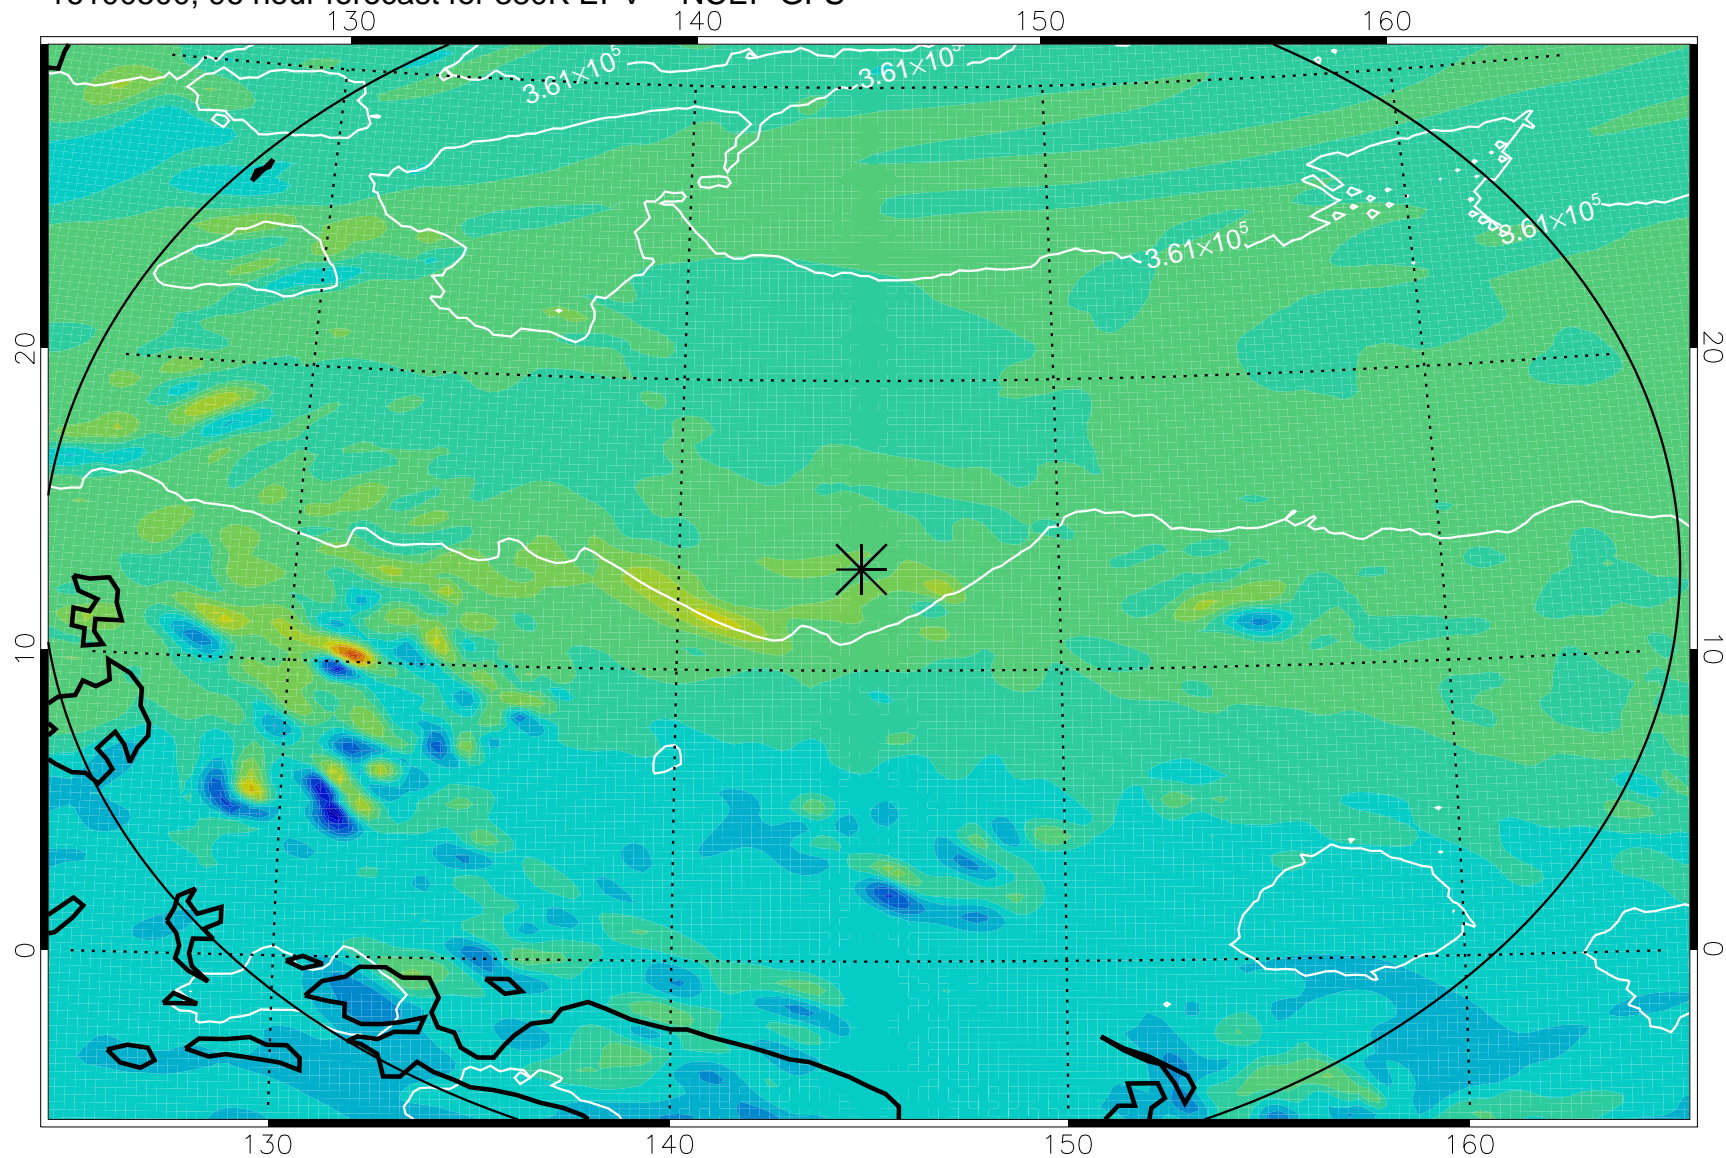

16100318, 66 hour forecast for 380K EPV -- NCEP GFS

380K Montgomery Streamfunction, white

Range ring of 2304 km

16100400, 72 hour forecast for 380K EPV -- NCEP GFS

380K Montgomery Streamfunction, white

Range ring of 2304 km

16100406, 78 hour forecast for 380K EPV -- NCEP GFS

380K Montgomery Streamfunction, white

Range ring of 2304 km

16100412, 84 hour forecast for 380K EPV -- NCEP GFS

380K Montgomery Streamfunction, white

Range ring of 2304 km

16100418, 90 hour forecast for 380K EPV -- NCEP GFS

380K Montgomery Streamfunction, white

Range ring of 2304 km

16100500, 96 hour forecast for 380K EPV -- NCEP GFS

380K Montgomery Streamfunction, white

Range ring of 2304 km

16100506, 102 hour forecast for 380K EPV -- NCEP GFS

380K Montgomery Streamfunction, white

Range ring of 2304 km

16100512, 108 hour forecast for 380K EPV -- NCEP GFS

380K Montgomery Streamfunction, white

Range ring of 2304 km