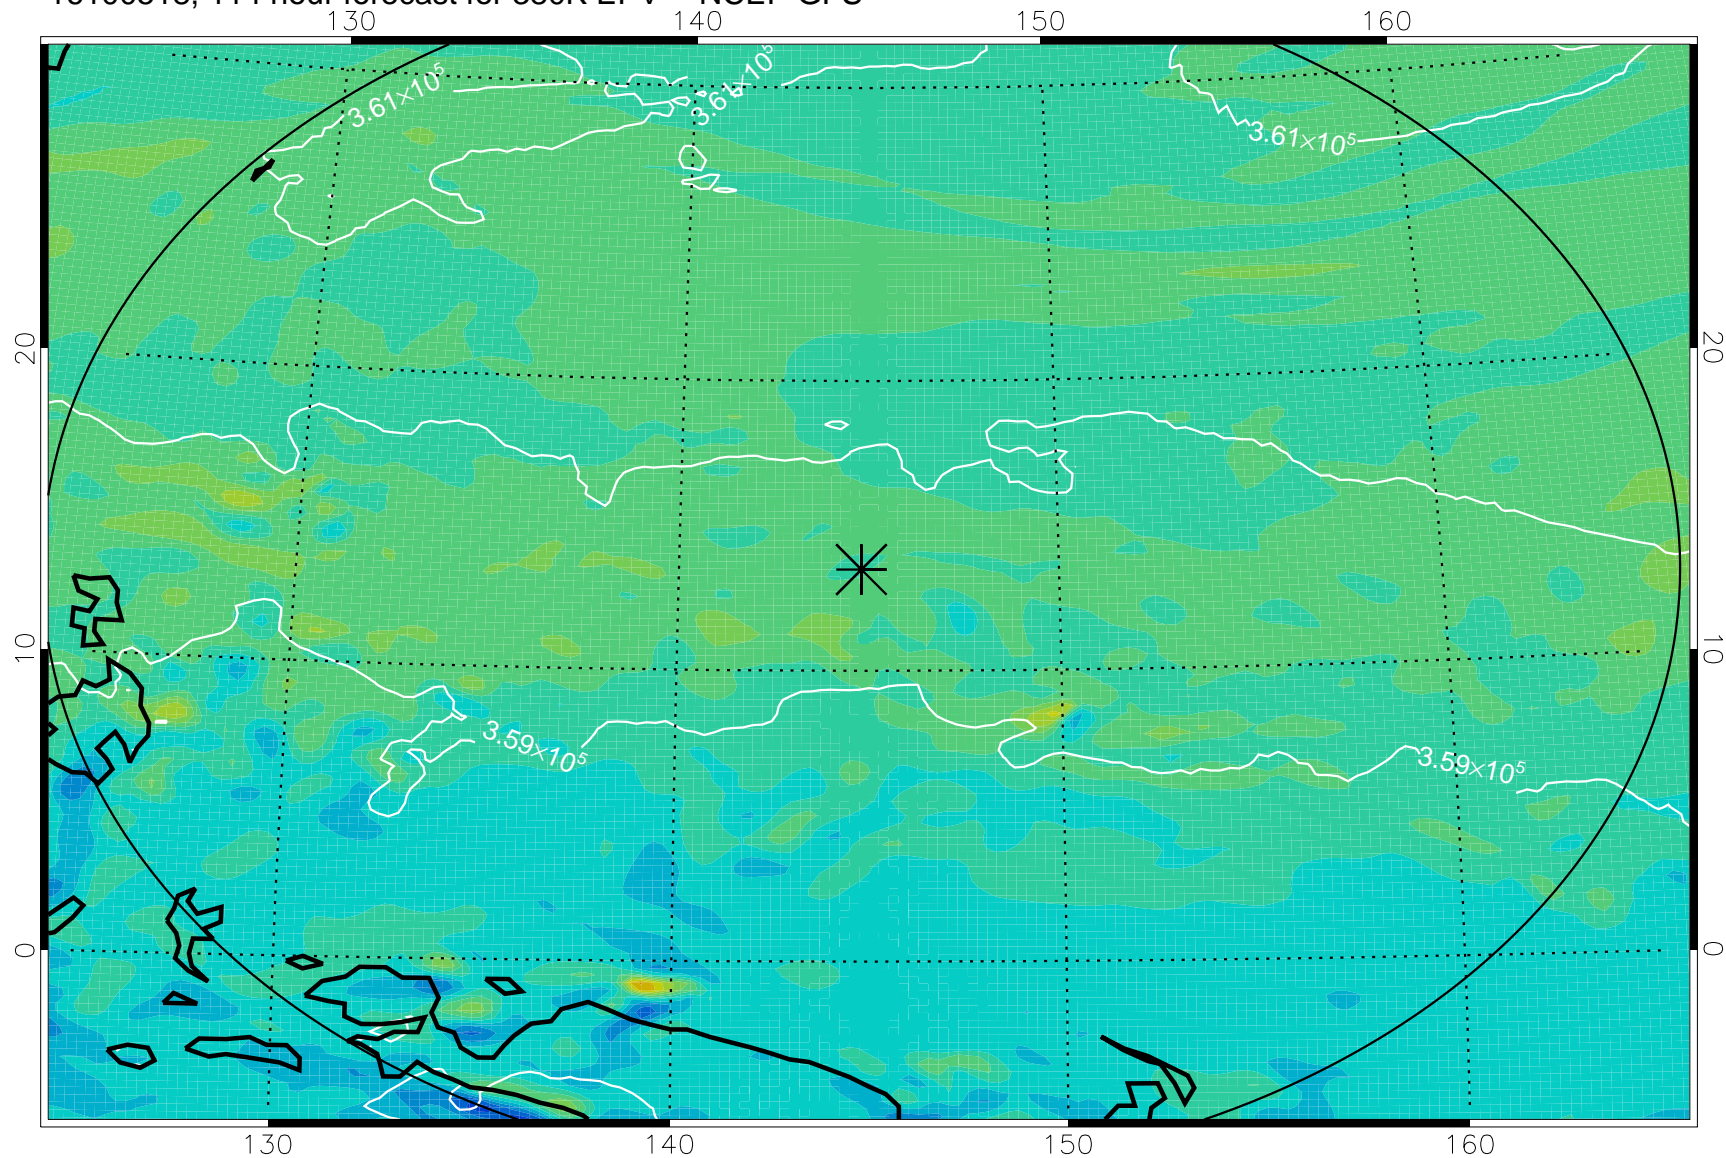

16100406, 78 hour forecast for 380K EPV -- NCEP GFS

380K Montgomery Streamfunction, white

Range ring of 2304 km

16100412, 84 hour forecast for 380K EPV -- NCEP GFS

380K Montgomery Streamfunction, white

Range ring of 2304 km

16100418, 90 hour forecast for 380K EPV -- NCEP GFS

380K Montgomery Streamfunction, white

Range ring of 2304 km

16100500, 96 hour forecast for 380K EPV -- NCEP GFS

380K Montgomery Streamfunction, white

Range ring of 2304 km

16100506, 102 hour forecast for 380K EPV -- NCEP GFS

380K Montgomery Streamfunction, white

Range ring of 2304 km

16100512, 108 hour forecast for 380K EPV -- NCEP GFS

380K Montgomery Streamfunction, white

Range ring of 2304 km

16100518, 114 hour forecast for 380K EPV -- NCEP GFS

380K Montgomery Streamfunction, white

Range ring of 2304 km

16100600, 120 hour forecast for 380K EPV -- NCEP GFS

380K Montgomery Streamfunction, white

Range ring of 2304 km