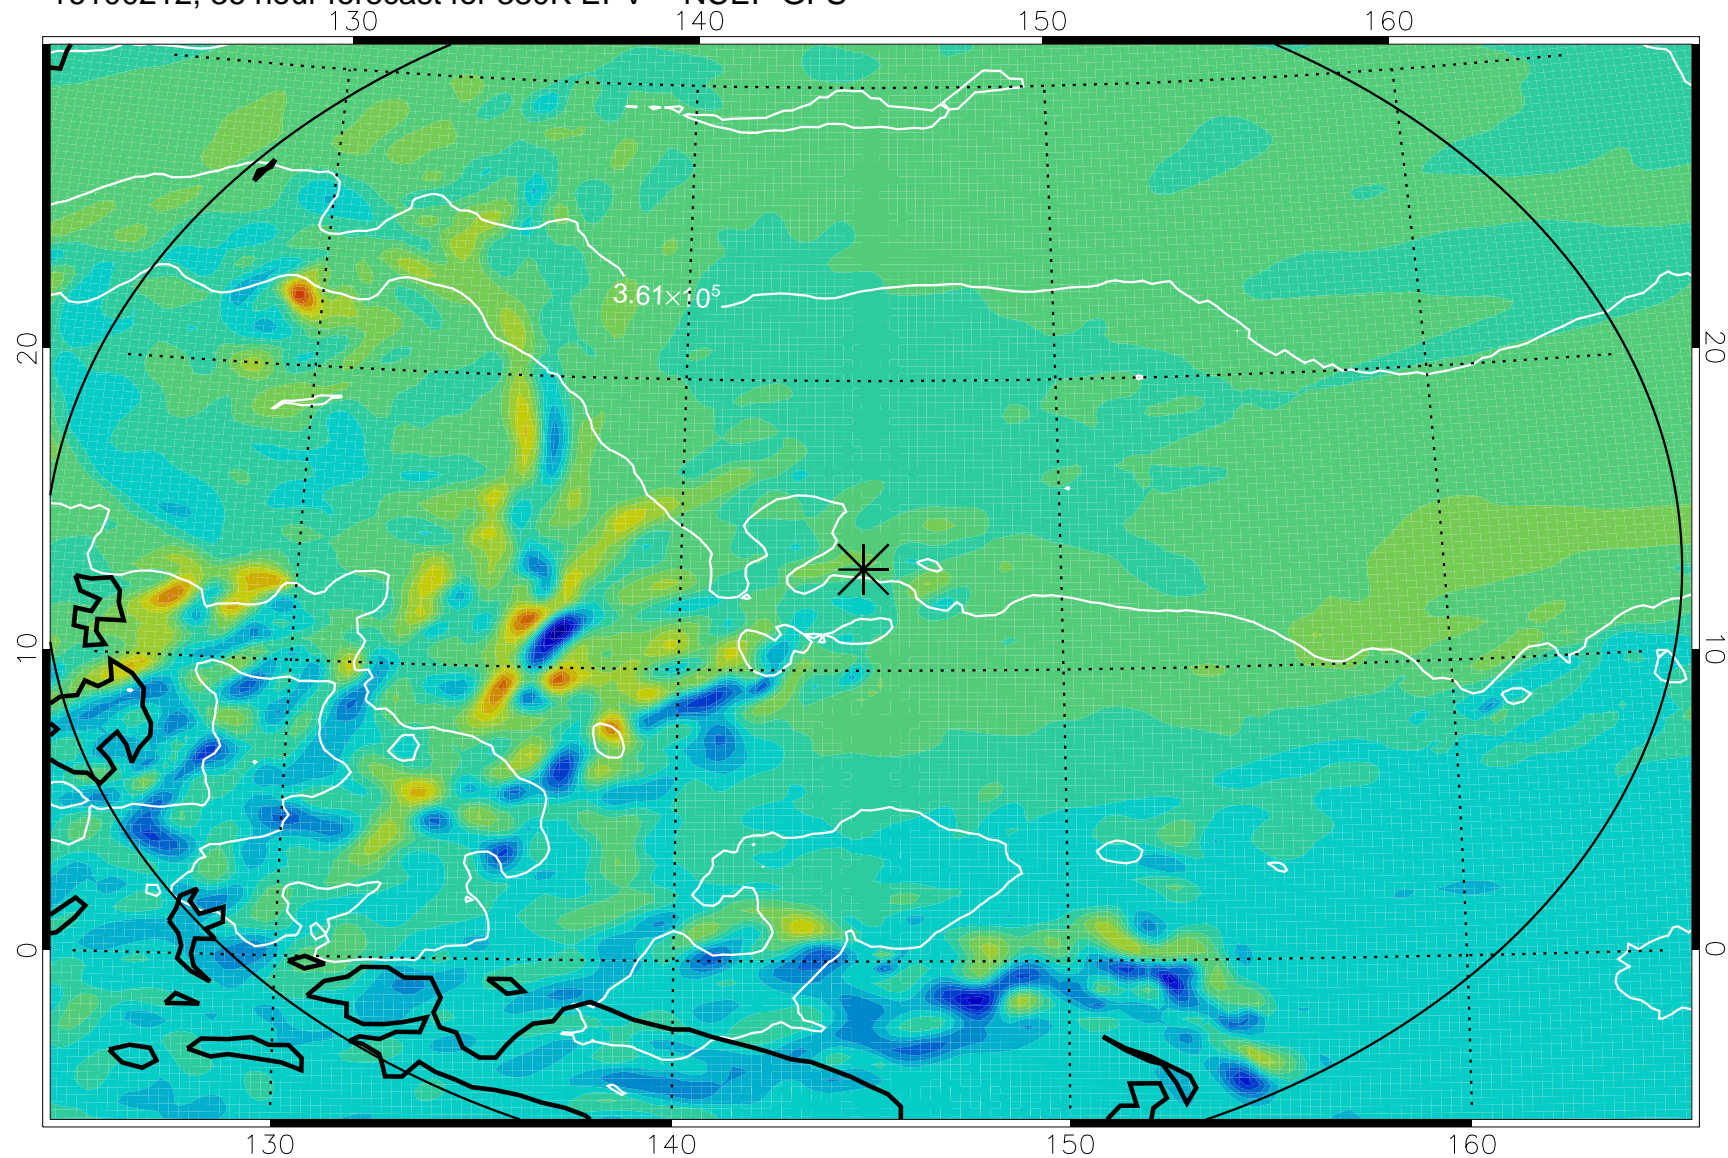

16100118, 18 hour forecast for 380K EPV -- NCEP GFS

380K Montgomery Streamfunction, white

Range ring of 2304 km

16100200, 24 hour forecast for 380K EPV -- NCEP GFS

380K Montgomery Streamfunction, white

Range ring of 2304 km

16100206, 30 hour forecast for 380K EPV -- NCEP GFS

380K Montgomery Streamfunction, white

Range ring of 2304 km

16100212, 36 hour forecast for 380K EPV -- NCEP GFS

380K Montgomery Streamfunction, white

Range ring of 2304 km

16100218, 42 hour forecast for 380K EPV -- NCEP GFS

380K Montgomery Streamfunction, white

Range ring of 2304 km

16100300, 48 hour forecast for 380K EPV -- NCEP GFS

380K Montgomery Streamfunction, white

Range ring of 2304 km

16100418, 90 hour forecast for 380K EPV -- NCEP GFS

380K Montgomery Streamfunction, white

Range ring of 2304 km

16100500, 96 hour forecast for 380K EPV -- NCEP GFS

380K Montgomery Streamfunction, white

Range ring of 2304 km