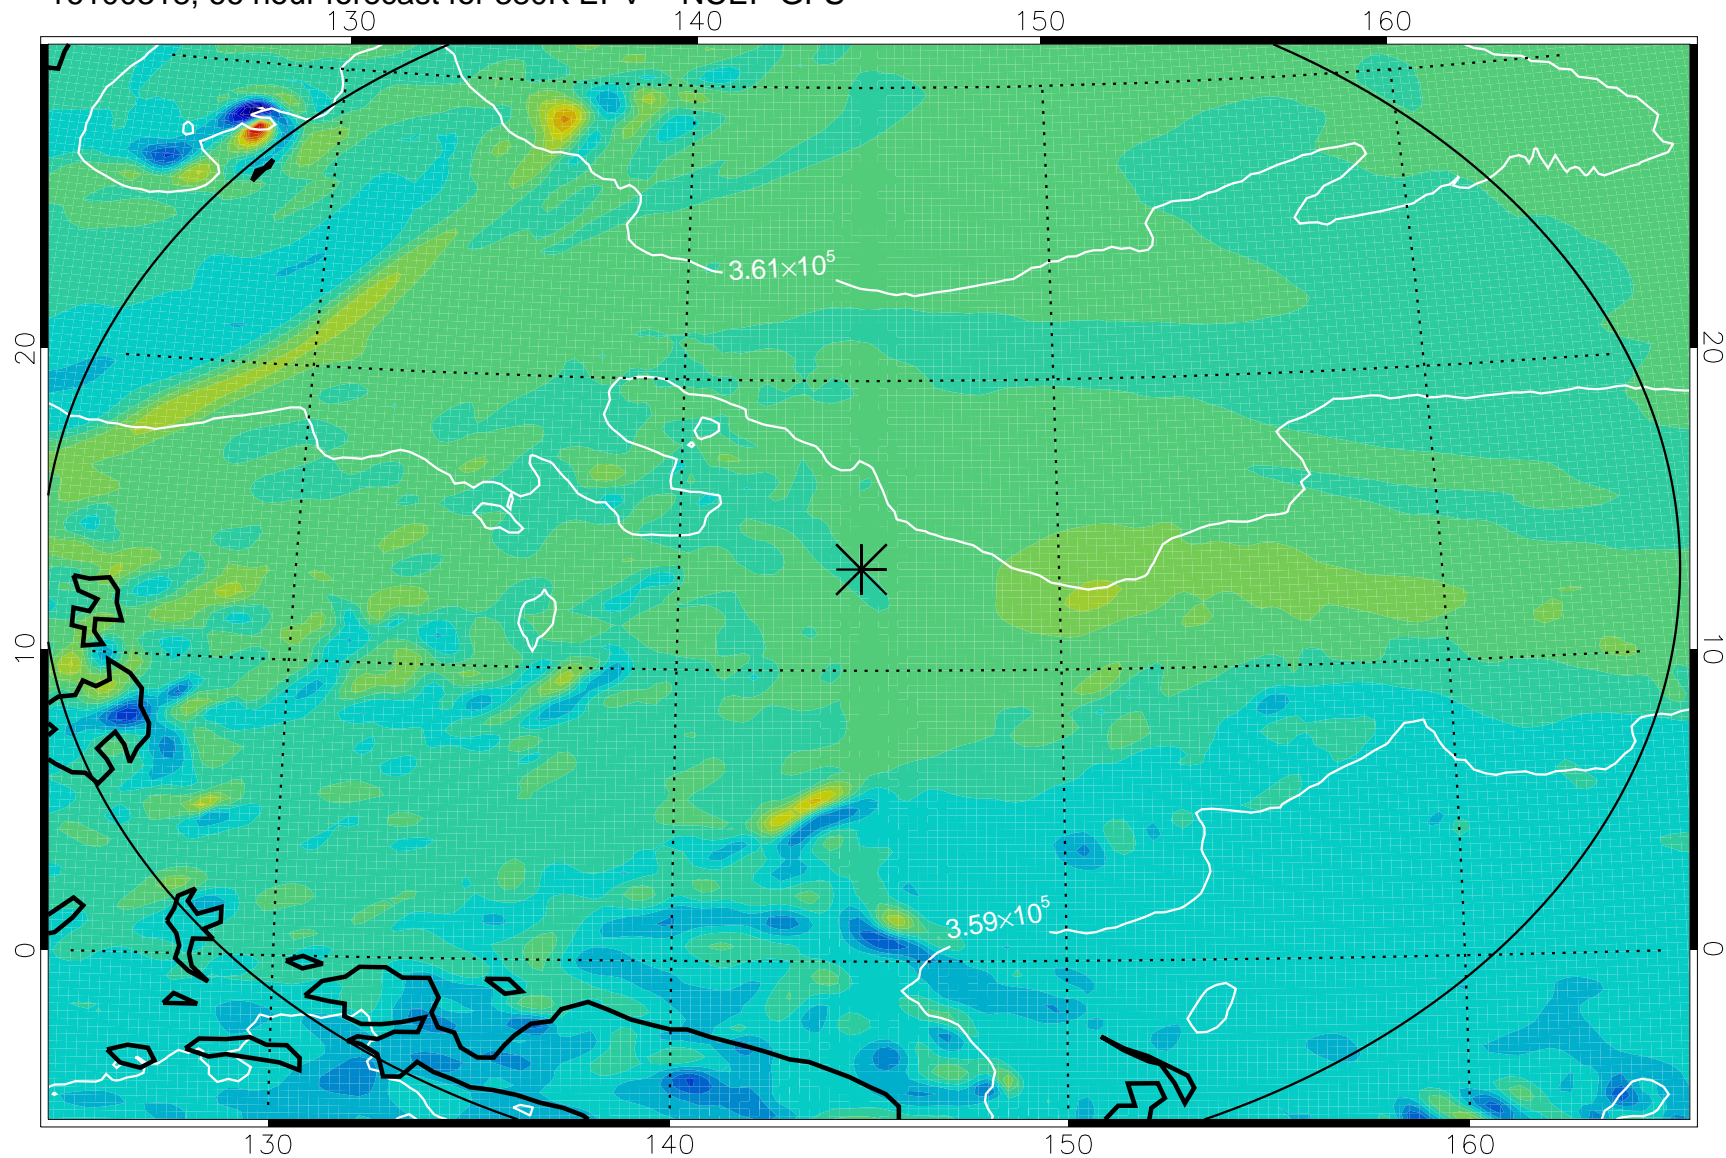

16100306, 54 hour forecast for 380K EPV -- NCEP GFS

380K Montgomery Streamfunction, white

Range ring of 2304 km

16100312, 60 hour forecast for 380K EPV -- NCEP GFS

380K Montgomery Streamfunction, white

Range ring of 2304 km

16100318, 66 hour forecast for 380K EPV -- NCEP GFS

380K Montgomery Streamfunction, white

Range ring of 2304 km

16100400, 72 hour forecast for 380K EPV -- NCEP GFS

380K Montgomery Streamfunction, white

Range ring of 2304 km

16100406, 78 hour forecast for 380K EPV -- NCEP GFS

380K Montgomery Streamfunction, white

Range ring of 2304 km

16100412, 84 hour forecast for 380K EPV -- NCEP GFS

380K Montgomery Streamfunction, white

Range ring of 2304 km

16100418, 90 hour forecast for 380K EPV -- NCEP GFS

380K Montgomery Streamfunction, white

Range ring of 2304 km

16100500, 96 hour forecast for 380K EPV -- NCEP GFS

380K Montgomery Streamfunction, white

Range ring of 2304 km