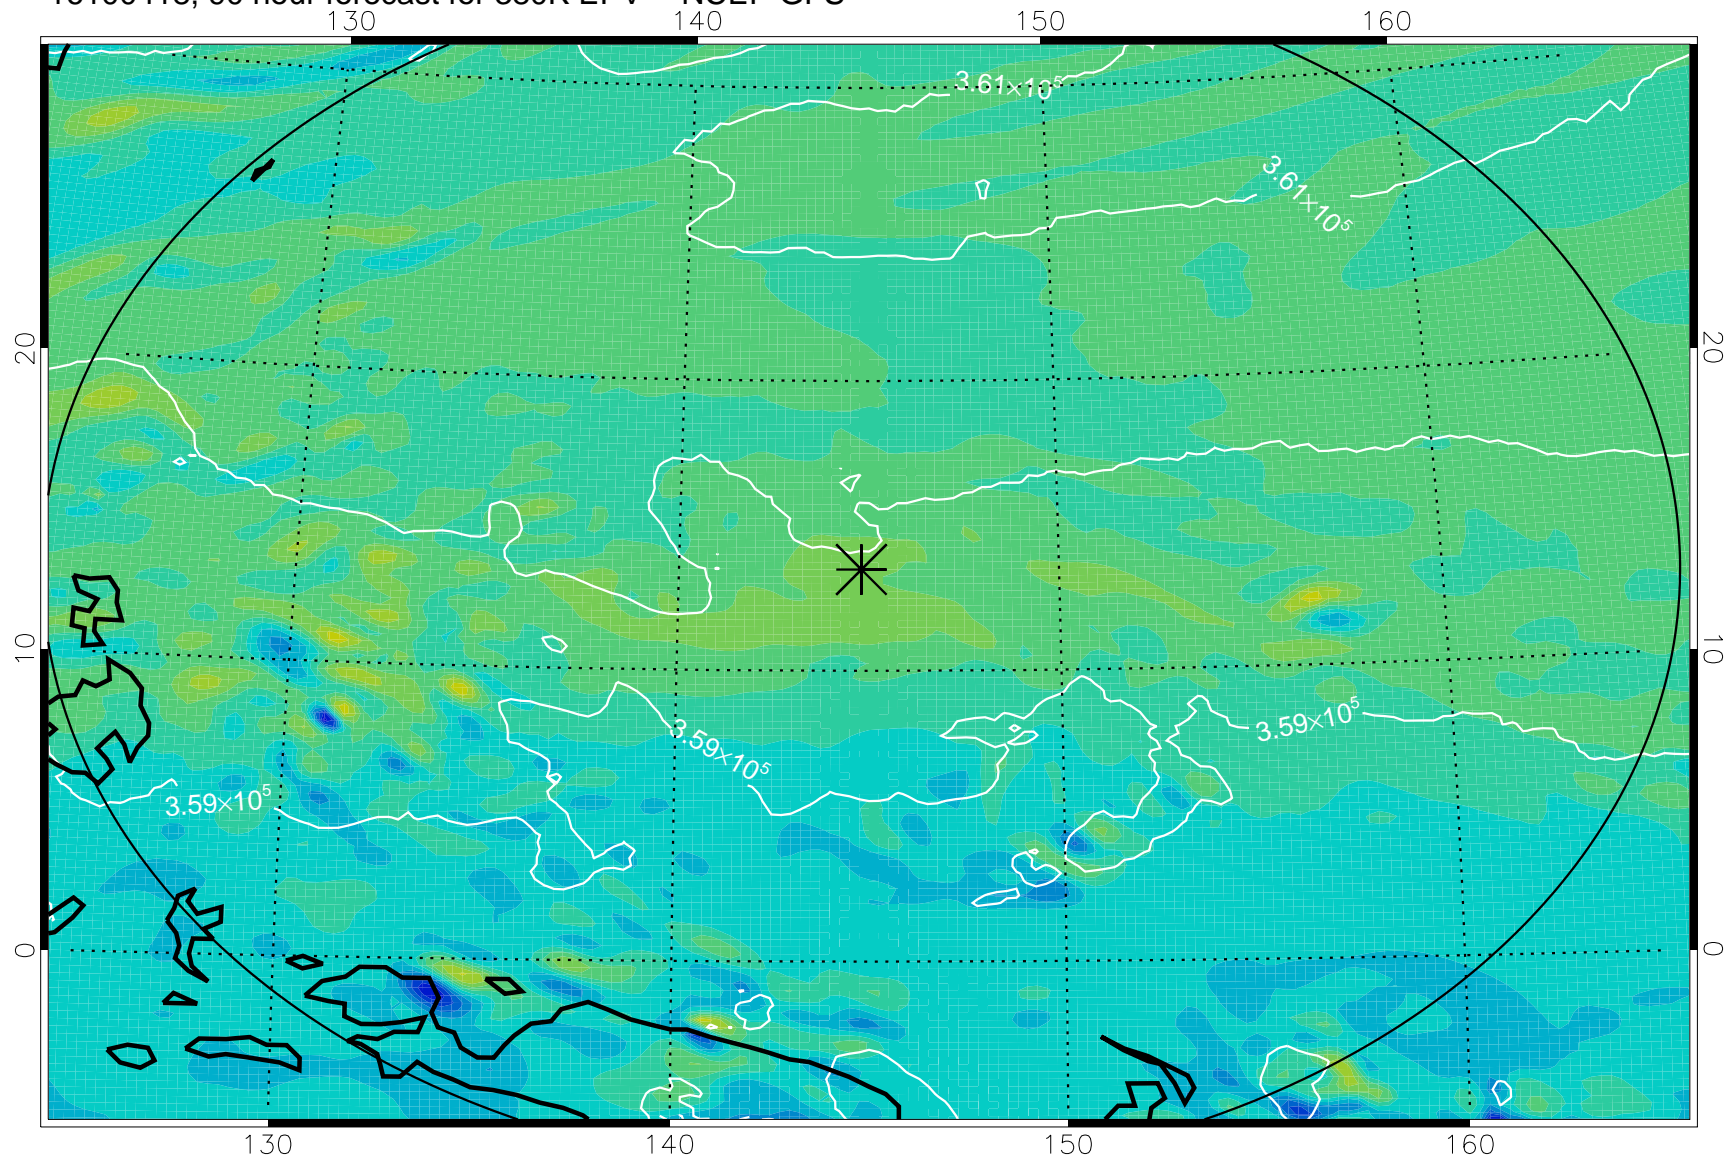

16100318, 66 hour forecast for 380K EPV -- NCEP GFS

380K Montgomery Streamfunction, white

Range ring of 2304 km

16100400, 72 hour forecast for 380K EPV -- NCEP GFS

380K Montgomery Streamfunction, white

Range ring of 2304 km

16100406, 78 hour forecast for 380K EPV -- NCEP GFS

380K Montgomery Streamfunction, white

Range ring of 2304 km

16100412, 84 hour forecast for 380K EPV -- NCEP GFS

380K Montgomery Streamfunction, white

Range ring of 2304 km

16100418, 90 hour forecast for 380K EPV -- NCEP GFS

380K Montgomery Streamfunction, white

Range ring of 2304 km

16100500, 96 hour forecast for 380K EPV -- NCEP GFS

380K Montgomery Streamfunction, white

Range ring of 2304 km

16100506, 102 hour forecast for 380K EPV -- NCEP GFS

380K Montgomery Streamfunction, white

Range ring of 2304 km

16100512, 108 hour forecast for 380K EPV -- NCEP GFS

380K Montgomery Streamfunction, white

Range ring of 2304 km