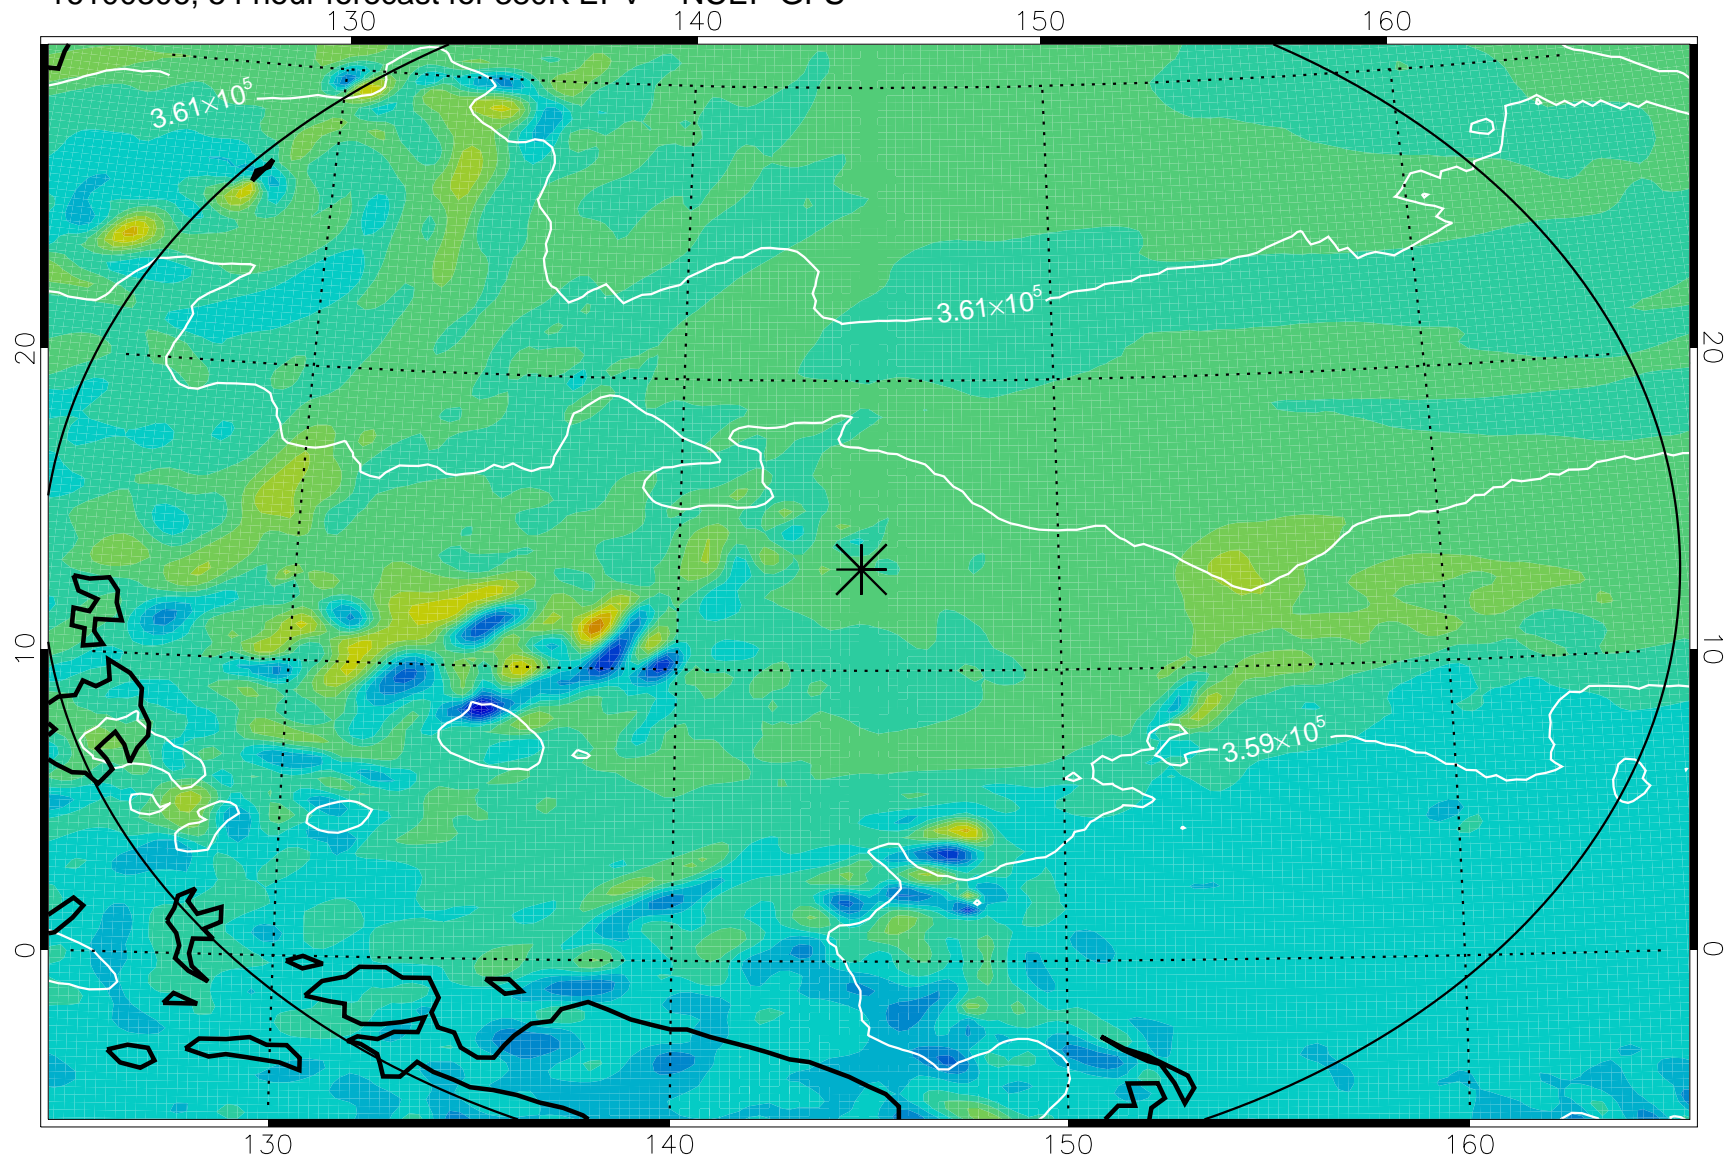

16100218, 42 hour forecast for 380K EPV -- NCEP GFS

380K Montgomery Streamfunction, white

Range ring of 2304 km

16100300, 48 hour forecast for 380K EPV -- NCEP GFS

380K Montgomery Streamfunction, white

Range ring of 2304 km

16100306, 54 hour forecast for 380K EPV -- NCEP GFS

380K Montgomery Streamfunction, white

Range ring of 2304 km

16100312, 60 hour forecast for 380K EPV -- NCEP GFS

380K Montgomery Streamfunction, white

Range ring of 2304 km

16100318, 66 hour forecast for 380K EPV -- NCEP GFS

380K Montgomery Streamfunction, white

Range ring of 2304 km

16100400, 72 hour forecast for 380K EPV -- NCEP GFS

380K Montgomery Streamfunction, white

Range ring of 2304 km

16100418, 90 hour forecast for 380K EPV -- NCEP GFS

380K Montgomery Streamfunction, white

Range ring of 2304 km

16100500, 96 hour forecast for 380K EPV -- NCEP GFS

380K Montgomery Streamfunction, white

Range ring of 2304 km