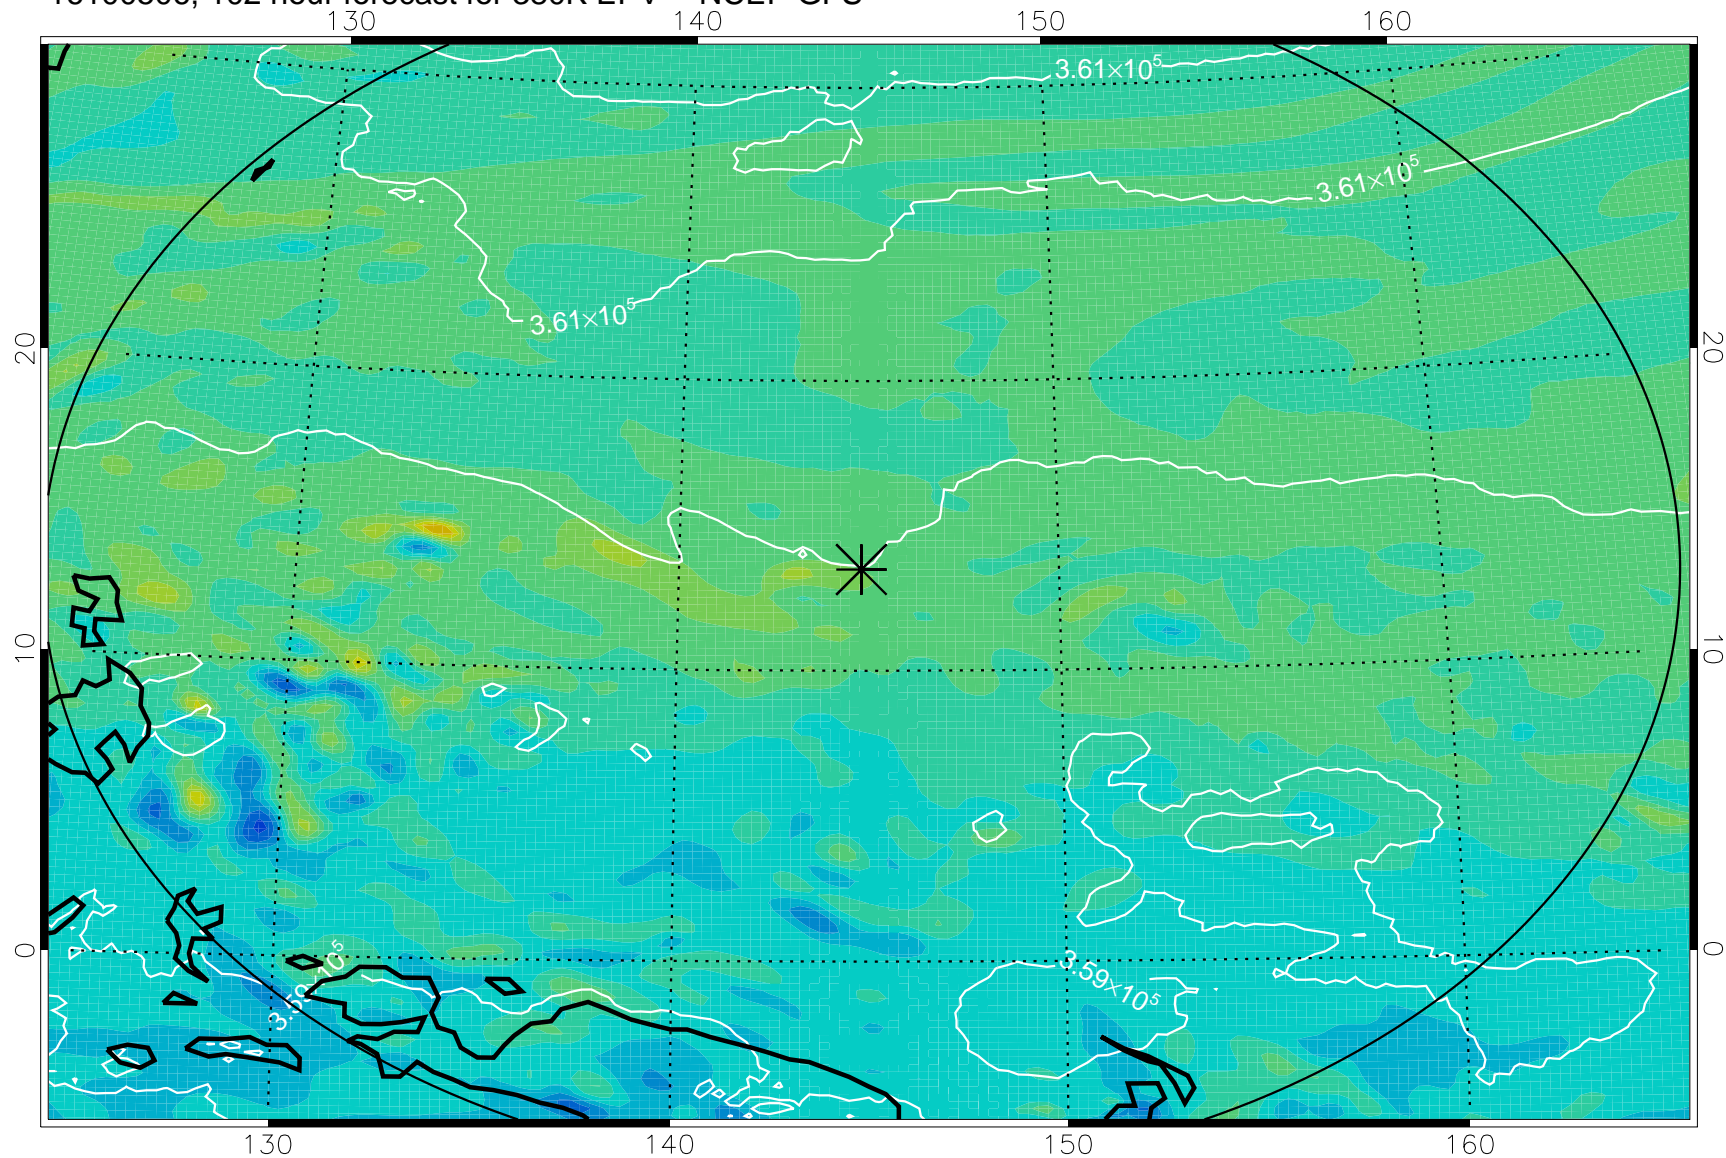

16100406, 78 hour forecast for 380K EPV -- NCEP GFS

380K Montgomery Streamfunction, white

Range ring of 2304 km

16100412, 84 hour forecast for 380K EPV -- NCEP GFS

380K Montgomery Streamfunction, white

Range ring of 2304 km

16100418, 90 hour forecast for 380K EPV -- NCEP GFS

380K Montgomery Streamfunction, white

Range ring of 2304 km

16100500, 96 hour forecast for 380K EPV -- NCEP GFS

380K Montgomery Streamfunction, white

Range ring of 2304 km

16100506, 102 hour forecast for 380K EPV -- NCEP GFS

380K Montgomery Streamfunction, white

Range ring of 2304 km

16100512, 108 hour forecast for 380K EPV -- NCEP GFS

380K Montgomery Streamfunction, white

Range ring of 2304 km

16100518, 114 hour forecast for 380K EPV -- NCEP GFS

380K Montgomery Streamfunction, white

Range ring of 2304 km

16100600, 120 hour forecast for 380K EPV -- NCEP GFS

380K Montgomery Streamfunction, white

Range ring of 2304 km