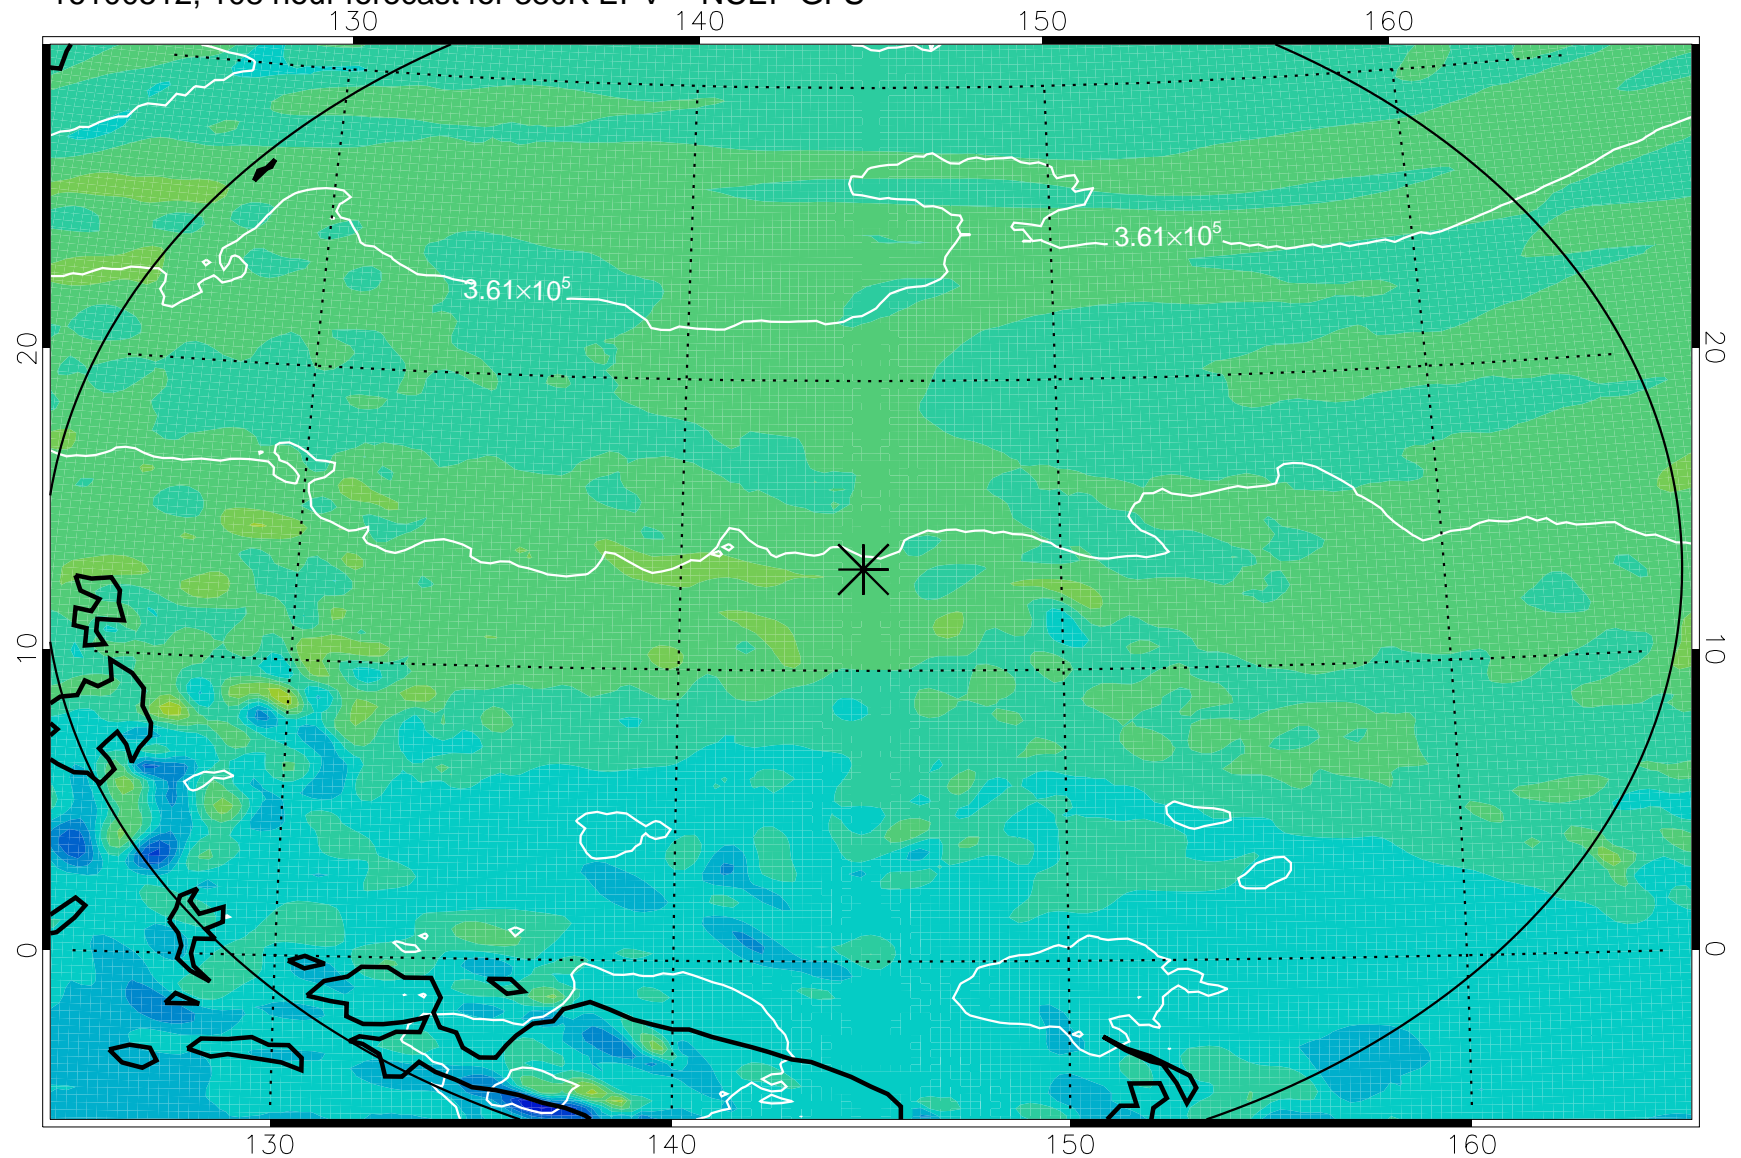

16100406, 78 hour forecast for 380K EPV -- NCEP GFS

380K Montgomery Streamfunction, white

Range ring of 2304 km

16100412, 84 hour forecast for 380K EPV -- NCEP GFS

380K Montgomery Streamfunction, white

Range ring of 2304 km

16100418, 90 hour forecast for 380K EPV -- NCEP GFS

380K Montgomery Streamfunction, white

Range ring of 2304 km

16100500, 96 hour forecast for 380K EPV -- NCEP GFS

380K Montgomery Streamfunction, white

Range ring of 2304 km

16100506, 102 hour forecast for 380K EPV -- NCEP GFS

380K Montgomery Streamfunction, white

Range ring of 2304 km

16100512, 108 hour forecast for 380K EPV -- NCEP GFS

380K Montgomery Streamfunction, white

Range ring of 2304 km

16100518, 114 hour forecast for 380K EPV -- NCEP GFS

380K Montgomery Streamfunction, white

Range ring of 2304 km

16100600, 120 hour forecast for 380K EPV -- NCEP GFS

380K Montgomery Streamfunction, white

Range ring of 2304 km