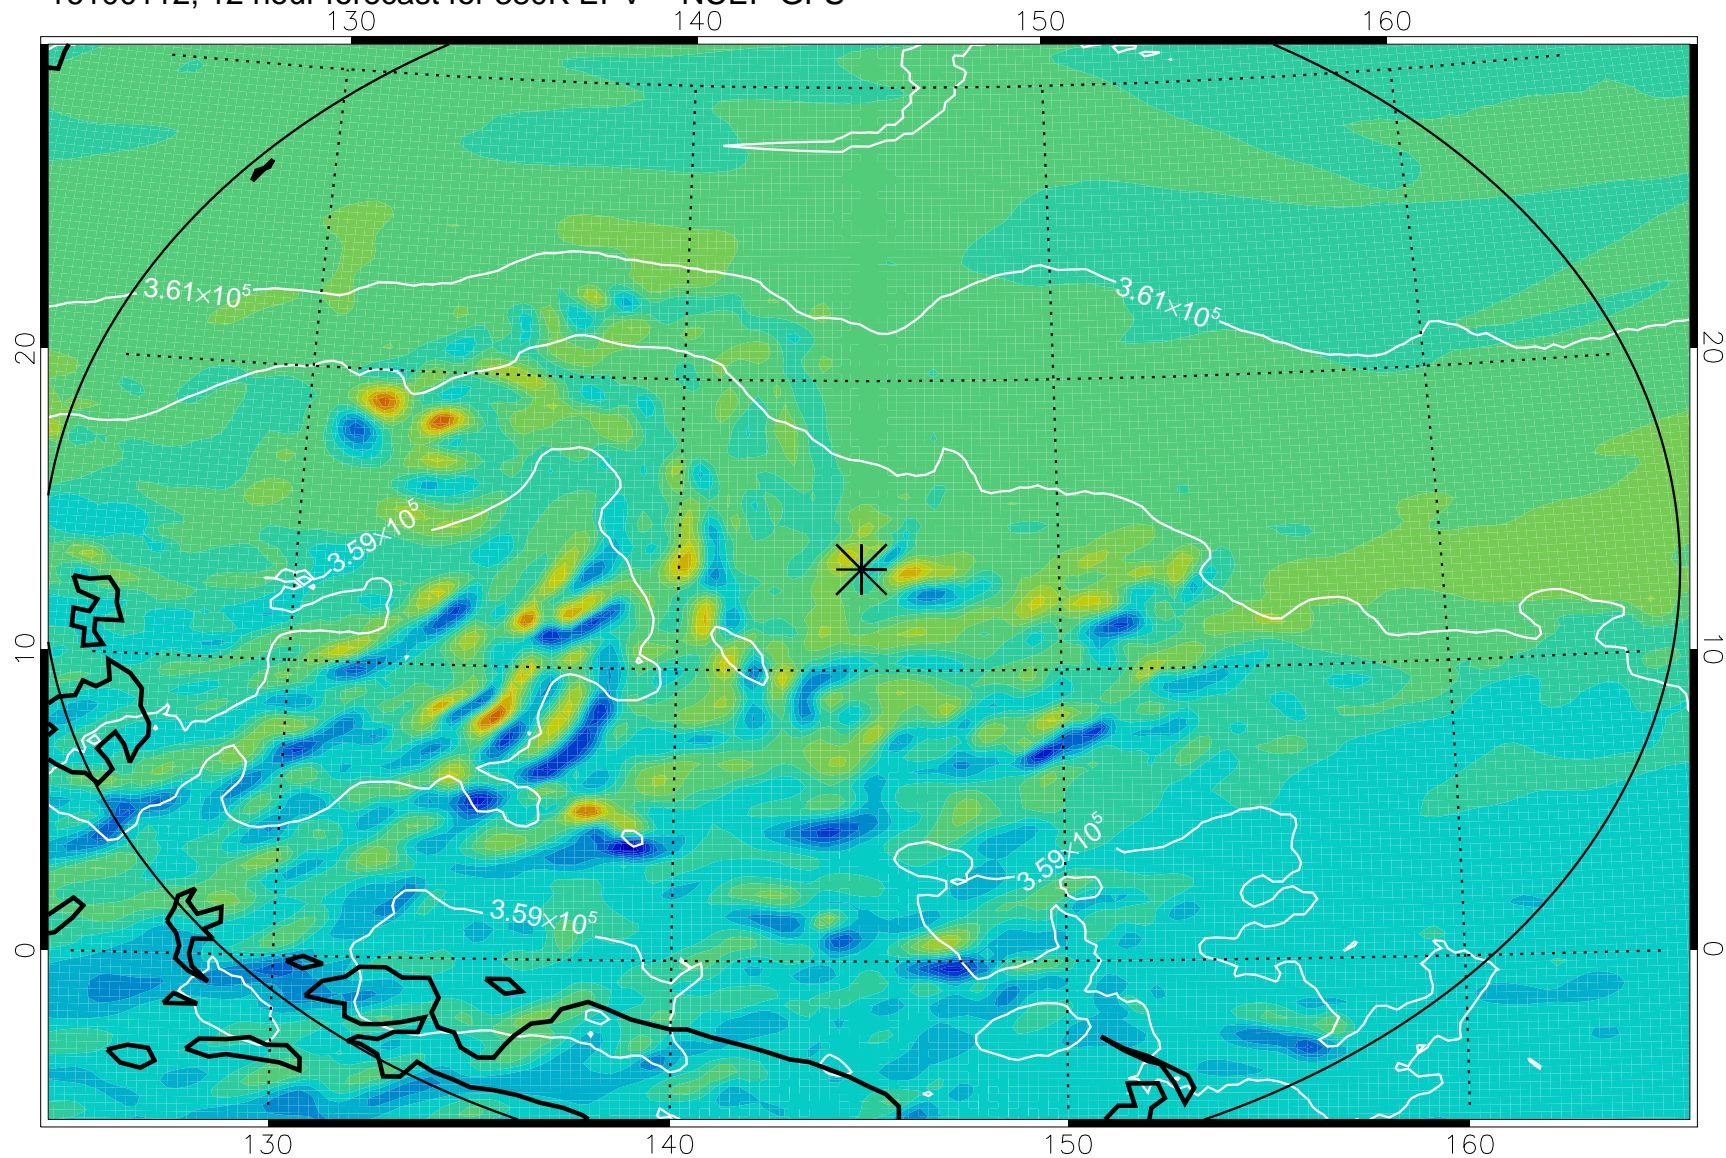

16100106, 6 hour forecast for 380K EPV -- NCEP GFS

380K Montgomery Streamfunction, white

Range ring of 2304 km

16100112, 12 hour forecast for 380K EPV -- NCEP GFS

380K Montgomery Streamfunction, white

Range ring of 2304 km

16100118, 18 hour forecast for 380K EPV -- NCEP GFS

380K Montgomery Streamfunction, white

Range ring of 2304 km

16100200, 24 hour forecast for 380K EPV -- NCEP GFS

380K Montgomery Streamfunction, white

Range ring of 2304 km

16100206, 30 hour forecast for 380K EPV -- NCEP GFS

380K Montgomery Streamfunction, white

Range ring of 2304 km

16100212, 36 hour forecast for 380K EPV -- NCEP GFS

380K Montgomery Streamfunction, white

Range ring of 2304 km

16100418, 90 hour forecast for 380K EPV -- NCEP GFS

380K Montgomery Streamfunction, white

Range ring of 2304 km

16100500, 96 hour forecast for 380K EPV -- NCEP GFS

380K Montgomery Streamfunction, white

Range ring of 2304 km