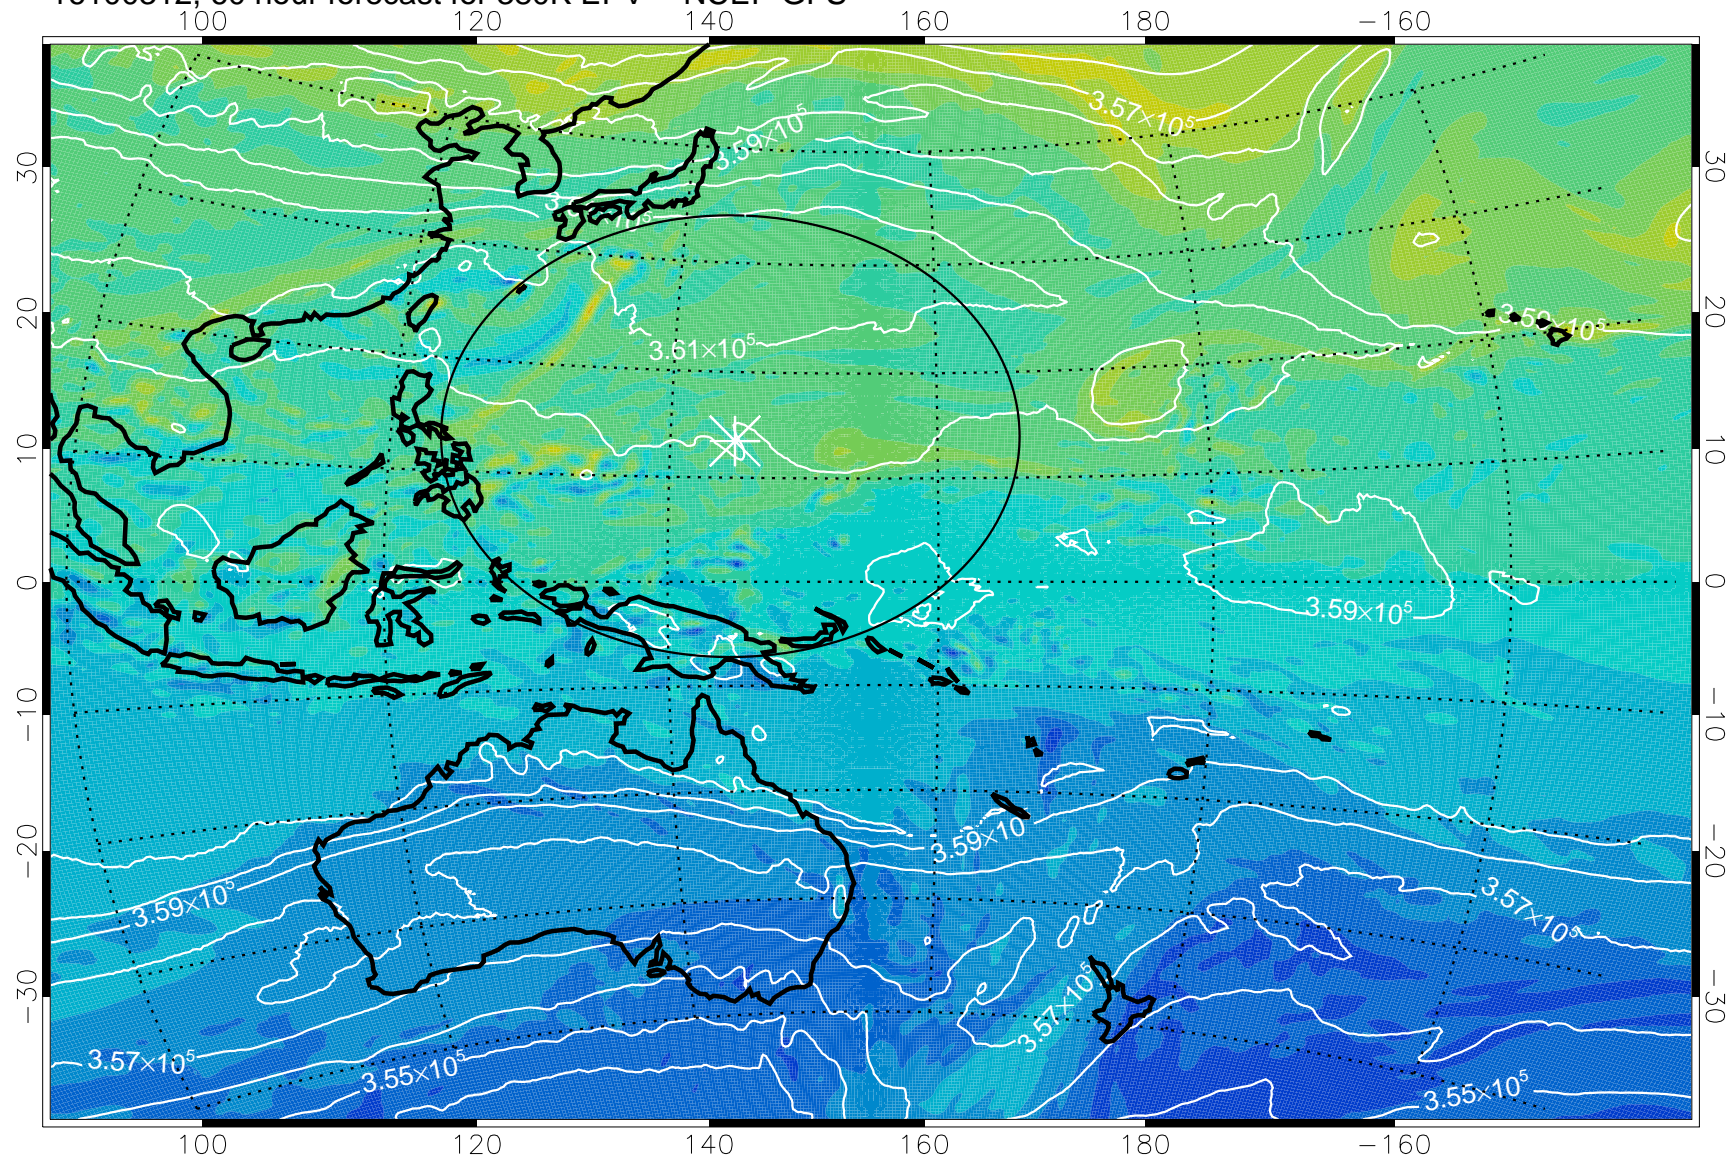

16100300, 48 hour forecast for 380K EPV -- NCEP GFS

380K Montgomery Streamfunction, white

Range ring of 2304 km

16100306, 54 hour forecast for 380K EPV -- NCEP GFS

380K Montgomery Streamfunction, white

Range ring of 2304 km

16100312, 60 hour forecast for 380K EPV -- NCEP GFS

380K Montgomery Streamfunction, white

Range ring of 2304 km

16100318, 66 hour forecast for 380K EPV -- NCEP GFS

380K Montgomery Streamfunction, white

Range ring of 2304 km

16100400, 72 hour forecast for 380K EPV -- NCEP GFS

380K Montgomery Streamfunction, white

Range ring of 2304 km

16100406, 78 hour forecast for 380K EPV -- NCEP GFS

380K Montgomery Streamfunction, white

Range ring of 2304 km

16100412, 84 hour forecast for 380K EPV -- NCEP GFS

380K Montgomery Streamfunction, white

Range ring of 2304 km

16100418, 90 hour forecast for 380K EPV -- NCEP GFS

380K Montgomery Streamfunction, white

Range ring of 2304 km