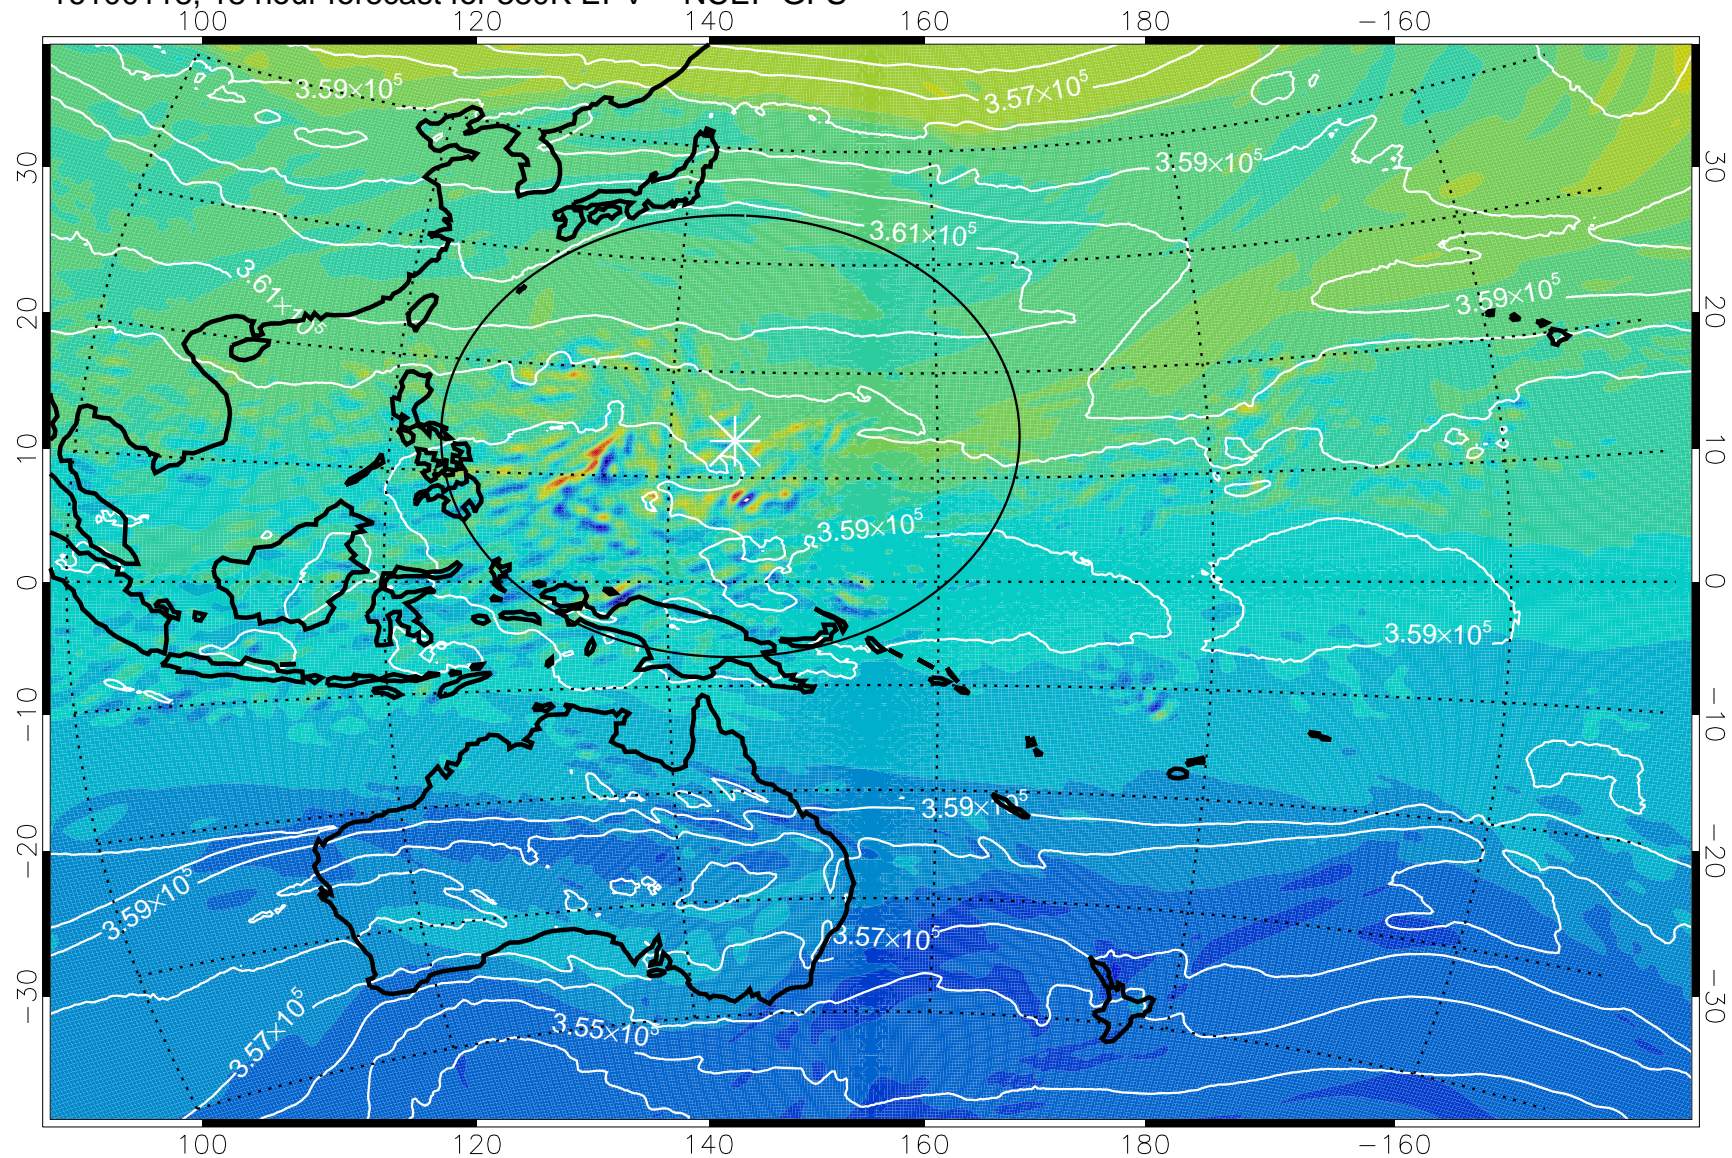

16100106, 6 hour forecast for 380K EPV -- NCEP GFS

380K Montgomery Streamfunction, white

Range ring of 2304 km

16100112, 12 hour forecast for 380K EPV -- NCEP GFS

380K Montgomery Streamfunction, white

Range ring of 2304 km

16100118, 18 hour forecast for 380K EPV -- NCEP GFS

380K Montgomery Streamfunction, white

Range ring of 2304 km

16100200, 24 hour forecast for 380K EPV -- NCEP GFS

380K Montgomery Streamfunction, white

Range ring of 2304 km

16100206, 30 hour forecast for 380K EPV -- NCEP GFS

380K Montgomery Streamfunction, white

Range ring of 2304 km

16100212, 36 hour forecast for 380K EPV -- NCEP GFS

380K Montgomery Streamfunction, white

Range ring of 2304 km

16100300, 48 hour forecast for 380K EPV -- NCEP GFS

380K Montgomery Streamfunction, white

Range ring of 2304 km

16100306, 54 hour forecast for 380K EPV -- NCEP GFS

380K Montgomery Streamfunction, white

Range ring of 2304 km