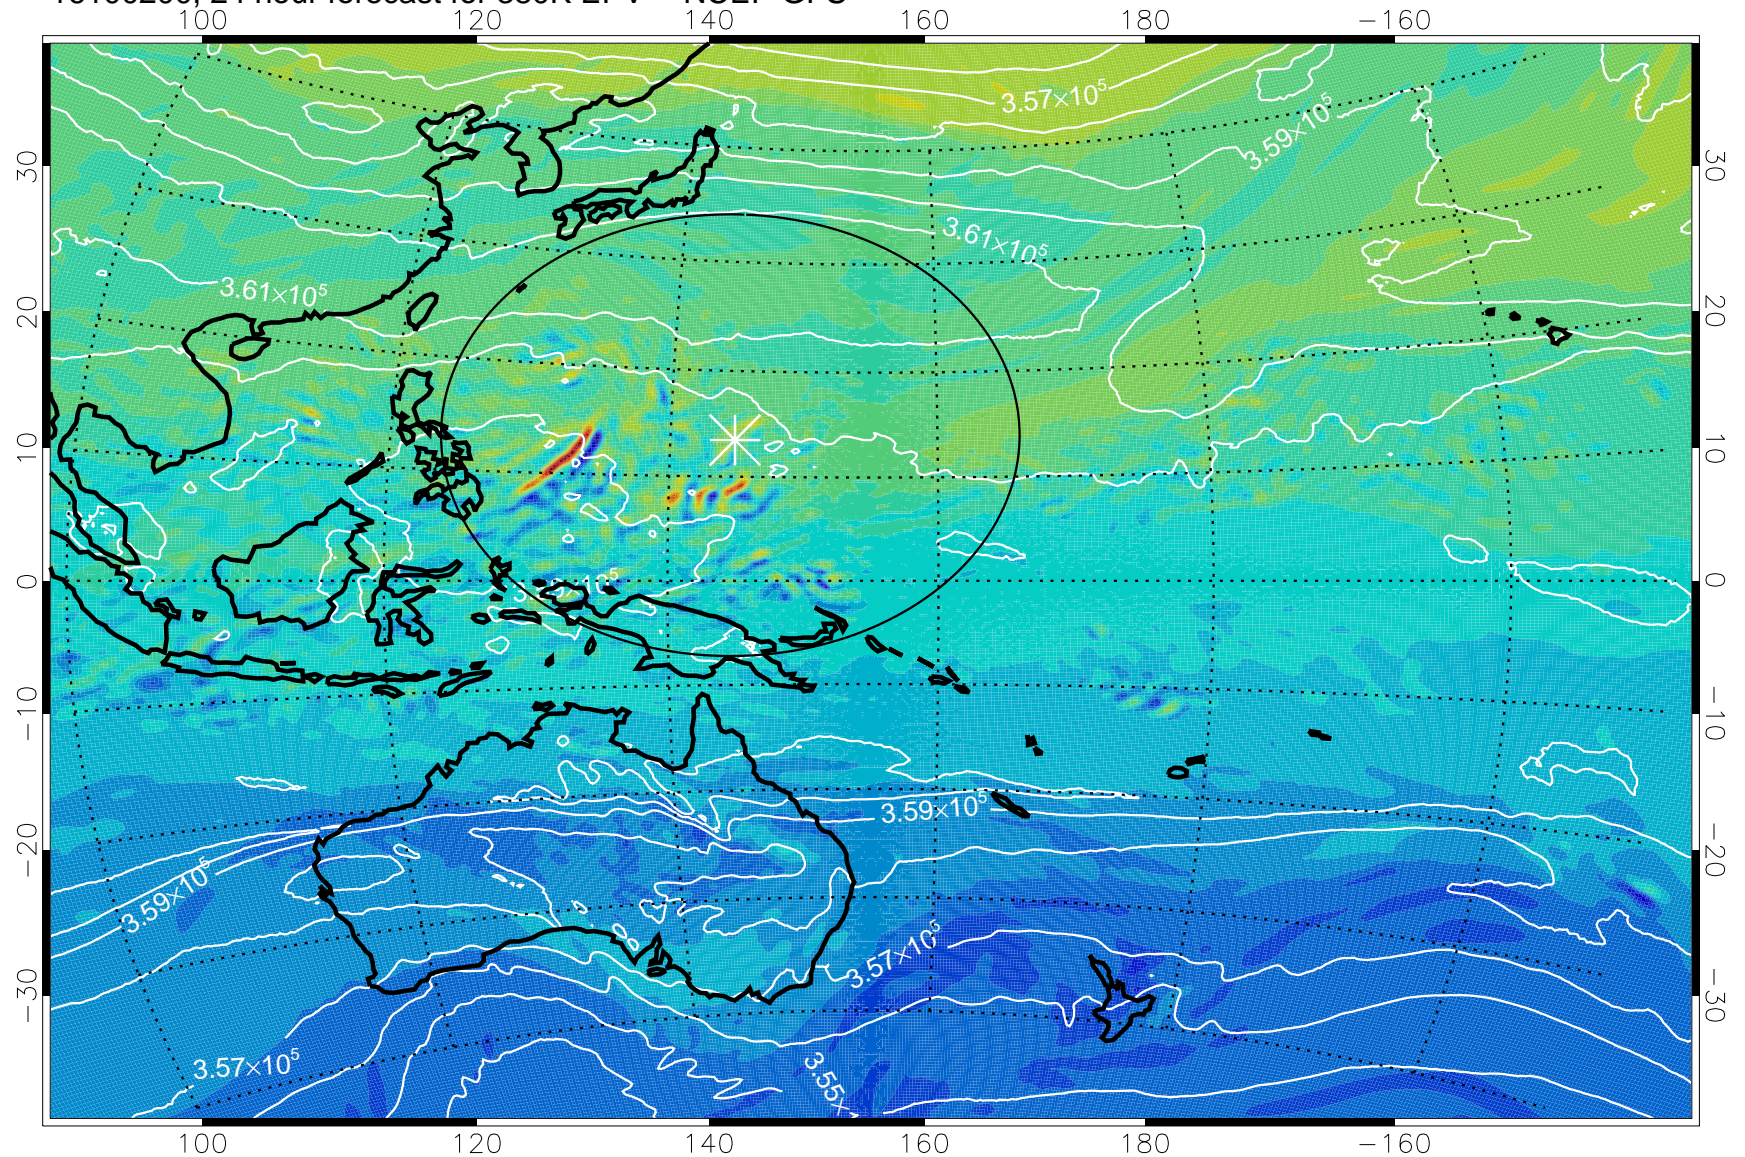

16100106, 6 hour forecast for 380K EPV -- NCEP GFS

380K Montgomery Streamfunction, white

Range ring of 2304 km

16100112, 12 hour forecast for 380K EPV -- NCEP GFS

380K Montgomery Streamfunction, white

Range ring of 2304 km

16100118, 18 hour forecast for 380K EPV -- NCEP GFS

380K Montgomery Streamfunction, white

Range ring of 2304 km

16100200, 24 hour forecast for 380K EPV -- NCEP GFS

380K Montgomery Streamfunction, white

Range ring of 2304 km

16100206, 30 hour forecast for 380K EPV -- NCEP GFS

380K Montgomery Streamfunction, white

Range ring of 2304 km

16100212, 36 hour forecast for 380K EPV -- NCEP GFS

380K Montgomery Streamfunction, white

Range ring of 2304 km

16100300, 48 hour forecast for 380K EPV -- NCEP GFS

380K Montgomery Streamfunction, white

Range ring of 2304 km

16100306, 54 hour forecast for 380K EPV -- NCEP GFS

380K Montgomery Streamfunction, white

Range ring of 2304 km