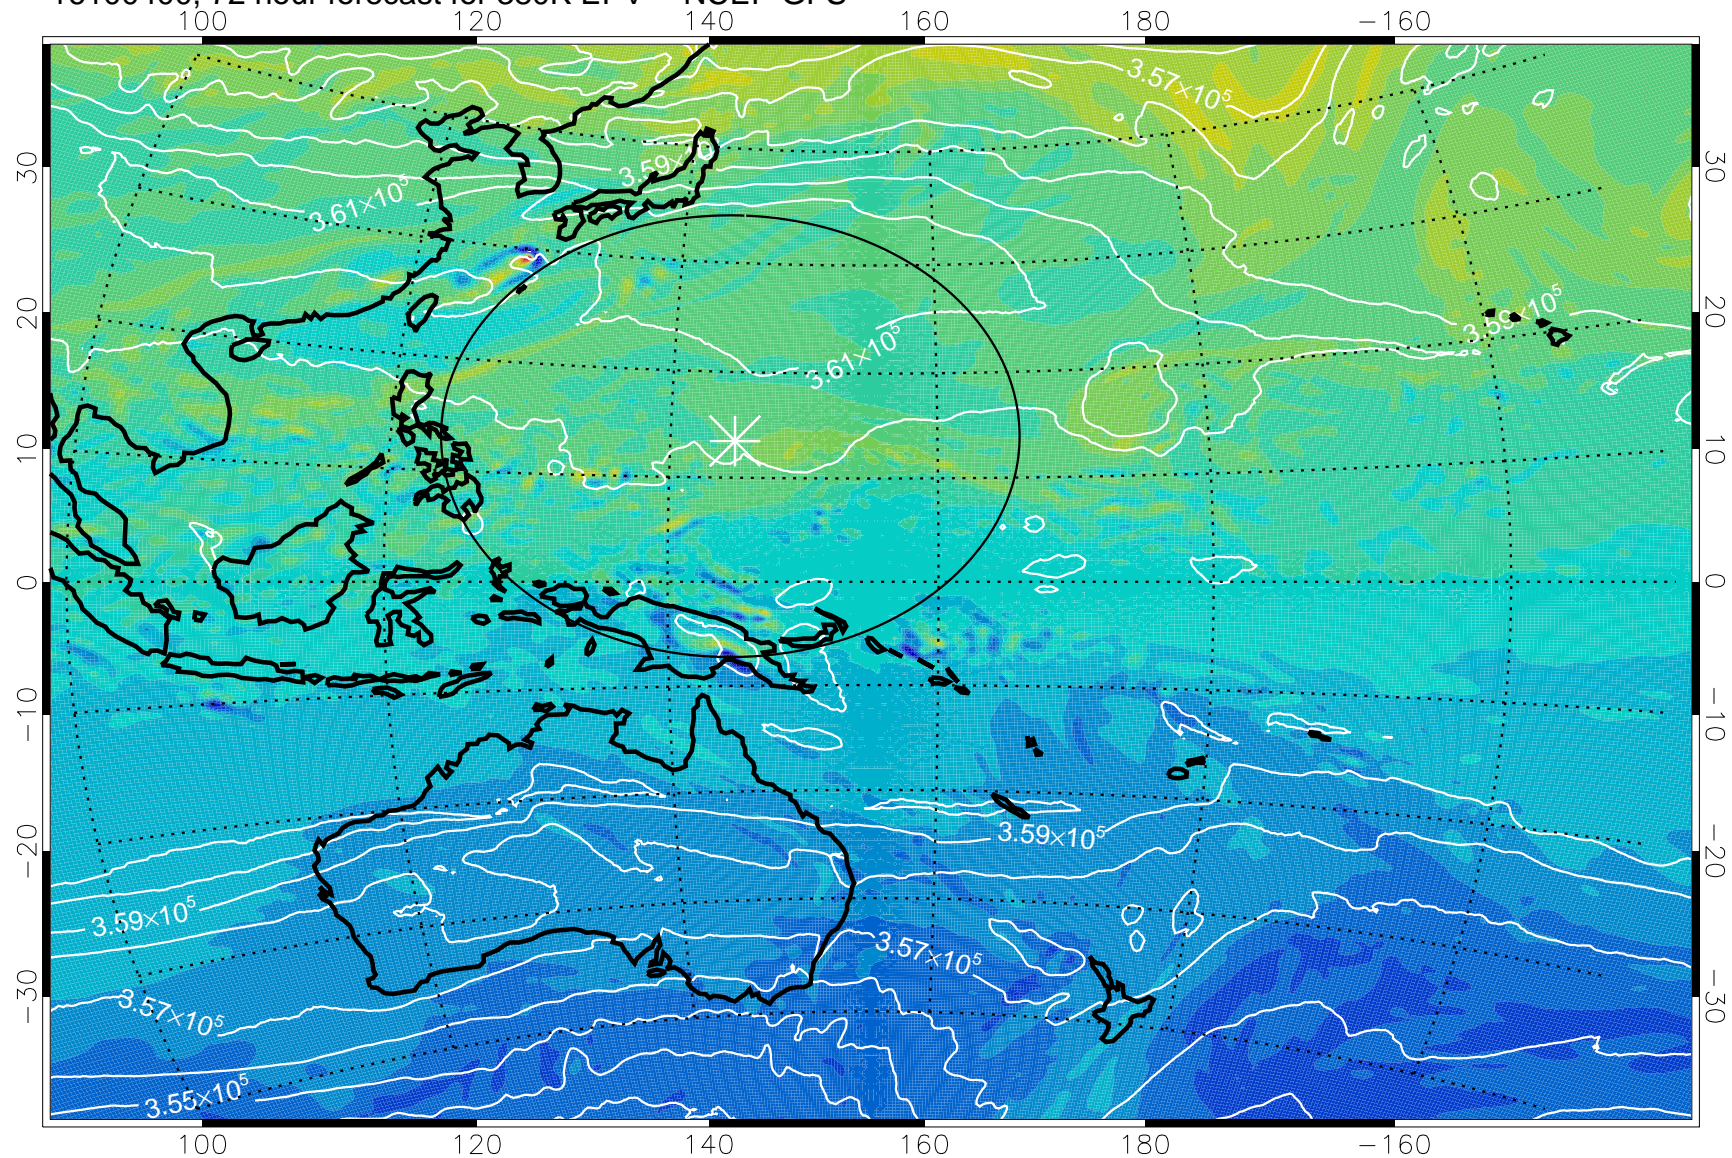

16100300, 48 hour forecast for 380K EPV -- NCEP GFS

380K Montgomery Streamfunction, white

Range ring of 2304 km

16100306, 54 hour forecast for 380K EPV -- NCEP GFS

380K Montgomery Streamfunction, white

Range ring of 2304 km

16100312, 60 hour forecast for 380K EPV -- NCEP GFS

380K Montgomery Streamfunction, white

Range ring of 2304 km

16100318, 66 hour forecast for 380K EPV -- NCEP GFS

380K Montgomery Streamfunction, white

Range ring of 2304 km

16100400, 72 hour forecast for 380K EPV -- NCEP GFS

380K Montgomery Streamfunction, white

Range ring of 2304 km

16100406, 78 hour forecast for 380K EPV -- NCEP GFS

380K Montgomery Streamfunction, white

Range ring of 2304 km

16100412, 84 hour forecast for 380K EPV -- NCEP GFS

380K Montgomery Streamfunction, white

Range ring of 2304 km

16100418, 90 hour forecast for 380K EPV -- NCEP GFS

380K Montgomery Streamfunction, white

Range ring of 2304 km