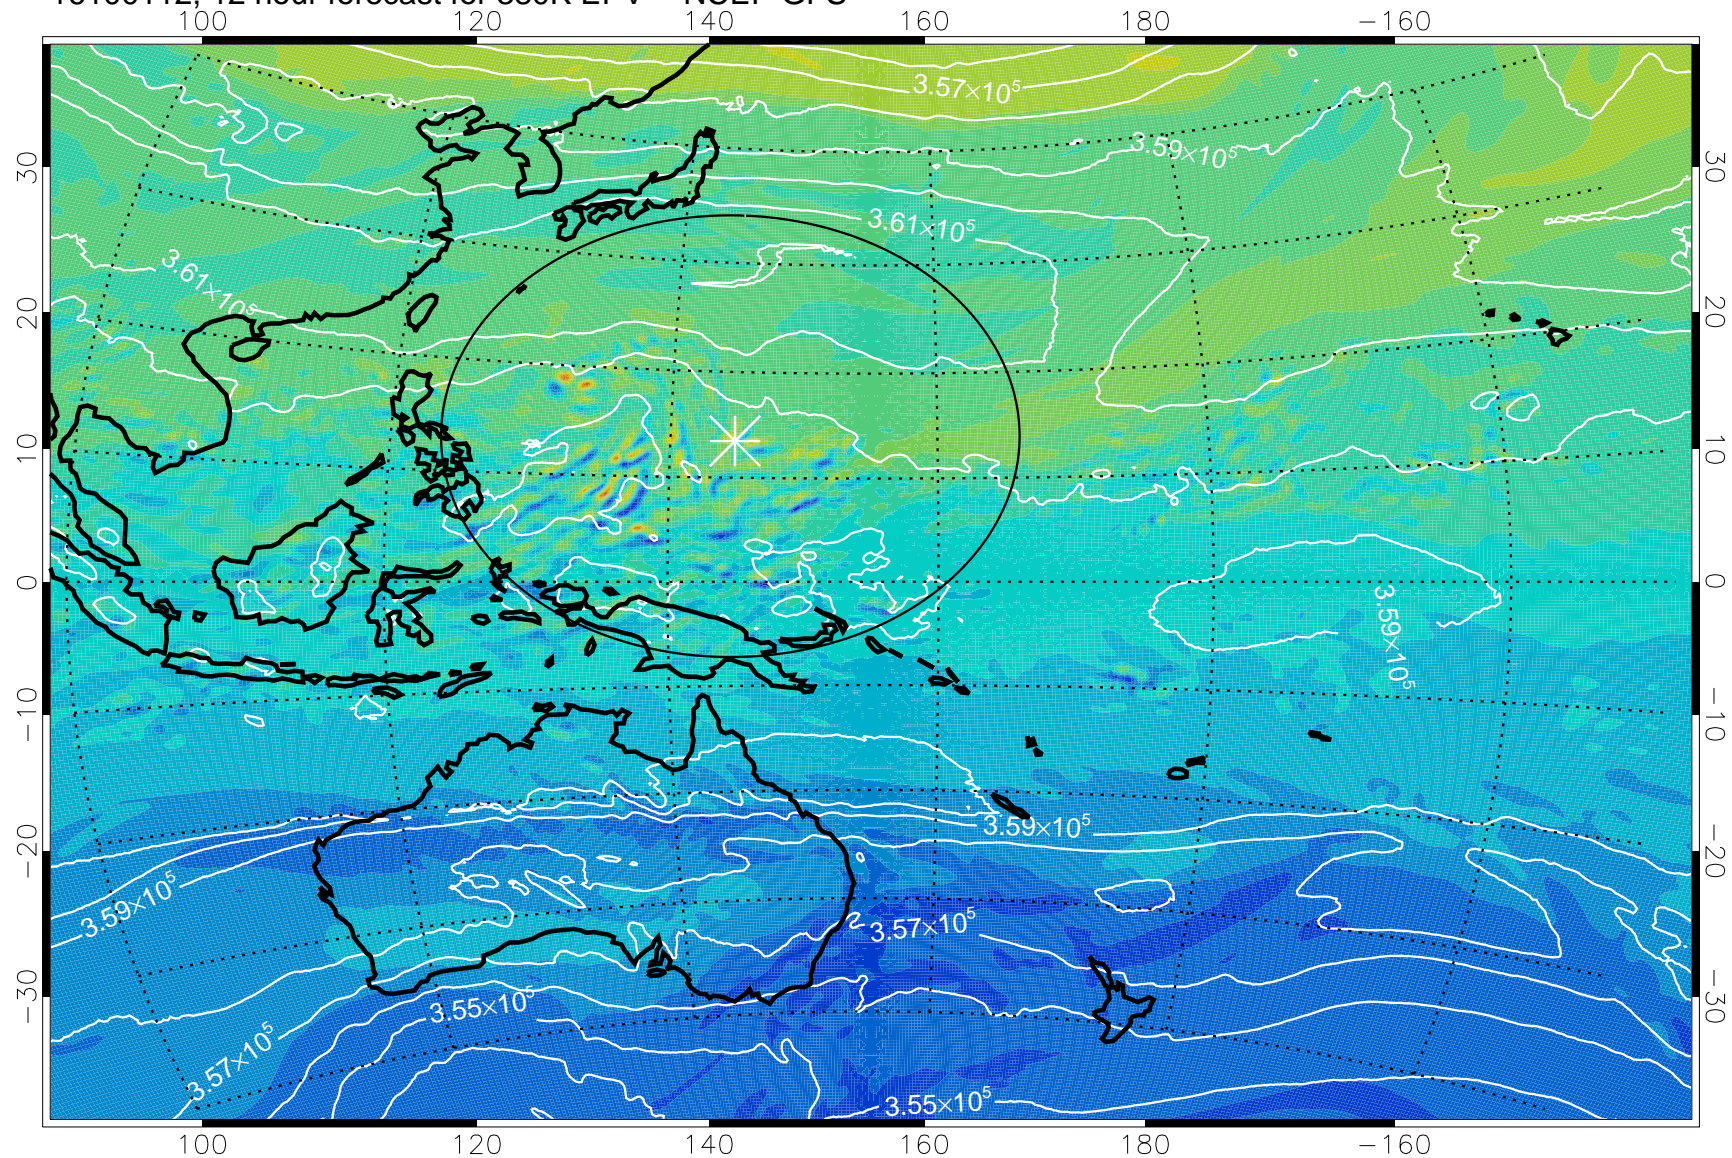

16100106, 6 hour forecast for 380K EPV -- NCEP GFS

380K Montgomery Streamfunction, white

Range ring of 2304 km

16100112, 12 hour forecast for 380K EPV -- NCEP GFS

380K Montgomery Streamfunction, white

Range ring of 2304 km

16100118, 18 hour forecast for 380K EPV -- NCEP GFS

380K Montgomery Streamfunction, white

Range ring of 2304 km

16100200, 24 hour forecast for 380K EPV -- NCEP GFS

380K Montgomery Streamfunction, white

Range ring of 2304 km

16100206, 30 hour forecast for 380K EPV -- NCEP GFS

380K Montgomery Streamfunction, white

Range ring of 2304 km

16100212, 36 hour forecast for 380K EPV -- NCEP GFS

380K Montgomery Streamfunction, white

Range ring of 2304 km