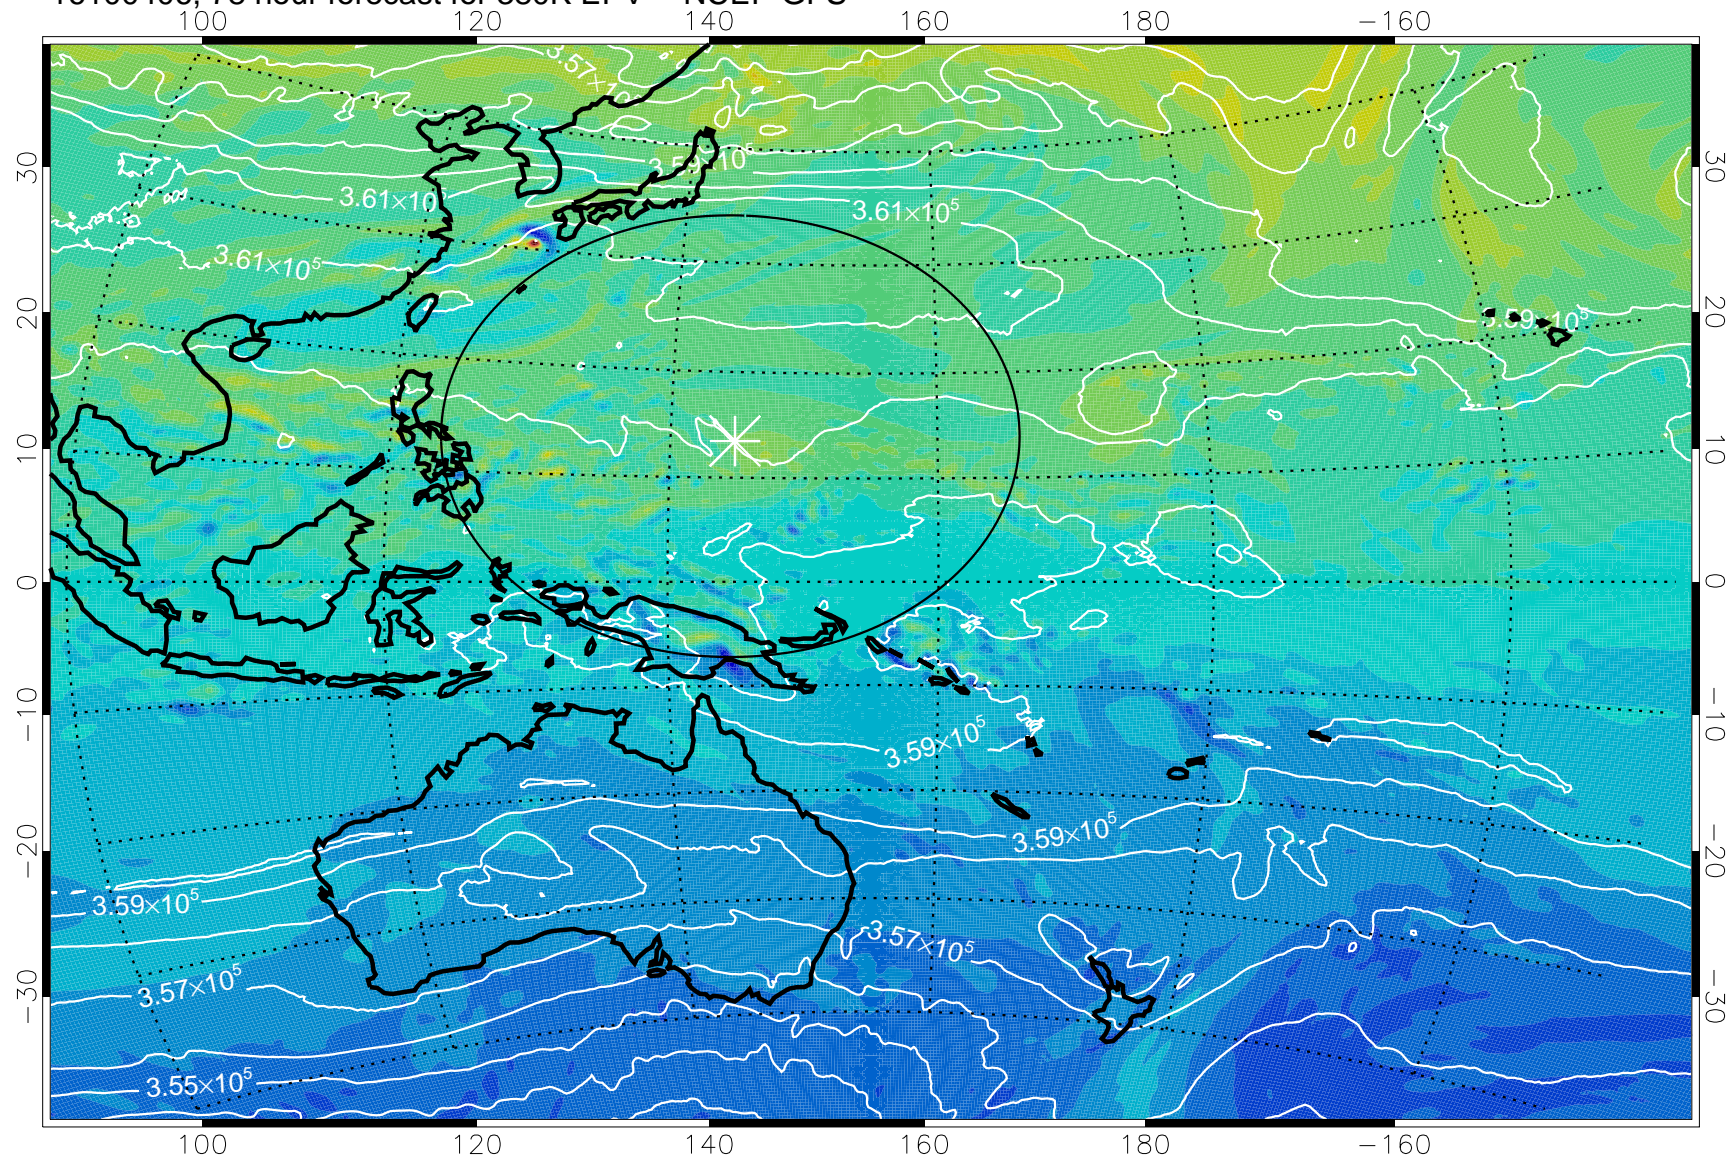

16100312, 60 hour forecast for 380K EPV -- NCEP GFS

380K Montgomery Streamfunction, white

Range ring of 2304 km

16100318, 66 hour forecast for 380K EPV -- NCEP GFS

380K Montgomery Streamfunction, white

Range ring of 2304 km

16100400, 72 hour forecast for 380K EPV -- NCEP GFS

380K Montgomery Streamfunction, white

Range ring of 2304 km

16100406, 78 hour forecast for 380K EPV -- NCEP GFS

380K Montgomery Streamfunction, white

Range ring of 2304 km

16100412, 84 hour forecast for 380K EPV -- NCEP GFS

380K Montgomery Streamfunction, white

Range ring of 2304 km

16100418, 90 hour forecast for 380K EPV -- NCEP GFS

380K Montgomery Streamfunction, white

Range ring of 2304 km

16100500, 96 hour forecast for 380K EPV -- NCEP GFS

380K Montgomery Streamfunction, white

Range ring of 2304 km

16100506, 102 hour forecast for 380K EPV -- NCEP GFS

380K Montgomery Streamfunction, white

Range ring of 2304 km