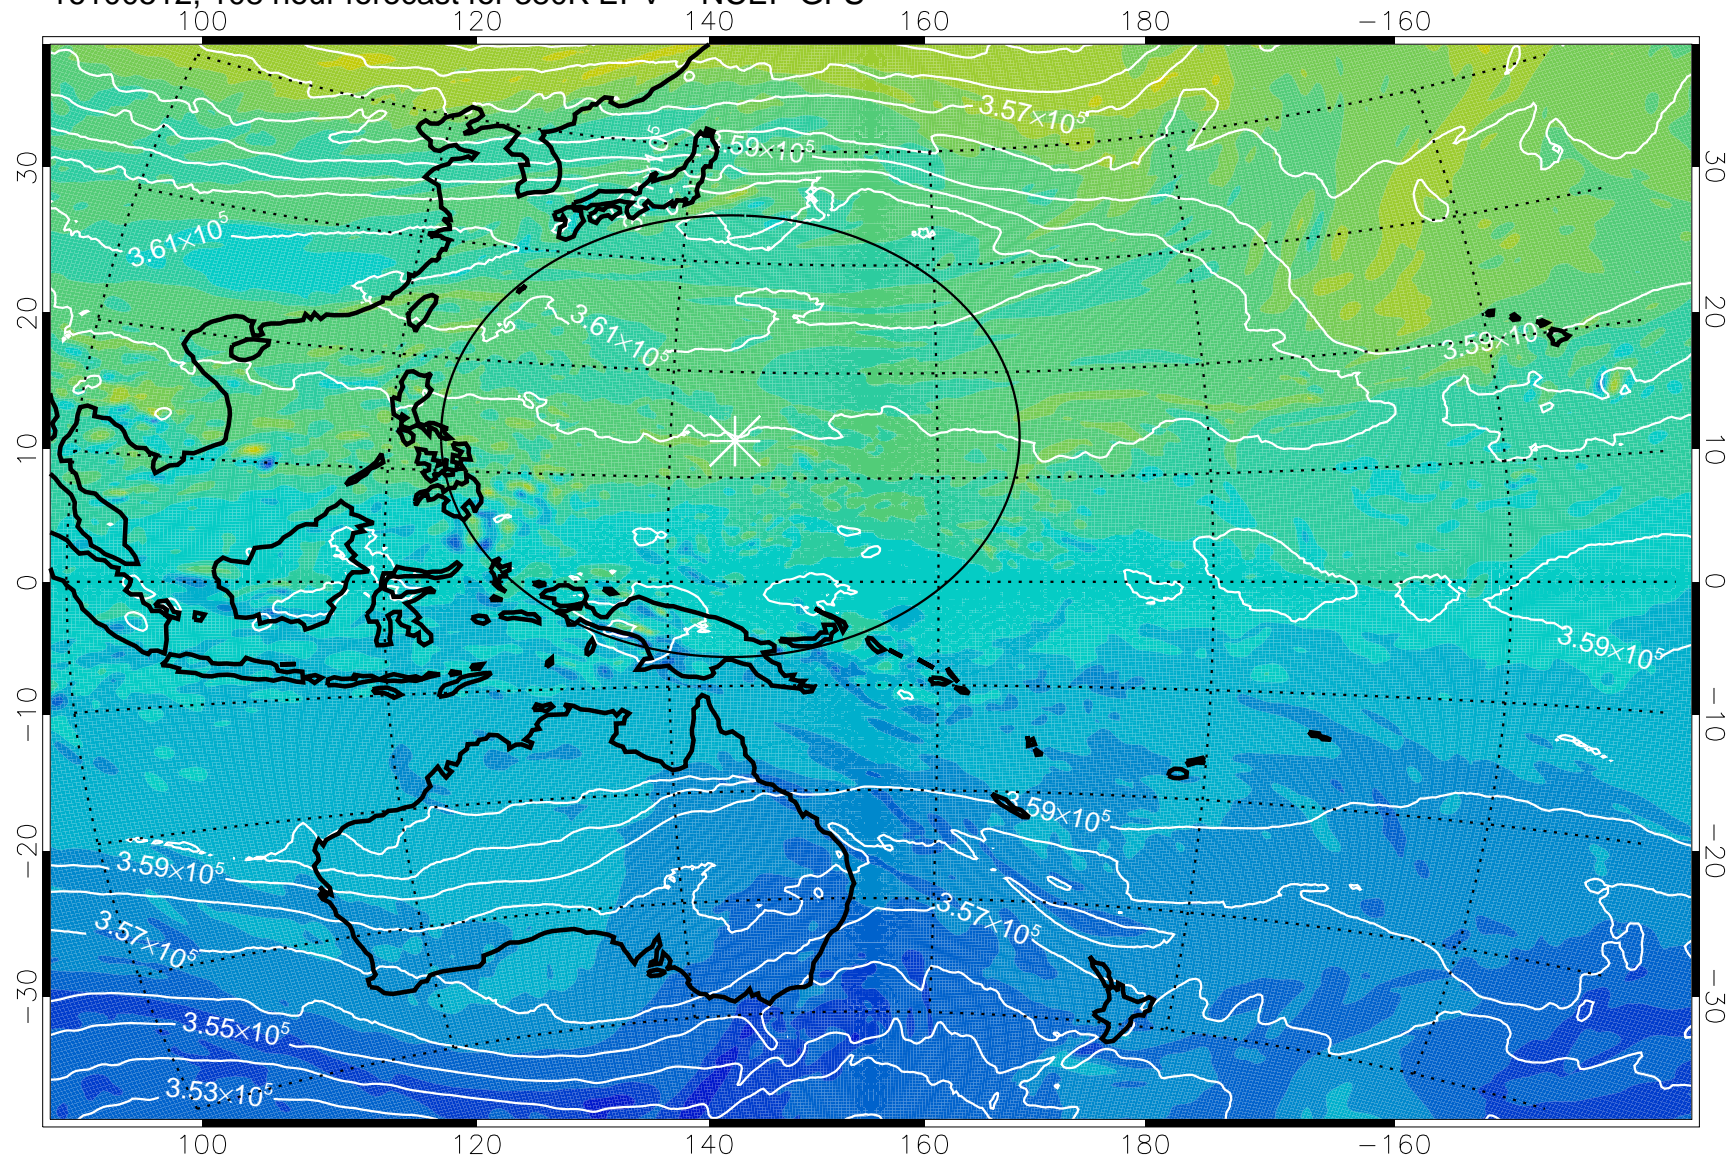

16100412, 84 hour forecast for 380K EPV -- NCEP GFS

380K Montgomery Streamfunction, white

Range ring of 2304 km

16100418, 90 hour forecast for 380K EPV -- NCEP GFS

380K Montgomery Streamfunction, white

Range ring of 2304 km

16100500, 96 hour forecast for 380K EPV -- NCEP GFS

380K Montgomery Streamfunction, white

Range ring of 2304 km

16100506, 102 hour forecast for 380K EPV -- NCEP GFS

380K Montgomery Streamfunction, white

Range ring of 2304 km

16100512, 108 hour forecast for 380K EPV -- NCEP GFS

380K Montgomery Streamfunction, white

Range ring of 2304 km

16100518, 114 hour forecast for 380K EPV -- NCEP GFS

380K Montgomery Streamfunction, white

Range ring of 2304 km

16100600, 120 hour forecast for 380K EPV -- NCEP GFS

380K Montgomery Streamfunction, white

Range ring of 2304 km