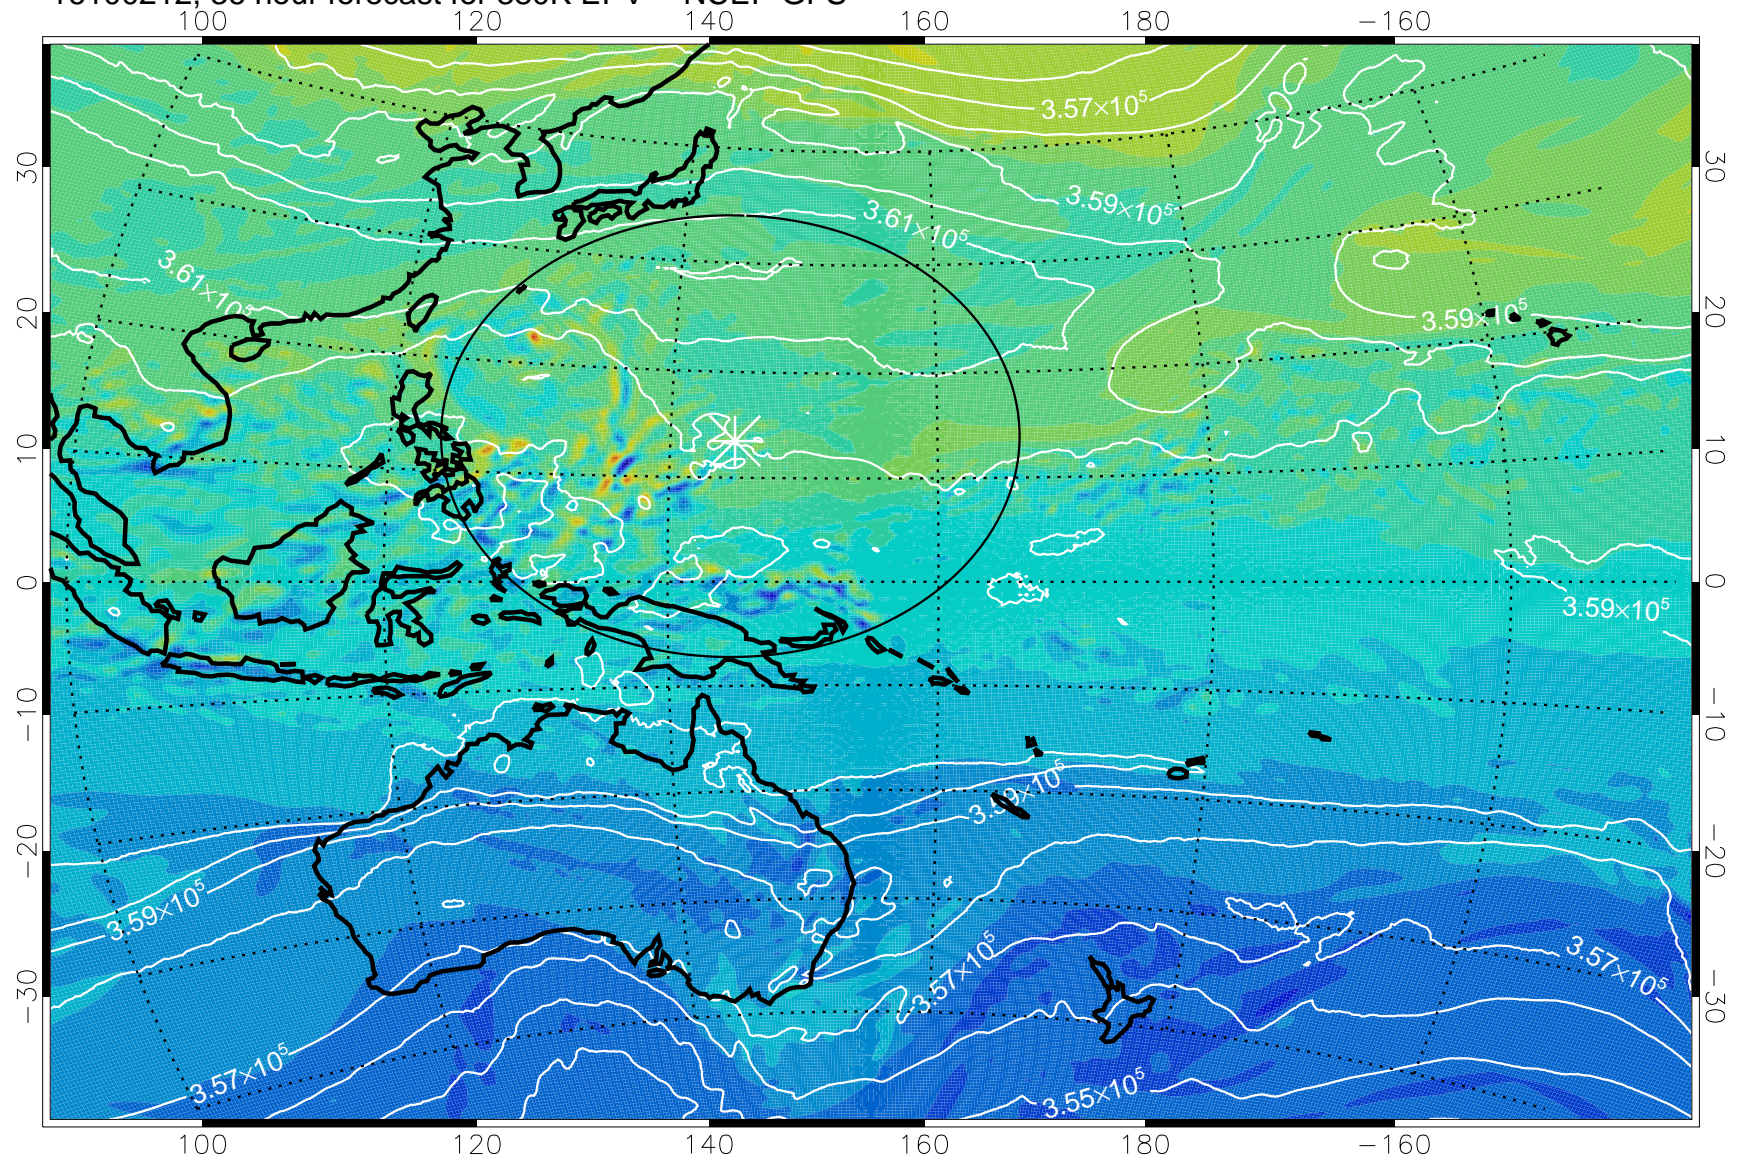

16100118, 18 hour forecast for 380K EPV -- NCEP GFS

380K Montgomery Streamfunction, white

Range ring of 2304 km

16100200, 24 hour forecast for 380K EPV -- NCEP GFS

380K Montgomery Streamfunction, white

Range ring of 2304 km

16100206, 30 hour forecast for 380K EPV -- NCEP GFS

380K Montgomery Streamfunction, white

Range ring of 2304 km

16100212, 36 hour forecast for 380K EPV -- NCEP GFS

380K Montgomery Streamfunction, white

Range ring of 2304 km

16100218, 42 hour forecast for 380K EPV -- NCEP GFS

$-2 \times 10^{-5}$     $-1 \times 10^{-5}$    0    $1 \times 10^{-5}$     $2 \times 10^{-5}$   
PVU

380K Montgomery Streamfunction, white

Range ring of 2304 km

16100300, 48 hour forecast for 380K EPV -- NCEP GFS

380K Montgomery Streamfunction, white

Range ring of 2304 km

16100306, 54 hour forecast for 380K EPV -- NCEP GFS

380K Montgomery Streamfunction, white

Range ring of 2304 km