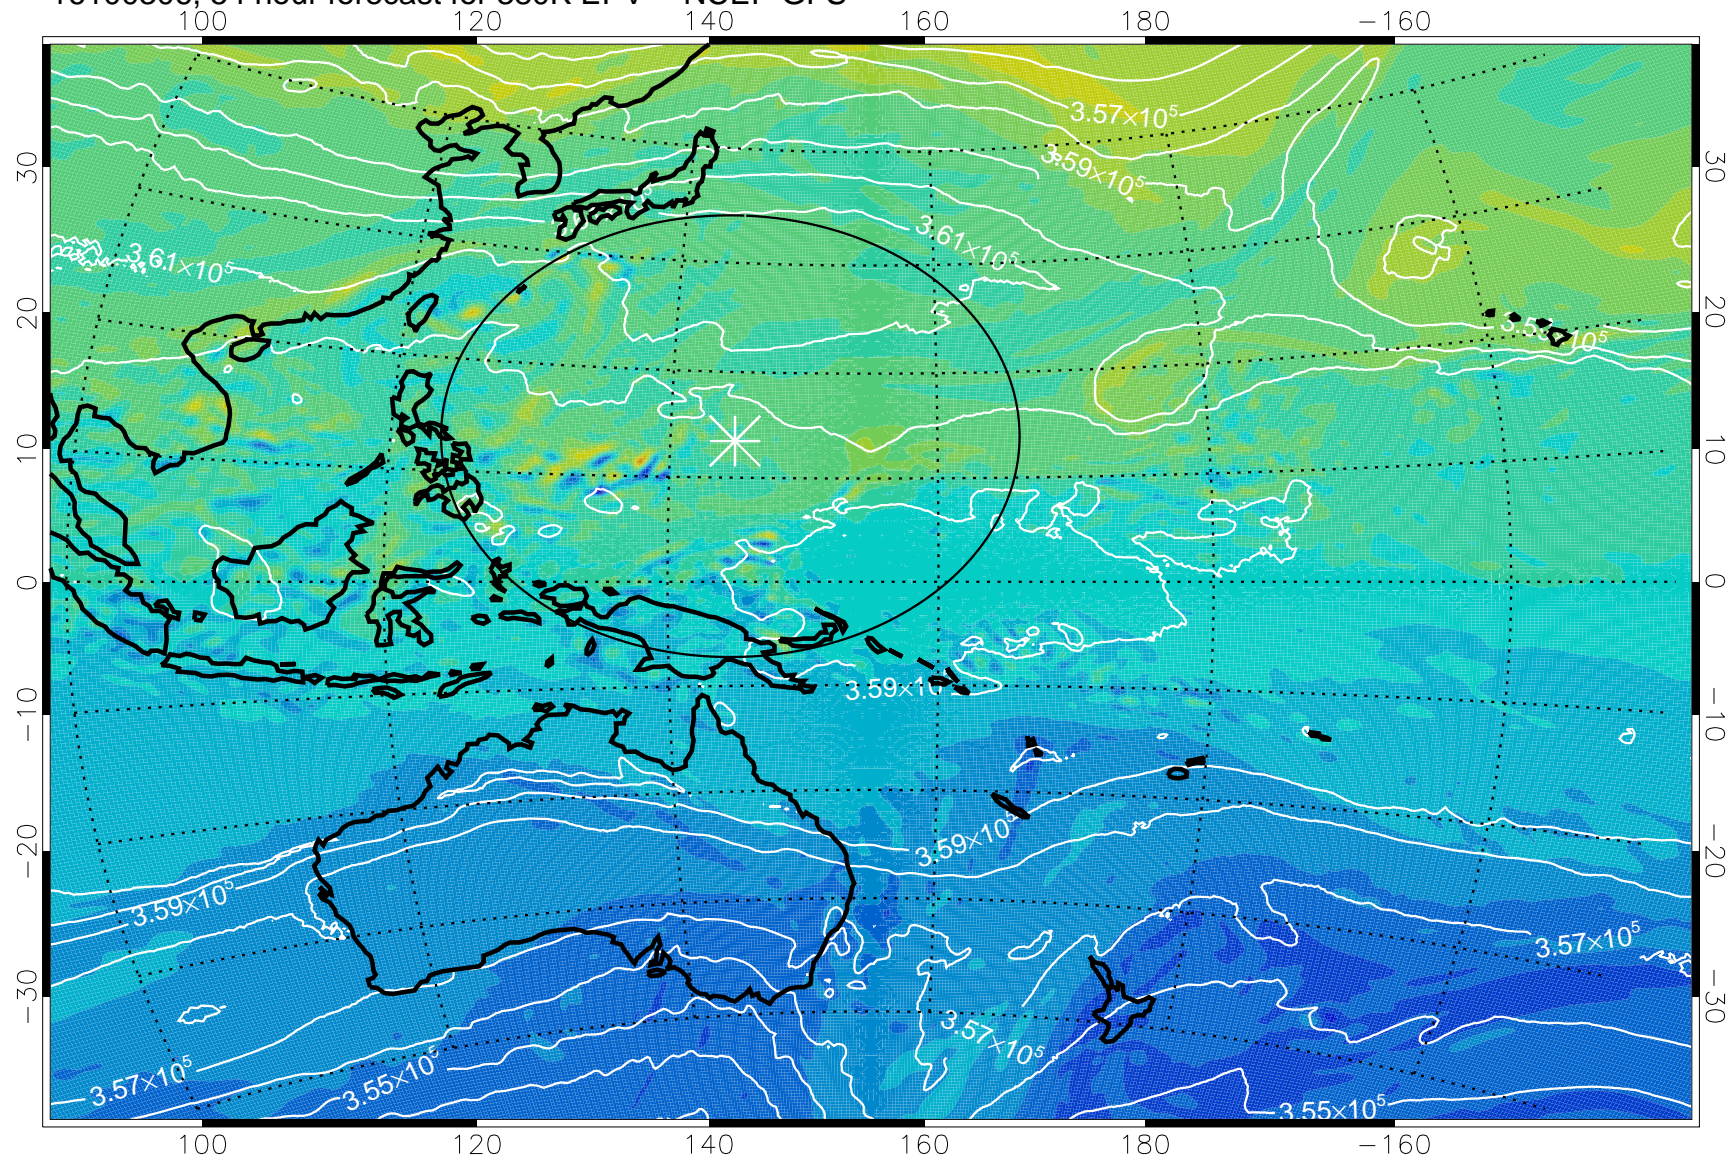

16100300, 48 hour forecast for 380K EPV -- NCEP GFS

380K Montgomery Streamfunction, white

Range ring of 2304 km

16100306, 54 hour forecast for 380K EPV -- NCEP GFS

380K Montgomery Streamfunction, white

Range ring of 2304 km

16100312, 60 hour forecast for 380K EPV -- NCEP GFS

380K Montgomery Streamfunction, white

Range ring of 2304 km

16100318, 66 hour forecast for 380K EPV -- NCEP GFS

380K Montgomery Streamfunction, white

Range ring of 2304 km

16100400, 72 hour forecast for 380K EPV -- NCEP GFS

380K Montgomery Streamfunction, white

Range ring of 2304 km

16100406, 78 hour forecast for 380K EPV -- NCEP GFS

380K Montgomery Streamfunction, white

Range ring of 2304 km

16100412, 84 hour forecast for 380K EPV -- NCEP GFS

380K Montgomery Streamfunction, white

Range ring of 2304 km

16100418, 90 hour forecast for 380K EPV -- NCEP GFS

380K Montgomery Streamfunction, white

Range ring of 2304 km