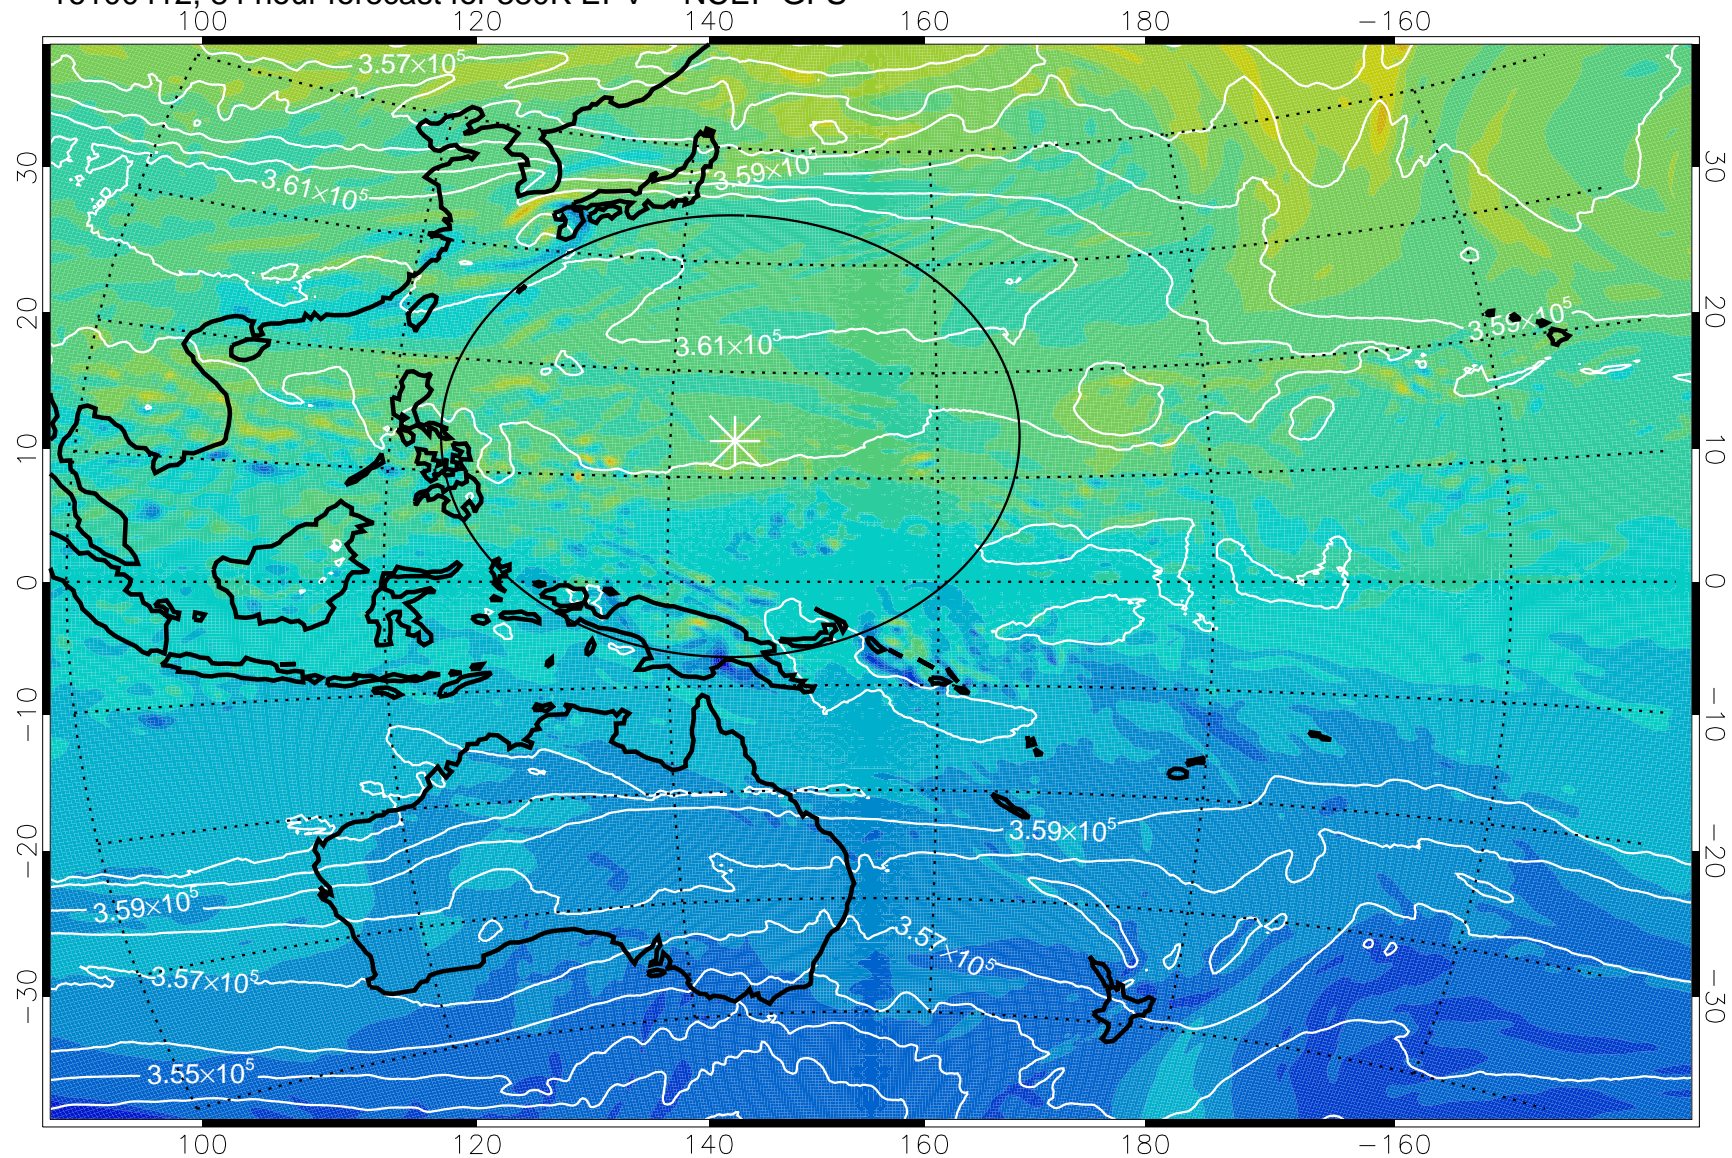

16100312, 60 hour forecast for 380K EPV -- NCEP GFS

380K Montgomery Streamfunction, white

Range ring of 2304 km

16100318, 66 hour forecast for 380K EPV -- NCEP GFS

380K Montgomery Streamfunction, white

Range ring of 2304 km

16100400, 72 hour forecast for 380K EPV -- NCEP GFS

380K Montgomery Streamfunction, white

Range ring of 2304 km

16100406, 78 hour forecast for 380K EPV -- NCEP GFS

380K Montgomery Streamfunction, white

Range ring of 2304 km

16100412, 84 hour forecast for 380K EPV -- NCEP GFS

380K Montgomery Streamfunction, white

Range ring of 2304 km

16100418, 90 hour forecast for 380K EPV -- NCEP GFS

380K Montgomery Streamfunction, white

Range ring of 2304 km

16100500, 96 hour forecast for 380K EPV -- NCEP GFS

380K Montgomery Streamfunction, white

Range ring of 2304 km

16100506, 102 hour forecast for 380K EPV -- NCEP GFS

380K Montgomery Streamfunction, white

Range ring of 2304 km