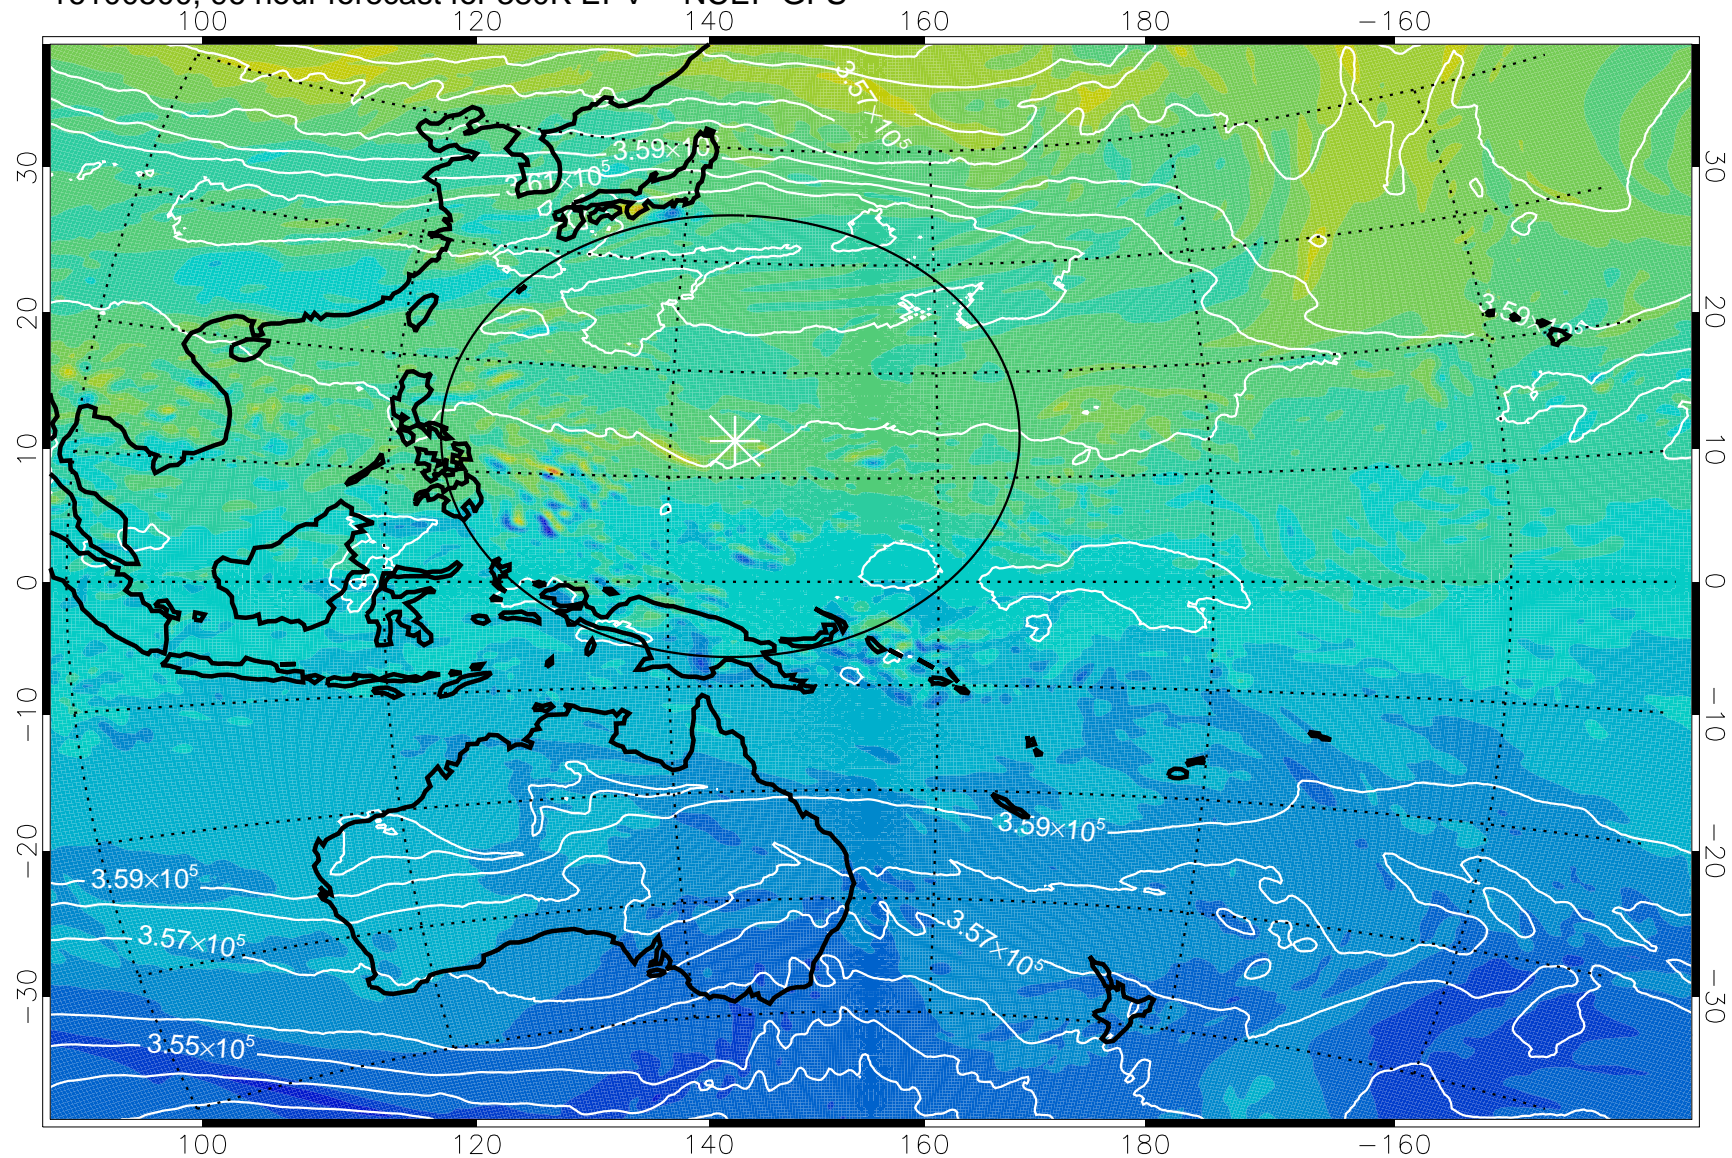

16100400, 72 hour forecast for 380K EPV -- NCEP GFS

380K Montgomery Streamfunction, white

Range ring of 2304 km

16100406, 78 hour forecast for 380K EPV -- NCEP GFS

380K Montgomery Streamfunction, white

Range ring of 2304 km

16100412, 84 hour forecast for 380K EPV -- NCEP GFS

380K Montgomery Streamfunction, white

Range ring of 2304 km

16100418, 90 hour forecast for 380K EPV -- NCEP GFS

380K Montgomery Streamfunction, white

Range ring of 2304 km

16100500, 96 hour forecast for 380K EPV -- NCEP GFS

380K Montgomery Streamfunction, white

Range ring of 2304 km

16100506, 102 hour forecast for 380K EPV -- NCEP GFS

380K Montgomery Streamfunction, white

Range ring of 2304 km

16100512, 108 hour forecast for 380K EPV -- NCEP GFS

380K Montgomery Streamfunction, white

Range ring of 2304 km

16100518, 114 hour forecast for 380K EPV -- NCEP GFS

380K Montgomery Streamfunction, white

Range ring of 2304 km