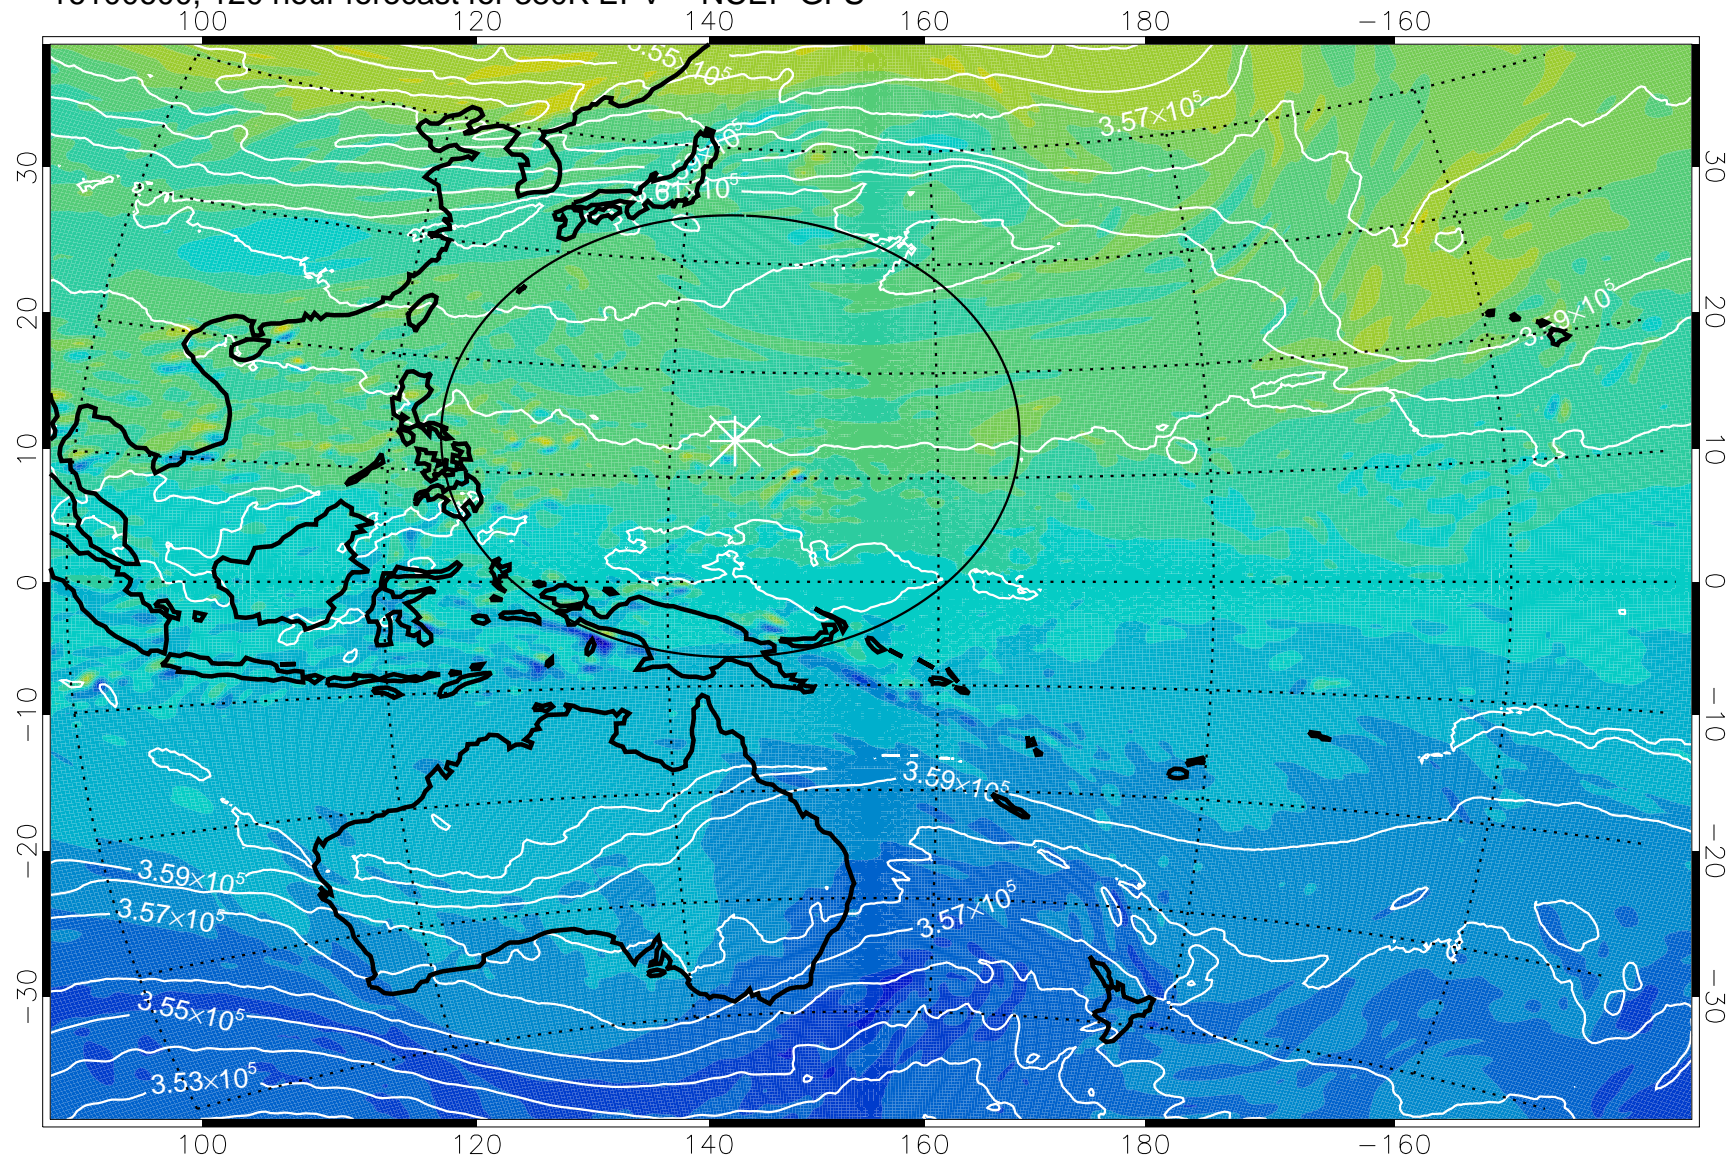

16100500, 96 hour forecast for 380K EPV -- NCEP GFS

380K Montgomery Streamfunction, white

Range ring of 2304 km

16100506, 102 hour forecast for 380K EPV -- NCEP GFS

380K Montgomery Streamfunction, white

Range ring of 2304 km

16100512, 108 hour forecast for 380K EPV -- NCEP GFS

380K Montgomery Streamfunction, white

Range ring of 2304 km

16100518, 114 hour forecast for 380K EPV -- NCEP GFS

380K Montgomery Streamfunction, white

Range ring of 2304 km

16100600, 120 hour forecast for 380K EPV -- NCEP GFS

380K Montgomery Streamfunction, white

Range ring of 2304 km