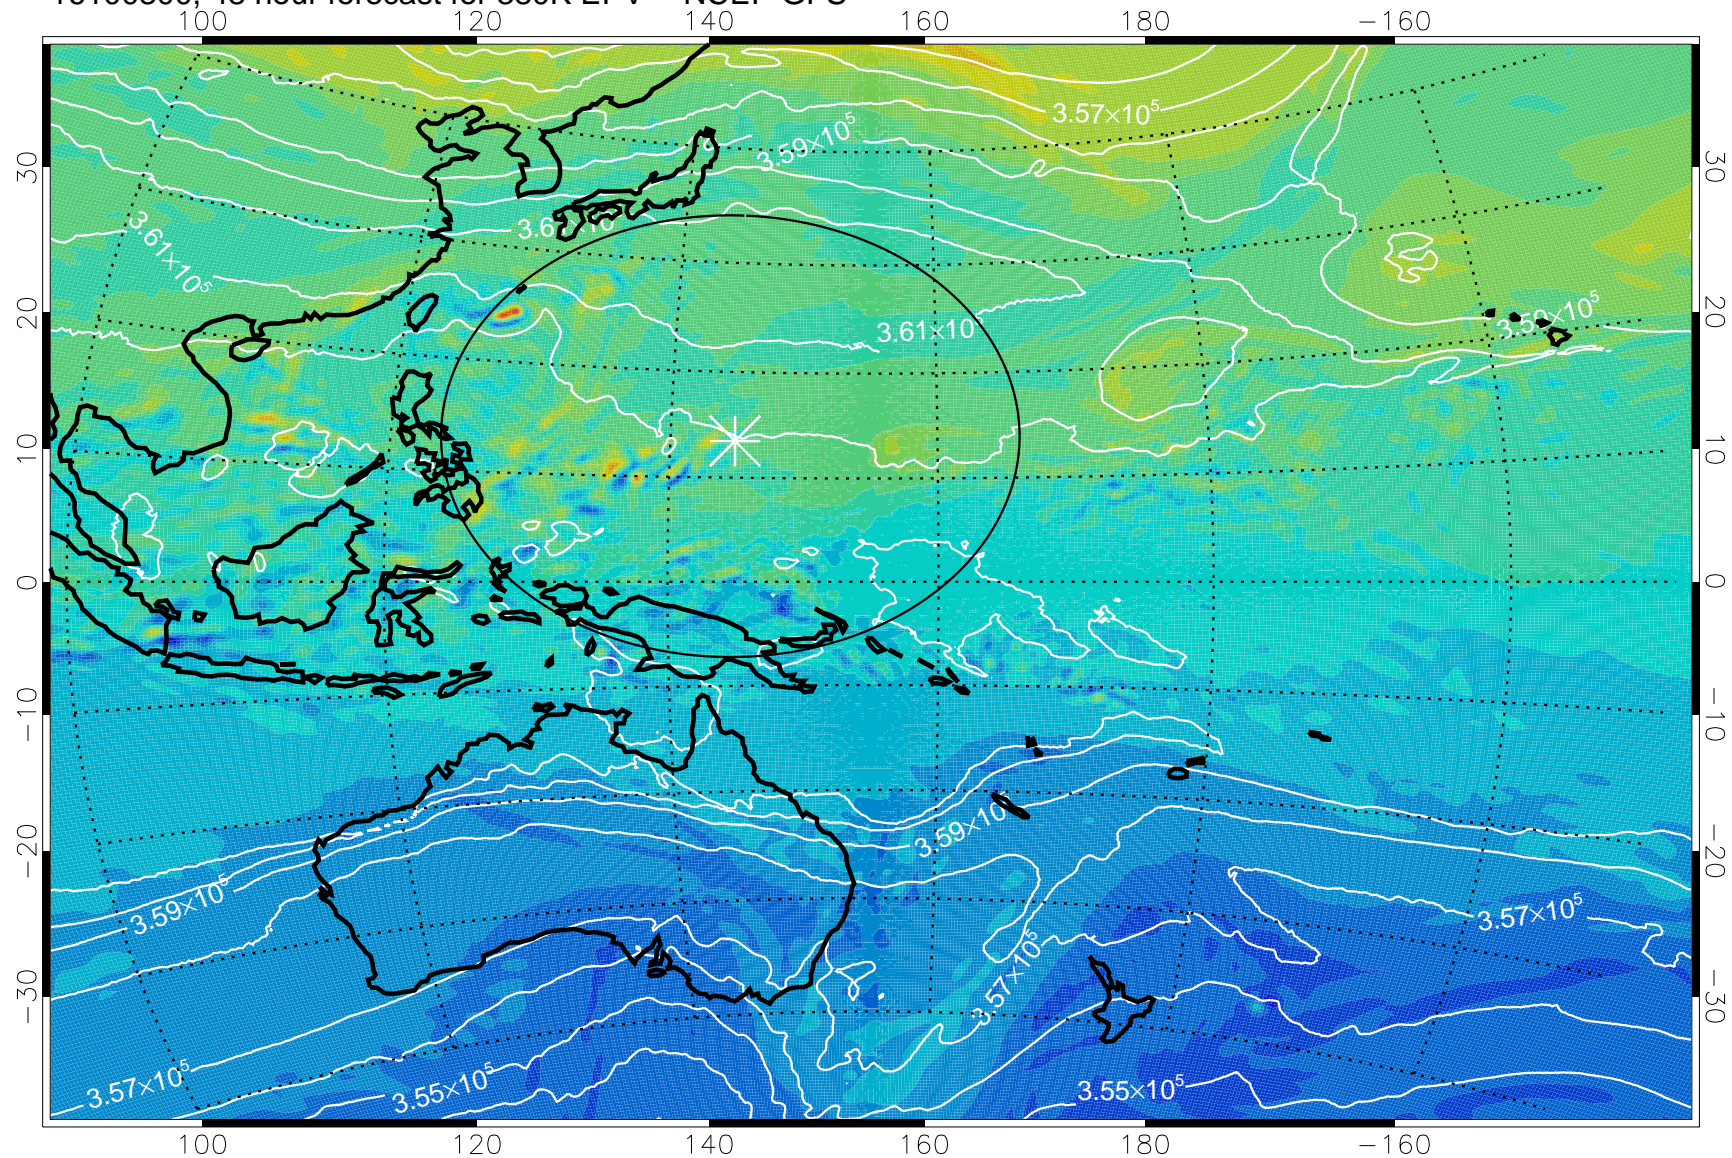

16100206, 30 hour forecast for 380K EPV -- NCEP GFS

380K Montgomery Streamfunction, white

Range ring of 2304 km

16100212, 36 hour forecast for 380K EPV -- NCEP GFS

380K Montgomery Streamfunction, white

Range ring of 2304 km

16100218, 42 hour forecast for 380K EPV -- NCEP GFS

$-2 \times 10^{-5}$     $-1 \times 10^{-5}$    0    $1 \times 10^{-5}$     $2 \times 10^{-5}$   
PVU

380K Montgomery Streamfunction, white

Range ring of 2304 km

16100300, 48 hour forecast for 380K EPV -- NCEP GFS

380K Montgomery Streamfunction, white

Range ring of 2304 km

16100306, 54 hour forecast for 380K EPV -- NCEP GFS

380K Montgomery Streamfunction, white

Range ring of 2304 km

16100312, 60 hour forecast for 380K EPV -- NCEP GFS

380K Montgomery Streamfunction, white

Range ring of 2304 km

16100318, 66 hour forecast for 380K EPV -- NCEP GFS

380K Montgomery Streamfunction, white

Range ring of 2304 km