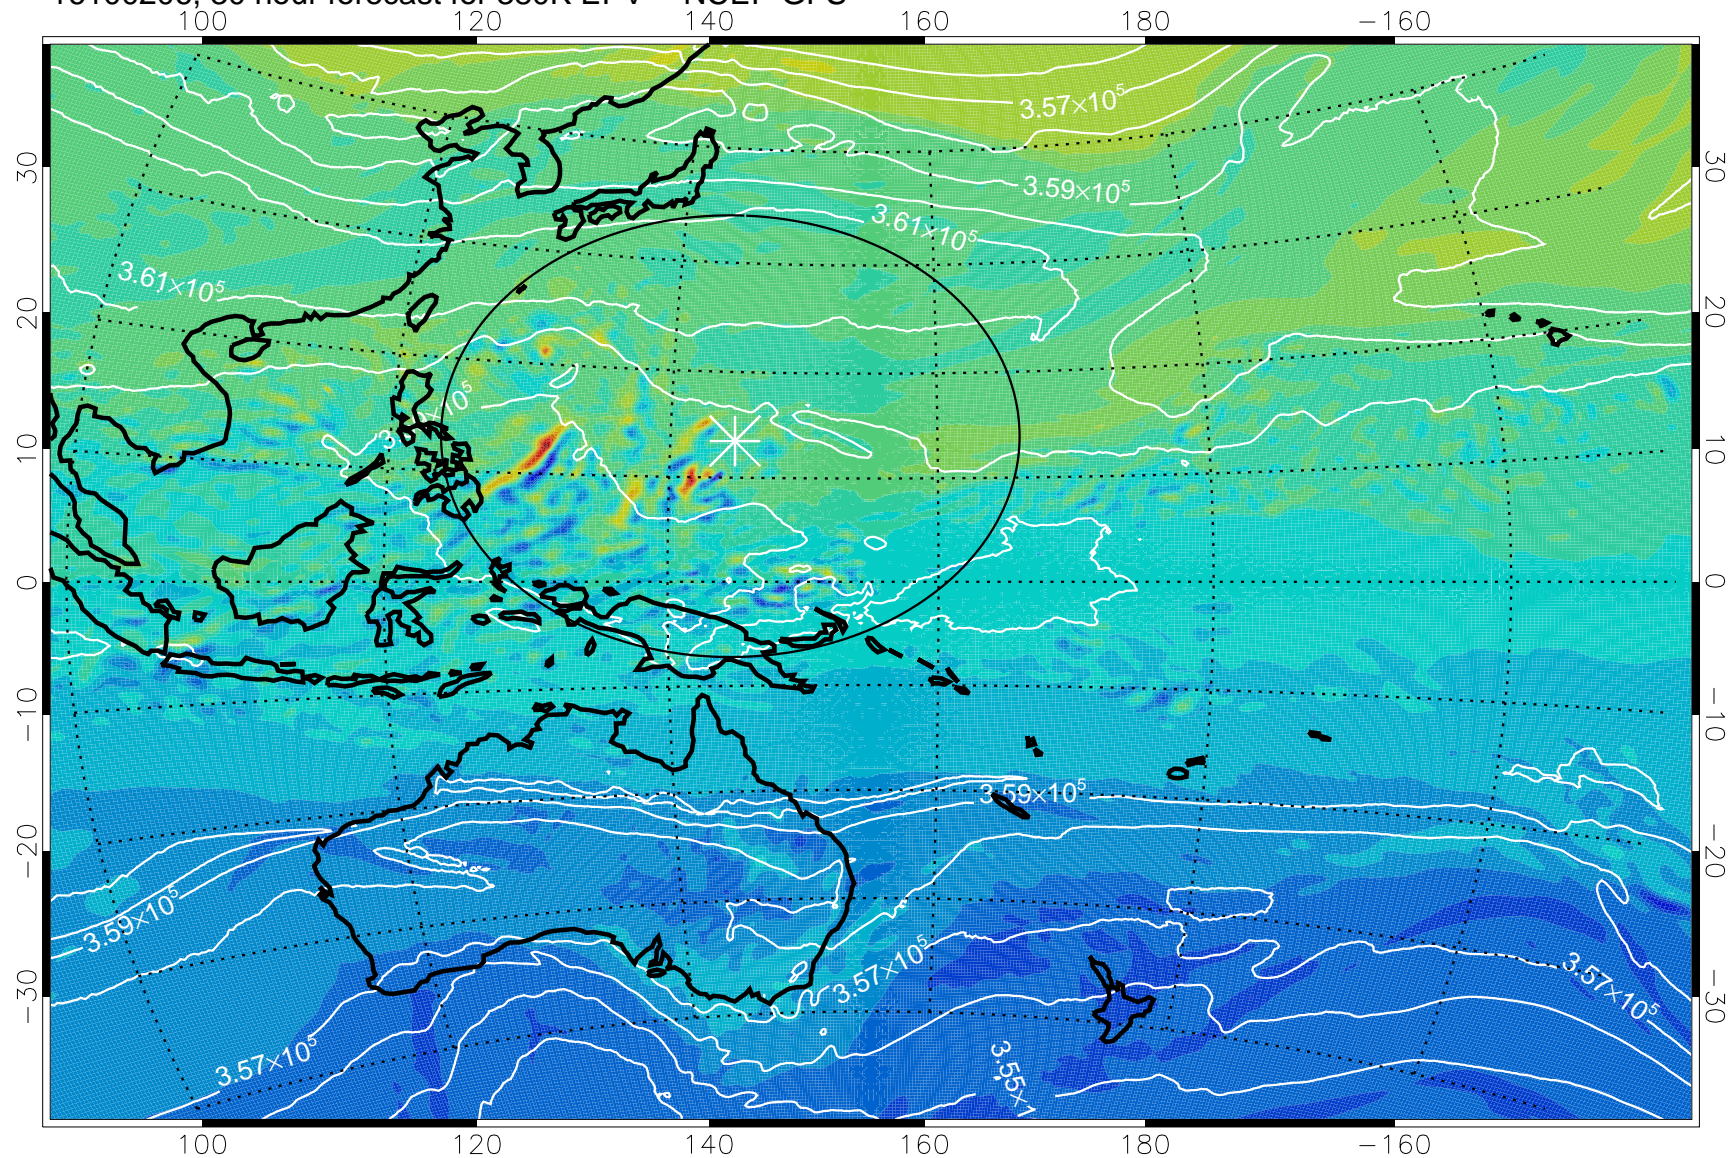

16100106, 6 hour forecast for 380K EPV -- NCEP GFS

380K Montgomery Streamfunction, white

Range ring of 2304 km

16100112, 12 hour forecast for 380K EPV -- NCEP GFS

380K Montgomery Streamfunction, white

Range ring of 2304 km

16100118, 18 hour forecast for 380K EPV -- NCEP GFS

380K Montgomery Streamfunction, white

Range ring of 2304 km

16100200, 24 hour forecast for 380K EPV -- NCEP GFS

380K Montgomery Streamfunction, white

Range ring of 2304 km

16100206, 30 hour forecast for 380K EPV -- NCEP GFS

380K Montgomery Streamfunction, white

Range ring of 2304 km

16100212, 36 hour forecast for 380K EPV -- NCEP GFS

380K Montgomery Streamfunction, white

Range ring of 2304 km

16100300, 48 hour forecast for 380K EPV -- NCEP GFS

380K Montgomery Streamfunction, white

Range ring of 2304 km

16100306, 54 hour forecast for 380K EPV -- NCEP GFS

380K Montgomery Streamfunction, white

Range ring of 2304 km