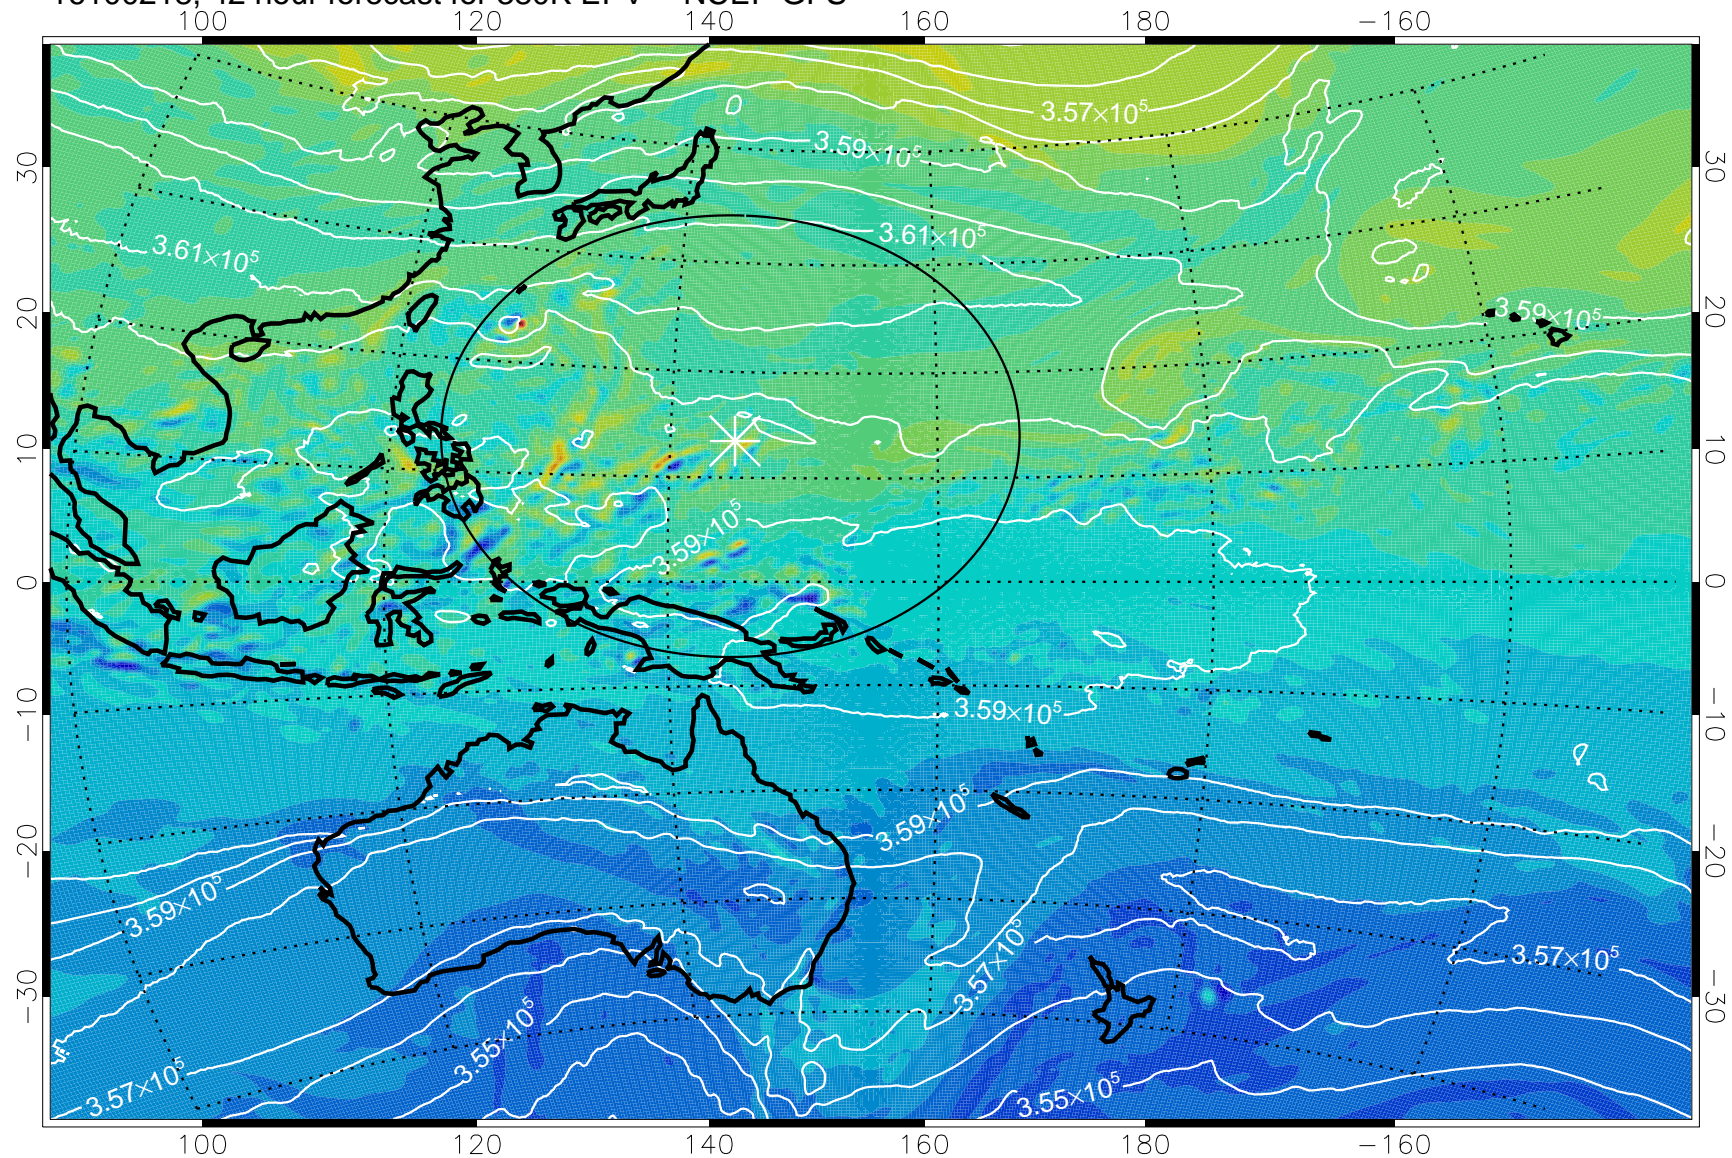

16100118, 18 hour forecast for 380K EPV -- NCEP GFS

380K Montgomery Streamfunction, white

Range ring of 2304 km

16100200, 24 hour forecast for 380K EPV -- NCEP GFS

380K Montgomery Streamfunction, white

Range ring of 2304 km

16100206, 30 hour forecast for 380K EPV -- NCEP GFS

380K Montgomery Streamfunction, white

Range ring of 2304 km

16100212, 36 hour forecast for 380K EPV -- NCEP GFS

380K Montgomery Streamfunction, white

Range ring of 2304 km

16100218, 42 hour forecast for 380K EPV -- NCEP GFS

$-2 \times 10^{-5}$     $-1 \times 10^{-5}$    0    $1 \times 10^{-5}$     $2 \times 10^{-5}$   
PVU

380K Montgomery Streamfunction, white

Range ring of 2304 km

16100300, 48 hour forecast for 380K EPV -- NCEP GFS

380K Montgomery Streamfunction, white

Range ring of 2304 km

16100306, 54 hour forecast for 380K EPV -- NCEP GFS

380K Montgomery Streamfunction, white

Range ring of 2304 km