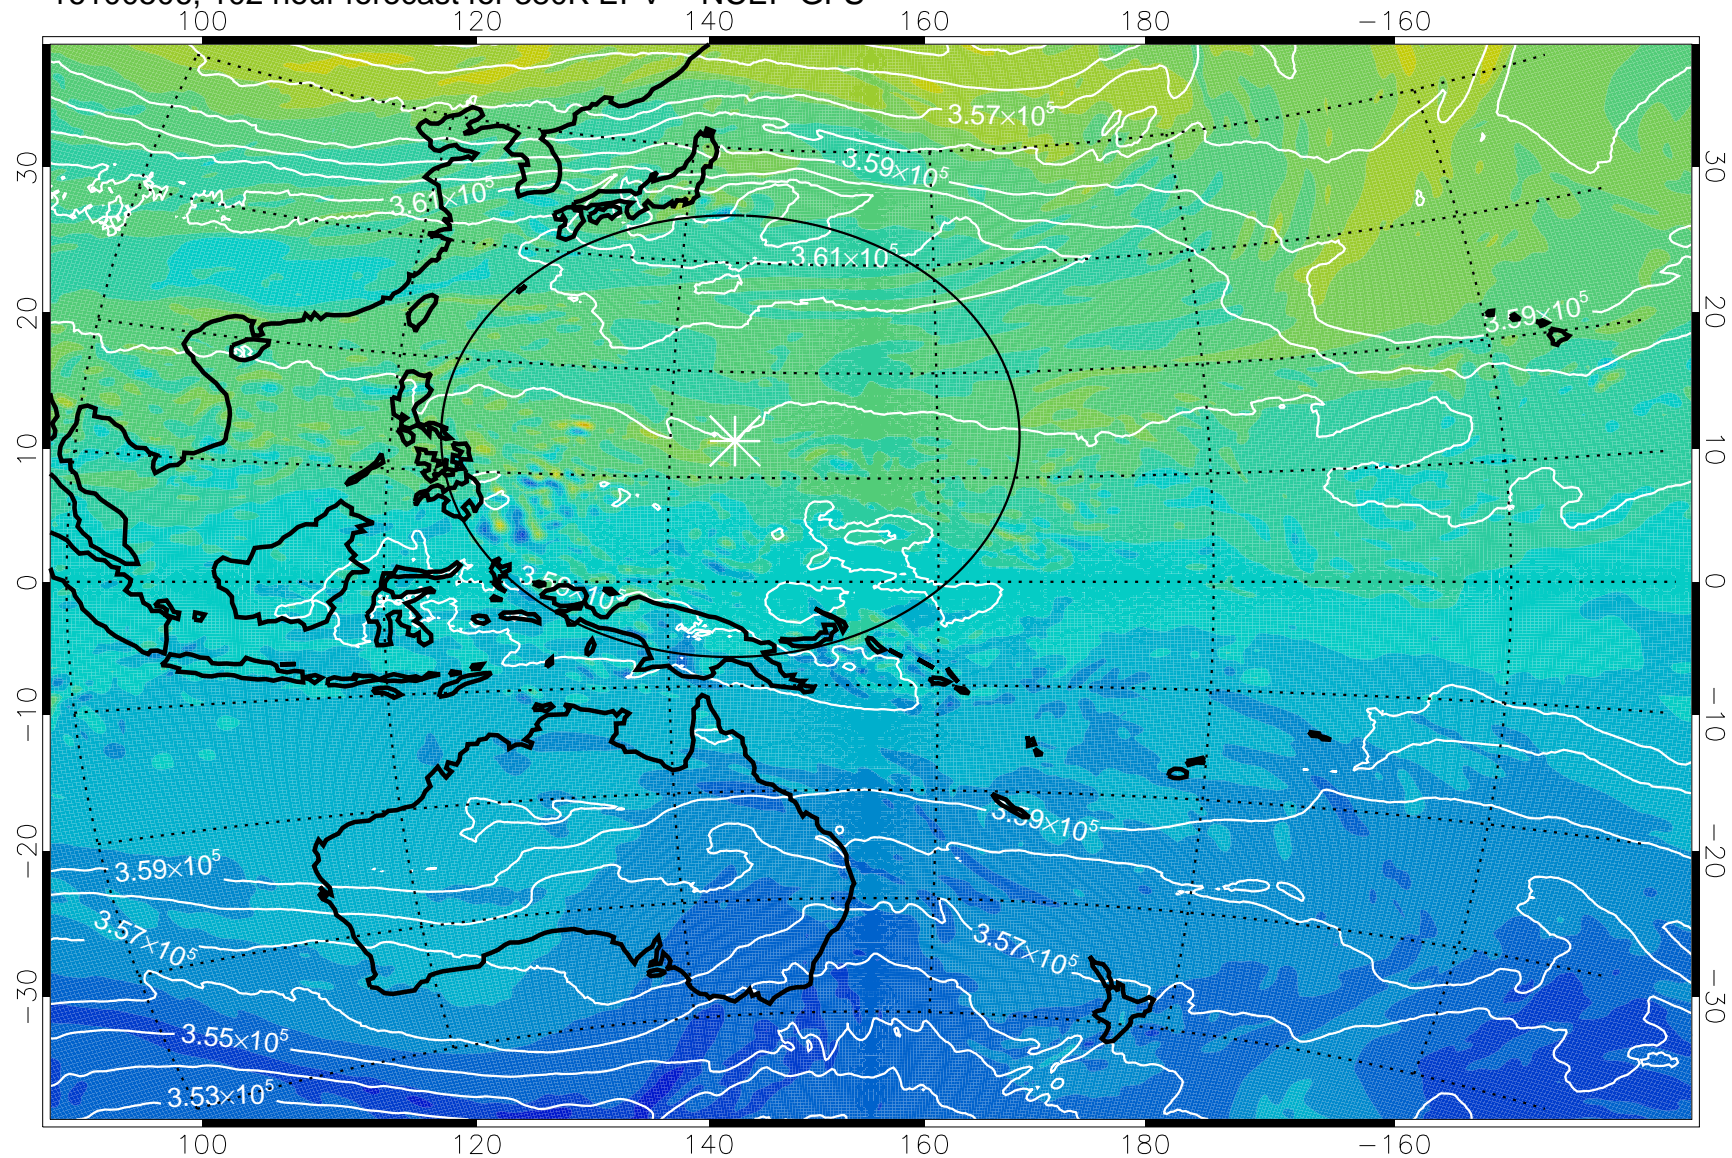

16100412, 84 hour forecast for 380K EPV -- NCEP GFS

380K Montgomery Streamfunction, white

Range ring of 2304 km

16100418, 90 hour forecast for 380K EPV -- NCEP GFS

380K Montgomery Streamfunction, white

Range ring of 2304 km

16100500, 96 hour forecast for 380K EPV -- NCEP GFS

380K Montgomery Streamfunction, white

Range ring of 2304 km

16100506, 102 hour forecast for 380K EPV -- NCEP GFS

380K Montgomery Streamfunction, white

Range ring of 2304 km

16100512, 108 hour forecast for 380K EPV -- NCEP GFS

380K Montgomery Streamfunction, white

Range ring of 2304 km

16100518, 114 hour forecast for 380K EPV -- NCEP GFS

380K Montgomery Streamfunction, white

Range ring of 2304 km

16100600, 120 hour forecast for 380K EPV -- NCEP GFS

380K Montgomery Streamfunction, white

Range ring of 2304 km