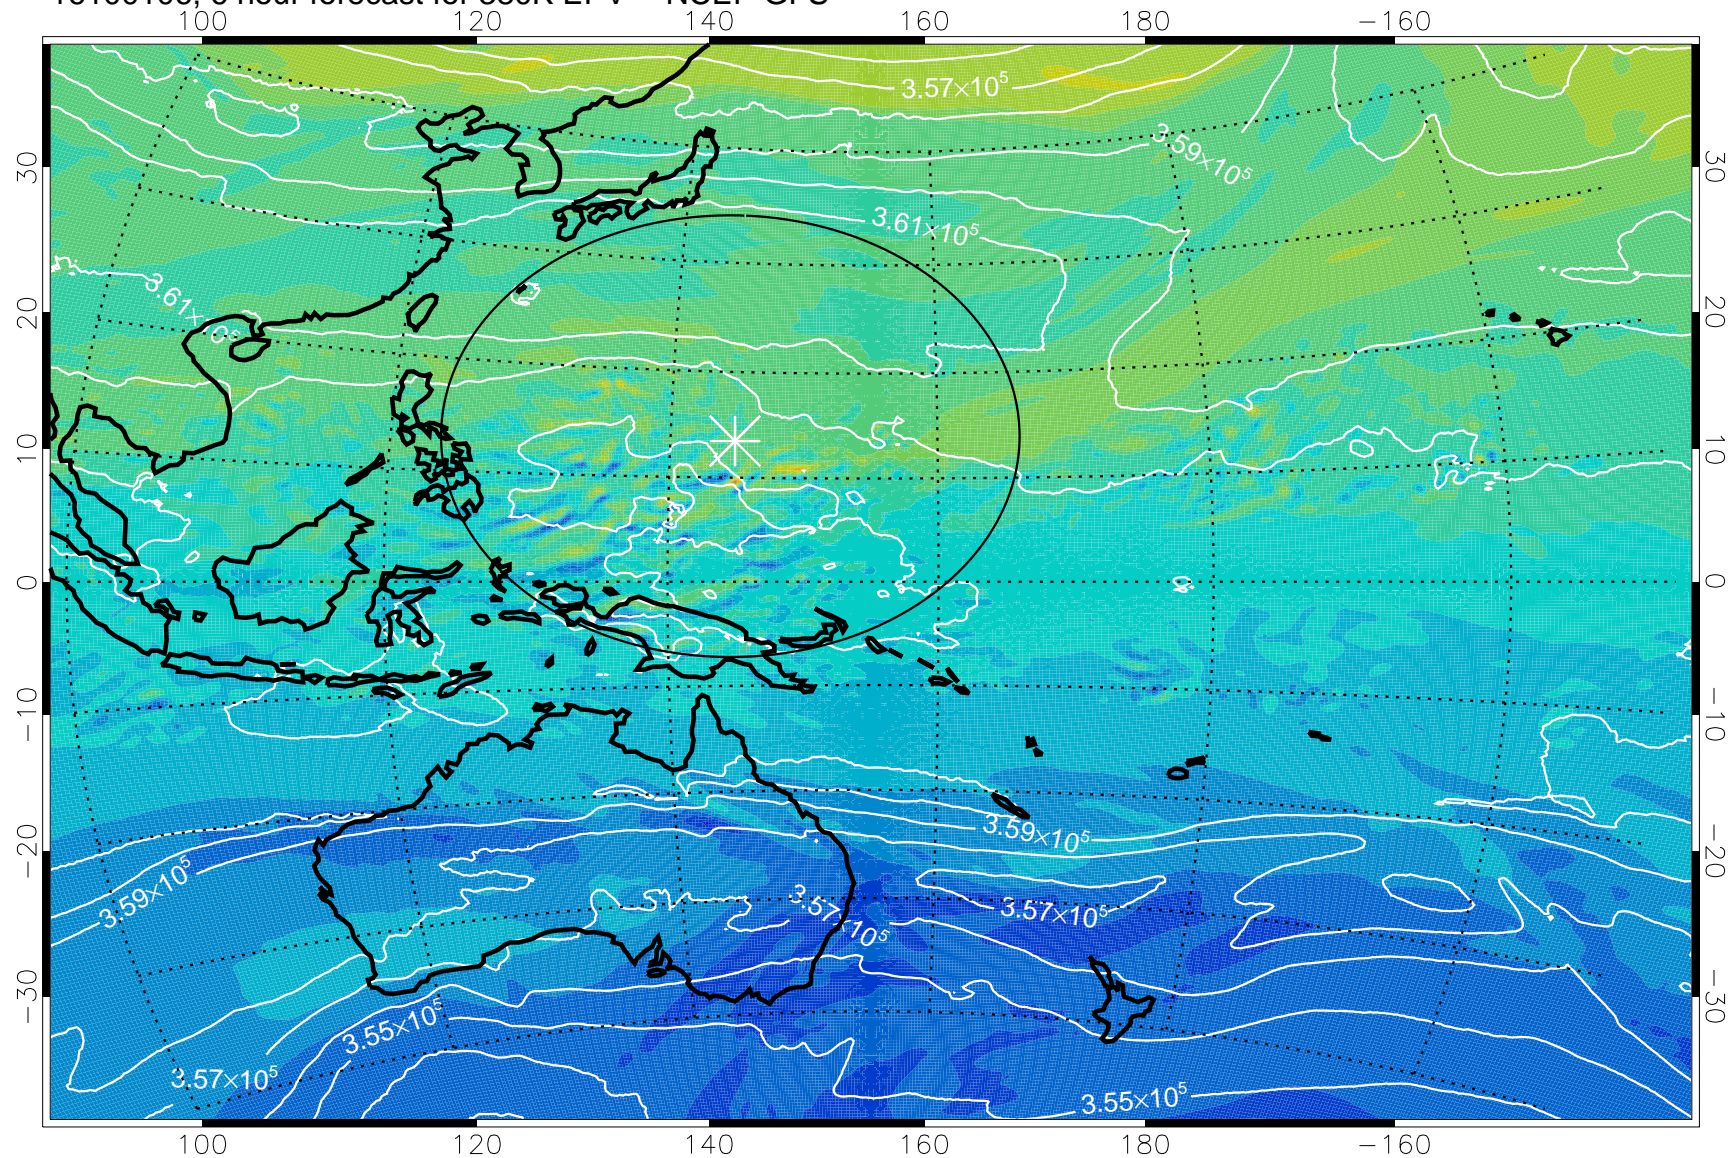

16100106, 6 hour forecast for 380K EPV -- NCEP GFS

380K Montgomery Streamfunction, white

Range ring of 2304 km

16100112, 12 hour forecast for 380K EPV -- NCEP GFS

380K Montgomery Streamfunction, white

Range ring of 2304 km

16100118, 18 hour forecast for 380K EPV -- NCEP GFS

380K Montgomery Streamfunction, white

Range ring of 2304 km

16100200, 24 hour forecast for 380K EPV -- NCEP GFS

380K Montgomery Streamfunction, white

Range ring of 2304 km

16100206, 30 hour forecast for 380K EPV -- NCEP GFS

380K Montgomery Streamfunction, white

Range ring of 2304 km

16100212, 36 hour forecast for 380K EPV -- NCEP GFS

380K Montgomery Streamfunction, white

Range ring of 2304 km

16100300, 48 hour forecast for 380K EPV -- NCEP GFS

380K Montgomery Streamfunction, white

Range ring of 2304 km

16100306, 54 hour forecast for 380K EPV -- NCEP GFS

380K Montgomery Streamfunction, white

Range ring of 2304 km