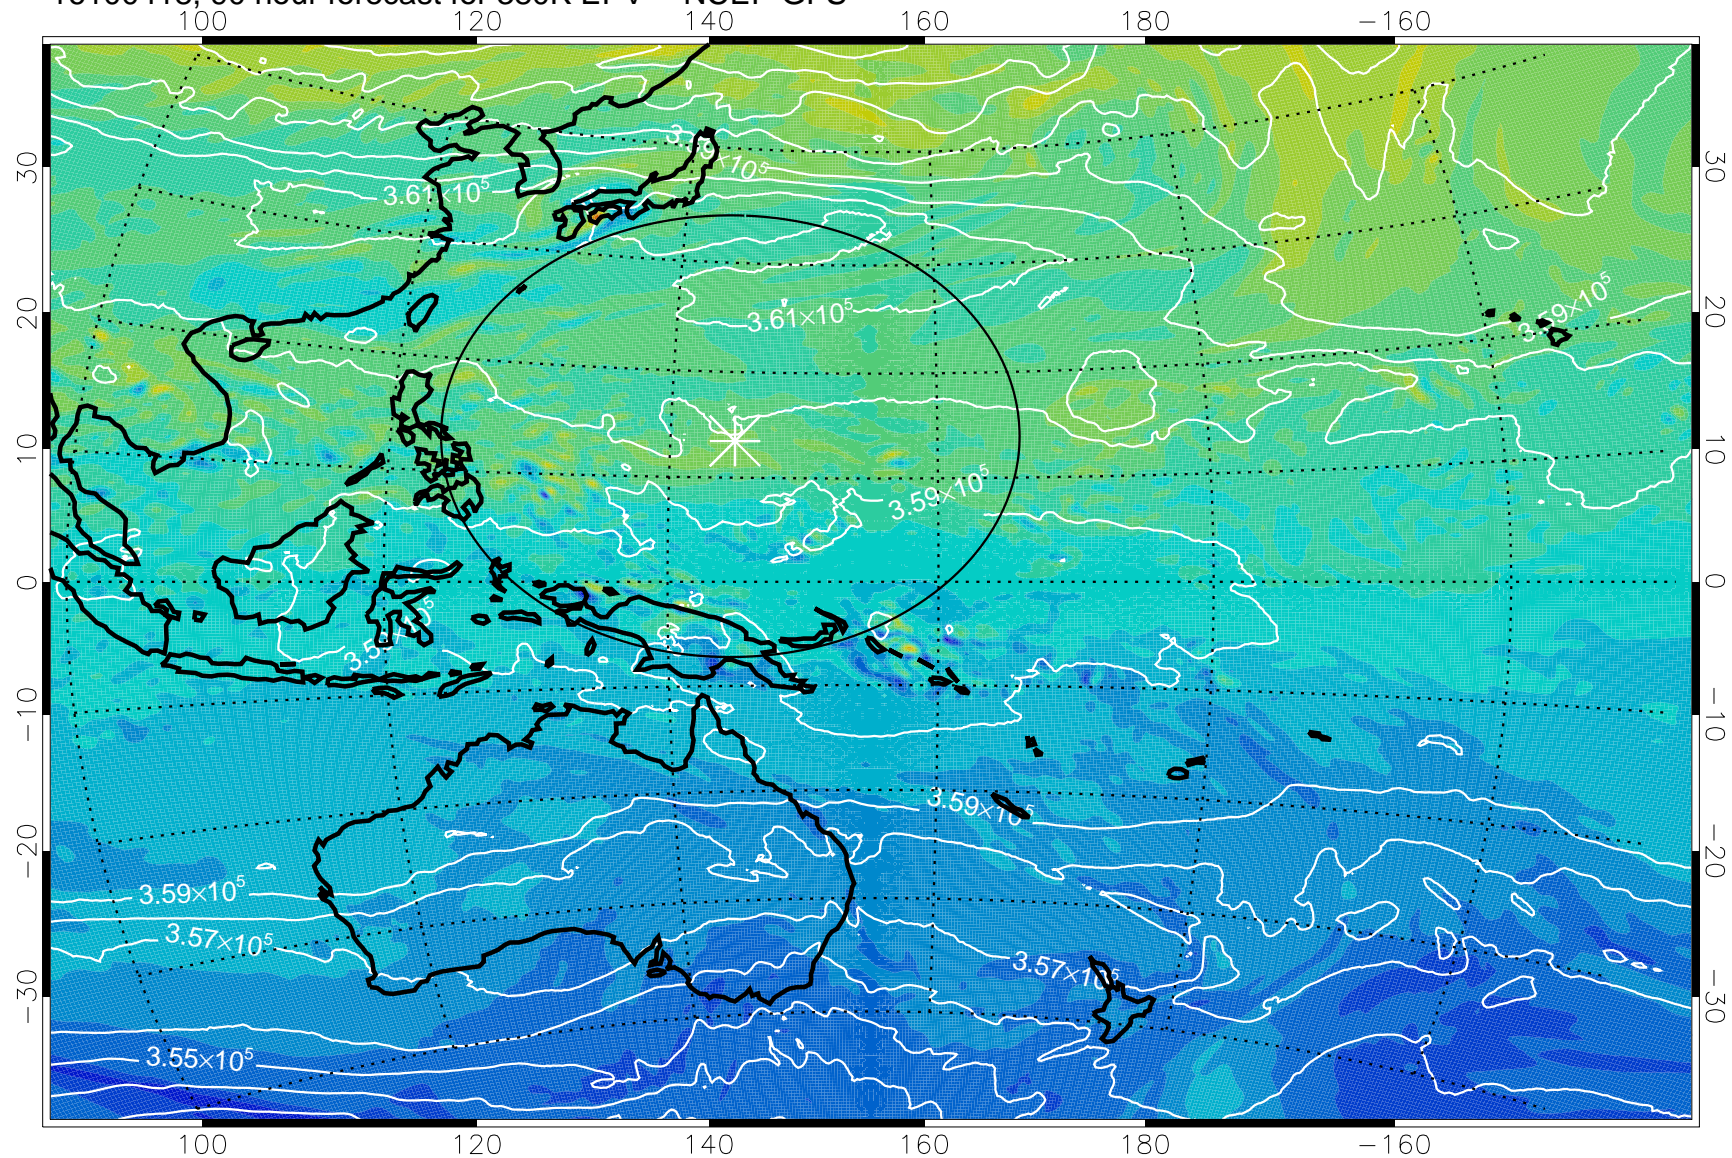

16100400, 72 hour forecast for 380K EPV -- NCEP GFS

380K Montgomery Streamfunction, white

Range ring of 2304 km

16100406, 78 hour forecast for 380K EPV -- NCEP GFS

380K Montgomery Streamfunction, white

Range ring of 2304 km

16100412, 84 hour forecast for 380K EPV -- NCEP GFS

380K Montgomery Streamfunction, white

Range ring of 2304 km

16100418, 90 hour forecast for 380K EPV -- NCEP GFS

380K Montgomery Streamfunction, white

Range ring of 2304 km

16100500, 96 hour forecast for 380K EPV -- NCEP GFS

380K Montgomery Streamfunction, white

Range ring of 2304 km

16100506, 102 hour forecast for 380K EPV -- NCEP GFS

380K Montgomery Streamfunction, white

Range ring of 2304 km

16100512, 108 hour forecast for 380K EPV -- NCEP GFS

380K Montgomery Streamfunction, white

Range ring of 2304 km

16100518, 114 hour forecast for 380K EPV -- NCEP GFS

380K Montgomery Streamfunction, white

Range ring of 2304 km