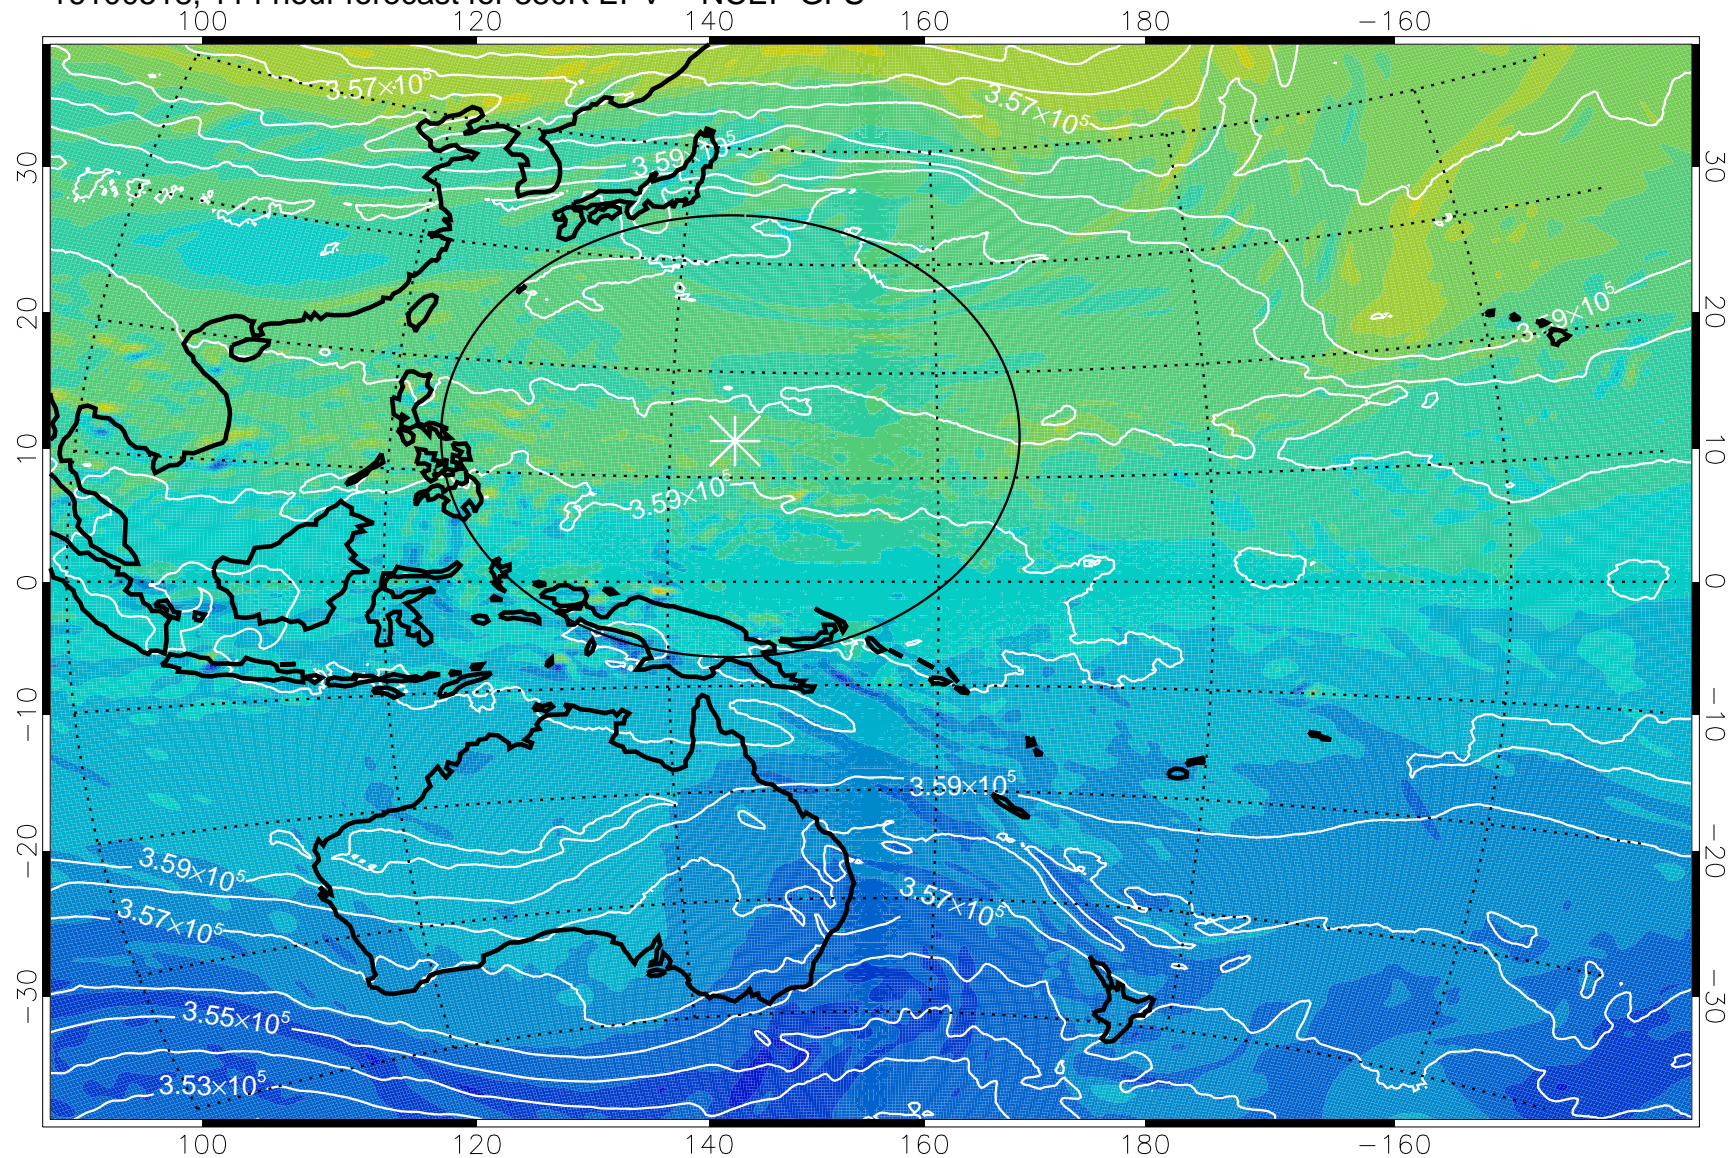

16100500, 96 hour forecast for 380K EPV -- NCEP GFS

380K Montgomery Streamfunction, white

Range ring of 2304 km

16100506, 102 hour forecast for 380K EPV -- NCEP GFS

380K Montgomery Streamfunction, white

Range ring of 2304 km

16100512, 108 hour forecast for 380K EPV -- NCEP GFS

380K Montgomery Streamfunction, white

Range ring of 2304 km

16100518, 114 hour forecast for 380K EPV -- NCEP GFS

380K Montgomery Streamfunction, white

Range ring of 2304 km

16100600, 120 hour forecast for 380K EPV -- NCEP GFS

380K Montgomery Streamfunction, white

Range ring of 2304 km