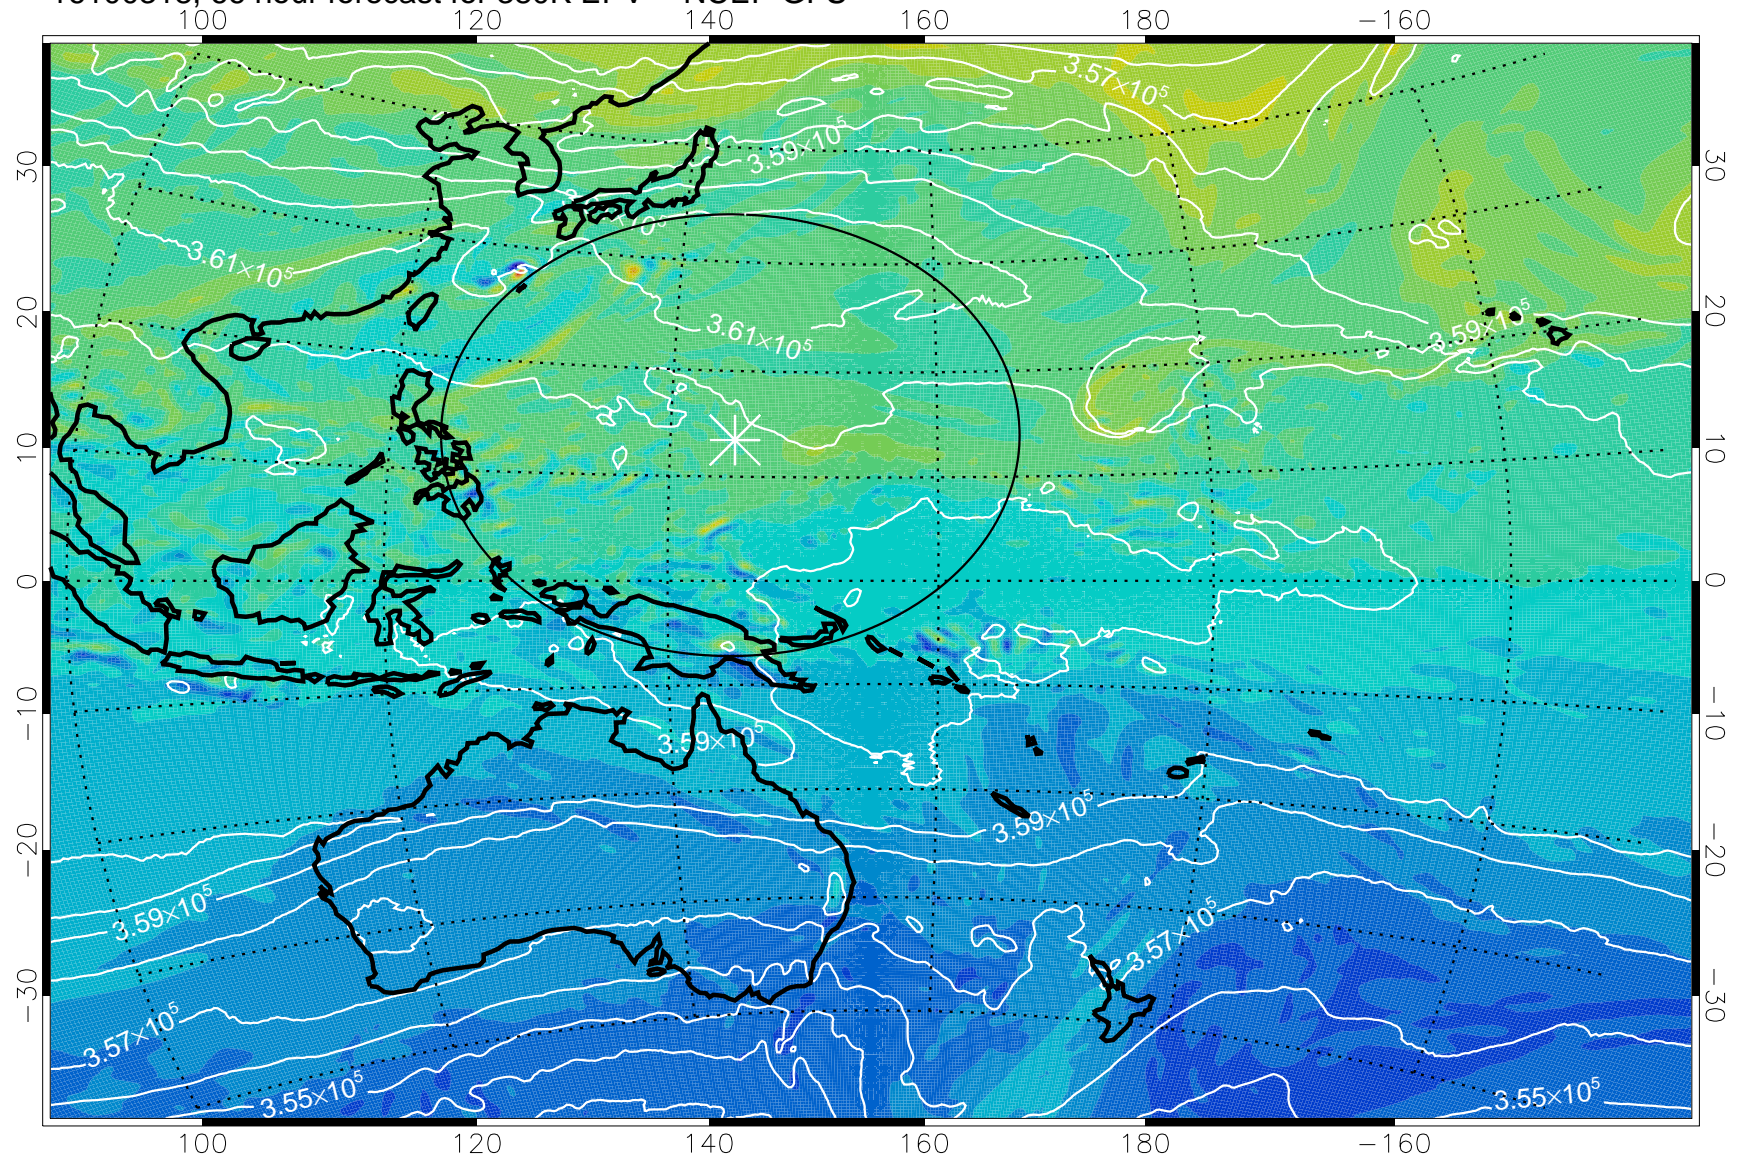

16100300, 48 hour forecast for 380K EPV -- NCEP GFS

380K Montgomery Streamfunction, white

Range ring of 2304 km

16100306, 54 hour forecast for 380K EPV -- NCEP GFS

380K Montgomery Streamfunction, white

Range ring of 2304 km

16100312, 60 hour forecast for 380K EPV -- NCEP GFS

380K Montgomery Streamfunction, white

Range ring of 2304 km

16100318, 66 hour forecast for 380K EPV -- NCEP GFS

380K Montgomery Streamfunction, white

Range ring of 2304 km

16100400, 72 hour forecast for 380K EPV -- NCEP GFS

380K Montgomery Streamfunction, white

Range ring of 2304 km

16100406, 78 hour forecast for 380K EPV -- NCEP GFS

380K Montgomery Streamfunction, white

Range ring of 2304 km

16100412, 84 hour forecast for 380K EPV -- NCEP GFS

380K Montgomery Streamfunction, white

Range ring of 2304 km

16100418, 90 hour forecast for 380K EPV -- NCEP GFS

380K Montgomery Streamfunction, white

Range ring of 2304 km