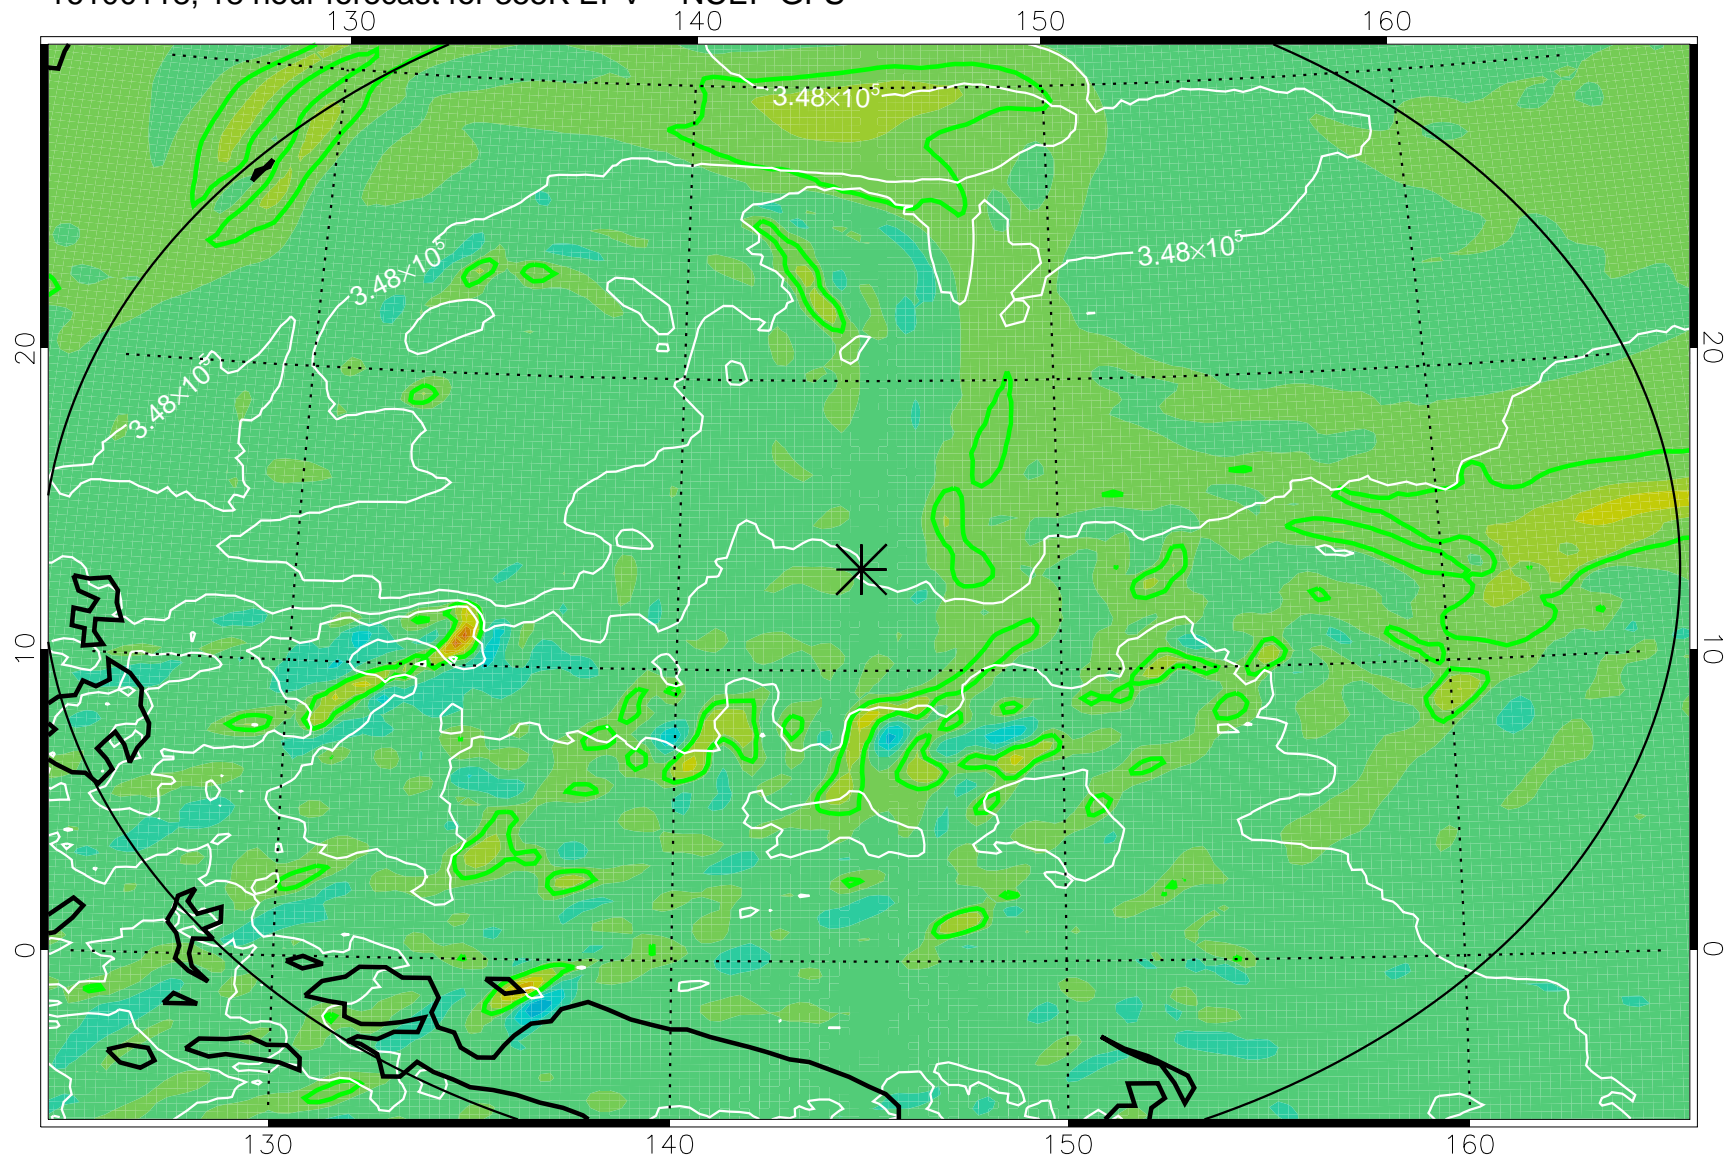

16100106, 6 hour forecast for 355K EPV -- NCEP GFS

355K Montgomery Streamfunction, white  
EPV Tropopause (2 PVU) Position  
Range ring of 2304 km

16100112, 12 hour forecast for 355K EPV -- NCEP GFS

355K Montgomery Streamfunction, white  
EPV Tropopause (2 PVU) Position  
Range ring of 2304 km

16100118, 18 hour forecast for 355K EPV -- NCEP GFS

355K Montgomery Streamfunction, white  
EPV Tropopause (2 PVU) Position  
Range ring of 2304 km

16100200, 24 hour forecast for 355K EPV -- NCEP GFS

355K Montgomery Streamfunction, white  
EPV Tropopause (2 PVU) Position  
Range ring of 2304 km

16100206, 30 hour forecast for 355K EPV -- NCEP GFS

355K Montgomery Streamfunction, white  
EPV Tropopause (2 PVU) Position  
Range ring of 2304 km

16100212, 36 hour forecast for 355K EPV -- NCEP GFS

355K Montgomery Streamfunction, white  
EPV Tropopause (2 PVU) Position  
Range ring of 2304 km

16100418, 90 hour forecast for 355K EPV -- NCEP GFS

355K Montgomery Streamfunction, white  
EPV Tropopause (2 PVU) Position  
Range ring of 2304 km

16100500, 96 hour forecast for 355K EPV -- NCEP GFS

355K Montgomery Streamfunction, white  
EPV Tropopause (2 PVU) Position  
Range ring of 2304 km