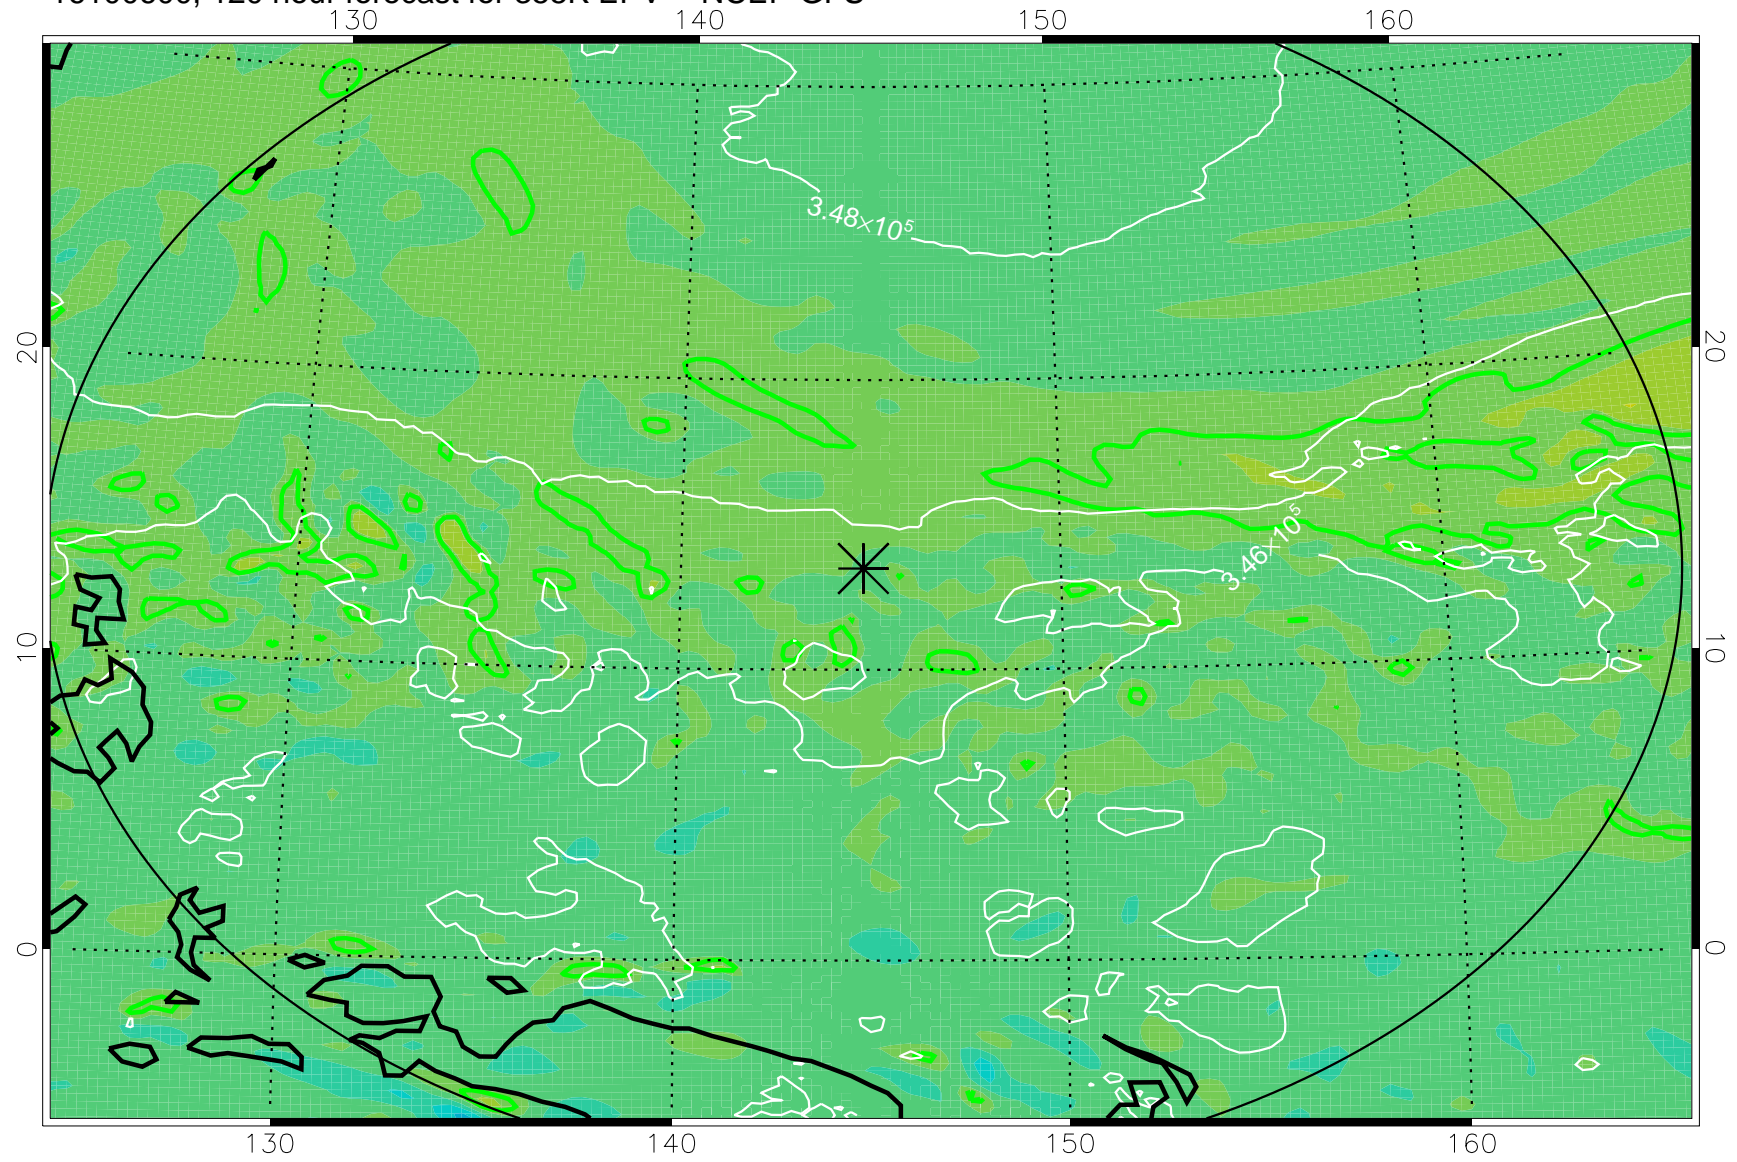

16100406, 78 hour forecast for 355K EPV -- NCEP GFS

355K Montgomery Streamfunction, white  
EPV Tropopause (2 PVU) Position  
Range ring of 2304 km

16100412, 84 hour forecast for 355K EPV -- NCEP GFS

355K Montgomery Streamfunction, white  
EPV Tropopause (2 PVU) Position  
Range ring of 2304 km

16100418, 90 hour forecast for 355K EPV -- NCEP GFS

355K Montgomery Streamfunction, white  
EPV Tropopause (2 PVU) Position  
Range ring of 2304 km

16100500, 96 hour forecast for 355K EPV -- NCEP GFS

355K Montgomery Streamfunction, white  
EPV Tropopause (2 PVU) Position  
Range ring of 2304 km

16100506, 102 hour forecast for 355K EPV -- NCEP GFS

355K Montgomery Streamfunction, white  
EPV Tropopause (2 PVU) Position  
Range ring of 2304 km

16100512, 108 hour forecast for 355K EPV -- NCEP GFS

355K Montgomery Streamfunction, white  
EPV Tropopause (2 PVU) Position  
Range ring of 2304 km

16100518, 114 hour forecast for 355K EPV -- NCEP GFS

355K Montgomery Streamfunction, white  
EPV Tropopause (2 PVU) Position  
Range ring of 2304 km

16100600, 120 hour forecast for 355K EPV -- NCEP GFS

355K Montgomery Streamfunction, white  
EPV Tropopause (2 PVU) Position  
Range ring of 2304 km