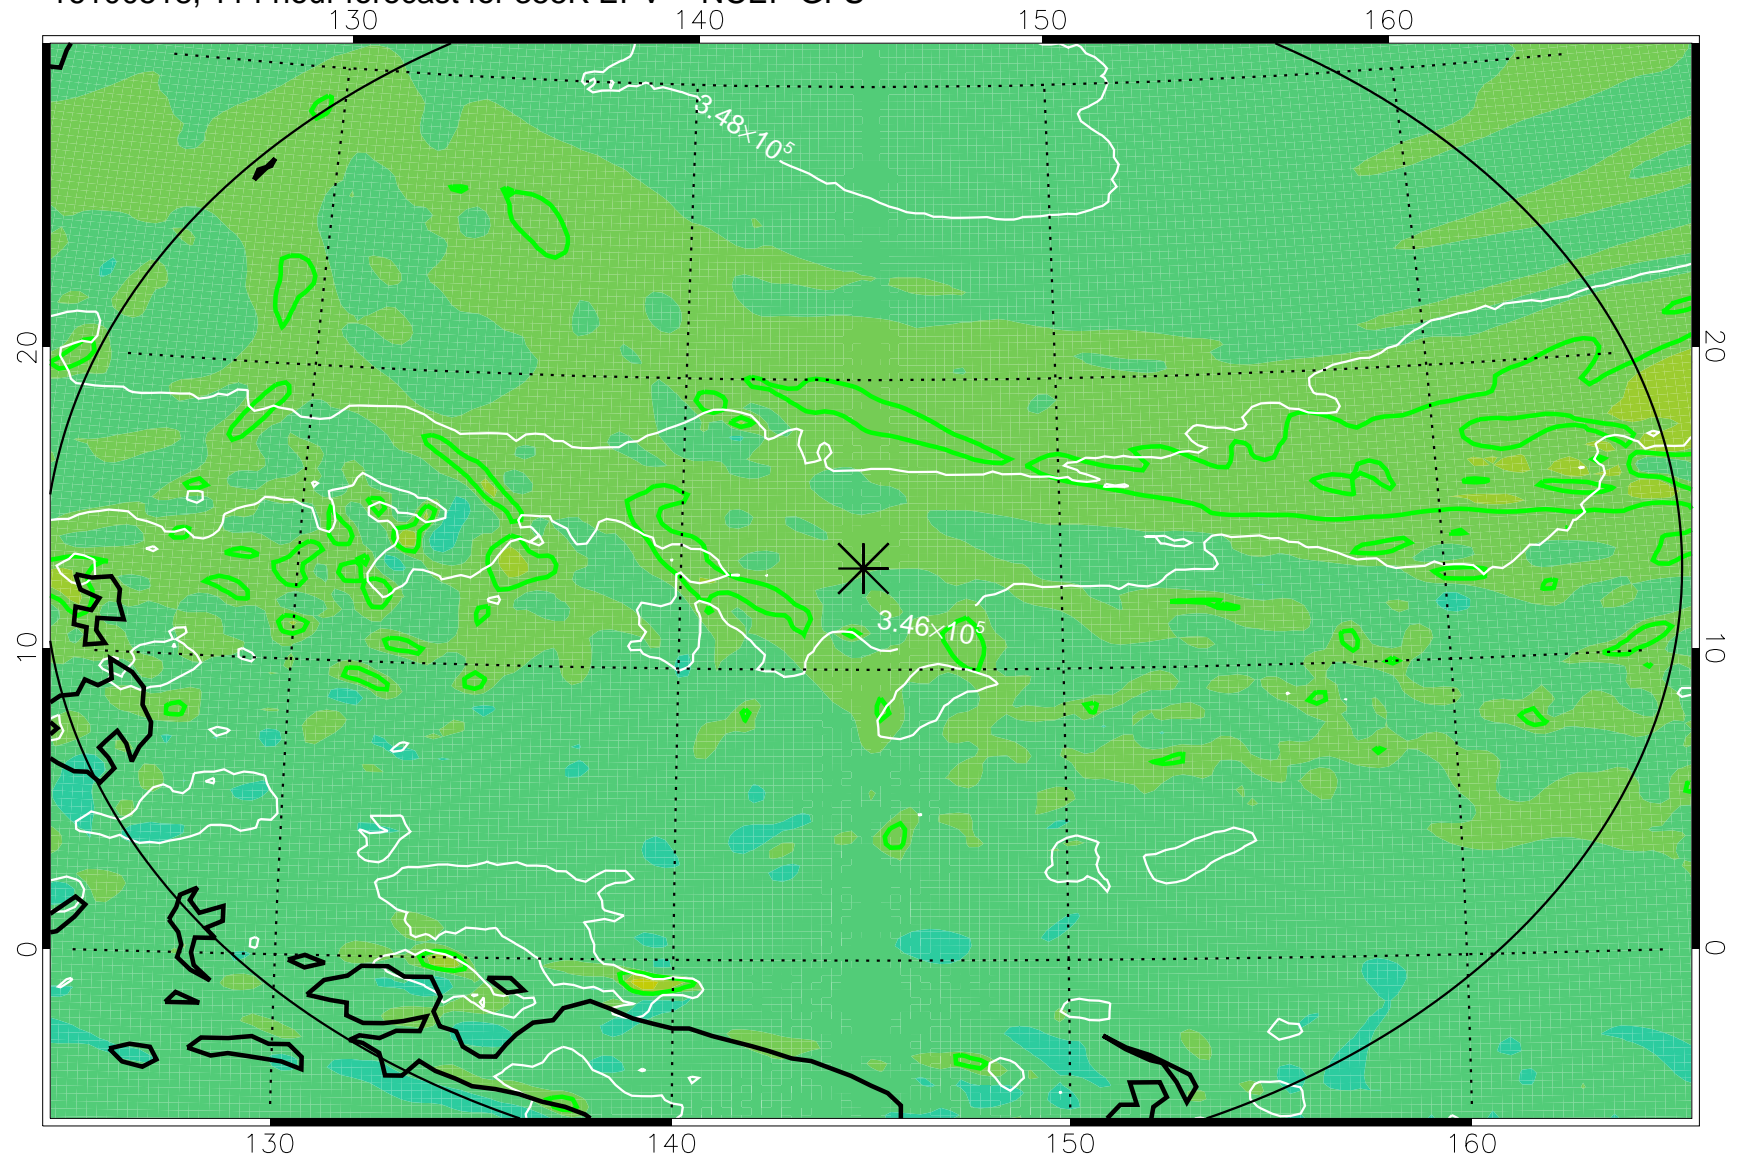

16100406, 78 hour forecast for 355K EPV -- NCEP GFS

355K Montgomery Streamfunction, white  
EPV Tropopause (2 PVU) Position  
Range ring of 2304 km

16100412, 84 hour forecast for 355K EPV -- NCEP GFS

355K Montgomery Streamfunction, white  
EPV Tropopause (2 PVU) Position  
Range ring of 2304 km

16100418, 90 hour forecast for 355K EPV -- NCEP GFS

355K Montgomery Streamfunction, white  
EPV Tropopause (2 PVU) Position  
Range ring of 2304 km

16100500, 96 hour forecast for 355K EPV -- NCEP GFS

355K Montgomery Streamfunction, white  
EPV Tropopause (2 PVU) Position  
Range ring of 2304 km

16100506, 102 hour forecast for 355K EPV -- NCEP GFS

355K Montgomery Streamfunction, white  
EPV Tropopause (2 PVU) Position  
Range ring of 2304 km

16100512, 108 hour forecast for 355K EPV -- NCEP GFS

355K Montgomery Streamfunction, white  
EPV Tropopause (2 PVU) Position  
Range ring of 2304 km

16100518, 114 hour forecast for 355K EPV -- NCEP GFS

355K Montgomery Streamfunction, white  
EPV Tropopause (2 PVU) Position  
Range ring of 2304 km

16100600, 120 hour forecast for 355K EPV -- NCEP GFS

355K Montgomery Streamfunction, white  
EPV Tropopause (2 PVU) Position  
Range ring of 2304 km