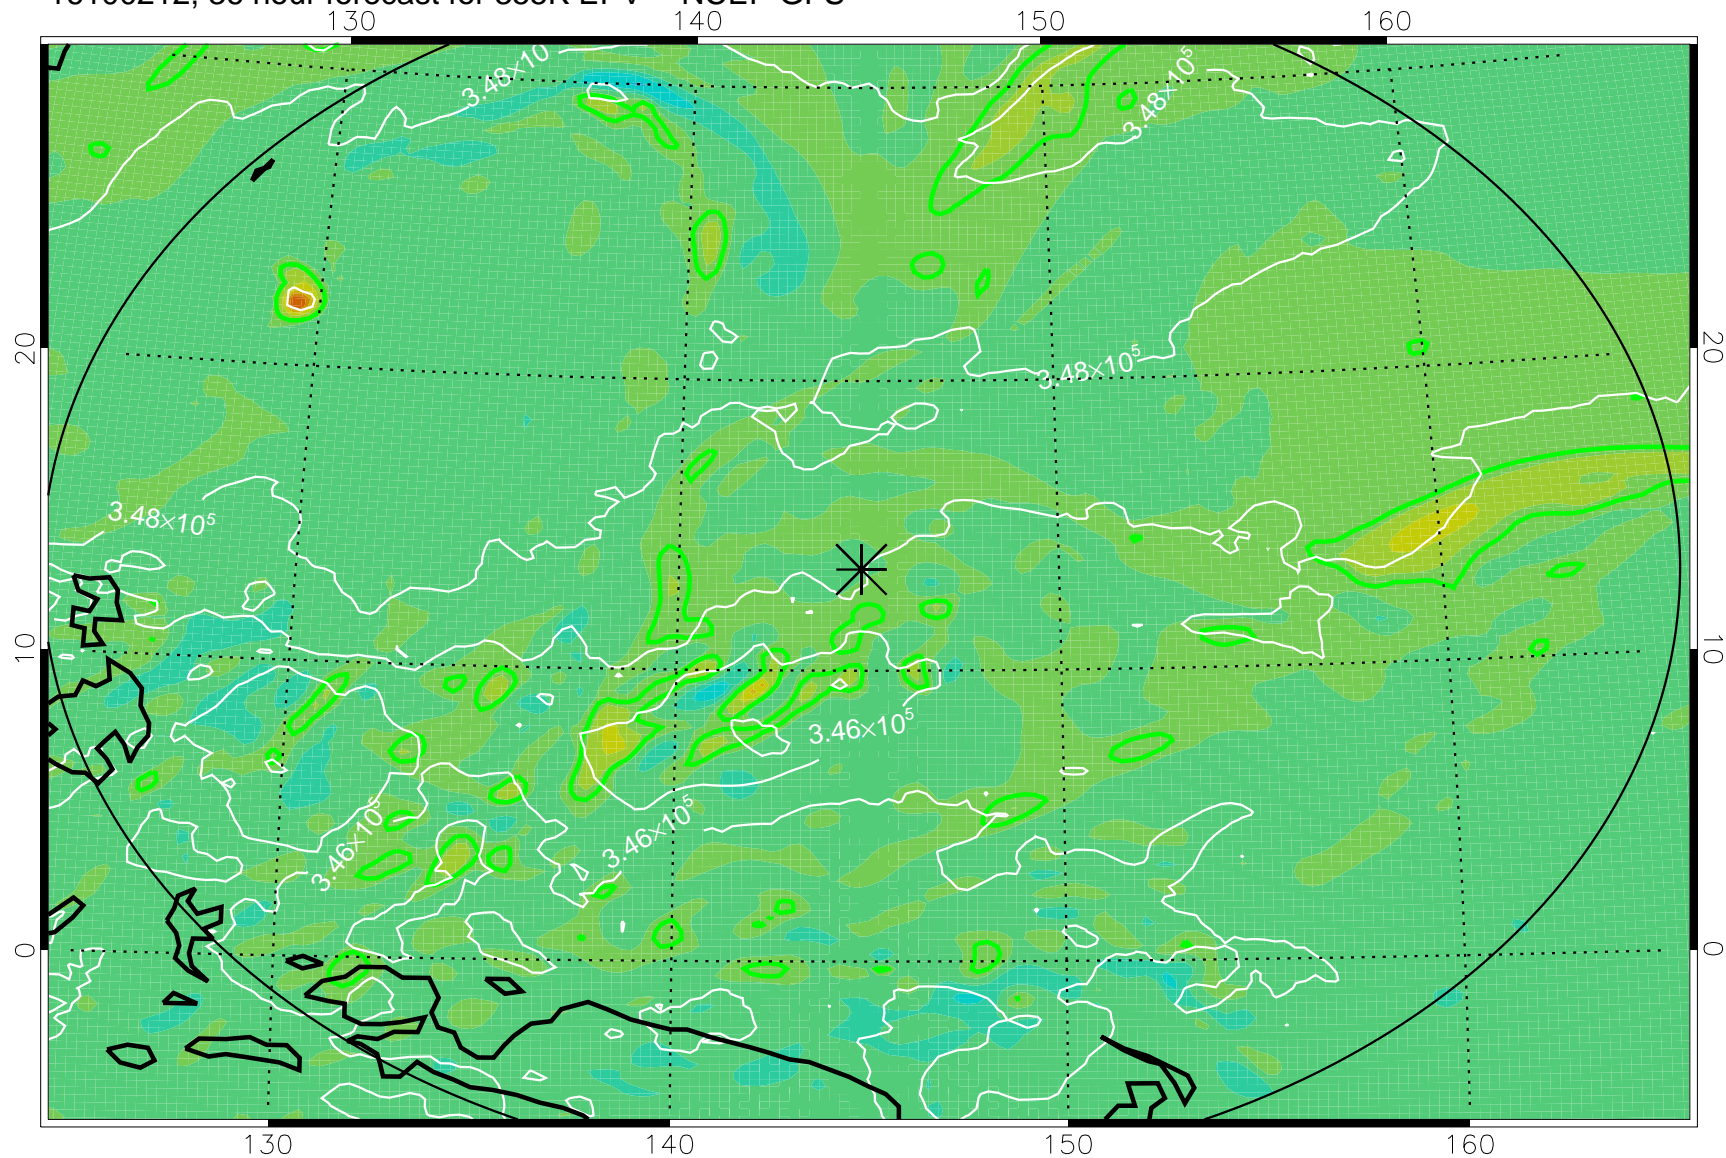

16100118, 18 hour forecast for 355K EPV -- NCEP GFS

355K Montgomery Streamfunction, white  
EPV Tropopause (2 PVU) Position  
Range ring of 2304 km

16100200, 24 hour forecast for 355K EPV -- NCEP GFS

355K Montgomery Streamfunction, white  
EPV Tropopause (2 PVU) Position  
Range ring of 2304 km

16100206, 30 hour forecast for 355K EPV -- NCEP GFS

355K Montgomery Streamfunction, white  
EPV Tropopause (2 PVU) Position  
Range ring of 2304 km

16100212, 36 hour forecast for 355K EPV -- NCEP GFS

355K Montgomery Streamfunction, white  
EPV Tropopause (2 PVU) Position  
Range ring of 2304 km

16100418, 90 hour forecast for 355K EPV -- NCEP GFS

355K Montgomery Streamfunction, white  
EPV Tropopause (2 PVU) Position  
Range ring of 2304 km

16100500, 96 hour forecast for 355K EPV -- NCEP GFS

355K Montgomery Streamfunction, white  
EPV Tropopause (2 PVU) Position  
Range ring of 2304 km

16100518, 114 hour forecast for 355K EPV -- NCEP GFS

355K Montgomery Streamfunction, white  
EPV Tropopause (2 PVU) Position  
Range ring of 2304 km

16100600, 120 hour forecast for 355K EPV -- NCEP GFS

355K Montgomery Streamfunction, white  
EPV Tropopause (2 PVU) Position  
Range ring of 2304 km