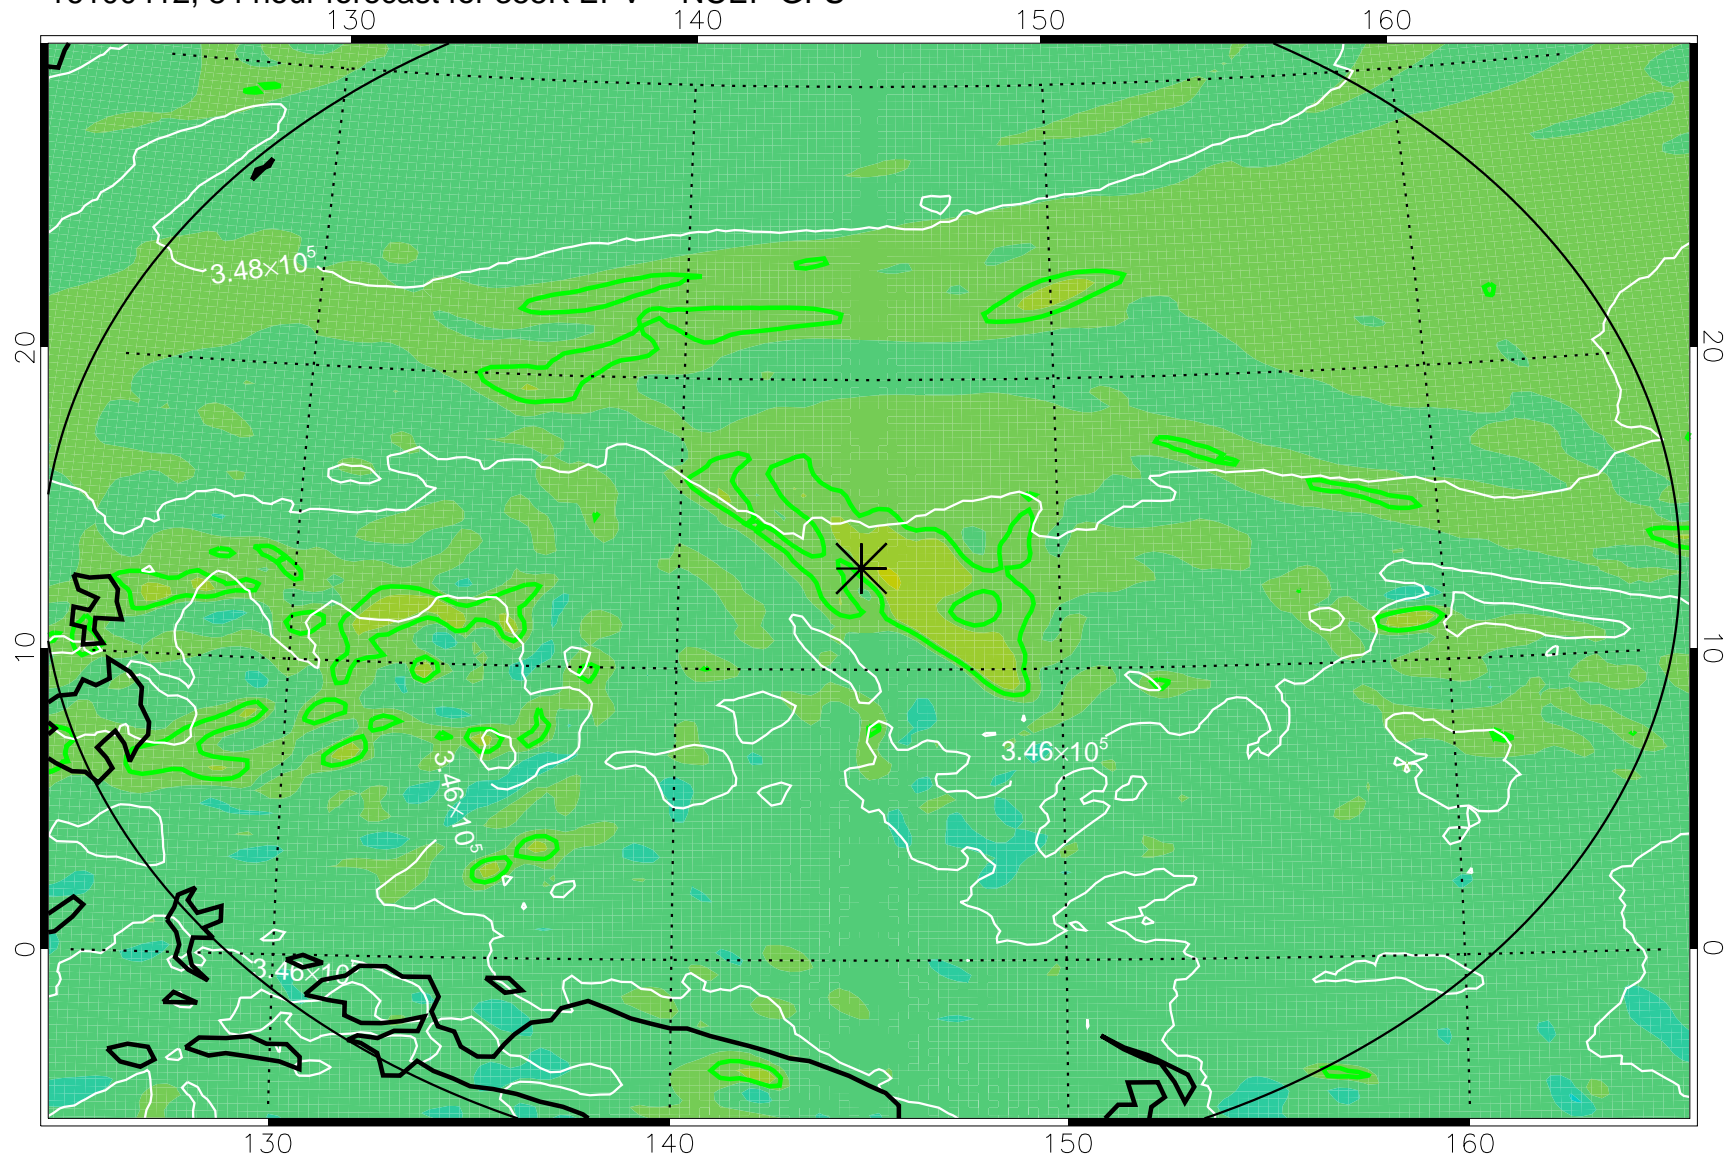

16100318, 66 hour forecast for 355K EPV -- NCEP GFS

355K Montgomery Streamfunction, white  
EPV Tropopause (2 PVU) Position  
Range ring of 2304 km

16100400, 72 hour forecast for 355K EPV -- NCEP GFS

355K Montgomery Streamfunction, white  
EPV Tropopause (2 PVU) Position  
Range ring of 2304 km

16100406, 78 hour forecast for 355K EPV -- NCEP GFS

355K Montgomery Streamfunction, white  
EPV Tropopause (2 PVU) Position  
Range ring of 2304 km

16100412, 84 hour forecast for 355K EPV -- NCEP GFS

355K Montgomery Streamfunction, white  
EPV Tropopause (2 PVU) Position  
Range ring of 2304 km

16100418, 90 hour forecast for 355K EPV -- NCEP GFS

355K Montgomery Streamfunction, white  
EPV Tropopause (2 PVU) Position  
Range ring of 2304 km

16100500, 96 hour forecast for 355K EPV -- NCEP GFS

355K Montgomery Streamfunction, white  
EPV Tropopause (2 PVU) Position  
Range ring of 2304 km

16100506, 102 hour forecast for 355K EPV -- NCEP GFS

355K Montgomery Streamfunction, white  
EPV Tropopause (2 PVU) Position  
Range ring of 2304 km

16100512, 108 hour forecast for 355K EPV -- NCEP GFS

355K Montgomery Streamfunction, white  
EPV Tropopause (2 PVU) Position  
Range ring of 2304 km