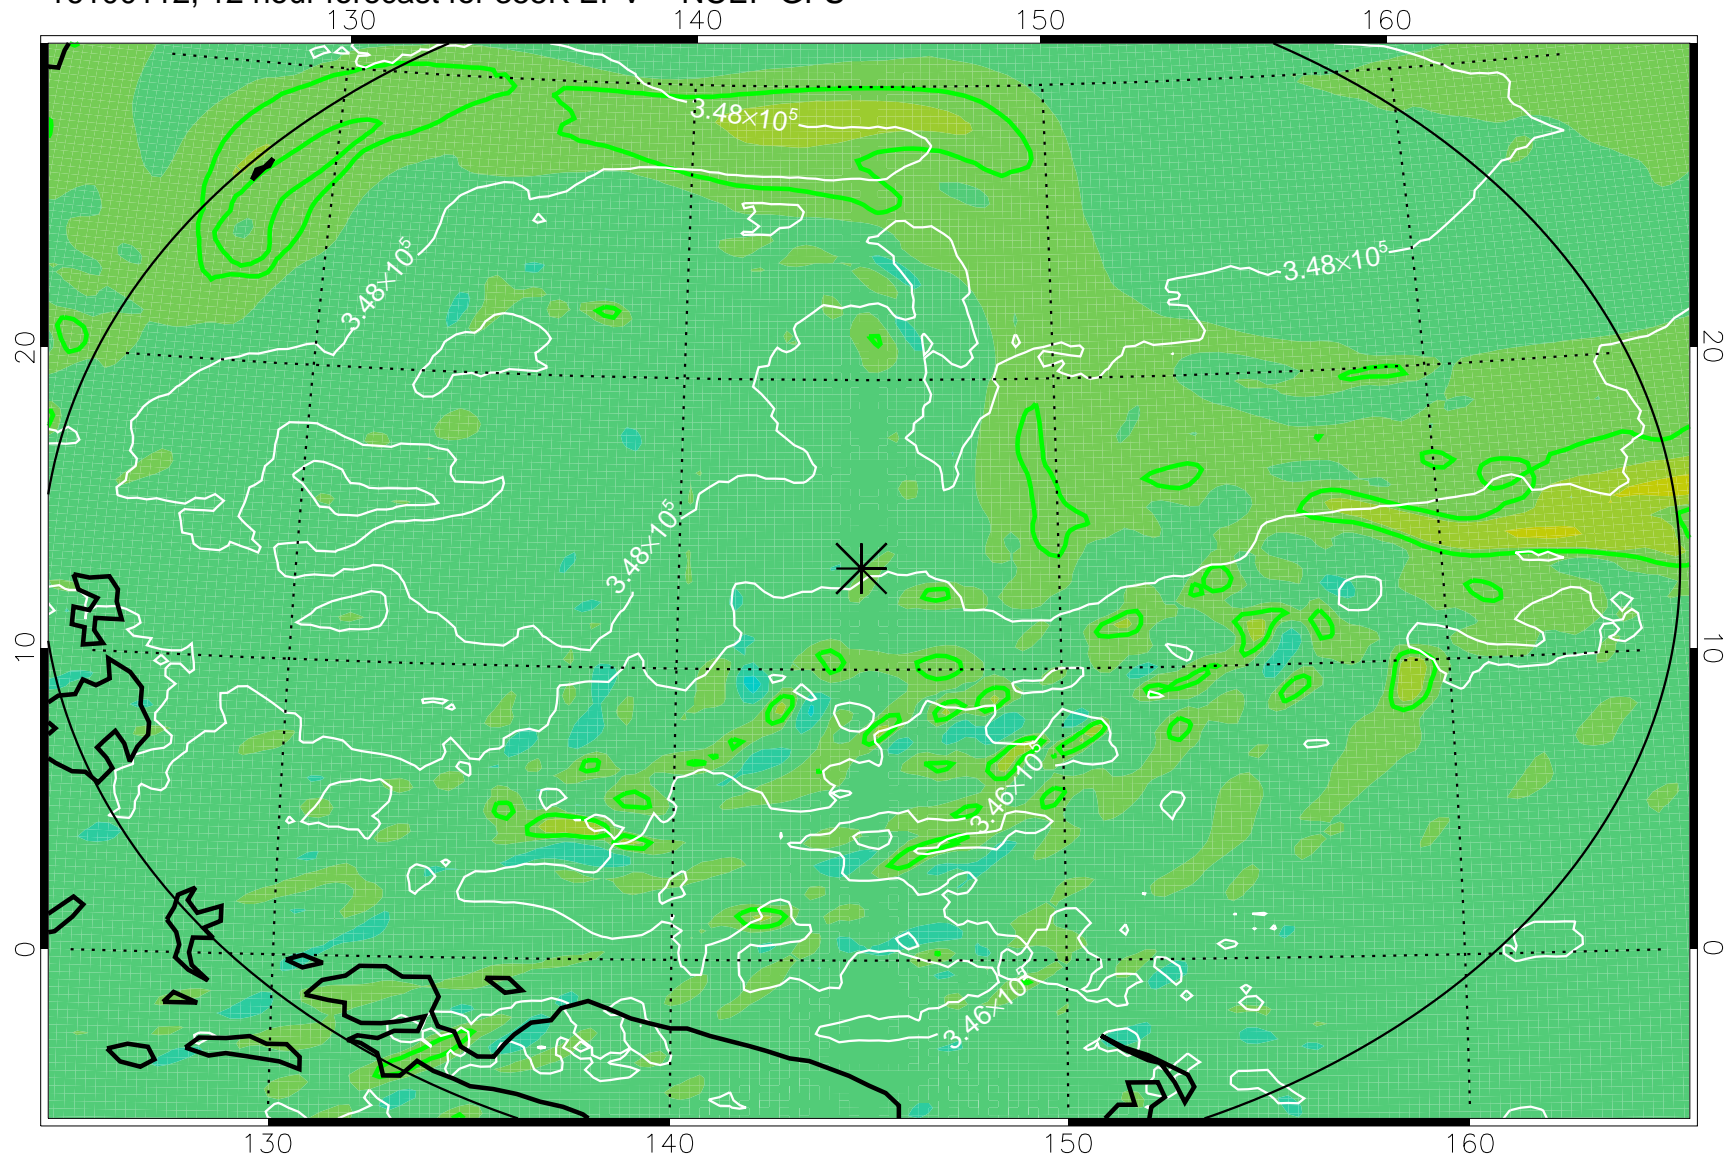

16100106, 6 hour forecast for 355K EPV -- NCEP GFS

355K Montgomery Streamfunction, white  
EPV Tropopause (2 PVU) Position  
Range ring of 2304 km

16100112, 12 hour forecast for 355K EPV -- NCEP GFS

355K Montgomery Streamfunction, white  
EPV Tropopause (2 PVU) Position  
Range ring of 2304 km

16100118, 18 hour forecast for 355K EPV -- NCEP GFS

355K Montgomery Streamfunction, white  
EPV Tropopause (2 PVU) Position  
Range ring of 2304 km

16100200, 24 hour forecast for 355K EPV -- NCEP GFS

355K Montgomery Streamfunction, white  
EPV Tropopause (2 PVU) Position  
Range ring of 2304 km

16100206, 30 hour forecast for 355K EPV -- NCEP GFS

355K Montgomery Streamfunction, white  
EPV Tropopause (2 PVU) Position  
Range ring of 2304 km

16100212, 36 hour forecast for 355K EPV -- NCEP GFS

355K Montgomery Streamfunction, white  
EPV Tropopause (2 PVU) Position  
Range ring of 2304 km

16100406, 78 hour forecast for 355K EPV -- NCEP GFS

355K Montgomery Streamfunction, white  
EPV Tropopause (2 PVU) Position  
Range ring of 2304 km

16100412, 84 hour forecast for 355K EPV -- NCEP GFS

355K Montgomery Streamfunction, white  
EPV Tropopause (2 PVU) Position  
Range ring of 2304 km