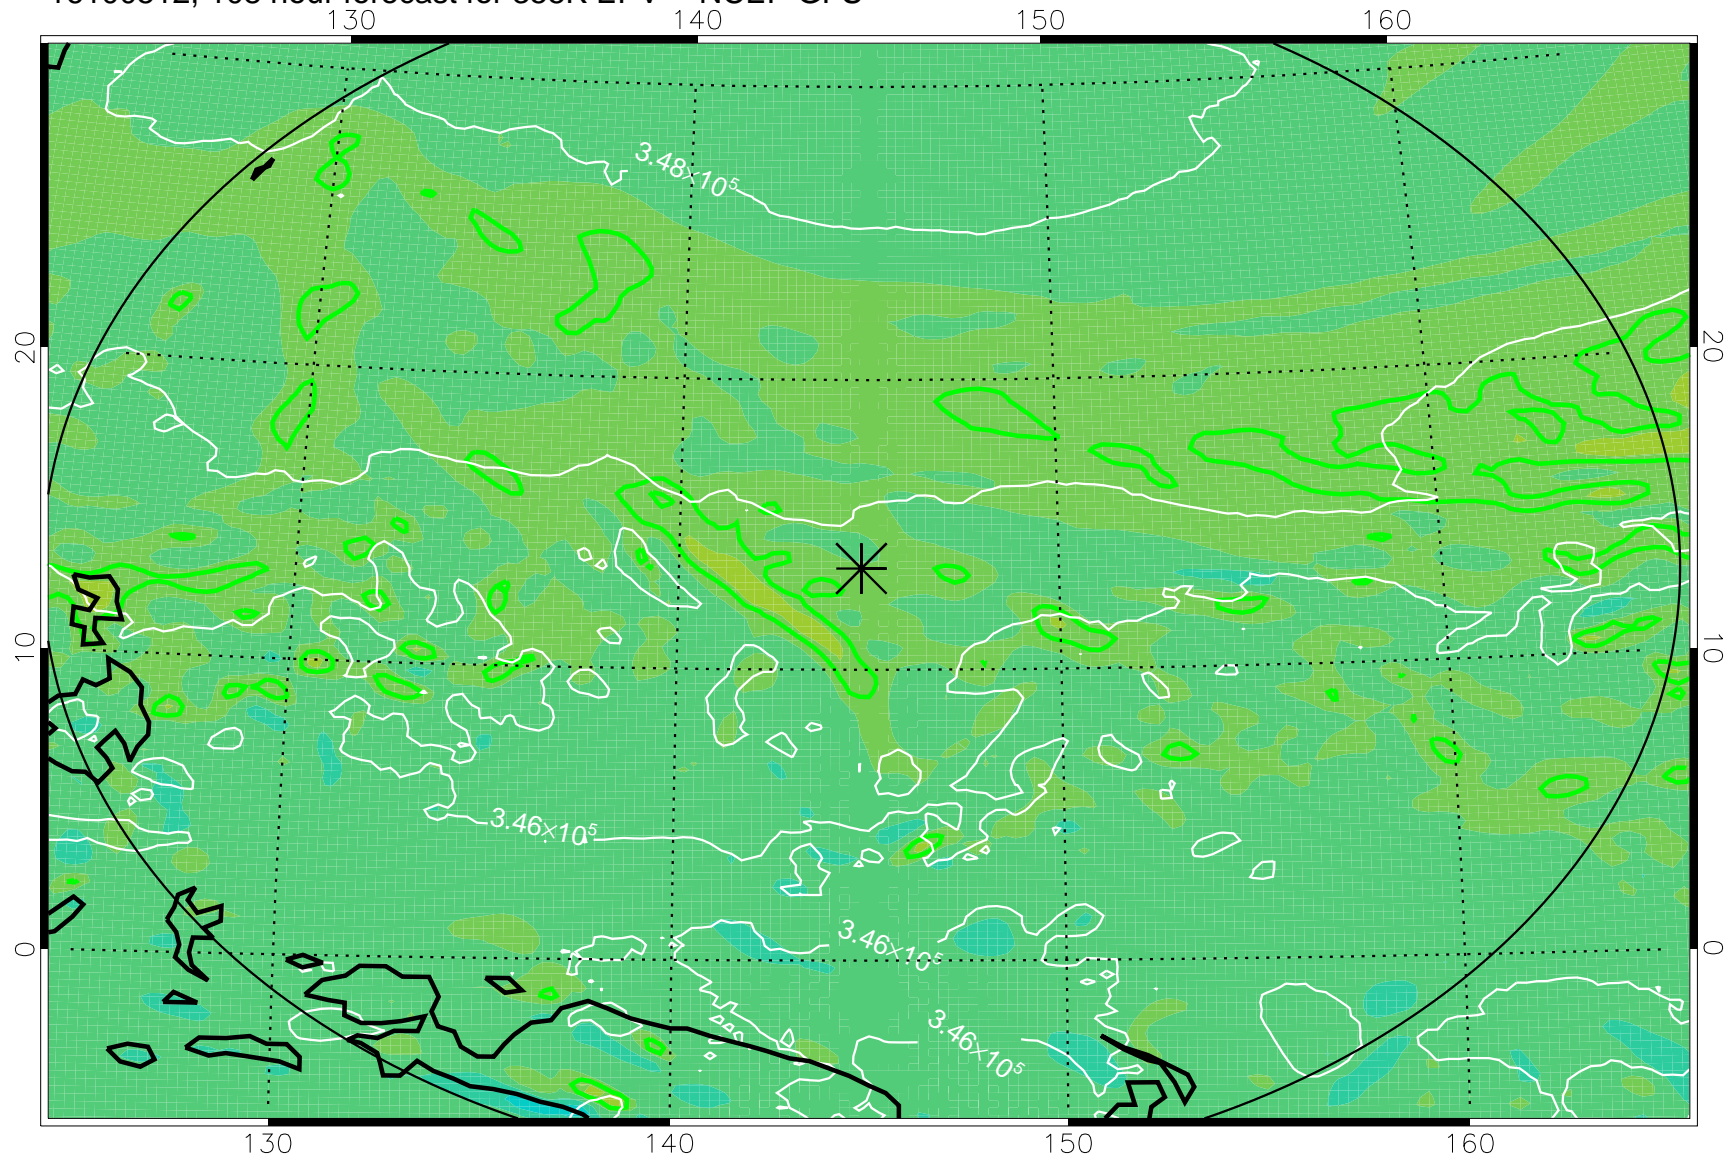

16100406, 78 hour forecast for 355K EPV -- NCEP GFS

355K Montgomery Streamfunction, white  
EPV Tropopause (2 PVU) Position  
Range ring of 2304 km

16100412, 84 hour forecast for 355K EPV -- NCEP GFS

355K Montgomery Streamfunction, white  
EPV Tropopause (2 PVU) Position  
Range ring of 2304 km

16100418, 90 hour forecast for 355K EPV -- NCEP GFS

355K Montgomery Streamfunction, white  
EPV Tropopause (2 PVU) Position  
Range ring of 2304 km

16100500, 96 hour forecast for 355K EPV -- NCEP GFS

355K Montgomery Streamfunction, white  
EPV Tropopause (2 PVU) Position  
Range ring of 2304 km

16100506, 102 hour forecast for 355K EPV -- NCEP GFS

355K Montgomery Streamfunction, white  
EPV Tropopause (2 PVU) Position  
Range ring of 2304 km

16100512, 108 hour forecast for 355K EPV -- NCEP GFS

355K Montgomery Streamfunction, white  
EPV Tropopause (2 PVU) Position  
Range ring of 2304 km

16100518, 114 hour forecast for 355K EPV -- NCEP GFS

355K Montgomery Streamfunction, white  
EPV Tropopause (2 PVU) Position  
Range ring of 2304 km

16100600, 120 hour forecast for 355K EPV -- NCEP GFS

355K Montgomery Streamfunction, white  
EPV Tropopause (2 PVU) Position  
Range ring of 2304 km