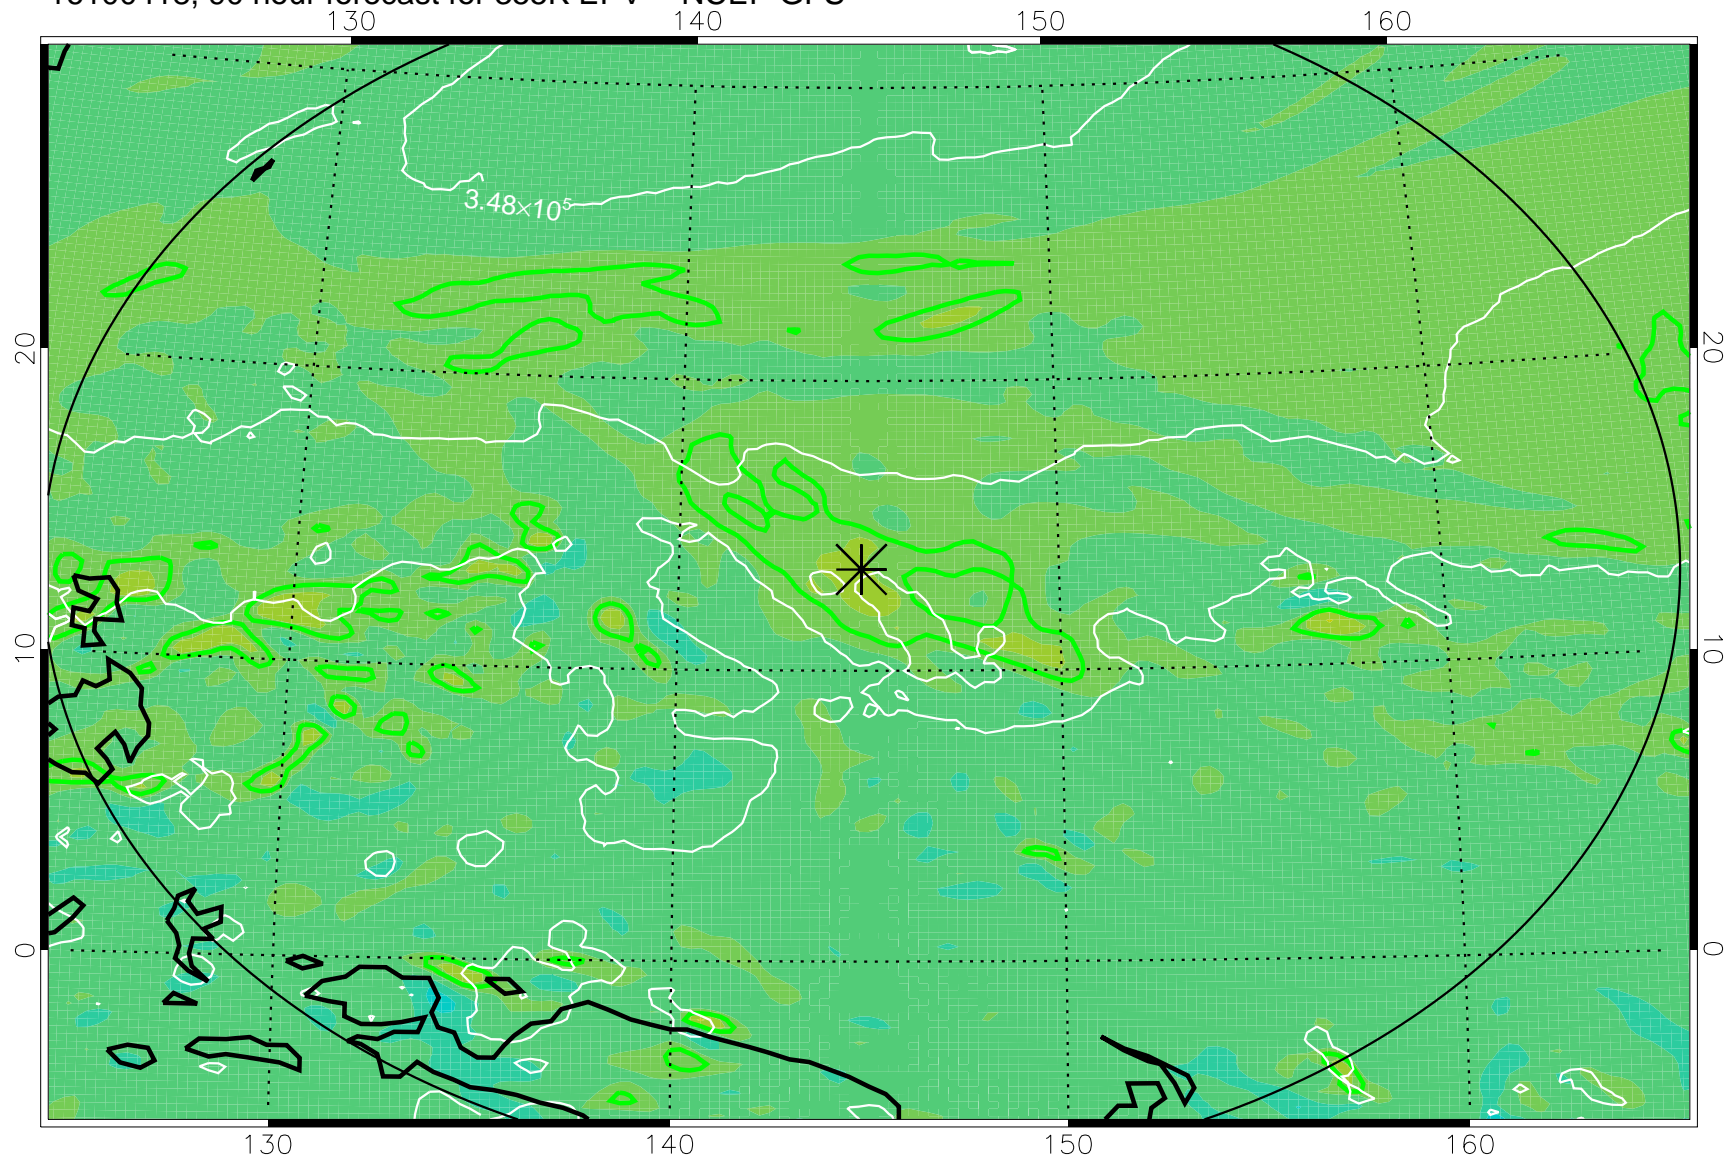

16100318, 66 hour forecast for 355K EPV -- NCEP GFS

355K Montgomery Streamfunction, white  
EPV Tropopause (2 PVU) Position  
Range ring of 2304 km

16100400, 72 hour forecast for 355K EPV -- NCEP GFS

355K Montgomery Streamfunction, white  
EPV Tropopause (2 PVU) Position  
Range ring of 2304 km

16100406, 78 hour forecast for 355K EPV -- NCEP GFS

355K Montgomery Streamfunction, white  
EPV Tropopause (2 PVU) Position  
Range ring of 2304 km

16100412, 84 hour forecast for 355K EPV -- NCEP GFS

355K Montgomery Streamfunction, white  
EPV Tropopause (2 PVU) Position  
Range ring of 2304 km

16100418, 90 hour forecast for 355K EPV -- NCEP GFS

355K Montgomery Streamfunction, white  
EPV Tropopause (2 PVU) Position  
Range ring of 2304 km

16100500, 96 hour forecast for 355K EPV -- NCEP GFS

355K Montgomery Streamfunction, white  
EPV Tropopause (2 PVU) Position  
Range ring of 2304 km

16100506, 102 hour forecast for 355K EPV -- NCEP GFS

355K Montgomery Streamfunction, white  
EPV Tropopause (2 PVU) Position  
Range ring of 2304 km

16100512, 108 hour forecast for 355K EPV -- NCEP GFS

355K Montgomery Streamfunction, white  
EPV Tropopause (2 PVU) Position  
Range ring of 2304 km