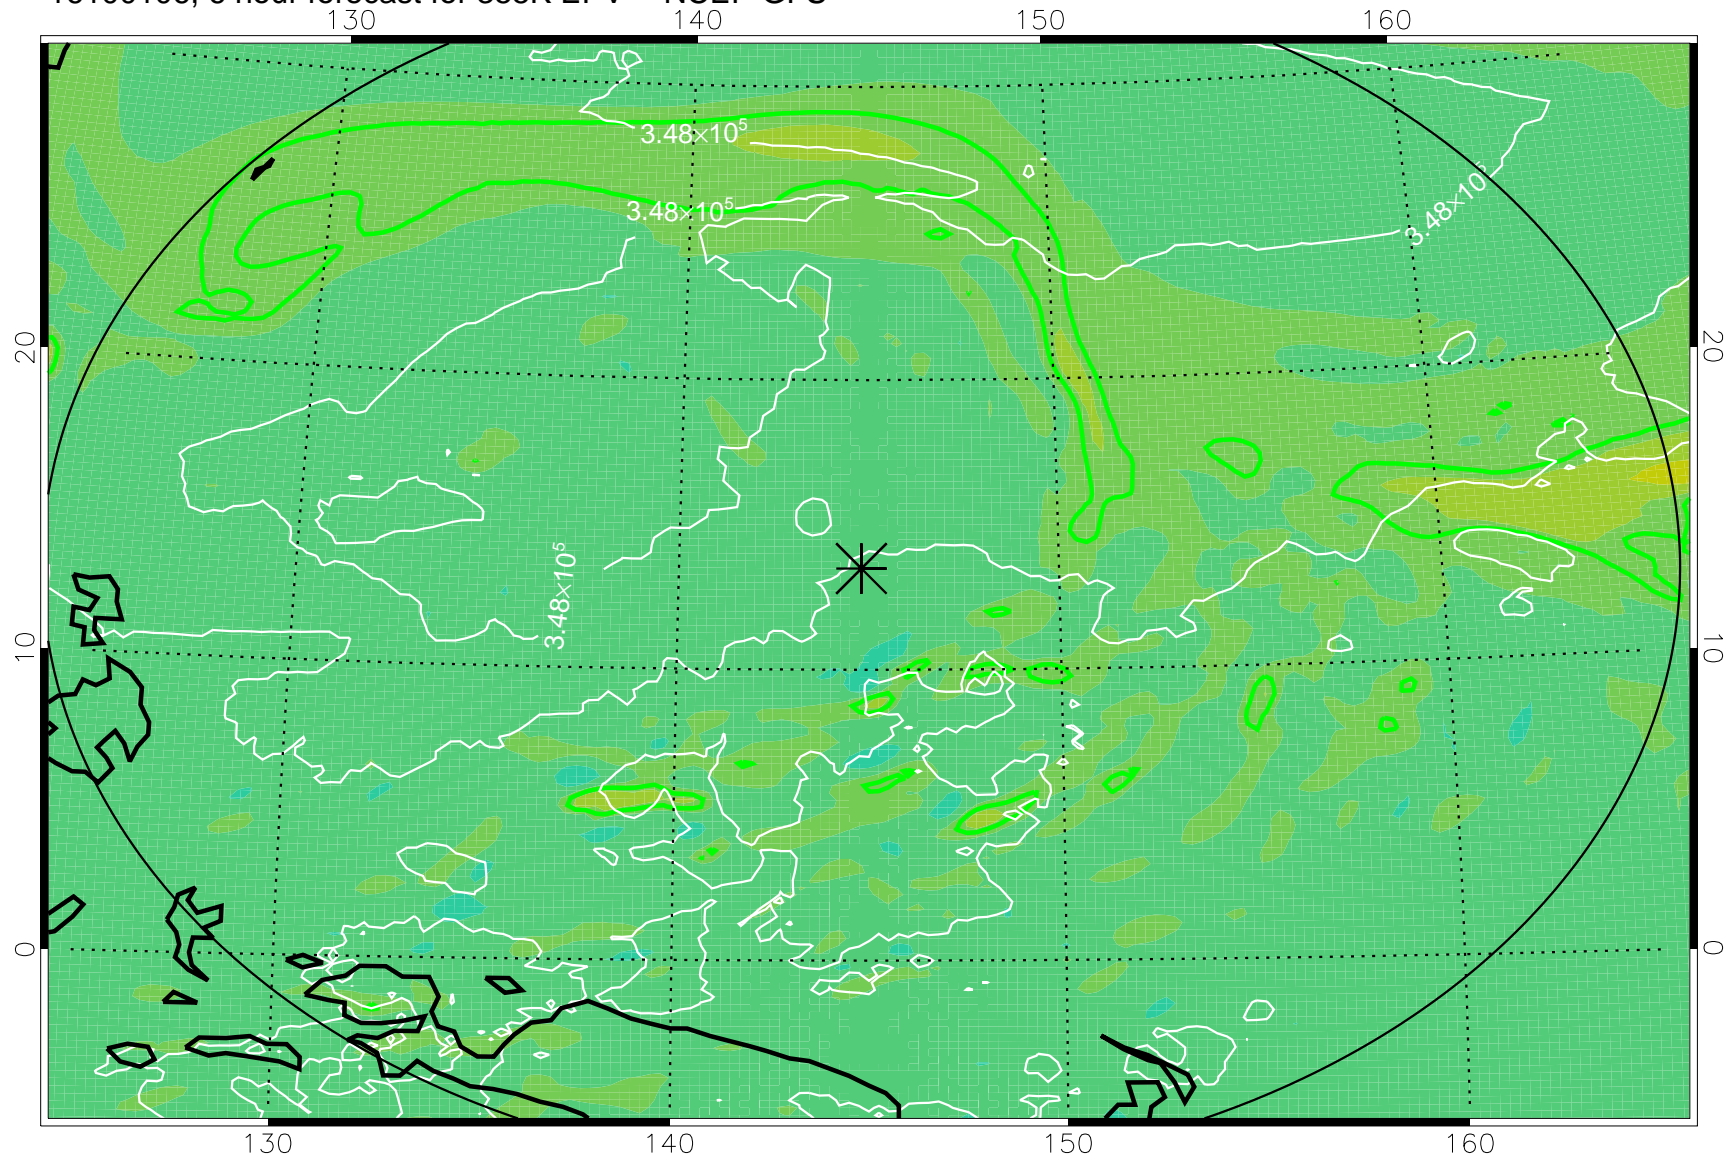

16100106, 6 hour forecast for 355K EPV -- NCEP GFS

355K Montgomery Streamfunction, white  
EPV Tropopause (2 PVU) Position  
Range ring of 2304 km

16100112, 12 hour forecast for 355K EPV -- NCEP GFS

355K Montgomery Streamfunction, white  
EPV Tropopause (2 PVU) Position  
Range ring of 2304 km

16100118, 18 hour forecast for 355K EPV -- NCEP GFS

355K Montgomery Streamfunction, white  
EPV Tropopause (2 PVU) Position  
Range ring of 2304 km

16100200, 24 hour forecast for 355K EPV -- NCEP GFS

355K Montgomery Streamfunction, white  
EPV Tropopause (2 PVU) Position  
Range ring of 2304 km

16100206, 30 hour forecast for 355K EPV -- NCEP GFS

355K Montgomery Streamfunction, white  
EPV Tropopause (2 PVU) Position  
Range ring of 2304 km

16100212, 36 hour forecast for 355K EPV -- NCEP GFS

355K Montgomery Streamfunction, white  
EPV Tropopause (2 PVU) Position  
Range ring of 2304 km

16100218, 42 hour forecast for 355K EPV -- NCEP GFS

355K Montgomery Streamfunction, white  
EPV Tropopause (2 PVU) Position  
Range ring of 2304 km

16100300, 48 hour forecast for 355K EPV -- NCEP GFS

355K Montgomery Streamfunction, white  
EPV Tropopause (2 PVU) Position  
Range ring of 2304 km