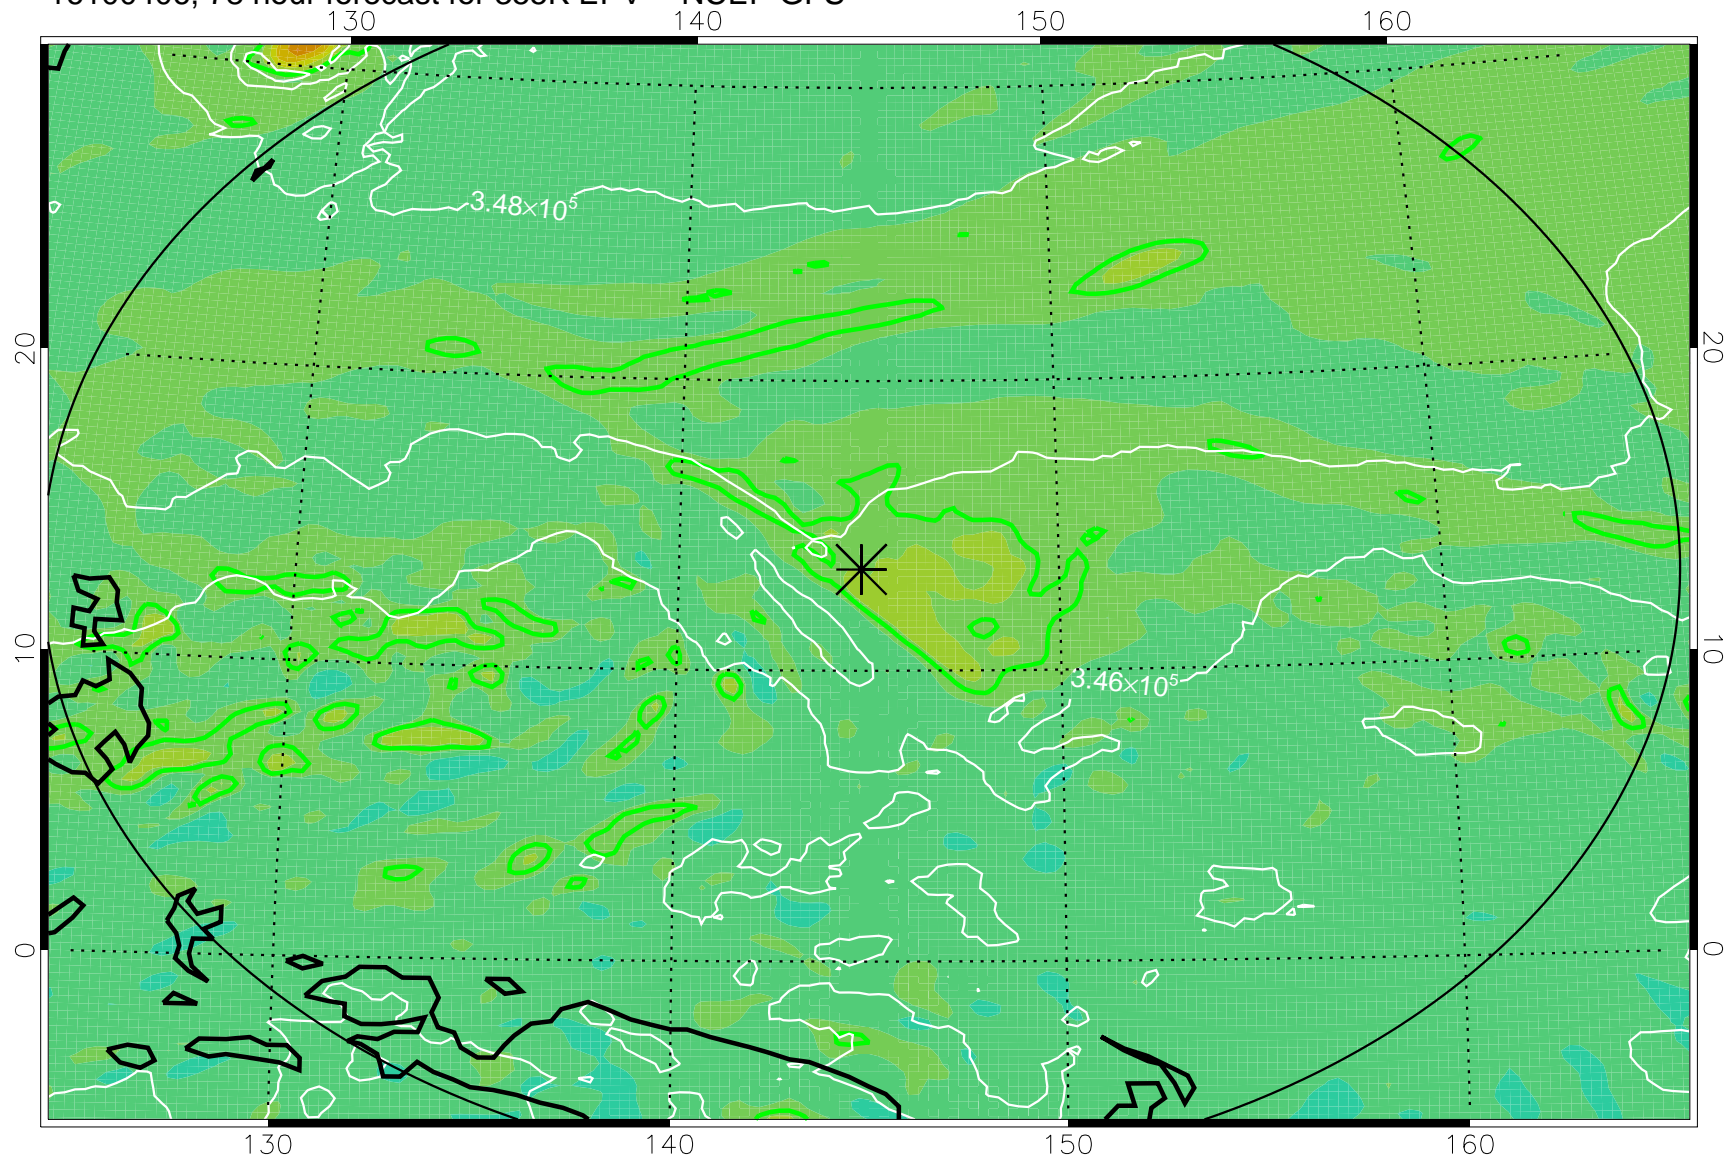

16100318, 66 hour forecast for 355K EPV -- NCEP GFS

355K Montgomery Streamfunction, white  
EPV Tropopause (2 PVU) Position  
Range ring of 2304 km

16100400, 72 hour forecast for 355K EPV -- NCEP GFS

355K Montgomery Streamfunction, white  
EPV Tropopause (2 PVU) Position  
Range ring of 2304 km

16100406, 78 hour forecast for 355K EPV -- NCEP GFS

355K Montgomery Streamfunction, white  
EPV Tropopause (2 PVU) Position  
Range ring of 2304 km

16100412, 84 hour forecast for 355K EPV -- NCEP GFS

355K Montgomery Streamfunction, white  
EPV Tropopause (2 PVU) Position  
Range ring of 2304 km

16100418, 90 hour forecast for 355K EPV -- NCEP GFS

355K Montgomery Streamfunction, white  
EPV Tropopause (2 PVU) Position  
Range ring of 2304 km

16100500, 96 hour forecast for 355K EPV -- NCEP GFS

355K Montgomery Streamfunction, white  
EPV Tropopause (2 PVU) Position  
Range ring of 2304 km

16100506, 102 hour forecast for 355K EPV -- NCEP GFS

355K Montgomery Streamfunction, white  
EPV Tropopause (2 PVU) Position  
Range ring of 2304 km

16100512, 108 hour forecast for 355K EPV -- NCEP GFS

355K Montgomery Streamfunction, white  
EPV Tropopause (2 PVU) Position  
Range ring of 2304 km