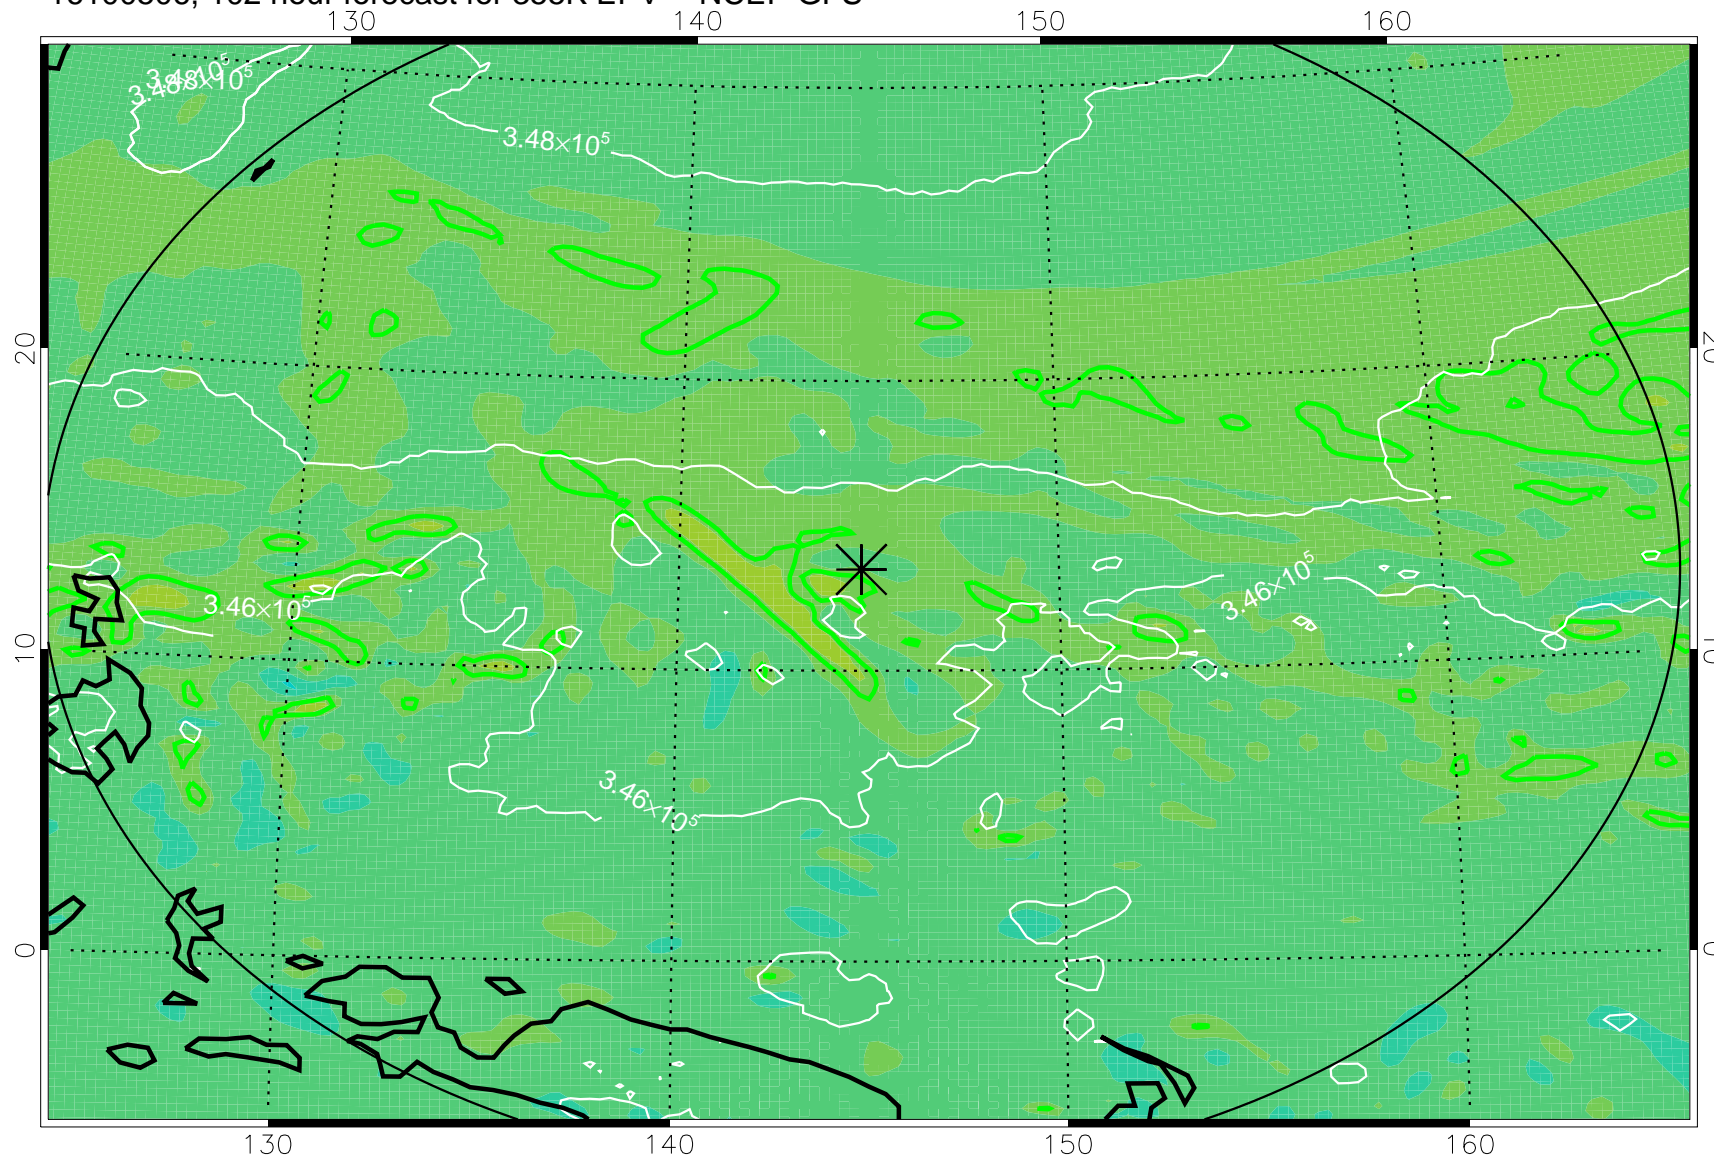

16100406, 78 hour forecast for 355K EPV -- NCEP GFS

355K Montgomery Streamfunction, white  
EPV Tropopause (2 PVU) Position  
Range ring of 2304 km

16100412, 84 hour forecast for 355K EPV -- NCEP GFS

355K Montgomery Streamfunction, white  
EPV Tropopause (2 PVU) Position  
Range ring of 2304 km

16100418, 90 hour forecast for 355K EPV -- NCEP GFS

355K Montgomery Streamfunction, white  
EPV Tropopause (2 PVU) Position  
Range ring of 2304 km

16100500, 96 hour forecast for 355K EPV -- NCEP GFS

355K Montgomery Streamfunction, white  
EPV Tropopause (2 PVU) Position  
Range ring of 2304 km

16100506, 102 hour forecast for 355K EPV -- NCEP GFS

355K Montgomery Streamfunction, white  
EPV Tropopause (2 PVU) Position  
Range ring of 2304 km

16100512, 108 hour forecast for 355K EPV -- NCEP GFS

355K Montgomery Streamfunction, white  
EPV Tropopause (2 PVU) Position  
Range ring of 2304 km

16100518, 114 hour forecast for 355K EPV -- NCEP GFS

355K Montgomery Streamfunction, white  
EPV Tropopause (2 PVU) Position  
Range ring of 2304 km

16100600, 120 hour forecast for 355K EPV -- NCEP GFS

355K Montgomery Streamfunction, white  
EPV Tropopause (2 PVU) Position  
Range ring of 2304 km