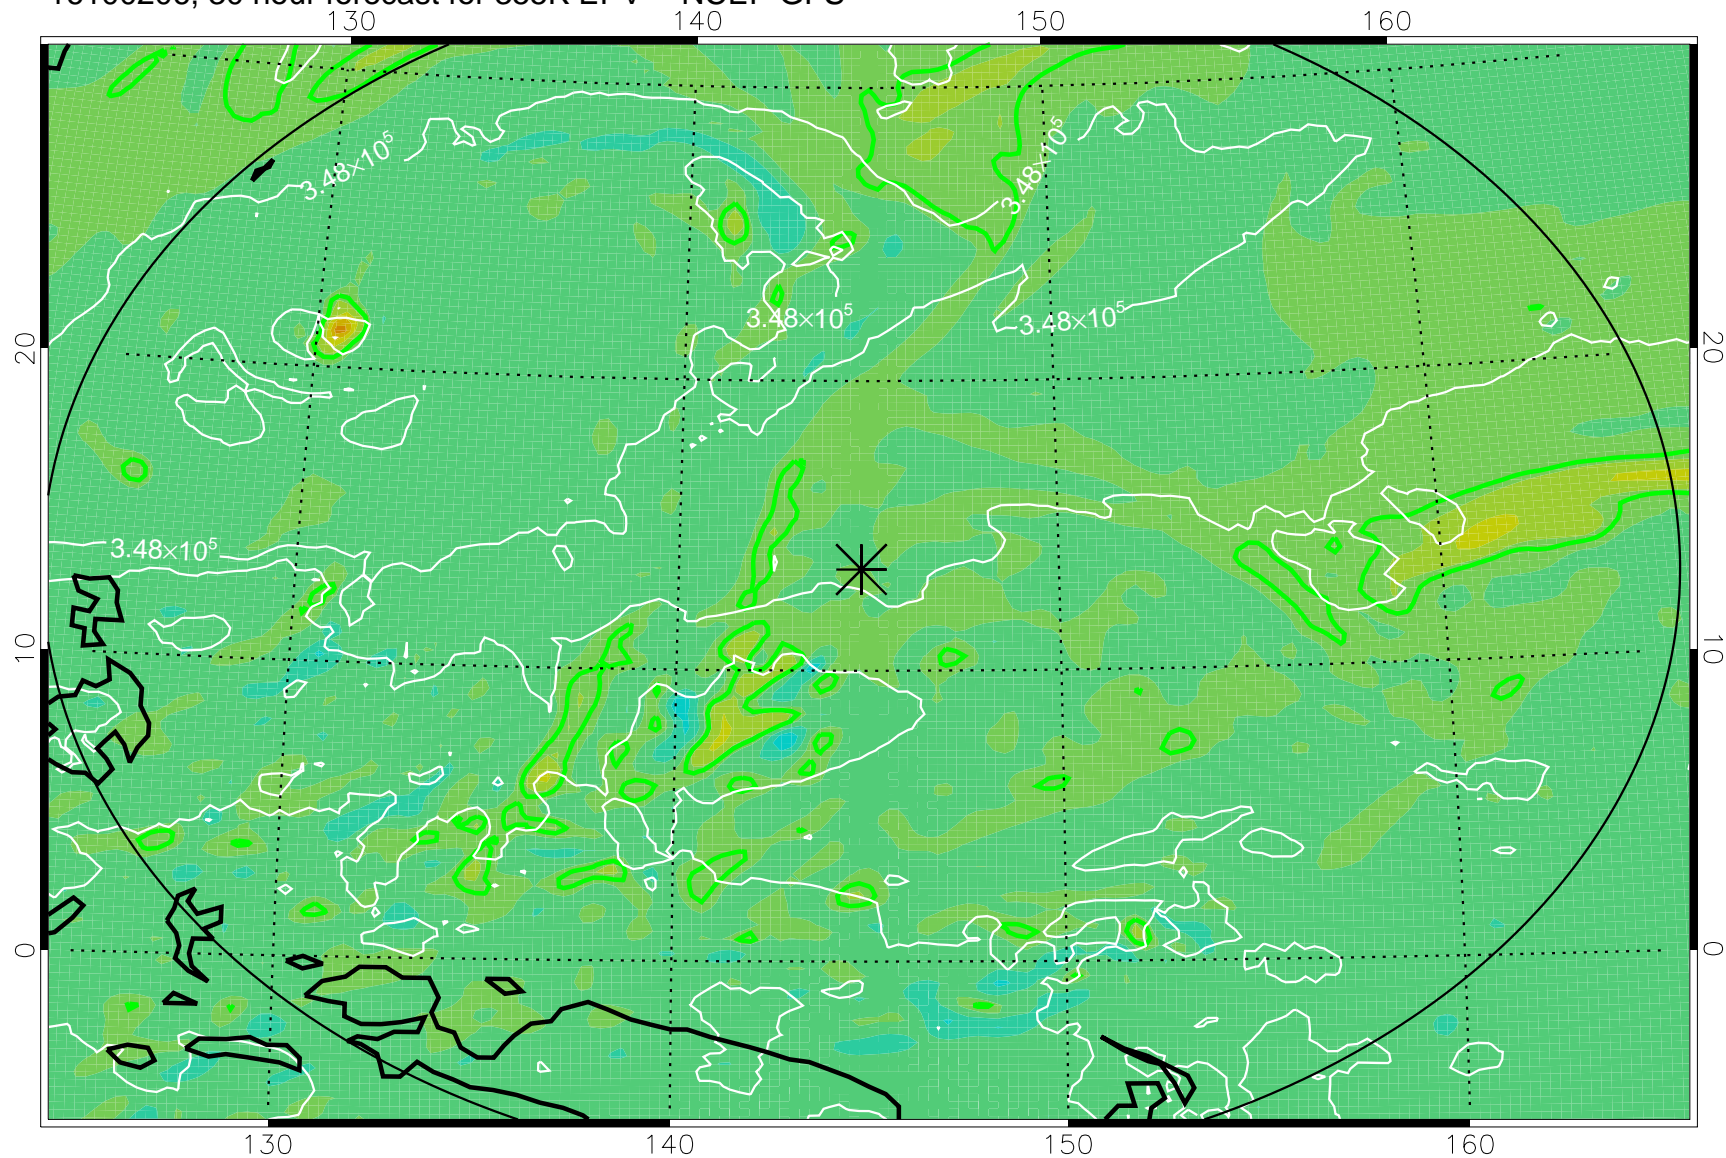

16100118, 18 hour forecast for 355K EPV -- NCEP GFS

355K Montgomery Streamfunction, white  
EPV Tropopause (2 PVU) Position  
Range ring of 2304 km

16100200, 24 hour forecast for 355K EPV -- NCEP GFS

355K Montgomery Streamfunction, white  
EPV Tropopause (2 PVU) Position  
Range ring of 2304 km

16100206, 30 hour forecast for 355K EPV -- NCEP GFS

355K Montgomery Streamfunction, white  
EPV Tropopause (2 PVU) Position  
Range ring of 2304 km

16100212, 36 hour forecast for 355K EPV -- NCEP GFS

355K Montgomery Streamfunction, white  
EPV Tropopause (2 PVU) Position  
Range ring of 2304 km

16100406, 78 hour forecast for 355K EPV -- NCEP GFS

355K Montgomery Streamfunction, white  
EPV Tropopause (2 PVU) Position  
Range ring of 2304 km

16100412, 84 hour forecast for 355K EPV -- NCEP GFS

355K Montgomery Streamfunction, white  
EPV Tropopause (2 PVU) Position  
Range ring of 2304 km

16100418, 90 hour forecast for 355K EPV -- NCEP GFS

355K Montgomery Streamfunction, white  
EPV Tropopause (2 PVU) Position  
Range ring of 2304 km

16100500, 96 hour forecast for 355K EPV -- NCEP GFS

355K Montgomery Streamfunction, white  
EPV Tropopause (2 PVU) Position  
Range ring of 2304 km