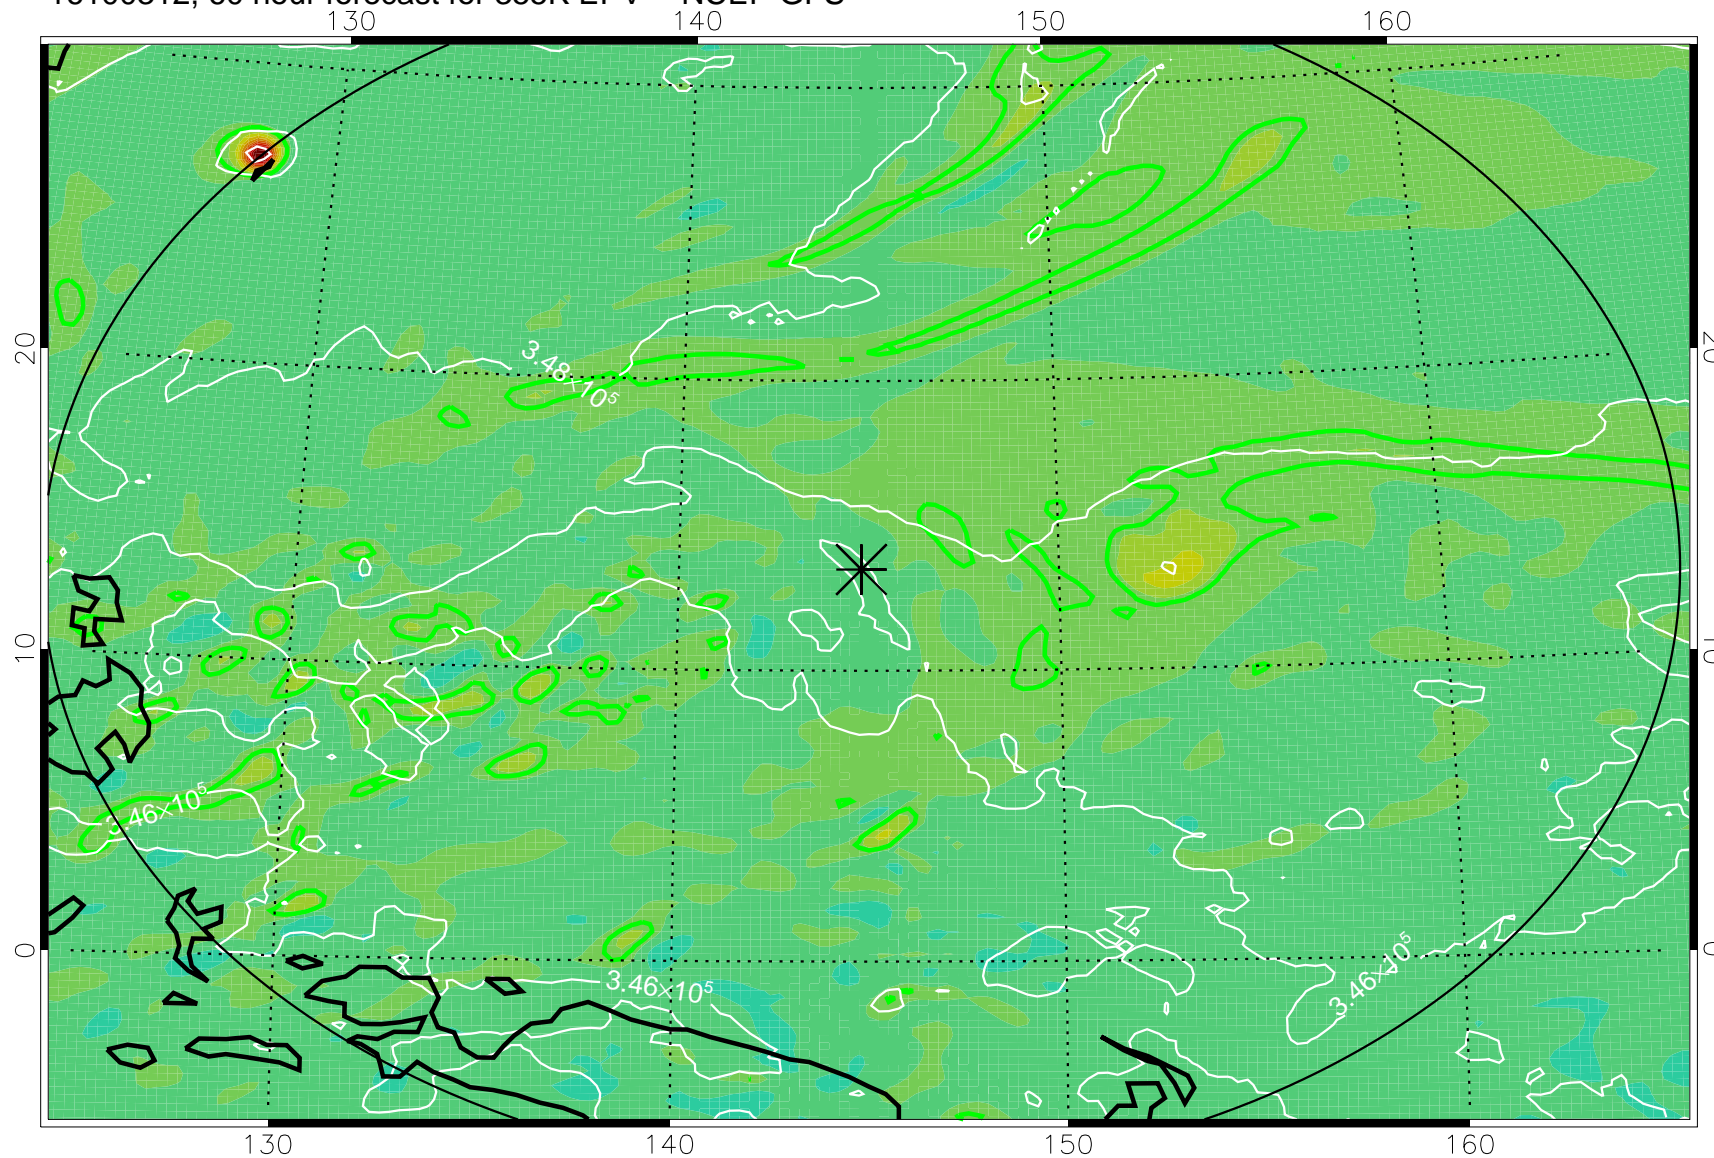

16100218, 42 hour forecast for 355K EPV -- NCEP GFS

355K Montgomery Streamfunction, white  
EPV Tropopause (2 PVU) Position  
Range ring of 2304 km

16100300, 48 hour forecast for 355K EPV -- NCEP GFS

355K Montgomery Streamfunction, white  
EPV Tropopause (2 PVU) Position  
Range ring of 2304 km

16100306, 54 hour forecast for 355K EPV -- NCEP GFS

355K Montgomery Streamfunction, white  
EPV Tropopause (2 PVU) Position  
Range ring of 2304 km

16100312, 60 hour forecast for 355K EPV -- NCEP GFS

355K Montgomery Streamfunction, white  
EPV Tropopause (2 PVU) Position  
Range ring of 2304 km

16100318, 66 hour forecast for 355K EPV -- NCEP GFS

355K Montgomery Streamfunction, white  
EPV Tropopause (2 PVU) Position  
Range ring of 2304 km

16100400, 72 hour forecast for 355K EPV -- NCEP GFS

355K Montgomery Streamfunction, white  
EPV Tropopause (2 PVU) Position  
Range ring of 2304 km

16100406, 78 hour forecast for 355K EPV -- NCEP GFS

355K Montgomery Streamfunction, white  
EPV Tropopause (2 PVU) Position  
Range ring of 2304 km

16100412, 84 hour forecast for 355K EPV -- NCEP GFS

355K Montgomery Streamfunction, white  
EPV Tropopause (2 PVU) Position  
Range ring of 2304 km