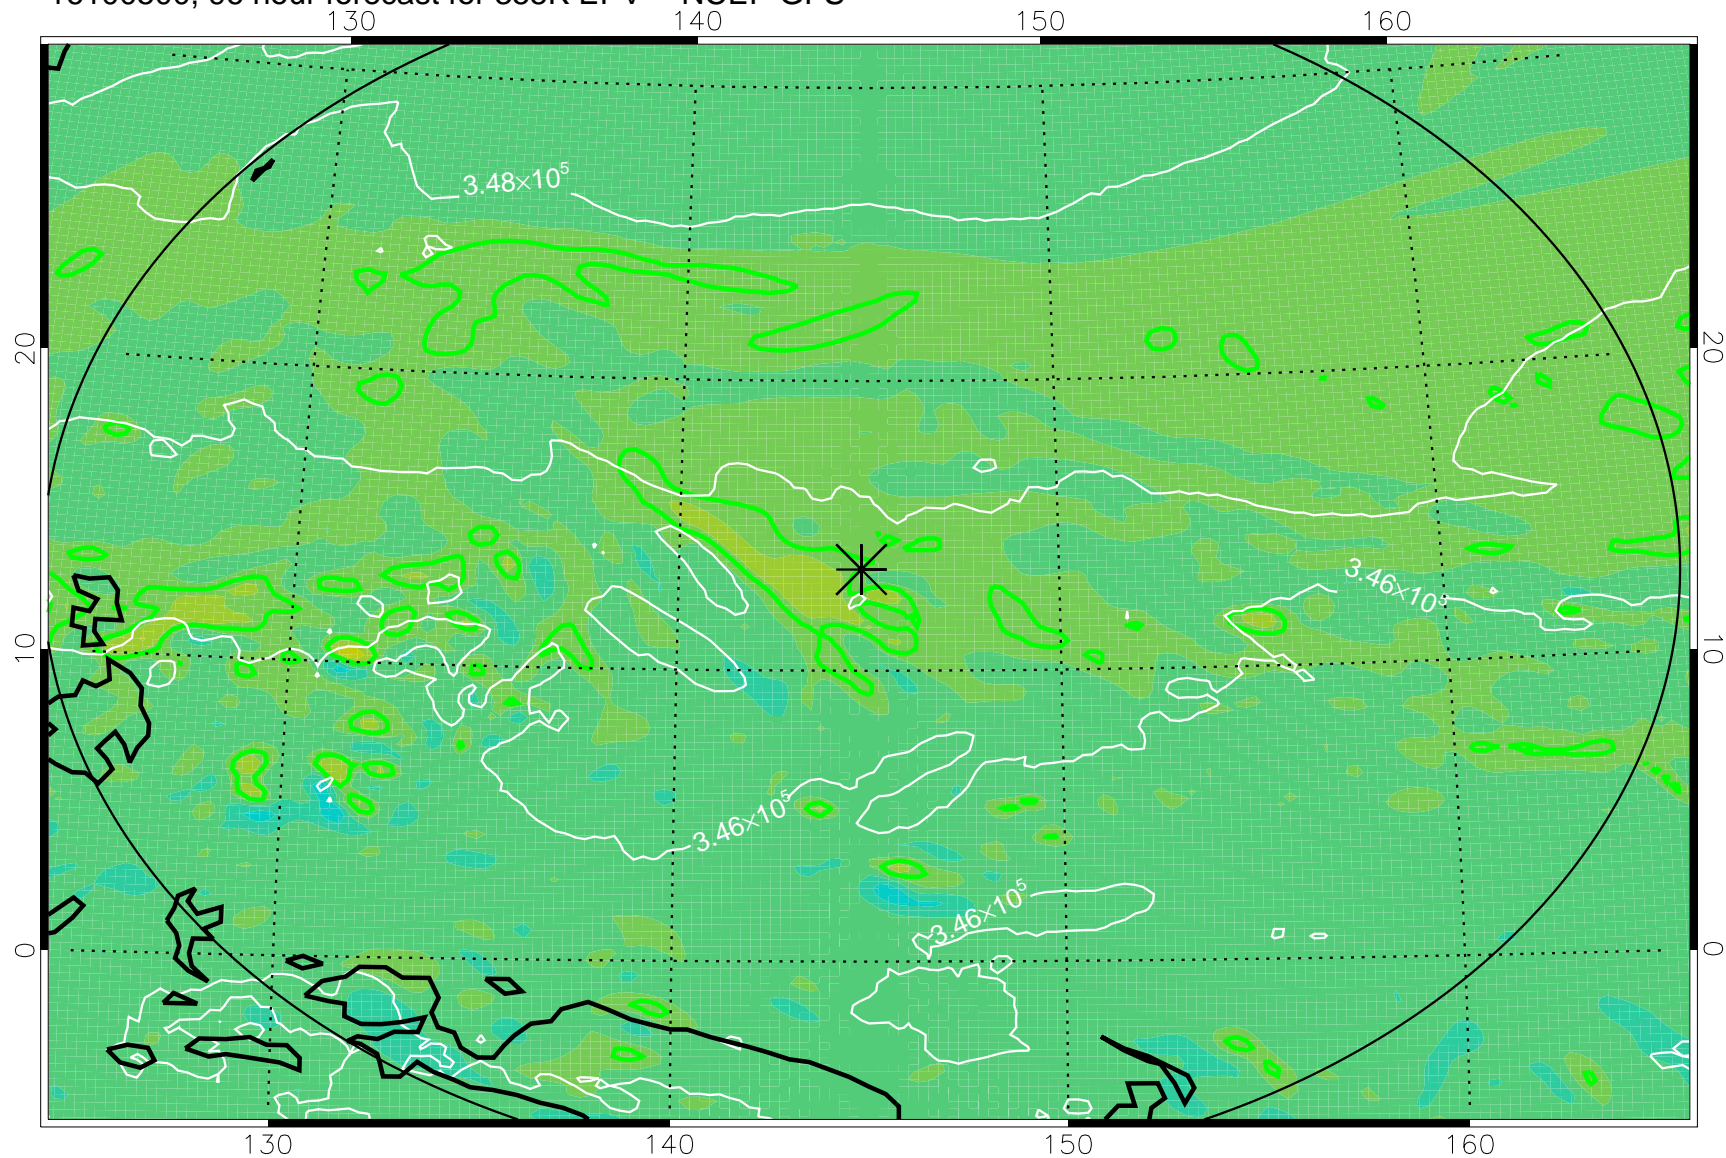

16100406, 78 hour forecast for 355K EPV -- NCEP GFS

355K Montgomery Streamfunction, white  
EPV Tropopause (2 PVU) Position  
Range ring of 2304 km

16100412, 84 hour forecast for 355K EPV -- NCEP GFS

355K Montgomery Streamfunction, white  
EPV Tropopause (2 PVU) Position  
Range ring of 2304 km

16100418, 90 hour forecast for 355K EPV -- NCEP GFS

355K Montgomery Streamfunction, white  
EPV Tropopause (2 PVU) Position  
Range ring of 2304 km

16100500, 96 hour forecast for 355K EPV -- NCEP GFS

355K Montgomery Streamfunction, white  
EPV Tropopause (2 PVU) Position  
Range ring of 2304 km

16100506, 102 hour forecast for 355K EPV -- NCEP GFS

355K Montgomery Streamfunction, white  
EPV Tropopause (2 PVU) Position  
Range ring of 2304 km

16100512, 108 hour forecast for 355K EPV -- NCEP GFS

355K Montgomery Streamfunction, white  
EPV Tropopause (2 PVU) Position  
Range ring of 2304 km

16100518, 114 hour forecast for 355K EPV -- NCEP GFS

355K Montgomery Streamfunction, white  
EPV Tropopause (2 PVU) Position  
Range ring of 2304 km

16100600, 120 hour forecast for 355K EPV -- NCEP GFS

355K Montgomery Streamfunction, white  
EPV Tropopause (2 PVU) Position  
Range ring of 2304 km