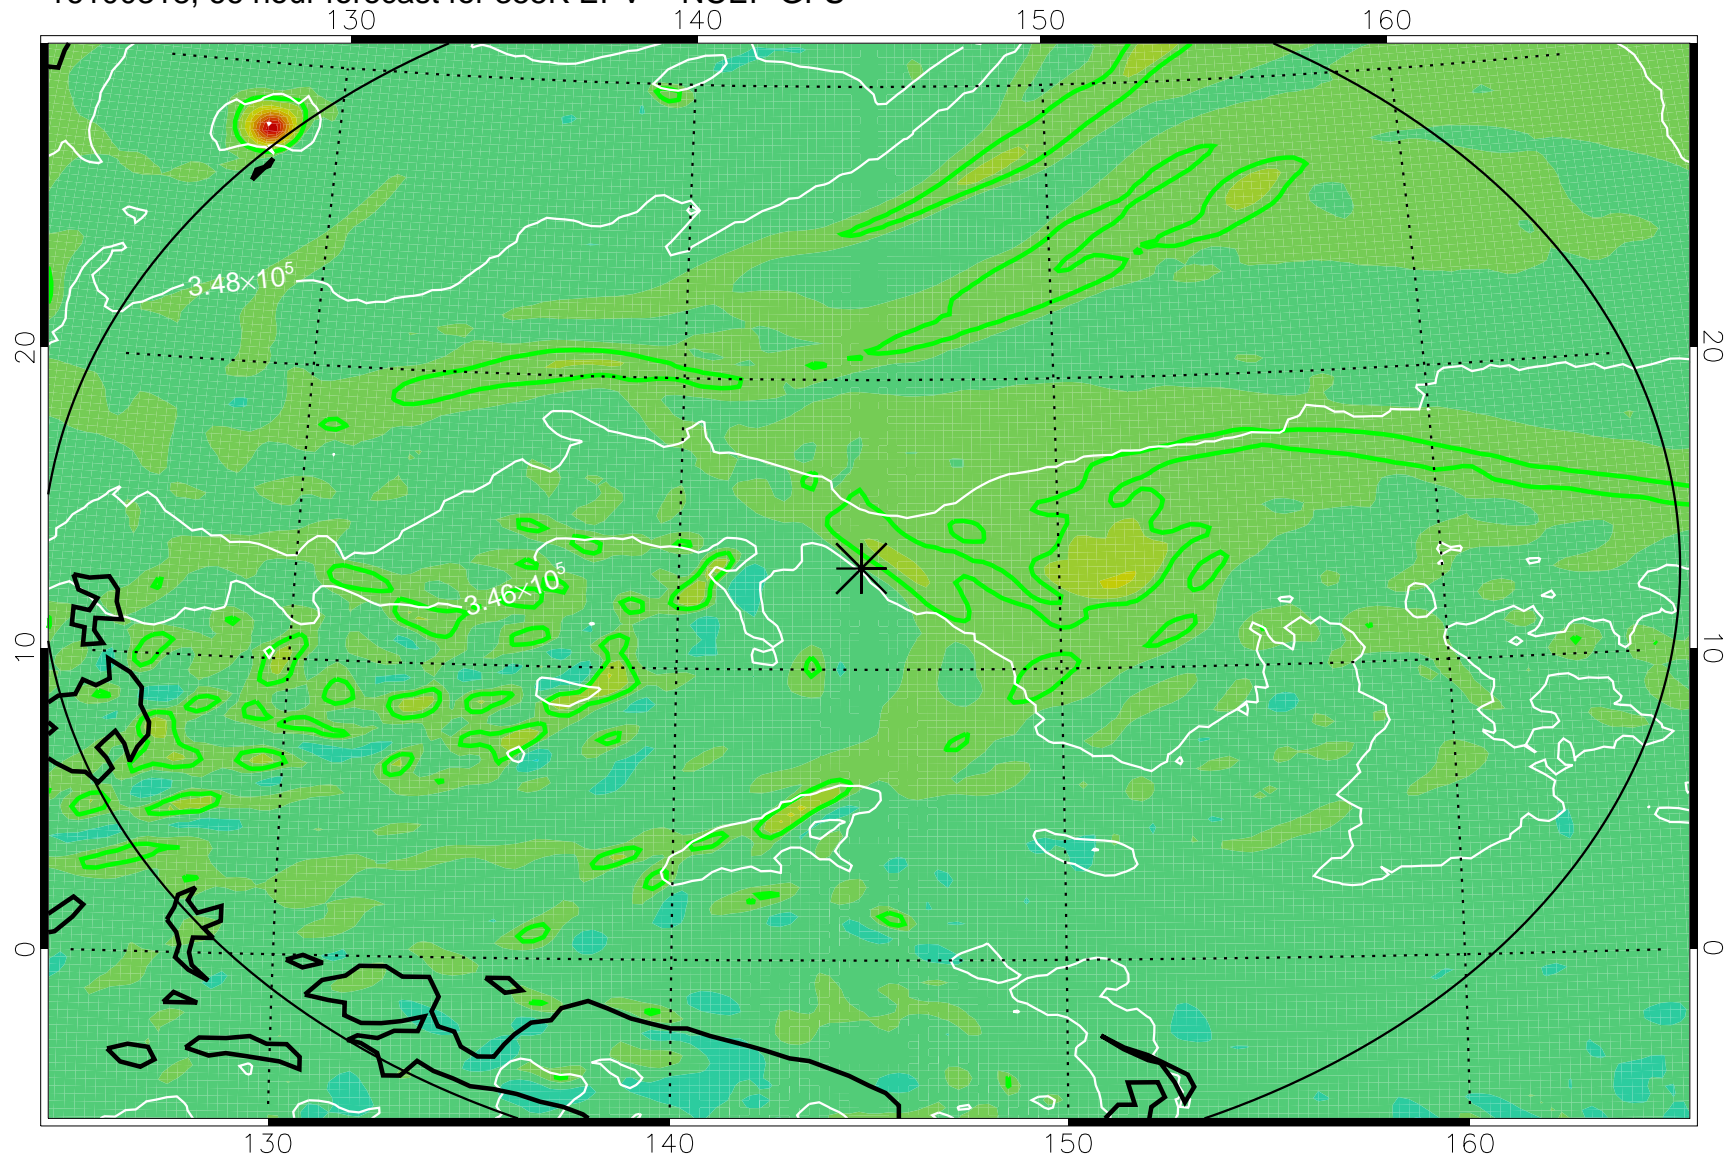

16100306, 54 hour forecast for 355K EPV -- NCEP GFS

355K Montgomery Streamfunction, white  
EPV Tropopause (2 PVU) Position  
Range ring of 2304 km

16100312, 60 hour forecast for 355K EPV -- NCEP GFS

355K Montgomery Streamfunction, white  
EPV Tropopause (2 PVU) Position  
Range ring of 2304 km

16100318, 66 hour forecast for 355K EPV -- NCEP GFS

355K Montgomery Streamfunction, white  
EPV Tropopause (2 PVU) Position  
Range ring of 2304 km

16100400, 72 hour forecast for 355K EPV -- NCEP GFS

355K Montgomery Streamfunction, white  
EPV Tropopause (2 PVU) Position  
Range ring of 2304 km

16100406, 78 hour forecast for 355K EPV -- NCEP GFS

355K Montgomery Streamfunction, white  
EPV Tropopause (2 PVU) Position  
Range ring of 2304 km

16100412, 84 hour forecast for 355K EPV -- NCEP GFS

355K Montgomery Streamfunction, white  
EPV Tropopause (2 PVU) Position  
Range ring of 2304 km

16100418, 90 hour forecast for 355K EPV -- NCEP GFS

355K Montgomery Streamfunction, white  
EPV Tropopause (2 PVU) Position  
Range ring of 2304 km

16100500, 96 hour forecast for 355K EPV -- NCEP GFS

355K Montgomery Streamfunction, white  
EPV Tropopause (2 PVU) Position  
Range ring of 2304 km