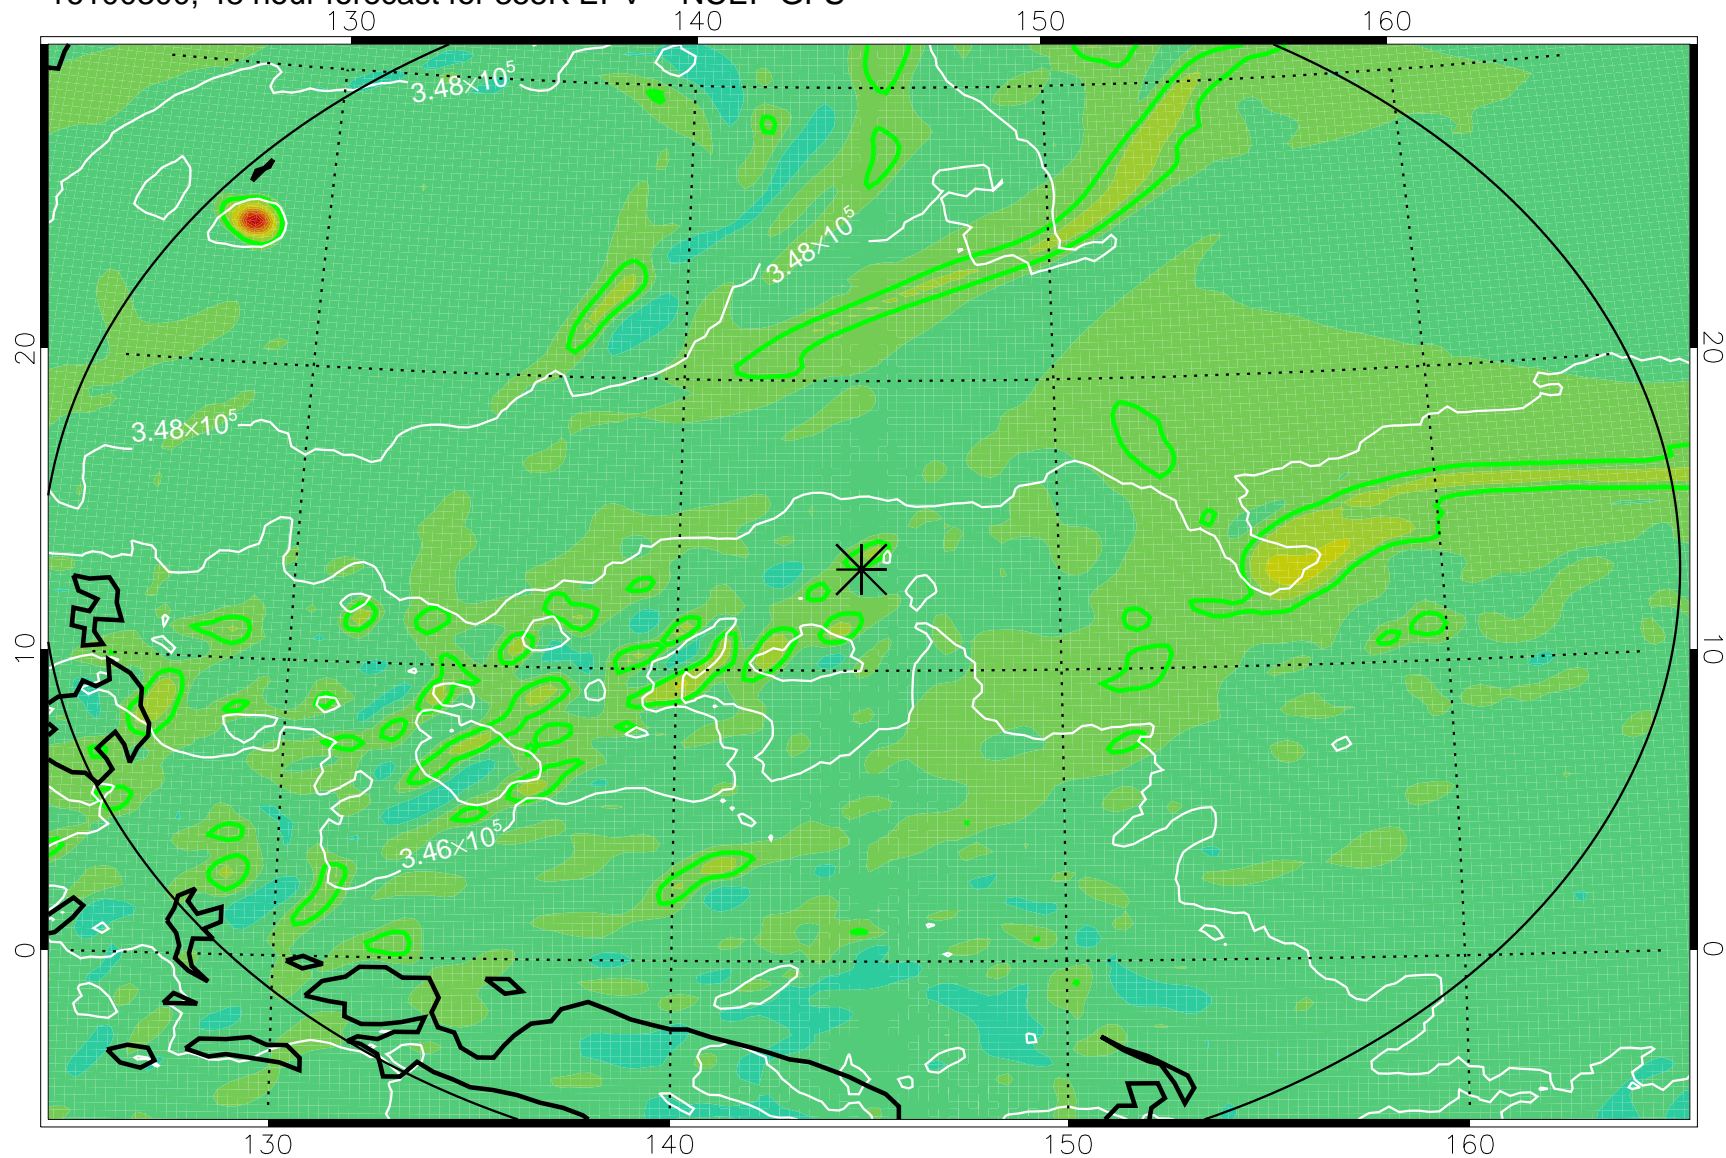

16100206, 30 hour forecast for 355K EPV -- NCEP GFS

355K Montgomery Streamfunction, white  
EPV Tropopause (2 PVU) Position  
Range ring of 2304 km

16100212, 36 hour forecast for 355K EPV -- NCEP GFS

355K Montgomery Streamfunction, white  
EPV Tropopause (2 PVU) Position  
Range ring of 2304 km

16100218, 42 hour forecast for 355K EPV -- NCEP GFS

355K Montgomery Streamfunction, white  
EPV Tropopause (2 PVU) Position  
Range ring of 2304 km

16100300, 48 hour forecast for 355K EPV -- NCEP GFS

355K Montgomery Streamfunction, white  
EPV Tropopause (2 PVU) Position  
Range ring of 2304 km

16100318, 66 hour forecast for 355K EPV -- NCEP GFS

355K Montgomery Streamfunction, white  
EPV Tropopause (2 PVU) Position  
Range ring of 2304 km

16100400, 72 hour forecast for 355K EPV -- NCEP GFS

355K Montgomery Streamfunction, white  
EPV Tropopause (2 PVU) Position  
Range ring of 2304 km

16100418, 90 hour forecast for 355K EPV -- NCEP GFS

355K Montgomery Streamfunction, white  
EPV Tropopause (2 PVU) Position  
Range ring of 2304 km

16100500, 96 hour forecast for 355K EPV -- NCEP GFS

355K Montgomery Streamfunction, white  
EPV Tropopause (2 PVU) Position  
Range ring of 2304 km