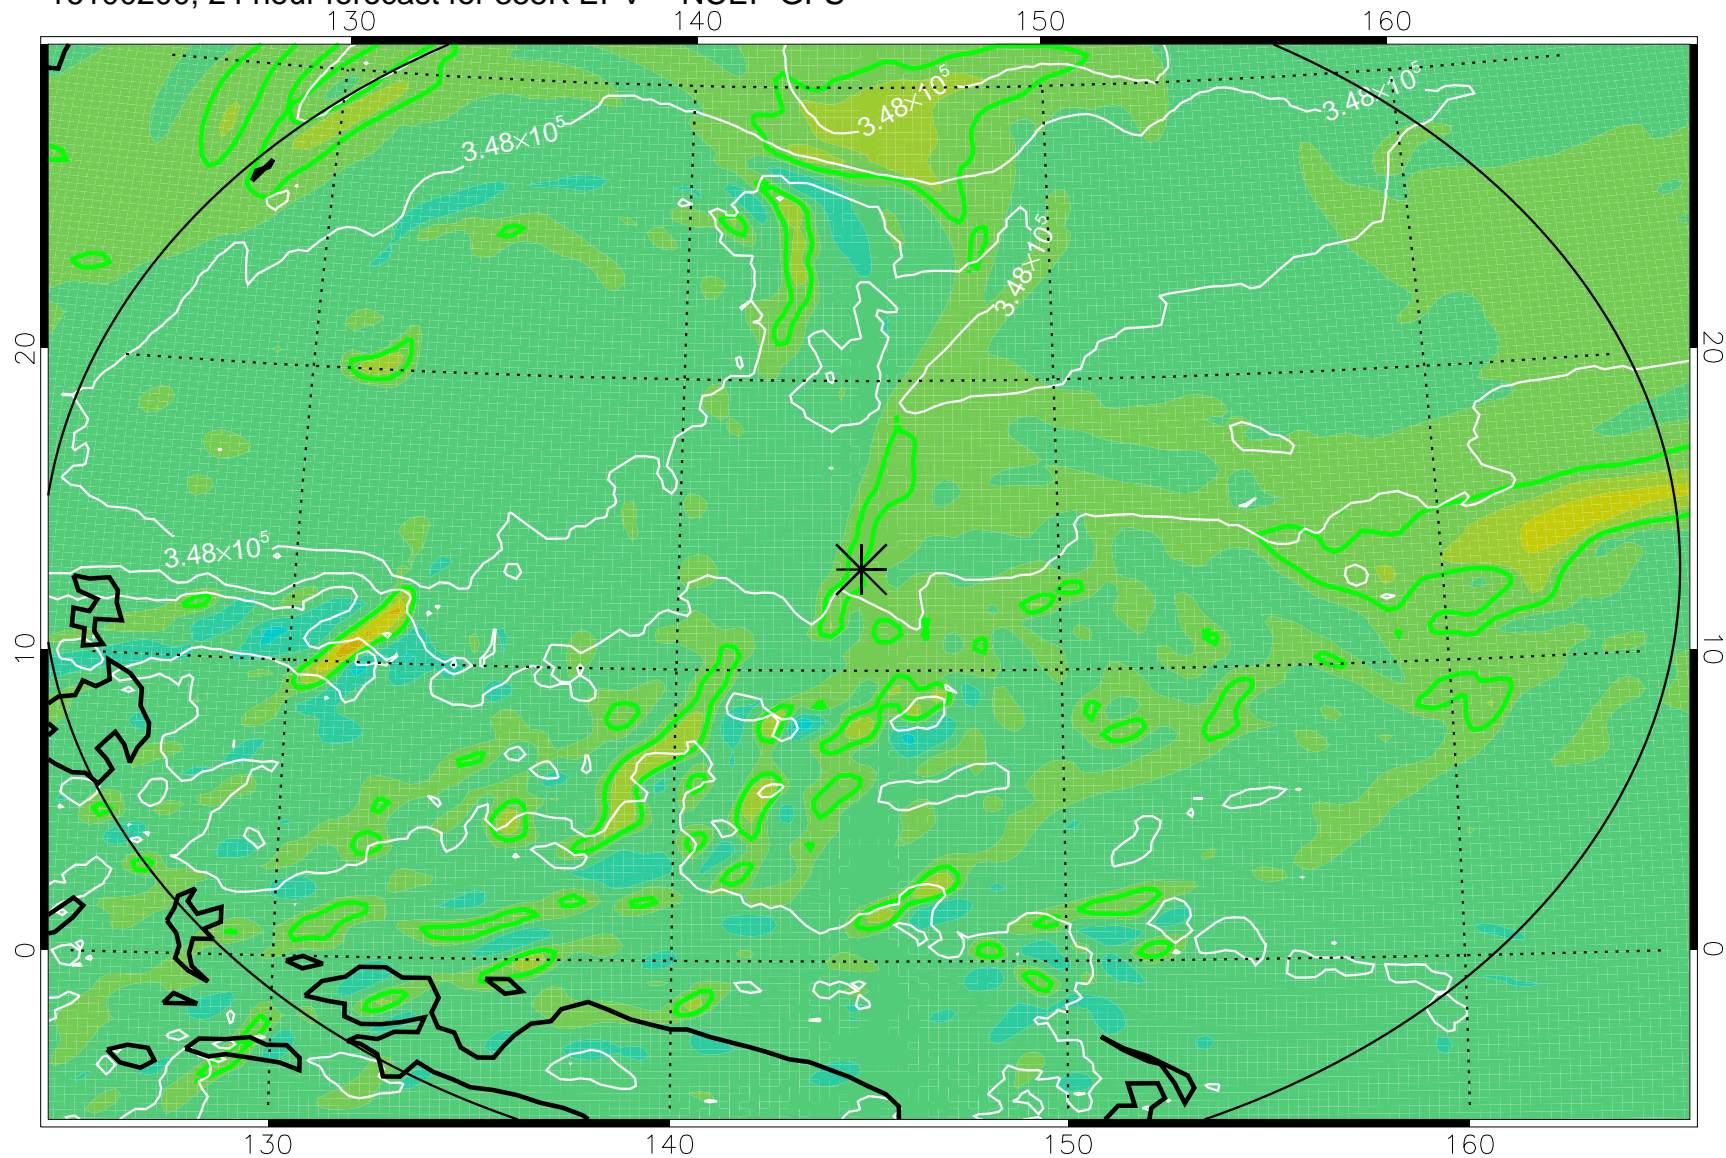

16100106, 6 hour forecast for 355K EPV -- NCEP GFS

355K Montgomery Streamfunction, white  
EPV Tropopause (2 PVU) Position  
Range ring of 2304 km

16100112, 12 hour forecast for 355K EPV -- NCEP GFS

355K Montgomery Streamfunction, white  
EPV Tropopause (2 PVU) Position  
Range ring of 2304 km

16100118, 18 hour forecast for 355K EPV -- NCEP GFS

355K Montgomery Streamfunction, white  
EPV Tropopause (2 PVU) Position  
Range ring of 2304 km

16100200, 24 hour forecast for 355K EPV -- NCEP GFS

355K Montgomery Streamfunction, white  
EPV Tropopause (2 PVU) Position  
Range ring of 2304 km

16100206, 30 hour forecast for 355K EPV -- NCEP GFS

355K Montgomery Streamfunction, white  
EPV Tropopause (2 PVU) Position  
Range ring of 2304 km

16100212, 36 hour forecast for 355K EPV -- NCEP GFS

355K Montgomery Streamfunction, white  
EPV Tropopause (2 PVU) Position  
Range ring of 2304 km

16100418, 90 hour forecast for 355K EPV -- NCEP GFS

355K Montgomery Streamfunction, white  
EPV Tropopause (2 PVU) Position  
Range ring of 2304 km

16100500, 96 hour forecast for 355K EPV -- NCEP GFS

355K Montgomery Streamfunction, white  
EPV Tropopause (2 PVU) Position  
Range ring of 2304 km