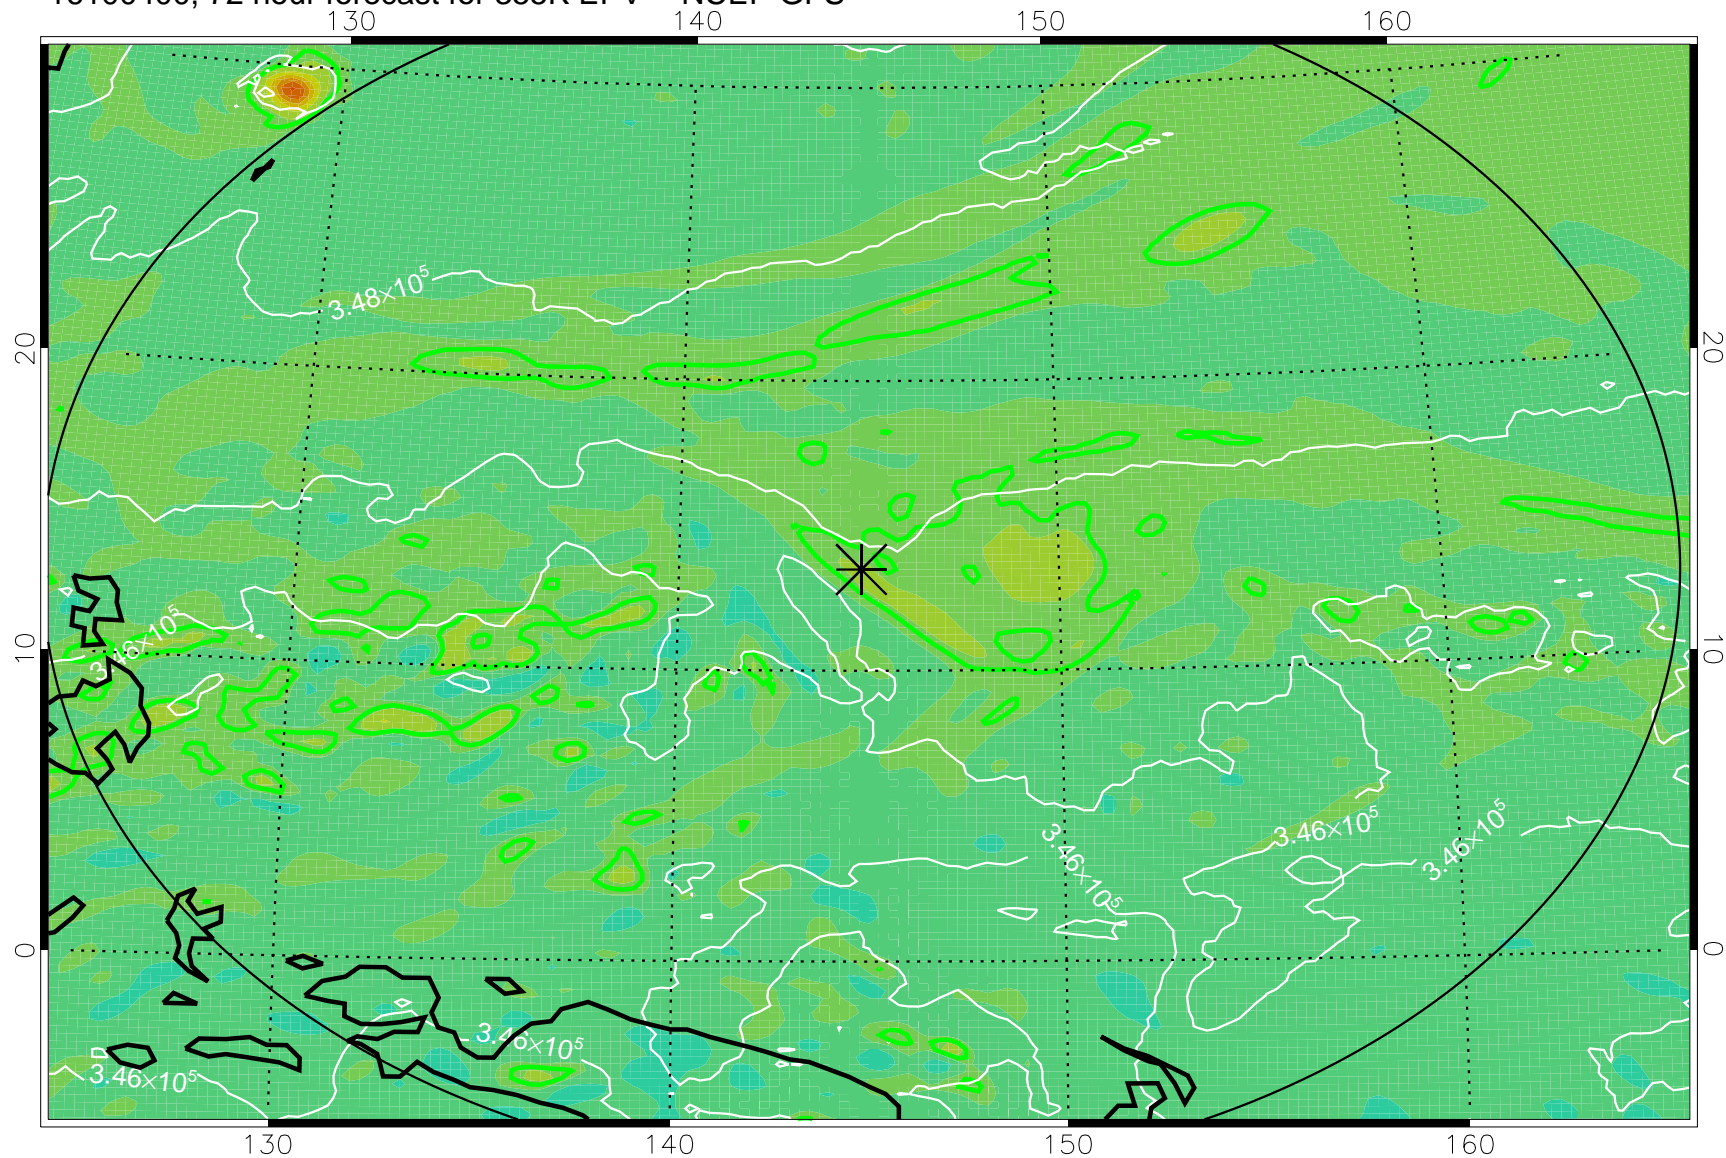

16100306, 54 hour forecast for 355K EPV -- NCEP GFS

355K Montgomery Streamfunction, white  
EPV Tropopause (2 PVU) Position  
Range ring of 2304 km

16100312, 60 hour forecast for 355K EPV -- NCEP GFS

355K Montgomery Streamfunction, white  
EPV Tropopause (2 PVU) Position  
Range ring of 2304 km

16100318, 66 hour forecast for 355K EPV -- NCEP GFS

355K Montgomery Streamfunction, white  
EPV Tropopause (2 PVU) Position  
Range ring of 2304 km

16100400, 72 hour forecast for 355K EPV -- NCEP GFS

355K Montgomery Streamfunction, white  
EPV Tropopause (2 PVU) Position  
Range ring of 2304 km

16100406, 78 hour forecast for 355K EPV -- NCEP GFS

355K Montgomery Streamfunction, white  
EPV Tropopause (2 PVU) Position  
Range ring of 2304 km

16100412, 84 hour forecast for 355K EPV -- NCEP GFS

355K Montgomery Streamfunction, white  
EPV Tropopause (2 PVU) Position  
Range ring of 2304 km

16100418, 90 hour forecast for 355K EPV -- NCEP GFS

355K Montgomery Streamfunction, white  
EPV Tropopause (2 PVU) Position  
Range ring of 2304 km

16100500, 96 hour forecast for 355K EPV -- NCEP GFS

355K Montgomery Streamfunction, white  
EPV Tropopause (2 PVU) Position  
Range ring of 2304 km