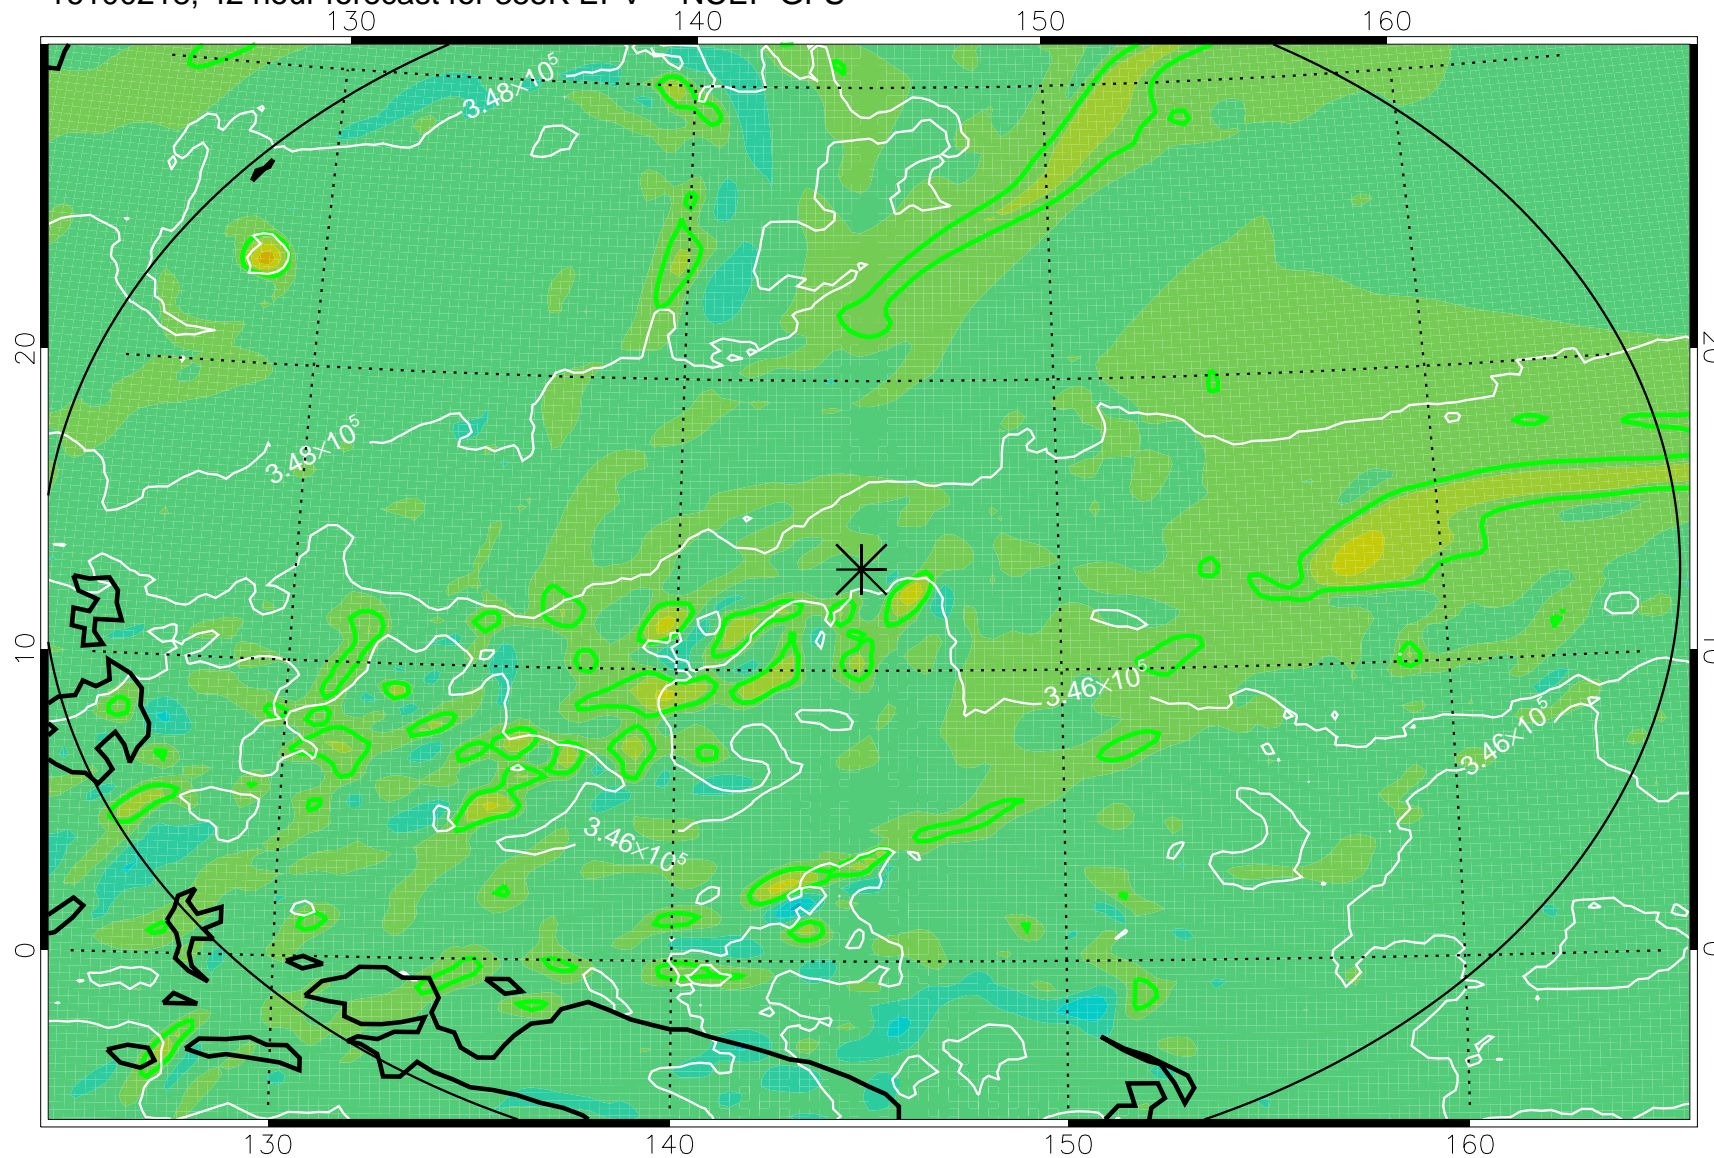

16100206, 30 hour forecast for 355K EPV -- NCEP GFS

355K Montgomery Streamfunction, white  
EPV Tropopause (2 PVU) Position  
Range ring of 2304 km

16100212, 36 hour forecast for 355K EPV -- NCEP GFS

355K Montgomery Streamfunction, white  
EPV Tropopause (2 PVU) Position  
Range ring of 2304 km

16100218, 42 hour forecast for 355K EPV -- NCEP GFS

355K Montgomery Streamfunction, white  
EPV Tropopause (2 PVU) Position  
Range ring of 2304 km

16100300, 48 hour forecast for 355K EPV -- NCEP GFS

355K Montgomery Streamfunction, white  
EPV Tropopause (2 PVU) Position  
Range ring of 2304 km

16100318, 66 hour forecast for 355K EPV -- NCEP GFS

355K Montgomery Streamfunction, white  
EPV Tropopause (2 PVU) Position  
Range ring of 2304 km

16100400, 72 hour forecast for 355K EPV -- NCEP GFS

355K Montgomery Streamfunction, white  
EPV Tropopause (2 PVU) Position  
Range ring of 2304 km

16100406, 78 hour forecast for 355K EPV -- NCEP GFS

355K Montgomery Streamfunction, white  
EPV Tropopause (2 PVU) Position  
Range ring of 2304 km

16100412, 84 hour forecast for 355K EPV -- NCEP GFS

355K Montgomery Streamfunction, white  
EPV Tropopause (2 PVU) Position  
Range ring of 2304 km