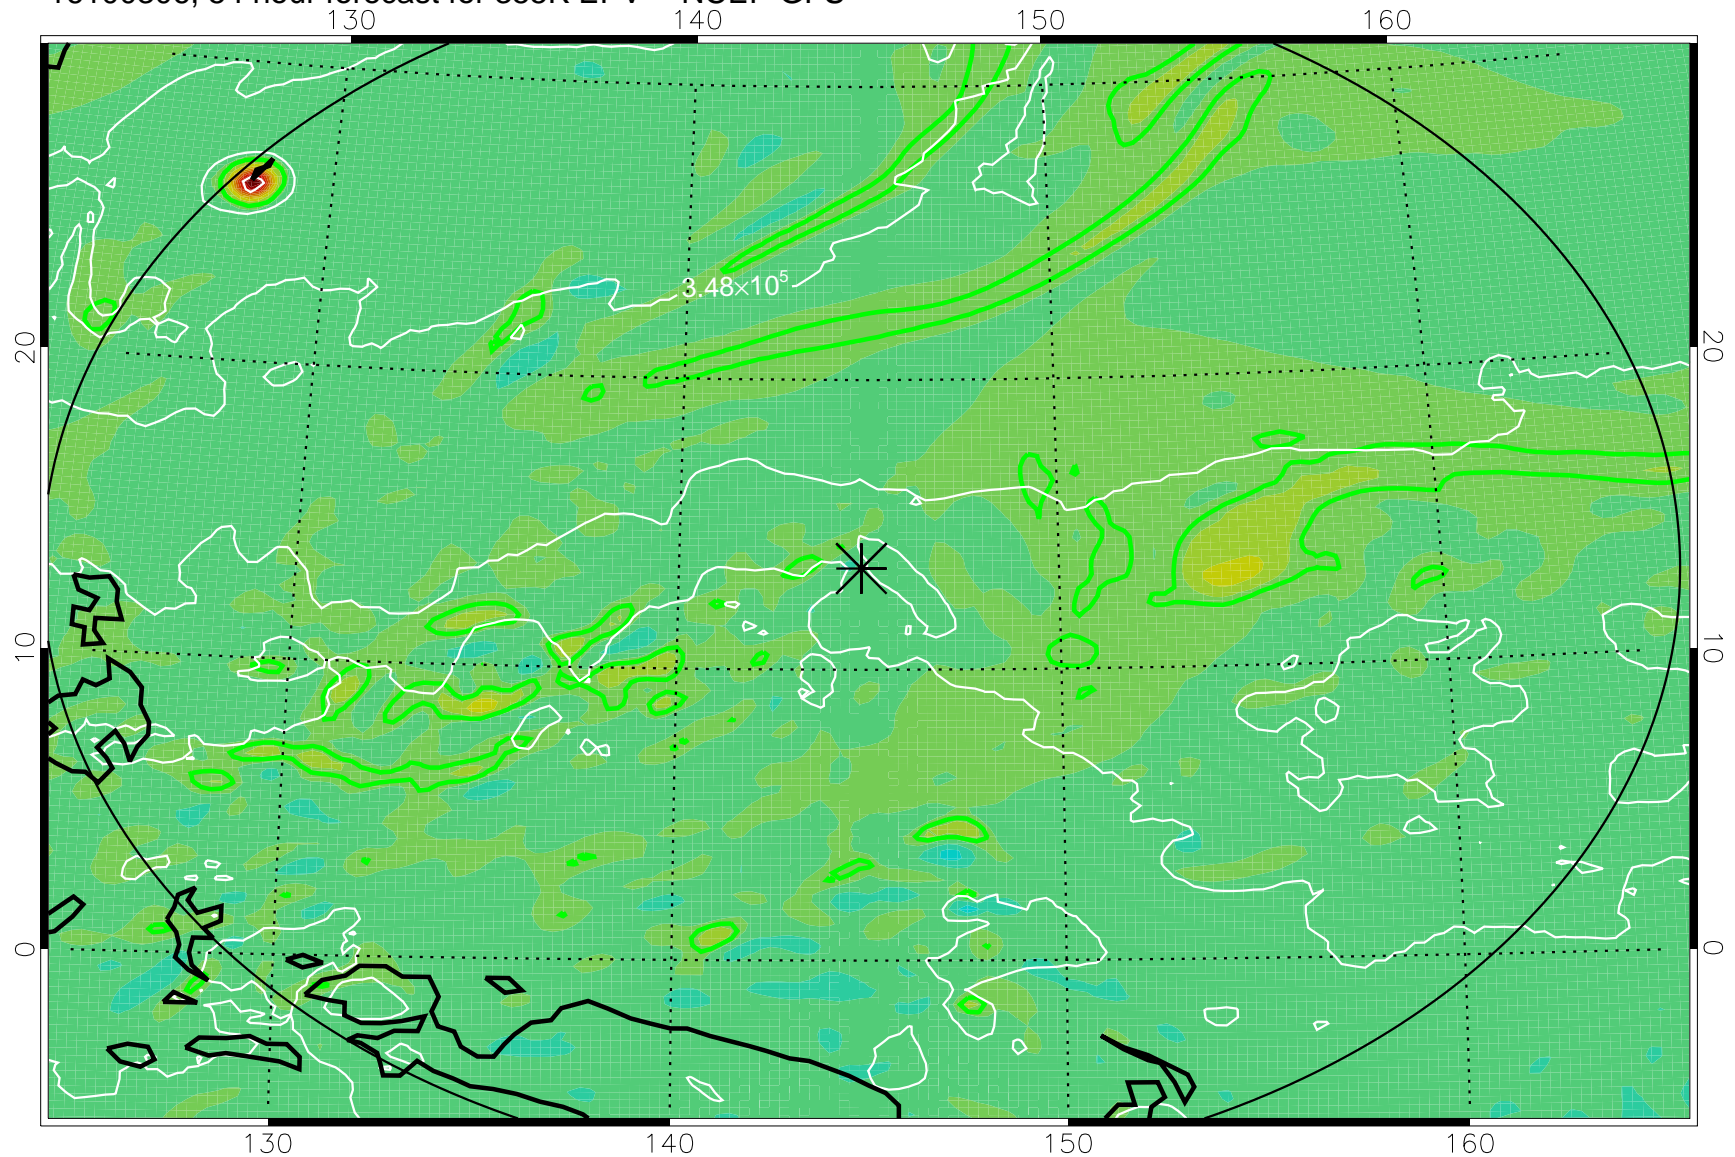

16100218, 42 hour forecast for 355K EPV -- NCEP GFS

355K Montgomery Streamfunction, white  
EPV Tropopause (2 PVU) Position  
Range ring of 2304 km

16100300, 48 hour forecast for 355K EPV -- NCEP GFS

355K Montgomery Streamfunction, white  
EPV Tropopause (2 PVU) Position  
Range ring of 2304 km

16100306, 54 hour forecast for 355K EPV -- NCEP GFS

355K Montgomery Streamfunction, white  
EPV Tropopause (2 PVU) Position  
Range ring of 2304 km

16100312, 60 hour forecast for 355K EPV -- NCEP GFS

355K Montgomery Streamfunction, white  
EPV Tropopause (2 PVU) Position  
Range ring of 2304 km

16100318, 66 hour forecast for 355K EPV -- NCEP GFS

355K Montgomery Streamfunction, white  
EPV Tropopause (2 PVU) Position  
Range ring of 2304 km

16100400, 72 hour forecast for 355K EPV -- NCEP GFS

355K Montgomery Streamfunction, white  
EPV Tropopause (2 PVU) Position  
Range ring of 2304 km

16100406, 78 hour forecast for 355K EPV -- NCEP GFS

355K Montgomery Streamfunction, white  
EPV Tropopause (2 PVU) Position  
Range ring of 2304 km

16100412, 84 hour forecast for 355K EPV -- NCEP GFS

355K Montgomery Streamfunction, white  
EPV Tropopause (2 PVU) Position  
Range ring of 2304 km