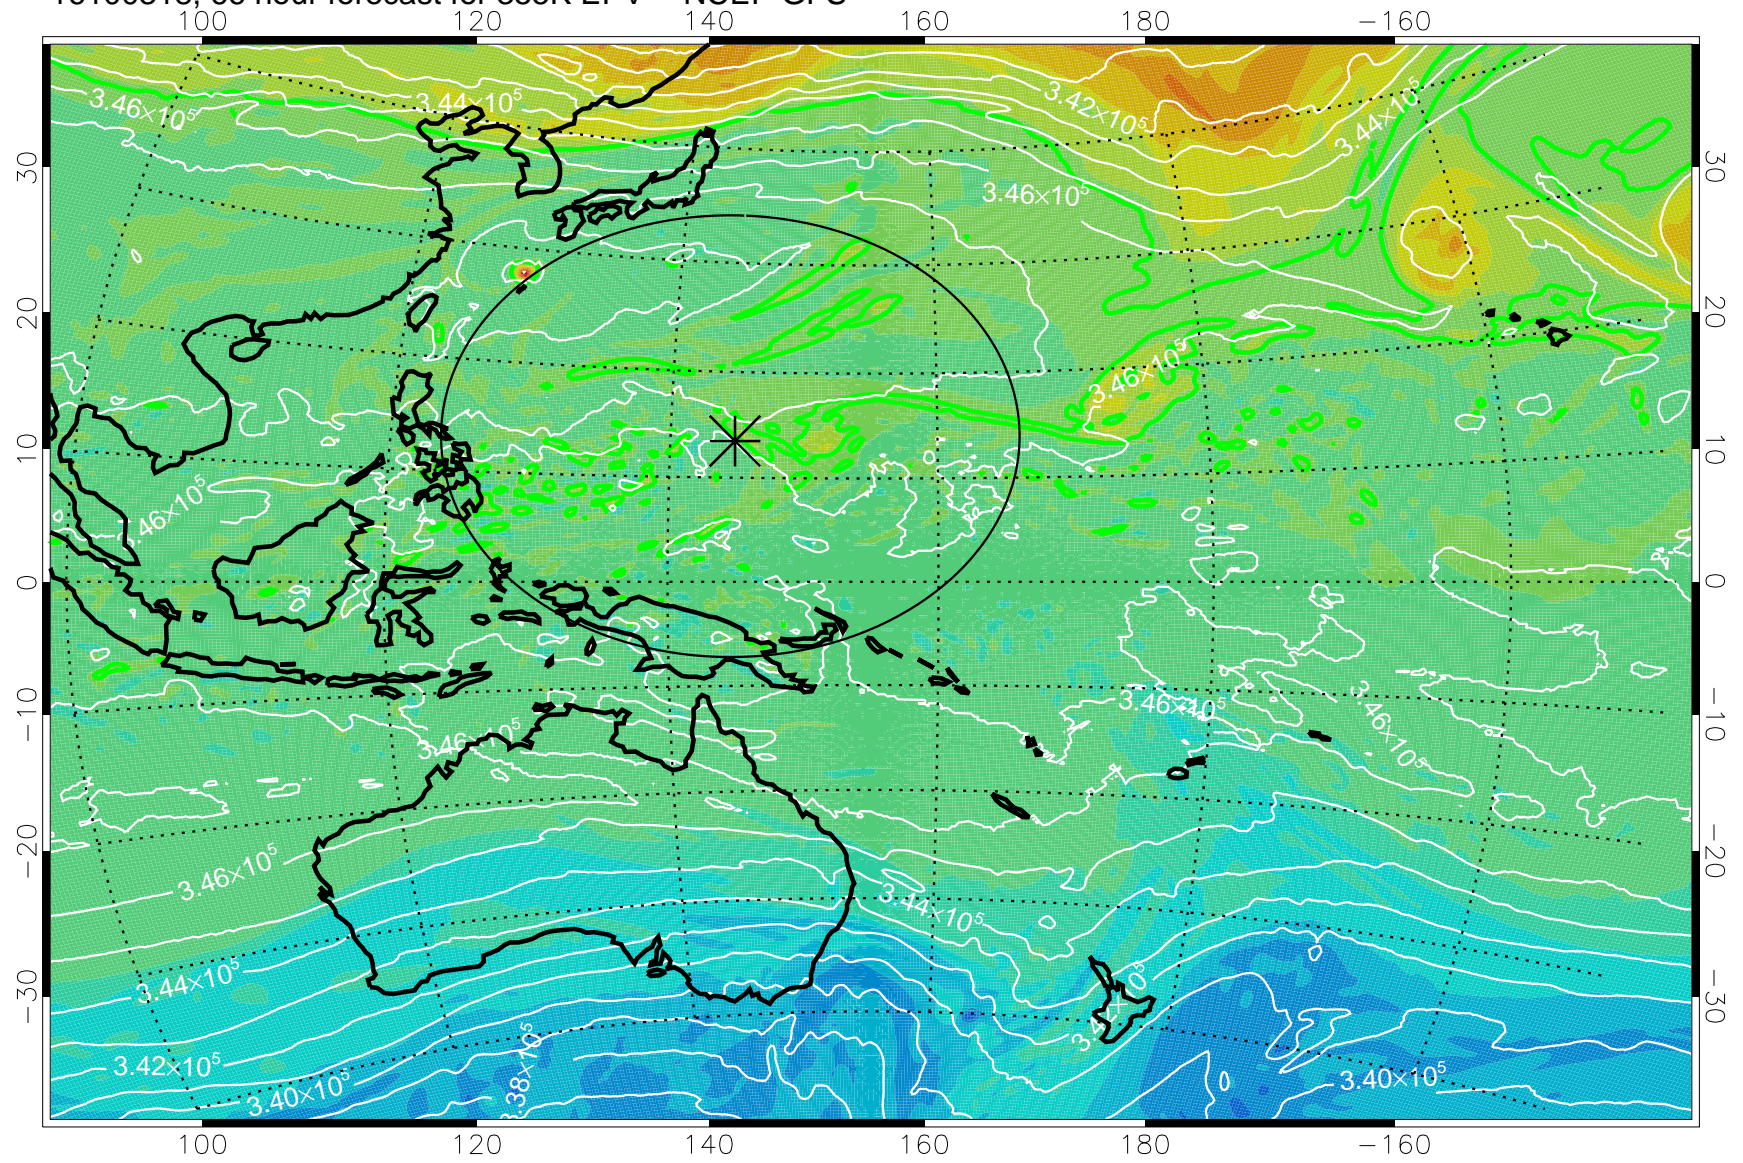

16100218, 42 hour forecast for 355K EPV -- NCEP GFS

355K Montgomery Streamfunction, white
EPV Tropopause (2 PVU) Position
Range ring of 2304 km

16100300, 48 hour forecast for 355K EPV -- NCEP GFS

355K Montgomery Streamfunction, white
EPV Tropopause (2 PVU) Position
Range ring of 2304 km

16100306, 54 hour forecast for 355K EPV -- NCEP GFS

355K Montgomery Streamfunction, white
EPV Tropopause (2 PVU) Position
Range ring of 2304 km

16100312, 60 hour forecast for 355K EPV -- NCEP GFS

355K Montgomery Streamfunction, white
EPV Tropopause (2 PVU) Position
Range ring of 2304 km

16100318, 66 hour forecast for 355K EPV -- NCEP GFS

355K Montgomery Streamfunction, white
EPV Tropopause (2 PVU) Position
Range ring of 2304 km

16100400, 72 hour forecast for 355K EPV -- NCEP GFS

355K Montgomery Streamfunction, white
EPV Tropopause (2 PVU) Position
Range ring of 2304 km

16100406, 78 hour forecast for 355K EPV -- NCEP GFS

355K Montgomery Streamfunction, white
EPV Tropopause (2 PVU) Position
Range ring of 2304 km

16100412, 84 hour forecast for 355K EPV -- NCEP GFS

355K Montgomery Streamfunction, white
EPV Tropopause (2 PVU) Position
Range ring of 2304 km