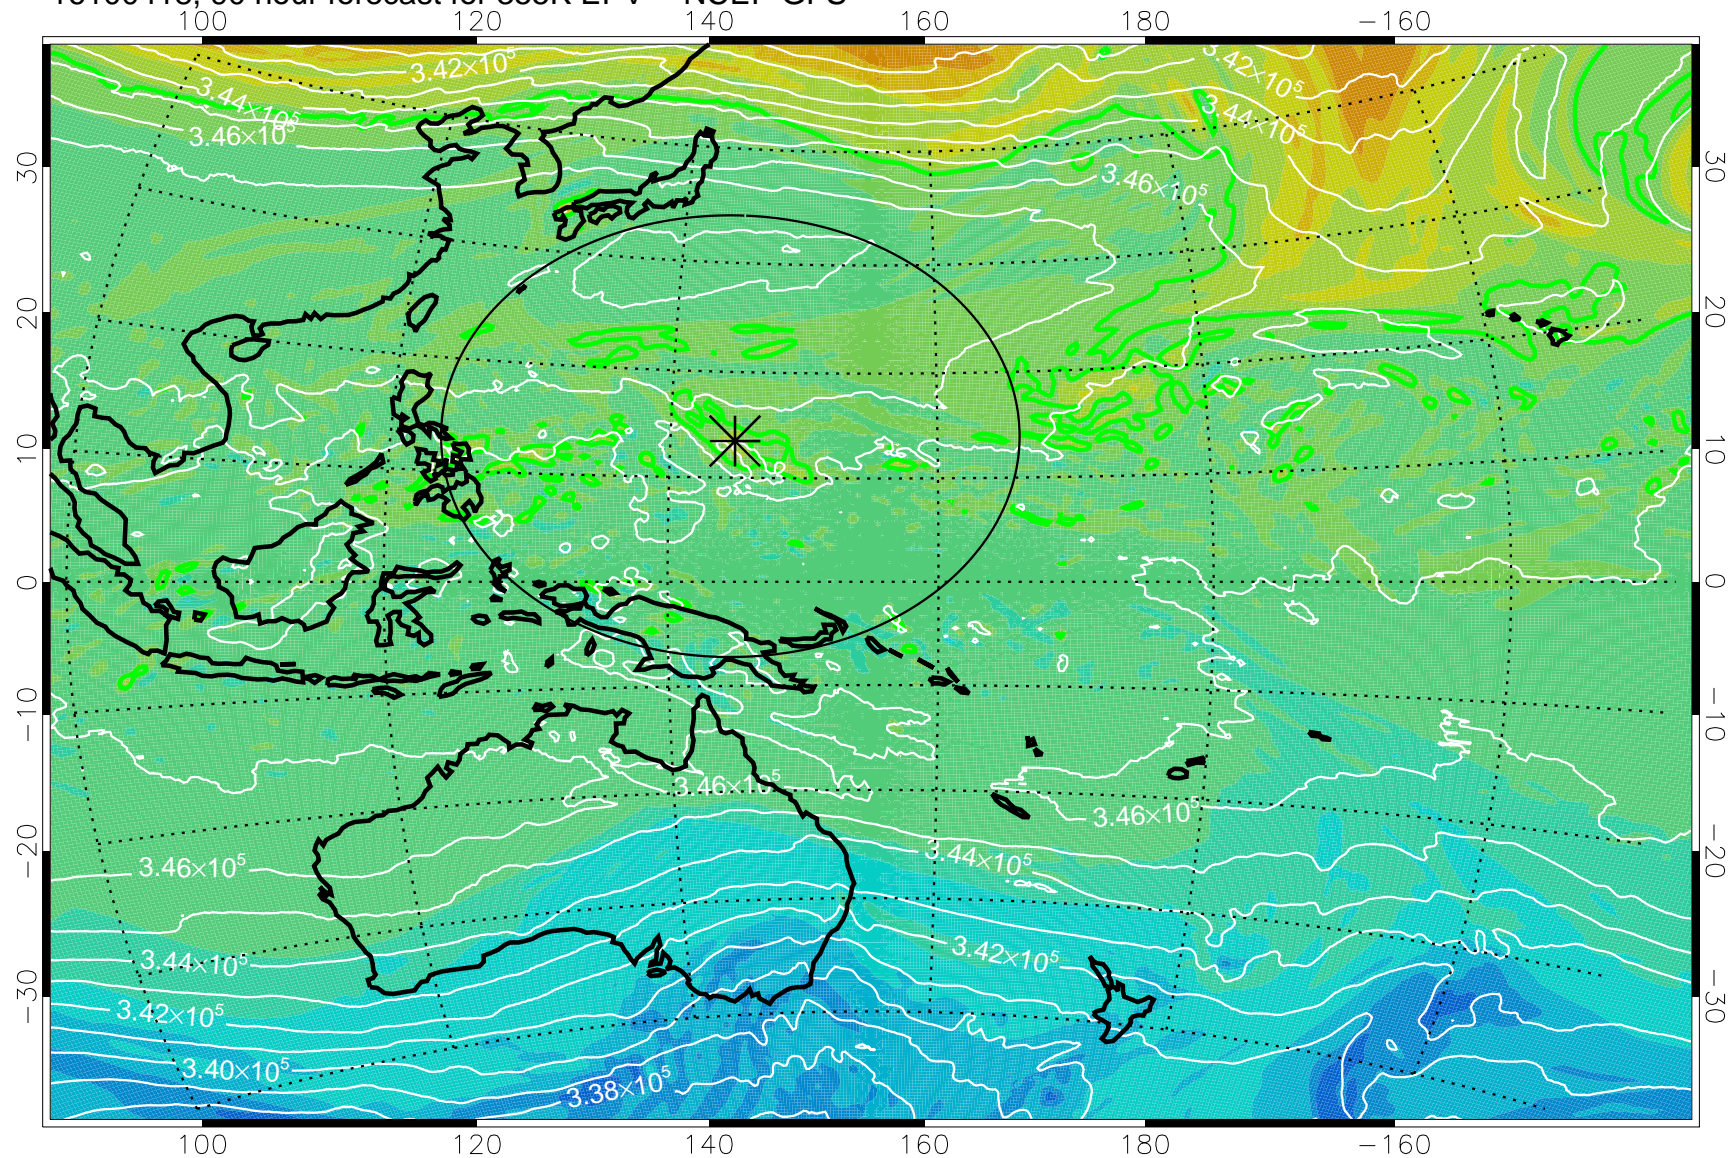

16100318, 66 hour forecast for 355K EPV -- NCEP GFS

355K Montgomery Streamfunction, white
EPV Tropopause (2 PVU) Position
Range ring of 2304 km

16100400, 72 hour forecast for 355K EPV -- NCEP GFS

355K Montgomery Streamfunction, white
EPV Tropopause (2 PVU) Position
Range ring of 2304 km

16100406, 78 hour forecast for 355K EPV -- NCEP GFS

355K Montgomery Streamfunction, white
EPV Tropopause (2 PVU) Position
Range ring of 2304 km

16100412, 84 hour forecast for 355K EPV -- NCEP GFS

355K Montgomery Streamfunction, white
EPV Tropopause (2 PVU) Position
Range ring of 2304 km

16100418, 90 hour forecast for 355K EPV -- NCEP GFS

355K Montgomery Streamfunction, white
EPV Tropopause (2 PVU) Position
Range ring of 2304 km

16100500, 96 hour forecast for 355K EPV -- NCEP GFS

355K Montgomery Streamfunction, white
EPV Tropopause (2 PVU) Position
Range ring of 2304 km

16100506, 102 hour forecast for 355K EPV -- NCEP GFS

355K Montgomery Streamfunction, white
EPV Tropopause (2 PVU) Position
Range ring of 2304 km

16100512, 108 hour forecast for 355K EPV -- NCEP GFS

355K Montgomery Streamfunction, white
EPV Tropopause (2 PVU) Position
Range ring of 2304 km