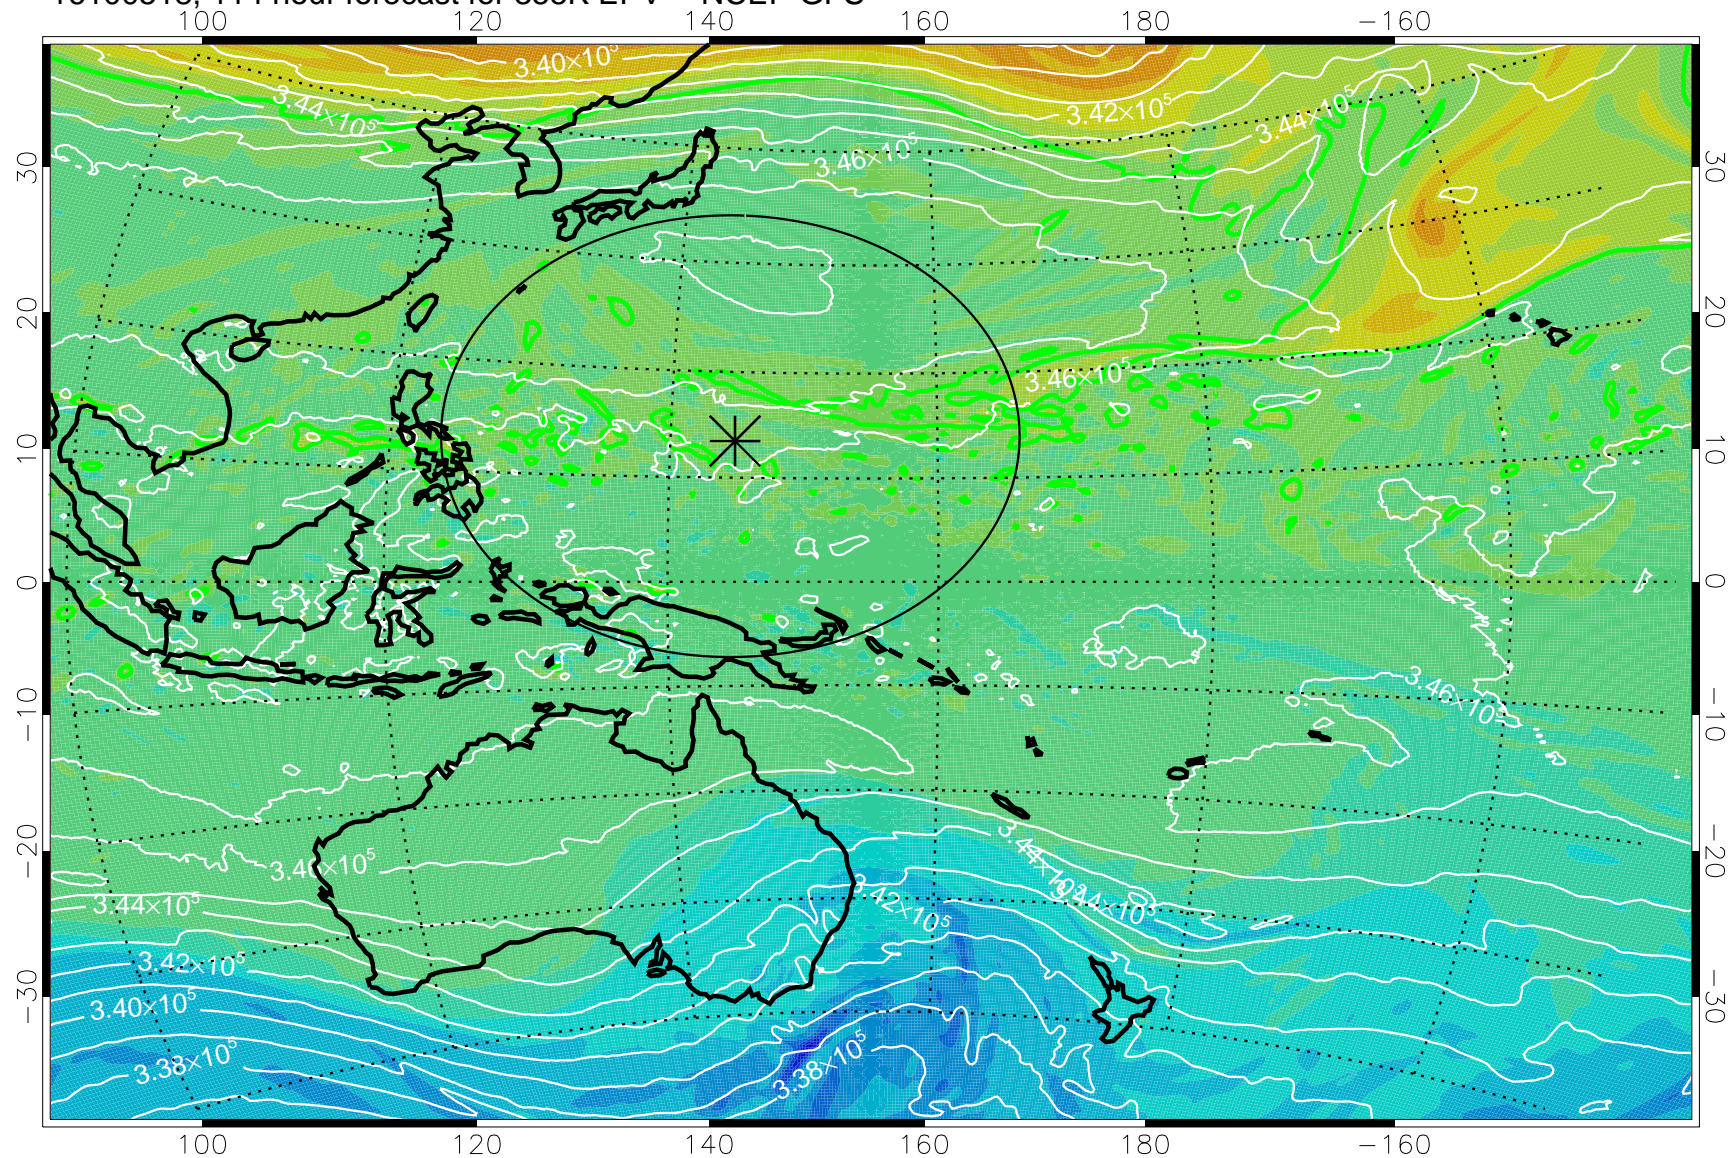

16100406, 78 hour forecast for 355K EPV -- NCEP GFS

355K Montgomery Streamfunction, white
EPV Tropopause (2 PVU) Position
Range ring of 2304 km

16100412, 84 hour forecast for 355K EPV -- NCEP GFS

355K Montgomery Streamfunction, white
EPV Tropopause (2 PVU) Position
Range ring of 2304 km

16100418, 90 hour forecast for 355K EPV -- NCEP GFS

355K Montgomery Streamfunction, white
EPV Tropopause (2 PVU) Position
Range ring of 2304 km

16100500, 96 hour forecast for 355K EPV -- NCEP GFS

355K Montgomery Streamfunction, white
EPV Tropopause (2 PVU) Position
Range ring of 2304 km

16100506, 102 hour forecast for 355K EPV -- NCEP GFS

355K Montgomery Streamfunction, white
EPV Tropopause (2 PVU) Position
Range ring of 2304 km

16100512, 108 hour forecast for 355K EPV -- NCEP GFS

355K Montgomery Streamfunction, white
EPV Tropopause (2 PVU) Position
Range ring of 2304 km

16100518, 114 hour forecast for 355K EPV -- NCEP GFS

355K Montgomery Streamfunction, white
EPV Tropopause (2 PVU) Position
Range ring of 2304 km

16100600, 120 hour forecast for 355K EPV -- NCEP GFS

355K Montgomery Streamfunction, white
EPV Tropopause (2 PVU) Position
Range ring of 2304 km