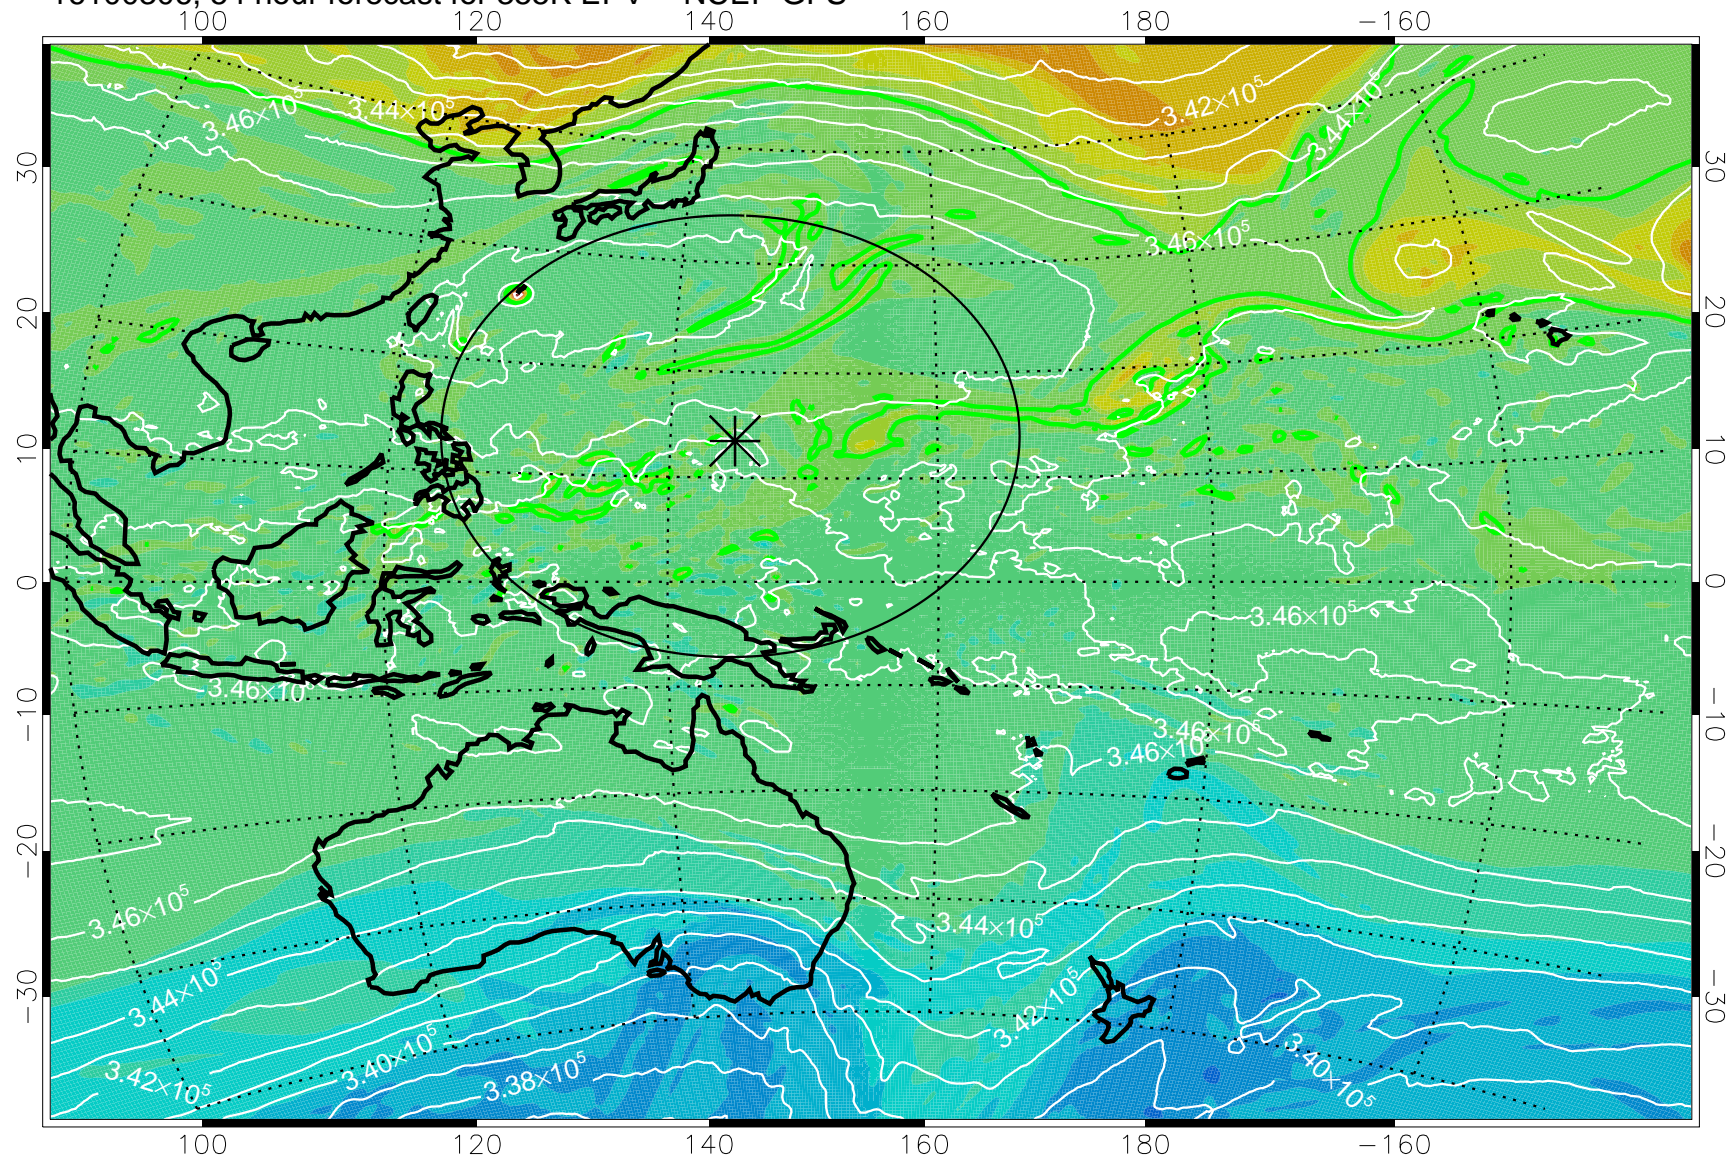

16100218, 42 hour forecast for 355K EPV -- NCEP GFS

355K Montgomery Streamfunction, white
EPV Tropopause (2 PVU) Position
Range ring of 2304 km

16100300, 48 hour forecast for 355K EPV -- NCEP GFS

355K Montgomery Streamfunction, white
EPV Tropopause (2 PVU) Position
Range ring of 2304 km

16100306, 54 hour forecast for 355K EPV -- NCEP GFS

355K Montgomery Streamfunction, white
EPV Tropopause (2 PVU) Position
Range ring of 2304 km

16100312, 60 hour forecast for 355K EPV -- NCEP GFS

355K Montgomery Streamfunction, white
EPV Tropopause (2 PVU) Position
Range ring of 2304 km

16100318, 66 hour forecast for 355K EPV -- NCEP GFS

355K Montgomery Streamfunction, white
EPV Tropopause (2 PVU) Position
Range ring of 2304 km

16100400, 72 hour forecast for 355K EPV -- NCEP GFS

355K Montgomery Streamfunction, white
EPV Tropopause (2 PVU) Position
Range ring of 2304 km

16100406, 78 hour forecast for 355K EPV -- NCEP GFS

355K Montgomery Streamfunction, white
EPV Tropopause (2 PVU) Position
Range ring of 2304 km

16100412, 84 hour forecast for 355K EPV -- NCEP GFS

355K Montgomery Streamfunction, white
EPV Tropopause (2 PVU) Position
Range ring of 2304 km