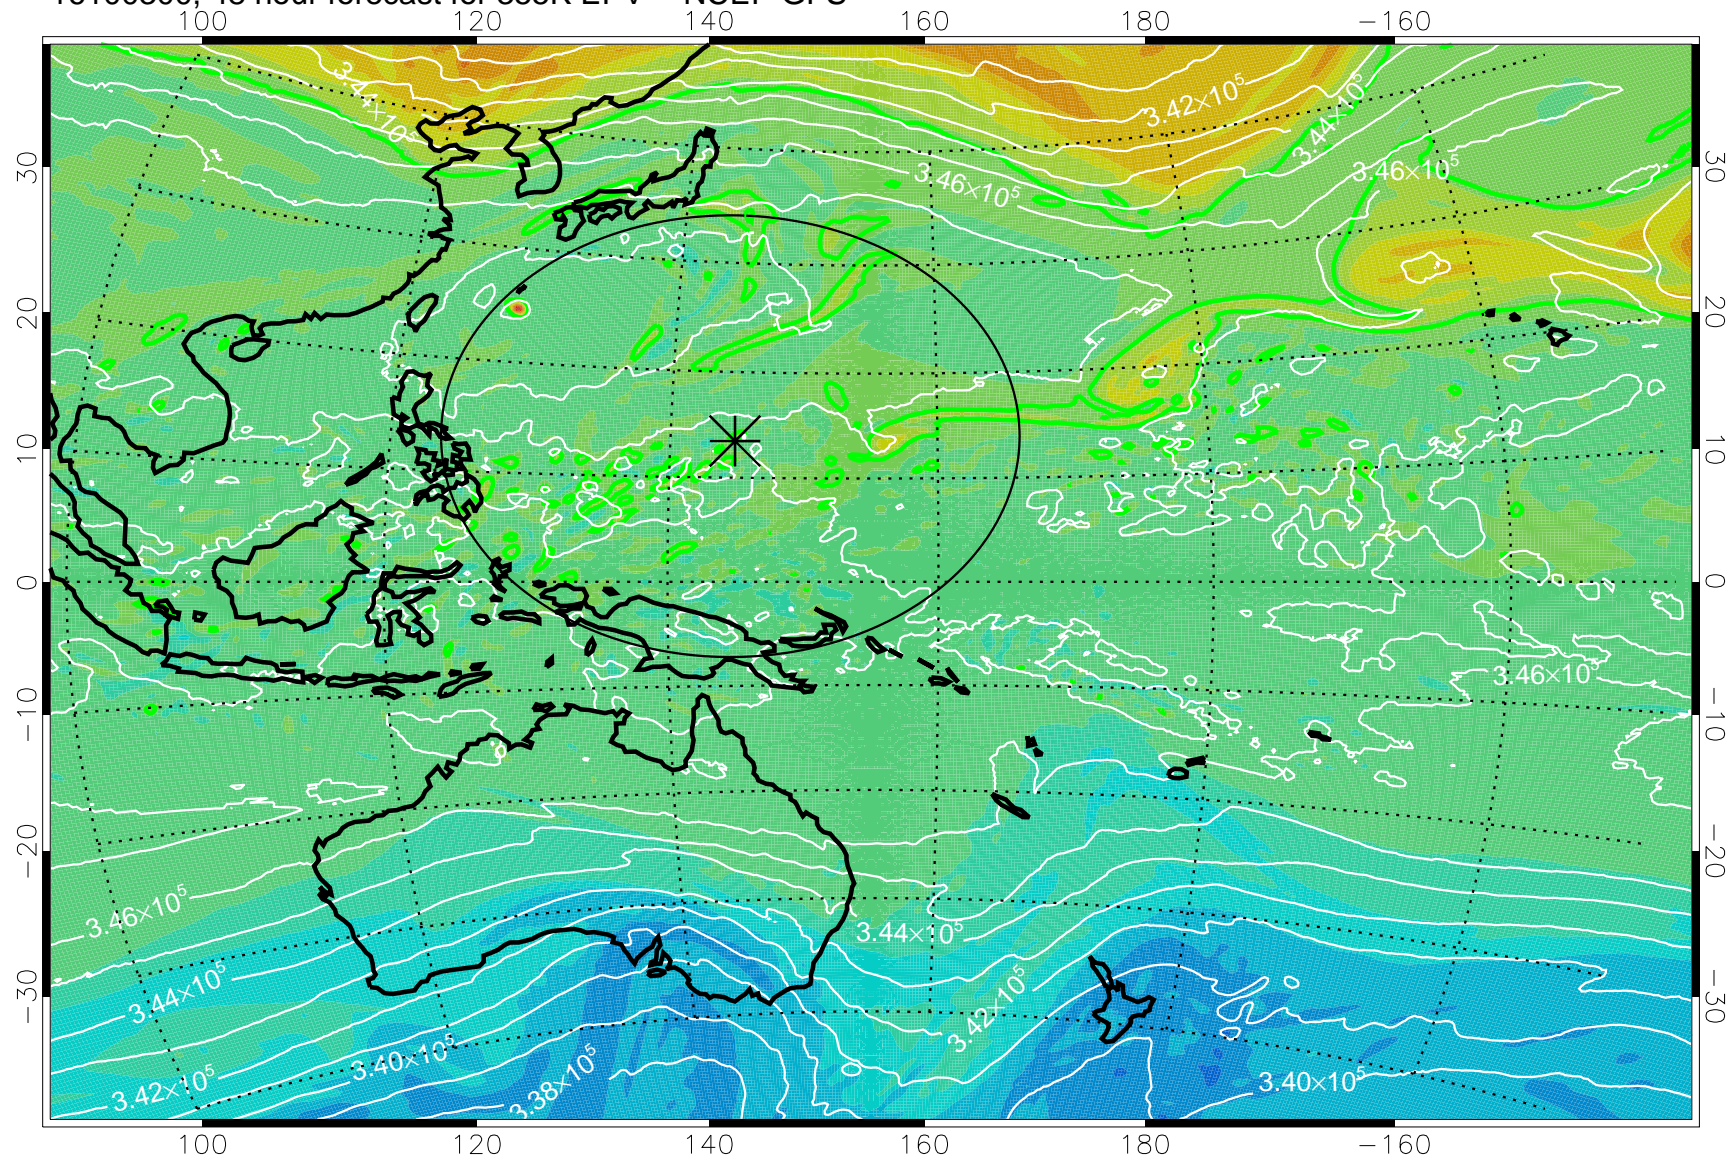

16100206, 30 hour forecast for 355K EPV -- NCEP GFS

355K Montgomery Streamfunction, white
EPV Tropopause (2 PVU) Position
Range ring of 2304 km

16100212, 36 hour forecast for 355K EPV -- NCEP GFS

355K Montgomery Streamfunction, white
EPV Tropopause (2 PVU) Position
Range ring of 2304 km

16100218, 42 hour forecast for 355K EPV -- NCEP GFS

355K Montgomery Streamfunction, white
EPV Tropopause (2 PVU) Position
Range ring of 2304 km

16100300, 48 hour forecast for 355K EPV -- NCEP GFS

355K Montgomery Streamfunction, white
EPV Tropopause (2 PVU) Position
Range ring of 2304 km

16100306, 54 hour forecast for 355K EPV -- NCEP GFS

355K Montgomery Streamfunction, white
EPV Tropopause (2 PVU) Position
Range ring of 2304 km

16100312, 60 hour forecast for 355K EPV -- NCEP GFS

355K Montgomery Streamfunction, white
EPV Tropopause (2 PVU) Position
Range ring of 2304 km

16100318, 66 hour forecast for 355K EPV -- NCEP GFS

355K Montgomery Streamfunction, white
EPV Tropopause (2 PVU) Position
Range ring of 2304 km

16100400, 72 hour forecast for 355K EPV -- NCEP GFS

355K Montgomery Streamfunction, white
EPV Tropopause (2 PVU) Position
Range ring of 2304 km