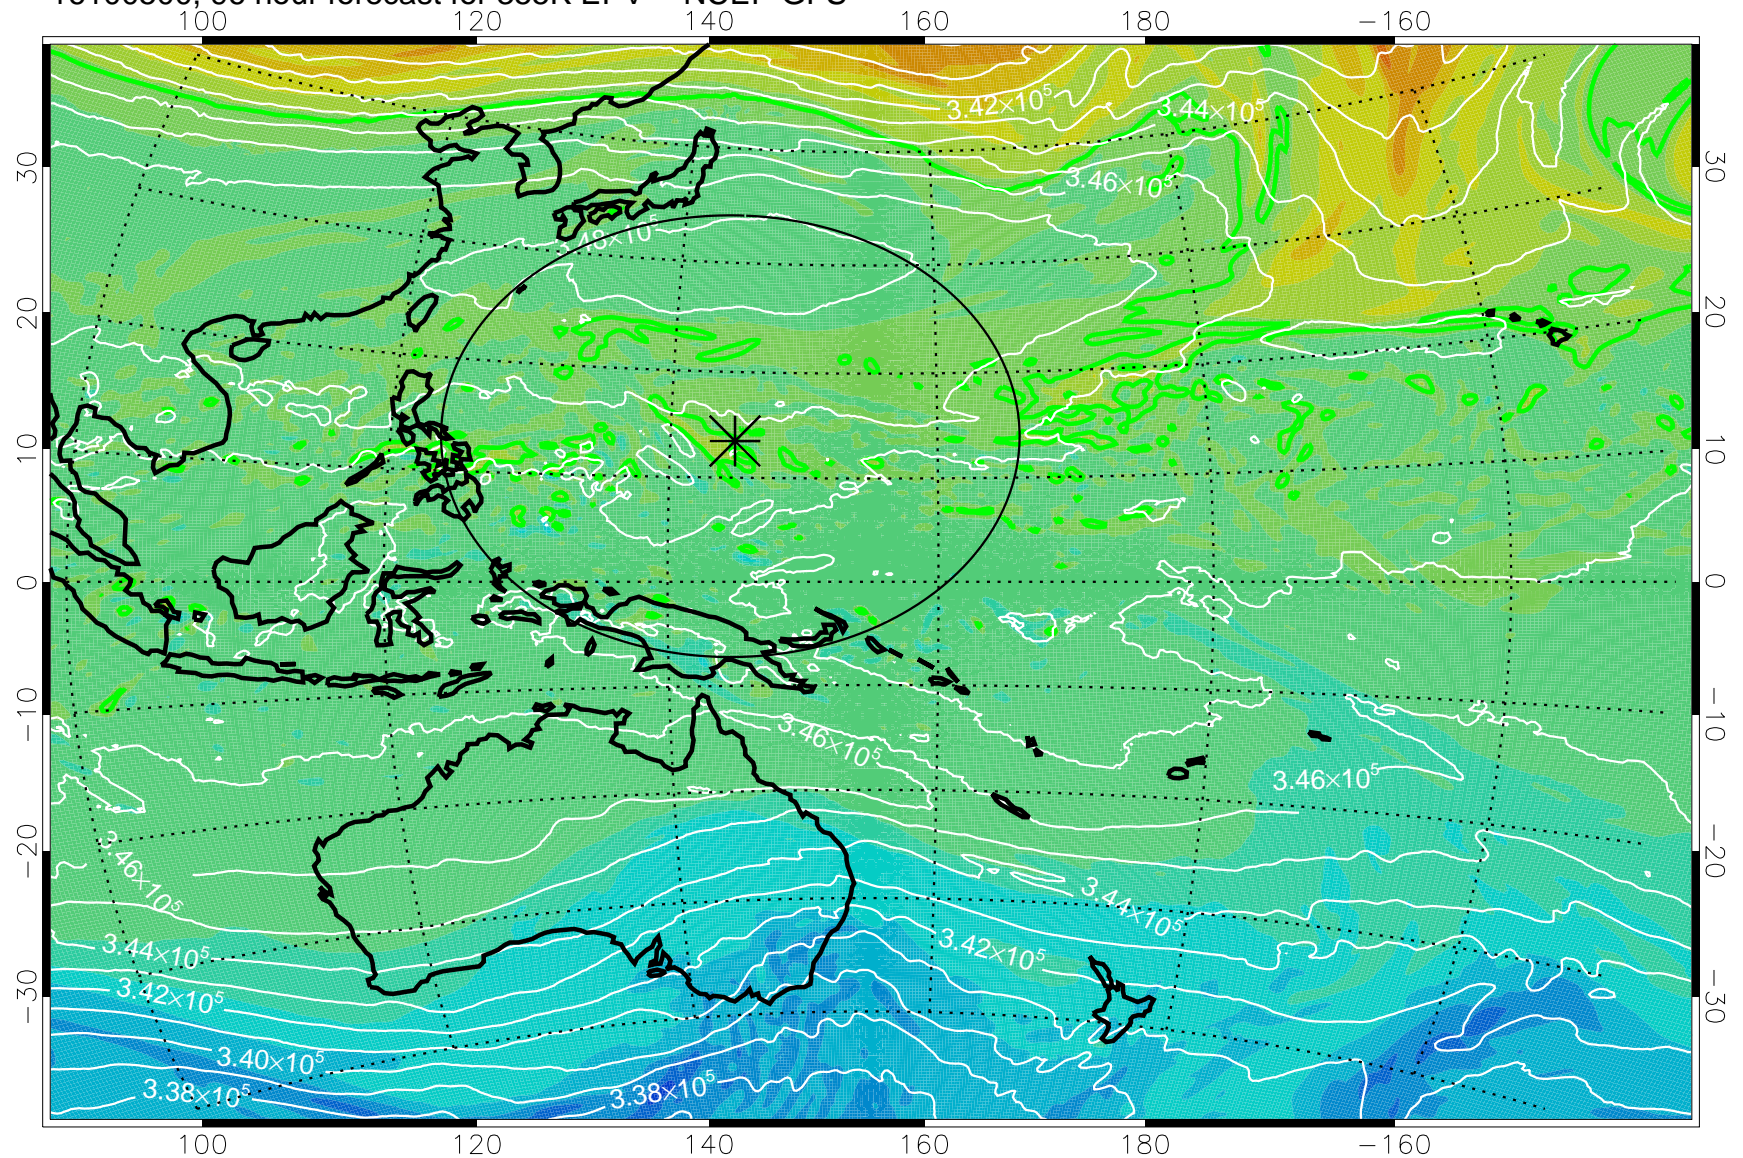

16100318, 66 hour forecast for 355K EPV -- NCEP GFS

355K Montgomery Streamfunction, white
EPV Tropopause (2 PVU) Position
Range ring of 2304 km

16100400, 72 hour forecast for 355K EPV -- NCEP GFS

355K Montgomery Streamfunction, white
EPV Tropopause (2 PVU) Position
Range ring of 2304 km

16100406, 78 hour forecast for 355K EPV -- NCEP GFS

355K Montgomery Streamfunction, white
EPV Tropopause (2 PVU) Position
Range ring of 2304 km

16100412, 84 hour forecast for 355K EPV -- NCEP GFS

355K Montgomery Streamfunction, white
EPV Tropopause (2 PVU) Position
Range ring of 2304 km

16100418, 90 hour forecast for 355K EPV -- NCEP GFS

355K Montgomery Streamfunction, white
EPV Tropopause (2 PVU) Position
Range ring of 2304 km

16100500, 96 hour forecast for 355K EPV -- NCEP GFS

355K Montgomery Streamfunction, white
EPV Tropopause (2 PVU) Position
Range ring of 2304 km

16100506, 102 hour forecast for 355K EPV -- NCEP GFS

355K Montgomery Streamfunction, white
EPV Tropopause (2 PVU) Position
Range ring of 2304 km

16100512, 108 hour forecast for 355K EPV -- NCEP GFS

355K Montgomery Streamfunction, white
EPV Tropopause (2 PVU) Position
Range ring of 2304 km