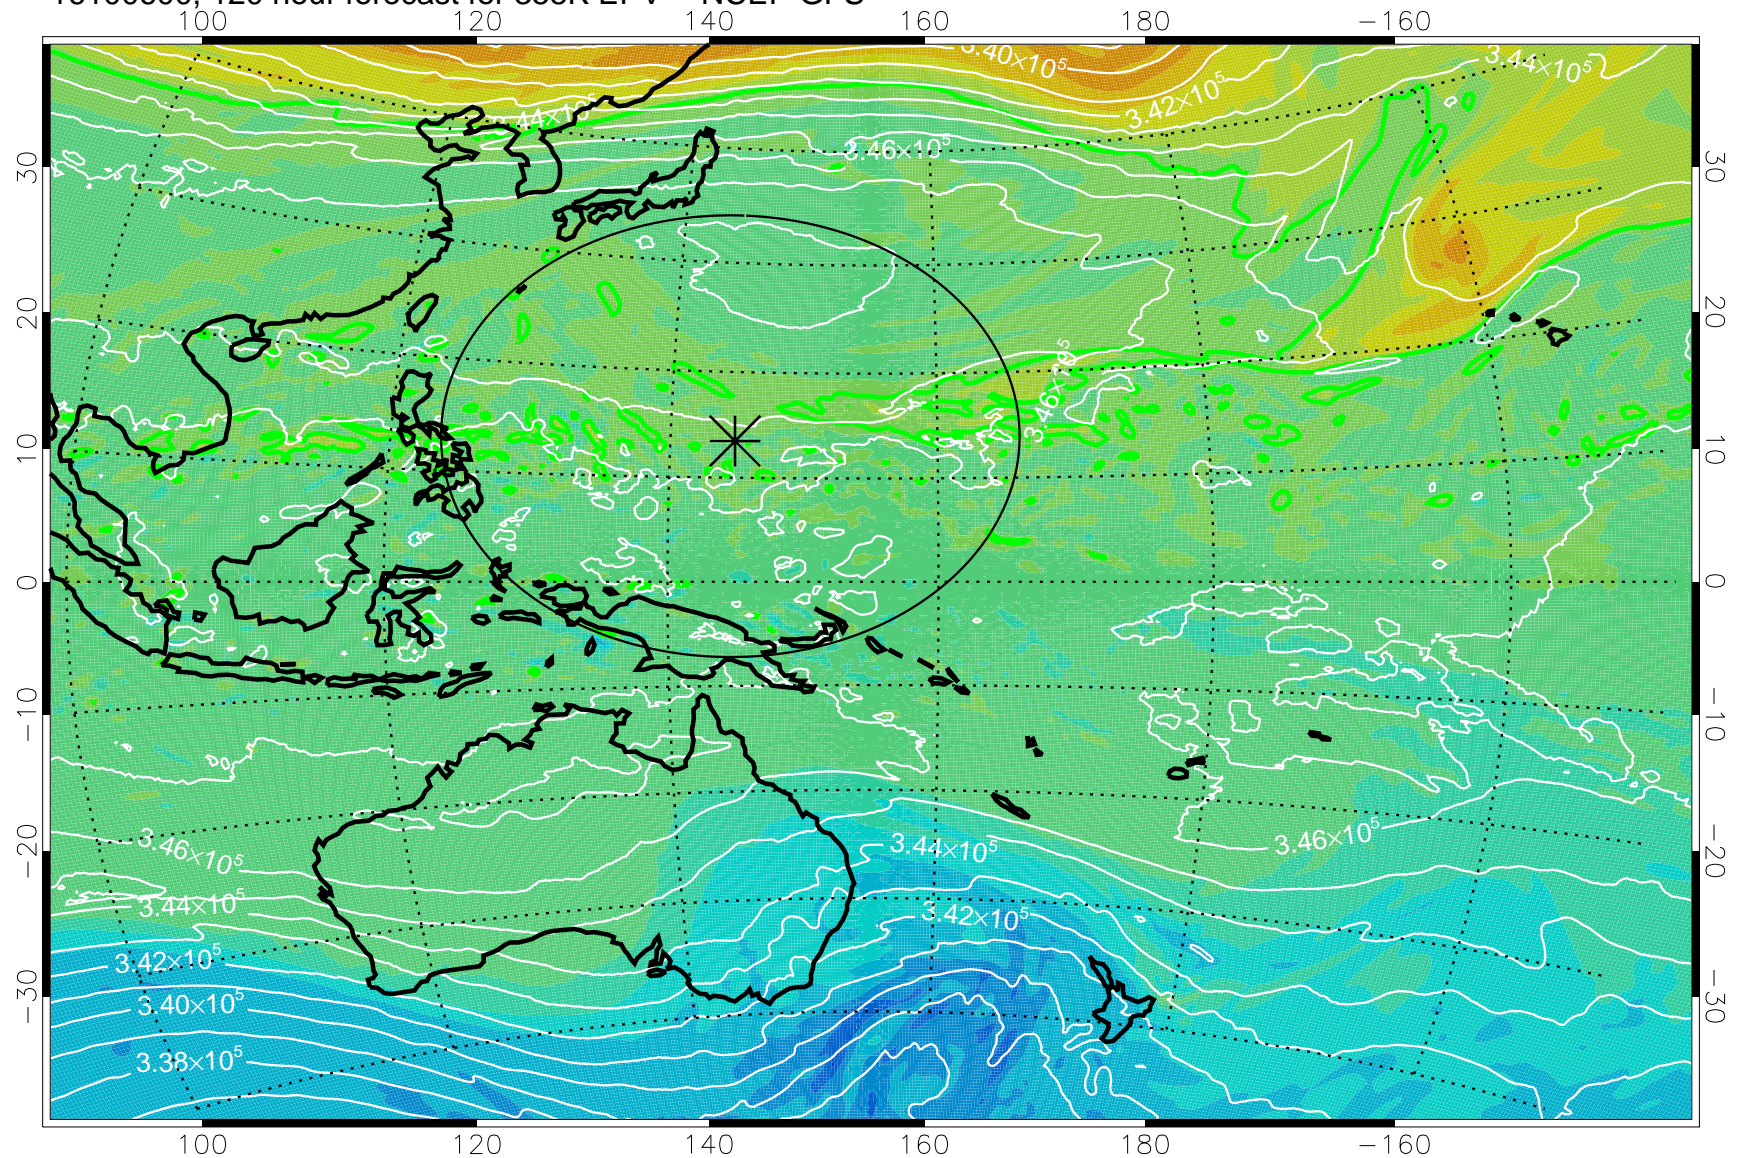

16100406, 78 hour forecast for 355K EPV -- NCEP GFS

355K Montgomery Streamfunction, white
EPV Tropopause (2 PVU) Position
Range ring of 2304 km

16100412, 84 hour forecast for 355K EPV -- NCEP GFS

355K Montgomery Streamfunction, white
EPV Tropopause (2 PVU) Position
Range ring of 2304 km

16100418, 90 hour forecast for 355K EPV -- NCEP GFS

355K Montgomery Streamfunction, white
EPV Tropopause (2 PVU) Position
Range ring of 2304 km

16100500, 96 hour forecast for 355K EPV -- NCEP GFS

355K Montgomery Streamfunction, white
EPV Tropopause (2 PVU) Position
Range ring of 2304 km

16100506, 102 hour forecast for 355K EPV -- NCEP GFS

355K Montgomery Streamfunction, white
EPV Tropopause (2 PVU) Position
Range ring of 2304 km

16100512, 108 hour forecast for 355K EPV -- NCEP GFS

355K Montgomery Streamfunction, white
EPV Tropopause (2 PVU) Position
Range ring of 2304 km

16100518, 114 hour forecast for 355K EPV -- NCEP GFS

355K Montgomery Streamfunction, white
EPV Tropopause (2 PVU) Position
Range ring of 2304 km

16100600, 120 hour forecast for 355K EPV -- NCEP GFS

355K Montgomery Streamfunction, white
EPV Tropopause (2 PVU) Position
Range ring of 2304 km