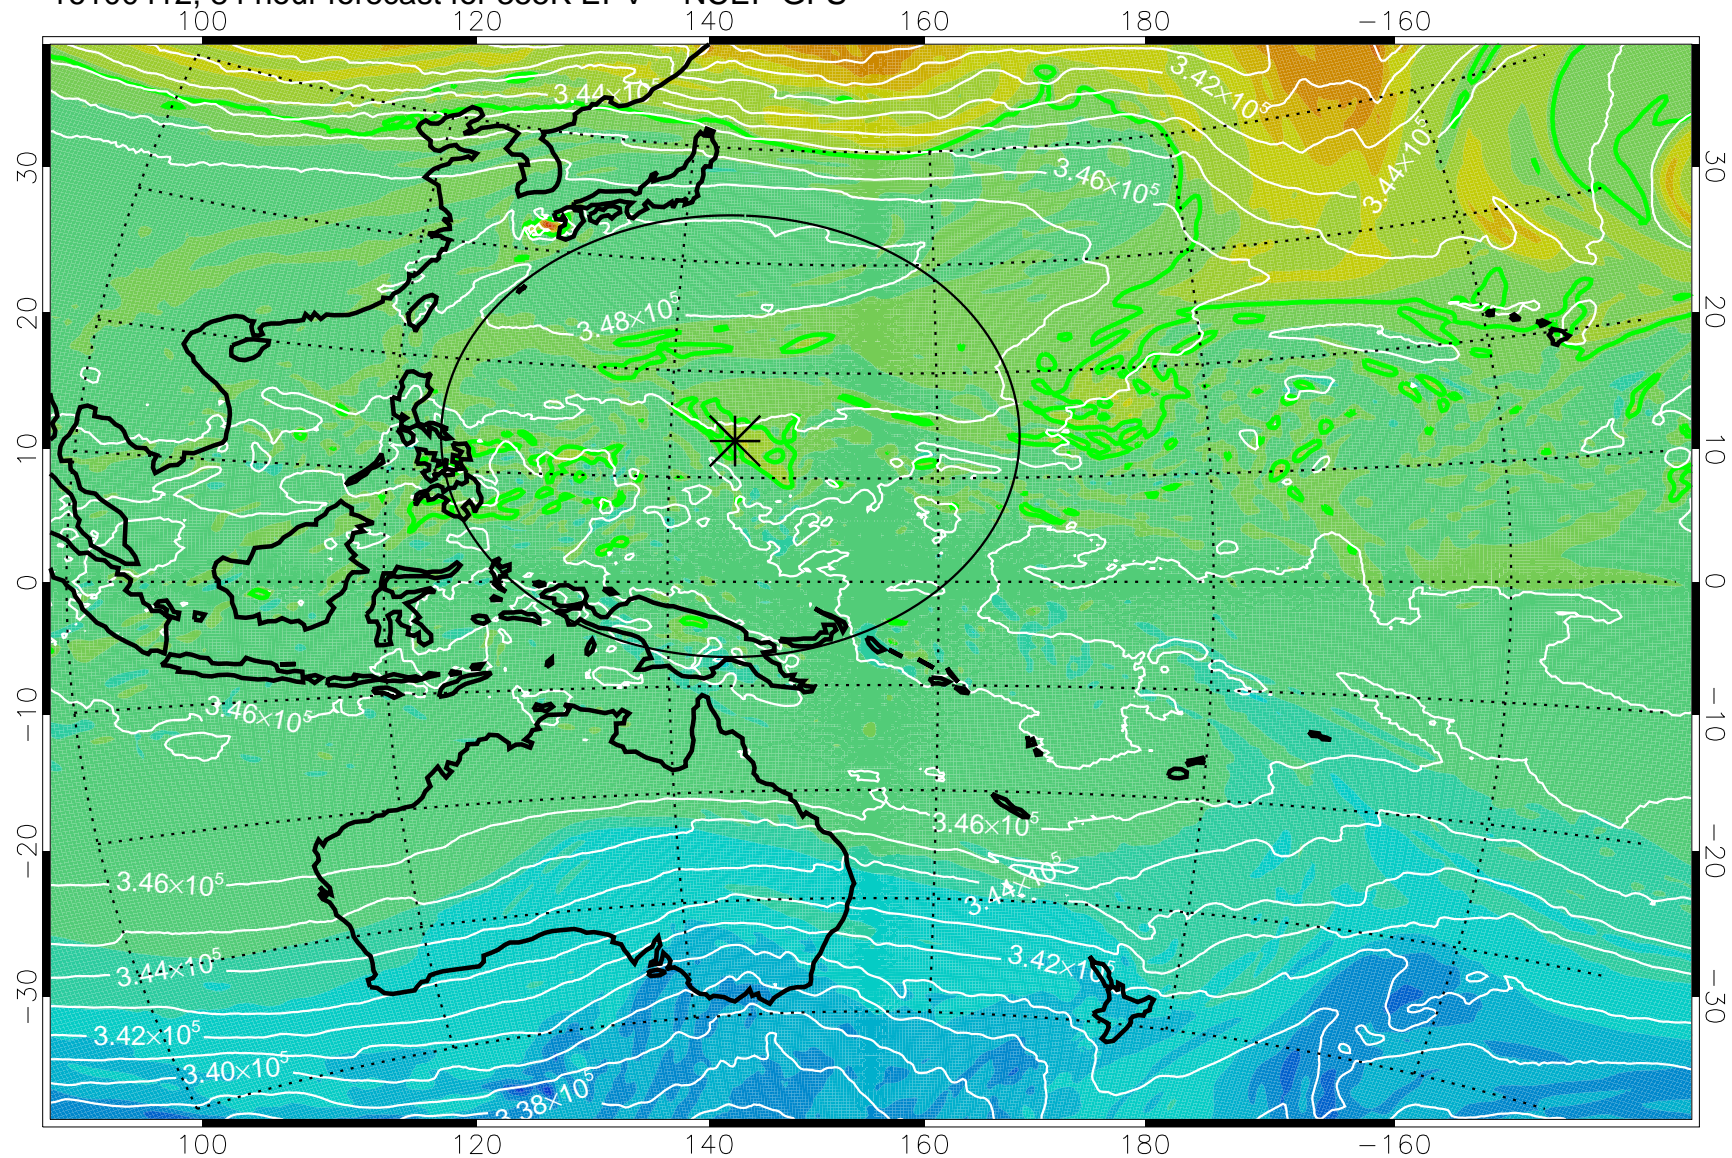

16100306, 54 hour forecast for 355K EPV -- NCEP GFS

355K Montgomery Streamfunction, white
EPV Tropopause (2 PVU) Position
Range ring of 2304 km

16100312, 60 hour forecast for 355K EPV -- NCEP GFS

355K Montgomery Streamfunction, white
EPV Tropopause (2 PVU) Position
Range ring of 2304 km

16100318, 66 hour forecast for 355K EPV -- NCEP GFS

355K Montgomery Streamfunction, white
EPV Tropopause (2 PVU) Position
Range ring of 2304 km

16100400, 72 hour forecast for 355K EPV -- NCEP GFS

355K Montgomery Streamfunction, white
EPV Tropopause (2 PVU) Position
Range ring of 2304 km

16100406, 78 hour forecast for 355K EPV -- NCEP GFS

355K Montgomery Streamfunction, white
EPV Tropopause (2 PVU) Position
Range ring of 2304 km

16100412, 84 hour forecast for 355K EPV -- NCEP GFS

355K Montgomery Streamfunction, white
EPV Tropopause (2 PVU) Position
Range ring of 2304 km

16100418, 90 hour forecast for 355K EPV -- NCEP GFS

355K Montgomery Streamfunction, white
EPV Tropopause (2 PVU) Position
Range ring of 2304 km

16100500, 96 hour forecast for 355K EPV -- NCEP GFS

355K Montgomery Streamfunction, white
EPV Tropopause (2 PVU) Position
Range ring of 2304 km