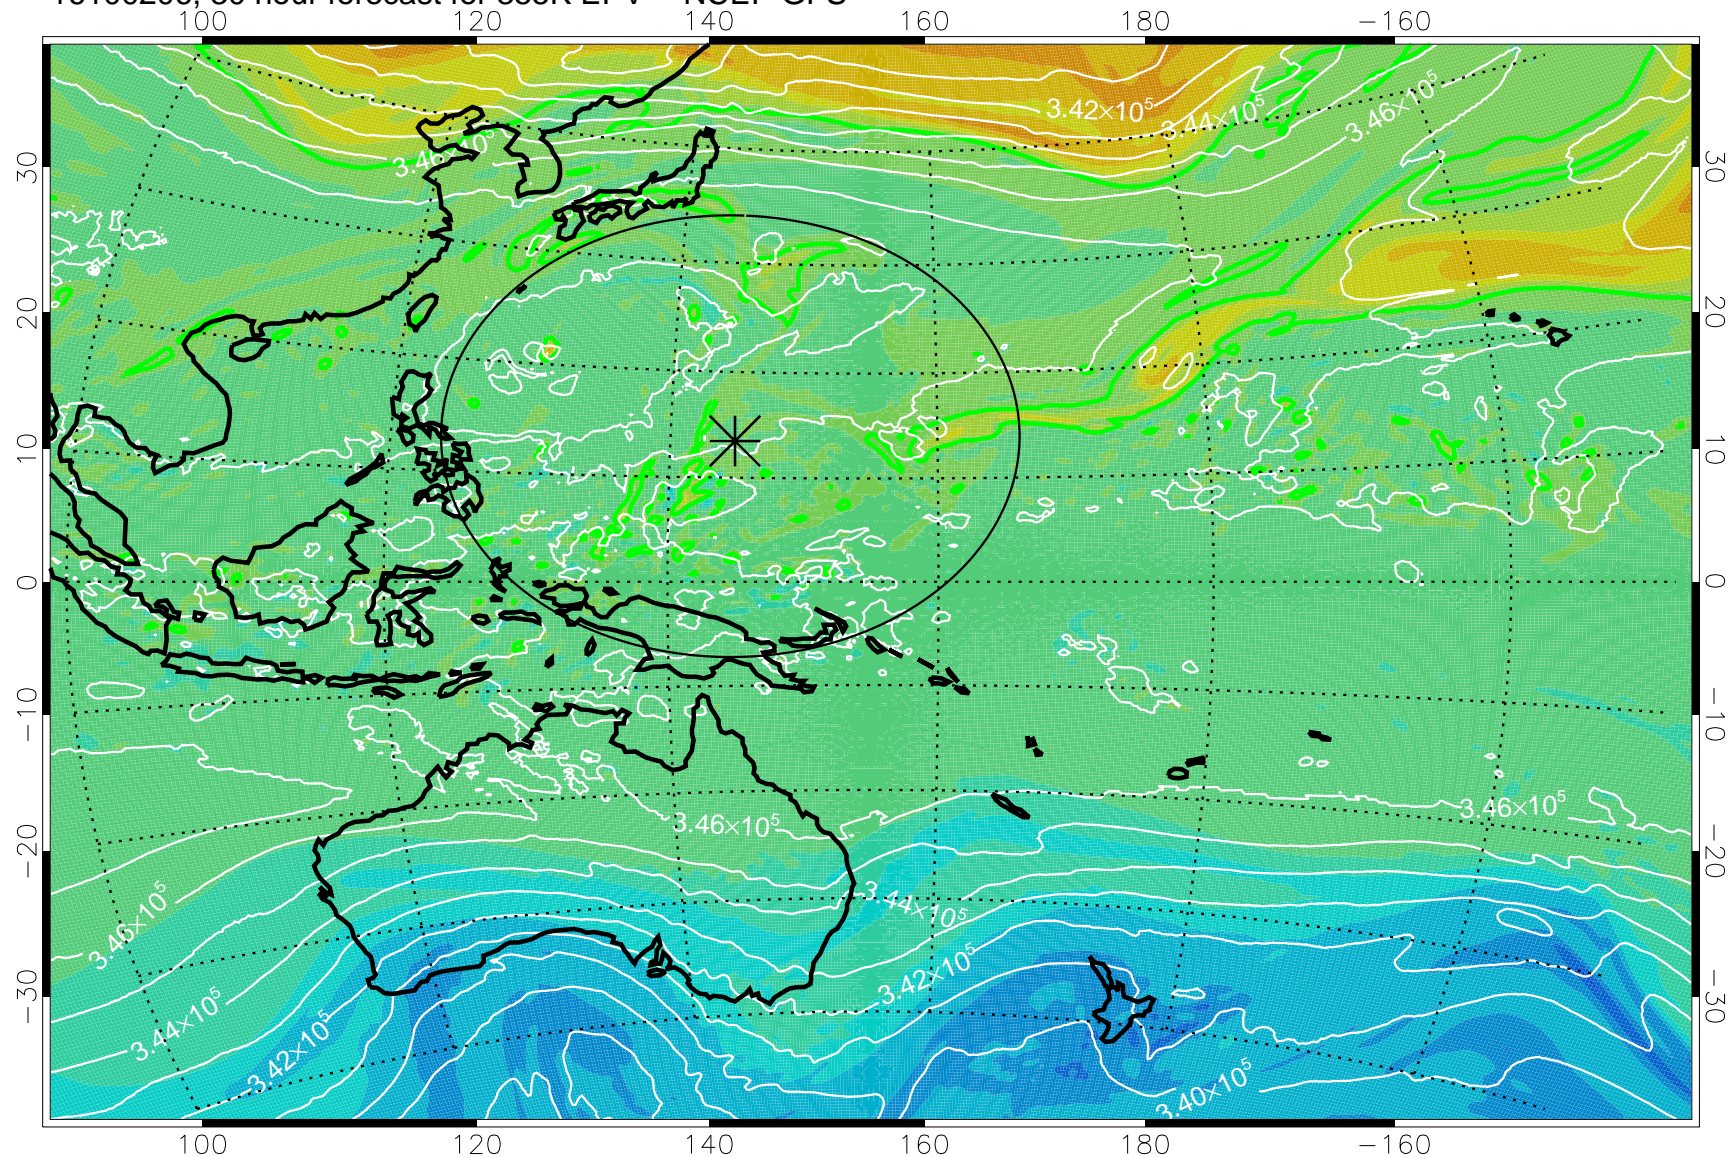

16100118, 18 hour forecast for 355K EPV -- NCEP GFS

355K Montgomery Streamfunction, white
EPV Tropopause (2 PVU) Position
Range ring of 2304 km

16100200, 24 hour forecast for 355K EPV -- NCEP GFS

355K Montgomery Streamfunction, white
EPV Tropopause (2 PVU) Position
Range ring of 2304 km

16100206, 30 hour forecast for 355K EPV -- NCEP GFS

355K Montgomery Streamfunction, white
EPV Tropopause (2 PVU) Position
Range ring of 2304 km

16100212, 36 hour forecast for 355K EPV -- NCEP GFS

355K Montgomery Streamfunction, white
EPV Tropopause (2 PVU) Position
Range ring of 2304 km

16100218, 42 hour forecast for 355K EPV -- NCEP GFS

355K Montgomery Streamfunction, white
EPV Tropopause (2 PVU) Position
Range ring of 2304 km

16100300, 48 hour forecast for 355K EPV -- NCEP GFS

355K Montgomery Streamfunction, white
EPV Tropopause (2 PVU) Position
Range ring of 2304 km

16100318, 66 hour forecast for 355K EPV -- NCEP GFS

355K Montgomery Streamfunction, white
EPV Tropopause (2 PVU) Position
Range ring of 2304 km

16100400, 72 hour forecast for 355K EPV -- NCEP GFS

355K Montgomery Streamfunction, white
EPV Tropopause (2 PVU) Position
Range ring of 2304 km