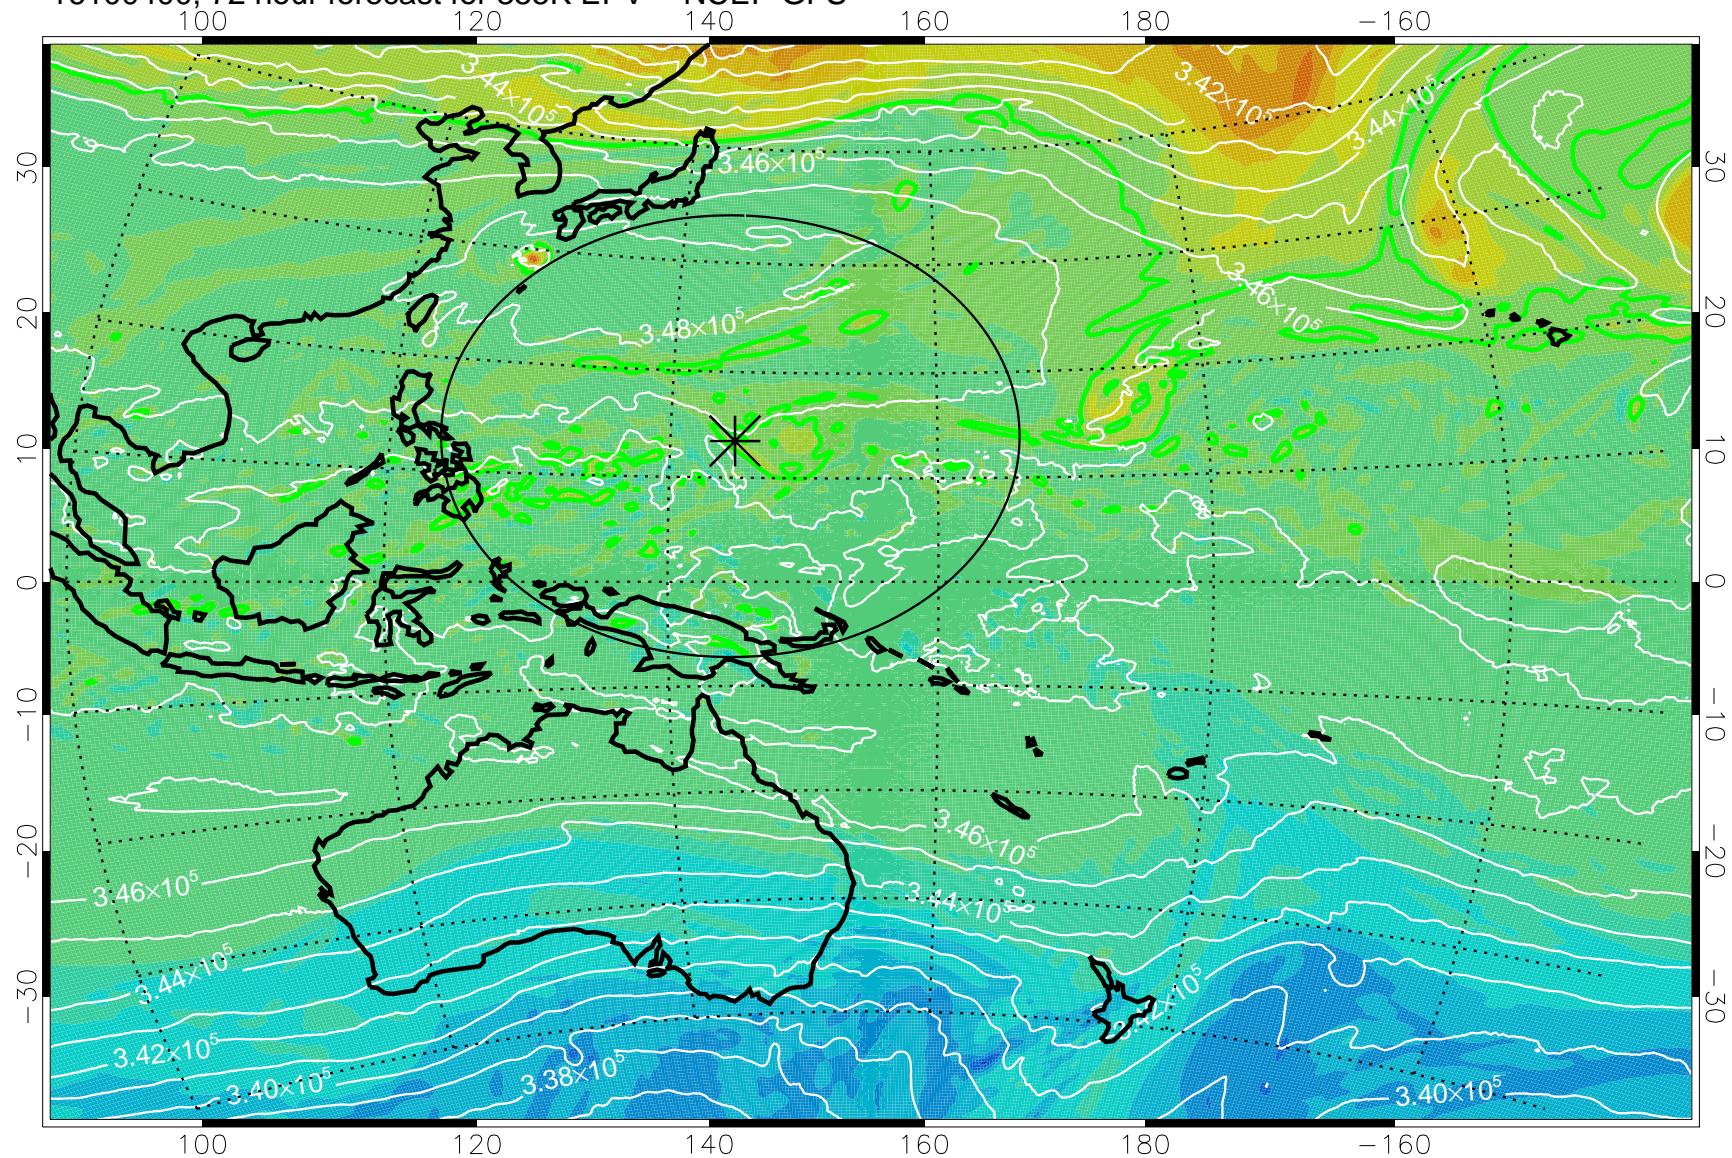

16100218, 42 hour forecast for 355K EPV -- NCEP GFS

355K Montgomery Streamfunction, white
EPV Tropopause (2 PVU) Position
Range ring of 2304 km

16100300, 48 hour forecast for 355K EPV -- NCEP GFS

355K Montgomery Streamfunction, white
EPV Tropopause (2 PVU) Position
Range ring of 2304 km

16100306, 54 hour forecast for 355K EPV -- NCEP GFS

355K Montgomery Streamfunction, white
EPV Tropopause (2 PVU) Position
Range ring of 2304 km

16100312, 60 hour forecast for 355K EPV -- NCEP GFS

355K Montgomery Streamfunction, white
EPV Tropopause (2 PVU) Position
Range ring of 2304 km

16100318, 66 hour forecast for 355K EPV -- NCEP GFS

355K Montgomery Streamfunction, white
EPV Tropopause (2 PVU) Position
Range ring of 2304 km

16100400, 72 hour forecast for 355K EPV -- NCEP GFS

355K Montgomery Streamfunction, white
EPV Tropopause (2 PVU) Position
Range ring of 2304 km

16100406, 78 hour forecast for 355K EPV -- NCEP GFS

355K Montgomery Streamfunction, white
EPV Tropopause (2 PVU) Position
Range ring of 2304 km

16100412, 84 hour forecast for 355K EPV -- NCEP GFS

355K Montgomery Streamfunction, white
EPV Tropopause (2 PVU) Position
Range ring of 2304 km