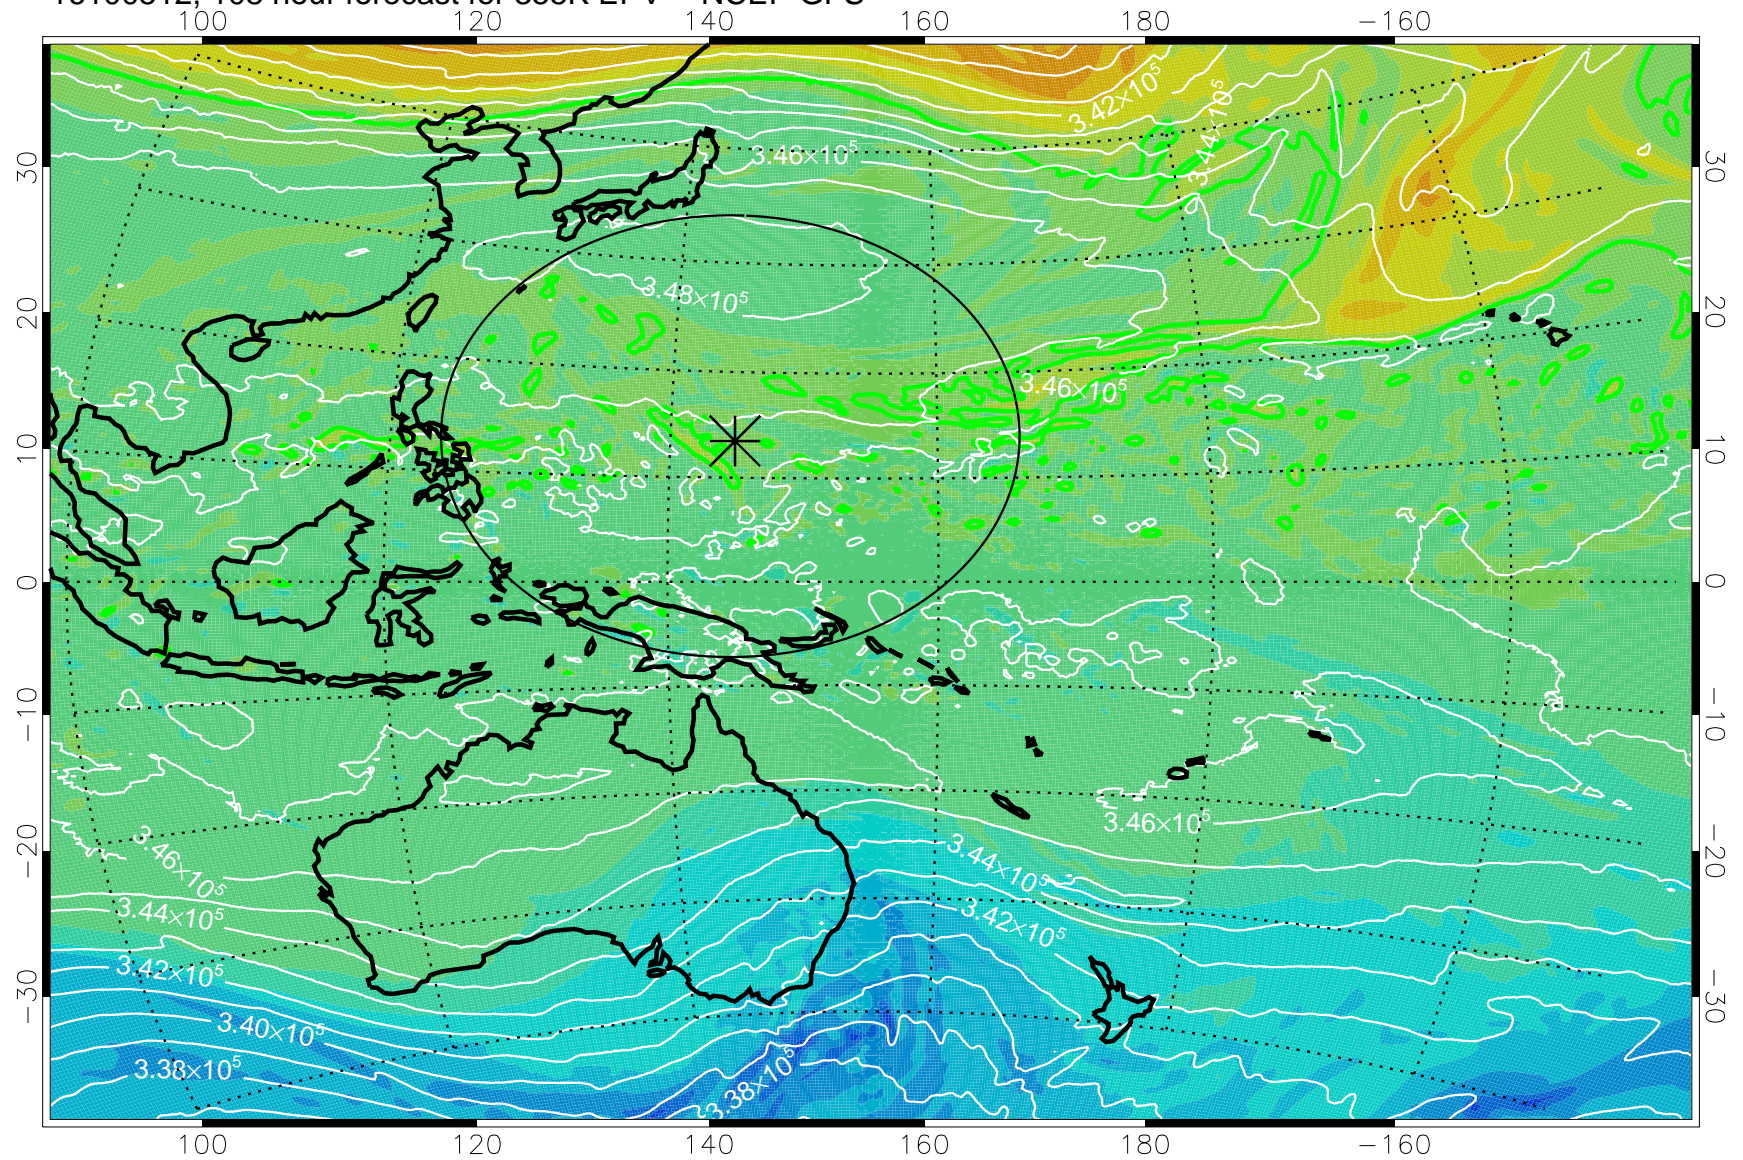

16100406, 78 hour forecast for 355K EPV -- NCEP GFS

355K Montgomery Streamfunction, white
EPV Tropopause (2 PVU) Position
Range ring of 2304 km

16100412, 84 hour forecast for 355K EPV -- NCEP GFS

355K Montgomery Streamfunction, white
EPV Tropopause (2 PVU) Position
Range ring of 2304 km

16100418, 90 hour forecast for 355K EPV -- NCEP GFS

355K Montgomery Streamfunction, white
EPV Tropopause (2 PVU) Position
Range ring of 2304 km

16100500, 96 hour forecast for 355K EPV -- NCEP GFS

355K Montgomery Streamfunction, white
EPV Tropopause (2 PVU) Position
Range ring of 2304 km

16100506, 102 hour forecast for 355K EPV -- NCEP GFS

355K Montgomery Streamfunction, white
EPV Tropopause (2 PVU) Position
Range ring of 2304 km

16100512, 108 hour forecast for 355K EPV -- NCEP GFS

355K Montgomery Streamfunction, white
EPV Tropopause (2 PVU) Position
Range ring of 2304 km

16100518, 114 hour forecast for 355K EPV -- NCEP GFS

355K Montgomery Streamfunction, white
EPV Tropopause (2 PVU) Position
Range ring of 2304 km

16100600, 120 hour forecast for 355K EPV -- NCEP GFS

355K Montgomery Streamfunction, white
EPV Tropopause (2 PVU) Position
Range ring of 2304 km