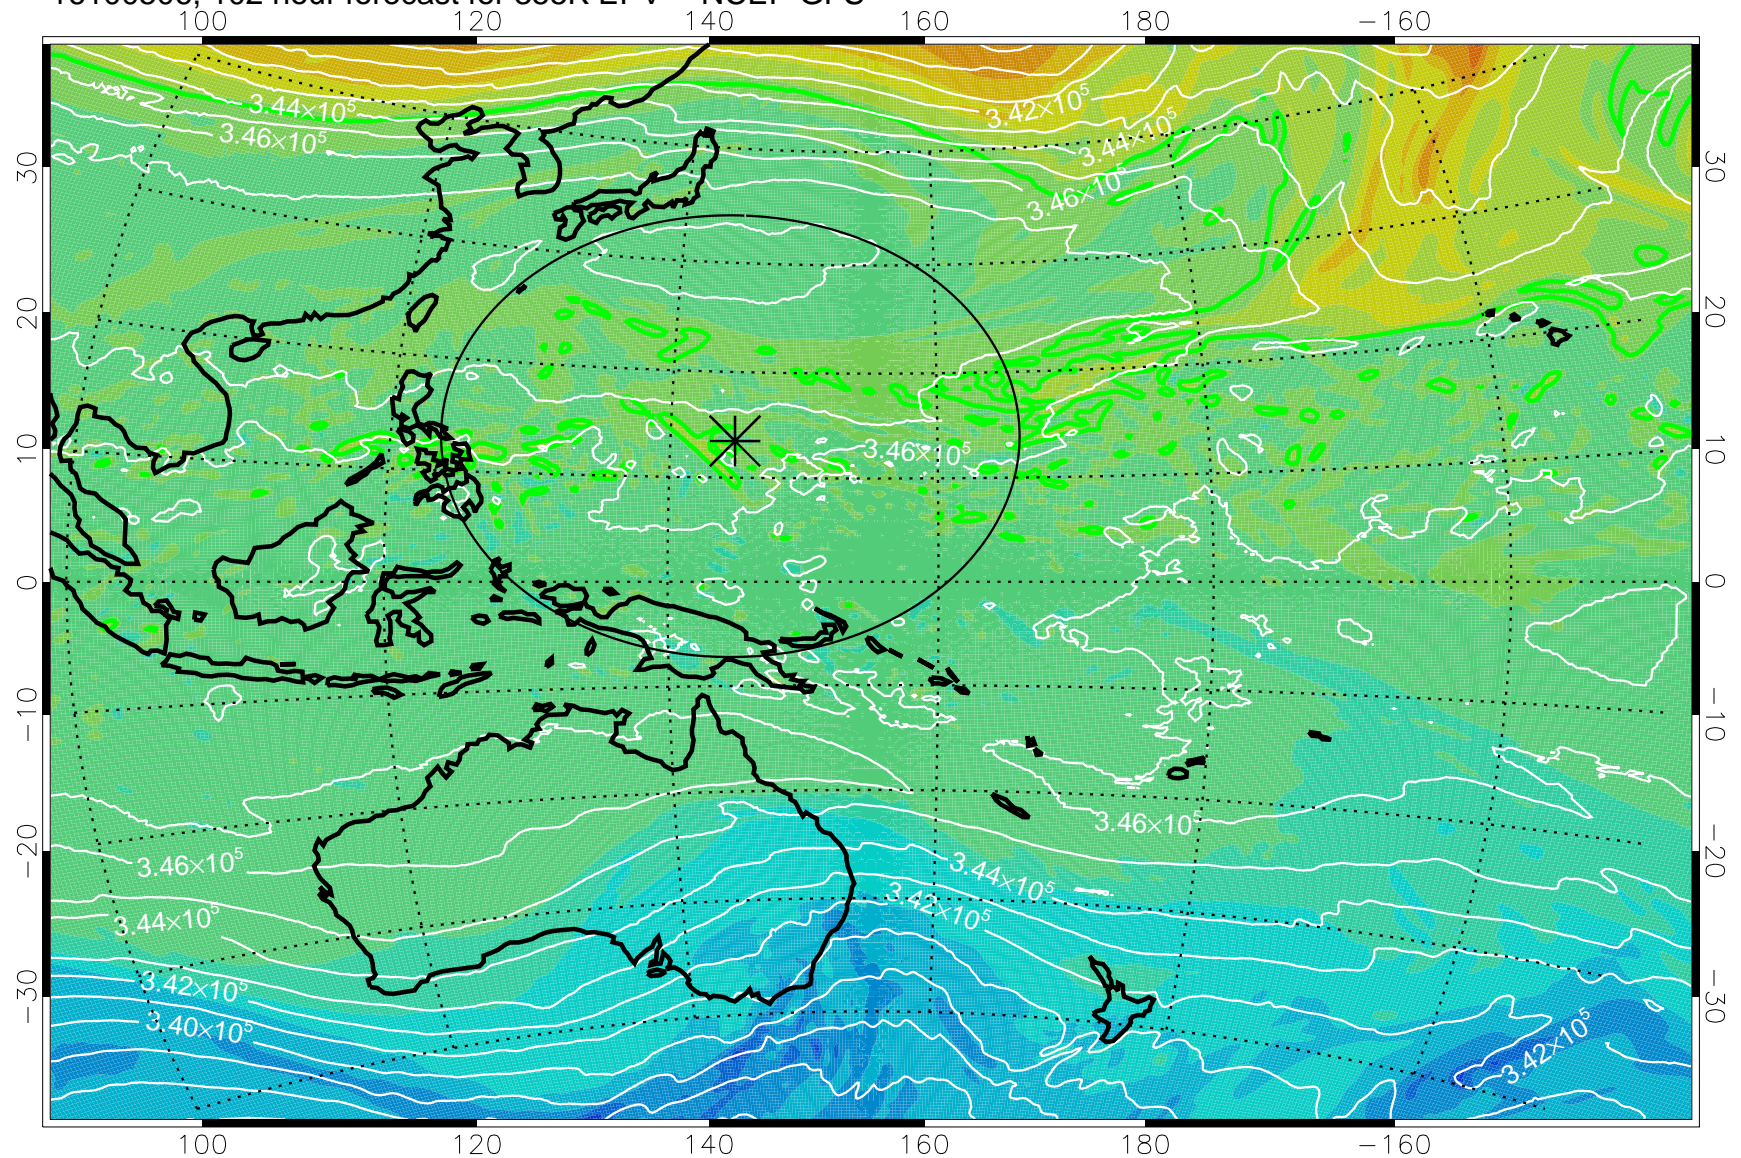

16100406, 78 hour forecast for 355K EPV -- NCEP GFS

355K Montgomery Streamfunction, white
EPV Tropopause (2 PVU) Position
Range ring of 2304 km

16100412, 84 hour forecast for 355K EPV -- NCEP GFS

355K Montgomery Streamfunction, white
EPV Tropopause (2 PVU) Position
Range ring of 2304 km

16100418, 90 hour forecast for 355K EPV -- NCEP GFS

355K Montgomery Streamfunction, white
EPV Tropopause (2 PVU) Position
Range ring of 2304 km

16100500, 96 hour forecast for 355K EPV -- NCEP GFS

355K Montgomery Streamfunction, white
EPV Tropopause (2 PVU) Position
Range ring of 2304 km

16100506, 102 hour forecast for 355K EPV -- NCEP GFS

355K Montgomery Streamfunction, white
EPV Tropopause (2 PVU) Position
Range ring of 2304 km

16100512, 108 hour forecast for 355K EPV -- NCEP GFS

355K Montgomery Streamfunction, white
EPV Tropopause (2 PVU) Position
Range ring of 2304 km

16100518, 114 hour forecast for 355K EPV -- NCEP GFS

355K Montgomery Streamfunction, white
EPV Tropopause (2 PVU) Position
Range ring of 2304 km

16100600, 120 hour forecast for 355K EPV -- NCEP GFS

355K Montgomery Streamfunction, white
EPV Tropopause (2 PVU) Position
Range ring of 2304 km