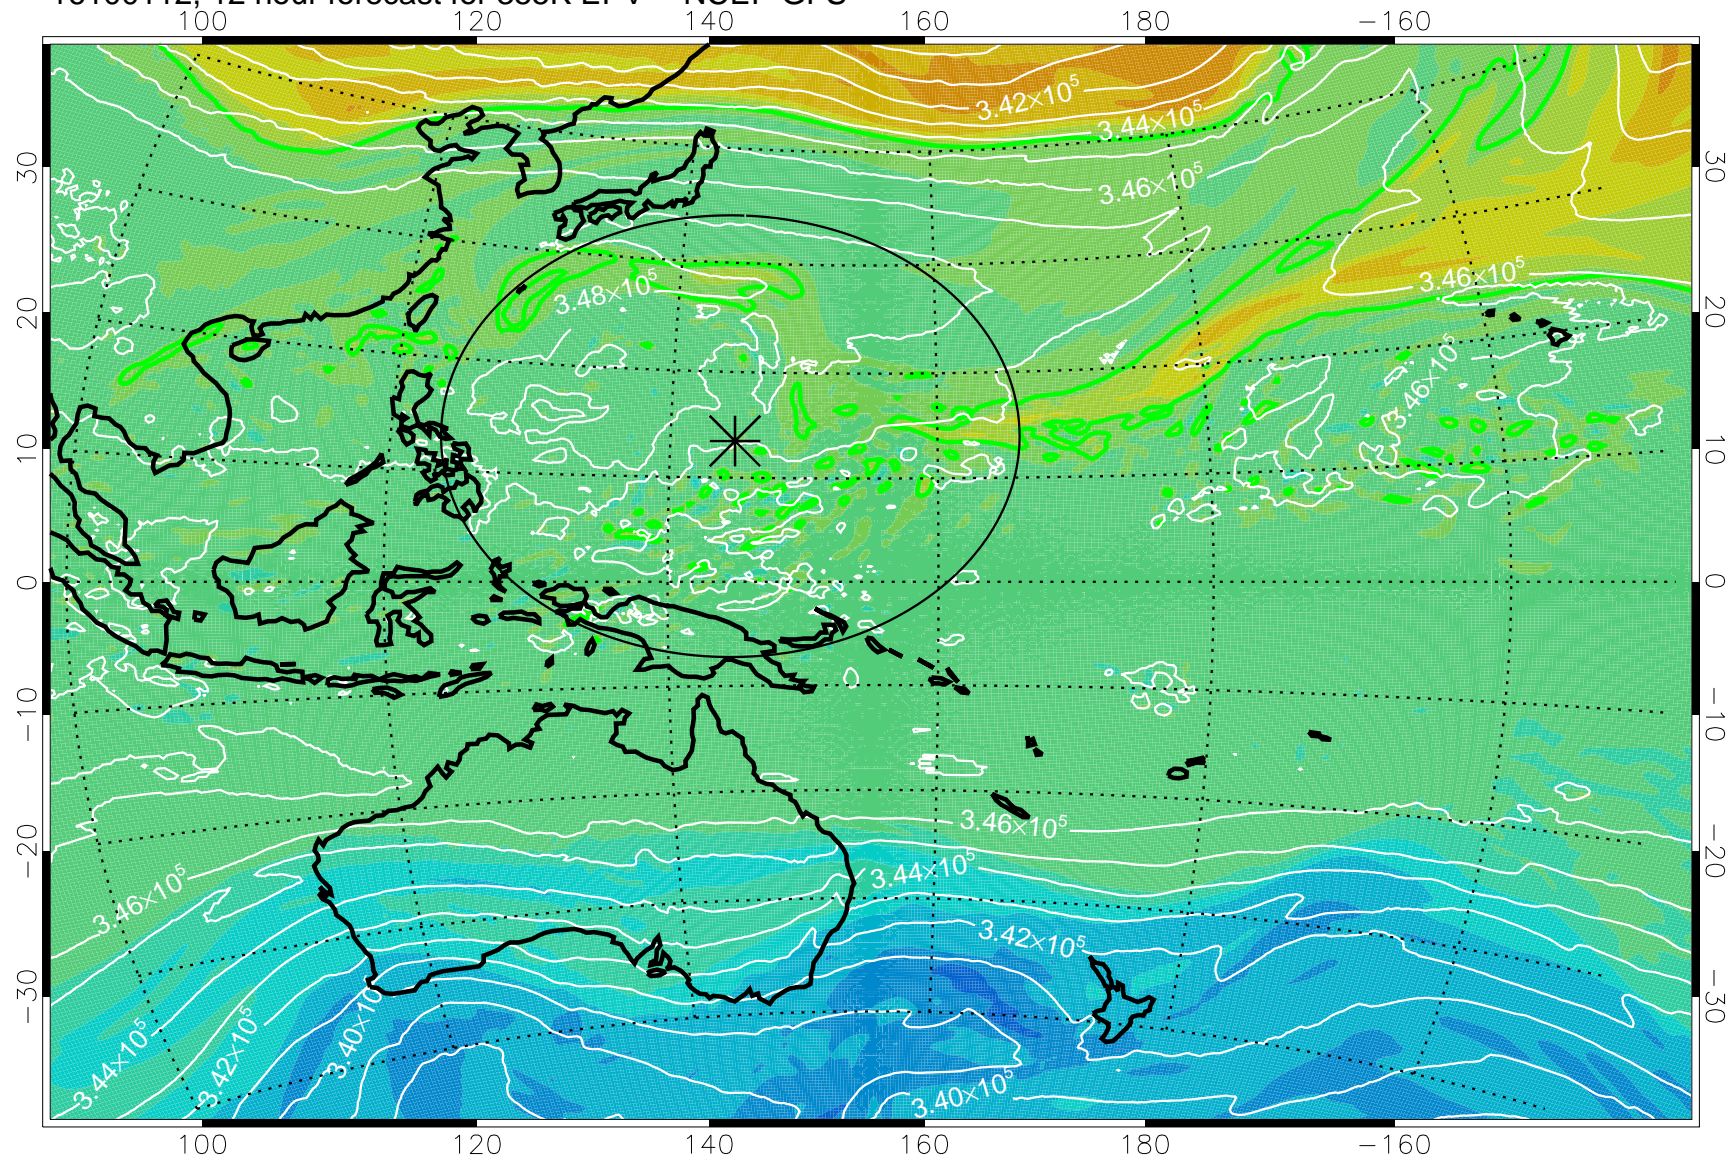

16100106, 6 hour forecast for 355K EPV -- NCEP GFS

355K Montgomery Streamfunction, white
EPV Tropopause (2 PVU) Position
Range ring of 2304 km

16100112, 12 hour forecast for 355K EPV -- NCEP GFS

355K Montgomery Streamfunction, white
EPV Tropopause (2 PVU) Position
Range ring of 2304 km

16100118, 18 hour forecast for 355K EPV -- NCEP GFS

355K Montgomery Streamfunction, white
EPV Tropopause (2 PVU) Position
Range ring of 2304 km

16100200, 24 hour forecast for 355K EPV -- NCEP GFS

355K Montgomery Streamfunction, white
EPV Tropopause (2 PVU) Position
Range ring of 2304 km

16100206, 30 hour forecast for 355K EPV -- NCEP GFS

355K Montgomery Streamfunction, white
EPV Tropopause (2 PVU) Position
Range ring of 2304 km

16100212, 36 hour forecast for 355K EPV -- NCEP GFS

355K Montgomery Streamfunction, white
EPV Tropopause (2 PVU) Position
Range ring of 2304 km

16100218, 42 hour forecast for 355K EPV -- NCEP GFS

355K Montgomery Streamfunction, white
EPV Tropopause (2 PVU) Position
Range ring of 2304 km

16100300, 48 hour forecast for 355K EPV -- NCEP GFS

355K Montgomery Streamfunction, white
EPV Tropopause (2 PVU) Position
Range ring of 2304 km