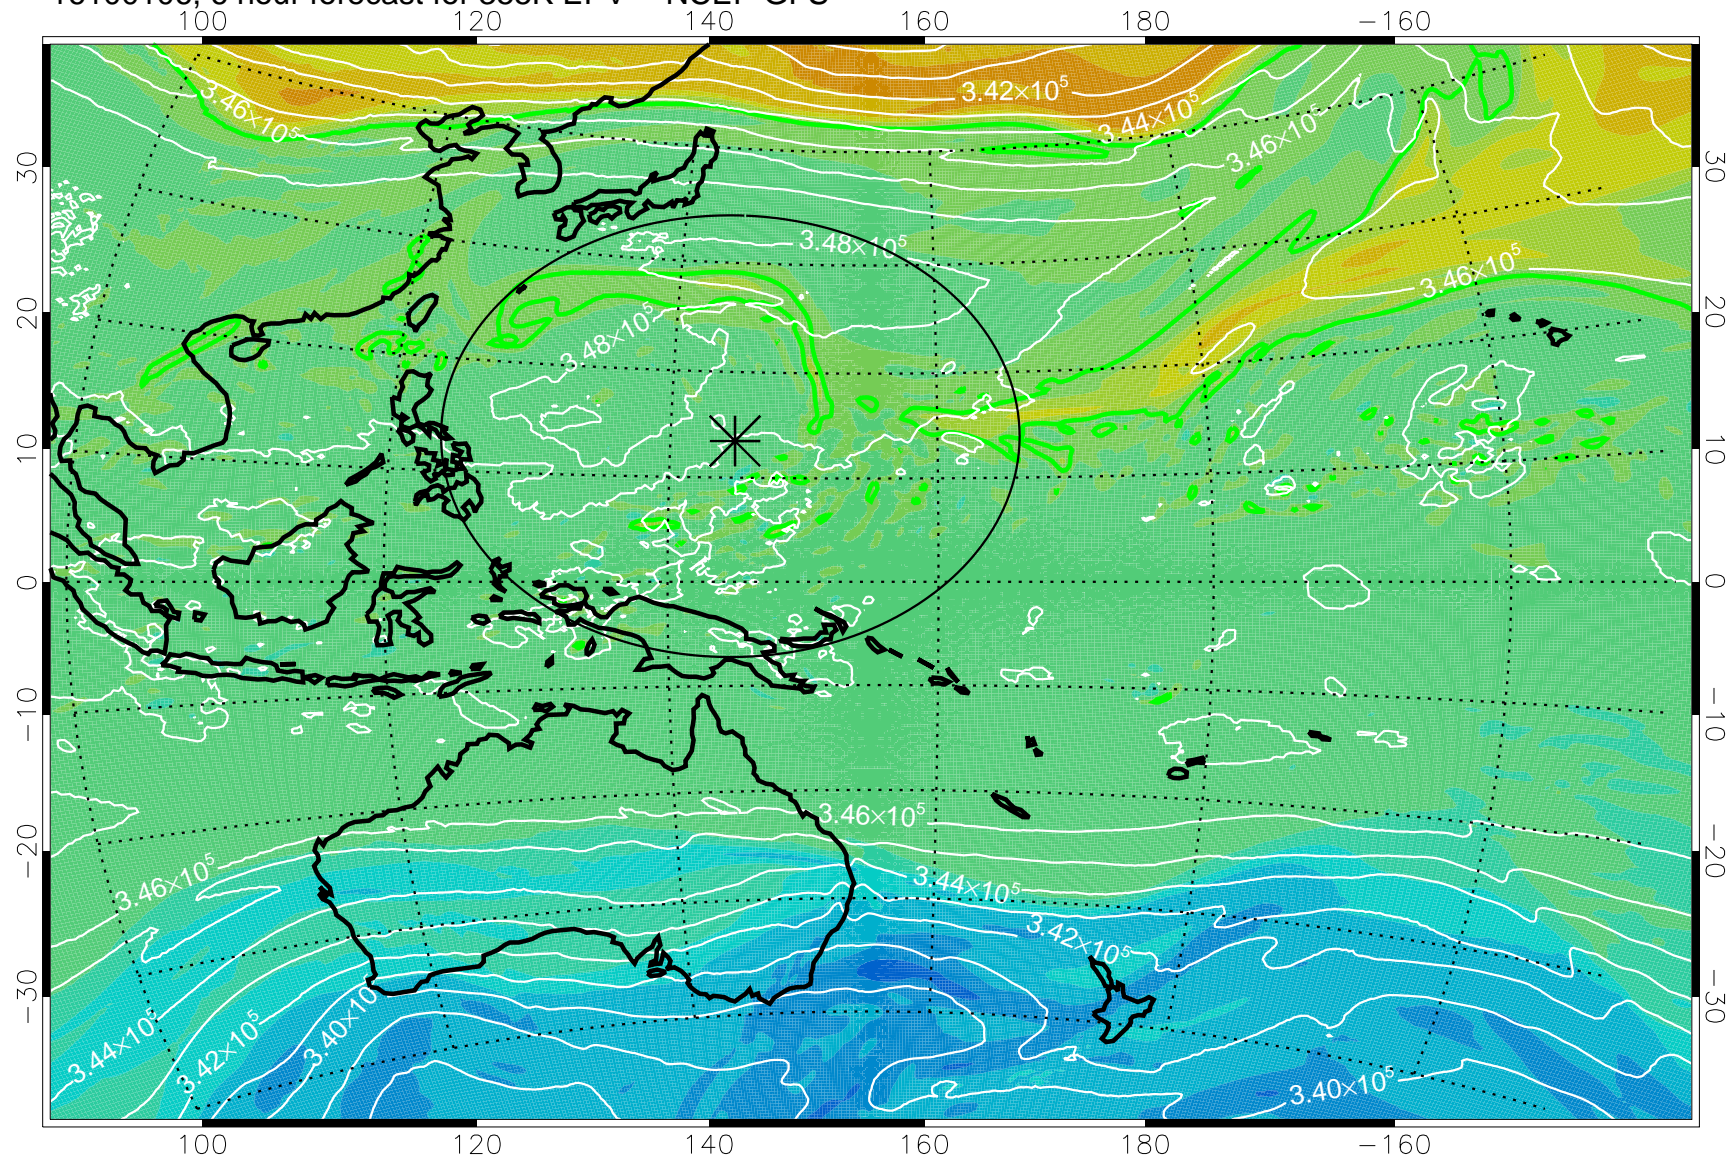

16100106, 6 hour forecast for 355K EPV -- NCEP GFS

355K Montgomery Streamfunction, white
EPV Tropopause (2 PVU) Position
Range ring of 2304 km

16100112, 12 hour forecast for 355K EPV -- NCEP GFS

355K Montgomery Streamfunction, white
EPV Tropopause (2 PVU) Position
Range ring of 2304 km

16100118, 18 hour forecast for 355K EPV -- NCEP GFS

355K Montgomery Streamfunction, white
EPV Tropopause (2 PVU) Position
Range ring of 2304 km

16100200, 24 hour forecast for 355K EPV -- NCEP GFS

355K Montgomery Streamfunction, white
EPV Tropopause (2 PVU) Position
Range ring of 2304 km

16100206, 30 hour forecast for 355K EPV -- NCEP GFS

355K Montgomery Streamfunction, white
EPV Tropopause (2 PVU) Position
Range ring of 2304 km

16100212, 36 hour forecast for 355K EPV -- NCEP GFS

355K Montgomery Streamfunction, white
EPV Tropopause (2 PVU) Position
Range ring of 2304 km

16100218, 42 hour forecast for 355K EPV -- NCEP GFS

355K Montgomery Streamfunction, white
EPV Tropopause (2 PVU) Position
Range ring of 2304 km

16100300, 48 hour forecast for 355K EPV -- NCEP GFS

355K Montgomery Streamfunction, white
EPV Tropopause (2 PVU) Position
Range ring of 2304 km