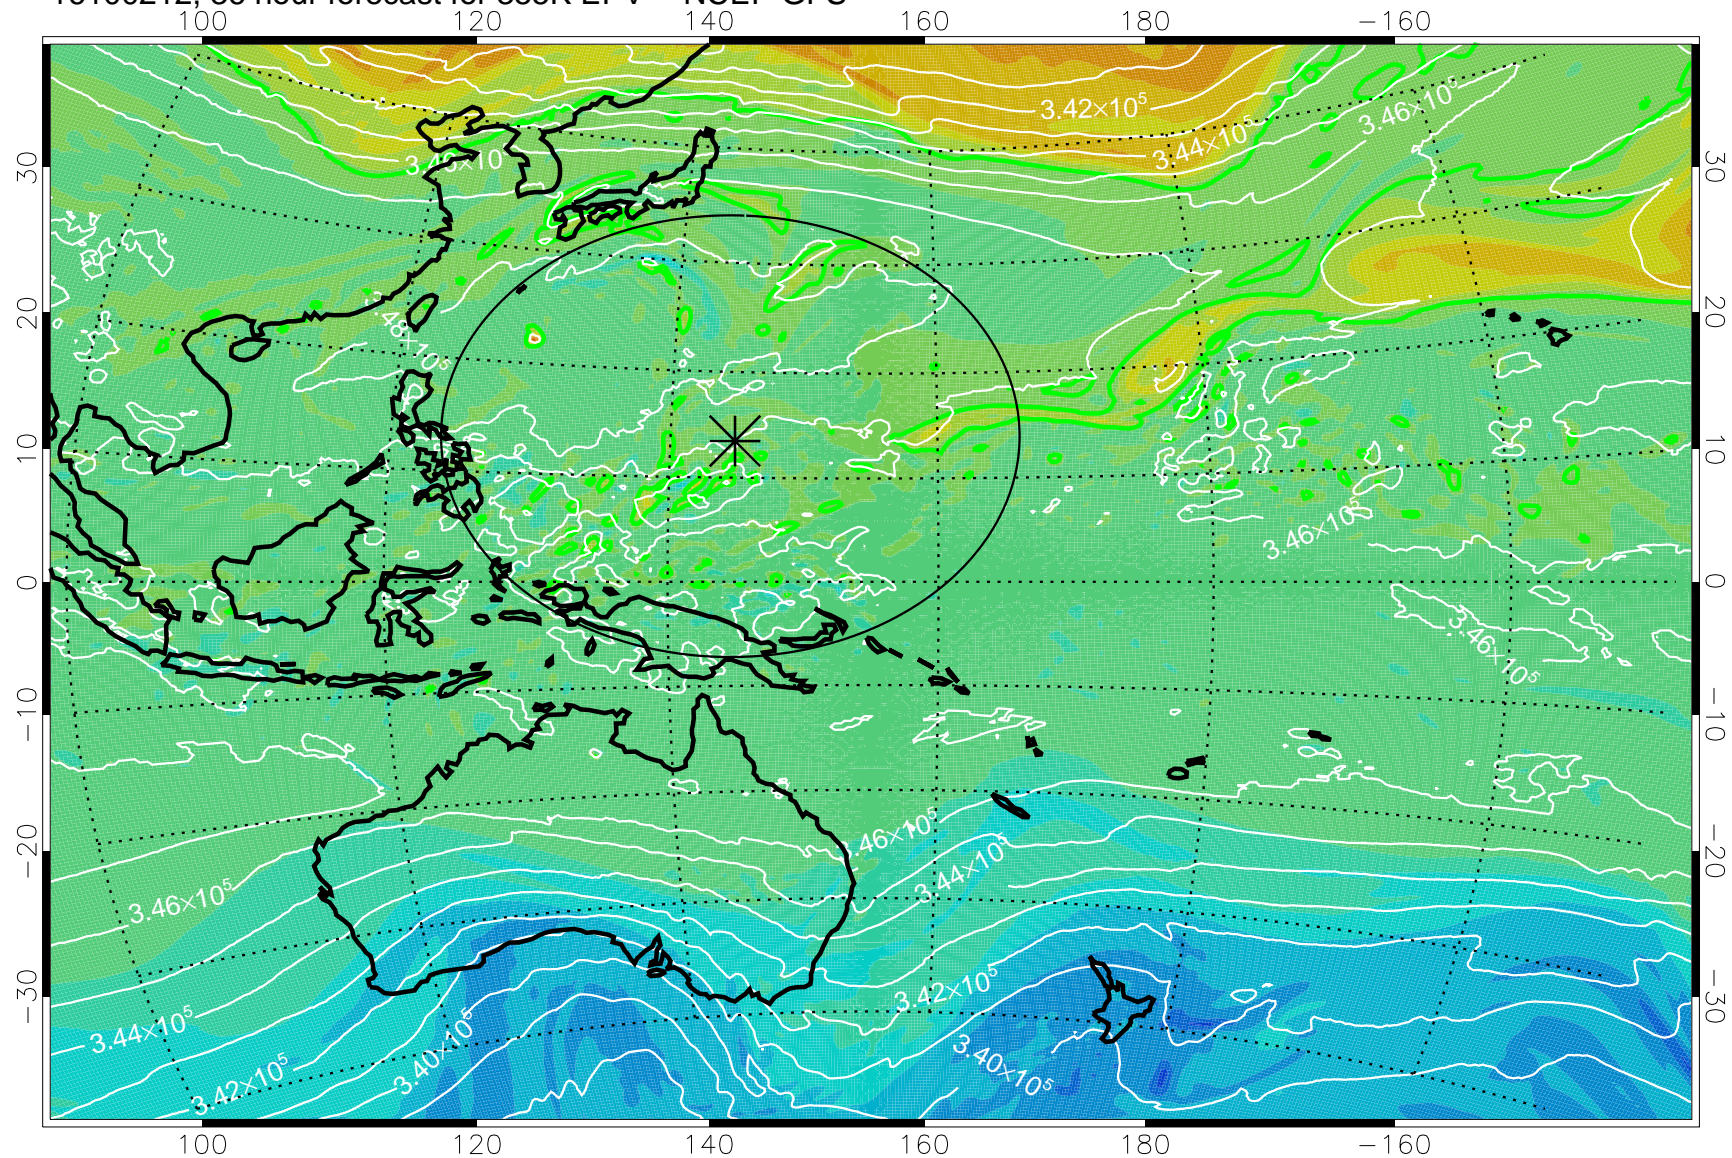

16100118, 18 hour forecast for 355K EPV -- NCEP GFS

355K Montgomery Streamfunction, white
EPV Tropopause (2 PVU) Position
Range ring of 2304 km

16100200, 24 hour forecast for 355K EPV -- NCEP GFS

355K Montgomery Streamfunction, white
EPV Tropopause (2 PVU) Position
Range ring of 2304 km

16100206, 30 hour forecast for 355K EPV -- NCEP GFS

355K Montgomery Streamfunction, white
EPV Tropopause (2 PVU) Position
Range ring of 2304 km

16100212, 36 hour forecast for 355K EPV -- NCEP GFS

355K Montgomery Streamfunction, white
EPV Tropopause (2 PVU) Position
Range ring of 2304 km

16100218, 42 hour forecast for 355K EPV -- NCEP GFS

355K Montgomery Streamfunction, white
EPV Tropopause (2 PVU) Position
Range ring of 2304 km

16100300, 48 hour forecast for 355K EPV -- NCEP GFS

355K Montgomery Streamfunction, white
EPV Tropopause (2 PVU) Position
Range ring of 2304 km

16100318, 66 hour forecast for 355K EPV -- NCEP GFS

355K Montgomery Streamfunction, white
EPV Tropopause (2 PVU) Position
Range ring of 2304 km

16100400, 72 hour forecast for 355K EPV -- NCEP GFS

355K Montgomery Streamfunction, white
EPV Tropopause (2 PVU) Position
Range ring of 2304 km