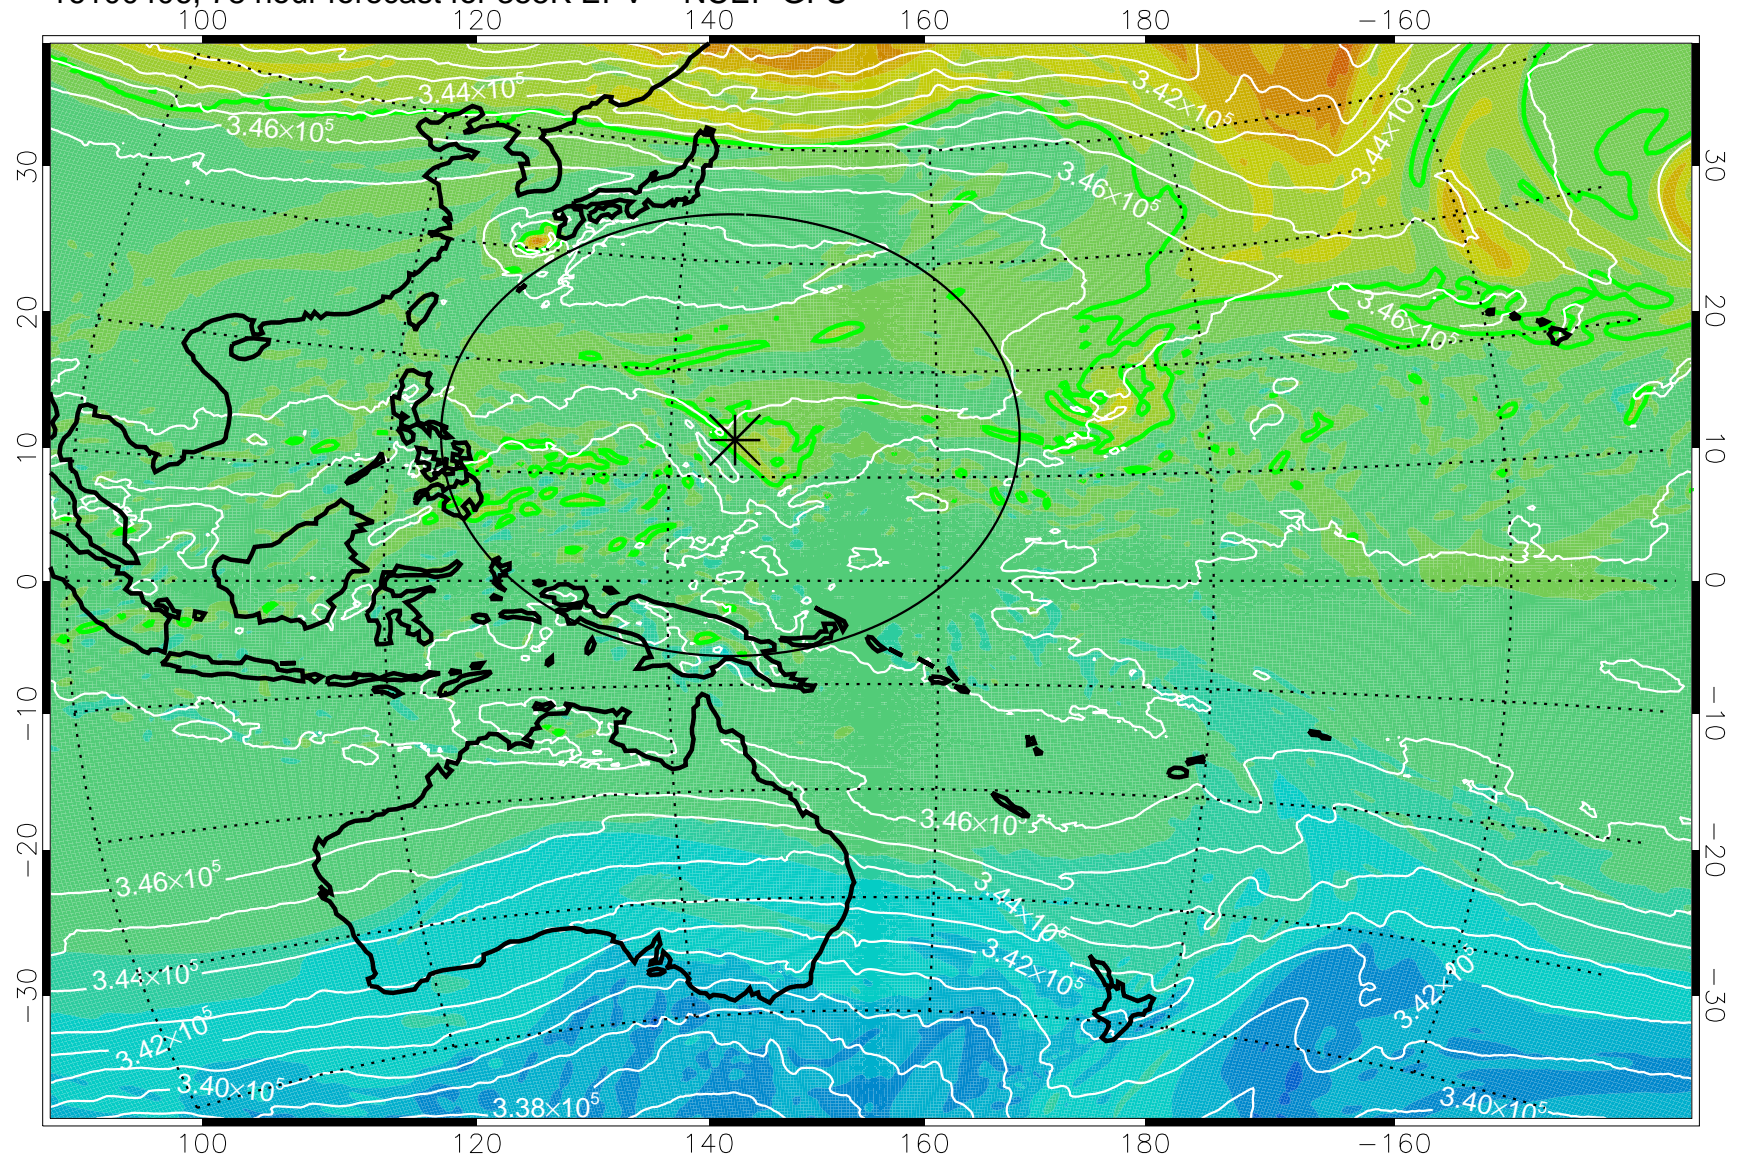

16100306, 54 hour forecast for 355K EPV -- NCEP GFS

355K Montgomery Streamfunction, white
EPV Tropopause (2 PVU) Position
Range ring of 2304 km

16100312, 60 hour forecast for 355K EPV -- NCEP GFS

355K Montgomery Streamfunction, white
EPV Tropopause (2 PVU) Position
Range ring of 2304 km

16100318, 66 hour forecast for 355K EPV -- NCEP GFS

355K Montgomery Streamfunction, white
EPV Tropopause (2 PVU) Position
Range ring of 2304 km

16100400, 72 hour forecast for 355K EPV -- NCEP GFS

355K Montgomery Streamfunction, white
EPV Tropopause (2 PVU) Position
Range ring of 2304 km

16100406, 78 hour forecast for 355K EPV -- NCEP GFS

355K Montgomery Streamfunction, white
EPV Tropopause (2 PVU) Position
Range ring of 2304 km

16100412, 84 hour forecast for 355K EPV -- NCEP GFS

355K Montgomery Streamfunction, white
EPV Tropopause (2 PVU) Position
Range ring of 2304 km

16100418, 90 hour forecast for 355K EPV -- NCEP GFS

355K Montgomery Streamfunction, white
EPV Tropopause (2 PVU) Position
Range ring of 2304 km

16100500, 96 hour forecast for 355K EPV -- NCEP GFS

355K Montgomery Streamfunction, white
EPV Tropopause (2 PVU) Position
Range ring of 2304 km