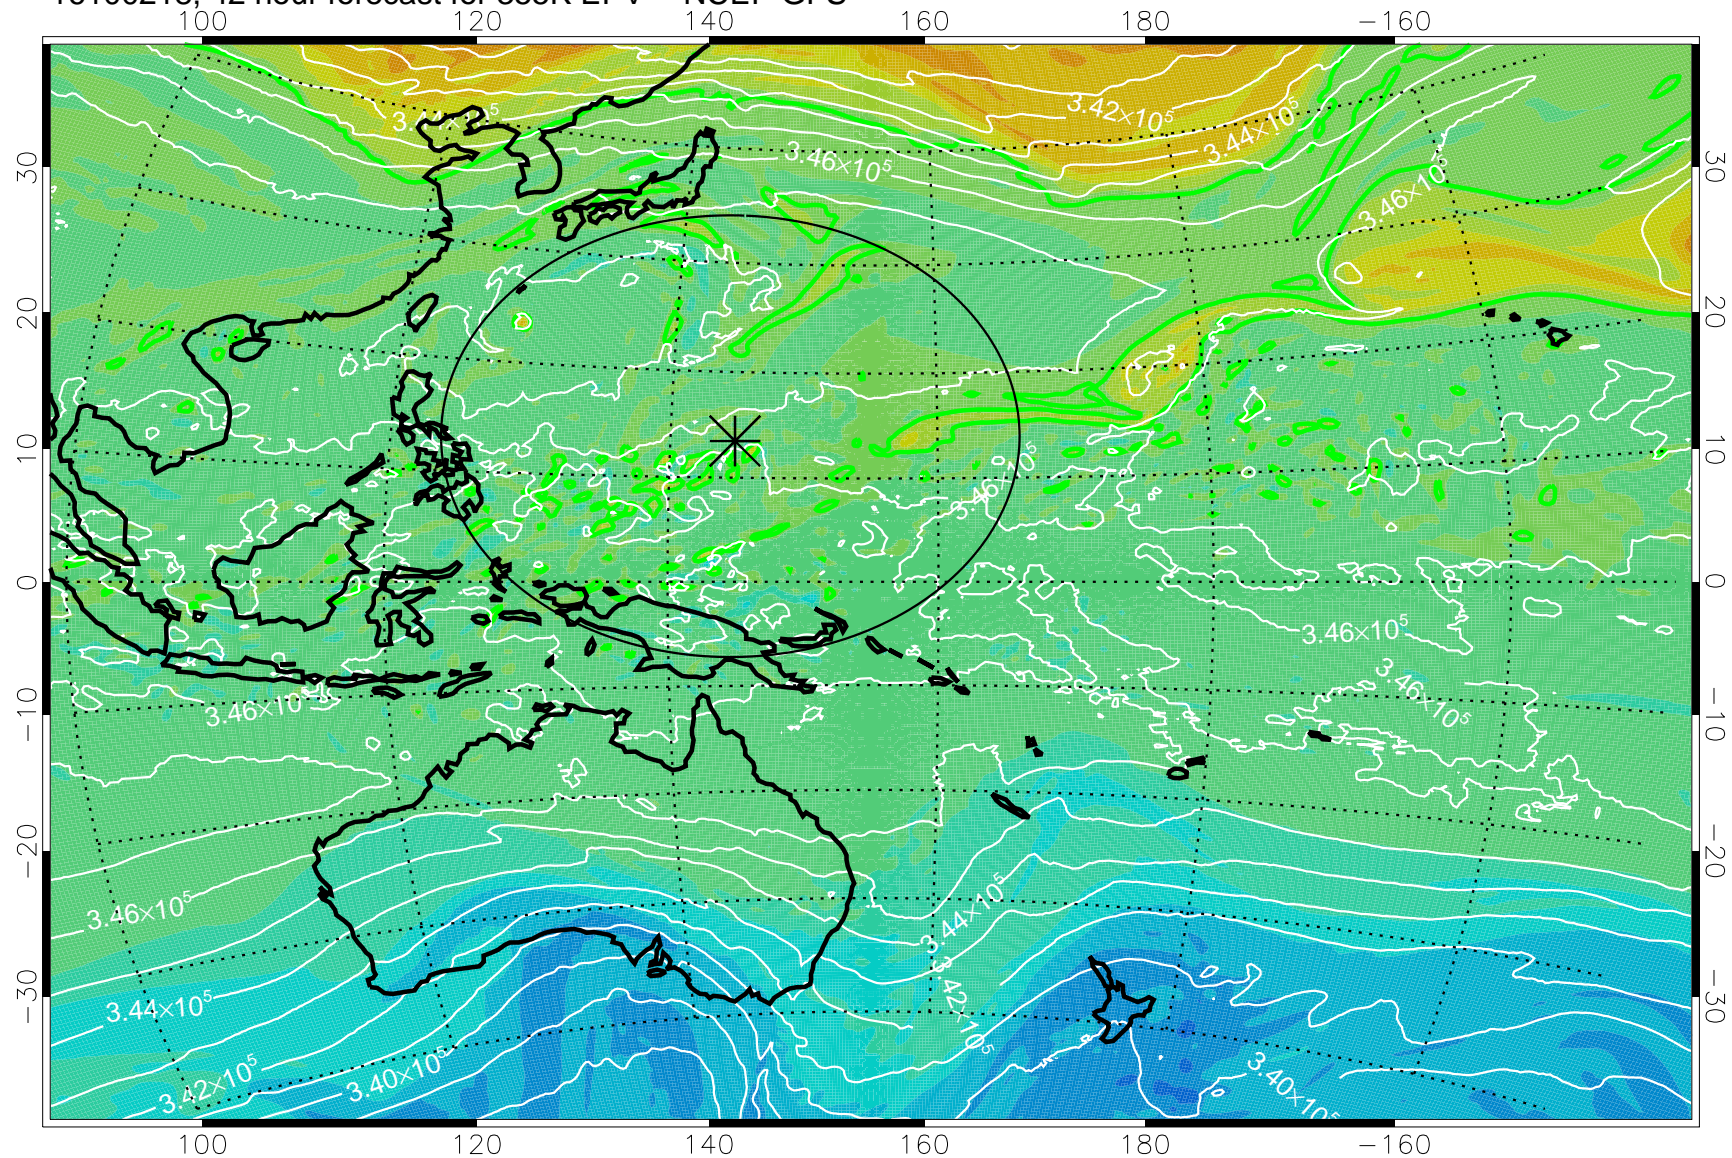

16100206, 30 hour forecast for 355K EPV -- NCEP GFS

355K Montgomery Streamfunction, white
EPV Tropopause (2 PVU) Position
Range ring of 2304 km

16100212, 36 hour forecast for 355K EPV -- NCEP GFS

355K Montgomery Streamfunction, white
EPV Tropopause (2 PVU) Position
Range ring of 2304 km

16100218, 42 hour forecast for 355K EPV -- NCEP GFS

355K Montgomery Streamfunction, white
EPV Tropopause (2 PVU) Position
Range ring of 2304 km

16100300, 48 hour forecast for 355K EPV -- NCEP GFS

355K Montgomery Streamfunction, white
EPV Tropopause (2 PVU) Position
Range ring of 2304 km

16100306, 54 hour forecast for 355K EPV -- NCEP GFS

355K Montgomery Streamfunction, white
EPV Tropopause (2 PVU) Position
Range ring of 2304 km

16100312, 60 hour forecast for 355K EPV -- NCEP GFS

355K Montgomery Streamfunction, white
EPV Tropopause (2 PVU) Position
Range ring of 2304 km

16100318, 66 hour forecast for 355K EPV -- NCEP GFS

355K Montgomery Streamfunction, white
EPV Tropopause (2 PVU) Position
Range ring of 2304 km

16100400, 72 hour forecast for 355K EPV -- NCEP GFS

355K Montgomery Streamfunction, white
EPV Tropopause (2 PVU) Position
Range ring of 2304 km