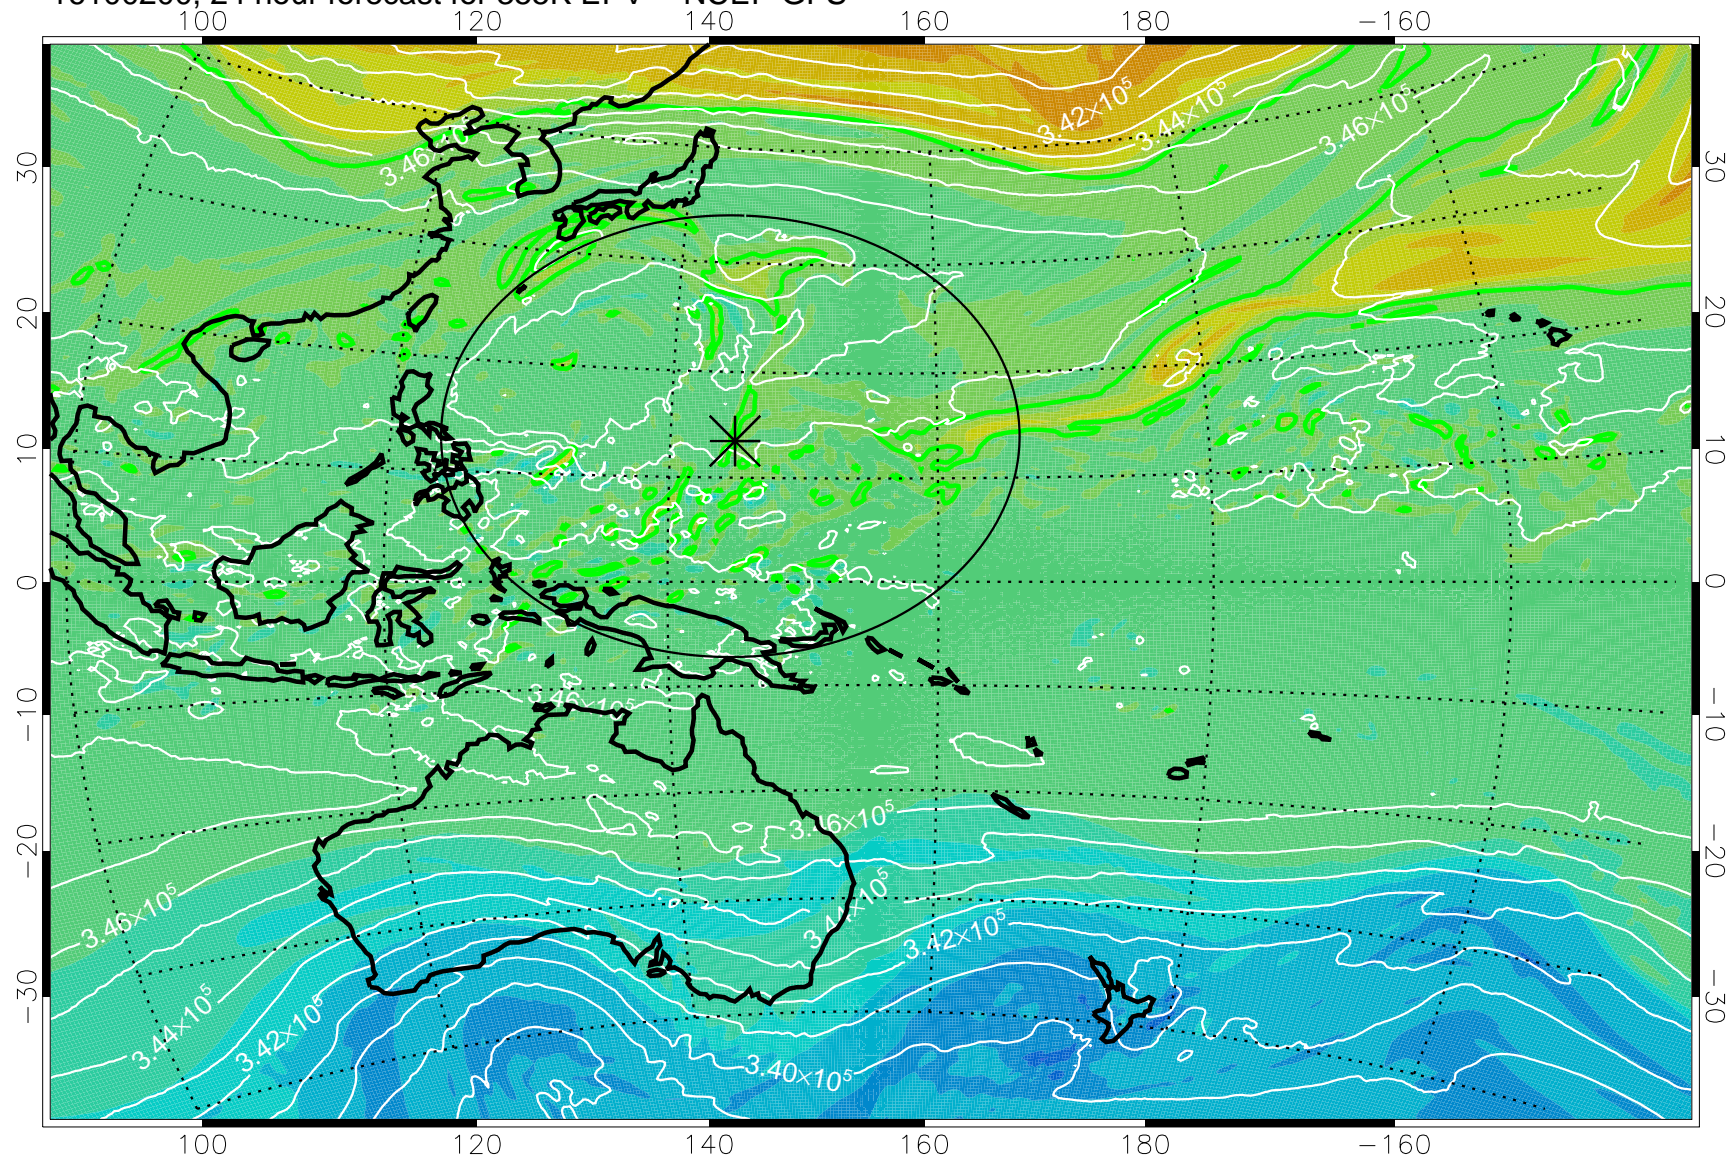

16100106, 6 hour forecast for 355K EPV -- NCEP GFS

355K Montgomery Streamfunction, white
EPV Tropopause (2 PVU) Position
Range ring of 2304 km

16100112, 12 hour forecast for 355K EPV -- NCEP GFS

355K Montgomery Streamfunction, white
EPV Tropopause (2 PVU) Position
Range ring of 2304 km

16100118, 18 hour forecast for 355K EPV -- NCEP GFS

355K Montgomery Streamfunction, white
EPV Tropopause (2 PVU) Position
Range ring of 2304 km

16100200, 24 hour forecast for 355K EPV -- NCEP GFS

355K Montgomery Streamfunction, white
EPV Tropopause (2 PVU) Position
Range ring of 2304 km

16100206, 30 hour forecast for 355K EPV -- NCEP GFS

355K Montgomery Streamfunction, white
EPV Tropopause (2 PVU) Position
Range ring of 2304 km

16100212, 36 hour forecast for 355K EPV -- NCEP GFS

355K Montgomery Streamfunction, white
EPV Tropopause (2 PVU) Position
Range ring of 2304 km

16100218, 42 hour forecast for 355K EPV -- NCEP GFS

355K Montgomery Streamfunction, white
EPV Tropopause (2 PVU) Position
Range ring of 2304 km

16100300, 48 hour forecast for 355K EPV -- NCEP GFS

355K Montgomery Streamfunction, white
EPV Tropopause (2 PVU) Position
Range ring of 2304 km