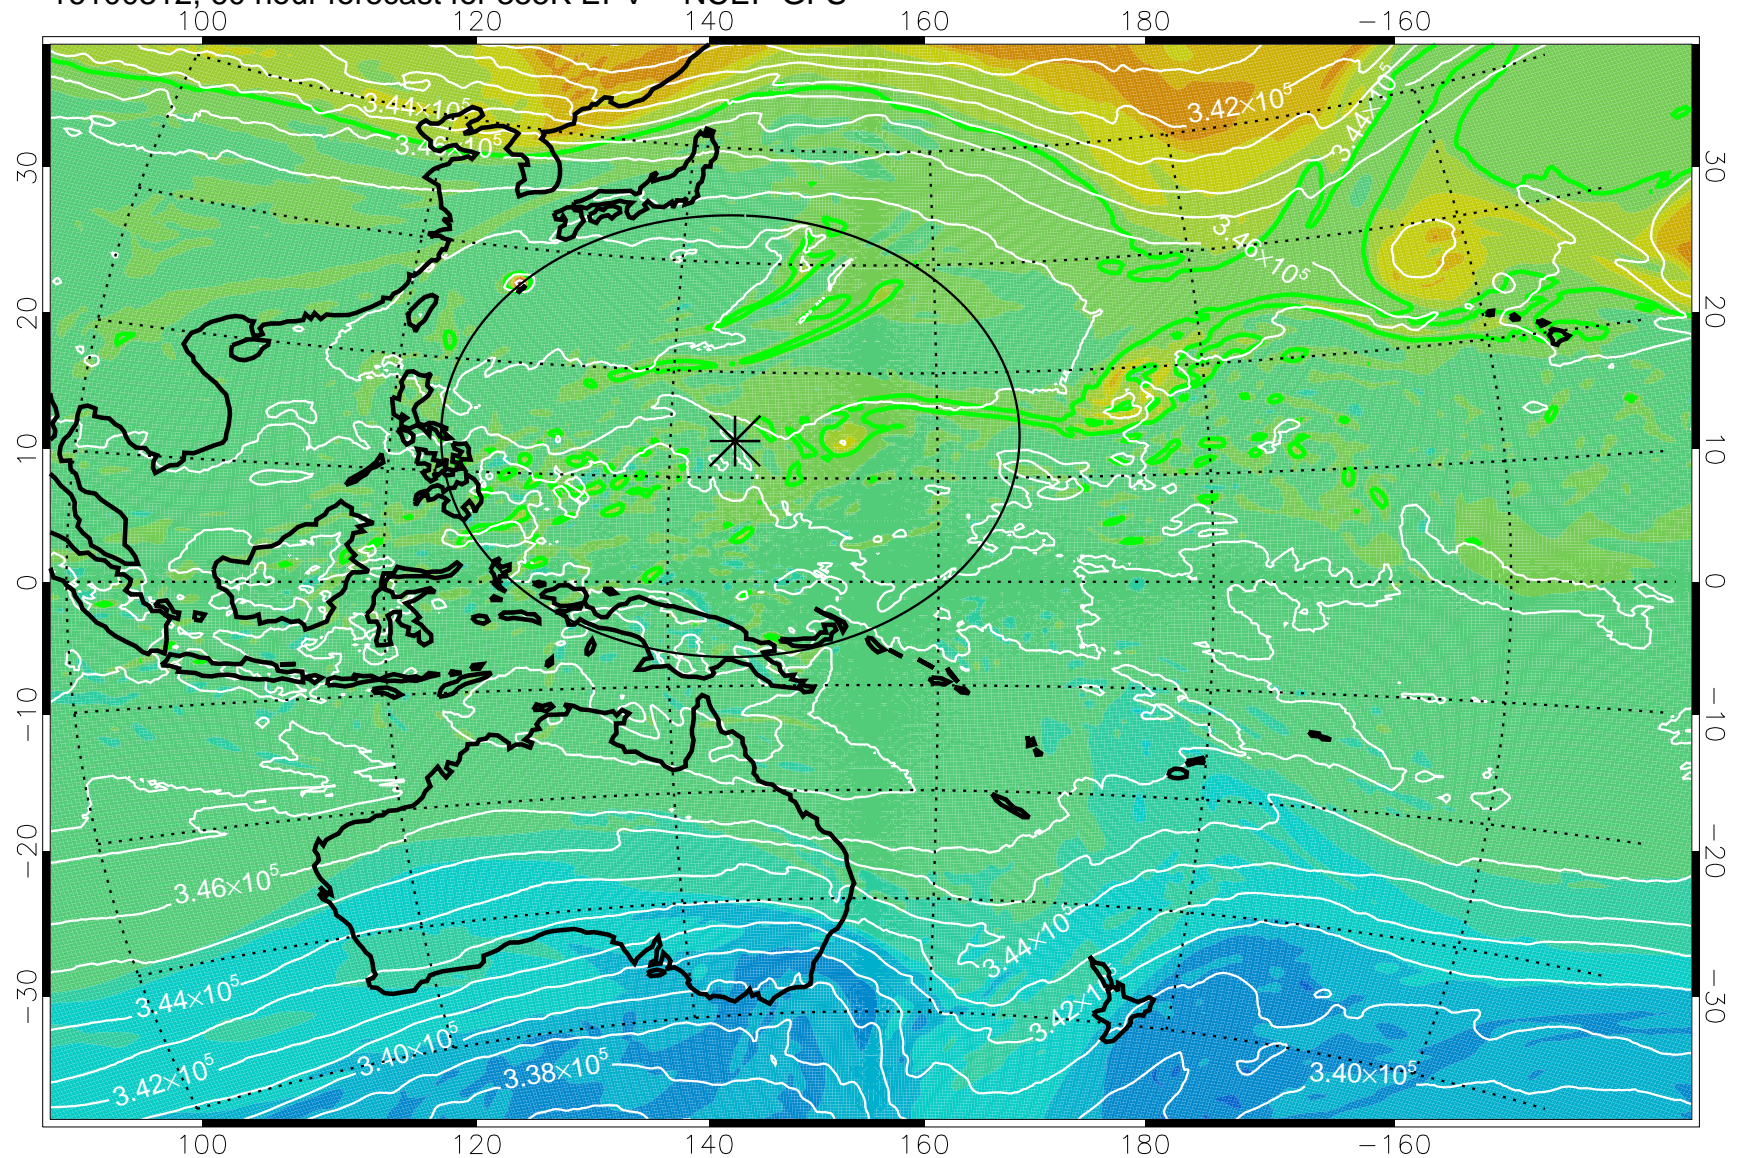

16100206, 30 hour forecast for 355K EPV -- NCEP GFS

355K Montgomery Streamfunction, white
EPV Tropopause (2 PVU) Position
Range ring of 2304 km

16100212, 36 hour forecast for 355K EPV -- NCEP GFS

355K Montgomery Streamfunction, white
EPV Tropopause (2 PVU) Position
Range ring of 2304 km

16100218, 42 hour forecast for 355K EPV -- NCEP GFS

355K Montgomery Streamfunction, white
EPV Tropopause (2 PVU) Position
Range ring of 2304 km

16100300, 48 hour forecast for 355K EPV -- NCEP GFS

355K Montgomery Streamfunction, white
EPV Tropopause (2 PVU) Position
Range ring of 2304 km

16100306, 54 hour forecast for 355K EPV -- NCEP GFS

355K Montgomery Streamfunction, white
EPV Tropopause (2 PVU) Position
Range ring of 2304 km

16100312, 60 hour forecast for 355K EPV -- NCEP GFS

355K Montgomery Streamfunction, white
EPV Tropopause (2 PVU) Position
Range ring of 2304 km

16100318, 66 hour forecast for 355K EPV -- NCEP GFS

355K Montgomery Streamfunction, white
EPV Tropopause (2 PVU) Position
Range ring of 2304 km

16100400, 72 hour forecast for 355K EPV -- NCEP GFS

355K Montgomery Streamfunction, white
EPV Tropopause (2 PVU) Position
Range ring of 2304 km