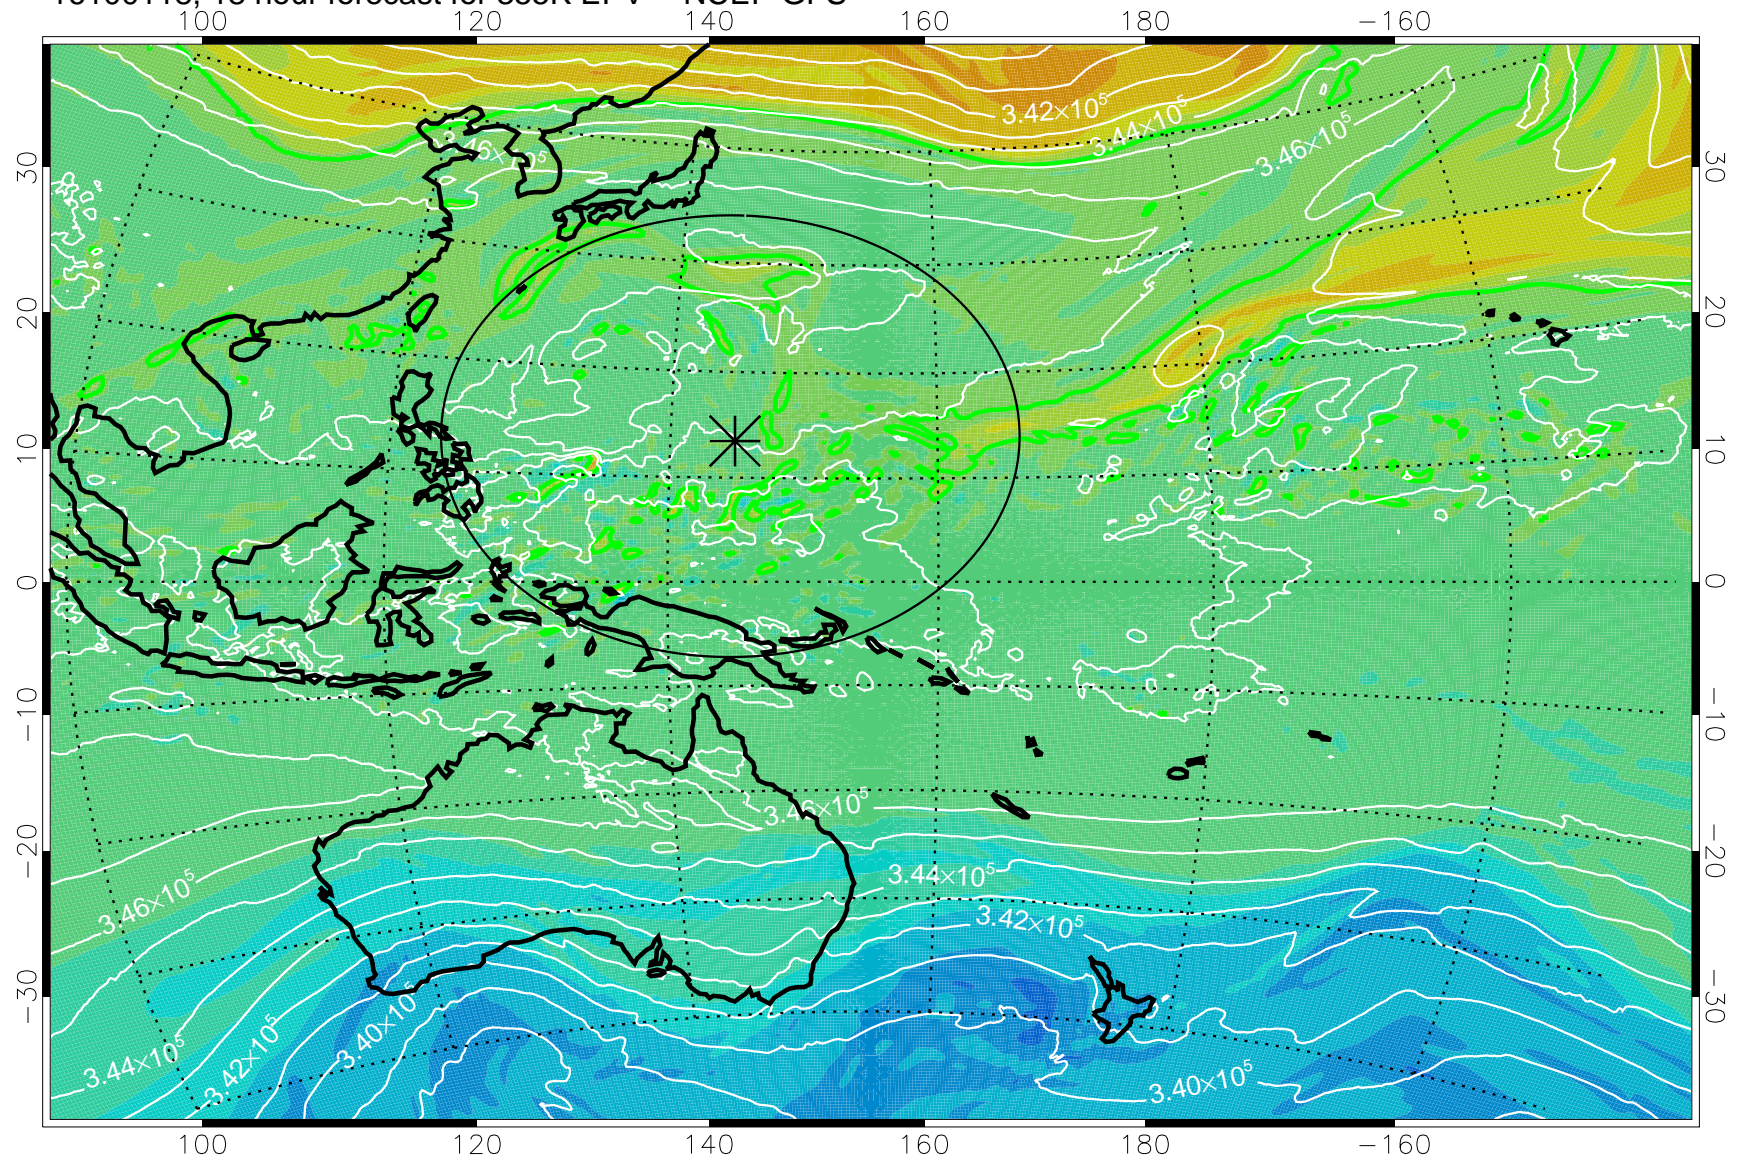

16100106, 6 hour forecast for 355K EPV -- NCEP GFS

355K Montgomery Streamfunction, white
EPV Tropopause (2 PVU) Position
Range ring of 2304 km

16100112, 12 hour forecast for 355K EPV -- NCEP GFS

355K Montgomery Streamfunction, white
EPV Tropopause (2 PVU) Position
Range ring of 2304 km

16100118, 18 hour forecast for 355K EPV -- NCEP GFS

355K Montgomery Streamfunction, white
EPV Tropopause (2 PVU) Position
Range ring of 2304 km

16100200, 24 hour forecast for 355K EPV -- NCEP GFS

355K Montgomery Streamfunction, white
EPV Tropopause (2 PVU) Position
Range ring of 2304 km

16100206, 30 hour forecast for 355K EPV -- NCEP GFS

355K Montgomery Streamfunction, white
EPV Tropopause (2 PVU) Position
Range ring of 2304 km

16100212, 36 hour forecast for 355K EPV -- NCEP GFS

355K Montgomery Streamfunction, white
EPV Tropopause (2 PVU) Position
Range ring of 2304 km

16100218, 42 hour forecast for 355K EPV -- NCEP GFS

355K Montgomery Streamfunction, white
EPV Tropopause (2 PVU) Position
Range ring of 2304 km

16100300, 48 hour forecast for 355K EPV -- NCEP GFS

355K Montgomery Streamfunction, white
EPV Tropopause (2 PVU) Position
Range ring of 2304 km