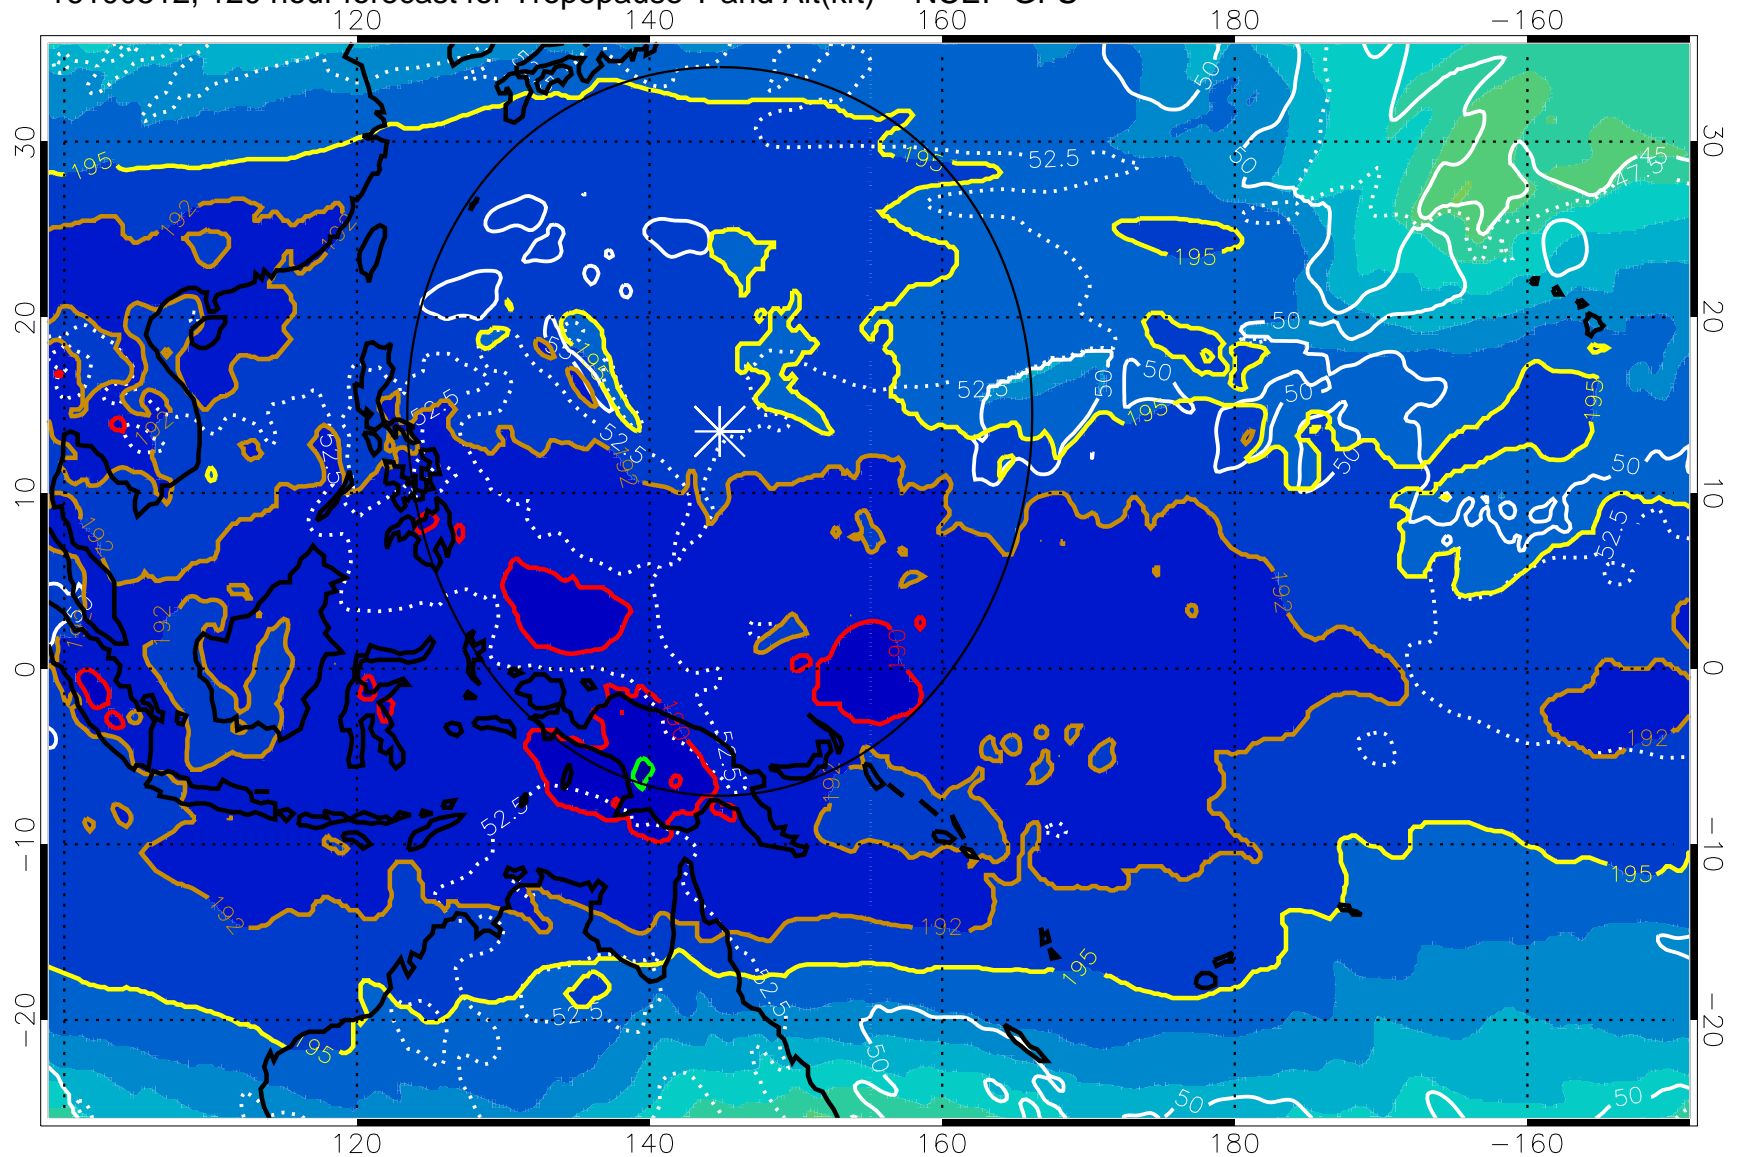

190 200 210 220 230

Tropopause T, K

Tropopause Altitude in kft (white)

192.5K Isotherm 195K Isotherm
187.5K Isotherm 190K Isotherm

Range ring of 2304 km

16100512, 120 hour forecast for Tropopause T and Alt(kft) -- NCEP GFS

190 200 210 220 230

Tropopause T, K

Tropopause Altitude in kft (white)

192.5K Isotherm 195K Isotherm

187.5K Isotherm 190K Isotherm

Range ring of 2304 km