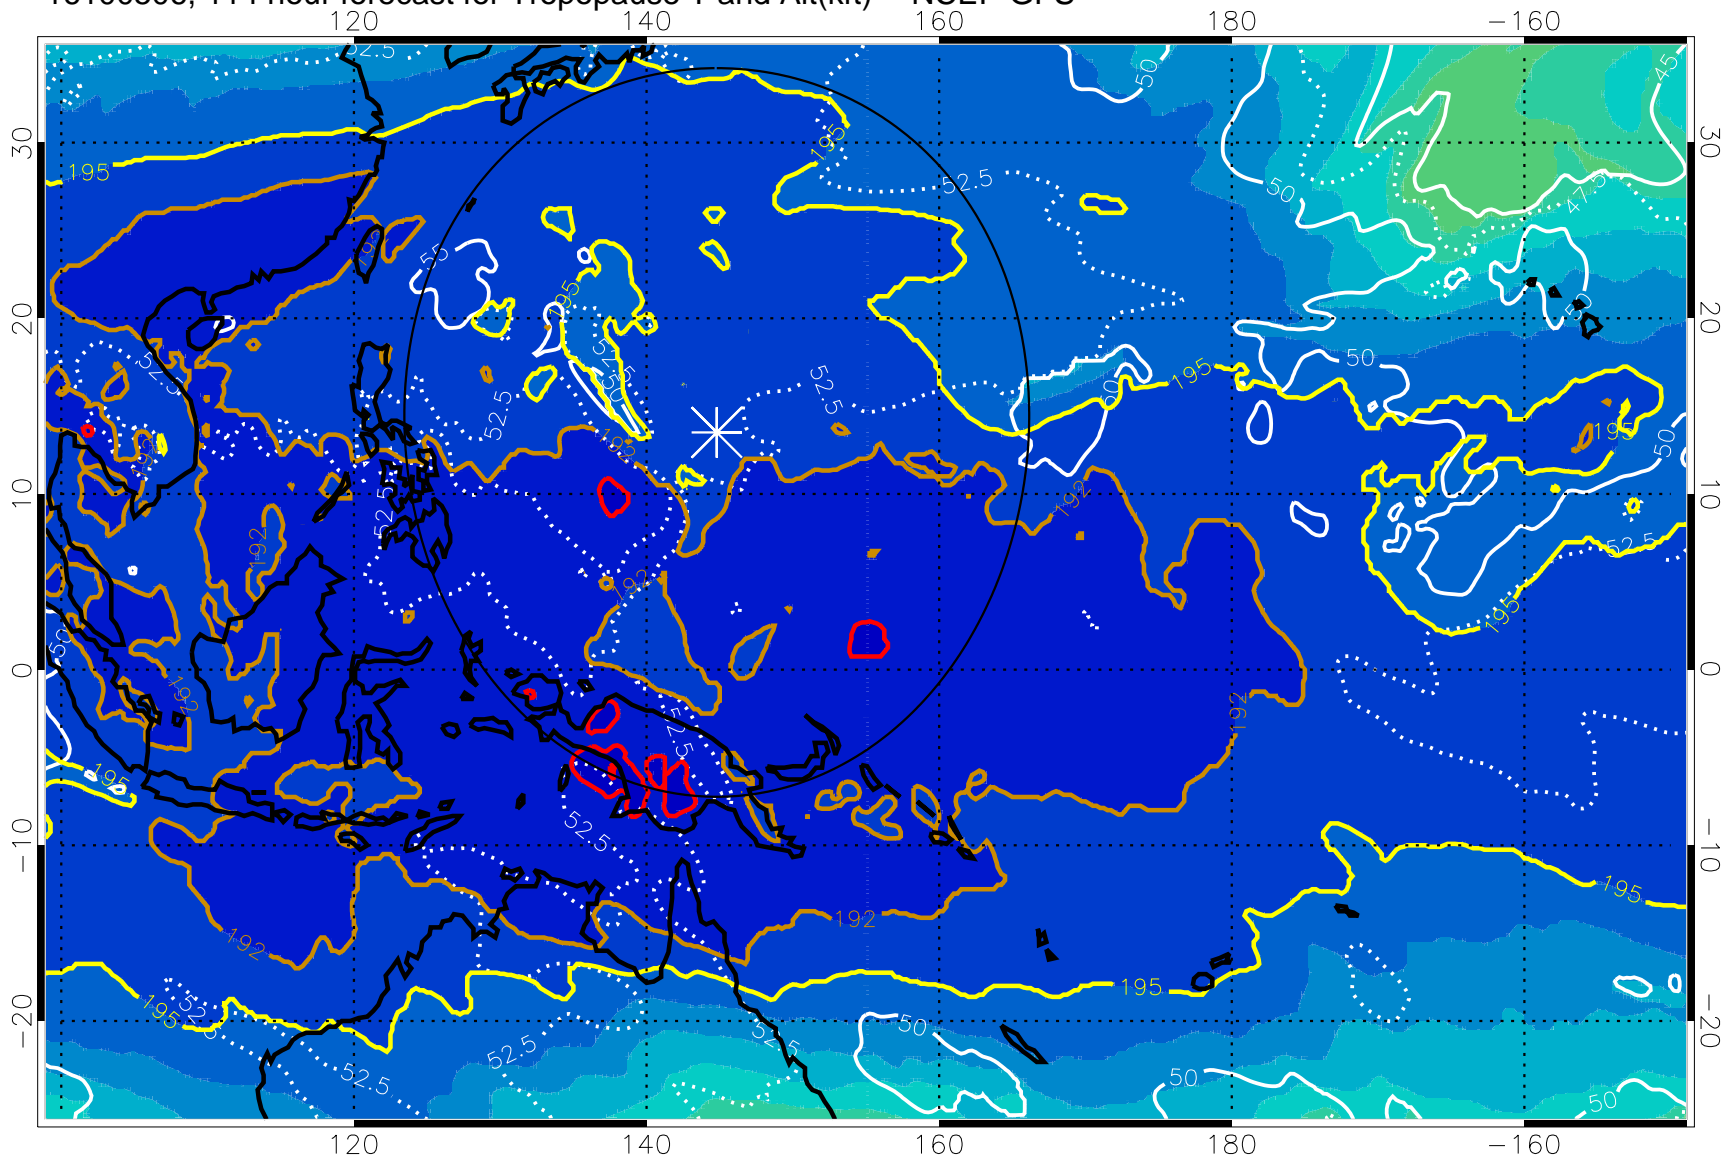

190 200 210 220 230

Tropopause T, K

Tropopause Altitude in kft (white)

192.5K Isotherm 195K Isotherm

187.5K Isotherm 190K Isotherm

Range ring of 2304 km

16100418, 102 hour forecast for Tropopause T and Alt(kft) -- NCEP GFS

190 200 210 220 230

Tropopause T, K

Tropopause Altitude in kft (white)

192.5K Isotherm 195K Isotherm
187.5K Isotherm 190K Isotherm

Range ring of 2304 km

16100500, 108 hour forecast for Tropopause T and Alt(kft) -- NCEP GFS

190 200 210 220 230
Tropopause T, K

Tropopause Altitude in kft (white)

192.5K Isotherm 195K Isotherm
187.5K Isotherm 190K Isotherm

Range ring of 2304 km

16100506, 114 hour forecast for Tropopause T and Alt(kft) -- NCEP GFS