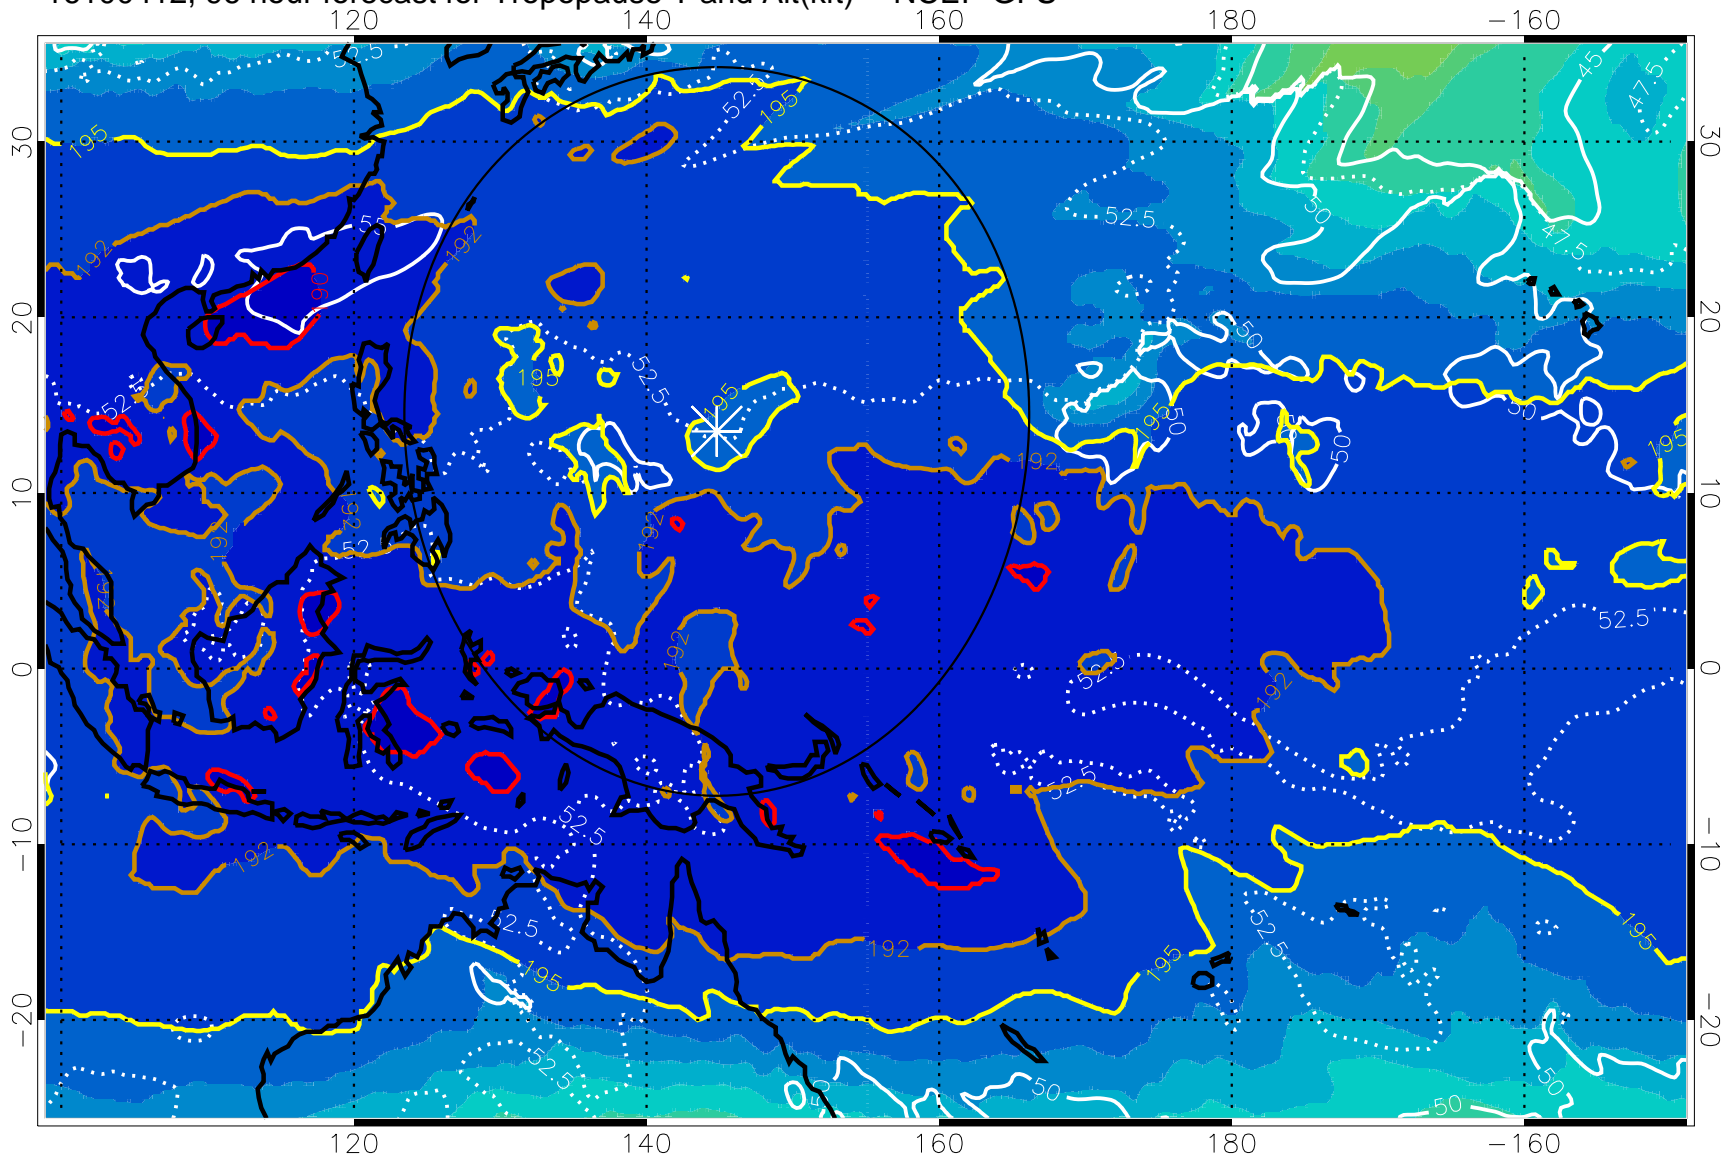

190 200 210 220 230

Tropopause T, K

Tropopause Altitude in kft (white)

192.5K Isotherm 195K Isotherm

187.5K Isotherm 190K Isotherm

Range ring of 2304 km

16100412, 96 hour forecast for Tropopause T and Alt(kft) -- NCEP GFS

190 200 210 220 230

Tropopause T, K

Tropopause Altitude in kft (white)

192.5K Isotherm 195K Isotherm

187.5K Isotherm 190K Isotherm

Range ring of 2304 km

16100418, 102 hour forecast for Tropopause T and Alt(kft) -- NCEP GFS