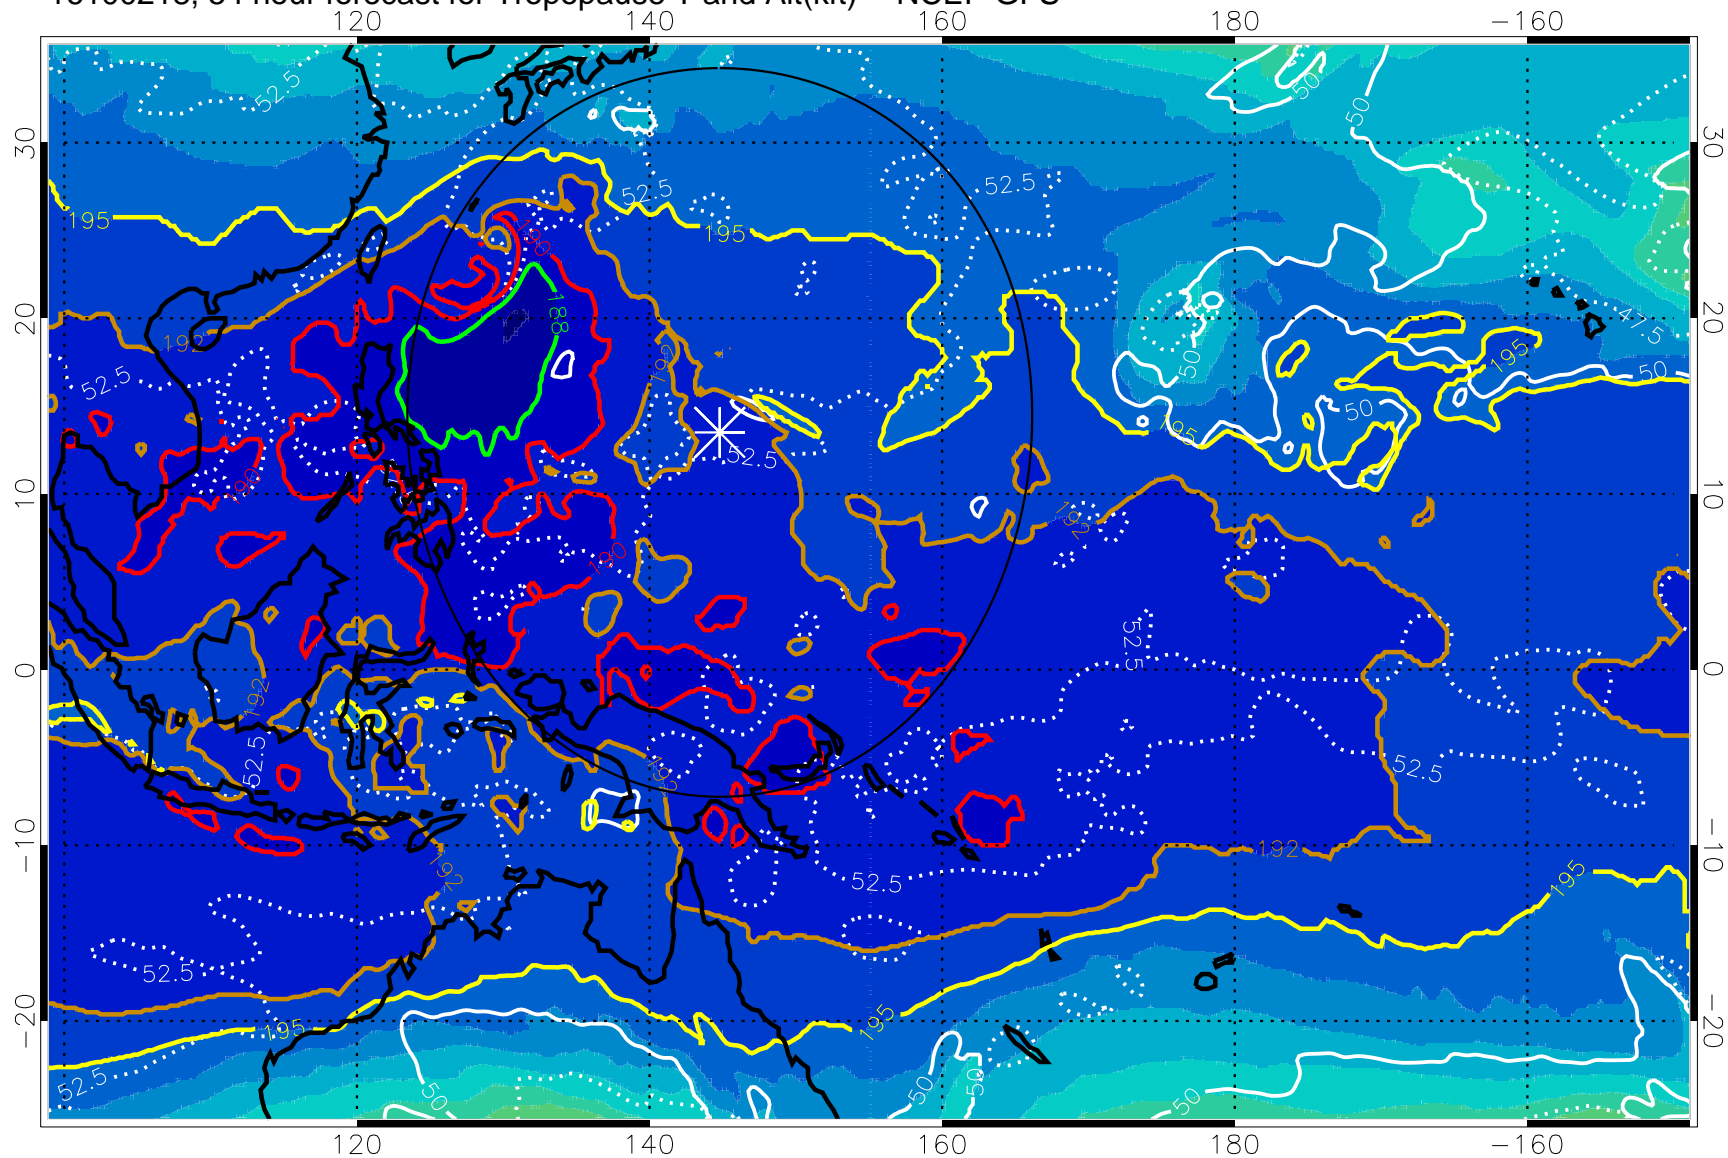

190 200 210 220 230

Tropopause T, K

Tropopause Altitude in kft (white)

192.5K Isotherm 195K Isotherm
187.5K Isotherm 190K Isotherm

Range ring of 2304 km

16100218, 54 hour forecast for Tropopause T and Alt(kft) -- NCEP GFS

190 200 210 220 230
Tropopause T, K

Tropopause Altitude in kft (white)

192.5K Isotherm 195K Isotherm
187.5K Isotherm 190K Isotherm

Range ring of 2304 km

16100306, 66 hour forecast for Tropopause T and Alt(kft) -- NCEP GFS