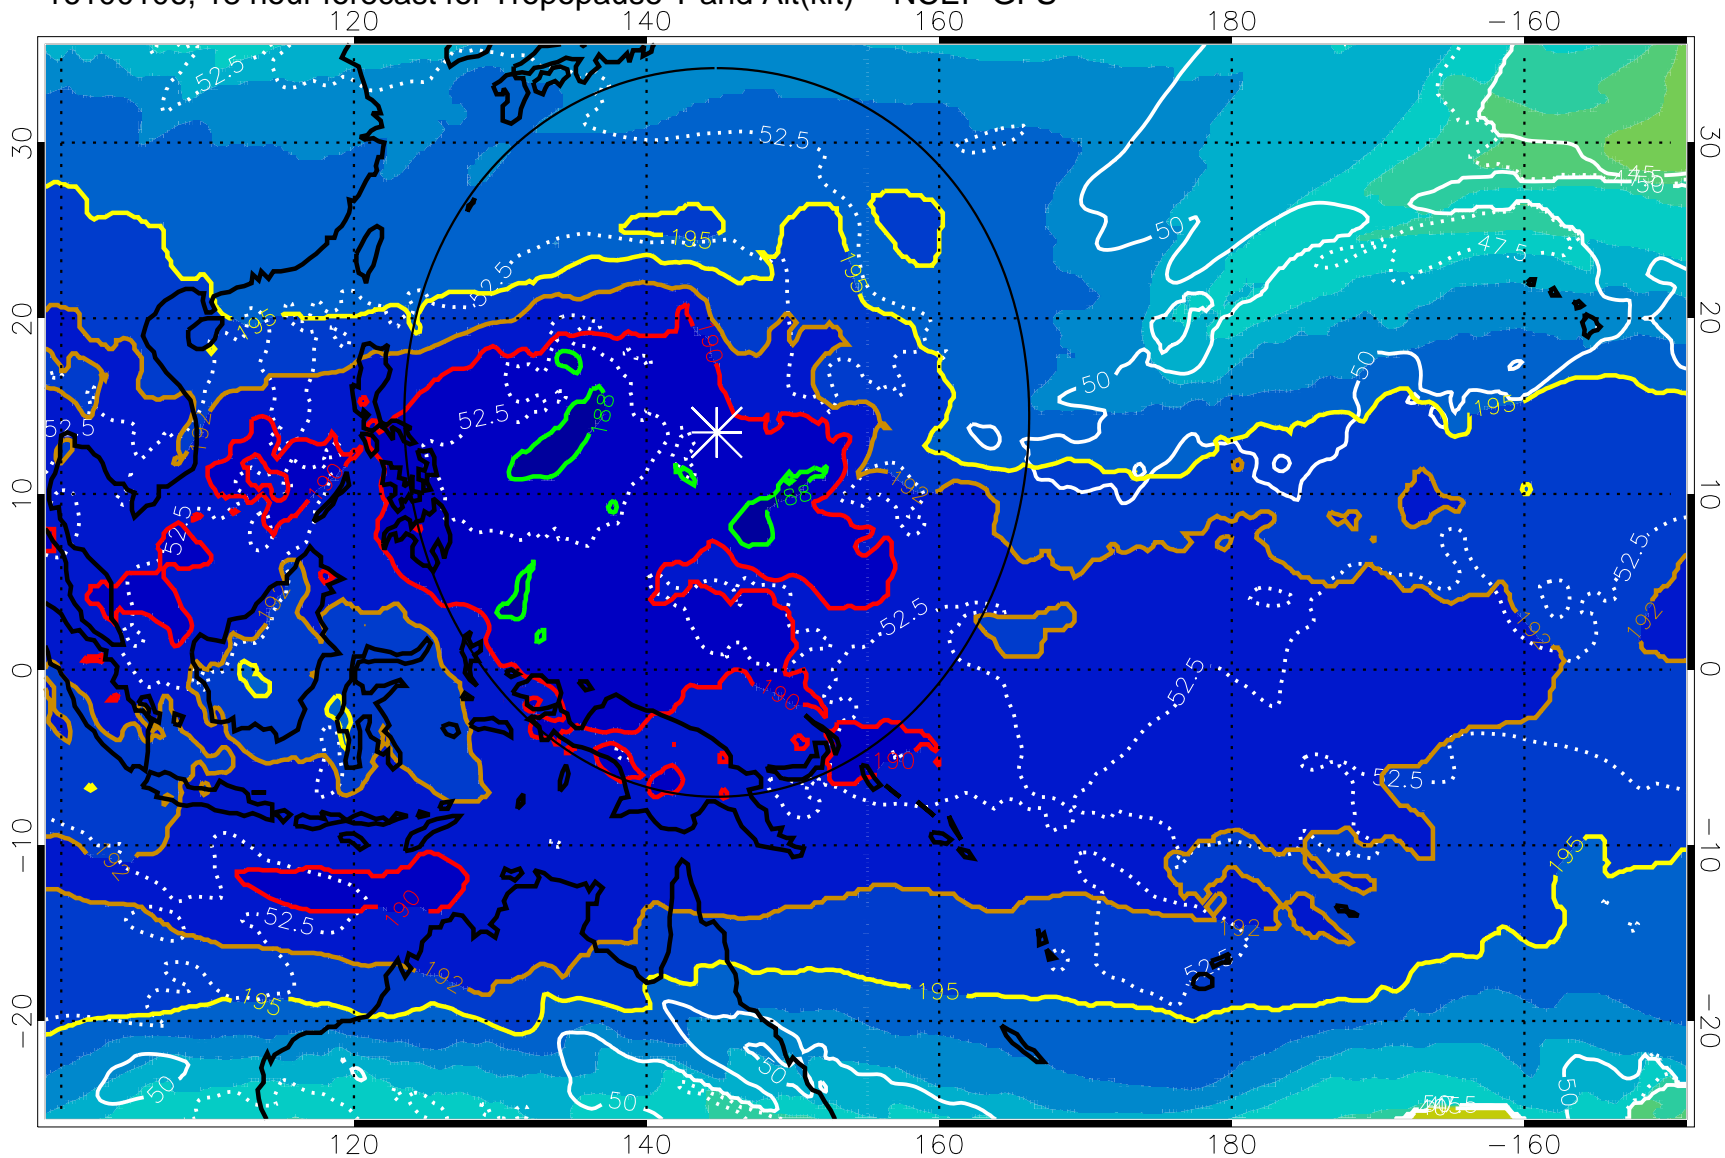

16100106, 18 hour forecast for Tropopause T and Alt(kft) -- NCEP GFS

190 200 210 220 230

Tropopause T, K

Tropopause Altitude in kft (white)

192.5K Isotherm 195K Isotherm

187.5K Isotherm 190K Isotherm

Range ring of 2304 km