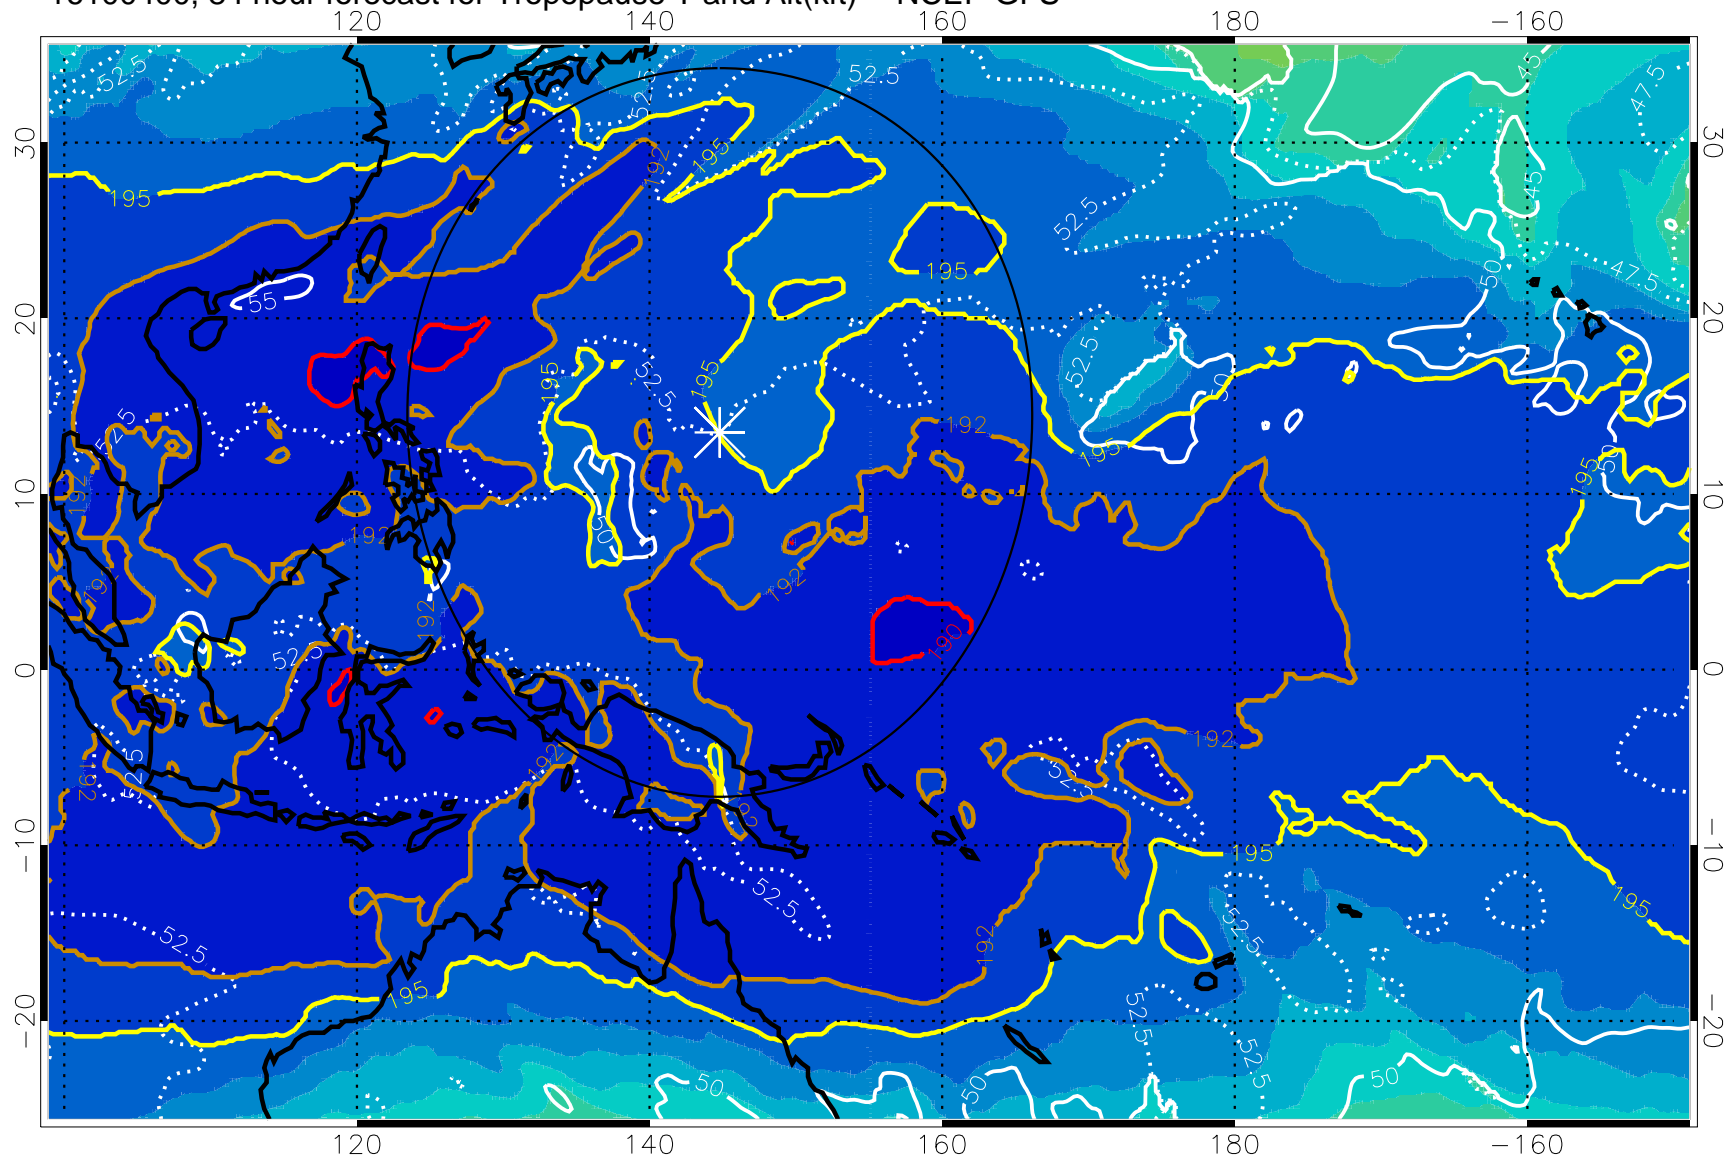

190 200 210 220 230
Tropopause T, K

Tropopause Altitude in kft (white)

192.5K Isotherm 195K Isotherm
187.5K Isotherm 190K Isotherm

Range ring of 2304 km

16100312, 72 hour forecast for Tropopause T and Alt(kft) -- NCEP GFS

190 200 210 220 230
Tropopause T, K

Tropopause Altitude in kft (white)

192.5K Isotherm 195K Isotherm
187.5K Isotherm 190K Isotherm

Range ring of 2304 km

16100400, 84 hour forecast for Tropopause T and Alt(kft) -- NCEP GFS