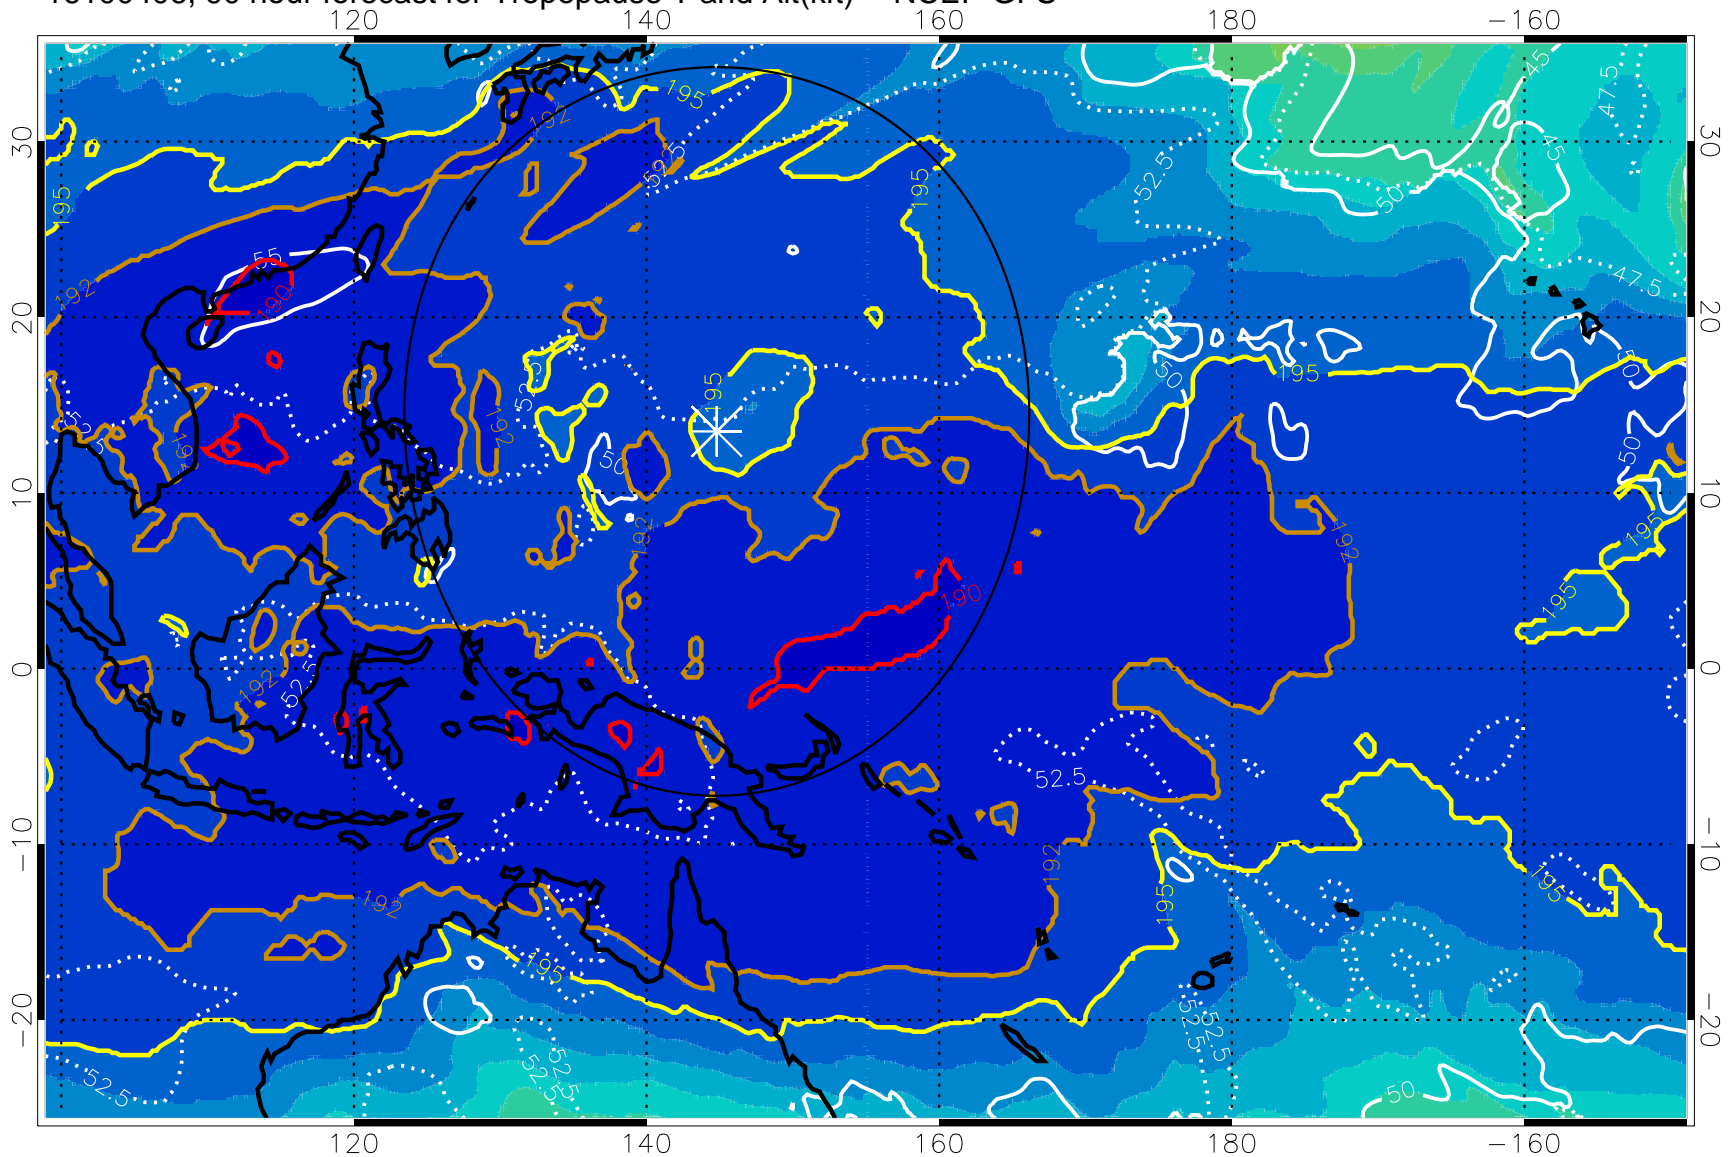

190 200 210 220 230

Tropopause T, K

Tropopause Altitude in kft (white)

192.5K Isotherm 195K Isotherm

187.5K Isotherm 190K Isotherm

Range ring of 2304 km

16100406, 90 hour forecast for Tropopause T and Alt(kft) -- NCEP GFS

190 200 210 220 230

Tropopause T, K

Tropopause Altitude in kft (white)

192.5K Isotherm 195K Isotherm

187.5K Isotherm 190K Isotherm

Range ring of 2304 km

16100412, 96 hour forecast for Tropopause T and Alt(kft) -- NCEP GFS