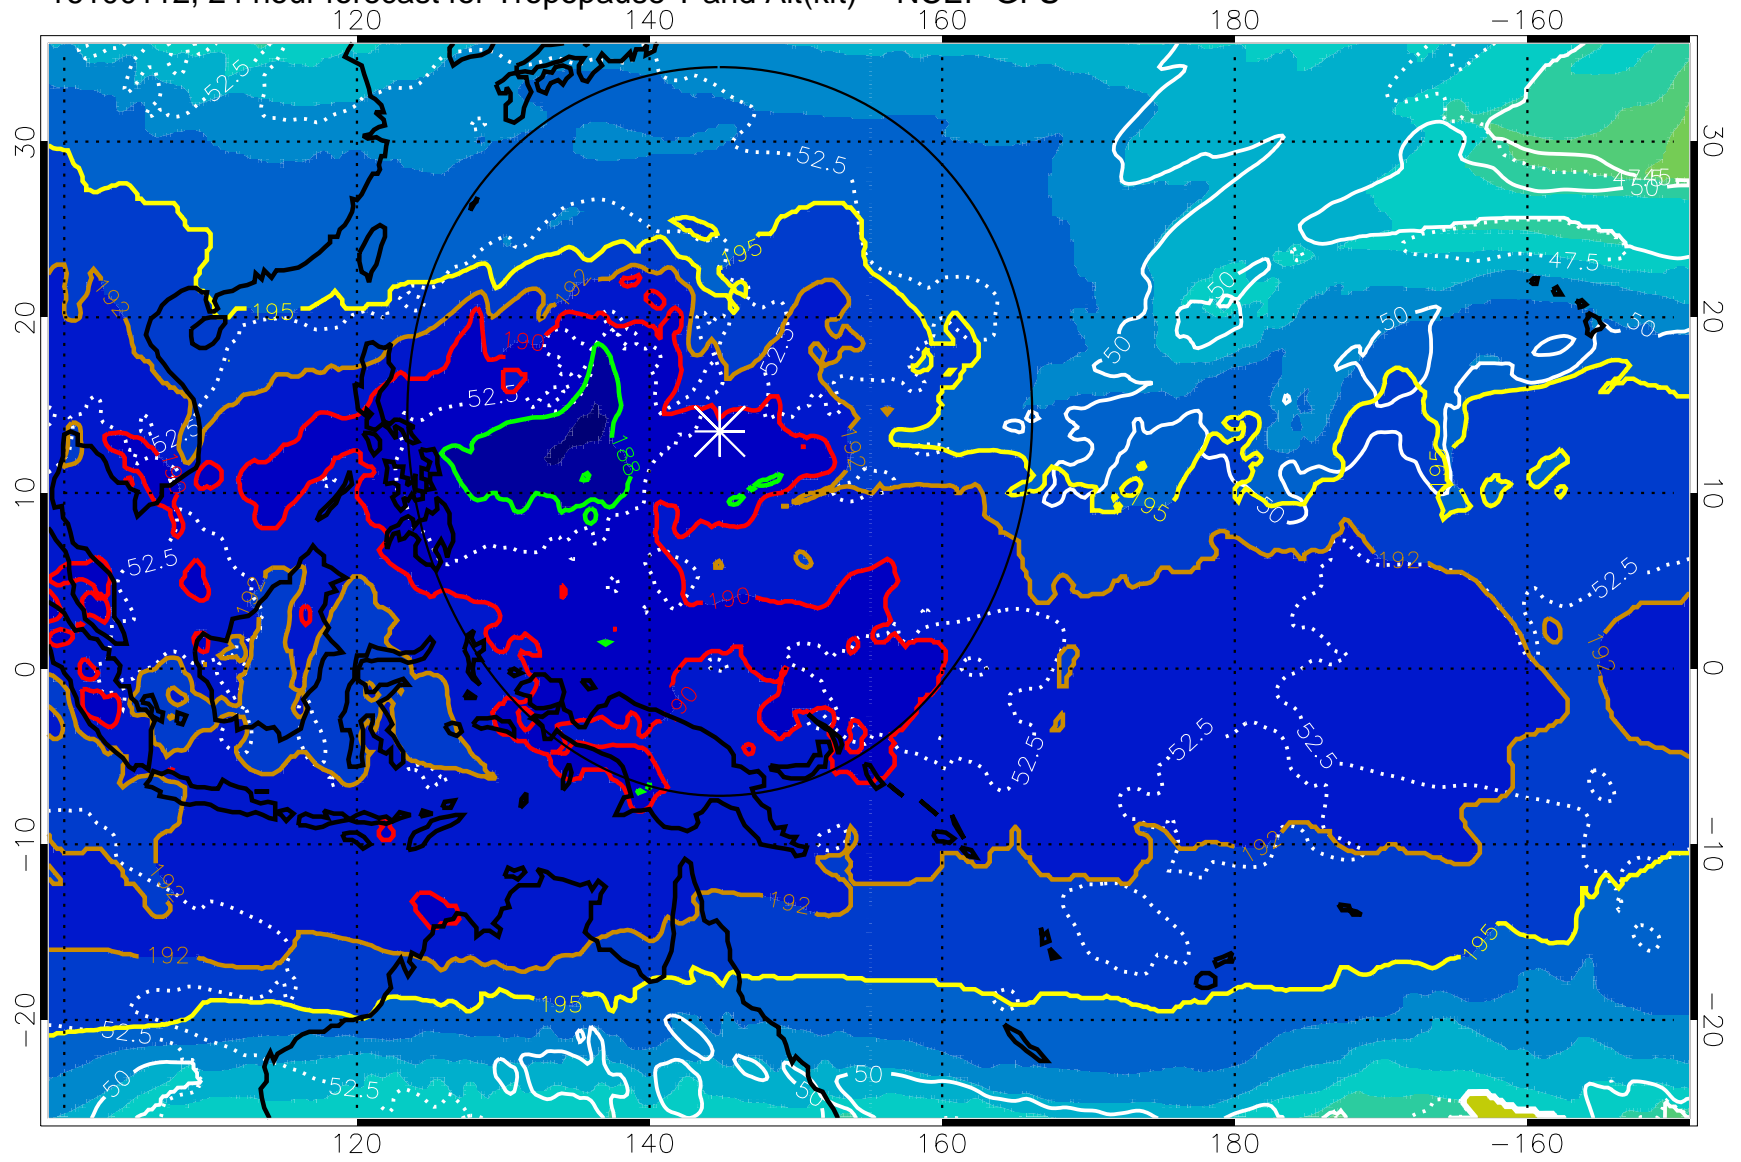

16100112, 24 hour forecast for Tropopause T and Alt(kft) -- NCEP GFS

190 200 210 220 230

Tropopause T, K

Tropopause Altitude in kft (white)

192.5K Isotherm 195K Isotherm

187.5K Isotherm 190K Isotherm

Range ring of 2304 km