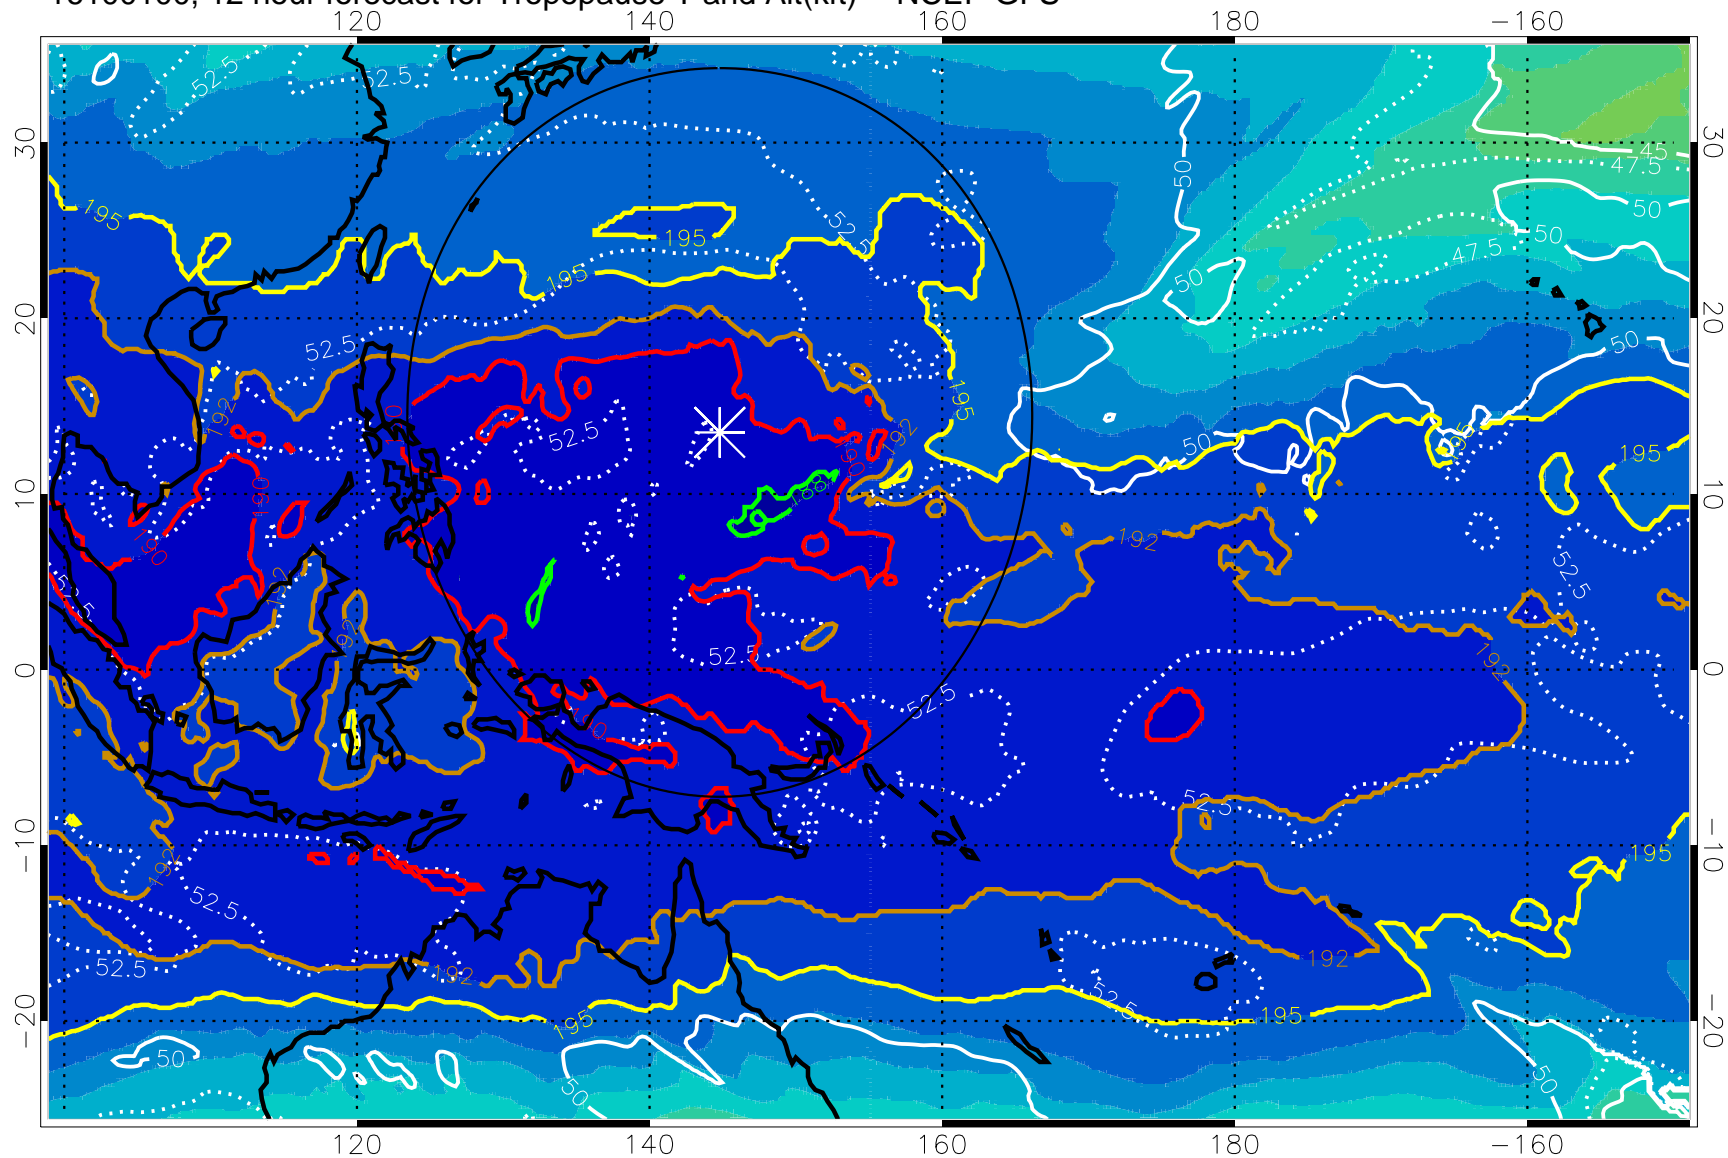

16093018, 6 hour forecast for Tropopause T and Alt(kft) -- NCEP GFS

190 200 210 220 230
Tropopause T, K

Tropopause Altitude in kft (white)

192.5K Isotherm 195K Isotherm
187.5K Isotherm 190K Isotherm

Range ring of 2304 km

16100100, 12 hour forecast for Tropopause T and Alt(kft) -- NCEP GFS

190 200 210 220 230

Tropopause T, K

Tropopause Altitude in kft (white)

192.5K Isotherm 195K Isotherm

187.5K Isotherm 190K Isotherm

Range ring of 2304 km