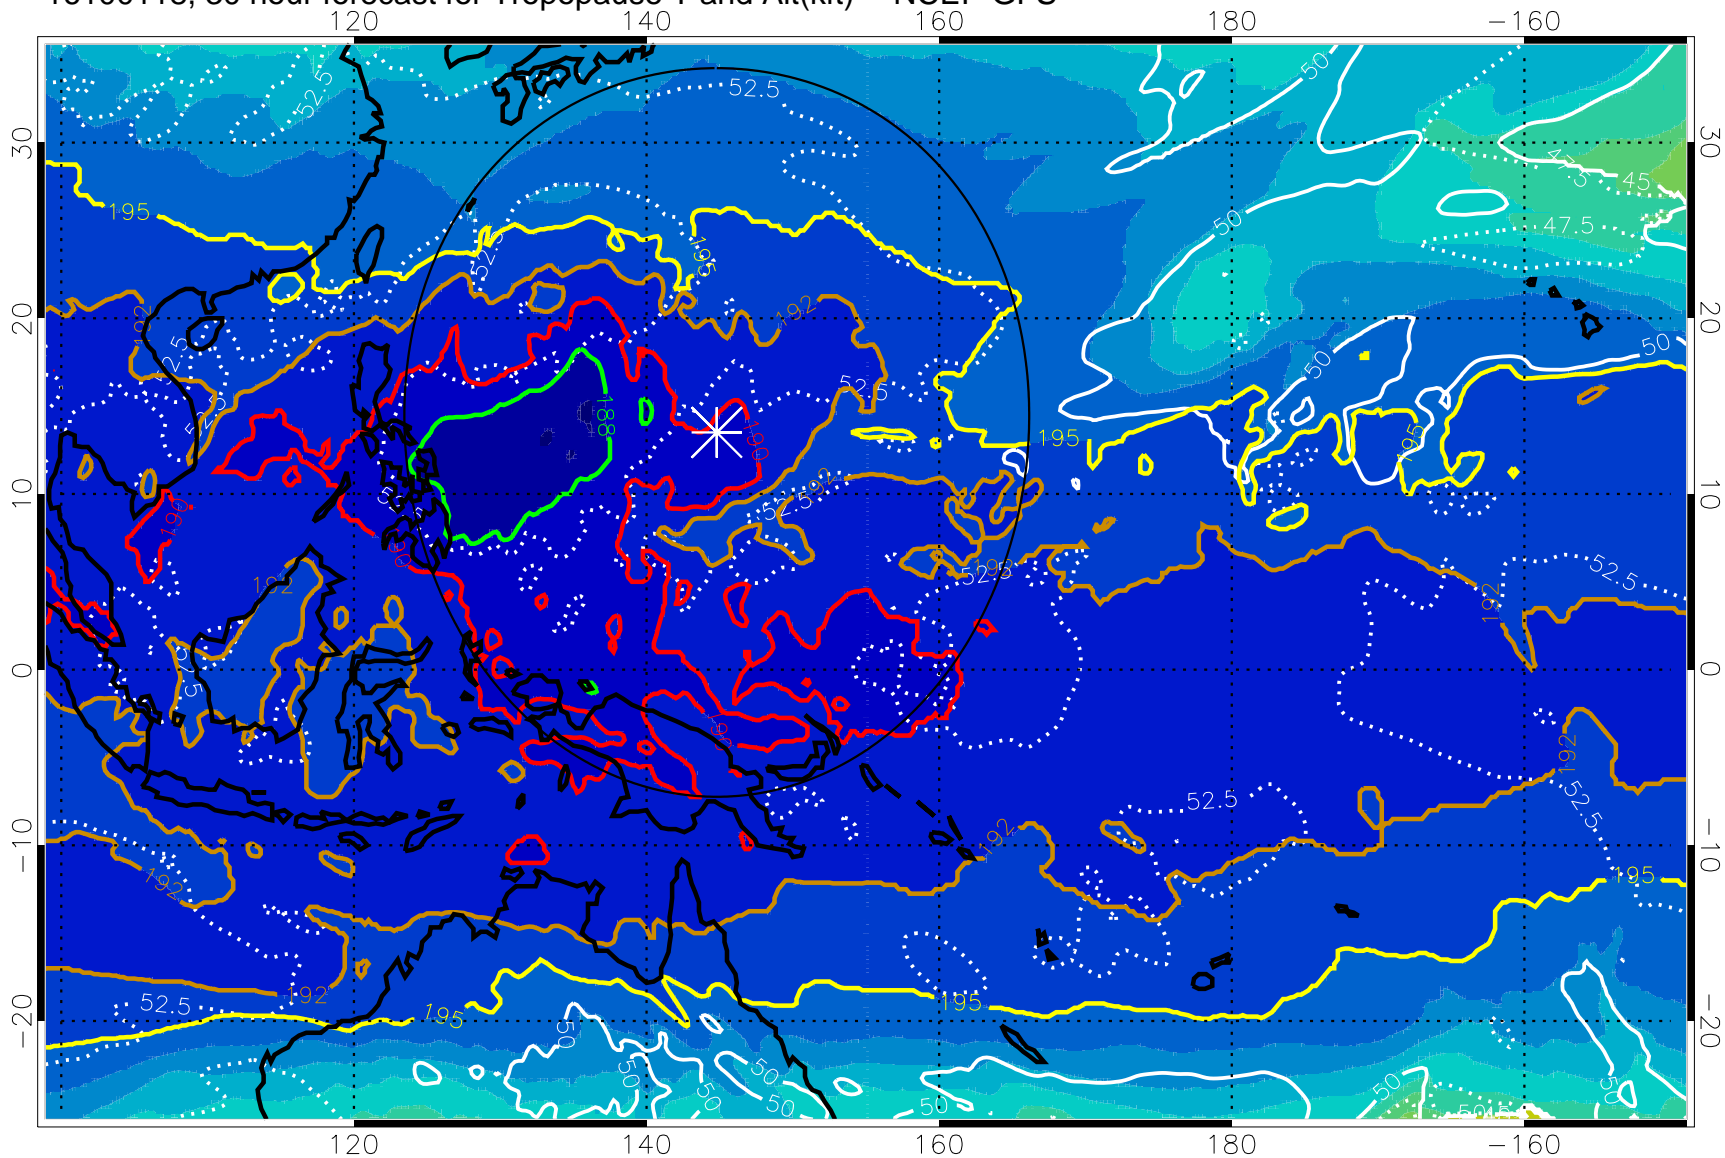

16100118, 30 hour forecast for Tropopause T and Alt(kft) -- NCEP GFS

190 200 210 220 230

Tropopause T, K

Tropopause Altitude in kft (white)

192.5K Isotherm 195K Isotherm
187.5K Isotherm 190K Isotherm

Range ring of 2304 km