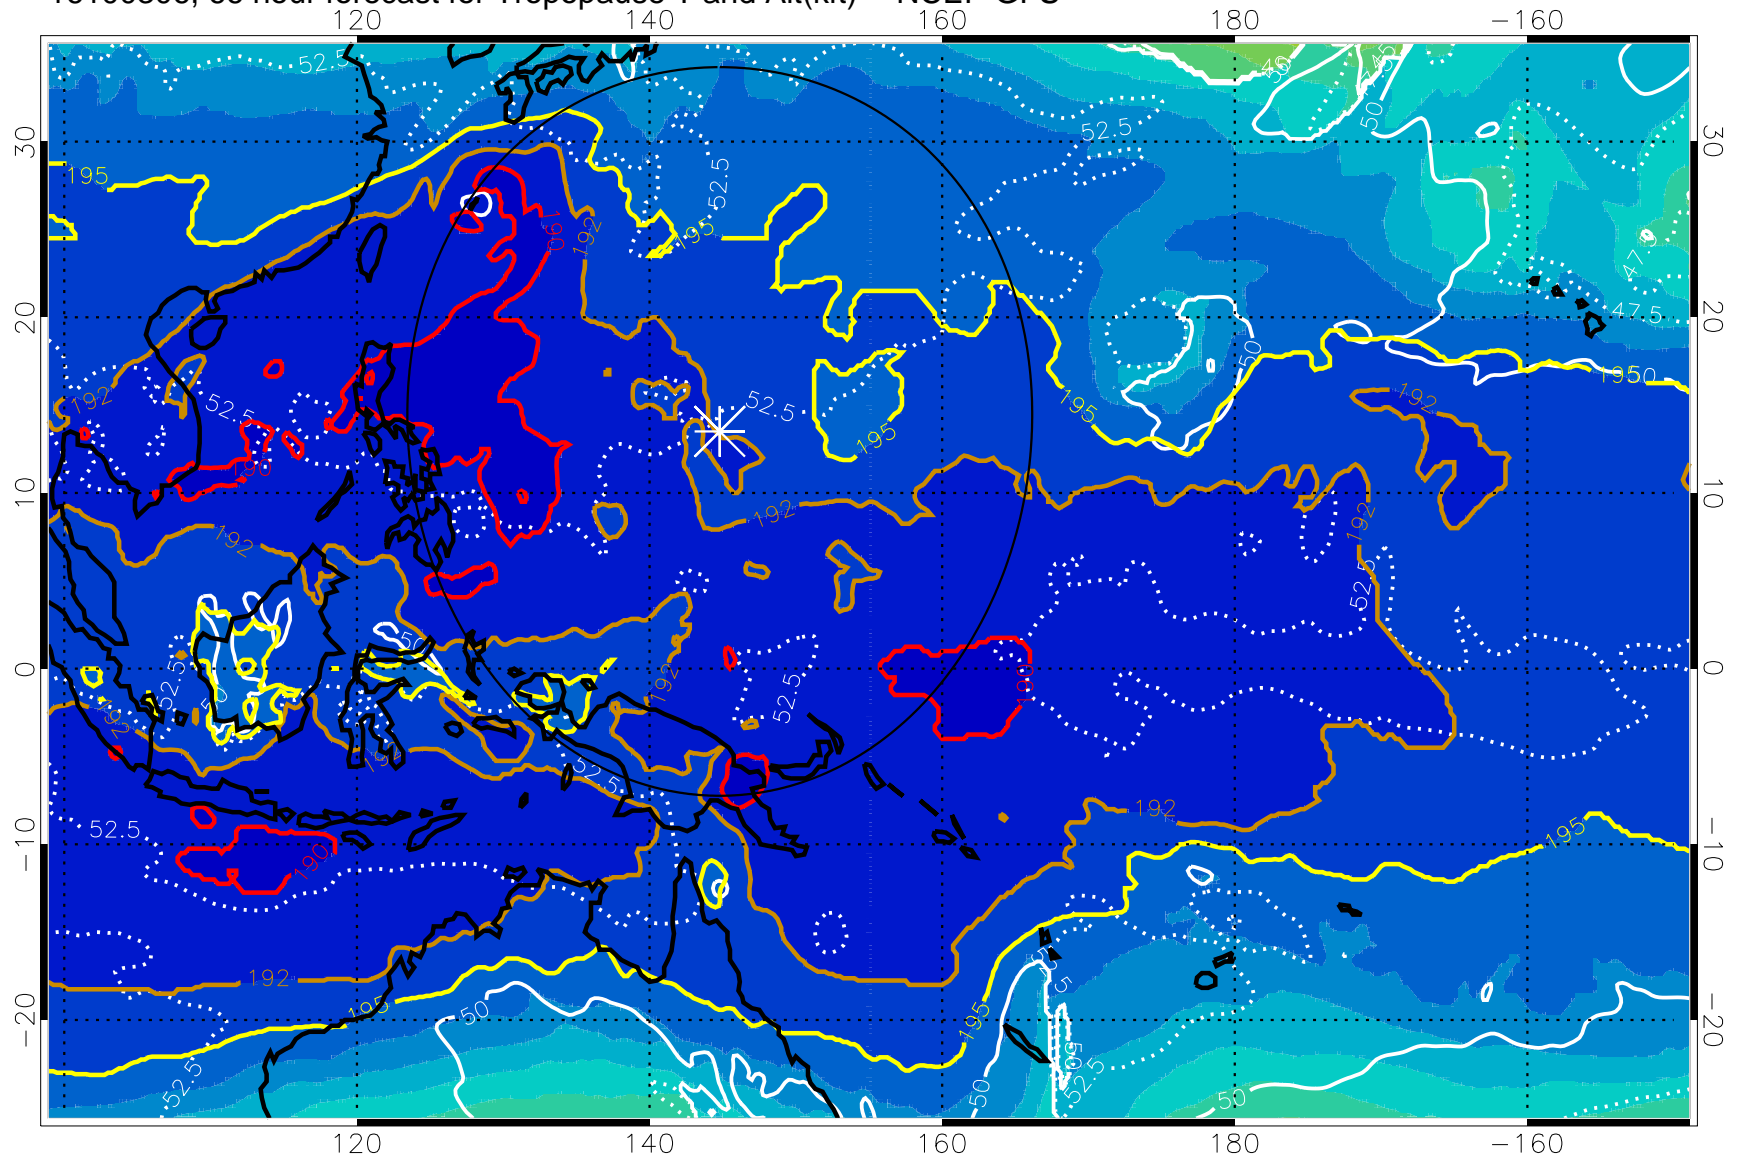

190 200 210 220 230

Tropopause T, K

Tropopause Altitude in kft (white)

192.5K Isotherm 195K Isotherm
187.5K Isotherm 190K Isotherm

Range ring of 2304 km

16100218, 54 hour forecast for Tropopause T and Alt(kft) -- NCEP GFS

190 200 210 220 230
Tropopause T, K

Tropopause Altitude in kft (white)

192.5K Isotherm 195K Isotherm
187.5K Isotherm 190K Isotherm

Range ring of 2304 km

16100306, 66 hour forecast for Tropopause T and Alt(kft) -- NCEP GFS