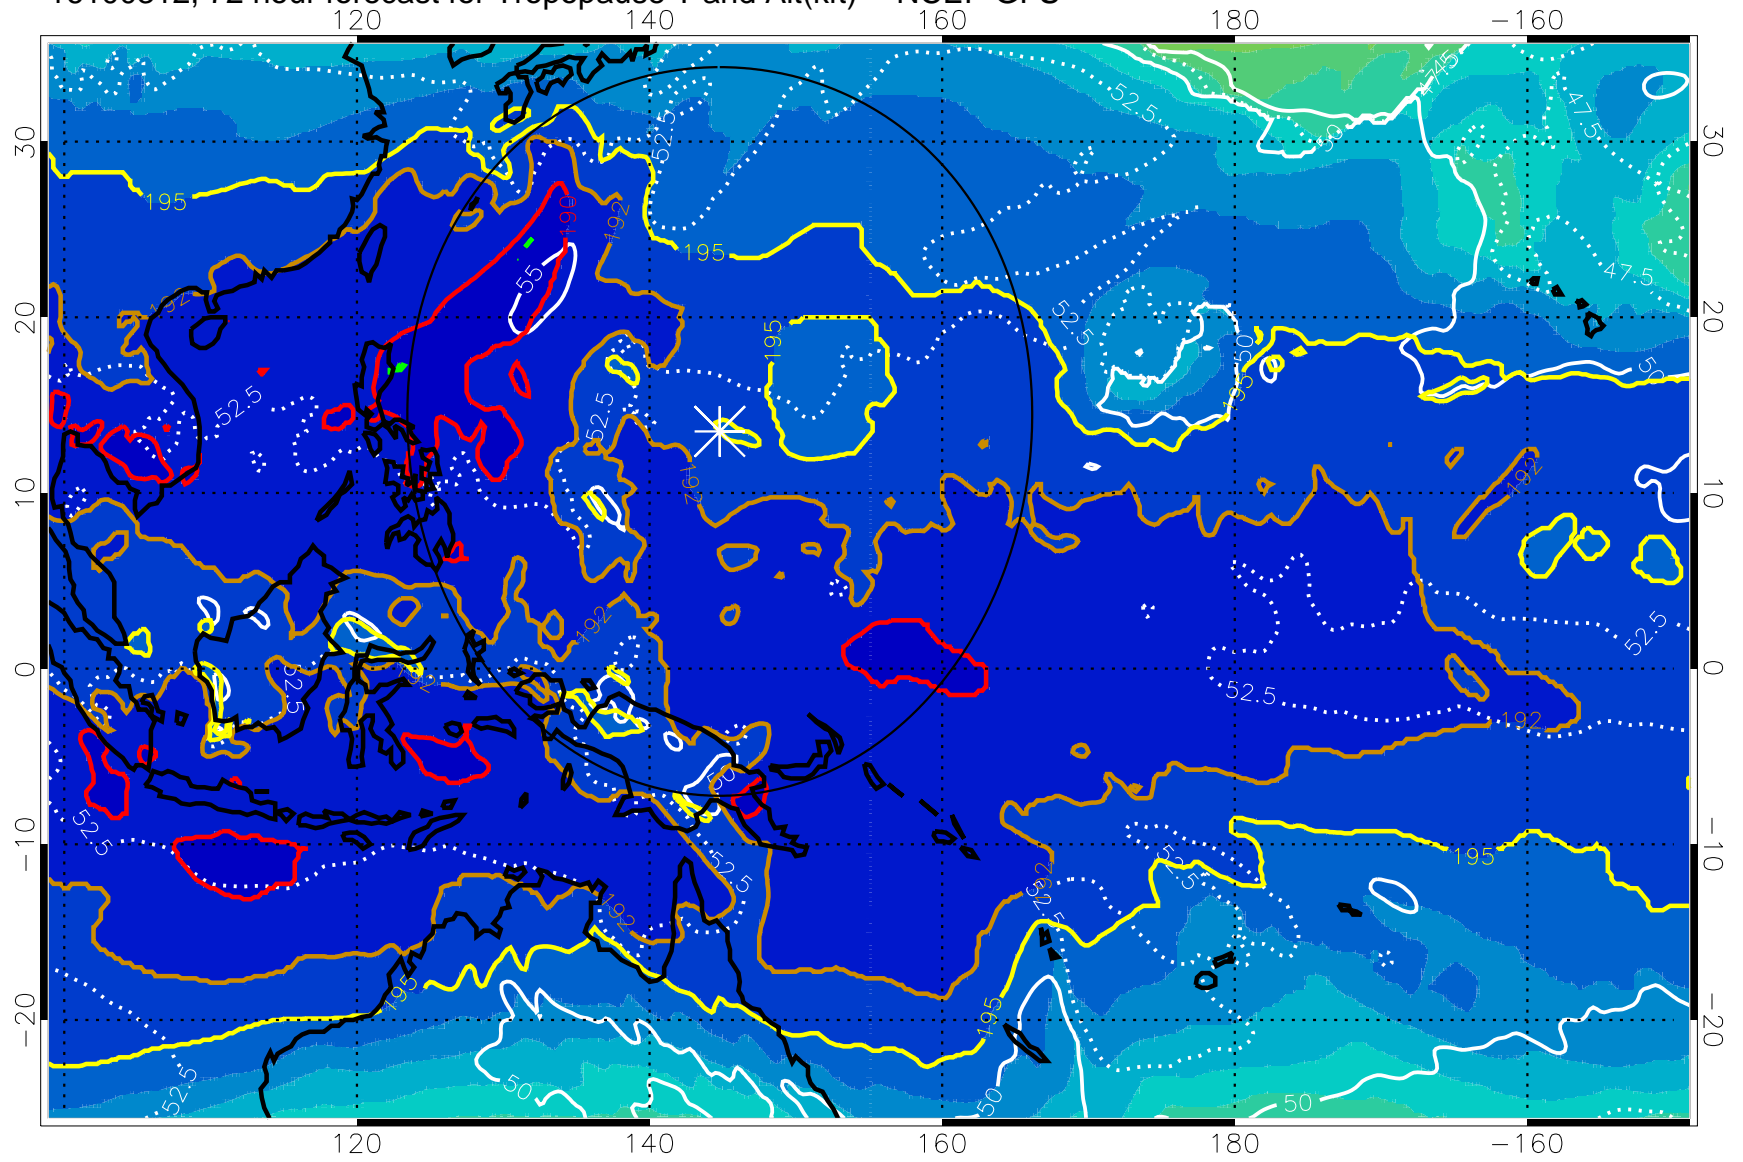

190 200 210 220 230

Tropopause T, K

Tropopause Altitude in kft (white)

192.5K Isotherm 195K Isotherm
187.5K Isotherm 190K Isotherm

Range ring of 2304 km

16100218, 54 hour forecast for Tropopause T and Alt(kft) -- NCEP GFS

190 200 210 220 230
Tropopause T, K

Tropopause Altitude in kft (white)

192.5K Isotherm 195K Isotherm
187.5K Isotherm 190K Isotherm

Range ring of 2304 km

16100306, 66 hour forecast for Tropopause T and Alt(kft) -- NCEP GFS

190 200 210 220 230
Tropopause T, K

Tropopause Altitude in kft (white)

192.5K Isotherm 195K Isotherm
187.5K Isotherm 190K Isotherm

Range ring of 2304 km

16100312, 72 hour forecast for Tropopause T and Alt(kft) -- NCEP GFS

190 200 210 220 230
Tropopause T, K

Tropopause Altitude in kft (white)

192.5K Isotherm 195K Isotherm
187.5K Isotherm 190K Isotherm

Range ring of 2304 km

16100400, 84 hour forecast for Tropopause T and Alt(kft) -- NCEP GFS