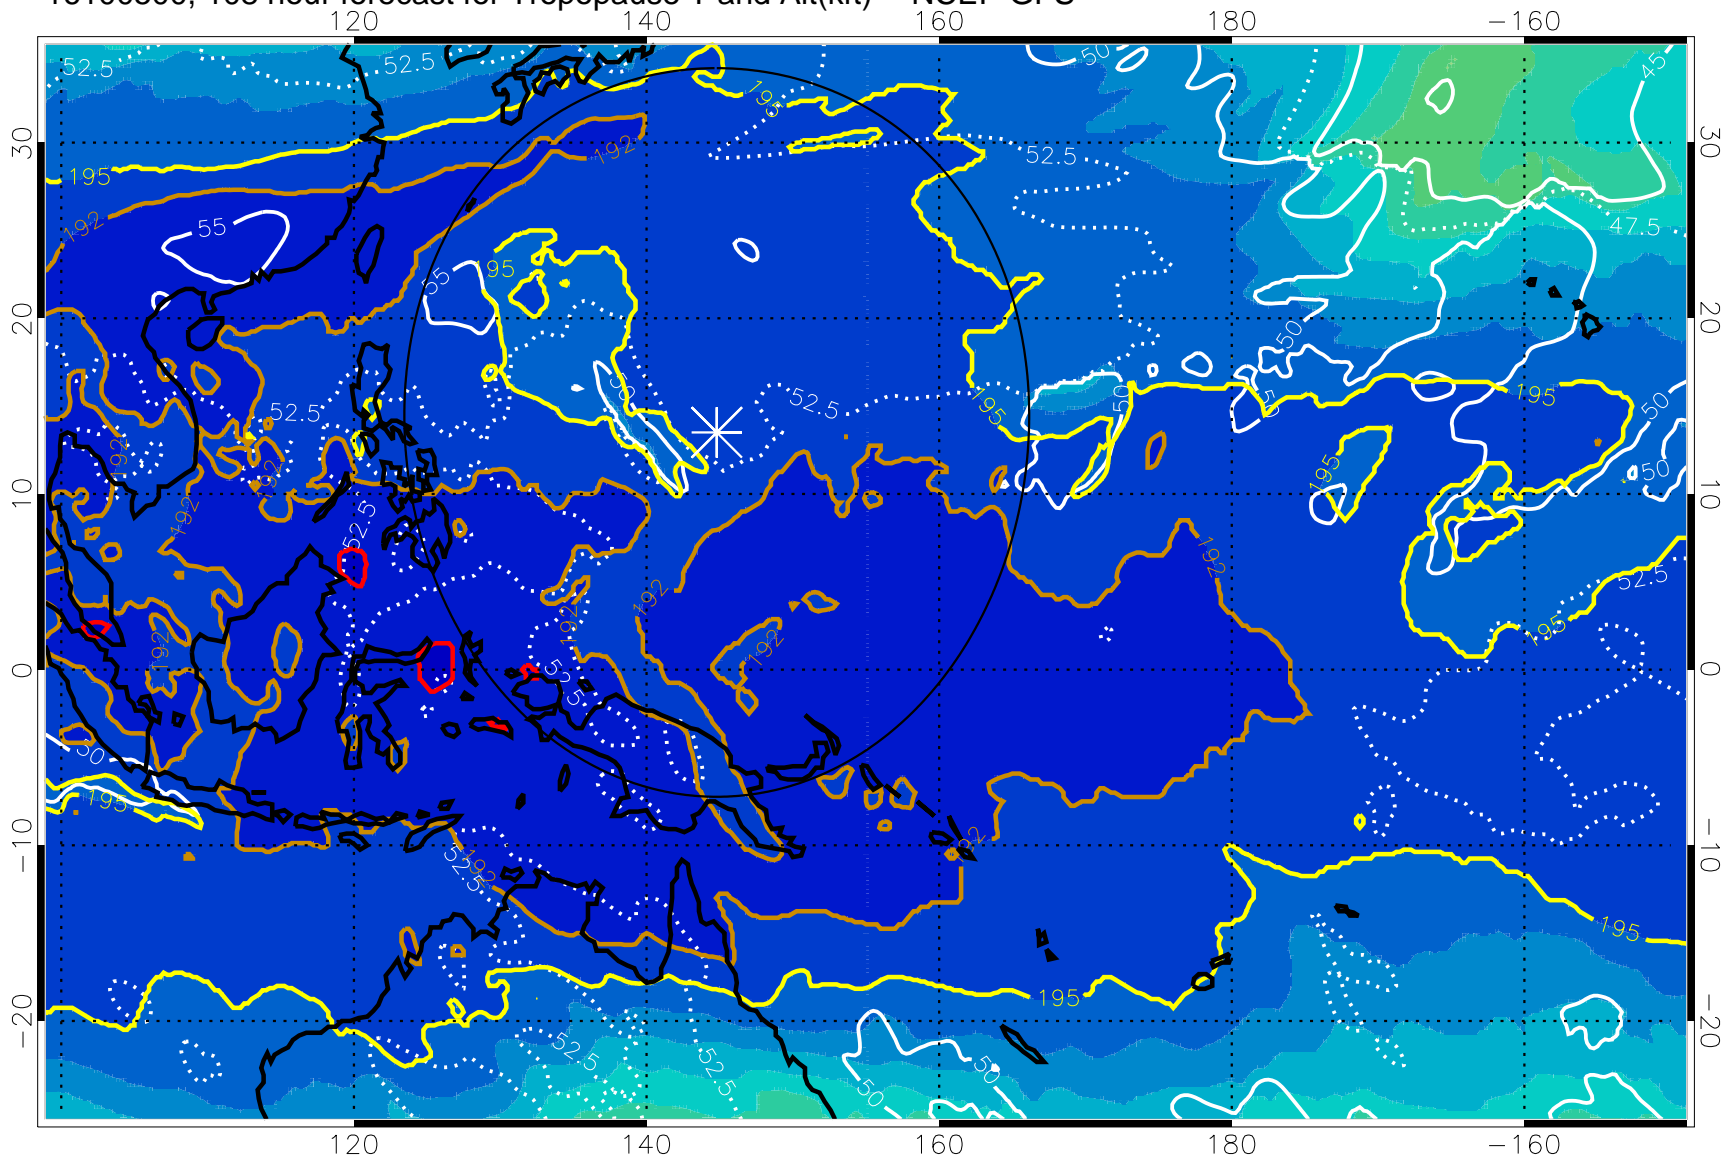

190 200 210 220 230

Tropopause T, K

Tropopause Altitude in kft (white)

192.5K Isotherm 195K Isotherm

187.5K Isotherm 190K Isotherm

Range ring of 2304 km

16100418, 102 hour forecast for Tropopause T and Alt(kft) -- NCEP GFS

190 200 210 220 230

Tropopause T, K

Tropopause Altitude in kft (white)

192.5K Isotherm 195K Isotherm
187.5K Isotherm 190K Isotherm

Range ring of 2304 km

16100500, 108 hour forecast for Tropopause T and Alt(kft) -- NCEP GFS

190 200 210 220 230
Tropopause T, K

Tropopause Altitude in kft (white)

192.5K Isotherm 195K Isotherm
187.5K Isotherm 190K Isotherm

Range ring of 2304 km

16100506, 114 hour forecast for Tropopause T and Alt(kft) -- NCEP GFS