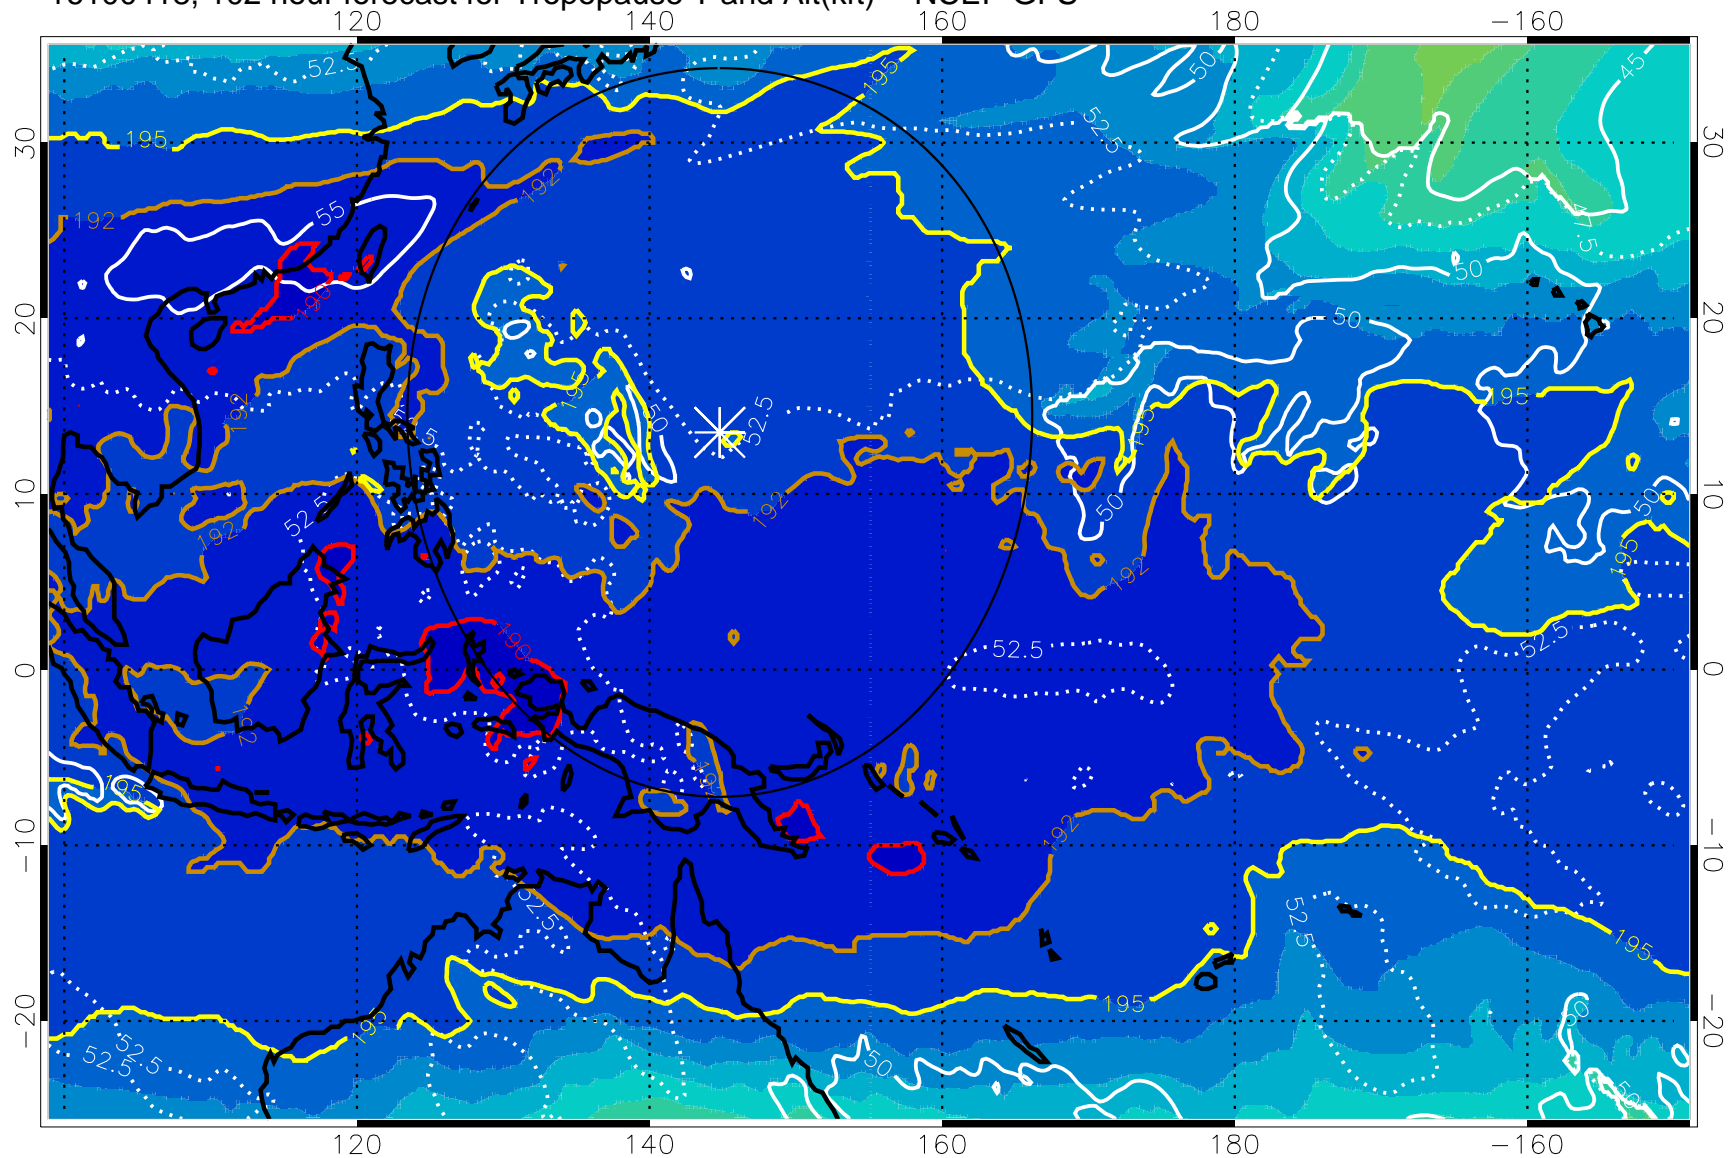

190 200 210 220 230

Tropopause T, K

Tropopause Altitude in kft (white)

192.5K Isotherm 195K Isotherm

187.5K Isotherm 190K Isotherm

Range ring of 2304 km

16100412, 96 hour forecast for Tropopause T and Alt(kft) -- NCEP GFS

190 200 210 220 230

Tropopause T, K

Tropopause Altitude in kft (white)

192.5K Isotherm 195K Isotherm

187.5K Isotherm 190K Isotherm

Range ring of 2304 km

16100418, 102 hour forecast for Tropopause T and Alt(kft) -- NCEP GFS

190 200 210 220 230

Tropopause T, K

Tropopause Altitude in kft (white)

192.5K Isotherm 195K Isotherm
187.5K Isotherm 190K Isotherm

Range ring of 2304 km

16100500, 108 hour forecast for Tropopause T and Alt(kft) -- NCEP GFS

190 200 210 220 230
Tropopause T, K

Tropopause Altitude in kft (white)

192.5K Isotherm 195K Isotherm
187.5K Isotherm 190K Isotherm

Range ring of 2304 km

16100506, 114 hour forecast for Tropopause T and Alt(kft) -- NCEP GFS