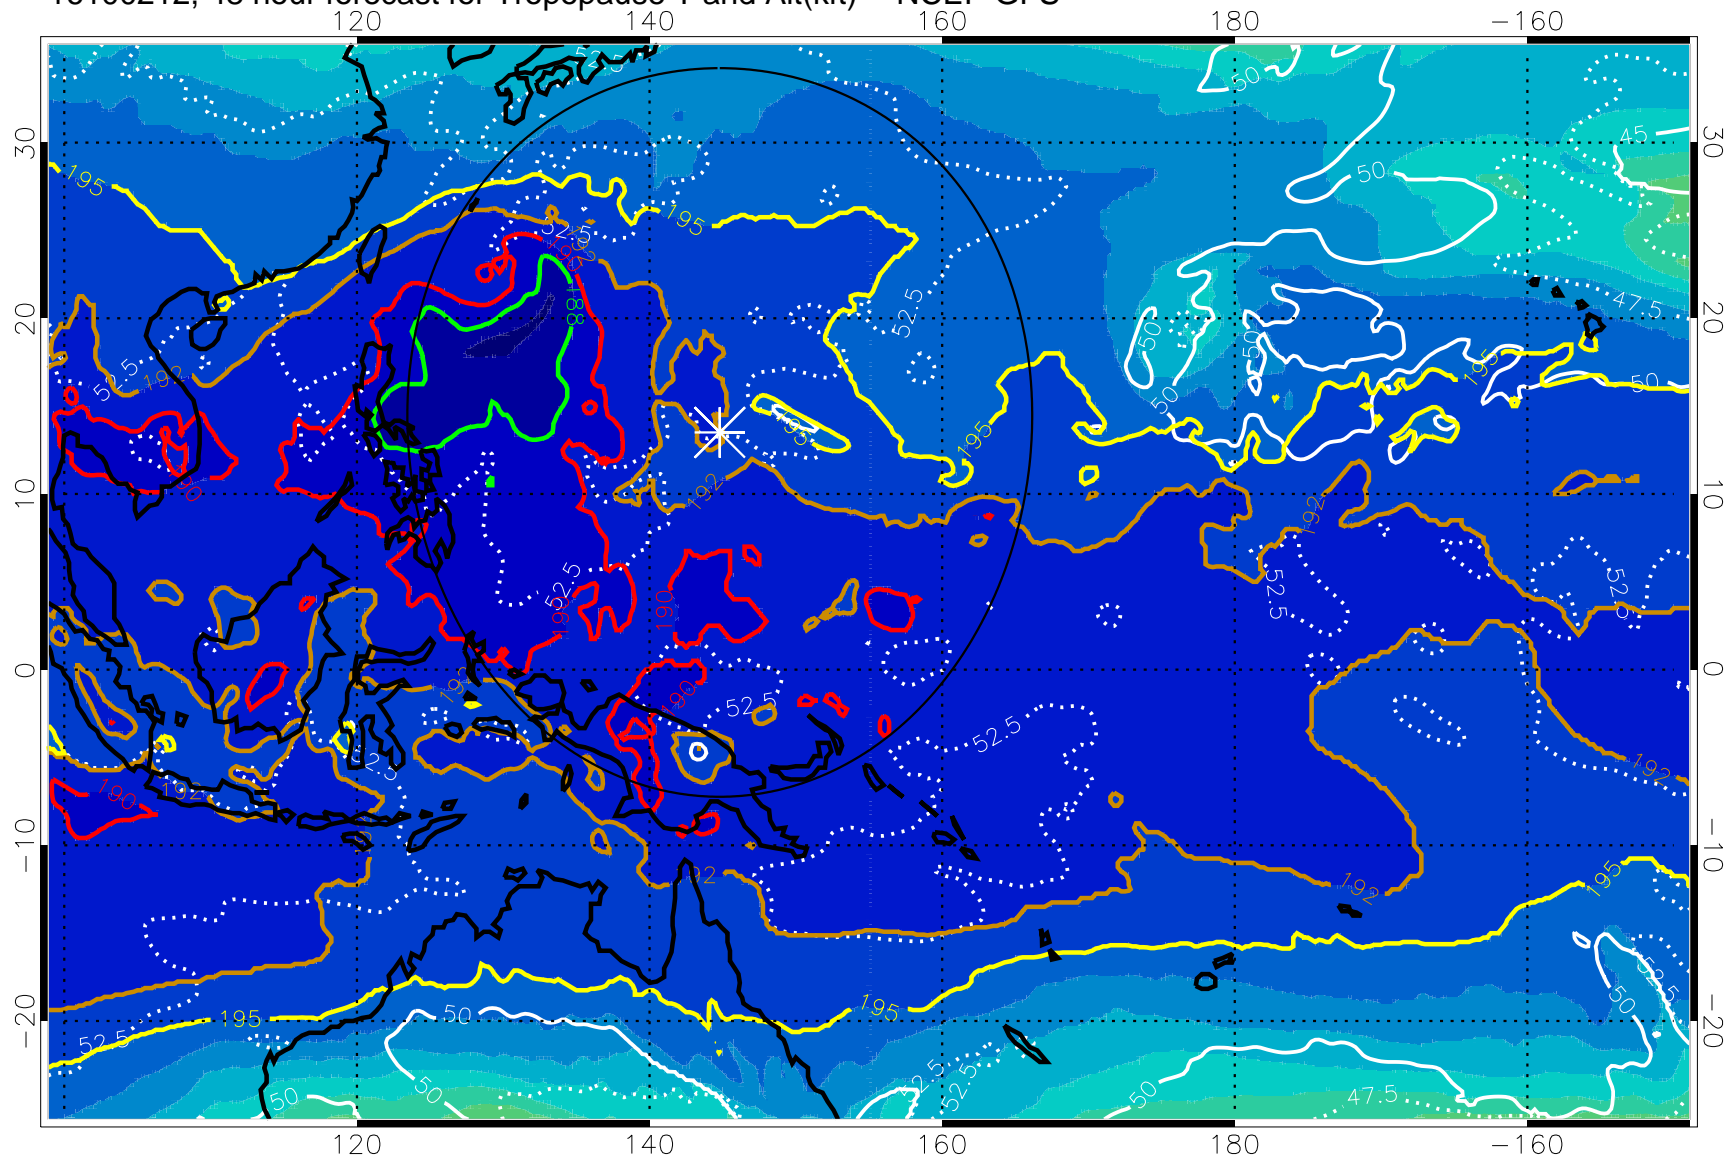

16100206, 42 hour forecast for Tropopause T and Alt(kft) -- NCEP GFS

Tropopause T, K

Tropopause Altitude in kft (white)

192.5K Isotherm 195K Isotherm
187.5K Isotherm 190K Isotherm

Range ring of 2304 km

16100212, 48 hour forecast for Tropopause T and Alt(kft) -- NCEP GFS