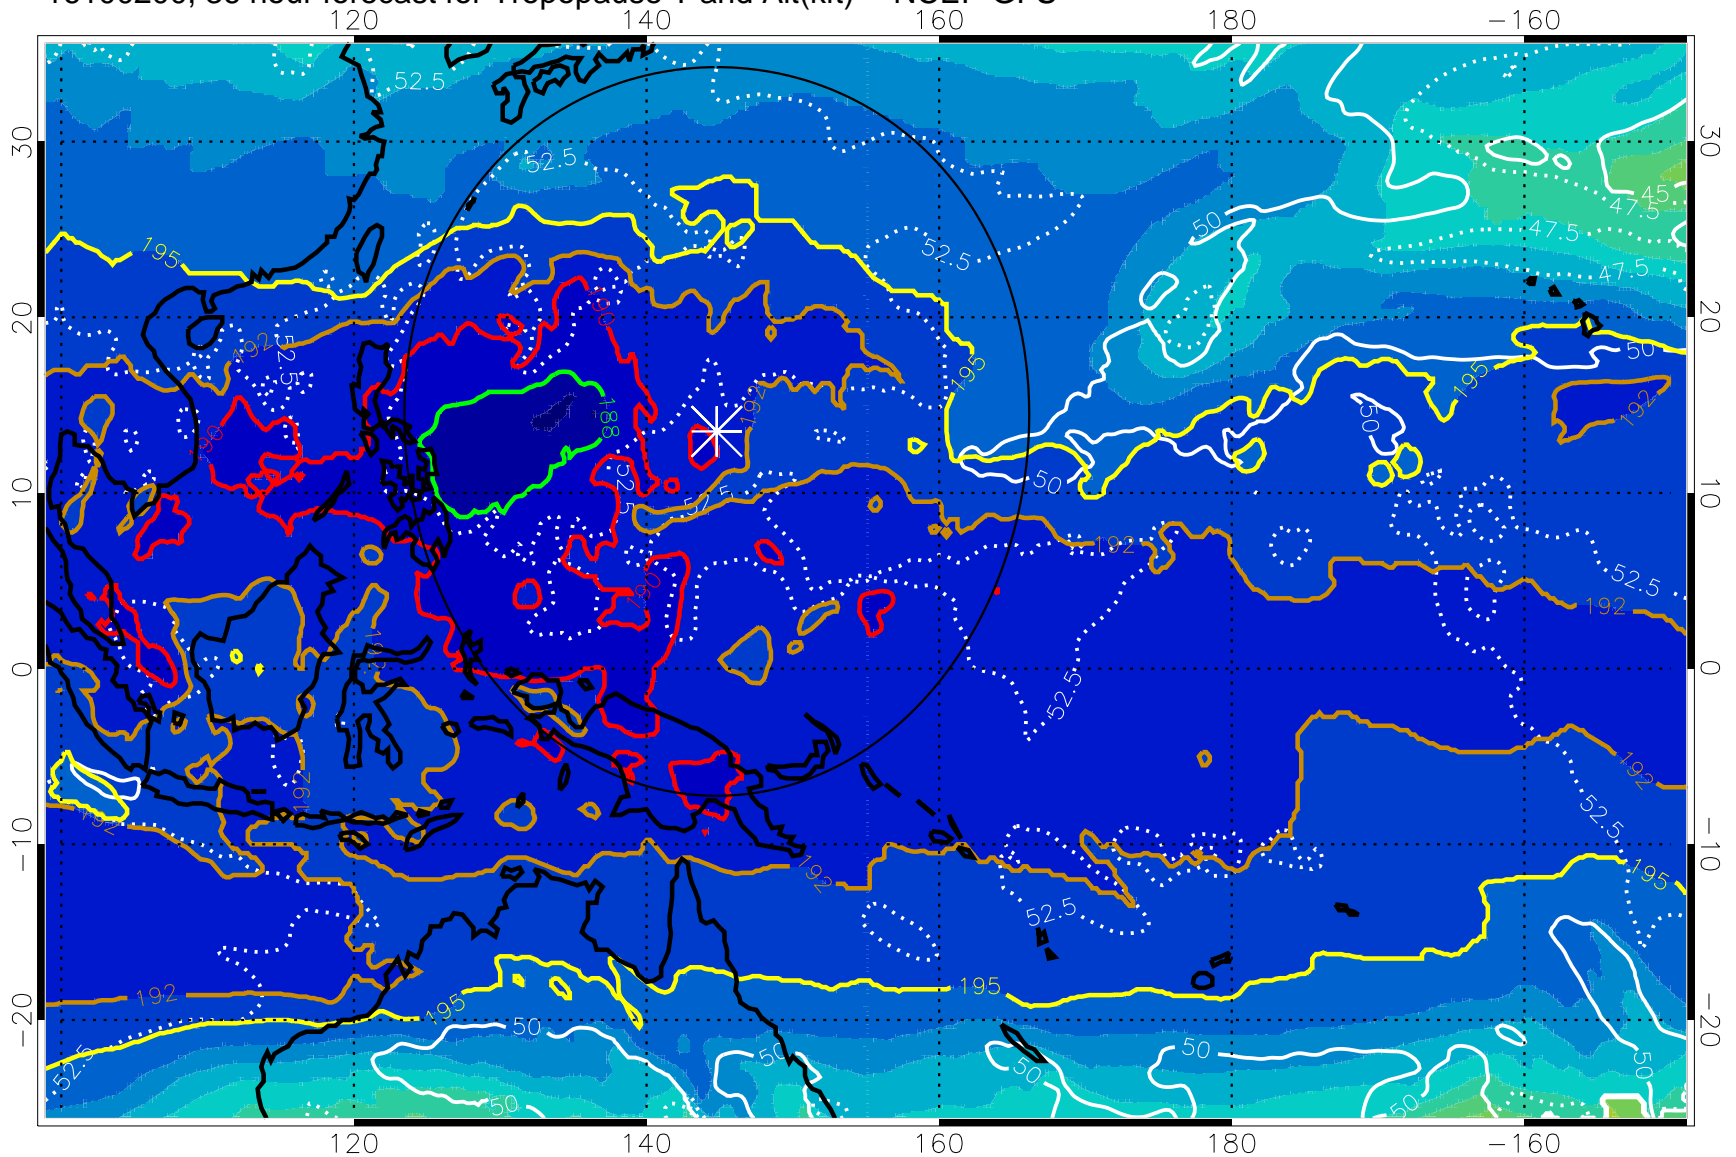

16100118, 30 hour forecast for Tropopause T and Alt(kft) -- NCEP GFS

190 200 210 220 230

Tropopause T, K

Tropopause Altitude in kft (white)

192.5K Isotherm 195K Isotherm
187.5K Isotherm 190K Isotherm

Range ring of 2304 km

16100200, 36 hour forecast for Tropopause T and Alt(kft) -- NCEP GFS

190 200 210 220 230
Tropopause T, K

Tropopause Altitude in kft (white)

192.5K Isotherm 195K Isotherm
187.5K Isotherm 190K Isotherm

Range ring of 2304 km