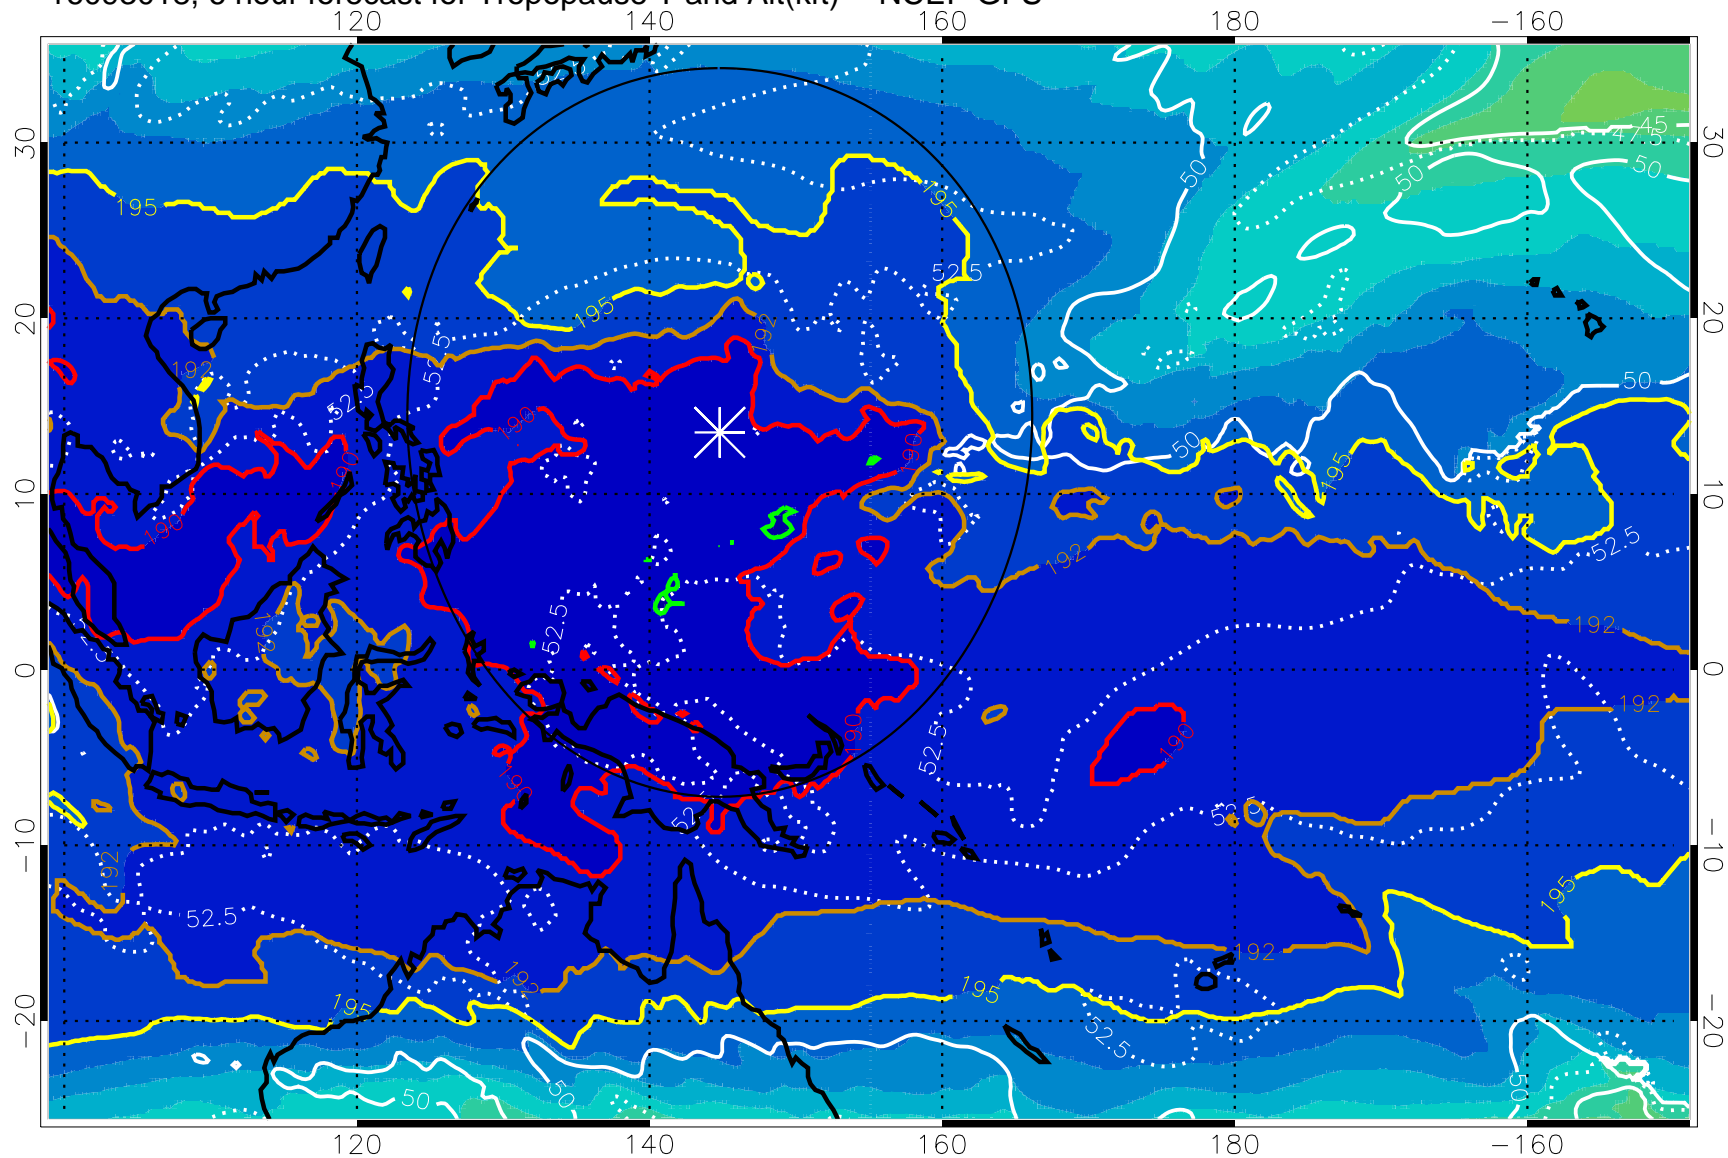

16093018, 6 hour forecast for Tropopause T and Alt(kft) -- NCEP GFS

190 200 210 220 230
Tropopause T, K

Tropopause Altitude in kft (white)

192.5K Isotherm 195K Isotherm
187.5K Isotherm 190K Isotherm

Range ring of 2304 km