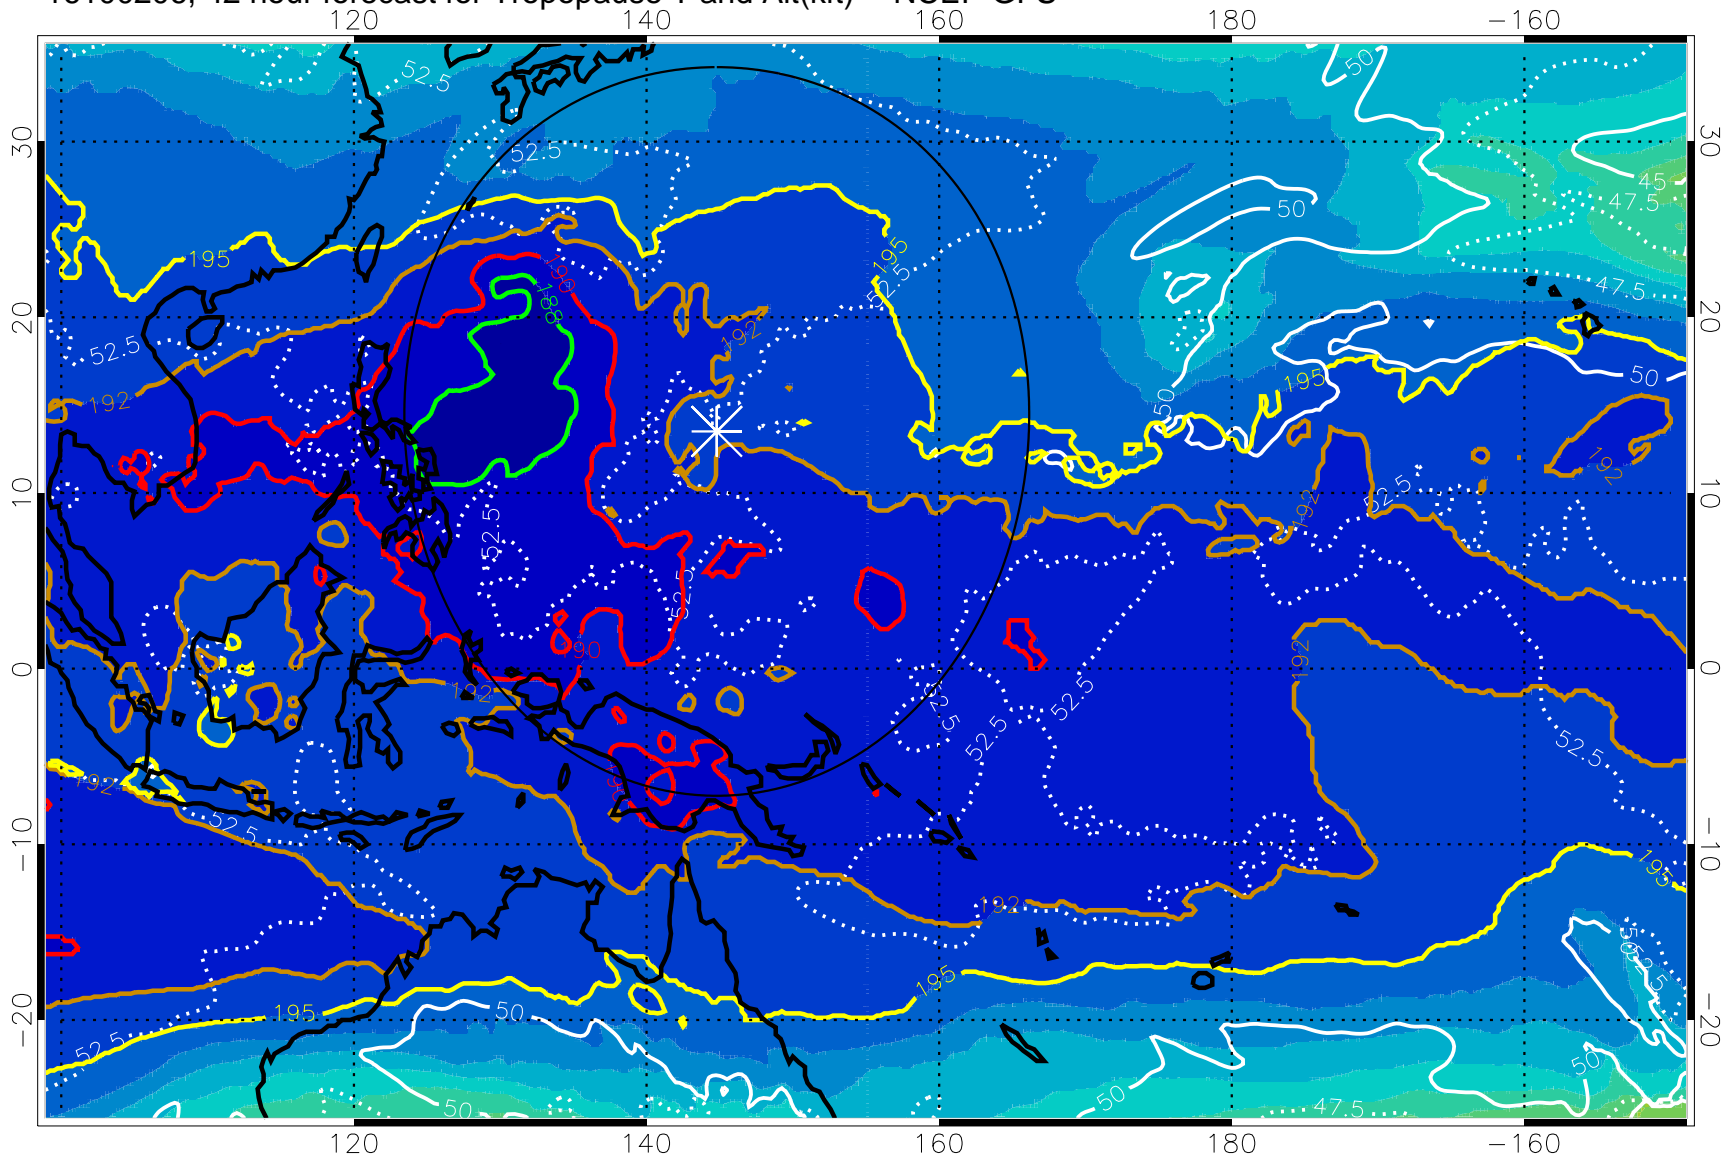

16100200, 36 hour forecast for Tropopause T and Alt(kft) -- NCEP GFS

190 200 210 220 230
Tropopause T, K

Tropopause Altitude in kft (white)

192.5K Isotherm 195K Isotherm
187.5K Isotherm 190K Isotherm

Range ring of 2304 km

16100206, 42 hour forecast for Tropopause T and Alt(kft) -- NCEP GFS

Tropopause T, K

Tropopause Altitude in kft (white)

192.5K Isotherm 195K Isotherm
187.5K Isotherm 190K Isotherm

Range ring of 2304 km

16100212, 48 hour forecast for Tropopause T and Alt(kft) -- NCEP GFS