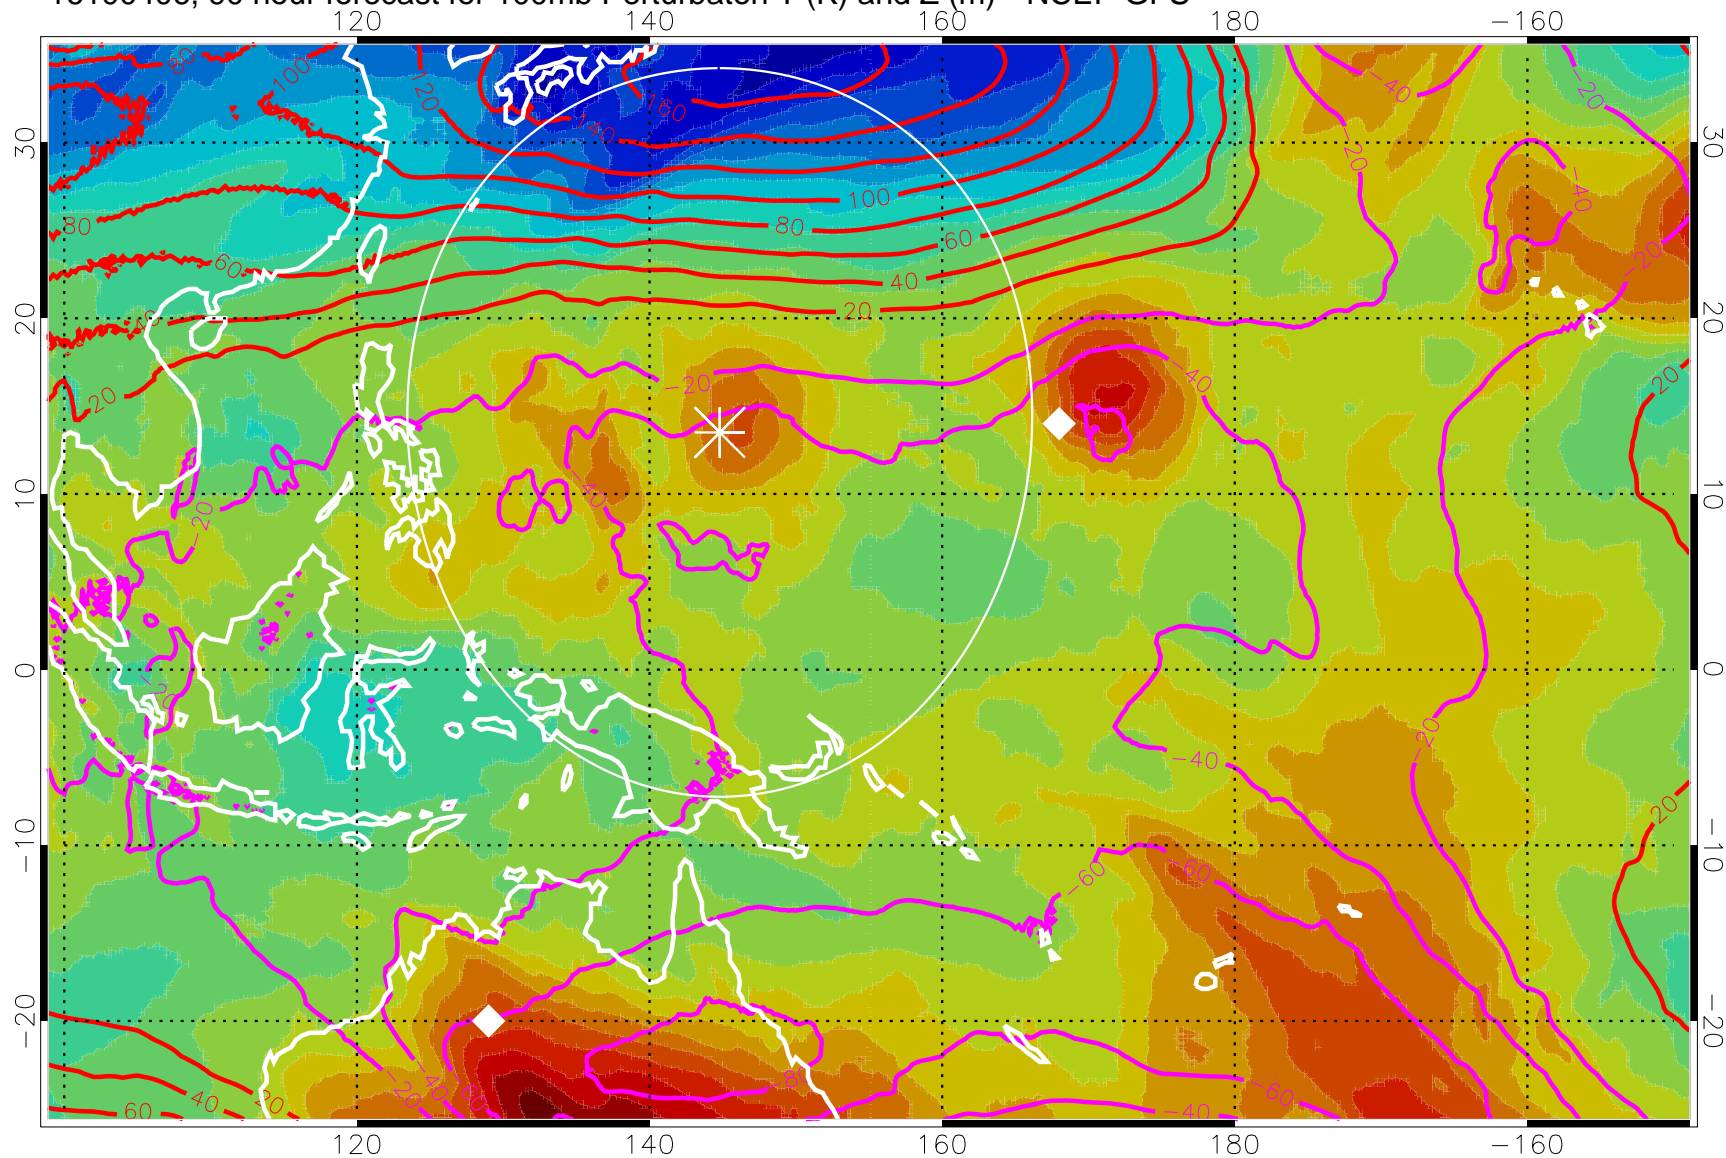

16100406, 90 hour forecast for 100mb Perturbaton T (K) and Z (m)-- NCEP GFS

Contours are 100 mbar Z perturbation (m)
Positive Z Contours
Negative Z Contours
Diamonds-mean pos. of anticyclones

Range ring of 2304 km