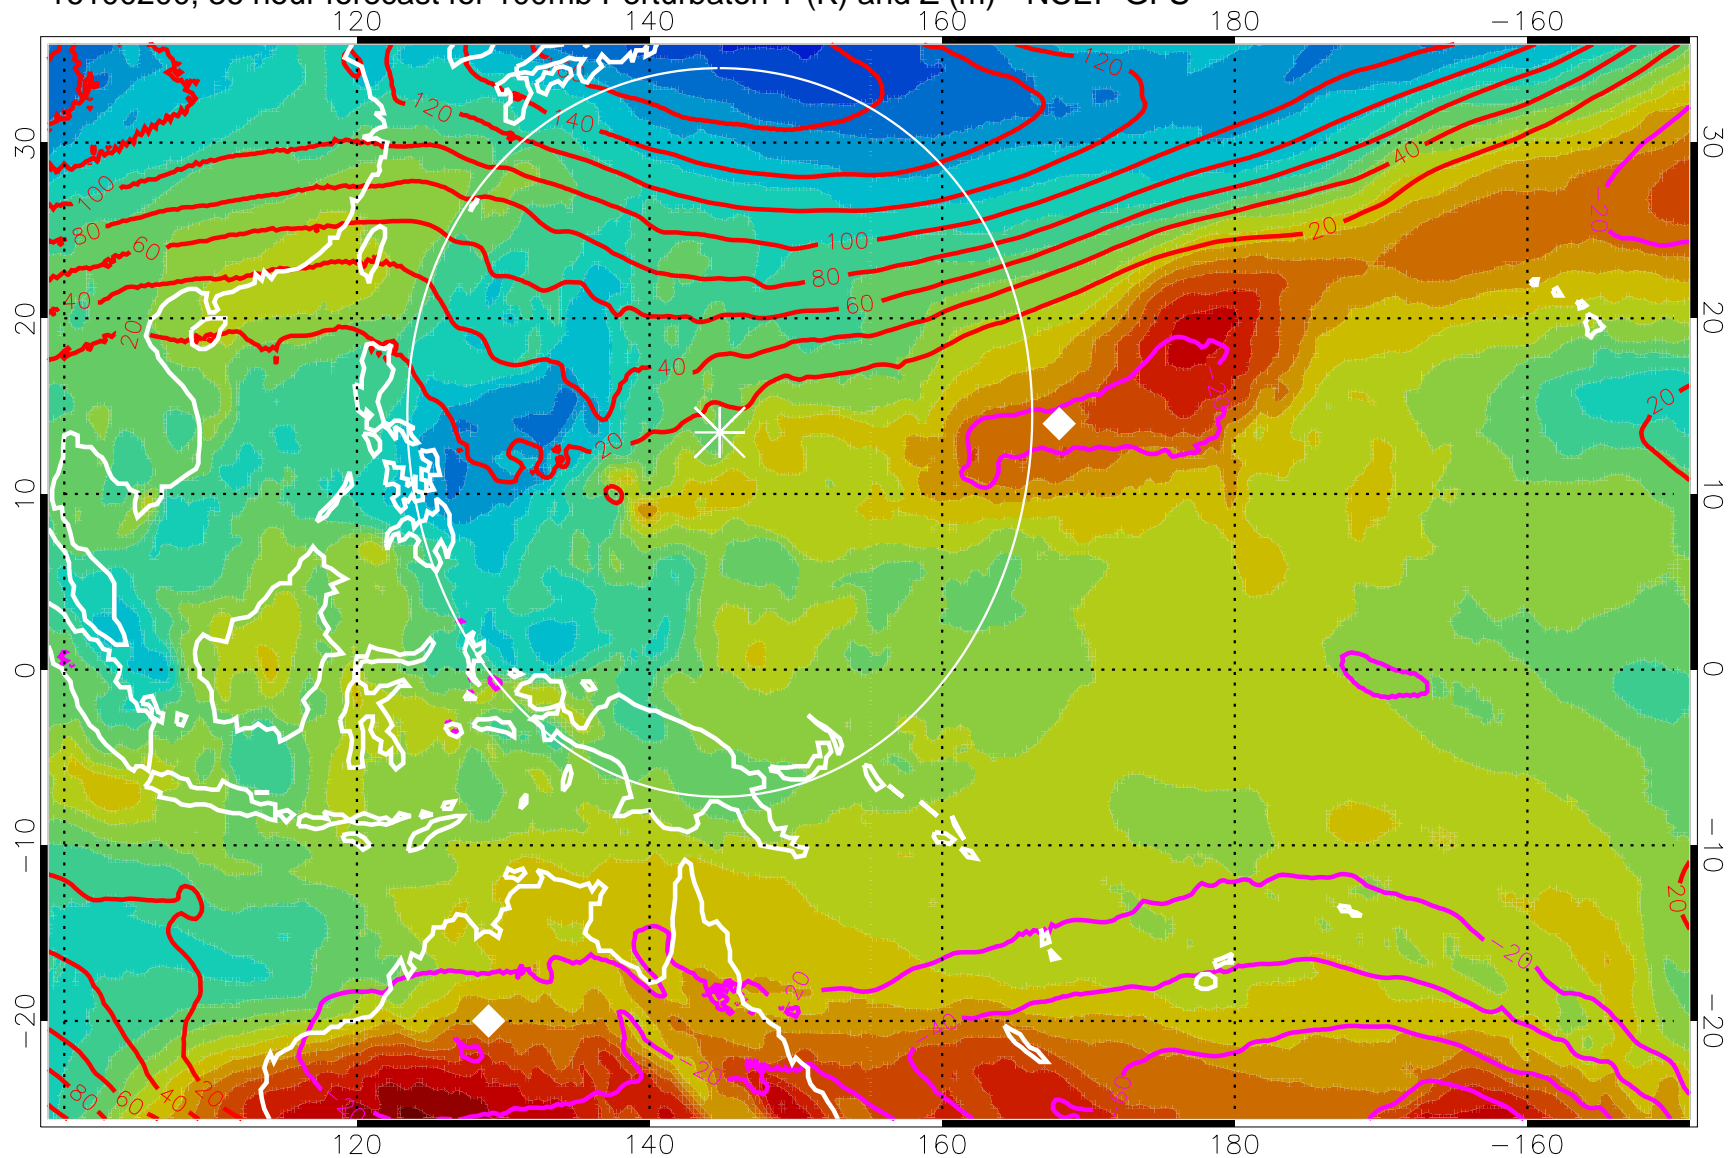

16100200, 36 hour forecast for 100mb Perturbaton T (K) and Z (m)-- NCEP GFS

Contours are 100 mbar Z perturbation (m)
Positive Z Contours
Negative Z Contours
Diamonds-mean pos. of anticyclones

Range ring of 2304 km