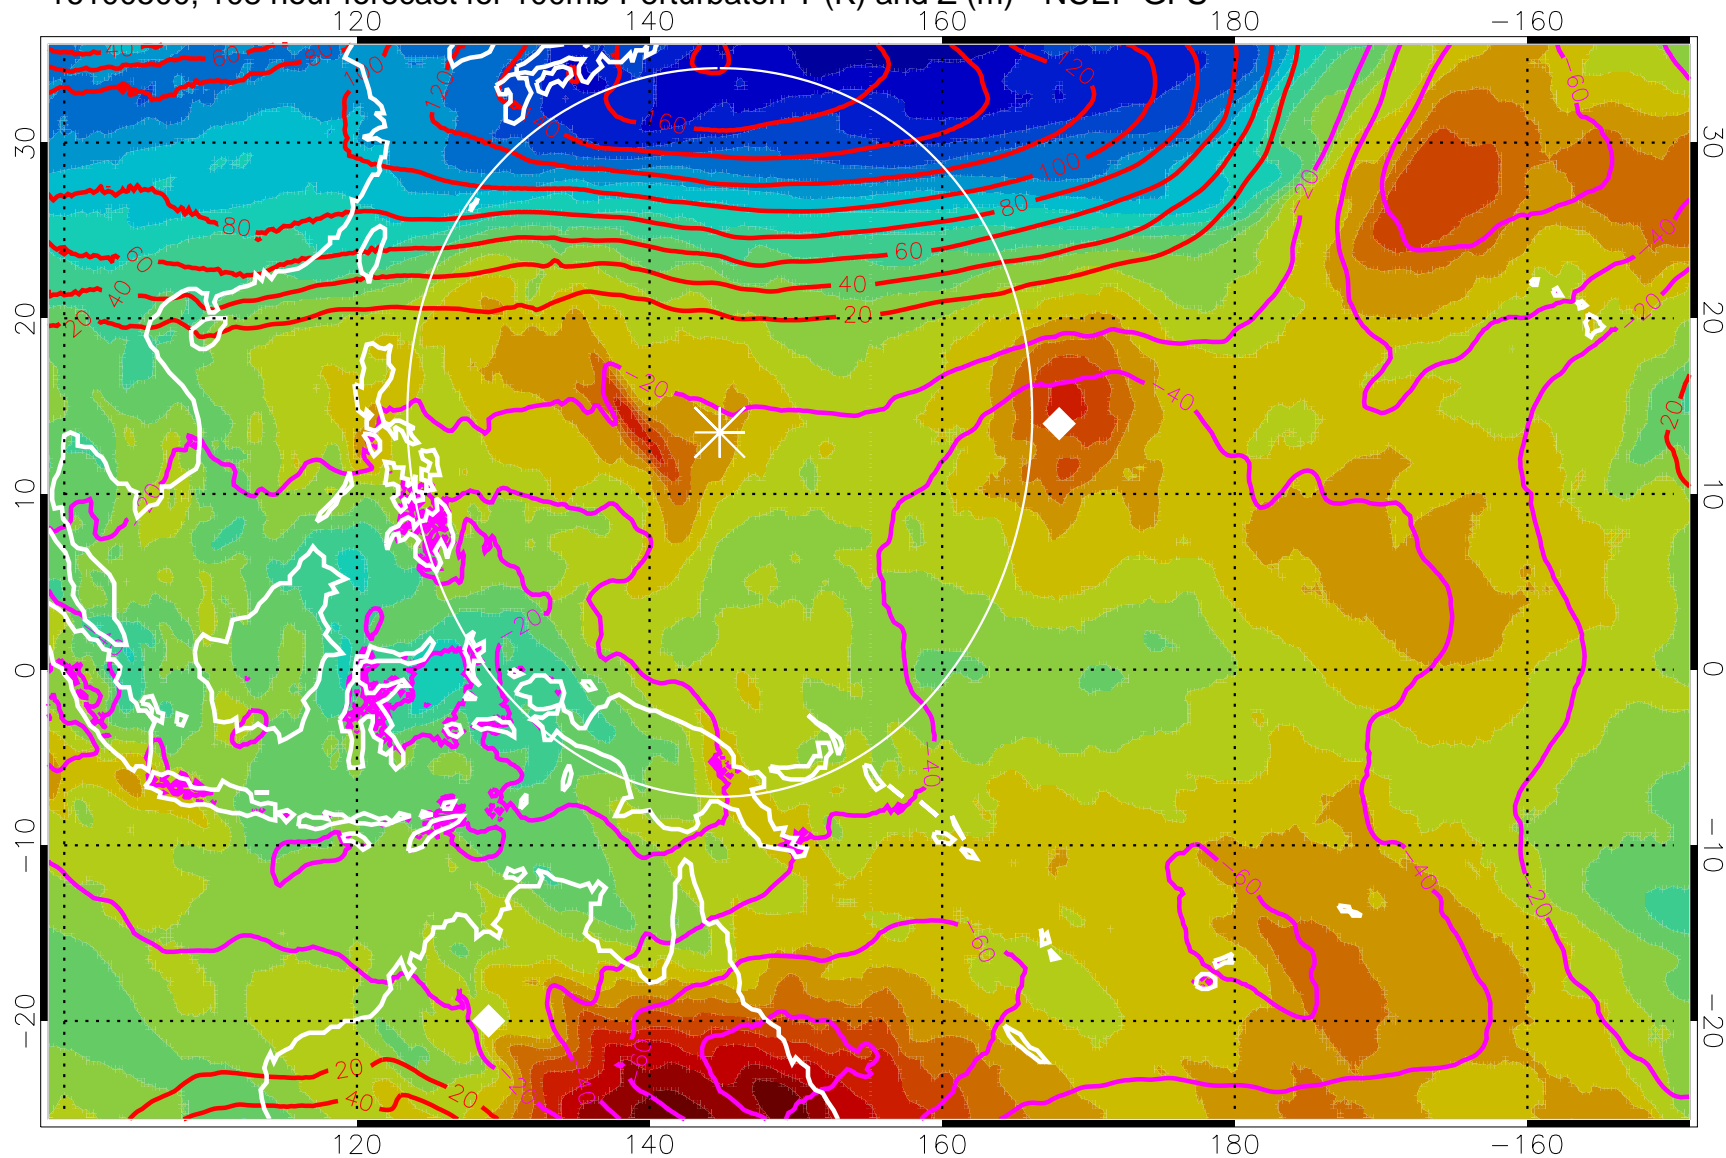

16100500, 108 hour forecast for 100mb Perturbaton T (K) and Z (m)-- NCEP GFS

Contours are 100 mbar Z perturbation (m)
Positive Z Contours
Negative Z Contours
Diamonds-mean pos. of anticyclones

Range ring of 2304 km