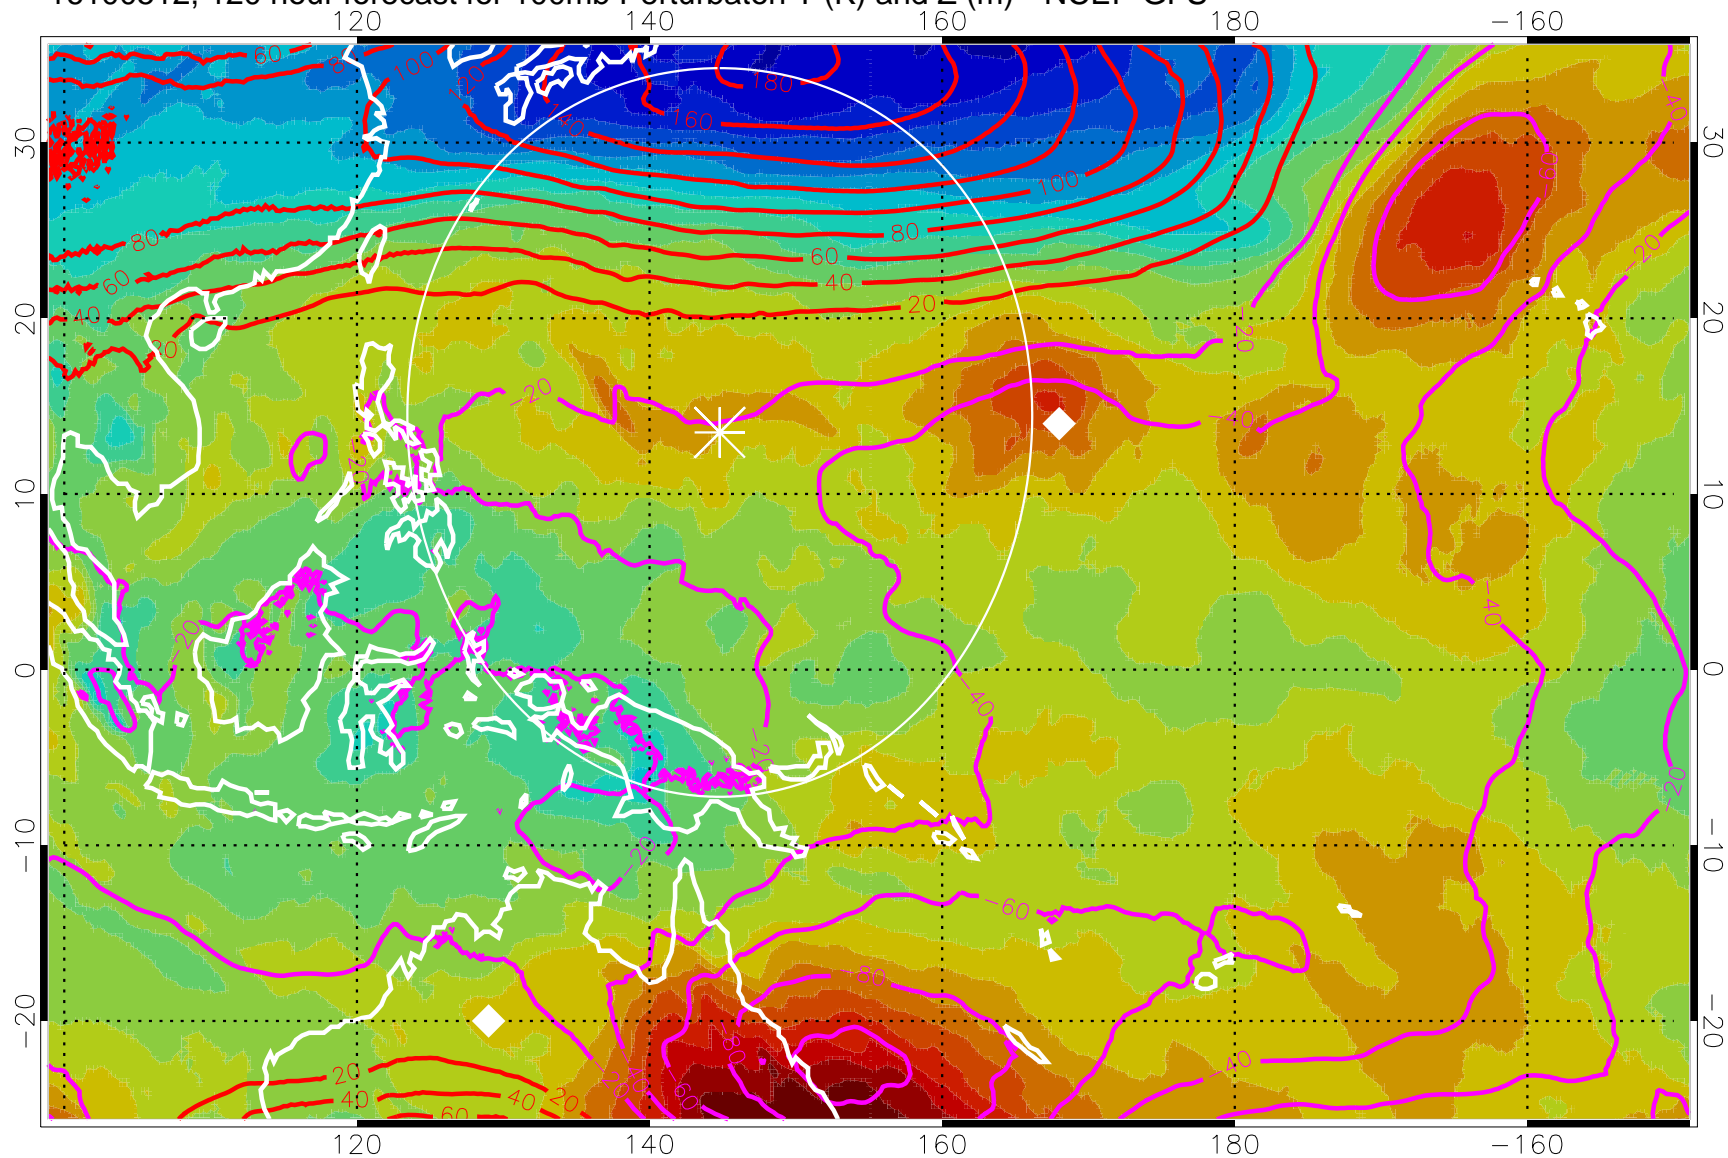

16100512, 120 hour forecast for 100mb Perturbaton T (K) and Z (m)-- NCEP GFS

Contours are 100 mbar Z perturbation (m)
Positive Z Contours
Negative Z Contours
Diamonds-mean pos. of anticyclones

Range ring of 2304 km