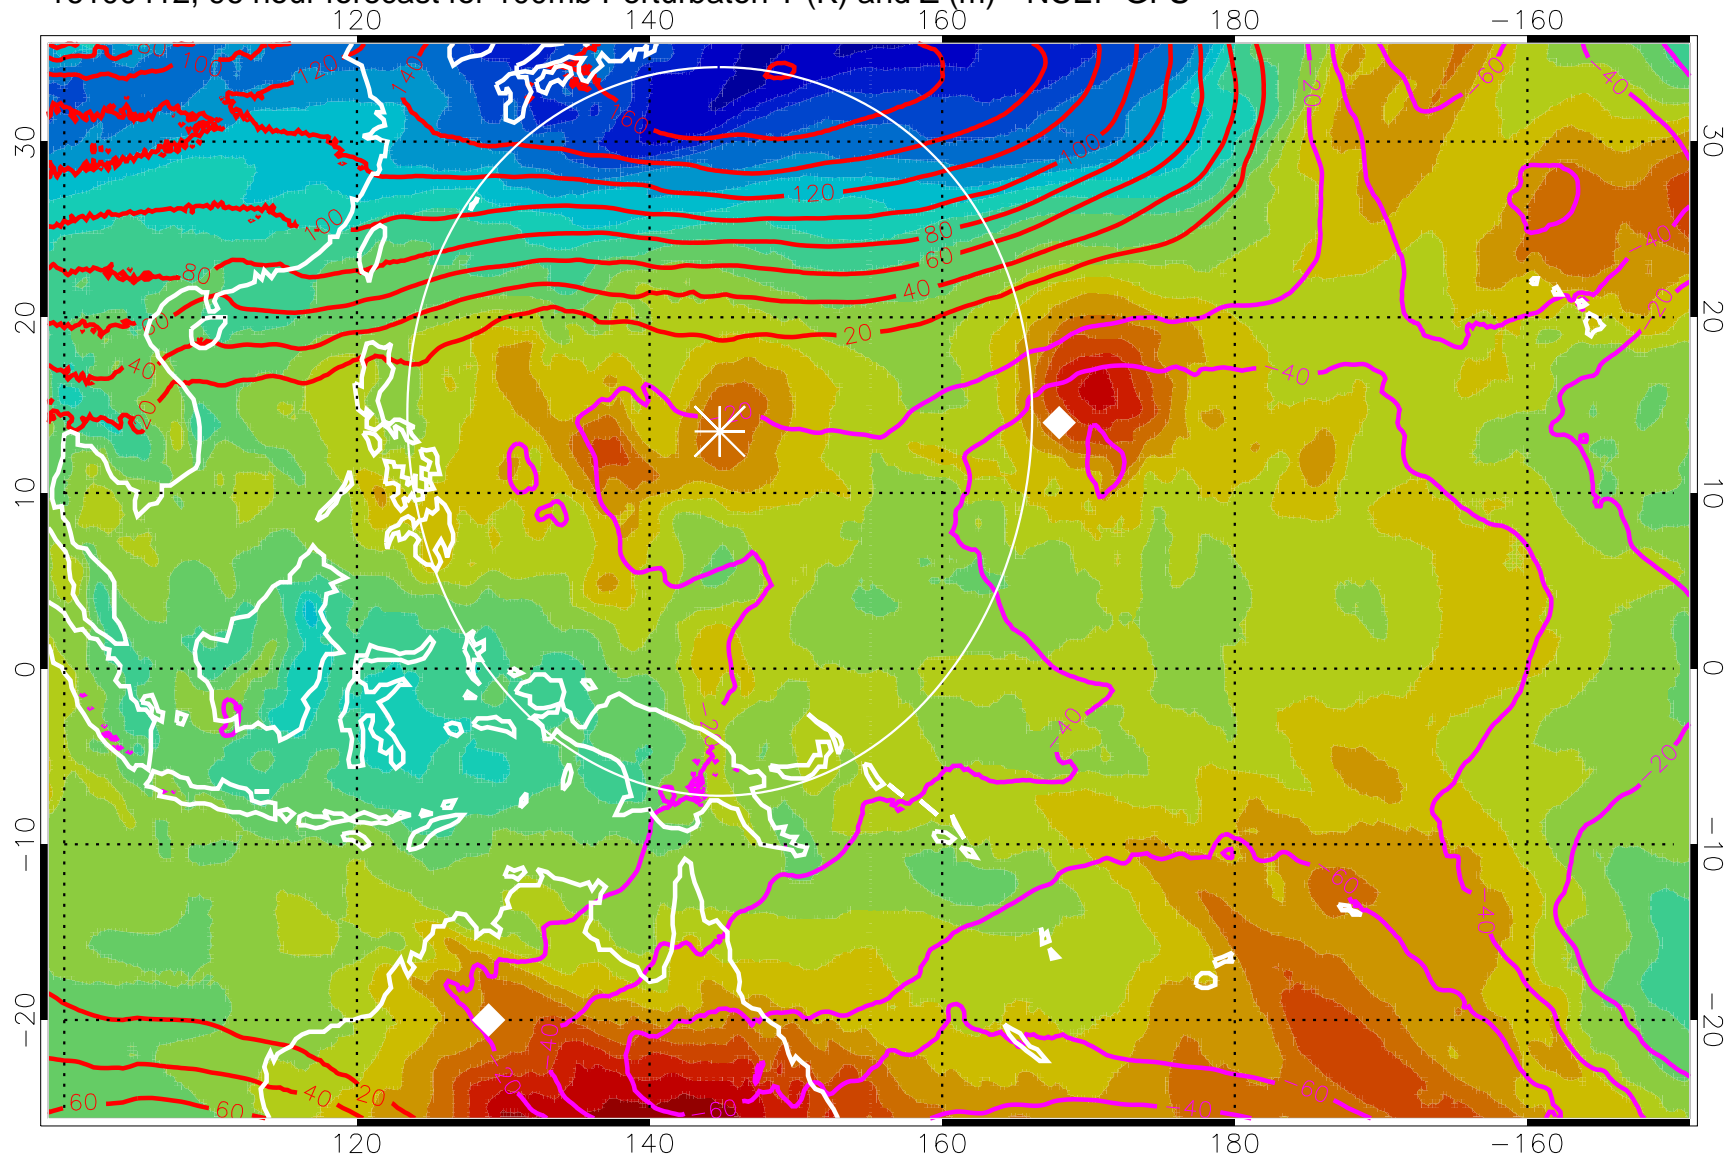

16100412, 96 hour forecast for 100mb Perturbaton T (K) and Z (m)-- NCEP GFS

Contours are 100 mbar Z perturbation (m)
Positive Z Contours
Negative Z Contours
Diamonds-mean pos. of anticyclones

Range ring of 2304 km