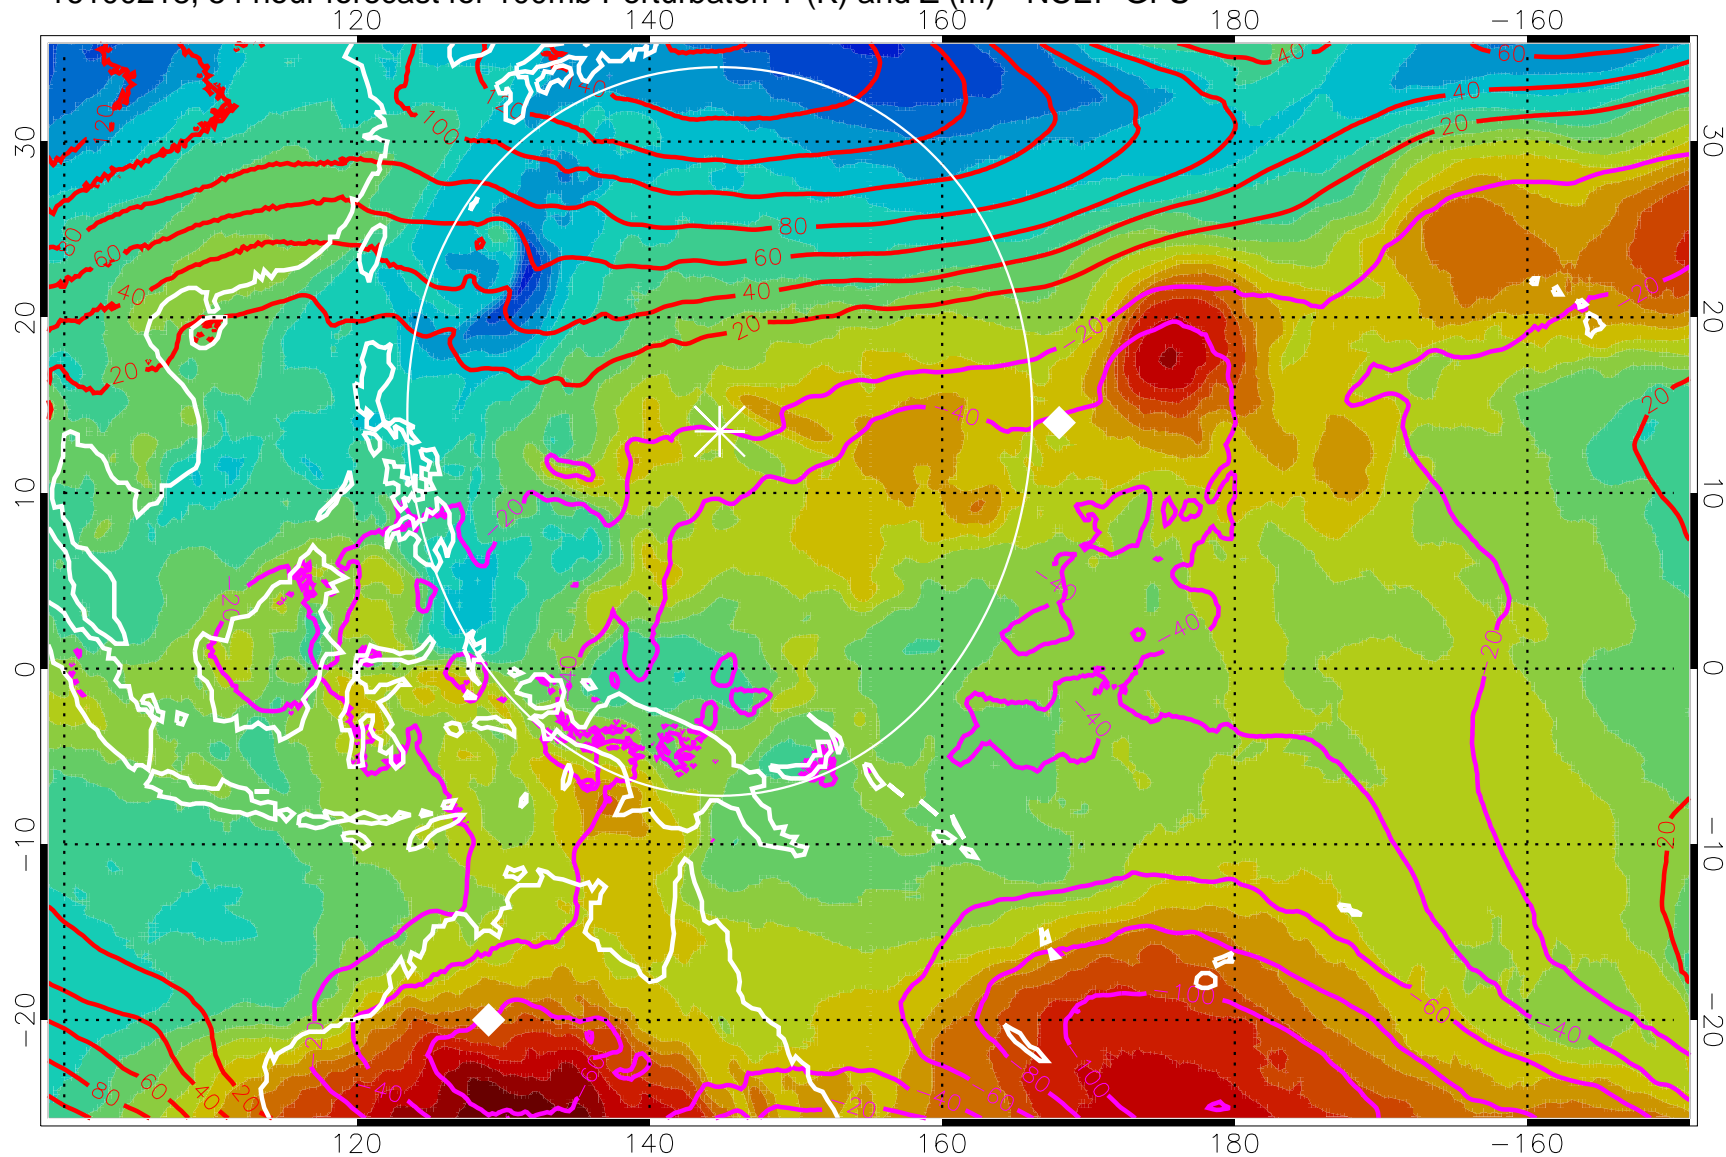

16100218, 54 hour forecast for 100mb Perturbaton T (K) and Z (m)-- NCEP GFS

Contours are 100 mbar Z perturbation (m)
Positive Z Contours
Negative Z Contours
Diamonds-mean pos. of anticyclones

Range ring of 2304 km