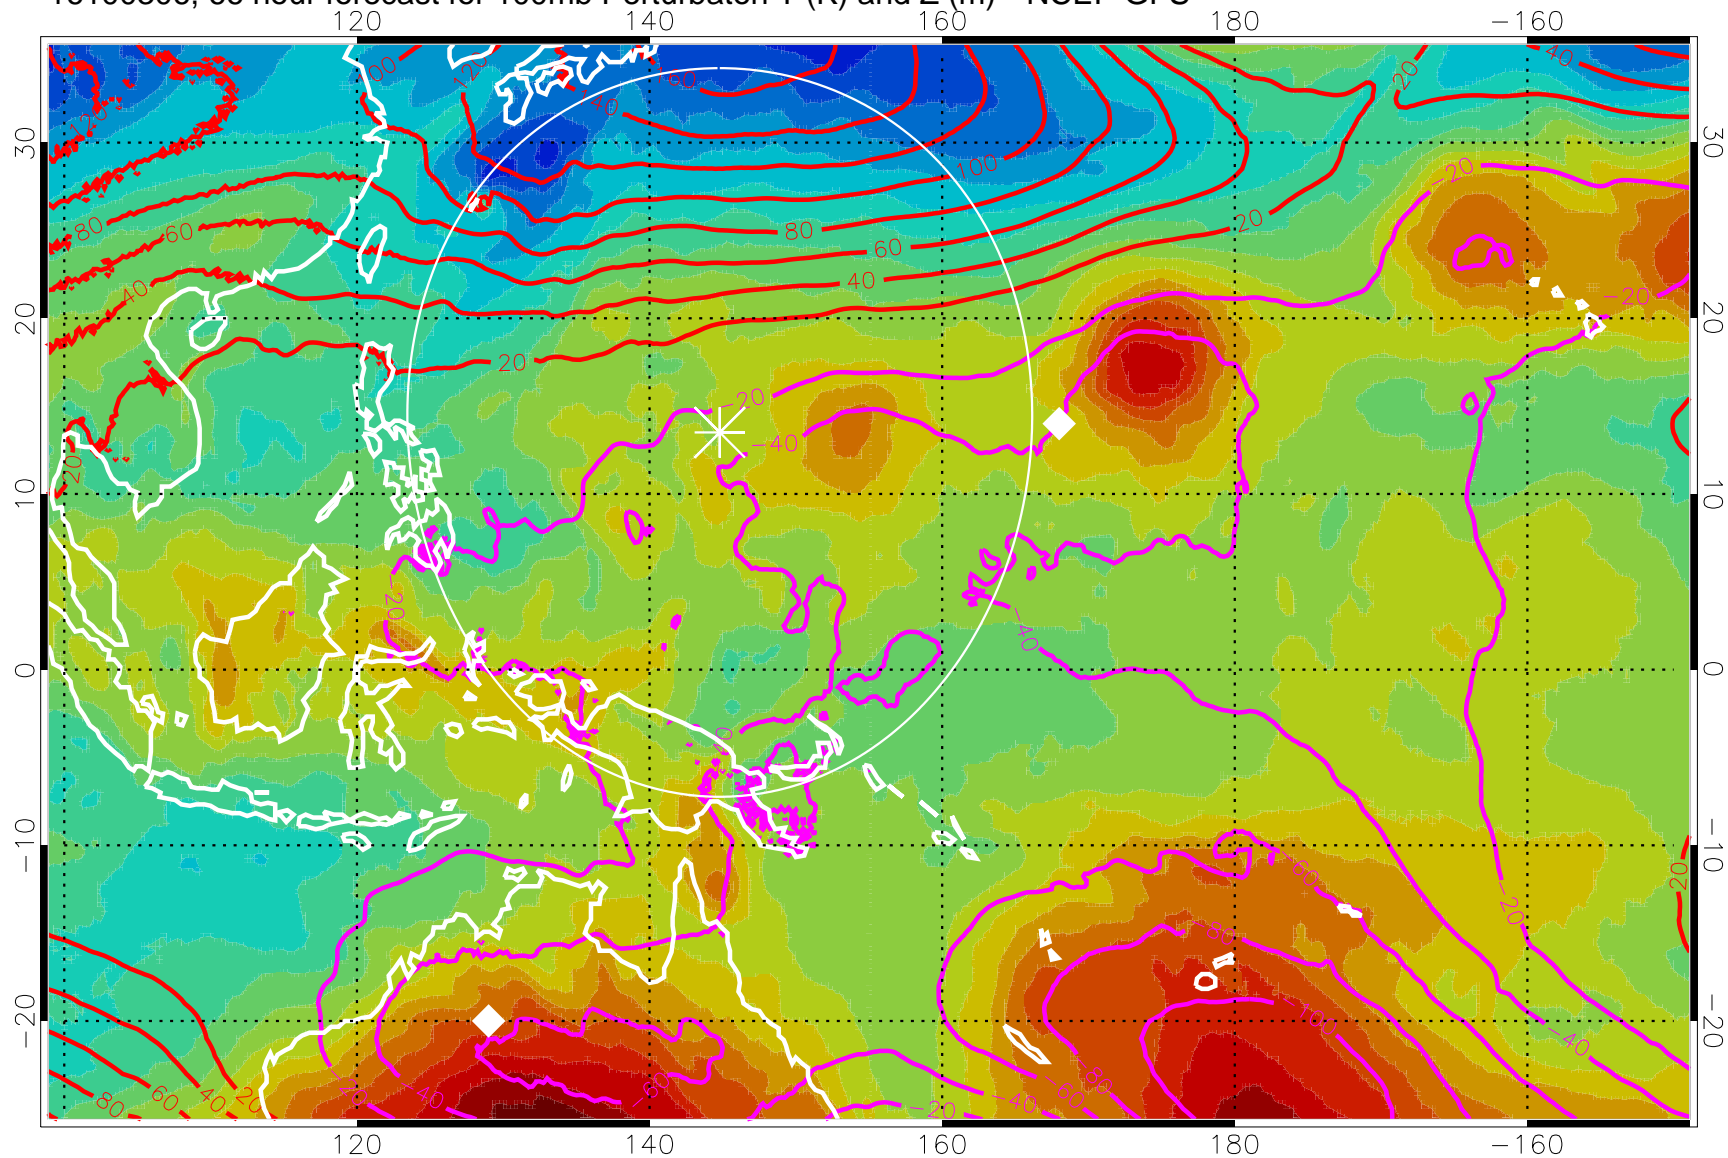

16100306, 66 hour forecast for 100mb Perturbaton T (K) and Z (m)-- NCEP GFS

Contours are 100 mbar Z perturbation (m)
Positive Z Contours
Negative Z Contours
Diamonds-mean pos. of anticyclones

Range ring of 2304 km