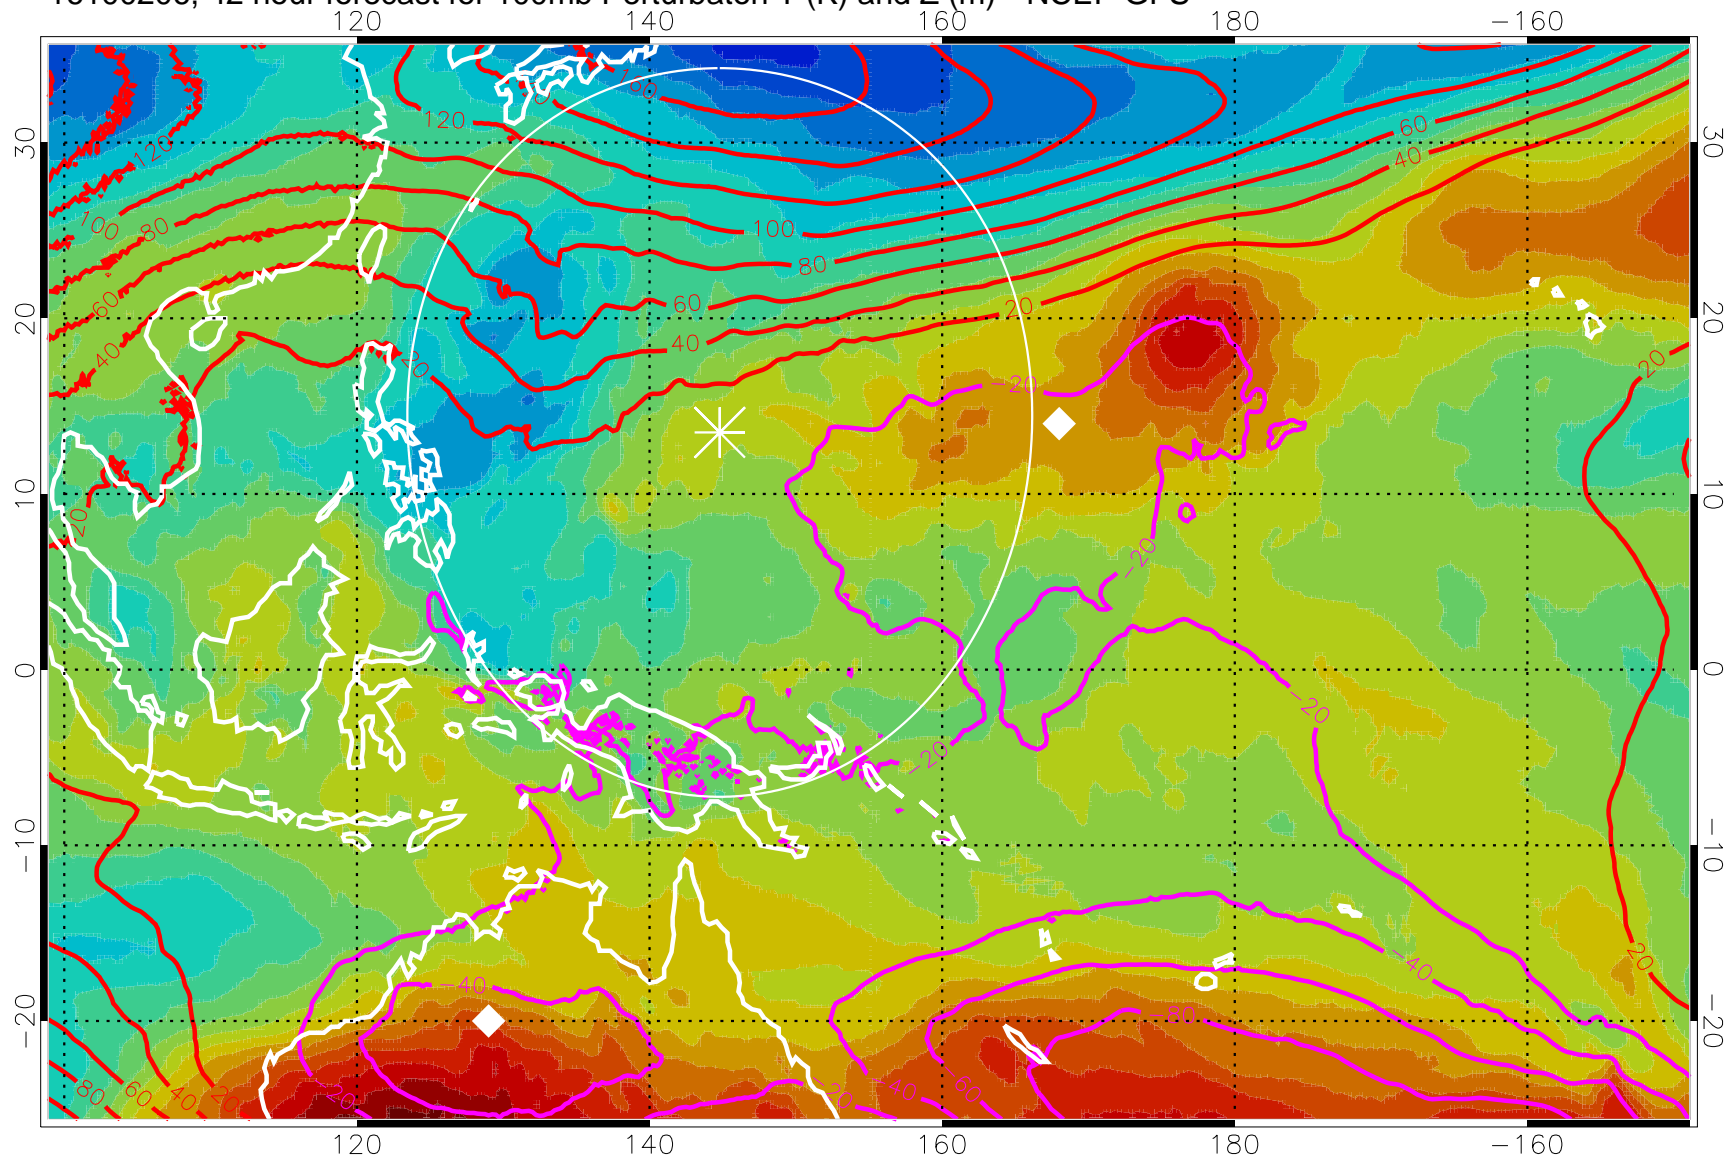

16100206, 42 hour forecast for 100mb Perturbaton T (K) and Z (m)-- NCEP GFS

Contours are 100 mbar Z perturbation (m)
Positive Z Contours
Negative Z Contours
Diamonds-mean pos. of anticyclones

Range ring of 2304 km