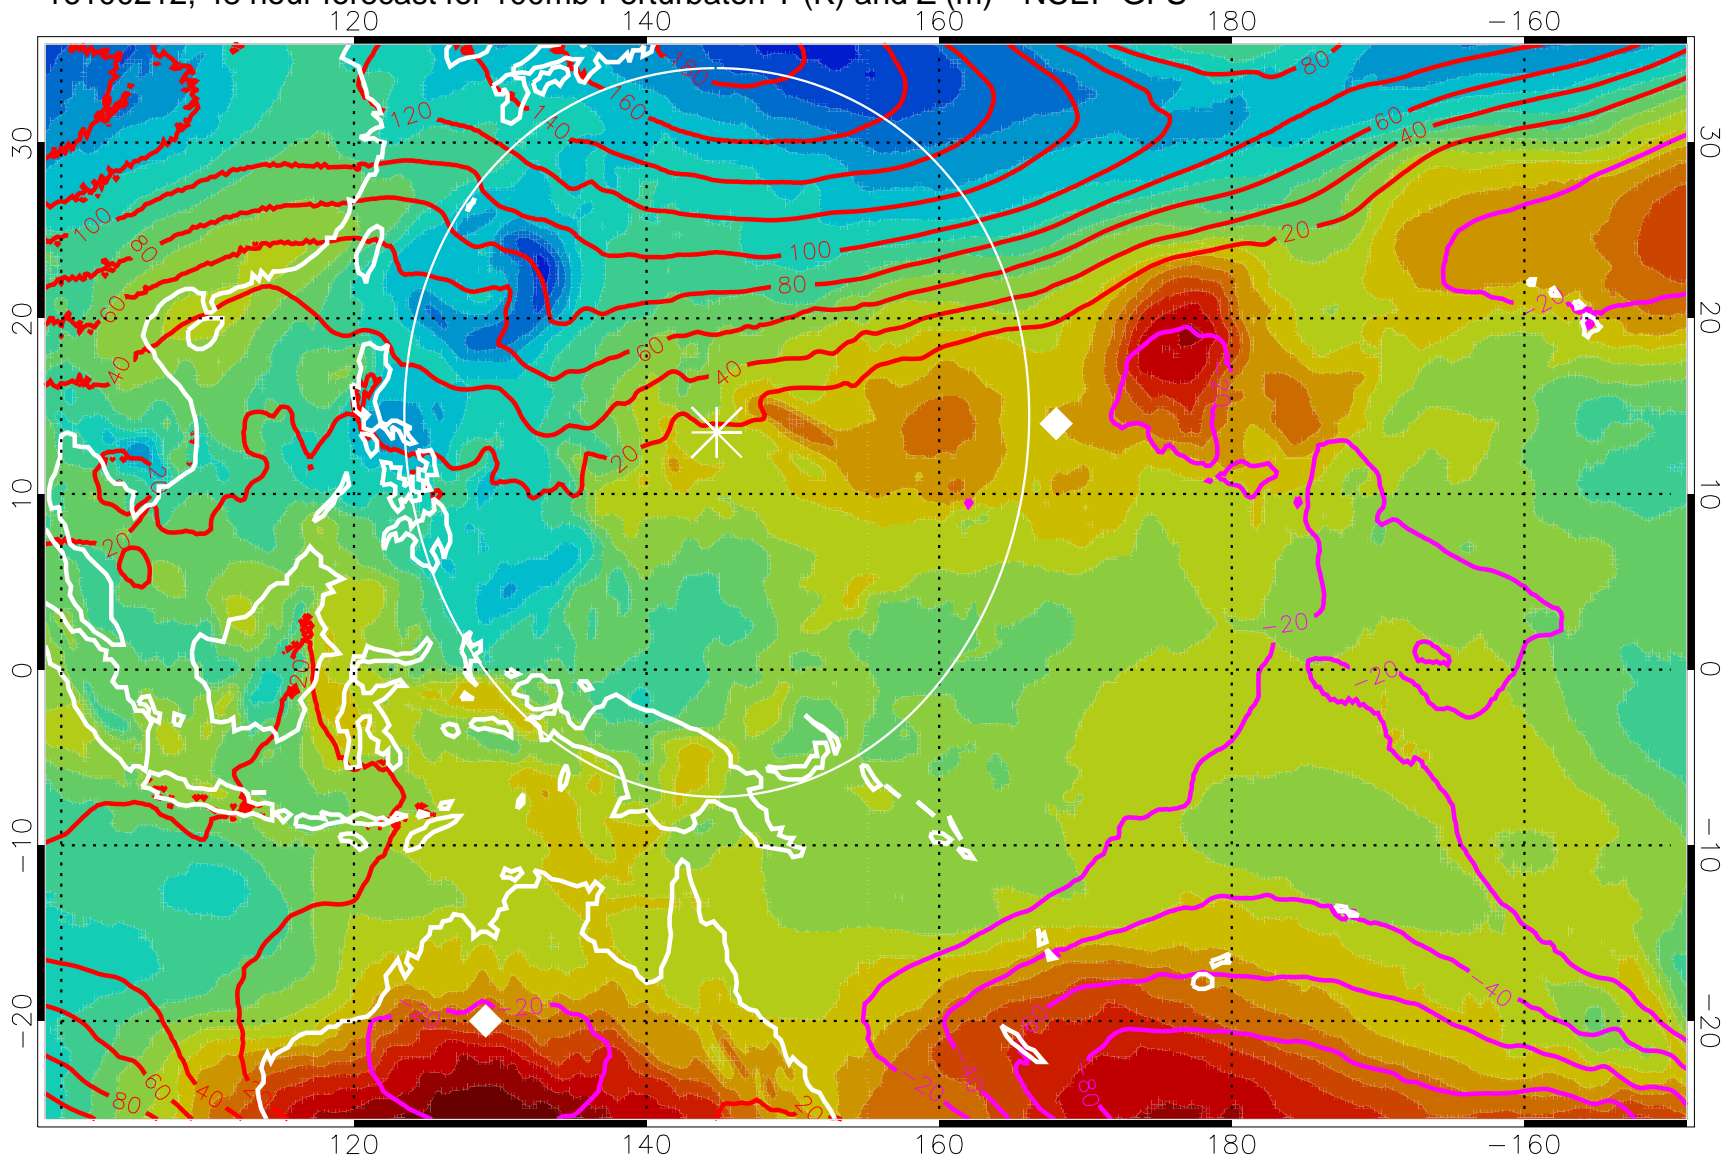

16100212, 48 hour forecast for 100mb Perturbaton T (K) and Z (m)-- NCEP GFS

Contours are 100 mbar Z perturbation (m)
Positive Z Contours
Negative Z Contours
Diamonds-mean pos. of anticyclones

Range ring of 2304 km