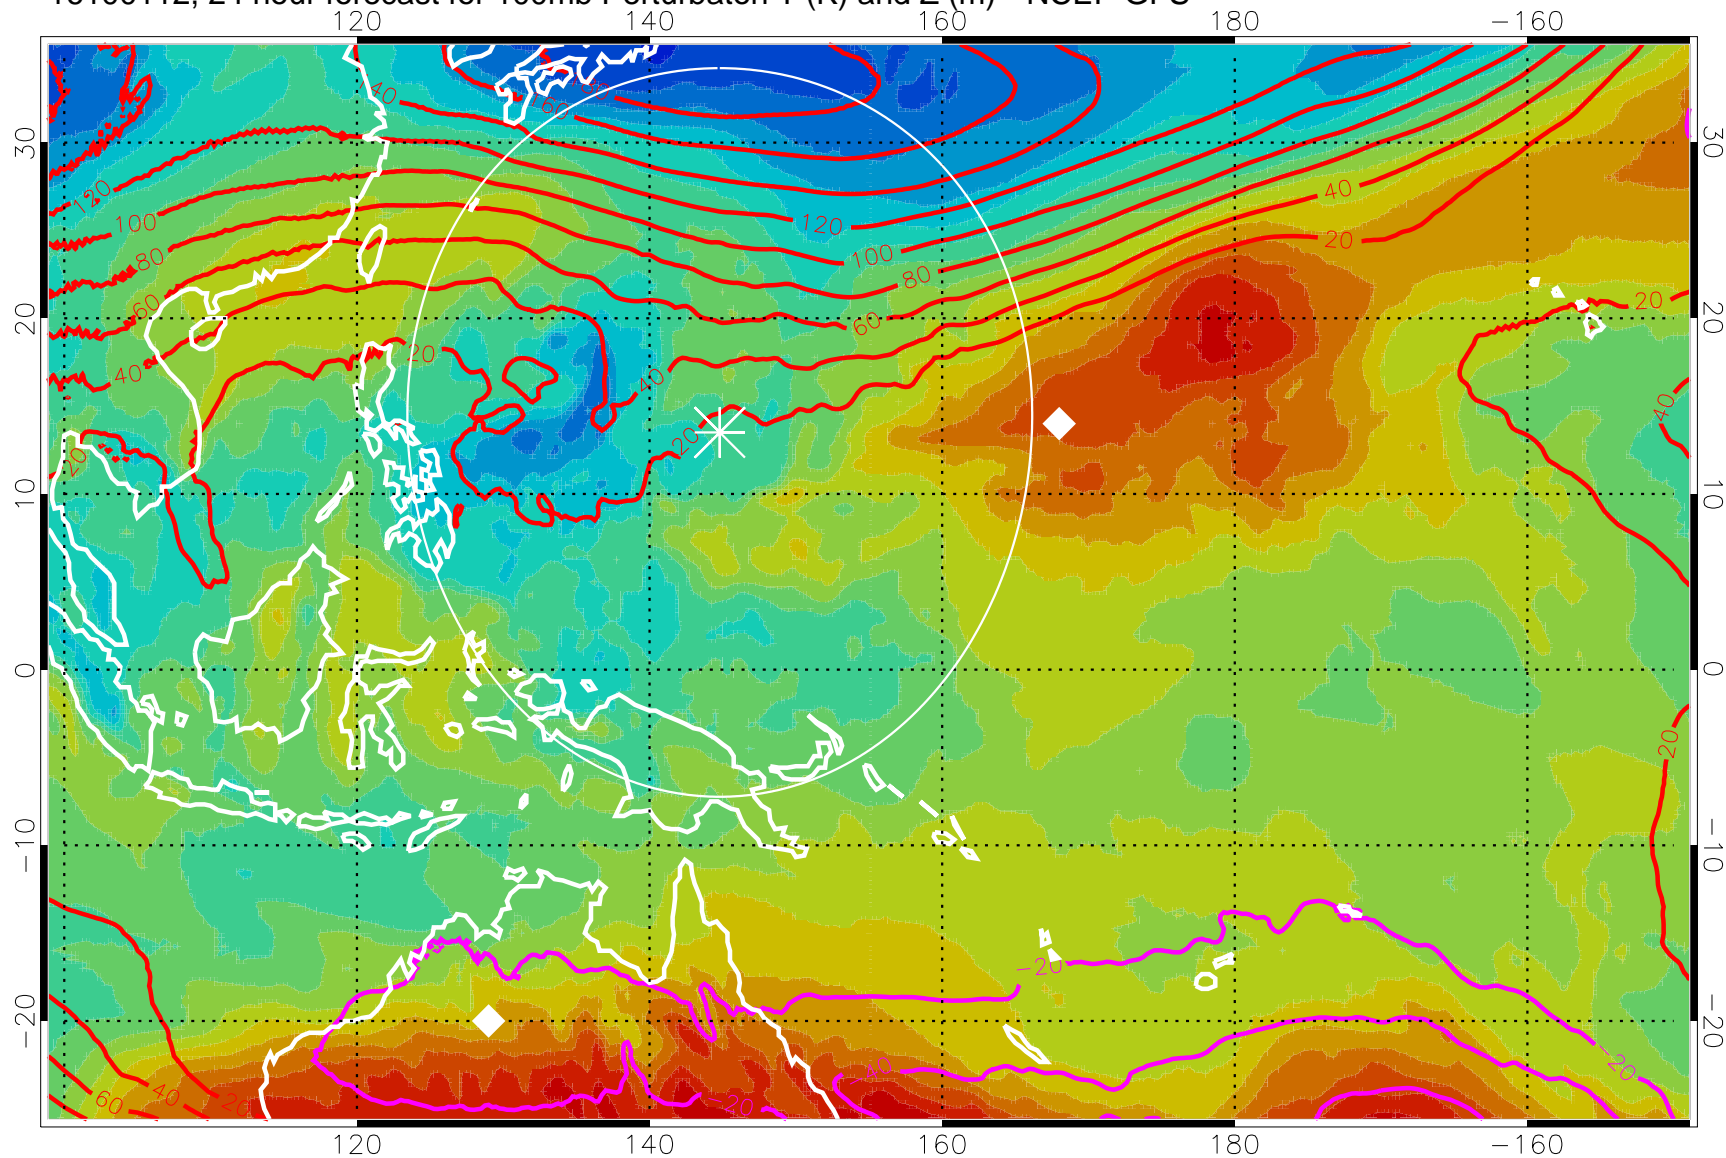

16100112, 24 hour forecast for 100mb Perturbaton T (K) and Z (m)-- NCEP GFS

Contours are 100 mbar Z perturbation (m)
Positive Z Contours
Negative Z Contours
Diamonds-mean pos. of anticyclones

Range ring of 2304 km