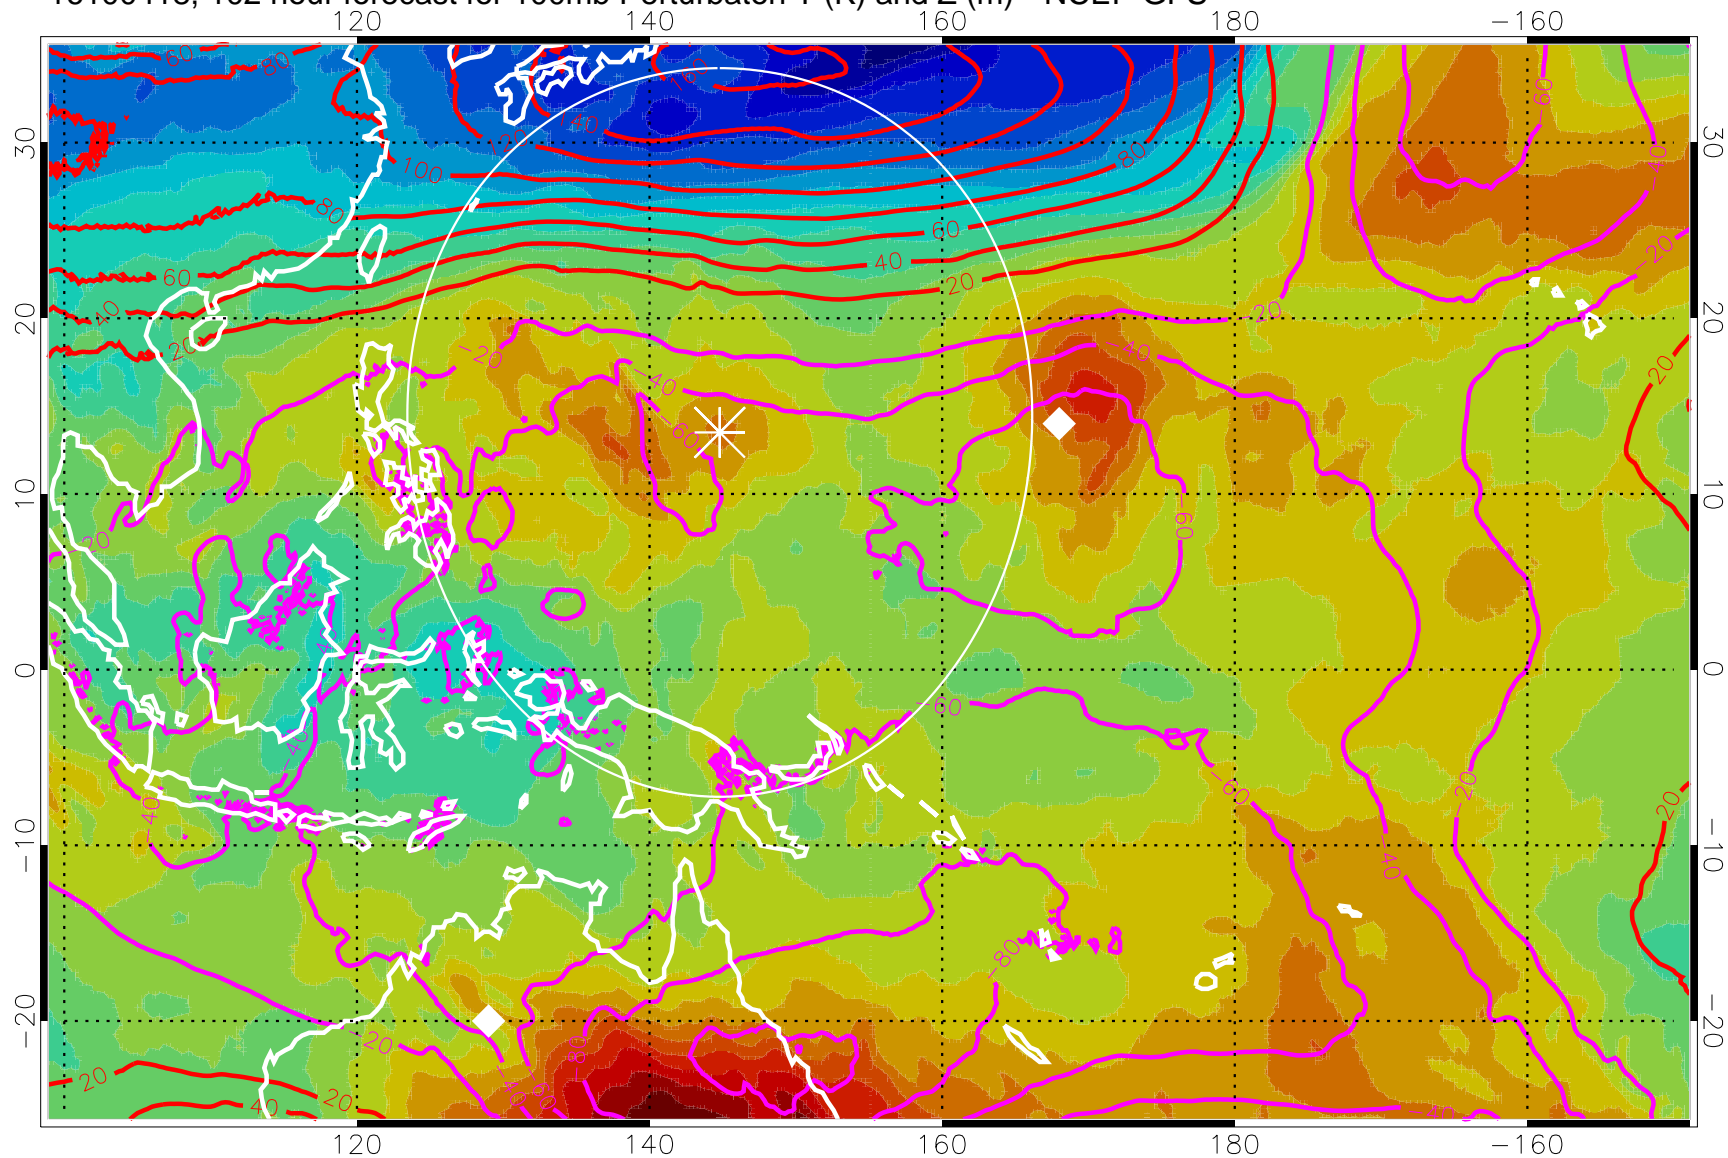

16100418, 102 hour forecast for 100mb Perturbaton T (K) and Z (m)-- NCEP GFS

Contours are 100 mbar Z perturbation (m)
Positive Z Contours
Negative Z Contours
Diamonds-mean pos. of anticyclones

Range ring of 2304 km