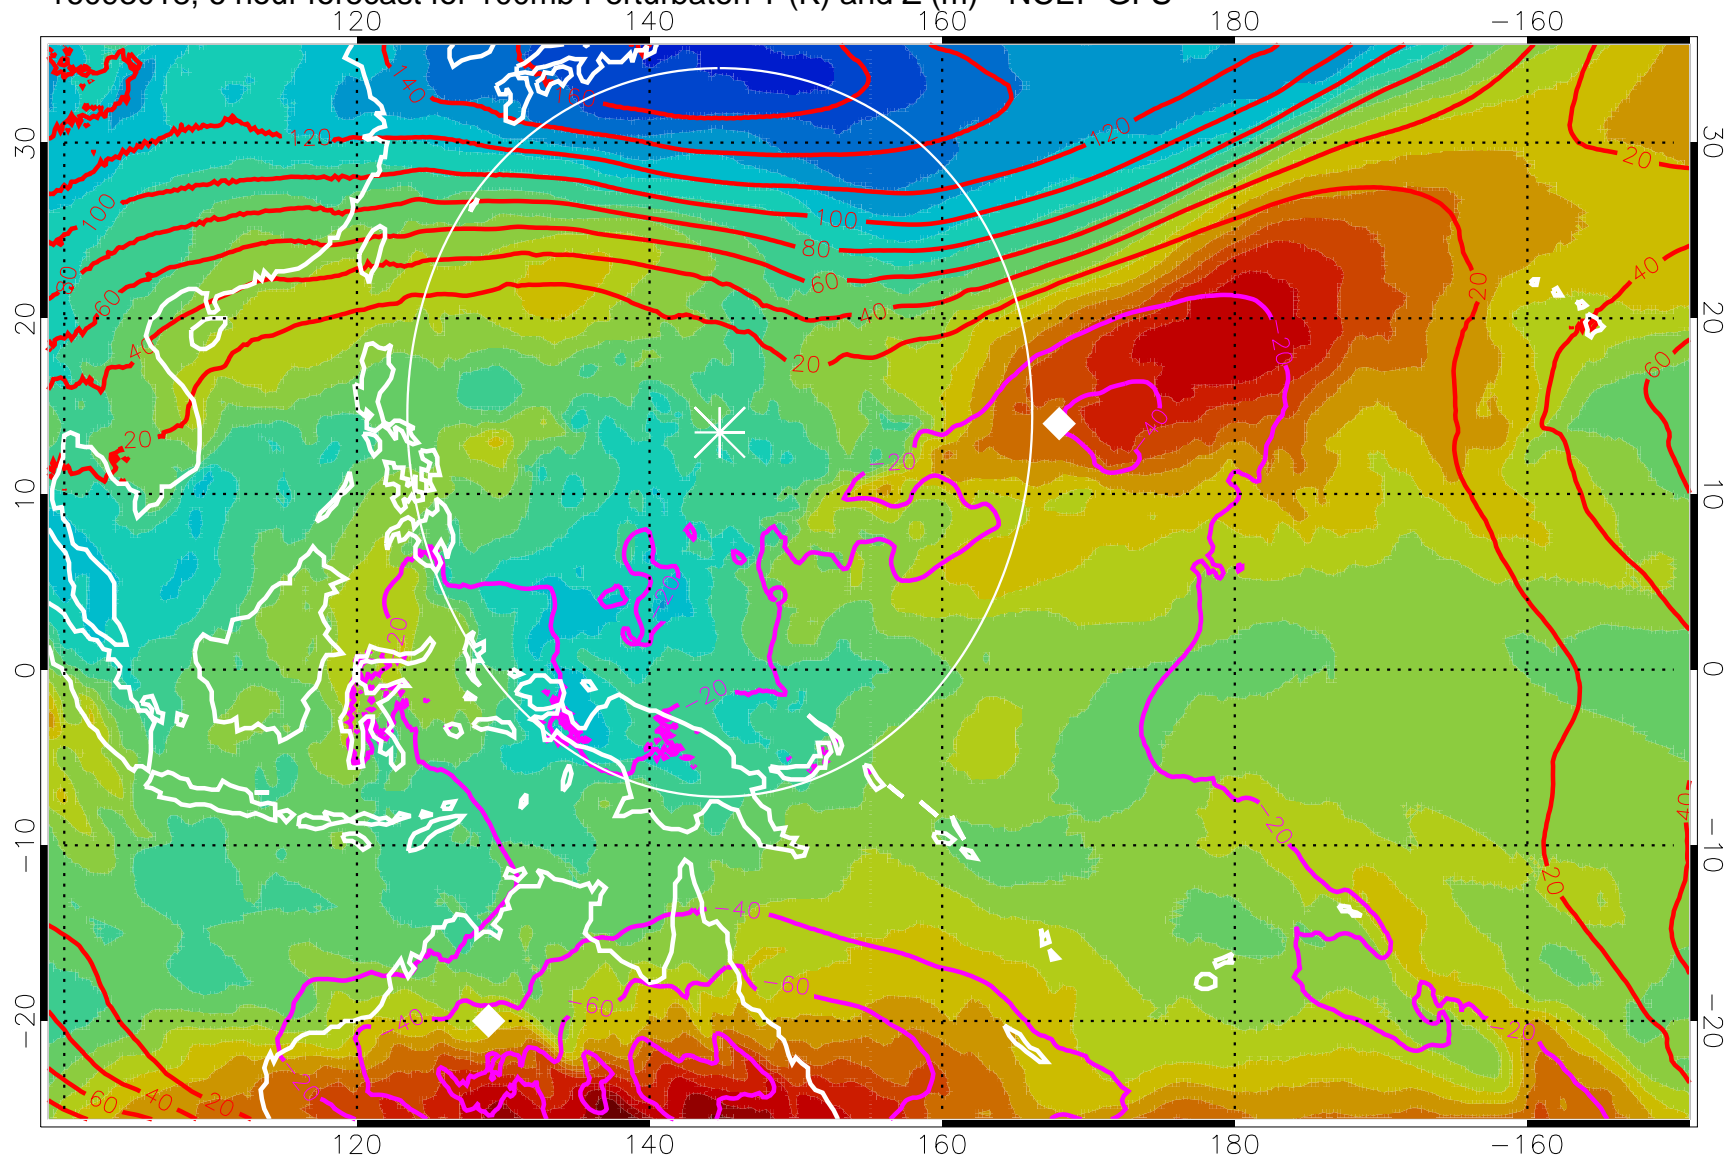

16093018, 6 hour forecast for 100mb Perturbaton T (K) and Z (m)-- NCEP GFS

Contours are 100 mbar Z perturbation (m)
Positive Z Contours
Negative Z Contours
Diamonds-mean pos. of anticyclones

Range ring of 2304 km