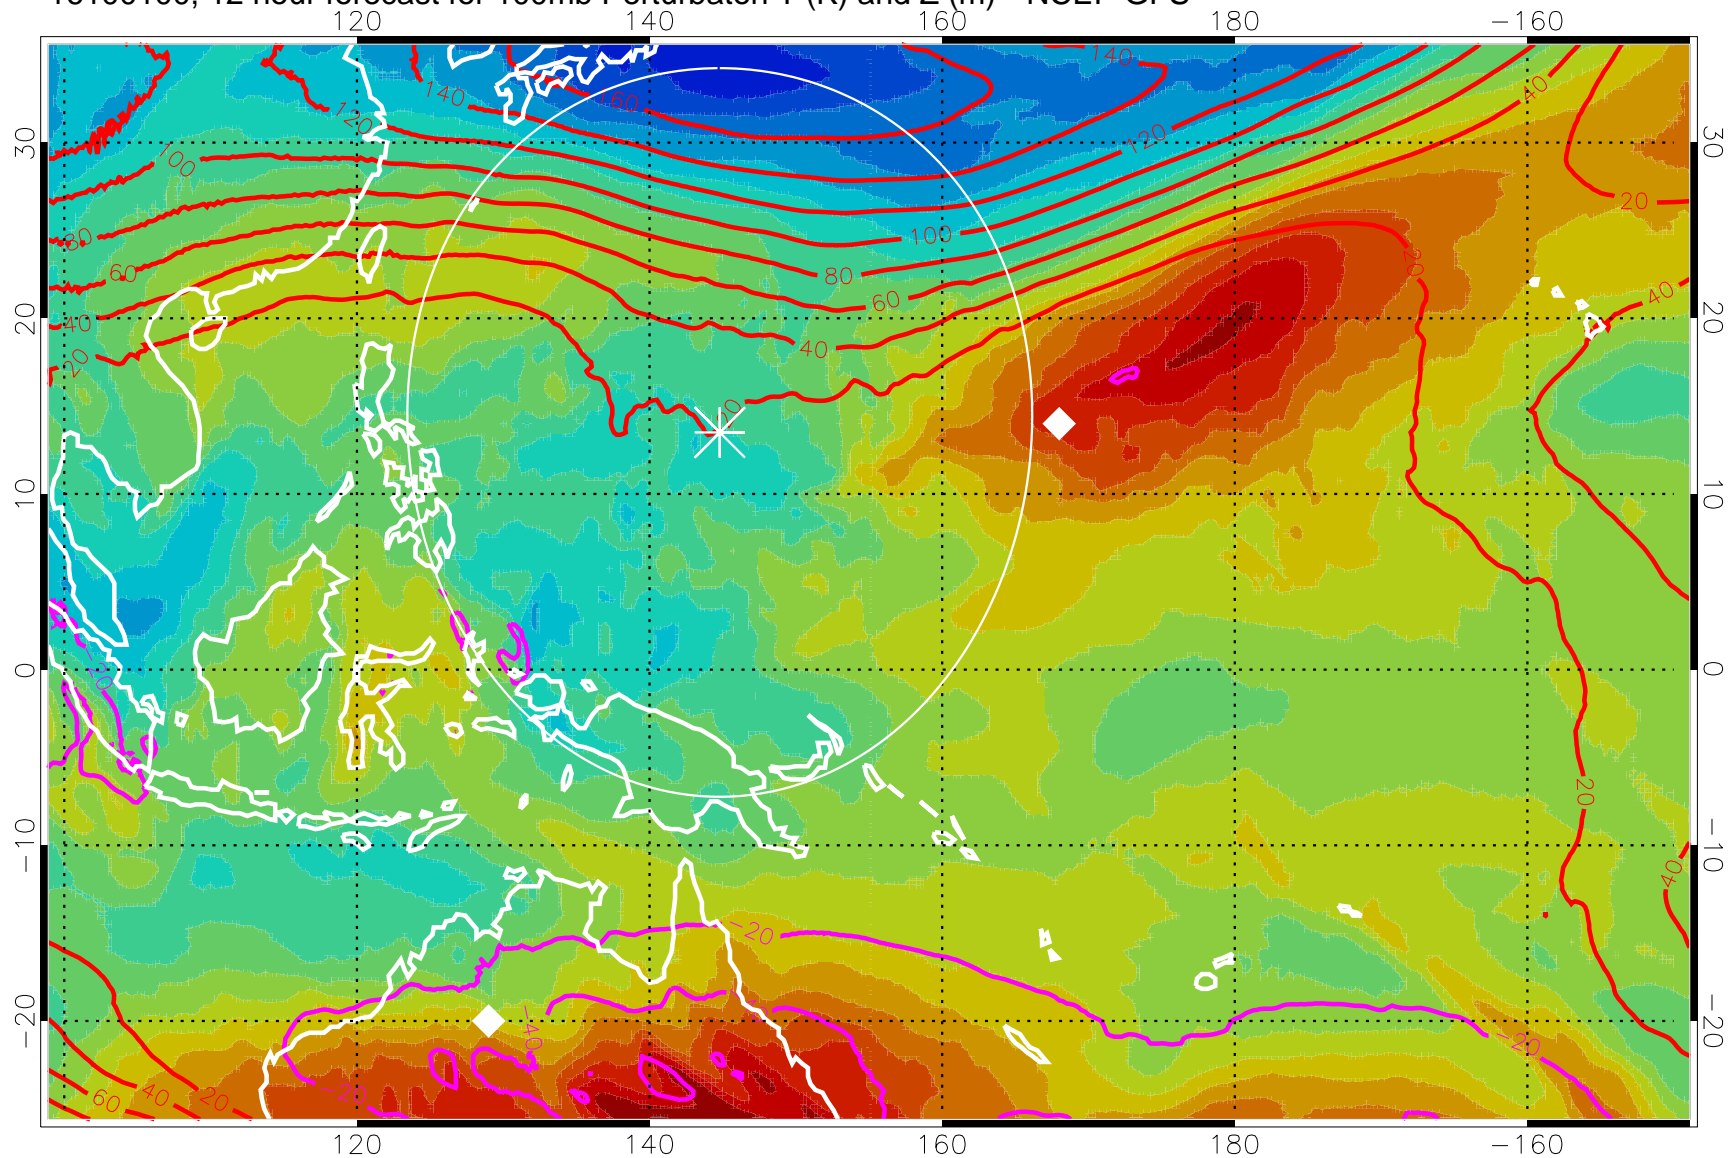

16100100, 12 hour forecast for 100mb Perturbaton T (K) and Z (m)-- NCEP GFS

Contours are 100 mbar Z perturbation (m)
Positive Z Contours
Negative Z Contours
Diamonds-mean pos. of anticyclones

Range ring of 2304 km