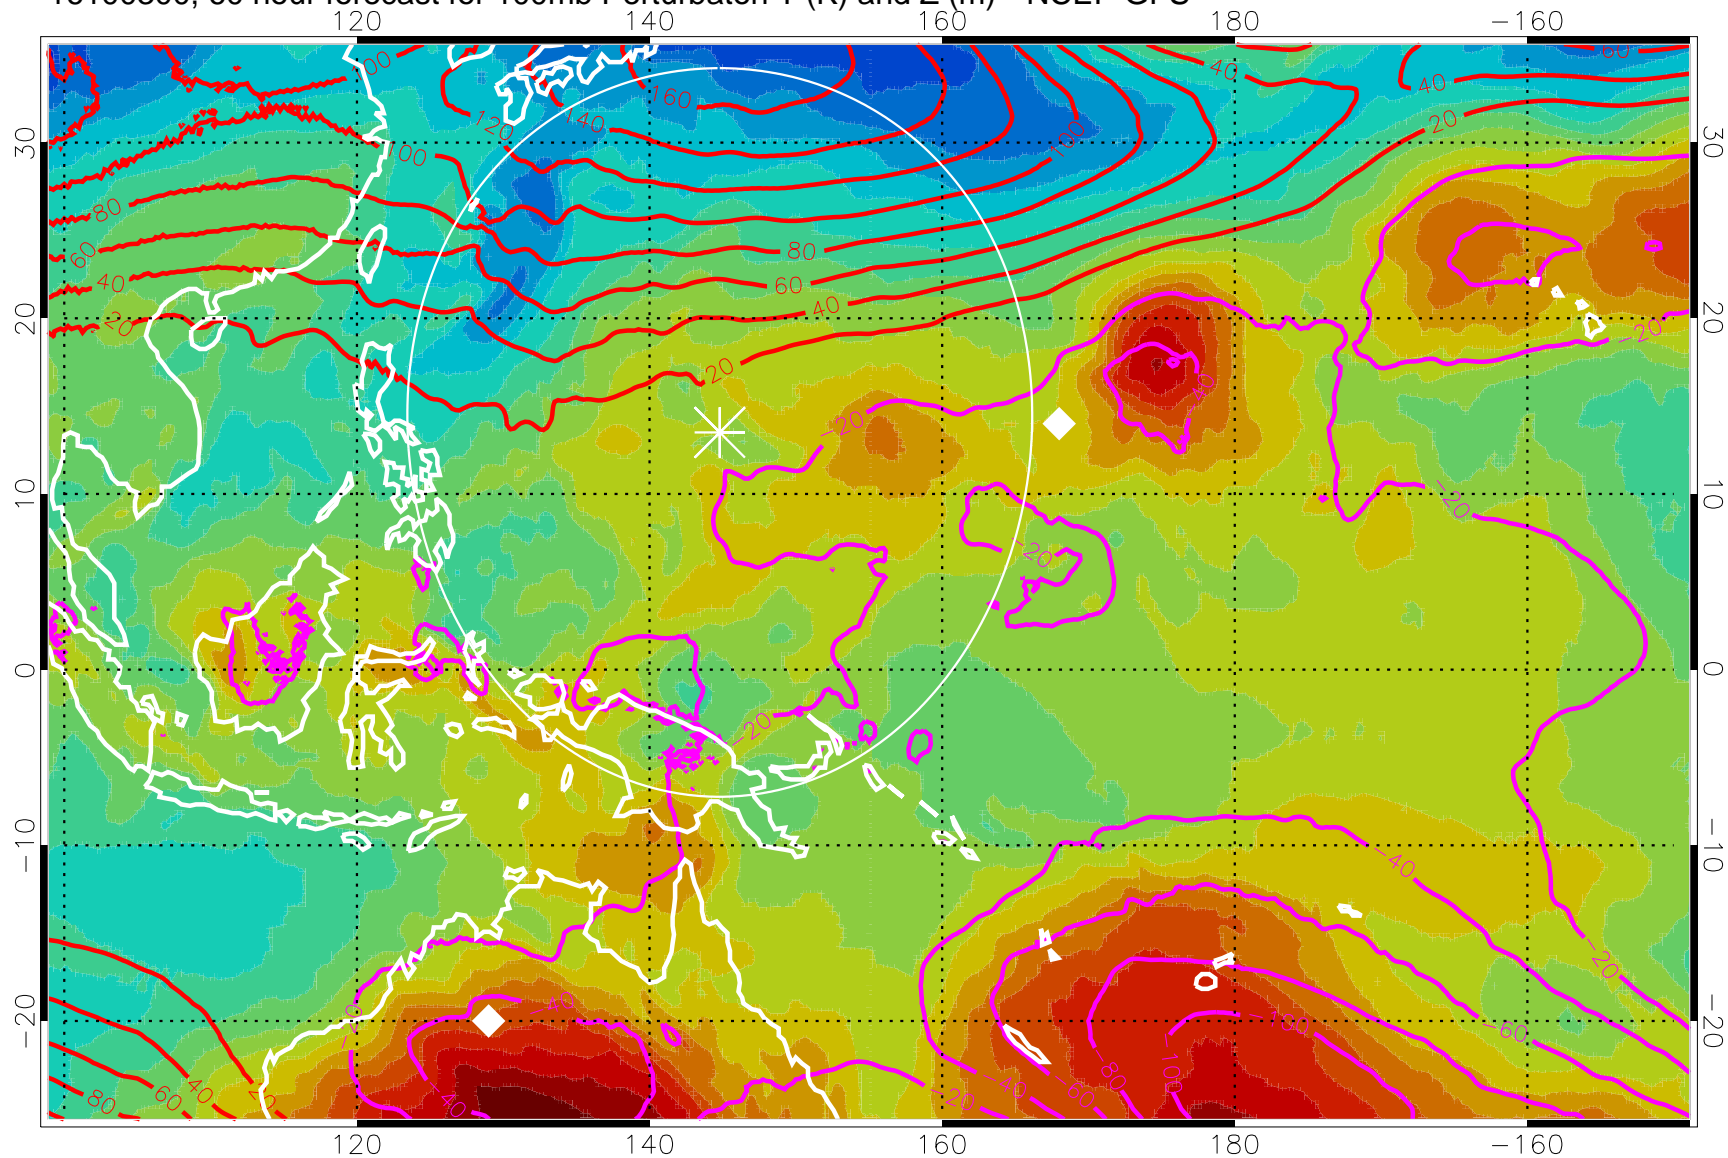

16100300, 60 hour forecast for 100mb Perturbaton T (K) and Z (m)-- NCEP GFS

Contours are 100 mbar Z perturbation (m)
Positive Z Contours
Negative Z Contours
Diamonds-mean pos. of anticyclones

Range ring of 2304 km