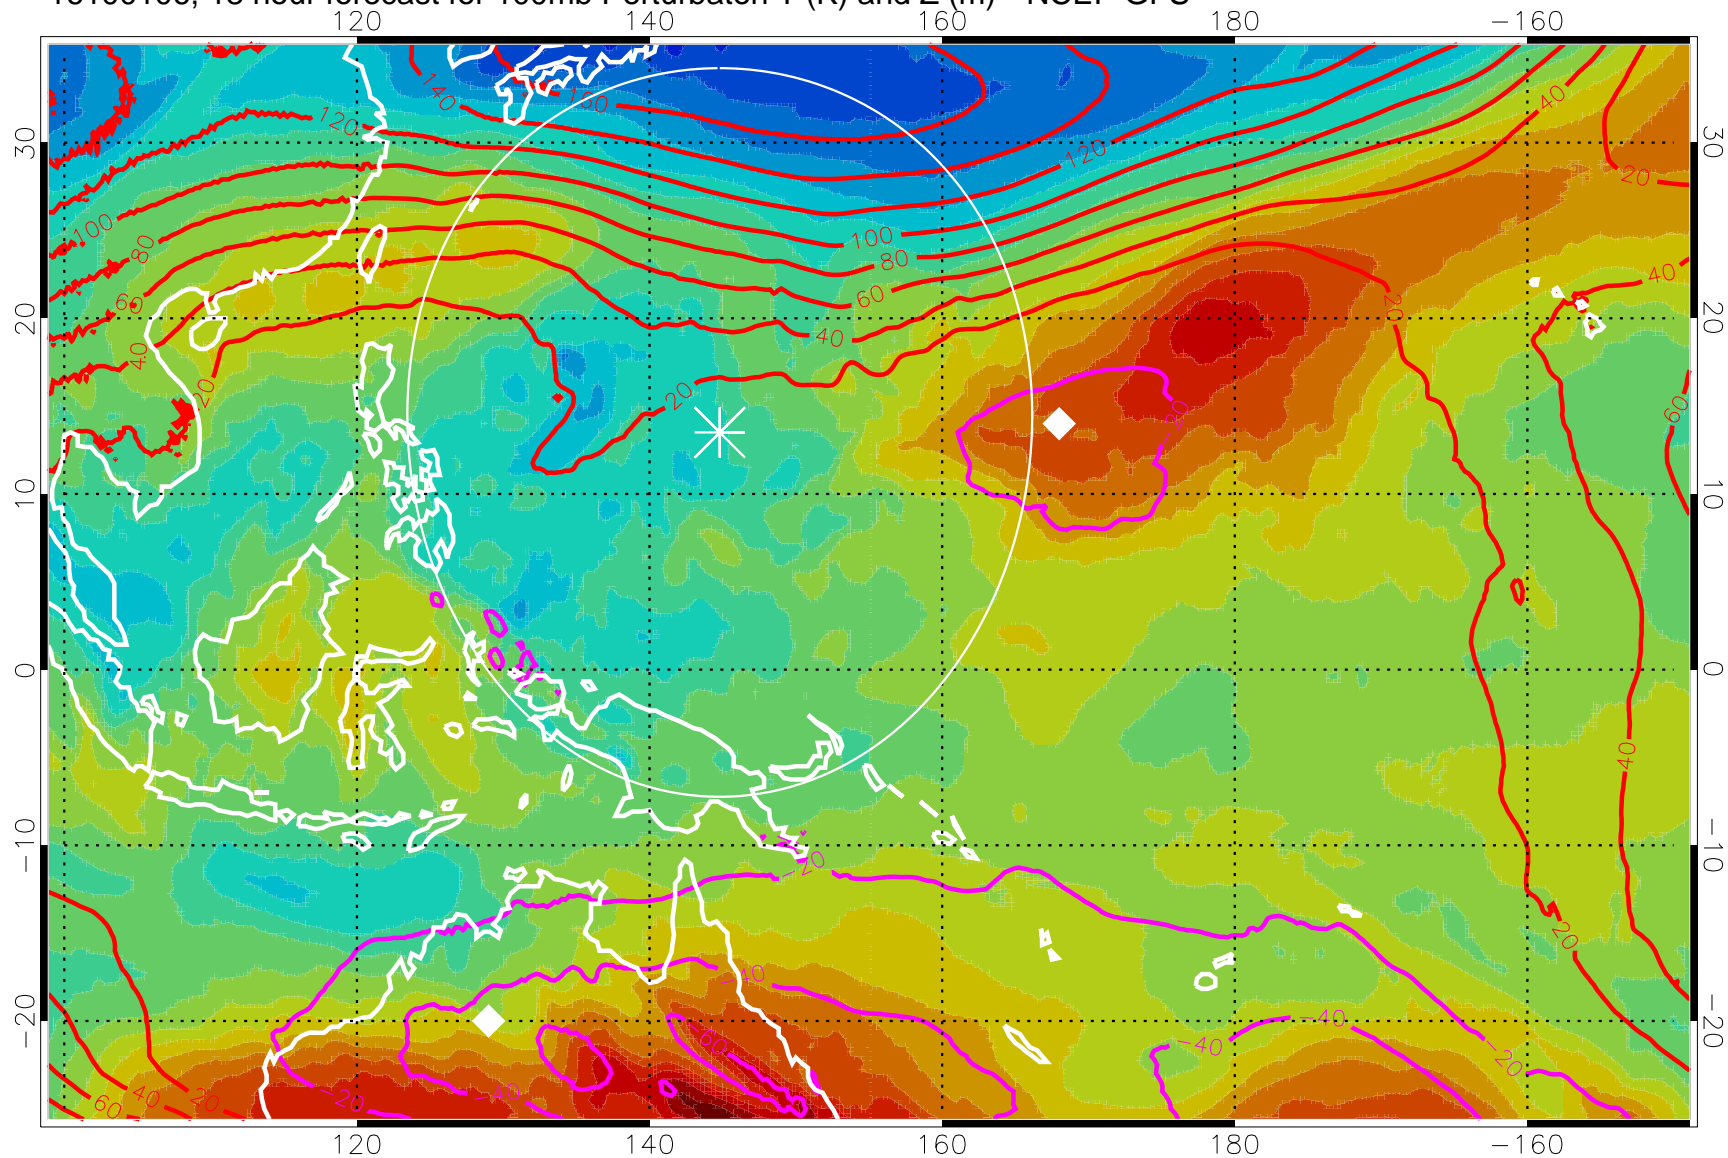

16100106, 18 hour forecast for 100mb Perturbaton T (K) and Z (m)-- NCEP GFS

Contours are 100 mbar Z perturbation (m)
Positive Z Contours
Negative Z Contours
Diamonds-mean pos. of anticyclones

Range ring of 2304 km