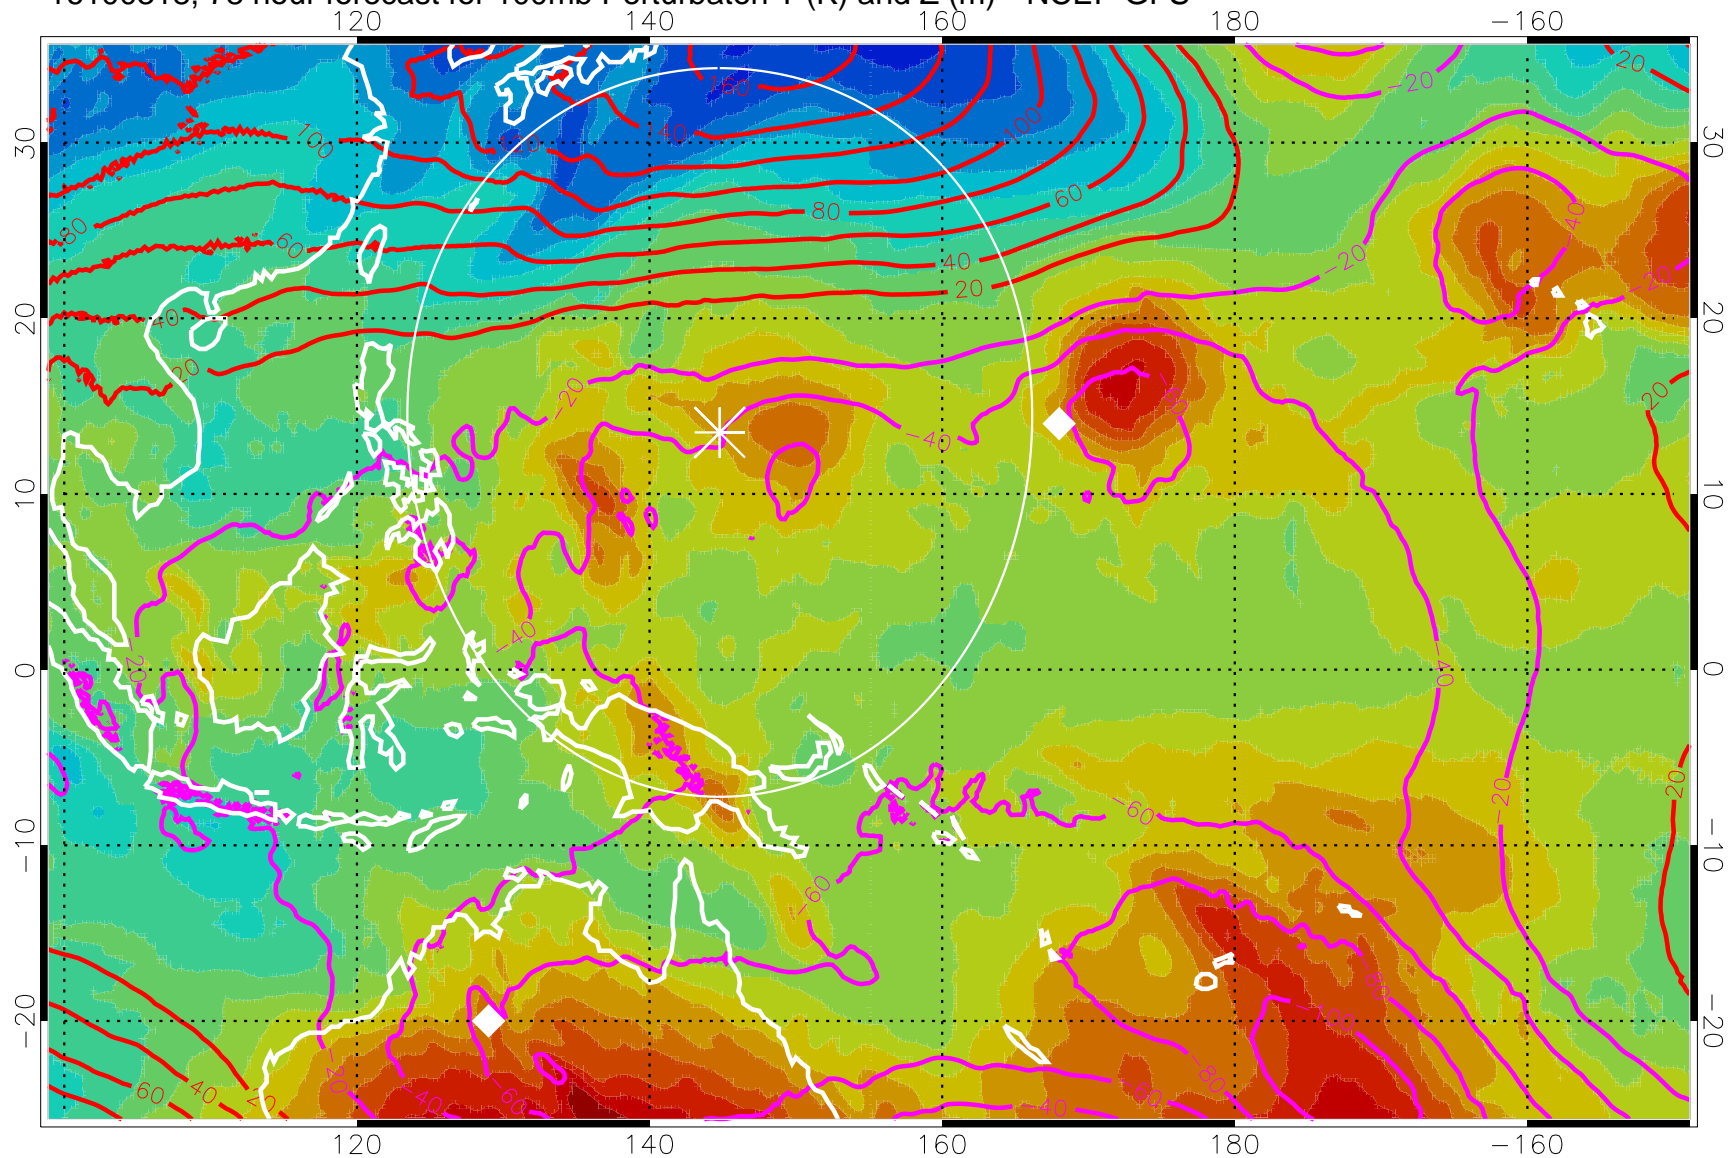

16100318, 78 hour forecast for 100mb Perturbaton T (K) and Z (m)-- NCEP GFS

Contours are 100 mbar Z perturbation (m)
Positive Z Contours
Negative Z Contours
Diamonds-mean pos. of anticyclones

Range ring of 2304 km