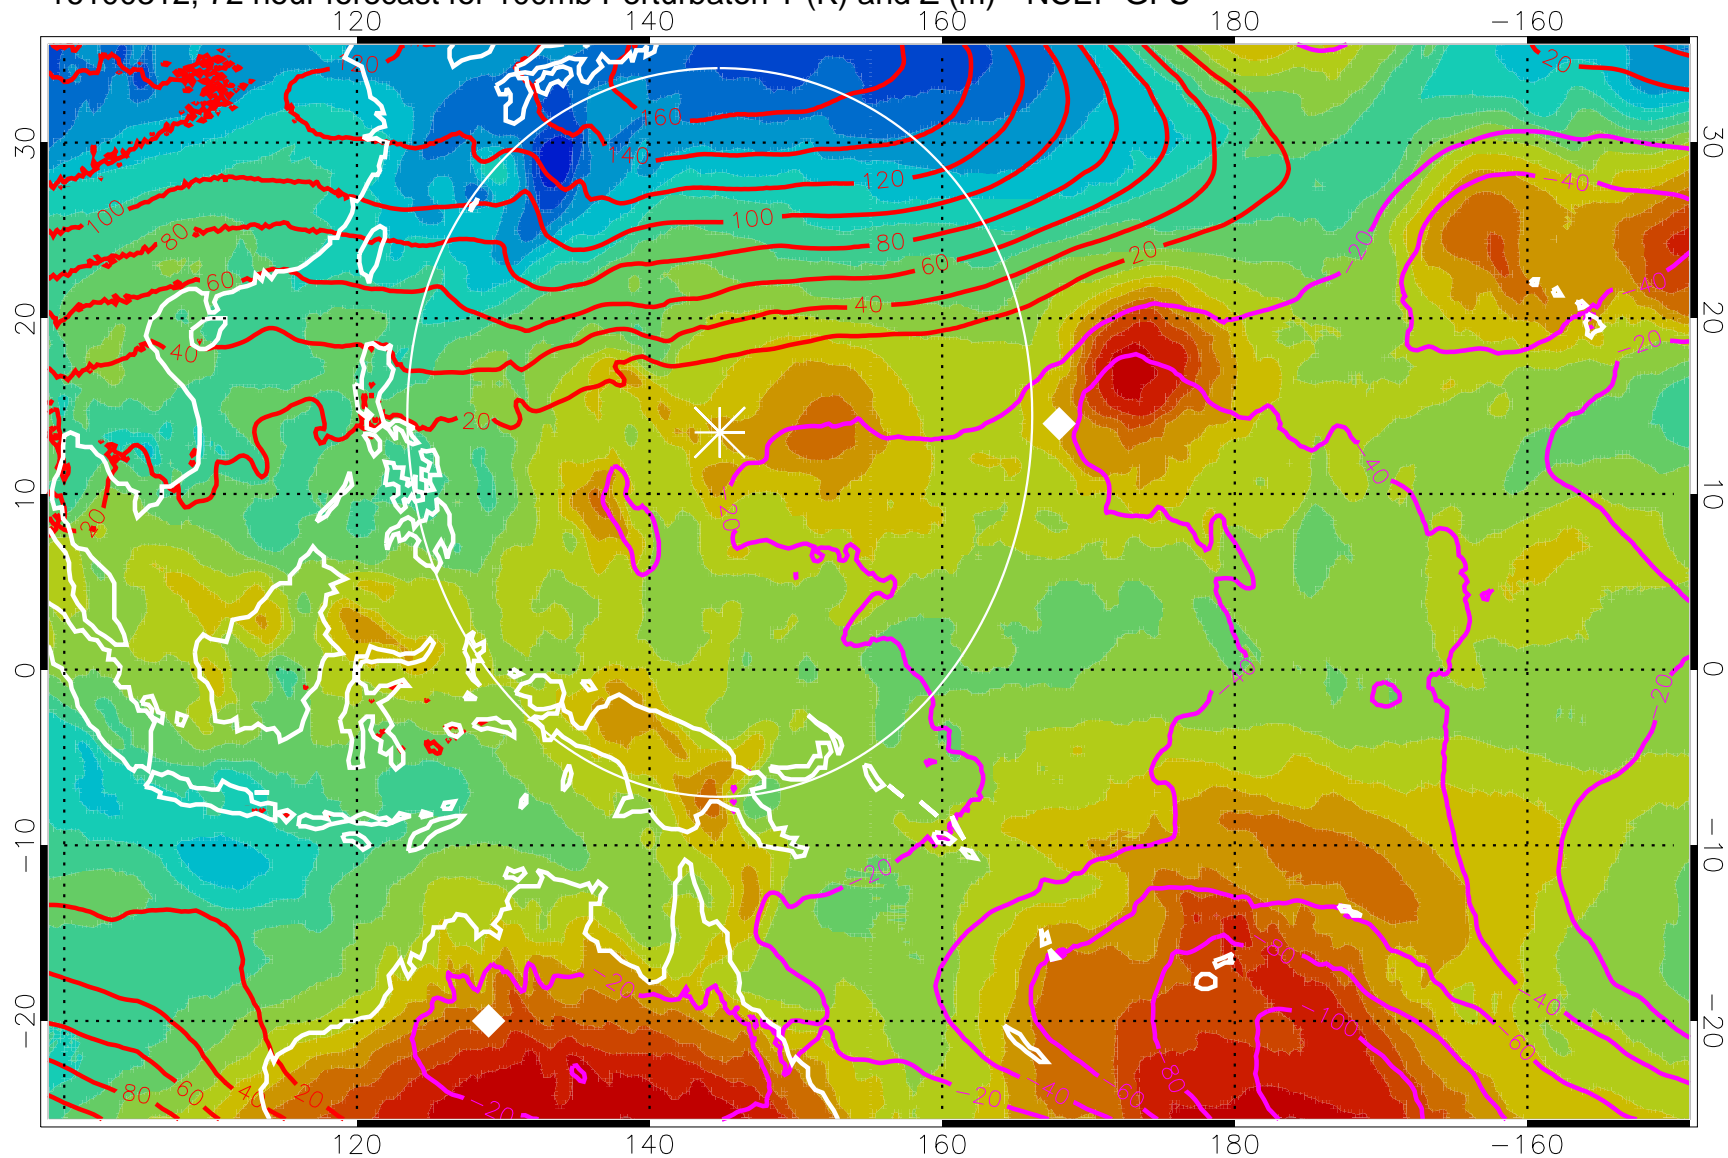

16100312, 72 hour forecast for 100mb Perturbaton T (K) and Z (m)-- NCEP GFS

Contours are 100 mbar Z perturbation (m)
Positive Z Contours
Negative Z Contours
Diamonds-mean pos. of anticyclones

Range ring of 2304 km