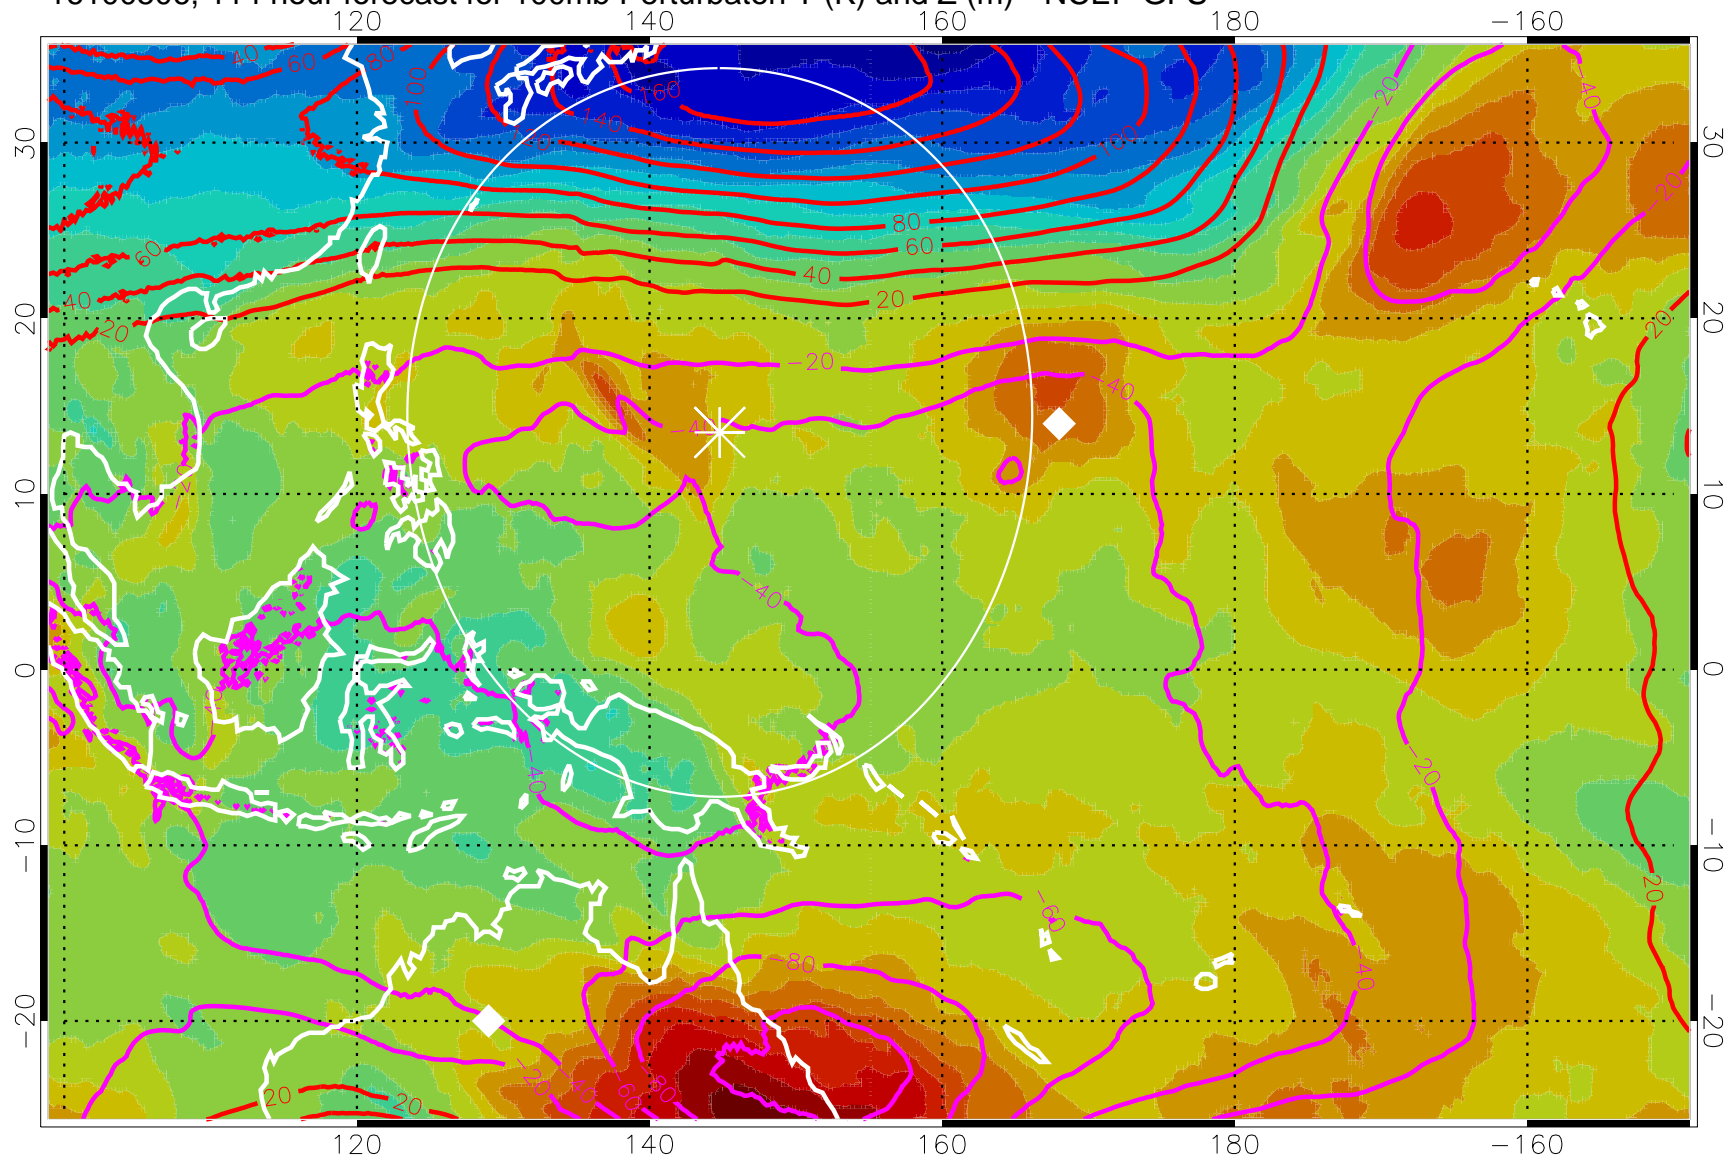

16100506, 114 hour forecast for 100mb Perturbaton T (K) and Z (m)-- NCEP GFS

Contours are 100 mbar Z perturbation (m)
Positive Z Contours
Negative Z Contours
Diamonds-mean pos. of anticyclones

Range ring of 2304 km