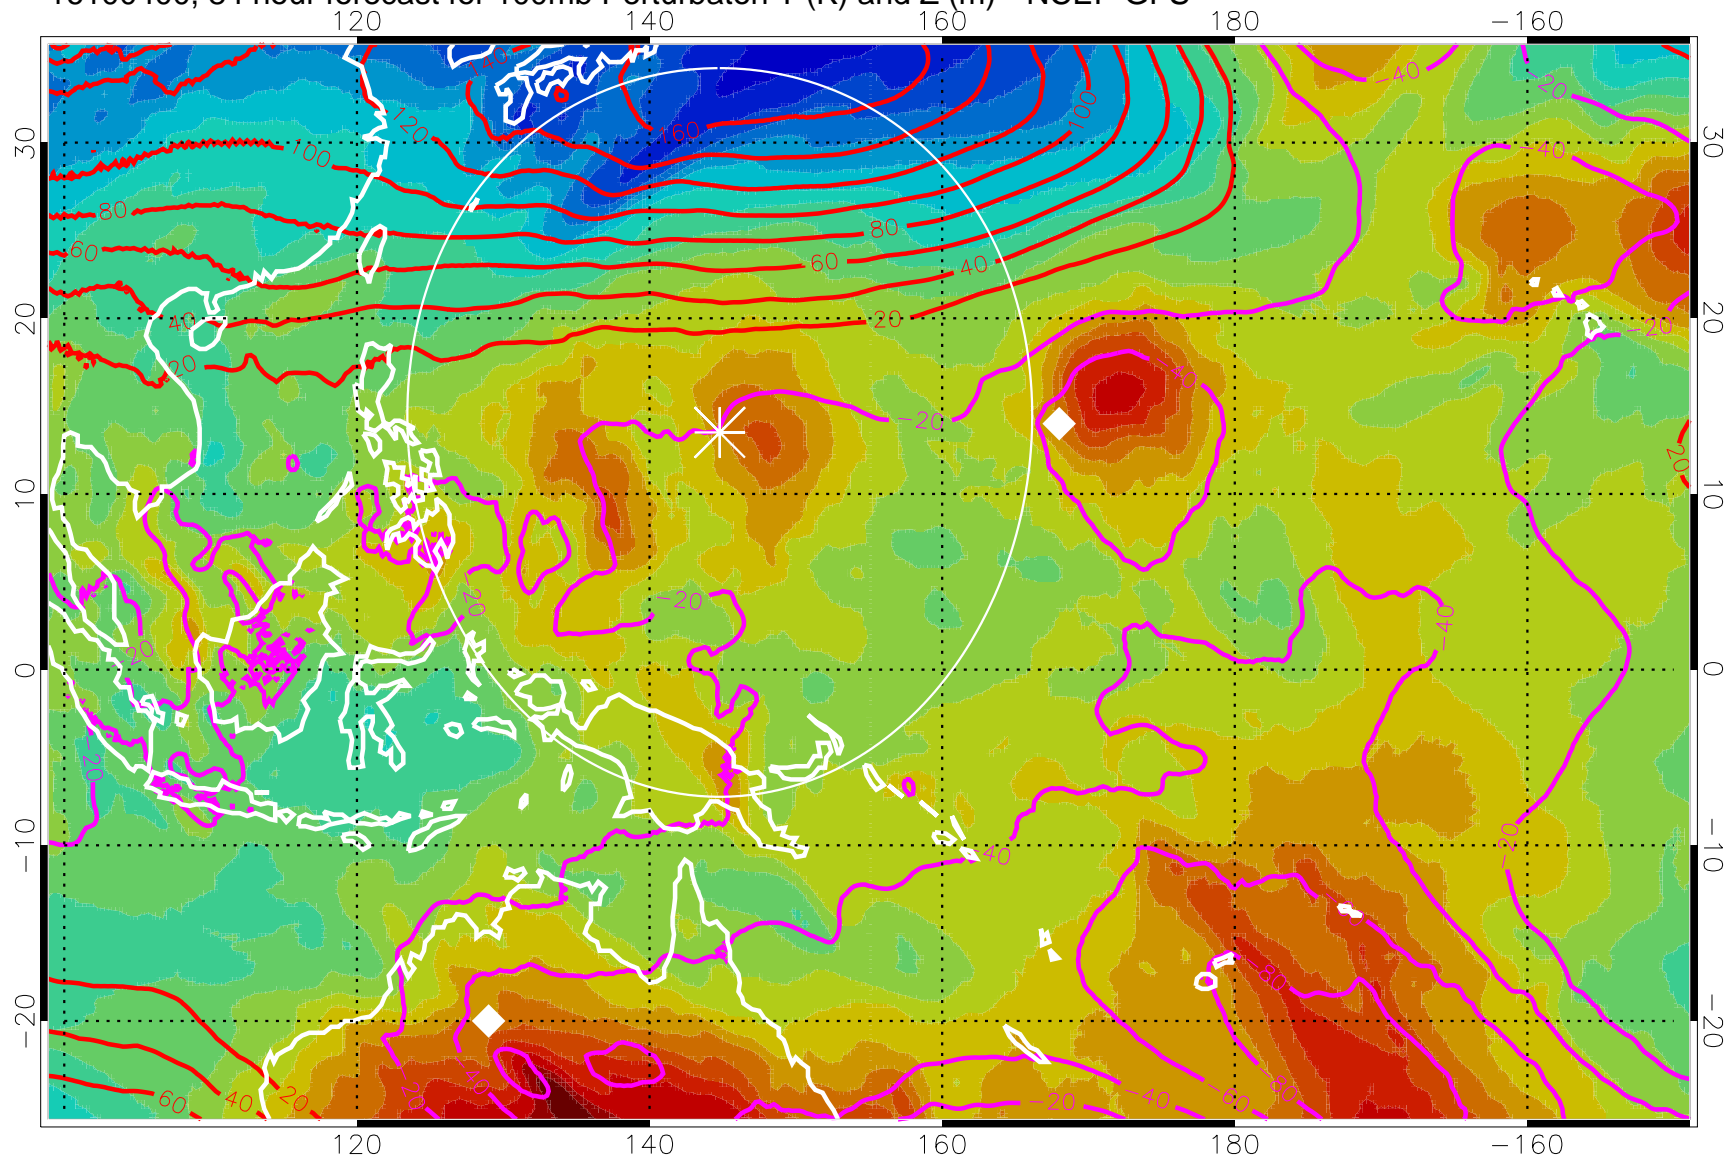

16100400, 84 hour forecast for 100mb Perturbaton T (K) and Z (m)-- NCEP GFS

Contours are 100 mbar Z perturbation (m)

Positive Z Contours

Negative Z Contours

Diamonds-mean pos. of anticyclones

Range ring of 2304 km