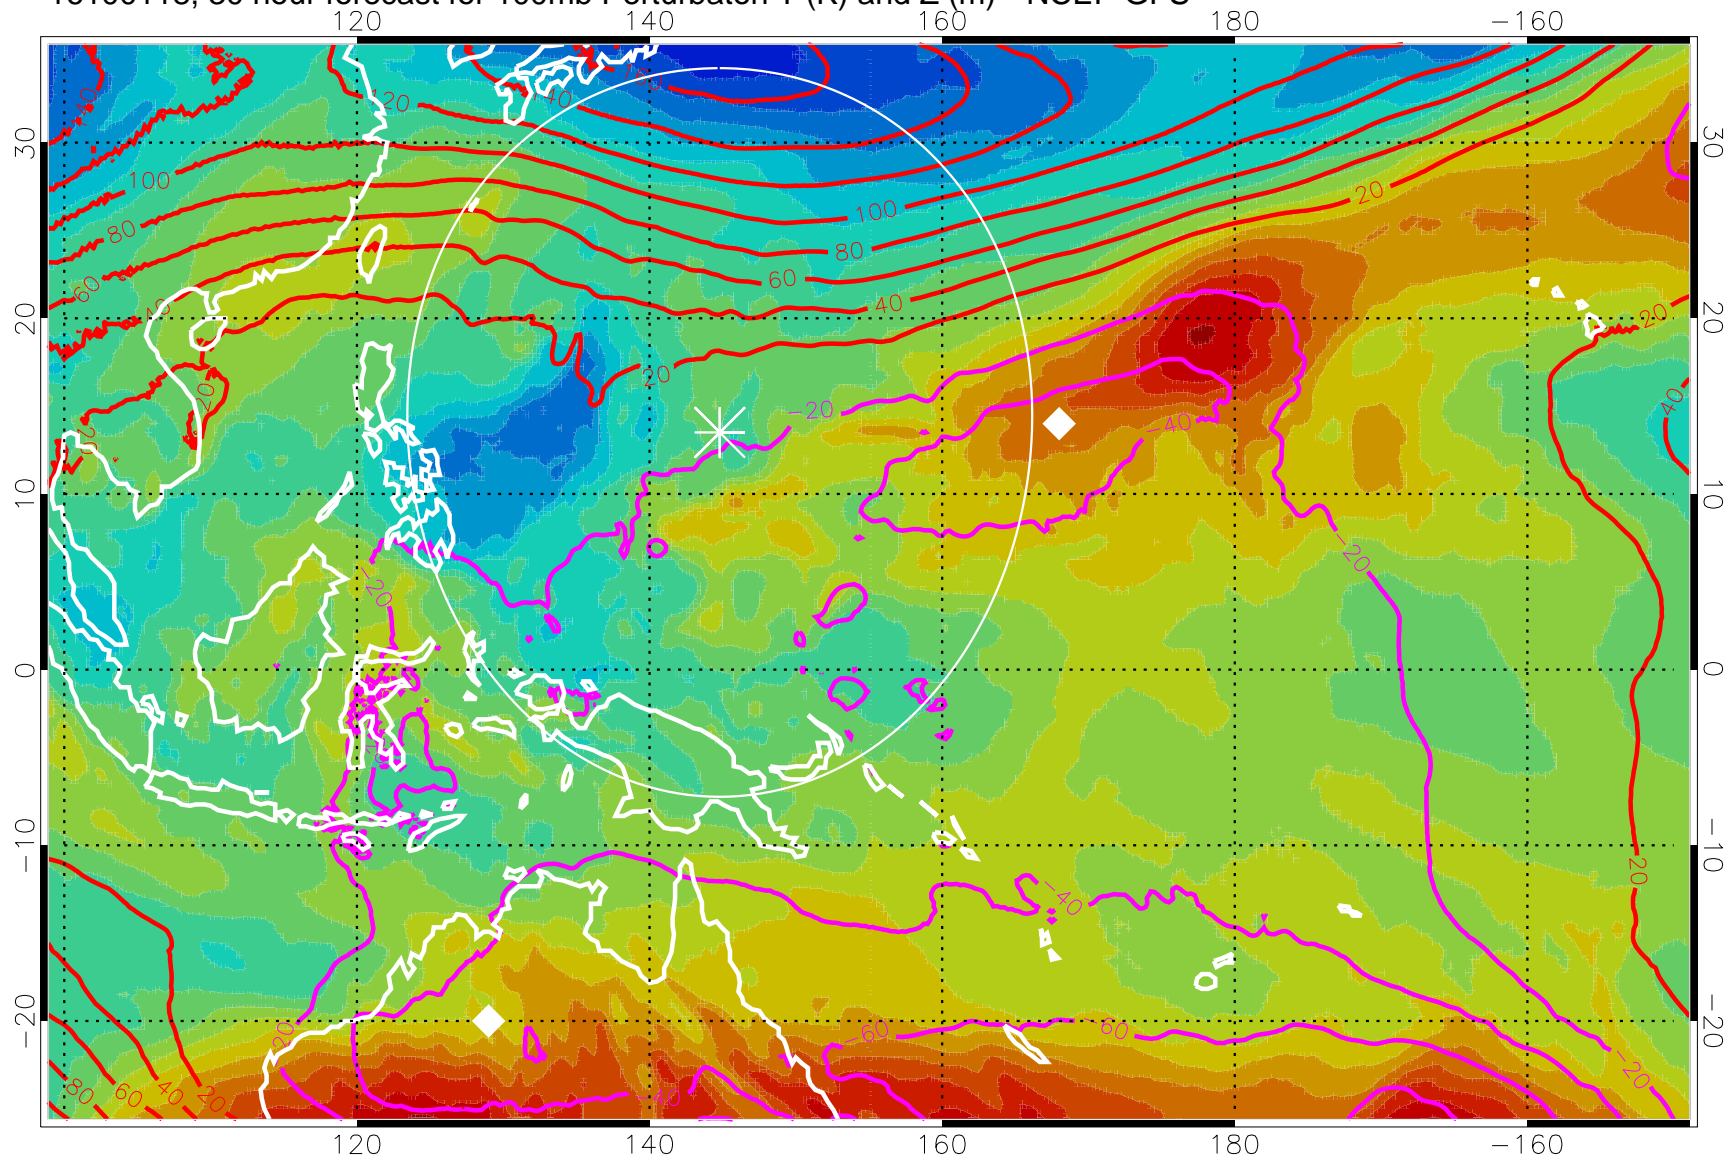

16100118, 30 hour forecast for 100mb Perturbaton T (K) and Z (m)-- NCEP GFS

Contours are 100 mbar Z perturbation (m)
Positive Z Contours
Negative Z Contours
Diamonds-mean pos. of anticyclones

Range ring of 2304 km