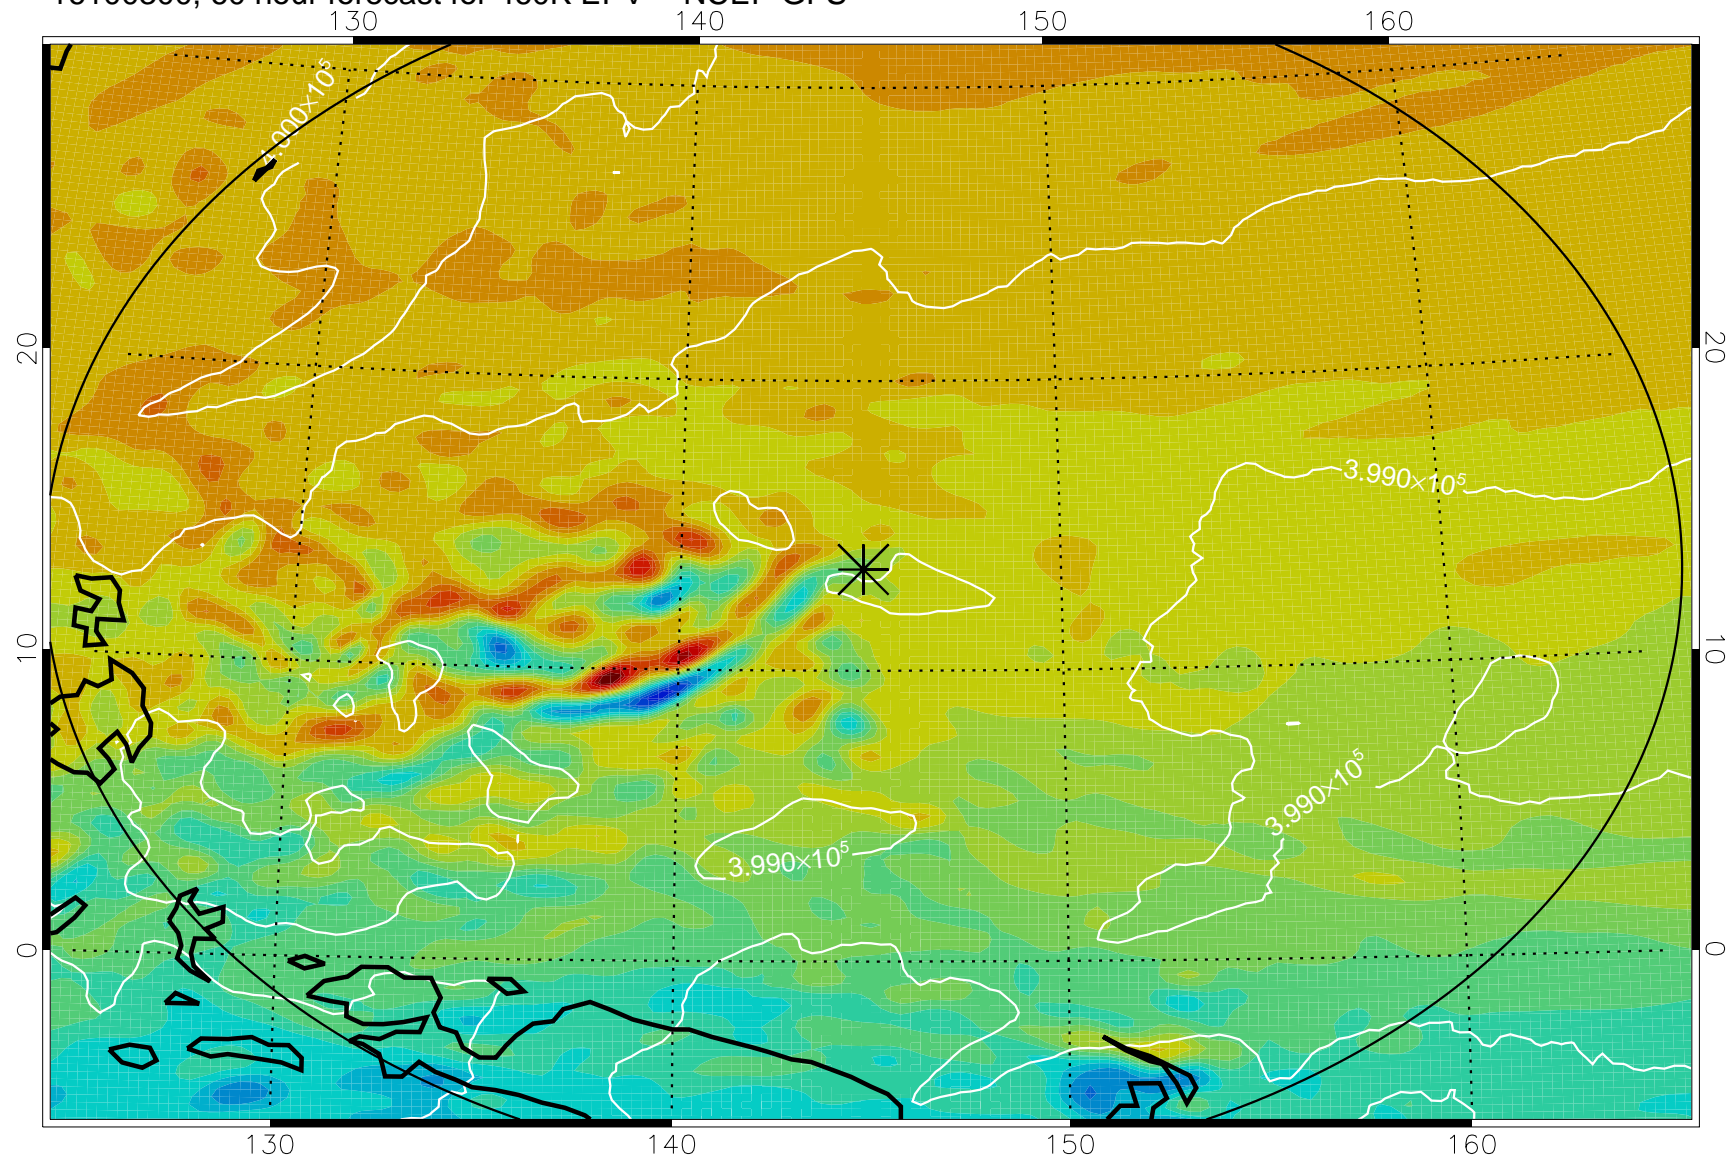

16100206, 42 hour forecast for 460K EPV -- NCEP GFS

460K Montgomery Streamfunction, white

Range ring of 2304 km

16100212, 48 hour forecast for 460K EPV -- NCEP GFS

460K Montgomery Streamfunction, white

Range ring of 2304 km

16100218, 54 hour forecast for 460K EPV -- NCEP GFS

460K Montgomery Streamfunction, white

Range ring of 2304 km

16100300, 60 hour forecast for 460K EPV -- NCEP GFS

460K Montgomery Streamfunction, white

Range ring of 2304 km

16100306, 66 hour forecast for 460K EPV -- NCEP GFS

460K Montgomery Streamfunction, white

Range ring of 2304 km

16100312, 72 hour forecast for 460K EPV -- NCEP GFS

460K Montgomery Streamfunction, white

Range ring of 2304 km

16100318, 78 hour forecast for 460K EPV -- NCEP GFS

460K Montgomery Streamfunction, white

Range ring of 2304 km

16100400, 84 hour forecast for 460K EPV -- NCEP GFS

460K Montgomery Streamfunction, white

Range ring of 2304 km