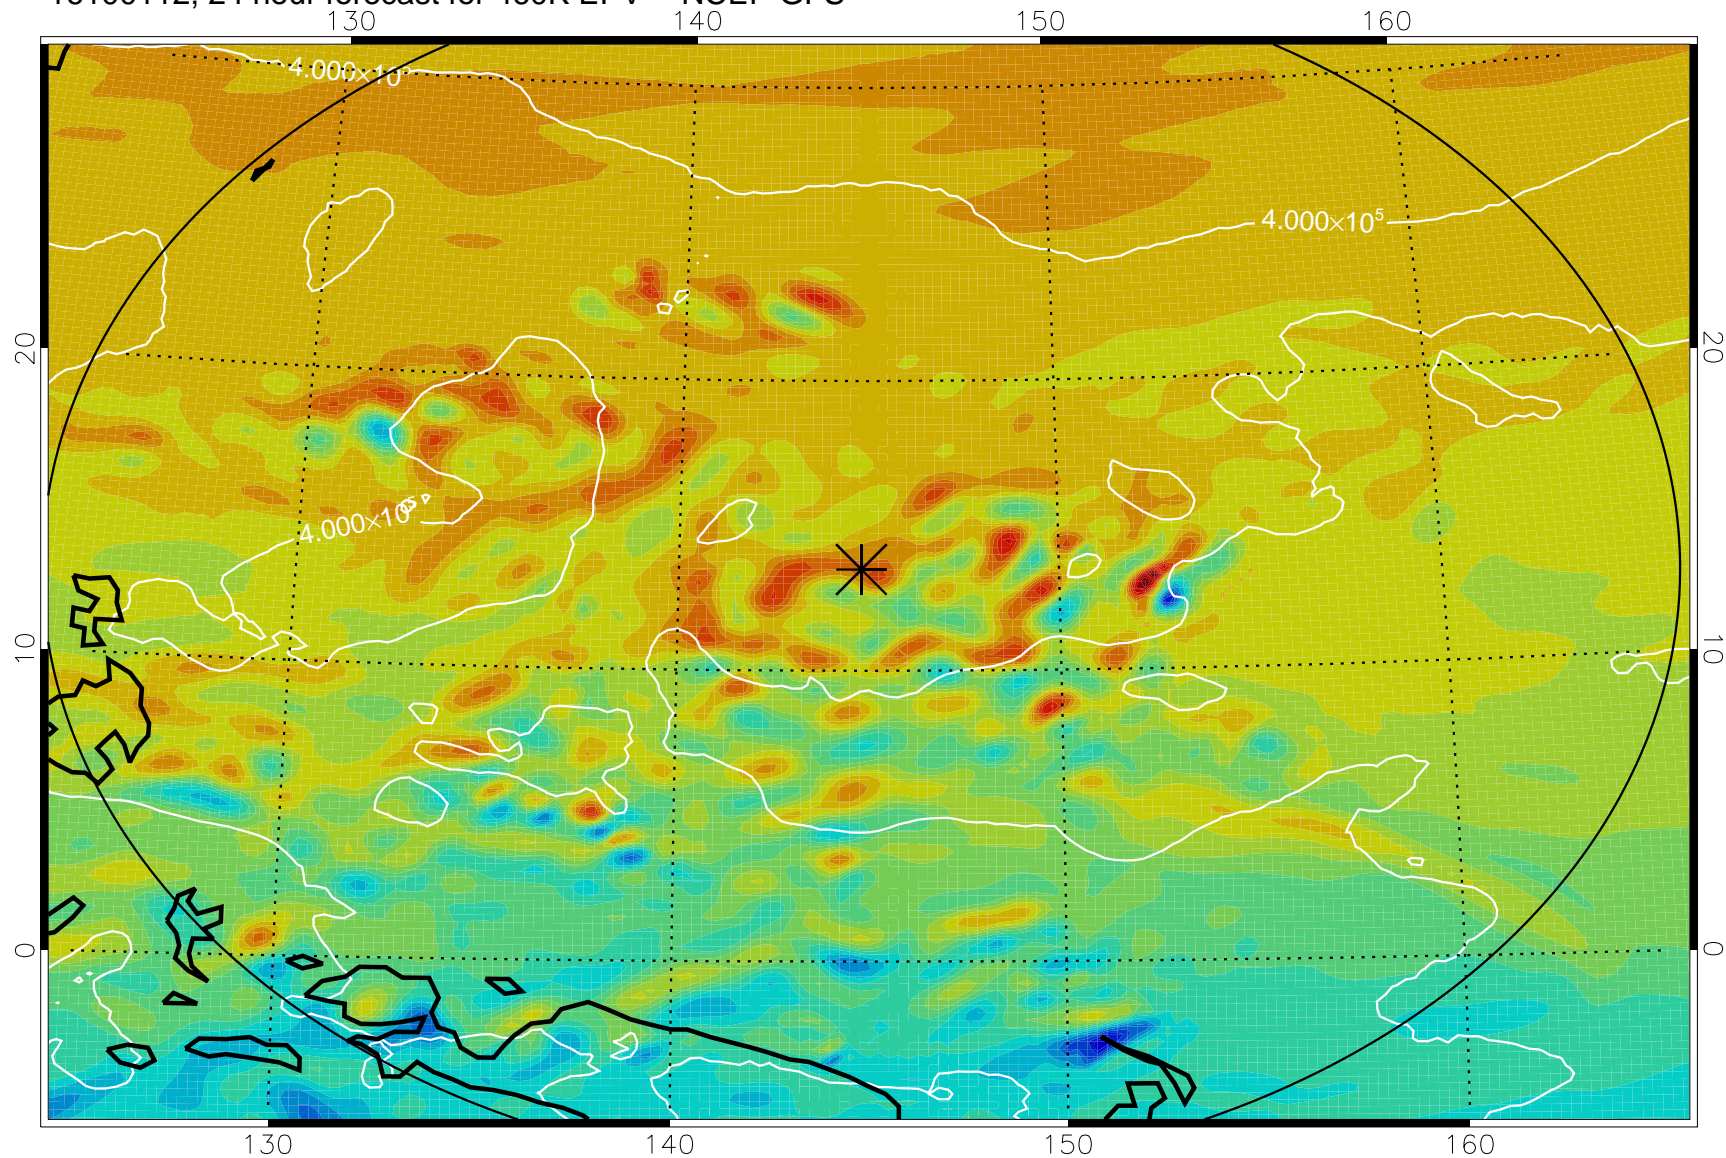

16093018, 6 hour forecast for 460K EPV -- NCEP GFS

460K Montgomery Streamfunction, white

Range ring of 2304 km

16100100, 12 hour forecast for 460K EPV -- NCEP GFS

460K Montgomery Streamfunction, white

Range ring of 2304 km

16100106, 18 hour forecast for 460K EPV -- NCEP GFS

460K Montgomery Streamfunction, white

Range ring of 2304 km

16100112, 24 hour forecast for 460K EPV -- NCEP GFS

460K Montgomery Streamfunction, white

Range ring of 2304 km

16100118, 30 hour forecast for 460K EPV -- NCEP GFS

460K Montgomery Streamfunction, white

Range ring of 2304 km

16100200, 36 hour forecast for 460K EPV -- NCEP GFS

460K Montgomery Streamfunction, white

Range ring of 2304 km

16100206, 42 hour forecast for 460K EPV -- NCEP GFS

460K Montgomery Streamfunction, white

Range ring of 2304 km

16100212, 48 hour forecast for 460K EPV -- NCEP GFS

460K Montgomery Streamfunction, white

Range ring of 2304 km