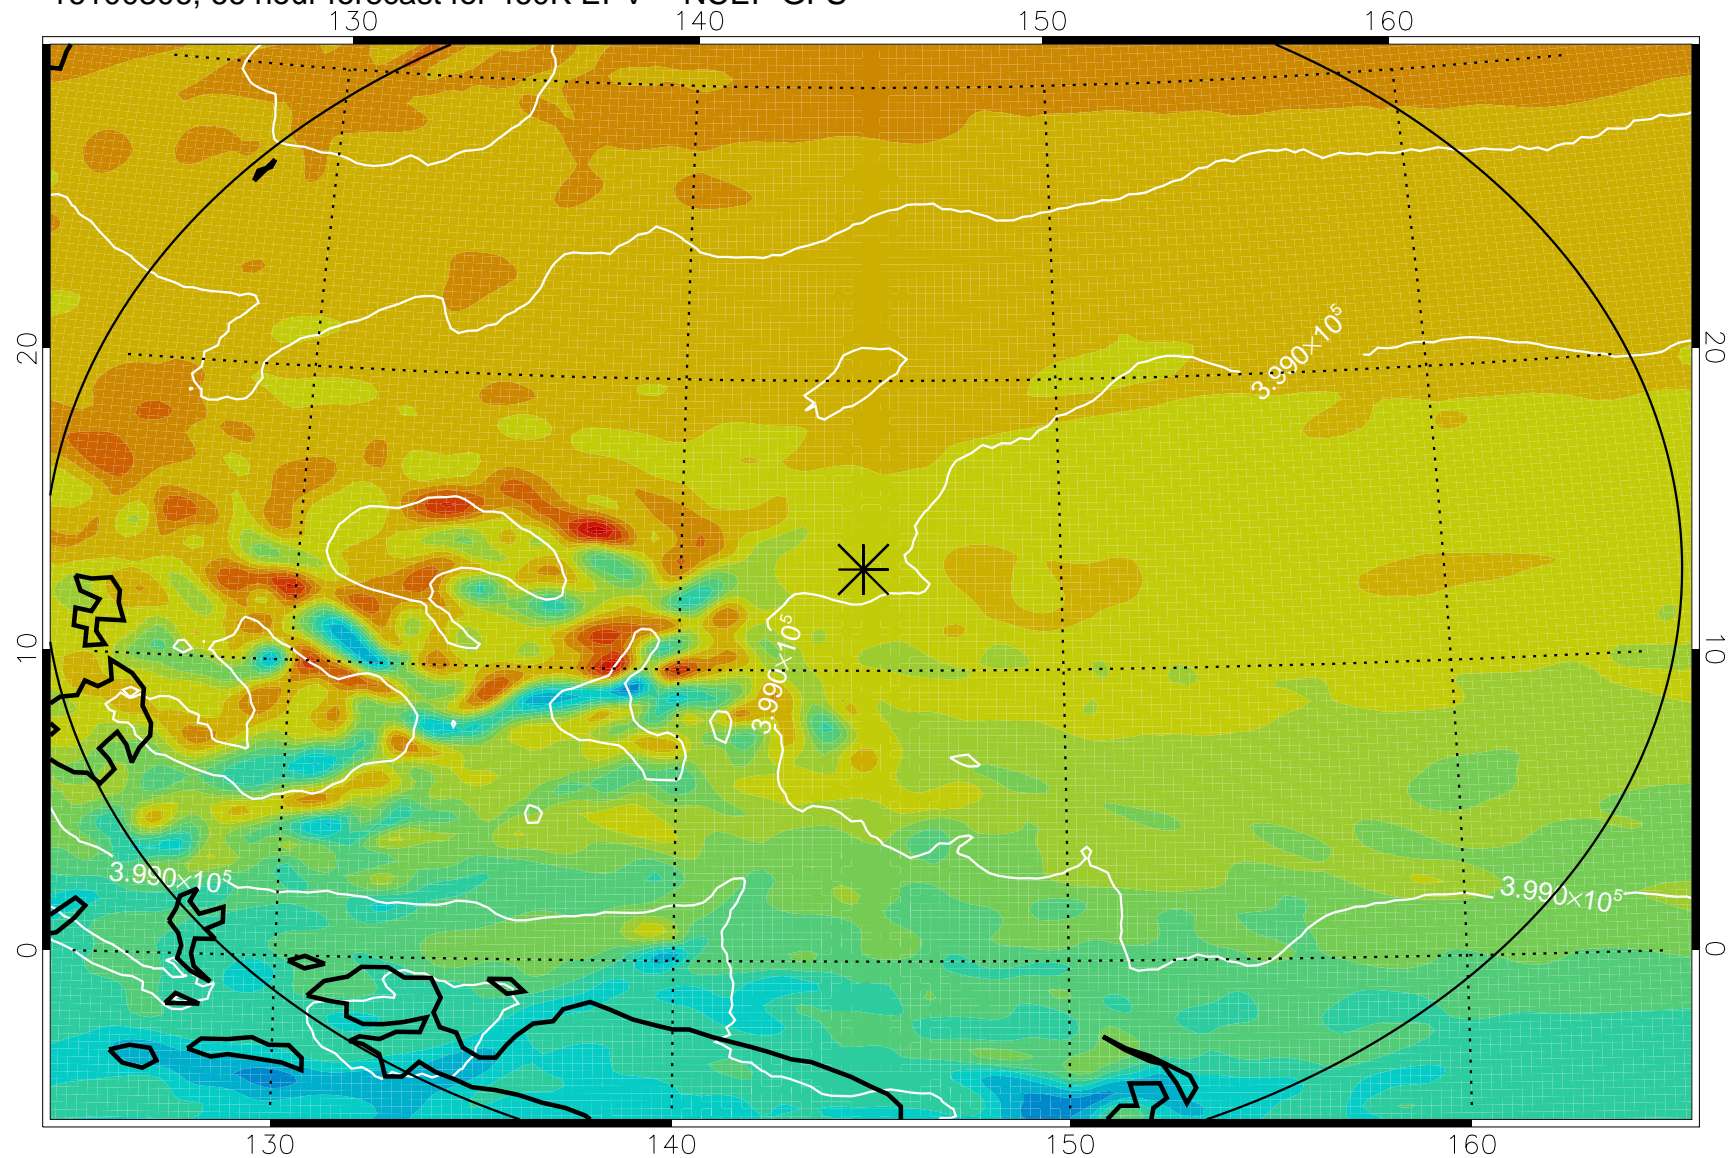

16100206, 42 hour forecast for 460K EPV -- NCEP GFS

460K Montgomery Streamfunction, white

Range ring of 2304 km

16100212, 48 hour forecast for 460K EPV -- NCEP GFS

460K Montgomery Streamfunction, white

Range ring of 2304 km

16100218, 54 hour forecast for 460K EPV -- NCEP GFS

460K Montgomery Streamfunction, white

Range ring of 2304 km

16100300, 60 hour forecast for 460K EPV -- NCEP GFS

460K Montgomery Streamfunction, white

Range ring of 2304 km

16100306, 66 hour forecast for 460K EPV -- NCEP GFS

460K Montgomery Streamfunction, white

Range ring of 2304 km

16100312, 72 hour forecast for 460K EPV -- NCEP GFS

460K Montgomery Streamfunction, white

Range ring of 2304 km

16100318, 78 hour forecast for 460K EPV -- NCEP GFS

460K Montgomery Streamfunction, white

Range ring of 2304 km

16100400, 84 hour forecast for 460K EPV -- NCEP GFS

460K Montgomery Streamfunction, white

Range ring of 2304 km