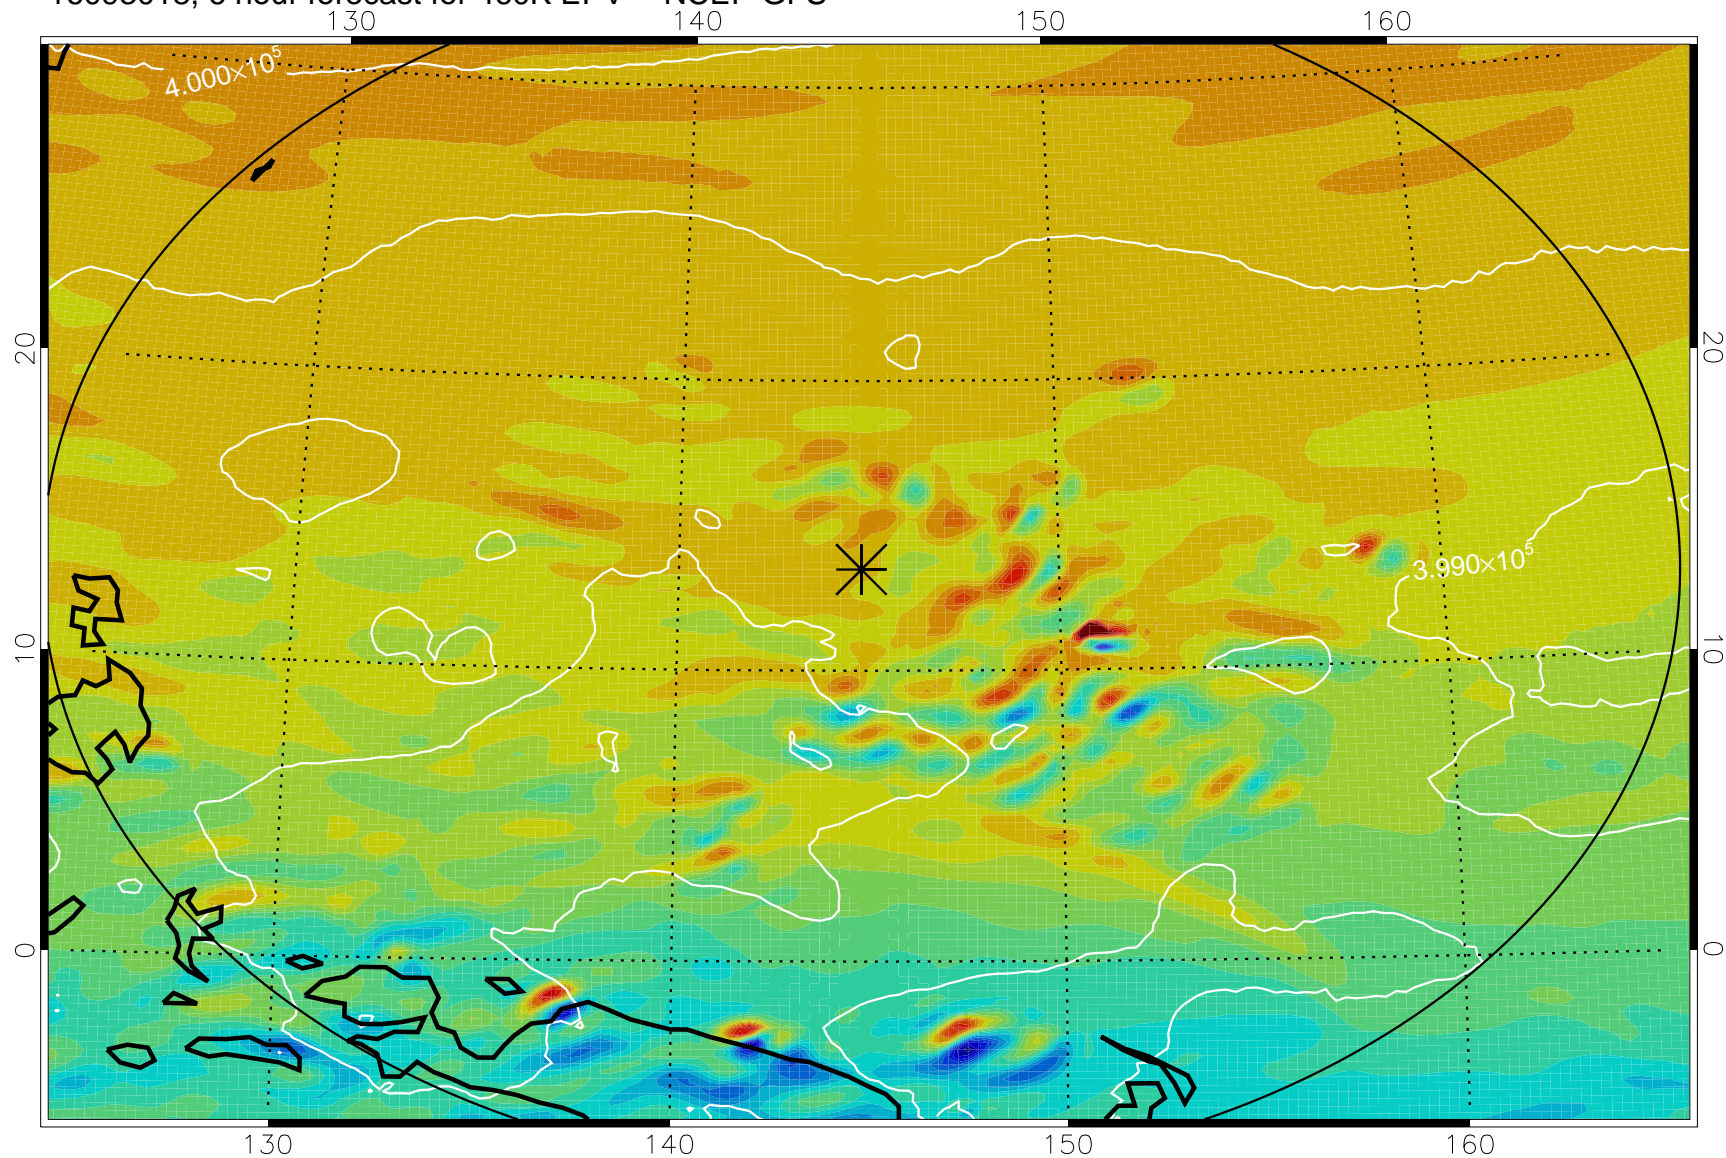

16093018, 6 hour forecast for 460K EPV -- NCEP GFS

460K Montgomery Streamfunction, white

Range ring of 2304 km

16100100, 12 hour forecast for 460K EPV -- NCEP GFS

460K Montgomery Streamfunction, white

Range ring of 2304 km

16100106, 18 hour forecast for 460K EPV -- NCEP GFS

460K Montgomery Streamfunction, white

Range ring of 2304 km

16100112, 24 hour forecast for 460K EPV -- NCEP GFS

460K Montgomery Streamfunction, white

Range ring of 2304 km

16100118, 30 hour forecast for 460K EPV -- NCEP GFS

460K Montgomery Streamfunction, white

Range ring of 2304 km

16100200, 36 hour forecast for 460K EPV -- NCEP GFS

460K Montgomery Streamfunction, white

Range ring of 2304 km

16100206, 42 hour forecast for 460K EPV -- NCEP GFS

460K Montgomery Streamfunction, white

Range ring of 2304 km

16100212, 48 hour forecast for 460K EPV -- NCEP GFS

460K Montgomery Streamfunction, white

Range ring of 2304 km