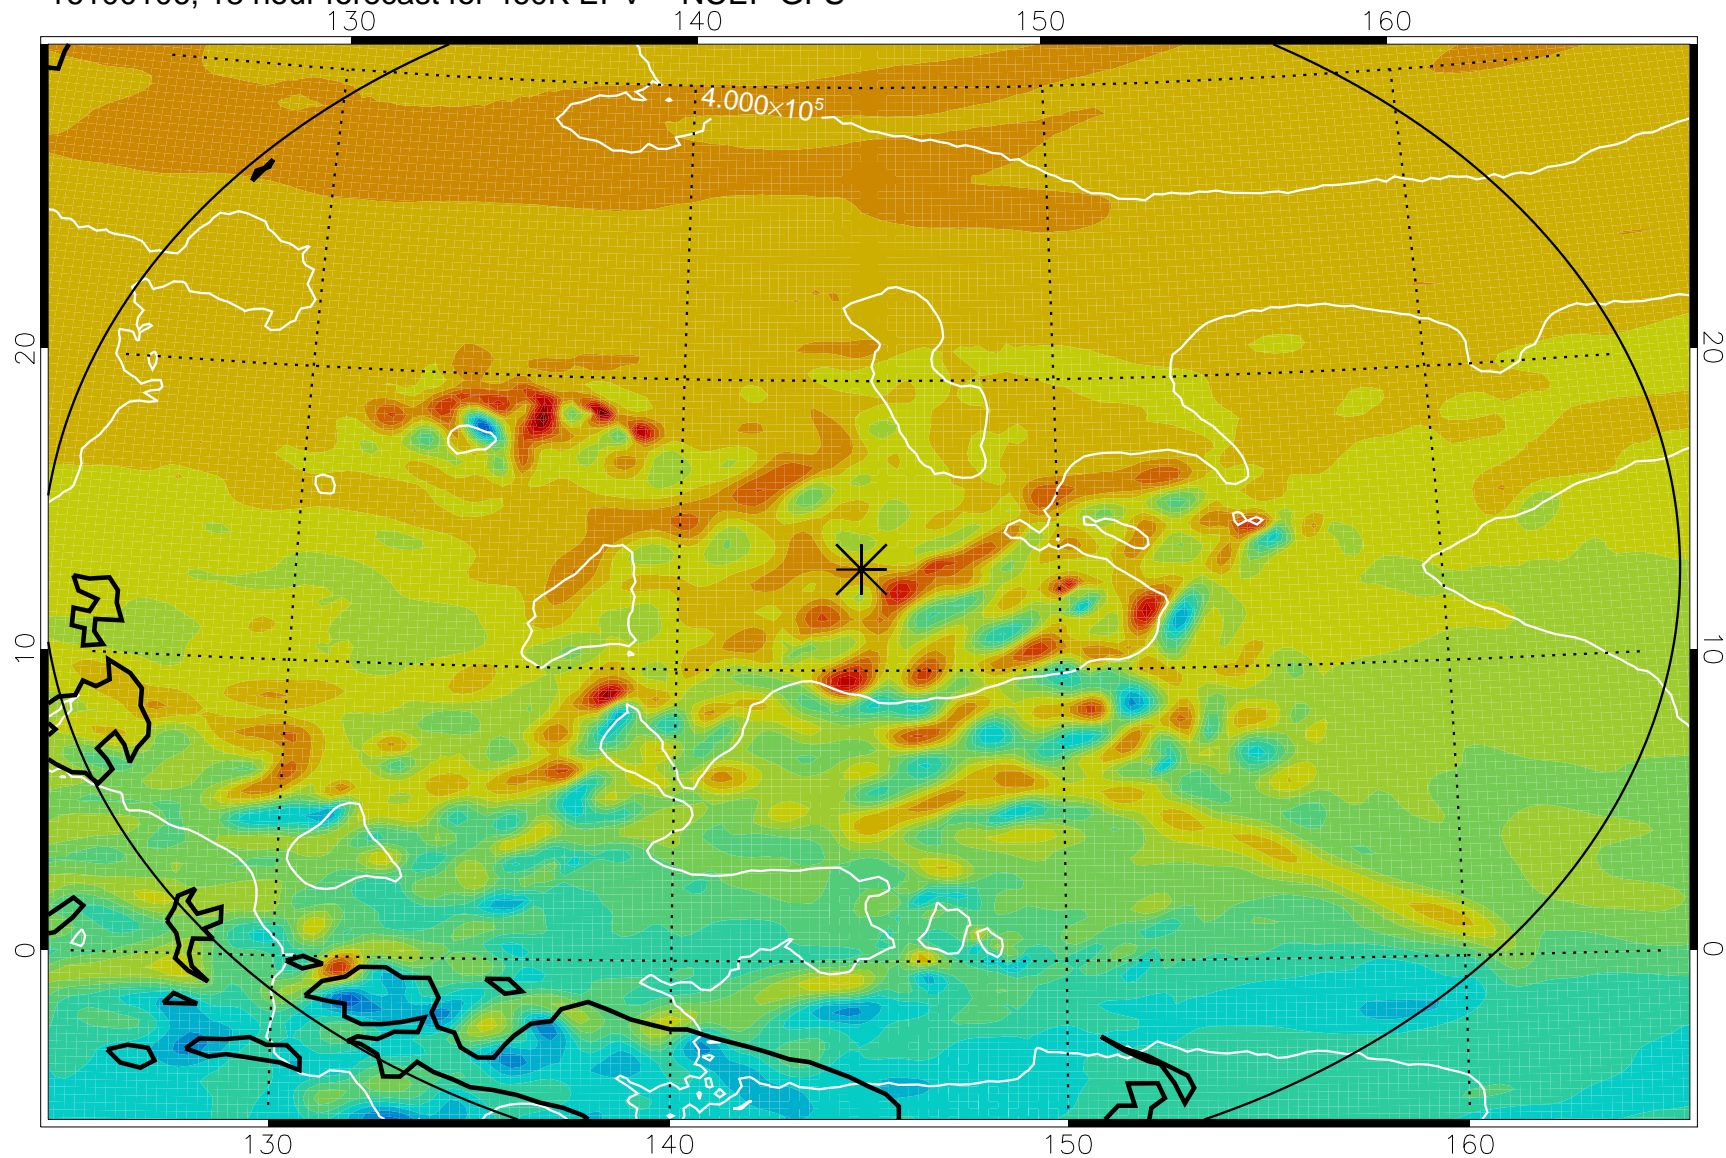

16093018, 6 hour forecast for 460K EPV -- NCEP GFS

460K Montgomery Streamfunction, white

Range ring of 2304 km

16100100, 12 hour forecast for 460K EPV -- NCEP GFS

460K Montgomery Streamfunction, white

Range ring of 2304 km

16100106, 18 hour forecast for 460K EPV -- NCEP GFS

460K Montgomery Streamfunction, white

Range ring of 2304 km

16100112, 24 hour forecast for 460K EPV -- NCEP GFS

460K Montgomery Streamfunction, white

Range ring of 2304 km

16100118, 30 hour forecast for 460K EPV -- NCEP GFS

460K Montgomery Streamfunction, white

Range ring of 2304 km

16100200, 36 hour forecast for 460K EPV -- NCEP GFS

460K Montgomery Streamfunction, white

Range ring of 2304 km

16100206, 42 hour forecast for 460K EPV -- NCEP GFS

460K Montgomery Streamfunction, white

Range ring of 2304 km

16100212, 48 hour forecast for 460K EPV -- NCEP GFS

460K Montgomery Streamfunction, white

Range ring of 2304 km