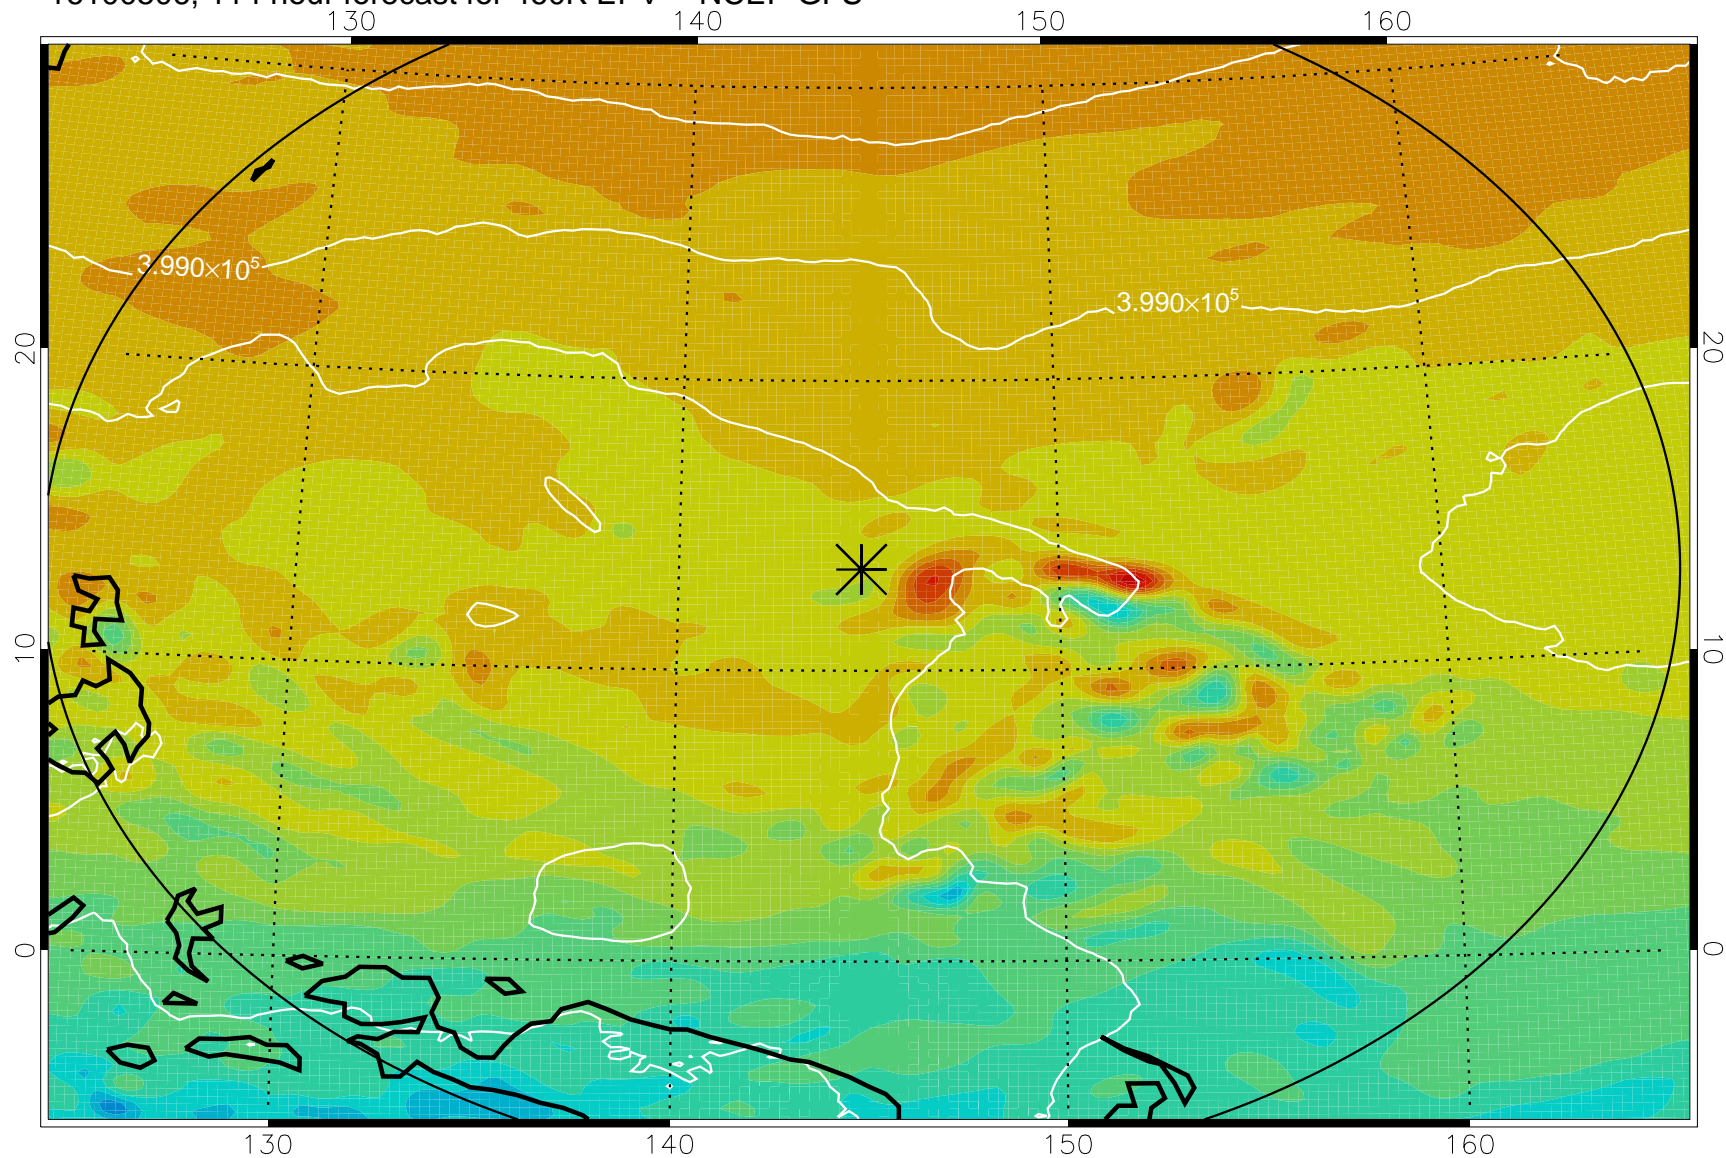

16100318, 78 hour forecast for 460K EPV -- NCEP GFS

460K Montgomery Streamfunction, white

Range ring of 2304 km

16100400, 84 hour forecast for 460K EPV -- NCEP GFS

460K Montgomery Streamfunction, white

Range ring of 2304 km

16100406, 90 hour forecast for 460K EPV -- NCEP GFS

460K Montgomery Streamfunction, white

Range ring of 2304 km

16100412, 96 hour forecast for 460K EPV -- NCEP GFS

460K Montgomery Streamfunction, white

Range ring of 2304 km

16100418, 102 hour forecast for 460K EPV -- NCEP GFS

460K Montgomery Streamfunction, white

Range ring of 2304 km

16100500, 108 hour forecast for 460K EPV -- NCEP GFS

460K Montgomery Streamfunction, white

Range ring of 2304 km

16100506, 114 hour forecast for 460K EPV -- NCEP GFS

460K Montgomery Streamfunction, white

Range ring of 2304 km

16100512, 120 hour forecast for 460K EPV -- NCEP GFS

460K Montgomery Streamfunction, white

Range ring of 2304 km