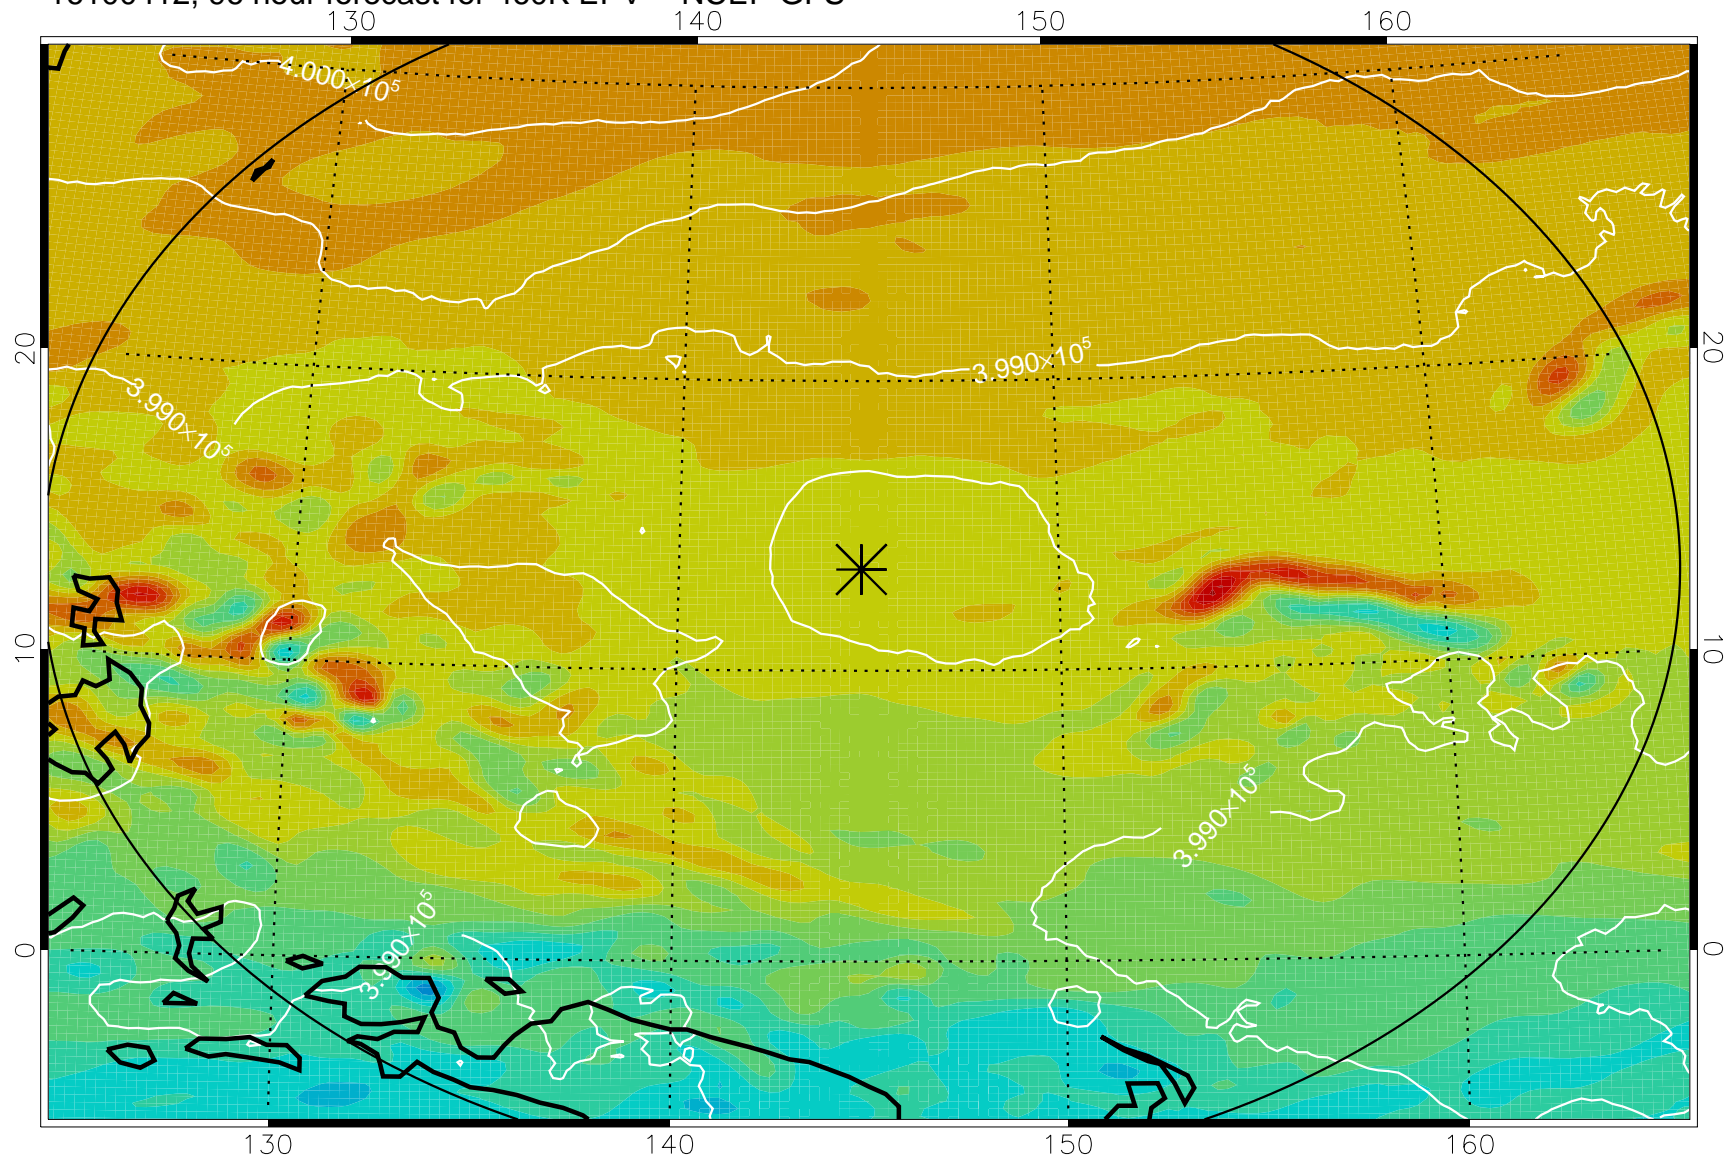

16100306, 66 hour forecast for 460K EPV -- NCEP GFS

460K Montgomery Streamfunction, white

Range ring of 2304 km

16100312, 72 hour forecast for 460K EPV -- NCEP GFS

460K Montgomery Streamfunction, white

Range ring of 2304 km

16100318, 78 hour forecast for 460K EPV -- NCEP GFS

460K Montgomery Streamfunction, white

Range ring of 2304 km

16100400, 84 hour forecast for 460K EPV -- NCEP GFS

460K Montgomery Streamfunction, white

Range ring of 2304 km

16100406, 90 hour forecast for 460K EPV -- NCEP GFS

460K Montgomery Streamfunction, white

Range ring of 2304 km

16100412, 96 hour forecast for 460K EPV -- NCEP GFS

460K Montgomery Streamfunction, white

Range ring of 2304 km

16100418, 102 hour forecast for 460K EPV -- NCEP GFS

460K Montgomery Streamfunction, white

Range ring of 2304 km

16100500, 108 hour forecast for 460K EPV -- NCEP GFS

460K Montgomery Streamfunction, white

Range ring of 2304 km