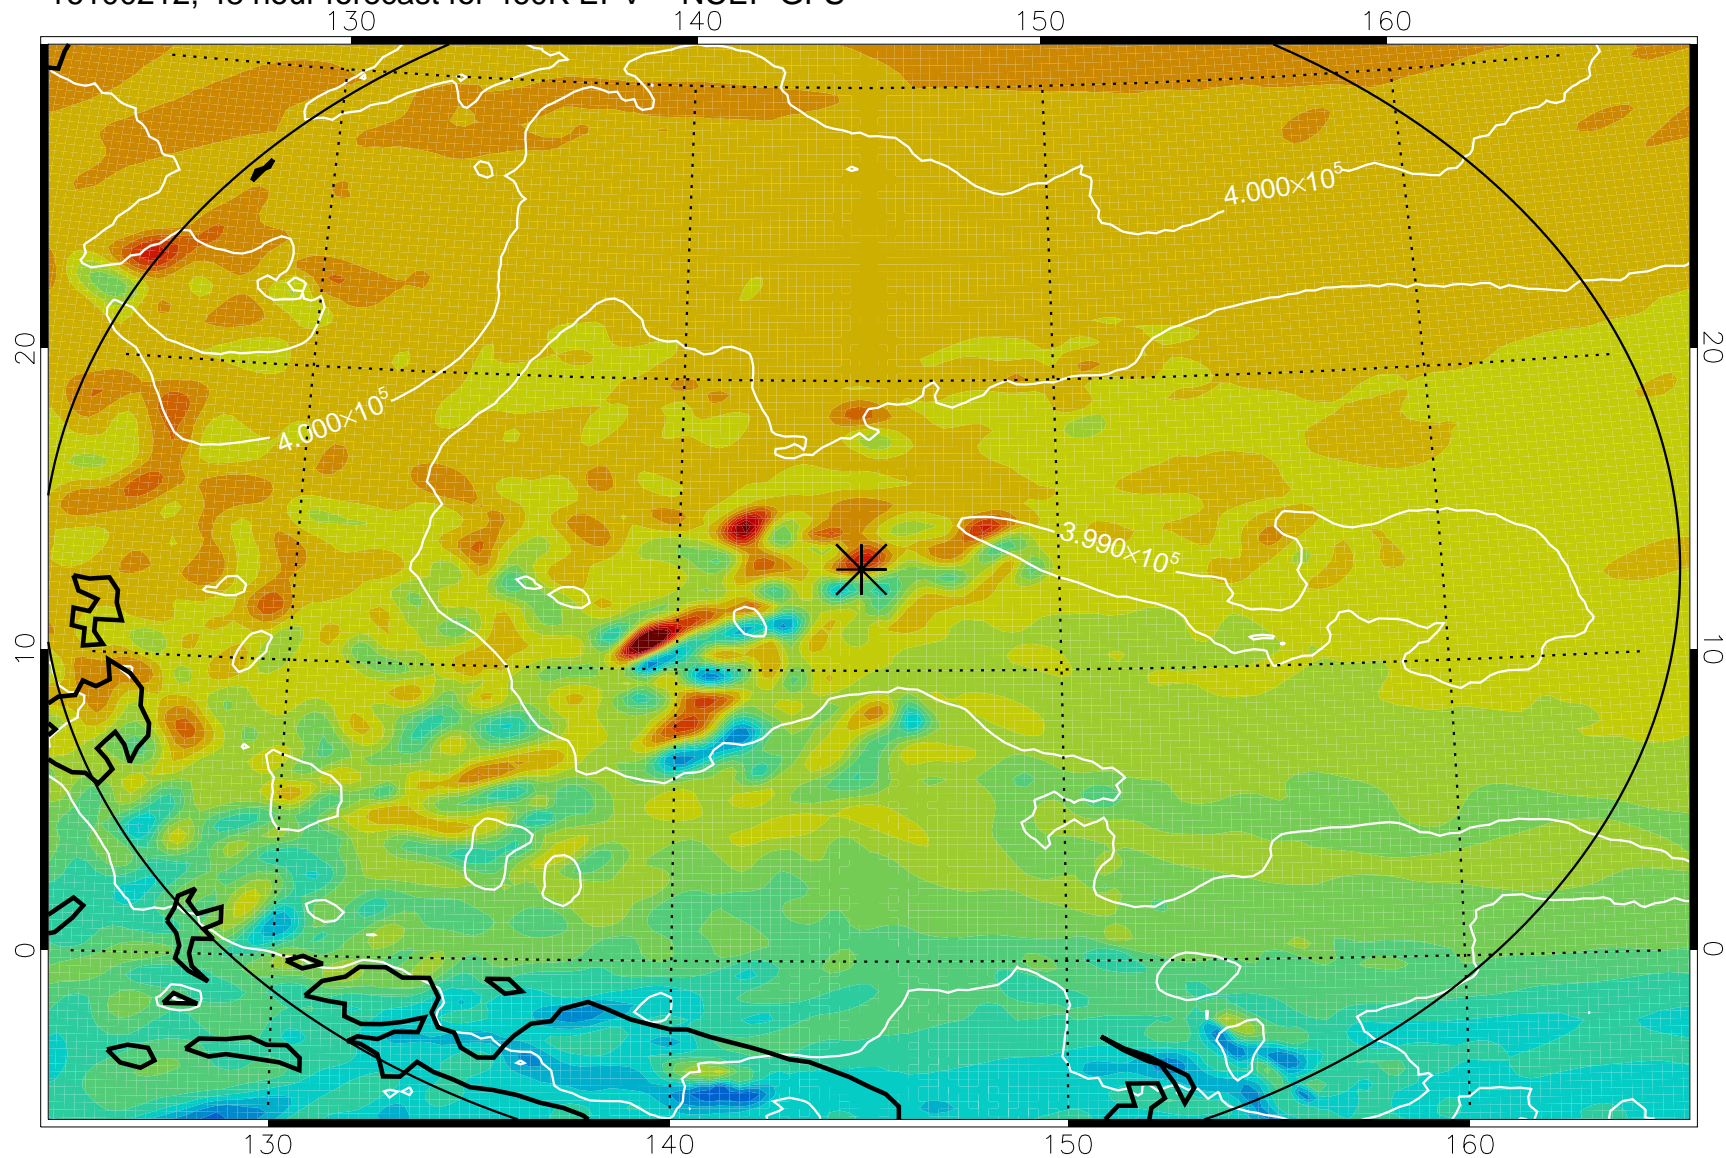

16100118, 30 hour forecast for 460K EPV -- NCEP GFS

460K Montgomery Streamfunction, white

Range ring of 2304 km

16100200, 36 hour forecast for 460K EPV -- NCEP GFS

460K Montgomery Streamfunction, white

Range ring of 2304 km

16100206, 42 hour forecast for 460K EPV -- NCEP GFS

460K Montgomery Streamfunction, white

Range ring of 2304 km

16100212, 48 hour forecast for 460K EPV -- NCEP GFS

460K Montgomery Streamfunction, white

Range ring of 2304 km

16100218, 54 hour forecast for 460K EPV -- NCEP GFS

460K Montgomery Streamfunction, white

Range ring of 2304 km

16100300, 60 hour forecast for 460K EPV -- NCEP GFS

460K Montgomery Streamfunction, white

Range ring of 2304 km

16100318, 78 hour forecast for 460K EPV -- NCEP GFS

460K Montgomery Streamfunction, white

Range ring of 2304 km

16100400, 84 hour forecast for 460K EPV -- NCEP GFS

460K Montgomery Streamfunction, white

Range ring of 2304 km