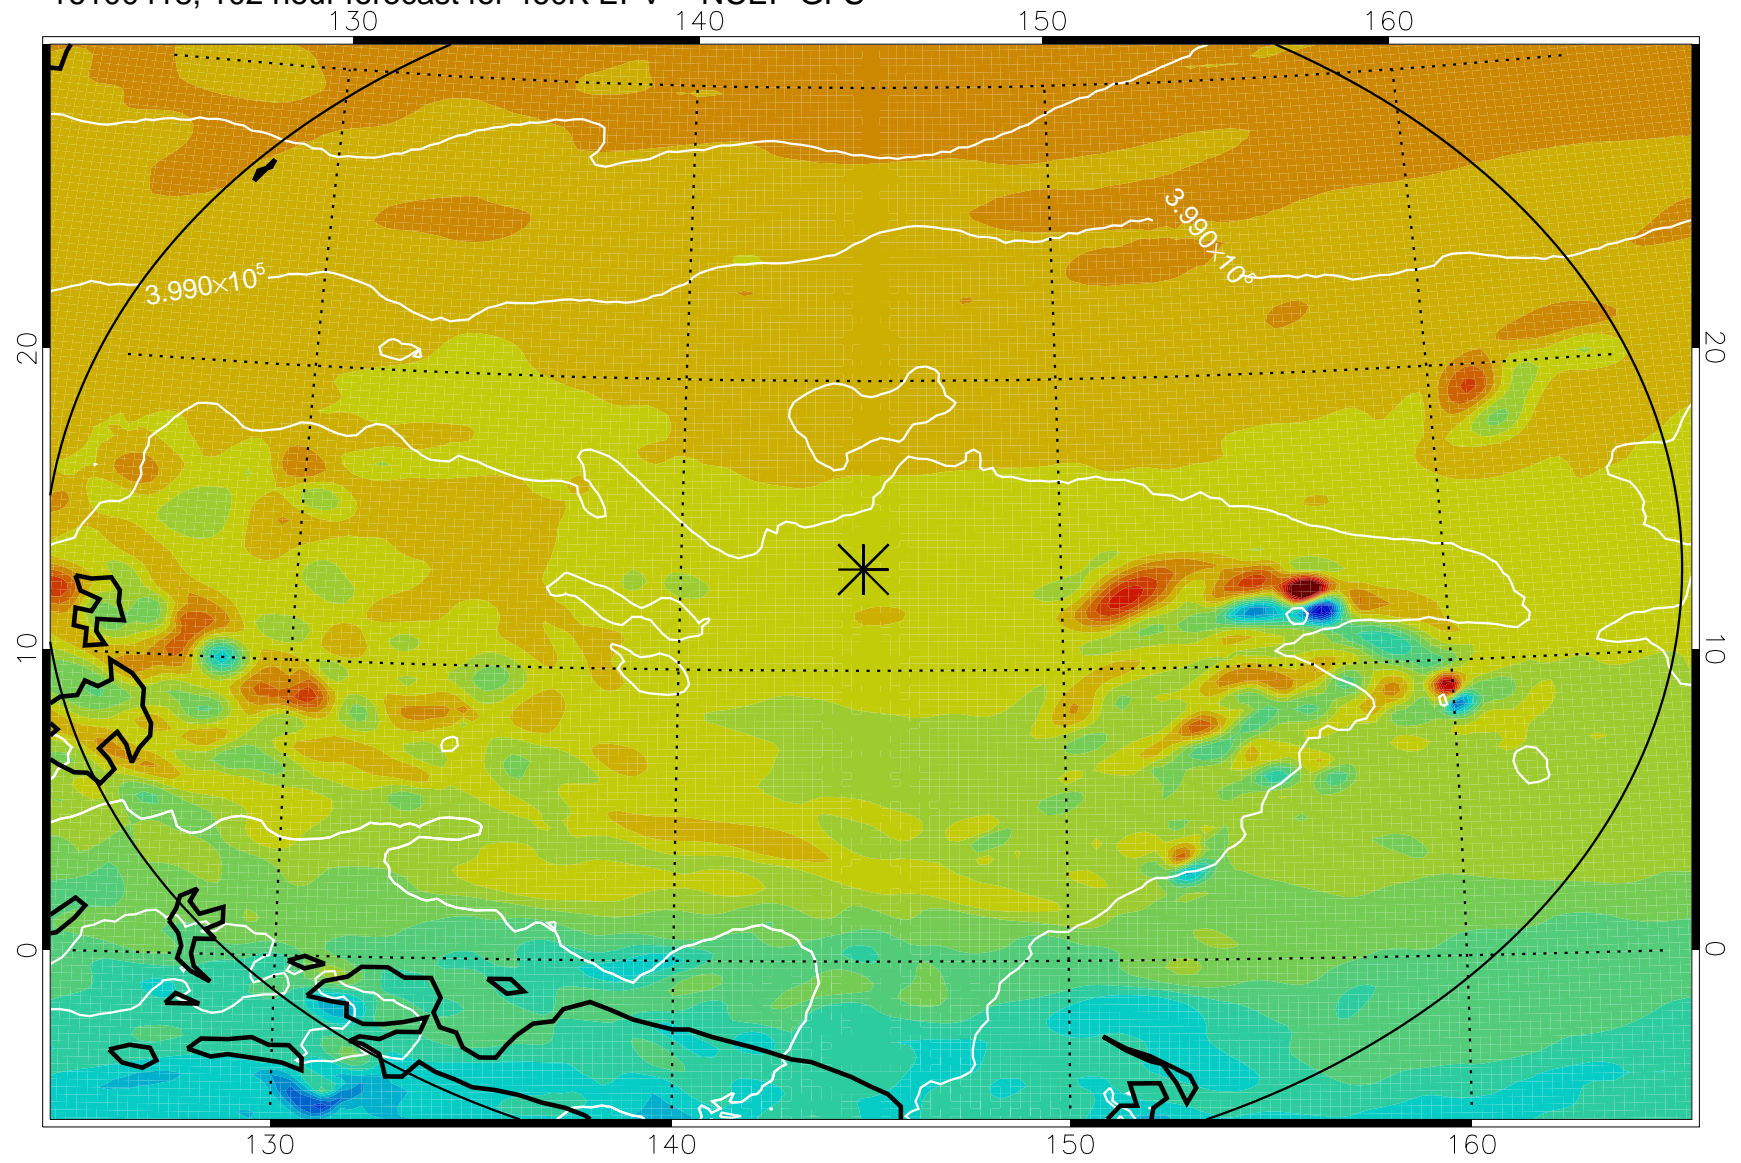

16100318, 78 hour forecast for 460K EPV -- NCEP GFS

460K Montgomery Streamfunction, white

Range ring of 2304 km

16100400, 84 hour forecast for 460K EPV -- NCEP GFS

460K Montgomery Streamfunction, white

Range ring of 2304 km

16100406, 90 hour forecast for 460K EPV -- NCEP GFS

460K Montgomery Streamfunction, white

Range ring of 2304 km

16100412, 96 hour forecast for 460K EPV -- NCEP GFS

460K Montgomery Streamfunction, white

Range ring of 2304 km

16100418, 102 hour forecast for 460K EPV -- NCEP GFS

460K Montgomery Streamfunction, white

Range ring of 2304 km

16100500, 108 hour forecast for 460K EPV -- NCEP GFS

460K Montgomery Streamfunction, white

Range ring of 2304 km

16100506, 114 hour forecast for 460K EPV -- NCEP GFS

460K Montgomery Streamfunction, white

Range ring of 2304 km

16100512, 120 hour forecast for 460K EPV -- NCEP GFS

460K Montgomery Streamfunction, white

Range ring of 2304 km