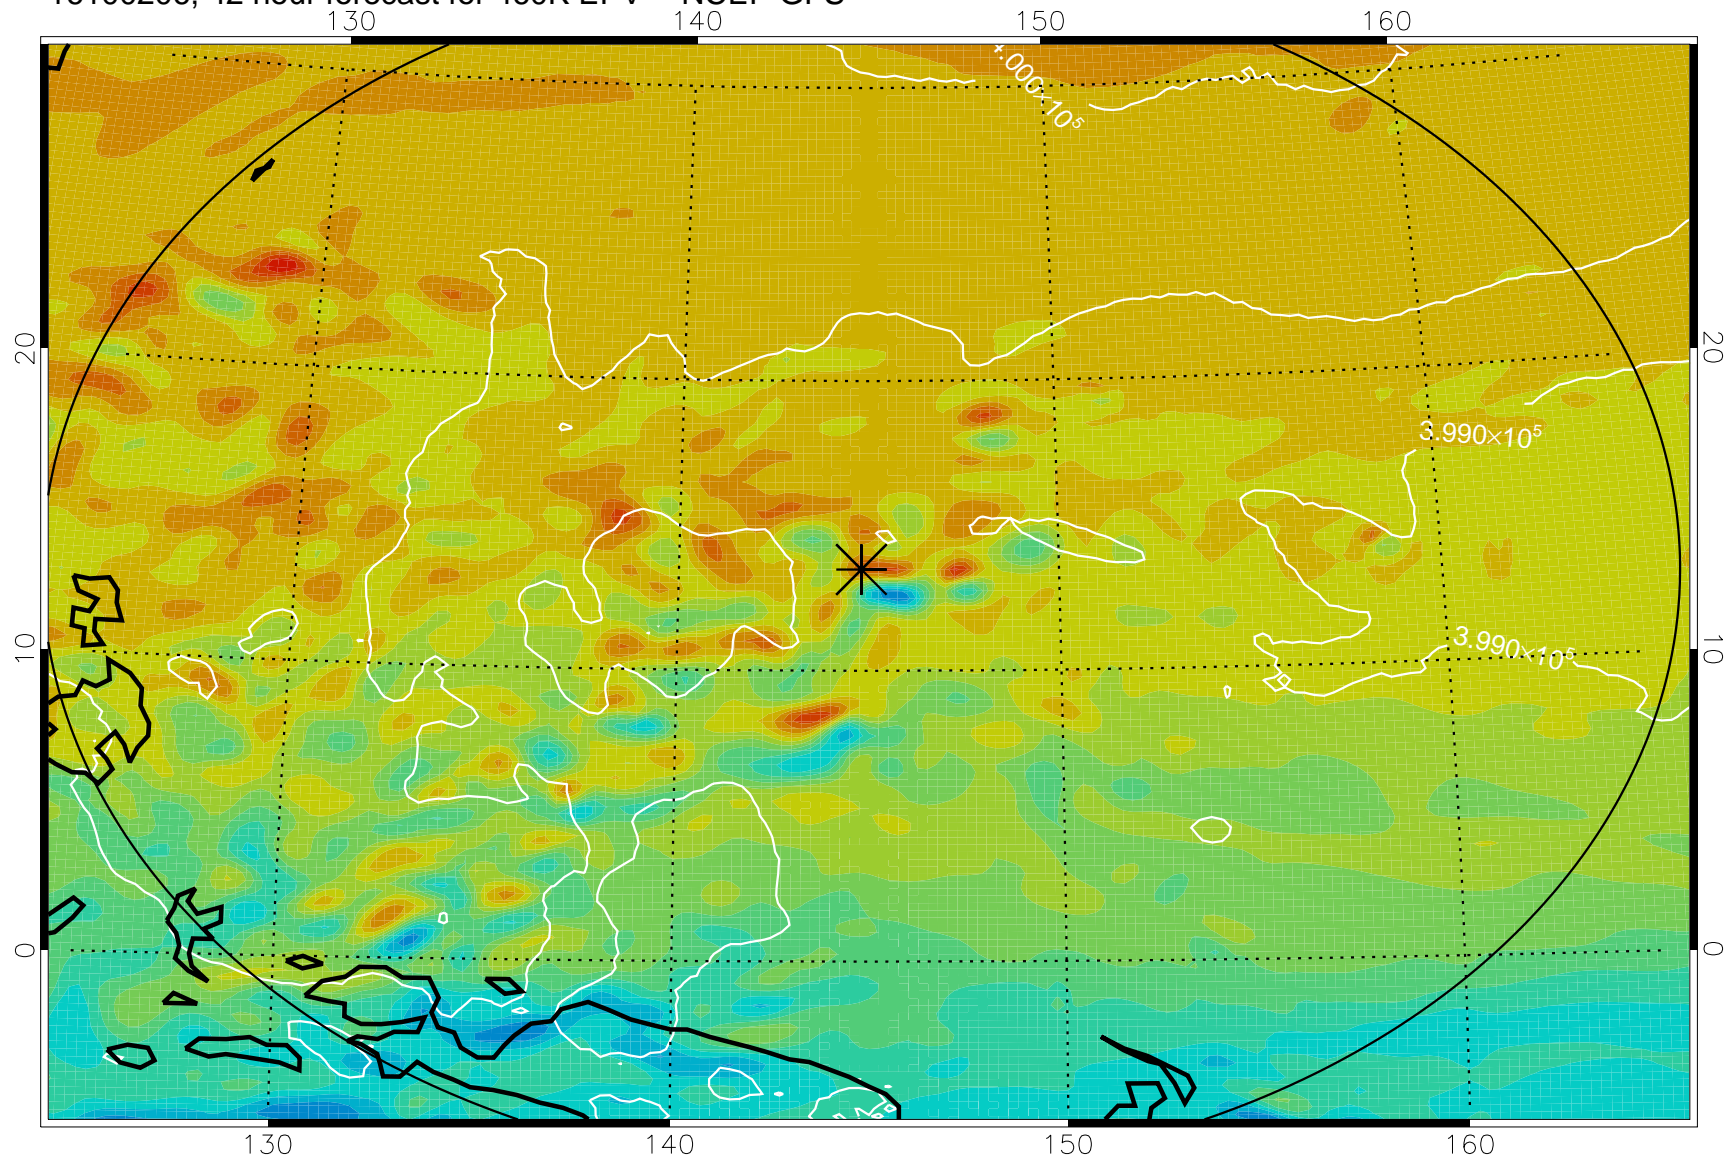

16100118, 30 hour forecast for 460K EPV -- NCEP GFS

460K Montgomery Streamfunction, white

Range ring of 2304 km

16100200, 36 hour forecast for 460K EPV -- NCEP GFS

460K Montgomery Streamfunction, white

Range ring of 2304 km

16100206, 42 hour forecast for 460K EPV -- NCEP GFS

460K Montgomery Streamfunction, white

Range ring of 2304 km

16100212, 48 hour forecast for 460K EPV -- NCEP GFS

460K Montgomery Streamfunction, white

Range ring of 2304 km

16100218, 54 hour forecast for 460K EPV -- NCEP GFS

460K Montgomery Streamfunction, white

Range ring of 2304 km

16100300, 60 hour forecast for 460K EPV -- NCEP GFS

460K Montgomery Streamfunction, white

Range ring of 2304 km

16100318, 78 hour forecast for 460K EPV -- NCEP GFS

460K Montgomery Streamfunction, white

Range ring of 2304 km

16100400, 84 hour forecast for 460K EPV -- NCEP GFS

460K Montgomery Streamfunction, white

Range ring of 2304 km