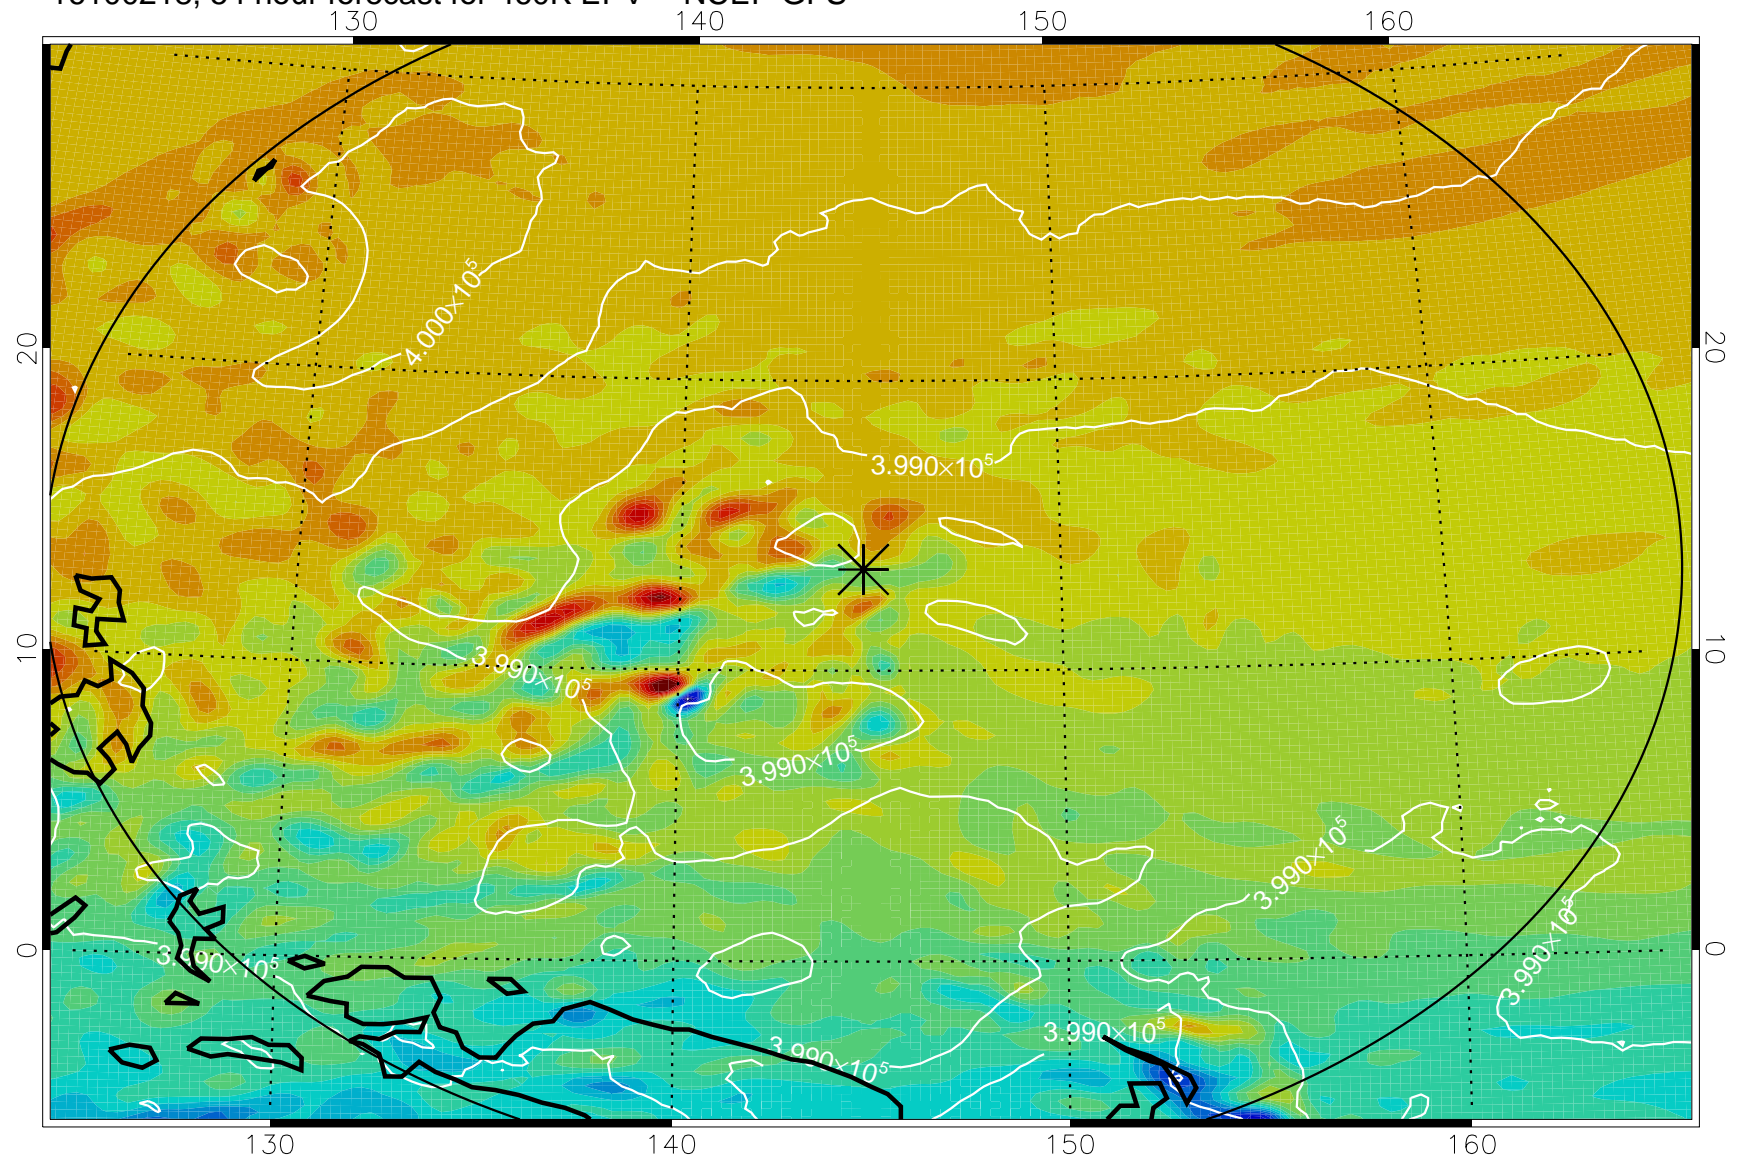

16100206, 42 hour forecast for 460K EPV -- NCEP GFS

460K Montgomery Streamfunction, white

Range ring of 2304 km

16100212, 48 hour forecast for 460K EPV -- NCEP GFS

460K Montgomery Streamfunction, white

Range ring of 2304 km

16100218, 54 hour forecast for 460K EPV -- NCEP GFS

460K Montgomery Streamfunction, white

Range ring of 2304 km

16100300, 60 hour forecast for 460K EPV -- NCEP GFS

460K Montgomery Streamfunction, white

Range ring of 2304 km

16100306, 66 hour forecast for 460K EPV -- NCEP GFS

460K Montgomery Streamfunction, white

Range ring of 2304 km

16100312, 72 hour forecast for 460K EPV -- NCEP GFS

460K Montgomery Streamfunction, white

Range ring of 2304 km

16100318, 78 hour forecast for 460K EPV -- NCEP GFS

460K Montgomery Streamfunction, white

Range ring of 2304 km

16100400, 84 hour forecast for 460K EPV -- NCEP GFS

460K Montgomery Streamfunction, white

Range ring of 2304 km