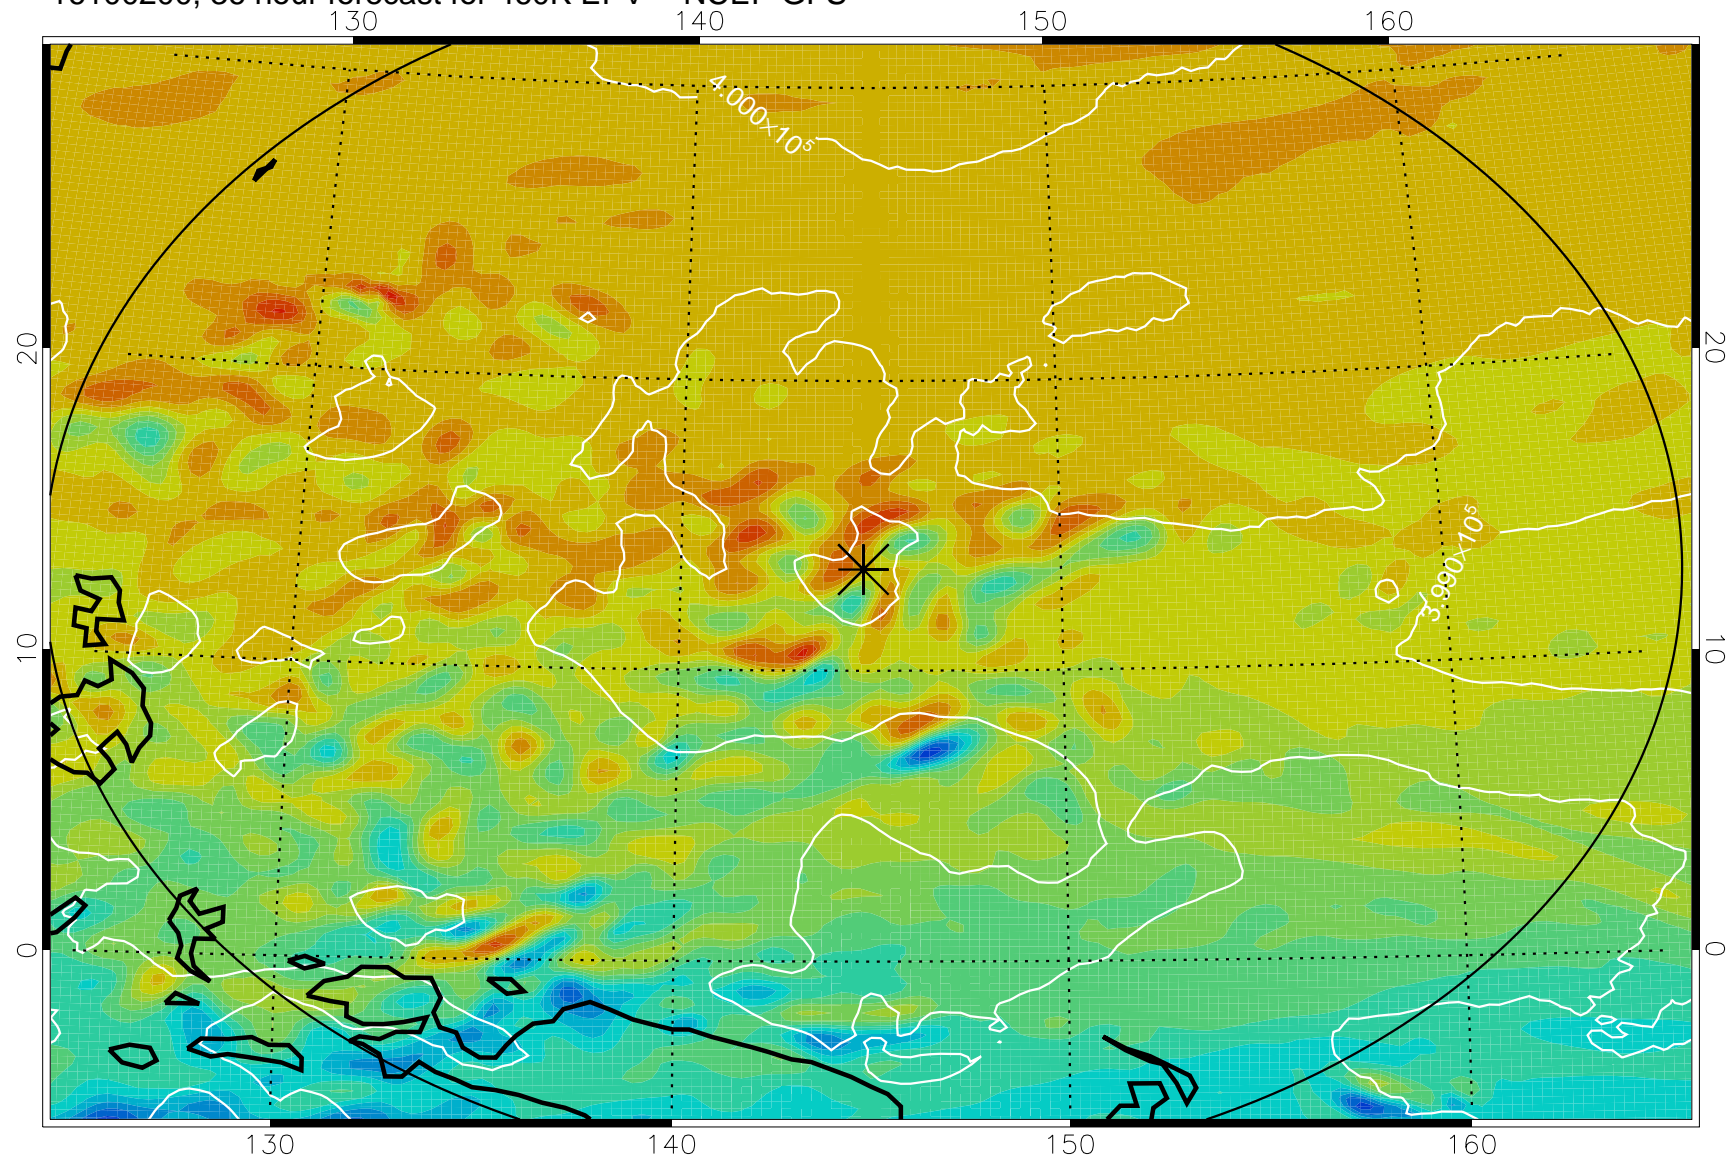

16100106, 18 hour forecast for 460K EPV -- NCEP GFS

460K Montgomery Streamfunction, white

Range ring of 2304 km

16100112, 24 hour forecast for 460K EPV -- NCEP GFS

460K Montgomery Streamfunction, white

Range ring of 2304 km

16100118, 30 hour forecast for 460K EPV -- NCEP GFS

460K Montgomery Streamfunction, white

Range ring of 2304 km

16100200, 36 hour forecast for 460K EPV -- NCEP GFS

460K Montgomery Streamfunction, white

Range ring of 2304 km

16100206, 42 hour forecast for 460K EPV -- NCEP GFS

460K Montgomery Streamfunction, white

Range ring of 2304 km

16100212, 48 hour forecast for 460K EPV -- NCEP GFS

460K Montgomery Streamfunction, white

Range ring of 2304 km

16100218, 54 hour forecast for 460K EPV -- NCEP GFS

460K Montgomery Streamfunction, white

Range ring of 2304 km

16100300, 60 hour forecast for 460K EPV -- NCEP GFS

460K Montgomery Streamfunction, white

Range ring of 2304 km