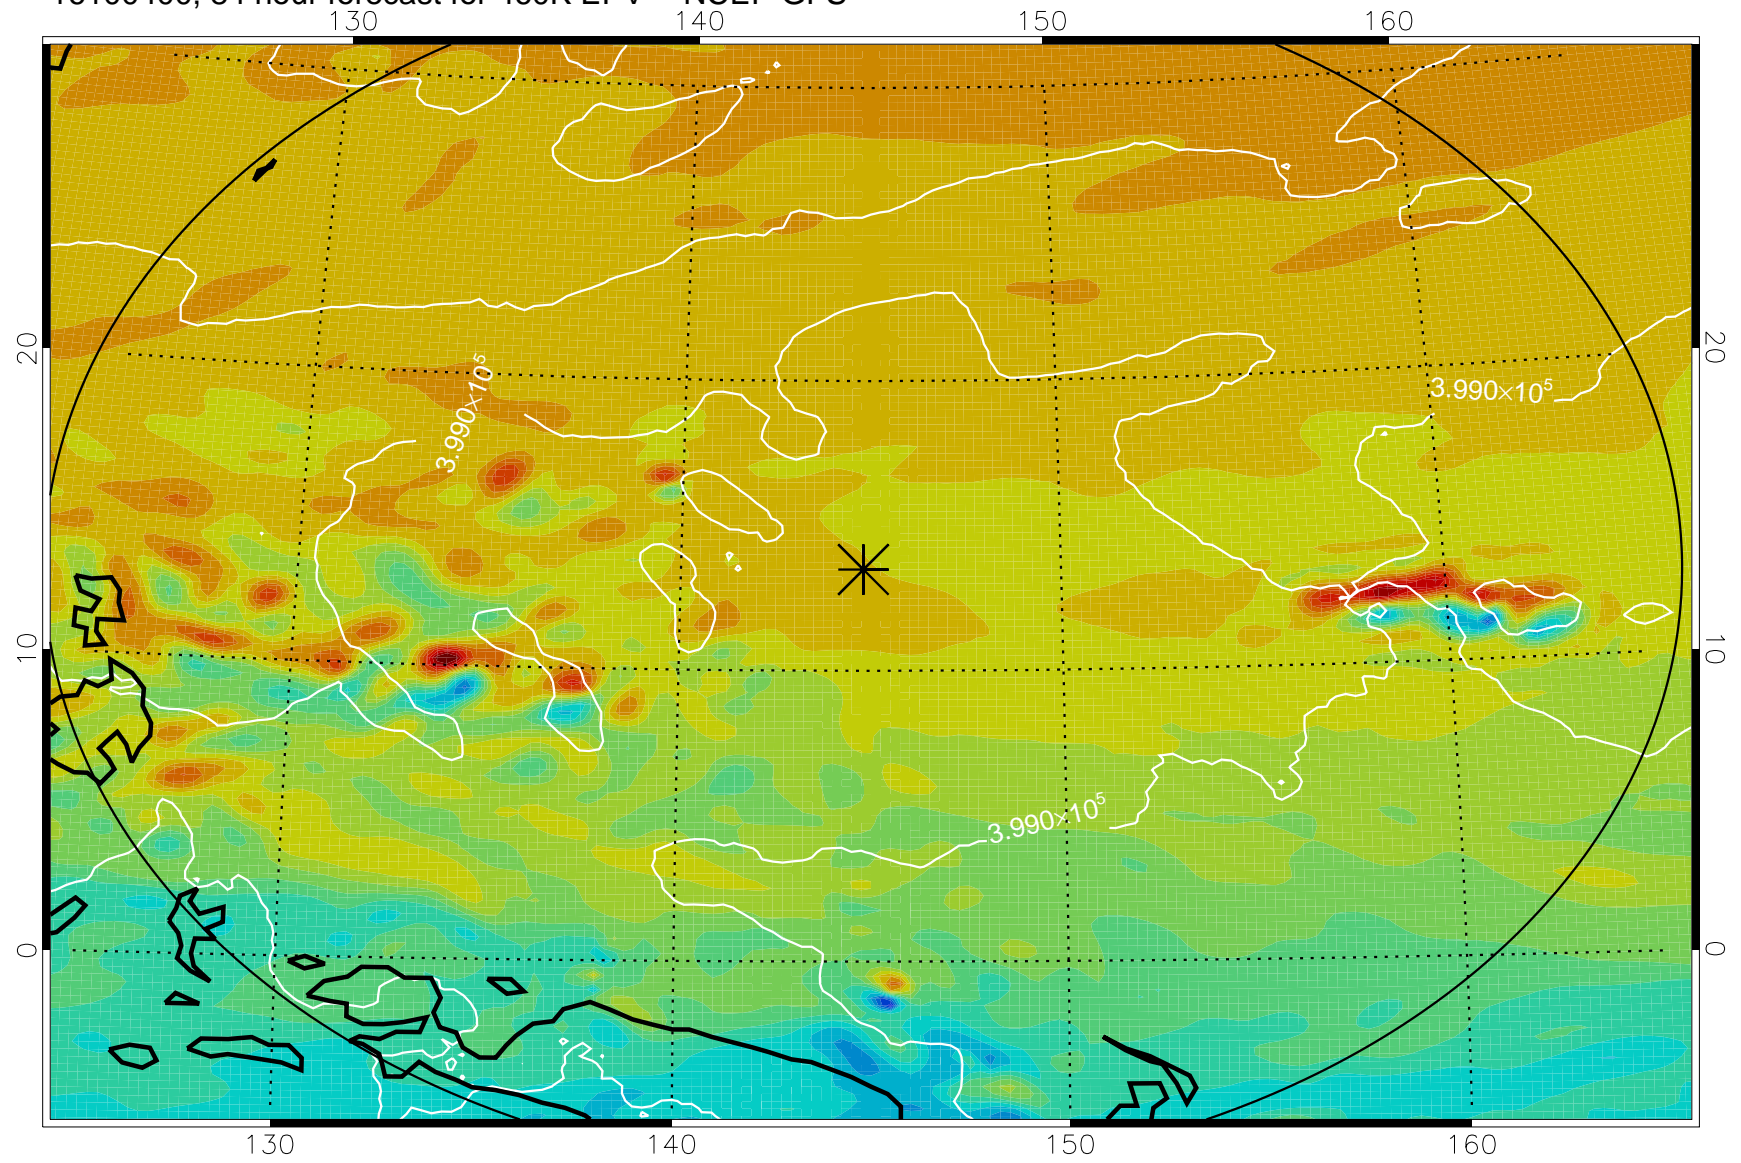

16100218, 54 hour forecast for 460K EPV -- NCEP GFS

460K Montgomery Streamfunction, white

Range ring of 2304 km

16100300, 60 hour forecast for 460K EPV -- NCEP GFS

460K Montgomery Streamfunction, white

Range ring of 2304 km

16100306, 66 hour forecast for 460K EPV -- NCEP GFS

460K Montgomery Streamfunction, white

Range ring of 2304 km

16100312, 72 hour forecast for 460K EPV -- NCEP GFS

460K Montgomery Streamfunction, white

Range ring of 2304 km

16100318, 78 hour forecast for 460K EPV -- NCEP GFS

460K Montgomery Streamfunction, white

Range ring of 2304 km

16100400, 84 hour forecast for 460K EPV -- NCEP GFS

460K Montgomery Streamfunction, white

Range ring of 2304 km

16100406, 90 hour forecast for 460K EPV -- NCEP GFS

460K Montgomery Streamfunction, white

Range ring of 2304 km

16100412, 96 hour forecast for 460K EPV -- NCEP GFS

460K Montgomery Streamfunction, white

Range ring of 2304 km