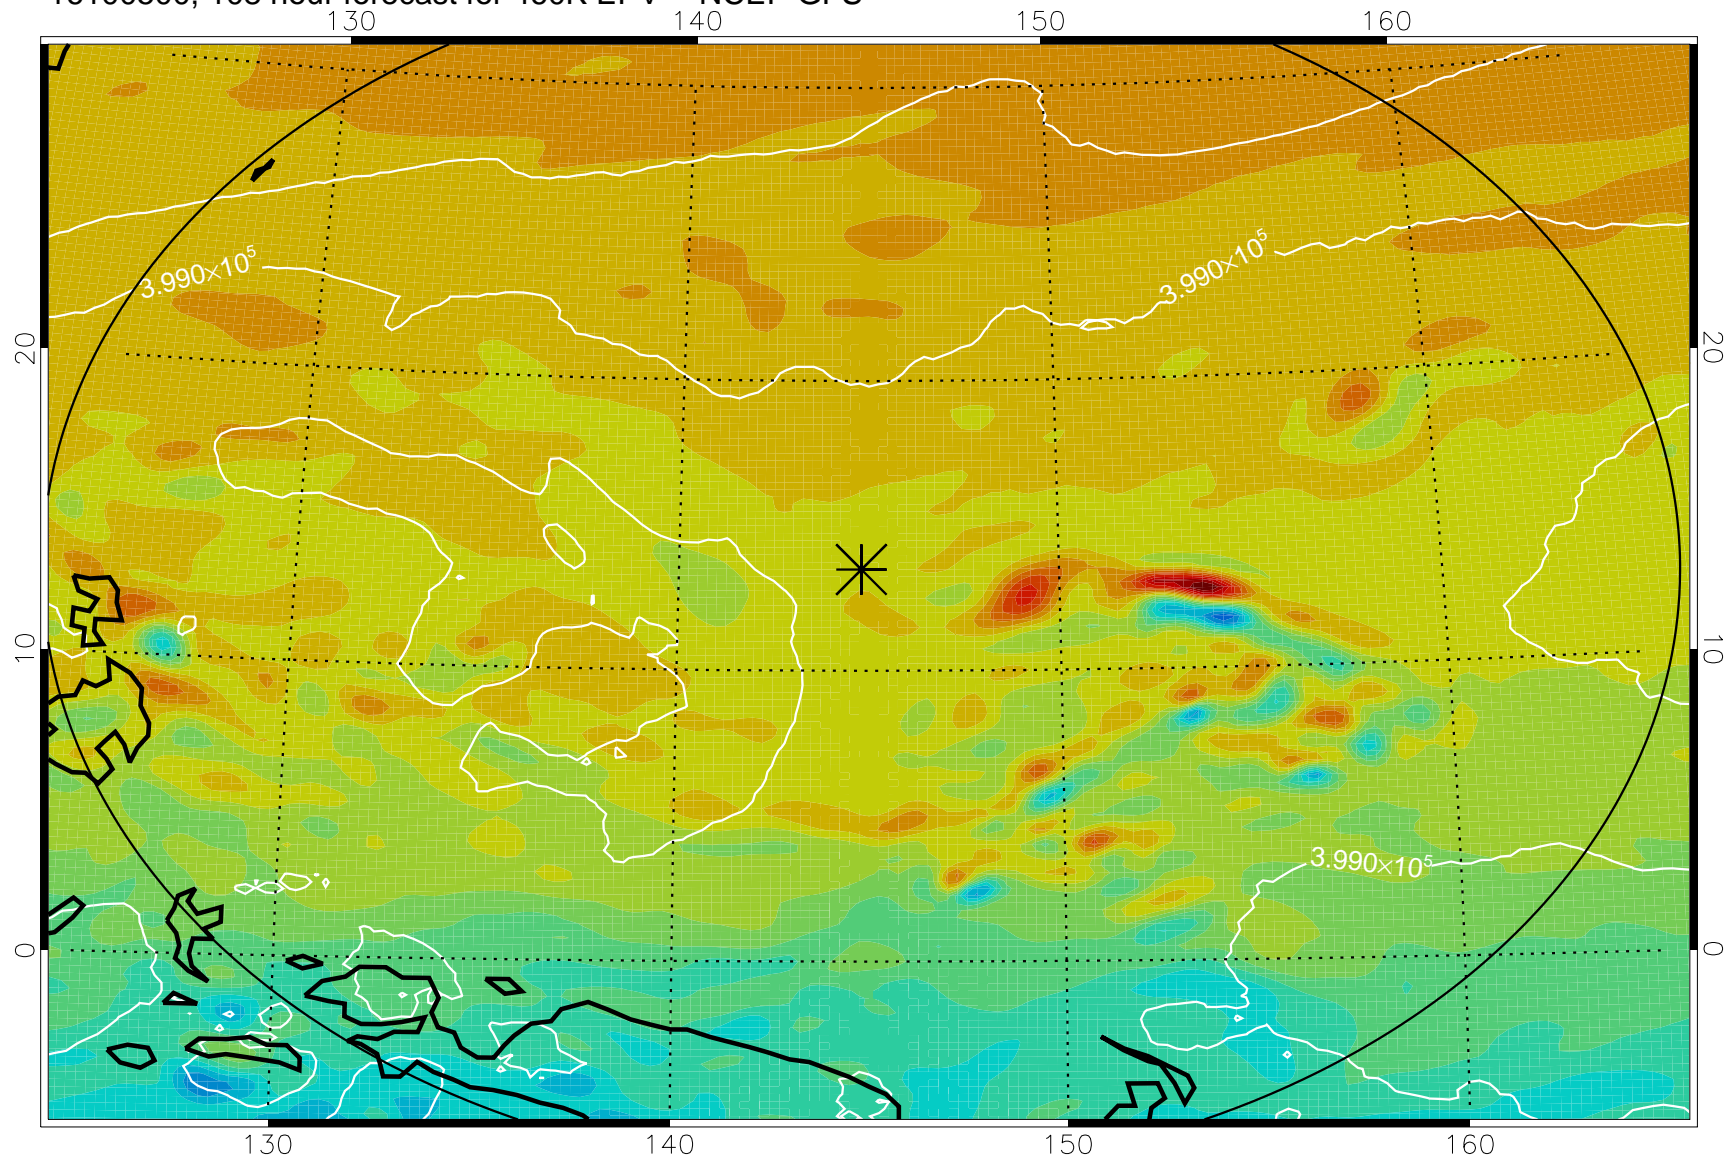

16100318, 78 hour forecast for 460K EPV -- NCEP GFS

460K Montgomery Streamfunction, white

Range ring of 2304 km

16100400, 84 hour forecast for 460K EPV -- NCEP GFS

460K Montgomery Streamfunction, white

Range ring of 2304 km

16100406, 90 hour forecast for 460K EPV -- NCEP GFS

460K Montgomery Streamfunction, white

Range ring of 2304 km

16100412, 96 hour forecast for 460K EPV -- NCEP GFS

460K Montgomery Streamfunction, white

Range ring of 2304 km

16100418, 102 hour forecast for 460K EPV -- NCEP GFS

460K Montgomery Streamfunction, white

Range ring of 2304 km

16100500, 108 hour forecast for 460K EPV -- NCEP GFS

460K Montgomery Streamfunction, white

Range ring of 2304 km

16100506, 114 hour forecast for 460K EPV -- NCEP GFS

460K Montgomery Streamfunction, white

Range ring of 2304 km

16100512, 120 hour forecast for 460K EPV -- NCEP GFS

460K Montgomery Streamfunction, white

Range ring of 2304 km