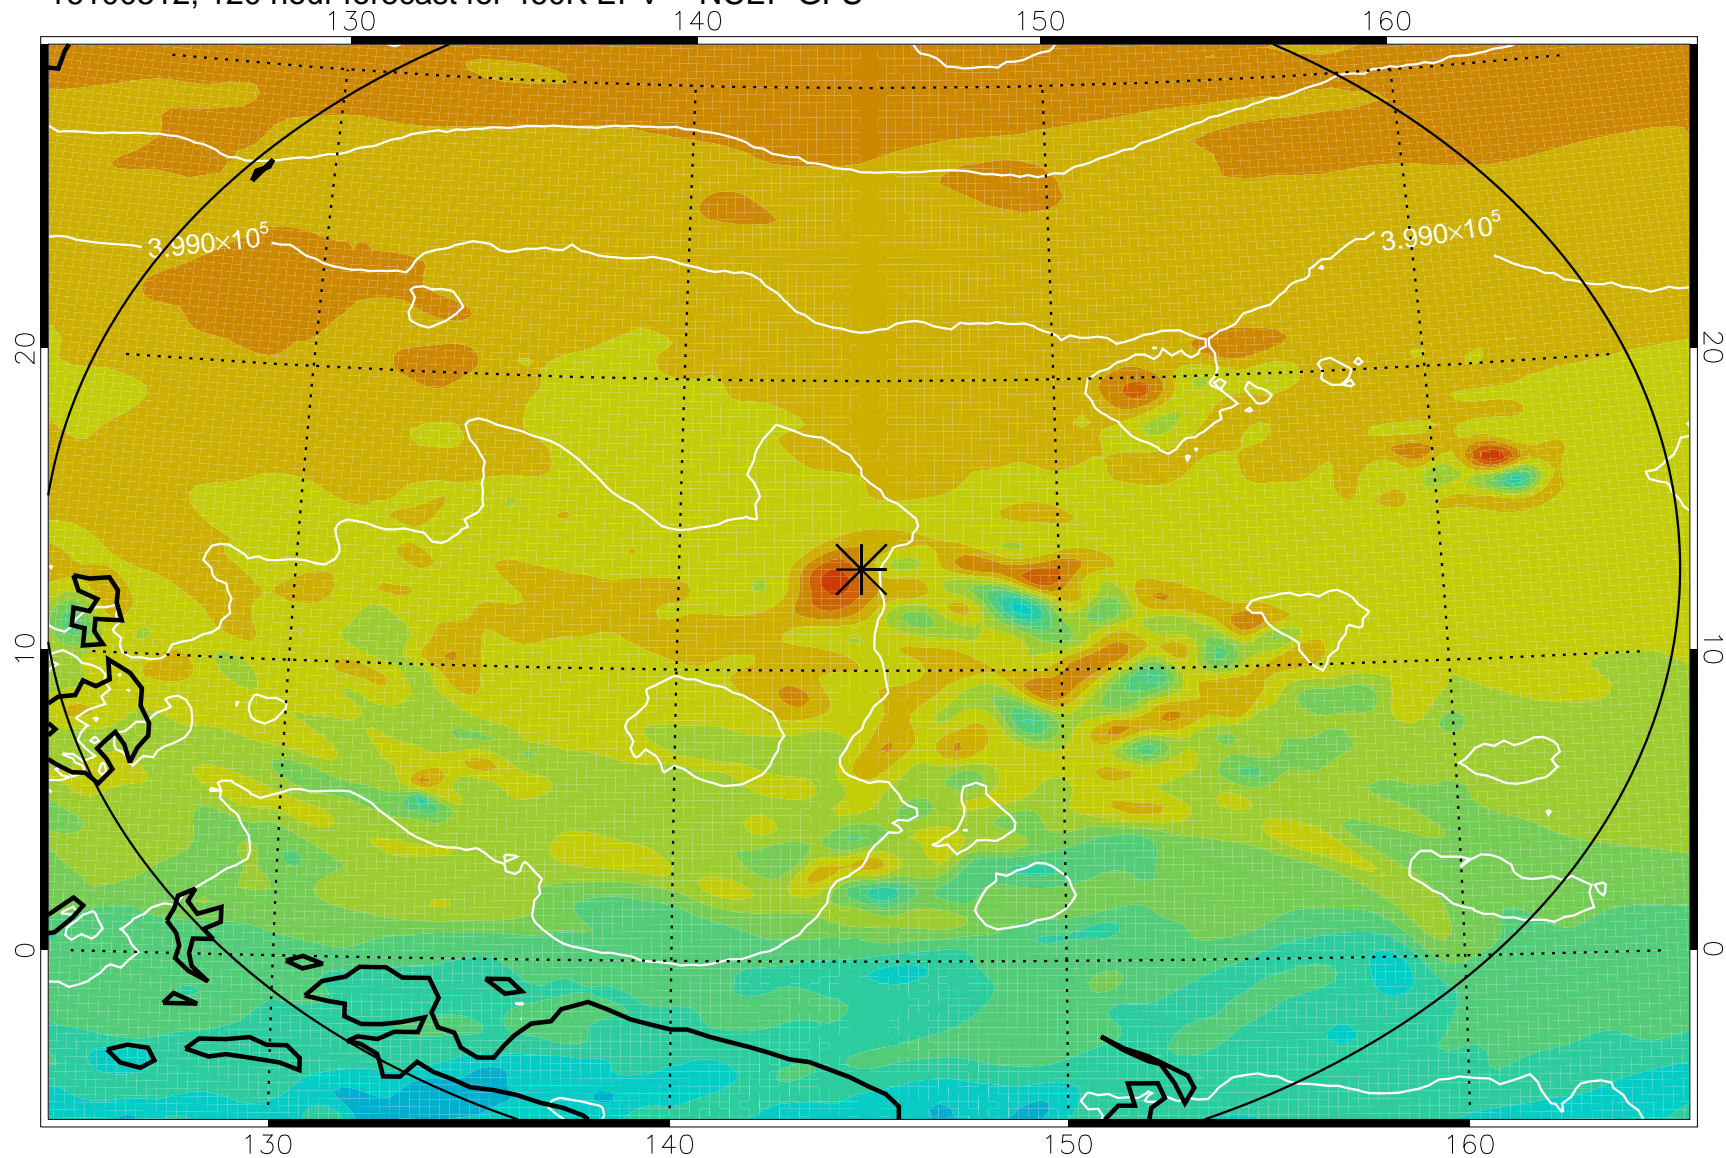

16100318, 78 hour forecast for 460K EPV -- NCEP GFS

460K Montgomery Streamfunction, white

Range ring of 2304 km

16100400, 84 hour forecast for 460K EPV -- NCEP GFS

460K Montgomery Streamfunction, white

Range ring of 2304 km

16100406, 90 hour forecast for 460K EPV -- NCEP GFS

460K Montgomery Streamfunction, white

Range ring of 2304 km

16100412, 96 hour forecast for 460K EPV -- NCEP GFS

460K Montgomery Streamfunction, white

Range ring of 2304 km

16100418, 102 hour forecast for 460K EPV -- NCEP GFS

460K Montgomery Streamfunction, white

Range ring of 2304 km

16100500, 108 hour forecast for 460K EPV -- NCEP GFS

460K Montgomery Streamfunction, white

Range ring of 2304 km

16100506, 114 hour forecast for 460K EPV -- NCEP GFS

460K Montgomery Streamfunction, white

Range ring of 2304 km

16100512, 120 hour forecast for 460K EPV -- NCEP GFS

460K Montgomery Streamfunction, white

Range ring of 2304 km