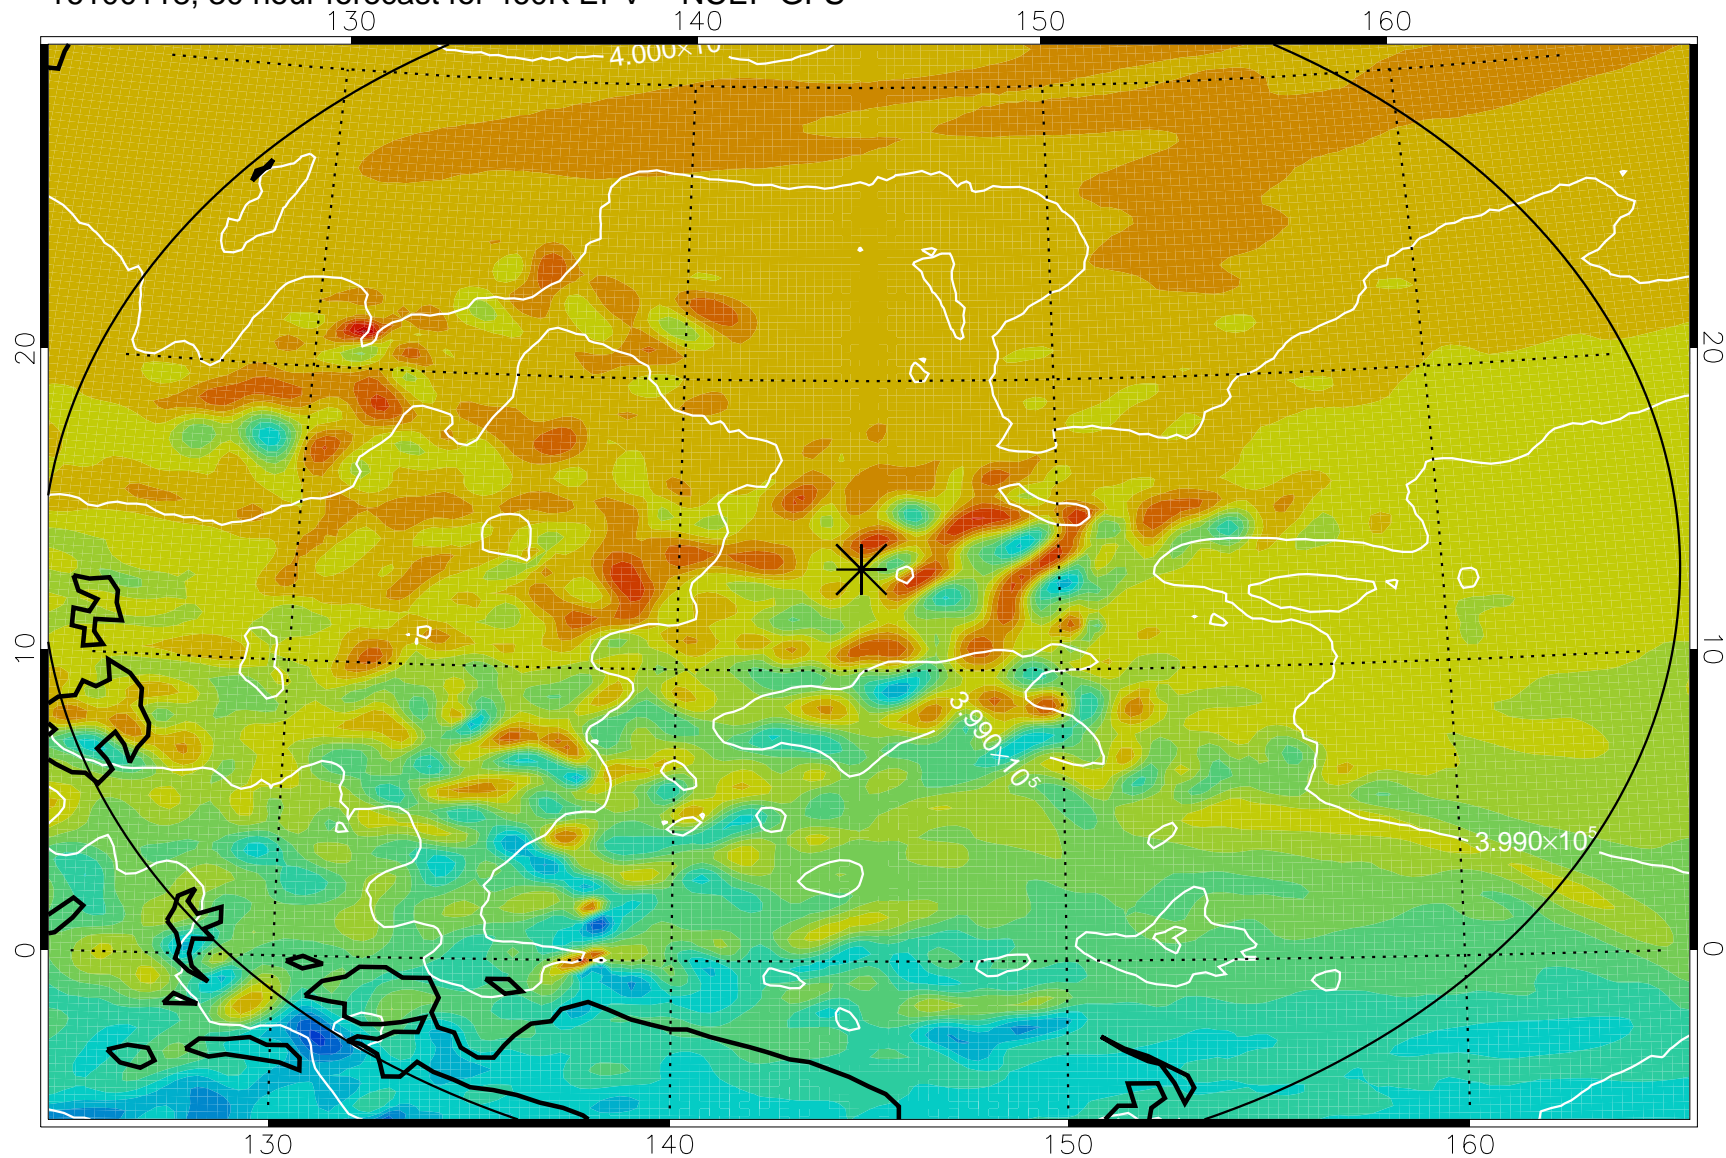

16093018, 6 hour forecast for 460K EPV -- NCEP GFS

460K Montgomery Streamfunction, white

Range ring of 2304 km

16100100, 12 hour forecast for 460K EPV -- NCEP GFS

460K Montgomery Streamfunction, white

Range ring of 2304 km

16100106, 18 hour forecast for 460K EPV -- NCEP GFS

460K Montgomery Streamfunction, white

Range ring of 2304 km

16100112, 24 hour forecast for 460K EPV -- NCEP GFS

460K Montgomery Streamfunction, white

Range ring of 2304 km

16100118, 30 hour forecast for 460K EPV -- NCEP GFS

460K Montgomery Streamfunction, white

Range ring of 2304 km

16100200, 36 hour forecast for 460K EPV -- NCEP GFS

460K Montgomery Streamfunction, white

Range ring of 2304 km

16100206, 42 hour forecast for 460K EPV -- NCEP GFS

460K Montgomery Streamfunction, white

Range ring of 2304 km

16100212, 48 hour forecast for 460K EPV -- NCEP GFS

460K Montgomery Streamfunction, white

Range ring of 2304 km