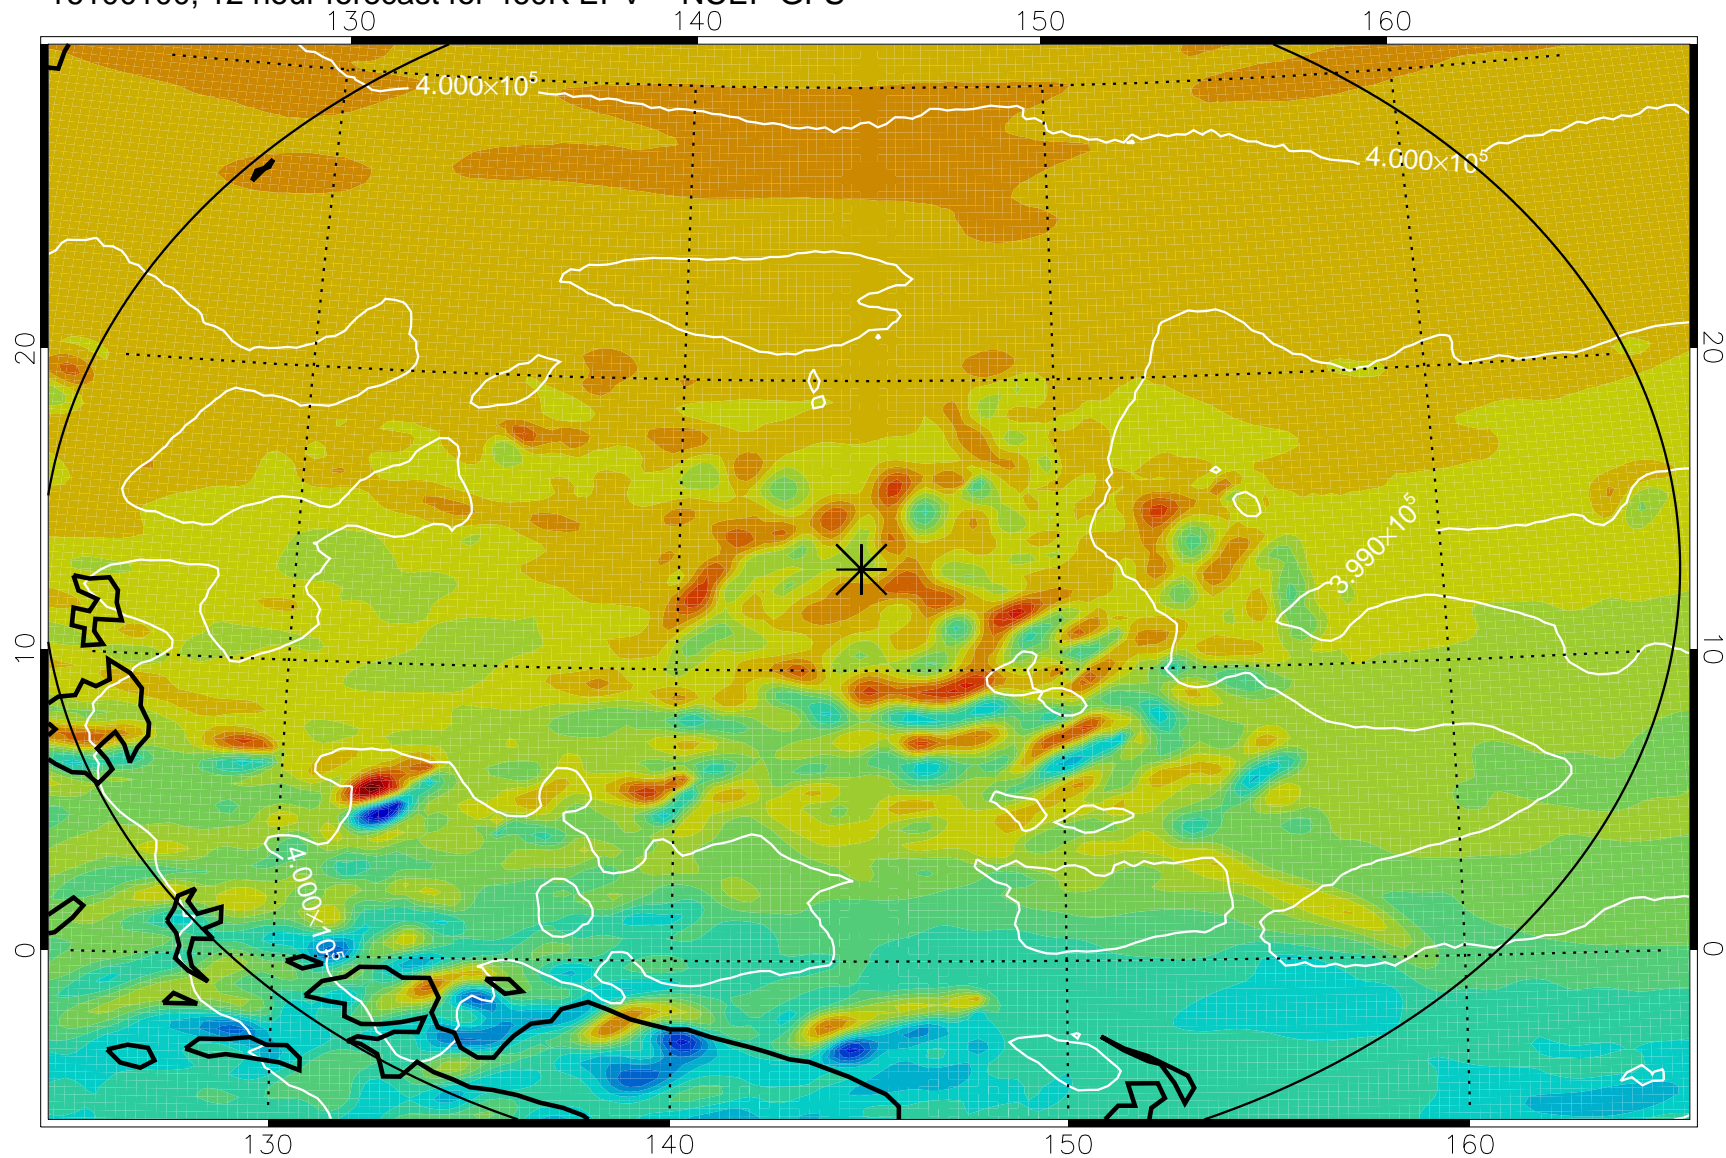

16093018, 6 hour forecast for 460K EPV -- NCEP GFS

460K Montgomery Streamfunction, white

Range ring of 2304 km

16100100, 12 hour forecast for 460K EPV -- NCEP GFS

460K Montgomery Streamfunction, white

Range ring of 2304 km

16100106, 18 hour forecast for 460K EPV -- NCEP GFS

460K Montgomery Streamfunction, white

Range ring of 2304 km

16100112, 24 hour forecast for 460K EPV -- NCEP GFS

460K Montgomery Streamfunction, white

Range ring of 2304 km

16100118, 30 hour forecast for 460K EPV -- NCEP GFS

460K Montgomery Streamfunction, white

Range ring of 2304 km

16100200, 36 hour forecast for 460K EPV -- NCEP GFS

460K Montgomery Streamfunction, white

Range ring of 2304 km

16100318, 78 hour forecast for 460K EPV -- NCEP GFS

460K Montgomery Streamfunction, white

Range ring of 2304 km

16100400, 84 hour forecast for 460K EPV -- NCEP GFS

460K Montgomery Streamfunction, white

Range ring of 2304 km