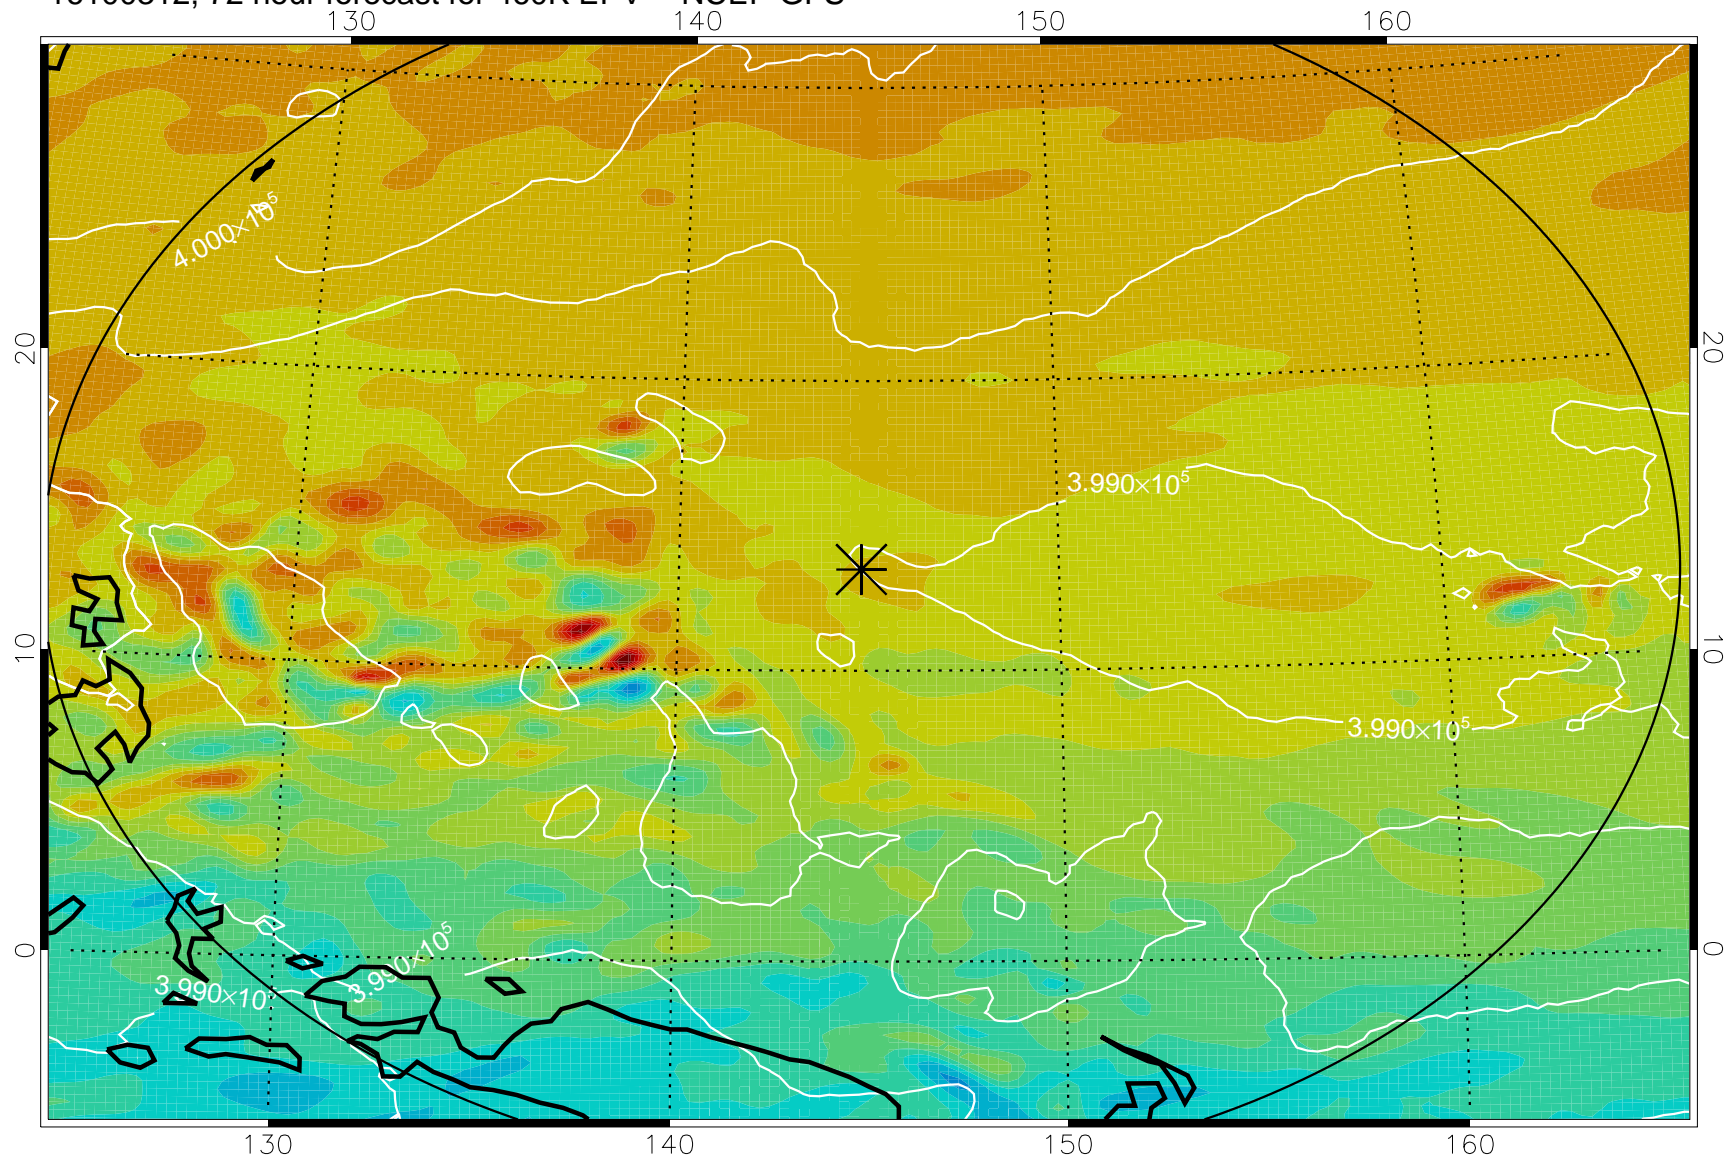

16100218, 54 hour forecast for 460K EPV -- NCEP GFS

460K Montgomery Streamfunction, white

Range ring of 2304 km

16100300, 60 hour forecast for 460K EPV -- NCEP GFS

460K Montgomery Streamfunction, white

Range ring of 2304 km

16100306, 66 hour forecast for 460K EPV -- NCEP GFS

460K Montgomery Streamfunction, white

Range ring of 2304 km

16100312, 72 hour forecast for 460K EPV -- NCEP GFS

460K Montgomery Streamfunction, white

Range ring of 2304 km

16100318, 78 hour forecast for 460K EPV -- NCEP GFS

460K Montgomery Streamfunction, white

Range ring of 2304 km

16100400, 84 hour forecast for 460K EPV -- NCEP GFS

460K Montgomery Streamfunction, white

Range ring of 2304 km

16100406, 90 hour forecast for 460K EPV -- NCEP GFS

460K Montgomery Streamfunction, white

Range ring of 2304 km

16100412, 96 hour forecast for 460K EPV -- NCEP GFS

460K Montgomery Streamfunction, white

Range ring of 2304 km