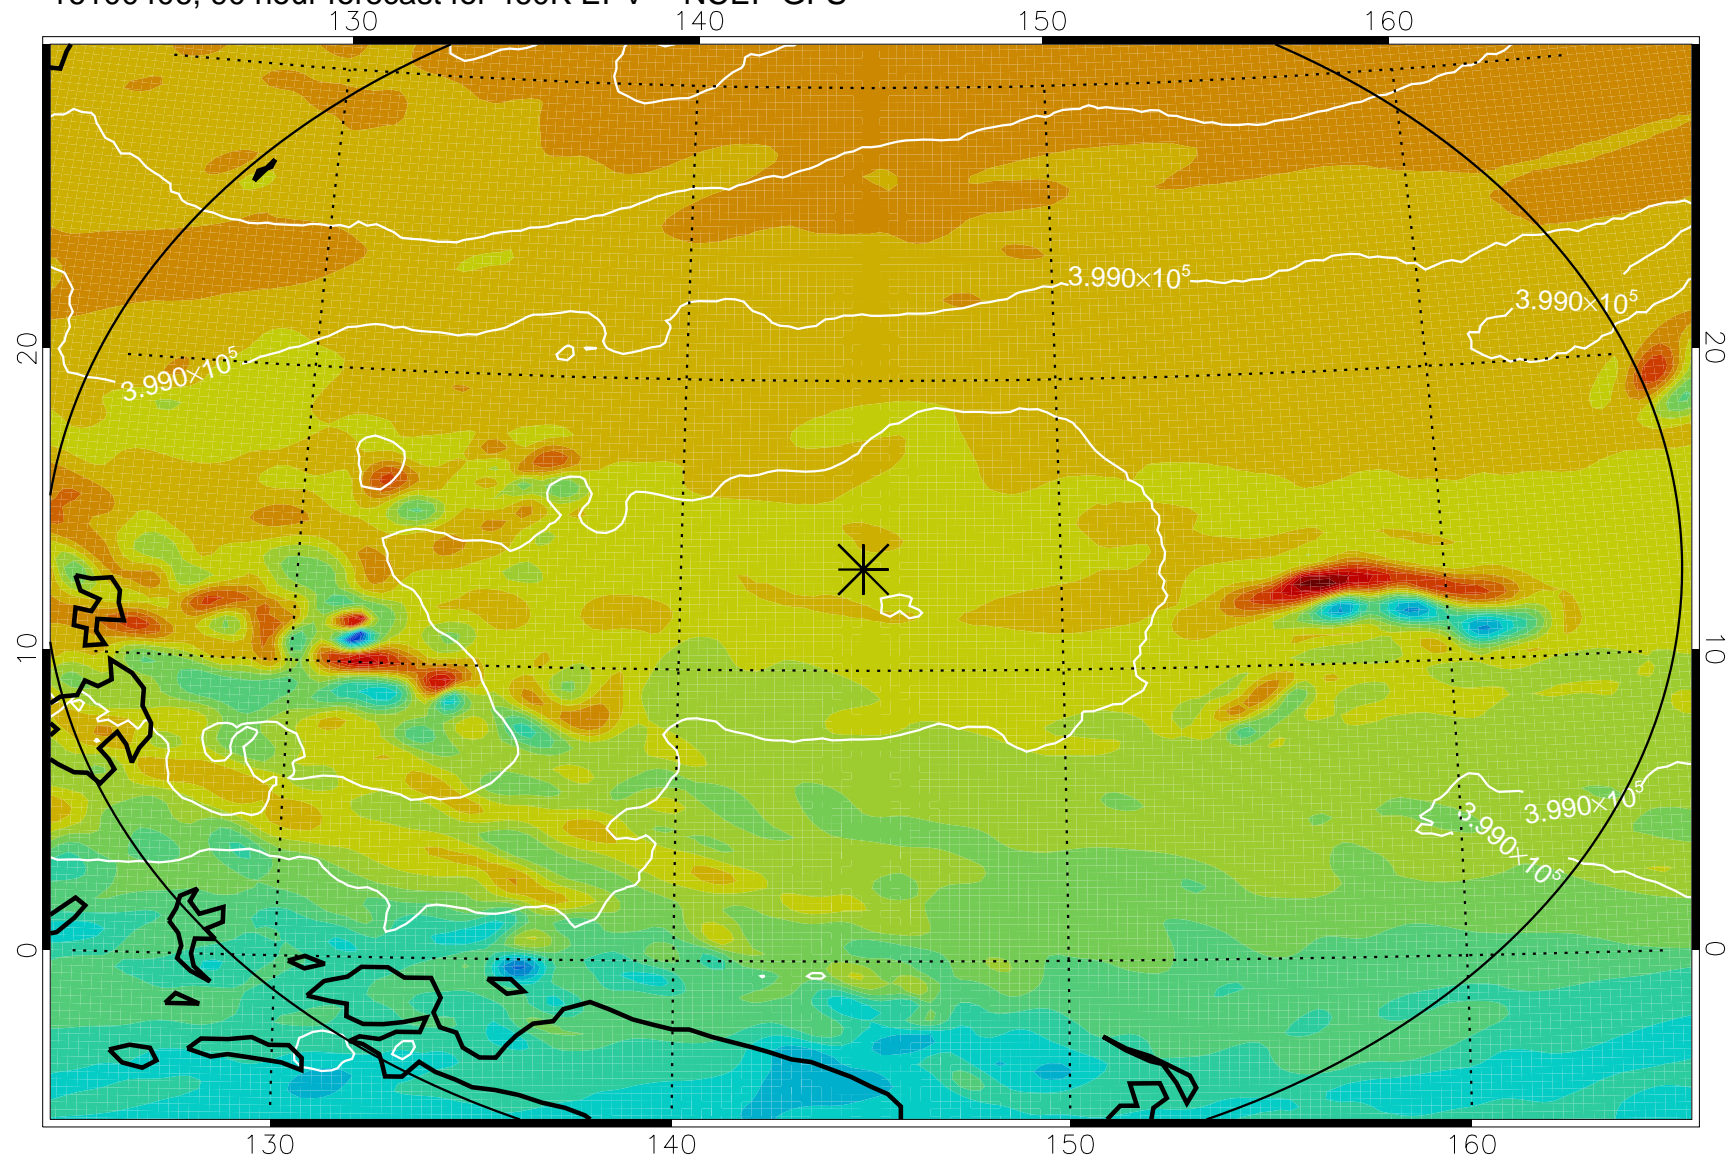

16100306, 66 hour forecast for 460K EPV -- NCEP GFS

460K Montgomery Streamfunction, white

Range ring of 2304 km

16100312, 72 hour forecast for 460K EPV -- NCEP GFS

460K Montgomery Streamfunction, white

Range ring of 2304 km

16100318, 78 hour forecast for 460K EPV -- NCEP GFS

460K Montgomery Streamfunction, white

Range ring of 2304 km

16100400, 84 hour forecast for 460K EPV -- NCEP GFS

460K Montgomery Streamfunction, white

Range ring of 2304 km

16100406, 90 hour forecast for 460K EPV -- NCEP GFS

460K Montgomery Streamfunction, white

Range ring of 2304 km

16100412, 96 hour forecast for 460K EPV -- NCEP GFS

460K Montgomery Streamfunction, white

Range ring of 2304 km

16100418, 102 hour forecast for 460K EPV -- NCEP GFS

460K Montgomery Streamfunction, white

Range ring of 2304 km

16100500, 108 hour forecast for 460K EPV -- NCEP GFS

460K Montgomery Streamfunction, white

Range ring of 2304 km