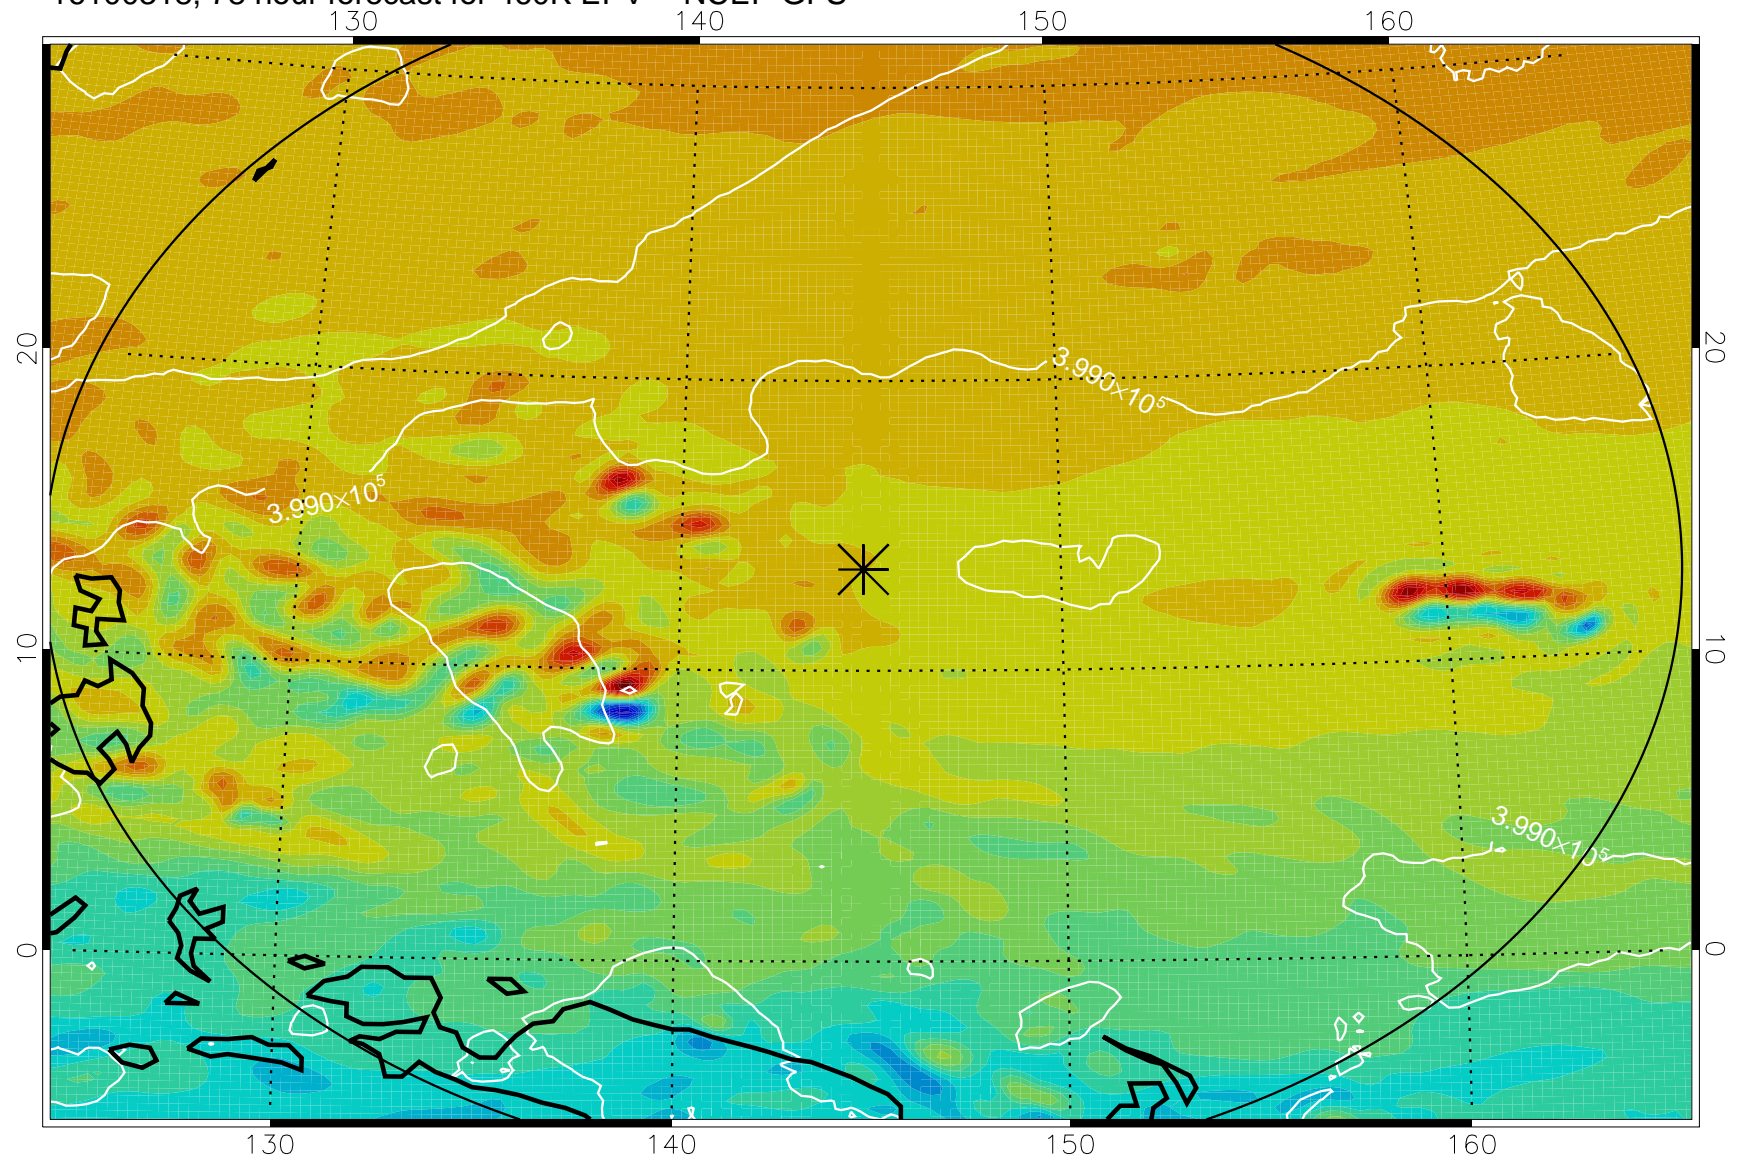

16100306, 66 hour forecast for 460K EPV -- NCEP GFS

460K Montgomery Streamfunction, white

Range ring of 2304 km

16100312, 72 hour forecast for 460K EPV -- NCEP GFS

460K Montgomery Streamfunction, white

Range ring of 2304 km

16100318, 78 hour forecast for 460K EPV -- NCEP GFS

460K Montgomery Streamfunction, white

Range ring of 2304 km

16100400, 84 hour forecast for 460K EPV -- NCEP GFS

460K Montgomery Streamfunction, white

Range ring of 2304 km

16100406, 90 hour forecast for 460K EPV -- NCEP GFS

460K Montgomery Streamfunction, white

Range ring of 2304 km

16100412, 96 hour forecast for 460K EPV -- NCEP GFS

460K Montgomery Streamfunction, white

Range ring of 2304 km

16100418, 102 hour forecast for 460K EPV -- NCEP GFS

460K Montgomery Streamfunction, white

Range ring of 2304 km

16100500, 108 hour forecast for 460K EPV -- NCEP GFS

460K Montgomery Streamfunction, white

Range ring of 2304 km