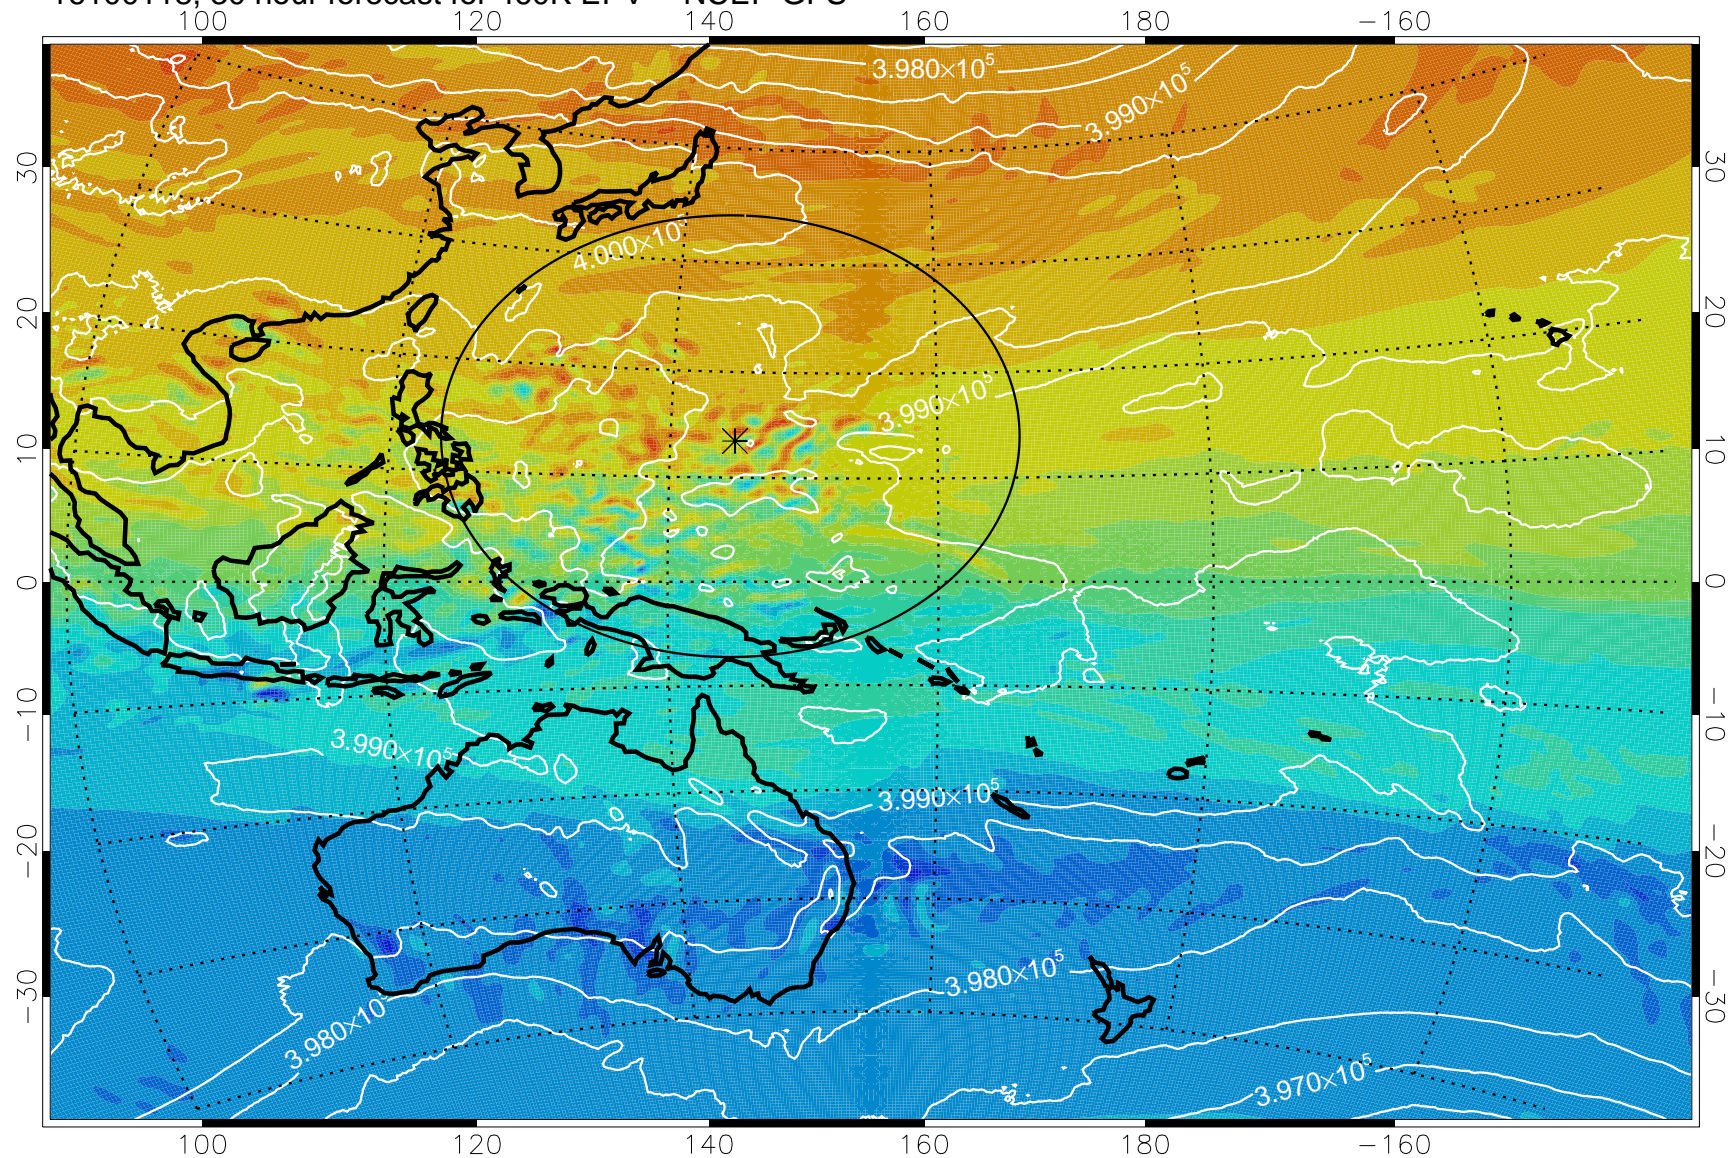

16100106, 18 hour forecast for 460K EPV -- NCEP GFS

460K Montgomery Streamfunction, white

Range ring of 2304 km

16100112, 24 hour forecast for 460K EPV -- NCEP GFS

460K Montgomery Streamfunction, white

Range ring of 2304 km

16100118, 30 hour forecast for 460K EPV -- NCEP GFS

460K Montgomery Streamfunction, white

Range ring of 2304 km

16100200, 36 hour forecast for 460K EPV -- NCEP GFS

460K Montgomery Streamfunction, white

Range ring of 2304 km

16100206, 42 hour forecast for 460K EPV -- NCEP GFS

460K Montgomery Streamfunction, white

Range ring of 2304 km

16100212, 48 hour forecast for 460K EPV -- NCEP GFS

460K Montgomery Streamfunction, white

Range ring of 2304 km

16100218, 54 hour forecast for 460K EPV -- NCEP GFS

460K Montgomery Streamfunction, white

Range ring of 2304 km

16100300, 60 hour forecast for 460K EPV -- NCEP GFS

460K Montgomery Streamfunction, white

Range ring of 2304 km