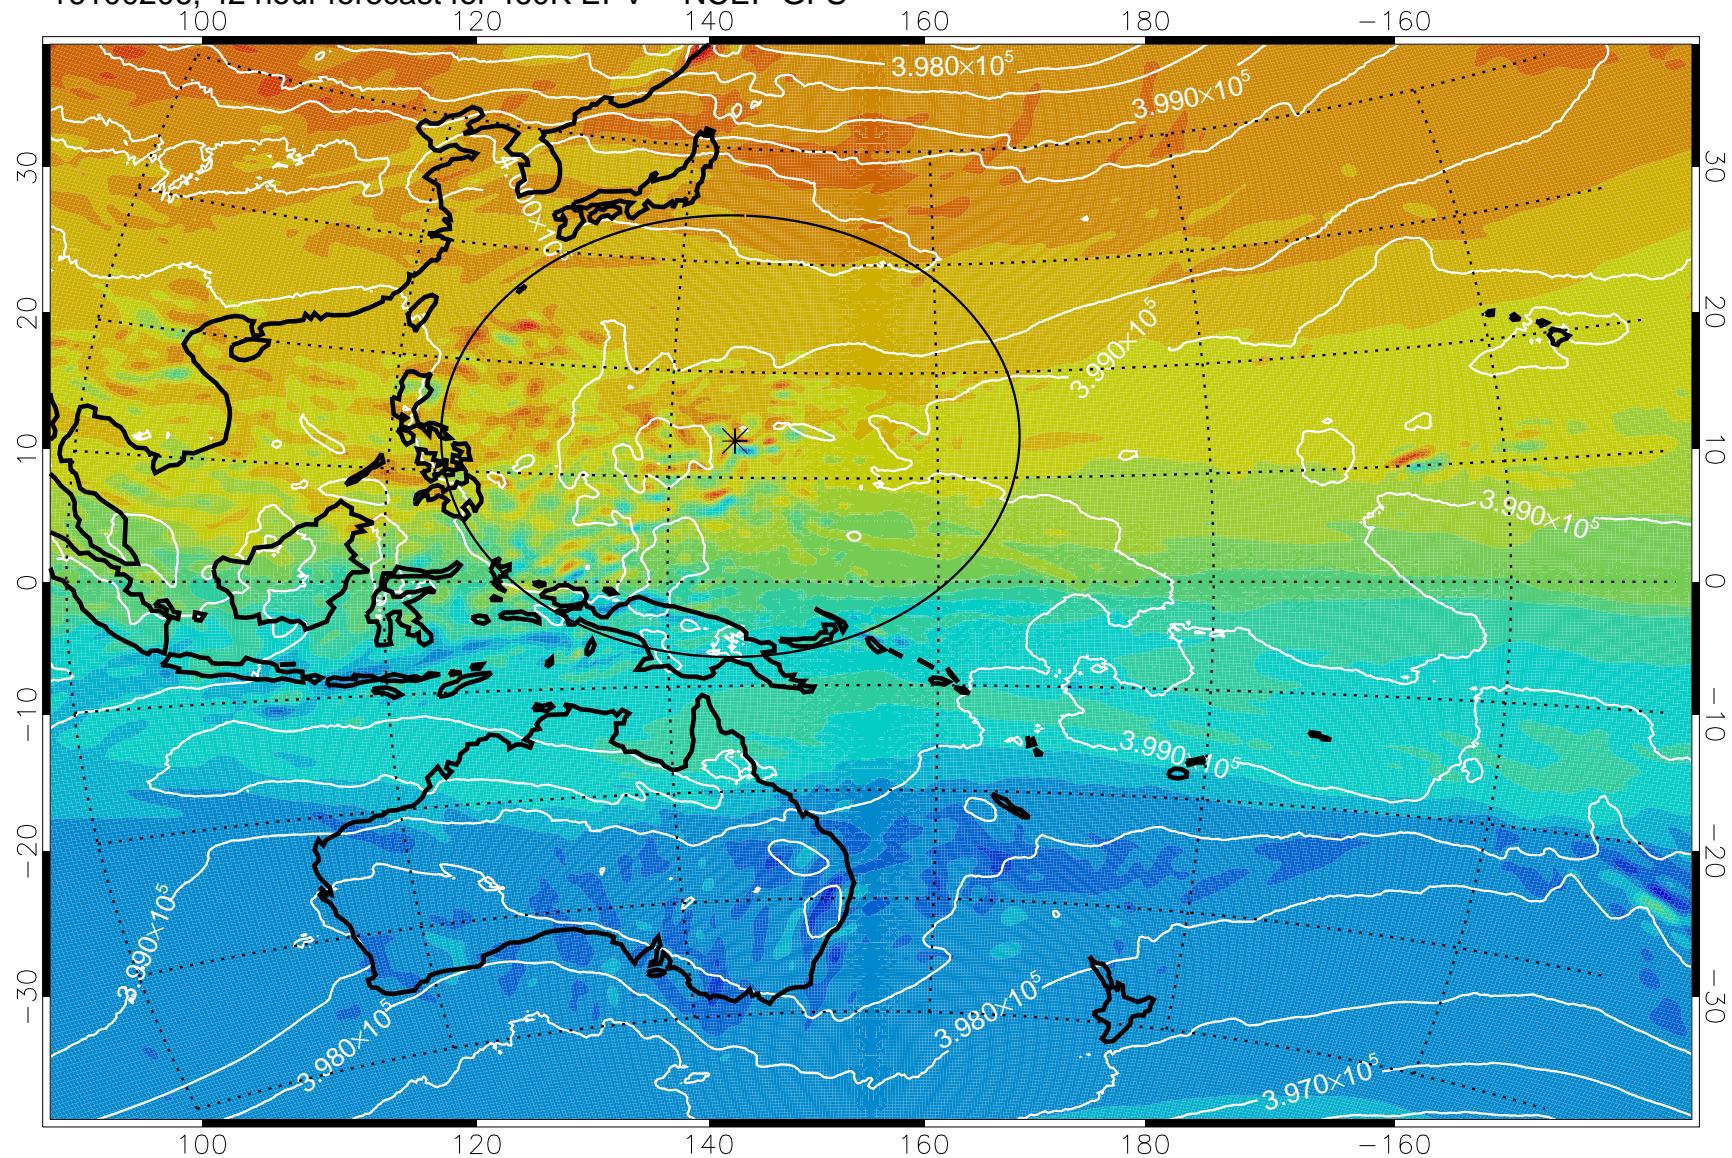

16100118, 30 hour forecast for 460K EPV -- NCEP GFS

460K Montgomery Streamfunction, white

Range ring of 2304 km

16100200, 36 hour forecast for 460K EPV -- NCEP GFS

460K Montgomery Streamfunction, white

Range ring of 2304 km

16100206, 42 hour forecast for 460K EPV -- NCEP GFS

460K Montgomery Streamfunction, white

Range ring of 2304 km

16100212, 48 hour forecast for 460K EPV -- NCEP GFS

460K Montgomery Streamfunction, white

Range ring of 2304 km

16100218, 54 hour forecast for 460K EPV -- NCEP GFS

460K Montgomery Streamfunction, white

Range ring of 2304 km

16100300, 60 hour forecast for 460K EPV -- NCEP GFS

460K Montgomery Streamfunction, white

Range ring of 2304 km

16100306, 66 hour forecast for 460K EPV -- NCEP GFS

460K Montgomery Streamfunction, white

Range ring of 2304 km

16100312, 72 hour forecast for 460K EPV -- NCEP GFS

460K Montgomery Streamfunction, white

Range ring of 2304 km