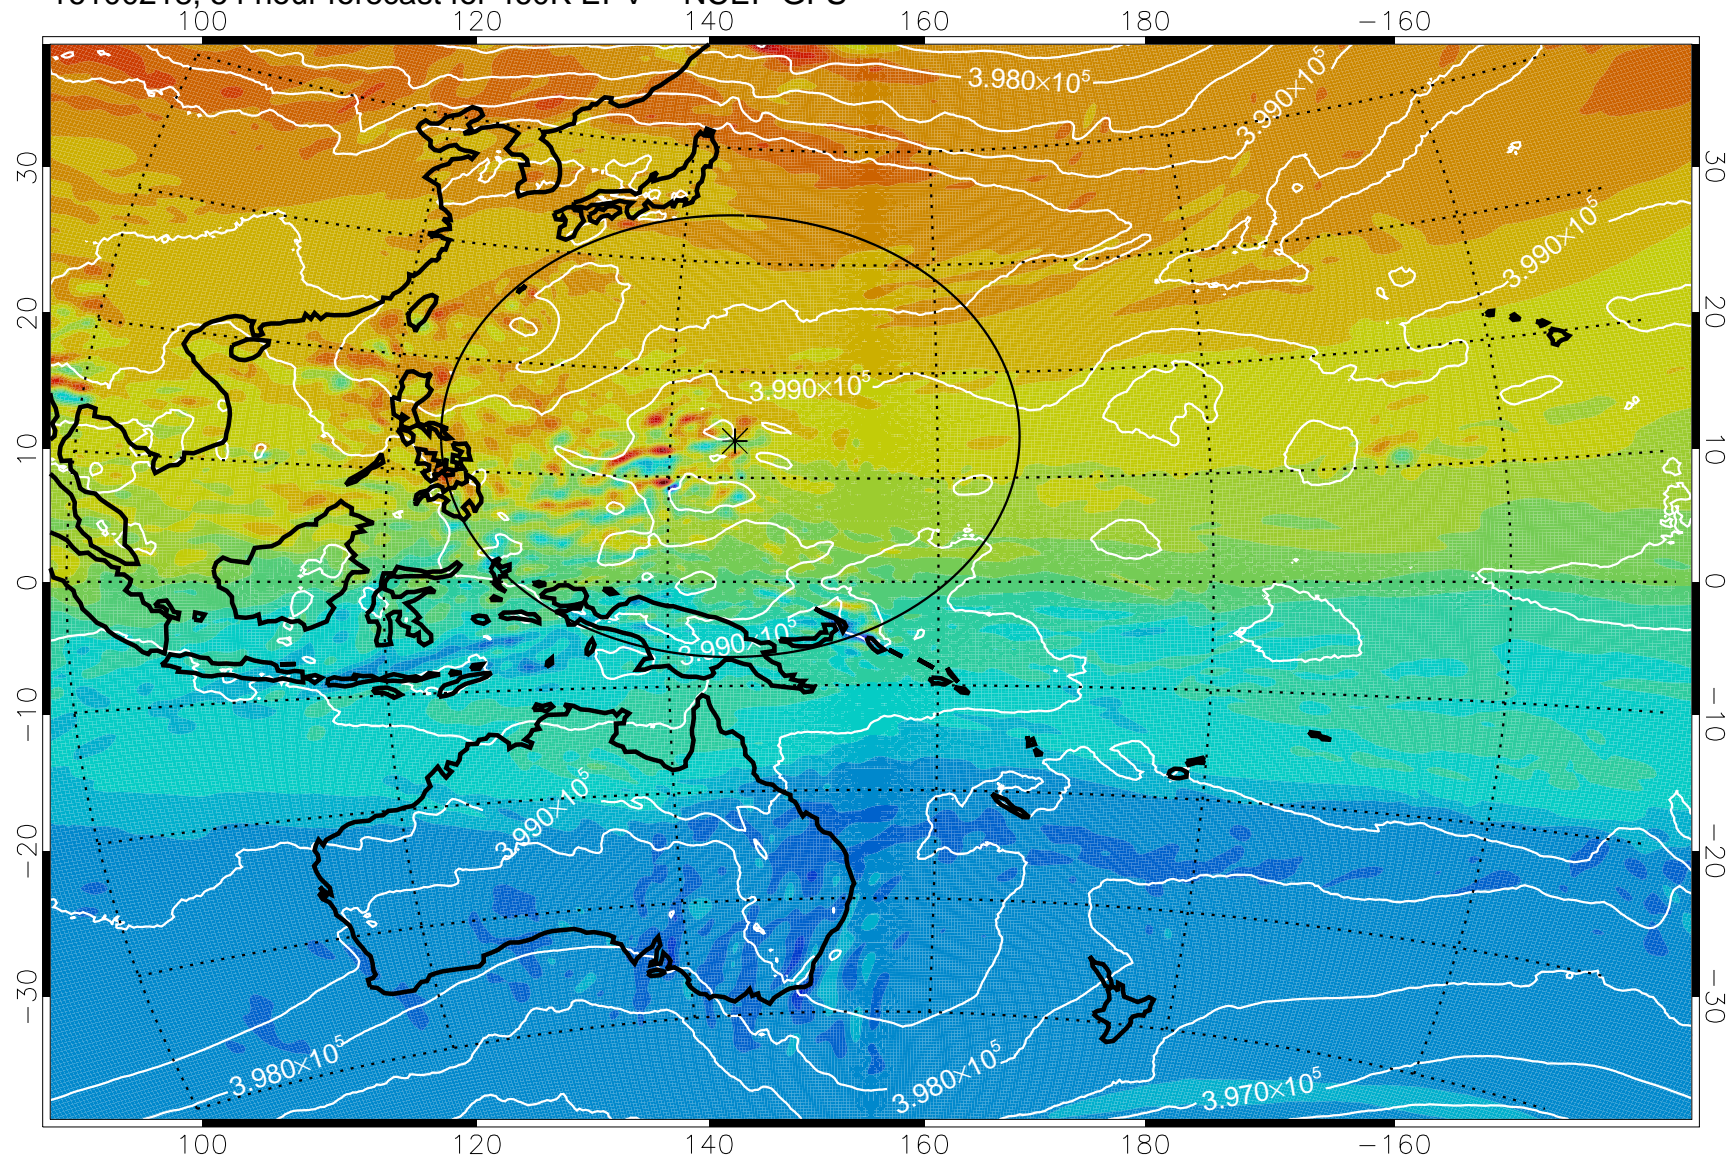

16100206, 42 hour forecast for 460K EPV -- NCEP GFS

460K Montgomery Streamfunction, white

Range ring of 2304 km

16100212, 48 hour forecast for 460K EPV -- NCEP GFS

460K Montgomery Streamfunction, white

Range ring of 2304 km

16100218, 54 hour forecast for 460K EPV -- NCEP GFS

460K Montgomery Streamfunction, white

Range ring of 2304 km

16100300, 60 hour forecast for 460K EPV -- NCEP GFS

460K Montgomery Streamfunction, white

Range ring of 2304 km

16100306, 66 hour forecast for 460K EPV -- NCEP GFS

460K Montgomery Streamfunction, white

Range ring of 2304 km

16100312, 72 hour forecast for 460K EPV -- NCEP GFS

460K Montgomery Streamfunction, white

Range ring of 2304 km

16100318, 78 hour forecast for 460K EPV -- NCEP GFS

460K Montgomery Streamfunction, white

Range ring of 2304 km

16100400, 84 hour forecast for 460K EPV -- NCEP GFS

460K Montgomery Streamfunction, white

Range ring of 2304 km