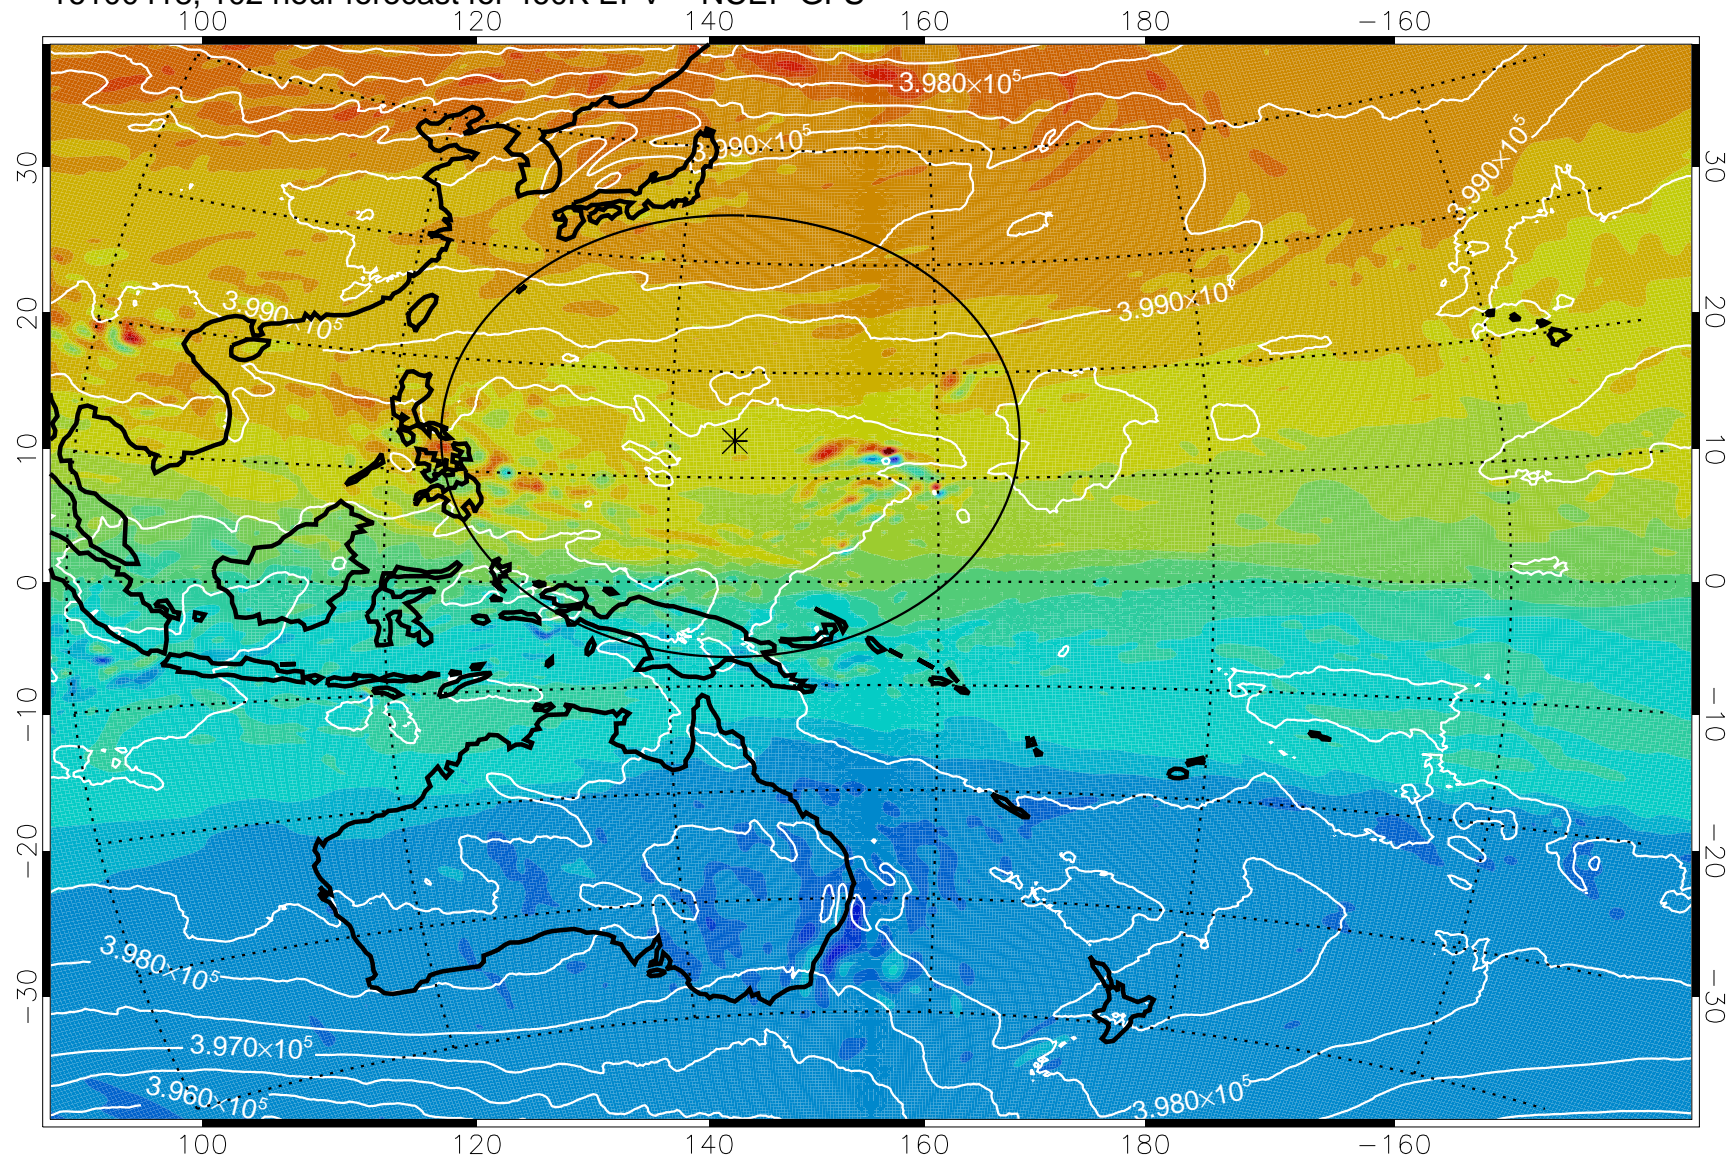

16100318, 78 hour forecast for 460K EPV -- NCEP GFS

460K Montgomery Streamfunction, white

Range ring of 2304 km

16100400, 84 hour forecast for 460K EPV -- NCEP GFS

460K Montgomery Streamfunction, white

Range ring of 2304 km

16100406, 90 hour forecast for 460K EPV -- NCEP GFS

460K Montgomery Streamfunction, white

Range ring of 2304 km

16100412, 96 hour forecast for 460K EPV -- NCEP GFS

460K Montgomery Streamfunction, white

Range ring of 2304 km

16100418, 102 hour forecast for 460K EPV -- NCEP GFS

460K Montgomery Streamfunction, white

Range ring of 2304 km

16100500, 108 hour forecast for 460K EPV -- NCEP GFS

460K Montgomery Streamfunction, white

Range ring of 2304 km

16100506, 114 hour forecast for 460K EPV -- NCEP GFS

16100512, 120 hour forecast for 460K EPV -- NCEP GFS

460K Montgomery Streamfunction, white

Range ring of 2304 km