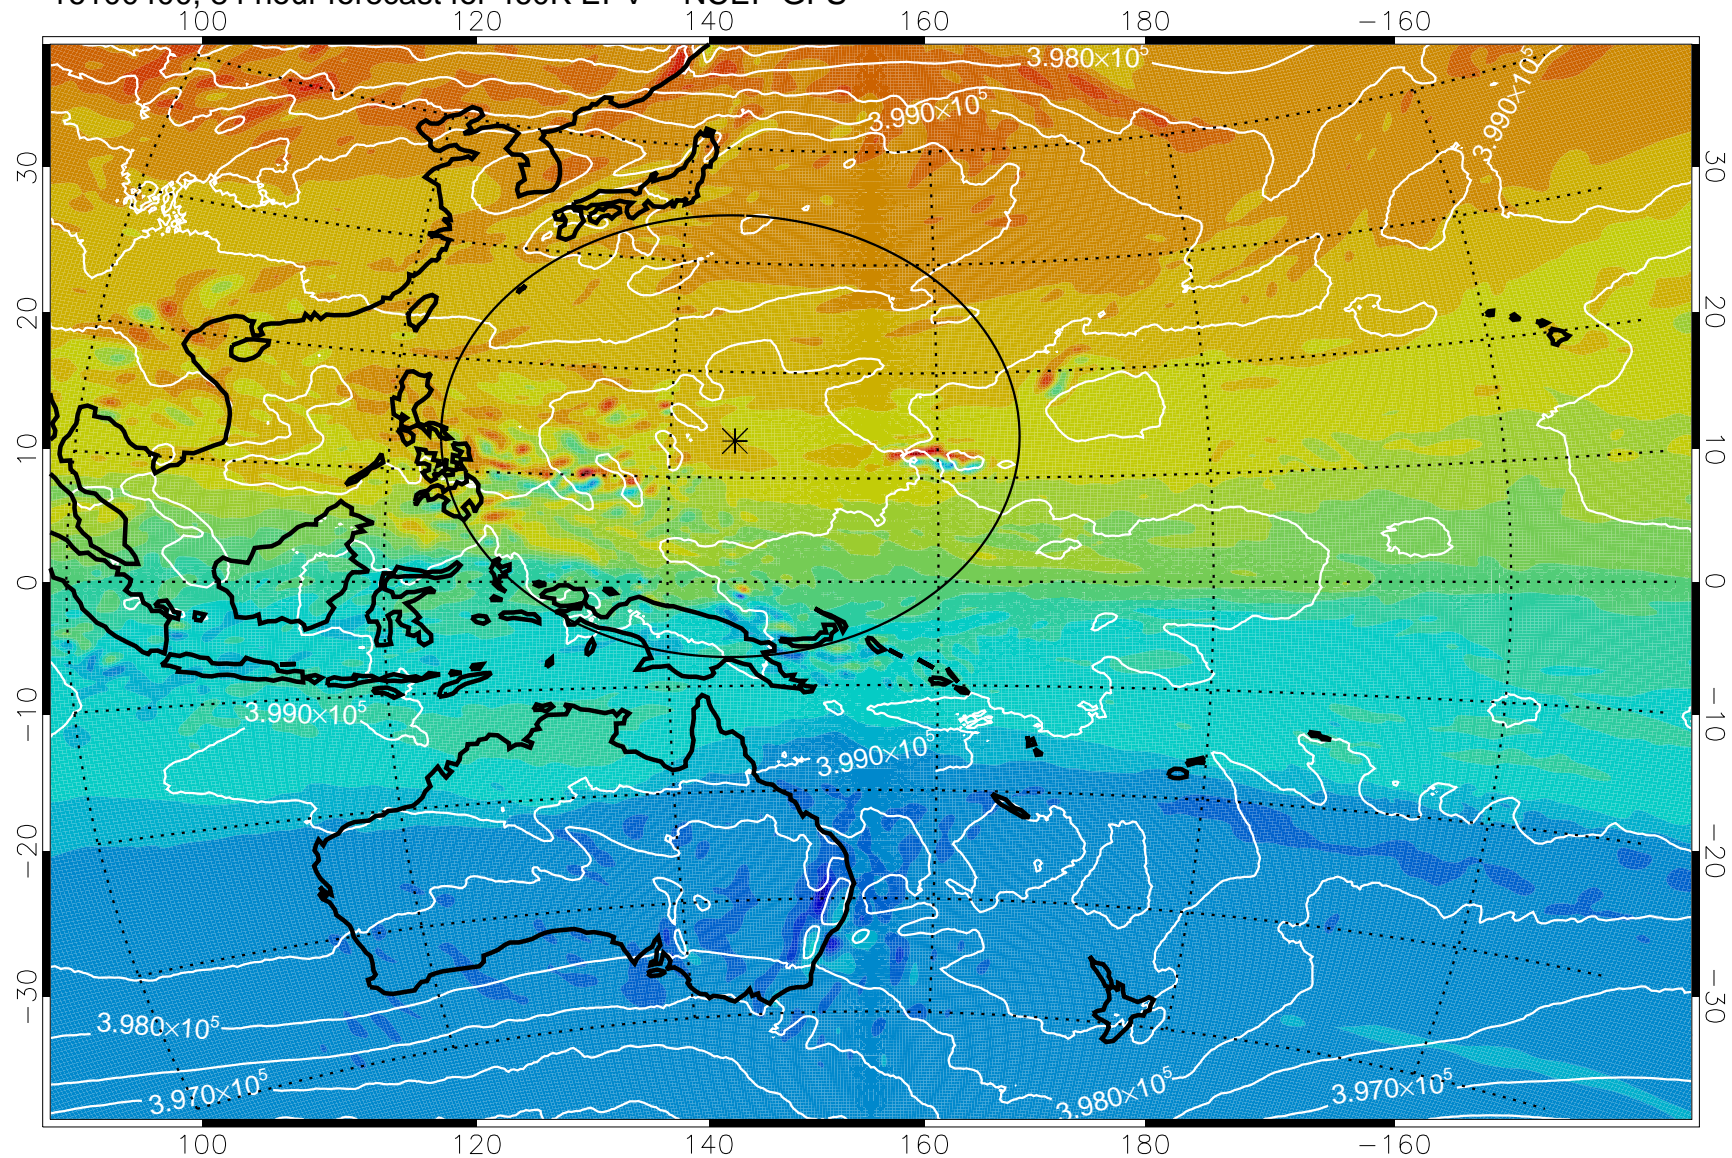

16100306, 66 hour forecast for 460K EPV -- NCEP GFS

460K Montgomery Streamfunction, white

Range ring of 2304 km

16100312, 72 hour forecast for 460K EPV -- NCEP GFS

460K Montgomery Streamfunction, white

Range ring of 2304 km

16100318, 78 hour forecast for 460K EPV -- NCEP GFS

460K Montgomery Streamfunction, white

Range ring of 2304 km

16100400, 84 hour forecast for 460K EPV -- NCEP GFS

460K Montgomery Streamfunction, white

Range ring of 2304 km

16100406, 90 hour forecast for 460K EPV -- NCEP GFS

460K Montgomery Streamfunction, white

Range ring of 2304 km

16100412, 96 hour forecast for 460K EPV -- NCEP GFS

460K Montgomery Streamfunction, white

Range ring of 2304 km

16100418, 102 hour forecast for 460K EPV -- NCEP GFS

460K Montgomery Streamfunction, white

Range ring of 2304 km

16100500, 108 hour forecast for 460K EPV -- NCEP GFS

460K Montgomery Streamfunction, white

Range ring of 2304 km