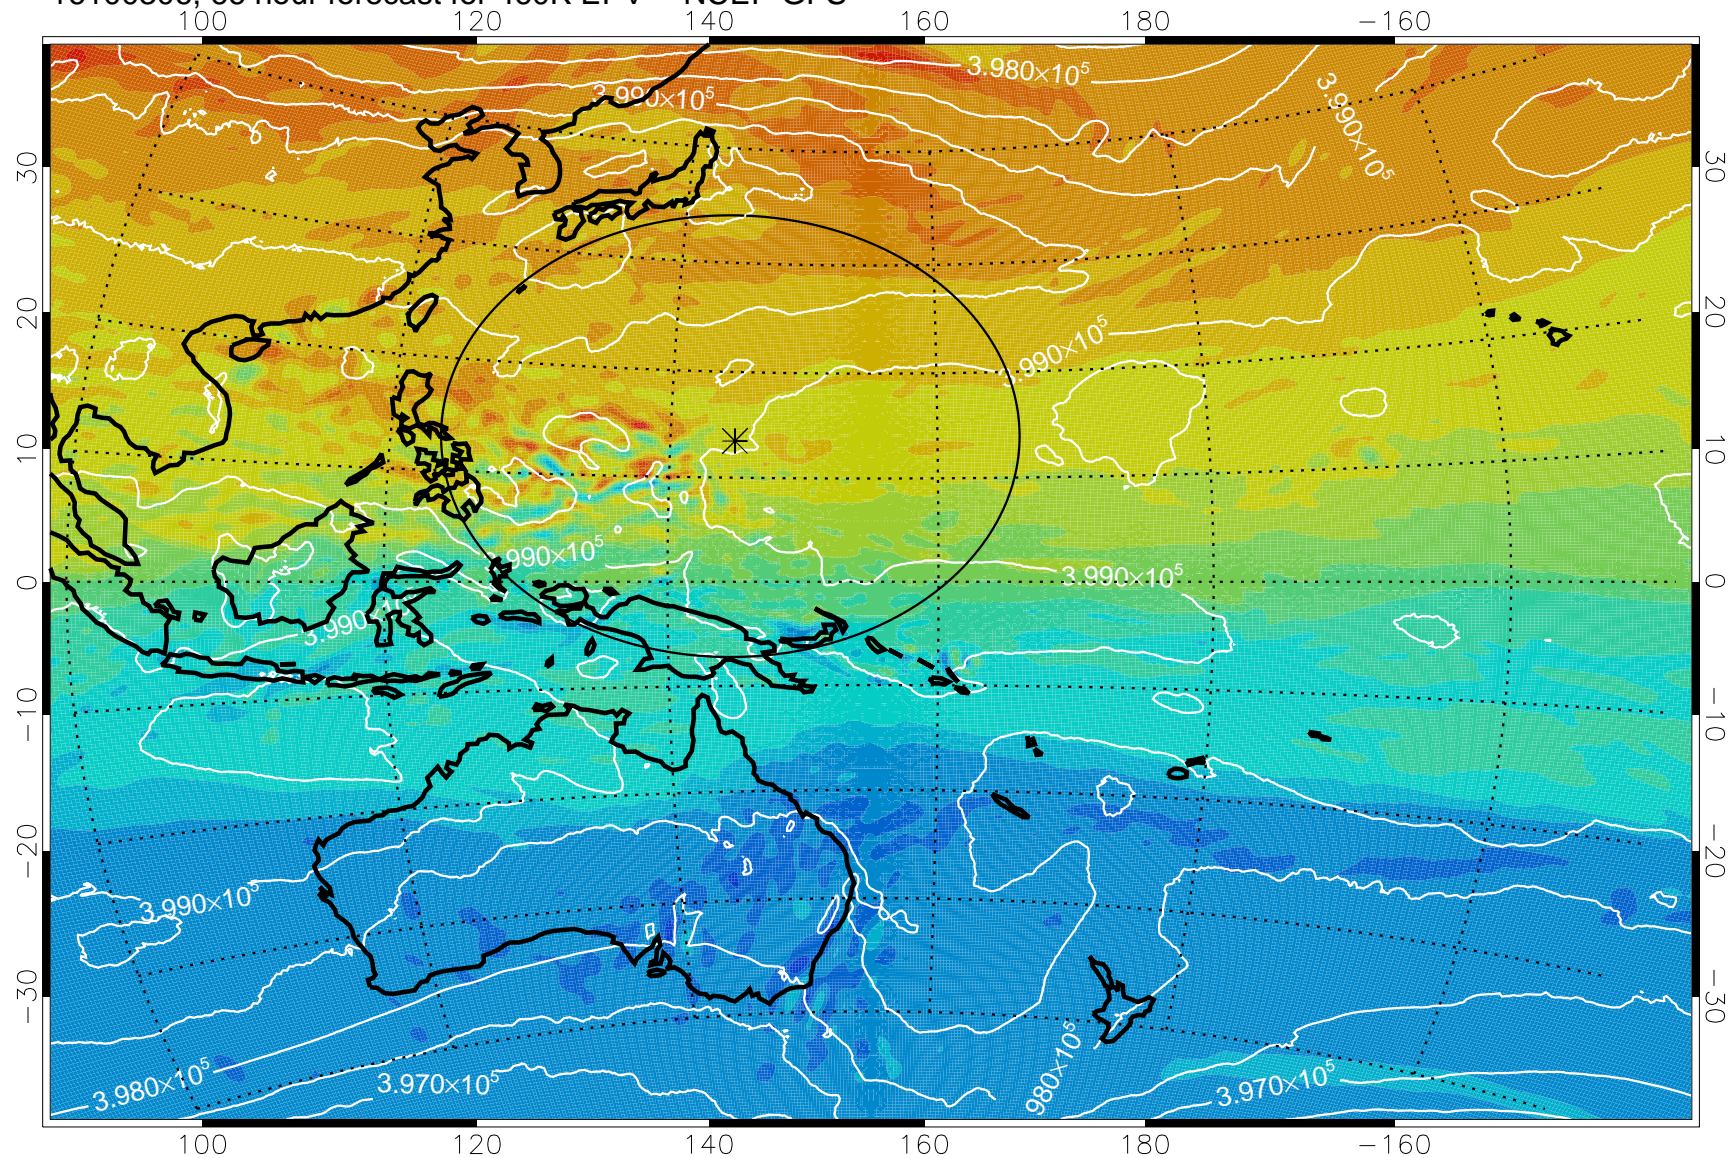

16100206, 42 hour forecast for 460K EPV -- NCEP GFS

460K Montgomery Streamfunction, white

Range ring of 2304 km

16100212, 48 hour forecast for 460K EPV -- NCEP GFS

460K Montgomery Streamfunction, white

Range ring of 2304 km

16100218, 54 hour forecast for 460K EPV -- NCEP GFS

460K Montgomery Streamfunction, white

Range ring of 2304 km

16100300, 60 hour forecast for 460K EPV -- NCEP GFS

460K Montgomery Streamfunction, white

Range ring of 2304 km

16100306, 66 hour forecast for 460K EPV -- NCEP GFS

460K Montgomery Streamfunction, white

Range ring of 2304 km

16100312, 72 hour forecast for 460K EPV -- NCEP GFS

460K Montgomery Streamfunction, white

Range ring of 2304 km

16100318, 78 hour forecast for 460K EPV -- NCEP GFS

460K Montgomery Streamfunction, white

Range ring of 2304 km

16100400, 84 hour forecast for 460K EPV -- NCEP GFS

460K Montgomery Streamfunction, white

Range ring of 2304 km