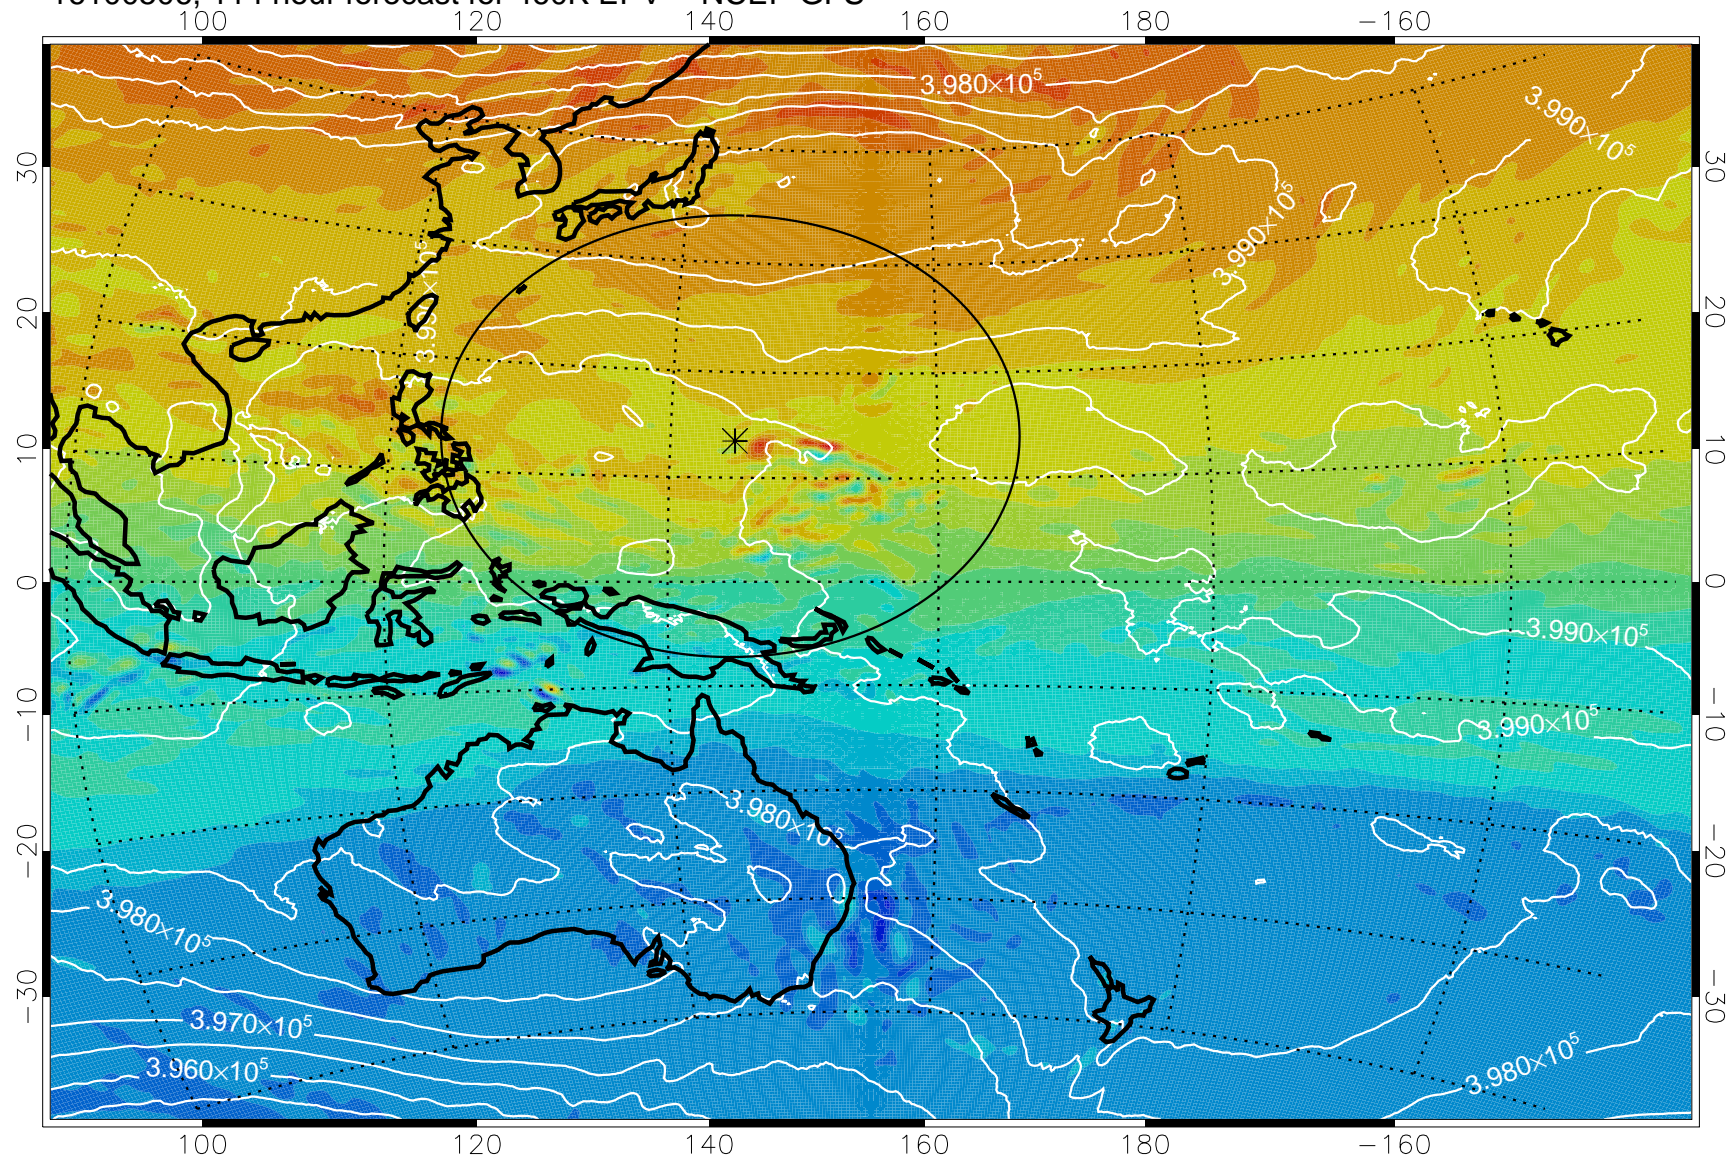

16100406, 90 hour forecast for 460K EPV -- NCEP GFS

460K Montgomery Streamfunction, white

Range ring of 2304 km

16100412, 96 hour forecast for 460K EPV -- NCEP GFS

460K Montgomery Streamfunction, white

Range ring of 2304 km

16100418, 102 hour forecast for 460K EPV -- NCEP GFS

460K Montgomery Streamfunction, white

Range ring of 2304 km

16100500, 108 hour forecast for 460K EPV -- NCEP GFS

460K Montgomery Streamfunction, white

Range ring of 2304 km

16100506, 114 hour forecast for 460K EPV -- NCEP GFS

16100512, 120 hour forecast for 460K EPV -- NCEP GFS

460K Montgomery Streamfunction, white

Range ring of 2304 km