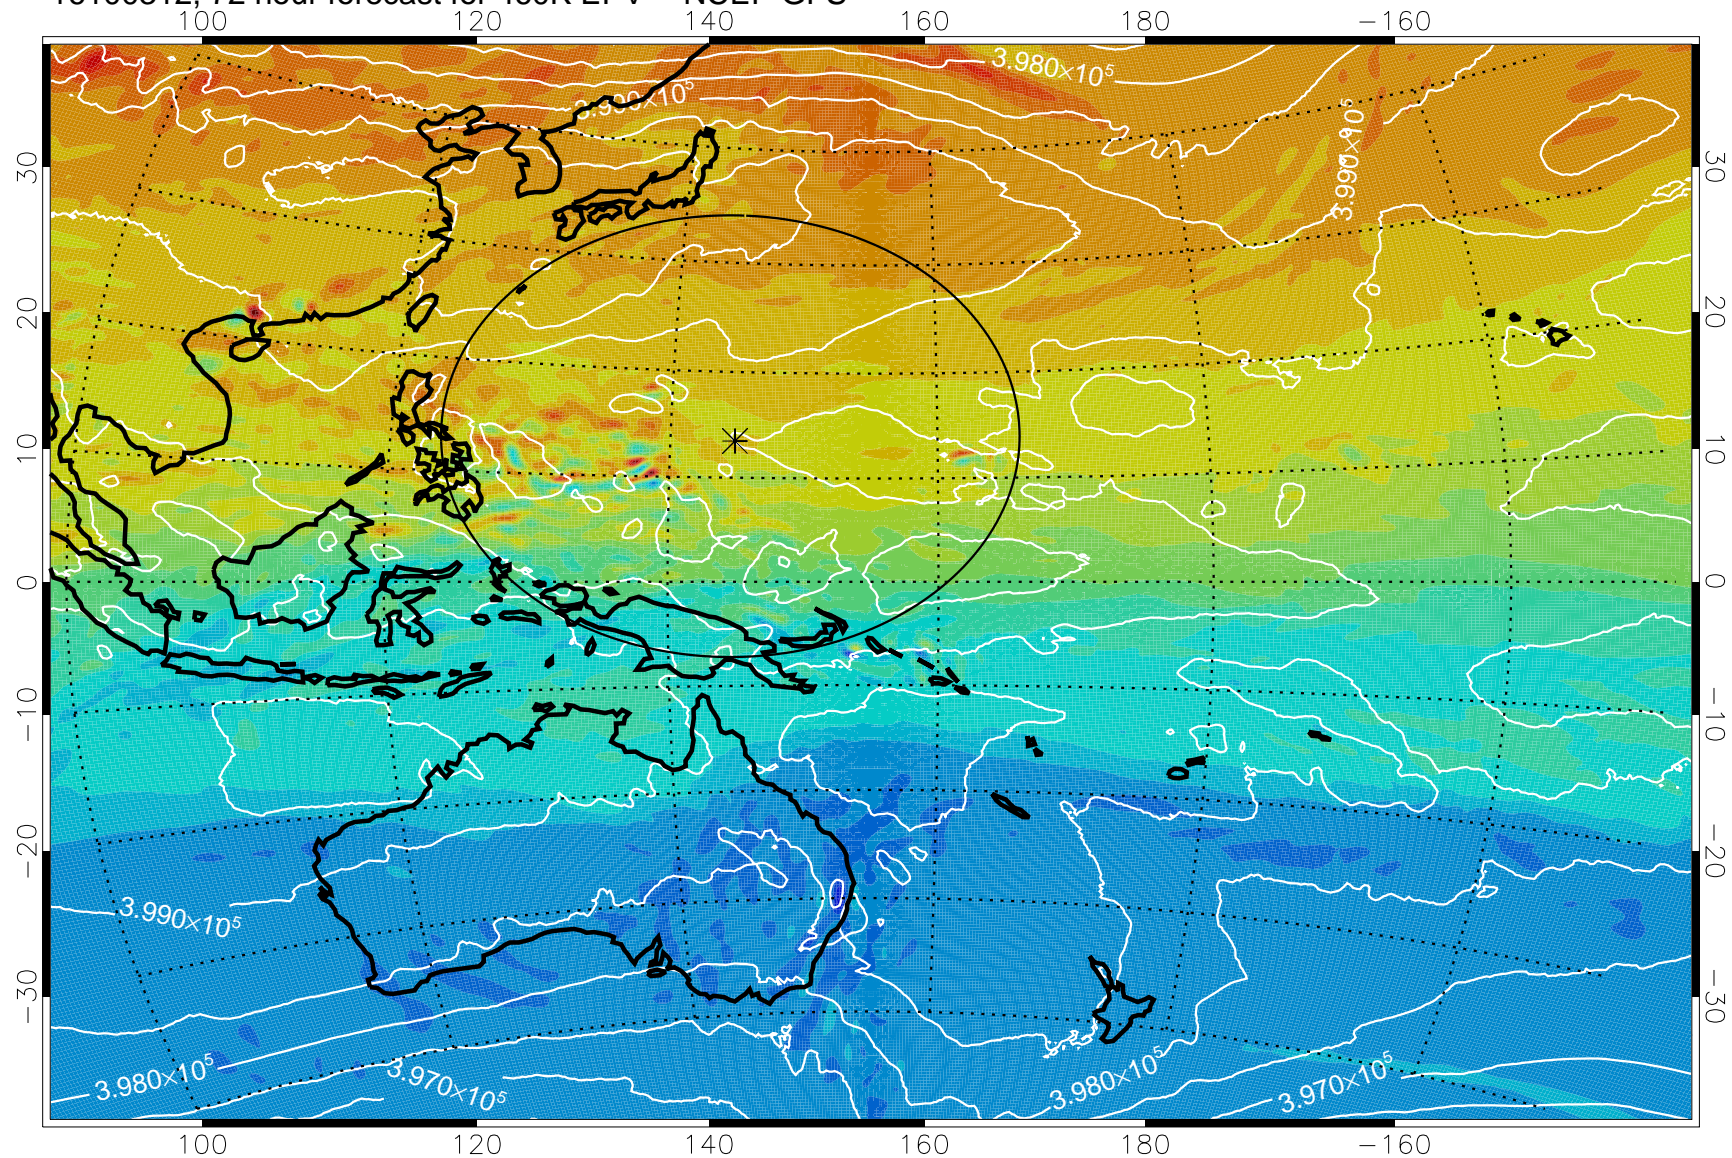

16100218, 54 hour forecast for 460K EPV -- NCEP GFS

460K Montgomery Streamfunction, white

Range ring of 2304 km

16100300, 60 hour forecast for 460K EPV -- NCEP GFS

460K Montgomery Streamfunction, white

Range ring of 2304 km

16100306, 66 hour forecast for 460K EPV -- NCEP GFS

460K Montgomery Streamfunction, white

Range ring of 2304 km

16100312, 72 hour forecast for 460K EPV -- NCEP GFS

460K Montgomery Streamfunction, white

Range ring of 2304 km

16100318, 78 hour forecast for 460K EPV -- NCEP GFS

460K Montgomery Streamfunction, white

Range ring of 2304 km

16100400, 84 hour forecast for 460K EPV -- NCEP GFS

460K Montgomery Streamfunction, white

Range ring of 2304 km

16100406, 90 hour forecast for 460K EPV -- NCEP GFS

460K Montgomery Streamfunction, white

Range ring of 2304 km

16100412, 96 hour forecast for 460K EPV -- NCEP GFS

460K Montgomery Streamfunction, white

Range ring of 2304 km