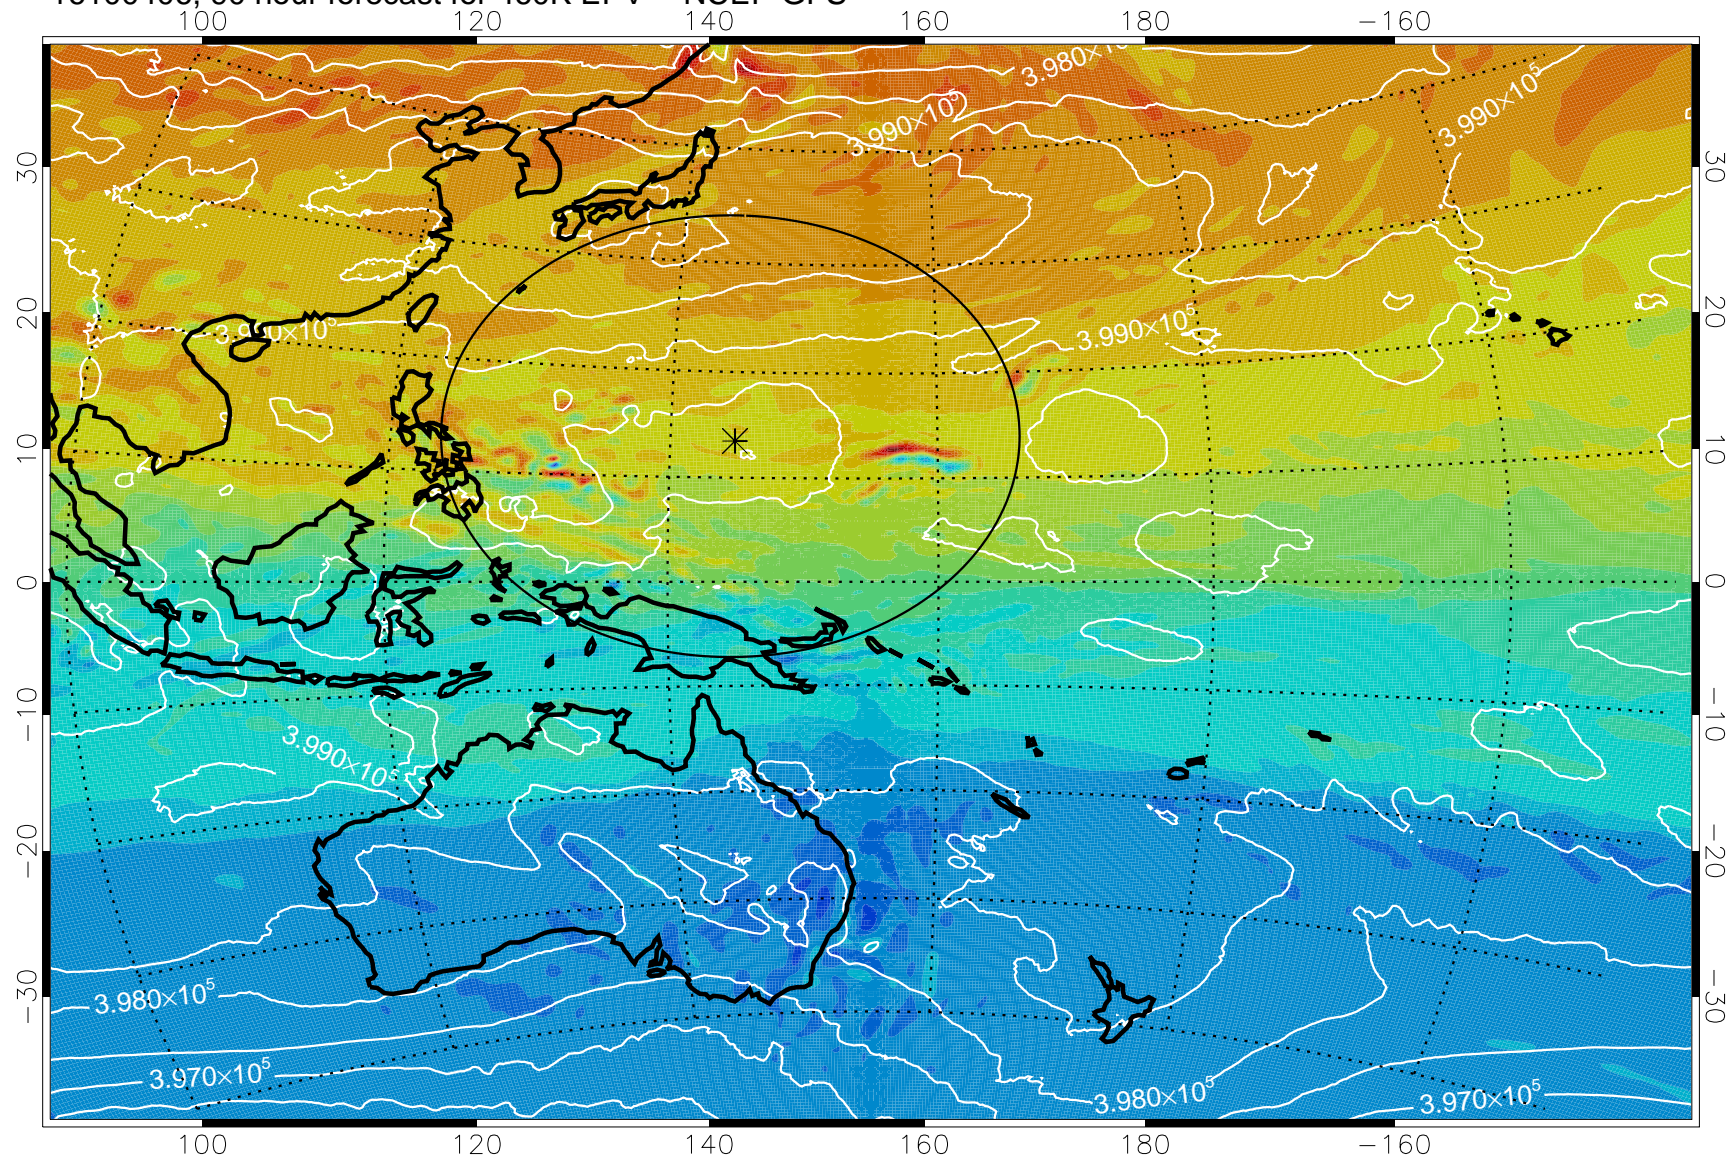

16100306, 66 hour forecast for 460K EPV -- NCEP GFS

460K Montgomery Streamfunction, white

Range ring of 2304 km

16100312, 72 hour forecast for 460K EPV -- NCEP GFS

460K Montgomery Streamfunction, white

Range ring of 2304 km

16100318, 78 hour forecast for 460K EPV -- NCEP GFS

460K Montgomery Streamfunction, white

Range ring of 2304 km

16100400, 84 hour forecast for 460K EPV -- NCEP GFS

460K Montgomery Streamfunction, white

Range ring of 2304 km

16100406, 90 hour forecast for 460K EPV -- NCEP GFS

460K Montgomery Streamfunction, white

Range ring of 2304 km

16100412, 96 hour forecast for 460K EPV -- NCEP GFS

460K Montgomery Streamfunction, white

Range ring of 2304 km

16100418, 102 hour forecast for 460K EPV -- NCEP GFS

460K Montgomery Streamfunction, white

Range ring of 2304 km

16100500, 108 hour forecast for 460K EPV -- NCEP GFS

460K Montgomery Streamfunction, white

Range ring of 2304 km