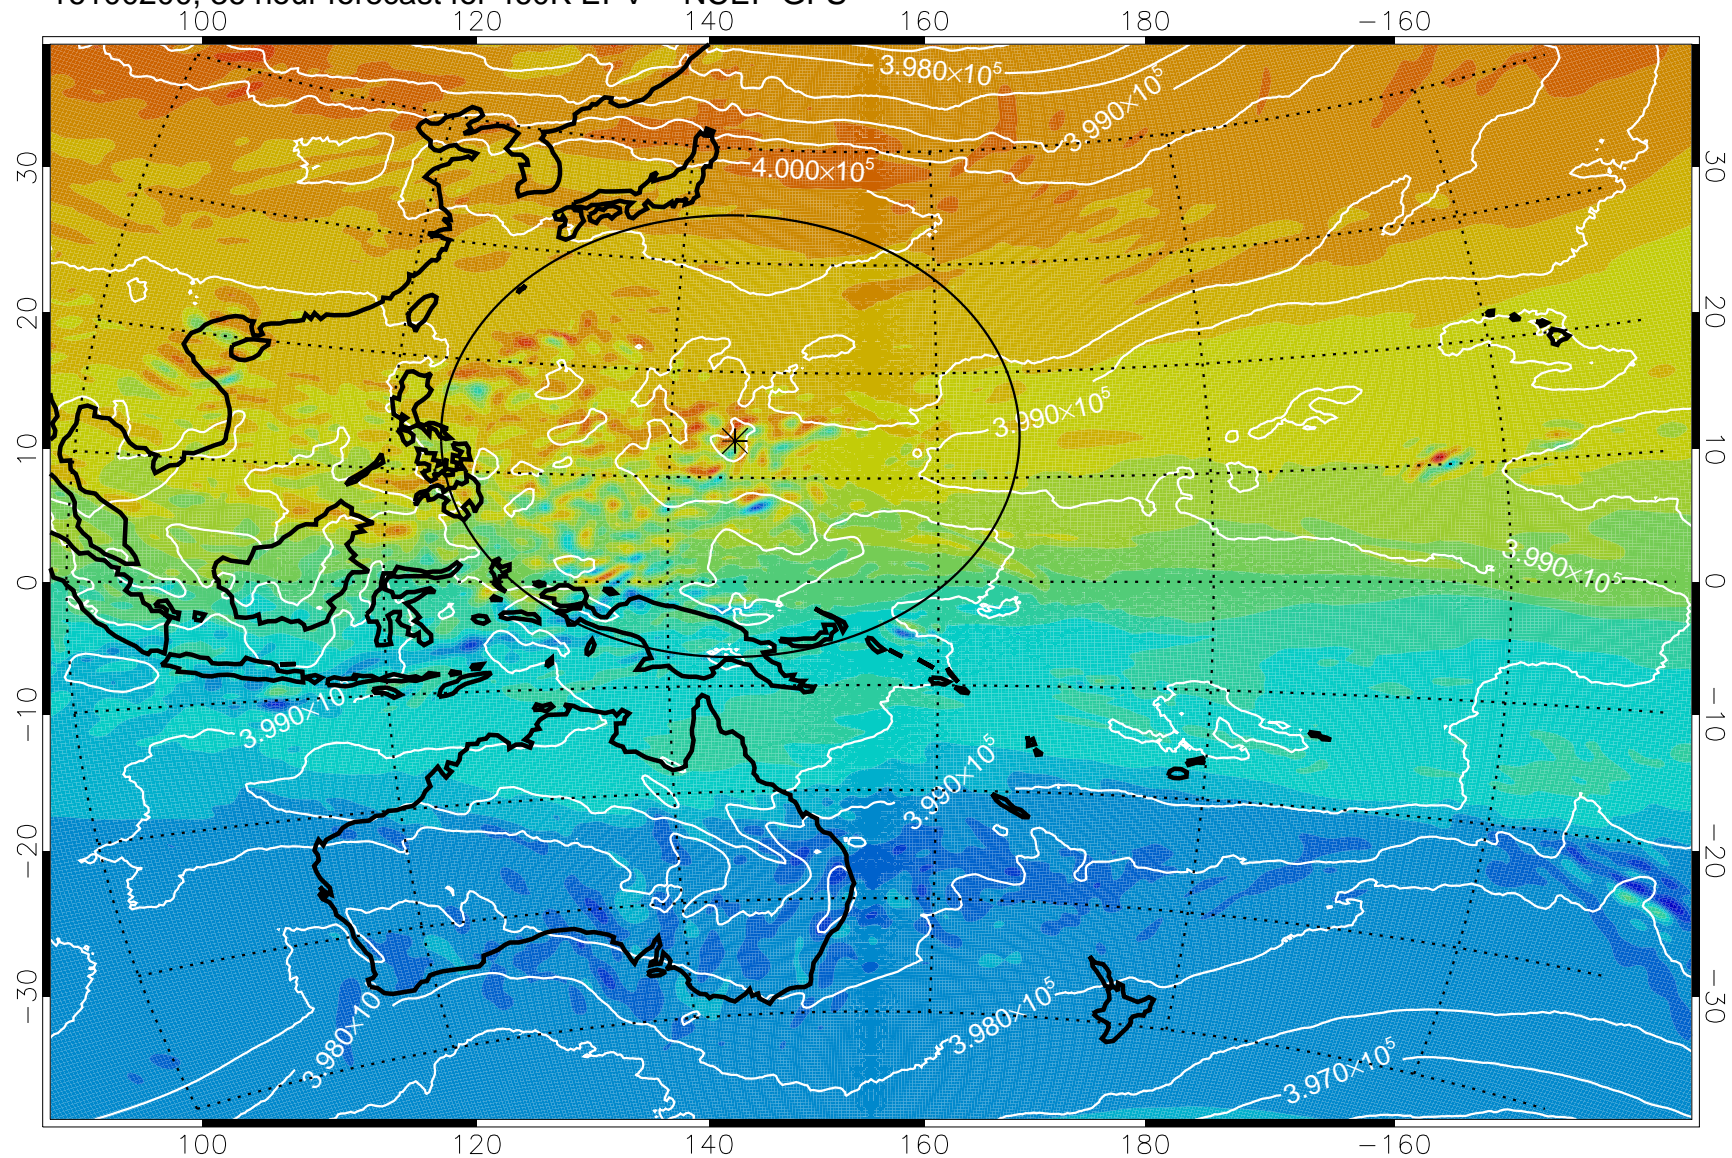

16100118, 30 hour forecast for 460K EPV -- NCEP GFS

460K Montgomery Streamfunction, white

Range ring of 2304 km

16100200, 36 hour forecast for 460K EPV -- NCEP GFS

460K Montgomery Streamfunction, white

Range ring of 2304 km

16100206, 42 hour forecast for 460K EPV -- NCEP GFS

460K Montgomery Streamfunction, white

Range ring of 2304 km

16100212, 48 hour forecast for 460K EPV -- NCEP GFS

460K Montgomery Streamfunction, white

Range ring of 2304 km

16100218, 54 hour forecast for 460K EPV -- NCEP GFS

460K Montgomery Streamfunction, white

Range ring of 2304 km

16100300, 60 hour forecast for 460K EPV -- NCEP GFS

460K Montgomery Streamfunction, white

Range ring of 2304 km

16100306, 66 hour forecast for 460K EPV -- NCEP GFS

460K Montgomery Streamfunction, white

Range ring of 2304 km

16100312, 72 hour forecast for 460K EPV -- NCEP GFS

460K Montgomery Streamfunction, white

Range ring of 2304 km