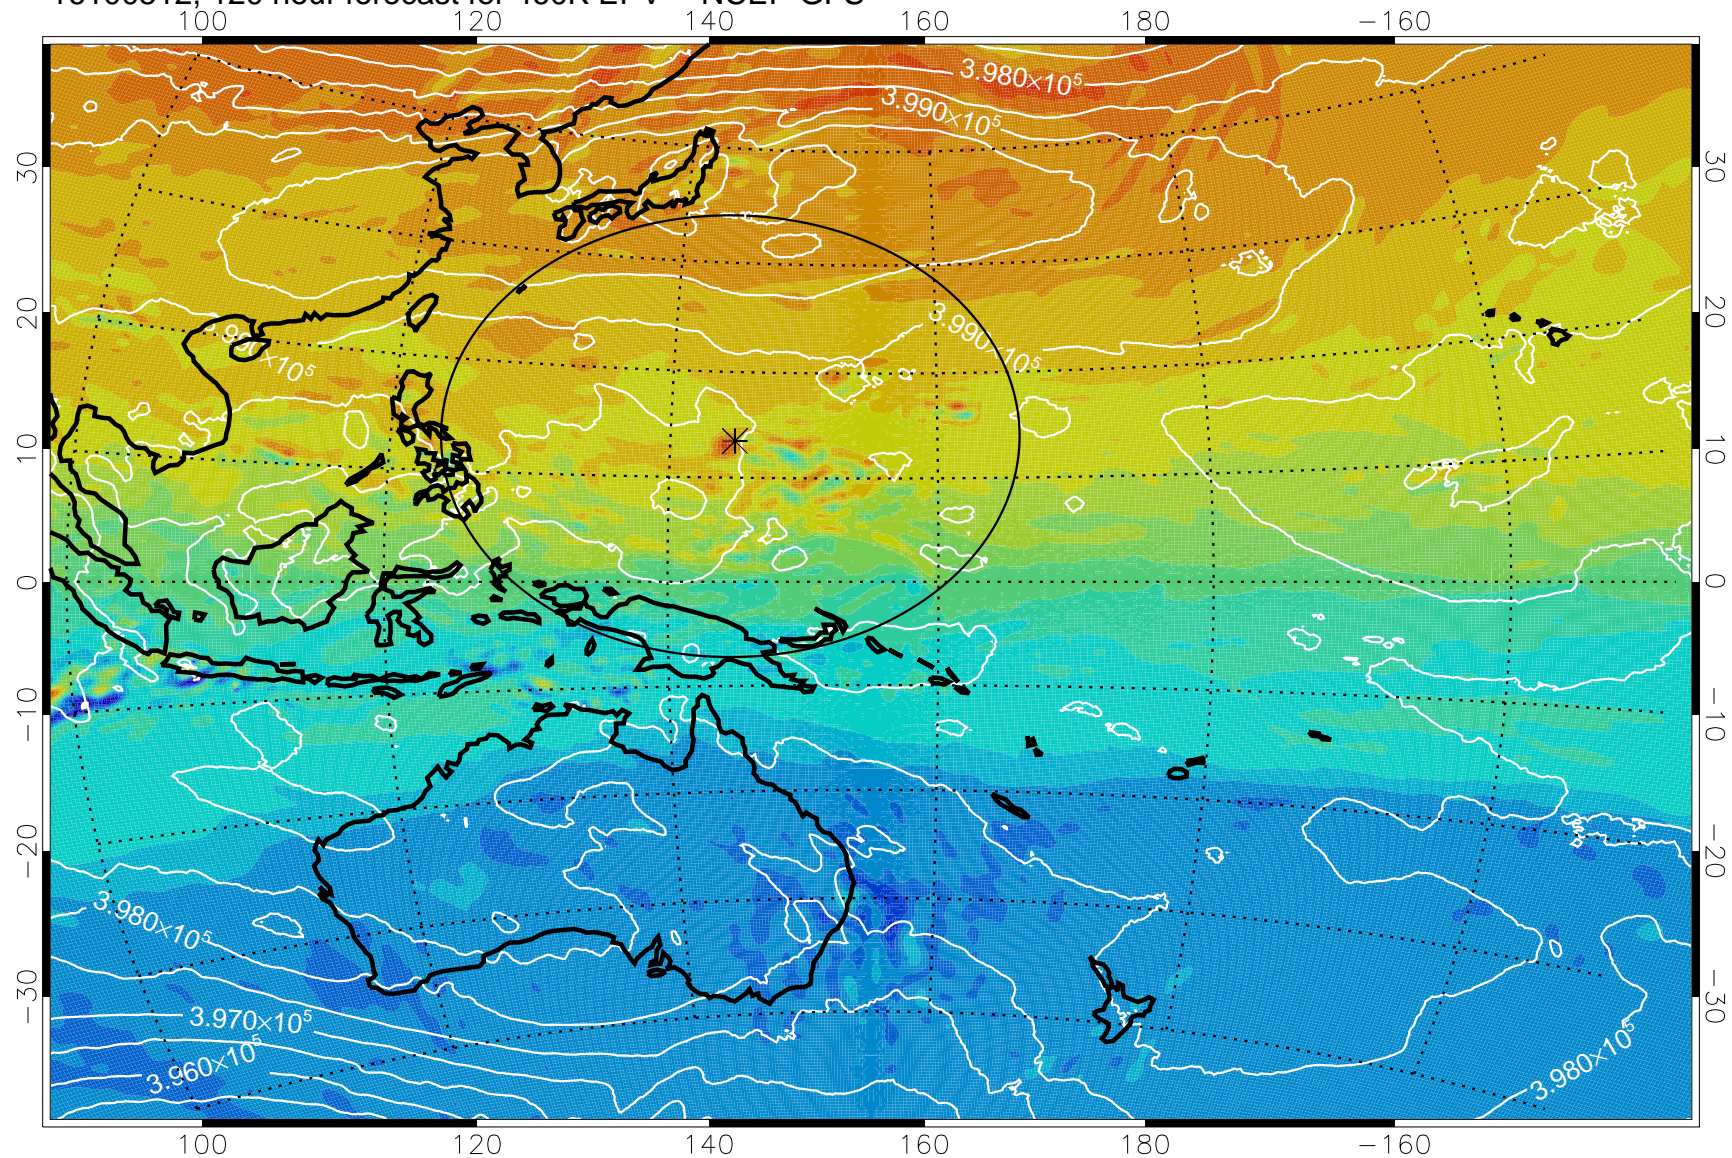

16100406, 90 hour forecast for 460K EPV -- NCEP GFS

460K Montgomery Streamfunction, white

Range ring of 2304 km

16100412, 96 hour forecast for 460K EPV -- NCEP GFS

460K Montgomery Streamfunction, white

Range ring of 2304 km

16100418, 102 hour forecast for 460K EPV -- NCEP GFS

460K Montgomery Streamfunction, white

Range ring of 2304 km

16100500, 108 hour forecast for 460K EPV -- NCEP GFS

460K Montgomery Streamfunction, white

Range ring of 2304 km

16100506, 114 hour forecast for 460K EPV -- NCEP GFS

16100512, 120 hour forecast for 460K EPV -- NCEP GFS

460K Montgomery Streamfunction, white

Range ring of 2304 km