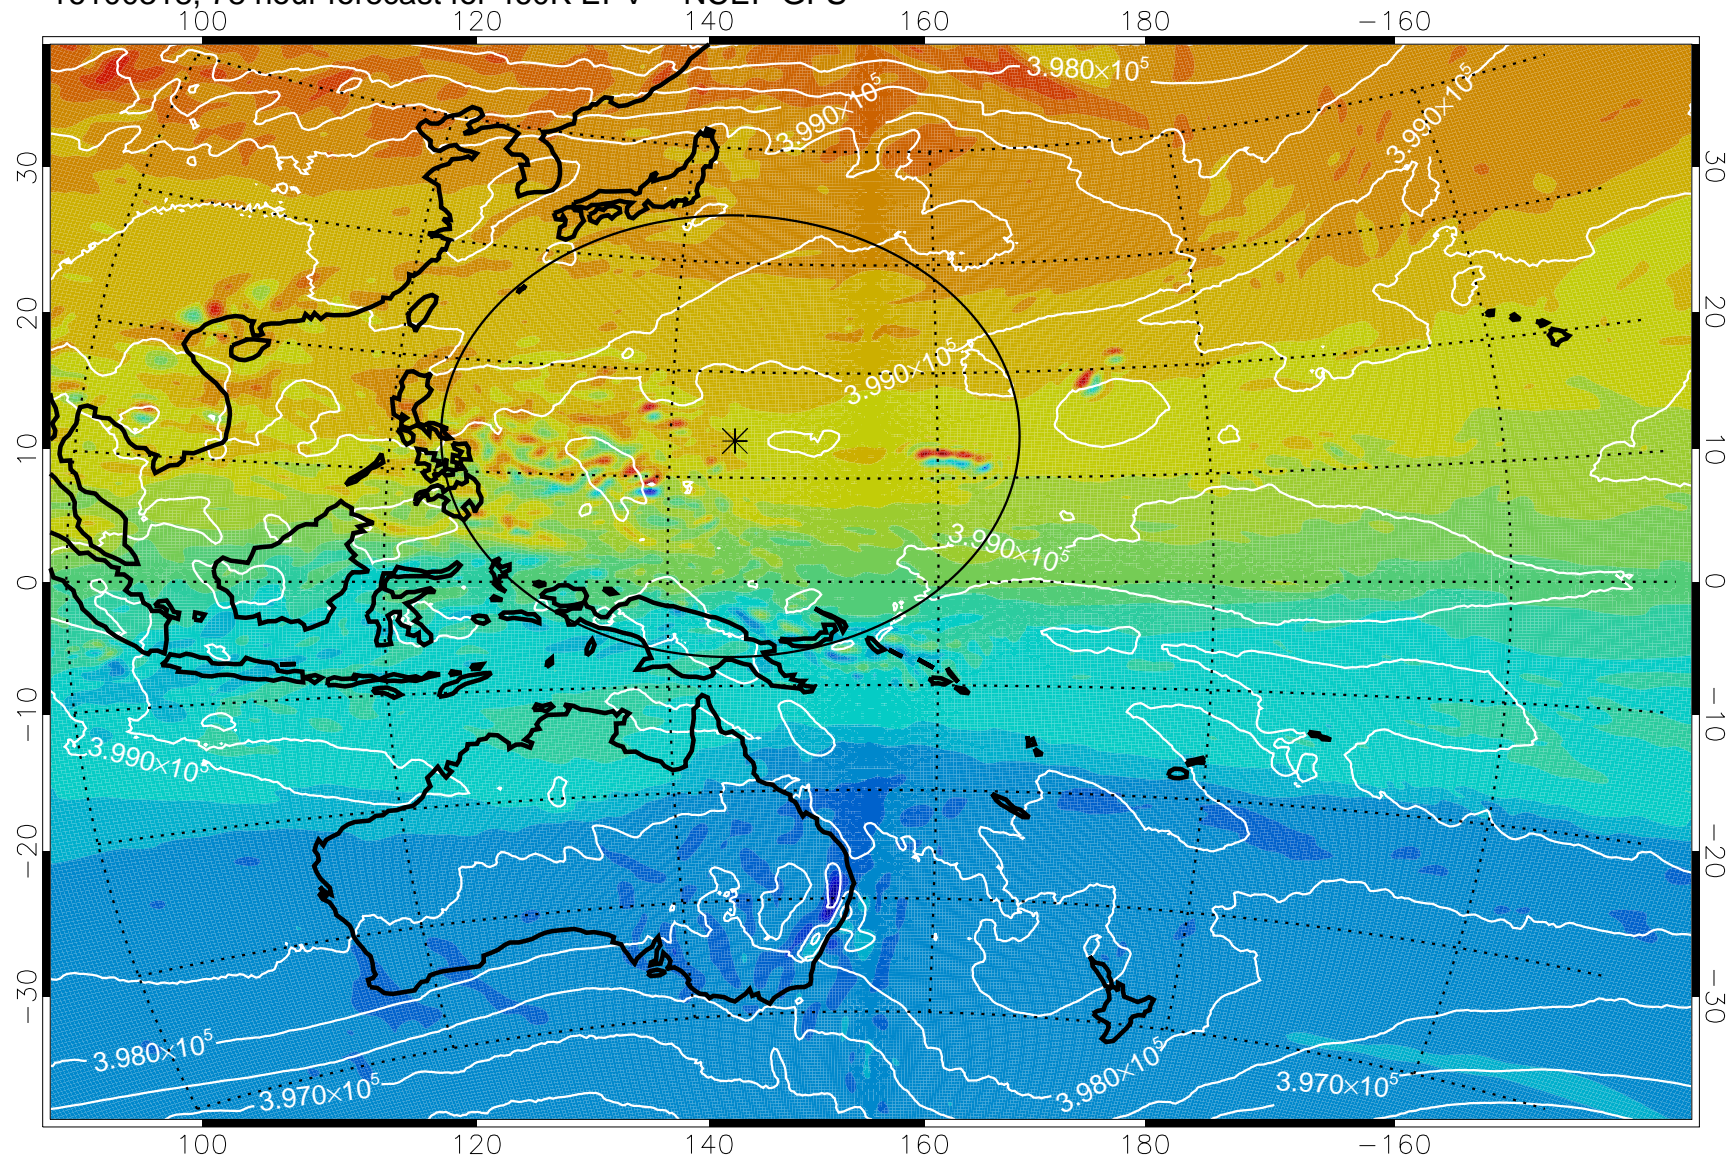

16100218, 54 hour forecast for 460K EPV -- NCEP GFS

460K Montgomery Streamfunction, white

Range ring of 2304 km

16100300, 60 hour forecast for 460K EPV -- NCEP GFS

460K Montgomery Streamfunction, white

Range ring of 2304 km

16100306, 66 hour forecast for 460K EPV -- NCEP GFS

460K Montgomery Streamfunction, white

Range ring of 2304 km

16100312, 72 hour forecast for 460K EPV -- NCEP GFS

460K Montgomery Streamfunction, white

Range ring of 2304 km

16100318, 78 hour forecast for 460K EPV -- NCEP GFS

460K Montgomery Streamfunction, white

Range ring of 2304 km

16100400, 84 hour forecast for 460K EPV -- NCEP GFS

460K Montgomery Streamfunction, white

Range ring of 2304 km

16100406, 90 hour forecast for 460K EPV -- NCEP GFS

460K Montgomery Streamfunction, white

Range ring of 2304 km

16100412, 96 hour forecast for 460K EPV -- NCEP GFS

460K Montgomery Streamfunction, white

Range ring of 2304 km