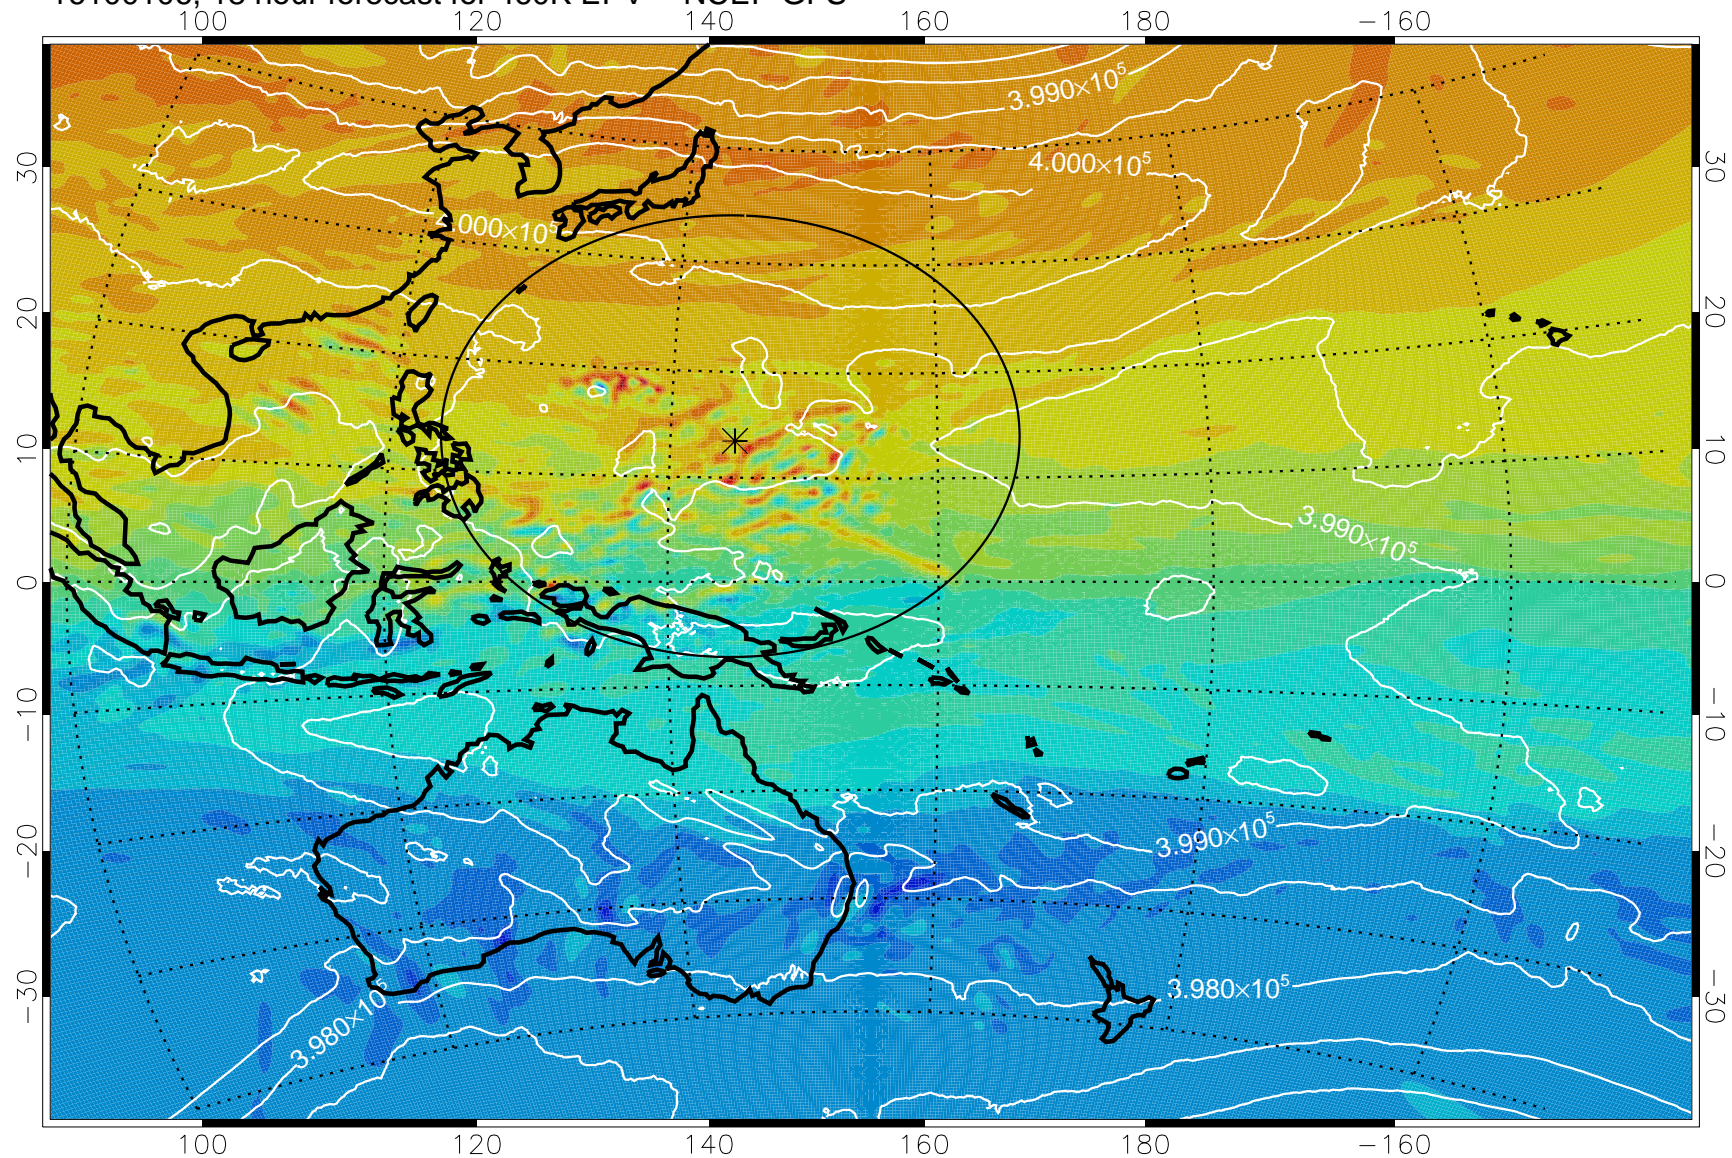

16093018, 6 hour forecast for 460K EPV -- NCEP GFS

460K Montgomery Streamfunction, white

Range ring of 2304 km

16100100, 12 hour forecast for 460K EPV -- NCEP GFS

460K Montgomery Streamfunction, white

Range ring of 2304 km

16100106, 18 hour forecast for 460K EPV -- NCEP GFS

460K Montgomery Streamfunction, white

Range ring of 2304 km

16100112, 24 hour forecast for 460K EPV -- NCEP GFS

460K Montgomery Streamfunction, white

Range ring of 2304 km

16100118, 30 hour forecast for 460K EPV -- NCEP GFS

460K Montgomery Streamfunction, white

Range ring of 2304 km

16100200, 36 hour forecast for 460K EPV -- NCEP GFS

460K Montgomery Streamfunction, white

Range ring of 2304 km

16100206, 42 hour forecast for 460K EPV -- NCEP GFS

460K Montgomery Streamfunction, white

Range ring of 2304 km

16100212, 48 hour forecast for 460K EPV -- NCEP GFS

460K Montgomery Streamfunction, white

Range ring of 2304 km