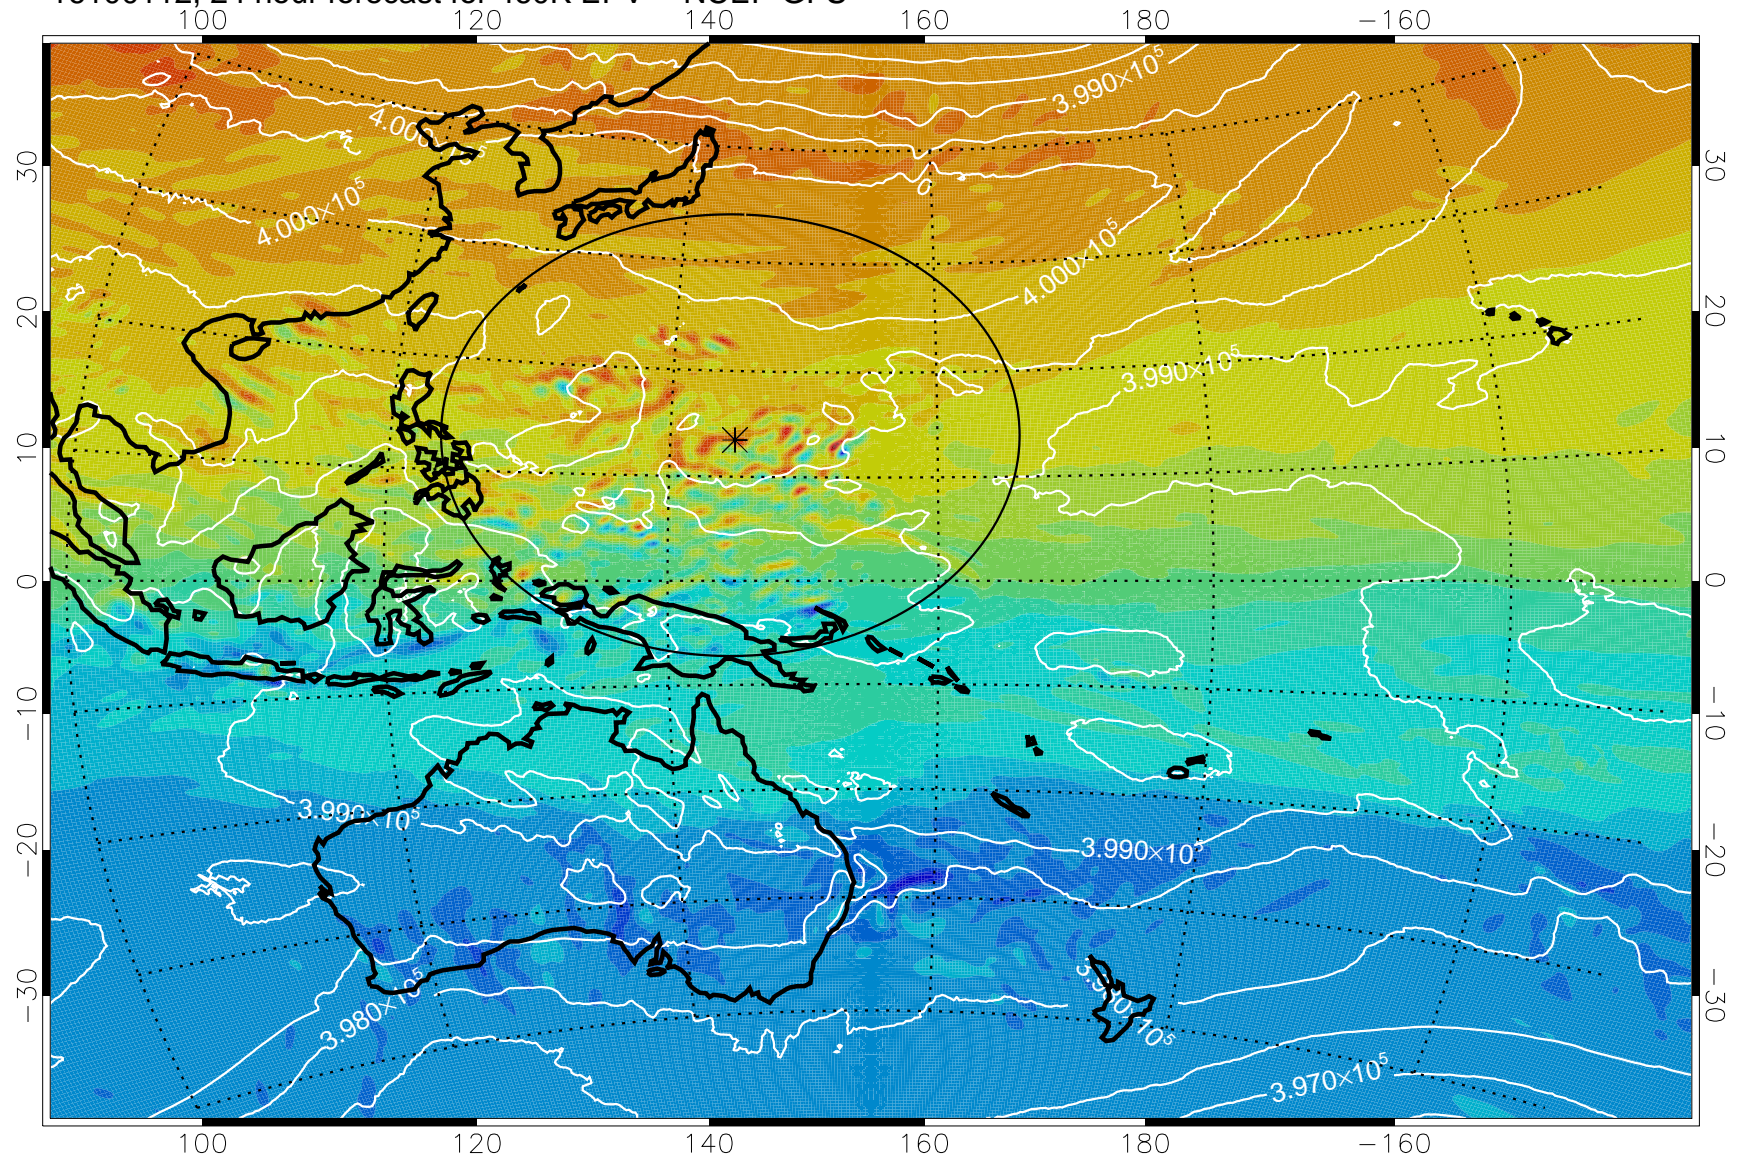

16100106, 18 hour forecast for 460K EPV -- NCEP GFS

460K Montgomery Streamfunction, white

Range ring of 2304 km

16100112, 24 hour forecast for 460K EPV -- NCEP GFS

460K Montgomery Streamfunction, white

Range ring of 2304 km

16100118, 30 hour forecast for 460K EPV -- NCEP GFS

460K Montgomery Streamfunction, white

Range ring of 2304 km

16100200, 36 hour forecast for 460K EPV -- NCEP GFS

460K Montgomery Streamfunction, white

Range ring of 2304 km

16100206, 42 hour forecast for 460K EPV -- NCEP GFS

460K Montgomery Streamfunction, white

Range ring of 2304 km

16100212, 48 hour forecast for 460K EPV -- NCEP GFS

460K Montgomery Streamfunction, white

Range ring of 2304 km

16100218, 54 hour forecast for 460K EPV -- NCEP GFS

460K Montgomery Streamfunction, white

Range ring of 2304 km

16100300, 60 hour forecast for 460K EPV -- NCEP GFS

460K Montgomery Streamfunction, white

Range ring of 2304 km