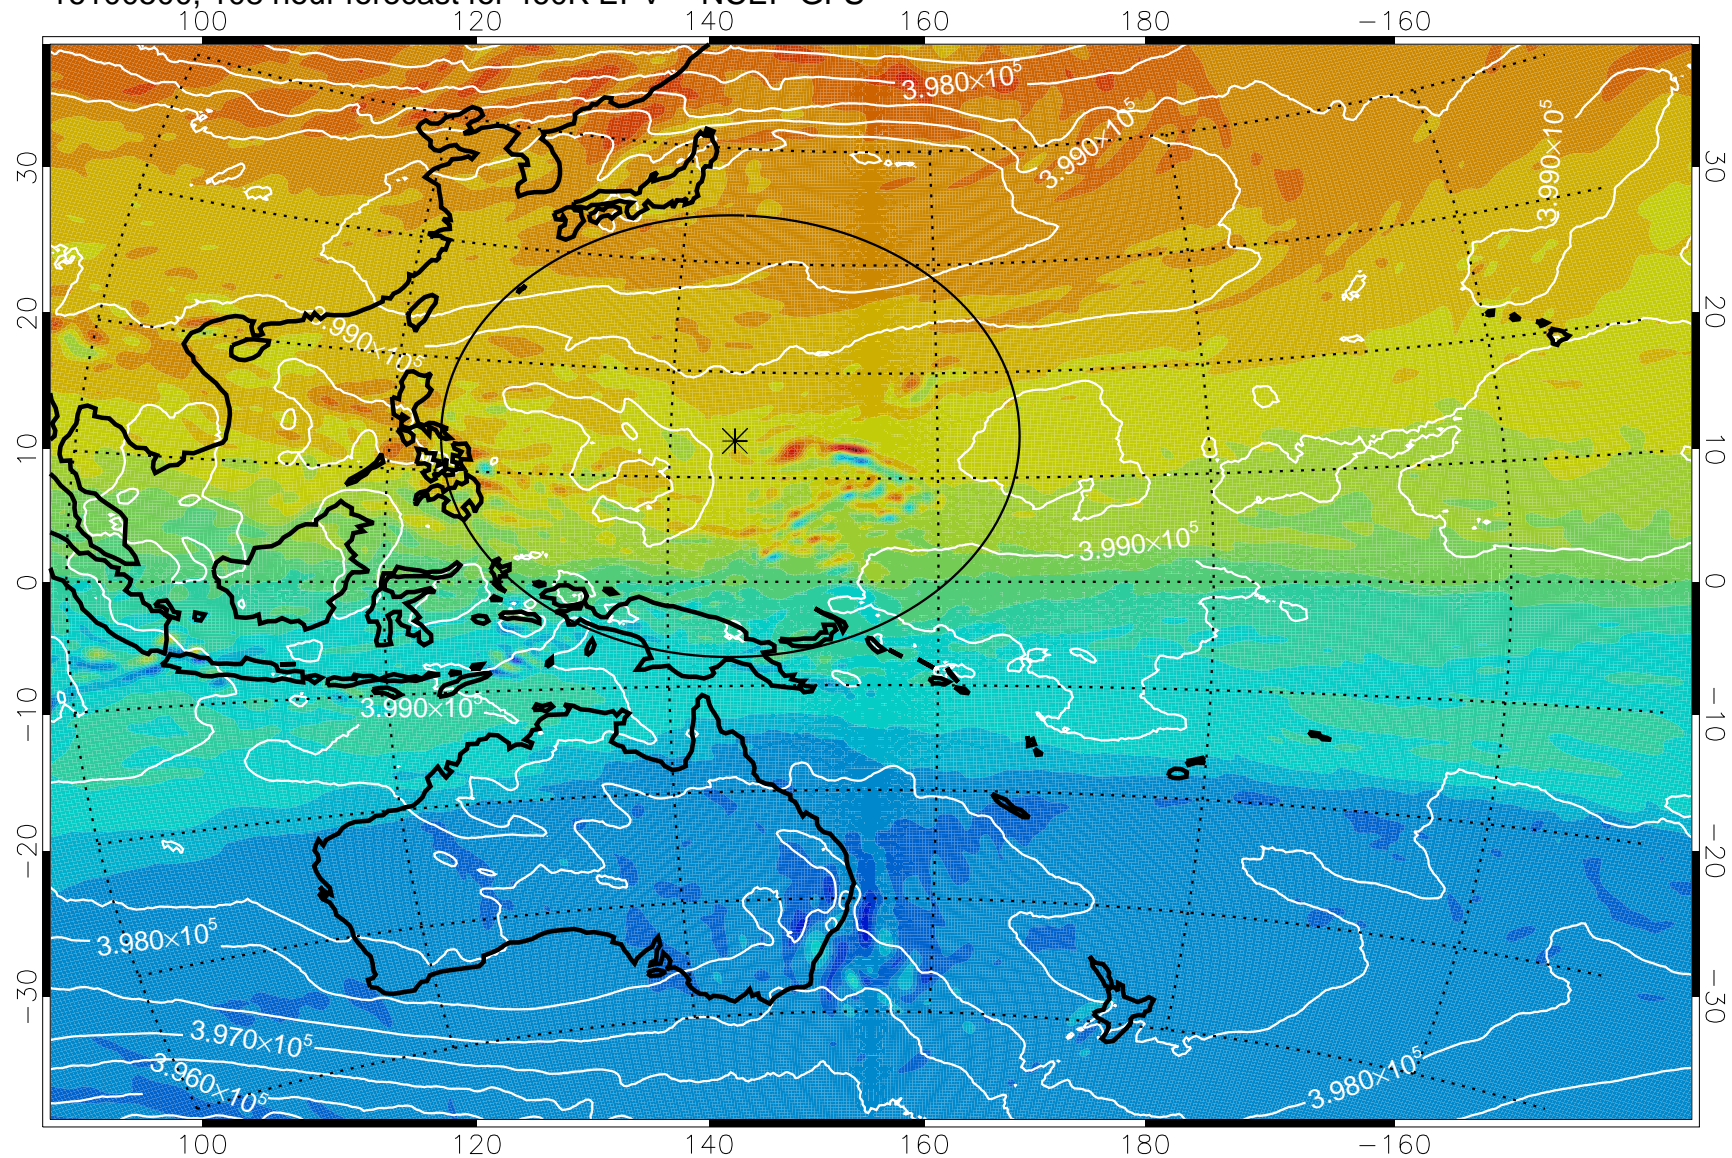

16100406, 90 hour forecast for 460K EPV -- NCEP GFS

460K Montgomery Streamfunction, white

Range ring of 2304 km

16100412, 96 hour forecast for 460K EPV -- NCEP GFS

460K Montgomery Streamfunction, white

Range ring of 2304 km

16100418, 102 hour forecast for 460K EPV -- NCEP GFS

460K Montgomery Streamfunction, white

Range ring of 2304 km

16100500, 108 hour forecast for 460K EPV -- NCEP GFS

460K Montgomery Streamfunction, white

Range ring of 2304 km

16100506, 114 hour forecast for 460K EPV -- NCEP GFS

16100512, 120 hour forecast for 460K EPV -- NCEP GFS

460K Montgomery Streamfunction, white

Range ring of 2304 km