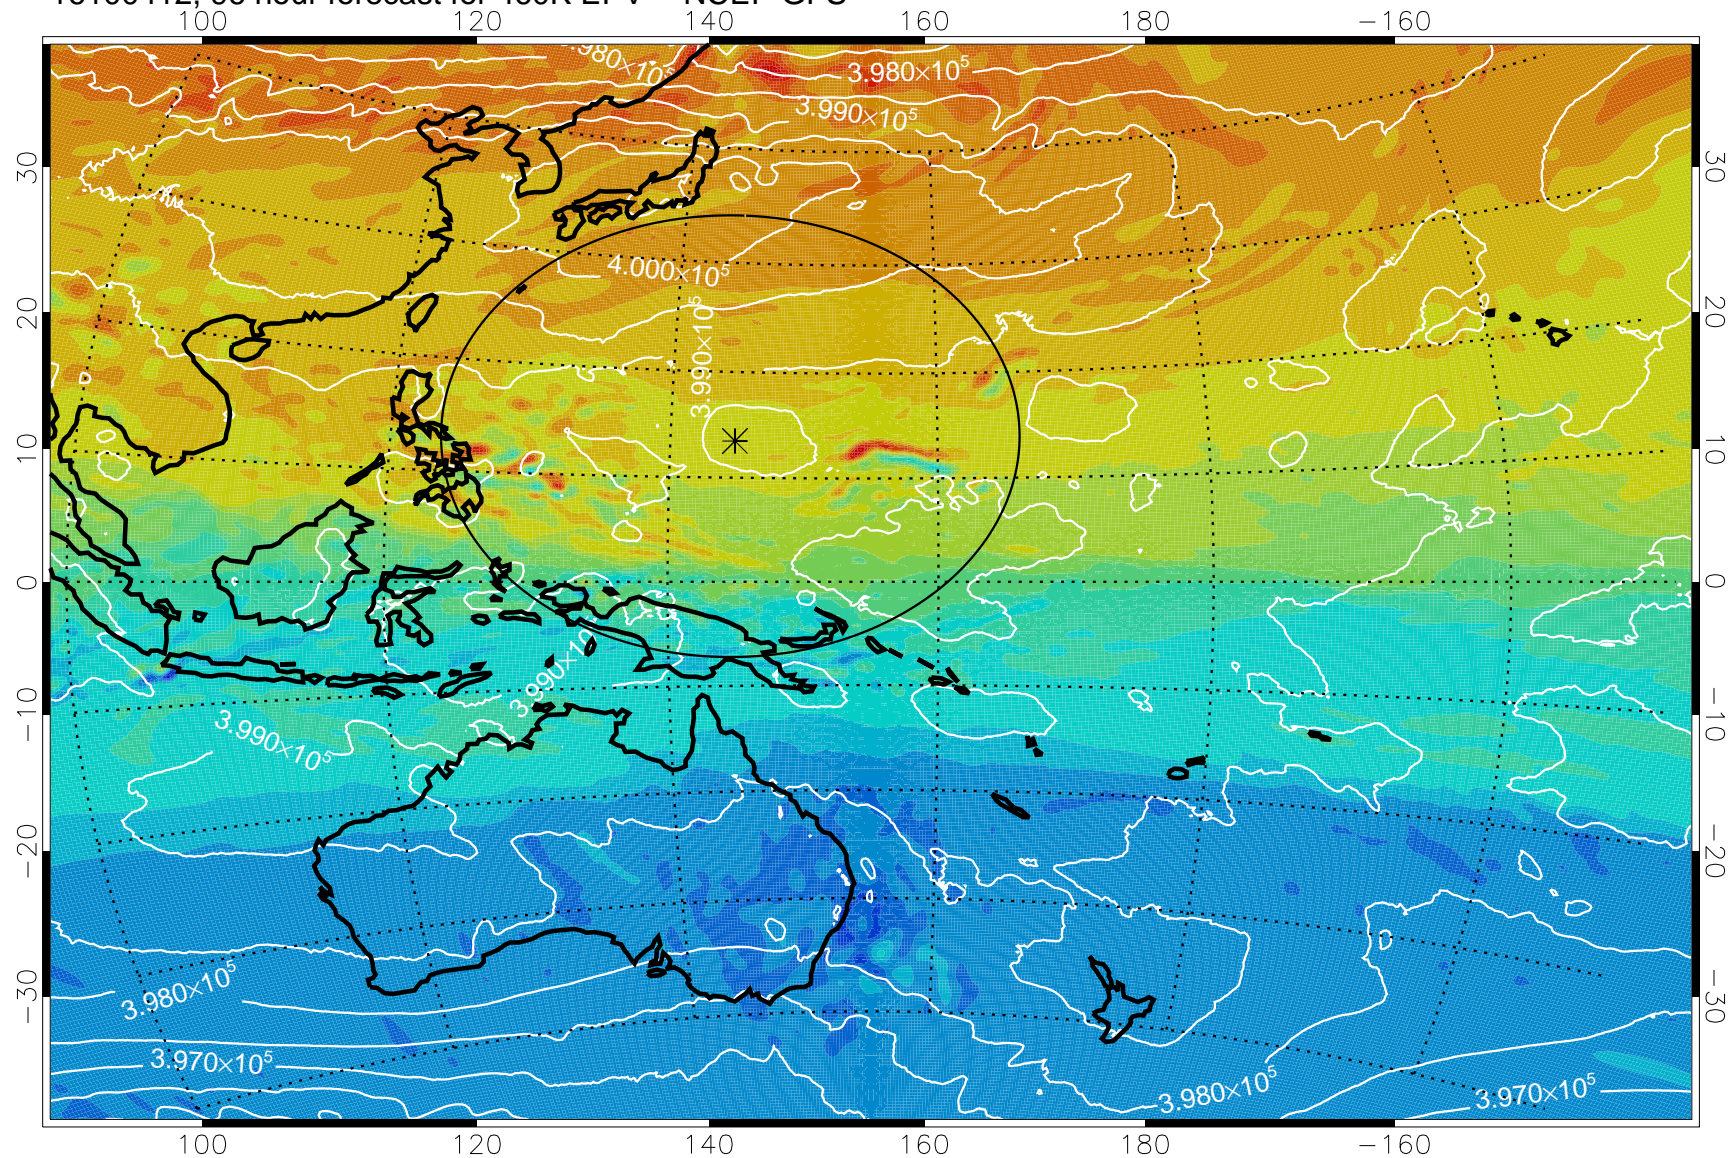

16100318, 78 hour forecast for 460K EPV -- NCEP GFS

460K Montgomery Streamfunction, white

Range ring of 2304 km

16100400, 84 hour forecast for 460K EPV -- NCEP GFS

460K Montgomery Streamfunction, white

Range ring of 2304 km

16100406, 90 hour forecast for 460K EPV -- NCEP GFS

460K Montgomery Streamfunction, white

Range ring of 2304 km

16100412, 96 hour forecast for 460K EPV -- NCEP GFS

460K Montgomery Streamfunction, white

Range ring of 2304 km

16100418, 102 hour forecast for 460K EPV -- NCEP GFS

460K Montgomery Streamfunction, white

Range ring of 2304 km

16100500, 108 hour forecast for 460K EPV -- NCEP GFS

460K Montgomery Streamfunction, white

Range ring of 2304 km

16100506, 114 hour forecast for 460K EPV -- NCEP GFS

16100512, 120 hour forecast for 460K EPV -- NCEP GFS

460K Montgomery Streamfunction, white

Range ring of 2304 km