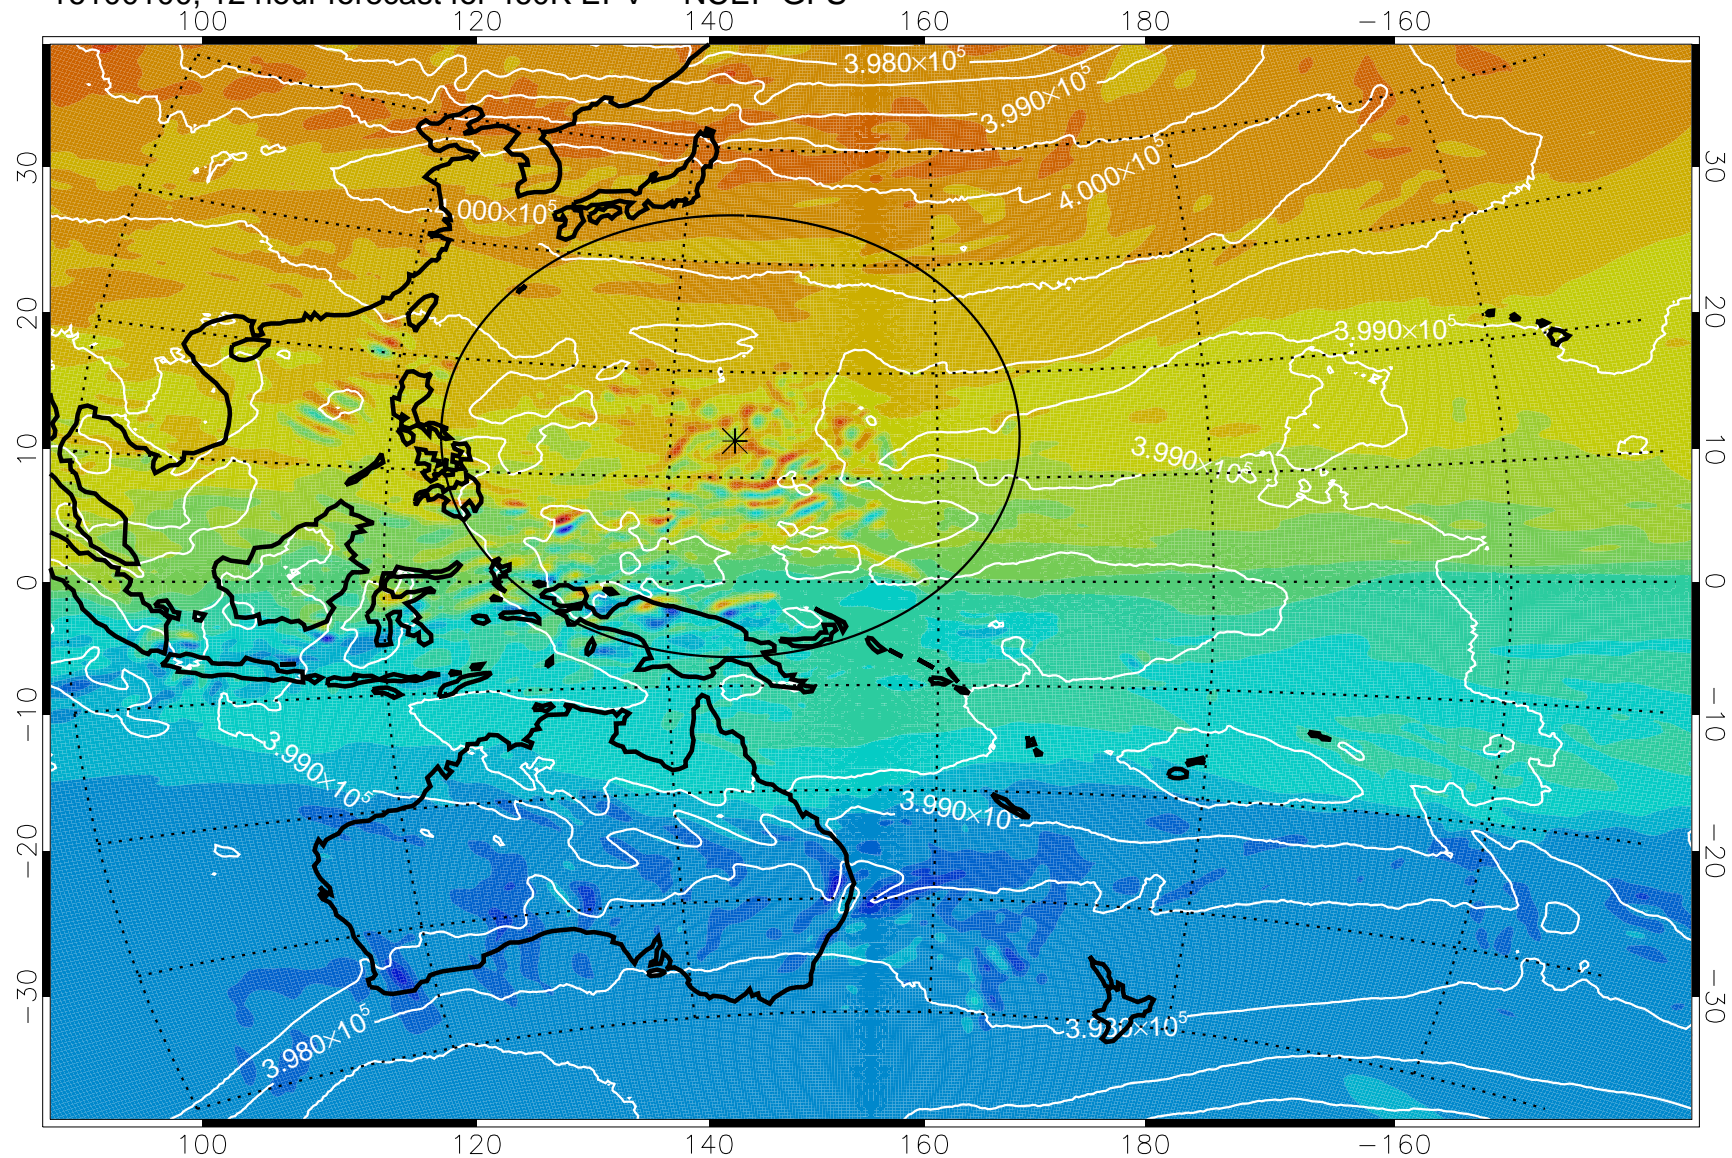

16093018, 6 hour forecast for 460K EPV -- NCEP GFS

460K Montgomery Streamfunction, white

Range ring of 2304 km

16100100, 12 hour forecast for 460K EPV -- NCEP GFS

460K Montgomery Streamfunction, white

Range ring of 2304 km

16100106, 18 hour forecast for 460K EPV -- NCEP GFS

460K Montgomery Streamfunction, white

Range ring of 2304 km

16100112, 24 hour forecast for 460K EPV -- NCEP GFS

460K Montgomery Streamfunction, white

Range ring of 2304 km

16100118, 30 hour forecast for 460K EPV -- NCEP GFS

460K Montgomery Streamfunction, white

Range ring of 2304 km

16100200, 36 hour forecast for 460K EPV -- NCEP GFS

460K Montgomery Streamfunction, white

Range ring of 2304 km

16100206, 42 hour forecast for 460K EPV -- NCEP GFS

460K Montgomery Streamfunction, white

Range ring of 2304 km

16100212, 48 hour forecast for 460K EPV -- NCEP GFS

460K Montgomery Streamfunction, white

Range ring of 2304 km