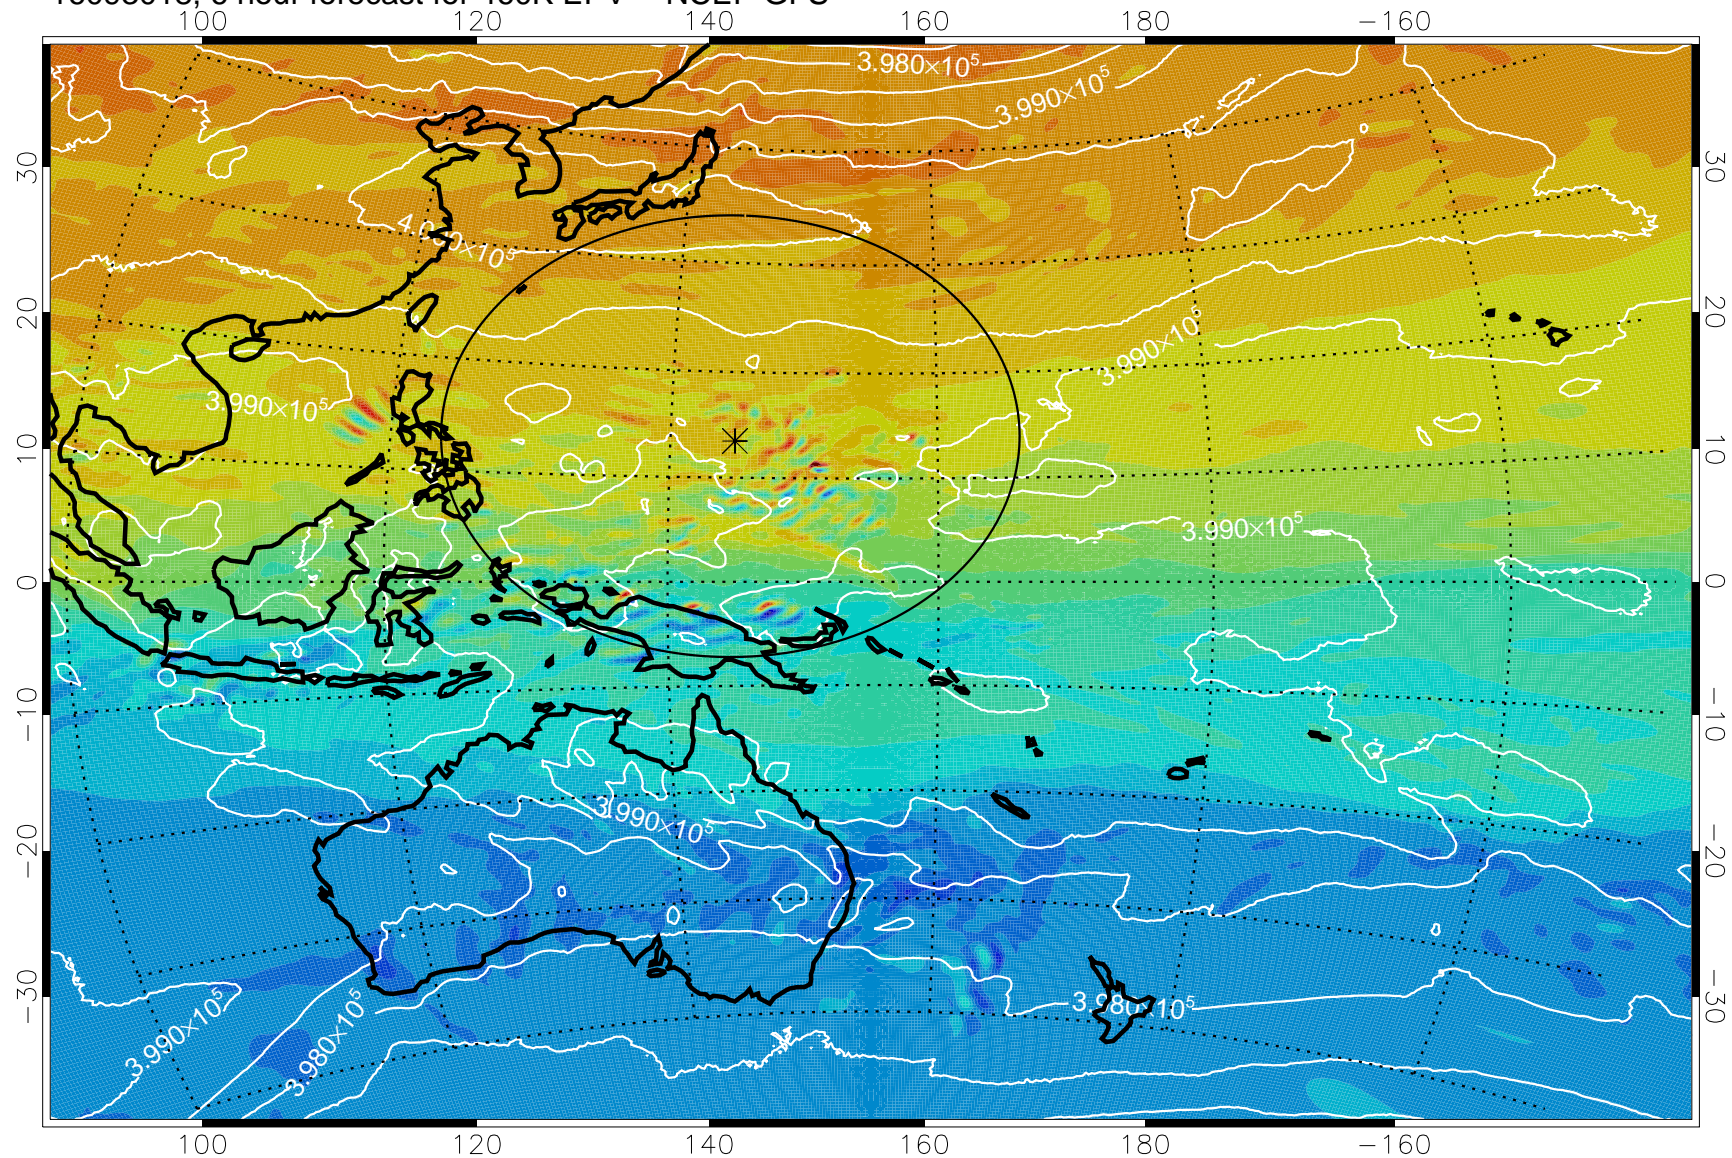

16093018, 6 hour forecast for 460K EPV -- NCEP GFS

460K Montgomery Streamfunction, white

Range ring of 2304 km

16100100, 12 hour forecast for 460K EPV -- NCEP GFS

460K Montgomery Streamfunction, white

Range ring of 2304 km

16100106, 18 hour forecast for 460K EPV -- NCEP GFS

460K Montgomery Streamfunction, white

Range ring of 2304 km

16100112, 24 hour forecast for 460K EPV -- NCEP GFS

460K Montgomery Streamfunction, white

Range ring of 2304 km

16100118, 30 hour forecast for 460K EPV -- NCEP GFS

460K Montgomery Streamfunction, white

Range ring of 2304 km

16100200, 36 hour forecast for 460K EPV -- NCEP GFS

460K Montgomery Streamfunction, white

Range ring of 2304 km

16100206, 42 hour forecast for 460K EPV -- NCEP GFS

460K Montgomery Streamfunction, white

Range ring of 2304 km

16100212, 48 hour forecast for 460K EPV -- NCEP GFS

460K Montgomery Streamfunction, white

Range ring of 2304 km