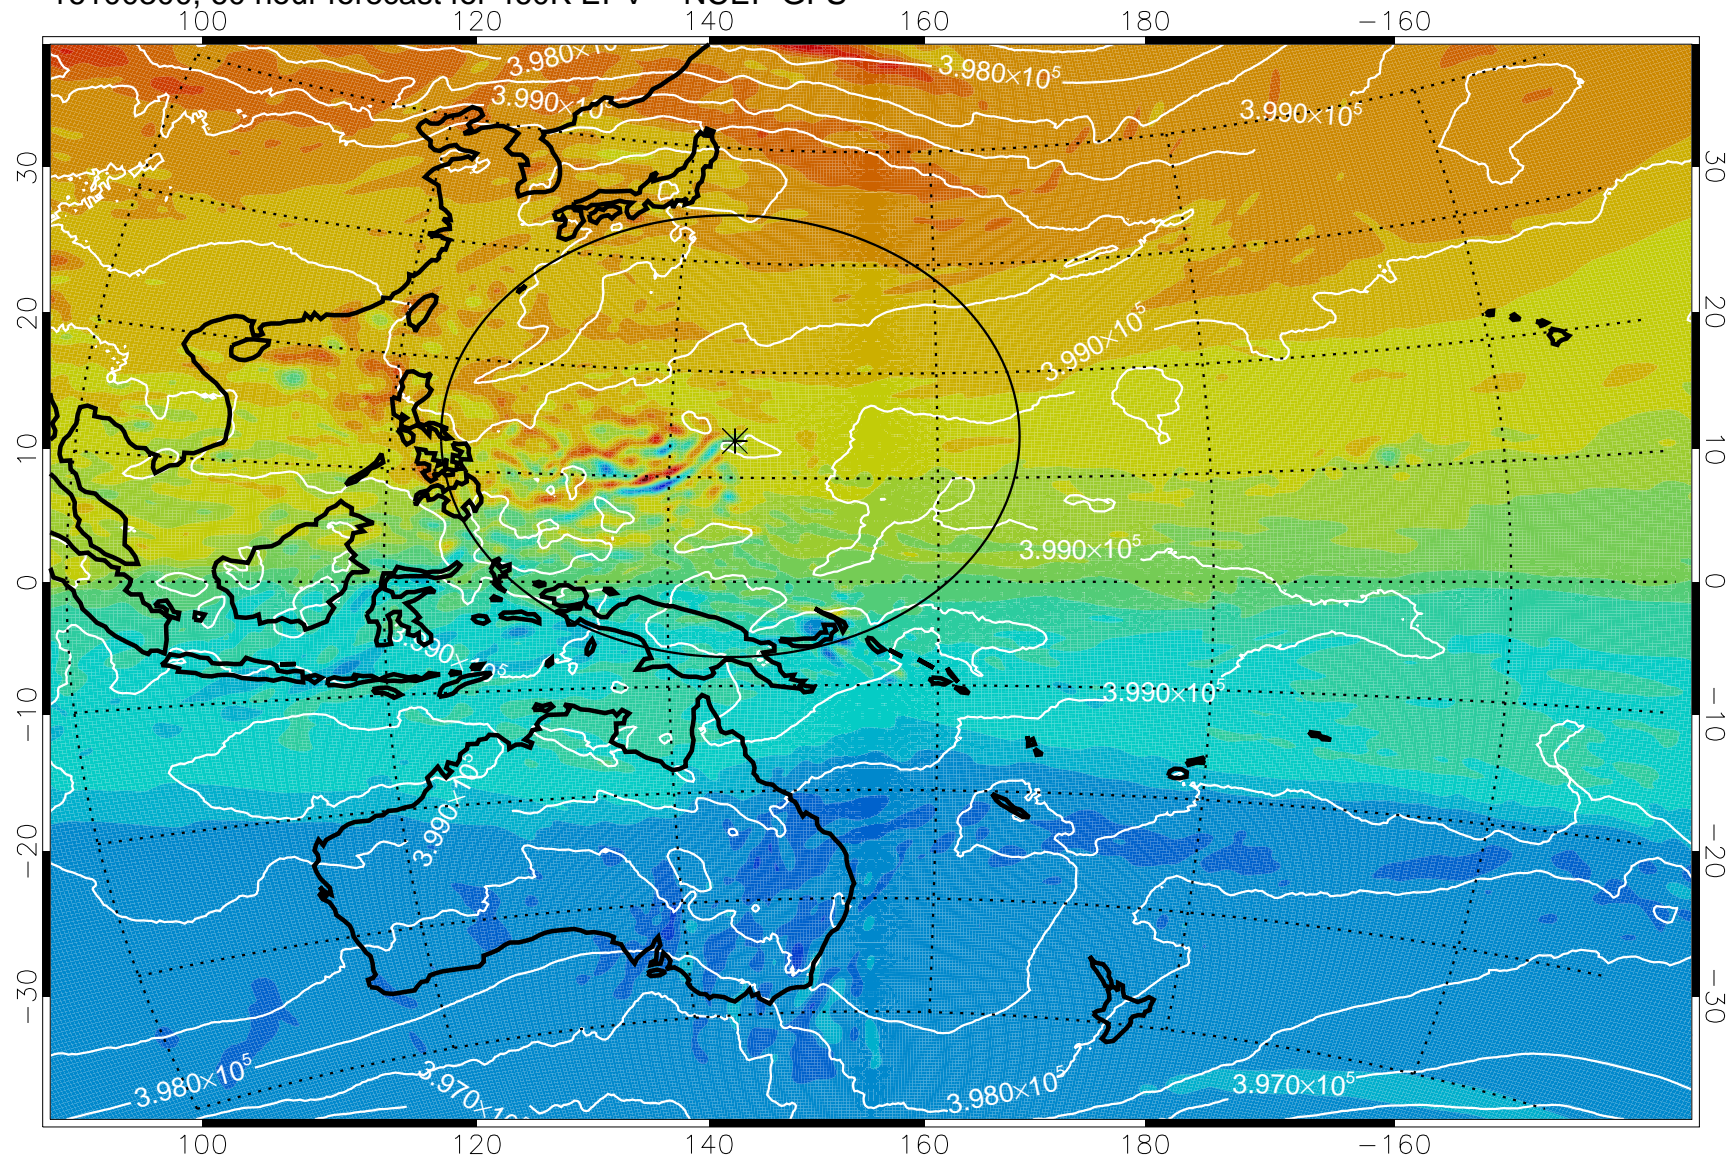

16100206, 42 hour forecast for 460K EPV -- NCEP GFS

460K Montgomery Streamfunction, white

Range ring of 2304 km

16100212, 48 hour forecast for 460K EPV -- NCEP GFS

460K Montgomery Streamfunction, white

Range ring of 2304 km

16100218, 54 hour forecast for 460K EPV -- NCEP GFS

460K Montgomery Streamfunction, white

Range ring of 2304 km

16100300, 60 hour forecast for 460K EPV -- NCEP GFS

460K Montgomery Streamfunction, white

Range ring of 2304 km

16100306, 66 hour forecast for 460K EPV -- NCEP GFS

460K Montgomery Streamfunction, white

Range ring of 2304 km

16100312, 72 hour forecast for 460K EPV -- NCEP GFS

460K Montgomery Streamfunction, white

Range ring of 2304 km

16100318, 78 hour forecast for 460K EPV -- NCEP GFS

460K Montgomery Streamfunction, white

Range ring of 2304 km

16100400, 84 hour forecast for 460K EPV -- NCEP GFS

460K Montgomery Streamfunction, white

Range ring of 2304 km