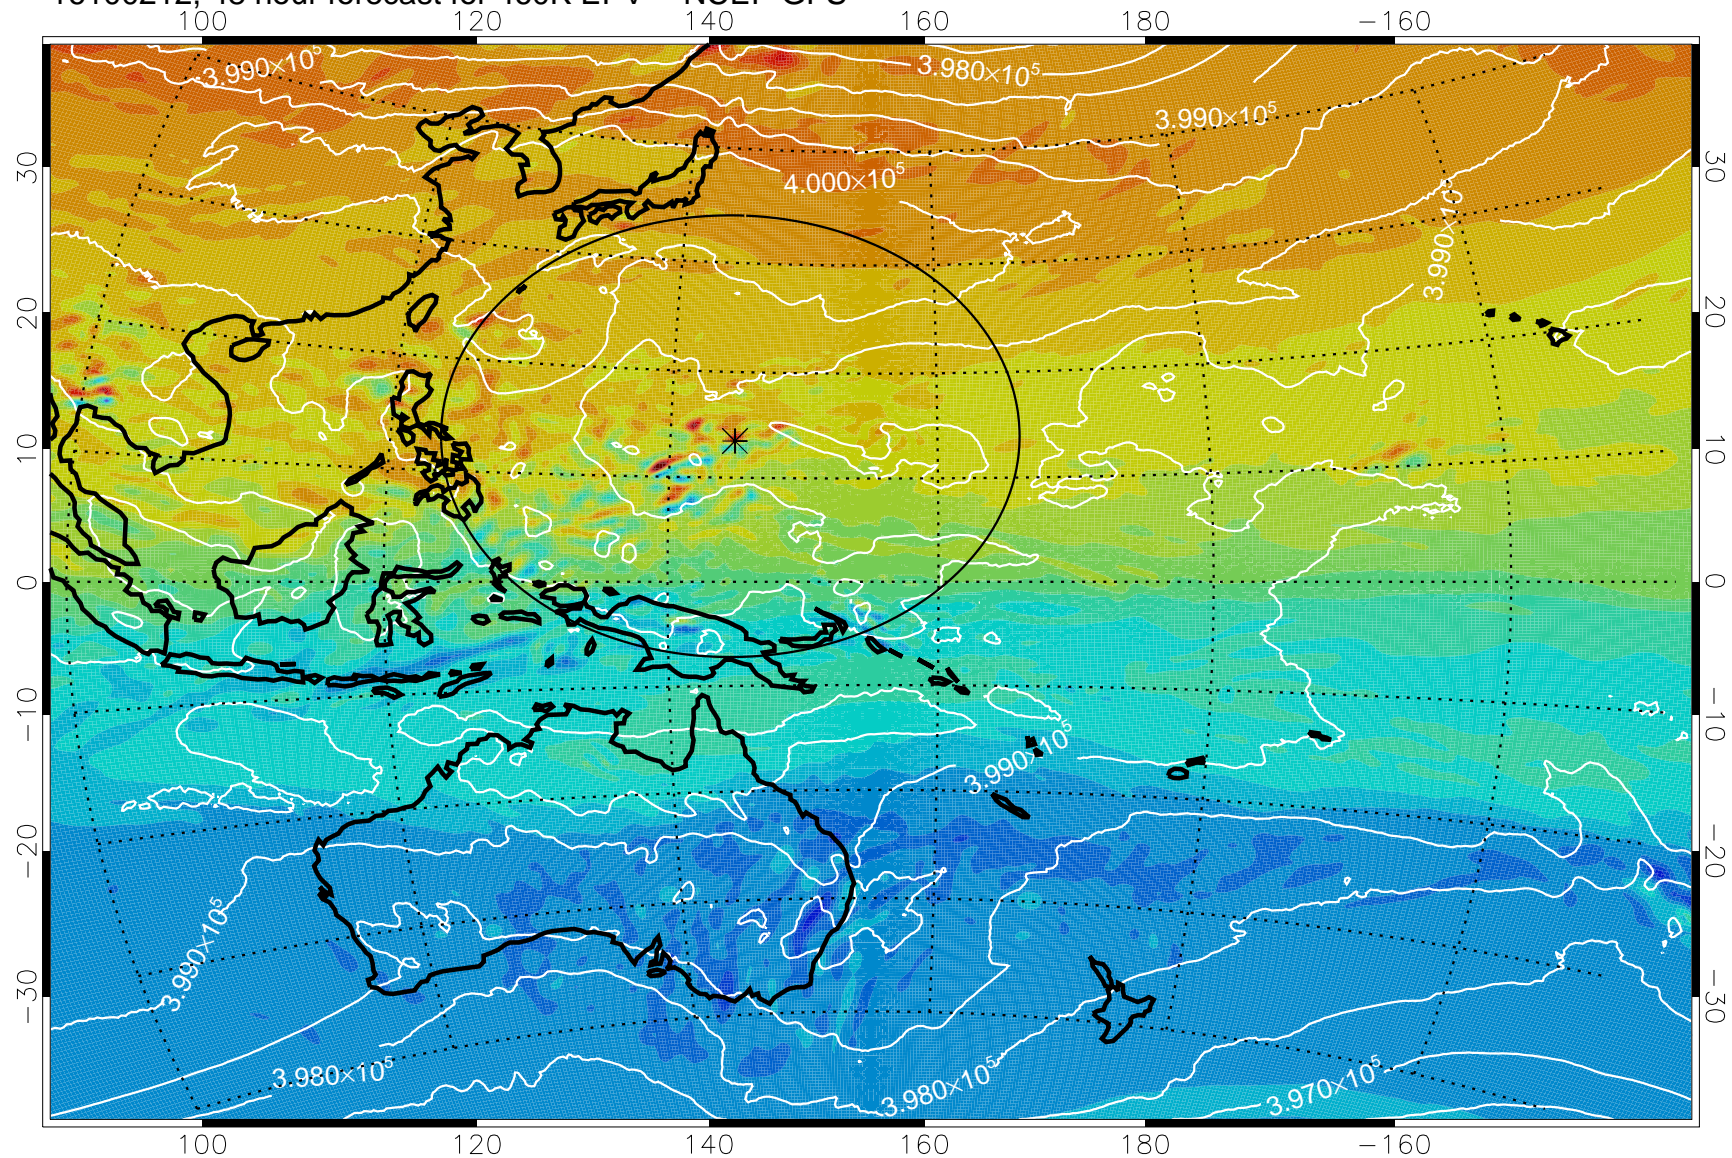

16100206, 42 hour forecast for 460K EPV -- NCEP GFS

460K Montgomery Streamfunction, white

Range ring of 2304 km

16100212, 48 hour forecast for 460K EPV -- NCEP GFS

460K Montgomery Streamfunction, white

Range ring of 2304 km

16100218, 54 hour forecast for 460K EPV -- NCEP GFS

460K Montgomery Streamfunction, white

Range ring of 2304 km

16100300, 60 hour forecast for 460K EPV -- NCEP GFS

460K Montgomery Streamfunction, white

Range ring of 2304 km

16100306, 66 hour forecast for 460K EPV -- NCEP GFS

460K Montgomery Streamfunction, white

Range ring of 2304 km

16100312, 72 hour forecast for 460K EPV -- NCEP GFS

460K Montgomery Streamfunction, white

Range ring of 2304 km

16100318, 78 hour forecast for 460K EPV -- NCEP GFS

460K Montgomery Streamfunction, white

Range ring of 2304 km

16100400, 84 hour forecast for 460K EPV -- NCEP GFS

460K Montgomery Streamfunction, white

Range ring of 2304 km