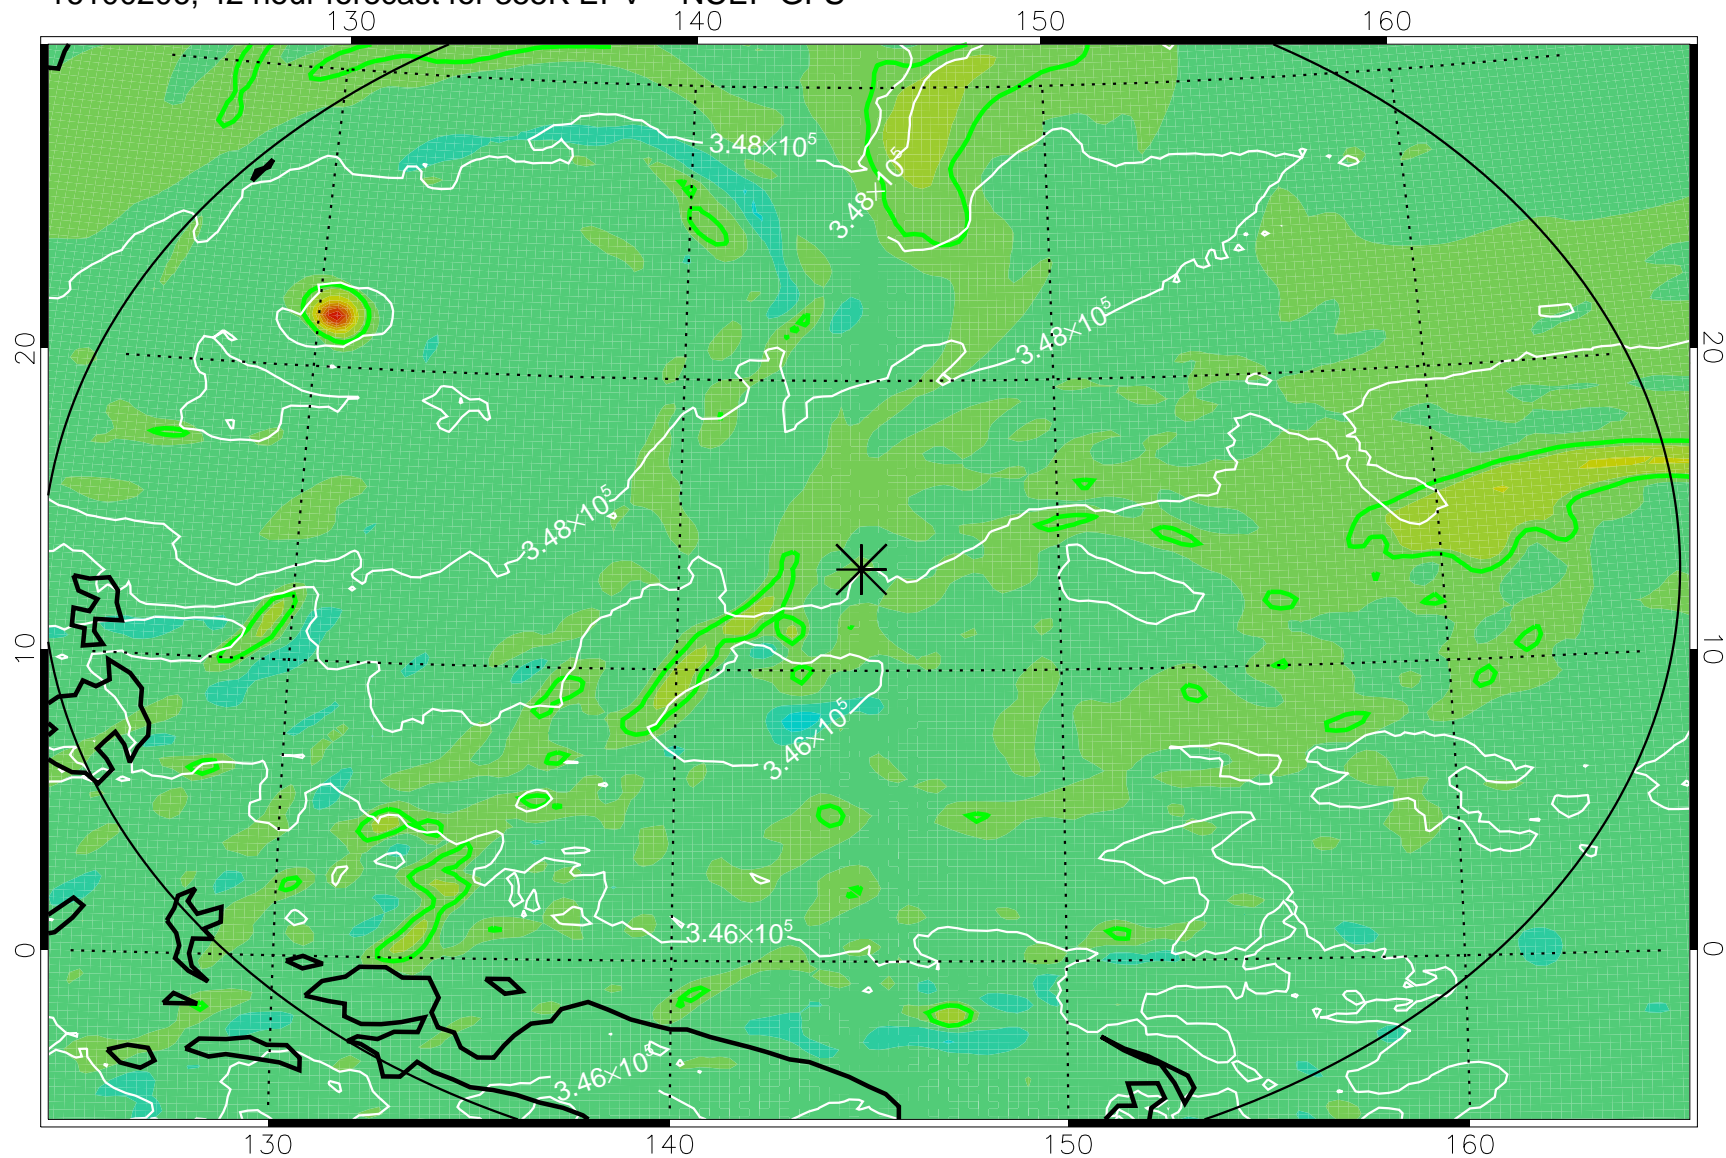

16100118, 30 hour forecast for 355K EPV -- NCEP GFS

355K Montgomery Streamfunction, white
EPV Tropopause (2 PVU) Position
Range ring of 2304 km

16100200, 36 hour forecast for 355K EPV -- NCEP GFS

355K Montgomery Streamfunction, white
EPV Tropopause (2 PVU) Position
Range ring of 2304 km

16100206, 42 hour forecast for 355K EPV -- NCEP GFS

355K Montgomery Streamfunction, white
EPV Tropopause (2 PVU) Position
Range ring of 2304 km

16100212, 48 hour forecast for 355K EPV -- NCEP GFS

355K Montgomery Streamfunction, white
EPV Tropopause (2 PVU) Position
Range ring of 2304 km

16100218, 54 hour forecast for 355K EPV -- NCEP GFS

355K Montgomery Streamfunction, white
EPV Tropopause (2 PVU) Position
Range ring of 2304 km

16100300, 60 hour forecast for 355K EPV -- NCEP GFS

355K Montgomery Streamfunction, white
EPV Tropopause (2 PVU) Position
Range ring of 2304 km

16100406, 90 hour forecast for 355K EPV -- NCEP GFS

355K Montgomery Streamfunction, white
EPV Tropopause (2 PVU) Position
Range ring of 2304 km

16100412, 96 hour forecast for 355K EPV -- NCEP GFS

355K Montgomery Streamfunction, white
EPV Tropopause (2 PVU) Position
Range ring of 2304 km