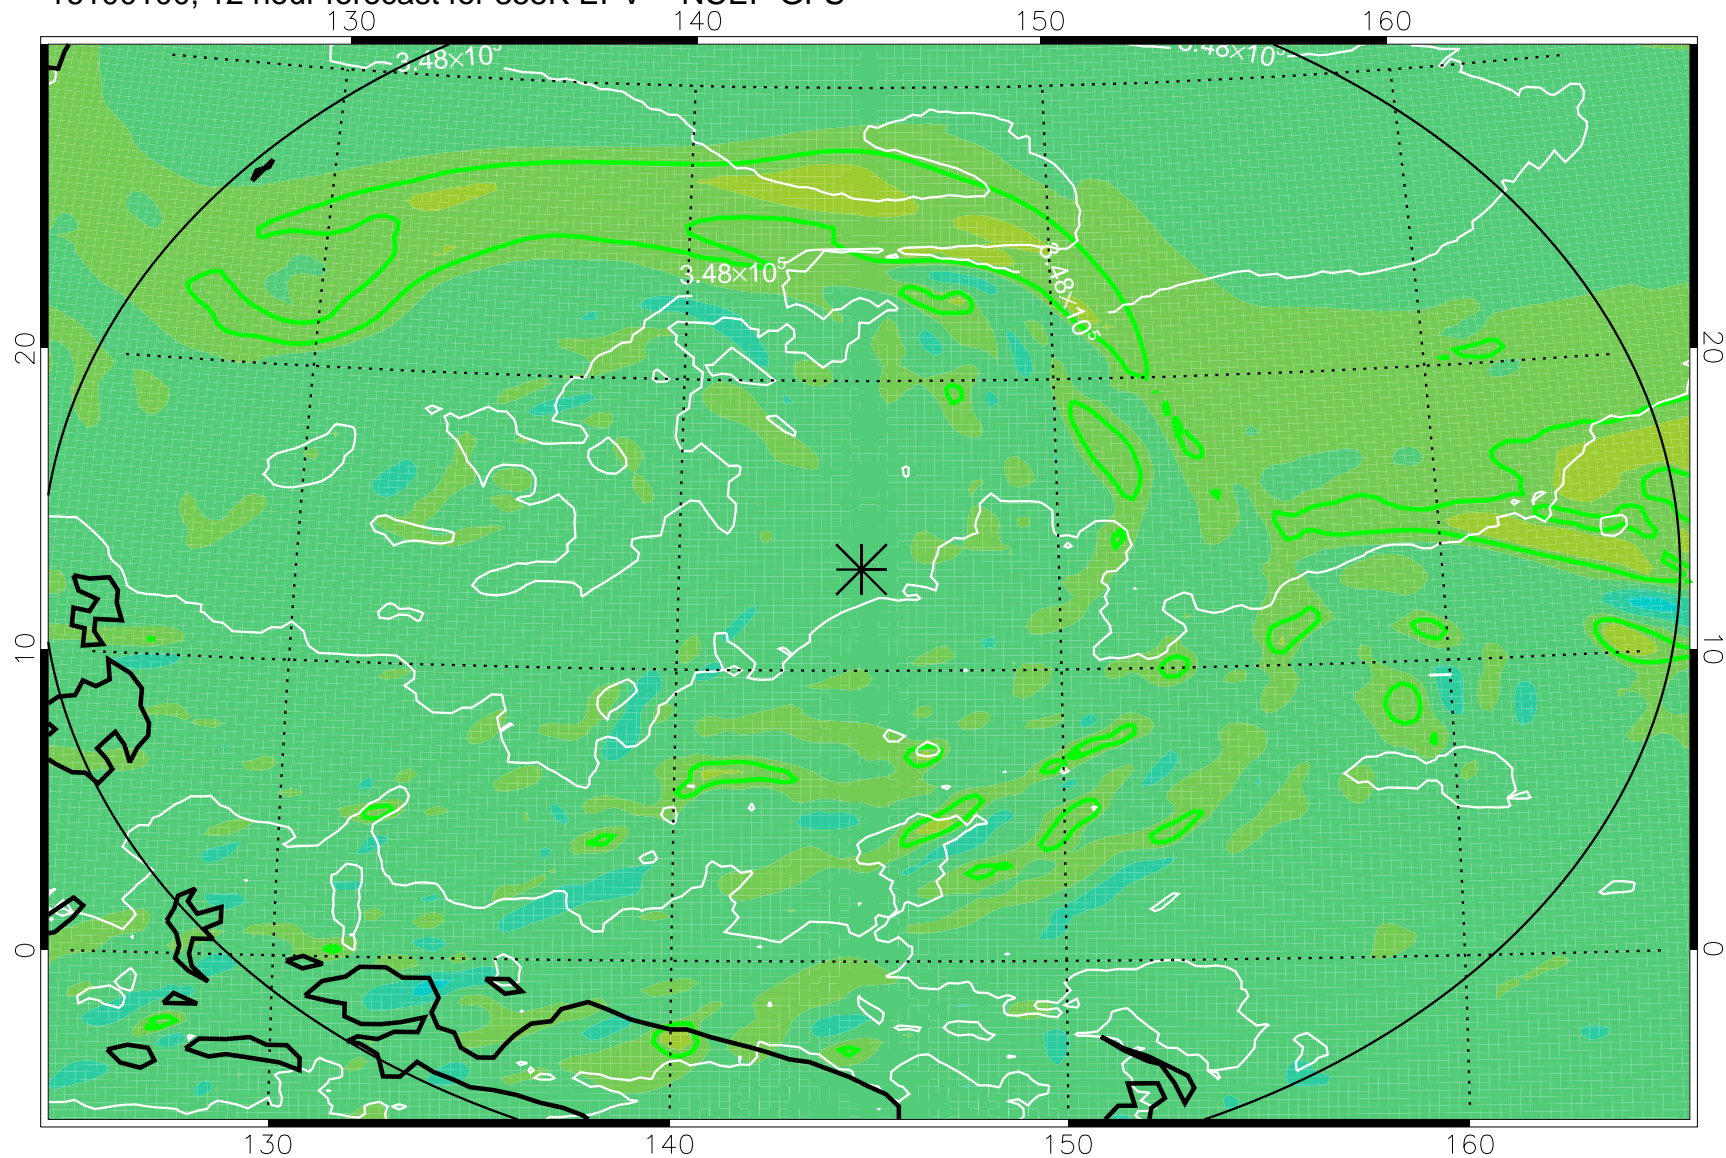

16093018, 6 hour forecast for 355K EPV -- NCEP GFS

355K Montgomery Streamfunction, white
EPV Tropopause (2 PVU) Position
Range ring of 2304 km

16100100, 12 hour forecast for 355K EPV -- NCEP GFS

355K Montgomery Streamfunction, white
EPV Tropopause (2 PVU) Position
Range ring of 2304 km

16100106, 18 hour forecast for 355K EPV -- NCEP GFS

355K Montgomery Streamfunction, white
EPV Tropopause (2 PVU) Position
Range ring of 2304 km

16100112, 24 hour forecast for 355K EPV -- NCEP GFS

355K Montgomery Streamfunction, white
EPV Tropopause (2 PVU) Position
Range ring of 2304 km

16100118, 30 hour forecast for 355K EPV -- NCEP GFS

355K Montgomery Streamfunction, white
EPV Tropopause (2 PVU) Position
Range ring of 2304 km

16100200, 36 hour forecast for 355K EPV -- NCEP GFS

355K Montgomery Streamfunction, white
EPV Tropopause (2 PVU) Position
Range ring of 2304 km

16100206, 42 hour forecast for 355K EPV -- NCEP GFS

355K Montgomery Streamfunction, white
EPV Tropopause (2 PVU) Position
Range ring of 2304 km

16100212, 48 hour forecast for 355K EPV -- NCEP GFS

355K Montgomery Streamfunction, white
EPV Tropopause (2 PVU) Position
Range ring of 2304 km