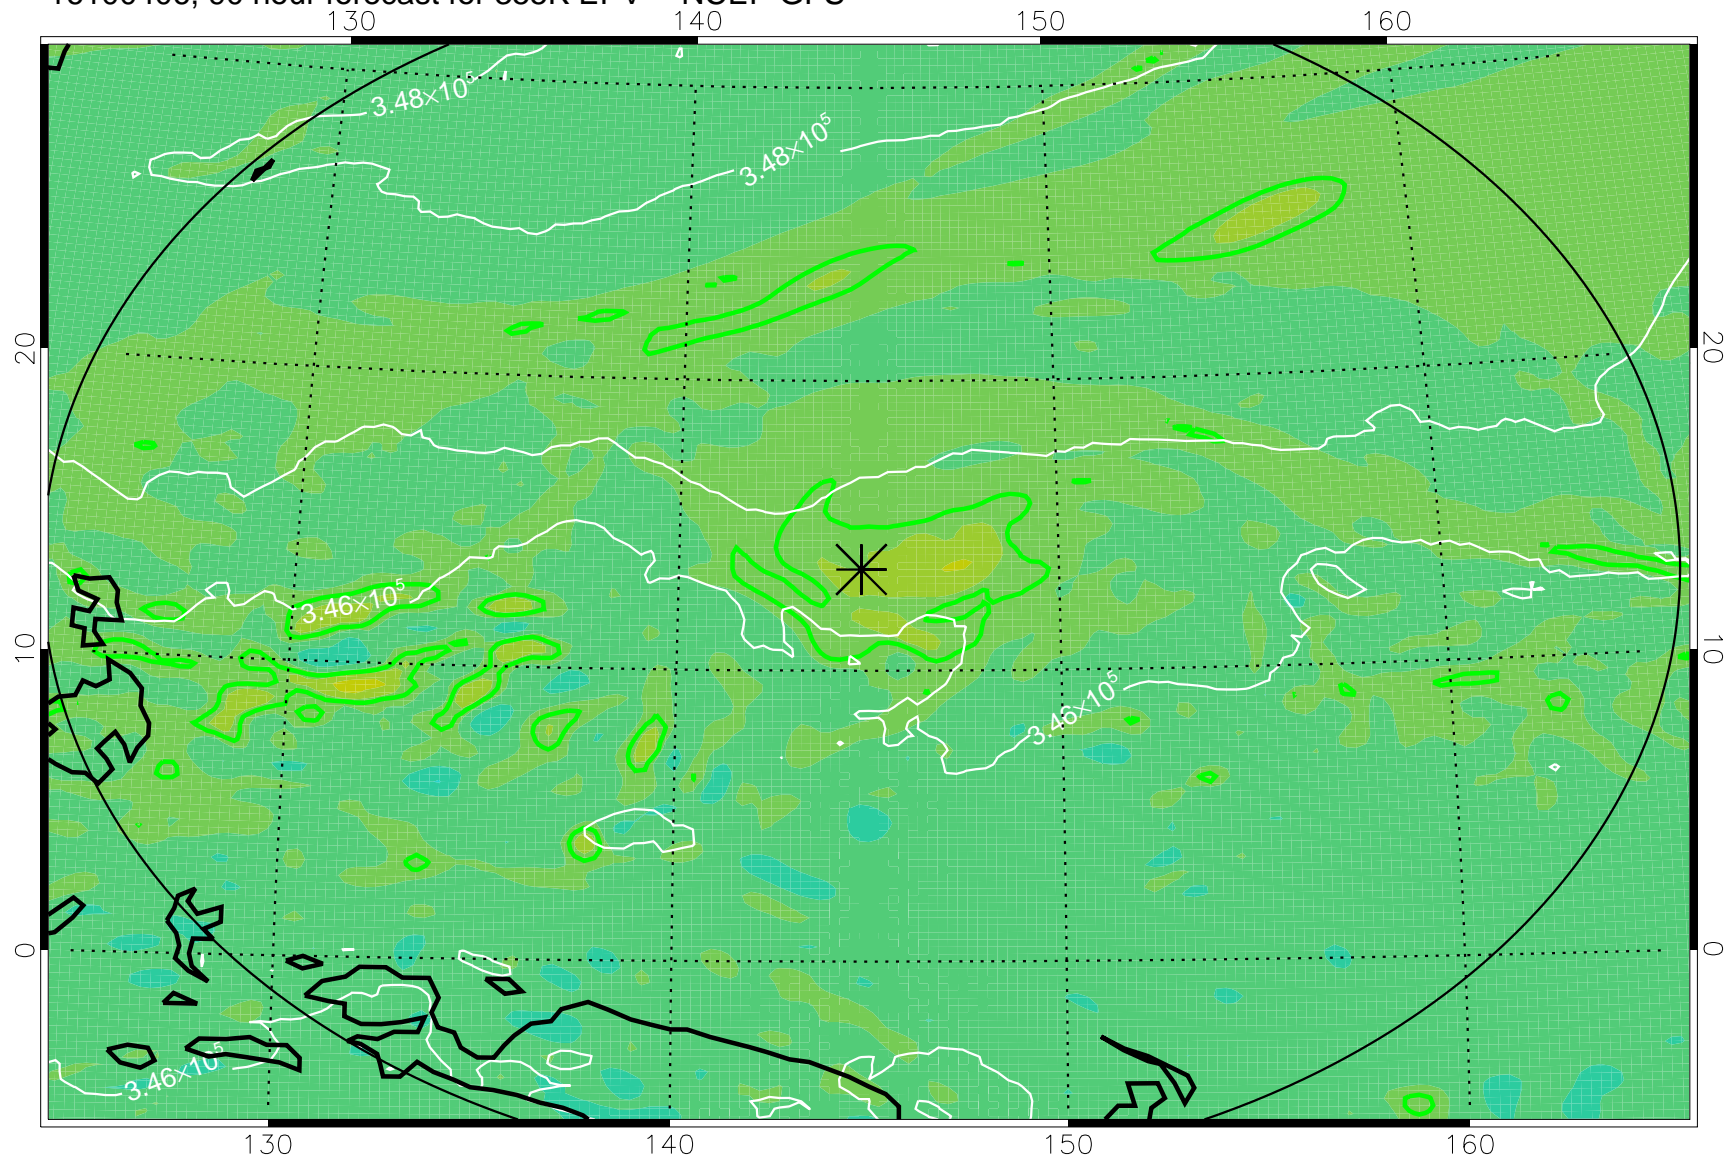

16100306, 66 hour forecast for 355K EPV -- NCEP GFS

355K Montgomery Streamfunction, white
EPV Tropopause (2 PVU) Position
Range ring of 2304 km

16100312, 72 hour forecast for 355K EPV -- NCEP GFS

355K Montgomery Streamfunction, white
EPV Tropopause (2 PVU) Position
Range ring of 2304 km

16100318, 78 hour forecast for 355K EPV -- NCEP GFS

355K Montgomery Streamfunction, white
EPV Tropopause (2 PVU) Position
Range ring of 2304 km

16100400, 84 hour forecast for 355K EPV -- NCEP GFS

355K Montgomery Streamfunction, white
EPV Tropopause (2 PVU) Position
Range ring of 2304 km

16100406, 90 hour forecast for 355K EPV -- NCEP GFS

355K Montgomery Streamfunction, white
EPV Tropopause (2 PVU) Position
Range ring of 2304 km

16100412, 96 hour forecast for 355K EPV -- NCEP GFS

355K Montgomery Streamfunction, white
EPV Tropopause (2 PVU) Position
Range ring of 2304 km

16100418, 102 hour forecast for 355K EPV -- NCEP GFS

355K Montgomery Streamfunction, white
EPV Tropopause (2 PVU) Position
Range ring of 2304 km

16100500, 108 hour forecast for 355K EPV -- NCEP GFS

355K Montgomery Streamfunction, white
EPV Tropopause (2 PVU) Position
Range ring of 2304 km