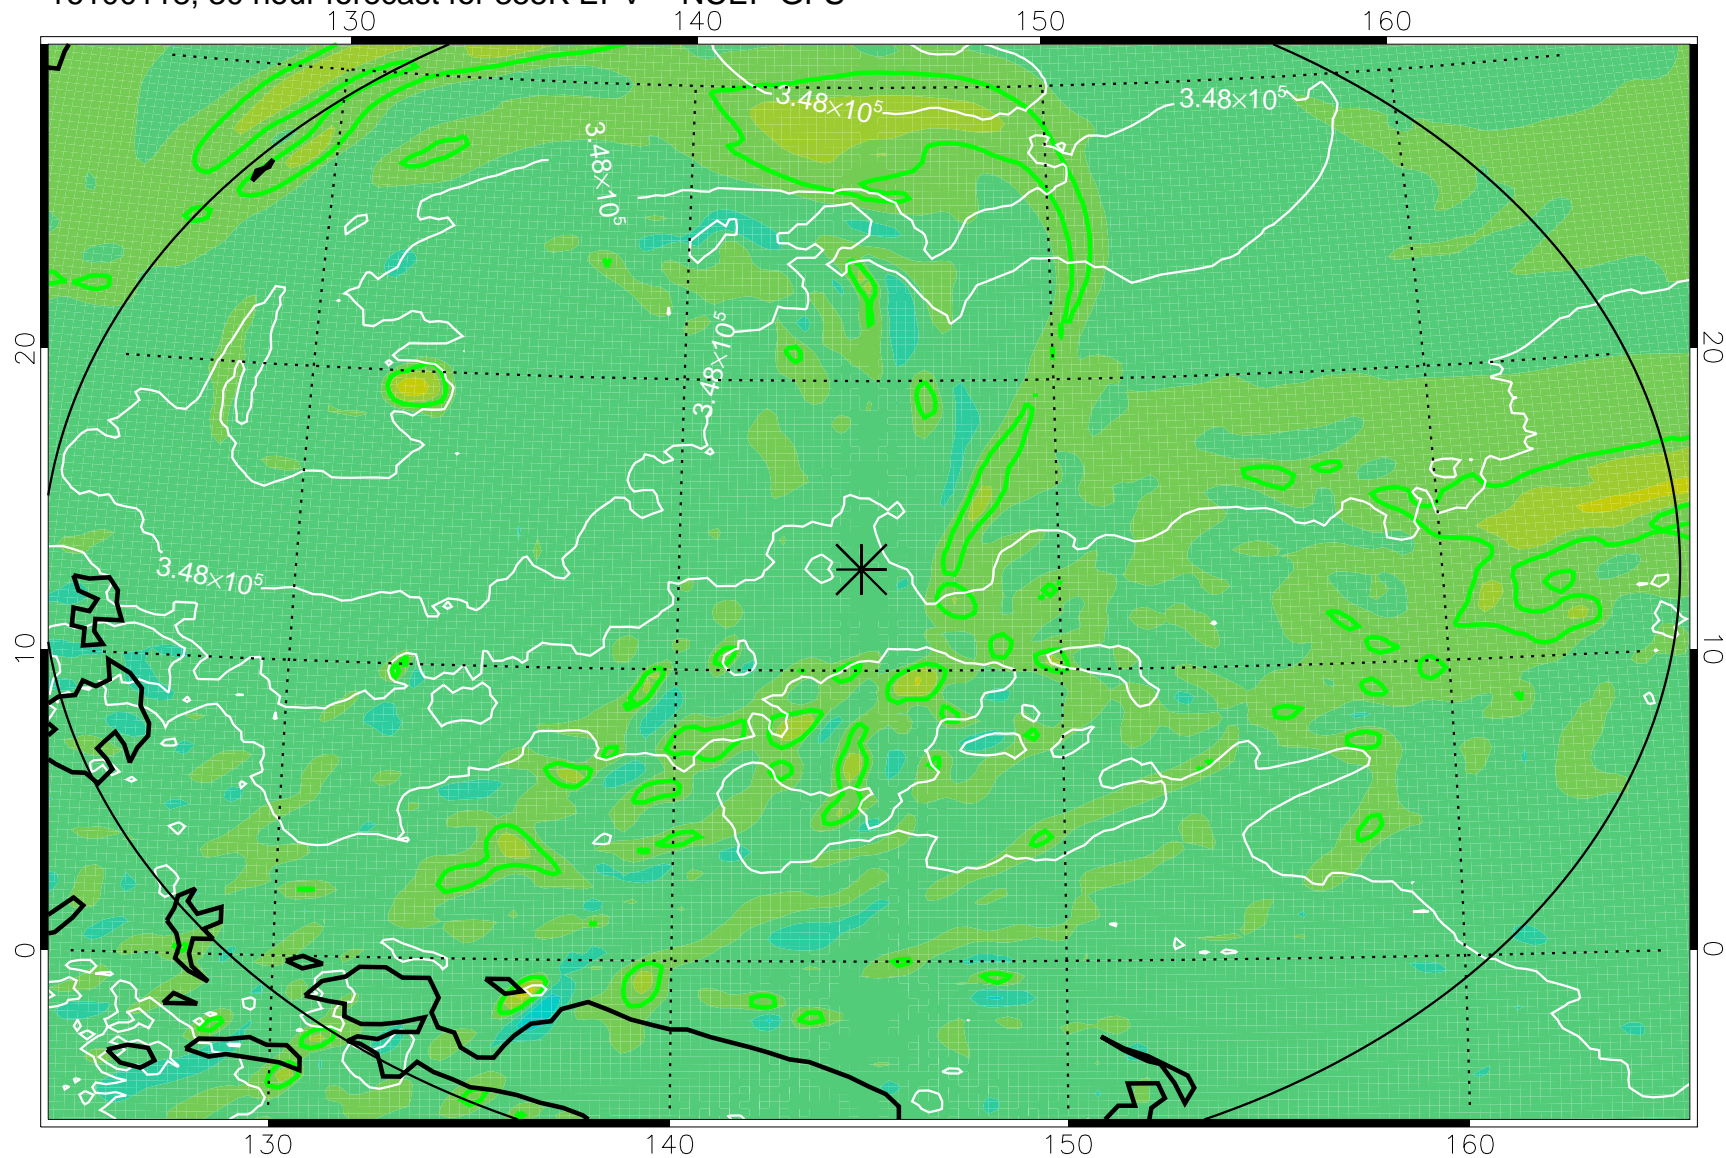

16100106, 18 hour forecast for 355K EPV -- NCEP GFS

355K Montgomery Streamfunction, white
EPV Tropopause (2 PVU) Position
Range ring of 2304 km

16100112, 24 hour forecast for 355K EPV -- NCEP GFS

355K Montgomery Streamfunction, white
EPV Tropopause (2 PVU) Position
Range ring of 2304 km

16100118, 30 hour forecast for 355K EPV -- NCEP GFS

355K Montgomery Streamfunction, white
EPV Tropopause (2 PVU) Position
Range ring of 2304 km

16100200, 36 hour forecast for 355K EPV -- NCEP GFS

355K Montgomery Streamfunction, white
EPV Tropopause (2 PVU) Position
Range ring of 2304 km

16100406, 90 hour forecast for 355K EPV -- NCEP GFS

355K Montgomery Streamfunction, white
EPV Tropopause (2 PVU) Position
Range ring of 2304 km

16100412, 96 hour forecast for 355K EPV -- NCEP GFS

355K Montgomery Streamfunction, white
EPV Tropopause (2 PVU) Position
Range ring of 2304 km

16100418, 102 hour forecast for 355K EPV -- NCEP GFS

355K Montgomery Streamfunction, white
EPV Tropopause (2 PVU) Position
Range ring of 2304 km

16100500, 108 hour forecast for 355K EPV -- NCEP GFS

355K Montgomery Streamfunction, white
EPV Tropopause (2 PVU) Position
Range ring of 2304 km