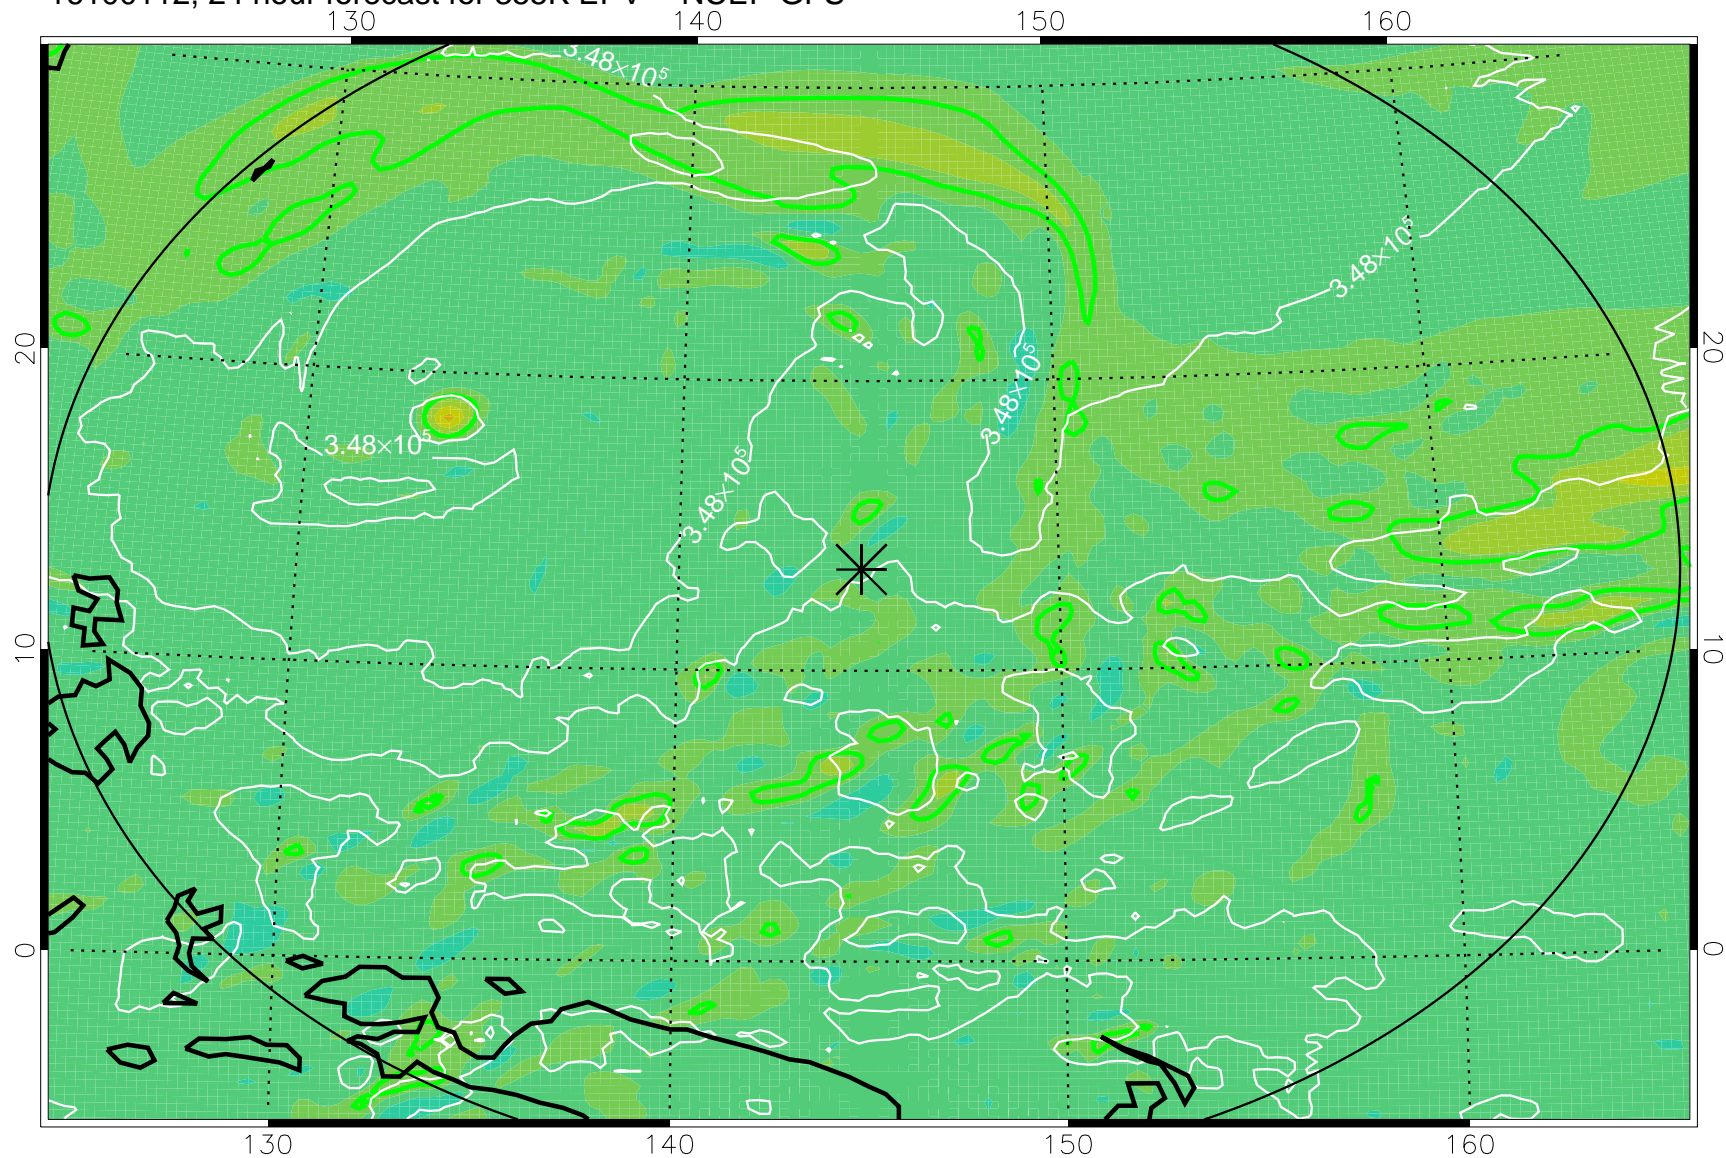

16093018, 6 hour forecast for 355K EPV -- NCEP GFS

355K Montgomery Streamfunction, white
EPV Tropopause (2 PVU) Position
Range ring of 2304 km

16100100, 12 hour forecast for 355K EPV -- NCEP GFS

355K Montgomery Streamfunction, white
EPV Tropopause (2 PVU) Position
Range ring of 2304 km

16100106, 18 hour forecast for 355K EPV -- NCEP GFS

355K Montgomery Streamfunction, white
EPV Tropopause (2 PVU) Position
Range ring of 2304 km

16100112, 24 hour forecast for 355K EPV -- NCEP GFS

355K Montgomery Streamfunction, white
EPV Tropopause (2 PVU) Position
Range ring of 2304 km

16100118, 30 hour forecast for 355K EPV -- NCEP GFS

355K Montgomery Streamfunction, white
EPV Tropopause (2 PVU) Position
Range ring of 2304 km

16100200, 36 hour forecast for 355K EPV -- NCEP GFS

355K Montgomery Streamfunction, white
EPV Tropopause (2 PVU) Position
Range ring of 2304 km

16100418, 102 hour forecast for 355K EPV -- NCEP GFS

355K Montgomery Streamfunction, white
EPV Tropopause (2 PVU) Position
Range ring of 2304 km

16100500, 108 hour forecast for 355K EPV -- NCEP GFS

355K Montgomery Streamfunction, white
EPV Tropopause (2 PVU) Position
Range ring of 2304 km