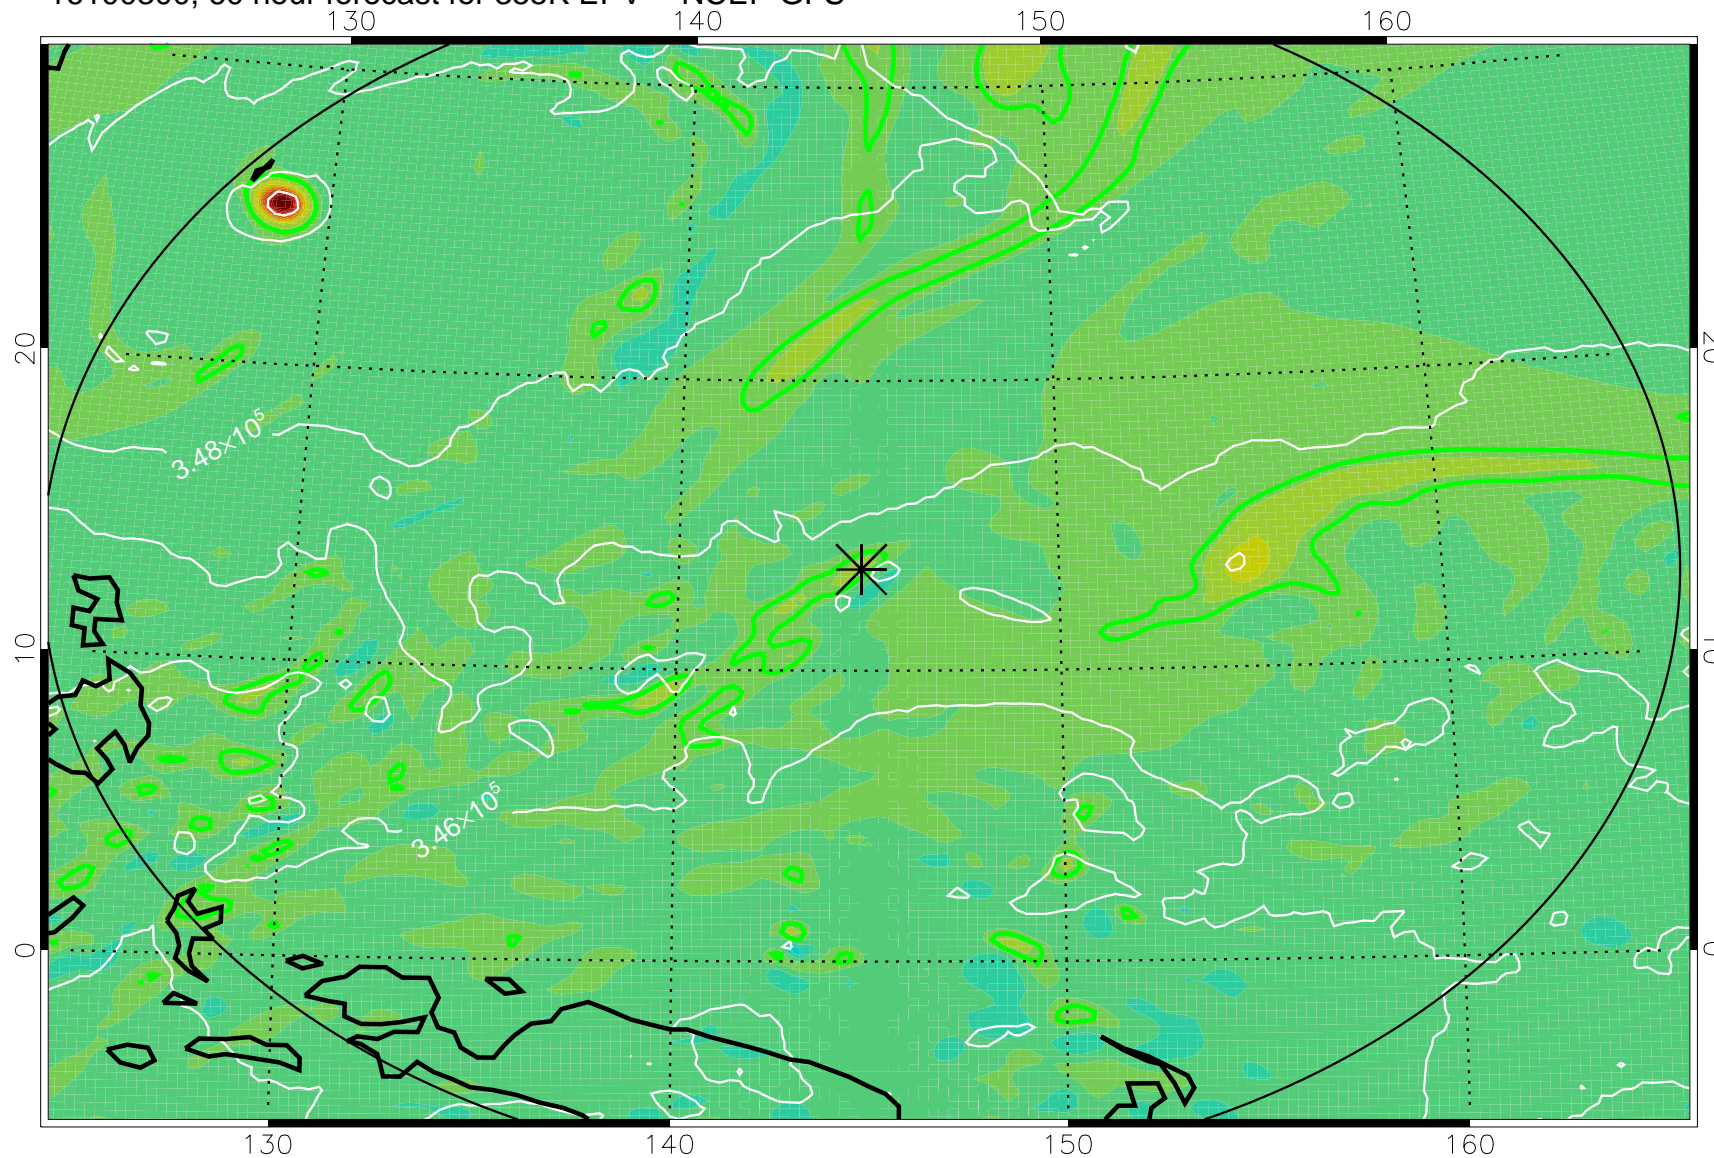

16100206, 42 hour forecast for 355K EPV -- NCEP GFS

355K Montgomery Streamfunction, white
EPV Tropopause (2 PVU) Position
Range ring of 2304 km

16100212, 48 hour forecast for 355K EPV -- NCEP GFS

355K Montgomery Streamfunction, white
EPV Tropopause (2 PVU) Position
Range ring of 2304 km

16100218, 54 hour forecast for 355K EPV -- NCEP GFS

355K Montgomery Streamfunction, white
EPV Tropopause (2 PVU) Position
Range ring of 2304 km

16100300, 60 hour forecast for 355K EPV -- NCEP GFS

355K Montgomery Streamfunction, white
EPV Tropopause (2 PVU) Position
Range ring of 2304 km

16100318, 78 hour forecast for 355K EPV -- NCEP GFS

355K Montgomery Streamfunction, white
EPV Tropopause (2 PVU) Position
Range ring of 2304 km

16100400, 84 hour forecast for 355K EPV -- NCEP GFS

355K Montgomery Streamfunction, white
EPV Tropopause (2 PVU) Position
Range ring of 2304 km

16100406, 90 hour forecast for 355K EPV -- NCEP GFS

355K Montgomery Streamfunction, white
EPV Tropopause (2 PVU) Position
Range ring of 2304 km

16100412, 96 hour forecast for 355K EPV -- NCEP GFS

355K Montgomery Streamfunction, white
EPV Tropopause (2 PVU) Position
Range ring of 2304 km