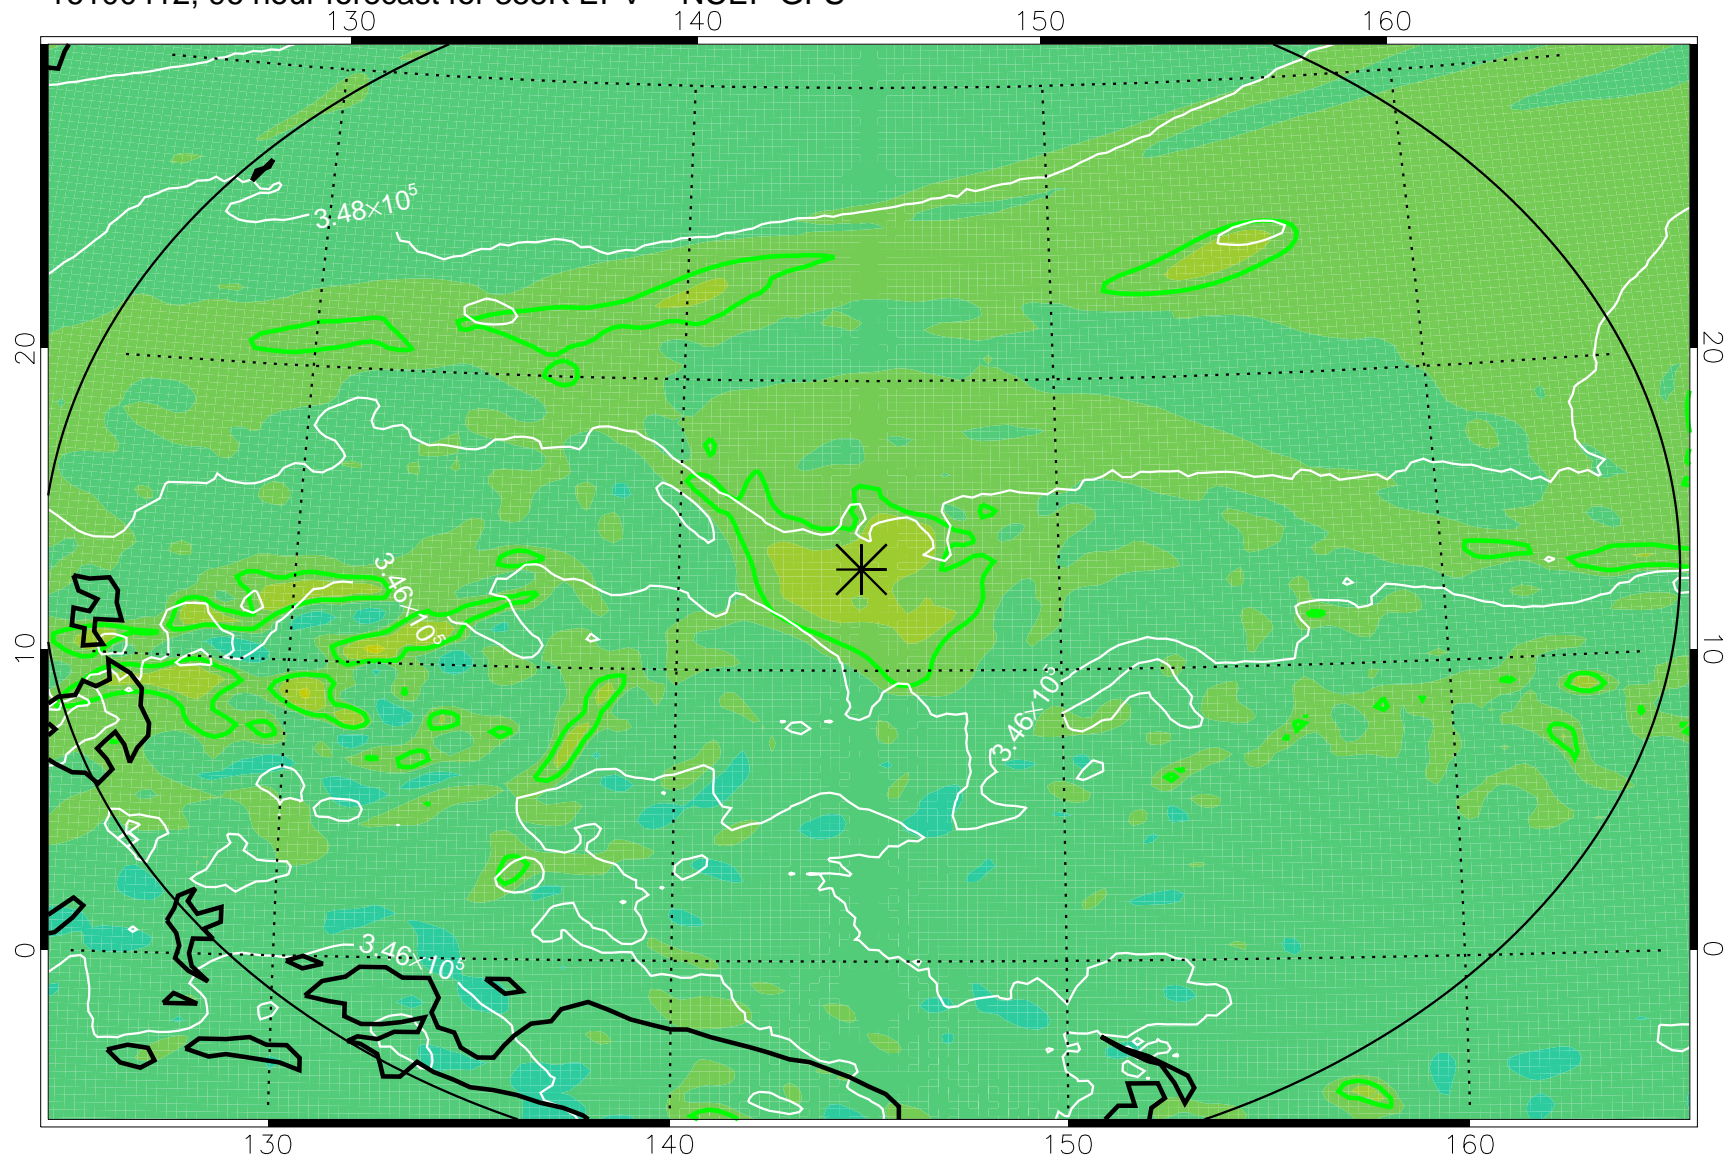

16100306, 66 hour forecast for 355K EPV -- NCEP GFS

355K Montgomery Streamfunction, white
EPV Tropopause (2 PVU) Position
Range ring of 2304 km

16100312, 72 hour forecast for 355K EPV -- NCEP GFS

355K Montgomery Streamfunction, white
EPV Tropopause (2 PVU) Position
Range ring of 2304 km

16100318, 78 hour forecast for 355K EPV -- NCEP GFS

355K Montgomery Streamfunction, white
EPV Tropopause (2 PVU) Position
Range ring of 2304 km

16100400, 84 hour forecast for 355K EPV -- NCEP GFS

355K Montgomery Streamfunction, white
EPV Tropopause (2 PVU) Position
Range ring of 2304 km

16100406, 90 hour forecast for 355K EPV -- NCEP GFS

355K Montgomery Streamfunction, white
EPV Tropopause (2 PVU) Position
Range ring of 2304 km

16100412, 96 hour forecast for 355K EPV -- NCEP GFS

355K Montgomery Streamfunction, white
EPV Tropopause (2 PVU) Position
Range ring of 2304 km

16100418, 102 hour forecast for 355K EPV -- NCEP GFS

355K Montgomery Streamfunction, white
EPV Tropopause (2 PVU) Position
Range ring of 2304 km

16100500, 108 hour forecast for 355K EPV -- NCEP GFS

355K Montgomery Streamfunction, white
EPV Tropopause (2 PVU) Position
Range ring of 2304 km