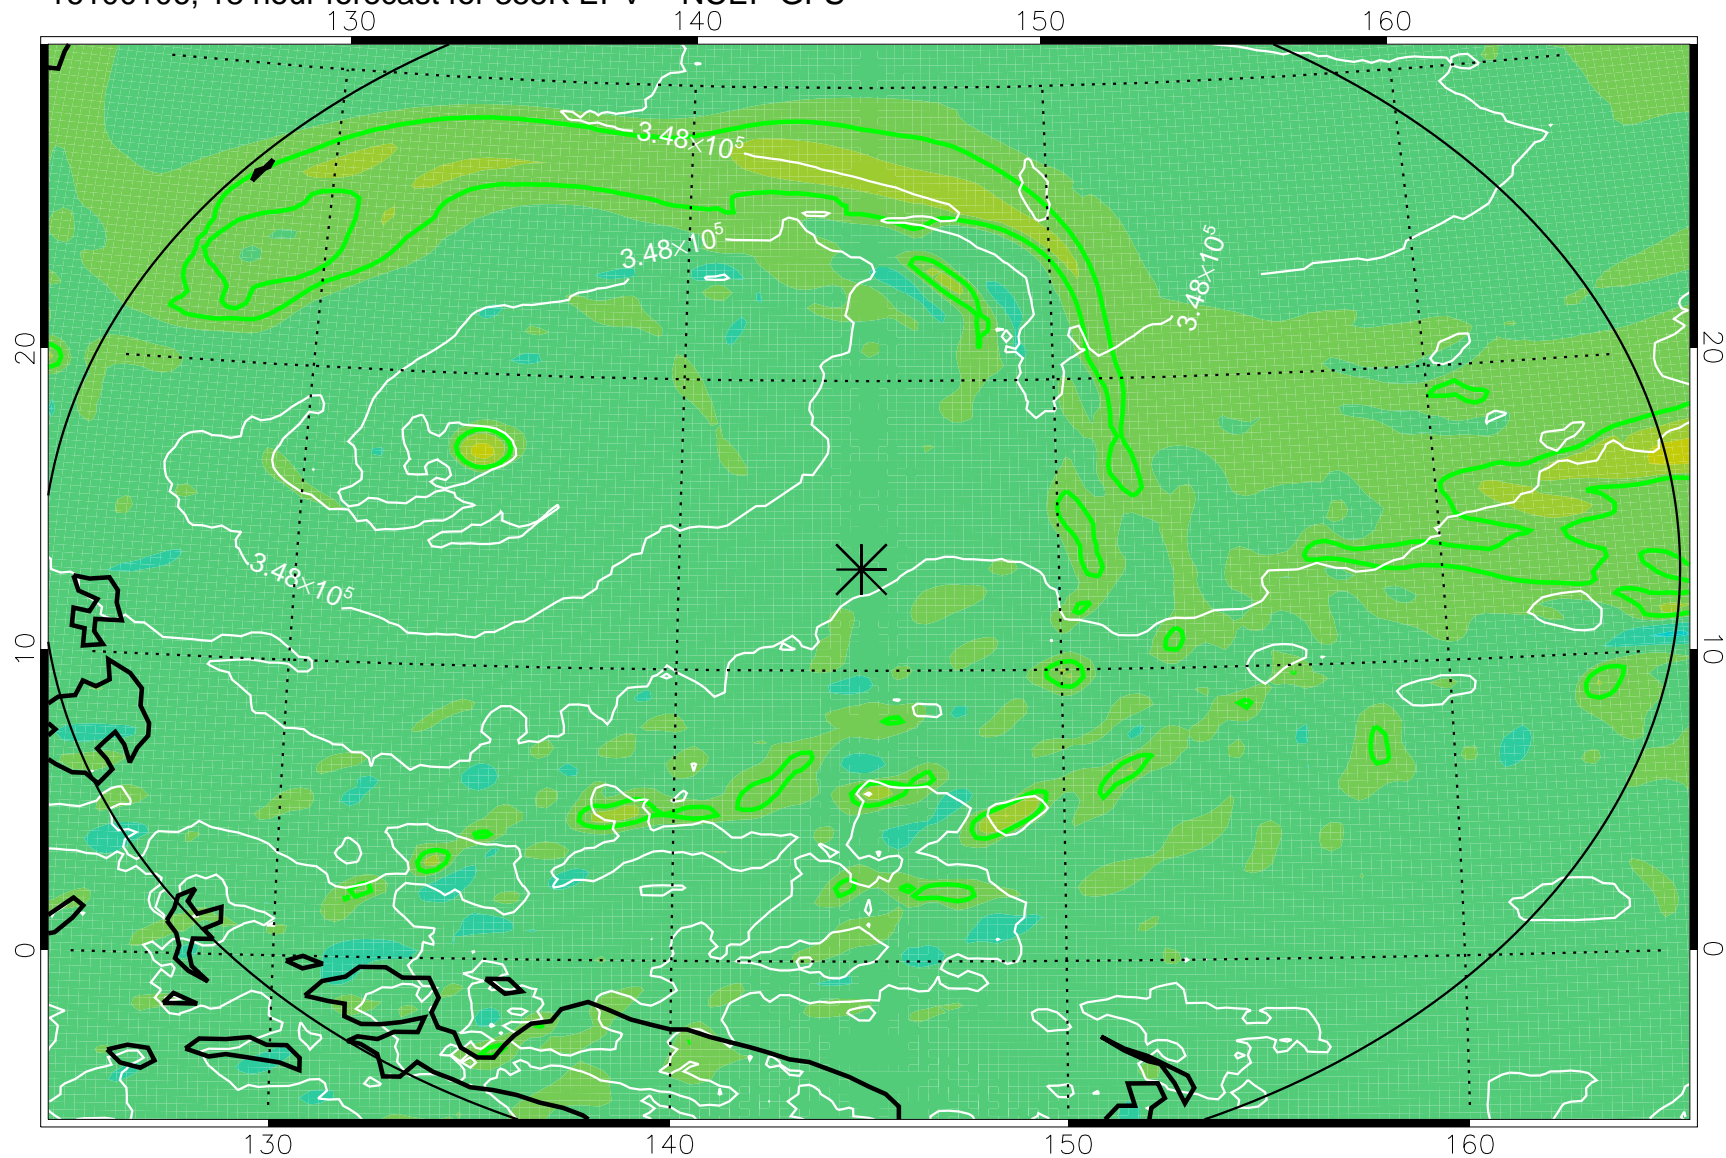

16093018, 6 hour forecast for 355K EPV -- NCEP GFS

355K Montgomery Streamfunction, white
EPV Tropopause (2 PVU) Position
Range ring of 2304 km

16100100, 12 hour forecast for 355K EPV -- NCEP GFS

355K Montgomery Streamfunction, white
EPV Tropopause (2 PVU) Position
Range ring of 2304 km

16100106, 18 hour forecast for 355K EPV -- NCEP GFS

355K Montgomery Streamfunction, white
EPV Tropopause (2 PVU) Position
Range ring of 2304 km

16100112, 24 hour forecast for 355K EPV -- NCEP GFS

355K Montgomery Streamfunction, white
EPV Tropopause (2 PVU) Position
Range ring of 2304 km

16100118, 30 hour forecast for 355K EPV -- NCEP GFS

355K Montgomery Streamfunction, white
EPV Tropopause (2 PVU) Position
Range ring of 2304 km

16100200, 36 hour forecast for 355K EPV -- NCEP GFS

355K Montgomery Streamfunction, white
EPV Tropopause (2 PVU) Position
Range ring of 2304 km

16100206, 42 hour forecast for 355K EPV -- NCEP GFS

355K Montgomery Streamfunction, white
EPV Tropopause (2 PVU) Position
Range ring of 2304 km

16100212, 48 hour forecast for 355K EPV -- NCEP GFS

355K Montgomery Streamfunction, white
EPV Tropopause (2 PVU) Position
Range ring of 2304 km