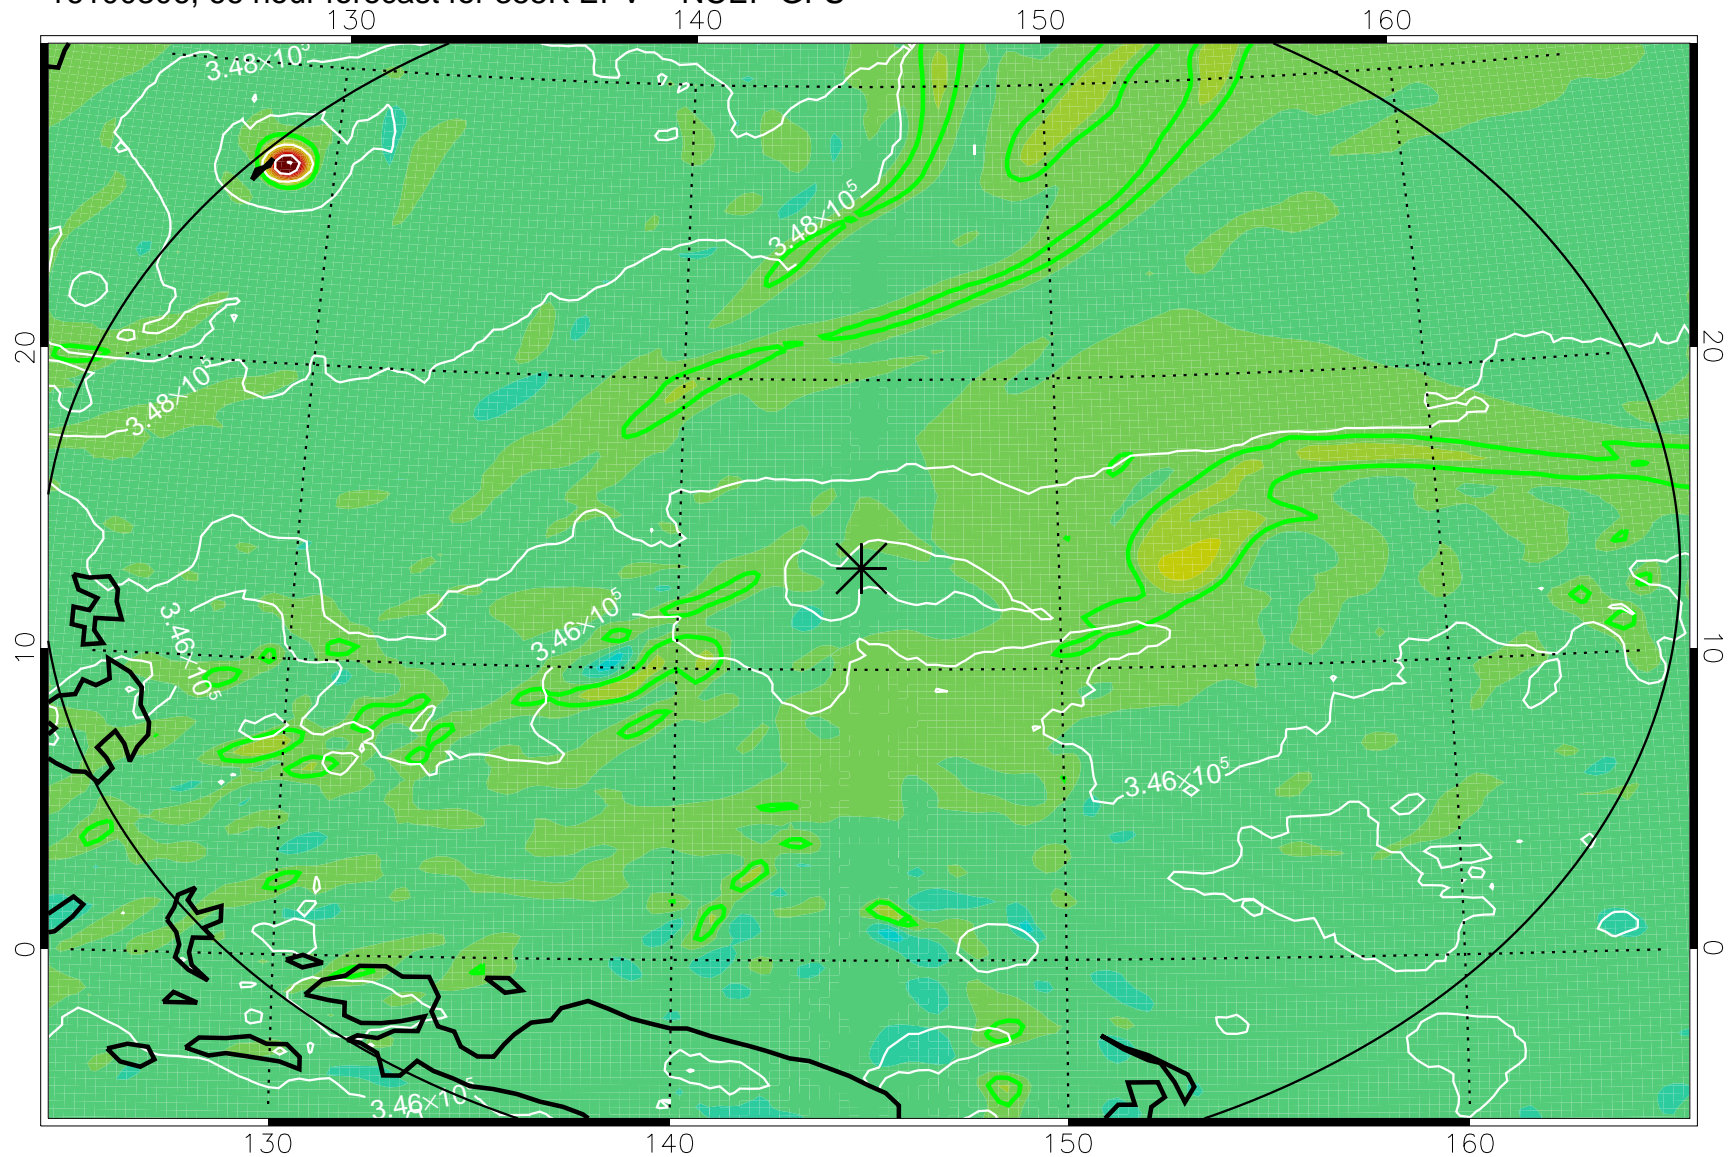

16100218, 54 hour forecast for 355K EPV -- NCEP GFS

355K Montgomery Streamfunction, white
EPV Tropopause (2 PVU) Position
Range ring of 2304 km

16100300, 60 hour forecast for 355K EPV -- NCEP GFS

355K Montgomery Streamfunction, white
EPV Tropopause (2 PVU) Position
Range ring of 2304 km

16100306, 66 hour forecast for 355K EPV -- NCEP GFS

355K Montgomery Streamfunction, white
EPV Tropopause (2 PVU) Position
Range ring of 2304 km

16100312, 72 hour forecast for 355K EPV -- NCEP GFS

355K Montgomery Streamfunction, white
EPV Tropopause (2 PVU) Position
Range ring of 2304 km

16100318, 78 hour forecast for 355K EPV -- NCEP GFS

355K Montgomery Streamfunction, white
EPV Tropopause (2 PVU) Position
Range ring of 2304 km

16100400, 84 hour forecast for 355K EPV -- NCEP GFS

355K Montgomery Streamfunction, white
EPV Tropopause (2 PVU) Position
Range ring of 2304 km

16100406, 90 hour forecast for 355K EPV -- NCEP GFS

355K Montgomery Streamfunction, white
EPV Tropopause (2 PVU) Position
Range ring of 2304 km

16100412, 96 hour forecast for 355K EPV -- NCEP GFS

355K Montgomery Streamfunction, white
EPV Tropopause (2 PVU) Position
Range ring of 2304 km