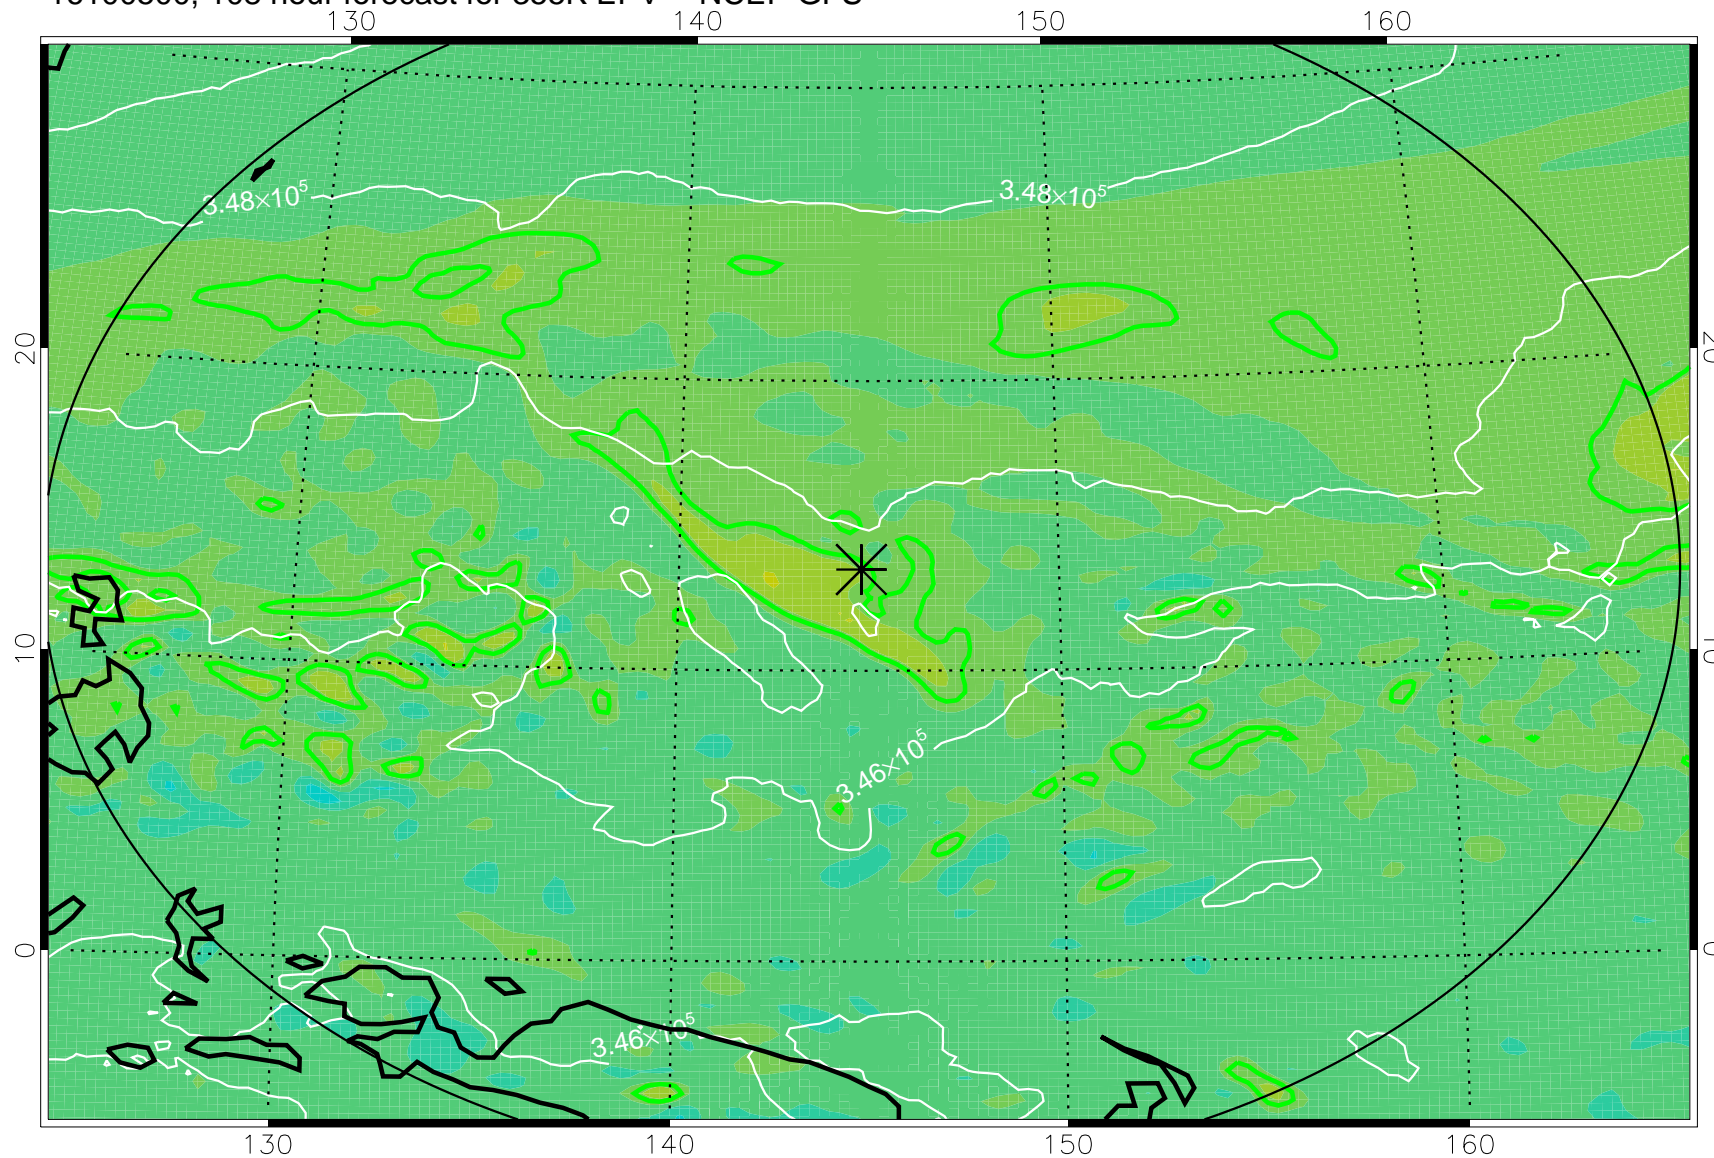

16100318, 78 hour forecast for 355K EPV -- NCEP GFS

355K Montgomery Streamfunction, white
EPV Tropopause (2 PVU) Position
Range ring of 2304 km

16100400, 84 hour forecast for 355K EPV -- NCEP GFS

355K Montgomery Streamfunction, white
EPV Tropopause (2 PVU) Position
Range ring of 2304 km

16100406, 90 hour forecast for 355K EPV -- NCEP GFS

355K Montgomery Streamfunction, white
EPV Tropopause (2 PVU) Position
Range ring of 2304 km

16100412, 96 hour forecast for 355K EPV -- NCEP GFS

355K Montgomery Streamfunction, white
EPV Tropopause (2 PVU) Position
Range ring of 2304 km

16100418, 102 hour forecast for 355K EPV -- NCEP GFS

355K Montgomery Streamfunction, white
EPV Tropopause (2 PVU) Position
Range ring of 2304 km

16100500, 108 hour forecast for 355K EPV -- NCEP GFS

355K Montgomery Streamfunction, white
EPV Tropopause (2 PVU) Position
Range ring of 2304 km

16100506, 114 hour forecast for 355K EPV -- NCEP GFS

355K Montgomery Streamfunction, white
EPV Tropopause (2 PVU) Position
Range ring of 2304 km

16100512, 120 hour forecast for 355K EPV -- NCEP GFS

355K Montgomery Streamfunction, white
EPV Tropopause (2 PVU) Position
Range ring of 2304 km