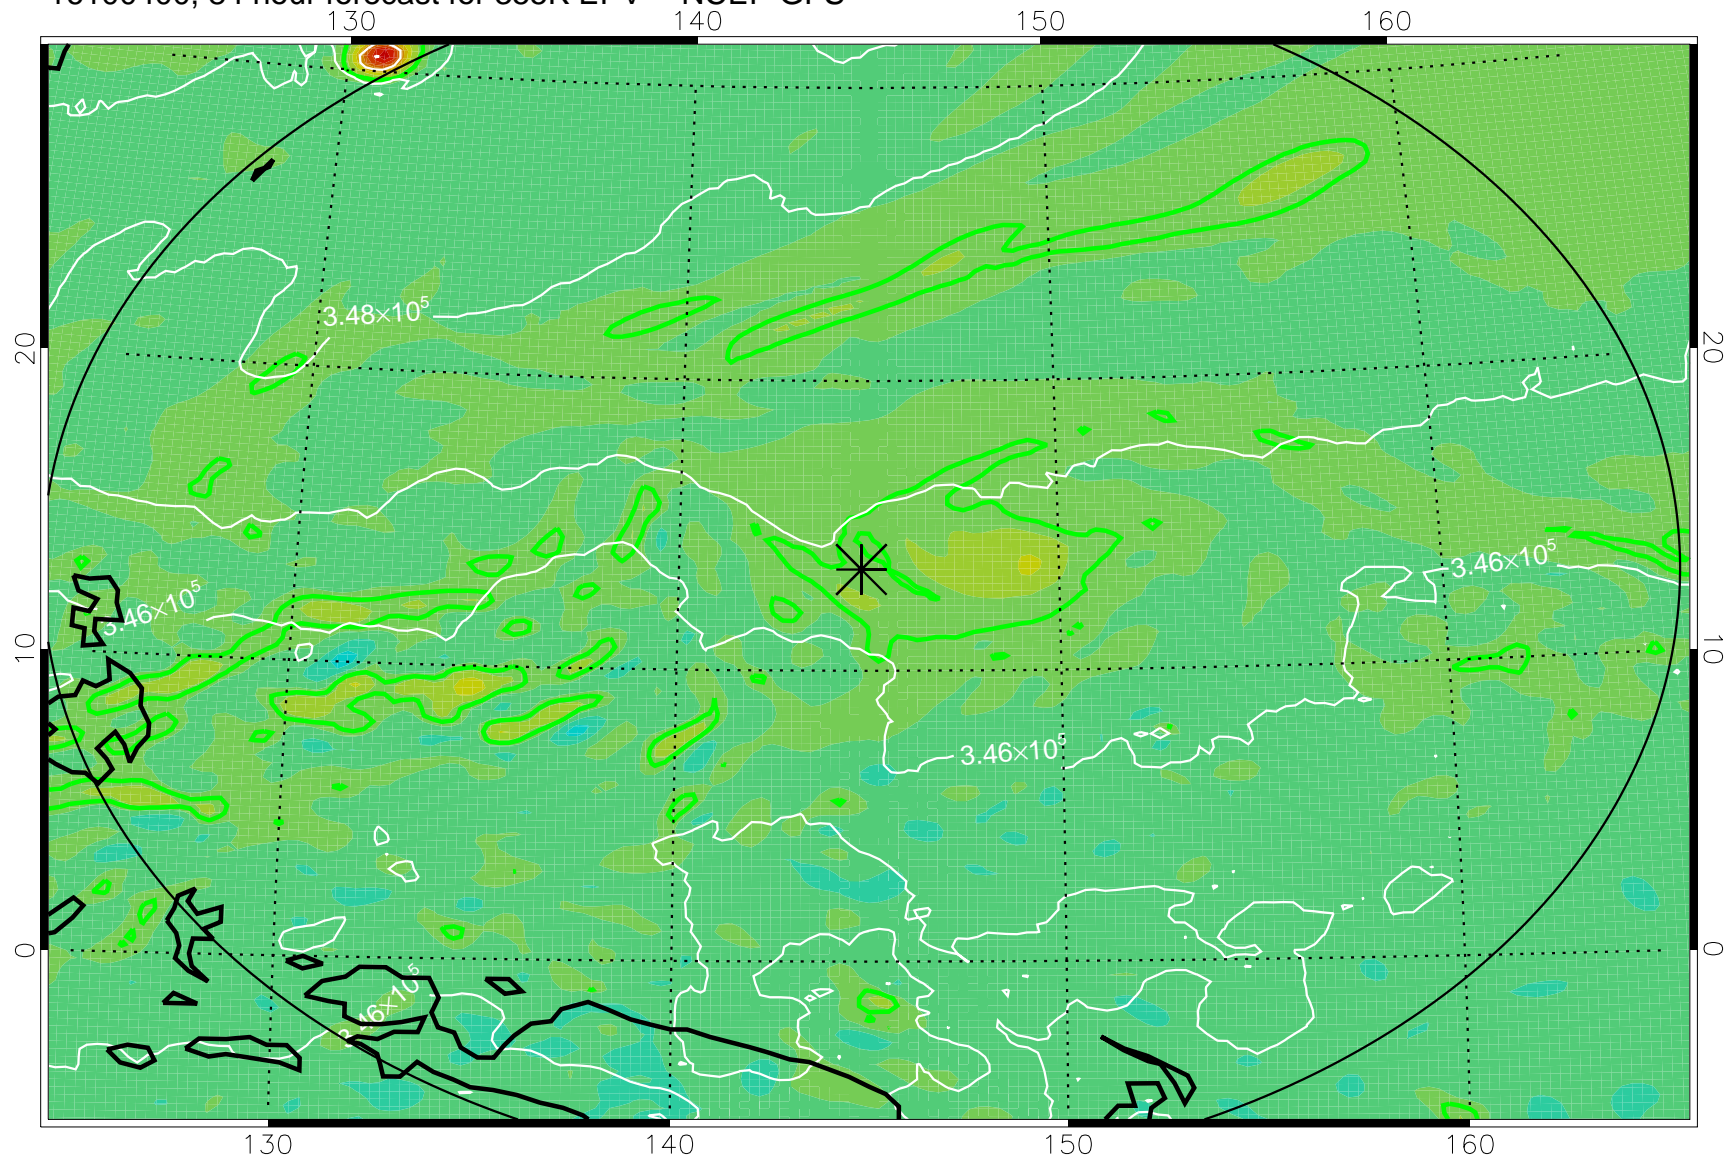

16100306, 66 hour forecast for 355K EPV -- NCEP GFS

355K Montgomery Streamfunction, white
EPV Tropopause (2 PVU) Position
Range ring of 2304 km

16100312, 72 hour forecast for 355K EPV -- NCEP GFS

355K Montgomery Streamfunction, white
EPV Tropopause (2 PVU) Position
Range ring of 2304 km

16100318, 78 hour forecast for 355K EPV -- NCEP GFS

355K Montgomery Streamfunction, white
EPV Tropopause (2 PVU) Position
Range ring of 2304 km

16100400, 84 hour forecast for 355K EPV -- NCEP GFS

355K Montgomery Streamfunction, white
EPV Tropopause (2 PVU) Position
Range ring of 2304 km

16100406, 90 hour forecast for 355K EPV -- NCEP GFS

355K Montgomery Streamfunction, white
EPV Tropopause (2 PVU) Position
Range ring of 2304 km

16100412, 96 hour forecast for 355K EPV -- NCEP GFS

355K Montgomery Streamfunction, white
EPV Tropopause (2 PVU) Position
Range ring of 2304 km

16100418, 102 hour forecast for 355K EPV -- NCEP GFS

355K Montgomery Streamfunction, white
EPV Tropopause (2 PVU) Position
Range ring of 2304 km

16100500, 108 hour forecast for 355K EPV -- NCEP GFS

355K Montgomery Streamfunction, white
EPV Tropopause (2 PVU) Position
Range ring of 2304 km