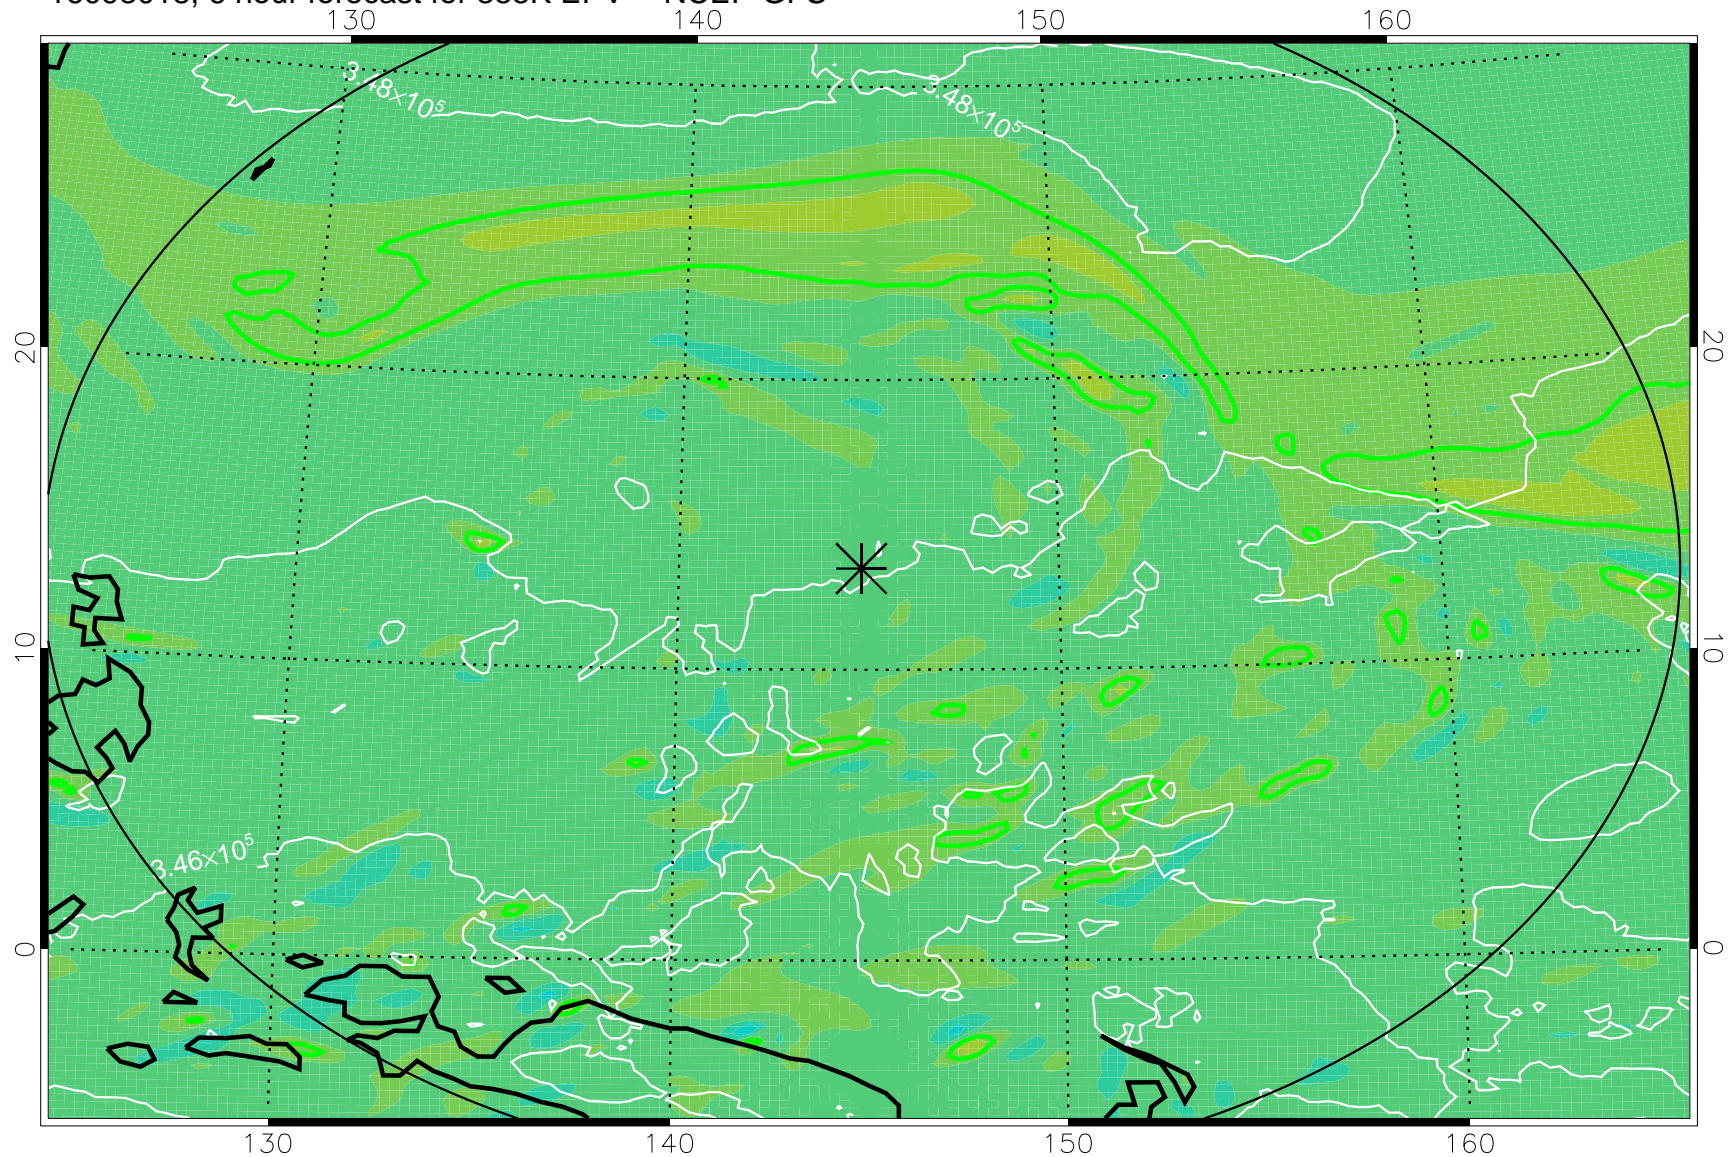

16093018, 6 hour forecast for 355K EPV -- NCEP GFS

355K Montgomery Streamfunction, white
EPV Tropopause (2 PVU) Position
Range ring of 2304 km

16100100, 12 hour forecast for 355K EPV -- NCEP GFS

355K Montgomery Streamfunction, white
EPV Tropopause (2 PVU) Position
Range ring of 2304 km

16100106, 18 hour forecast for 355K EPV -- NCEP GFS

355K Montgomery Streamfunction, white
EPV Tropopause (2 PVU) Position
Range ring of 2304 km

16100112, 24 hour forecast for 355K EPV -- NCEP GFS

355K Montgomery Streamfunction, white
EPV Tropopause (2 PVU) Position
Range ring of 2304 km

16100118, 30 hour forecast for 355K EPV -- NCEP GFS

355K Montgomery Streamfunction, white
EPV Tropopause (2 PVU) Position
Range ring of 2304 km

16100200, 36 hour forecast for 355K EPV -- NCEP GFS

355K Montgomery Streamfunction, white
EPV Tropopause (2 PVU) Position
Range ring of 2304 km

16100206, 42 hour forecast for 355K EPV -- NCEP GFS

355K Montgomery Streamfunction, white
EPV Tropopause (2 PVU) Position
Range ring of 2304 km

16100212, 48 hour forecast for 355K EPV -- NCEP GFS

355K Montgomery Streamfunction, white
EPV Tropopause (2 PVU) Position
Range ring of 2304 km