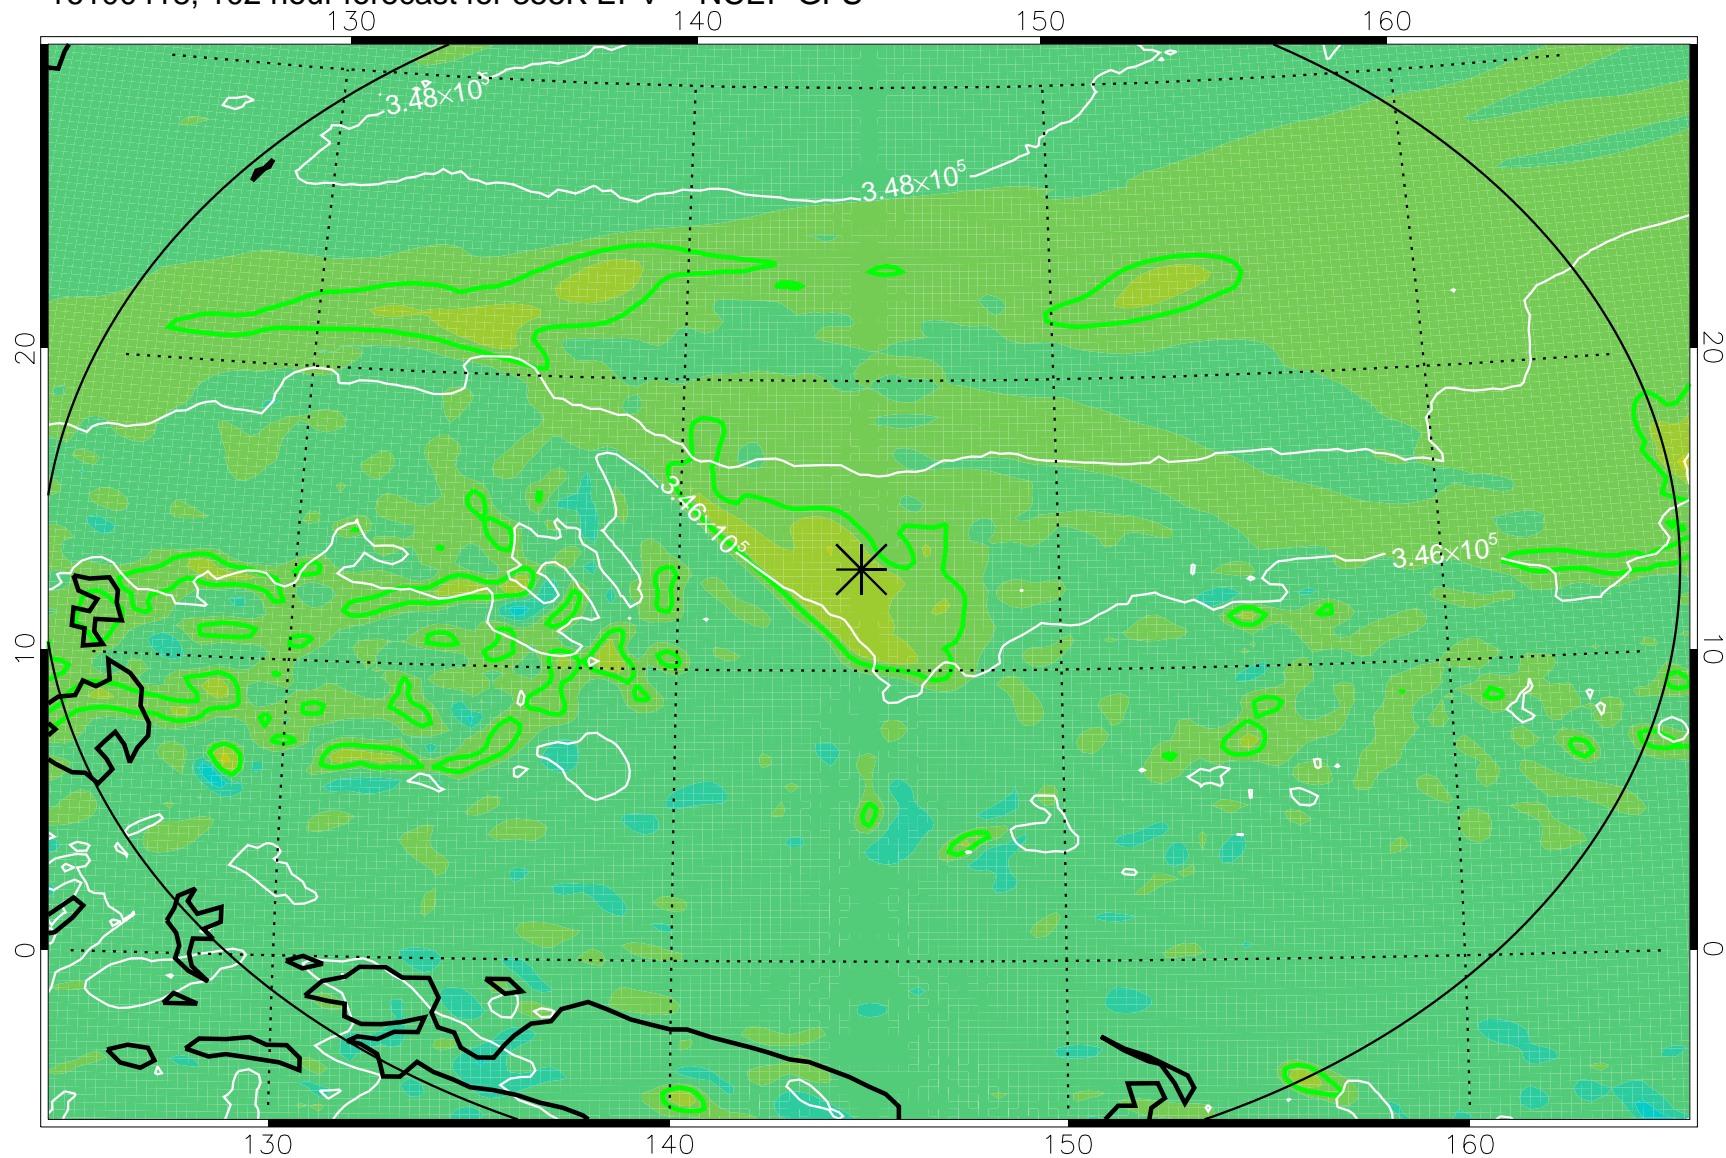

16100318, 78 hour forecast for 355K EPV -- NCEP GFS

355K Montgomery Streamfunction, white
EPV Tropopause (2 PVU) Position
Range ring of 2304 km

16100400, 84 hour forecast for 355K EPV -- NCEP GFS

355K Montgomery Streamfunction, white
EPV Tropopause (2 PVU) Position
Range ring of 2304 km

16100406, 90 hour forecast for 355K EPV -- NCEP GFS

355K Montgomery Streamfunction, white
EPV Tropopause (2 PVU) Position
Range ring of 2304 km

16100412, 96 hour forecast for 355K EPV -- NCEP GFS

355K Montgomery Streamfunction, white
EPV Tropopause (2 PVU) Position
Range ring of 2304 km

16100418, 102 hour forecast for 355K EPV -- NCEP GFS

355K Montgomery Streamfunction, white
EPV Tropopause (2 PVU) Position
Range ring of 2304 km

16100500, 108 hour forecast for 355K EPV -- NCEP GFS

355K Montgomery Streamfunction, white
EPV Tropopause (2 PVU) Position
Range ring of 2304 km

16100506, 114 hour forecast for 355K EPV -- NCEP GFS

355K Montgomery Streamfunction, white
EPV Tropopause (2 PVU) Position
Range ring of 2304 km

16100512, 120 hour forecast for 355K EPV -- NCEP GFS

355K Montgomery Streamfunction, white
EPV Tropopause (2 PVU) Position
Range ring of 2304 km