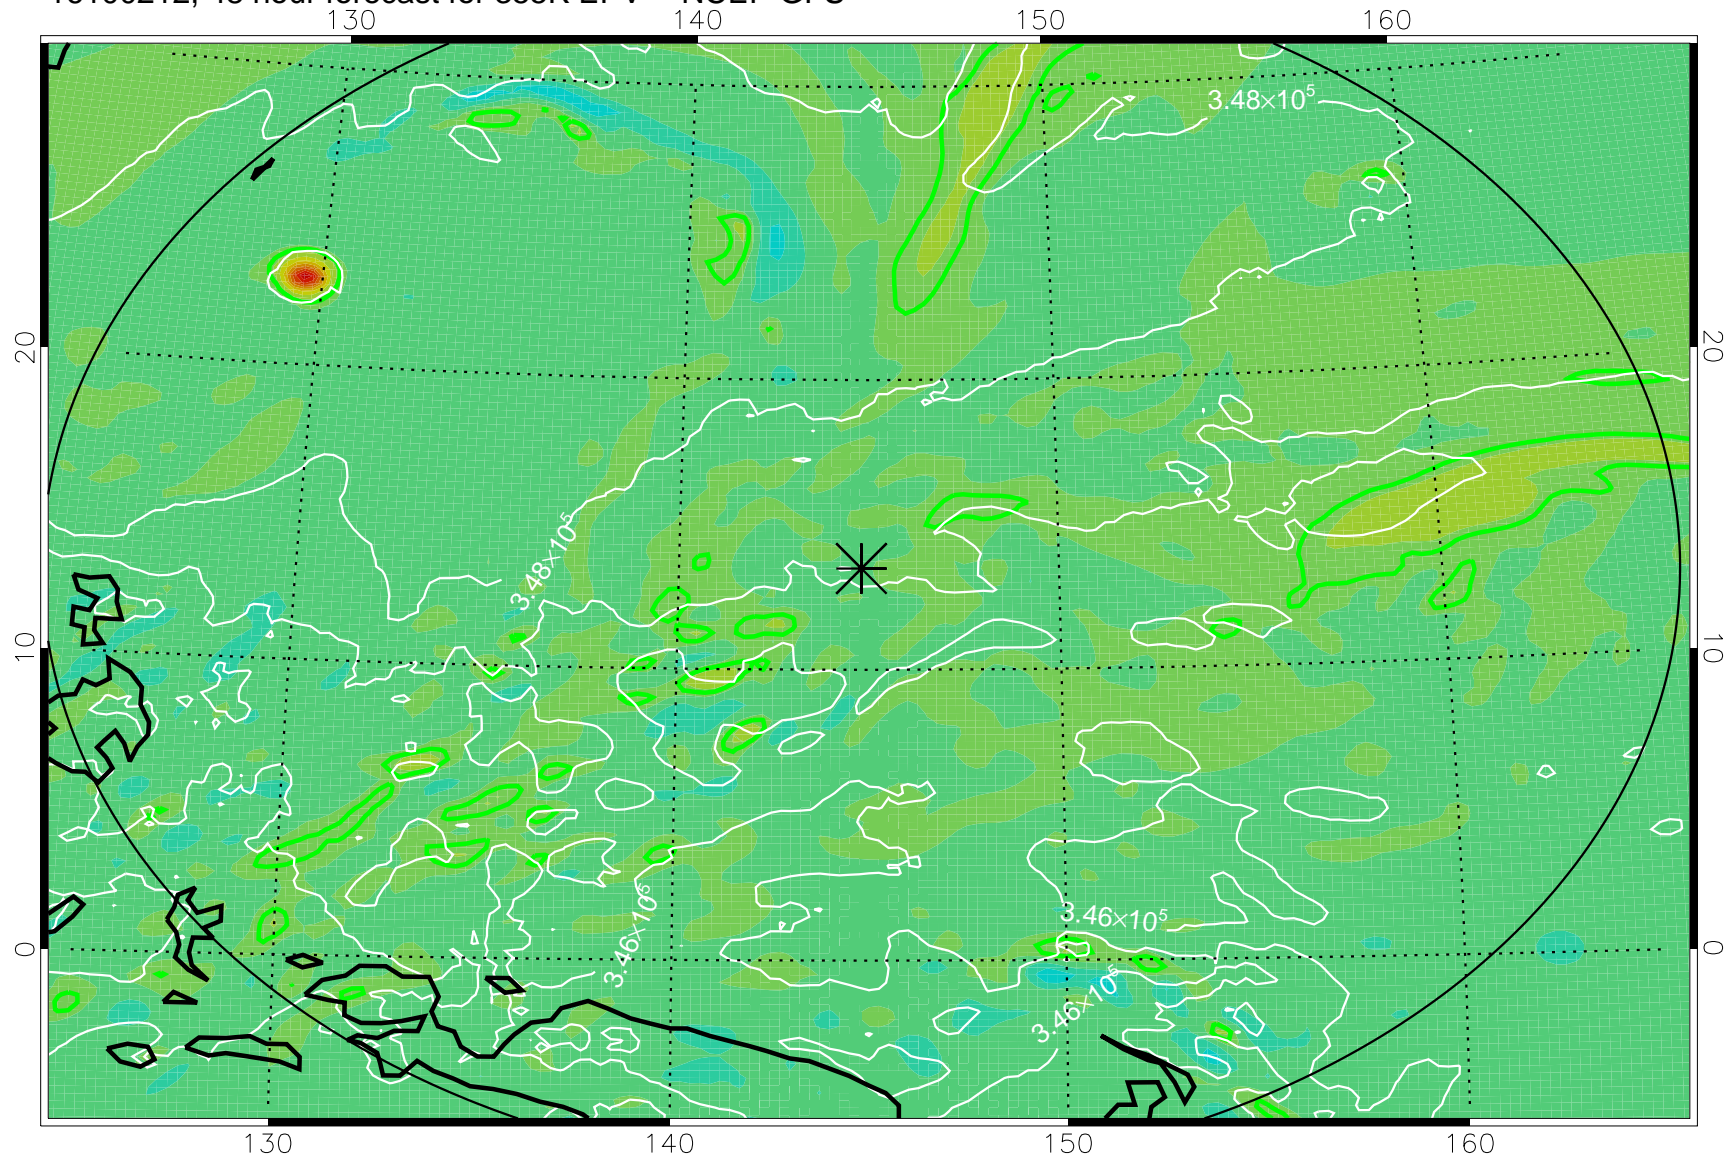

16100118, 30 hour forecast for 355K EPV -- NCEP GFS

355K Montgomery Streamfunction, white
EPV Tropopause (2 PVU) Position
Range ring of 2304 km

16100200, 36 hour forecast for 355K EPV -- NCEP GFS

355K Montgomery Streamfunction, white
EPV Tropopause (2 PVU) Position
Range ring of 2304 km

16100206, 42 hour forecast for 355K EPV -- NCEP GFS

355K Montgomery Streamfunction, white
EPV Tropopause (2 PVU) Position
Range ring of 2304 km

16100212, 48 hour forecast for 355K EPV -- NCEP GFS

355K Montgomery Streamfunction, white
EPV Tropopause (2 PVU) Position
Range ring of 2304 km

16100218, 54 hour forecast for 355K EPV -- NCEP GFS

355K Montgomery Streamfunction, white
EPV Tropopause (2 PVU) Position
Range ring of 2304 km

16100300, 60 hour forecast for 355K EPV -- NCEP GFS

355K Montgomery Streamfunction, white
EPV Tropopause (2 PVU) Position
Range ring of 2304 km

16100406, 90 hour forecast for 355K EPV -- NCEP GFS

355K Montgomery Streamfunction, white
EPV Tropopause (2 PVU) Position
Range ring of 2304 km

16100412, 96 hour forecast for 355K EPV -- NCEP GFS

355K Montgomery Streamfunction, white
EPV Tropopause (2 PVU) Position
Range ring of 2304 km