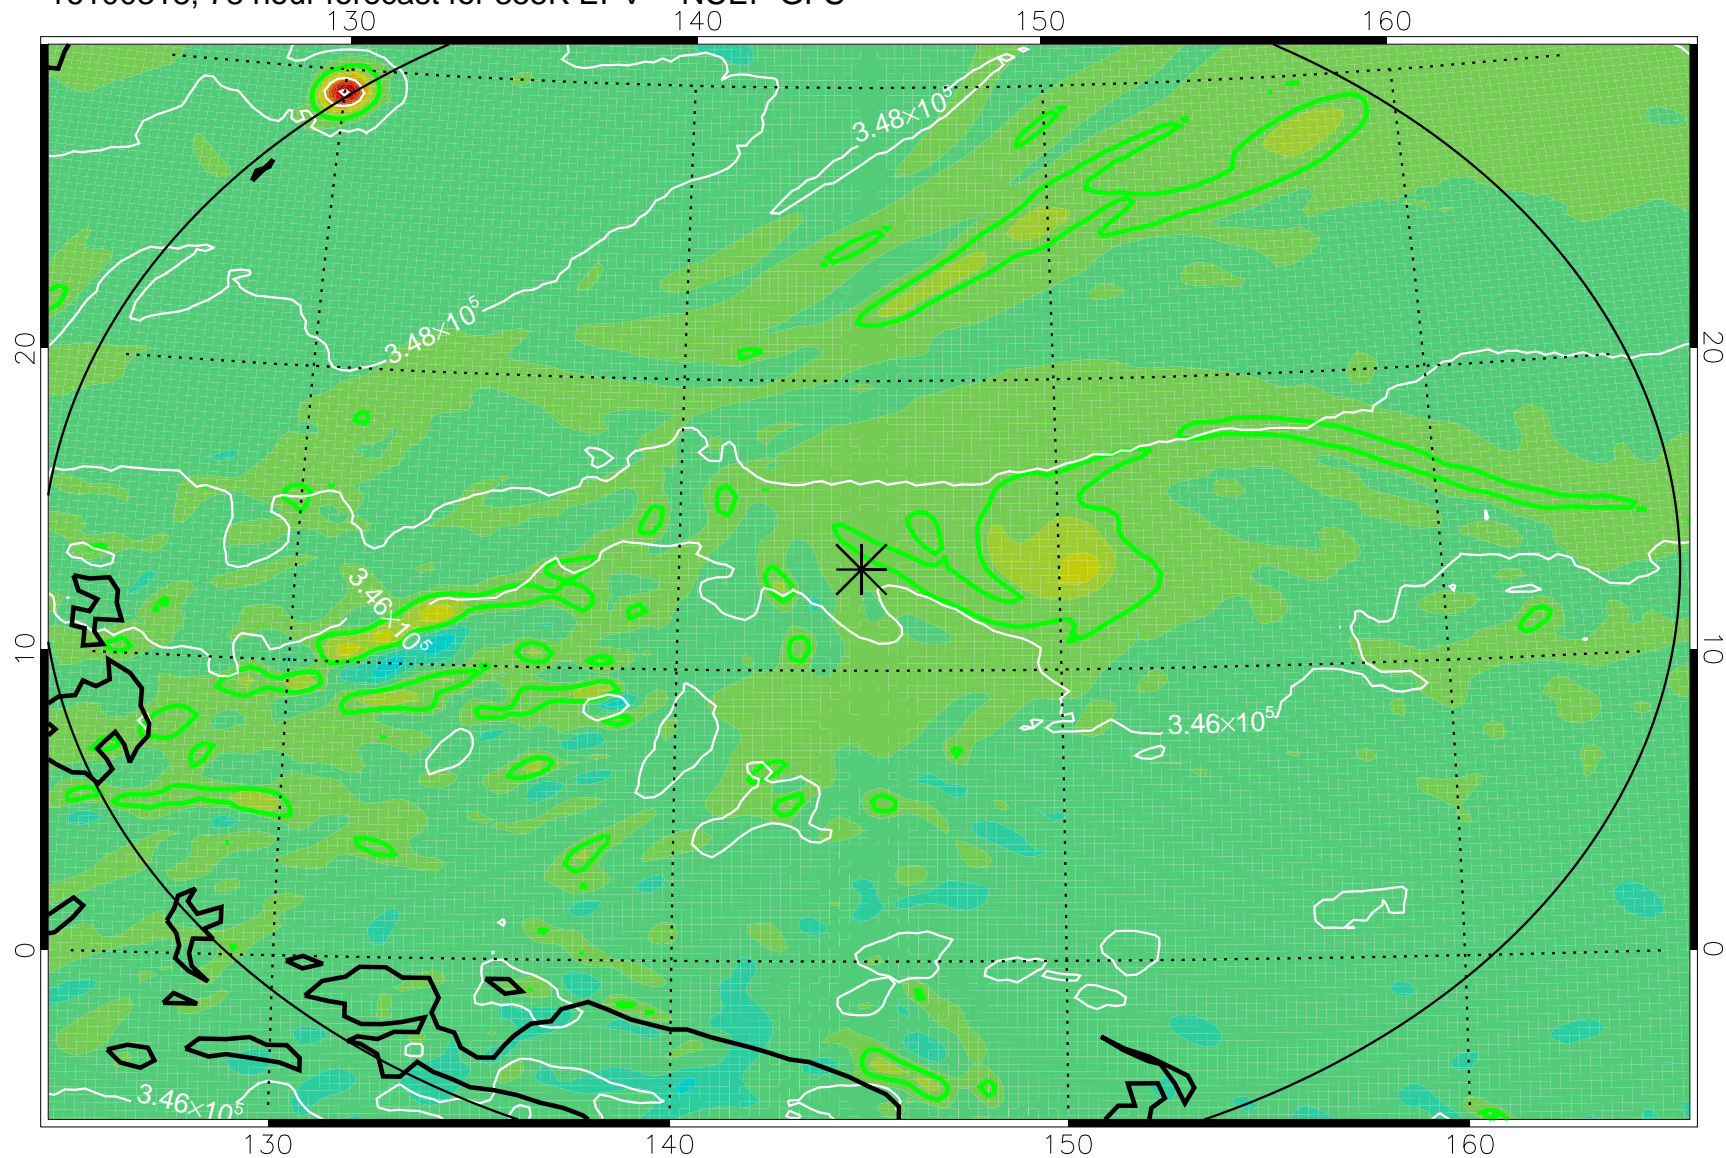

16100306, 66 hour forecast for 355K EPV -- NCEP GFS

355K Montgomery Streamfunction, white
EPV Tropopause (2 PVU) Position
Range ring of 2304 km

16100312, 72 hour forecast for 355K EPV -- NCEP GFS

355K Montgomery Streamfunction, white
EPV Tropopause (2 PVU) Position
Range ring of 2304 km

16100318, 78 hour forecast for 355K EPV -- NCEP GFS

355K Montgomery Streamfunction, white
EPV Tropopause (2 PVU) Position
Range ring of 2304 km

16100400, 84 hour forecast for 355K EPV -- NCEP GFS

355K Montgomery Streamfunction, white
EPV Tropopause (2 PVU) Position
Range ring of 2304 km

16100406, 90 hour forecast for 355K EPV -- NCEP GFS

355K Montgomery Streamfunction, white
EPV Tropopause (2 PVU) Position
Range ring of 2304 km

16100412, 96 hour forecast for 355K EPV -- NCEP GFS

355K Montgomery Streamfunction, white
EPV Tropopause (2 PVU) Position
Range ring of 2304 km

16100418, 102 hour forecast for 355K EPV -- NCEP GFS

355K Montgomery Streamfunction, white
EPV Tropopause (2 PVU) Position
Range ring of 2304 km

16100500, 108 hour forecast for 355K EPV -- NCEP GFS

355K Montgomery Streamfunction, white
EPV Tropopause (2 PVU) Position
Range ring of 2304 km