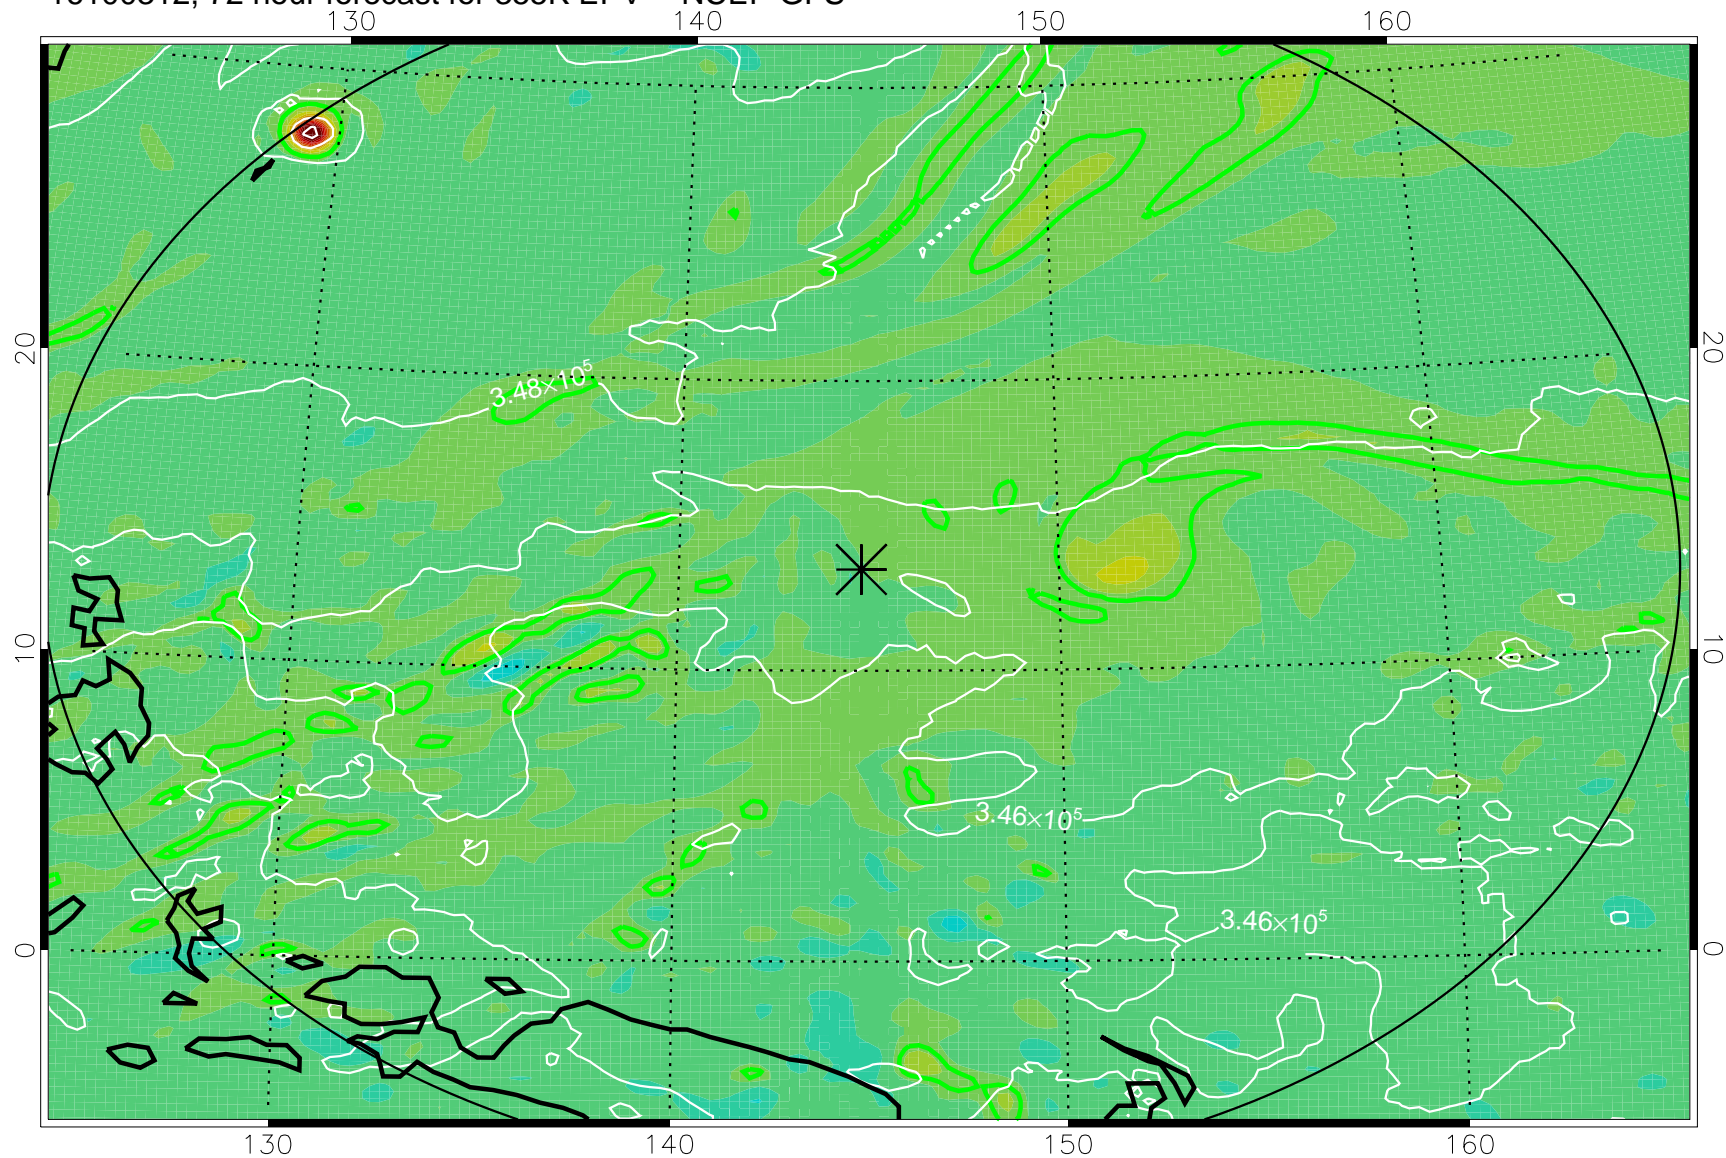

16100218, 54 hour forecast for 355K EPV -- NCEP GFS

355K Montgomery Streamfunction, white
EPV Tropopause (2 PVU) Position
Range ring of 2304 km

16100300, 60 hour forecast for 355K EPV -- NCEP GFS

355K Montgomery Streamfunction, white
EPV Tropopause (2 PVU) Position
Range ring of 2304 km

16100306, 66 hour forecast for 355K EPV -- NCEP GFS

355K Montgomery Streamfunction, white
EPV Tropopause (2 PVU) Position
Range ring of 2304 km

16100312, 72 hour forecast for 355K EPV -- NCEP GFS

355K Montgomery Streamfunction, white
EPV Tropopause (2 PVU) Position
Range ring of 2304 km

16100318, 78 hour forecast for 355K EPV -- NCEP GFS

355K Montgomery Streamfunction, white
EPV Tropopause (2 PVU) Position
Range ring of 2304 km

16100400, 84 hour forecast for 355K EPV -- NCEP GFS

355K Montgomery Streamfunction, white
EPV Tropopause (2 PVU) Position
Range ring of 2304 km

16100406, 90 hour forecast for 355K EPV -- NCEP GFS

355K Montgomery Streamfunction, white
EPV Tropopause (2 PVU) Position
Range ring of 2304 km

16100412, 96 hour forecast for 355K EPV -- NCEP GFS

355K Montgomery Streamfunction, white
EPV Tropopause (2 PVU) Position
Range ring of 2304 km