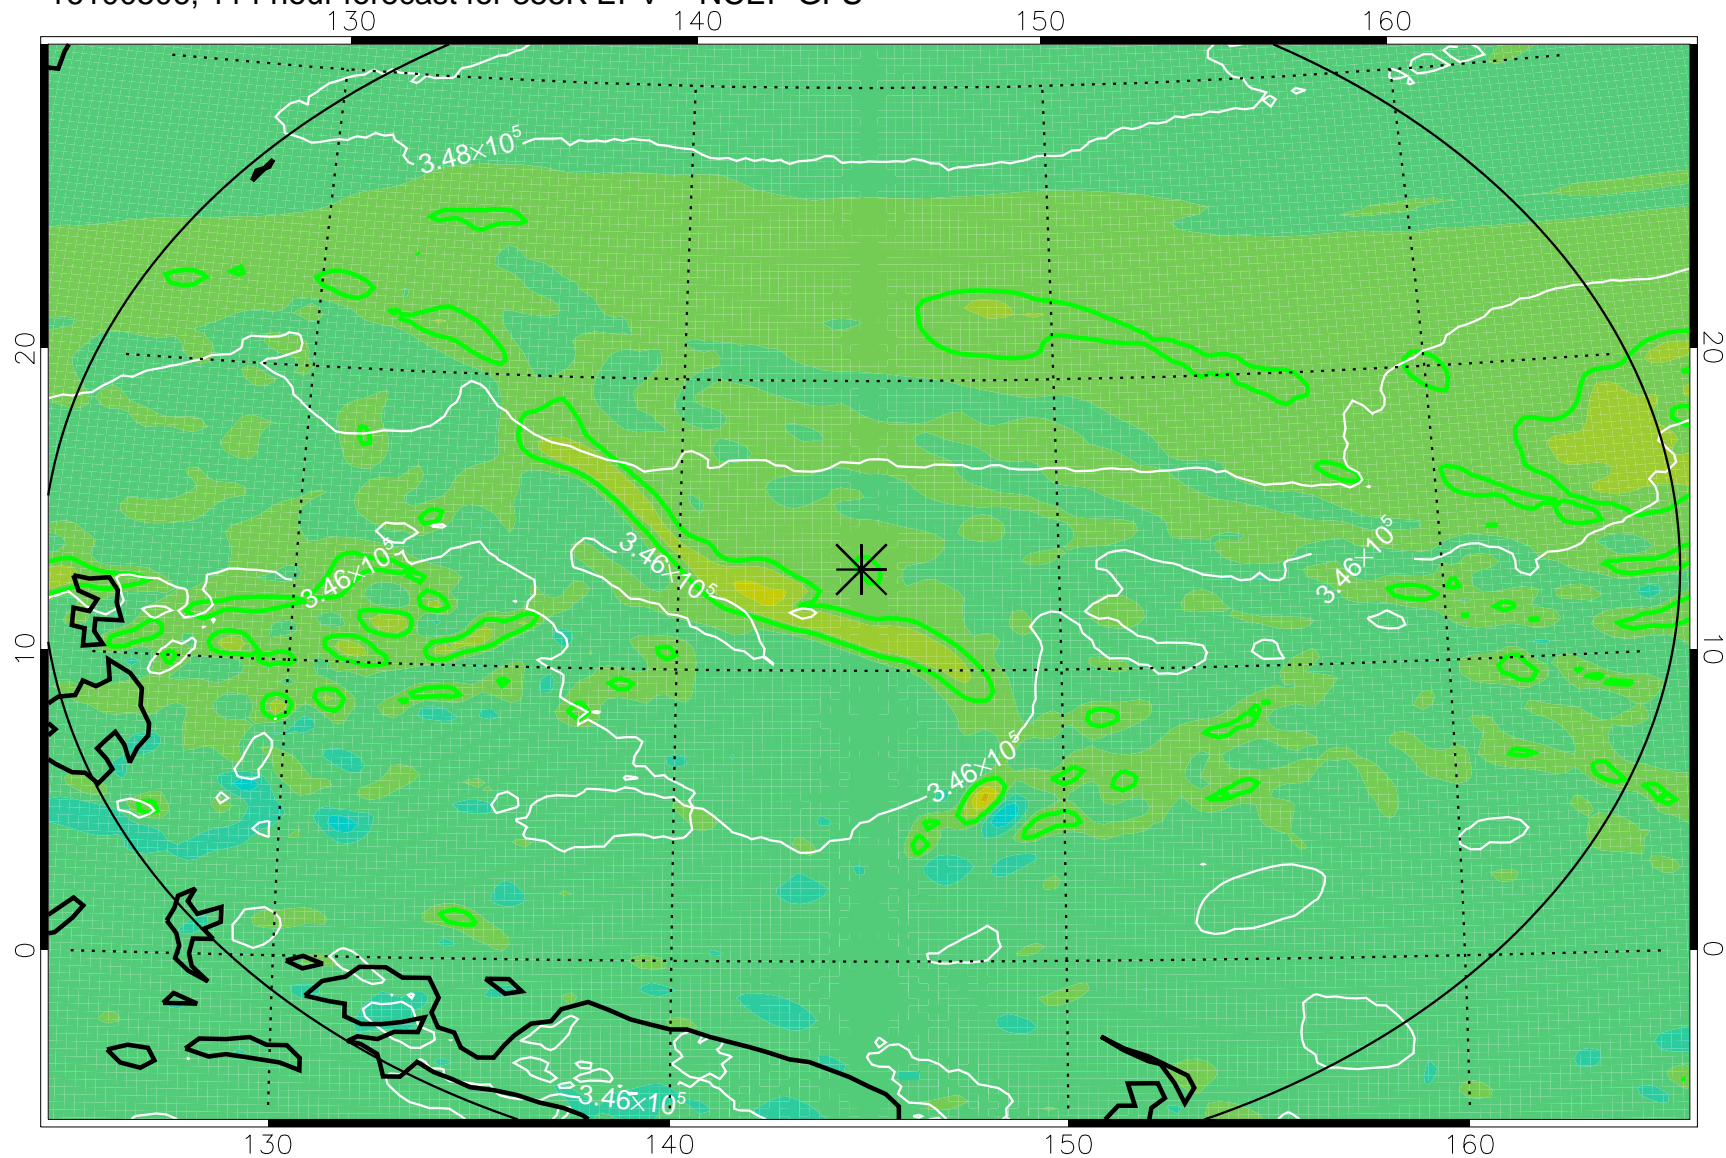

16100318, 78 hour forecast for 355K EPV -- NCEP GFS

355K Montgomery Streamfunction, white
EPV Tropopause (2 PVU) Position
Range ring of 2304 km

16100400, 84 hour forecast for 355K EPV -- NCEP GFS

355K Montgomery Streamfunction, white
EPV Tropopause (2 PVU) Position
Range ring of 2304 km

16100406, 90 hour forecast for 355K EPV -- NCEP GFS

355K Montgomery Streamfunction, white
EPV Tropopause (2 PVU) Position
Range ring of 2304 km

16100412, 96 hour forecast for 355K EPV -- NCEP GFS

355K Montgomery Streamfunction, white
EPV Tropopause (2 PVU) Position
Range ring of 2304 km

16100418, 102 hour forecast for 355K EPV -- NCEP GFS

355K Montgomery Streamfunction, white
EPV Tropopause (2 PVU) Position
Range ring of 2304 km

16100500, 108 hour forecast for 355K EPV -- NCEP GFS

355K Montgomery Streamfunction, white
EPV Tropopause (2 PVU) Position
Range ring of 2304 km

16100506, 114 hour forecast for 355K EPV -- NCEP GFS

355K Montgomery Streamfunction, white
EPV Tropopause (2 PVU) Position
Range ring of 2304 km

16100512, 120 hour forecast for 355K EPV -- NCEP GFS

355K Montgomery Streamfunction, white
EPV Tropopause (2 PVU) Position
Range ring of 2304 km