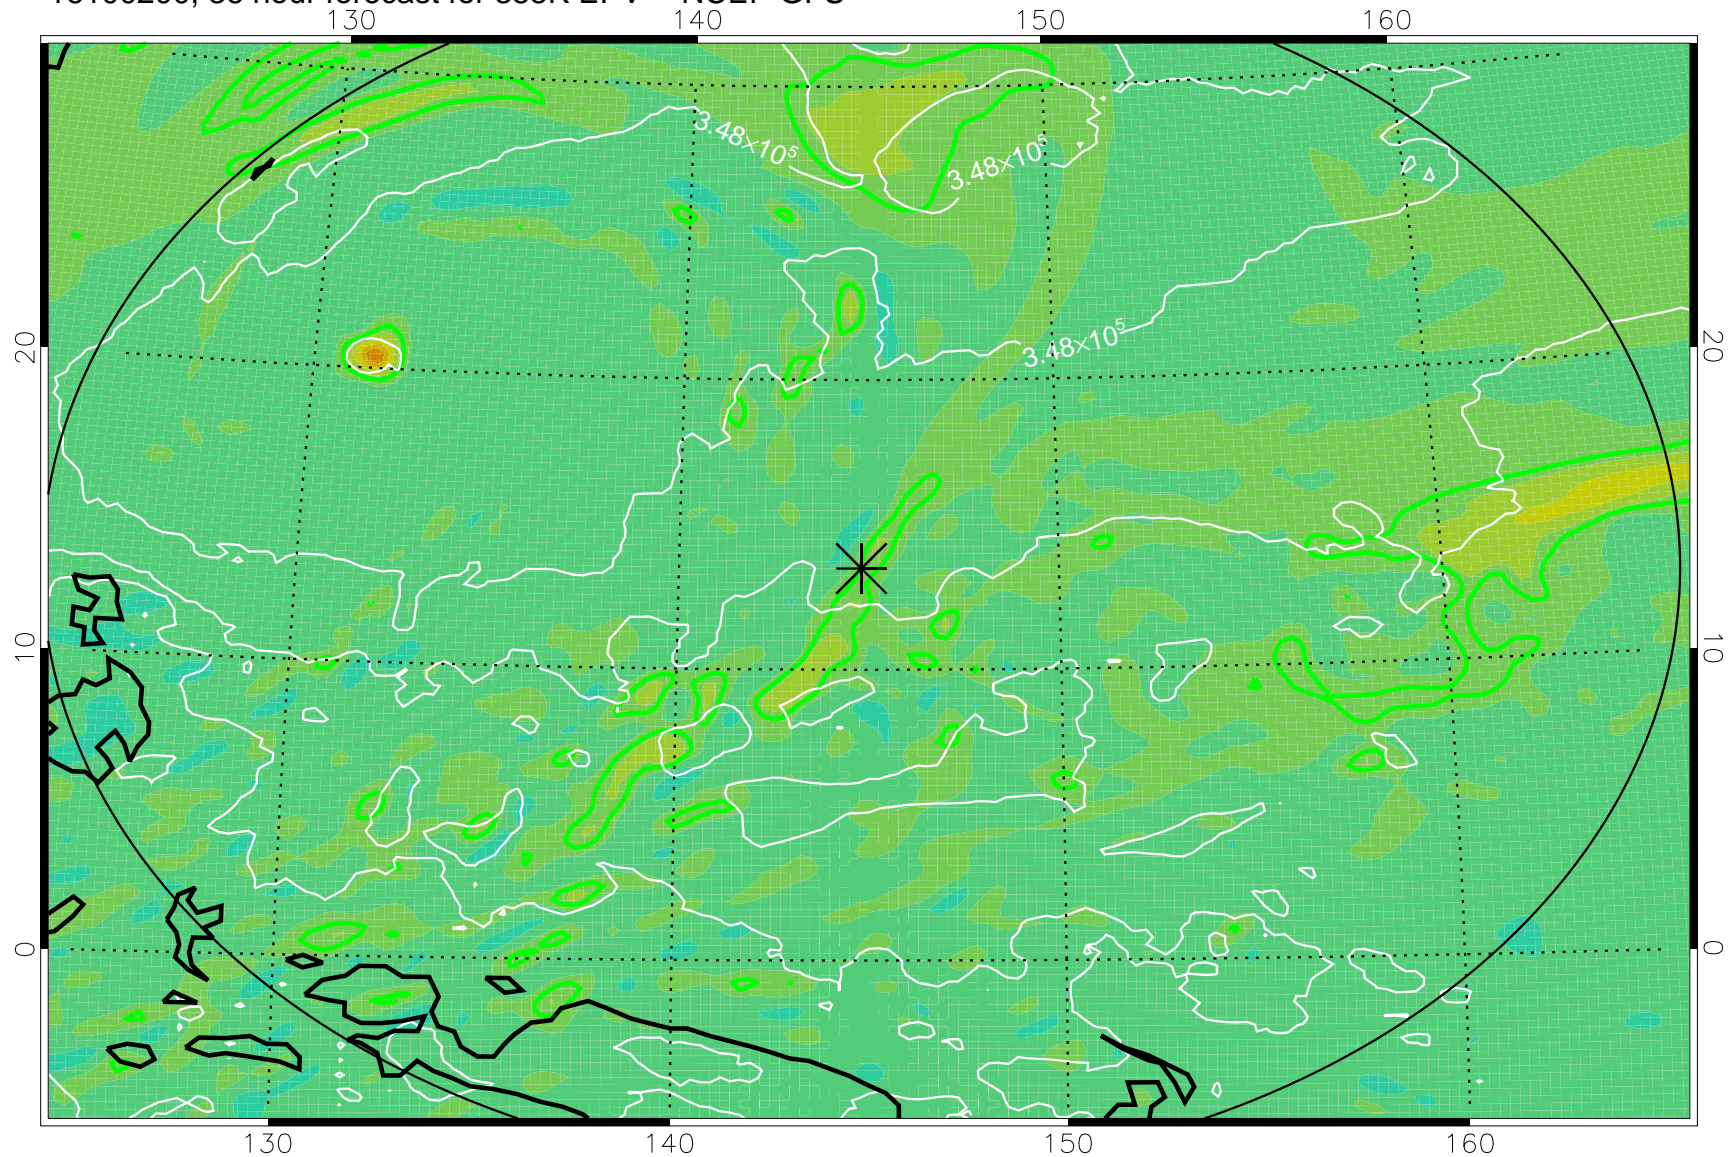

16100106, 18 hour forecast for 355K EPV -- NCEP GFS

355K Montgomery Streamfunction, white
EPV Tropopause (2 PVU) Position
Range ring of 2304 km

16100112, 24 hour forecast for 355K EPV -- NCEP GFS

355K Montgomery Streamfunction, white
EPV Tropopause (2 PVU) Position
Range ring of 2304 km

16100118, 30 hour forecast for 355K EPV -- NCEP GFS

355K Montgomery Streamfunction, white
EPV Tropopause (2 PVU) Position
Range ring of 2304 km

16100200, 36 hour forecast for 355K EPV -- NCEP GFS

355K Montgomery Streamfunction, white
EPV Tropopause (2 PVU) Position
Range ring of 2304 km

16100206, 42 hour forecast for 355K EPV -- NCEP GFS

355K Montgomery Streamfunction, white
EPV Tropopause (2 PVU) Position
Range ring of 2304 km

16100212, 48 hour forecast for 355K EPV -- NCEP GFS

355K Montgomery Streamfunction, white
EPV Tropopause (2 PVU) Position
Range ring of 2304 km

16100418, 102 hour forecast for 355K EPV -- NCEP GFS

355K Montgomery Streamfunction, white
EPV Tropopause (2 PVU) Position
Range ring of 2304 km

16100500, 108 hour forecast for 355K EPV -- NCEP GFS

355K Montgomery Streamfunction, white
EPV Tropopause (2 PVU) Position
Range ring of 2304 km