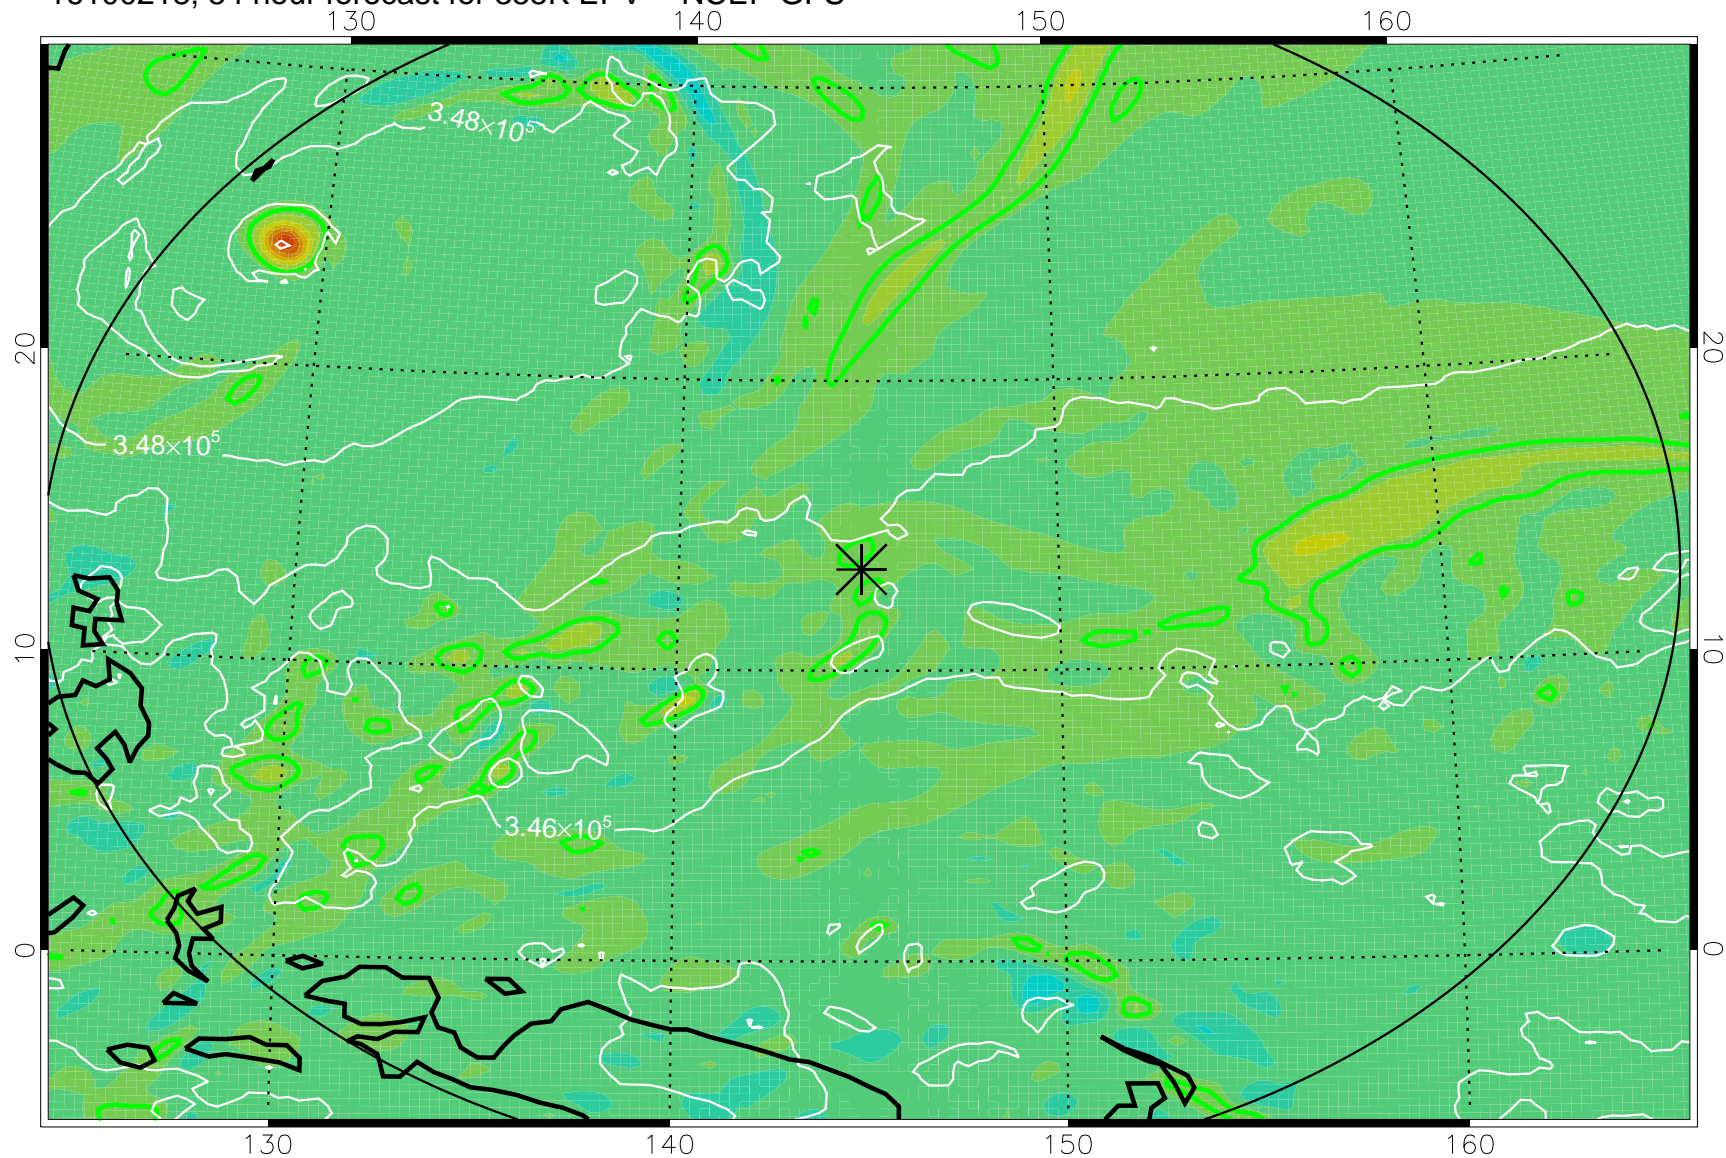

16100206, 42 hour forecast for 355K EPV -- NCEP GFS

355K Montgomery Streamfunction, white
EPV Tropopause (2 PVU) Position
Range ring of 2304 km

16100212, 48 hour forecast for 355K EPV -- NCEP GFS

355K Montgomery Streamfunction, white
EPV Tropopause (2 PVU) Position
Range ring of 2304 km

16100218, 54 hour forecast for 355K EPV -- NCEP GFS

355K Montgomery Streamfunction, white
EPV Tropopause (2 PVU) Position
Range ring of 2304 km

16100300, 60 hour forecast for 355K EPV -- NCEP GFS

355K Montgomery Streamfunction, white
EPV Tropopause (2 PVU) Position
Range ring of 2304 km

16100318, 78 hour forecast for 355K EPV -- NCEP GFS

355K Montgomery Streamfunction, white
EPV Tropopause (2 PVU) Position
Range ring of 2304 km

16100400, 84 hour forecast for 355K EPV -- NCEP GFS

355K Montgomery Streamfunction, white
EPV Tropopause (2 PVU) Position
Range ring of 2304 km

16100406, 90 hour forecast for 355K EPV -- NCEP GFS

355K Montgomery Streamfunction, white
EPV Tropopause (2 PVU) Position
Range ring of 2304 km

16100412, 96 hour forecast for 355K EPV -- NCEP GFS

355K Montgomery Streamfunction, white
EPV Tropopause (2 PVU) Position
Range ring of 2304 km