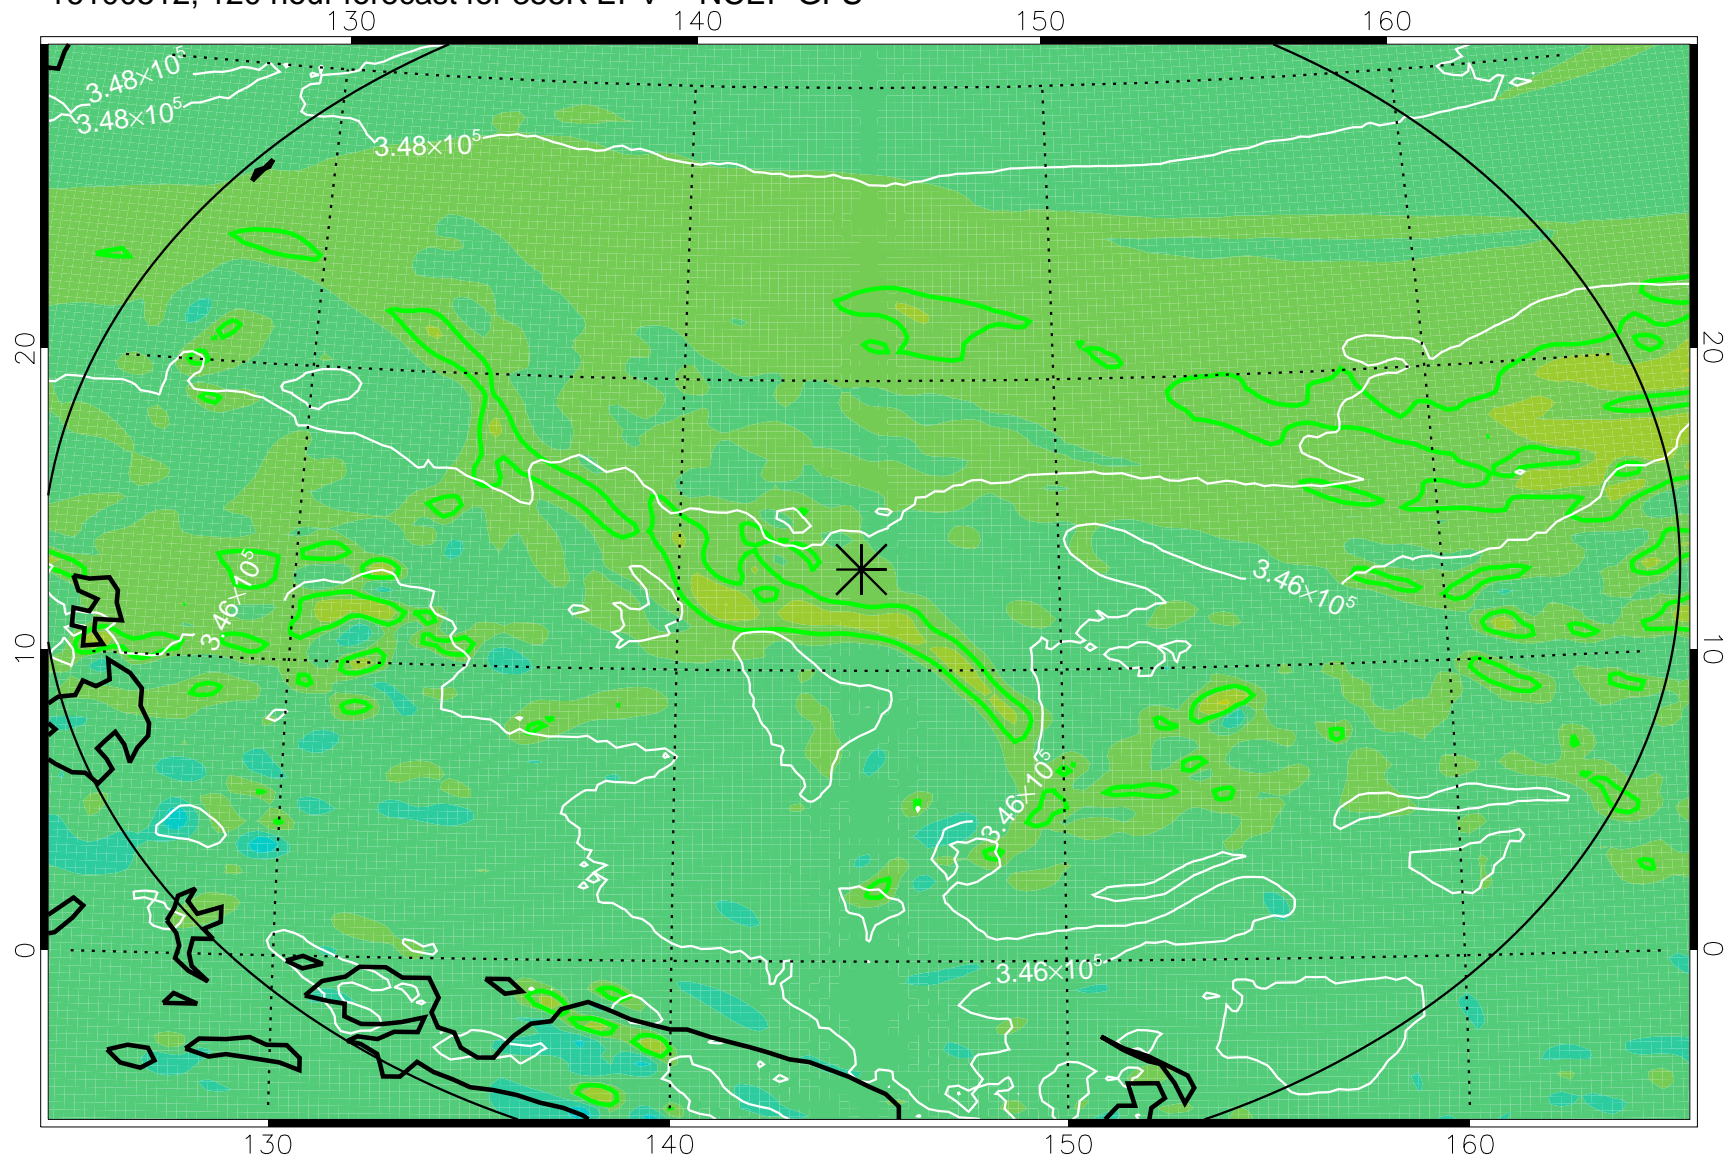

16100318, 78 hour forecast for 355K EPV -- NCEP GFS

355K Montgomery Streamfunction, white
EPV Tropopause (2 PVU) Position
Range ring of 2304 km

16100400, 84 hour forecast for 355K EPV -- NCEP GFS

355K Montgomery Streamfunction, white
EPV Tropopause (2 PVU) Position
Range ring of 2304 km

16100406, 90 hour forecast for 355K EPV -- NCEP GFS

355K Montgomery Streamfunction, white
EPV Tropopause (2 PVU) Position
Range ring of 2304 km

16100412, 96 hour forecast for 355K EPV -- NCEP GFS

355K Montgomery Streamfunction, white
EPV Tropopause (2 PVU) Position
Range ring of 2304 km

16100418, 102 hour forecast for 355K EPV -- NCEP GFS

355K Montgomery Streamfunction, white
EPV Tropopause (2 PVU) Position
Range ring of 2304 km

16100500, 108 hour forecast for 355K EPV -- NCEP GFS

355K Montgomery Streamfunction, white
EPV Tropopause (2 PVU) Position
Range ring of 2304 km

16100506, 114 hour forecast for 355K EPV -- NCEP GFS

355K Montgomery Streamfunction, white
EPV Tropopause (2 PVU) Position
Range ring of 2304 km

16100512, 120 hour forecast for 355K EPV -- NCEP GFS

355K Montgomery Streamfunction, white
EPV Tropopause (2 PVU) Position
Range ring of 2304 km