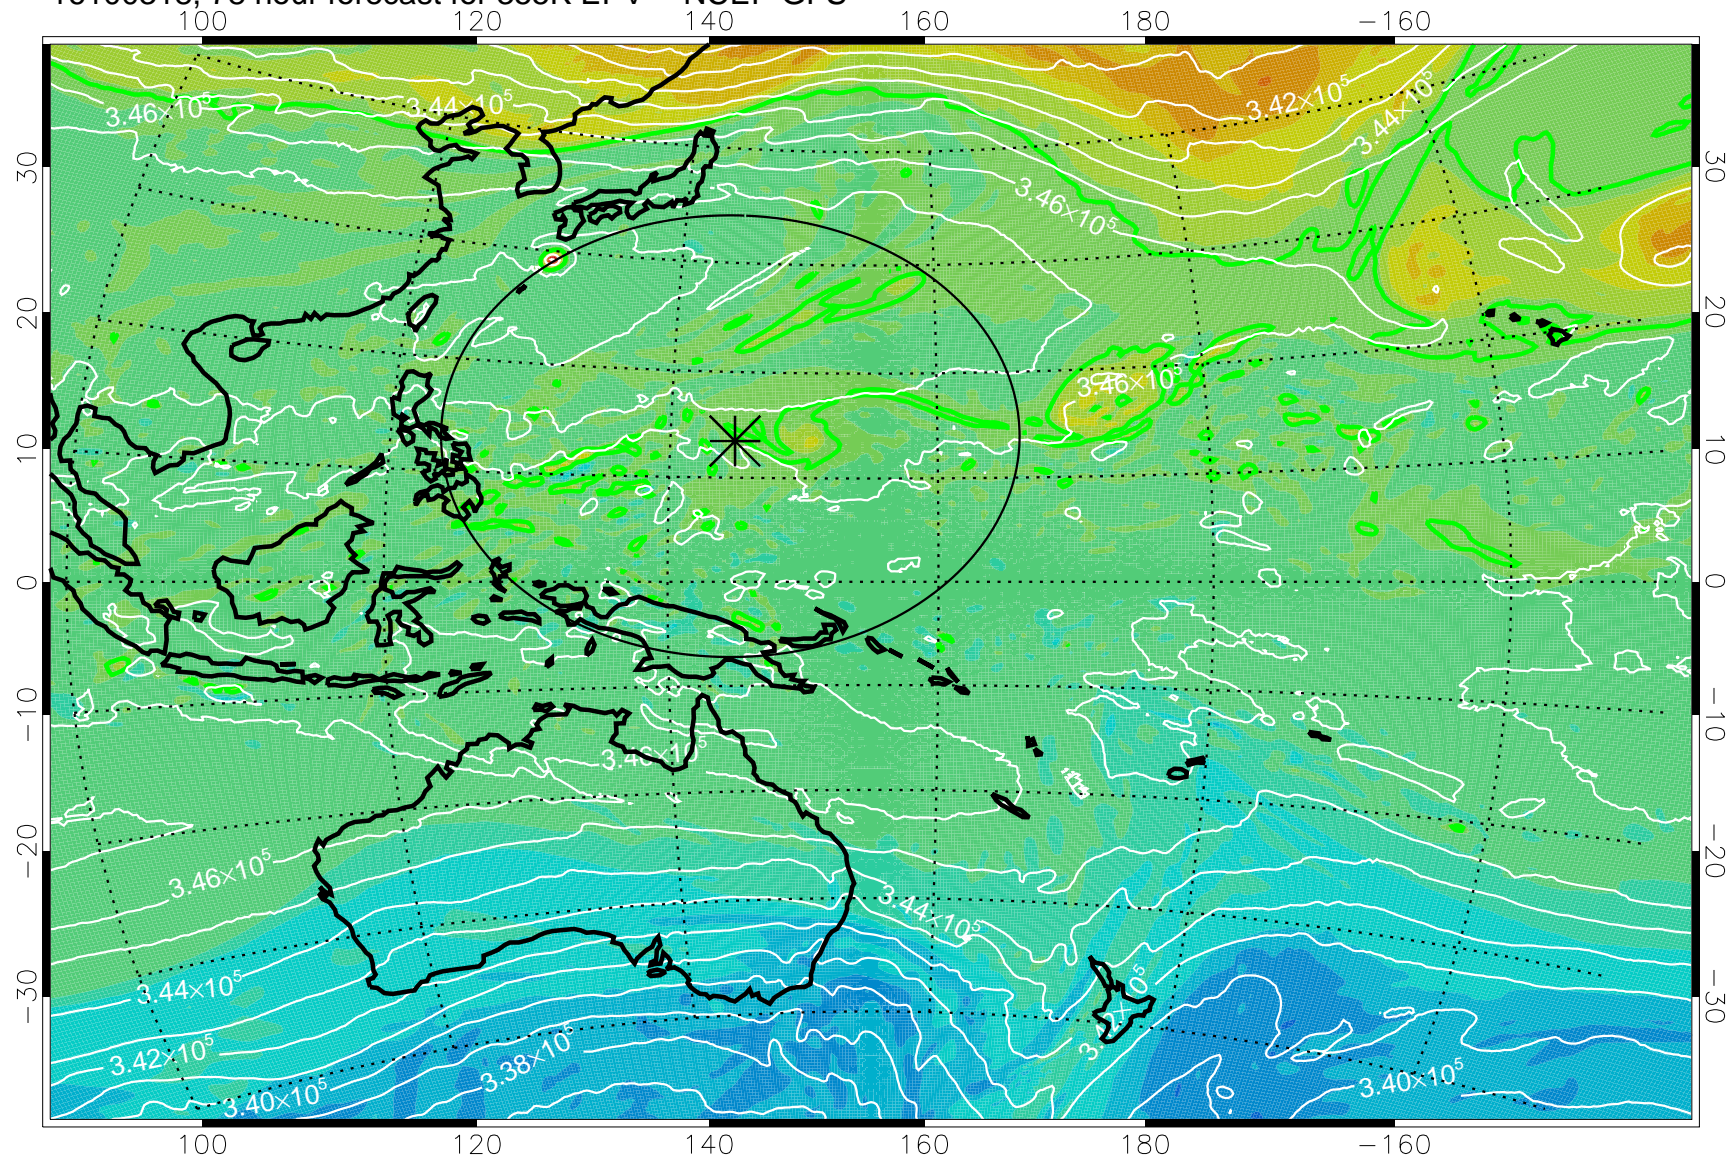

16100218, 54 hour forecast for 355K EPV -- NCEP GFS

355K Montgomery Streamfunction, white
EPV Tropopause (2 PVU) Position
Range ring of 2304 km

16100300, 60 hour forecast for 355K EPV -- NCEP GFS

355K Montgomery Streamfunction, white
EPV Tropopause (2 PVU) Position
Range ring of 2304 km

16100306, 66 hour forecast for 355K EPV -- NCEP GFS

355K Montgomery Streamfunction, white
EPV Tropopause (2 PVU) Position
Range ring of 2304 km

16100312, 72 hour forecast for 355K EPV -- NCEP GFS

355K Montgomery Streamfunction, white
EPV Tropopause (2 PVU) Position
Range ring of 2304 km

16100318, 78 hour forecast for 355K EPV -- NCEP GFS

355K Montgomery Streamfunction, white
EPV Tropopause (2 PVU) Position
Range ring of 2304 km

16100400, 84 hour forecast for 355K EPV -- NCEP GFS

355K Montgomery Streamfunction, white
EPV Tropopause (2 PVU) Position
Range ring of 2304 km

16100406, 90 hour forecast for 355K EPV -- NCEP GFS

355K Montgomery Streamfunction, white
EPV Tropopause (2 PVU) Position
Range ring of 2304 km

16100412, 96 hour forecast for 355K EPV -- NCEP GFS

355K Montgomery Streamfunction, white
EPV Tropopause (2 PVU) Position
Range ring of 2304 km