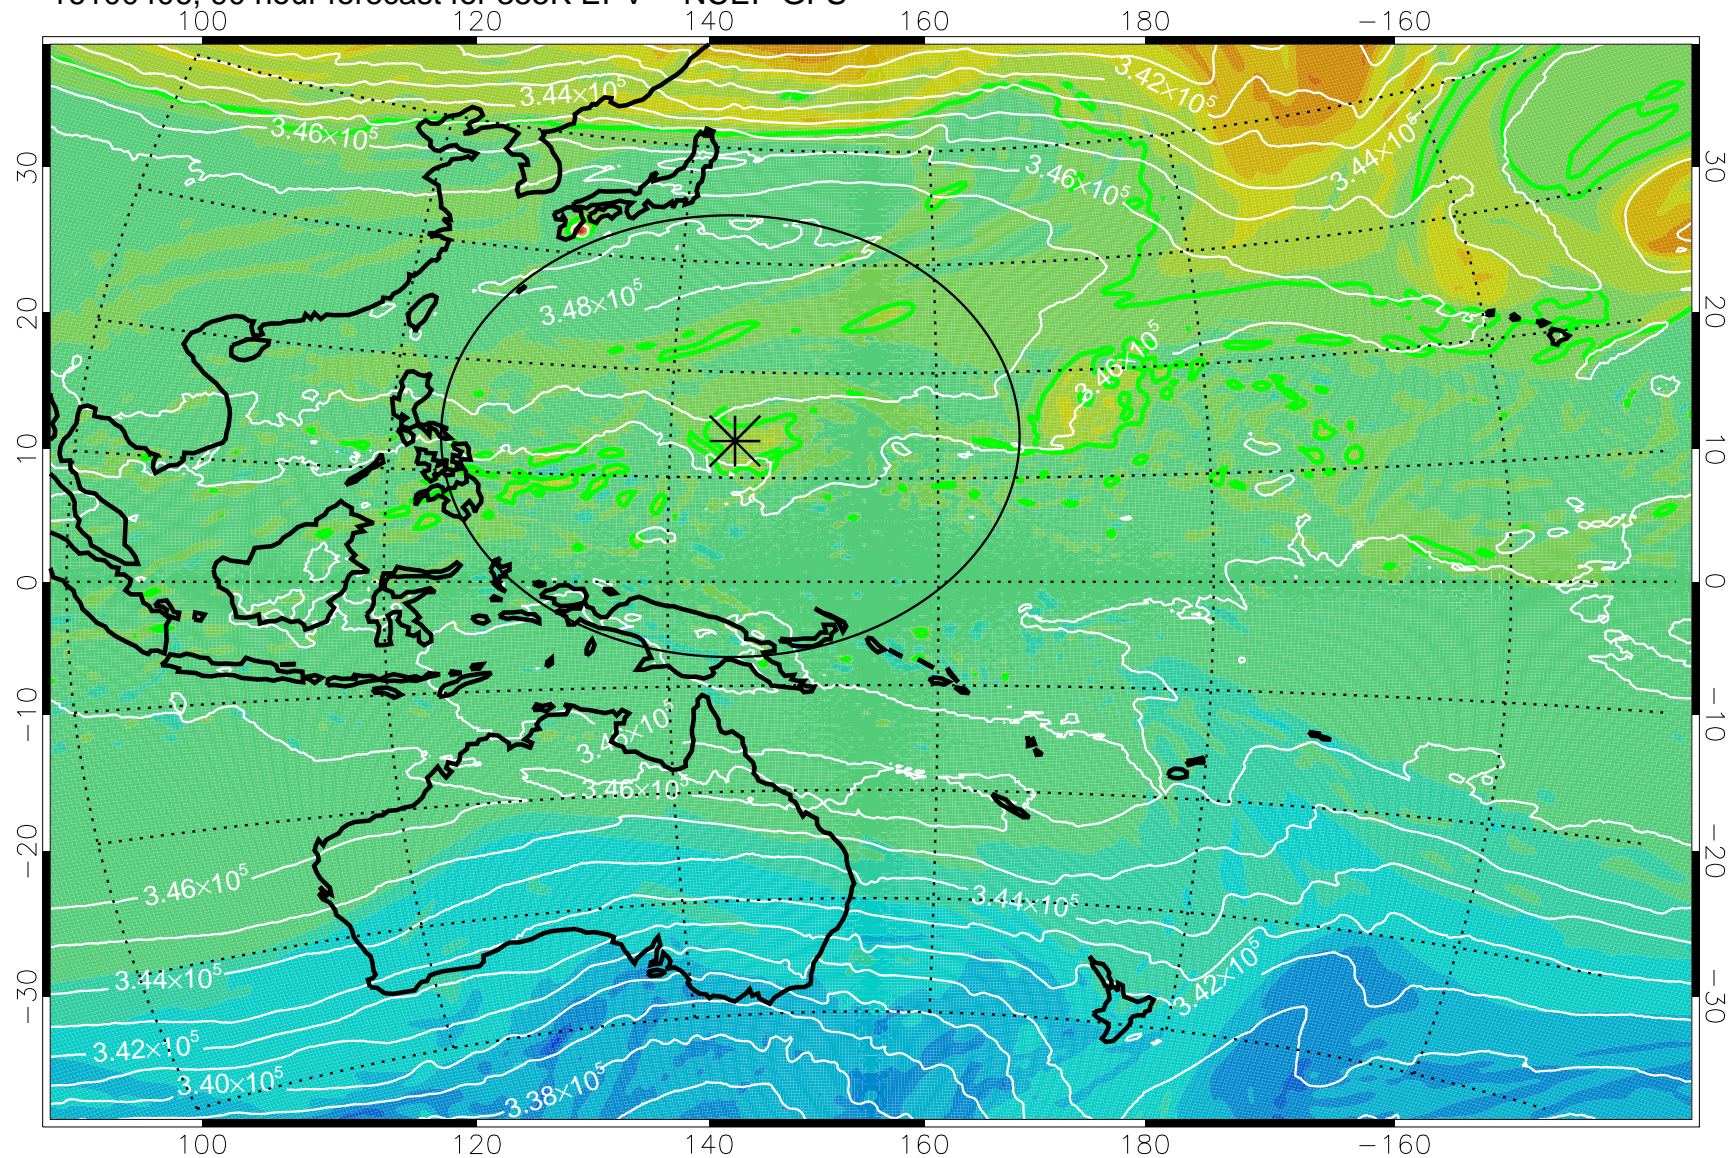

16100306, 66 hour forecast for 355K EPV -- NCEP GFS

355K Montgomery Streamfunction, white
EPV Tropopause (2 PVU) Position
Range ring of 2304 km

16100312, 72 hour forecast for 355K EPV -- NCEP GFS

355K Montgomery Streamfunction, white
EPV Tropopause (2 PVU) Position
Range ring of 2304 km

16100318, 78 hour forecast for 355K EPV -- NCEP GFS

355K Montgomery Streamfunction, white
EPV Tropopause (2 PVU) Position
Range ring of 2304 km

16100400, 84 hour forecast for 355K EPV -- NCEP GFS

355K Montgomery Streamfunction, white
EPV Tropopause (2 PVU) Position
Range ring of 2304 km

16100406, 90 hour forecast for 355K EPV -- NCEP GFS

355K Montgomery Streamfunction, white
EPV Tropopause (2 PVU) Position
Range ring of 2304 km

16100412, 96 hour forecast for 355K EPV -- NCEP GFS

355K Montgomery Streamfunction, white
EPV Tropopause (2 PVU) Position
Range ring of 2304 km

16100418, 102 hour forecast for 355K EPV -- NCEP GFS

355K Montgomery Streamfunction, white
EPV Tropopause (2 PVU) Position
Range ring of 2304 km

16100500, 108 hour forecast for 355K EPV -- NCEP GFS

355K Montgomery Streamfunction, white
EPV Tropopause (2 PVU) Position
Range ring of 2304 km