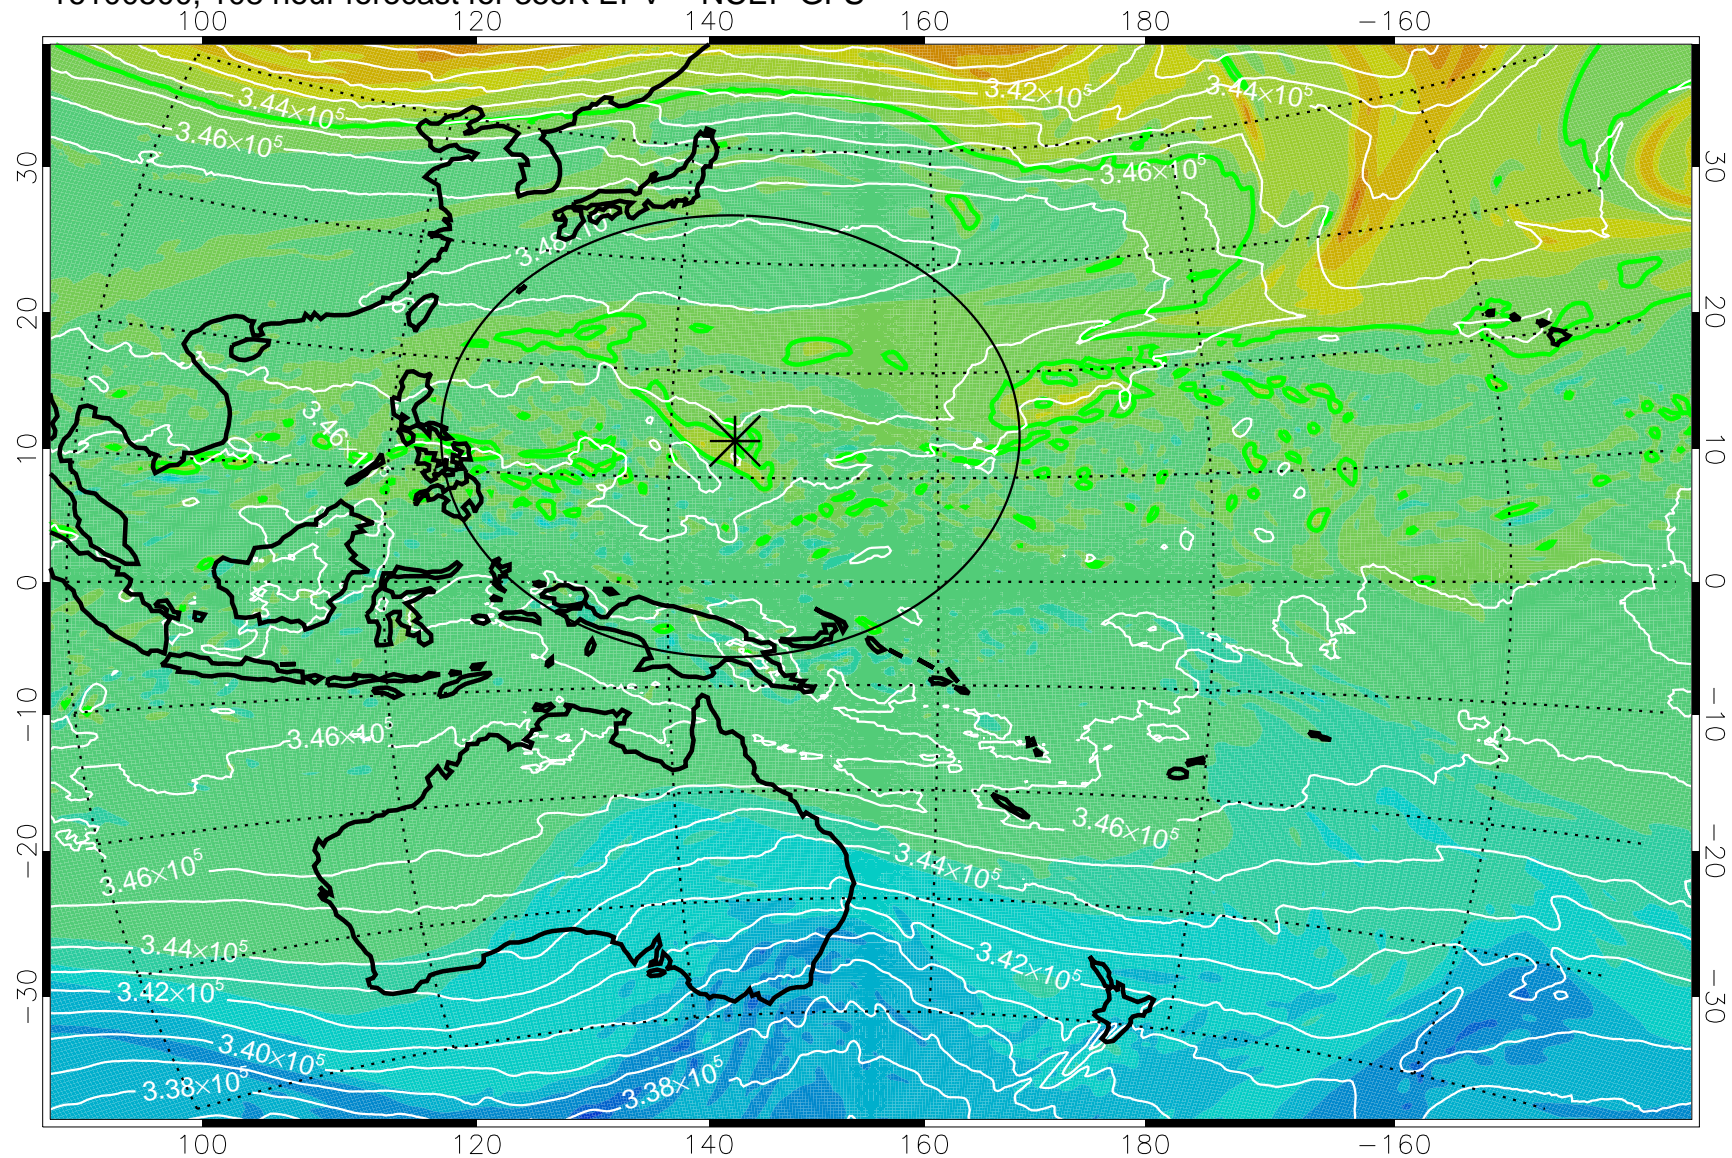

16100318, 78 hour forecast for 355K EPV -- NCEP GFS

355K Montgomery Streamfunction, white
EPV Tropopause (2 PVU) Position
Range ring of 2304 km

16100400, 84 hour forecast for 355K EPV -- NCEP GFS

355K Montgomery Streamfunction, white
EPV Tropopause (2 PVU) Position
Range ring of 2304 km

16100406, 90 hour forecast for 355K EPV -- NCEP GFS

355K Montgomery Streamfunction, white
EPV Tropopause (2 PVU) Position
Range ring of 2304 km

16100412, 96 hour forecast for 355K EPV -- NCEP GFS

355K Montgomery Streamfunction, white
EPV Tropopause (2 PVU) Position
Range ring of 2304 km

16100418, 102 hour forecast for 355K EPV -- NCEP GFS

355K Montgomery Streamfunction, white
EPV Tropopause (2 PVU) Position
Range ring of 2304 km

16100500, 108 hour forecast for 355K EPV -- NCEP GFS

355K Montgomery Streamfunction, white
EPV Tropopause (2 PVU) Position
Range ring of 2304 km

16100506, 114 hour forecast for 355K EPV -- NCEP GFS

355K Montgomery Streamfunction, white
EPV Tropopause (2 PVU) Position
Range ring of 2304 km

16100512, 120 hour forecast for 355K EPV -- NCEP GFS

355K Montgomery Streamfunction, white
EPV Tropopause (2 PVU) Position
Range ring of 2304 km