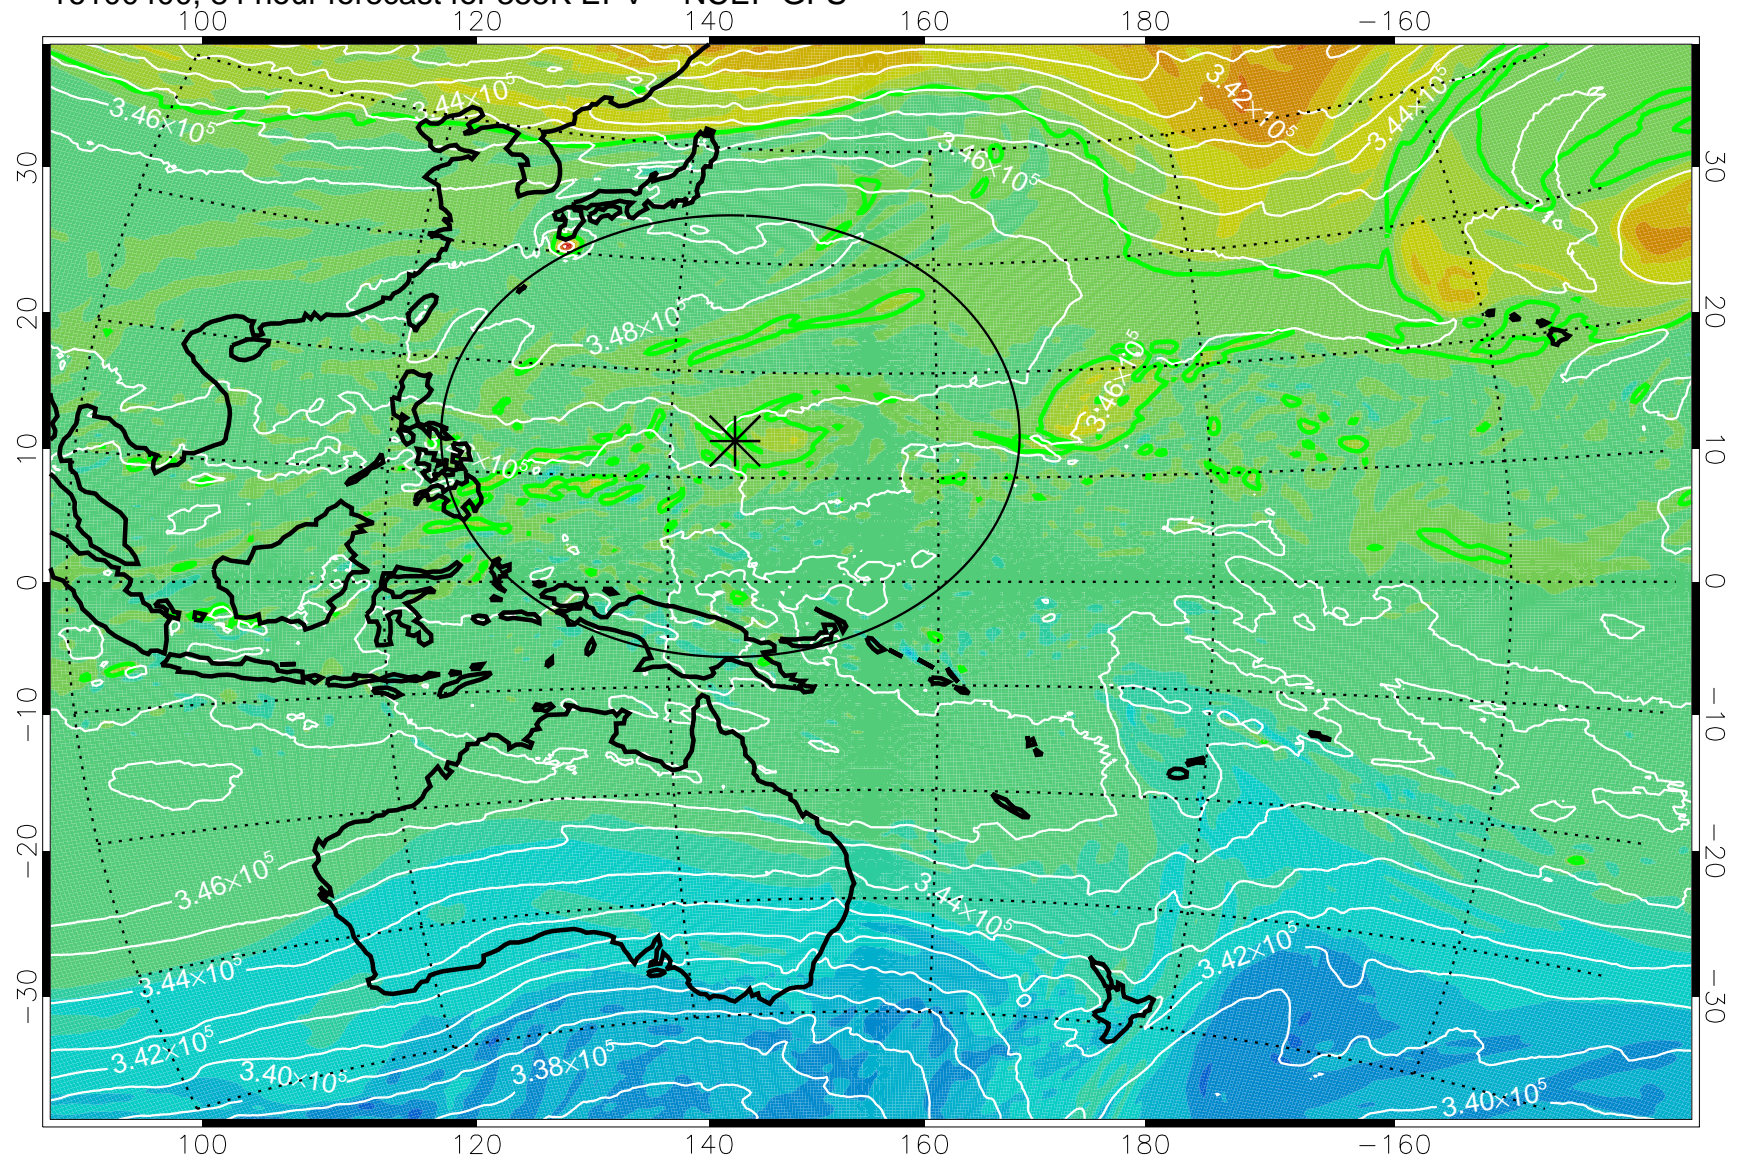

16100218, 54 hour forecast for 355K EPV -- NCEP GFS

355K Montgomery Streamfunction, white
EPV Tropopause (2 PVU) Position
Range ring of 2304 km

16100300, 60 hour forecast for 355K EPV -- NCEP GFS

355K Montgomery Streamfunction, white
EPV Tropopause (2 PVU) Position
Range ring of 2304 km

16100306, 66 hour forecast for 355K EPV -- NCEP GFS

355K Montgomery Streamfunction, white
EPV Tropopause (2 PVU) Position
Range ring of 2304 km

16100312, 72 hour forecast for 355K EPV -- NCEP GFS

355K Montgomery Streamfunction, white
EPV Tropopause (2 PVU) Position
Range ring of 2304 km

16100318, 78 hour forecast for 355K EPV -- NCEP GFS

355K Montgomery Streamfunction, white
EPV Tropopause (2 PVU) Position
Range ring of 2304 km

16100400, 84 hour forecast for 355K EPV -- NCEP GFS

355K Montgomery Streamfunction, white
EPV Tropopause (2 PVU) Position
Range ring of 2304 km

16100406, 90 hour forecast for 355K EPV -- NCEP GFS

355K Montgomery Streamfunction, white
EPV Tropopause (2 PVU) Position
Range ring of 2304 km

16100412, 96 hour forecast for 355K EPV -- NCEP GFS

355K Montgomery Streamfunction, white
EPV Tropopause (2 PVU) Position
Range ring of 2304 km