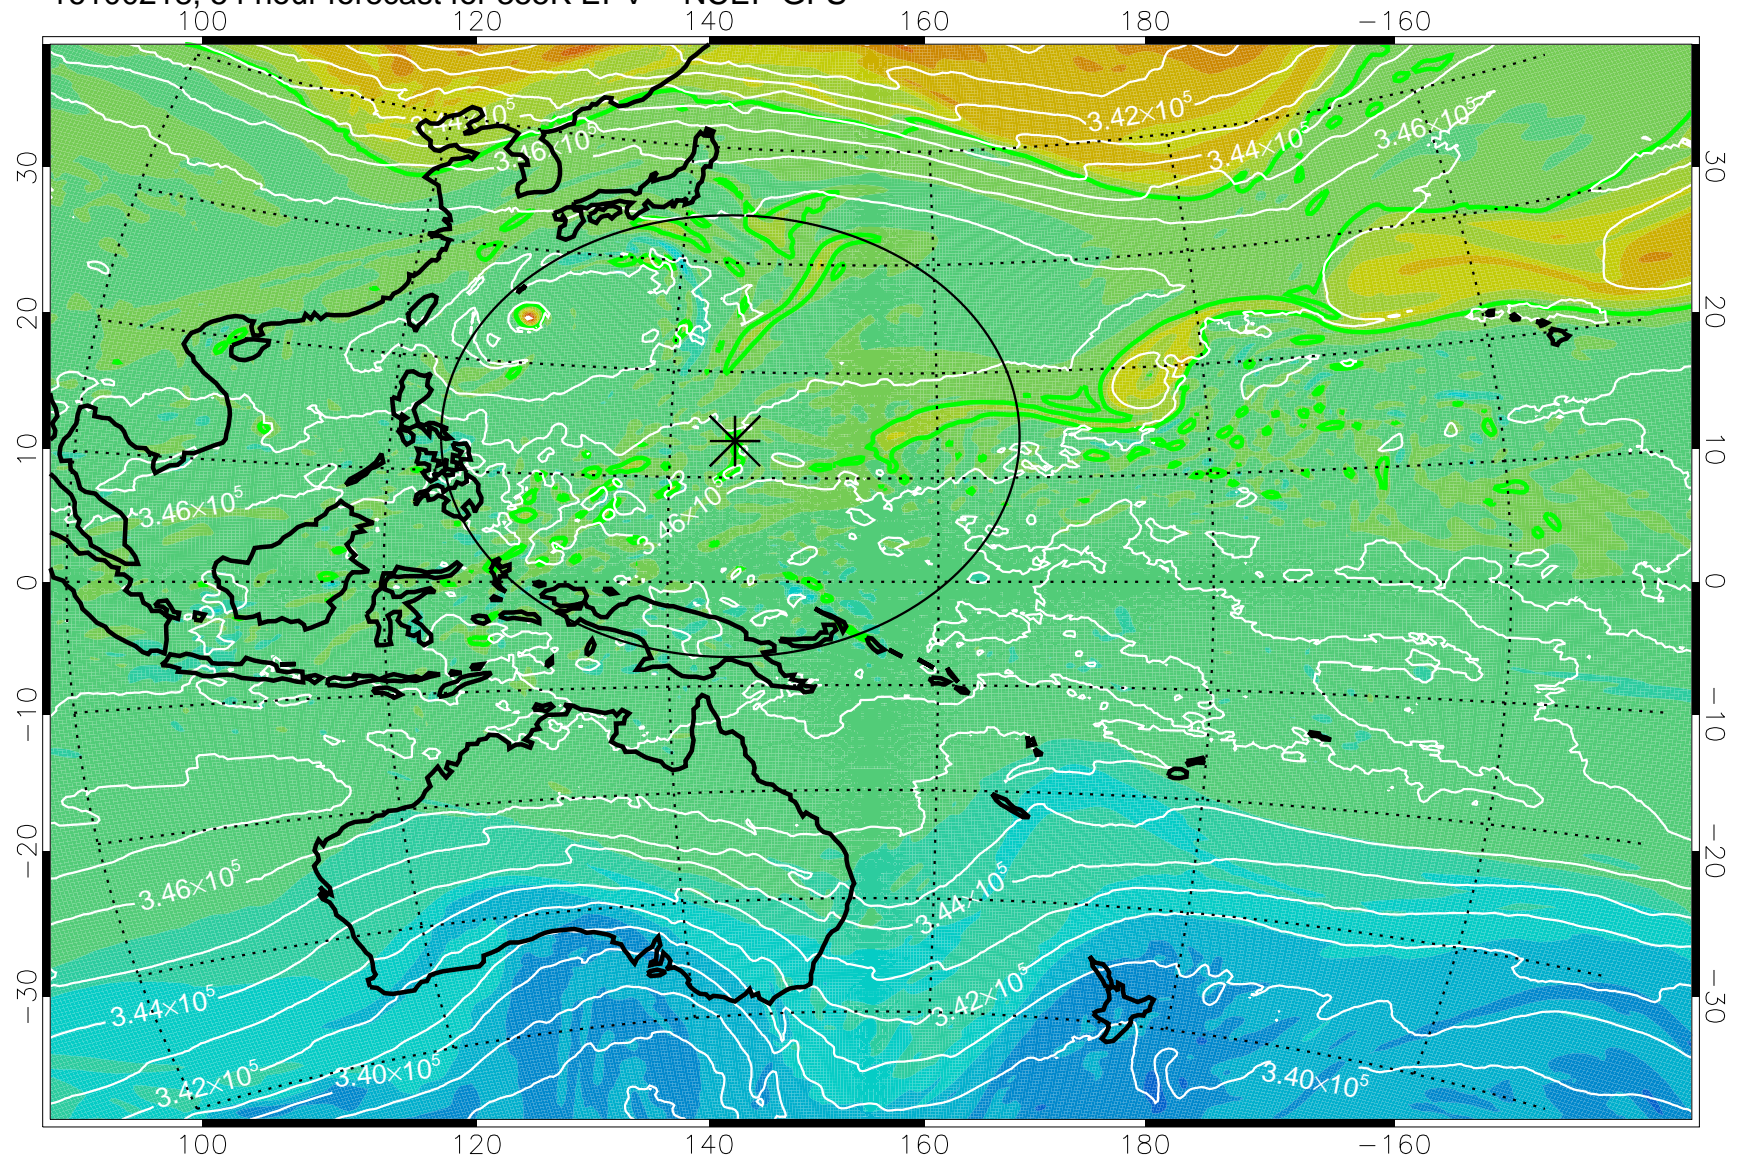

16100118, 30 hour forecast for 355K EPV -- NCEP GFS

355K Montgomery Streamfunction, white
EPV Tropopause (2 PVU) Position
Range ring of 2304 km

16100200, 36 hour forecast for 355K EPV -- NCEP GFS

355K Montgomery Streamfunction, white
EPV Tropopause (2 PVU) Position
Range ring of 2304 km

16100206, 42 hour forecast for 355K EPV -- NCEP GFS

355K Montgomery Streamfunction, white
EPV Tropopause (2 PVU) Position
Range ring of 2304 km

16100212, 48 hour forecast for 355K EPV -- NCEP GFS

355K Montgomery Streamfunction, white
EPV Tropopause (2 PVU) Position
Range ring of 2304 km

16100218, 54 hour forecast for 355K EPV -- NCEP GFS

355K Montgomery Streamfunction, white
EPV Tropopause (2 PVU) Position
Range ring of 2304 km

16100300, 60 hour forecast for 355K EPV -- NCEP GFS

355K Montgomery Streamfunction, white
EPV Tropopause (2 PVU) Position
Range ring of 2304 km

16100306, 66 hour forecast for 355K EPV -- NCEP GFS

355K Montgomery Streamfunction, white
EPV Tropopause (2 PVU) Position
Range ring of 2304 km

16100312, 72 hour forecast for 355K EPV -- NCEP GFS

355K Montgomery Streamfunction, white
EPV Tropopause (2 PVU) Position
Range ring of 2304 km