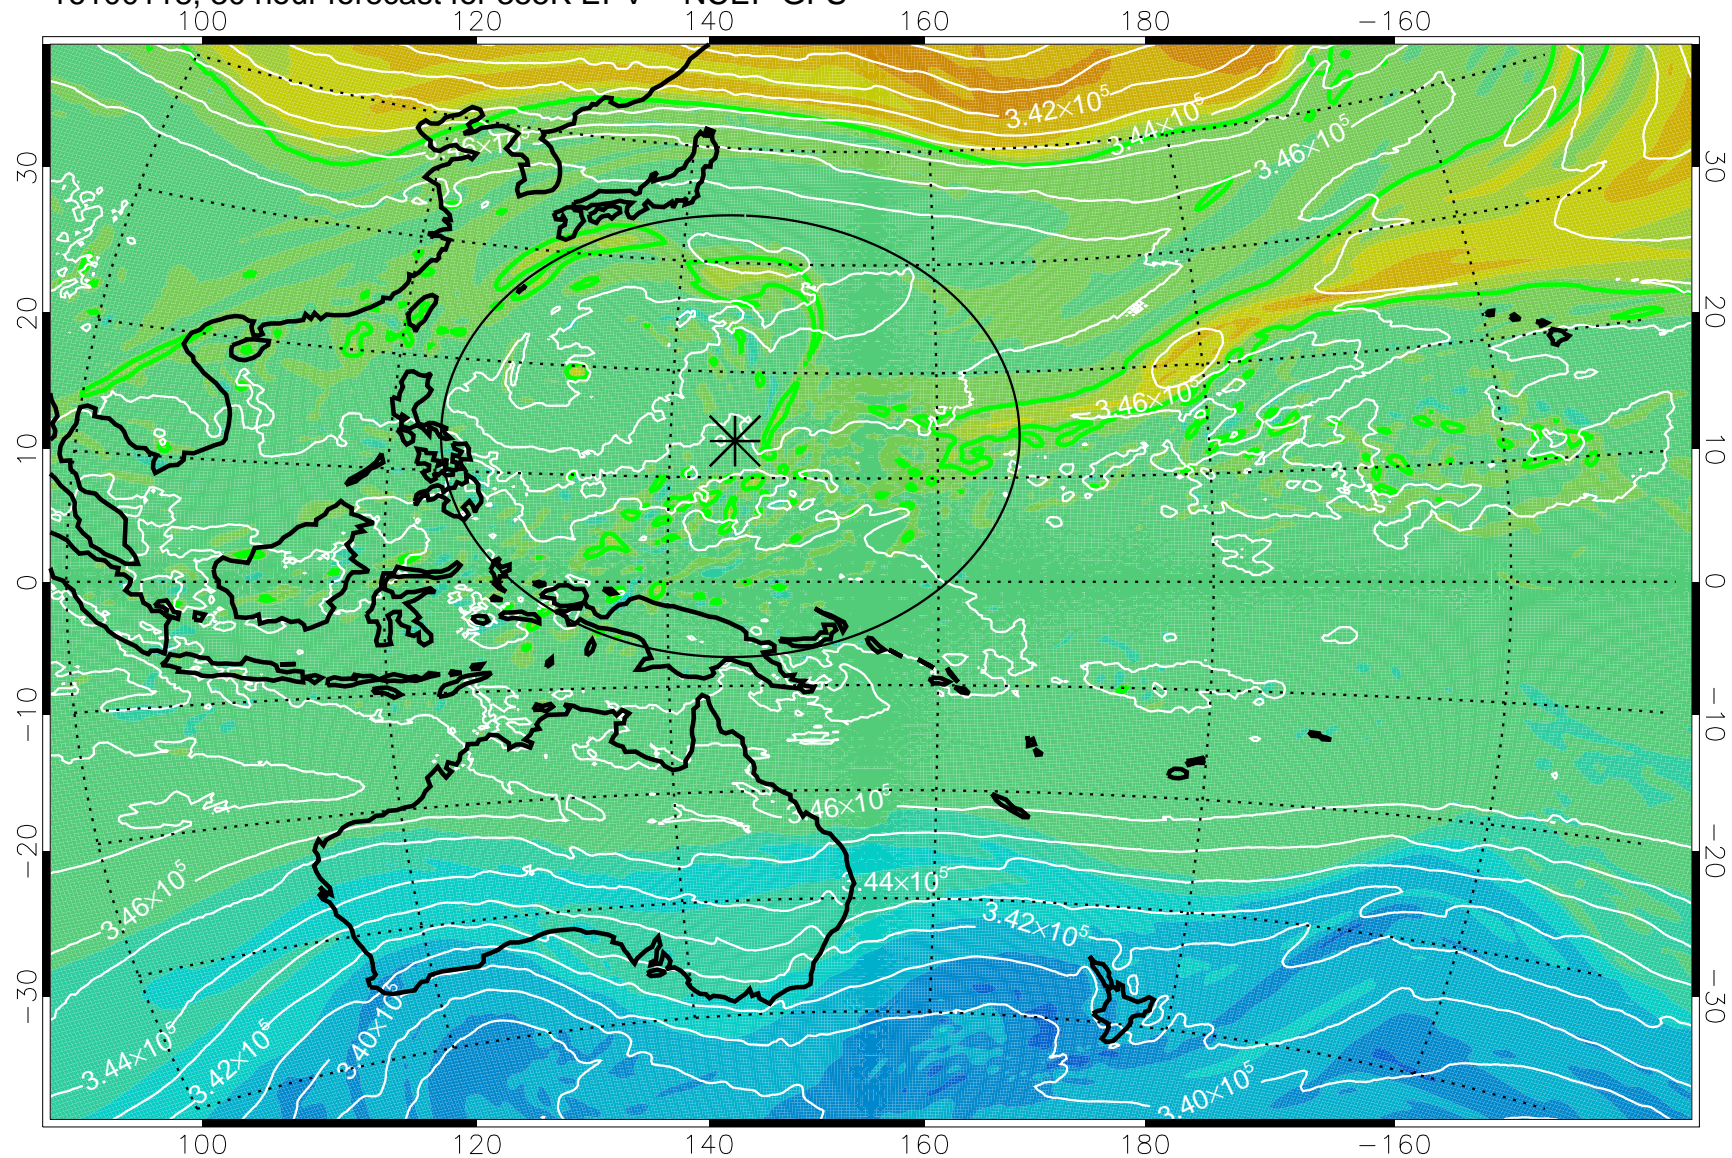

16100106, 18 hour forecast for 355K EPV -- NCEP GFS

355K Montgomery Streamfunction, white
EPV Tropopause (2 PVU) Position
Range ring of 2304 km

16100112, 24 hour forecast for 355K EPV -- NCEP GFS

355K Montgomery Streamfunction, white
EPV Tropopause (2 PVU) Position
Range ring of 2304 km

16100118, 30 hour forecast for 355K EPV -- NCEP GFS

355K Montgomery Streamfunction, white
EPV Tropopause (2 PVU) Position
Range ring of 2304 km

16100200, 36 hour forecast for 355K EPV -- NCEP GFS

355K Montgomery Streamfunction, white
EPV Tropopause (2 PVU) Position
Range ring of 2304 km

16100206, 42 hour forecast for 355K EPV -- NCEP GFS

355K Montgomery Streamfunction, white
EPV Tropopause (2 PVU) Position
Range ring of 2304 km

16100212, 48 hour forecast for 355K EPV -- NCEP GFS

355K Montgomery Streamfunction, white
EPV Tropopause (2 PVU) Position
Range ring of 2304 km

16100218, 54 hour forecast for 355K EPV -- NCEP GFS

355K Montgomery Streamfunction, white
EPV Tropopause (2 PVU) Position
Range ring of 2304 km

16100300, 60 hour forecast for 355K EPV -- NCEP GFS

355K Montgomery Streamfunction, white
EPV Tropopause (2 PVU) Position
Range ring of 2304 km