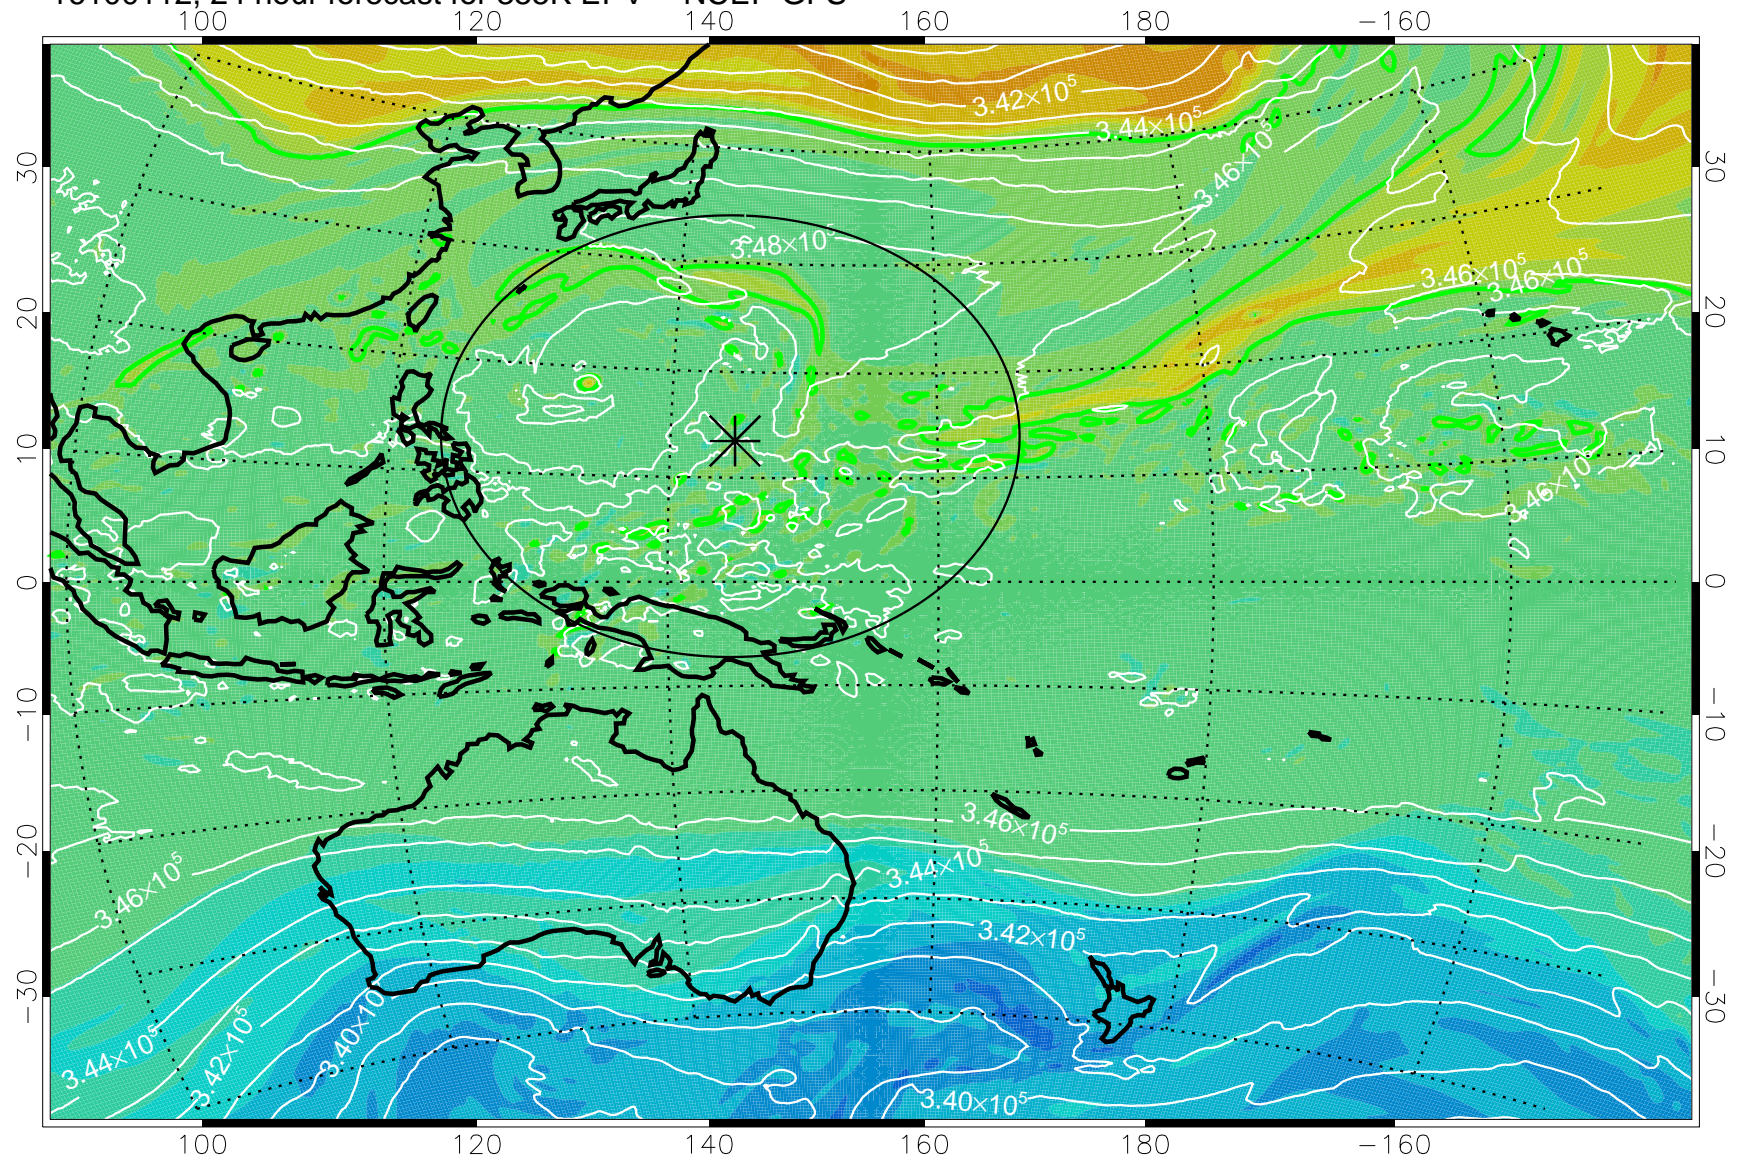

16093018, 6 hour forecast for 355K EPV -- NCEP GFS

355K Montgomery Streamfunction, white
EPV Tropopause (2 PVU) Position
Range ring of 2304 km

16100100, 12 hour forecast for 355K EPV -- NCEP GFS

355K Montgomery Streamfunction, white
EPV Tropopause (2 PVU) Position
Range ring of 2304 km

16100106, 18 hour forecast for 355K EPV -- NCEP GFS

355K Montgomery Streamfunction, white
EPV Tropopause (2 PVU) Position
Range ring of 2304 km

16100112, 24 hour forecast for 355K EPV -- NCEP GFS

355K Montgomery Streamfunction, white
EPV Tropopause (2 PVU) Position
Range ring of 2304 km

16100118, 30 hour forecast for 355K EPV -- NCEP GFS

355K Montgomery Streamfunction, white
EPV Tropopause (2 PVU) Position
Range ring of 2304 km

16100200, 36 hour forecast for 355K EPV -- NCEP GFS

355K Montgomery Streamfunction, white
EPV Tropopause (2 PVU) Position
Range ring of 2304 km

16100206, 42 hour forecast for 355K EPV -- NCEP GFS

355K Montgomery Streamfunction, white
EPV Tropopause (2 PVU) Position
Range ring of 2304 km

16100212, 48 hour forecast for 355K EPV -- NCEP GFS

355K Montgomery Streamfunction, white
EPV Tropopause (2 PVU) Position
Range ring of 2304 km