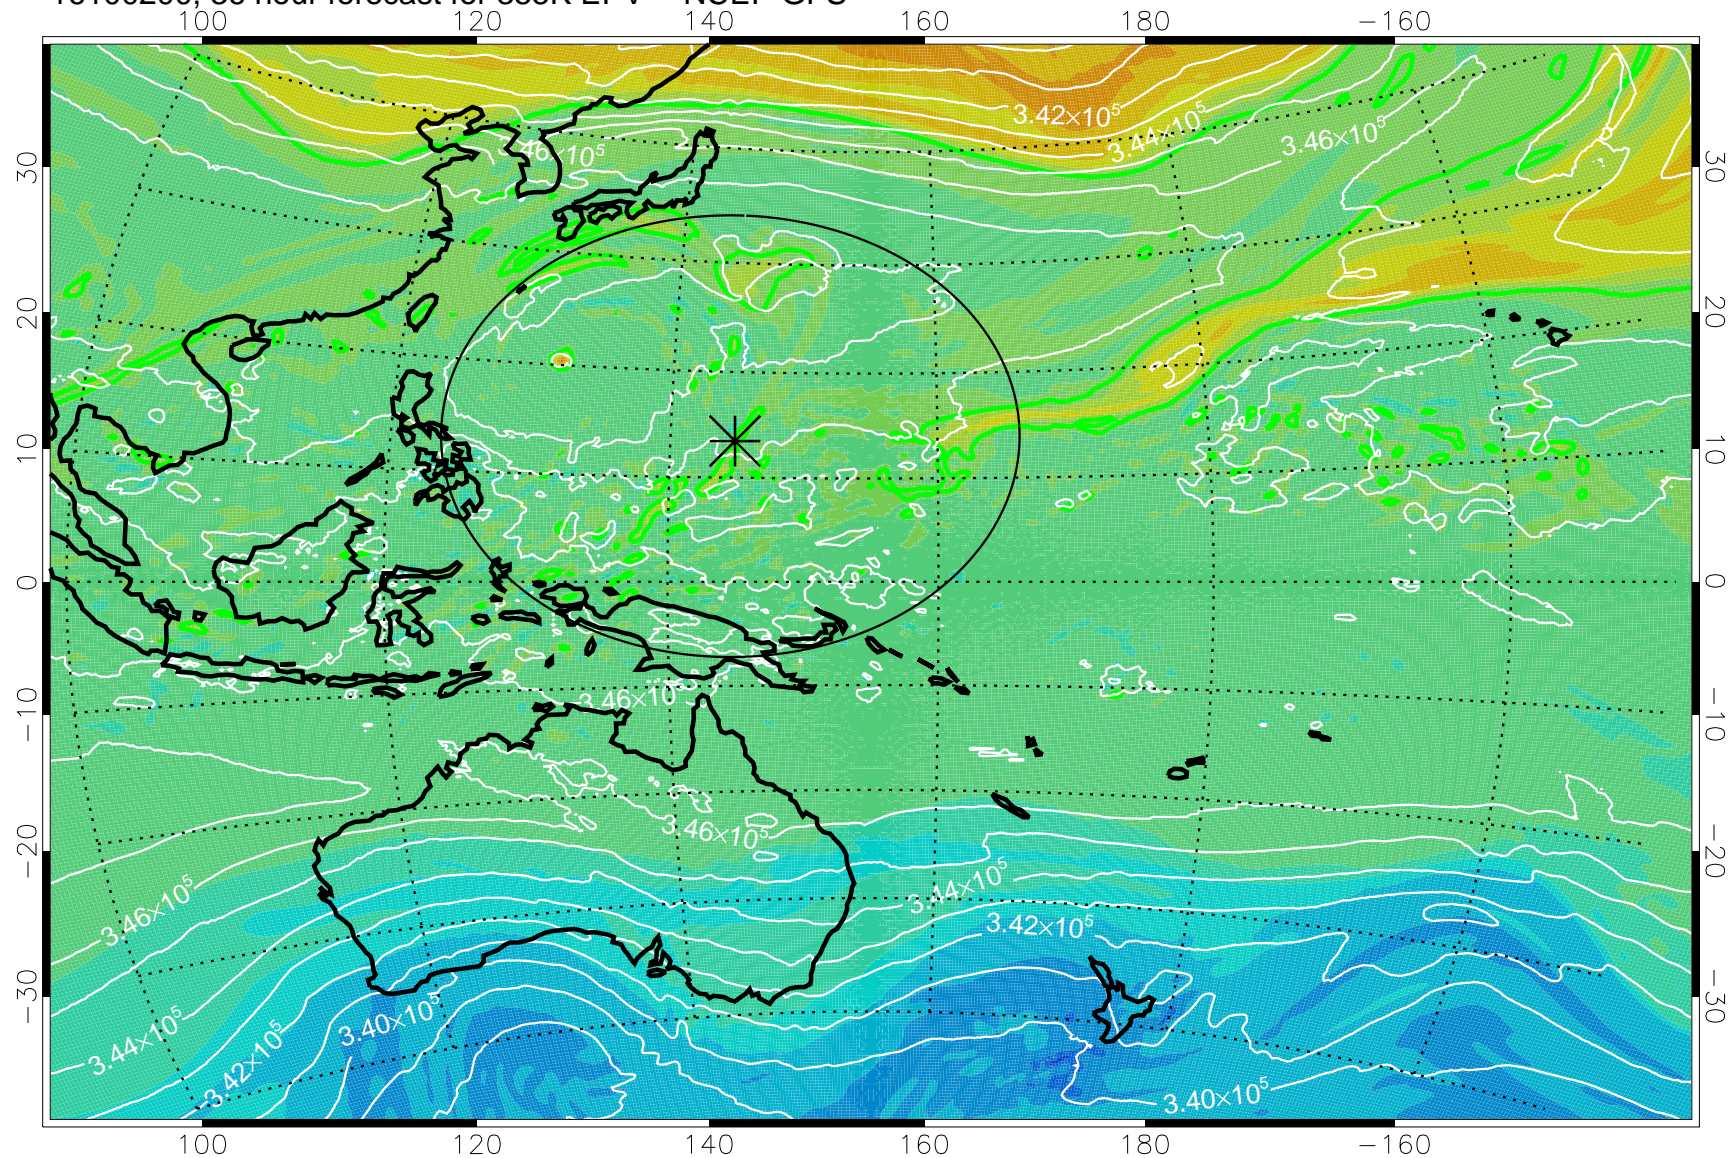

16100106, 18 hour forecast for 355K EPV -- NCEP GFS

355K Montgomery Streamfunction, white
EPV Tropopause (2 PVU) Position
Range ring of 2304 km

16100112, 24 hour forecast for 355K EPV -- NCEP GFS

355K Montgomery Streamfunction, white
EPV Tropopause (2 PVU) Position
Range ring of 2304 km

16100118, 30 hour forecast for 355K EPV -- NCEP GFS

355K Montgomery Streamfunction, white
EPV Tropopause (2 PVU) Position
Range ring of 2304 km

16100200, 36 hour forecast for 355K EPV -- NCEP GFS

355K Montgomery Streamfunction, white
EPV Tropopause (2 PVU) Position
Range ring of 2304 km

16100206, 42 hour forecast for 355K EPV -- NCEP GFS

355K Montgomery Streamfunction, white
EPV Tropopause (2 PVU) Position
Range ring of 2304 km

16100212, 48 hour forecast for 355K EPV -- NCEP GFS

355K Montgomery Streamfunction, white
EPV Tropopause (2 PVU) Position
Range ring of 2304 km

16100218, 54 hour forecast for 355K EPV -- NCEP GFS

355K Montgomery Streamfunction, white
EPV Tropopause (2 PVU) Position
Range ring of 2304 km

16100300, 60 hour forecast for 355K EPV -- NCEP GFS

355K Montgomery Streamfunction, white
EPV Tropopause (2 PVU) Position
Range ring of 2304 km