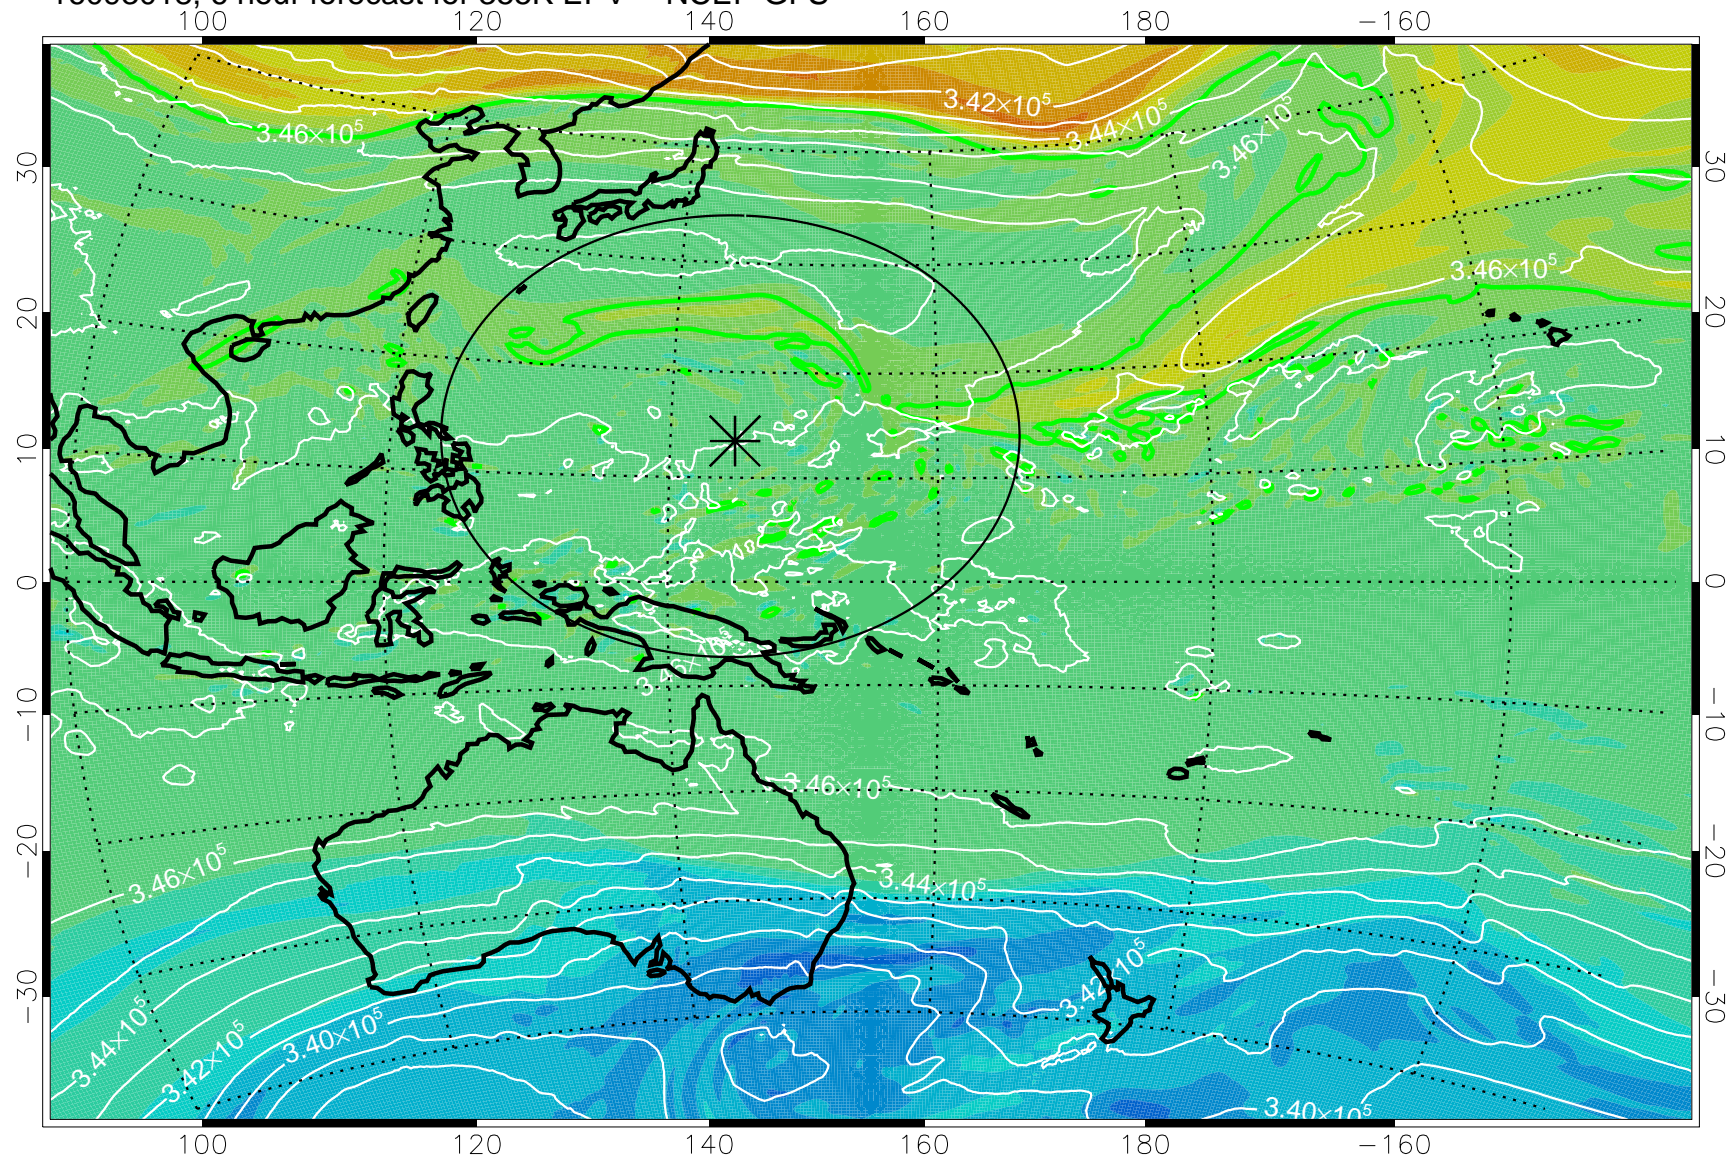

16093018, 6 hour forecast for 355K EPV -- NCEP GFS

355K Montgomery Streamfunction, white
EPV Tropopause (2 PVU) Position
Range ring of 2304 km

16100100, 12 hour forecast for 355K EPV -- NCEP GFS

355K Montgomery Streamfunction, white
EPV Tropopause (2 PVU) Position
Range ring of 2304 km

16100106, 18 hour forecast for 355K EPV -- NCEP GFS

355K Montgomery Streamfunction, white
EPV Tropopause (2 PVU) Position
Range ring of 2304 km

16100112, 24 hour forecast for 355K EPV -- NCEP GFS

355K Montgomery Streamfunction, white
EPV Tropopause (2 PVU) Position
Range ring of 2304 km

16100118, 30 hour forecast for 355K EPV -- NCEP GFS

355K Montgomery Streamfunction, white
EPV Tropopause (2 PVU) Position
Range ring of 2304 km

16100200, 36 hour forecast for 355K EPV -- NCEP GFS

355K Montgomery Streamfunction, white
EPV Tropopause (2 PVU) Position
Range ring of 2304 km

16100206, 42 hour forecast for 355K EPV -- NCEP GFS

355K Montgomery Streamfunction, white
EPV Tropopause (2 PVU) Position
Range ring of 2304 km

16100212, 48 hour forecast for 355K EPV -- NCEP GFS

355K Montgomery Streamfunction, white
EPV Tropopause (2 PVU) Position
Range ring of 2304 km