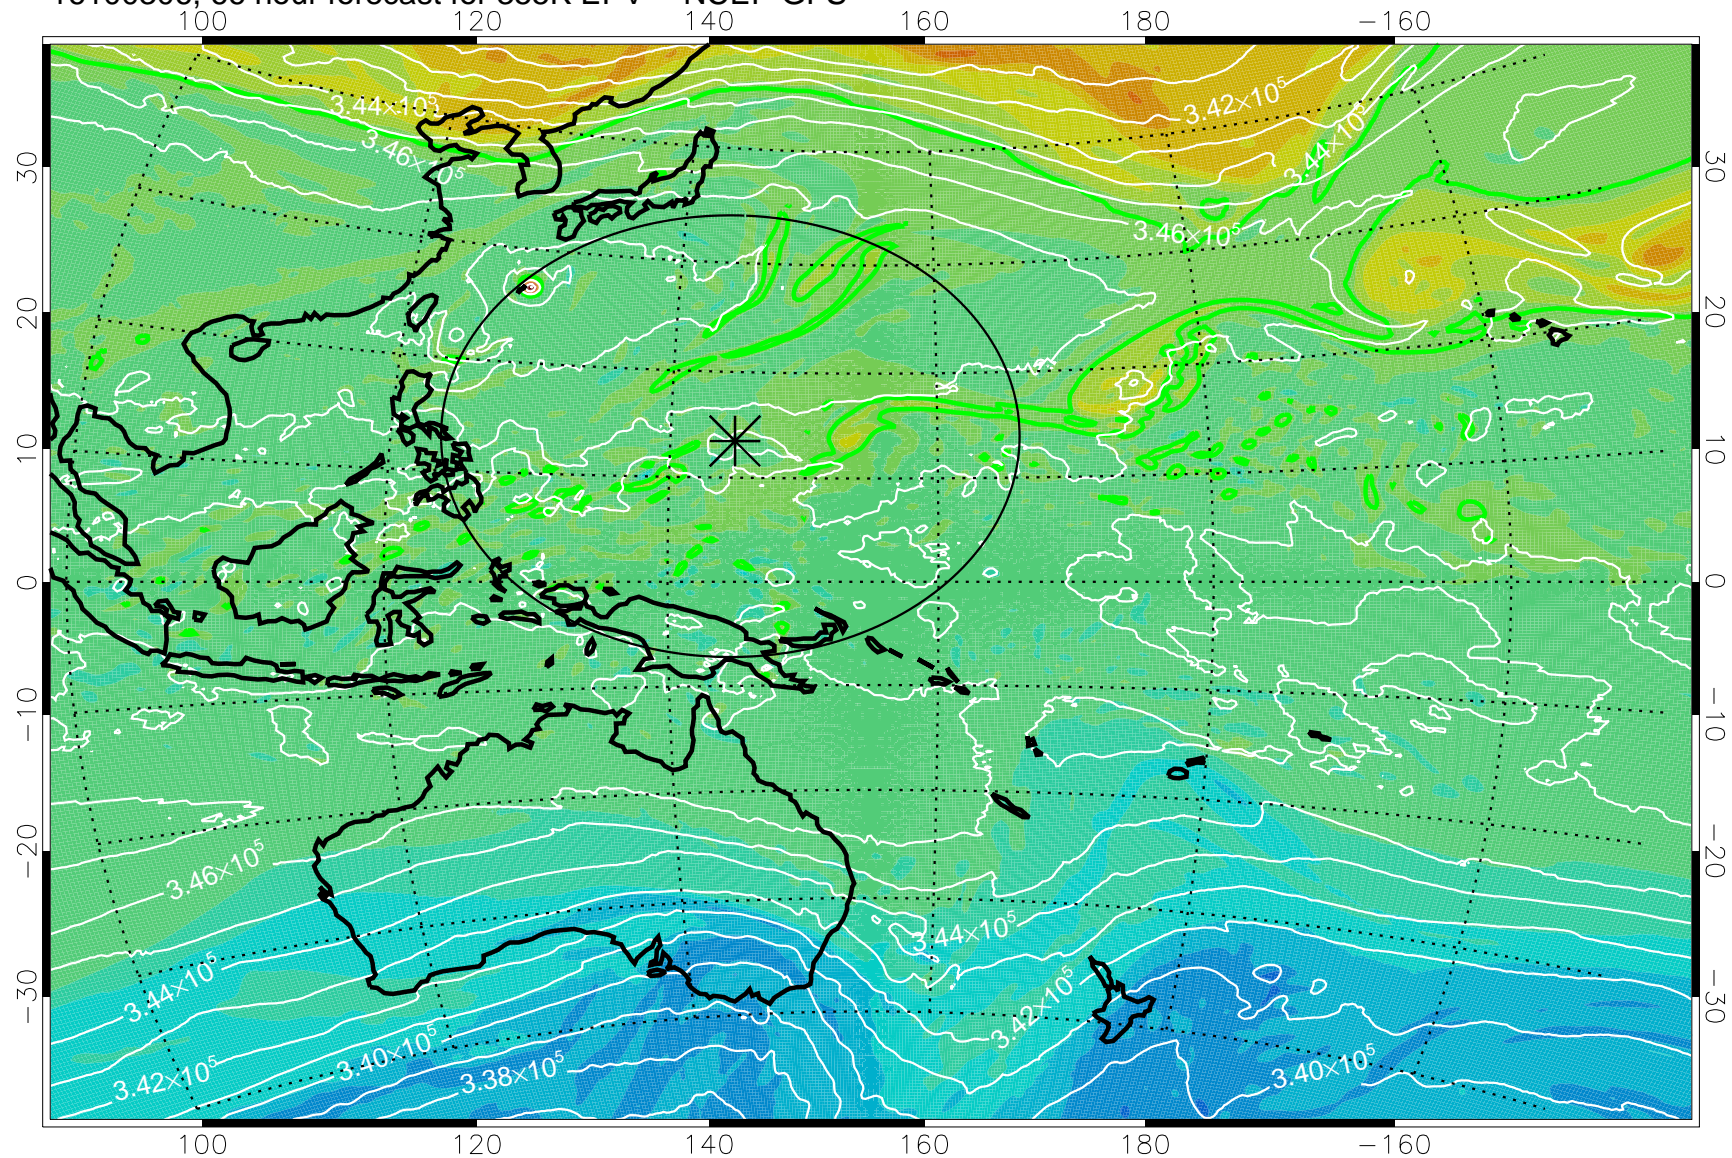

16100206, 42 hour forecast for 355K EPV -- NCEP GFS

355K Montgomery Streamfunction, white
EPV Tropopause (2 PVU) Position
Range ring of 2304 km

16100212, 48 hour forecast for 355K EPV -- NCEP GFS

355K Montgomery Streamfunction, white
EPV Tropopause (2 PVU) Position
Range ring of 2304 km

16100218, 54 hour forecast for 355K EPV -- NCEP GFS

355K Montgomery Streamfunction, white
EPV Tropopause (2 PVU) Position
Range ring of 2304 km

16100300, 60 hour forecast for 355K EPV -- NCEP GFS

355K Montgomery Streamfunction, white
EPV Tropopause (2 PVU) Position
Range ring of 2304 km

16100306, 66 hour forecast for 355K EPV -- NCEP GFS

355K Montgomery Streamfunction, white
EPV Tropopause (2 PVU) Position
Range ring of 2304 km

16100312, 72 hour forecast for 355K EPV -- NCEP GFS

355K Montgomery Streamfunction, white
EPV Tropopause (2 PVU) Position
Range ring of 2304 km

16100318, 78 hour forecast for 355K EPV -- NCEP GFS

355K Montgomery Streamfunction, white
EPV Tropopause (2 PVU) Position
Range ring of 2304 km

16100400, 84 hour forecast for 355K EPV -- NCEP GFS

355K Montgomery Streamfunction, white
EPV Tropopause (2 PVU) Position
Range ring of 2304 km