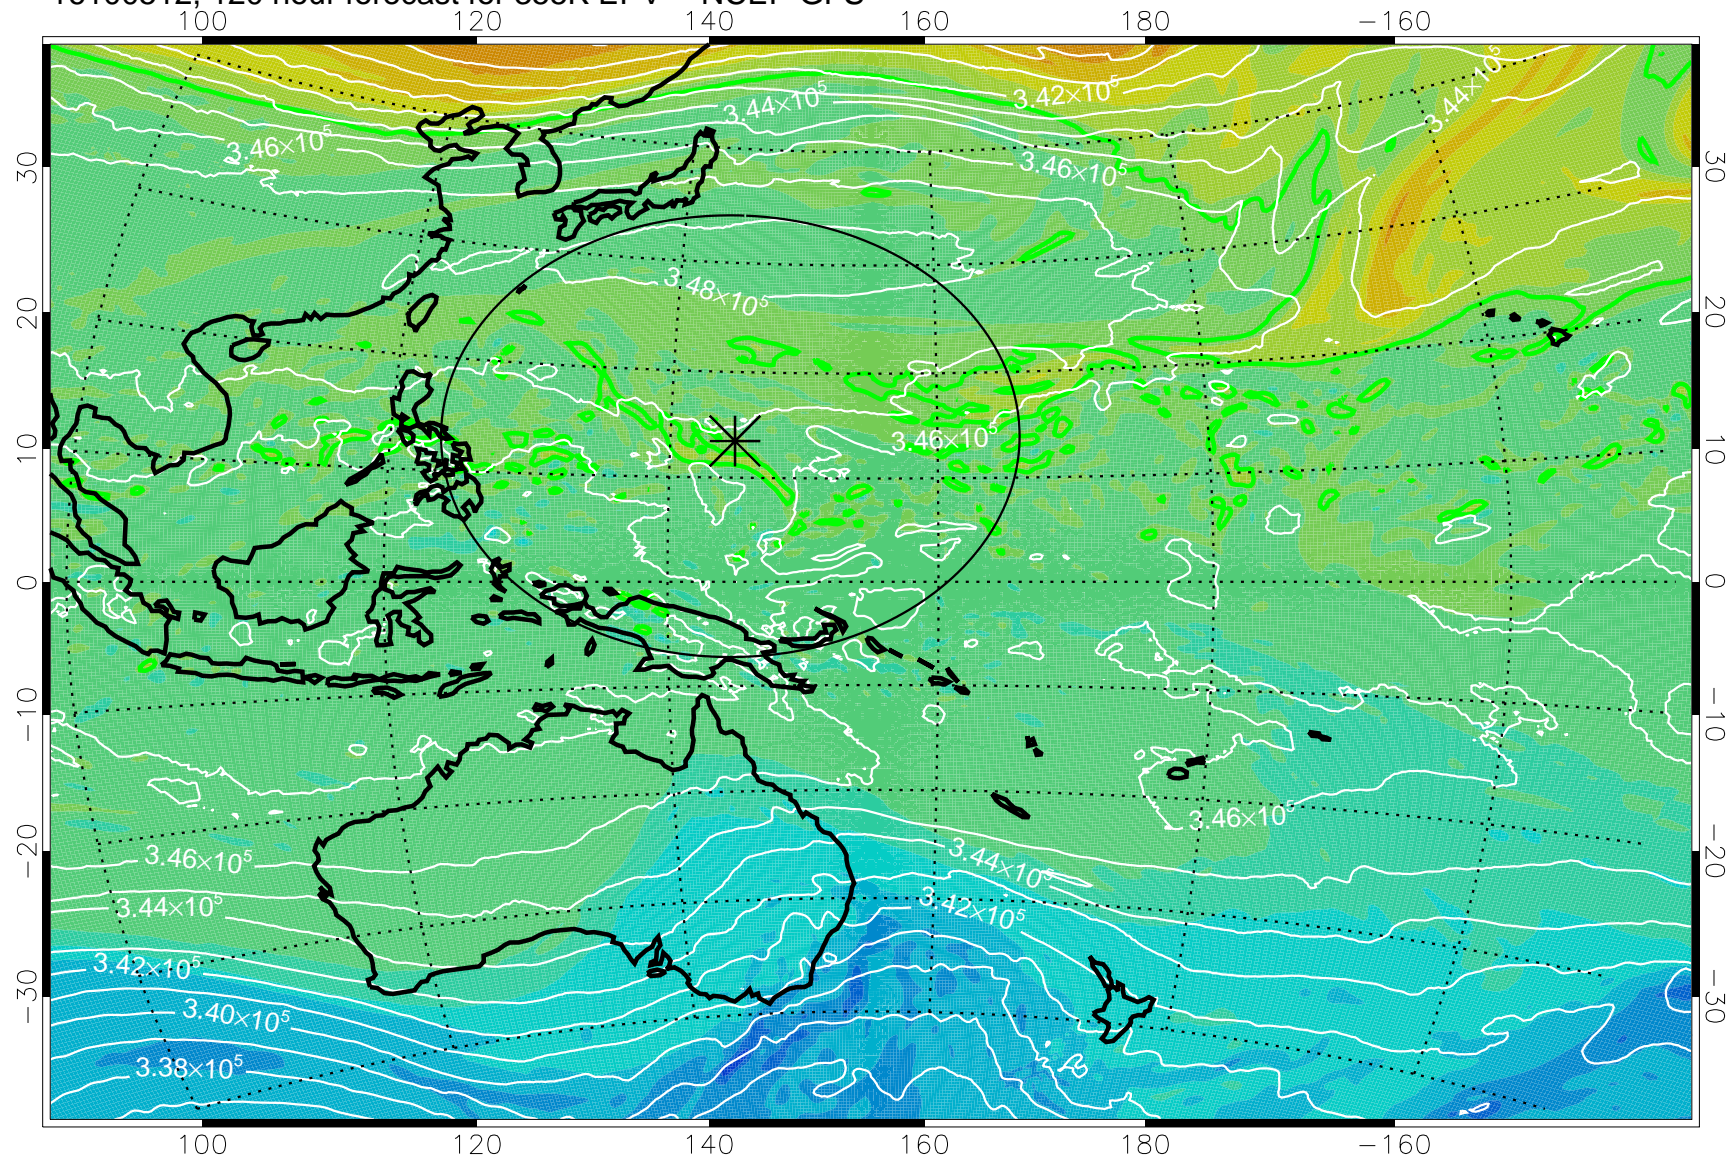

16100318, 78 hour forecast for 355K EPV -- NCEP GFS

355K Montgomery Streamfunction, white
EPV Tropopause (2 PVU) Position
Range ring of 2304 km

16100400, 84 hour forecast for 355K EPV -- NCEP GFS

355K Montgomery Streamfunction, white
EPV Tropopause (2 PVU) Position
Range ring of 2304 km

16100406, 90 hour forecast for 355K EPV -- NCEP GFS

355K Montgomery Streamfunction, white
EPV Tropopause (2 PVU) Position
Range ring of 2304 km

16100412, 96 hour forecast for 355K EPV -- NCEP GFS

355K Montgomery Streamfunction, white
EPV Tropopause (2 PVU) Position
Range ring of 2304 km

16100418, 102 hour forecast for 355K EPV -- NCEP GFS

355K Montgomery Streamfunction, white
EPV Tropopause (2 PVU) Position
Range ring of 2304 km

16100500, 108 hour forecast for 355K EPV -- NCEP GFS

355K Montgomery Streamfunction, white
EPV Tropopause (2 PVU) Position
Range ring of 2304 km

16100506, 114 hour forecast for 355K EPV -- NCEP GFS

355K Montgomery Streamfunction, white
EPV Tropopause (2 PVU) Position
Range ring of 2304 km

16100512, 120 hour forecast for 355K EPV -- NCEP GFS

355K Montgomery Streamfunction, white
EPV Tropopause (2 PVU) Position
Range ring of 2304 km