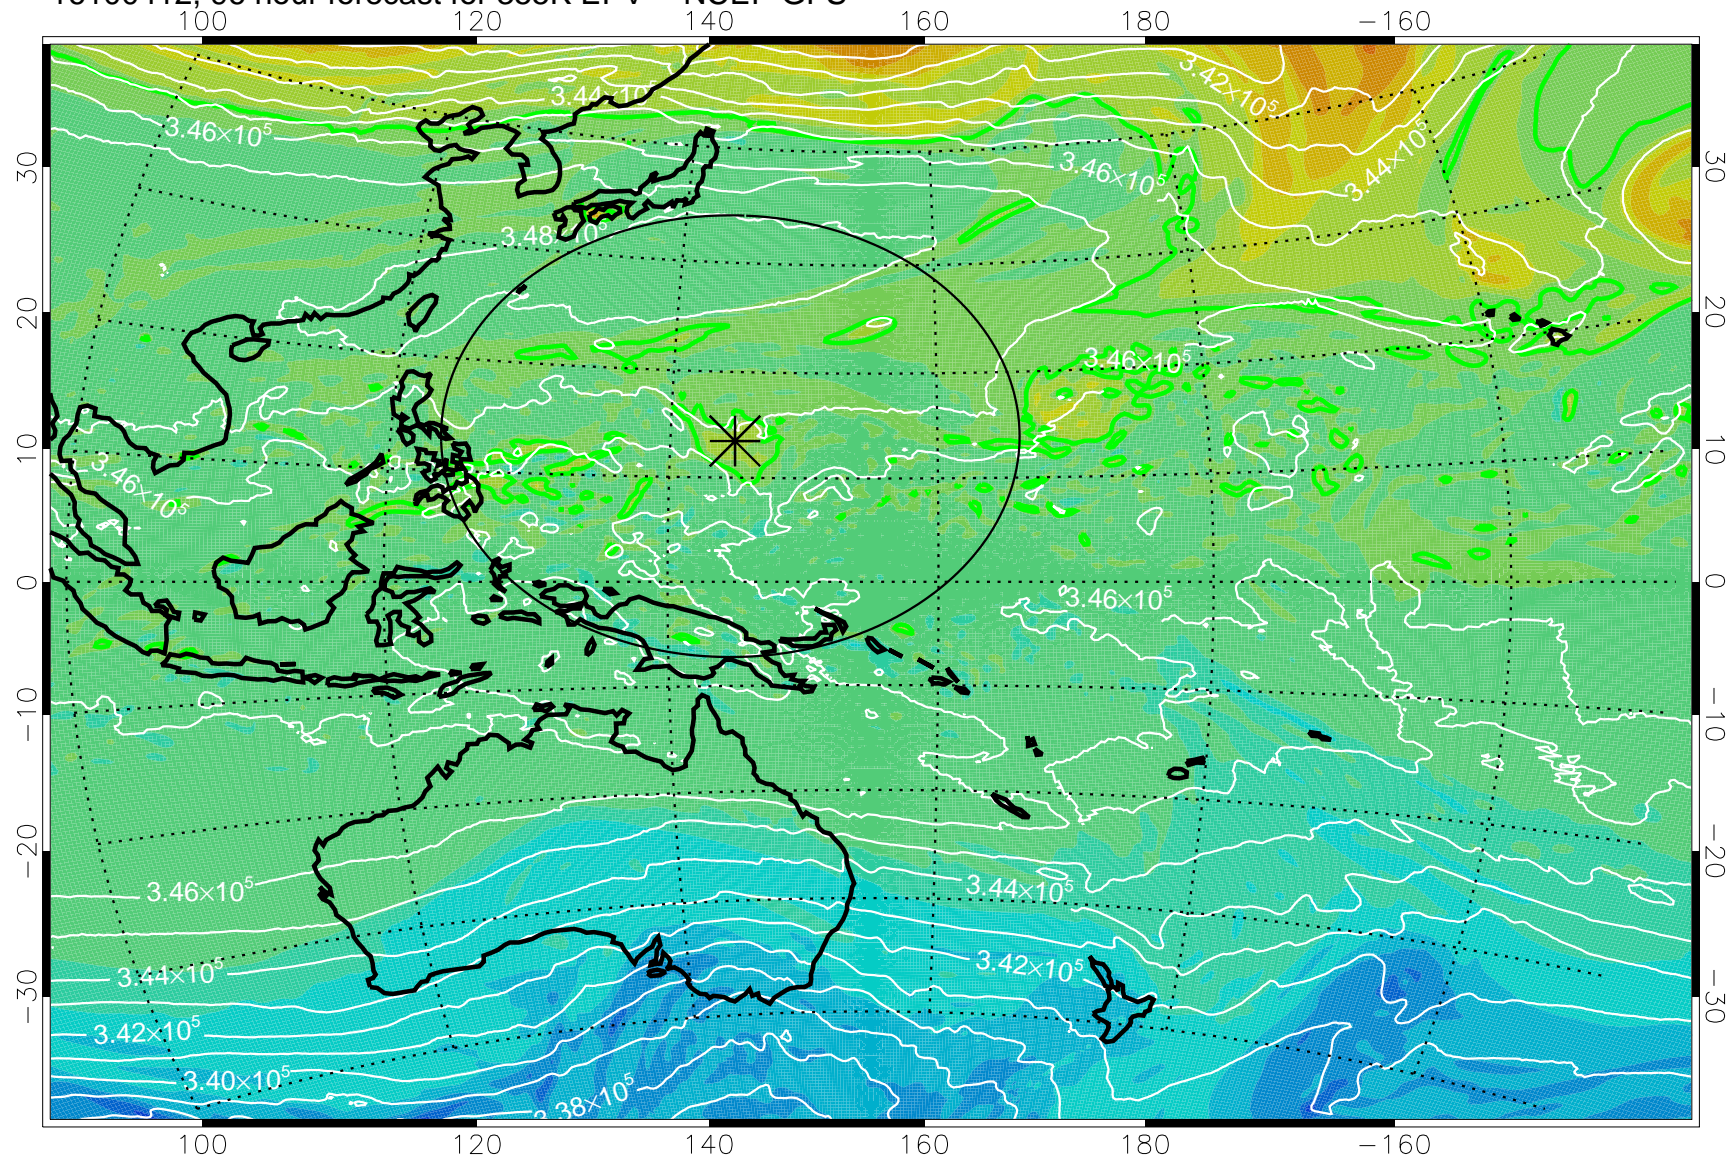

16100306, 66 hour forecast for 355K EPV -- NCEP GFS

355K Montgomery Streamfunction, white
EPV Tropopause (2 PVU) Position
Range ring of 2304 km

16100312, 72 hour forecast for 355K EPV -- NCEP GFS

355K Montgomery Streamfunction, white
EPV Tropopause (2 PVU) Position
Range ring of 2304 km

16100318, 78 hour forecast for 355K EPV -- NCEP GFS

355K Montgomery Streamfunction, white
EPV Tropopause (2 PVU) Position
Range ring of 2304 km

16100400, 84 hour forecast for 355K EPV -- NCEP GFS

355K Montgomery Streamfunction, white
EPV Tropopause (2 PVU) Position
Range ring of 2304 km

16100406, 90 hour forecast for 355K EPV -- NCEP GFS

355K Montgomery Streamfunction, white
EPV Tropopause (2 PVU) Position
Range ring of 2304 km

16100412, 96 hour forecast for 355K EPV -- NCEP GFS

355K Montgomery Streamfunction, white
EPV Tropopause (2 PVU) Position
Range ring of 2304 km

16100418, 102 hour forecast for 355K EPV -- NCEP GFS

355K Montgomery Streamfunction, white
EPV Tropopause (2 PVU) Position
Range ring of 2304 km

16100500, 108 hour forecast for 355K EPV -- NCEP GFS

355K Montgomery Streamfunction, white
EPV Tropopause (2 PVU) Position
Range ring of 2304 km