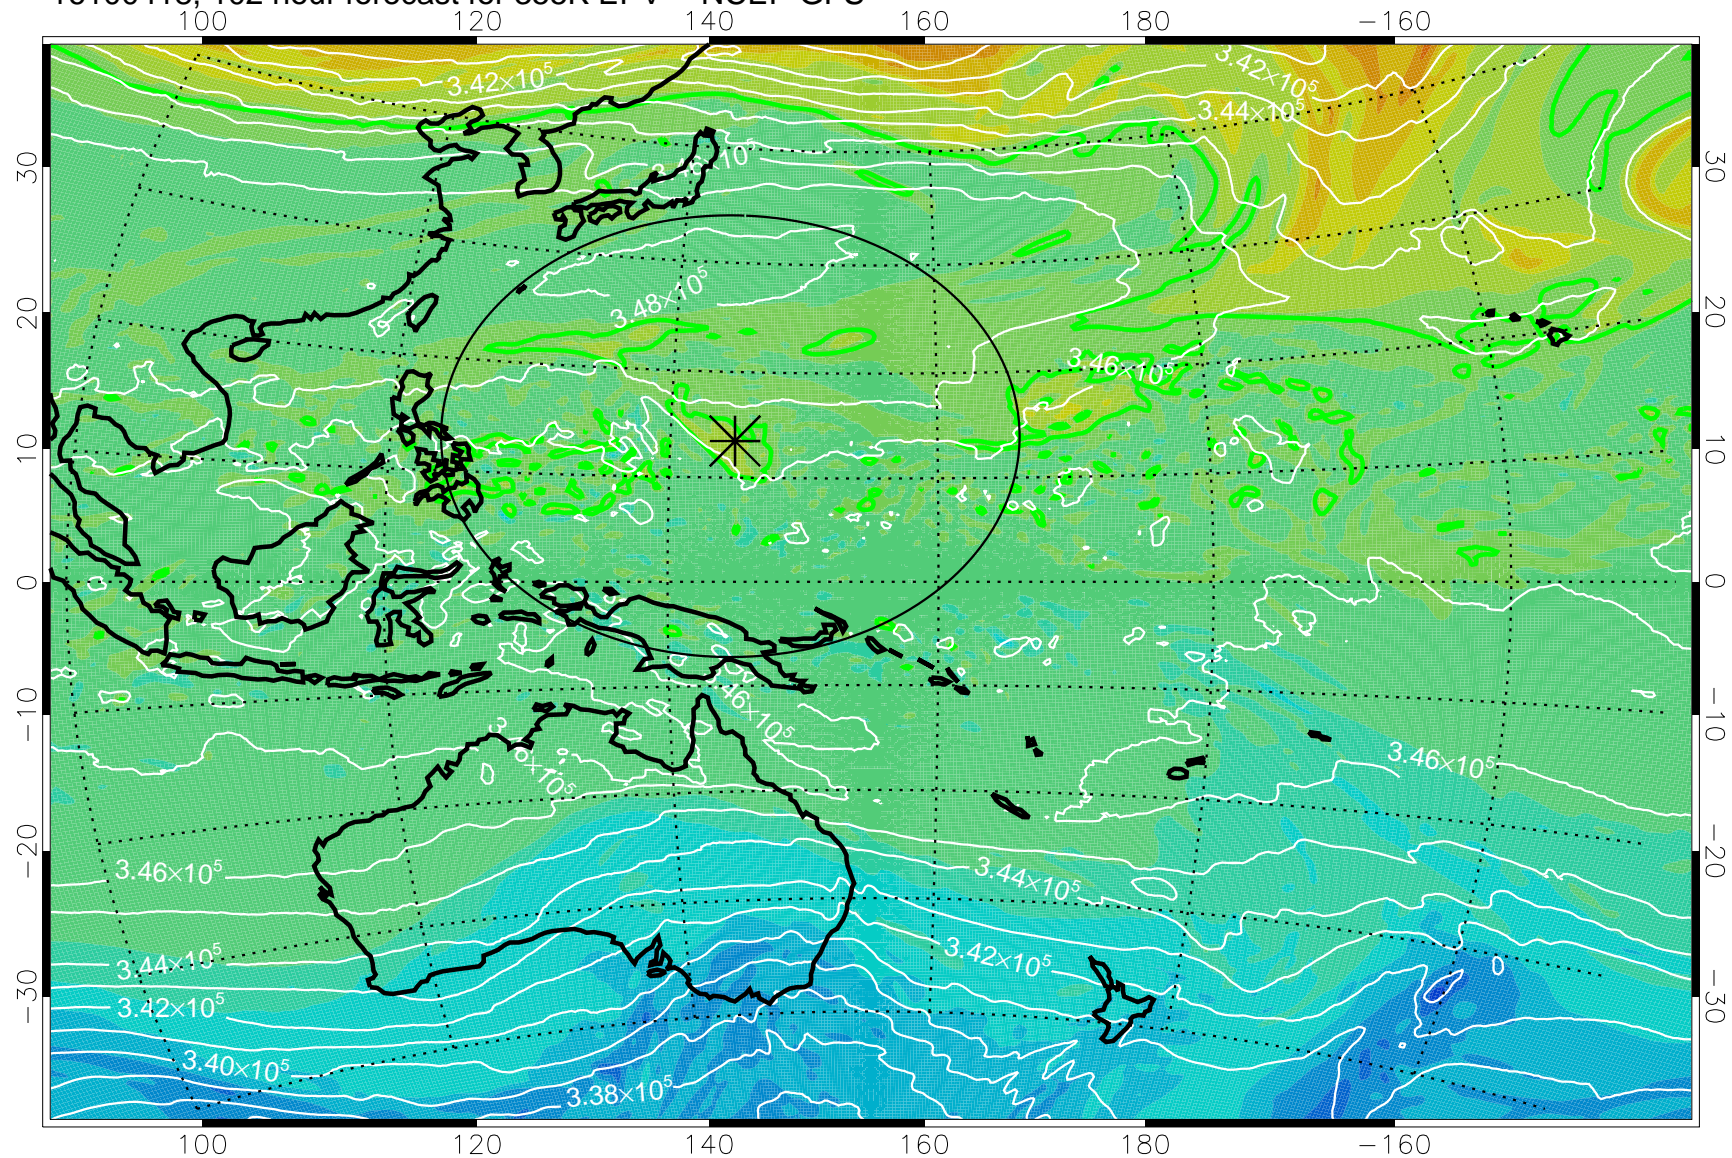

16100318, 78 hour forecast for 355K EPV -- NCEP GFS

355K Montgomery Streamfunction, white
EPV Tropopause (2 PVU) Position
Range ring of 2304 km

16100400, 84 hour forecast for 355K EPV -- NCEP GFS

355K Montgomery Streamfunction, white
EPV Tropopause (2 PVU) Position
Range ring of 2304 km

16100406, 90 hour forecast for 355K EPV -- NCEP GFS

355K Montgomery Streamfunction, white
EPV Tropopause (2 PVU) Position
Range ring of 2304 km

16100412, 96 hour forecast for 355K EPV -- NCEP GFS

355K Montgomery Streamfunction, white
EPV Tropopause (2 PVU) Position
Range ring of 2304 km

16100418, 102 hour forecast for 355K EPV -- NCEP GFS

355K Montgomery Streamfunction, white
EPV Tropopause (2 PVU) Position
Range ring of 2304 km

16100500, 108 hour forecast for 355K EPV -- NCEP GFS

355K Montgomery Streamfunction, white
EPV Tropopause (2 PVU) Position
Range ring of 2304 km

16100506, 114 hour forecast for 355K EPV -- NCEP GFS

355K Montgomery Streamfunction, white
EPV Tropopause (2 PVU) Position
Range ring of 2304 km

16100512, 120 hour forecast for 355K EPV -- NCEP GFS

355K Montgomery Streamfunction, white
EPV Tropopause (2 PVU) Position
Range ring of 2304 km