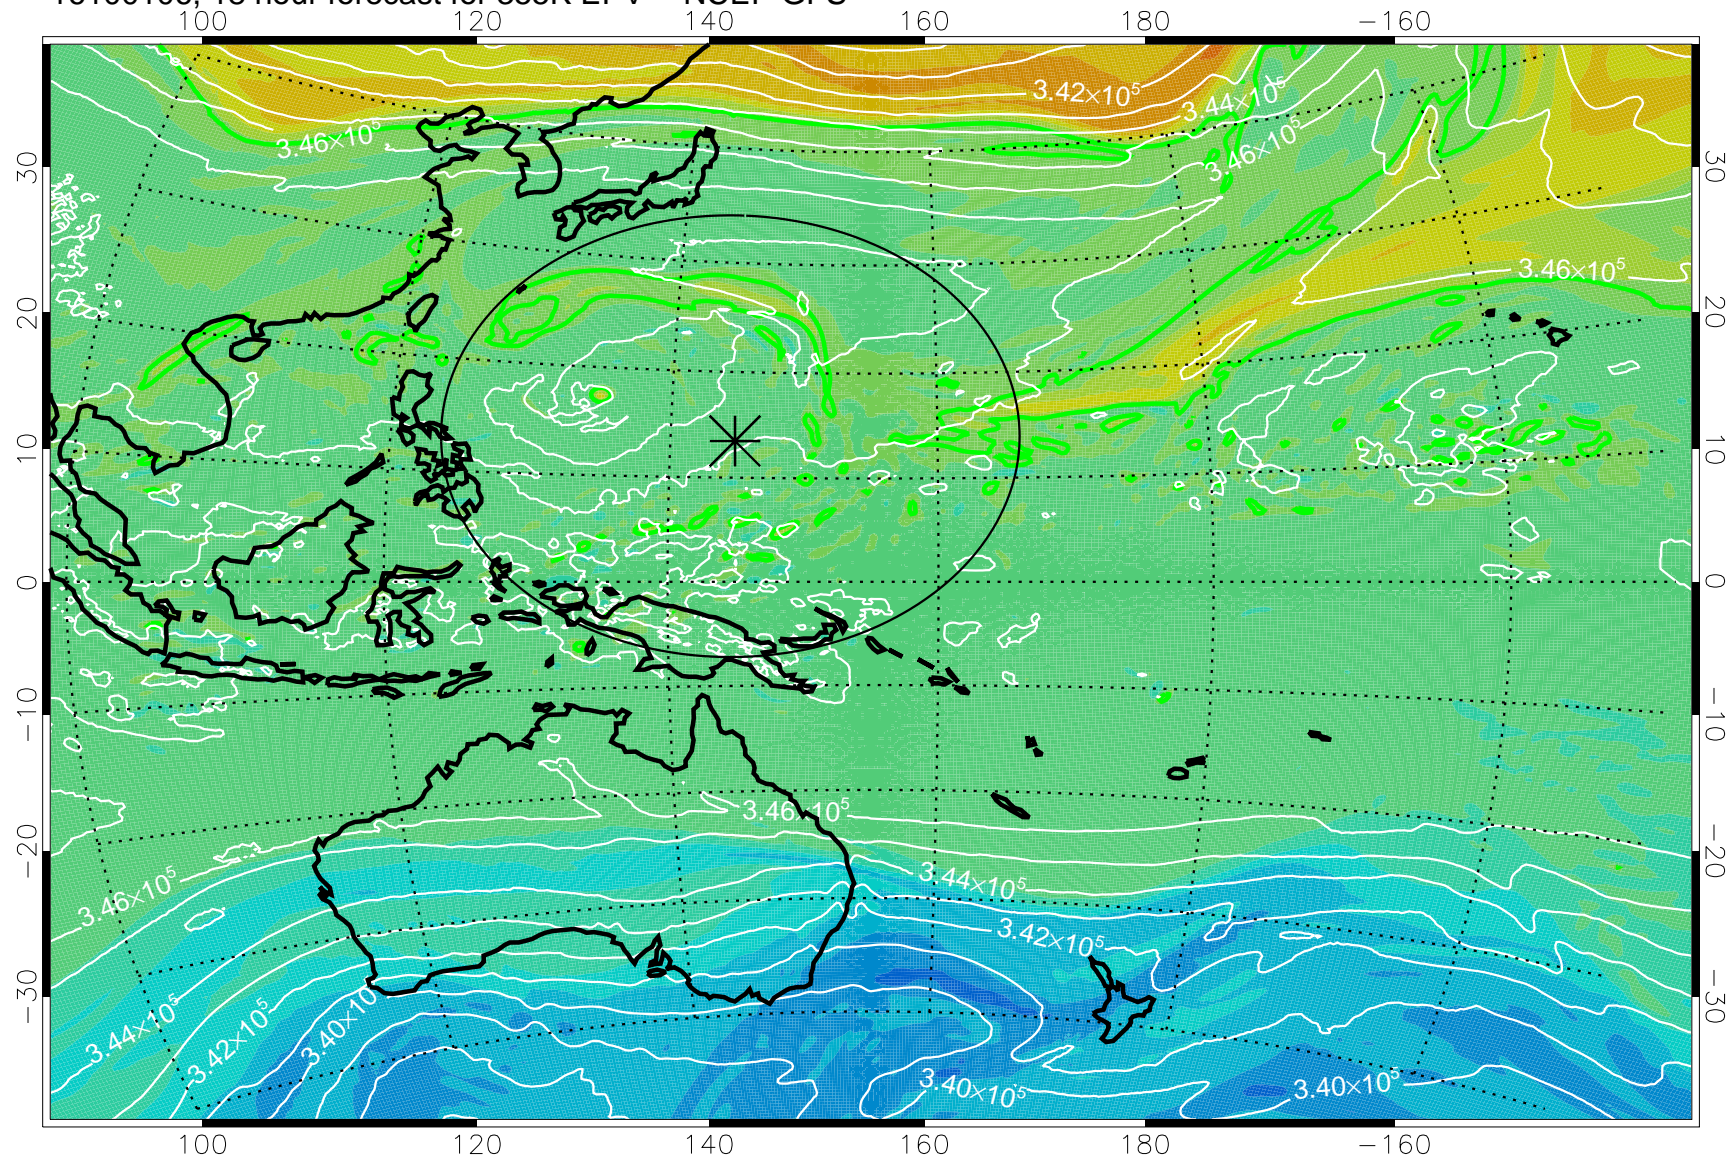

16093018, 6 hour forecast for 355K EPV -- NCEP GFS

355K Montgomery Streamfunction, white
EPV Tropopause (2 PVU) Position
Range ring of 2304 km

16100100, 12 hour forecast for 355K EPV -- NCEP GFS

355K Montgomery Streamfunction, white
EPV Tropopause (2 PVU) Position
Range ring of 2304 km

16100106, 18 hour forecast for 355K EPV -- NCEP GFS

355K Montgomery Streamfunction, white
EPV Tropopause (2 PVU) Position
Range ring of 2304 km

16100112, 24 hour forecast for 355K EPV -- NCEP GFS

355K Montgomery Streamfunction, white
EPV Tropopause (2 PVU) Position
Range ring of 2304 km

16100118, 30 hour forecast for 355K EPV -- NCEP GFS

355K Montgomery Streamfunction, white
EPV Tropopause (2 PVU) Position
Range ring of 2304 km

16100200, 36 hour forecast for 355K EPV -- NCEP GFS

355K Montgomery Streamfunction, white
EPV Tropopause (2 PVU) Position
Range ring of 2304 km

16100206, 42 hour forecast for 355K EPV -- NCEP GFS

355K Montgomery Streamfunction, white
EPV Tropopause (2 PVU) Position
Range ring of 2304 km

16100212, 48 hour forecast for 355K EPV -- NCEP GFS

355K Montgomery Streamfunction, white
EPV Tropopause (2 PVU) Position
Range ring of 2304 km