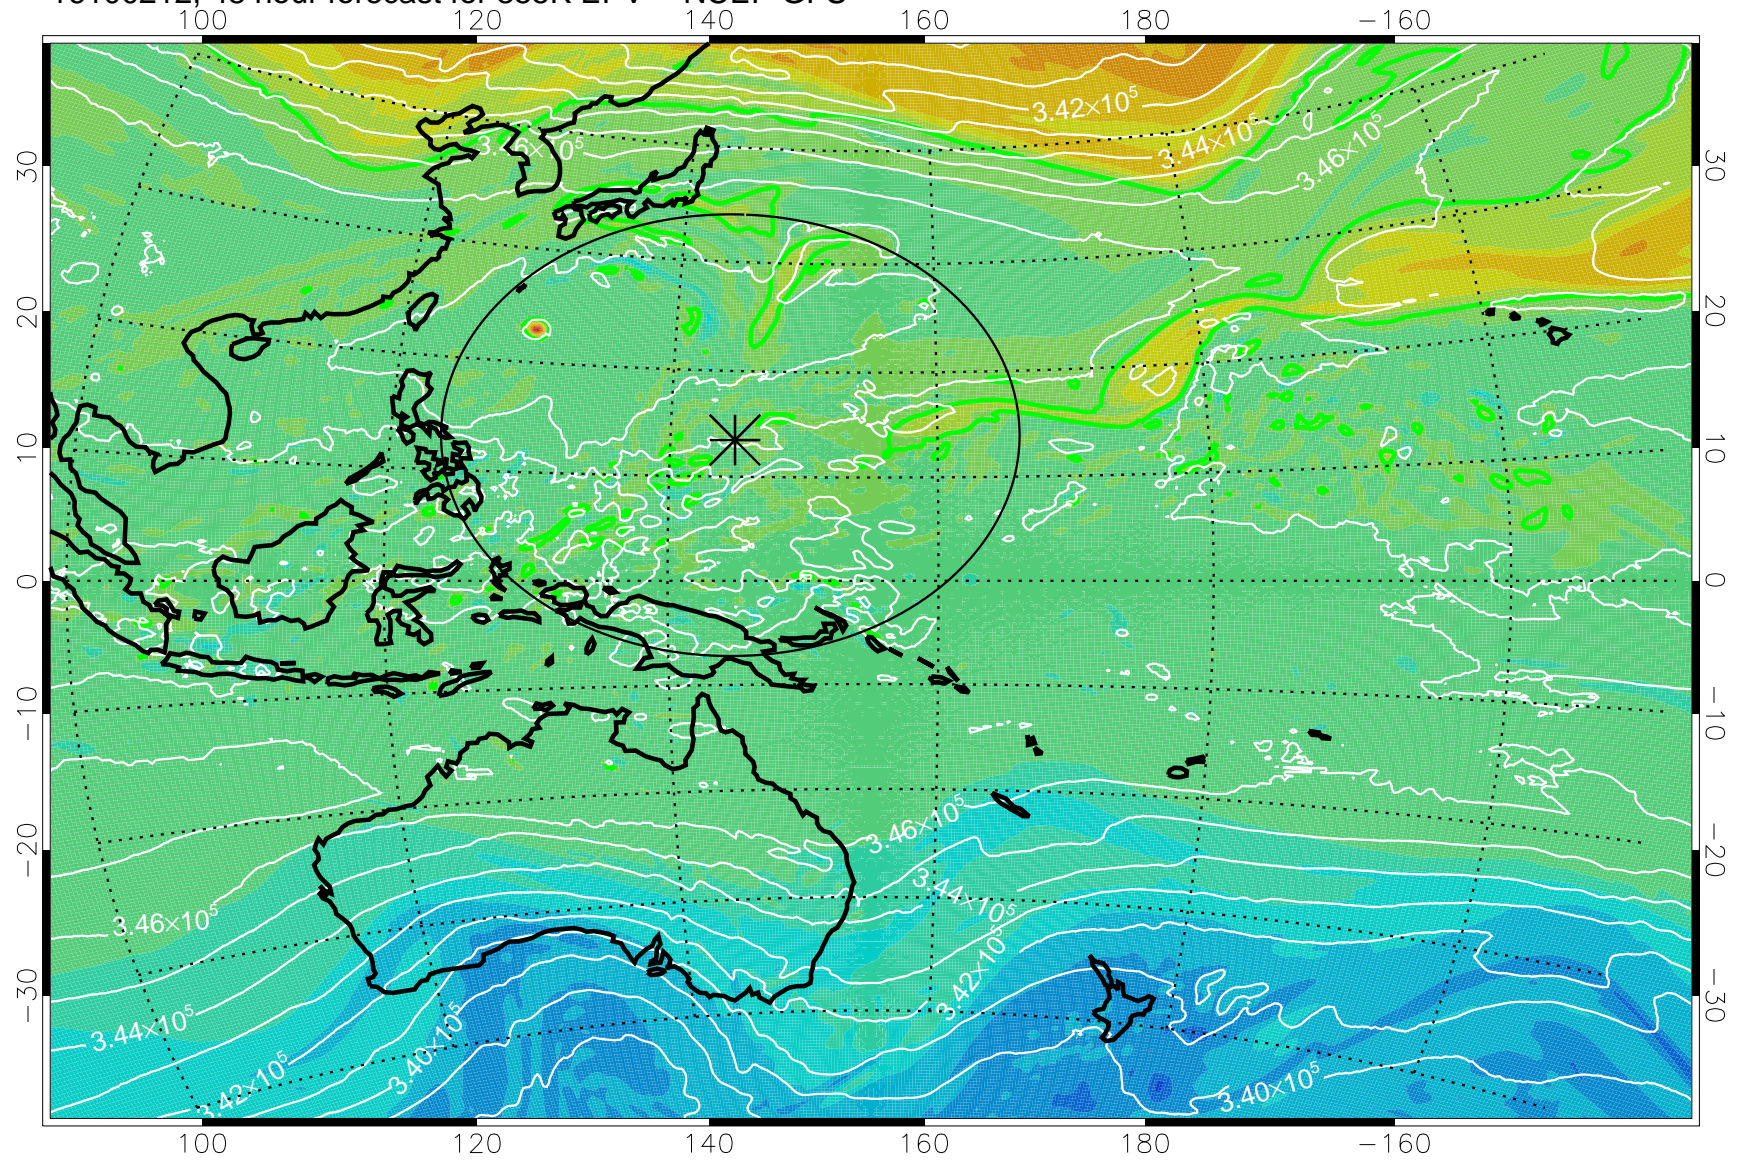

16100106, 18 hour forecast for 355K EPV -- NCEP GFS

355K Montgomery Streamfunction, white
EPV Tropopause (2 PVU) Position
Range ring of 2304 km

16100112, 24 hour forecast for 355K EPV -- NCEP GFS

355K Montgomery Streamfunction, white
EPV Tropopause (2 PVU) Position
Range ring of 2304 km

16100118, 30 hour forecast for 355K EPV -- NCEP GFS

355K Montgomery Streamfunction, white
EPV Tropopause (2 PVU) Position
Range ring of 2304 km

16100200, 36 hour forecast for 355K EPV -- NCEP GFS

355K Montgomery Streamfunction, white
EPV Tropopause (2 PVU) Position
Range ring of 2304 km

16100206, 42 hour forecast for 355K EPV -- NCEP GFS

355K Montgomery Streamfunction, white
EPV Tropopause (2 PVU) Position
Range ring of 2304 km

16100212, 48 hour forecast for 355K EPV -- NCEP GFS

355K Montgomery Streamfunction, white
EPV Tropopause (2 PVU) Position
Range ring of 2304 km

16100218, 54 hour forecast for 355K EPV -- NCEP GFS

355K Montgomery Streamfunction, white
EPV Tropopause (2 PVU) Position
Range ring of 2304 km

16100300, 60 hour forecast for 355K EPV -- NCEP GFS

355K Montgomery Streamfunction, white
EPV Tropopause (2 PVU) Position
Range ring of 2304 km