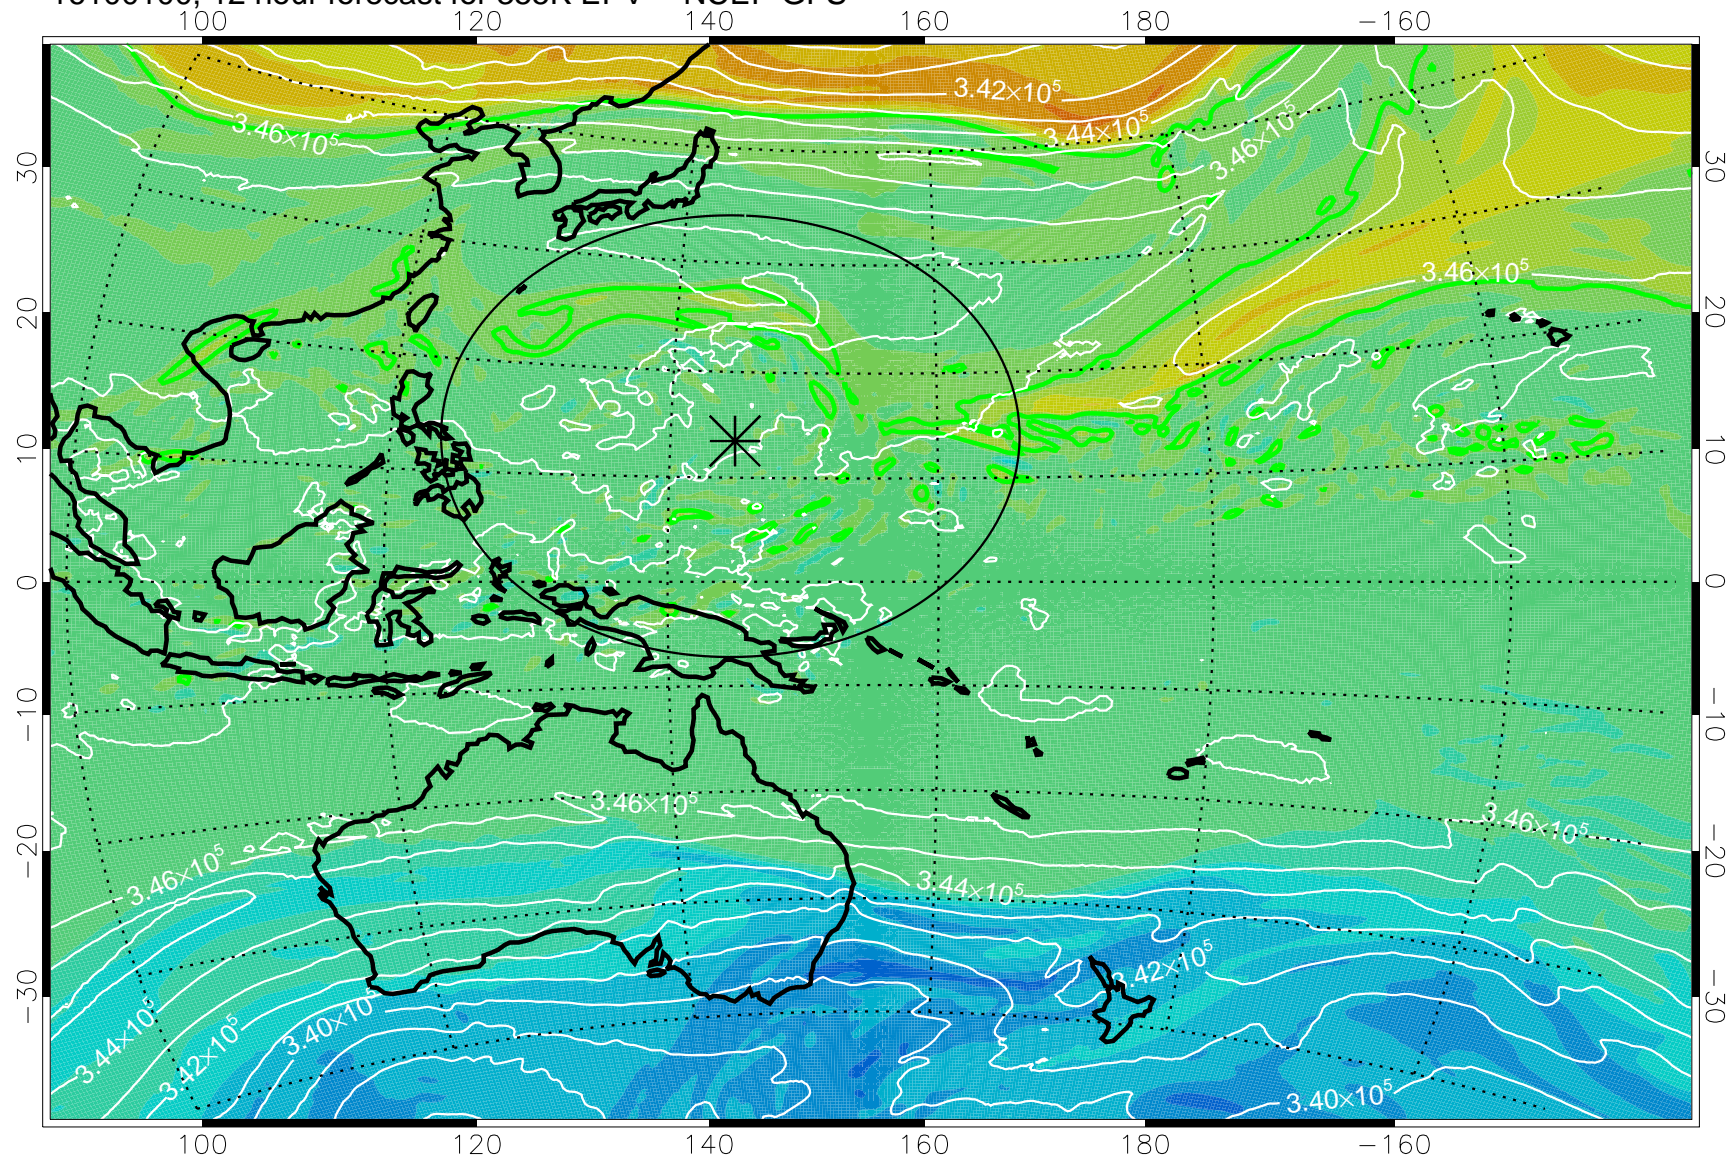

16093018, 6 hour forecast for 355K EPV -- NCEP GFS

355K Montgomery Streamfunction, white
EPV Tropopause (2 PVU) Position
Range ring of 2304 km

16100100, 12 hour forecast for 355K EPV -- NCEP GFS

355K Montgomery Streamfunction, white
EPV Tropopause (2 PVU) Position
Range ring of 2304 km

16100106, 18 hour forecast for 355K EPV -- NCEP GFS

355K Montgomery Streamfunction, white
EPV Tropopause (2 PVU) Position
Range ring of 2304 km

16100112, 24 hour forecast for 355K EPV -- NCEP GFS

355K Montgomery Streamfunction, white
EPV Tropopause (2 PVU) Position
Range ring of 2304 km

16100118, 30 hour forecast for 355K EPV -- NCEP GFS

355K Montgomery Streamfunction, white
EPV Tropopause (2 PVU) Position
Range ring of 2304 km

16100200, 36 hour forecast for 355K EPV -- NCEP GFS

355K Montgomery Streamfunction, white
EPV Tropopause (2 PVU) Position
Range ring of 2304 km

16100206, 42 hour forecast for 355K EPV -- NCEP GFS

355K Montgomery Streamfunction, white
EPV Tropopause (2 PVU) Position
Range ring of 2304 km

16100212, 48 hour forecast for 355K EPV -- NCEP GFS

355K Montgomery Streamfunction, white
EPV Tropopause (2 PVU) Position
Range ring of 2304 km