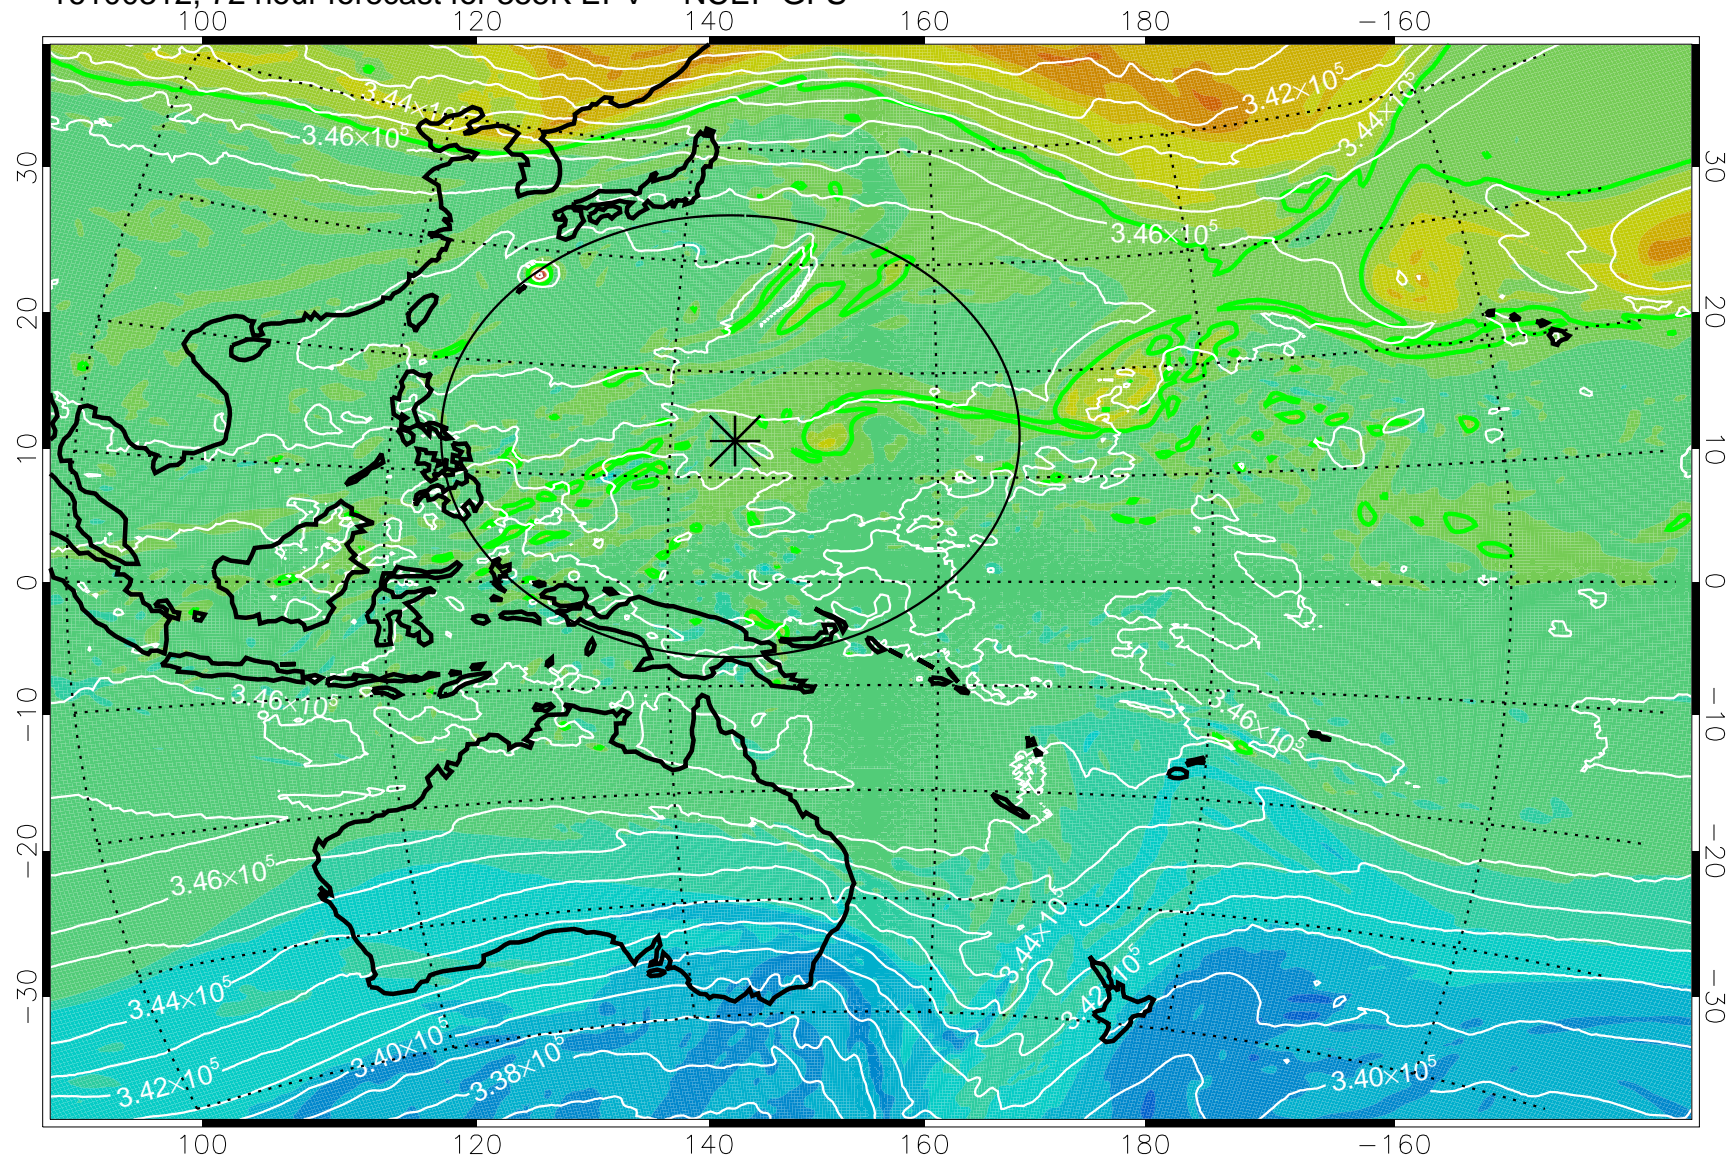

16100206, 42 hour forecast for 355K EPV -- NCEP GFS

355K Montgomery Streamfunction, white
EPV Tropopause (2 PVU) Position
Range ring of 2304 km

16100212, 48 hour forecast for 355K EPV -- NCEP GFS

355K Montgomery Streamfunction, white
EPV Tropopause (2 PVU) Position
Range ring of 2304 km

16100218, 54 hour forecast for 355K EPV -- NCEP GFS

355K Montgomery Streamfunction, white
EPV Tropopause (2 PVU) Position
Range ring of 2304 km

16100300, 60 hour forecast for 355K EPV -- NCEP GFS

355K Montgomery Streamfunction, white
EPV Tropopause (2 PVU) Position
Range ring of 2304 km

16100306, 66 hour forecast for 355K EPV -- NCEP GFS

355K Montgomery Streamfunction, white
EPV Tropopause (2 PVU) Position
Range ring of 2304 km

16100312, 72 hour forecast for 355K EPV -- NCEP GFS

355K Montgomery Streamfunction, white
EPV Tropopause (2 PVU) Position
Range ring of 2304 km

16100318, 78 hour forecast for 355K EPV -- NCEP GFS

355K Montgomery Streamfunction, white
EPV Tropopause (2 PVU) Position
Range ring of 2304 km

16100400, 84 hour forecast for 355K EPV -- NCEP GFS

355K Montgomery Streamfunction, white
EPV Tropopause (2 PVU) Position
Range ring of 2304 km