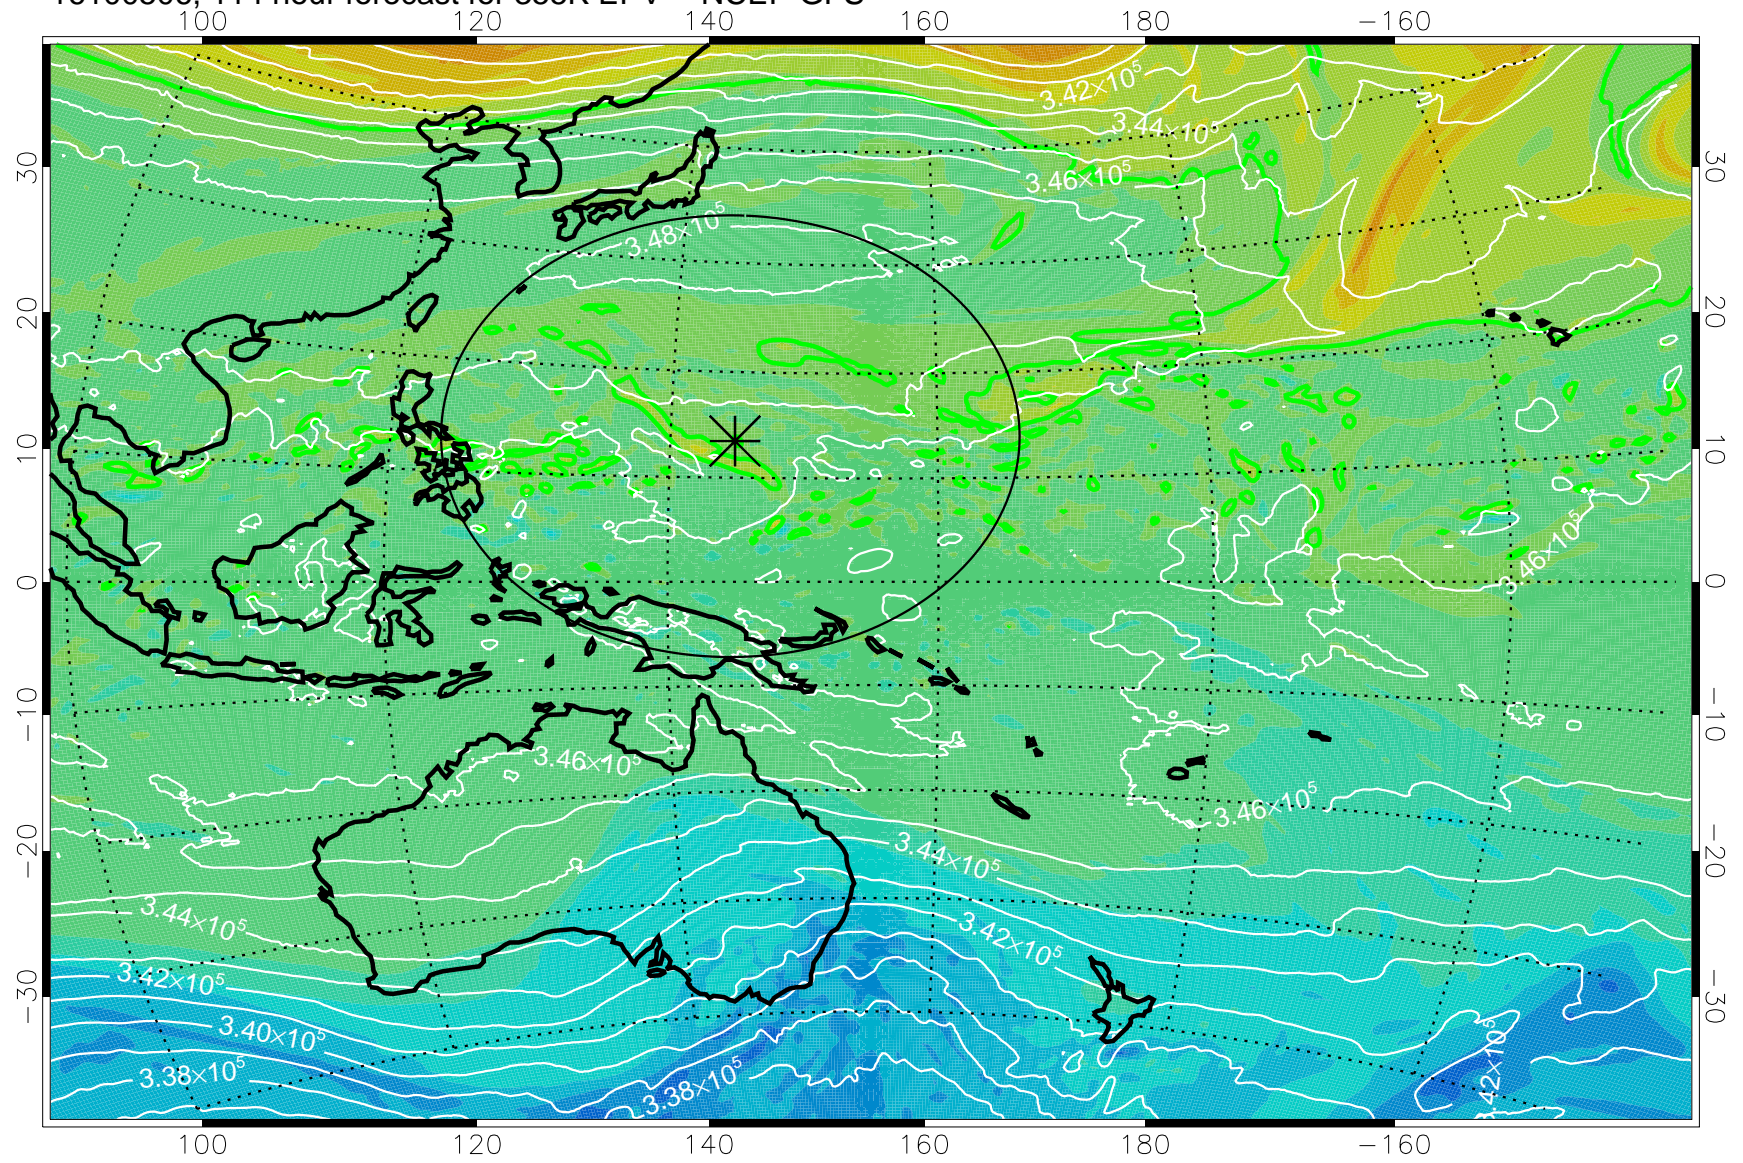

16100318, 78 hour forecast for 355K EPV -- NCEP GFS

355K Montgomery Streamfunction, white
EPV Tropopause (2 PVU) Position
Range ring of 2304 km

16100400, 84 hour forecast for 355K EPV -- NCEP GFS

355K Montgomery Streamfunction, white
EPV Tropopause (2 PVU) Position
Range ring of 2304 km

16100406, 90 hour forecast for 355K EPV -- NCEP GFS

355K Montgomery Streamfunction, white
EPV Tropopause (2 PVU) Position
Range ring of 2304 km

16100412, 96 hour forecast for 355K EPV -- NCEP GFS

355K Montgomery Streamfunction, white
EPV Tropopause (2 PVU) Position
Range ring of 2304 km

16100418, 102 hour forecast for 355K EPV -- NCEP GFS

355K Montgomery Streamfunction, white
EPV Tropopause (2 PVU) Position
Range ring of 2304 km

16100500, 108 hour forecast for 355K EPV -- NCEP GFS

355K Montgomery Streamfunction, white
EPV Tropopause (2 PVU) Position
Range ring of 2304 km

16100506, 114 hour forecast for 355K EPV -- NCEP GFS

355K Montgomery Streamfunction, white
EPV Tropopause (2 PVU) Position
Range ring of 2304 km

16100512, 120 hour forecast for 355K EPV -- NCEP GFS

355K Montgomery Streamfunction, white
EPV Tropopause (2 PVU) Position
Range ring of 2304 km