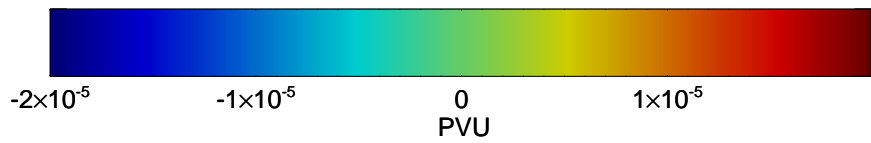

16100212, 48 hour forecast for 355K EPV -- NCEP GFS

355K Montgomery Streamfunction, white
EPV Tropopause (2 PVU) Position
Range ring of 2304 km