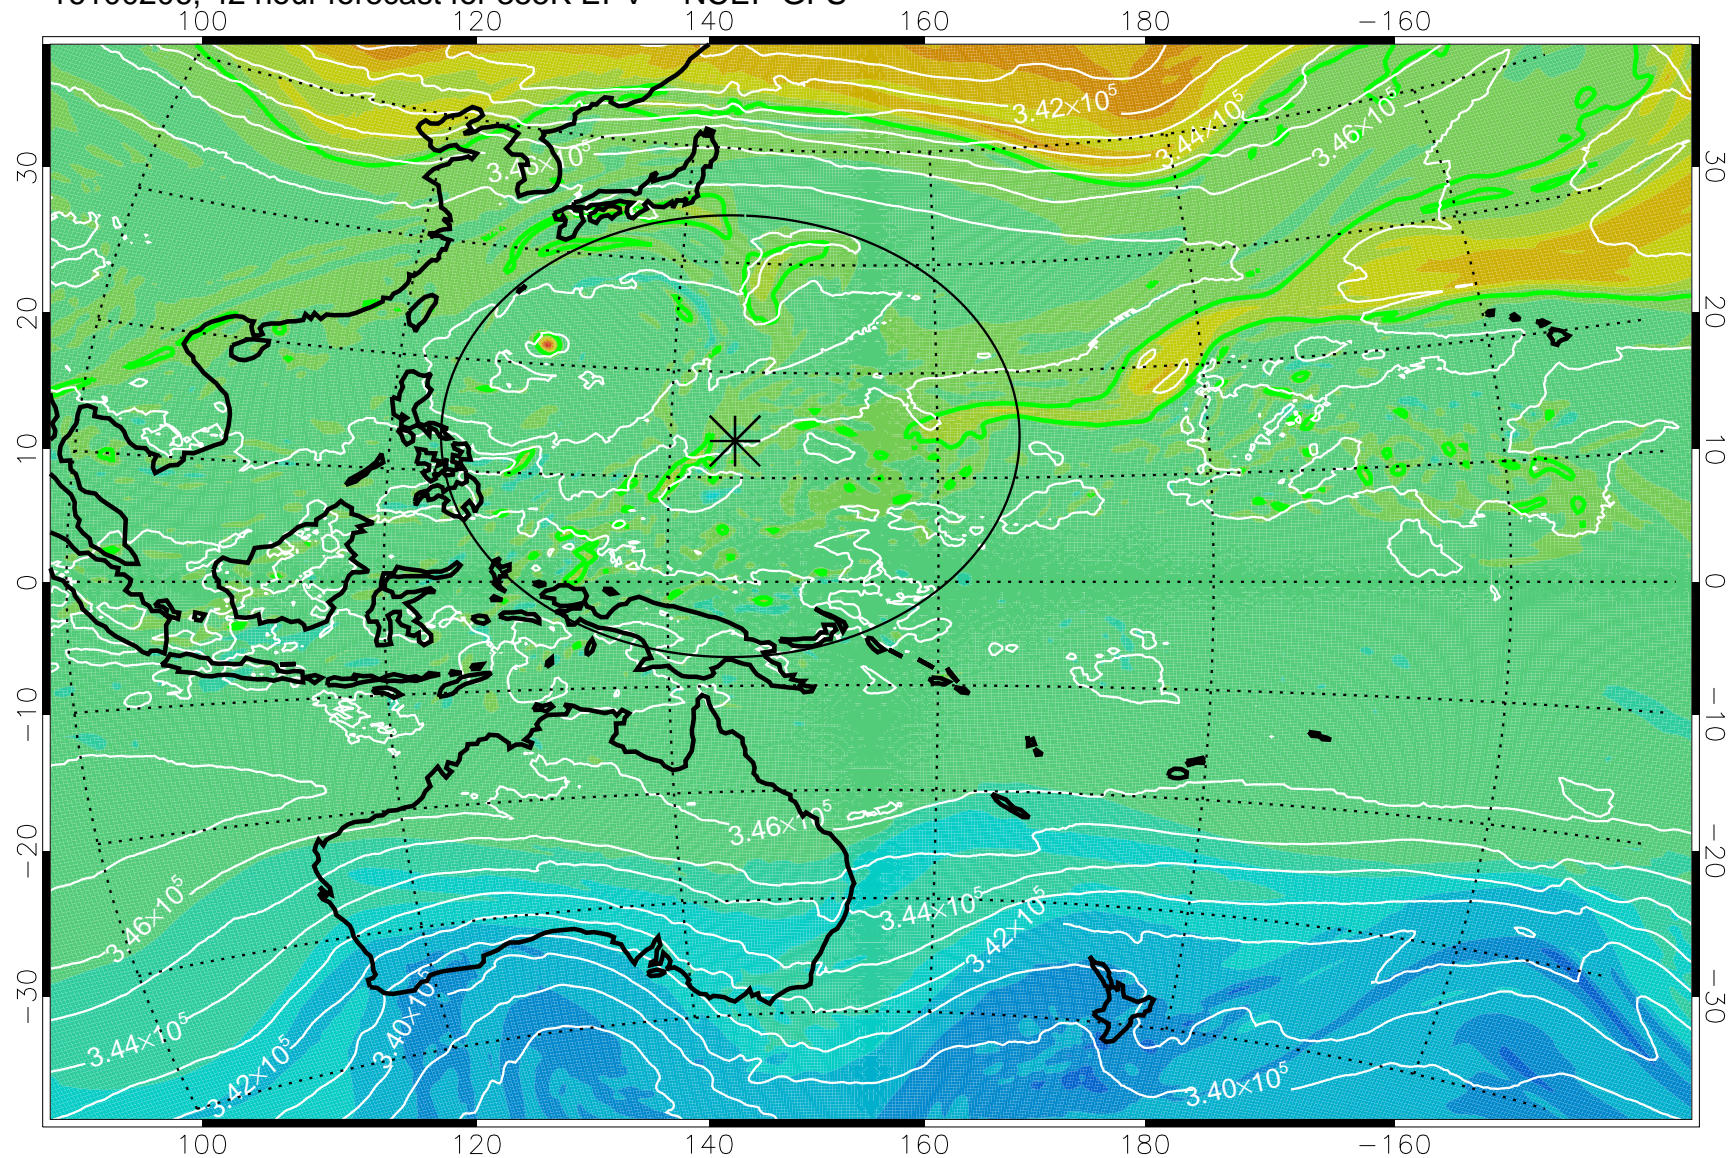

16100106, 18 hour forecast for 355K EPV -- NCEP GFS

355K Montgomery Streamfunction, white
EPV Tropopause (2 PVU) Position
Range ring of 2304 km

16100112, 24 hour forecast for 355K EPV -- NCEP GFS

355K Montgomery Streamfunction, white
EPV Tropopause (2 PVU) Position
Range ring of 2304 km

16100118, 30 hour forecast for 355K EPV -- NCEP GFS

355K Montgomery Streamfunction, white
EPV Tropopause (2 PVU) Position
Range ring of 2304 km

16100200, 36 hour forecast for 355K EPV -- NCEP GFS

355K Montgomery Streamfunction, white
EPV Tropopause (2 PVU) Position
Range ring of 2304 km

16100206, 42 hour forecast for 355K EPV -- NCEP GFS

355K Montgomery Streamfunction, white
EPV Tropopause (2 PVU) Position
Range ring of 2304 km

16100212, 48 hour forecast for 355K EPV -- NCEP GFS

355K Montgomery Streamfunction, white
EPV Tropopause (2 PVU) Position
Range ring of 2304 km

16100218, 54 hour forecast for 355K EPV -- NCEP GFS

355K Montgomery Streamfunction, white
EPV Tropopause (2 PVU) Position
Range ring of 2304 km

16100300, 60 hour forecast for 355K EPV -- NCEP GFS

355K Montgomery Streamfunction, white
EPV Tropopause (2 PVU) Position
Range ring of 2304 km