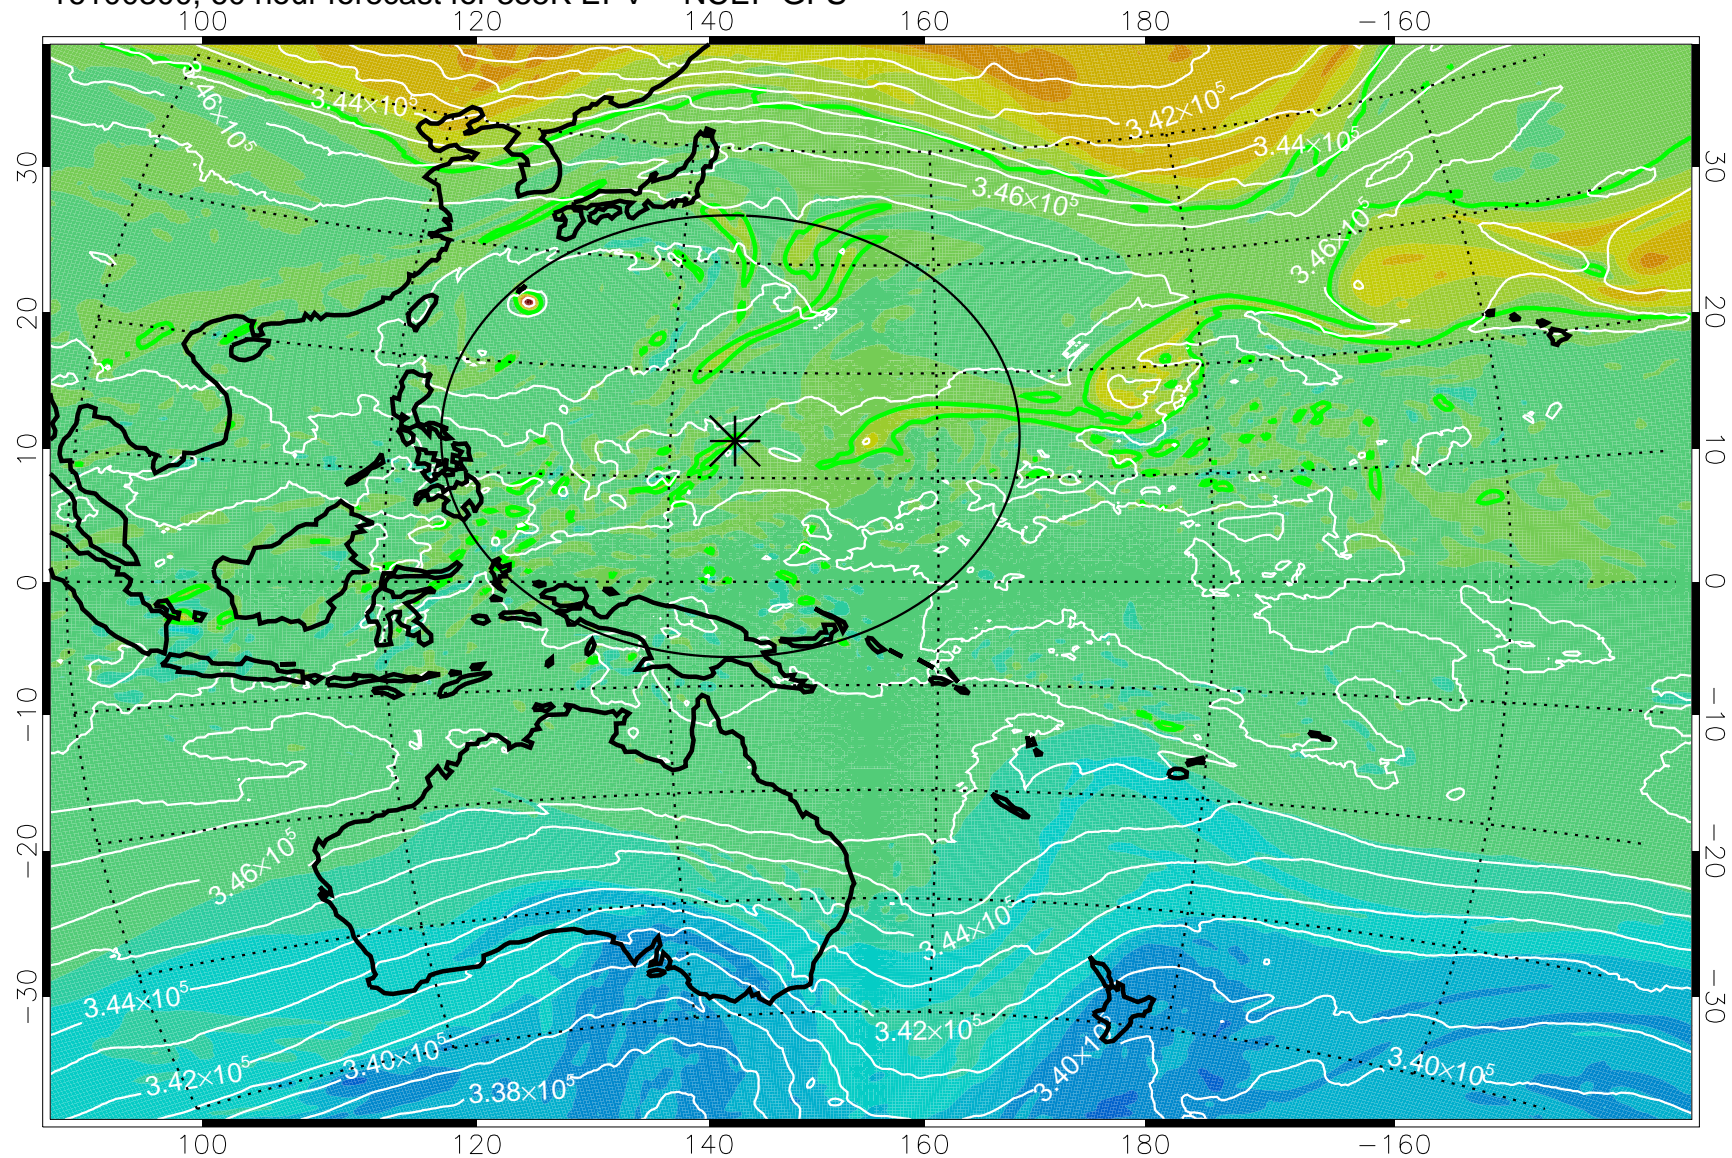

16100118, 30 hour forecast for 355K EPV -- NCEP GFS

355K Montgomery Streamfunction, white
EPV Tropopause (2 PVU) Position
Range ring of 2304 km

16100200, 36 hour forecast for 355K EPV -- NCEP GFS

355K Montgomery Streamfunction, white
EPV Tropopause (2 PVU) Position
Range ring of 2304 km

16100206, 42 hour forecast for 355K EPV -- NCEP GFS

355K Montgomery Streamfunction, white
EPV Tropopause (2 PVU) Position
Range ring of 2304 km

16100212, 48 hour forecast for 355K EPV -- NCEP GFS

355K Montgomery Streamfunction, white
EPV Tropopause (2 PVU) Position
Range ring of 2304 km

16100218, 54 hour forecast for 355K EPV -- NCEP GFS

355K Montgomery Streamfunction, white
EPV Tropopause (2 PVU) Position
Range ring of 2304 km

16100300, 60 hour forecast for 355K EPV -- NCEP GFS

355K Montgomery Streamfunction, white
EPV Tropopause (2 PVU) Position
Range ring of 2304 km

16100306, 66 hour forecast for 355K EPV -- NCEP GFS

355K Montgomery Streamfunction, white
EPV Tropopause (2 PVU) Position
Range ring of 2304 km

16100312, 72 hour forecast for 355K EPV -- NCEP GFS

355K Montgomery Streamfunction, white
EPV Tropopause (2 PVU) Position
Range ring of 2304 km