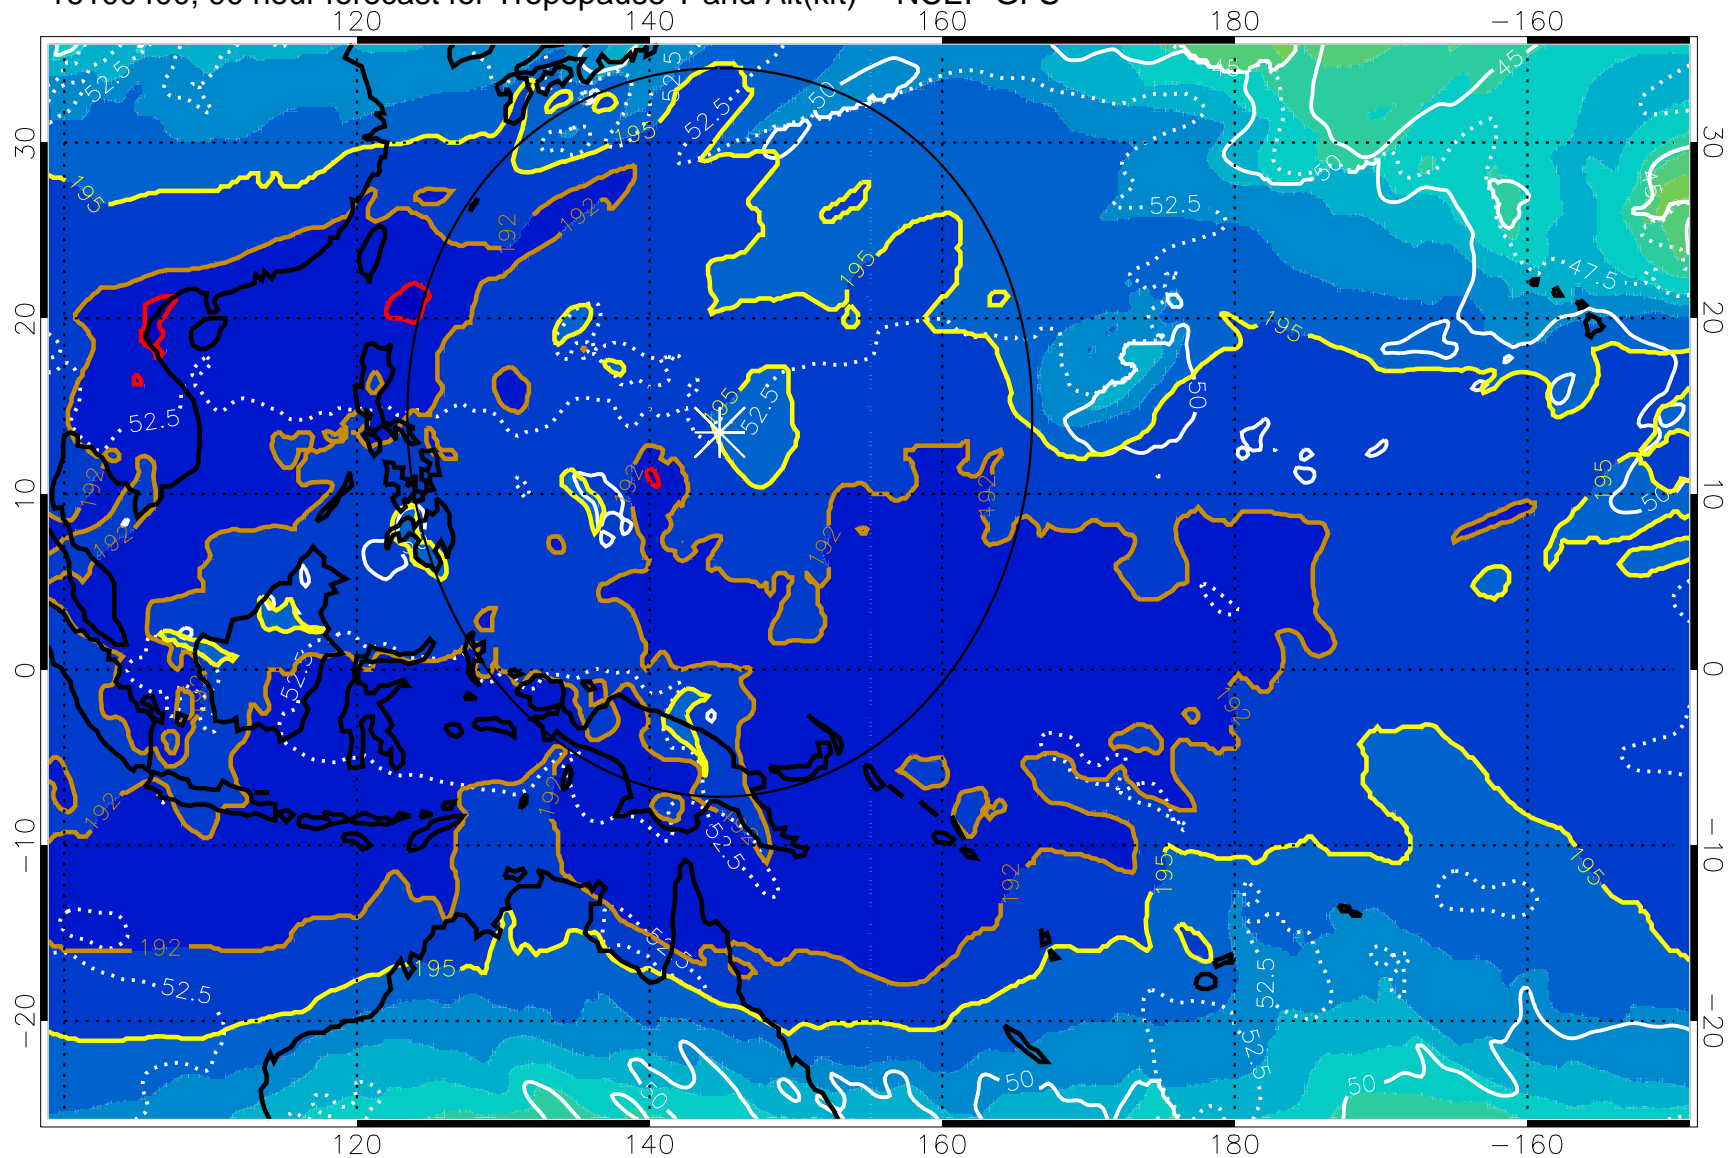

192.5K Isotherm 195K Isotherm
187.5K Isotherm 190K Isotherm

Range ring of 2304 km

16100312, 78 hour forecast for Tropopause T and Alt(kft) -- NCEP GFS

190 200 210 220 230
Tropopause T, K

Tropopause Altitude in kft (white)

192.5K Isotherm 195K Isotherm
187.5K Isotherm 190K Isotherm

Range ring of 2304 km

16100318, 84 hour forecast for Tropopause T and Alt(kft) -- NCEP GFS

190 200 210 220 230

Tropopause T, K

Tropopause Altitude in kft (white)

192.5K Isotherm 195K Isotherm
187.5K Isotherm 190K Isotherm

Range ring of 2304 km

16100400, 90 hour forecast for Tropopause T and Alt(kft) -- NCEP GFS

190 200 210 220 230
Tropopause T, K

Tropopause Altitude in kft (white)