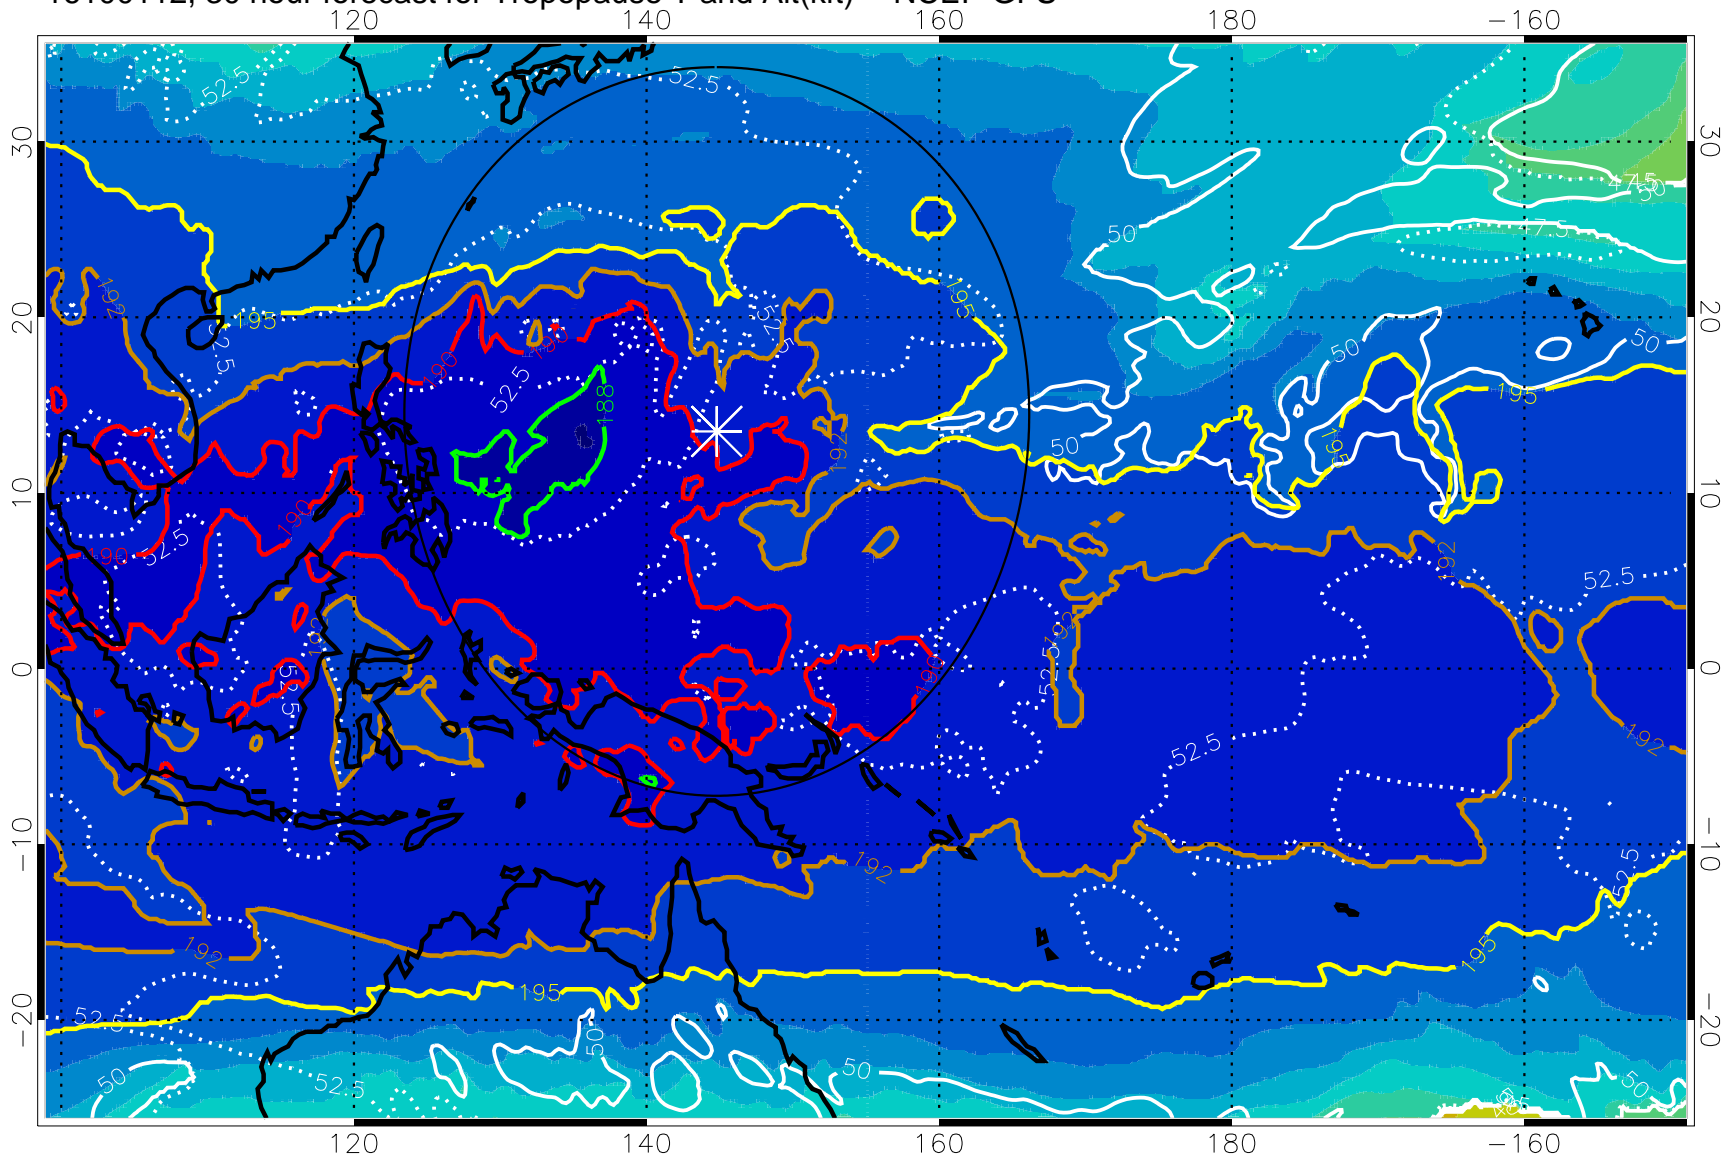

16100100, 18 hour forecast for Tropopause T and Alt(kft) -- NCEP GFS

16100106, 24 hour forecast for Tropopause T and Alt(kft) -- NCEP GFS

190 200 210 220 230

Tropopause T, K

Tropopause Altitude in kft (white)

192.5K Isotherm 195K Isotherm

187.5K Isotherm 190K Isotherm

Range ring of 2304 km

16100112, 30 hour forecast for Tropopause T and Alt(kft) -- NCEP GFS

190 200 210 220 230

Tropopause T, K

Tropopause Altitude in kft (white)