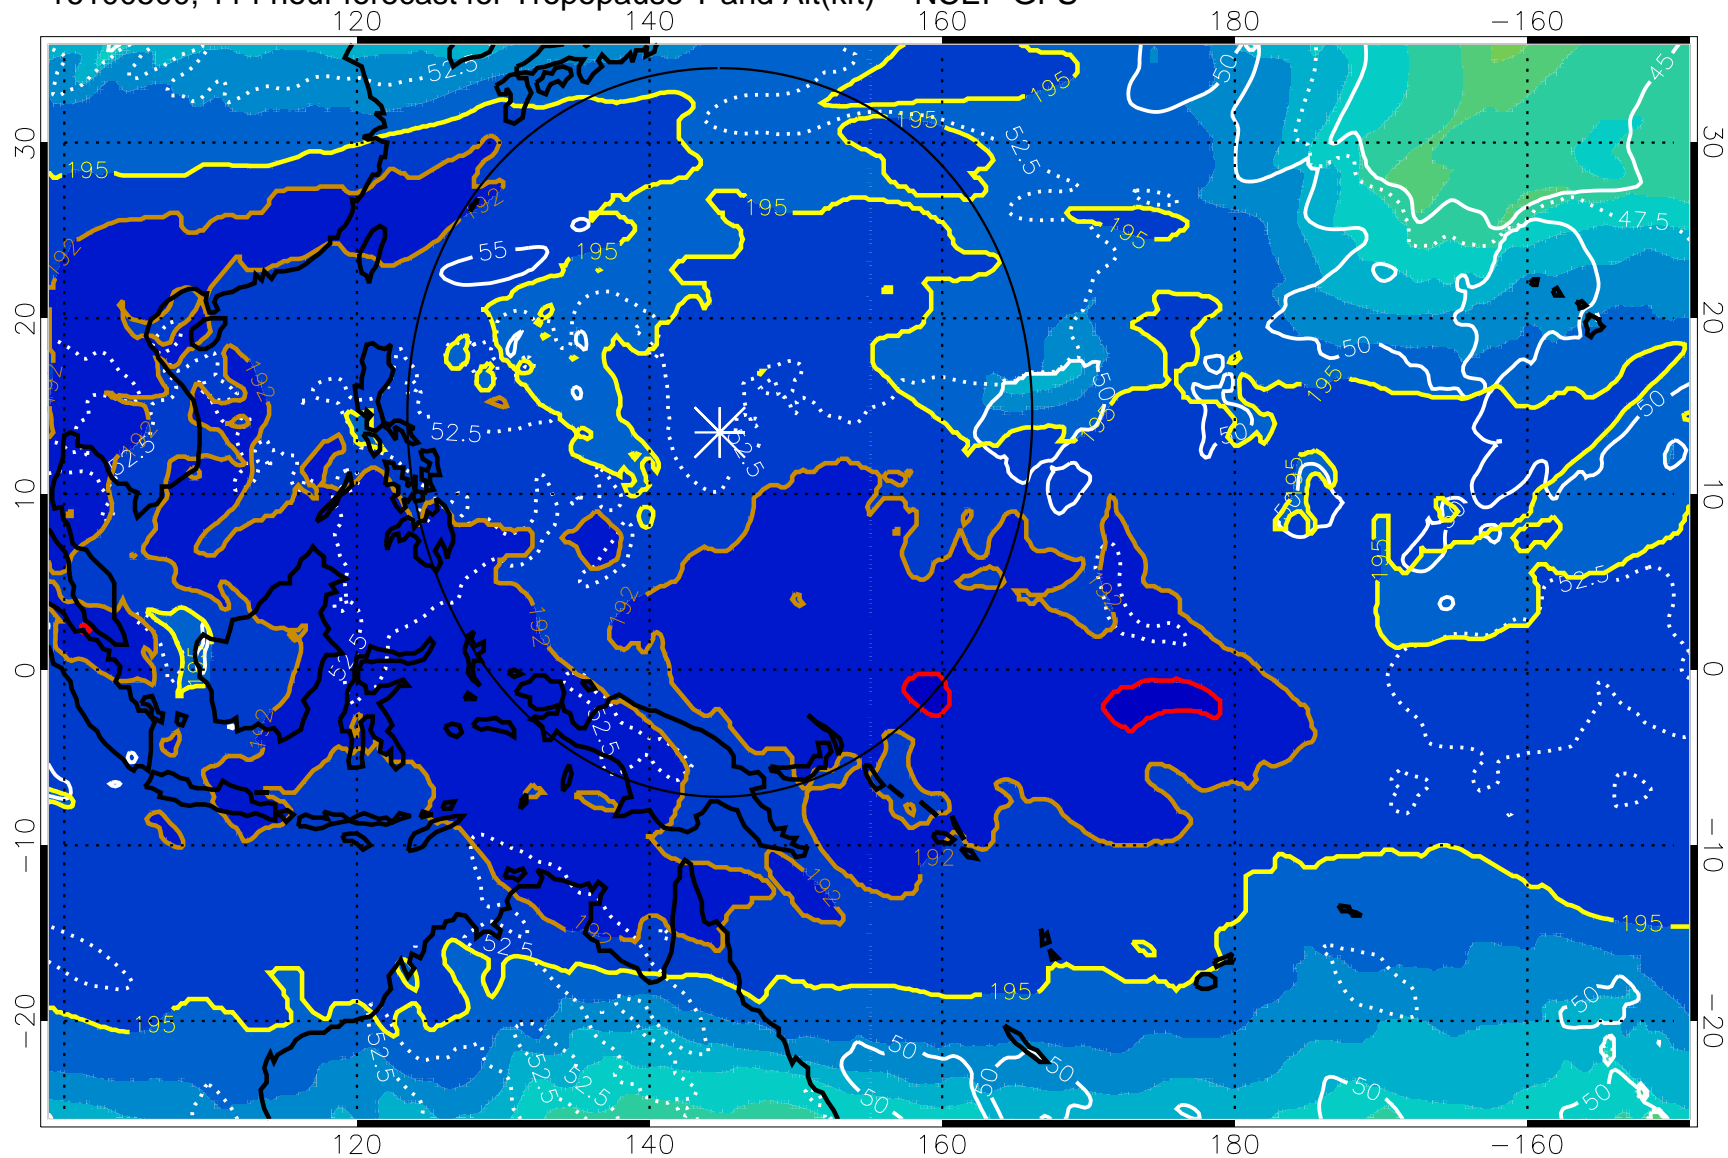

192.5K Isotherm 195K Isotherm
187.5K Isotherm 190K Isotherm

Range ring of 2304 km

16100412, 102 hour forecast for Tropopause T and Alt(kft) -- NCEP GFS

190 200 210 220 230

Tropopause T, K

Tropopause Altitude in kft (white)

192.5K Isotherm 195K Isotherm
187.5K Isotherm 190K Isotherm

Range ring of 2304 km

16100418, 108 hour forecast for Tropopause T and Alt(kft) -- NCEP GFS

190 200 210 220 230

Tropopause T, K

Tropopause Altitude in kft (white)

192.5K Isotherm 195K Isotherm

187.5K Isotherm 190K Isotherm

Range ring of 2304 km

16100500, 114 hour forecast for Tropopause T and Alt(kft) -- NCEP GFS

190 200 210 220 230

Tropopause T, K

Tropopause Altitude in kft (white)