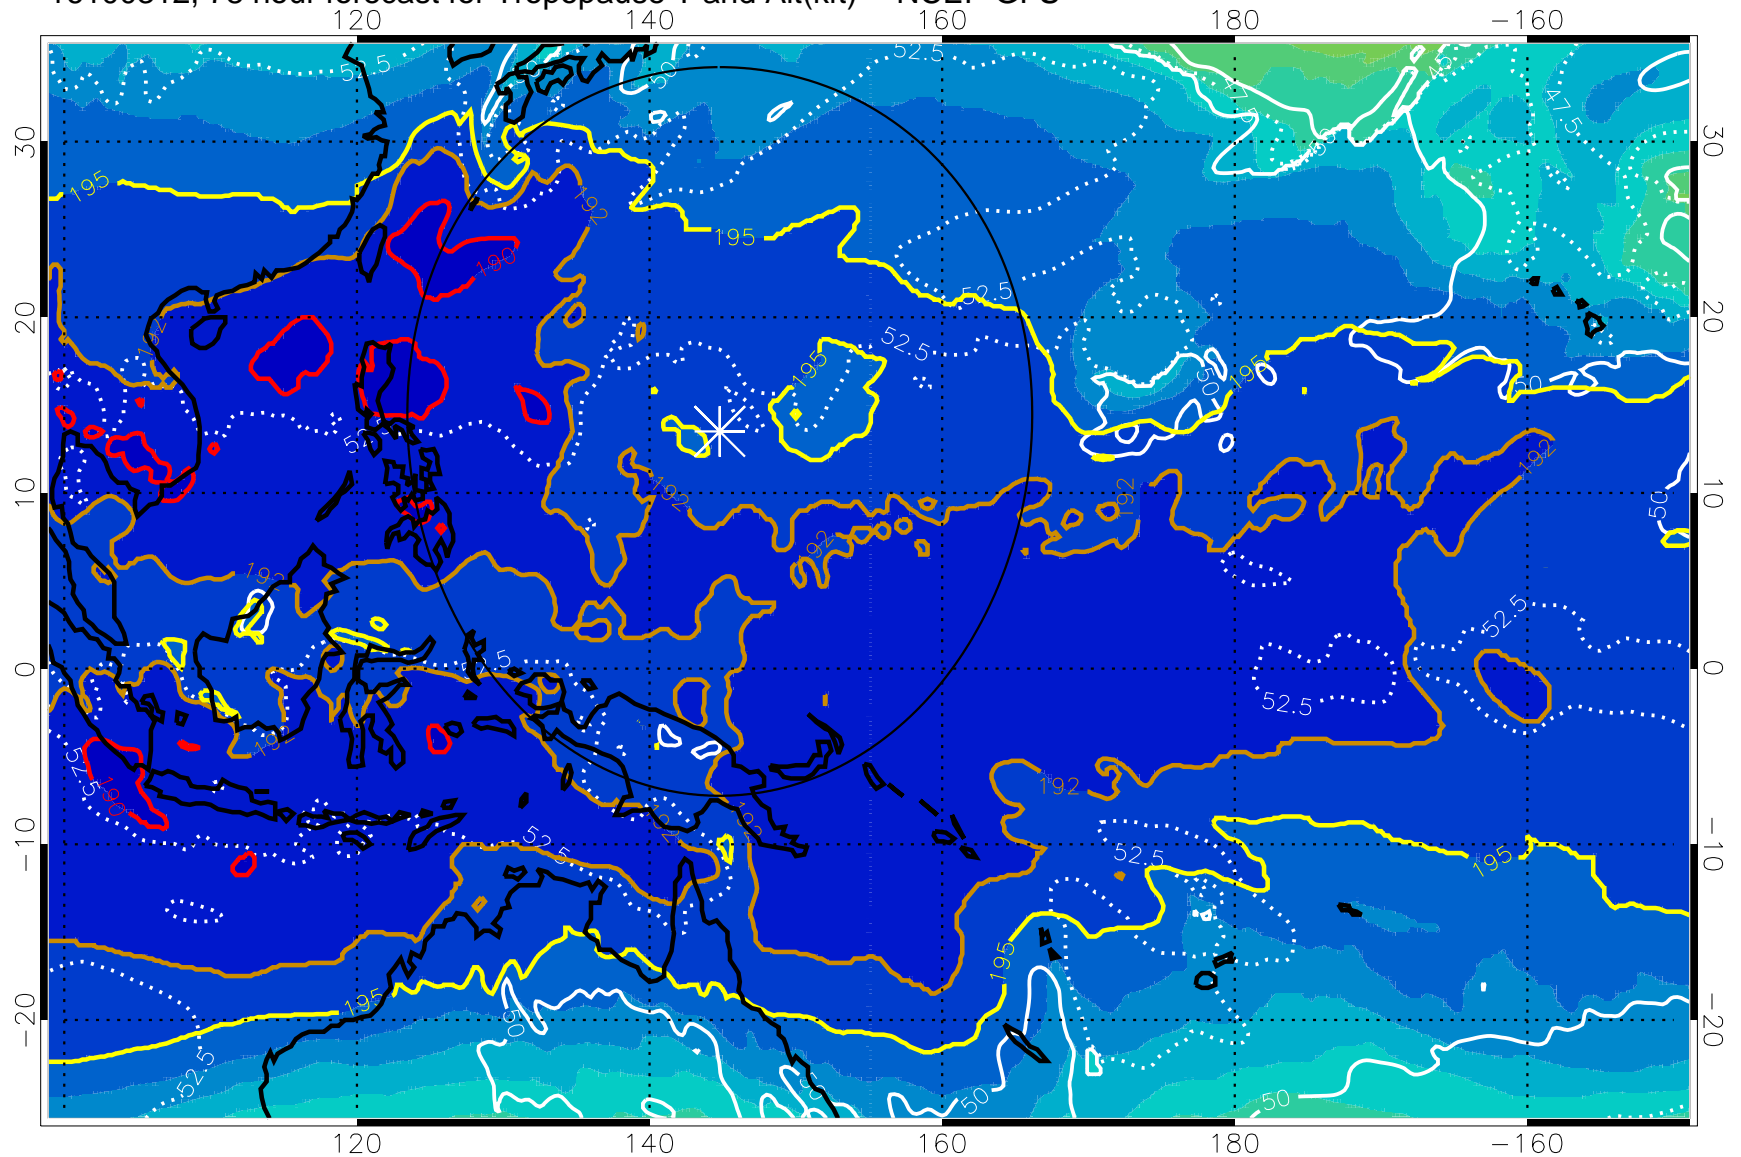

192.5K Isotherm 195K Isotherm

187.5K Isotherm 190K Isotherm

Range ring of 2304 km

16100300, 66 hour forecast for Tropopause T and Alt(kft) -- NCEP GFS

190 200 210 220 230

Tropopause T, K

Tropopause Altitude in kft (white)

192.5K Isotherm 195K Isotherm
187.5K Isotherm 190K Isotherm

Range ring of 2304 km

16100306, 72 hour forecast for Tropopause T and Alt(kft) -- NCEP GFS

190 200 210 220 230

Tropopause T, K

Tropopause Altitude in kft (white)

192.5K Isotherm 195K Isotherm
187.5K Isotherm 190K Isotherm

Range ring of 2304 km

16100312, 78 hour forecast for Tropopause T and Alt(kft) -- NCEP GFS

190 200 210 220 230
Tropopause T, K

Tropopause Altitude in kft (white)