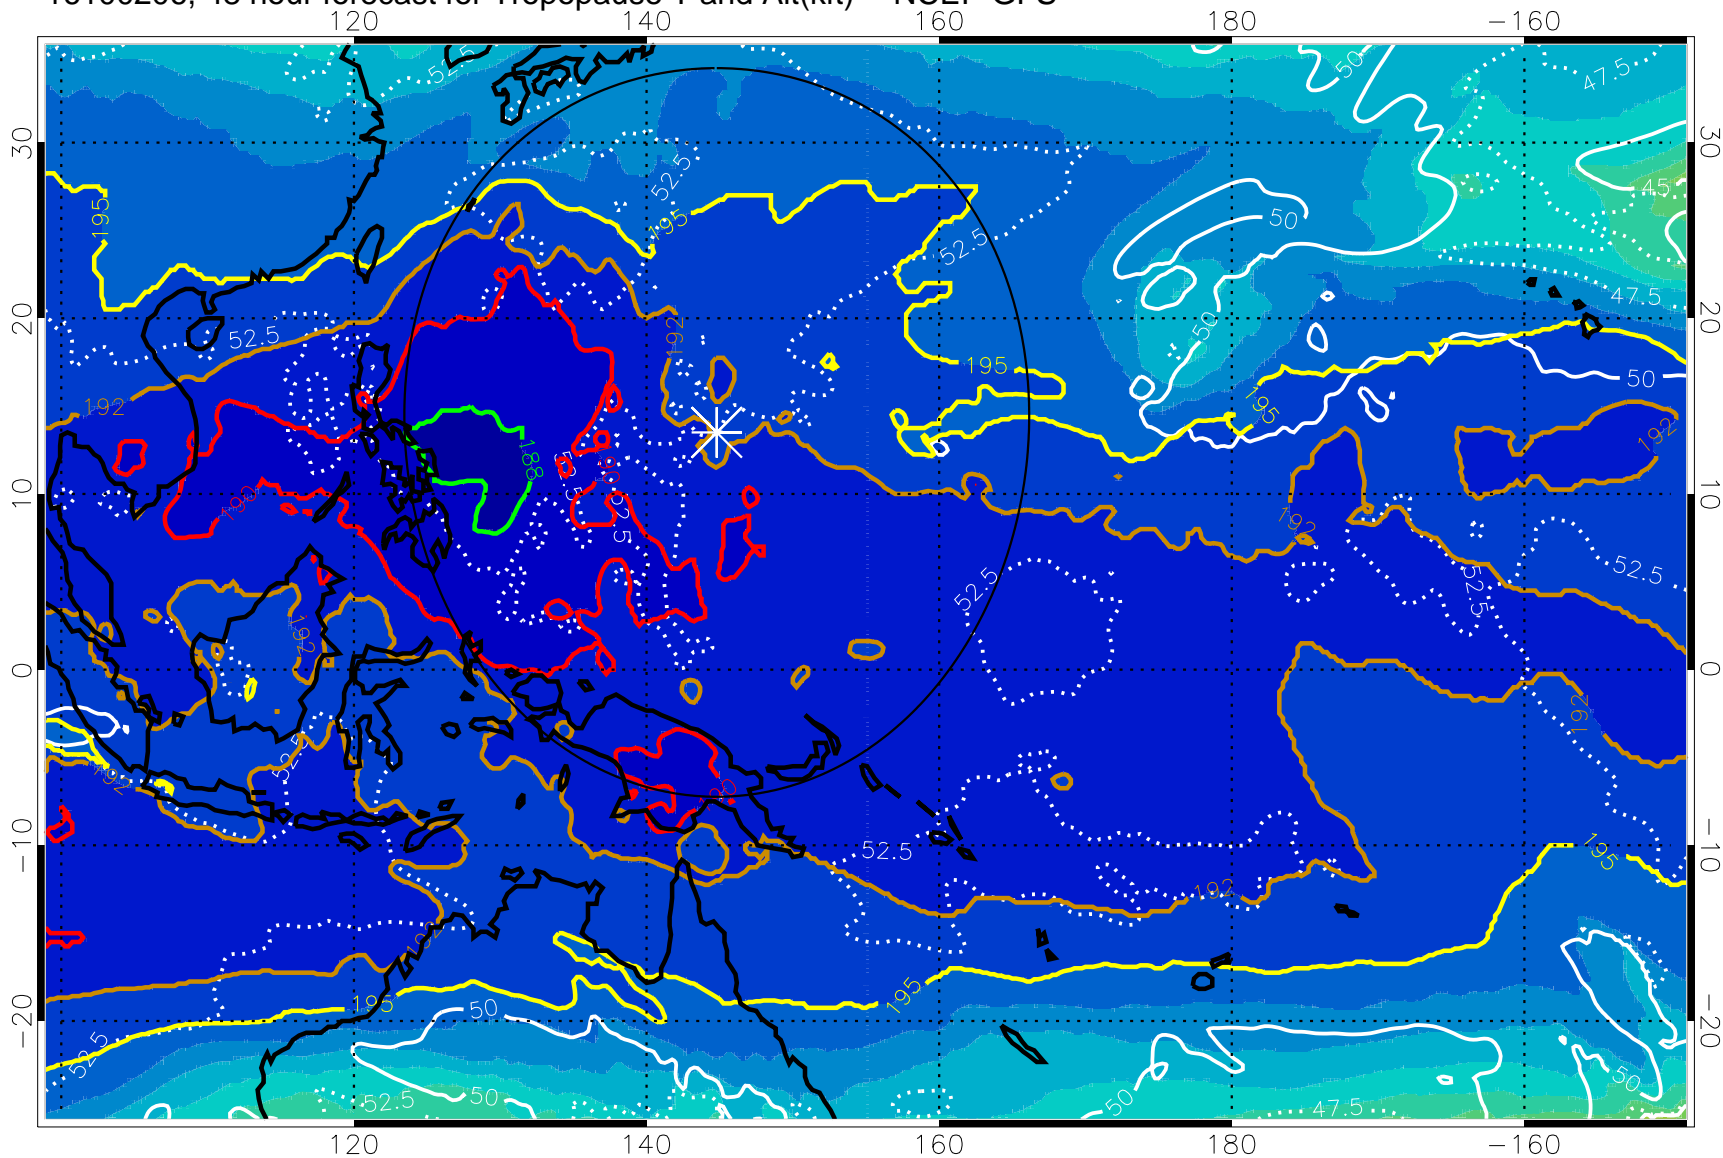

192.5K Isotherm 195K Isotherm

187.5K Isotherm 190K Isotherm

Range ring of 2304 km

16100118, 36 hour forecast for Tropopause T and Alt(kft) -- NCEP GFS

190 200 210 220 230

Tropopause T, K

Tropopause Altitude in kft (white)

192.5K Isotherm 195K Isotherm
187.5K Isotherm 190K Isotherm

Range ring of 2304 km

16100200, 42 hour forecast for Tropopause T and Alt(kft) -- NCEP GFS

190 200 210 220 230

Tropopause T, K

Tropopause Altitude in kft (white)

192.5K Isotherm 195K Isotherm

187.5K Isotherm 190K Isotherm

Range ring of 2304 km

16100206, 48 hour forecast for Tropopause T and Alt(kft) -- NCEP GFS

190 200 210 220 230

Tropopause T, K

Tropopause Altitude in kft (white)

192.5K Isotherm 195K Isotherm
187.5K Isotherm 190K Isotherm

Range ring of 2304 km

16100212, 54 hour forecast for Tropopause T and Alt(kft) -- NCEP GFS

190 200 210 220 230
Tropopause T, K

Tropopause Altitude in kft (white)