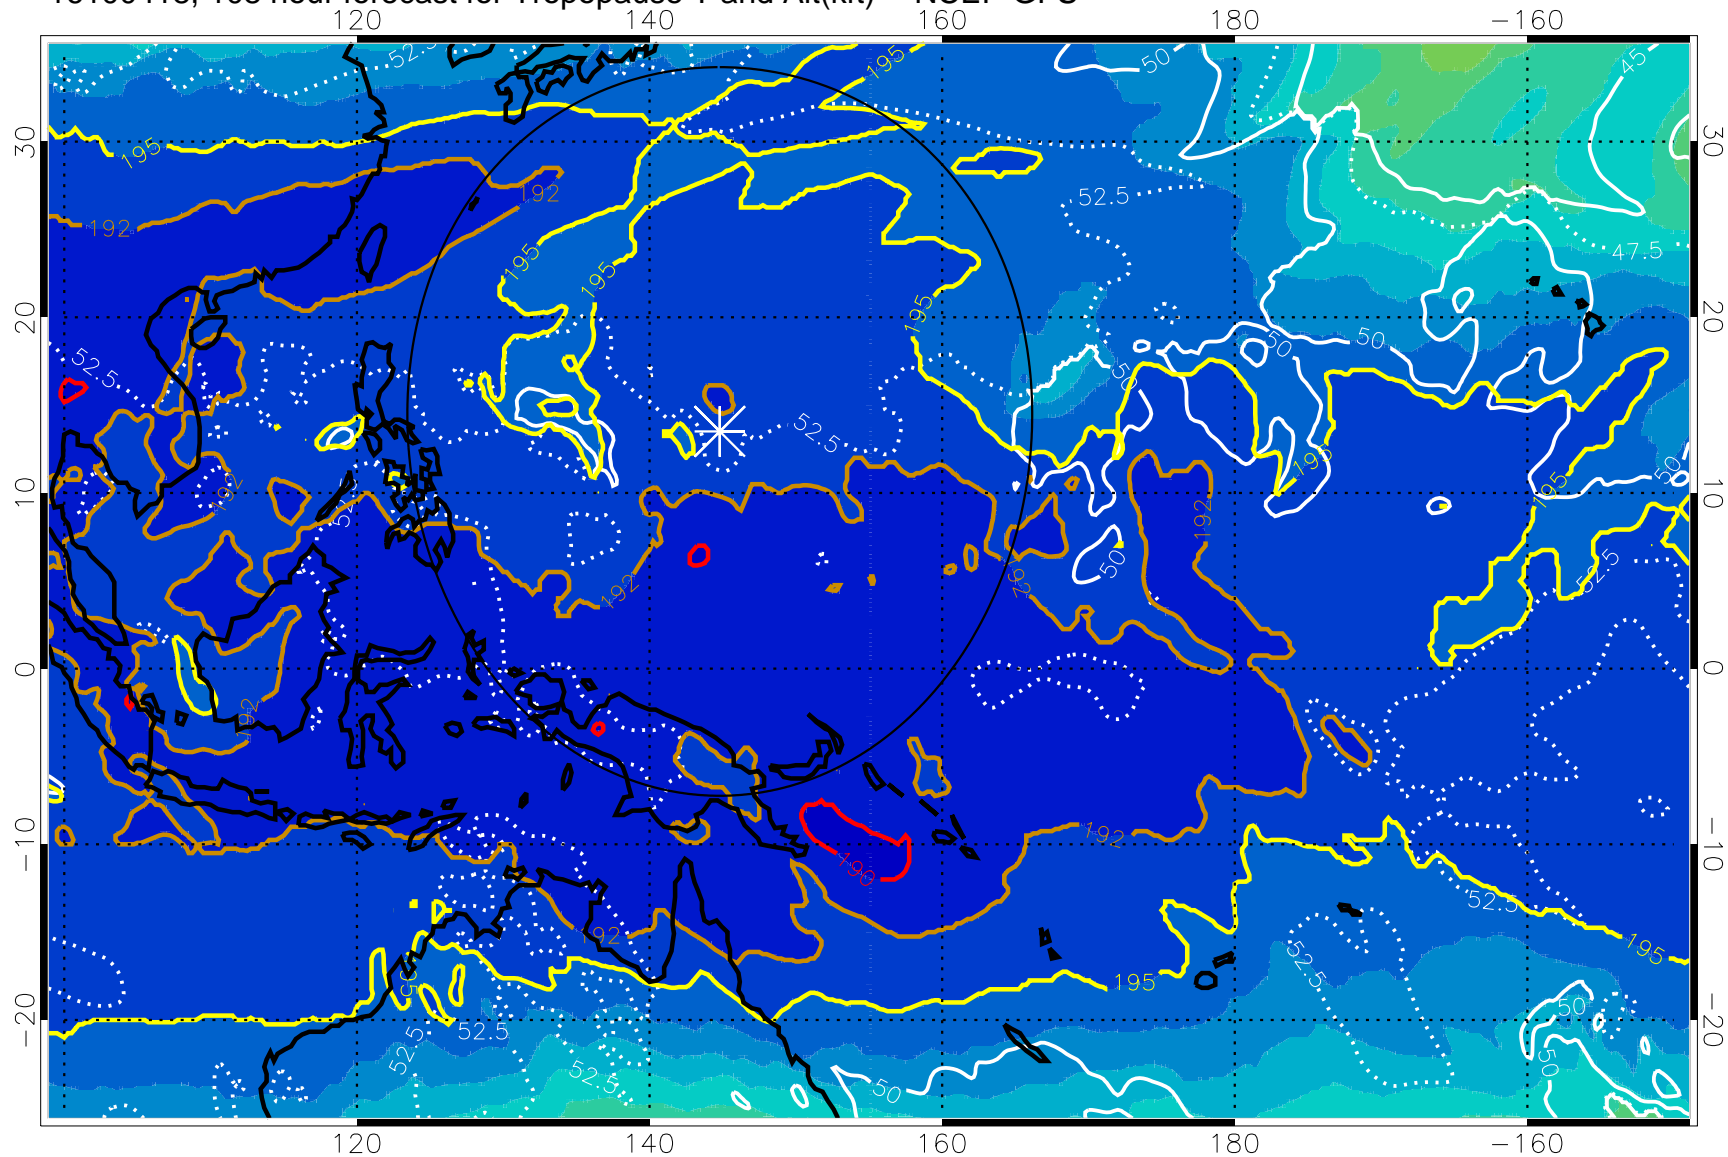

192.5K Isotherm 195K Isotherm
187.5K Isotherm 190K Isotherm

Range ring of 2304 km

16100400, 90 hour forecast for Tropopause T and Alt(kft) -- NCEP GFS

190 200 210 220 230
Tropopause T, K

Tropopause Altitude in kft (white)

192.5K Isotherm 195K Isotherm
187.5K Isotherm 190K Isotherm

Range ring of 2304 km

16100412, 102 hour forecast for Tropopause T and Alt(kft) -- NCEP GFS

190 200 210 220 230

Tropopause T, K

Tropopause Altitude in kft (white)

192.5K Isotherm 195K Isotherm
187.5K Isotherm 190K Isotherm

Range ring of 2304 km

16100418, 108 hour forecast for Tropopause T and Alt(kft) -- NCEP GFS

190 200 210 220 230

Tropopause T, K

Tropopause Altitude in kft (white)

192.5K Isotherm 195K Isotherm

187.5K Isotherm 190K Isotherm

Range ring of 2304 km

16100500, 114 hour forecast for Tropopause T and Alt(kft) -- NCEP GFS

190 200 210 220 230

Tropopause T, K

Tropopause Altitude in kft (white)