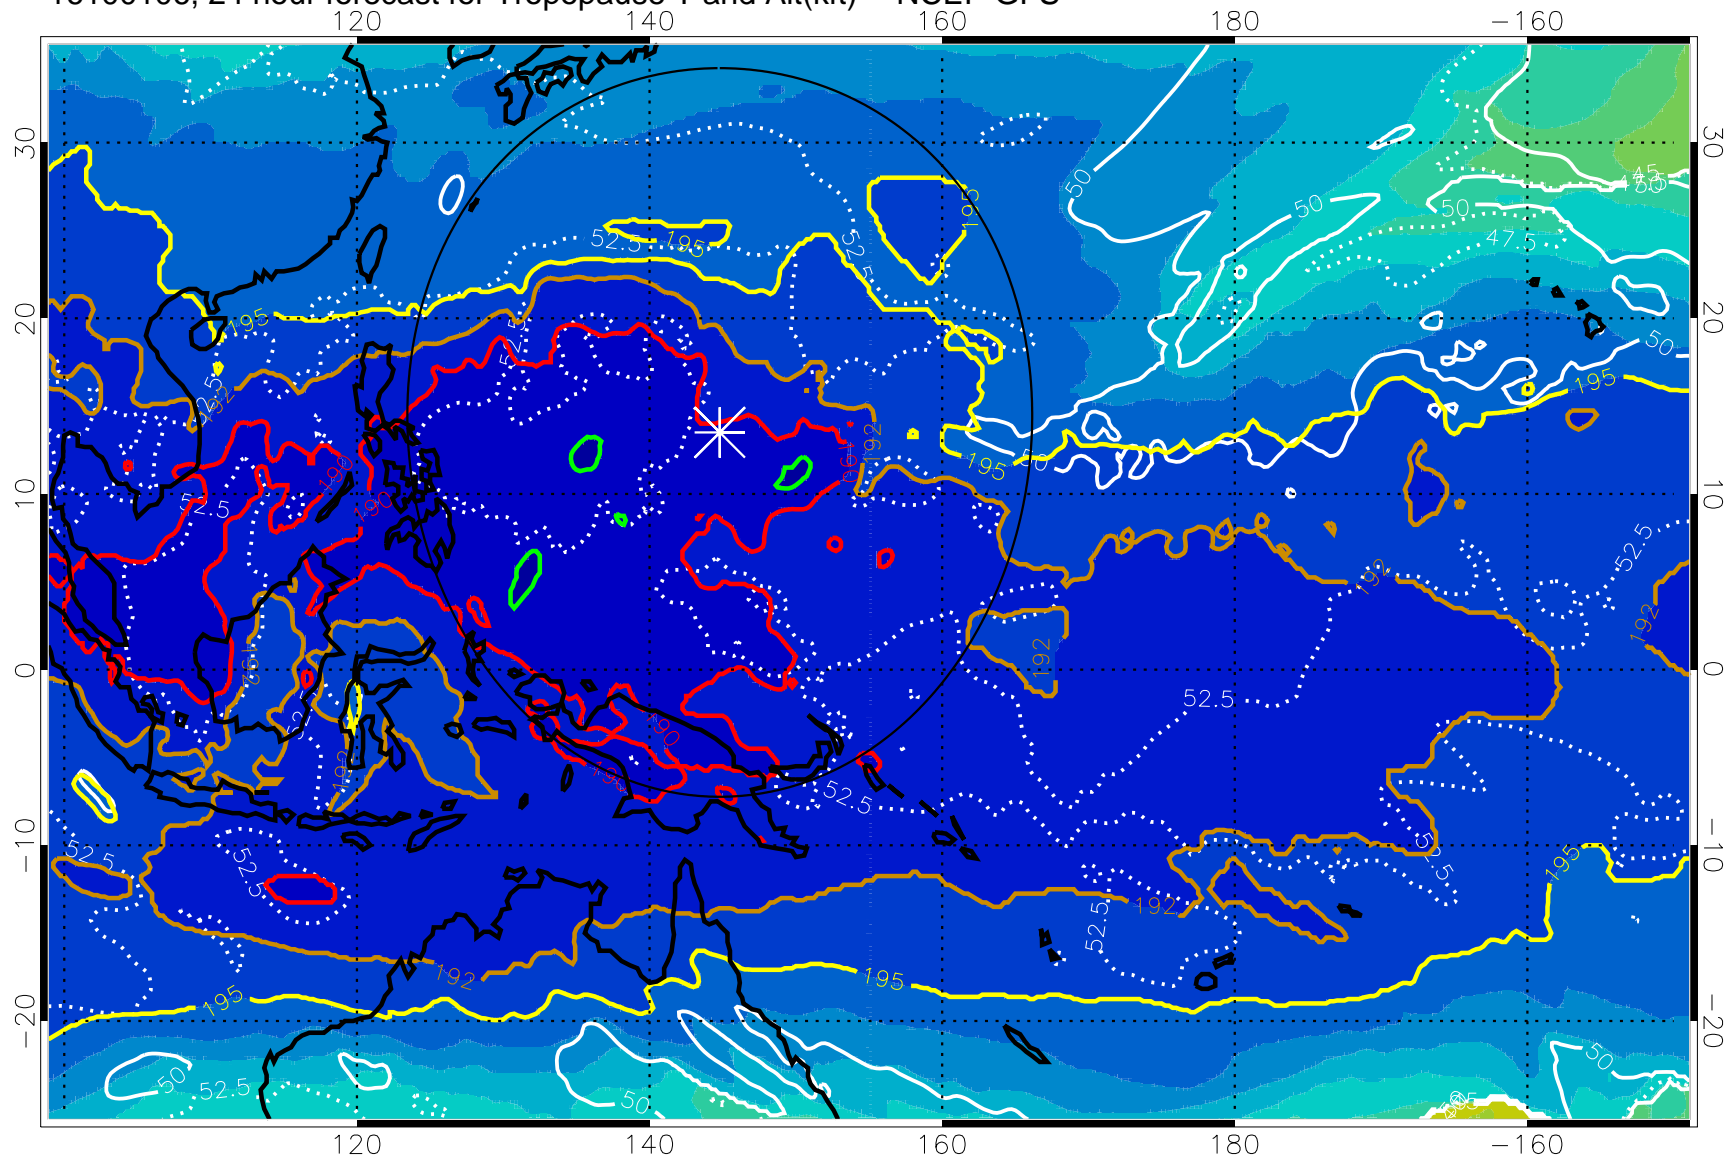

16100106, 24 hour forecast for Tropopause T and Alt(kft) -- NCEP GFS

190 200 210 220 230

Tropopause T, K

Tropopause Altitude in kft (white)

192.5K Isotherm 195K Isotherm

187.5K Isotherm 190K Isotherm

Range ring of 2304 km