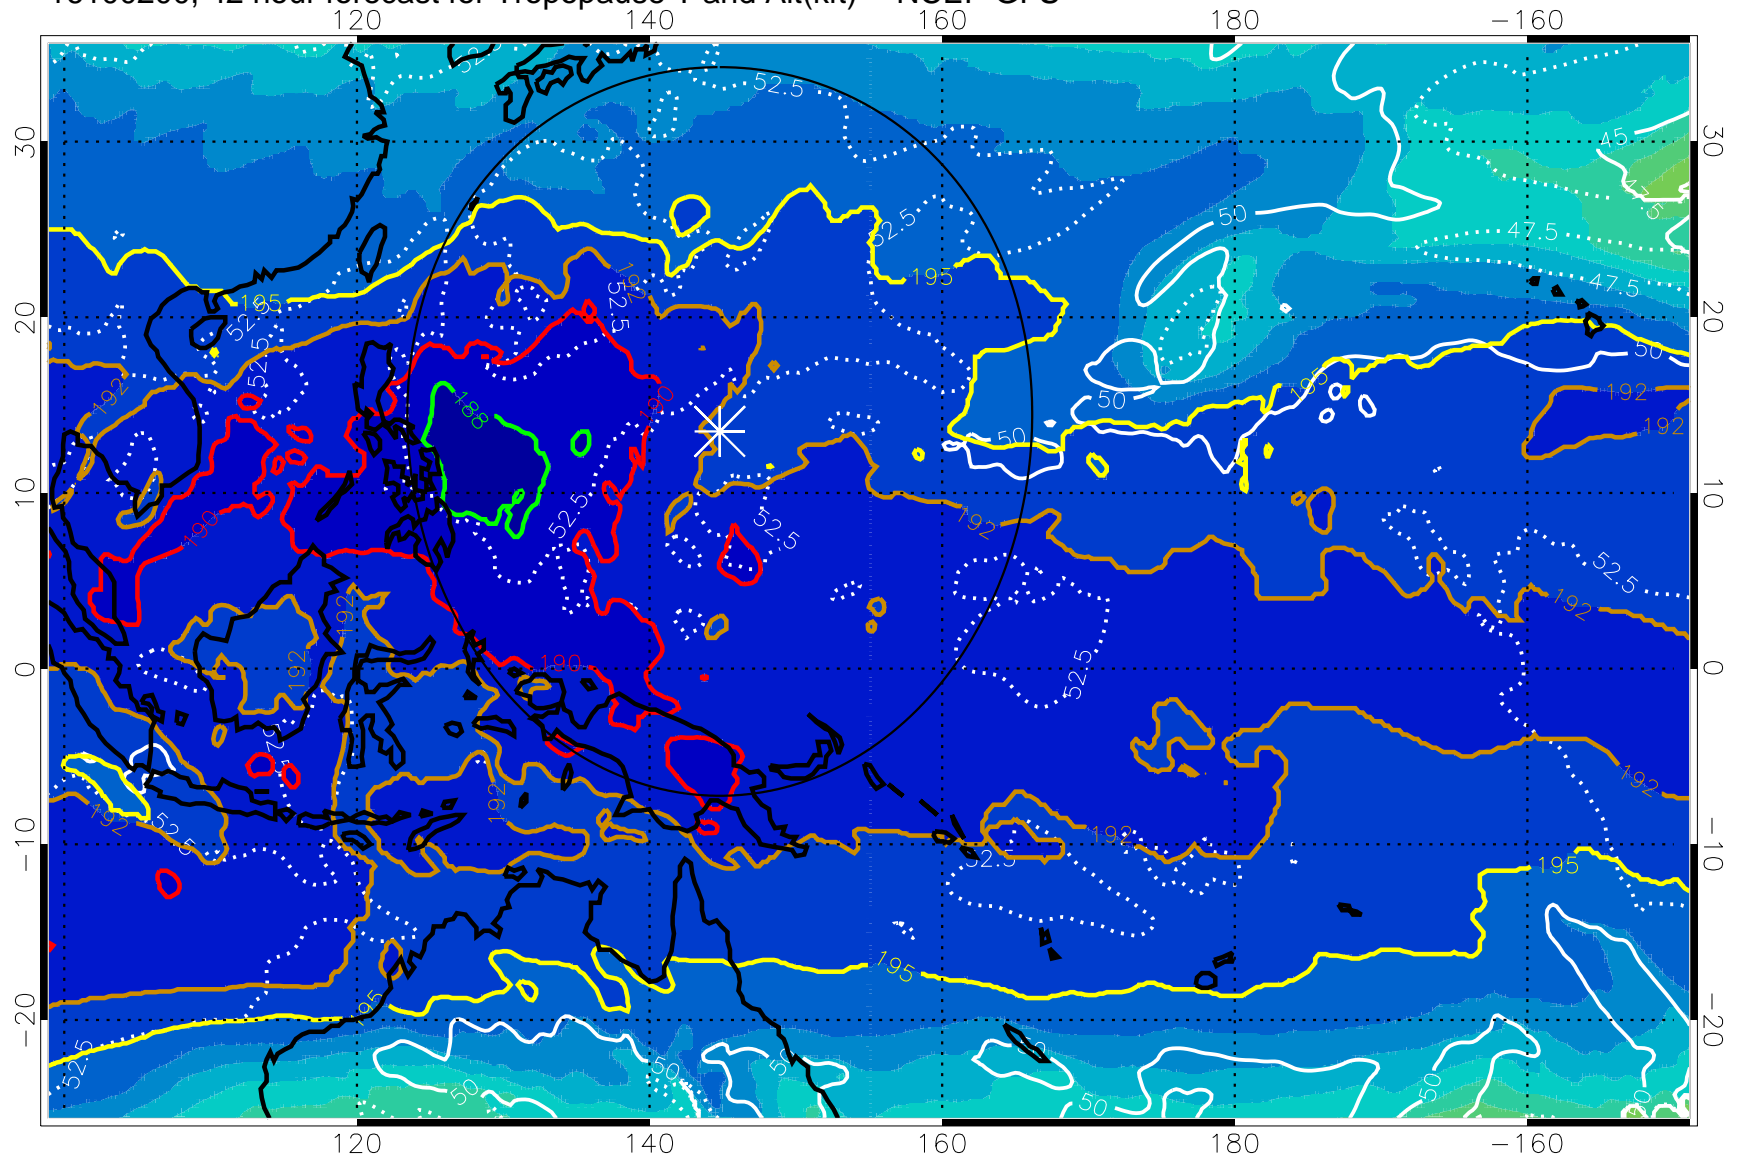

192.5K Isotherm 195K Isotherm

187.5K Isotherm 190K Isotherm

Range ring of 2304 km

16100112, 30 hour forecast for Tropopause T and Alt(kft) -- NCEP GFS

190 200 210 220 230

Tropopause T, K

Tropopause Altitude in kft (white)

192.5K Isotherm 195K Isotherm

187.5K Isotherm 190K Isotherm

Range ring of 2304 km

16100118, 36 hour forecast for Tropopause T and Alt(kft) -- NCEP GFS

190 200 210 220 230

Tropopause T, K

Tropopause Altitude in kft (white)

192.5K Isotherm 195K Isotherm
187.5K Isotherm 190K Isotherm

Range ring of 2304 km

16100200, 42 hour forecast for Tropopause T and Alt(kft) -- NCEP GFS

190 200 210 220 230

Tropopause T, K

Tropopause Altitude in kft (white)