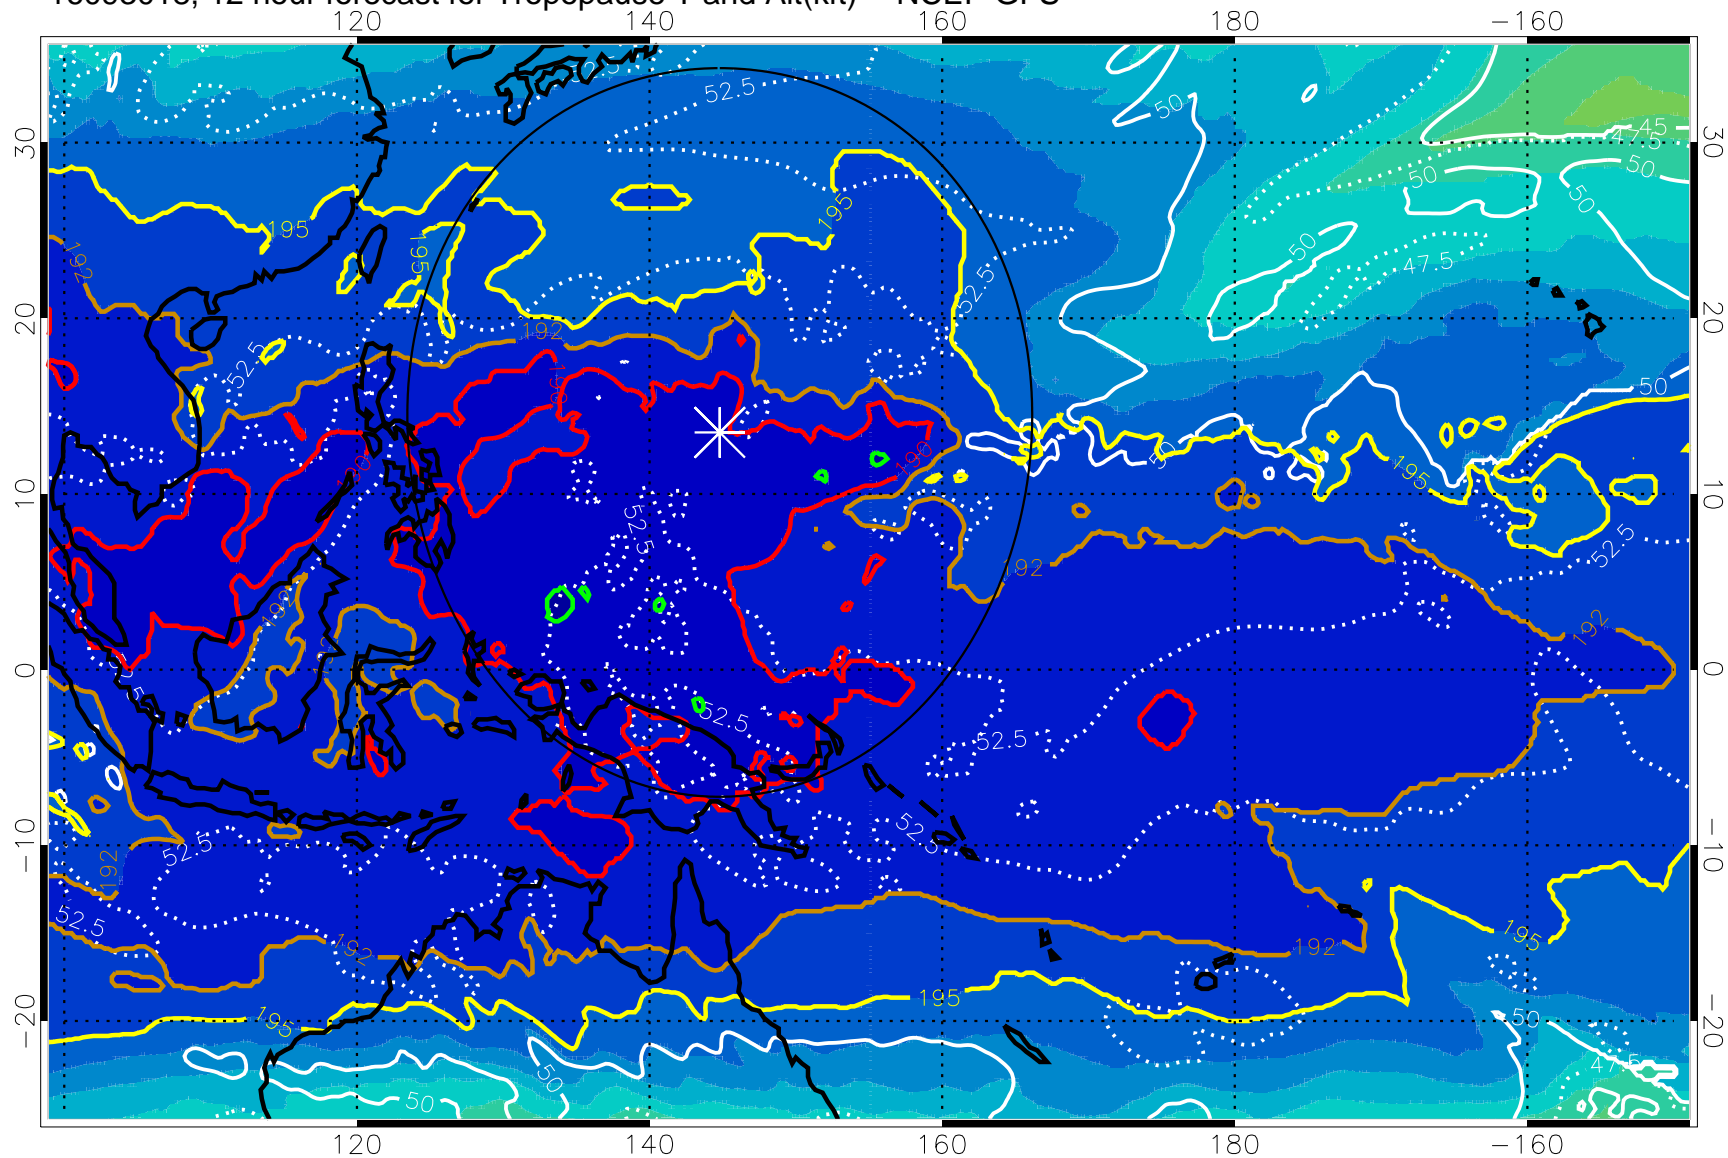

16093012, 6 hour forecast for Tropopause T and Alt(kft) -- NCEP GFS

190 200 210 220 230

Tropopause T, K

Tropopause Altitude in kft (white)

192.5K Isotherm 195K Isotherm

187.5K Isotherm 190K Isotherm

Range ring of 2304 km

16093018, 12 hour forecast for Tropopause T and Alt(kft) -- NCEP GFS

190 200 210 220 230

Tropopause T, K

Tropopause Altitude in kft (white)

192.5K Isotherm 195K Isotherm

187.5K Isotherm 190K Isotherm

Range ring of 2304 km