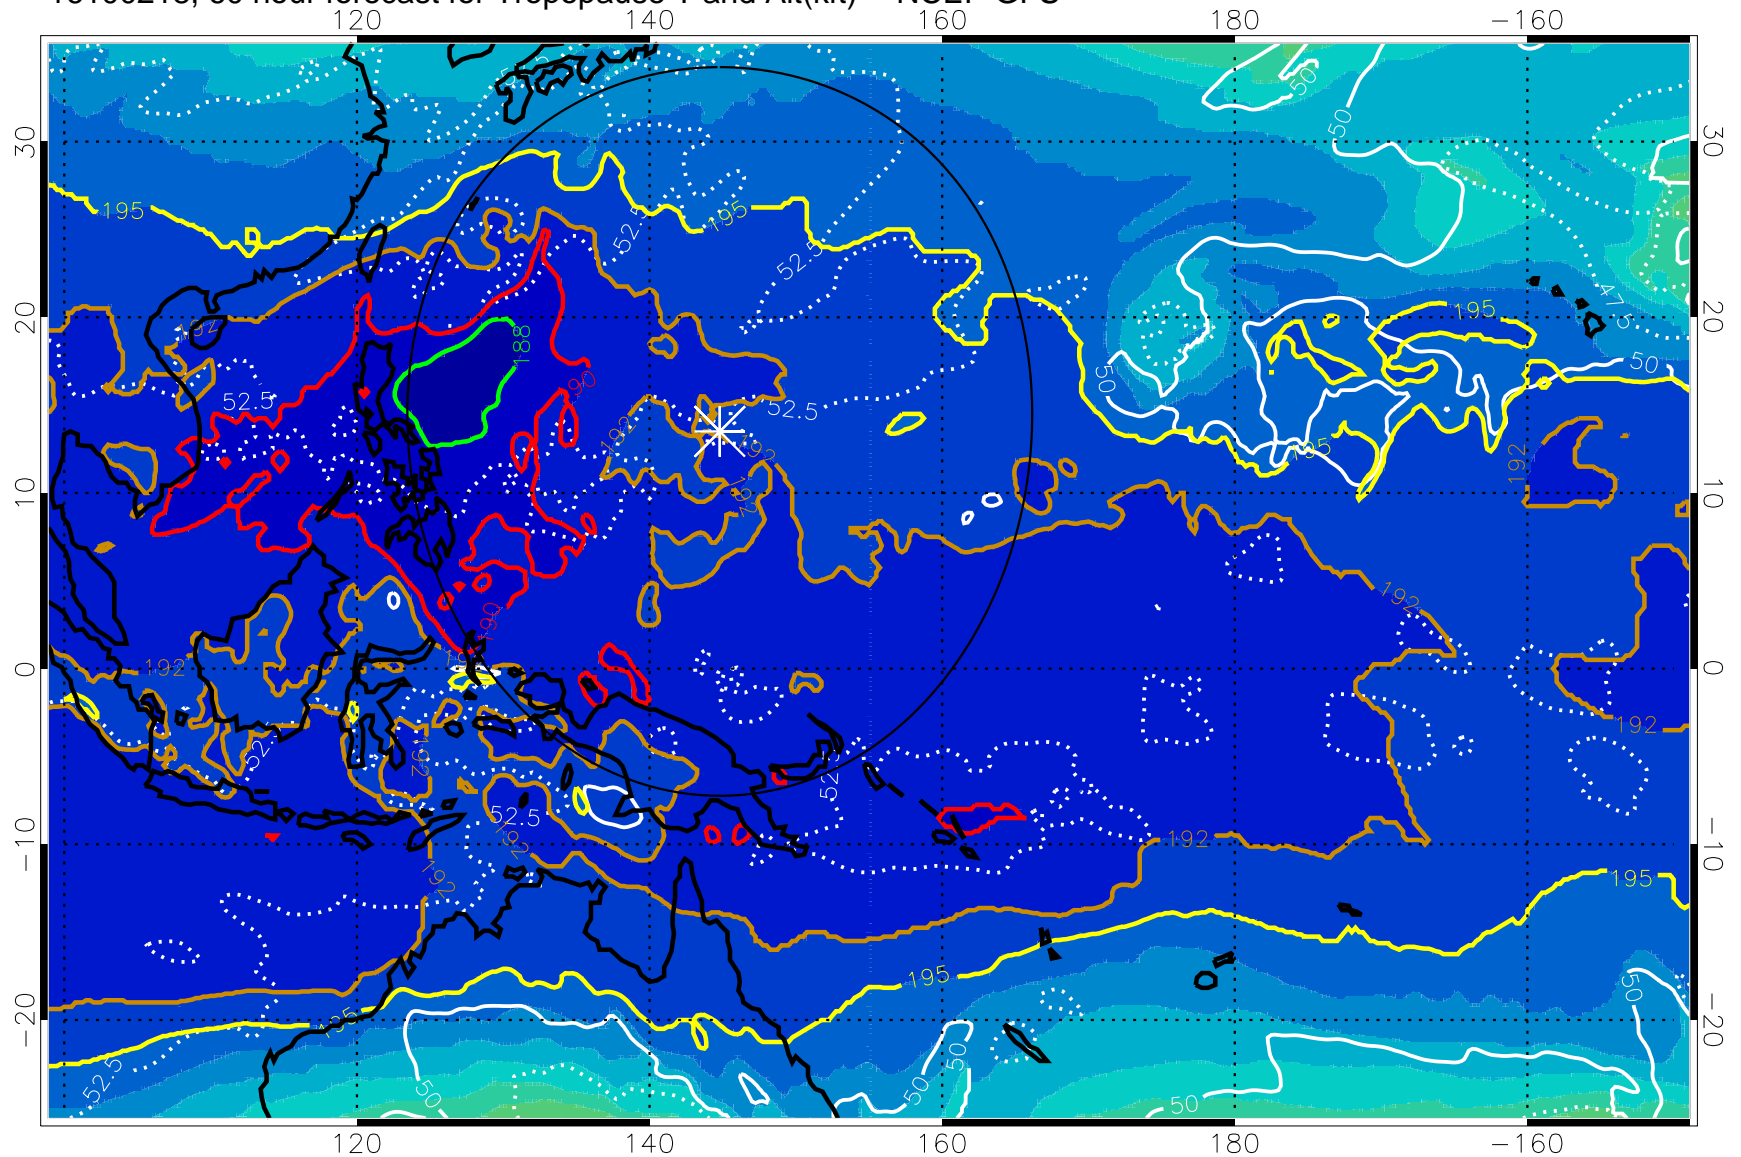

192.5K Isotherm 195K Isotherm

187.5K Isotherm 190K Isotherm

Range ring of 2304 km

16100206, 48 hour forecast for Tropopause T and Alt(kft) -- NCEP GFS

190 200 210 220 230

Tropopause T, K

Tropopause Altitude in kft (white)

192.5K Isotherm 195K Isotherm
187.5K Isotherm 190K Isotherm

Range ring of 2304 km

16100212, 54 hour forecast for Tropopause T and Alt(kft) -- NCEP GFS

190 200 210 220 230
Tropopause T, K

Tropopause Altitude in kft (white)

192.5K Isotherm 195K Isotherm
187.5K Isotherm 190K Isotherm

Range ring of 2304 km

16100218, 60 hour forecast for Tropopause T and Alt(kft) -- NCEP GFS

190 200 210 220 230

Tropopause T, K

Tropopause Altitude in kft (white)

192.5K Isotherm 195K Isotherm

187.5K Isotherm 190K Isotherm

Range ring of 2304 km

16100300, 66 hour forecast for Tropopause T and Alt(kft) -- NCEP GFS

190 200 210 220 230

Tropopause T, K

Tropopause Altitude in kft (white)