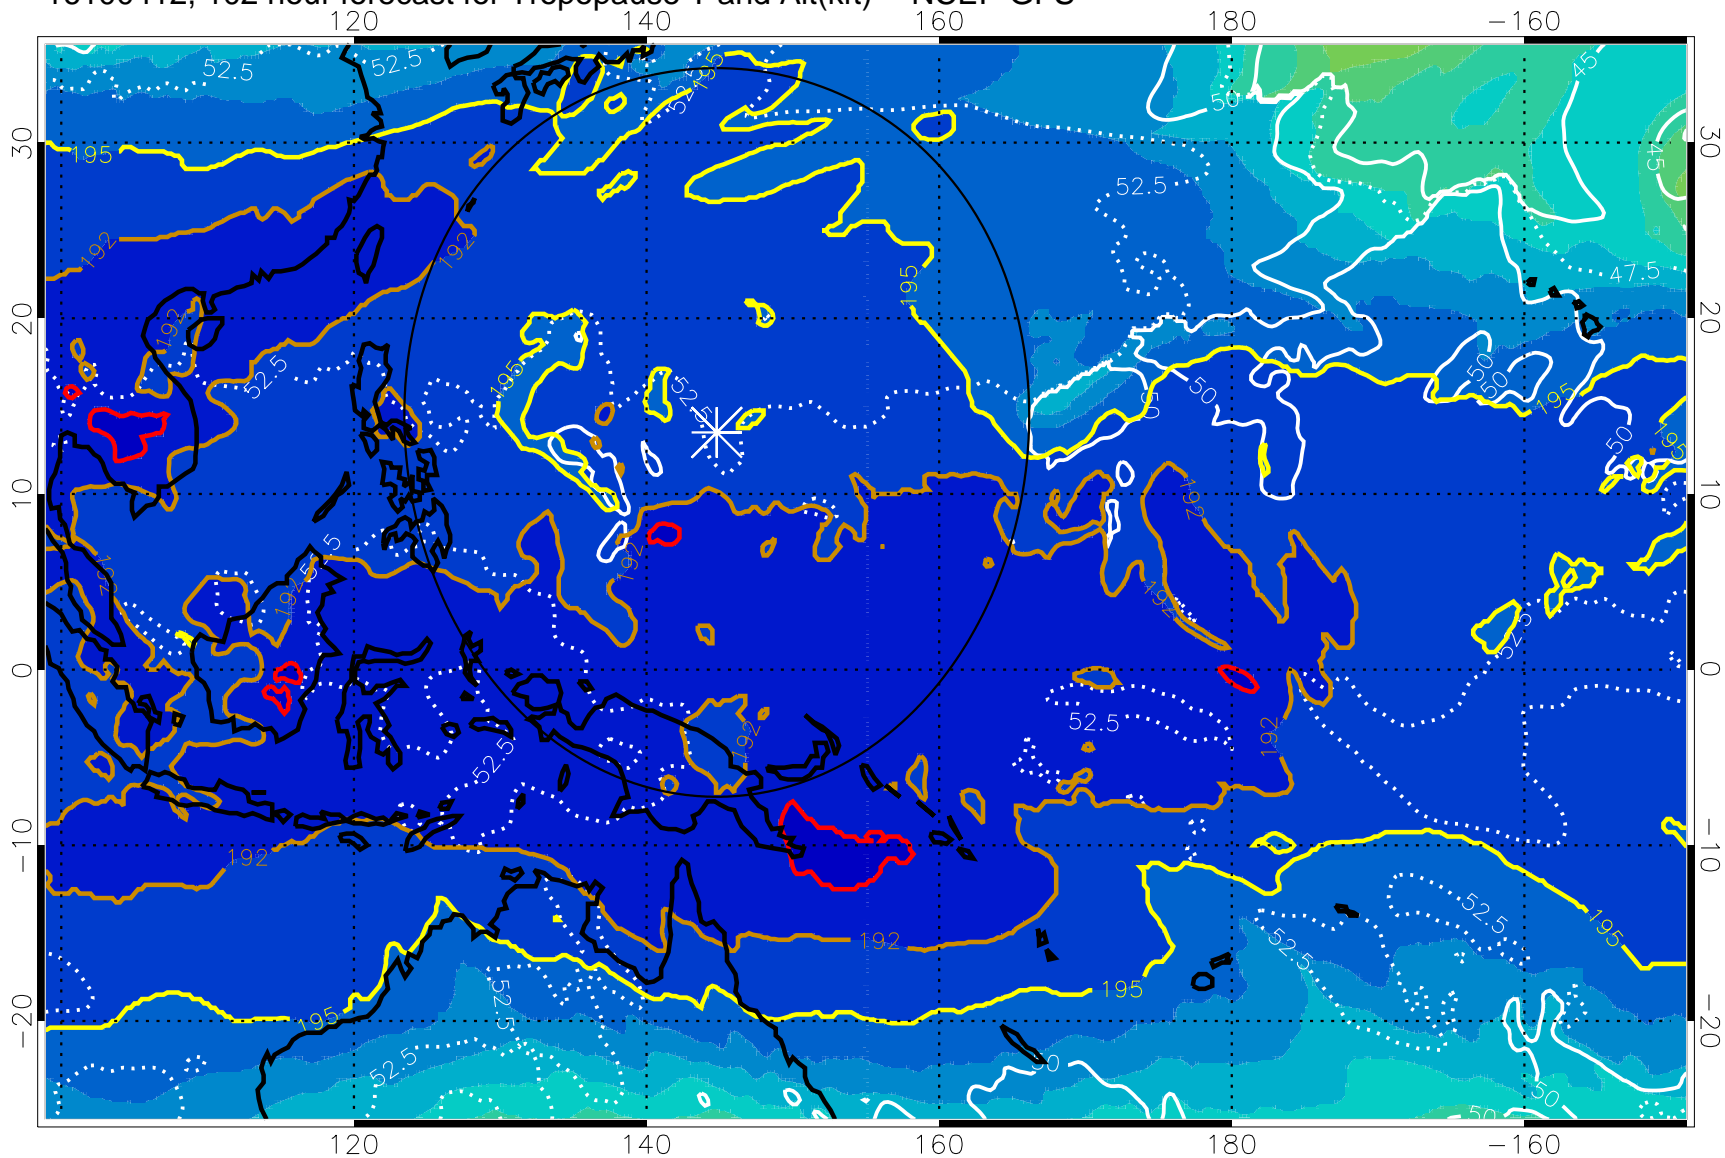

192.5K Isotherm 195K Isotherm
187.5K Isotherm 190K Isotherm

Range ring of 2304 km

16100400, 90 hour forecast for Tropopause T and Alt(kft) -- NCEP GFS

190 200 210 220 230
Tropopause T, K

Tropopause Altitude in kft (white)

192.5K Isotherm 195K Isotherm
187.5K Isotherm 190K Isotherm

Range ring of 2304 km

16100412, 102 hour forecast for Tropopause T and Alt(kft) -- NCEP GFS

190 200 210 220 230

Tropopause T, K

Tropopause Altitude in kft (white)