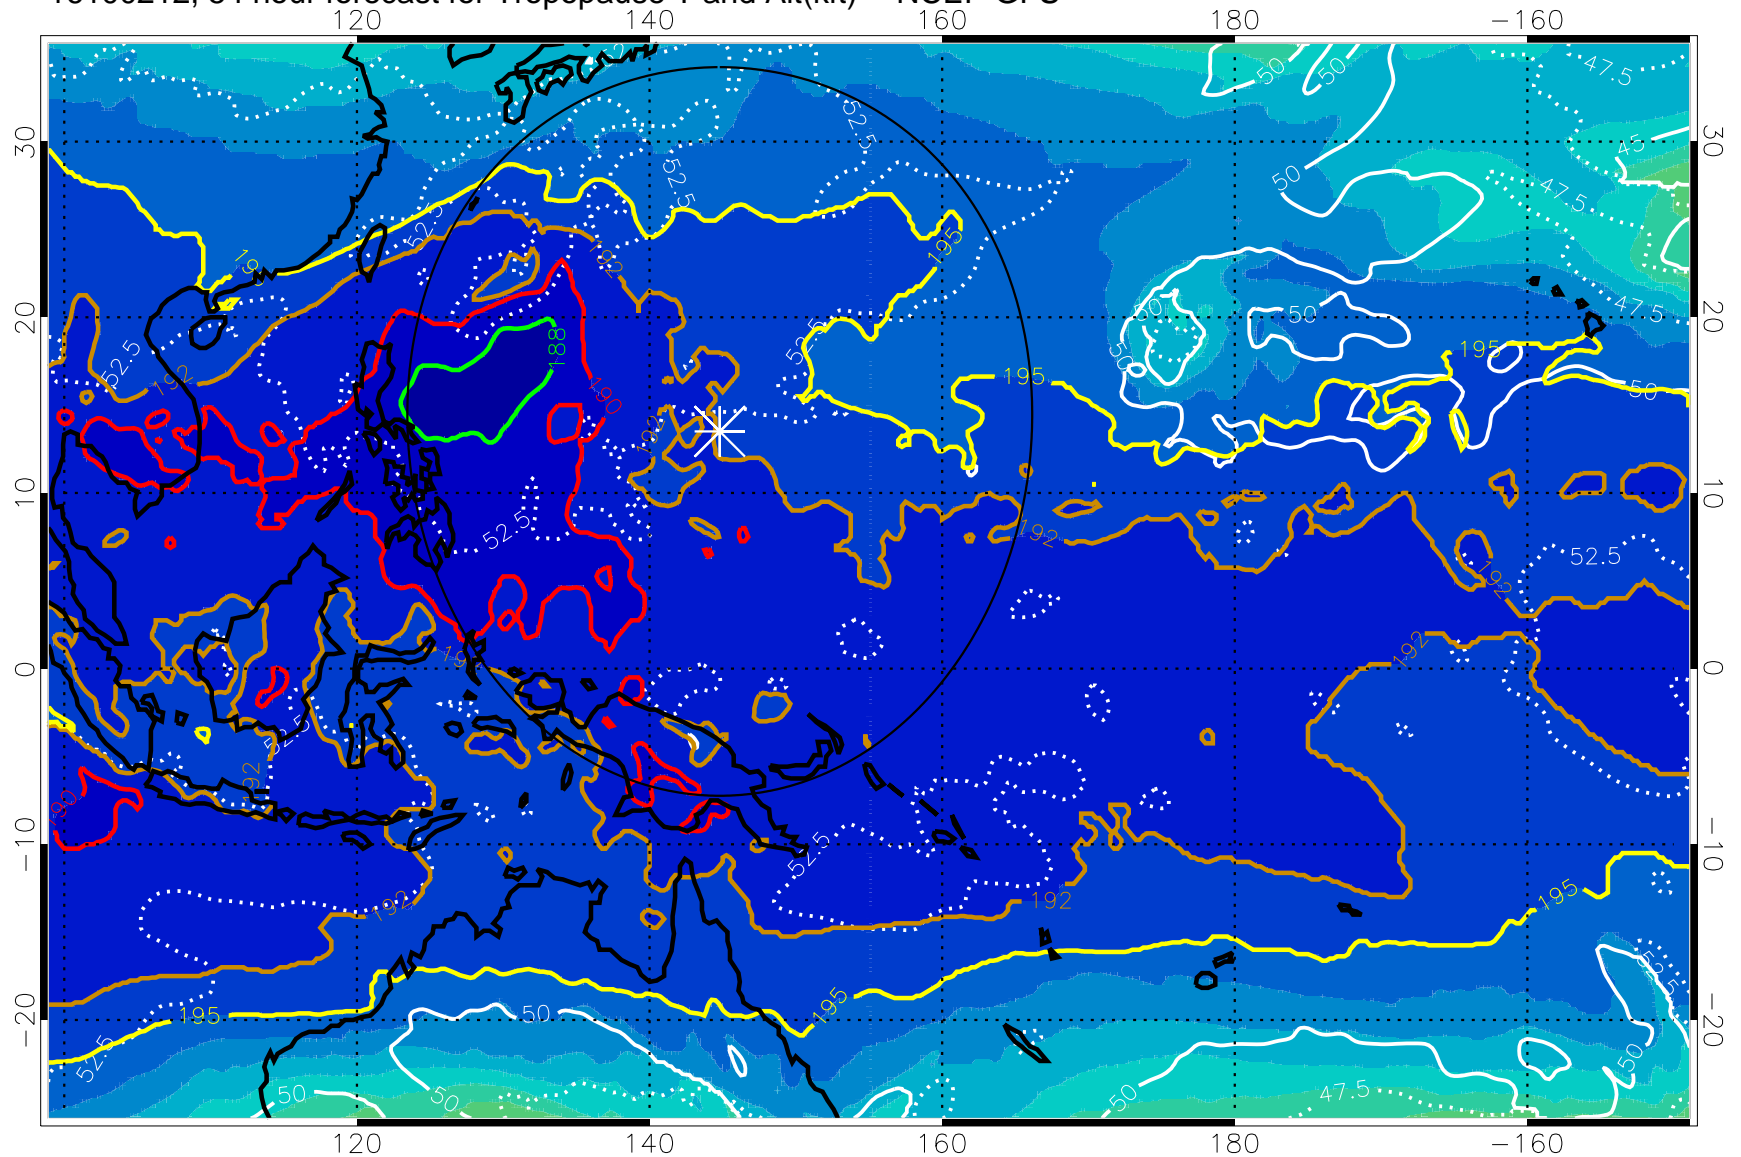

192.5K Isotherm 195K Isotherm
187.5K Isotherm 190K Isotherm

Range ring of 2304 km

16100200, 42 hour forecast for Tropopause T and Alt(kft) -- NCEP GFS

190 200 210 220 230

Tropopause T, K

Tropopause Altitude in kft (white)

192.5K Isotherm 195K Isotherm

187.5K Isotherm 190K Isotherm

Range ring of 2304 km

16100206, 48 hour forecast for Tropopause T and Alt(kft) -- NCEP GFS

190 200 210 220 230

Tropopause T, K

Tropopause Altitude in kft (white)

192.5K Isotherm 195K Isotherm
187.5K Isotherm 190K Isotherm

Range ring of 2304 km

16100212, 54 hour forecast for Tropopause T and Alt(kft) -- NCEP GFS

190 200 210 220 230
Tropopause T, K

Tropopause Altitude in kft (white)