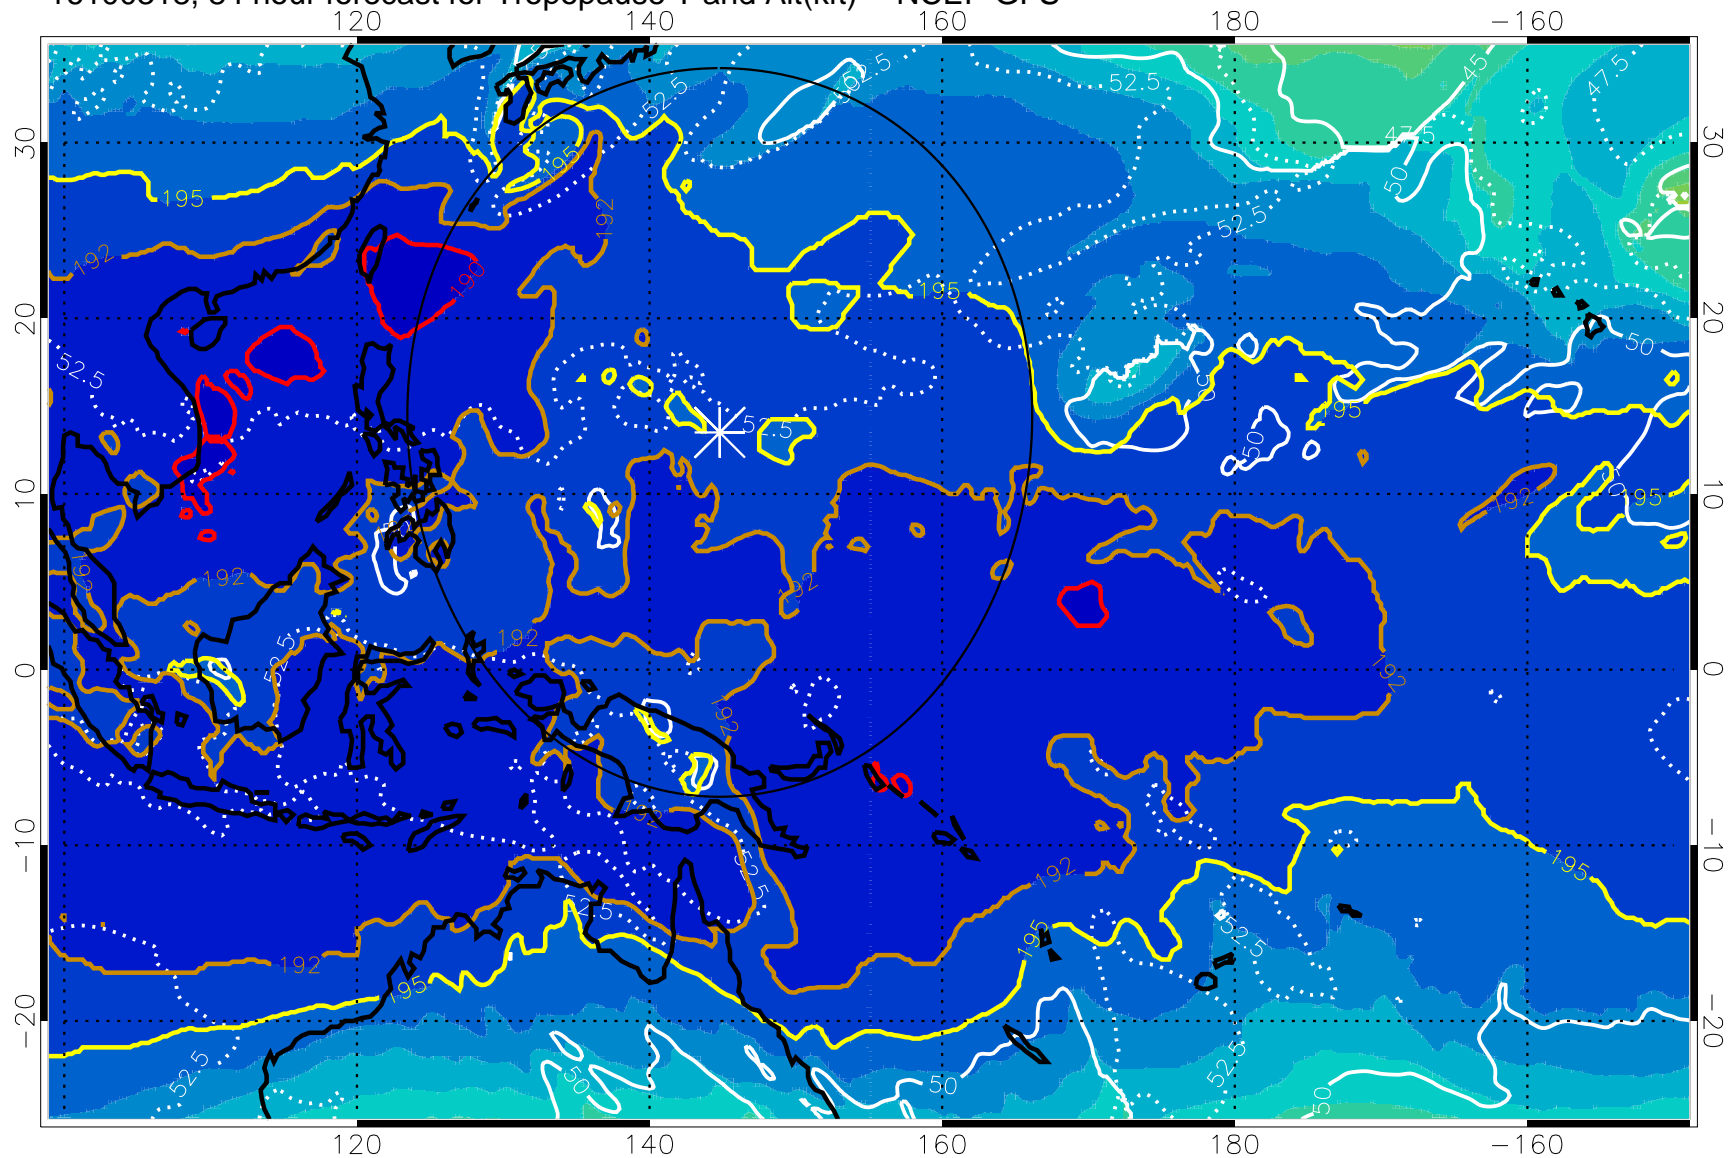

192.5K Isotherm 195K Isotherm
187.5K Isotherm 190K Isotherm

Range ring of 2304 km

16100306, 72 hour forecast for Tropopause T and Alt(kft) -- NCEP GFS

190 200 210 220 230

Tropopause T, K

Tropopause Altitude in kft (white)

192.5K Isotherm 195K Isotherm
187.5K Isotherm 190K Isotherm

Range ring of 2304 km

16100312, 78 hour forecast for Tropopause T and Alt(kft) -- NCEP GFS

190 200 210 220 230
Tropopause T, K

Tropopause Altitude in kft (white)

192.5K Isotherm 195K Isotherm
187.5K Isotherm 190K Isotherm

Range ring of 2304 km

16100318, 84 hour forecast for Tropopause T and Alt(kft) -- NCEP GFS

190 200 210 220 230

Tropopause T, K

Tropopause Altitude in kft (white)

192.5K Isotherm 195K Isotherm
187.5K Isotherm 190K Isotherm

Range ring of 2304 km

16100400, 90 hour forecast for Tropopause T and Alt(kft) -- NCEP GFS

190 200 210 220 230
Tropopause T, K

Tropopause Altitude in kft (white)