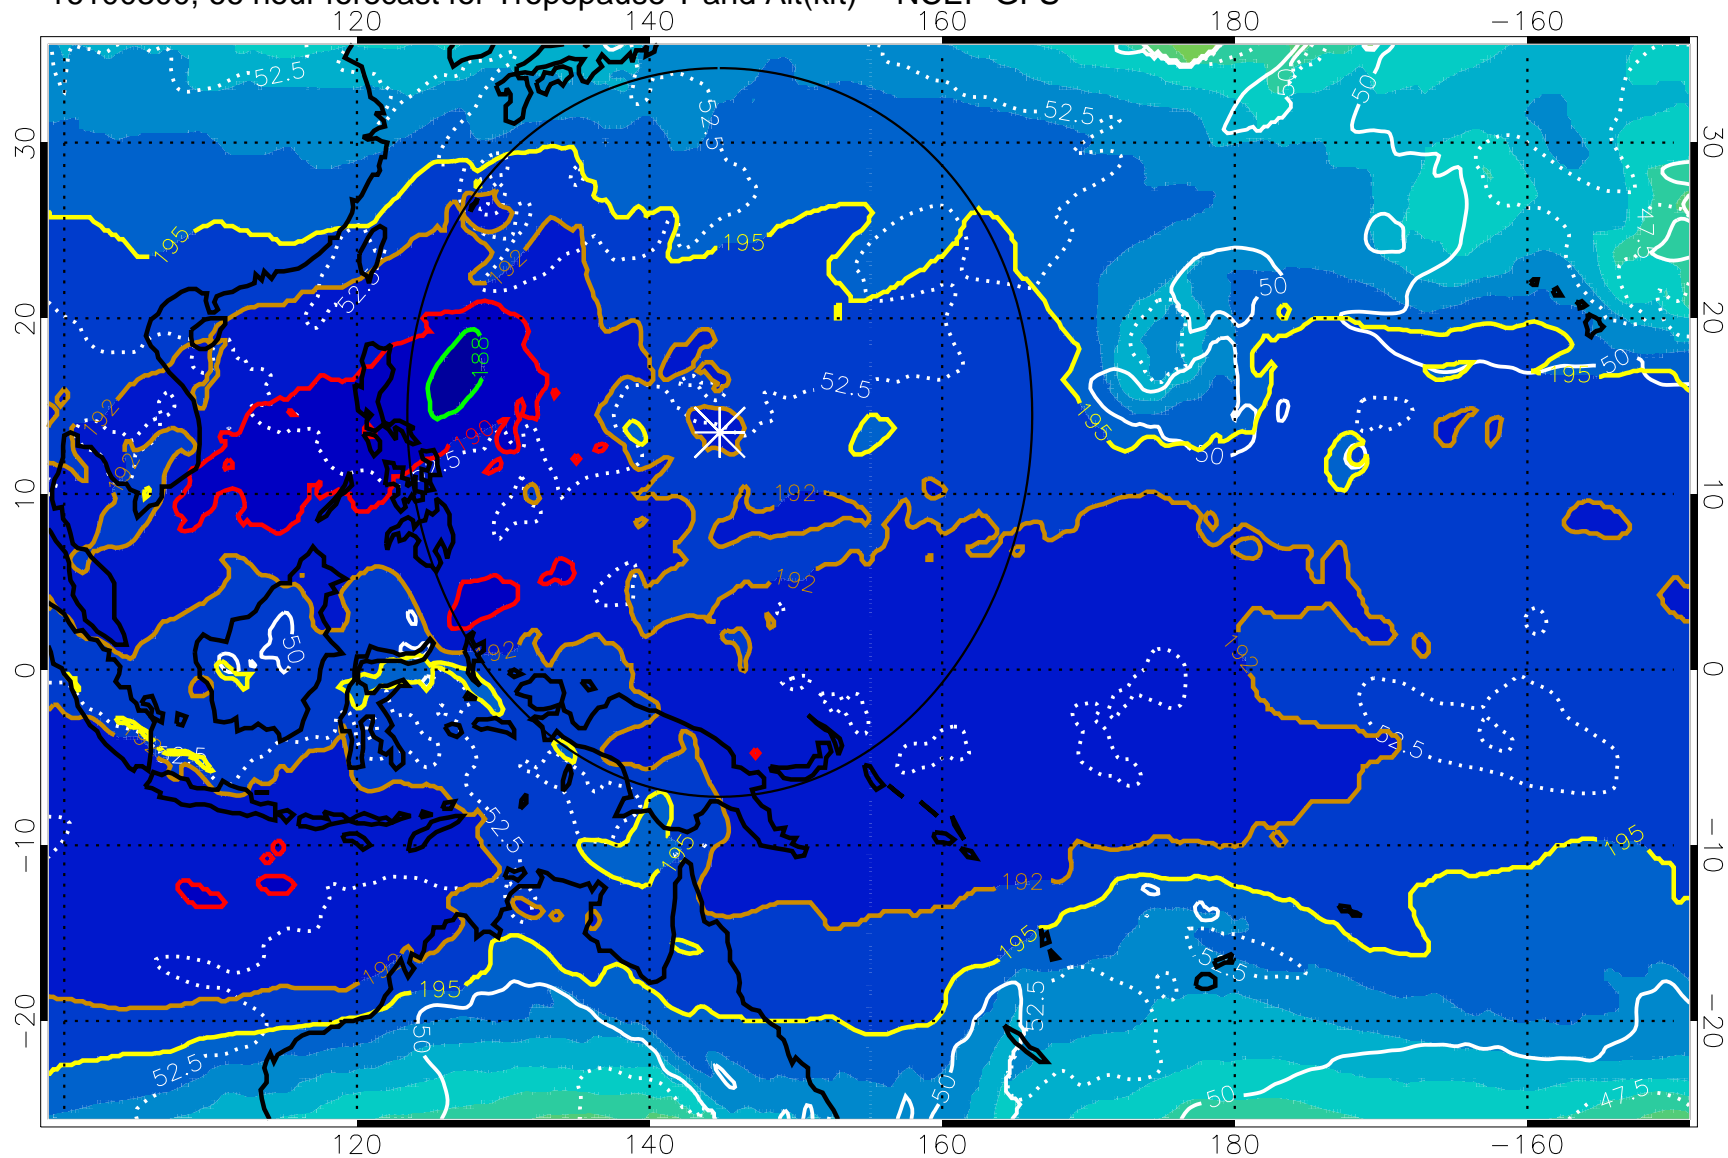

192.5K Isotherm 195K Isotherm
187.5K Isotherm 190K Isotherm

Range ring of 2304 km

16100218, 60 hour forecast for Tropopause T and Alt(kft) -- NCEP GFS

190 200 210 220 230

Tropopause T, K

Tropopause Altitude in kft (white)

192.5K Isotherm 195K Isotherm

187.5K Isotherm 190K Isotherm

Range ring of 2304 km

16100300, 66 hour forecast for Tropopause T and Alt(kft) -- NCEP GFS

190 200 210 220 230

Tropopause T, K

Tropopause Altitude in kft (white)