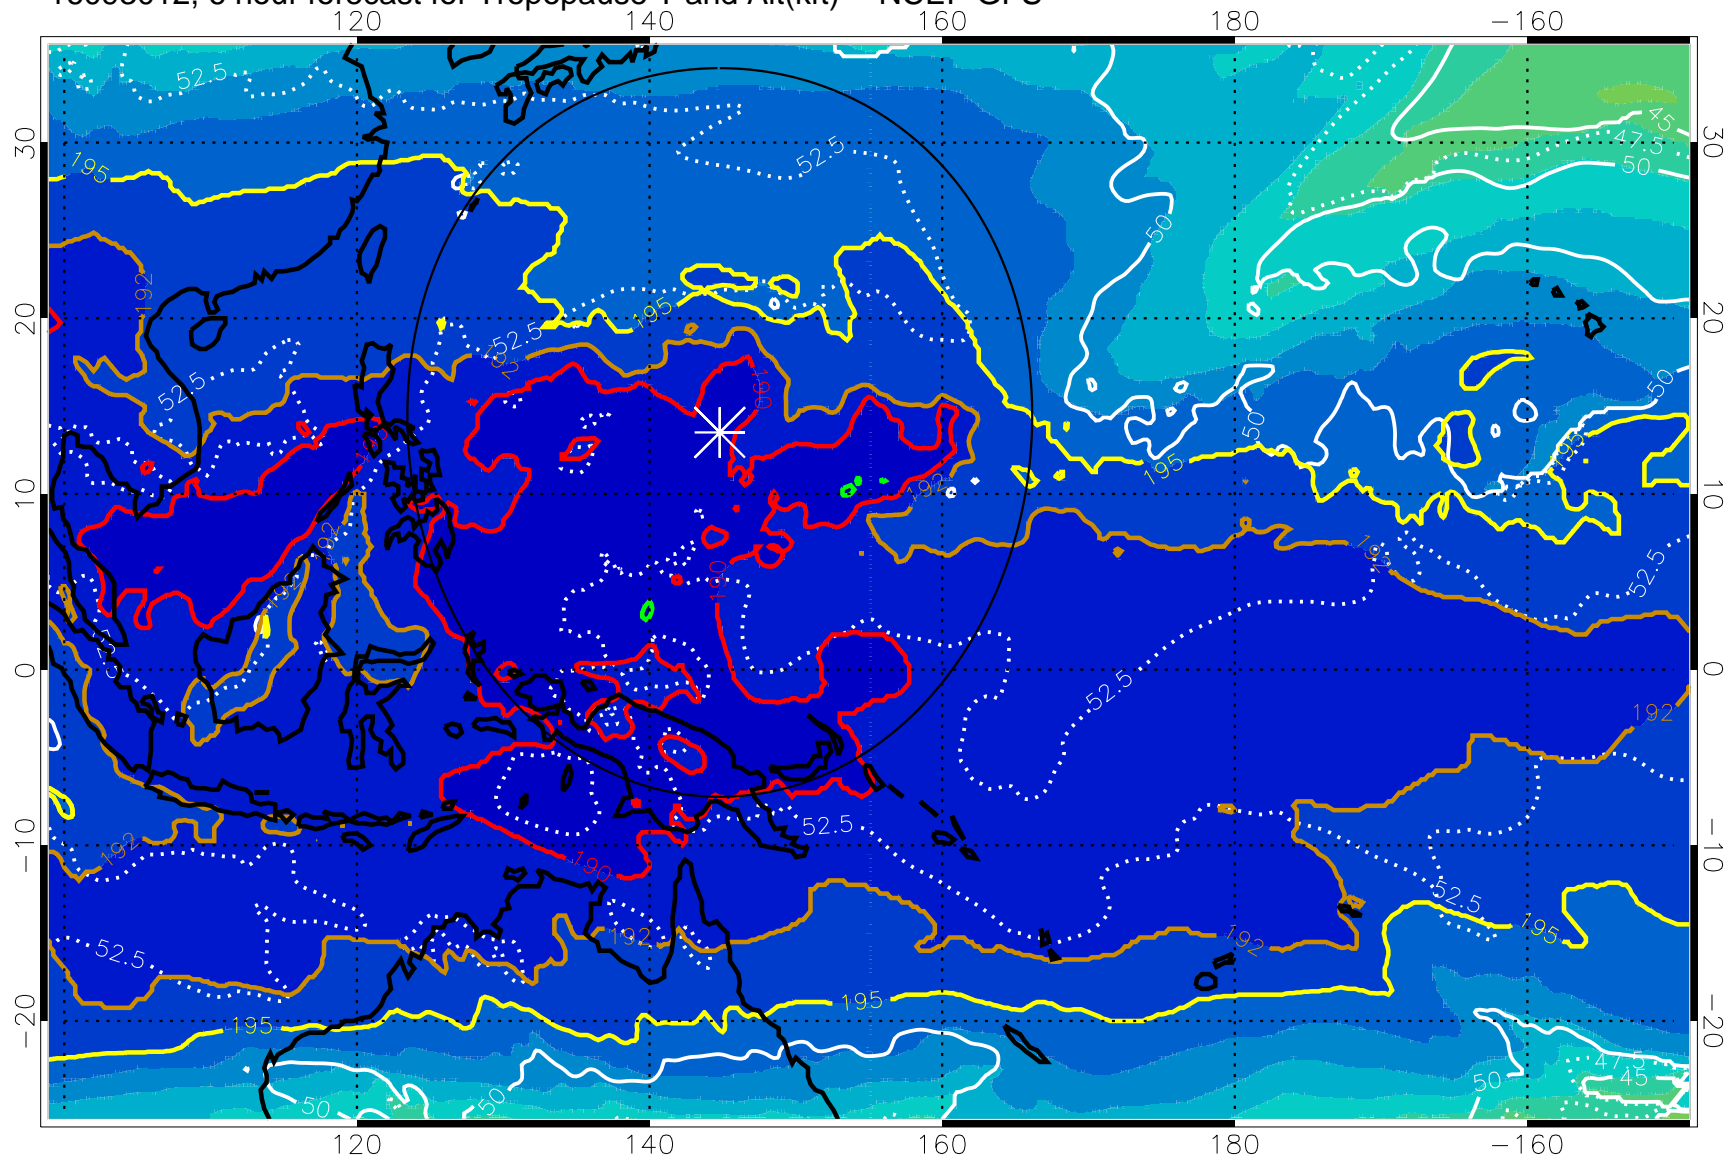

16093012, 6 hour forecast for Tropopause T and Alt(kft) -- NCEP GFS

190 200 210 220 230

Tropopause T, K

Tropopause Altitude in kft (white)

192.5K Isotherm 195K Isotherm

187.5K Isotherm 190K Isotherm

Range ring of 2304 km

16093018, 12 hour forecast for Tropopause T and Alt(kft) -- NCEP GFS

190 200 210 220 230

Tropopause T, K

Tropopause Altitude in kft (white)

192.5K Isotherm 195K Isotherm

187.5K Isotherm 190K Isotherm

Range ring of 2304 km

192.5K Isotherm 195K Isotherm

187.5K Isotherm 190K Isotherm

Range ring of 2304 km

16100112, 30 hour forecast for Tropopause T and Alt(kft) -- NCEP GFS

190 200 210 220 230

Tropopause T, K

Tropopause Altitude in kft (white)