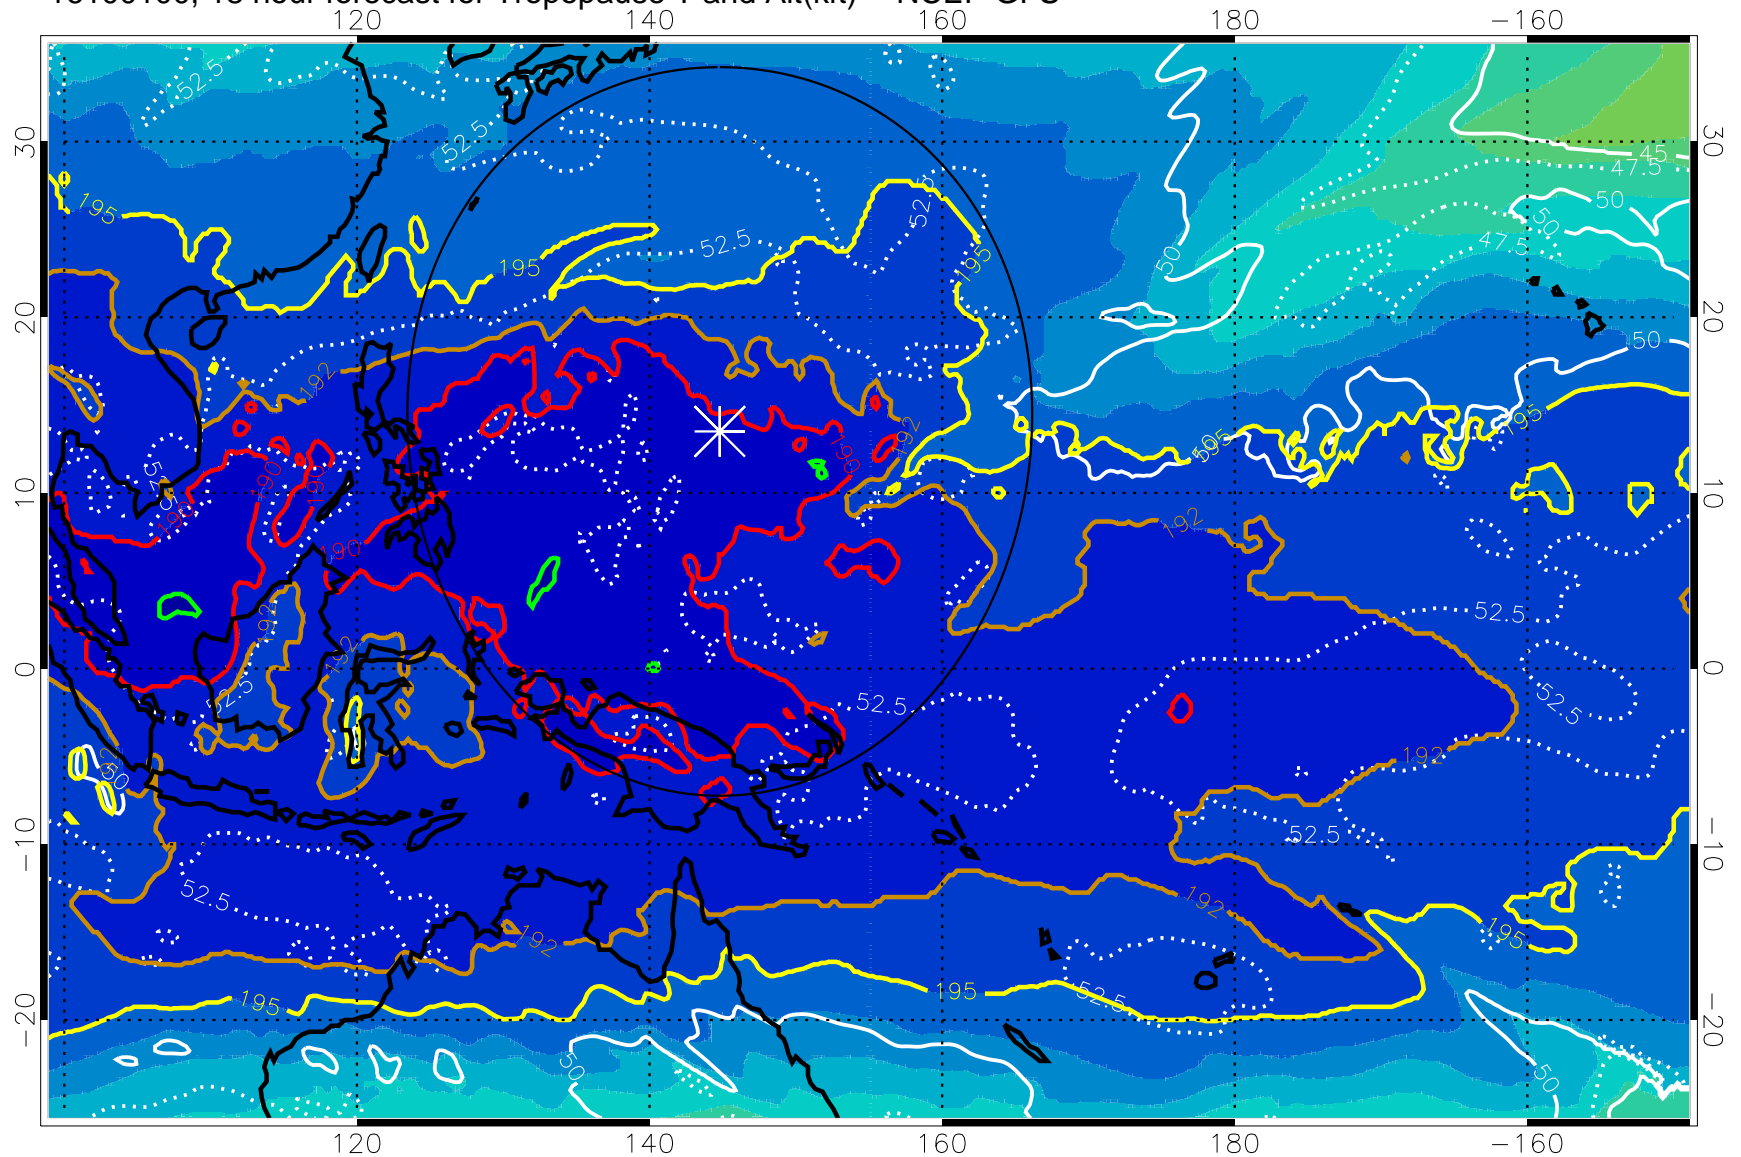

16100100, 18 hour forecast for Tropopause T and Alt(kft) -- NCEP GFS