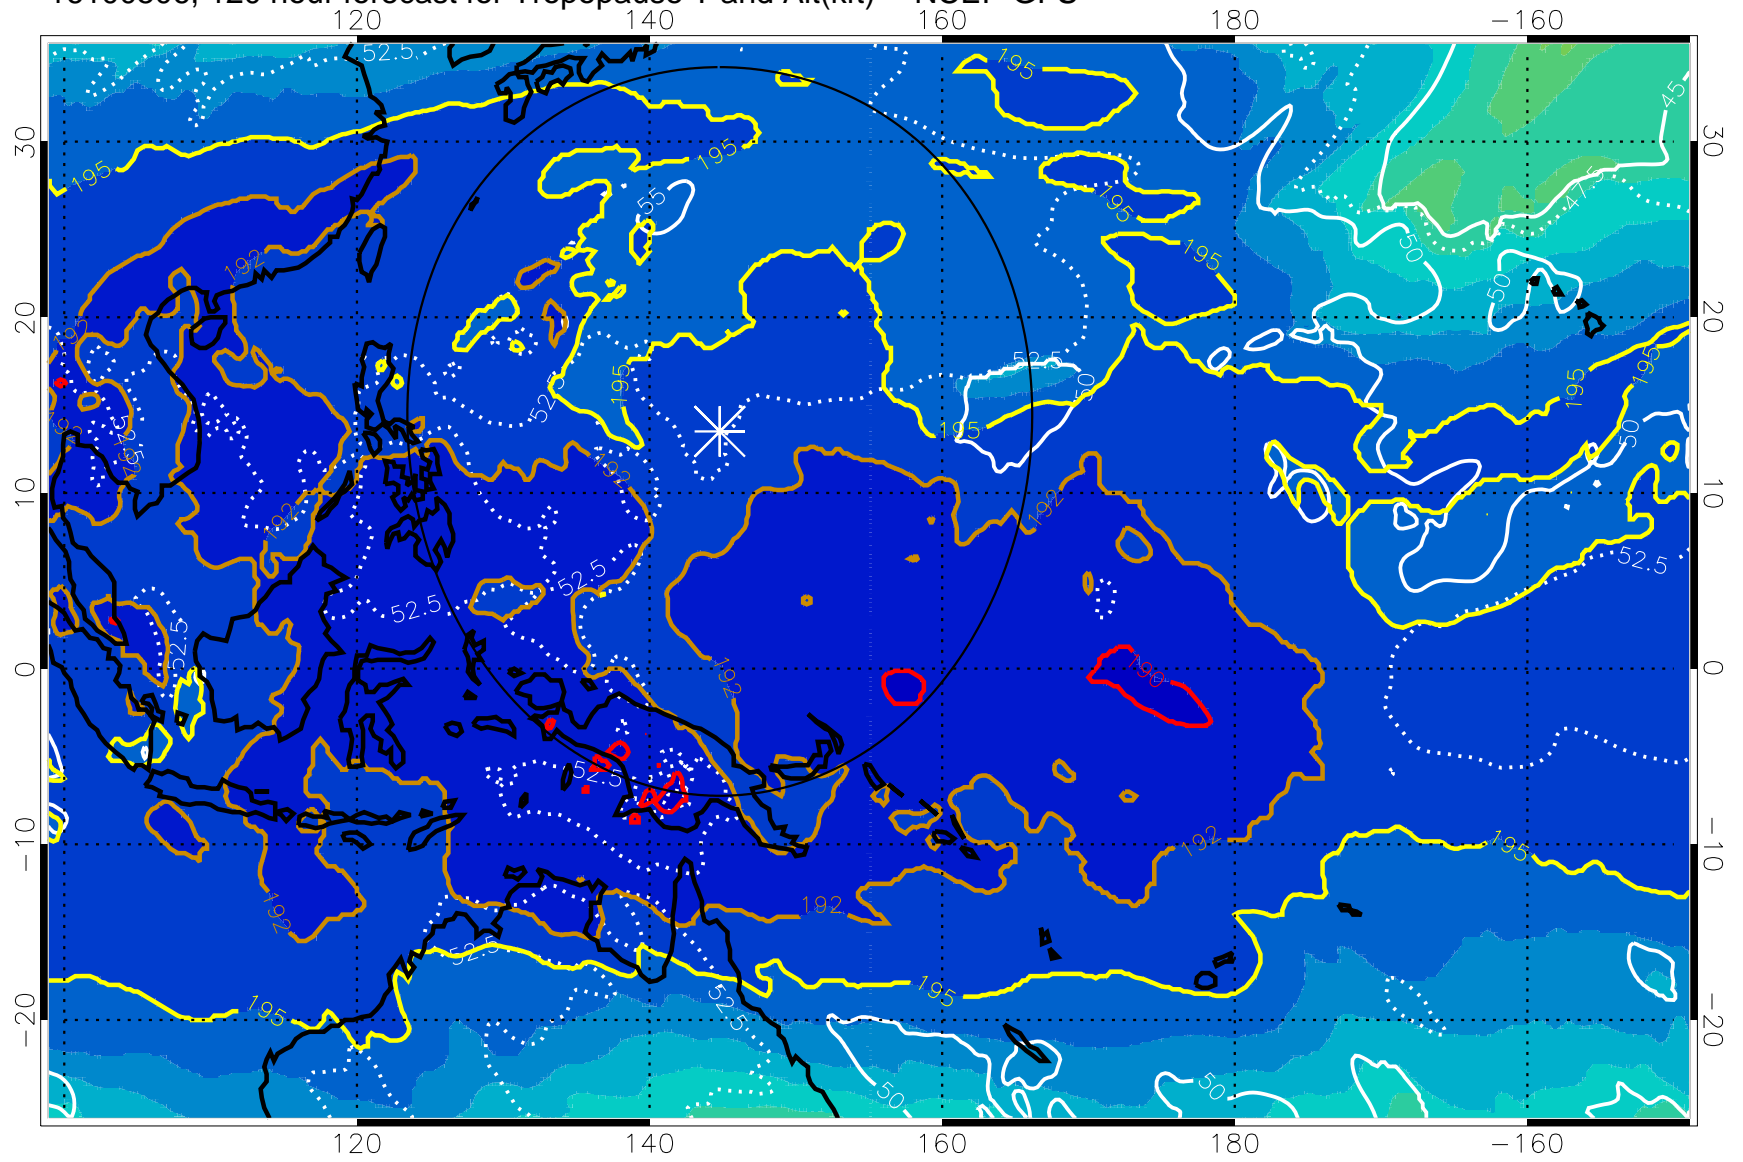

192.5K Isotherm 195K Isotherm
187.5K Isotherm 190K Isotherm

Range ring of 2304 km

16100418, 108 hour forecast for Tropopause T and Alt(kft) -- NCEP GFS

190 200 210 220 230

Tropopause T, K

Tropopause Altitude in kft (white)

192.5K Isotherm 195K Isotherm

187.5K Isotherm 190K Isotherm

Range ring of 2304 km

16100500, 114 hour forecast for Tropopause T and Alt(kft) -- NCEP GFS

190 200 210 220 230

Tropopause T, K

Tropopause Altitude in kft (white)

192.5K Isotherm 195K Isotherm
187.5K Isotherm 190K Isotherm

Range ring of 2304 km

16100506, 120 hour forecast for Tropopause T and Alt(kft) -- NCEP GFS

190 200 210 220 230
Tropopause T, K

Tropopause Altitude in kft (white)

192.5K Isotherm 195K Isotherm
187.5K Isotherm 190K Isotherm

Range ring of 2304 km