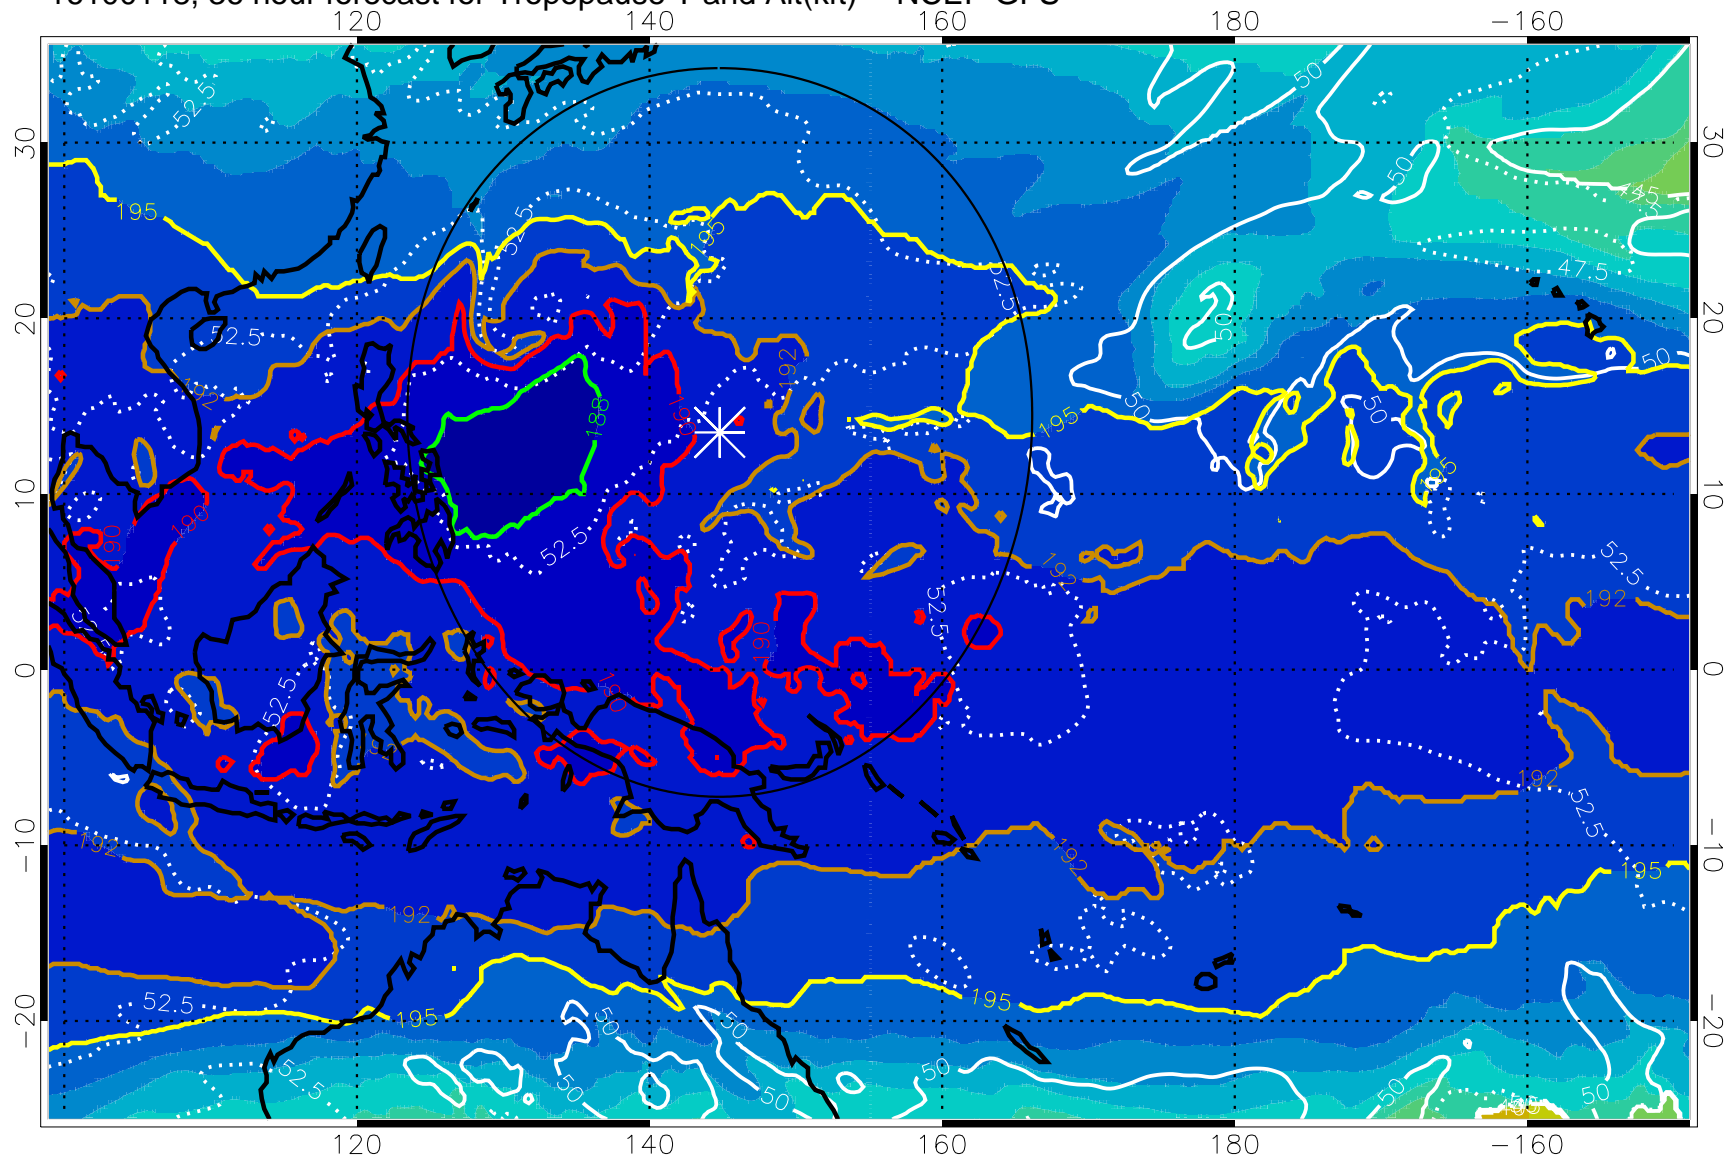

192.5K Isotherm 195K Isotherm

187.5K Isotherm 190K Isotherm

Range ring of 2304 km

16100112, 30 hour forecast for Tropopause T and Alt(kft) -- NCEP GFS

190 200 210 220 230

Tropopause T, K

Tropopause Altitude in kft (white)

192.5K Isotherm 195K Isotherm

187.5K Isotherm 190K Isotherm

Range ring of 2304 km

16100118, 36 hour forecast for Tropopause T and Alt(kft) -- NCEP GFS

190 200 210 220 230

Tropopause T, K

Tropopause Altitude in kft (white)

192.5K Isotherm 195K Isotherm
187.5K Isotherm 190K Isotherm

Range ring of 2304 km

16100200, 42 hour forecast for Tropopause T and Alt(kft) -- NCEP GFS

190 200 210 220 230

Tropopause T, K

Tropopause Altitude in kft (white)