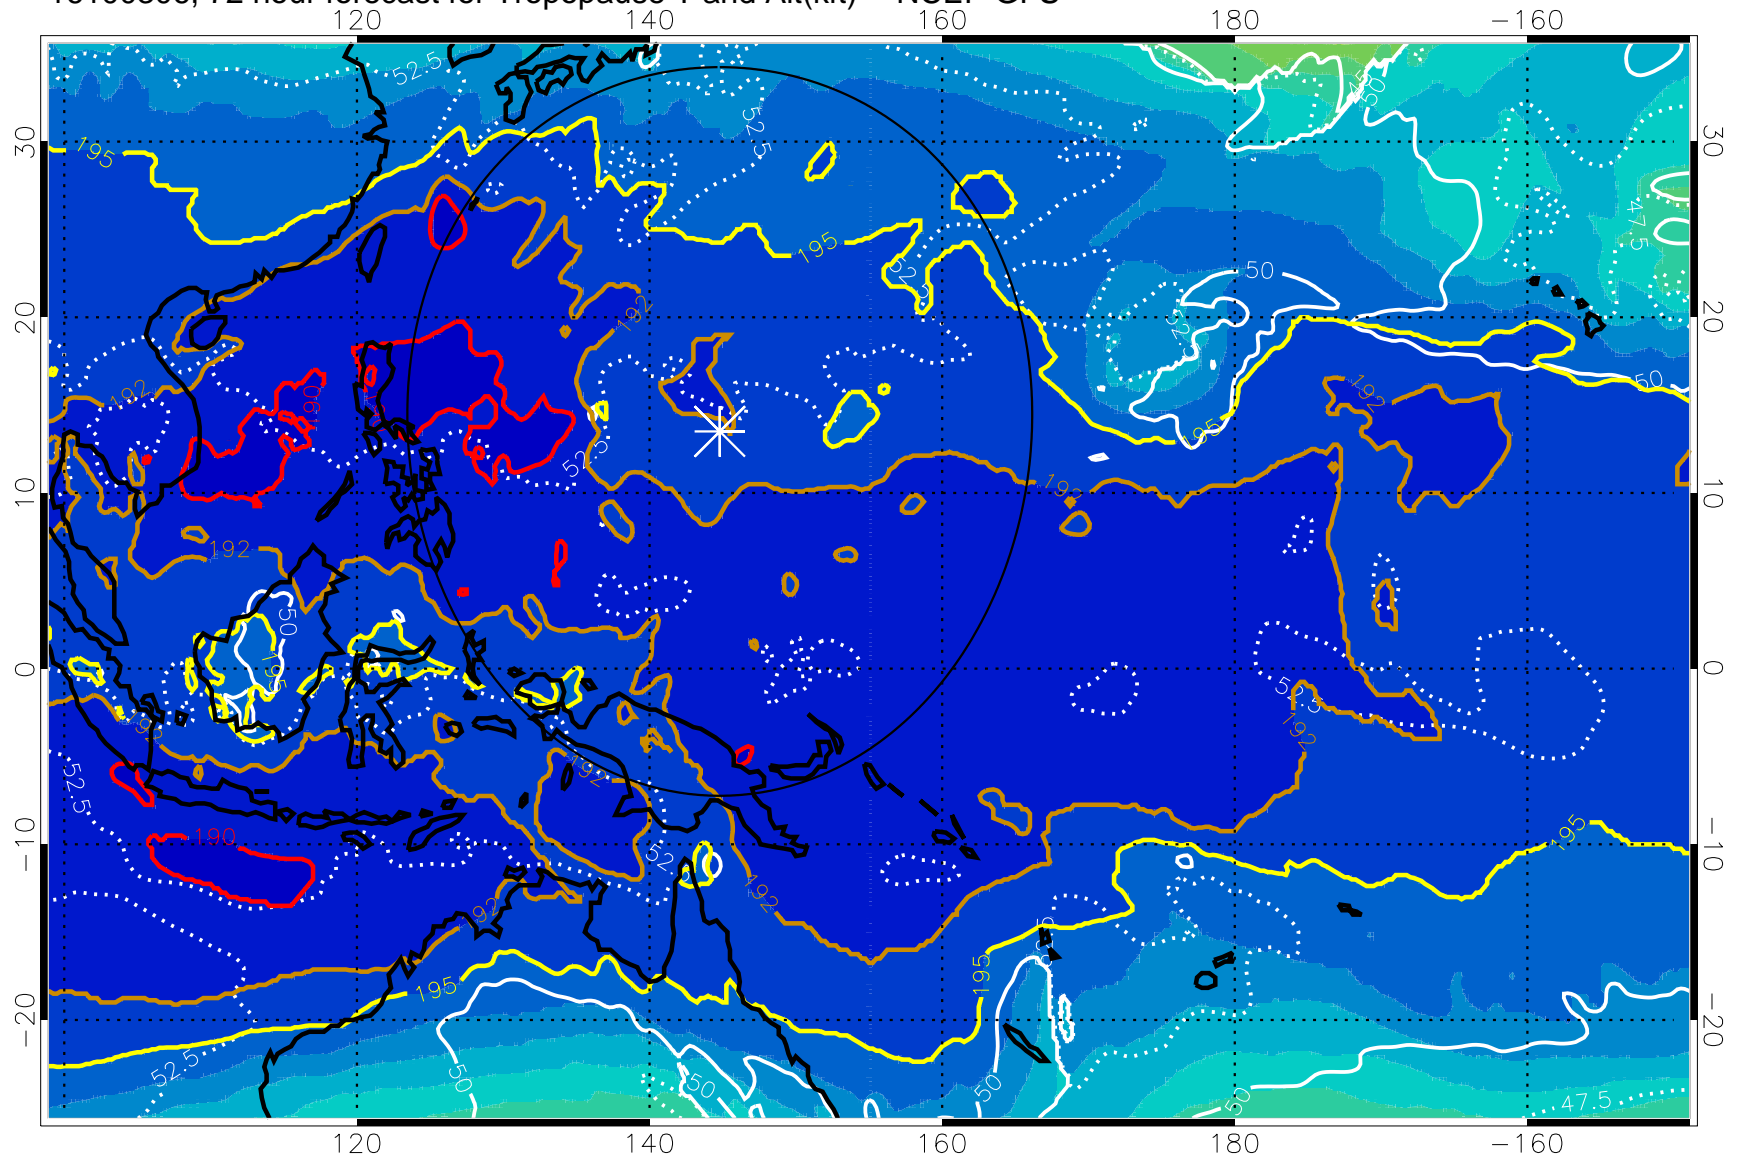

192.5K Isotherm 195K Isotherm

187.5K Isotherm 190K Isotherm

Range ring of 2304 km

16100300, 66 hour forecast for Tropopause T and Alt(kft) -- NCEP GFS

190 200 210 220 230

Tropopause T, K

Tropopause Altitude in kft (white)

192.5K Isotherm 195K Isotherm
187.5K Isotherm 190K Isotherm

Range ring of 2304 km

16100306, 72 hour forecast for Tropopause T and Alt(kft) -- NCEP GFS

190 200 210 220 230

Tropopause T, K

Tropopause Altitude in kft (white)