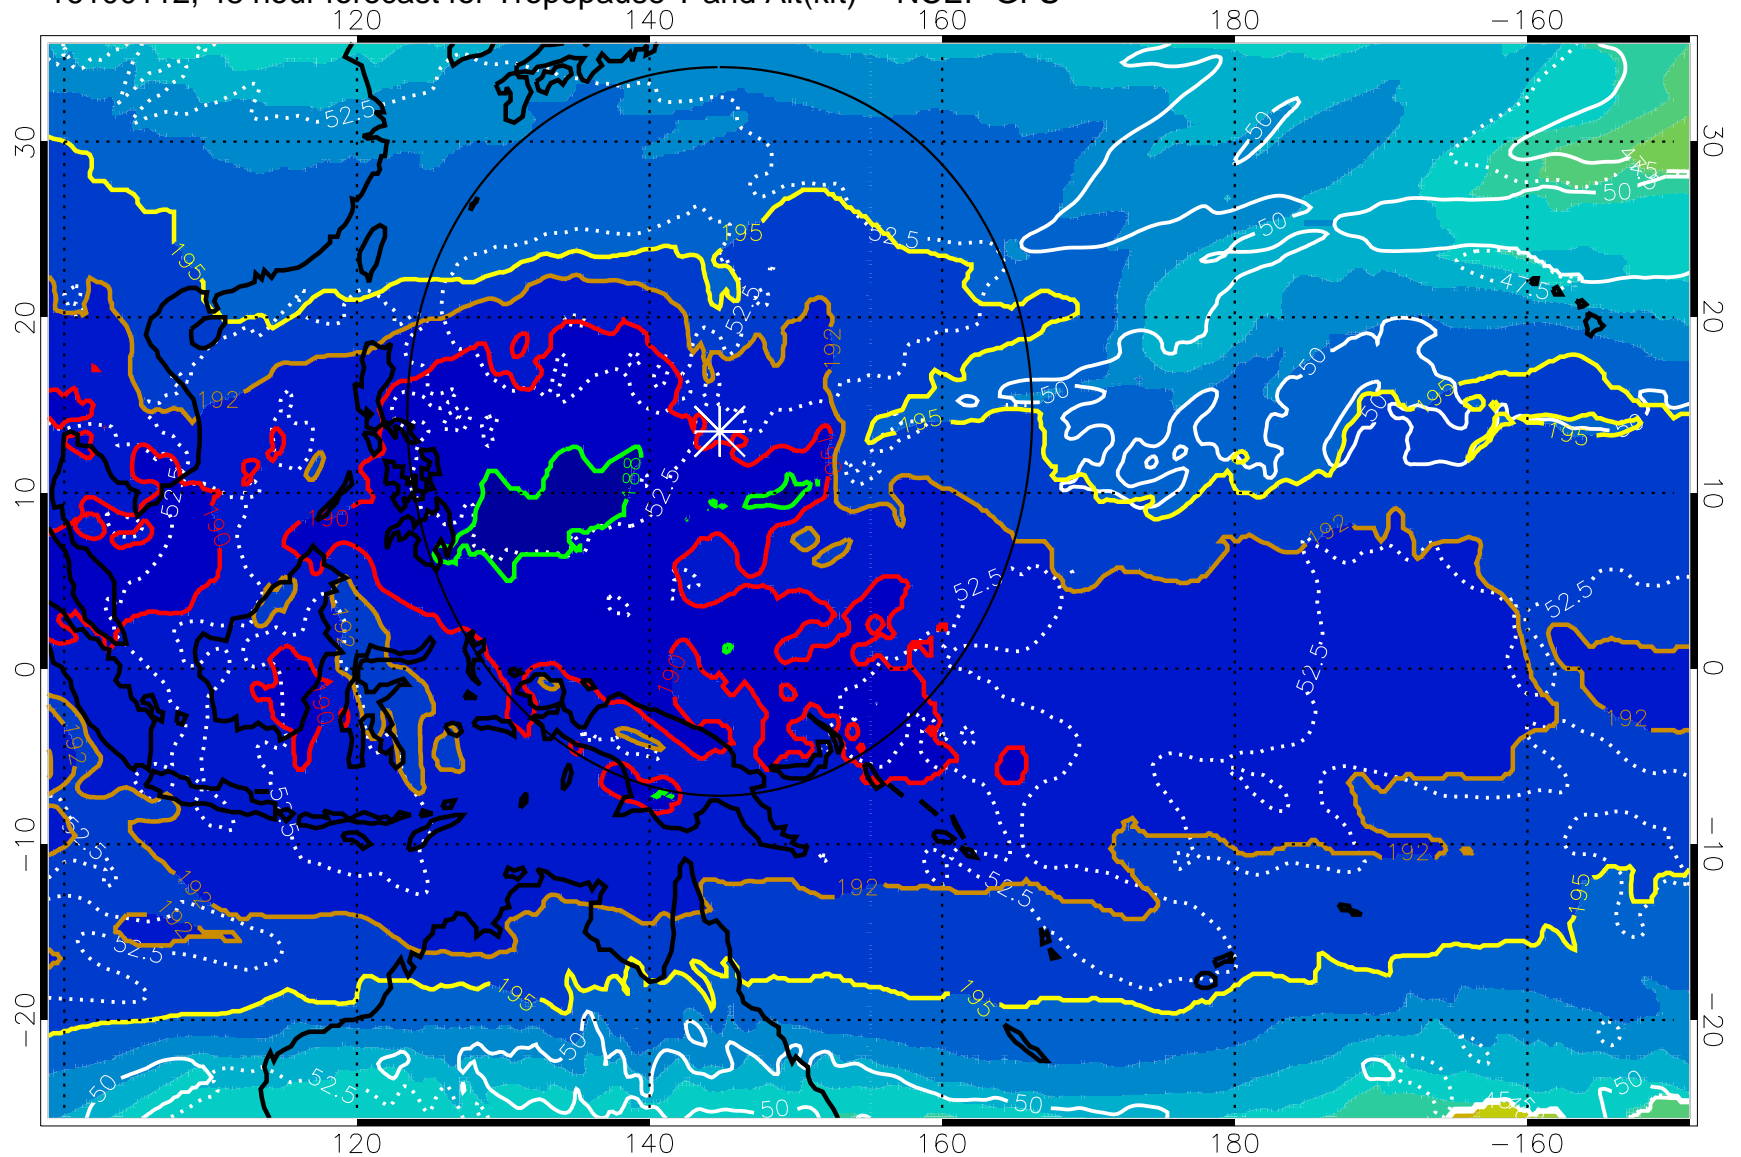

16100112, 48 hour forecast for Tropopause T and Alt(kft) -- NCEP GFS

190 200 210 220 230

Tropopause T, K

Tropopause Altitude in kft (white)

192.5K Isotherm 195K Isotherm

187.5K Isotherm 190K Isotherm

Range ring of 2304 km