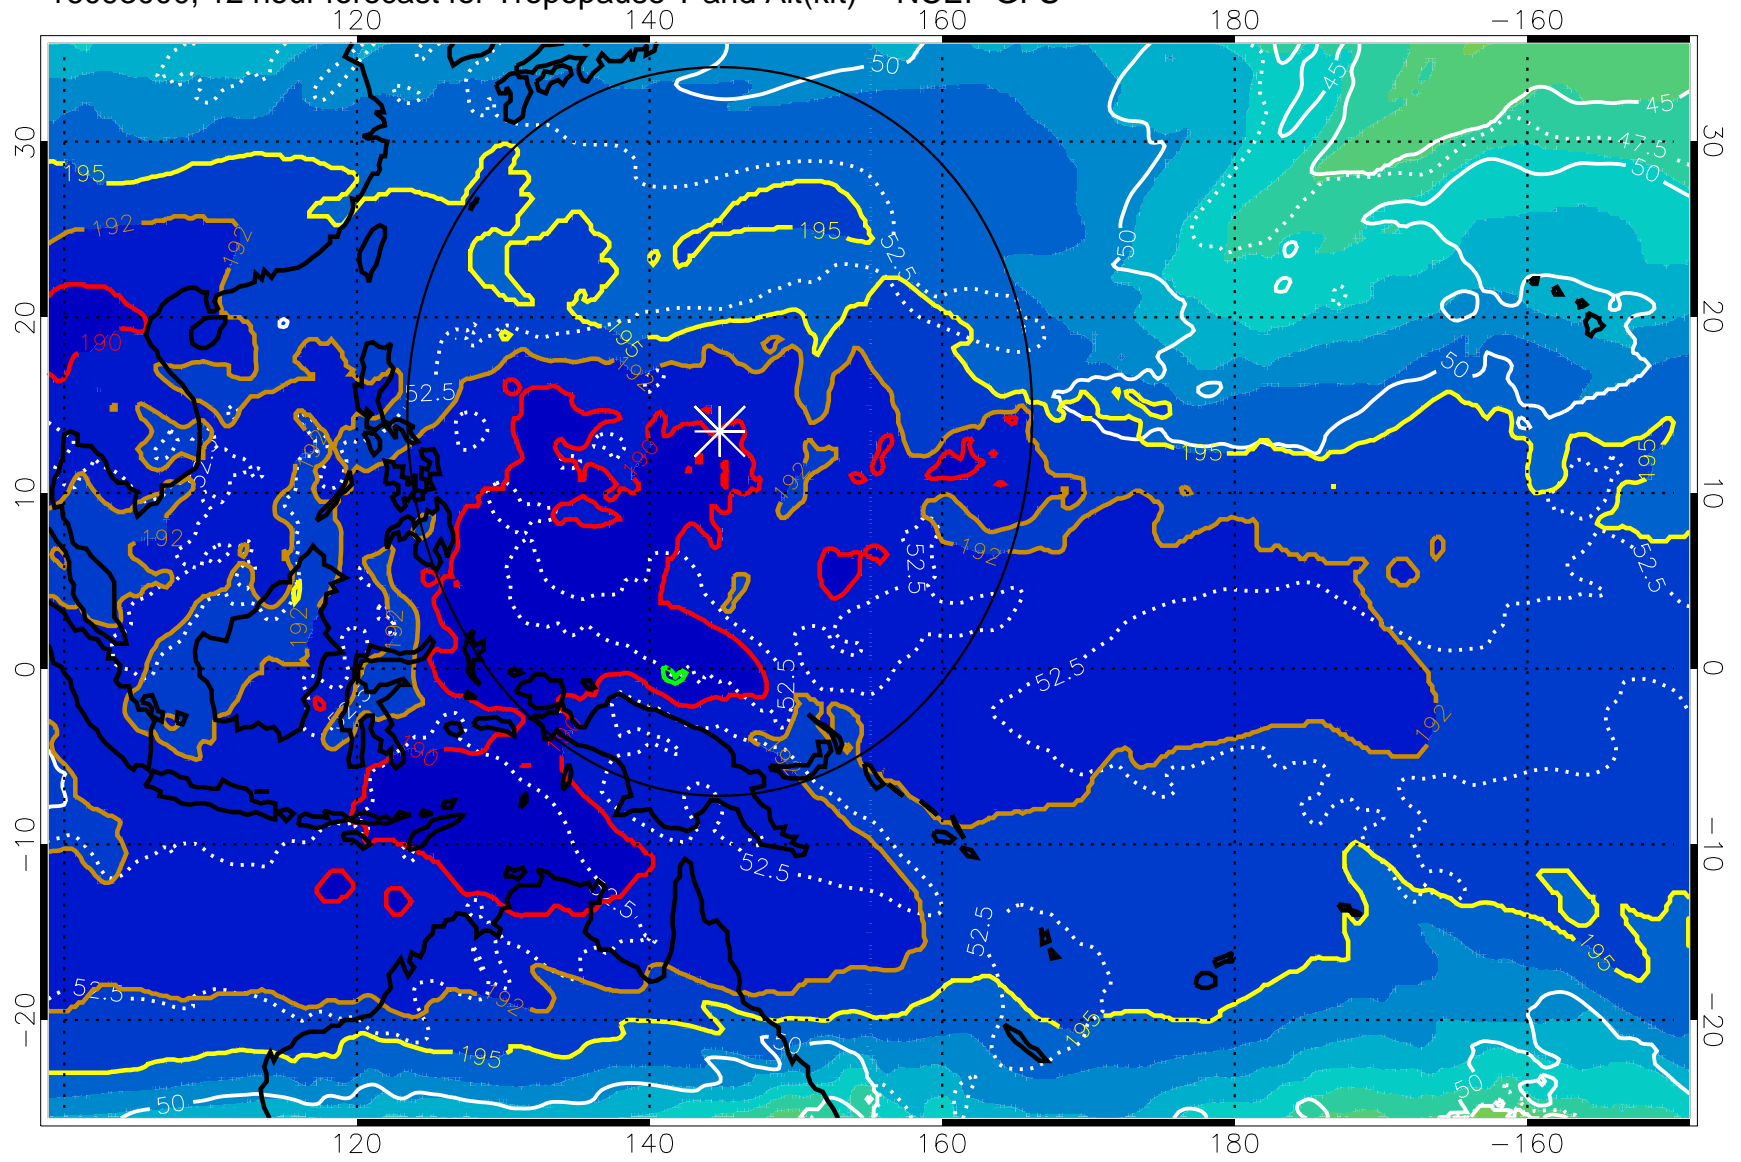

16093000, 12 hour forecast for Tropopause T and Alt(kft) -- NCEP GFS

190 200 210 220 230

Tropopause T, K

Tropopause Altitude in kft (white)

192.5K Isotherm 195K Isotherm

187.5K Isotherm 190K Isotherm

Range ring of 2304 km