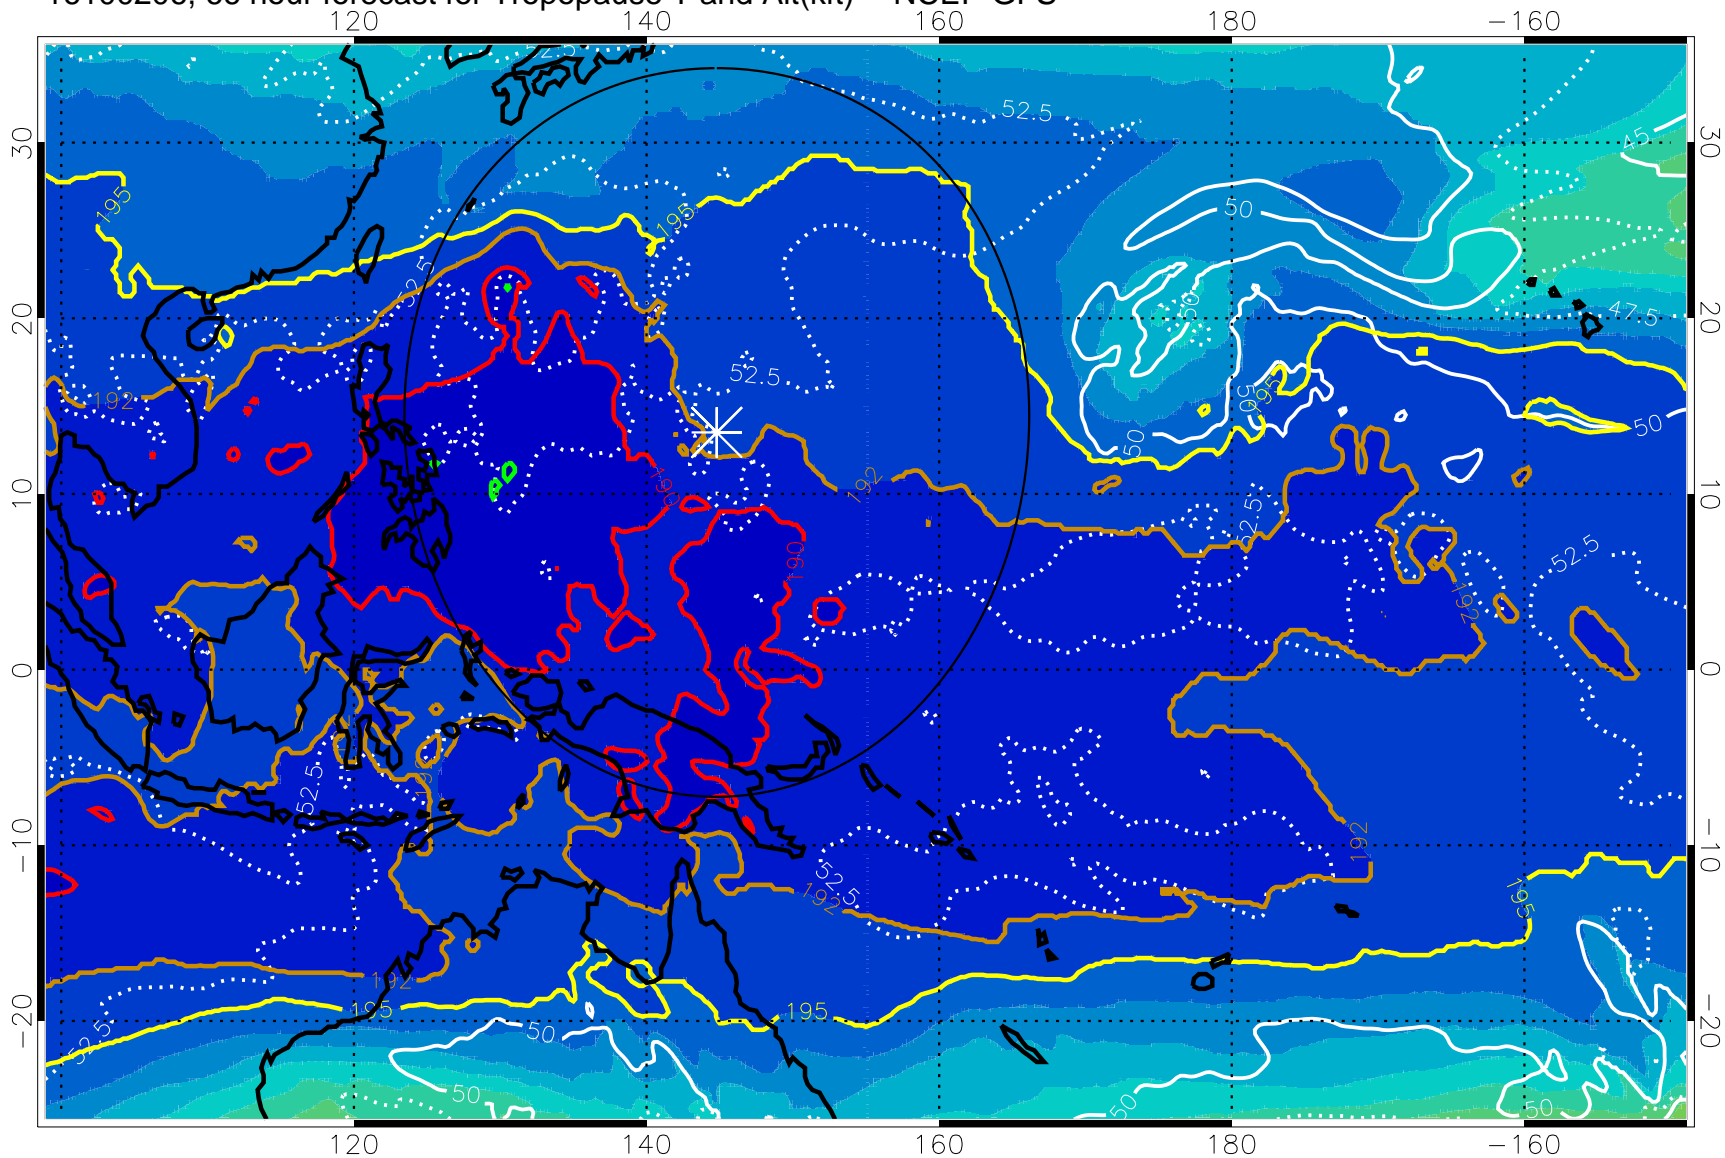

Range ring of 2304 km

16100200, 60 hour forecast for Tropopause T and Alt(kft) -- NCEP GFS

190 200 210 220 230

Tropopause T, K

Tropopause Altitude in kft (white)

192.5K Isotherm 195K Isotherm

187.5K Isotherm 190K Isotherm

Range ring of 2304 km

16100206, 66 hour forecast for Tropopause T and Alt(kft) -- NCEP GFS

190 200 210 220 230

Tropopause T, K

Tropopause Altitude in kft (white)

192.5K Isotherm 195K Isotherm  
187.5K Isotherm 190K Isotherm