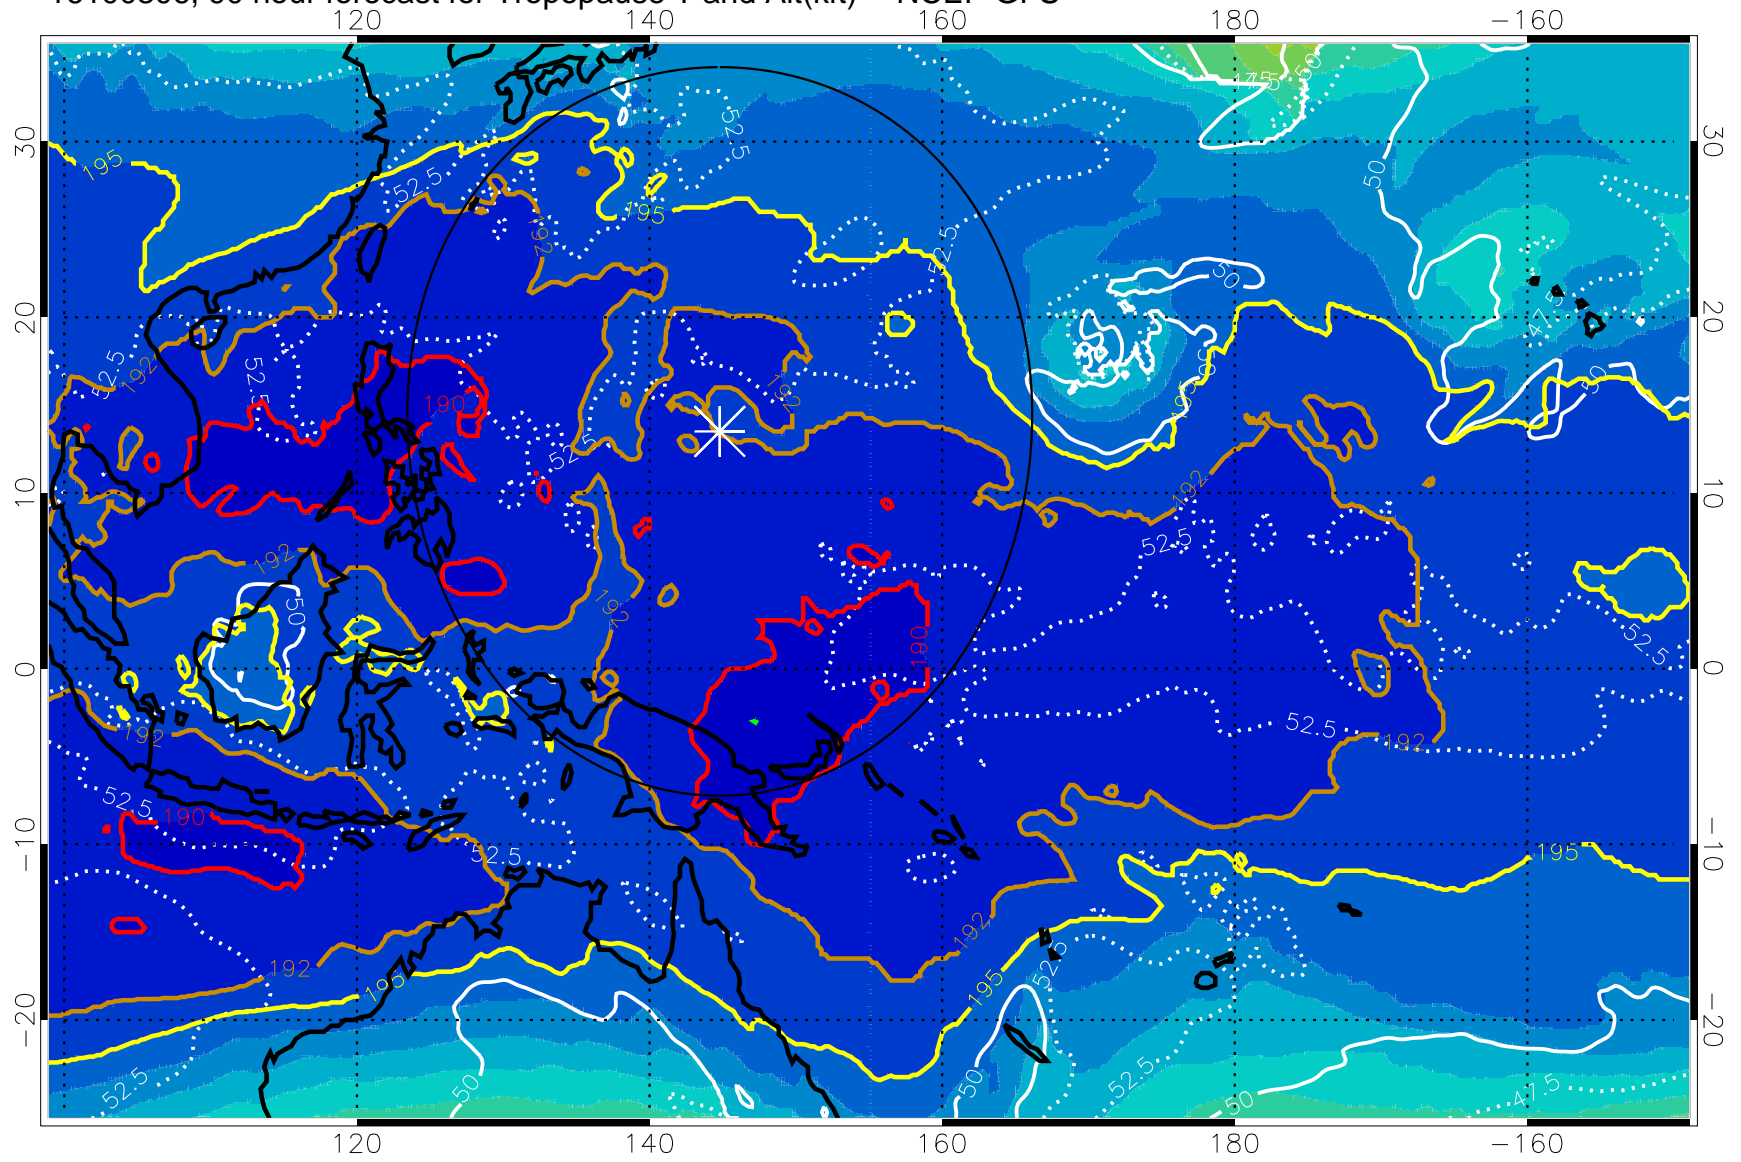

Range ring of 2304 km

16100300, 84 hour forecast for Tropopause T and Alt(kft) -- NCEP GFS

190 200 210 220 230  
Tropopause T, K

Tropopause Altitude in kft (white)

192.5K Isotherm 195K Isotherm  
187.5K Isotherm 190K Isotherm

Range ring of 2304 km

16100306, 90 hour forecast for Tropopause T and Alt(kft) -- NCEP GFS

190 200 210 220 230

Tropopause T, K

Tropopause Altitude in kft (white)

192.5K Isotherm 195K Isotherm  
187.5K Isotherm 190K Isotherm