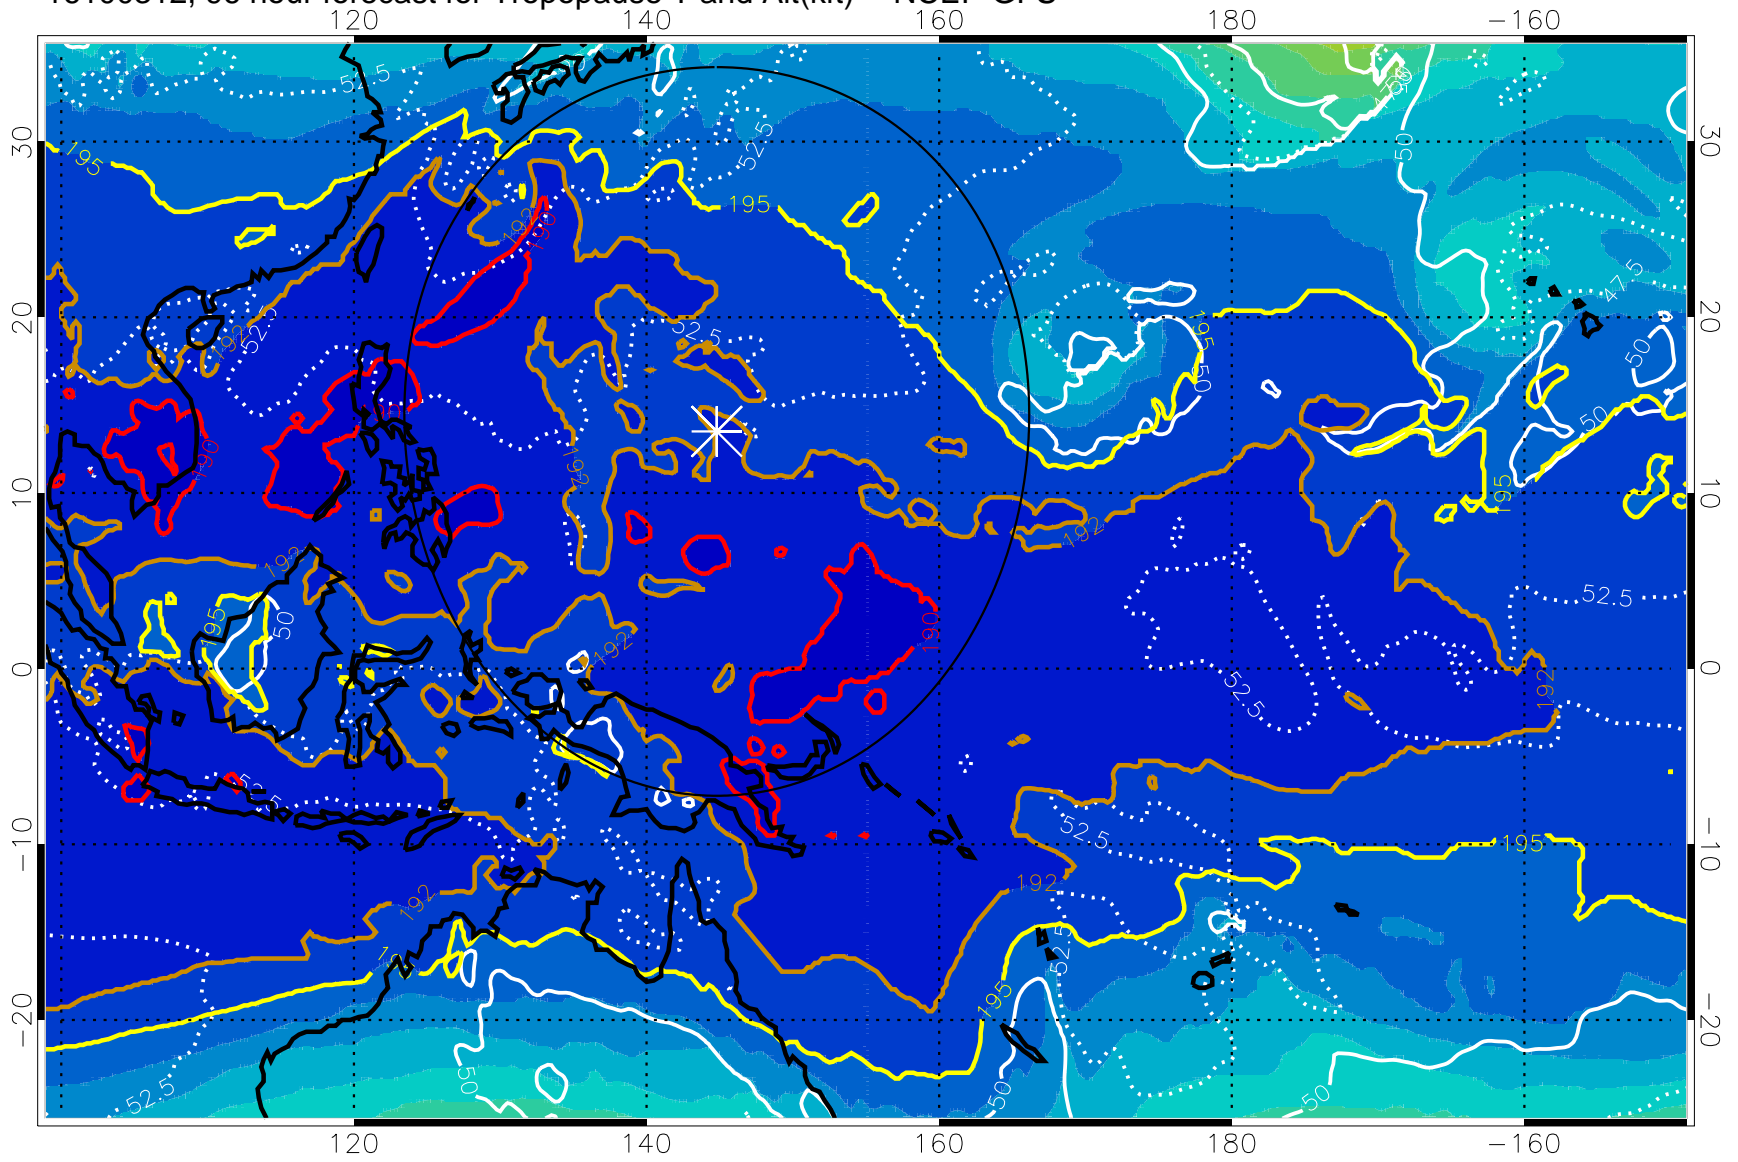

Range ring of 2304 km

16100300, 84 hour forecast for Tropopause T and Alt(kft) -- NCEP GFS

190 200 210 220 230  
Tropopause T, K

Tropopause Altitude in kft (white)

192.5K Isotherm 195K Isotherm  
187.5K Isotherm 190K Isotherm

Range ring of 2304 km

16100306, 90 hour forecast for Tropopause T and Alt(kft) -- NCEP GFS

190 200 210 220 230

Tropopause T, K

Tropopause Altitude in kft (white)

192.5K Isotherm 195K Isotherm  
187.5K Isotherm 190K Isotherm

Range ring of 2304 km

16100312, 96 hour forecast for Tropopause T and Alt(kft) -- NCEP GFS

190 200 210 220 230  
Tropopause T, K

Tropopause Altitude in kft (white)

192.5K Isotherm 195K Isotherm  
187.5K Isotherm 190K Isotherm