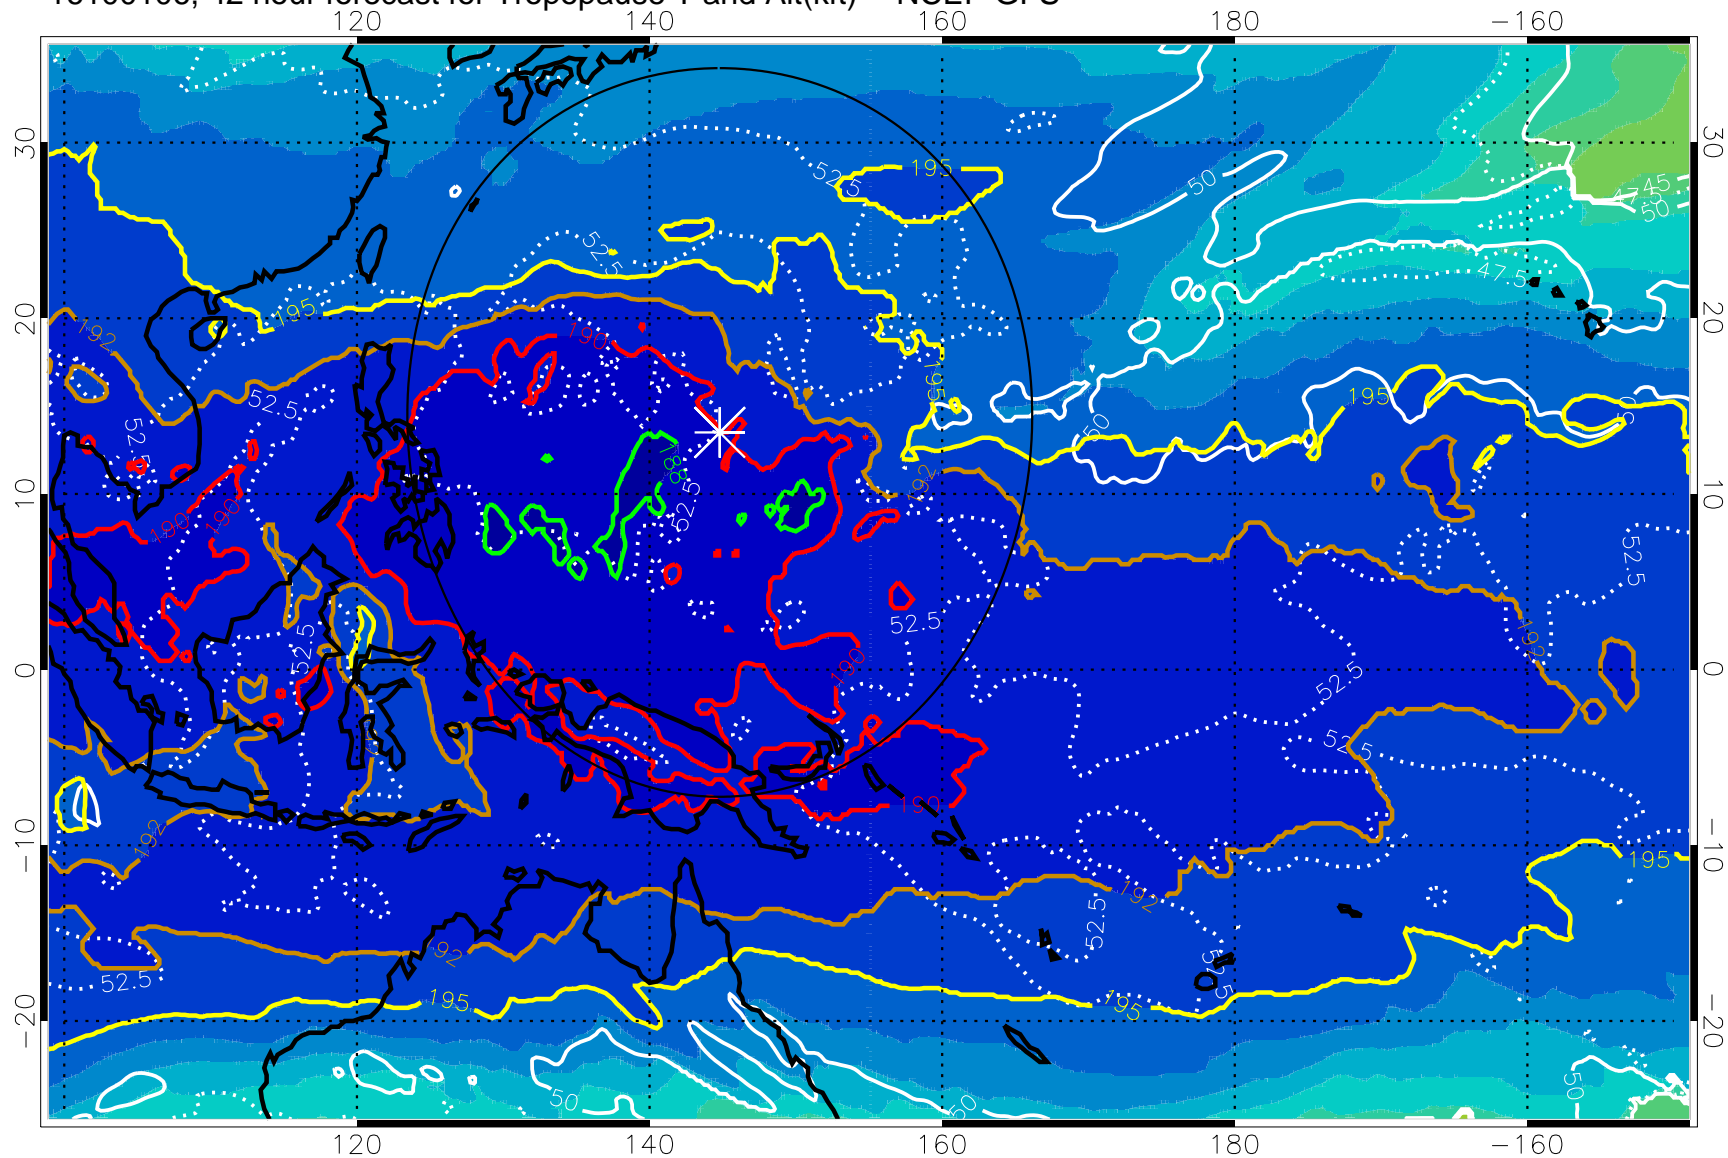

Range ring of 2304 km

16100100, 36 hour forecast for Tropopause T and Alt(kft) -- NCEP GFS

190 200 210 220 230  
Tropopause T, K

Tropopause Altitude in kft (white)

192.5K Isotherm 195K Isotherm  
187.5K Isotherm 190K Isotherm

Range ring of 2304 km

16100106, 42 hour forecast for Tropopause T and Alt(kft) -- NCEP GFS

190 200 210 220 230

Tropopause T, K

Tropopause Altitude in kft (white)

192.5K Isotherm 195K Isotherm

187.5K Isotherm 190K Isotherm