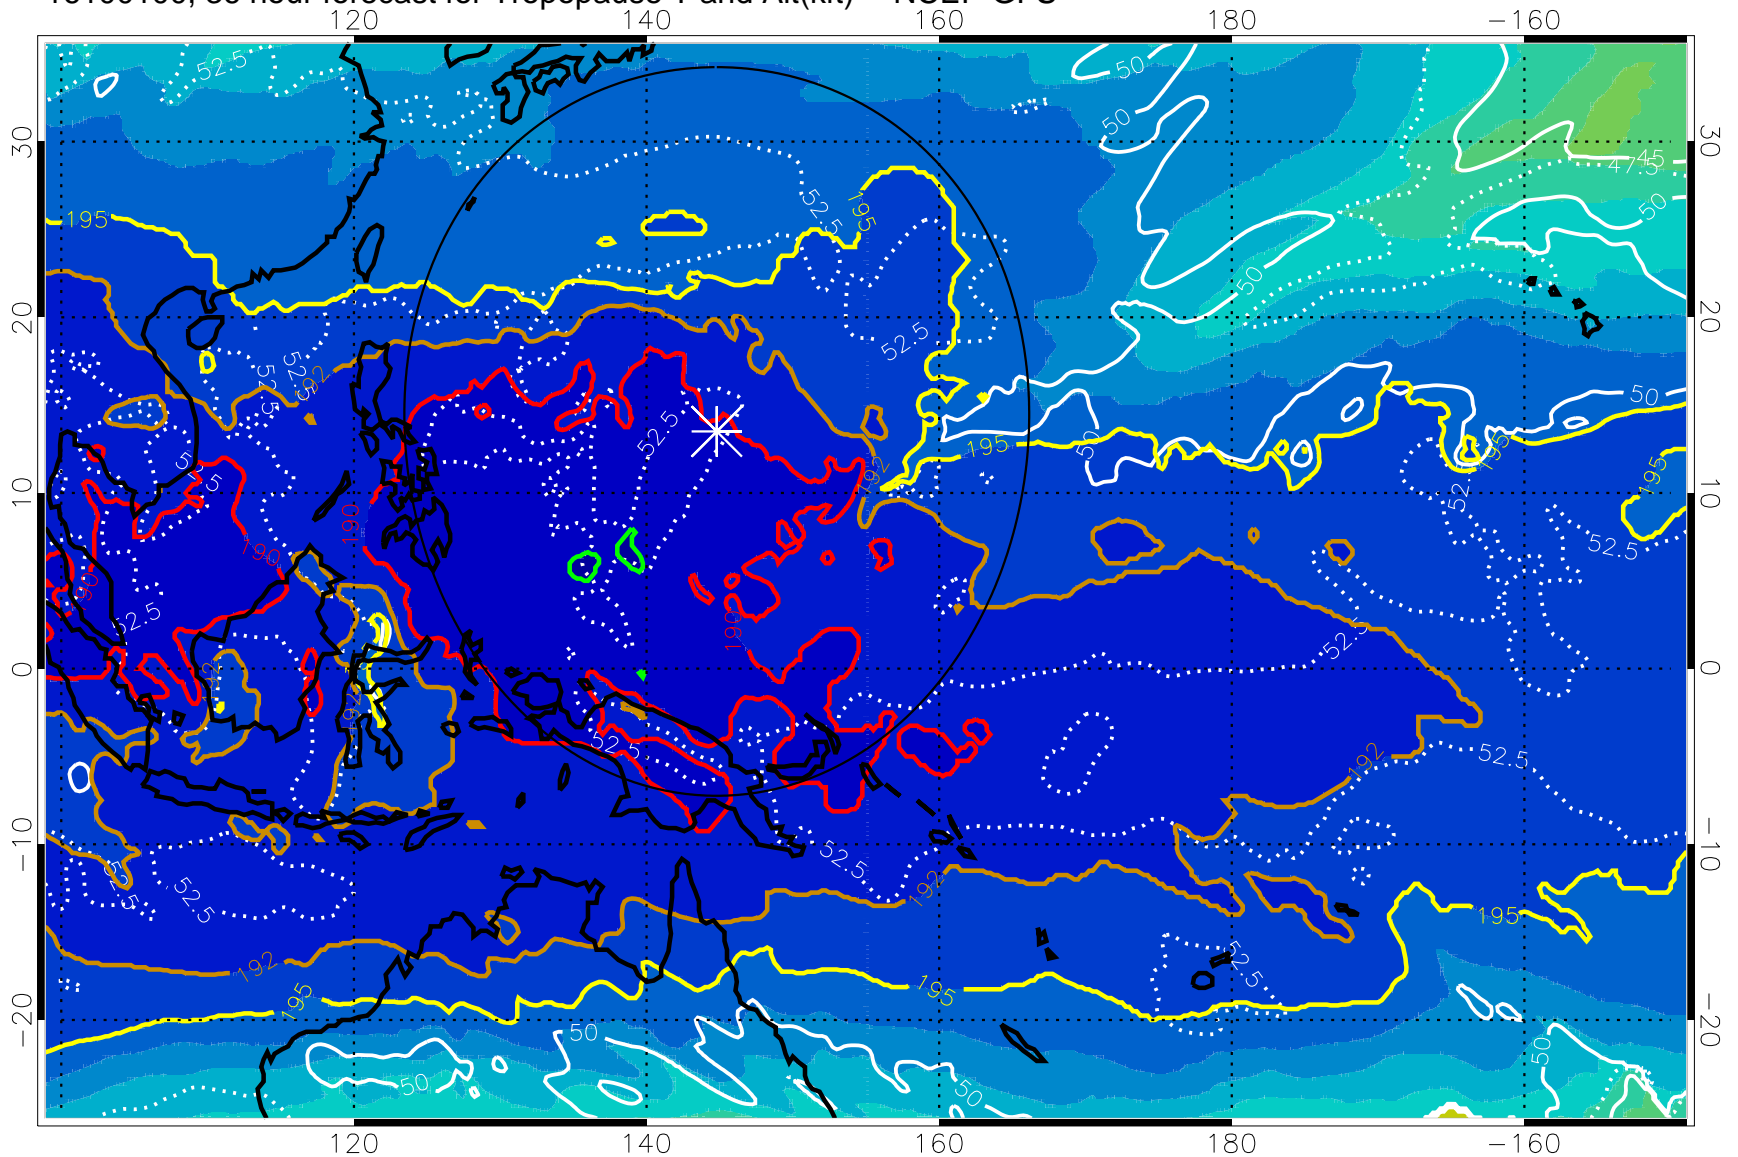

16093012, 24 hour forecast for Tropopause T and Alt(kft) -- NCEP GFS

190 200 210 220 230  
Tropopause T, K

Tropopause Altitude in kft (white)

192.5K Isotherm 195K Isotherm  
187.5K Isotherm 190K Isotherm

Range ring of 2304 km

16100100, 36 hour forecast for Tropopause T and Alt(kft) -- NCEP GFS

190 200 210 220 230  
Tropopause T, K

Tropopause Altitude in kft (white)

192.5K Isotherm 195K Isotherm  
187.5K Isotherm 190K Isotherm