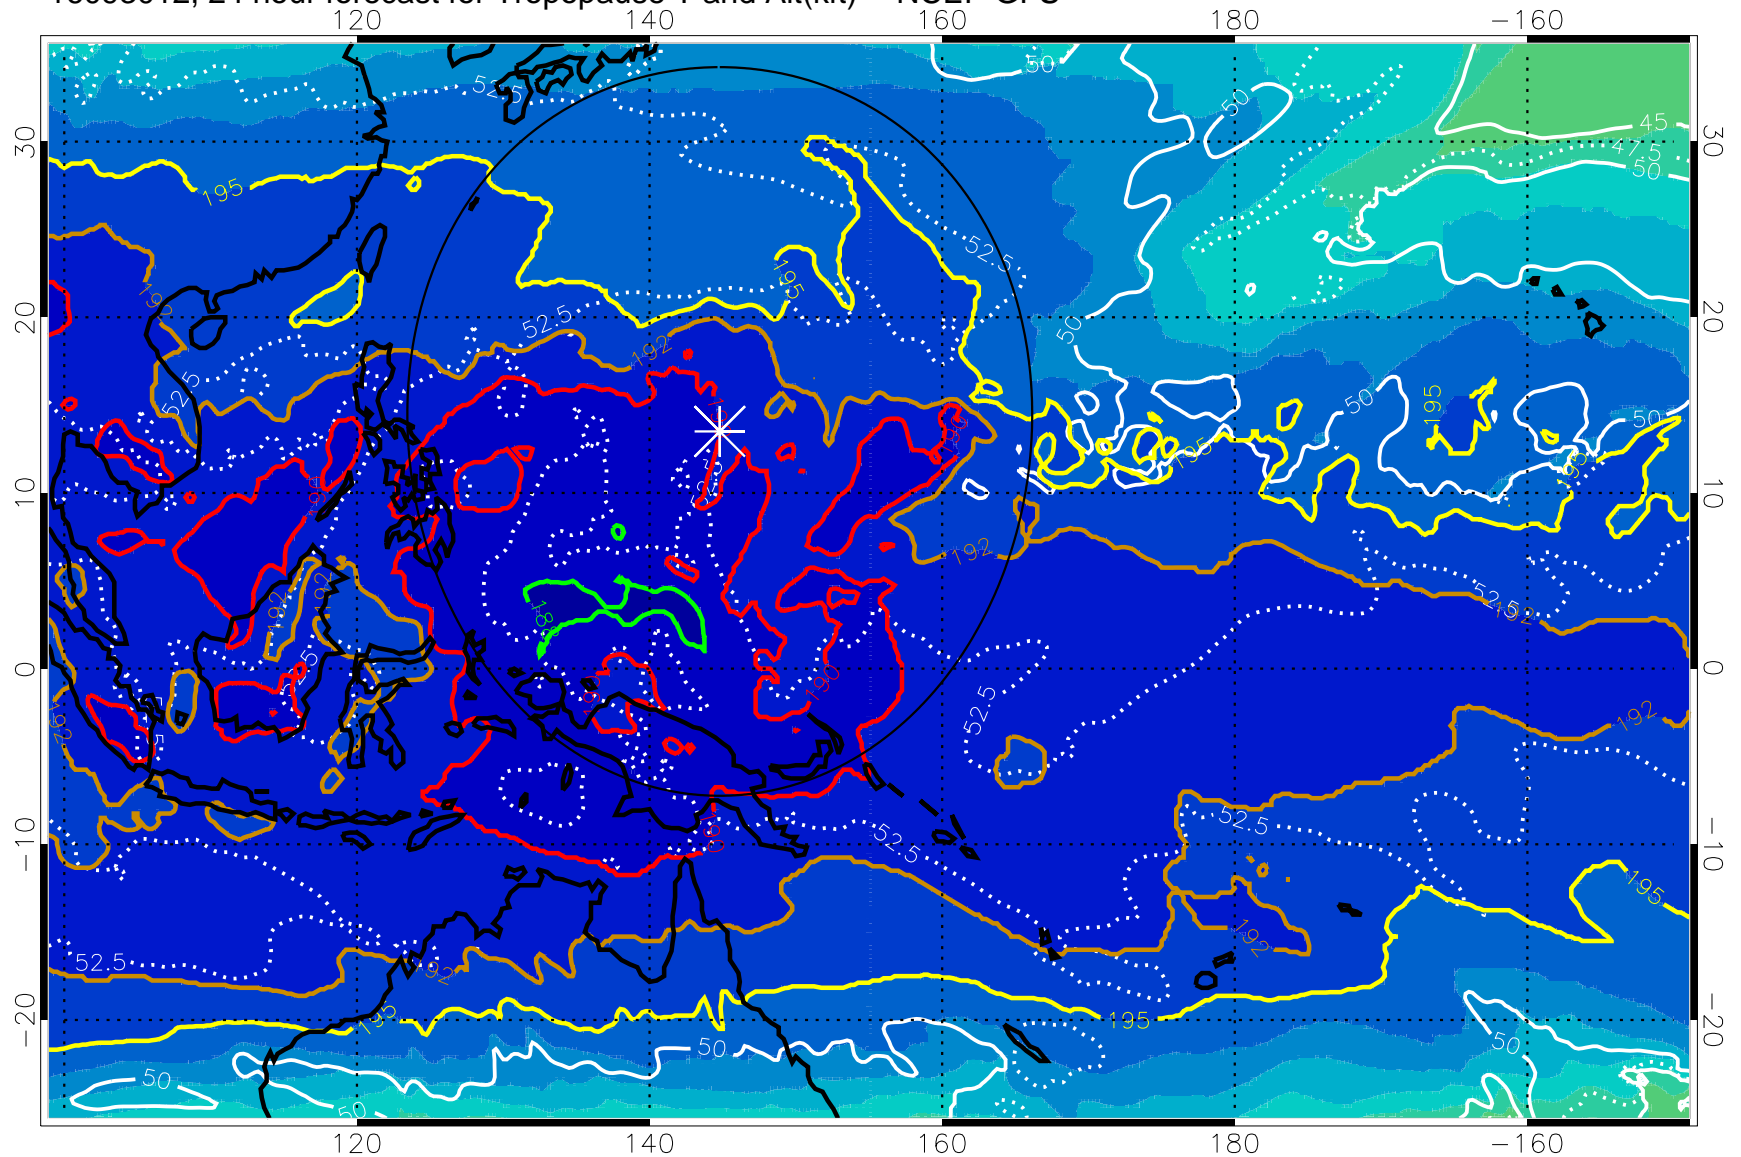

16093012, 24 hour forecast for Tropopause T and Alt(kft) -- NCEP GFS

190 200 210 220 230
Tropopause T, K

Tropopause Altitude in kft (white)

192.5K Isotherm 195K Isotherm
187.5K Isotherm 190K Isotherm

Range ring of 2304 km