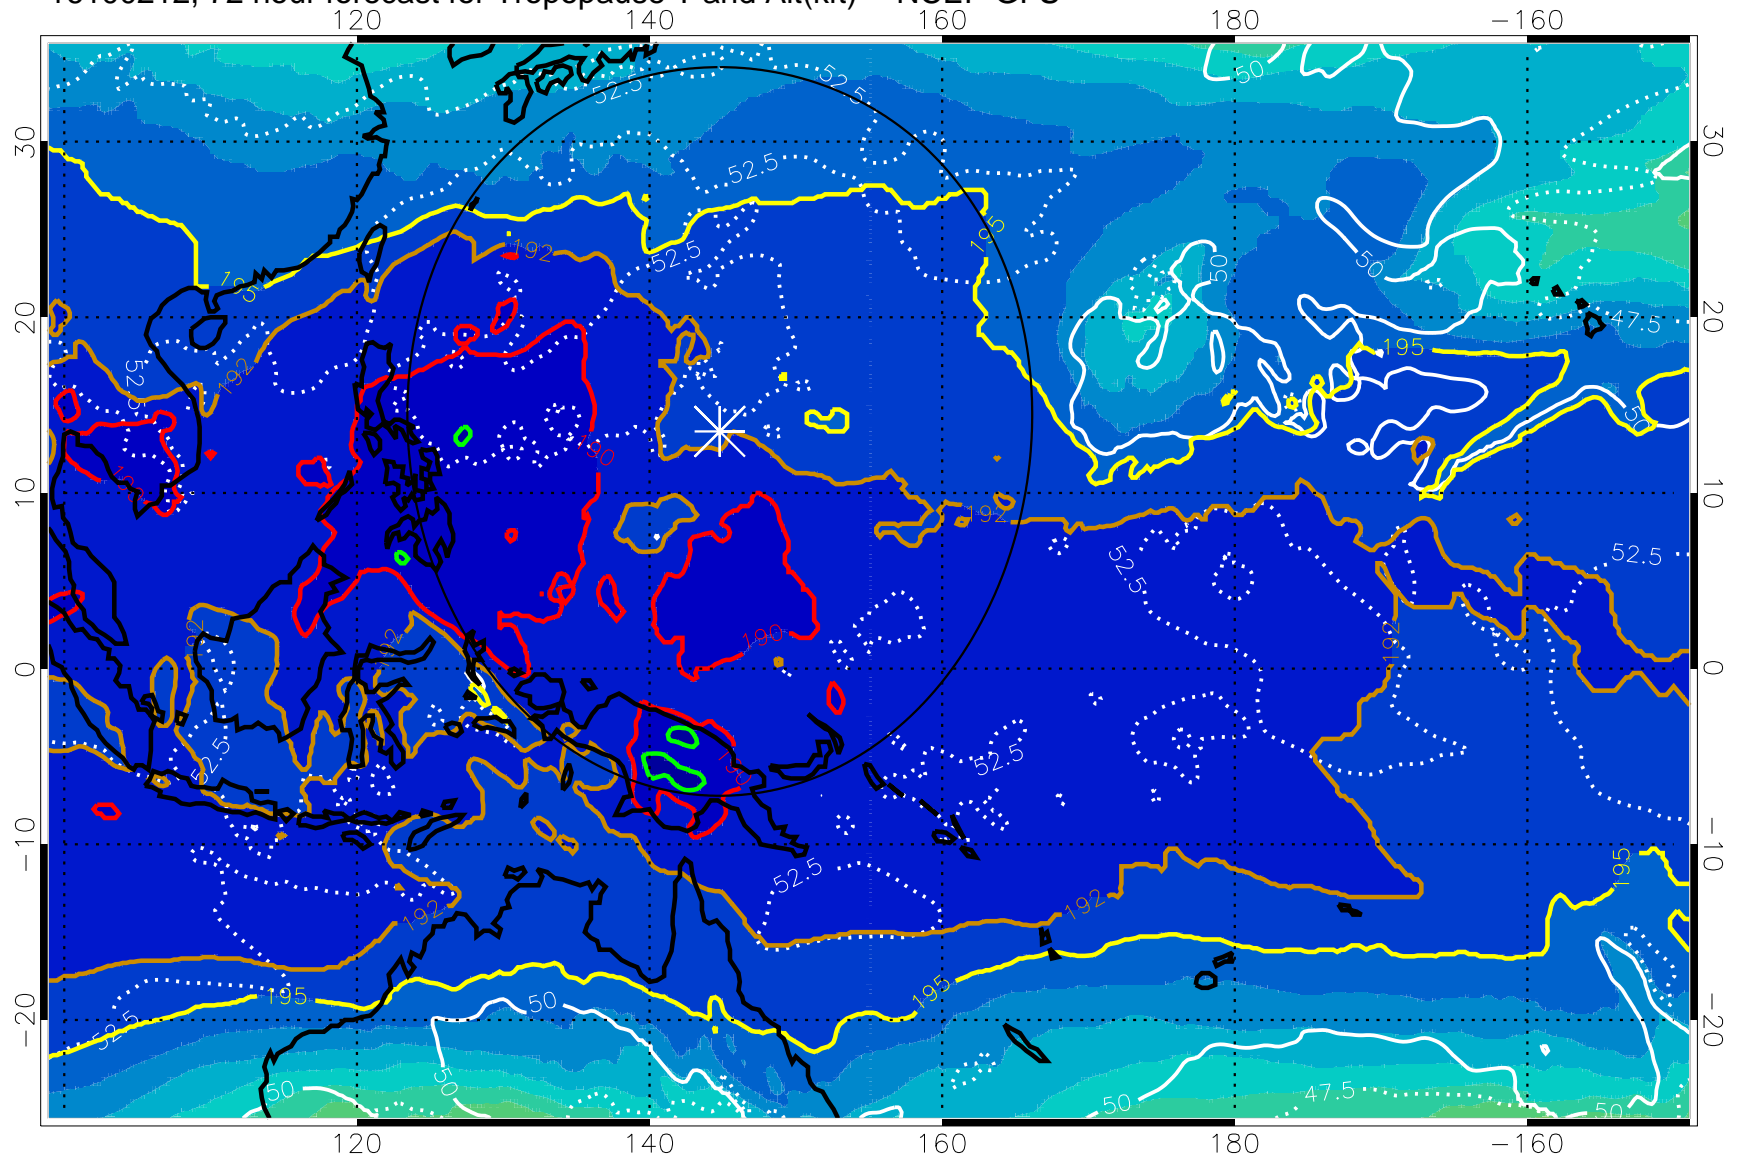

Range ring of 2304 km

16100206, 66 hour forecast for Tropopause T and Alt(kft) -- NCEP GFS

190 200 210 220 230

Tropopause T, K

Tropopause Altitude in kft (white)

192.5K Isotherm 195K Isotherm  
187.5K Isotherm 190K Isotherm

Range ring of 2304 km

16100212, 72 hour forecast for Tropopause T and Alt(kft) -- NCEP GFS

190 200 210 220 230

Tropopause T, K

Tropopause Altitude in kft (white)

192.5K Isotherm 195K Isotherm  
187.5K Isotherm 190K Isotherm