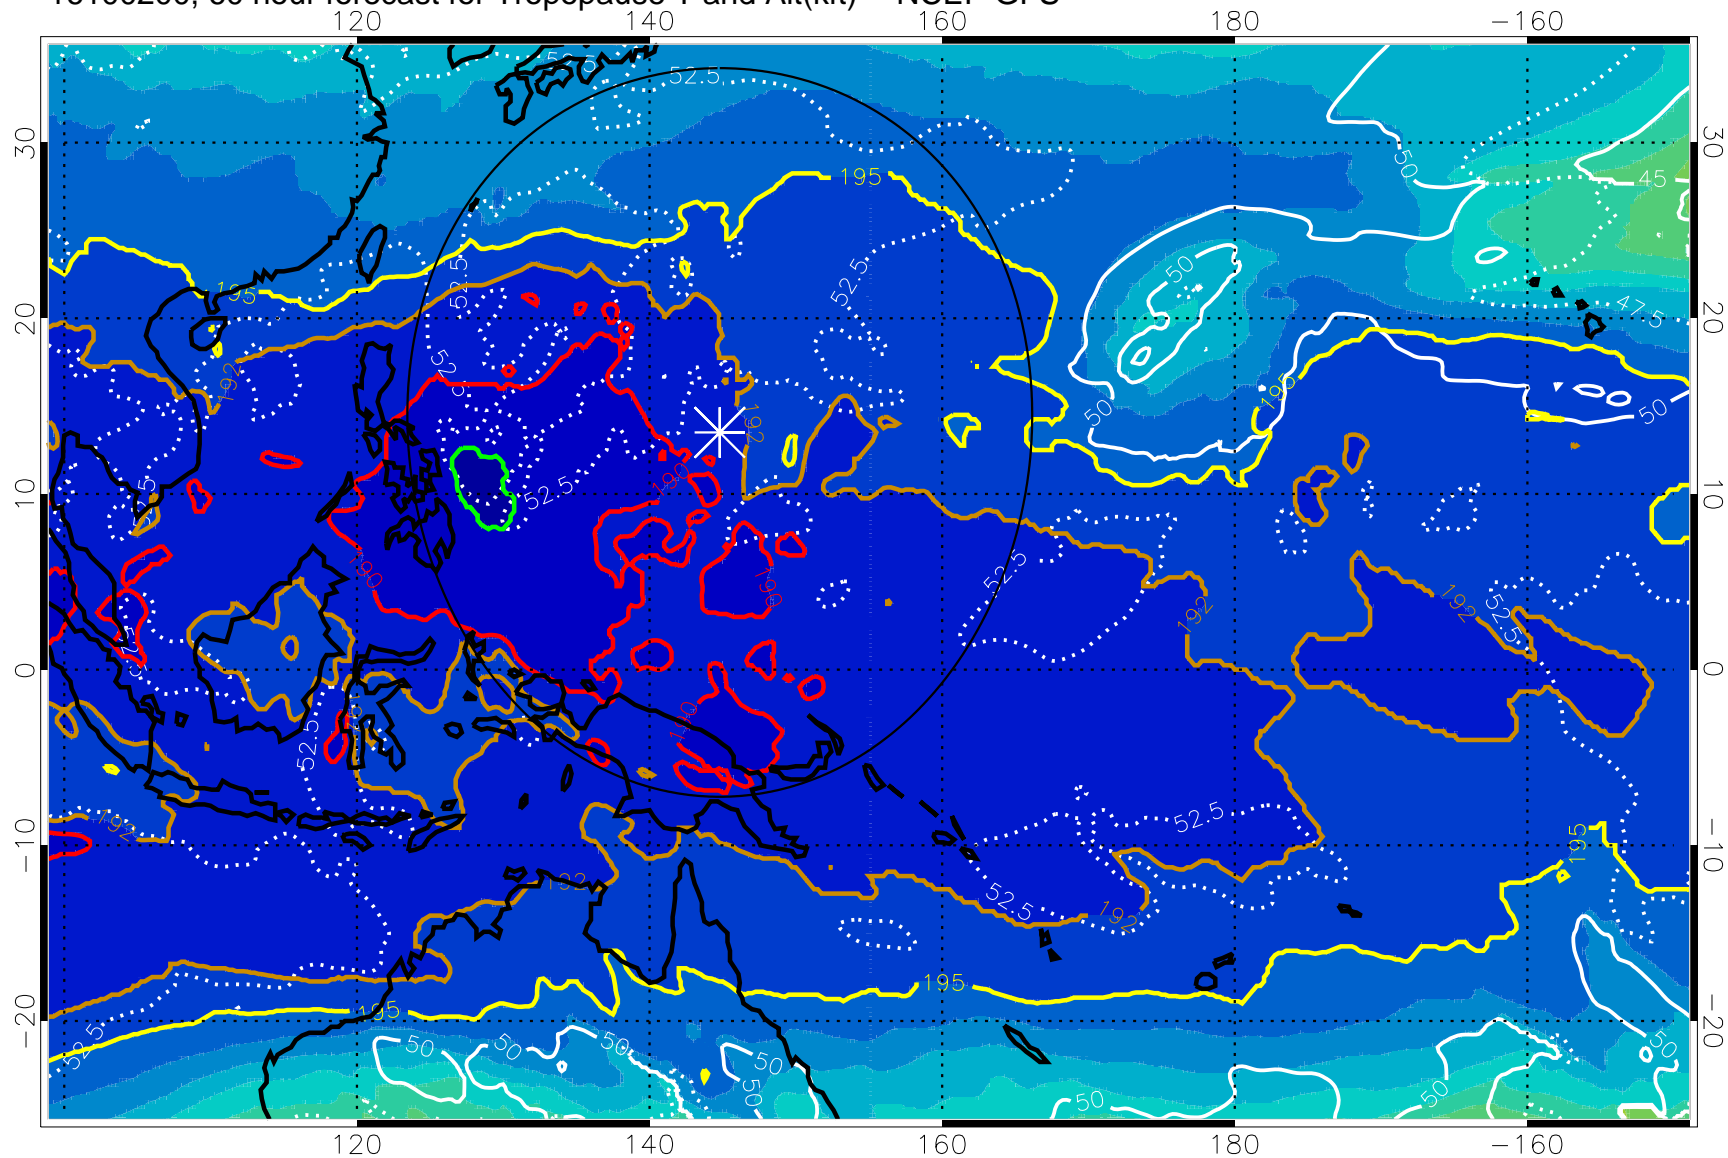

Range ring of 2304 km

16100118, 54 hour forecast for Tropopause T and Alt(kft) -- NCEP GFS

190 200 210 220 230

Tropopause T, K

Tropopause Altitude in kft (white)

192.5K Isotherm 195K Isotherm  
187.5K Isotherm 190K Isotherm

Range ring of 2304 km

16100200, 60 hour forecast for Tropopause T and Alt(kft) -- NCEP GFS

190 200 210 220 230

Tropopause T, K

Tropopause Altitude in kft (white)

192.5K Isotherm 195K Isotherm

187.5K Isotherm 190K Isotherm