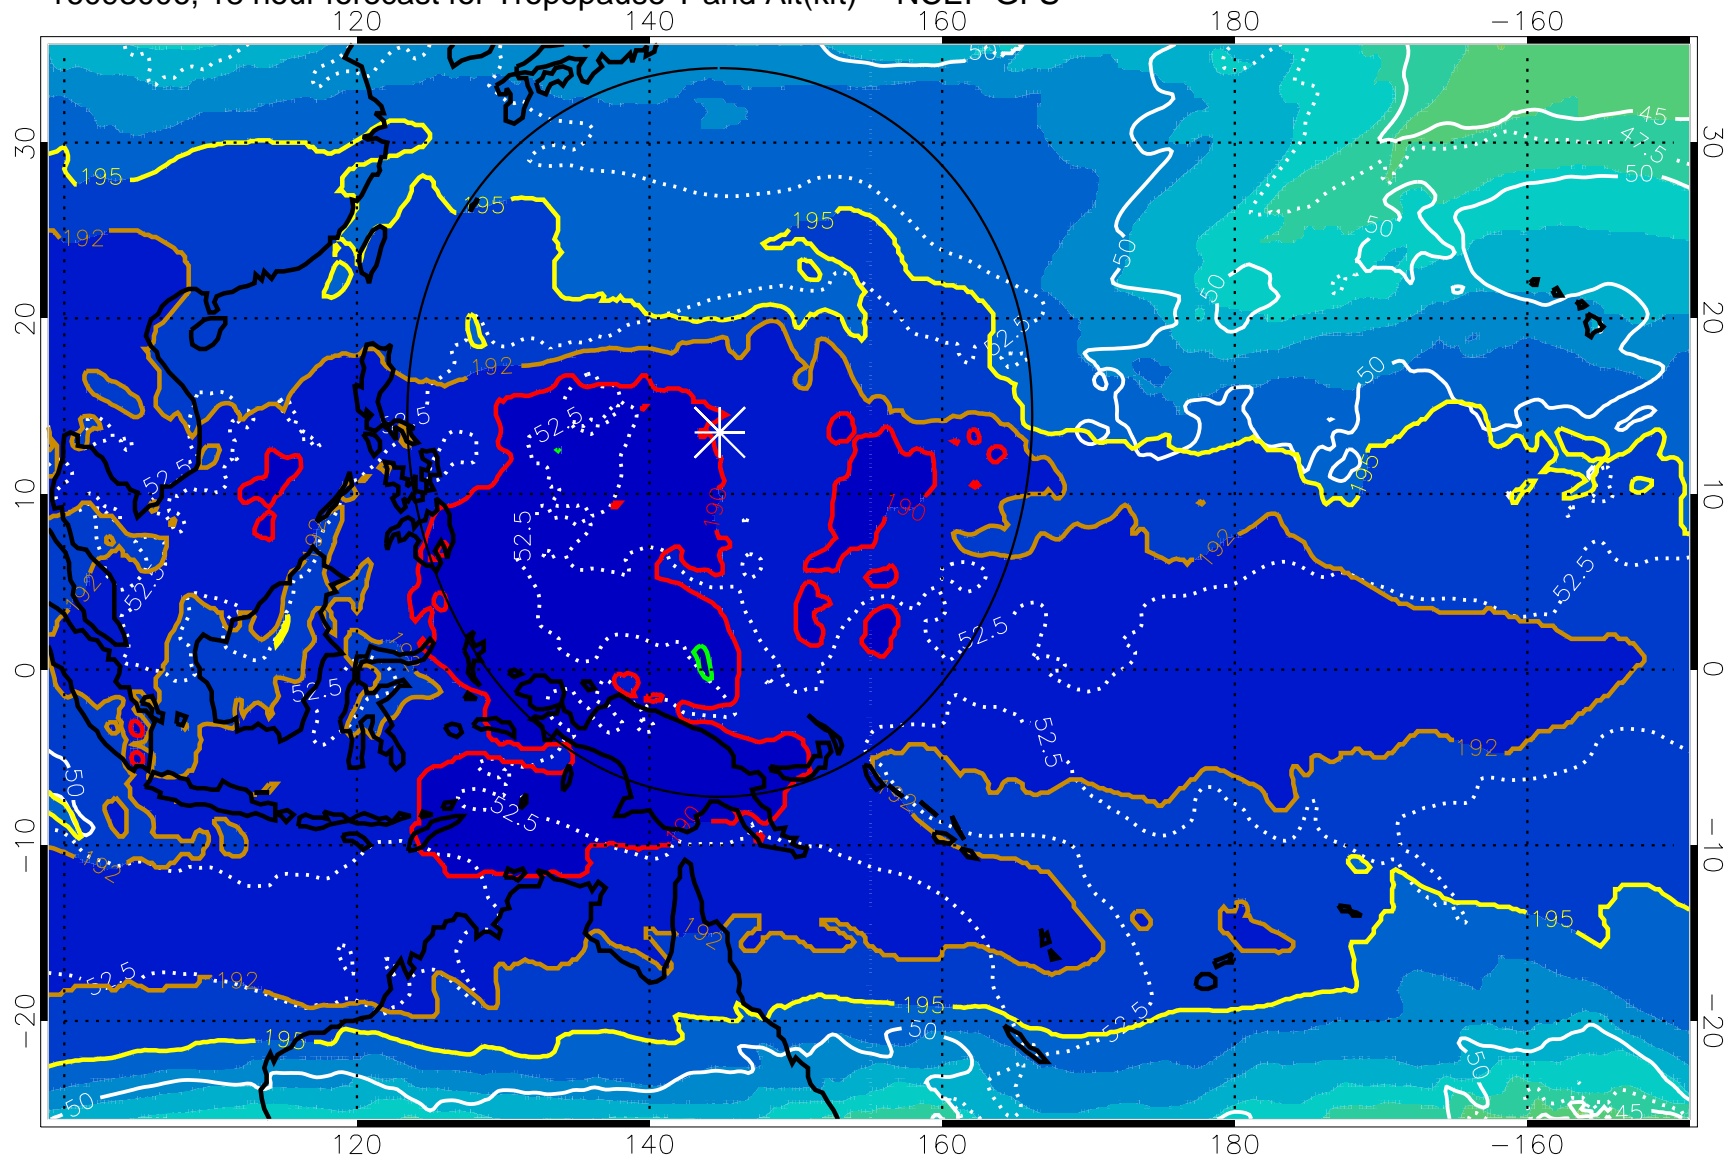

16093000, 12 hour forecast for Tropopause T and Alt(kft) -- NCEP GFS

190 200 210 220 230

Tropopause T, K

Tropopause Altitude in kft (white)

192.5K Isotherm 195K Isotherm

187.5K Isotherm 190K Isotherm

Range ring of 2304 km

16093006, 18 hour forecast for Tropopause T and Alt(kft) -- NCEP GFS

190 200 210 220 230

Tropopause T, K

Tropopause Altitude in kft (white)

192.5K Isotherm 195K Isotherm  
187.5K Isotherm 190K Isotherm

Range ring of 2304 km