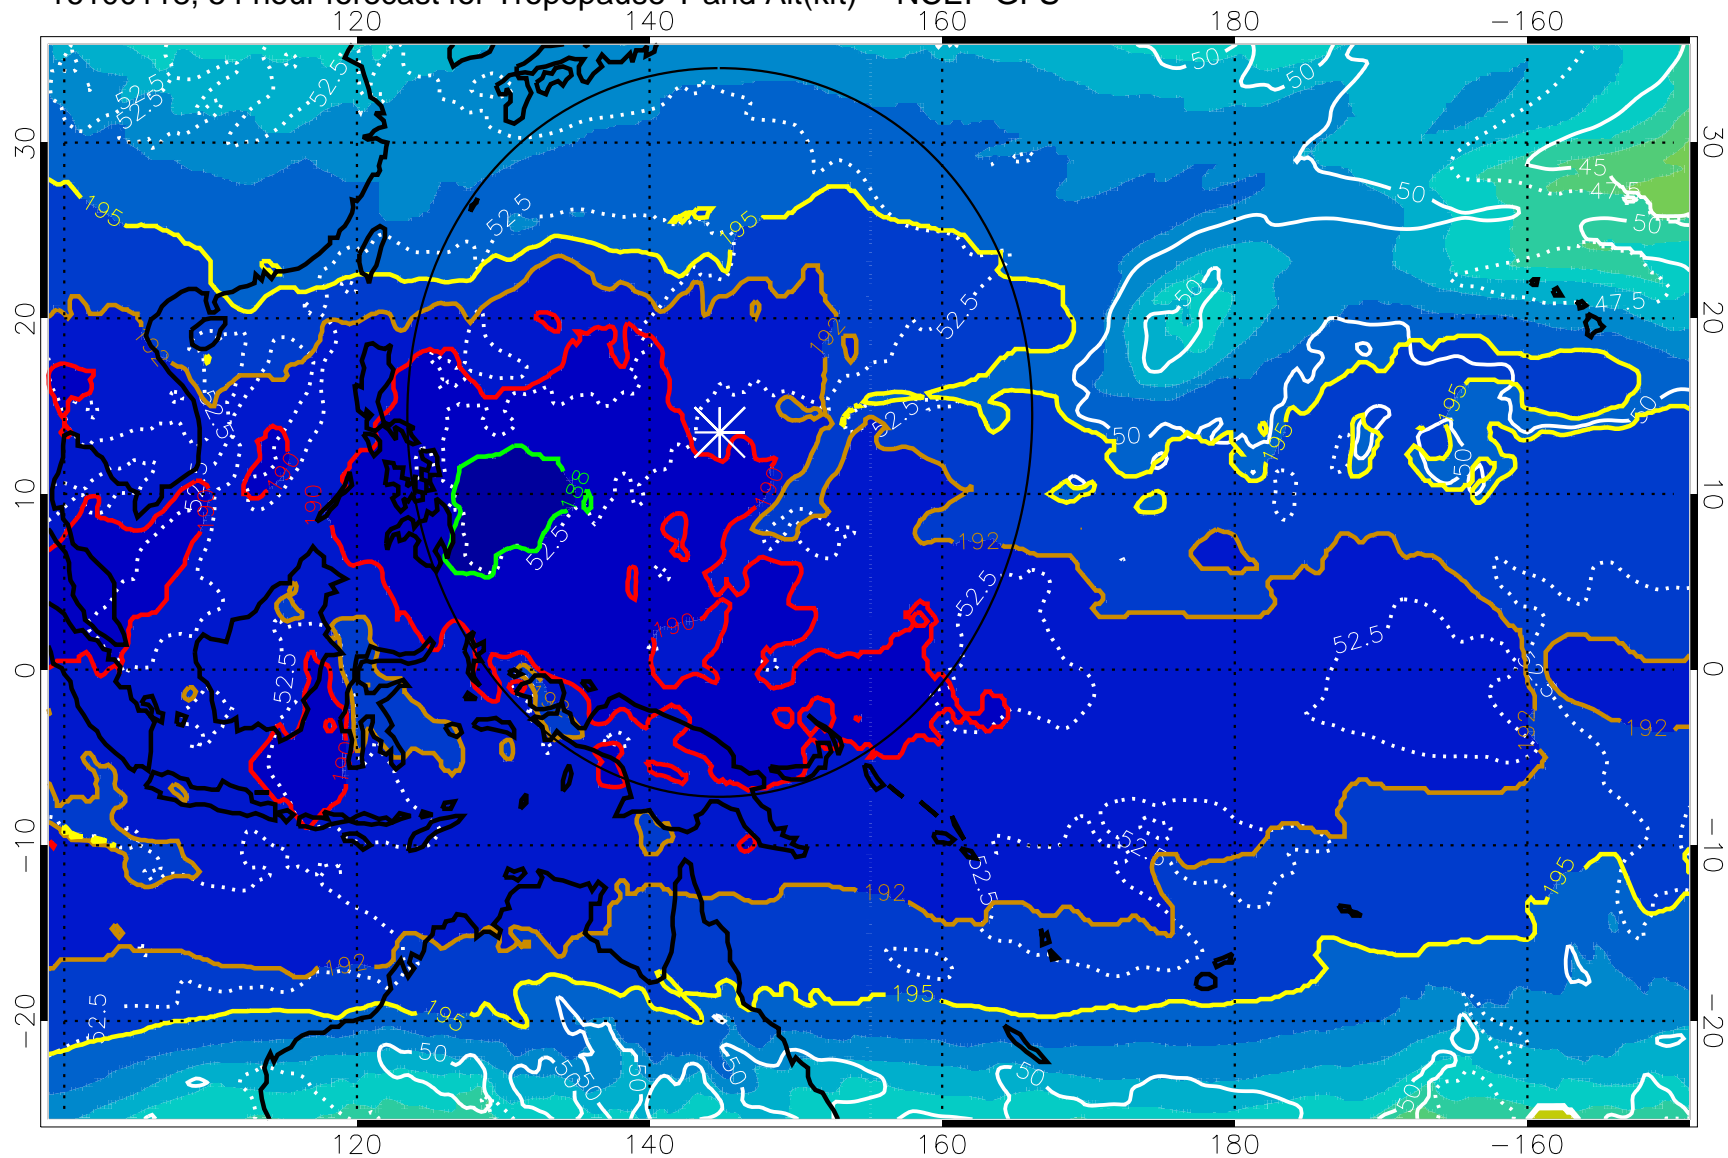

16100118, 54 hour forecast for Tropopause T and Alt(kft) -- NCEP GFS

190 200 210 220 230

Tropopause T, K

Tropopause Altitude in kft (white)

192.5K Isotherm 195K Isotherm
187.5K Isotherm 190K Isotherm

Range ring of 2304 km