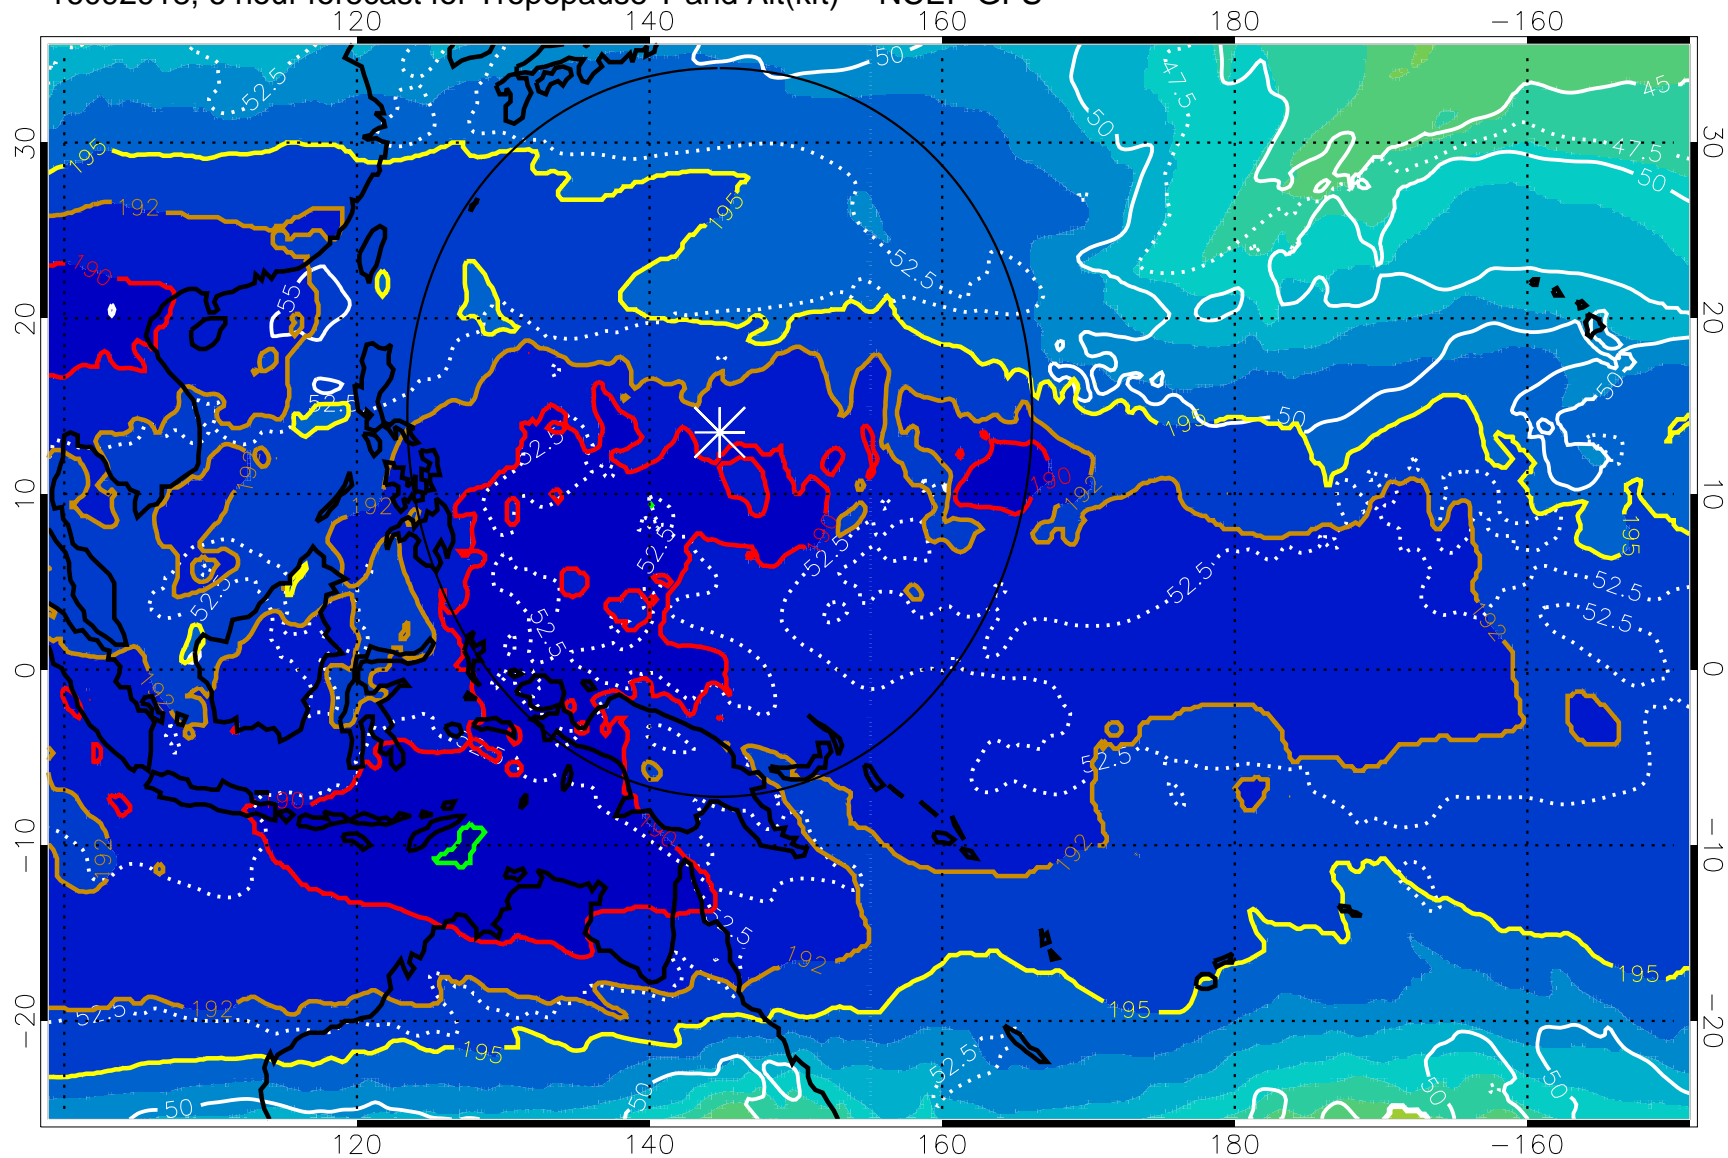

16092918, 6 hour forecast for Tropopause T and Alt(kft) -- NCEP GFS

190 200 210 220 230

Tropopause T, K

Tropopause Altitude in kft (white)

192.5K Isotherm 195K Isotherm  
187.5K Isotherm 190K Isotherm

Range ring of 2304 km

16093000, 12 hour forecast for Tropopause T and Alt(kft) -- NCEP GFS

190 200 210 220 230

Tropopause T, K

Tropopause Altitude in kft (white)

192.5K Isotherm 195K Isotherm

187.5K Isotherm 190K Isotherm

Range ring of 2304 km