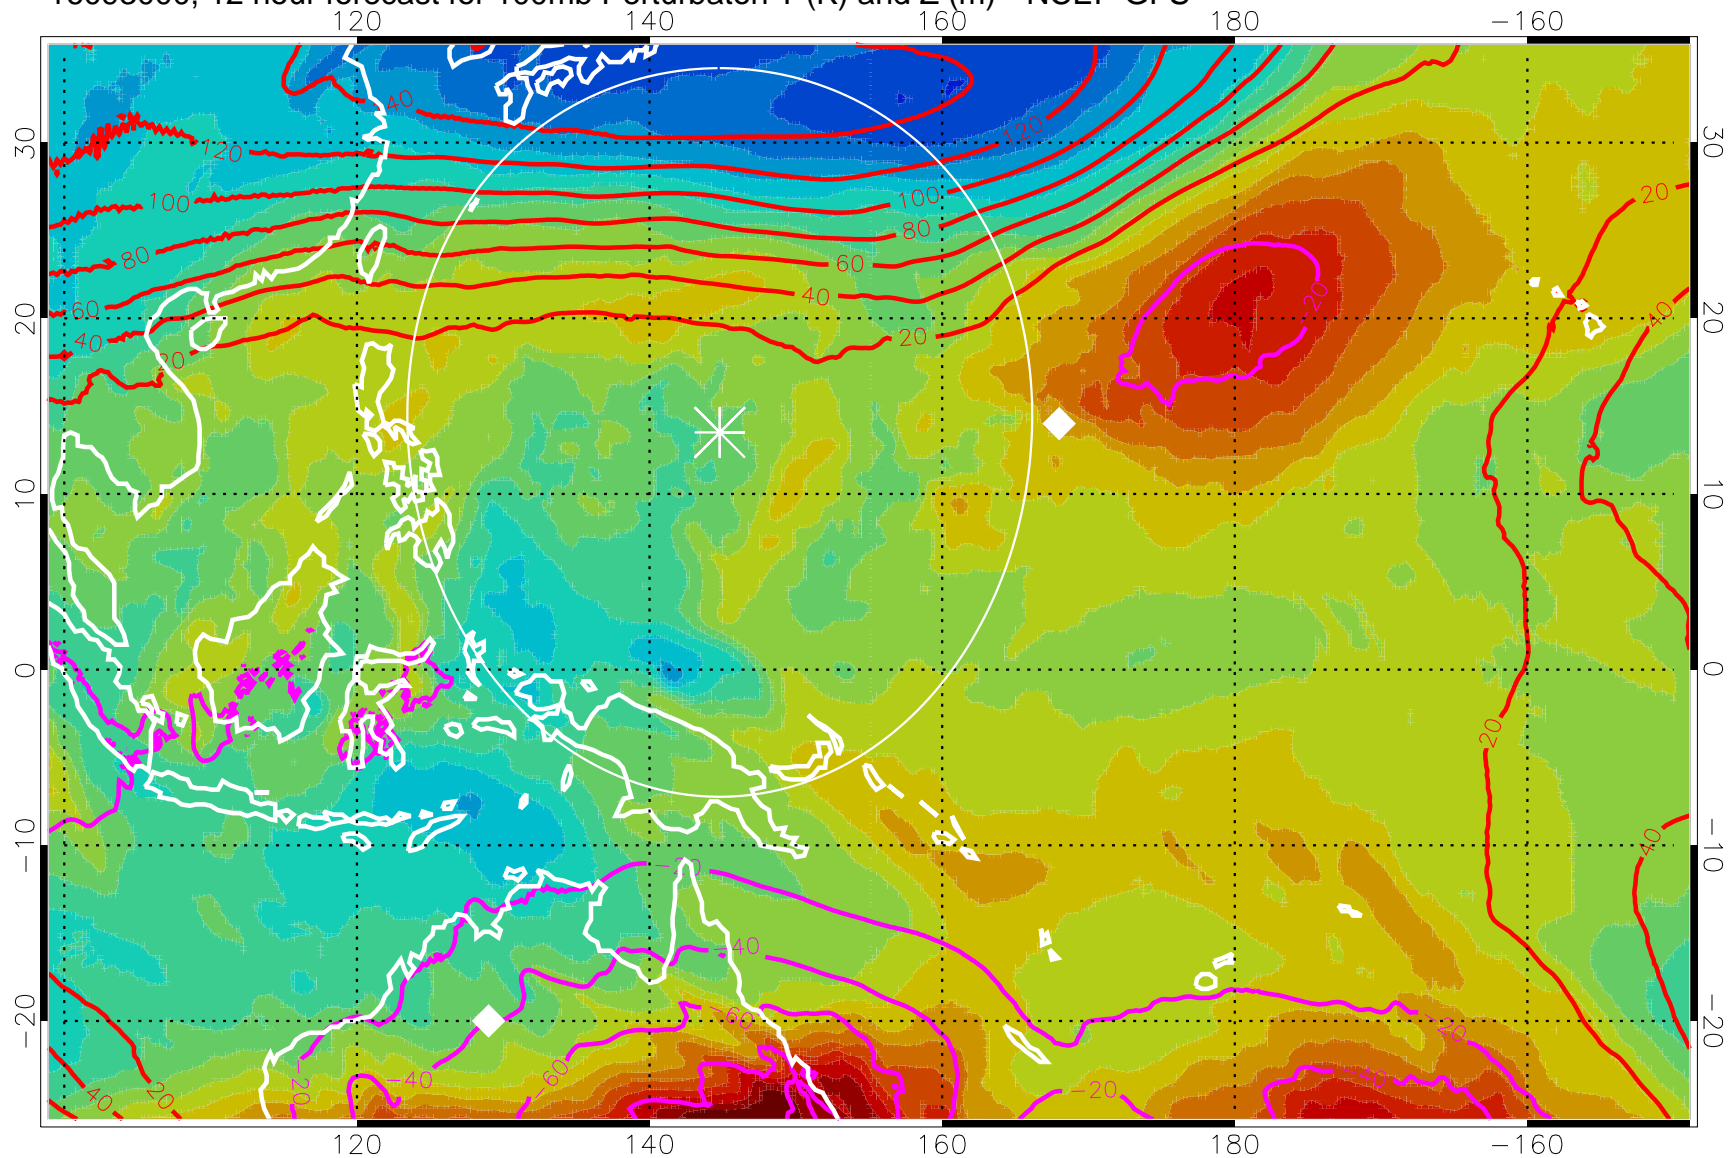

16093000, 12 hour forecast for 100mb Perturbaton T (K) and Z (m)-- NCEP GFS

Contours are 100 mbar Z perturbation (m)
Positive Z Contours
Negative Z Contours
Diamonds-mean pos. of anticyclones

Range ring of 2304 km