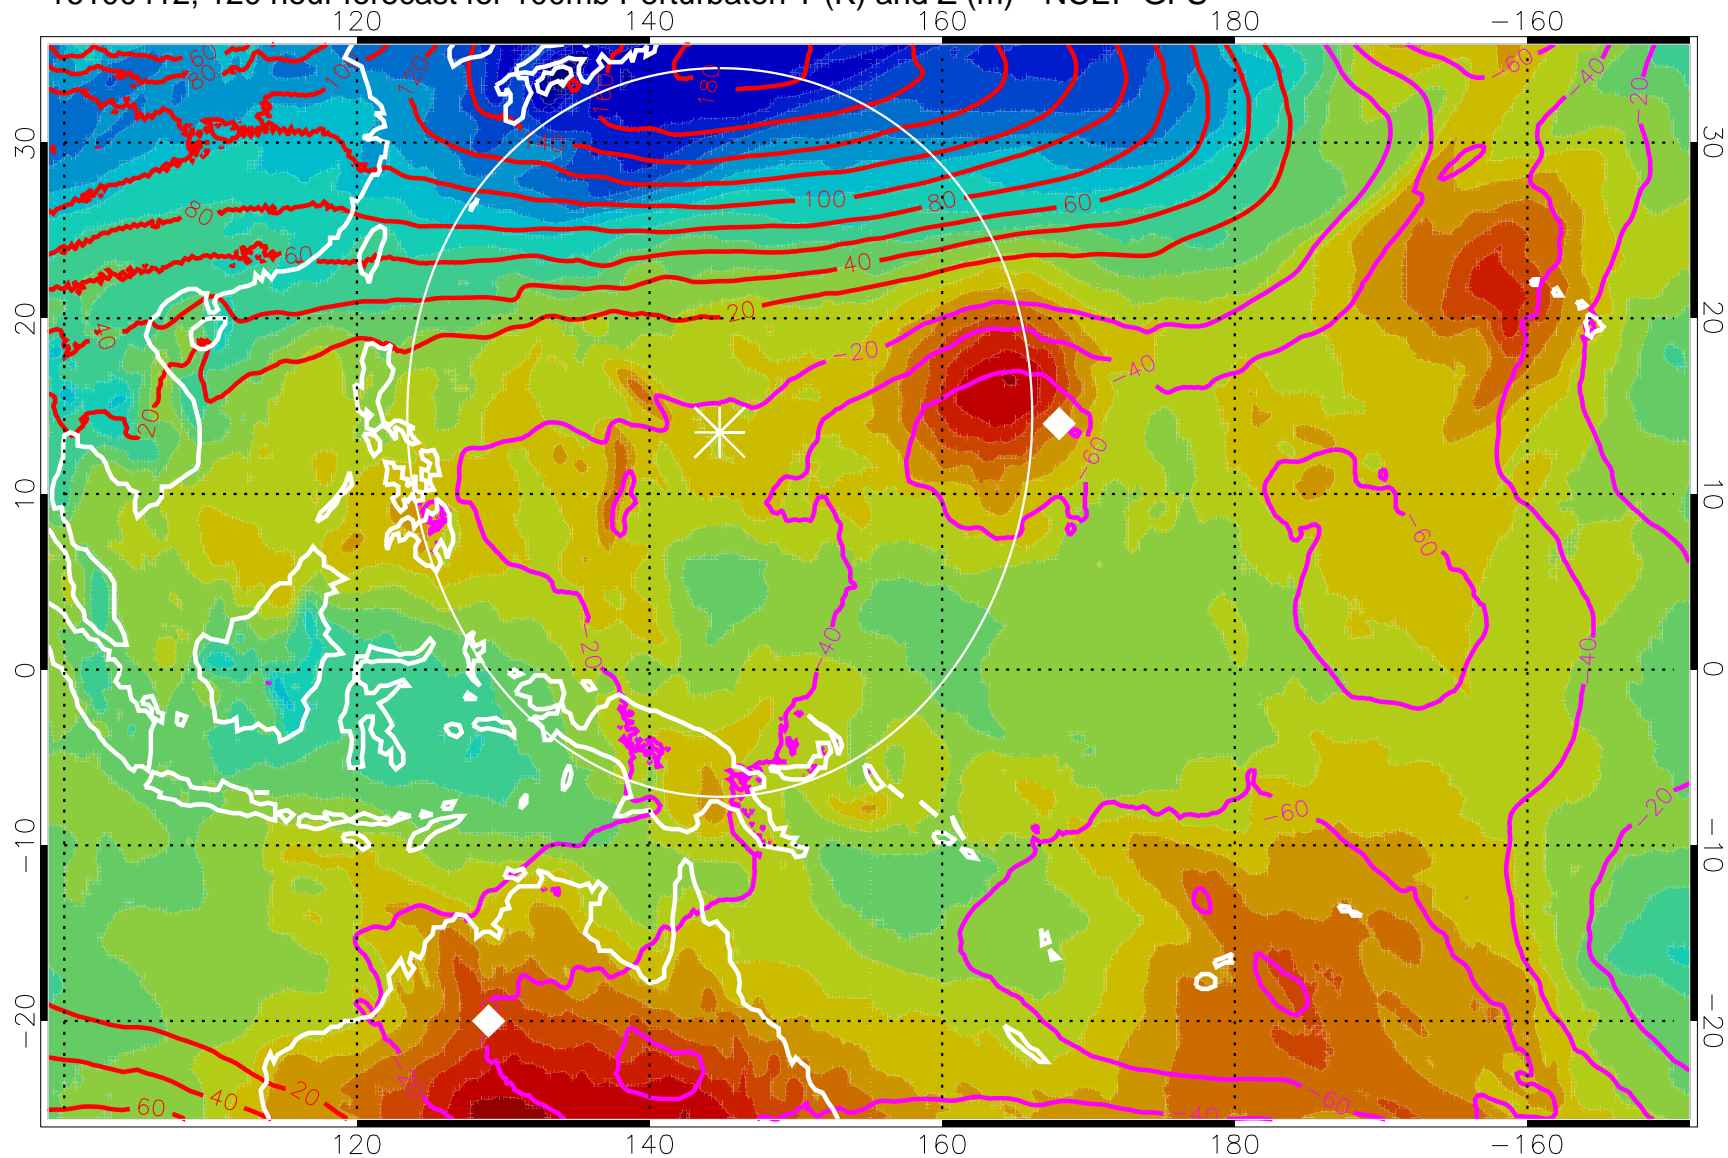

16100412, 120 hour forecast for 100mb Perturbaton T (K) and Z (m)-- NCEP GFS

Contours are 100 mbar Z perturbation (m)
Positive Z Contours
Negative Z Contours
Diamonds-mean pos. of anticyclones

Range ring of 2304 km