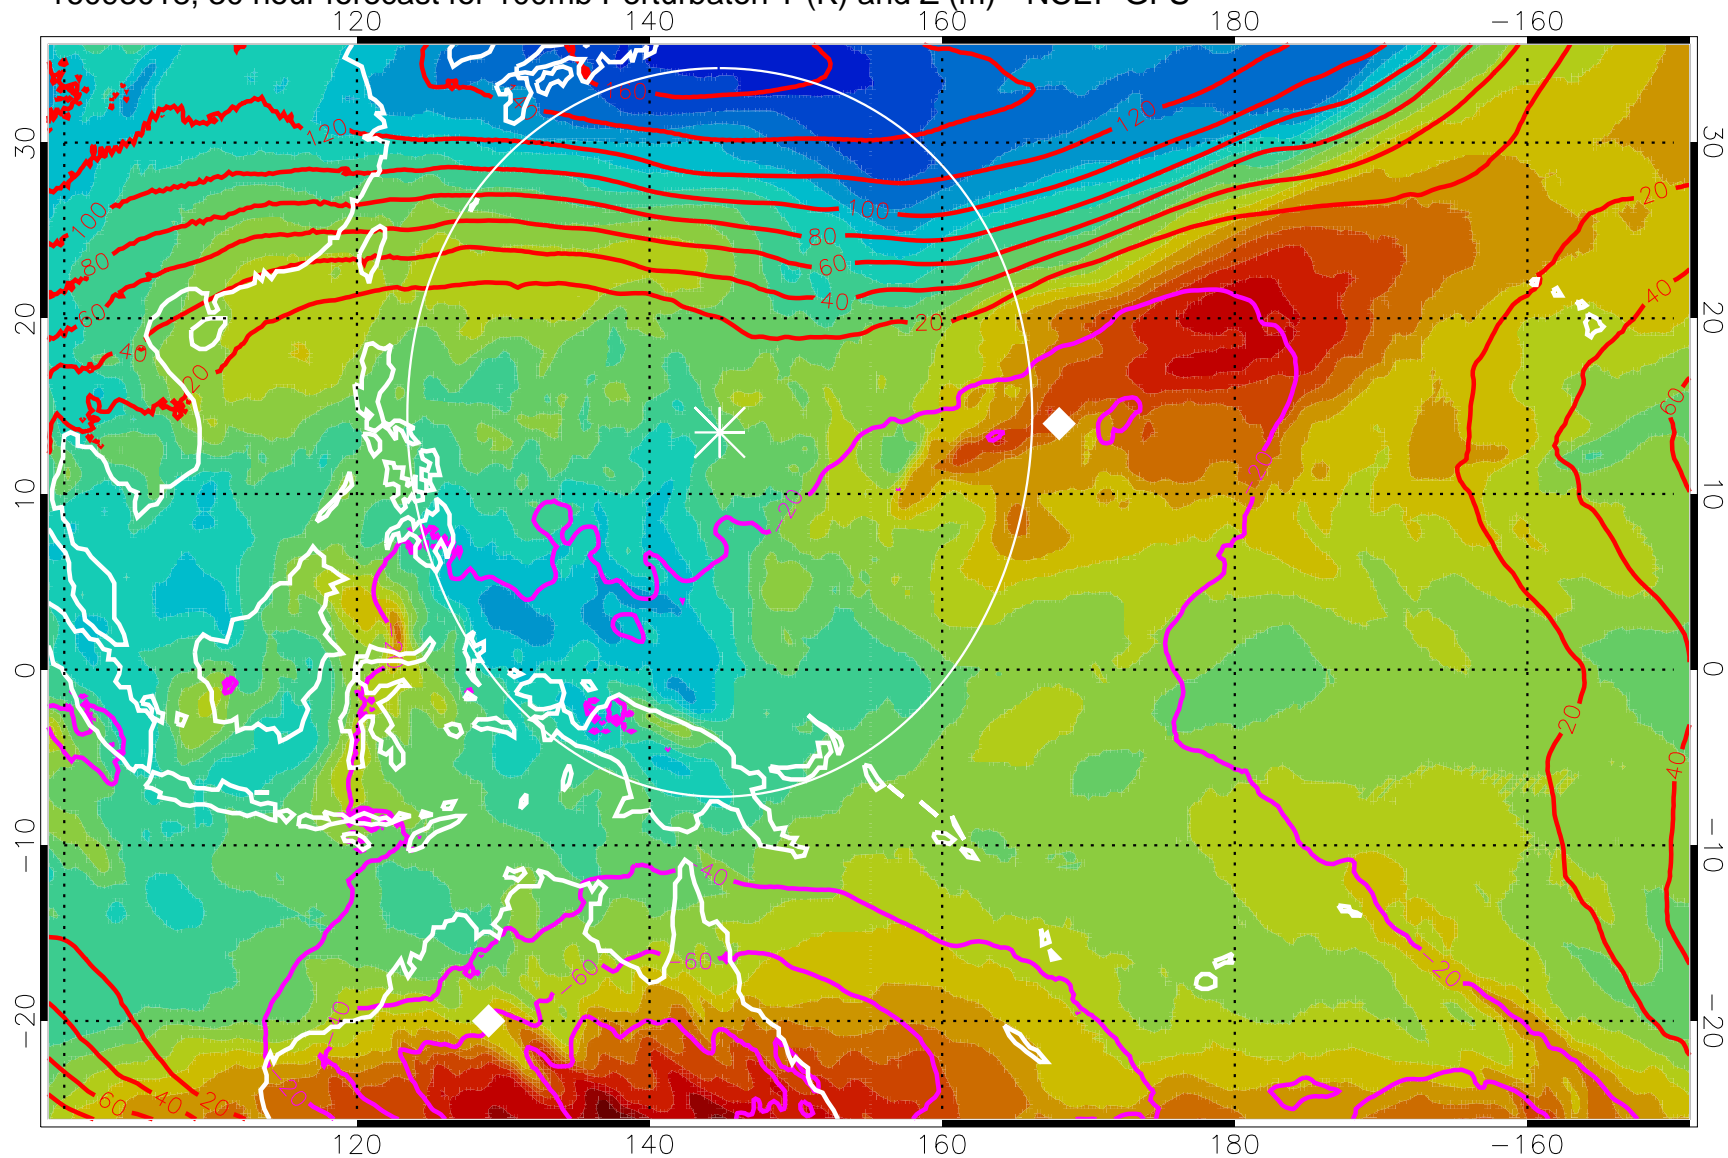

16093018, 30 hour forecast for 100mb Perturbaton T (K) and Z (m)-- NCEP GFS

Contours are 100 mbar Z perturbation (m)
Positive Z Contours
Negative Z Contours
Diamonds-mean pos. of anticyclones

Range ring of 2304 km