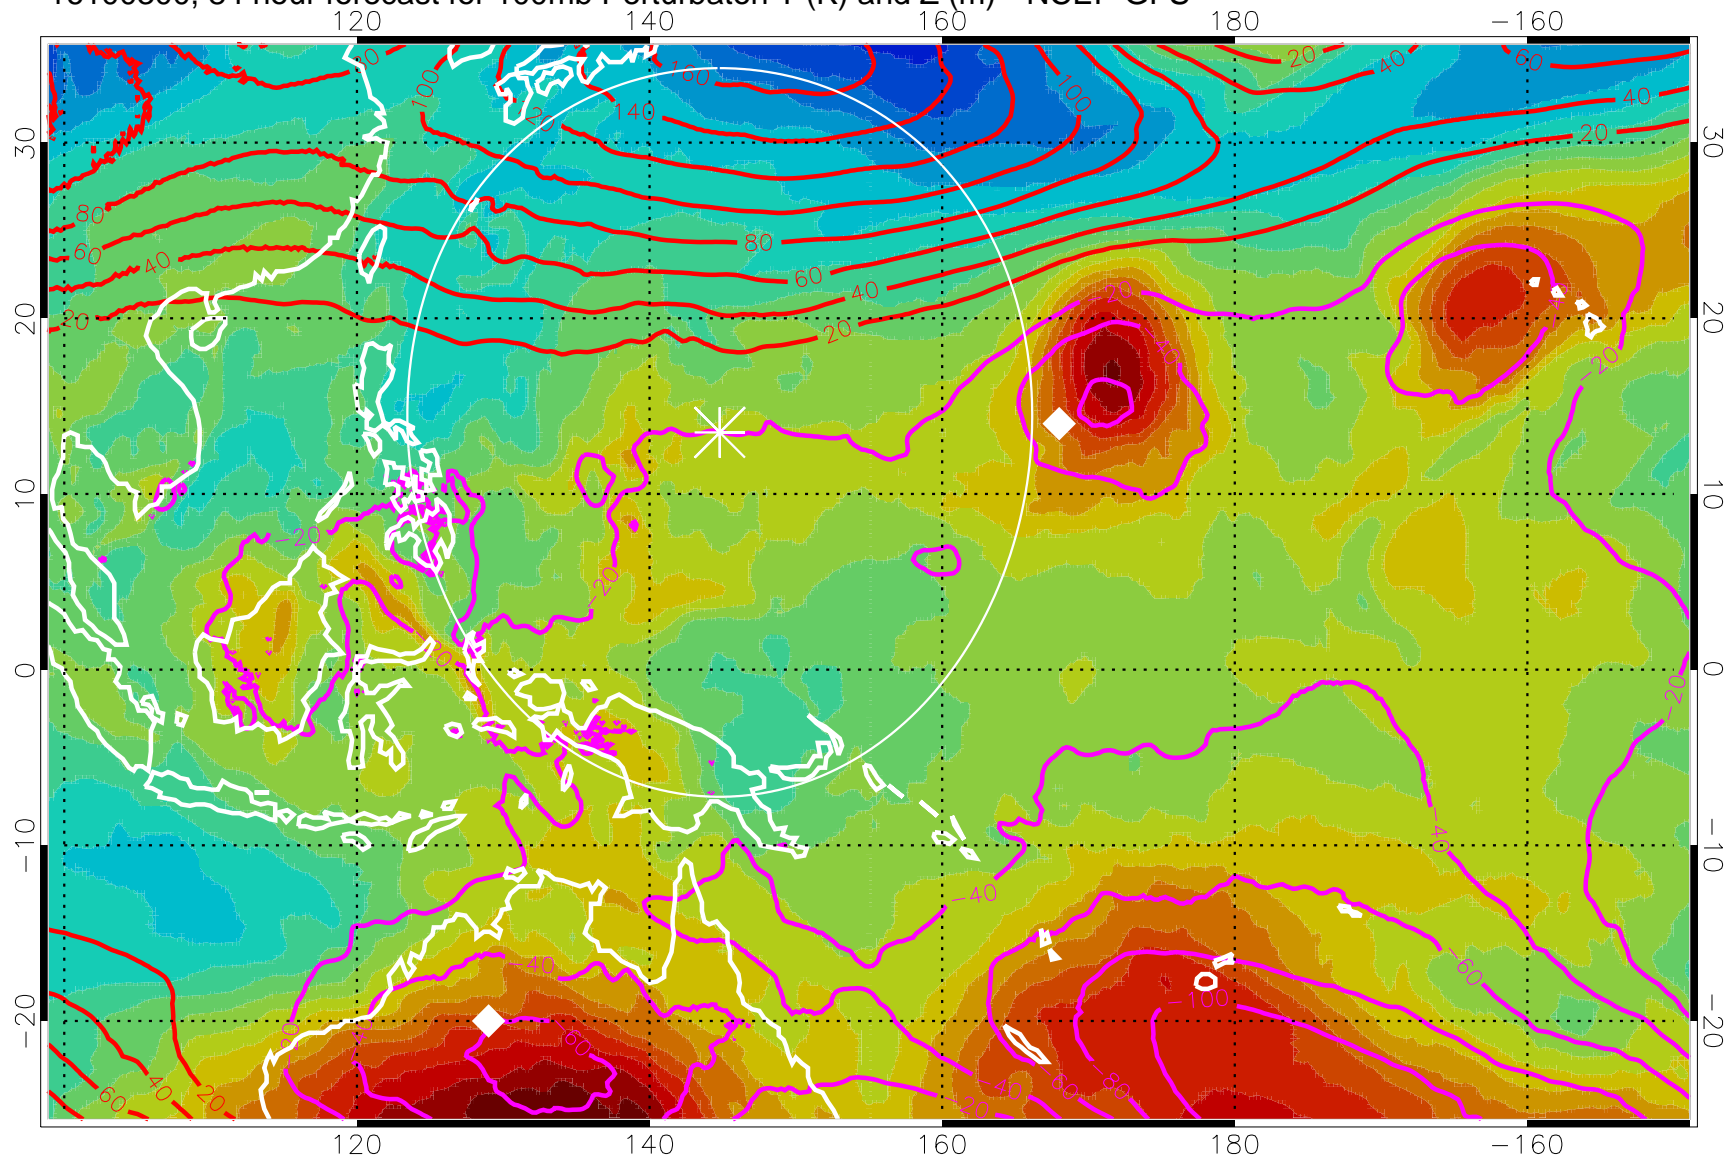

16100300, 84 hour forecast for 100mb Perturbaton T (K) and Z (m)-- NCEP GFS

Contours are 100 mbar Z perturbation (m)
Positive Z Contours
Negative Z Contours
Diamonds-mean pos. of anticyclones

Range ring of 2304 km