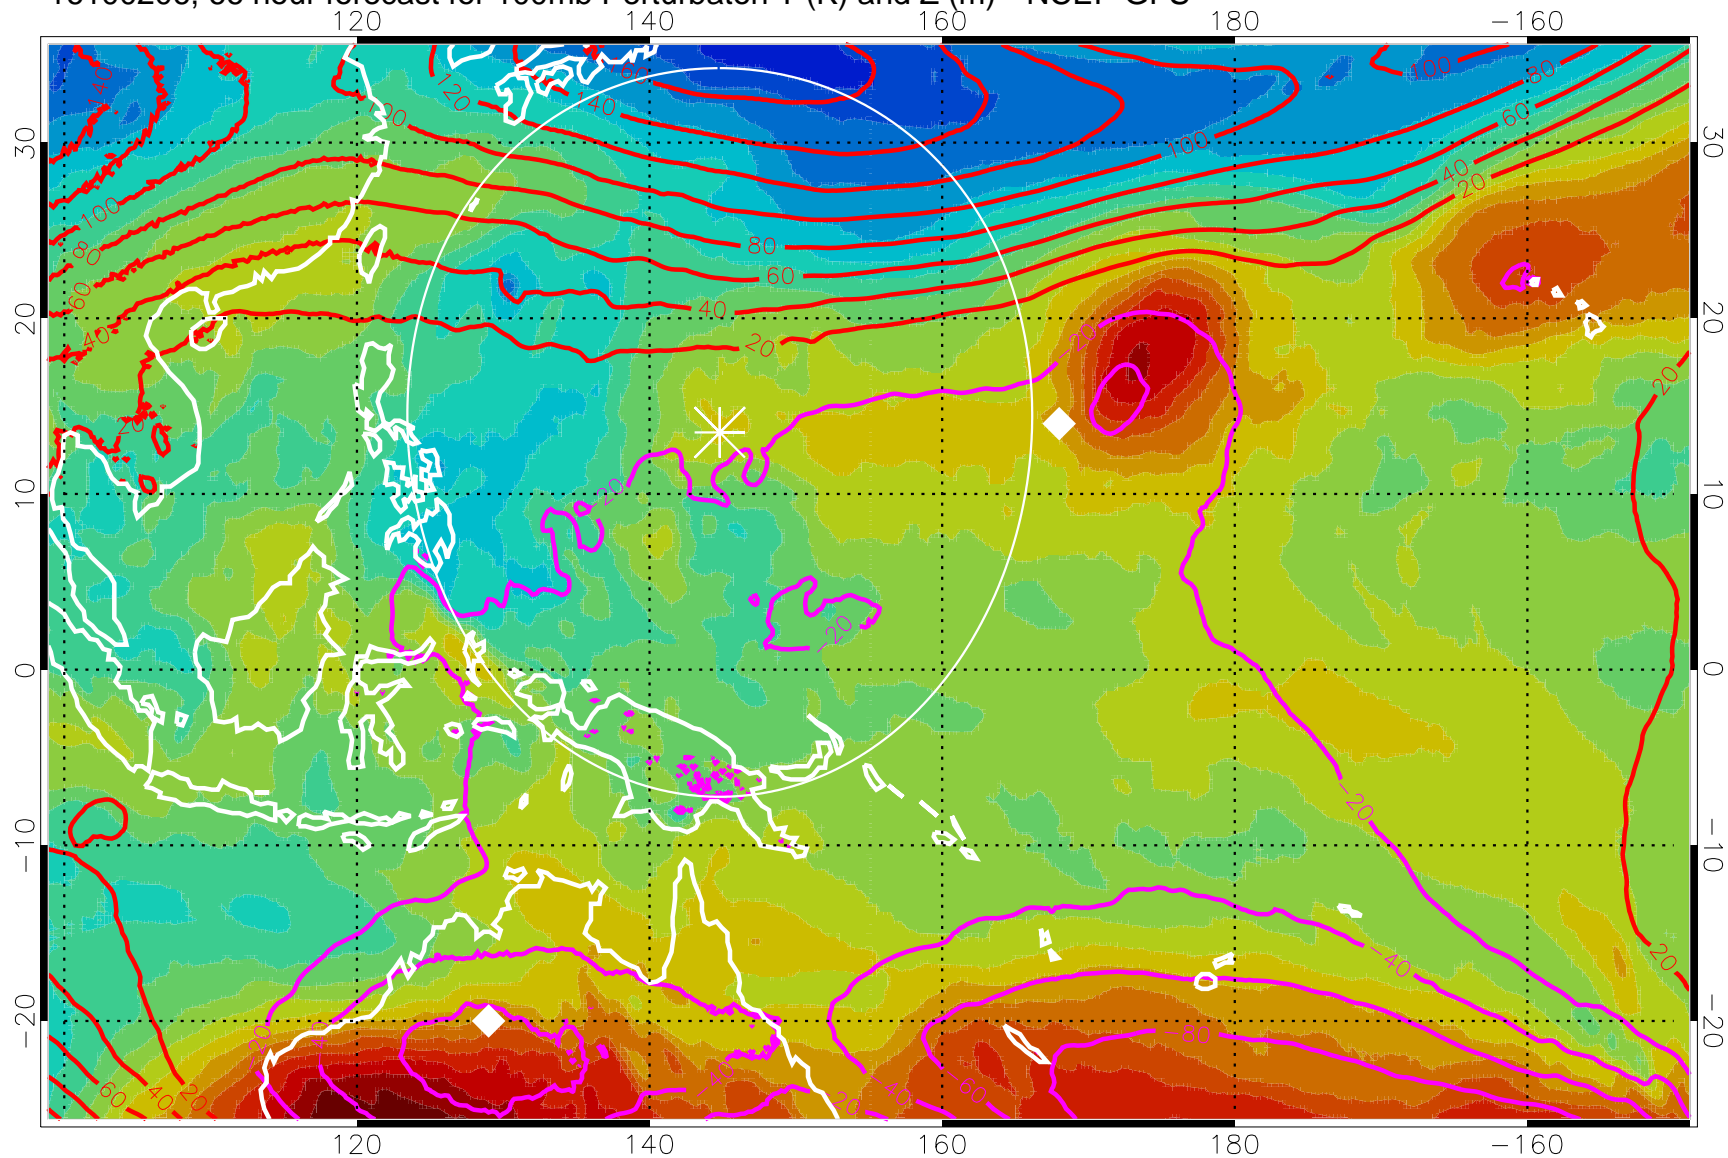

16100206, 66 hour forecast for 100mb Perturbaton T (K) and Z (m)-- NCEP GFS

T deviation from jan-feb mean, K

Contours are 100 mbar Z perturbation (m)
Positive Z Contours
Negative Z Contours
Diamonds-mean pos. of anticyclones

Range ring of 2304 km