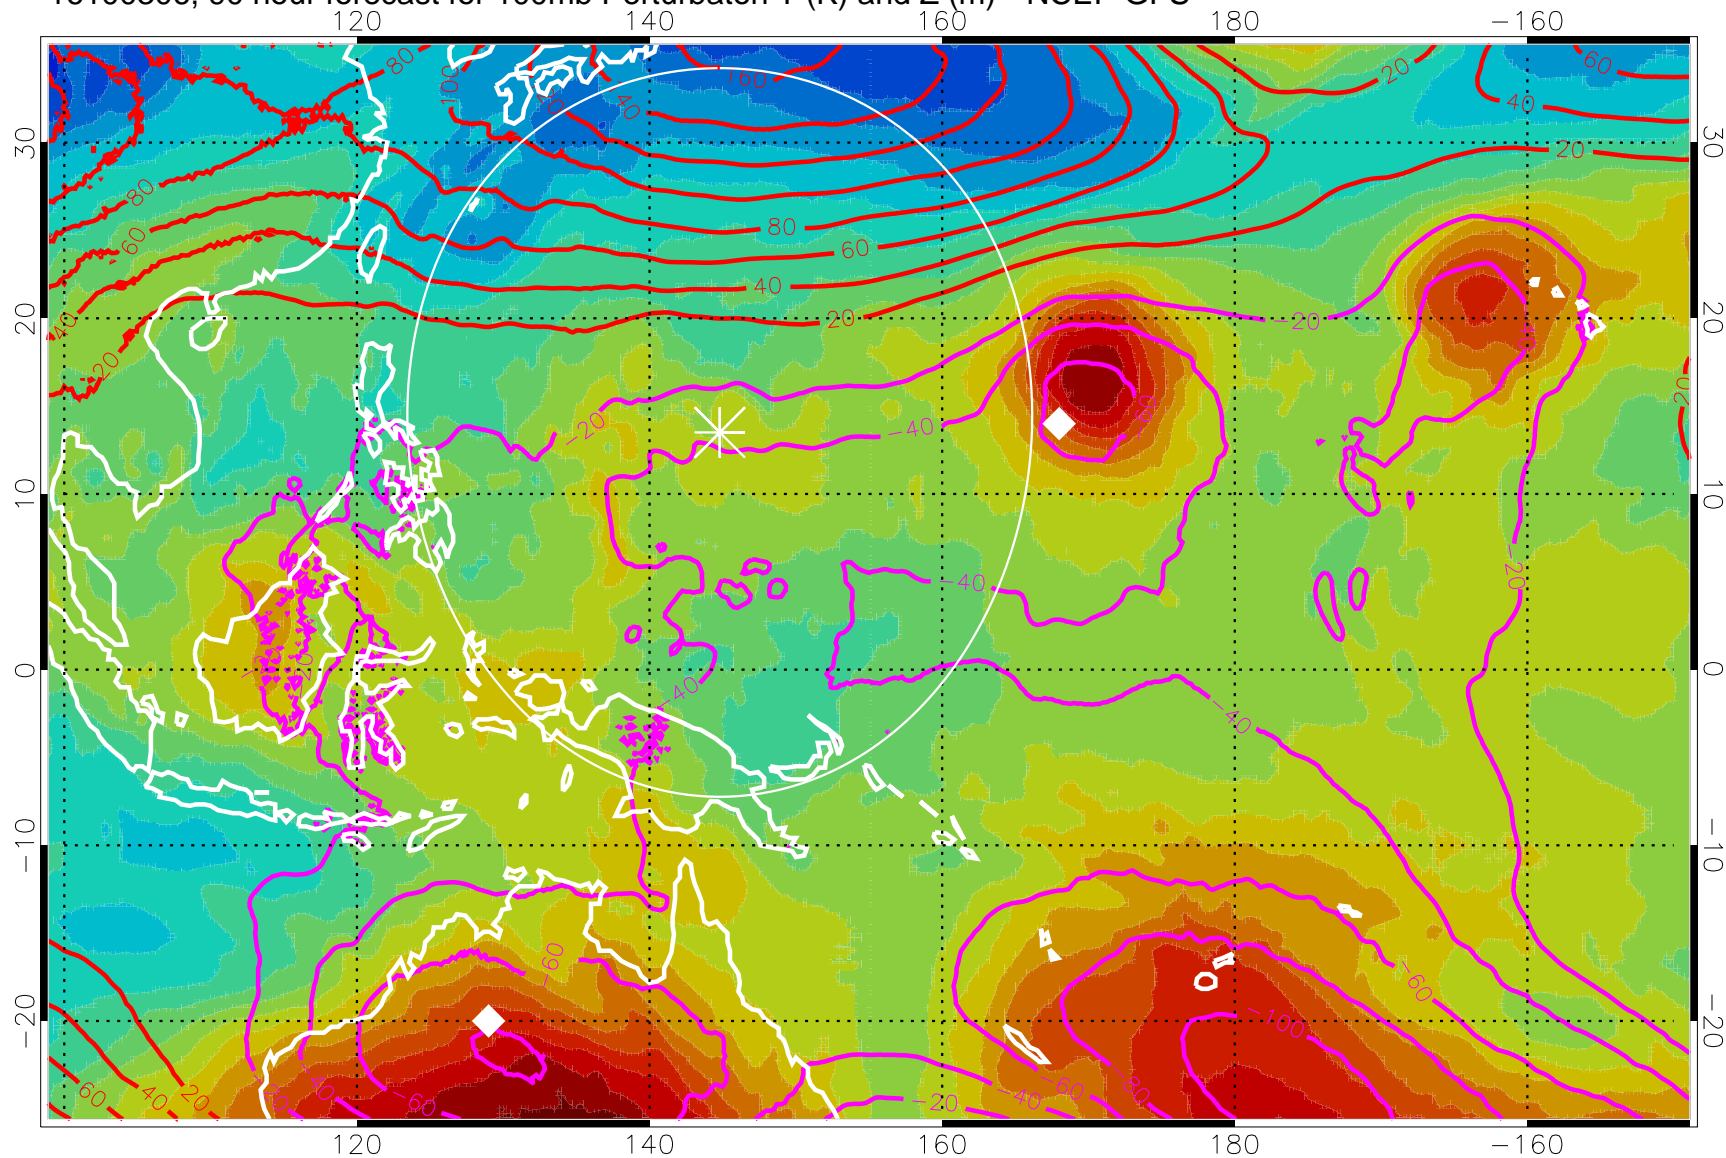

16100306, 90 hour forecast for 100mb Perturbaton T (K) and Z (m)-- NCEP GFS

Contours are 100 mbar Z perturbation (m)
Positive Z Contours
Negative Z Contours
Diamonds-mean pos. of anticyclones

Range ring of 2304 km