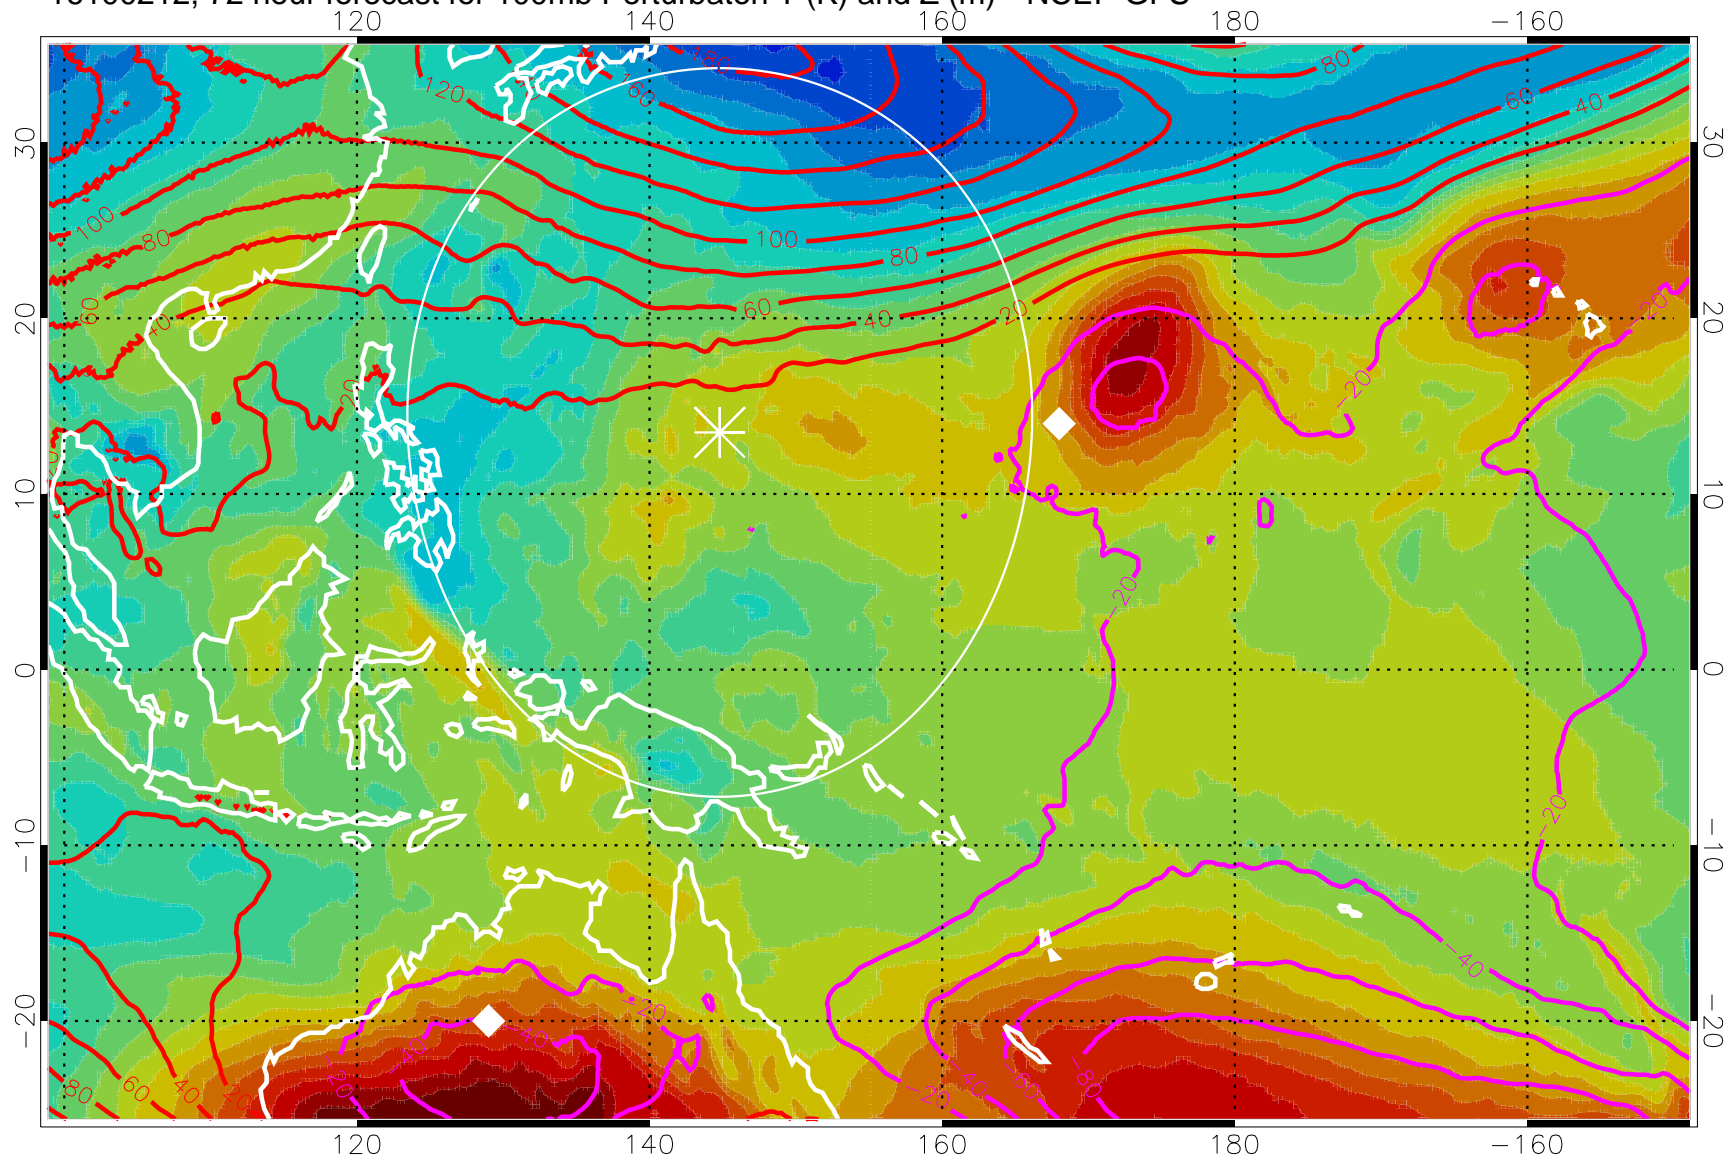

16100212, 72 hour forecast for 100mb Perturbaton T (K) and Z (m)-- NCEP GFS

Contours are 100 mbar Z perturbation (m)
Positive Z Contours
Negative Z Contours
Diamonds-mean pos. of anticyclones

Range ring of 2304 km