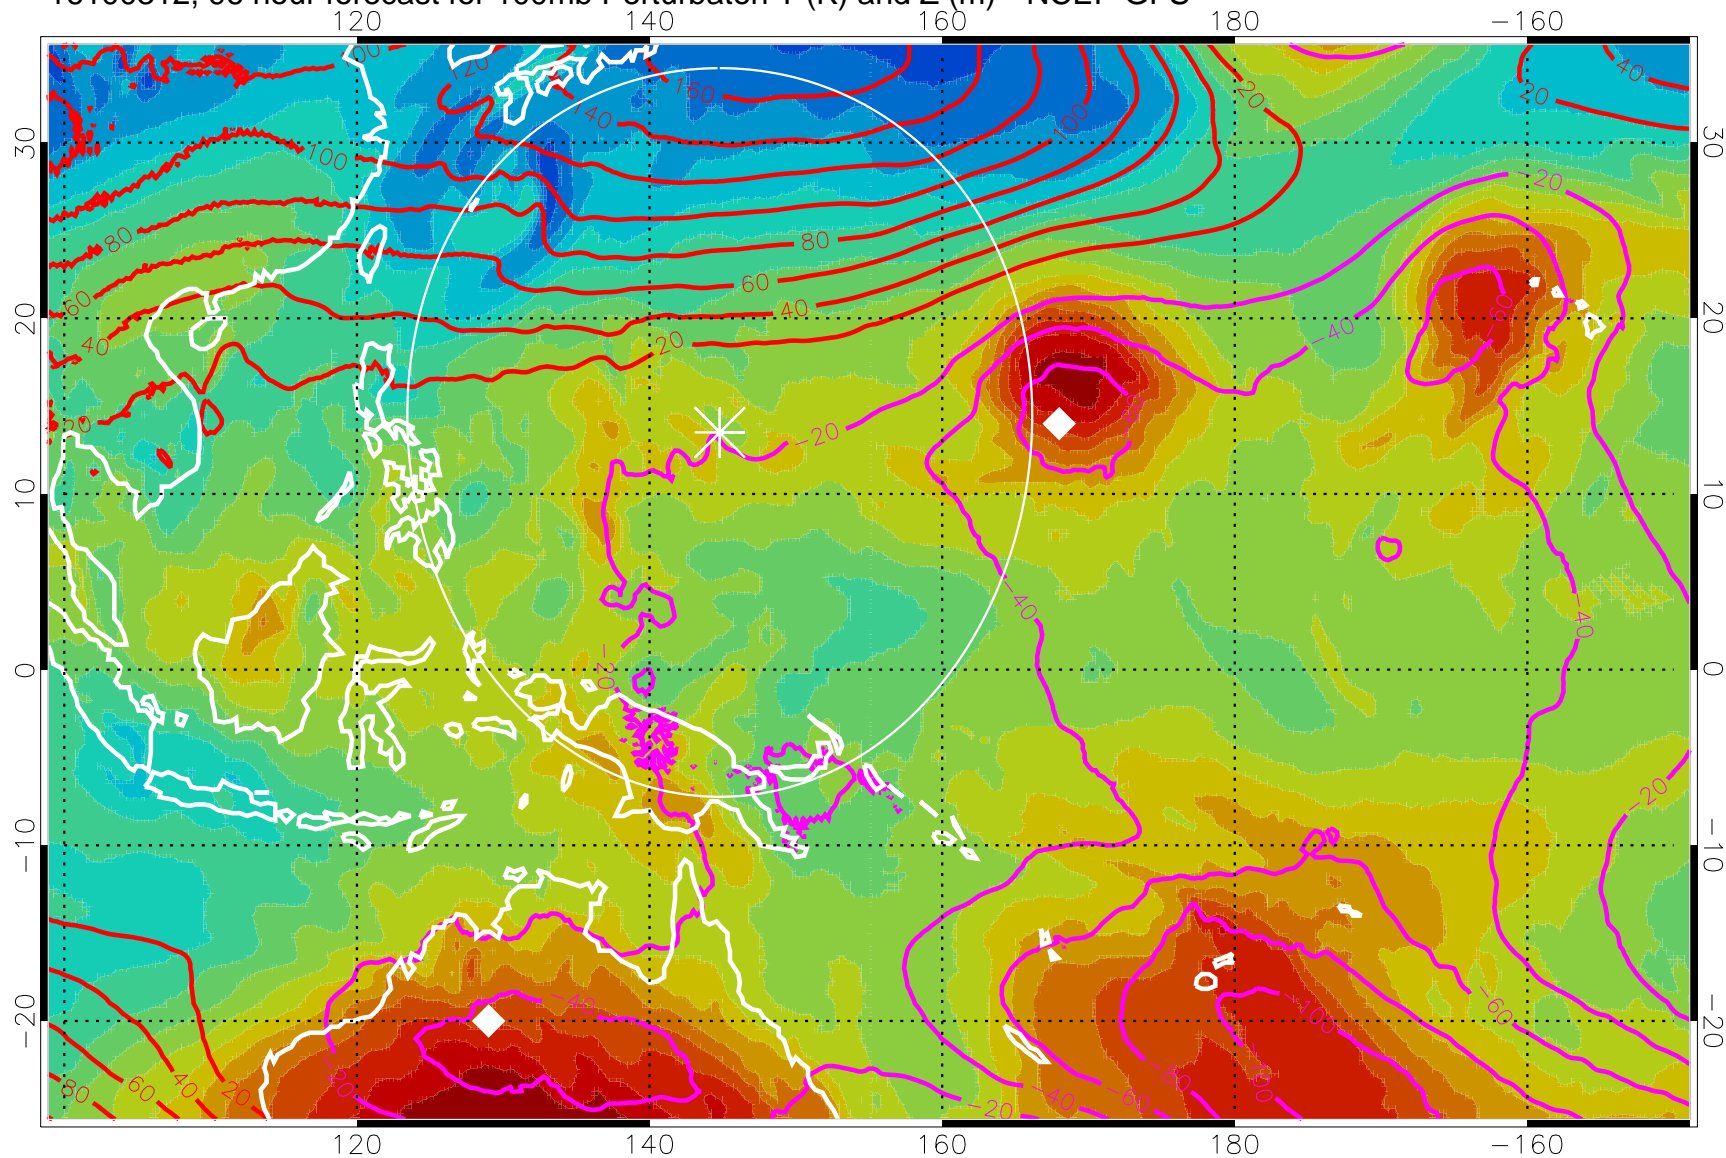

16100312, 96 hour forecast for 100mb Perturbaton T (K) and Z (m)-- NCEP GFS

Contours are 100 mbar Z perturbation (m)
Positive Z Contours
Negative Z Contours
Diamonds-mean pos. of anticyclones

Range ring of 2304 km