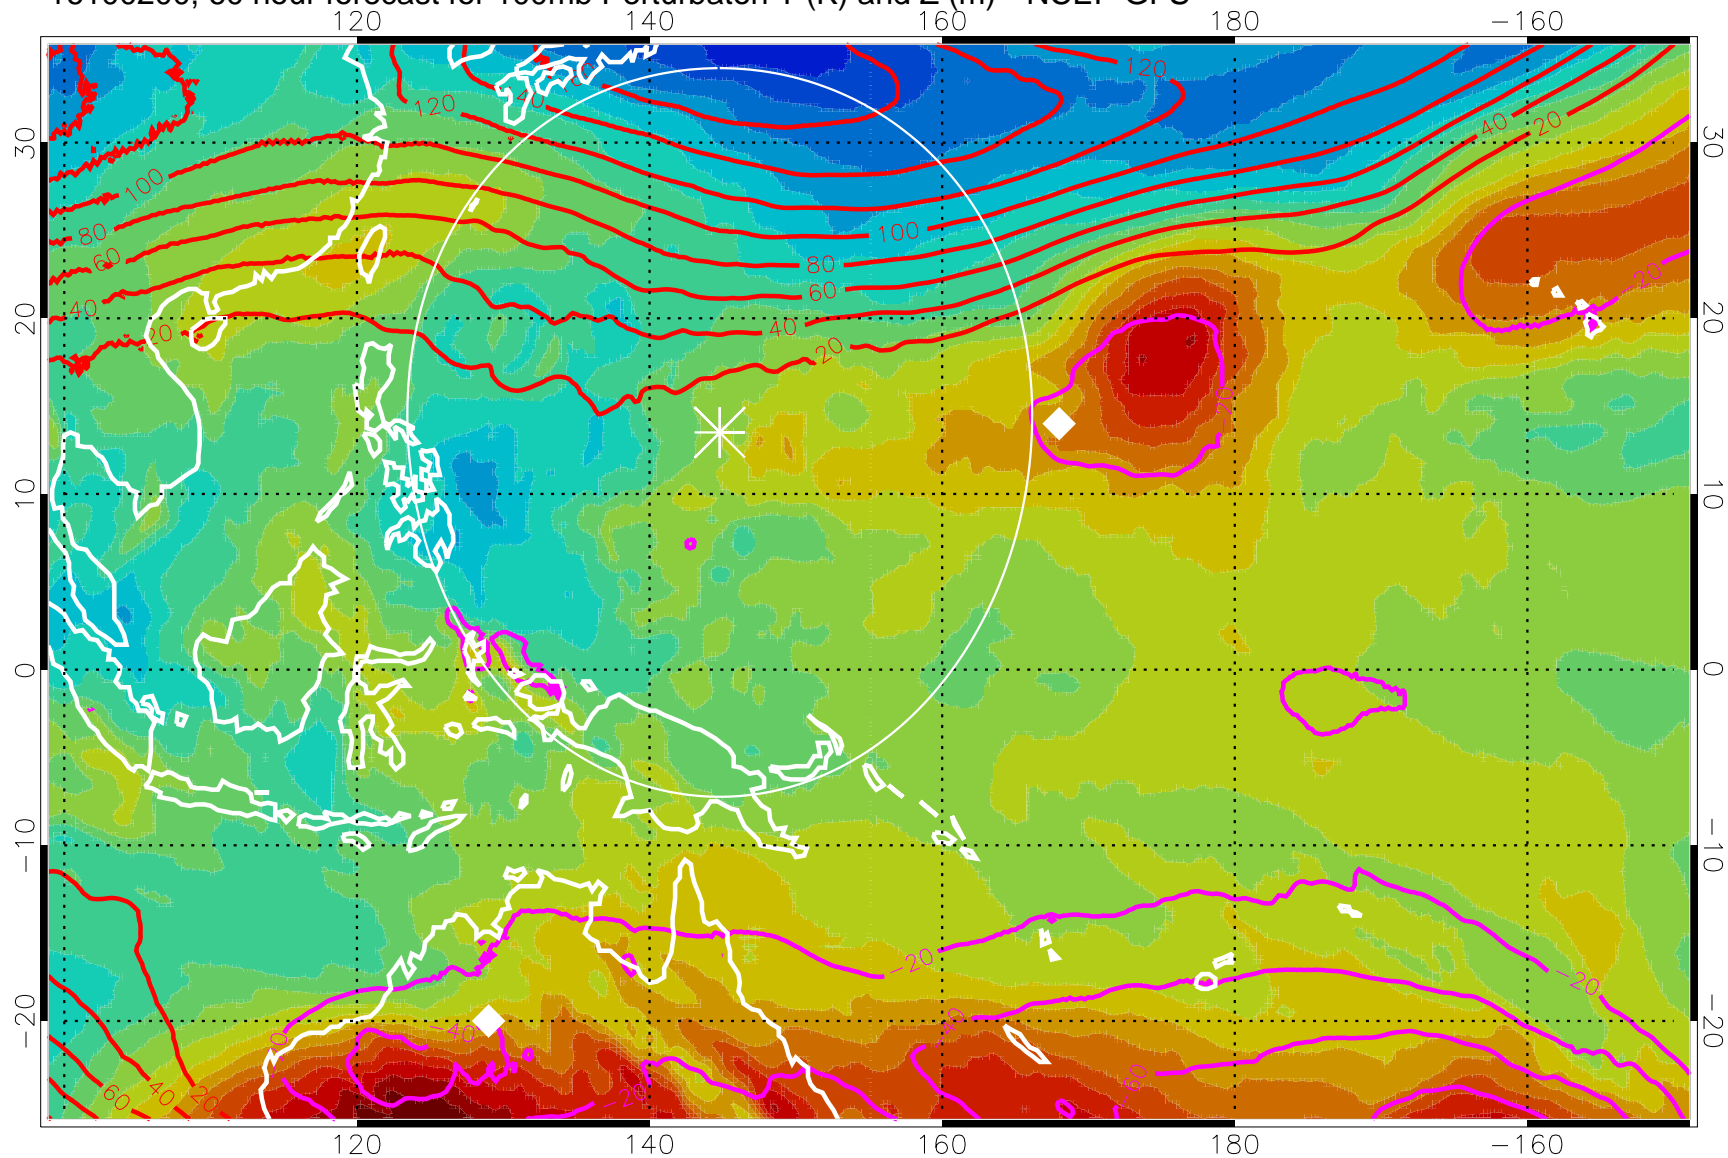

16100200, 60 hour forecast for 100mb Perturbaton T (K) and Z (m)-- NCEP GFS

Contours are 100 mbar Z perturbation (m)
Positive Z Contours
Negative Z Contours
Diamonds-mean pos. of anticyclones

Range ring of 2304 km