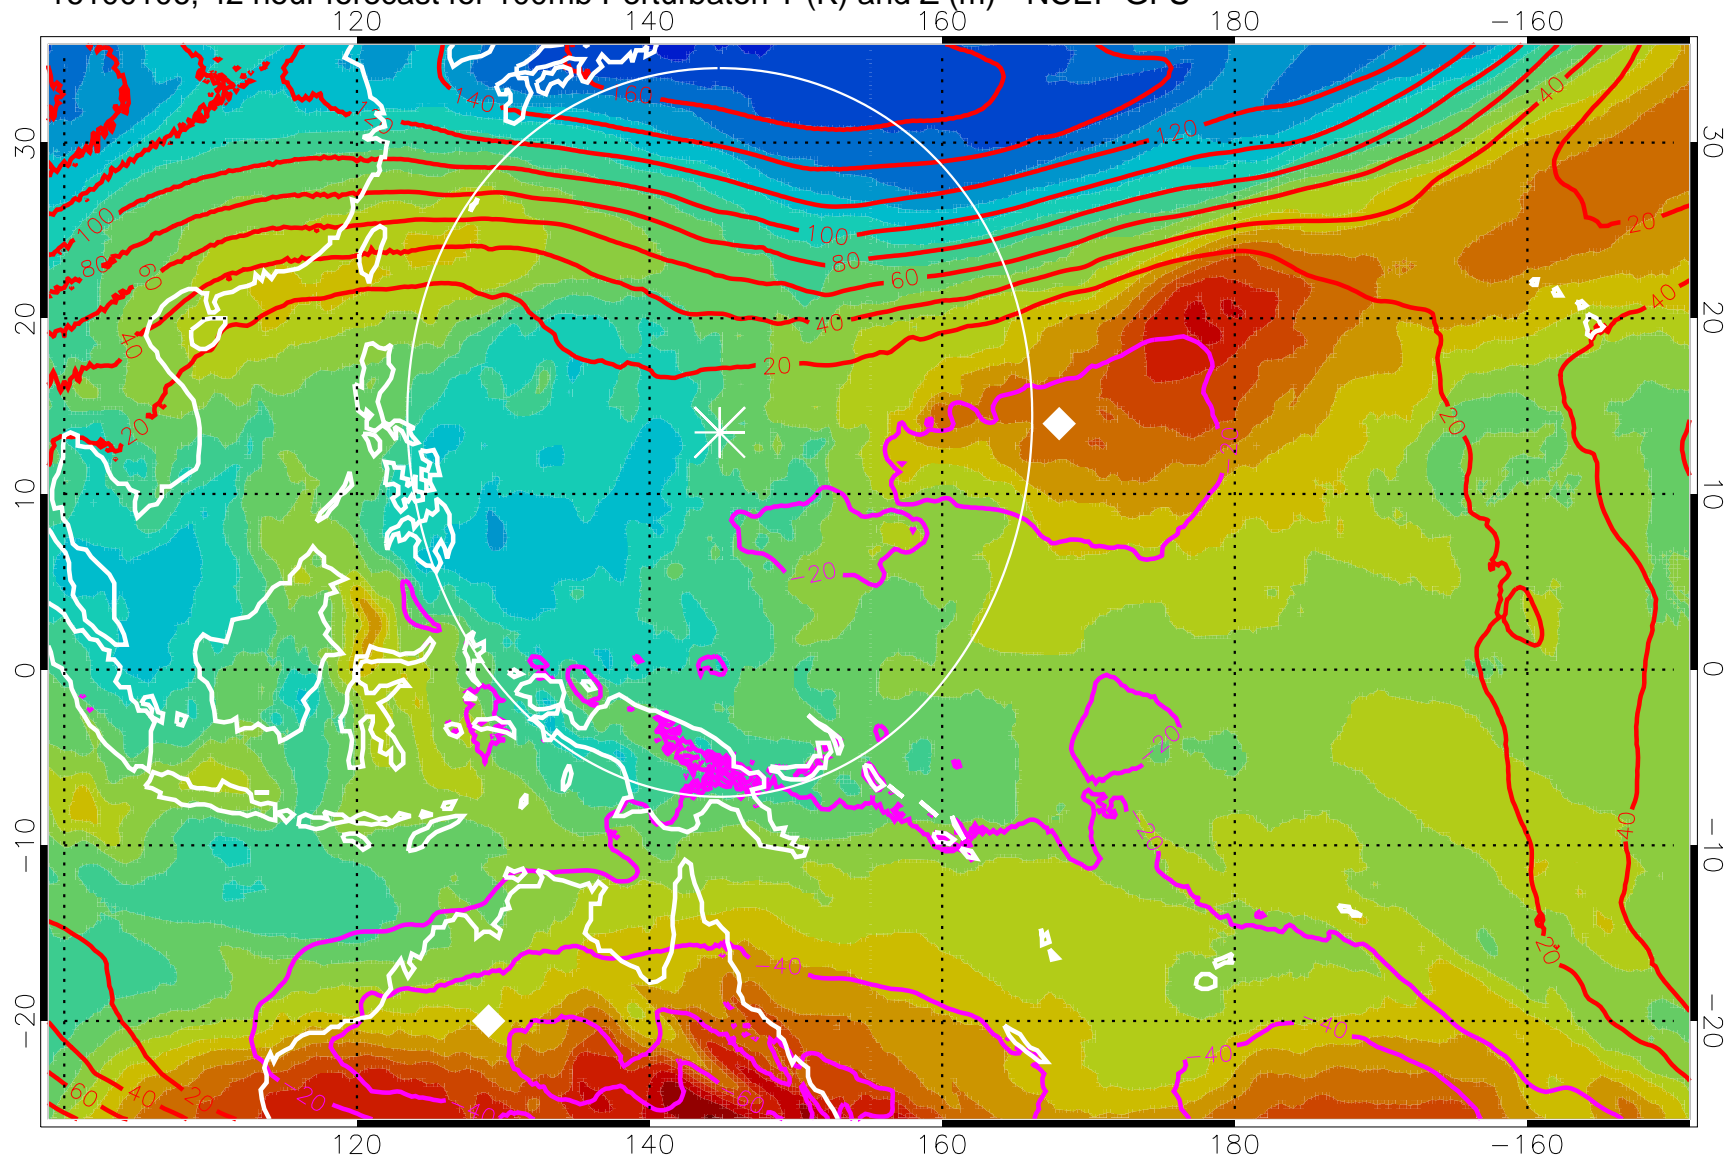

16100106, 42 hour forecast for 100mb Perturbaton T (K) and Z (m)-- NCEP GFS

Contours are 100 mbar Z perturbation (m)
Positive Z Contours
Negative Z Contours
Diamonds-mean pos. of anticyclones

Range ring of 2304 km