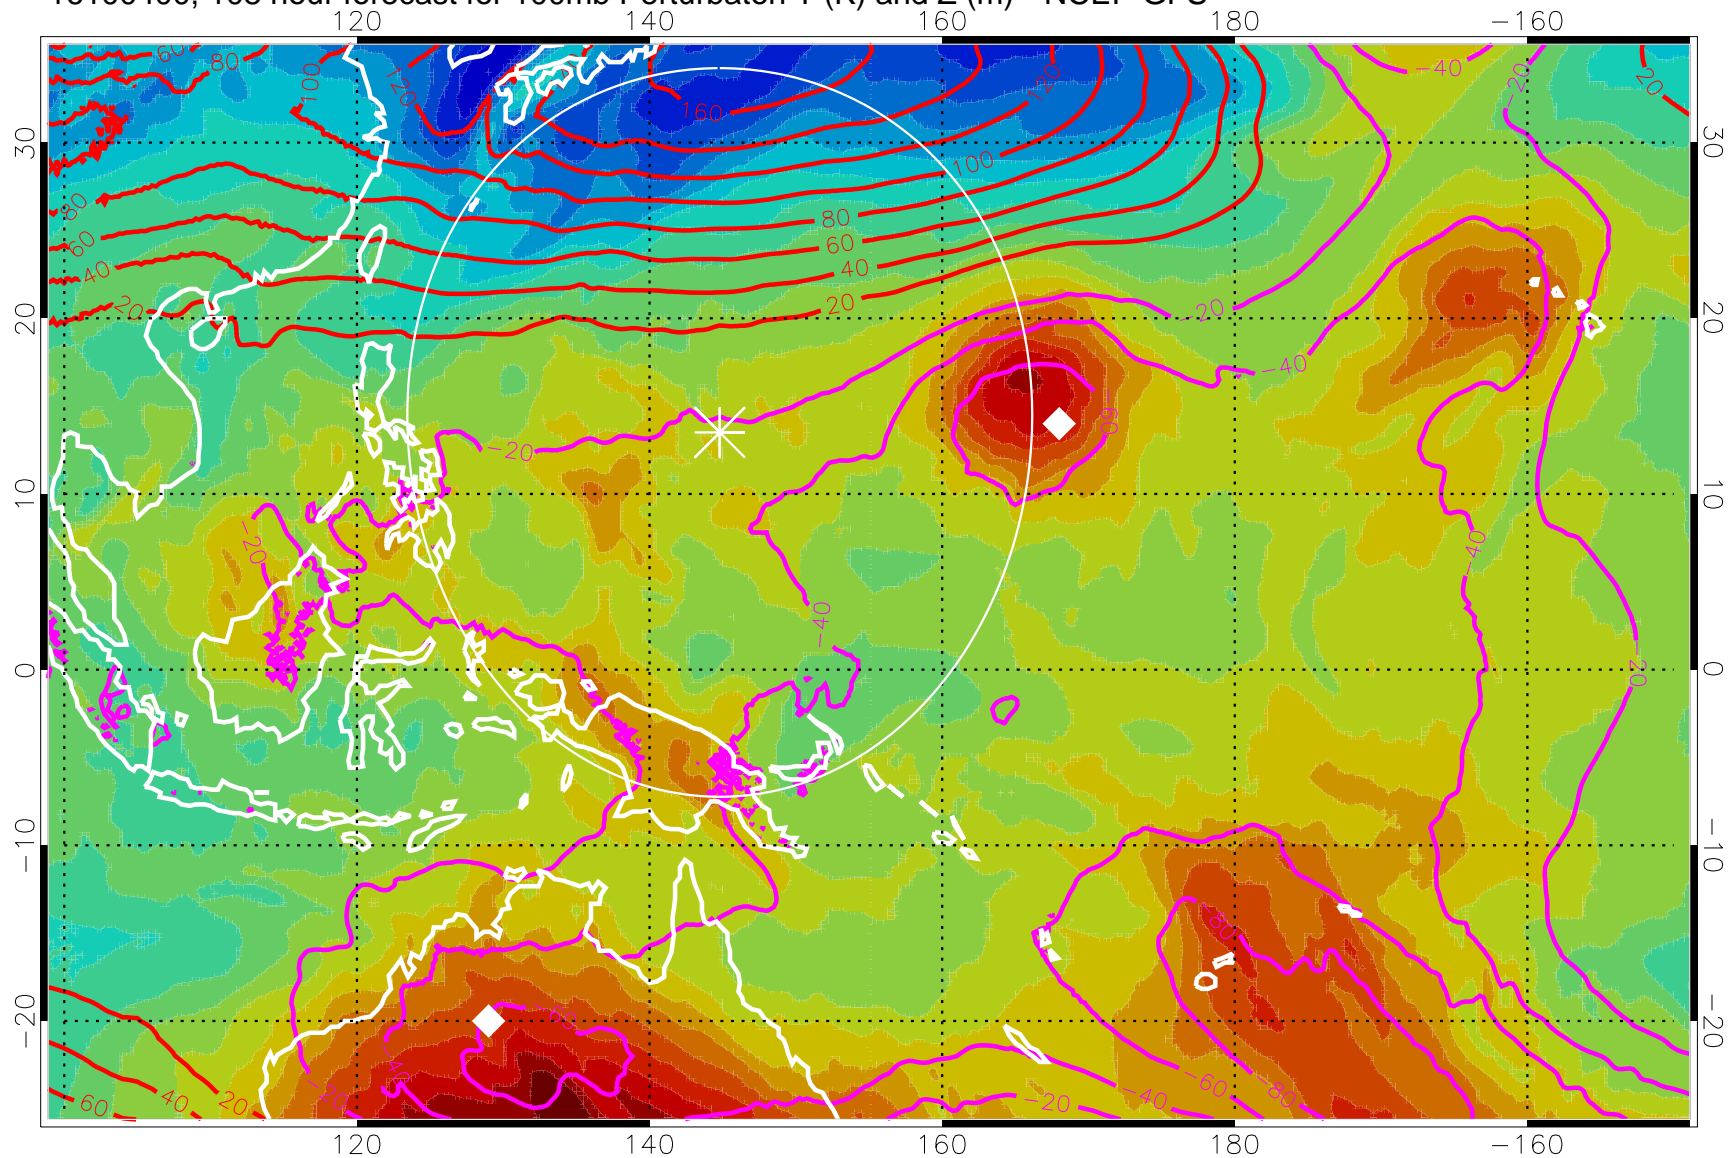

16100400, 108 hour forecast for 100mb Perturbaton T (K) and Z (m)-- NCEP GFS

Contours are 100 mbar Z perturbation (m)
Positive Z Contours
Negative Z Contours
Diamonds-mean pos. of anticyclones

Range ring of 2304 km