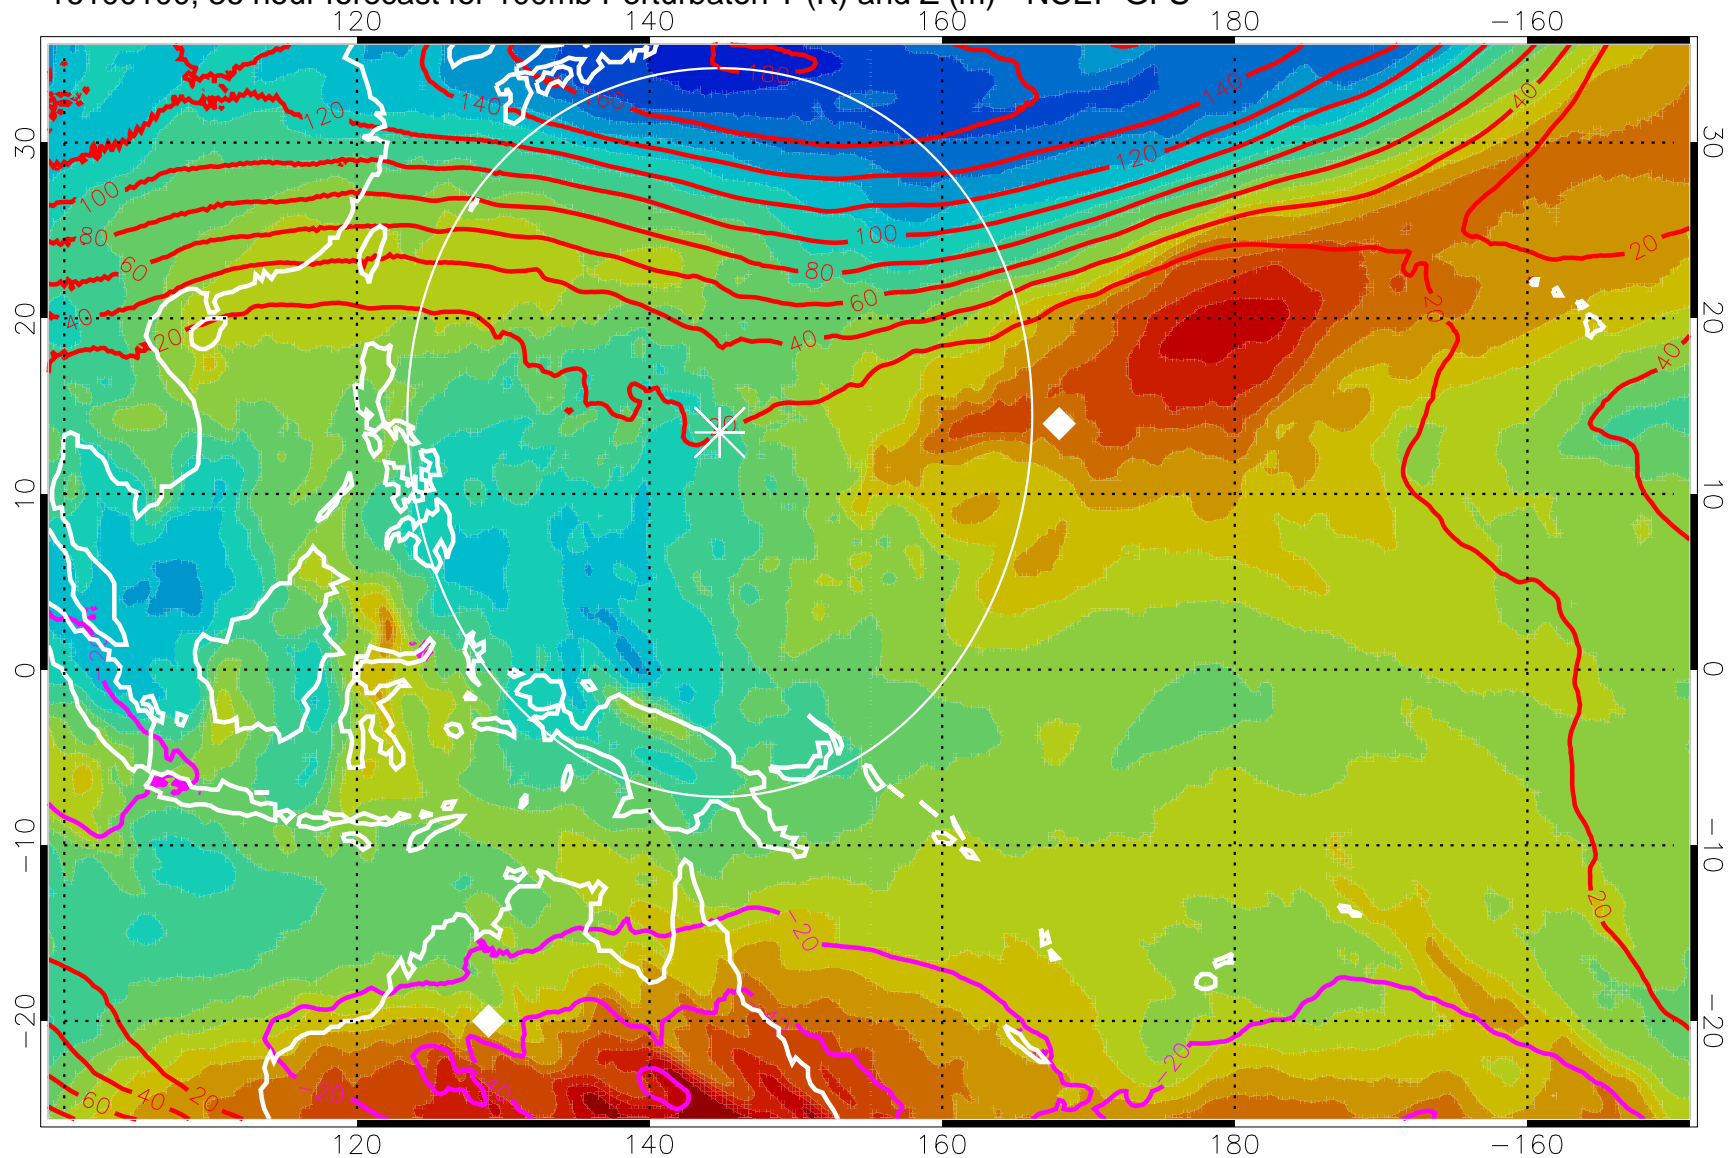

16100100, 36 hour forecast for 100mb Perturbaton T (K) and Z (m)-- NCEP GFS

Contours are 100 mbar Z perturbation (m)
Positive Z Contours
Negative Z Contours
Diamonds-mean pos. of anticyclones

Range ring of 2304 km