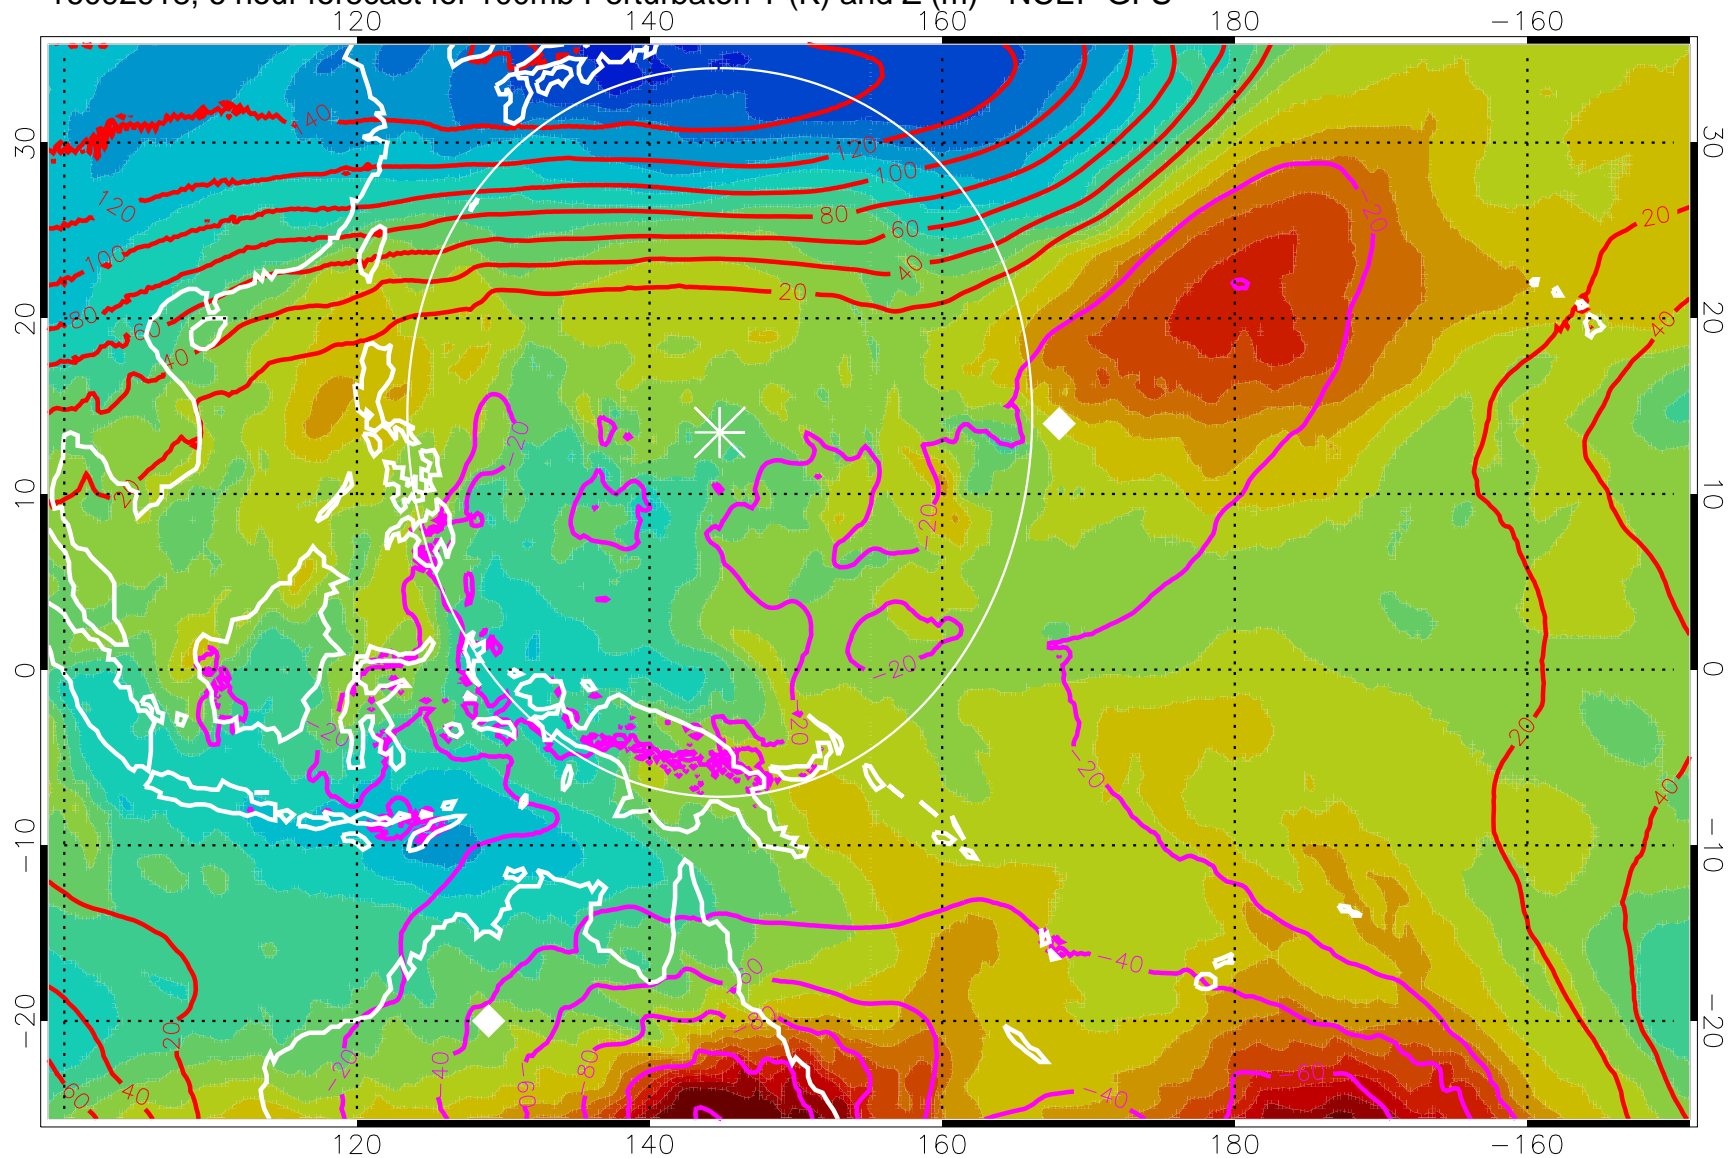

16092918, 6 hour forecast for 100mb Perturbaton T (K) and Z (m)-- NCEP GFS

Contours are 100 mbar Z perturbation (m)
Positive Z Contours
Negative Z Contours
Diamonds-mean pos. of anticyclones

Range ring of 2304 km