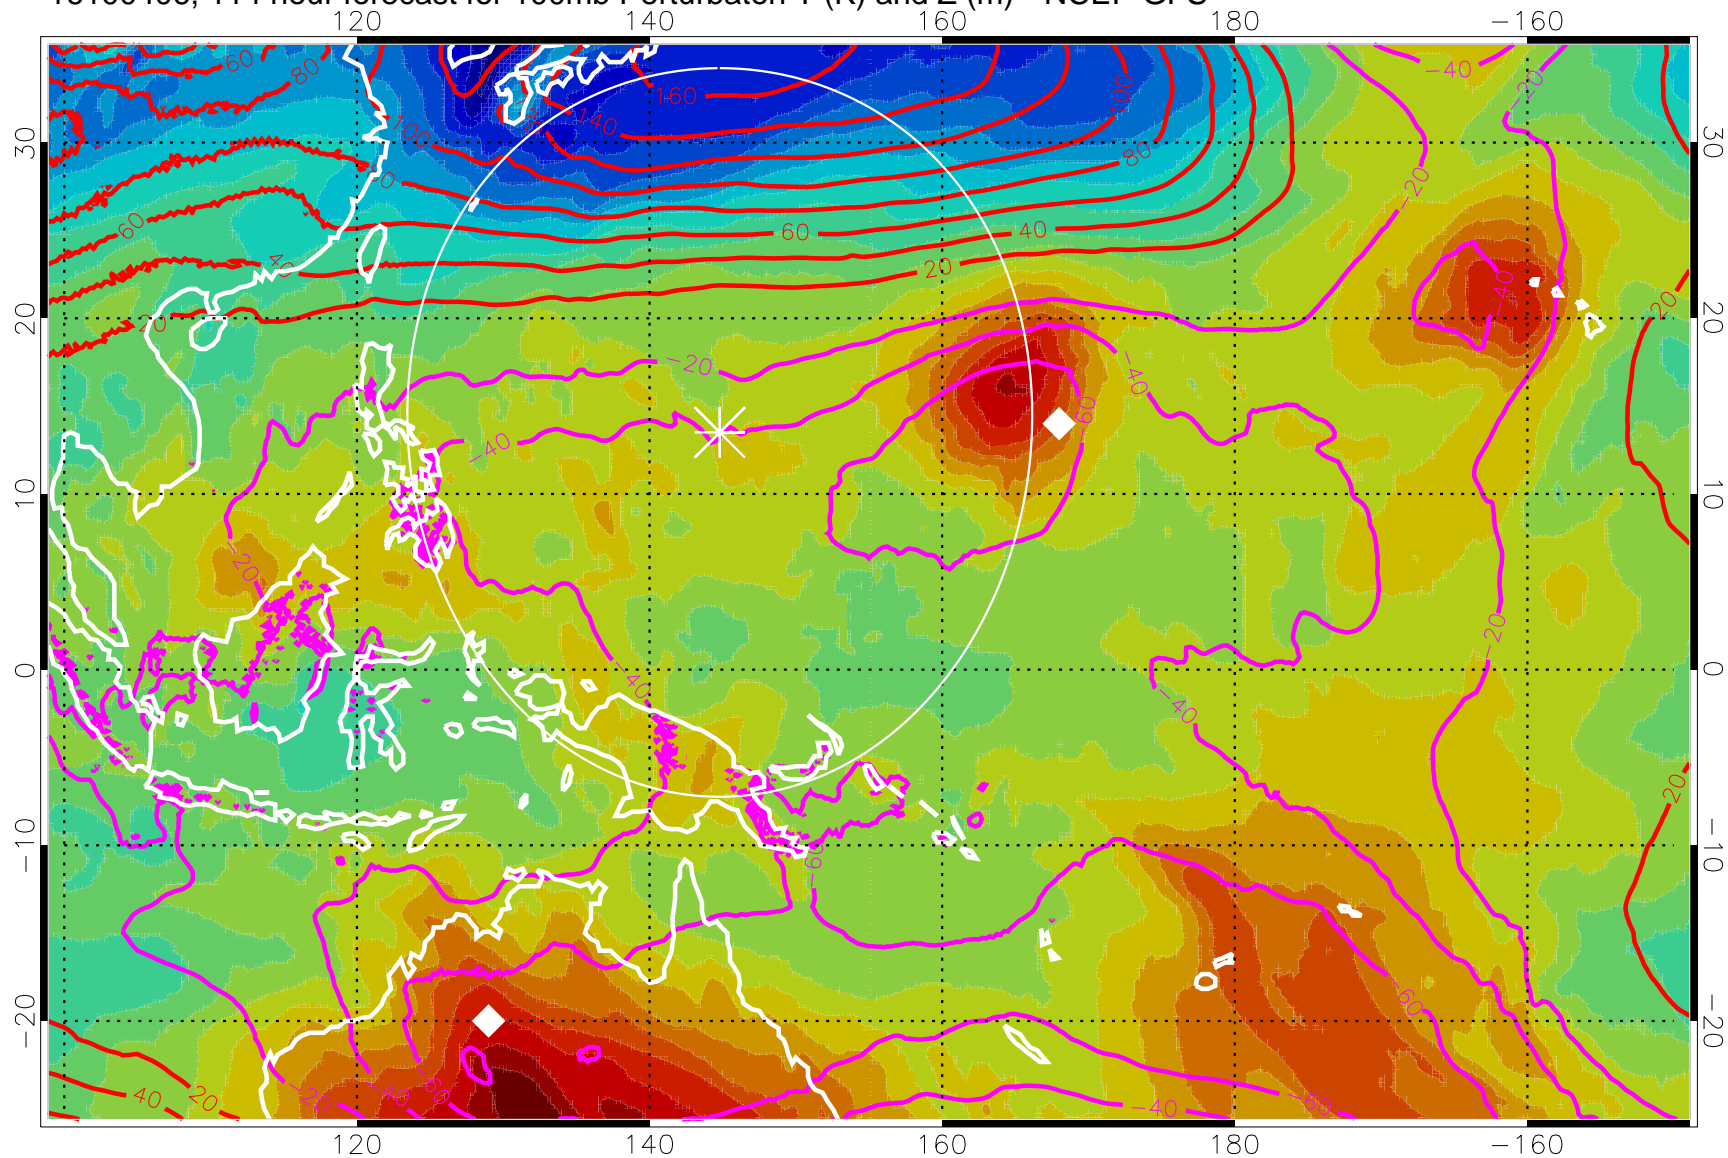

16100406, 114 hour forecast for 100mb Perturbaton T (K) and Z (m)-- NCEP GFS

Contours are 100 mbar Z perturbation (m)
Positive Z Contours
Negative Z Contours
Diamonds-mean pos. of anticyclones

Range ring of 2304 km