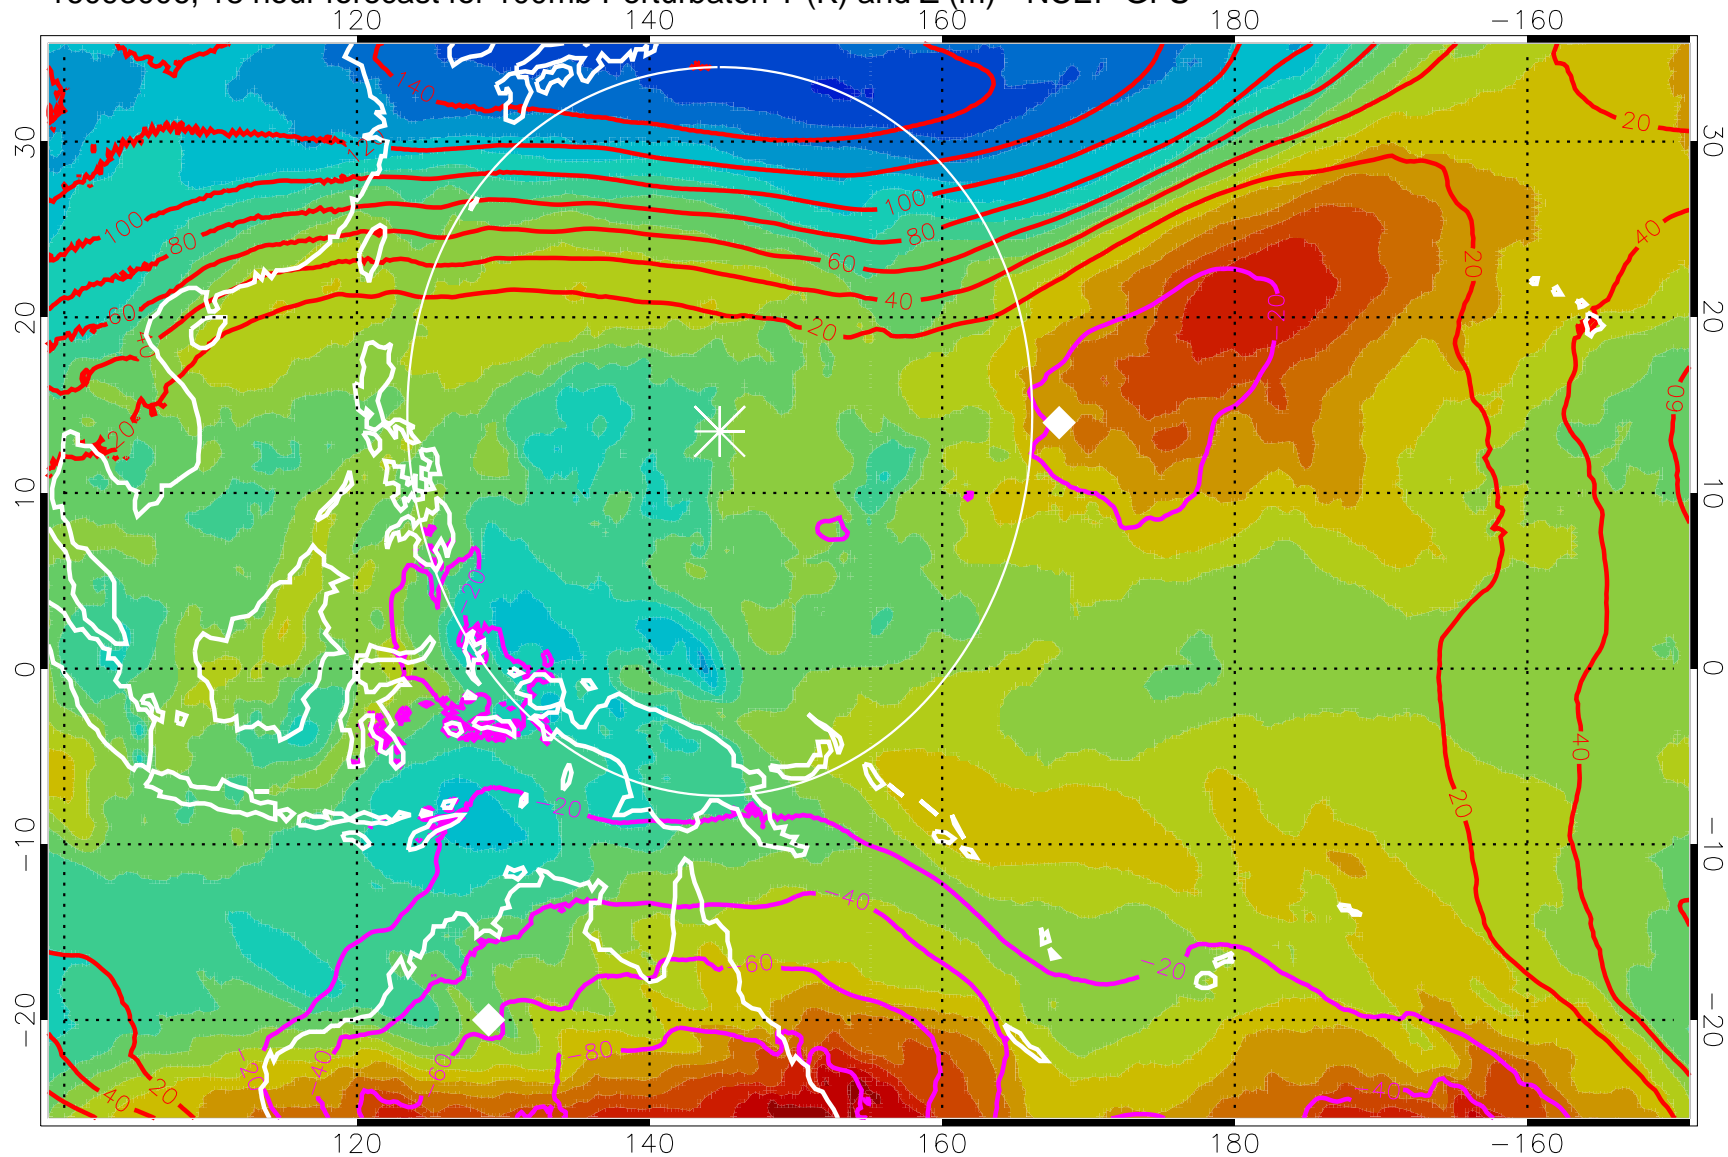

16093006, 18 hour forecast for 100mb Perturbaton T (K) and Z (m)-- NCEP GFS

Contours are 100 mbar Z perturbation (m)
Positive Z Contours
Negative Z Contours
Diamonds-mean pos. of anticyclones

Range ring of 2304 km