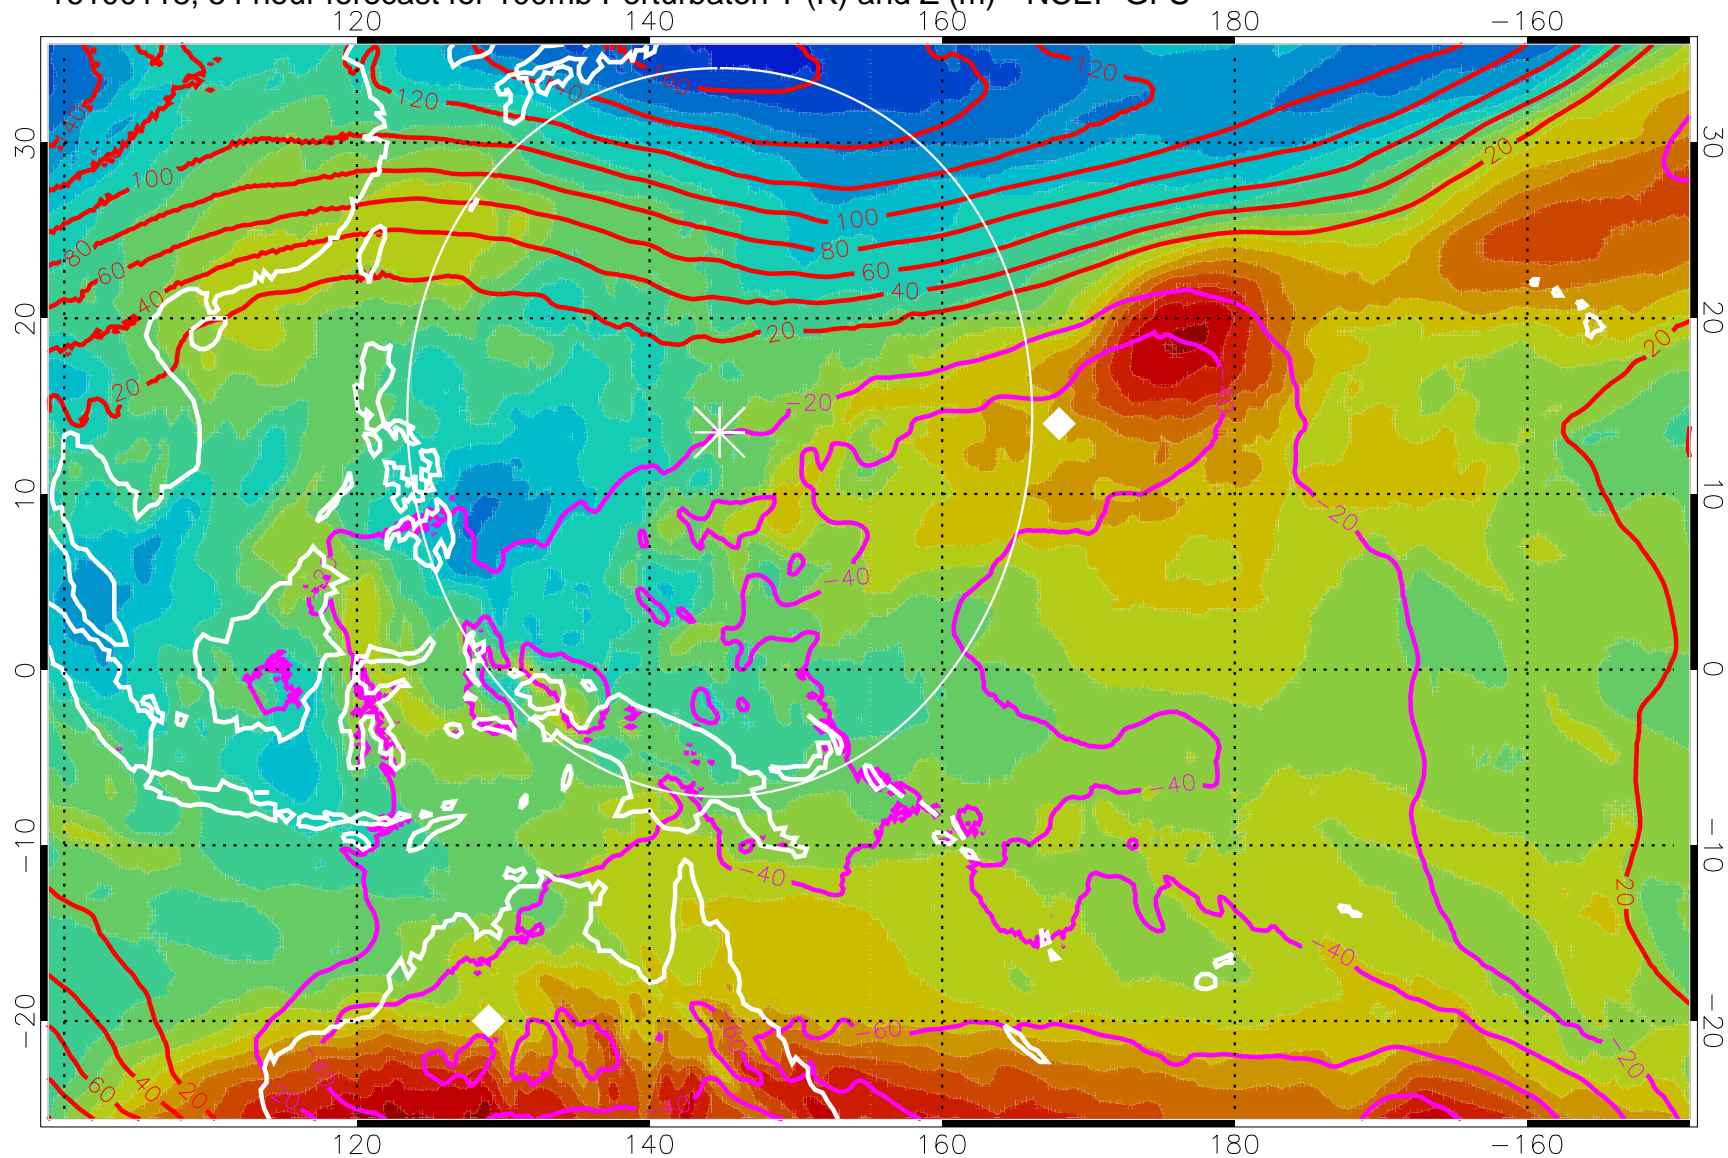

16100118, 54 hour forecast for 100mb Perturbaton T (K) and Z (m)-- NCEP GFS

Contours are 100 mbar Z perturbation (m)
Positive Z Contours
Negative Z Contours
Diamonds-mean pos. of anticyclones

Range ring of 2304 km