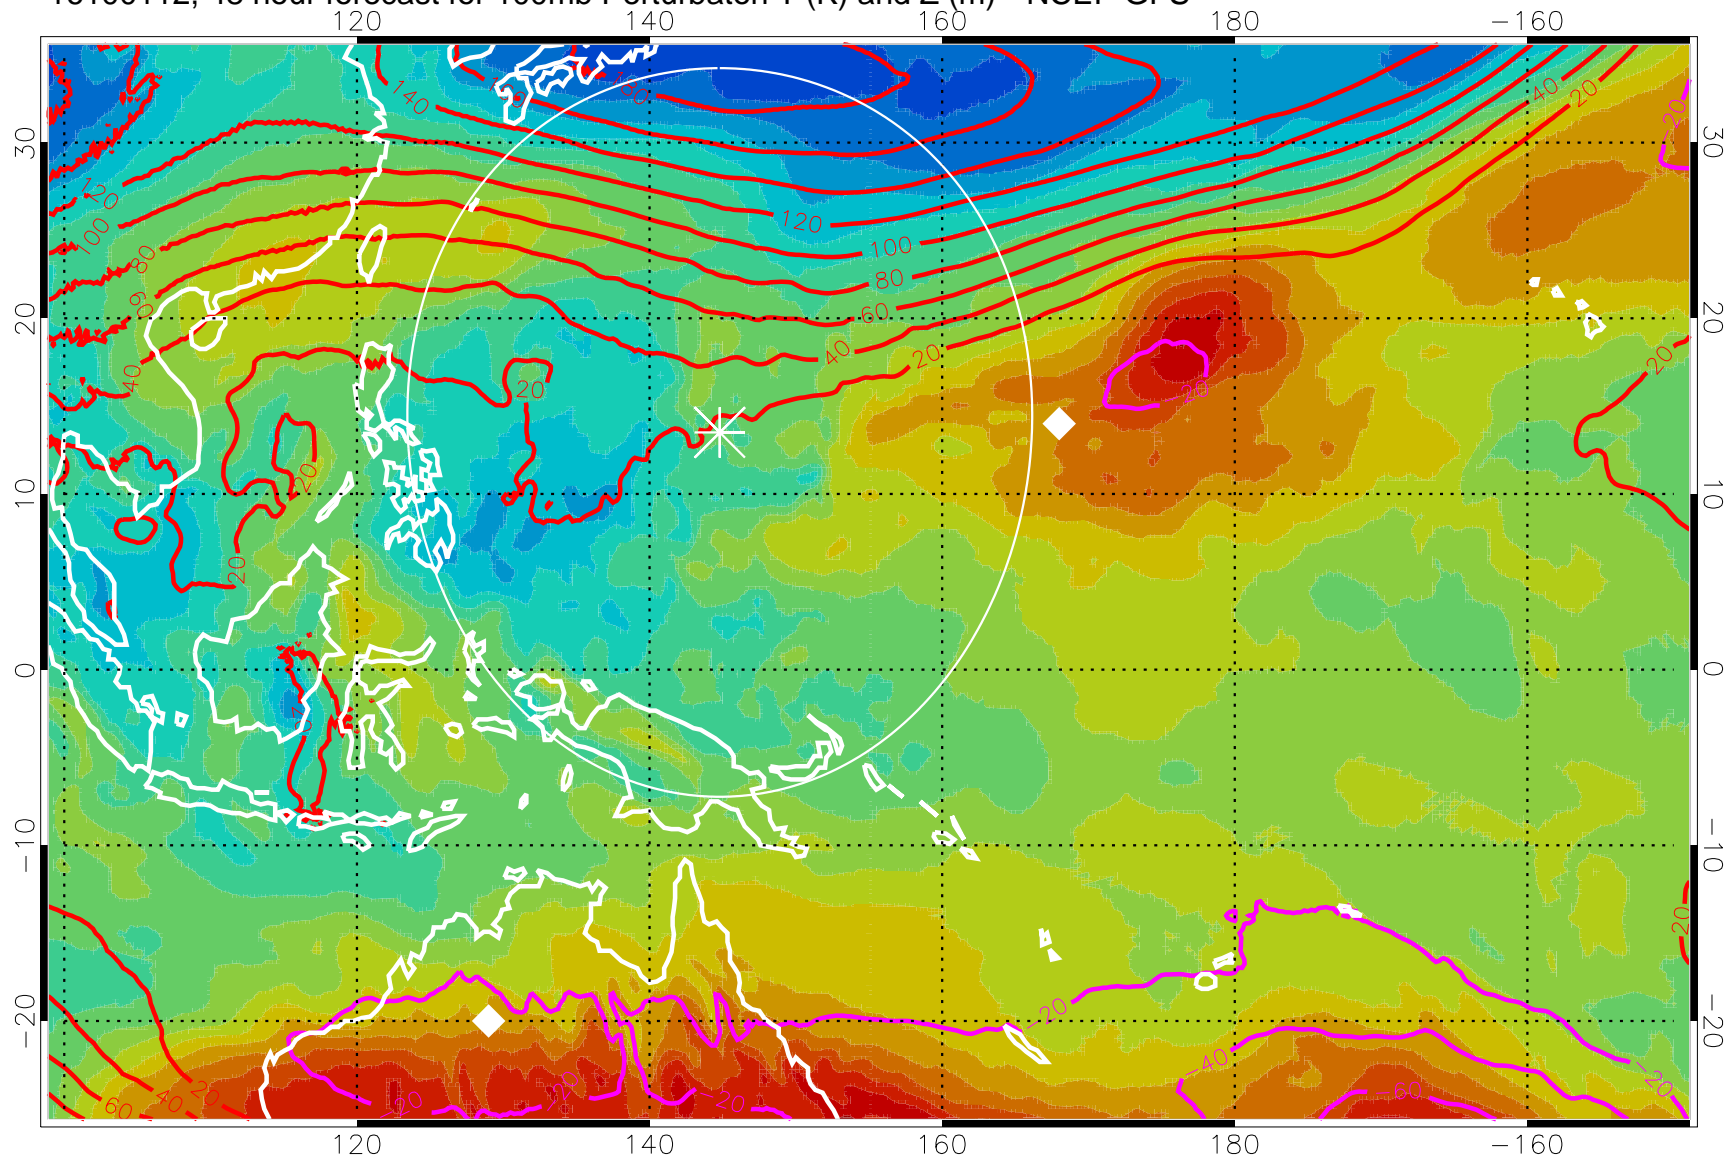

16100112, 48 hour forecast for 100mb Perturbaton T (K) and Z (m)-- NCEP GFS

Contours are 100 mbar Z perturbation (m)
Positive Z Contours
Negative Z Contours
Diamonds-mean pos. of anticyclones

Range ring of 2304 km