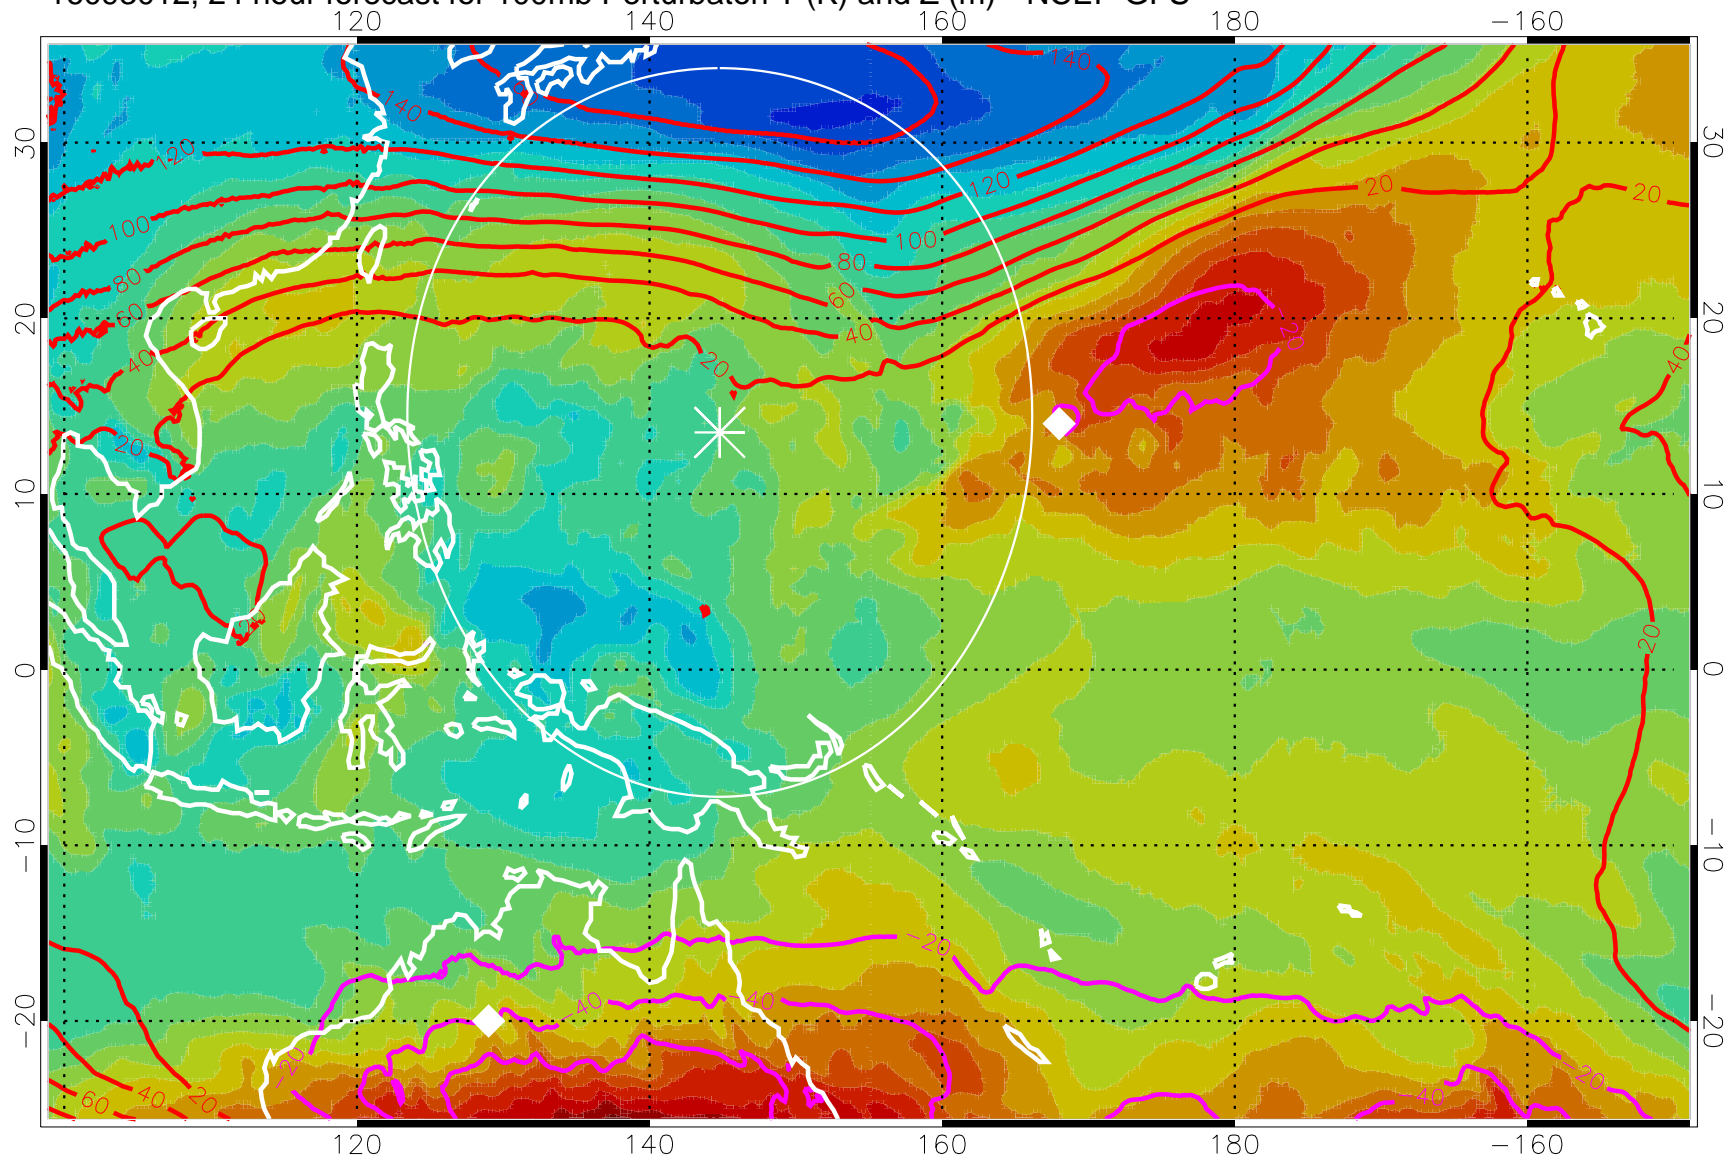

16093012, 24 hour forecast for 100mb Perturbaton T (K) and Z (m)-- NCEP GFS

Contours are 100 mbar Z perturbation (m)
Positive Z Contours
Negative Z Contours
Diamonds-mean pos. of anticyclones

Range ring of 2304 km