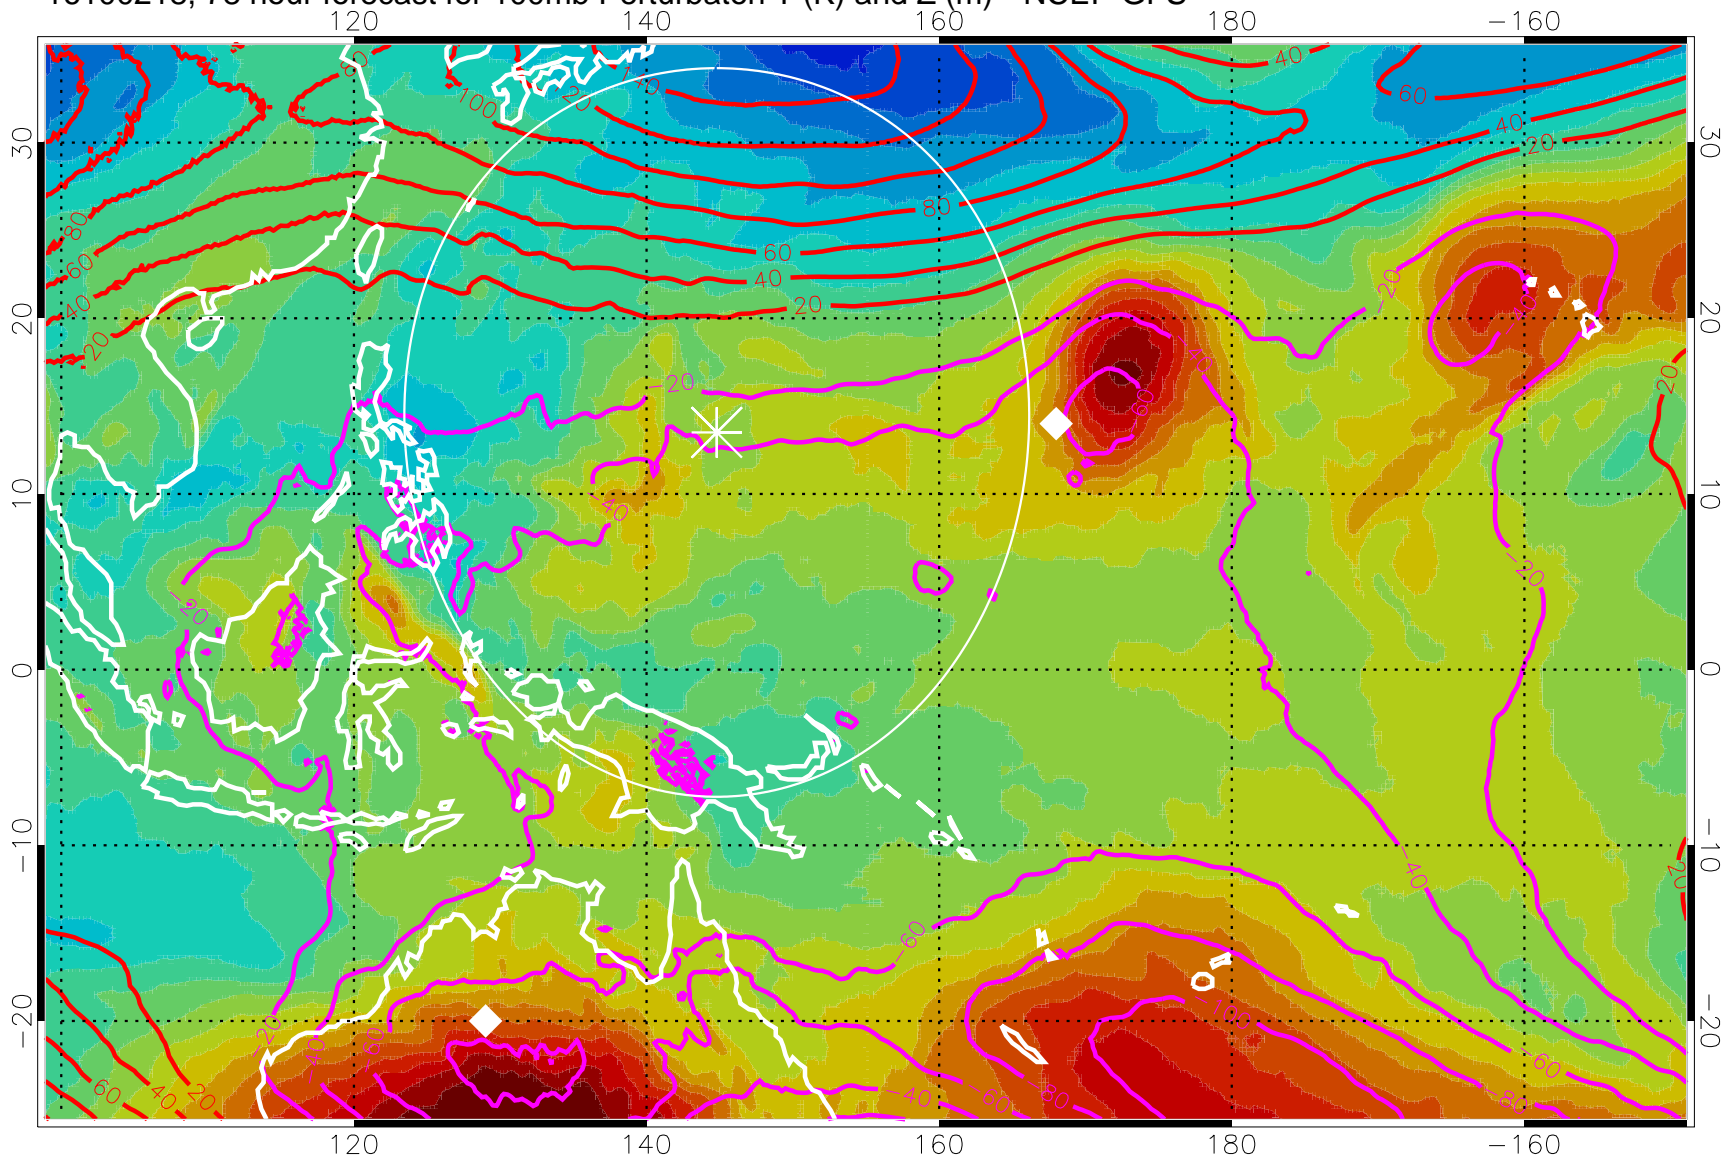

16100218, 78 hour forecast for 100mb Perturbaton T (K) and Z (m)-- NCEP GFS

Contours are 100 mbar Z perturbation (m)
Positive Z Contours
Negative Z Contours
Diamonds-mean pos. of anticyclones

Range ring of 2304 km