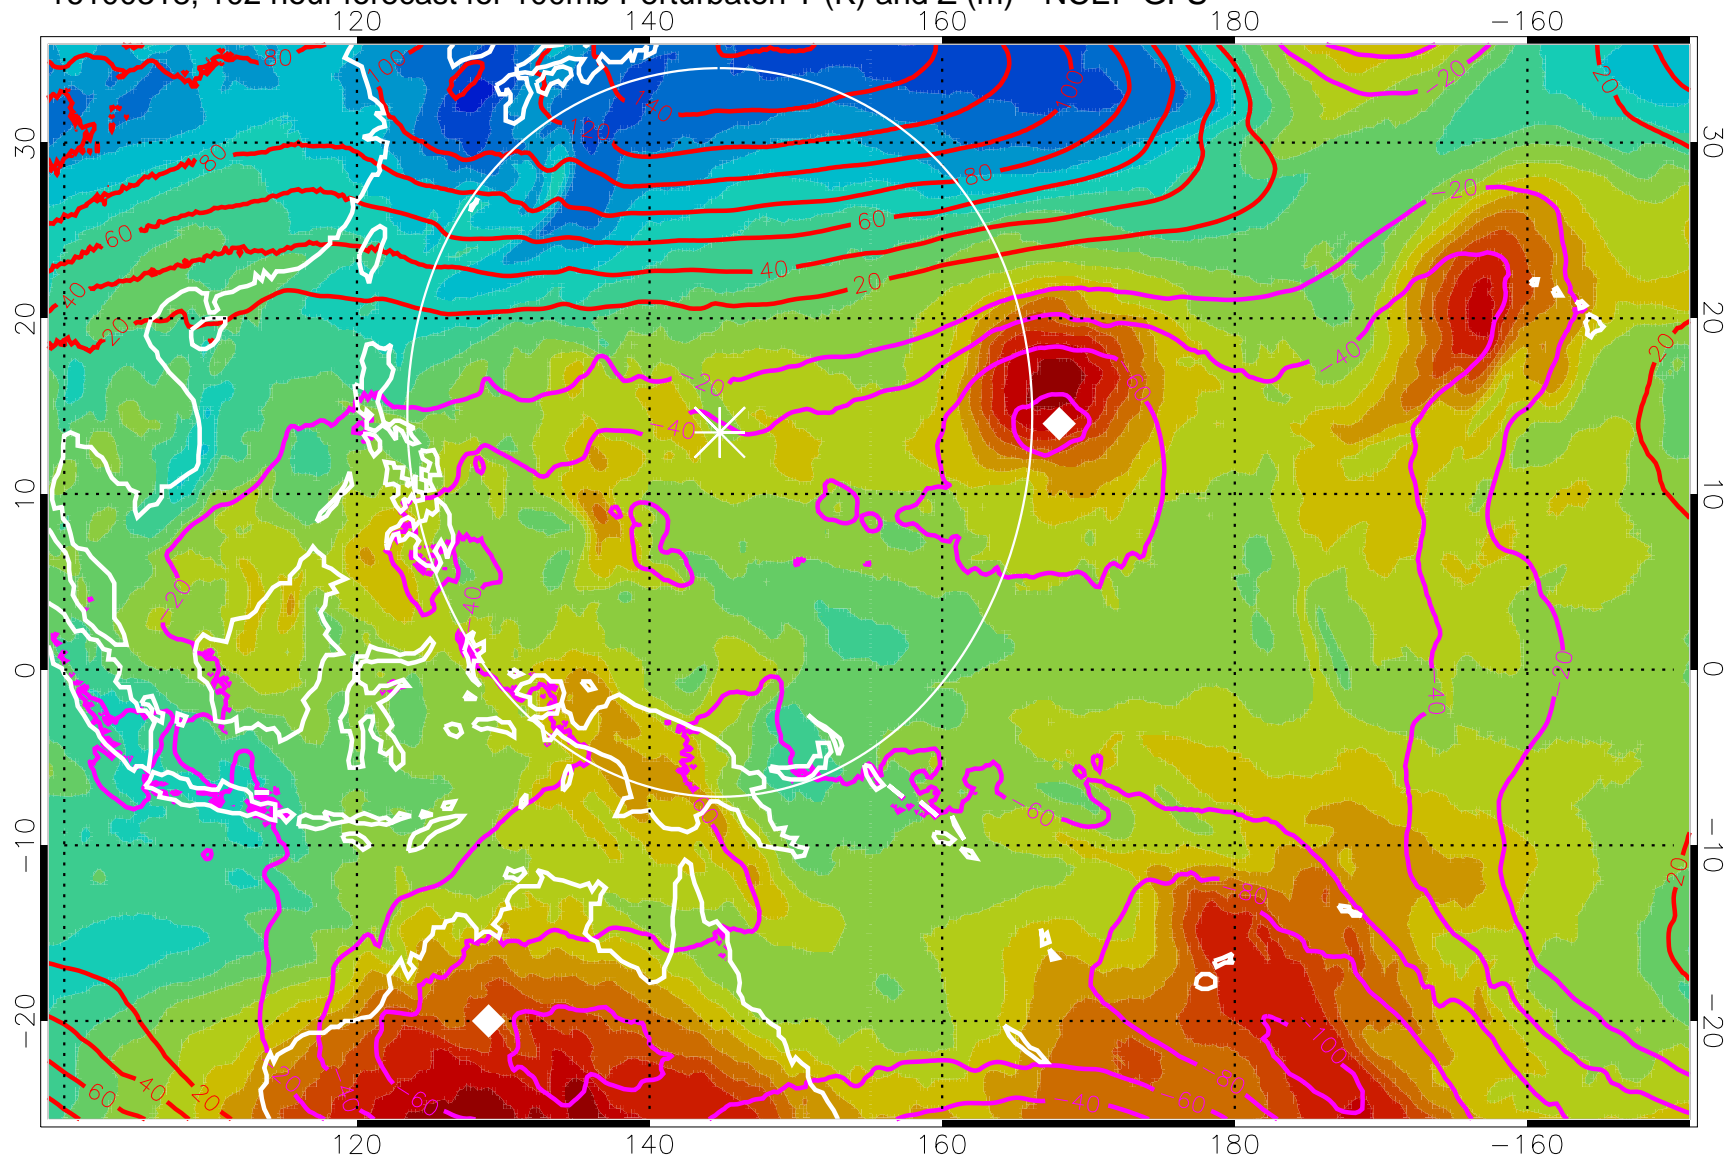

16100318, 102 hour forecast for 100mb Perturbaton T (K) and Z (m)-- NCEP GFS

Contours are 100 mbar Z perturbation (m)
Positive Z Contours
Negative Z Contours
Diamonds-mean pos. of anticyclones

Range ring of 2304 km