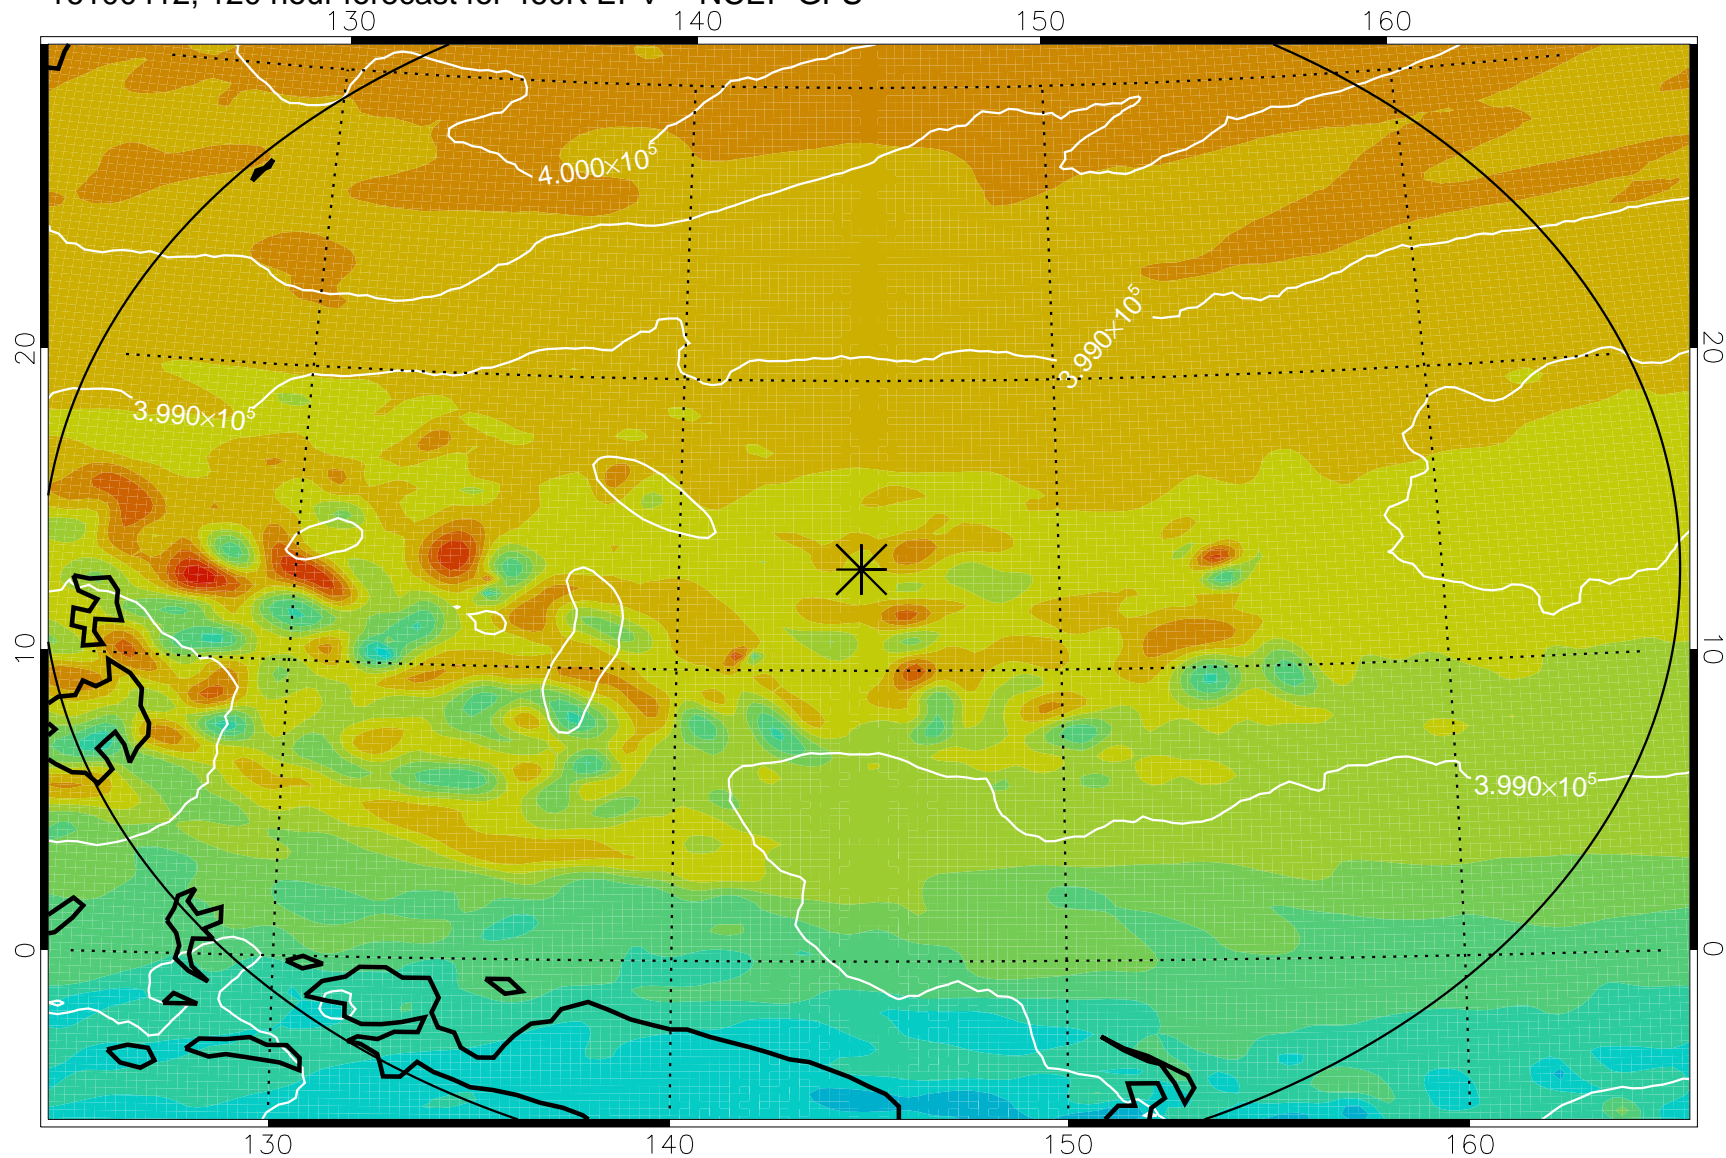

16100218, 78 hour forecast for 460K EPV -- NCEP GFS

460K Montgomery Streamfunction, white

Range ring of 2304 km

16100300, 84 hour forecast for 460K EPV -- NCEP GFS

460K Montgomery Streamfunction, white

Range ring of 2304 km

16100306, 90 hour forecast for 460K EPV -- NCEP GFS

460K Montgomery Streamfunction, white

Range ring of 2304 km

16100312, 96 hour forecast for 460K EPV -- NCEP GFS

460K Montgomery Streamfunction, white

Range ring of 2304 km

16100318, 102 hour forecast for 460K EPV -- NCEP GFS

460K Montgomery Streamfunction, white

Range ring of 2304 km

16100400, 108 hour forecast for 460K EPV -- NCEP GFS

460K Montgomery Streamfunction, white

Range ring of 2304 km

16100406, 114 hour forecast for 460K EPV -- NCEP GFS

460K Montgomery Streamfunction, white

Range ring of 2304 km

16100412, 120 hour forecast for 460K EPV -- NCEP GFS

460K Montgomery Streamfunction, white

Range ring of 2304 km