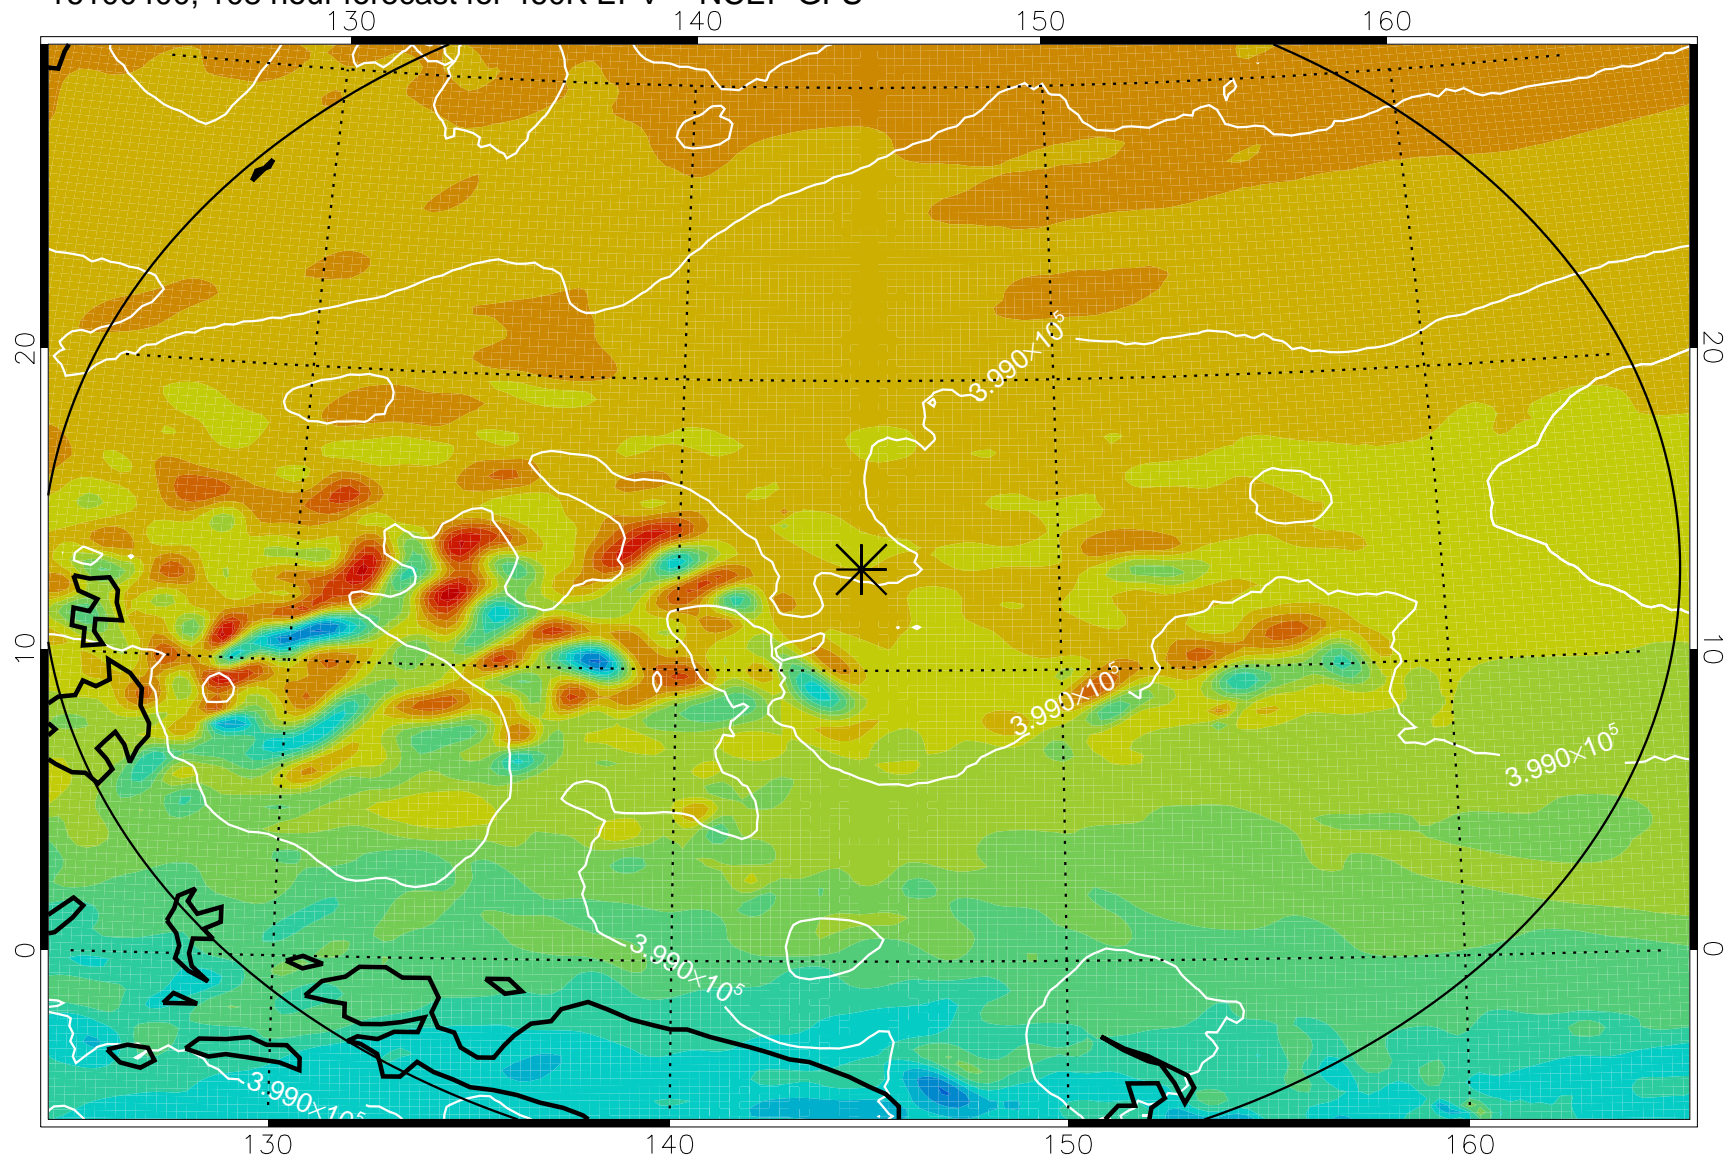

16100218, 78 hour forecast for 460K EPV -- NCEP GFS

460K Montgomery Streamfunction, white

Range ring of 2304 km

16100300, 84 hour forecast for 460K EPV -- NCEP GFS

460K Montgomery Streamfunction, white

Range ring of 2304 km

16100306, 90 hour forecast for 460K EPV -- NCEP GFS

460K Montgomery Streamfunction, white

Range ring of 2304 km

16100312, 96 hour forecast for 460K EPV -- NCEP GFS

460K Montgomery Streamfunction, white

Range ring of 2304 km

16100318, 102 hour forecast for 460K EPV -- NCEP GFS

460K Montgomery Streamfunction, white

Range ring of 2304 km

16100400, 108 hour forecast for 460K EPV -- NCEP GFS

460K Montgomery Streamfunction, white

Range ring of 2304 km

16100406, 114 hour forecast for 460K EPV -- NCEP GFS

460K Montgomery Streamfunction, white

Range ring of 2304 km

16100412, 120 hour forecast for 460K EPV -- NCEP GFS

460K Montgomery Streamfunction, white

Range ring of 2304 km