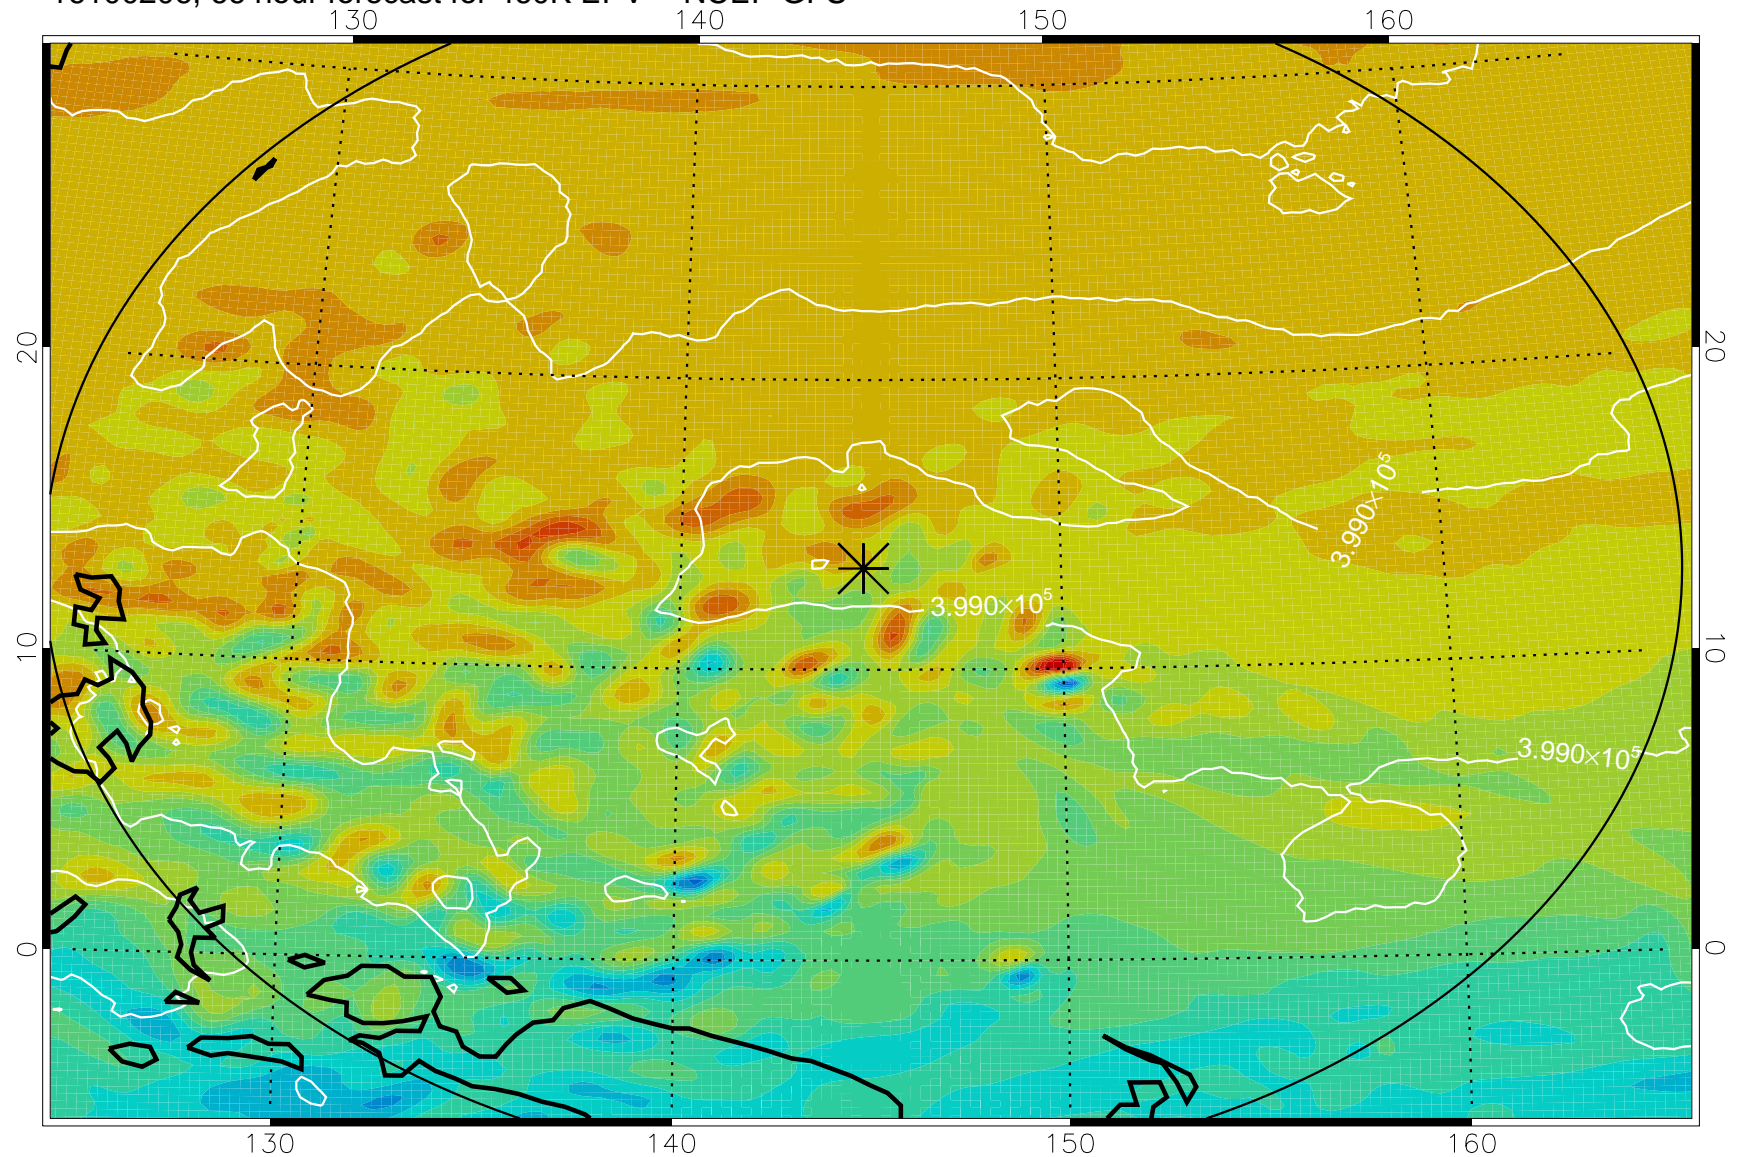

16100106, 42 hour forecast for 460K EPV -- NCEP GFS

460K Montgomery Streamfunction, white

Range ring of 2304 km

16100112, 48 hour forecast for 460K EPV -- NCEP GFS

460K Montgomery Streamfunction, white

Range ring of 2304 km

16100118, 54 hour forecast for 460K EPV -- NCEP GFS

460K Montgomery Streamfunction, white

Range ring of 2304 km

16100200, 60 hour forecast for 460K EPV -- NCEP GFS

460K Montgomery Streamfunction, white

Range ring of 2304 km

16100206, 66 hour forecast for 460K EPV -- NCEP GFS

460K Montgomery Streamfunction, white

Range ring of 2304 km

16100212, 72 hour forecast for 460K EPV -- NCEP GFS

460K Montgomery Streamfunction, white

Range ring of 2304 km

16100218, 78 hour forecast for 460K EPV -- NCEP GFS

460K Montgomery Streamfunction, white

Range ring of 2304 km

16100300, 84 hour forecast for 460K EPV -- NCEP GFS

460K Montgomery Streamfunction, white

Range ring of 2304 km