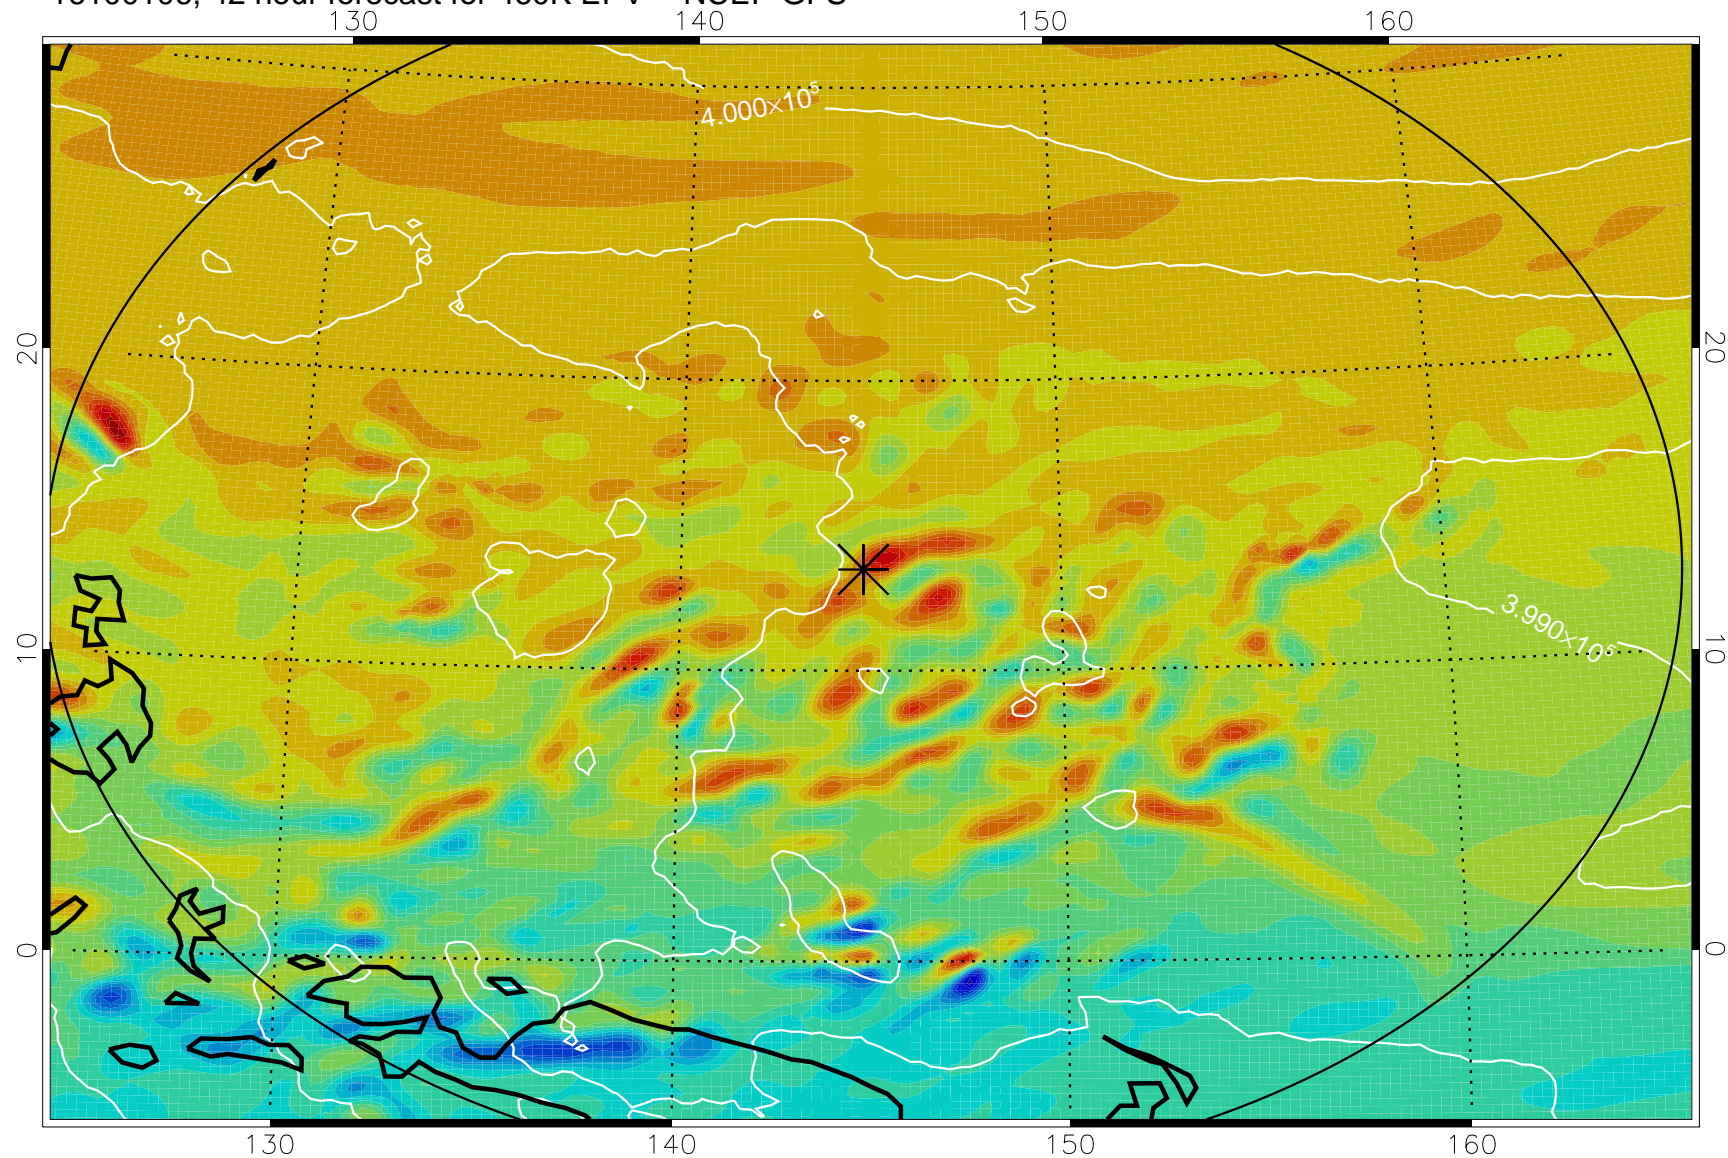

16093006, 18 hour forecast for 460K EPV -- NCEP GFS

460K Montgomery Streamfunction, white

Range ring of 2304 km

16093012, 24 hour forecast for 460K EPV -- NCEP GFS

460K Montgomery Streamfunction, white

Range ring of 2304 km

16093018, 30 hour forecast for 460K EPV -- NCEP GFS

460K Montgomery Streamfunction, white

Range ring of 2304 km

16100100, 36 hour forecast for 460K EPV -- NCEP GFS

460K Montgomery Streamfunction, white

Range ring of 2304 km

16100106, 42 hour forecast for 460K EPV -- NCEP GFS

460K Montgomery Streamfunction, white

Range ring of 2304 km

16100112, 48 hour forecast for 460K EPV -- NCEP GFS

460K Montgomery Streamfunction, white

Range ring of 2304 km

16100118, 54 hour forecast for 460K EPV -- NCEP GFS

460K Montgomery Streamfunction, white

Range ring of 2304 km

16100200, 60 hour forecast for 460K EPV -- NCEP GFS

460K Montgomery Streamfunction, white

Range ring of 2304 km