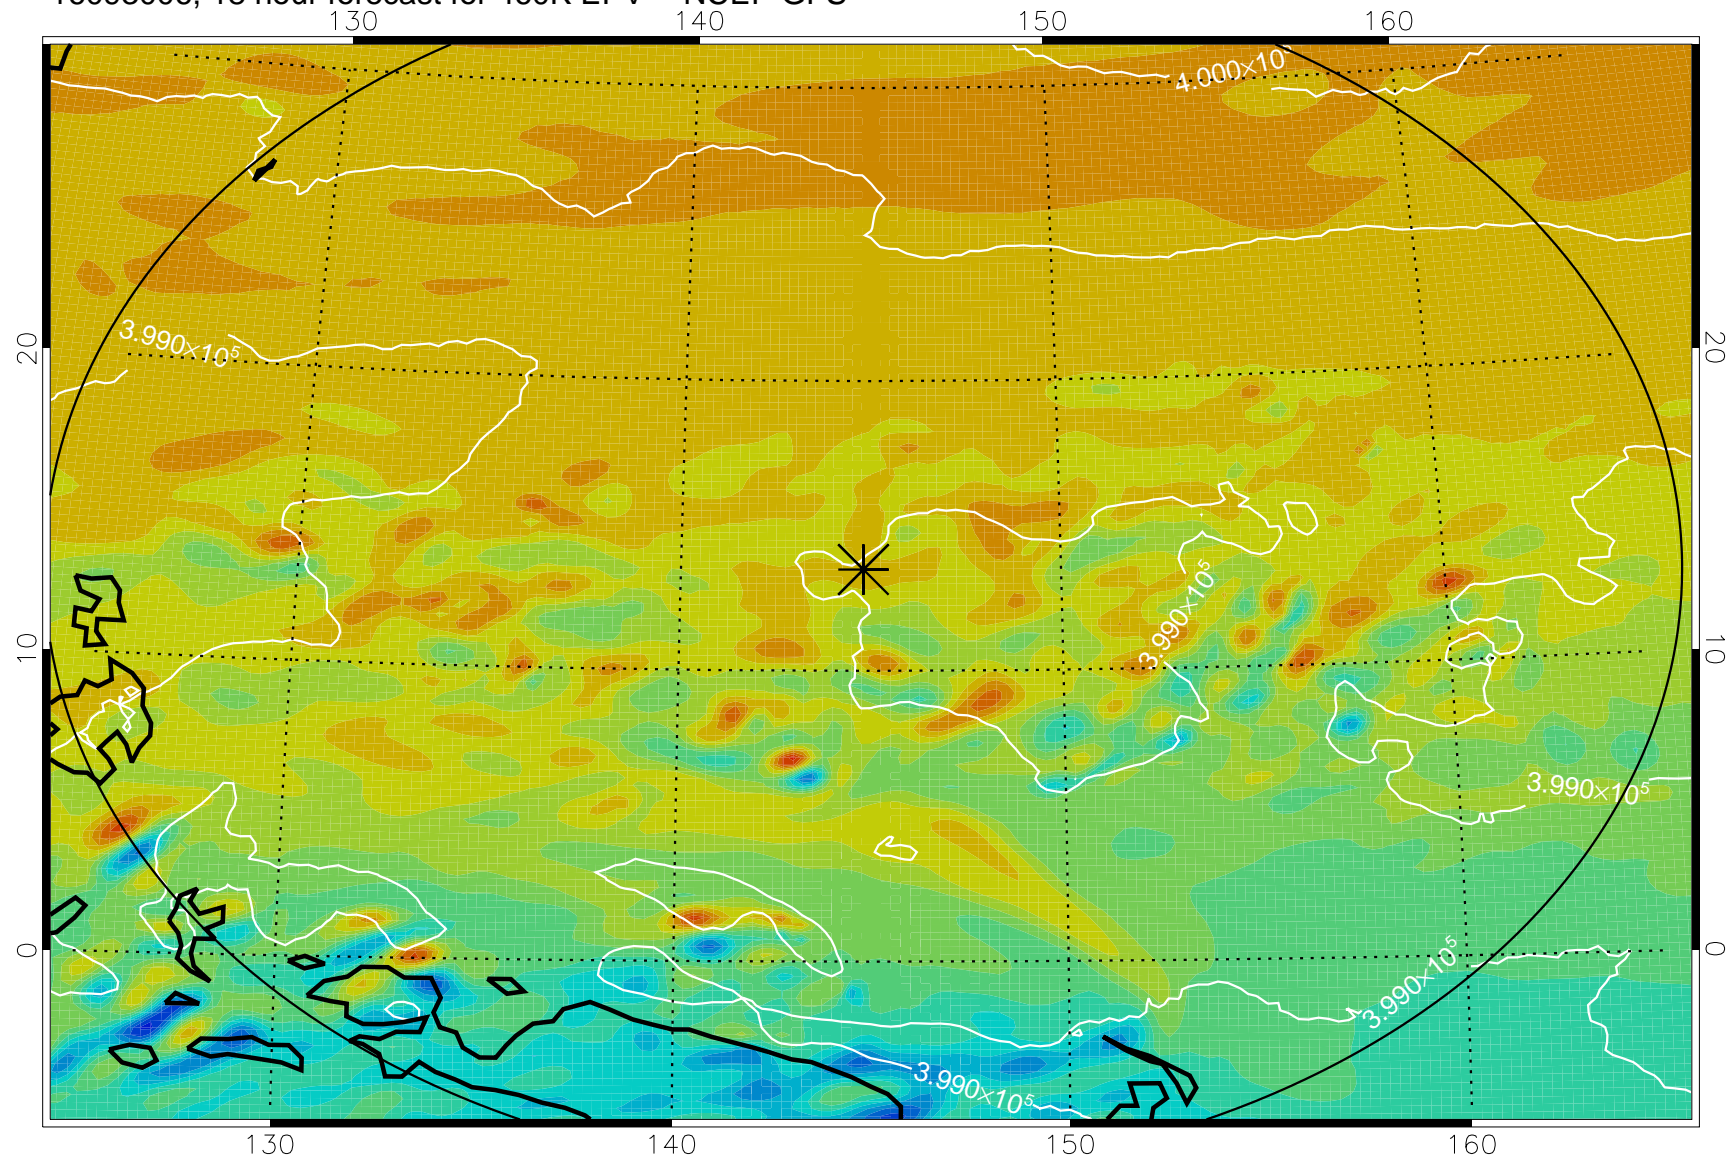

16092918, 6 hour forecast for 460K EPV -- NCEP GFS

460K Montgomery Streamfunction, white

Range ring of 2304 km

16093000, 12 hour forecast for 460K EPV -- NCEP GFS

460K Montgomery Streamfunction, white

Range ring of 2304 km

16093006, 18 hour forecast for 460K EPV -- NCEP GFS

460K Montgomery Streamfunction, white

Range ring of 2304 km

16093012, 24 hour forecast for 460K EPV -- NCEP GFS

460K Montgomery Streamfunction, white

Range ring of 2304 km

16093018, 30 hour forecast for 460K EPV -- NCEP GFS

460K Montgomery Streamfunction, white

Range ring of 2304 km

16100100, 36 hour forecast for 460K EPV -- NCEP GFS

460K Montgomery Streamfunction, white

Range ring of 2304 km

16100106, 42 hour forecast for 460K EPV -- NCEP GFS

460K Montgomery Streamfunction, white

Range ring of 2304 km

16100112, 48 hour forecast for 460K EPV -- NCEP GFS

460K Montgomery Streamfunction, white

Range ring of 2304 km