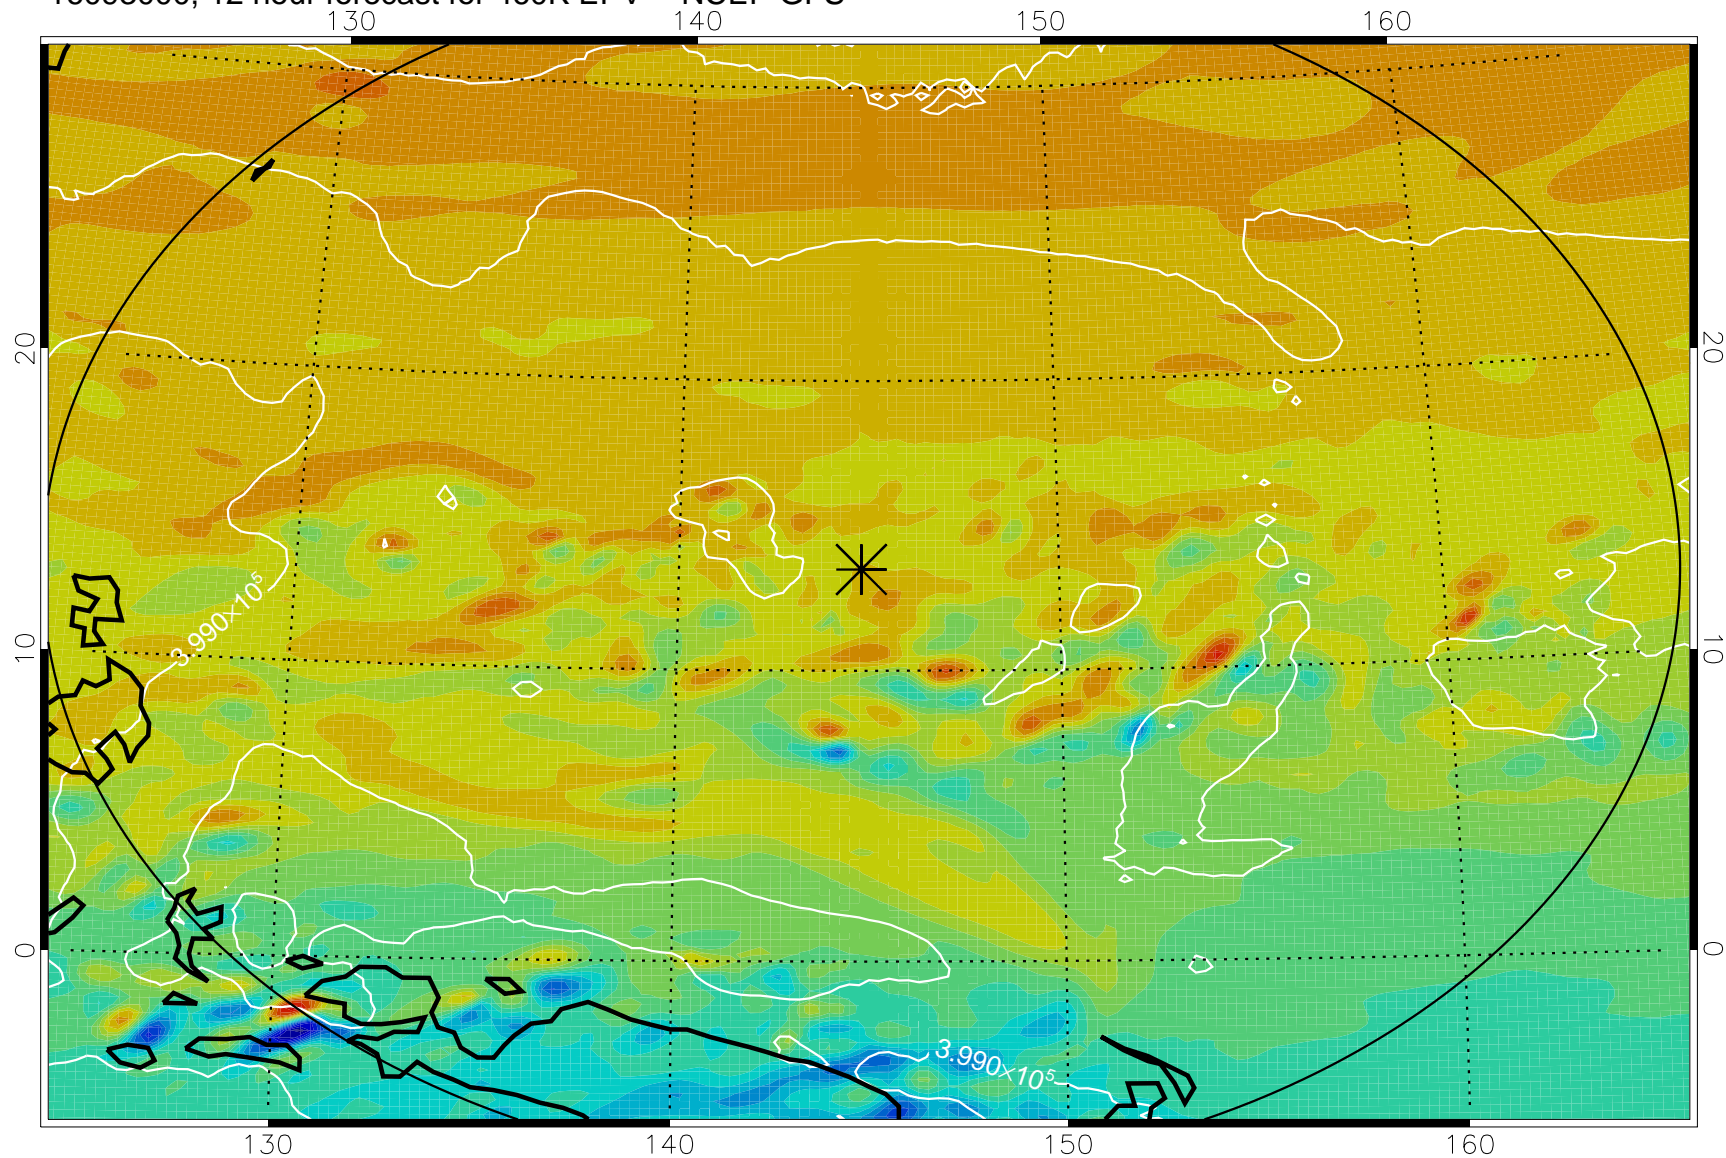

16092918, 6 hour forecast for 460K EPV -- NCEP GFS

460K Montgomery Streamfunction, white

Range ring of 2304 km

16093000, 12 hour forecast for 460K EPV -- NCEP GFS

460K Montgomery Streamfunction, white

Range ring of 2304 km

16093006, 18 hour forecast for 460K EPV -- NCEP GFS

460K Montgomery Streamfunction, white

Range ring of 2304 km

16093012, 24 hour forecast for 460K EPV -- NCEP GFS

460K Montgomery Streamfunction, white

Range ring of 2304 km

16093018, 30 hour forecast for 460K EPV -- NCEP GFS

460K Montgomery Streamfunction, white

Range ring of 2304 km

16100100, 36 hour forecast for 460K EPV -- NCEP GFS

460K Montgomery Streamfunction, white

Range ring of 2304 km

16100106, 42 hour forecast for 460K EPV -- NCEP GFS

460K Montgomery Streamfunction, white

Range ring of 2304 km

16100112, 48 hour forecast for 460K EPV -- NCEP GFS

460K Montgomery Streamfunction, white

Range ring of 2304 km