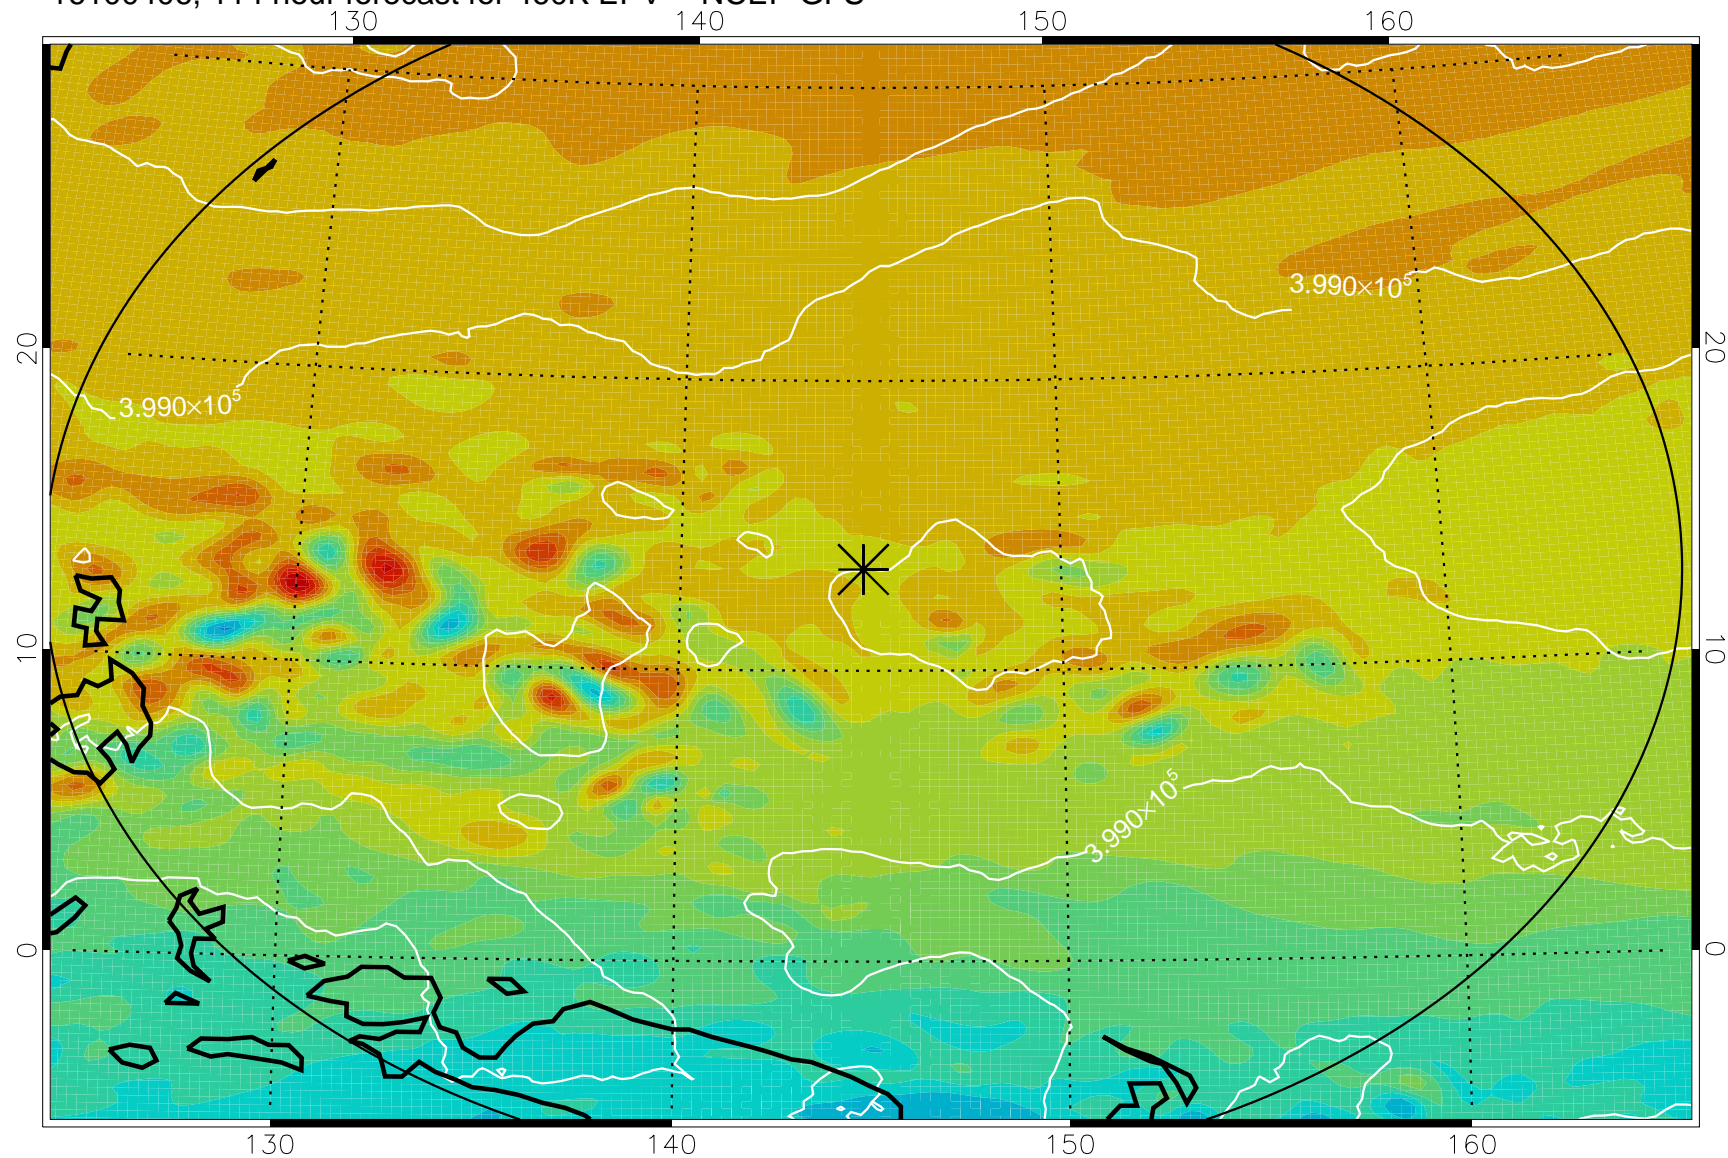

16100218, 78 hour forecast for 460K EPV -- NCEP GFS

460K Montgomery Streamfunction, white

Range ring of 2304 km

16100300, 84 hour forecast for 460K EPV -- NCEP GFS

460K Montgomery Streamfunction, white

Range ring of 2304 km

16100306, 90 hour forecast for 460K EPV -- NCEP GFS

460K Montgomery Streamfunction, white

Range ring of 2304 km

16100312, 96 hour forecast for 460K EPV -- NCEP GFS

460K Montgomery Streamfunction, white

Range ring of 2304 km

16100318, 102 hour forecast for 460K EPV -- NCEP GFS

460K Montgomery Streamfunction, white

Range ring of 2304 km

16100400, 108 hour forecast for 460K EPV -- NCEP GFS

460K Montgomery Streamfunction, white

Range ring of 2304 km

16100406, 114 hour forecast for 460K EPV -- NCEP GFS

460K Montgomery Streamfunction, white

Range ring of 2304 km

16100412, 120 hour forecast for 460K EPV -- NCEP GFS

460K Montgomery Streamfunction, white

Range ring of 2304 km