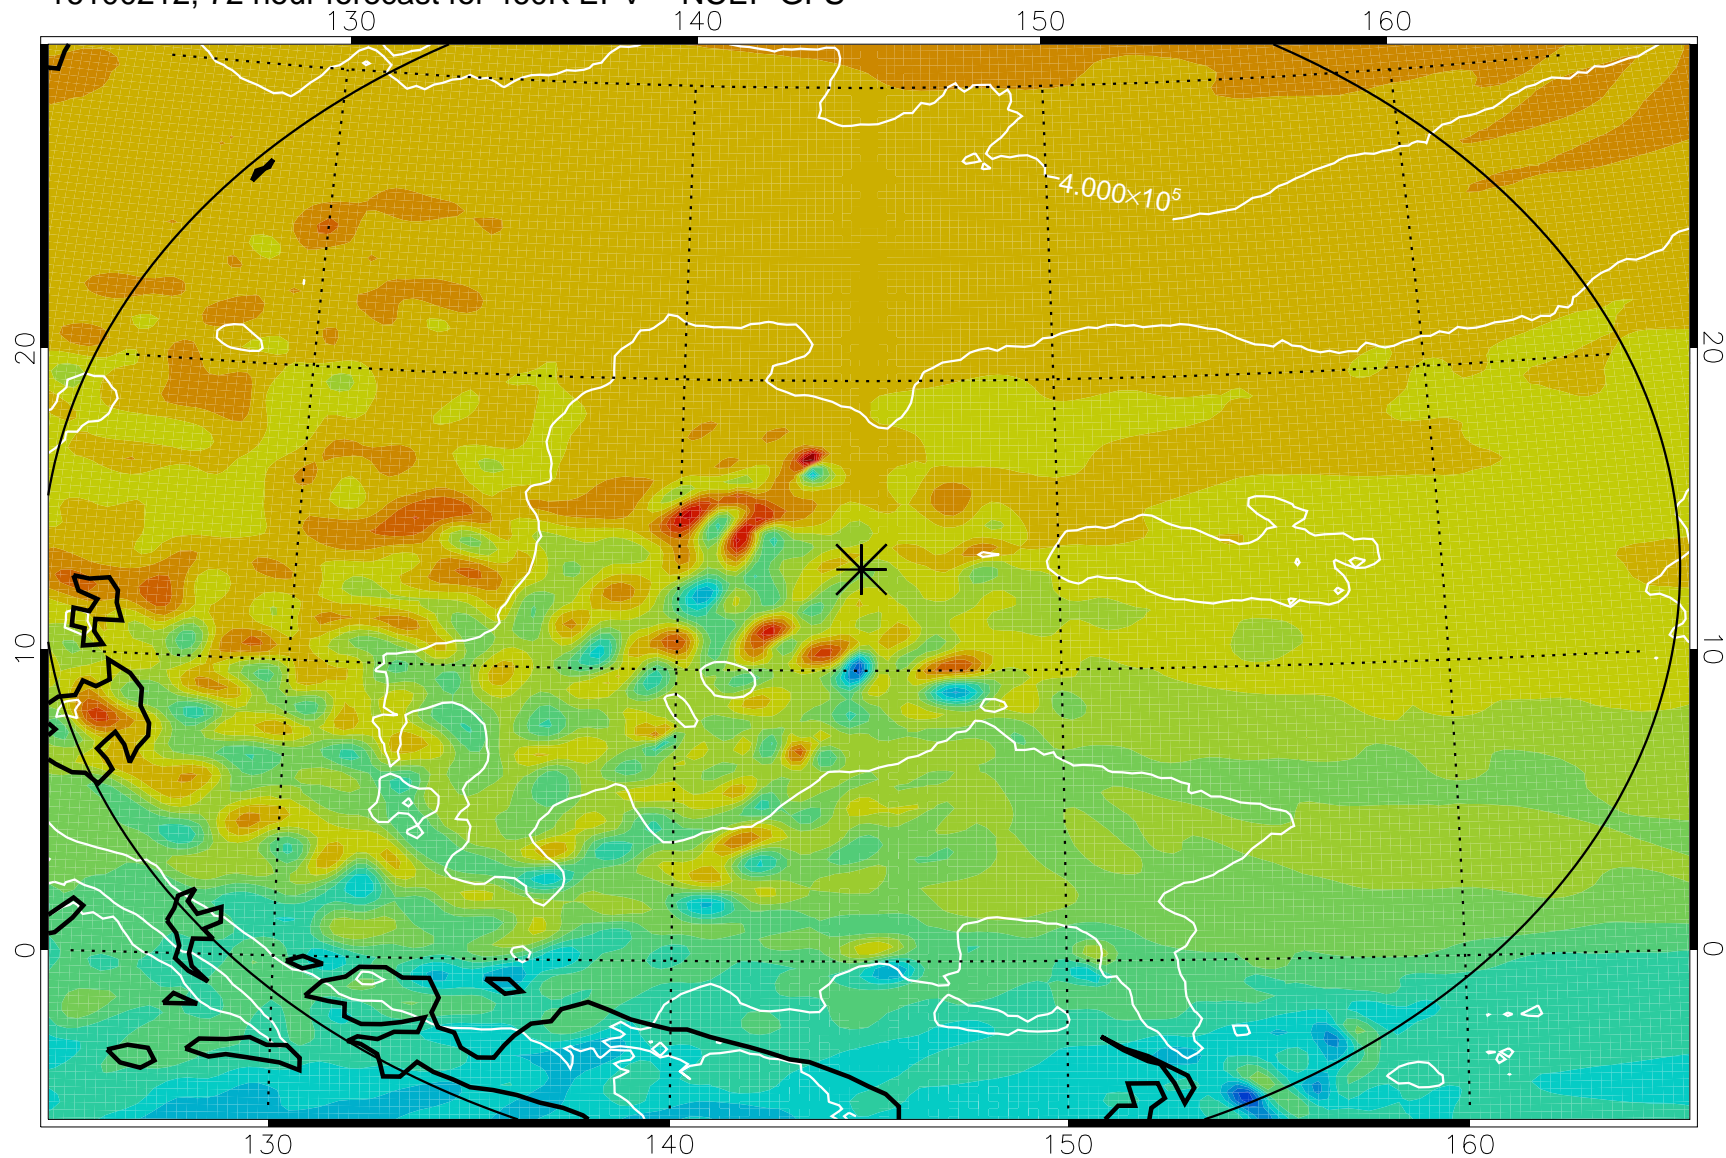

16100106, 42 hour forecast for 460K EPV -- NCEP GFS

460K Montgomery Streamfunction, white

Range ring of 2304 km

16100112, 48 hour forecast for 460K EPV -- NCEP GFS

460K Montgomery Streamfunction, white

Range ring of 2304 km

16100118, 54 hour forecast for 460K EPV -- NCEP GFS

460K Montgomery Streamfunction, white

Range ring of 2304 km

16100200, 60 hour forecast for 460K EPV -- NCEP GFS

460K Montgomery Streamfunction, white

Range ring of 2304 km

16100206, 66 hour forecast for 460K EPV -- NCEP GFS

460K Montgomery Streamfunction, white

Range ring of 2304 km

16100212, 72 hour forecast for 460K EPV -- NCEP GFS

460K Montgomery Streamfunction, white

Range ring of 2304 km

16100218, 78 hour forecast for 460K EPV -- NCEP GFS

460K Montgomery Streamfunction, white

Range ring of 2304 km

16100300, 84 hour forecast for 460K EPV -- NCEP GFS

460K Montgomery Streamfunction, white

Range ring of 2304 km