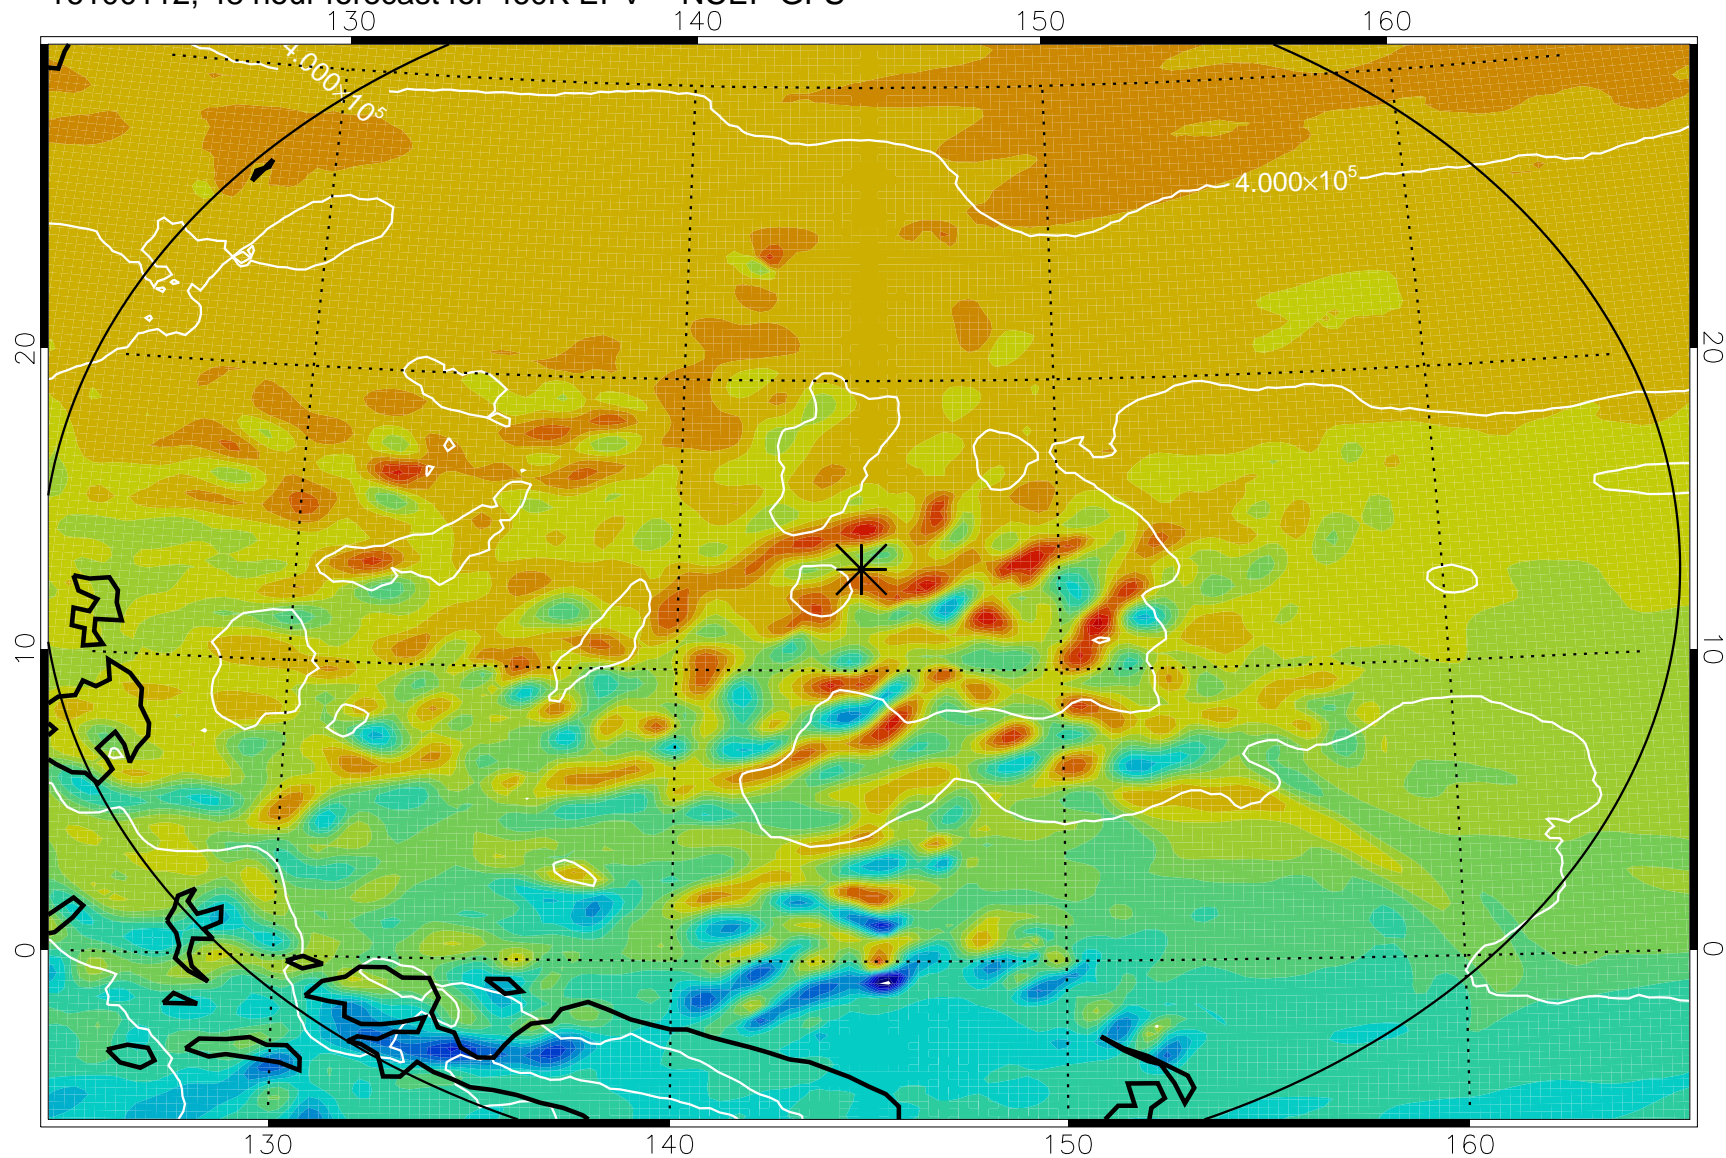

16093018, 30 hour forecast for 460K EPV -- NCEP GFS

460K Montgomery Streamfunction, white

Range ring of 2304 km

16100100, 36 hour forecast for 460K EPV -- NCEP GFS

460K Montgomery Streamfunction, white

Range ring of 2304 km

16100106, 42 hour forecast for 460K EPV -- NCEP GFS

460K Montgomery Streamfunction, white

Range ring of 2304 km

16100112, 48 hour forecast for 460K EPV -- NCEP GFS

460K Montgomery Streamfunction, white

Range ring of 2304 km

16100118, 54 hour forecast for 460K EPV -- NCEP GFS

460K Montgomery Streamfunction, white

Range ring of 2304 km

16100200, 60 hour forecast for 460K EPV -- NCEP GFS

460K Montgomery Streamfunction, white

Range ring of 2304 km

16100206, 66 hour forecast for 460K EPV -- NCEP GFS

460K Montgomery Streamfunction, white

Range ring of 2304 km

16100212, 72 hour forecast for 460K EPV -- NCEP GFS

460K Montgomery Streamfunction, white

Range ring of 2304 km