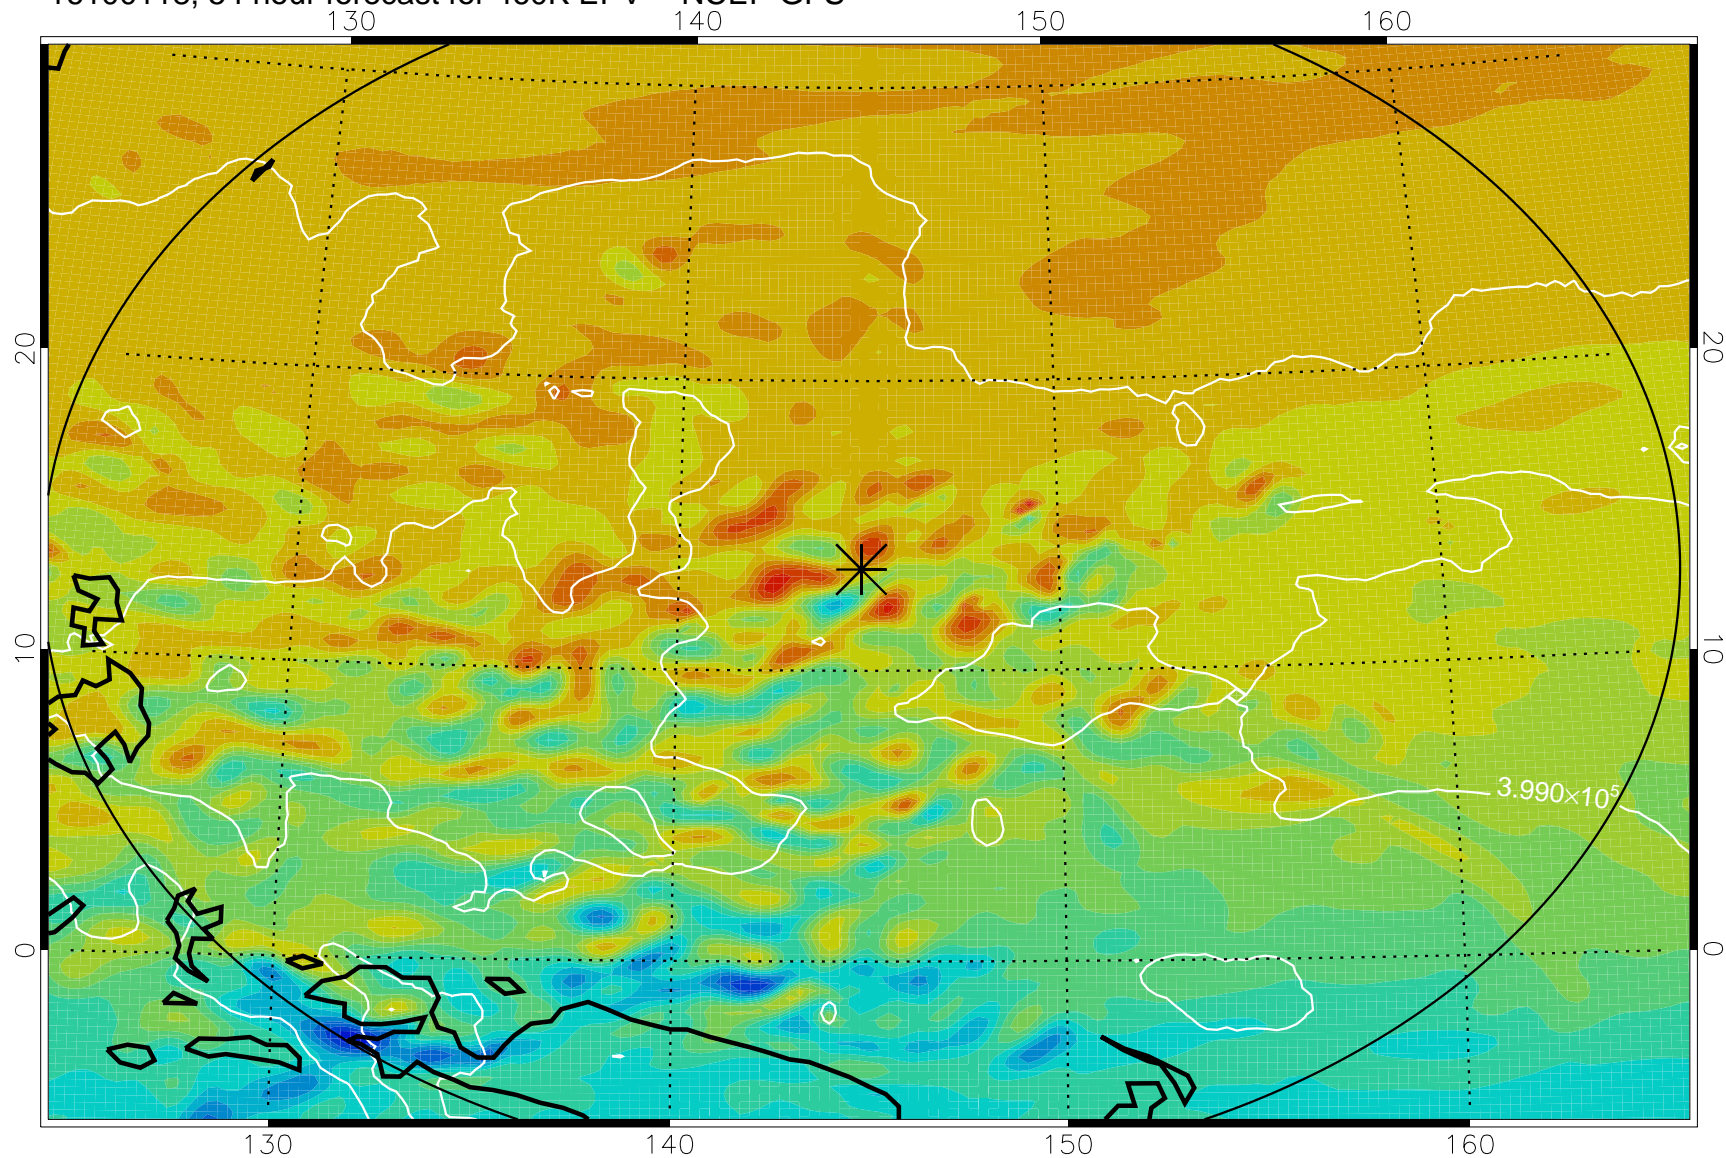

16100106, 42 hour forecast for 460K EPV -- NCEP GFS

460K Montgomery Streamfunction, white

Range ring of 2304 km

16100112, 48 hour forecast for 460K EPV -- NCEP GFS

460K Montgomery Streamfunction, white

Range ring of 2304 km

16100118, 54 hour forecast for 460K EPV -- NCEP GFS

460K Montgomery Streamfunction, white

Range ring of 2304 km

16100200, 60 hour forecast for 460K EPV -- NCEP GFS

460K Montgomery Streamfunction, white

Range ring of 2304 km

16100206, 66 hour forecast for 460K EPV -- NCEP GFS

460K Montgomery Streamfunction, white

Range ring of 2304 km

16100212, 72 hour forecast for 460K EPV -- NCEP GFS

460K Montgomery Streamfunction, white

Range ring of 2304 km

16100218, 78 hour forecast for 460K EPV -- NCEP GFS

460K Montgomery Streamfunction, white

Range ring of 2304 km

16100300, 84 hour forecast for 460K EPV -- NCEP GFS

460K Montgomery Streamfunction, white

Range ring of 2304 km