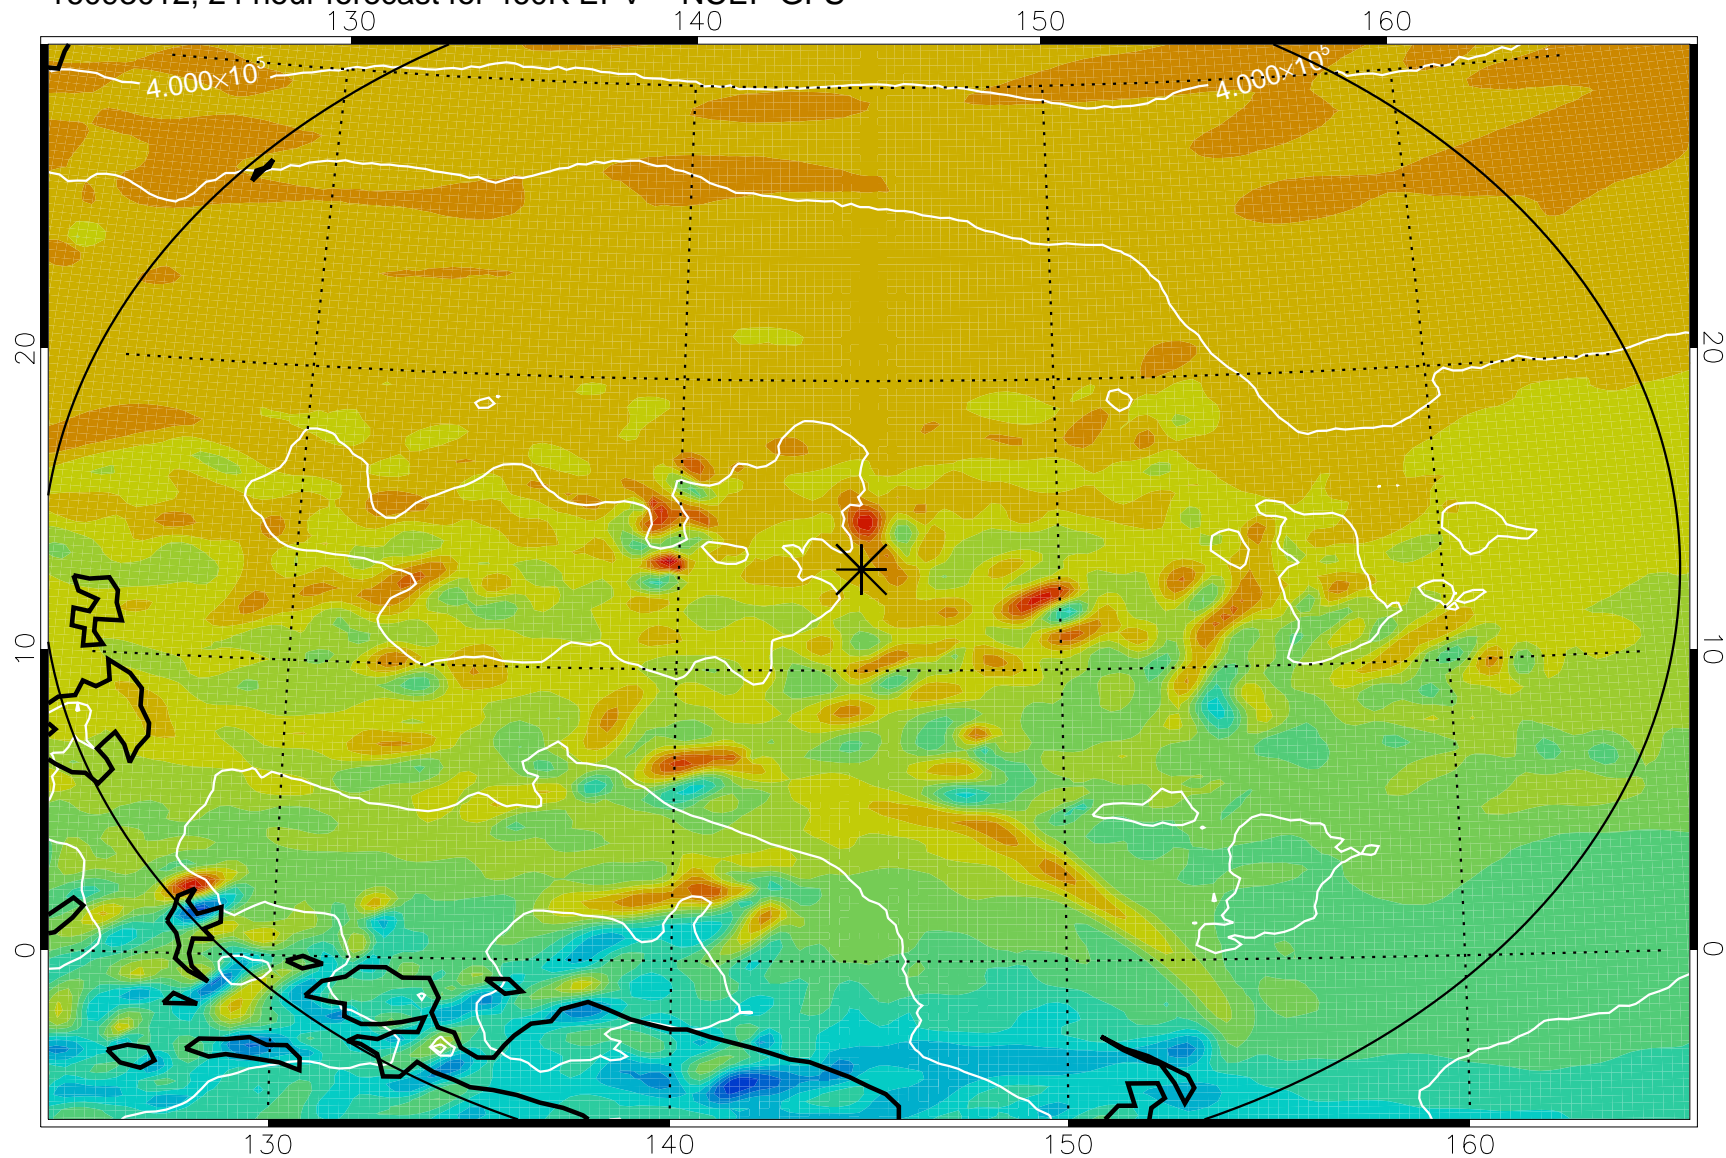

16092918, 6 hour forecast for 460K EPV -- NCEP GFS

460K Montgomery Streamfunction, white

Range ring of 2304 km

16093000, 12 hour forecast for 460K EPV -- NCEP GFS

460K Montgomery Streamfunction, white

Range ring of 2304 km

16093006, 18 hour forecast for 460K EPV -- NCEP GFS

460K Montgomery Streamfunction, white

Range ring of 2304 km

16093012, 24 hour forecast for 460K EPV -- NCEP GFS

460K Montgomery Streamfunction, white

Range ring of 2304 km

16093018, 30 hour forecast for 460K EPV -- NCEP GFS

460K Montgomery Streamfunction, white

Range ring of 2304 km

16100100, 36 hour forecast for 460K EPV -- NCEP GFS

460K Montgomery Streamfunction, white

Range ring of 2304 km

16100106, 42 hour forecast for 460K EPV -- NCEP GFS

460K Montgomery Streamfunction, white

Range ring of 2304 km

16100112, 48 hour forecast for 460K EPV -- NCEP GFS

460K Montgomery Streamfunction, white

Range ring of 2304 km