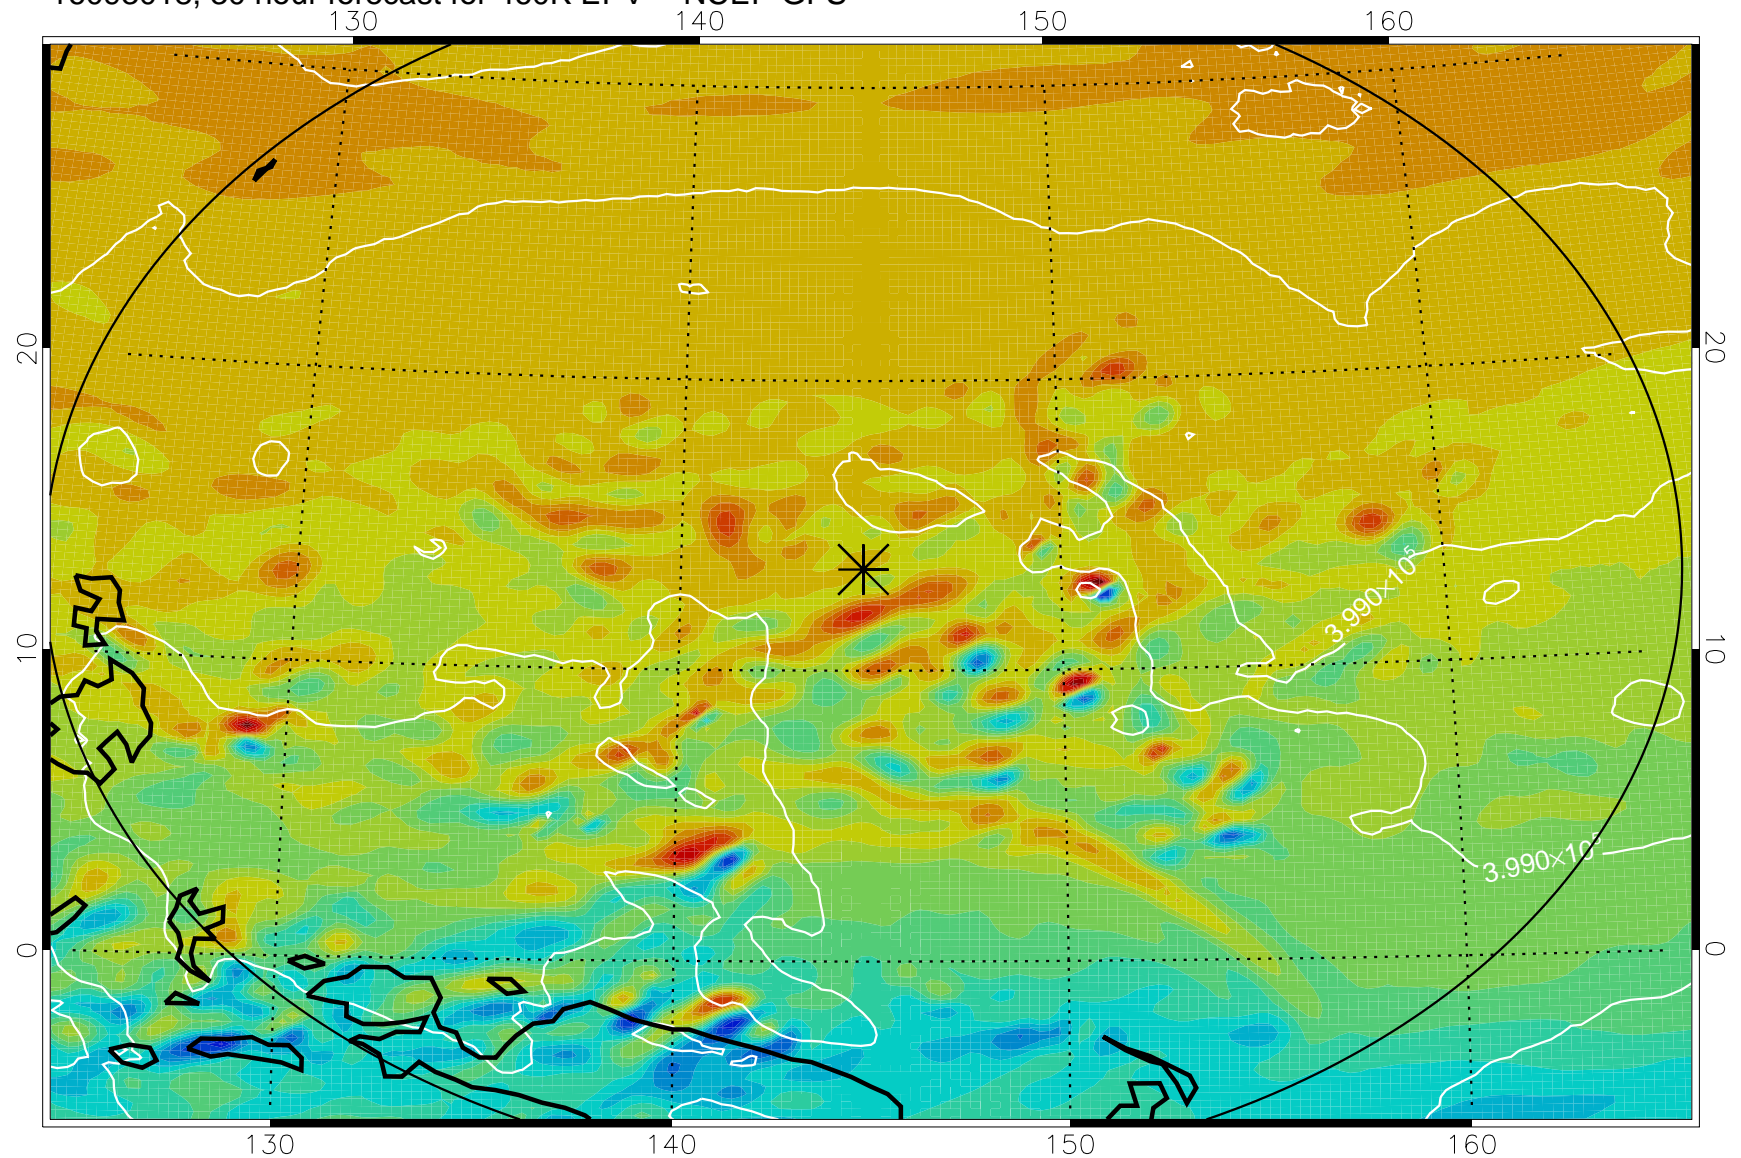

16093006, 18 hour forecast for 460K EPV -- NCEP GFS

460K Montgomery Streamfunction, white

Range ring of 2304 km

16093012, 24 hour forecast for 460K EPV -- NCEP GFS

460K Montgomery Streamfunction, white

Range ring of 2304 km

16093018, 30 hour forecast for 460K EPV -- NCEP GFS

460K Montgomery Streamfunction, white

Range ring of 2304 km

16100100, 36 hour forecast for 460K EPV -- NCEP GFS

460K Montgomery Streamfunction, white

Range ring of 2304 km

16100106, 42 hour forecast for 460K EPV -- NCEP GFS

460K Montgomery Streamfunction, white

Range ring of 2304 km

16100112, 48 hour forecast for 460K EPV -- NCEP GFS

460K Montgomery Streamfunction, white

Range ring of 2304 km

16100118, 54 hour forecast for 460K EPV -- NCEP GFS

460K Montgomery Streamfunction, white

Range ring of 2304 km

16100200, 60 hour forecast for 460K EPV -- NCEP GFS

460K Montgomery Streamfunction, white

Range ring of 2304 km