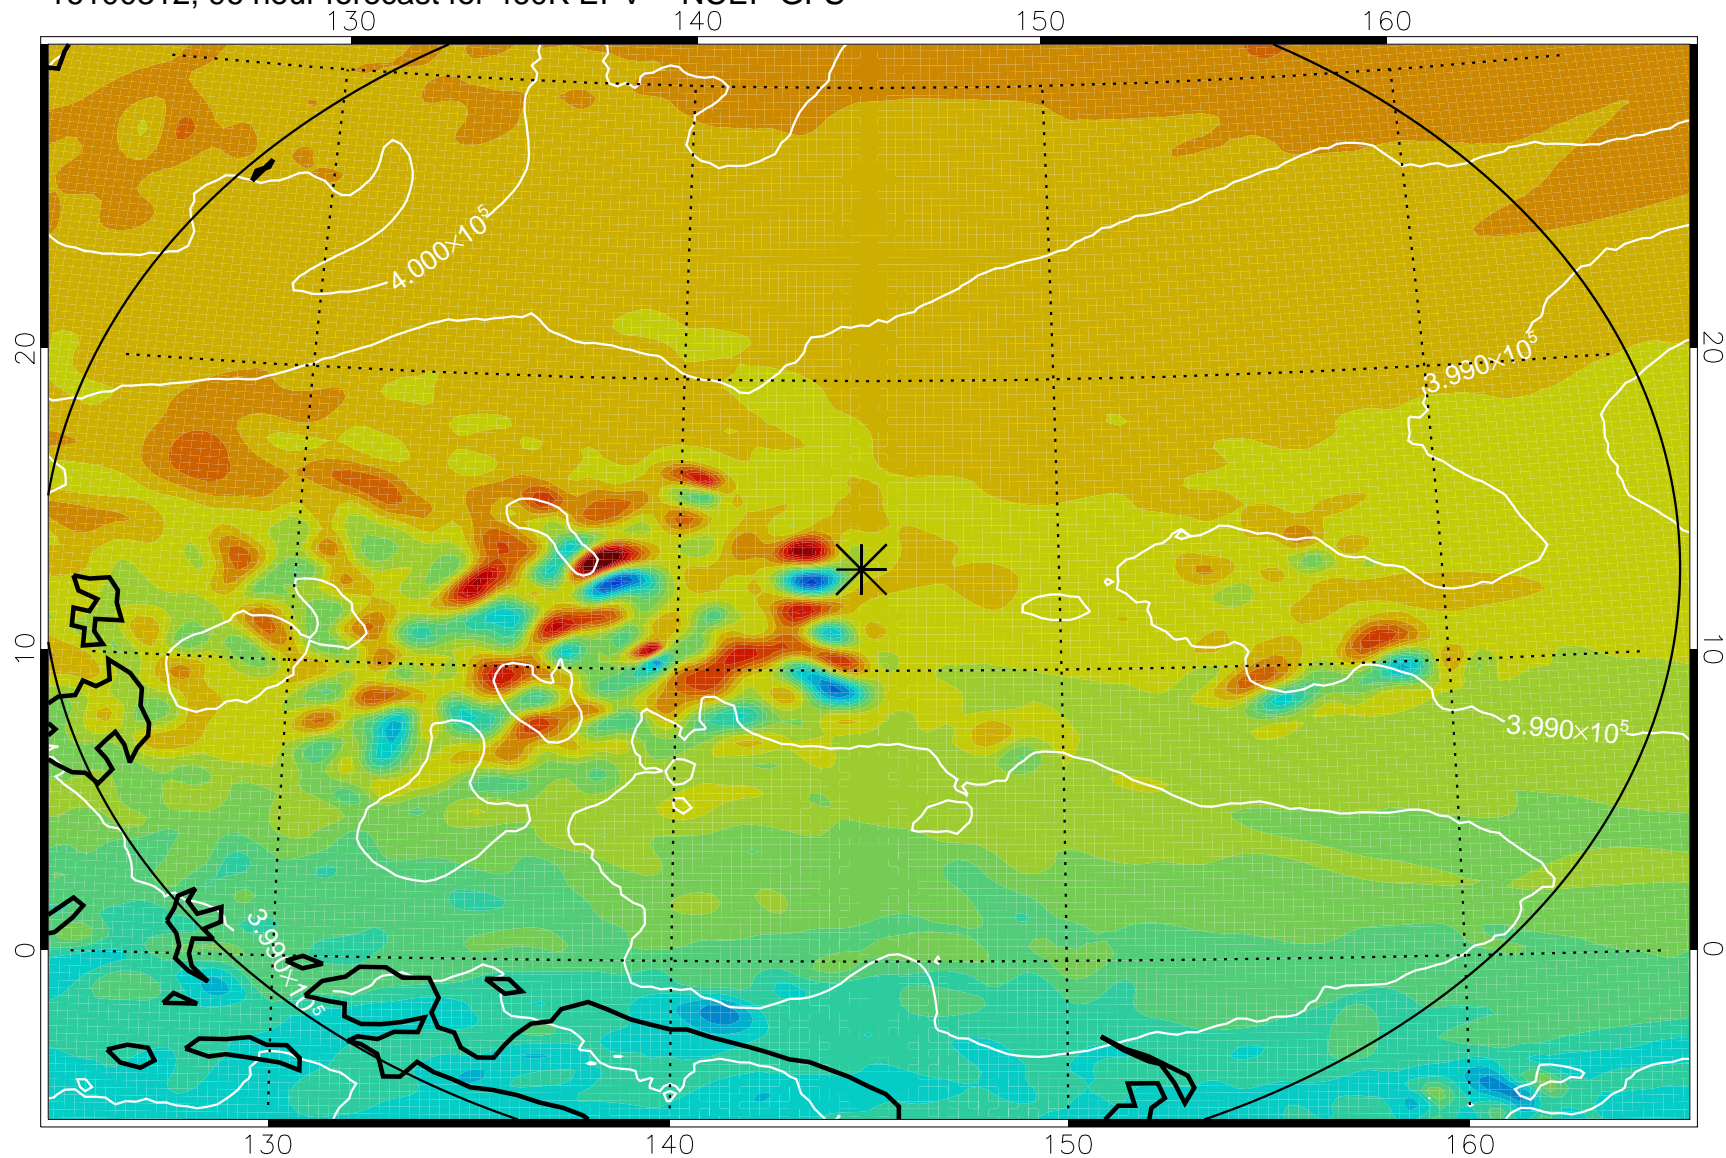

16100206, 66 hour forecast for 460K EPV -- NCEP GFS

460K Montgomery Streamfunction, white

Range ring of 2304 km

16100212, 72 hour forecast for 460K EPV -- NCEP GFS

460K Montgomery Streamfunction, white

Range ring of 2304 km

16100218, 78 hour forecast for 460K EPV -- NCEP GFS

460K Montgomery Streamfunction, white

Range ring of 2304 km

16100300, 84 hour forecast for 460K EPV -- NCEP GFS

460K Montgomery Streamfunction, white

Range ring of 2304 km

16100306, 90 hour forecast for 460K EPV -- NCEP GFS

460K Montgomery Streamfunction, white

Range ring of 2304 km

16100312, 96 hour forecast for 460K EPV -- NCEP GFS

460K Montgomery Streamfunction, white

Range ring of 2304 km

16100318, 102 hour forecast for 460K EPV -- NCEP GFS

460K Montgomery Streamfunction, white

Range ring of 2304 km

16100400, 108 hour forecast for 460K EPV -- NCEP GFS

460K Montgomery Streamfunction, white

Range ring of 2304 km