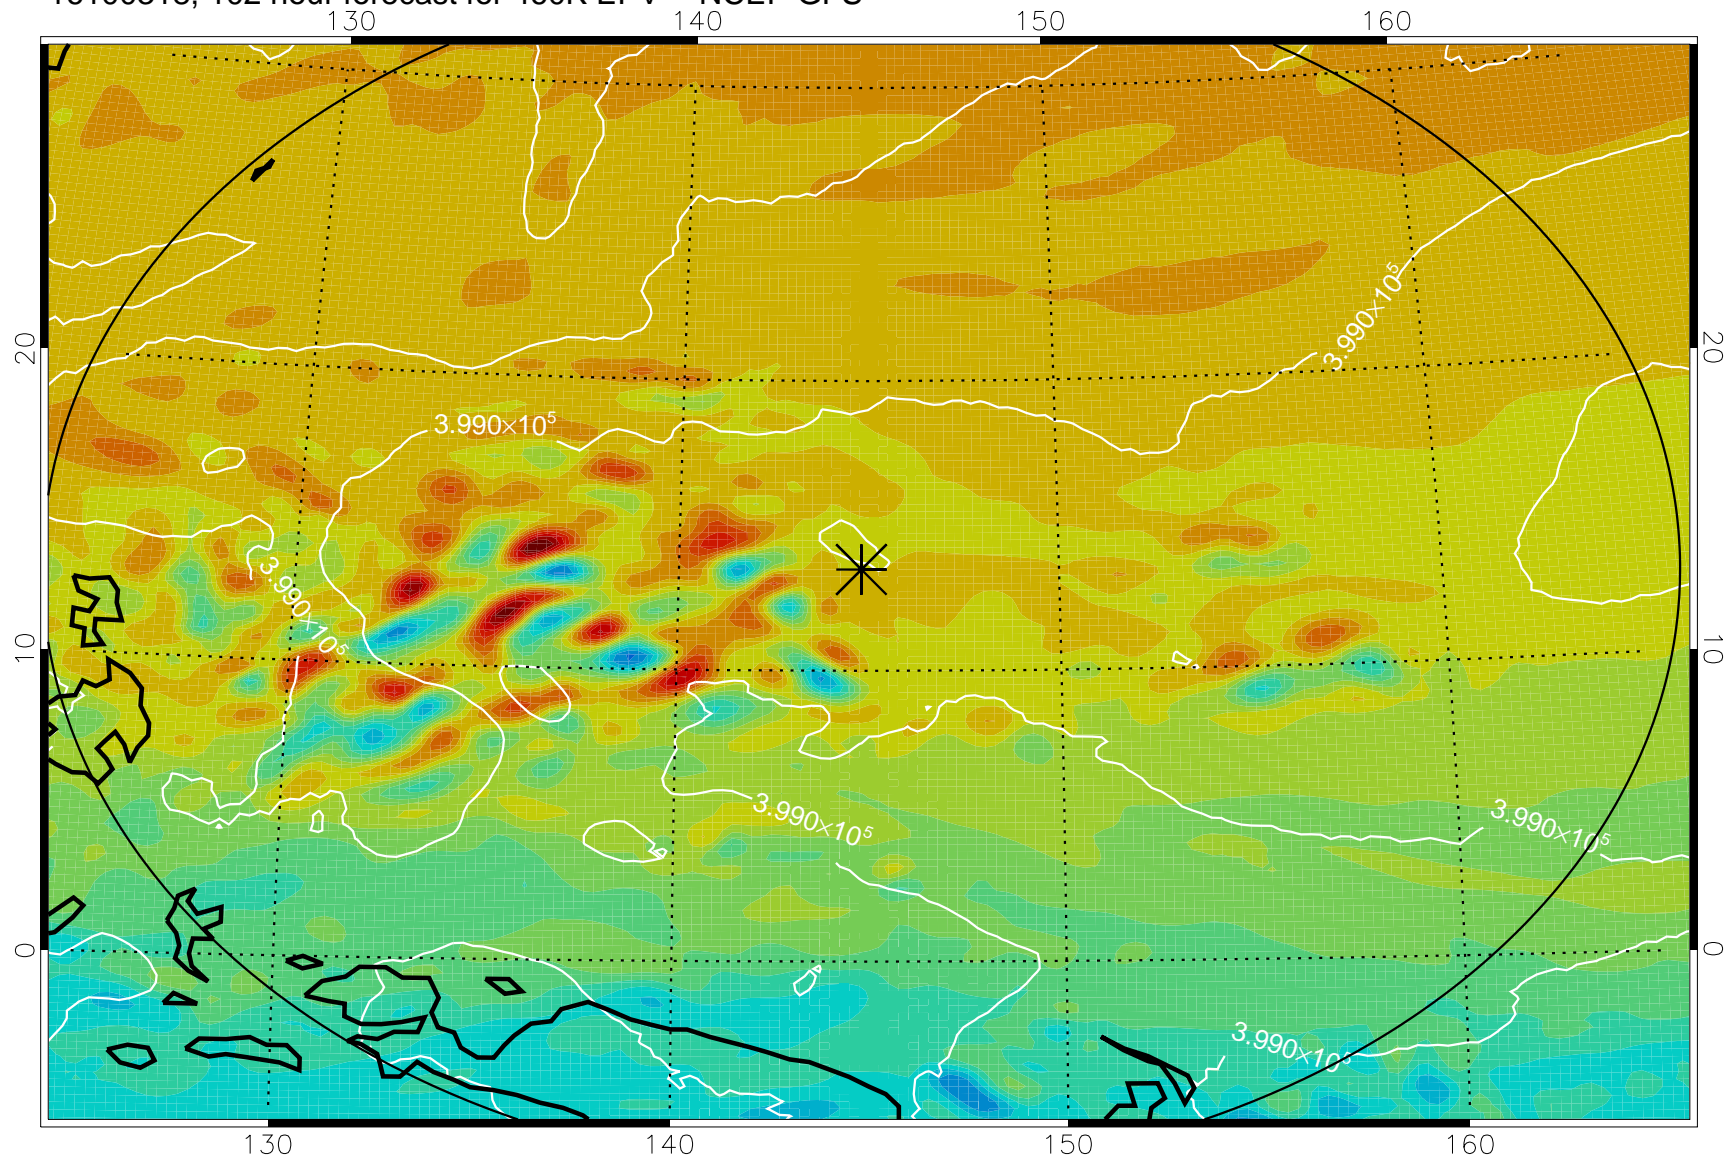

16100218, 78 hour forecast for 460K EPV -- NCEP GFS

460K Montgomery Streamfunction, white

Range ring of 2304 km

16100300, 84 hour forecast for 460K EPV -- NCEP GFS

460K Montgomery Streamfunction, white

Range ring of 2304 km

16100306, 90 hour forecast for 460K EPV -- NCEP GFS

460K Montgomery Streamfunction, white

Range ring of 2304 km

16100312, 96 hour forecast for 460K EPV -- NCEP GFS

460K Montgomery Streamfunction, white

Range ring of 2304 km

16100318, 102 hour forecast for 460K EPV -- NCEP GFS

460K Montgomery Streamfunction, white

Range ring of 2304 km

16100400, 108 hour forecast for 460K EPV -- NCEP GFS

460K Montgomery Streamfunction, white

Range ring of 2304 km

16100406, 114 hour forecast for 460K EPV -- NCEP GFS

460K Montgomery Streamfunction, white

Range ring of 2304 km

16100412, 120 hour forecast for 460K EPV -- NCEP GFS

460K Montgomery Streamfunction, white

Range ring of 2304 km