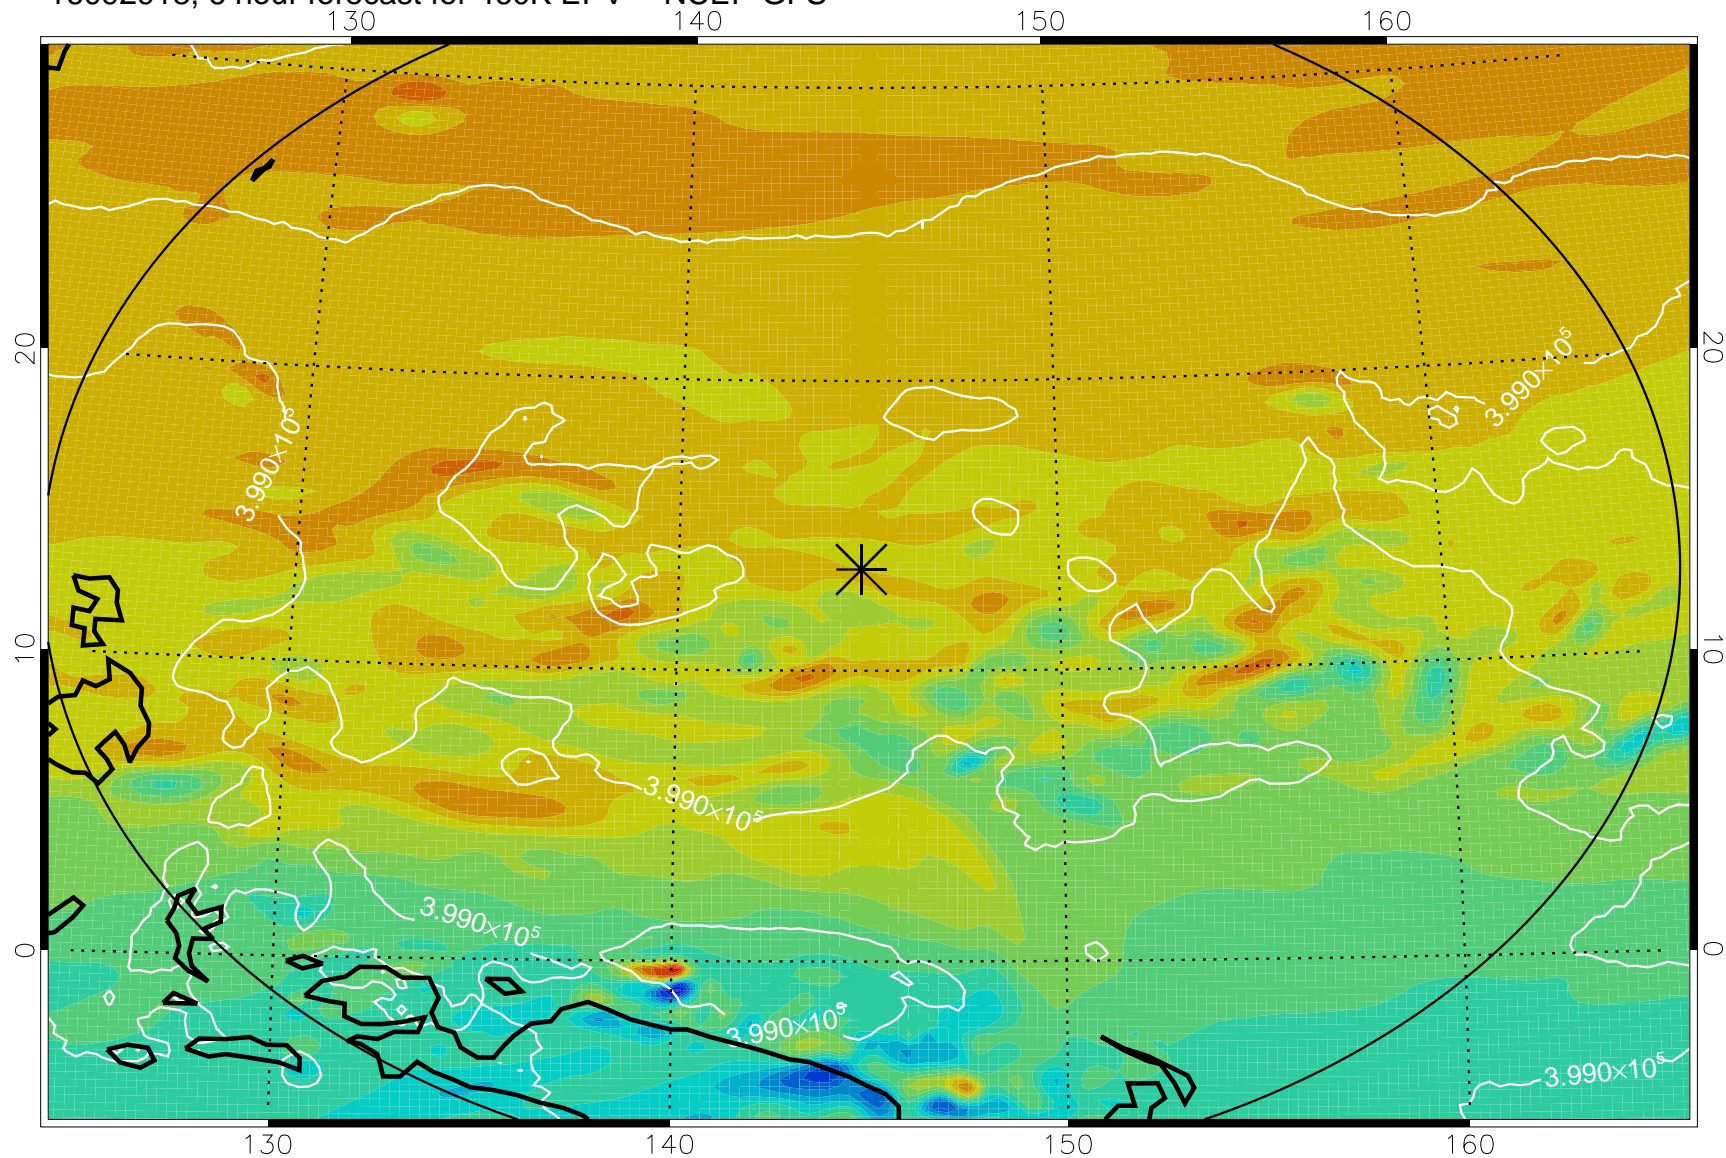

16092918, 6 hour forecast for 460K EPV -- NCEP GFS

460K Montgomery Streamfunction, white

Range ring of 2304 km

16093000, 12 hour forecast for 460K EPV -- NCEP GFS

460K Montgomery Streamfunction, white

Range ring of 2304 km

16093006, 18 hour forecast for 460K EPV -- NCEP GFS

460K Montgomery Streamfunction, white

Range ring of 2304 km

16093012, 24 hour forecast for 460K EPV -- NCEP GFS

460K Montgomery Streamfunction, white

Range ring of 2304 km

16093018, 30 hour forecast for 460K EPV -- NCEP GFS

460K Montgomery Streamfunction, white

Range ring of 2304 km

16100100, 36 hour forecast for 460K EPV -- NCEP GFS

460K Montgomery Streamfunction, white

Range ring of 2304 km

16100106, 42 hour forecast for 460K EPV -- NCEP GFS

460K Montgomery Streamfunction, white

Range ring of 2304 km

16100112, 48 hour forecast for 460K EPV -- NCEP GFS

460K Montgomery Streamfunction, white

Range ring of 2304 km