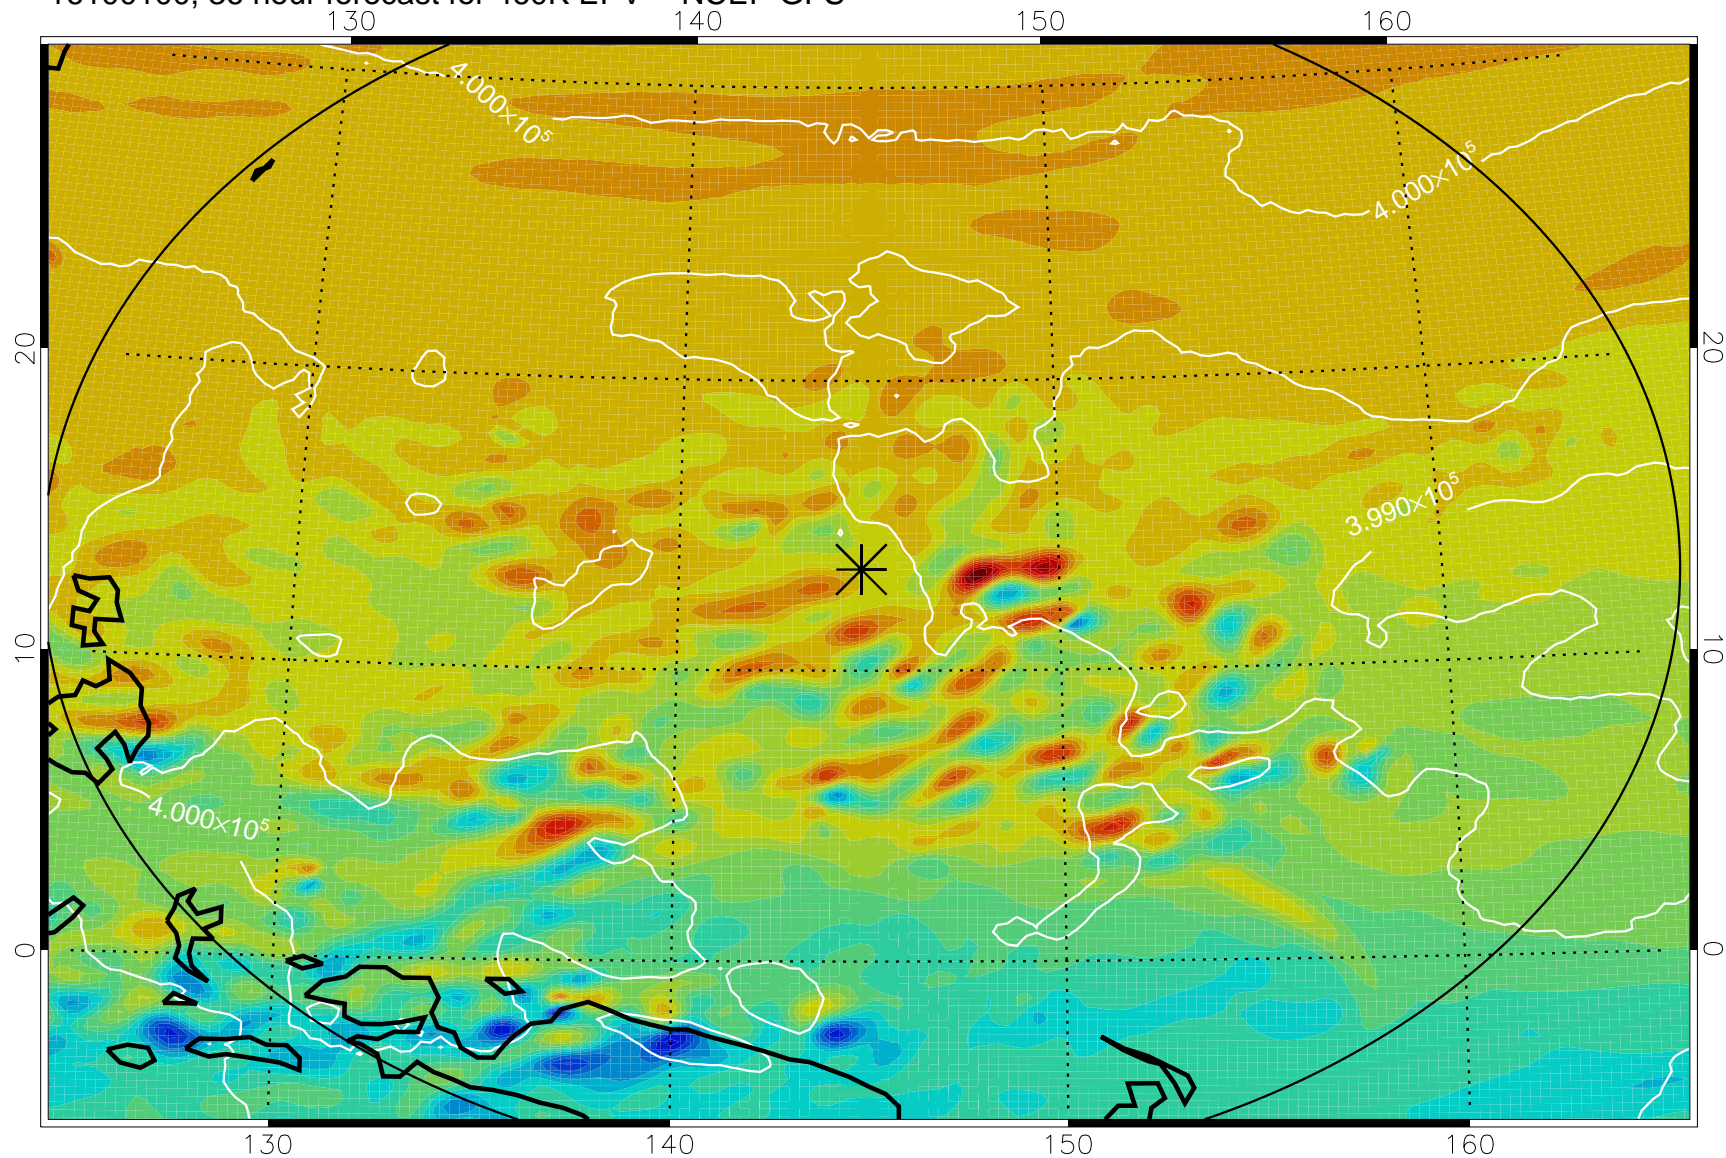

16093006, 18 hour forecast for 460K EPV -- NCEP GFS

460K Montgomery Streamfunction, white

Range ring of 2304 km

16093012, 24 hour forecast for 460K EPV -- NCEP GFS

460K Montgomery Streamfunction, white

Range ring of 2304 km

16093018, 30 hour forecast for 460K EPV -- NCEP GFS

460K Montgomery Streamfunction, white

Range ring of 2304 km

16100100, 36 hour forecast for 460K EPV -- NCEP GFS

460K Montgomery Streamfunction, white

Range ring of 2304 km

16100106, 42 hour forecast for 460K EPV -- NCEP GFS

460K Montgomery Streamfunction, white

Range ring of 2304 km

16100112, 48 hour forecast for 460K EPV -- NCEP GFS

460K Montgomery Streamfunction, white

Range ring of 2304 km

16100218, 78 hour forecast for 460K EPV -- NCEP GFS

460K Montgomery Streamfunction, white

Range ring of 2304 km

16100300, 84 hour forecast for 460K EPV -- NCEP GFS

460K Montgomery Streamfunction, white

Range ring of 2304 km