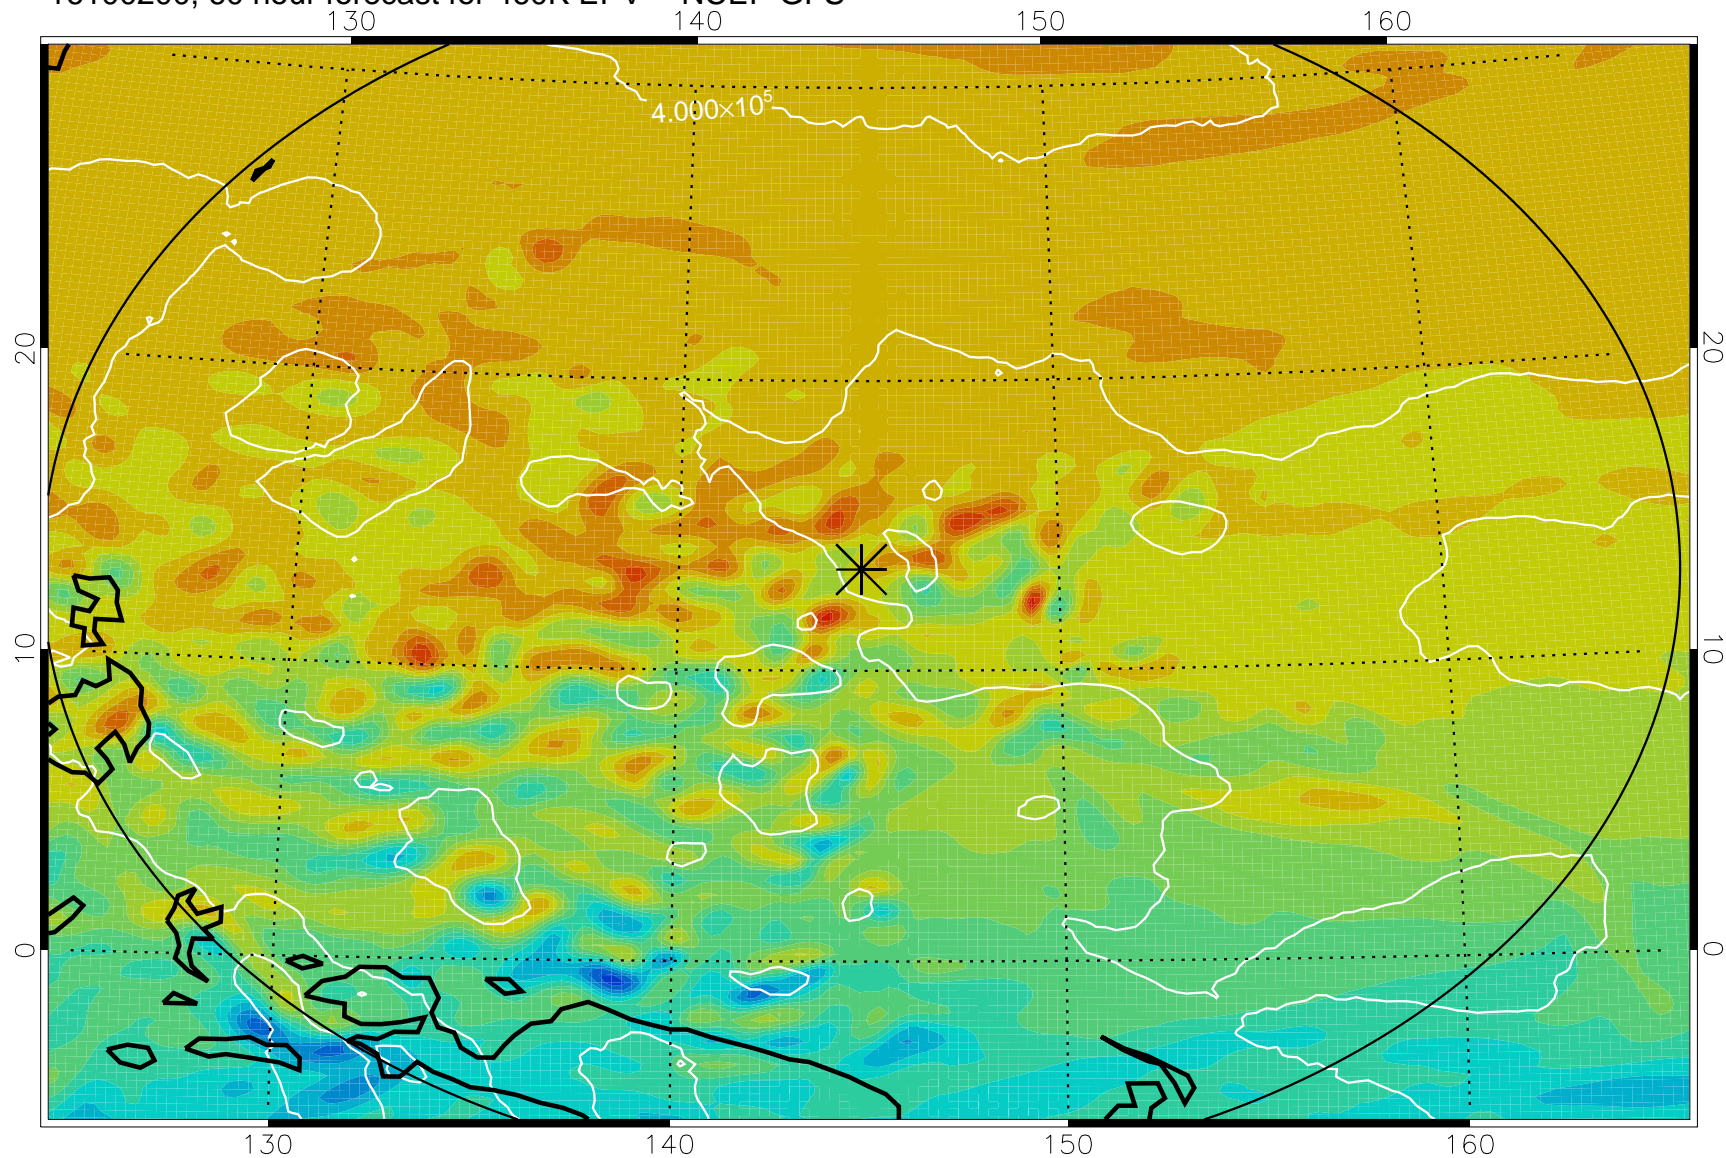

16100106, 42 hour forecast for 460K EPV -- NCEP GFS

460K Montgomery Streamfunction, white

Range ring of 2304 km

16100112, 48 hour forecast for 460K EPV -- NCEP GFS

460K Montgomery Streamfunction, white

Range ring of 2304 km

16100118, 54 hour forecast for 460K EPV -- NCEP GFS

460K Montgomery Streamfunction, white

Range ring of 2304 km

16100200, 60 hour forecast for 460K EPV -- NCEP GFS

460K Montgomery Streamfunction, white

Range ring of 2304 km

16100206, 66 hour forecast for 460K EPV -- NCEP GFS

460K Montgomery Streamfunction, white

Range ring of 2304 km

16100212, 72 hour forecast for 460K EPV -- NCEP GFS

460K Montgomery Streamfunction, white

Range ring of 2304 km

16100218, 78 hour forecast for 460K EPV -- NCEP GFS

460K Montgomery Streamfunction, white

Range ring of 2304 km

16100300, 84 hour forecast for 460K EPV -- NCEP GFS

460K Montgomery Streamfunction, white

Range ring of 2304 km