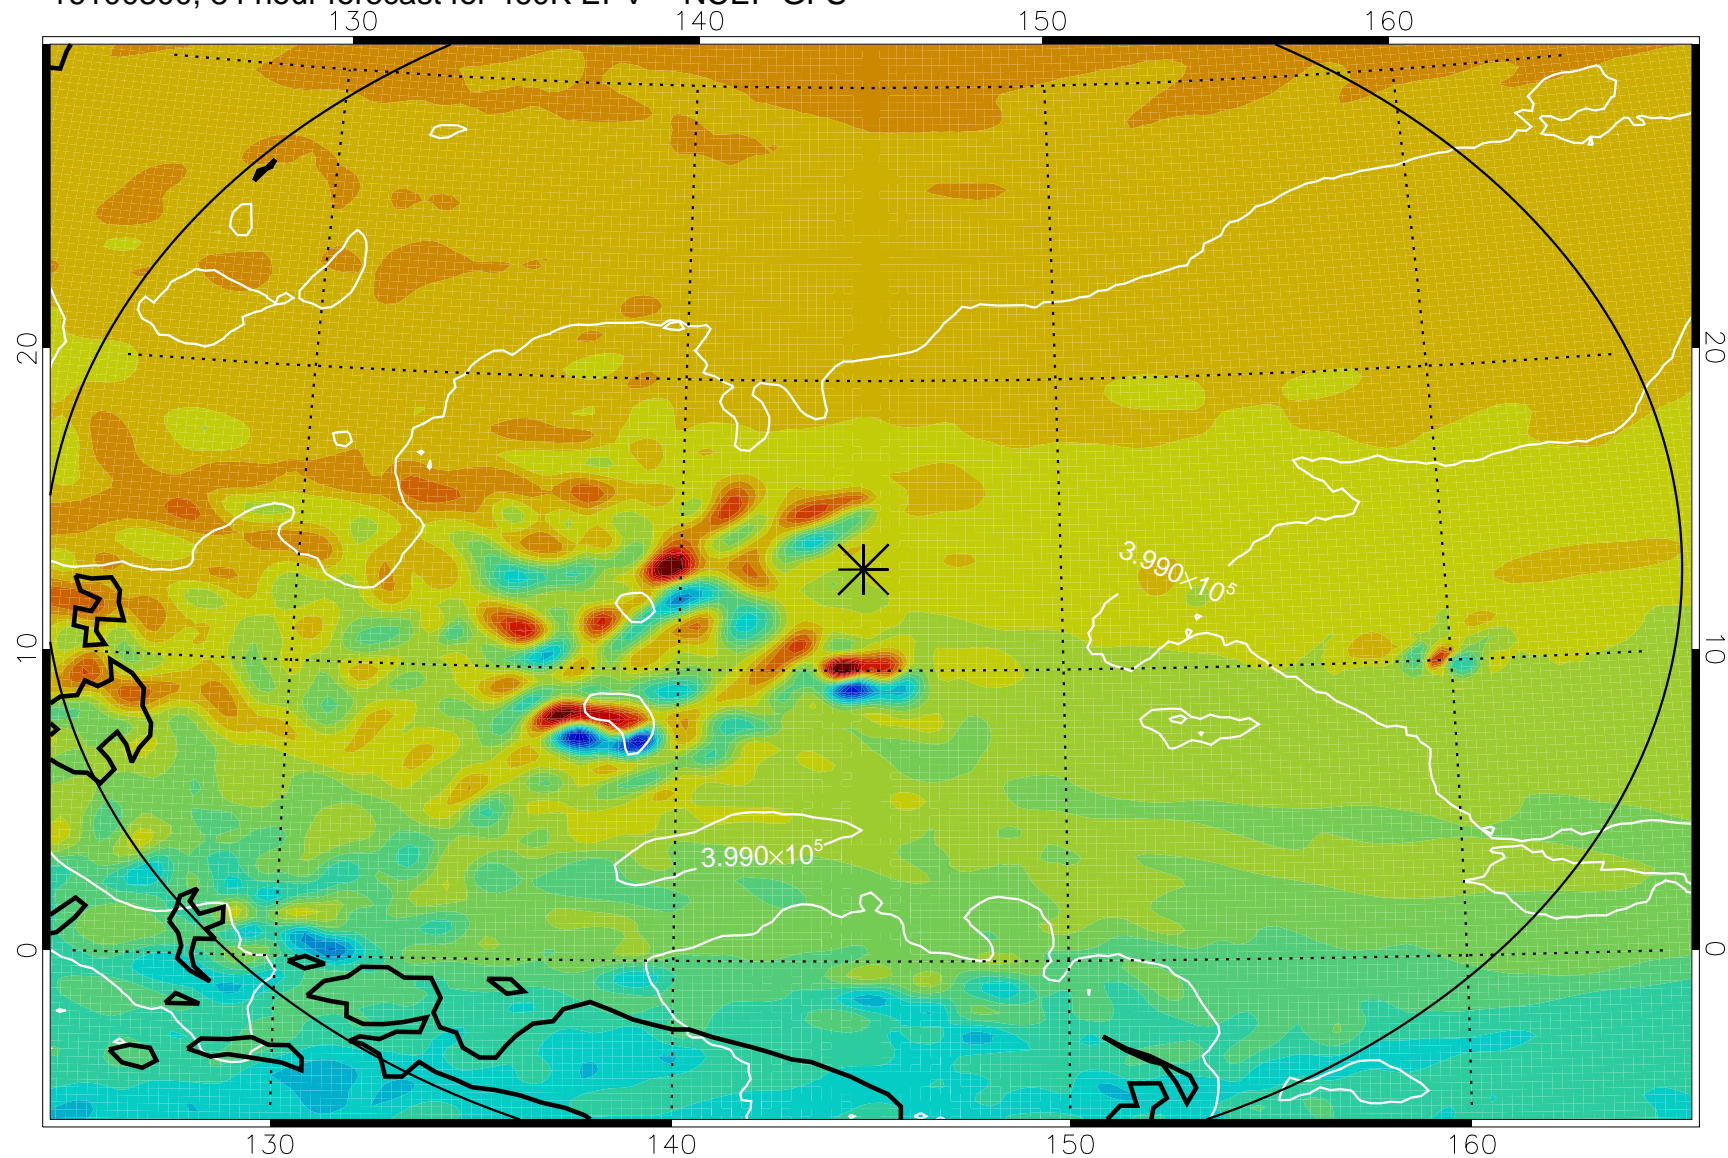

16100206, 66 hour forecast for 460K EPV -- NCEP GFS

460K Montgomery Streamfunction, white

Range ring of 2304 km

16100212, 72 hour forecast for 460K EPV -- NCEP GFS

460K Montgomery Streamfunction, white

Range ring of 2304 km

16100218, 78 hour forecast for 460K EPV -- NCEP GFS

460K Montgomery Streamfunction, white

Range ring of 2304 km

16100300, 84 hour forecast for 460K EPV -- NCEP GFS

460K Montgomery Streamfunction, white

Range ring of 2304 km

16100306, 90 hour forecast for 460K EPV -- NCEP GFS

460K Montgomery Streamfunction, white

Range ring of 2304 km

16100312, 96 hour forecast for 460K EPV -- NCEP GFS

460K Montgomery Streamfunction, white

Range ring of 2304 km

16100318, 102 hour forecast for 460K EPV -- NCEP GFS

460K Montgomery Streamfunction, white

Range ring of 2304 km

16100400, 108 hour forecast for 460K EPV -- NCEP GFS

460K Montgomery Streamfunction, white

Range ring of 2304 km