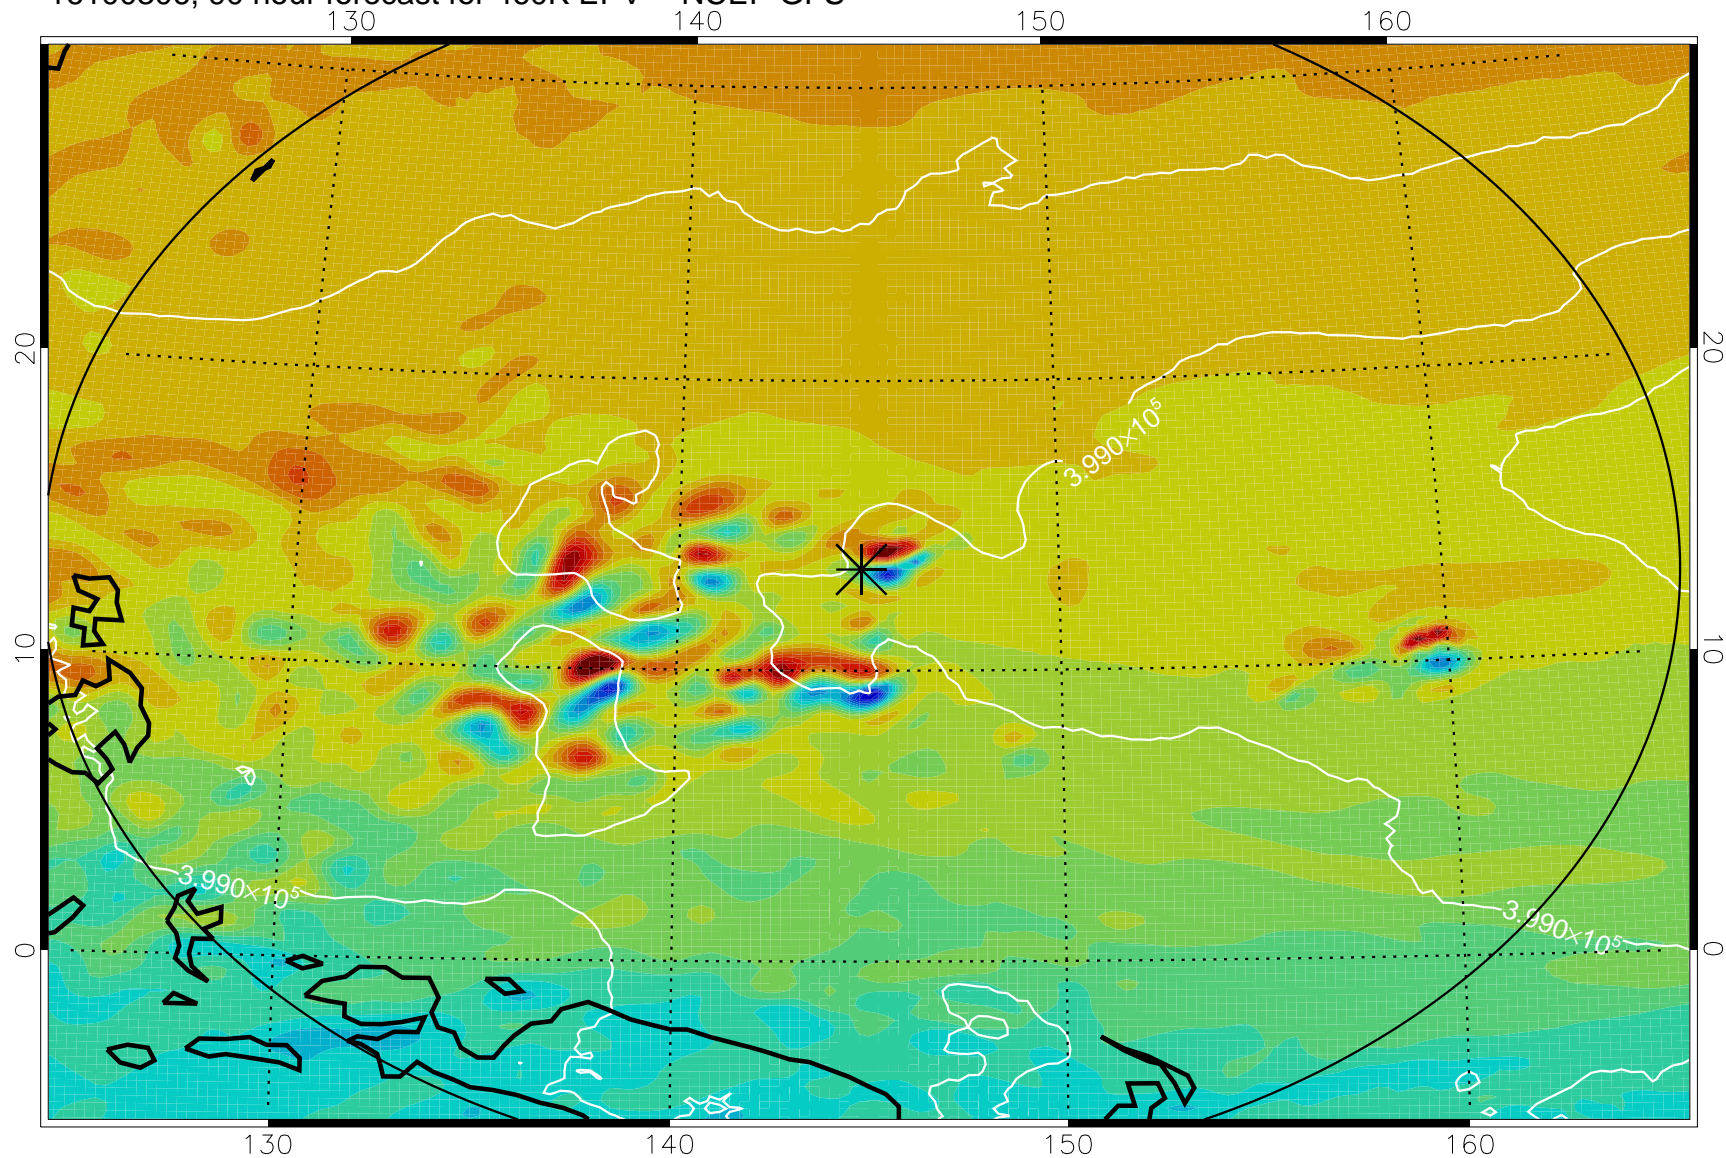

16100206, 66 hour forecast for 460K EPV -- NCEP GFS

460K Montgomery Streamfunction, white

Range ring of 2304 km

16100212, 72 hour forecast for 460K EPV -- NCEP GFS

460K Montgomery Streamfunction, white

Range ring of 2304 km

16100218, 78 hour forecast for 460K EPV -- NCEP GFS

460K Montgomery Streamfunction, white

Range ring of 2304 km

16100300, 84 hour forecast for 460K EPV -- NCEP GFS

460K Montgomery Streamfunction, white

Range ring of 2304 km

16100306, 90 hour forecast for 460K EPV -- NCEP GFS

460K Montgomery Streamfunction, white

Range ring of 2304 km

16100312, 96 hour forecast for 460K EPV -- NCEP GFS

460K Montgomery Streamfunction, white

Range ring of 2304 km

16100318, 102 hour forecast for 460K EPV -- NCEP GFS

460K Montgomery Streamfunction, white

Range ring of 2304 km

16100400, 108 hour forecast for 460K EPV -- NCEP GFS

460K Montgomery Streamfunction, white

Range ring of 2304 km