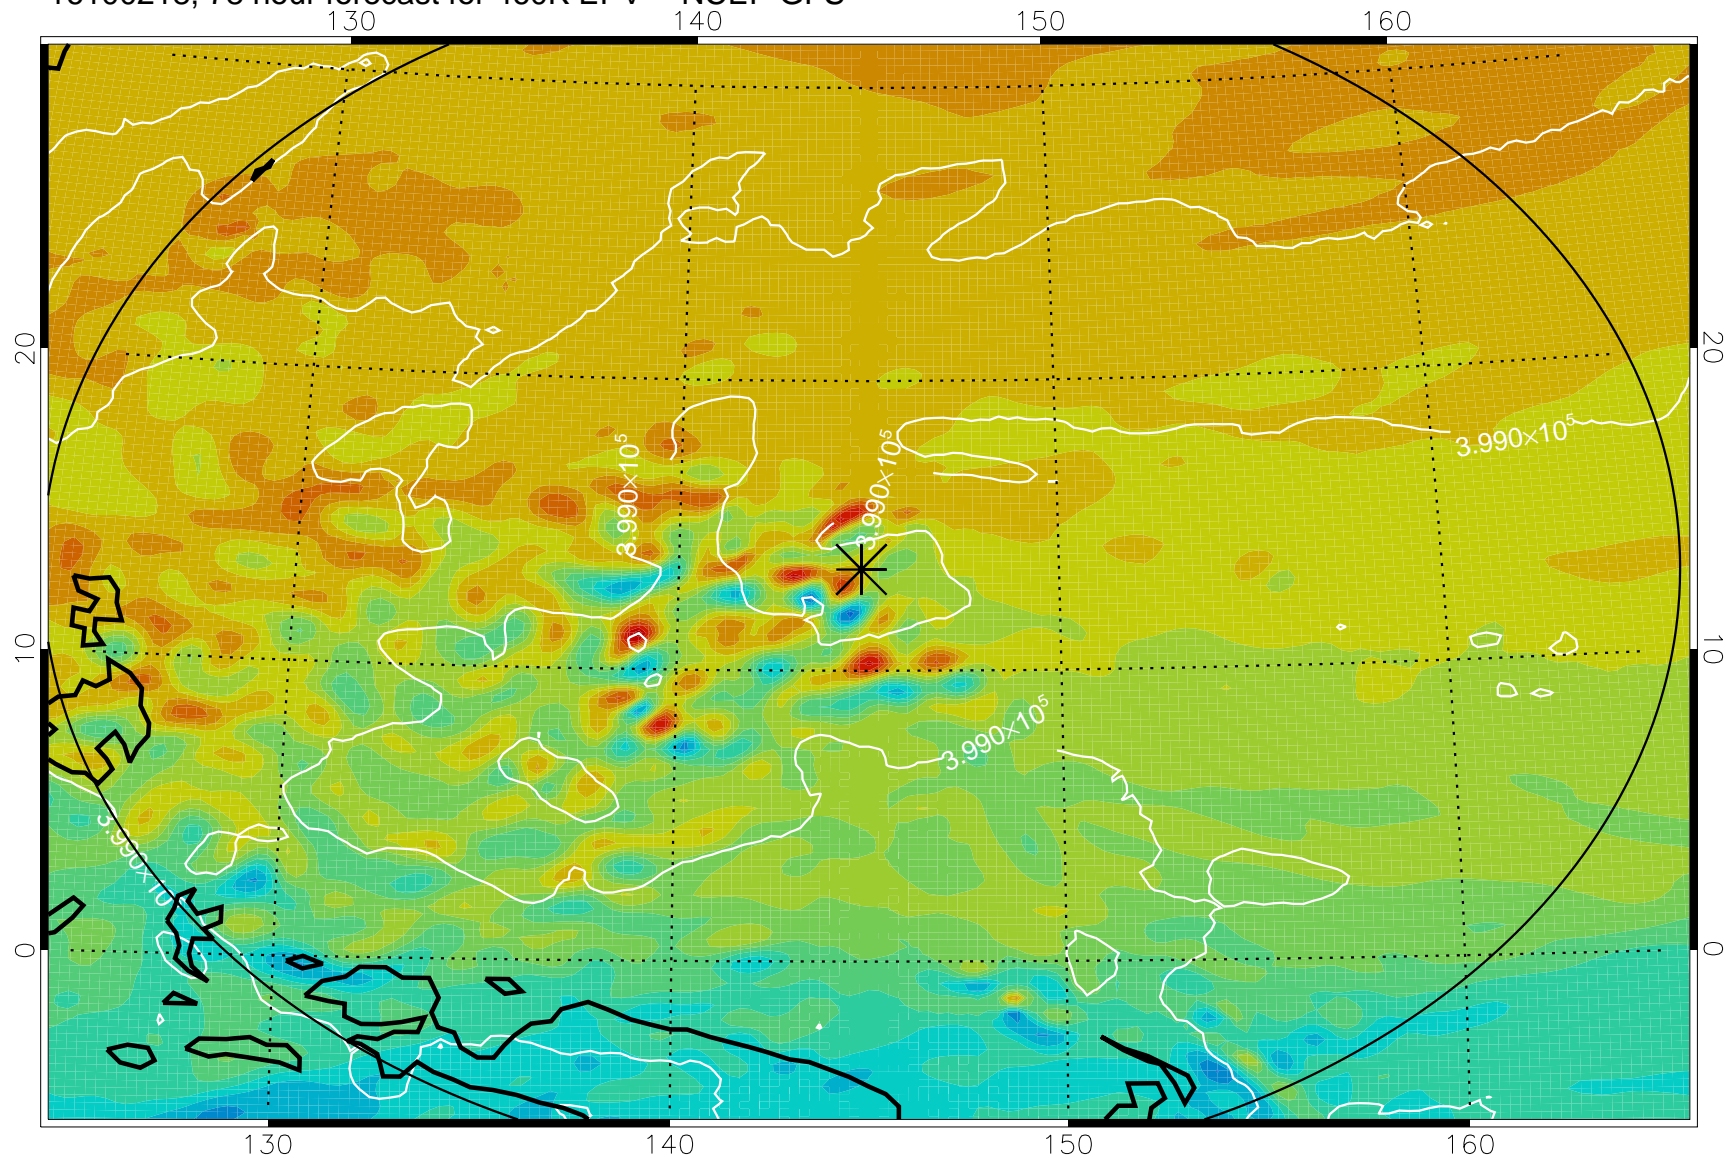

16100118, 54 hour forecast for 460K EPV -- NCEP GFS

460K Montgomery Streamfunction, white

Range ring of 2304 km

16100200, 60 hour forecast for 460K EPV -- NCEP GFS

460K Montgomery Streamfunction, white

Range ring of 2304 km

16100206, 66 hour forecast for 460K EPV -- NCEP GFS

460K Montgomery Streamfunction, white

Range ring of 2304 km

16100212, 72 hour forecast for 460K EPV -- NCEP GFS

460K Montgomery Streamfunction, white

Range ring of 2304 km

16100218, 78 hour forecast for 460K EPV -- NCEP GFS

460K Montgomery Streamfunction, white

Range ring of 2304 km

16100300, 84 hour forecast for 460K EPV -- NCEP GFS

460K Montgomery Streamfunction, white

Range ring of 2304 km

16100306, 90 hour forecast for 460K EPV -- NCEP GFS

460K Montgomery Streamfunction, white

Range ring of 2304 km

16100312, 96 hour forecast for 460K EPV -- NCEP GFS

460K Montgomery Streamfunction, white

Range ring of 2304 km