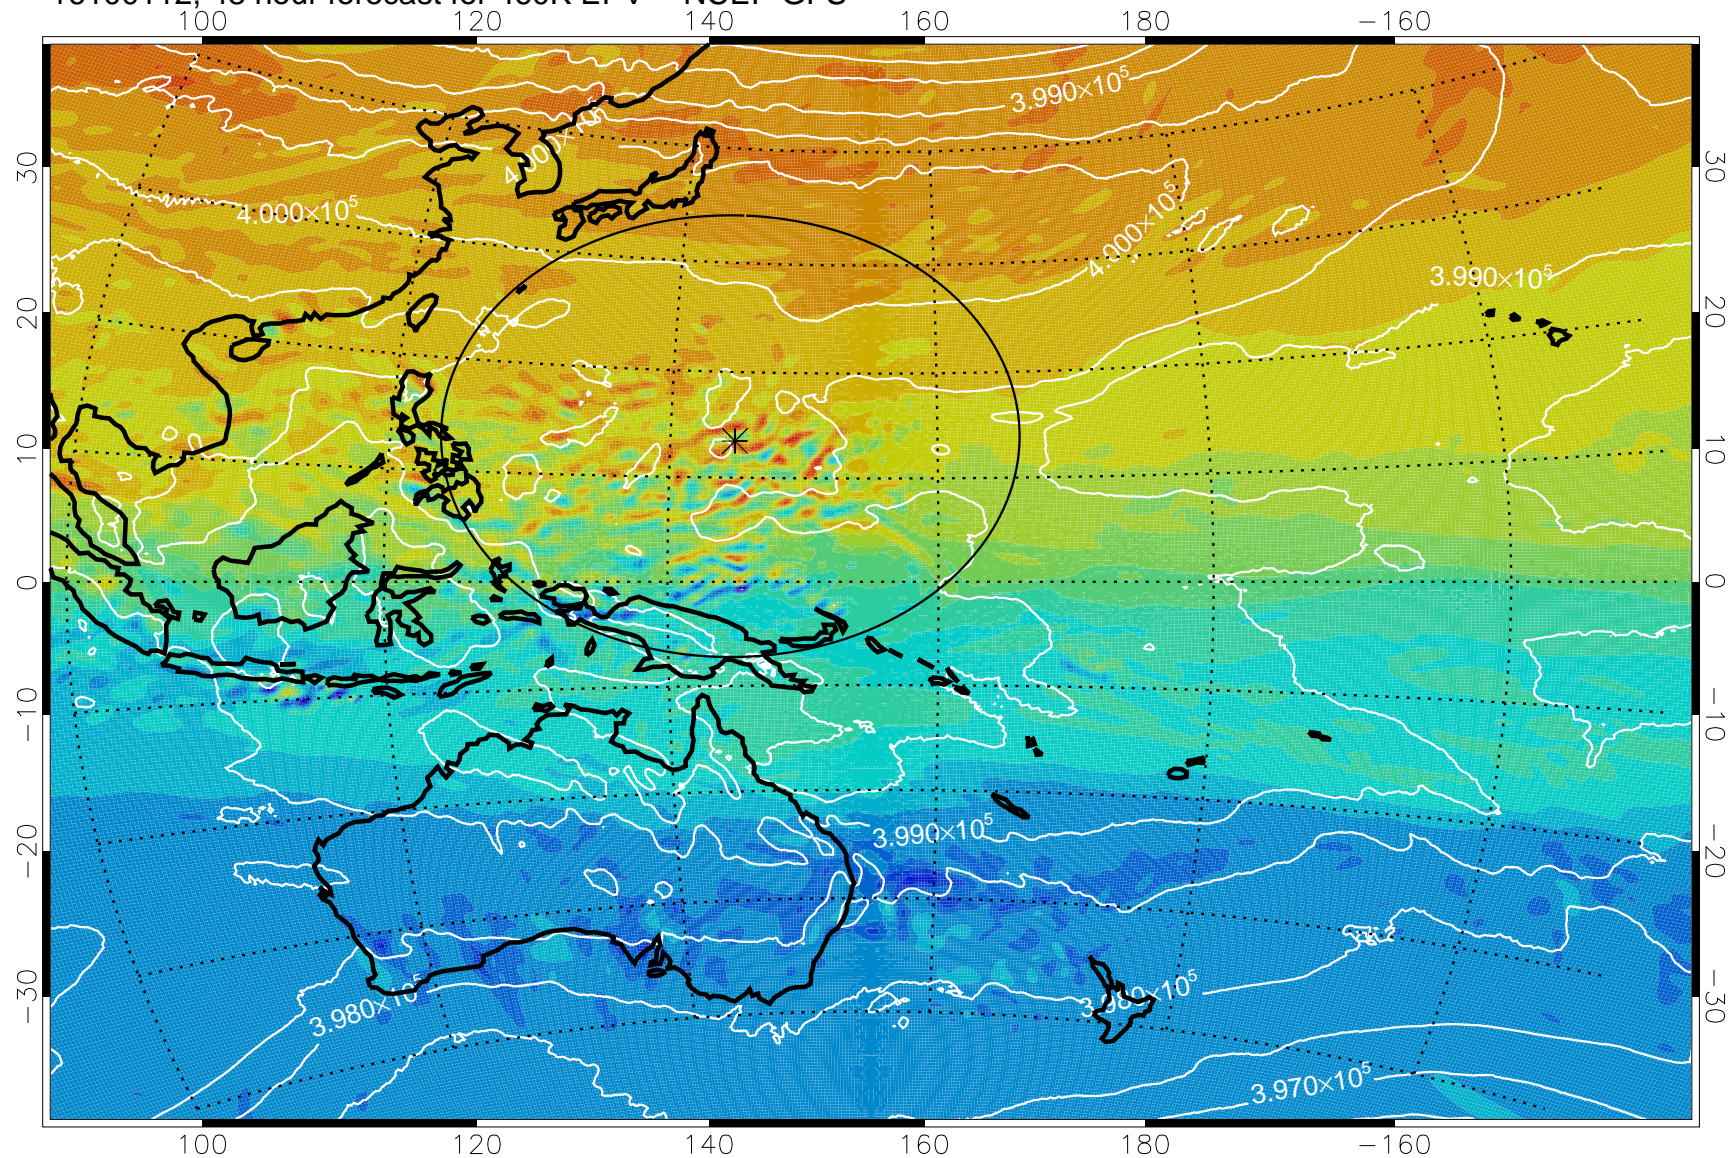

16093018, 30 hour forecast for 460K EPV -- NCEP GFS

460K Montgomery Streamfunction, white

Range ring of 2304 km

16100100, 36 hour forecast for 460K EPV -- NCEP GFS

460K Montgomery Streamfunction, white

Range ring of 2304 km

16100106, 42 hour forecast for 460K EPV -- NCEP GFS

460K Montgomery Streamfunction, white

Range ring of 2304 km

16100112, 48 hour forecast for 460K EPV -- NCEP GFS

460K Montgomery Streamfunction, white

Range ring of 2304 km

16100118, 54 hour forecast for 460K EPV -- NCEP GFS

460K Montgomery Streamfunction, white

Range ring of 2304 km

16100200, 60 hour forecast for 460K EPV -- NCEP GFS

460K Montgomery Streamfunction, white

Range ring of 2304 km

16100206, 66 hour forecast for 460K EPV -- NCEP GFS

16100212, 72 hour forecast for 460K EPV -- NCEP GFS

460K Montgomery Streamfunction, white

Range ring of 2304 km

16100218, 78 hour forecast for 460K EPV -- NCEP GFS