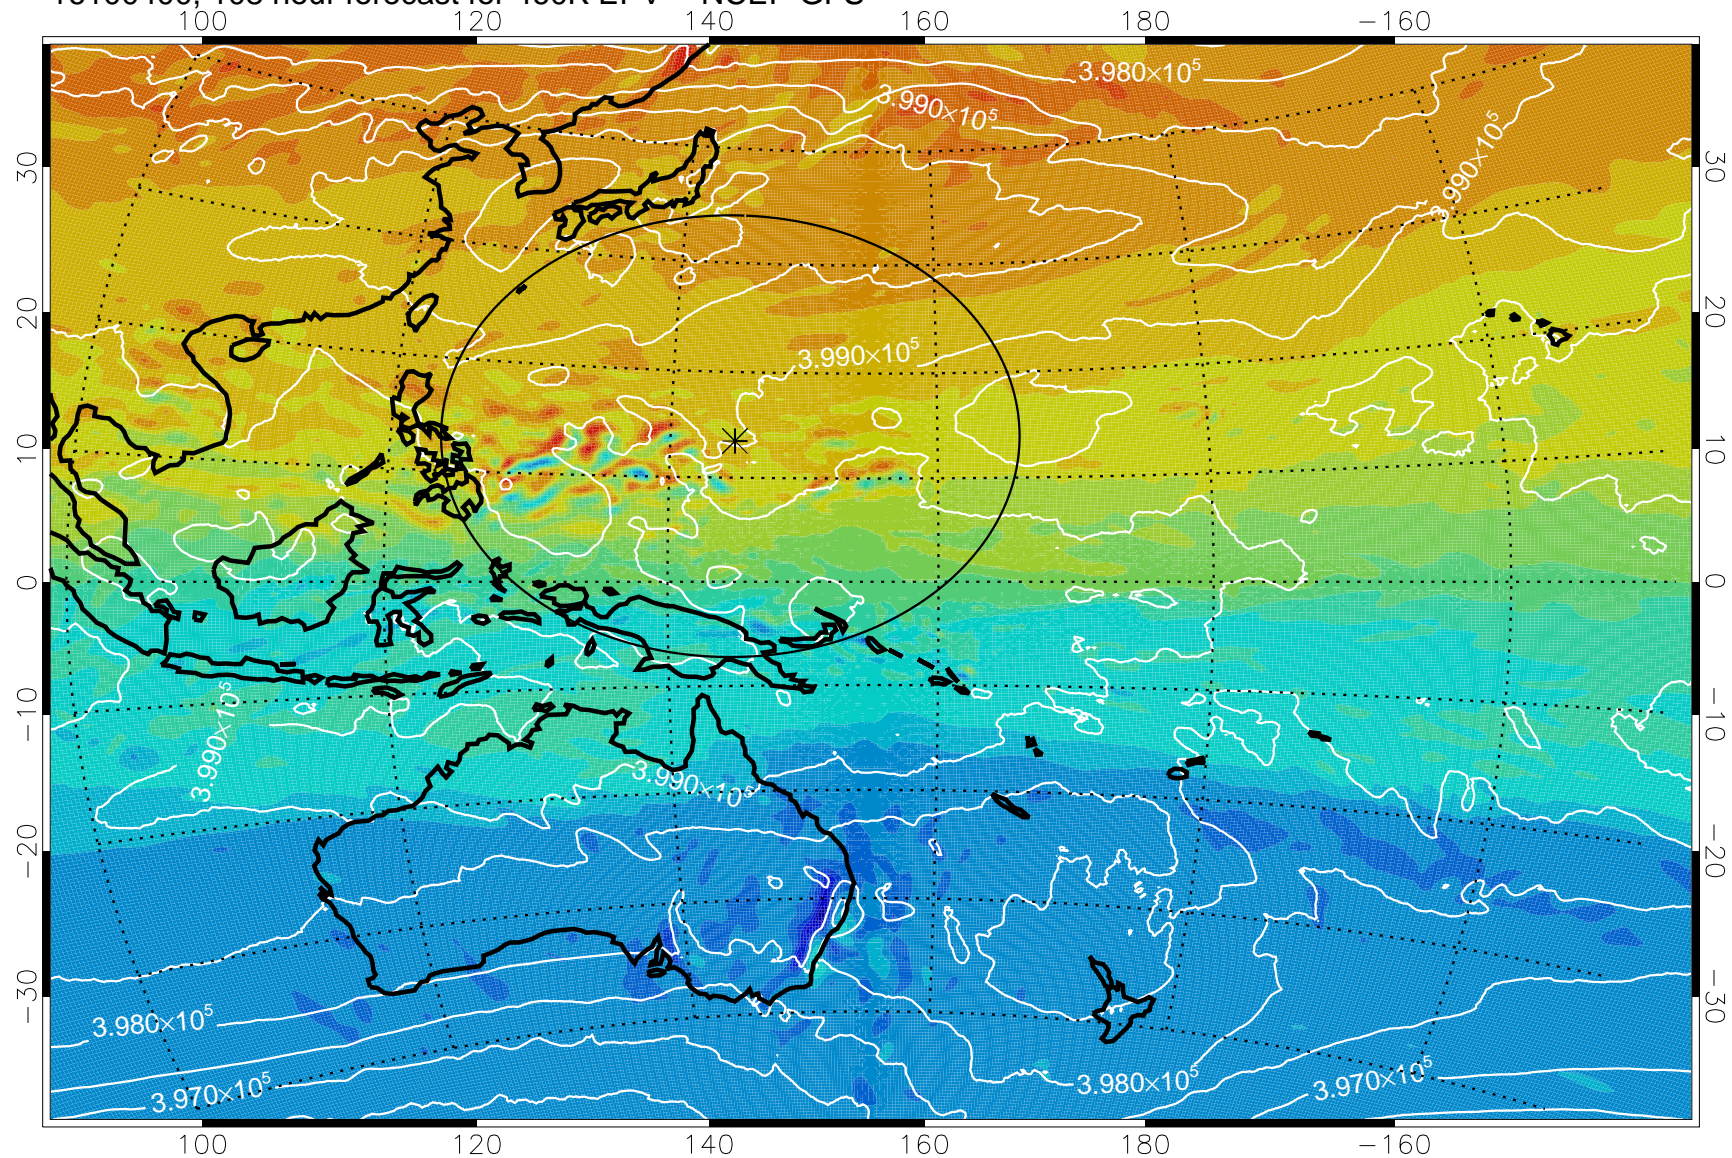

460K Montgomery Streamfunction, white

Range ring of 2304 km

16100300, 84 hour forecast for 460K EPV -- NCEP GFS

460K Montgomery Streamfunction, white

Range ring of 2304 km

16100306, 90 hour forecast for 460K EPV -- NCEP GFS

460K Montgomery Streamfunction, white

Range ring of 2304 km

16100312, 96 hour forecast for 460K EPV -- NCEP GFS

460K Montgomery Streamfunction, white

Range ring of 2304 km

16100318, 102 hour forecast for 460K EPV -- NCEP GFS

460K Montgomery Streamfunction, white

Range ring of 2304 km

16100400, 108 hour forecast for 460K EPV -- NCEP GFS

460K Montgomery Streamfunction, white

Range ring of 2304 km

16100406, 114 hour forecast for 460K EPV -- NCEP GFS

460K Montgomery Streamfunction, white

Range ring of 2304 km

16100412, 120 hour forecast for 460K EPV -- NCEP GFS

460K Montgomery Streamfunction, white

Range ring of 2304 km