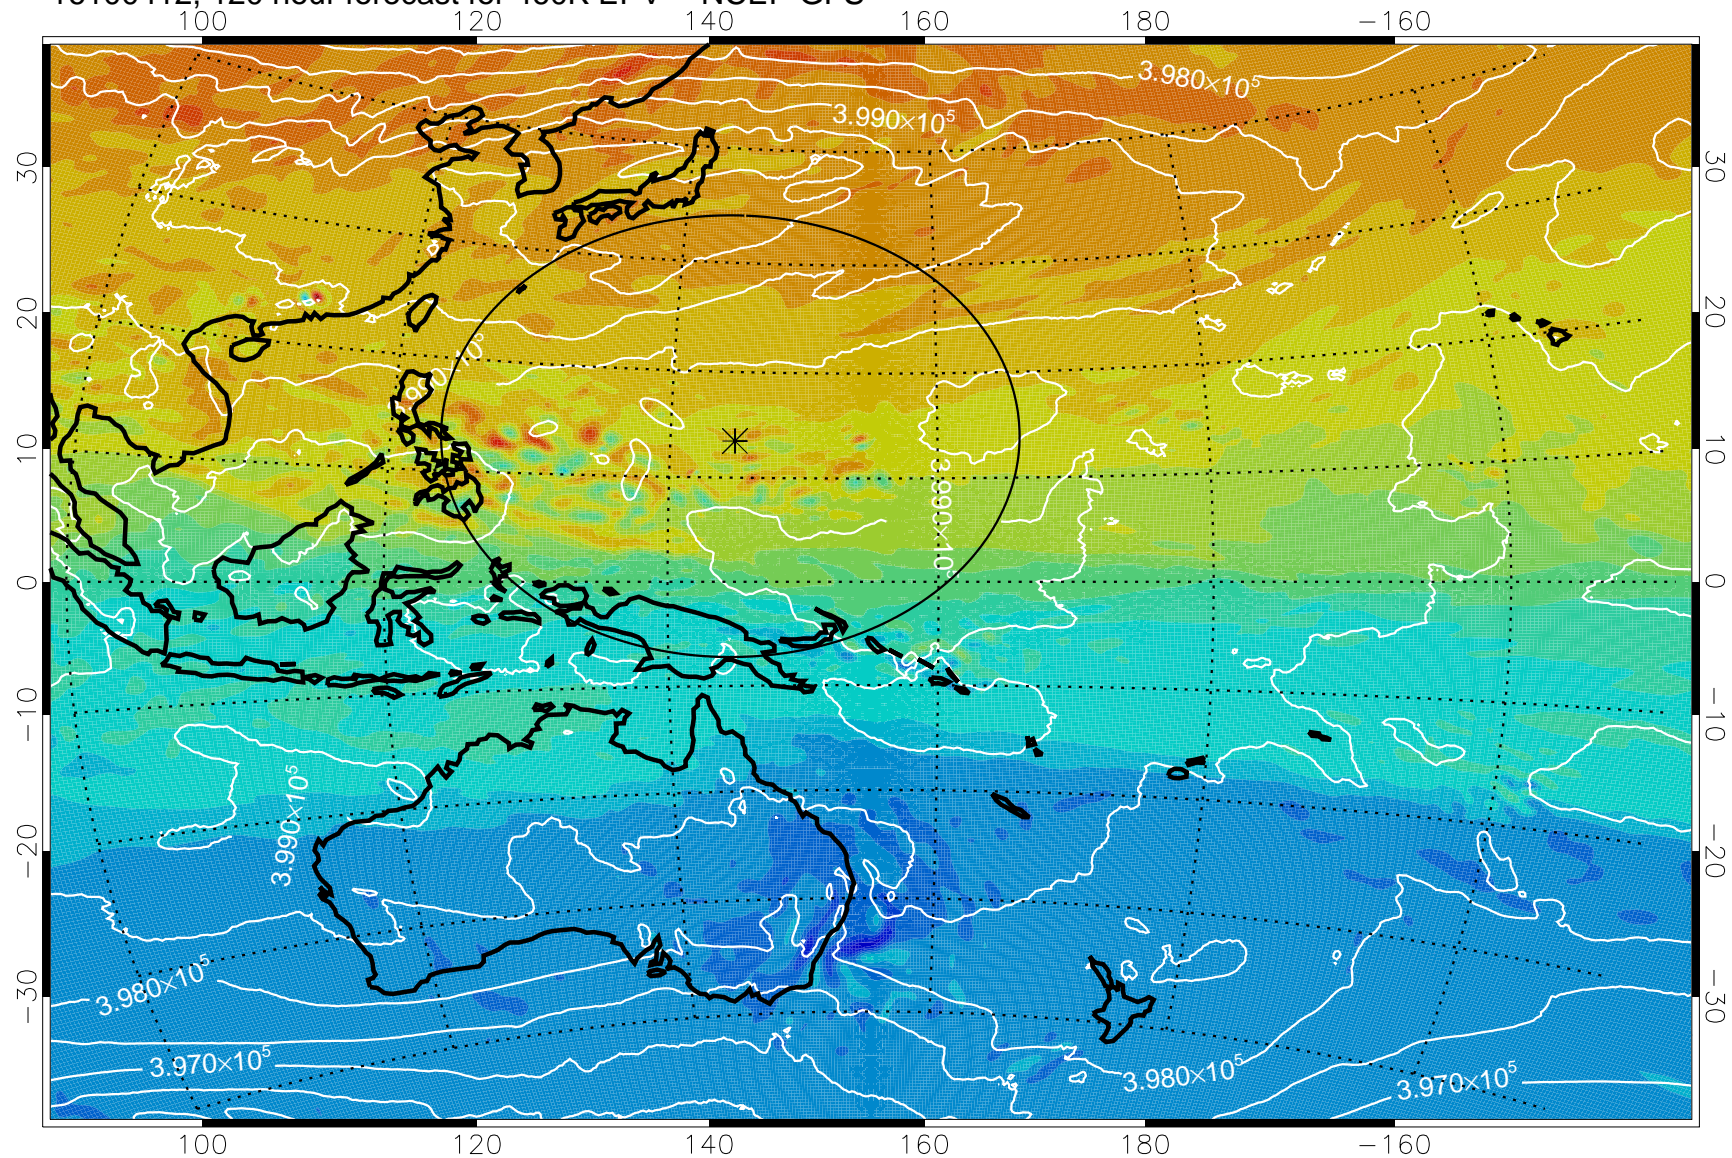

460K Montgomery Streamfunction, white

Range ring of 2304 km

16100312, 96 hour forecast for 460K EPV -- NCEP GFS

460K Montgomery Streamfunction, white

Range ring of 2304 km

16100318, 102 hour forecast for 460K EPV -- NCEP GFS

460K Montgomery Streamfunction, white

Range ring of 2304 km

16100400, 108 hour forecast for 460K EPV -- NCEP GFS

460K Montgomery Streamfunction, white

Range ring of 2304 km

16100406, 114 hour forecast for 460K EPV -- NCEP GFS

460K Montgomery Streamfunction, white

Range ring of 2304 km

16100412, 120 hour forecast for 460K EPV -- NCEP GFS

460K Montgomery Streamfunction, white

Range ring of 2304 km