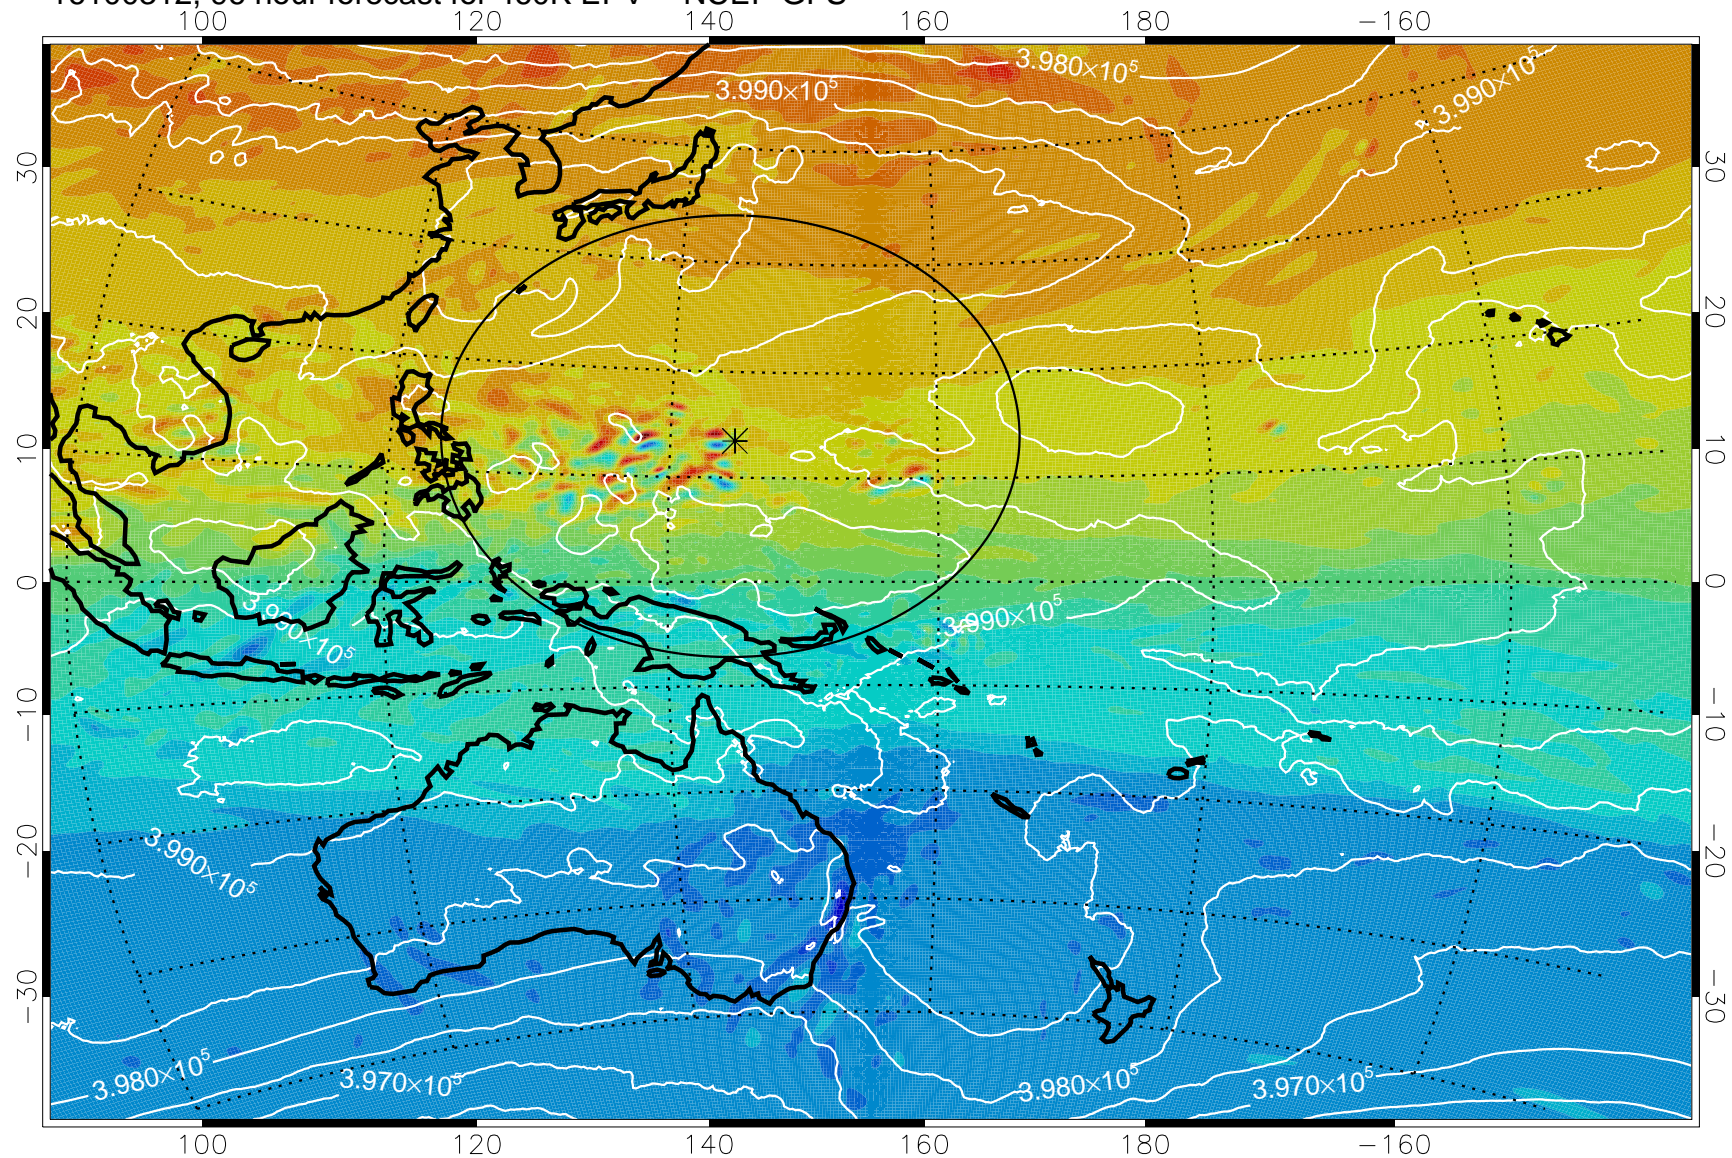

16100206, 66 hour forecast for 460K EPV -- NCEP GFS

16100212, 72 hour forecast for 460K EPV -- NCEP GFS

460K Montgomery Streamfunction, white

Range ring of 2304 km

16100218, 78 hour forecast for 460K EPV -- NCEP GFS

460K Montgomery Streamfunction, white

Range ring of 2304 km

16100300, 84 hour forecast for 460K EPV -- NCEP GFS

460K Montgomery Streamfunction, white

Range ring of 2304 km

16100306, 90 hour forecast for 460K EPV -- NCEP GFS

460K Montgomery Streamfunction, white

Range ring of 2304 km

16100312, 96 hour forecast for 460K EPV -- NCEP GFS

460K Montgomery Streamfunction, white

Range ring of 2304 km

16100318, 102 hour forecast for 460K EPV -- NCEP GFS

460K Montgomery Streamfunction, white

Range ring of 2304 km

16100400, 108 hour forecast for 460K EPV -- NCEP GFS

460K Montgomery Streamfunction, white

Range ring of 2304 km

16100406, 114 hour forecast for 460K EPV -- NCEP GFS