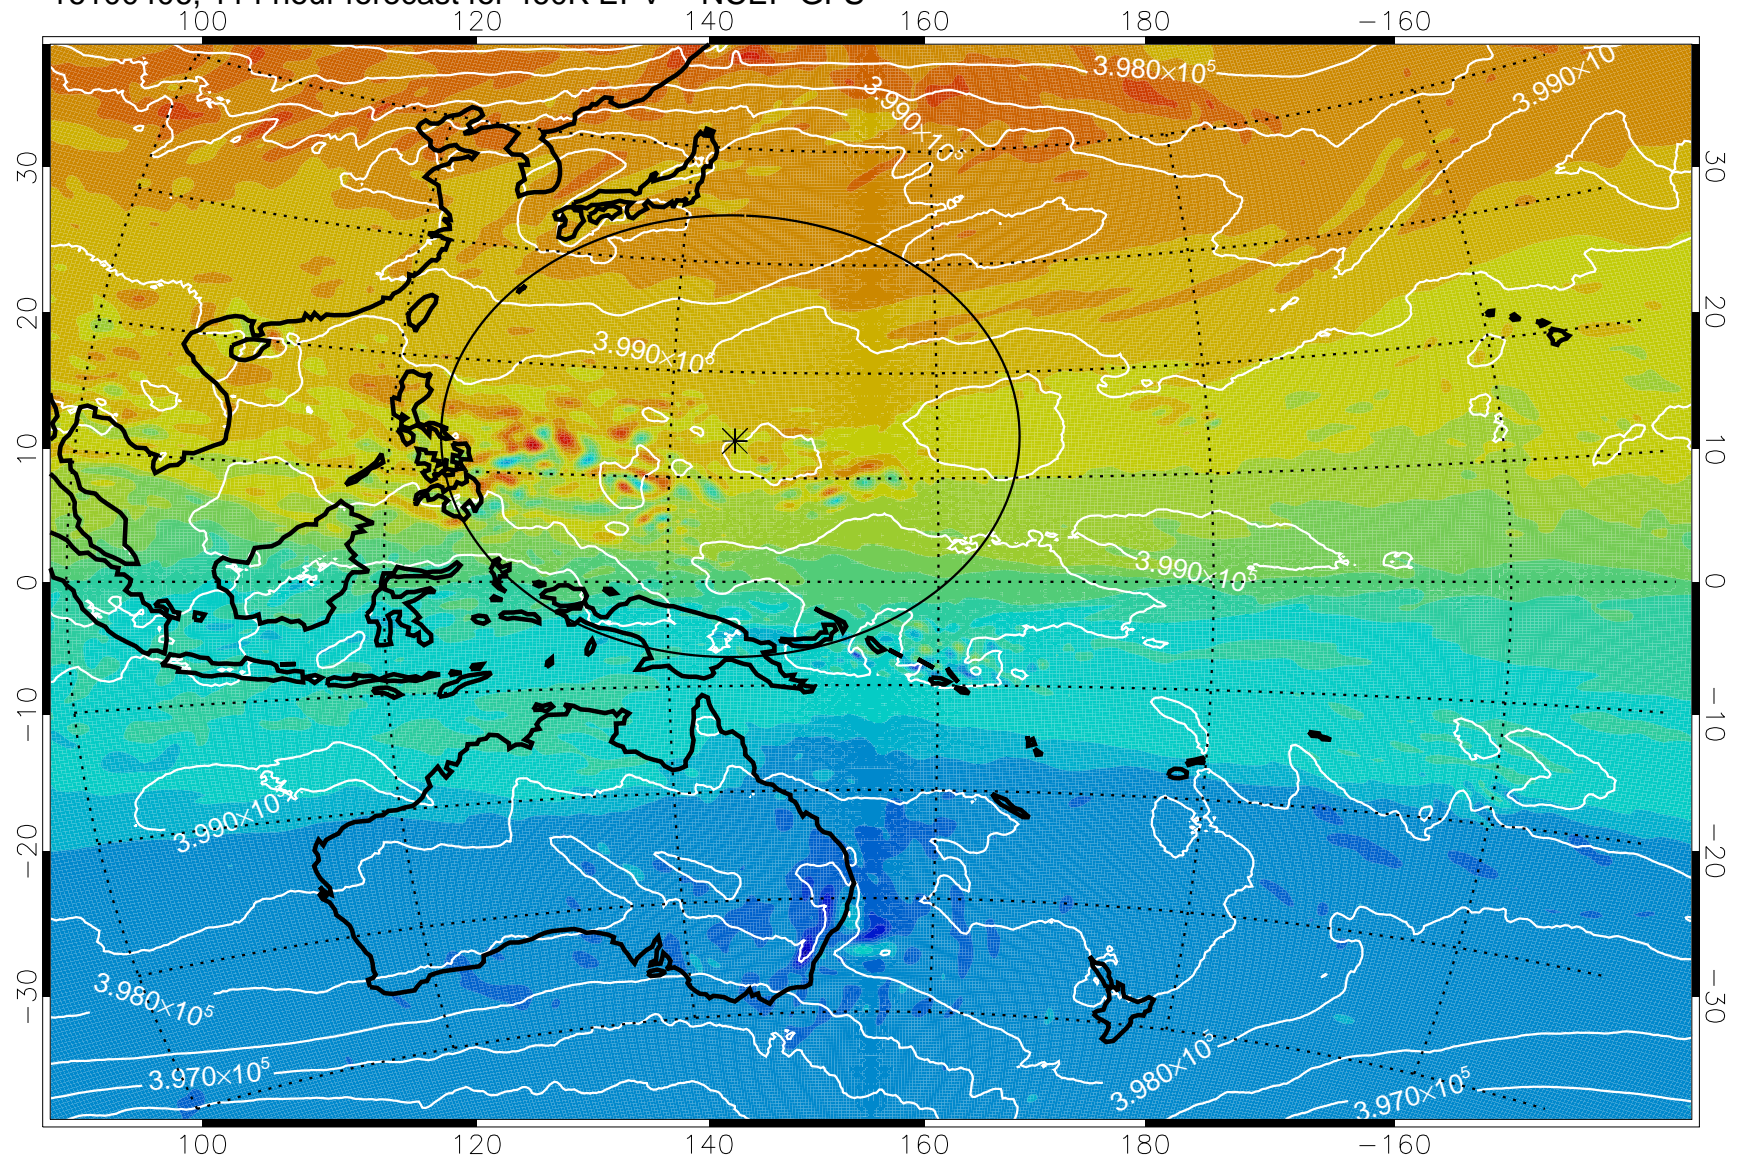

460K Montgomery Streamfunction, white

Range ring of 2304 km

16100312, 96 hour forecast for 460K EPV -- NCEP GFS

460K Montgomery Streamfunction, white

Range ring of 2304 km

16100318, 102 hour forecast for 460K EPV -- NCEP GFS

460K Montgomery Streamfunction, white

Range ring of 2304 km

16100400, 108 hour forecast for 460K EPV -- NCEP GFS

460K Montgomery Streamfunction, white

Range ring of 2304 km

16100406, 114 hour forecast for 460K EPV -- NCEP GFS

460K Montgomery Streamfunction, white

Range ring of 2304 km

16100412, 120 hour forecast for 460K EPV -- NCEP GFS

460K Montgomery Streamfunction, white

Range ring of 2304 km