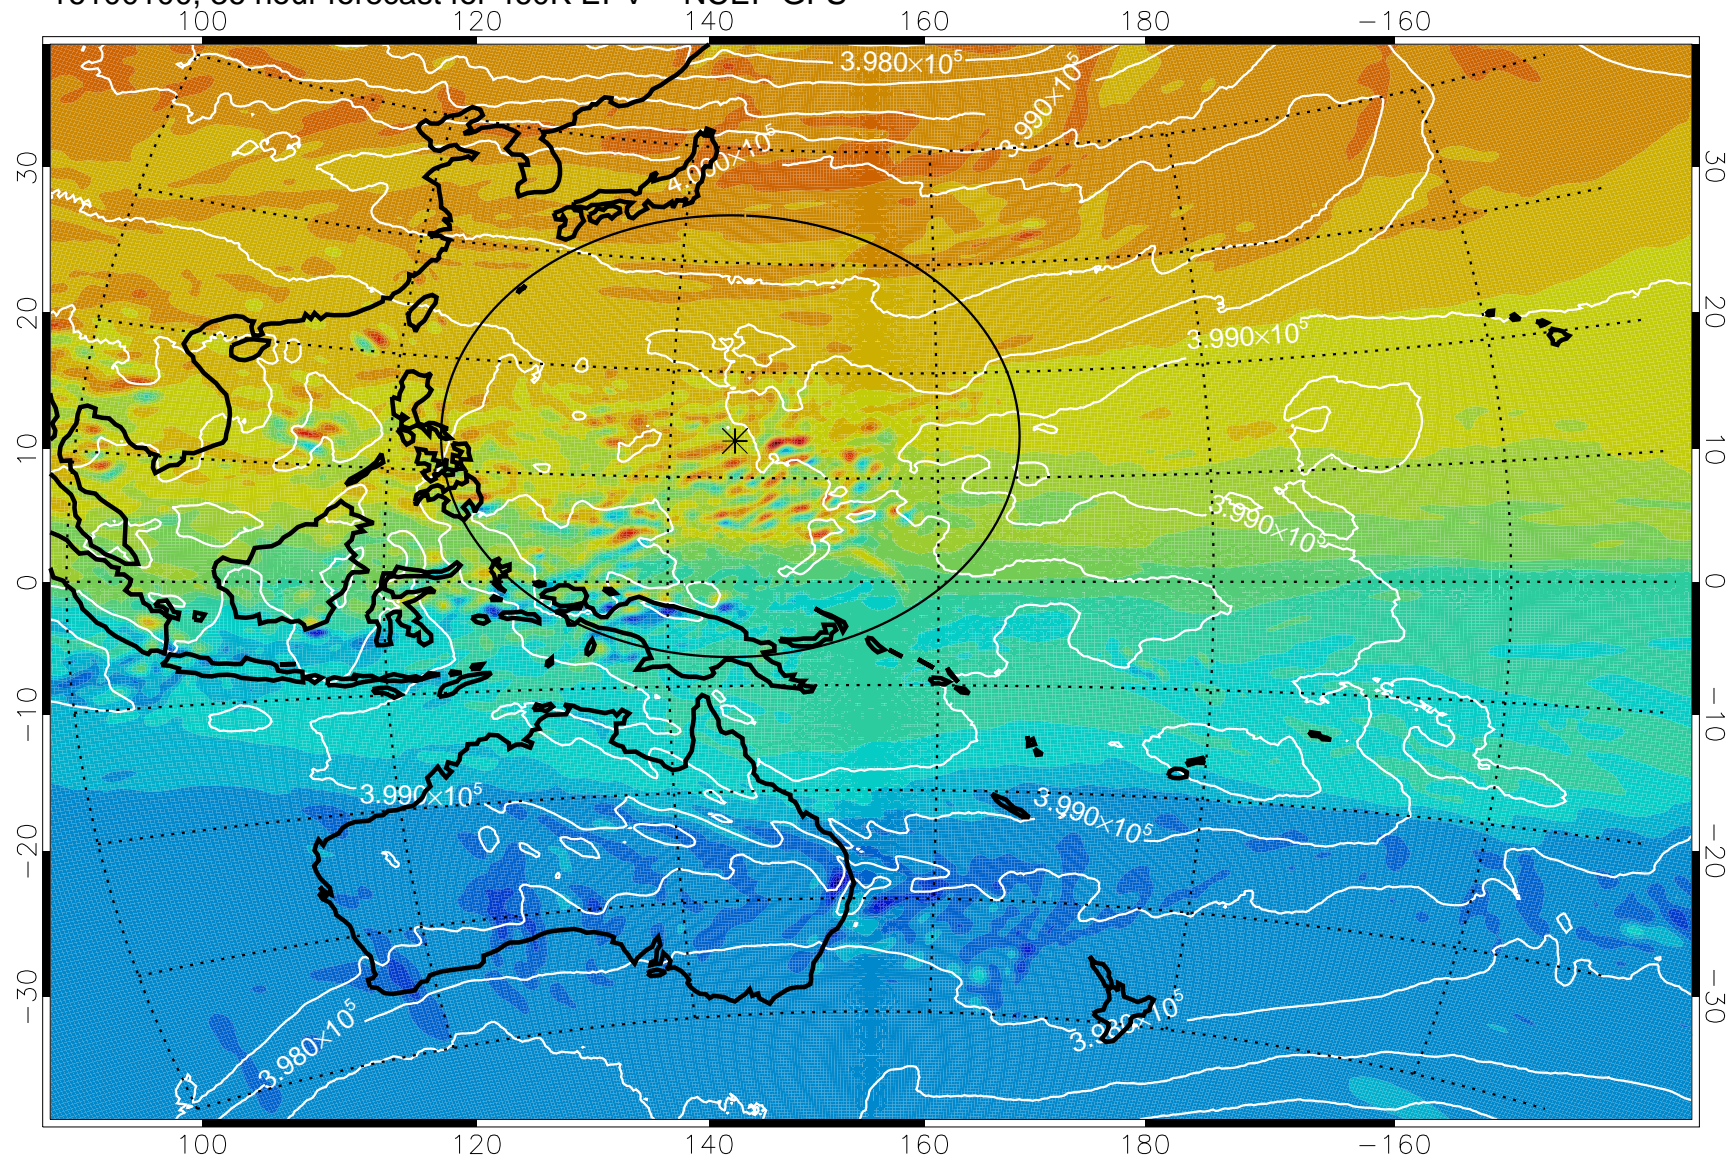

16093006, 18 hour forecast for 460K EPV -- NCEP GFS

460K Montgomery Streamfunction, white

Range ring of 2304 km

16093012, 24 hour forecast for 460K EPV -- NCEP GFS

460K Montgomery Streamfunction, white

Range ring of 2304 km

16093018, 30 hour forecast for 460K EPV -- NCEP GFS

460K Montgomery Streamfunction, white

Range ring of 2304 km

16100100, 36 hour forecast for 460K EPV -- NCEP GFS

460K Montgomery Streamfunction, white

Range ring of 2304 km

16100106, 42 hour forecast for 460K EPV -- NCEP GFS

460K Montgomery Streamfunction, white

Range ring of 2304 km

16100112, 48 hour forecast for 460K EPV -- NCEP GFS

460K Montgomery Streamfunction, white

Range ring of 2304 km

16100118, 54 hour forecast for 460K EPV -- NCEP GFS

460K Montgomery Streamfunction, white

Range ring of 2304 km

16100200, 60 hour forecast for 460K EPV -- NCEP GFS

460K Montgomery Streamfunction, white

Range ring of 2304 km