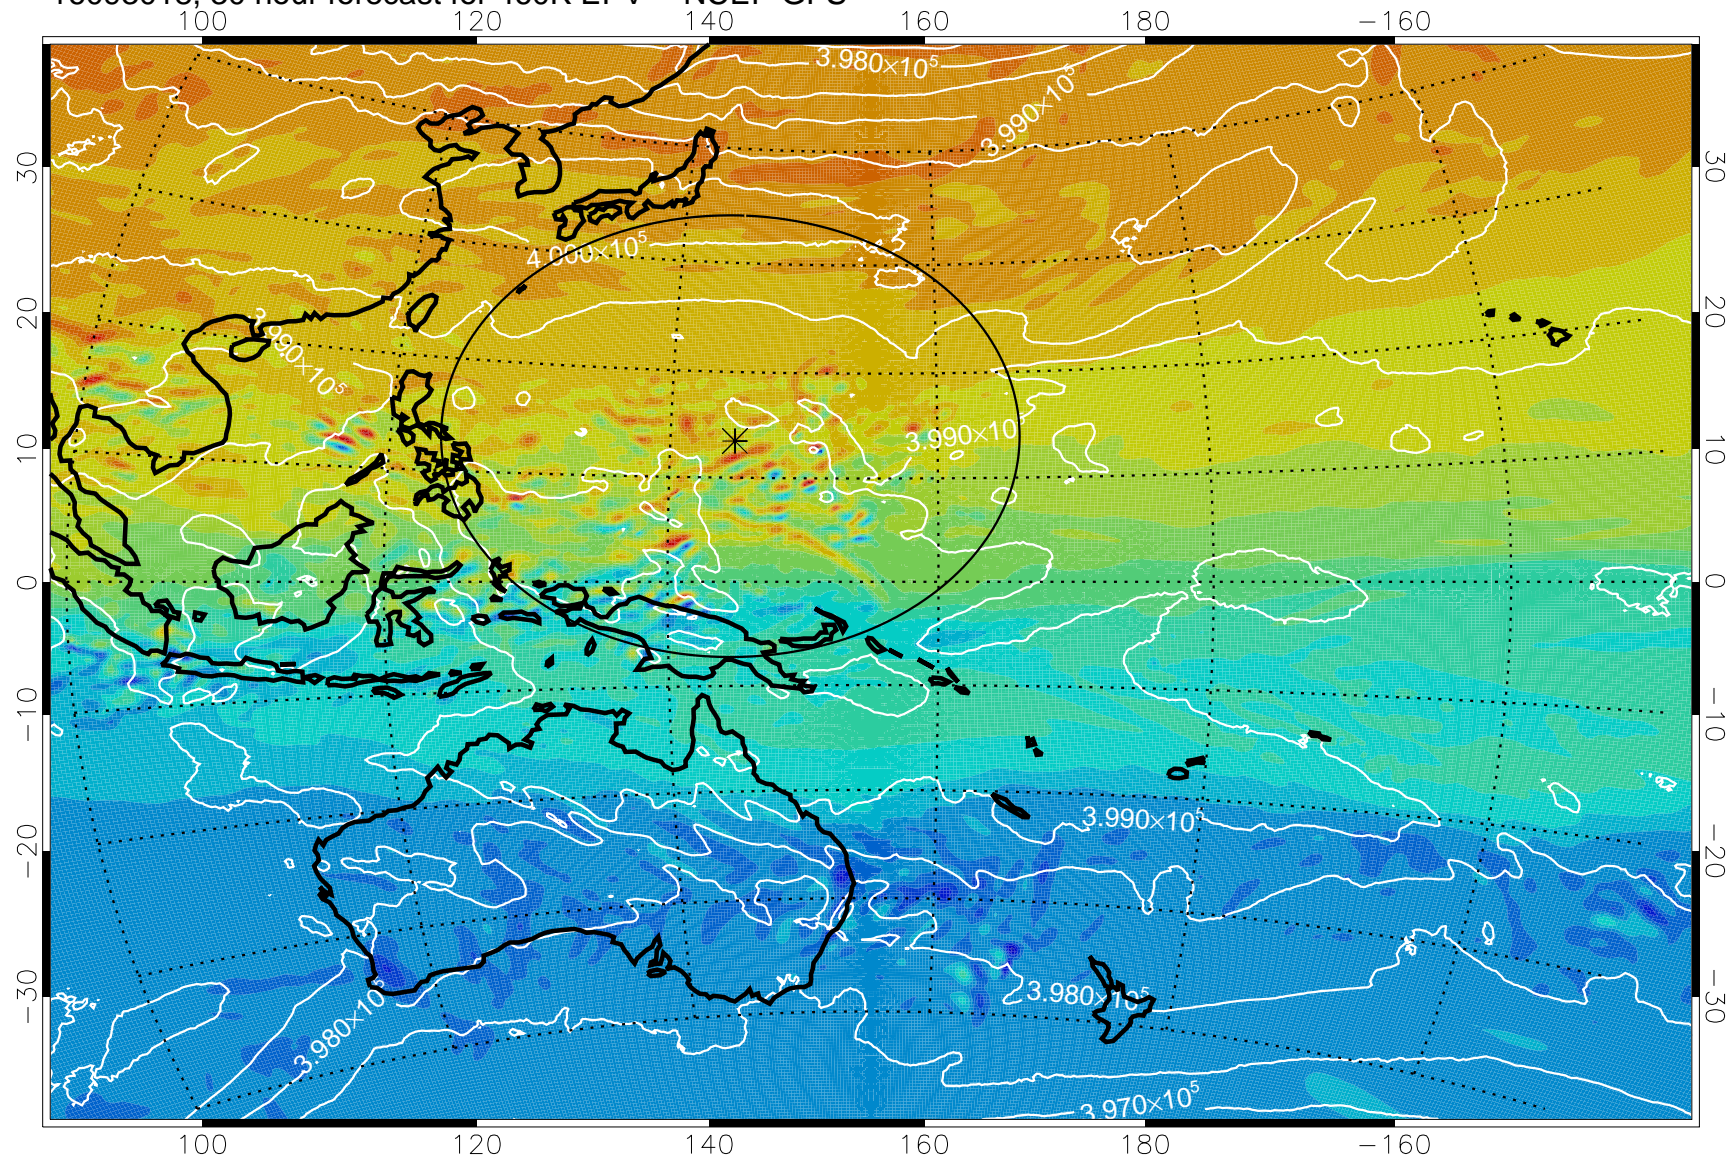

16093006, 18 hour forecast for 460K EPV -- NCEP GFS

460K Montgomery Streamfunction, white

Range ring of 2304 km

16093012, 24 hour forecast for 460K EPV -- NCEP GFS

460K Montgomery Streamfunction, white

Range ring of 2304 km

16093018, 30 hour forecast for 460K EPV -- NCEP GFS

460K Montgomery Streamfunction, white

Range ring of 2304 km

16100100, 36 hour forecast for 460K EPV -- NCEP GFS

460K Montgomery Streamfunction, white

Range ring of 2304 km

16100106, 42 hour forecast for 460K EPV -- NCEP GFS

460K Montgomery Streamfunction, white

Range ring of 2304 km

16100112, 48 hour forecast for 460K EPV -- NCEP GFS

460K Montgomery Streamfunction, white

Range ring of 2304 km

16100118, 54 hour forecast for 460K EPV -- NCEP GFS

460K Montgomery Streamfunction, white

Range ring of 2304 km

16100200, 60 hour forecast for 460K EPV -- NCEP GFS

460K Montgomery Streamfunction, white

Range ring of 2304 km