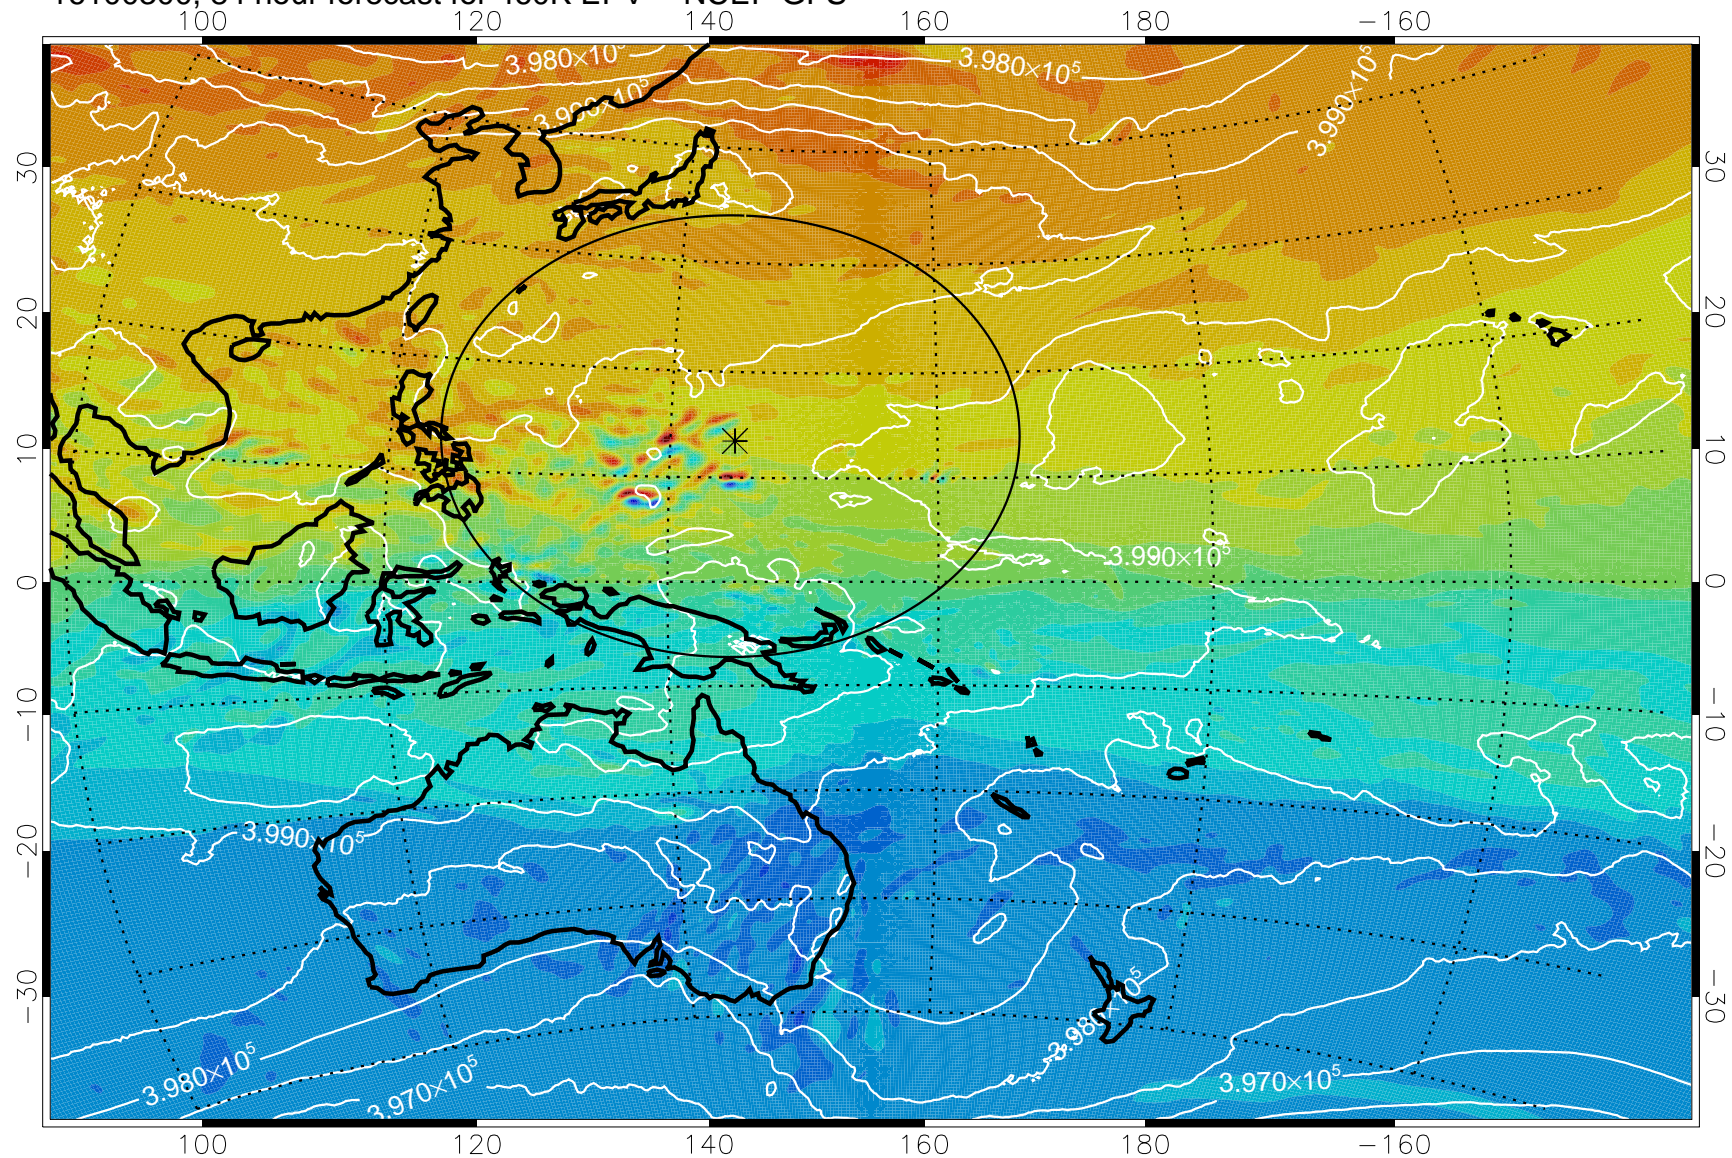

16100118, 54 hour forecast for 460K EPV -- NCEP GFS

460K Montgomery Streamfunction, white

Range ring of 2304 km

16100200, 60 hour forecast for 460K EPV -- NCEP GFS

460K Montgomery Streamfunction, white

Range ring of 2304 km

16100206, 66 hour forecast for 460K EPV -- NCEP GFS

16100212, 72 hour forecast for 460K EPV -- NCEP GFS

460K Montgomery Streamfunction, white

Range ring of 2304 km

16100218, 78 hour forecast for 460K EPV -- NCEP GFS

460K Montgomery Streamfunction, white

Range ring of 2304 km

16100300, 84 hour forecast for 460K EPV -- NCEP GFS

460K Montgomery Streamfunction, white

Range ring of 2304 km

16100306, 90 hour forecast for 460K EPV -- NCEP GFS

460K Montgomery Streamfunction, white

Range ring of 2304 km

16100312, 96 hour forecast for 460K EPV -- NCEP GFS

460K Montgomery Streamfunction, white

Range ring of 2304 km

16100318, 102 hour forecast for 460K EPV -- NCEP GFS