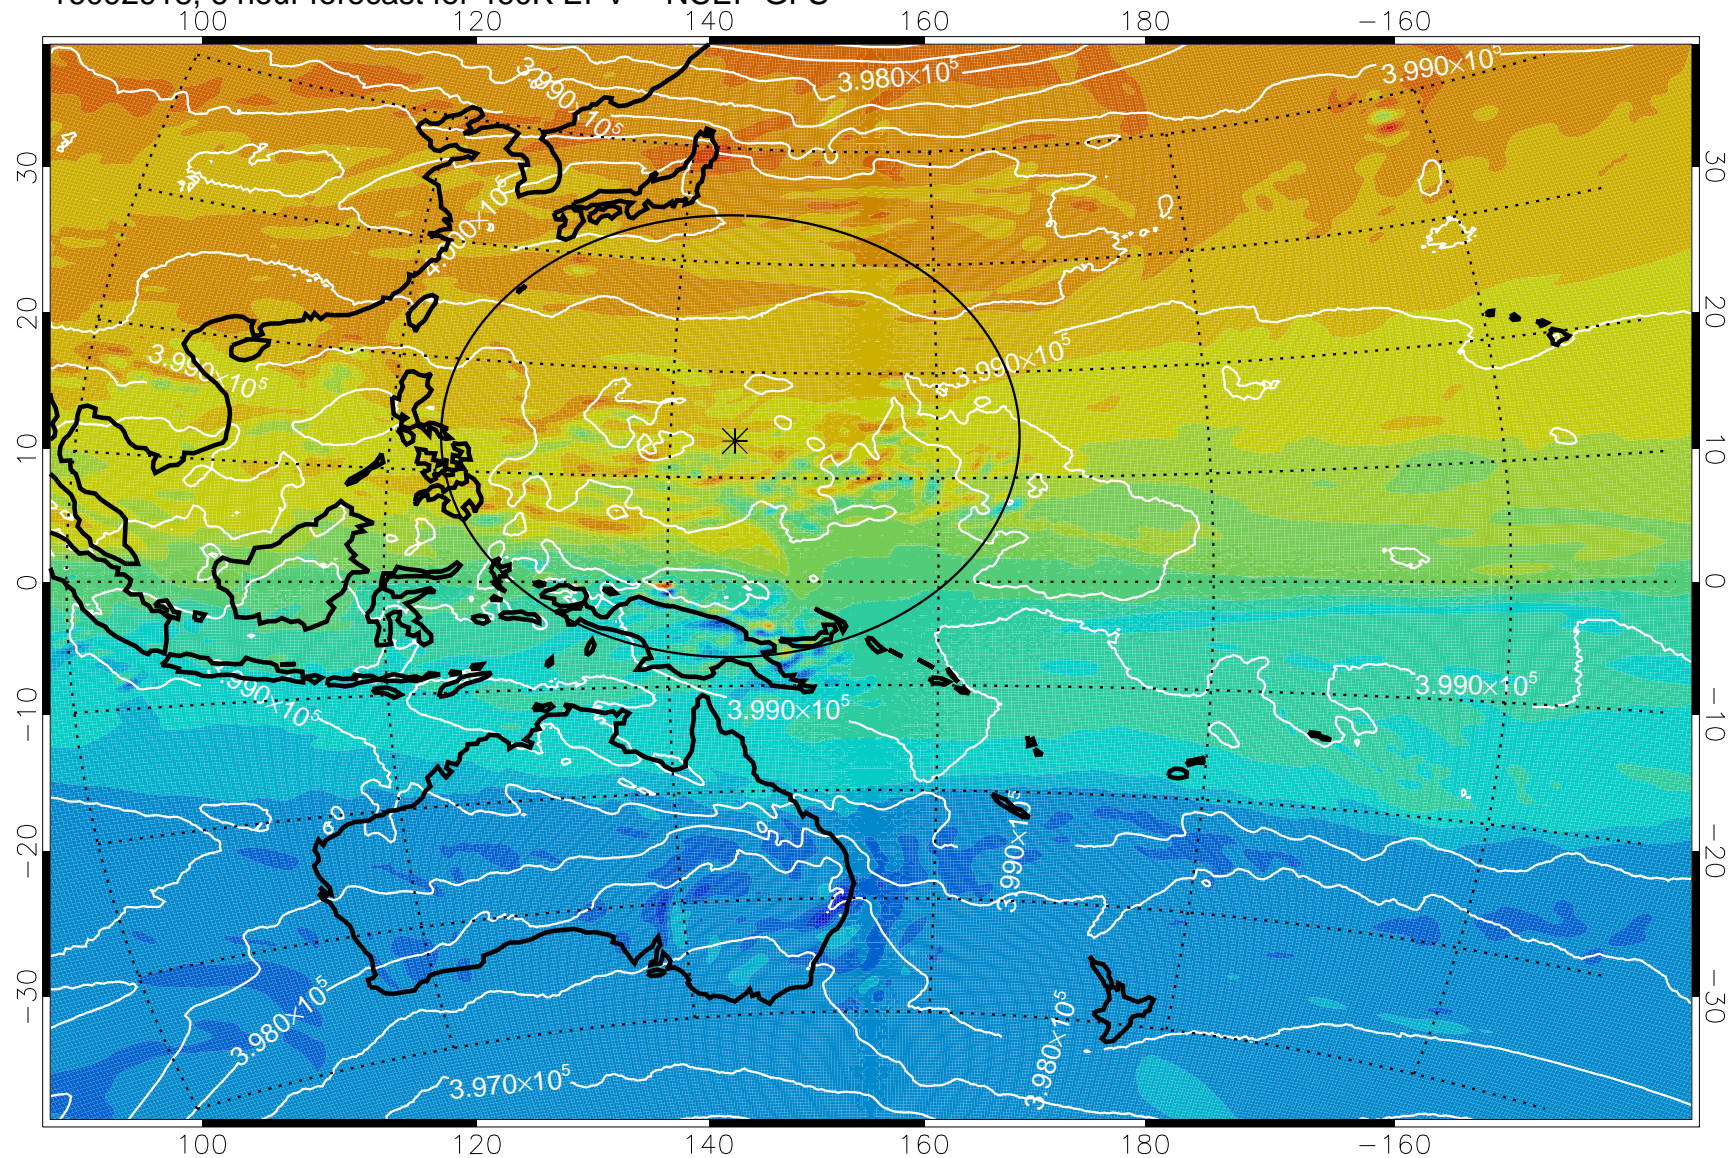

16092918, 6 hour forecast for 460K EPV -- NCEP GFS

460K Montgomery Streamfunction, white

Range ring of 2304 km

16093000, 12 hour forecast for 460K EPV -- NCEP GFS

460K Montgomery Streamfunction, white

Range ring of 2304 km

16093006, 18 hour forecast for 460K EPV -- NCEP GFS

460K Montgomery Streamfunction, white

Range ring of 2304 km

16093012, 24 hour forecast for 460K EPV -- NCEP GFS

460K Montgomery Streamfunction, white

Range ring of 2304 km

16093018, 30 hour forecast for 460K EPV -- NCEP GFS

460K Montgomery Streamfunction, white

Range ring of 2304 km

16100100, 36 hour forecast for 460K EPV -- NCEP GFS

460K Montgomery Streamfunction, white

Range ring of 2304 km

16100106, 42 hour forecast for 460K EPV -- NCEP GFS

460K Montgomery Streamfunction, white

Range ring of 2304 km

16100112, 48 hour forecast for 460K EPV -- NCEP GFS

460K Montgomery Streamfunction, white

Range ring of 2304 km