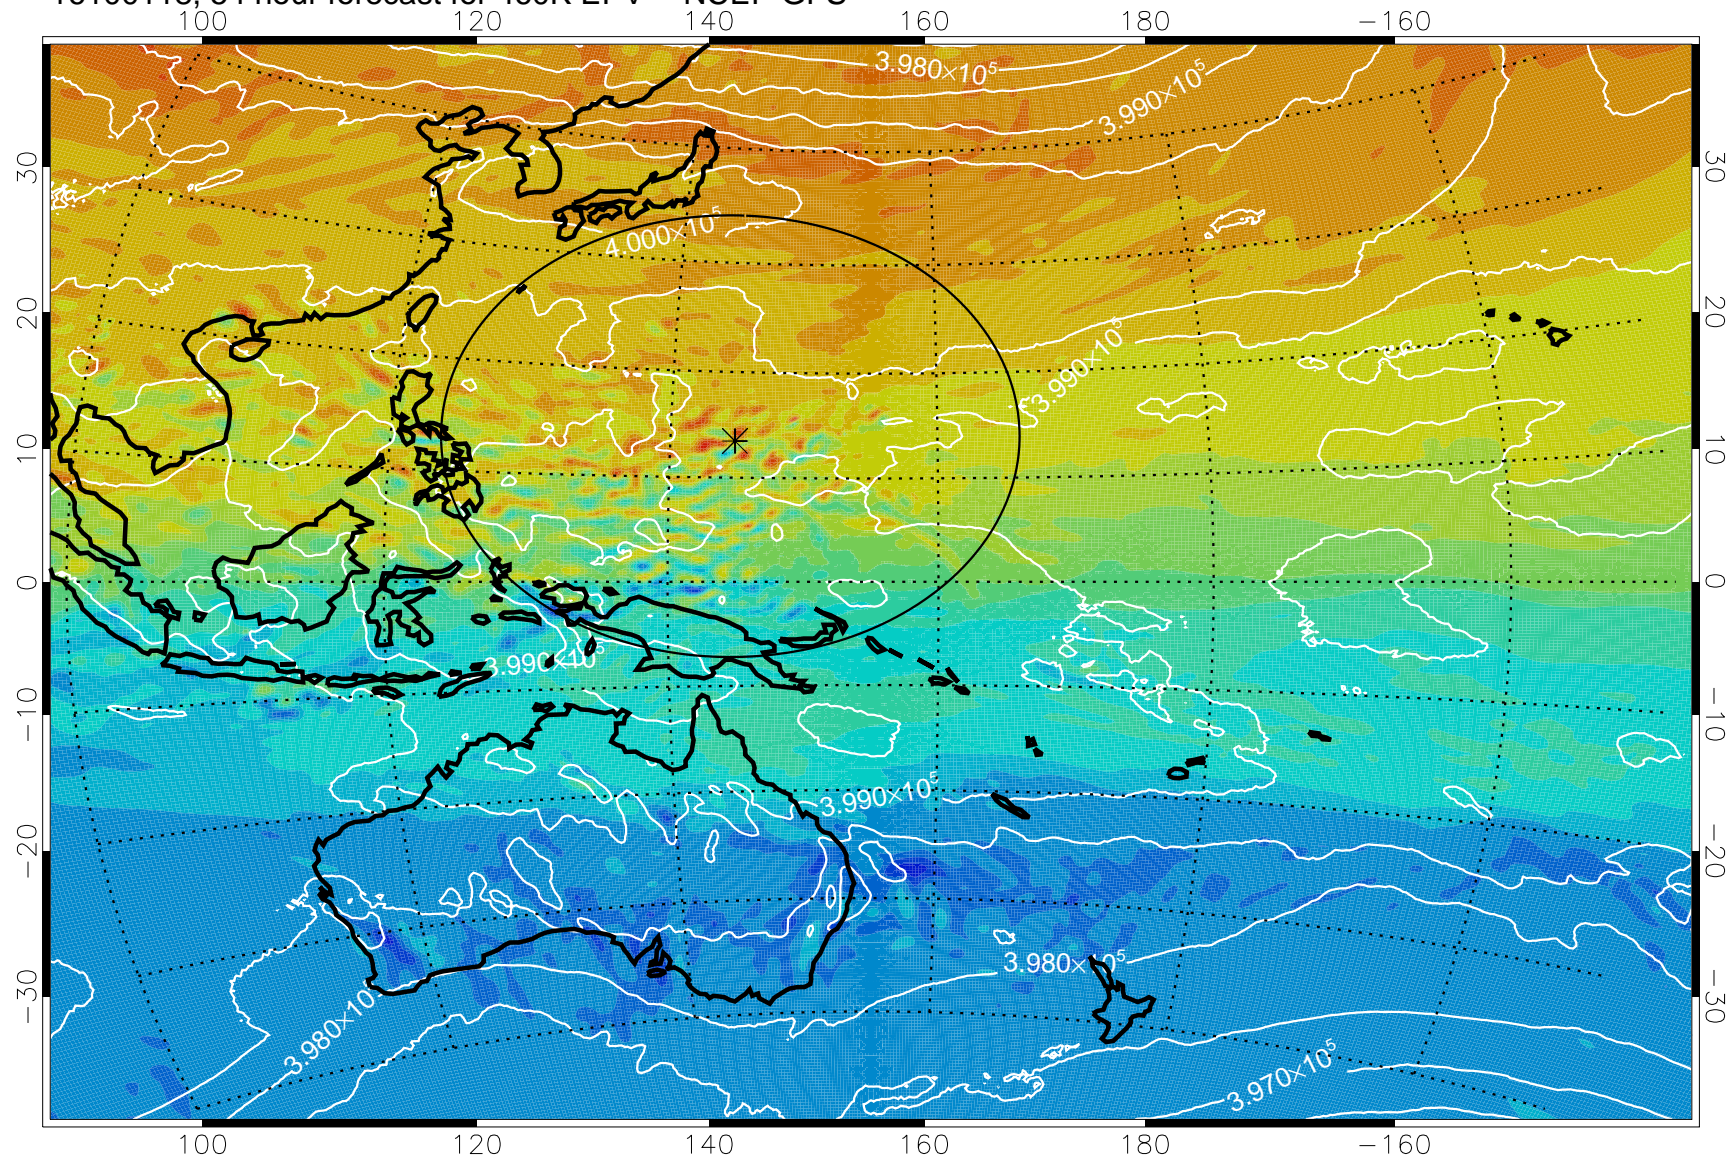

16093018, 30 hour forecast for 460K EPV -- NCEP GFS

460K Montgomery Streamfunction, white

Range ring of 2304 km

16100100, 36 hour forecast for 460K EPV -- NCEP GFS

460K Montgomery Streamfunction, white

Range ring of 2304 km

16100106, 42 hour forecast for 460K EPV -- NCEP GFS

460K Montgomery Streamfunction, white

Range ring of 2304 km

16100112, 48 hour forecast for 460K EPV -- NCEP GFS

460K Montgomery Streamfunction, white

Range ring of 2304 km

16100118, 54 hour forecast for 460K EPV -- NCEP GFS

460K Montgomery Streamfunction, white

Range ring of 2304 km

16100200, 60 hour forecast for 460K EPV -- NCEP GFS

460K Montgomery Streamfunction, white

Range ring of 2304 km

16100206, 66 hour forecast for 460K EPV -- NCEP GFS

16100212, 72 hour forecast for 460K EPV -- NCEP GFS

460K Montgomery Streamfunction, white

Range ring of 2304 km

16100218, 78 hour forecast for 460K EPV -- NCEP GFS