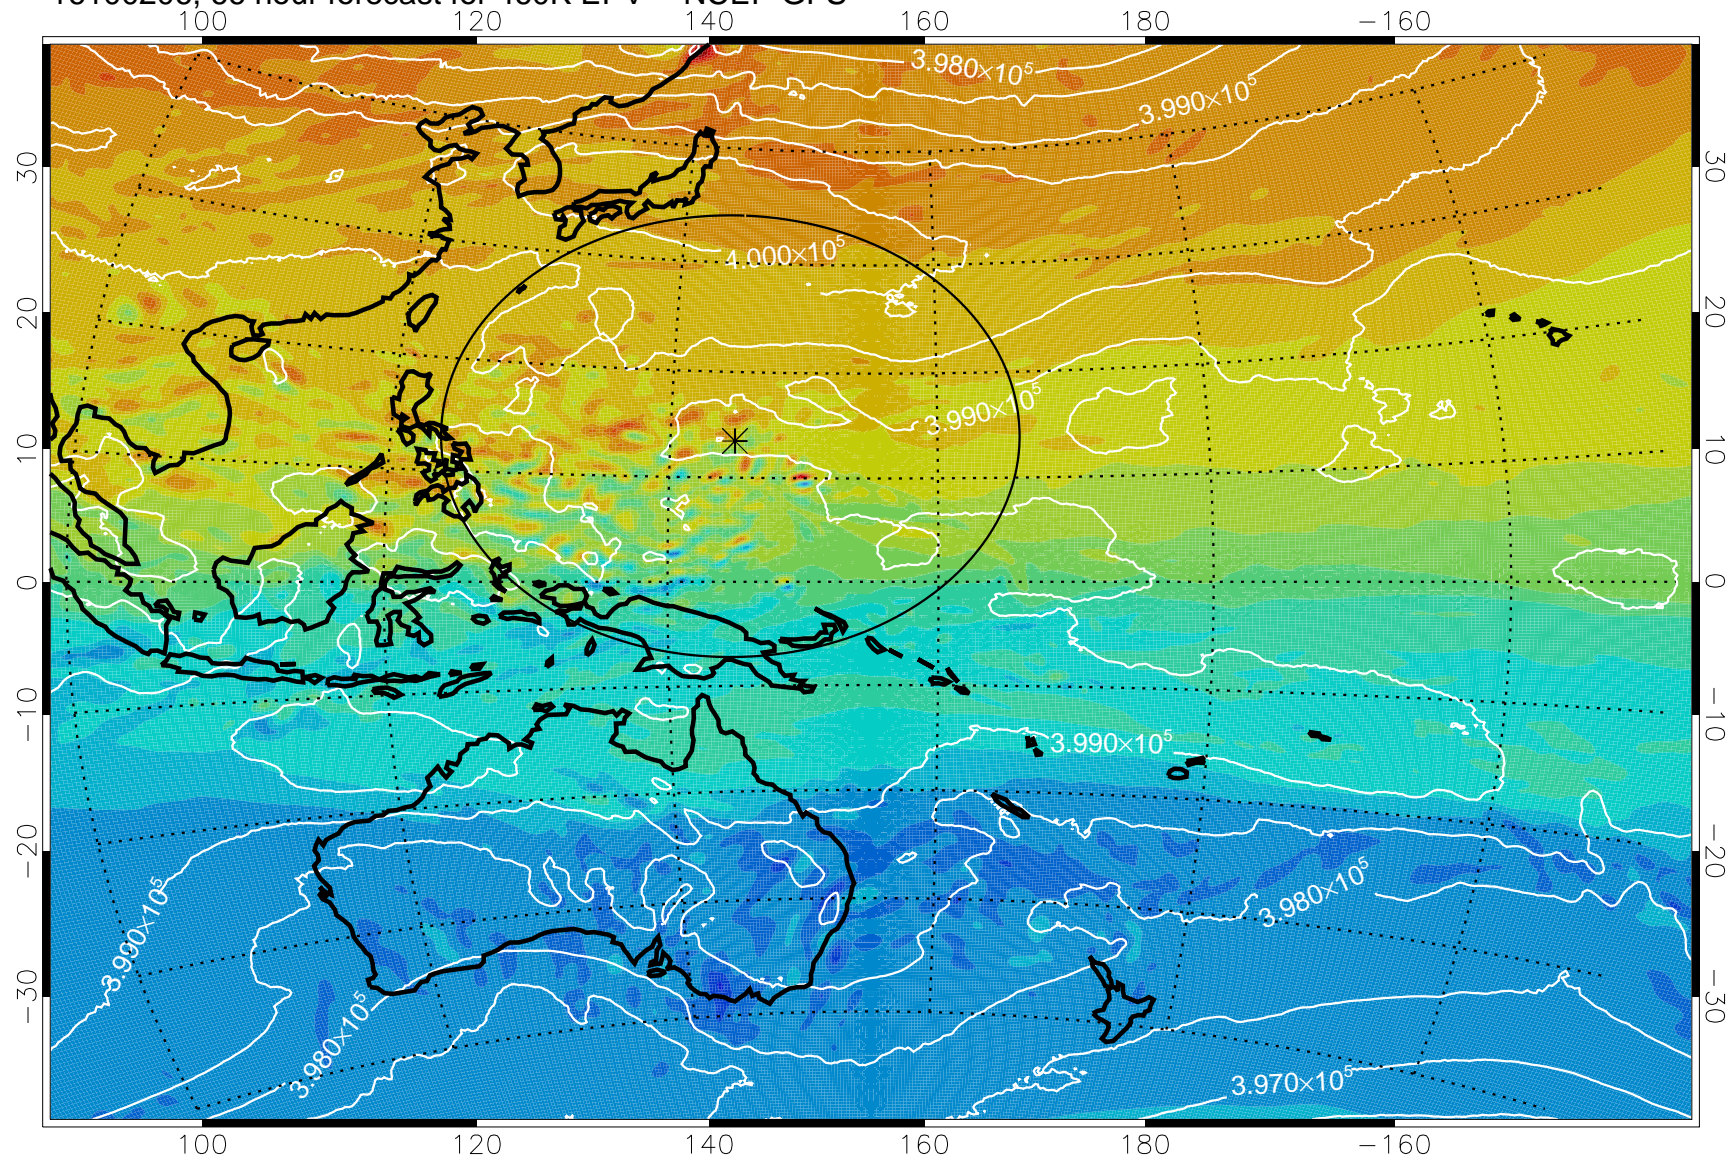

16100106, 42 hour forecast for 460K EPV -- NCEP GFS

460K Montgomery Streamfunction, white

Range ring of 2304 km

16100112, 48 hour forecast for 460K EPV -- NCEP GFS

460K Montgomery Streamfunction, white

Range ring of 2304 km

16100118, 54 hour forecast for 460K EPV -- NCEP GFS

460K Montgomery Streamfunction, white

Range ring of 2304 km

16100200, 60 hour forecast for 460K EPV -- NCEP GFS

460K Montgomery Streamfunction, white

Range ring of 2304 km

16100206, 66 hour forecast for 460K EPV -- NCEP GFS

16100212, 72 hour forecast for 460K EPV -- NCEP GFS

460K Montgomery Streamfunction, white

Range ring of 2304 km

16100218, 78 hour forecast for 460K EPV -- NCEP GFS

460K Montgomery Streamfunction, white

Range ring of 2304 km

16100300, 84 hour forecast for 460K EPV -- NCEP GFS

460K Montgomery Streamfunction, white

Range ring of 2304 km

16100306, 90 hour forecast for 460K EPV -- NCEP GFS