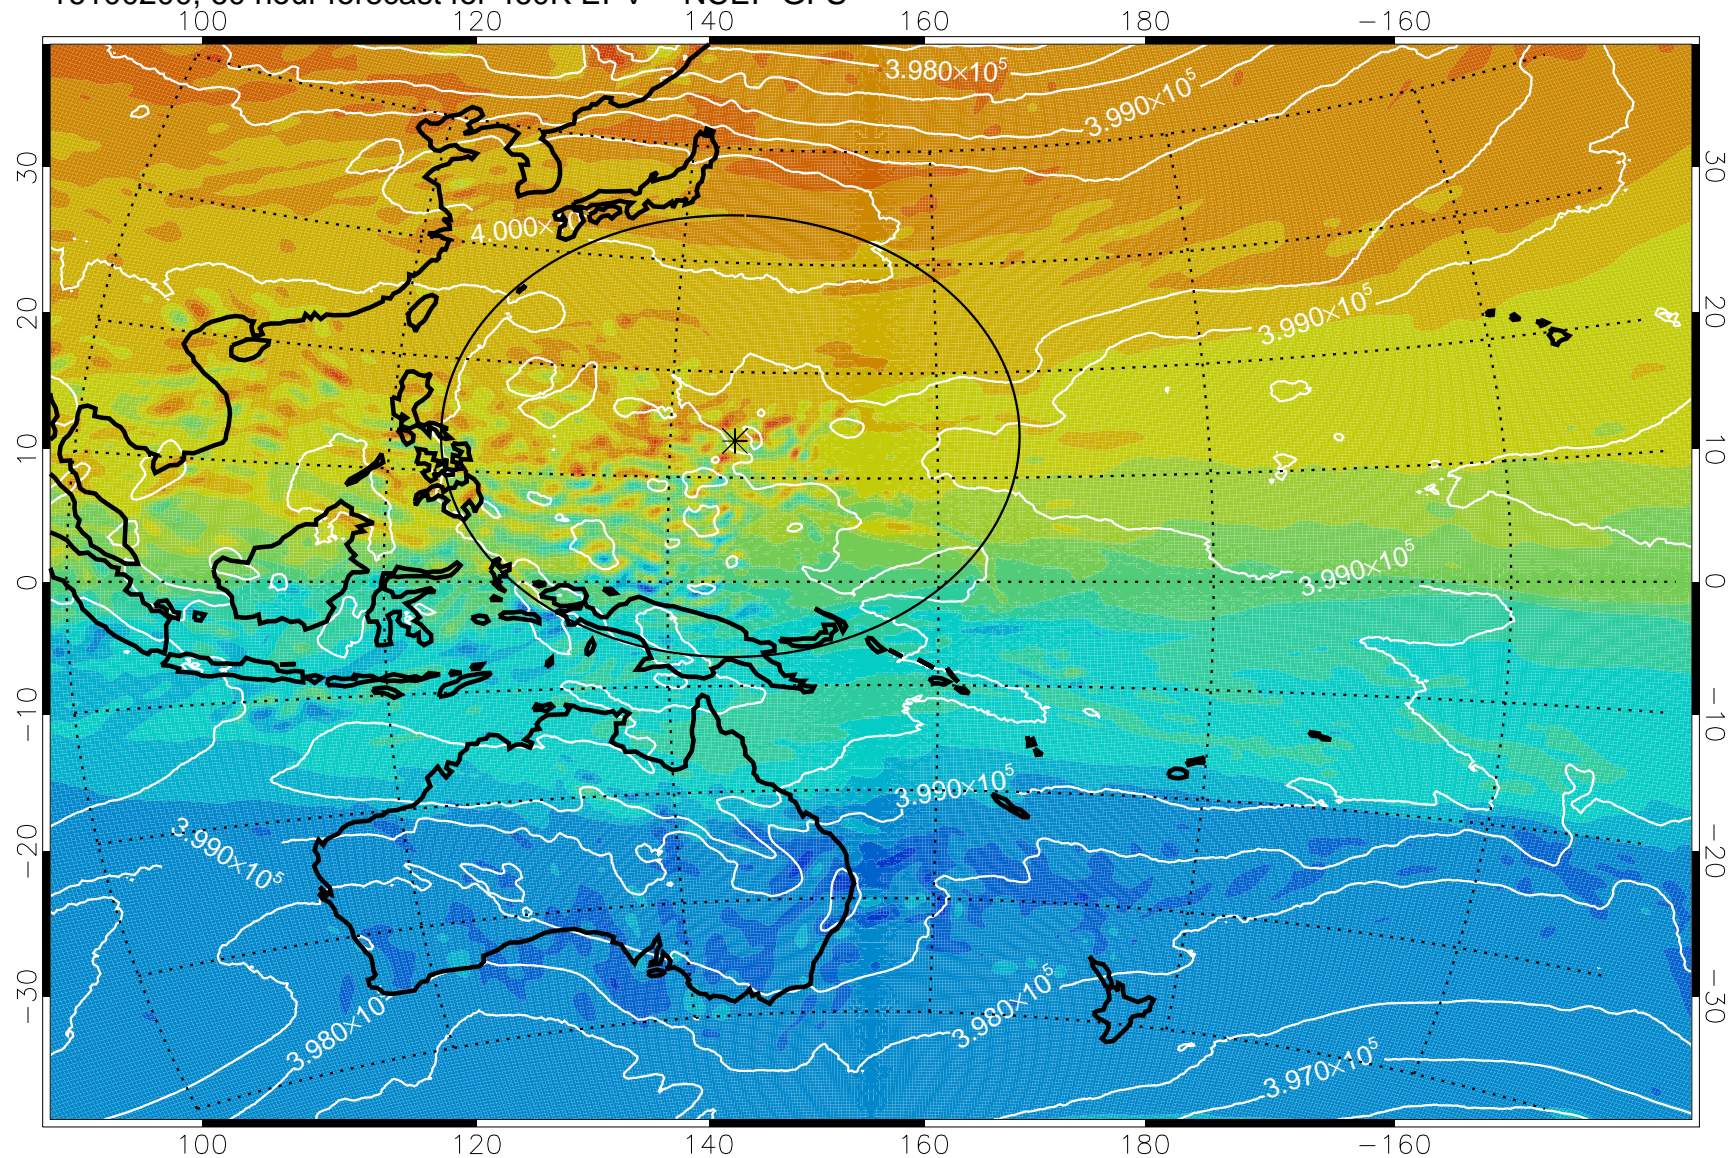

16100106, 42 hour forecast for 460K EPV -- NCEP GFS

460K Montgomery Streamfunction, white

Range ring of 2304 km

16100112, 48 hour forecast for 460K EPV -- NCEP GFS

460K Montgomery Streamfunction, white

Range ring of 2304 km

16100118, 54 hour forecast for 460K EPV -- NCEP GFS

460K Montgomery Streamfunction, white

Range ring of 2304 km

16100200, 60 hour forecast for 460K EPV -- NCEP GFS

460K Montgomery Streamfunction, white

Range ring of 2304 km

16100206, 66 hour forecast for 460K EPV -- NCEP GFS

16100212, 72 hour forecast for 460K EPV -- NCEP GFS

460K Montgomery Streamfunction, white

Range ring of 2304 km

16100218, 78 hour forecast for 460K EPV -- NCEP GFS

460K Montgomery Streamfunction, white

Range ring of 2304 km

16100300, 84 hour forecast for 460K EPV -- NCEP GFS

460K Montgomery Streamfunction, white

Range ring of 2304 km

16100306, 90 hour forecast for 460K EPV -- NCEP GFS