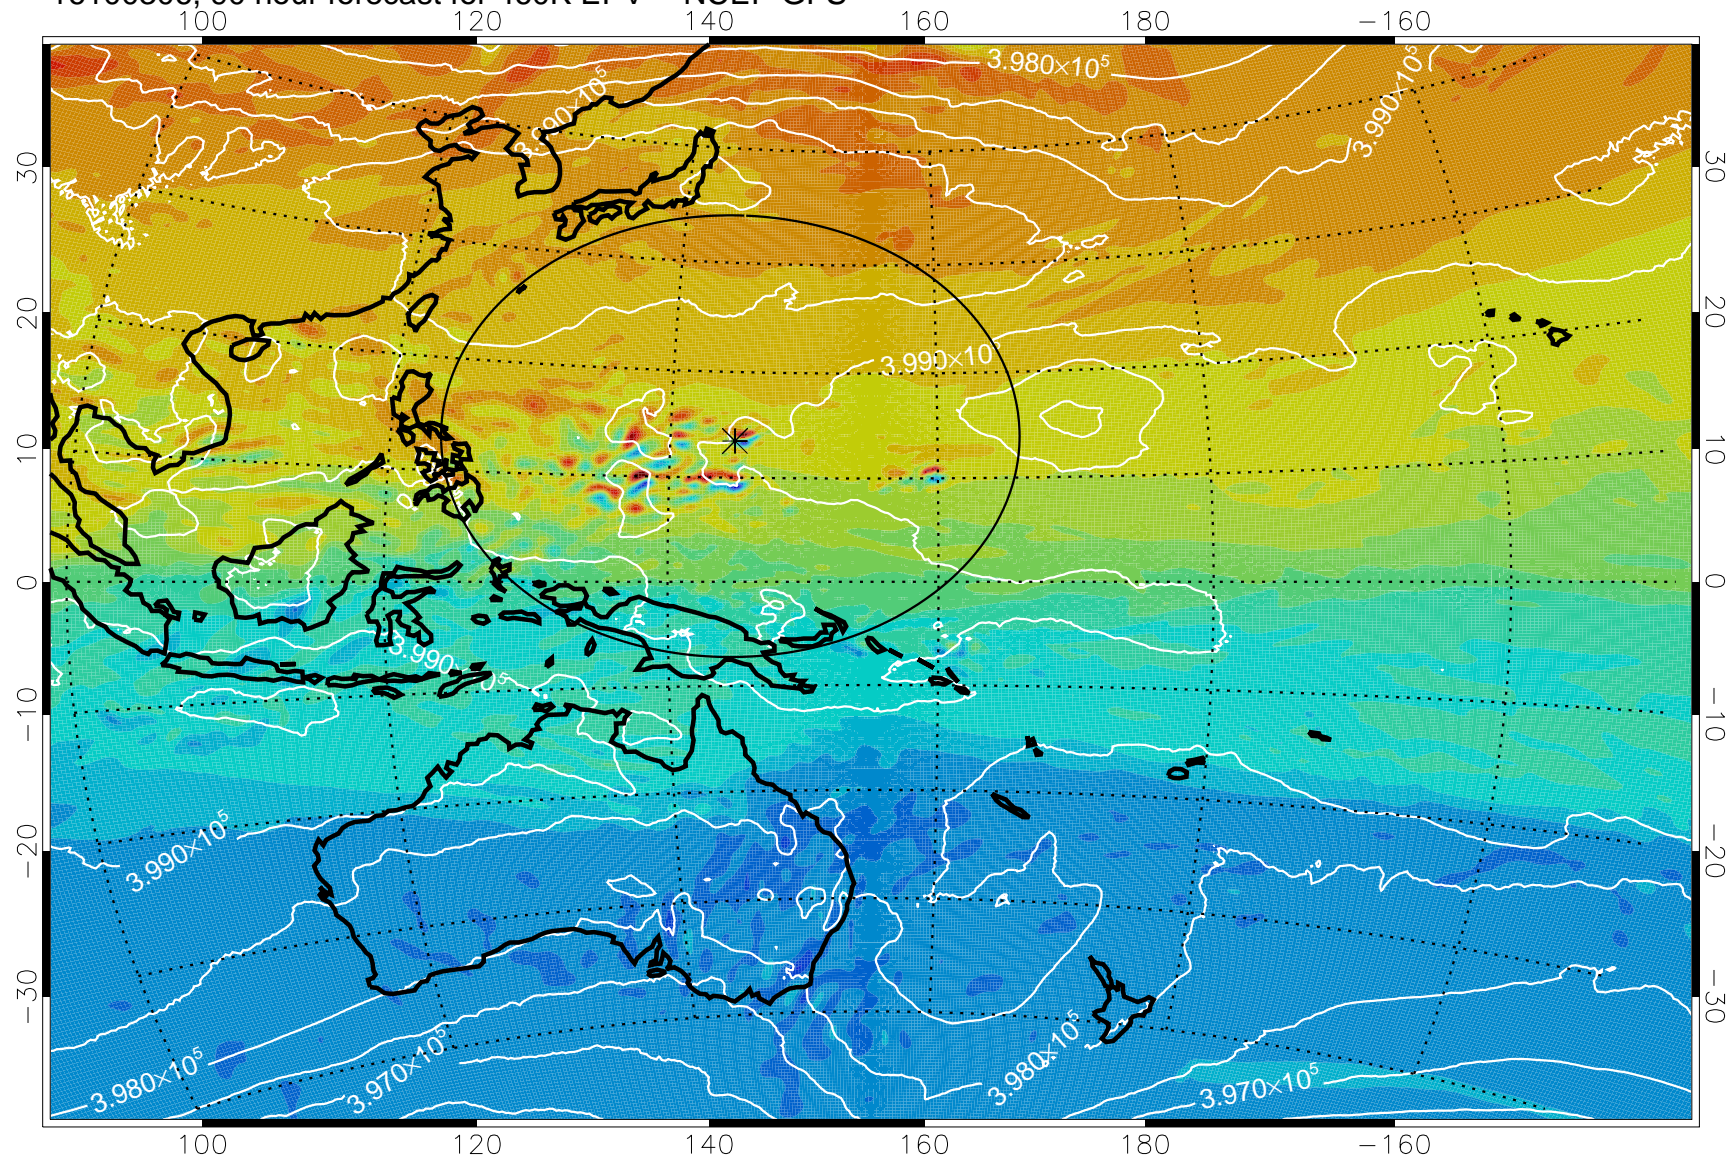

16100206, 66 hour forecast for 460K EPV -- NCEP GFS

16100212, 72 hour forecast for 460K EPV -- NCEP GFS

460K Montgomery Streamfunction, white

Range ring of 2304 km

16100218, 78 hour forecast for 460K EPV -- NCEP GFS

460K Montgomery Streamfunction, white

Range ring of 2304 km

16100300, 84 hour forecast for 460K EPV -- NCEP GFS

460K Montgomery Streamfunction, white

Range ring of 2304 km

16100306, 90 hour forecast for 460K EPV -- NCEP GFS

460K Montgomery Streamfunction, white

Range ring of 2304 km

16100312, 96 hour forecast for 460K EPV -- NCEP GFS

460K Montgomery Streamfunction, white

Range ring of 2304 km

16100318, 102 hour forecast for 460K EPV -- NCEP GFS

460K Montgomery Streamfunction, white

Range ring of 2304 km

16100400, 108 hour forecast for 460K EPV -- NCEP GFS

460K Montgomery Streamfunction, white

Range ring of 2304 km

16100406, 114 hour forecast for 460K EPV -- NCEP GFS