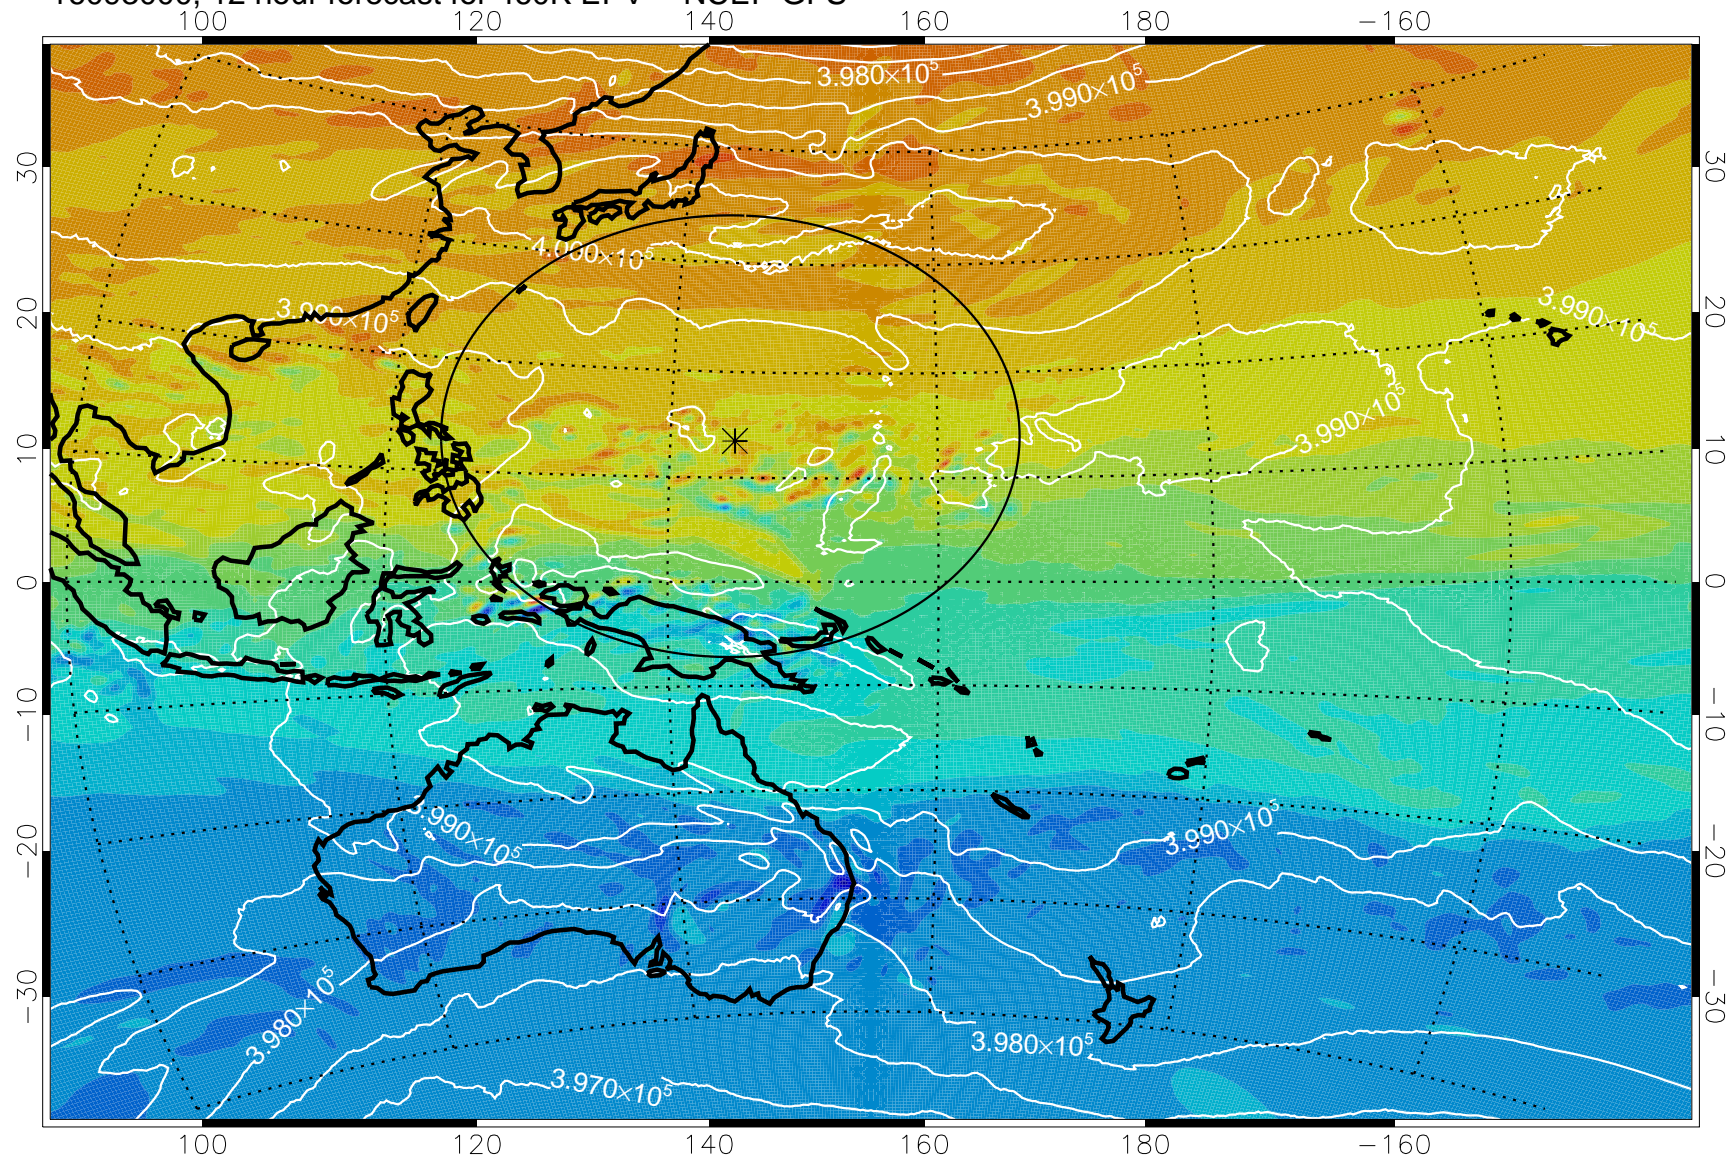

16092918, 6 hour forecast for 460K EPV -- NCEP GFS

460K Montgomery Streamfunction, white

Range ring of 2304 km

16093000, 12 hour forecast for 460K EPV -- NCEP GFS

460K Montgomery Streamfunction, white

Range ring of 2304 km

16093006, 18 hour forecast for 460K EPV -- NCEP GFS

460K Montgomery Streamfunction, white

Range ring of 2304 km

16093012, 24 hour forecast for 460K EPV -- NCEP GFS

460K Montgomery Streamfunction, white

Range ring of 2304 km

16093018, 30 hour forecast for 460K EPV -- NCEP GFS

460K Montgomery Streamfunction, white

Range ring of 2304 km

16100100, 36 hour forecast for 460K EPV -- NCEP GFS

460K Montgomery Streamfunction, white

Range ring of 2304 km

16100106, 42 hour forecast for 460K EPV -- NCEP GFS

460K Montgomery Streamfunction, white

Range ring of 2304 km

16100112, 48 hour forecast for 460K EPV -- NCEP GFS

460K Montgomery Streamfunction, white

Range ring of 2304 km