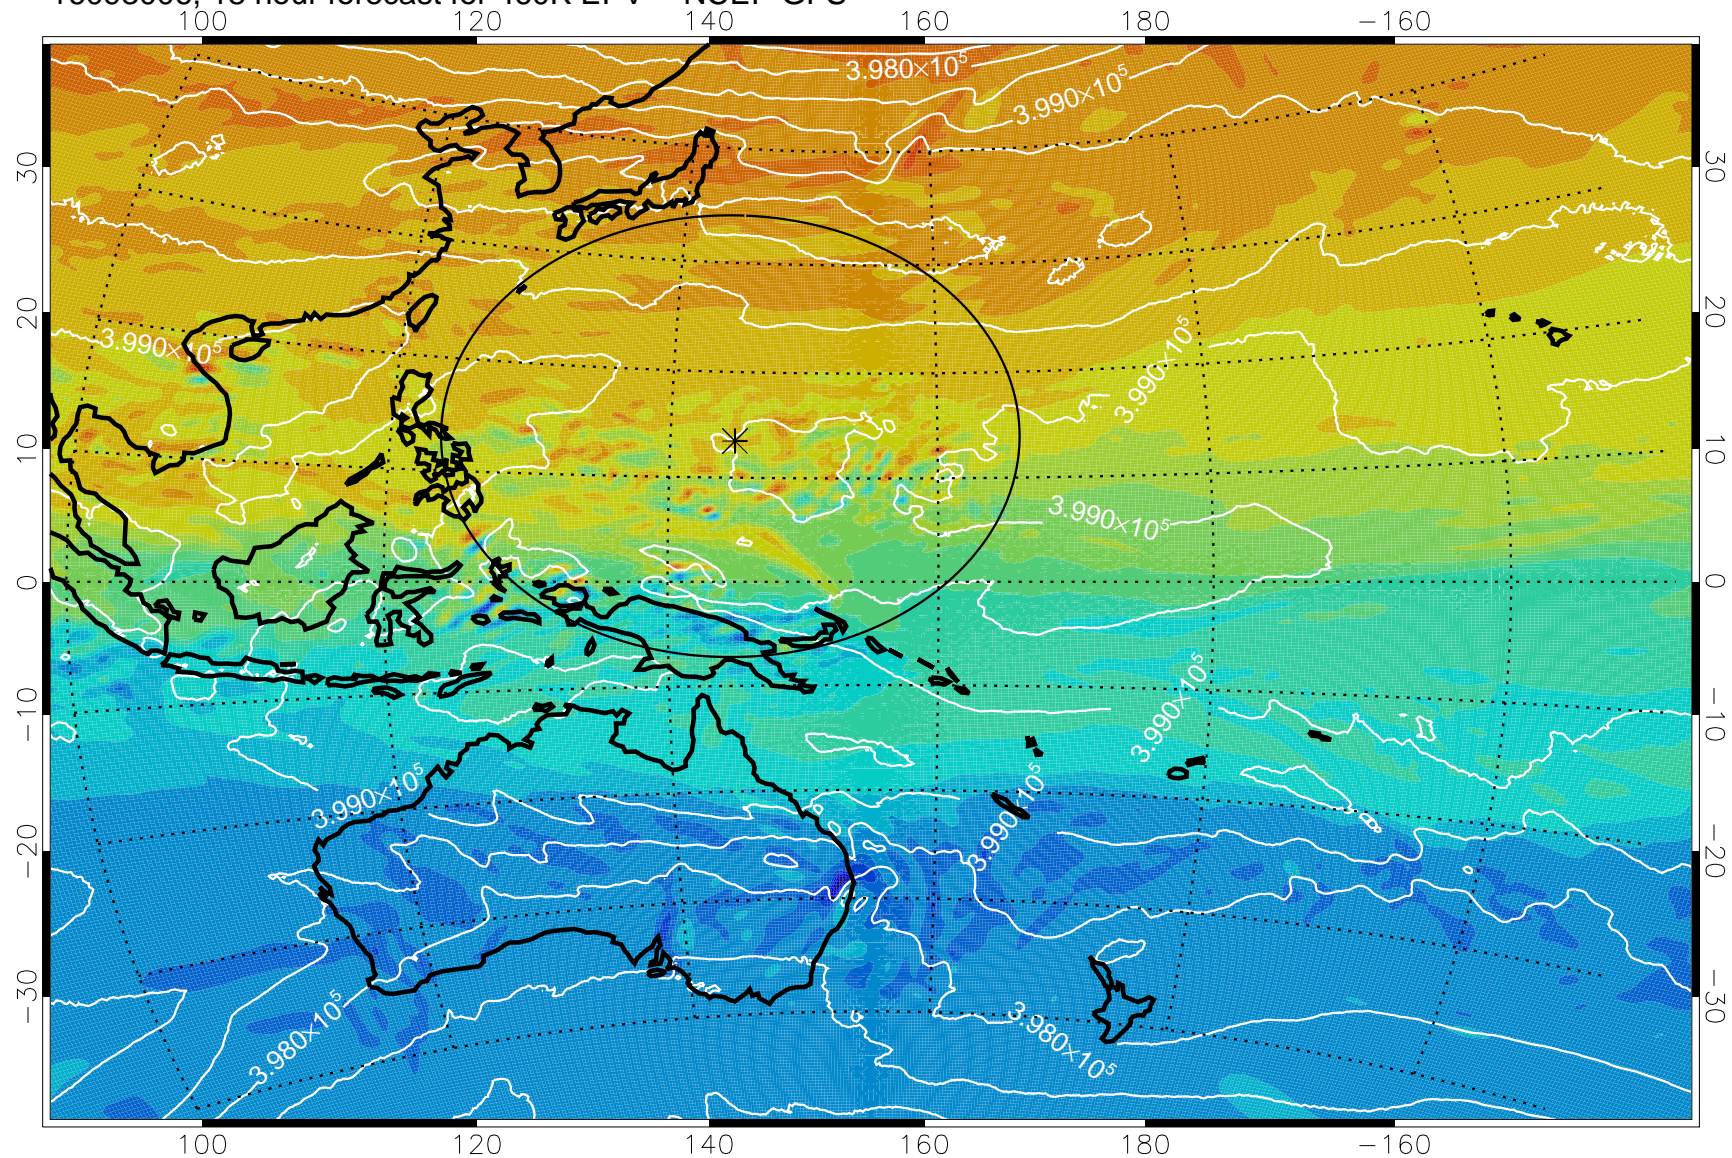

16092918, 6 hour forecast for 460K EPV -- NCEP GFS

460K Montgomery Streamfunction, white

Range ring of 2304 km

16093000, 12 hour forecast for 460K EPV -- NCEP GFS

460K Montgomery Streamfunction, white

Range ring of 2304 km

16093006, 18 hour forecast for 460K EPV -- NCEP GFS

460K Montgomery Streamfunction, white

Range ring of 2304 km

16093012, 24 hour forecast for 460K EPV -- NCEP GFS

460K Montgomery Streamfunction, white

Range ring of 2304 km

16093018, 30 hour forecast for 460K EPV -- NCEP GFS

460K Montgomery Streamfunction, white

Range ring of 2304 km

16100100, 36 hour forecast for 460K EPV -- NCEP GFS

460K Montgomery Streamfunction, white

Range ring of 2304 km

16100106, 42 hour forecast for 460K EPV -- NCEP GFS

460K Montgomery Streamfunction, white

Range ring of 2304 km

16100112, 48 hour forecast for 460K EPV -- NCEP GFS

460K Montgomery Streamfunction, white

Range ring of 2304 km