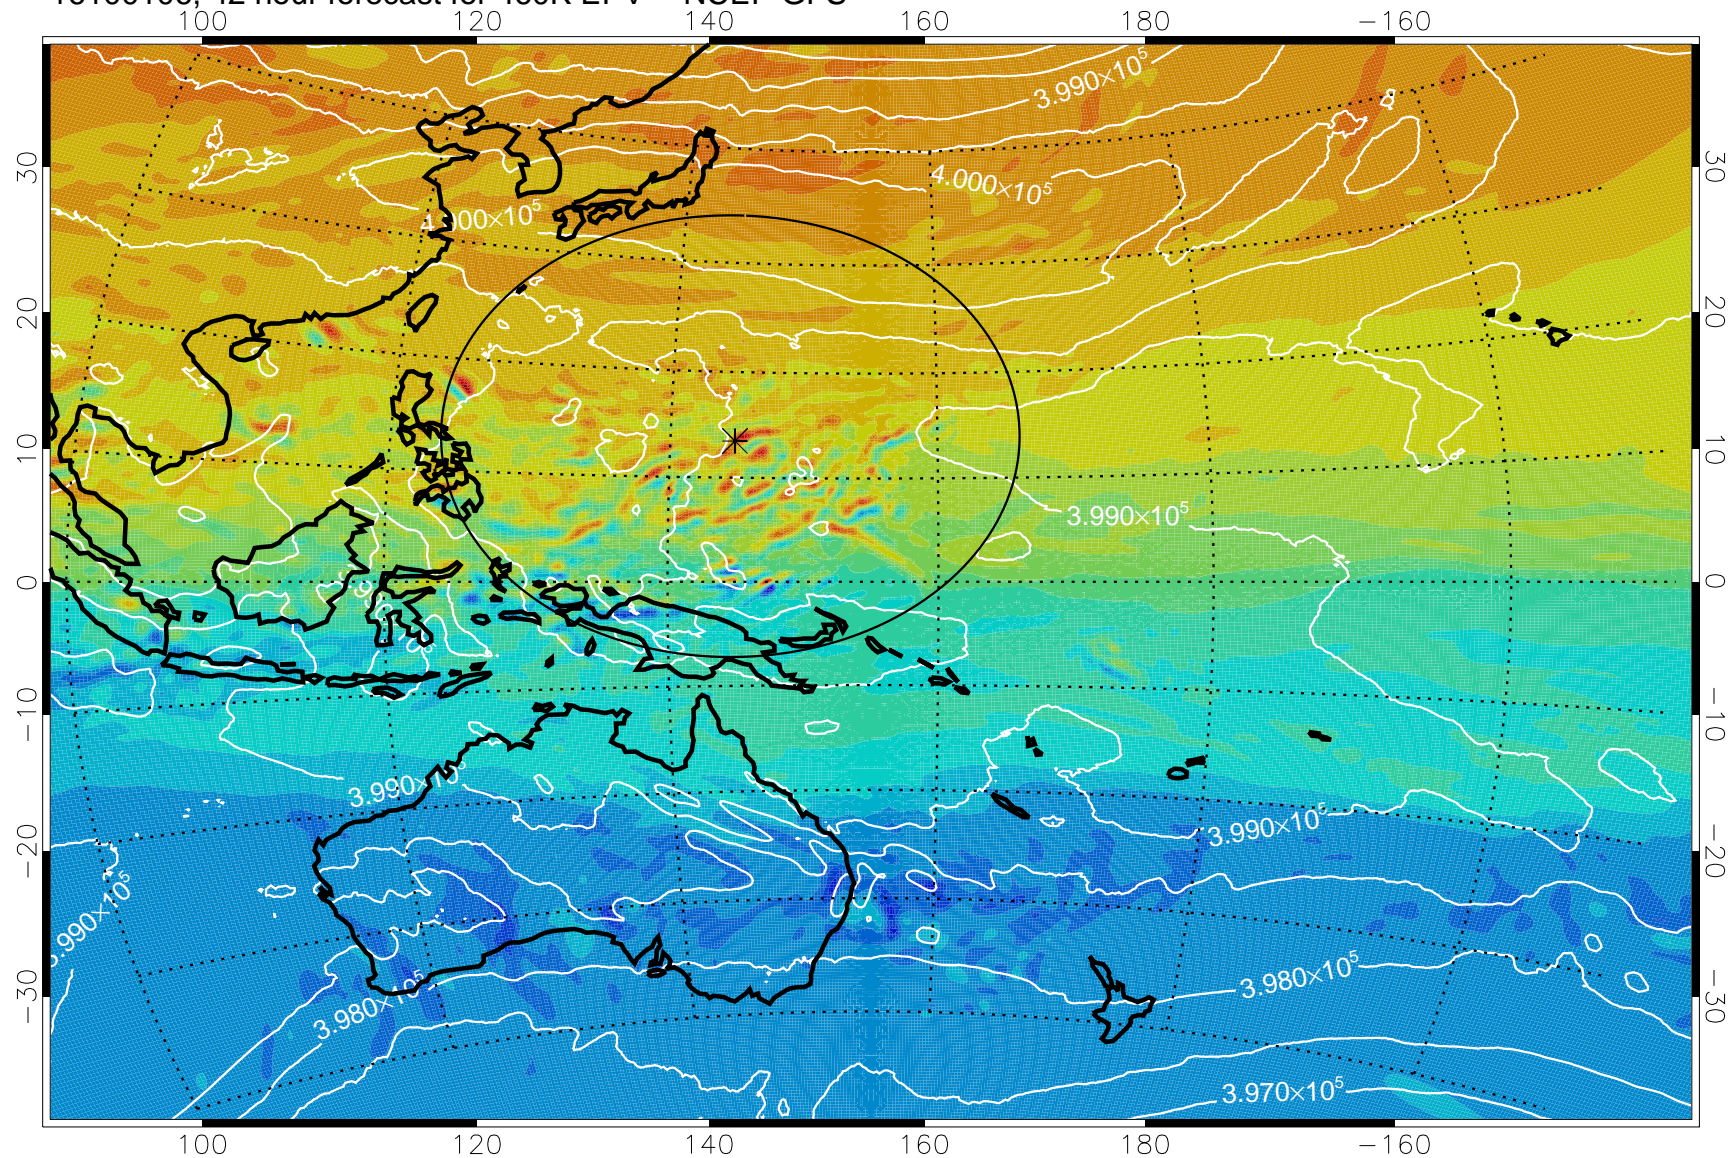

16093018, 30 hour forecast for 460K EPV -- NCEP GFS

460K Montgomery Streamfunction, white

Range ring of 2304 km

16100100, 36 hour forecast for 460K EPV -- NCEP GFS

460K Montgomery Streamfunction, white

Range ring of 2304 km

16100106, 42 hour forecast for 460K EPV -- NCEP GFS

460K Montgomery Streamfunction, white

Range ring of 2304 km

16100112, 48 hour forecast for 460K EPV -- NCEP GFS

460K Montgomery Streamfunction, white

Range ring of 2304 km

16100118, 54 hour forecast for 460K EPV -- NCEP GFS

460K Montgomery Streamfunction, white

Range ring of 2304 km

16100200, 60 hour forecast for 460K EPV -- NCEP GFS

460K Montgomery Streamfunction, white

Range ring of 2304 km

16100206, 66 hour forecast for 460K EPV -- NCEP GFS

16100212, 72 hour forecast for 460K EPV -- NCEP GFS

460K Montgomery Streamfunction, white

Range ring of 2304 km

16100218, 78 hour forecast for 460K EPV -- NCEP GFS