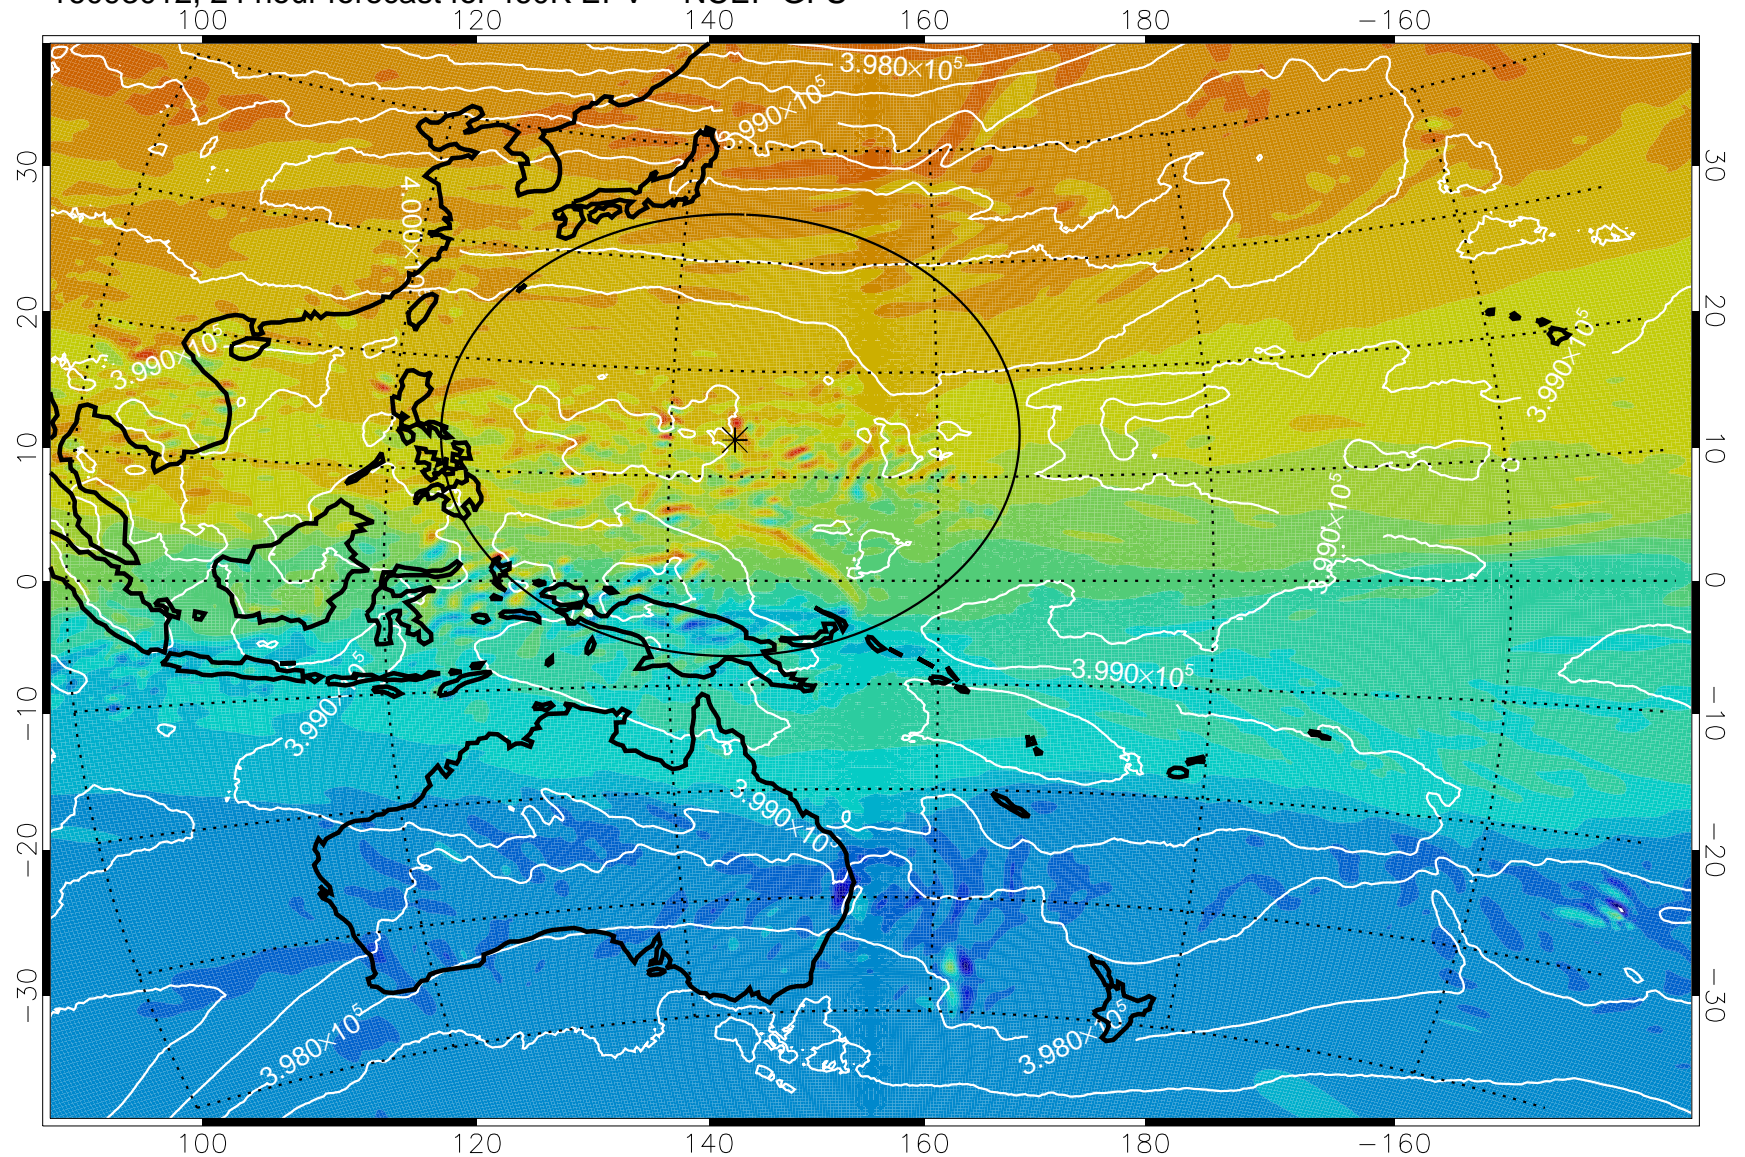

16093006, 18 hour forecast for 460K EPV -- NCEP GFS

460K Montgomery Streamfunction, white

Range ring of 2304 km

16093012, 24 hour forecast for 460K EPV -- NCEP GFS

460K Montgomery Streamfunction, white

Range ring of 2304 km

16093018, 30 hour forecast for 460K EPV -- NCEP GFS

460K Montgomery Streamfunction, white

Range ring of 2304 km

16100100, 36 hour forecast for 460K EPV -- NCEP GFS

460K Montgomery Streamfunction, white

Range ring of 2304 km

16100106, 42 hour forecast for 460K EPV -- NCEP GFS

460K Montgomery Streamfunction, white

Range ring of 2304 km

16100112, 48 hour forecast for 460K EPV -- NCEP GFS

460K Montgomery Streamfunction, white

Range ring of 2304 km

16100118, 54 hour forecast for 460K EPV -- NCEP GFS

460K Montgomery Streamfunction, white

Range ring of 2304 km

16100200, 60 hour forecast for 460K EPV -- NCEP GFS

460K Montgomery Streamfunction, white

Range ring of 2304 km