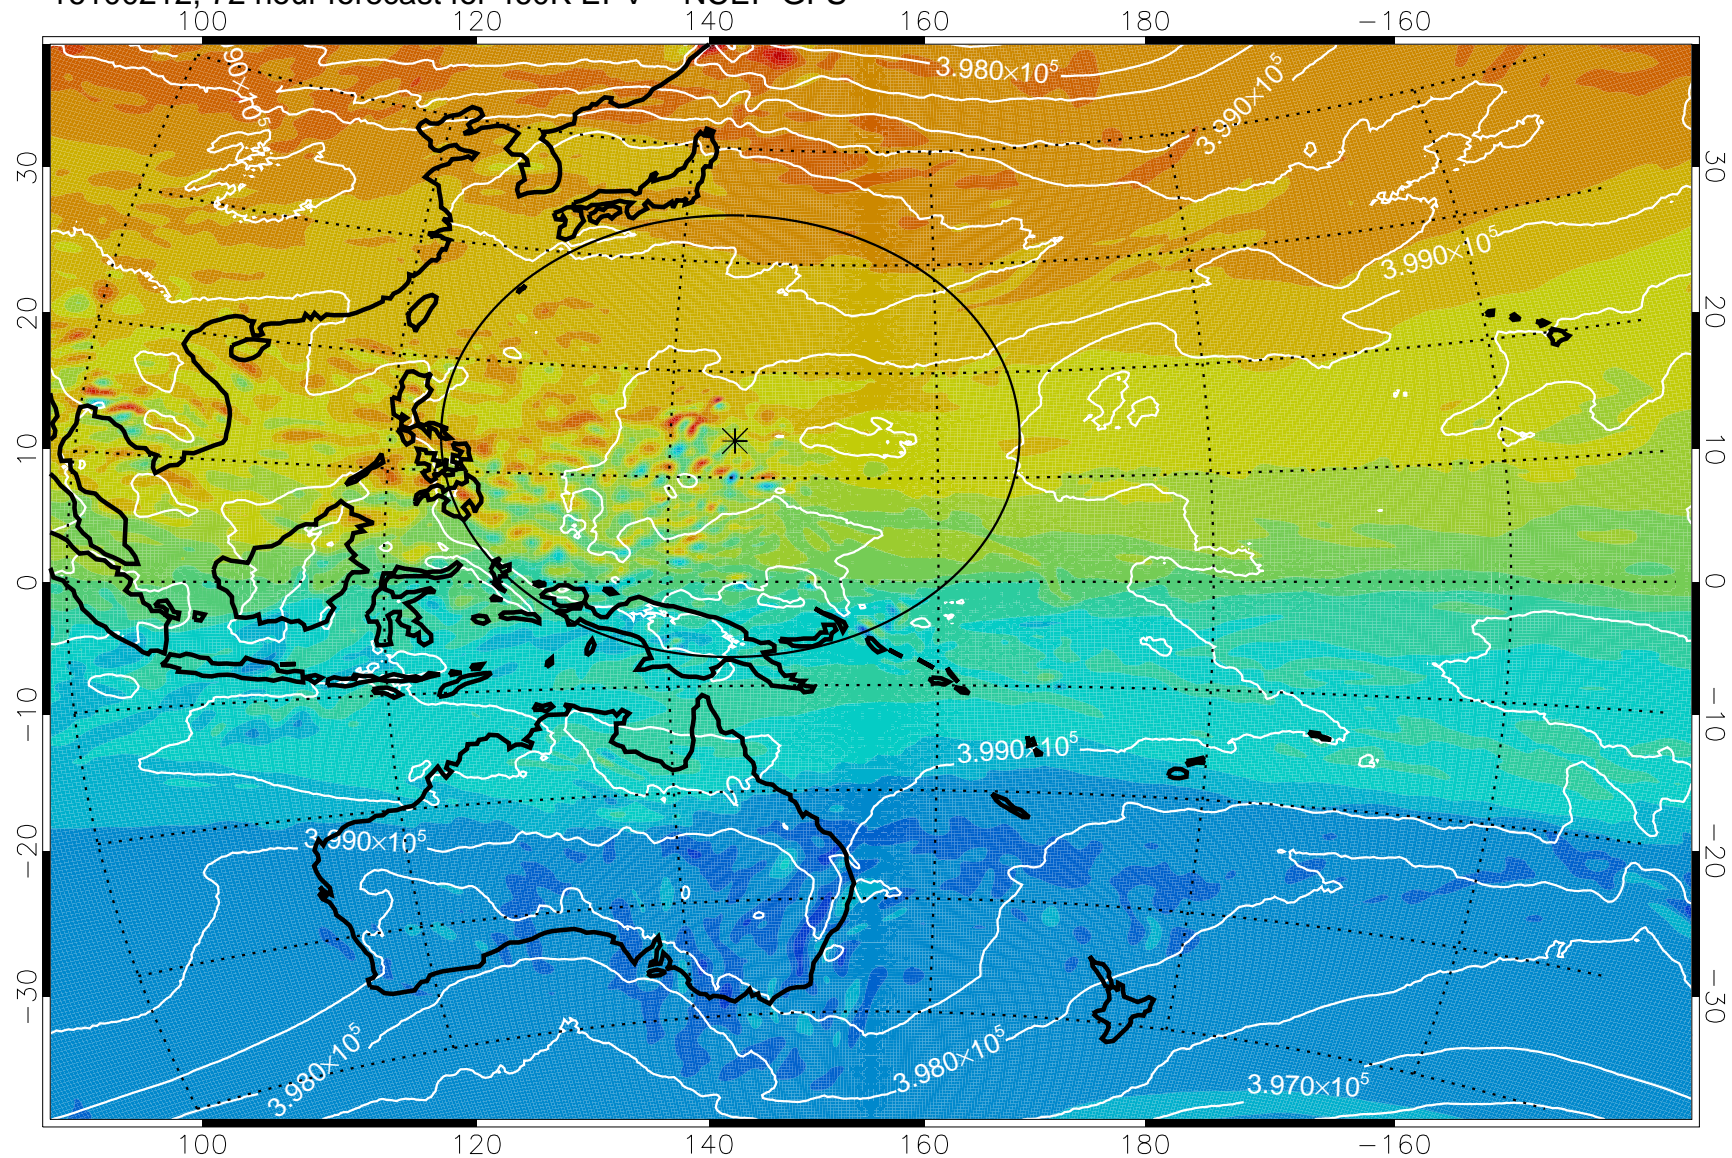

16100106, 42 hour forecast for 460K EPV -- NCEP GFS

460K Montgomery Streamfunction, white

Range ring of 2304 km

16100112, 48 hour forecast for 460K EPV -- NCEP GFS

460K Montgomery Streamfunction, white

Range ring of 2304 km

16100118, 54 hour forecast for 460K EPV -- NCEP GFS

460K Montgomery Streamfunction, white

Range ring of 2304 km

16100200, 60 hour forecast for 460K EPV -- NCEP GFS

460K Montgomery Streamfunction, white

Range ring of 2304 km

16100206, 66 hour forecast for 460K EPV -- NCEP GFS

16100212, 72 hour forecast for 460K EPV -- NCEP GFS

460K Montgomery Streamfunction, white

Range ring of 2304 km

16100218, 78 hour forecast for 460K EPV -- NCEP GFS

460K Montgomery Streamfunction, white

Range ring of 2304 km

16100300, 84 hour forecast for 460K EPV -- NCEP GFS

460K Montgomery Streamfunction, white

Range ring of 2304 km

16100306, 90 hour forecast for 460K EPV -- NCEP GFS