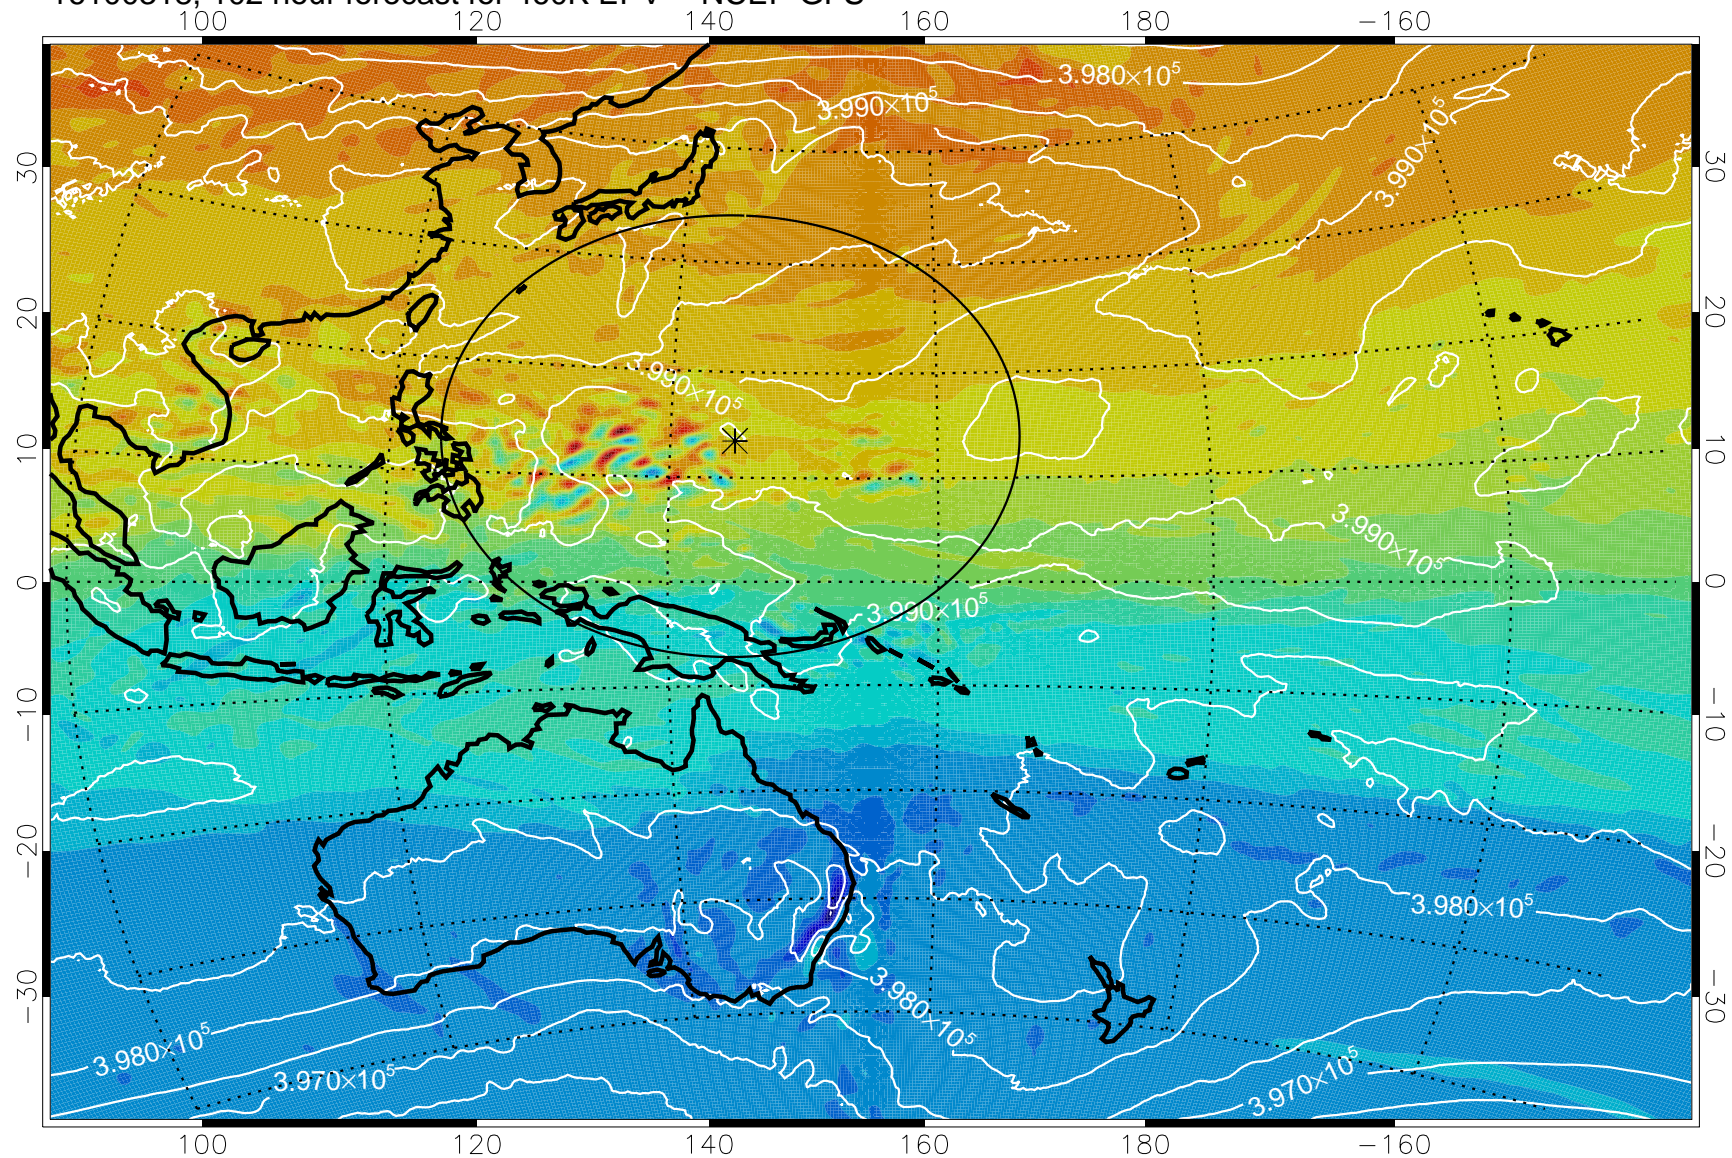

460K Montgomery Streamfunction, white

Range ring of 2304 km

16100300, 84 hour forecast for 460K EPV -- NCEP GFS

460K Montgomery Streamfunction, white

Range ring of 2304 km

16100306, 90 hour forecast for 460K EPV -- NCEP GFS

460K Montgomery Streamfunction, white

Range ring of 2304 km

16100312, 96 hour forecast for 460K EPV -- NCEP GFS

460K Montgomery Streamfunction, white

Range ring of 2304 km

16100318, 102 hour forecast for 460K EPV -- NCEP GFS

460K Montgomery Streamfunction, white

Range ring of 2304 km

16100400, 108 hour forecast for 460K EPV -- NCEP GFS

460K Montgomery Streamfunction, white

Range ring of 2304 km

16100406, 114 hour forecast for 460K EPV -- NCEP GFS

460K Montgomery Streamfunction, white

Range ring of 2304 km

16100412, 120 hour forecast for 460K EPV -- NCEP GFS

460K Montgomery Streamfunction, white

Range ring of 2304 km