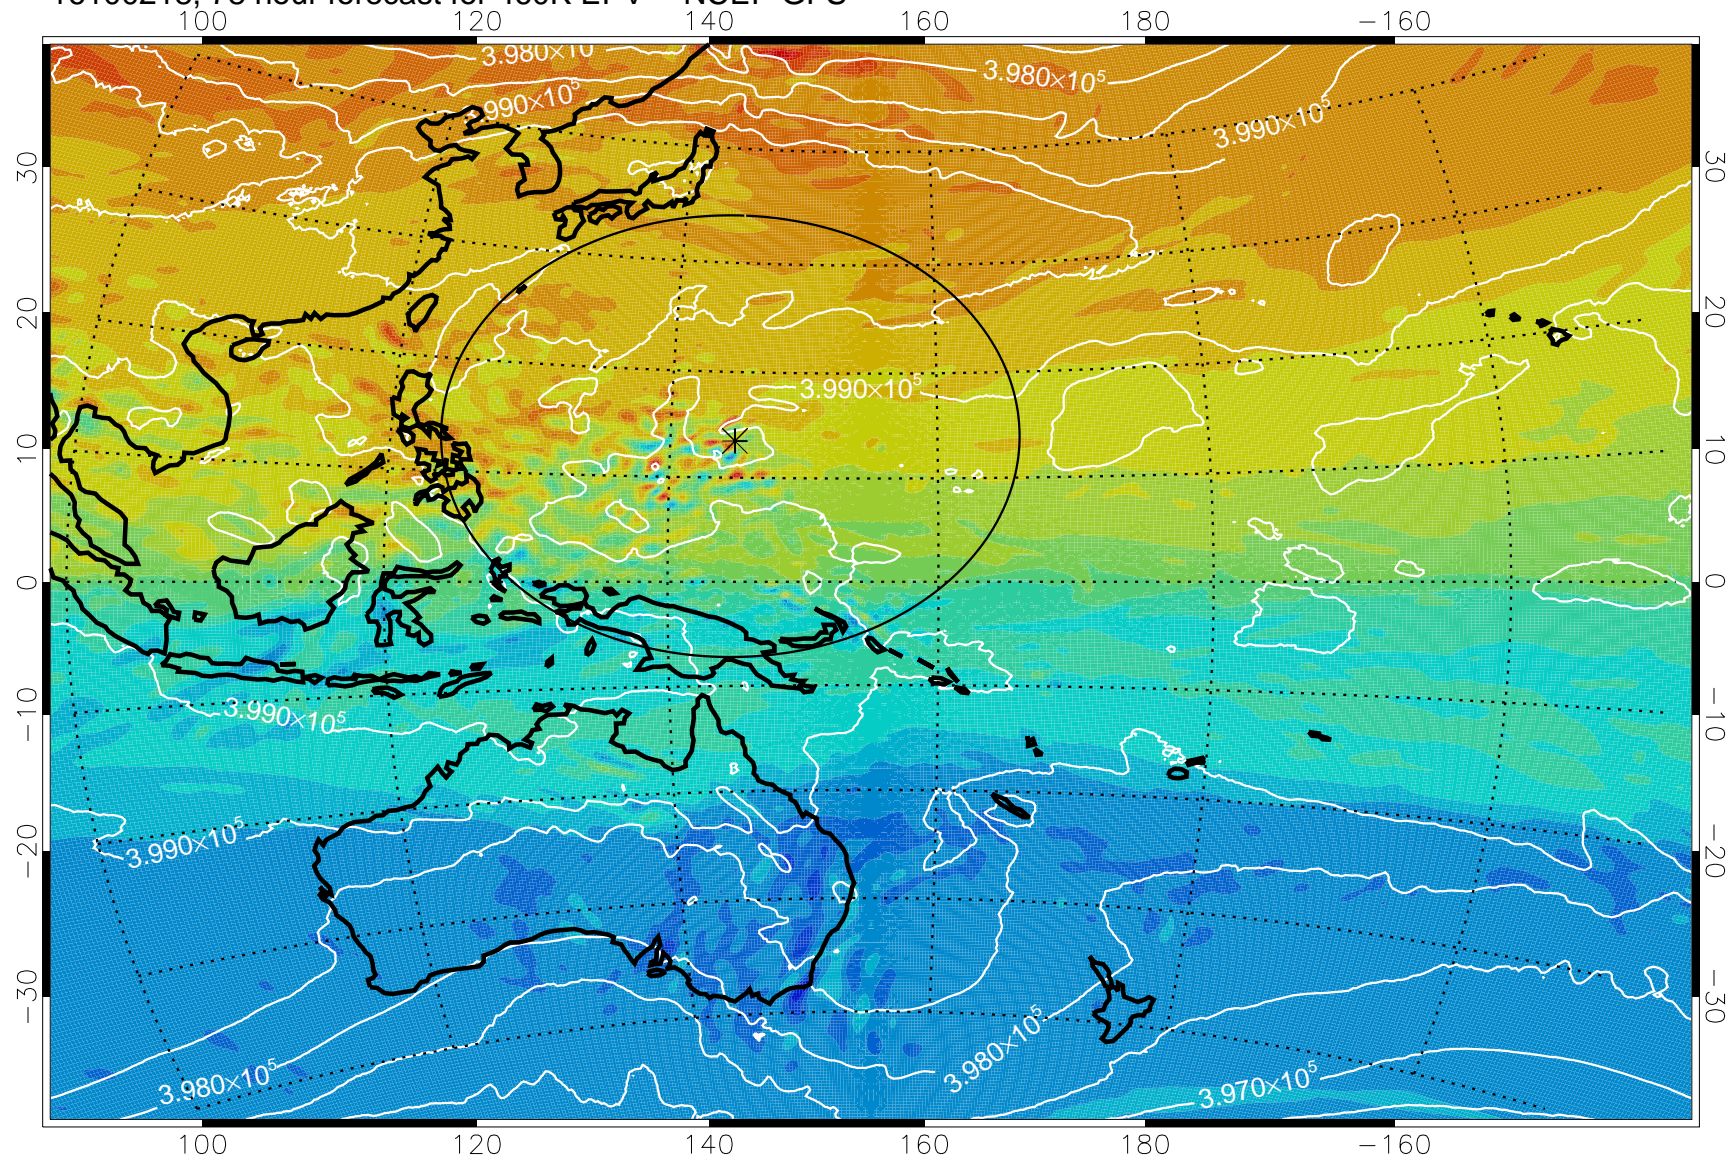

16100118, 54 hour forecast for 460K EPV -- NCEP GFS

460K Montgomery Streamfunction, white

Range ring of 2304 km

16100200, 60 hour forecast for 460K EPV -- NCEP GFS

460K Montgomery Streamfunction, white

Range ring of 2304 km

16100206, 66 hour forecast for 460K EPV -- NCEP GFS

16100212, 72 hour forecast for 460K EPV -- NCEP GFS

460K Montgomery Streamfunction, white

Range ring of 2304 km

16100218, 78 hour forecast for 460K EPV -- NCEP GFS

460K Montgomery Streamfunction, white

Range ring of 2304 km

16100300, 84 hour forecast for 460K EPV -- NCEP GFS

460K Montgomery Streamfunction, white

Range ring of 2304 km

16100306, 90 hour forecast for 460K EPV -- NCEP GFS

460K Montgomery Streamfunction, white

Range ring of 2304 km

16100312, 96 hour forecast for 460K EPV -- NCEP GFS

460K Montgomery Streamfunction, white

Range ring of 2304 km

16100318, 102 hour forecast for 460K EPV -- NCEP GFS