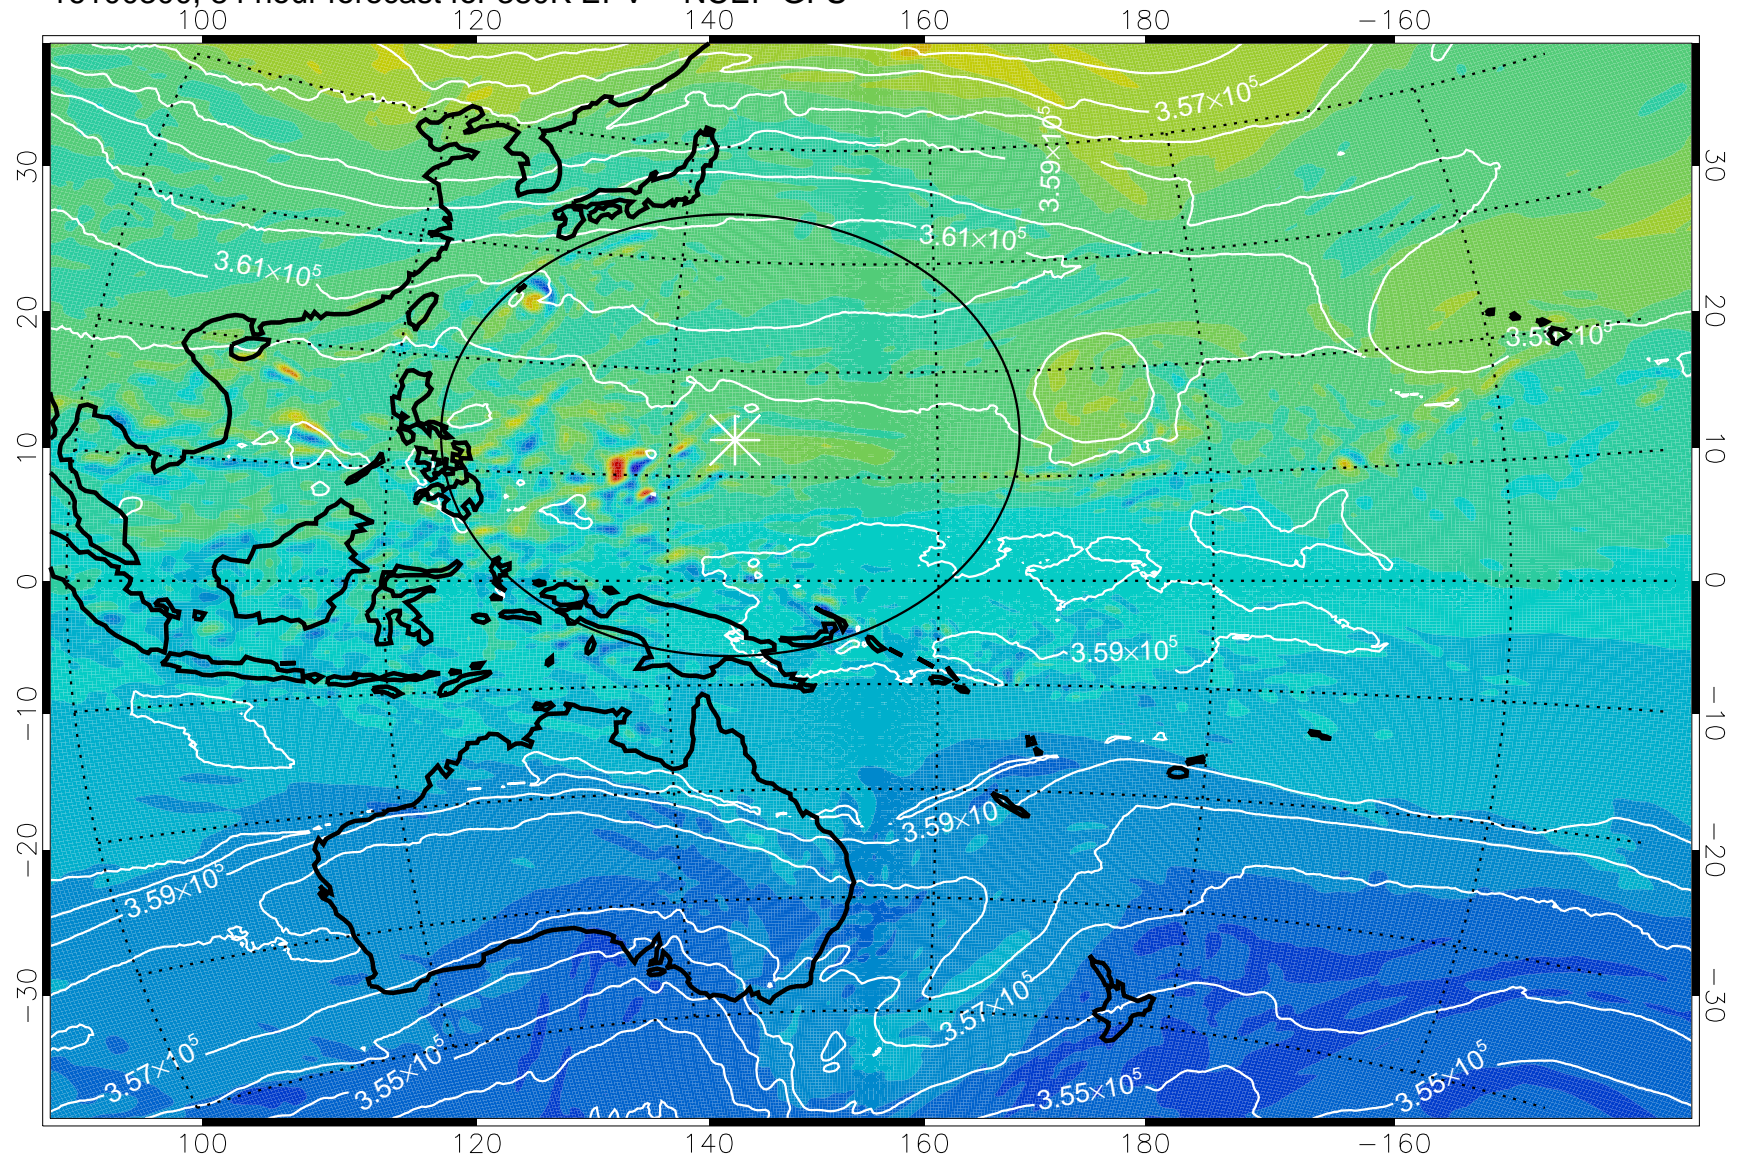

16100206, 66 hour forecast for 380K EPV -- NCEP GFS

380K Montgomery Streamfunction, white

Range ring of 2304 km

16100212, 72 hour forecast for 380K EPV -- NCEP GFS

380K Montgomery Streamfunction, white

Range ring of 2304 km

16100218, 78 hour forecast for 380K EPV -- NCEP GFS

380K Montgomery Streamfunction, white

Range ring of 2304 km

16100300, 84 hour forecast for 380K EPV -- NCEP GFS

380K Montgomery Streamfunction, white

Range ring of 2304 km

16100306, 90 hour forecast for 380K EPV -- NCEP GFS

380K Montgomery Streamfunction, white

Range ring of 2304 km

16100312, 96 hour forecast for 380K EPV -- NCEP GFS

16100318, 102 hour forecast for 380K EPV -- NCEP GFS

380K Montgomery Streamfunction, white

Range ring of 2304 km

16100400, 108 hour forecast for 380K EPV -- NCEP GFS

380K Montgomery Streamfunction, white

Range ring of 2304 km

16100406, 114 hour forecast for 380K EPV -- NCEP GFS