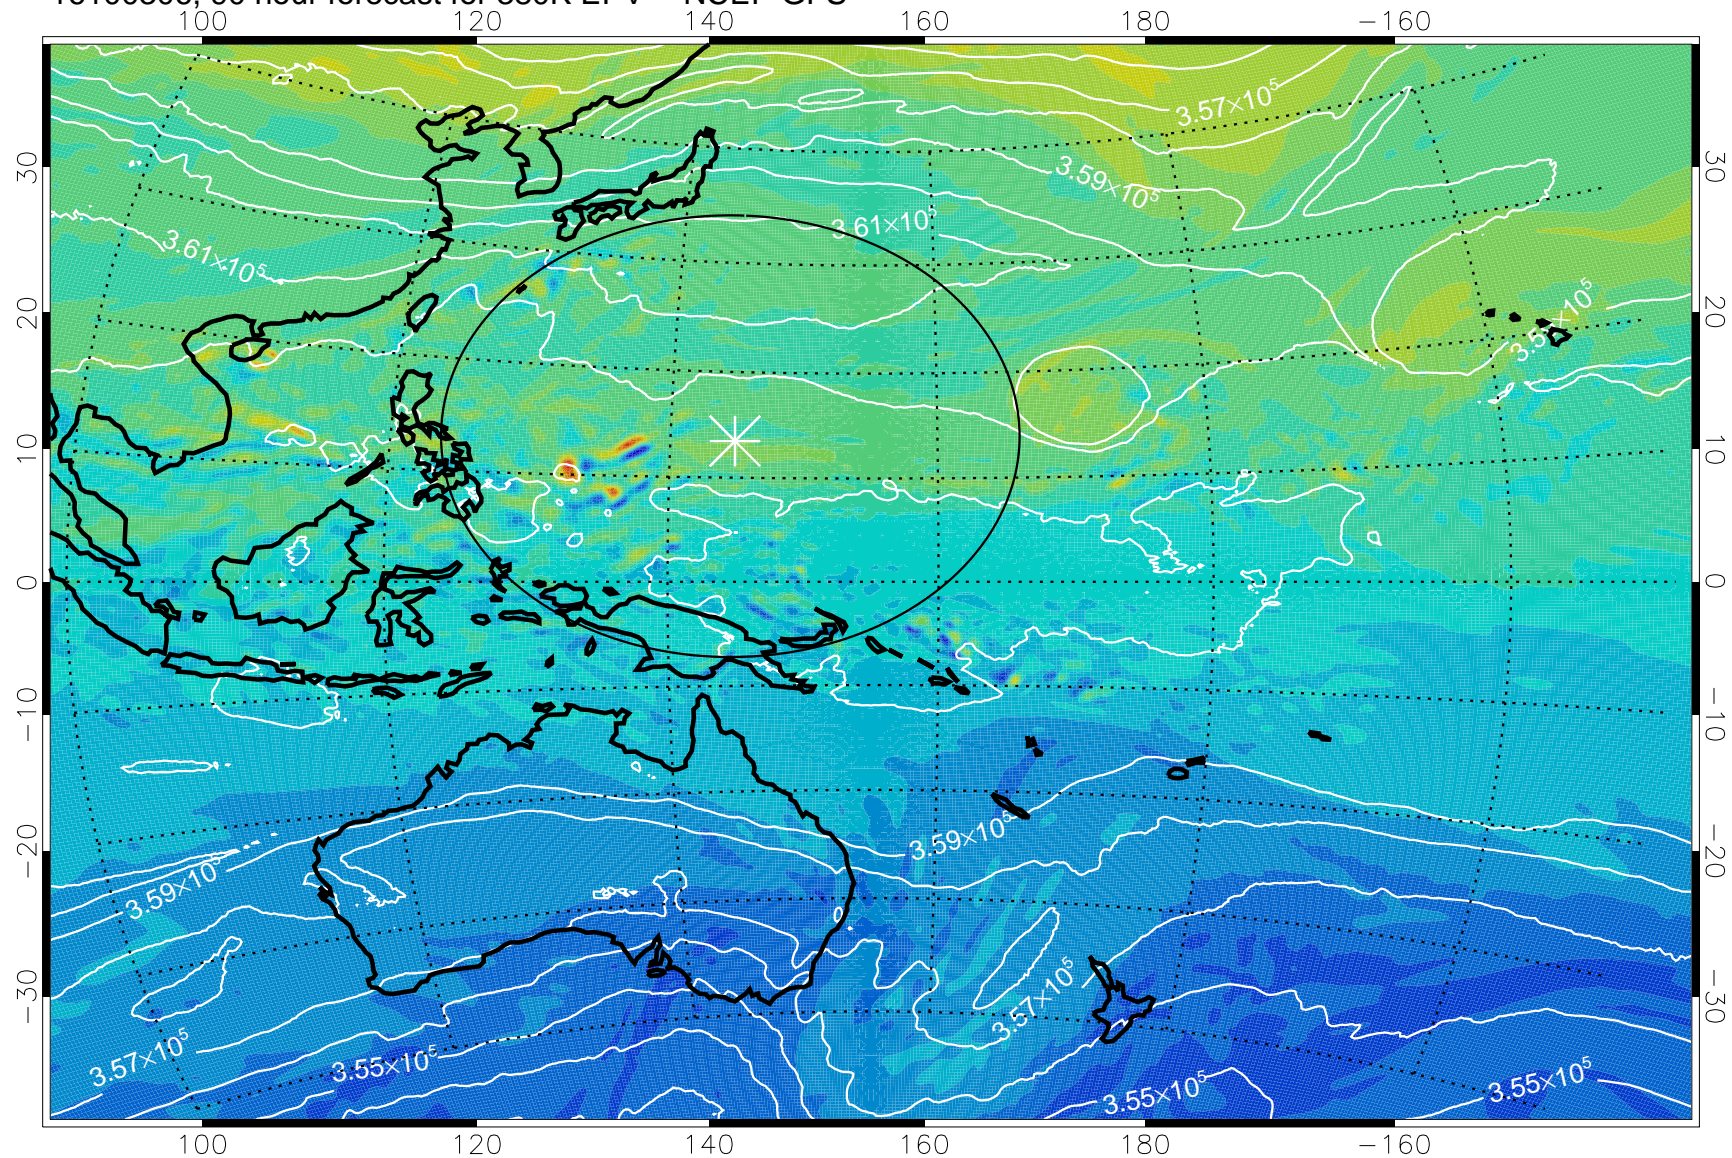

16100206, 66 hour forecast for 380K EPV -- NCEP GFS

380K Montgomery Streamfunction, white

Range ring of 2304 km

16100212, 72 hour forecast for 380K EPV -- NCEP GFS

380K Montgomery Streamfunction, white

Range ring of 2304 km

16100218, 78 hour forecast for 380K EPV -- NCEP GFS

380K Montgomery Streamfunction, white

Range ring of 2304 km

16100300, 84 hour forecast for 380K EPV -- NCEP GFS

380K Montgomery Streamfunction, white

Range ring of 2304 km

16100306, 90 hour forecast for 380K EPV -- NCEP GFS

380K Montgomery Streamfunction, white

Range ring of 2304 km

16100312, 96 hour forecast for 380K EPV -- NCEP GFS

16100318, 102 hour forecast for 380K EPV -- NCEP GFS

380K Montgomery Streamfunction, white

Range ring of 2304 km

16100400, 108 hour forecast for 380K EPV -- NCEP GFS

380K Montgomery Streamfunction, white

Range ring of 2304 km

16100406, 114 hour forecast for 380K EPV -- NCEP GFS