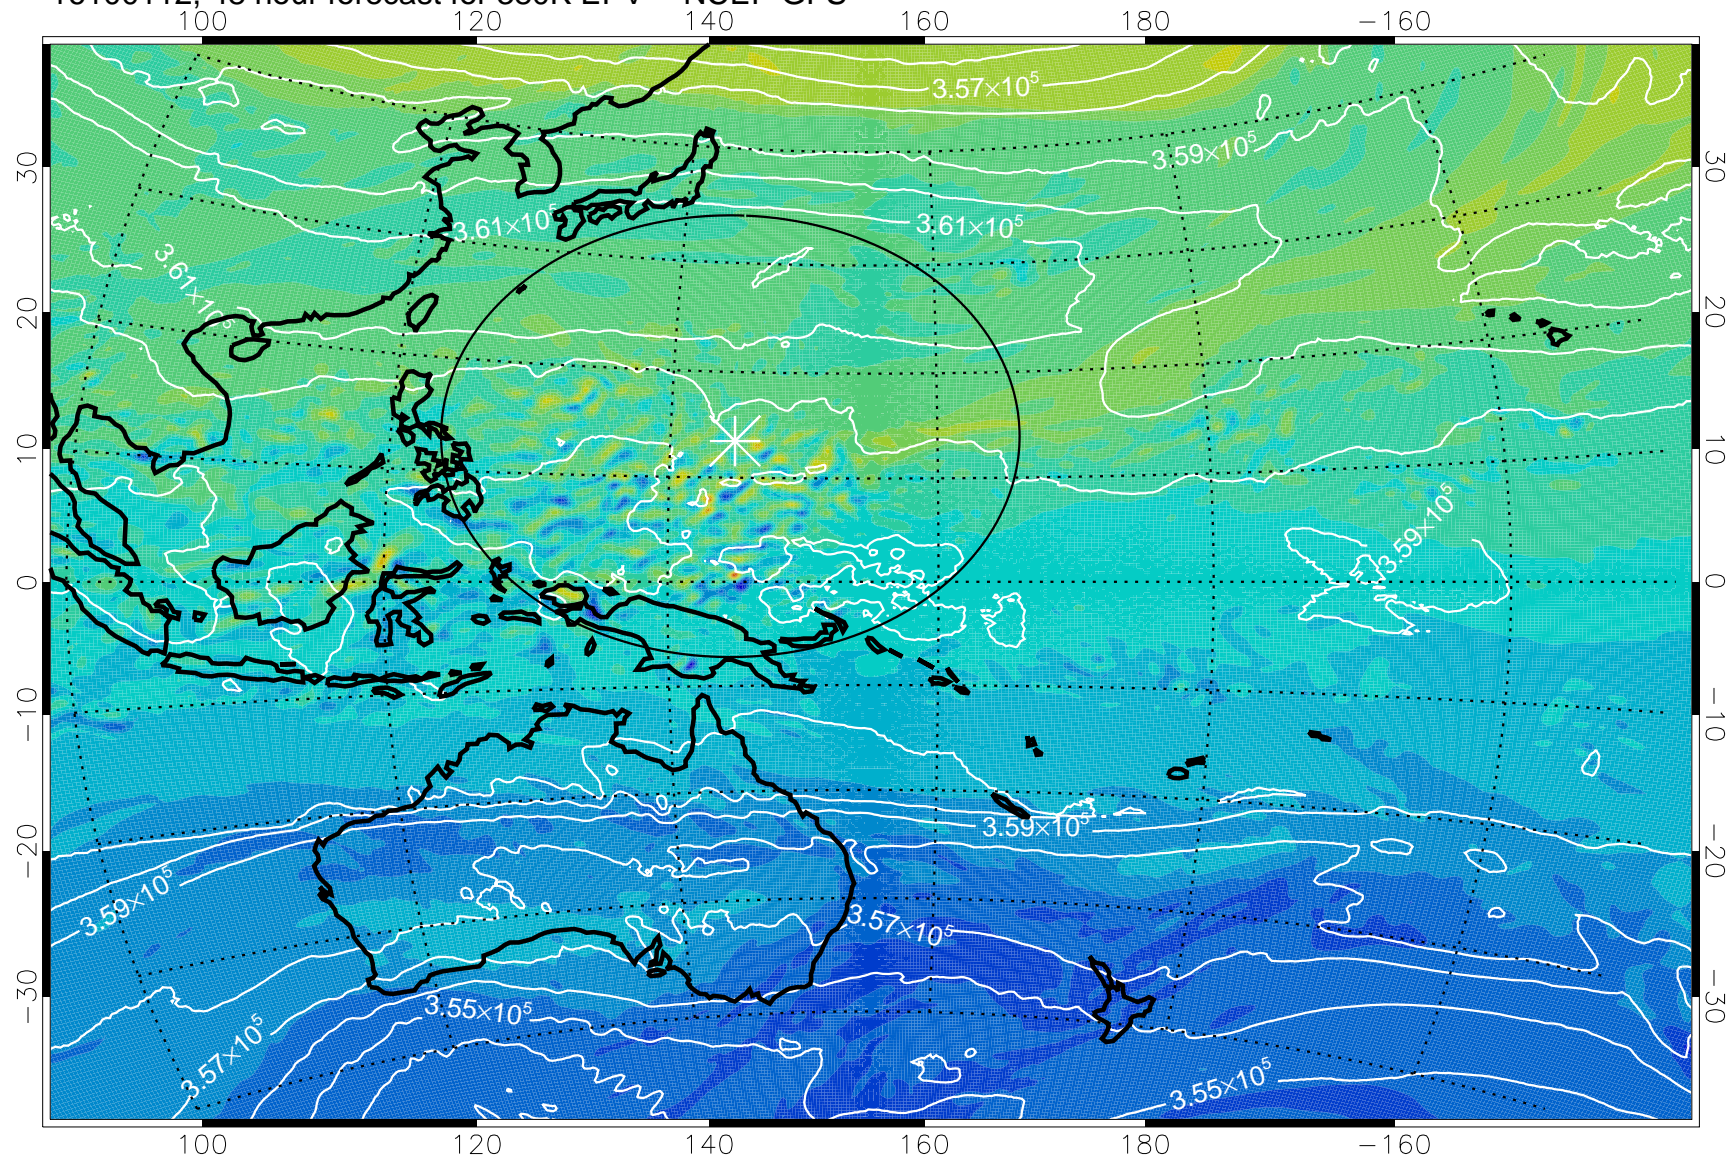

16100106, 42 hour forecast for 380K EPV -- NCEP GFS

380K Montgomery Streamfunction, white

Range ring of 2304 km

16100112, 48 hour forecast for 380K EPV -- NCEP GFS

380K Montgomery Streamfunction, white

Range ring of 2304 km

16100118, 54 hour forecast for 380K EPV -- NCEP GFS

380K Montgomery Streamfunction, white

Range ring of 2304 km

16100200, 60 hour forecast for 380K EPV -- NCEP GFS

380K Montgomery Streamfunction, white

Range ring of 2304 km

16100206, 66 hour forecast for 380K EPV -- NCEP GFS

380K Montgomery Streamfunction, white

Range ring of 2304 km

16100212, 72 hour forecast for 380K EPV -- NCEP GFS

380K Montgomery Streamfunction, white

Range ring of 2304 km

16100218, 78 hour forecast for 380K EPV -- NCEP GFS

380K Montgomery Streamfunction, white

Range ring of 2304 km

16100300, 84 hour forecast for 380K EPV -- NCEP GFS

380K Montgomery Streamfunction, white

Range ring of 2304 km