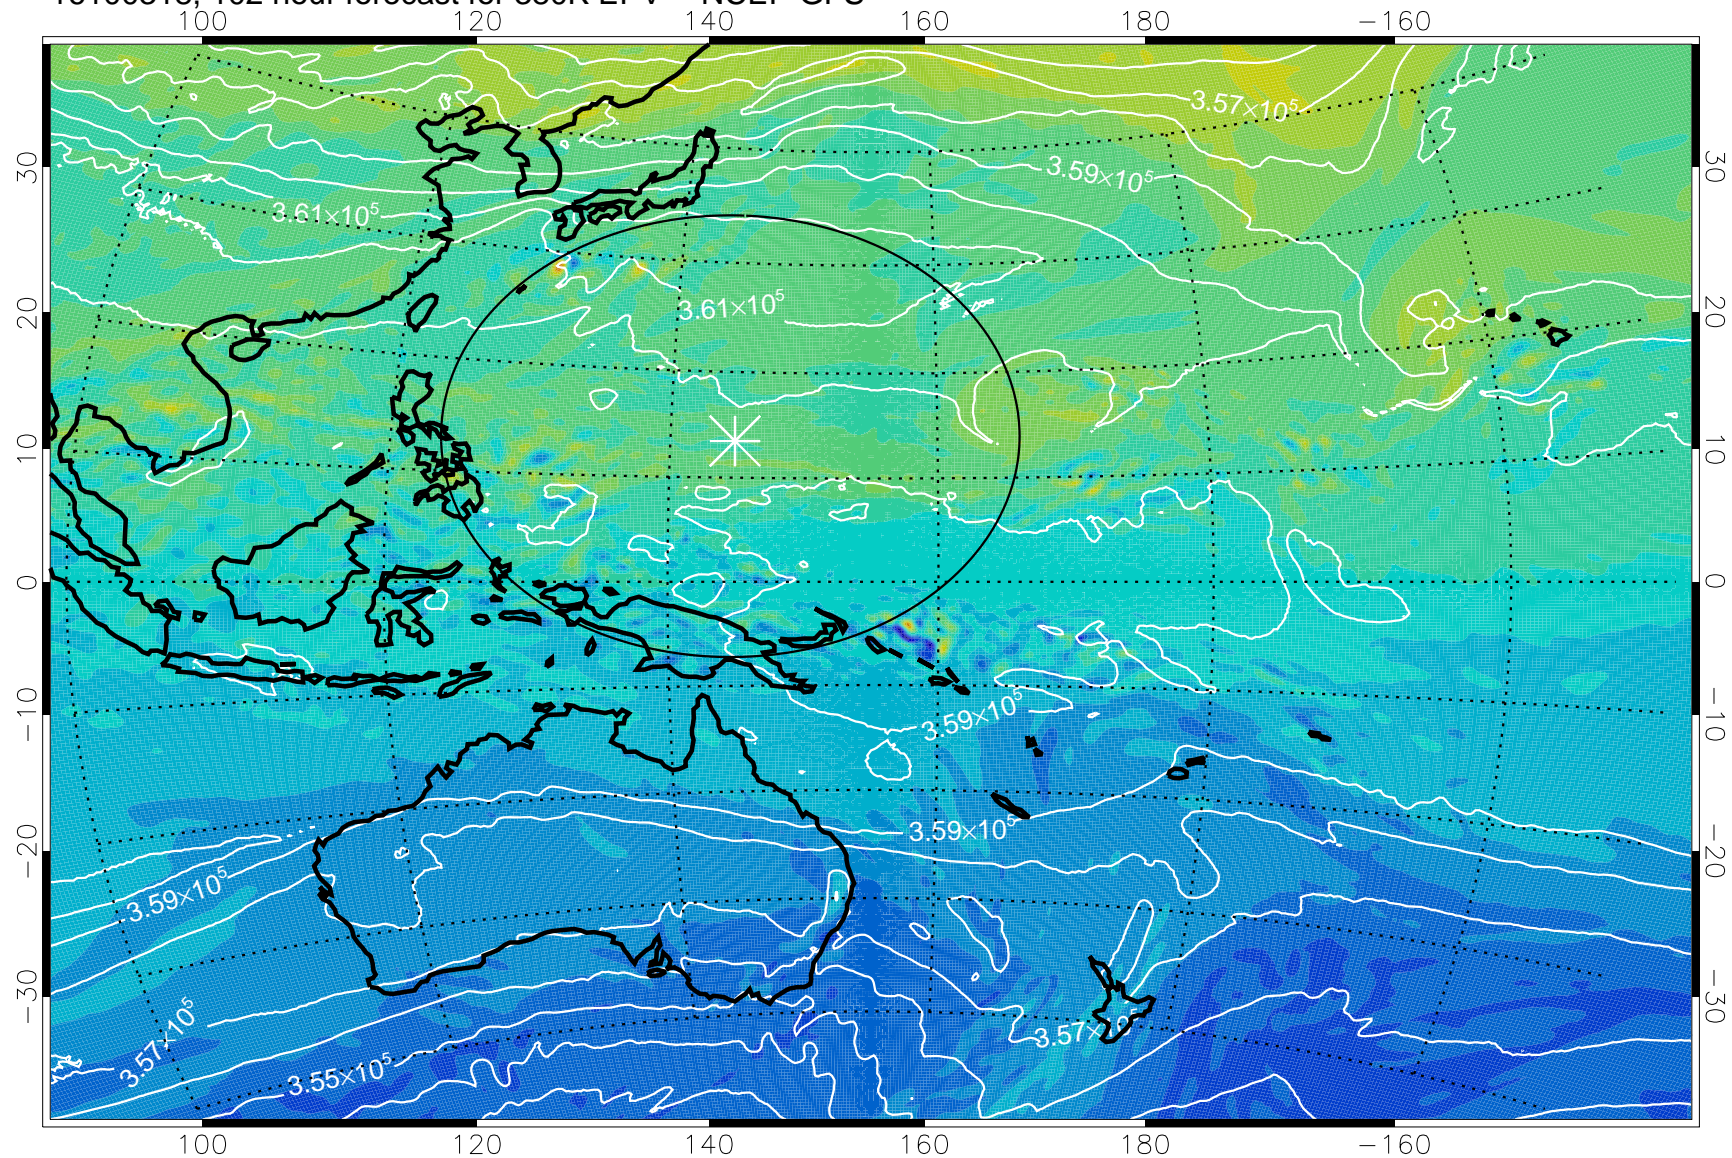

16100218, 78 hour forecast for 380K EPV -- NCEP GFS

380K Montgomery Streamfunction, white

Range ring of 2304 km

16100300, 84 hour forecast for 380K EPV -- NCEP GFS

380K Montgomery Streamfunction, white

Range ring of 2304 km

16100306, 90 hour forecast for 380K EPV -- NCEP GFS

380K Montgomery Streamfunction, white

Range ring of 2304 km

16100312, 96 hour forecast for 380K EPV -- NCEP GFS

16100318, 102 hour forecast for 380K EPV -- NCEP GFS

380K Montgomery Streamfunction, white

Range ring of 2304 km

16100400, 108 hour forecast for 380K EPV -- NCEP GFS

380K Montgomery Streamfunction, white

Range ring of 2304 km

16100406, 114 hour forecast for 380K EPV -- NCEP GFS

380K Montgomery Streamfunction, white

Range ring of 2304 km

16100412, 120 hour forecast for 380K EPV -- NCEP GFS

-2×10^{-5} -1×10^{-5} 0 1×10^{-5} 2×10^{-5}
PVU

380K Montgomery Streamfunction, white

Range ring of 2304 km