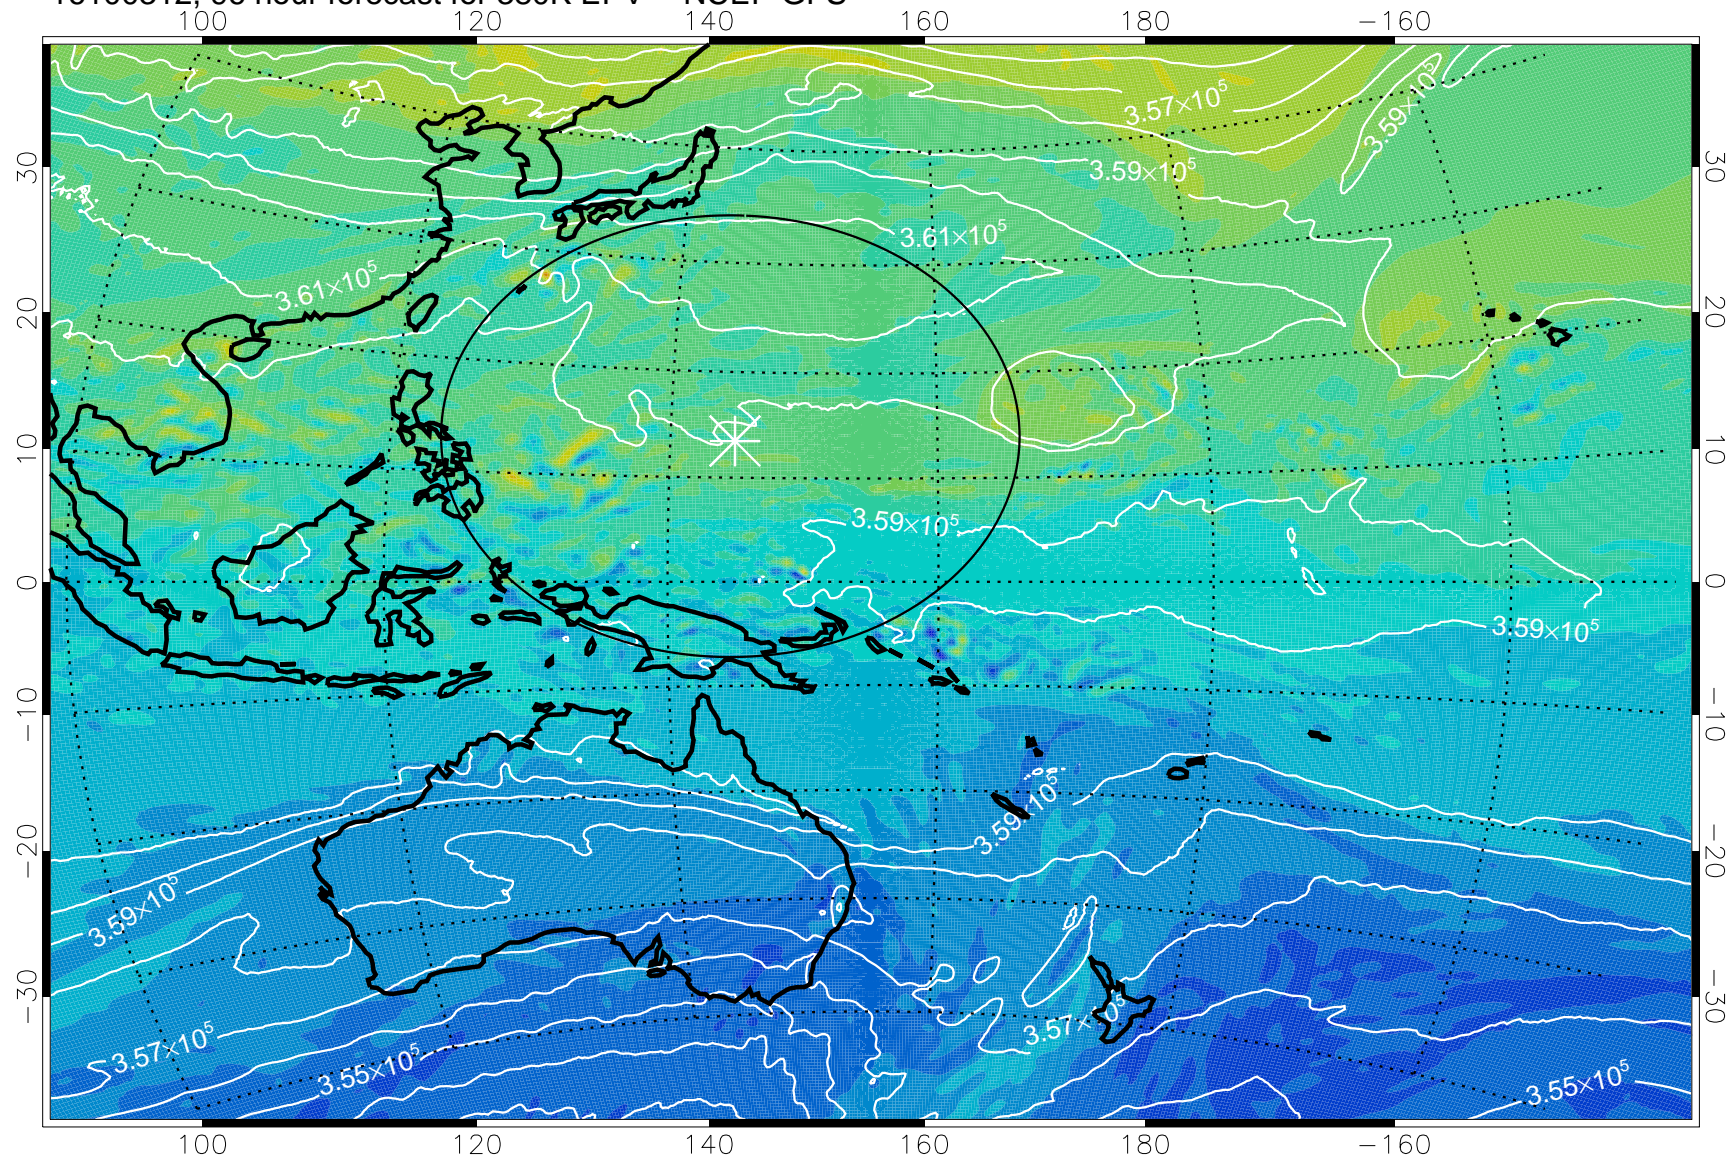

16100218, 78 hour forecast for 380K EPV -- NCEP GFS

380K Montgomery Streamfunction, white

Range ring of 2304 km

16100300, 84 hour forecast for 380K EPV -- NCEP GFS

380K Montgomery Streamfunction, white

Range ring of 2304 km

16100306, 90 hour forecast for 380K EPV -- NCEP GFS

380K Montgomery Streamfunction, white

Range ring of 2304 km

16100312, 96 hour forecast for 380K EPV -- NCEP GFS

16100318, 102 hour forecast for 380K EPV -- NCEP GFS

380K Montgomery Streamfunction, white

Range ring of 2304 km

16100400, 108 hour forecast for 380K EPV -- NCEP GFS

380K Montgomery Streamfunction, white

Range ring of 2304 km

16100406, 114 hour forecast for 380K EPV -- NCEP GFS