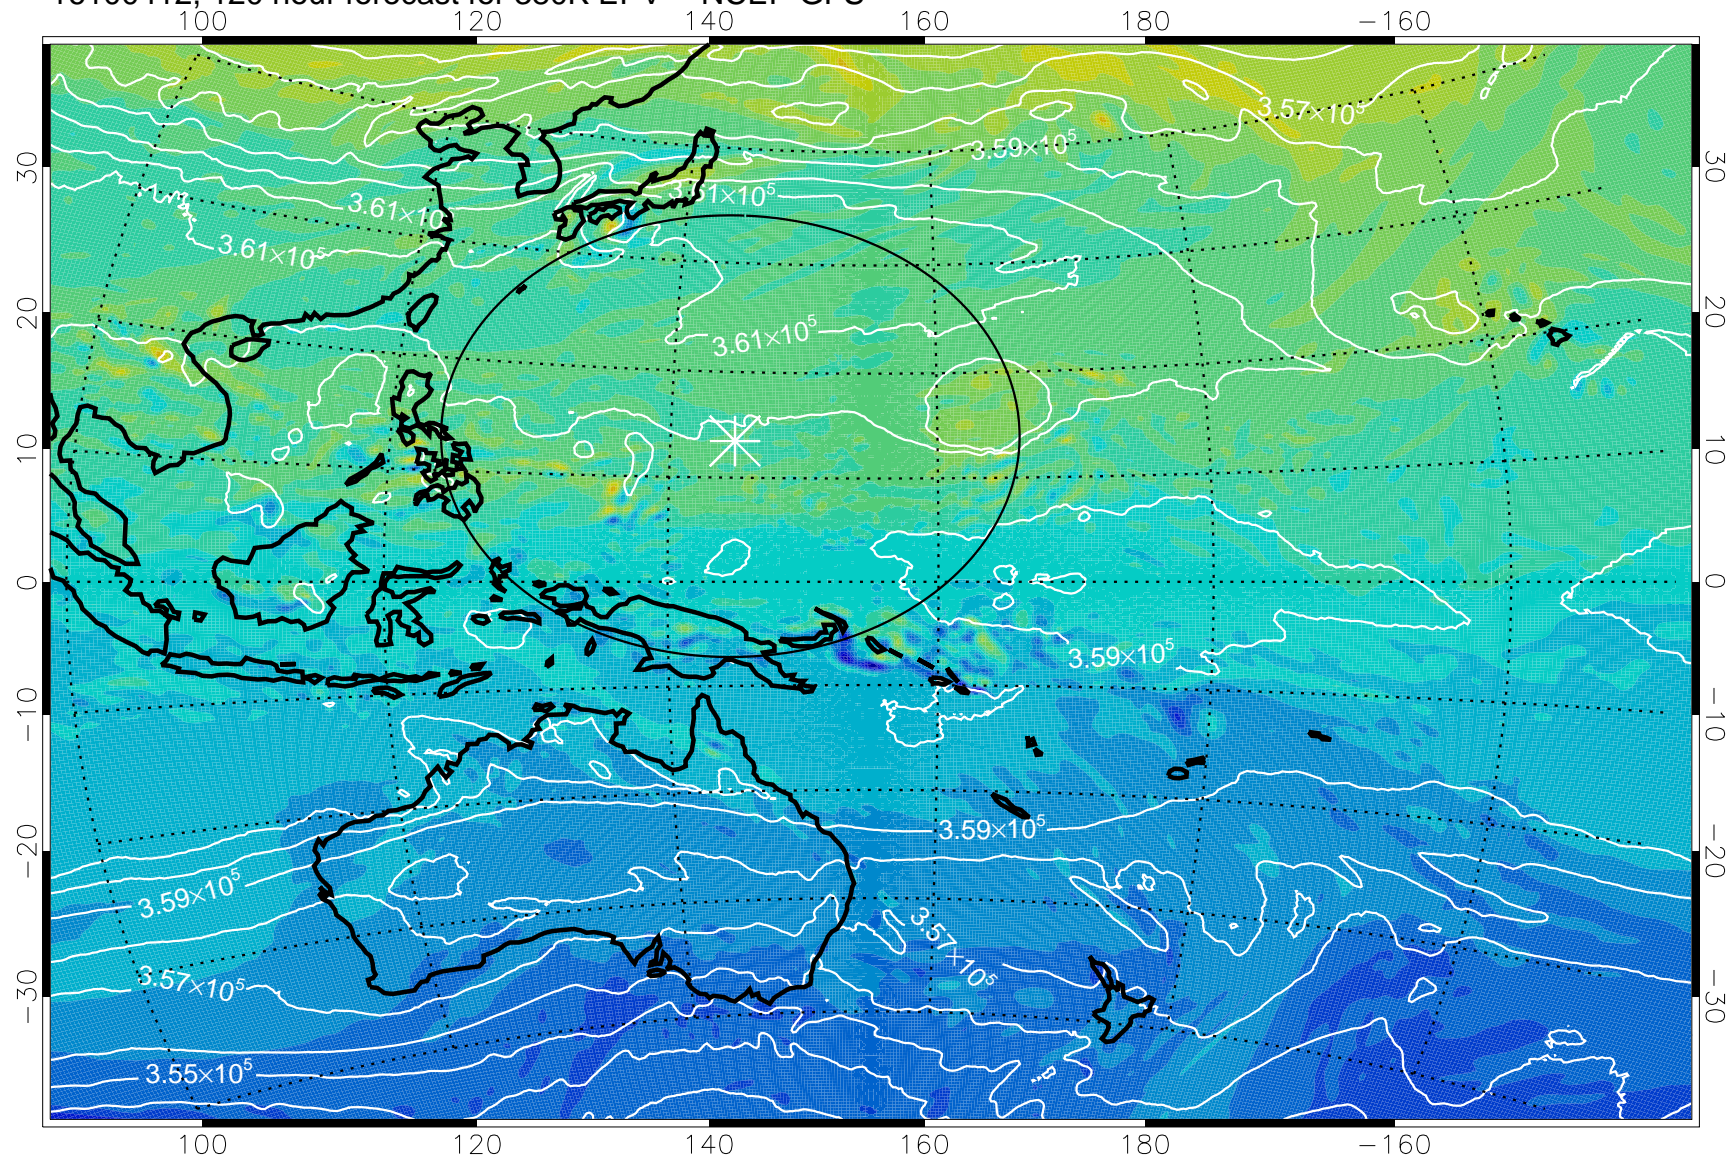

16100218, 78 hour forecast for 380K EPV -- NCEP GFS

380K Montgomery Streamfunction, white

Range ring of 2304 km

16100300, 84 hour forecast for 380K EPV -- NCEP GFS

380K Montgomery Streamfunction, white

Range ring of 2304 km

16100306, 90 hour forecast for 380K EPV -- NCEP GFS

380K Montgomery Streamfunction, white

Range ring of 2304 km

16100312, 96 hour forecast for 380K EPV -- NCEP GFS

16100318, 102 hour forecast for 380K EPV -- NCEP GFS

380K Montgomery Streamfunction, white

Range ring of 2304 km

16100400, 108 hour forecast for 380K EPV -- NCEP GFS

380K Montgomery Streamfunction, white

Range ring of 2304 km

16100406, 114 hour forecast for 380K EPV -- NCEP GFS

380K Montgomery Streamfunction, white

Range ring of 2304 km

16100412, 120 hour forecast for 380K EPV -- NCEP GFS

-2×10^{-5} -1×10^{-5} 0 1×10^{-5} 2×10^{-5}
PVU

380K Montgomery Streamfunction, white

Range ring of 2304 km