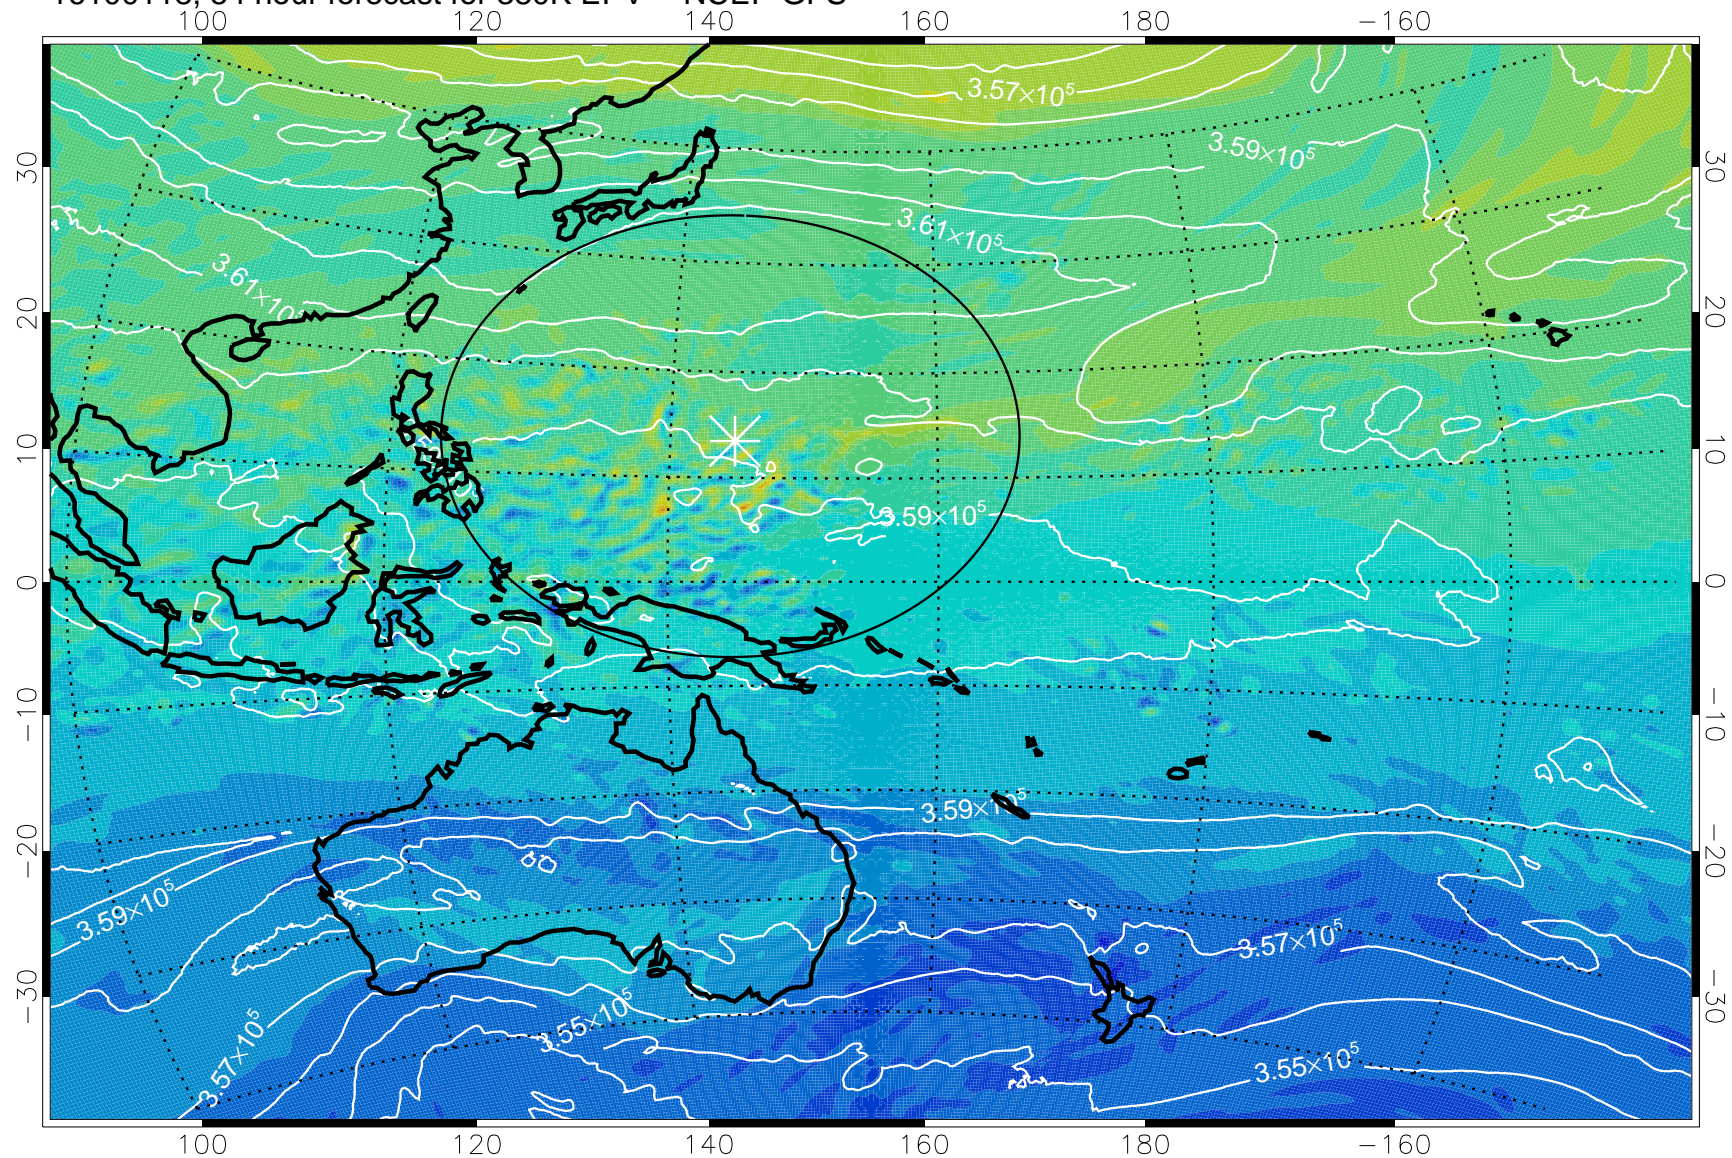

16100106, 42 hour forecast for 380K EPV -- NCEP GFS

380K Montgomery Streamfunction, white

Range ring of 2304 km

16100112, 48 hour forecast for 380K EPV -- NCEP GFS

380K Montgomery Streamfunction, white

Range ring of 2304 km

16100118, 54 hour forecast for 380K EPV -- NCEP GFS

380K Montgomery Streamfunction, white

Range ring of 2304 km

16100200, 60 hour forecast for 380K EPV -- NCEP GFS

380K Montgomery Streamfunction, white

Range ring of 2304 km

16100206, 66 hour forecast for 380K EPV -- NCEP GFS

380K Montgomery Streamfunction, white

Range ring of 2304 km

16100212, 72 hour forecast for 380K EPV -- NCEP GFS

380K Montgomery Streamfunction, white

Range ring of 2304 km

16100218, 78 hour forecast for 380K EPV -- NCEP GFS

380K Montgomery Streamfunction, white

Range ring of 2304 km

16100300, 84 hour forecast for 380K EPV -- NCEP GFS

380K Montgomery Streamfunction, white

Range ring of 2304 km