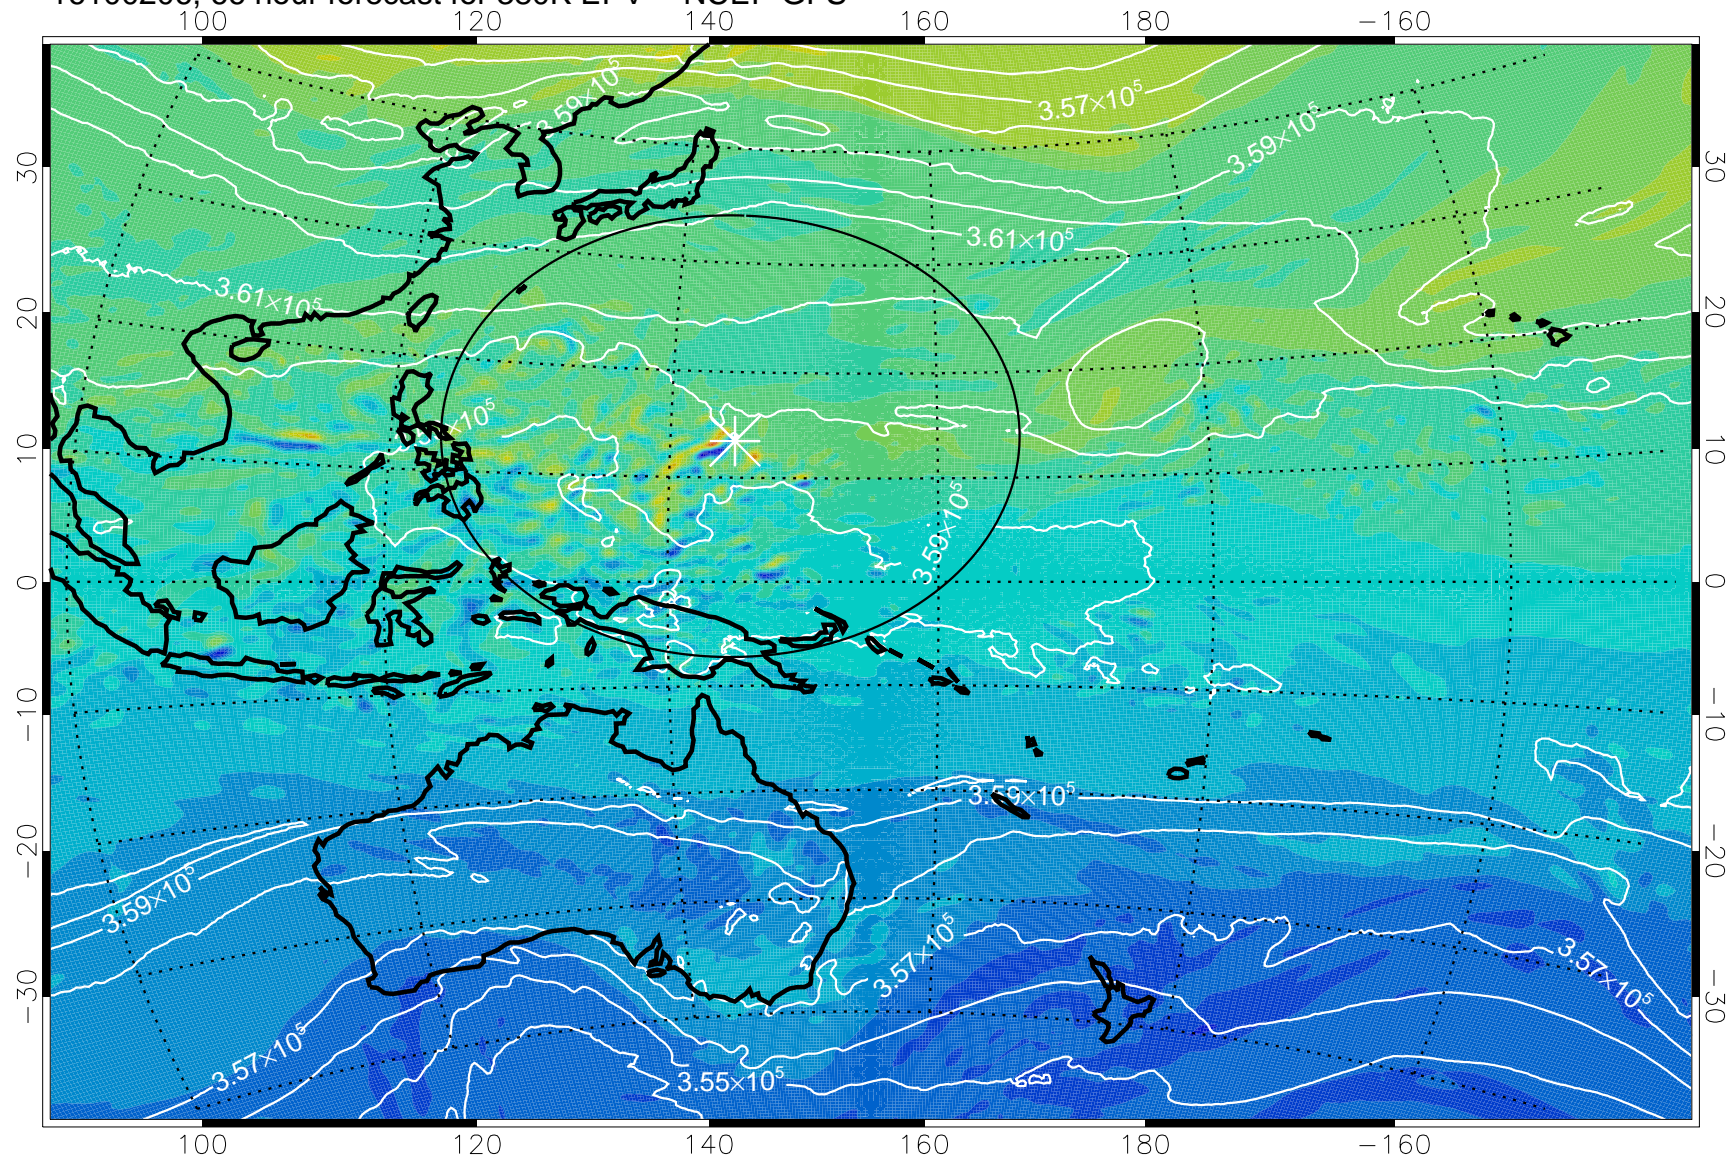

16100106, 42 hour forecast for 380K EPV -- NCEP GFS

380K Montgomery Streamfunction, white

Range ring of 2304 km

16100112, 48 hour forecast for 380K EPV -- NCEP GFS

380K Montgomery Streamfunction, white

Range ring of 2304 km

16100118, 54 hour forecast for 380K EPV -- NCEP GFS

380K Montgomery Streamfunction, white

Range ring of 2304 km

16100200, 60 hour forecast for 380K EPV -- NCEP GFS

380K Montgomery Streamfunction, white

Range ring of 2304 km

16100206, 66 hour forecast for 380K EPV -- NCEP GFS

380K Montgomery Streamfunction, white

Range ring of 2304 km

16100212, 72 hour forecast for 380K EPV -- NCEP GFS

380K Montgomery Streamfunction, white

Range ring of 2304 km

16100218, 78 hour forecast for 380K EPV -- NCEP GFS

380K Montgomery Streamfunction, white

Range ring of 2304 km

16100300, 84 hour forecast for 380K EPV -- NCEP GFS

380K Montgomery Streamfunction, white

Range ring of 2304 km