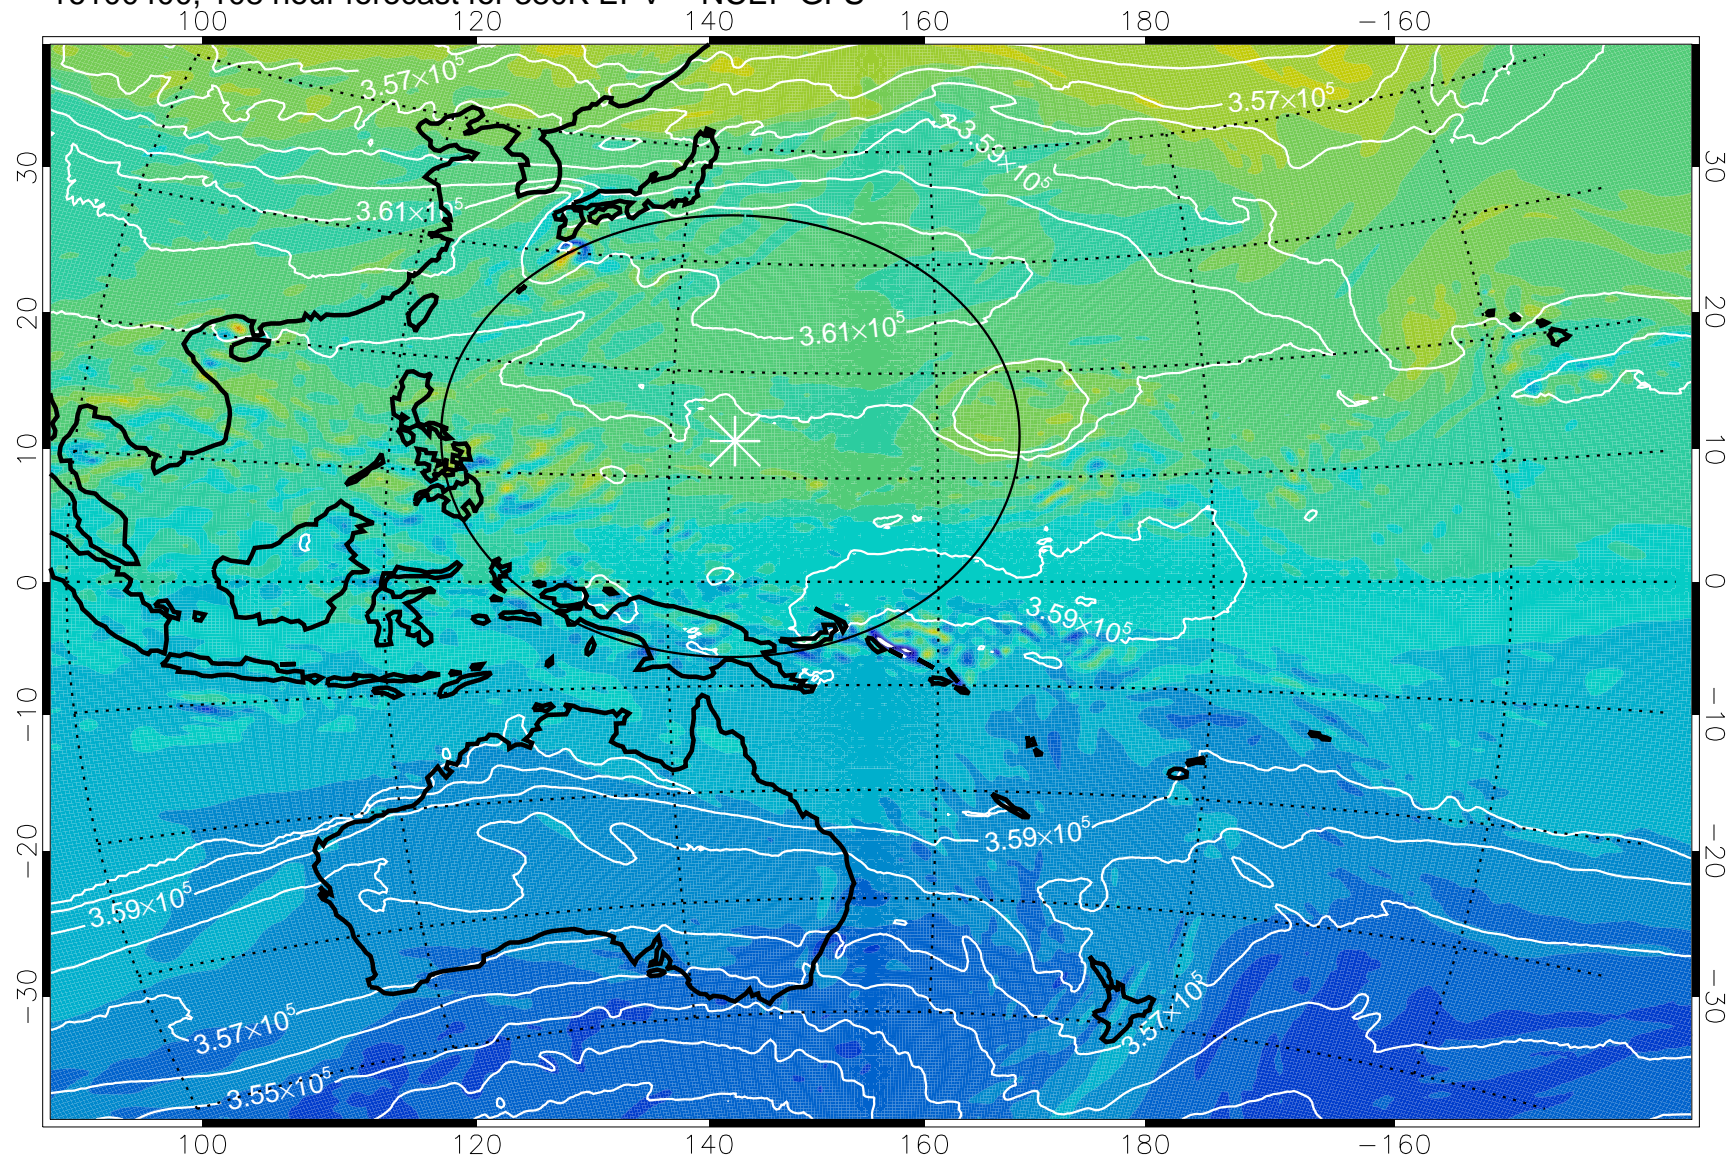

16100218, 78 hour forecast for 380K EPV -- NCEP GFS

380K Montgomery Streamfunction, white

Range ring of 2304 km

16100300, 84 hour forecast for 380K EPV -- NCEP GFS

380K Montgomery Streamfunction, white

Range ring of 2304 km

16100306, 90 hour forecast for 380K EPV -- NCEP GFS

380K Montgomery Streamfunction, white

Range ring of 2304 km

16100312, 96 hour forecast for 380K EPV -- NCEP GFS

16100318, 102 hour forecast for 380K EPV -- NCEP GFS

380K Montgomery Streamfunction, white

Range ring of 2304 km

16100400, 108 hour forecast for 380K EPV -- NCEP GFS

380K Montgomery Streamfunction, white

Range ring of 2304 km

16100406, 114 hour forecast for 380K EPV -- NCEP GFS

380K Montgomery Streamfunction, white

Range ring of 2304 km

16100412, 120 hour forecast for 380K EPV -- NCEP GFS

-2×10^{-5} -1×10^{-5} 0 1×10^{-5} 2×10^{-5}
PVU

380K Montgomery Streamfunction, white

Range ring of 2304 km