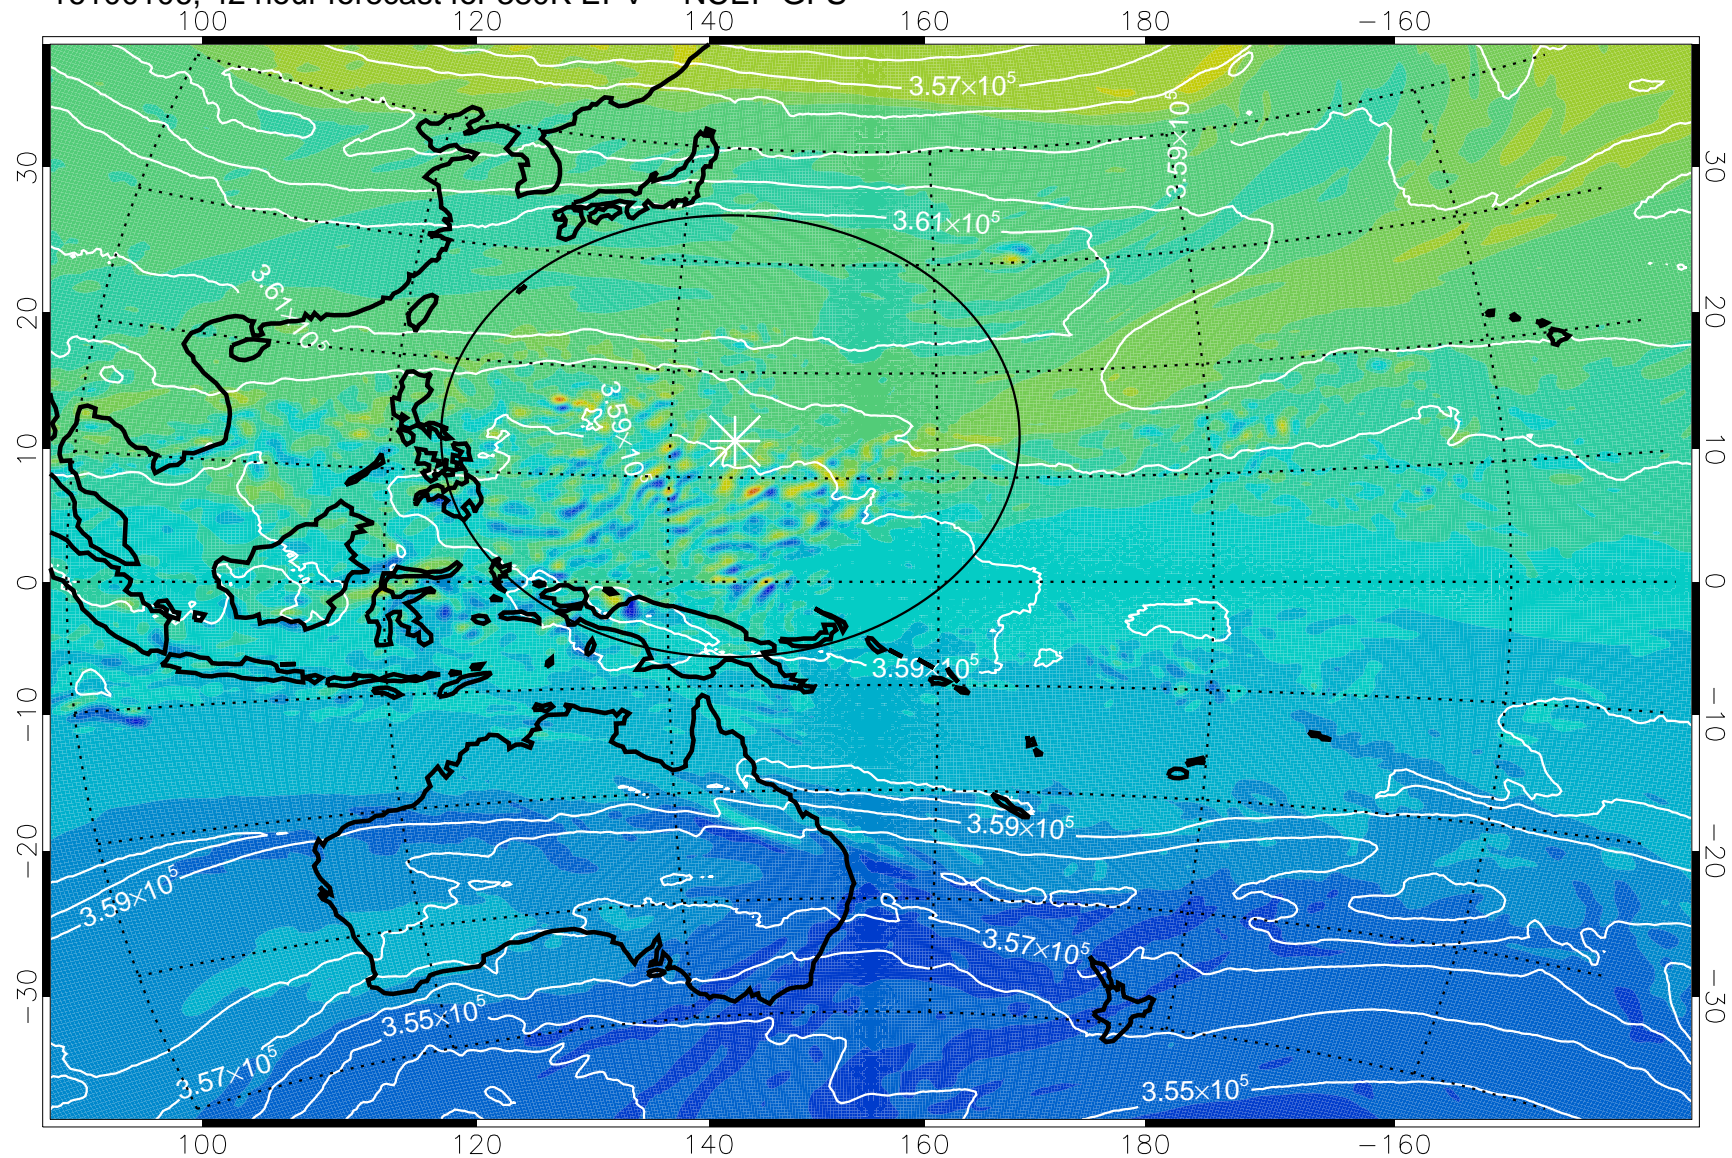

16093018, 30 hour forecast for 380K EPV -- NCEP GFS

380K Montgomery Streamfunction, white

Range ring of 2304 km

16100100, 36 hour forecast for 380K EPV -- NCEP GFS

380K Montgomery Streamfunction, white

Range ring of 2304 km

16100106, 42 hour forecast for 380K EPV -- NCEP GFS

380K Montgomery Streamfunction, white

Range ring of 2304 km

16100112, 48 hour forecast for 380K EPV -- NCEP GFS

380K Montgomery Streamfunction, white

Range ring of 2304 km

16100118, 54 hour forecast for 380K EPV -- NCEP GFS

380K Montgomery Streamfunction, white

Range ring of 2304 km

16100200, 60 hour forecast for 380K EPV -- NCEP GFS

380K Montgomery Streamfunction, white

Range ring of 2304 km

16100206, 66 hour forecast for 380K EPV -- NCEP GFS

380K Montgomery Streamfunction, white

Range ring of 2304 km

16100212, 72 hour forecast for 380K EPV -- NCEP GFS

380K Montgomery Streamfunction, white

Range ring of 2304 km