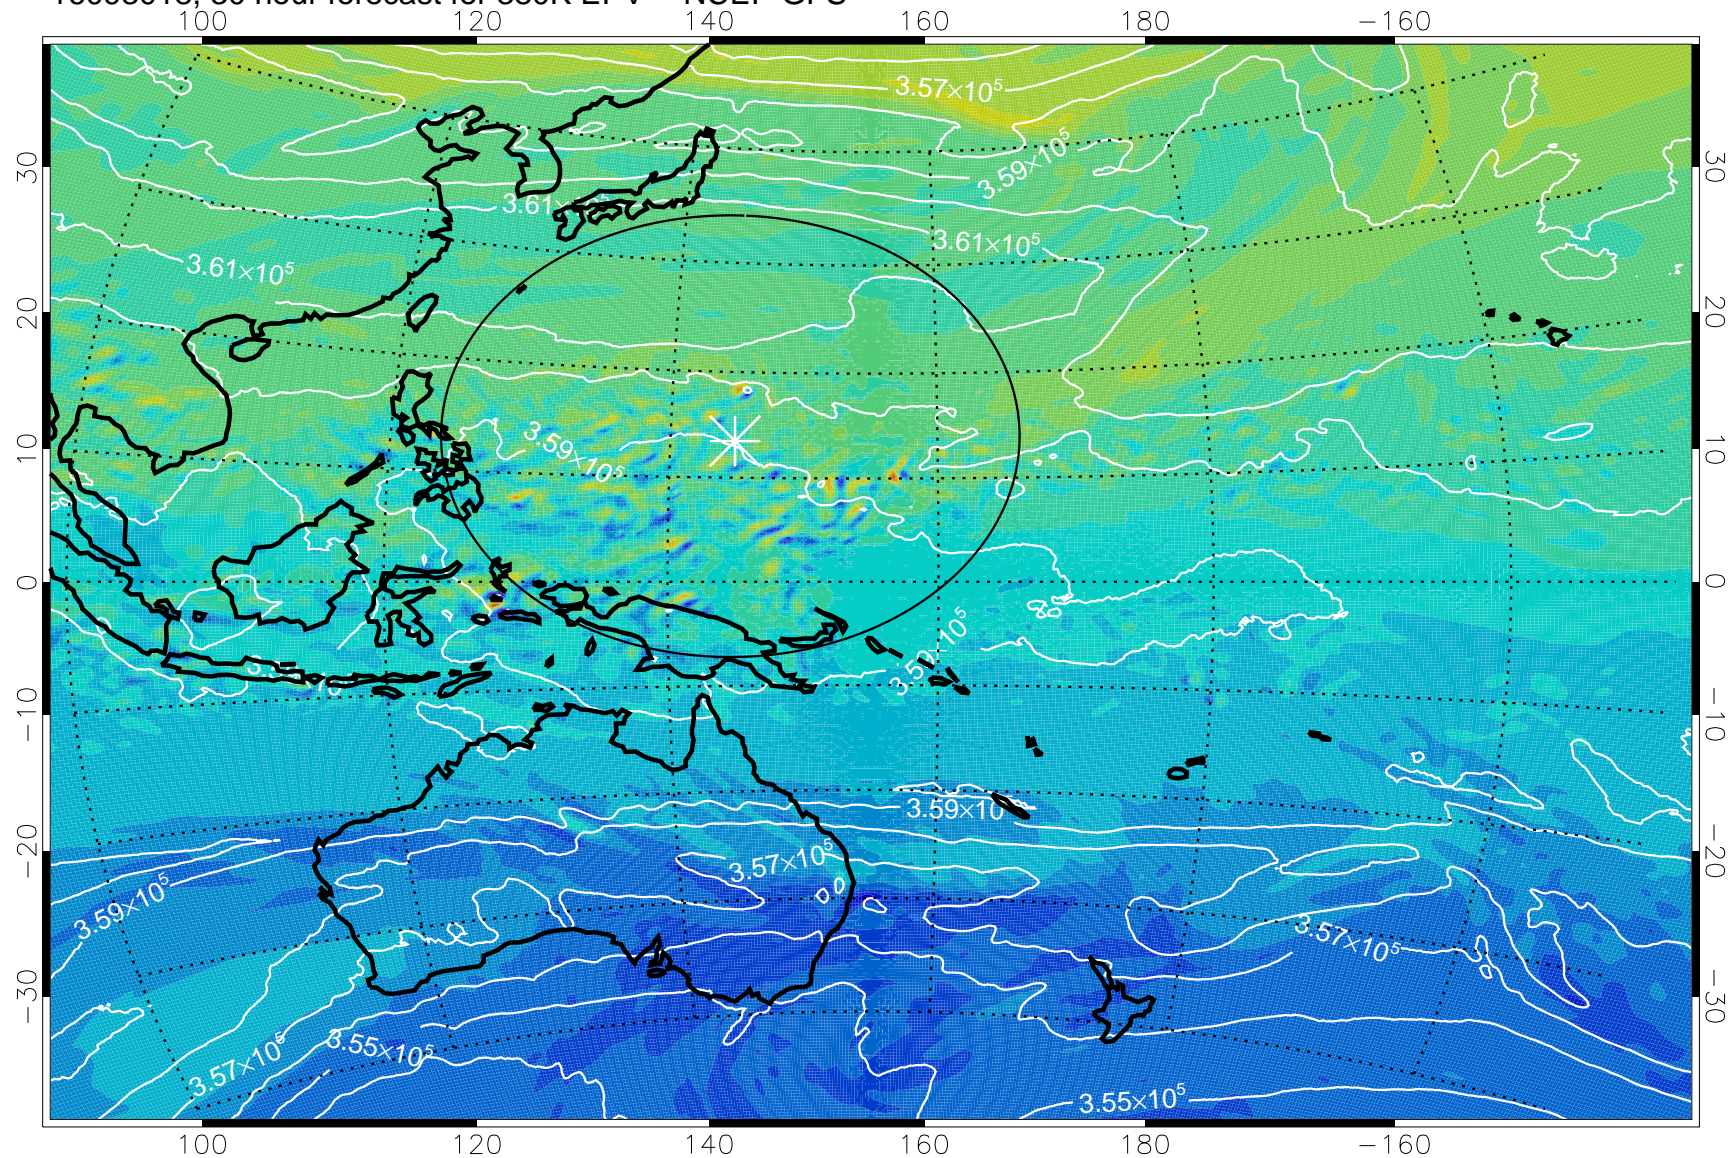

16093006, 18 hour forecast for 380K EPV -- NCEP GFS

380K Montgomery Streamfunction, white

Range ring of 2304 km

16093012, 24 hour forecast for 380K EPV -- NCEP GFS

380K Montgomery Streamfunction, white

Range ring of 2304 km

16093018, 30 hour forecast for 380K EPV -- NCEP GFS

380K Montgomery Streamfunction, white

Range ring of 2304 km

16100100, 36 hour forecast for 380K EPV -- NCEP GFS

380K Montgomery Streamfunction, white

Range ring of 2304 km

16100106, 42 hour forecast for 380K EPV -- NCEP GFS

380K Montgomery Streamfunction, white

Range ring of 2304 km

16100112, 48 hour forecast for 380K EPV -- NCEP GFS

380K Montgomery Streamfunction, white

Range ring of 2304 km

16100118, 54 hour forecast for 380K EPV -- NCEP GFS

380K Montgomery Streamfunction, white

Range ring of 2304 km

16100200, 60 hour forecast for 380K EPV -- NCEP GFS

380K Montgomery Streamfunction, white

Range ring of 2304 km