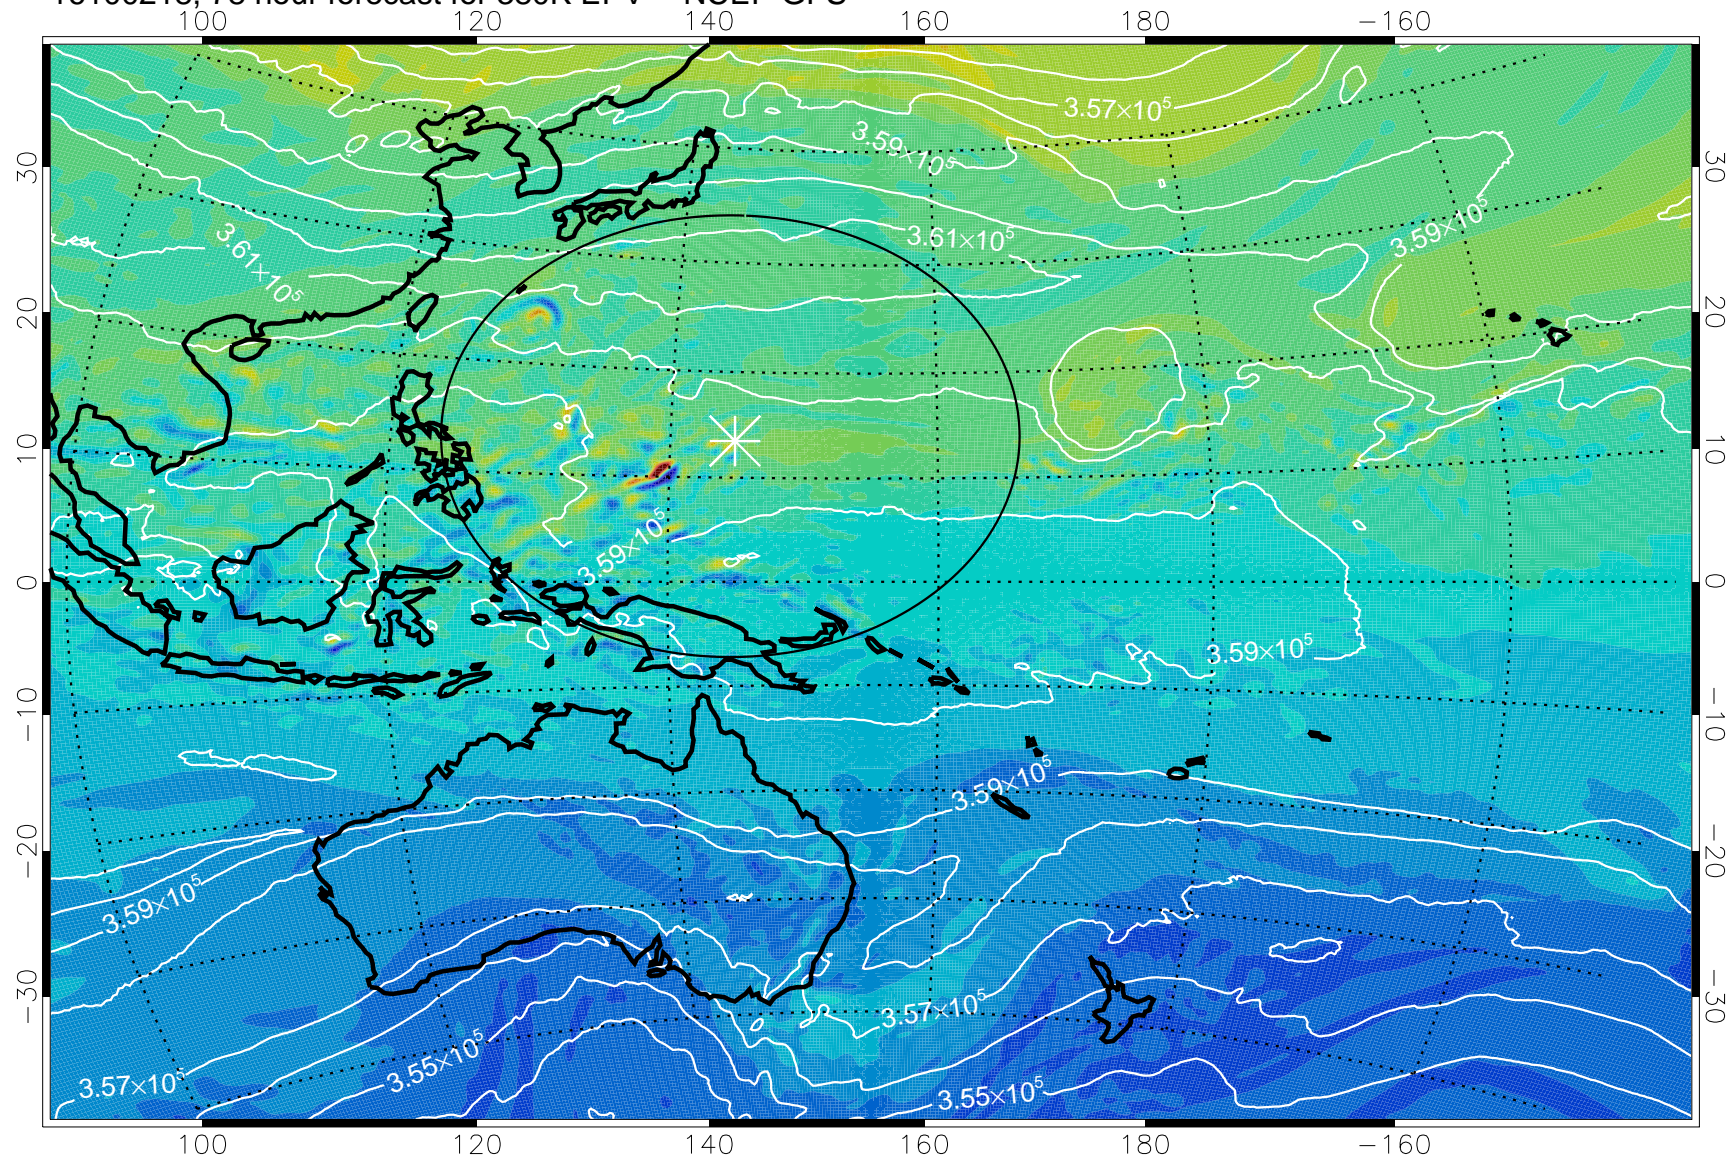

16100118, 54 hour forecast for 380K EPV -- NCEP GFS

380K Montgomery Streamfunction, white

Range ring of 2304 km

16100200, 60 hour forecast for 380K EPV -- NCEP GFS

380K Montgomery Streamfunction, white

Range ring of 2304 km

16100206, 66 hour forecast for 380K EPV -- NCEP GFS

380K Montgomery Streamfunction, white

Range ring of 2304 km

16100212, 72 hour forecast for 380K EPV -- NCEP GFS

380K Montgomery Streamfunction, white

Range ring of 2304 km

16100218, 78 hour forecast for 380K EPV -- NCEP GFS

380K Montgomery Streamfunction, white

Range ring of 2304 km

16100300, 84 hour forecast for 380K EPV -- NCEP GFS

380K Montgomery Streamfunction, white

Range ring of 2304 km

16100306, 90 hour forecast for 380K EPV -- NCEP GFS

380K Montgomery Streamfunction, white

Range ring of 2304 km

16100312, 96 hour forecast for 380K EPV -- NCEP GFS

16100318, 102 hour forecast for 380K EPV -- NCEP GFS