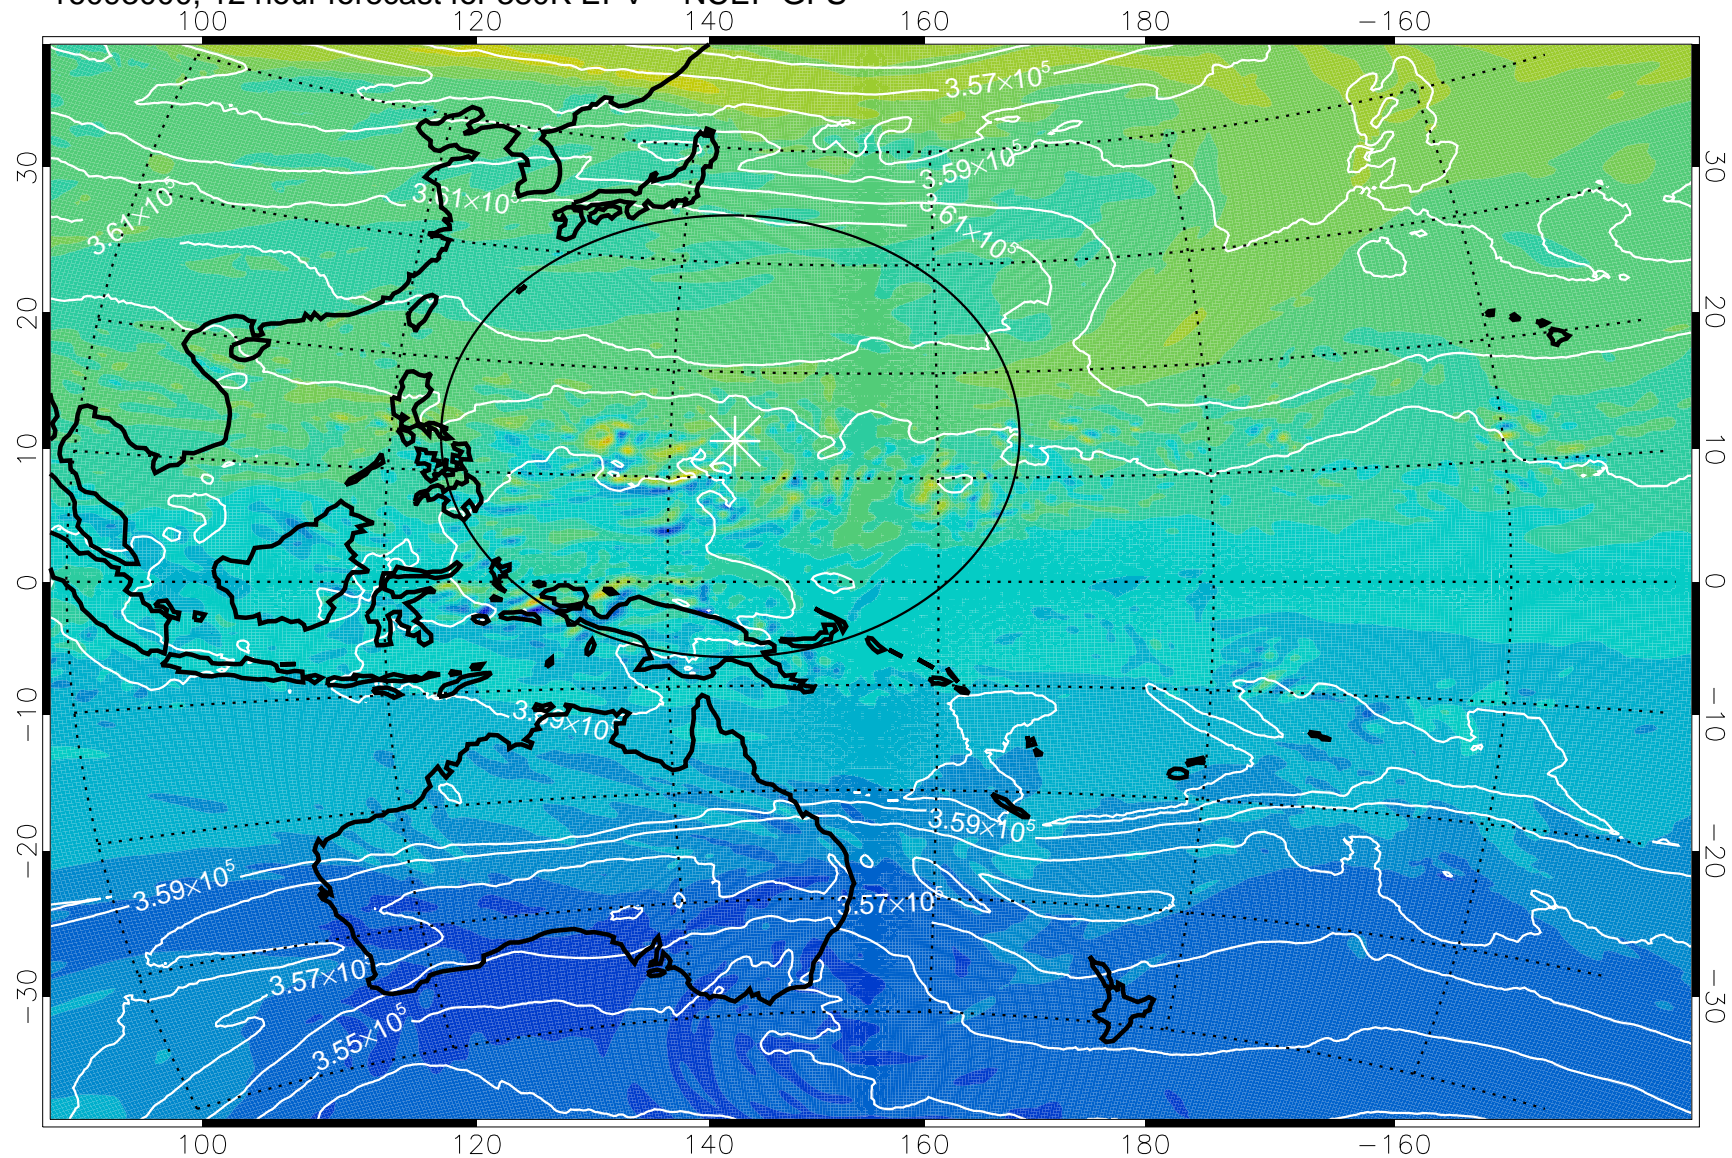

16092918, 6 hour forecast for 380K EPV -- NCEP GFS

380K Montgomery Streamfunction, white

Range ring of 2304 km

16093000, 12 hour forecast for 380K EPV -- NCEP GFS

380K Montgomery Streamfunction, white

Range ring of 2304 km

16093006, 18 hour forecast for 380K EPV -- NCEP GFS

380K Montgomery Streamfunction, white

Range ring of 2304 km

16093012, 24 hour forecast for 380K EPV -- NCEP GFS

380K Montgomery Streamfunction, white

Range ring of 2304 km

16093018, 30 hour forecast for 380K EPV -- NCEP GFS

380K Montgomery Streamfunction, white

Range ring of 2304 km

16100100, 36 hour forecast for 380K EPV -- NCEP GFS

380K Montgomery Streamfunction, white

Range ring of 2304 km

16100106, 42 hour forecast for 380K EPV -- NCEP GFS

380K Montgomery Streamfunction, white

Range ring of 2304 km

16100112, 48 hour forecast for 380K EPV -- NCEP GFS

380K Montgomery Streamfunction, white

Range ring of 2304 km