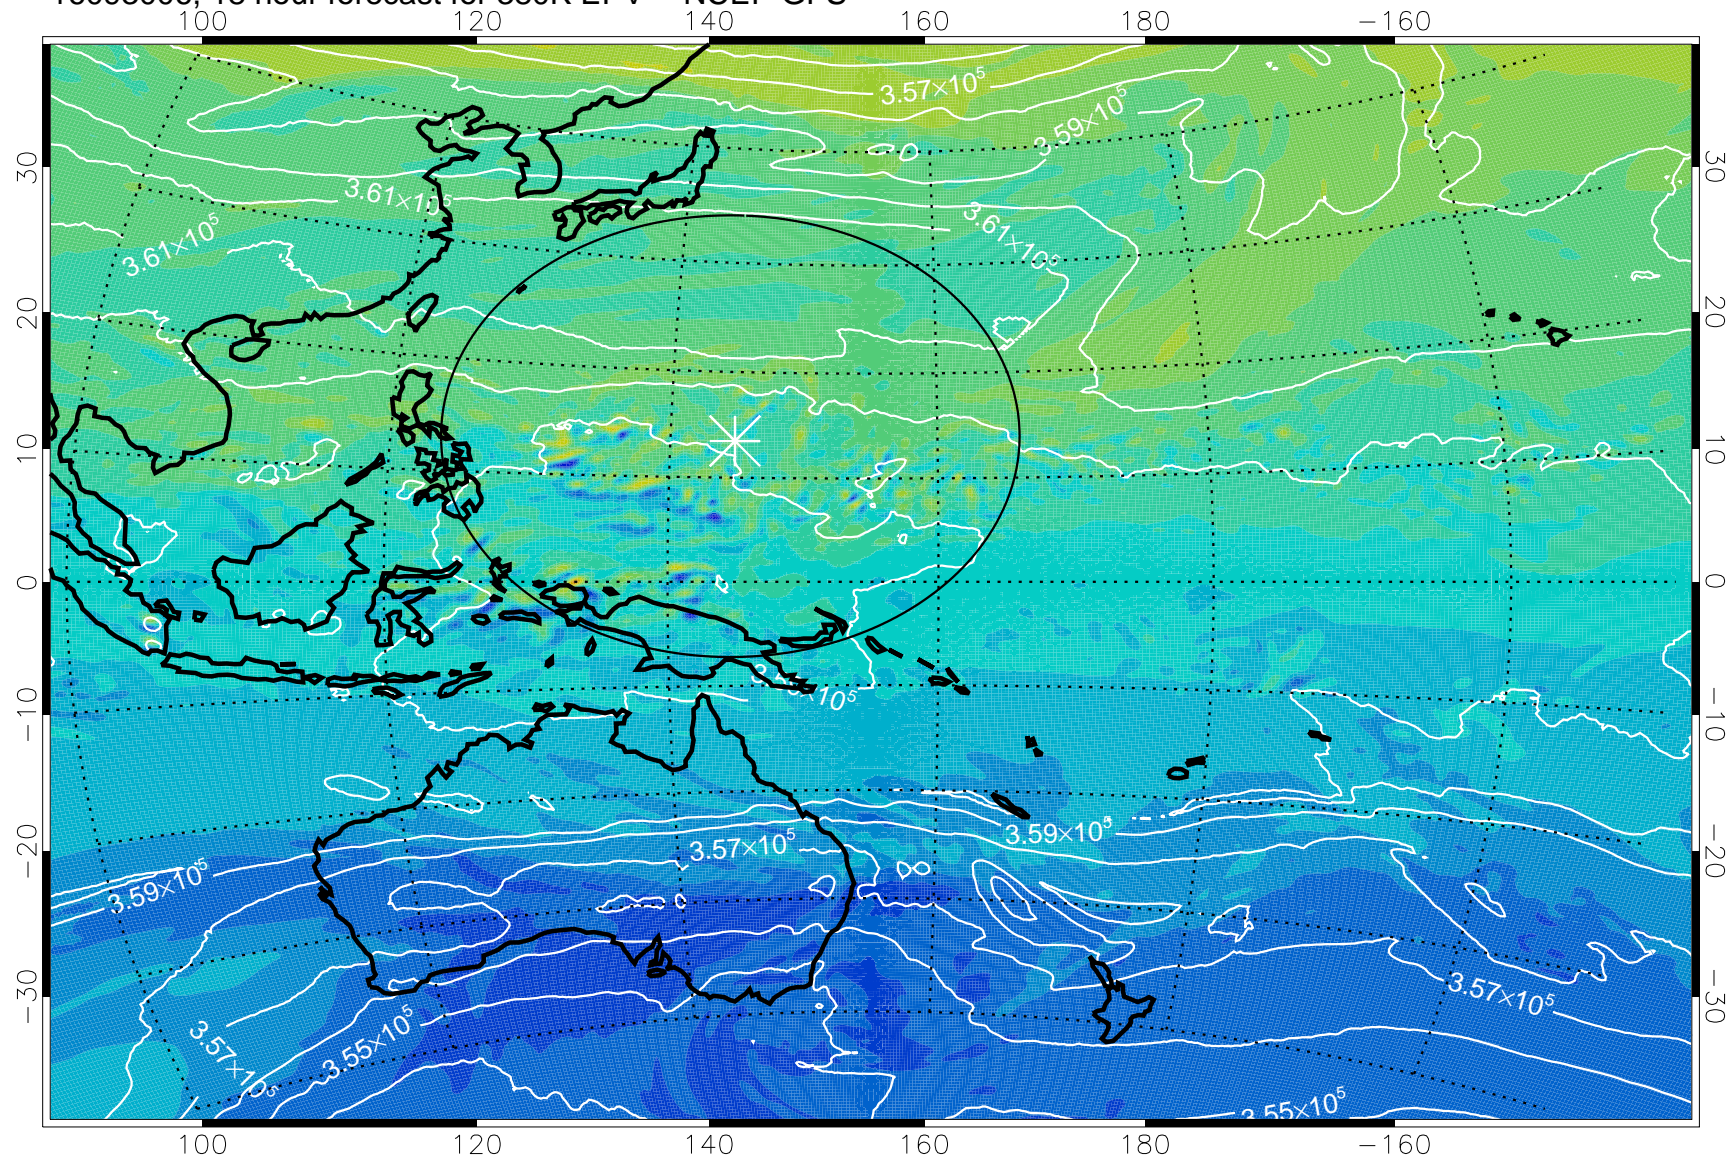

16092918, 6 hour forecast for 380K EPV -- NCEP GFS

380K Montgomery Streamfunction, white

Range ring of 2304 km

16093000, 12 hour forecast for 380K EPV -- NCEP GFS

380K Montgomery Streamfunction, white

Range ring of 2304 km

16093006, 18 hour forecast for 380K EPV -- NCEP GFS

380K Montgomery Streamfunction, white

Range ring of 2304 km

16093012, 24 hour forecast for 380K EPV -- NCEP GFS

380K Montgomery Streamfunction, white

Range ring of 2304 km

16093018, 30 hour forecast for 380K EPV -- NCEP GFS

380K Montgomery Streamfunction, white

Range ring of 2304 km

16100100, 36 hour forecast for 380K EPV -- NCEP GFS

380K Montgomery Streamfunction, white

Range ring of 2304 km

16100106, 42 hour forecast for 380K EPV -- NCEP GFS

380K Montgomery Streamfunction, white

Range ring of 2304 km

16100112, 48 hour forecast for 380K EPV -- NCEP GFS

380K Montgomery Streamfunction, white

Range ring of 2304 km