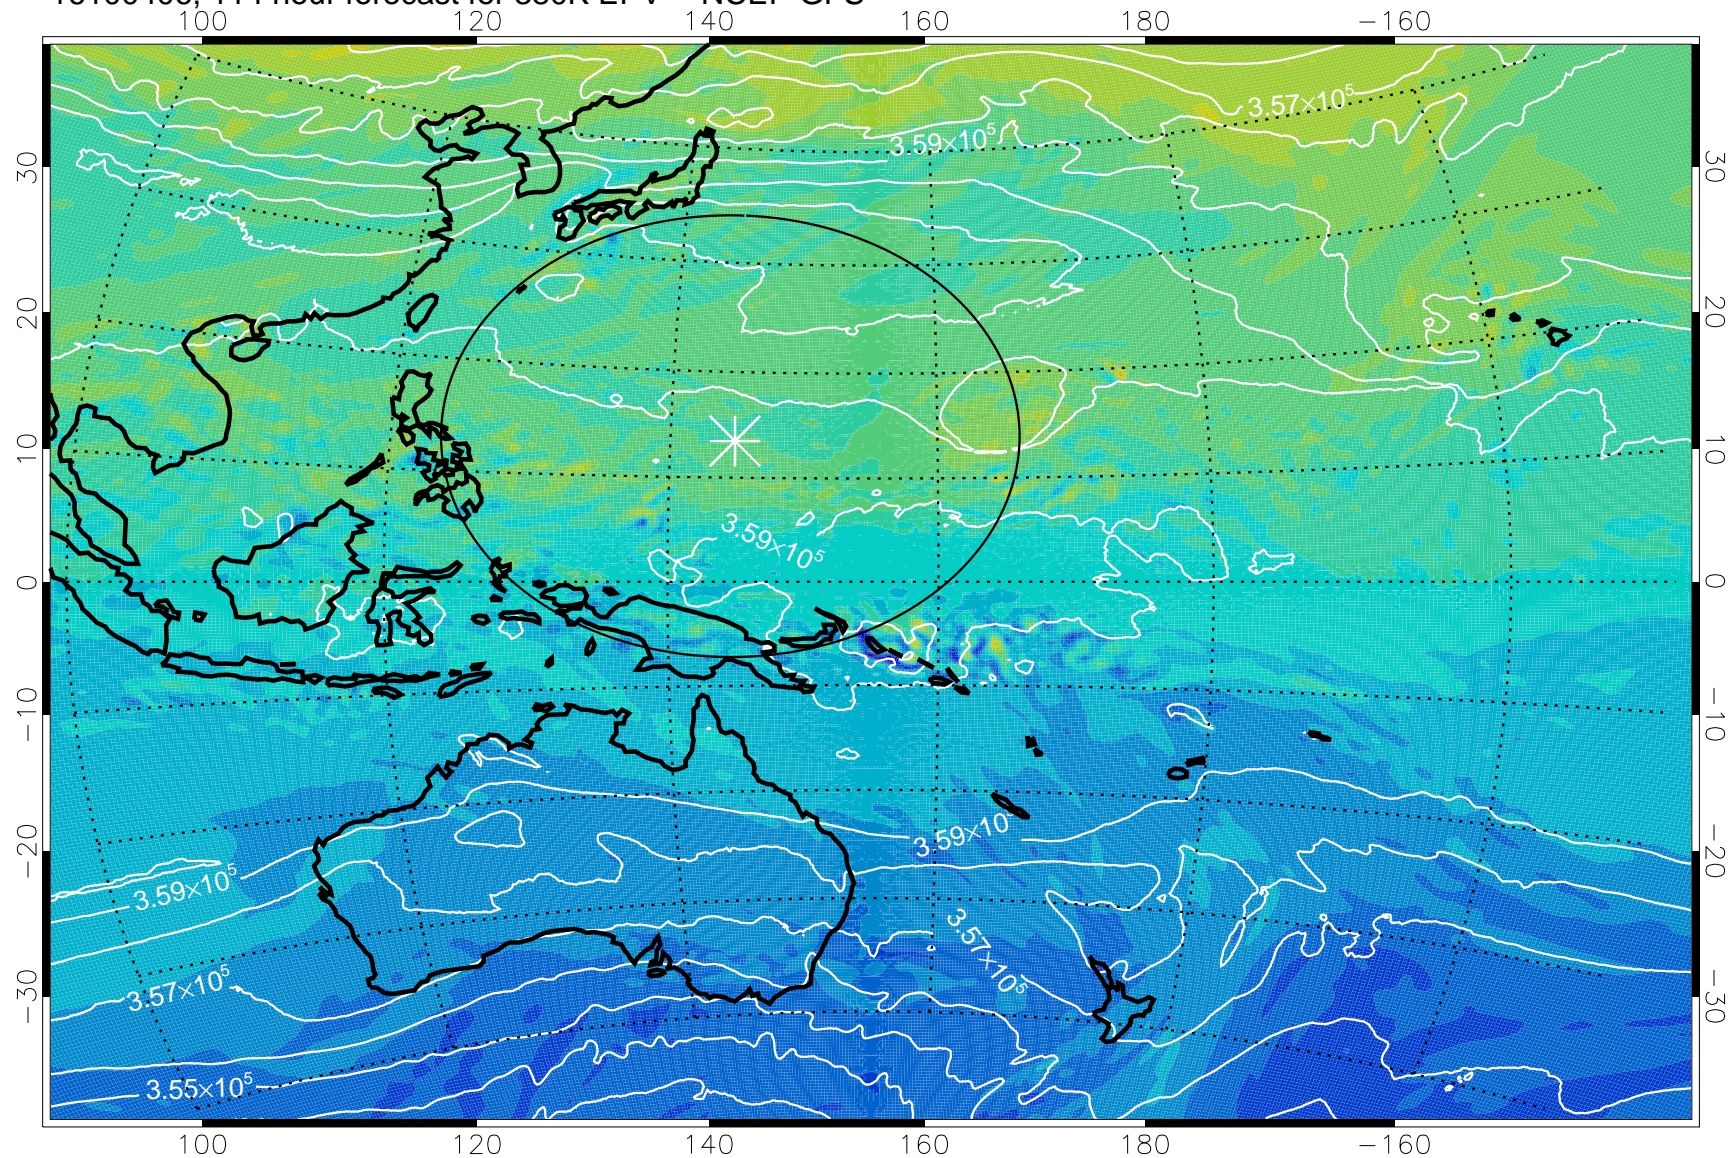

16100218, 78 hour forecast for 380K EPV -- NCEP GFS

380K Montgomery Streamfunction, white

Range ring of 2304 km

16100300, 84 hour forecast for 380K EPV -- NCEP GFS

380K Montgomery Streamfunction, white

Range ring of 2304 km

16100306, 90 hour forecast for 380K EPV -- NCEP GFS

380K Montgomery Streamfunction, white

Range ring of 2304 km

16100312, 96 hour forecast for 380K EPV -- NCEP GFS

16100318, 102 hour forecast for 380K EPV -- NCEP GFS

380K Montgomery Streamfunction, white

Range ring of 2304 km

16100400, 108 hour forecast for 380K EPV -- NCEP GFS

380K Montgomery Streamfunction, white

Range ring of 2304 km

16100406, 114 hour forecast for 380K EPV -- NCEP GFS

380K Montgomery Streamfunction, white

Range ring of 2304 km

16100412, 120 hour forecast for 380K EPV -- NCEP GFS

-2×10^{-5} -1×10^{-5} 0 1×10^{-5} 2×10^{-5}
PVU

380K Montgomery Streamfunction, white

Range ring of 2304 km