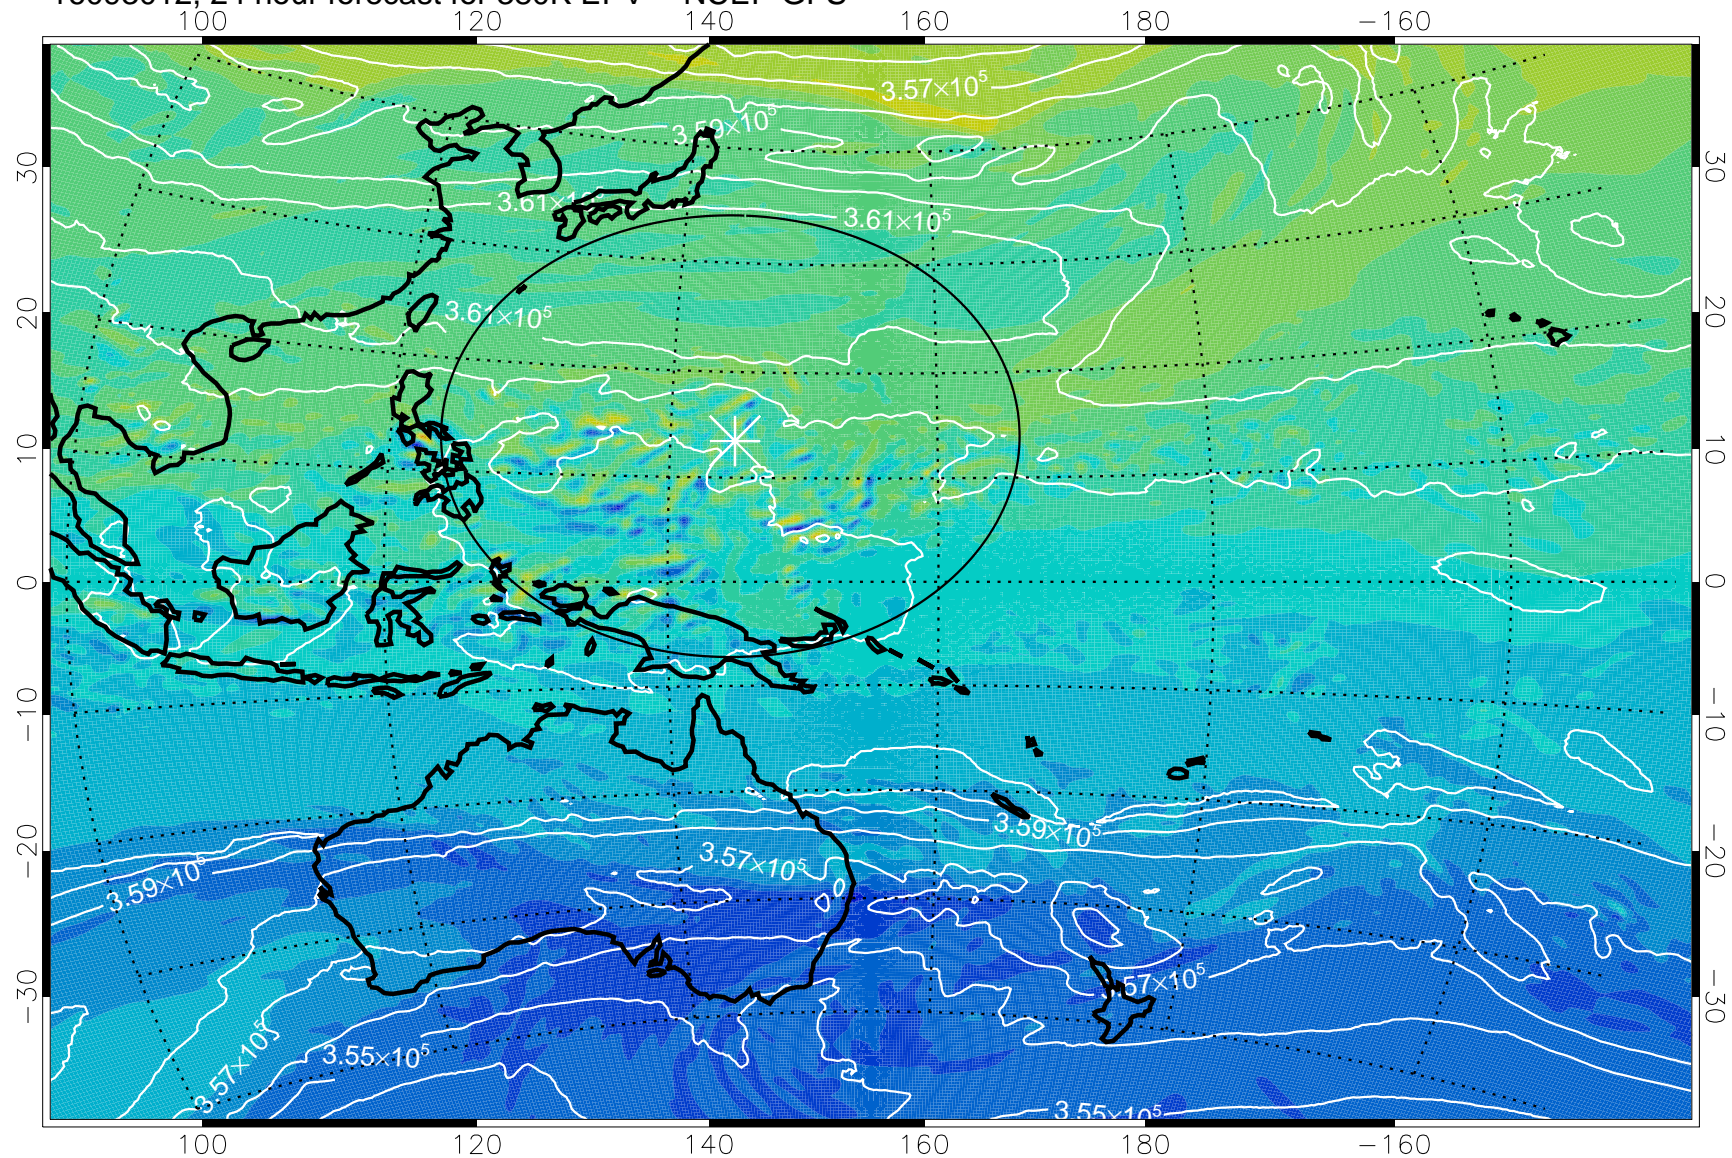

16092918, 6 hour forecast for 380K EPV -- NCEP GFS

380K Montgomery Streamfunction, white

Range ring of 2304 km

16093000, 12 hour forecast for 380K EPV -- NCEP GFS

380K Montgomery Streamfunction, white

Range ring of 2304 km

16093006, 18 hour forecast for 380K EPV -- NCEP GFS

380K Montgomery Streamfunction, white

Range ring of 2304 km

16093012, 24 hour forecast for 380K EPV -- NCEP GFS

380K Montgomery Streamfunction, white

Range ring of 2304 km

16093018, 30 hour forecast for 380K EPV -- NCEP GFS

380K Montgomery Streamfunction, white

Range ring of 2304 km

16100100, 36 hour forecast for 380K EPV -- NCEP GFS

380K Montgomery Streamfunction, white

Range ring of 2304 km

16100106, 42 hour forecast for 380K EPV -- NCEP GFS

380K Montgomery Streamfunction, white

Range ring of 2304 km

16100112, 48 hour forecast for 380K EPV -- NCEP GFS

380K Montgomery Streamfunction, white

Range ring of 2304 km