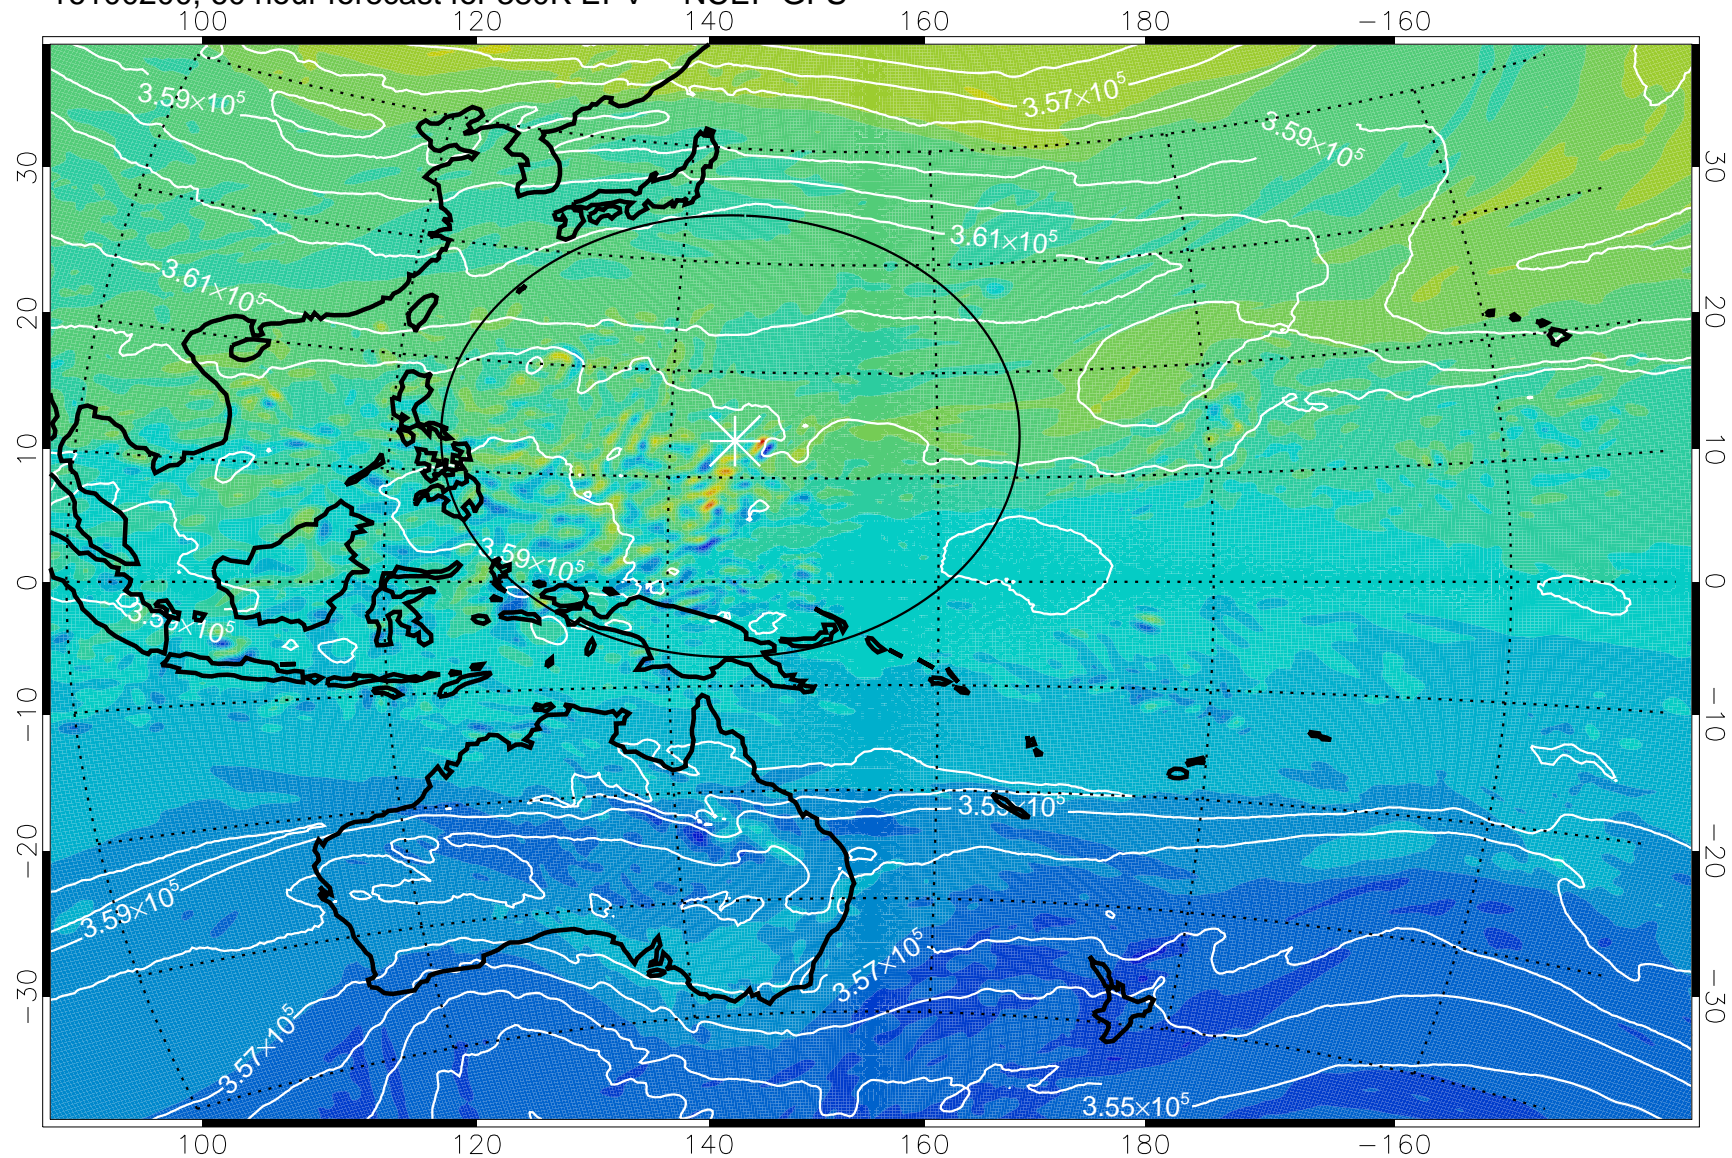

16100106, 42 hour forecast for 380K EPV -- NCEP GFS

380K Montgomery Streamfunction, white

Range ring of 2304 km

16100112, 48 hour forecast for 380K EPV -- NCEP GFS

380K Montgomery Streamfunction, white

Range ring of 2304 km

16100118, 54 hour forecast for 380K EPV -- NCEP GFS

380K Montgomery Streamfunction, white

Range ring of 2304 km

16100200, 60 hour forecast for 380K EPV -- NCEP GFS

380K Montgomery Streamfunction, white

Range ring of 2304 km

16100206, 66 hour forecast for 380K EPV -- NCEP GFS

380K Montgomery Streamfunction, white

Range ring of 2304 km

16100212, 72 hour forecast for 380K EPV -- NCEP GFS

380K Montgomery Streamfunction, white

Range ring of 2304 km

16100218, 78 hour forecast for 380K EPV -- NCEP GFS

380K Montgomery Streamfunction, white

Range ring of 2304 km

16100300, 84 hour forecast for 380K EPV -- NCEP GFS

380K Montgomery Streamfunction, white

Range ring of 2304 km