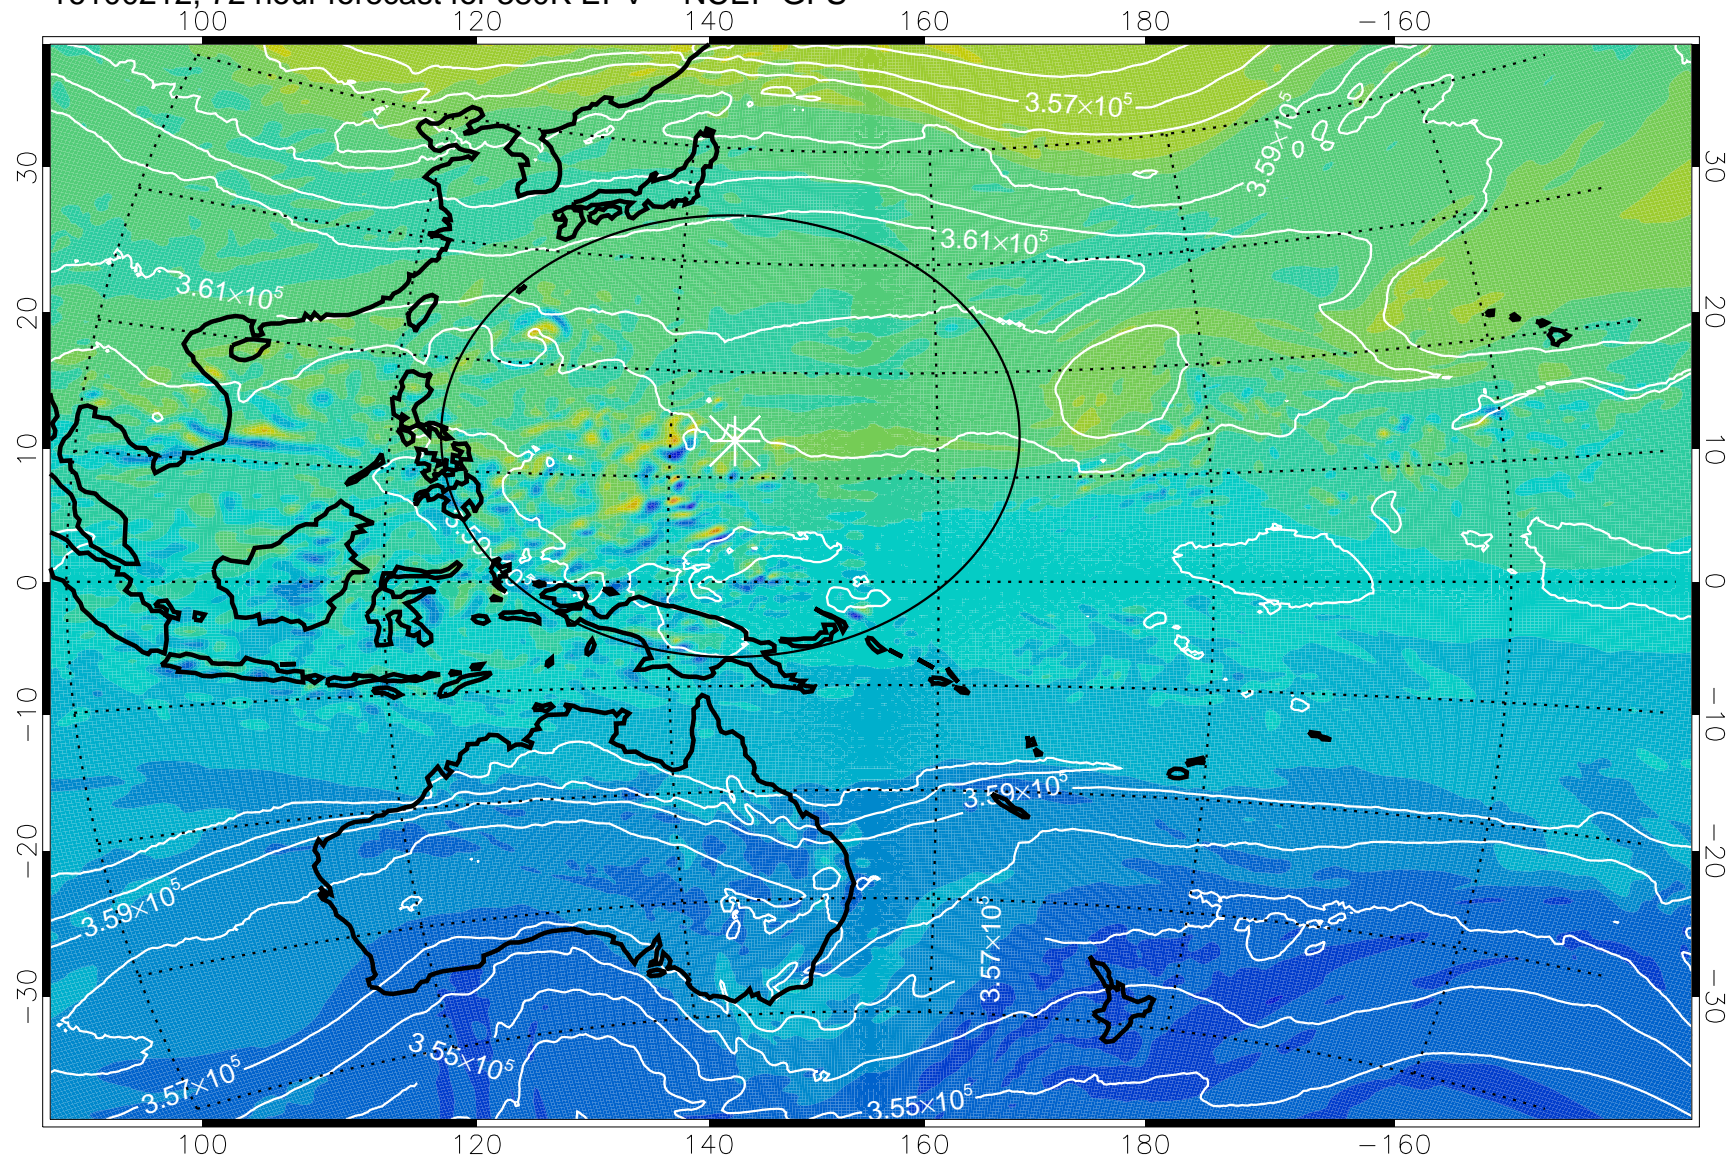

16100106, 42 hour forecast for 380K EPV -- NCEP GFS

380K Montgomery Streamfunction, white

Range ring of 2304 km

16100112, 48 hour forecast for 380K EPV -- NCEP GFS

380K Montgomery Streamfunction, white

Range ring of 2304 km

16100118, 54 hour forecast for 380K EPV -- NCEP GFS

380K Montgomery Streamfunction, white

Range ring of 2304 km

16100200, 60 hour forecast for 380K EPV -- NCEP GFS

380K Montgomery Streamfunction, white

Range ring of 2304 km

16100206, 66 hour forecast for 380K EPV -- NCEP GFS

380K Montgomery Streamfunction, white

Range ring of 2304 km

16100212, 72 hour forecast for 380K EPV -- NCEP GFS

380K Montgomery Streamfunction, white

Range ring of 2304 km

16100218, 78 hour forecast for 380K EPV -- NCEP GFS

380K Montgomery Streamfunction, white

Range ring of 2304 km

16100300, 84 hour forecast for 380K EPV -- NCEP GFS

380K Montgomery Streamfunction, white

Range ring of 2304 km