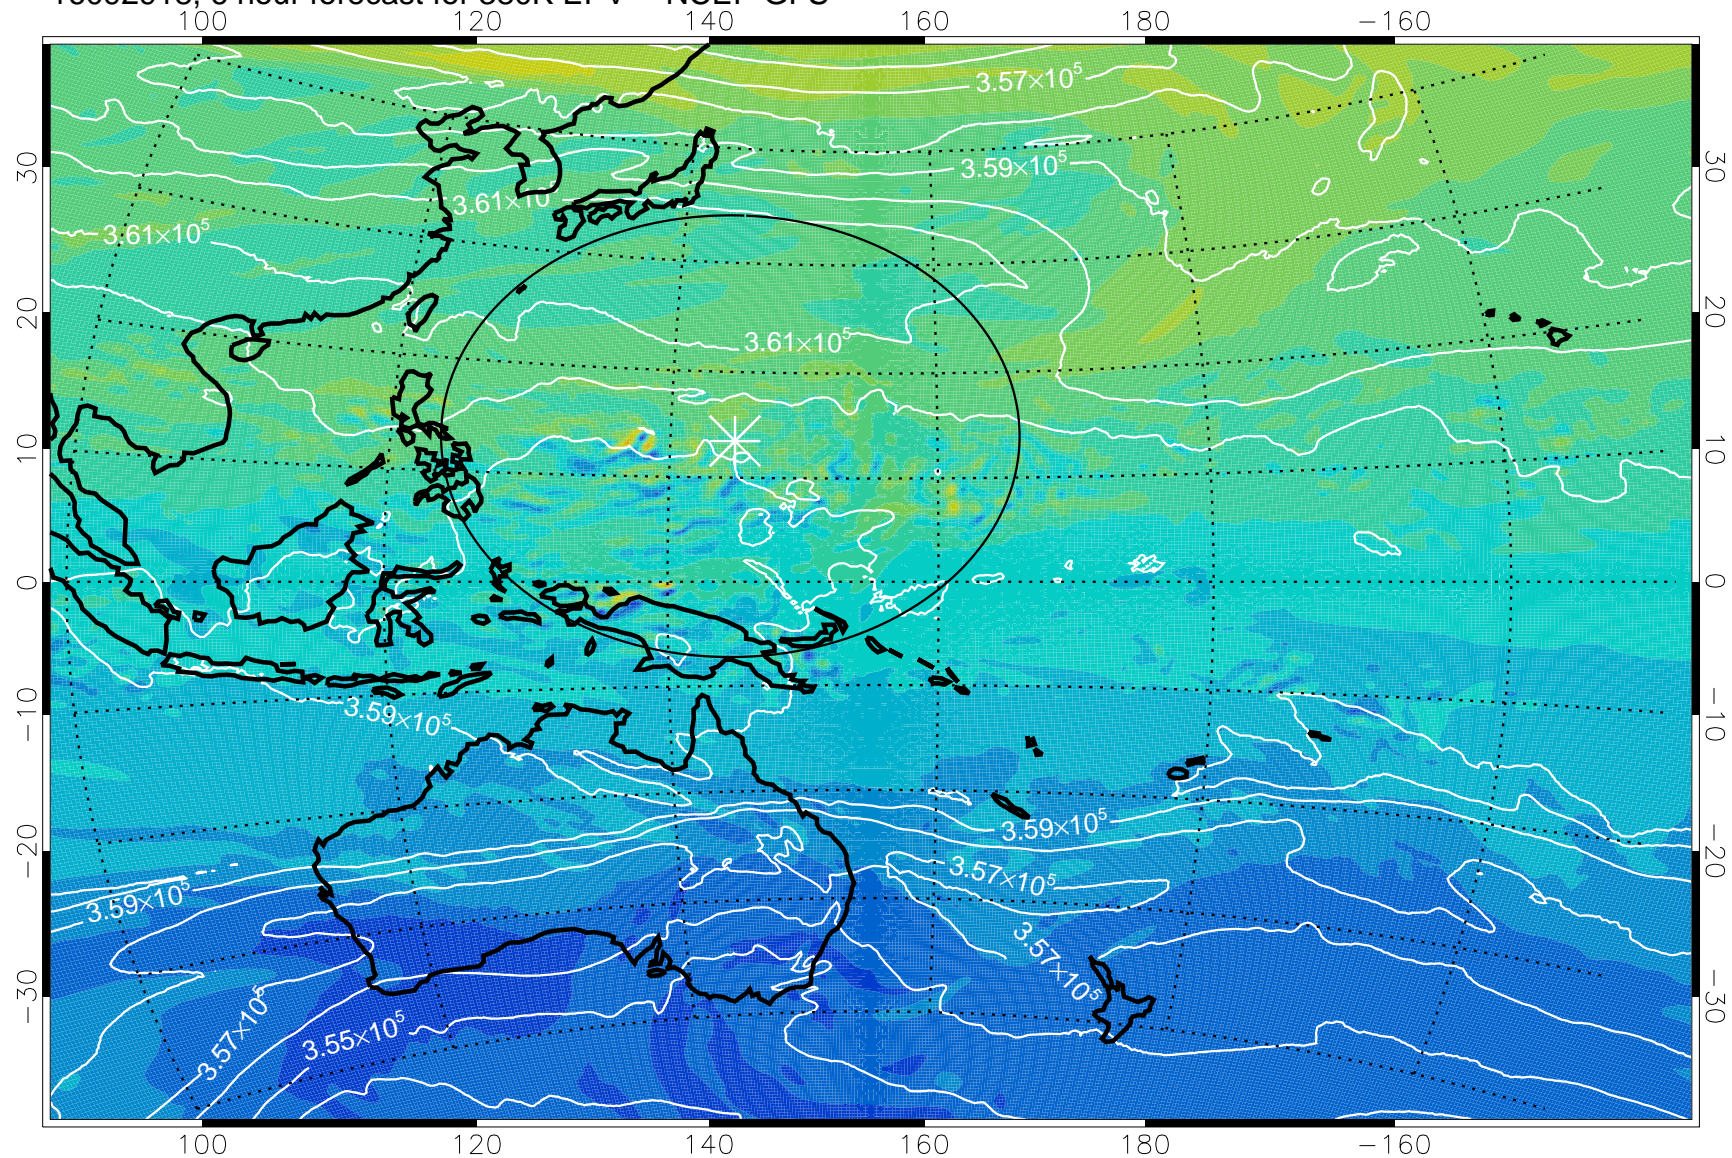

16092918, 6 hour forecast for 380K EPV -- NCEP GFS

380K Montgomery Streamfunction, white

Range ring of 2304 km

16093000, 12 hour forecast for 380K EPV -- NCEP GFS

380K Montgomery Streamfunction, white

Range ring of 2304 km

16093006, 18 hour forecast for 380K EPV -- NCEP GFS

380K Montgomery Streamfunction, white

Range ring of 2304 km

16093012, 24 hour forecast for 380K EPV -- NCEP GFS

380K Montgomery Streamfunction, white

Range ring of 2304 km

16093018, 30 hour forecast for 380K EPV -- NCEP GFS

380K Montgomery Streamfunction, white

Range ring of 2304 km

16100100, 36 hour forecast for 380K EPV -- NCEP GFS

380K Montgomery Streamfunction, white

Range ring of 2304 km

16100106, 42 hour forecast for 380K EPV -- NCEP GFS

380K Montgomery Streamfunction, white

Range ring of 2304 km

16100112, 48 hour forecast for 380K EPV -- NCEP GFS

380K Montgomery Streamfunction, white

Range ring of 2304 km