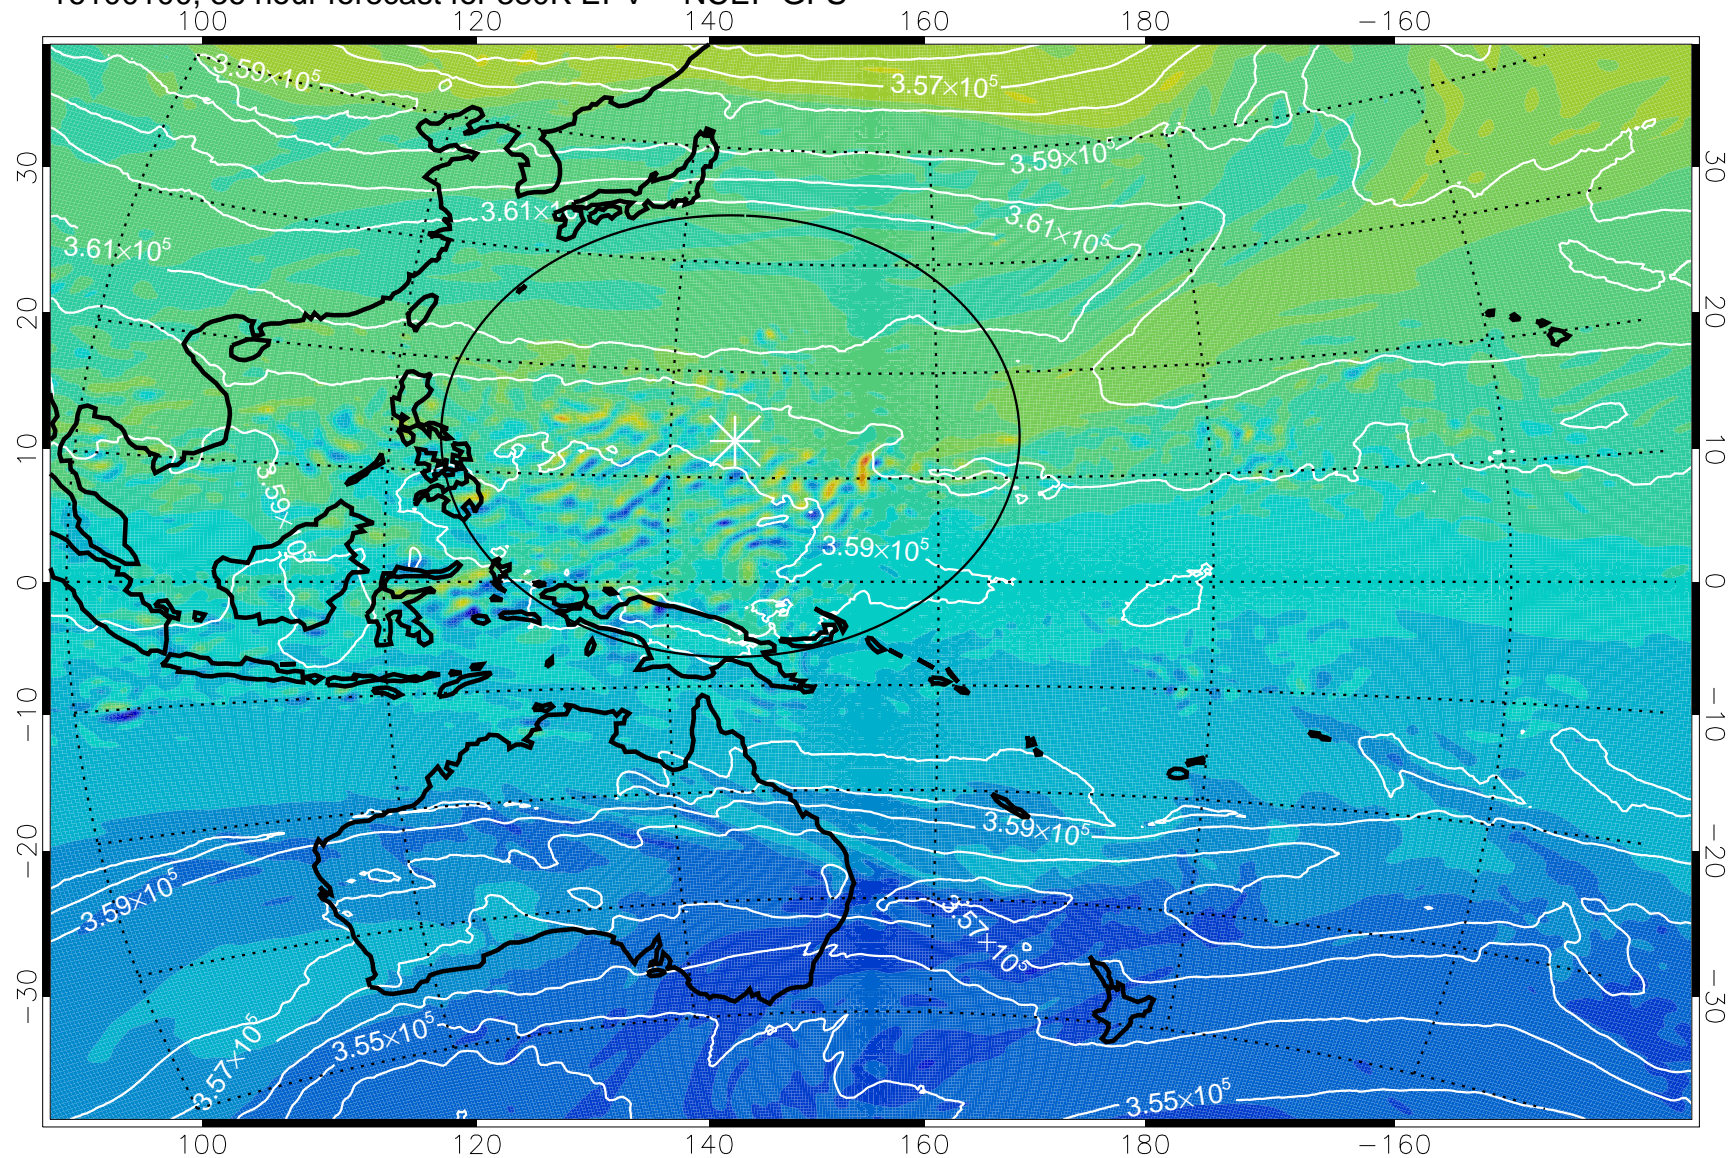

16093018, 30 hour forecast for 380K EPV -- NCEP GFS

380K Montgomery Streamfunction, white

Range ring of 2304 km

16100100, 36 hour forecast for 380K EPV -- NCEP GFS

380K Montgomery Streamfunction, white

Range ring of 2304 km

16100106, 42 hour forecast for 380K EPV -- NCEP GFS

380K Montgomery Streamfunction, white

Range ring of 2304 km

16100112, 48 hour forecast for 380K EPV -- NCEP GFS

380K Montgomery Streamfunction, white

Range ring of 2304 km

16100118, 54 hour forecast for 380K EPV -- NCEP GFS

380K Montgomery Streamfunction, white

Range ring of 2304 km

16100200, 60 hour forecast for 380K EPV -- NCEP GFS

380K Montgomery Streamfunction, white

Range ring of 2304 km

16100206, 66 hour forecast for 380K EPV -- NCEP GFS

380K Montgomery Streamfunction, white

Range ring of 2304 km

16100212, 72 hour forecast for 380K EPV -- NCEP GFS

380K Montgomery Streamfunction, white

Range ring of 2304 km